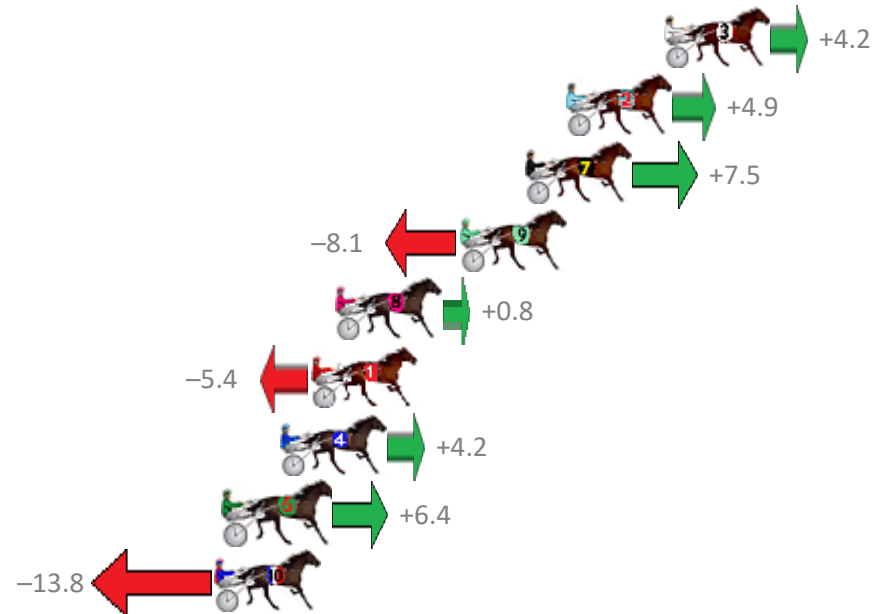

Redcliffe Race 6 Distance 2040m

Thursday, 14 May 2020

Gross Time: 2:31.60 MileRate: 1:59.60 LeadTime: 31.80s First Qtr: 31.10s Second Qtr: 30.60s Third Qtr: 28.60s Fourth Qtr: 29.50s

NoHorse	Plc	Margin	Time	800Time (W)	400 Time (W)
3 ARK ME	1	0.0m	2:31.60	57.80s (0)	29.18s (0)
2 COBBLER LANE	2	3.9m	2:31.90	57.75s (1)	29.32s (1)
7 UNDERTHEKILT	3	5.5m	2:32.03	57.56s (0)	28.89s (0)
9 CC JONES	4	8.1m	2:32.23	58.68s (0)	30.09s (0)
8 MISS CATALINA	5	13.0m	2:32.61	58.04s (1)	29.54s (1)
1 BARA JAYLA	6	14.0m	2:32.68	58.49s (0)	29.85s (0)
4 TORQUE IS MY GIRL	7	15.2m	2:32.78	57.80s (1)	29.34s (1)
6 DONNY JONES	8	17.4m	2:32.95	57.64s (1)	29.43s (2)
10 SUBTLE ADVICE	9	17.8m	2:32.98	59.10s (1)	30.76s (1)

Finish Position and metres gained from 800m

Sectionals
Powered by

Home of Australian Harness Sectionals

Get your sectionals delivered to your inbox daily

Check out www.pjdata.com.au

The Racing Queensland Board (trading as Racing Queensland) and provider are not responsible for the completeness or accuracy of any of the information contained herein, and makes no representations about its suitability for any purpose.