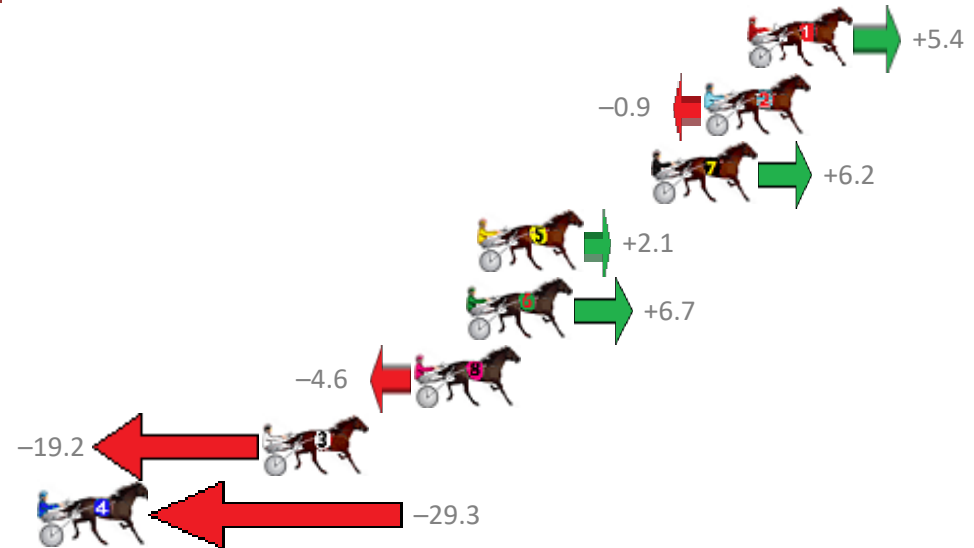

Redcliffe Race 8 Distance 1780m

Thursday, 14 May 2020

Gross Time: 2:10.90 MileRate: 1:58.30 LeadTime: 11.00s First Qtr: 30.40s Second Qtr: 32.00s Third Qtr: 28.50s Fourth Qtr: 29.00s

NoHorse	Plc	Margin	Time	800Time (W)	400 Time (W)
1 HES NOVAK	1	0.0m	2:10.90	57.11s (0)	28.61s (0)
2 UNASSUMING CHAMP	2	1.7m	2:11.03	57.56s (0)	29.12s (0)
7 BET IM SPECIAL	3	3.8m	2:11.19	57.06s (0)	28.45s (0)
5 CONDAFEW	4	10.7m	2:11.71	57.35s (1)	29.08s (2)
6 BEEF CITY BLAZE	5	11.1m	2:11.74	57.02s (1)	28.78s (2)
8 BEAU CISHLOM	6	13.2m	2:11.90	57.83s (1)	29.35s (1)
3 HOT DOGMA	7	19.2m	2:12.36	58.87s (1)	30.08s (1)
4 COURAGEOUS LEO	8	33.7m	2:13.46	59.59s (1)	31.03s (2)

Finish Position and metres gained from 800m

Sectionals
Powered by

Home of Australian Harness Sectionals

Get your sectionals delivered to your inbox daily

Check out www.pjdata.com.au

The Racing Queensland Board (trading as Racing Queensland) and provider are not responsible for the completeness or accuracy of any of the information contained herein, and makes no representations about its suitability for any purpose.