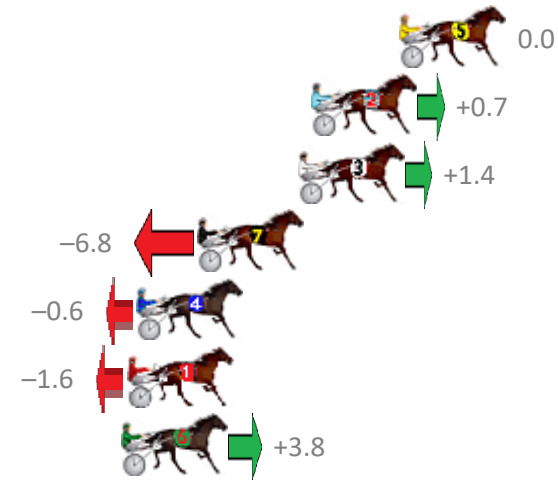

Redcliffe Race 3 Distance 1780m

Thursday, 14 May 2020

Gross Time: 2:12.10 MileRate: 1:59.40 LeadTime: 11.60s First Qtr: 31.30s Second Qtr: 30.50s Third Qtr: 29.00s Fourth Qtr: 29.70s

NoHorse	Plc	Margin	Time	800Time (W)	400 Time (W)
5 VOODOO FELLA	1	0.0m	2:12.10	58.70s (0)	29.70s (0)
2 WECANONLYHOPE	2	3.5m	2:12.37	58.65s (0)	29.63s (0)
3 TRENTLEIGH	3	4.0m	2:12.41	58.60s (1)	29.45s (1)
7 MAGHERA MAGGIE	4	8.0m	2:12.72	59.20s (1)	30.07s (1)
4 NIKALONG HENRY	5	10.4m	2:12.91	58.74s (1)	29.77s (2)
1 BLACKJEWEL	6	10.8m	2:12.94	58.82s (0)	29.79s (0)
6 KWASII	7	11.0m	2:12.96	58.42s (1)	29.46s (2)

Finish Position and metres gained from 800m

Sectionals
Powered by

Home of Australian Harness Sectionals

Get your sectionals delivered to your inbox daily

Check out www.pjdata.com.au

The Racing Queensland Board (trading as Racing Queensland) and provider are not responsible for the completeness or accuracy of any of the information contained herein, and makes no representations about its suitability for any purpose.