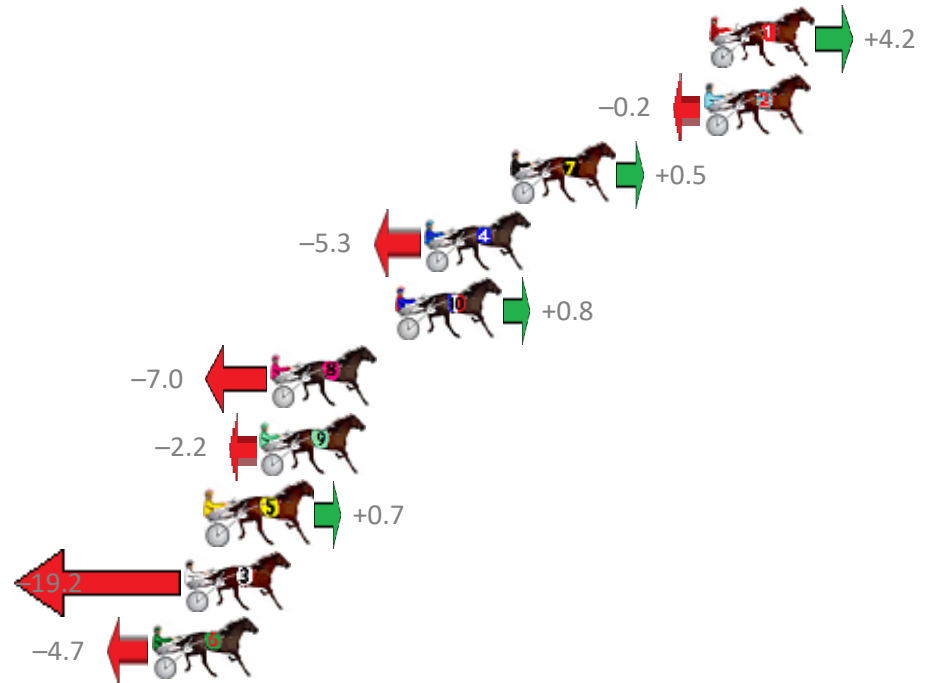

Redcliffe Race 4 Distance 1780m

Thursday, 14 May 2020

Gross Time: 2:10.60 MileRate: 1:58.00 LeadTime: 11.10s First Qtr: 31.70s Second Qtr: 30.80s Third Qtr: 28.70s Fourth Qtr: 28.30s

NoHorse	Plc	Margin	Time	800Time (W)	400 Time (W)
1 CANNAN	1	0.0m	2:10.60	56.70s (0)	28.00s (0)
2 BEEF CITY STARZZZ	2	0.2m	2:10.61	57.01s (0)	28.31s (0)
7 IMA REGAL JET	3	7.9m	2:11.19	56.96s (0)	28.24s (0)
4 BIG IN AMERICA	4	11.3m	2:11.44	57.38s (1)	28.52s (1)
10 GHOST GUM	5	12.4m	2:11.52	56.94s (0)	28.24s (0)
8 ROCKNTINGIRA	6	17.4m	2:11.89	57.50s (1)	28.69s (2)
9 TOO GOOD FOR YOU	7	17.8m	2:11.92	57.16s (1)	28.36s (1)
5 ALLSTAR SEA	8	19.9m	2:12.08	56.95s (1)	28.32s (2)
3 IMA BEACH BABE	9	20.8m	2:12.15	58.36s (1)	29.51s (1)
6 ROWDYS ACE	10	22.1m	2:12.24	57.33s (0)	28.57s (0)

Finish Position and metres gained from 800m

Sectionals
Powered by

Home of Australian Harness Sectionals

Get your sectionals delivered to your inbox daily

Check out www.pjdata.com.au

The Racing Queensland Board (trading as Racing Queensland) and provider are not responsible for the completeness or accuracy of any of the information contained herein, and makes no representations about its suitability for any purpose.