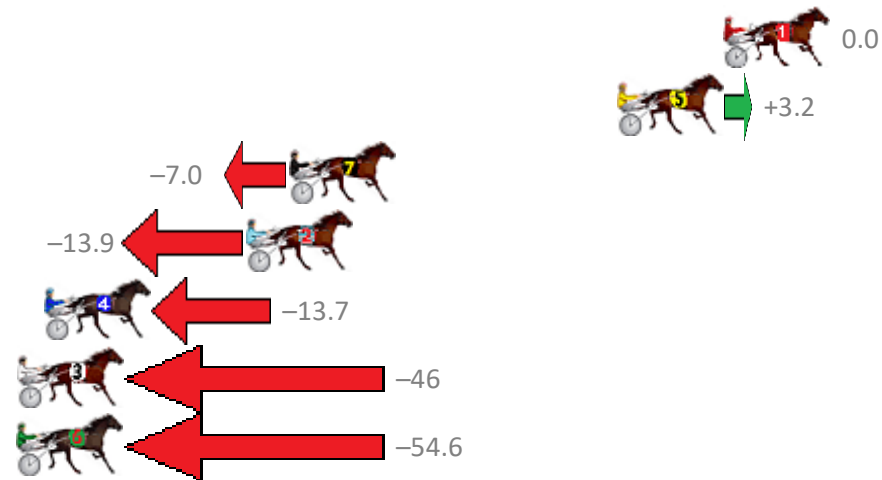

Redcliffe Race 2 Distance 1780m

Thursday, 14 May 2020

Gross Time: 2:11.90 MileRate: 1:59.20 LeadTime: 11.60s First Qtr: 31.00s Second Qtr: 31.80s Third Qtr: 29.90s Fourth Qtr: 27.60s

NoHorse	Plc	Margin	Time	800Time (W)	400 Time (W)
1 SWEET LOMBO	1	0.0m	2:11.90	57.50s (0)	27.60s (0)
5 GLITTER STRIP	2	4.2m	2:12.20	57.27s (1)	27.41s (2)
7 DYNAMIC DAN	3	17.2m	2:13.15	58.00s (0)	28.08s (0)
2 MONTANA FLASH	4	18.9m	2:13.27	58.49s (0)	28.51s (0)
4 ALEX TEE	5	26.9m	2:13.85	58.48s (1)	28.58s (1)
3 BAILEYS WITH LEGS	6	47.6m	2:15.36	60.74s (1)	30.63s (1)
6 MELTON INSULTED	7	74.6m	2:17.32	61.40s (0)	31.57s (0)

Finish Position and metres gained from 800m

Sectionals
Powered by

Home of Australian Harness Sectionals

Get your sectionals delivered to your inbox daily

Check out www.pjdata.com.au

The Racing Queensland Board (trading as Racing Queensland) and provider are not responsible for the completeness or accuracy of any of the information contained herein, and makes no representations about its suitability for any purpose.