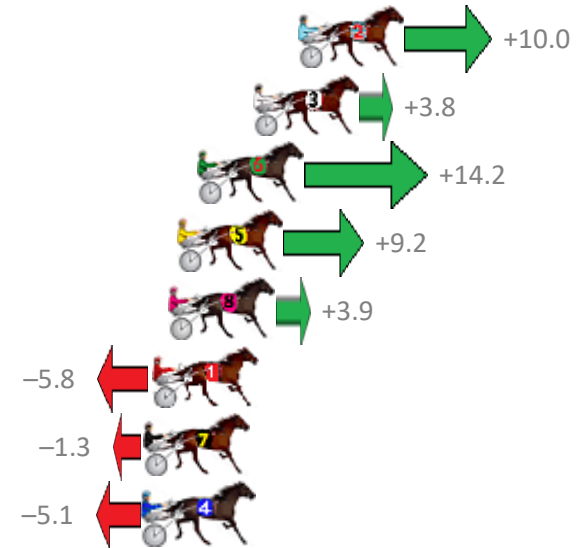

Redcliffe Race 7 Distance 1780m

Thursday, 14 May 2020

Gross Time: 2:11.30 MileRate: 1:58.70 LeadTime: 11.80s First Qtr: 30.50s Second Qtr: 31.60s Third Qtr: 28.70s Fourth Qtr: 28.70s

NoHorse	Plc	Margin	Time	800Time (W)	400 Time (W)
2 SO BOBS YOUR UNCLE	1	0.0m	2:11.30	56.69s (1)	27.90s (1)
3 BURMACH	2	1.8m	2:11.44	57.13s (1)	28.36s (1)
6 JUST JOSHIN	3	4.0m	2:11.60	56.39s (1)	27.70s (2)
5 CAMROLLER	4	4.8m	2:11.66	56.74s (1)	27.84s (1)
8 SHAZAM SHANNON	5	5.1m	2:11.68	57.12s (0)	28.19s (0)
1 IMPRESSIVE DIAMOND	6	5.8m	2:11.74	57.81s (0)	28.84s (0)
7 ARBIT MAJOR	7	6.1m	2:11.76	57.49s (0)	28.56s (0)
4 LONESTAR LAD	8	6.1m	2:11.76	57.76s (1)	29.14s (1)

Finish Position and metres gained from 800m

Sectionals
Powered by

Home of Australian Harness Sectionals

Get your sectionals delivered to your inbox daily

Check out www.pjdata.com.au

The Racing Queensland Board (trading as Racing Queensland) and provider are not responsible for the completeness or accuracy of any of the information contained herein, and makes no representations about its suitability for any purpose.