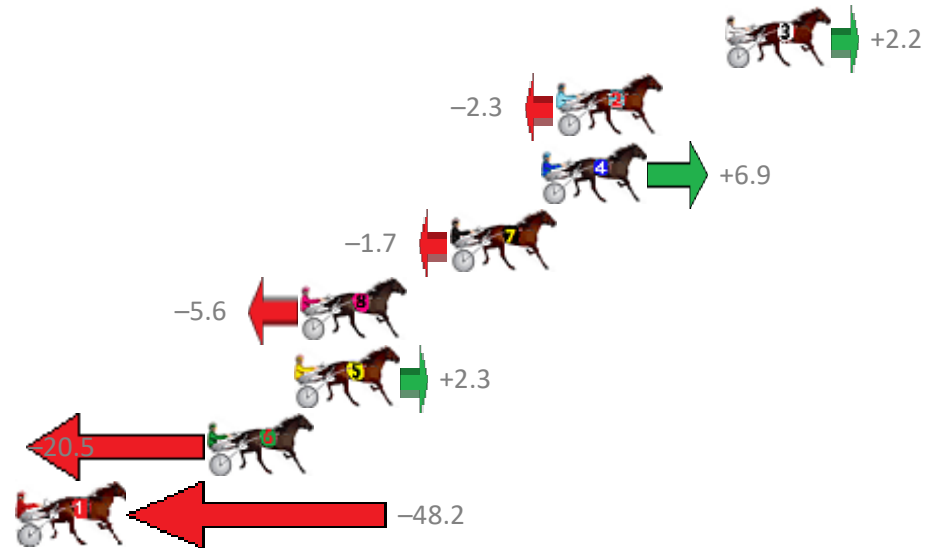

Redcliffe Race 5 Distance 1780m

Thursday, 14 May 2020

Gross Time: 2:10.90 MileRate: 1:58.40 LeadTime: 11.30s First Qtr: 30.20s Second Qtr: 30.60s Third Qtr: 29.10s Fourth Qtr: 29.70s

NoHorse	Plc	Margin	Time	800Time (W)	400 Time (W)
3 RITCHIE BEE	1	0.0m	2:10.90	58.64s (0)	29.70s (0)
2 DOWNTOWN LUCCA	2	6.7m	2:11.42	58.97s (1)	29.72s (2)
4 TULHURST KATE	3	7.3m	2:11.47	58.30s (1)	29.16s (2)
7 ROBINMEGOOD	4	10.9m	2:11.75	58.92s (1)	29.72s (2)
8 MISTY JANE	5	16.8m	2:12.21	59.21s (0)	30.11s (0)
5 TICK OF THE CLOCK	6	17.1m	2:12.23	58.63s (1)	29.59s (1)
6 CHROMOZONE	7	20.5m	2:12.50	60.30s (1)	31.02s (1)
1 ALSJEANSMAXSTAR	8	54.6m	2:15.15	62.32s (0)	33.26s (0)

Finish Position and metres gained from 800m

Sectionals
Powered by

Home of Australian Harness Sectionals

Get your sectionals delivered to your inbox daily

Check out www.pjdata.com.au

The Racing Queensland Board (trading as Racing Queensland) and provider are not responsible for the completeness or accuracy of any of the information contained herein, and makes no representations about its suitability for any purpose.