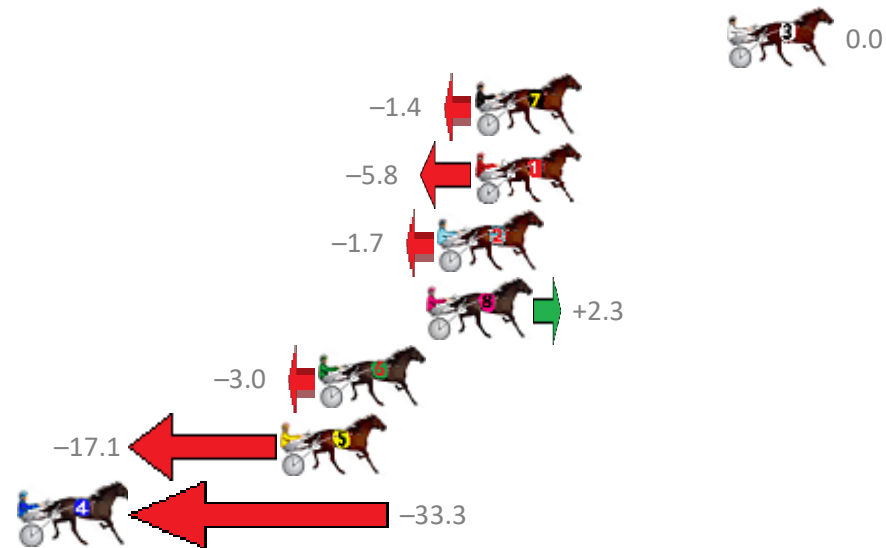

Redcliffe Race 1 Distance 2040m

Thursday, 14 May 2020

Gross Time: 2:35.10 MileRate: 2:02.30 LeadTime: 31.50s First Qtr: 31.90s Second Qtr: 32.20s Third Qtr: 29.90s Fourth Qtr: 29.60s

NoHorse	Plc	Margin	Time	800Time (W)	400 Time (W)
3 GRETELS GIRL	1	0.0m	2:35.10	59.50s (0)	29.60s (0)
7 JEWELS AFFAIR	2	10.0m	2:35.88	59.60s (0)	29.76s (1)
1 THE LAST STARFIRE	3	10.0m	2:35.88	59.93s (0)	29.98s (0)
2 MELTON LUCKY	4	11.5m	2:35.99	59.63s (1)	29.61s (2)
8 OCEANSIDE	5	11.9m	2:36.02	59.33s (1)	29.33s (2)
6 SWEET SCOOT	6	16.2m	2:36.36	59.72s (0)	29.75s (0)
5 ILLBEWATCHING	7	17.7m	2:36.47	60.76s (1)	30.71s (1)
4 TRUMP EM BABE	8	38.3m	2:38.07	61.96s (1)	31.89s (2)

Finish Position and metres gained from 800m

Sectionals
Powered by

Home of Australian Harness Sectionals

Get your sectionals delivered to your inbox daily

Check out www.pjdata.com.au

The Racing Queensland Board (trading as Racing Queensland) and provider are not responsible for the completeness or accuracy of any of the information contained herein, and makes no representations about its suitability for any purpose.