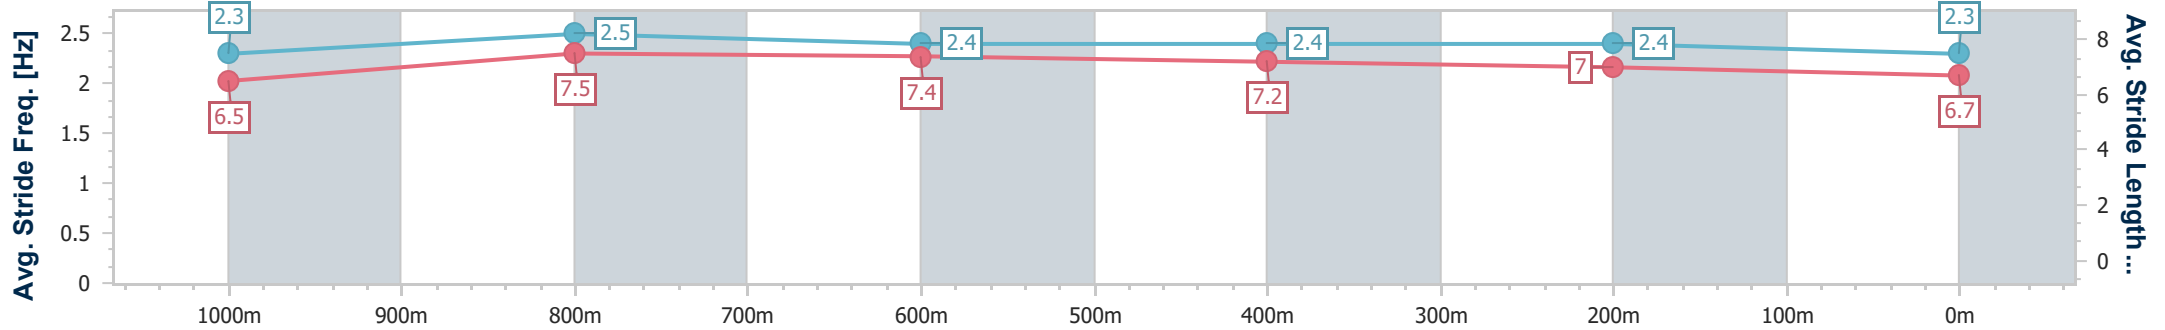

- [] Ranking at each section and finish
- .-.- No data available at this section
- NA No data available

Horse/Jockey Name	Kokopo Kitty
Final Rank	5
Fastest Section Time (Section)	0:10.89 (1000m)
Top Speed [km/h] (Section)	70.8 (Overall)
Race State	Finished

Sunshine Coast QLD Professional
 Race 6: FRASER-KIRK PLASTIC SURGERY BM68 Handicap - 1200m

01 November 2022 - 15:58

Track Rating: Soft 5, Weather: Light Rain, Rail Position: +5m Entire

Section	Overall	1000m	800m	600m	400m	200m
Section Times	1:11.89 [5] (0:13.49)	0:58.40 [4] (0:10.89)	0:47.51 [4] (0:11.26)	0:36.25 [3] (0:11.56)	0:24.69 [3] (0:11.72)	0:12.97 [3] (0:12.97)
Average Speed [km/h]	53.4	66.6	64.2	62.2	61.4	55.5
Top Speed [km/h]	70.8	68.4	66.5	64.2	63.8	58.6
Avg. Dist. to Rail [m]	2.0	2.3	0.9	0.2	1.6	1.6
Avg. Stride Freq. [Hz]	2.3	2.5	2.4	2.4	2.4	2.3
Avg. Stride Length [m]	6.5	7.5	7.4	7.2	7.0	6.7