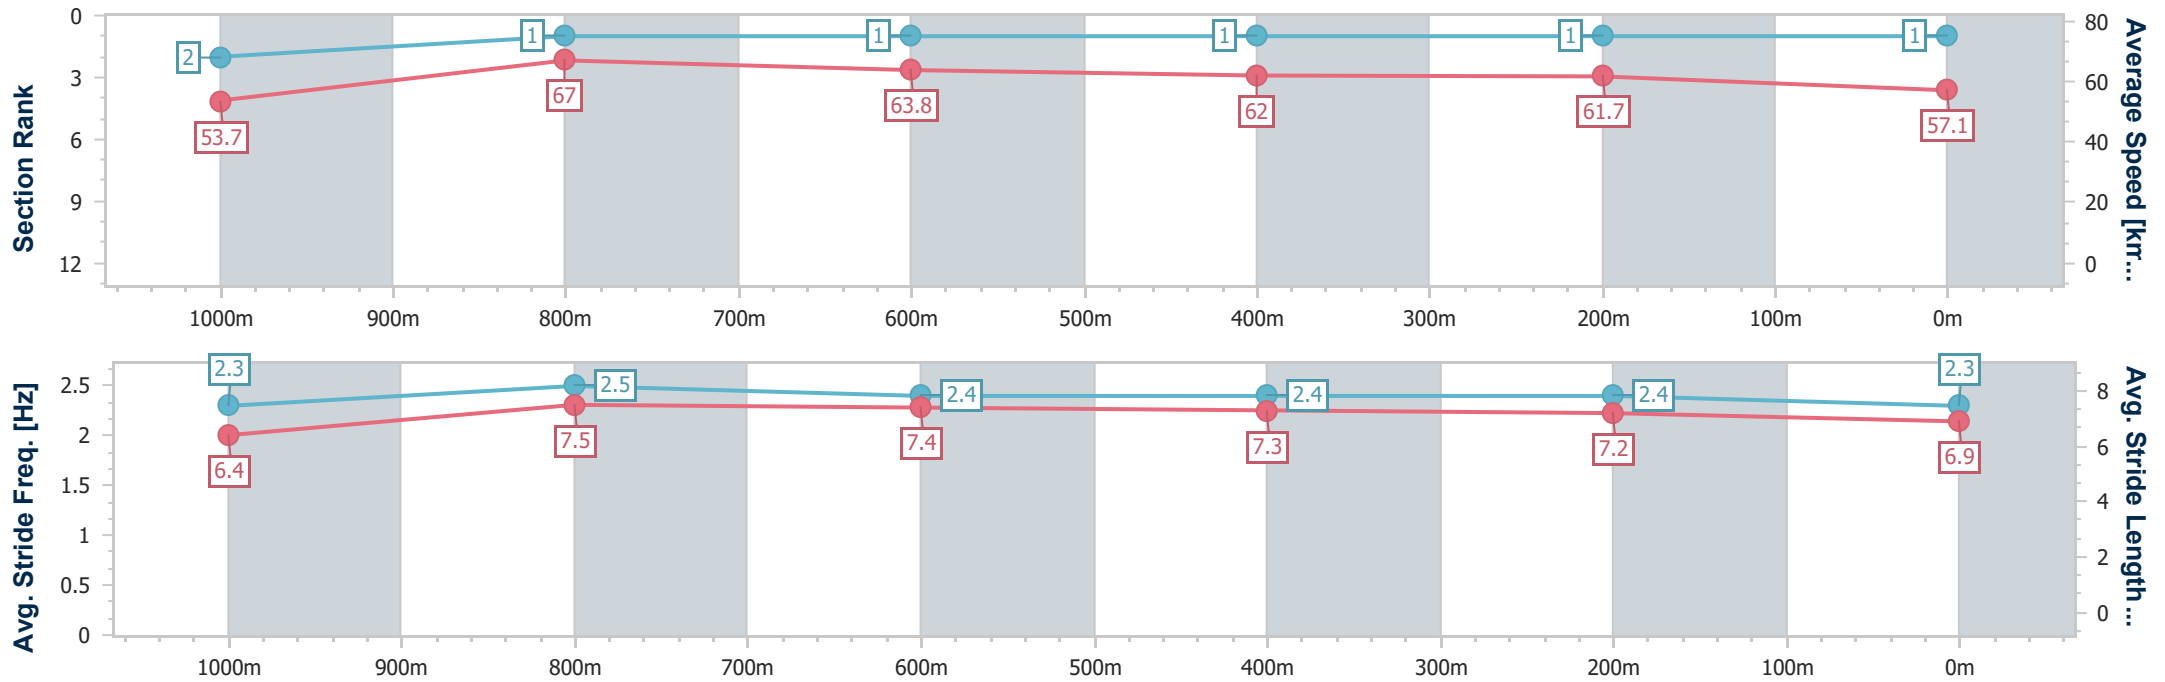

01 November 2022 - 15:58

Track Rating: Soft 5, Weather: Light Rain, Rail Position: +5m Entire

Section	Overall	1000m	800m	600m	400m	200m
Section Times	1:11.27 [1] (0:13.43)	0:57.84 [2] (0:10.73)	0:47.11 [1] (0:11.25)	0:35.86 [1] (0:11.59)	0:24.27 [1] (0:11.67)	0:12.60 [1] (0:12.60)
Average Speed [km/h]	53.7	67.0	63.8	62.0	61.7	57.1
Top Speed [km/h]	67.0	68.0	66.7	63.9	63.4	60.6
Avg. Dist. to Rail [m]	2.9	0.7	0.9	0.4	3.4	4.1
Avg. Stride Freq. [Hz]	2.3	2.5	2.4	2.4	2.4	2.3
Avg. Stride Length [m]	6.4	7.5	7.4	7.3	7.2	6.9