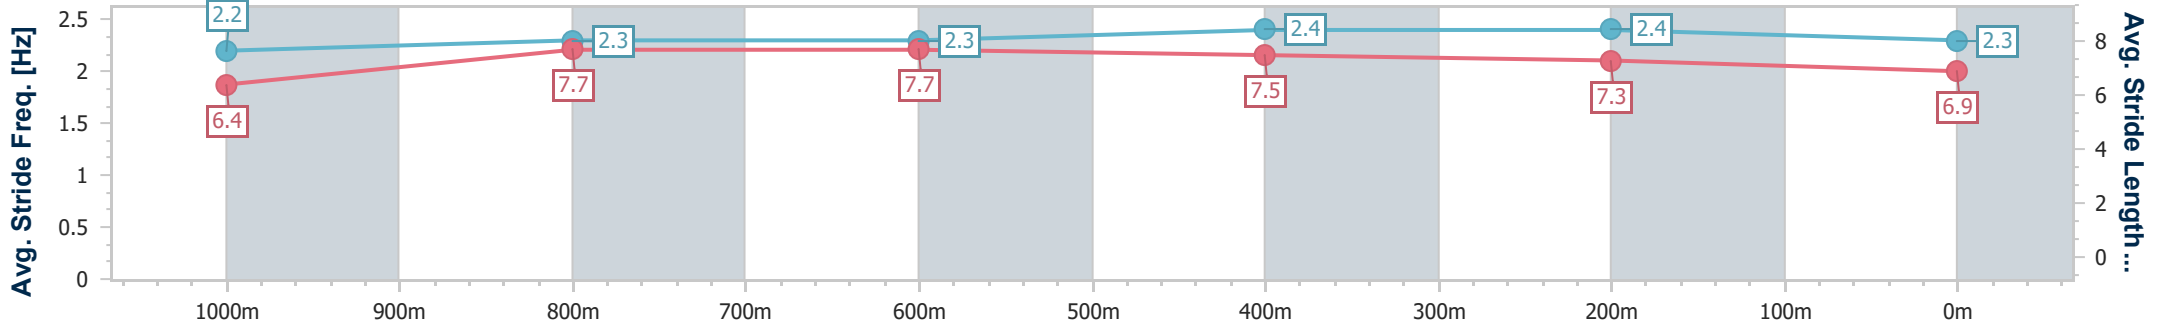

Sunshine Coast QLD Professional
 Race 6: FRASER-KIRK PLASTIC SURGERY BM68 Handicap - 1200m

01 November 2022 - 15:58

Track Rating: Soft 5, Weather: Light Rain, Rail Position: +5m Entire

Section	Overall	1000m	800m	600m	400m	200m
Section Times	1:12.24 [6] (0:13.40)	0:58.84 [1] (0:10.84)	0:48.00 [2] (0:11.33)	0:36.67 [2] (0:11.58)	0:25.09 [2] (0:11.89)	0:13.20 [4] (0:13.20)
Average Speed [km/h]	53.9	66.7	64.1	62.5	60.7	54.5
Top Speed [km/h]	69.7	68.2	65.4	63.6	62.3	58.2
Avg. Dist. to Rail [m]	5.3	3.1	1.3	1.0	3.2	3.7
Avg. Stride Freq. [Hz]	2.4	2.5	2.4	2.4	2.4	2.2
Avg. Stride Length [m]	6.1	7.6	7.5	7.3	7.1	6.8

- [] Ranking at each section and finish
- .-.- No data available at this section
- NA No data available

Horse/Jockey Name	Leored
Final Rank	7
Fastest Section Time (Section)	0:11.15 (600m)
Top Speed [km/h] (Section)	65.8 (1000m)
Race State	Finished

Sunshine Coast QLD Professional
 Race 6: FRASER-KIRK PLASTIC SURGERY BM68 Handicap - 1200m

01 November 2022 - 15:58

Track Rating: Soft 5, Weather: Light Rain, Rail Position: +5m Entire

Section	Overall	1000m	800m	600m	400m	200m
Section Times	1:12.28 [7] (0:14.44)	0:57.84 [7] (0:11.24)	0:46.60 [7] (0:11.33)	0:35.27 [7] (0:11.15)	0:24.12 [7] (0:11.44)	0:12.68 [7] (0:12.68)
Average Speed [km/h]	49.9	64.4	63.9	64.6	63.0	56.8
Top Speed [km/h]	64.1	65.8	64.7	65.5	65.0	61.2
Avg. Dist. to Rail [m]	5.5	2.0	1.2	0.2	1.7	1.7
Avg. Stride Freq. [Hz]	2.2	2.3	2.3	2.4	2.4	2.3
Avg. Stride Length [m]	6.4	7.7	7.7	7.5	7.3	6.9

- [] Ranking at each section and finish
- .-.- No data available at this section
- NA No data available