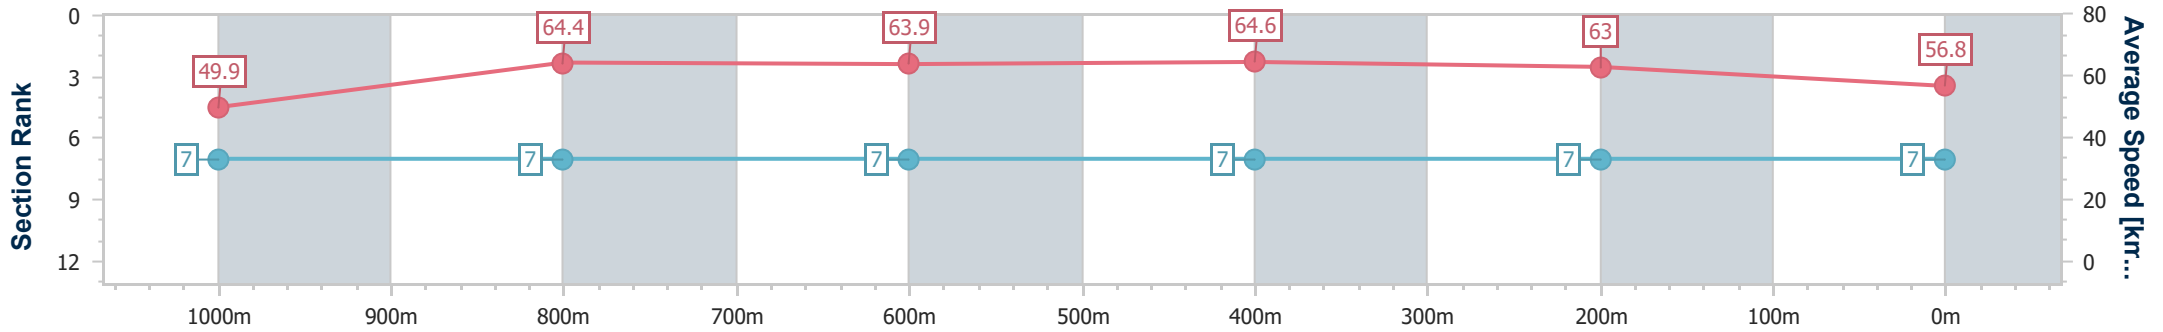

Sunshine Coast QLD Professional
 Race 6: FRASER-KIRK PLASTIC SURGERY BM68 Handicap - 1200m

01 November 2022 - 15:58

Track Rating: Soft 5, Weather: Light Rain, Rail Position: +5m Entire

Section	Overall	1000m	800m	600m	400m	200m
Section Times	1:12.24 [6] (0:13.40)	0:58.84 [1] (0:10.84)	0:48.00 [2] (0:11.33)	0:36.67 [2] (0:11.58)	0:25.09 [2] (0:11.89)	0:13.20 [4] (0:13.20)
Average Speed [km/h]	53.9	66.7	64.1	62.5	60.7	54.5
Top Speed [km/h]	69.7	68.2	65.4	63.6	62.3	58.2
Avg. Dist. to Rail [m]	5.3	3.1	1.3	1.0	3.2	3.7
Avg. Stride Freq. [Hz]	2.4	2.5	2.4	2.4	2.4	2.2
Avg. Stride Length [m]	6.1	7.6	7.5	7.3	7.1	6.8

- [] Ranking at each section and finish
- .-.- No data available at this section
- NA No data available

Horse/Jockey Name	Leored
Final Rank	7
Fastest Section Time (Section)	0:11.15 (600m)
Top Speed [km/h] (Section)	65.8 (1000m)
Race State	Finished

Sunshine Coast QLD Professional
 Race 6: FRASER-KIRK PLASTIC SURGERY BM68 Handicap - 1200m

01 November 2022 - 15:58

Track Rating: Soft 5, Weather: Light Rain, Rail Position: +5m Entire

Section	Overall	1000m	800m	600m	400m	200m
Section Times	1:12.28 [7] (0:14.44)	0:57.84 [7] (0:11.24)	0:46.60 [7] (0:11.33)	0:35.27 [7] (0:11.15)	0:24.12 [7] (0:11.44)	0:12.68 [7] (0:12.68)
Average Speed [km/h]	49.9	64.4	63.9	64.6	63.0	56.8
Top Speed [km/h]	64.1	65.8	64.7	65.5	65.0	61.2
Avg. Dist. to Rail [m]	5.5	2.0	1.2	0.2	1.7	1.7
Avg. Stride Freq. [Hz]	2.2	2.3	2.3	2.4	2.4	2.3
Avg. Stride Length [m]	6.4	7.7	7.7	7.5	7.3	6.9