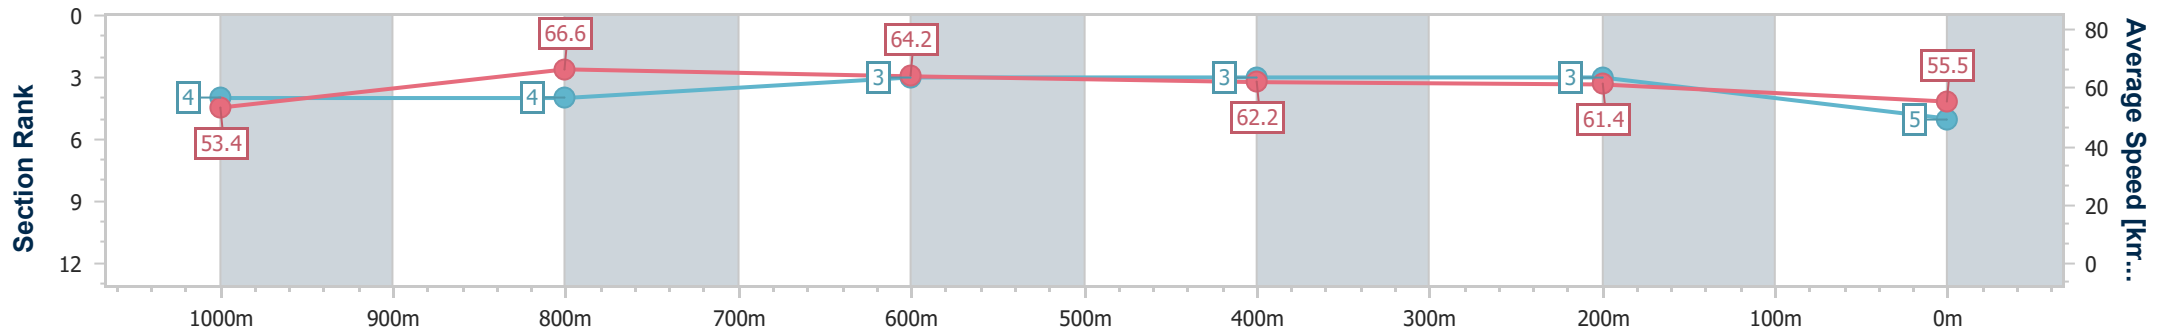

- [] Ranking at each section and finish
- .-.- No data available at this section
- NA No data available

Horse/Jockey Name	Kokopo Kitty
Final Rank	5
Fastest Section Time (Section)	0:10.89 (1000m)
Top Speed [km/h] (Section)	70.8 (Overall)
Race State	Finished

Sunshine Coast QLD Professional
 Race 6: FRASER-KIRK PLASTIC SURGERY BM68 Handicap - 1200m

01 November 2022 - 15:58

Track Rating: Soft 5, Weather: Light Rain, Rail Position: +5m Entire

Section	Overall	1000m	800m	600m	400m	200m
Section Times	1:11.89 [5] (0:13.49)	0:58.40 [4] (0:10.89)	0:47.51 [4] (0:11.26)	0:36.25 [3] (0:11.56)	0:24.69 [3] (0:11.72)	0:12.97 [3] (0:12.97)
Average Speed [km/h]	53.4	66.6	64.2	62.2	61.4	55.5
Top Speed [km/h]	70.8	68.4	66.5	64.2	63.8	58.6
Avg. Dist. to Rail [m]	2.0	2.3	0.9	0.2	1.6	1.6
Avg. Stride Freq. [Hz]	2.3	2.5	2.4	2.4	2.4	2.3
Avg. Stride Length [m]	6.5	7.5	7.4	7.2	7.0	6.7