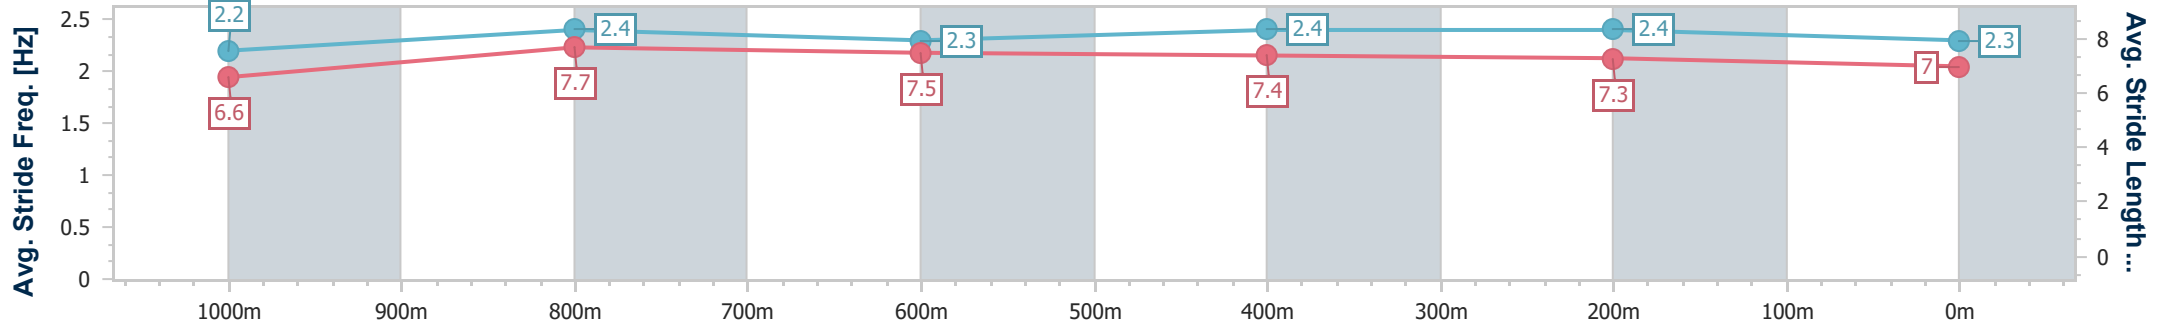

01 November 2022 - 15:58

Track Rating: Soft 5, Weather: Light Rain, Rail Position: +5m Entire

Section	Overall	1000m	800m	600m	400m	200m
Section Times	1:11.27 [1] (0:13.43)	0:57.84 [2] (0:10.73)	0:47.11 [1] (0:11.25)	0:35.86 [1] (0:11.59)	0:24.27 [1] (0:11.67)	0:12.60 [1] (0:12.60)
Average Speed [km/h]	53.7	67.0	63.8	62.0	61.7	57.1
Top Speed [km/h]	67.0	68.0	66.7	63.9	63.4	60.6
Avg. Dist. to Rail [m]	2.9	0.7	0.9	0.4	3.4	4.1
Avg. Stride Freq. [Hz]	2.3	2.5	2.4	2.4	2.4	2.3
Avg. Stride Length [m]	6.4	7.5	7.4	7.3	7.2	6.9

- [] Ranking at each section and finish
- .-.- No data available at this section
- NA No data available

Horse/Jockey Name	Miss Too Fly
Final Rank	2
Fastest Section Time (Section)	0:11.07 (1000m)
Top Speed [km/h] (Section)	67.7 (Overall)
Race State	Finished

Sunshine Coast QLD Professional
 Race 6: FRASER-KIRK PLASTIC SURGERY BM68 Handicap - 1200m

01 November 2022 - 15:58

Track Rating: Soft 5, Weather: Light Rain, Rail Position: +5m Entire

Section	Overall	1000m	800m	600m	400m	200m
Section Times	1:11.39 [2] (0:13.74)	0:57.65 [5] (0:11.07)	0:46.58 [5] (0:11.49)	0:35.09 [5] (0:11.40)	0:23.69 [5] (0:11.48)	0:12.21 [6] (0:12.21)
Average Speed [km/h]	52.4	65.5	63.1	63.3	62.8	58.9
Top Speed [km/h]	67.7	65.9	64.5	64.2	63.8	62.2
Avg. Dist. to Rail [m]	6.8	2.9	1.0	0.7	1.6	0.9
Avg. Stride Freq. [Hz]	2.2	2.4	2.3	2.4	2.4	2.3
Avg. Stride Length [m]	6.6	7.7	7.5	7.4	7.3	7.0