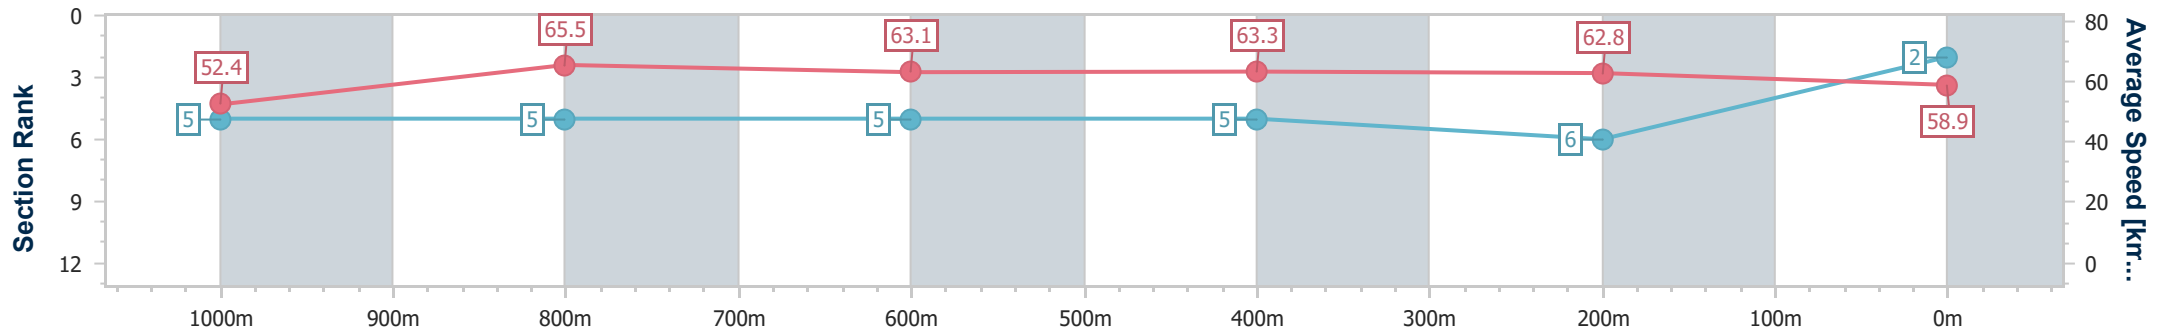

Horse/Jockey Name	Miss Too Fly
Final Rank	2
Fastest Section Time (Section)	0:11.07 (1000m)
Top Speed [km/h] (Section)	67.7 (Overall)
Race State	Finished

Sunshine Coast QLD Professional
Race 6: FRASER-KIRK PLASTIC SURGERY BM68 Handicap - 1200m

01 November 2022 - 15:58

Track Rating: Soft 5, Weather: Light Rain, Rail Position: +5m Entire

Section	Overall	1000m	800m	600m	400m	200m
Section Times	1:11.39 [2] (0:13.74)	0:57.65 [5] (0:11.07)	0:46.58 [5] (0:11.49)	0:35.09 [5] (0:11.40)	0:23.69 [5] (0:11.48)	0:12.21 [6] (0:12.21)
Average Speed [km/h]	52.4	65.5	63.1	63.3	62.8	58.9
Top Speed [km/h]	67.7	65.9	64.5	64.2	63.8	62.2
Avg. Dist. to Rail [m]	6.8	2.9	1.0	0.7	1.6	0.9
Avg. Stride Freq. [Hz]	2.2	2.4	2.3	2.4	2.4	2.3
Avg. Stride Length [m]	6.6	7.7	7.5	7.4	7.3	7.0

- [ ] Ranking at each section and finish
- -.-.- No data available at this section
- NA No data available