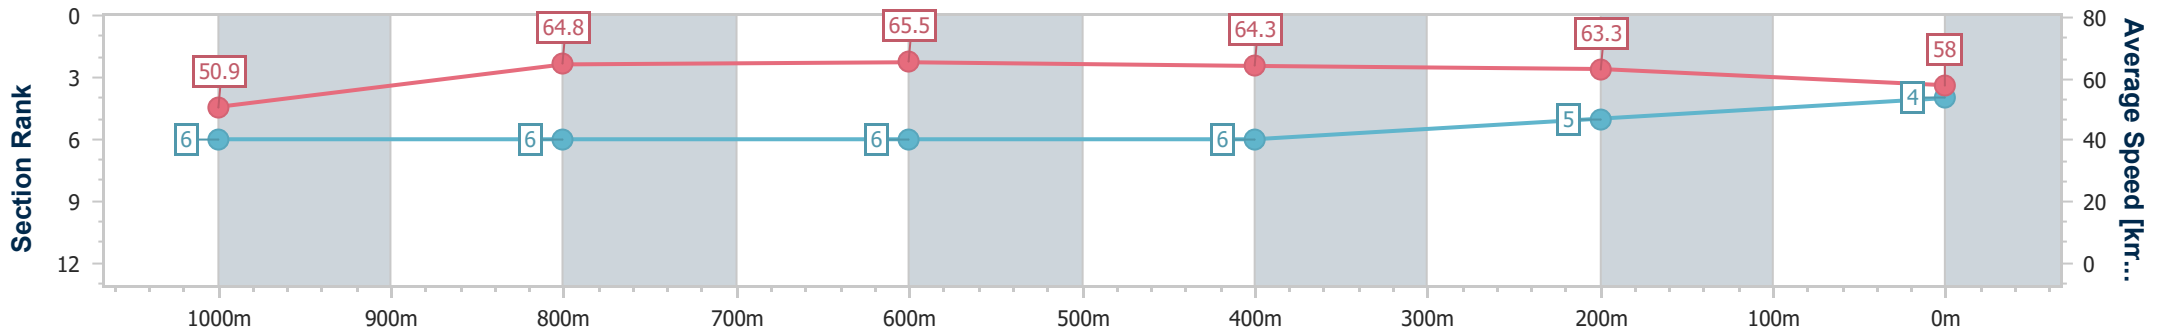

- [] Ranking at each section and finish
- .-.- No data available at this section
- NA No data available

Horse/Jockey Name	Hard Reyva
Final Rank	4
Fastest Section Time (Section)	0:11.17 (1000m)
Top Speed [km/h] (Section)	66.7 (800m)
Race State	Finished

Sunshine Coast QLD Professional
 Race 6: FRASER-KIRK PLASTIC SURGERY BM68 Handicap - 1200m

01 November 2022 - 15:58

Track Rating: Soft 5, Weather: Light Rain, Rail Position: +5m Entire

Section	Overall	1000m	800m	600m	400m	200m
Section Times	1:11.65 [4] (0:14.19)	0:57.46 [6] (0:11.17)	0:46.29 [6] (0:11.18)	0:35.11 [6] (0:11.32)	0:23.79 [6] (0:11.38)	0:12.41 [5] (0:12.41)
Average Speed [km/h]	50.9	64.8	65.5	64.3	63.3	58.0
Top Speed [km/h]	63.8	66.0	66.7	65.7	64.8	60.8
Avg. Dist. to Rail [m]	5.0	2.7	2.4	2.2	5.8	5.4
Avg. Stride Freq. [Hz]	2.2	2.4	2.4	2.4	2.4	2.3
Avg. Stride Length [m]	6.3	7.7	7.6	7.6	7.4	7.1