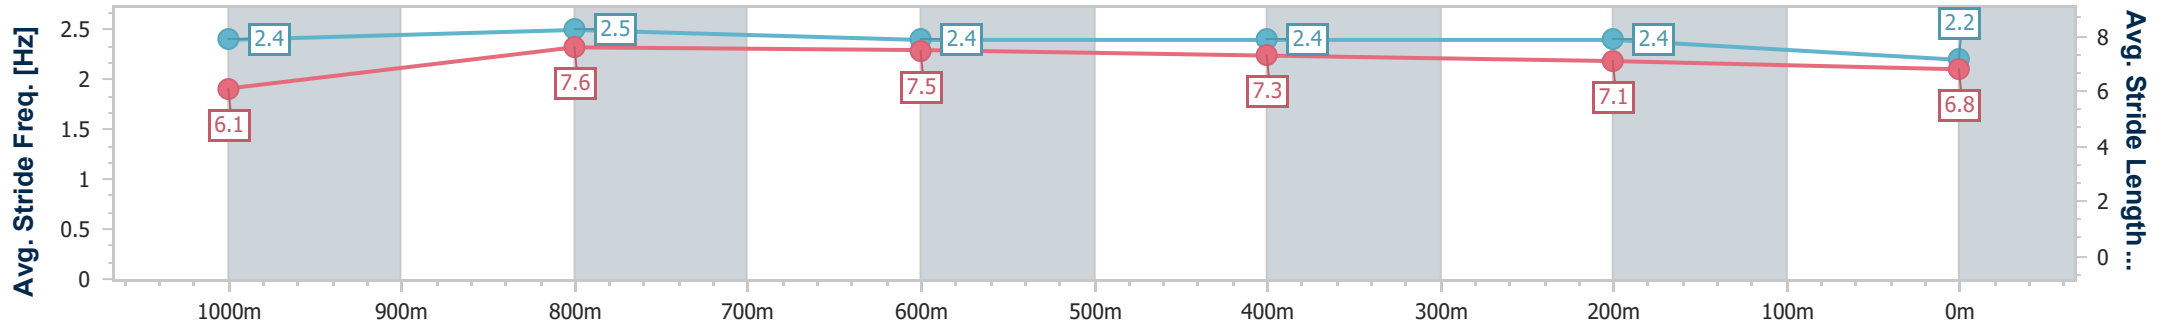

Sunshine Coast QLD Professional
 Race 6: FRASER-KIRK PLASTIC SURGERY BM68 Handicap - 1200m

01 November 2022 - 15:58

Track Rating: Soft 5, Weather: Light Rain, Rail Position: +5m Entire

Section	Overall	1000m	800m	600m	400m	200m
Section Times	1:11.89 [5] (0:13.49)	0:58.40 [4] (0:10.89)	0:47.51 [4] (0:11.26)	0:36.25 [3] (0:11.56)	0:24.69 [3] (0:11.72)	0:12.97 [3] (0:12.97)
Average Speed [km/h]	53.4	66.6	64.2	62.2	61.4	55.5
Top Speed [km/h]	70.8	68.4	66.5	64.2	63.8	58.6
Avg. Dist. to Rail [m]	2.0	2.3	0.9	0.2	1.6	1.6
Avg. Stride Freq. [Hz]	2.3	2.5	2.4	2.4	2.4	2.3
Avg. Stride Length [m]	6.5	7.5	7.4	7.2	7.0	6.7

- [] Ranking at each section and finish
- .-.- No data available at this section
- NA No data available

Horse/Jockey Name	Win Burn
Final Rank	6
Fastest Section Time (Section)	0:10.84 (1000m)
Top Speed [km/h] (Section)	69.7 (Overall)
Race State	Finished

Sunshine Coast QLD Professional
 Race 6: FRASER-KIRK PLASTIC SURGERY BM68 Handicap - 1200m

01 November 2022 - 15:58

Track Rating: Soft 5, Weather: Light Rain, Rail Position: +5m Entire

Section	Overall	1000m	800m	600m	400m	200m
Section Times	1:12.24 [6] (0:13.40)	0:58.84 [1] (0:10.84)	0:48.00 [2] (0:11.33)	0:36.67 [2] (0:11.58)	0:25.09 [2] (0:11.89)	0:13.20 [4] (0:13.20)
Average Speed [km/h]	53.9	66.7	64.1	62.5	60.7	54.5
Top Speed [km/h]	69.7	68.2	65.4	63.6	62.3	58.2
Avg. Dist. to Rail [m]	5.3	3.1	1.3	1.0	3.2	3.7
Avg. Stride Freq. [Hz]	2.4	2.5	2.4	2.4	2.4	2.2
Avg. Stride Length [m]	6.1	7.6	7.5	7.3	7.1	6.8