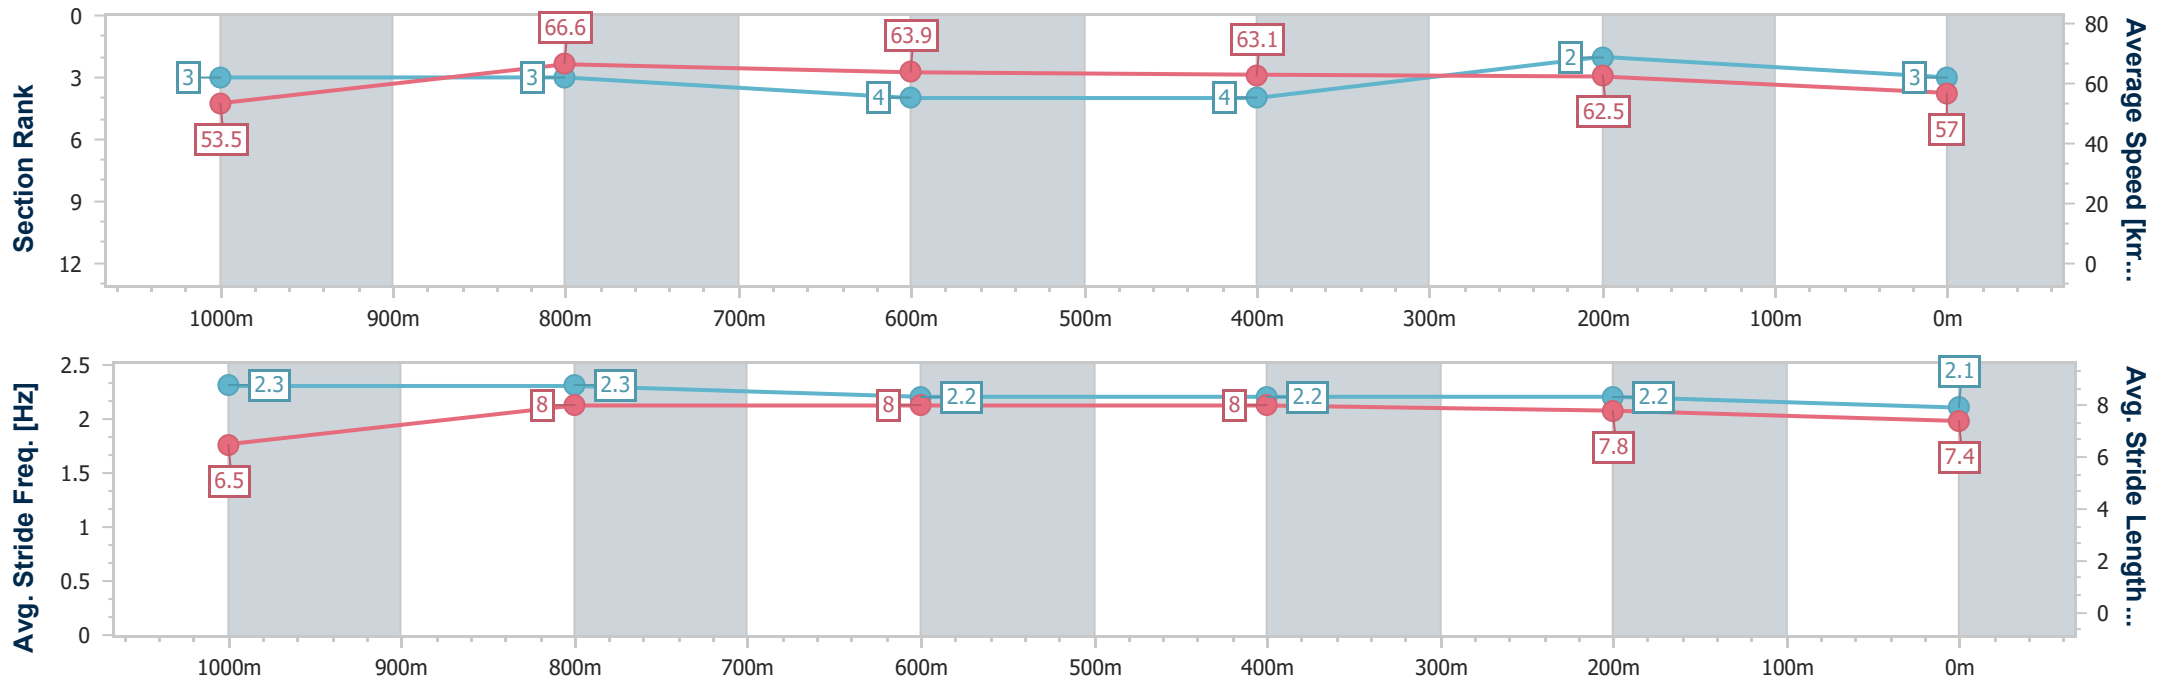

- [] Ranking at each section and finish
- .-.- No data available at this section
- NA No data available

Horse/Jockey Name	Sergeant Hulka
Final Rank	3
Fastest Section Time (Section)	0:10.91 (1000m)
Top Speed [km/h] (Section)	68.8 (1000m)
Race State	Finished

Sunshine Coast QLD Professional
 Race 6: FRASER-KIRK PLASTIC SURGERY BM68 Handicap - 1200m

01 November 2022 - 15:58

Track Rating: Soft 5, Weather: Light Rain, Rail Position: +5m Entire

Section	Overall	1000m	800m	600m	400m	200m
Section Times	1:11.49 [3] (0:13.46)	0:58.03 [3] (0:10.91)	0:47.12 [3] (0:11.45)	0:35.67 [4] (0:11.52)	0:24.15 [4] (0:11.52)	0:12.63 [2] (0:12.63)
Average Speed [km/h]	53.5	66.6	63.9	63.1	62.5	57.0
Top Speed [km/h]	67.6	68.8	65.9	64.4	64.4	59.8
Avg. Dist. to Rail [m]	4.6	3.3	2.8	1.7	4.4	4.0
Avg. Stride Freq. [Hz]	2.3	2.3	2.2	2.2	2.2	2.1
Avg. Stride Length [m]	6.5	8.0	8.0	8.0	7.8	7.4