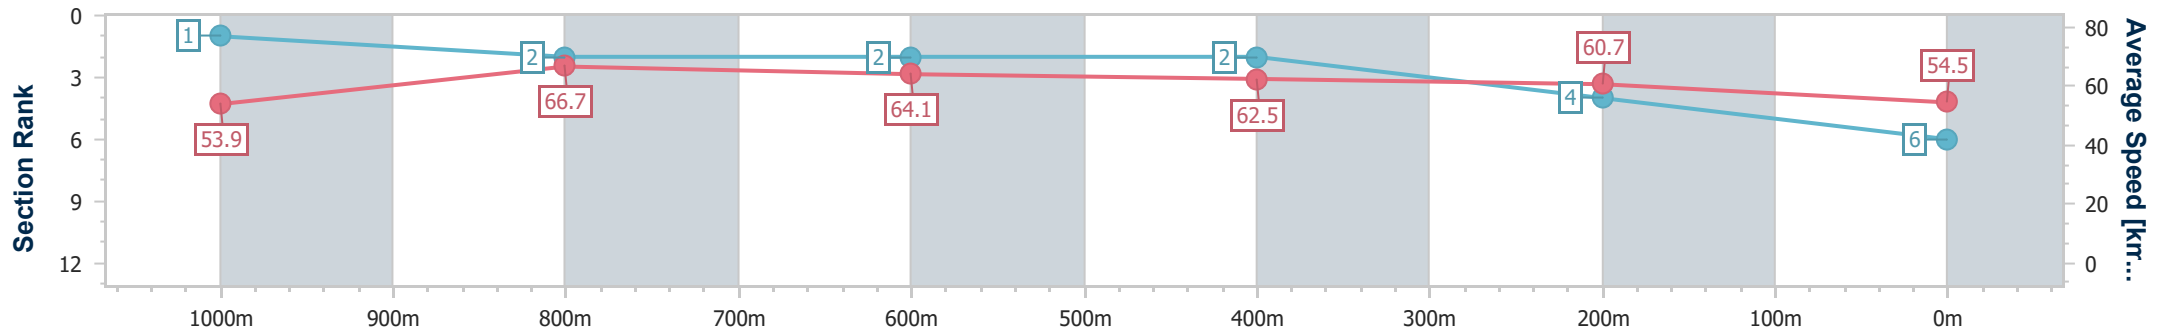

Sunshine Coast QLD Professional
 Race 6: FRASER-KIRK PLASTIC SURGERY BM68 Handicap - 1200m

01 November 2022 - 15:58

Track Rating: Soft 5, Weather: Light Rain, Rail Position: +5m Entire

Section	Overall	1000m	800m	600m	400m	200m
Section Times	1:11.89 [5] (0:13.49)	0:58.40 [4] (0:10.89)	0:47.51 [4] (0:11.26)	0:36.25 [3] (0:11.56)	0:24.69 [3] (0:11.72)	0:12.97 [3] (0:12.97)
Average Speed [km/h]	53.4	66.6	64.2	62.2	61.4	55.5
Top Speed [km/h]	70.8	68.4	66.5	64.2	63.8	58.6
Avg. Dist. to Rail [m]	2.0	2.3	0.9	0.2	1.6	1.6
Avg. Stride Freq. [Hz]	2.3	2.5	2.4	2.4	2.4	2.3
Avg. Stride Length [m]	6.5	7.5	7.4	7.2	7.0	6.7

- [] Ranking at each section and finish
- .-.- No data available at this section
- NA No data available

Horse/Jockey Name	Win Burn
Final Rank	6
Fastest Section Time (Section)	0:10.84 (1000m)
Top Speed [km/h] (Section)	69.7 (Overall)
Race State	Finished

Sunshine Coast QLD Professional
 Race 6: FRASER-KIRK PLASTIC SURGERY BM68 Handicap - 1200m

01 November 2022 - 15:58

Track Rating: Soft 5, Weather: Light Rain, Rail Position: +5m Entire

Section	Overall	1000m	800m	600m	400m	200m
Section Times	1:12.24 [6] (0:13.40)	0:58.84 [1] (0:10.84)	0:48.00 [2] (0:11.33)	0:36.67 [2] (0:11.58)	0:25.09 [2] (0:11.89)	0:13.20 [4] (0:13.20)
Average Speed [km/h]	53.9	66.7	64.1	62.5	60.7	54.5
Top Speed [km/h]	69.7	68.2	65.4	63.6	62.3	58.2
Avg. Dist. to Rail [m]	5.3	3.1	1.3	1.0	3.2	3.7
Avg. Stride Freq. [Hz]	2.4	2.5	2.4	2.4	2.4	2.2
Avg. Stride Length [m]	6.1	7.6	7.5	7.3	7.1	6.8