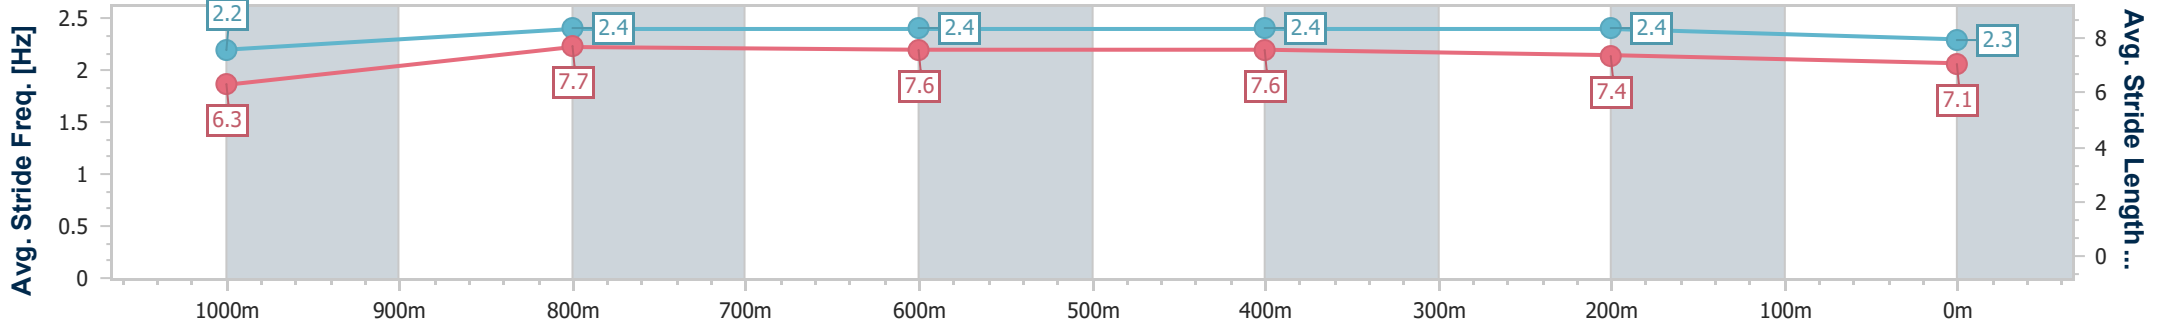

- [] Ranking at each section and finish
- .-.- No data available at this section
- NA No data available

Horse/Jockey Name	Hard Reyva
Final Rank	4
Fastest Section Time (Section)	0:11.17 (1000m)
Top Speed [km/h] (Section)	66.7 (800m)
Race State	Finished

Sunshine Coast QLD Professional
 Race 6: FRASER-KIRK PLASTIC SURGERY BM68 Handicap - 1200m

01 November 2022 - 15:58

Track Rating: Soft 5, Weather: Light Rain, Rail Position: +5m Entire

Section	Overall	1000m	800m	600m	400m	200m
Section Times	1:11.65 [4] (0:14.19)	0:57.46 [6] (0:11.17)	0:46.29 [6] (0:11.18)	0:35.11 [6] (0:11.32)	0:23.79 [6] (0:11.38)	0:12.41 [5] (0:12.41)
Average Speed [km/h]	50.9	64.8	65.5	64.3	63.3	58.0
Top Speed [km/h]	63.8	66.0	66.7	65.7	64.8	60.8
Avg. Dist. to Rail [m]	5.0	2.7	2.4	2.2	5.8	5.4
Avg. Stride Freq. [Hz]	2.2	2.4	2.4	2.4	2.4	2.3
Avg. Stride Length [m]	6.3	7.7	7.6	7.6	7.4	7.1