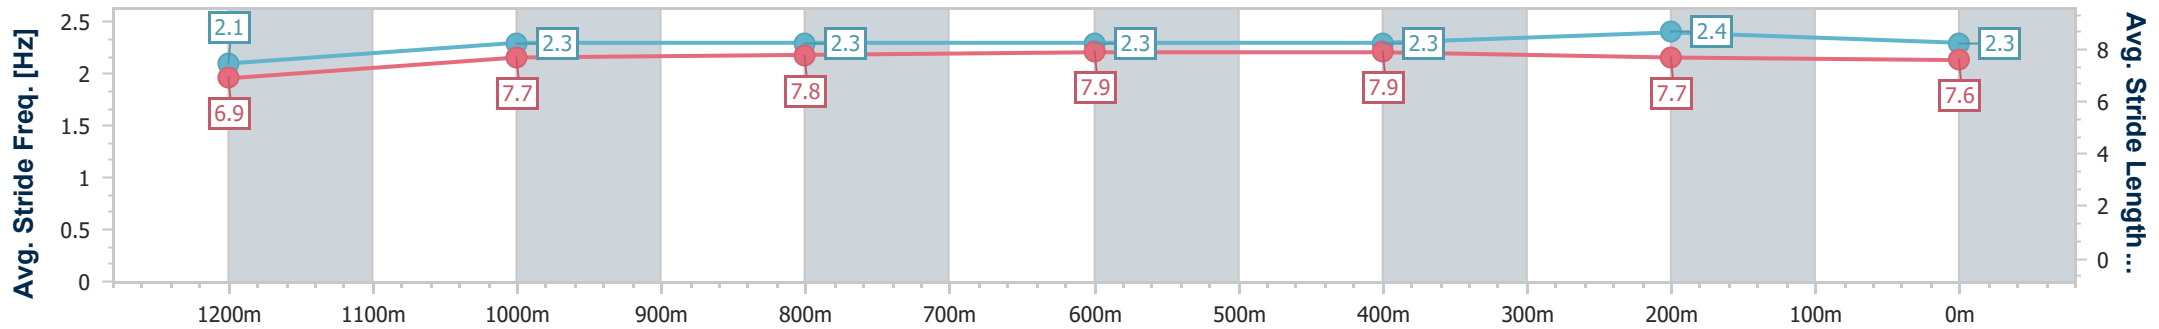

10 December 2022 - 16:09

Track Rating: Good 4, Weather: Overcast, Rail Position: +3m1800-350m +3mC/way

Section	Overall	1200m	1000m	800m	600m	400m	200m
Section Times	1:19.54 [1] (0:11.56)	1:07.98 [4] (0:11.56)	0:56.42 [4] (0:11.37)	0:45.05 [5] (0:11.18)	0:33.87 [5] (0:11.16)	0:22.71 [7] (0:11.10)	0:11.61 [4] (0:11.61)
Average Speed [km/h]	46.7	62.3	63.4	64.5	65.5	65.7	62.0
Top Speed [km/h]	61.7	63.0	64.3	66.4	67.1	66.9	65.7
Avg. Dist. to Rail [m]	3.9	1.6	0.5	0.5	2.9	13.8	15.1
Avg. Stride Freq. [Hz]	2.1	2.3	2.3	2.3	2.3	2.4	2.3
Avg. Stride Length [m]	6.9	7.7	7.8	7.9	7.9	7.7	7.6