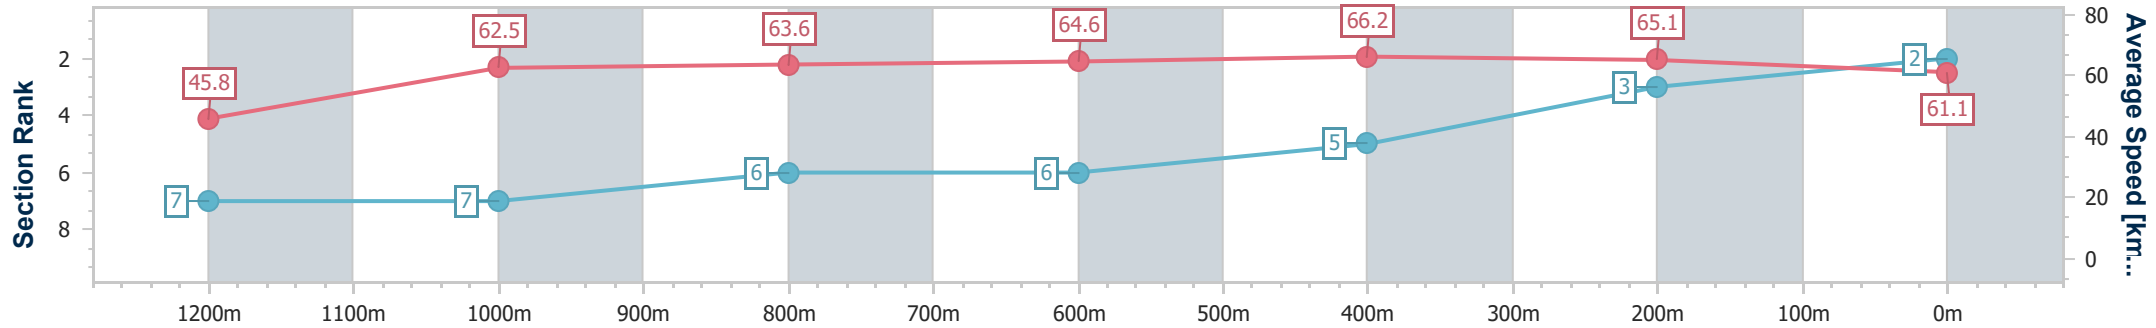

Horse/Jockey Name	Charge On
Final Rank	2
Fastest Section Time (Section)	0:10.94 (600m)
Top Speed [km/h] (Section)	67.7 (600m)
Race State	Finished

Aquis Park Gold Coast QLD Professional
Race 6: PLATINUM FINANCE 360 Class 3 Plate - 1350m

10 December 2022 - 16:09

Track Rating: Good 4, Weather: Overcast, Rail Position: +3m1800-350m +3mC/way

Section	Overall	1200m	1000m	800m	600m	400m	200m
Section Times	1:19.66 [2] (0:11.80)	1:07.86 [7] (0:11.51)	0:56.35 [7] (0:11.39)	0:44.96 [6] (0:11.12)	0:33.84 [6] (0:10.94)	0:22.90 [5] (0:11.14)	0:11.76 [3] (0:11.76)
Average Speed [km/h]	45.8	62.5	63.6	64.6	66.2	65.1	61.1
Top Speed [km/h]	60.9	64.1	65.5	67.3	67.7	66.5	64.9
Avg. Dist. to Rail [m]	2.9	1.5	1.0	0.3	0.9	10.0	11.4
Avg. Stride Freq. [Hz]	2.1	2.3	2.2	2.2	2.3	2.3	2.2
Avg. Stride Length [m]	6.5	7.7	8.0	8.0	7.9	7.7	7.6

- [ ] Ranking at each section and finish
- -.-.- No data available at this section
- NA No data available