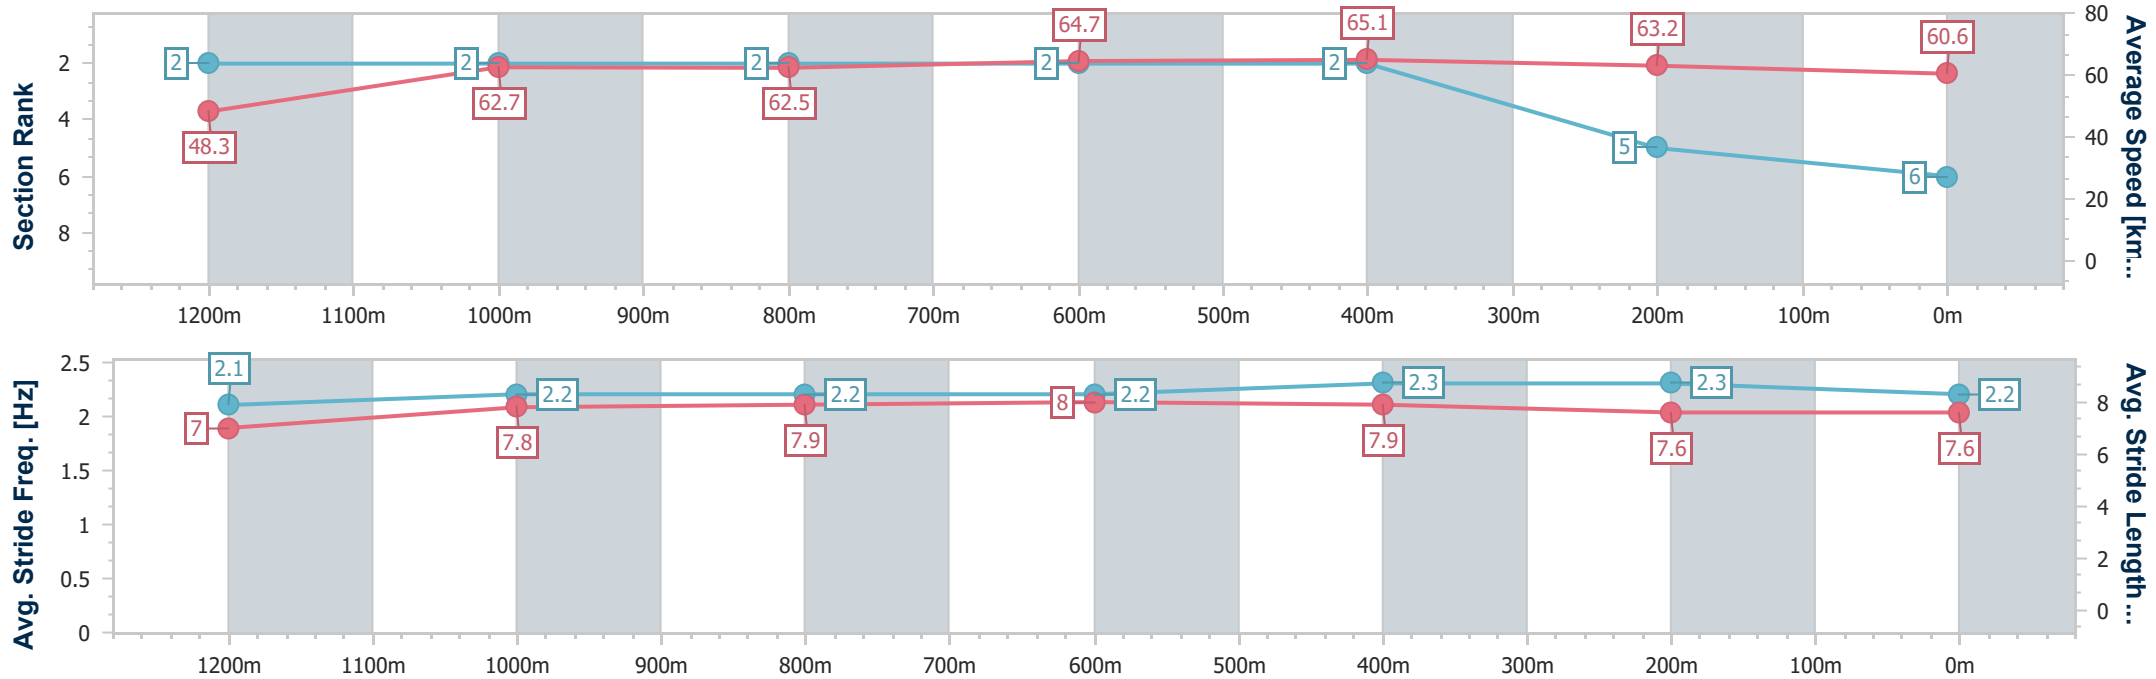

- [] Ranking at each section and finish
- .-.- No data available at this section
- NA No data available

Horse/Jockey Name	Rising Star
Final Rank	6
Fastest Section Time (Section)	0:11.12 (600m)
Top Speed [km/h] (Section)	66.4 (600m)
Race State	Finished

Aquis Park Gold Coast QLD Professional
Race 6: PLATINUM FINANCE 360 Class 3 Plate - 1350m

10 December 2022 - 16:09

Track Rating: Good 4, Weather: Overcast, Rail Position: +3m1800-350m +3mC/way

Section	Overall	1200m	1000m	800m	600m	400m	200m							
Section Times	1:19.80 [6] (0:11.19)	1:08.61 [2] (0:11.48)	0:57.13 [2] (0:11.54)	0:45.59 [2] (0:11.13)	0:34.46 [2] (0:11.12)	0:23.34 [2] (0:11.46)	0:11.88 [5] (0:11.88)							
Average Speed [km/h]	48.3	62.7	62.5	64.7	65.1	63.2	60.6							
Top Speed [km/h]	62.8	63.5	63.0	65.6	66.4	64.3	63.0							
Avg. Dist. to Rail [m]	6.3	1.6	0.6	0.1	1.0	8.9	10.2							
Avg. Stride Freq. [Hz]	2.1	2.2	2.2	2.2	2.3	2.3	2.2							
Avg. Stride Length [m]	7.0	7.8	7.9	8.0	7.9	7.6	7.6							

- [] Ranking at each section and finish
- .-.- No data available at this section
- NA No data available

Horse/Jockey Name	Blinding Light
Final Rank	7
Fastest Section Time (Section)	0:11.11 (600m)
Top Speed [km/h] (Section)	65.7 (600m)
Race State	Finished