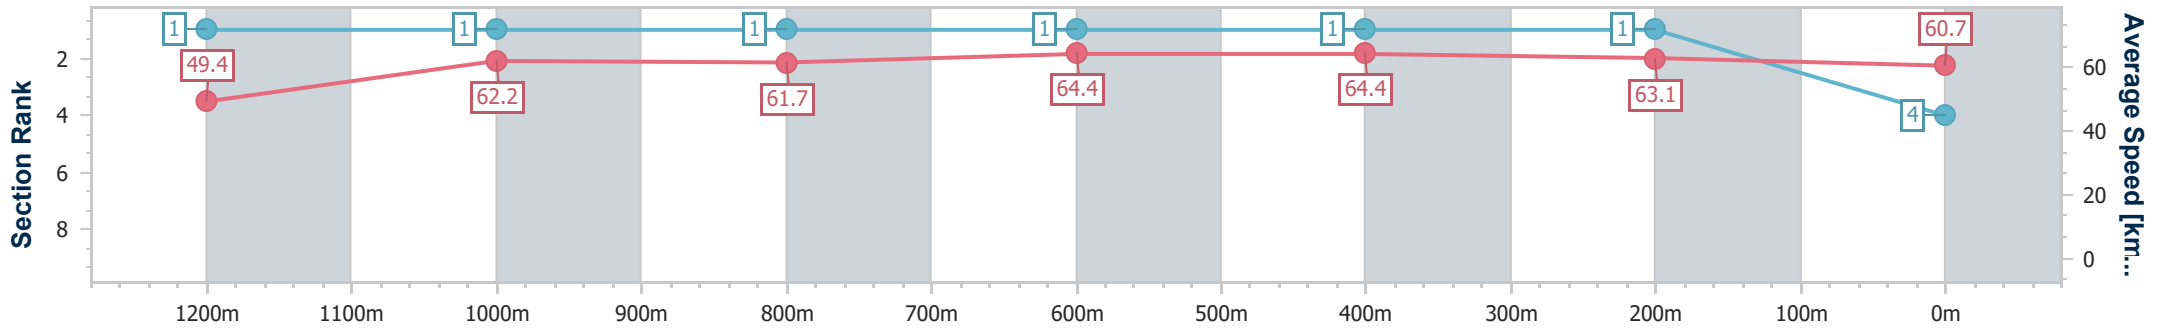

Horse/Jockey Name	Federal Agent
Final Rank	4
Fastest Section Time (Section)	0:10.95 (Overall)
Top Speed [km/h] (Section)	65.4 (600m)
Race State	Finished

Aquis Park Gold Coast QLD Professional
Race 6: PLATINUM FINANCE 360 Class 3 Plate - 1350m
10 December 2022 - 16:09
Track Rating: Good 4, Weather: Overcast, Rail Position: +3m1800-350m +3mC/way

Section	Overall	1200m	1000m	800m	600m	400m	200m							
Section Times	1:19.75 [4] (0:10.95)	1:08.80 [1] (0:11.58)	0:57.22 [1] (0:11.64)	0:45.58 [1] (0:11.12)	0:34.46 [1] (0:11.16)	0:23.30 [1] (0:11.44)	0:11.86 [1] (0:11.86)							
Average Speed [km/h]	49.4	62.2	61.7	64.4	64.4	63.1	60.7							
Top Speed [km/h]	63.4	63.3	63.0	65.2	65.4	63.6	62.3							
Avg. Dist. to Rail [m]	8.0	0.8	0.5	1.0	0.7	6.0	7.1							
Avg. Stride Freq. [Hz]	2.3	2.3	2.3	2.3	2.3	2.3	2.3							
Avg. Stride Length [m]	6.6	7.6	7.6	7.8	7.7	7.5	7.5							

- [ ] Ranking at each section and finish
- -.-.- No data available at this section
- NA No data available