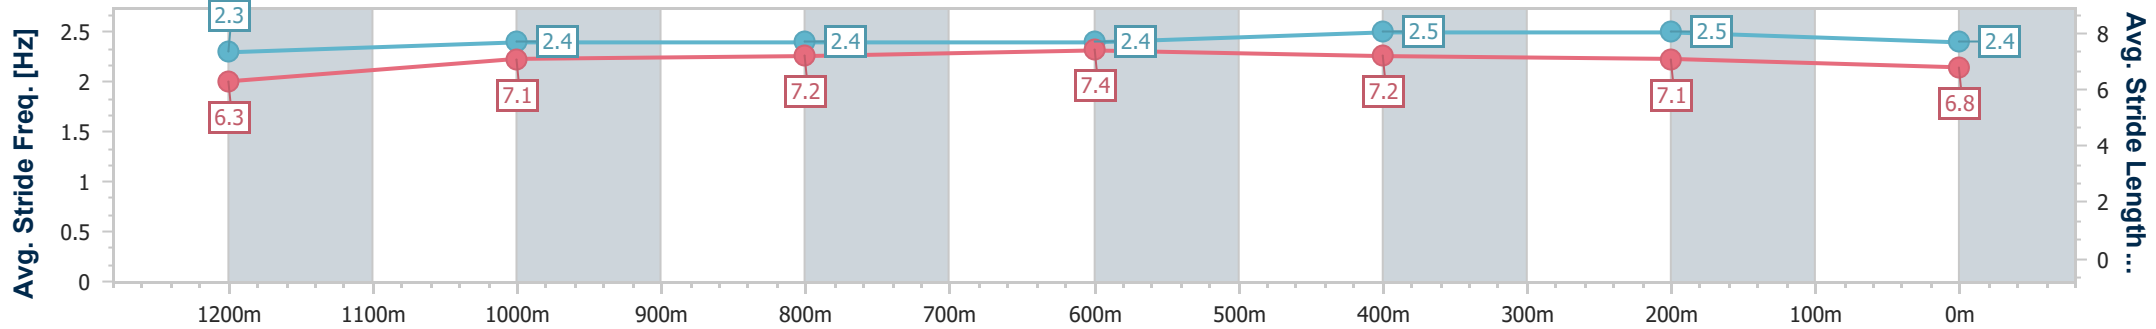

- [] Ranking at each section and finish
- .-.- No data available at this section
- NA No data available

Horse/Jockey Name	Blinding Light
Final Rank	7
Fastest Section Time (Section)	0:11.11 (600m)
Top Speed [km/h] (Section)	65.7 (600m)
Race State	Finished

Aquis Park Gold Coast QLD Professional
Race 6: PLATINUM FINANCE 360 Class 3 Plate - 1350m

10 December 2022 - 16:09

Track Rating: Good 4, Weather: Overcast, Rail Position: +3m1800-350m +3mC/way

Section	Overall	1200m	1000m	800m	600m	400m	200m
Section Times	1:20.29 [7] (0:11.35)	1:08.94 [3] (0:11.62)	0:57.32 [3] (0:11.48)	0:45.84 [4] (0:11.15)	0:34.69 [4] (0:11.11)	0:23.58 [4] (0:11.35)	0:12.23 [7] (0:12.23)
Average Speed [km/h]	47.6	62.0	62.4	64.3	64.6	63.8	58.9
Top Speed [km/h]	60.2	63.5	64.2	65.6	65.7	64.9	62.4
Avg. Dist. to Rail [m]	4.6	0.3	0.7	1.0	0.7	5.9	5.7
Avg. Stride Freq. [Hz]	2.3	2.4	2.4	2.4	2.5	2.5	2.4
Avg. Stride Length [m]	6.3	7.1	7.2	7.4	7.2	7.1	6.8

- [] Ranking at each section and finish
- .-.- No data available at this section
- NA No data available