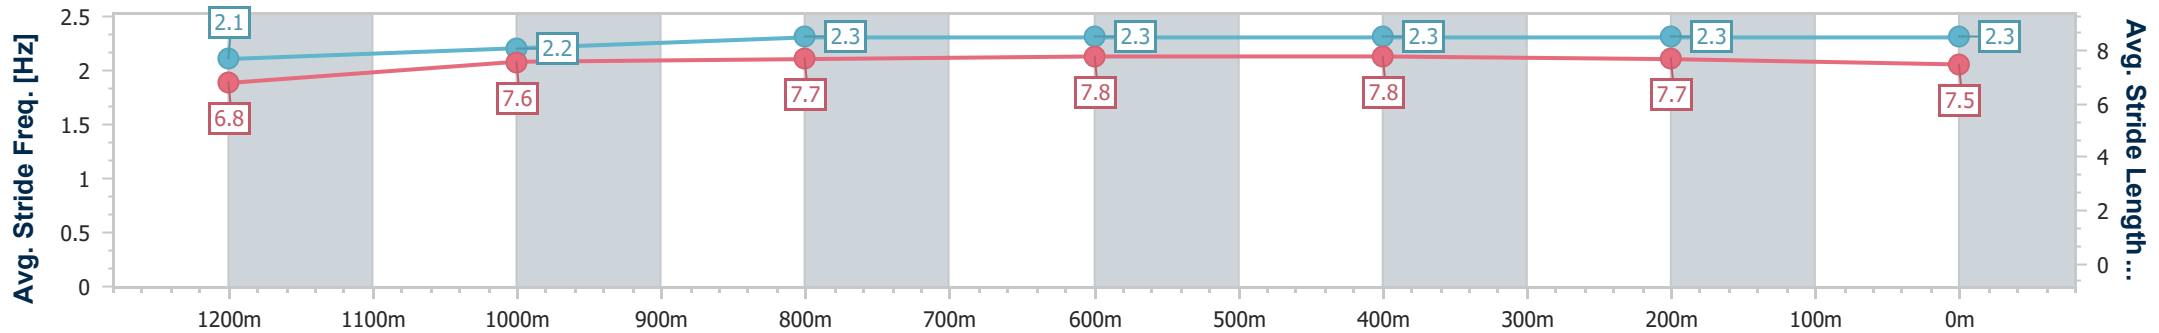

Horse/Jockey Name	Scarlet Tufty
Final Rank	5
Fastest Section Time (Section)	0:10.97 (600m)
Top Speed [km/h] (Section)	67.0 (800m)
Race State	Finished

Aquis Park Gold Coast QLD Professional
Race 6: PLATINUM FINANCE 360 Class 3 Plate - 1350m
10 December 2022 - 16:09
Track Rating: Good 4, Weather: Overcast, Rail Position: +3m1800-350m +3mC/way

Section	Overall	1200m	1000m	800m	600m	400m	200m
Section Times	1:19.77 [5] (0:11.59)	1:08.18 [5] (0:11.64)	0:56.54 [6] (0:11.47)	0:45.07 [7] (0:11.12)	0:33.95 [6] (0:10.97)	0:22.98 [6] (0:11.20)	0:11.78 [6] (0:11.78)
Average Speed [km/h]	46.6	61.8	62.8	64.4	65.9	64.5	61.2
Top Speed [km/h]	60.6	62.9	63.7	67.0	66.7	66.7	62.8
Avg. Dist. to Rail [m]	3.3	0.7	0.3	0.9	0.7	6.7	5.2
Avg. Stride Freq. [Hz]	2.1	2.2	2.3	2.3	2.3	2.3	2.3
Avg. Stride Length [m]	6.8	7.6	7.7	7.8	7.8	7.7	7.5

- [ ] Ranking at each section and finish
- -.-.- No data available at this section
- NA No data available