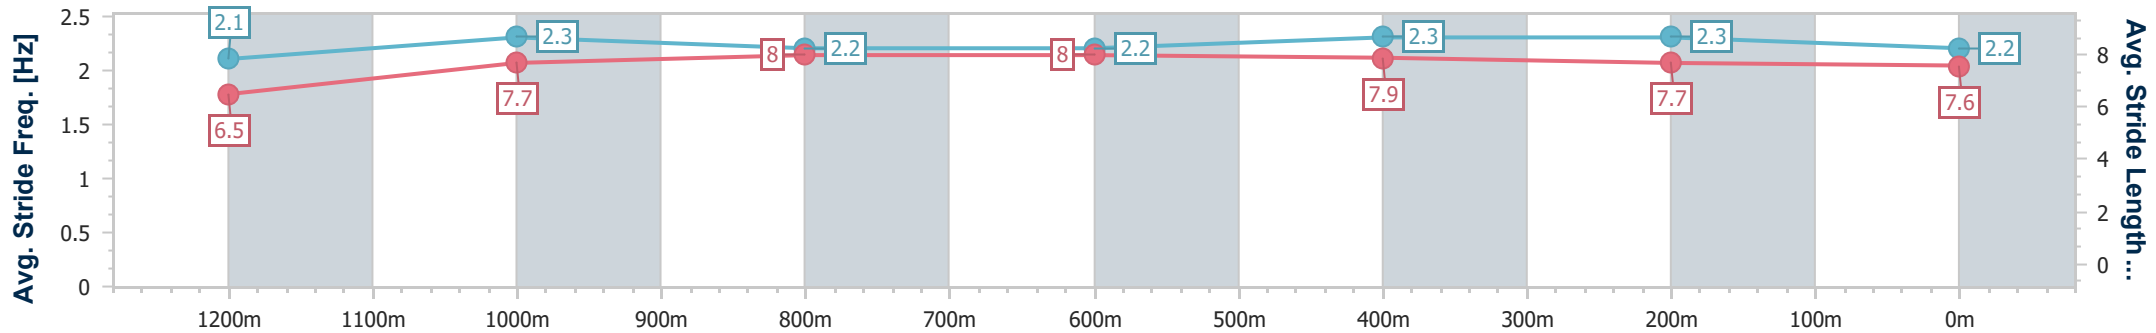

Horse/Jockey Name	Charge On
Final Rank	2
Fastest Section Time (Section)	0:10.94 (600m)
Top Speed [km/h] (Section)	67.7 (600m)
Race State	Finished

Aquis Park Gold Coast QLD Professional
Race 6: PLATINUM FINANCE 360 Class 3 Plate - 1350m

10 December 2022 - 16:09

Track Rating: Good 4, Weather: Overcast, Rail Position: +3m1800-350m +3mC/way

Section	Overall	1200m	1000m	800m	600m	400m	200m
Section Times	1:19.66 [2] (0:11.80)	1:07.86 [7] (0:11.51)	0:56.35 [7] (0:11.39)	0:44.96 [6] (0:11.12)	0:33.84 [6] (0:10.94)	0:22.90 [5] (0:11.14)	0:11.76 [3] (0:11.76)
Average Speed [km/h]	45.8	62.5	63.6	64.6	66.2	65.1	61.1
Top Speed [km/h]	60.9	64.1	65.5	67.3	67.7	66.5	64.9
Avg. Dist. to Rail [m]	2.9	1.5	1.0	0.3	0.9	10.0	11.4
Avg. Stride Freq. [Hz]	2.1	2.3	2.2	2.2	2.3	2.3	2.2
Avg. Stride Length [m]	6.5	7.7	8.0	8.0	7.9	7.7	7.6

- [ ] Ranking at each section and finish
- -.-.- No data available at this section
- NA No data available