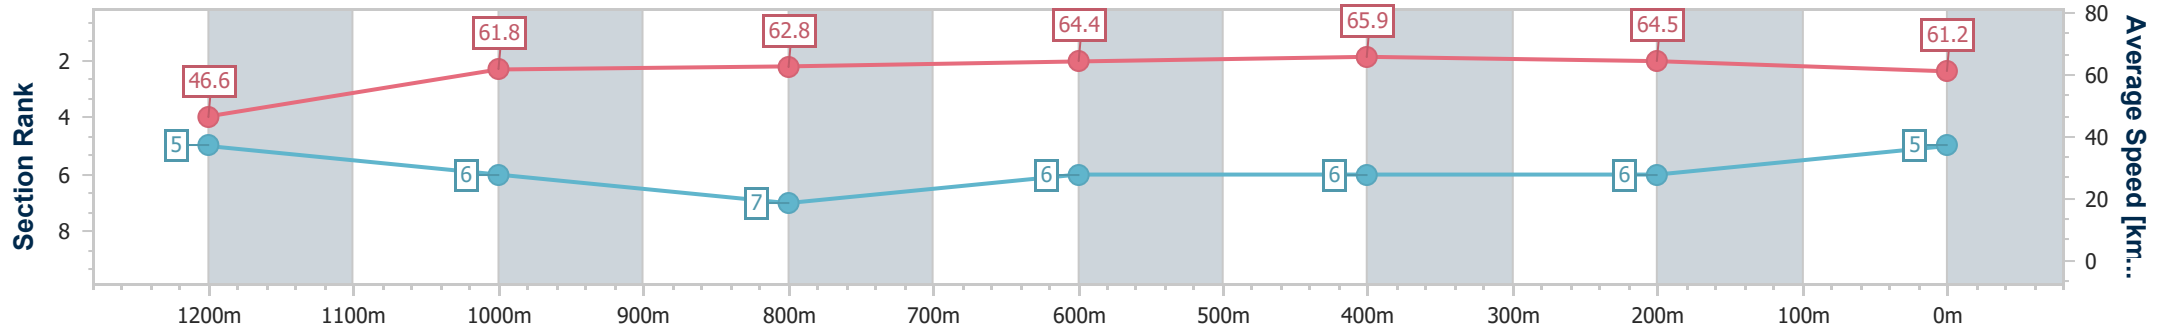

Horse/Jockey Name	Scarlet Tufty
Final Rank	5
Fastest Section Time (Section)	0:10.97 (600m)
Top Speed [km/h] (Section)	67.0 (800m)
Race State	Finished

Aquis Park Gold Coast QLD Professional
Race 6: PLATINUM FINANCE 360 Class 3 Plate - 1350m
10 December 2022 - 16:09
Track Rating: Good 4, Weather: Overcast, Rail Position: +3m1800-350m +3mC/way

Section	Overall	1200m	1000m	800m	600m	400m	200m
Section Times	1:19.77 [5] (0:11.59)	1:08.18 [5] (0:11.64)	0:56.54 [6] (0:11.47)	0:45.07 [7] (0:11.12)	0:33.95 [6] (0:10.97)	0:22.98 [6] (0:11.20)	0:11.78 [6] (0:11.78)
Average Speed [km/h]	46.6	61.8	62.8	64.4	65.9	64.5	61.2
Top Speed [km/h]	60.6	62.9	63.7	67.0	66.7	66.7	62.8
Avg. Dist. to Rail [m]	3.3	0.7	0.3	0.9	0.7	6.7	5.2
Avg. Stride Freq. [Hz]	2.1	2.2	2.3	2.3	2.3	2.3	2.3
Avg. Stride Length [m]	6.8	7.6	7.7	7.8	7.8	7.7	7.5

- [ ] Ranking at each section and finish
- -.-.- No data available at this section
- NA No data available