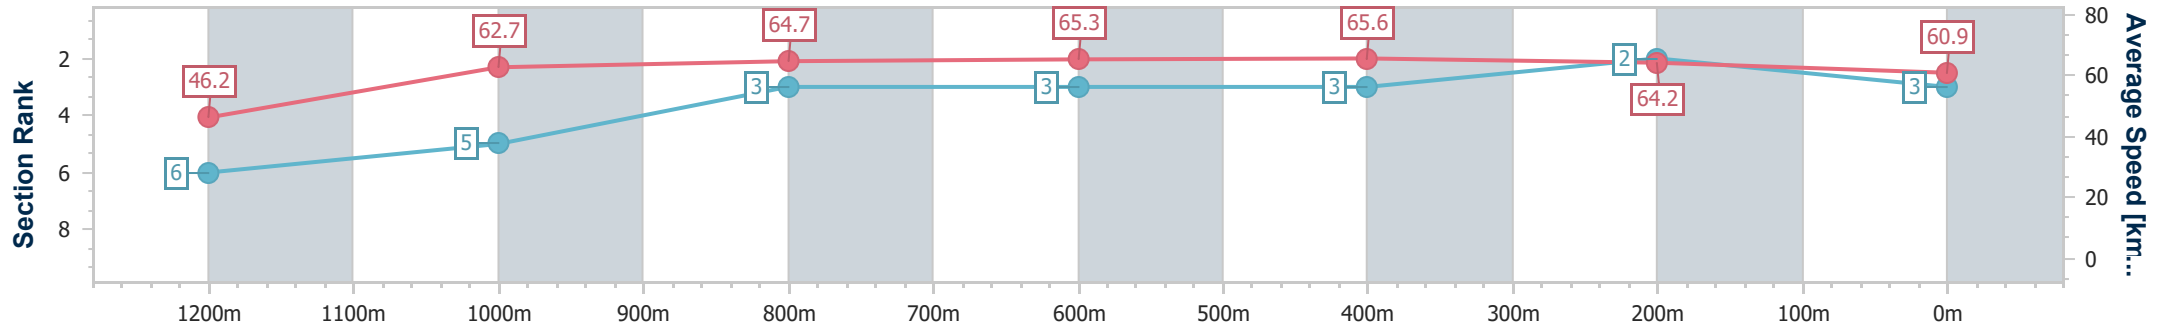

Horse/Jockey Name	Pernell
Final Rank	3
Fastest Section Time (Section)	0:11.07 (800m)
Top Speed [km/h] (Section)	68.1 (1000m)
Race State	Finished

Aquis Park Gold Coast QLD Professional
Race 6: PLATINUM FINANCE 360 Class 3 Plate - 1350m

10 December 2022 - 16:09

Track Rating: Good 4, Weather: Overcast, Rail Position: +3m1800-350m +3mC/way

Section	Overall	1200m	1000m	800m	600m	400m	200m
Section Times	1:19.74 [3] (0:11.69)	1:08.05 [6] (0:11.48)	0:56.57 [5] (0:11.26)	0:45.31 [3] (0:11.07)	0:34.24 [3] (0:11.10)	0:23.14 [3] (0:11.30)	0:11.84 [2] (0:11.84)
Average Speed [km/h]	46.2	62.7	64.7	65.3	65.6	64.2	60.9
Top Speed [km/h]	60.2	66.6	68.1	66.5	66.6	65.6	63.4
Avg. Dist. to Rail [m]	4.4	1.7	2.4	1.0	2.1	10.7	11.3
Avg. Stride Freq. [Hz]	2.2	2.3	2.3	2.3	2.3	2.3	2.2
Avg. Stride Length [m]	6.4	7.6	7.7	7.9	7.9	7.7	7.6

- [ ] Ranking at each section and finish
- -.-.- No data available at this section
- NA No data available