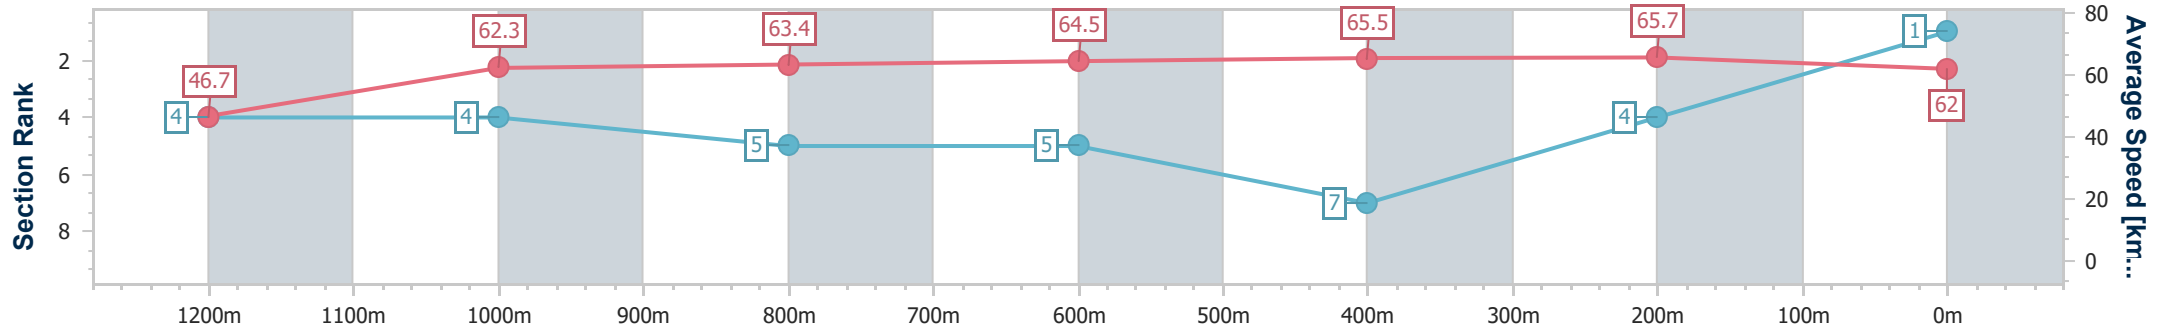

10 December 2022 - 16:09

Track Rating: Good 4, Weather: Overcast, Rail Position: +3m1800-350m +3mC/way

Section	Overall	1200m	1000m	800m	600m	400m	200m
Section Times	1:19.54 [1] (0:11.56)	1:07.98 [4] (0:11.56)	0:56.42 [4] (0:11.37)	0:45.05 [5] (0:11.18)	0:33.87 [5] (0:11.16)	0:22.71 [7] (0:11.10)	0:11.61 [4] (0:11.61)
Average Speed [km/h]	46.7	62.3	63.4	64.5	65.5	65.7	62.0
Top Speed [km/h]	61.7	63.0	64.3	66.4	67.1	66.9	65.7
Avg. Dist. to Rail [m]	3.9	1.6	0.5	0.5	2.9	13.8	15.1
Avg. Stride Freq. [Hz]	2.1	2.3	2.3	2.3	2.3	2.4	2.3
Avg. Stride Length [m]	6.9	7.7	7.8	7.9	7.9	7.7	7.6