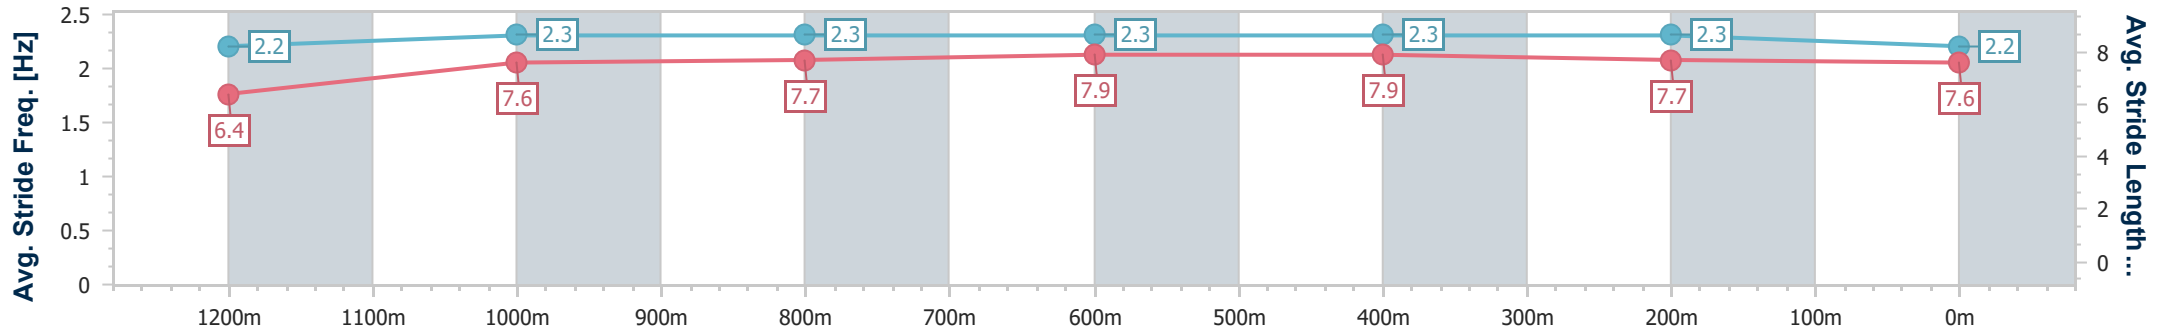

Horse/Jockey Name	Pernell
Final Rank	3
Fastest Section Time (Section)	0:11.07 (800m)
Top Speed [km/h] (Section)	68.1 (1000m)
Race State	Finished

Aquis Park Gold Coast QLD Professional
Race 6: PLATINUM FINANCE 360 Class 3 Plate - 1350m

10 December 2022 - 16:09

Track Rating: Good 4, Weather: Overcast, Rail Position: +3m1800-350m +3mC/way

Section	Overall	1200m	1000m	800m	600m	400m	200m
Section Times	1:19.74 [3] (0:11.69)	1:08.05 [6] (0:11.48)	0:56.57 [5] (0:11.26)	0:45.31 [3] (0:11.07)	0:34.24 [3] (0:11.10)	0:23.14 [3] (0:11.30)	0:11.84 [2] (0:11.84)
Average Speed [km/h]	46.2	62.7	64.7	65.3	65.6	64.2	60.9
Top Speed [km/h]	60.2	66.6	68.1	66.5	66.6	65.6	63.4
Avg. Dist. to Rail [m]	4.4	1.7	2.4	1.0	2.1	10.7	11.3
Avg. Stride Freq. [Hz]	2.2	2.3	2.3	2.3	2.3	2.3	2.2
Avg. Stride Length [m]	6.4	7.6	7.7	7.9	7.9	7.7	7.6

- [ ] Ranking at each section and finish
- -.-.- No data available at this section
- NA No data available