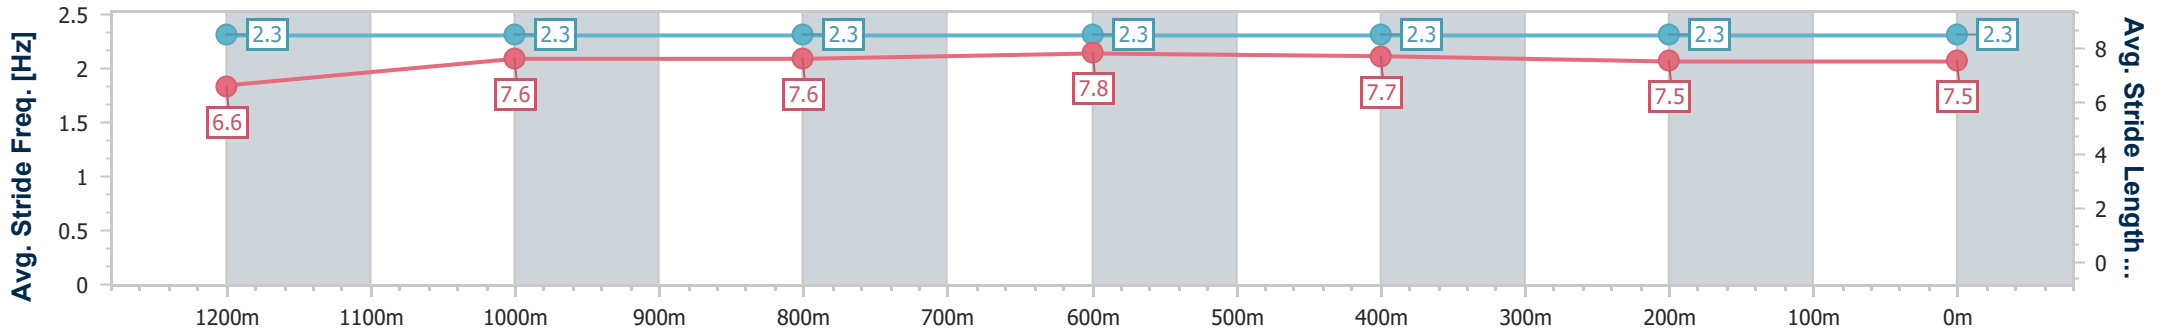

Horse/Jockey Name	Federal Agent
Final Rank	4
Fastest Section Time (Section)	0:10.95 (Overall)
Top Speed [km/h] (Section)	65.4 (600m)
Race State	Finished

Aquis Park Gold Coast QLD Professional
Race 6: PLATINUM FINANCE 360 Class 3 Plate - 1350m
10 December 2022 - 16:09
Track Rating: Good 4, Weather: Overcast, Rail Position: +3m1800-350m +3mC/way

Section	Overall	1200m	1000m	800m	600m	400m	200m							
Section Times	1:19.75 [4] (0:10.95)	1:08.80 [1] (0:11.58)	0:57.22 [1] (0:11.64)	0:45.58 [1] (0:11.12)	0:34.46 [1] (0:11.16)	0:23.30 [1] (0:11.44)	0:11.86 [1] (0:11.86)							
Average Speed [km/h]	49.4	62.2	61.7	64.4	64.4	63.1	60.7							
Top Speed [km/h]	63.4	63.3	63.0	65.2	65.4	63.6	62.3							
Avg. Dist. to Rail [m]	8.0	0.8	0.5	1.0	0.7	6.0	7.1							
Avg. Stride Freq. [Hz]	2.3	2.3	2.3	2.3	2.3	2.3	2.3							
Avg. Stride Length [m]	6.6	7.6	7.6	7.8	7.7	7.5	7.5							

- [ ] Ranking at each section and finish
- -.-.- No data available at this section
- NA No data available