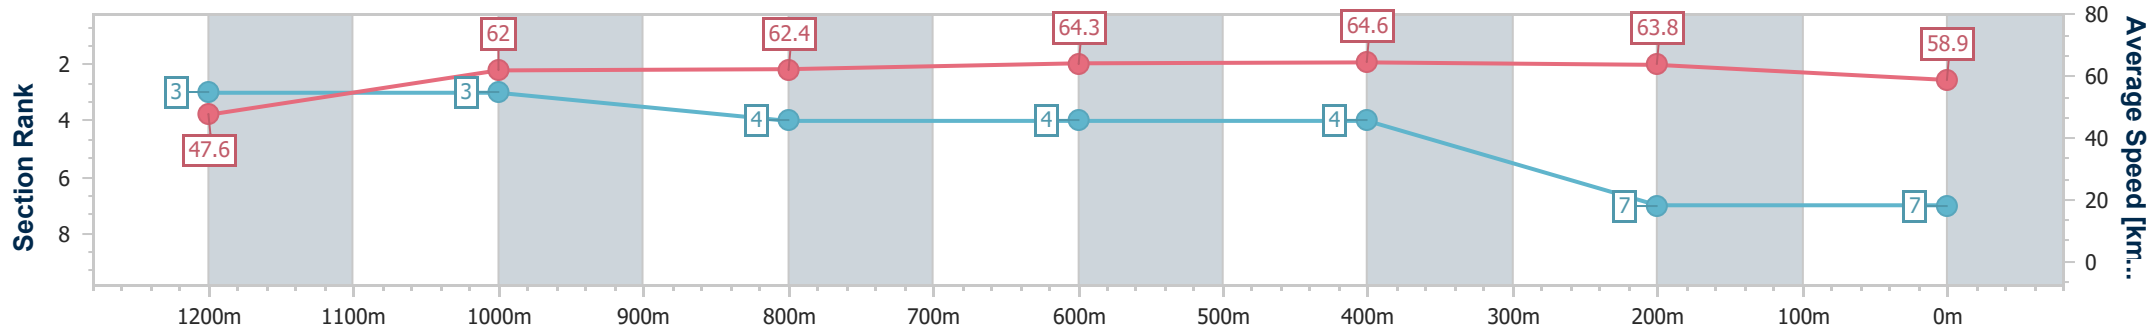

- [] Ranking at each section and finish
- .-.- No data available at this section
- NA No data available

Horse/Jockey Name	Blinding Light
Final Rank	7
Fastest Section Time (Section)	0:11.11 (600m)
Top Speed [km/h] (Section)	65.7 (600m)
Race State	Finished

Aquis Park Gold Coast QLD Professional
Race 6: PLATINUM FINANCE 360 Class 3 Plate - 1350m

10 December 2022 - 16:09

Track Rating: Good 4, Weather: Overcast, Rail Position: +3m1800-350m +3mC/way

Section	Overall	1200m	1000m	800m	600m	400m	200m
Section Times	1:20.29 [7] (0:11.35)	1:08.94 [3] (0:11.62)	0:57.32 [3] (0:11.48)	0:45.84 [4] (0:11.15)	0:34.69 [4] (0:11.11)	0:23.58 [4] (0:11.35)	0:12.23 [7] (0:12.23)
Average Speed [km/h]	47.6	62.0	62.4	64.3	64.6	63.8	58.9
Top Speed [km/h]	60.2	63.5	64.2	65.6	65.7	64.9	62.4
Avg. Dist. to Rail [m]	4.6	0.3	0.7	1.0	0.7	5.9	5.7
Avg. Stride Freq. [Hz]	2.3	2.4	2.4	2.4	2.5	2.5	2.4
Avg. Stride Length [m]	6.3	7.1	7.2	7.4	7.2	7.1	6.8

- [] Ranking at each section and finish
- .-.- No data available at this section
- NA No data available