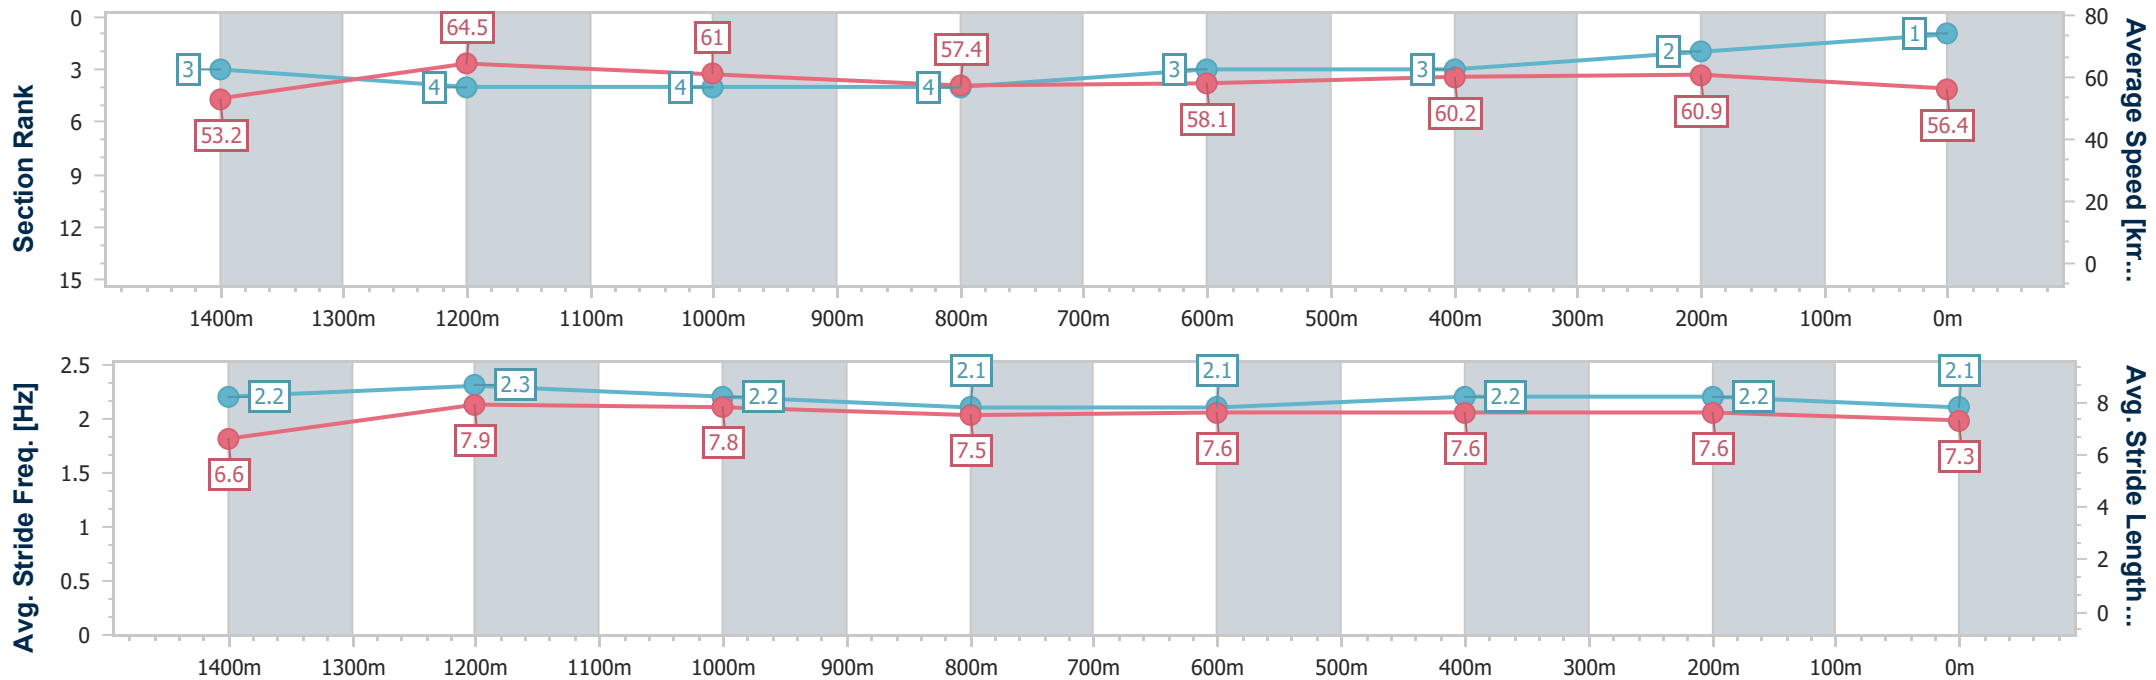

Sunshine Coast QLD Professional

Race 1: WJM ACCOUNTANTS Maiden Plate - 1600m

18 December 2022 - 12:59

Track Rating: Good 4, Weather: Fine, Rail Position: +8m Entire

| Section | Overall | 1400m | 1200m | 1000m | 800m | 600m | 400m | 200m |
|------------------------|--------------------------|--------------------------|--------------------------|--------------------------|--------------------------|--------------------------|--------------------------|--------------------------|
| Section Times | 1:38.60 [1] (0:13.53) | 1:25.07 [3] (0:11.28) | 1:13.79 [4] (0:11.84) | 1:01.95 [4] (0:12.65) | 0:49.30 [4] (0:12.53) | 0:36.77 [3] (0:12.12) | 0:24.65 [3] (0:11.82) | 0:12.83 [2] (0:12.83) |
| Average Speed [km/h] | 53.2 | 64.5 | 61.0 | 57.4 | 58.1 | 60.2 | 60.9 | 56.4 |
| Top Speed [km/h] | 67.1 | 66.9 | 63.1 | 58.9 | 60.2 | 60.7 | 63.1 | 58.6 |
| Avg. Dist. to Rail [m] | 4.4 | 3.9 | 3.2 | 3.1 | 2.0 | 2.5 | 3.8 | 4.6 |
| Avg. Stride Freq. [Hz] | 2.2 | 2.3 | 2.2 | 2.1 | 2.1 | 2.2 | 2.2 | 2.1 |
| Avg. Stride Length [m] | 6.6 | 7.9 | 7.8 | 7.5 | 7.6 | 7.6 | 7.6 | 7.3 |

- [] Ranking at each section and finish
- .-.-.- No data available at this section
- NA No data available

| | |
|--------------------------------|-----------------|
| Horse/Jockey Name | Enviabe |
| Final Rank | 2 |
| Fastest Section Time (Section) | 0:11.25 (1400m) |
| Top Speed [km/h] (Section) | 68.6 (Overall) |
| Race State | Finished |