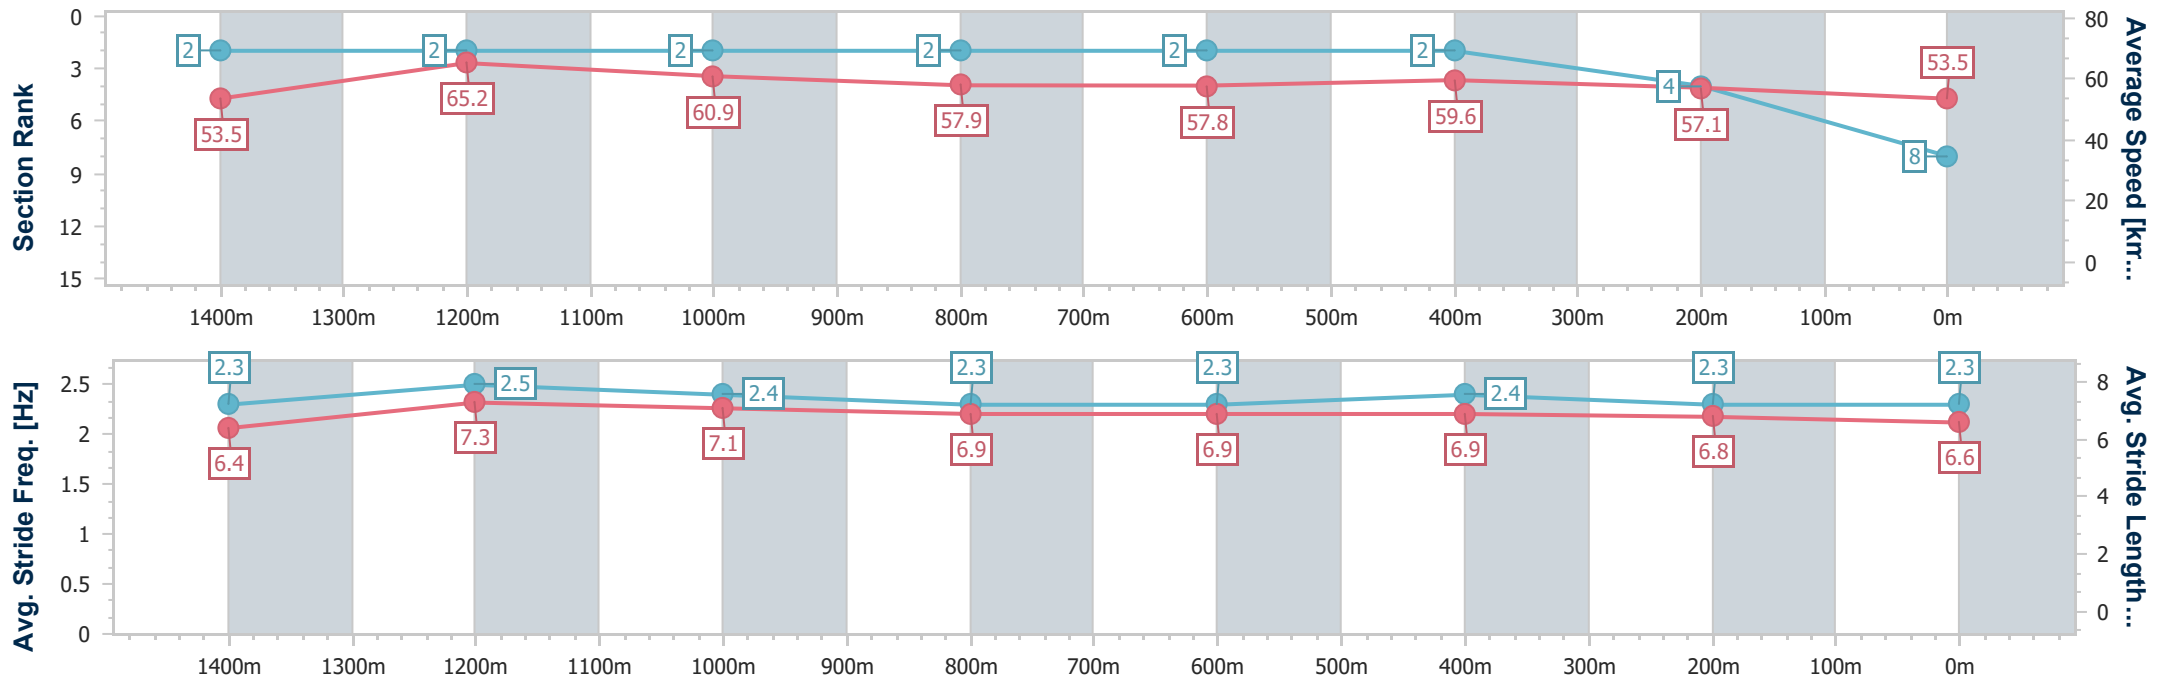

- [] Ranking at each section and finish
- .-.- No data available at this section
- NA No data available

| | |
|--------------------------------|-----------------|
| Horse/Jockey Name | Leinster |
| Final Rank | 8 |
| Fastest Section Time (Section) | 0:11.13 (1400m) |
| Top Speed [km/h] (Section) | 68.2 (Overall) |
| Race State | Finished |

Sunshine Coast QLD Professional

Race 1: WJM ACCOUNTANTS Maiden Plate - 1600m

18 December 2022 - 12:59

Track Rating: Good 4, Weather: Fine, Rail Position: +8m Entire

| Section | Overall | 1400m | 1200m | 1000m | 800m | 600m | 400m | 200m |
|------------------------|--------------------------|--------------------------|--------------------------|--------------------------|--------------------------|--------------------------|--------------------------|--------------------------|
| Section Times | 1:40.02 [8] (0:13.47) | 1:26.55 [2] (0:11.13) | 1:15.42 [2] (0:11.84) | 1:03.58 [2] (0:12.58) | 0:51.00 [2] (0:12.66) | 0:38.34 [2] (0:12.21) | 0:26.13 [2] (0:12.61) | 0:13.52 [4] (0:13.52) |
| Average Speed [km/h] | 53.5 | 65.2 | 60.9 | 57.9 | 57.8 | 59.6 | 57.1 | 53.5 |
| Top Speed [km/h] | 68.2 | 67.3 | 63.3 | 59.3 | 59.9 | 60.9 | 59.4 | 55.0 |
| Avg. Dist. to Rail [m] | 3.8 | 3.6 | 3.5 | 3.4 | 2.9 | 1.8 | 0.8 | 1.1 |
| Avg. Stride Freq. [Hz] | 2.3 | 2.5 | 2.4 | 2.3 | 2.3 | 2.4 | 2.3 | 2.3 |
| Avg. Stride Length [m] | 6.4 | 7.3 | 7.1 | 6.9 | 6.9 | 6.9 | 6.8 | 6.6 |

- [] Ranking at each section and finish
- .-.- No data available at this section
- NA No data available

| | |
|--------------------------------|-----------------|
| Horse/Jockey Name | Boddington |
| Final Rank | 9 |
| Fastest Section Time (Section) | 0:11.18 (1400m) |
| Top Speed [km/h] (Section) | 66.6 (1400m) |
| Race State | Finished |