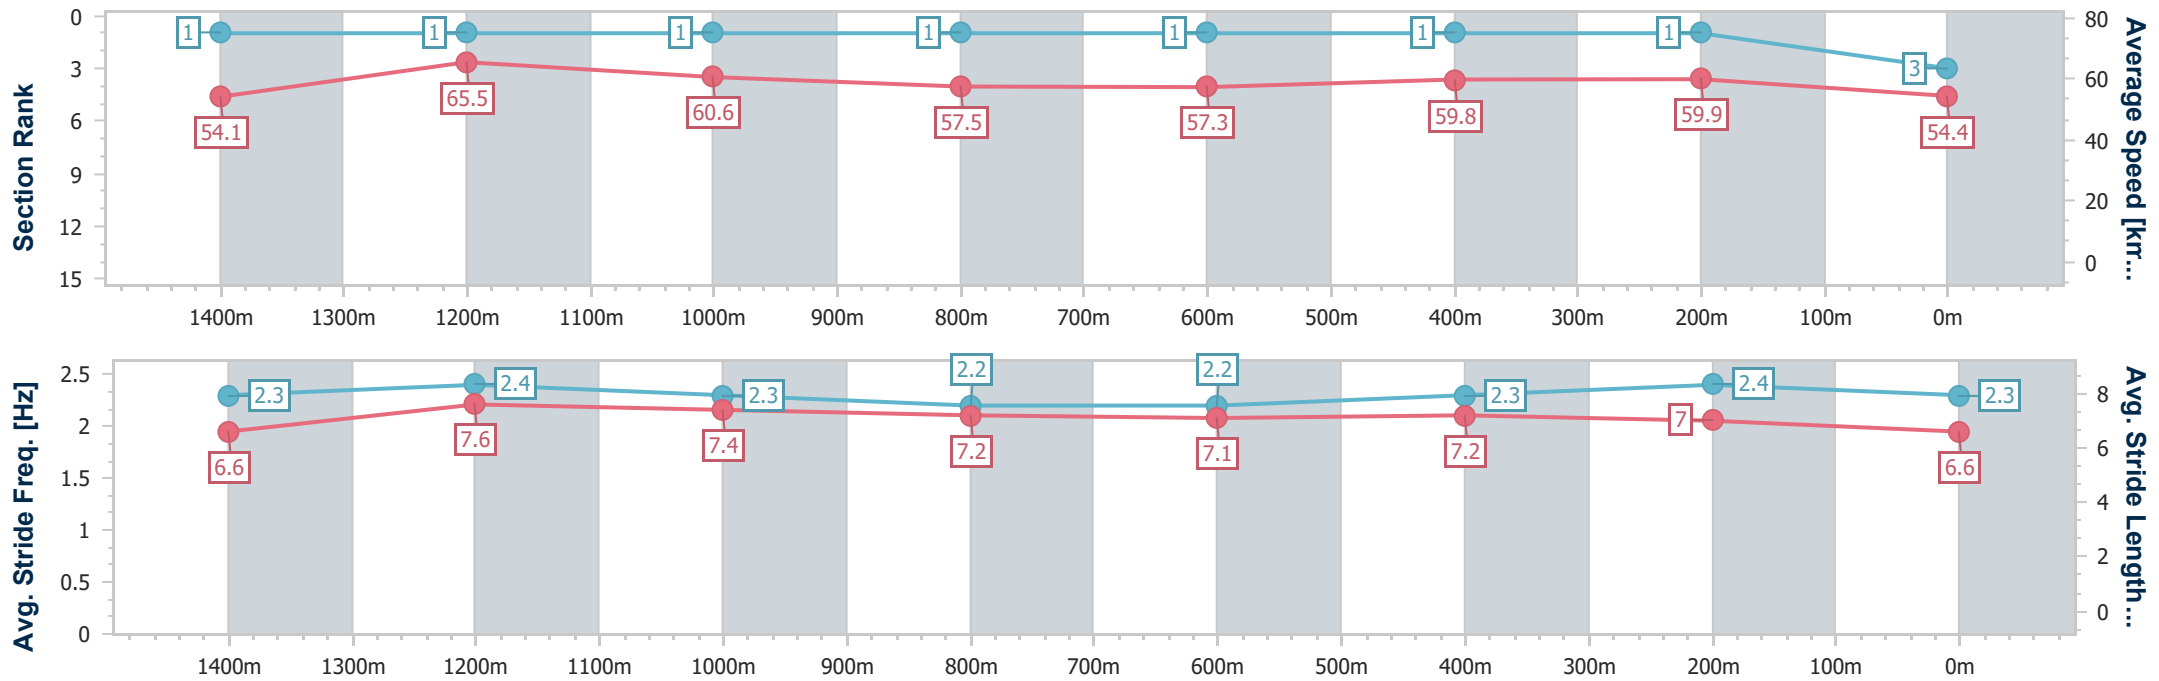

Sunshine Coast QLD Professional

Race 1: WJM ACCOUNTANTS Maiden Plate - 1600m

18 December 2022 - 12:59

Track Rating: Good 4, Weather: Fine, Rail Position: +8m Entire

| Section | Overall | 1400m | 1200m | 1000m | 800m | 600m | 400m | 200m |
|------------------------|--------------------------|--------------------------|--------------------------|--------------------------|--------------------------|--------------------------|--------------------------|--------------------------|
| Section Times | 1:38.94 [3] (0:13.33) | 1:25.61 [1] (0:11.06) | 1:14.55 [1] (0:11.91) | 1:02.64 [1] (0:12.59) | 0:50.05 [1] (0:12.68) | 0:37.37 [1] (0:12.06) | 0:25.31 [1] (0:12.01) | 0:13.30 [1] (0:13.30) |
| Average Speed [km/h] | 54.1 | 65.5 | 60.6 | 57.5 | 57.3 | 59.8 | 59.9 | 54.4 |
| Top Speed [km/h] | 66.1 | 67.4 | 63.4 | 58.9 | 59.1 | 60.5 | 61.0 | 57.8 |
| Avg. Dist. to Rail [m] | 6.1 | 2.3 | 2.3 | 2.2 | 1.4 | 0.3 | 0.2 | 0.5 |
| Avg. Stride Freq. [Hz] | 2.3 | 2.4 | 2.3 | 2.2 | 2.2 | 2.3 | 2.4 | 2.3 |
| Avg. Stride Length [m] | 6.6 | 7.6 | 7.4 | 7.2 | 7.1 | 7.2 | 7.0 | 6.6 |

- [] Ranking at each section and finish
- .-.-.- No data available at this section
- NA No data available

| | |
|--------------------------------|-----------------|
| Horse/Jockey Name | Rocked |
| Final Rank | 4 |
| Fastest Section Time (Section) | 0:11.24 (1400m) |
| Top Speed [km/h] (Section) | 67.0 (Overall) |
| Race State | Finished |