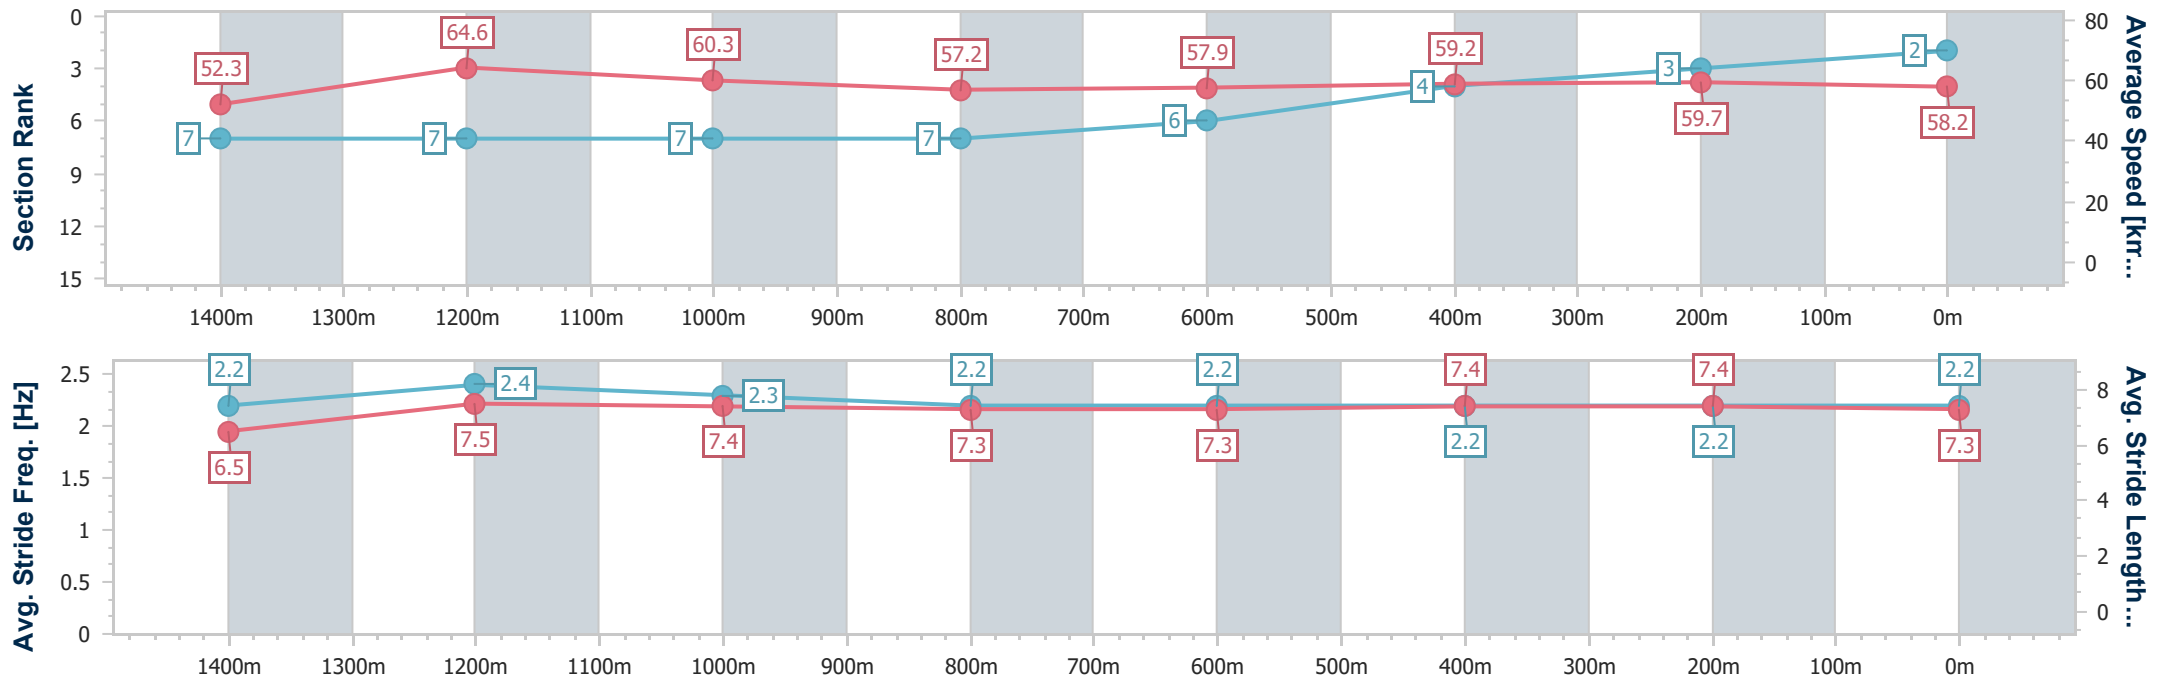

Sunshine Coast QLD Professional

Race 1: WJM ACCOUNTANTS Maiden Plate - 1600m

18 December 2022 - 12:59

Track Rating: Good 4, Weather: Fine, Rail Position: +8m Entire

| Section | Overall | 1400m | 1200m | 1000m | 800m | 600m | 400m | 200m |
|------------------------|--------------------------|--------------------------|--------------------------|--------------------------|--------------------------|--------------------------|--------------------------|--------------------------|
| Section Times | 1:38.69 [2] (0:13.76) | 1:24.93 [7] (0:11.25) | 1:13.68 [7] (0:11.95) | 1:01.73 [7] (0:12.64) | 0:49.09 [7] (0:12.41) | 0:36.68 [6] (0:12.18) | 0:24.50 [4] (0:12.06) | 0:12.44 [3] (0:12.44) |
| Average Speed [km/h] | 52.3 | 64.6 | 60.3 | 57.2 | 57.9 | 59.2 | 59.7 | 58.2 |
| Top Speed [km/h] | 68.6 | 68.5 | 61.6 | 59.1 | 59.1 | 60.3 | 60.4 | 58.8 |
| Avg. Dist. to Rail [m] | 5.9 | 3.0 | 2.6 | 2.0 | 0.5 | 0.7 | 2.2 | 3.4 |
| Avg. Stride Freq. [Hz] | 2.2 | 2.4 | 2.3 | 2.2 | 2.2 | 2.2 | 2.2 | 2.2 |
| Avg. Stride Length [m] | 6.5 | 7.5 | 7.4 | 7.3 | 7.3 | 7.4 | 7.4 | 7.3 |