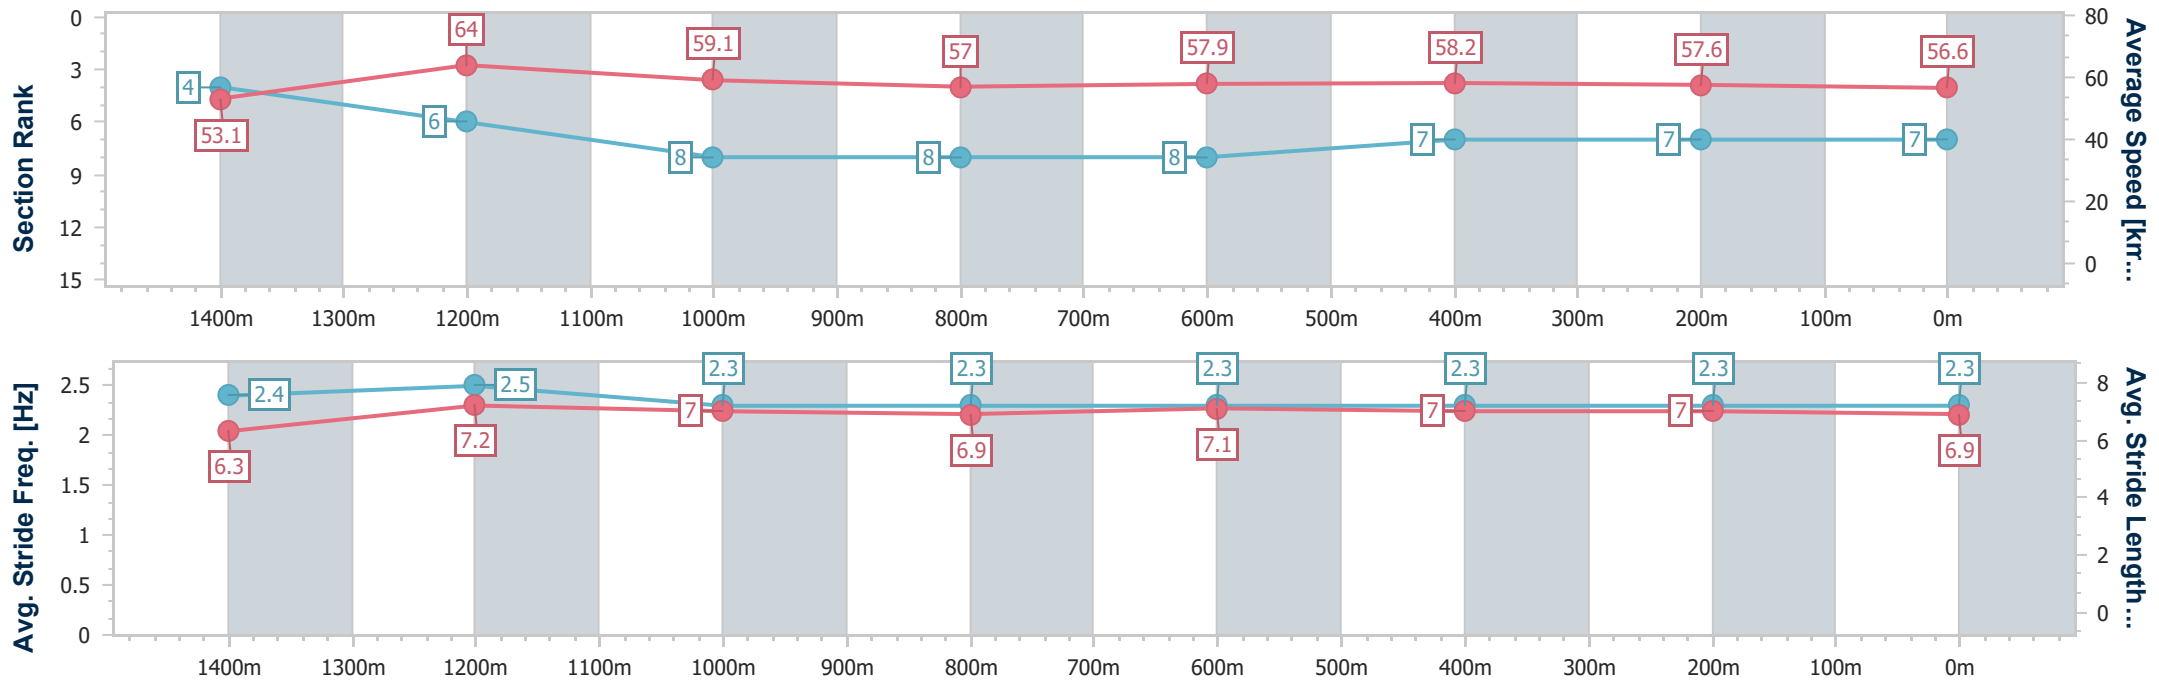

- [] Ranking at each section and finish
- .-.- No data available at this section
- NA No data available

| | |
|--------------------------------|-----------------|
| Horse/Jockey Name | Fat Fingers |
| Final Rank | 7 |
| Fastest Section Time (Section) | 0:11.43 (1400m) |
| Top Speed [km/h] (Section) | 66.9 (Overall) |
| Race State | Finished |

Sunshine Coast QLD Professional

Race 1: WJM ACCOUNTANTS Maiden Plate - 1600m

18 December 2022 - 12:59

Track Rating: Good 4, Weather: Fine, Rail Position: +8m Entire

| Section | Overall | 1400m | 1200m | 1000m | 800m | 600m | 400m | 200m |
|------------------------|--------------------------|--------------------------|--------------------------|--------------------------|--------------------------|--------------------------|--------------------------|--------------------------|
| Section Times | 1:40.00 [7] (0:13.55) | 1:26.45 [4] (0:11.43) | 1:15.02 [6] (0:12.22) | 1:02.80 [8] (0:12.67) | 0:50.13 [8] (0:12.46) | 0:37.67 [8] (0:12.37) | 0:25.30 [7] (0:12.51) | 0:12.79 [7] (0:12.79) |
| Average Speed [km/h] | 53.1 | 64.0 | 59.1 | 57.0 | 57.9 | 58.2 | 57.6 | 56.6 |
| Top Speed [km/h] | 66.9 | 66.4 | 61.6 | 59.6 | 59.7 | 59.1 | 58.9 | 56.8 |
| Avg. Dist. to Rail [m] | 7.4 | 5.6 | 4.2 | 1.7 | 0.4 | 0.1 | 0.7 | 1.7 |
| Avg. Stride Freq. [Hz] | 2.4 | 2.5 | 2.3 | 2.3 | 2.3 | 2.3 | 2.3 | 2.3 |
| Avg. Stride Length [m] | 6.3 | 7.2 | 7.0 | 6.9 | 7.1 | 7.0 | 7.0 | 6.9 |

- [] Ranking at each section and finish
- .-.- No data available at this section
- NA No data available

| | |
|--------------------------------|-----------------|
| Horse/Jockey Name | Leinster |
| Final Rank | 8 |
| Fastest Section Time (Section) | 0:11.13 (1400m) |
| Top Speed [km/h] (Section) | 68.2 (Overall) |
| Race State | Finished |