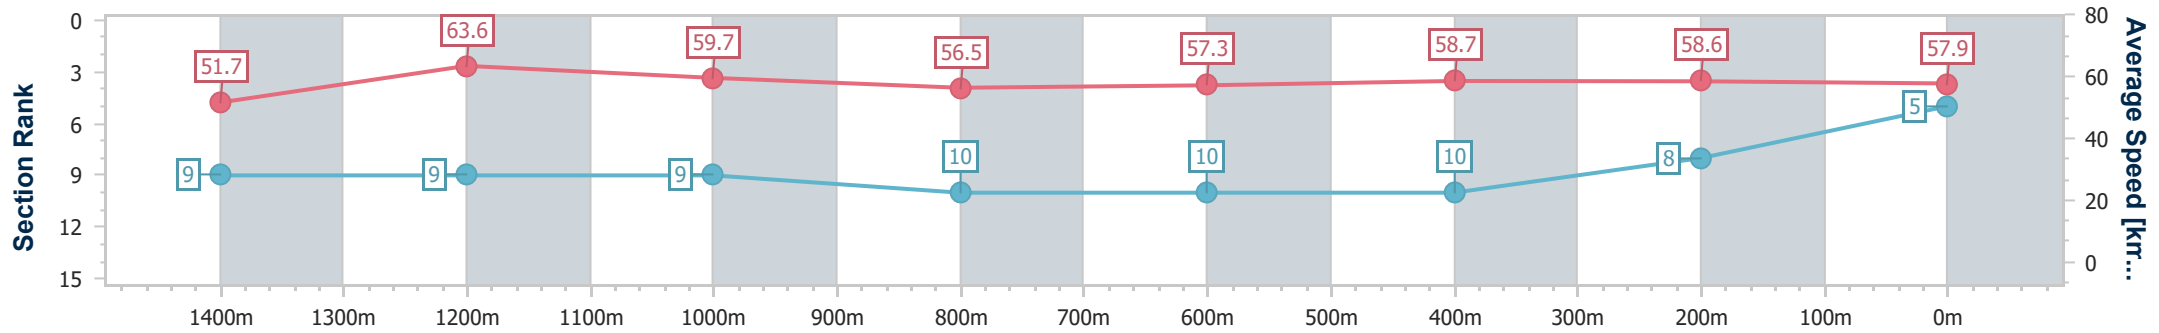

Sunshine Coast QLD Professional

Race 1: WJM ACCOUNTANTS Maiden Plate - 1600m

18 December 2022 - 12:59

Track Rating: Good 4, Weather: Fine, Rail Position: +8m Entire

| Section | Overall | 1400m | 1200m | 1000m | 800m | 600m | 400m | 200m |
|------------------------|--------------------------|--------------------------|--------------------------|--------------------------|---------------------------|---------------------------|---------------------------|--------------------------|
| Section Times | 1:39.85 [5] (0:13.93) | 1:25.92 [9] (0:11.42) | 1:14.50 [9] (0:12.09) | 1:02.41 [9] (0:12.80) | 0:49.61 [10] (0:12.57) | 0:37.04 [10] (0:12.26) | 0:24.78 [10] (0:12.30) | 0:12.48 [8] (0:12.48) |
| Average Speed [km/h] | 51.7 | 63.6 | 59.7 | 56.5 | 57.3 | 58.7 | 58.6 | 57.9 |
| Top Speed [km/h] | 64.9 | 66.0 | 61.6 | 58.7 | 60.0 | 60.5 | 59.5 | 58.8 |
| Avg. Dist. to Rail [m] | 8.1 | 3.9 | 2.2 | 1.7 | 0.2 | 0.2 | 1.2 | 4.9 |
| Avg. Stride Freq. [Hz] | 2.3 | 2.4 | 2.4 | 2.3 | 2.3 | 2.3 | 2.3 | 2.3 |
| Avg. Stride Length [m] | 6.2 | 7.2 | 7.1 | 6.9 | 7.0 | 7.1 | 7.0 | 7.0 |