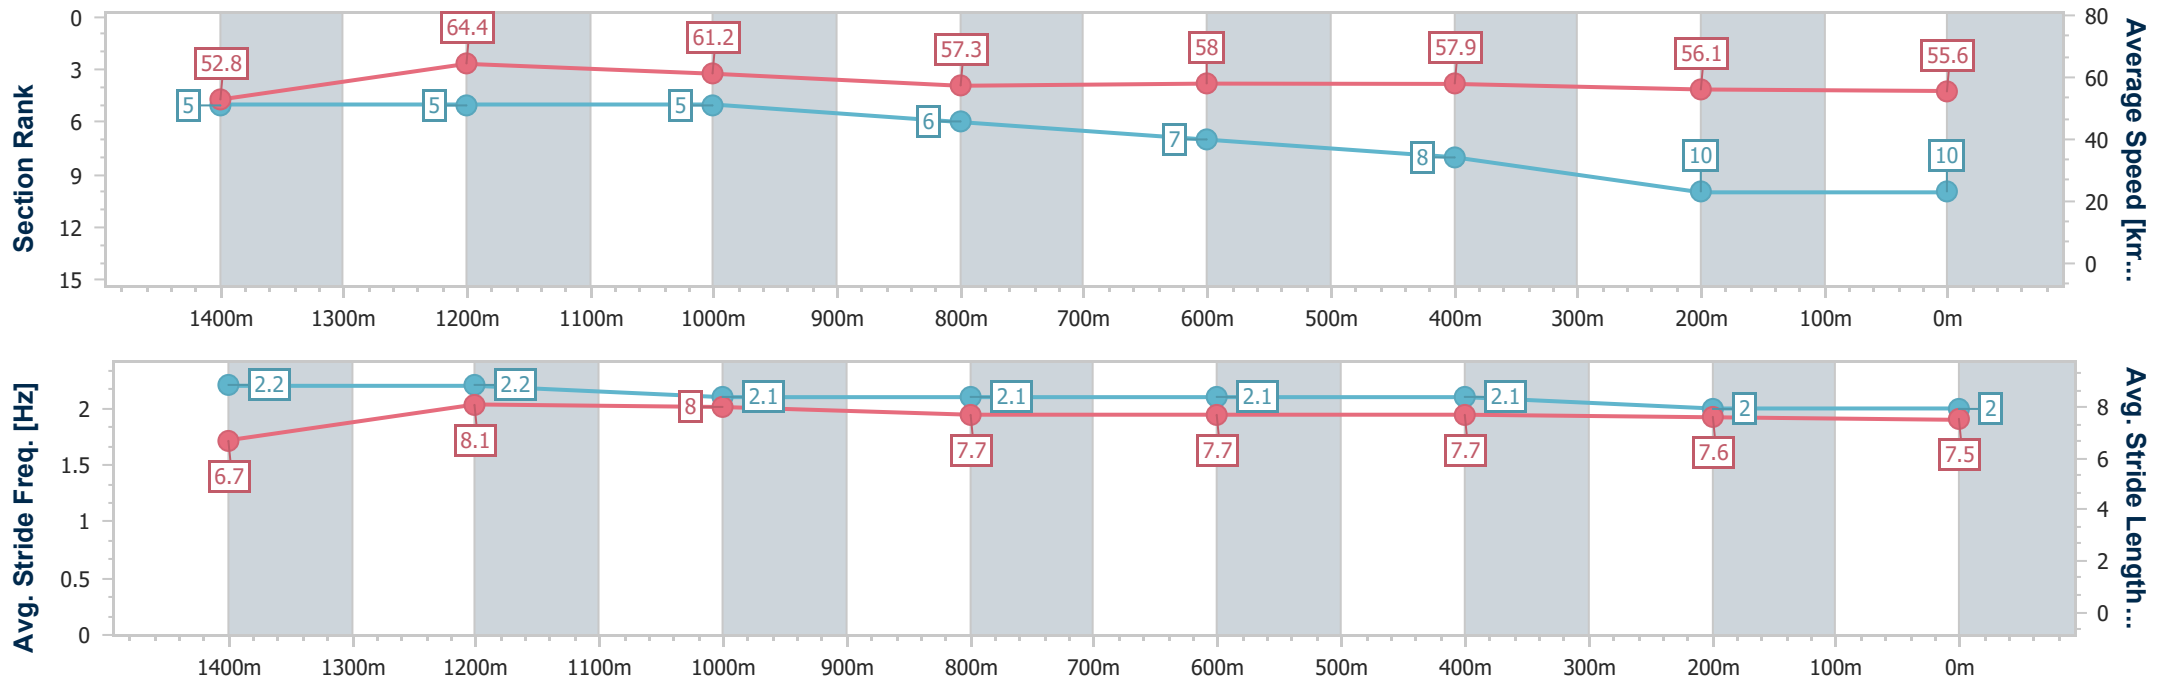

- [] Ranking at each section and finish
- .-.- No data available at this section
- NA No data available

| | |
|--------------------------------|-----------------|
| Horse/Jockey Name | Karapiro |
| Final Rank | 10 |
| Fastest Section Time (Section) | 0:11.32 (1400m) |
| Top Speed [km/h] (Section) | 67.1 (1400m) |
| Race State | Finished |

Sunshine Coast QLD Professional

Race 1: WJM ACCOUNTANTS Maiden Plate - 1600m

18 December 2022 - 12:59

Track Rating: Good 4, Weather: Fine, Rail Position: +8m Entire

| Section | Overall | 1400m | 1200m | 1000m | 800m | 600m | 400m | 200m |
|------------------------|---------------------------|--------------------------|--------------------------|--------------------------|--------------------------|--------------------------|--------------------------|---------------------------|
| Section Times | 1:40.57 [10] (0:13.62) | 1:26.95 [5] (0:11.32) | 1:15.63 [5] (0:11.80) | 1:03.83 [5] (0:12.72) | 0:51.11 [6] (0:12.65) | 0:38.46 [7] (0:12.60) | 0:25.86 [8] (0:12.84) | 0:13.02 [10] (0:13.02) |
| Average Speed [km/h] | 52.8 | 64.4 | 61.2 | 57.3 | 58.0 | 57.9 | 56.1 | 55.6 |
| Top Speed [km/h] | 65.2 | 67.1 | 62.4 | 58.8 | 59.1 | 59.2 | 56.7 | 56.4 |
| Avg. Dist. to Rail [m] | 5.9 | 4.8 | 4.5 | 4.4 | 3.2 | 2.4 | 2.3 | 4.1 |
| Avg. Stride Freq. [Hz] | 2.2 | 2.2 | 2.1 | 2.1 | 2.1 | 2.1 | 2.0 | 2.0 |
| Avg. Stride Length [m] | 6.7 | 8.1 | 8.0 | 7.7 | 7.7 | 7.7 | 7.6 | 7.5 |

- [] Ranking at each section and finish
- .-.- No data available at this section
- NA No data available