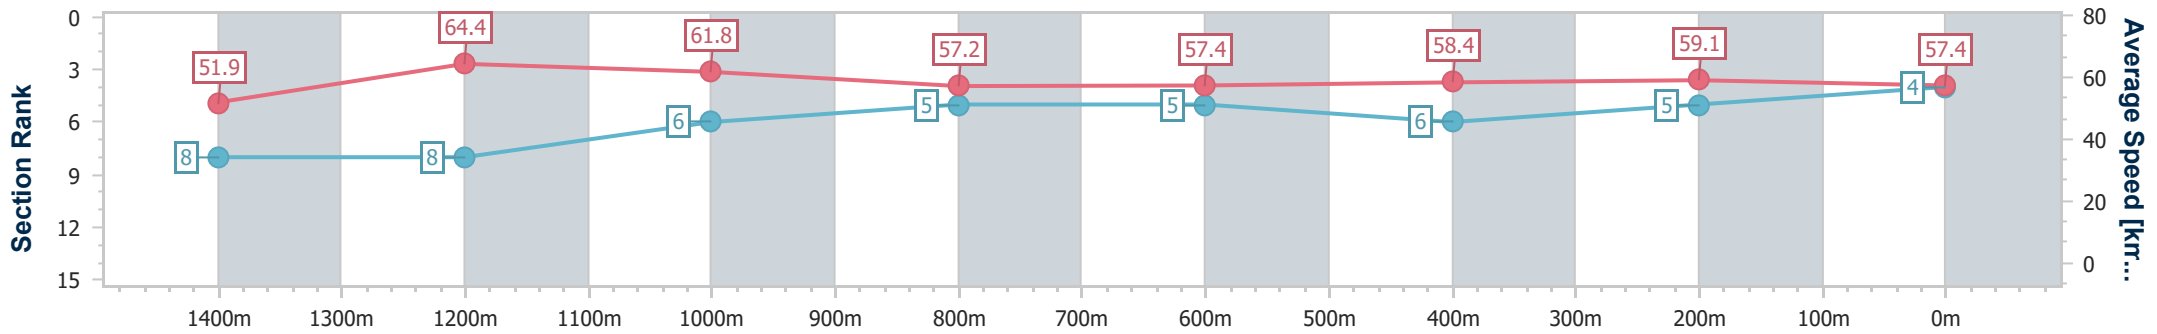

Sunshine Coast QLD Professional

Race 1: WJM ACCOUNTANTS Maiden Plate - 1600m

18 December 2022 - 12:59

Track Rating: Good 4, Weather: Fine, Rail Position: +8m Entire

| Section | Overall | 1400m | 1200m | 1000m | 800m | 600m | 400m | 200m |
|------------------------|--------------------------|--------------------------|--------------------------|--------------------------|--------------------------|--------------------------|--------------------------|-------------|
| Section Times | 1:39.16 [4] (0:13.88) | 1:25.28 [8] (0:11.24) | 1:14.04 [8] (0:11.66) | 1:02.38 [6] (0:12.66) | 0:49.72 [5] (0:12.57) | 0:37.15 [5] (0:12.34) | 0:24.81 [6] (0:12.18) | 0:12.63 [5] |
| Average Speed [km/h] | 51.9 | 64.4 | 61.8 | 57.2 | 57.4 | 58.4 | 59.1 | 57.4 |
| Top Speed [km/h] | 67.0 | 66.7 | 66.7 | 58.3 | 58.9 | 59.4 | 60.3 | 58.0 |
| Avg. Dist. to Rail [m] | 5.6 | 2.0 | 1.8 | 2.0 | 0.8 | 0.2 | 0.8 | 1.6 |
| Avg. Stride Freq. [Hz] | 2.3 | 2.4 | 2.3 | 2.2 | 2.3 | 2.3 | 2.3 | 2.3 |
| Avg. Stride Length [m] | 6.3 | 7.4 | 7.3 | 7.1 | 7.0 | 7.1 | 7.2 | 7.0 |