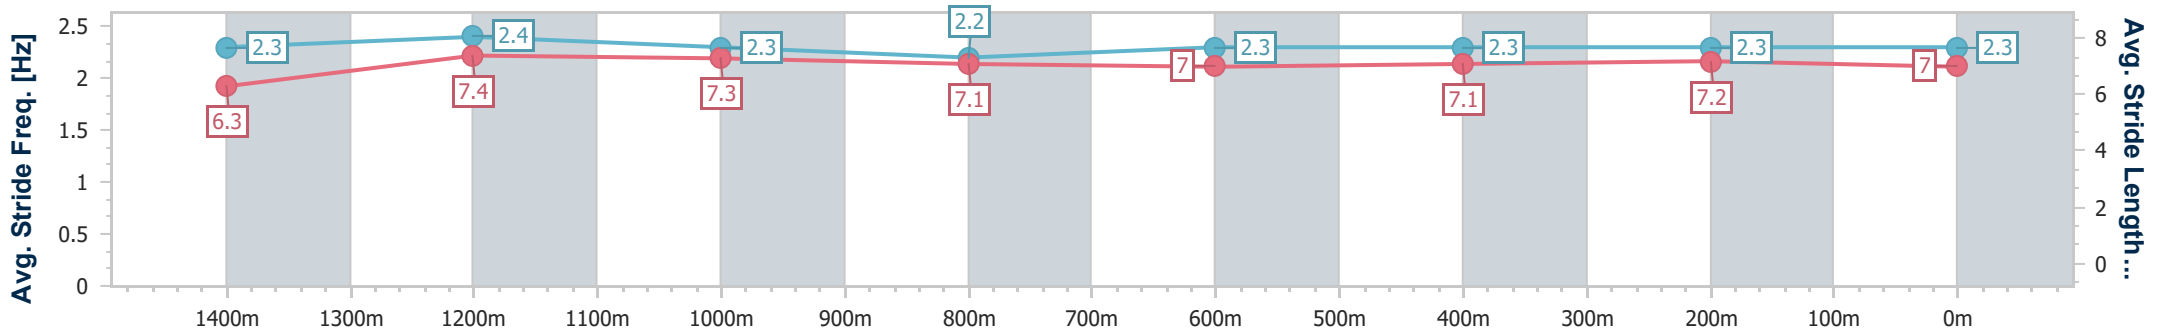

Sunshine Coast QLD Professional

Race 1: WJM ACCOUNTANTS Maiden Plate - 1600m

18 December 2022 - 12:59

Track Rating: Good 4, Weather: Fine, Rail Position: +8m Entire

| Section | Overall | 1400m | 1200m | 1000m | 800m | 600m | 400m | 200m |
|------------------------|--------------------------|--------------------------|--------------------------|--------------------------|--------------------------|--------------------------|--------------------------|-------------|
| Section Times | 1:39.16 [4] (0:13.88) | 1:25.28 [8] (0:11.24) | 1:14.04 [8] (0:11.66) | 1:02.38 [6] (0:12.66) | 0:49.72 [5] (0:12.57) | 0:37.15 [5] (0:12.34) | 0:24.81 [6] (0:12.18) | 0:12.63 [5] |
| Average Speed [km/h] | 51.9 | 64.4 | 61.8 | 57.2 | 57.4 | 58.4 | 59.1 | 57.4 |
| Top Speed [km/h] | 67.0 | 66.7 | 66.7 | 58.3 | 58.9 | 59.4 | 60.3 | 58.0 |
| Avg. Dist. to Rail [m] | 5.6 | 2.0 | 1.8 | 2.0 | 0.8 | 0.2 | 0.8 | 1.6 |
| Avg. Stride Freq. [Hz] | 2.3 | 2.4 | 2.3 | 2.2 | 2.3 | 2.3 | 2.3 | 2.3 |
| Avg. Stride Length [m] | 6.3 | 7.4 | 7.3 | 7.1 | 7.0 | 7.1 | 7.2 | 7.0 |