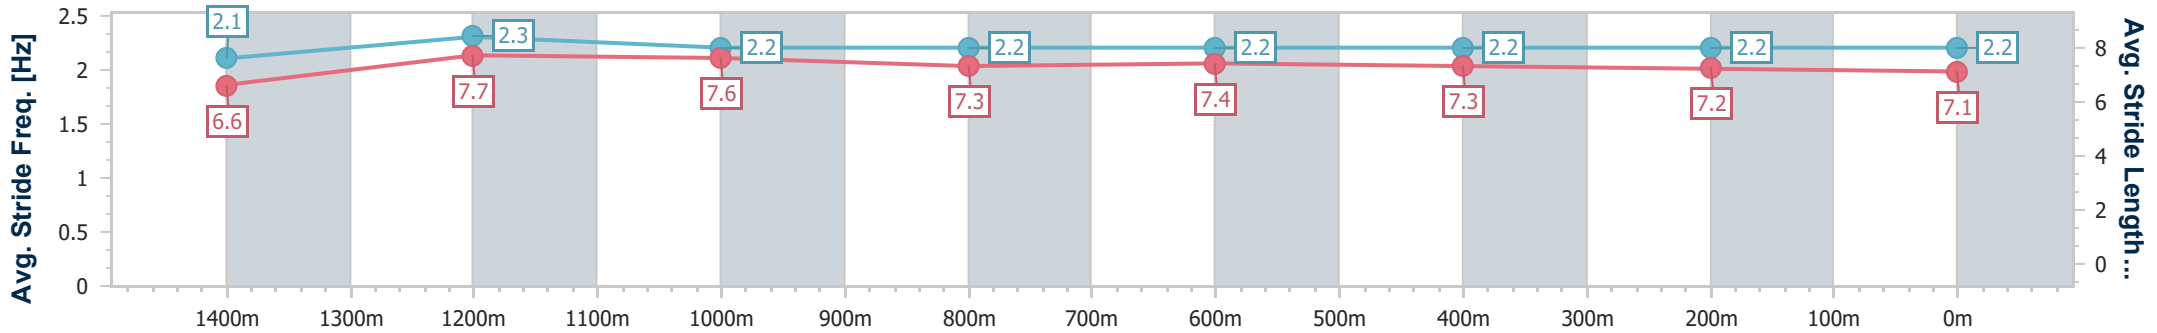

Sunshine Coast QLD Professional

Race 1: WJM ACCOUNTANTS Maiden Plate - 1600m

18 December 2022 - 12:59

Track Rating: Good 4, Weather: Fine, Rail Position: +8m Entire

| Section | Overall | 1400m | 1200m | 1000m | 800m | 600m | 400m | 200m |
|------------------------|--------------------------|---------------------------|---------------------------|---------------------------|--------------------------|--------------------------|--------------------------|--------------------------|
| Section Times | 1:39.96 [6] (0:14.29) | 1:25.67 [10] (0:11.31) | 1:14.36 [10] (0:11.93) | 1:02.43 [10] (0:12.38) | 0:50.05 [9] (0:12.43) | 0:37.62 [9] (0:12.59) | 0:25.03 [9] (0:12.45) | 0:12.58 [9] (0:12.58) |
| Average Speed [km/h] | 50.4 | 64.1 | 60.5 | 58.5 | 58.5 | 58.1 | 57.8 | 57.5 |
| Top Speed [km/h] | 64.0 | 66.1 | 61.4 | 60.5 | 59.4 | 59.4 | 59.0 | 58.5 |
| Avg. Dist. to Rail [m] | 9.0 | 3.6 | 2.3 | 2.3 | 1.8 | 2.7 | 4.6 | 6.4 |
| Avg. Stride Freq. [Hz] | 2.1 | 2.3 | 2.2 | 2.2 | 2.2 | 2.2 | 2.2 | 2.2 |
| Avg. Stride Length [m] | 6.6 | 7.7 | 7.6 | 7.3 | 7.4 | 7.3 | 7.2 | 7.1 |

- [] Ranking at each section and finish
- .-.- No data available at this section
- NA No data available

| | |
|--------------------------------|-----------------|
| Horse/Jockey Name | Fat Fingers |
| Final Rank | 7 |
| Fastest Section Time (Section) | 0:11.43 (1400m) |
| Top Speed [km/h] (Section) | 66.9 (Overall) |
| Race State | Finished |