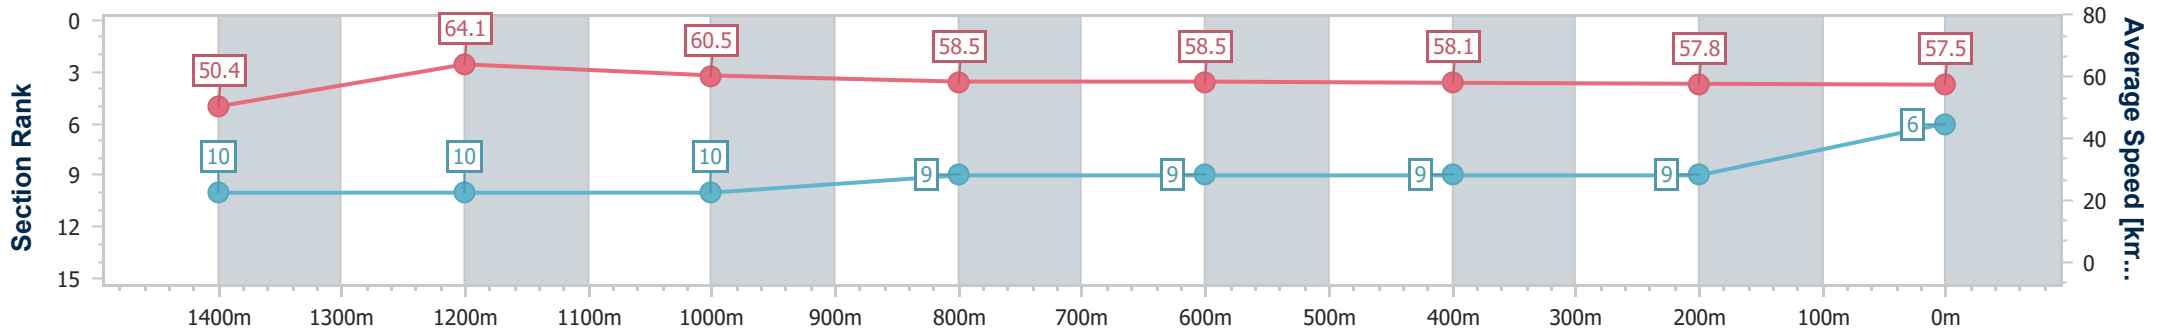

Sunshine Coast QLD Professional

Race 1: WJM ACCOUNTANTS Maiden Plate - 1600m

18 December 2022 - 12:59

Track Rating: Good 4, Weather: Fine, Rail Position: +8m Entire

| Section | Overall | 1400m | 1200m | 1000m | 800m | 600m | 400m | 200m |
|------------------------|--------------------------|---------------------------|---------------------------|---------------------------|--------------------------|--------------------------|--------------------------|--------------------------|
| Section Times | 1:39.96 [6] (0:14.29) | 1:25.67 [10] (0:11.31) | 1:14.36 [10] (0:11.93) | 1:02.43 [10] (0:12.38) | 0:50.05 [9] (0:12.43) | 0:37.62 [9] (0:12.59) | 0:25.03 [9] (0:12.45) | 0:12.58 [9] (0:12.58) |
| Average Speed [km/h] | 50.4 | 64.1 | 60.5 | 58.5 | 58.5 | 58.1 | 57.8 | 57.5 |
| Top Speed [km/h] | 64.0 | 66.1 | 61.4 | 60.5 | 59.4 | 59.4 | 59.0 | 58.5 |
| Avg. Dist. to Rail [m] | 9.0 | 3.6 | 2.3 | 2.3 | 1.8 | 2.7 | 4.6 | 6.4 |
| Avg. Stride Freq. [Hz] | 2.1 | 2.3 | 2.2 | 2.2 | 2.2 | 2.2 | 2.2 | 2.2 |
| Avg. Stride Length [m] | 6.6 | 7.7 | 7.6 | 7.3 | 7.4 | 7.3 | 7.2 | 7.1 |

- [] Ranking at each section and finish
- .-.- No data available at this section
- NA No data available

| | |
|--------------------------------|-----------------|
| Horse/Jockey Name | Fat Fingers |
| Final Rank | 7 |
| Fastest Section Time (Section) | 0:11.43 (1400m) |
| Top Speed [km/h] (Section) | 66.9 (Overall) |
| Race State | Finished |