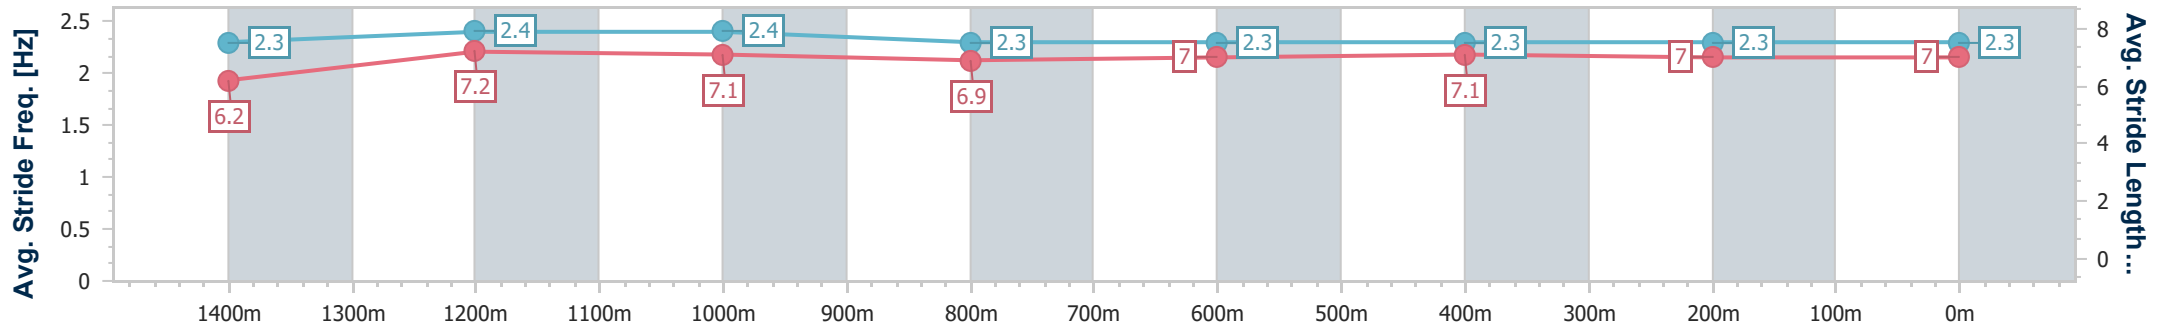

Sunshine Coast QLD Professional

Race 1: WJM ACCOUNTANTS Maiden Plate - 1600m

18 December 2022 - 12:59

Track Rating: Good 4, Weather: Fine, Rail Position: +8m Entire

| Section | Overall | 1400m | 1200m | 1000m | 800m | 600m | 400m | 200m |
|------------------------|--------------------------|--------------------------|--------------------------|--------------------------|---------------------------|---------------------------|---------------------------|--------------------------|
| Section Times | 1:39.85 [5] (0:13.93) | 1:25.92 [9] (0:11.42) | 1:14.50 [9] (0:12.09) | 1:02.41 [9] (0:12.80) | 0:49.61 [10] (0:12.57) | 0:37.04 [10] (0:12.26) | 0:24.78 [10] (0:12.30) | 0:12.48 [8] (0:12.48) |
| Average Speed [km/h] | 51.7 | 63.6 | 59.7 | 56.5 | 57.3 | 58.7 | 58.6 | 57.9 |
| Top Speed [km/h] | 64.9 | 66.0 | 61.6 | 58.7 | 60.0 | 60.5 | 59.5 | 58.8 |
| Avg. Dist. to Rail [m] | 8.1 | 3.9 | 2.2 | 1.7 | 0.2 | 0.2 | 1.2 | 4.9 |
| Avg. Stride Freq. [Hz] | 2.3 | 2.4 | 2.4 | 2.3 | 2.3 | 2.3 | 2.3 | 2.3 |
| Avg. Stride Length [m] | 6.2 | 7.2 | 7.1 | 6.9 | 7.0 | 7.1 | 7.0 | 7.0 |