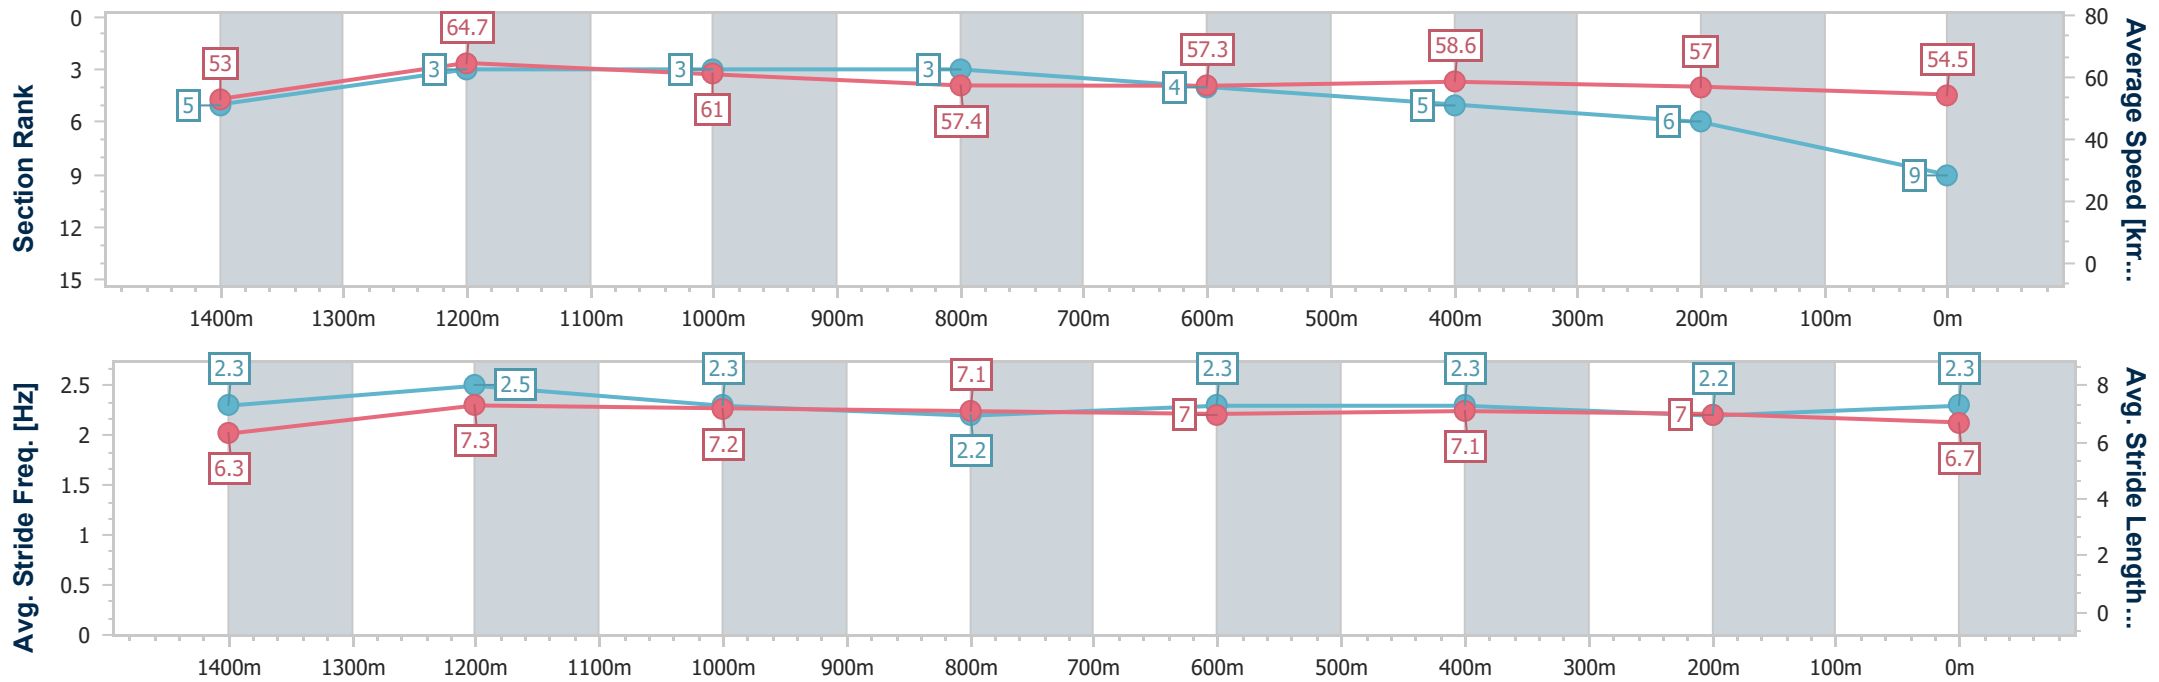

Sunshine Coast QLD Professional

Race 1: WJM ACCOUNTANTS Maiden Plate - 1600m

18 December 2022 - 12:59

Track Rating: Good 4, Weather: Fine, Rail Position: +8m Entire

| Section | Overall | 1400m | 1200m | 1000m | 800m | 600m | 400m | 200m |
|------------------------|--------------------------|--------------------------|--------------------------|--------------------------|--------------------------|--------------------------|--------------------------|--------------------------|
| Section Times | 1:40.11 [9] (0:13.62) | 1:26.49 [5] (0:11.18) | 1:15.31 [3] (0:11.80) | 1:03.51 [3] (0:12.63) | 0:50.88 [3] (0:12.65) | 0:38.23 [4] (0:12.31) | 0:25.92 [5] (0:12.63) | 0:13.29 [6] (0:13.29) |
| Average Speed [km/h] | 53.0 | 64.7 | 61.0 | 57.4 | 57.3 | 58.6 | 57.0 | 54.5 |
| Top Speed [km/h] | 66.0 | 66.6 | 63.1 | 58.6 | 58.6 | 59.6 | 58.4 | 54.5 |
| Avg. Dist. to Rail [m] | 2.2 | 1.9 | 2.4 | 2.3 | 1.4 | 0.3 | 0.2 | 2.9 |
| Avg. Stride Freq. [Hz] | 2.3 | 2.5 | 2.3 | 2.2 | 2.3 | 2.3 | 2.2 | 2.3 |
| Avg. Stride Length [m] | 6.3 | 7.3 | 7.2 | 7.1 | 7.0 | 7.1 | 7.0 | 6.7 |

- [] Ranking at each section and finish
- .-.- No data available at this section
- NA No data available

| | |
|--------------------------------|-----------------|
| Horse/Jockey Name | Karapiro |
| Final Rank | 10 |
| Fastest Section Time (Section) | 0:11.32 (1400m) |
| Top Speed [km/h] (Section) | 67.1 (1400m) |
| Race State | Finished |