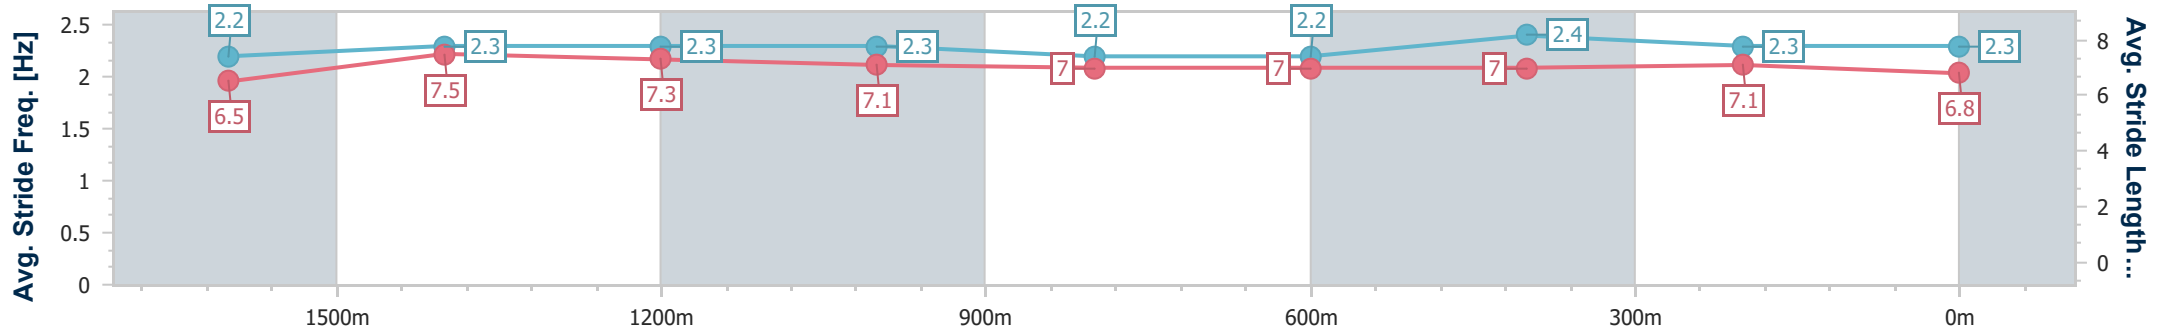

Sunshine Coast QLD Professional
Race 6: DOUBLE R GROUP RATINGS BAND 0 - 62 Handicap - 1800m

01 January 2023 - 16:28

Track Rating: GOOD (4), Weather: Fine, Rail Position: 3 METRES
ENTIRE COURSE

Section	Overall	1600m	1400m	1200m	1000m	800m	600m	400m	200m			
Section Times	1:53.15 [8] (0:14.20)	1:38.95 [4] (0:11.71)	1:27.24 [5] (0:12.07)	1:15.17 [5] (0:12.92)	1:02.25 [6] (0:13.04)	0:49.21 [6] (0:12.79)	0:36.42 [7] (0:11.81)	0:24.61 [4] (0:11.79)	0:12.82 [8] (0:12.82)			
Average Speed [km/h]	51.0	61.7	59.8	55.8	55.4	56.4	61.0	61.0	56.4			
Top Speed [km/h]	61.6	63.5	62.9	57.6	56.9	58.1	62.5	62.7	59.2			
Avg. Dist. to Rail [m]	5.2	1.1	1.1	1.4	1.6	0.6	0.4	0.6	1.6			
Avg. Stride Freq. [Hz]	2.2	2.3	2.3	2.2	2.2	2.2	2.3	2.3	2.3			
Avg. Stride Length [m]	6.5	7.3	7.2	6.9	6.9	7.0	7.3	7.2	6.9			

- [] Ranking at each section and finish
- .-.- No data available at this section
- NA No data available

Horse/Jockey Name	Silesian
Final Rank	9
Fastest Section Time (Section)	0:11.62 (1600m)
Top Speed [km/h] (Section)	63.4 (1600m)
Race State	Finished

Sunshine Coast QLD Professional
 Race 6: DOUBLE R GROUP RATINGS BAND 0 - 62 Handicap - 1800m

01 January 2023 - 16:28

Track Rating: GOOD (4), Weather: Fine, Rail Position: 3 METRES
 ENTIRE COURSE

Section	Overall	1600m	1400m	1200m	1000m	800m	600m	400m	200m			
Section Times	1:53.44 [9] (0:14.19)	1:39.25 [5] (0:11.62)	1:27.63 [4] (0:12.09)	1:15.54 [4] (0:12.50)	1:03.04 [3] (0:13.05)	0:49.99 [3] (0:12.89)	0:37.10 [3] (0:12.11)	0:24.99 [5] (0:11.98)	0:13.01 [10] (0:13.01)			
Average Speed [km/h]	51.2	62.3	59.9	57.7	55.6	56.6	59.9	60.1	55.6			
Top Speed [km/h]	61.6	63.4	62.6	59.4	56.3	58.5	61.4	63.0	56.9			
Avg. Dist. to Rail [m]	6.6	1.9	2.4	3.0	2.9	2.1	1.3	2.6	4.6			
Avg. Stride Freq. [Hz]	2.2	2.3	2.3	2.3	2.2	2.2	2.4	2.3	2.3			
Avg. Stride Length [m]	6.5	7.5	7.3	7.1	7.0	7.0	7.0	7.1	6.8			