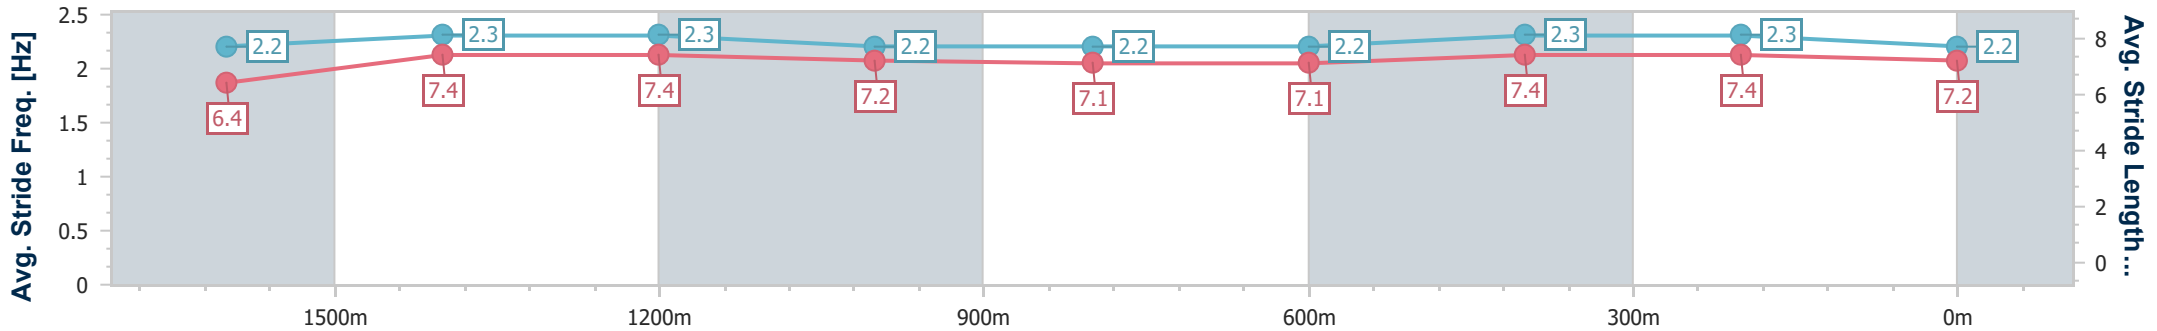

- [] Ranking at each section and finish
- .-.- No data available at this section
- NA No data available

Horse/Jockey Name	Winston Blue
Final Rank	7
Fastest Section Time (Section)	0:11.67 (400m)
Top Speed [km/h] (Section)	63.8 (400m)
Race State	Finished

Sunshine Coast QLD Professional
Race 6: DOUBLE R GROUP RATINGS BAND 0 - 62 Handicap - 1800m

01 January 2023 - 16:28

Track Rating: GOOD (4), Weather: Fine, Rail Position: 3 METRES
ENTIRE COURSE

Section	Overall	1600m	1400m	1200m	1000m	800m	600m	400m	200m			
Section Times	1:53.07 [7] (0:14.69)	1:38.38 [10] (0:11.96)	1:26.42 [10] (0:12.07)	1:14.35 [10] (0:12.72)	1:01.63 [10] (0:12.84)	0:48.79 [11] (0:12.75)	0:36.04 [11] (0:11.87)	0:24.17 [10] (0:11.67)	0:12.50 [9] (0:12.50)			
Average Speed [km/h]	49.2	60.3	59.8	56.7	56.4	56.9	61.1	61.7	57.9			
Top Speed [km/h]	62.2	61.6	61.0	57.5	57.9	59.0	63.5	63.8	60.0			
Avg. Dist. to Rail [m]	7.0	0.5	1.2	1.6	1.8	1.3	1.5	5.3	7.8			
Avg. Stride Freq. [Hz]	2.2	2.3	2.3	2.2	2.2	2.2	2.3	2.3	2.2			
Avg. Stride Length [m]	6.4	7.4	7.4	7.2	7.1	7.1	7.4	7.4	7.2			