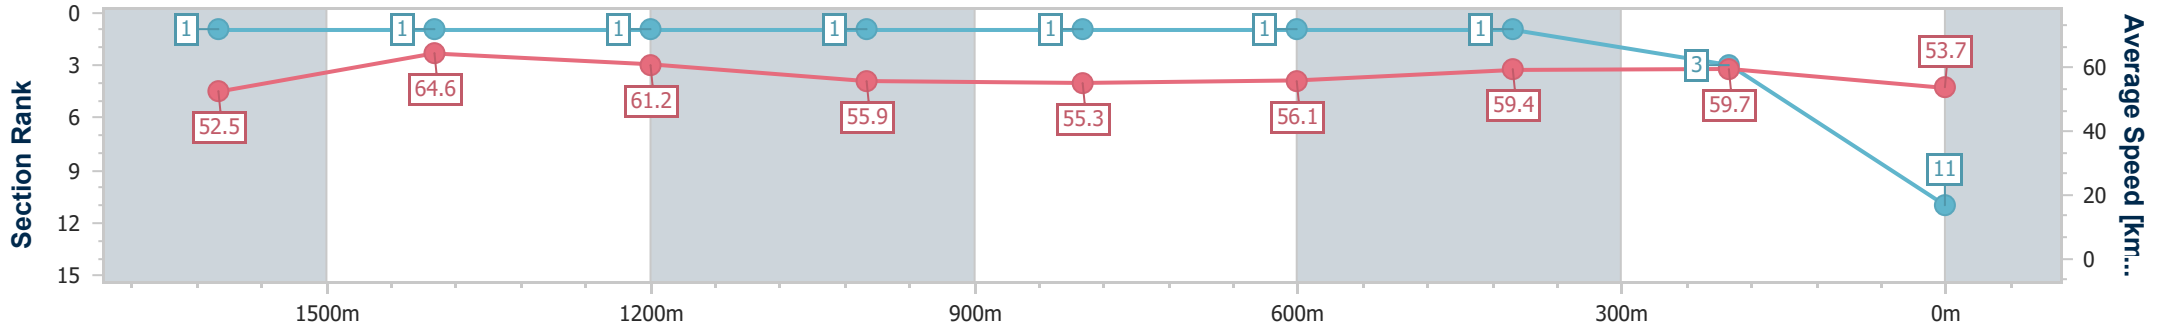

- [] Ranking at each section and finish
- .-.- No data available at this section
- NA No data available

Horse/Jockey Name	Better Lad
Final Rank	11
Fastest Section Time (Section)	0:11.23 (1600m)
Top Speed [km/h] (Section)	65.2 (1600m)
Race State	Finished

Sunshine Coast QLD Professional
Race 6: DOUBLE R GROUP RATINGS BAND 0 - 62 Handicap - 1800m

01 January 2023 - 16:28

Track Rating: GOOD (4), Weather: Fine, Rail Position: 3 METRES
ENTIRE COURSE

Section	Overall	1600m	1400m	1200m	1000m	800m	600m	400m	200m			
Section Times	1:53.54 [11] (0:13.89)	1:39.65 [1] (0:11.23)	1:28.42 [1] (0:11.81)	1:16.61 [1] (0:12.90)	1:03.71 [1] (0:13.10)	0:50.61 [1] (0:12.93)	0:37.68 [1] (0:12.15)	0:25.53 [1] (0:12.07)	0:13.46 [3] (0:13.46)			
Average Speed [km/h]	52.5	64.6	61.2	55.9	55.3	56.1	59.4	59.7	53.7			
Top Speed [km/h]	64.7	65.2	65.0	57.7	55.6	58.7	61.0	60.8	57.2			
Avg. Dist. to Rail [m]	10.5	2.6	1.9	1.7	2.0	1.2	0.4	0.2	0.3			
Avg. Stride Freq. [Hz]	2.1	2.3	2.2	2.1	2.1	2.1	2.2	2.2	2.1			
Avg. Stride Length [m]	6.8	7.8	7.7	7.3	7.3	7.3	7.5	7.4	6.9			