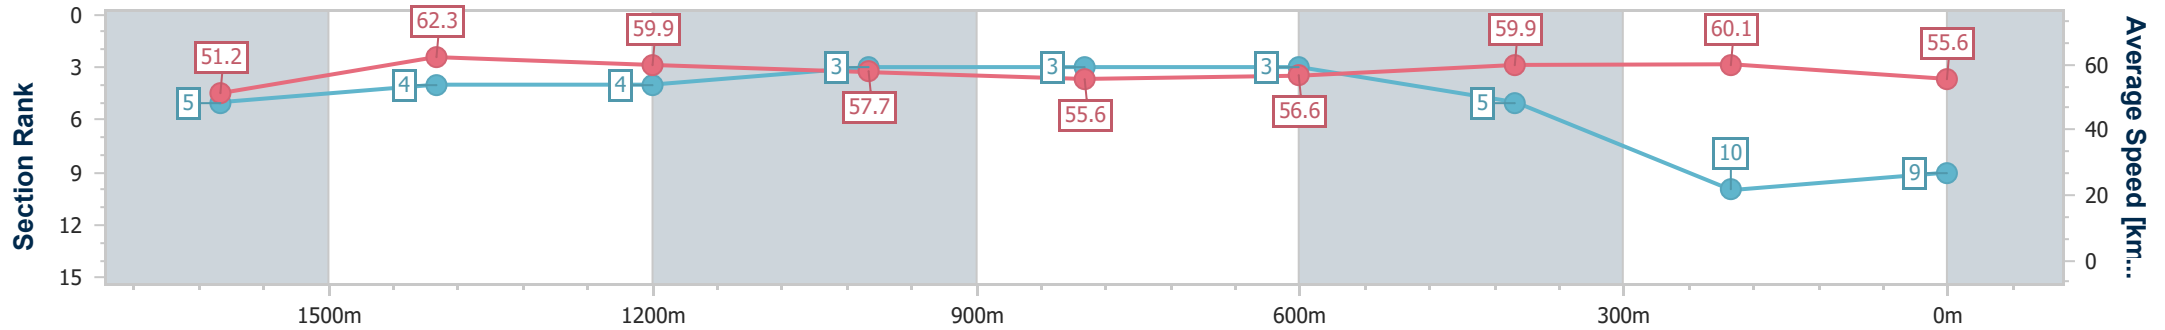

- [] Ranking at each section and finish
- .-.- No data available at this section
- NA No data available

Horse/Jockey Name	Silesian
Final Rank	9
Fastest Section Time (Section)	0:11.62 (1600m)
Top Speed [km/h] (Section)	63.4 (1600m)
Race State	Finished

Sunshine Coast QLD Professional
 Race 6: DOUBLE R GROUP RATINGS BAND 0 - 62 Handicap - 1800m

01 January 2023 - 16:28

Track Rating: GOOD (4), Weather: Fine, Rail Position: 3 METRES
 ENTIRE COURSE

Section	Overall	1600m	1400m	1200m	1000m	800m	600m	400m	200m			
Section Times	1:53.44 [9] (0:14.19)	1:39.25 [5] (0:11.62)	1:27.63 [4] (0:12.09)	1:15.54 [4] (0:12.50)	1:03.04 [3] (0:13.05)	0:49.99 [3] (0:12.89)	0:37.10 [3] (0:12.11)	0:24.99 [5] (0:11.98)	0:13.01 [10] (0:13.01)			
Average Speed [km/h]	51.2	62.3	59.9	57.7	55.6	56.6	59.9	60.1	55.6			
Top Speed [km/h]	61.6	63.4	62.6	59.4	56.3	58.5	61.4	63.0	56.9			
Avg. Dist. to Rail [m]	6.6	1.9	2.4	3.0	2.9	2.1	1.3	2.6	4.6			
Avg. Stride Freq. [Hz]	2.2	2.3	2.3	2.3	2.2	2.2	2.4	2.3	2.3			
Avg. Stride Length [m]	6.5	7.5	7.3	7.1	7.0	7.0	7.0	7.1	6.8			