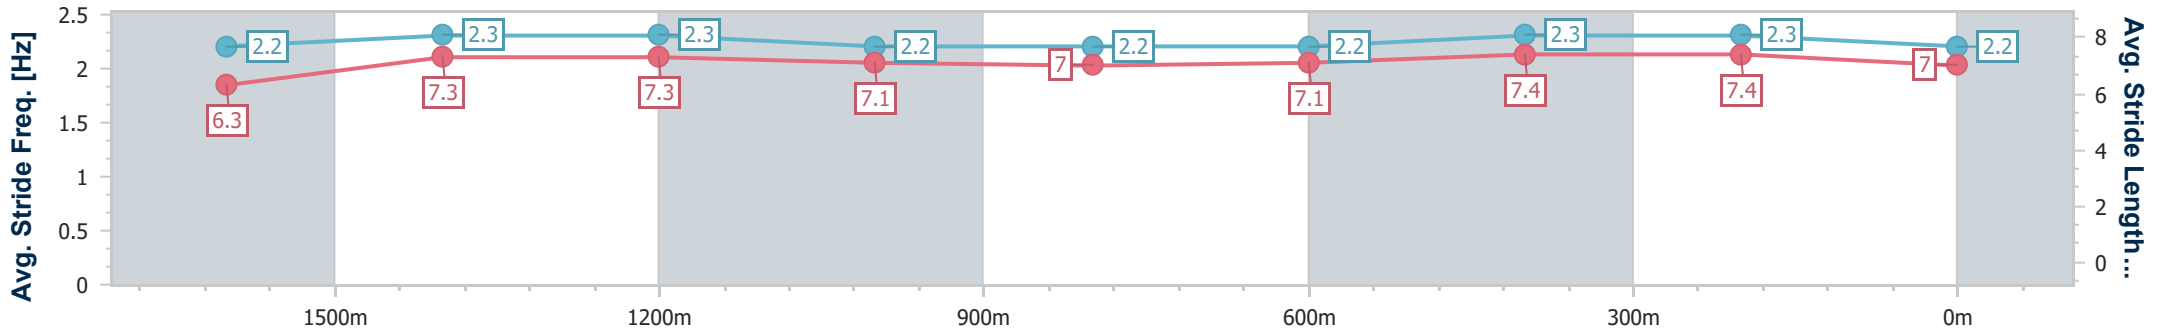

Sunshine Coast QLD Professional
 Race 6: DOUBLE R GROUP RATINGS BAND 0 - 62 Handicap - 1800m

01 January 2023 - 16:28

Track Rating: GOOD (4), Weather: Fine, Rail Position: 3 METRES
 ENTIRE COURSE

Section	Overall	1600m	1400m	1200m	1000m	800m	600m	400m	200m			
Section Times	1:53.44 [9] (0:14.19)	1:39.25 [5] (0:11.62)	1:27.63 [4] (0:12.09)	1:15.54 [4] (0:12.50)	1:03.04 [3] (0:13.05)	0:49.99 [3] (0:12.89)	0:37.10 [3] (0:12.11)	0:24.99 [5] (0:11.98)	0:13.01 [10] (0:13.01)			
Average Speed [km/h]	51.2	62.3	59.9	57.7	55.6	56.6	59.9	60.1	55.6			
Top Speed [km/h]	61.6	63.4	62.6	59.4	56.3	58.5	61.4	63.0	56.9			
Avg. Dist. to Rail [m]	6.6	1.9	2.4	3.0	2.9	2.1	1.3	2.6	4.6			
Avg. Stride Freq. [Hz]	2.2	2.3	2.3	2.3	2.2	2.2	2.4	2.3	2.3			
Avg. Stride Length [m]	6.5	7.5	7.3	7.1	7.0	7.0	7.0	7.1	6.8			

- [] Ranking at each section and finish
- .-.- No data available at this section
- NA No data available

Horse/Jockey Name	Aiolos
Final Rank	10
Fastest Section Time (Section)	0:11.72 (400m)
Top Speed [km/h] (Section)	63.4 (600m)
Race State	Finished

Sunshine Coast QLD Professional
 Race 6: DOUBLE R GROUP RATINGS BAND 0 - 62 Handicap - 1800m

01 January 2023 - 16:28

Track Rating: GOOD (4), Weather: Fine, Rail Position: 3 METRES
 ENTIRE COURSE

Section	Overall	1600m	1400m	1200m	1000m	800m	600m	400m	200m			
Section Times	1:53.46 [10] (0:14.31)	1:39.15 [6] (0:11.83)	1:27.32 [7] (0:12.08)	1:15.24 [7] (0:12.78)	1:02.46 [7] (0:13.01)	0:49.45 [8] (0:12.76)	0:36.69 [8] (0:11.83)	0:24.86 [7] (0:11.72)	0:13.14 [7] (0:13.14)			
Average Speed [km/h]	50.3	60.9	59.8	56.4	55.8	57.4	61.6	61.4	55.1			
Top Speed [km/h]	61.2	62.2	62.0	57.8	57.4	59.2	63.4	63.0	59.3			
Avg. Dist. to Rail [m]	2.4	0.5	1.2	2.3	3.1	2.9	2.0	2.2	3.6			
Avg. Stride Freq. [Hz]	2.2	2.3	2.3	2.2	2.2	2.2	2.3	2.3	2.2			
Avg. Stride Length [m]	6.3	7.3	7.3	7.1	7.0	7.1	7.4	7.4	7.0			