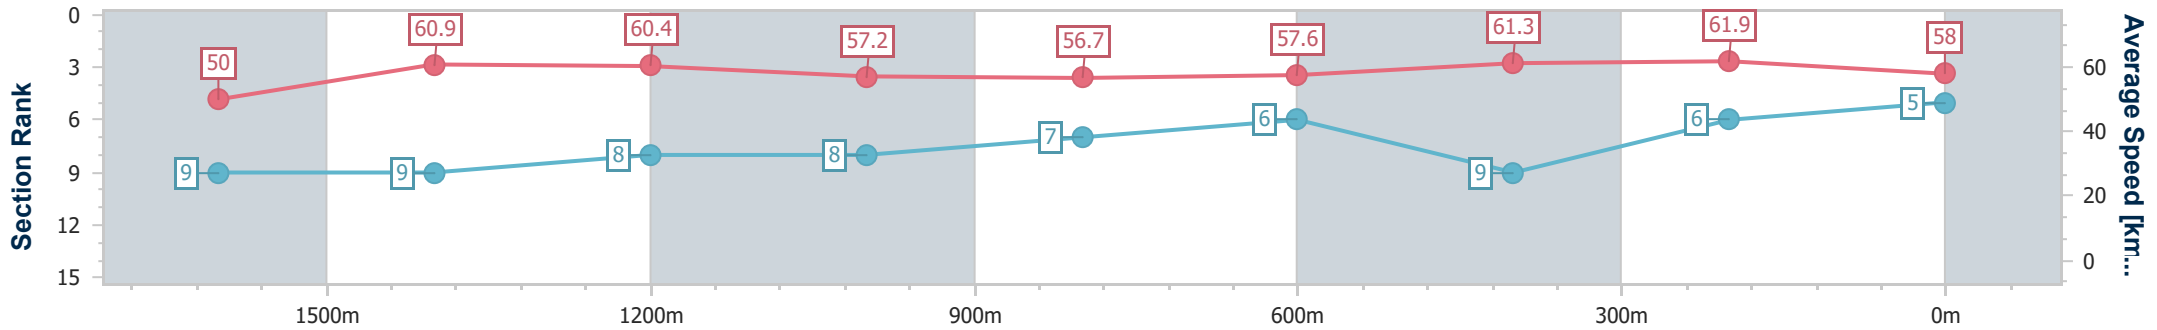

Horse/Jockey Name	Above The Lot
Final Rank	5
Fastest Section Time (Section)	0:11.65 (400m)
Top Speed [km/h] (Section)	64.0 (600m)
Race State	Finished

Sunshine Coast QLD Professional
Race 6: DOUBLE R GROUP RATINGS BAND 0 - 62 Handicap - 1800m

01 January 2023 - 16:28

Track Rating: GOOD (4), Weather: Fine, Rail Position: 3 METRES
ENTIRE COURSE

Section	Overall	1600m	1400m	1200m	1000m	800m	600m	400m	200m			
Section Times	1:52.76 [5] (0:14.55)	1:38.21 [9] (0:11.98)	1:26.23 [9] (0:11.99)	1:14.24 [8] (0:12.62)	1:01.62 [8] (0:12.82)	0:48.80 [7] (0:12.75)	0:36.05 [6] (0:11.93)	0:24.12 [9] (0:11.65)	0:12.47 [6] (0:12.47)			
Average Speed [km/h]	50.0	60.9	60.4	57.2	56.7	57.6	61.3	61.9	58.0			
Top Speed [km/h]	59.5	63.6	62.3	57.9	58.1	59.0	64.0	63.5	61.5			
Avg. Dist. to Rail [m]	8.9	3.5	3.0	2.9	3.9	3.2	3.0	5.0	7.3			
Avg. Stride Freq. [Hz]	2.3	2.4	2.4	2.3	2.3	2.3	2.4	2.4	2.3			
Avg. Stride Length [m]	6.1	7.0	7.1	7.0	6.9	6.9	7.1	7.2	7.0			

- [ ] Ranking at each section and finish
- -.-.- No data available at this section
- NA No data available