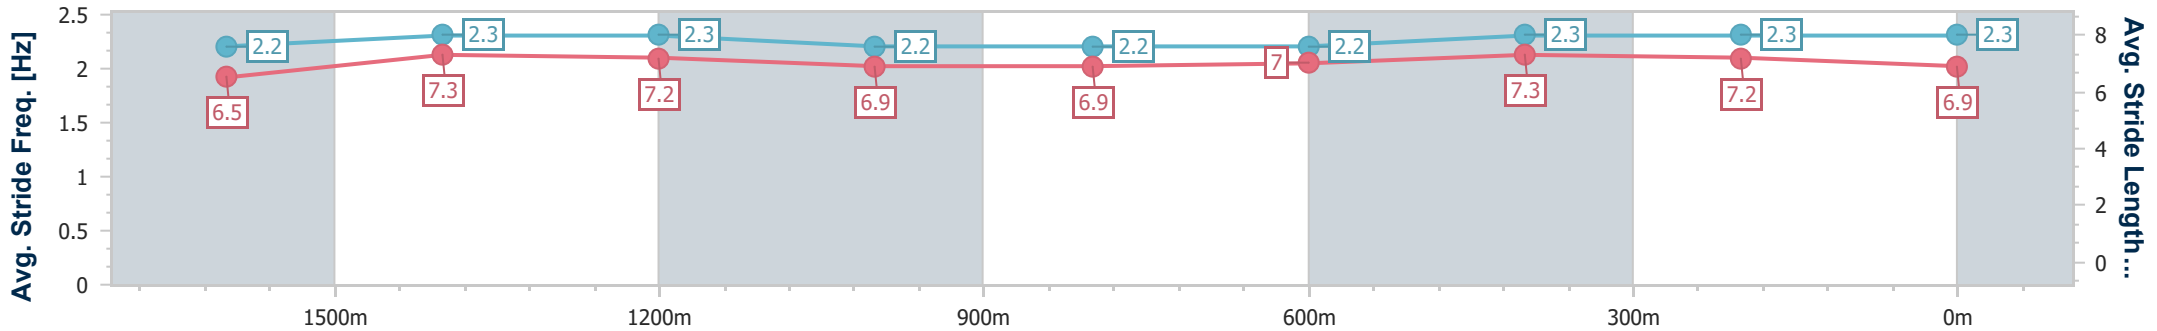

- [] Ranking at each section and finish
- .-.- No data available at this section
- NA No data available

Horse/Jockey Name	Renault
Final Rank	8
Fastest Section Time (Section)	0:11.71 (1600m)
Top Speed [km/h] (Section)	63.5 (1600m)
Race State	Finished

Sunshine Coast QLD Professional
Race 6: DOUBLE R GROUP RATINGS BAND 0 - 62 Handicap - 1800m

01 January 2023 - 16:28

Track Rating: GOOD (4), Weather: Fine, Rail Position: 3 METRES
ENTIRE COURSE

Section	Overall	1600m	1400m	1200m	1000m	800m	600m	400m	200m			
Section Times	1:53.15 [8] (0:14.20)	1:38.95 [4] (0:11.71)	1:27.24 [5] (0:12.07)	1:15.17 [5] (0:12.92)	1:02.25 [6] (0:13.04)	0:49.21 [6] (0:12.79)	0:36.42 [7] (0:11.81)	0:24.61 [4] (0:11.79)	0:12.82 [8] (0:12.82)			
Average Speed [km/h]	51.0	61.7	59.8	55.8	55.4	56.4	61.0	61.0	56.4			
Top Speed [km/h]	61.6	63.5	62.9	57.6	56.9	58.1	62.5	62.7	59.2			
Avg. Dist. to Rail [m]	5.2	1.1	1.1	1.4	1.6	0.6	0.4	0.6	1.6			
Avg. Stride Freq. [Hz]	2.2	2.3	2.3	2.2	2.2	2.2	2.3	2.3	2.3			
Avg. Stride Length [m]	6.5	7.3	7.2	6.9	6.9	7.0	7.3	7.2	6.9			