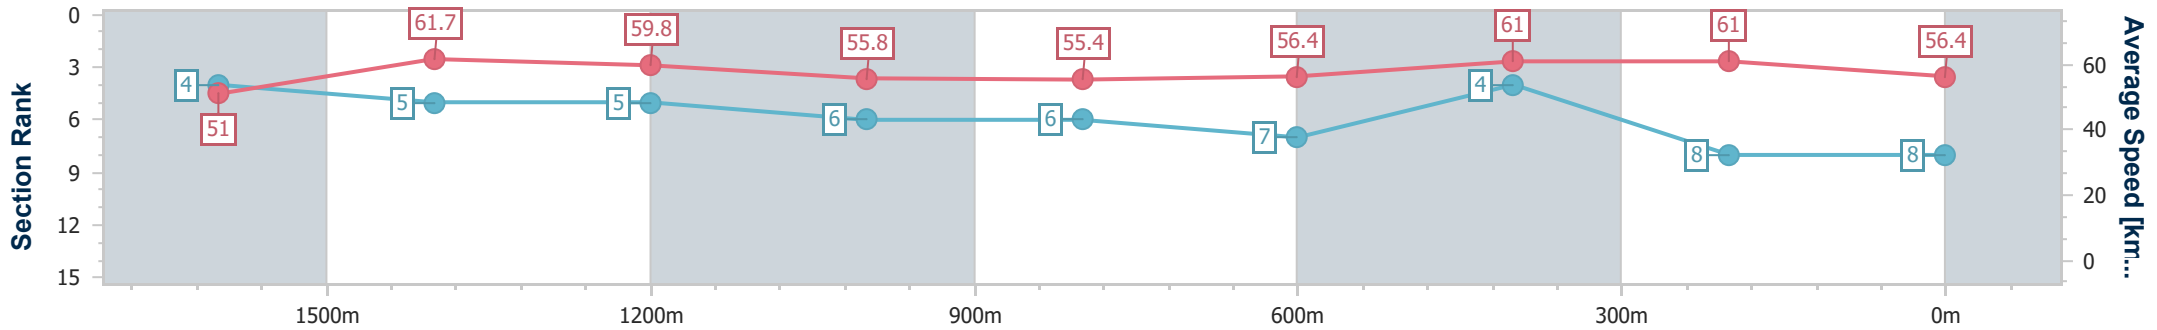

- [] Ranking at each section and finish
- .-.- No data available at this section
- NA No data available

Horse/Jockey Name	Renault
Final Rank	8
Fastest Section Time (Section)	0:11.71 (1600m)
Top Speed [km/h] (Section)	63.5 (1600m)
Race State	Finished

Sunshine Coast QLD Professional
Race 6: DOUBLE R GROUP RATINGS BAND 0 - 62 Handicap - 1800m

01 January 2023 - 16:28

Track Rating: GOOD (4), Weather: Fine, Rail Position: 3 METRES
ENTIRE COURSE

Section	Overall	1600m	1400m	1200m	1000m	800m	600m	400m	200m			
Section Times	1:53.15 [8] (0:14.20)	1:38.95 [4] (0:11.71)	1:27.24 [5] (0:12.07)	1:15.17 [5] (0:12.92)	1:02.25 [6] (0:13.04)	0:49.21 [6] (0:12.79)	0:36.42 [7] (0:11.81)	0:24.61 [4] (0:11.79)	0:12.82 [8] (0:12.82)			
Average Speed [km/h]	51.0	61.7	59.8	55.8	55.4	56.4	61.0	61.0	56.4			
Top Speed [km/h]	61.6	63.5	62.9	57.6	56.9	58.1	62.5	62.7	59.2			
Avg. Dist. to Rail [m]	5.2	1.1	1.1	1.4	1.6	0.6	0.4	0.6	1.6			
Avg. Stride Freq. [Hz]	2.2	2.3	2.3	2.2	2.2	2.2	2.3	2.3	2.3			
Avg. Stride Length [m]	6.5	7.3	7.2	6.9	6.9	7.0	7.3	7.2	6.9			