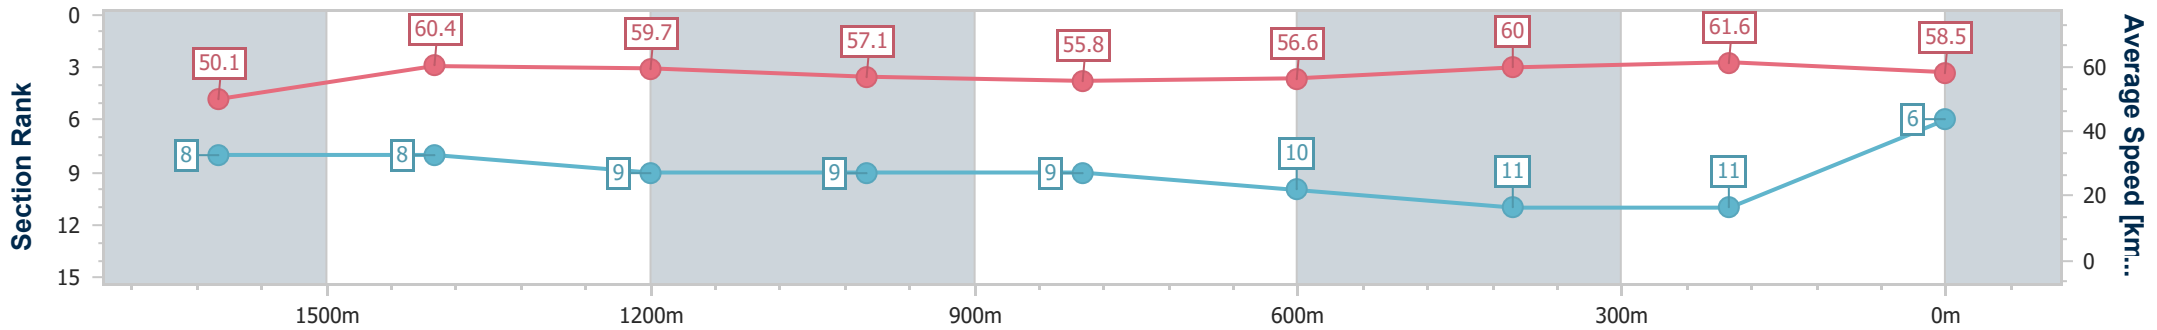

Horse/Jockey Name	Likeabeel
Final Rank	6
Fastest Section Time (Section)	0:11.68 (400m)
Top Speed [km/h] (Section)	64.1 (400m)
Race State	Finished

Sunshine Coast QLD Professional
Race 6: DOUBLE R GROUP RATINGS BAND 0 - 62 Handicap - 1800m

01 January 2023 - 16:28

Track Rating: GOOD (4), Weather: Fine, Rail Position: 3 METRES
ENTIRE COURSE

Section	Overall	1600m	1400m	1200m	1000m	800m	600m	400m	200m				
Section Times	1:52.96 [6] (0:14.43)	1:38.53 [8] (0:11.97)	1:26.56 [8] (0:12.10)	1:14.46 [9] (0:12.65)	1:01.81 [9] (0:12.96)	0:48.85 [9] (0:12.79)	0:36.06 [10] (0:12.01)	0:24.05 [11] (0:11.68)	0:12.37 [11] (0:12.37)				
Average Speed [km/h]	50.1	60.4	59.7	57.1	55.8	56.6	60.0	61.6	58.5				
Top Speed [km/h]	60.6	60.8	60.8	57.7	56.8	57.9	62.7	64.1	59.2				
Avg. Dist. to Rail [m]	3.4	1.2	1.3	2.1	2.0	1.1	0.6	1.1	1.0				
Avg. Stride Freq. [Hz]	2.2	2.3	2.3	2.2	2.2	2.2	2.3	2.3	2.3				
Avg. Stride Length [m]	6.3	7.3	7.2	7.1	7.0	7.0	7.1	7.3	7.0				

- [ ] Ranking at each section and finish
- -.-.- No data available at this section
- NA No data available