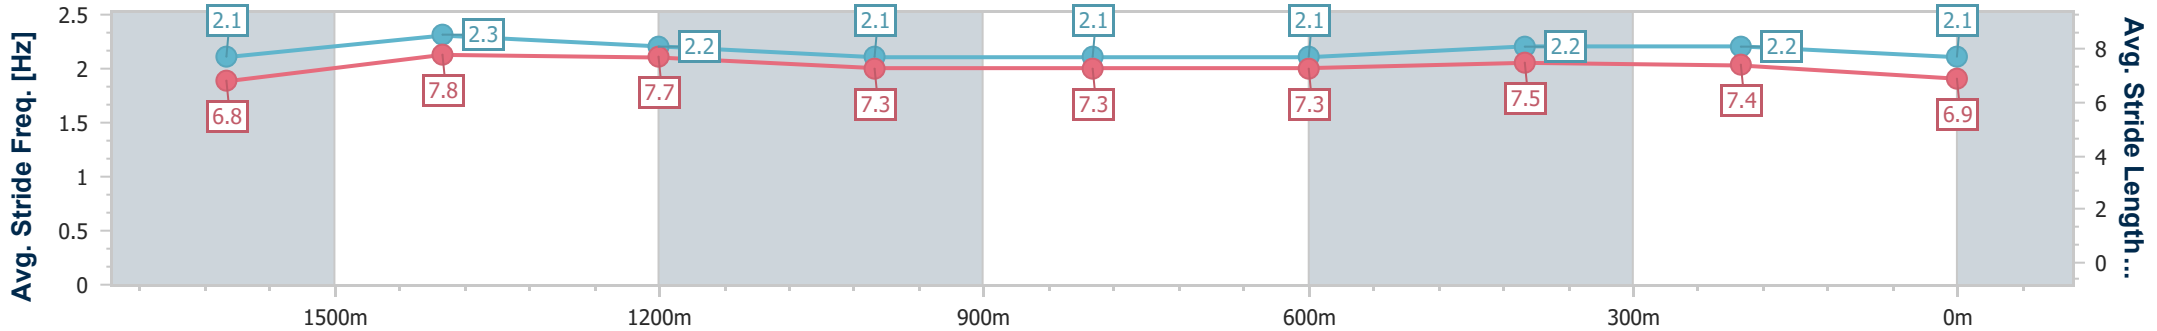

Sunshine Coast QLD Professional
 Race 6: DOUBLE R GROUP RATINGS BAND 0 - 62 Handicap - 1800m

01 January 2023 - 16:28

Track Rating: GOOD (4), Weather: Fine, Rail Position: 3 METRES
 ENTIRE COURSE

Section	Overall	1600m	1400m	1200m	1000m	800m	600m	400m	200m			
Section Times	1:53.46 [10] (0:14.31)	1:39.15 [6] (0:11.83)	1:27.32 [7] (0:12.08)	1:15.24 [7] (0:12.78)	1:02.46 [7] (0:13.01)	0:49.45 [8] (0:12.76)	0:36.69 [8] (0:11.83)	0:24.86 [7] (0:11.72)	0:13.14 [7] (0:13.14)			
Average Speed [km/h]	50.3	60.9	59.8	56.4	55.8	57.4	61.6	61.4	55.1			
Top Speed [km/h]	61.2	62.2	62.0	57.8	57.4	59.2	63.4	63.0	59.3			
Avg. Dist. to Rail [m]	2.4	0.5	1.2	2.3	3.1	2.9	2.0	2.2	3.6			
Avg. Stride Freq. [Hz]	2.2	2.3	2.3	2.2	2.2	2.2	2.3	2.3	2.2			
Avg. Stride Length [m]	6.3	7.3	7.3	7.1	7.0	7.1	7.4	7.4	7.0			

- [] Ranking at each section and finish
- .-.- No data available at this section
- NA No data available

Horse/Jockey Name	Better Lad
Final Rank	11
Fastest Section Time (Section)	0:11.23 (1600m)
Top Speed [km/h] (Section)	65.2 (1600m)
Race State	Finished

Sunshine Coast QLD Professional
Race 6: DOUBLE R GROUP RATINGS BAND 0 - 62 Handicap - 1800m

01 January 2023 - 16:28

Track Rating: GOOD (4), Weather: Fine, Rail Position: 3 METRES
ENTIRE COURSE

Section	Overall	1600m	1400m	1200m	1000m	800m	600m	400m	200m			
Section Times	1:53.54 [11] (0:13.89)	1:39.65 [1] (0:11.23)	1:28.42 [1] (0:11.81)	1:16.61 [1] (0:12.90)	1:03.71 [1] (0:13.10)	0:50.61 [1] (0:12.93)	0:37.68 [1] (0:12.15)	0:25.53 [1] (0:12.07)	0:13.46 [3] (0:13.46)			
Average Speed [km/h]	52.5	64.6	61.2	55.9	55.3	56.1	59.4	59.7	53.7			
Top Speed [km/h]	64.7	65.2	65.0	57.7	55.6	58.7	61.0	60.8	57.2			
Avg. Dist. to Rail [m]	10.5	2.6	1.9	1.7	2.0	1.2	0.4	0.2	0.3			
Avg. Stride Freq. [Hz]	2.1	2.3	2.2	2.1	2.1	2.1	2.2	2.2	2.1			
Avg. Stride Length [m]	6.8	7.8	7.7	7.3	7.3	7.3	7.5	7.4	6.9			