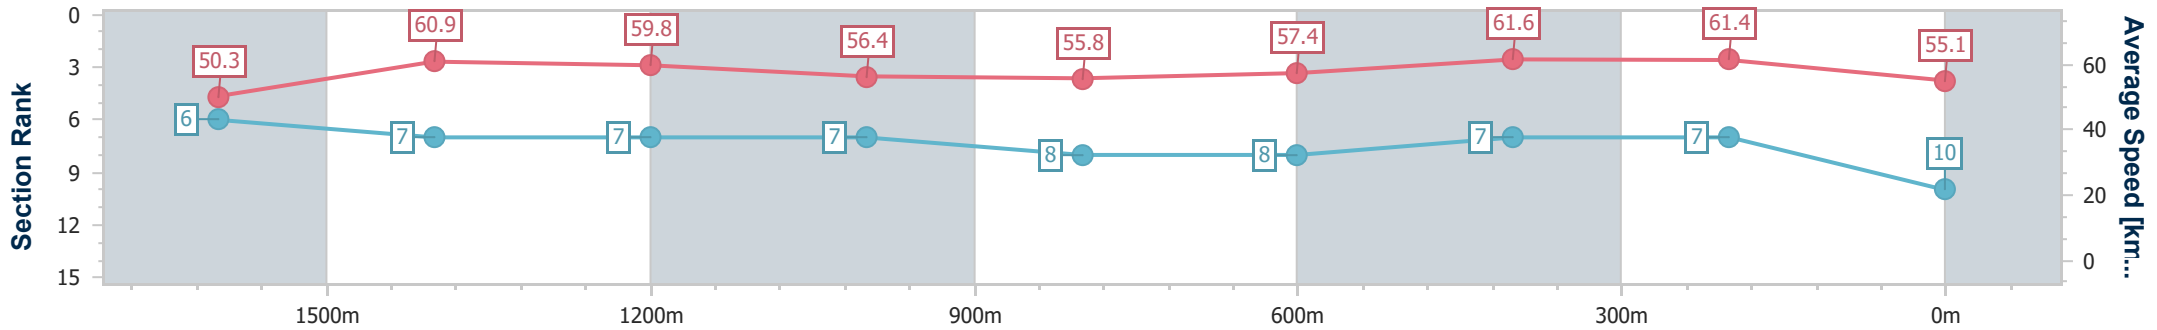

- [] Ranking at each section and finish
- .-.- No data available at this section
- NA No data available

Horse/Jockey Name	Aiolos
Final Rank	10
Fastest Section Time (Section)	0:11.72 (400m)
Top Speed [km/h] (Section)	63.4 (600m)
Race State	Finished

Sunshine Coast QLD Professional
 Race 6: DOUBLE R GROUP RATINGS BAND 0 - 62 Handicap - 1800m

01 January 2023 - 16:28

Track Rating: GOOD (4), Weather: Fine, Rail Position: 3 METRES
 ENTIRE COURSE

Section	Overall	1600m	1400m	1200m	1000m	800m	600m	400m	200m			
Section Times	1:53.46 [10] (0:14.31)	1:39.15 [6] (0:11.83)	1:27.32 [7] (0:12.08)	1:15.24 [7] (0:12.78)	1:02.46 [7] (0:13.01)	0:49.45 [8] (0:12.76)	0:36.69 [8] (0:11.83)	0:24.86 [7] (0:11.72)	0:13.14 [7] (0:13.14)			
Average Speed [km/h]	50.3	60.9	59.8	56.4	55.8	57.4	61.6	61.4	55.1			
Top Speed [km/h]	61.2	62.2	62.0	57.8	57.4	59.2	63.4	63.0	59.3			
Avg. Dist. to Rail [m]	2.4	0.5	1.2	2.3	3.1	2.9	2.0	2.2	3.6			
Avg. Stride Freq. [Hz]	2.2	2.3	2.3	2.2	2.2	2.2	2.3	2.3	2.2			
Avg. Stride Length [m]	6.3	7.3	7.3	7.1	7.0	7.1	7.4	7.4	7.0			