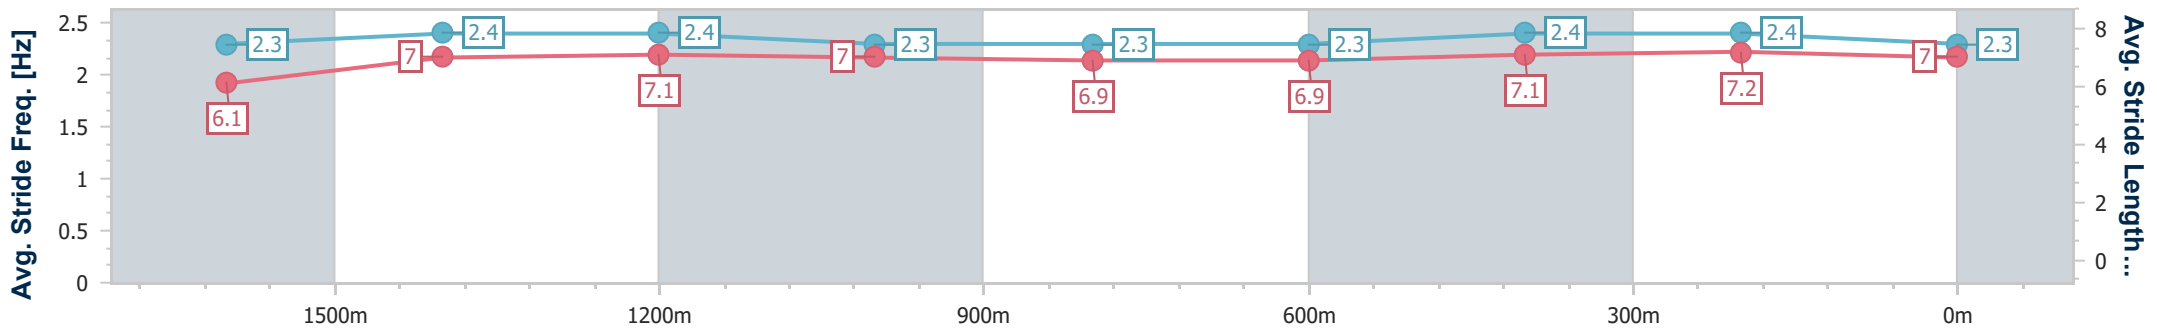

- [] Ranking at each section and finish
- .-.- No data available at this section
- NA No data available

Horse/Jockey Name	Above The Lot
Final Rank	5
Fastest Section Time (Section)	0:11.65 (400m)
Top Speed [km/h] (Section)	64.0 (600m)
Race State	Finished

Sunshine Coast QLD Professional
Race 6: DOUBLE R GROUP RATINGS BAND 0 - 62 Handicap - 1800m

01 January 2023 - 16:28

Track Rating: GOOD (4), Weather: Fine, Rail Position: 3 METRES
ENTIRE COURSE

Section	Overall	1600m	1400m	1200m	1000m	800m	600m	400m	200m			
Section Times	1:52.76 [5] (0:14.55)	1:38.21 [9] (0:11.98)	1:26.23 [9] (0:11.99)	1:14.24 [8] (0:12.62)	1:01.62 [8] (0:12.82)	0:48.80 [7] (0:12.75)	0:36.05 [6] (0:11.93)	0:24.12 [9] (0:11.65)	0:12.47 [6] (0:12.47)			
Average Speed [km/h]	50.0	60.9	60.4	57.2	56.7	57.6	61.3	61.9	58.0			
Top Speed [km/h]	59.5	63.6	62.3	57.9	58.1	59.0	64.0	63.5	61.5			
Avg. Dist. to Rail [m]	8.9	3.5	3.0	2.9	3.9	3.2	3.0	5.0	7.3			
Avg. Stride Freq. [Hz]	2.3	2.4	2.4	2.3	2.3	2.3	2.4	2.4	2.3			
Avg. Stride Length [m]	6.1	7.0	7.1	7.0	6.9	6.9	7.1	7.2	7.0			