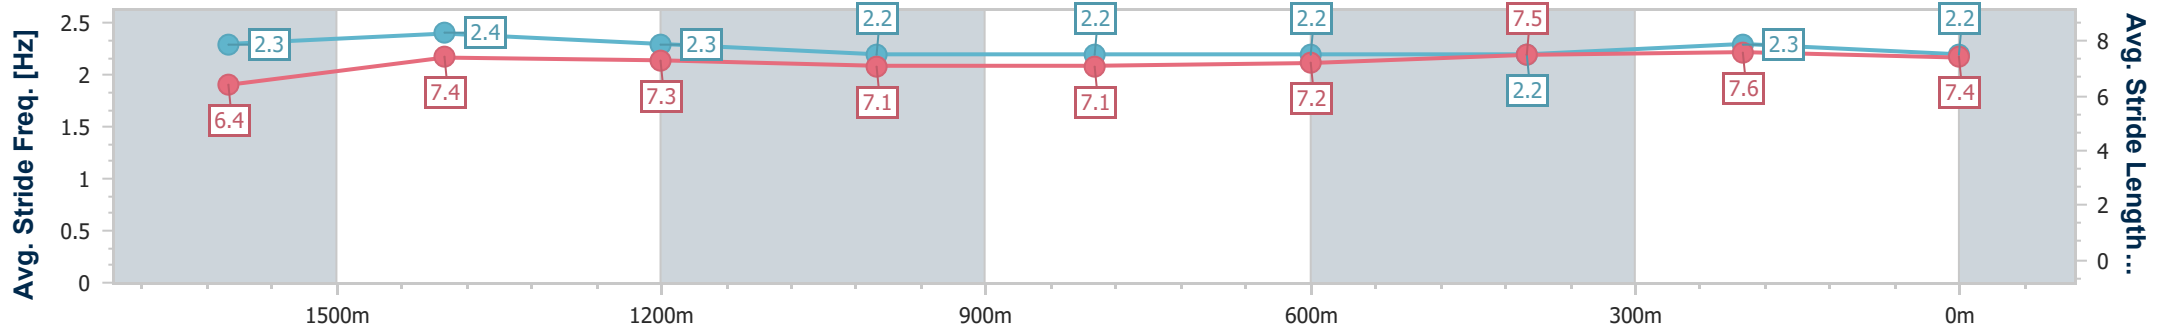

Horse/Jockey Name	Early Thoughts
Final Rank	3
Fastest Section Time (Section)	0:11.31 (1600m)
Top Speed [km/h] (Section)	65.9 (1600m)
Race State	Finished

Sunshine Coast QLD Professional
Race 6: DOUBLE R GROUP RATINGS BAND 0 - 62 Handicap - 1800m

01 January 2023 - 16:28

Track Rating: GOOD (4), Weather: Fine, Rail Position: 3 METRES
ENTIRE COURSE

Section	Overall	1600m	1400m	1200m	1000m	800m	600m	400m	200m			
Section Times	1:52.13 [3] (0:13.89)	1:38.24 [2] (0:11.31)	1:26.93 [2] (0:12.18)	1:14.75 [2] (0:13.00)	1:01.75 [2] (0:13.05)	0:48.70 [2] (0:12.86)	0:35.84 [2] (0:11.96)	0:23.88 [3] (0:11.61)	0:12.27 [1] (0:12.27)			
Average Speed [km/h]	52.0	63.9	59.3	55.5	55.4	56.4	60.4	62.0	59.1			
Top Speed [km/h]	61.8	65.9	64.1	57.4	56.2	58.3	61.8	64.0	60.0			
Avg. Dist. to Rail [m]	4.2	0.9	1.4	1.4	1.5	1.2	0.4	2.1	3.8			
Avg. Stride Freq. [Hz]	2.3	2.4	2.3	2.2	2.2	2.2	2.2	2.3	2.2			
Avg. Stride Length [m]	6.4	7.4	7.3	7.1	7.1	7.2	7.5	7.6	7.4			

- [ ] Ranking at each section and finish
- -.-.- No data available at this section
- NA No data available