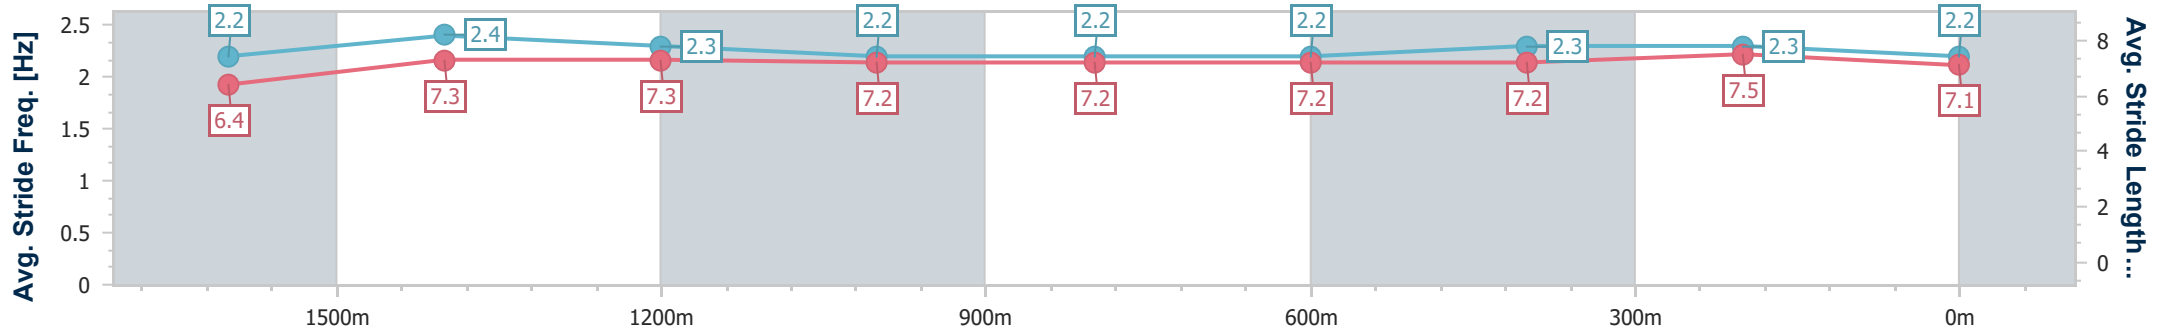

- [] Ranking at each section and finish
- .-.- No data available at this section
- NA No data available

Horse/Jockey Name	Spurious
Final Rank	4
Fastest Section Time (Section)	0:11.48 (400m)
Top Speed [km/h] (Section)	64.1 (600m)
Race State	Finished

Sunshine Coast QLD Professional
 Race 6: DOUBLE R GROUP RATINGS BAND 0 - 62 Handicap - 1800m

01 January 2023 - 16:28

Track Rating: GOOD (4), Weather: Fine, Rail Position: 3 METRES
 ENTIRE COURSE

Section	Overall	1600m	1400m	1200m	1000m	800m	600m	400m	200m			
Section Times	1:52.72 [4] (0:14.39)	1:38.33 [7] (0:11.73)	1:26.60 [6] (0:12.03)	1:14.57 [6] (0:12.56)	1:02.01 [5] (0:13.07)	0:48.94 [5] (0:12.87)	0:36.07 [5] (0:11.94)	0:24.13 [6] (0:11.48)	0:12.65 [4] (0:12.65)			
Average Speed [km/h]	50.4	62.0	60.4	57.5	55.7	56.9	60.9	62.8	57.2			
Top Speed [km/h]	61.8	63.8	62.8	58.2	58.1	58.3	64.1	63.9	62.0			
Avg. Dist. to Rail [m]	7.5	3.2	3.5	3.7	3.8	2.8	1.9	3.3	4.9			
Avg. Stride Freq. [Hz]	2.2	2.4	2.3	2.2	2.2	2.2	2.3	2.3	2.2			
Avg. Stride Length [m]	6.4	7.3	7.3	7.2	7.2	7.2	7.2	7.5	7.1			