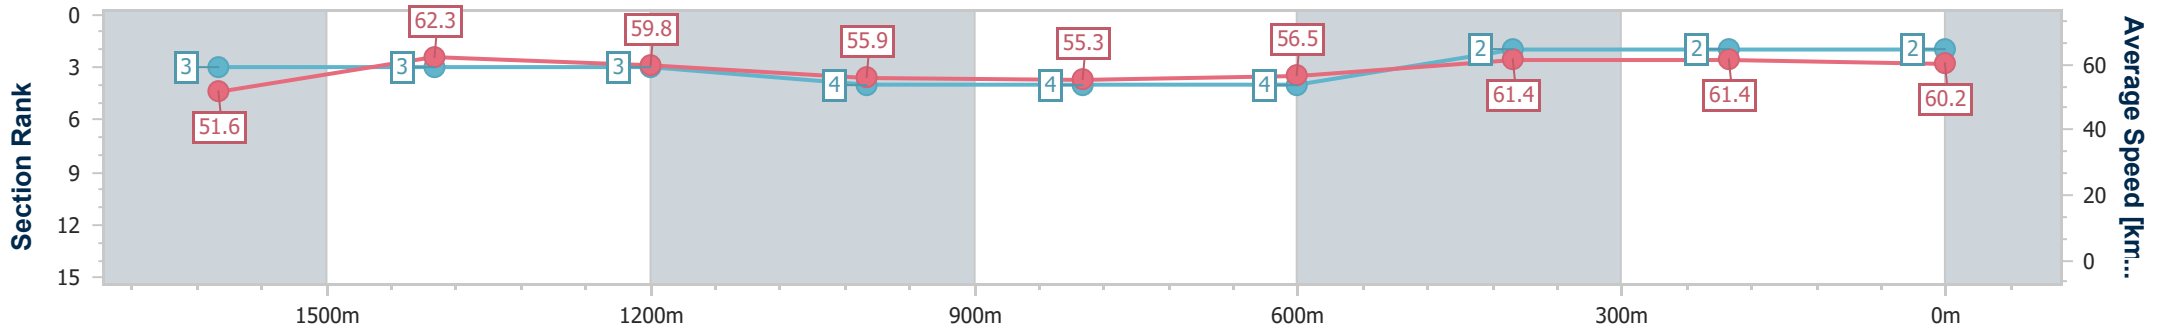

Horse/Jockey Name	Chayse 'N' Artie
Final Rank	2
Fastest Section Time (Section)	0:11.59 (1600m)
Top Speed [km/h] (Section)	63.1 (1600m)
Race State	Finished

Sunshine Coast QLD Professional
Race 6: DOUBLE R GROUP RATINGS BAND 0 - 62 Handicap - 1800m

01 January 2023 - 16:28

Track Rating: GOOD (4), Weather: Fine, Rail Position: 3 METRES
ENTIRE COURSE

Section	Overall	1600m	1400m	1200m	1000m	800m	600m	400m	200m			
Section Times	1:52.01 [2] (0:14.05)	1:37.96 [3] (0:11.59)	1:26.37 [3] (0:12.05)	1:14.32 [3] (0:12.90)	1:01.42 [4] (0:13.09)	0:48.33 [4] (0:12.84)	0:35.49 [4] (0:11.72)	0:23.77 [2] (0:11.72)	0:12.05 [2] (0:12.05)			
Average Speed [km/h]	51.6	62.3	59.8	55.9	55.3	56.5	61.4	61.4	60.2			
Top Speed [km/h]	62.6	63.1	62.5	58.2	56.5	59.0	62.6	62.3	60.8			
Avg. Dist. to Rail [m]	5.8	0.5	1.0	2.2	2.2	1.4	0.3	0.5	1.6			
Avg. Stride Freq. [Hz]	2.3	2.3	2.2	2.2	2.2	2.2	2.3	2.2	2.2			
Avg. Stride Length [m]	6.3	7.6	7.5	7.1	7.1	7.3	7.6	7.7	7.6			

- [ ] Ranking at each section and finish
- -.-.- No data available at this section
- NA No data available