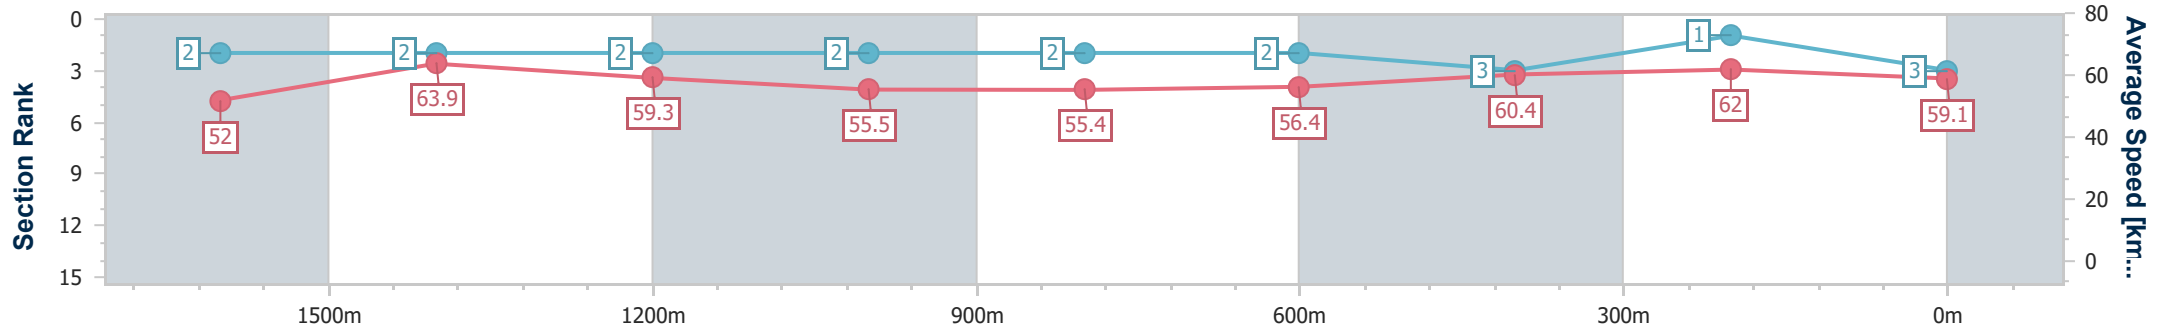

Horse/Jockey Name	Early Thoughts
Final Rank	3
Fastest Section Time (Section)	0:11.31 (1600m)
Top Speed [km/h] (Section)	65.9 (1600m)
Race State	Finished

Sunshine Coast QLD Professional
Race 6: DOUBLE R GROUP RATINGS BAND 0 - 62 Handicap - 1800m

01 January 2023 - 16:28

Track Rating: GOOD (4), Weather: Fine, Rail Position: 3 METRES
ENTIRE COURSE

Section	Overall	1600m	1400m	1200m	1000m	800m	600m	400m	200m			
Section Times	1:52.13 [3] (0:13.89)	1:38.24 [2] (0:11.31)	1:26.93 [2] (0:12.18)	1:14.75 [2] (0:13.00)	1:01.75 [2] (0:13.05)	0:48.70 [2] (0:12.86)	0:35.84 [2] (0:11.96)	0:23.88 [3] (0:11.61)	0:12.27 [1] (0:12.27)			
Average Speed [km/h]	52.0	63.9	59.3	55.5	55.4	56.4	60.4	62.0	59.1			
Top Speed [km/h]	61.8	65.9	64.1	57.4	56.2	58.3	61.8	64.0	60.0			
Avg. Dist. to Rail [m]	4.2	0.9	1.4	1.4	1.5	1.2	0.4	2.1	3.8			
Avg. Stride Freq. [Hz]	2.3	2.4	2.3	2.2	2.2	2.2	2.2	2.3	2.2			
Avg. Stride Length [m]	6.4	7.4	7.3	7.1	7.1	7.2	7.5	7.6	7.4			

- [ ] Ranking at each section and finish
- -.-.- No data available at this section
- NA No data available