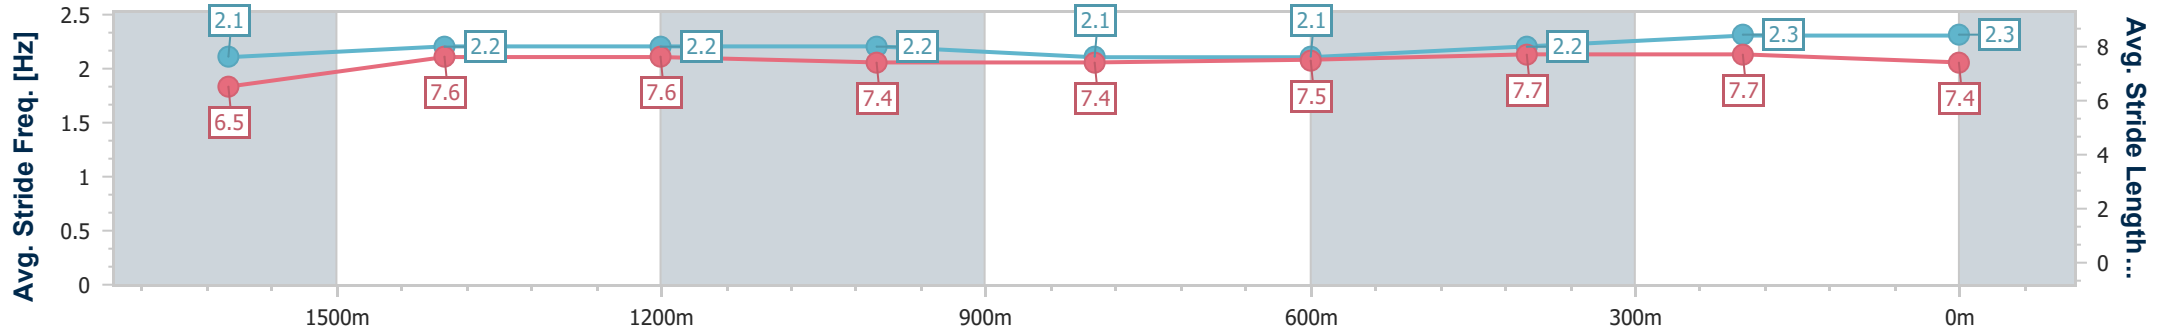

01 January 2023 - 16:28

Track Rating: GOOD (4), Weather: Fine, Rail Position: 3 METRES
 ENTIRE COURSE

Section	Overall	1600m	1400m	1200m	1000m	800m	600m	400m	200m				
Section Times	1:51.97 [1] (0:14.80)	1:37.17 [11] (0:12.07)	1:25.10 [11] (0:11.96)	1:13.14 [11] (0:12.59)	1:00.55 [11] (0:12.71)	0:47.84 [10] (0:12.68)	0:35.16 [9] (0:11.78)	0:23.38 [8] (0:11.50)	0:11.88 [5] (0:11.88)				
Average Speed [km/h]	49.0	60.1	60.7	57.4	57.1	57.7	61.9	62.7	61.0				
Top Speed [km/h]	59.8	61.2	61.5	58.9	57.8	59.5	63.3	63.6	63.6				
Avg. Dist. to Rail [m]	9.1	2.2	3.2	3.5	3.5	2.7	2.3	5.3	5.9				
Avg. Stride Freq. [Hz]	2.1	2.2	2.2	2.2	2.1	2.1	2.2	2.3	2.3				
Avg. Stride Length [m]	6.5	7.6	7.6	7.4	7.4	7.5	7.7	7.7	7.4				