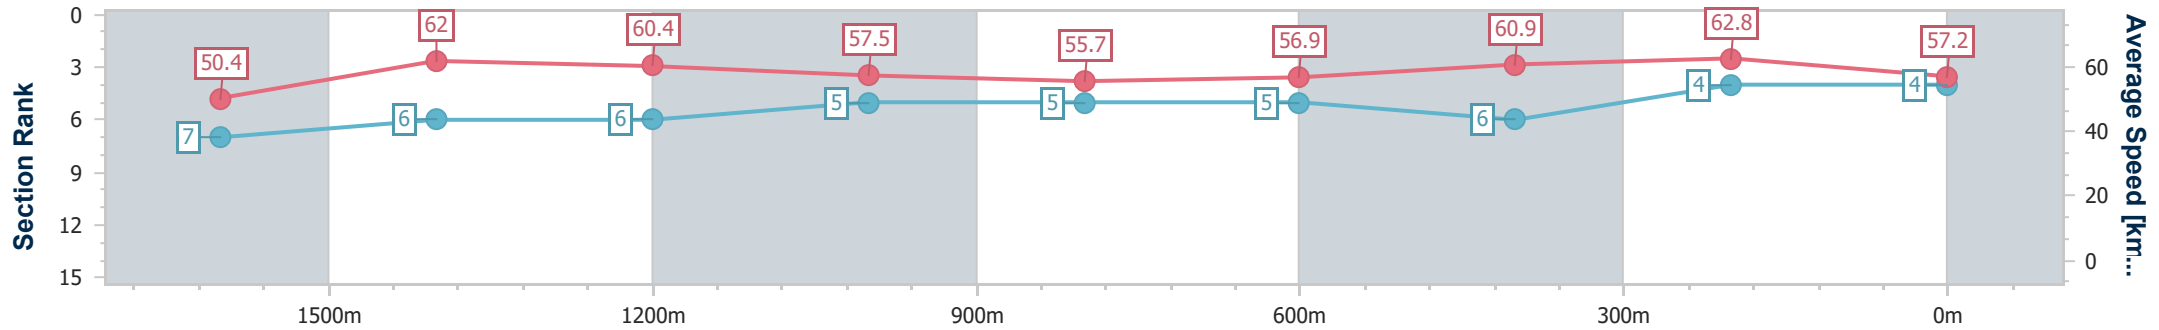

Horse/Jockey Name	Spurious
Final Rank	4
Fastest Section Time (Section)	0:11.48 (400m)
Top Speed [km/h] (Section)	64.1 (600m)
Race State	Finished

Sunshine Coast QLD Professional
Race 6: DOUBLE R GROUP RATINGS BAND 0 - 62 Handicap - 1800m

01 January 2023 - 16:28

Track Rating: GOOD (4), Weather: Fine, Rail Position: 3 METRES
ENTIRE COURSE

Section	Overall	1600m	1400m	1200m	1000m	800m	600m	400m	200m			
Section Times	1:52.72 [4] (0:14.39)	1:38.33 [7] (0:11.73)	1:26.60 [6] (0:12.03)	1:14.57 [6] (0:12.56)	1:02.01 [5] (0:13.07)	0:48.94 [5] (0:12.87)	0:36.07 [5] (0:11.94)	0:24.13 [6] (0:11.48)	0:12.65 [4] (0:12.65)			
Average Speed [km/h]	50.4	62.0	60.4	57.5	55.7	56.9	60.9	62.8	57.2			
Top Speed [km/h]	61.8	63.8	62.8	58.2	58.1	58.3	64.1	63.9	62.0			
Avg. Dist. to Rail [m]	7.5	3.2	3.5	3.7	3.8	2.8	1.9	3.3	4.9			
Avg. Stride Freq. [Hz]	2.2	2.4	2.3	2.2	2.2	2.2	2.3	2.3	2.2			
Avg. Stride Length [m]	6.4	7.3	7.3	7.2	7.2	7.2	7.2	7.5	7.1			

- [ ] Ranking at each section and finish
- -.-.- No data available at this section
- NA No data available