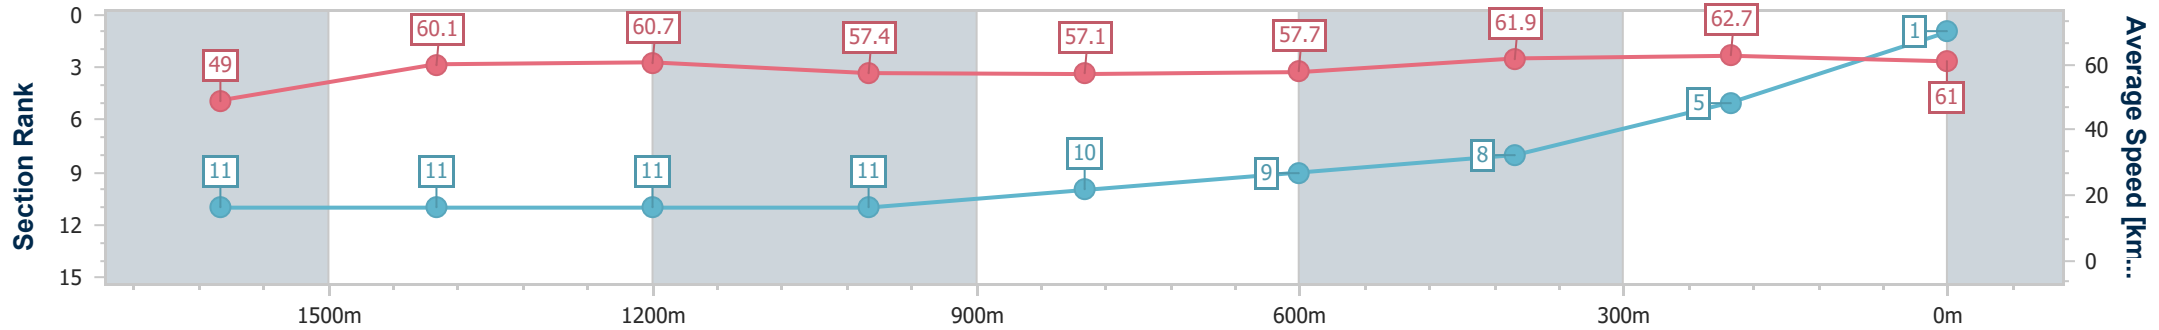

01 January 2023 - 16:28

Track Rating: GOOD (4), Weather: Fine, Rail Position: 3 METRES
 ENTIRE COURSE

Section	Overall	1600m	1400m	1200m	1000m	800m	600m	400m	200m				
Section Times	1:51.97 [1] (0:14.80)	1:37.17 [11] (0:12.07)	1:25.10 [11] (0:11.96)	1:13.14 [11] (0:12.59)	1:00.55 [11] (0:12.71)	0:47.84 [10] (0:12.68)	0:35.16 [9] (0:11.78)	0:23.38 [8] (0:11.50)	0:11.88 [5] (0:11.88)				
Average Speed [km/h]	49.0	60.1	60.7	57.4	57.1	57.7	61.9	62.7	61.0				
Top Speed [km/h]	59.8	61.2	61.5	58.9	57.8	59.5	63.3	63.6	63.6				
Avg. Dist. to Rail [m]	9.1	2.2	3.2	3.5	3.5	2.7	2.3	5.3	5.9				
Avg. Stride Freq. [Hz]	2.1	2.2	2.2	2.2	2.1	2.1	2.2	2.3	2.3				
Avg. Stride Length [m]	6.5	7.6	7.6	7.4	7.4	7.5	7.7	7.7	7.4				