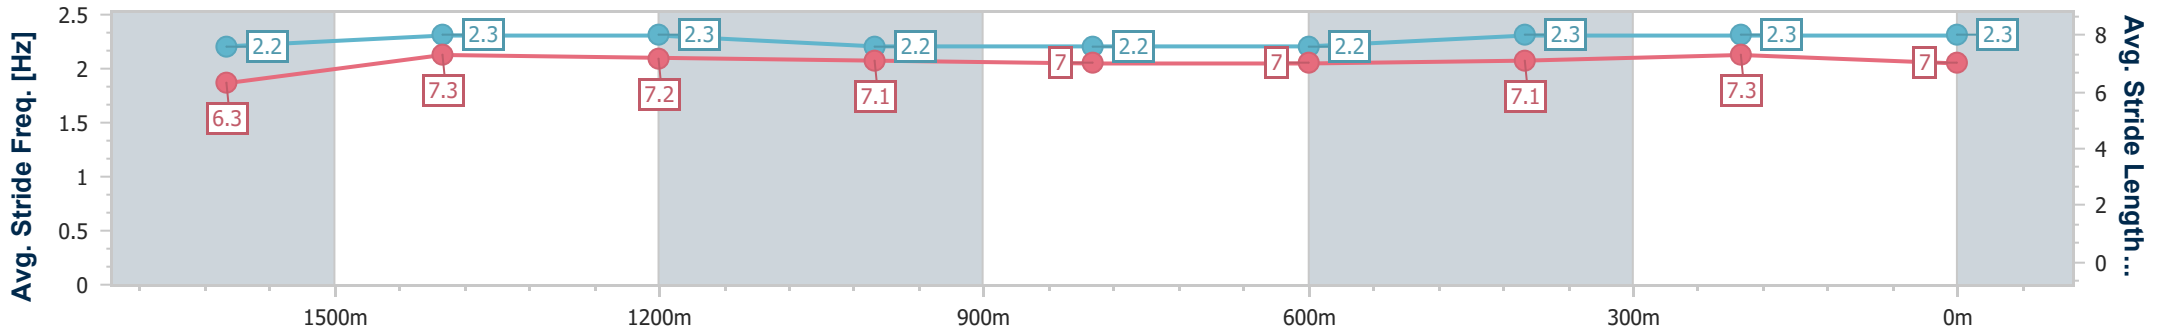

- [] Ranking at each section and finish
- .-.- No data available at this section
- NA No data available

Horse/Jockey Name	Likeabeel
Final Rank	6
Fastest Section Time (Section)	0:11.68 (400m)
Top Speed [km/h] (Section)	64.1 (400m)
Race State	Finished

Sunshine Coast QLD Professional
 Race 6: DOUBLE R GROUP RATINGS BAND 0 - 62 Handicap - 1800m

01 January 2023 - 16:28

Track Rating: GOOD (4), Weather: Fine, Rail Position: 3 METRES
 ENTIRE COURSE

Section	Overall	1600m	1400m	1200m	1000m	800m	600m	400m	200m				
Section Times	1:52.96 [6] (0:14.43)	1:38.53 [8] (0:11.97)	1:26.56 [8] (0:12.10)	1:14.46 [9] (0:12.65)	1:01.81 [9] (0:12.96)	0:48.85 [9] (0:12.79)	0:36.06 [10] (0:12.01)	0:24.05 [11] (0:11.68)	0:12.37 [11] (0:12.37)				
Average Speed [km/h]	50.1	60.4	59.7	57.1	55.8	56.6	60.0	61.6	58.5				
Top Speed [km/h]	60.6	60.8	60.8	57.7	56.8	57.9	62.7	64.1	59.2				
Avg. Dist. to Rail [m]	3.4	1.2	1.3	2.1	2.0	1.1	0.6	1.1	1.0				
Avg. Stride Freq. [Hz]	2.2	2.3	2.3	2.2	2.2	2.2	2.3	2.3	2.3				
Avg. Stride Length [m]	6.3	7.3	7.2	7.1	7.0	7.0	7.1	7.3	7.0				