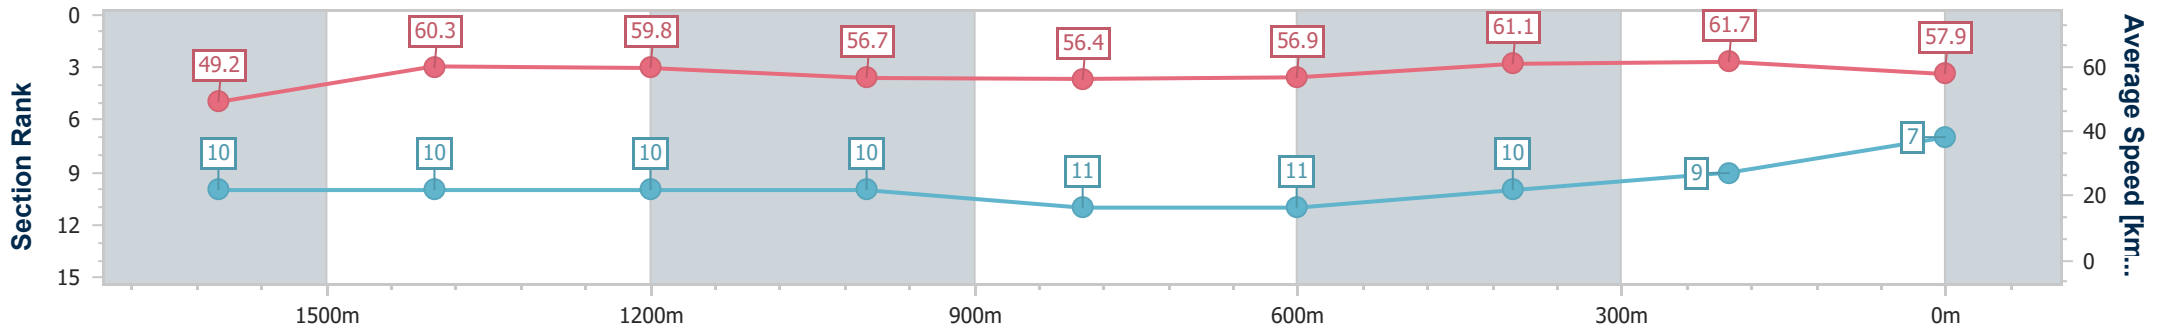

- [] Ranking at each section and finish
- .-.- No data available at this section
- NA No data available

Horse/Jockey Name	Winston Blue
Final Rank	7
Fastest Section Time (Section)	0:11.67 (400m)
Top Speed [km/h] (Section)	63.8 (400m)
Race State	Finished

Sunshine Coast QLD Professional
Race 6: DOUBLE R GROUP RATINGS BAND 0 - 62 Handicap - 1800m

01 January 2023 - 16:28

Track Rating: GOOD (4), Weather: Fine, Rail Position: 3 METRES
ENTIRE COURSE

Section	Overall	1600m	1400m	1200m	1000m	800m	600m	400m	200m			
Section Times	1:53.07 [7] (0:14.69)	1:38.38 [10] (0:11.96)	1:26.42 [10] (0:12.07)	1:14.35 [10] (0:12.72)	1:01.63 [10] (0:12.84)	0:48.79 [11] (0:12.75)	0:36.04 [11] (0:11.87)	0:24.17 [10] (0:11.67)	0:12.50 [9] (0:12.50)			
Average Speed [km/h]	49.2	60.3	59.8	56.7	56.4	56.9	61.1	61.7	57.9			
Top Speed [km/h]	62.2	61.6	61.0	57.5	57.9	59.0	63.5	63.8	60.0			
Avg. Dist. to Rail [m]	7.0	0.5	1.2	1.6	1.8	1.3	1.5	5.3	7.8			
Avg. Stride Freq. [Hz]	2.2	2.3	2.3	2.2	2.2	2.2	2.3	2.3	2.2			
Avg. Stride Length [m]	6.4	7.4	7.4	7.2	7.1	7.1	7.4	7.4	7.2			