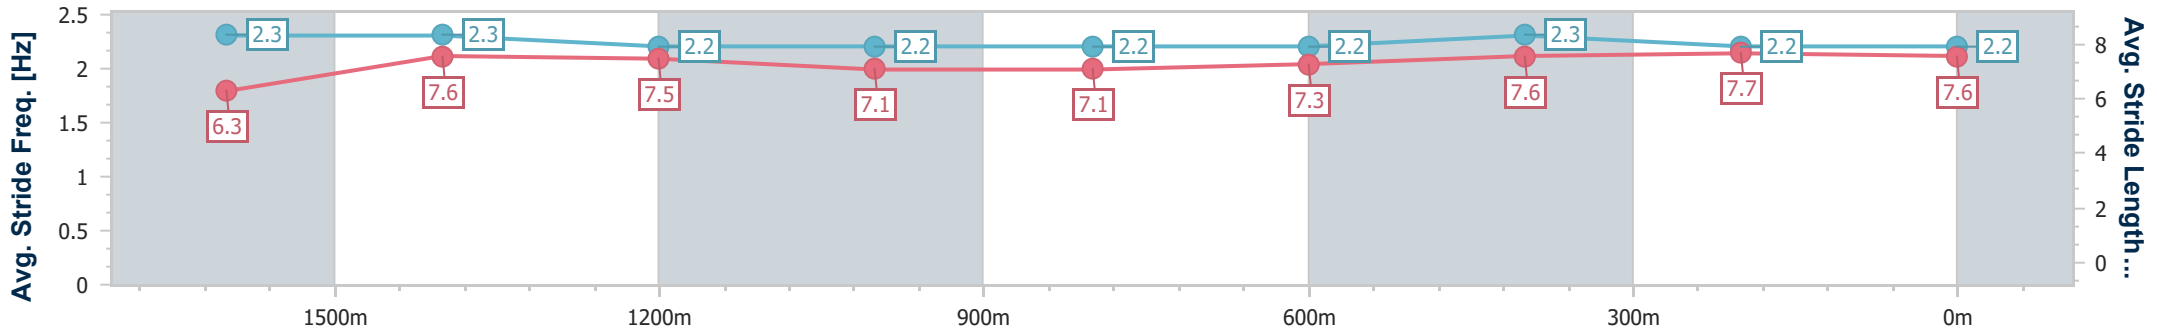

Horse/Jockey Name	Chayse 'N' Artie
Final Rank	2
Fastest Section Time (Section)	0:11.59 (1600m)
Top Speed [km/h] (Section)	63.1 (1600m)
Race State	Finished

Sunshine Coast QLD Professional
Race 6: DOUBLE R GROUP RATINGS BAND 0 - 62 Handicap - 1800m

01 January 2023 - 16:28

Track Rating: GOOD (4), Weather: Fine, Rail Position: 3 METRES
ENTIRE COURSE

Section	Overall	1600m	1400m	1200m	1000m	800m	600m	400m	200m			
Section Times	1:52.01 [2] (0:14.05)	1:37.96 [3] (0:11.59)	1:26.37 [3] (0:12.05)	1:14.32 [3] (0:12.90)	1:01.42 [4] (0:13.09)	0:48.33 [4] (0:12.84)	0:35.49 [4] (0:11.72)	0:23.77 [2] (0:11.72)	0:12.05 [2] (0:12.05)			
Average Speed [km/h]	51.6	62.3	59.8	55.9	55.3	56.5	61.4	61.4	60.2			
Top Speed [km/h]	62.6	63.1	62.5	58.2	56.5	59.0	62.6	62.3	60.8			
Avg. Dist. to Rail [m]	5.8	0.5	1.0	2.2	2.2	1.4	0.3	0.5	1.6			
Avg. Stride Freq. [Hz]	2.3	2.3	2.2	2.2	2.2	2.2	2.3	2.2	2.2			
Avg. Stride Length [m]	6.3	7.6	7.5	7.1	7.1	7.3	7.6	7.7	7.6			

- [ ] Ranking at each section and finish
- -.-.- No data available at this section
- NA No data available