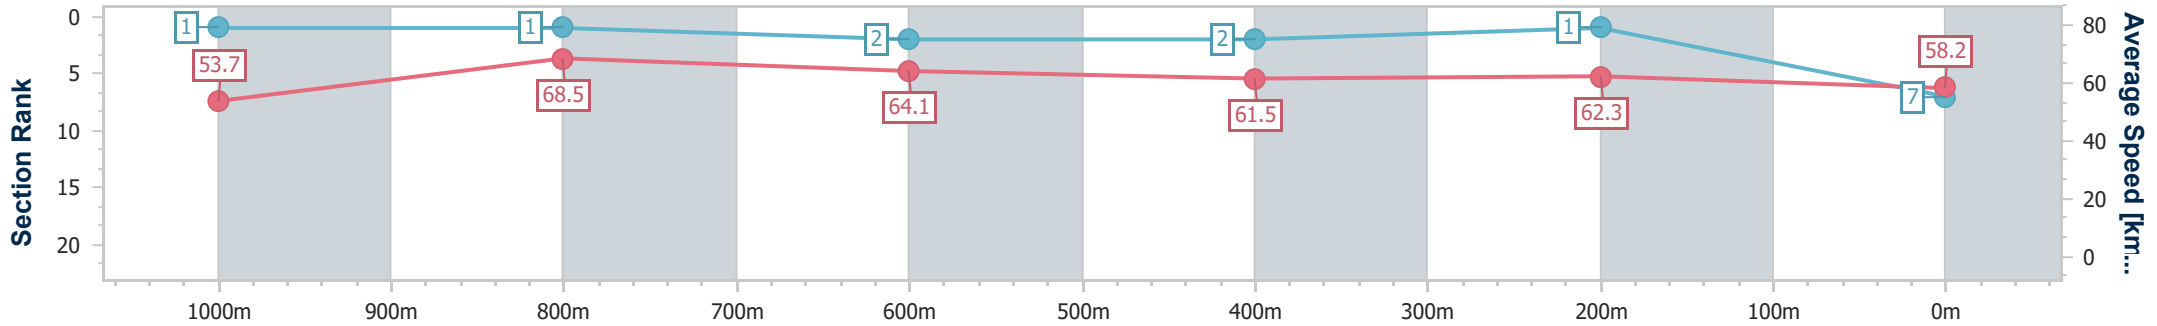

Horse/Jockey Name	Dark Tangent
Final Rank	7
Fastest Section Time (Section)	0:10.53 (1000m)
Top Speed [km/h] (Section)	71.2 (Overall)
Race State	Finished

Doomben QLD Professional
Race 3: MOUNT FRANKLIN Colts, Geldings and Entires Maiden Plate - 1200m
11 January 2023 - 14:13
Track Rating: Good 4, Weather: Fine, Rail Position: +6.5m Entire Course

BRISBANE RACING CLUB

Section	Overall	1000m	800m	600m	400m	200m								
Section Times	1:10.84 [7] (0:13.43)	0:57.41 [1] (0:10.53)	0:46.88 [1] (0:11.26)	0:35.62 [2] (0:11.72)	0:23.90 [2] (0:11.53)	0:12.37 [1]								
Average Speed [km/h]	53.7	68.5	64.1	61.5	62.3	58.2								
Top Speed [km/h]	71.2	70.8	66.1	62.6	64.2	63.1								
Avg. Dist. to Rail [m]	8.2	1.1	0.5	0.3	0.5	0.5								
Avg. Stride Freq. [Hz]	2.0	1.9	2.2	2.1	2.2	2.1								
Avg. Stride Length [m]	7.5	10.2	8.2	8.0	7.9	7.6								

- [ ] Ranking at each section and finish
- -.-.- No data available at this section
- NA No data available