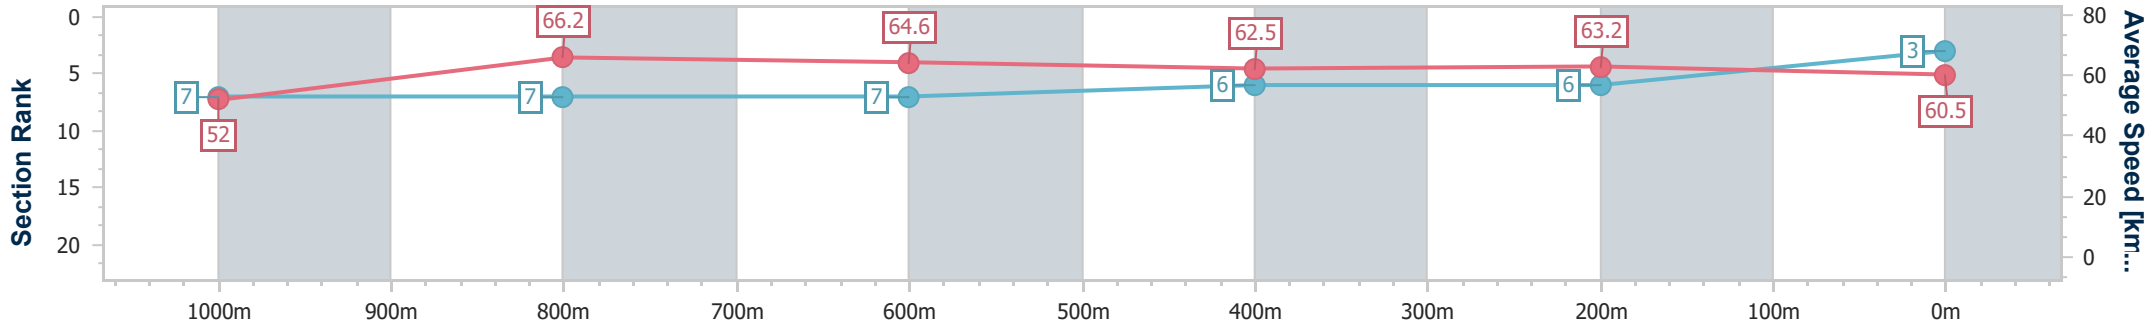

Horse/Jockey Name	Hypervelocity
Final Rank	3
Fastest Section Time (Section)	0:10.89 (1000m)
Top Speed [km/h] (Section)	68.3 (Overall)
Race State	Finished

Doomben QLD Professional
Race 3: MOUNT FRANKLIN Colts, Geldings and Entires Maiden
Plate - 1200m
11 January 2023 - 14:13
Track Rating: Good 4, Weather: Fine, Rail Position: +6.5m Entire Course

BRISBANE
RACING CLUB

Section	Overall	1000m	800m	600m	400m	200m
Section Times	1:10.63 [3] (0:13.83)	0:56.80 [7] (0:10.89)	0:45.91 [7] (0:11.17)	0:34.74 [7] (0:11.46)	0:23.28 [6] (0:11.39)	0:11.89 [6] (0:11.89)
Average Speed [km/h]	52.0	66.2	64.6	62.5	63.2	60.5
Top Speed [km/h]	68.3	68.0	65.9	63.5	63.8	64.0
Avg. Dist. to Rail [m]	0.4	0.4	0.3	0.8	0.6	1.5
Avg. Stride Freq. [Hz]	2.2	2.4	2.3	2.2	2.3	2.3
Avg. Stride Length [m]	6.8	7.8	7.8	7.7	7.6	7.4

- [ ] Ranking at each section and finish
- -.-.- No data available at this section
- NA No data available