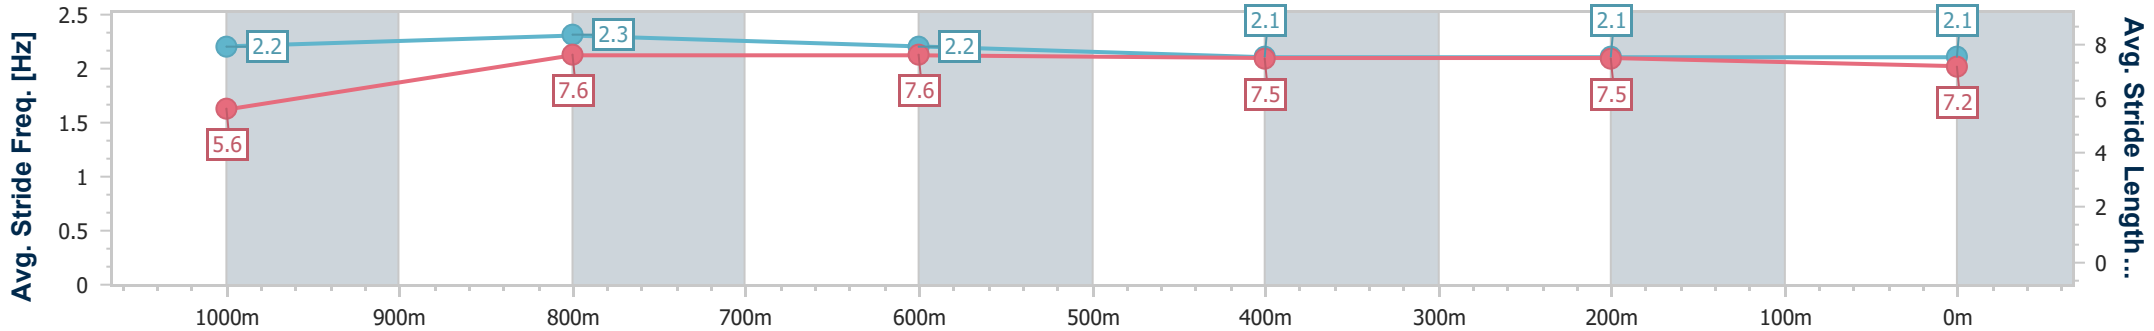

Horse/Jockey Name	Deferential
Final Rank	12
Fastest Section Time (Section)	0:11.77 (1000m)
Top Speed [km/h] (Section)	62.3 (1000m)
Race State	DidNotFinish

Doomben QLD Professional
Race 3: MOUNT FRANKLIN Colts, Geldings and Entires Maiden
Plate - 1200m
11 January 2023 - 14:13
Track Rating: Good 4, Weather: Fine, Rail Position: +6.5m Entire Course

BRISBANE
RACING CLUB

Section	Overall	1000m	800m	600m	400m	200m									
Section Times	0:00.00 [12] (0:16.67)	0:00.00 [12] (0:11.77)	0:00.00 [12] (0:11.97)	0:00.00 [12] (0:12.38)	0:00.00 [12] (0:12.57)	0:00.00 [12] (0:13.26)									
Average Speed [km/h]	43.4	61.2	60.2	57.9	57.2	54.3									
Top Speed [km/h]	60.2	62.3	60.8	59.6	58.1	56.2									
Avg. Dist. to Rail [m]	6.2	0.4	0.2	0.9	1.1	0.5									
Avg. Stride Freq. [Hz]	2.2	2.3	2.2	2.1	2.1	2.1									
Avg. Stride Length [m]	5.6	7.6	7.6	7.5	7.5	7.2									

- [ ] Ranking at each section and finish
- -.-.- No data available at this section
- NA No data available