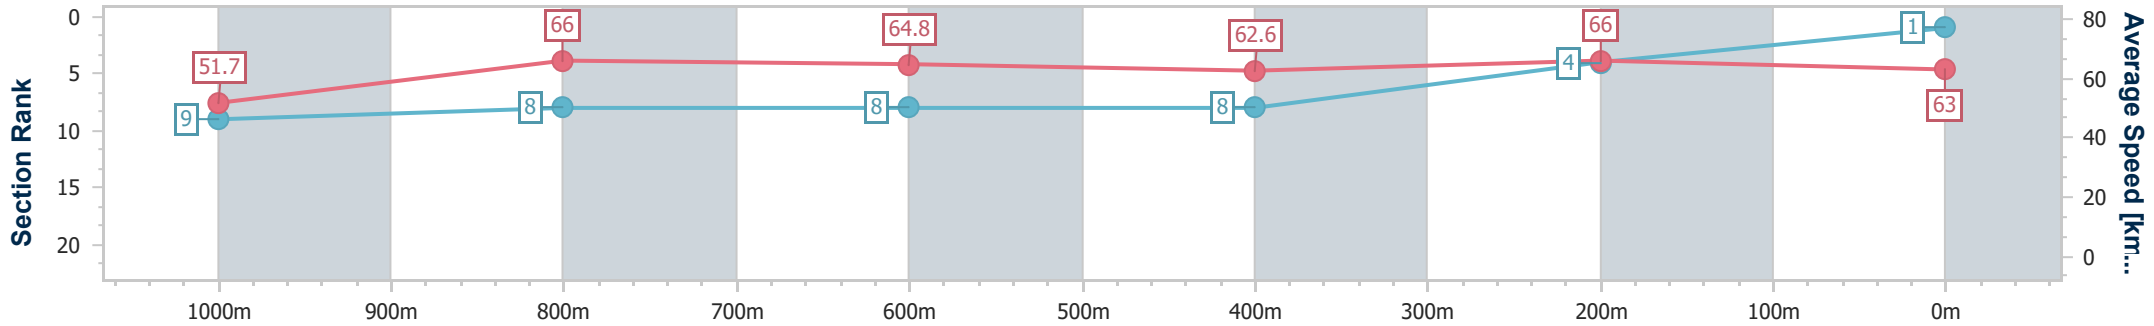

Horse/Jockey Name	Helluva Barty
Final Rank	1
Fastest Section Time (Section)	0:10.93 (1000m)
Top Speed [km/h] (Section)	69.8 (Overall)
Race State	Finished

Doomben QLD Professional
Race 3: MOUNT FRANKLIN Colts, Geldings and Entires Maiden Plate - 1200m
11 January 2023 - 14:13
Track Rating: Good 4, Weather: Fine, Rail Position: +6.5m Entire Course

BRISBANE RACING CLUB

Section	Overall	1000m	800m	600m	400m	200m
Section Times	1:10.06 [1] (0:14.08)	0:55.98 [9] (0:10.93)	0:45.05 [8] (0:11.12)	0:33.93 [8] (0:11.58)	0:22.35 [8] (0:10.93)	0:11.42 [4] (0:11.42)
Average Speed [km/h]	51.7	66.0	64.8	62.6	66.0	63.0
Top Speed [km/h]	69.8	67.3	66.6	64.3	67.3	66.2
Avg. Dist. to Rail [m]	5.8	0.8	0.4	1.0	2.0	2.4
Avg. Stride Freq. [Hz]	1.9	2.2	2.4	2.4	2.4	2.4
Avg. Stride Length [m]	7.5	8.5	7.5	7.4	7.4	7.2

- [ ] Ranking at each section and finish
- -.-.- No data available at this section
- NA No data available