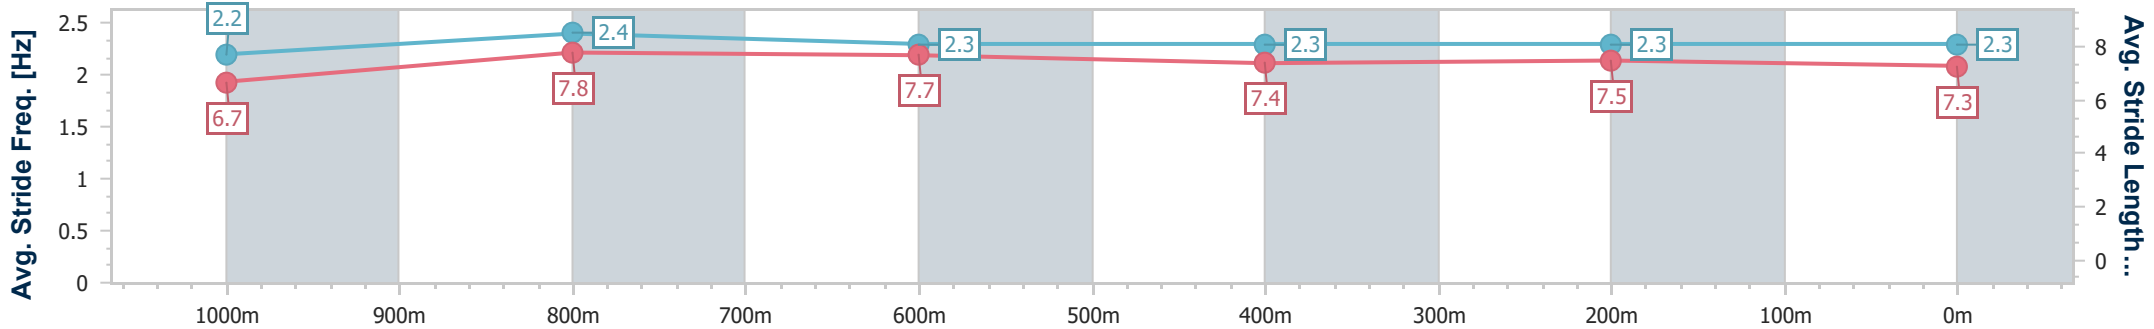

Horse/Jockey Name	Russian Sub
Final Rank	2
Fastest Section Time (Section)	0:10.68 (1000m)
Top Speed [km/h] (Section)	69.7 (1000m)
Race State	Finished

Doomben QLD Professional
Race 3: MOUNT FRANKLIN Colts, Geldings and Entires Maiden
Plate - 1200m
11 January 2023 - 14:13
Track Rating: Good 4, Weather: Fine, Rail Position: +6.5m Entire Course

BRISBANE
RACING CLUB

Section	Overall	1000m	800m	600m	400m	200m
Section Times	1:10.62 [2] (0:13.56)	0:57.06 [3] (0:10.68)	0:46.38 [4] (0:11.12)	0:35.26 [3] (0:11.71)	0:23.55 [4] (0:11.57)	0:11.98 [5] (0:11.98)
Average Speed [km/h]	53.1	67.4	64.4	61.4	62.1	60.1
Top Speed [km/h]	68.9	69.7	66.2	62.8	63.0	62.2
Avg. Dist. to Rail [m]	1.7	0.8	0.7	0.4	0.7	1.0
Avg. Stride Freq. [Hz]	2.2	2.4	2.3	2.3	2.3	2.3
Avg. Stride Length [m]	6.7	7.8	7.7	7.4	7.5	7.3

- [ ] Ranking at each section and finish
- -.-.- No data available at this section
- NA No data available