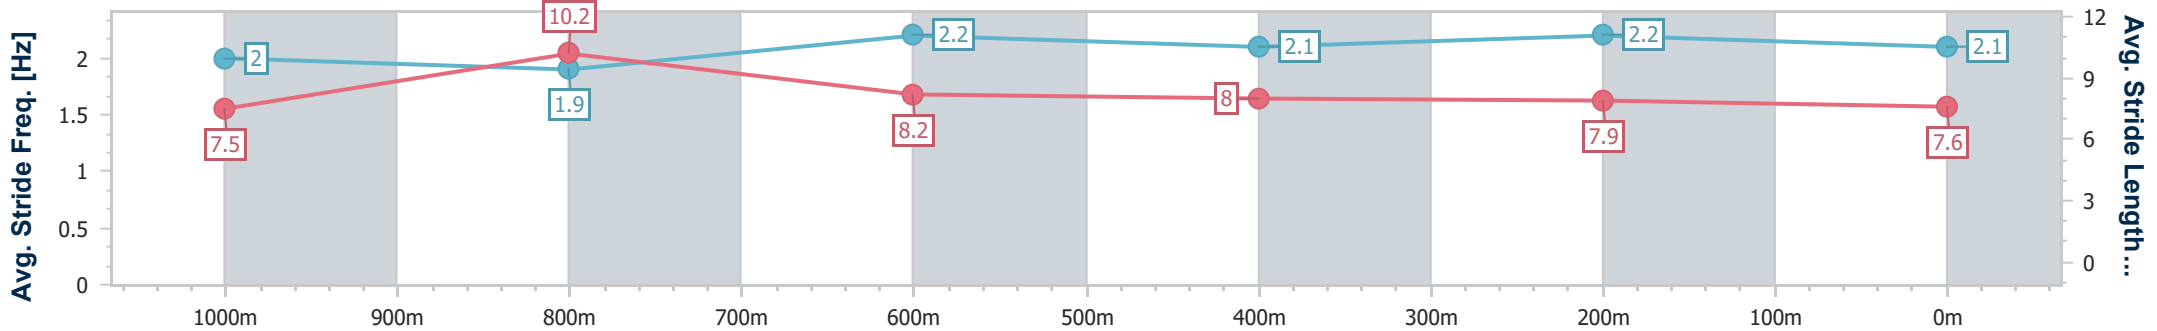

Horse/Jockey Name	Dark Tangent
Final Rank	7
Fastest Section Time (Section)	0:10.53 (1000m)
Top Speed [km/h] (Section)	71.2 (Overall)
Race State	Finished

Doomben QLD Professional
Race 3: MOUNT FRANKLIN Colts, Geldings and Entires Maiden Plate - 1200m
11 January 2023 - 14:13
Track Rating: Good 4, Weather: Fine, Rail Position: +6.5m Entire Course

BRISBANE RACING CLUB

Section	Overall	1000m	800m	600m	400m	200m								
Section Times	1:10.84 [7] (0:13.43)	0:57.41 [1] (0:10.53)	0:46.88 [1] (0:11.26)	0:35.62 [2] (0:11.72)	0:23.90 [2] (0:11.53)	0:12.37 [1]								
Average Speed [km/h]	53.7	68.5	64.1	61.5	62.3	58.2								
Top Speed [km/h]	71.2	70.8	66.1	62.6	64.2	63.1								
Avg. Dist. to Rail [m]	8.2	1.1	0.5	0.3	0.5	0.5								
Avg. Stride Freq. [Hz]	2.0	1.9	2.2	2.1	2.2	2.1								
Avg. Stride Length [m]	7.5	10.2	8.2	8.0	7.9	7.6								

- [ ] Ranking at each section and finish
- -.-.- No data available at this section
- NA No data available