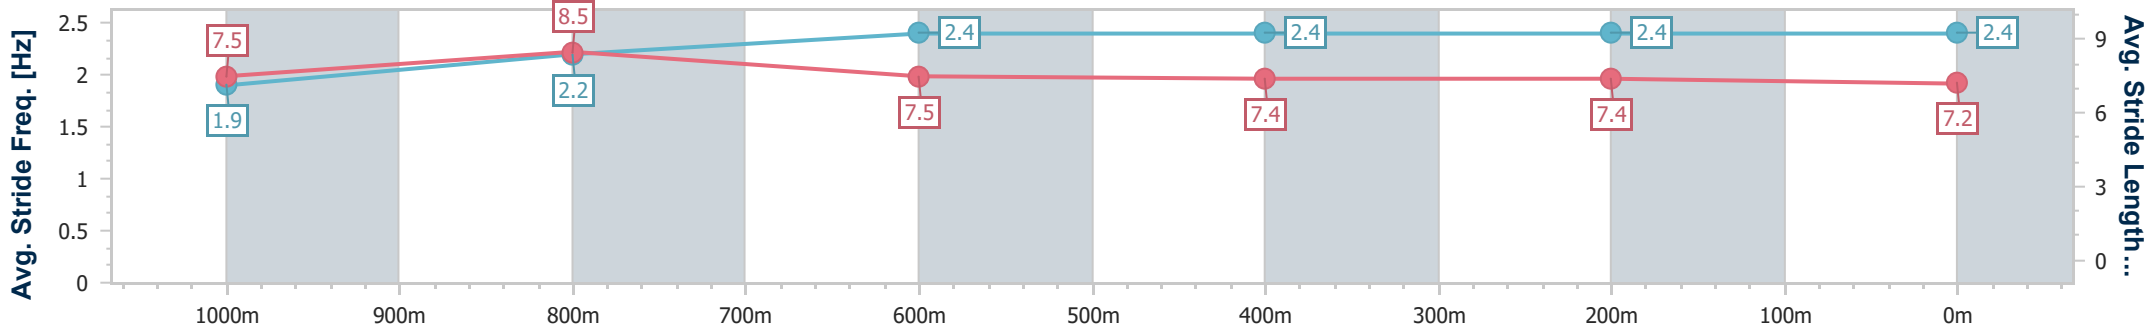

Horse/Jockey Name	Helluva Barty
Final Rank	1
Fastest Section Time (Section)	0:10.93 (1000m)
Top Speed [km/h] (Section)	69.8 (Overall)
Race State	Finished

Doomben QLD Professional
Race 3: MOUNT FRANKLIN Colts, Geldings and Entires Maiden Plate - 1200m
11 January 2023 - 14:13
Track Rating: Good 4, Weather: Fine, Rail Position: +6.5m Entire Course

BRISBANE RACING CLUB

Section	Overall	1000m	800m	600m	400m	200m
Section Times	1:10.06 [1] (0:14.08)	0:55.98 [9] (0:10.93)	0:45.05 [8] (0:11.12)	0:33.93 [8] (0:11.58)	0:22.35 [8] (0:10.93)	0:11.42 [4] (0:11.42)
Average Speed [km/h]	51.7	66.0	64.8	62.6	66.0	63.0
Top Speed [km/h]	69.8	67.3	66.6	64.3	67.3	66.2
Avg. Dist. to Rail [m]	5.8	0.8	0.4	1.0	2.0	2.4
Avg. Stride Freq. [Hz]	1.9	2.2	2.4	2.4	2.4	2.4
Avg. Stride Length [m]	7.5	8.5	7.5	7.4	7.4	7.2

- [ ] Ranking at each section and finish
- -.-.- No data available at this section
- NA No data available