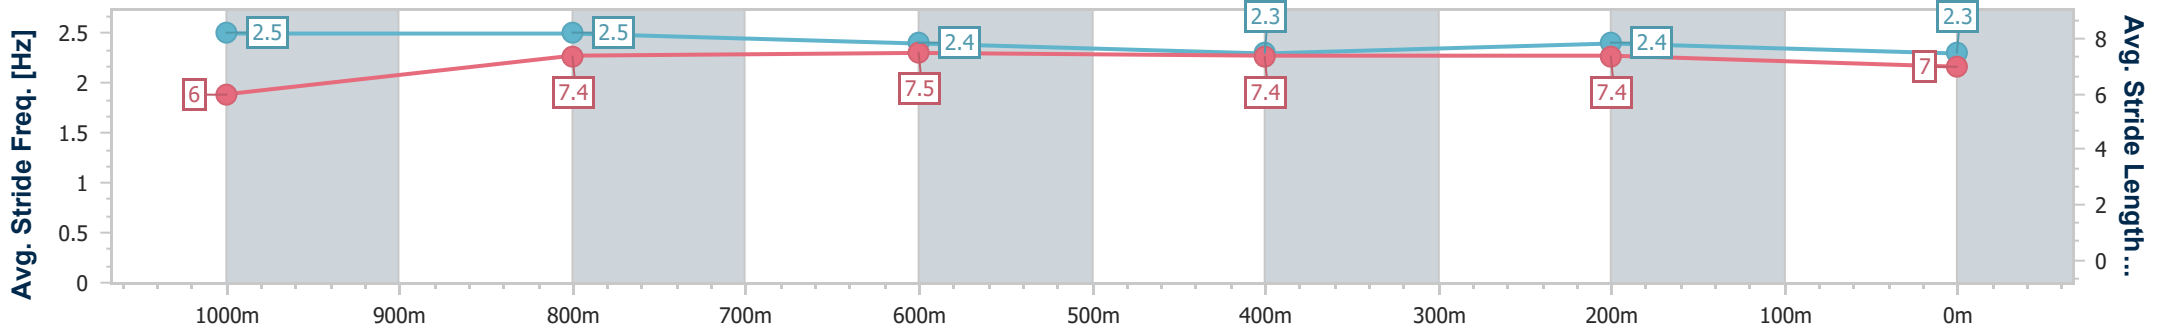

Section	Overall	1000m	800m	600m	400m	200m
Section Times	1:11.06 [8] (0:13.62)	0:57.44 [4] (0:10.62)	0:46.82 [3] (0:11.15)	0:35.67 [4] (0:11.61)	0:24.06 [3] (0:11.52)	0:12.54 [3] (0:12.54)
Average Speed [km/h]	52.9	67.9	64.7	62.1	62.6	57.4
Top Speed [km/h]	69.1	69.0	67.2	63.0	63.9	61.0
Avg. Dist. to Rail [m]	3.8	0.8	0.4	0.5	1.1	3.1
Avg. Stride Freq. [Hz]	2.5	2.5	2.4	2.3	2.4	2.3
Avg. Stride Length [m]	6.0	7.4	7.5	7.4	7.4	7.0