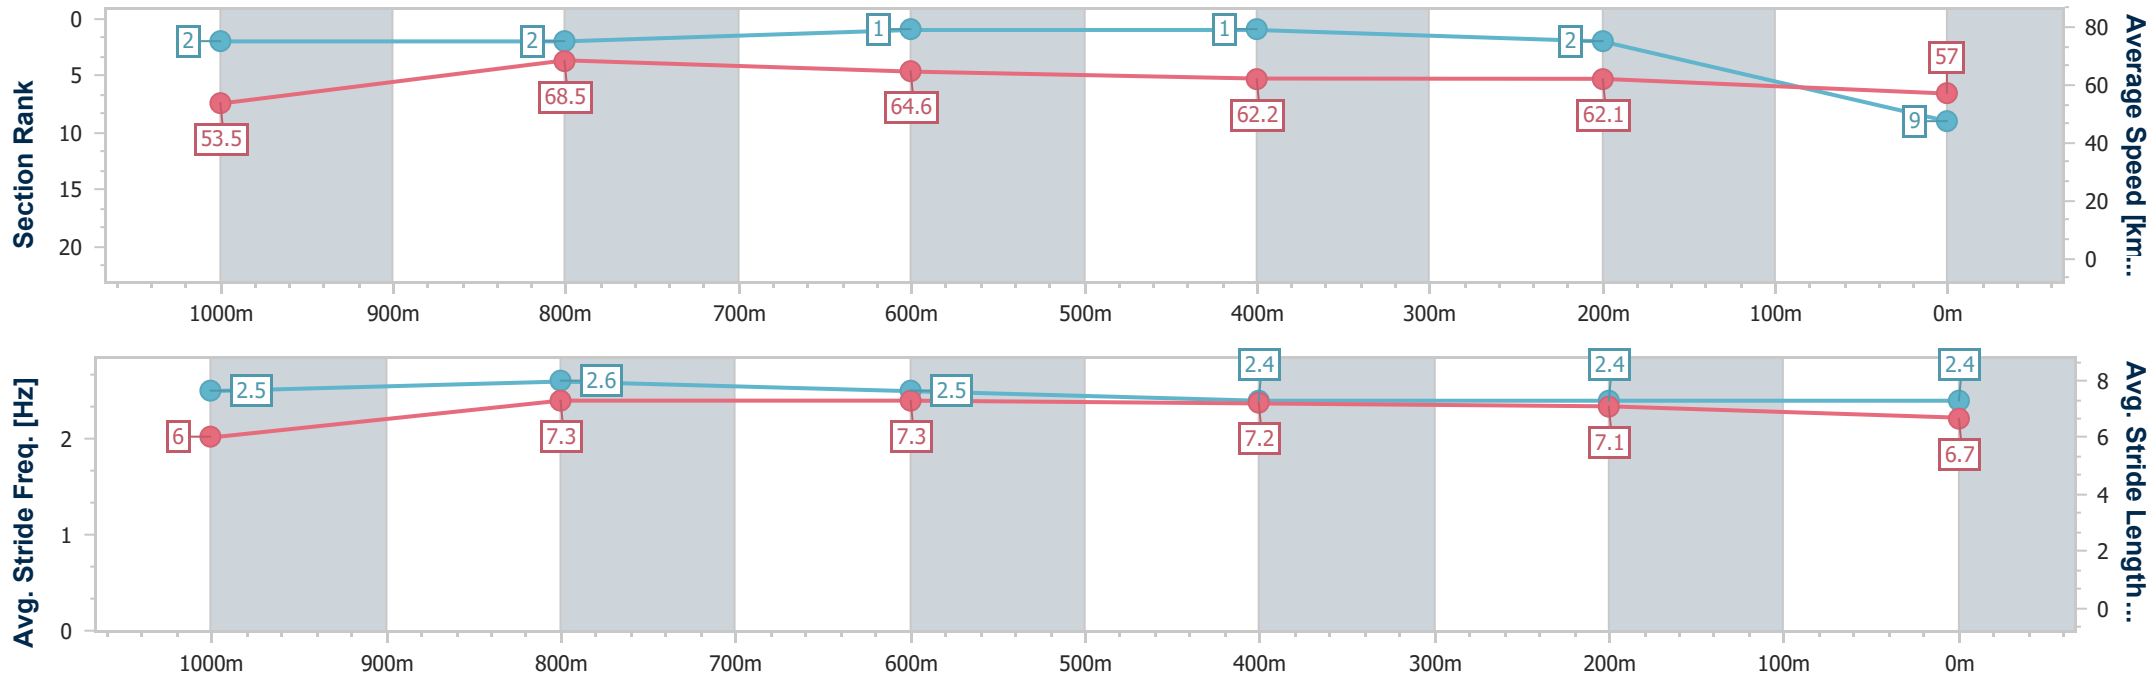

Horse/Jockey Name	Deep Millions
Final Rank	9
Fastest Section Time (Section)	0:10.55 (1000m)
Top Speed [km/h] (Section)	71.7 (Overall)
Race State	Finished

Doomben QLD Professional
Race 3: MOUNT FRANKLIN Colts, Geldings and Entires Maiden Plate - 1200m
11 January 2023 - 14:13
Track Rating: Good 4, Weather: Fine, Rail Position: +6.5m Entire Course

BRISBANE
RACING CLUB

Section	Overall	1000m	800m	600m	400m	200m								
Section Times	1:11.10 [9] (0:13.47)	0:57.63 [2] (0:10.55)	0:47.08 [2] (0:11.19)	0:35.89 [1] (0:11.64)	0:24.25 [1] (0:11.63)	0:12.62 [2] (0:12.62)								
Average Speed [km/h]	53.5	68.5	64.6	62.2	62.1	57.0								
Top Speed [km/h]	71.7	71.4	65.9	63.5	63.3	61.4								
Avg. Dist. to Rail [m]	8.8	2.0	0.8	1.1	1.4	1.2								
Avg. Stride Freq. [Hz]	2.5	2.6	2.5	2.4	2.4	2.4								
Avg. Stride Length [m]	6.0	7.3	7.3	7.2	7.1	6.7								

- [ ] Ranking at each section and finish
- -.-.- No data available at this section
- NA No data available