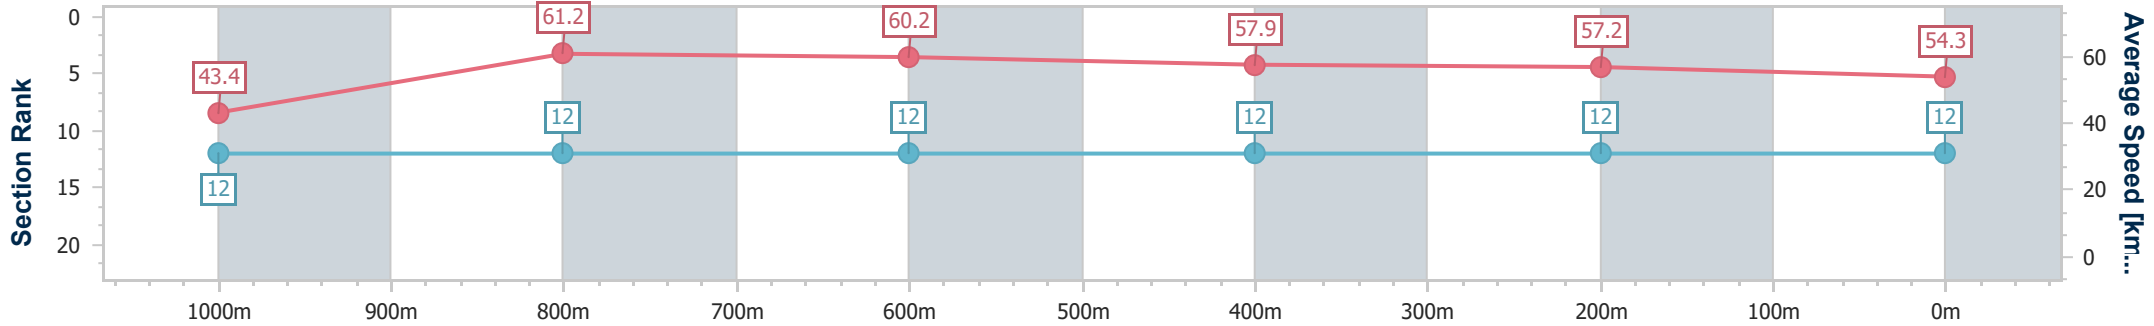

Horse/Jockey Name	Deferential
Final Rank	12
Fastest Section Time (Section)	0:11.77 (1000m)
Top Speed [km/h] (Section)	62.3 (1000m)
Race State	DidNotFinish

Doomben QLD Professional
Race 3: MOUNT FRANKLIN Colts, Geldings and Entires Maiden
Plate - 1200m
11 January 2023 - 14:13
Track Rating: Good 4, Weather: Fine, Rail Position: +6.5m Entire Course

BRISBANE
RACING CLUB

Section	Overall	1000m	800m	600m	400m	200m									
Section Times	0:00.00 [12] (0:16.67)	0:00.00 [12] (0:11.77)	0:00.00 [12] (0:11.97)	0:00.00 [12] (0:12.38)	0:00.00 [12] (0:12.57)	0:00.00 [12] (0:13.26)									
Average Speed [km/h]	43.4	61.2	60.2	57.9	57.2	54.3									
Top Speed [km/h]	60.2	62.3	60.8	59.6	58.1	56.2									
Avg. Dist. to Rail [m]	6.2	0.4	0.2	0.9	1.1	0.5									
Avg. Stride Freq. [Hz]	2.2	2.3	2.2	2.1	2.1	2.1									
Avg. Stride Length [m]	5.6	7.6	7.6	7.5	7.5	7.2									

- [ ] Ranking at each section and finish
- -.-.- No data available at this section
- NA No data available