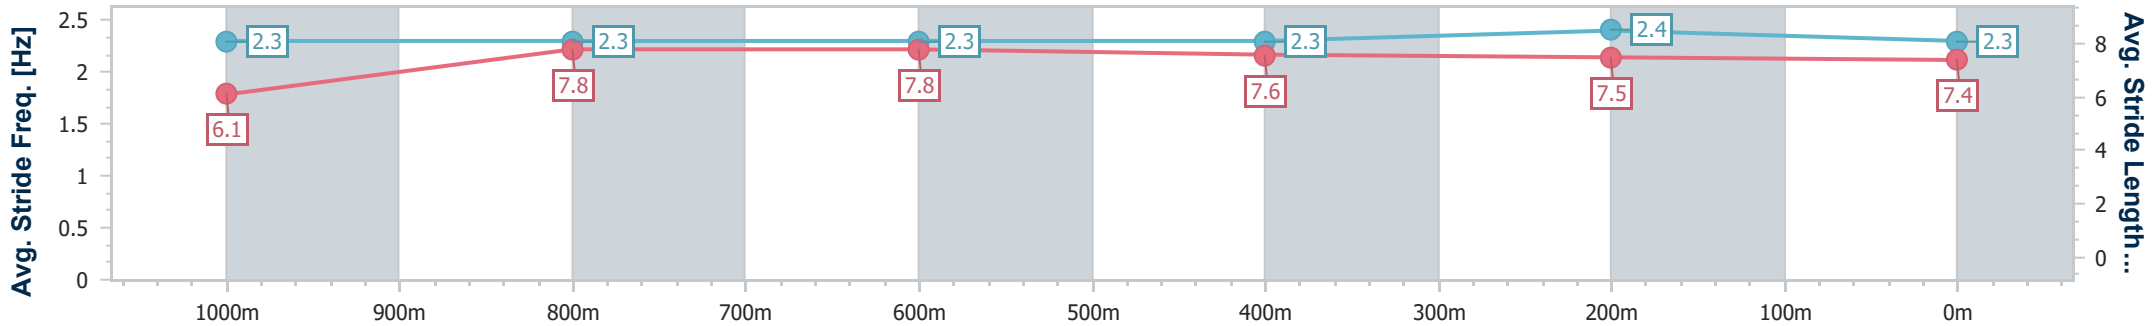

Horse/Jockey Name	Star Chance
Final Rank	5
Fastest Section Time (Section)	0:10.90 (1000m)
Top Speed [km/h] (Section)	68.0 (1000m)
Race State	Finished

Doomben QLD Professional
Race 3: MOUNT FRANKLIN Colts, Geldings and Entires Maiden
Plate - 1200m
11 January 2023 - 14:13
Track Rating: Good 4, Weather: Fine, Rail Position: +6.5m Entire Course

BRISBANE
RACING CLUB

Section	Overall	1000m	800m	600m	400m	200m								
Section Times	1:10.79 [5] (0:14.65)	0:56.14 [10] (0:10.90)	0:45.24 [10] (0:11.02)	0:34.22 [10] (0:11.37)	0:22.85 [10] (0:11.07)	0:11.78 [10] (0:11.78)								
Average Speed [km/h]	49.1	65.7	64.8	63.1	65.0	61.1								
Top Speed [km/h]	67.6	68.0	65.6	64.7	66.4	65.9								
Avg. Dist. to Rail [m]	2.7	1.6	1.7	0.6	0.9	0.6								
Avg. Stride Freq. [Hz]	2.3	2.3	2.3	2.3	2.4	2.3								
Avg. Stride Length [m]	6.1	7.8	7.8	7.6	7.5	7.4								

- [ ] Ranking at each section and finish
- -.-.- No data available at this section
- NA No data available