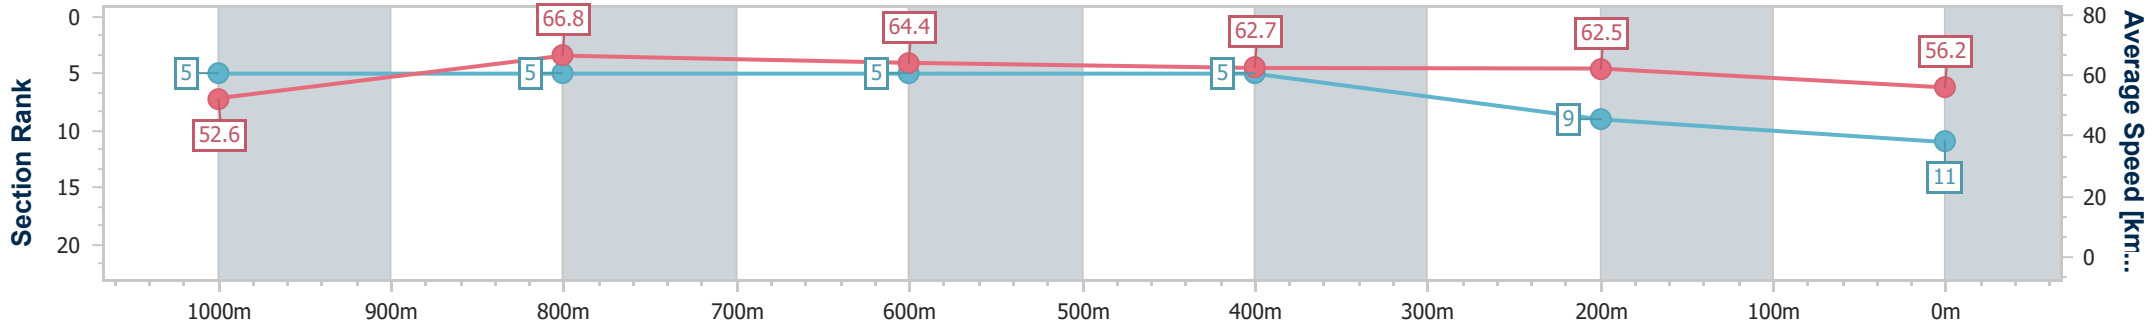

Horse/Jockey Name	Due Diligence
Final Rank	11
Fastest Section Time (Section)	0:10.85 (1000m)
Top Speed [km/h] (Section)	68.6 (1000m)
Race State	Finished

Doomben QLD Professional
Race 3: MOUNT FRANKLIN Colts, Geldings and Entires Maiden Plate - 1200m
11 January 2023 - 14:13
Track Rating: Good 4, Weather: Fine, Rail Position: +6.5m Entire Course

BRISBANE
RACING CLUB

Section	Overall	1000m	800m	600m	400m	200m
Section Times	1:11.63 [11] (0:13.71)	0:57.92 [5] (0:10.85)	0:47.07 [5] (0:11.24)	0:35.83 [5] (0:11.48)	0:24.35 [5] (0:11.52)	0:12.83 [9] (0:12.83)
Average Speed [km/h]	52.6	66.8	64.4	62.7	62.5	56.2
Top Speed [km/h]	68.3	68.6	65.4	63.8	63.4	60.8
Avg. Dist. to Rail [m]	4.0	2.4	1.2	0.2	0.8	2.6
Avg. Stride Freq. [Hz]	2.1	2.3	2.3	2.2	2.3	2.2
Avg. Stride Length [m]	6.9	7.9	7.9	7.7	7.6	7.1

- [ ] Ranking at each section and finish
- -.-.- No data available at this section
- NA No data available