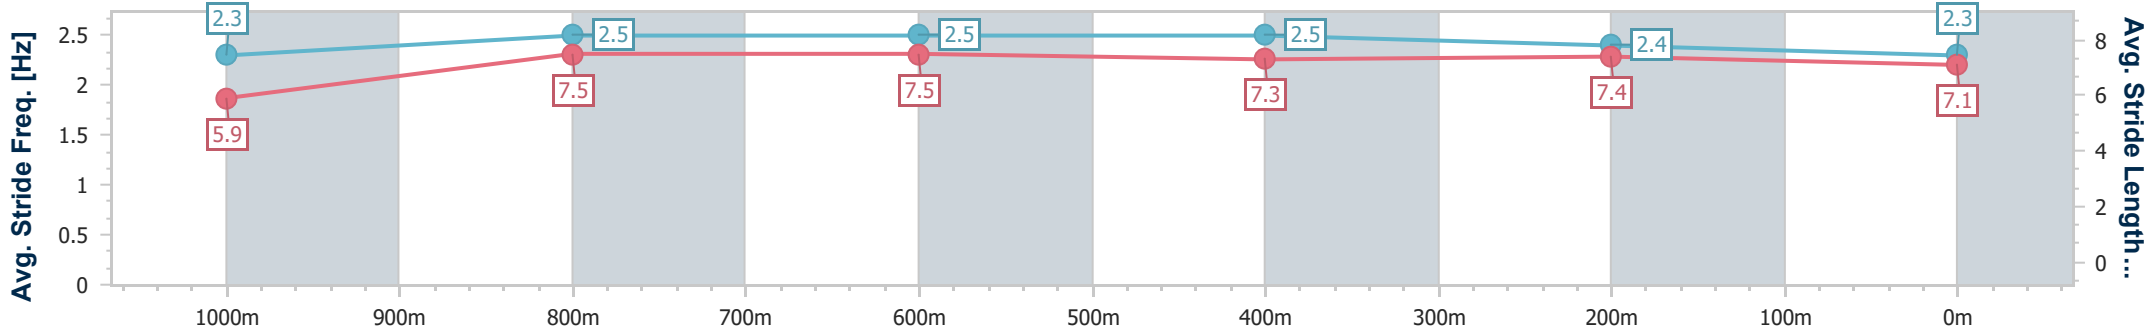

Horse/Jockey Name	Got The Vibe
Final Rank	10
Fastest Section Time (Section)	0:10.75 (800m)
Top Speed [km/h] (Section)	68.3 (600m)
Race State	Finished

Doomben QLD Professional
Race 3: MOUNT FRANKLIN Colts, Geldings and Entires Maiden
Plate - 1200m
11 January 2023 - 14:13
Track Rating: Good 4, Weather: Fine, Rail Position: +6.5m Entire Course

BRISBANE
RACING CLUB

Section	Overall	1000m	800m	600m	400m	200m
Section Times	1:11.34 [10] (0:15.17)	0:56.17 [11] (0:10.92)	0:45.25 [11] (0:10.75)	0:34.50 [11] (0:11.06)	0:23.44 [11] (0:11.14)	0:12.30 [11] (0:12.30)
Average Speed [km/h]	47.4	66.3	67.0	65.6	64.7	58.5
Top Speed [km/h]	64.1	67.0	67.9	68.3	66.5	63.1
Avg. Dist. to Rail [m]	6.3	1.7	0.3	1.5	1.4	4.8
Avg. Stride Freq. [Hz]	2.3	2.5	2.5	2.5	2.4	2.3
Avg. Stride Length [m]	5.9	7.5	7.5	7.3	7.4	7.1

- [ ] Ranking at each section and finish
- -.-.- No data available at this section
- NA No data available