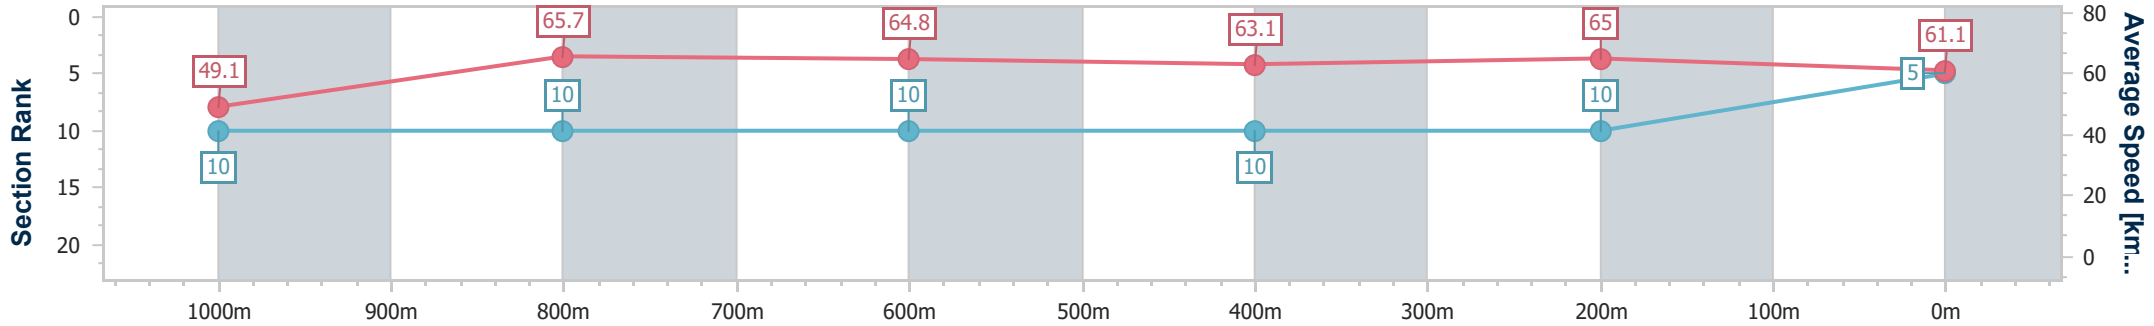

Horse/Jockey Name	Star Chance
Final Rank	5
Fastest Section Time (Section)	0:10.90 (1000m)
Top Speed [km/h] (Section)	68.0 (1000m)
Race State	Finished

Doomben QLD Professional
Race 3: MOUNT FRANKLIN Colts, Geldings and Entires Maiden
Plate - 1200m
11 January 2023 - 14:13
Track Rating: Good 4, Weather: Fine, Rail Position: +6.5m Entire Course

BRISBANE
RACING CLUB

Section	Overall	1000m	800m	600m	400m	200m								
Section Times	1:10.79 [5] (0:14.65)	0:56.14 [10] (0:10.90)	0:45.24 [10] (0:11.02)	0:34.22 [10] (0:11.37)	0:22.85 [10] (0:11.07)	0:11.78 [10] (0:11.78)								
Average Speed [km/h]	49.1	65.7	64.8	63.1	65.0	61.1								
Top Speed [km/h]	67.6	68.0	65.6	64.7	66.4	65.9								
Avg. Dist. to Rail [m]	2.7	1.6	1.7	0.6	0.9	0.6								
Avg. Stride Freq. [Hz]	2.3	2.3	2.3	2.3	2.4	2.3								
Avg. Stride Length [m]	6.1	7.8	7.8	7.6	7.5	7.4								

- [ ] Ranking at each section and finish
- -.-.- No data available at this section
- NA No data available