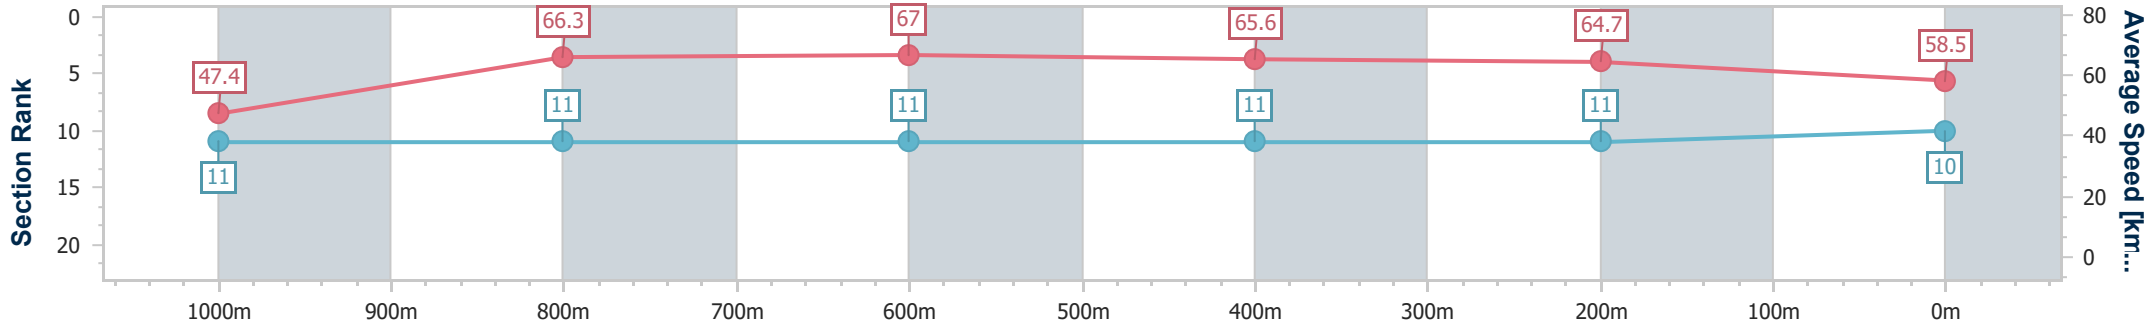

Horse/Jockey Name	Got The Vibe
Final Rank	10
Fastest Section Time (Section)	0:10.75 (800m)
Top Speed [km/h] (Section)	68.3 (600m)
Race State	Finished

Doomben QLD Professional
Race 3: MOUNT FRANKLIN Colts, Geldings and Entires Maiden
Plate - 1200m
11 January 2023 - 14:13
Track Rating: Good 4, Weather: Fine, Rail Position: +6.5m Entire Course

BRISBANE
RACING CLUB

Section	Overall	1000m	800m	600m	400m	200m
Section Times	1:11.34 [10] (0:15.17)	0:56.17 [11] (0:10.92)	0:45.25 [11] (0:10.75)	0:34.50 [11] (0:11.06)	0:23.44 [11] (0:11.14)	0:12.30 [11] (0:12.30)
Average Speed [km/h]	47.4	66.3	67.0	65.6	64.7	58.5
Top Speed [km/h]	64.1	67.0	67.9	68.3	66.5	63.1
Avg. Dist. to Rail [m]	6.3	1.7	0.3	1.5	1.4	4.8
Avg. Stride Freq. [Hz]	2.3	2.5	2.5	2.5	2.4	2.3
Avg. Stride Length [m]	5.9	7.5	7.5	7.3	7.4	7.1

- [ ] Ranking at each section and finish
- -.-.- No data available at this section
- NA No data available