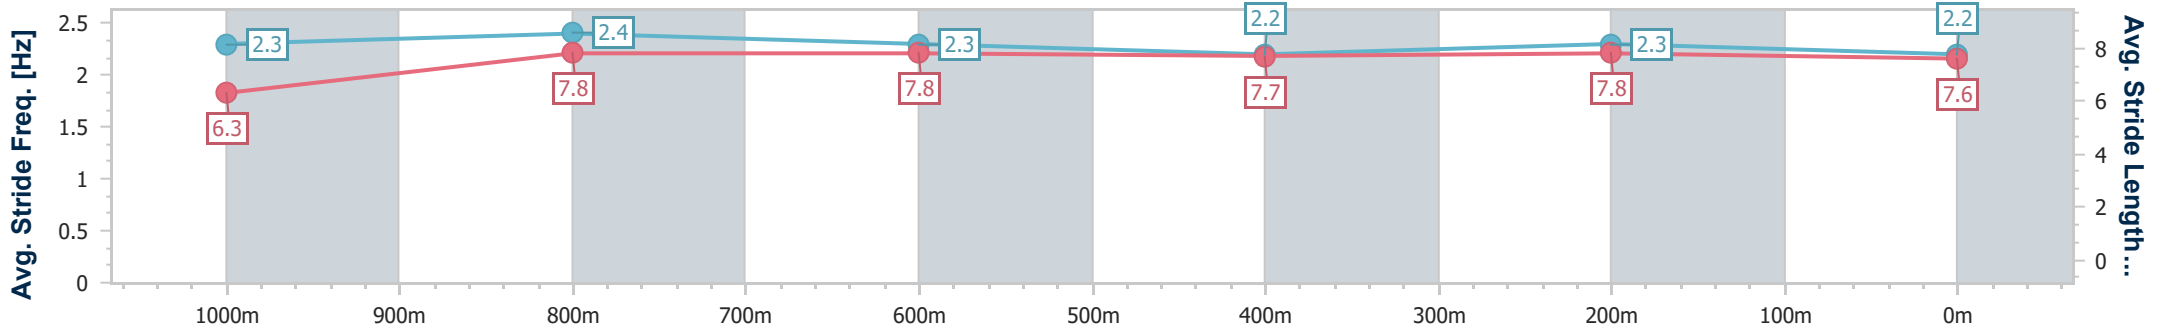

Horse/Jockey Name	Better Be Nordy
Final Rank	4
Fastest Section Time (Section)	0:10.90 (1000m)
Top Speed [km/h] (Section)	67.3 (Overall)
Race State	Finished

Doomben QLD Professional
Race 3: MOUNT FRANKLIN Colts, Geldings and Entires Maiden Plate - 1200m
11 January 2023 - 14:13
Track Rating: Good 4, Weather: Fine, Rail Position: +6.5m Entire Course

BRISBANE RACING CLUB

Section	Overall	1000m	800m	600m	400m	200m
Section Times	1:10.72 [4] (0:13.77)	0:56.95 [6] (0:10.90)	0:46.05 [6] (0:11.24)	0:34.81 [6] (0:11.57)	0:23.24 [7] (0:11.33)	0:11.91 [8] (0:11.91)
Average Speed [km/h]	52.4	66.3	64.7	62.8	63.6	60.5
Top Speed [km/h]	67.3	66.9	65.8	64.2	64.4	63.4
Avg. Dist. to Rail [m]	5.1	1.7	2.0	1.5	3.2	5.2
Avg. Stride Freq. [Hz]	2.3	2.4	2.3	2.2	2.3	2.2
Avg. Stride Length [m]	6.3	7.8	7.8	7.7	7.8	7.6

- [ ] Ranking at each section and finish
- -.-.- No data available at this section
- NA No data available