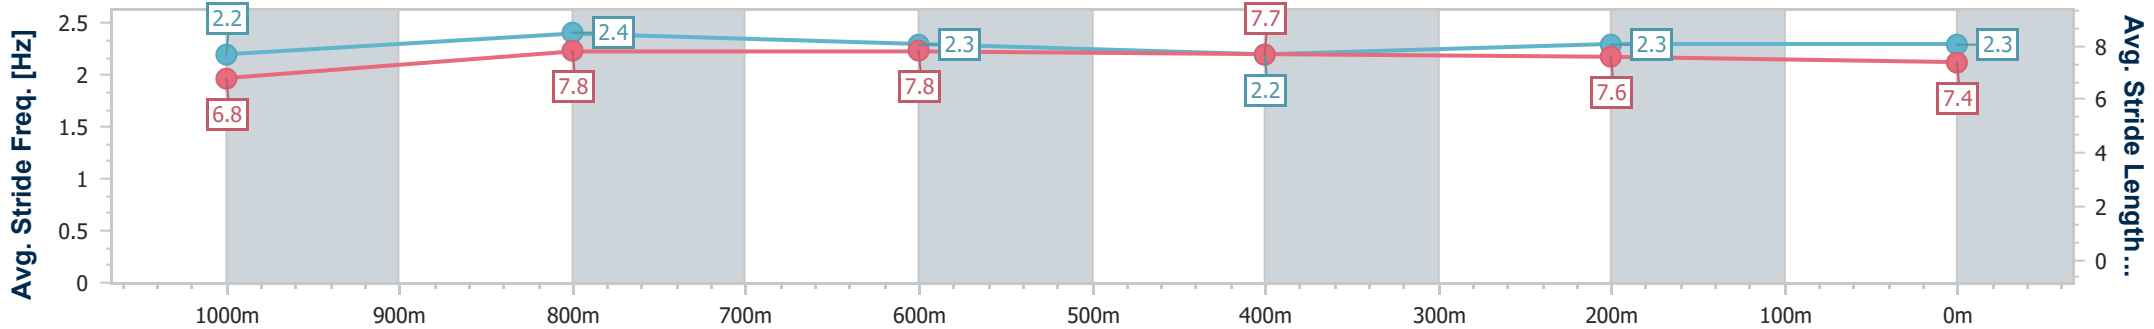

Horse/Jockey Name	Hypervelocity
Final Rank	3
Fastest Section Time (Section)	0:10.89 (1000m)
Top Speed [km/h] (Section)	68.3 (Overall)
Race State	Finished

Doomben QLD Professional
Race 3: MOUNT FRANKLIN Colts, Geldings and Entires Maiden
Plate - 1200m
11 January 2023 - 14:13
Track Rating: Good 4, Weather: Fine, Rail Position: +6.5m Entire Course

BRISBANE
RACING CLUB

Section	Overall	1000m	800m	600m	400m	200m
Section Times	1:10.63 [3] (0:13.83)	0:56.80 [7] (0:10.89)	0:45.91 [7] (0:11.17)	0:34.74 [7] (0:11.46)	0:23.28 [6] (0:11.39)	0:11.89 [6] (0:11.89)
Average Speed [km/h]	52.0	66.2	64.6	62.5	63.2	60.5
Top Speed [km/h]	68.3	68.0	65.9	63.5	63.8	64.0
Avg. Dist. to Rail [m]	0.4	0.4	0.3	0.8	0.6	1.5
Avg. Stride Freq. [Hz]	2.2	2.4	2.3	2.2	2.3	2.3
Avg. Stride Length [m]	6.8	7.8	7.8	7.7	7.6	7.4

- [ ] Ranking at each section and finish
- -.-.- No data available at this section
- NA No data available