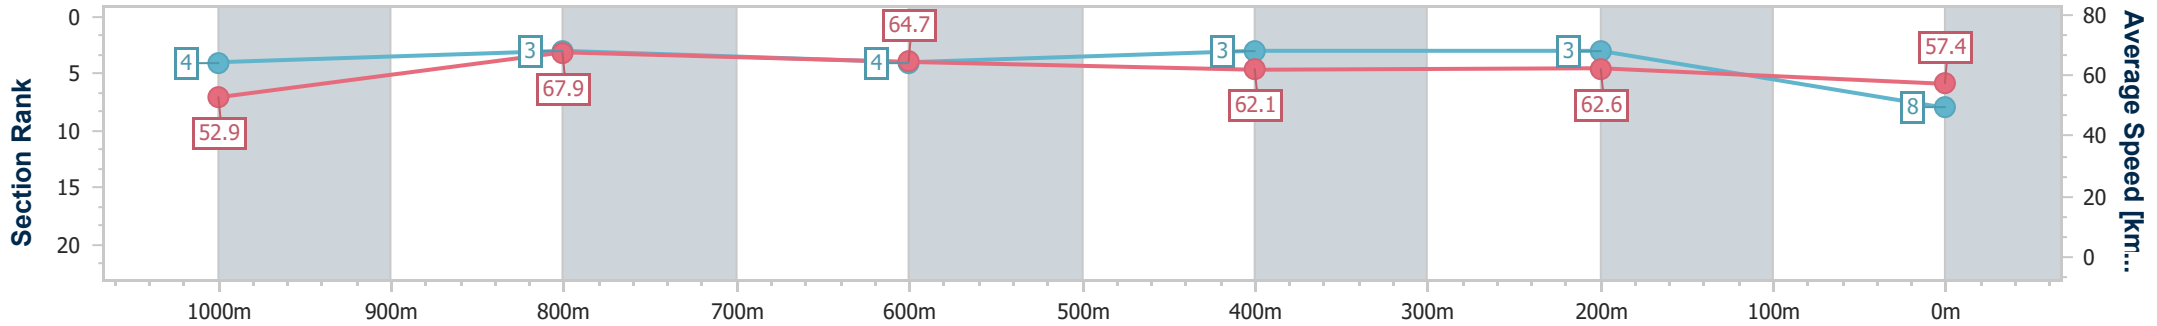

Section	Overall	1000m	800m	600m	400m	200m
Section Times	1:11.06 [8] (0:13.62)	0:57.44 [4] (0:10.62)	0:46.82 [3] (0:11.15)	0:35.67 [4] (0:11.61)	0:24.06 [3] (0:11.52)	0:12.54 [3] (0:12.54)
Average Speed [km/h]	52.9	67.9	64.7	62.1	62.6	57.4
Top Speed [km/h]	69.1	69.0	67.2	63.0	63.9	61.0
Avg. Dist. to Rail [m]	3.8	0.8	0.4	0.5	1.1	3.1
Avg. Stride Freq. [Hz]	2.5	2.5	2.4	2.3	2.4	2.3
Avg. Stride Length [m]	6.0	7.4	7.5	7.4	7.4	7.0