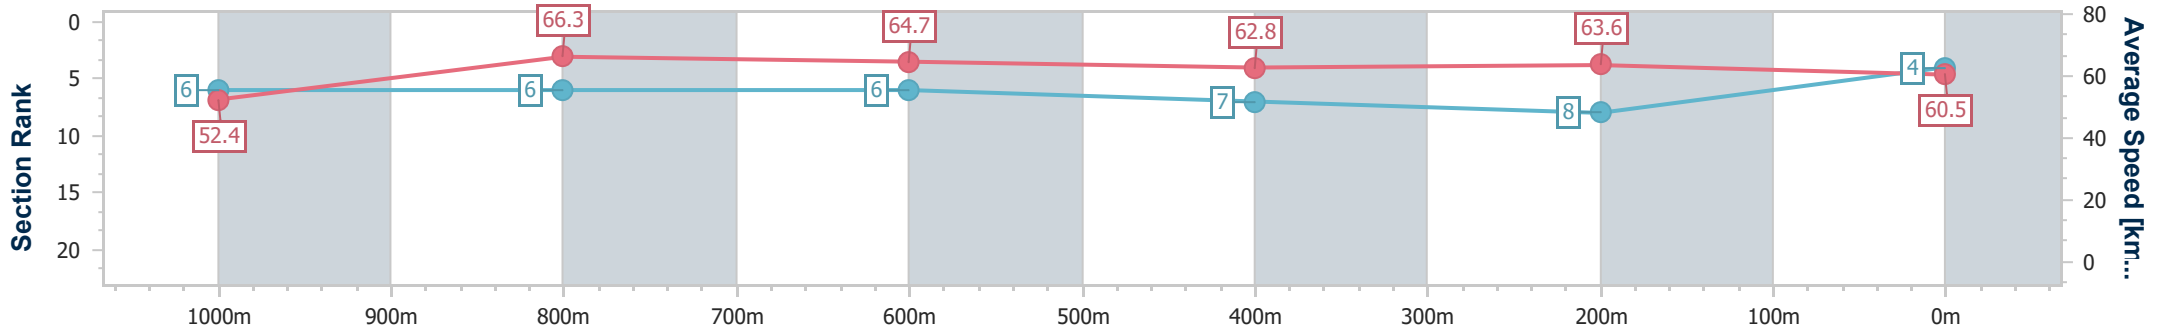

Horse/Jockey Name	Better Be Nordy
Final Rank	4
Fastest Section Time (Section)	0:10.90 (1000m)
Top Speed [km/h] (Section)	67.3 (Overall)
Race State	Finished

Doomben QLD Professional
Race 3: MOUNT FRANKLIN Colts, Geldings and Entires Maiden Plate - 1200m
11 January 2023 - 14:13
Track Rating: Good 4, Weather: Fine, Rail Position: +6.5m Entire Course

BRISBANE RACING CLUB

Section	Overall	1000m	800m	600m	400m	200m
Section Times	1:10.72 [4] (0:13.77)	0:56.95 [6] (0:10.90)	0:46.05 [6] (0:11.24)	0:34.81 [6] (0:11.57)	0:23.24 [7] (0:11.33)	0:11.91 [8] (0:11.91)
Average Speed [km/h]	52.4	66.3	64.7	62.8	63.6	60.5
Top Speed [km/h]	67.3	66.9	65.8	64.2	64.4	63.4
Avg. Dist. to Rail [m]	5.1	1.7	2.0	1.5	3.2	5.2
Avg. Stride Freq. [Hz]	2.3	2.4	2.3	2.2	2.3	2.2
Avg. Stride Length [m]	6.3	7.8	7.8	7.7	7.8	7.6

- [ ] Ranking at each section and finish
- -.-.- No data available at this section
- NA No data available