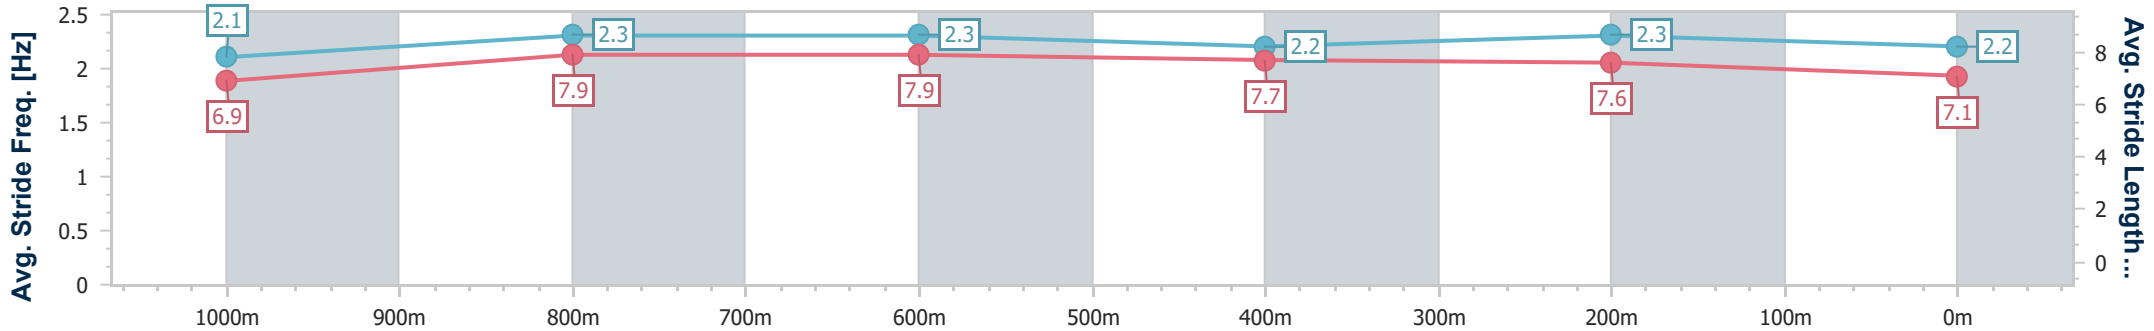

Horse/Jockey Name	Due Diligence
Final Rank	11
Fastest Section Time (Section)	0:10.85 (1000m)
Top Speed [km/h] (Section)	68.6 (1000m)
Race State	Finished

Doomben QLD Professional
Race 3: MOUNT FRANKLIN Colts, Geldings and Entires Maiden Plate - 1200m
11 January 2023 - 14:13
Track Rating: Good 4, Weather: Fine, Rail Position: +6.5m Entire Course

BRISBANE
RACING CLUB

Section	Overall	1000m	800m	600m	400m	200m
Section Times	1:11.63 [11] (0:13.71)	0:57.92 [5] (0:10.85)	0:47.07 [5] (0:11.24)	0:35.83 [5] (0:11.48)	0:24.35 [5] (0:11.52)	0:12.83 [9] (0:12.83)
Average Speed [km/h]	52.6	66.8	64.4	62.7	62.5	56.2
Top Speed [km/h]	68.3	68.6	65.4	63.8	63.4	60.8
Avg. Dist. to Rail [m]	4.0	2.4	1.2	0.2	0.8	2.6
Avg. Stride Freq. [Hz]	2.1	2.3	2.3	2.2	2.3	2.2
Avg. Stride Length [m]	6.9	7.9	7.9	7.7	7.6	7.1

- [ ] Ranking at each section and finish
- -.-.- No data available at this section
- NA No data available