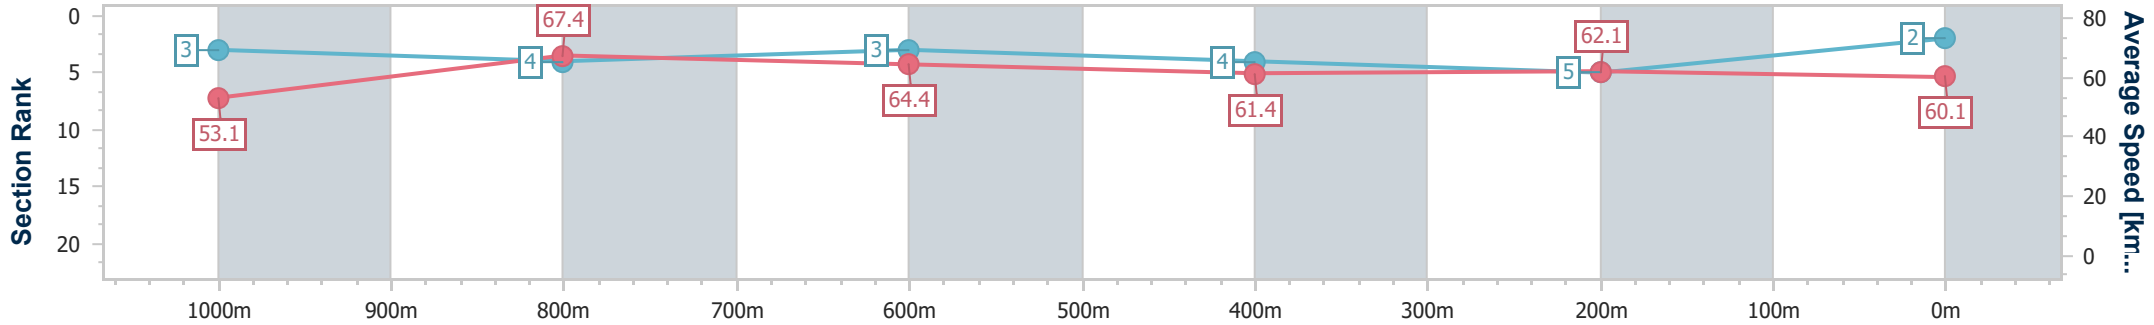

Horse/Jockey Name	Russian Sub
Final Rank	2
Fastest Section Time (Section)	0:10.68 (1000m)
Top Speed [km/h] (Section)	69.7 (1000m)
Race State	Finished

Doomben QLD Professional
Race 3: MOUNT FRANKLIN Colts, Geldings and Entires Maiden
Plate - 1200m
11 January 2023 - 14:13
Track Rating: Good 4, Weather: Fine, Rail Position: +6.5m Entire Course

BRISBANE
RACING CLUB

Section	Overall	1000m	800m	600m	400m	200m
Section Times	1:10.62 [2] (0:13.56)	0:57.06 [3] (0:10.68)	0:46.38 [4] (0:11.12)	0:35.26 [3] (0:11.71)	0:23.55 [4] (0:11.57)	0:11.98 [5] (0:11.98)
Average Speed [km/h]	53.1	67.4	64.4	61.4	62.1	60.1
Top Speed [km/h]	68.9	69.7	66.2	62.8	63.0	62.2
Avg. Dist. to Rail [m]	1.7	0.8	0.7	0.4	0.7	1.0
Avg. Stride Freq. [Hz]	2.2	2.4	2.3	2.3	2.3	2.3
Avg. Stride Length [m]	6.7	7.8	7.7	7.4	7.5	7.3

- [ ] Ranking at each section and finish
- -.-.- No data available at this section
- NA No data available