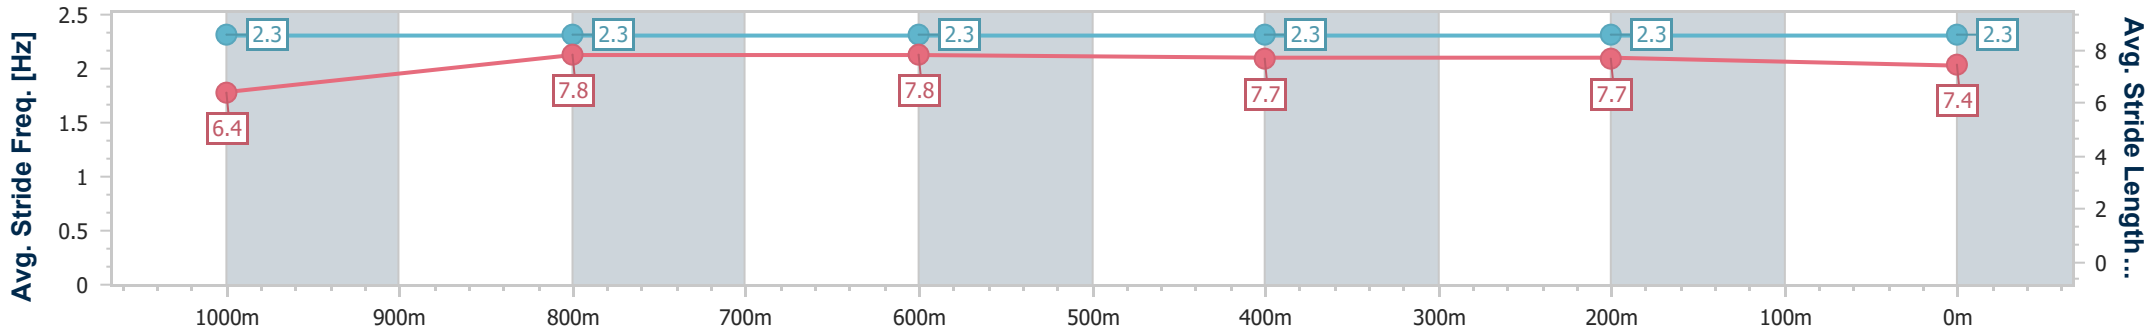

Horse/Jockey Name	Rapid Dude
Final Rank	6
Fastest Section Time (Section)	0:11.09 (800m)
Top Speed [km/h] (Section)	66.3 (Overall)
Race State	Finished

Doomben QLD Professional
Race 3: MOUNT FRANKLIN Colts, Geldings and Entires Maiden Plate - 1200m
11 January 2023 - 14:13
Track Rating: Good 4, Weather: Fine, Rail Position: +6.5m Entire Course

BRISBANE
RACING CLUB

Section	Overall	1000m	800m	600m	400m	200m
Section Times	1:10.81 [6] (0:14.05)	0:56.76 [8] (0:11.12)	0:45.64 [9] (0:11.09)	0:34.55 [9] (0:11.46)	0:23.09 [9] (0:11.09)	0:12.00 [7] (0:12.00)
Average Speed [km/h]	51.2	64.9	65.1	62.9	64.9	60.0
Top Speed [km/h]	66.3	66.3	66.3	64.6	66.1	63.2
Avg. Dist. to Rail [m]	1.9	0.6	0.6	0.3	1.0	1.8
Avg. Stride Freq. [Hz]	2.3	2.3	2.3	2.3	2.3	2.3
Avg. Stride Length [m]	6.4	7.8	7.8	7.7	7.7	7.4

- [ ] Ranking at each section and finish
- -.-.- No data available at this section
- NA No data available