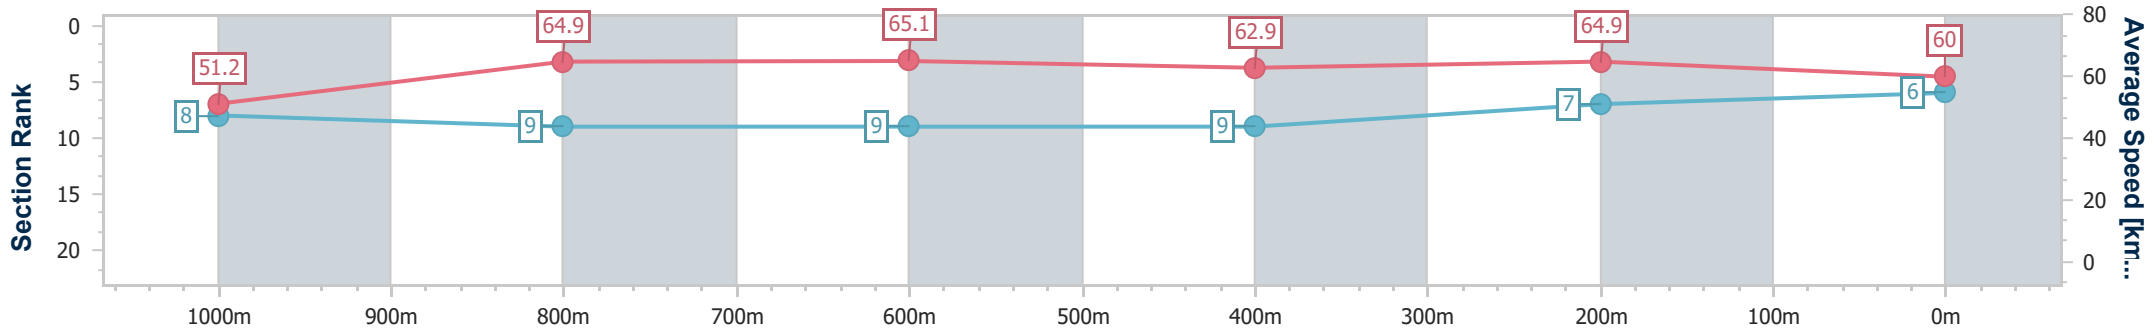

Horse/Jockey Name	Rapid Dude
Final Rank	6
Fastest Section Time (Section)	0:11.09 (800m)
Top Speed [km/h] (Section)	66.3 (Overall)
Race State	Finished

Doomben QLD Professional
Race 3: MOUNT FRANKLIN Colts, Geldings and Entires Maiden Plate - 1200m
11 January 2023 - 14:13
Track Rating: Good 4, Weather: Fine, Rail Position: +6.5m Entire Course

BRISBANE
RACING CLUB

Section	Overall	1000m	800m	600m	400m	200m
Section Times	1:10.81 [6] (0:14.05)	0:56.76 [8] (0:11.12)	0:45.64 [9] (0:11.09)	0:34.55 [9] (0:11.46)	0:23.09 [9] (0:11.09)	0:12.00 [7] (0:12.00)
Average Speed [km/h]	51.2	64.9	65.1	62.9	64.9	60.0
Top Speed [km/h]	66.3	66.3	66.3	64.6	66.1	63.2
Avg. Dist. to Rail [m]	1.9	0.6	0.6	0.3	1.0	1.8
Avg. Stride Freq. [Hz]	2.3	2.3	2.3	2.3	2.3	2.3
Avg. Stride Length [m]	6.4	7.8	7.8	7.7	7.7	7.4

- [ ] Ranking at each section and finish
- -.-.- No data available at this section
- NA No data available