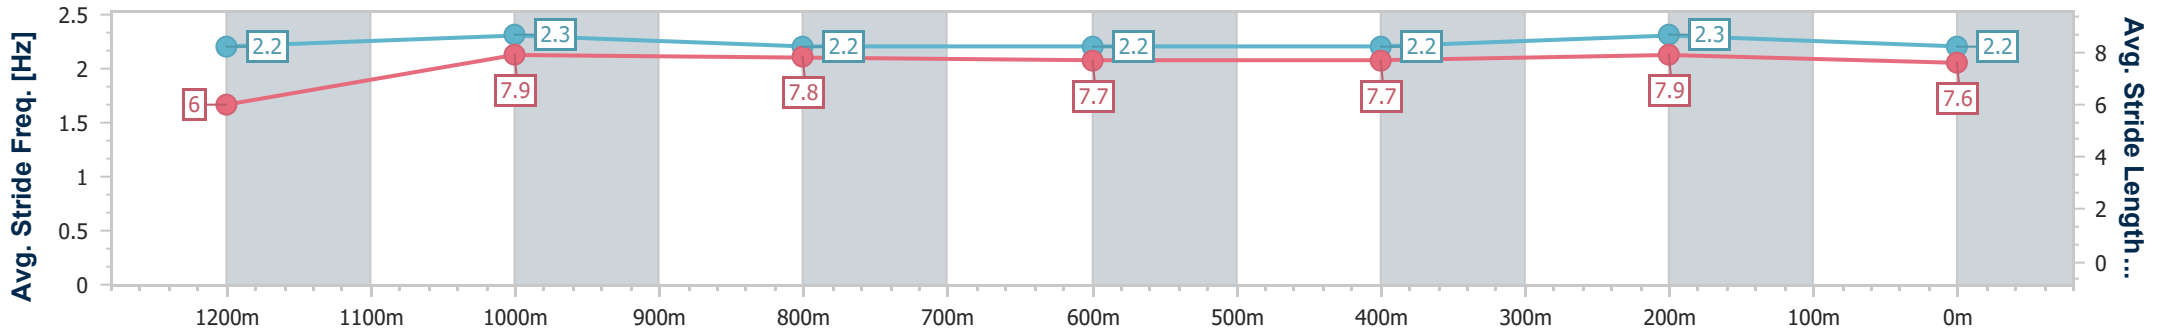

Horse/Jockey Name	Mishani Supreme
Final Rank	8
Fastest Section Time (Section)	0:11.08 (1200m)
Top Speed [km/h] (Section)	66.4 (1200m)
Race State	Finished

Doomben QLD Professional
Race 6: SKY RACING QTIS Three-Year-Old Maiden Handicap - 1350m
11 January 2023 - 15:54
Track Rating: Good 4, Weather: Fine, Rail Position: +6.5m Entire Course

BRISBANE
RACING CLUB

Section	Overall	1200m	1000m	800m	600m	400m	200m
Section Times	1:21.01 [8] (0:11.59)	1:09.42 [10] (0:11.08)	0:58.34 [10] (0:11.42)	0:46.92 [11] (0:12.00)	0:34.92 [10] (0:11.62)	0:23.30 [10] (0:11.17)	0:12.13 [10] (0:12.13)
Average Speed [km/h]	46.6	65.1	63.1	59.9	61.7	64.3	59.4
Top Speed [km/h]	63.9	66.4	65.9	61.2	63.5	65.1	62.8
Avg. Dist. to Rail [m]	7.4	1.3	0.7	0.2	0.9	1.2	0.8
Avg. Stride Freq. [Hz]	2.2	2.3	2.2	2.2	2.2	2.3	2.2
Avg. Stride Length [m]	6.0	7.9	7.8	7.7	7.7	7.9	7.6

- [ ] Ranking at each section and finish
- -.-.- No data available at this section
- NA No data available