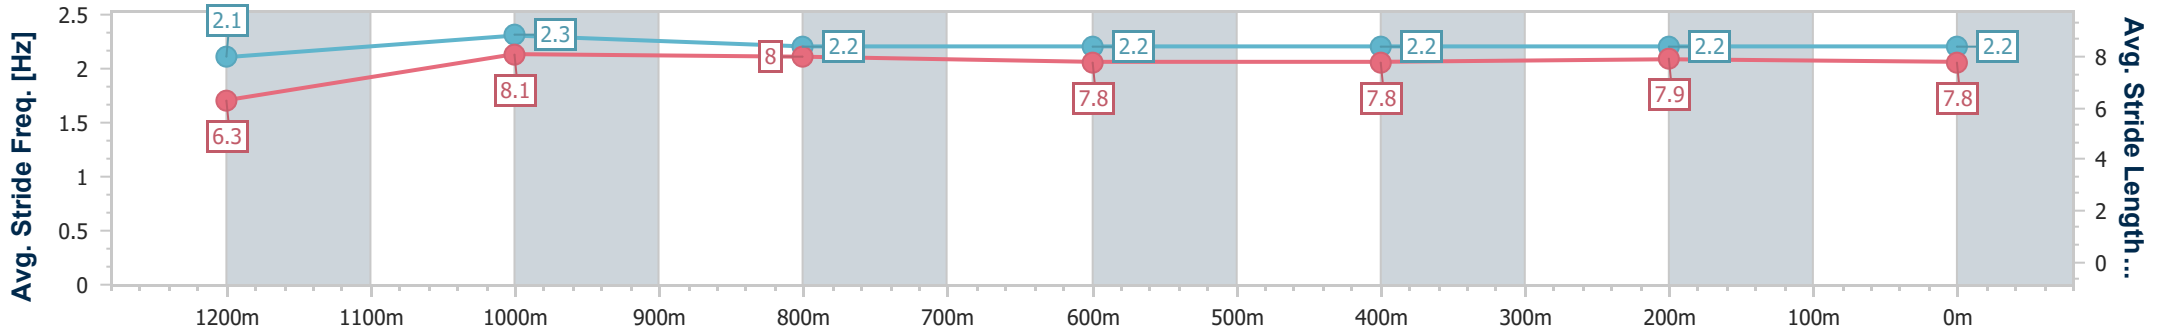

Horse/Jockey Name	Chayse'n' The King
Final Rank	3
Fastest Section Time (Section)	0:10.81 (1200m)
Top Speed [km/h] (Section)	67.6 (1200m)
Race State	Finished

Doomben QLD Professional
Race 6: SKY RACING QTIS Three-Year-Old Maiden Handicap - 1350m
11 January 2023 - 15:54
Track Rating: Good 4, Weather: Fine, Rail Position: +6.5m Entire Course

BRISBANE
RACING CLUB

Section	Overall	1200m	1000m	800m	600m	400m	200m
Section Times	1:20.30 [3] (0:11.28)	1:09.02 [8] (0:10.81)	0:58.21 [7] (0:11.47)	0:46.74 [7] (0:12.00)	0:34.74 [6] (0:11.81)	0:22.93 [7] (0:11.28)	0:11.65 [5] (0:11.65)
Average Speed [km/h]	47.8	66.6	62.9	60.0	61.1	63.8	61.9
Top Speed [km/h]	66.2	67.6	65.9	61.0	62.9	64.4	64.4
Avg. Dist. to Rail [m]	3.9	0.9	0.7	0.4	0.3	1.6	1.5
Avg. Stride Freq. [Hz]	2.1	2.3	2.2	2.2	2.2	2.2	2.2
Avg. Stride Length [m]	6.3	8.1	8.0	7.8	7.8	7.9	7.8

- [ ] Ranking at each section and finish
- -.-.- No data available at this section
- NA No data available