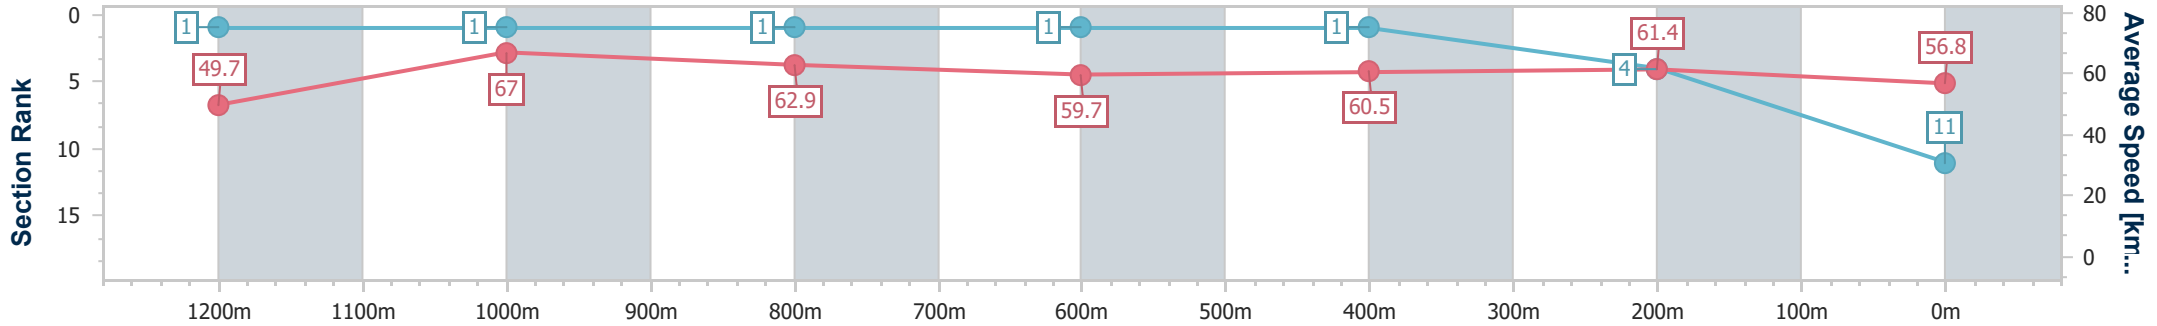

Horse/Jockey Name	Kalends
Final Rank	11
Fastest Section Time (Section)	0:10.75 (1200m)
Top Speed [km/h] (Section)	68.1 (1200m)
Race State	Finished

Doomben QLD Professional
Race 6: SKY RACING QTIS Three-Year-Old Maiden Handicap - 1350m
11 January 2023 - 15:54
Track Rating: Good 4, Weather: Fine, Rail Position: +6.5m Entire Course

BRISBANE RACING CLUB

Section	Overall	1200m	1000m	800m	600m	400m	200m
Section Times	1:21.29 [11] (0:10.86)	1:10.43 [1] (0:10.75)	0:59.68 [1] (0:11.47)	0:48.21 [1] (0:12.02)	0:36.19 [1] (0:11.82)	0:24.37 [1] (0:11.68)	0:12.69 [4] (0:12.69)
Average Speed [km/h]	49.7	67.0	62.9	59.7	60.5	61.4	56.8
Top Speed [km/h]	68.0	68.1	66.6	60.8	61.9	62.2	60.4
Avg. Dist. to Rail [m]	5.5	1.7	0.7	0.5	1.0	2.0	2.4
Avg. Stride Freq. [Hz]	2.4	2.5	2.4	2.3	2.3	2.4	2.3
Avg. Stride Length [m]	5.9	7.6	7.4	7.2	7.2	7.2	6.9

- [ ] Ranking at each section and finish
- -.-.- No data available at this section
- NA No data available