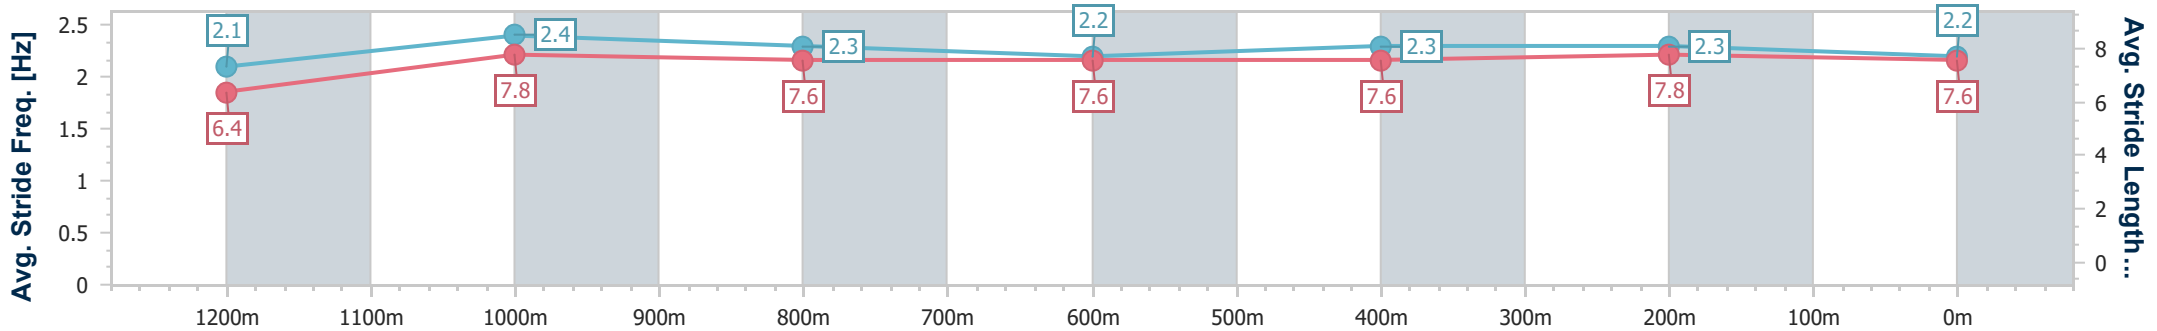

Horse/Jockey Name	Dark Harmony
Final Rank	2
Fastest Section Time (Section)	0:10.90 (1200m)
Top Speed [km/h] (Section)	67.4 (1200m)
Race State	Finished

Doomben QLD Professional
Race 6: SKY RACING QTIS Three-Year-Old Maiden Handicap - 1350m
11 January 2023 - 15:54
Track Rating: Good 4, Weather: Fine, Rail Position: +6.5m Entire Course

BRISBANE
RACING CLUB

Section	Overall	1200m	1000m	800m	600m	400m	200m
Section Times	1:20.19 [2] (0:11.04)	1:09.15 [4] (0:10.90)	0:58.25 [4] (0:11.57)	0:46.68 [5] (0:11.92)	0:34.76 [4] (0:11.72)	0:23.04 [4] (0:11.23)	0:11.81 [1] (0:11.81)
Average Speed [km/h]	49.0	66.0	62.6	60.8	61.4	64.2	60.9
Top Speed [km/h]	67.3	67.4	66.8	61.6	63.1	65.4	64.0
Avg. Dist. to Rail [m]	4.8	3.0	2.6	0.9	0.1	1.1	2.5
Avg. Stride Freq. [Hz]	2.1	2.4	2.3	2.2	2.3	2.3	2.2
Avg. Stride Length [m]	6.4	7.8	7.6	7.6	7.6	7.8	7.6

- [ ] Ranking at each section and finish
- -.-.- No data available at this section
- NA No data available