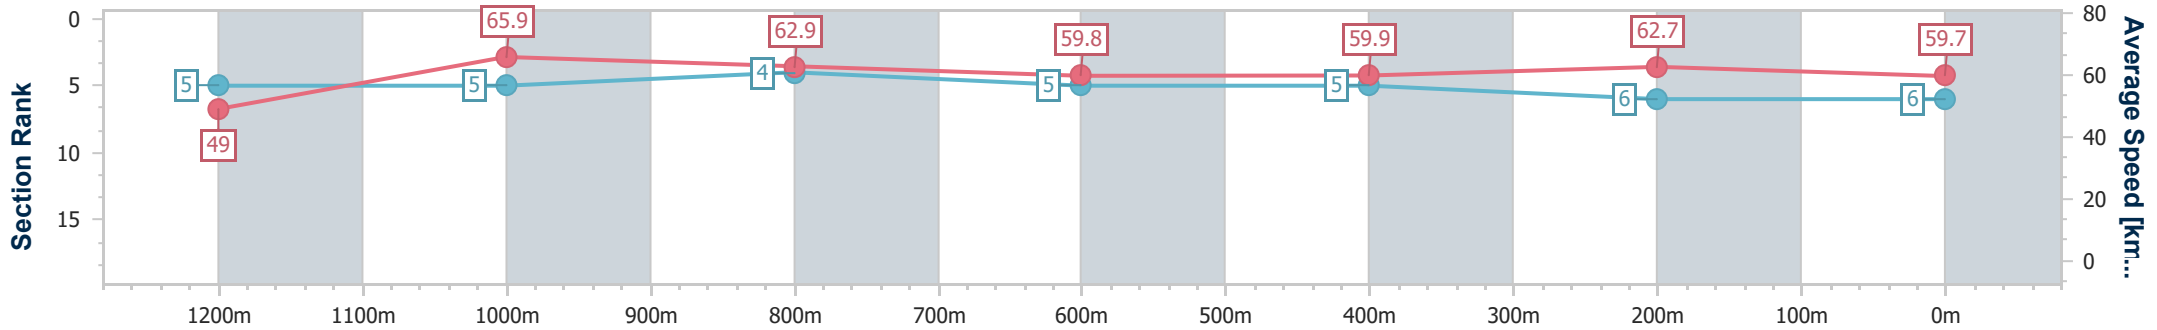

Horse/Jockey Name	Johnny Utah
Final Rank	6
Fastest Section Time (Section)	0:10.91 (1200m)
Top Speed [km/h] (Section)	67.1 (1200m)
Race State	Finished

Doomben QLD Professional
Race 6: SKY RACING QTIS Three-Year-Old Maiden Handicap - 1350m
11 January 2023 - 15:54
Track Rating: Good 4, Weather: Fine, Rail Position: +6.5m Entire Course

BRISBANE
RACING CLUB

Section	Overall	1200m	1000m	800m	600m	400m	200m
Section Times	1:20.75 [6] (0:11.04)	1:09.71 [5] (0:10.91)	0:58.80 [5] (0:11.49)	0:47.31 [4] (0:12.00)	0:35.31 [5] (0:11.86)	0:23.45 [5] (0:11.40)	0:12.05 [6] (0:12.05)
Average Speed [km/h]	49.0	65.9	62.9	59.8	59.9	62.7	59.7
Top Speed [km/h]	65.3	67.1	66.9	60.9	61.6	64.1	63.7
Avg. Dist. to Rail [m]	2.2	0.6	0.6	1.0	2.2	1.7	0.9
Avg. Stride Freq. [Hz]	2.1	2.3	2.2	2.1	2.1	2.2	2.2
Avg. Stride Length [m]	6.3	8.1	8.1	7.8	7.8	7.9	7.7

- [ ] Ranking at each section and finish
- -.-.- No data available at this section
- NA No data available