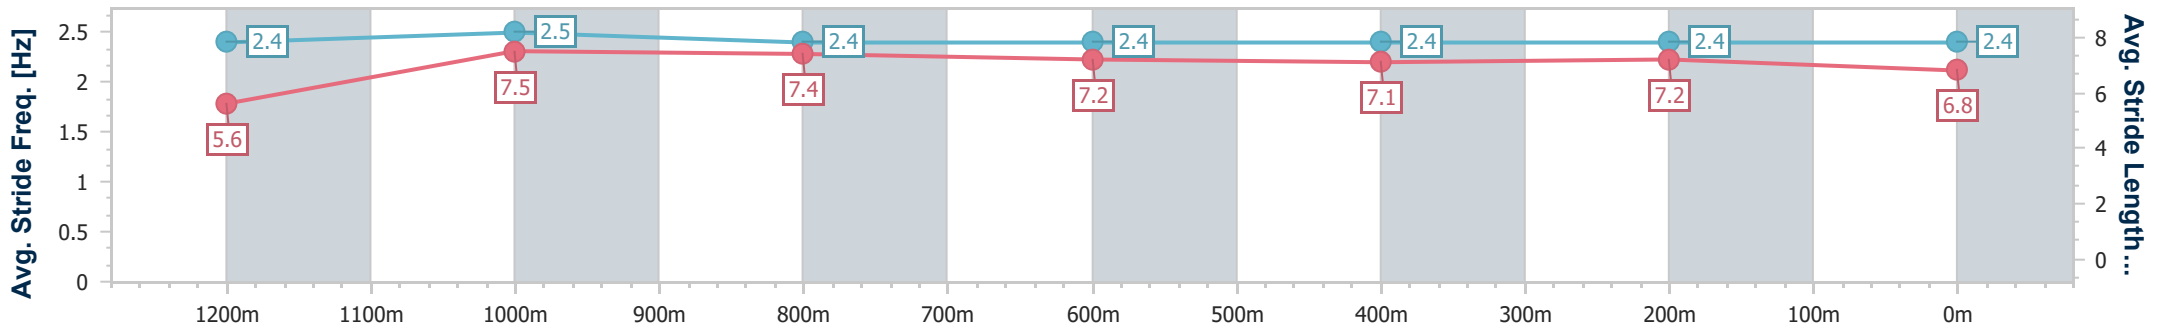

Horse/Jockey Name	Heroic Miss
Final Rank	7
Fastest Section Time (Section)	0:10.75 (1200m)
Top Speed [km/h] (Section)	67.8 (1200m)
Race State	Finished

Doomben QLD Professional
Race 6: SKY RACING QTIS Three-Year-Old Maiden Handicap - 1350m
11 January 2023 - 15:54
Track Rating: Good 4, Weather: Fine, Rail Position: +6.5m Entire Course

BRISBANE
RACING CLUB

Section	Overall	1200m	1000m	800m	600m	400m	200m
Section Times	1:20.88 [7] (0:10.96)	1:09.92 [3] (0:10.75)	0:59.17 [3] (0:11.57)	0:47.60 [3] (0:11.96)	0:35.64 [3] (0:11.78)	0:23.86 [2] (0:11.37)	0:12.49 [2] (0:12.49)
Average Speed [km/h]	49.2	67.1	62.9	61.0	61.5	63.3	57.5
Top Speed [km/h]	66.7	67.8	65.7	62.4	63.0	65.0	60.0
Avg. Dist. to Rail [m]	9.7	5.7	4.3	2.7	1.3	0.6	0.9
Avg. Stride Freq. [Hz]	2.4	2.5	2.4	2.4	2.4	2.4	2.4
Avg. Stride Length [m]	5.6	7.5	7.4	7.2	7.1	7.2	6.8

- [ ] Ranking at each section and finish
- -.-.- No data available at this section
- NA No data available