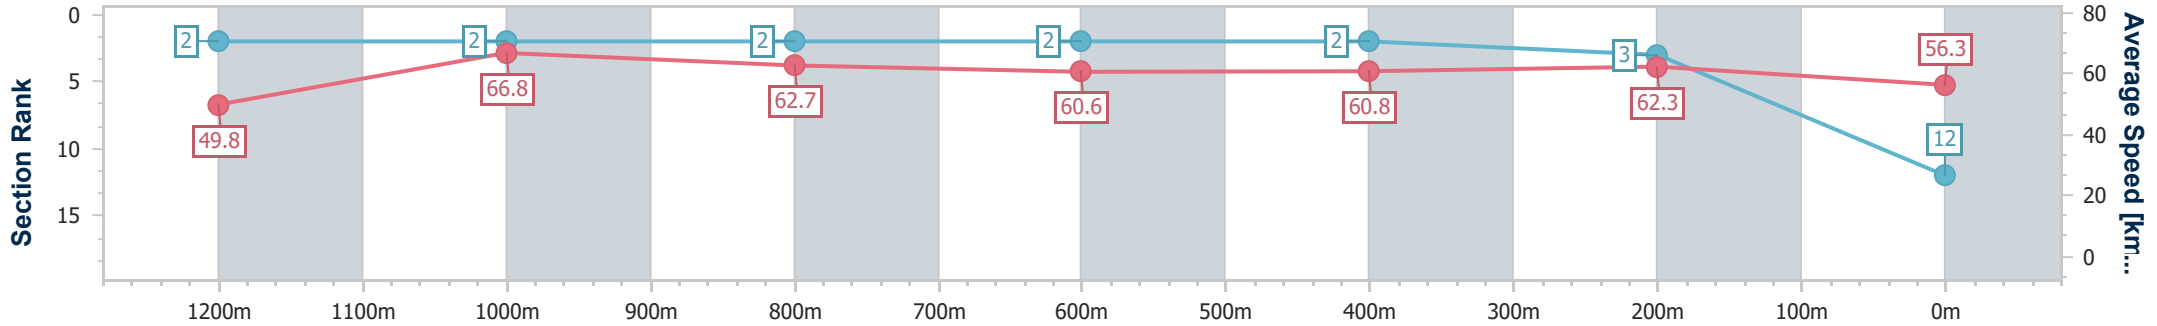

Horse/Jockey Name	Elroy
Final Rank	12
Fastest Section Time (Section)	0:10.76 (1200m)
Top Speed [km/h] (Section)	68.1 (1200m)
Race State	Finished

Doomben QLD Professional
Race 6: SKY RACING QTIS Three-Year-Old Maiden Handicap - 1350m
11 January 2023 - 15:54
Track Rating: Good 4, Weather: Fine, Rail Position: +6.5m Entire Course

BRISBANE
RACING CLUB

Section	Overall	1200m	1000m	800m	600m	400m	200m
Section Times	1:21.32 [12] (0:10.86)	1:10.46 [2] (0:10.76)	0:59.70 [2] (0:11.60)	0:48.10 [2] (0:11.97)	0:36.13 [2] (0:11.84)	0:24.29 [2] (0:11.52)	0:12.77 [3] (0:12.77)
Average Speed [km/h]	49.8	66.8	62.7	60.6	60.8	62.3	56.3
Top Speed [km/h]	67.0	68.1	65.7	61.4	63.5	64.3	59.3
Avg. Dist. to Rail [m]	8.1	4.2	3.2	1.6	1.2	1.7	0.8
Avg. Stride Freq. [Hz]	2.2	2.3	2.2	2.2	2.2	2.2	2.1
Avg. Stride Length [m]	6.3	8.0	7.9	7.6	7.6	7.6	7.3

- [ ] Ranking at each section and finish
- -.-.- No data available at this section
- NA No data available