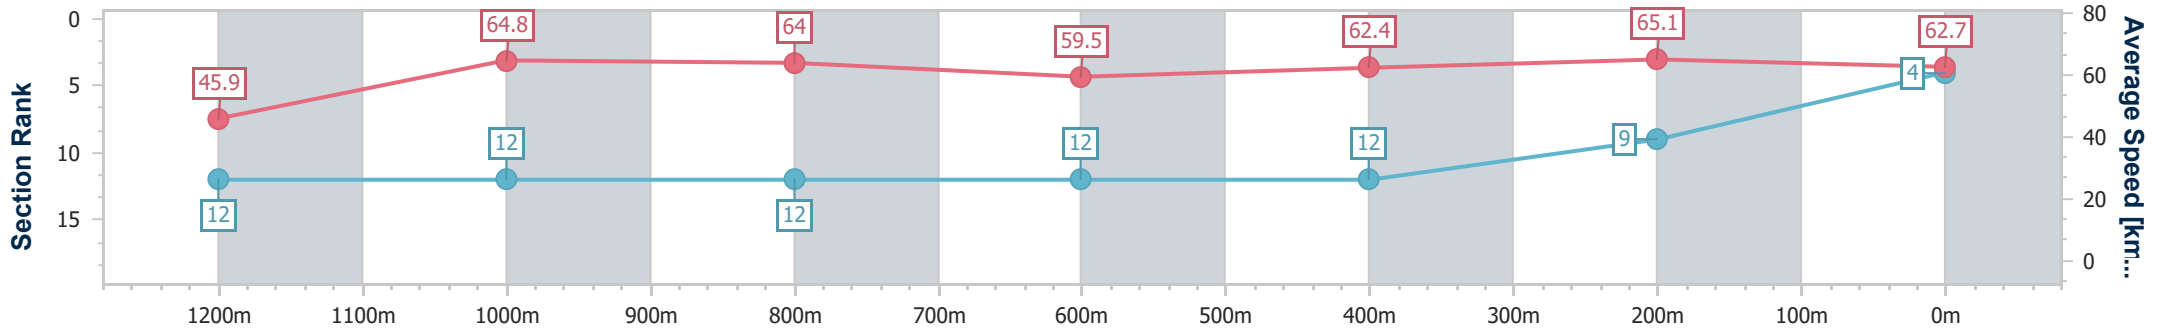

Horse/Jockey Name	Daring Diego
Final Rank	4
Fastest Section Time (Section)	0:11.03 (400m)
Top Speed [km/h] (Section)	66.5 (Overall)
Race State	Finished

Doomben QLD Professional
Race 6: SKY RACING QTIS Three-Year-Old Maiden Handicap - 1350m
11 January 2023 - 15:54
Track Rating: Good 4, Weather: Fine, Rail Position: +6.5m Entire Course

BRISBANE
RACING CLUB

Section	Overall	1200m	1000m	800m	600m	400m	200m
Section Times	1:20.31 [4] (0:11.79)	1:08.52 [12] (0:11.12)	0:57.40 [12] (0:11.30)	0:46.10 [12] (0:12.10)	0:34.00 [12] (0:11.48)	0:22.52 [12] (0:11.03)	0:11.49 [9] (0:11.49)
Average Speed [km/h]	45.9	64.8	64.0	59.5	62.4	65.1	62.7
Top Speed [km/h]	66.5	66.5	65.4	61.6	64.2	65.9	63.9
Avg. Dist. to Rail [m]	9.8	0.9	1.1	0.5	1.0	0.8	3.8
Avg. Stride Freq. [Hz]	2.1	2.3	2.3	2.2	2.2	2.3	2.3
Avg. Stride Length [m]	6.0	7.8	7.9	7.6	7.7	7.9	7.6

- [ ] Ranking at each section and finish
- -.-.- No data available at this section
- NA No data available