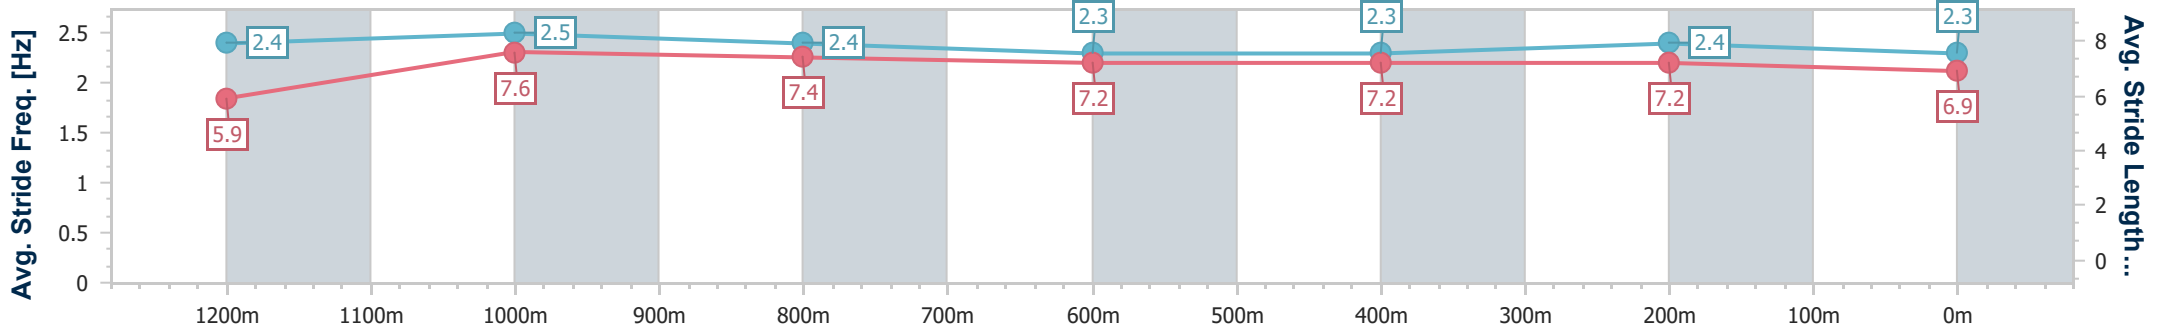

Horse/Jockey Name	Kalends
Final Rank	11
Fastest Section Time (Section)	0:10.75 (1200m)
Top Speed [km/h] (Section)	68.1 (1200m)
Race State	Finished

Doomben QLD Professional
Race 6: SKY RACING QTIS Three-Year-Old Maiden Handicap - 1350m
11 January 2023 - 15:54
Track Rating: Good 4, Weather: Fine, Rail Position: +6.5m Entire Course

BRISBANE RACING CLUB

Section	Overall	1200m	1000m	800m	600m	400m	200m
Section Times	1:21.29 [11] (0:10.86)	1:10.43 [1] (0:10.75)	0:59.68 [1] (0:11.47)	0:48.21 [1] (0:12.02)	0:36.19 [1] (0:11.82)	0:24.37 [1] (0:11.68)	0:12.69 [4] (0:12.69)
Average Speed [km/h]	49.7	67.0	62.9	59.7	60.5	61.4	56.8
Top Speed [km/h]	68.0	68.1	66.6	60.8	61.9	62.2	60.4
Avg. Dist. to Rail [m]	5.5	1.7	0.7	0.5	1.0	2.0	2.4
Avg. Stride Freq. [Hz]	2.4	2.5	2.4	2.3	2.3	2.4	2.3
Avg. Stride Length [m]	5.9	7.6	7.4	7.2	7.2	7.2	6.9

- [ ] Ranking at each section and finish
- -.-.- No data available at this section
- NA No data available