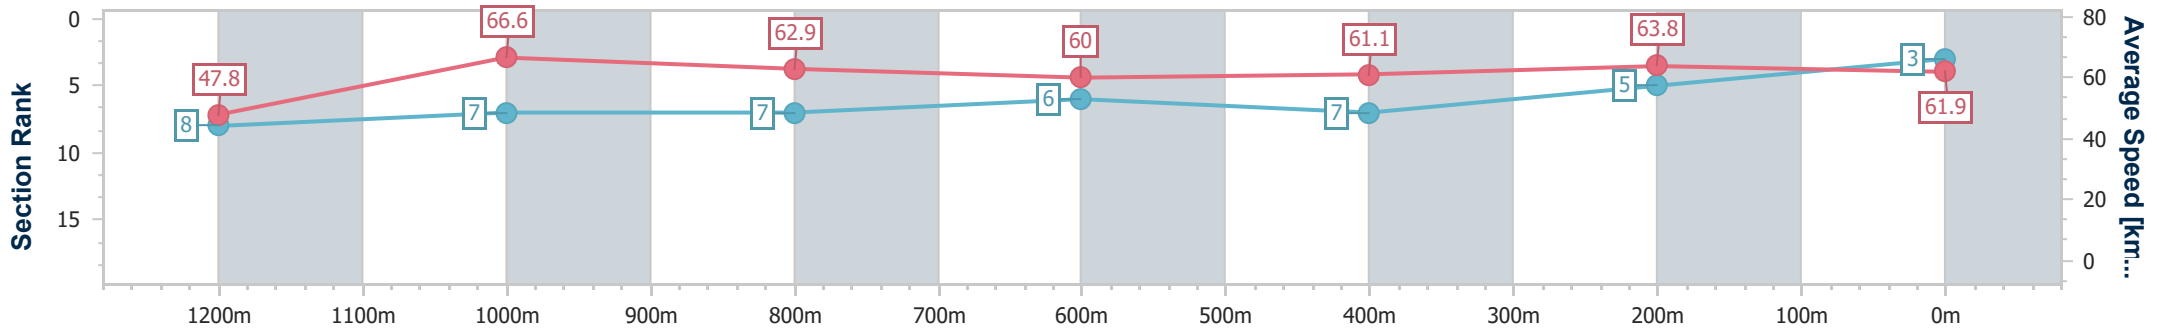

Horse/Jockey Name	Chayse'n' The King
Final Rank	3
Fastest Section Time (Section)	0:10.81 (1200m)
Top Speed [km/h] (Section)	67.6 (1200m)
Race State	Finished

Doomben QLD Professional
Race 6: SKY RACING QTIS Three-Year-Old Maiden Handicap - 1350m
11 January 2023 - 15:54
Track Rating: Good 4, Weather: Fine, Rail Position: +6.5m Entire Course

BRISBANE
RACING CLUB

Section	Overall	1200m	1000m	800m	600m	400m	200m
Section Times	1:20.30 [3] (0:11.28)	1:09.02 [8] (0:10.81)	0:58.21 [7] (0:11.47)	0:46.74 [7] (0:12.00)	0:34.74 [6] (0:11.81)	0:22.93 [7] (0:11.28)	0:11.65 [5] (0:11.65)
Average Speed [km/h]	47.8	66.6	62.9	60.0	61.1	63.8	61.9
Top Speed [km/h]	66.2	67.6	65.9	61.0	62.9	64.4	64.4
Avg. Dist. to Rail [m]	3.9	0.9	0.7	0.4	0.3	1.6	1.5
Avg. Stride Freq. [Hz]	2.1	2.3	2.2	2.2	2.2	2.2	2.2
Avg. Stride Length [m]	6.3	8.1	8.0	7.8	7.8	7.9	7.8

- [ ] Ranking at each section and finish
- -.-.- No data available at this section
- NA No data available