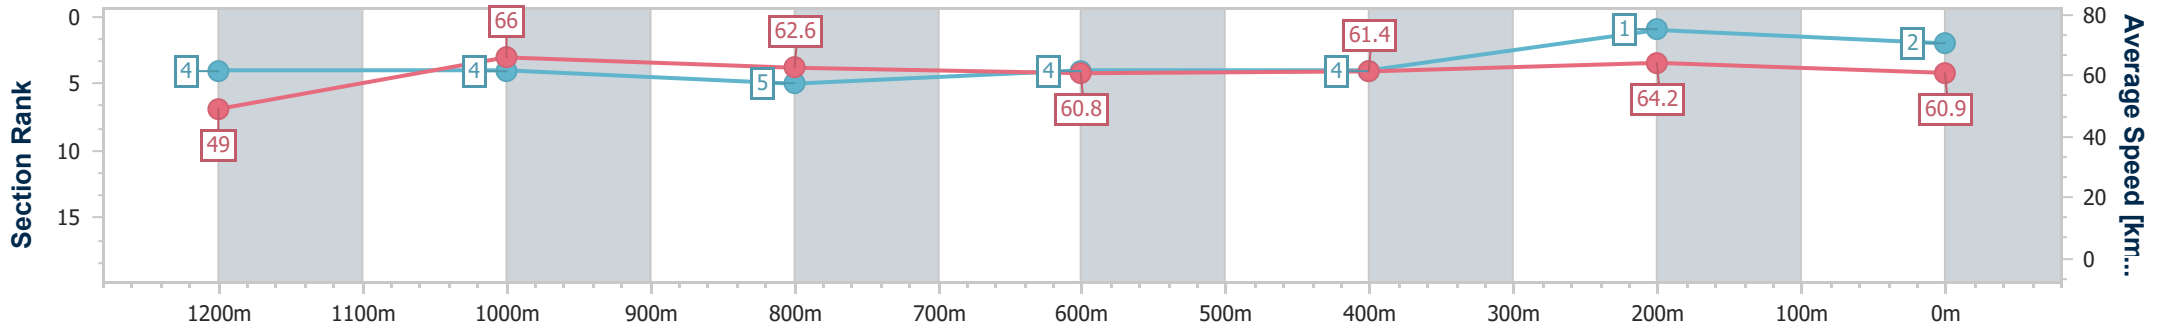

Horse/Jockey Name	Dark Harmony
Final Rank	2
Fastest Section Time (Section)	0:10.90 (1200m)
Top Speed [km/h] (Section)	67.4 (1200m)
Race State	Finished

Doomben QLD Professional
Race 6: SKY RACING QTIS Three-Year-Old Maiden Handicap - 1350m
11 January 2023 - 15:54
Track Rating: Good 4, Weather: Fine, Rail Position: +6.5m Entire Course

BRISBANE
RACING CLUB

Section	Overall	1200m	1000m	800m	600m	400m	200m
Section Times	1:20.19 [2] (0:11.04)	1:09.15 [4] (0:10.90)	0:58.25 [4] (0:11.57)	0:46.68 [5] (0:11.92)	0:34.76 [4] (0:11.72)	0:23.04 [4] (0:11.23)	0:11.81 [1] (0:11.81)
Average Speed [km/h]	49.0	66.0	62.6	60.8	61.4	64.2	60.9
Top Speed [km/h]	67.3	67.4	66.8	61.6	63.1	65.4	64.0
Avg. Dist. to Rail [m]	4.8	3.0	2.6	0.9	0.1	1.1	2.5
Avg. Stride Freq. [Hz]	2.1	2.4	2.3	2.2	2.3	2.3	2.2
Avg. Stride Length [m]	6.4	7.8	7.6	7.6	7.6	7.8	7.6

- [ ] Ranking at each section and finish
- -.-.- No data available at this section
- NA No data available