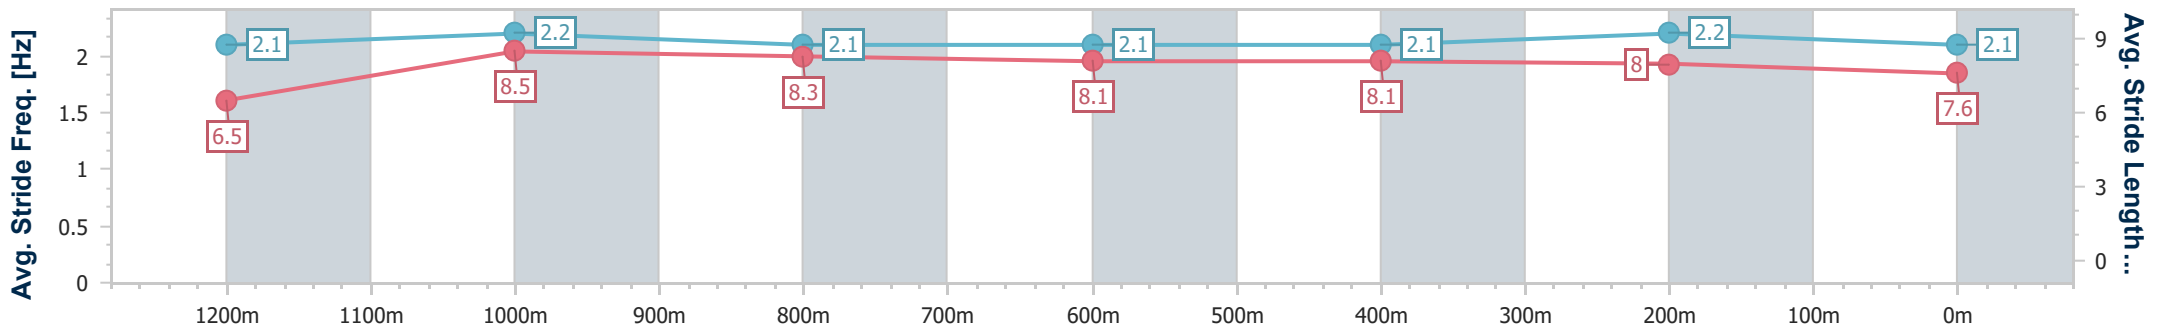

Horse/Jockey Name	Eddy Street
Final Rank	10
Fastest Section Time (Section)	0:10.80 (1200m)
Top Speed [km/h] (Section)	67.9 (1200m)
Race State	Finished

Doomben QLD Professional
Race 6: SKY RACING QTIS Three-Year-Old Maiden Handicap - 1350m
11 January 2023 - 15:54
Track Rating: Good 4, Weather: Fine, Rail Position: +6.5m Entire Course

BRISBANE
RACING CLUB

Section	Overall	1200m	1000m	800m	600m	400m	200m
Section Times	1:21.23 [10] (0:11.28)	1:09.95 [7] (0:10.80)	0:59.15 [6] (0:11.47)	0:47.68 [6] (0:12.03)	0:35.65 [7] (0:11.73)	0:23.92 [6] (0:11.66)	0:12.26 [11] (0:12.26)
Average Speed [km/h]	47.8	66.7	63.1	60.4	61.5	61.9	58.7
Top Speed [km/h]	65.9	67.9	65.3	61.3	61.9	62.9	61.0
Avg. Dist. to Rail [m]	9.8	3.3	2.6	1.6	0.6	1.7	4.0
Avg. Stride Freq. [Hz]	2.1	2.2	2.1	2.1	2.1	2.2	2.1
Avg. Stride Length [m]	6.5	8.5	8.3	8.1	8.1	8.0	7.6

- [ ] Ranking at each section and finish
- -.-.- No data available at this section
- NA No data available