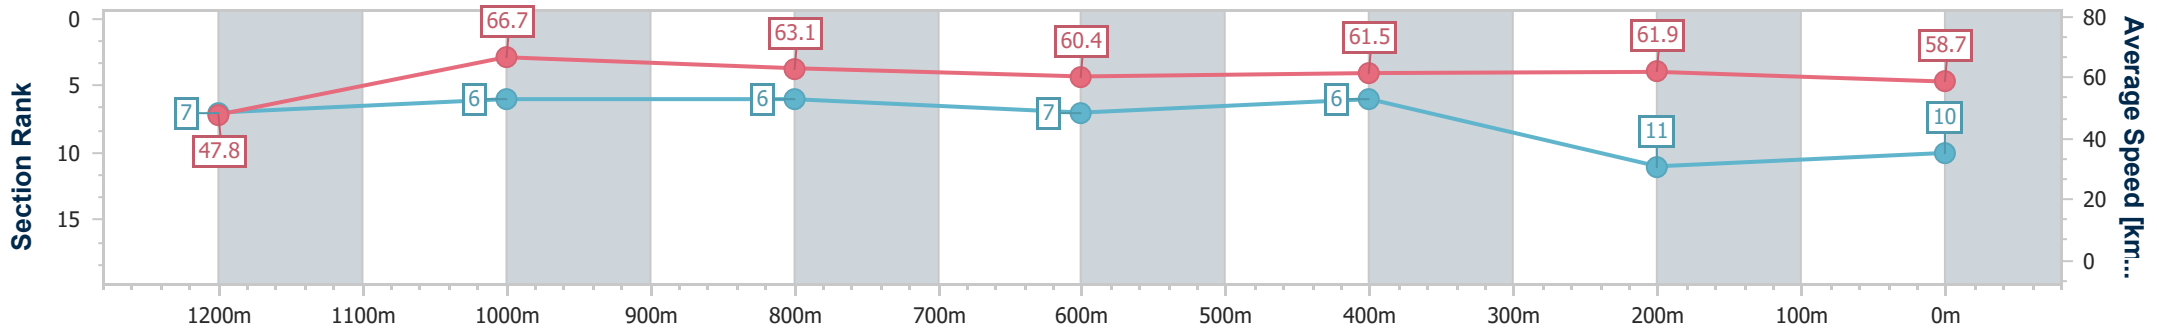

Horse/Jockey Name	Eddy Street
Final Rank	10
Fastest Section Time (Section)	0:10.80 (1200m)
Top Speed [km/h] (Section)	67.9 (1200m)
Race State	Finished

Doomben QLD Professional
Race 6: SKY RACING QTIS Three-Year-Old Maiden Handicap - 1350m
11 January 2023 - 15:54
Track Rating: Good 4, Weather: Fine, Rail Position: +6.5m Entire Course

BRISBANE
RACING CLUB

Section	Overall	1200m	1000m	800m	600m	400m	200m
Section Times	1:21.23 [10] (0:11.28)	1:09.95 [7] (0:10.80)	0:59.15 [6] (0:11.47)	0:47.68 [6] (0:12.03)	0:35.65 [7] (0:11.73)	0:23.92 [6] (0:11.66)	0:12.26 [11] (0:12.26)
Average Speed [km/h]	47.8	66.7	63.1	60.4	61.5	61.9	58.7
Top Speed [km/h]	65.9	67.9	65.3	61.3	61.9	62.9	61.0
Avg. Dist. to Rail [m]	9.8	3.3	2.6	1.6	0.6	1.7	4.0
Avg. Stride Freq. [Hz]	2.1	2.2	2.1	2.1	2.1	2.2	2.1
Avg. Stride Length [m]	6.5	8.5	8.3	8.1	8.1	8.0	7.6

- [ ] Ranking at each section and finish
- -.-.- No data available at this section
- NA No data available