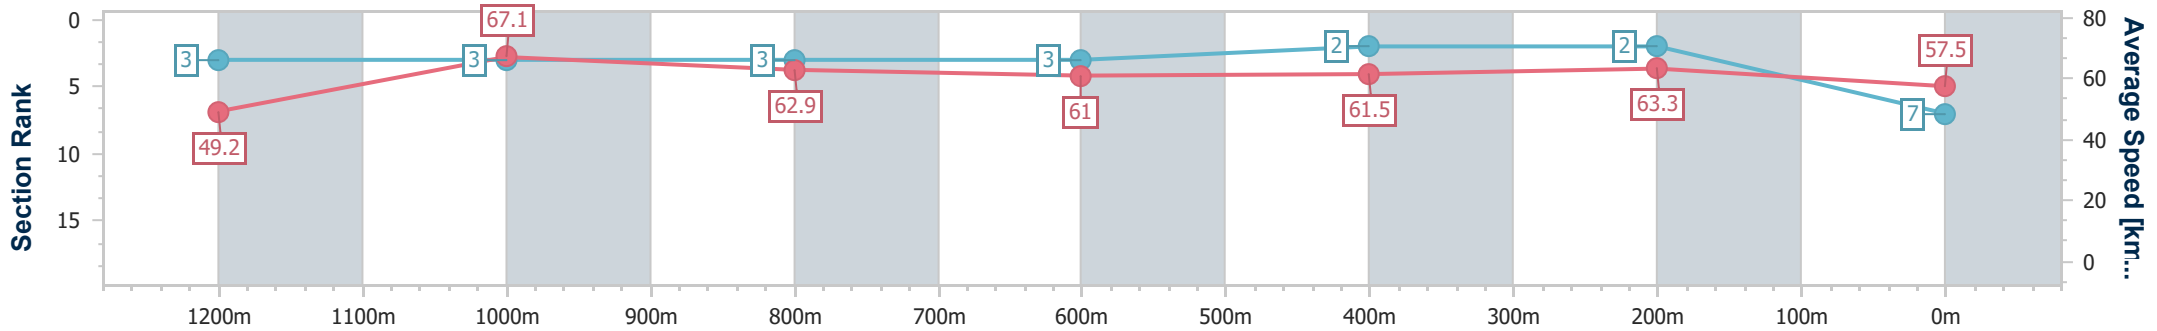

Horse/Jockey Name	Heroic Miss
Final Rank	7
Fastest Section Time (Section)	0:10.75 (1200m)
Top Speed [km/h] (Section)	67.8 (1200m)
Race State	Finished

Doomben QLD Professional
Race 6: SKY RACING QTIS Three-Year-Old Maiden Handicap - 1350m
11 January 2023 - 15:54
Track Rating: Good 4, Weather: Fine, Rail Position: +6.5m Entire Course

BRISBANE
RACING CLUB

Section	Overall	1200m	1000m	800m	600m	400m	200m
Section Times	1:20.88 [7] (0:10.96)	1:09.92 [3] (0:10.75)	0:59.17 [3] (0:11.57)	0:47.60 [3] (0:11.96)	0:35.64 [3] (0:11.78)	0:23.86 [2] (0:11.37)	0:12.49 [2] (0:12.49)
Average Speed [km/h]	49.2	67.1	62.9	61.0	61.5	63.3	57.5
Top Speed [km/h]	66.7	67.8	65.7	62.4	63.0	65.0	60.0
Avg. Dist. to Rail [m]	9.7	5.7	4.3	2.7	1.3	0.6	0.9
Avg. Stride Freq. [Hz]	2.4	2.5	2.4	2.4	2.4	2.4	2.4
Avg. Stride Length [m]	5.6	7.5	7.4	7.2	7.1	7.2	6.8

- [ ] Ranking at each section and finish
- -.-.- No data available at this section
- NA No data available