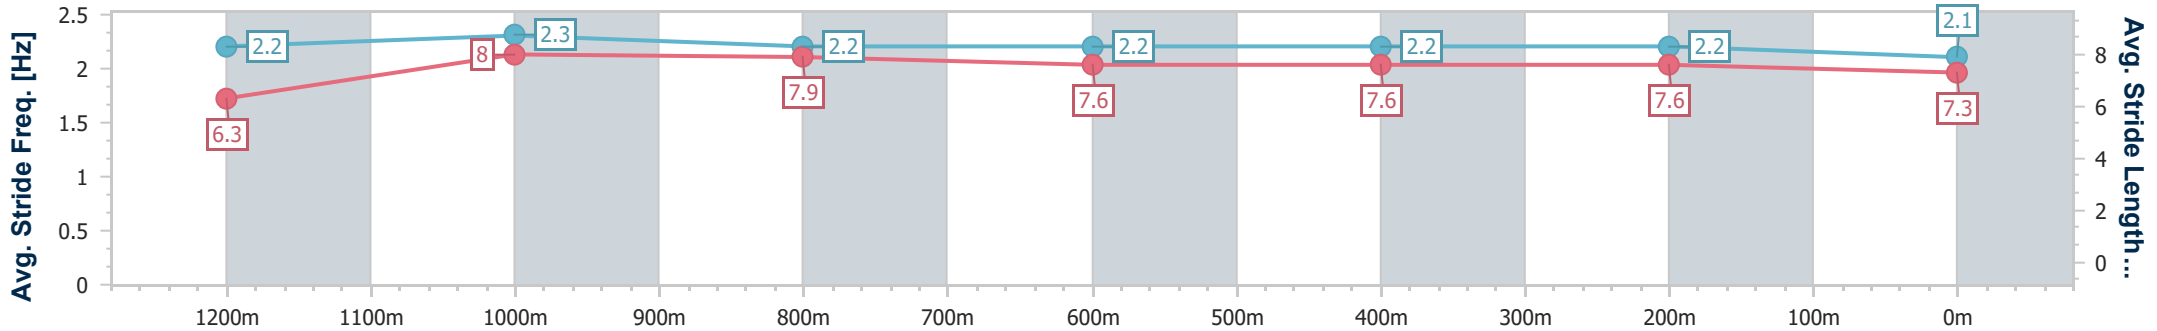

Horse/Jockey Name	Elroy
Final Rank	12
Fastest Section Time (Section)	0:10.76 (1200m)
Top Speed [km/h] (Section)	68.1 (1200m)
Race State	Finished

Doomben QLD Professional
Race 6: SKY RACING QTIS Three-Year-Old Maiden Handicap - 1350m
11 January 2023 - 15:54
Track Rating: Good 4, Weather: Fine, Rail Position: +6.5m Entire Course

BRISBANE
RACING CLUB

Section	Overall	1200m	1000m	800m	600m	400m	200m
Section Times	1:21.32 [12] (0:10.86)	1:10.46 [2] (0:10.76)	0:59.70 [2] (0:11.60)	0:48.10 [2] (0:11.97)	0:36.13 [2] (0:11.84)	0:24.29 [2] (0:11.52)	0:12.77 [3] (0:12.77)
Average Speed [km/h]	49.8	66.8	62.7	60.6	60.8	62.3	56.3
Top Speed [km/h]	67.0	68.1	65.7	61.4	63.5	64.3	59.3
Avg. Dist. to Rail [m]	8.1	4.2	3.2	1.6	1.2	1.7	0.8
Avg. Stride Freq. [Hz]	2.2	2.3	2.2	2.2	2.2	2.2	2.1
Avg. Stride Length [m]	6.3	8.0	7.9	7.6	7.6	7.6	7.3

- [ ] Ranking at each section and finish
- -.-.- No data available at this section
- NA No data available