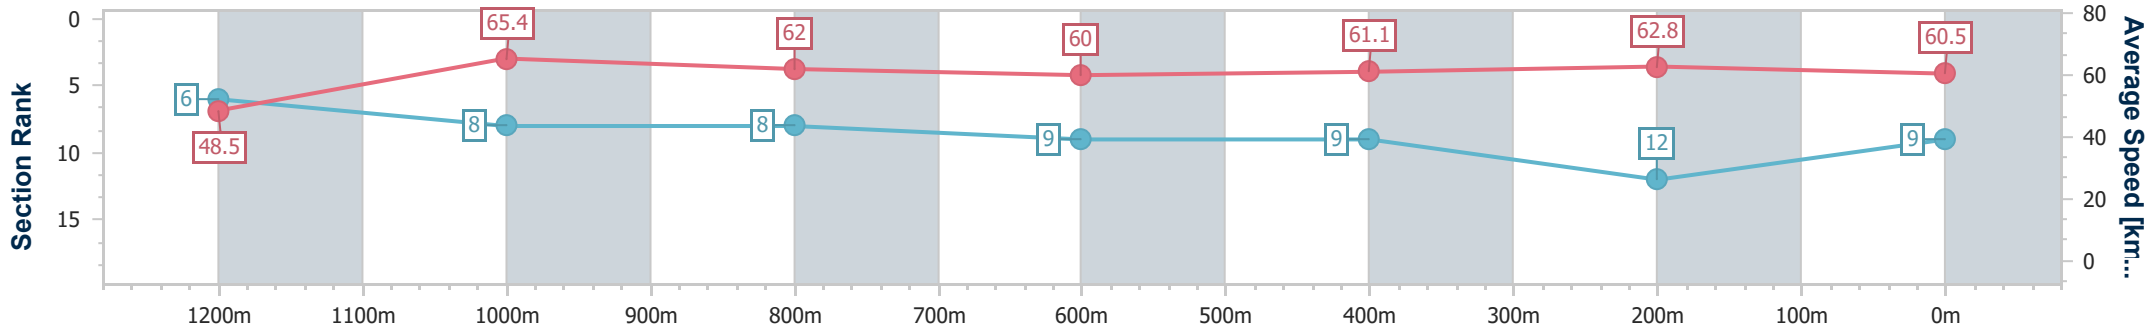

Horse/Jockey Name	Chicka
Final Rank	9
Fastest Section Time (Section)	0:11.01 (1200m)
Top Speed [km/h] (Section)	66.5 (1200m)
Race State	Finished

Doomben QLD Professional
Race 6: SKY RACING QTIS Three-Year-Old Maiden Handicap - 1350m
11 January 2023 - 15:54
Track Rating: Good 4, Weather: Fine, Rail Position: +6.5m Entire Course

BRISBANE
RACING CLUB

Section	Overall	1200m	1000m	800m	600m	400m	200m
Section Times	1:21.03 [9] (0:11.14)	1:09.89 [6] (0:11.01)	0:58.88 [8] (0:11.66)	0:47.22 [8] (0:12.05)	0:35.17 [9] (0:11.78)	0:23.39 [9] (0:11.47)	0:11.92 [12] (0:11.92)
Average Speed [km/h]	48.5	65.4	62.0	60.0	61.1	62.8	60.5
Top Speed [km/h]	65.0	66.5	66.0	61.8	62.9	64.0	61.7
Avg. Dist. to Rail [m]	3.1	1.7	1.4	1.0	0.2	1.1	2.1
Avg. Stride Freq. [Hz]	2.3	2.5	2.3	2.3	2.4	2.4	2.4
Avg. Stride Length [m]	5.9	7.4	7.3	7.1	7.2	7.3	7.1

- [ ] Ranking at each section and finish
- -.-.- No data available at this section
- NA No data available