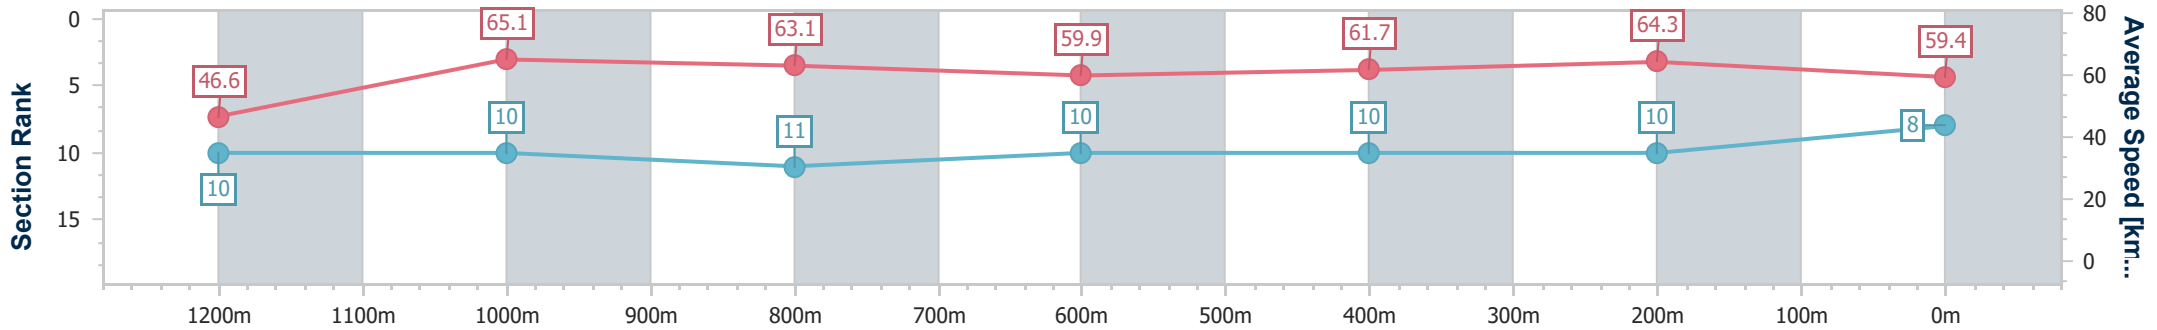

Horse/Jockey Name	Mishani Supreme
Final Rank	8
Fastest Section Time (Section)	0:11.08 (1200m)
Top Speed [km/h] (Section)	66.4 (1200m)
Race State	Finished

Doomben QLD Professional
Race 6: SKY RACING QTIS Three-Year-Old Maiden Handicap - 1350m
11 January 2023 - 15:54
Track Rating: Good 4, Weather: Fine, Rail Position: +6.5m Entire Course

BRISBANE
RACING CLUB

Section	Overall	1200m	1000m	800m	600m	400m	200m
Section Times	1:21.01 [8] (0:11.59)	1:09.42 [10] (0:11.08)	0:58.34 [10] (0:11.42)	0:46.92 [11] (0:12.00)	0:34.92 [10] (0:11.62)	0:23.30 [10] (0:11.17)	0:12.13 [10] (0:12.13)
Average Speed [km/h]	46.6	65.1	63.1	59.9	61.7	64.3	59.4
Top Speed [km/h]	63.9	66.4	65.9	61.2	63.5	65.1	62.8
Avg. Dist. to Rail [m]	7.4	1.3	0.7	0.2	0.9	1.2	0.8
Avg. Stride Freq. [Hz]	2.2	2.3	2.2	2.2	2.2	2.3	2.2
Avg. Stride Length [m]	6.0	7.9	7.8	7.7	7.7	7.9	7.6

- [ ] Ranking at each section and finish
- -.-.- No data available at this section
- NA No data available