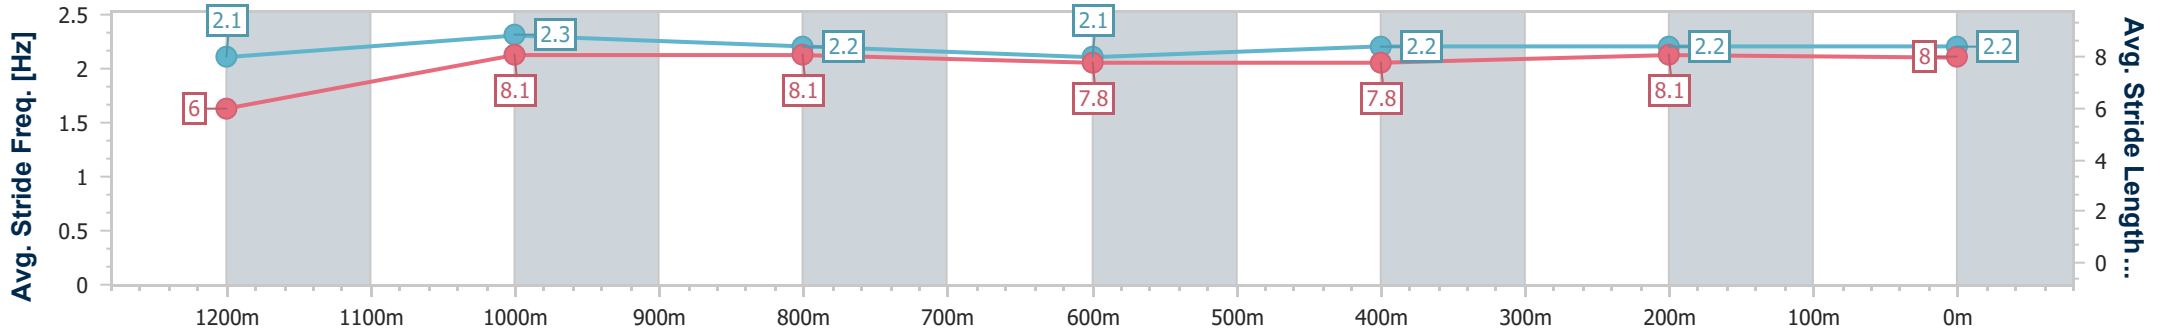

Horse/Jockey Name	Mission Of Love
Final Rank	1
Fastest Section Time (Section)	0:10.97 (1200m)
Top Speed [km/h] (Section)	67.5 (1200m)
Race State	Finished

Doomben QLD Professional
Race 6: SKY RACING QTIS Three-Year-Old Maiden Handicap - 1350m
11 January 2023 - 15:54
Track Rating: Good 4, Weather: Fine, Rail Position: +6.5m Entire Course

BRISBANE
RACING CLUB

Section	Overall	1200m	1000m	800m	600m	400m	200m
Section Times	1:19.94 [1] (0:11.68)	1:08.26 [11] (0:10.97)	0:57.29 [11] (0:11.35)	0:45.94 [10] (0:12.09)	0:33.85 [11] (0:11.54)	0:22.31 [11] (0:11.07)	0:11.24 [8] (0:11.24)
Average Speed [km/h]	46.4	65.6	63.8	60.0	62.0	65.0	64.0
Top Speed [km/h]	64.4	67.5	66.2	61.9	64.2	66.3	66.0
Avg. Dist. to Rail [m]	10.2	2.4	2.4	1.1	1.0	1.5	2.9
Avg. Stride Freq. [Hz]	2.1	2.3	2.2	2.1	2.2	2.2	2.2
Avg. Stride Length [m]	6.0	8.1	8.1	7.8	7.8	8.1	8.0

- [ ] Ranking at each section and finish
- -.-.- No data available at this section
- NA No data available