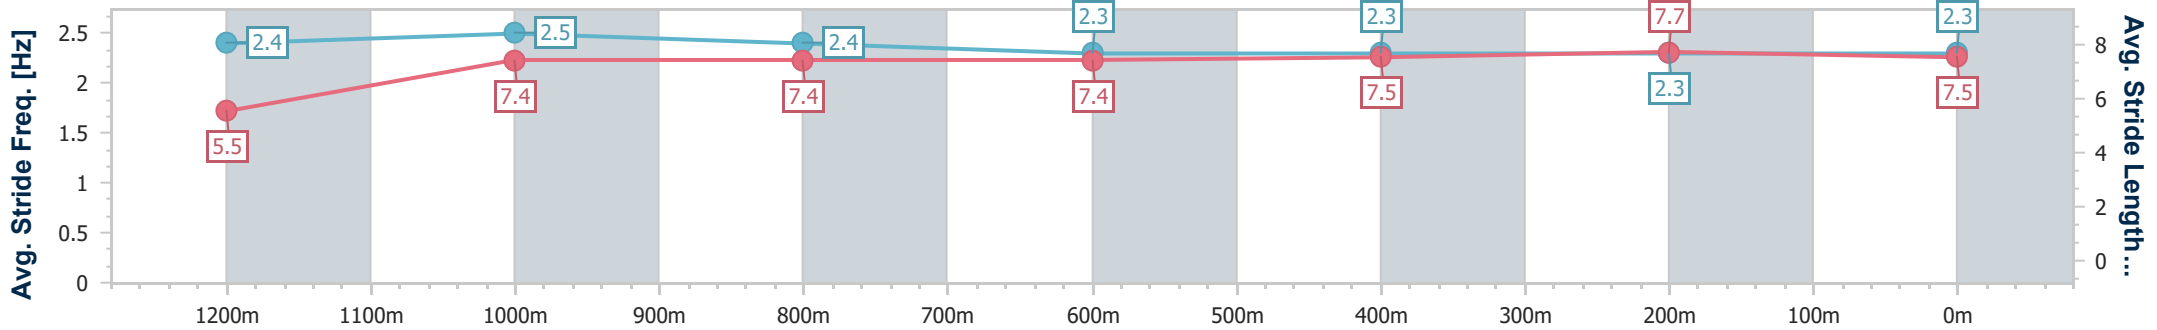

Horse/Jockey Name	Kureder
Final Rank	5
Fastest Section Time (Section)	0:10.96 (1200m)
Top Speed [km/h] (Section)	67.6 (1200m)
Race State	Finished

Doomben QLD Professional
Race 6: SKY RACING QTIS Three-Year-Old Maiden Handicap - 1350m
11 January 2023 - 15:54
Track Rating: Good 4, Weather: Fine, Rail Position: +6.5m Entire Course

BRISBANE
RACING CLUB

Section	Overall	1200m	1000m	800m	600m	400m	200m
Section Times	1:20.60 [5] (0:11.37)	1:09.23 [9] (0:10.96)	0:58.27 [9] (0:11.46)	0:46.81 [9] (0:11.98)	0:34.83 [8] (0:11.64)	0:23.19 [8] (0:11.28)	0:11.91 [7] (0:11.91)
Average Speed [km/h]	47.5	65.7	62.9	60.2	61.6	63.7	60.4
Top Speed [km/h]	65.3	67.6	66.5	60.9	63.1	64.5	62.8
Avg. Dist. to Rail [m]	5.4	1.9	0.9	0.3	0.8	0.7	0.5
Avg. Stride Freq. [Hz]	2.4	2.5	2.4	2.3	2.3	2.3	2.3
Avg. Stride Length [m]	5.5	7.4	7.4	7.4	7.5	7.7	7.5

- [ ] Ranking at each section and finish
- -.-.- No data available at this section
- NA No data available