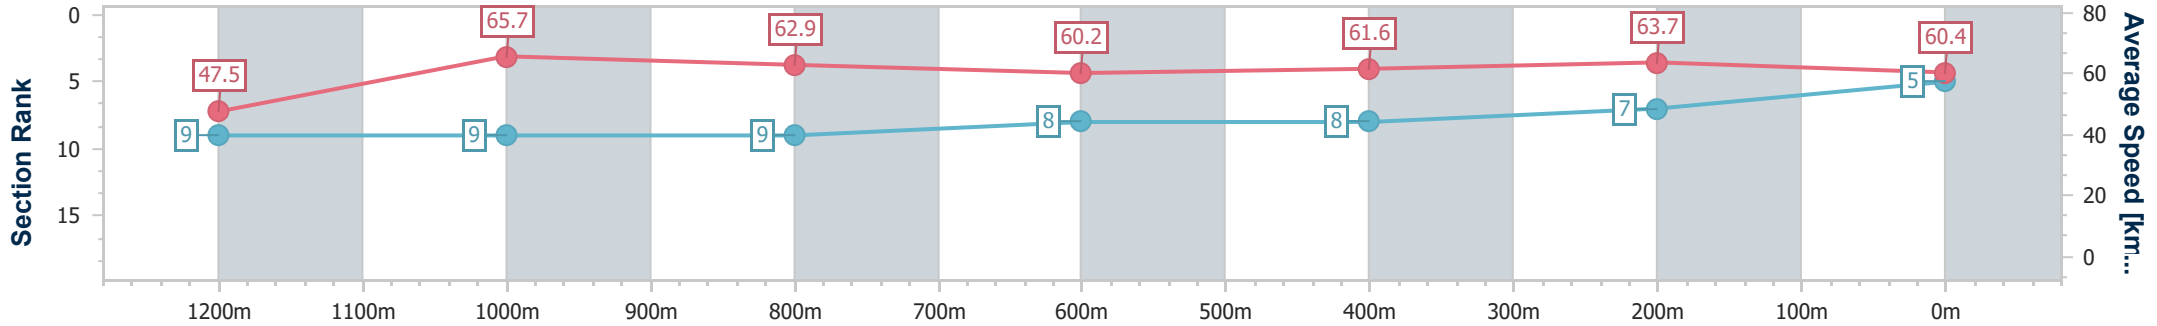

Horse/Jockey Name	Kureder
Final Rank	5
Fastest Section Time (Section)	0:10.96 (1200m)
Top Speed [km/h] (Section)	67.6 (1200m)
Race State	Finished

Doomben QLD Professional
Race 6: SKY RACING QTIS Three-Year-Old Maiden Handicap - 1350m
11 January 2023 - 15:54
Track Rating: Good 4, Weather: Fine, Rail Position: +6.5m Entire Course

BRISBANE
RACING CLUB

Section	Overall	1200m	1000m	800m	600m	400m	200m
Section Times	1:20.60 [5] (0:11.37)	1:09.23 [9] (0:10.96)	0:58.27 [9] (0:11.46)	0:46.81 [9] (0:11.98)	0:34.83 [8] (0:11.64)	0:23.19 [8] (0:11.28)	0:11.91 [7] (0:11.91)
Average Speed [km/h]	47.5	65.7	62.9	60.2	61.6	63.7	60.4
Top Speed [km/h]	65.3	67.6	66.5	60.9	63.1	64.5	62.8
Avg. Dist. to Rail [m]	5.4	1.9	0.9	0.3	0.8	0.7	0.5
Avg. Stride Freq. [Hz]	2.4	2.5	2.4	2.3	2.3	2.3	2.3
Avg. Stride Length [m]	5.5	7.4	7.4	7.4	7.5	7.7	7.5

- [ ] Ranking at each section and finish
- -.-.- No data available at this section
- NA No data available