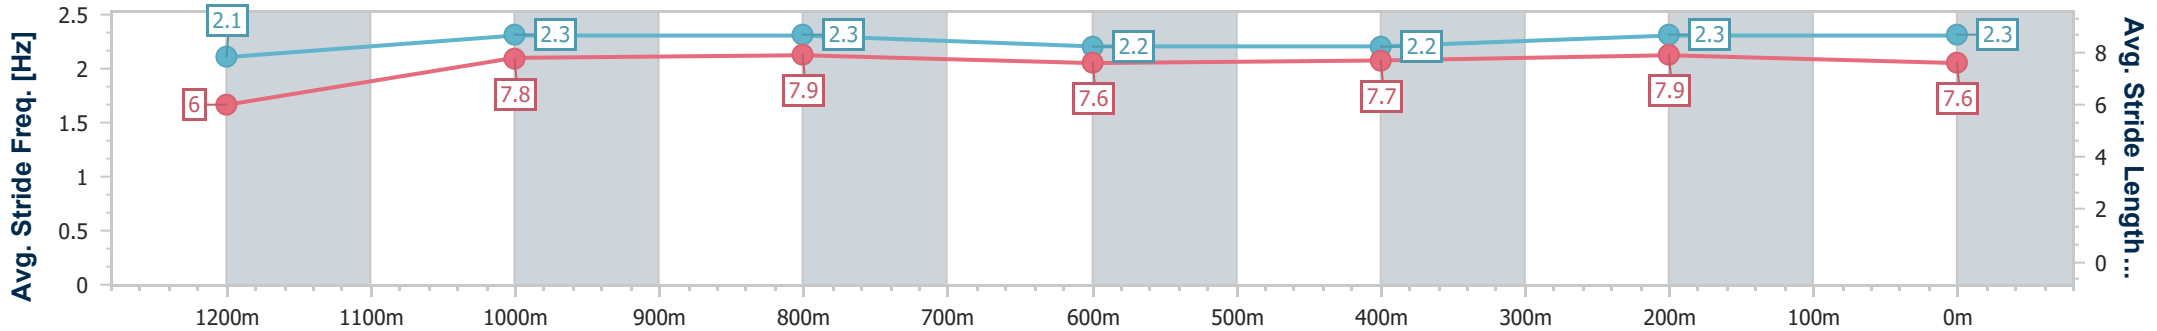

Horse/Jockey Name	Daring Diego
Final Rank	4
Fastest Section Time (Section)	0:11.03 (400m)
Top Speed [km/h] (Section)	66.5 (Overall)
Race State	Finished

Doomben QLD Professional
Race 6: SKY RACING QTIS Three-Year-Old Maiden Handicap - 1350m
11 January 2023 - 15:54
Track Rating: Good 4, Weather: Fine, Rail Position: +6.5m Entire Course

BRISBANE
RACING CLUB

Section	Overall	1200m	1000m	800m	600m	400m	200m
Section Times	1:20.31 [4] (0:11.79)	1:08.52 [12] (0:11.12)	0:57.40 [12] (0:11.30)	0:46.10 [12] (0:12.10)	0:34.00 [12] (0:11.48)	0:22.52 [12] (0:11.03)	0:11.49 [9] (0:11.49)
Average Speed [km/h]	45.9	64.8	64.0	59.5	62.4	65.1	62.7
Top Speed [km/h]	66.5	66.5	65.4	61.6	64.2	65.9	63.9
Avg. Dist. to Rail [m]	9.8	0.9	1.1	0.5	1.0	0.8	3.8
Avg. Stride Freq. [Hz]	2.1	2.3	2.3	2.2	2.2	2.3	2.3
Avg. Stride Length [m]	6.0	7.8	7.9	7.6	7.7	7.9	7.6

- [ ] Ranking at each section and finish
- -.-.- No data available at this section
- NA No data available