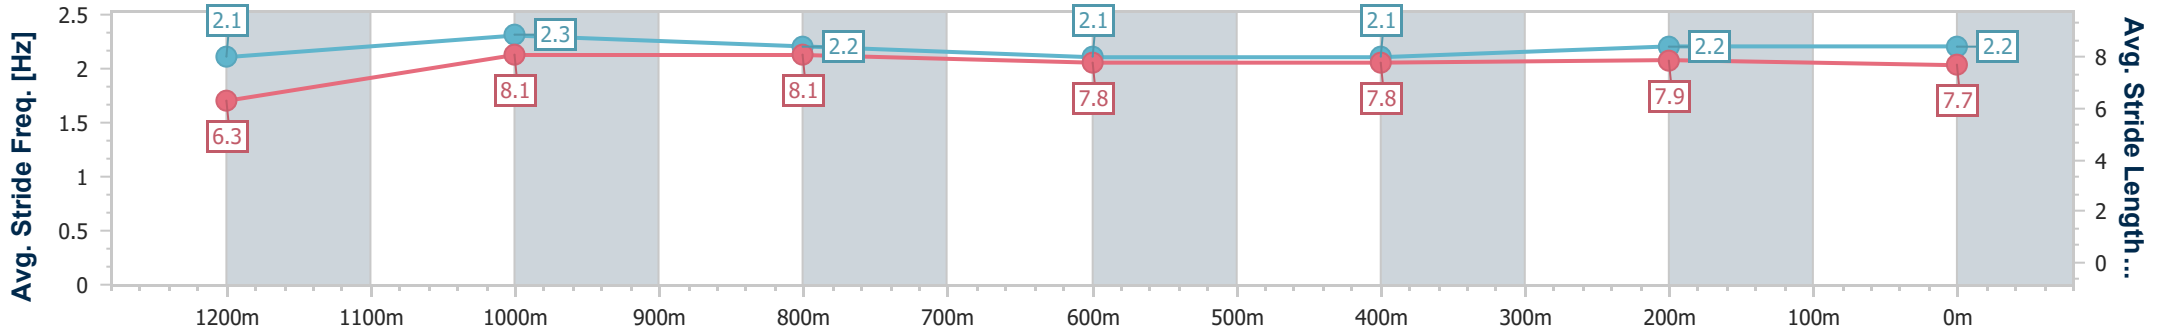

Horse/Jockey Name	Johnny Utah
Final Rank	6
Fastest Section Time (Section)	0:10.91 (1200m)
Top Speed [km/h] (Section)	67.1 (1200m)
Race State	Finished

Doomben QLD Professional
Race 6: SKY RACING QTIS Three-Year-Old Maiden Handicap - 1350m
11 January 2023 - 15:54
Track Rating: Good 4, Weather: Fine, Rail Position: +6.5m Entire Course

BRISBANE
RACING CLUB

Section	Overall	1200m	1000m	800m	600m	400m	200m
Section Times	1:20.75 [6] (0:11.04)	1:09.71 [5] (0:10.91)	0:58.80 [5] (0:11.49)	0:47.31 [4] (0:12.00)	0:35.31 [5] (0:11.86)	0:23.45 [5] (0:11.40)	0:12.05 [6] (0:12.05)
Average Speed [km/h]	49.0	65.9	62.9	59.8	59.9	62.7	59.7
Top Speed [km/h]	65.3	67.1	66.9	60.9	61.6	64.1	63.7
Avg. Dist. to Rail [m]	2.2	0.6	0.6	1.0	2.2	1.7	0.9
Avg. Stride Freq. [Hz]	2.1	2.3	2.2	2.1	2.1	2.2	2.2
Avg. Stride Length [m]	6.3	8.1	8.1	7.8	7.8	7.9	7.7

- [ ] Ranking at each section and finish
- -.-.- No data available at this section
- NA No data available