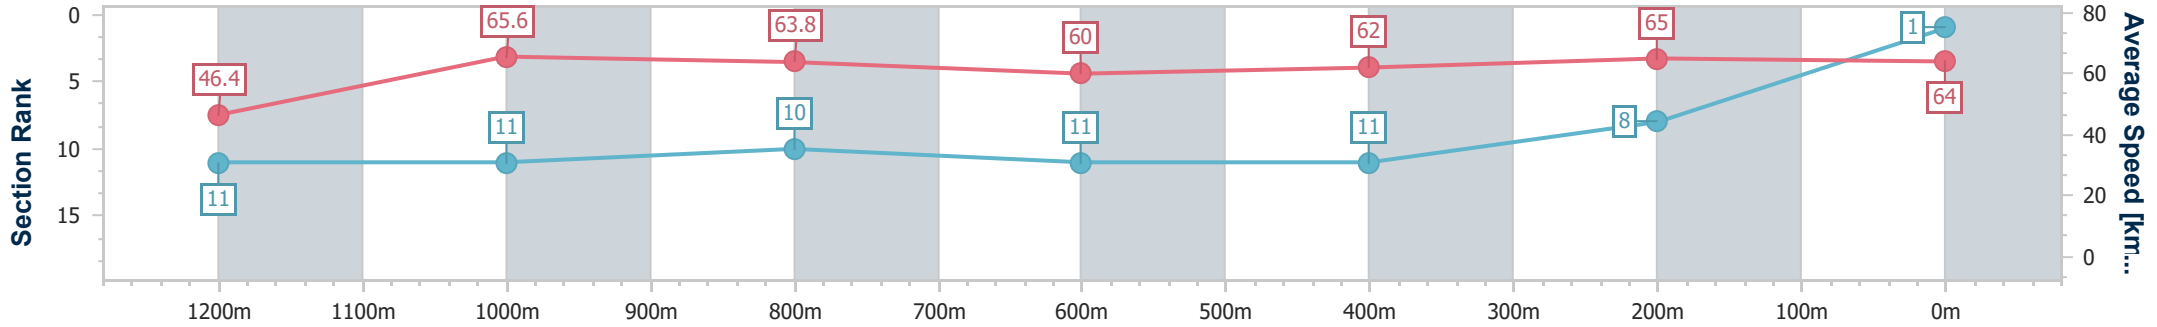

Horse/Jockey Name	Mission Of Love
Final Rank	1
Fastest Section Time (Section)	0:10.97 (1200m)
Top Speed [km/h] (Section)	67.5 (1200m)
Race State	Finished

Doomben QLD Professional
Race 6: SKY RACING QTIS Three-Year-Old Maiden Handicap - 1350m
11 January 2023 - 15:54
Track Rating: Good 4, Weather: Fine, Rail Position: +6.5m Entire Course

BRISBANE
RACING CLUB

Section	Overall	1200m	1000m	800m	600m	400m	200m
Section Times	1:19.94 [1] (0:11.68)	1:08.26 [11] (0:10.97)	0:57.29 [11] (0:11.35)	0:45.94 [10] (0:12.09)	0:33.85 [11] (0:11.54)	0:22.31 [11] (0:11.07)	0:11.24 [8] (0:11.24)
Average Speed [km/h]	46.4	65.6	63.8	60.0	62.0	65.0	64.0
Top Speed [km/h]	64.4	67.5	66.2	61.9	64.2	66.3	66.0
Avg. Dist. to Rail [m]	10.2	2.4	2.4	1.1	1.0	1.5	2.9
Avg. Stride Freq. [Hz]	2.1	2.3	2.2	2.1	2.2	2.2	2.2
Avg. Stride Length [m]	6.0	8.1	8.1	7.8	7.8	8.1	8.0

- [ ] Ranking at each section and finish
- -.-.- No data available at this section
- NA No data available