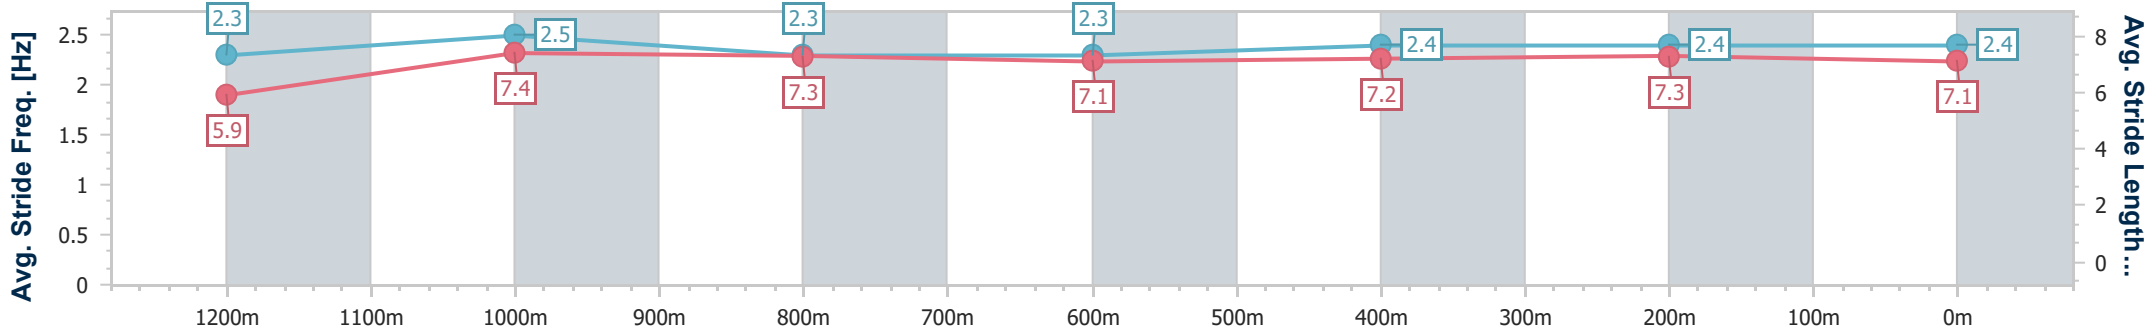

Horse/Jockey Name	Chicka
Final Rank	9
Fastest Section Time (Section)	0:11.01 (1200m)
Top Speed [km/h] (Section)	66.5 (1200m)
Race State	Finished

Doomben QLD Professional
Race 6: SKY RACING QTIS Three-Year-Old Maiden Handicap - 1350m
11 January 2023 - 15:54
Track Rating: Good 4, Weather: Fine, Rail Position: +6.5m Entire Course

BRISBANE
RACING CLUB

Section	Overall	1200m	1000m	800m	600m	400m	200m
Section Times	1:21.03 [9] (0:11.14)	1:09.89 [6] (0:11.01)	0:58.88 [8] (0:11.66)	0:47.22 [8] (0:12.05)	0:35.17 [9] (0:11.78)	0:23.39 [9] (0:11.47)	0:11.92 [12] (0:11.92)
Average Speed [km/h]	48.5	65.4	62.0	60.0	61.1	62.8	60.5
Top Speed [km/h]	65.0	66.5	66.0	61.8	62.9	64.0	61.7
Avg. Dist. to Rail [m]	3.1	1.7	1.4	1.0	0.2	1.1	2.1
Avg. Stride Freq. [Hz]	2.3	2.5	2.3	2.3	2.4	2.4	2.4
Avg. Stride Length [m]	5.9	7.4	7.3	7.1	7.2	7.3	7.1

- [ ] Ranking at each section and finish
- -.-.- No data available at this section
- NA No data available