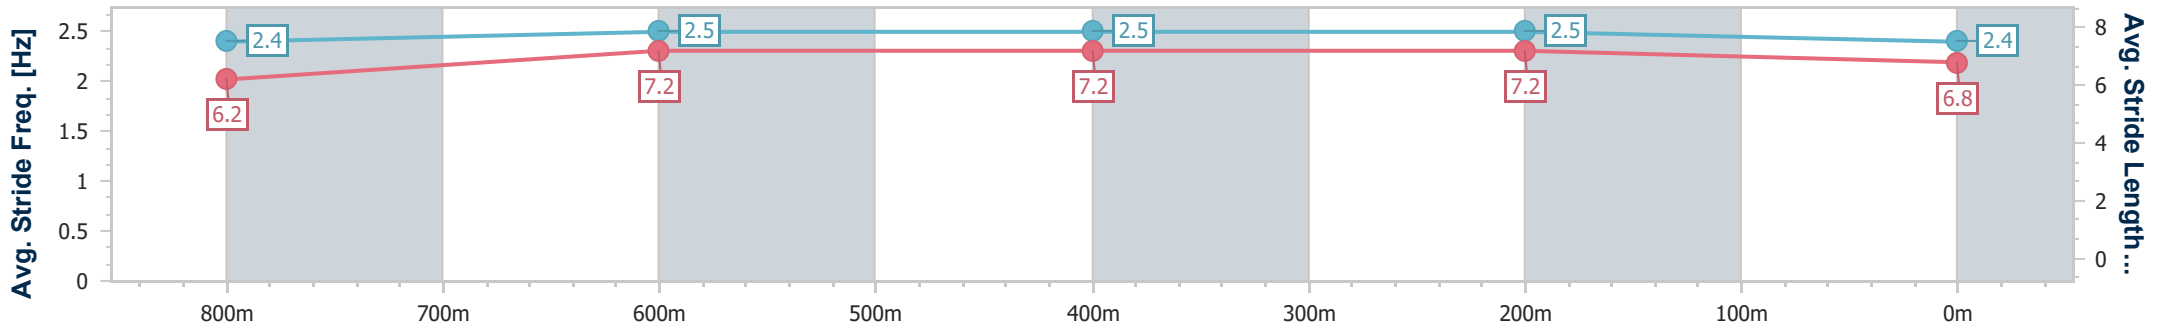

Horse/Jockey Name	Flamin' Ready
Final Rank	3
Fastest Section Time (Section)	0:11.10 (800m)
Top Speed [km/h] (Section)	66.6 (800m)
Race State	Finished

Sunshine Coast QLD Professional
Race 5: VILI'S FAMILY BAKERY Maiden Handicap - 1000m
20 January 2023 - 19:32
Track Rating: Soft 5, Weather: Overcast, Rail Position: +9m

Section	Overall	800m	600m	400m	200m
Section Times	0:59.66 [3] (0:13.49)	0:46.17 [2] (0:11.10)	0:35.07 [2] (0:11.21)	0:23.86 [2] (0:11.36)	0:12.50 [3] (0:12.50)
Average Speed [km/h]	53.4	65.0	64.1	63.5	57.6
Top Speed [km/h]	65.3	66.6	65.8	65.1	60.7
Avg. Dist. to Rail [m]	1.2	0.9	0.4	0.6	1.9
Avg. Stride Freq. [Hz]	2.4	2.5	2.5	2.5	2.4
Avg. Stride Length [m]	6.2	7.2	7.2	7.2	6.8

- [ ] Ranking at each section and finish
- -.-.- No data available at this section
- NA No data available