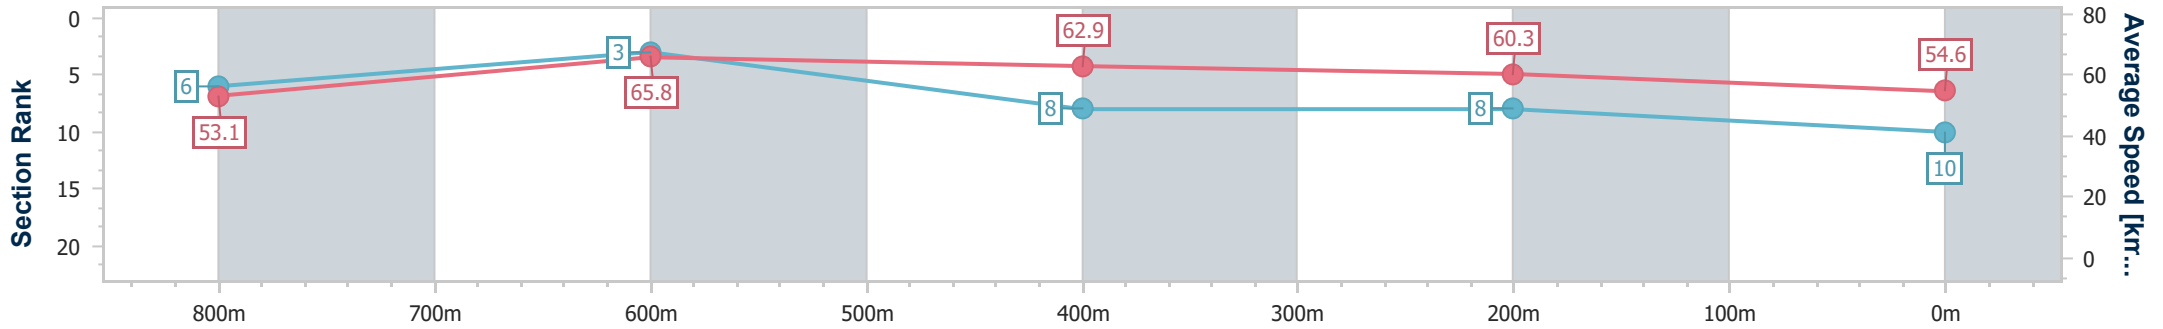

- [] Ranking at each section and finish
- .-.- No data available at this section
- NA No data available

Horse/Jockey Name	Plums Akimbo
Final Rank	10
Fastest Section Time (Section)	0:11.13 (800m)
Top Speed [km/h] (Section)	67.5 (800m)
Race State	Finished

Sunshine Coast QLD Professional
 Race 5: VILI'S FAMILY BAKERY Maiden Handicap - 1000m
 20 January 2023 - 19:32
 Track Rating: Soft 5, Weather: Overcast, Rail Position: +9m

Section	Overall	800m	600m	400m	200m
Section Times	1:01.45 [10] (0:13.57)	0:47.88 [6] (0:11.13)	0:36.75 [3] (0:11.62)	0:25.13 [8] (0:11.94)	0:13.19 [8] (0:13.19)
Average Speed [km/h]	53.1	65.8	62.9	60.3	54.6
Top Speed [km/h]	67.4	67.5	64.9	62.1	57.9
Avg. Dist. to Rail [m]	6.1	4.3	2.7	2.3	1.4
Avg. Stride Freq. [Hz]	2.4	2.6	2.5	2.4	2.4
Avg. Stride Length [m]	6.0	7.0	6.9	6.9	6.4