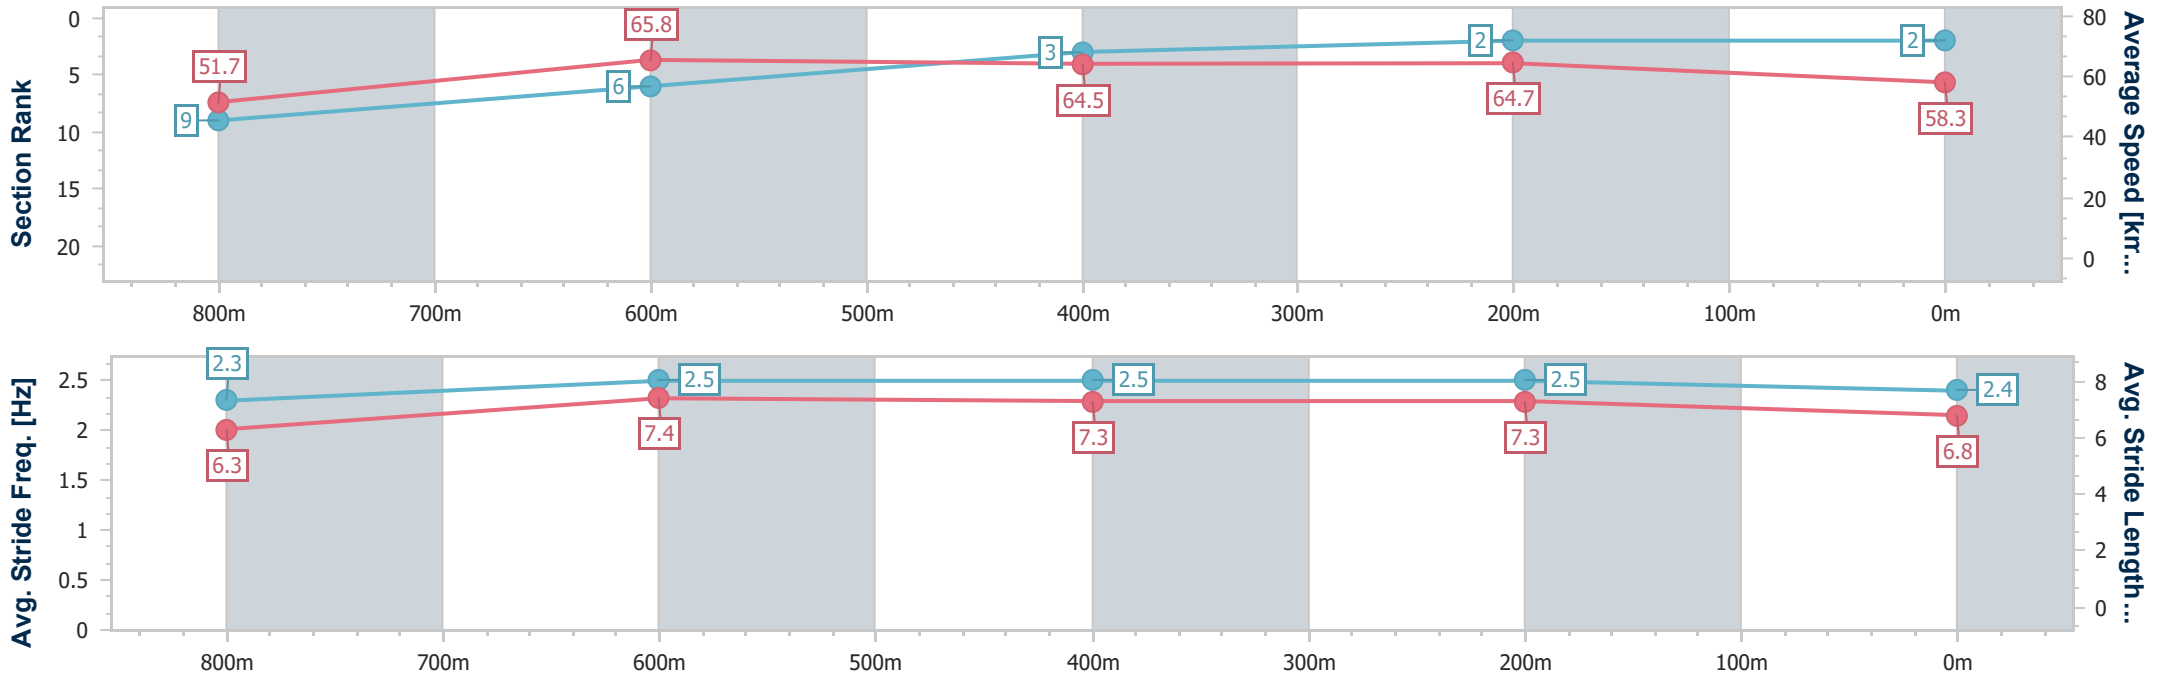

Horse/Jockey Name	Our Armistice
Final Rank	2
Fastest Section Time (Section)	0:10.98 (800m)
Top Speed [km/h] (Section)	69.1 (800m)
Race State	Finished

Sunshine Coast QLD Professional
Race 5: VILI'S FAMILY BAKERY Maiden Handicap - 1000m
20 January 2023 - 19:32
Track Rating: Soft 5, Weather: Overcast, Rail Position: +9m

Section	Overall	800m	600m	400m	200m
Section Times	0:59.56 [2] (0:13.93)	0:45.63 [9] (0:10.98)	0:34.65 [6] (0:11.18)	0:23.47 [3] (0:11.12)	0:12.35 [2] (0:12.35)
Average Speed [km/h]	51.7	65.8	64.5	64.7	58.3
Top Speed [km/h]	67.0	69.1	65.7	65.7	63.9
Avg. Dist. to Rail [m]	4.8	1.5	0.3	1.0	2.0
Avg. Stride Freq. [Hz]	2.3	2.5	2.5	2.5	2.4
Avg. Stride Length [m]	6.3	7.4	7.3	7.3	6.8

- [ ] Ranking at each section and finish
- -.-.- No data available at this section
- NA No data available