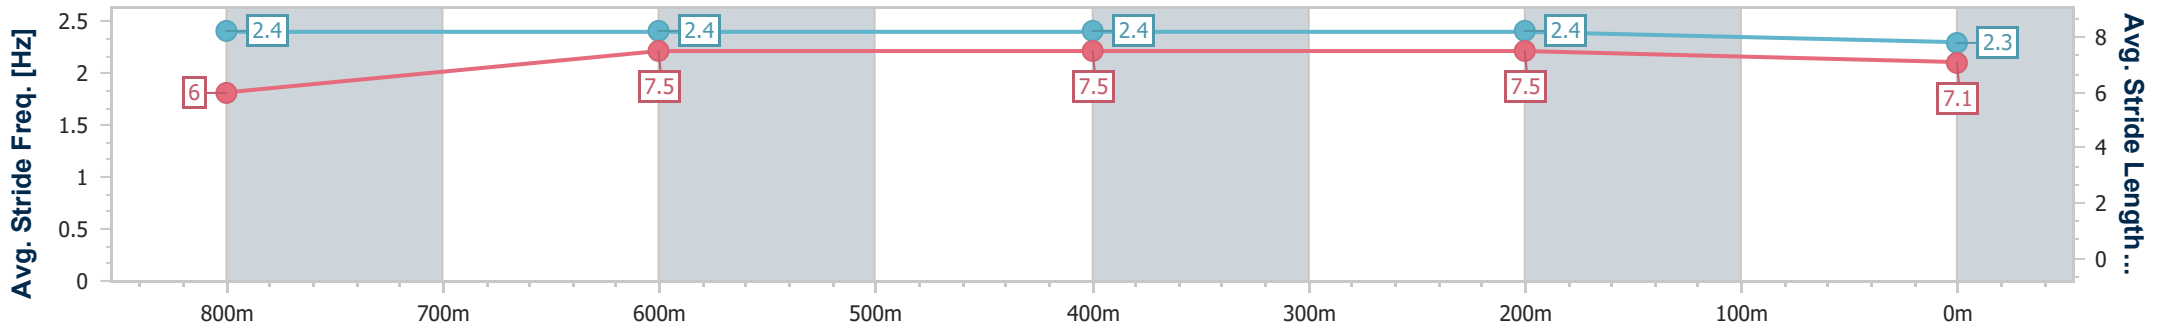

Horse/Jockey Name	Miss Tefe
Final Rank	1
Fastest Section Time (Section)	0:11.10 (400m)
Top Speed [km/h] (Section)	66.9 (400m)
Race State	Finished

Sunshine Coast QLD Professional
Race 5: VILI'S FAMILY BAKERY Maiden Handicap - 1000m
20 January 2023 - 19:32
Track Rating: Soft 5, Weather: Overcast, Rail Position: +9m

Section	Overall	800m	600m	400m	200m
Section Times	0:59.46 [1] (0:13.71)	0:45.75 [7] (0:11.18)	0:34.57 [8] (0:11.36)	0:23.21 [6] (0:11.10)	0:12.11 [5] (0:12.11)
Average Speed [km/h]	52.5	65.2	64.0	65.0	59.5
Top Speed [km/h]	65.2	66.1	65.3	66.9	63.0
Avg. Dist. to Rail [m]	4.5	3.3	1.9	3.1	4.7
Avg. Stride Freq. [Hz]	2.4	2.4	2.4	2.4	2.3
Avg. Stride Length [m]	6.0	7.5	7.5	7.5	7.1

- [ ] Ranking at each section and finish
- -.-.- No data available at this section
- NA No data available