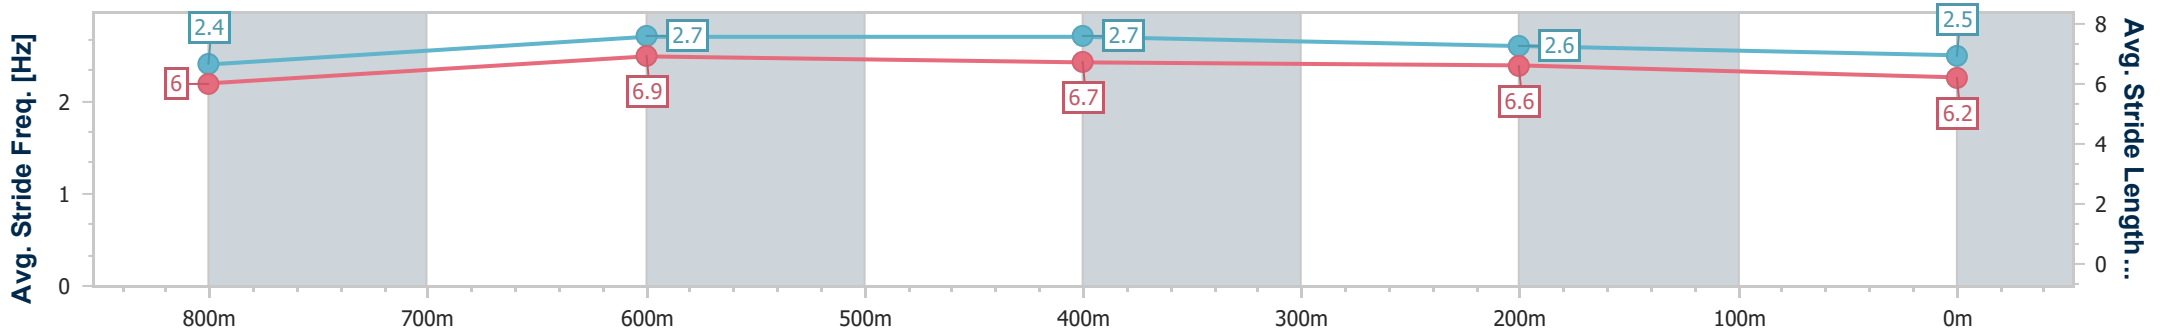

- [] Ranking at each section and finish
- .-.- No data available at this section
- NA No data available

Horse/Jockey Name	Our Rocketman
Final Rank	8
Fastest Section Time (Section)	0:11.16 (800m)
Top Speed [km/h] (Section)	68.1 (800m)
Race State	Finished

Sunshine Coast QLD Professional
 Race 5: VILI'S FAMILY BAKERY Maiden Handicap - 1000m
 20 January 2023 - 19:32
 Track Rating: Soft 5, Weather: Overcast, Rail Position: +9m

Section	Overall	800m	600m	400m	200m
Section Times	1:00.82 [8] (0:13.55)	0:47.27 [5] (0:11.16)	0:36.11 [4] (0:11.47)	0:24.64 [5] (0:11.65)	0:12.99 [6] (0:12.99)
Average Speed [km/h]	53.2	66.0	63.9	61.8	55.4
Top Speed [km/h]	67.9	68.1	65.1	64.6	59.3
Avg. Dist. to Rail [m]	8.5	5.9	3.2	4.4	3.3
Avg. Stride Freq. [Hz]	2.4	2.7	2.7	2.6	2.5
Avg. Stride Length [m]	6.0	6.9	6.7	6.6	6.2