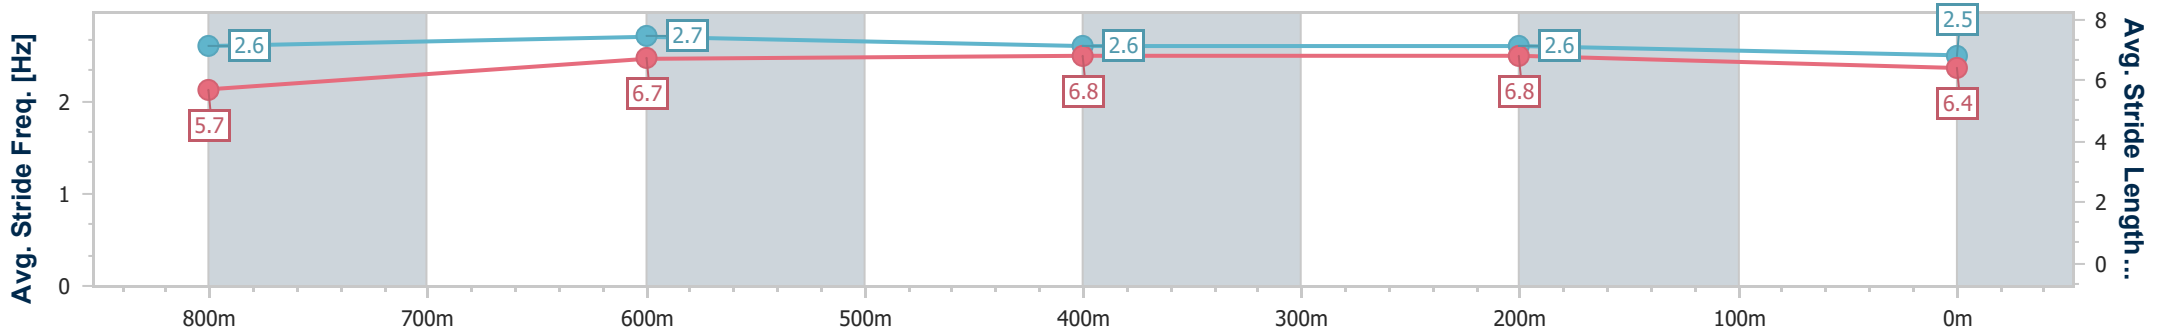

Horse/Jockey Name	Idoneus
Final Rank	4
Fastest Section Time (Section)	0:11.10 (400m)
Top Speed [km/h] (Section)	67.1 (800m)
Race State	Finished

Sunshine Coast QLD Professional
Race 5: VILI'S FAMILY BAKERY Maiden Handicap - 1000m
20 January 2023 - 19:32
Track Rating: Soft 5, Weather: Overcast, Rail Position: +9m

Section	Overall	800m	600m	400m	200m
Section Times	0:59.74 [4] (0:13.58)	0:46.16 [4] (0:11.23)	0:34.93 [5] (0:11.34)	0:23.59 [4] (0:11.10)	0:12.49 [4] (0:12.49)
Average Speed [km/h]	53.1	65.2	64.3	64.8	57.7
Top Speed [km/h]	66.3	67.1	65.8	66.2	62.9
Avg. Dist. to Rail [m]	3.2	3.9	2.5	2.8	4.0
Avg. Stride Freq. [Hz]	2.6	2.7	2.6	2.6	2.5
Avg. Stride Length [m]	5.7	6.7	6.8	6.8	6.4

- [ ] Ranking at each section and finish
- -.-.- No data available at this section
- NA No data available