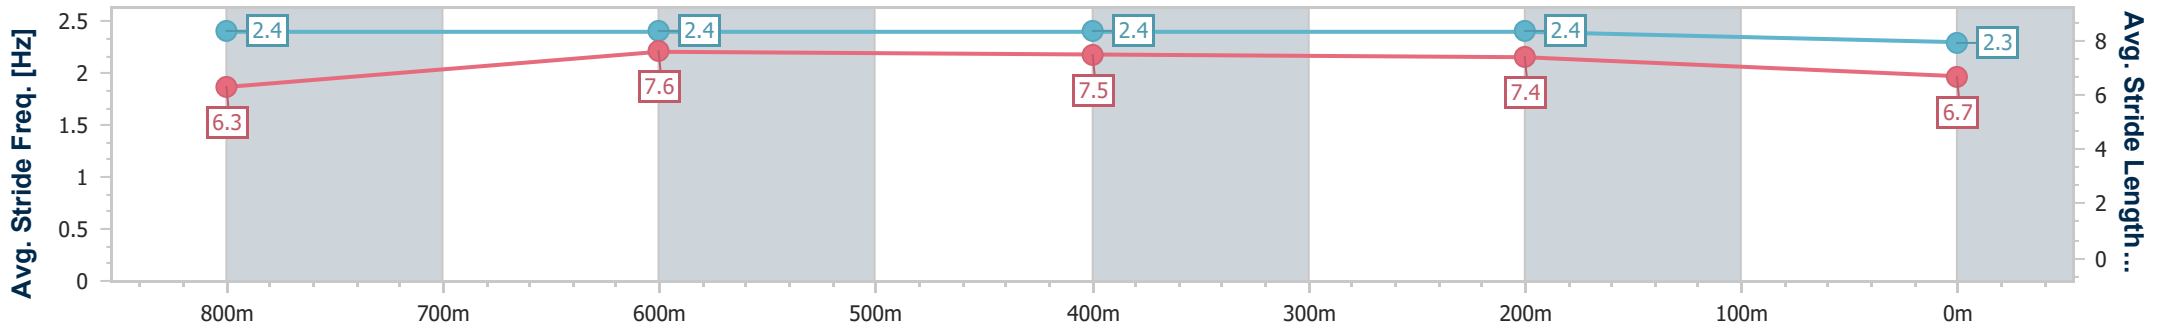

Horse/Jockey Name	Elesprit Miss
Final Rank	5
Fastest Section Time (Section)	0:11.04 (800m)
Top Speed [km/h] (Section)	66.7 (800m)
Race State	Finished

Sunshine Coast QLD Professional
Race 5: VILI'S FAMILY BAKERY Maiden Handicap - 1000m
20 January 2023 - 19:32
Track Rating: Soft 5, Weather: Overcast, Rail Position: +9m

Section	Overall	800m	600m	400m	200m
Section Times	0:59.95 [5] (0:13.27)	0:46.68 [1] (0:11.04)	0:35.64 [1] (0:11.22)	0:24.42 [1] (0:11.42)	0:13.00 [1] (0:13.00)
Average Speed [km/h]	54.3	65.6	64.5	62.9	55.4
Top Speed [km/h]	66.2	66.7	65.2	64.8	60.1
Avg. Dist. to Rail [m]	3.4	1.7	0.9	0.7	0.8
Avg. Stride Freq. [Hz]	2.4	2.4	2.4	2.4	2.3
Avg. Stride Length [m]	6.3	7.6	7.5	7.4	6.7

- [ ] Ranking at each section and finish
- -.-.- No data available at this section
- NA No data available