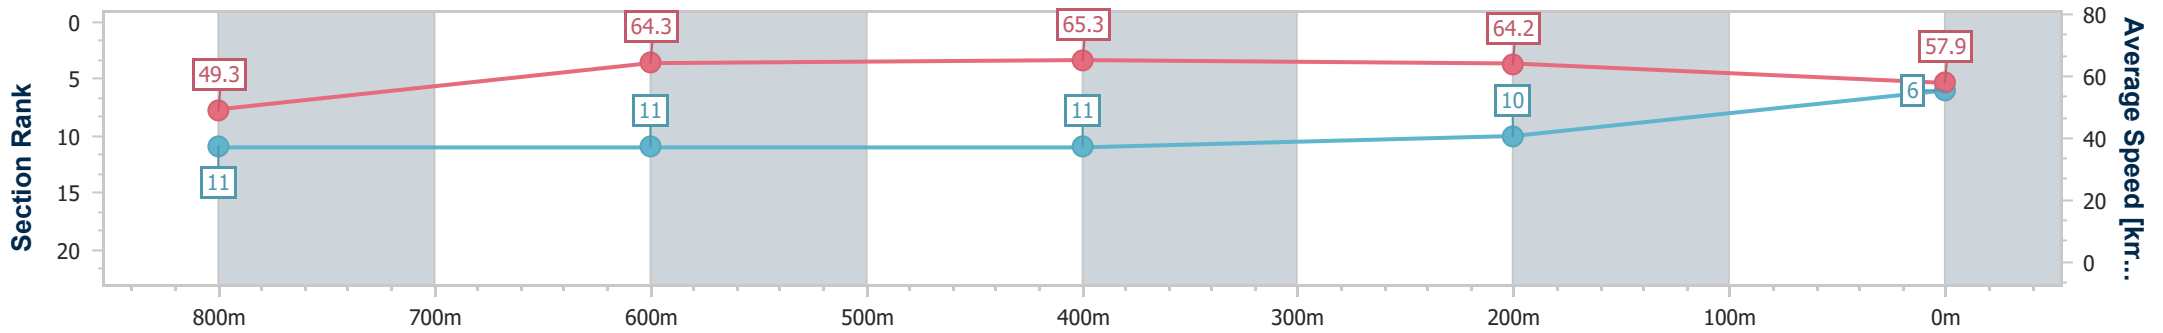

Horse/Jockey Name	Jennatop
Final Rank	6
Fastest Section Time (Section)	0:11.18 (600m)
Top Speed [km/h] (Section)	66.9 (600m)
Race State	Finished

Sunshine Coast QLD Professional
Race 5: VILI'S FAMILY BAKERY Maiden Handicap - 1000m
20 January 2023 - 19:32
Track Rating: Soft 5, Weather: Overcast, Rail Position: +9m

Section	Overall	800m	600m	400m	200m
Section Times	1:00.70 [6] (0:14.61)	0:46.09 [11] (0:11.28)	0:34.81 [11] (0:11.18)	0:23.63 [11] (0:11.22)	0:12.41 [10] (0:12.41)
Average Speed [km/h]	49.3	64.3	65.3	64.2	57.9
Top Speed [km/h]	63.6	64.7	66.9	66.6	62.1
Avg. Dist. to Rail [m]	3.5	1.7	2.4	4.3	4.4
Avg. Stride Freq. [Hz]	2.2	2.5	2.5	2.5	2.4
Avg. Stride Length [m]	6.0	7.2	7.2	7.1	6.7

- [ ] Ranking at each section and finish
- -.-.- No data available at this section
- NA No data available