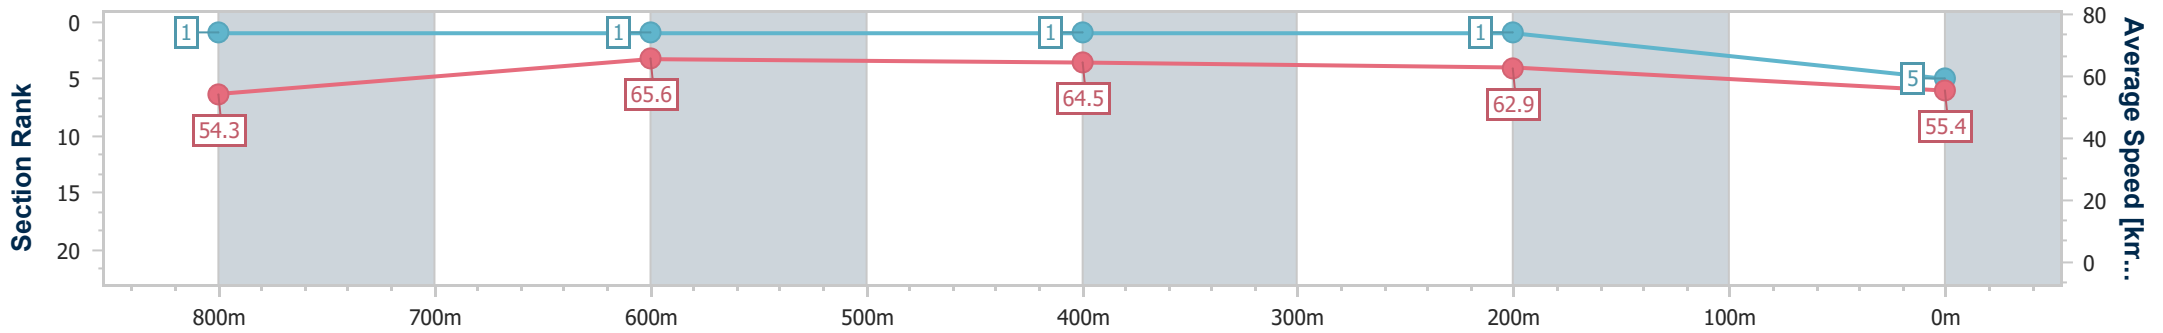

Horse/Jockey Name	Elesprit Miss
Final Rank	5
Fastest Section Time (Section)	0:11.04 (800m)
Top Speed [km/h] (Section)	66.7 (800m)
Race State	Finished

Sunshine Coast QLD Professional
Race 5: VILI'S FAMILY BAKERY Maiden Handicap - 1000m
20 January 2023 - 19:32
Track Rating: Soft 5, Weather: Overcast, Rail Position: +9m

Section	Overall	800m	600m	400m	200m
Section Times	0:59.95 [5] (0:13.27)	0:46.68 [1] (0:11.04)	0:35.64 [1] (0:11.22)	0:24.42 [1] (0:11.42)	0:13.00 [1] (0:13.00)
Average Speed [km/h]	54.3	65.6	64.5	62.9	55.4
Top Speed [km/h]	66.2	66.7	65.2	64.8	60.1
Avg. Dist. to Rail [m]	3.4	1.7	0.9	0.7	0.8
Avg. Stride Freq. [Hz]	2.4	2.4	2.4	2.4	2.3
Avg. Stride Length [m]	6.3	7.6	7.5	7.4	6.7

- [ ] Ranking at each section and finish
- -.-.- No data available at this section
- NA No data available