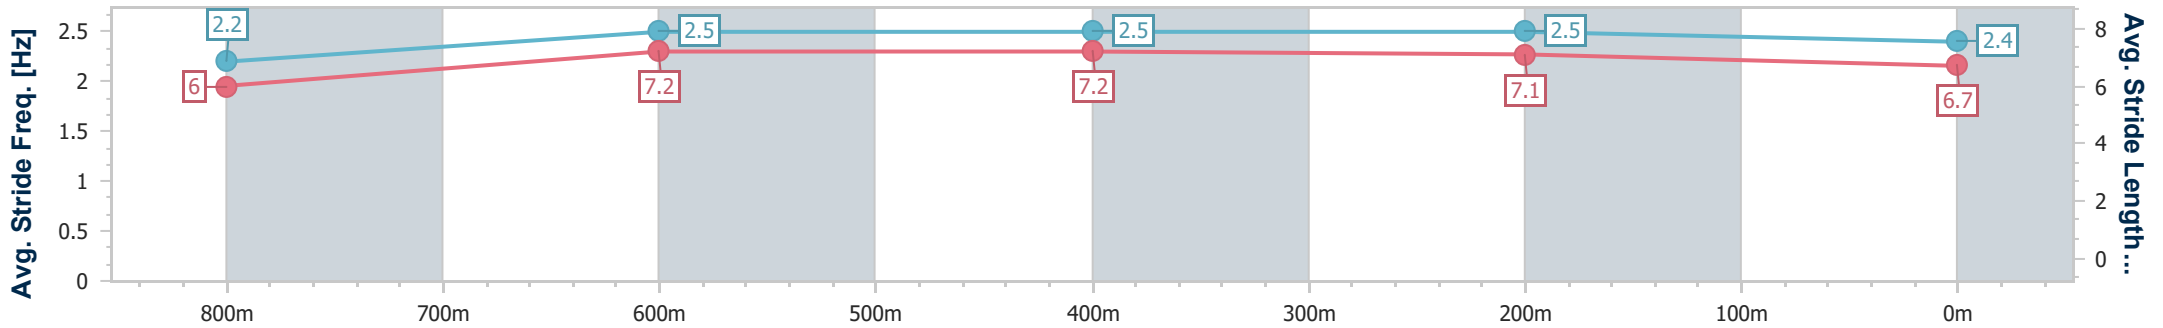

Horse/Jockey Name	Jennatop
Final Rank	6
Fastest Section Time (Section)	0:11.18 (600m)
Top Speed [km/h] (Section)	66.9 (600m)
Race State	Finished

Sunshine Coast QLD Professional
Race 5: VILI'S FAMILY BAKERY Maiden Handicap - 1000m
20 January 2023 - 19:32
Track Rating: Soft 5, Weather: Overcast, Rail Position: +9m

Section	Overall	800m	600m	400m	200m
Section Times	1:00.70 [6] (0:14.61)	0:46.09 [11] (0:11.28)	0:34.81 [11] (0:11.18)	0:23.63 [11] (0:11.22)	0:12.41 [10] (0:12.41)
Average Speed [km/h]	49.3	64.3	65.3	64.2	57.9
Top Speed [km/h]	63.6	64.7	66.9	66.6	62.1
Avg. Dist. to Rail [m]	3.5	1.7	2.4	4.3	4.4
Avg. Stride Freq. [Hz]	2.2	2.5	2.5	2.5	2.4
Avg. Stride Length [m]	6.0	7.2	7.2	7.1	6.7

- [ ] Ranking at each section and finish
- -.-.- No data available at this section
- NA No data available