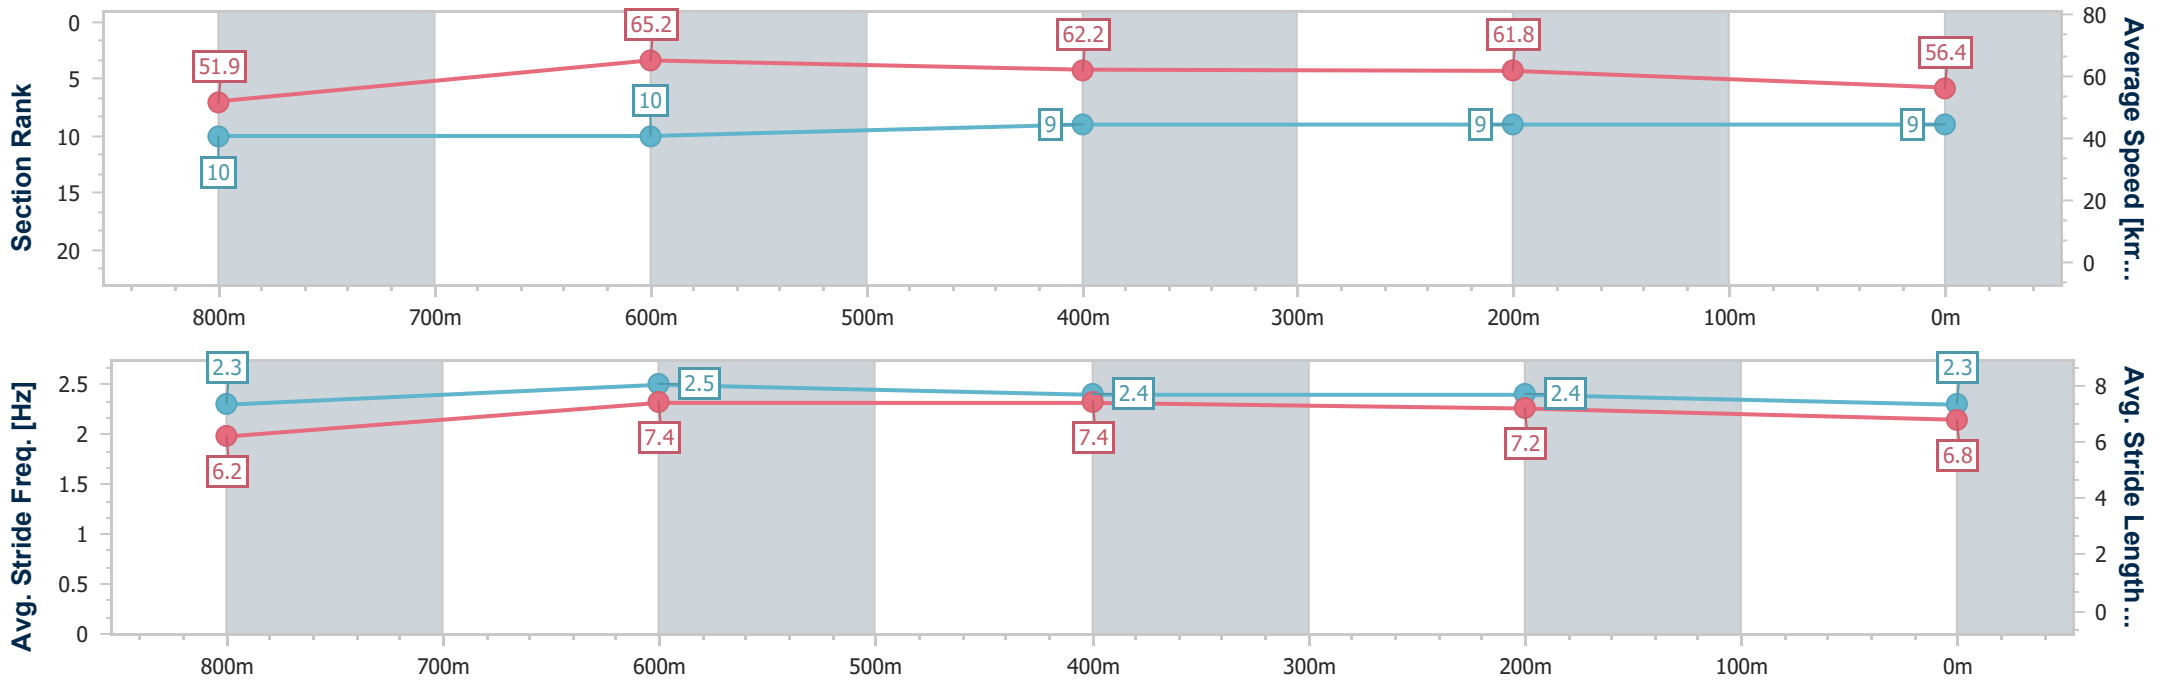

- [] Ranking at each section and finish
- .-.- No data available at this section
- NA No data available

Horse/Jockey Name	Lovezeladys
Final Rank	9
Fastest Section Time (Section)	0:11.22 (800m)
Top Speed [km/h] (Section)	67.0 (Overall)
Race State	Finished

Sunshine Coast QLD Professional
 Race 5: VILI'S FAMILY BAKERY Maiden Handicap - 1000m
 20 January 2023 - 19:32
 Track Rating: Soft 5, Weather: Overcast, Rail Position: +9m

Section	Overall	800m	600m	400m	200m
Section Times	1:01.14 [9] (0:13.88)	0:47.26 [10] (0:11.22)	0:36.04 [10] (0:11.63)	0:24.41 [9] (0:11.66)	0:12.75 [9] (0:12.75)
Average Speed [km/h]	51.9	65.2	62.2	61.8	56.4
Top Speed [km/h]	67.0	67.0	63.6	63.8	60.0
Avg. Dist. to Rail [m]	8.8	4.0	0.9	0.1	0.2
Avg. Stride Freq. [Hz]	2.3	2.5	2.4	2.4	2.3
Avg. Stride Length [m]	6.2	7.4	7.4	7.2	6.8