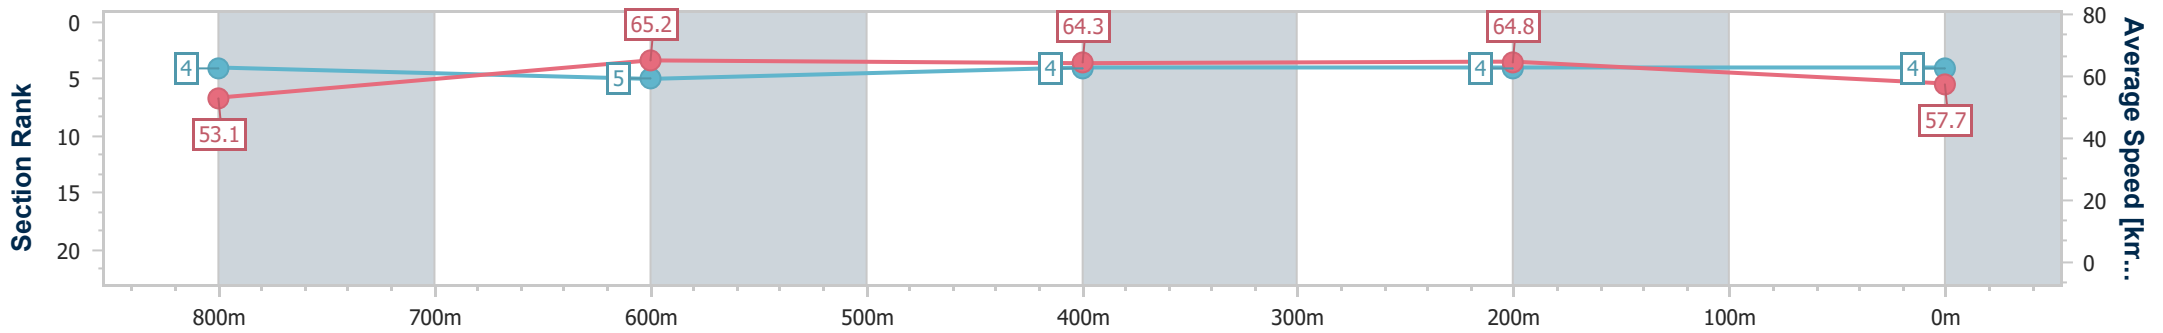

Horse/Jockey Name	Idoneus
Final Rank	4
Fastest Section Time (Section)	0:11.10 (400m)
Top Speed [km/h] (Section)	67.1 (800m)
Race State	Finished

Sunshine Coast QLD Professional
Race 5: VILI'S FAMILY BAKERY Maiden Handicap - 1000m
20 January 2023 - 19:32
Track Rating: Soft 5, Weather: Overcast, Rail Position: +9m

Section	Overall	800m	600m	400m	200m
Section Times	0:59.74 [4] (0:13.58)	0:46.16 [4] (0:11.23)	0:34.93 [5] (0:11.34)	0:23.59 [4] (0:11.10)	0:12.49 [4] (0:12.49)
Average Speed [km/h]	53.1	65.2	64.3	64.8	57.7
Top Speed [km/h]	66.3	67.1	65.8	66.2	62.9
Avg. Dist. to Rail [m]	3.2	3.9	2.5	2.8	4.0
Avg. Stride Freq. [Hz]	2.6	2.7	2.6	2.6	2.5
Avg. Stride Length [m]	5.7	6.7	6.8	6.8	6.4

- [ ] Ranking at each section and finish
- -.-.- No data available at this section
- NA No data available