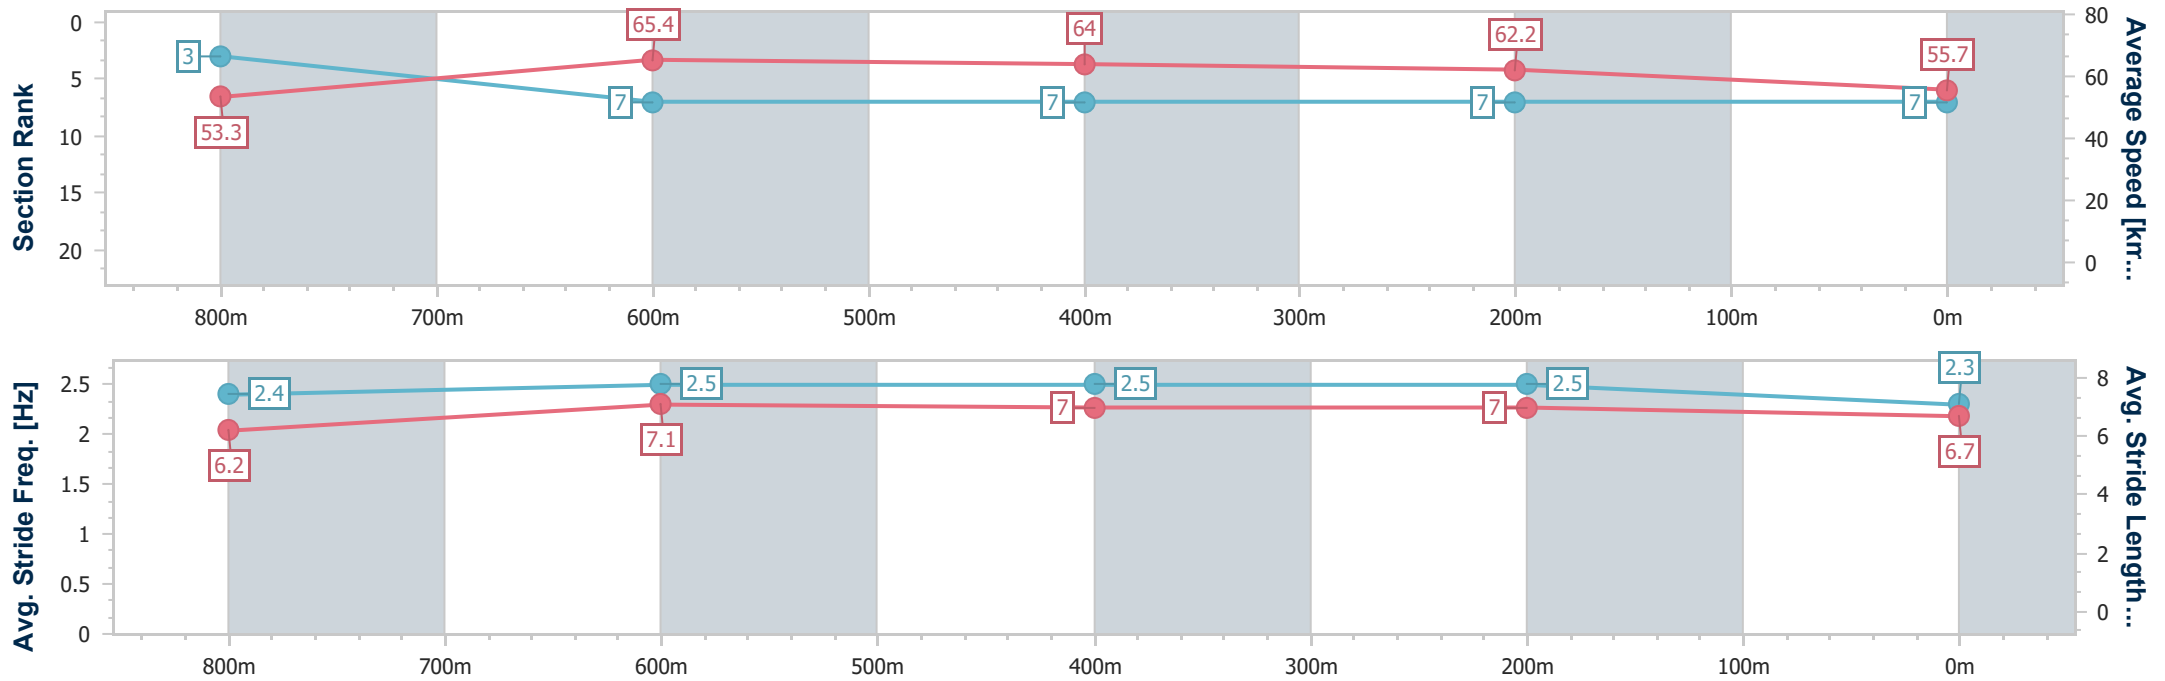

Horse/Jockey Name	Immediate Response
Final Rank	7
Fastest Section Time (Section)	0:11.26 (800m)
Top Speed [km/h] (Section)	67.2 (800m)
Race State	Finished

Sunshine Coast QLD Professional
Race 5: VILI'S FAMILY BAKERY Maiden Handicap - 1000m
20 January 2023 - 19:32
Track Rating: Soft 5, Weather: Overcast, Rail Position: +9m

Section	Overall	800m	600m	400m	200m
Section Times	1:00.74 [7] (0:13.51)	0:47.23 [3] (0:11.26)	0:35.97 [7] (0:11.47)	0:24.50 [7] (0:11.57)	0:12.93 [7] (0:12.93)
Average Speed [km/h]	53.3	65.4	64.0	62.2	55.7
Top Speed [km/h]	66.7	67.2	64.7	64.3	60.3
Avg. Dist. to Rail [m]	7.1	5.4	3.5	2.9	2.3
Avg. Stride Freq. [Hz]	2.4	2.5	2.5	2.5	2.3
Avg. Stride Length [m]	6.2	7.1	7.0	7.0	6.7

- [ ] Ranking at each section and finish
- -.-.- No data available at this section
- NA No data available