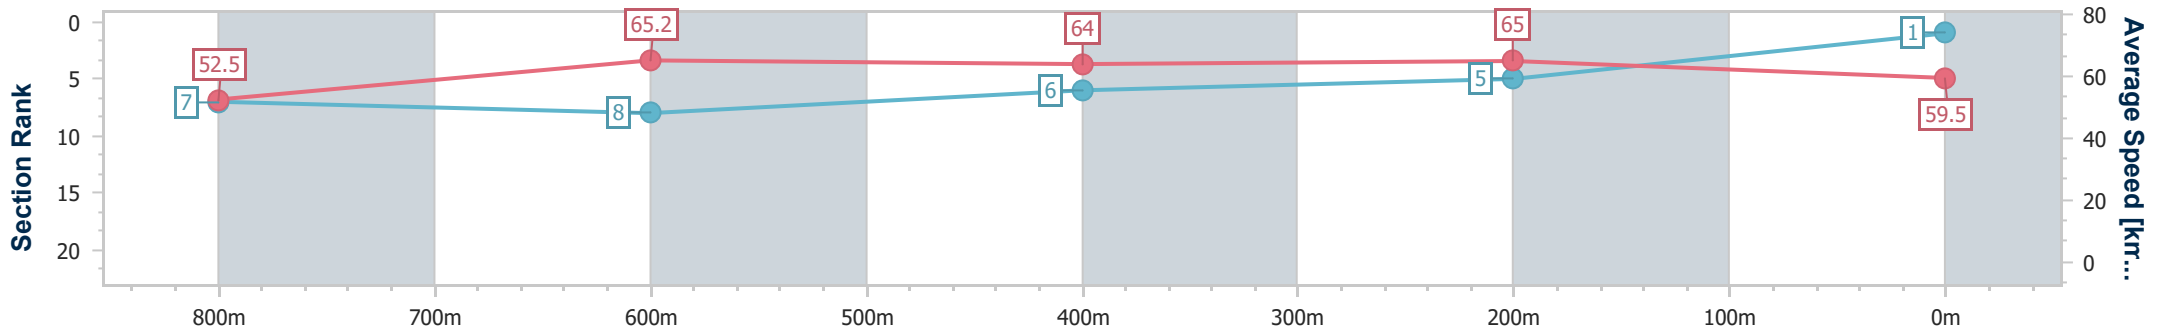

Horse/Jockey Name	Miss Tefe
Final Rank	1
Fastest Section Time (Section)	0:11.10 (400m)
Top Speed [km/h] (Section)	66.9 (400m)
Race State	Finished

Sunshine Coast QLD Professional
Race 5: VILI'S FAMILY BAKERY Maiden Handicap - 1000m
20 January 2023 - 19:32
Track Rating: Soft 5, Weather: Overcast, Rail Position: +9m

Section	Overall	800m	600m	400m	200m
Section Times	0:59.46 [1] (0:13.71)	0:45.75 [7] (0:11.18)	0:34.57 [8] (0:11.36)	0:23.21 [6] (0:11.10)	0:12.11 [5] (0:12.11)
Average Speed [km/h]	52.5	65.2	64.0	65.0	59.5
Top Speed [km/h]	65.2	66.1	65.3	66.9	63.0
Avg. Dist. to Rail [m]	4.5	3.3	1.9	3.1	4.7
Avg. Stride Freq. [Hz]	2.4	2.4	2.4	2.4	2.3
Avg. Stride Length [m]	6.0	7.5	7.5	7.5	7.1

- [ ] Ranking at each section and finish
- -.-.- No data available at this section
- NA No data available