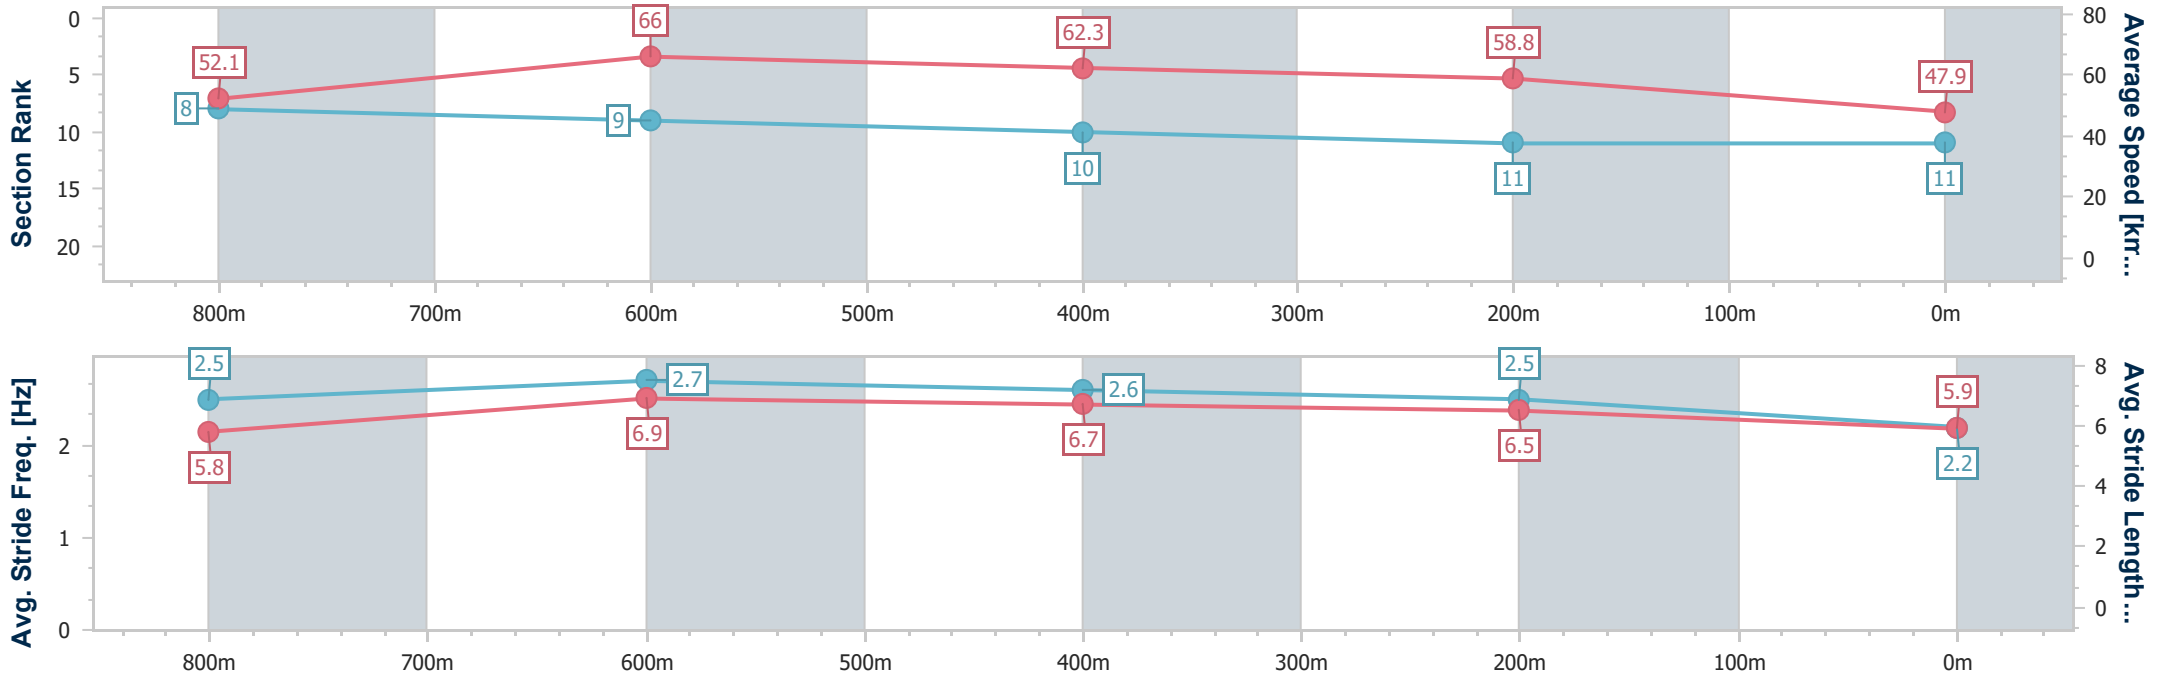

Sunshine Coast QLD Professional
 Race 5: VILI'S FAMILY BAKERY Maiden Handicap - 1000m
 20 January 2023 - 19:32
 Track Rating: Soft 5, Weather: Overcast, Rail Position: +9m

Section	Overall	800m	600m	400m	200m
Section Times	1:01.45 [10] (0:13.57)	0:47.88 [6] (0:11.13)	0:36.75 [3] (0:11.62)	0:25.13 [8] (0:11.94)	0:13.19 [8] (0:13.19)
Average Speed [km/h]	53.1	65.8	62.9	60.3	54.6
Top Speed [km/h]	67.4	67.5	64.9	62.1	57.9
Avg. Dist. to Rail [m]	6.1	4.3	2.7	2.3	1.4
Avg. Stride Freq. [Hz]	2.4	2.6	2.5	2.4	2.4
Avg. Stride Length [m]	6.0	7.0	6.9	6.9	6.4

- [] Ranking at each section and finish
- .-.- No data available at this section
- NA No data available

Horse/Jockey Name	Bruhn
Final Rank	11
Fastest Section Time (Section)	0:11.09 (800m)
Top Speed [km/h] (Section)	67.6 (800m)
Race State	Finished

Sunshine Coast QLD Professional
 Race 5: VILI'S FAMILY BAKERY Maiden Handicap - 1000m
 20 January 2023 - 19:32
 Track Rating: Soft 5, Weather: Overcast, Rail Position: +9m

Section	Overall	800m	600m	400m	200m
Section Times	1:03.97 [11] (0:13.84)	0:50.13 [8] (0:11.09)	0:39.04 [9] (0:11.75)	0:27.29 [10] (0:12.24)	0:15.05 [11] (0:15.05)
Average Speed [km/h]	52.1	66.0	62.3	58.8	47.9
Top Speed [km/h]	66.6	67.6	64.3	61.2	54.6
Avg. Dist. to Rail [m]	7.2	4.3	2.9	3.3	3.7
Avg. Stride Freq. [Hz]	2.5	2.7	2.6	2.5	2.2
Avg. Stride Length [m]	5.8	6.9	6.7	6.5	5.9

- [] Ranking at each section and finish
- .-.- No data available at this section
- NA No data available