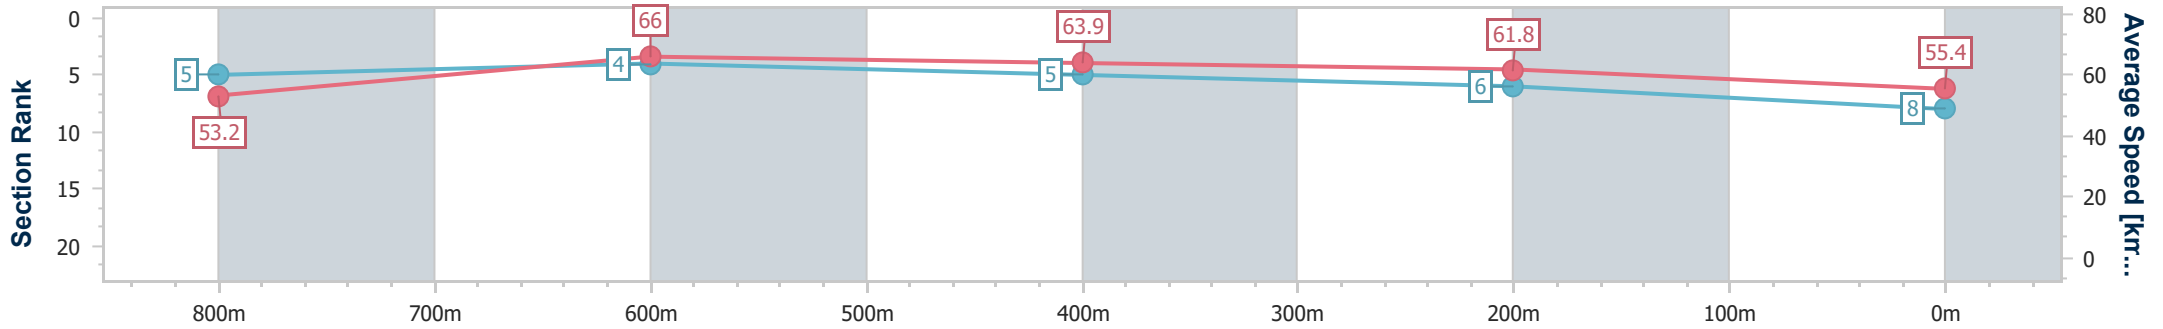

- [] Ranking at each section and finish
- .-.- No data available at this section
- NA No data available

Horse/Jockey Name	Our Rocketman
Final Rank	8
Fastest Section Time (Section)	0:11.16 (800m)
Top Speed [km/h] (Section)	68.1 (800m)
Race State	Finished

Sunshine Coast QLD Professional
 Race 5: VILI'S FAMILY BAKERY Maiden Handicap - 1000m
 20 January 2023 - 19:32
 Track Rating: Soft 5, Weather: Overcast, Rail Position: +9m

Section	Overall	800m	600m	400m	200m
Section Times	1:00.82 [8] (0:13.55)	0:47.27 [5] (0:11.16)	0:36.11 [4] (0:11.47)	0:24.64 [5] (0:11.65)	0:12.99 [6] (0:12.99)
Average Speed [km/h]	53.2	66.0	63.9	61.8	55.4
Top Speed [km/h]	67.9	68.1	65.1	64.6	59.3
Avg. Dist. to Rail [m]	8.5	5.9	3.2	4.4	3.3
Avg. Stride Freq. [Hz]	2.4	2.7	2.7	2.6	2.5
Avg. Stride Length [m]	6.0	6.9	6.7	6.6	6.2