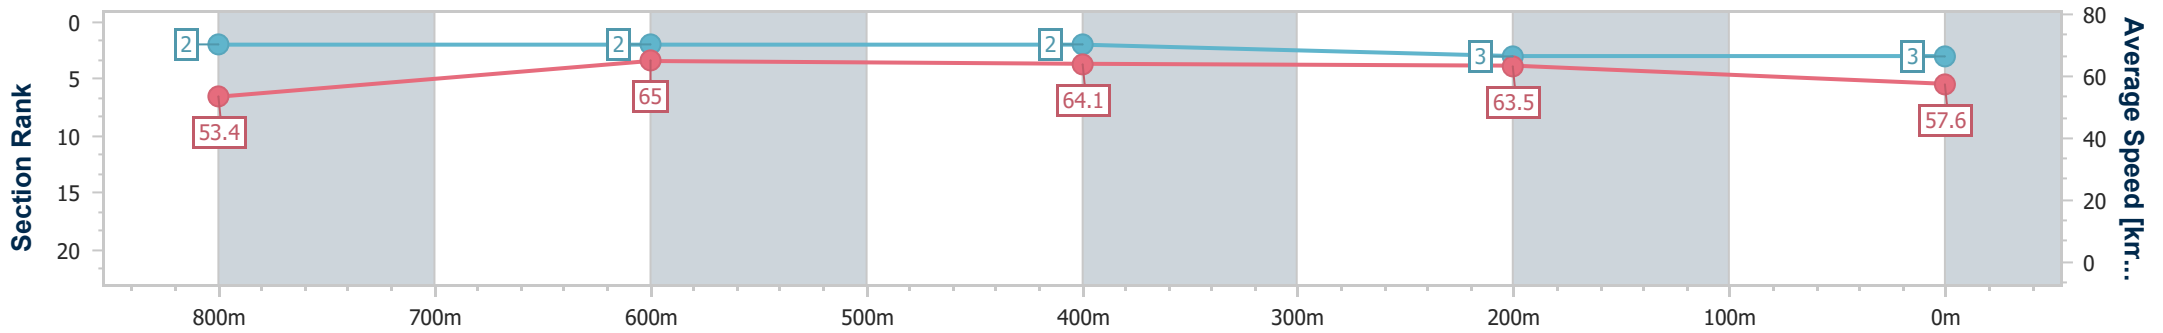

Horse/Jockey Name	Flamin' Ready
Final Rank	3
Fastest Section Time (Section)	0:11.10 (800m)
Top Speed [km/h] (Section)	66.6 (800m)
Race State	Finished

Sunshine Coast QLD Professional
Race 5: VILI'S FAMILY BAKERY Maiden Handicap - 1000m
20 January 2023 - 19:32
Track Rating: Soft 5, Weather: Overcast, Rail Position: +9m

Section	Overall	800m	600m	400m	200m
Section Times	0:59.66 [3] (0:13.49)	0:46.17 [2] (0:11.10)	0:35.07 [2] (0:11.21)	0:23.86 [2] (0:11.36)	0:12.50 [3] (0:12.50)
Average Speed [km/h]	53.4	65.0	64.1	63.5	57.6
Top Speed [km/h]	65.3	66.6	65.8	65.1	60.7
Avg. Dist. to Rail [m]	1.2	0.9	0.4	0.6	1.9
Avg. Stride Freq. [Hz]	2.4	2.5	2.5	2.5	2.4
Avg. Stride Length [m]	6.2	7.2	7.2	7.2	6.8

- [ ] Ranking at each section and finish
- -.-.- No data available at this section
- NA No data available