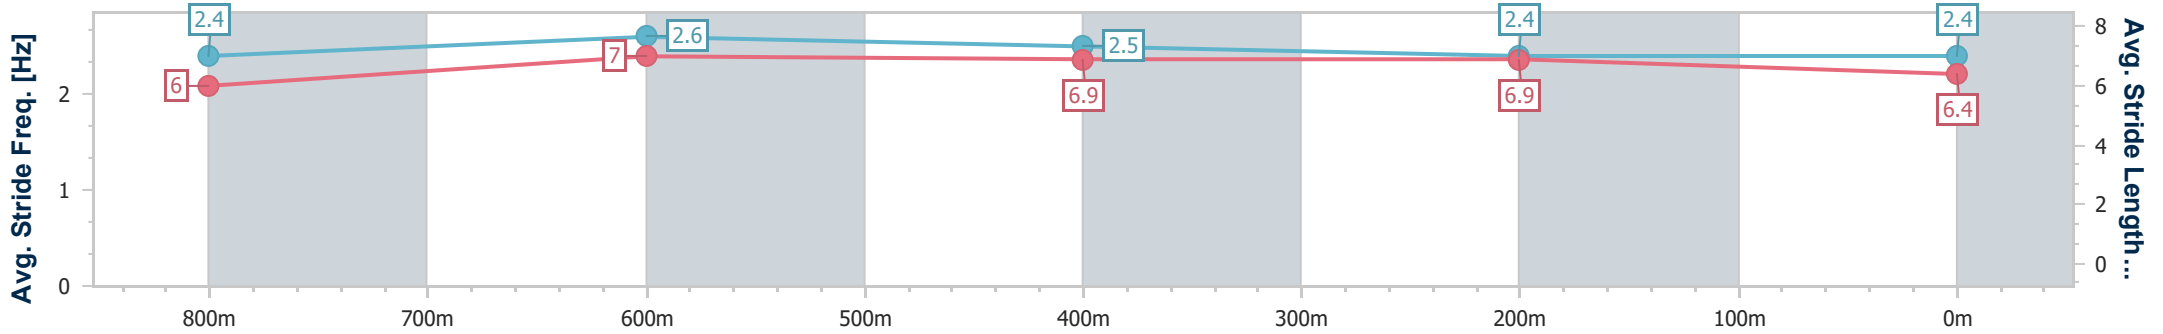

- [] Ranking at each section and finish
- .-.- No data available at this section
- NA No data available

Horse/Jockey Name	Plums Akimbo
Final Rank	10
Fastest Section Time (Section)	0:11.13 (800m)
Top Speed [km/h] (Section)	67.5 (800m)
Race State	Finished

Sunshine Coast QLD Professional
 Race 5: VILI'S FAMILY BAKERY Maiden Handicap - 1000m
 20 January 2023 - 19:32
 Track Rating: Soft 5, Weather: Overcast, Rail Position: +9m

Section	Overall	800m	600m	400m	200m
Section Times	1:01.45 [10] (0:13.57)	0:47.88 [6] (0:11.13)	0:36.75 [3] (0:11.62)	0:25.13 [8] (0:11.94)	0:13.19 [8] (0:13.19)
Average Speed [km/h]	53.1	65.8	62.9	60.3	54.6
Top Speed [km/h]	67.4	67.5	64.9	62.1	57.9
Avg. Dist. to Rail [m]	6.1	4.3	2.7	2.3	1.4
Avg. Stride Freq. [Hz]	2.4	2.6	2.5	2.4	2.4
Avg. Stride Length [m]	6.0	7.0	6.9	6.9	6.4