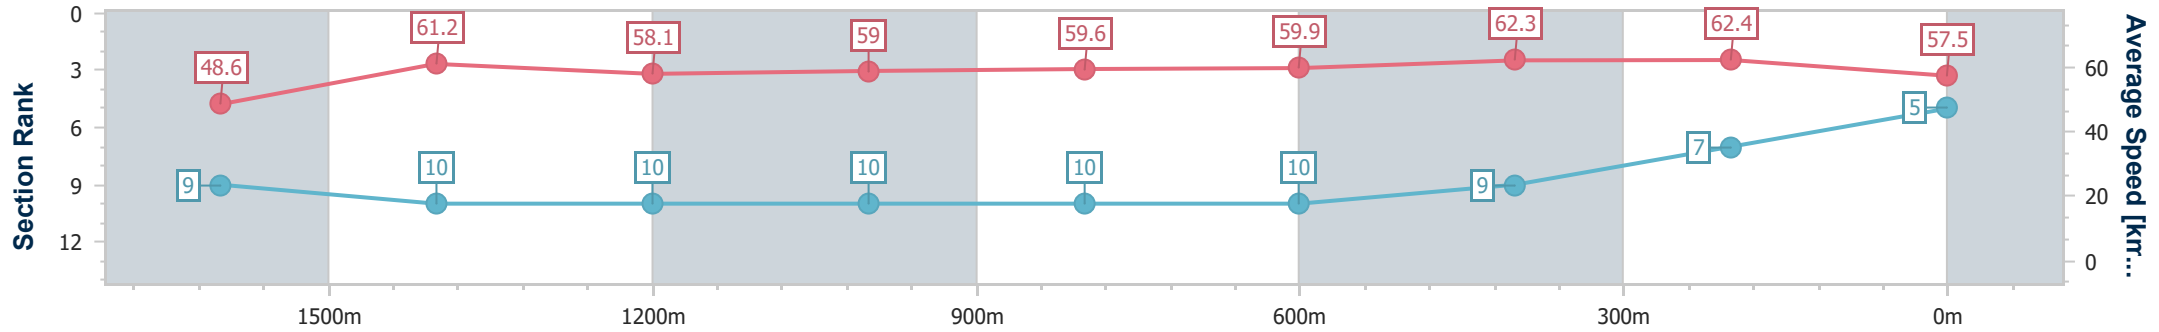

Horse/Jockey Name	Endless Mystery
Final Rank	5
Fastest Section Time (Section)	0:11.54 (400m)
Top Speed [km/h] (Section)	64.2 (400m)
Race State	Finished

Sunshine Coast QLD Professional
Race 6: KENDRICK RACING BENCHMARK 65 Handicap - 1800m

20 January 2023 - 20:00

Track Rating: Soft 5, Weather: Overcast, Rail Position: +9m

Section	Overall	1600m	1400m	1200m	1000m	800m	600m	400m	200m				
Section Times	1:51.95 [5] (0:15.02)	1:36.93 [9] (0:11.85)	1:25.08 [10] (0:12.49)	1:12.59 [10] (0:12.21)	1:00.38 [10] (0:12.18)	0:48.20 [10] (0:12.28)	0:35.92 [10] (0:11.86)	0:24.06 [9] (0:11.54)	0:12.52 [7] (0:12.52)				
Average Speed [km/h]	48.6	61.2	58.1	59.0	59.6	59.9	62.3	62.4	57.5				
Top Speed [km/h]	58.2	62.5	59.3	60.3	60.8	60.8	64.2	64.2	60.7				
Avg. Dist. to Rail [m]	7.3	2.8	2.6	3.0	2.5	3.6	4.8	5.6	5.7				
Avg. Stride Freq. [Hz]	2.1	2.2	2.2	2.2	2.2	2.2	2.3	2.3	2.3				
Avg. Stride Length [m]	6.5	7.6	7.4	7.5	7.5	7.5	7.4	7.4	7.1				

- [ ] Ranking at each section and finish
- -.-.- No data available at this section
- NA No data available