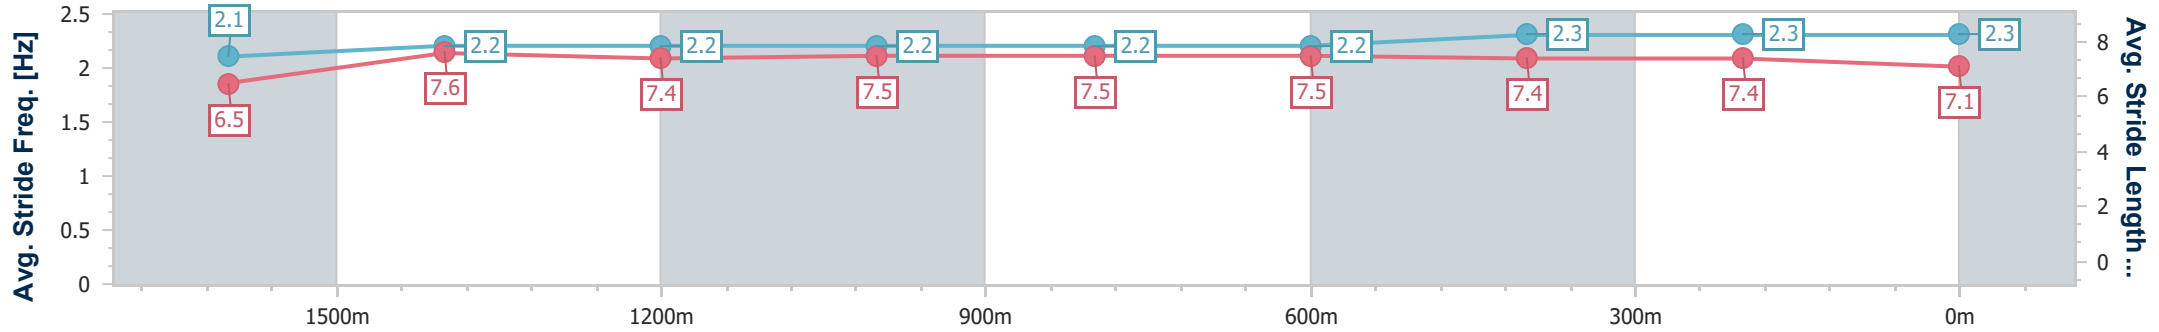

Horse/Jockey Name	Endless Mystery
Final Rank	5
Fastest Section Time (Section)	0:11.54 (400m)
Top Speed [km/h] (Section)	64.2 (400m)
Race State	Finished

Sunshine Coast QLD Professional
Race 6: KENDRICK RACING BENCHMARK 65 Handicap - 1800m

20 January 2023 - 20:00

Track Rating: Soft 5, Weather: Overcast, Rail Position: +9m

Section	Overall	1600m	1400m	1200m	1000m	800m	600m	400m	200m				
Section Times	1:51.95 [5] (0:15.02)	1:36.93 [9] (0:11.85)	1:25.08 [10] (0:12.49)	1:12.59 [10] (0:12.21)	1:00.38 [10] (0:12.18)	0:48.20 [10] (0:12.28)	0:35.92 [10] (0:11.86)	0:24.06 [9] (0:11.54)	0:12.52 [7] (0:12.52)				
Average Speed [km/h]	48.6	61.2	58.1	59.0	59.6	59.9	62.3	62.4	57.5				
Top Speed [km/h]	58.2	62.5	59.3	60.3	60.8	60.8	64.2	64.2	60.7				
Avg. Dist. to Rail [m]	7.3	2.8	2.6	3.0	2.5	3.6	4.8	5.6	5.7				
Avg. Stride Freq. [Hz]	2.1	2.2	2.2	2.2	2.2	2.2	2.3	2.3	2.3				
Avg. Stride Length [m]	6.5	7.6	7.4	7.5	7.5	7.5	7.4	7.4	7.1				

- [ ] Ranking at each section and finish
- -.-.- No data available at this section
- NA No data available