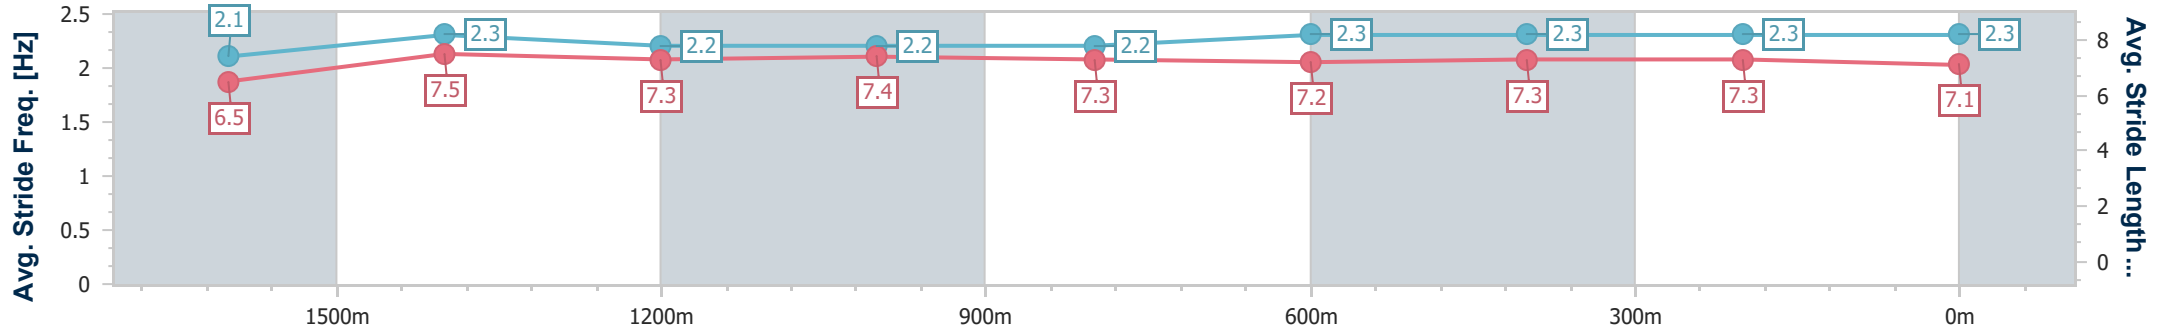

Horse/Jockey Name	Mr Dudwey
Final Rank	2
Fastest Section Time (Section)	0:11.66 (1600m)
Top Speed [km/h] (Section)	63.3 (1600m)
Race State	Finished

Sunshine Coast QLD Professional
Race 6: KENDRICK RACING BENCHMARK 65 Handicap - 1800m

20 January 2023 - 20:00

Track Rating: Soft 5, Weather: Overcast, Rail Position: +9m

Section	Overall	1600m	1400m	1200m	1000m	800m	600m	400m	200m
Section Times	1:51.56 [2] (0:14.29)	1:37.27 [3] (0:11.66)	1:25.61 [3] (0:12.25)	1:13.36 [4] (0:12.15)	1:01.21 [4] (0:12.44)	0:48.77 [4] (0:12.33)	0:36.44 [4] (0:12.09)	0:24.35 [3] (0:11.82)	0:12.53 [3] (0:12.53)
Average Speed [km/h]	50.3	61.7	59.0	59.3	58.2	58.8	60.1	61.0	57.4
Top Speed [km/h]	62.1	63.3	61.8	60.0	59.1	60.1	61.6	62.7	59.6
Avg. Dist. to Rail [m]	0.8	0.2	1.8	1.9	1.7	1.4	1.5	2.6	1.9
Avg. Stride Freq. [Hz]	2.1	2.3	2.2	2.2	2.2	2.3	2.3	2.3	2.3
Avg. Stride Length [m]	6.5	7.5	7.3	7.4	7.3	7.2	7.3	7.3	7.1

- [ ] Ranking at each section and finish
- -.-.- No data available at this section
- NA No data available