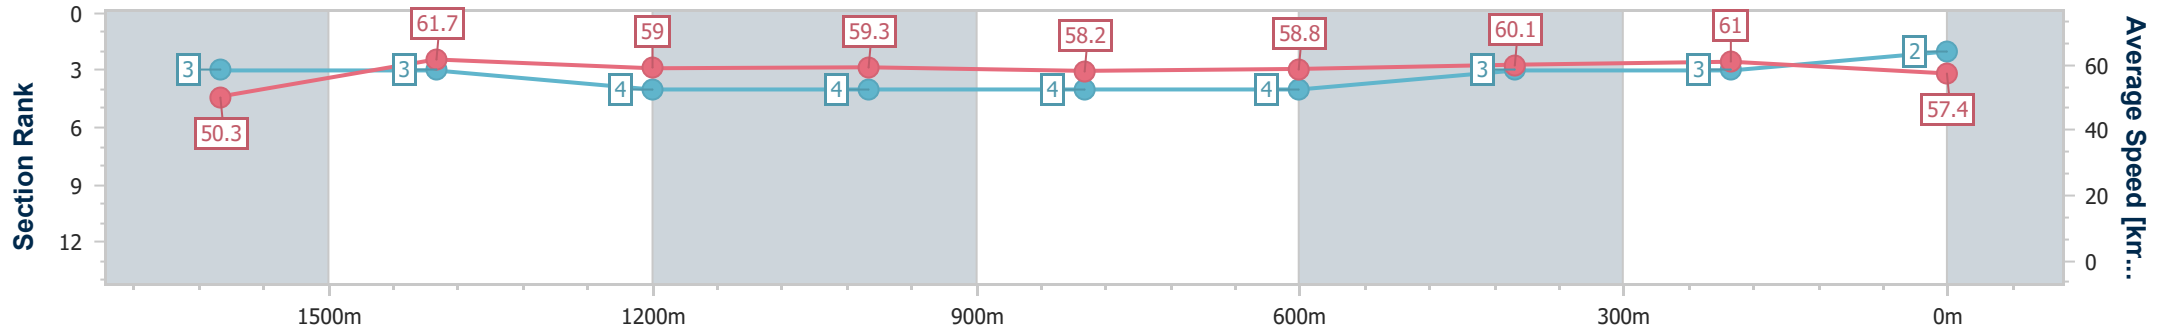

Horse/Jockey Name	Mr Dudwey
Final Rank	2
Fastest Section Time (Section)	0:11.66 (1600m)
Top Speed [km/h] (Section)	63.3 (1600m)
Race State	Finished

Sunshine Coast QLD Professional
Race 6: KENDRICK RACING BENCHMARK 65 Handicap - 1800m

20 January 2023 - 20:00

Track Rating: Soft 5, Weather: Overcast, Rail Position: +9m

Section	Overall	1600m	1400m	1200m	1000m	800m	600m	400m	200m
Section Times	1:51.56 [2] (0:14.29)	1:37.27 [3] (0:11.66)	1:25.61 [3] (0:12.25)	1:13.36 [4] (0:12.15)	1:01.21 [4] (0:12.44)	0:48.77 [4] (0:12.33)	0:36.44 [4] (0:12.09)	0:24.35 [3] (0:11.82)	0:12.53 [3] (0:12.53)
Average Speed [km/h]	50.3	61.7	59.0	59.3	58.2	58.8	60.1	61.0	57.4
Top Speed [km/h]	62.1	63.3	61.8	60.0	59.1	60.1	61.6	62.7	59.6
Avg. Dist. to Rail [m]	0.8	0.2	1.8	1.9	1.7	1.4	1.5	2.6	1.9
Avg. Stride Freq. [Hz]	2.1	2.3	2.2	2.2	2.2	2.3	2.3	2.3	2.3
Avg. Stride Length [m]	6.5	7.5	7.3	7.4	7.3	7.2	7.3	7.3	7.1

- [ ] Ranking at each section and finish
- -.-.- No data available at this section
- NA No data available