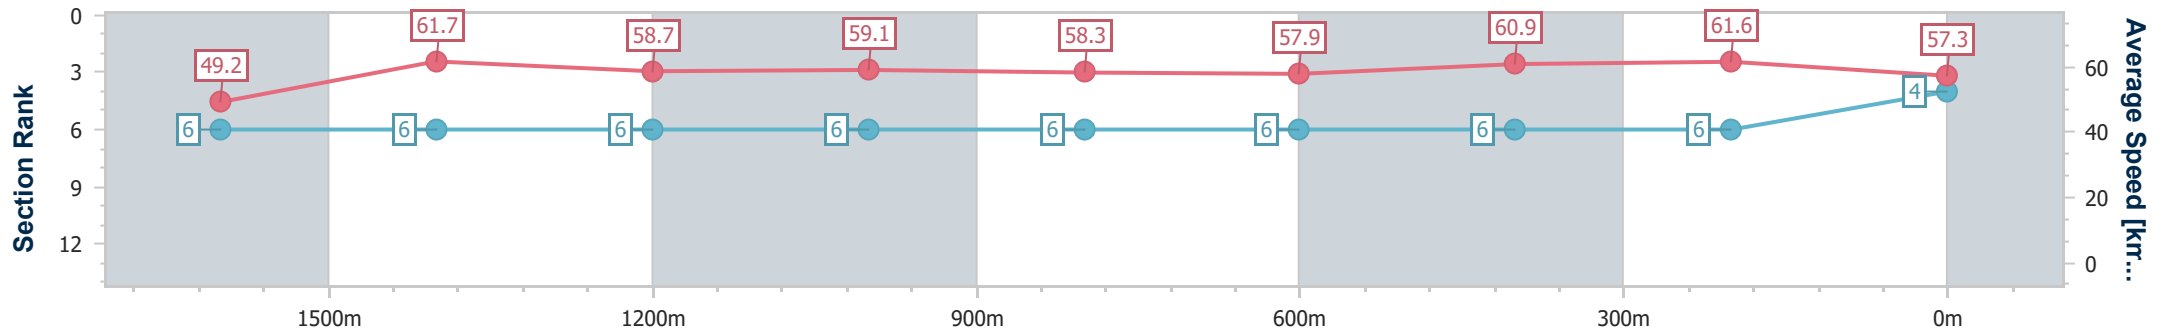

Horse/Jockey Name	Natalieann
Final Rank	4
Fastest Section Time (Section)	0:11.68 (400m)
Top Speed [km/h] (Section)	62.8 (1600m)
Race State	Finished

Sunshine Coast QLD Professional
Race 6: KENDRICK RACING BENCHMARK 65 Handicap - 1800m

20 January 2023 - 20:00

Track Rating: Soft 5, Weather: Overcast, Rail Position: +9m

Section	Overall	1600m	1400m	1200m	1000m	800m	600m	400m	200m				
Section Times	1:51.92 [4] (0:14.64)	1:37.28 [6] (0:11.69)	1:25.59 [6] (0:12.27)	1:13.32 [6] (0:12.17)	1:01.15 [6] (0:12.43)	0:48.72 [6] (0:12.49)	0:36.23 [6] (0:11.98)	0:24.25 [6] (0:11.68)	0:12.57 [6] (0:12.57)				
Average Speed [km/h]	49.2	61.7	58.7	59.1	58.3	57.9	60.9	61.6	57.3				
Top Speed [km/h]	61.2	62.8	60.4	60.1	59.0	59.6	62.2	62.3	59.5				
Avg. Dist. to Rail [m]	1.9	0.2	0.2	0.6	2.0	0.9	2.1	5.2	4.7				
Avg. Stride Freq. [Hz]	2.3	2.4	2.2	2.2	2.2	2.2	2.3	2.3	2.3				
Avg. Stride Length [m]	5.9	7.3	7.3	7.4	7.4	7.4	7.5	7.5	7.0				

- [ ] Ranking at each section and finish
- -.-.- No data available at this section
- NA No data available