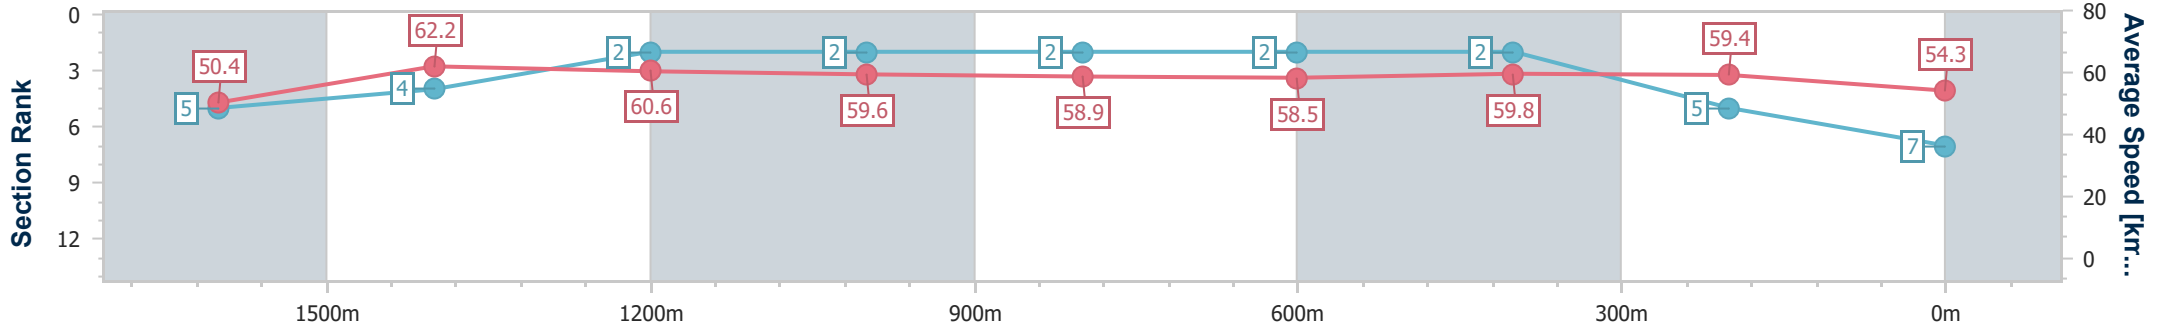

Horse/Jockey Name	I Ponder
Final Rank	7
Fastest Section Time (Section)	0:11.63 (1600m)
Top Speed [km/h] (Section)	65.8 (1600m)
Race State	Finished

Sunshine Coast QLD Professional
Race 6: KENDRICK RACING BENCHMARK 65 Handicap - 1800m

20 January 2023 - 20:00

Track Rating: Soft 5, Weather: Overcast, Rail Position: +9m

Section	Overall	1600m	1400m	1200m	1000m	800m	600m	400m	200m				
Section Times	1:52.46 [7] (0:14.40)	1:38.06 [5] (0:11.63)	1:26.43 [4] (0:12.02)	1:14.41 [2] (0:12.09)	1:02.32 [2] (0:12.31)	0:50.01 [2] (0:12.47)	0:37.54 [2] (0:12.14)	0:25.40 [2] (0:12.15)	0:13.25 [5] (0:13.25)				
Average Speed [km/h]	50.4	62.2	60.6	59.6	58.9	58.5	59.8	59.4	54.3				
Top Speed [km/h]	62.3	65.8	61.9	60.2	60.3	59.6	60.8	60.4	57.6				
Avg. Dist. to Rail [m]	5.1	2.6	3.7	3.6	3.0	2.0	1.8	2.2	2.7				
Avg. Stride Freq. [Hz]	2.1	2.1	2.1	2.1	2.1	2.1	2.2	2.2	2.1				
Avg. Stride Length [m]	6.8	8.0	7.9	7.9	7.7	7.7	7.6	7.4	7.1				

- [ ] Ranking at each section and finish
- -.-.- No data available at this section
- NA No data available