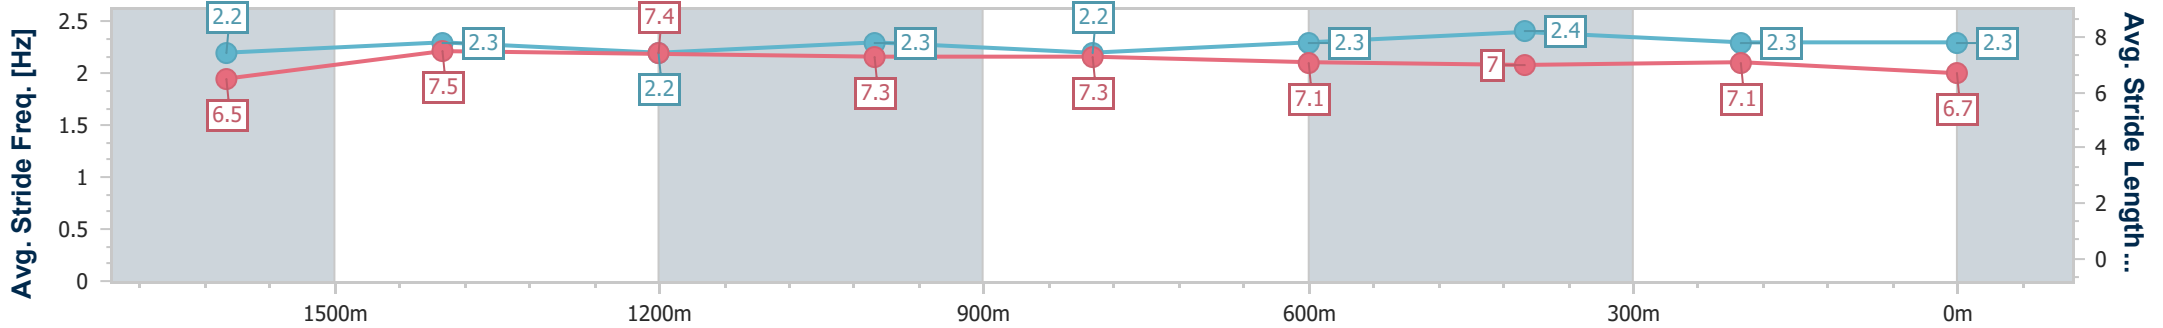

- [] Ranking at each section and finish
- .-.- No data available at this section
- NA No data available

Horse/Jockey Name	Looks Like
Final Rank	6
Fastest Section Time (Section)	0:11.84 (1600m)
Top Speed [km/h] (Section)	62.8 (Overall)
Race State	Finished

Sunshine Coast QLD Professional
Race 6: KENDRICK RACING BENCHMARK 65 Handicap - 1800m

20 January 2023 - 20:00

Track Rating: Soft 5, Weather: Overcast, Rail Position: +9m

Section	Overall	1600m	1400m	1200m	1000m	800m	600m	400m	200m			
Section Times	1:52.25 [6] (0:13.92)	1:38.33 [1] (0:11.84)	1:26.49 [1] (0:12.25)	1:14.24 [1] (0:12.10)	1:02.14 [1] (0:12.35)	0:49.79 [1] (0:12.43)	0:37.36 [1] (0:12.05)	0:25.31 [1] (0:12.09)	0:13.22 [2] (0:13.22)			
Average Speed [km/h]	52.1	61.0	59.1	59.6	58.5	58.5	60.0	59.6	54.4			
Top Speed [km/h]	62.8	61.7	60.5	60.5	59.6	59.2	62.1	61.4	58.2			
Avg. Dist. to Rail [m]	4.1	1.8	2.0	2.1	1.9	1.5	0.8	2.4	2.1			
Avg. Stride Freq. [Hz]	2.2	2.3	2.2	2.3	2.2	2.3	2.4	2.3	2.3			
Avg. Stride Length [m]	6.5	7.5	7.4	7.3	7.3	7.1	7.0	7.1	6.7			