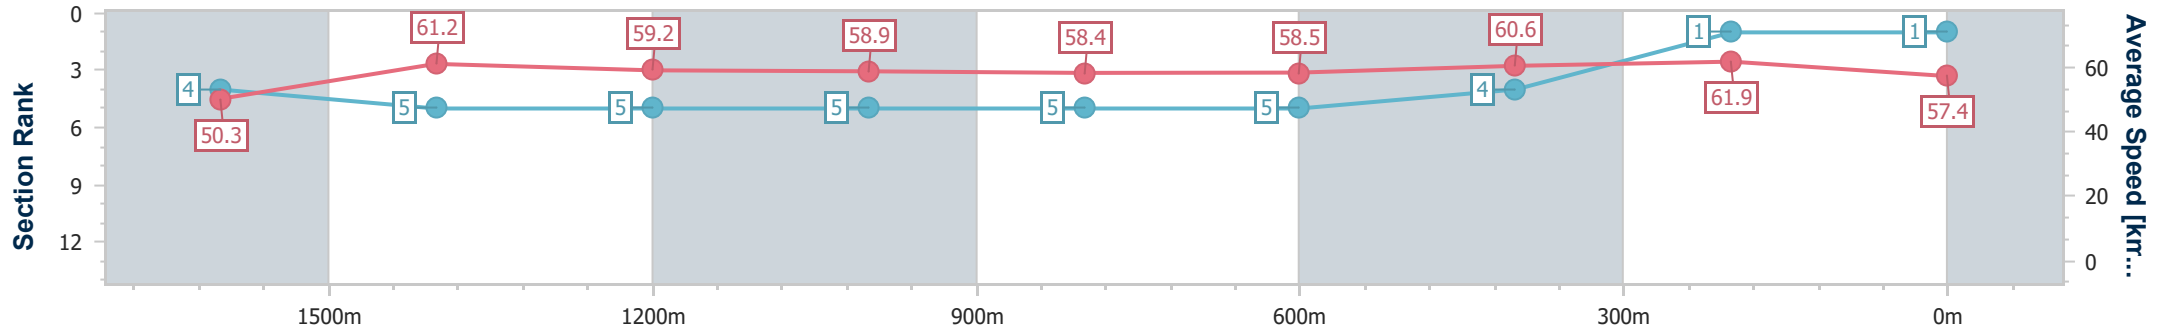

20 January 2023 - 20:00

Track Rating: Soft 5, Weather: Overcast, Rail Position: +9m

Section	Overall	1600m	1400m	1200m	1000m	800m	600m	400m	200m
Section Times	1:51.52 [1] (0:14.32)	1:37.20 [4] (0:11.80)	1:25.40 [5] (0:12.24)	1:13.16 [5] (0:12.24)	1:00.92 [5] (0:12.42)	0:48.50 [5] (0:12.42)	0:36.08 [5] (0:11.89)	0:24.19 [4] (0:11.65)	0:12.54 [1] (0:12.54)
Average Speed [km/h]	50.3	61.2	59.2	58.9	58.4	58.5	60.6	61.9	57.4
Top Speed [km/h]	62.1	64.3	60.3	59.8	59.4	60.6	63.5	63.3	60.7
Avg. Dist. to Rail [m]	1.1	1.6	2.7	2.9	2.5	1.7	0.5	1.2	1.1
Avg. Stride Freq. [Hz]	2.2	2.4	2.3	2.3	2.3	2.3	2.4	2.4	2.3
Avg. Stride Length [m]	6.2	7.1	7.0	7.0	7.0	7.1	7.1	7.2	6.9