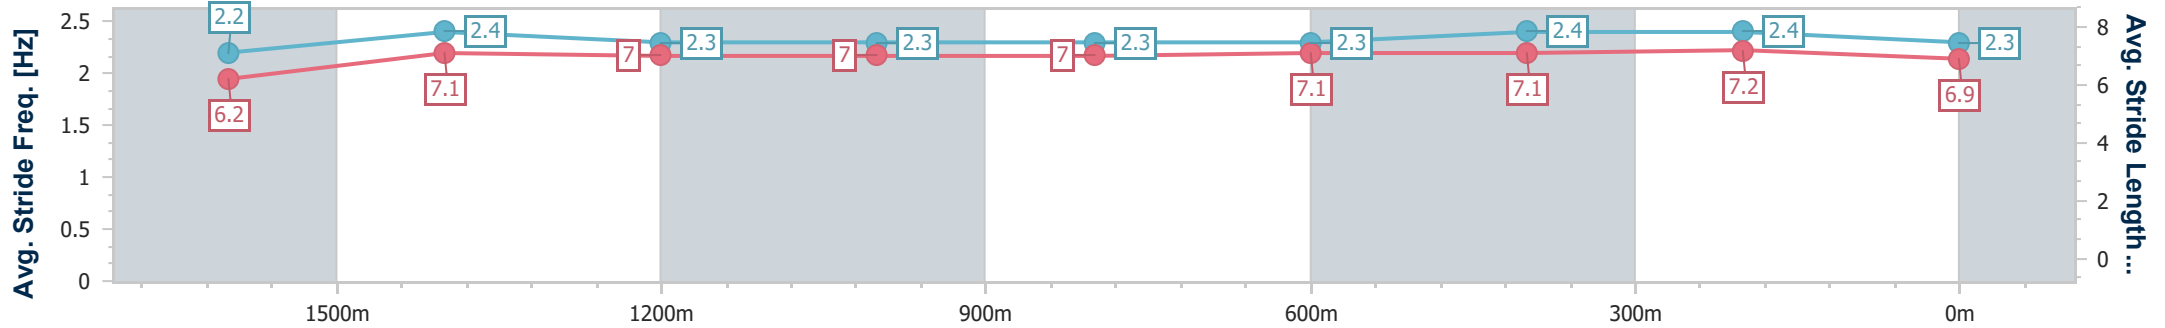

20 January 2023 - 20:00

Track Rating: Soft 5, Weather: Overcast, Rail Position: +9m

Section	Overall	1600m	1400m	1200m	1000m	800m	600m	400m	200m
Section Times	1:51.52 [1] (0:14.32)	1:37.20 [4] (0:11.80)	1:25.40 [5] (0:12.24)	1:13.16 [5] (0:12.24)	1:00.92 [5] (0:12.42)	0:48.50 [5] (0:12.42)	0:36.08 [5] (0:11.89)	0:24.19 [4] (0:11.65)	0:12.54 [1] (0:12.54)
Average Speed [km/h]	50.3	61.2	59.2	58.9	58.4	58.5	60.6	61.9	57.4
Top Speed [km/h]	62.1	64.3	60.3	59.8	59.4	60.6	63.5	63.3	60.7
Avg. Dist. to Rail [m]	1.1	1.6	2.7	2.9	2.5	1.7	0.5	1.2	1.1
Avg. Stride Freq. [Hz]	2.2	2.4	2.3	2.3	2.3	2.3	2.4	2.4	2.3
Avg. Stride Length [m]	6.2	7.1	7.0	7.0	7.0	7.1	7.1	7.2	6.9