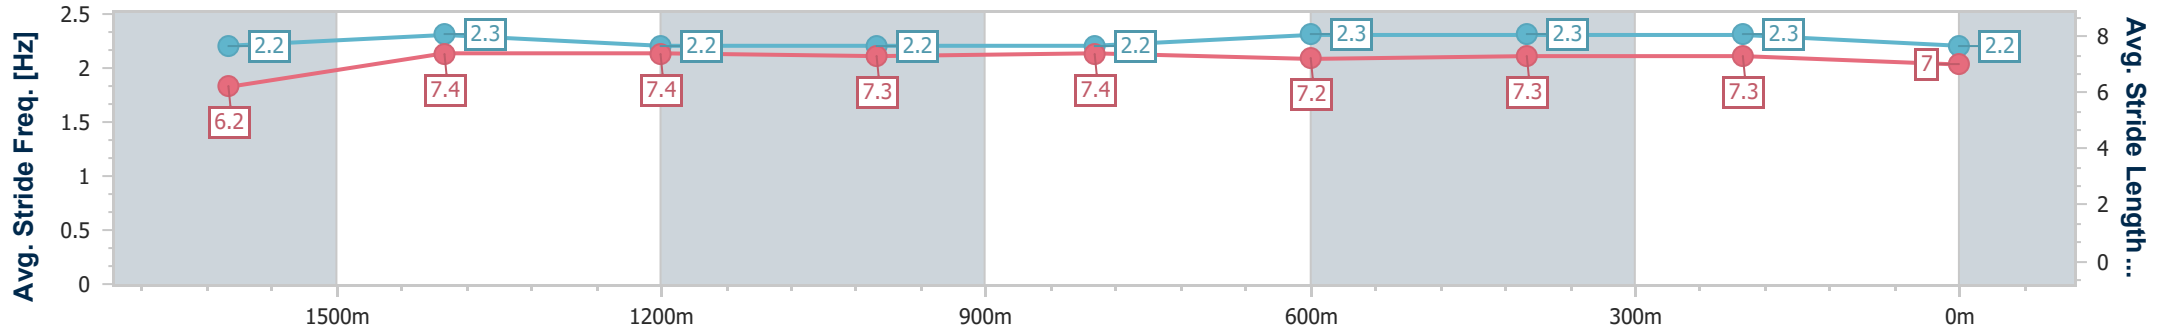

- [] Ranking at each section and finish
- .-.- No data available at this section
- NA No data available

Horse/Jockey Name	Torque Leica Star
Final Rank	8
Fastest Section Time (Section)	0:11.81 (1600m)
Top Speed [km/h] (Section)	63.5 (1600m)
Race State	Finished

Sunshine Coast QLD Professional
Race 6: KENDRICK RACING BENCHMARK 65 Handicap - 1800m

20 January 2023 - 20:00

Track Rating: Soft 5, Weather: Overcast, Rail Position: +9m

Section	Overall	1600m	1400m	1200m	1000m	800m	600m	400m	200m
Section Times	1:52.47 [8] (0:14.78)	1:37.69 [7] (0:11.81)	1:25.88 [8] (0:12.34)	1:13.54 [8] (0:12.25)	1:01.29 [8] (0:12.24)	0:49.05 [8] (0:12.53)	0:36.52 [9] (0:11.85)	0:24.67 [8] (0:11.82)	0:12.85 [9] (0:12.85)
Average Speed [km/h]	49.2	61.4	58.7	58.9	59.3	58.1	61.3	60.9	56.1
Top Speed [km/h]	62.9	63.5	60.3	60.3	60.6	59.9	62.5	62.4	59.6
Avg. Dist. to Rail [m]	5.4	3.1	2.8	3.0	2.7	2.0	1.5	0.9	0.3
Avg. Stride Freq. [Hz]	2.2	2.3	2.2	2.2	2.2	2.3	2.3	2.3	2.2
Avg. Stride Length [m]	6.2	7.4	7.4	7.3	7.4	7.2	7.3	7.3	7.0