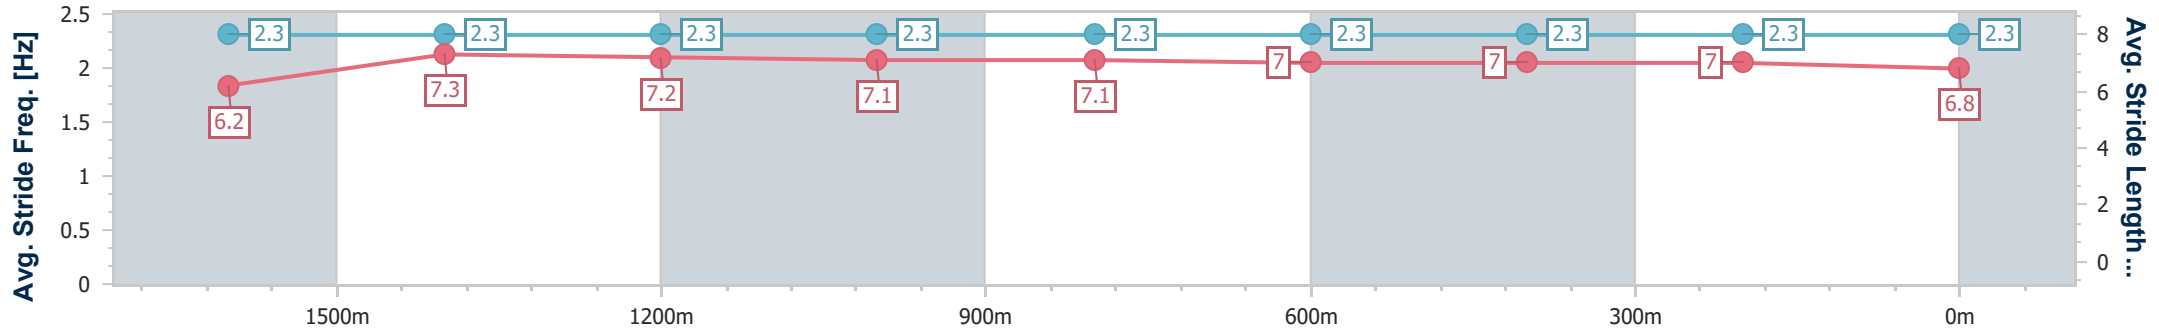

- [] Ranking at each section and finish
- .-.- No data available at this section
- NA No data available

Horse/Jockey Name	Firebox
Final Rank	9
Fastest Section Time (Section)	0:11.68 (1600m)
Top Speed [km/h] (Section)	63.7 (1600m)
Race State	Finished

Sunshine Coast QLD Professional
Race 6: KENDRICK RACING BENCHMARK 65 Handicap - 1800m

20 January 2023 - 20:00

Track Rating: Soft 5, Weather: Overcast, Rail Position: +9m

Section	Overall	1600m	1400m	1200m	1000m	800m	600m	400m	200m				
Section Times	1:52.83 [9] (0:14.24)	1:38.59 [2] (0:11.68)	1:26.91 [2] (0:12.24)	1:14.67 [3] (0:12.17)	1:02.50 [3] (0:12.47)	0:50.03 [3] (0:12.44)	0:37.59 [3] (0:12.32)	0:25.27 [5] (0:12.14)	0:13.13 [8] (0:13.13)				
Average Speed [km/h]	50.8	61.8	59.2	59.3	58.1	58.5	59.0	59.3	54.8				
Top Speed [km/h]	63.4	63.7	60.5	59.6	59.2	59.9	60.0	60.0	57.8				
Avg. Dist. to Rail [m]	2.8	1.4	2.0	2.4	2.2	2.1	1.8	2.8	2.0				
Avg. Stride Freq. [Hz]	2.3	2.3	2.3	2.3	2.3	2.3	2.3	2.3	2.3				
Avg. Stride Length [m]	6.2	7.3	7.2	7.1	7.1	7.0	7.0	7.0	6.8				