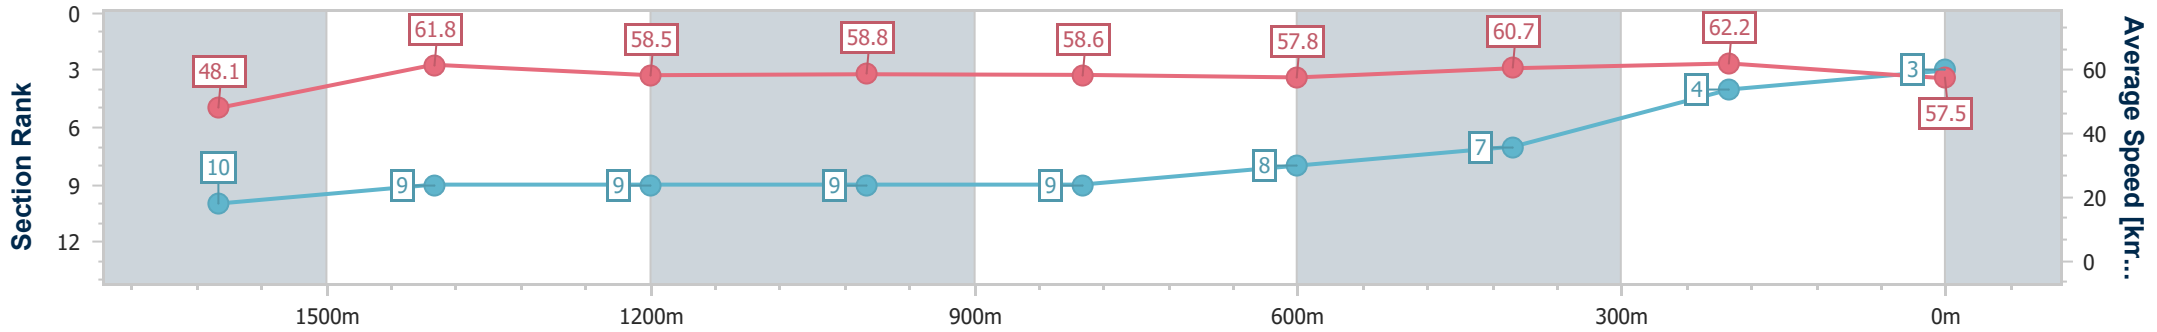

Horse/Jockey Name	Kopangi
Final Rank	3
Fastest Section Time (Section)	0:11.58 (400m)
Top Speed [km/h] (Section)	65.4 (1600m)
Race State	Finished

Sunshine Coast QLD Professional
Race 6: KENDRICK RACING BENCHMARK 65 Handicap - 1800m

20 January 2023 - 20:00

Track Rating: Soft 5, Weather: Overcast, Rail Position: +9m

Section	Overall	1600m	1400m	1200m	1000m	800m	600m	400m	200m				
Section Times	1:51.82 [3] (0:15.05)	1:36.77 [10] (0:11.65)	1:25.12 [9] (0:12.33)	1:12.79 [9] (0:12.25)	1:00.54 [9] (0:12.26)	0:48.28 [9] (0:12.35)	0:35.93 [8] (0:11.83)	0:24.10 [7] (0:11.58)	0:12.52 [4] (0:12.52)				
Average Speed [km/h]	48.1	61.8	58.5	58.8	58.6	57.8	60.7	62.2	57.5				
Top Speed [km/h]	60.2	65.4	60.1	61.8	60.5	60.2	63.2	64.3	59.8				
Avg. Dist. to Rail [m]	5.3	0.5	0.5	0.5	0.5	1.4	0.8	1.4	1.1				
Avg. Stride Freq. [Hz]	2.3	2.4	2.3	2.3	2.4	2.4	2.4	2.4	2.3				
Avg. Stride Length [m]	5.9	7.0	6.9	6.9	6.9	6.8	6.9	7.1	6.9				

- [ ] Ranking at each section and finish
- -.-.- No data available at this section
- NA No data available