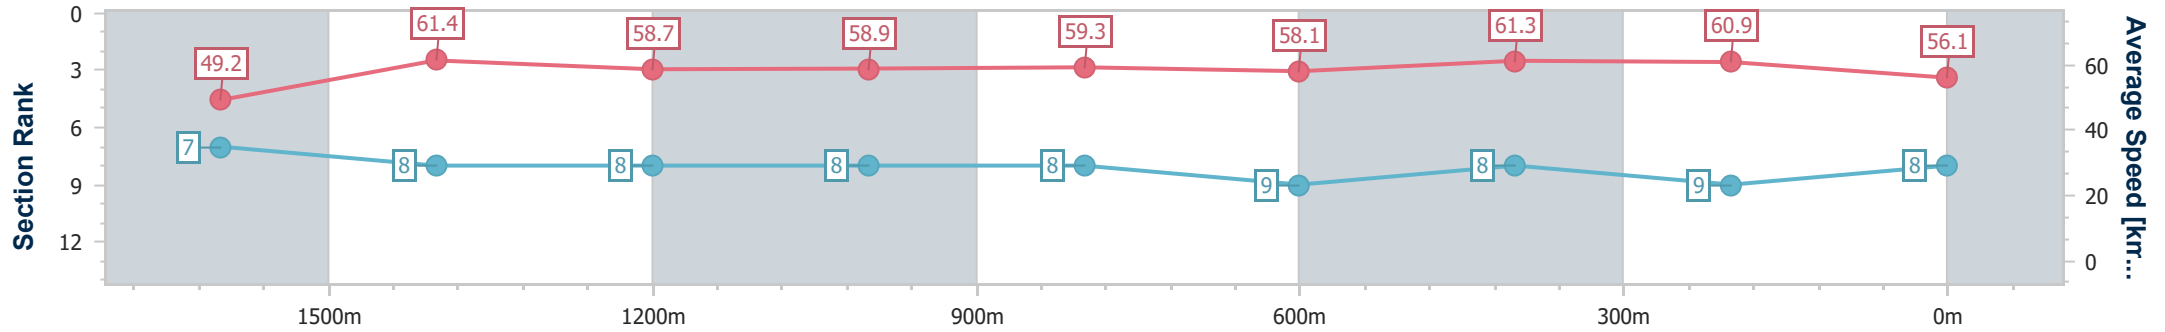

Horse/Jockey Name	Torque Leica Star
Final Rank	8
Fastest Section Time (Section)	0:11.81 (1600m)
Top Speed [km/h] (Section)	63.5 (1600m)
Race State	Finished

Sunshine Coast QLD Professional
Race 6: KENDRICK RACING BENCHMARK 65 Handicap - 1800m

20 January 2023 - 20:00

Track Rating: Soft 5, Weather: Overcast, Rail Position: +9m

Section	Overall	1600m	1400m	1200m	1000m	800m	600m	400m	200m
Section Times	1:52.47 [8] (0:14.78)	1:37.69 [7] (0:11.81)	1:25.88 [8] (0:12.34)	1:13.54 [8] (0:12.25)	1:01.29 [8] (0:12.24)	0:49.05 [8] (0:12.53)	0:36.52 [9] (0:11.85)	0:24.67 [8] (0:11.82)	0:12.85 [9] (0:12.85)
Average Speed [km/h]	49.2	61.4	58.7	58.9	59.3	58.1	61.3	60.9	56.1
Top Speed [km/h]	62.9	63.5	60.3	60.3	60.6	59.9	62.5	62.4	59.6
Avg. Dist. to Rail [m]	5.4	3.1	2.8	3.0	2.7	2.0	1.5	0.9	0.3
Avg. Stride Freq. [Hz]	2.2	2.3	2.2	2.2	2.2	2.3	2.3	2.3	2.2
Avg. Stride Length [m]	6.2	7.4	7.4	7.3	7.4	7.2	7.3	7.3	7.0

- [ ] Ranking at each section and finish
- -.-.- No data available at this section
- NA No data available