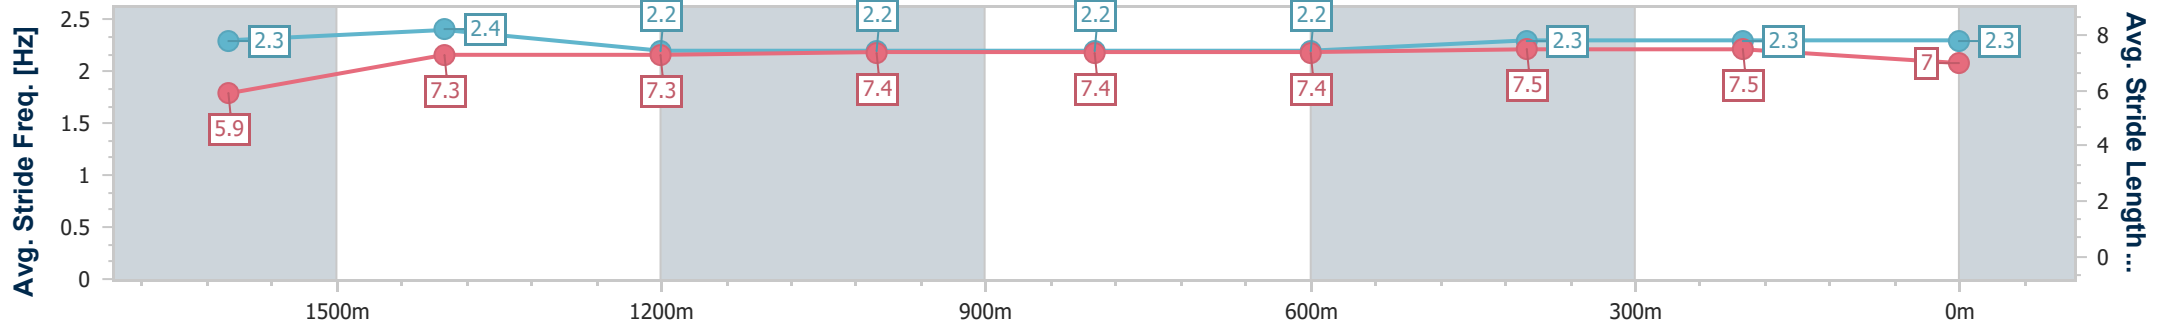

Horse/Jockey Name	Natalieann
Final Rank	4
Fastest Section Time (Section)	0:11.68 (400m)
Top Speed [km/h] (Section)	62.8 (1600m)
Race State	Finished

Sunshine Coast QLD Professional
Race 6: KENDRICK RACING BENCHMARK 65 Handicap - 1800m

20 January 2023 - 20:00

Track Rating: Soft 5, Weather: Overcast, Rail Position: +9m

Section	Overall	1600m	1400m	1200m	1000m	800m	600m	400m	200m				
Section Times	1:51.92 [4] (0:14.64)	1:37.28 [6] (0:11.69)	1:25.59 [6] (0:12.27)	1:13.32 [6] (0:12.17)	1:01.15 [6] (0:12.43)	0:48.72 [6] (0:12.49)	0:36.23 [6] (0:11.98)	0:24.25 [6] (0:11.68)	0:12.57 [6] (0:12.57)				
Average Speed [km/h]	49.2	61.7	58.7	59.1	58.3	57.9	60.9	61.6	57.3				
Top Speed [km/h]	61.2	62.8	60.4	60.1	59.0	59.6	62.2	62.3	59.5				
Avg. Dist. to Rail [m]	1.9	0.2	0.2	0.6	2.0	0.9	2.1	5.2	4.7				
Avg. Stride Freq. [Hz]	2.3	2.4	2.2	2.2	2.2	2.2	2.3	2.3	2.3				
Avg. Stride Length [m]	5.9	7.3	7.3	7.4	7.4	7.4	7.5	7.5	7.0				

- [ ] Ranking at each section and finish
- -.-.- No data available at this section
- NA No data available