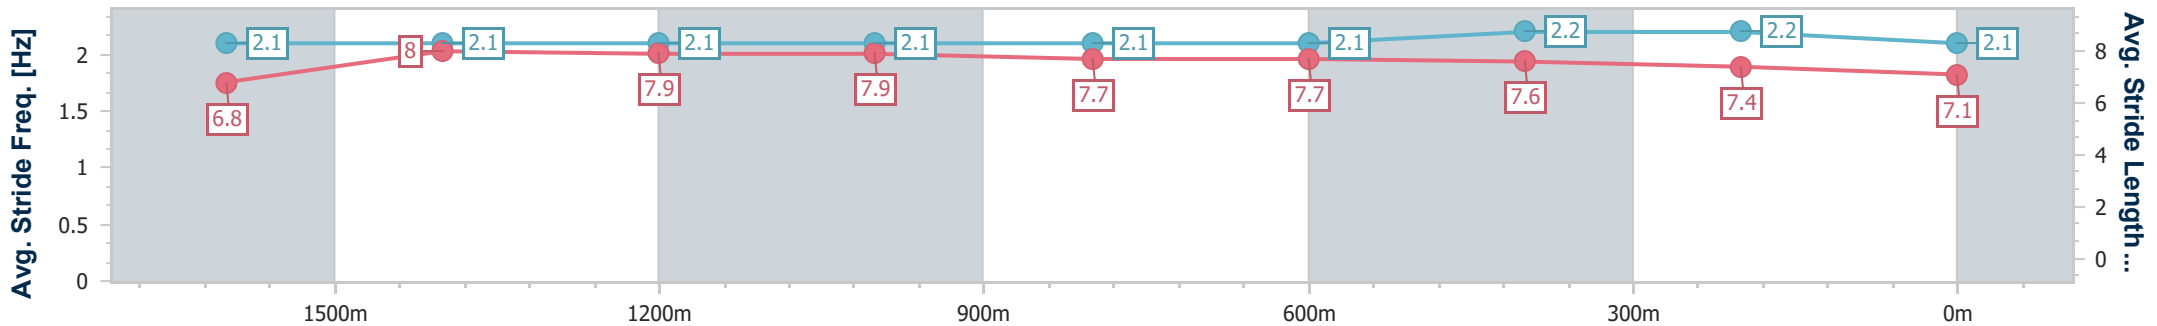

Horse/Jockey Name	I Ponder
Final Rank	7
Fastest Section Time (Section)	0:11.63 (1600m)
Top Speed [km/h] (Section)	65.8 (1600m)
Race State	Finished

Sunshine Coast QLD Professional
Race 6: KENDRICK RACING BENCHMARK 65 Handicap - 1800m

20 January 2023 - 20:00

Track Rating: Soft 5, Weather: Overcast, Rail Position: +9m

Section	Overall	1600m	1400m	1200m	1000m	800m	600m	400m	200m				
Section Times	1:52.46 [7] (0:14.40)	1:38.06 [5] (0:11.63)	1:26.43 [4] (0:12.02)	1:14.41 [2] (0:12.09)	1:02.32 [2] (0:12.31)	0:50.01 [2] (0:12.47)	0:37.54 [2] (0:12.14)	0:25.40 [2] (0:12.15)	0:13.25 [5] (0:13.25)				
Average Speed [km/h]	50.4	62.2	60.6	59.6	58.9	58.5	59.8	59.4	54.3				
Top Speed [km/h]	62.3	65.8	61.9	60.2	60.3	59.6	60.8	60.4	57.6				
Avg. Dist. to Rail [m]	5.1	2.6	3.7	3.6	3.0	2.0	1.8	2.2	2.7				
Avg. Stride Freq. [Hz]	2.1	2.1	2.1	2.1	2.1	2.1	2.2	2.2	2.1				
Avg. Stride Length [m]	6.8	8.0	7.9	7.9	7.7	7.7	7.6	7.4	7.1				

- [ ] Ranking at each section and finish
- -.-.- No data available at this section
- NA No data available