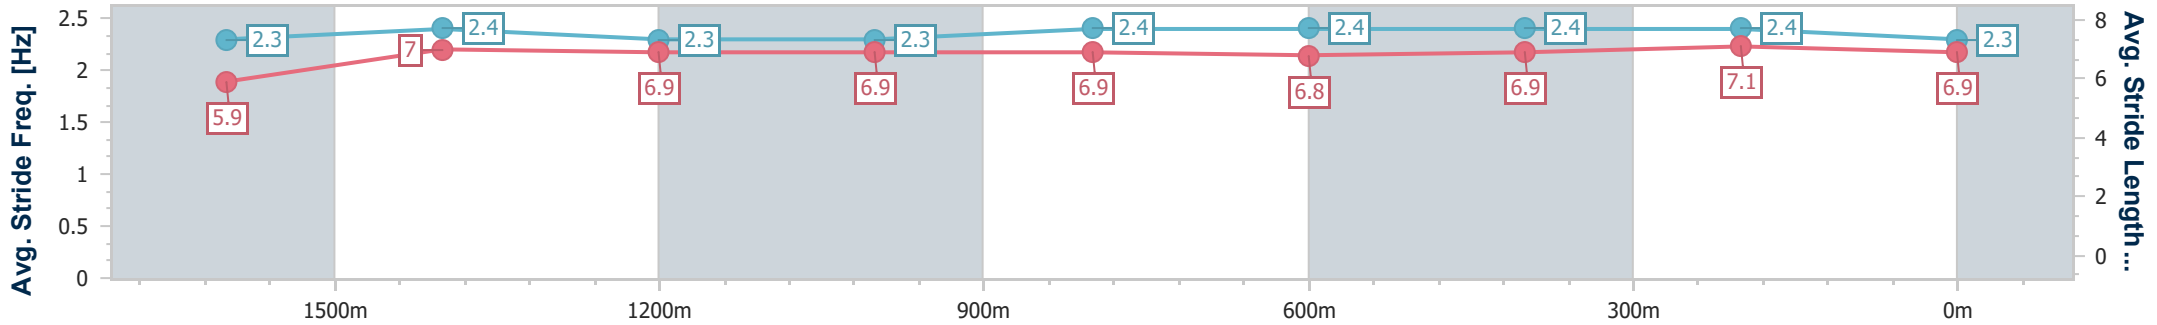

Horse/Jockey Name	Kopangi
Final Rank	3
Fastest Section Time (Section)	0:11.58 (400m)
Top Speed [km/h] (Section)	65.4 (1600m)
Race State	Finished

Sunshine Coast QLD Professional
Race 6: KENDRICK RACING BENCHMARK 65 Handicap - 1800m

20 January 2023 - 20:00

Track Rating: Soft 5, Weather: Overcast, Rail Position: +9m

Section	Overall	1600m	1400m	1200m	1000m	800m	600m	400m	200m				
Section Times	1:51.82 [3] (0:15.05)	1:36.77 [10] (0:11.65)	1:25.12 [9] (0:12.33)	1:12.79 [9] (0:12.25)	1:00.54 [9] (0:12.26)	0:48.28 [9] (0:12.35)	0:35.93 [8] (0:11.83)	0:24.10 [7] (0:11.58)	0:12.52 [4] (0:12.52)				
Average Speed [km/h]	48.1	61.8	58.5	58.8	58.6	57.8	60.7	62.2	57.5				
Top Speed [km/h]	60.2	65.4	60.1	61.8	60.5	60.2	63.2	64.3	59.8				
Avg. Dist. to Rail [m]	5.3	0.5	0.5	0.5	0.5	1.4	0.8	1.4	1.1				
Avg. Stride Freq. [Hz]	2.3	2.4	2.3	2.3	2.4	2.4	2.4	2.4	2.3				
Avg. Stride Length [m]	5.9	7.0	6.9	6.9	6.9	6.8	6.9	7.1	6.9				

- [ ] Ranking at each section and finish
- -.-.- No data available at this section
- NA No data available