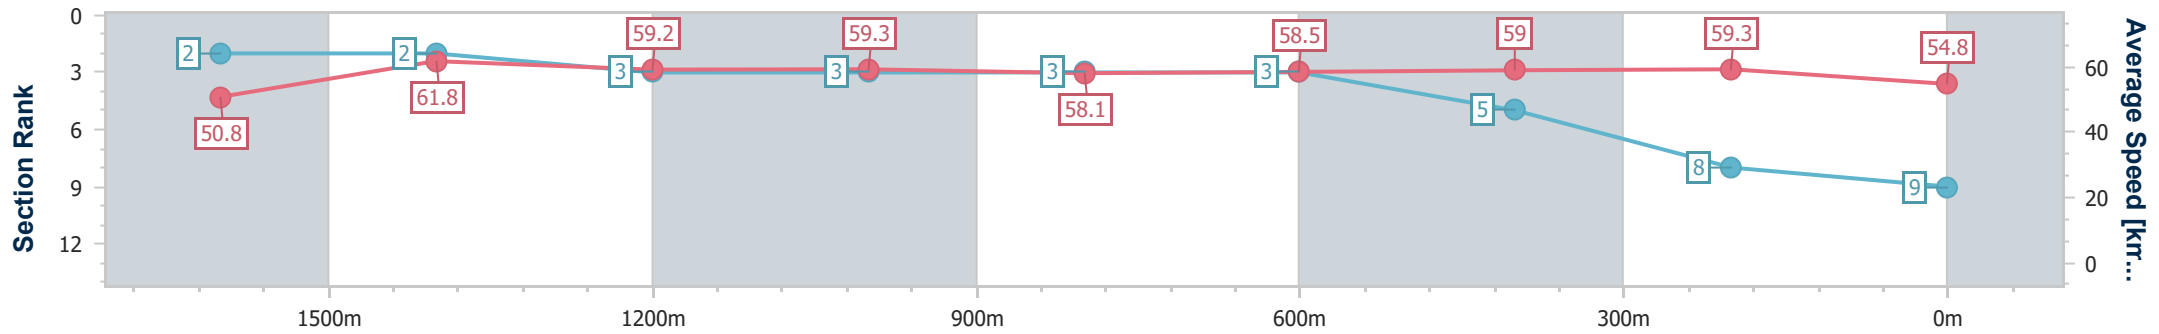

- [] Ranking at each section and finish
- .-.- No data available at this section
- NA No data available

Horse/Jockey Name	Firebox
Final Rank	9
Fastest Section Time (Section)	0:11.68 (1600m)
Top Speed [km/h] (Section)	63.7 (1600m)
Race State	Finished

Sunshine Coast QLD Professional
Race 6: KENDRICK RACING BENCHMARK 65 Handicap - 1800m

20 January 2023 - 20:00

Track Rating: Soft 5, Weather: Overcast, Rail Position: +9m

Section	Overall	1600m	1400m	1200m	1000m	800m	600m	400m	200m				
Section Times	1:52.83 [9] (0:14.24)	1:38.59 [2] (0:11.68)	1:26.91 [2] (0:12.24)	1:14.67 [3] (0:12.17)	1:02.50 [3] (0:12.47)	0:50.03 [3] (0:12.44)	0:37.59 [3] (0:12.32)	0:25.27 [5] (0:12.14)	0:13.13 [8] (0:13.13)				
Average Speed [km/h]	50.8	61.8	59.2	59.3	58.1	58.5	59.0	59.3	54.8				
Top Speed [km/h]	63.4	63.7	60.5	59.6	59.2	59.9	60.0	60.0	57.8				
Avg. Dist. to Rail [m]	2.8	1.4	2.0	2.4	2.2	2.1	1.8	2.8	2.0				
Avg. Stride Freq. [Hz]	2.3	2.3	2.3	2.3	2.3	2.3	2.3	2.3	2.3				
Avg. Stride Length [m]	6.2	7.3	7.2	7.1	7.1	7.0	7.0	7.0	6.8				