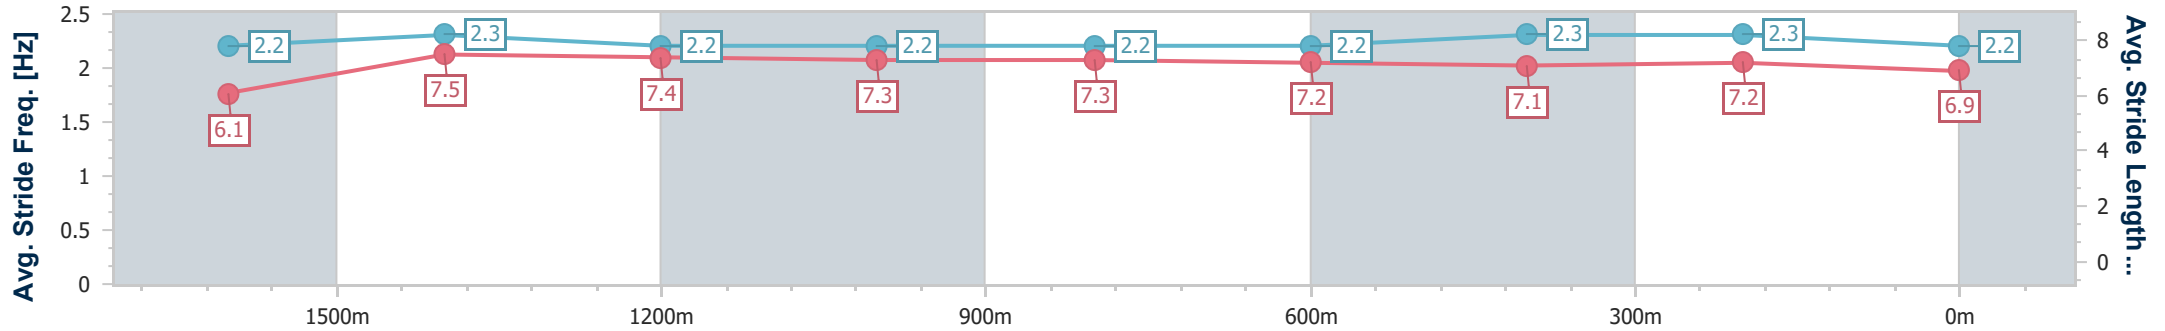

Sunshine Coast QLD Professional
Race 6: KENDRICK RACING BENCHMARK 65 Handicap - 1800m

20 January 2023 - 20:00

Track Rating: Soft 5, Weather: Overcast, Rail Position: +9m

Section	Overall	1600m	1400m	1200m	1000m	800m	600m	400m	200m				
Section Times	1:52.83 [9] (0:14.24)	1:38.59 [2] (0:11.68)	1:26.91 [2] (0:12.24)	1:14.67 [3] (0:12.17)	1:02.50 [3] (0:12.47)	0:50.03 [3] (0:12.44)	0:37.59 [3] (0:12.32)	0:25.27 [5] (0:12.14)	0:13.13 [8] (0:13.13)				
Average Speed [km/h]	50.8	61.8	59.2	59.3	58.1	58.5	59.0	59.3	54.8				
Top Speed [km/h]	63.4	63.7	60.5	59.6	59.2	59.9	60.0	60.0	57.8				
Avg. Dist. to Rail [m]	2.8	1.4	2.0	2.4	2.2	2.1	1.8	2.8	2.0				
Avg. Stride Freq. [Hz]	2.3	2.3	2.3	2.3	2.3	2.3	2.3	2.3	2.3				
Avg. Stride Length [m]	6.2	7.3	7.2	7.1	7.1	7.0	7.0	7.0	6.8				

- [] Ranking at each section and finish
- .-.- No data available at this section
- NA No data available

Horse/Jockey Name	Bold Delago
Final Rank	10
Fastest Section Time (Section)	0:11.52 (1600m)
Top Speed [km/h] (Section)	64.3 (1600m)
Race State	Finished

Sunshine Coast QLD Professional
Race 6: KENDRICK RACING BENCHMARK 65 Handicap - 1800m

20 January 2023 - 20:00

Track Rating: Soft 5, Weather: Overcast, Rail Position: +9m

Section	Overall	1600m	1400m	1200m	1000m	800m	600m	400m	200m				
Section Times	1:53.01 [10] (0:14.87)	1:38.14 [8] (0:11.52)	1:26.62 [7] (0:12.33)	1:14.29 [7] (0:12.16)	1:02.13 [7] (0:12.27)	0:49.86 [7] (0:12.52)	0:37.34 [7] (0:12.20)	0:25.14 [10] (0:12.19)	0:12.95 [10] (0:12.95)				
Average Speed [km/h]	48.6	62.3	58.3	59.3	59.2	58.1	59.6	59.0	55.6				
Top Speed [km/h]	62.3	64.3	60.5	61.4	61.3	59.7	60.5	59.8	58.1				
Avg. Dist. to Rail [m]	2.9	0.3	0.2	0.9	2.9	2.0	1.7	3.1	4.6				
Avg. Stride Freq. [Hz]	2.2	2.3	2.2	2.2	2.2	2.2	2.3	2.3	2.2				
Avg. Stride Length [m]	6.1	7.5	7.4	7.3	7.3	7.2	7.1	7.2	6.9				