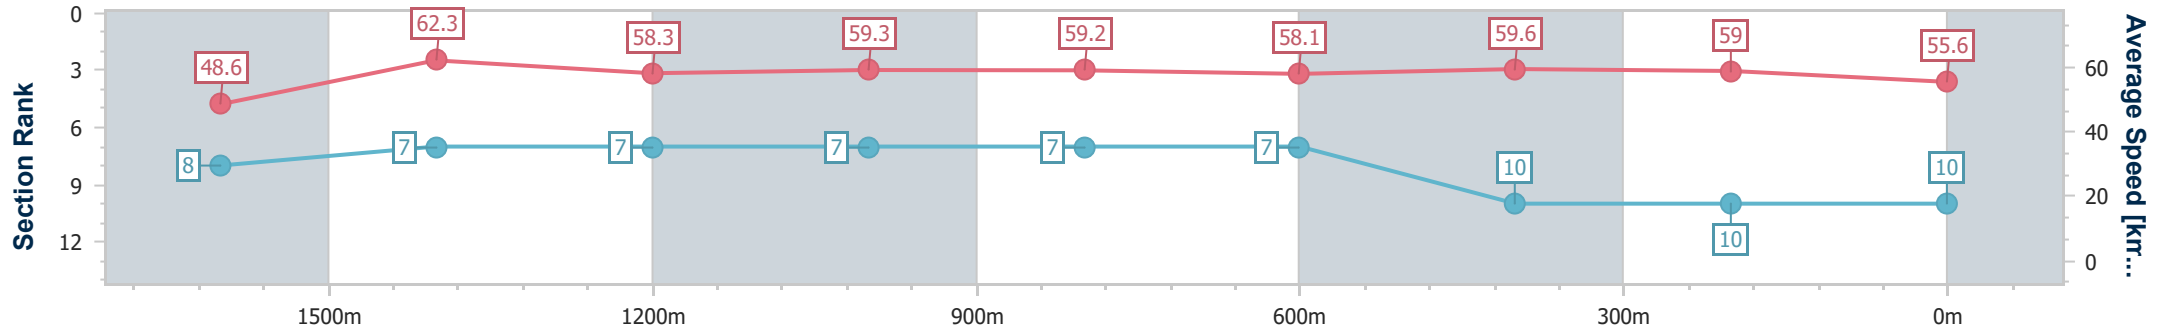

- [] Ranking at each section and finish
- .-.- No data available at this section
- NA No data available

Horse/Jockey Name	Bold Delago
Final Rank	10
Fastest Section Time (Section)	0:11.52 (1600m)
Top Speed [km/h] (Section)	64.3 (1600m)
Race State	Finished

Sunshine Coast QLD Professional
Race 6: KENDRICK RACING BENCHMARK 65 Handicap - 1800m

20 January 2023 - 20:00

Track Rating: Soft 5, Weather: Overcast, Rail Position: +9m

Section	Overall	1600m	1400m	1200m	1000m	800m	600m	400m	200m				
Section Times	1:53.01 [10] (0:14.87)	1:38.14 [8] (0:11.52)	1:26.62 [7] (0:12.33)	1:14.29 [7] (0:12.16)	1:02.13 [7] (0:12.27)	0:49.86 [7] (0:12.52)	0:37.34 [7] (0:12.20)	0:25.14 [10] (0:12.19)	0:12.95 [10] (0:12.95)				
Average Speed [km/h]	48.6	62.3	58.3	59.3	59.2	58.1	59.6	59.0	55.6				
Top Speed [km/h]	62.3	64.3	60.5	61.4	61.3	59.7	60.5	59.8	58.1				
Avg. Dist. to Rail [m]	2.9	0.3	0.2	0.9	2.9	2.0	1.7	3.1	4.6				
Avg. Stride Freq. [Hz]	2.2	2.3	2.2	2.2	2.2	2.2	2.3	2.3	2.2				
Avg. Stride Length [m]	6.1	7.5	7.4	7.3	7.3	7.2	7.1	7.2	6.9				