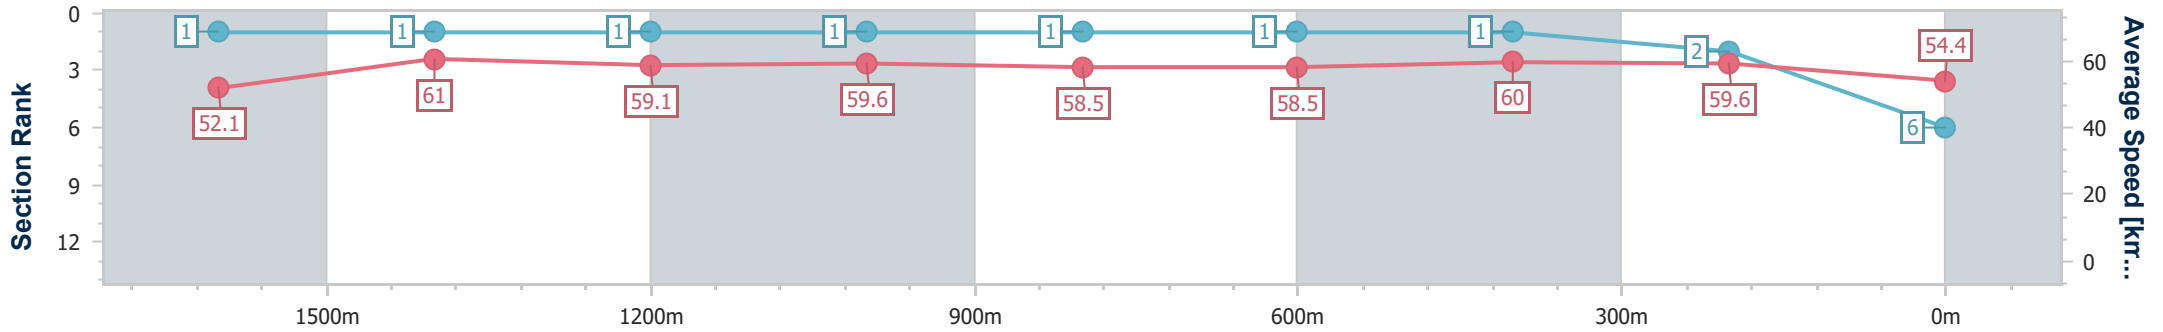

Horse/Jockey Name	Looks Like
Final Rank	6
Fastest Section Time (Section)	0:11.84 (1600m)
Top Speed [km/h] (Section)	62.8 (Overall)
Race State	Finished

Sunshine Coast QLD Professional
Race 6: KENDRICK RACING BENCHMARK 65 Handicap - 1800m

20 January 2023 - 20:00

Track Rating: Soft 5, Weather: Overcast, Rail Position: +9m

Section	Overall	1600m	1400m	1200m	1000m	800m	600m	400m	200m			
Section Times	1:52.25 [6] (0:13.92)	1:38.33 [1] (0:11.84)	1:26.49 [1] (0:12.25)	1:14.24 [1] (0:12.10)	1:02.14 [1] (0:12.35)	0:49.79 [1] (0:12.43)	0:37.36 [1] (0:12.05)	0:25.31 [1] (0:12.09)	0:13.22 [2] (0:13.22)			
Average Speed [km/h]	52.1	61.0	59.1	59.6	58.5	58.5	60.0	59.6	54.4			
Top Speed [km/h]	62.8	61.7	60.5	60.5	59.6	59.2	62.1	61.4	58.2			
Avg. Dist. to Rail [m]	4.1	1.8	2.0	2.1	1.9	1.5	0.8	2.4	2.1			
Avg. Stride Freq. [Hz]	2.2	2.3	2.2	2.3	2.2	2.3	2.4	2.3	2.3			
Avg. Stride Length [m]	6.5	7.5	7.4	7.3	7.3	7.1	7.0	7.1	6.7			

- [ ] Ranking at each section and finish
- -.-.- No data available at this section
- NA No data available