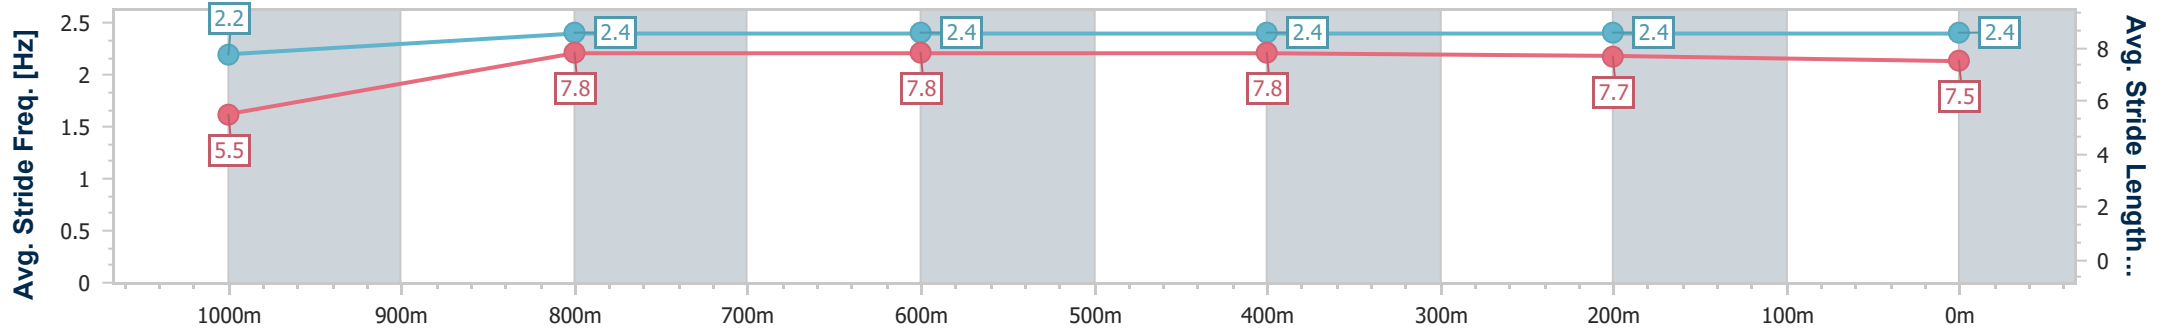

Doomben QLD Professional
Race 9: GALLOPERS SPORTS CLUB BENCHMARK 85
Handicap - 1110m

21 January 2023 - 17:13

Track Rating: Good 3, Weather: Fine, Rail Position: +2.5m Entire Course

BRISBANE
RACING CLUB

Section	Overall	1000m	800m	600m	400m	200m
Section Times	1:03.22 [1] (0:09.11)	0:54.11 [11] (0:10.56)	0:43.55 [10] (0:10.61)	0:32.94 [8] (0:10.82)	0:22.12 [6] (0:10.88)	0:11.24 [5] (0:11.24)
Average Speed [km/h]	43.7	68.0	67.2	65.9	65.8	64.0
Top Speed [km/h]	65.3	69.6	68.0	67.8	67.6	66.0
Avg. Dist. to Rail [m]	8.3	0.8	1.7	1.9	1.6	0.8
Avg. Stride Freq. [Hz]	2.2	2.4	2.4	2.4	2.4	2.4
Avg. Stride Length [m]	5.5	7.8	7.8	7.8	7.7	7.5