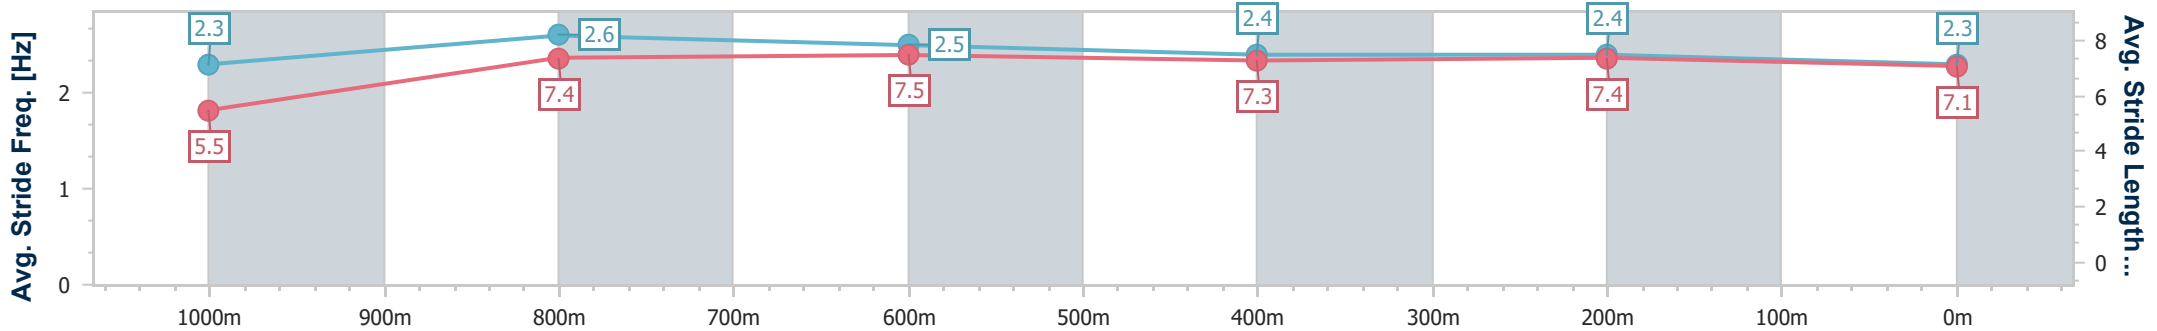

Doomben QLD Professional
Race 9: GALLOPERS SPORTS CLUB BENCHMARK 85
Handicap - 1110m

21 January 2023 - 17:13

Track Rating: Good 3, Weather: Fine, Rail Position: +2.5m Entire Course

BRISBANE
RACING CLUB

Section	Overall	1000m	800m	600m	400m	200m								
Section Times	1:04.23 [11] (0:08.62)	0:55.61 [4] (0:10.52)	0:45.09 [4] (0:10.74)	0:34.35 [4] (0:11.14)	0:23.21 [5] (0:11.09)	0:12.12 [6] (0:12.12)								
Average Speed [km/h]	46.0	68.4	67.3	64.3	64.6	59.4								
Top Speed [km/h]	66.4	69.6	68.1	68.1	66.3	61.2								
Avg. Dist. to Rail [m]	1.1	0.9	0.4	0.7	2.4	1.1								
Avg. Stride Freq. [Hz]	2.3	2.6	2.5	2.4	2.4	2.3								
Avg. Stride Length [m]	5.5	7.4	7.5	7.3	7.4	7.1								