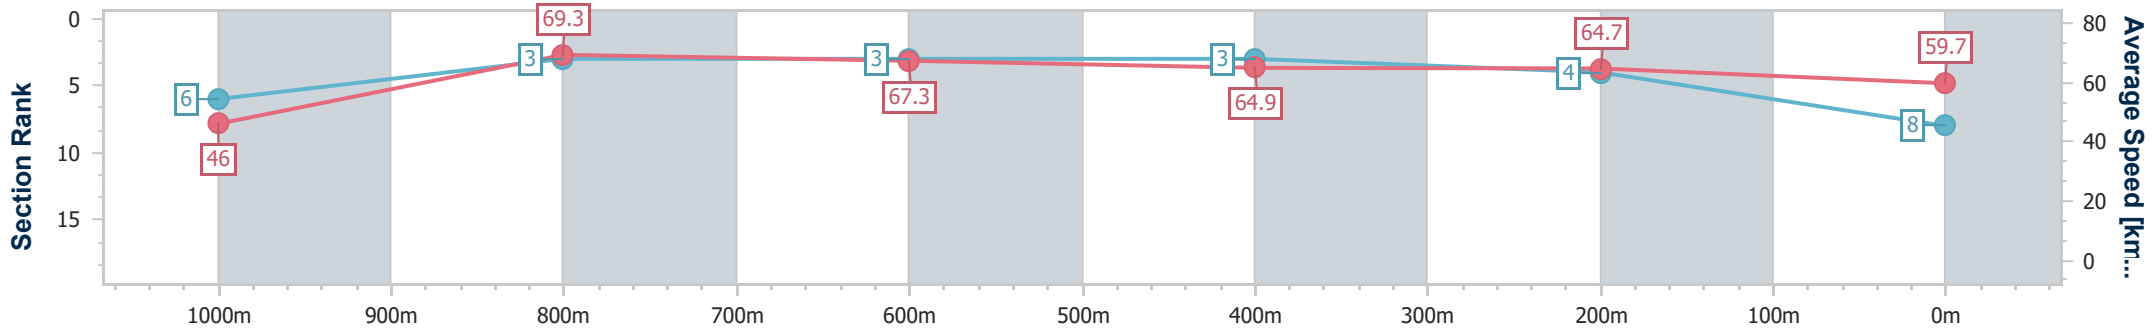

Doomben QLD Professional
Race 9: GALLOPERS SPORTS CLUB BENCHMARK 85
Handicap - 1110m

21 January 2023 - 17:13

Track Rating: Good 3, Weather: Fine, Rail Position: +2.5m Entire Course

BRISBANE
RACING CLUB

Section	Overall	1000m	800m	600m	400m	200m								
Section Times	1:04.00 [8] (0:08.63)	0:55.37 [6] (0:10.41)	0:44.96 [3] (0:10.72)	0:34.24 [3] (0:11.11)	0:23.13 [3] (0:11.08)	0:12.05 [4] (0:12.05)								
Average Speed [km/h]	46.0	69.3	67.3	64.9	64.7	59.7								
Top Speed [km/h]	67.8	69.8	67.3	66.5	66.4	62.9								
Avg. Dist. to Rail [m]	3.6	1.5	0.6	0.6	1.1	1.2								
Avg. Stride Freq. [Hz]	2.3	2.5	2.4	2.4	2.4	2.3								
Avg. Stride Length [m]	5.7	7.8	7.7	7.6	7.5	7.3								