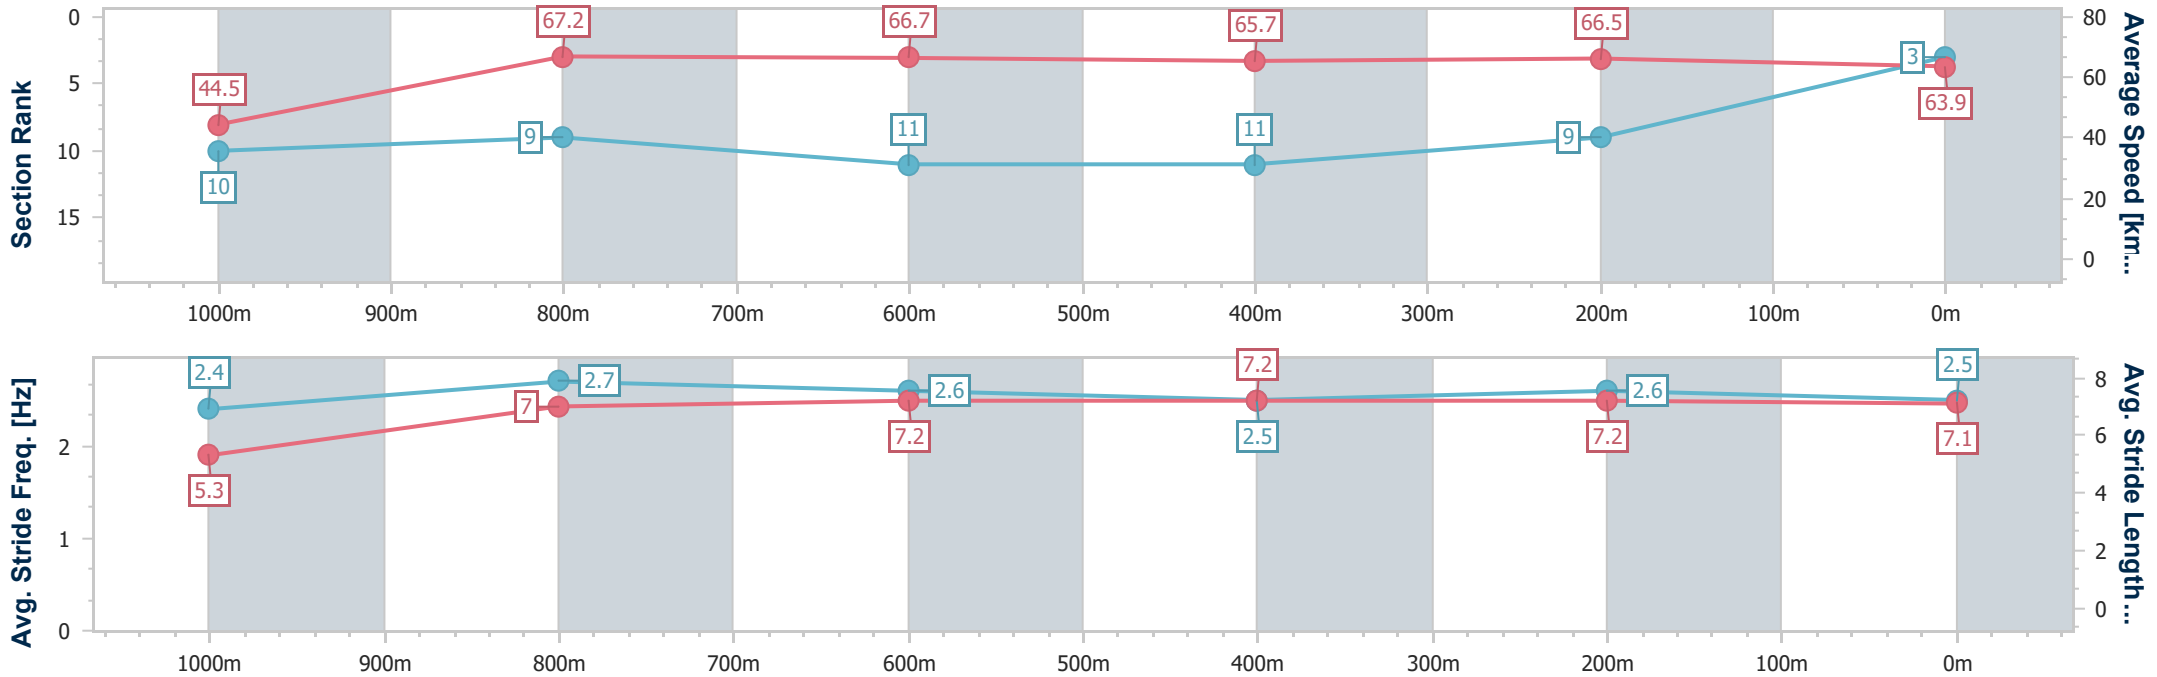

Doomben QLD Professional
Race 9: GALLOPERS SPORTS CLUB BENCHMARK 85
Handicap - 1110m

21 January 2023 - 17:13

Track Rating: Good 3, Weather: Fine, Rail Position: +2.5m Entire Course

BRISBANE
RACING CLUB

Section	Overall	1000m	800m	600m	400m	200m									
Section Times	1:03.44 [3] (0:08.91)	0:54.53 [10] (0:10.74)	0:43.79 [9] (0:10.83)	0:32.96 [11] (0:10.91)	0:22.05 [11] (0:10.79)	0:11.26 [9]									
Average Speed [km/h]	44.5	67.2	66.7	65.7	66.5	63.9									
Top Speed [km/h]	66.9	68.4	67.3	68.0	67.8	66.7									
Avg. Dist. to Rail [m]	6.9	1.1	0.4	0.6	1.1	1.3									
Avg. Stride Freq. [Hz]	2.4	2.7	2.6	2.5	2.6	2.5									
Avg. Stride Length [m]	5.3	7.0	7.2	7.2	7.2	7.1									