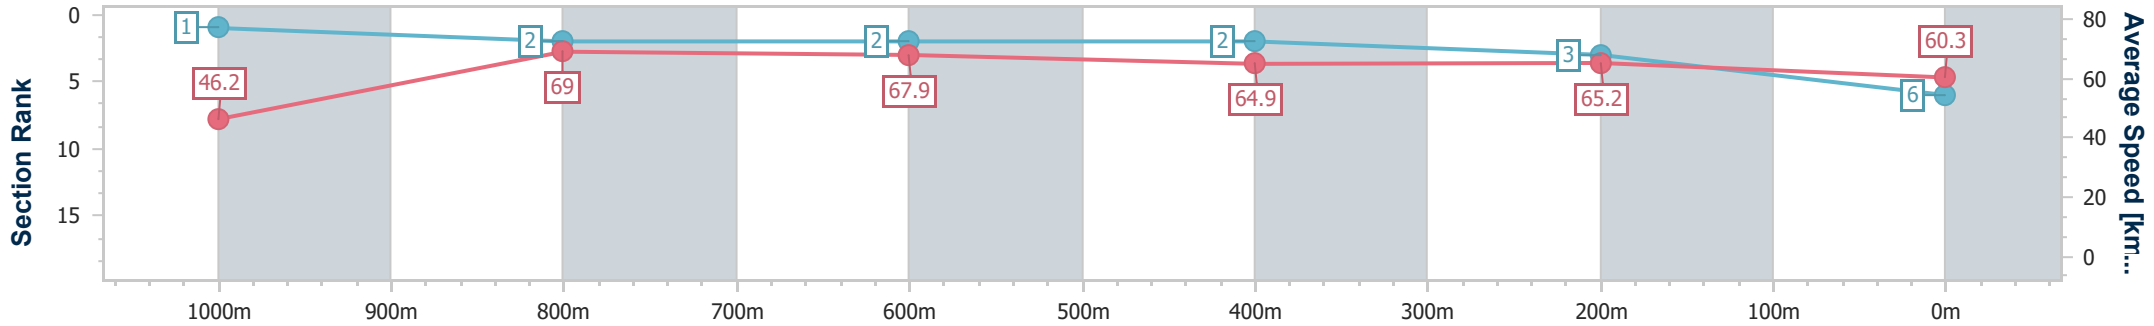

Doomben QLD Professional
Race 9: GALLOPERS SPORTS CLUB BENCHMARK 85
Handicap - 1110m

21 January 2023 - 17:13

Track Rating: Good 3, Weather: Fine, Rail Position: +2.5m Entire Course

BRISBANE
RACING CLUB

Section	Overall	1000m	800m	600m	400m	200m
Section Times	1:03.93 [6] (0:08.59)	0:55.34 [1] (0:10.47)	0:44.87 [2] (0:10.68)	0:34.19 [2] (0:11.20)	0:22.99 [2] (0:11.05)	0:11.94 [3] (0:11.94)
Average Speed [km/h]	46.2	69.0	67.9	64.9	65.2	60.3
Top Speed [km/h]	66.8	69.8	69.1	67.2	66.6	62.9
Avg. Dist. to Rail [m]	7.3	2.5	1.5	1.5	0.7	0.2
Avg. Stride Freq. [Hz]	2.4	2.7	2.6	2.6	2.6	2.4
Avg. Stride Length [m]	5.4	7.3	7.3	7.1	7.1	6.9