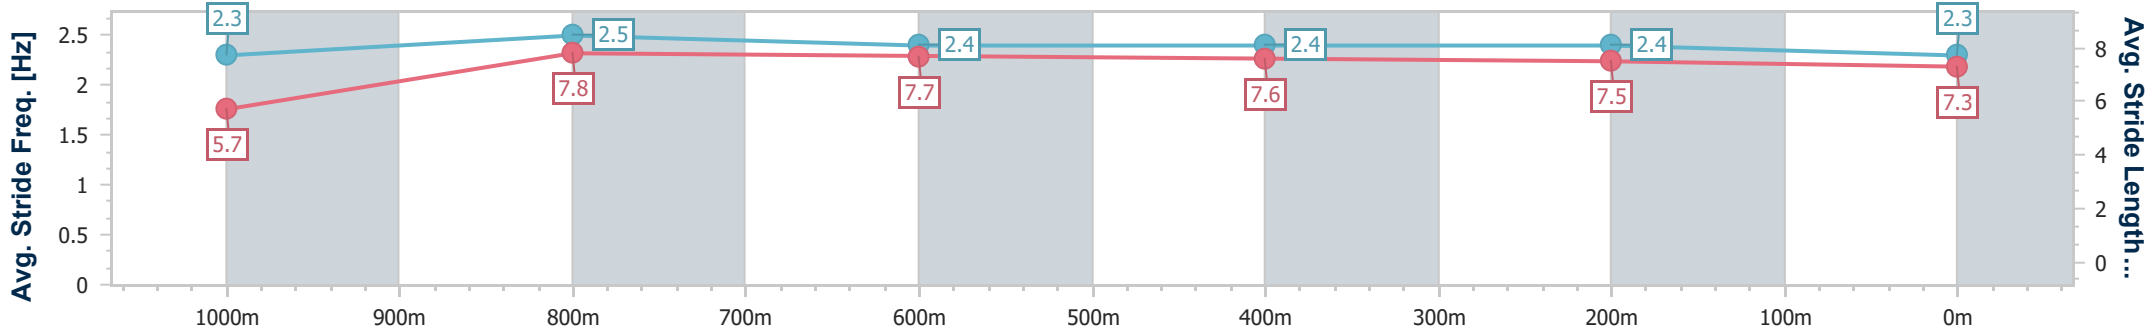

Doomben QLD Professional
Race 9: GALLOPERS SPORTS CLUB BENCHMARK 85
Handicap - 1110m

21 January 2023 - 17:13

Track Rating: Good 3, Weather: Fine, Rail Position: +2.5m Entire Course

BRISBANE
RACING CLUB

Section	Overall	1000m	800m	600m	400m	200m								
Section Times	1:04.00 [8] (0:08.63)	0:55.37 [6] (0:10.41)	0:44.96 [3] (0:10.72)	0:34.24 [3] (0:11.11)	0:23.13 [3] (0:11.08)	0:12.05 [4] (0:12.05)								
Average Speed [km/h]	46.0	69.3	67.3	64.9	64.7	59.7								
Top Speed [km/h]	67.8	69.8	67.3	66.5	66.4	62.9								
Avg. Dist. to Rail [m]	3.6	1.5	0.6	0.6	1.1	1.2								
Avg. Stride Freq. [Hz]	2.3	2.5	2.4	2.4	2.4	2.3								
Avg. Stride Length [m]	5.7	7.8	7.7	7.6	7.5	7.3								