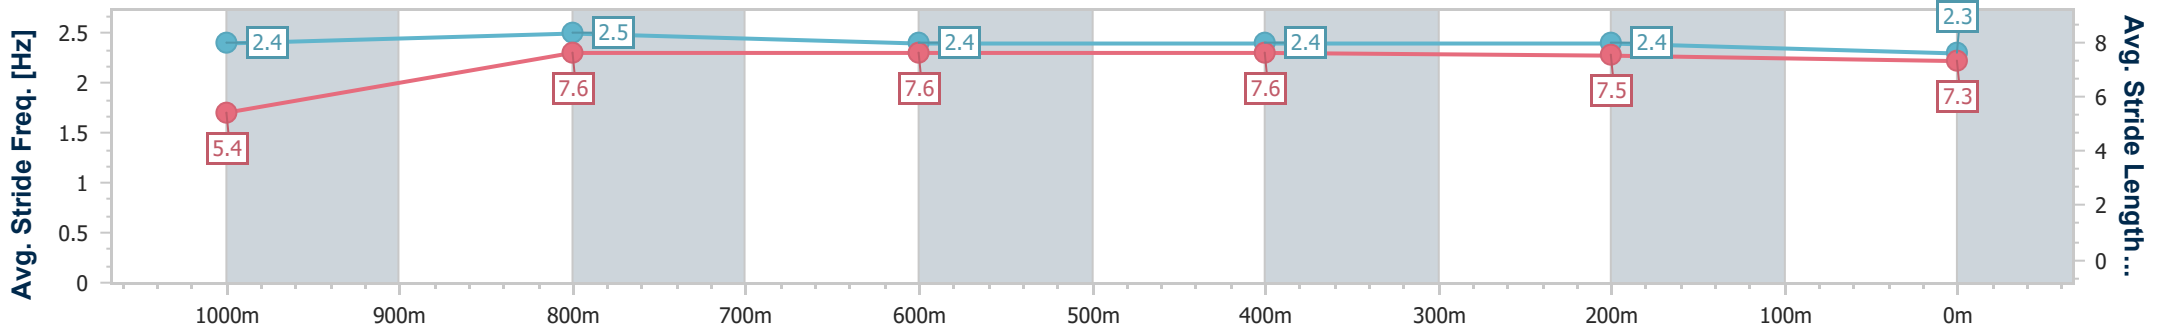

Doomben QLD Professional
Race 9: GALLOPERS SPORTS CLUB BENCHMARK 85
Handicap - 1110m

21 January 2023 - 17:13

Track Rating: Good 3, Weather: Fine, Rail Position: +2.5m Entire Course

BRISBANE
RACING CLUB

Section	Overall	1000m	800m	600m	400m	200m
Section Times	1:04.12 [9] (0:08.58)	0:55.54 [5] (0:10.71)	0:44.83 [7] (0:10.93)	0:33.90 [7] (0:10.94)	0:22.96 [8] (0:10.93)	0:12.03 [7] (0:12.03)
Average Speed [km/h]	46.2	67.5	66.6	66.4	66.1	59.8
Top Speed [km/h]	66.1	68.9	69.1	67.8	67.4	63.9
Avg. Dist. to Rail [m]	6.0	1.9	2.0	1.4	2.0	3.7
Avg. Stride Freq. [Hz]	2.4	2.5	2.4	2.4	2.4	2.3
Avg. Stride Length [m]	5.4	7.6	7.6	7.6	7.5	7.3