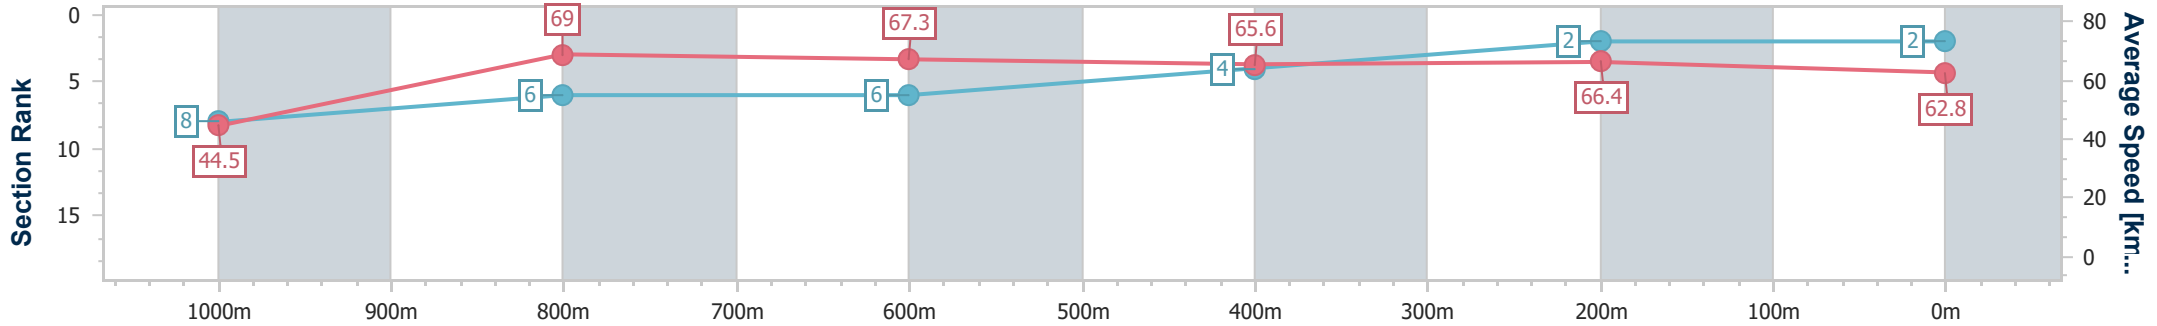

Horse/Jockey Name	Acrobatic
Final Rank	2
Fastest Section Time (Section)	0:08.90 (Overall)
Top Speed [km/h] (Section)	70.4 (1000m)
Race State	Finished

Doomben QLD Professional
Race 9: GALLOPERS SPORTS CLUB BENCHMARK 85
Handicap - 1110m

21 January 2023 - 17:13

Track Rating: Good 3, Weather: Fine, Rail Position: +2.5m Entire Course

BRISBANE
RACING CLUB

Section	Overall	1000m	800m	600m	400m	200m
Section Times	1:03.39 [2] (0:08.90)	0:54.49 [8] (0:10.44)	0:44.05 [6] (0:10.70)	0:33.35 [6] (0:11.01)	0:22.34 [4] (0:10.86)	0:11.48 [2] (0:11.48)
Average Speed [km/h]	44.5	69.0	67.3	65.6	66.4	62.8
Top Speed [km/h]	66.6	70.4	68.3	67.9	68.2	65.9
Avg. Dist. to Rail [m]	4.2	0.3	0.3	0.6	1.7	0.7
Avg. Stride Freq. [Hz]	2.3	2.4	2.3	2.3	2.3	2.3
Avg. Stride Length [m]	5.5	8.2	8.2	8.1	7.8	7.5