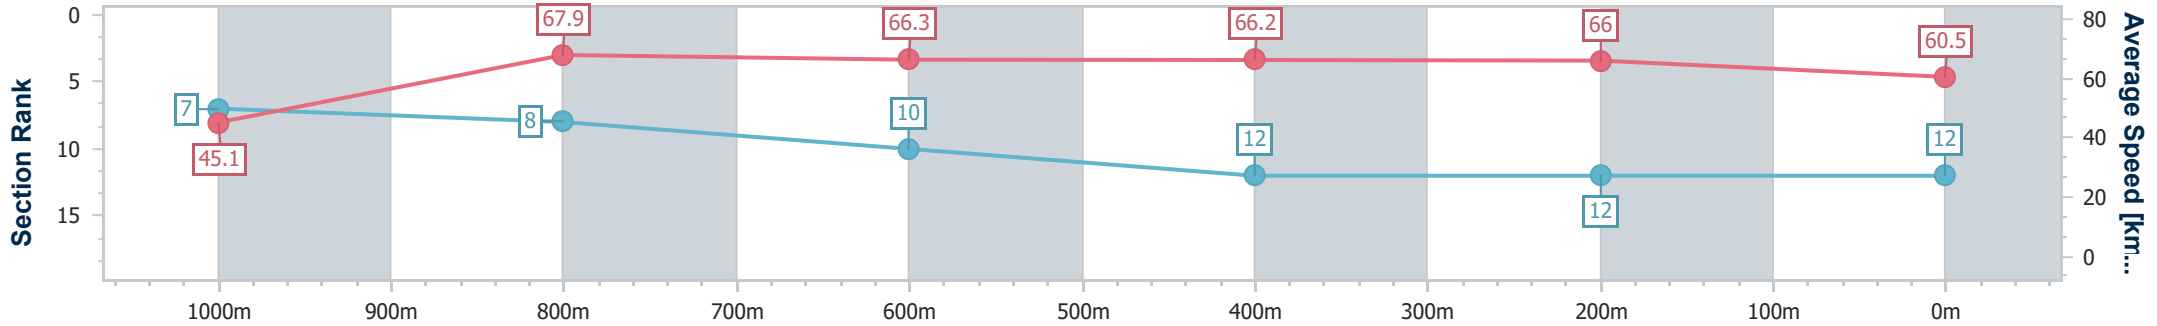

Horse/Jockey Name	Luskin Hero
Final Rank	12
Fastest Section Time (Section)	0:08.80 (Overall)
Top Speed [km/h] (Section)	69.8 (1000m)
Race State	Finished

Doomben QLD Professional
Race 9: GALLOPERS SPORTS CLUB BENCHMARK 85
Handicap - 1110m

BRISBANE
RACING CLUB

21 January 2023 - 17:13
Track Rating: Good 3, Weather: Fine, Rail Position: +2.5m Entire Course

Section	Overall	1000m	800m	600m	400m	200m
Section Times	1:04.26 [12] (0:08.80)	0:55.46 [7] (0:10.66)	0:44.80 [8] (0:10.95)	0:33.85 [10] (0:11.00)	0:22.85 [12] (0:10.94)	0:11.91 [12] (0:11.91)
Average Speed [km/h]	45.1	67.9	66.3	66.2	66.0	60.5
Top Speed [km/h]	65.0	69.8	68.5	68.0	67.5	64.6
Avg. Dist. to Rail [m]	9.6	2.8	1.8	2.0	3.1	5.5
Avg. Stride Freq. [Hz]	2.3	2.4	2.4	2.4	2.4	2.4
Avg. Stride Length [m]	5.6	7.8	7.7	7.5	7.5	7.1

- [ ] Ranking at each section and finish
- -:-:- No data available at this section
- NA No data available