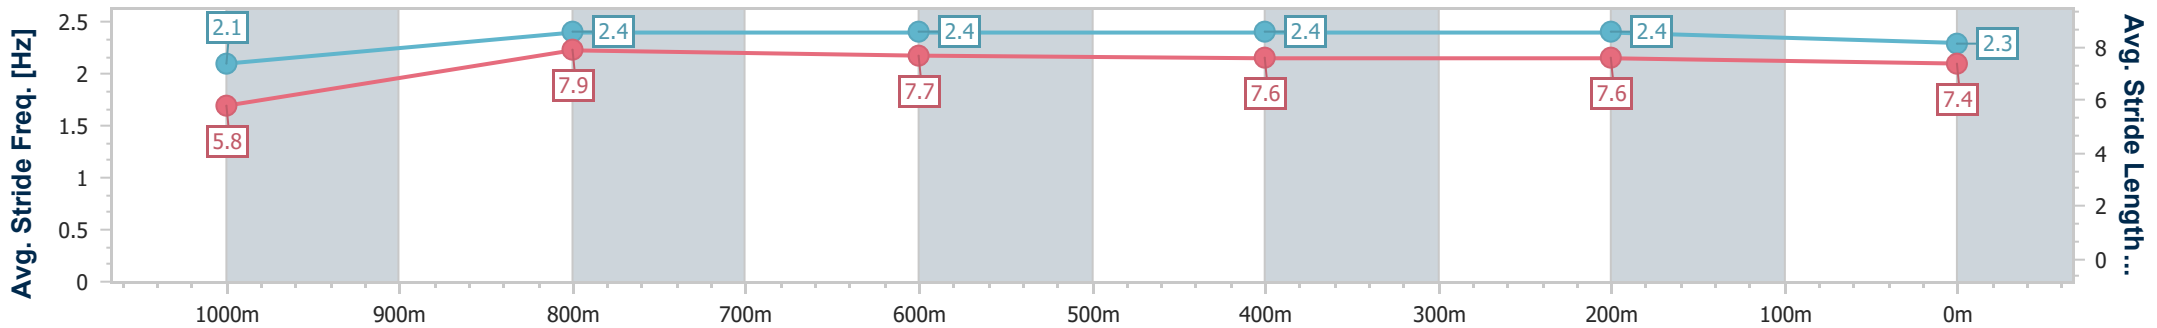

Doomben QLD Professional
Race 9: GALLOPERS SPORTS CLUB BENCHMARK 85
Handicap - 1110m

21 January 2023 - 17:13

Track Rating: Good 3, Weather: Fine, Rail Position: +2.5m Entire Course

BRISBANE
RACING CLUB

Section	Overall	1000m	800m	600m	400m	200m
Section Times	1:03.99 [7] (0:09.32)	0:54.67 [12] (0:10.67)	0:44.00 [12] (0:10.66)	0:33.34 [12] (0:10.77)	0:22.57 [10] (0:10.79)	0:11.78 [8] (0:11.78)
Average Speed [km/h]	42.8	67.5	67.6	66.2	66.2	61.2
Top Speed [km/h]	62.9	69.5	69.5	66.2	66.2	64.8
Avg. Dist. to Rail [m]	10.6	0.4	0.5	1.8	1.8	1.1
Avg. Stride Freq. [Hz]	2.1	2.4	2.4	2.4	2.4	2.3
Avg. Stride Length [m]	5.8	7.9	7.7	7.6	7.6	7.4