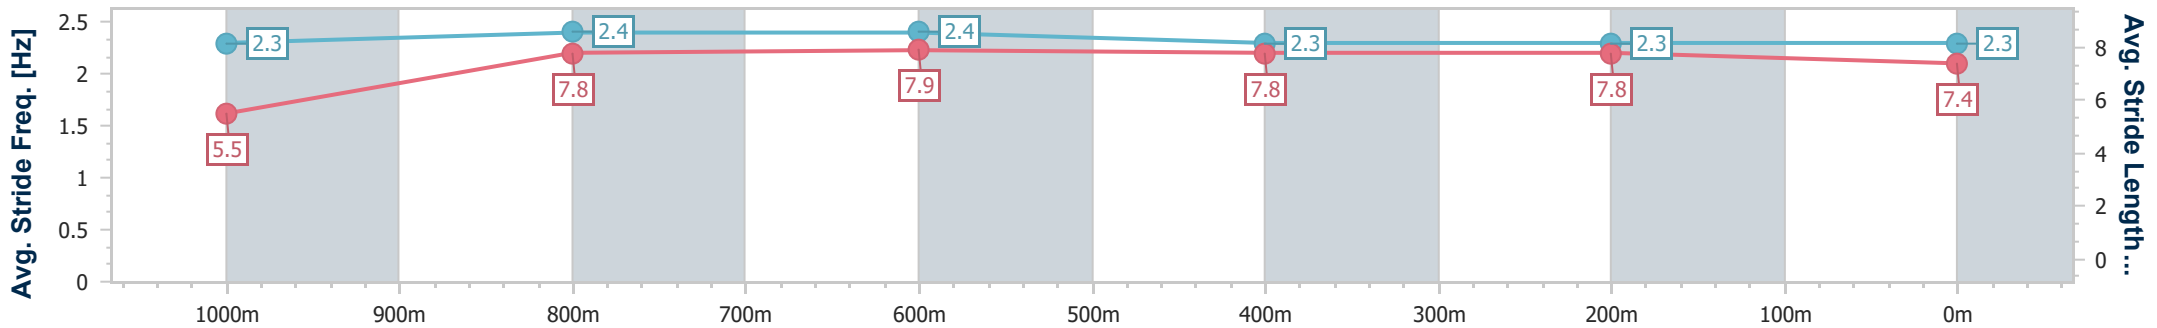

Doomben QLD Professional
Race 9: GALLOPERS SPORTS CLUB BENCHMARK 85
Handicap - 1110m

21 January 2023 - 17:13

Track Rating: Good 3, Weather: Fine, Rail Position: +2.5m Entire Course

BRISBANE RACING CLUB

Section	Overall	1000m	800m	600m	400m	200m
Section Times	1:03.91 [5] (0:08.88)	0:55.03 [9] (0:10.73)	0:44.30 [11] (0:10.67)	0:33.63 [9] (0:10.91)	0:22.72 [9] (0:11.02)	0:11.70 [11] (0:11.70)
Average Speed [km/h]	44.6	67.0	67.3	65.6	65.2	61.5
Top Speed [km/h]	65.0	68.4	68.6	68.3	66.4	63.8
Avg. Dist. to Rail [m]	4.7	0.7	0.8	0.7	1.0	2.5
Avg. Stride Freq. [Hz]	2.3	2.4	2.4	2.3	2.3	2.3
Avg. Stride Length [m]	5.5	7.8	7.9	7.8	7.8	7.4