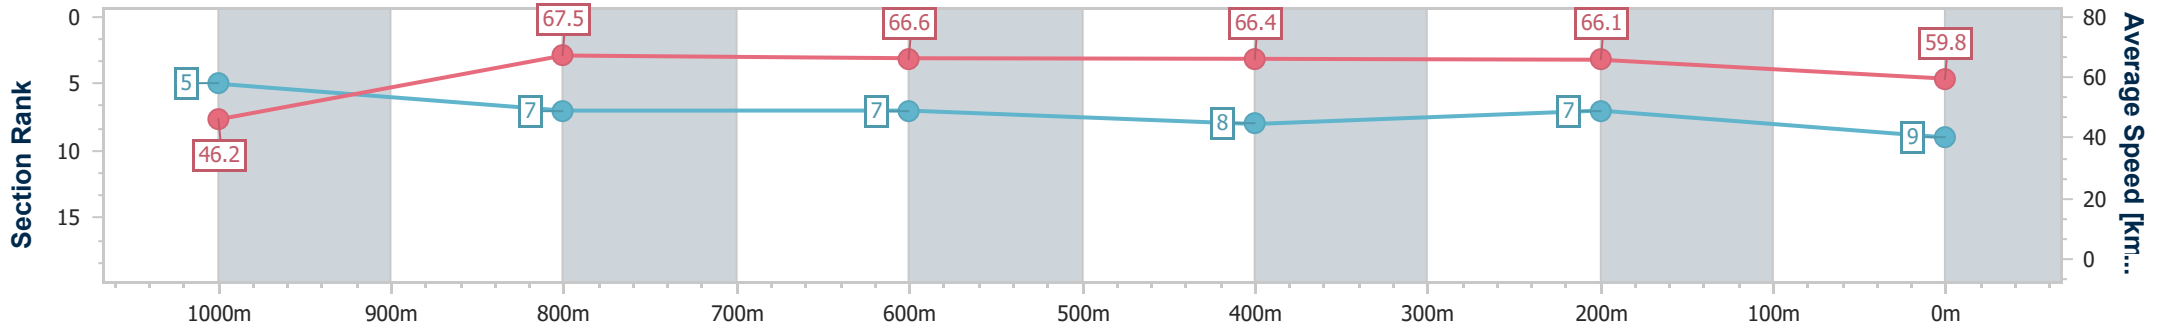

Doomben QLD Professional
Race 9: GALLOPERS SPORTS CLUB BENCHMARK 85
Handicap - 1110m

21 January 2023 - 17:13

Track Rating: Good 3, Weather: Fine, Rail Position: +2.5m Entire Course

BRISBANE
RACING CLUB

Section	Overall	1000m	800m	600m	400m	200m
Section Times	1:04.12 [9] (0:08.58)	0:55.54 [5] (0:10.71)	0:44.83 [7] (0:10.93)	0:33.90 [7] (0:10.94)	0:22.96 [8] (0:10.93)	0:12.03 [7] (0:12.03)
Average Speed [km/h]	46.2	67.5	66.6	66.4	66.1	59.8
Top Speed [km/h]	66.1	68.9	69.1	67.8	67.4	63.9
Avg. Dist. to Rail [m]	6.0	1.9	2.0	1.4	2.0	3.7
Avg. Stride Freq. [Hz]	2.4	2.5	2.4	2.4	2.4	2.3
Avg. Stride Length [m]	5.4	7.6	7.6	7.6	7.5	7.3