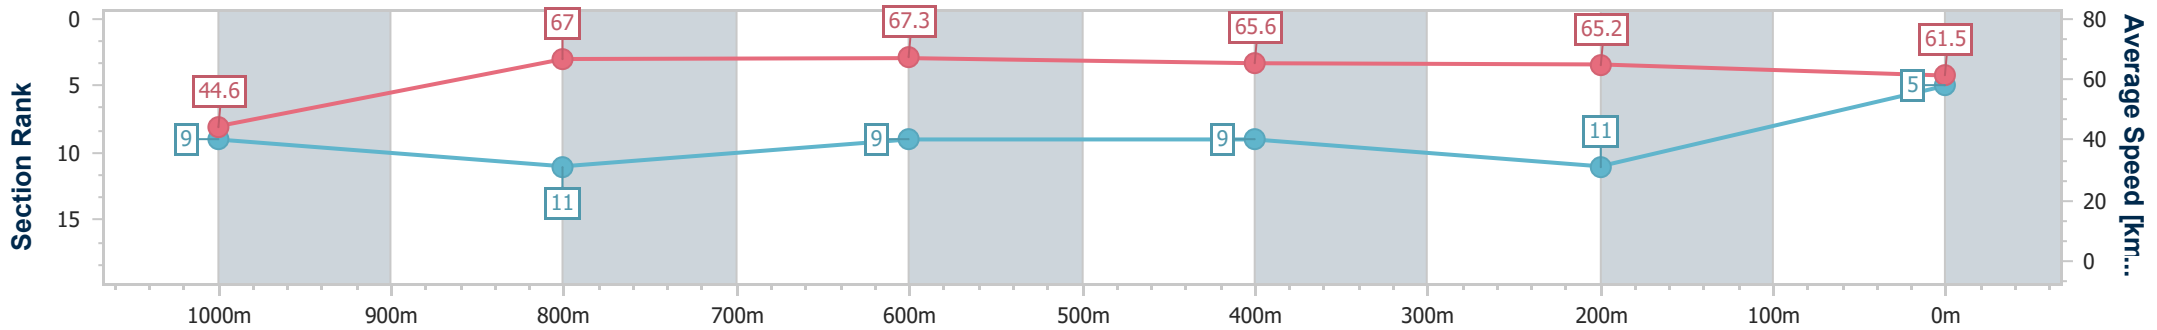

Doomben QLD Professional
Race 9: GALLOPERS SPORTS CLUB BENCHMARK 85
Handicap - 1110m

21 January 2023 - 17:13

Track Rating: Good 3, Weather: Fine, Rail Position: +2.5m Entire Course

BRISBANE RACING CLUB

Section	Overall	1000m	800m	600m	400m	200m
Section Times	1:03.91 [5] (0:08.88)	0:55.03 [9] (0:10.73)	0:44.30 [11] (0:10.67)	0:33.63 [9] (0:10.91)	0:22.72 [9] (0:11.02)	0:11.70 [11] (0:11.70)
Average Speed [km/h]	44.6	67.0	67.3	65.6	65.2	61.5
Top Speed [km/h]	65.0	68.4	68.6	68.3	66.4	63.8
Avg. Dist. to Rail [m]	4.7	0.7	0.8	0.7	1.0	2.5
Avg. Stride Freq. [Hz]	2.3	2.4	2.4	2.3	2.3	2.3
Avg. Stride Length [m]	5.5	7.8	7.9	7.8	7.8	7.4