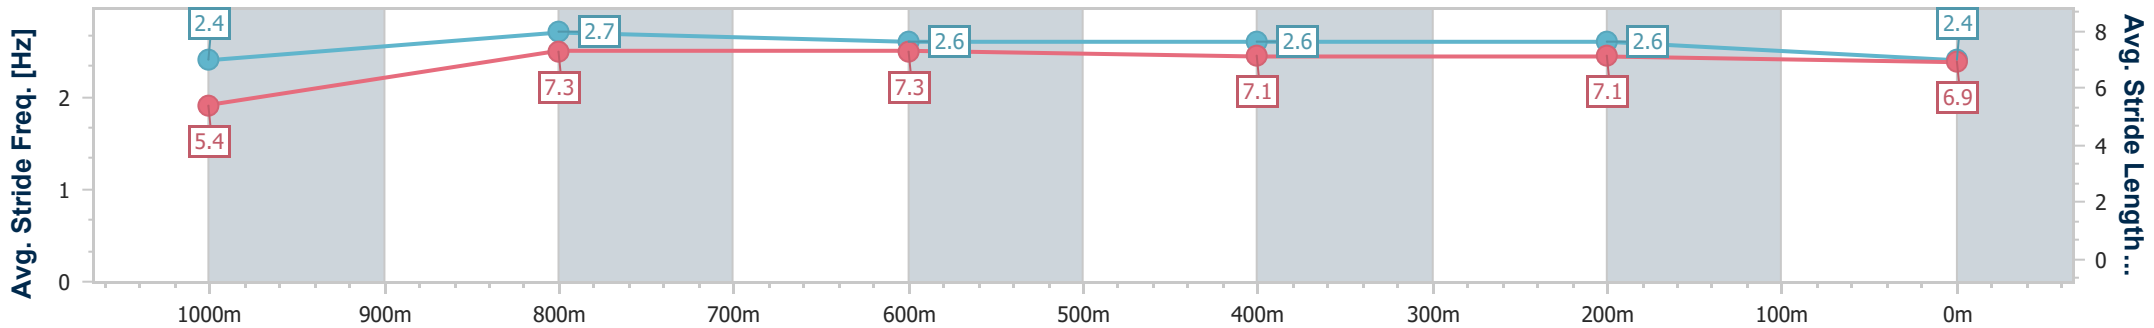

Doomben QLD Professional
Race 9: GALLOPERS SPORTS CLUB BENCHMARK 85
Handicap - 1110m

21 January 2023 - 17:13

Track Rating: Good 3, Weather: Fine, Rail Position: +2.5m Entire Course

BRISBANE
RACING CLUB

Section	Overall	1000m	800m	600m	400m	200m
Section Times	1:03.93 [6] (0:08.59)	0:55.34 [1] (0:10.47)	0:44.87 [2] (0:10.68)	0:34.19 [2] (0:11.20)	0:22.99 [2] (0:11.05)	0:11.94 [3] (0:11.94)
Average Speed [km/h]	46.2	69.0	67.9	64.9	65.2	60.3
Top Speed [km/h]	66.8	69.8	69.1	67.2	66.6	62.9
Avg. Dist. to Rail [m]	7.3	2.5	1.5	1.5	0.7	0.2
Avg. Stride Freq. [Hz]	2.4	2.7	2.6	2.6	2.6	2.4
Avg. Stride Length [m]	5.4	7.3	7.3	7.1	7.1	6.9