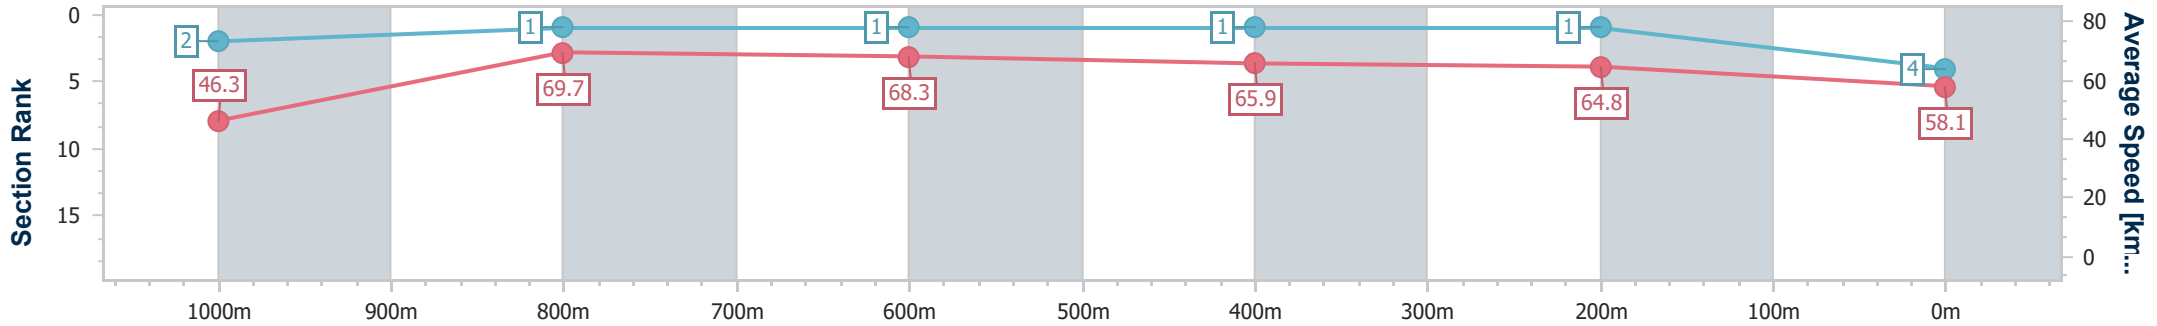

Horse/Jockey Name	Orbisyn
Final Rank	4
Fastest Section Time (Section)	0:08.54 (Overall)
Top Speed [km/h] (Section)	70.9 (1000m)
Race State	Finished

Doomben QLD Professional
Race 9: GALLOPERS SPORTS CLUB BENCHMARK 85
Handicap - 1110m

BRISBANE
RACING CLUB

21 January 2023 - 17:13
Track Rating: Good 3, Weather: Fine, Rail Position: +2.5m Entire Course

Section	Overall	1000m	800m	600m	400m	200m
Section Times	1:03.77 [4] (0:08.54)	0:55.23 [2] (0:10.30)	0:44.93 [1] (0:10.53)	0:34.40 [1] (0:10.91)	0:23.49 [1] (0:11.10)	0:12.39 [1] (0:12.39)
Average Speed [km/h]	46.3	69.7	68.3	65.9	64.8	58.1
Top Speed [km/h]	67.4	70.9	69.5	67.4	66.4	61.0
Avg. Dist. to Rail [m]	2.8	0.7	0.4	0.4	1.2	0.7
Avg. Stride Freq. [Hz]	2.2	2.4	2.4	2.3	2.3	2.2
Avg. Stride Length [m]	5.9	7.9	8.0	7.8	7.8	7.3

- [ ] Ranking at each section and finish
- -.-.- No data available at this section
- NA No data available