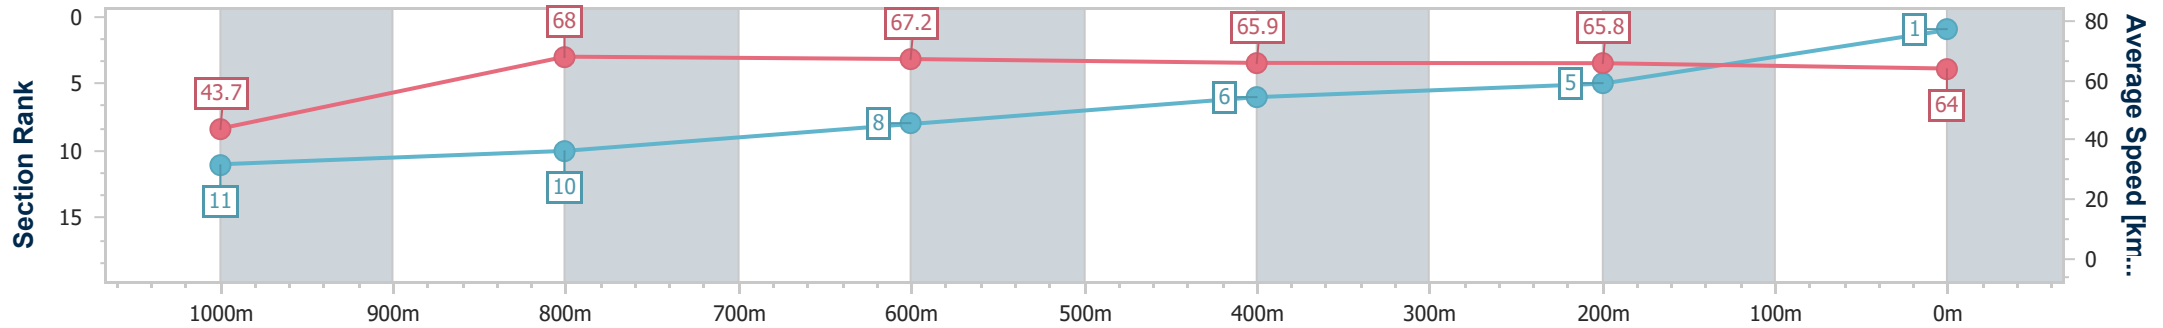

Doomben QLD Professional
Race 9: GALLOPERS SPORTS CLUB BENCHMARK 85
Handicap - 1110m

21 January 2023 - 17:13

Track Rating: Good 3, Weather: Fine, Rail Position: +2.5m Entire Course

BRISBANE
RACING CLUB

Section	Overall	1000m	800m	600m	400m	200m
Section Times	1:03.22 [1] (0:09.11)	0:54.11 [11] (0:10.56)	0:43.55 [10] (0:10.61)	0:32.94 [8] (0:10.82)	0:22.12 [6] (0:10.88)	0:11.24 [5] (0:11.24)
Average Speed [km/h]	43.7	68.0	67.2	65.9	65.8	64.0
Top Speed [km/h]	65.3	69.6	68.0	67.8	67.6	66.0
Avg. Dist. to Rail [m]	8.3	0.8	1.7	1.9	1.6	0.8
Avg. Stride Freq. [Hz]	2.2	2.4	2.4	2.4	2.4	2.4
Avg. Stride Length [m]	5.5	7.8	7.8	7.8	7.7	7.5