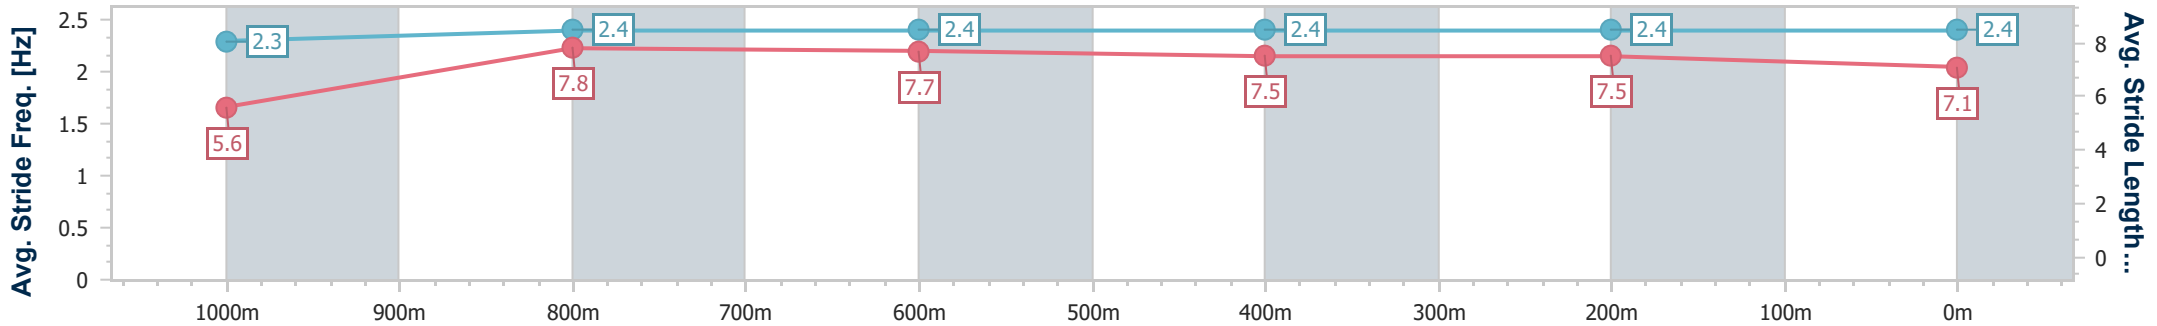

Horse/Jockey Name	Luskin Hero
Final Rank	12
Fastest Section Time (Section)	0:08.80 (Overall)
Top Speed [km/h] (Section)	69.8 (1000m)
Race State	Finished

Doomben QLD Professional
Race 9: GALLOPERS SPORTS CLUB BENCHMARK 85
Handicap - 1110m

BRISBANE
RACING CLUB

21 January 2023 - 17:13
Track Rating: Good 3, Weather: Fine, Rail Position: +2.5m Entire Course

Section	Overall	1000m	800m	600m	400m	200m
Section Times	1:04.26 [12] (0:08.80)	0:55.46 [7] (0:10.66)	0:44.80 [8] (0:10.95)	0:33.85 [10] (0:11.00)	0:22.85 [12] (0:10.94)	0:11.91 [12] (0:11.91)
Average Speed [km/h]	45.1	67.9	66.3	66.2	66.0	60.5
Top Speed [km/h]	65.0	69.8	68.5	68.0	67.5	64.6
Avg. Dist. to Rail [m]	9.6	2.8	1.8	2.0	3.1	5.5
Avg. Stride Freq. [Hz]	2.3	2.4	2.4	2.4	2.4	2.4
Avg. Stride Length [m]	5.6	7.8	7.7	7.5	7.5	7.1

- [ ] Ranking at each section and finish
- -:-:- No data available at this section
- NA No data available