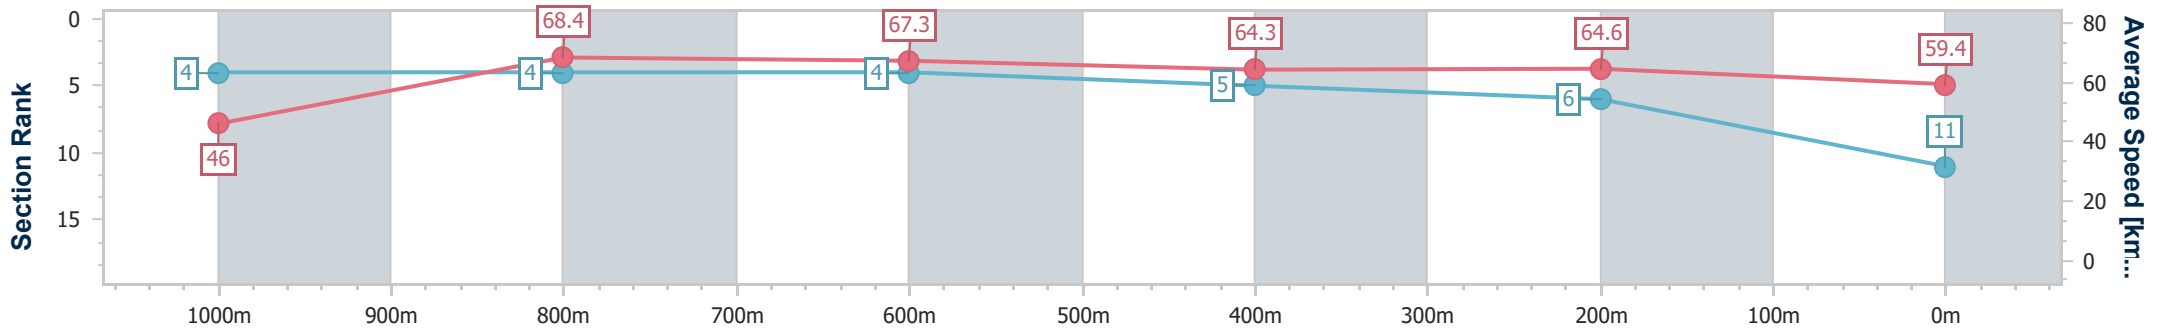

Doomben QLD Professional
Race 9: GALLOPERS SPORTS CLUB BENCHMARK 85
Handicap - 1110m

21 January 2023 - 17:13

Track Rating: Good 3, Weather: Fine, Rail Position: +2.5m Entire Course

BRISBANE
RACING CLUB

Section	Overall	1000m	800m	600m	400m	200m								
Section Times	1:04.23 [11] (0:08.62)	0:55.61 [4] (0:10.52)	0:45.09 [4] (0:10.74)	0:34.35 [4] (0:11.14)	0:23.21 [5] (0:11.09)	0:12.12 [6] (0:12.12)								
Average Speed [km/h]	46.0	68.4	67.3	64.3	64.6	59.4								
Top Speed [km/h]	66.4	69.6	68.1	68.1	66.3	61.2								
Avg. Dist. to Rail [m]	1.1	0.9	0.4	0.7	2.4	1.1								
Avg. Stride Freq. [Hz]	2.3	2.6	2.5	2.4	2.4	2.3								
Avg. Stride Length [m]	5.5	7.4	7.5	7.3	7.4	7.1								