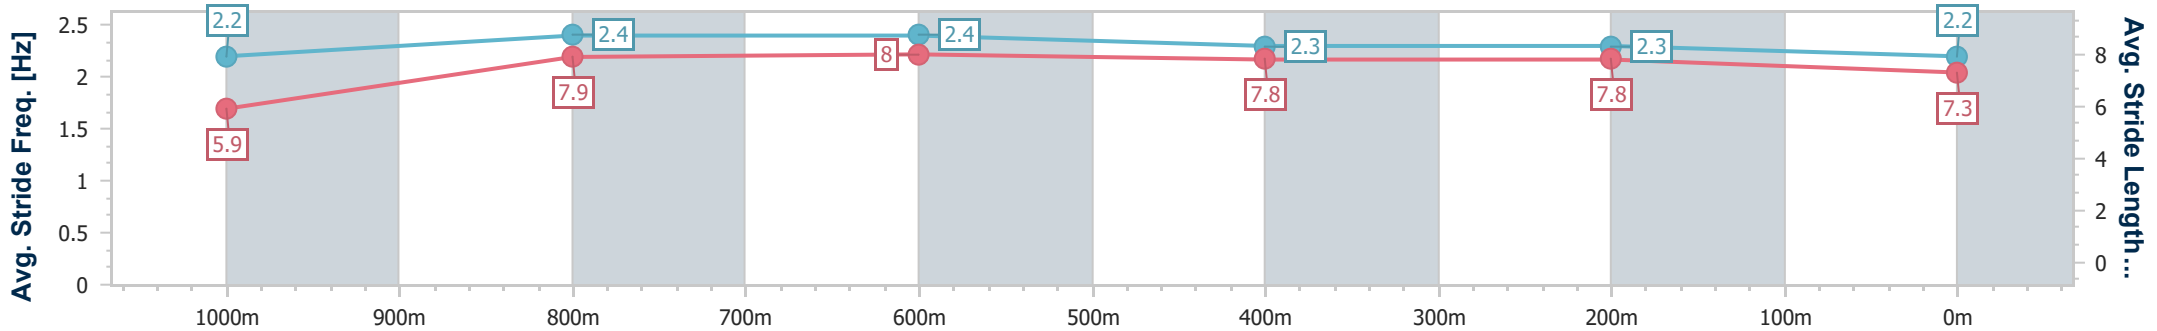

Horse/Jockey Name	Orbisyn
Final Rank	4
Fastest Section Time (Section)	0:08.54 (Overall)
Top Speed [km/h] (Section)	70.9 (1000m)
Race State	Finished

Doomben QLD Professional
Race 9: GALLOPERS SPORTS CLUB BENCHMARK 85
Handicap - 1110m

BRISBANE
RACING CLUB

21 January 2023 - 17:13
Track Rating: Good 3, Weather: Fine, Rail Position: +2.5m Entire Course

Section	Overall	1000m	800m	600m	400m	200m
Section Times	1:03.77 [4] (0:08.54)	0:55.23 [2] (0:10.30)	0:44.93 [1] (0:10.53)	0:34.40 [1] (0:10.91)	0:23.49 [1] (0:11.10)	0:12.39 [1] (0:12.39)
Average Speed [km/h]	46.3	69.7	68.3	65.9	64.8	58.1
Top Speed [km/h]	67.4	70.9	69.5	67.4	66.4	61.0
Avg. Dist. to Rail [m]	2.8	0.7	0.4	0.4	1.2	0.7
Avg. Stride Freq. [Hz]	2.2	2.4	2.4	2.3	2.3	2.2
Avg. Stride Length [m]	5.9	7.9	8.0	7.8	7.8	7.3

- [ ] Ranking at each section and finish
- -.-.- No data available at this section
- NA No data available