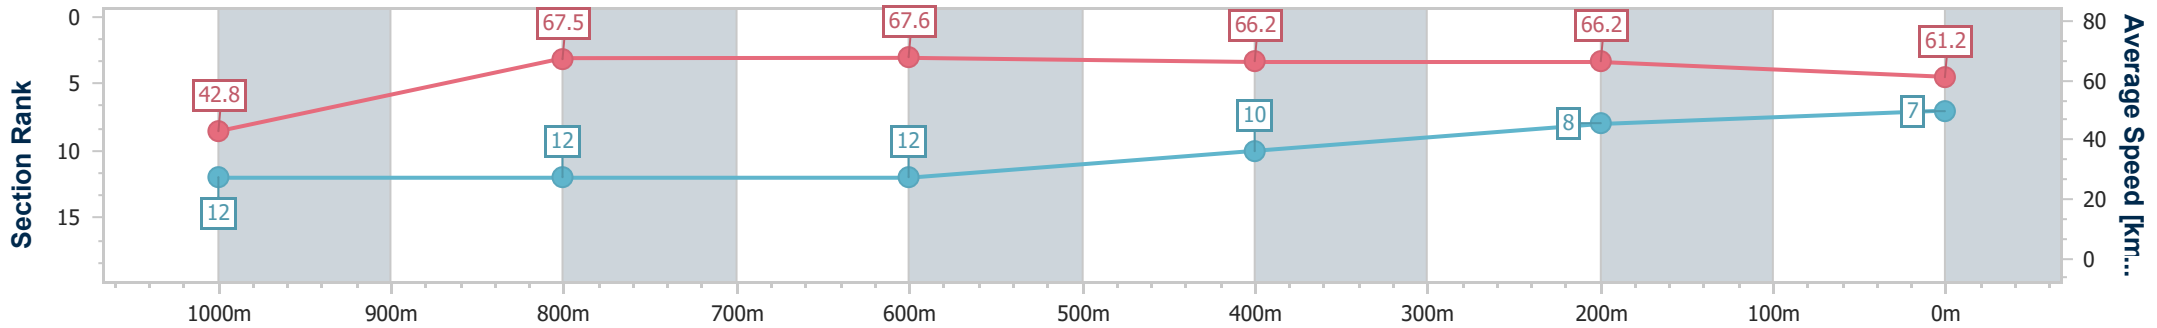

Doomben QLD Professional
Race 9: GALLOPERS SPORTS CLUB BENCHMARK 85
Handicap - 1110m

21 January 2023 - 17:13

Track Rating: Good 3, Weather: Fine, Rail Position: +2.5m Entire Course

BRISBANE
RACING CLUB

Section	Overall	1000m	800m	600m	400m	200m
Section Times	1:03.99 [7] (0:09.32)	0:54.67 [12] (0:10.67)	0:44.00 [12] (0:10.66)	0:33.34 [12] (0:10.77)	0:22.57 [10] (0:10.79)	0:11.78 [8] (0:11.78)
Average Speed [km/h]	42.8	67.5	67.6	66.2	66.2	61.2
Top Speed [km/h]	62.9	69.5	69.5	66.2	66.2	64.8
Avg. Dist. to Rail [m]	10.6	0.4	0.5	1.8	1.8	1.1
Avg. Stride Freq. [Hz]	2.1	2.4	2.4	2.4	2.4	2.3
Avg. Stride Length [m]	5.8	7.9	7.7	7.6	7.6	7.4