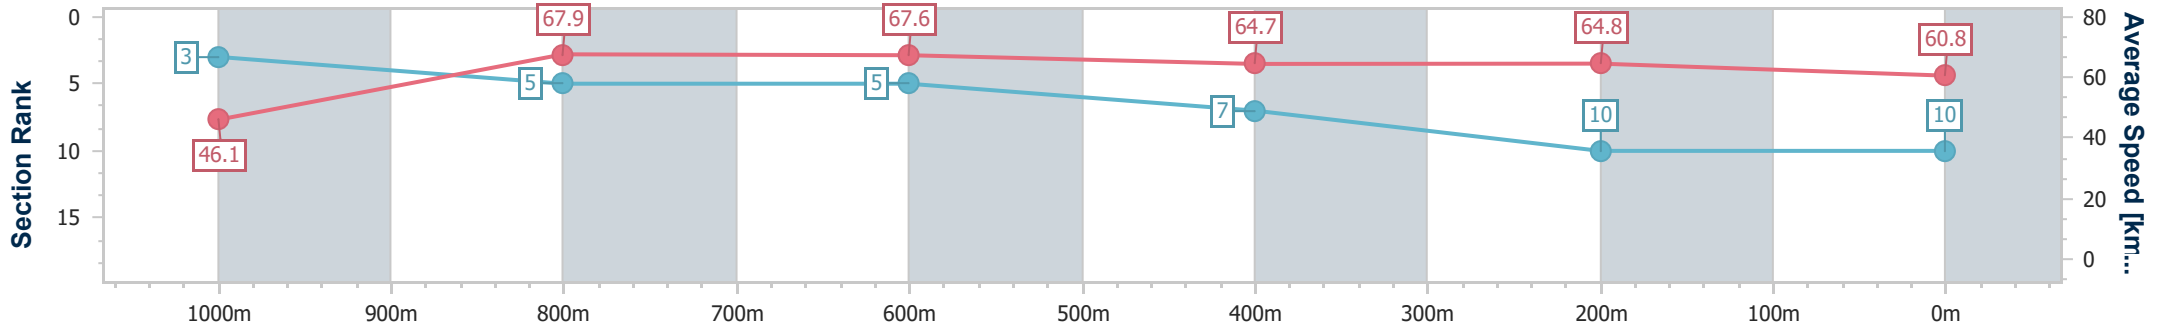

Doomben QLD Professional
Race 9: GALLOPERS SPORTS CLUB BENCHMARK 85
Handicap - 1110m

21 January 2023 - 17:13

Track Rating: Good 3, Weather: Fine, Rail Position: +2.5m Entire Course

BRISBANE
RACING CLUB

Section	Overall	1000m	800m	600m	400m	200m
Section Times	1:04.19 [10] (0:08.60)	0:55.59 [3] (0:10.63)	0:44.96 [5] (0:10.70)	0:34.26 [5] (0:11.27)	0:22.99 [7] (0:11.14)	0:11.85 [10] (0:11.85)
Average Speed [km/h]	46.1	67.9	67.6	64.7	64.8	60.8
Top Speed [km/h]	64.9	68.8	68.6	67.9	66.1	62.9
Avg. Dist. to Rail [m]	2.3	1.0	1.1	2.1	2.4	2.8
Avg. Stride Freq. [Hz]	2.3	2.4	2.4	2.3	2.4	2.3
Avg. Stride Length [m]	5.7	7.7	7.9	7.7	7.6	7.4