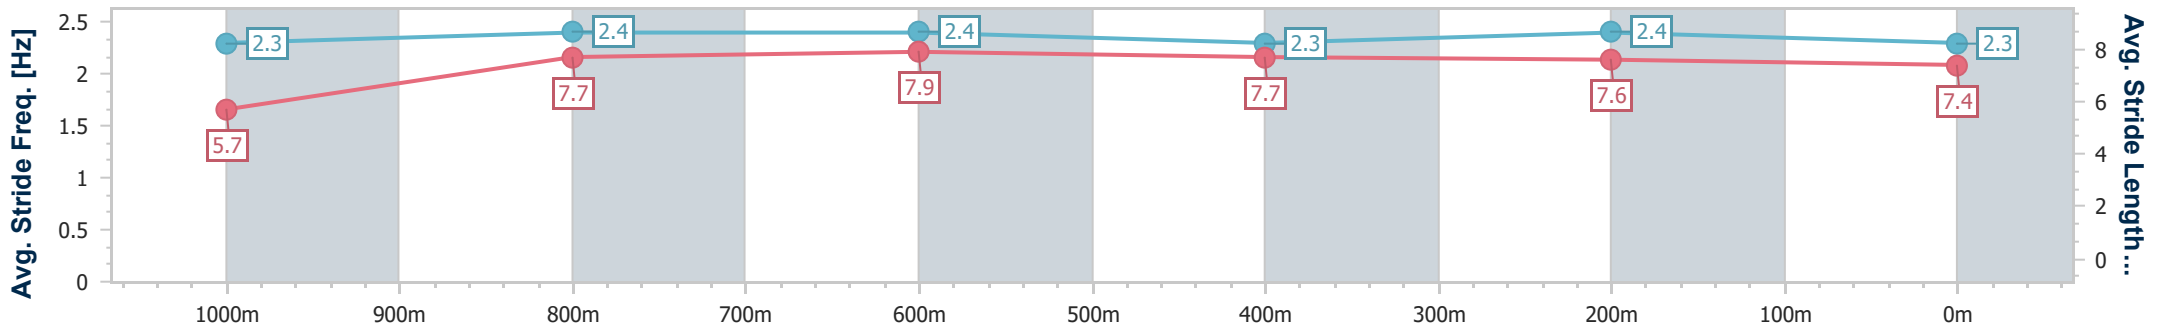

Doomben QLD Professional
Race 9: GALLOPERS SPORTS CLUB BENCHMARK 85
Handicap - 1110m

21 January 2023 - 17:13

Track Rating: Good 3, Weather: Fine, Rail Position: +2.5m Entire Course

BRISBANE
RACING CLUB

Section	Overall	1000m	800m	600m	400m	200m
Section Times	1:04.19 [10] (0:08.60)	0:55.59 [3] (0:10.63)	0:44.96 [5] (0:10.70)	0:34.26 [5] (0:11.27)	0:22.99 [7] (0:11.14)	0:11.85 [10] (0:11.85)
Average Speed [km/h]	46.1	67.9	67.6	64.7	64.8	60.8
Top Speed [km/h]	64.9	68.8	68.6	67.9	66.1	62.9
Avg. Dist. to Rail [m]	2.3	1.0	1.1	2.1	2.4	2.8
Avg. Stride Freq. [Hz]	2.3	2.4	2.4	2.3	2.4	2.3
Avg. Stride Length [m]	5.7	7.7	7.9	7.7	7.6	7.4