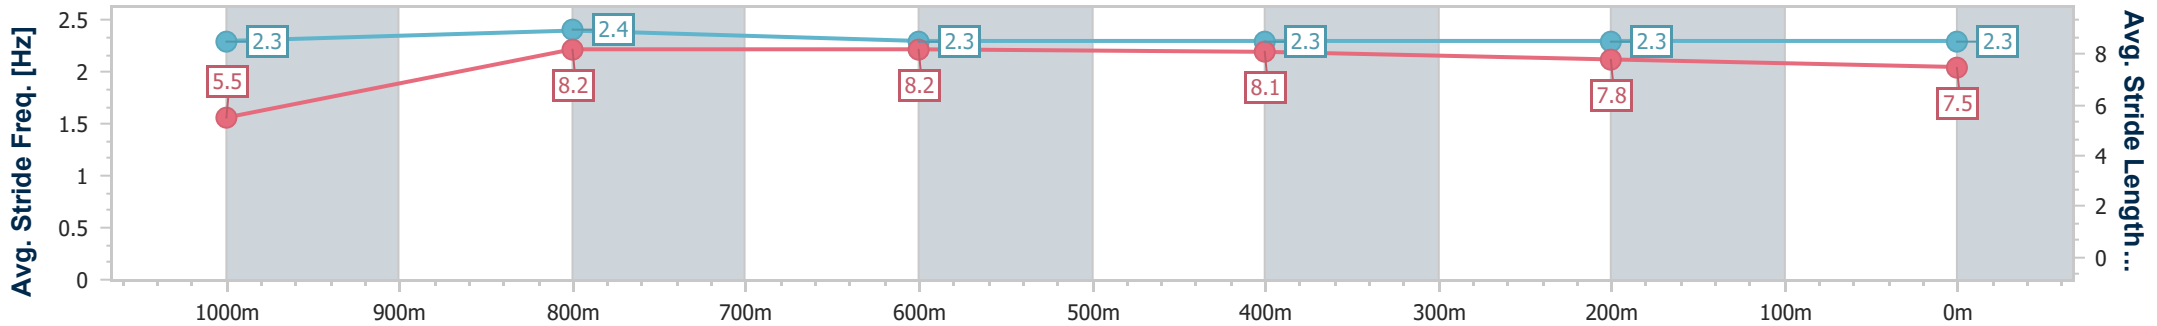

Horse/Jockey Name	Acrobatic
Final Rank	2
Fastest Section Time (Section)	0:08.90 (Overall)
Top Speed [km/h] (Section)	70.4 (1000m)
Race State	Finished

Doomben QLD Professional
Race 9: GALLOPERS SPORTS CLUB BENCHMARK 85
Handicap - 1110m

21 January 2023 - 17:13

Track Rating: Good 3, Weather: Fine, Rail Position: +2.5m Entire Course

BRISBANE
RACING CLUB

Section	Overall	1000m	800m	600m	400m	200m
Section Times	1:03.39 [2] (0:08.90)	0:54.49 [8] (0:10.44)	0:44.05 [6] (0:10.70)	0:33.35 [6] (0:11.01)	0:22.34 [4] (0:10.86)	0:11.48 [2] (0:11.48)
Average Speed [km/h]	44.5	69.0	67.3	65.6	66.4	62.8
Top Speed [km/h]	66.6	70.4	68.3	67.9	68.2	65.9
Avg. Dist. to Rail [m]	4.2	0.3	0.3	0.6	1.7	0.7
Avg. Stride Freq. [Hz]	2.3	2.4	2.3	2.3	2.3	2.3
Avg. Stride Length [m]	5.5	8.2	8.2	8.1	7.8	7.5

- [ ] Ranking at each section and finish
- -.-.- No data available at this section
- NA No data available