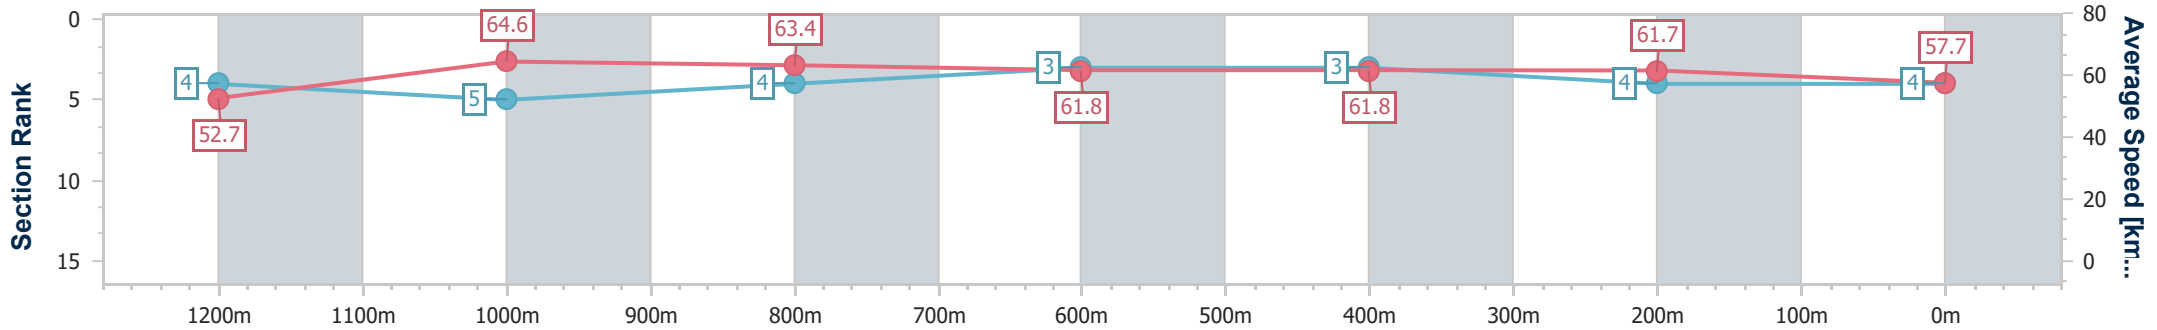

Horse/Jockey Name	Tumbler Ridge
Final Rank	4
Fastest Section Time (Section)	0:11.15 (1200m)
Top Speed [km/h] (Section)	66.3 (Overall)
Race State	Finished

Sunshine Coast QLD Professional
Race 8: COASTLINE BMW 7 SERIES SUNSHINE COAST CUP - 1400m

28 January 2023 - 16:34

Track Rating: Good 4, Weather: Fine, Rail Position: True Entire Course

Section	Overall	1200m	1000m	800m	600m	400m	200m
Section Times	1:23.79 [4] (0:13.66)	1:10.13 [4] (0:11.15)	0:58.98 [5] (0:11.42)	0:47.56 [4] (0:11.71)	0:35.85 [3] (0:11.70)	0:24.15 [3] (0:11.66)	0:12.49 [4] (0:12.49)
Average Speed [km/h]	52.7	64.6	63.4	61.8	61.8	61.7	57.7
Top Speed [km/h]	66.3	66.3	64.4	62.9	63.8	62.6	60.0
Avg. Dist. to Rail [m]	6.9	2.5	2.1	0.8	1.6	2.7	4.3
Avg. Stride Freq. [Hz]	2.3	2.3	2.3	2.3	2.3	2.3	2.2
Avg. Stride Length [m]	6.6	7.7	7.7	7.4	7.4	7.5	7.2

- [ ] Ranking at each section and finish
- -.-.- No data available at this section
- NA No data available