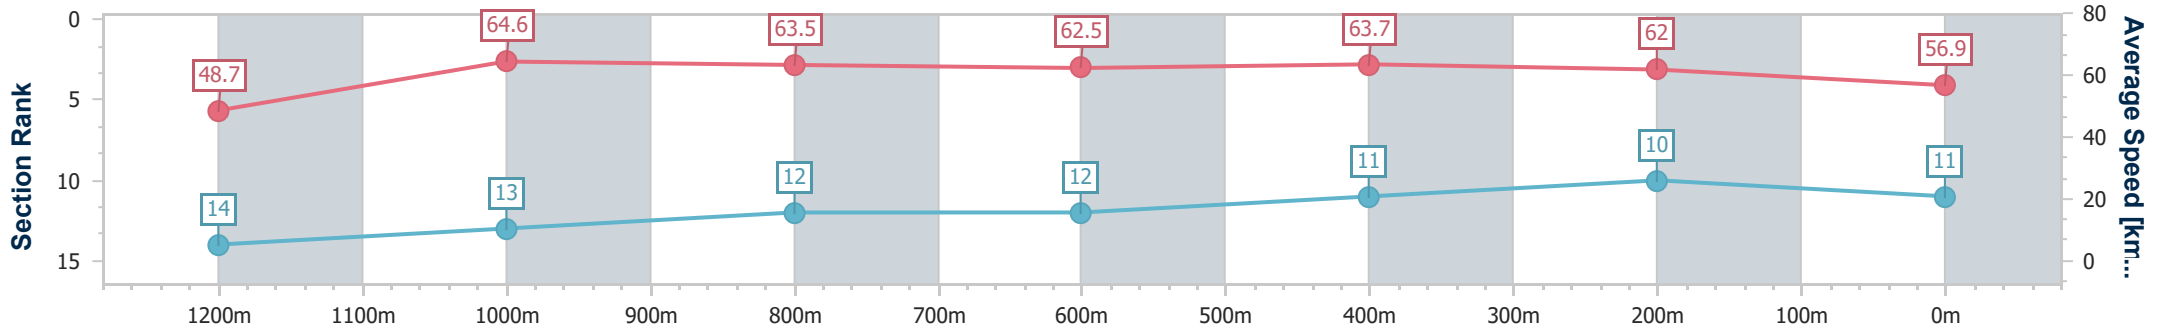

Sunshine Coast QLD Professional
Race 8: COASTLINE BMW 7 SERIES SUNSHINE COAST CUP - 1400m

28 January 2023 - 16:34

Track Rating: Good 4, Weather: Fine, Rail Position: True Entire Course

Section	Overall	1200m	1000m	800m	600m	400m	200m						
Section Times	1:24.47 [10] (0:14.64)	1:09.83 [13] (0:11.34)	0:58.49 [14] (0:11.69)	0:46.80 [14] (0:11.53)	0:35.27 [14] (0:11.41)	0:23.86 [14] (0:11.53)	0:12.33 [14] (0:12.33)						
Average Speed [km/h]	49.1	63.6	62.0	63.3	63.4	62.5	58.5						
Top Speed [km/h]	64.7	64.7	63.9	65.2	64.4	63.8	60.1						
Avg. Dist. to Rail [m]	8.0	4.7	3.9	1.1	1.4	3.1	8.7						
Avg. Stride Freq. [Hz]	2.2	2.3	2.3	2.3	2.4	2.3	2.2						
Avg. Stride Length [m]	6.6	7.6	7.5	7.5	7.3	7.6	7.3						

- [] Ranking at each section and finish
- .-.- No data available at this section
- NA No data available

Horse/Jockey Name	Star Of Michelin
Final Rank	11
Fastest Section Time (Section)	0:11.15 (1200m)
Top Speed [km/h] (Section)	66.1 (1200m)
Race State	Finished

Sunshine Coast QLD Professional
Race 8: COASTLINE BMW 7 SERIES SUNSHINE COAST CUP - 1400m

28 January 2023 - 16:34

Track Rating: Good 4, Weather: Fine, Rail Position: True Entire Course

Section	Overall	1200m	1000m	800m	600m	400m	200m
Section Times	1:24.49 [11] (0:14.77)	1:09.72 [14] (0:11.15)	0:58.57 [13] (0:11.39)	0:47.18 [12] (0:11.57)	0:35.61 [12] (0:11.33)	0:24.28 [11] (0:11.62)	0:12.66 [10] (0:12.66)
Average Speed [km/h]	48.7	64.6	63.5	62.5	63.7	62.0	56.9
Top Speed [km/h]	65.9	66.1	64.5	64.1	65.0	63.8	60.4
Avg. Dist. to Rail [m]	5.8	2.5	2.1	0.9	0.6	2.0	2.3
Avg. Stride Freq. [Hz]	2.2	2.2	2.3	2.3	2.3	2.3	2.2
Avg. Stride Length [m]	6.4	8.0	7.8	7.6	7.5	7.5	7.2