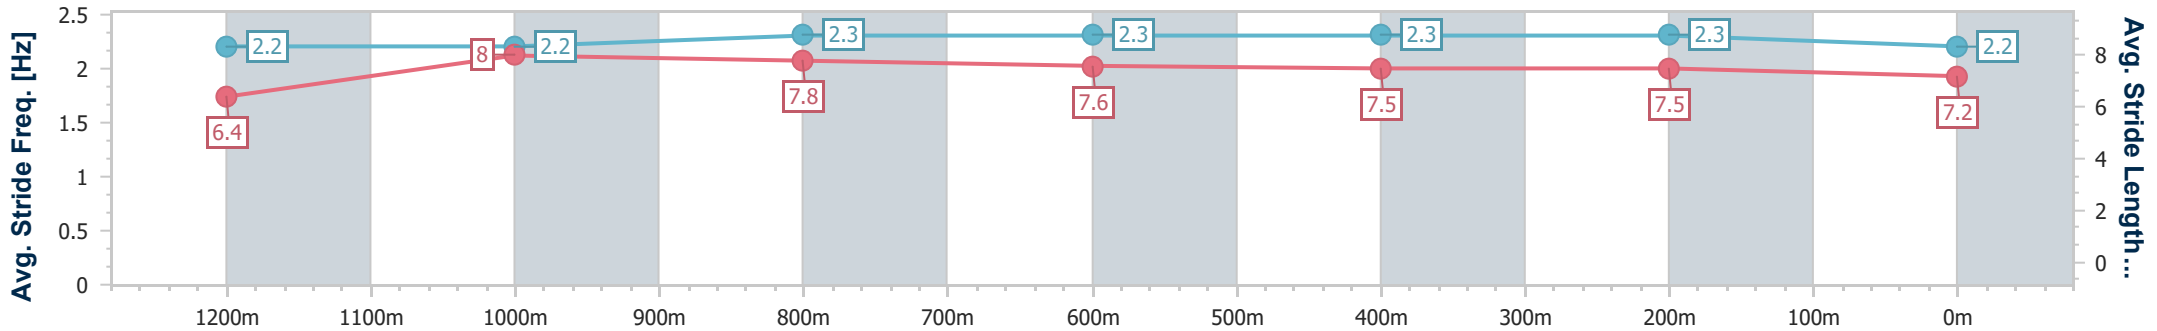

- [] Ranking at each section and finish
- .-.- No data available at this section
- NA No data available

Horse/Jockey Name	Star Of Michelin
Final Rank	11
Fastest Section Time (Section)	0:11.15 (1200m)
Top Speed [km/h] (Section)	66.1 (1200m)
Race State	Finished

Sunshine Coast QLD Professional
Race 8: COASTLINE BMW 7 SERIES SUNSHINE COAST CUP - 1400m

28 January 2023 - 16:34

Track Rating: Good 4, Weather: Fine, Rail Position: True Entire Course

Section	Overall	1200m	1000m	800m	600m	400m	200m
Section Times	1:24.49 [11] (0:14.77)	1:09.72 [14] (0:11.15)	0:58.57 [13] (0:11.39)	0:47.18 [12] (0:11.57)	0:35.61 [12] (0:11.33)	0:24.28 [11] (0:11.62)	0:12.66 [10] (0:12.66)
Average Speed [km/h]	48.7	64.6	63.5	62.5	63.7	62.0	56.9
Top Speed [km/h]	65.9	66.1	64.5	64.1	65.0	63.8	60.4
Avg. Dist. to Rail [m]	5.8	2.5	2.1	0.9	0.6	2.0	2.3
Avg. Stride Freq. [Hz]	2.2	2.2	2.3	2.3	2.3	2.3	2.2
Avg. Stride Length [m]	6.4	8.0	7.8	7.6	7.5	7.5	7.2