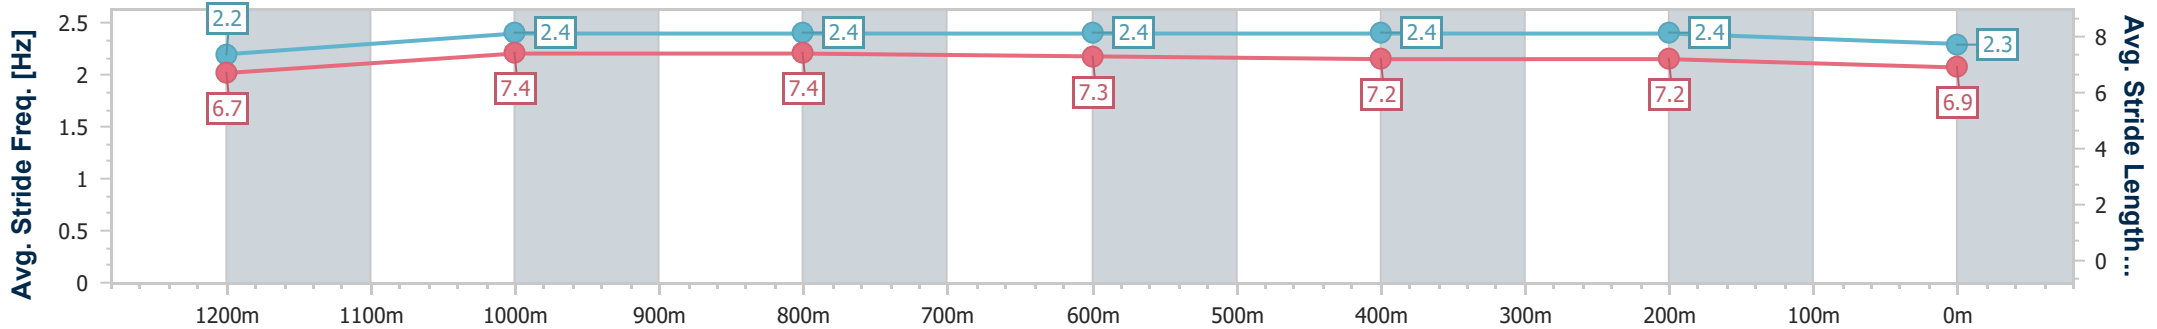

Sunshine Coast QLD Professional
 Race 8: COASTLINE BMW 7 SERIES SUNSHINE COAST CUP - 1400m

28 January 2023 - 16:34

Track Rating: Good 4, Weather: Fine, Rail Position: True Entire Course

Section	Overall	1200m	1000m	800m	600m	400m	200m						
Section Times	1:24.45 [9] (0:14.38)	1:10.07 [12] (0:11.40)	0:58.67 [12] (0:11.51)	0:47.16 [13] (0:11.62)	0:35.54 [13] (0:11.53)	0:24.01 [13] (0:11.53)	0:12.48 [13] (0:12.48)						
Average Speed [km/h]	50.0	63.3	63.2	63.0	63.1	62.5	57.6						
Top Speed [km/h]	64.4	64.9	64.2	65.5	65.2	64.2	61.7						
Avg. Dist. to Rail [m]	11.7	5.6	4.1	2.1	1.9	5.3	6.5						
Avg. Stride Freq. [Hz]	2.2	2.4	2.4	2.4	2.4	2.4	2.3						
Avg. Stride Length [m]	6.7	7.4	7.4	7.3	7.2	7.2	6.9						