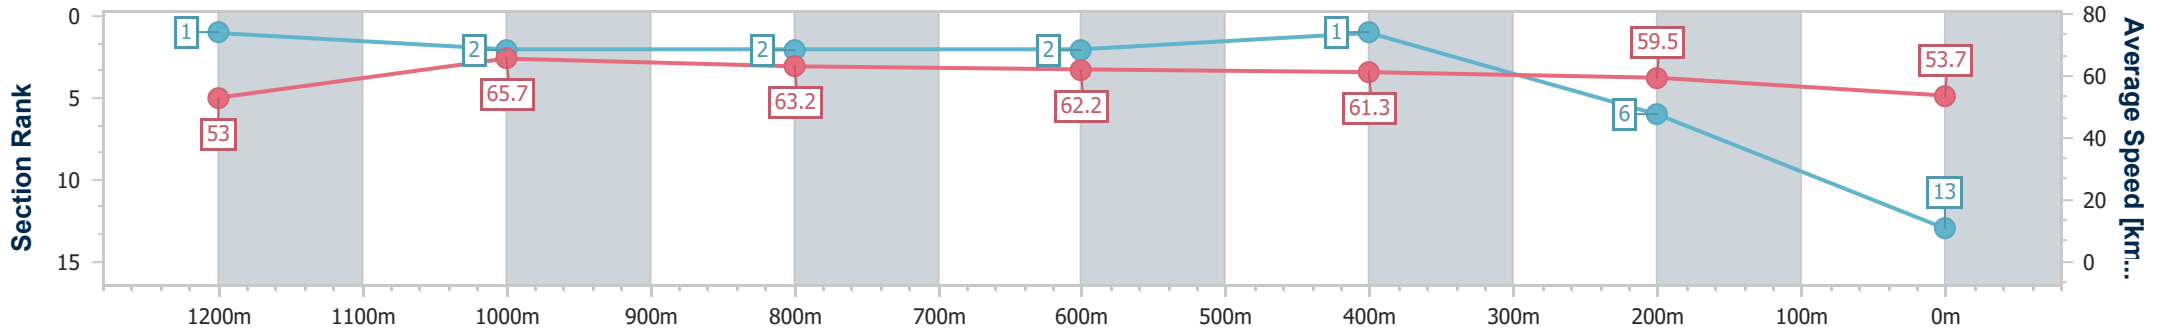

Sunshine Coast QLD Professional
 Race 8: COASTLINE BMW 7 SERIES SUNSHINE COAST CUP - 1400m

28 January 2023 - 16:34

Track Rating: Good 4, Weather: Fine, Rail Position: True Entire Course

Section	Overall	1200m	1000m	800m	600m	400m	200m
Section Times	1:24.85 [12] (0:13.60)	1:11.25 [2] (0:11.21)	1:00.04 [4] (0:11.56)	0:48.48 [5] (0:11.64)	0:36.84 [5] (0:11.80)	0:25.04 [5] (0:12.11)	0:12.93 [12] (0:12.93)
Average Speed [km/h]	52.9	64.3	62.7	62.4	61.2	59.5	55.7
Top Speed [km/h]	65.7	66.5	64.0	64.7	62.5	62.2	58.7
Avg. Dist. to Rail [m]	10.6	4.3	3.2	0.9	1.6	3.4	5.6
Avg. Stride Freq. [Hz]	2.2	2.3	2.3	2.3	2.3	2.2	2.2
Avg. Stride Length [m]	6.9	7.6	7.5	7.3	7.3	7.4	7.1

- [] Ranking at each section and finish
- .-.- No data available at this section
- NA No data available

Horse/Jockey Name	Sir Rocket
Final Rank	13
Fastest Section Time (Section)	0:10.98 (1200m)
Top Speed [km/h] (Section)	66.9 (1200m)
Race State	Finished

Sunshine Coast QLD Professional
Race 8: COASTLINE BMW 7 SERIES SUNSHINE COAST CUP - 1400m

28 January 2023 - 16:34

Track Rating: Good 4, Weather: Fine, Rail Position: True Entire Course

Section	Overall	1200m	1000m	800m	600m	400m	200m
Section Times	1:24.95 [13] (0:13.59)	1:11.36 [1] (0:10.98)	1:00.38 [2] (0:11.44)	0:48.94 [2] (0:11.63)	0:37.31 [2] (0:11.81)	0:25.50 [1] (0:12.10)	0:13.40 [6] (0:13.40)
Average Speed [km/h]	53.0	65.7	63.2	62.2	61.3	59.5	53.7
Top Speed [km/h]	66.6	66.9	64.5	63.4	63.7	61.3	56.9
Avg. Dist. to Rail [m]	14.7	5.7	2.7	0.8	1.8	0.6	2.4
Avg. Stride Freq. [Hz]	2.3	2.3	2.3	2.3	2.3	2.3	2.1
Avg. Stride Length [m]	6.9	8.1	7.8	7.5	7.3	7.3	7.0