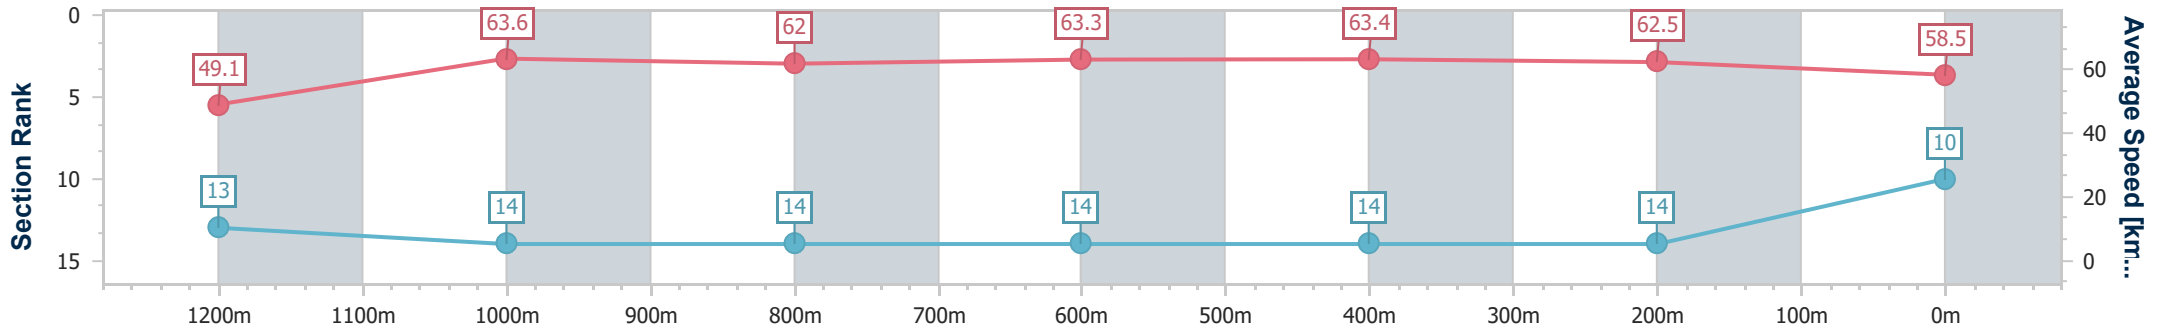

- [] Ranking at each section and finish
- .-.- No data available at this section
- NA No data available

Horse/Jockey Name	Relucent
Final Rank	10
Fastest Section Time (Section)	0:11.34 (1200m)
Top Speed [km/h] (Section)	65.2 (800m)
Race State	Finished

Sunshine Coast QLD Professional
Race 8: COASTLINE BMW 7 SERIES SUNSHINE COAST CUP - 1400m

28 January 2023 - 16:34

Track Rating: Good 4, Weather: Fine, Rail Position: True Entire Course

Section	Overall	1200m	1000m	800m	600m	400m	200m						
Section Times	1:24.47 [10] (0:14.64)	1:09.83 [13] (0:11.34)	0:58.49 [14] (0:11.69)	0:46.80 [14] (0:11.53)	0:35.27 [14] (0:11.41)	0:23.86 [14] (0:11.53)	0:12.33 [14] (0:12.33)						
Average Speed [km/h]	49.1	63.6	62.0	63.3	63.4	62.5	58.5						
Top Speed [km/h]	64.7	64.7	63.9	65.2	64.4	63.8	60.1						
Avg. Dist. to Rail [m]	8.0	4.7	3.9	1.1	1.4	3.1	8.7						
Avg. Stride Freq. [Hz]	2.2	2.3	2.3	2.3	2.4	2.3	2.2						
Avg. Stride Length [m]	6.6	7.6	7.5	7.5	7.3	7.6	7.3						