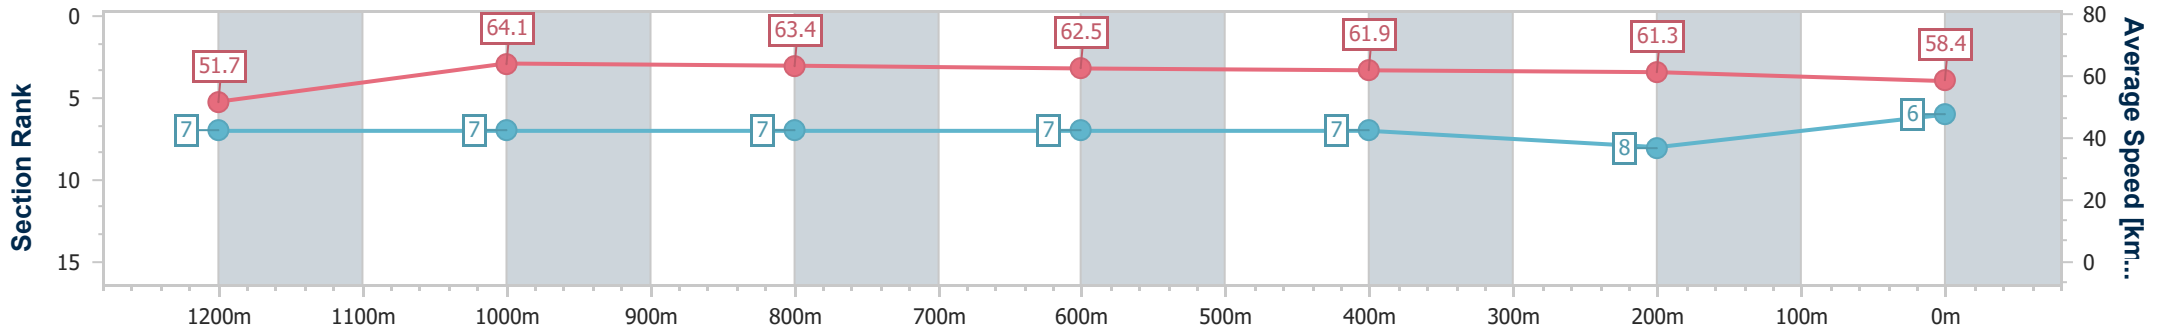

Horse/Jockey Name	Derulo
Final Rank	6
Fastest Section Time (Section)	0:11.23 (1200m)
Top Speed [km/h] (Section)	66.4 (1200m)
Race State	Finished

Sunshine Coast QLD Professional
Race 8: COASTLINE BMW 7 SERIES SUNSHINE COAST CUP - 1400m

28 January 2023 - 16:34

Track Rating: Good 4, Weather: Fine, Rail Position: True Entire Course

Section	Overall	1200m	1000m	800m	600m	400m	200m							
Section Times	1:24.05 [6] (0:13.93)	1:10.12 [7] (0:11.23)	0:58.89 [7] (0:11.45)	0:47.44 [7] (0:11.63)	0:35.81 [7] (0:11.72)	0:24.09 [7] (0:11.75)	0:12.34 [8] (0:12.34)							
Average Speed [km/h]	51.7	64.1	63.4	62.5	61.9	61.3	58.4							
Top Speed [km/h]	63.9	66.4	64.7	63.8	63.6	62.3	60.9							
Avg. Dist. to Rail [m]	13.4	4.9	3.9	1.2	1.4	2.1	4.6							
Avg. Stride Freq. [Hz]	2.3	2.3	2.3	2.3	2.3	2.3	2.3							
Avg. Stride Length [m]	6.7	7.6	7.6	7.5	7.3	7.4	7.2							

- [ ] Ranking at each section and finish
- -.-.- No data available at this section
- NA No data available