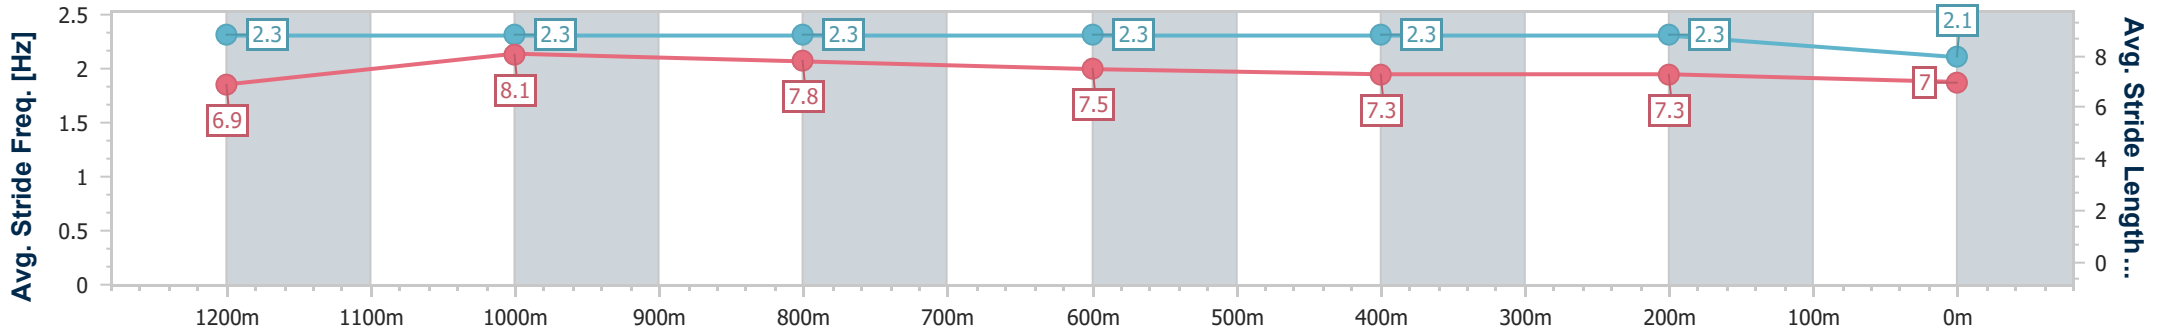

Sunshine Coast QLD Professional
 Race 8: COASTLINE BMW 7 SERIES SUNSHINE COAST CUP - 1400m

28 January 2023 - 16:34

Track Rating: Good 4, Weather: Fine, Rail Position: True Entire Course

Section	Overall	1200m	1000m	800m	600m	400m	200m
Section Times	1:24.85 [12] (0:13.60)	1:11.25 [2] (0:11.21)	1:00.04 [4] (0:11.56)	0:48.48 [5] (0:11.64)	0:36.84 [5] (0:11.80)	0:25.04 [5] (0:12.11)	0:12.93 [12] (0:12.93)
Average Speed [km/h]	52.9	64.3	62.7	62.4	61.2	59.5	55.7
Top Speed [km/h]	65.7	66.5	64.0	64.7	62.5	62.2	58.7
Avg. Dist. to Rail [m]	10.6	4.3	3.2	0.9	1.6	3.4	5.6
Avg. Stride Freq. [Hz]	2.2	2.3	2.3	2.3	2.3	2.2	2.2
Avg. Stride Length [m]	6.9	7.6	7.5	7.3	7.3	7.4	7.1

- [] Ranking at each section and finish
- .-.- No data available at this section
- NA No data available

Horse/Jockey Name	Sir Rocket
Final Rank	13
Fastest Section Time (Section)	0:10.98 (1200m)
Top Speed [km/h] (Section)	66.9 (1200m)
Race State	Finished

Sunshine Coast QLD Professional
Race 8: COASTLINE BMW 7 SERIES SUNSHINE COAST CUP - 1400m

28 January 2023 - 16:34

Track Rating: Good 4, Weather: Fine, Rail Position: True Entire Course

Section	Overall	1200m	1000m	800m	600m	400m	200m
Section Times	1:24.95 [13] (0:13.59)	1:11.36 [1] (0:10.98)	1:00.38 [2] (0:11.44)	0:48.94 [2] (0:11.63)	0:37.31 [2] (0:11.81)	0:25.50 [1] (0:12.10)	0:13.40 [6] (0:13.40)
Average Speed [km/h]	53.0	65.7	63.2	62.2	61.3	59.5	53.7
Top Speed [km/h]	66.6	66.9	64.5	63.4	63.7	61.3	56.9
Avg. Dist. to Rail [m]	14.7	5.7	2.7	0.8	1.8	0.6	2.4
Avg. Stride Freq. [Hz]	2.3	2.3	2.3	2.3	2.3	2.3	2.1
Avg. Stride Length [m]	6.9	8.1	7.8	7.5	7.3	7.3	7.0