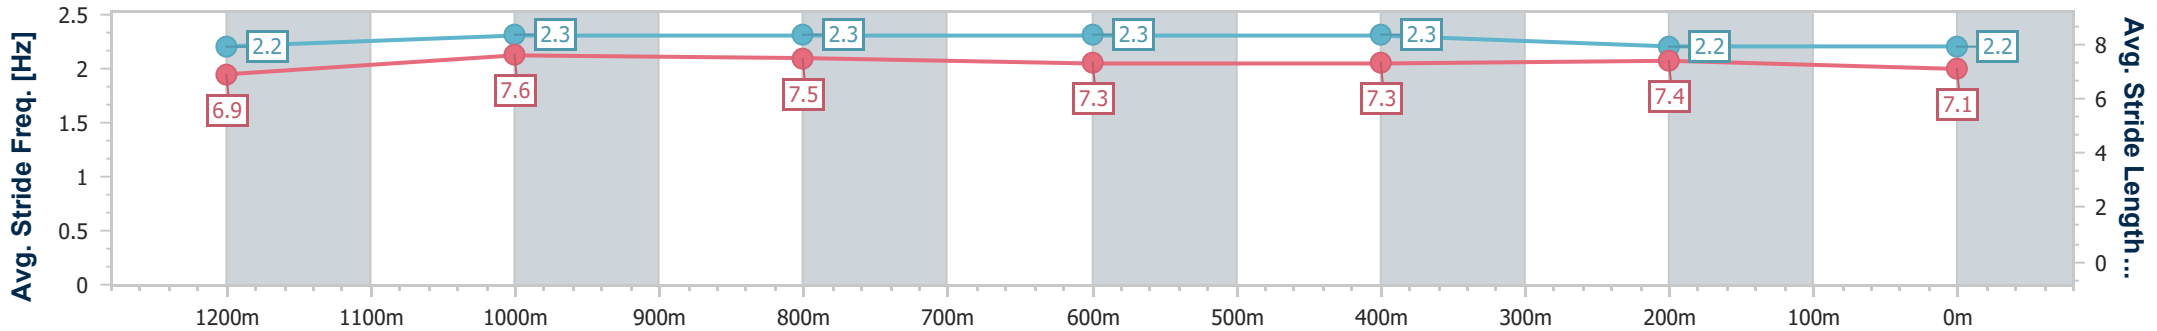

Sunshine Coast QLD Professional
Race 8: COASTLINE BMW 7 SERIES SUNSHINE COAST CUP - 1400m

28 January 2023 - 16:34

Track Rating: Good 4, Weather: Fine, Rail Position: True Entire Course

Section	Overall	1200m	1000m	800m	600m	400m	200m
Section Times	1:24.49 [11] (0:14.77)	1:09.72 [14] (0:11.15)	0:58.57 [13] (0:11.39)	0:47.18 [12] (0:11.57)	0:35.61 [12] (0:11.33)	0:24.28 [11] (0:11.62)	0:12.66 [10] (0:12.66)
Average Speed [km/h]	48.7	64.6	63.5	62.5	63.7	62.0	56.9
Top Speed [km/h]	65.9	66.1	64.5	64.1	65.0	63.8	60.4
Avg. Dist. to Rail [m]	5.8	2.5	2.1	0.9	0.6	2.0	2.3
Avg. Stride Freq. [Hz]	2.2	2.2	2.3	2.3	2.3	2.3	2.2
Avg. Stride Length [m]	6.4	8.0	7.8	7.6	7.5	7.5	7.2

- [] Ranking at each section and finish
- .-.- No data available at this section
- NA No data available

Horse/Jockey Name	Sea Raider
Final Rank	12
Fastest Section Time (Section)	0:11.21 (1200m)
Top Speed [km/h] (Section)	66.5 (1200m)
Race State	Finished

Sunshine Coast QLD Professional
 Race 8: COASTLINE BMW 7 SERIES SUNSHINE COAST CUP - 1400m

28 January 2023 - 16:34

Track Rating: Good 4, Weather: Fine, Rail Position: True Entire Course

Section	Overall	1200m	1000m	800m	600m	400m	200m
Section Times	1:24.85 [12] (0:13.60)	1:11.25 [2] (0:11.21)	1:00.04 [4] (0:11.56)	0:48.48 [5] (0:11.64)	0:36.84 [5] (0:11.80)	0:25.04 [5] (0:12.11)	0:12.93 [12] (0:12.93)
Average Speed [km/h]	52.9	64.3	62.7	62.4	61.2	59.5	55.7
Top Speed [km/h]	65.7	66.5	64.0	64.7	62.5	62.2	58.7
Avg. Dist. to Rail [m]	10.6	4.3	3.2	0.9	1.6	3.4	5.6
Avg. Stride Freq. [Hz]	2.2	2.3	2.3	2.3	2.3	2.2	2.2
Avg. Stride Length [m]	6.9	7.6	7.5	7.3	7.3	7.4	7.1