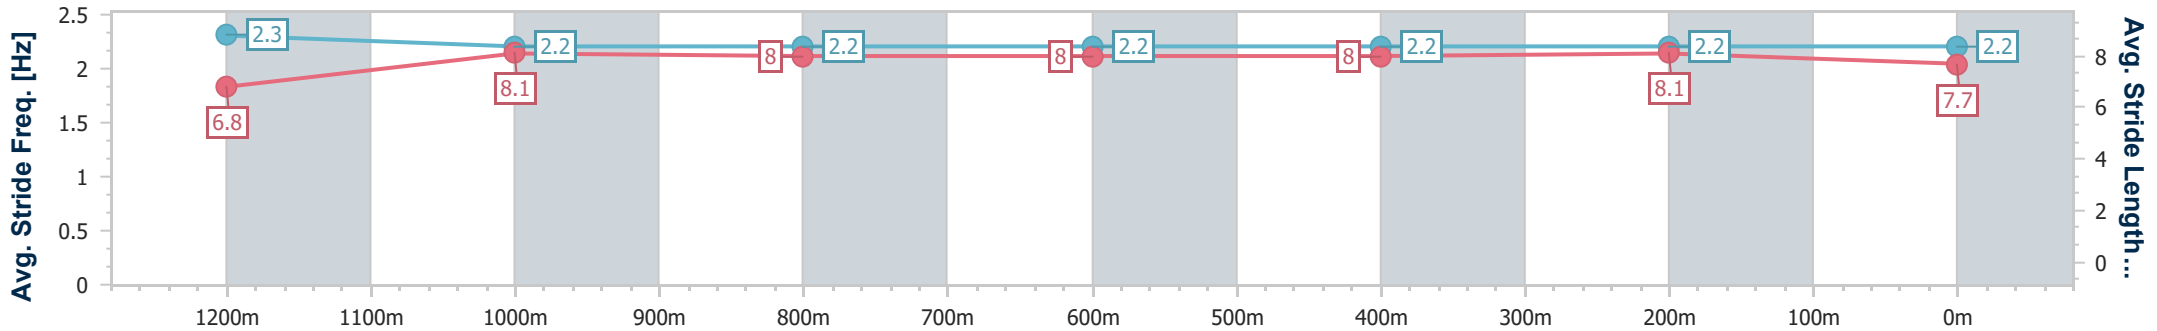

Horse/Jockey Name	Namazu
Final Rank	2
Fastest Section Time (Section)	0:11.22 (400m)
Top Speed [km/h] (Section)	65.4 (400m)
Race State	Finished

Sunshine Coast QLD Professional
Race 8: COASTLINE BMW 7 SERIES SUNSHINE COAST CUP - 1400m

28 January 2023 - 16:34

Track Rating: Good 4, Weather: Fine, Rail Position: True Entire Course

Section	Overall	1200m	1000m	800m	600m	400m	200m						
Section Times	1:23.31 [2] (0:13.91)	1:09.40 [6] (0:11.45)	0:57.95 [8] (0:11.53)	0:46.42 [9] (0:11.54)	0:34.88 [8] (0:11.59)	0:23.29 [9] (0:11.22)	0:12.07 [2] (0:12.07)						
Average Speed [km/h]	51.8	62.9	62.8	62.8	62.6	64.2	59.6						
Top Speed [km/h]	63.8	63.4	63.8	63.2	63.5	65.4	63.3						
Avg. Dist. to Rail [m]	15.2	4.3	2.5	1.2	1.3	5.5	6.8						
Avg. Stride Freq. [Hz]	2.3	2.2	2.2	2.2	2.2	2.2	2.2						
Avg. Stride Length [m]	6.8	8.1	8.0	8.0	8.0	8.1	7.7						

- [ ] Ranking at each section and finish
- -.-.- No data available at this section
- NA No data available