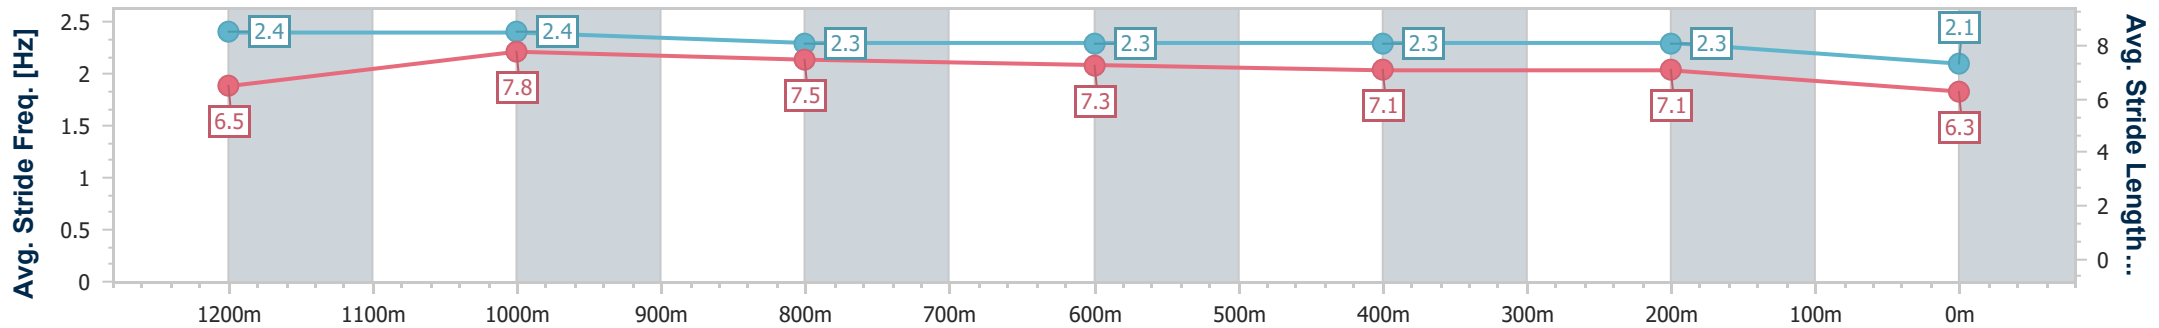

Sunshine Coast QLD Professional
Race 8: COASTLINE BMW 7 SERIES SUNSHINE COAST CUP - 1400m

28 January 2023 - 16:34

Track Rating: Good 4, Weather: Fine, Rail Position: True Entire Course

Section	Overall	1200m	1000m	800m	600m	400m	200m
Section Times	1:24.95 [13] (0:13.59)	1:11.36 [1] (0:10.98)	1:00.38 [2] (0:11.44)	0:48.94 [2] (0:11.63)	0:37.31 [2] (0:11.81)	0:25.50 [1] (0:12.10)	0:13.40 [6] (0:13.40)
Average Speed [km/h]	53.0	65.7	63.2	62.2	61.3	59.5	53.7
Top Speed [km/h]	66.6	66.9	64.5	63.4	63.7	61.3	56.9
Avg. Dist. to Rail [m]	14.7	5.7	2.7	0.8	1.8	0.6	2.4
Avg. Stride Freq. [Hz]	2.3	2.3	2.3	2.3	2.3	2.3	2.1
Avg. Stride Length [m]	6.9	8.1	7.8	7.5	7.3	7.3	7.0

- [] Ranking at each section and finish
- .-.- No data available at this section
- NA No data available

Horse/Jockey Name	Bombasay
Final Rank	14
Fastest Section Time (Section)	0:10.91 (1200m)
Top Speed [km/h] (Section)	67.2 (1200m)
Race State	Finished

Sunshine Coast QLD Professional
 Race 8: COASTLINE BMW 7 SERIES SUNSHINE COAST CUP - 1400m

28 January 2023 - 16:34

Track Rating: Good 4, Weather: Fine, Rail Position: True Entire Course

Section	Overall	1200m	1000m	800m	600m	400m	200m						
Section Times	1:26.89 [14] (0:13.60)	1:13.29 [3] (0:10.91)	1:02.38 [1] (0:11.41)	0:50.97 [1] (0:11.63)	0:39.34 [1] (0:11.91)	0:27.43 [2] (0:12.35)	0:15.08 [11] (0:15.08)						
Average Speed [km/h]	53.0	65.9	63.3	62.0	60.6	58.3	47.7						
Top Speed [km/h]	67.2	67.2	65.3	63.3	61.8	60.9	55.4						
Avg. Dist. to Rail [m]	11.2	3.1	0.9	0.2	1.8	0.7	0.5						
Avg. Stride Freq. [Hz]	2.4	2.4	2.3	2.3	2.3	2.3	2.1						
Avg. Stride Length [m]	6.5	7.8	7.5	7.3	7.1	7.1	6.3						