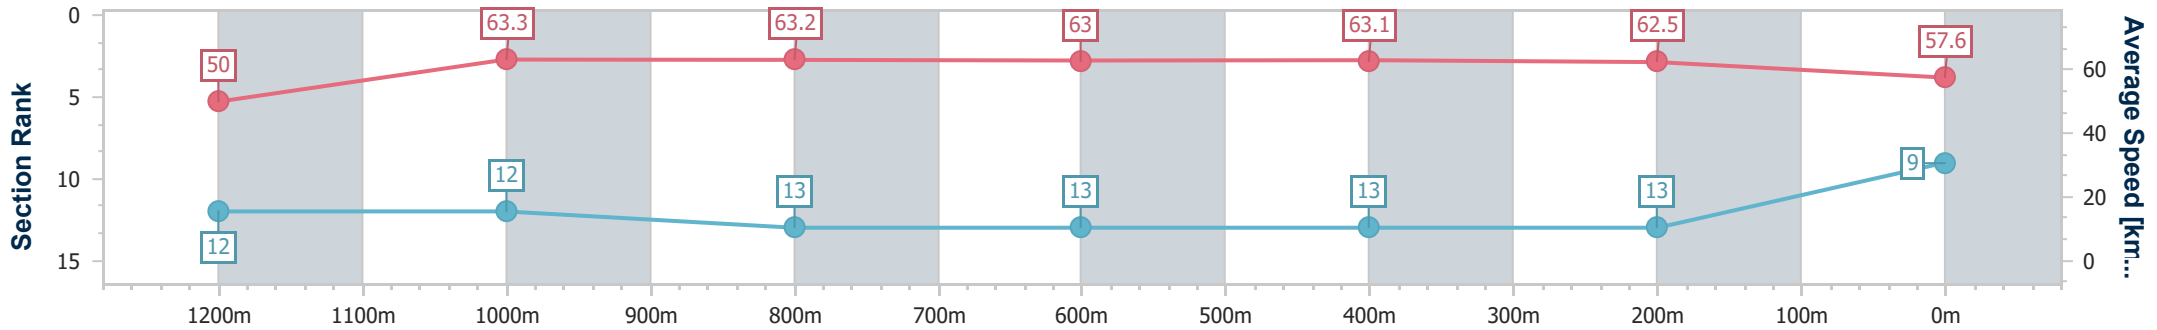

Sunshine Coast QLD Professional
 Race 8: COASTLINE BMW 7 SERIES SUNSHINE COAST CUP - 1400m

28 January 2023 - 16:34

Track Rating: Good 4, Weather: Fine, Rail Position: True Entire Course

Section	Overall	1200m	1000m	800m	600m	400m	200m						
Section Times	1:24.45 [9] (0:14.38)	1:10.07 [12] (0:11.40)	0:58.67 [12] (0:11.51)	0:47.16 [13] (0:11.62)	0:35.54 [13] (0:11.53)	0:24.01 [13] (0:11.53)	0:12.48 [13] (0:12.48)						
Average Speed [km/h]	50.0	63.3	63.2	63.0	63.1	62.5	57.6						
Top Speed [km/h]	64.4	64.9	64.2	65.5	65.2	64.2	61.7						
Avg. Dist. to Rail [m]	11.7	5.6	4.1	2.1	1.9	5.3	6.5						
Avg. Stride Freq. [Hz]	2.2	2.4	2.4	2.4	2.4	2.4	2.3						
Avg. Stride Length [m]	6.7	7.4	7.4	7.3	7.2	7.2	6.9						