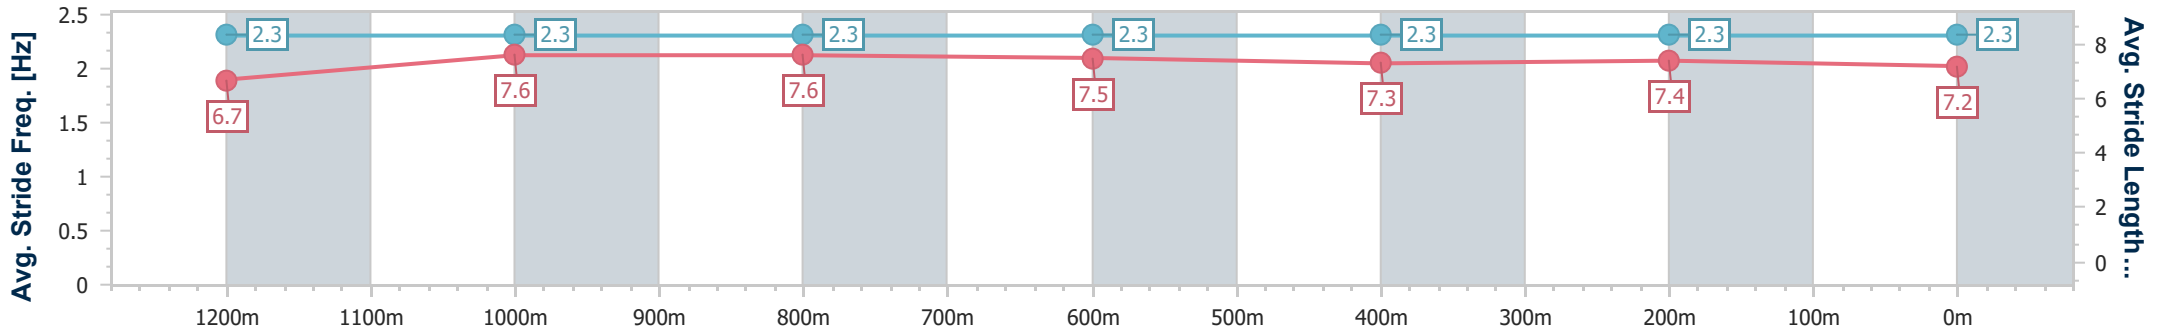

Horse/Jockey Name	Derulo
Final Rank	6
Fastest Section Time (Section)	0:11.23 (1200m)
Top Speed [km/h] (Section)	66.4 (1200m)
Race State	Finished

Sunshine Coast QLD Professional
Race 8: COASTLINE BMW 7 SERIES SUNSHINE COAST CUP - 1400m

28 January 2023 - 16:34

Track Rating: Good 4, Weather: Fine, Rail Position: True Entire Course

Section	Overall	1200m	1000m	800m	600m	400m	200m							
Section Times	1:24.05 [6] (0:13.93)	1:10.12 [7] (0:11.23)	0:58.89 [7] (0:11.45)	0:47.44 [7] (0:11.63)	0:35.81 [7] (0:11.72)	0:24.09 [7] (0:11.75)	0:12.34 [8] (0:12.34)							
Average Speed [km/h]	51.7	64.1	63.4	62.5	61.9	61.3	58.4							
Top Speed [km/h]	63.9	66.4	64.7	63.8	63.6	62.3	60.9							
Avg. Dist. to Rail [m]	13.4	4.9	3.9	1.2	1.4	2.1	4.6							
Avg. Stride Freq. [Hz]	2.3	2.3	2.3	2.3	2.3	2.3	2.3							
Avg. Stride Length [m]	6.7	7.6	7.6	7.5	7.3	7.4	7.2							

- [ ] Ranking at each section and finish
- -.-.- No data available at this section
- NA No data available