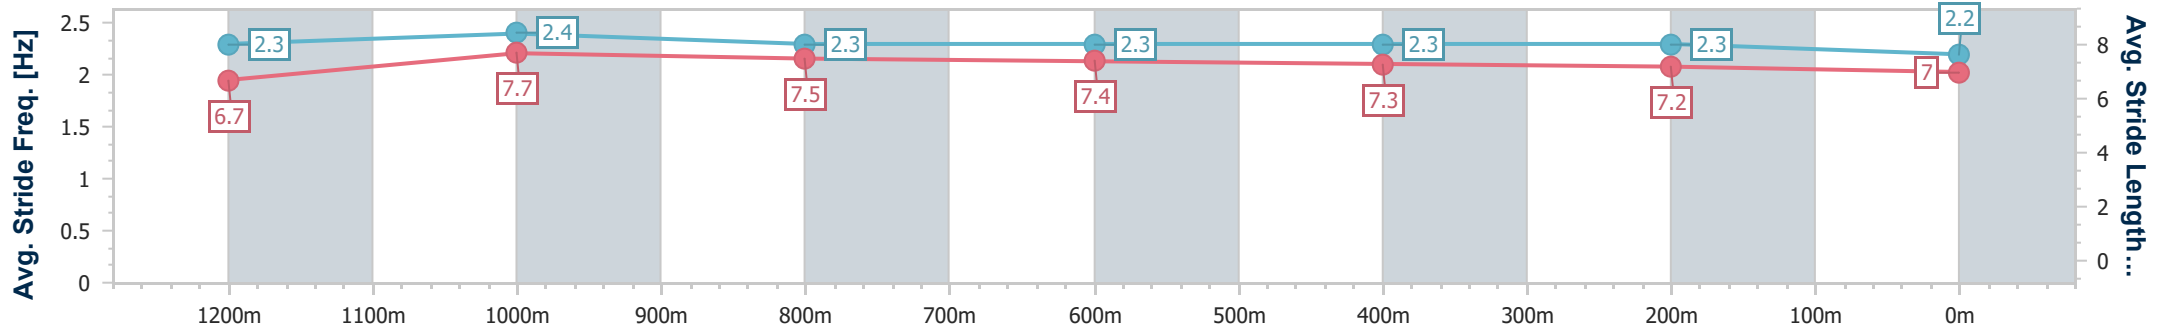

- [] Ranking at each section and finish
- .-.- No data available at this section
- NA No data available

Horse/Jockey Name	Last Chance
Final Rank	8
Fastest Section Time (Section)	0:11.03 (1200m)
Top Speed [km/h] (Section)	67.2 (Overall)
Race State	Finished

Sunshine Coast QLD Professional
Race 8: COASTLINE BMW 7 SERIES SUNSHINE COAST CUP - 1400m

28 January 2023 - 16:34

Track Rating: Good 4, Weather: Fine, Rail Position: True Entire Course

Section	Overall	1200m	1000m	800m	600m	400m	200m
Section Times	1:24.40 [8] (0:13.74)	1:10.66 [5] (0:11.03)	0:59.63 [3] (0:11.47)	0:48.16 [3] (0:11.75)	0:36.41 [4] (0:11.85)	0:24.56 [6] (0:11.80)	0:12.76 [7] (0:12.76)
Average Speed [km/h]	52.5	65.2	63.4	62.2	61.8	61.0	56.4
Top Speed [km/h]	67.2	67.2	64.5	63.3	62.7	62.4	59.3
Avg. Dist. to Rail [m]	16.5	5.6	3.9	2.1	2.6	5.3	6.8
Avg. Stride Freq. [Hz]	2.3	2.4	2.3	2.3	2.3	2.3	2.2
Avg. Stride Length [m]	6.7	7.7	7.5	7.4	7.3	7.2	7.0