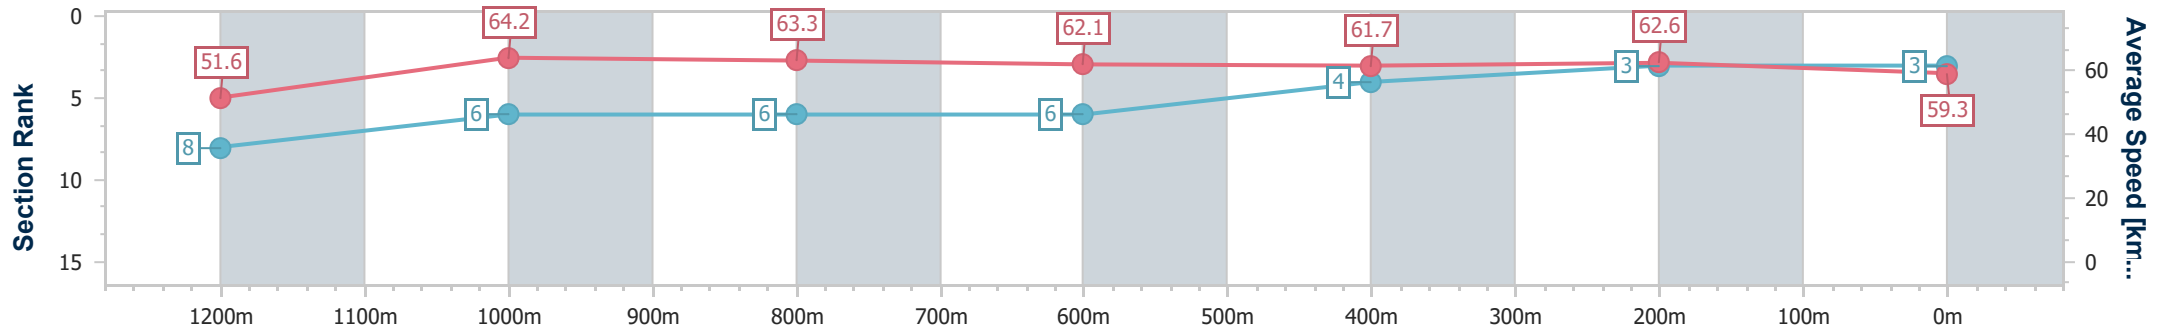

Horse/Jockey Name	Roman Aureus
Final Rank	3
Fastest Section Time (Section)	0:11.22 (1200m)
Top Speed [km/h] (Section)	65.2 (1200m)
Race State	Finished

Sunshine Coast QLD Professional
Race 8: COASTLINE BMW 7 SERIES SUNSHINE COAST CUP - 1400m

28 January 2023 - 16:34

Track Rating: Good 4, Weather: Fine, Rail Position: True Entire Course

Section	Overall	1200m	1000m	800m	600m	400m	200m
Section Times	1:23.48 [3] (0:13.96)	1:09.52 [8] (0:11.22)	0:58.30 [6] (0:11.44)	0:46.86 [6] (0:11.59)	0:35.27 [6] (0:11.60)	0:23.67 [4] (0:11.52)	0:12.15 [3] (0:12.15)
Average Speed [km/h]	51.6	64.2	63.3	62.1	61.7	62.6	59.3
Top Speed [km/h]	65.2	65.2	64.1	62.8	63.4	63.4	62.5
Avg. Dist. to Rail [m]	6.2	3.8	2.6	0.7	1.2	3.5	5.3
Avg. Stride Freq. [Hz]	2.4	2.4	2.3	2.3	2.3	2.4	2.3
Avg. Stride Length [m]	6.4	7.5	7.5	7.4	7.3	7.3	7.1

- [ ] Ranking at each section and finish
- -.-.- No data available at this section
- NA No data available