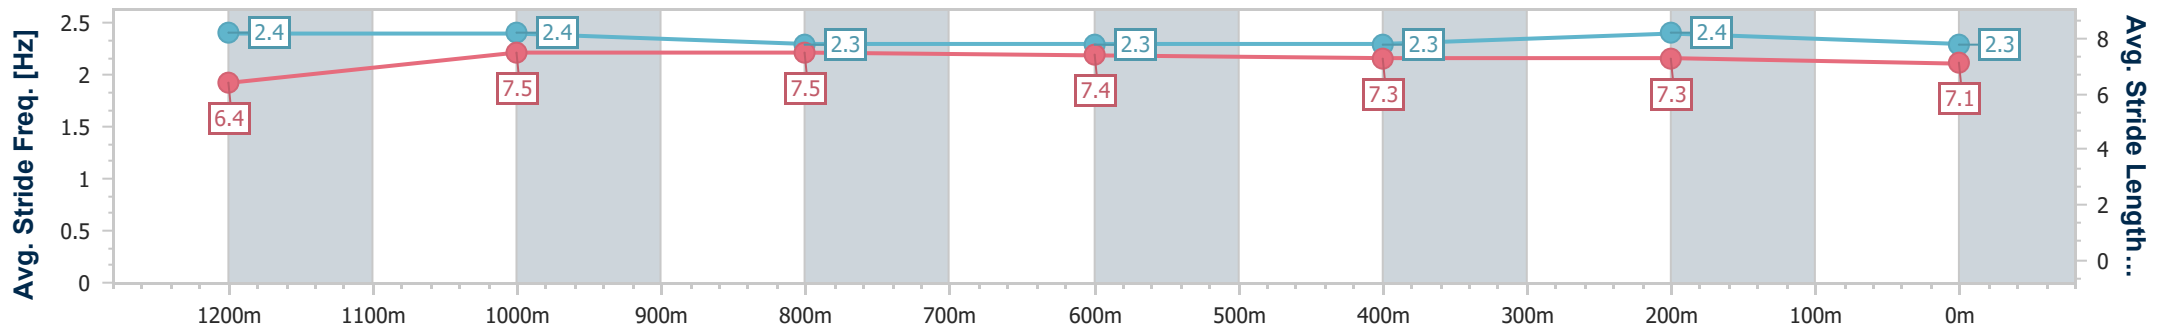

Horse/Jockey Name	Roman Aureus
Final Rank	3
Fastest Section Time (Section)	0:11.22 (1200m)
Top Speed [km/h] (Section)	65.2 (1200m)
Race State	Finished

Sunshine Coast QLD Professional
Race 8: COASTLINE BMW 7 SERIES SUNSHINE COAST CUP - 1400m

28 January 2023 - 16:34

Track Rating: Good 4, Weather: Fine, Rail Position: True Entire Course

Section	Overall	1200m	1000m	800m	600m	400m	200m
Section Times	1:23.48 [3] (0:13.96)	1:09.52 [8] (0:11.22)	0:58.30 [6] (0:11.44)	0:46.86 [6] (0:11.59)	0:35.27 [6] (0:11.60)	0:23.67 [4] (0:11.52)	0:12.15 [3] (0:12.15)
Average Speed [km/h]	51.6	64.2	63.3	62.1	61.7	62.6	59.3
Top Speed [km/h]	65.2	65.2	64.1	62.8	63.4	63.4	62.5
Avg. Dist. to Rail [m]	6.2	3.8	2.6	0.7	1.2	3.5	5.3
Avg. Stride Freq. [Hz]	2.4	2.4	2.3	2.3	2.3	2.4	2.3
Avg. Stride Length [m]	6.4	7.5	7.5	7.4	7.3	7.3	7.1

- [ ] Ranking at each section and finish
- -.-.- No data available at this section
- NA No data available