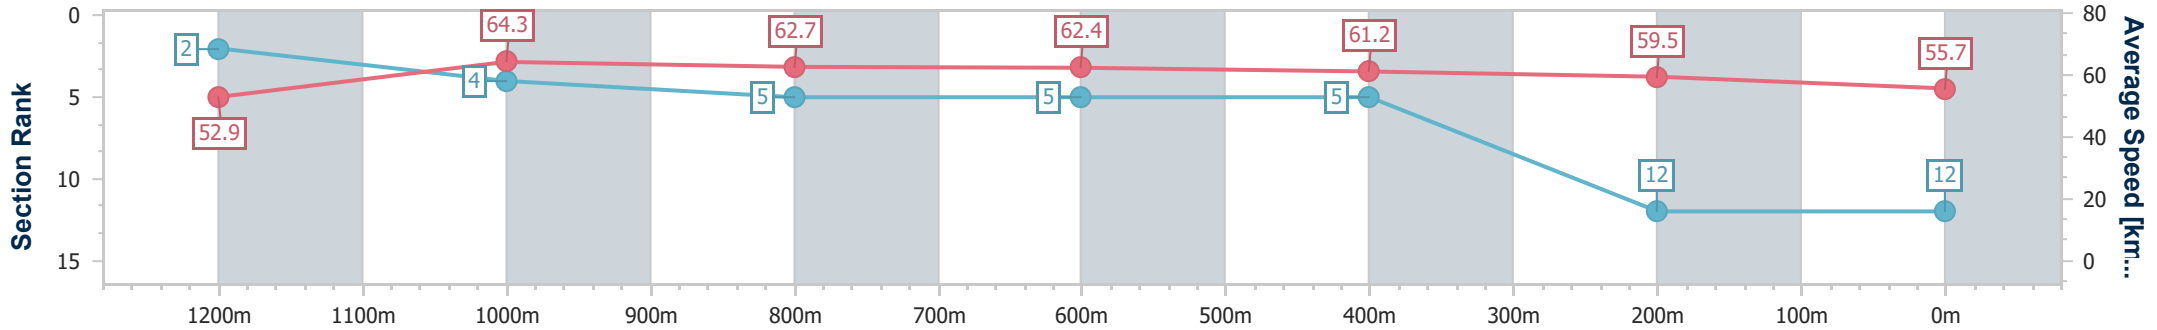

Sunshine Coast QLD Professional
Race 8: COASTLINE BMW 7 SERIES SUNSHINE COAST CUP - 1400m

28 January 2023 - 16:34

Track Rating: Good 4, Weather: Fine, Rail Position: True Entire Course

Section	Overall	1200m	1000m	800m	600m	400m	200m
Section Times	1:24.49 [11] (0:14.77)	1:09.72 [14] (0:11.15)	0:58.57 [13] (0:11.39)	0:47.18 [12] (0:11.57)	0:35.61 [12] (0:11.33)	0:24.28 [11] (0:11.62)	0:12.66 [10] (0:12.66)
Average Speed [km/h]	48.7	64.6	63.5	62.5	63.7	62.0	56.9
Top Speed [km/h]	65.9	66.1	64.5	64.1	65.0	63.8	60.4
Avg. Dist. to Rail [m]	5.8	2.5	2.1	0.9	0.6	2.0	2.3
Avg. Stride Freq. [Hz]	2.2	2.2	2.3	2.3	2.3	2.3	2.2
Avg. Stride Length [m]	6.4	8.0	7.8	7.6	7.5	7.5	7.2

- [] Ranking at each section and finish
- .-.- No data available at this section
- NA No data available

Horse/Jockey Name	Sea Raider
Final Rank	12
Fastest Section Time (Section)	0:11.21 (1200m)
Top Speed [km/h] (Section)	66.5 (1200m)
Race State	Finished

Sunshine Coast QLD Professional
 Race 8: COASTLINE BMW 7 SERIES SUNSHINE COAST CUP - 1400m

28 January 2023 - 16:34

Track Rating: Good 4, Weather: Fine, Rail Position: True Entire Course

Section	Overall	1200m	1000m	800m	600m	400m	200m
Section Times	1:24.85 [12] (0:13.60)	1:11.25 [2] (0:11.21)	1:00.04 [4] (0:11.56)	0:48.48 [5] (0:11.64)	0:36.84 [5] (0:11.80)	0:25.04 [5] (0:12.11)	0:12.93 [12] (0:12.93)
Average Speed [km/h]	52.9	64.3	62.7	62.4	61.2	59.5	55.7
Top Speed [km/h]	65.7	66.5	64.0	64.7	62.5	62.2	58.7
Avg. Dist. to Rail [m]	10.6	4.3	3.2	0.9	1.6	3.4	5.6
Avg. Stride Freq. [Hz]	2.2	2.3	2.3	2.3	2.3	2.2	2.2
Avg. Stride Length [m]	6.9	7.6	7.5	7.3	7.3	7.4	7.1