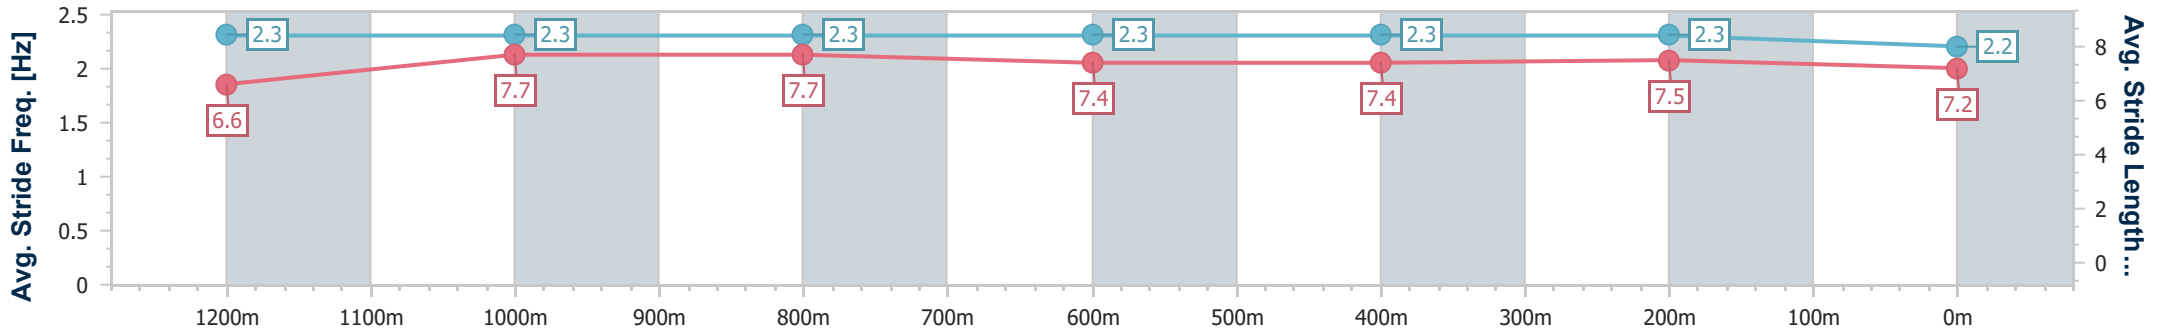

Horse/Jockey Name	Tumbler Ridge
Final Rank	4
Fastest Section Time (Section)	0:11.15 (1200m)
Top Speed [km/h] (Section)	66.3 (Overall)
Race State	Finished

Sunshine Coast QLD Professional
Race 8: COASTLINE BMW 7 SERIES SUNSHINE COAST CUP - 1400m

28 January 2023 - 16:34

Track Rating: Good 4, Weather: Fine, Rail Position: True Entire Course

Section	Overall	1200m	1000m	800m	600m	400m	200m
Section Times	1:23.79 [4] (0:13.66)	1:10.13 [4] (0:11.15)	0:58.98 [5] (0:11.42)	0:47.56 [4] (0:11.71)	0:35.85 [3] (0:11.70)	0:24.15 [3] (0:11.66)	0:12.49 [4] (0:12.49)
Average Speed [km/h]	52.7	64.6	63.4	61.8	61.8	61.7	57.7
Top Speed [km/h]	66.3	66.3	64.4	62.9	63.8	62.6	60.0
Avg. Dist. to Rail [m]	6.9	2.5	2.1	0.8	1.6	2.7	4.3
Avg. Stride Freq. [Hz]	2.3	2.3	2.3	2.3	2.3	2.3	2.2
Avg. Stride Length [m]	6.6	7.7	7.7	7.4	7.4	7.5	7.2

- [ ] Ranking at each section and finish
- -.-.- No data available at this section
- NA No data available