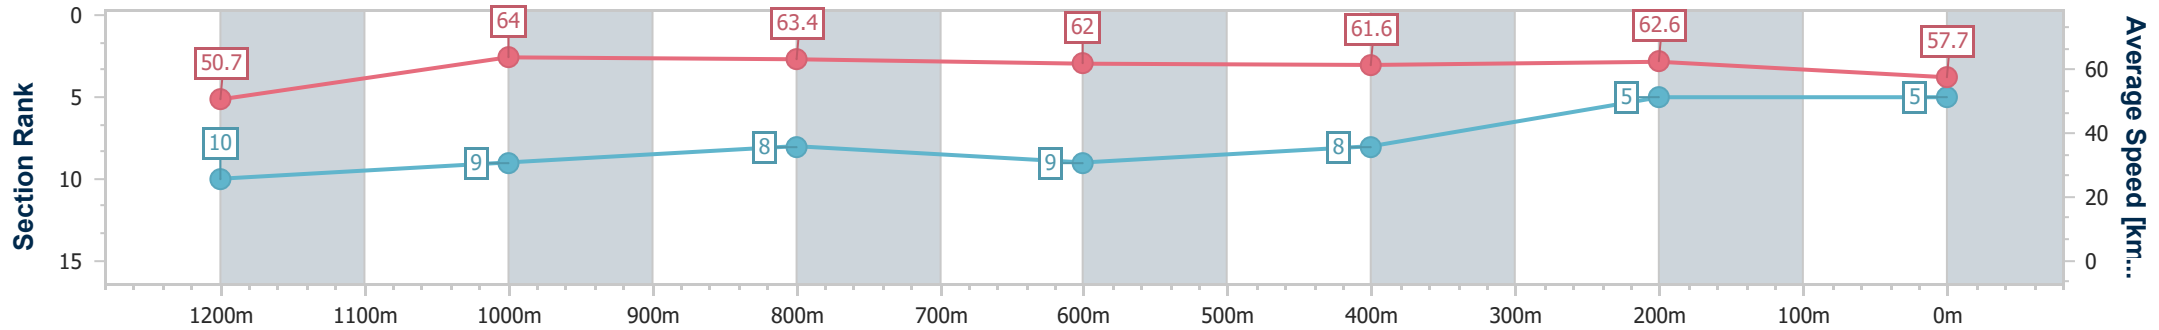

Horse/Jockey Name	Redouble
Final Rank	5
Fastest Section Time (Section)	0:11.26 (1200m)
Top Speed [km/h] (Section)	65.2 (400m)
Race State	Finished

Sunshine Coast QLD Professional
Race 8: COASTLINE BMW 7 SERIES SUNSHINE COAST CUP - 1400m

28 January 2023 - 16:34

Track Rating: Good 4, Weather: Fine, Rail Position: True Entire Course

Section	Overall	1200m	1000m	800m	600m	400m	200m
Section Times	1:23.94 [5] (0:14.19)	1:09.75 [10] (0:11.26)	0:58.49 [9] (0:11.39)	0:47.10 [8] (0:11.55)	0:35.55 [9] (0:11.57)	0:23.98 [8] (0:11.49)	0:12.49 [5] (0:12.49)
Average Speed [km/h]	50.7	64.0	63.4	62.0	61.6	62.6	57.7
Top Speed [km/h]	64.9	65.0	64.5	63.5	62.8	65.2	60.7
Avg. Dist. to Rail [m]	6.8	2.3	1.2	1.2	3.5	1.2	2.7
Avg. Stride Freq. [Hz]	2.2	2.3	2.2	2.3	2.3	2.3	2.2
Avg. Stride Length [m]	6.8	7.9	7.8	7.6	7.4	7.5	7.3

- [ ] Ranking at each section and finish
- -.-.- No data available at this section
- NA No data available