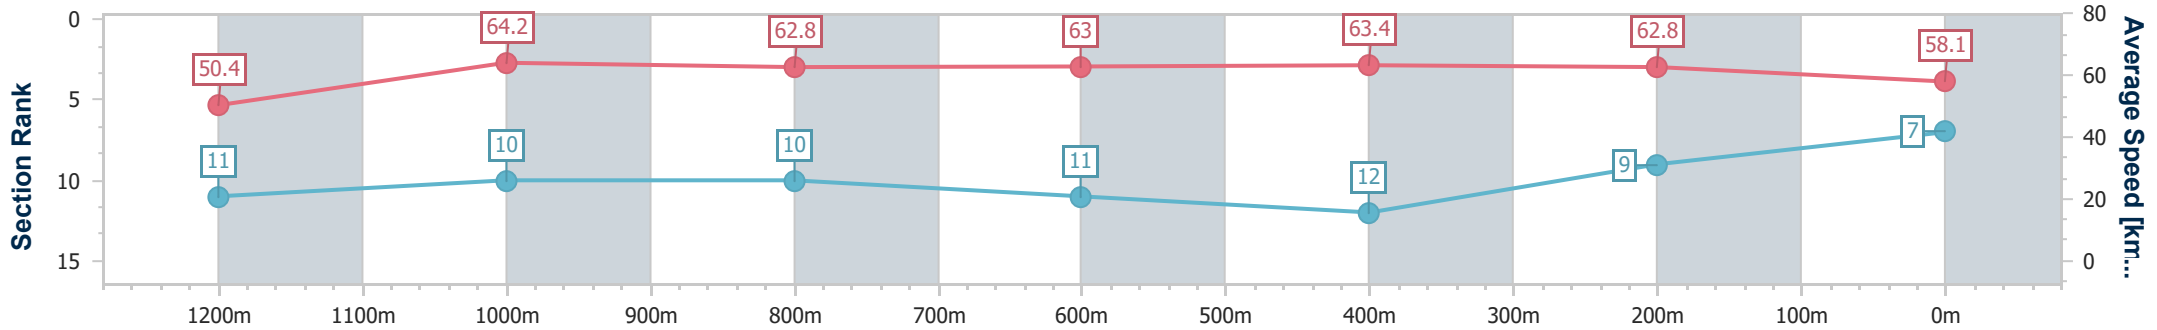

Horse/Jockey Name	Renouf
Final Rank	7
Fastest Section Time (Section)	0:11.21 (1200m)
Top Speed [km/h] (Section)	65.7 (1200m)
Race State	Finished

Sunshine Coast QLD Professional
Race 8: COASTLINE BMW 7 SERIES SUNSHINE COAST CUP - 1400m

28 January 2023 - 16:34

Track Rating: Good 4, Weather: Fine, Rail Position: True Entire Course

Section	Overall	1200m	1000m	800m	600m	400m	200m						
Section Times	1:24.19 [7] (0:14.29)	1:09.90 [11] (0:11.21)	0:58.69 [10] (0:11.58)	0:47.11 [10] (0:11.61)	0:35.50 [11] (0:11.64)	0:23.86 [12] (0:11.45)	0:12.41 [9] (0:12.41)						
Average Speed [km/h]	50.4	64.2	62.8	63.0	63.4	62.8	58.1						
Top Speed [km/h]	65.2	65.7	64.4	64.8	64.7	64.2	61.3						
Avg. Dist. to Rail [m]	10.3	5.0	3.9	2.0	3.8	8.5	8.9						
Avg. Stride Freq. [Hz]	2.3	2.4	2.3	2.3	2.4	2.4	2.3						
Avg. Stride Length [m]	6.5	7.5	7.5	7.4	7.4	7.3	6.9						

- [ ] Ranking at each section and finish
- -.-.- No data available at this section
- NA No data available