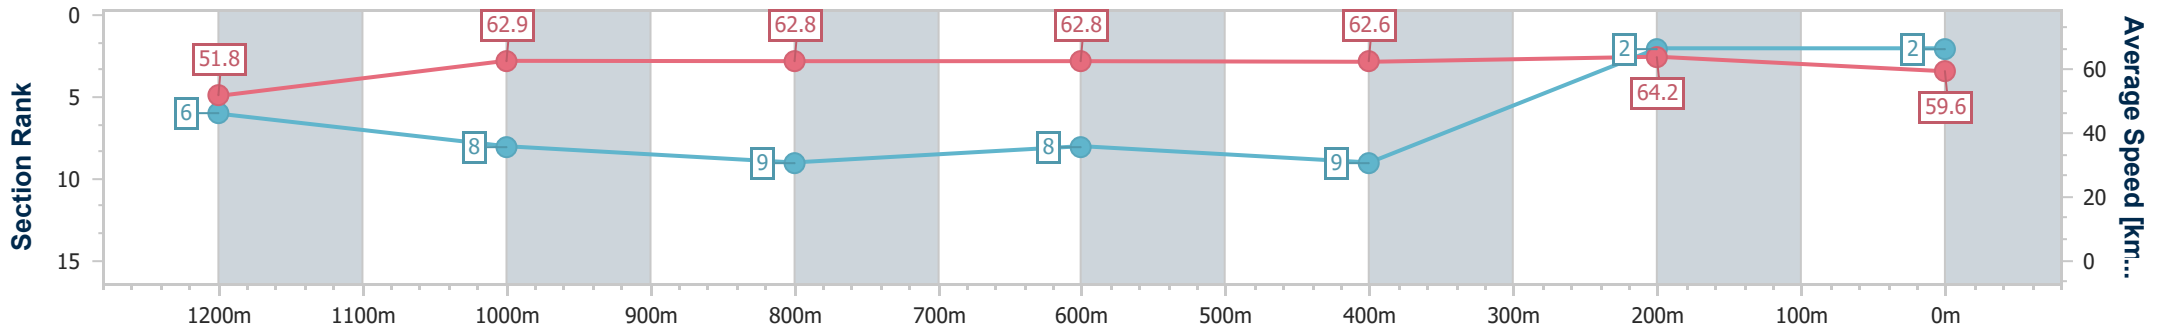

Horse/Jockey Name	Namazu
Final Rank	2
Fastest Section Time (Section)	0:11.22 (400m)
Top Speed [km/h] (Section)	65.4 (400m)
Race State	Finished

Sunshine Coast QLD Professional
Race 8: COASTLINE BMW 7 SERIES SUNSHINE COAST CUP - 1400m

28 January 2023 - 16:34

Track Rating: Good 4, Weather: Fine, Rail Position: True Entire Course

Section	Overall	1200m	1000m	800m	600m	400m	200m						
Section Times	1:23.31 [2] (0:13.91)	1:09.40 [6] (0:11.45)	0:57.95 [8] (0:11.53)	0:46.42 [9] (0:11.54)	0:34.88 [8] (0:11.59)	0:23.29 [9] (0:11.22)	0:12.07 [2] (0:12.07)						
Average Speed [km/h]	51.8	62.9	62.8	62.8	62.6	64.2	59.6						
Top Speed [km/h]	63.8	63.4	63.8	63.2	63.5	65.4	63.3						
Avg. Dist. to Rail [m]	15.2	4.3	2.5	1.2	1.3	5.5	6.8						
Avg. Stride Freq. [Hz]	2.3	2.2	2.2	2.2	2.2	2.2	2.2						
Avg. Stride Length [m]	6.8	8.1	8.0	8.0	8.0	8.1	7.7						

- [ ] Ranking at each section and finish
- -.-.- No data available at this section
- NA No data available