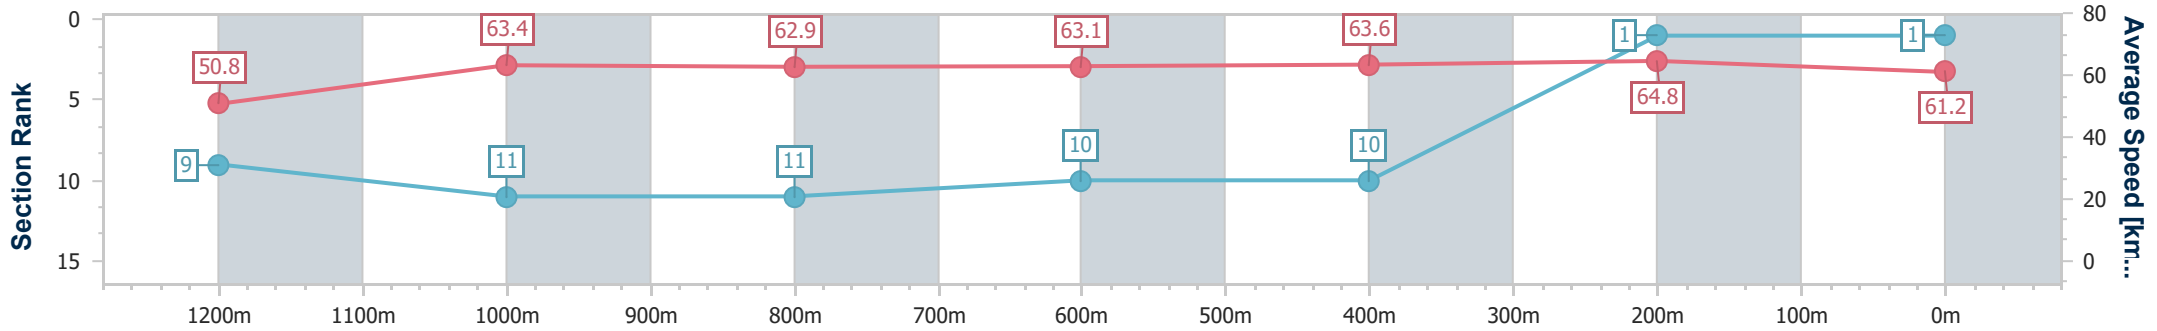

Horse/Jockey Name	Chaillot
Final Rank	1
Fastest Section Time (Section)	0:11.12 (400m)
Top Speed [km/h] (Section)	65.7 (400m)
Race State	Finished

Sunshine Coast QLD Professional
Race 8: COASTLINE BMW 7 SERIES SUNSHINE COAST CUP - 1400m

28 January 2023 - 16:34

Track Rating: Good 4, Weather: Fine, Rail Position: True Entire Course

Section	Overall	1200m	1000m	800m	600m	400m	200m
Section Times	1:23.01 [1] (0:14.18)	1:08.83 [9] (0:11.36)	0:57.47 [11] (0:11.55)	0:45.92 [11] (0:11.52)	0:34.40 [10] (0:11.52)	0:22.88 [10] (0:11.12)	0:11.76 [1] (0:11.76)
Average Speed [km/h]	50.8	63.4	62.9	63.1	63.6	64.8	61.2
Top Speed [km/h]	64.2	64.3	63.7	64.2	64.3	65.7	63.9
Avg. Dist. to Rail [m]	9.0	4.5	3.2	2.0	2.8	7.8	8.0
Avg. Stride Freq. [Hz]	2.3	2.4	2.3	2.3	2.4	2.4	2.4
Avg. Stride Length [m]	6.5	7.5	7.5	7.5	7.4	7.4	7.2

- [ ] Ranking at each section and finish
- -.-.- No data available at this section
- NA No data available