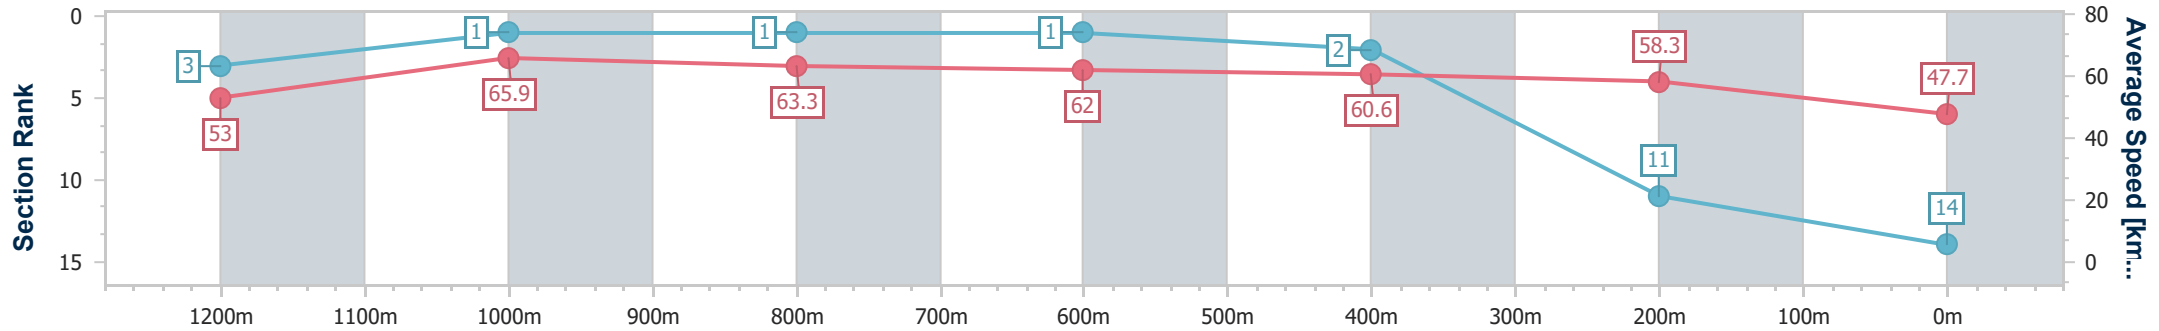

Sunshine Coast QLD Professional
Race 8: COASTLINE BMW 7 SERIES SUNSHINE COAST CUP - 1400m

28 January 2023 - 16:34

Track Rating: Good 4, Weather: Fine, Rail Position: True Entire Course

Section	Overall	1200m	1000m	800m	600m	400m	200m
Section Times	1:24.95 [13] (0:13.59)	1:11.36 [1] (0:10.98)	1:00.38 [2] (0:11.44)	0:48.94 [2] (0:11.63)	0:37.31 [2] (0:11.81)	0:25.50 [1] (0:12.10)	0:13.40 [6] (0:13.40)
Average Speed [km/h]	53.0	65.7	63.2	62.2	61.3	59.5	53.7
Top Speed [km/h]	66.6	66.9	64.5	63.4	63.7	61.3	56.9
Avg. Dist. to Rail [m]	14.7	5.7	2.7	0.8	1.8	0.6	2.4
Avg. Stride Freq. [Hz]	2.3	2.3	2.3	2.3	2.3	2.3	2.1
Avg. Stride Length [m]	6.9	8.1	7.8	7.5	7.3	7.3	7.0

- [] Ranking at each section and finish
- .-.- No data available at this section
- NA No data available

Horse/Jockey Name	Bombasay
Final Rank	14
Fastest Section Time (Section)	0:10.91 (1200m)
Top Speed [km/h] (Section)	67.2 (1200m)
Race State	Finished

Sunshine Coast QLD Professional
 Race 8: COASTLINE BMW 7 SERIES SUNSHINE COAST CUP - 1400m

28 January 2023 - 16:34

Track Rating: Good 4, Weather: Fine, Rail Position: True Entire Course

Section	Overall	1200m	1000m	800m	600m	400m	200m						
Section Times	1:26.89 [14] (0:13.60)	1:13.29 [3] (0:10.91)	1:02.38 [1] (0:11.41)	0:50.97 [1] (0:11.63)	0:39.34 [1] (0:11.91)	0:27.43 [2] (0:12.35)	0:15.08 [11] (0:15.08)						
Average Speed [km/h]	53.0	65.9	63.3	62.0	60.6	58.3	47.7						
Top Speed [km/h]	67.2	67.2	65.3	63.3	61.8	60.9	55.4						
Avg. Dist. to Rail [m]	11.2	3.1	0.9	0.2	1.8	0.7	0.5						
Avg. Stride Freq. [Hz]	2.4	2.4	2.3	2.3	2.3	2.3	2.1						
Avg. Stride Length [m]	6.5	7.8	7.5	7.3	7.1	7.1	6.3						