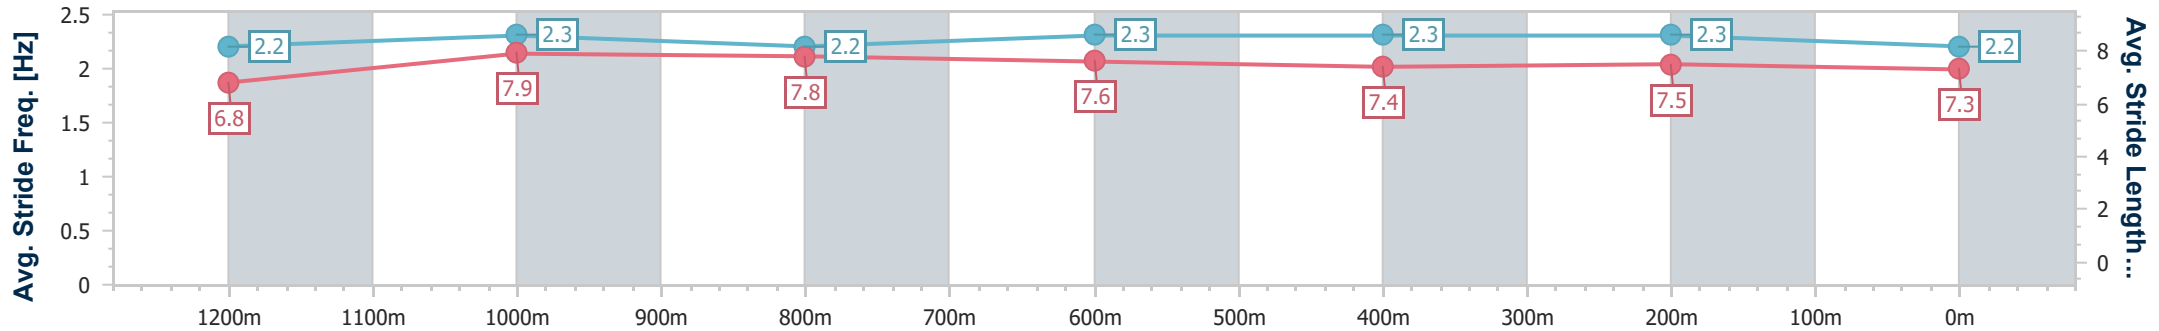

Horse/Jockey Name	Redouble
Final Rank	5
Fastest Section Time (Section)	0:11.26 (1200m)
Top Speed [km/h] (Section)	65.2 (400m)
Race State	Finished

Sunshine Coast QLD Professional
Race 8: COASTLINE BMW 7 SERIES SUNSHINE COAST CUP - 1400m

28 January 2023 - 16:34

Track Rating: Good 4, Weather: Fine, Rail Position: True Entire Course

Section	Overall	1200m	1000m	800m	600m	400m	200m
Section Times	1:23.94 [5] (0:14.19)	1:09.75 [10] (0:11.26)	0:58.49 [9] (0:11.39)	0:47.10 [8] (0:11.55)	0:35.55 [9] (0:11.57)	0:23.98 [8] (0:11.49)	0:12.49 [5] (0:12.49)
Average Speed [km/h]	50.7	64.0	63.4	62.0	61.6	62.6	57.7
Top Speed [km/h]	64.9	65.0	64.5	63.5	62.8	65.2	60.7
Avg. Dist. to Rail [m]	6.8	2.3	1.2	1.2	3.5	1.2	2.7
Avg. Stride Freq. [Hz]	2.2	2.3	2.2	2.3	2.3	2.3	2.2
Avg. Stride Length [m]	6.8	7.9	7.8	7.6	7.4	7.5	7.3

- [ ] Ranking at each section and finish
- -.-.- No data available at this section
- NA No data available