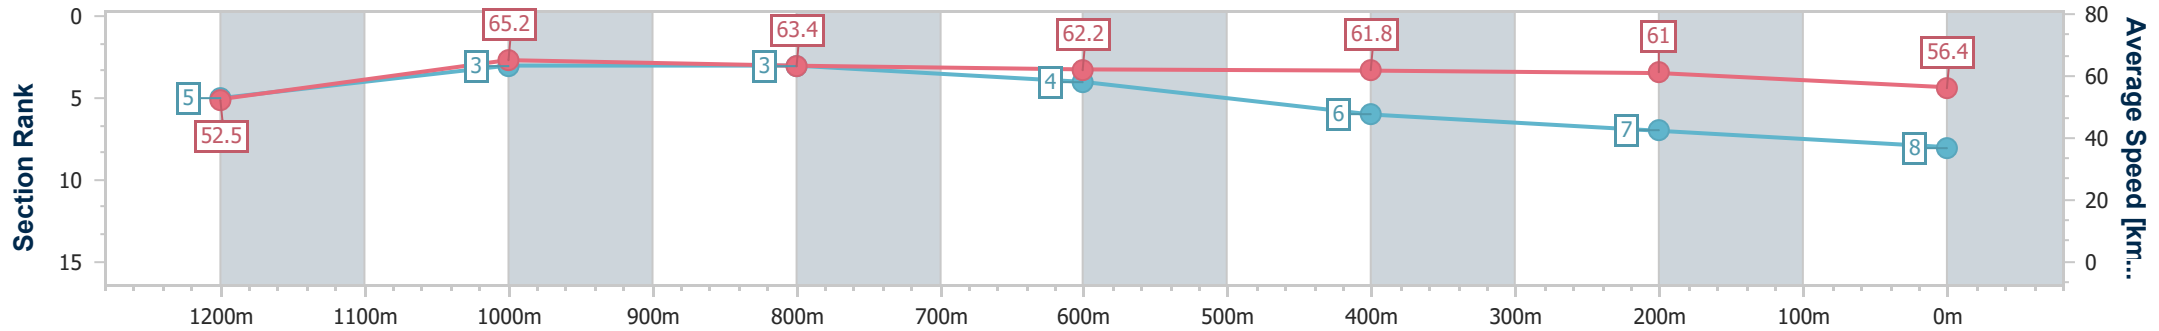

- [] Ranking at each section and finish
- .-.- No data available at this section
- NA No data available

Horse/Jockey Name	Last Chance
Final Rank	8
Fastest Section Time (Section)	0:11.03 (1200m)
Top Speed [km/h] (Section)	67.2 (Overall)
Race State	Finished

Sunshine Coast QLD Professional
Race 8: COASTLINE BMW 7 SERIES SUNSHINE COAST CUP - 1400m

28 January 2023 - 16:34

Track Rating: Good 4, Weather: Fine, Rail Position: True Entire Course

Section	Overall	1200m	1000m	800m	600m	400m	200m
Section Times	1:24.40 [8] (0:13.74)	1:10.66 [5] (0:11.03)	0:59.63 [3] (0:11.47)	0:48.16 [3] (0:11.75)	0:36.41 [4] (0:11.85)	0:24.56 [6] (0:11.80)	0:12.76 [7] (0:12.76)
Average Speed [km/h]	52.5	65.2	63.4	62.2	61.8	61.0	56.4
Top Speed [km/h]	67.2	67.2	64.5	63.3	62.7	62.4	59.3
Avg. Dist. to Rail [m]	16.5	5.6	3.9	2.1	2.6	5.3	6.8
Avg. Stride Freq. [Hz]	2.3	2.4	2.3	2.3	2.3	2.3	2.2
Avg. Stride Length [m]	6.7	7.7	7.5	7.4	7.3	7.2	7.0