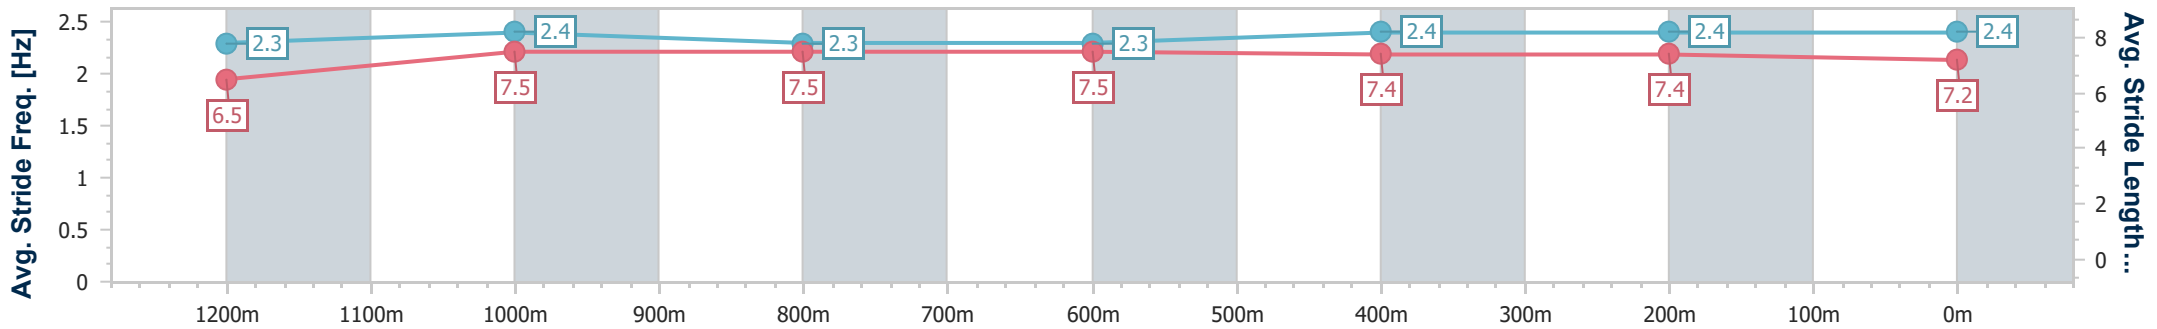

Horse/Jockey Name	Chaillot
Final Rank	1
Fastest Section Time (Section)	0:11.12 (400m)
Top Speed [km/h] (Section)	65.7 (400m)
Race State	Finished

Sunshine Coast QLD Professional
Race 8: COASTLINE BMW 7 SERIES SUNSHINE COAST CUP - 1400m

28 January 2023 - 16:34

Track Rating: Good 4, Weather: Fine, Rail Position: True Entire Course

Section	Overall	1200m	1000m	800m	600m	400m	200m
Section Times	1:23.01 [1] (0:14.18)	1:08.83 [9] (0:11.36)	0:57.47 [11] (0:11.55)	0:45.92 [11] (0:11.52)	0:34.40 [10] (0:11.52)	0:22.88 [10] (0:11.12)	0:11.76 [1] (0:11.76)
Average Speed [km/h]	50.8	63.4	62.9	63.1	63.6	64.8	61.2
Top Speed [km/h]	64.2	64.3	63.7	64.2	64.3	65.7	63.9
Avg. Dist. to Rail [m]	9.0	4.5	3.2	2.0	2.8	7.8	8.0
Avg. Stride Freq. [Hz]	2.3	2.4	2.3	2.3	2.4	2.4	2.4
Avg. Stride Length [m]	6.5	7.5	7.5	7.5	7.4	7.4	7.2

- [ ] Ranking at each section and finish
- -.-.- No data available at this section
- NA No data available