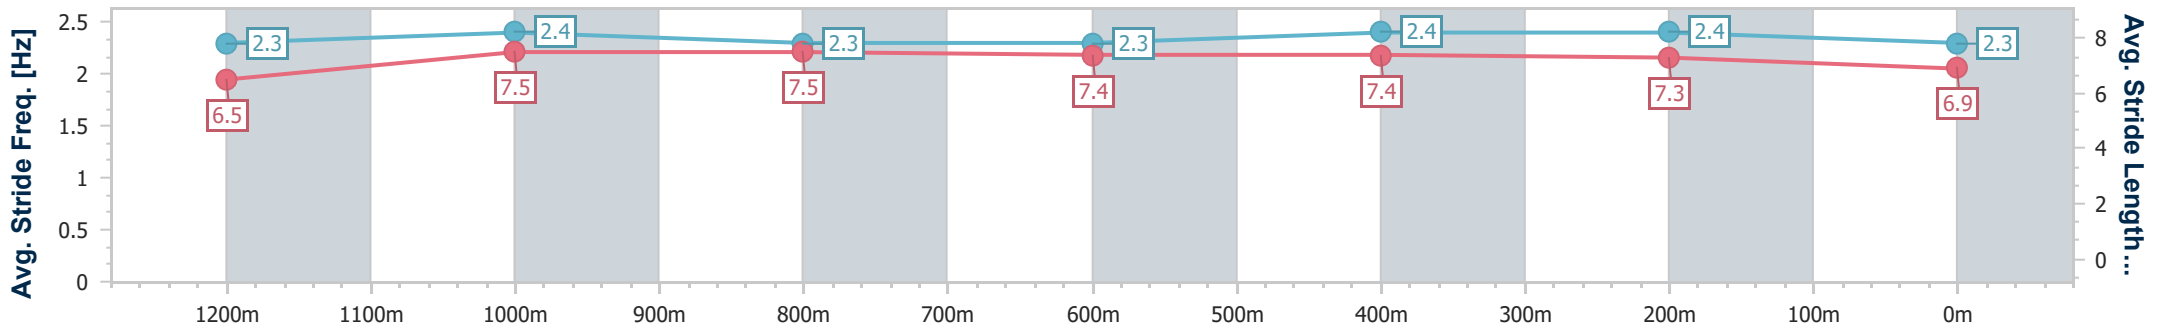

Horse/Jockey Name	Renouf
Final Rank	7
Fastest Section Time (Section)	0:11.21 (1200m)
Top Speed [km/h] (Section)	65.7 (1200m)
Race State	Finished

Sunshine Coast QLD Professional
Race 8: COASTLINE BMW 7 SERIES SUNSHINE COAST CUP - 1400m

28 January 2023 - 16:34

Track Rating: Good 4, Weather: Fine, Rail Position: True Entire Course

Section	Overall	1200m	1000m	800m	600m	400m	200m						
Section Times	1:24.19 [7] (0:14.29)	1:09.90 [11] (0:11.21)	0:58.69 [10] (0:11.58)	0:47.11 [10] (0:11.61)	0:35.50 [11] (0:11.64)	0:23.86 [12] (0:11.45)	0:12.41 [9] (0:12.41)						
Average Speed [km/h]	50.4	64.2	62.8	63.0	63.4	62.8	58.1						
Top Speed [km/h]	65.2	65.7	64.4	64.8	64.7	64.2	61.3						
Avg. Dist. to Rail [m]	10.3	5.0	3.9	2.0	3.8	8.5	8.9						
Avg. Stride Freq. [Hz]	2.3	2.4	2.3	2.3	2.4	2.4	2.3						
Avg. Stride Length [m]	6.5	7.5	7.5	7.4	7.4	7.3	6.9						

- [ ] Ranking at each section and finish
- -.-.- No data available at this section
- NA No data available