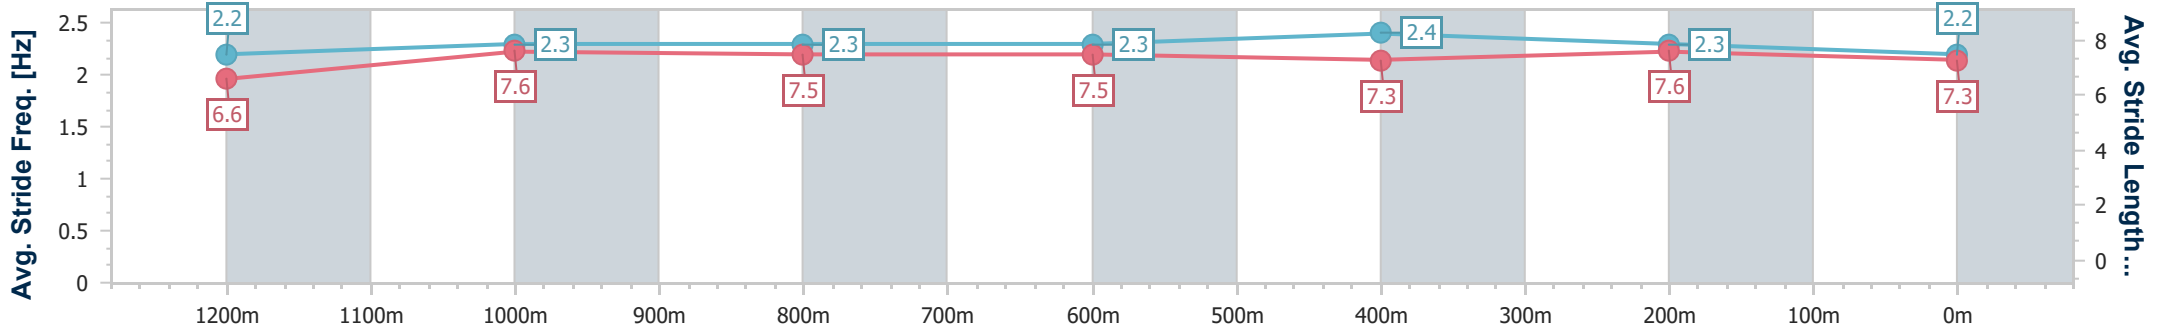

- [] Ranking at each section and finish
- .-.- No data available at this section
- NA No data available

Horse/Jockey Name	Relucent
Final Rank	10
Fastest Section Time (Section)	0:11.34 (1200m)
Top Speed [km/h] (Section)	65.2 (800m)
Race State	Finished

Sunshine Coast QLD Professional
Race 8: COASTLINE BMW 7 SERIES SUNSHINE COAST CUP - 1400m

28 January 2023 - 16:34

Track Rating: Good 4, Weather: Fine, Rail Position: True Entire Course

Section	Overall	1200m	1000m	800m	600m	400m	200m						
Section Times	1:24.47 [10] (0:14.64)	1:09.83 [13] (0:11.34)	0:58.49 [14] (0:11.69)	0:46.80 [14] (0:11.53)	0:35.27 [14] (0:11.41)	0:23.86 [14] (0:11.53)	0:12.33 [14] (0:12.33)						
Average Speed [km/h]	49.1	63.6	62.0	63.3	63.4	62.5	58.5						
Top Speed [km/h]	64.7	64.7	63.9	65.2	64.4	63.8	60.1						
Avg. Dist. to Rail [m]	8.0	4.7	3.9	1.1	1.4	3.1	8.7						
Avg. Stride Freq. [Hz]	2.2	2.3	2.3	2.3	2.4	2.3	2.2						
Avg. Stride Length [m]	6.6	7.6	7.5	7.5	7.3	7.6	7.3						