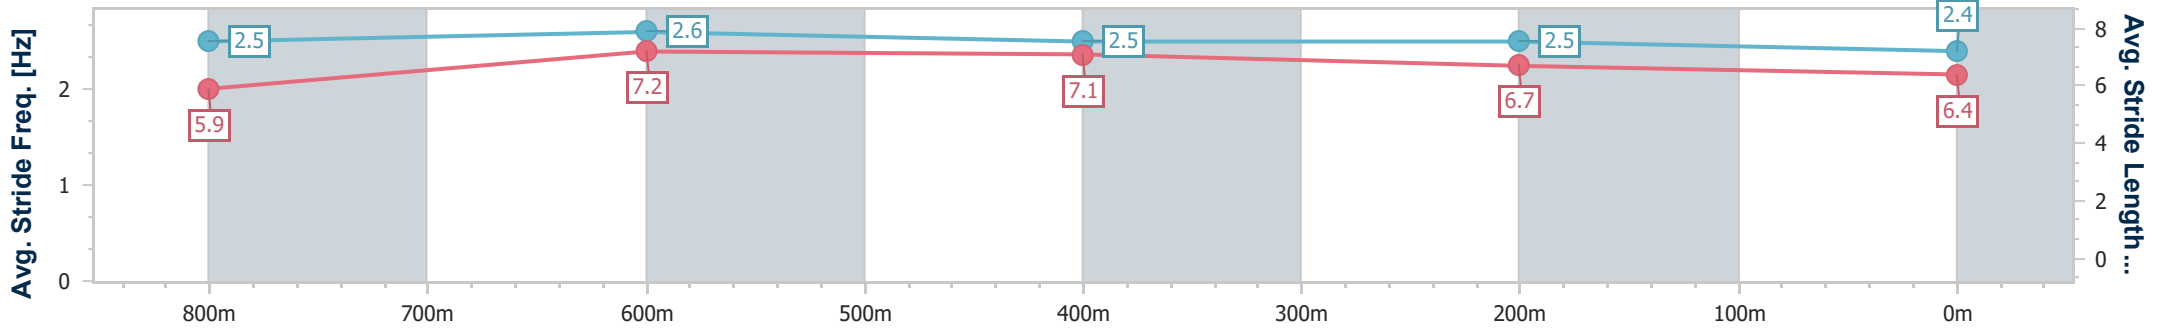

Horse/Jockey Name	Bamboleo
Final Rank	11
Fastest Section Time (Section)	0:10.81 (800m)
Top Speed [km/h] (Section)	68.7 (800m)
Race State	Finished

Sunshine Coast QLD Professional
Race 2: NUMBER ONE QUALITY HOMES Fillies and Mares
Maiden Handicap - 1000m

03 February 2023 - 18:40

Track Rating: Good 4, Weather: Fine, Rail Position: +2m

Section	Overall	800m	600m	400m	200m
Section Times	1:00.11 [11] (0:13.28)	0:46.83 [2] (0:10.81)	0:36.02 [2] (0:11.45)	0:24.57 [2] (0:11.62)	0:12.95 [2] (0:12.95)
Average Speed [km/h]	54.3	67.0	64.2	62.0	55.6
Top Speed [km/h]	68.6	68.7	65.8	64.0	59.2
Avg. Dist. to Rail [m]	9.6	2.1	3.4	5.0	5.6
Avg. Stride Freq. [Hz]	2.5	2.6	2.5	2.5	2.4
Avg. Stride Length [m]	5.9	7.2	7.1	6.7	6.4

- [ ] Ranking at each section and finish
- -.-.- No data available at this section
- NA No data available