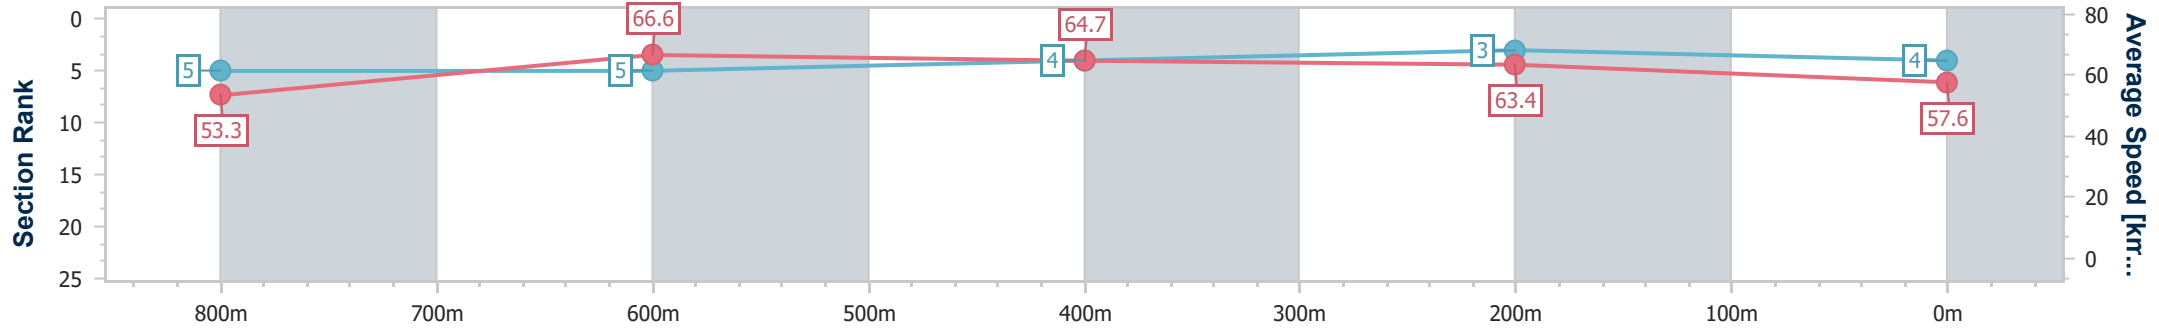

Horse/Jockey Name	Le Grand Louvre
Final Rank	4
Fastest Section Time (Section)	0:10.95 (800m)
Top Speed [km/h] (Section)	68.0 (800m)
Race State	Finished

Sunshine Coast QLD Professional
Race 2: NUMBER ONE QUALITY HOMES Fillies and Mares
Maiden Handicap - 1000m

03 February 2023 - 18:40

Track Rating: Good 4, Weather: Fine, Rail Position: +2m

Section	Overall	800m	600m	400m	200m
Section Times	0:59.65 [4] (0:13.52)	0:46.13 [5] (0:10.95)	0:35.18 [5] (0:11.31)	0:23.87 [4] (0:11.35)	0:12.52 [3] (0:12.52)
Average Speed [km/h]	53.3	66.6	64.7	63.4	57.6
Top Speed [km/h]	66.7	68.0	66.5	65.1	60.6
Avg. Dist. to Rail [m]	7.9	4.0	2.6	4.4	7.1
Avg. Stride Freq. [Hz]	2.3	2.4	2.4	2.4	2.3
Avg. Stride Length [m]	6.3	7.6	7.4	7.3	7.0

- [ ] Ranking at each section and finish
- -.-.- No data available at this section
- NA No data available