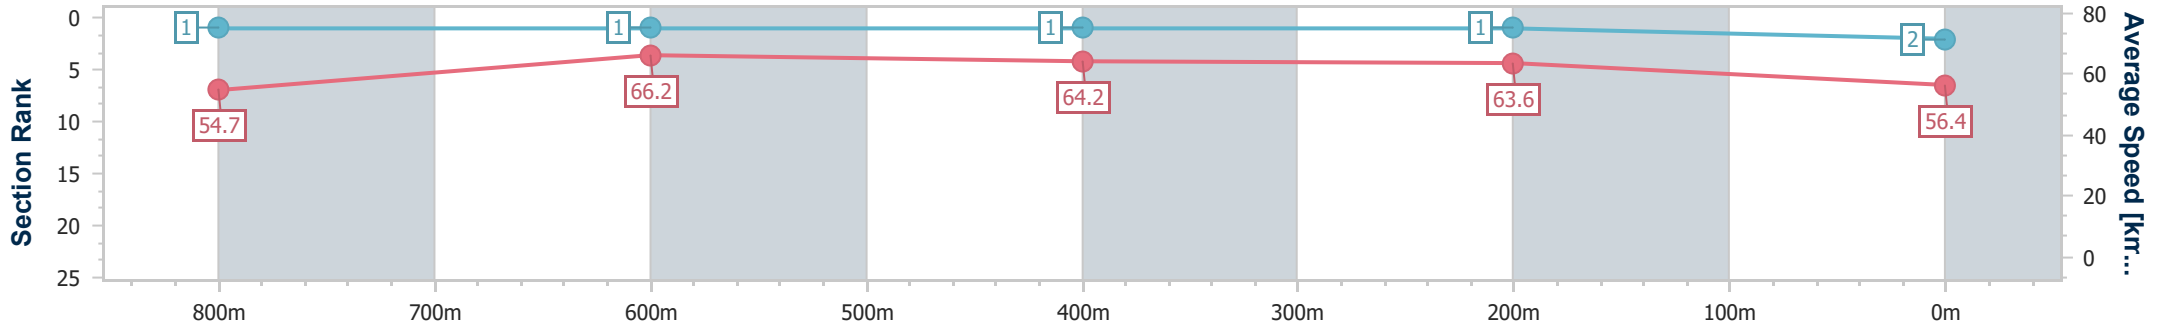

Horse/Jockey Name	Roses In The Rain
Final Rank	2
Fastest Section Time (Section)	0:10.95 (800m)
Top Speed [km/h] (Section)	67.5 (Overall)
Race State	Finished

Sunshine Coast QLD Professional
Race 2: NUMBER ONE QUALITY HOMES Fillies and Mares
Maiden Handicap - 1000m

03 February 2023 - 18:40

Track Rating: Good 4, Weather: Fine, Rail Position: +2m

Section	Overall	800m	600m	400m	200m
Section Times	0:59.55 [2] (0:13.19)	0:46.36 [1] (0:10.95)	0:35.41 [1] (0:11.31)	0:24.10 [1] (0:11.33)	0:12.77 [1] (0:12.77)
Average Speed [km/h]	54.7	66.2	64.2	63.6	56.4
Top Speed [km/h]	67.5	67.5	66.0	64.9	61.3
Avg. Dist. to Rail [m]	8.6	1.4	1.7	2.4	4.2
Avg. Stride Freq. [Hz]	2.4	2.5	2.5	2.5	2.3
Avg. Stride Length [m]	6.3	7.4	7.3	7.2	6.8

- [ ] Ranking at each section and finish
- -.-.-.- No data available at this section
- NA No data available