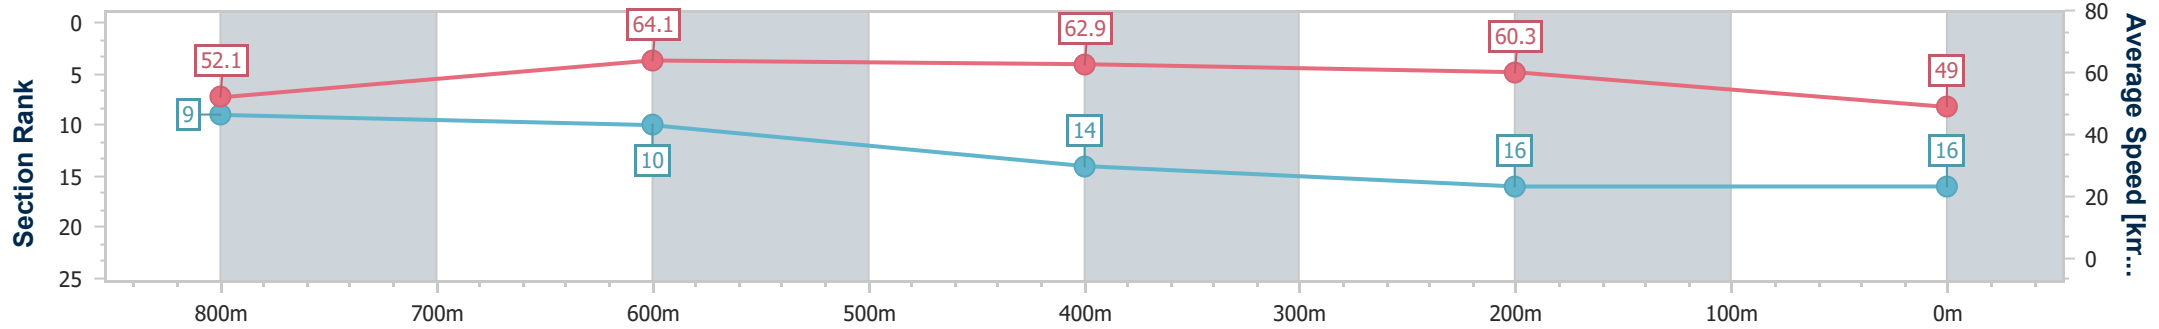

Horse/Jockey Name	Military Cure
Final Rank	16
Fastest Section Time (Section)	0:11.29 (800m)
Top Speed [km/h] (Section)	65.8 (800m)
Race State	Finished

Sunshine Coast QLD Professional
Race 2: NUMBER ONE QUALITY HOMES Fillies and Mares
Maiden Handicap - 1000m

03 February 2023 - 18:40

Track Rating: Good 4, Weather: Fine, Rail Position: +2m

Section	Overall	800m	600m	400m	200m
Section Times	1:03.33 [16] (0:13.81)	0:49.52 [9] (0:11.29)	0:38.23 [10] (0:11.55)	0:26.68 [14] (0:11.96)	0:14.72 [16] (0:14.72)
Average Speed [km/h]	52.1	64.1	62.9	60.3	49.0
Top Speed [km/h]	65.7	65.8	64.4	62.3	56.6
Avg. Dist. to Rail [m]	3.3	1.4	1.9	4.8	7.1
Avg. Stride Freq. [Hz]	2.3	2.4	2.4	2.4	2.1
Avg. Stride Length [m]	6.3	7.4	7.2	7.1	6.5

- [ ] Ranking at each section and finish
- -.-.- No data available at this section
- NA No data available