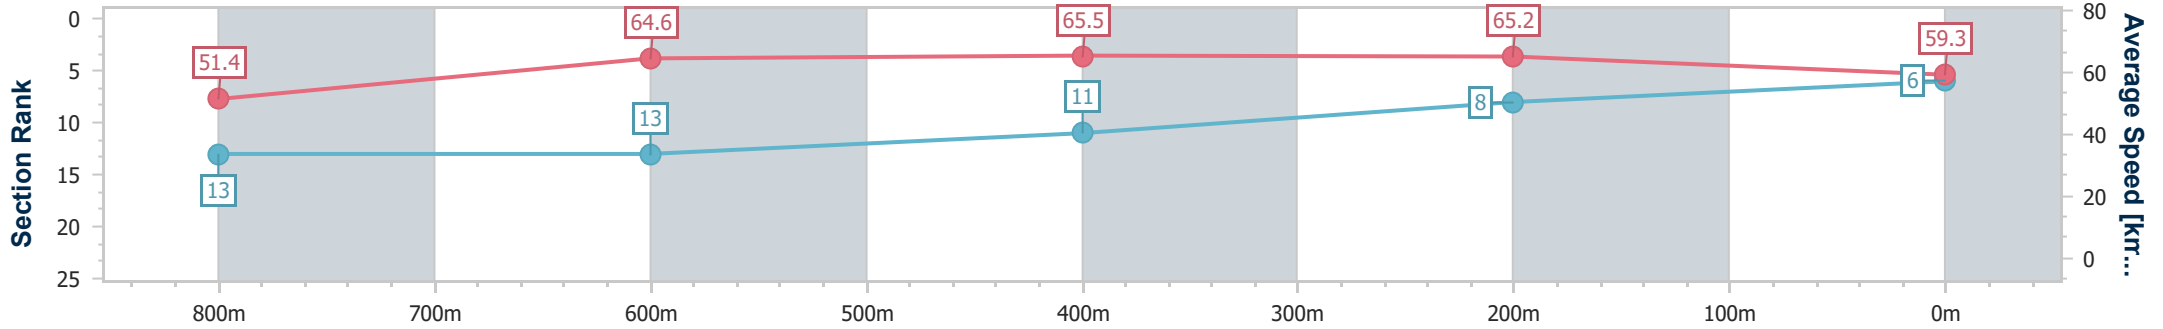

Horse/Jockey Name	Flamin' Ready
Final Rank	6
Fastest Section Time (Section)	0:11.06 (400m)
Top Speed [km/h] (Section)	66.7 (600m)
Race State	Finished

Sunshine Coast QLD Professional
Race 2: NUMBER ONE QUALITY HOMES Fillies and Mares
Maiden Handicap - 1000m

03 February 2023 - 18:40

Track Rating: Good 4, Weather: Fine, Rail Position: +2m

Section	Overall	800m	600m	400m	200m
Section Times	0:59.74 [6] (0:14.03)	0:45.71 [13] (0:11.28)	0:34.43 [13] (0:11.24)	0:23.19 [11] (0:11.06)	0:12.13 [8] (0:12.13)
Average Speed [km/h]	51.4	64.6	65.5	65.2	59.3
Top Speed [km/h]	64.3	66.0	66.7	66.6	62.6
Avg. Dist. to Rail [m]	11.0	3.6	4.0	7.4	10.6
Avg. Stride Freq. [Hz]	2.3	2.5	2.5	2.5	2.4
Avg. Stride Length [m]	6.1	7.3	7.3	7.3	7.0

- [ ] Ranking at each section and finish
- -.-.- No data available at this section
- NA No data available