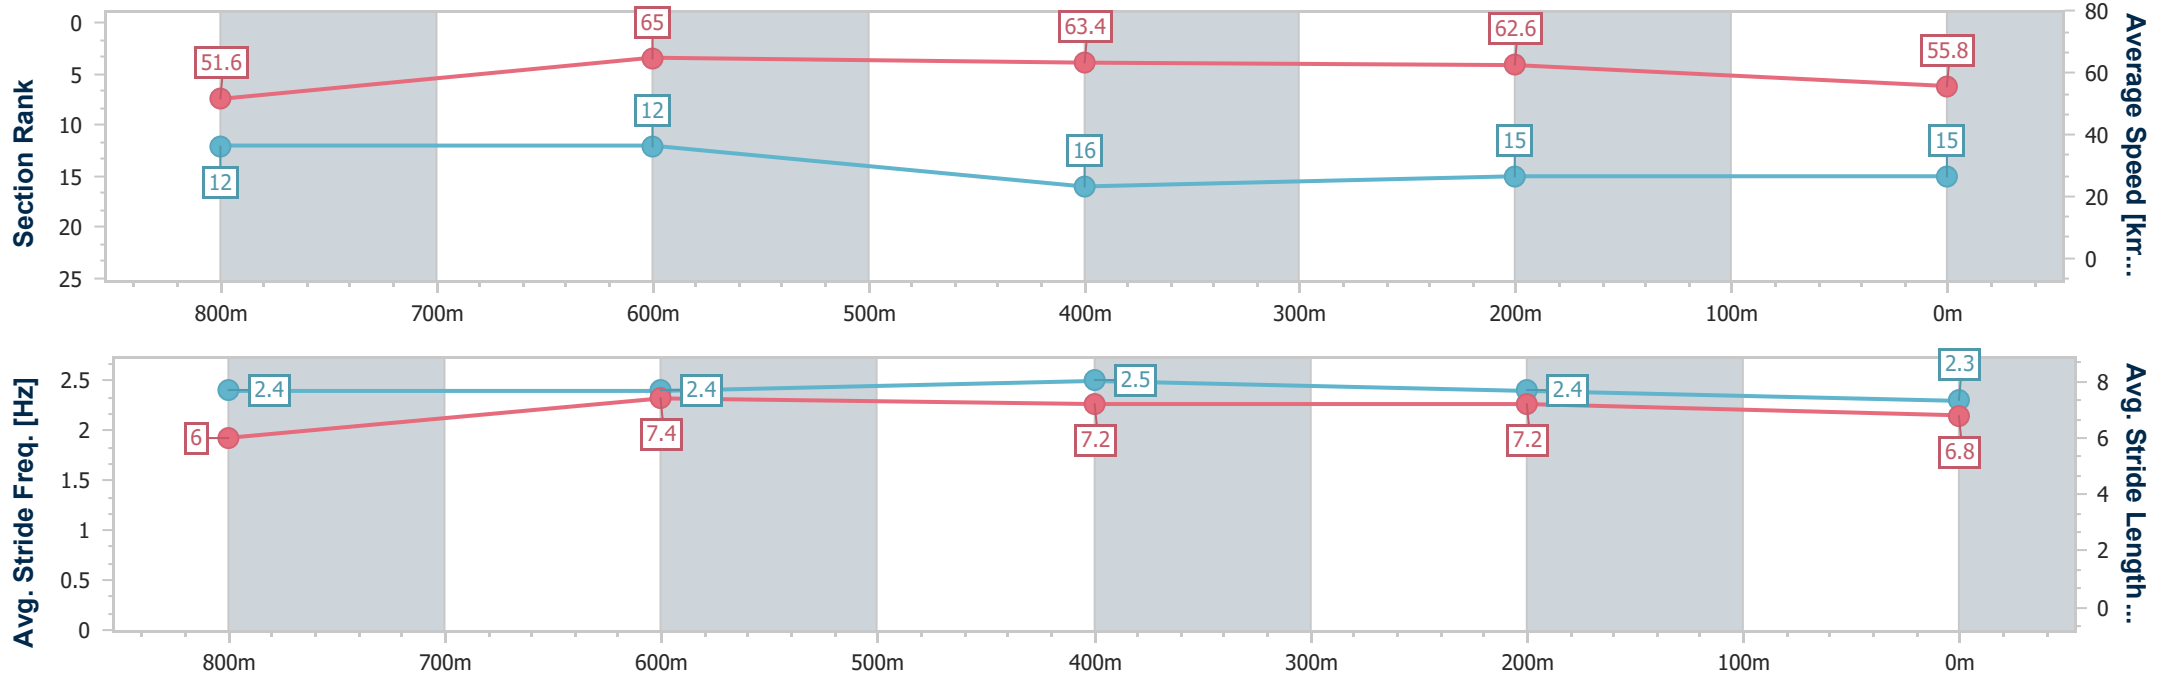

Horse/Jockey Name	War And Finance
Final Rank	15
Fastest Section Time (Section)	0:11.25 (800m)
Top Speed [km/h] (Section)	65.6 (800m)
Race State	Finished

Sunshine Coast QLD Professional
Race 2: NUMBER ONE QUALITY HOMES Fillies and Mares
Maiden Handicap - 1000m

03 February 2023 - 18:40

Track Rating: Good 4, Weather: Fine, Rail Position: +2m

Section	Overall	800m	600m	400m	200m
Section Times	1:01.12 [15] (0:13.96)	0:47.16 [12] (0:11.25)	0:35.91 [12] (0:11.50)	0:24.41 [16] (0:11.49)	0:12.92 [15] (0:12.92)
Average Speed [km/h]	51.6	65.0	63.4	62.6	55.8
Top Speed [km/h]	64.9	65.6	65.1	65.0	60.3
Avg. Dist. to Rail [m]	13.4	4.5	2.2	6.6	9.6
Avg. Stride Freq. [Hz]	2.4	2.4	2.5	2.4	2.3
Avg. Stride Length [m]	6.0	7.4	7.2	7.2	6.8

- [ ] Ranking at each section and finish
- -.-.- No data available at this section
- NA No data available