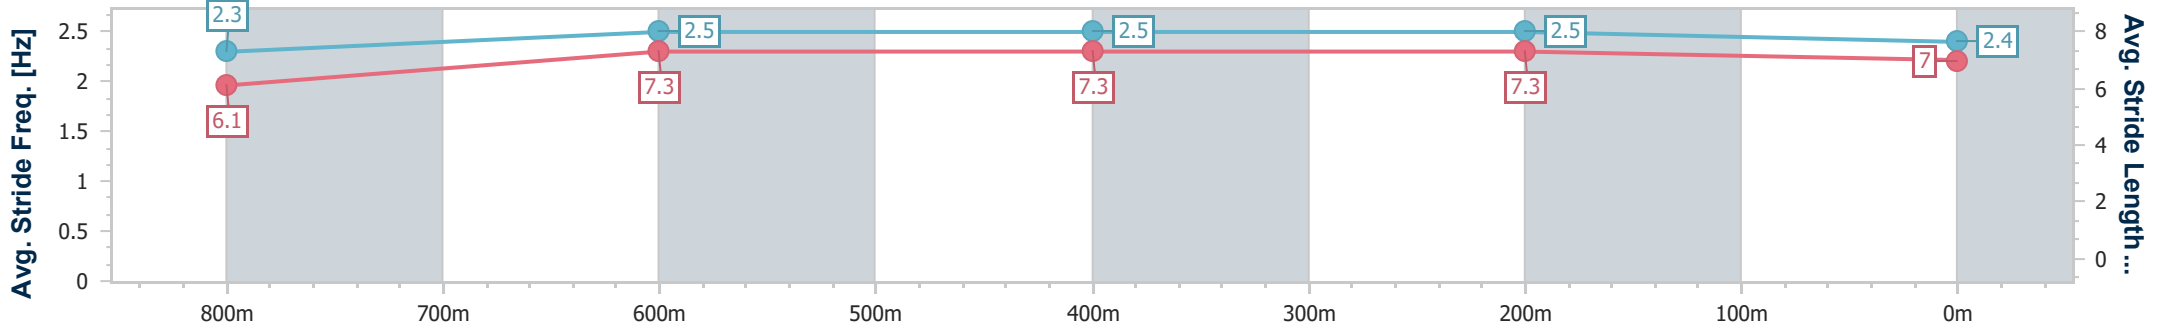

Horse/Jockey Name	Flamin' Ready
Final Rank	6
Fastest Section Time (Section)	0:11.06 (400m)
Top Speed [km/h] (Section)	66.7 (600m)
Race State	Finished

Sunshine Coast QLD Professional
Race 2: NUMBER ONE QUALITY HOMES Fillies and Mares
Maiden Handicap - 1000m

03 February 2023 - 18:40

Track Rating: Good 4, Weather: Fine, Rail Position: +2m

Section	Overall	800m	600m	400m	200m
Section Times	0:59.74 [6] (0:14.03)	0:45.71 [13] (0:11.28)	0:34.43 [13] (0:11.24)	0:23.19 [11] (0:11.06)	0:12.13 [8] (0:12.13)
Average Speed [km/h]	51.4	64.6	65.5	65.2	59.3
Top Speed [km/h]	64.3	66.0	66.7	66.6	62.6
Avg. Dist. to Rail [m]	11.0	3.6	4.0	7.4	10.6
Avg. Stride Freq. [Hz]	2.3	2.5	2.5	2.5	2.4
Avg. Stride Length [m]	6.1	7.3	7.3	7.3	7.0

- [ ] Ranking at each section and finish
- -.-.- No data available at this section
- NA No data available