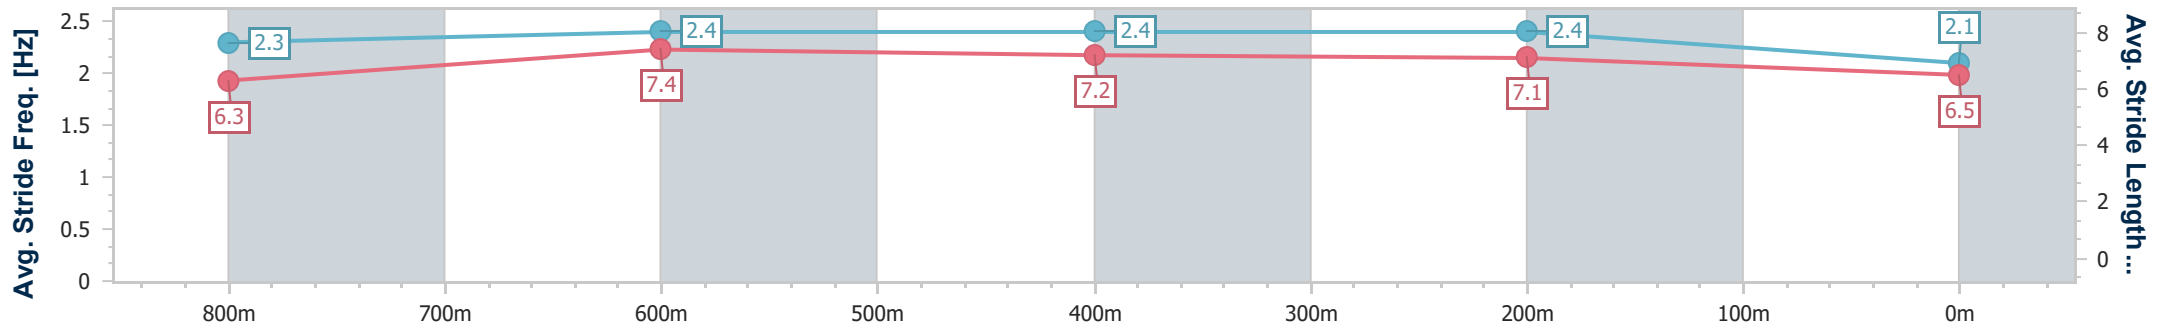

- [ ] Ranking at each section and finish
- .-.- No data available at this section
- NA No data available

Horse/Jockey Name	Military Cure
Final Rank	16
Fastest Section Time (Section)	0:11.29 (800m)
Top Speed [km/h] (Section)	65.8 (800m)
Race State	Finished

Sunshine Coast QLD Professional  
 Race 2: NUMBER ONE QUALITY HOMES Fillies and Mares  
 Maiden Handicap - 1000m

03 February 2023 - 18:40

Track Rating: Good 4, Weather: Fine, Rail Position: +2m

Section	Overall	800m	600m	400m	200m
Section Times	1:03.33 [16] (0:13.81)	0:49.52 [9] (0:11.29)	0:38.23 [10] (0:11.55)	0:26.68 [14] (0:11.96)	0:14.72 [16] (0:14.72)
Average Speed [km/h]	52.1	64.1	62.9	60.3	49.0
Top Speed [km/h]	65.7	65.8	64.4	62.3	56.6
Avg. Dist. to Rail [m]	3.3	1.4	1.9	4.8	7.1
Avg. Stride Freq. [Hz]	2.3	2.4	2.4	2.4	2.1
Avg. Stride Length [m]	6.3	7.4	7.2	7.1	6.5