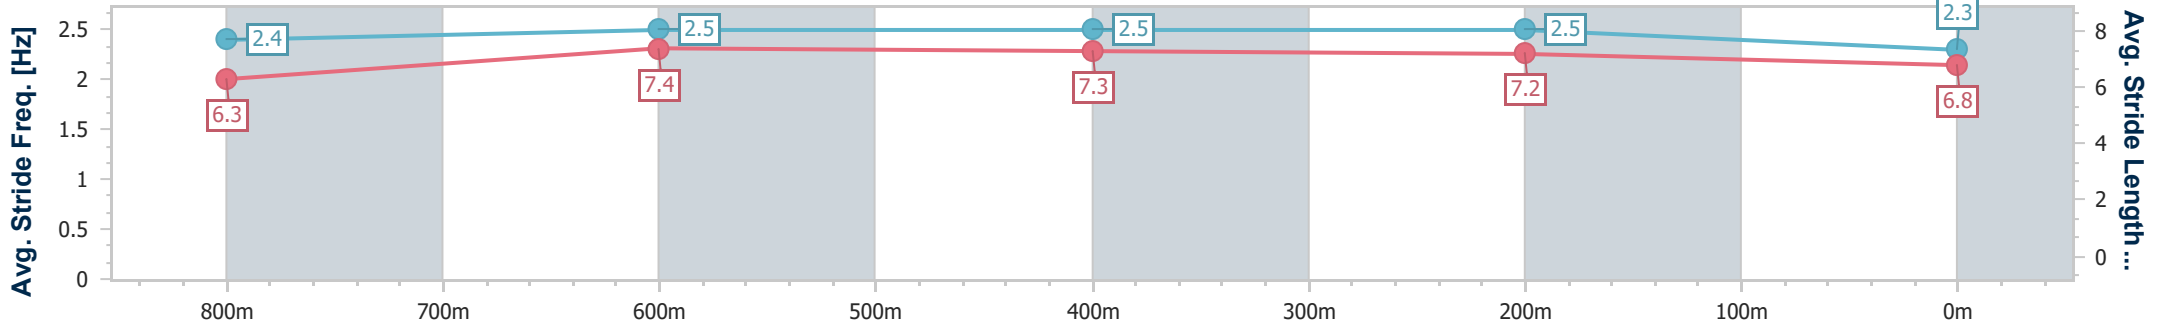

Horse/Jockey Name	Roses In The Rain
Final Rank	2
Fastest Section Time (Section)	0:10.95 (800m)
Top Speed [km/h] (Section)	67.5 (Overall)
Race State	Finished

Sunshine Coast QLD Professional
Race 2: NUMBER ONE QUALITY HOMES Fillies and Mares
Maiden Handicap - 1000m

03 February 2023 - 18:40

Track Rating: Good 4, Weather: Fine, Rail Position: +2m

Section	Overall	800m	600m	400m	200m
Section Times	0:59.55 [2] (0:13.19)	0:46.36 [1] (0:10.95)	0:35.41 [1] (0:11.31)	0:24.10 [1] (0:11.33)	0:12.77 [1] (0:12.77)
Average Speed [km/h]	54.7	66.2	64.2	63.6	56.4
Top Speed [km/h]	67.5	67.5	66.0	64.9	61.3
Avg. Dist. to Rail [m]	8.6	1.4	1.7	2.4	4.2
Avg. Stride Freq. [Hz]	2.4	2.5	2.5	2.5	2.3
Avg. Stride Length [m]	6.3	7.4	7.3	7.2	6.8

- [ ] Ranking at each section and finish
- -.-.-.- No data available at this section
- NA No data available