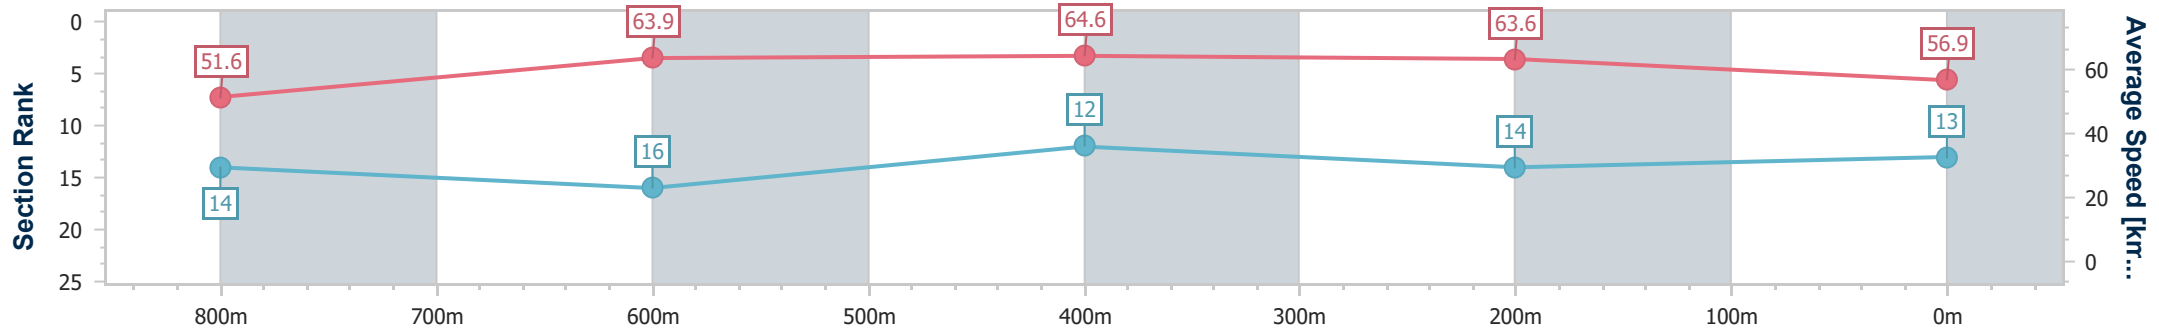

Horse/Jockey Name	Goddess Of Peace
Final Rank	13
Fastest Section Time (Section)	0:11.15 (600m)
Top Speed [km/h] (Section)	65.4 (600m)
Race State	Finished

Sunshine Coast QLD Professional
Race 2: NUMBER ONE QUALITY HOMES Fillies and Mares
Maiden Handicap - 1000m

03 February 2023 - 18:40

Track Rating: Good 4, Weather: Fine, Rail Position: +2m

Section	Overall	800m	600m	400m	200m
Section Times	1:00.46 [13] (0:13.99)	0:46.47 [14] (0:11.33)	0:35.14 [16] (0:11.15)	0:23.99 [12] (0:11.31)	0:12.68 [14] (0:12.68)
Average Speed [km/h]	51.6	63.9	64.6	63.6	56.9
Top Speed [km/h]	64.9	65.1	65.4	65.4	61.1
Avg. Dist. to Rail [m]	6.9	2.4	0.4	2.1	6.1
Avg. Stride Freq. [Hz]	2.3	2.4	2.4	2.4	2.3
Avg. Stride Length [m]	6.2	7.4	7.4	7.3	6.8

- [ ] Ranking at each section and finish
- -.-.- No data available at this section
- NA No data available