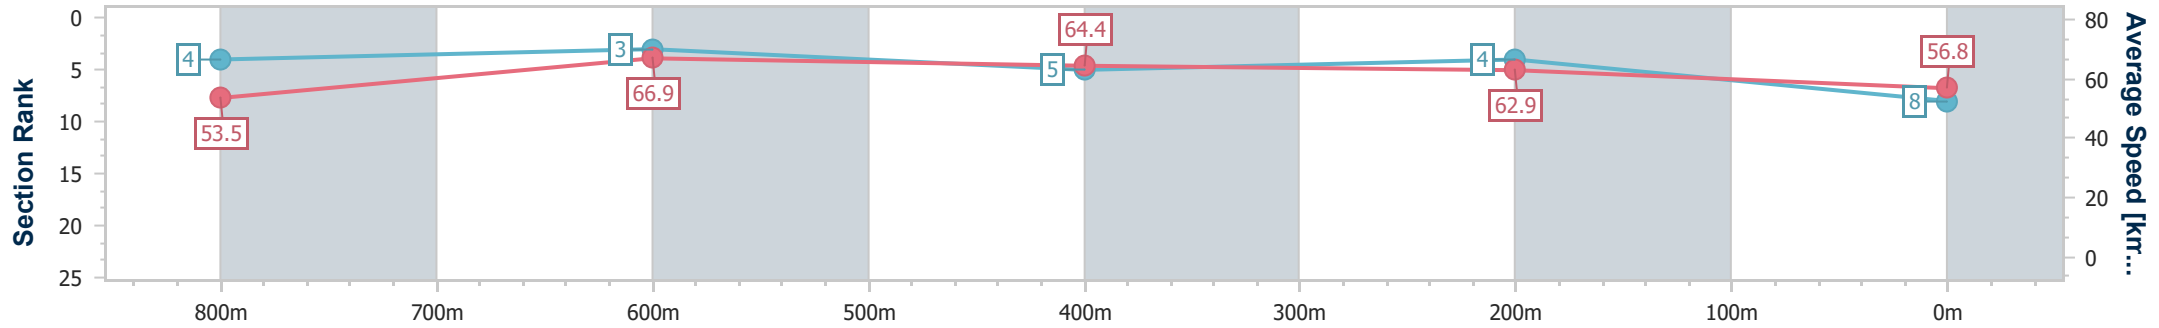

Horse/Jockey Name	Island Lady
Final Rank	8
Fastest Section Time (Section)	0:10.92 (800m)
Top Speed [km/h] (Section)	69.2 (800m)
Race State	Finished

Sunshine Coast QLD Professional
Race 2: NUMBER ONE QUALITY HOMES Fillies and Mares
Maiden Handicap - 1000m

03 February 2023 - 18:40

Track Rating: Good 4, Weather: Fine, Rail Position: +2m

Section	Overall	800m	600m	400m	200m
Section Times	0:59.91 [8] (0:13.49)	0:46.42 [4] (0:10.92)	0:35.50 [3] (0:11.38)	0:24.12 [5] (0:11.45)	0:12.67 [4] (0:12.67)
Average Speed [km/h]	53.5	66.9	64.4	62.9	56.8
Top Speed [km/h]	68.8	69.2	65.9	64.7	60.6
Avg. Dist. to Rail [m]	14.1	4.5	2.9	5.2	7.4
Avg. Stride Freq. [Hz]	2.4	2.6	2.5	2.5	2.3
Avg. Stride Length [m]	5.9	7.3	7.1	7.1	6.8

- [ ] Ranking at each section and finish
- -.-.- No data available at this section
- NA No data available