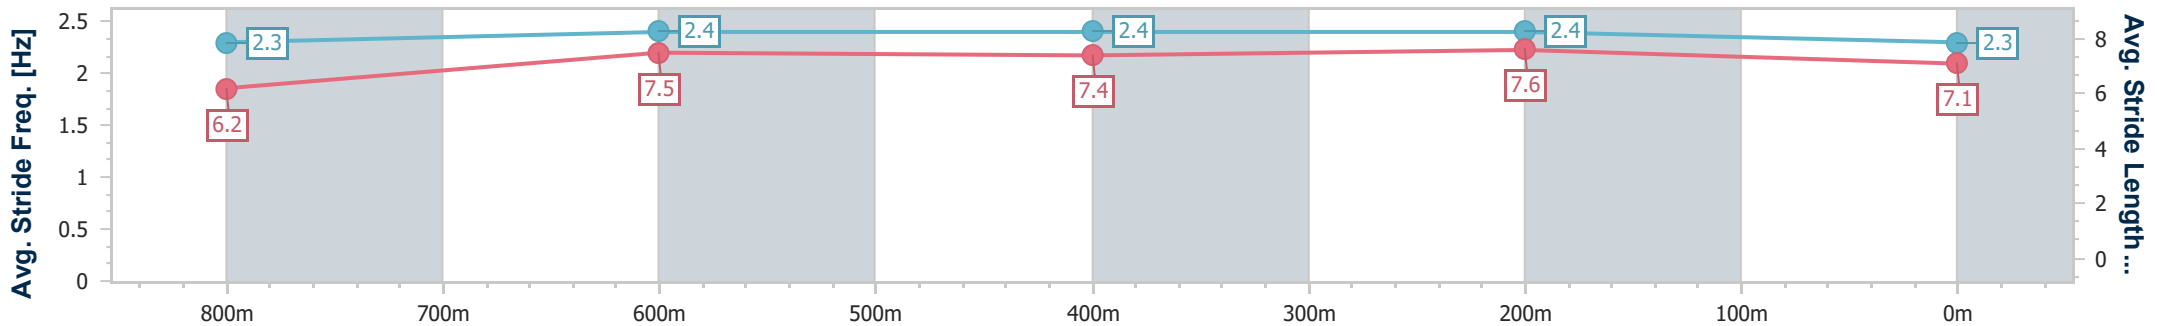

Horse/Jockey Name	Prolific Melody
Final Rank	5
Fastest Section Time (Section)	0:10.98 (400m)
Top Speed [km/h] (Section)	66.9 (400m)
Race State	Finished

Sunshine Coast QLD Professional
Race 2: NUMBER ONE QUALITY HOMES Fillies and Mares
Maiden Handicap - 1000m

03 February 2023 - 18:40

Track Rating: Good 4, Weather: Fine, Rail Position: +2m

Section	Overall	800m	600m	400m	200m
Section Times	0:59.69 [5] (0:14.07)	0:45.62 [15] (0:11.26)	0:34.36 [14] (0:11.42)	0:22.94 [15] (0:10.98)	0:11.96 [11] (0:11.96)
Average Speed [km/h]	51.2	64.5	64.1	65.6	60.1
Top Speed [km/h]	63.7	65.8	65.8	66.9	63.3
Avg. Dist. to Rail [m]	3.3	2.2	2.9	4.0	5.4
Avg. Stride Freq. [Hz]	2.3	2.4	2.4	2.4	2.3
Avg. Stride Length [m]	6.2	7.5	7.4	7.6	7.1

- [ ] Ranking at each section and finish
- -.-.- No data available at this section
- NA No data available