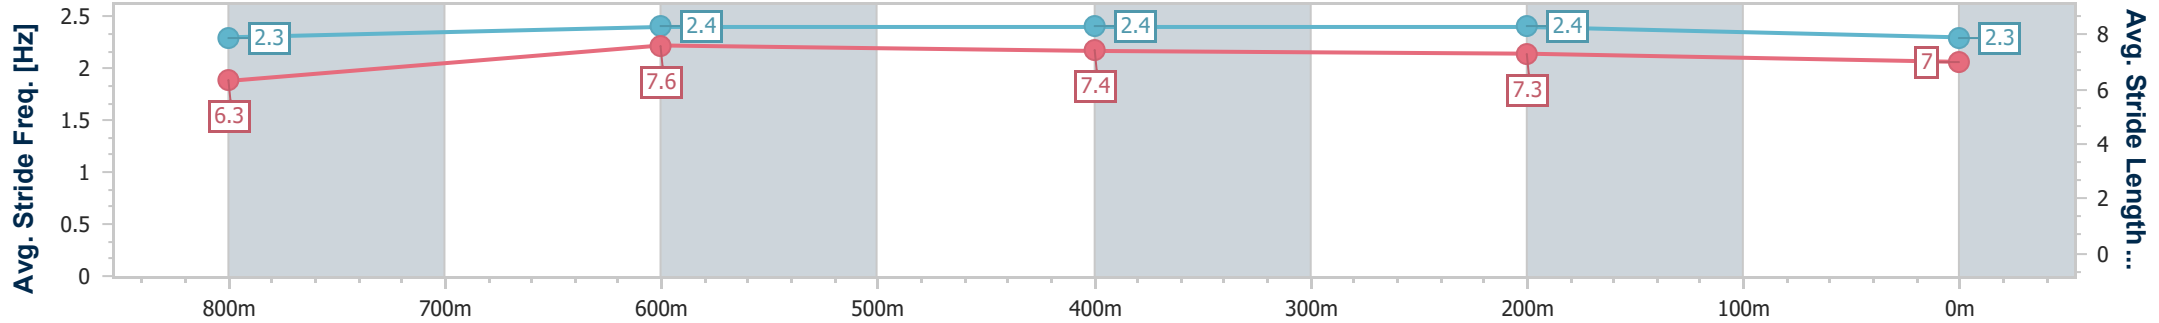

Horse/Jockey Name	Le Grand Louvre
Final Rank	4
Fastest Section Time (Section)	0:10.95 (800m)
Top Speed [km/h] (Section)	68.0 (800m)
Race State	Finished

Sunshine Coast QLD Professional
Race 2: NUMBER ONE QUALITY HOMES Fillies and Mares
Maiden Handicap - 1000m

03 February 2023 - 18:40

Track Rating: Good 4, Weather: Fine, Rail Position: +2m

Section	Overall	800m	600m	400m	200m
Section Times	0:59.65 [4] (0:13.52)	0:46.13 [5] (0:10.95)	0:35.18 [5] (0:11.31)	0:23.87 [4] (0:11.35)	0:12.52 [3] (0:12.52)
Average Speed [km/h]	53.3	66.6	64.7	63.4	57.6
Top Speed [km/h]	66.7	68.0	66.5	65.1	60.6
Avg. Dist. to Rail [m]	7.9	4.0	2.6	4.4	7.1
Avg. Stride Freq. [Hz]	2.3	2.4	2.4	2.4	2.3
Avg. Stride Length [m]	6.3	7.6	7.4	7.3	7.0

- [ ] Ranking at each section and finish
- -.-.- No data available at this section
- NA No data available