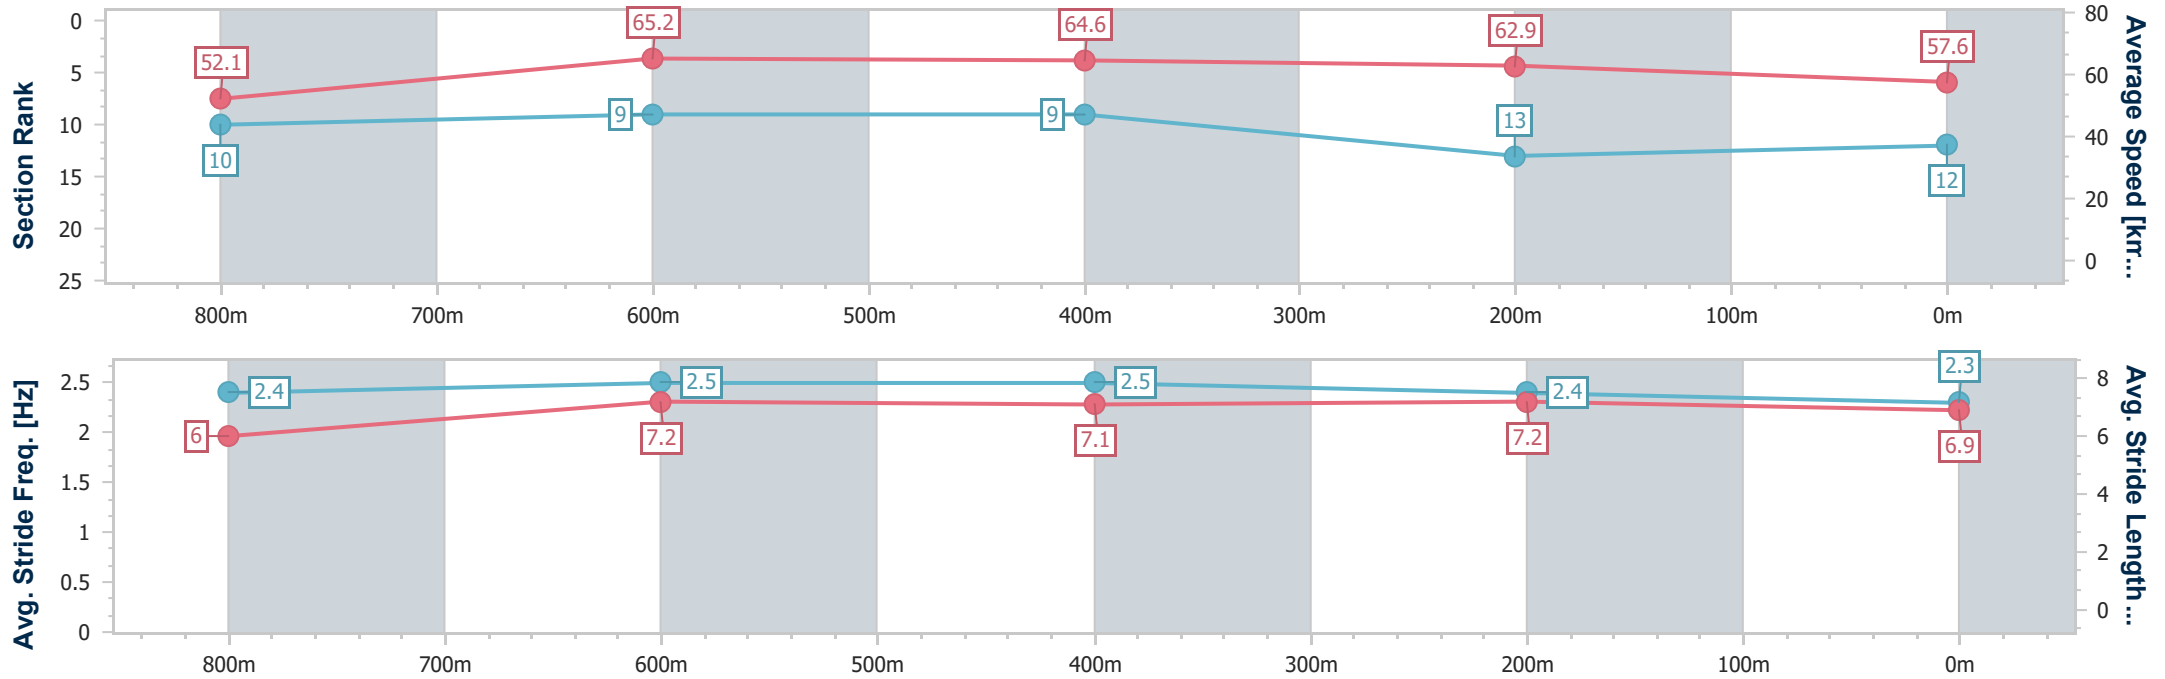

Horse/Jockey Name	Daulat Diomiarosia
Final Rank	12
Fastest Section Time (Section)	0:11.19 (800m)
Top Speed [km/h] (Section)	66.5 (Overall)
Race State	Finished

Sunshine Coast QLD Professional
Race 2: NUMBER ONE QUALITY HOMES Fillies and Mares
Maiden Handicap - 1000m

03 February 2023 - 18:40

Track Rating: Good 4, Weather: Fine, Rail Position: +2m

Section	Overall	800m	600m	400m	200m
Section Times	1:00.32 [12] (0:13.85)	0:46.47 [10] (0:11.19)	0:35.28 [9] (0:11.33)	0:23.95 [9] (0:11.44)	0:12.51 [13] (0:12.51)
Average Speed [km/h]	52.1	65.2	64.6	62.9	57.6
Top Speed [km/h]	66.5	66.1	65.4	65.8	61.0
Avg. Dist. to Rail [m]	9.3	3.6	2.7	6.8	10.4
Avg. Stride Freq. [Hz]	2.4	2.5	2.5	2.4	2.3
Avg. Stride Length [m]	6.0	7.2	7.1	7.2	6.9

- [ ] Ranking at each section and finish
- -.-.- No data available at this section
- NA No data available