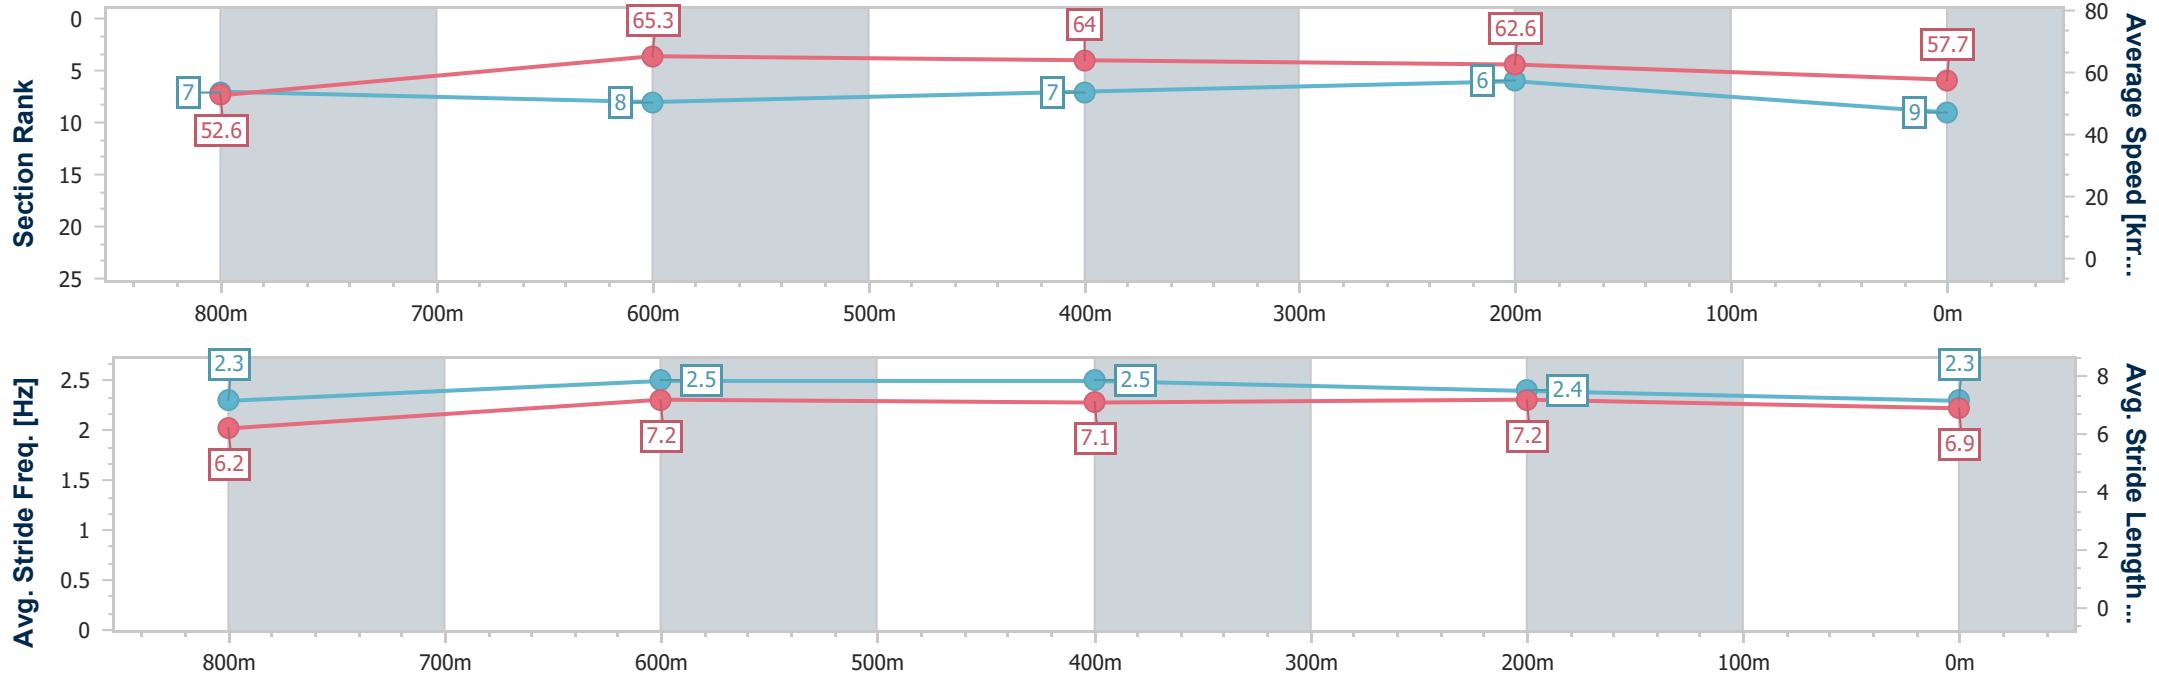

Horse/Jockey Name	Dawn Rebel
Final Rank	9
Fastest Section Time (Section)	0:11.05 (800m)
Top Speed [km/h] (Section)	67.1 (800m)
Race State	Finished

Sunshine Coast QLD Professional
Race 2: NUMBER ONE QUALITY HOMES Fillies and Mares
Maiden Handicap - 1000m

03 February 2023 - 18:40

Track Rating: Good 4, Weather: Fine, Rail Position: +2m

Section	Overall	800m	600m	400m	200m
Section Times	0:59.92 [9] (0:13.68)	0:46.24 [7] (0:11.05)	0:35.19 [8] (0:11.19)	0:24.00 [7] (0:11.50)	0:12.50 [6] (0:12.50)
Average Speed [km/h]	52.6	65.3	64.0	62.6	57.7
Top Speed [km/h]	66.8	67.1	64.6	65.6	60.6
Avg. Dist. to Rail [m]	5.8	1.6	0.8	2.6	6.3
Avg. Stride Freq. [Hz]	2.3	2.5	2.5	2.4	2.3
Avg. Stride Length [m]	6.2	7.2	7.1	7.2	6.9

- [ ] Ranking at each section and finish
- -.-.- No data available at this section
- NA No data available