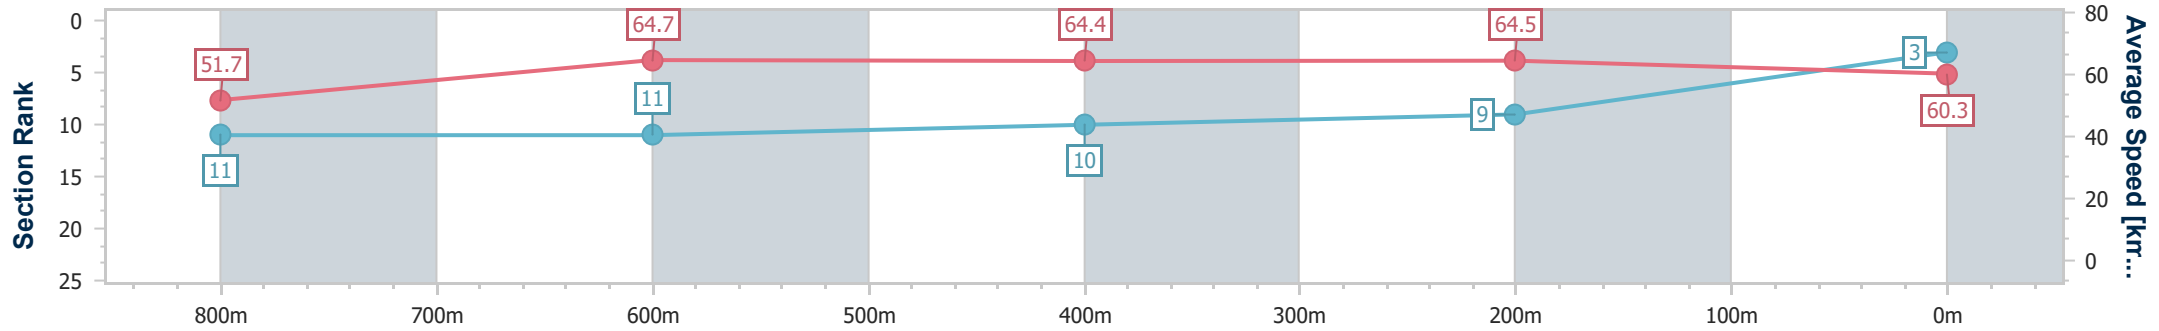

Horse/Jockey Name	Dare I Say
Final Rank	3
Fastest Section Time (Section)	0:11.17 (400m)
Top Speed [km/h] (Section)	66.4 (400m)
Race State	Finished

Sunshine Coast QLD Professional
Race 2: NUMBER ONE QUALITY HOMES Fillies and Mares
Maiden Handicap - 1000m

03 February 2023 - 18:40

Track Rating: Good 4, Weather: Fine, Rail Position: +2m

Section	Overall	800m	600m	400m	200m
Section Times	0:59.58 [3] (0:13.92)	0:45.66 [11] (0:11.24)	0:34.42 [11] (0:11.28)	0:23.14 [10] (0:11.17)	0:11.97 [9] (0:11.97)
Average Speed [km/h]	51.7	64.7	64.4	64.5	60.3
Top Speed [km/h]	65.5	66.2	66.0	66.4	64.0
Avg. Dist. to Rail [m]	5.5	2.8	1.7	5.5	8.7
Avg. Stride Freq. [Hz]	2.5	2.6	2.6	2.6	2.5
Avg. Stride Length [m]	5.7	6.8	7.0	6.9	6.7

- [ ] Ranking at each section and finish
- -.-.- No data available at this section
- NA No data available