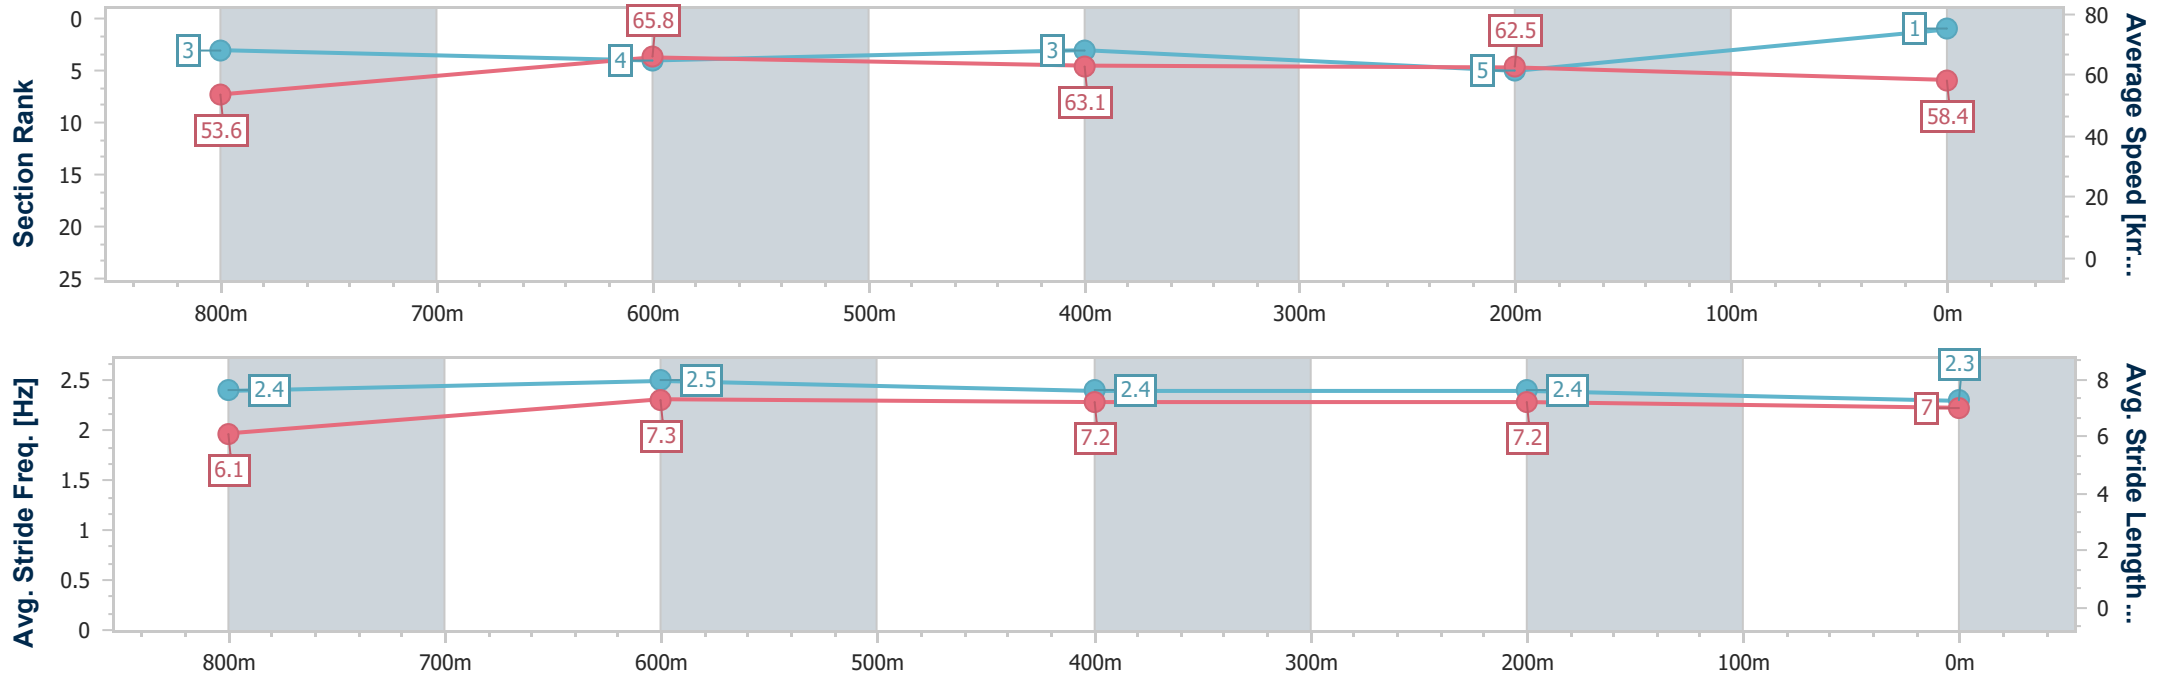

Horse/Jockey Name	Queen's Secret
Final Rank	1
Fastest Section Time (Section)	0:10.94 (800m)
Top Speed [km/h] (Section)	68.1 (800m)
Race State	Finished

Sunshine Coast QLD Professional
Race 2: NUMBER ONE QUALITY HOMES Fillies and Mares
Maiden Handicap - 1000m

03 February 2023 - 18:40

Track Rating: Good 4, Weather: Fine, Rail Position: +2m

Section	Overall	800m	600m	400m	200m
Section Times	0:59.54 [1] (0:13.45)	0:46.09 [3] (0:10.94)	0:35.15 [4] (0:11.27)	0:23.88 [3] (0:11.54)	0:12.34 [5] (0:12.34)
Average Speed [km/h]	53.6	65.8	63.1	62.5	58.4
Top Speed [km/h]	66.5	68.1	64.8	64.2	61.0
Avg. Dist. to Rail [m]	4.3	1.1	1.9	0.5	3.3
Avg. Stride Freq. [Hz]	2.4	2.5	2.4	2.4	2.3
Avg. Stride Length [m]	6.1	7.3	7.2	7.2	7.0

- [ ] Ranking at each section and finish
- -.-.- No data available at this section
- NA No data available