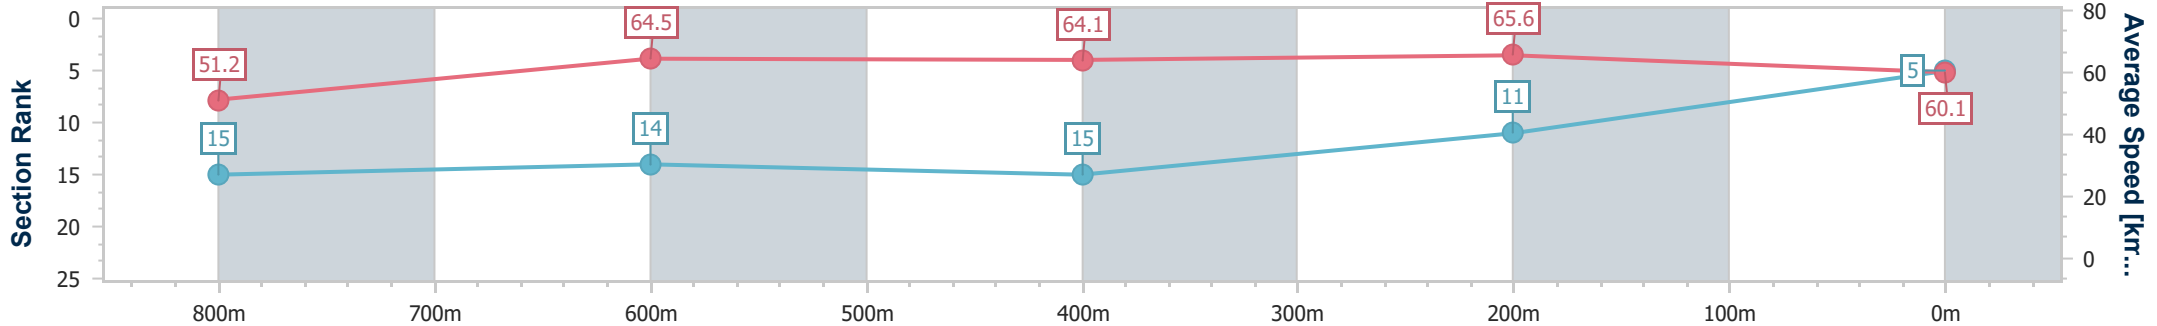

Horse/Jockey Name	Prolific Melody
Final Rank	5
Fastest Section Time (Section)	0:10.98 (400m)
Top Speed [km/h] (Section)	66.9 (400m)
Race State	Finished

Sunshine Coast QLD Professional
Race 2: NUMBER ONE QUALITY HOMES Fillies and Mares
Maiden Handicap - 1000m

03 February 2023 - 18:40

Track Rating: Good 4, Weather: Fine, Rail Position: +2m

Section	Overall	800m	600m	400m	200m
Section Times	0:59.69 [5] (0:14.07)	0:45.62 [15] (0:11.26)	0:34.36 [14] (0:11.42)	0:22.94 [15] (0:10.98)	0:11.96 [11] (0:11.96)
Average Speed [km/h]	51.2	64.5	64.1	65.6	60.1
Top Speed [km/h]	63.7	65.8	65.8	66.9	63.3
Avg. Dist. to Rail [m]	3.3	2.2	2.9	4.0	5.4
Avg. Stride Freq. [Hz]	2.3	2.4	2.4	2.4	2.3
Avg. Stride Length [m]	6.2	7.5	7.4	7.6	7.1

- [ ] Ranking at each section and finish
- -.-.- No data available at this section
- NA No data available