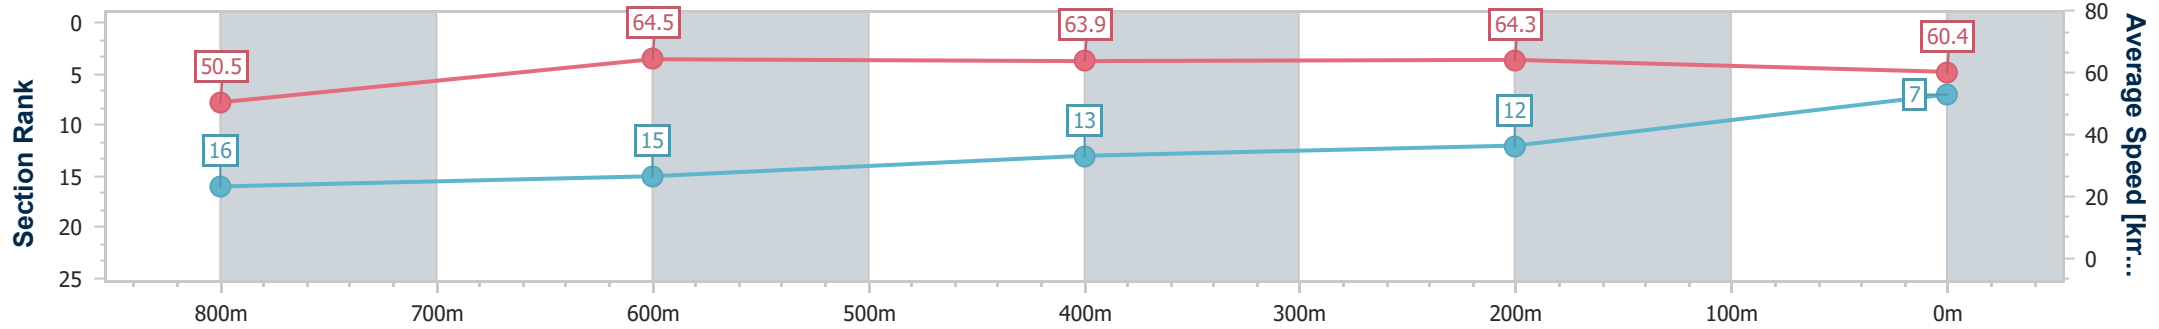

Horse/Jockey Name	Jennatop
Final Rank	7
Fastest Section Time (Section)	0:11.16 (800m)
Top Speed [km/h] (Section)	66.0 (800m)
Race State	Finished

Sunshine Coast QLD Professional
Race 2: NUMBER ONE QUALITY HOMES Fillies and Mares
Maiden Handicap - 1000m

03 February 2023 - 18:40

Track Rating: Good 4, Weather: Fine, Rail Position: +2m

Section	Overall	800m	600m	400m	200m
Section Times	0:59.81 [7] (0:14.27)	0:45.54 [16] (0:11.16)	0:34.38 [15] (0:11.26)	0:23.12 [13] (0:11.19)	0:11.93 [12] (0:11.93)
Average Speed [km/h]	50.5	64.5	63.9	64.3	60.4
Top Speed [km/h]	65.3	66.0	65.8	65.1	63.1
Avg. Dist. to Rail [m]	2.8	1.1	0.5	1.2	1.7
Avg. Stride Freq. [Hz]	2.2	2.1	2.5	2.5	2.4
Avg. Stride Length [m]	6.2	8.4	7.2	7.2	6.9

- [ ] Ranking at each section and finish
- -.-.- No data available at this section
- NA No data available