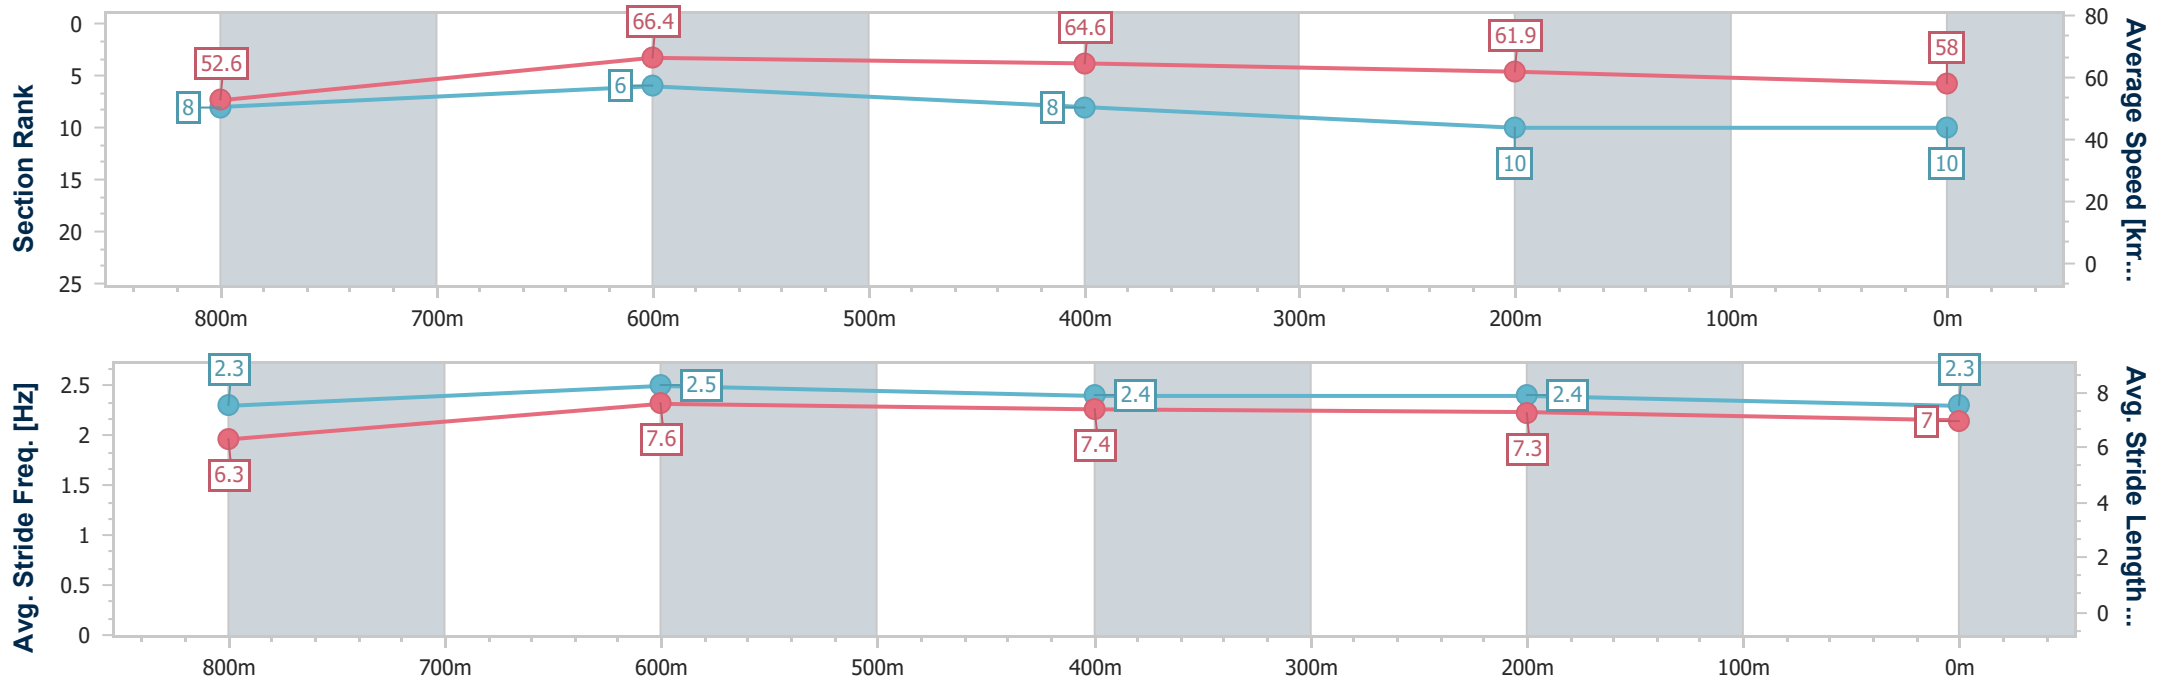

Horse/Jockey Name	Roar Hide
Final Rank	10
Fastest Section Time (Section)	0:10.99 (800m)
Top Speed [km/h] (Section)	67.3 (800m)
Race State	Finished

Sunshine Coast QLD Professional
Race 2: NUMBER ONE QUALITY HOMES Fillies and Mares
Maiden Handicap - 1000m

03 February 2023 - 18:40

Track Rating: Good 4, Weather: Fine, Rail Position: +2m

Section	Overall	800m	600m	400m	200m
Section Times	1:00.05 [10] (0:13.70)	0:46.35 [8] (0:10.99)	0:35.36 [6] (0:11.32)	0:24.04 [8] (0:11.63)	0:12.41 [10] (0:12.41)
Average Speed [km/h]	52.6	66.4	64.6	61.9	58.0
Top Speed [km/h]	67.0	67.3	66.2	64.2	61.0
Avg. Dist. to Rail [m]	8.2	4.1	2.9	4.7	8.4
Avg. Stride Freq. [Hz]	2.3	2.5	2.4	2.4	2.3
Avg. Stride Length [m]	6.3	7.6	7.4	7.3	7.0

- [ ] Ranking at each section and finish
- -.-.- No data available at this section
- NA No data available