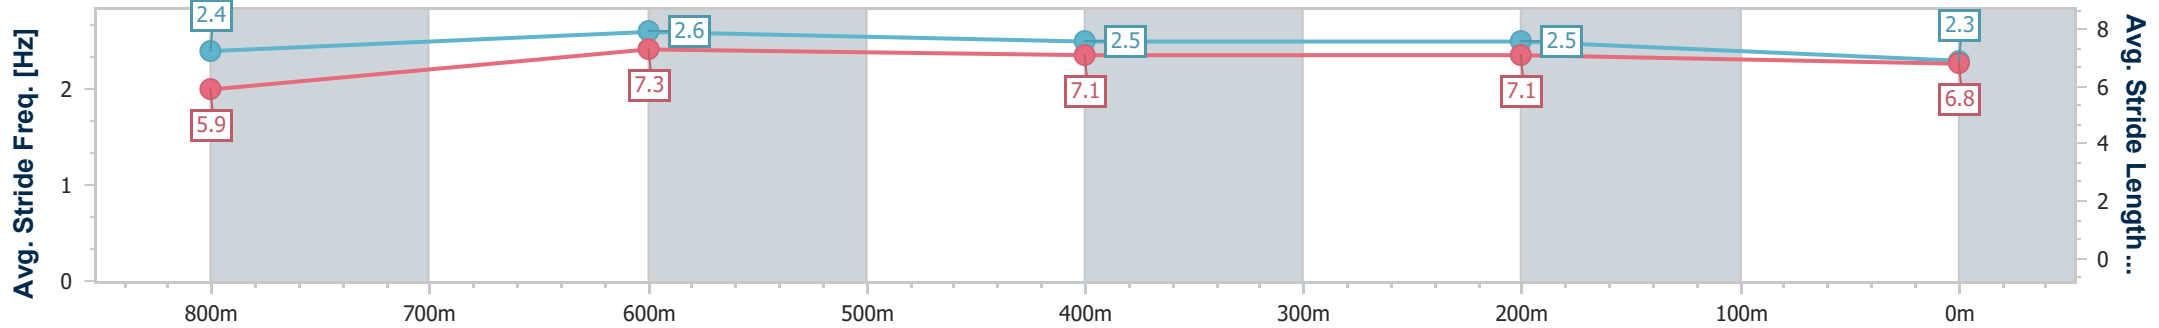

Horse/Jockey Name	Island Lady
Final Rank	8
Fastest Section Time (Section)	0:10.92 (800m)
Top Speed [km/h] (Section)	69.2 (800m)
Race State	Finished

Sunshine Coast QLD Professional
Race 2: NUMBER ONE QUALITY HOMES Fillies and Mares
Maiden Handicap - 1000m

03 February 2023 - 18:40

Track Rating: Good 4, Weather: Fine, Rail Position: +2m

Section	Overall	800m	600m	400m	200m
Section Times	0:59.91 [8] (0:13.49)	0:46.42 [4] (0:10.92)	0:35.50 [3] (0:11.38)	0:24.12 [5] (0:11.45)	0:12.67 [4] (0:12.67)
Average Speed [km/h]	53.5	66.9	64.4	62.9	56.8
Top Speed [km/h]	68.8	69.2	65.9	64.7	60.6
Avg. Dist. to Rail [m]	14.1	4.5	2.9	5.2	7.4
Avg. Stride Freq. [Hz]	2.4	2.6	2.5	2.5	2.3
Avg. Stride Length [m]	5.9	7.3	7.1	7.1	6.8

- [ ] Ranking at each section and finish
- -.-.- No data available at this section
- NA No data available