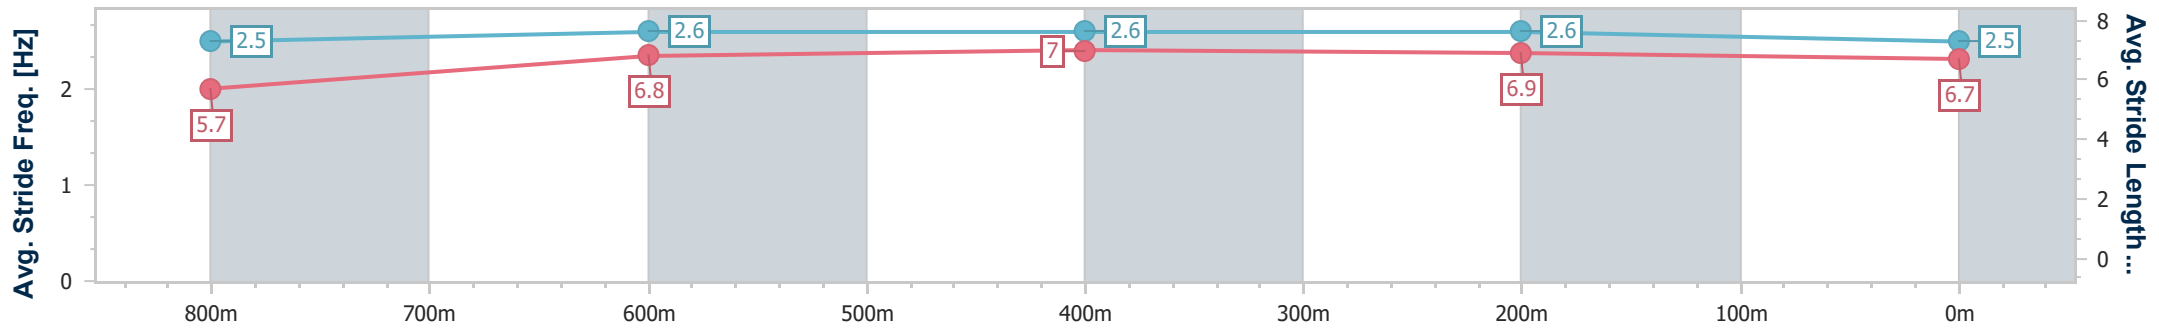

Horse/Jockey Name	Dare I Say
Final Rank	3
Fastest Section Time (Section)	0:11.17 (400m)
Top Speed [km/h] (Section)	66.4 (400m)
Race State	Finished

Sunshine Coast QLD Professional
Race 2: NUMBER ONE QUALITY HOMES Fillies and Mares
Maiden Handicap - 1000m

03 February 2023 - 18:40

Track Rating: Good 4, Weather: Fine, Rail Position: +2m

Section	Overall	800m	600m	400m	200m
Section Times	0:59.58 [3] (0:13.92)	0:45.66 [11] (0:11.24)	0:34.42 [11] (0:11.28)	0:23.14 [10] (0:11.17)	0:11.97 [9] (0:11.97)
Average Speed [km/h]	51.7	64.7	64.4	64.5	60.3
Top Speed [km/h]	65.5	66.2	66.0	66.4	64.0
Avg. Dist. to Rail [m]	5.5	2.8	1.7	5.5	8.7
Avg. Stride Freq. [Hz]	2.5	2.6	2.6	2.6	2.5
Avg. Stride Length [m]	5.7	6.8	7.0	6.9	6.7

- [ ] Ranking at each section and finish
- -.-.- No data available at this section
- NA No data available