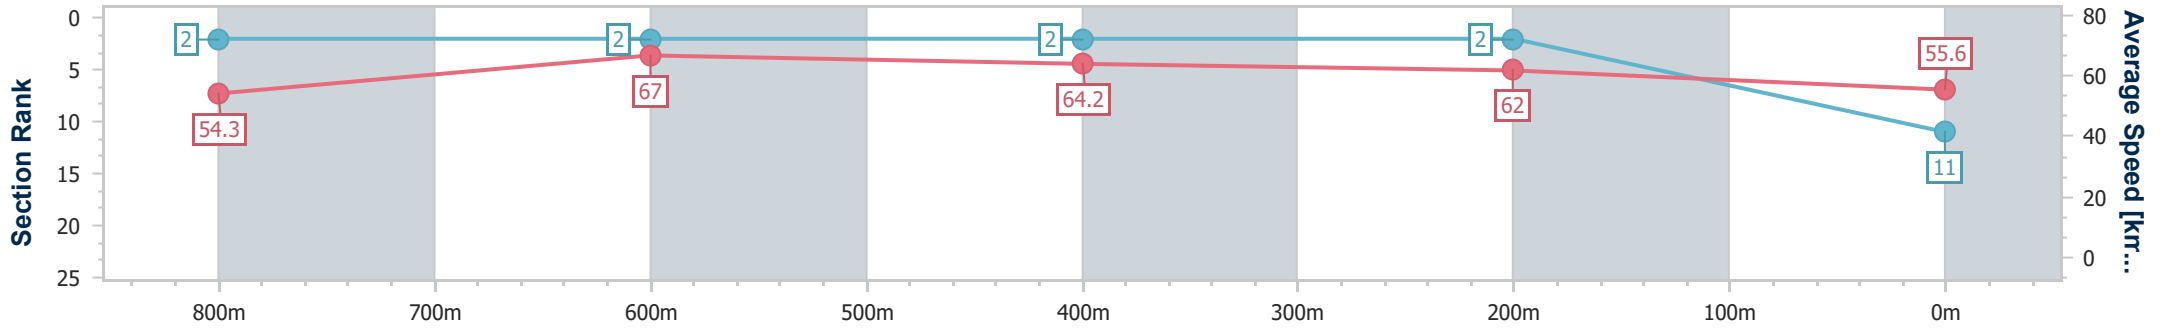

Horse/Jockey Name	Bamboleo
Final Rank	11
Fastest Section Time (Section)	0:10.81 (800m)
Top Speed [km/h] (Section)	68.7 (800m)
Race State	Finished

Sunshine Coast QLD Professional
Race 2: NUMBER ONE QUALITY HOMES Fillies and Mares
Maiden Handicap - 1000m

03 February 2023 - 18:40

Track Rating: Good 4, Weather: Fine, Rail Position: +2m

Section	Overall	800m	600m	400m	200m
Section Times	1:00.11 [11] (0:13.28)	0:46.83 [2] (0:10.81)	0:36.02 [2] (0:11.45)	0:24.57 [2] (0:11.62)	0:12.95 [2] (0:12.95)
Average Speed [km/h]	54.3	67.0	64.2	62.0	55.6
Top Speed [km/h]	68.6	68.7	65.8	64.0	59.2
Avg. Dist. to Rail [m]	9.6	2.1	3.4	5.0	5.6
Avg. Stride Freq. [Hz]	2.5	2.6	2.5	2.5	2.4
Avg. Stride Length [m]	5.9	7.2	7.1	6.7	6.4

- [ ] Ranking at each section and finish
- -.-.- No data available at this section
- NA No data available