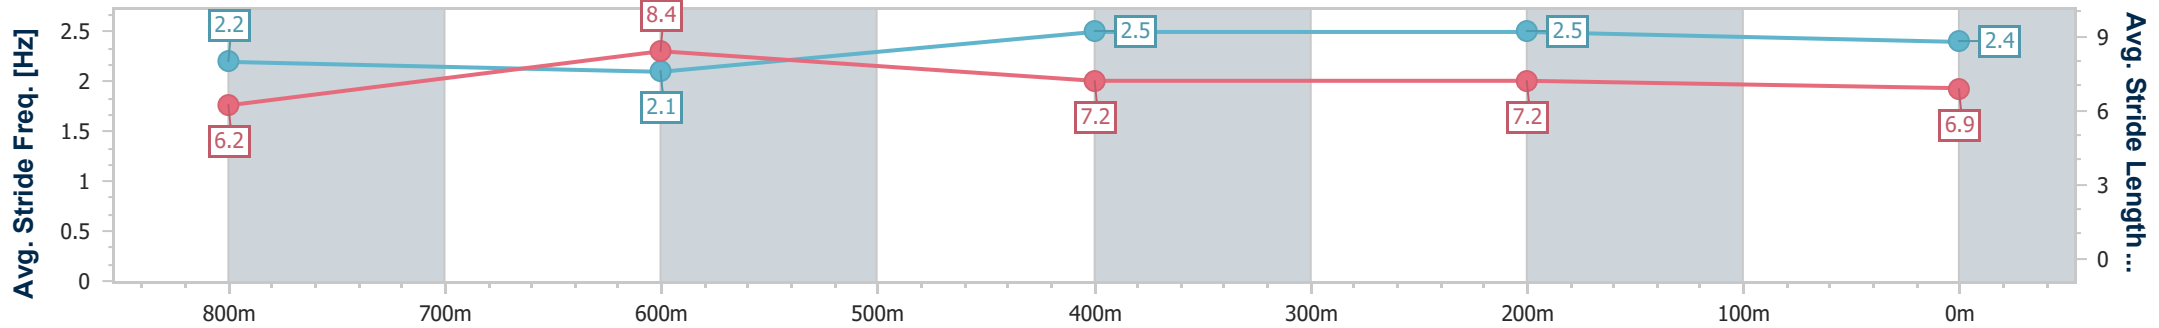

Horse/Jockey Name	Jennatop
Final Rank	7
Fastest Section Time (Section)	0:11.16 (800m)
Top Speed [km/h] (Section)	66.0 (800m)
Race State	Finished

Sunshine Coast QLD Professional
Race 2: NUMBER ONE QUALITY HOMES Fillies and Mares
Maiden Handicap - 1000m

03 February 2023 - 18:40

Track Rating: Good 4, Weather: Fine, Rail Position: +2m

Section	Overall	800m	600m	400m	200m
Section Times	0:59.81 [7] (0:14.27)	0:45.54 [16] (0:11.16)	0:34.38 [15] (0:11.26)	0:23.12 [13] (0:11.19)	0:11.93 [12] (0:11.93)
Average Speed [km/h]	50.5	64.5	63.9	64.3	60.4
Top Speed [km/h]	65.3	66.0	65.8	65.1	63.1
Avg. Dist. to Rail [m]	2.8	1.1	0.5	1.2	1.7
Avg. Stride Freq. [Hz]	2.2	2.1	2.5	2.5	2.4
Avg. Stride Length [m]	6.2	8.4	7.2	7.2	6.9

- [ ] Ranking at each section and finish
- -.-.- No data available at this section
- NA No data available