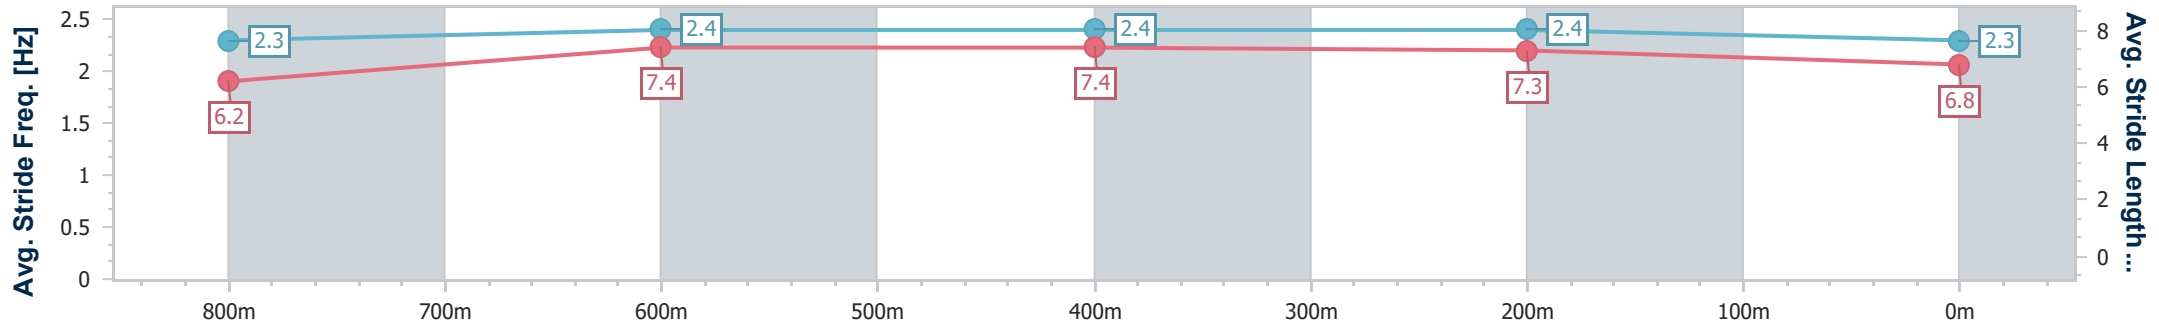

Horse/Jockey Name	Goddess Of Peace
Final Rank	13
Fastest Section Time (Section)	0:11.15 (600m)
Top Speed [km/h] (Section)	65.4 (600m)
Race State	Finished

Sunshine Coast QLD Professional
Race 2: NUMBER ONE QUALITY HOMES Fillies and Mares
Maiden Handicap - 1000m

03 February 2023 - 18:40

Track Rating: Good 4, Weather: Fine, Rail Position: +2m

Section	Overall	800m	600m	400m	200m
Section Times	1:00.46 [13] (0:13.99)	0:46.47 [14] (0:11.33)	0:35.14 [16] (0:11.15)	0:23.99 [12] (0:11.31)	0:12.68 [14] (0:12.68)
Average Speed [km/h]	51.6	63.9	64.6	63.6	56.9
Top Speed [km/h]	64.9	65.1	65.4	65.4	61.1
Avg. Dist. to Rail [m]	6.9	2.4	0.4	2.1	6.1
Avg. Stride Freq. [Hz]	2.3	2.4	2.4	2.4	2.3
Avg. Stride Length [m]	6.2	7.4	7.4	7.3	6.8

- [ ] Ranking at each section and finish
- -.-.- No data available at this section
- NA No data available