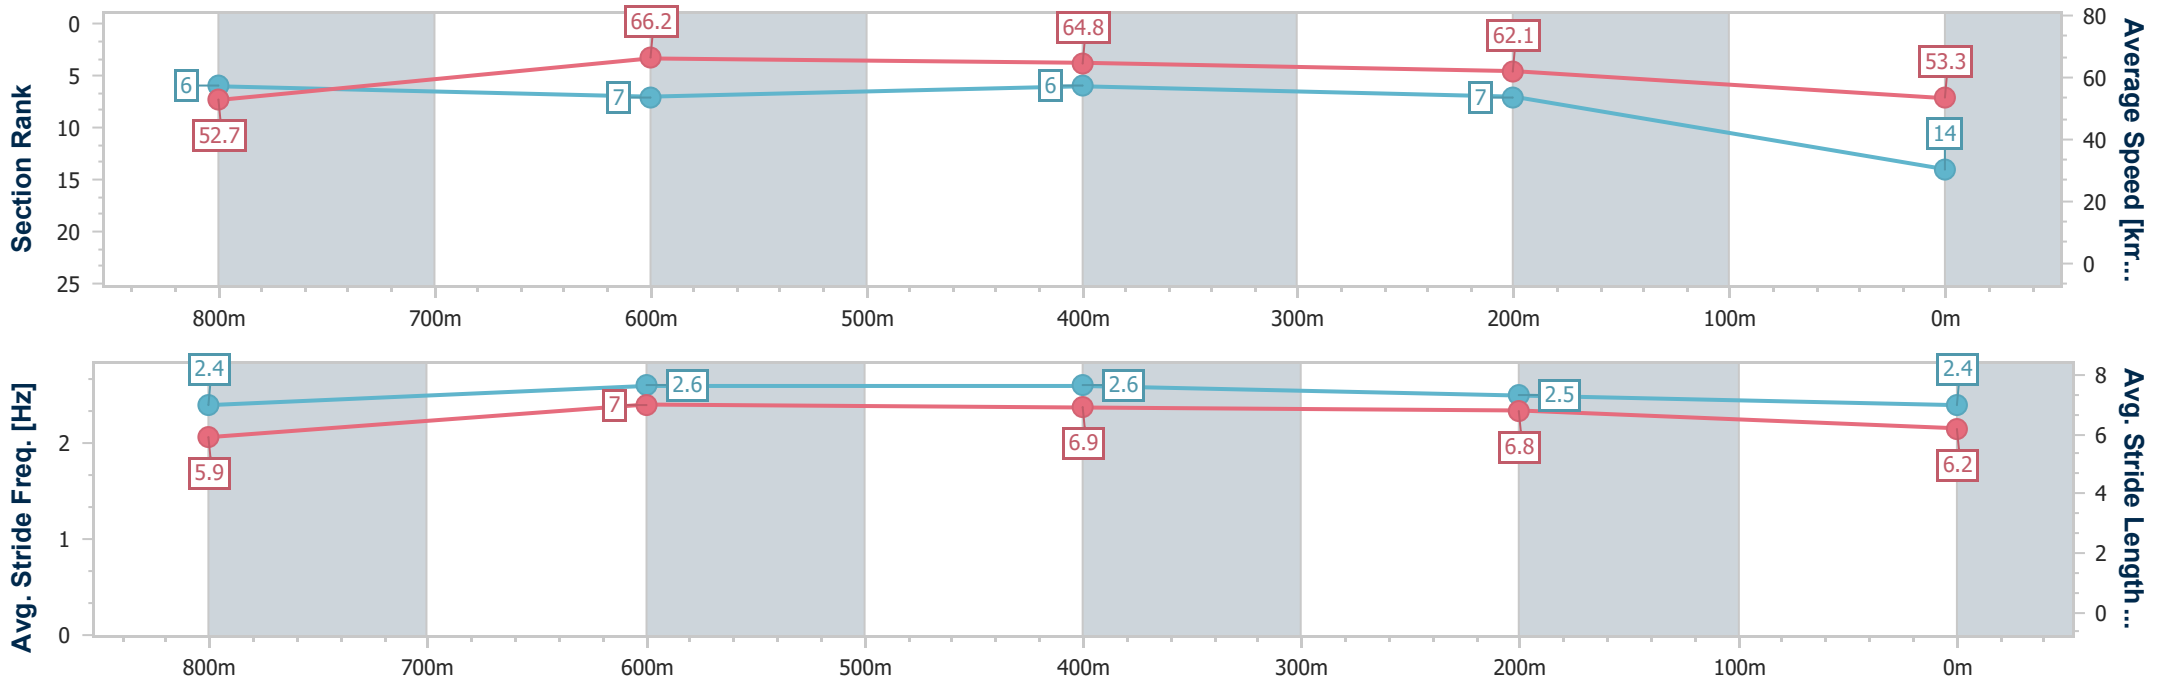

Horse/Jockey Name	Tereshkova
Final Rank	14
Fastest Section Time (Section)	0:11.04 (800m)
Top Speed [km/h] (Section)	66.8 (800m)
Race State	Finished

Sunshine Coast QLD Professional
Race 2: NUMBER ONE QUALITY HOMES Fillies and Mares
Maiden Handicap - 1000m

03 February 2023 - 18:40
Track Rating: Good 4, Weather: Fine, Rail Position: +2m

Section	Overall	800m	600m	400m	200m
Section Times	1:01.10 [14] (0:13.69)	0:47.41 [6] (0:11.04)	0:36.37 [7] (0:11.24)	0:25.13 [6] (0:11.60)	0:13.53 [7] (0:13.53)
Average Speed [km/h]	52.7	66.2	64.8	62.1	53.3
Top Speed [km/h]	66.7	66.8	66.6	64.6	58.1
Avg. Dist. to Rail [m]	12.7	4.3	2.3	5.6	8.2
Avg. Stride Freq. [Hz]	2.4	2.6	2.6	2.5	2.4
Avg. Stride Length [m]	5.9	7.0	6.9	6.8	6.2

- [ ] Ranking at each section and finish
- -.-.- No data available at this section
- NA No data available