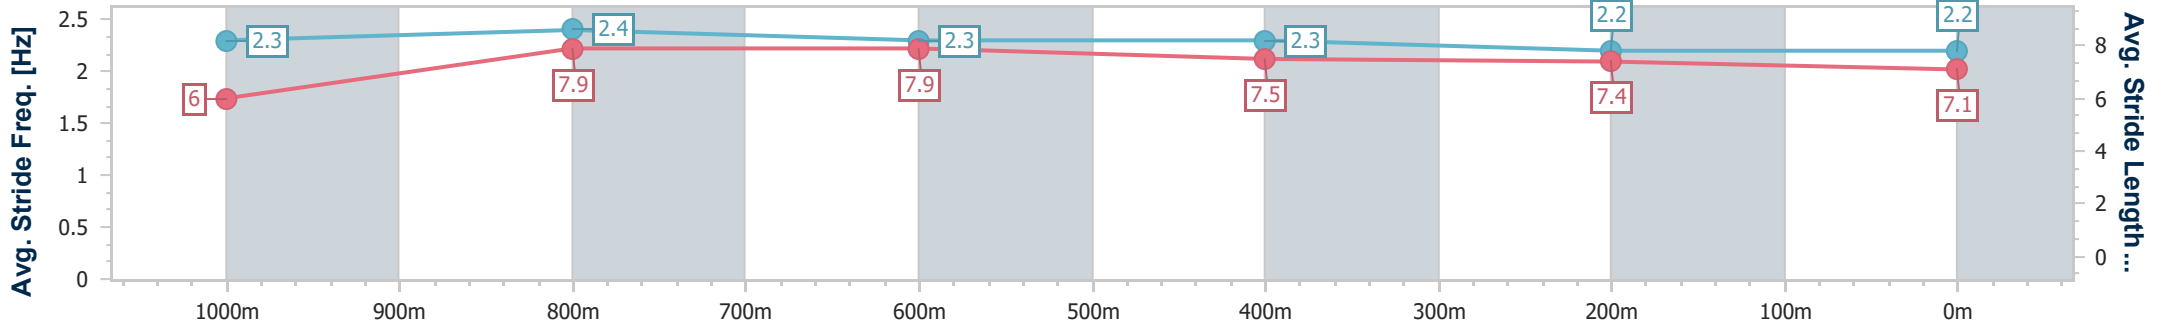

Horse/Jockey Name	Shades Of Louvre
Final Rank	7
Fastest Section Time (Section)	0:10.90 (1000m)
Top Speed [km/h] (Section)	67.0 (800m)
Race State	Finished

Eagle Farm QLD Professional
Race 3: QTIS JEWEL RACEDAY 18 MARCH QTIS Three-Year-Old Maiden Plate - 1200m
08 February 2023 - 14:14
Track Rating: Good 4, Weather: Fine, Rail Position: +8m Entire

BRISBANE RACING CLUB

Section	Overall	1000m	800m	600m	400m	200m
Section Times	1:13.11 [7] (0:14.74)	0:58.37 [8] (0:10.90)	0:47.47 [8] (0:10.98)	0:36.49 [8] (0:11.45)	0:25.04 [8] (0:12.12)	0:12.92 [8] (0:12.92)
Average Speed [km/h]	49.1	66.7	65.8	62.7	59.5	55.7
Top Speed [km/h]	64.1	67.0	67.0	64.2	61.6	58.0
Avg. Dist. to Rail [m]	8.8	2.1	0.6	0.6	1.7	1.7
Avg. Stride Freq. [Hz]	2.3	2.4	2.3	2.3	2.2	2.2
Avg. Stride Length [m]	6.0	7.9	7.9	7.5	7.4	7.1

- [ ] Ranking at each section and finish
- -.-.- No data available at this section
- NA No data available