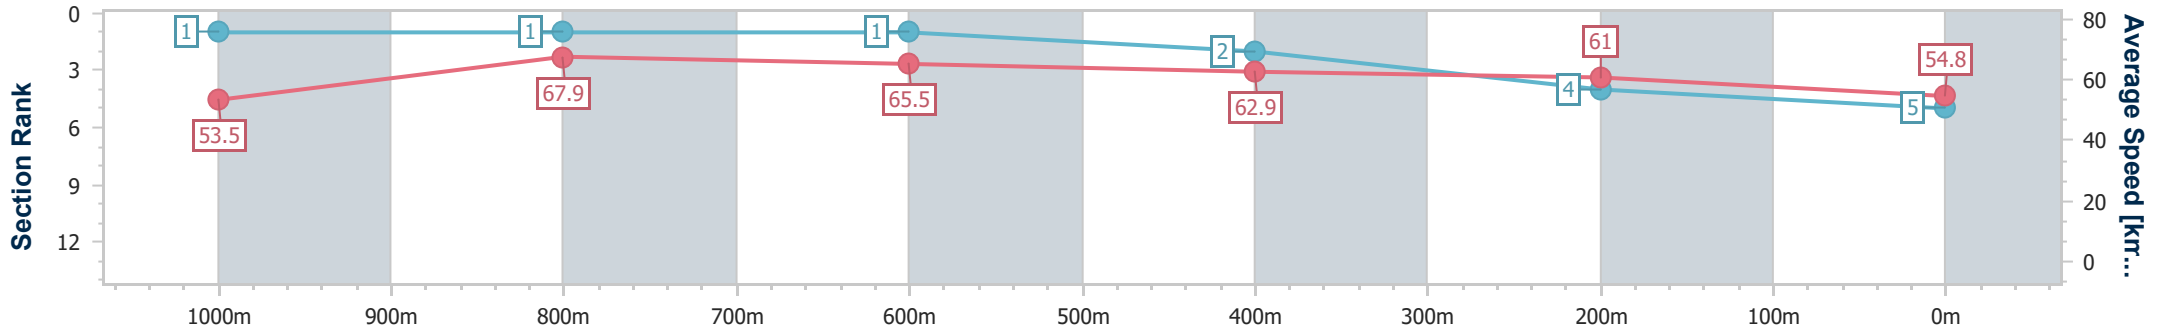

Horse/Jockey Name	Big Sky Country
Final Rank	5
Fastest Section Time (Section)	0:10.71 (1000m)
Top Speed [km/h] (Section)	68.4 (1000m)
Race State	Finished

Eagle Farm QLD Professional
Race 3: QTIS JEWEL RACEDAY 18 MARCH QTIS Three-Year-Old Maiden Plate - 1200m
08 February 2023 - 14:14
Track Rating: Good 4, Weather: Fine, Rail Position: +8m Entire

BRISBANE RACING CLUB

Section	Overall	1000m	800m	600m	400m	200m
Section Times	1:11.83 [5] (0:13.47)	0:58.36 [1] (0:10.71)	0:47.65 [1] (0:11.15)	0:36.50 [1] (0:11.57)	0:24.93 [2] (0:11.80)	0:13.13 [4] (0:13.13)
Average Speed [km/h]	53.5	67.9	65.5	62.9	61.0	54.8
Top Speed [km/h]	67.8	68.4	67.0	64.2	63.1	58.0
Avg. Dist. to Rail [m]	3.8	2.2	3.1	2.2	4.0	3.2
Avg. Stride Freq. [Hz]	2.4	2.4	2.4	2.3	2.4	2.2
Avg. Stride Length [m]	6.2	7.8	7.7	7.6	7.2	6.8

- [ ] Ranking at each section and finish
- -.-.- No data available at this section
- NA No data available