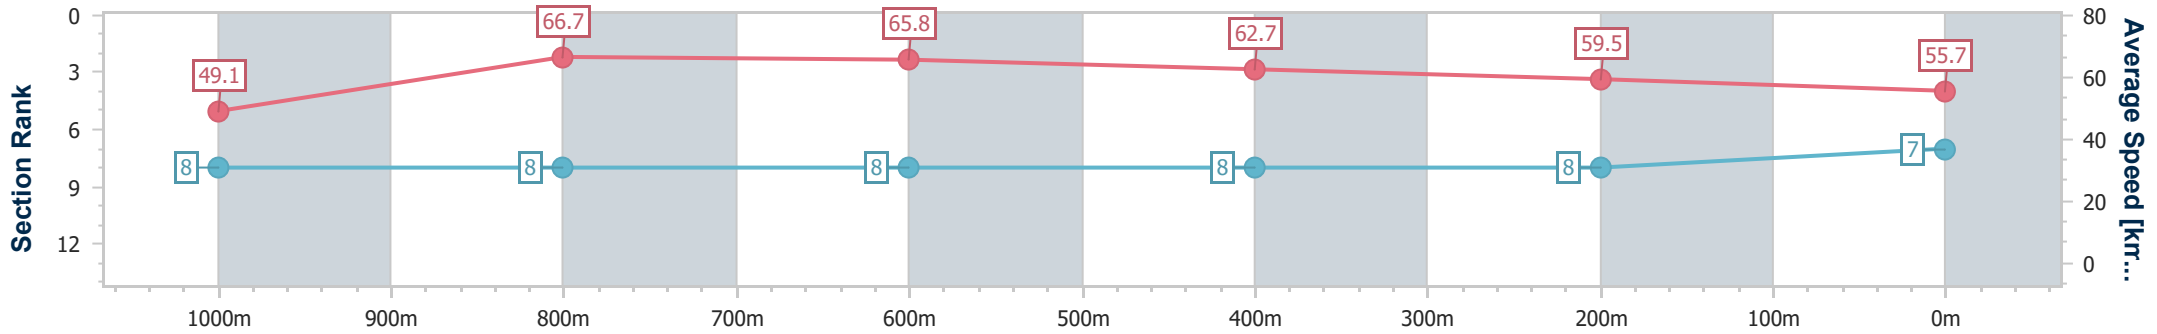

Horse/Jockey Name	Shades Of Louvre
Final Rank	7
Fastest Section Time (Section)	0:10.90 (1000m)
Top Speed [km/h] (Section)	67.0 (800m)
Race State	Finished

Eagle Farm QLD Professional
Race 3: QTIS JEWEL RACEDAY 18 MARCH QTIS Three-Year-Old Maiden Plate - 1200m
08 February 2023 - 14:14
Track Rating: Good 4, Weather: Fine, Rail Position: +8m Entire

BRISBANE RACING CLUB

Section	Overall	1000m	800m	600m	400m	200m
Section Times	1:13.11 [7] (0:14.74)	0:58.37 [8] (0:10.90)	0:47.47 [8] (0:10.98)	0:36.49 [8] (0:11.45)	0:25.04 [8] (0:12.12)	0:12.92 [8] (0:12.92)
Average Speed [km/h]	49.1	66.7	65.8	62.7	59.5	55.7
Top Speed [km/h]	64.1	67.0	67.0	64.2	61.6	58.0
Avg. Dist. to Rail [m]	8.8	2.1	0.6	0.6	1.7	1.7
Avg. Stride Freq. [Hz]	2.3	2.4	2.3	2.3	2.2	2.2
Avg. Stride Length [m]	6.0	7.9	7.9	7.5	7.4	7.1

- [ ] Ranking at each section and finish
- -.-.- No data available at this section
- NA No data available