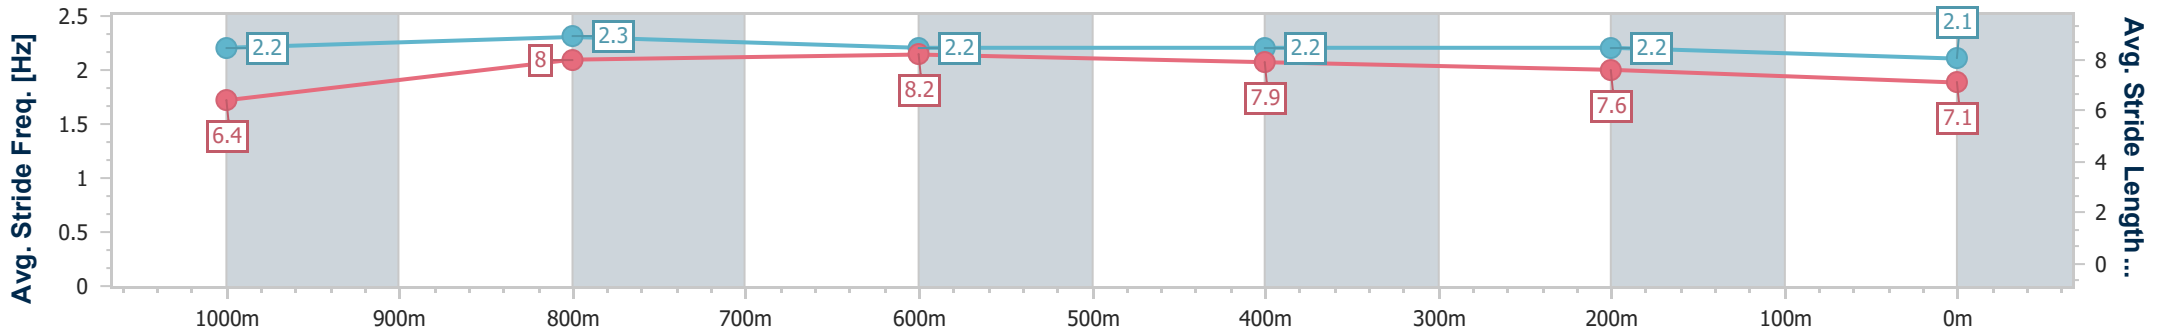

Horse/Jockey Name	Hulkamania
Final Rank	6
Fastest Section Time (Section)	0:10.85 (1000m)
Top Speed [km/h] (Section)	67.3 (Overall)
Race State	Finished

Eagle Farm QLD Professional
Race 3: QTIS JEWEL RACEDAY 18 MARCH QTIS Three-Year-Old Maiden Plate - 1200m
08 February 2023 - 14:14
Track Rating: Good 4, Weather: Fine, Rail Position: +8m Entire

BRISBANE RACING CLUB

Section	Overall	1000m	800m	600m	400m	200m
Section Times	1:12.85 [6] (0:13.83)	0:59.02 [4] (0:10.85)	0:48.17 [3] (0:11.02)	0:37.15 [3] (0:11.44)	0:25.71 [5] (0:12.07)	0:13.64 [6] (0:13.64)
Average Speed [km/h]	52.2	66.7	65.5	62.9	59.7	52.8
Top Speed [km/h]	67.3	67.3	66.8	64.0	63.0	56.4
Avg. Dist. to Rail [m]	1.4	1.1	0.5	0.6	2.6	2.4
Avg. Stride Freq. [Hz]	2.2	2.3	2.2	2.2	2.2	2.1
Avg. Stride Length [m]	6.4	8.0	8.2	7.9	7.6	7.1

- [ ] Ranking at each section and finish
- -.-.- No data available at this section
- NA No data available