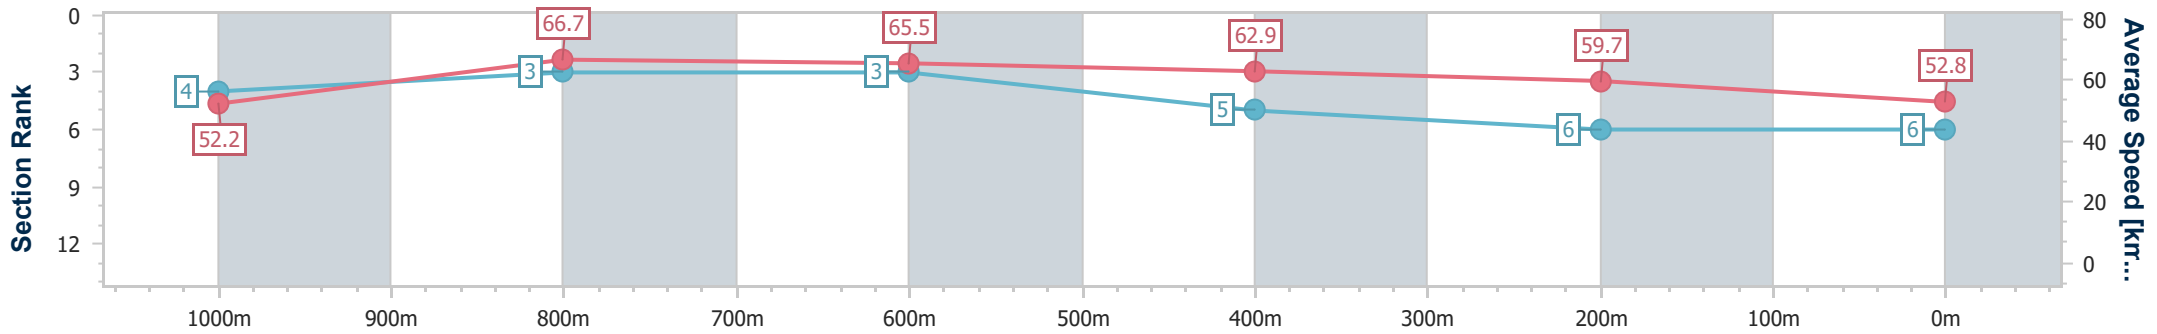

Horse/Jockey Name	Hulkamania
Final Rank	6
Fastest Section Time (Section)	0:10.85 (1000m)
Top Speed [km/h] (Section)	67.3 (Overall)
Race State	Finished

Eagle Farm QLD Professional
Race 3: QTIS JEWEL RACEDAY 18 MARCH QTIS Three-Year-Old Maiden Plate - 1200m
08 February 2023 - 14:14
Track Rating: Good 4, Weather: Fine, Rail Position: +8m Entire

BRISBANE RACING CLUB

Section	Overall	1000m	800m	600m	400m	200m
Section Times	1:12.85 [6] (0:13.83)	0:59.02 [4] (0:10.85)	0:48.17 [3] (0:11.02)	0:37.15 [3] (0:11.44)	0:25.71 [5] (0:12.07)	0:13.64 [6] (0:13.64)
Average Speed [km/h]	52.2	66.7	65.5	62.9	59.7	52.8
Top Speed [km/h]	67.3	67.3	66.8	64.0	63.0	56.4
Avg. Dist. to Rail [m]	1.4	1.1	0.5	0.6	2.6	2.4
Avg. Stride Freq. [Hz]	2.2	2.3	2.2	2.2	2.2	2.1
Avg. Stride Length [m]	6.4	8.0	8.2	7.9	7.6	7.1

- [ ] Ranking at each section and finish
- -.-.- No data available at this section
- NA No data available