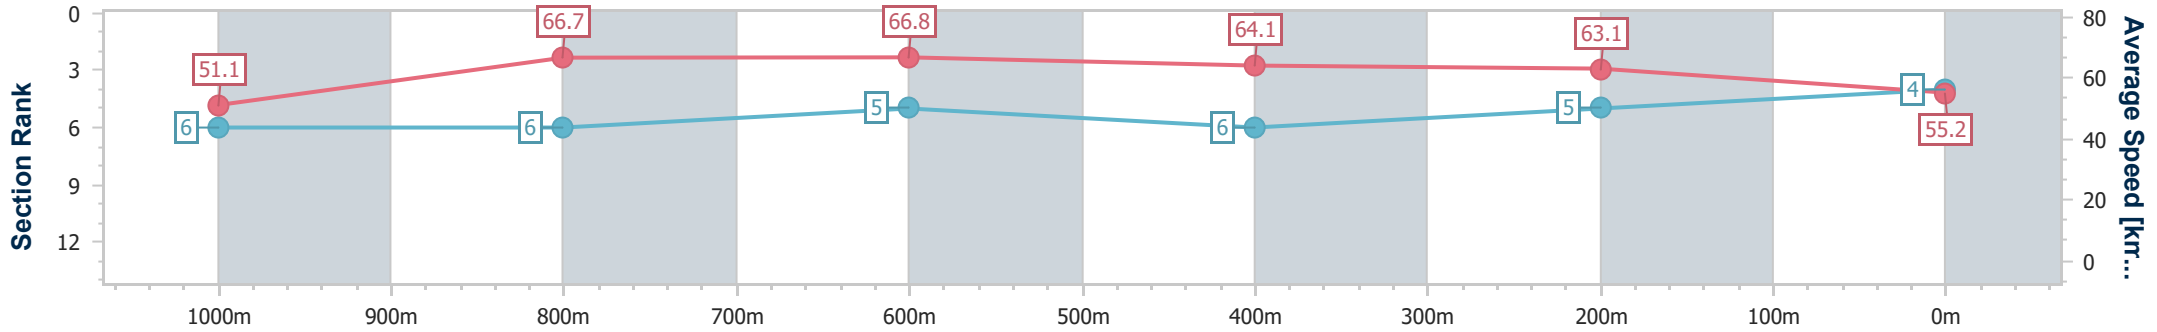

Horse/Jockey Name	Lisaili
Final Rank	4
Fastest Section Time (Section)	0:10.91 (1000m)
Top Speed [km/h] (Section)	67.7 (1000m)
Race State	Finished

Eagle Farm QLD Professional
Race 3: QTIS JEWEL RACEDAY 18 MARCH QTIS Three-Year-Old Maiden Plate - 1200m
08 February 2023 - 14:14
Track Rating: Good 4, Weather: Fine, Rail Position: +8m Entire

BRISBANE RACING CLUB

Section	Overall	1000m	800m	600m	400m	200m
Section Times	1:11.80 [4] (0:14.15)	0:57.65 [6] (0:10.91)	0:46.74 [6] (0:10.91)	0:35.83 [5] (0:11.39)	0:24.44 [6] (0:11.40)	0:13.04 [5] (0:13.04)
Average Speed [km/h]	51.1	66.7	66.8	64.1	63.1	55.2
Top Speed [km/h]	65.0	67.7	67.7	67.0	64.9	60.4
Avg. Dist. to Rail [m]	4.3	2.6	2.1	3.1	5.9	4.8
Avg. Stride Freq. [Hz]	2.3	2.5	2.4	2.4	2.5	2.4
Avg. Stride Length [m]	6.2	7.5	7.6	7.4	7.0	6.5

- [ ] Ranking at each section and finish
- -.-.- No data available at this section
- NA No data available