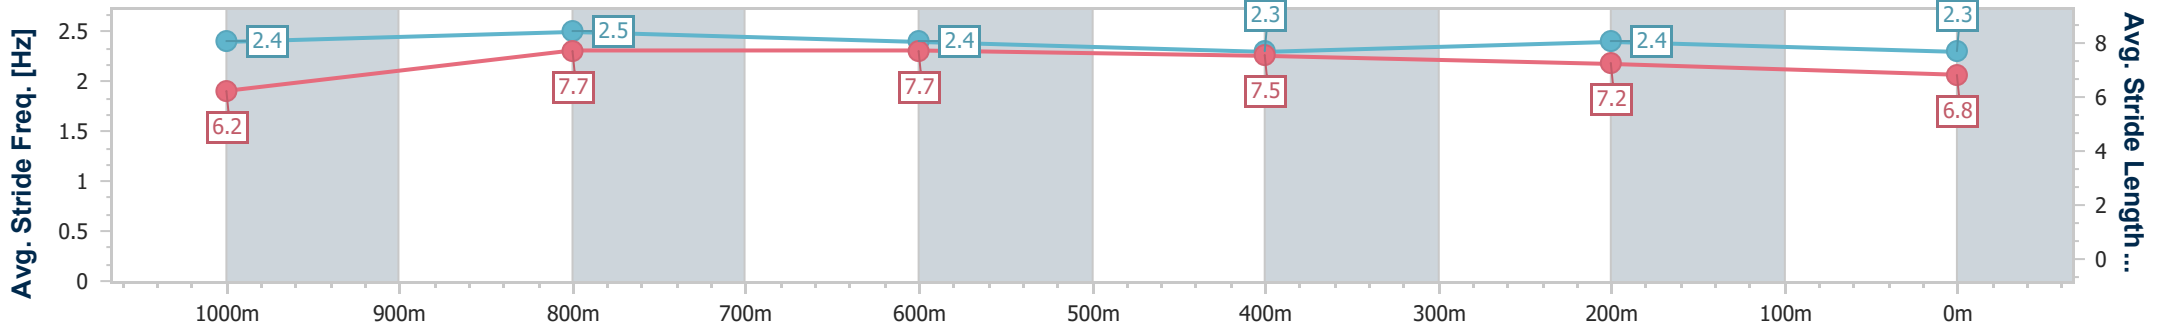

Horse/Jockey Name	Party Spirit
Final Rank	3
Fastest Section Time (Section)	0:10.78 (1000m)
Top Speed [km/h] (Section)	67.7 (800m)
Race State	Finished

Eagle Farm QLD Professional
Race 3: QTIS JEWEL RACEDAY 18 MARCH QTIS Three-Year-Old Maiden Plate - 1200m
08 February 2023 - 14:14
Track Rating: Good 4, Weather: Fine, Rail Position: +8m Entire

BRISBANE RACING CLUB

Section	Overall	1000m	800m	600m	400m	200m
Section Times	1:10.82 [3] (0:13.50)	0:57.32 [2] (0:10.78)	0:46.54 [2] (0:11.03)	0:35.51 [2] (0:11.42)	0:24.09 [1] (0:11.38)	0:12.71 [2] (0:12.71)
Average Speed [km/h]	53.4	66.6	65.6	63.5	63.3	56.6
Top Speed [km/h]	67.4	67.3	67.7	64.2	65.5	60.5
Avg. Dist. to Rail [m]	4.5	2.5	1.7	1.0	1.0	0.5
Avg. Stride Freq. [Hz]	2.4	2.5	2.4	2.3	2.4	2.3
Avg. Stride Length [m]	6.2	7.7	7.7	7.5	7.2	6.8

- [ ] Ranking at each section and finish
- -.-.- No data available at this section
- NA No data available