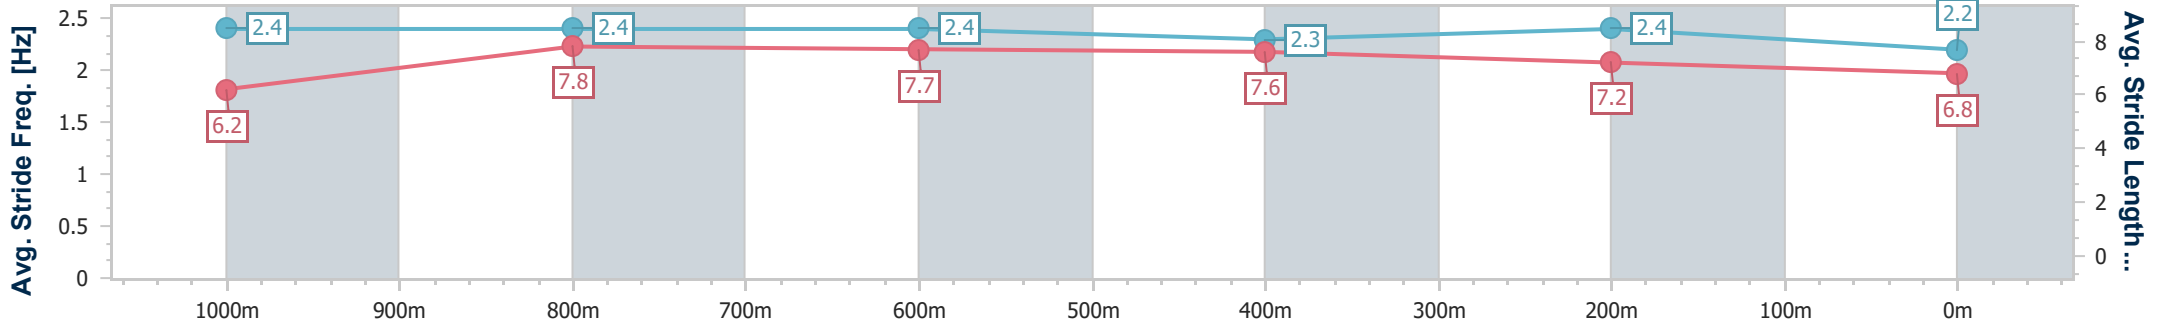

Horse/Jockey Name	Big Sky Country
Final Rank	5
Fastest Section Time (Section)	0:10.71 (1000m)
Top Speed [km/h] (Section)	68.4 (1000m)
Race State	Finished

Eagle Farm QLD Professional
Race 3: QTIS JEWEL RACEDAY 18 MARCH QTIS Three-Year-Old Maiden Plate - 1200m
08 February 2023 - 14:14
Track Rating: Good 4, Weather: Fine, Rail Position: +8m Entire

BRISBANE RACING CLUB

Section	Overall	1000m	800m	600m	400m	200m
Section Times	1:11.83 [5] (0:13.47)	0:58.36 [1] (0:10.71)	0:47.65 [1] (0:11.15)	0:36.50 [1] (0:11.57)	0:24.93 [2] (0:11.80)	0:13.13 [4] (0:13.13)
Average Speed [km/h]	53.5	67.9	65.5	62.9	61.0	54.8
Top Speed [km/h]	67.8	68.4	67.0	64.2	63.1	58.0
Avg. Dist. to Rail [m]	3.8	2.2	3.1	2.2	4.0	3.2
Avg. Stride Freq. [Hz]	2.4	2.4	2.4	2.3	2.4	2.2
Avg. Stride Length [m]	6.2	7.8	7.7	7.6	7.2	6.8

- [ ] Ranking at each section and finish
- -.-.- No data available at this section
- NA No data available