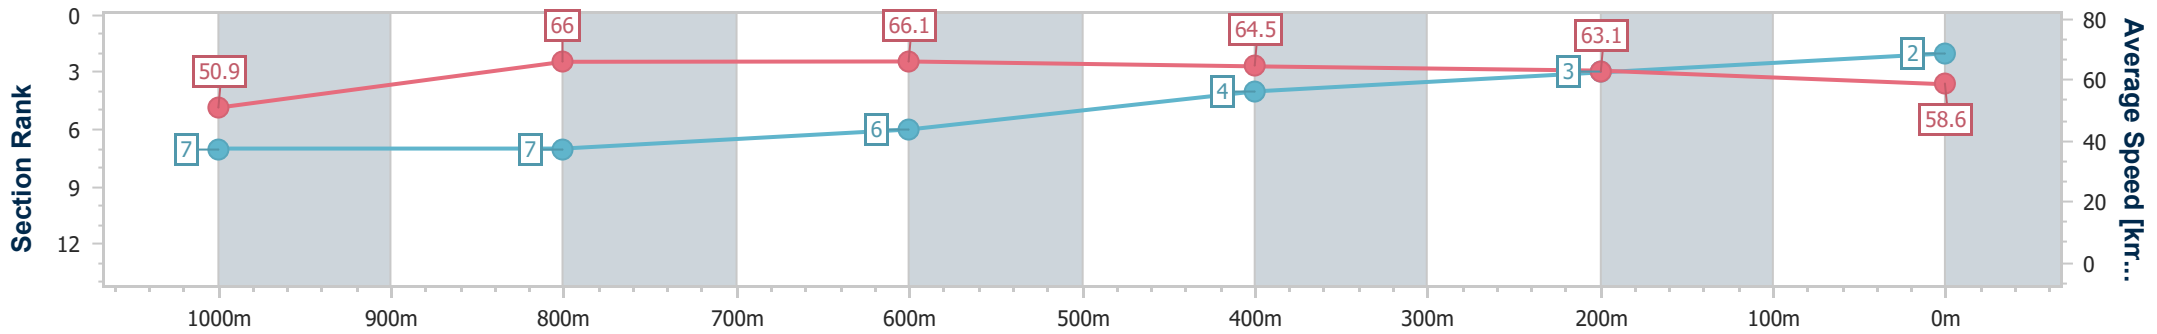

Horse/Jockey Name	Ready Azz Eva
Final Rank	2
Fastest Section Time (Section)	0:10.88 (800m)
Top Speed [km/h] (Section)	67.5 (800m)
Race State	Finished

Eagle Farm QLD Professional
Race 3: QTIS JEWEL RACEDAY 18 MARCH QTIS Three-Year-Old Maiden Plate - 1200m
08 February 2023 - 14:14
Track Rating: Good 4, Weather: Fine, Rail Position: +8m Entire

BRISBANE RACING CLUB

Section	Overall	1000m	800m	600m	400m	200m
Section Times	1:10.81 [2] (0:14.17)	0:56.64 [7] (0:10.94)	0:45.70 [7] (0:10.88)	0:34.82 [6] (0:11.12)	0:23.70 [4] (0:11.42)	0:12.28 [3] (0:12.28)
Average Speed [km/h]	50.9	66.0	66.1	64.5	63.1	58.6
Top Speed [km/h]	65.3	67.4	67.5	65.5	64.2	61.7
Avg. Dist. to Rail [m]	2.3	0.8	0.5	0.6	1.8	3.3
Avg. Stride Freq. [Hz]	2.2	2.3	2.3	2.3	2.3	2.3
Avg. Stride Length [m]	6.4	7.8	7.9	7.7	7.5	7.2

- [ ] Ranking at each section and finish
- -.-.- No data available at this section
- NA No data available