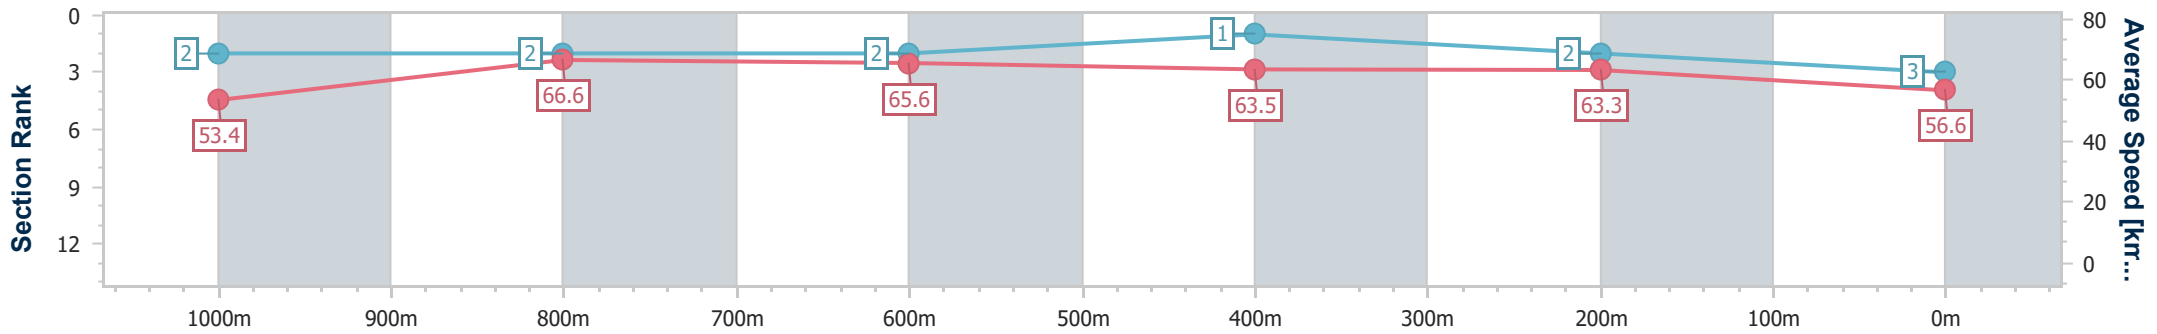

Horse/Jockey Name	Party Spirit
Final Rank	3
Fastest Section Time (Section)	0:10.78 (1000m)
Top Speed [km/h] (Section)	67.7 (800m)
Race State	Finished

Eagle Farm QLD Professional
Race 3: QTIS JEWEL RACEDAY 18 MARCH QTIS Three-Year-Old Maiden Plate - 1200m
08 February 2023 - 14:14
Track Rating: Good 4, Weather: Fine, Rail Position: +8m Entire

BRISBANE RACING CLUB

Section	Overall	1000m	800m	600m	400m	200m
Section Times	1:10.82 [3] (0:13.50)	0:57.32 [2] (0:10.78)	0:46.54 [2] (0:11.03)	0:35.51 [2] (0:11.42)	0:24.09 [1] (0:11.38)	0:12.71 [2] (0:12.71)
Average Speed [km/h]	53.4	66.6	65.6	63.5	63.3	56.6
Top Speed [km/h]	67.4	67.3	67.7	64.2	65.5	60.5
Avg. Dist. to Rail [m]	4.5	2.5	1.7	1.0	1.0	0.5
Avg. Stride Freq. [Hz]	2.4	2.5	2.4	2.3	2.4	2.3
Avg. Stride Length [m]	6.2	7.7	7.7	7.5	7.2	6.8

- [ ] Ranking at each section and finish
- -.-.- No data available at this section
- NA No data available