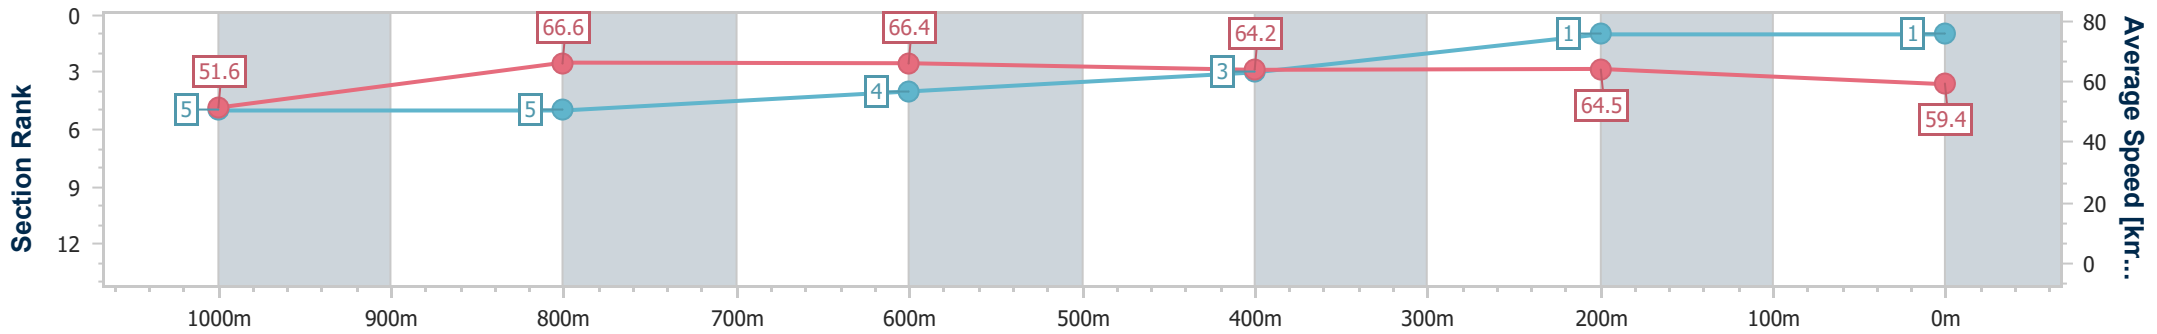

Horse/Jockey Name	Yasmeen
Final Rank	1
Fastest Section Time (Section)	0:10.81 (800m)
Top Speed [km/h] (Section)	68.4 (800m)
Race State	Finished

Eagle Farm QLD Professional
Race 3: QTIS JEWEL RACEDAY 18 MARCH QTIS Three-Year-Old Maiden Plate - 1200m
08 February 2023 - 14:14
Track Rating: Good 4, Weather: Fine, Rail Position: +8m Entire

BRISBANE RACING CLUB

Section	Overall	1000m	800m	600m	400m	200m
Section Times	1:10.26 [1] (0:14.04)	0:56.22 [5] (0:10.94)	0:45.28 [5] (0:10.81)	0:34.47 [4] (0:11.20)	0:23.27 [3] (0:11.15)	0:12.12 [1] (0:12.12)
Average Speed [km/h]	51.6	66.6	66.4	64.2	64.5	59.4
Top Speed [km/h]	67.3	68.4	68.4	65.8	66.1	62.7
Avg. Dist. to Rail [m]	6.5	2.3	0.5	0.4	1.5	1.7
Avg. Stride Freq. [Hz]	2.1	1.9	2.4	2.4	2.4	2.3
Avg. Stride Length [m]	6.6	9.6	7.7	7.6	7.5	7.3

- [ ] Ranking at each section and finish
- -.-.- No data available at this section
- NA No data available