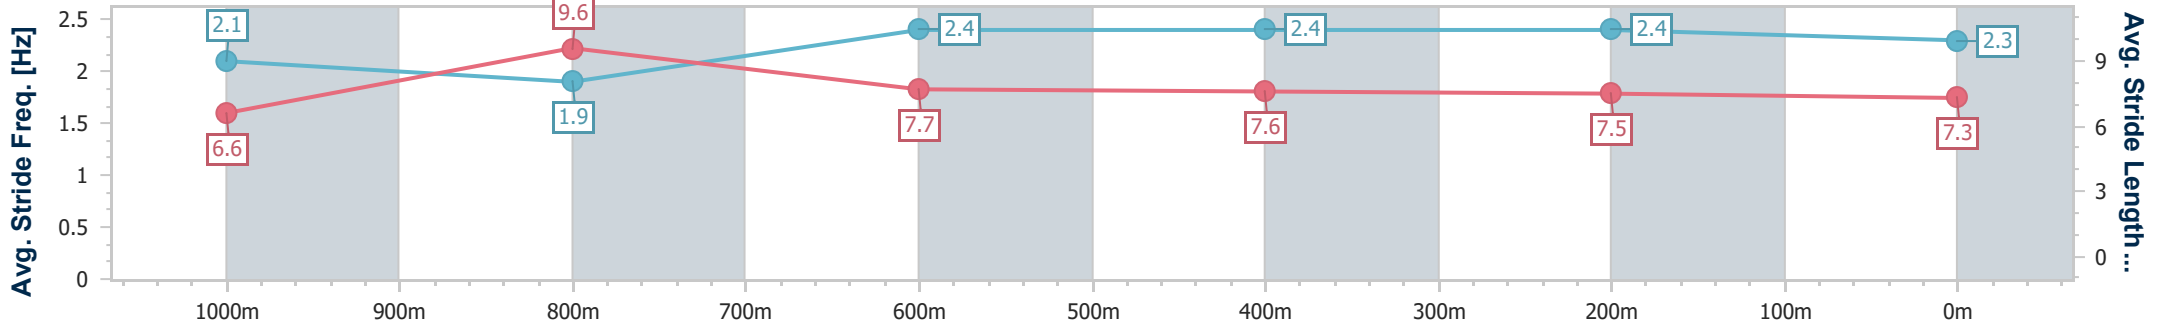

Horse/Jockey Name	Yasmeen
Final Rank	1
Fastest Section Time (Section)	0:10.81 (800m)
Top Speed [km/h] (Section)	68.4 (800m)
Race State	Finished

Eagle Farm QLD Professional
Race 3: QTIS JEWEL RACEDAY 18 MARCH QTIS Three-Year-Old Maiden Plate - 1200m
08 February 2023 - 14:14
Track Rating: Good 4, Weather: Fine, Rail Position: +8m Entire

BRISBANE RACING CLUB

Section	Overall	1000m	800m	600m	400m	200m
Section Times	1:10.26 [1] (0:14.04)	0:56.22 [5] (0:10.94)	0:45.28 [5] (0:10.81)	0:34.47 [4] (0:11.20)	0:23.27 [3] (0:11.15)	0:12.12 [1] (0:12.12)
Average Speed [km/h]	51.6	66.6	66.4	64.2	64.5	59.4
Top Speed [km/h]	67.3	68.4	68.4	65.8	66.1	62.7
Avg. Dist. to Rail [m]	6.5	2.3	0.5	0.4	1.5	1.7
Avg. Stride Freq. [Hz]	2.1	1.9	2.4	2.4	2.4	2.3
Avg. Stride Length [m]	6.6	9.6	7.7	7.6	7.5	7.3

- [ ] Ranking at each section and finish
- -.-.- No data available at this section
- NA No data available