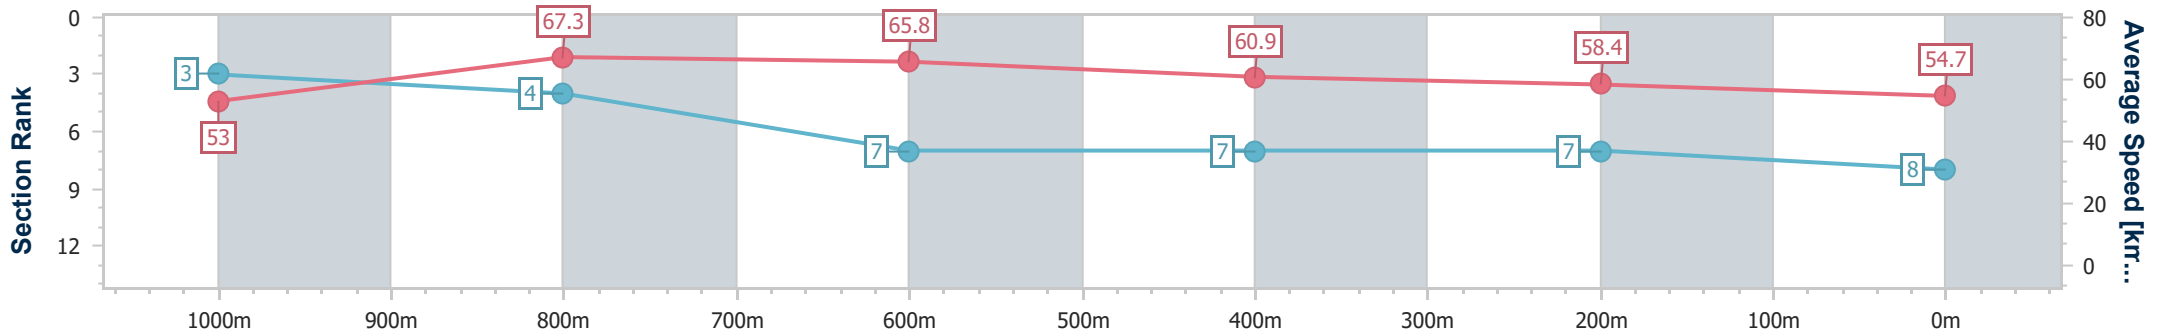

Horse/Jockey Name	Dominance
Final Rank	8
Fastest Section Time (Section)	0:11.13 (800m)
Top Speed [km/h] (Section)	67.0 (Overall)
Race State	Finished

Eagle Farm QLD Professional
Race 3: QTIS JEWEL RACEDAY 18 MARCH QTIS Three-Year-Old Maiden Plate - 1200m
08 February 2023 - 14:14
Track Rating: Good 4, Weather: Fine, Rail Position: +8m Entire

BRISBANE RACING CLUB

Section	Overall	1000m	800m	600m	400m	200m
Section Times	1:13.42 [8] (0:13.75)	0:59.67 [3] (0:11.20)	0:48.47 [4] (0:11.13)	0:37.34 [7] (0:11.85)	0:25.49 [7] (0:12.32)	0:13.17 [7] (0:13.17)
Average Speed [km/h]	53.0	67.3	65.8	60.9	58.4	54.7
Top Speed [km/h]	67.0	66.6	67.0	64.2	59.1	57.6
Avg. Dist. to Rail [m]	2.0	3.5	3.6	0.6	2.1	3.1
Avg. Stride Freq. [Hz]	2.3	2.4	2.3	2.2	2.2	2.1
Avg. Stride Length [m]	6.4	7.9	7.8	7.6	7.3	7.0

- [ ] Ranking at each section and finish
- -.-.- No data available at this section
- NA No data available