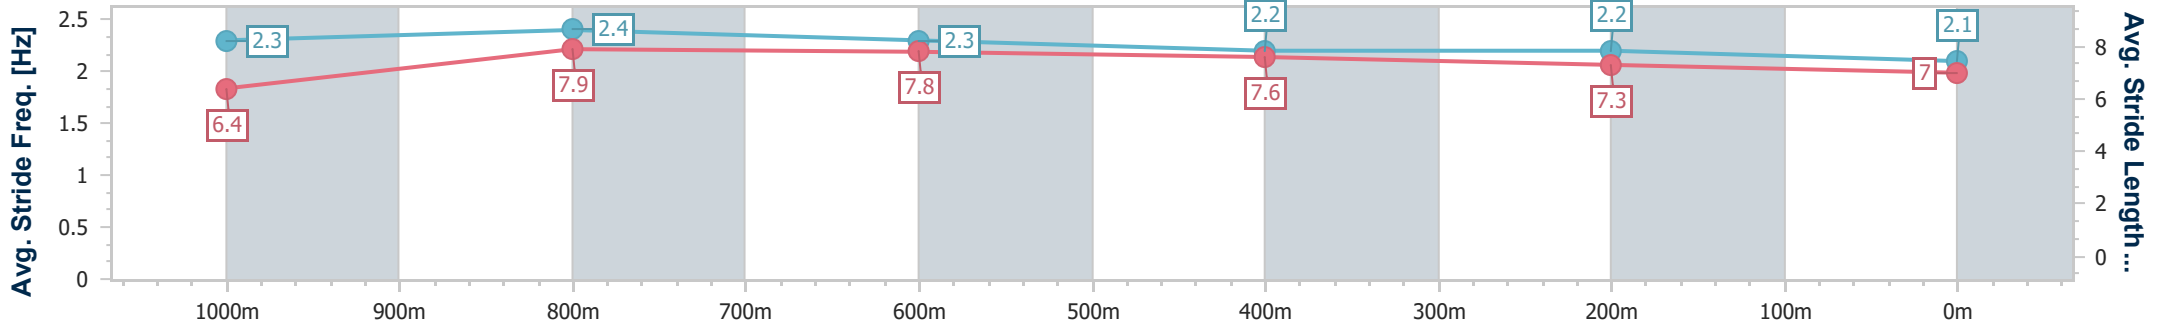

Horse/Jockey Name	Dominance
Final Rank	8
Fastest Section Time (Section)	0:11.13 (800m)
Top Speed [km/h] (Section)	67.0 (Overall)
Race State	Finished

Eagle Farm QLD Professional
Race 3: QTIS JEWEL RACEDAY 18 MARCH QTIS Three-Year-Old Maiden Plate - 1200m
08 February 2023 - 14:14
Track Rating: Good 4, Weather: Fine, Rail Position: +8m Entire

BRISBANE RACING CLUB

Section	Overall	1000m	800m	600m	400m	200m
Section Times	1:13.42 [8] (0:13.75)	0:59.67 [3] (0:11.20)	0:48.47 [4] (0:11.13)	0:37.34 [7] (0:11.85)	0:25.49 [7] (0:12.32)	0:13.17 [7] (0:13.17)
Average Speed [km/h]	53.0	67.3	65.8	60.9	58.4	54.7
Top Speed [km/h]	67.0	66.6	67.0	64.2	59.1	57.6
Avg. Dist. to Rail [m]	2.0	3.5	3.6	0.6	2.1	3.1
Avg. Stride Freq. [Hz]	2.3	2.4	2.3	2.2	2.2	2.1
Avg. Stride Length [m]	6.4	7.9	7.8	7.6	7.3	7.0

- [ ] Ranking at each section and finish
- -.-.- No data available at this section
- NA No data available