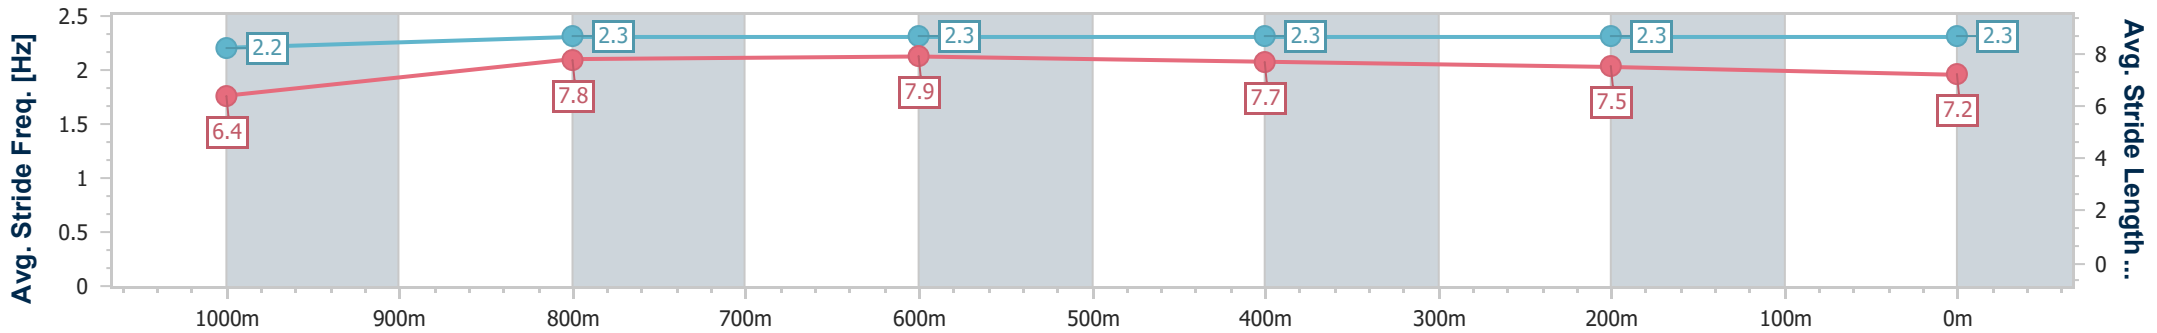

Horse/Jockey Name	Ready Azz Eva
Final Rank	2
Fastest Section Time (Section)	0:10.88 (800m)
Top Speed [km/h] (Section)	67.5 (800m)
Race State	Finished

Eagle Farm QLD Professional
Race 3: QTIS JEWEL RACEDAY 18 MARCH QTIS Three-Year-Old Maiden Plate - 1200m
08 February 2023 - 14:14
Track Rating: Good 4, Weather: Fine, Rail Position: +8m Entire

BRISBANE RACING CLUB

Section	Overall	1000m	800m	600m	400m	200m
Section Times	1:10.81 [2] (0:14.17)	0:56.64 [7] (0:10.94)	0:45.70 [7] (0:10.88)	0:34.82 [6] (0:11.12)	0:23.70 [4] (0:11.42)	0:12.28 [3] (0:12.28)
Average Speed [km/h]	50.9	66.0	66.1	64.5	63.1	58.6
Top Speed [km/h]	65.3	67.4	67.5	65.5	64.2	61.7
Avg. Dist. to Rail [m]	2.3	0.8	0.5	0.6	1.8	3.3
Avg. Stride Freq. [Hz]	2.2	2.3	2.3	2.3	2.3	2.3
Avg. Stride Length [m]	6.4	7.8	7.9	7.7	7.5	7.2

- [ ] Ranking at each section and finish
- -.-.- No data available at this section
- NA No data available