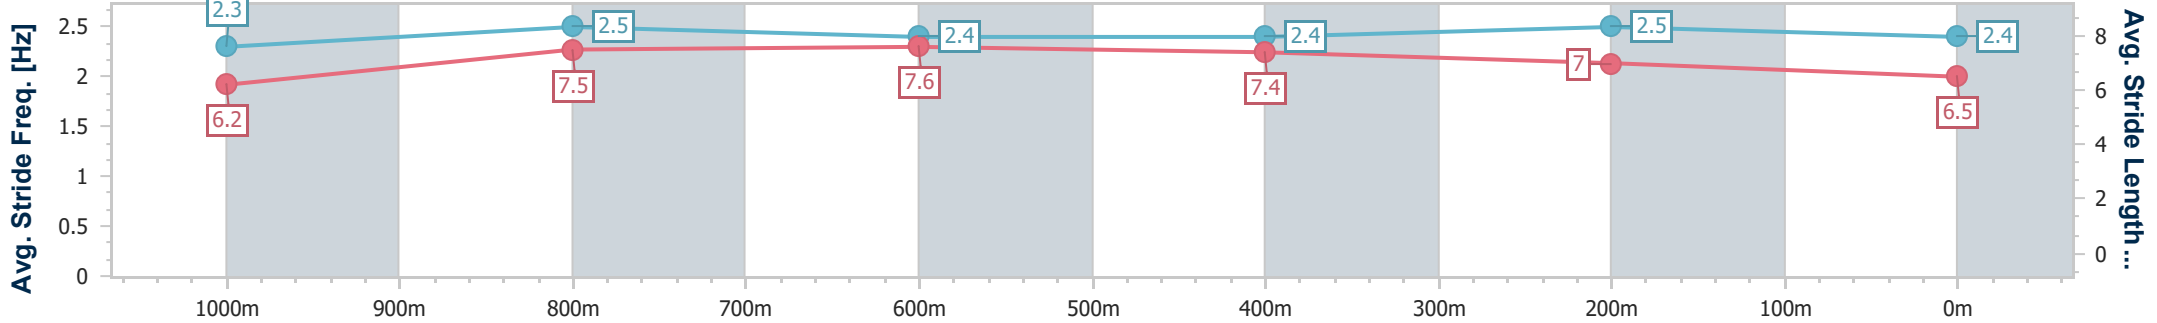

Horse/Jockey Name	Lisaili
Final Rank	4
Fastest Section Time (Section)	0:10.91 (1000m)
Top Speed [km/h] (Section)	67.7 (1000m)
Race State	Finished

Eagle Farm QLD Professional
Race 3: QTIS JEWEL RACEDAY 18 MARCH QTIS Three-Year-Old Maiden Plate - 1200m
08 February 2023 - 14:14
Track Rating: Good 4, Weather: Fine, Rail Position: +8m Entire

BRISBANE RACING CLUB

Section	Overall	1000m	800m	600m	400m	200m
Section Times	1:11.80 [4] (0:14.15)	0:57.65 [6] (0:10.91)	0:46.74 [6] (0:10.91)	0:35.83 [5] (0:11.39)	0:24.44 [6] (0:11.40)	0:13.04 [5] (0:13.04)
Average Speed [km/h]	51.1	66.7	66.8	64.1	63.1	55.2
Top Speed [km/h]	65.0	67.7	67.7	67.0	64.9	60.4
Avg. Dist. to Rail [m]	4.3	2.6	2.1	3.1	5.9	4.8
Avg. Stride Freq. [Hz]	2.3	2.5	2.4	2.4	2.5	2.4
Avg. Stride Length [m]	6.2	7.5	7.6	7.4	7.0	6.5

- [ ] Ranking at each section and finish
- -.-.- No data available at this section
- NA No data available