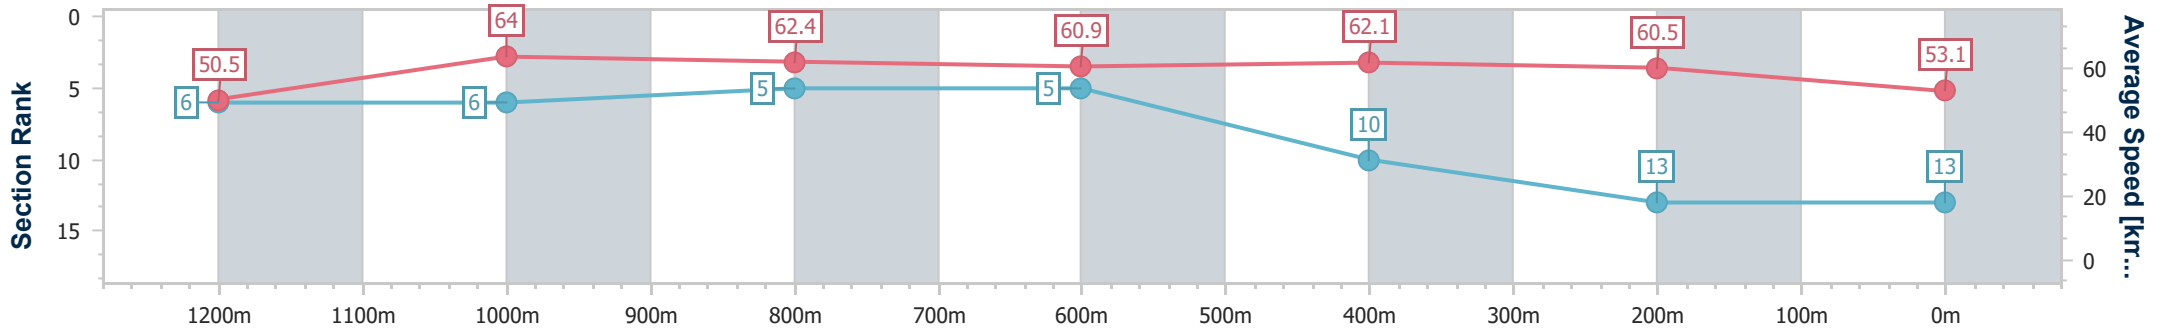

Eagle Farm QLD Professional

Race 8: XXXX DRY BENCHMARK 65 Handicap - 1400m

08 February 2023 - 17:13

Track Rating: Good 4, Weather: Fine, Rail Position: +8m Entire

BRISBANE RACING CLUB

Section	Overall	1200m	1000m	800m	600m	400m	200m
Section Times	1:26.83 [13] (0:14.34)	1:12.49 [6] (0:11.31)	1:01.18 [6] (0:11.76)	0:49.42 [5] (0:12.05)	0:37.37 [5] (0:11.89)	0:25.48 [10] (0:11.90)	0:13.58 [13] (0:13.58)
Average Speed [km/h]	50.5	64.0	62.4	60.9	62.1	60.5	53.1
Top Speed [km/h]	64.8	65.4	63.3	61.9	63.4	62.4	58.3
Avg. Dist. to Rail [m]	10.6	4.3	3.9	4.8	5.0	8.2	5.2
Avg. Stride Freq. [Hz]	2.2	2.3	2.2	2.2	2.3	2.2	2.1
Avg. Stride Length [m]	6.3	7.8	7.8	7.6	7.6	7.6	7.1

- [] Ranking at each section and finish
- .-.- No data available at this section
- NA No data available