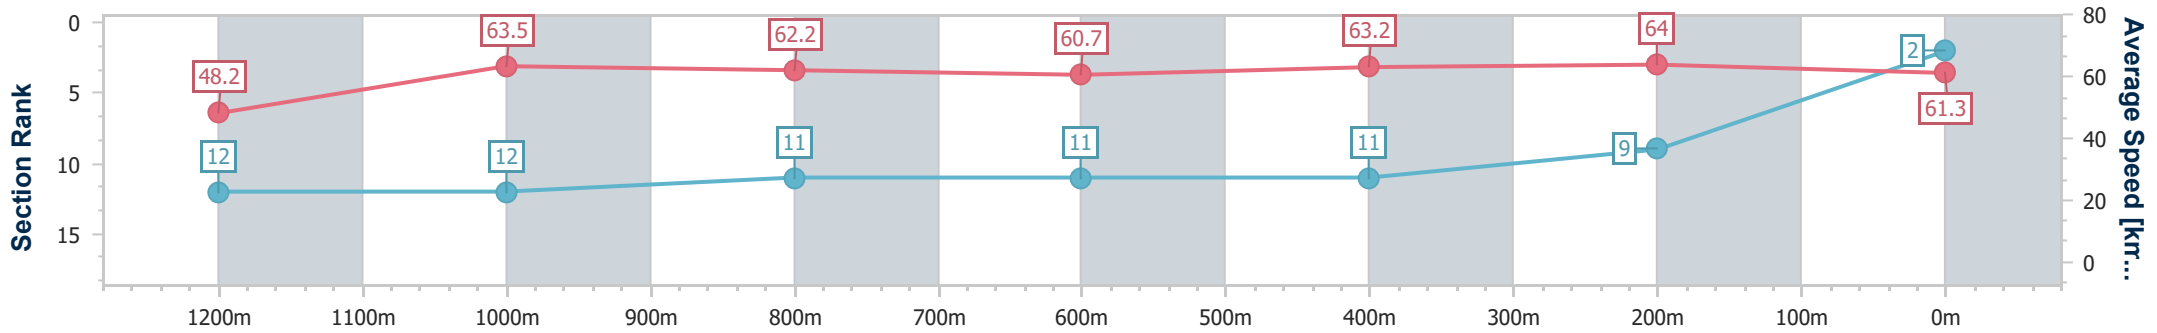

Eagle Farm QLD Professional

Race 8: XXXX DRY BENCHMARK 65 Handicap - 1400m

08 February 2023 - 17:13

Track Rating: Good 4, Weather: Fine, Rail Position: +8m Entire

BRISBANE RACING CLUB

Section	Overall	1200m	1000m	800m	600m	400m	200m
Section Times	1:24.53 [2] (0:14.97)	1:09.56 [12] (0:11.33)	0:58.23 [12] (0:11.64)	0:46.59 [11] (0:12.00)	0:34.59 [11] (0:11.60)	0:22.99 [11] (0:11.24)	0:11.75 [9] (0:11.75)
Average Speed [km/h]	48.2	63.5	62.2	60.7	63.2	64.0	61.3
Top Speed [km/h]	63.3	64.7	64.0	61.9	65.4	65.5	64.1
Avg. Dist. to Rail [m]	6.4	1.3	1.1	2.7	3.5	7.7	5.6
Avg. Stride Freq. [Hz]	2.1	2.2	2.2	2.2	2.2	2.3	2.3
Avg. Stride Length [m]	6.4	7.9	7.7	7.6	7.8	7.7	7.5