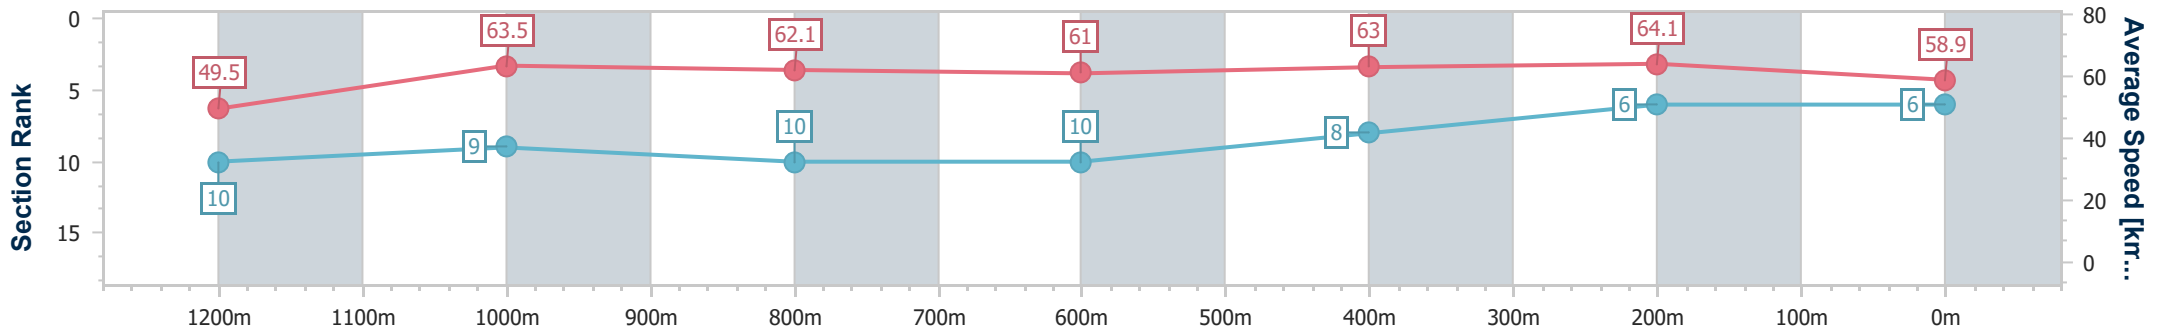

Eagle Farm QLD Professional

Race 8: XXXX DRY BENCHMARK 65 Handicap - 1400m

08 February 2023 - 17:13

Track Rating: Good 4, Weather: Fine, Rail Position: +8m Entire

BRISBANE RACING CLUB

Section	Overall	1200m	1000m	800m	600m	400m	200m
Section Times	1:24.72 [6] (0:14.58)	1:10.14 [10] (0:11.35)	0:58.79 [9] (0:11.79)	0:47.00 [10] (0:11.98)	0:35.02 [10] (0:11.55)	0:23.47 [8] (0:11.24)	0:12.23 [6] (0:12.23)
Average Speed [km/h]	49.5	63.5	62.1	61.0	63.0	64.1	58.9
Top Speed [km/h]	64.2	65.8	63.5	62.4	66.1	66.6	62.9
Avg. Dist. to Rail [m]	4.5	2.4	3.6	3.2	2.6	4.9	3.5
Avg. Stride Freq. [Hz]	2.1	2.2	2.2	2.2	2.2	2.3	2.2
Avg. Stride Length [m]	6.4	7.9	7.8	7.7	7.9	7.7	7.3