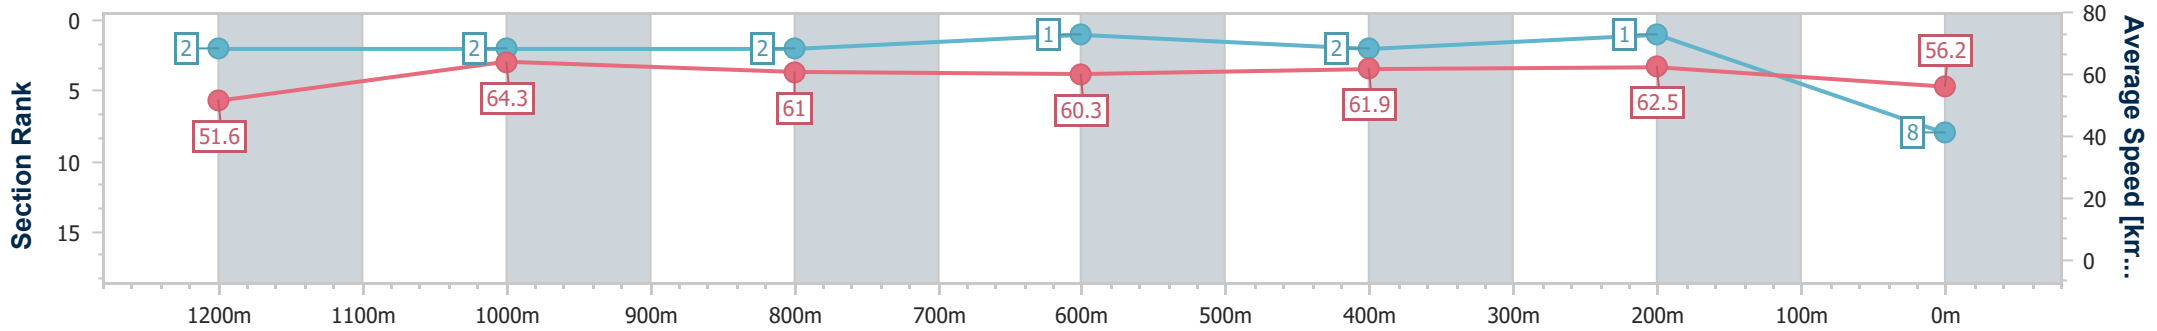

Eagle Farm QLD Professional

Race 8: XXXX DRY BENCHMARK 65 Handicap - 1400m

08 February 2023 - 17:13

Track Rating: Good 4, Weather: Fine, Rail Position: +8m Entire

BRISBANE RACING CLUB

Section	Overall	1200m	1000m	800m	600m	400m	200m
Section Times	1:24.86 [8] (0:13.95)	1:10.91 [2] (0:11.21)	0:59.70 [2] (0:11.78)	0:47.92 [2] (0:11.93)	0:35.99 [1] (0:11.68)	0:24.31 [2] (0:11.53)	0:12.78 [1] (0:12.78)
Average Speed [km/h]	51.6	64.3	61.0	60.3	61.9	62.5	56.2
Top Speed [km/h]	66.2	65.0	62.3	60.8	63.6	63.8	60.1
Avg. Dist. to Rail [m]	3.1	0.7	0.7	0.5	1.3	2.5	2.8
Avg. Stride Freq. [Hz]	2.2	2.2	2.2	2.2	2.3	2.3	2.2
Avg. Stride Length [m]	6.6	8.1	7.7	7.5	7.5	7.5	7.0

- [] Ranking at each section and finish
- .-.- No data available at this section
- NA No data available

Horse/Jockey Name	Abb Roy
Final Rank	9
Fastest Section Time (Section)	0:10.95 (1200m)
Top Speed [km/h] (Section)	66.6 (Overall)
Race State	Finished