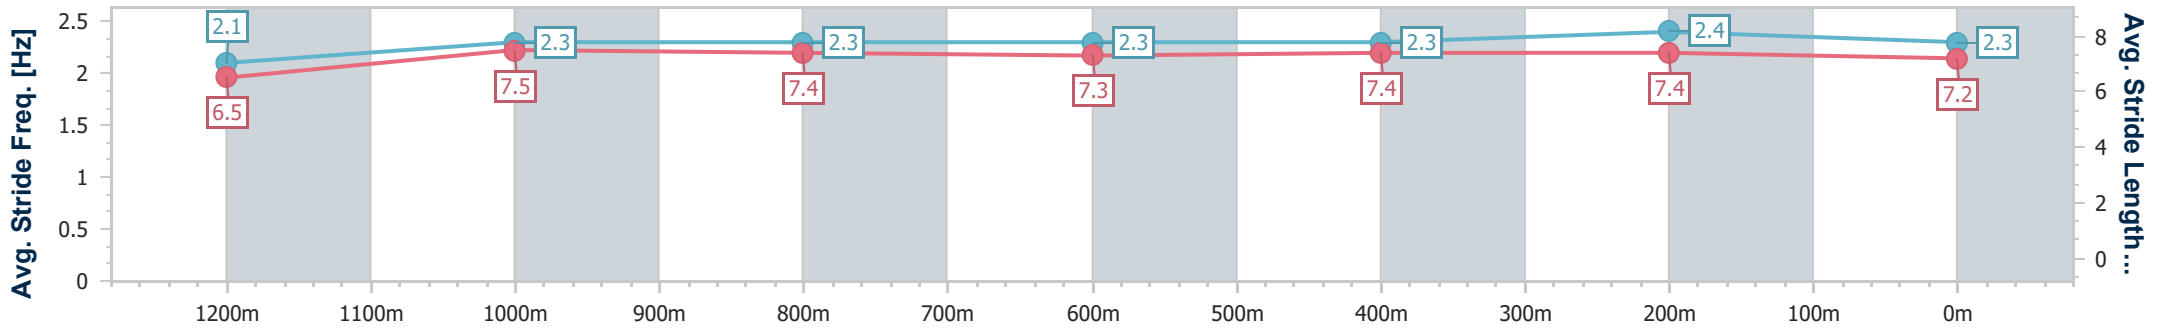

Eagle Farm QLD Professional

Race 8: XXXX DRY BENCHMARK 65 Handicap - 1400m

08 February 2023 - 17:13

Track Rating: Good 4, Weather: Fine, Rail Position: +8m Entire

BRISBANE RACING CLUB

Section	Overall	1200m	1000m	800m	600m	400m	200m
Section Times	1:24.62 [4] (0:14.37)	1:10.25 [8] (0:11.46)	0:58.79 [8] (0:11.88)	0:46.91 [9] (0:12.05)	0:34.86 [9] (0:11.61)	0:23.25 [9] (0:11.26)	0:11.99 [7] (0:11.99)
Average Speed [km/h]	50.2	63.0	61.7	60.3	62.4	64.0	60.0
Top Speed [km/h]	63.5	65.4	64.0	61.9	64.3	65.0	62.9
Avg. Dist. to Rail [m]	5.5	3.3	3.6	2.3	1.5	6.5	6.8
Avg. Stride Freq. [Hz]	2.1	2.3	2.3	2.3	2.3	2.4	2.3
Avg. Stride Length [m]	6.5	7.5	7.4	7.3	7.4	7.4	7.2