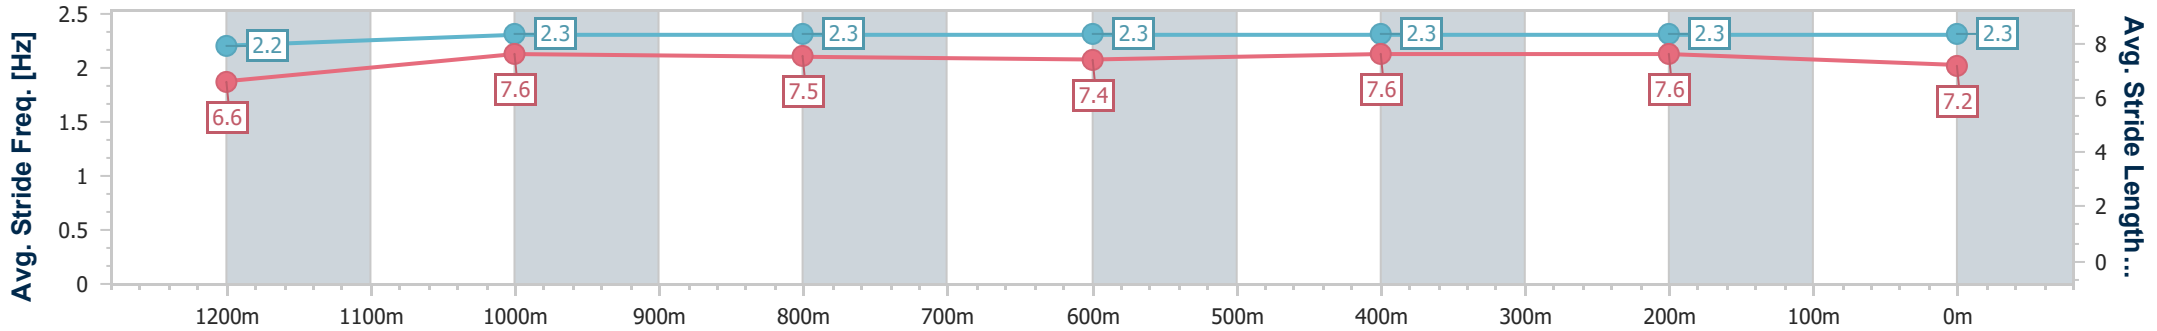

Eagle Farm QLD Professional

Race 8: XXXX DRY BENCHMARK 65 Handicap - 1400m

08 February 2023 - 17:13

Track Rating: Good 4, Weather: Fine, Rail Position: +8m Entire

BRISBANE RACING CLUB

Section	Overall	1200m	1000m	800m	600m	400m	200m
Section Times	1:24.54 [3] (0:14.02)	1:10.52 [5] (0:11.53)	0:58.99 [5] (0:11.83)	0:47.16 [6] (0:12.05)	0:35.11 [7] (0:11.58)	0:23.53 [6] (0:11.37)	0:12.16 [5] (0:12.16)
Average Speed [km/h]	51.5	62.6	61.9	60.5	62.8	63.4	59.3
Top Speed [km/h]	62.7	64.1	63.5	61.7	64.1	64.1	61.9
Avg. Dist. to Rail [m]	3.7	3.0	3.6	3.4	2.0	7.7	8.8
Avg. Stride Freq. [Hz]	2.2	2.3	2.3	2.3	2.3	2.3	2.3
Avg. Stride Length [m]	6.6	7.6	7.5	7.4	7.6	7.6	7.2