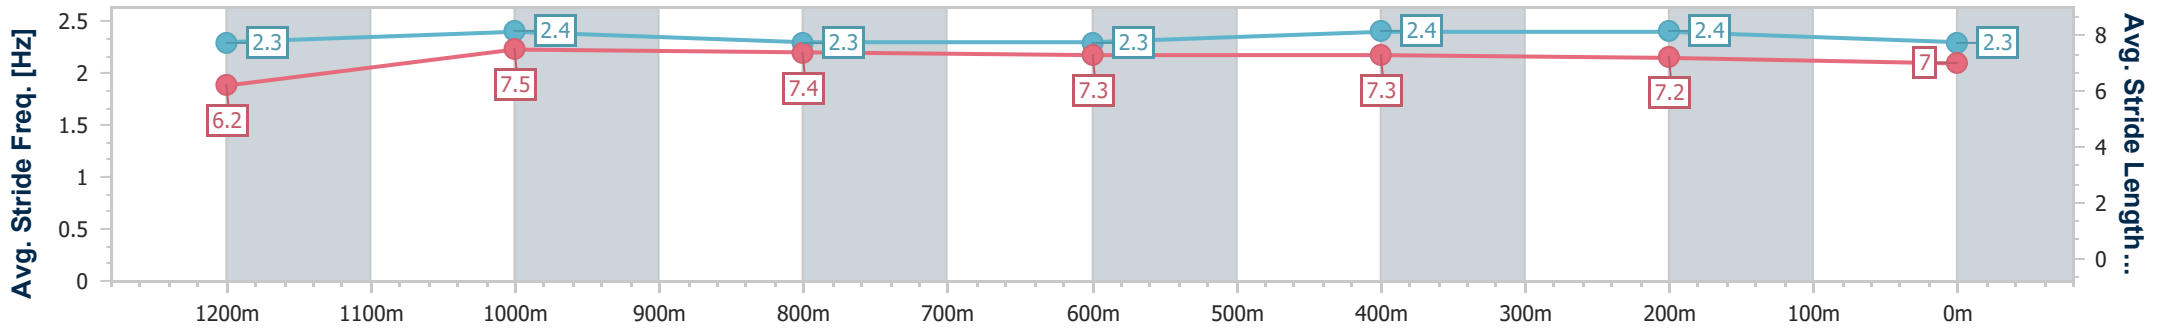

Eagle Farm QLD Professional

Race 8: XXXX DRY BENCHMARK 65 Handicap - 1400m

08 February 2023 - 17:13

Track Rating: Good 4, Weather: Fine, Rail Position: +8m Entire

BRISBANE RACING CLUB

Section	Overall	1200m	1000m	800m	600m	400m	200m
Section Times	1:24.52 [1] (0:14.35)	1:10.17 [7] (0:11.31)	0:58.86 [6] (0:11.84)	0:47.02 [7] (0:12.03)	0:34.99 [8] (0:11.52)	0:23.47 [4] (0:11.32)	0:12.15 [2] (0:12.15)
Average Speed [km/h]	50.4	63.8	61.4	60.3	62.4	63.7	59.2
Top Speed [km/h]	63.9	65.6	63.5	60.9	64.6	64.9	62.1
Avg. Dist. to Rail [m]	3.5	2.1	2.4	1.4	0.2	1.5	0.9
Avg. Stride Freq. [Hz]	2.3	2.4	2.3	2.3	2.4	2.4	2.3
Avg. Stride Length [m]	6.2	7.5	7.4	7.3	7.3	7.2	7.0