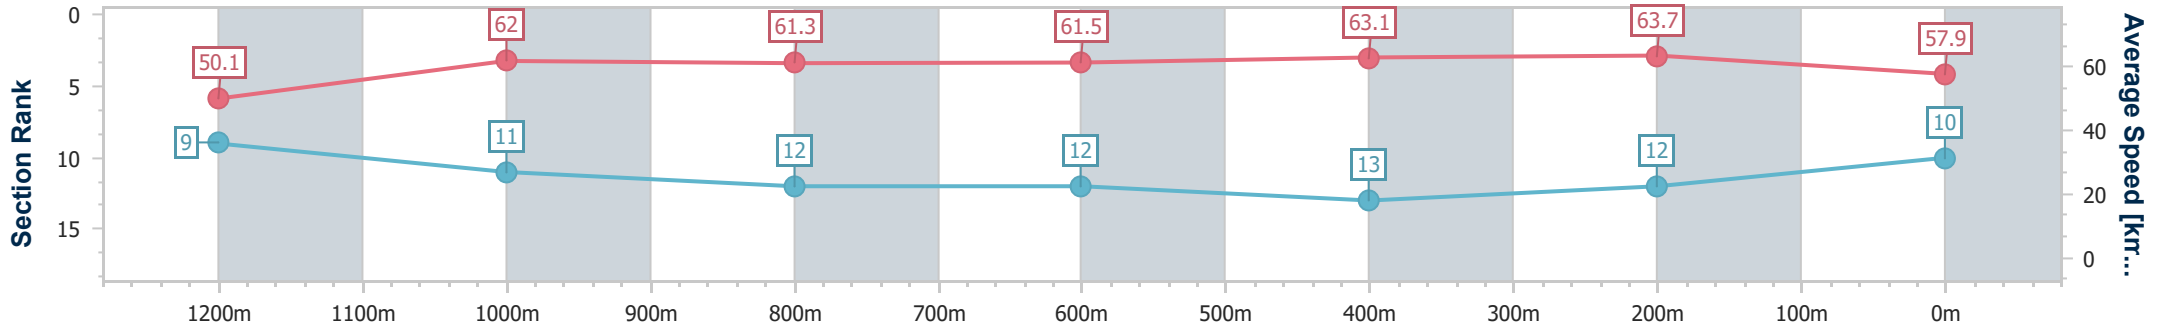

- [] Ranking at each section and finish
- .-.- No data available at this section
- NA No data available

Horse/Jockey Name	Sequana
Final Rank	10
Fastest Section Time (Section)	0:11.32 (400m)
Top Speed [km/h] (Section)	64.9 (400m)
Race State	Finished

Eagle Farm QLD Professional

Race 8: XXXX DRY BENCHMARK 65 Handicap - 1400m

08 February 2023 - 17:13

Track Rating: Good 4, Weather: Fine, Rail Position: +8m Entire

BRISBANE RACING CLUB

Section	Overall	1200m	1000m	800m	600m	400m	200m
Section Times	1:25.60 [10] (0:14.48)	1:11.12 [9] (0:11.64)	0:59.48 [11] (0:12.00)	0:47.48 [12] (0:12.05)	0:35.43 [12] (0:11.66)	0:23.77 [13] (0:11.32)	0:12.45 [12] (0:12.45)
Average Speed [km/h]	50.1	62.0	61.3	61.5	63.1	63.7	57.9
Top Speed [km/h]	62.3	64.0	63.2	62.9	64.4	64.9	61.6
Avg. Dist. to Rail [m]	11.0	5.3	4.6	6.2	4.1	9.3	8.2
Avg. Stride Freq. [Hz]	2.1	2.3	2.2	2.2	2.3	2.4	2.2
Avg. Stride Length [m]	6.5	7.6	7.6	7.7	7.7	7.5	7.2