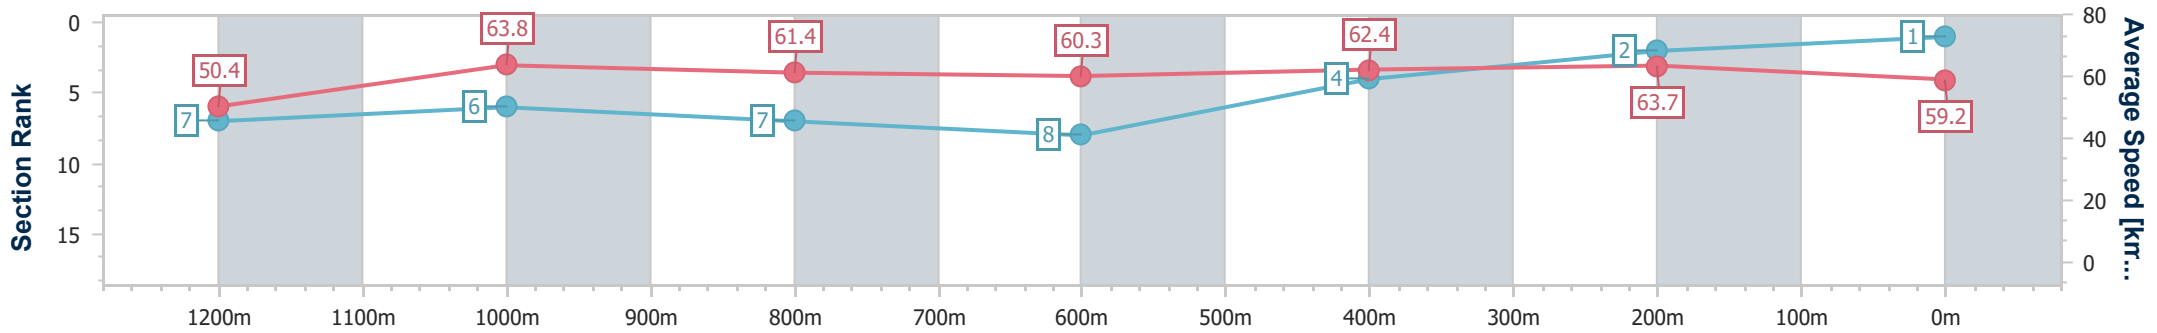

Eagle Farm QLD Professional

Race 8: XXXX DRY BENCHMARK 65 Handicap - 1400m

08 February 2023 - 17:13

Track Rating: Good 4, Weather: Fine, Rail Position: +8m Entire

BRISBANE RACING CLUB

Section	Overall	1200m	1000m	800m	600m	400m	200m
Section Times	1:24.52 [1] (0:14.35)	1:10.17 [7] (0:11.31)	0:58.86 [6] (0:11.84)	0:47.02 [7] (0:12.03)	0:34.99 [8] (0:11.52)	0:23.47 [4] (0:11.32)	0:12.15 [2] (0:12.15)
Average Speed [km/h]	50.4	63.8	61.4	60.3	62.4	63.7	59.2
Top Speed [km/h]	63.9	65.6	63.5	60.9	64.6	64.9	62.1
Avg. Dist. to Rail [m]	3.5	2.1	2.4	1.4	0.2	1.5	0.9
Avg. Stride Freq. [Hz]	2.3	2.4	2.3	2.3	2.4	2.4	2.3
Avg. Stride Length [m]	6.2	7.5	7.4	7.3	7.3	7.2	7.0