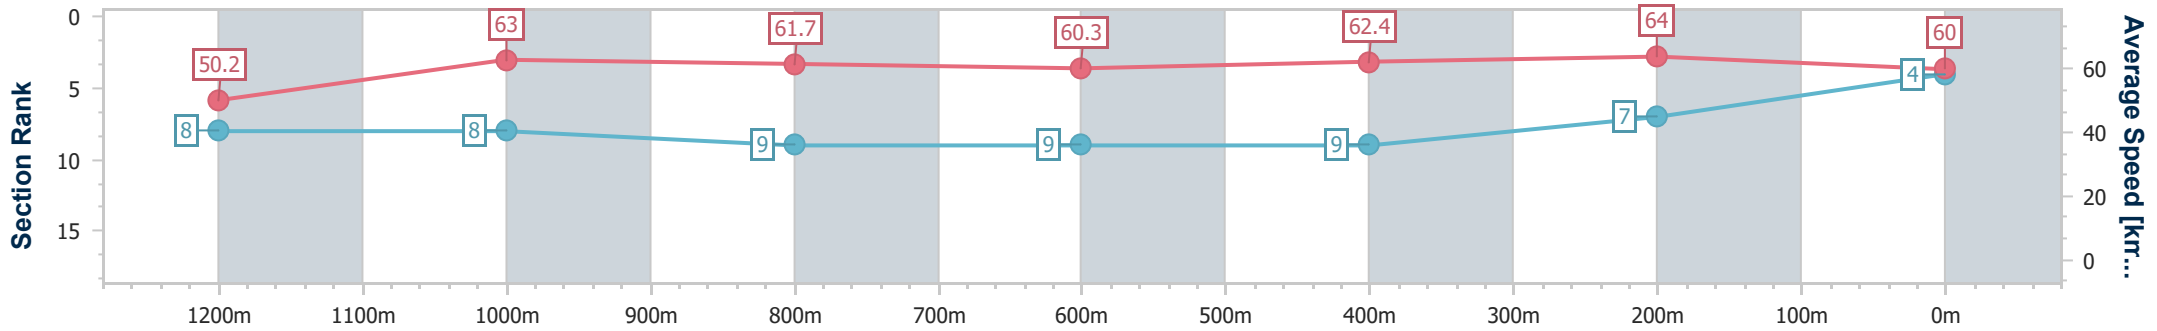

Eagle Farm QLD Professional

Race 8: XXXX DRY BENCHMARK 65 Handicap - 1400m

08 February 2023 - 17:13

Track Rating: Good 4, Weather: Fine, Rail Position: +8m Entire

BRISBANE RACING CLUB

Section	Overall	1200m	1000m	800m	600m	400m	200m
Section Times	1:24.62 [4] (0:14.37)	1:10.25 [8] (0:11.46)	0:58.79 [8] (0:11.88)	0:46.91 [9] (0:12.05)	0:34.86 [9] (0:11.61)	0:23.25 [9] (0:11.26)	0:11.99 [7] (0:11.99)
Average Speed [km/h]	50.2	63.0	61.7	60.3	62.4	64.0	60.0
Top Speed [km/h]	63.5	65.4	64.0	61.9	64.3	65.0	62.9
Avg. Dist. to Rail [m]	5.5	3.3	3.6	2.3	1.5	6.5	6.8
Avg. Stride Freq. [Hz]	2.1	2.3	2.3	2.3	2.3	2.4	2.3
Avg. Stride Length [m]	6.5	7.5	7.4	7.3	7.4	7.4	7.2