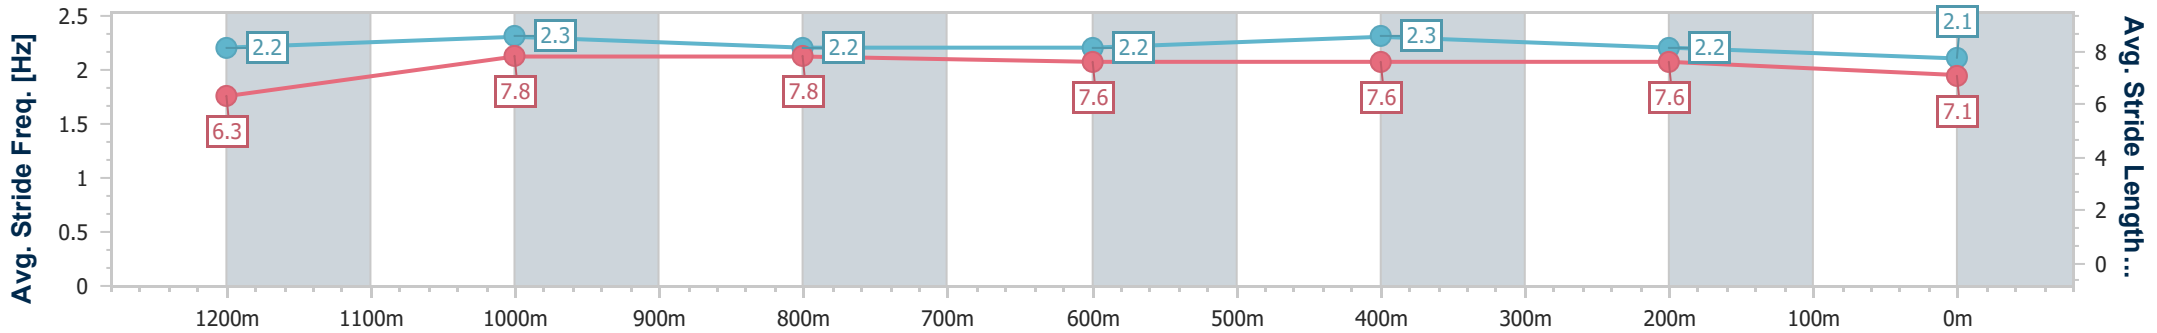

Eagle Farm QLD Professional

Race 8: XXXX DRY BENCHMARK 65 Handicap - 1400m

08 February 2023 - 17:13

Track Rating: Good 4, Weather: Fine, Rail Position: +8m Entire

BRISBANE RACING CLUB

Section	Overall	1200m	1000m	800m	600m	400m	200m
Section Times	1:26.83 [13] (0:14.34)	1:12.49 [6] (0:11.31)	1:01.18 [6] (0:11.76)	0:49.42 [5] (0:12.05)	0:37.37 [5] (0:11.89)	0:25.48 [10] (0:11.90)	0:13.58 [13] (0:13.58)
Average Speed [km/h]	50.5	64.0	62.4	60.9	62.1	60.5	53.1
Top Speed [km/h]	64.8	65.4	63.3	61.9	63.4	62.4	58.3
Avg. Dist. to Rail [m]	10.6	4.3	3.9	4.8	5.0	8.2	5.2
Avg. Stride Freq. [Hz]	2.2	2.3	2.2	2.2	2.3	2.2	2.1
Avg. Stride Length [m]	6.3	7.8	7.8	7.6	7.6	7.6	7.1

- [] Ranking at each section and finish
- .-.- No data available at this section
- NA No data available