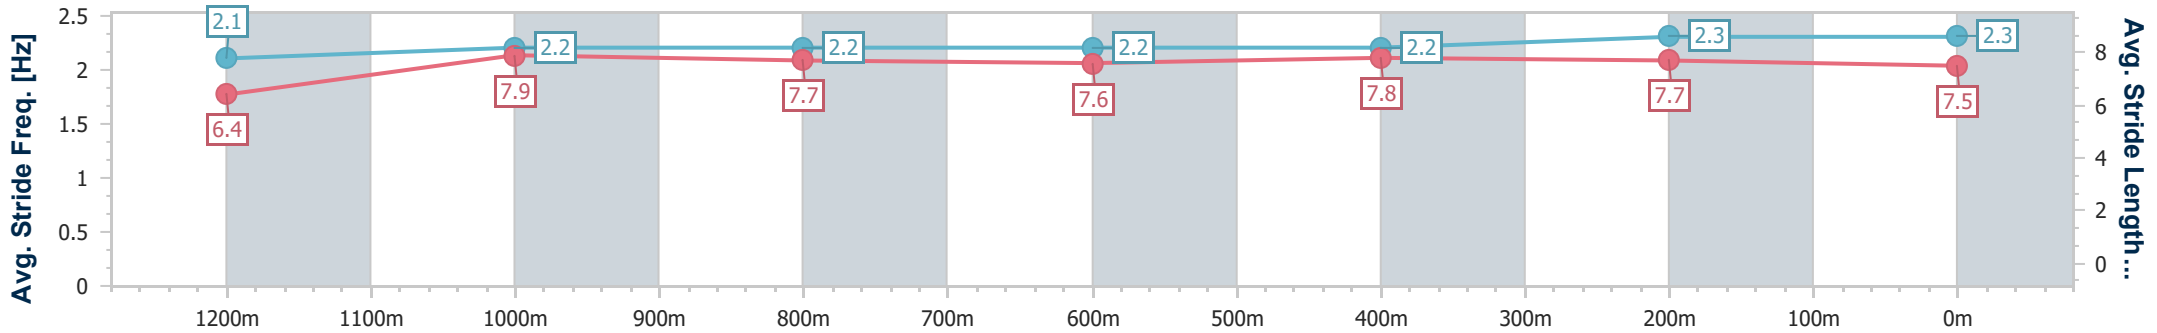

Eagle Farm QLD Professional

Race 8: XXXX DRY BENCHMARK 65 Handicap - 1400m

08 February 2023 - 17:13

Track Rating: Good 4, Weather: Fine, Rail Position: +8m Entire

BRISBANE RACING CLUB

Section	Overall	1200m	1000m	800m	600m	400m	200m
Section Times	1:24.53 [2] (0:14.97)	1:09.56 [12] (0:11.33)	0:58.23 [12] (0:11.64)	0:46.59 [11] (0:12.00)	0:34.59 [11] (0:11.60)	0:22.99 [11] (0:11.24)	0:11.75 [9] (0:11.75)
Average Speed [km/h]	48.2	63.5	62.2	60.7	63.2	64.0	61.3
Top Speed [km/h]	63.3	64.7	64.0	61.9	65.4	65.5	64.1
Avg. Dist. to Rail [m]	6.4	1.3	1.1	2.7	3.5	7.7	5.6
Avg. Stride Freq. [Hz]	2.1	2.2	2.2	2.2	2.2	2.3	2.3
Avg. Stride Length [m]	6.4	7.9	7.7	7.6	7.8	7.7	7.5