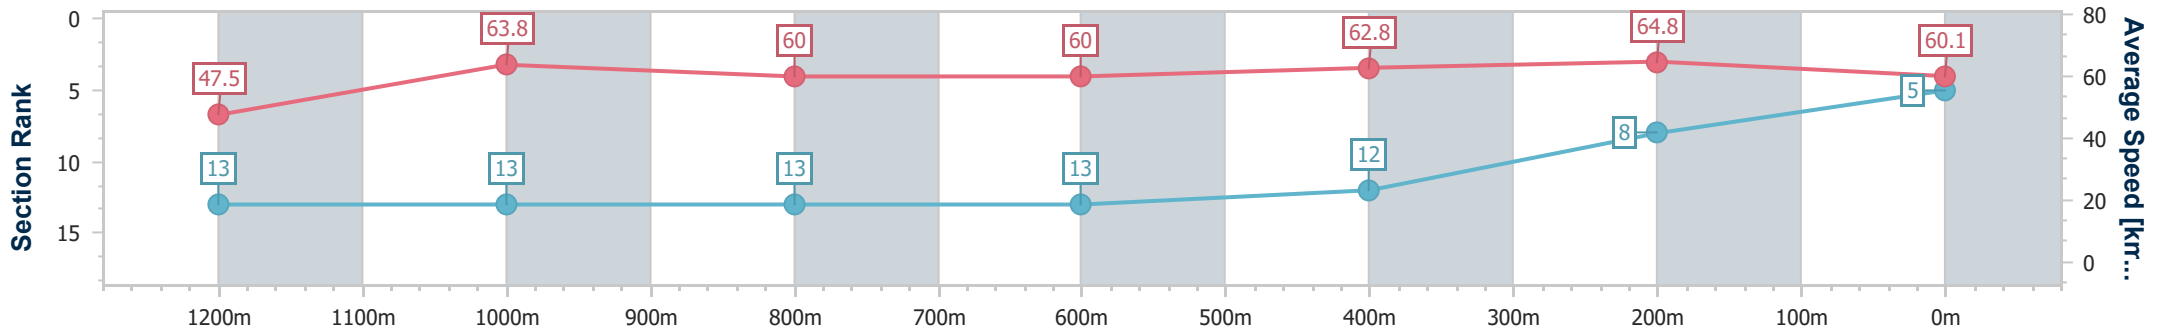

Eagle Farm QLD Professional

Race 8: XXXX DRY BENCHMARK 65 Handicap - 1400m

08 February 2023 - 17:13

Track Rating: Good 4, Weather: Fine, Rail Position: +8m Entire

BRISBANE RACING CLUB

Section	Overall	1200m	1000m	800m	600m	400m	200m
Section Times	1:24.63 [5] (0:15.06)	1:09.57 [13] (0:11.25)	0:58.32 [13] (0:11.92)	0:46.40 [13] (0:11.97)	0:34.43 [13] (0:11.34)	0:23.09 [12] (0:11.13)	0:11.96 [8] (0:11.96)
Average Speed [km/h]	47.5	63.8	60.0	60.0	62.8	64.8	60.1
Top Speed [km/h]	64.1	66.3	63.1	62.8	66.0	66.4	62.4
Avg. Dist. to Rail [m]	3.7	4.8	1.3	1.0	1.8	0.2	0.7
Avg. Stride Freq. [Hz]	2.2	2.3	2.3	2.3	2.4	2.4	2.3
Avg. Stride Length [m]	6.0	7.7	7.2	7.3	7.3	7.4	7.2

- [] Ranking at each section and finish
- .-.- No data available at this section
- NA No data available

Horse/Jockey Name	Virtuosity
Final Rank	6
Fastest Section Time (Section)	0:11.24 (400m)
Top Speed [km/h] (Section)	66.6 (400m)
Race State	Finished