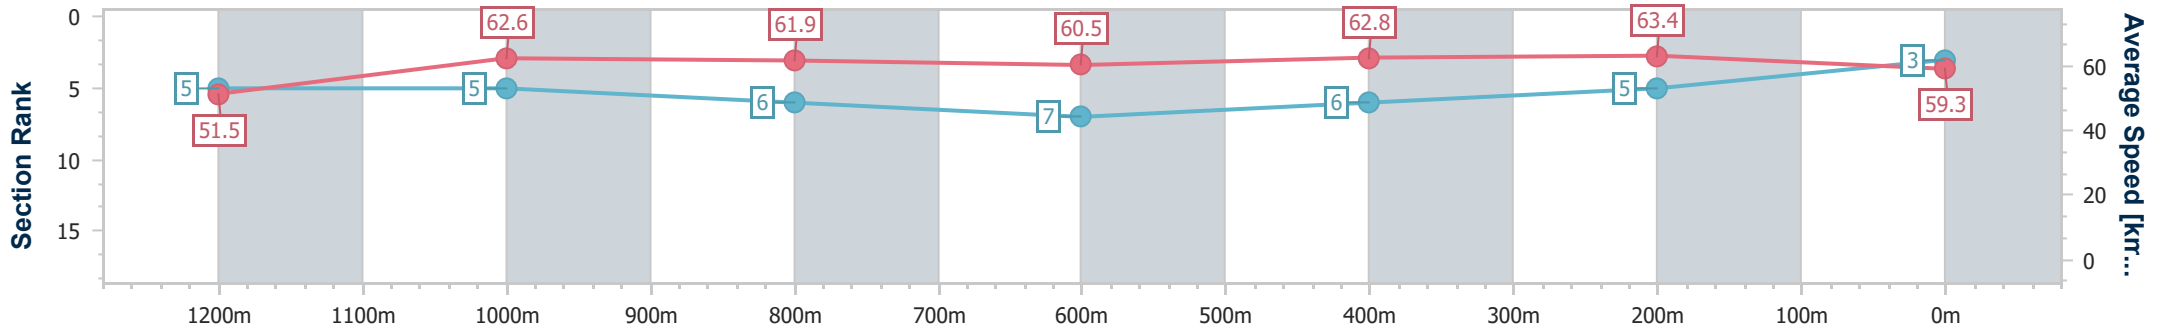

Eagle Farm QLD Professional

Race 8: XXXX DRY BENCHMARK 65 Handicap - 1400m

08 February 2023 - 17:13

Track Rating: Good 4, Weather: Fine, Rail Position: +8m Entire

BRISBANE RACING CLUB

Section	Overall	1200m	1000m	800m	600m	400m	200m
Section Times	1:24.54 [3] (0:14.02)	1:10.52 [5] (0:11.53)	0:58.99 [5] (0:11.83)	0:47.16 [6] (0:12.05)	0:35.11 [7] (0:11.58)	0:23.53 [6] (0:11.37)	0:12.16 [5] (0:12.16)
Average Speed [km/h]	51.5	62.6	61.9	60.5	62.8	63.4	59.3
Top Speed [km/h]	62.7	64.1	63.5	61.7	64.1	64.1	61.9
Avg. Dist. to Rail [m]	3.7	3.0	3.6	3.4	2.0	7.7	8.8
Avg. Stride Freq. [Hz]	2.2	2.3	2.3	2.3	2.3	2.3	2.3
Avg. Stride Length [m]	6.6	7.6	7.5	7.4	7.6	7.6	7.2