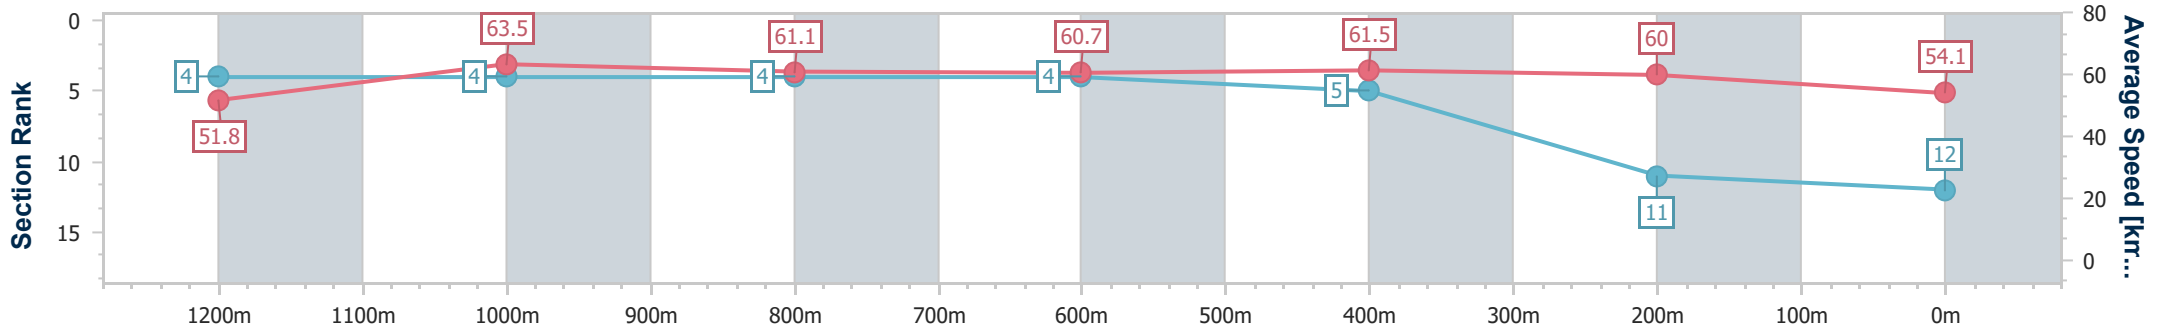

Eagle Farm QLD Professional

Race 8: XXXX DRY BENCHMARK 65 Handicap - 1400m

08 February 2023 - 17:13

Track Rating: Good 4, Weather: Fine, Rail Position: +8m Entire

BRISBANE RACING CLUB

Section	Overall	1200m	1000m	800m	600m	400m	200m
Section Times	1:26.19 [12] (0:13.97)	1:12.22 [4] (0:11.37)	1:00.85 [4] (0:11.97)	0:48.88 [4] (0:11.92)	0:36.96 [4] (0:11.65)	0:25.31 [5] (0:12.01)	0:13.30 [11] (0:13.30)
Average Speed [km/h]	51.8	63.5	61.1	60.7	61.5	60.0	54.1
Top Speed [km/h]	65.4	65.6	63.5	61.6	62.5	62.4	58.0
Avg. Dist. to Rail [m]	6.2	4.6	3.3	1.2	1.1	2.5	0.9
Avg. Stride Freq. [Hz]	2.3	2.4	2.3	2.3	2.4	2.4	2.2
Avg. Stride Length [m]	6.2	7.2	7.2	7.3	7.2	7.0	6.7