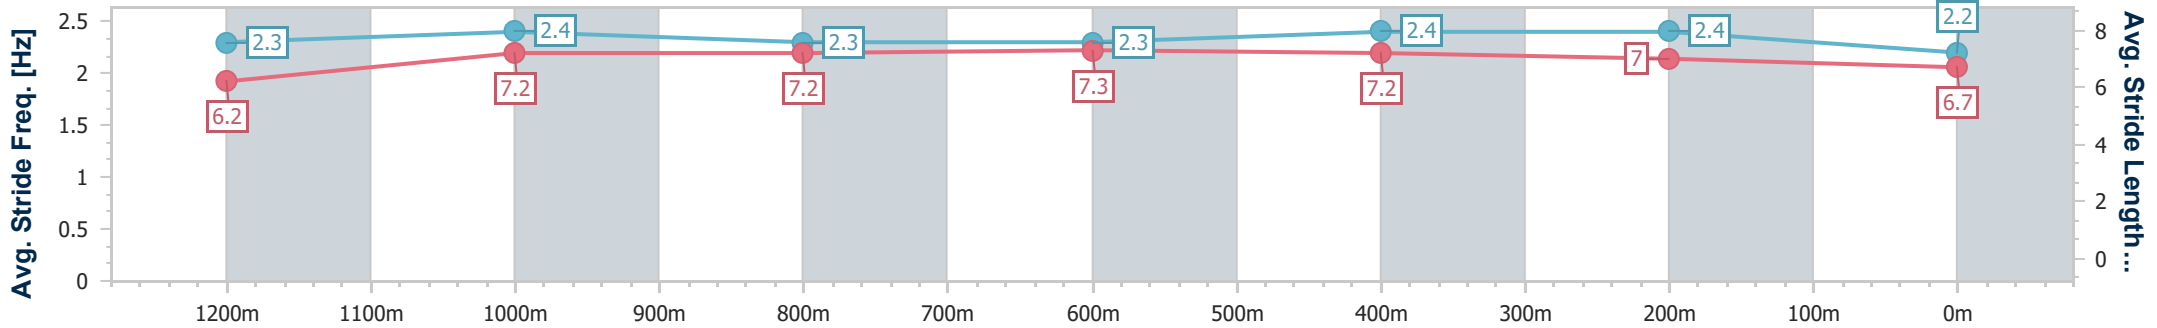

- [] Ranking at each section and finish
- .-.- No data available at this section
- NA No data available

Horse/Jockey Name	Skytain
Final Rank	12
Fastest Section Time (Section)	0:11.37 (1200m)
Top Speed [km/h] (Section)	65.6 (1200m)
Race State	Finished

Eagle Farm QLD Professional

Race 8: XXXX DRY BENCHMARK 65 Handicap - 1400m

08 February 2023 - 17:13

Track Rating: Good 4, Weather: Fine, Rail Position: +8m Entire

BRISBANE RACING CLUB

Section	Overall	1200m	1000m	800m	600m	400m	200m
Section Times	1:26.19 [12] (0:13.97)	1:12.22 [4] (0:11.37)	1:00.85 [4] (0:11.97)	0:48.88 [4] (0:11.92)	0:36.96 [4] (0:11.65)	0:25.31 [5] (0:12.01)	0:13.30 [11] (0:13.30)
Average Speed [km/h]	51.8	63.5	61.1	60.7	61.5	60.0	54.1
Top Speed [km/h]	65.4	65.6	63.5	61.6	62.5	62.4	58.0
Avg. Dist. to Rail [m]	6.2	4.6	3.3	1.2	1.1	2.5	0.9
Avg. Stride Freq. [Hz]	2.3	2.4	2.3	2.3	2.4	2.4	2.2
Avg. Stride Length [m]	6.2	7.2	7.2	7.3	7.2	7.0	6.7