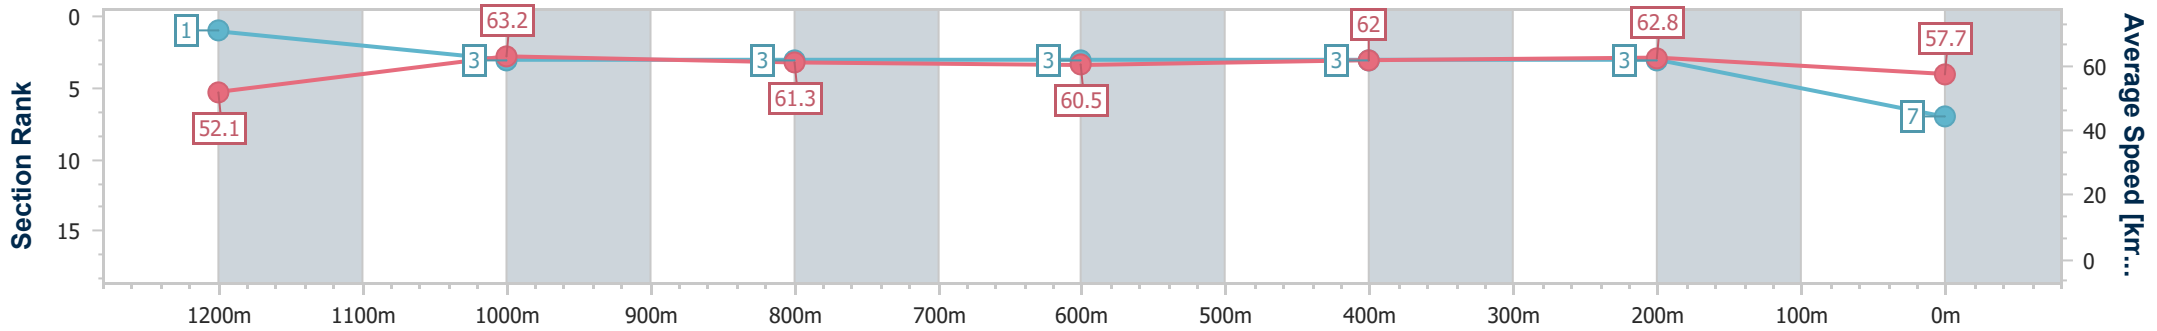

Eagle Farm QLD Professional

Race 8: XXXX DRY BENCHMARK 65 Handicap - 1400m

08 February 2023 - 17:13

Track Rating: Good 4, Weather: Fine, Rail Position: +8m Entire

BRISBANE RACING CLUB

Section	Overall	1200m	1000m	800m	600m	400m	200m
Section Times	1:24.78 [7] (0:13.84)	1:10.94 [1] (0:11.43)	0:59.51 [3] (0:11.90)	0:47.61 [3] (0:11.99)	0:35.62 [3] (0:11.67)	0:23.95 [3] (0:11.47)	0:12.48 [3] (0:12.48)
Average Speed [km/h]	52.1	63.2	61.3	60.5	62.0	62.8	57.7
Top Speed [km/h]	63.5	64.3	62.5	60.9	63.4	63.7	60.4
Avg. Dist. to Rail [m]	1.9	2.3	2.9	1.8	0.8	4.6	4.7
Avg. Stride Freq. [Hz]	2.2	2.3	2.2	2.2	2.2	2.3	2.2
Avg. Stride Length [m]	6.6	7.6	7.6	7.6	7.7	7.6	7.2