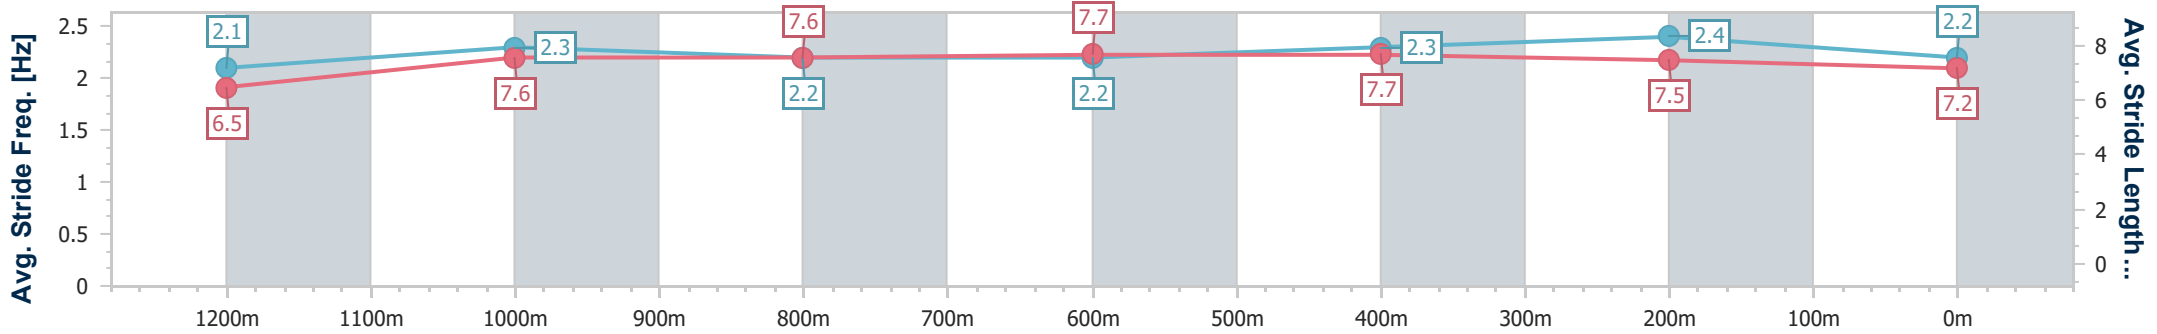

- [] Ranking at each section and finish
- .-.- No data available at this section
- NA No data available

Horse/Jockey Name	Sequana
Final Rank	10
Fastest Section Time (Section)	0:11.32 (400m)
Top Speed [km/h] (Section)	64.9 (400m)
Race State	Finished

Eagle Farm QLD Professional

Race 8: XXXX DRY BENCHMARK 65 Handicap - 1400m

08 February 2023 - 17:13

Track Rating: Good 4, Weather: Fine, Rail Position: +8m Entire

BRISBANE RACING CLUB

Section	Overall	1200m	1000m	800m	600m	400m	200m
Section Times	1:25.60 [10] (0:14.48)	1:11.12 [9] (0:11.64)	0:59.48 [11] (0:12.00)	0:47.48 [12] (0:12.05)	0:35.43 [12] (0:11.66)	0:23.77 [13] (0:11.32)	0:12.45 [12] (0:12.45)
Average Speed [km/h]	50.1	62.0	61.3	61.5	63.1	63.7	57.9
Top Speed [km/h]	62.3	64.0	63.2	62.9	64.4	64.9	61.6
Avg. Dist. to Rail [m]	11.0	5.3	4.6	6.2	4.1	9.3	8.2
Avg. Stride Freq. [Hz]	2.1	2.3	2.2	2.2	2.3	2.4	2.2
Avg. Stride Length [m]	6.5	7.6	7.6	7.7	7.7	7.5	7.2