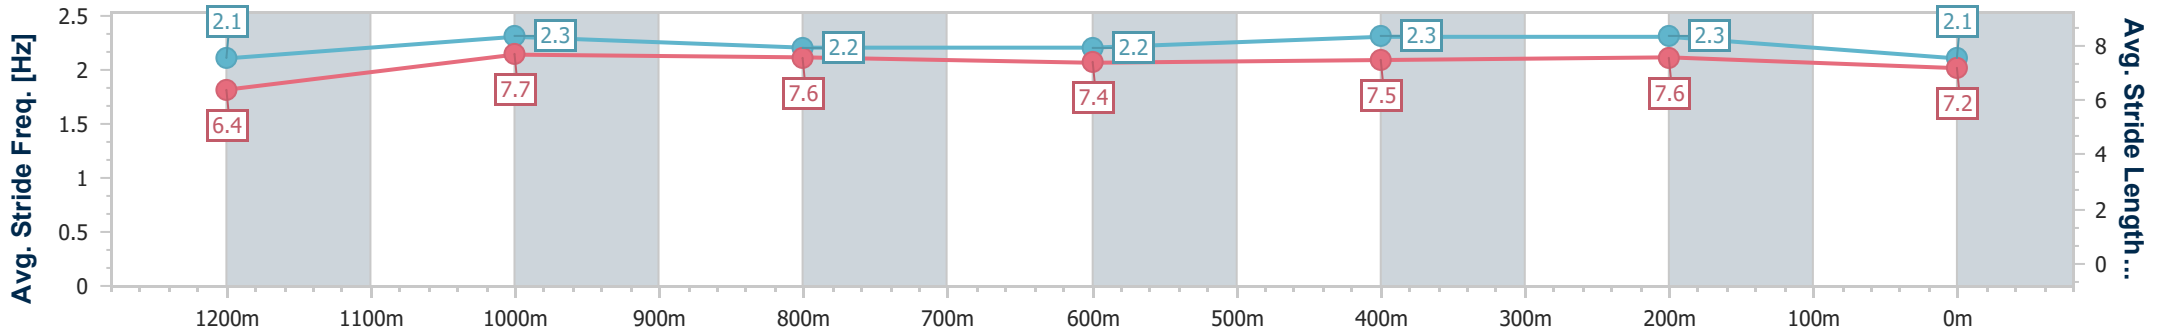

Eagle Farm QLD Professional

Race 8: XXXX DRY BENCHMARK 65 Handicap - 1400m

08 February 2023 - 17:13

Track Rating: Good 4, Weather: Fine, Rail Position: +8m Entire

BRISBANE RACING CLUB

Section	Overall	1200m	1000m	800m	600m	400m	200m
Section Times	1:25.94 [11] (0:14.63)	1:11.31 [11] (0:11.40)	0:59.91 [10] (0:11.61)	0:48.30 [8] (0:11.90)	0:36.40 [6] (0:11.79)	0:24.61 [7] (0:11.63)	0:12.98 [10] (0:12.98)
Average Speed [km/h]	49.4	63.3	62.6	60.5	62.0	61.9	55.6
Top Speed [km/h]	64.8	64.9	66.6	63.1	64.2	64.5	58.9
Avg. Dist. to Rail [m]	5.6	2.8	2.1	0.7	2.9	7.9	4.9
Avg. Stride Freq. [Hz]	2.1	2.3	2.2	2.2	2.3	2.3	2.1
Avg. Stride Length [m]	6.4	7.7	7.6	7.4	7.5	7.6	7.2

- [] Ranking at each section and finish
- .-.- No data available at this section
- NA No data available

Horse/Jockey Name	Skytain
Final Rank	12
Fastest Section Time (Section)	0:11.37 (1200m)
Top Speed [km/h] (Section)	65.6 (1200m)
Race State	Finished