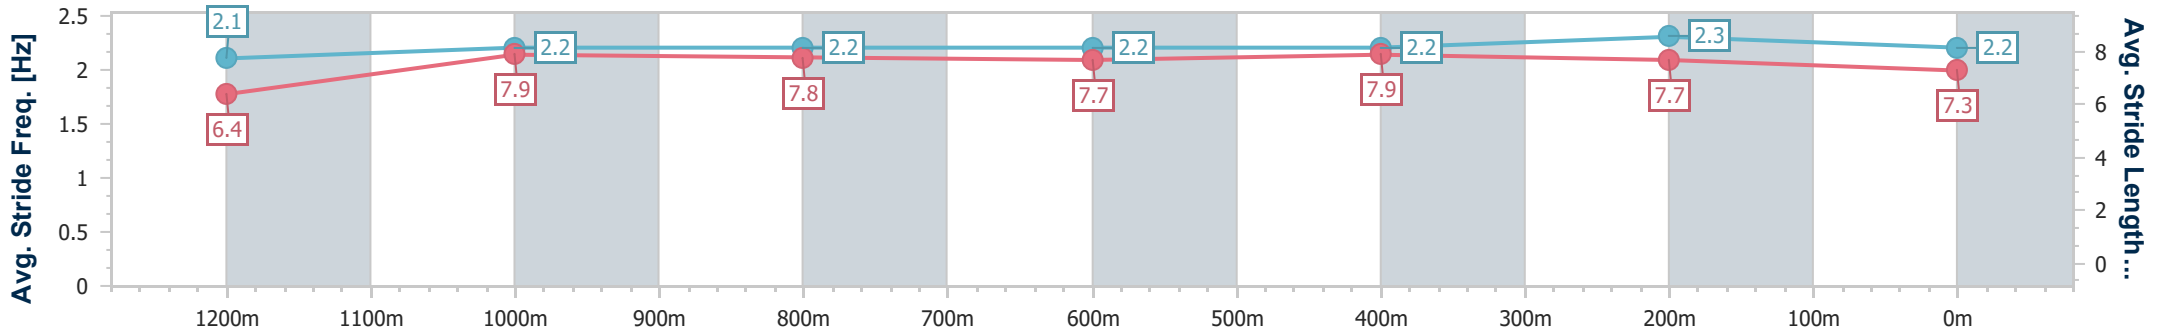

- [] Ranking at each section and finish
- .-.- No data available at this section
- NA No data available

Horse/Jockey Name	Virtuosity
Final Rank	6
Fastest Section Time (Section)	0:11.24 (400m)
Top Speed [km/h] (Section)	66.6 (400m)
Race State	Finished

Eagle Farm QLD Professional

Race 8: XXXX DRY BENCHMARK 65 Handicap - 1400m

08 February 2023 - 17:13

Track Rating: Good 4, Weather: Fine, Rail Position: +8m Entire

BRISBANE RACING CLUB

Section	Overall	1200m	1000m	800m	600m	400m	200m
Section Times	1:24.72 [6] (0:14.58)	1:10.14 [10] (0:11.35)	0:58.79 [9] (0:11.79)	0:47.00 [10] (0:11.98)	0:35.02 [10] (0:11.55)	0:23.47 [8] (0:11.24)	0:12.23 [6] (0:12.23)
Average Speed [km/h]	49.5	63.5	62.1	61.0	63.0	64.1	58.9
Top Speed [km/h]	64.2	65.8	63.5	62.4	66.1	66.6	62.9
Avg. Dist. to Rail [m]	4.5	2.4	3.6	3.2	2.6	4.9	3.5
Avg. Stride Freq. [Hz]	2.1	2.2	2.2	2.2	2.2	2.3	2.2
Avg. Stride Length [m]	6.4	7.9	7.8	7.7	7.9	7.7	7.3

- [] Ranking at each section and finish
- .-.- No data available at this section
- NA No data available

Horse/Jockey Name	Roadhouse
Final Rank	7
Fastest Section Time (Section)	0:11.43 (1200m)
Top Speed [km/h] (Section)	64.3 (1200m)
Race State	Finished