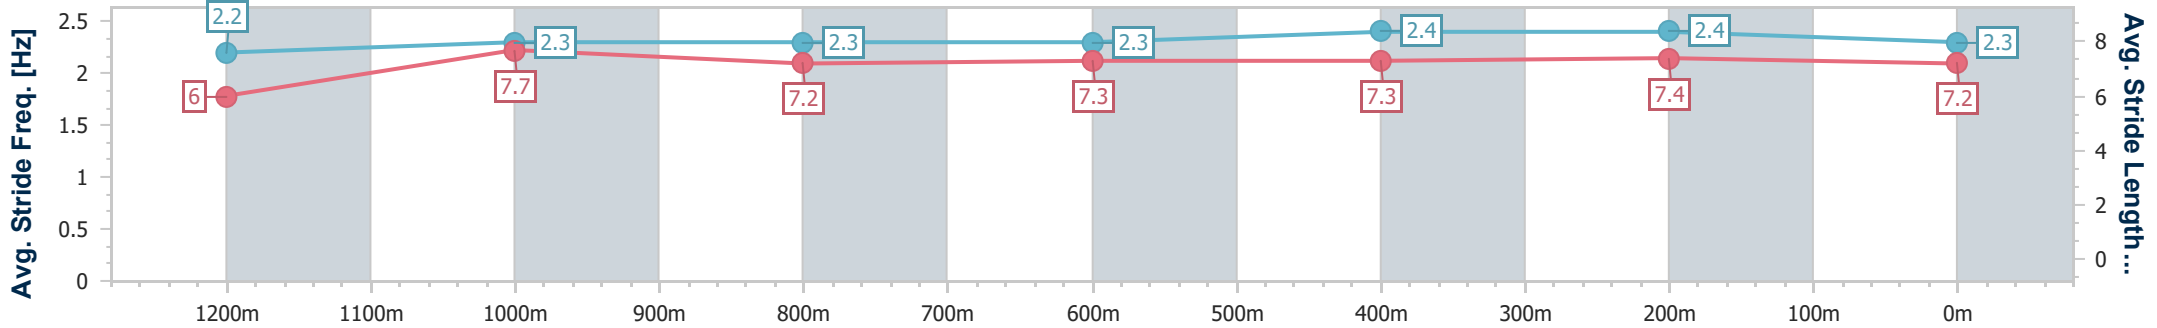

Eagle Farm QLD Professional

Race 8: XXXX DRY BENCHMARK 65 Handicap - 1400m

08 February 2023 - 17:13

Track Rating: Good 4, Weather: Fine, Rail Position: +8m Entire

BRISBANE RACING CLUB

Section	Overall	1200m	1000m	800m	600m	400m	200m
Section Times	1:24.63 [5] (0:15.06)	1:09.57 [13] (0:11.25)	0:58.32 [13] (0:11.92)	0:46.40 [13] (0:11.97)	0:34.43 [13] (0:11.34)	0:23.09 [12] (0:11.13)	0:11.96 [8] (0:11.96)
Average Speed [km/h]	47.5	63.8	60.0	60.0	62.8	64.8	60.1
Top Speed [km/h]	64.1	66.3	63.1	62.8	66.0	66.4	62.4
Avg. Dist. to Rail [m]	3.7	4.8	1.3	1.0	1.8	0.2	0.7
Avg. Stride Freq. [Hz]	2.2	2.3	2.3	2.3	2.4	2.4	2.3
Avg. Stride Length [m]	6.0	7.7	7.2	7.3	7.3	7.4	7.2

- [] Ranking at each section and finish
- .-.- No data available at this section
- NA No data available

Horse/Jockey Name	Virtuosity
Final Rank	6
Fastest Section Time (Section)	0:11.24 (400m)
Top Speed [km/h] (Section)	66.6 (400m)
Race State	Finished