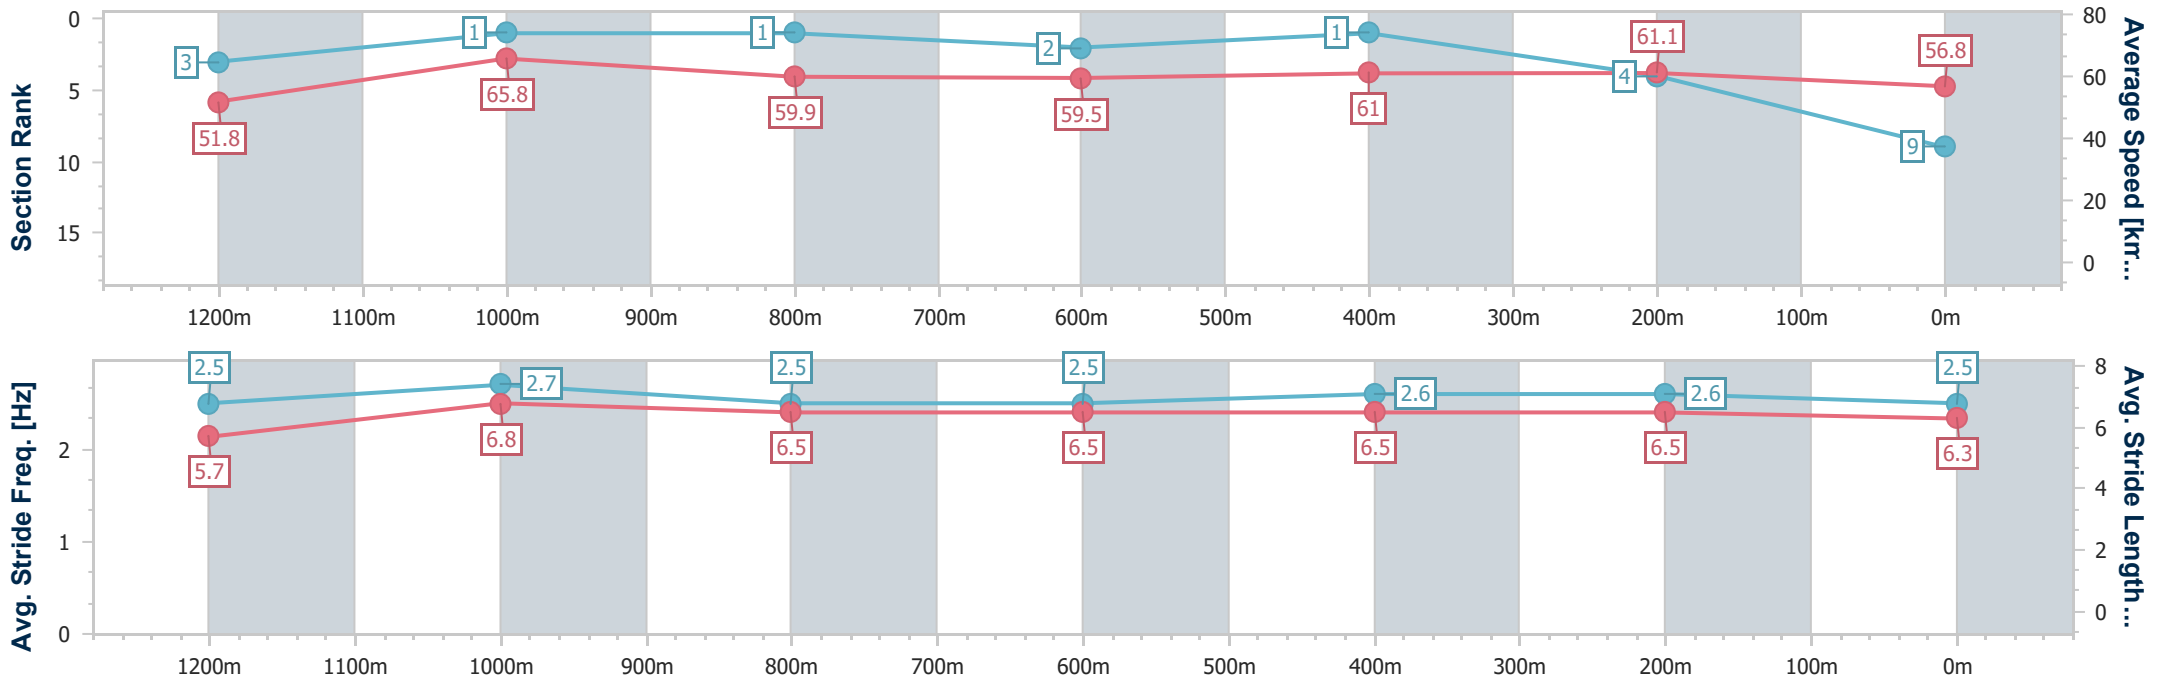

- [] Ranking at each section and finish
- .-.- No data available at this section
- NA No data available

Horse/Jockey Name	Abb Roy
Final Rank	9
Fastest Section Time (Section)	0:10.95 (1200m)
Top Speed [km/h] (Section)	66.6 (Overall)
Race State	Finished

Eagle Farm QLD Professional

Race 8: XXXX DRY BENCHMARK 65 Handicap - 1400m

08 February 2023 - 17:13

Track Rating: Good 4, Weather: Fine, Rail Position: +8m Entire

BRISBANE RACING CLUB

Section	Overall	1200m	1000m	800m	600m	400m	200m
Section Times	1:25.12 [9] (0:13.99)	1:11.13 [3] (0:10.95)	1:00.18 [1] (0:12.05)	0:48.13 [1] (0:12.01)	0:36.12 [2] (0:11.67)	0:24.45 [1] (0:11.78)	0:12.67 [4] (0:12.67)
Average Speed [km/h]	51.8	65.8	59.9	59.5	61.0	61.1	56.8
Top Speed [km/h]	66.6	66.2	63.3	61.4	63.5	63.1	59.2
Avg. Dist. to Rail [m]	5.4	3.3	0.7	1.7	2.0	0.7	0.3
Avg. Stride Freq. [Hz]	2.5	2.7	2.5	2.5	2.6	2.6	2.5
Avg. Stride Length [m]	5.7	6.8	6.5	6.5	6.5	6.5	6.3

- [] Ranking at each section and finish
- .-.- No data available at this section
- NA No data available

Horse/Jockey Name	Sequana
Final Rank	10
Fastest Section Time (Section)	0:11.32 (400m)
Top Speed [km/h] (Section)	64.9 (400m)
Race State	Finished