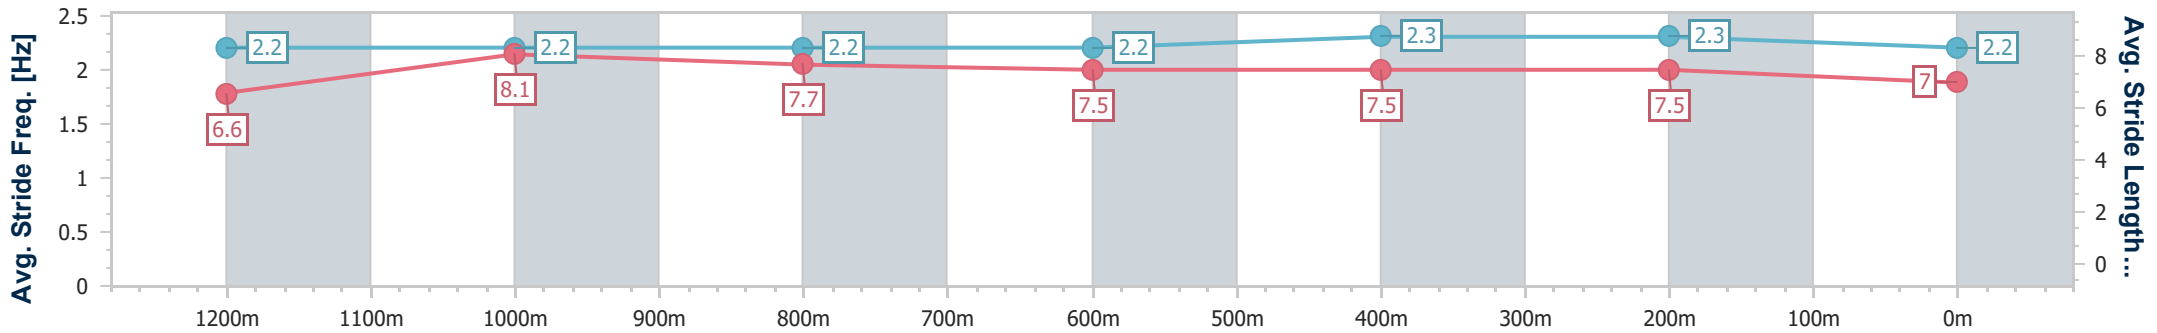

Eagle Farm QLD Professional

Race 8: XXXX DRY BENCHMARK 65 Handicap - 1400m

08 February 2023 - 17:13

Track Rating: Good 4, Weather: Fine, Rail Position: +8m Entire

BRISBANE RACING CLUB

Section	Overall	1200m	1000m	800m	600m	400m	200m
Section Times	1:24.86 [8] (0:13.95)	1:10.91 [2] (0:11.21)	0:59.70 [2] (0:11.78)	0:47.92 [2] (0:11.93)	0:35.99 [1] (0:11.68)	0:24.31 [2] (0:11.53)	0:12.78 [1] (0:12.78)
Average Speed [km/h]	51.6	64.3	61.0	60.3	61.9	62.5	56.2
Top Speed [km/h]	66.2	65.0	62.3	60.8	63.6	63.8	60.1
Avg. Dist. to Rail [m]	3.1	0.7	0.7	0.5	1.3	2.5	2.8
Avg. Stride Freq. [Hz]	2.2	2.2	2.2	2.2	2.3	2.3	2.2
Avg. Stride Length [m]	6.6	8.1	7.7	7.5	7.5	7.5	7.0

- [] Ranking at each section and finish
- .-.- No data available at this section
- NA No data available

Horse/Jockey Name	Abb Roy
Final Rank	9
Fastest Section Time (Section)	0:10.95 (1200m)
Top Speed [km/h] (Section)	66.6 (Overall)
Race State	Finished