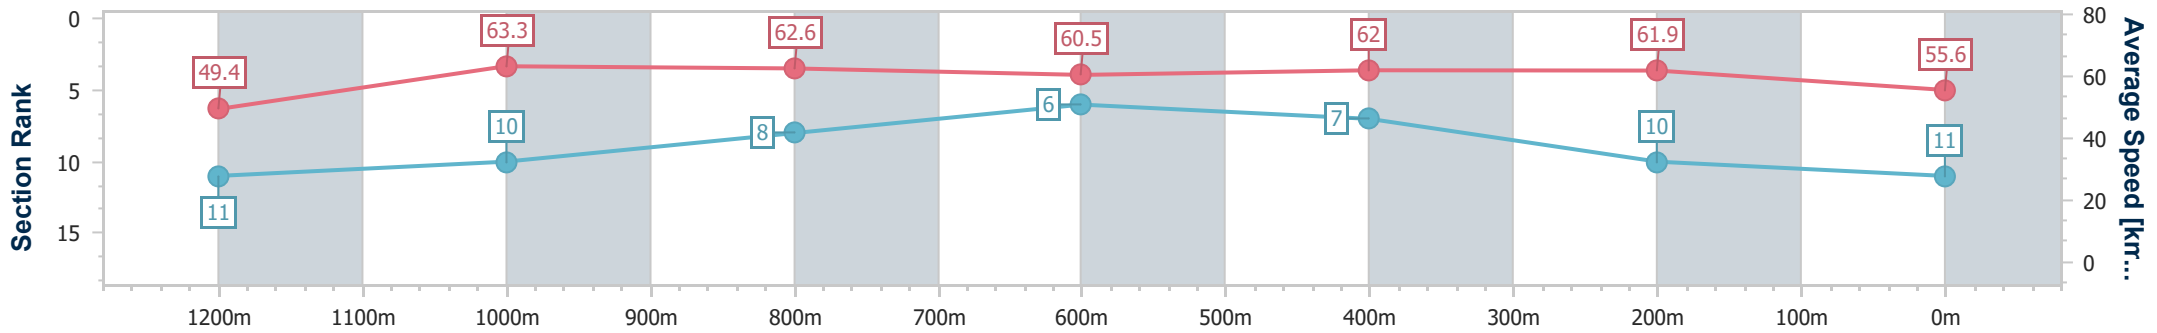

Eagle Farm QLD Professional

Race 8: XXXX DRY BENCHMARK 65 Handicap - 1400m

08 February 2023 - 17:13

Track Rating: Good 4, Weather: Fine, Rail Position: +8m Entire

BRISBANE RACING CLUB

Section	Overall	1200m	1000m	800m	600m	400m	200m
Section Times	1:25.94 [11] (0:14.63)	1:11.31 [11] (0:11.40)	0:59.91 [10] (0:11.61)	0:48.30 [8] (0:11.90)	0:36.40 [6] (0:11.79)	0:24.61 [7] (0:11.63)	0:12.98 [10] (0:12.98)
Average Speed [km/h]	49.4	63.3	62.6	60.5	62.0	61.9	55.6
Top Speed [km/h]	64.8	64.9	66.6	63.1	64.2	64.5	58.9
Avg. Dist. to Rail [m]	5.6	2.8	2.1	0.7	2.9	7.9	4.9
Avg. Stride Freq. [Hz]	2.1	2.3	2.2	2.2	2.3	2.3	2.1
Avg. Stride Length [m]	6.4	7.7	7.6	7.4	7.5	7.6	7.2

- [] Ranking at each section and finish
- .-.- No data available at this section
- NA No data available

Horse/Jockey Name	Skytain
Final Rank	12
Fastest Section Time (Section)	0:11.37 (1200m)
Top Speed [km/h] (Section)	65.6 (1200m)
Race State	Finished