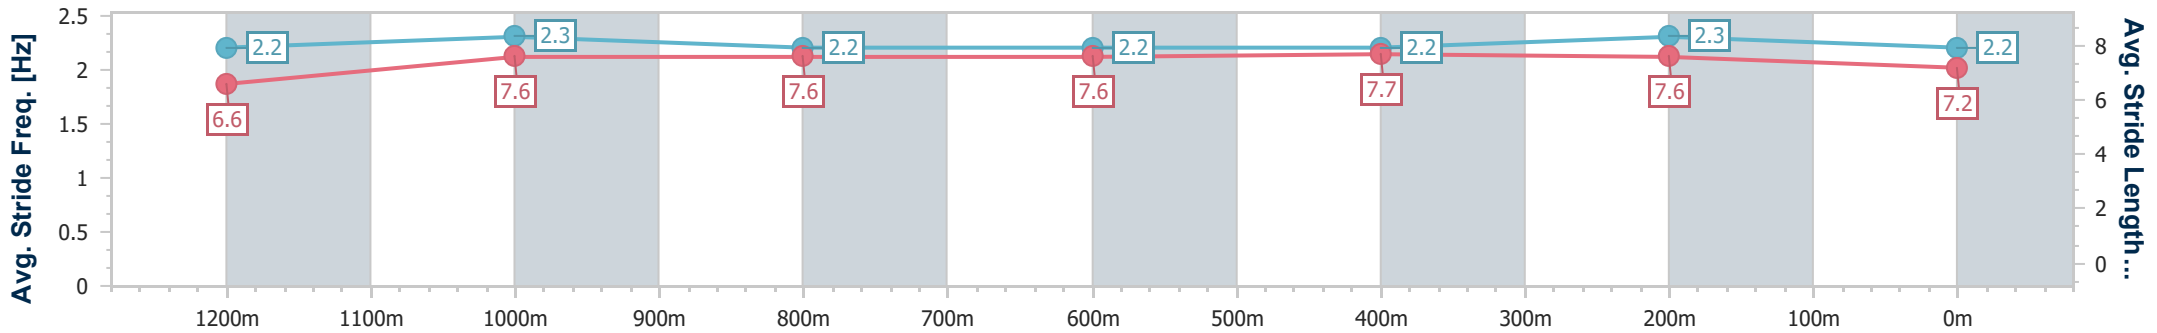

Eagle Farm QLD Professional

Race 8: XXXX DRY BENCHMARK 65 Handicap - 1400m

08 February 2023 - 17:13

Track Rating: Good 4, Weather: Fine, Rail Position: +8m Entire

BRISBANE RACING CLUB

Section	Overall	1200m	1000m	800m	600m	400m	200m
Section Times	1:24.78 [7] (0:13.84)	1:10.94 [1] (0:11.43)	0:59.51 [3] (0:11.90)	0:47.61 [3] (0:11.99)	0:35.62 [3] (0:11.67)	0:23.95 [3] (0:11.47)	0:12.48 [3] (0:12.48)
Average Speed [km/h]	52.1	63.2	61.3	60.5	62.0	62.8	57.7
Top Speed [km/h]	63.5	64.3	62.5	60.9	63.4	63.7	60.4
Avg. Dist. to Rail [m]	1.9	2.3	2.9	1.8	0.8	4.6	4.7
Avg. Stride Freq. [Hz]	2.2	2.3	2.2	2.2	2.2	2.3	2.2
Avg. Stride Length [m]	6.6	7.6	7.6	7.6	7.7	7.6	7.2