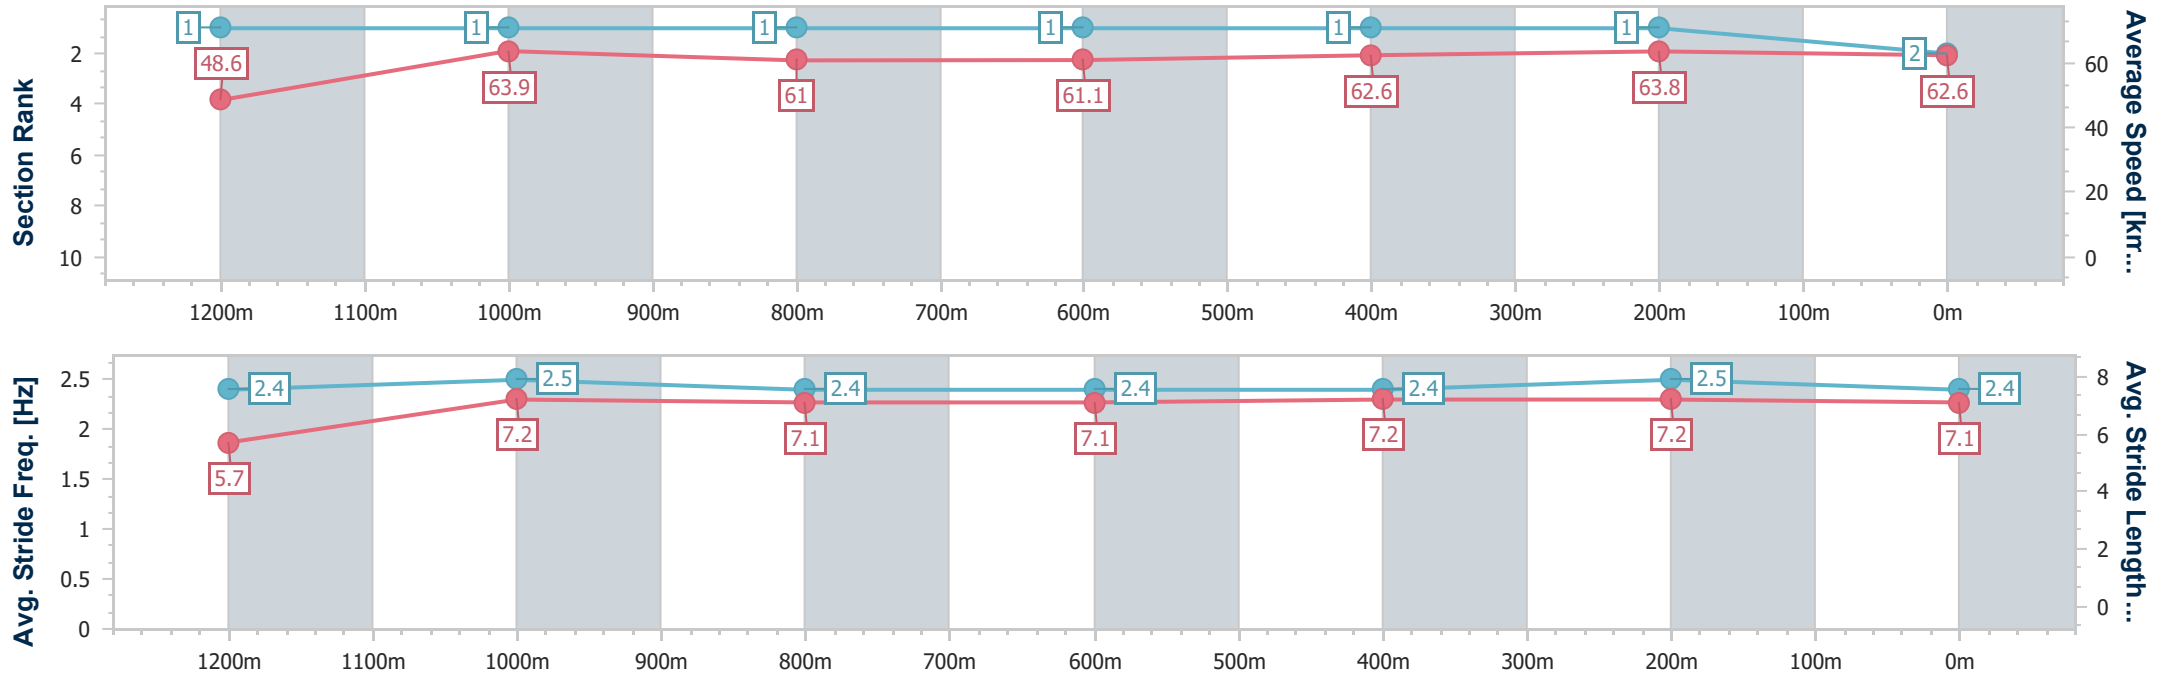

Ipswich QLD Professional

Race 6: SIRROMET Class 4 Handicap - 1350m

09 February 2023 - 16:50

Track Rating: Good 3, Weather: , Rail Position: +2m Entire

Section	Overall	1200m	1000m	800m	600m	400m	200m
Section Times	1:20.02 [2] (0:11.13)	1:08.89 [1] (0:11.27)	0:57.62 [1] (0:11.73)	0:45.89 [1] (0:11.68)	0:34.21 [1] (0:11.44)	0:22.77 [1] (0:11.27)	0:11.50 [1] (0:11.50)
Average Speed [km/h]	48.6	63.9	61.0	61.1	62.6	63.8	62.6
Top Speed [km/h]	63.5	64.4	63.1	61.7	63.7	64.1	63.9
Avg. Dist. to Rail [m]	6.6	2.4	2.3	2.3	1.2	0.5	0.9
Avg. Stride Freq. [Hz]	2.4	2.5	2.4	2.4	2.4	2.5	2.4
Avg. Stride Length [m]	5.7	7.2	7.1	7.1	7.2	7.2	7.1