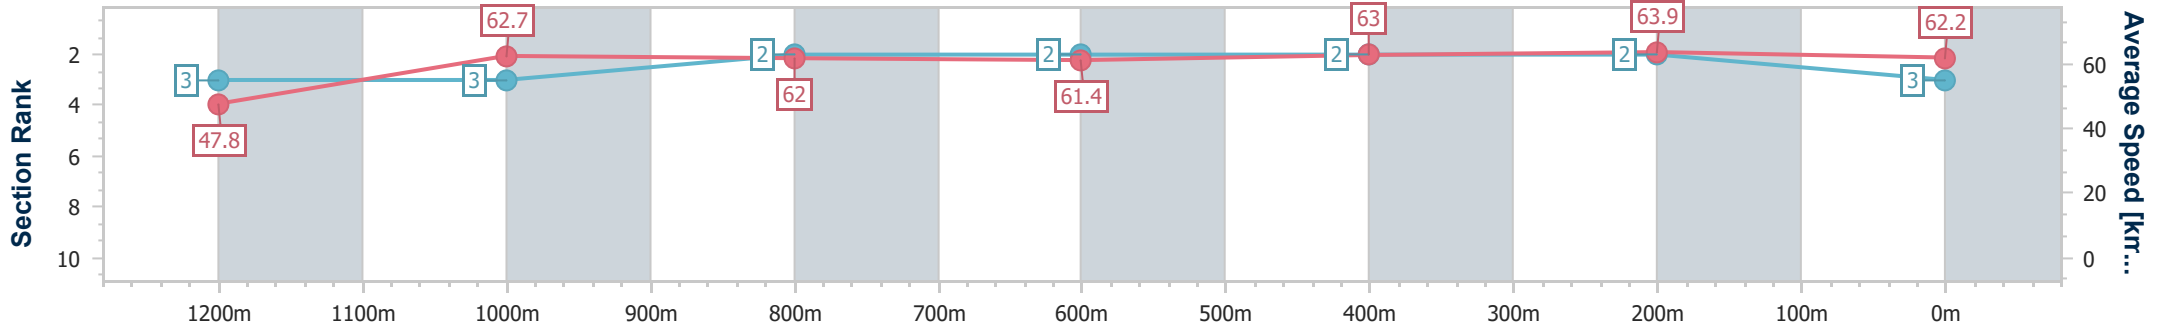

Ipswich QLD Professional

Race 6: SIRROMET Class 4 Handicap - 1350m

09 February 2023 - 16:50

Track Rating: Good 3, Weather: , Rail Position: +2m Entire

Section	Overall	1200m	1000m	800m	600m	400m	200m
Section Times	1:20.18 [3] (0:11.30)	1:08.88 [3] (0:11.47)	0:57.41 [3] (0:11.55)	0:45.86 [2] (0:11.59)	0:34.27 [2] (0:11.40)	0:22.87 [2] (0:11.31)	0:11.56 [2] (0:11.56)
Average Speed [km/h]	47.8	62.7	62.0	61.4	63.0	63.9	62.2
Top Speed [km/h]	61.2	63.5	63.0	61.9	63.7	64.2	63.8
Avg. Dist. to Rail [m]	3.1	1.1	2.2	2.3	1.1	1.2	3.8
Avg. Stride Freq. [Hz]	2.2	2.2	2.2	2.2	2.2	2.3	2.3
Avg. Stride Length [m]	6.0	7.8	7.6	7.8	7.8	7.7	7.6