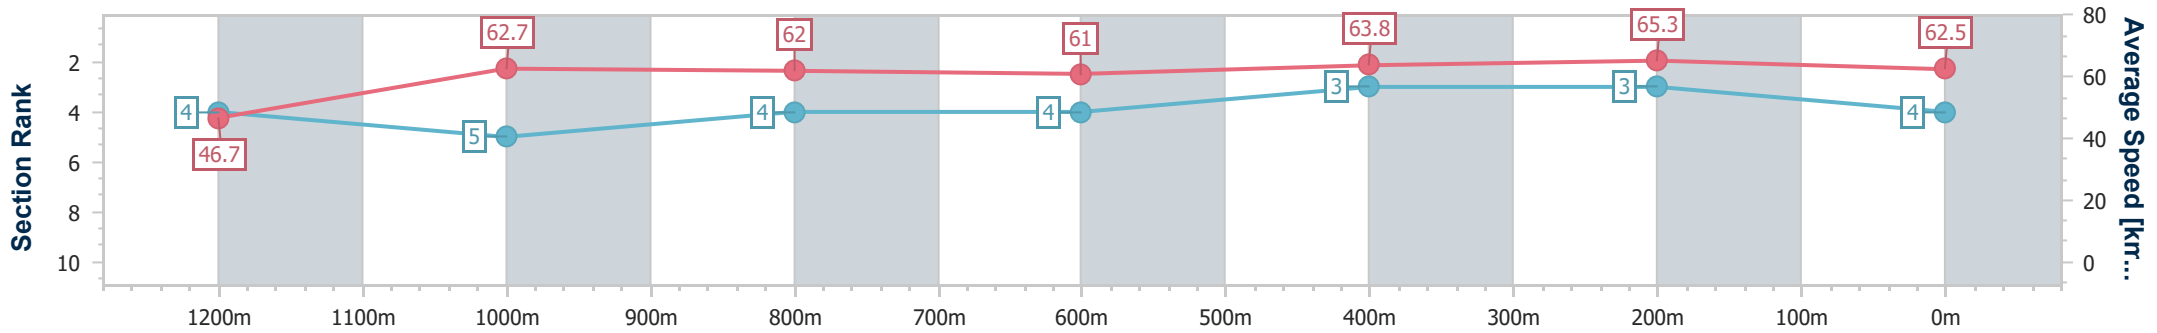

Ipswich QLD Professional

Race 6: SIRROMET Class 4 Handicap - 1350m

09 February 2023 - 16:50

Track Rating: Good 3, Weather: , Rail Position: +2m Entire

Section	Overall	1200m	1000m	800m	600m	400m	200m
Section Times	1:20.27 [4] (0:11.56)	1:08.71 [4] (0:11.47)	0:57.24 [5] (0:11.58)	0:45.66 [4] (0:11.75)	0:33.91 [4] (0:11.31)	0:22.60 [3] (0:11.11)	0:11.49 [3] (0:11.49)
Average Speed [km/h]	46.7	62.7	62.0	61.0	63.8	65.3	62.5
Top Speed [km/h]	62.0	63.9	63.6	62.5	65.6	66.0	64.7
Avg. Dist. to Rail [m]	5.6	1.5	0.9	1.0	0.7	2.1	4.7
Avg. Stride Freq. [Hz]	2.2	2.3	2.3	2.2	2.3	2.4	2.3
Avg. Stride Length [m]	5.8	7.5	7.5	7.6	7.7	7.6	7.5