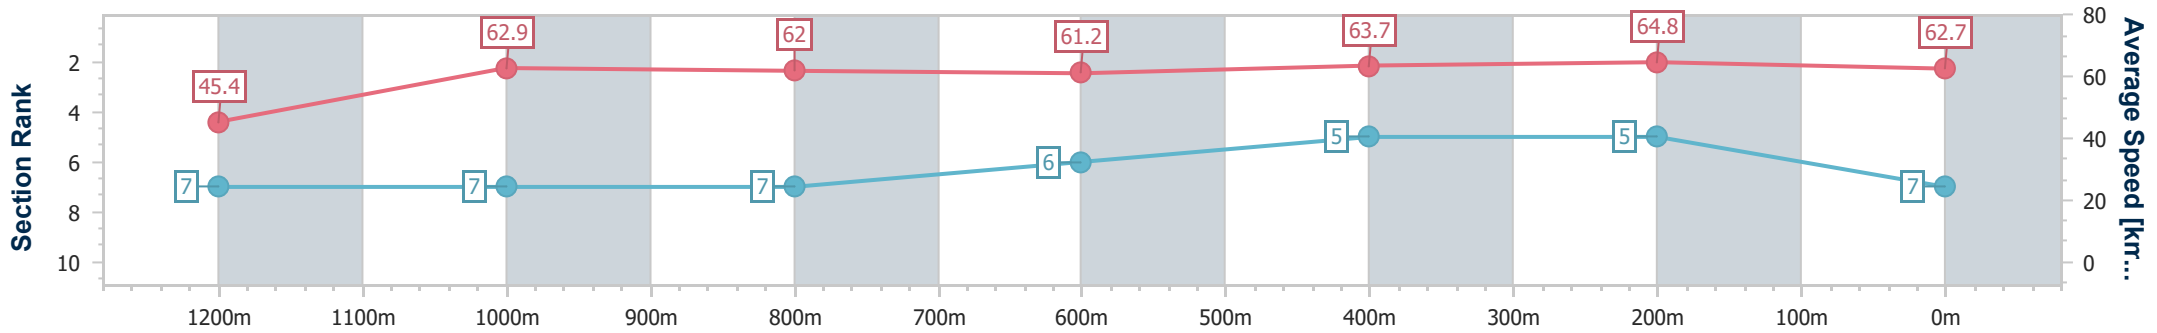

- [] Ranking at each section and finish
- .-.- No data available at this section
- NA No data available

Horse/Jockey Name	Southern Stock
Final Rank	7
Fastest Section Time (Section)	0:11.19 (400m)
Top Speed [km/h] (Section)	65.8 (400m)
Race State	Finished

Ipswich QLD Professional

Race 6: SIRROMET Class 4 Handicap - 1350m

09 February 2023 - 16:50

Track Rating: Good 3, Weather: , Rail Position: +2m Entire

Section	Overall	1200m	1000m	800m	600m	400m	200m
Section Times	1:20.46 [7] (0:11.90)	1:08.56 [7] (0:11.41)	0:57.15 [7] (0:11.53)	0:45.62 [7] (0:11.68)	0:33.94 [6] (0:11.28)	0:22.66 [5] (0:11.19)	0:11.47 [5] (0:11.47)
Average Speed [km/h]	45.4	62.9	62.0	61.2	63.7	64.8	62.7
Top Speed [km/h]	62.1	63.8	63.7	61.8	65.6	65.8	65.1
Avg. Dist. to Rail [m]	2.1	1.3	2.7	2.3	0.9	3.0	4.1
Avg. Stride Freq. [Hz]	2.1	2.3	2.2	2.2	2.3	2.3	2.3
Avg. Stride Length [m]	5.9	7.6	7.7	7.7	7.8	7.8	7.5

- [] Ranking at each section and finish
- .-.- No data available at this section
- NA No data available

Horse/Jockey Name	Orleans Rock
Final Rank	8
Fastest Section Time (Section)	0:11.18 (400m)
Top Speed [km/h] (Section)	66.5 (400m)
Race State	Finished