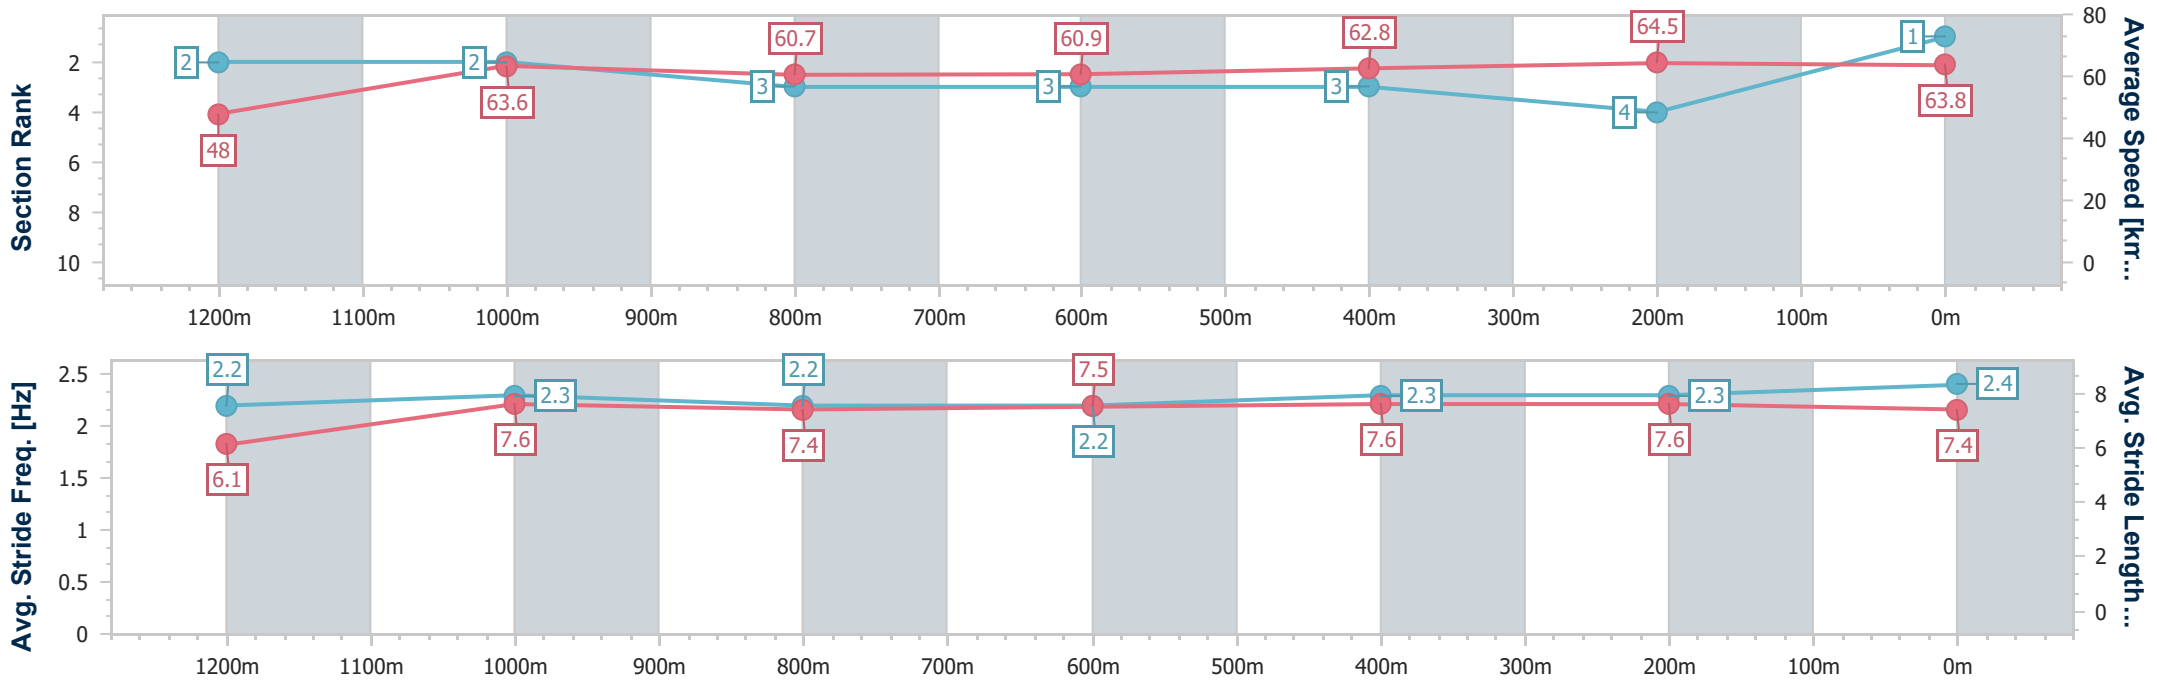

Race 6: SIRROMET Class 4 Handicap - 1350m

09 February 2023 - 16:50

Track Rating: Good 3, Weather: , Rail Position: +2m Entire

Section	Overall	1200m	1000m	800m	600m	400m	200m
Section Times	1:19.94 [1] (0:11.25)	1:08.69 [2] (0:11.30)	0:57.39 [2] (0:11.80)	0:45.59 [3] (0:11.72)	0:33.87 [3] (0:11.42)	0:22.45 [3] (0:11.15)	0:11.30 [4] (0:11.30)
Average Speed [km/h]	48.0	63.6	60.7	60.9	62.8	64.5	63.8
Top Speed [km/h]	62.5	64.3	62.4	61.7	63.7	65.4	65.7
Avg. Dist. to Rail [m]	2.8	1.0	2.5	2.1	1.1	0.5	2.5
Avg. Stride Freq. [Hz]	2.2	2.3	2.2	2.2	2.3	2.3	2.4
Avg. Stride Length [m]	6.1	7.6	7.4	7.5	7.6	7.6	7.4