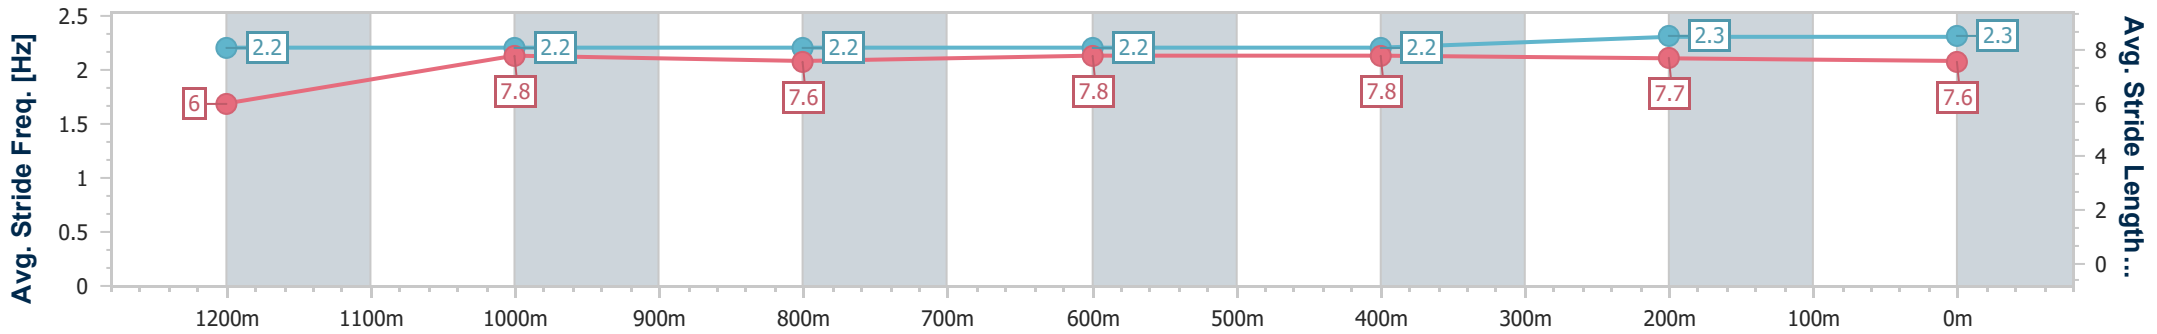

Ipswich QLD Professional

Race 6: SIRROMET Class 4 Handicap - 1350m

09 February 2023 - 16:50

Track Rating: Good 3, Weather: , Rail Position: +2m Entire

Section	Overall	1200m	1000m	800m	600m	400m	200m
Section Times	1:20.18 [3] (0:11.30)	1:08.88 [3] (0:11.47)	0:57.41 [3] (0:11.55)	0:45.86 [2] (0:11.59)	0:34.27 [2] (0:11.40)	0:22.87 [2] (0:11.31)	0:11.56 [2] (0:11.56)
Average Speed [km/h]	47.8	62.7	62.0	61.4	63.0	63.9	62.2
Top Speed [km/h]	61.2	63.5	63.0	61.9	63.7	64.2	63.8
Avg. Dist. to Rail [m]	3.1	1.1	2.2	2.3	1.1	1.2	3.8
Avg. Stride Freq. [Hz]	2.2	2.2	2.2	2.2	2.2	2.3	2.3
Avg. Stride Length [m]	6.0	7.8	7.6	7.8	7.8	7.7	7.6

- [] Ranking at each section and finish
- .-.- No data available at this section
- NA No data available

Horse/Jockey Name	Head Legislator
Final Rank	4
Fastest Section Time (Section)	0:11.11 (400m)
Top Speed [km/h] (Section)	66.0 (400m)
Race State	Finished