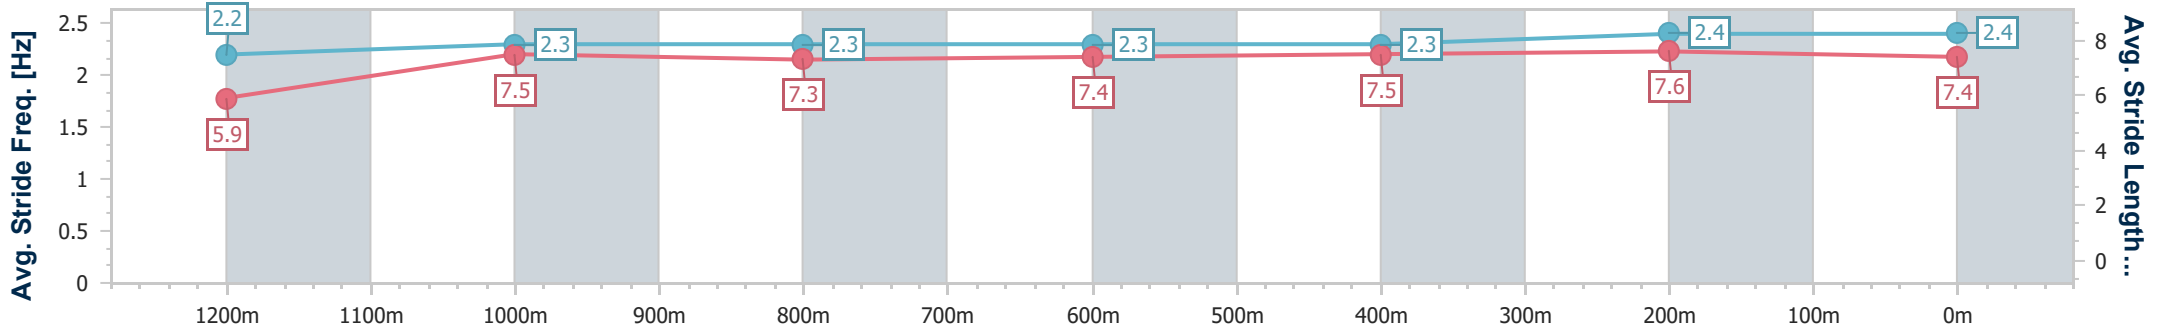

Ipswich QLD Professional

Race 6: SIRROMET Class 4 Handicap - 1350m

09 February 2023 - 16:50

Track Rating: Good 3, Weather: , Rail Position: +2m Entire

Section	Overall	1200m	1000m	800m	600m	400m	200m
Section Times	1:20.30 [5] (0:11.60)	1:08.70 [5] (0:11.33)	0:57.37 [4] (0:11.66)	0:45.71 [5] (0:11.81)	0:33.90 [5] (0:11.41)	0:22.49 [6] (0:11.11)	0:11.38 [6] (0:11.38)
Average Speed [km/h]	46.6	63.4	61.3	60.3	63.2	65.2	63.3
Top Speed [km/h]	62.7	64.2	64.2	61.2	64.8	65.6	65.2
Avg. Dist. to Rail [m]	1.2	0.9	2.3	2.3	0.5	2.2	5.8
Avg. Stride Freq. [Hz]	2.2	2.3	2.3	2.3	2.3	2.4	2.4
Avg. Stride Length [m]	5.9	7.5	7.3	7.4	7.5	7.6	7.4

- [] Ranking at each section and finish
- .-.- No data available at this section
- NA No data available

Horse/Jockey Name	Angels Share
Final Rank	6
Fastest Section Time (Section)	0:11.10 (400m)
Top Speed [km/h] (Section)	66.0 (400m)
Race State	Finished