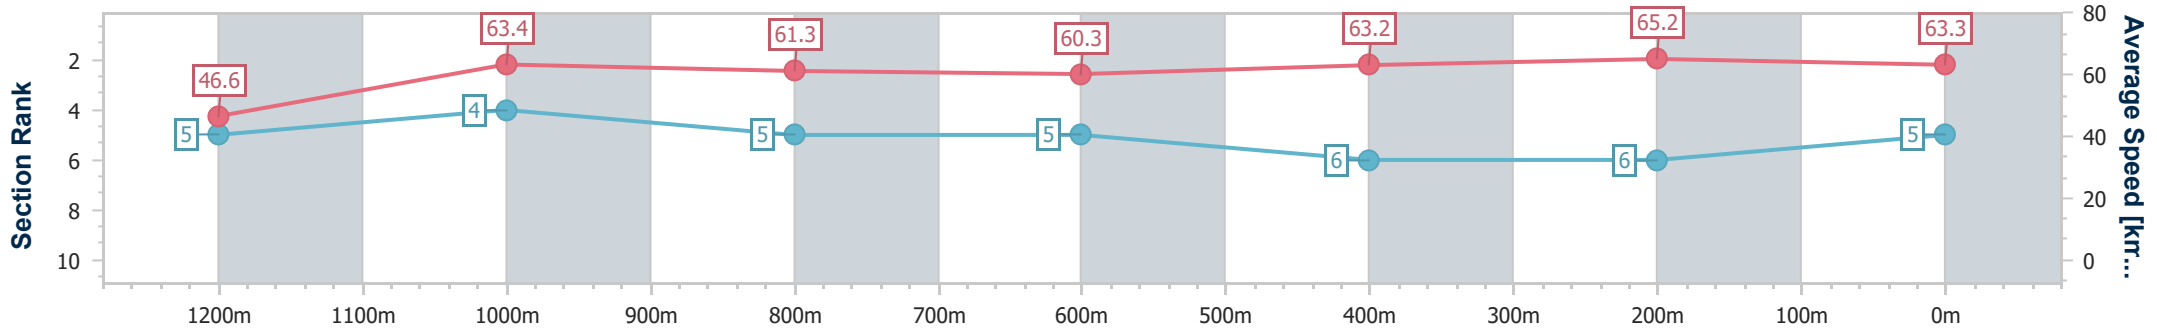

Ipswich QLD Professional

Race 6: SIRROMET Class 4 Handicap - 1350m

09 February 2023 - 16:50

Track Rating: Good 3, Weather: , Rail Position: +2m Entire

Section	Overall	1200m	1000m	800m	600m	400m	200m
Section Times	1:20.30 [5] (0:11.60)	1:08.70 [5] (0:11.33)	0:57.37 [4] (0:11.66)	0:45.71 [5] (0:11.81)	0:33.90 [5] (0:11.41)	0:22.49 [6] (0:11.11)	0:11.38 [6] (0:11.38)
Average Speed [km/h]	46.6	63.4	61.3	60.3	63.2	65.2	63.3
Top Speed [km/h]	62.7	64.2	64.2	61.2	64.8	65.6	65.2
Avg. Dist. to Rail [m]	1.2	0.9	2.3	2.3	0.5	2.2	5.8
Avg. Stride Freq. [Hz]	2.2	2.3	2.3	2.3	2.3	2.4	2.4
Avg. Stride Length [m]	5.9	7.5	7.3	7.4	7.5	7.6	7.4

- [] Ranking at each section and finish
- .-.- No data available at this section
- NA No data available

Horse/Jockey Name	Angels Share
Final Rank	6
Fastest Section Time (Section)	0:11.10 (400m)
Top Speed [km/h] (Section)	66.0 (400m)
Race State	Finished