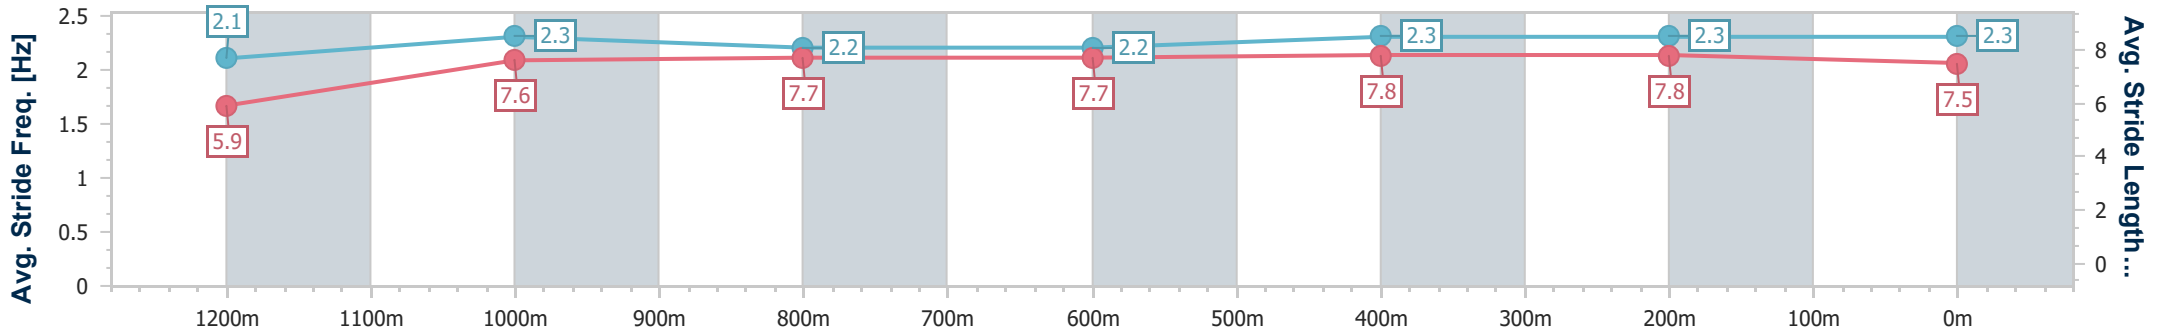

- [] Ranking at each section and finish
- .-.- No data available at this section
- NA No data available

Horse/Jockey Name	Southern Stock
Final Rank	7
Fastest Section Time (Section)	0:11.19 (400m)
Top Speed [km/h] (Section)	65.8 (400m)
Race State	Finished

Ipswich QLD Professional

Race 6: SIRROMET Class 4 Handicap - 1350m

09 February 2023 - 16:50

Track Rating: Good 3, Weather: , Rail Position: +2m Entire

Section	Overall	1200m	1000m	800m	600m	400m	200m
Section Times	1:20.46 [7] (0:11.90)	1:08.56 [7] (0:11.41)	0:57.15 [7] (0:11.53)	0:45.62 [7] (0:11.68)	0:33.94 [6] (0:11.28)	0:22.66 [5] (0:11.19)	0:11.47 [5] (0:11.47)
Average Speed [km/h]	45.4	62.9	62.0	61.2	63.7	64.8	62.7
Top Speed [km/h]	62.1	63.8	63.7	61.8	65.6	65.8	65.1
Avg. Dist. to Rail [m]	2.1	1.3	2.7	2.3	0.9	3.0	4.1
Avg. Stride Freq. [Hz]	2.1	2.3	2.2	2.2	2.3	2.3	2.3
Avg. Stride Length [m]	5.9	7.6	7.7	7.7	7.8	7.8	7.5

- [] Ranking at each section and finish
- .-.- No data available at this section
- NA No data available

Horse/Jockey Name	Orleans Rock
Final Rank	8
Fastest Section Time (Section)	0:11.18 (400m)
Top Speed [km/h] (Section)	66.5 (400m)
Race State	Finished