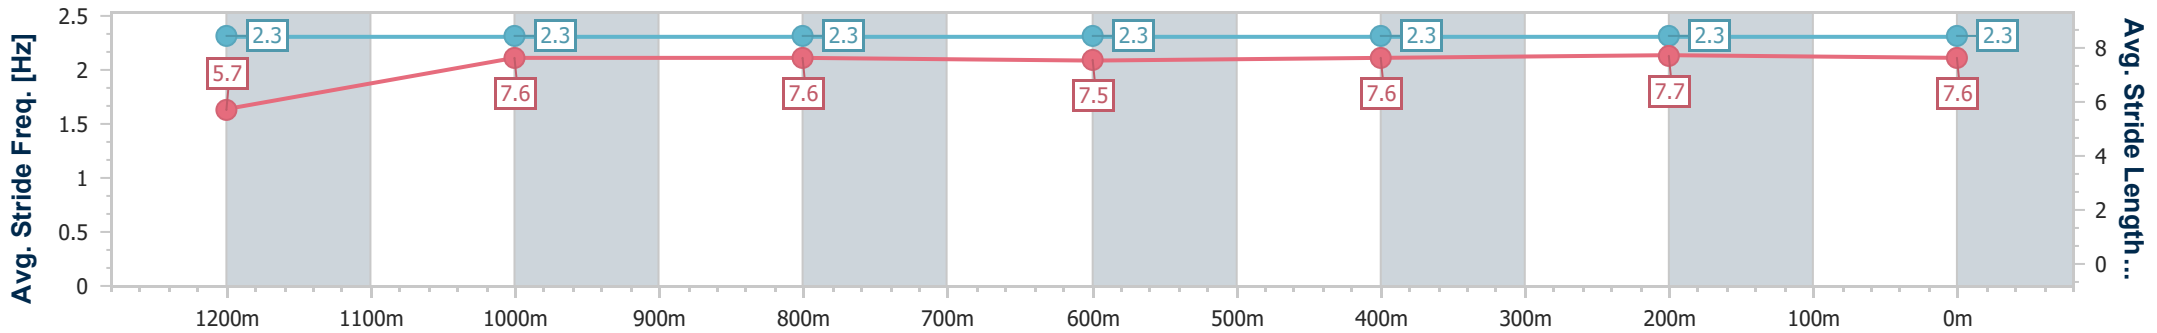

- [] Ranking at each section and finish
- .-.- No data available at this section
- NA No data available

Horse/Jockey Name	Orleans Rock
Final Rank	8
Fastest Section Time (Section)	0:11.18 (400m)
Top Speed [km/h] (Section)	66.5 (400m)
Race State	Finished

Ipswich QLD Professional

Race 6: SIRROMET Class 4 Handicap - 1350m

09 February 2023 - 16:50

Track Rating: Good 3, Weather: , Rail Position: +2m Entire

Section	Overall	1200m	1000m	800m	600m	400m	200m
Section Times	1:20.74 [8] (0:11.68)	1:09.06 [6] (0:11.63)	0:57.43 [6] (0:11.59)	0:45.84 [6] (0:11.84)	0:34.00 [7] (0:11.56)	0:22.44 [8] (0:11.18)	0:11.26 [8] (0:11.26)
Average Speed [km/h]	46.3	61.8	62.1	60.8	62.7	65.0	63.9
Top Speed [km/h]	62.1	63.2	63.5	62.4	63.6	66.5	66.3
Avg. Dist. to Rail [m]	7.1	1.8	1.1	0.3	1.4	2.6	1.6
Avg. Stride Freq. [Hz]	2.3	2.3	2.3	2.3	2.3	2.3	2.3
Avg. Stride Length [m]	5.7	7.6	7.6	7.5	7.6	7.7	7.6

- [] Ranking at each section and finish
- .-.- No data available at this section
- NA No data available