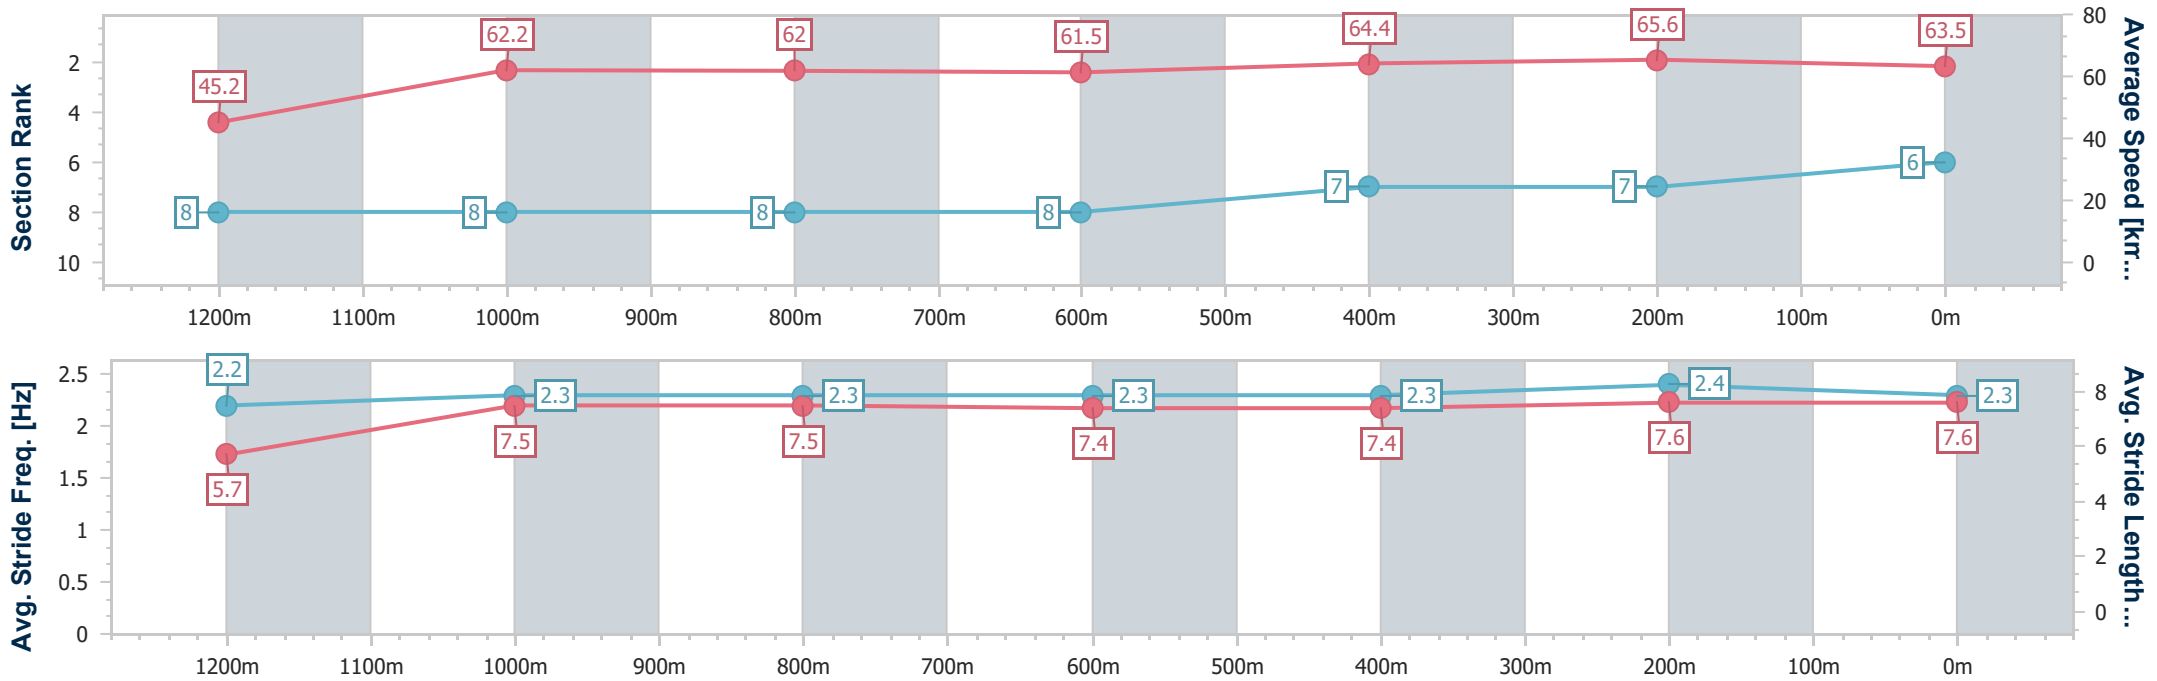

- [] Ranking at each section and finish
- .-.- No data available at this section
- NA No data available

Horse/Jockey Name	Angels Share
Final Rank	6
Fastest Section Time (Section)	0:11.10 (400m)
Top Speed [km/h] (Section)	66.0 (400m)
Race State	Finished

Ipswich QLD Professional

Race 6: SIRROMET Class 4 Handicap - 1350m

09 February 2023 - 16:50

Track Rating: Good 3, Weather: , Rail Position: +2m Entire

Section	Overall	1200m	1000m	800m	600m	400m	200m
Section Times	1:20.37 [6] (0:11.95)	1:08.42 [8] (0:11.55)	0:56.87 [8] (0:11.56)	0:45.31 [8] (0:11.65)	0:33.66 [8] (0:11.22)	0:22.44 [7] (0:11.10)	0:11.34 [7] (0:11.34)
Average Speed [km/h]	45.2	62.2	62.0	61.5	64.4	65.6	63.5
Top Speed [km/h]	61.2	62.8	62.8	62.7	65.3	66.0	64.7
Avg. Dist. to Rail [m]	4.9	1.8	1.6	0.9	0.6	4.1	7.1
Avg. Stride Freq. [Hz]	2.2	2.3	2.3	2.3	2.3	2.4	2.3
Avg. Stride Length [m]	5.7	7.5	7.5	7.4	7.4	7.6	7.6

- [] Ranking at each section and finish
- .-.- No data available at this section
- NA No data available

Horse/Jockey Name	Southern Stock
Final Rank	7
Fastest Section Time (Section)	0:11.19 (400m)
Top Speed [km/h] (Section)	65.8 (400m)
Race State	Finished