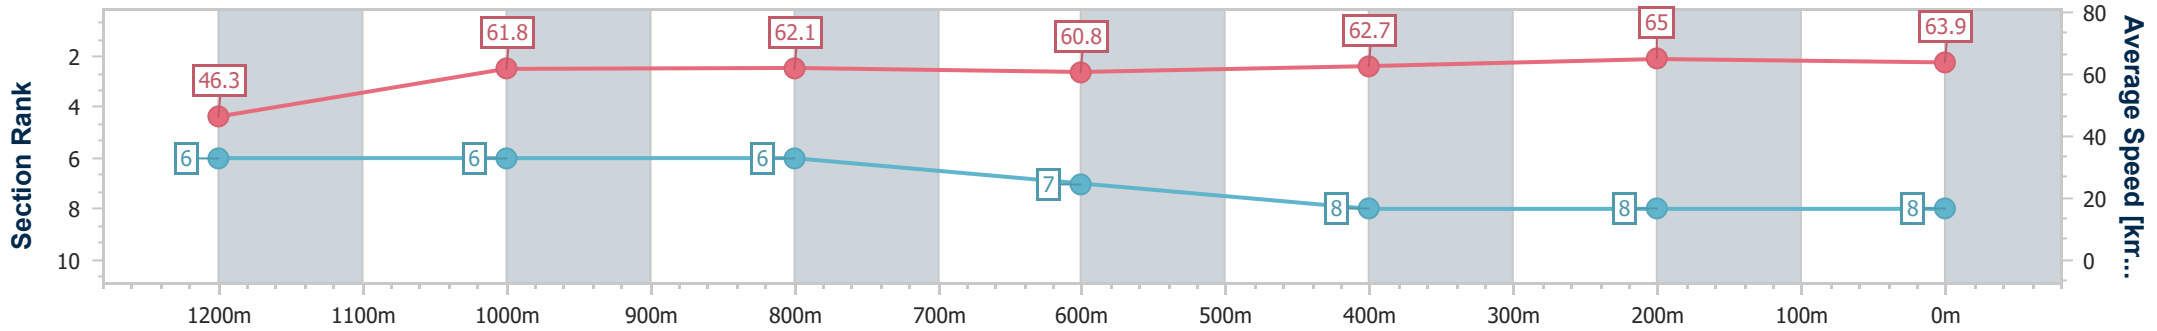

- [] Ranking at each section and finish
- .-.- No data available at this section
- NA No data available

Horse/Jockey Name	Orleans Rock
Final Rank	8
Fastest Section Time (Section)	0:11.18 (400m)
Top Speed [km/h] (Section)	66.5 (400m)
Race State	Finished

Ipswich QLD Professional

Race 6: SIRROMET Class 4 Handicap - 1350m

09 February 2023 - 16:50

Track Rating: Good 3, Weather: , Rail Position: +2m Entire

Section	Overall	1200m	1000m	800m	600m	400m	200m
Section Times	1:20.74 [8] (0:11.68)	1:09.06 [6] (0:11.63)	0:57.43 [6] (0:11.59)	0:45.84 [6] (0:11.84)	0:34.00 [7] (0:11.56)	0:22.44 [8] (0:11.18)	0:11.26 [8] (0:11.26)
Average Speed [km/h]	46.3	61.8	62.1	60.8	62.7	65.0	63.9
Top Speed [km/h]	62.1	63.2	63.5	62.4	63.6	66.5	66.3
Avg. Dist. to Rail [m]	7.1	1.8	1.1	0.3	1.4	2.6	1.6
Avg. Stride Freq. [Hz]	2.3	2.3	2.3	2.3	2.3	2.3	2.3
Avg. Stride Length [m]	5.7	7.6	7.6	7.5	7.6	7.7	7.6

- [] Ranking at each section and finish
- .-.- No data available at this section
- NA No data available