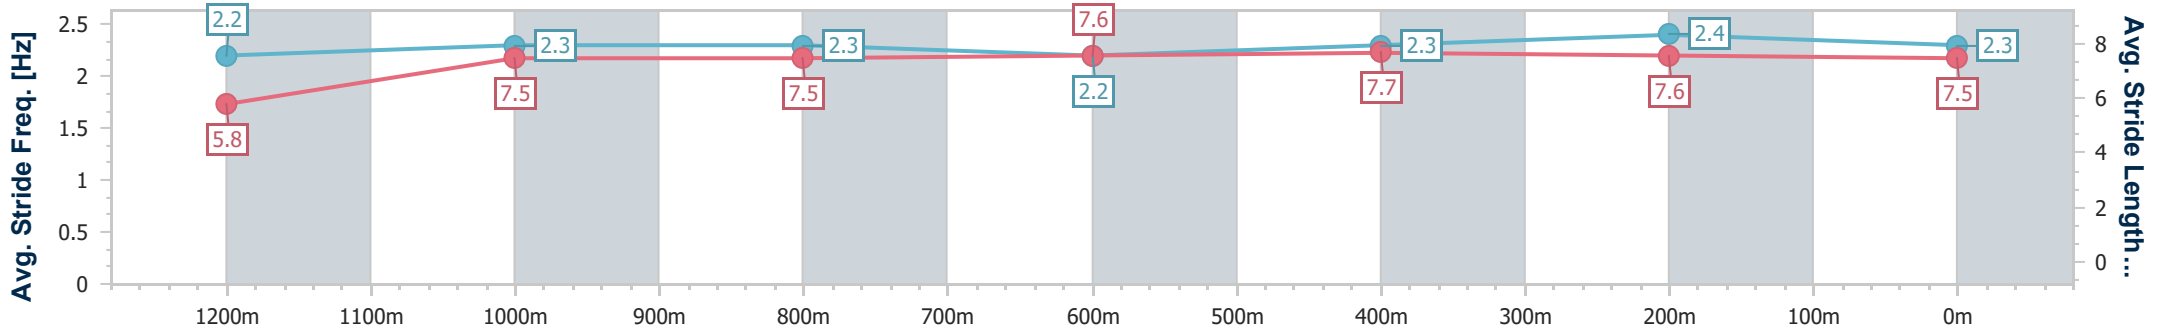

Ipswich QLD Professional

Race 6: SIRROMET Class 4 Handicap - 1350m

09 February 2023 - 16:50

Track Rating: Good 3, Weather: , Rail Position: +2m Entire

Section	Overall	1200m	1000m	800m	600m	400m	200m
Section Times	1:20.27 [4] (0:11.56)	1:08.71 [4] (0:11.47)	0:57.24 [5] (0:11.58)	0:45.66 [4] (0:11.75)	0:33.91 [4] (0:11.31)	0:22.60 [3] (0:11.11)	0:11.49 [3] (0:11.49)
Average Speed [km/h]	46.7	62.7	62.0	61.0	63.8	65.3	62.5
Top Speed [km/h]	62.0	63.9	63.6	62.5	65.6	66.0	64.7
Avg. Dist. to Rail [m]	5.6	1.5	0.9	1.0	0.7	2.1	4.7
Avg. Stride Freq. [Hz]	2.2	2.3	2.3	2.2	2.3	2.4	2.3
Avg. Stride Length [m]	5.8	7.5	7.5	7.6	7.7	7.6	7.5