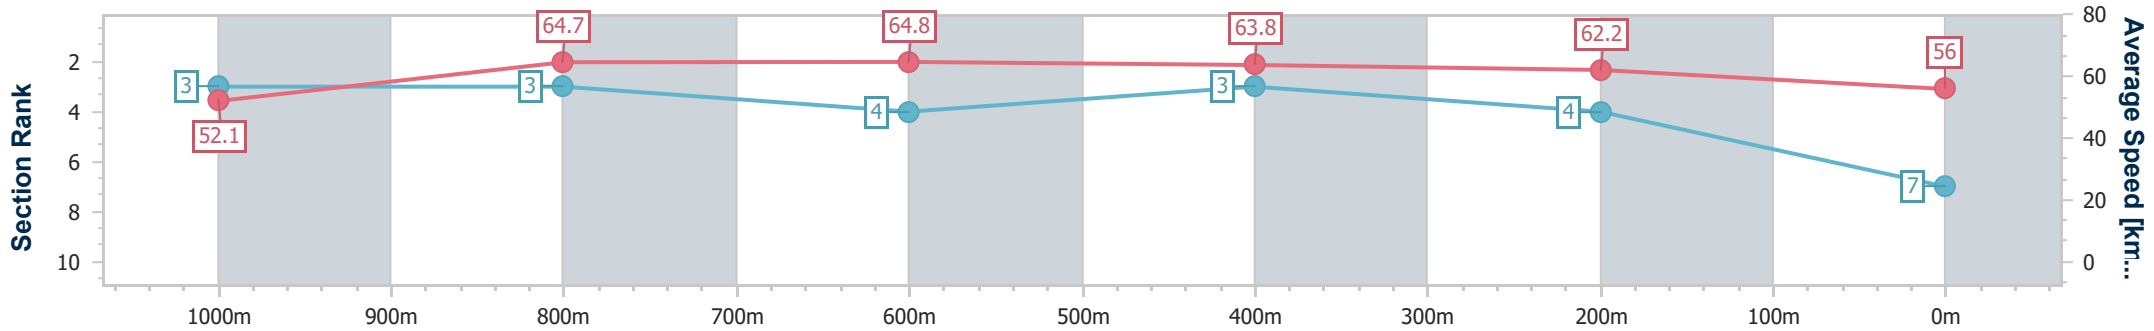

Horse/Jockey Name	Beau Ideal
Final Rank	7
Fastest Section Time (Section)	0:11.12 (1000m)
Top Speed [km/h] (Section)	66.3 (800m)
Race State	Finished

Doomben QLD Professional
Race 5: MAGIC MILLIONS GOLD COAST MARCH 20-21 Class 6
Handicap - 1200m
15 February 2023 - 15:58
Track Rating: Soft 5, Weather: Overcast, Rail Position: +6m Entire Course

BRISBANE
RACING CLUB

Section	Overall	1000m	800m	600m	400m	200m
Section Times	1:11.53 [7] (0:13.83)	0:57.70 [3] (0:11.12)	0:46.58 [3] (0:11.12)	0:35.46 [4] (0:11.13)	0:24.33 [3] (0:11.48)	0:12.85 [4] (0:12.85)
Average Speed [km/h]	52.1	64.7	64.8	63.8	62.2	56.0
Top Speed [km/h]	65.3	65.7	66.3	64.8	63.7	59.9
Avg. Dist. to Rail [m]	1.0	0.3	0.2	2.2	4.0	2.3
Avg. Stride Freq. [Hz]	2.2	2.3	2.3	2.3	2.3	2.2
Avg. Stride Length [m]	6.6	7.7	7.7	7.5	7.4	7.0

- [ ] Ranking at each section and finish
- -.-.- No data available at this section
- NA No data available