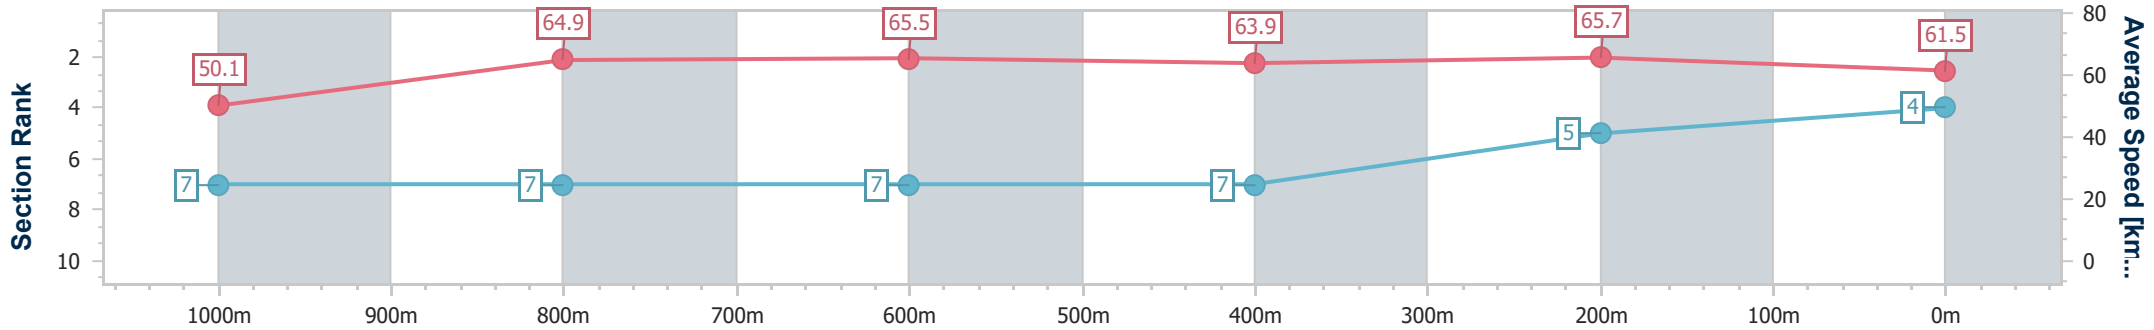

Horse/Jockey Name	Checkers
Final Rank	4
Fastest Section Time (Section)	0:10.97 (400m)
Top Speed [km/h] (Section)	66.8 (400m)
Race State	Finished

Doomben QLD Professional
Race 5: MAGIC MILLIONS GOLD COAST MARCH 20-21 Class 6
Handicap - 1200m
15 February 2023 - 15:58
Track Rating: Soft 5, Weather: Overcast, Rail Position: +6m Entire Course

BRISBANE
RACING CLUB

Section	Overall	1000m	800m	600m	400m	200m								
Section Times	1:10.61 [4] (0:14.38)	0:56.23 [7] (0:11.13)	0:45.10 [7] (0:11.06)	0:34.04 [7] (0:11.35)	0:22.69 [7] (0:10.97)	0:11.72 [5] (0:11.72)								
Average Speed [km/h]	50.1	64.9	65.5	63.9	65.7	61.5								
Top Speed [km/h]	64.3	66.1	66.4	65.6	66.8	64.9								
Avg. Dist. to Rail [m]	4.7	1.7	1.0	1.3	1.7	2.4								
Avg. Stride Freq. [Hz]	2.3	2.5	2.5	2.4	2.5	2.4								
Avg. Stride Length [m]	6.1	7.3	7.4	7.3	7.4	7.1								

- [ ] Ranking at each section and finish
- -.-.- No data available at this section
- NA No data available