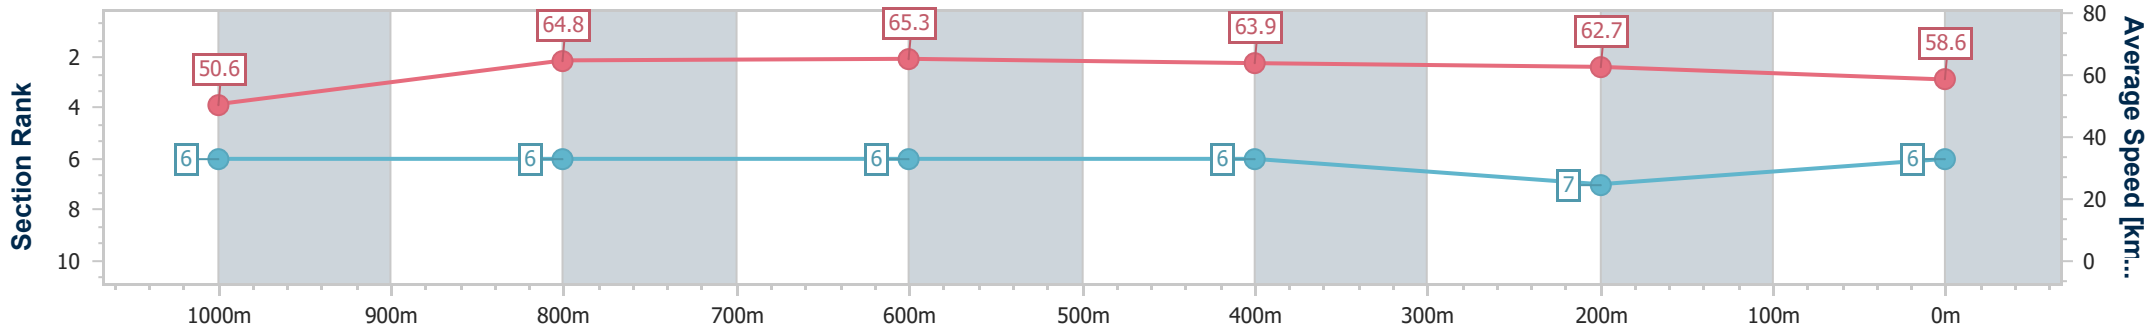

Horse/Jockey Name	Atlantic King
Final Rank	6
Fastest Section Time (Section)	0:11.07 (800m)
Top Speed [km/h] (Section)	66.4 (600m)
Race State	Finished

Doomben QLD Professional
Race 5: MAGIC MILLIONS GOLD COAST MARCH 20-21 Class 6
Handicap - 1200m
15 February 2023 - 15:58
Track Rating: Soft 5, Weather: Overcast, Rail Position: +6m Entire Course

BRISBANE
RACING CLUB

Section	Overall	1000m	800m	600m	400m	200m								
Section Times	1:11.36 [6] (0:14.25)	0:57.11 [6] (0:11.12)	0:45.99 [6] (0:11.07)	0:34.92 [6] (0:11.20)	0:23.72 [6] (0:11.43)	0:12.29 [7] (0:12.29)								
Average Speed [km/h]	50.6	64.8	65.3	63.9	62.7	58.6								
Top Speed [km/h]	64.8	65.6	66.4	66.4	63.9	61.8								
Avg. Dist. to Rail [m]	2.0	0.6	0.6	0.9	1.5	0.8								
Avg. Stride Freq. [Hz]	2.1	2.2	2.2	2.2	2.2	2.1								
Avg. Stride Length [m]	6.6	8.0	8.1	8.0	7.9	7.6								

- [ ] Ranking at each section and finish
- -.-.- No data available at this section
- NA No data available