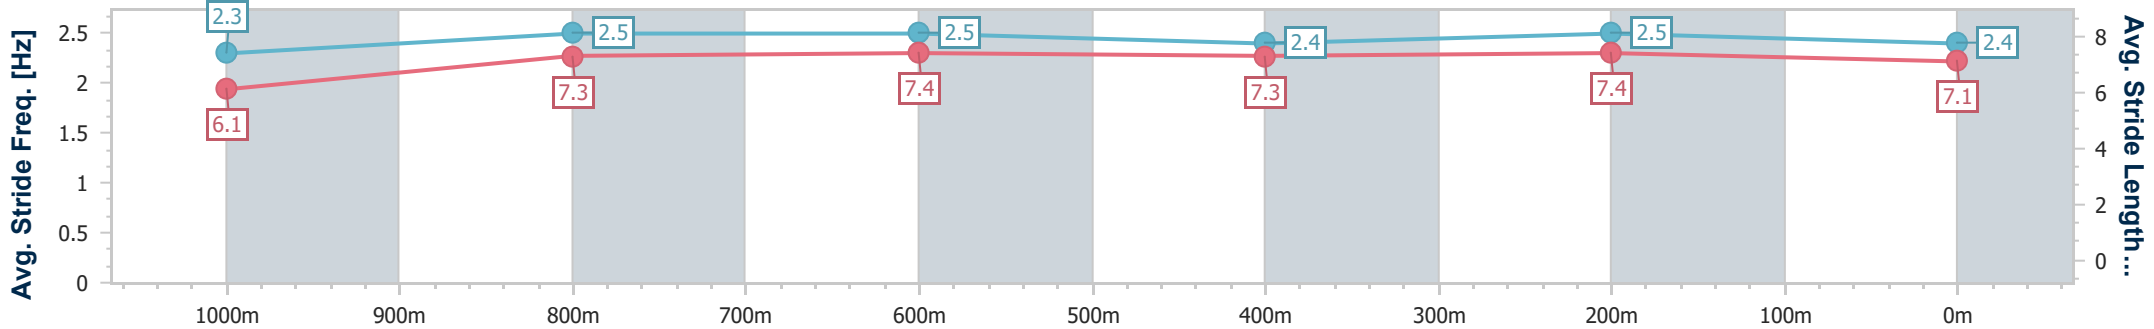

Horse/Jockey Name	Checkers
Final Rank	4
Fastest Section Time (Section)	0:10.97 (400m)
Top Speed [km/h] (Section)	66.8 (400m)
Race State	Finished

Doomben QLD Professional
Race 5: MAGIC MILLIONS GOLD COAST MARCH 20-21 Class 6
Handicap - 1200m
15 February 2023 - 15:58
Track Rating: Soft 5, Weather: Overcast, Rail Position: +6m Entire Course

BRISBANE
RACING CLUB

Section	Overall	1000m	800m	600m	400m	200m								
Section Times	1:10.61 [4] (0:14.38)	0:56.23 [7] (0:11.13)	0:45.10 [7] (0:11.06)	0:34.04 [7] (0:11.35)	0:22.69 [7] (0:10.97)	0:11.72 [5] (0:11.72)								
Average Speed [km/h]	50.1	64.9	65.5	63.9	65.7	61.5								
Top Speed [km/h]	64.3	66.1	66.4	65.6	66.8	64.9								
Avg. Dist. to Rail [m]	4.7	1.7	1.0	1.3	1.7	2.4								
Avg. Stride Freq. [Hz]	2.3	2.5	2.5	2.4	2.5	2.4								
Avg. Stride Length [m]	6.1	7.3	7.4	7.3	7.4	7.1								

- [ ] Ranking at each section and finish
- -.-.- No data available at this section
- NA No data available