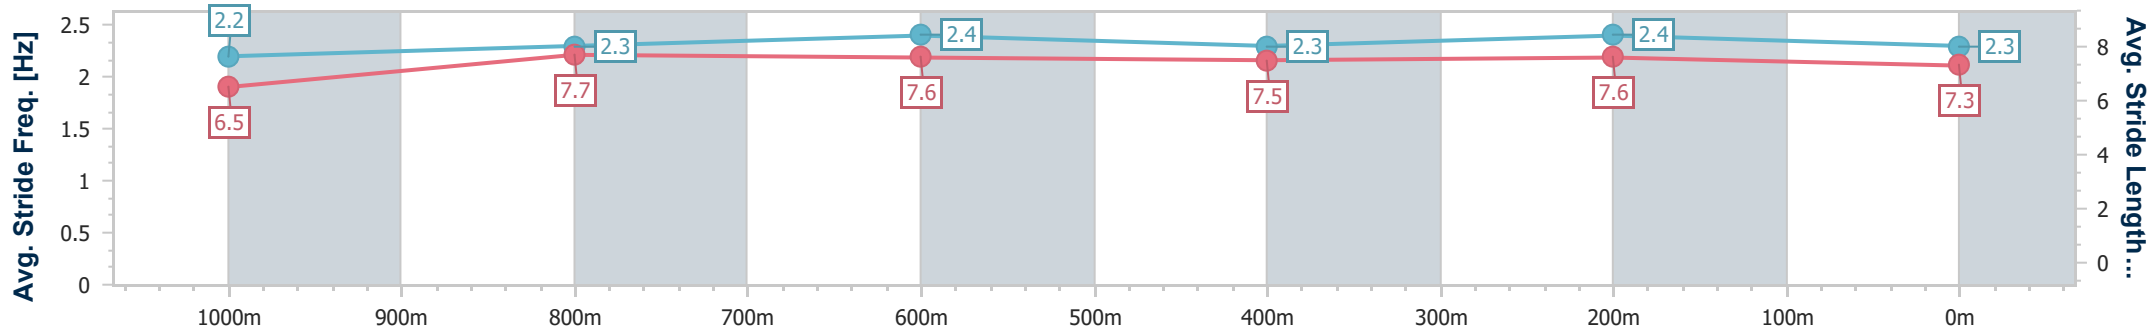

Horse/Jockey Name	Jakama
Final Rank	5
Fastest Section Time (Section)	0:11.10 (1000m)
Top Speed [km/h] (Section)	66.8 (1000m)
Race State	Finished

Doomben QLD Professional
Race 5: MAGIC MILLIONS GOLD COAST MARCH 20-21 Class 6
Handicap - 1200m
15 February 2023 - 15:58
Track Rating: Soft 5, Weather: Overcast, Rail Position: +6m Entire Course

BRISBANE RACING CLUB

Section	Overall	1000m	800m	600m	400m	200m
Section Times	1:10.78 [5] (0:14.14)	0:56.64 [5] (0:11.10)	0:45.54 [5] (0:11.14)	0:34.40 [5] (0:11.26)	0:23.14 [5] (0:11.19)	0:11.95 [6] (0:11.95)
Average Speed [km/h]	50.9	65.2	65.2	64.4	64.2	60.3
Top Speed [km/h]	64.9	66.8	66.4	65.9	65.8	63.2
Avg. Dist. to Rail [m]	3.7	1.6	1.7	1.2	0.9	1.4
Avg. Stride Freq. [Hz]	2.2	2.3	2.4	2.3	2.4	2.3
Avg. Stride Length [m]	6.5	7.7	7.6	7.5	7.6	7.3

- [ ] Ranking at each section and finish
- -.-.- No data available at this section
- NA No data available