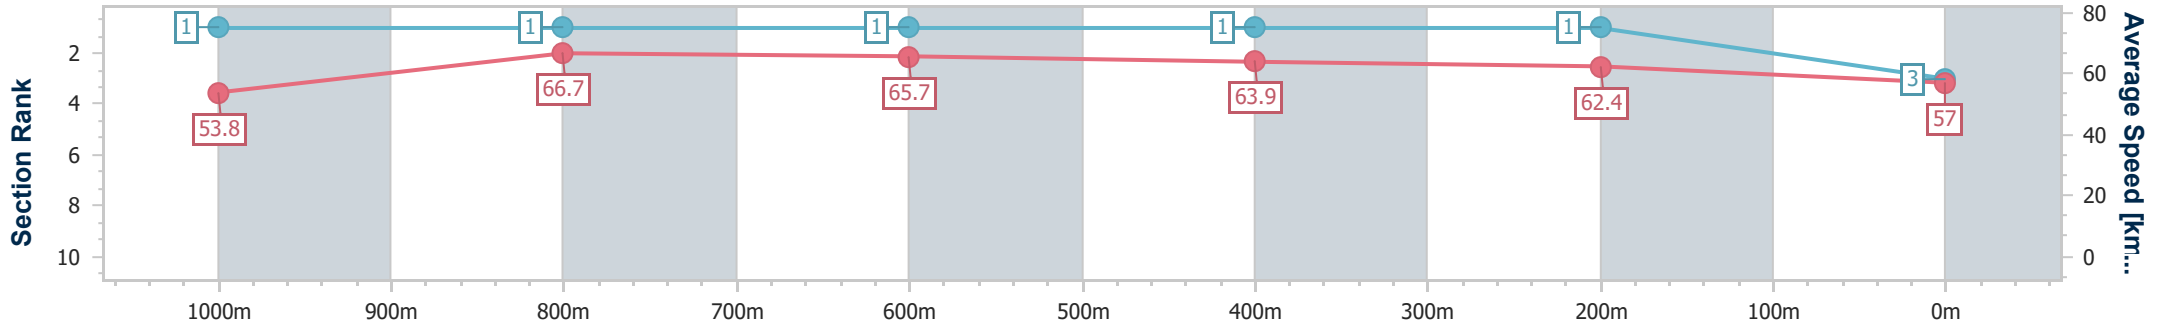

Horse/Jockey Name	The Billionaire
Final Rank	3
Fastest Section Time (Section)	0:10.82 (1000m)
Top Speed [km/h] (Section)	67.7 (1000m)
Race State	Finished

Doomben QLD Professional
Race 5: MAGIC MILLIONS GOLD COAST MARCH 20-21 Class 6
Handicap - 1200m
15 February 2023 - 15:58
Track Rating: Soft 5, Weather: Overcast, Rail Position: +6m Entire Course

BRISBANE RACING CLUB

Section	Overall	1000m	800m	600m	400m	200m
Section Times	1:10.56 [3] (0:13.39)	0:57.17 [1] (0:10.82)	0:46.35 [1] (0:10.96)	0:35.39 [1] (0:11.26)	0:24.13 [1] (0:11.49)	0:12.64 [1] (0:12.64)
Average Speed [km/h]	53.8	66.7	65.7	63.9	62.4	57.0
Top Speed [km/h]	67.6	67.7	66.4	64.8	63.8	60.3
Avg. Dist. to Rail [m]	2.2	0.6	0.5	0.7	2.0	1.7
Avg. Stride Freq. [Hz]	2.3	2.3	2.4	2.3	2.3	2.2
Avg. Stride Length [m]	6.5	7.9	7.7	7.5	7.4	7.2

- [ ] Ranking at each section and finish
- -.-.- No data available at this section
- NA No data available