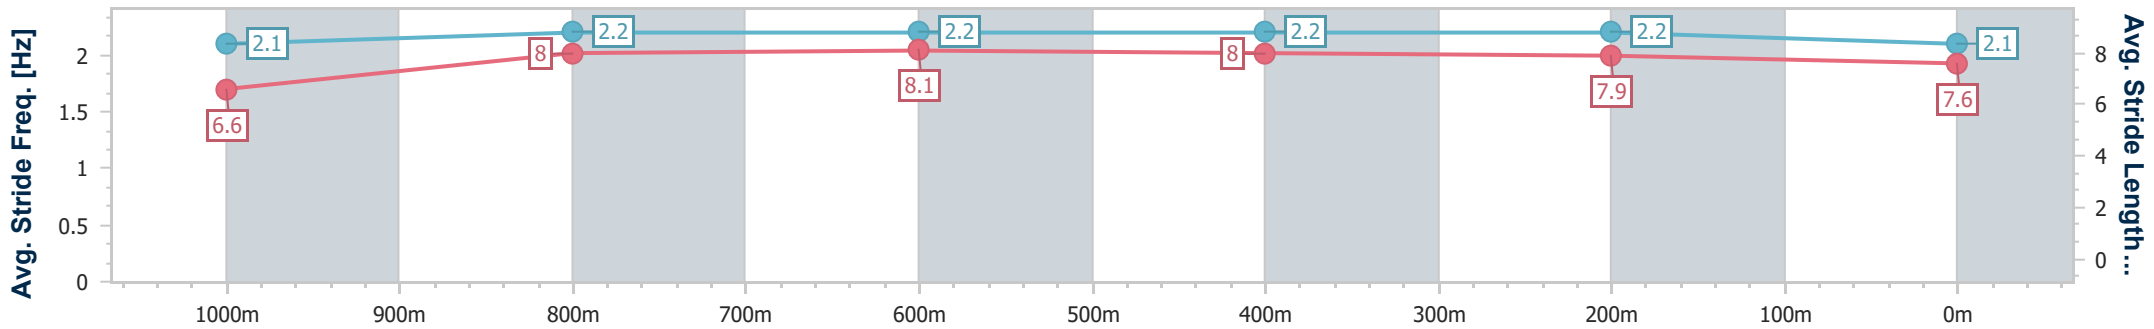

Horse/Jockey Name	Atlantic King
Final Rank	6
Fastest Section Time (Section)	0:11.07 (800m)
Top Speed [km/h] (Section)	66.4 (600m)
Race State	Finished

Doomben QLD Professional
Race 5: MAGIC MILLIONS GOLD COAST MARCH 20-21 Class 6
Handicap - 1200m
15 February 2023 - 15:58
Track Rating: Soft 5, Weather: Overcast, Rail Position: +6m Entire Course

BRISBANE
RACING CLUB

Section	Overall	1000m	800m	600m	400m	200m								
Section Times	1:11.36 [6] (0:14.25)	0:57.11 [6] (0:11.12)	0:45.99 [6] (0:11.07)	0:34.92 [6] (0:11.20)	0:23.72 [6] (0:11.43)	0:12.29 [7] (0:12.29)								
Average Speed [km/h]	50.6	64.8	65.3	63.9	62.7	58.6								
Top Speed [km/h]	64.8	65.6	66.4	66.4	63.9	61.8								
Avg. Dist. to Rail [m]	2.0	0.6	0.6	0.9	1.5	0.8								
Avg. Stride Freq. [Hz]	2.1	2.2	2.2	2.2	2.2	2.1								
Avg. Stride Length [m]	6.6	8.0	8.1	8.0	7.9	7.6								

- [ ] Ranking at each section and finish
- -.-.- No data available at this section
- NA No data available