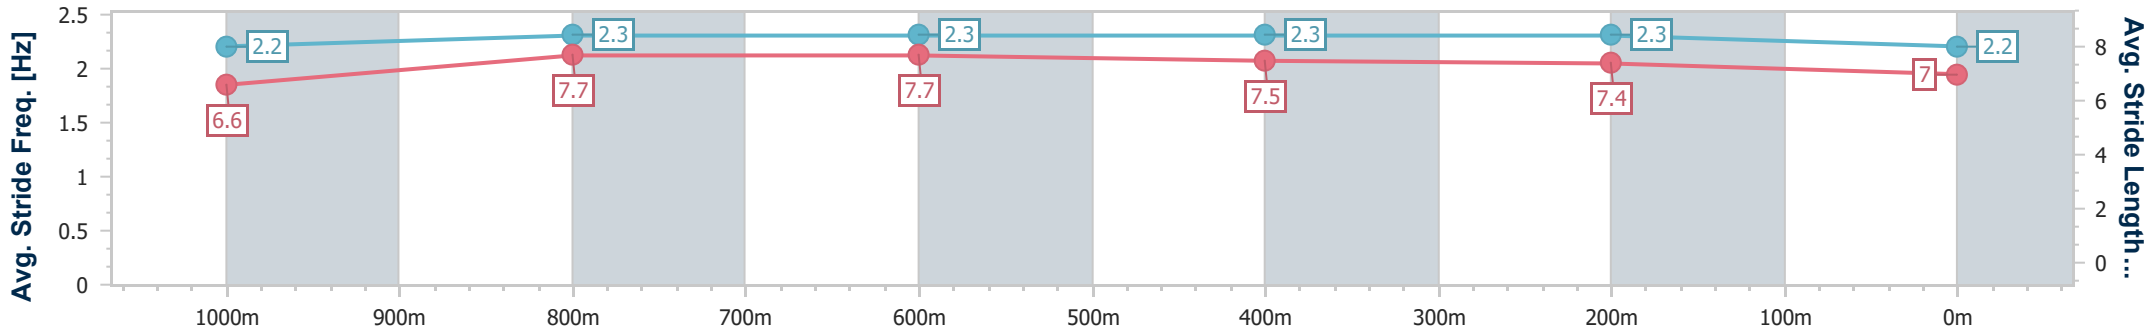

Horse/Jockey Name	Beau Ideal
Final Rank	7
Fastest Section Time (Section)	0:11.12 (1000m)
Top Speed [km/h] (Section)	66.3 (800m)
Race State	Finished

Doomben QLD Professional
Race 5: MAGIC MILLIONS GOLD COAST MARCH 20-21 Class 6
Handicap - 1200m
15 February 2023 - 15:58
Track Rating: Soft 5, Weather: Overcast, Rail Position: +6m Entire Course

BRISBANE
RACING CLUB

Section	Overall	1000m	800m	600m	400m	200m
Section Times	1:11.53 [7] (0:13.83)	0:57.70 [3] (0:11.12)	0:46.58 [3] (0:11.12)	0:35.46 [4] (0:11.13)	0:24.33 [3] (0:11.48)	0:12.85 [4] (0:12.85)
Average Speed [km/h]	52.1	64.7	64.8	63.8	62.2	56.0
Top Speed [km/h]	65.3	65.7	66.3	64.8	63.7	59.9
Avg. Dist. to Rail [m]	1.0	0.3	0.2	2.2	4.0	2.3
Avg. Stride Freq. [Hz]	2.2	2.3	2.3	2.3	2.3	2.2
Avg. Stride Length [m]	6.6	7.7	7.7	7.5	7.4	7.0

- [ ] Ranking at each section and finish
- -.-.- No data available at this section
- NA No data available