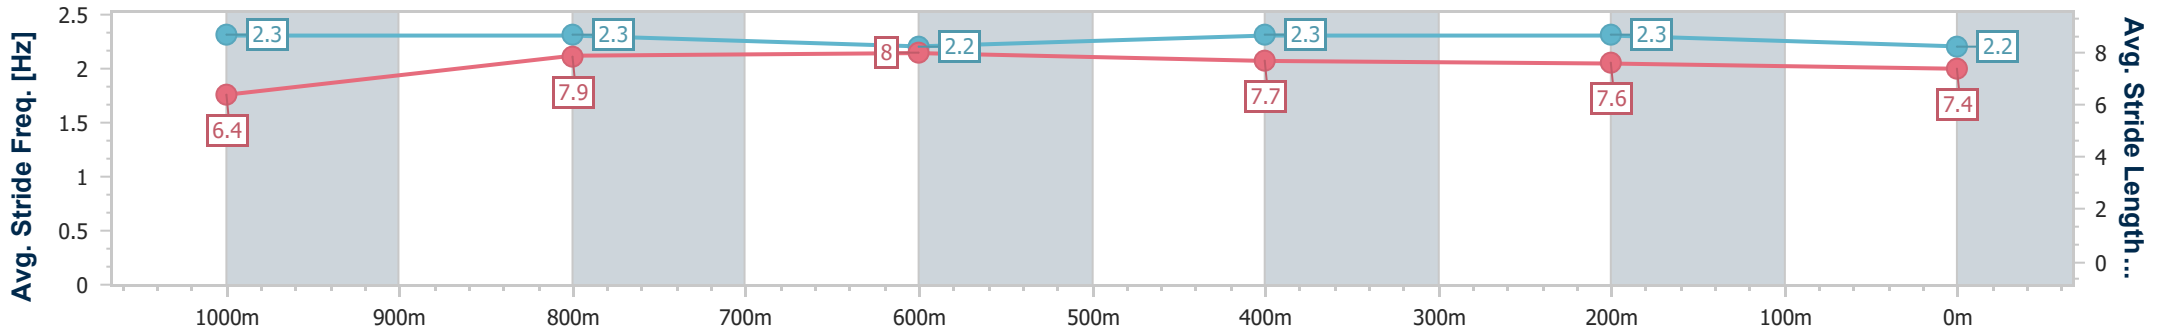

Horse/Jockey Name	Oriental Runner
Final Rank	2
Fastest Section Time (Section)	0:11.03 (1000m)
Top Speed [km/h] (Section)	69.3 (1000m)
Race State	Finished

Doomben QLD Professional
Race 5: MAGIC MILLIONS GOLD COAST MARCH 20-21 Class 6
Handicap - 1200m
15 February 2023 - 15:58
Track Rating: Soft 5, Weather: Overcast, Rail Position: +6m Entire Course

BRISBANE
RACING CLUB

Section	Overall	1000m	800m	600m	400m	200m
Section Times	1:10.49 [2] (0:13.61)	0:56.88 [2] (0:11.03)	0:45.85 [2] (0:11.20)	0:34.65 [2] (0:11.19)	0:23.46 [2] (0:11.29)	0:12.17 [2] (0:12.17)
Average Speed [km/h]	52.9	65.7	64.4	63.8	63.6	59.1
Top Speed [km/h]	66.6	69.3	65.0	64.9	65.0	62.5
Avg. Dist. to Rail [m]	2.8	1.3	0.4	1.2	1.8	1.1
Avg. Stride Freq. [Hz]	2.3	2.3	2.2	2.3	2.3	2.2
Avg. Stride Length [m]	6.4	7.9	8.0	7.7	7.6	7.4

- [ ] Ranking at each section and finish
- -.-.- No data available at this section
- NA No data available