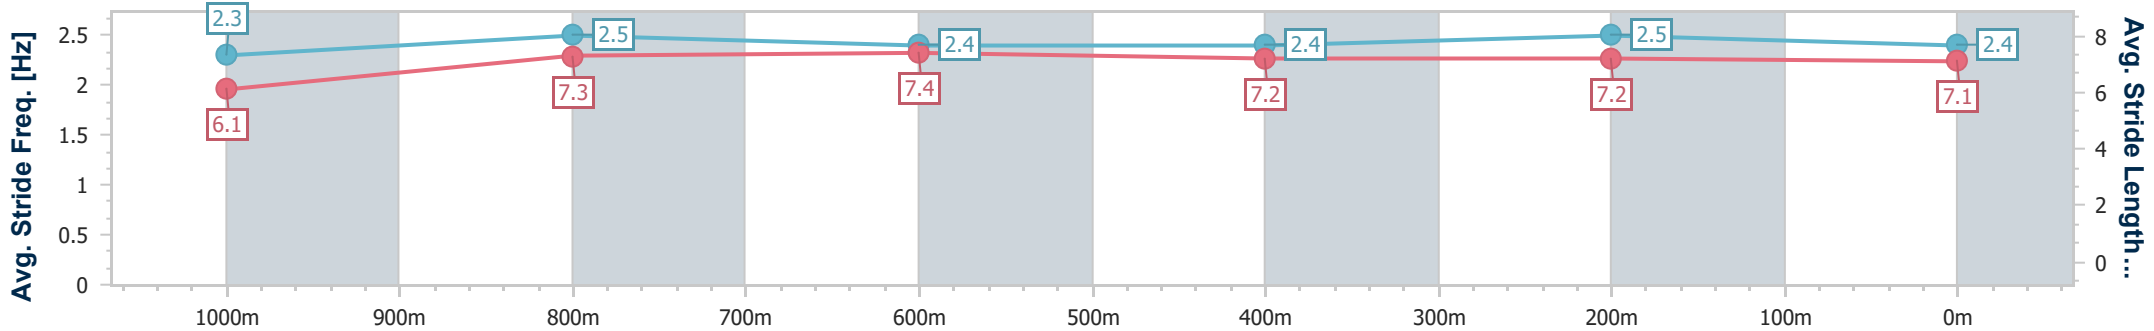

Section	Overall	1000m	800m	600m	400m	200m
Section Times	1:10.29 [1] (0:13.97)	0:56.32 [4] (0:11.04)	0:45.28 [4] (0:11.11)	0:34.17 [3] (0:11.18)	0:22.99 [4] (0:11.10)	0:11.89 [3] (0:11.89)
Average Speed [km/h]	51.6	65.3	64.9	63.9	64.6	60.5
Top Speed [km/h]	64.7	66.4	66.5	65.1	66.7	64.2
Avg. Dist. to Rail [m]	3.7	0.6	0.4	1.3	0.7	0.6
Avg. Stride Freq. [Hz]	2.3	2.5	2.4	2.4	2.5	2.4
Avg. Stride Length [m]	6.1	7.3	7.4	7.2	7.2	7.1