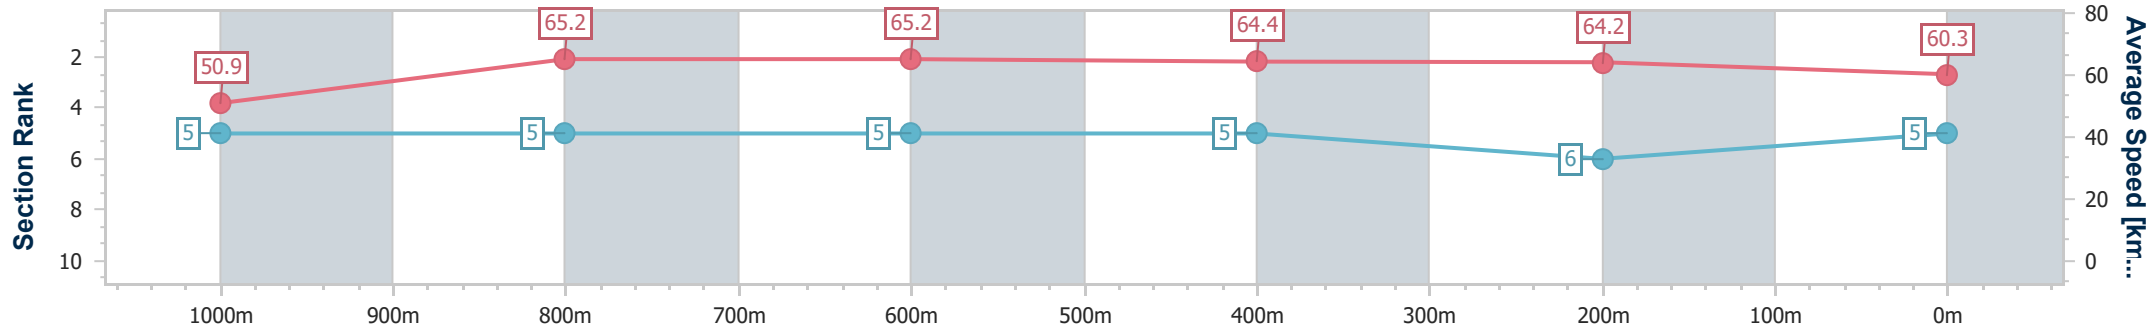

Horse/Jockey Name	Jakama
Final Rank	5
Fastest Section Time (Section)	0:11.10 (1000m)
Top Speed [km/h] (Section)	66.8 (1000m)
Race State	Finished

Doomben QLD Professional
Race 5: MAGIC MILLIONS GOLD COAST MARCH 20-21 Class 6
Handicap - 1200m
15 February 2023 - 15:58
Track Rating: Soft 5, Weather: Overcast, Rail Position: +6m Entire Course

BRISBANE RACING CLUB

Section	Overall	1000m	800m	600m	400m	200m
Section Times	1:10.78 [5] (0:14.14)	0:56.64 [5] (0:11.10)	0:45.54 [5] (0:11.14)	0:34.40 [5] (0:11.26)	0:23.14 [5] (0:11.19)	0:11.95 [6] (0:11.95)
Average Speed [km/h]	50.9	65.2	65.2	64.4	64.2	60.3
Top Speed [km/h]	64.9	66.8	66.4	65.9	65.8	63.2
Avg. Dist. to Rail [m]	3.7	1.6	1.7	1.2	0.9	1.4
Avg. Stride Freq. [Hz]	2.2	2.3	2.4	2.3	2.4	2.3
Avg. Stride Length [m]	6.5	7.7	7.6	7.5	7.6	7.3

- [ ] Ranking at each section and finish
- -.-.- No data available at this section
- NA No data available