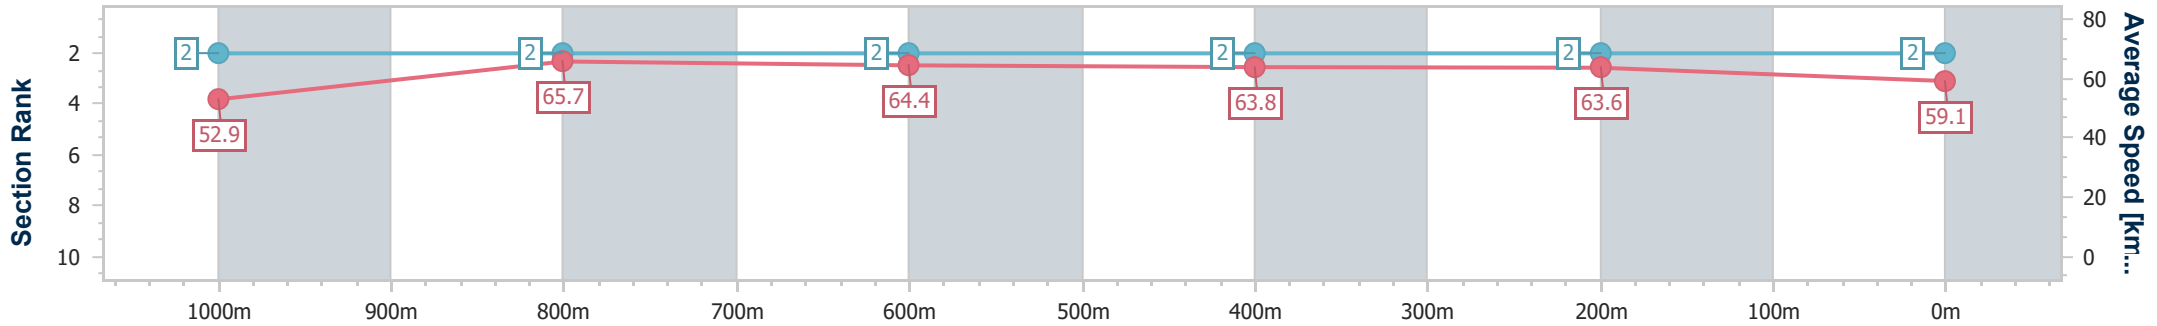

Horse/Jockey Name	Oriental Runner
Final Rank	2
Fastest Section Time (Section)	0:11.03 (1000m)
Top Speed [km/h] (Section)	69.3 (1000m)
Race State	Finished

Doomben QLD Professional
Race 5: MAGIC MILLIONS GOLD COAST MARCH 20-21 Class 6
Handicap - 1200m
15 February 2023 - 15:58
Track Rating: Soft 5, Weather: Overcast, Rail Position: +6m Entire Course

BRISBANE
RACING CLUB

Section	Overall	1000m	800m	600m	400m	200m
Section Times	1:10.49 [2] (0:13.61)	0:56.88 [2] (0:11.03)	0:45.85 [2] (0:11.20)	0:34.65 [2] (0:11.19)	0:23.46 [2] (0:11.29)	0:12.17 [2] (0:12.17)
Average Speed [km/h]	52.9	65.7	64.4	63.8	63.6	59.1
Top Speed [km/h]	66.6	69.3	65.0	64.9	65.0	62.5
Avg. Dist. to Rail [m]	2.8	1.3	0.4	1.2	1.8	1.1
Avg. Stride Freq. [Hz]	2.3	2.3	2.2	2.3	2.3	2.2
Avg. Stride Length [m]	6.4	7.9	8.0	7.7	7.6	7.4

- [ ] Ranking at each section and finish
- -.-.- No data available at this section
- NA No data available