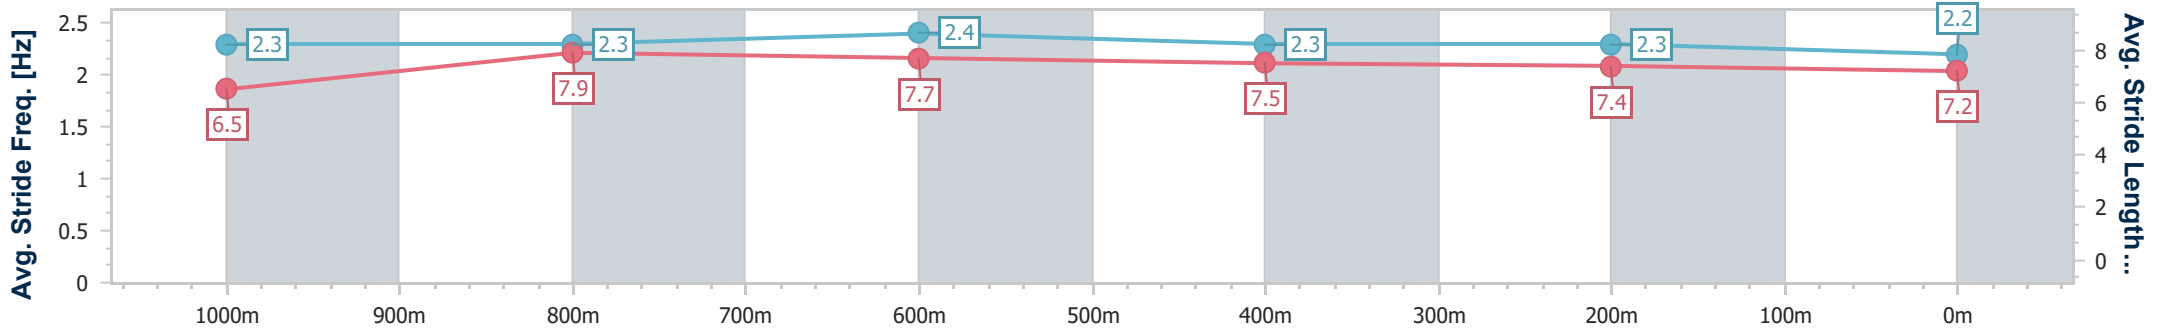

Horse/Jockey Name	The Billionaire
Final Rank	3
Fastest Section Time (Section)	0:10.82 (1000m)
Top Speed [km/h] (Section)	67.7 (1000m)
Race State	Finished

Doomben QLD Professional
Race 5: MAGIC MILLIONS GOLD COAST MARCH 20-21 Class 6
Handicap - 1200m
15 February 2023 - 15:58
Track Rating: Soft 5, Weather: Overcast, Rail Position: +6m Entire Course

BRISBANE RACING CLUB

Section	Overall	1000m	800m	600m	400m	200m
Section Times	1:10.56 [3] (0:13.39)	0:57.17 [1] (0:10.82)	0:46.35 [1] (0:10.96)	0:35.39 [1] (0:11.26)	0:24.13 [1] (0:11.49)	0:12.64 [1] (0:12.64)
Average Speed [km/h]	53.8	66.7	65.7	63.9	62.4	57.0
Top Speed [km/h]	67.6	67.7	66.4	64.8	63.8	60.3
Avg. Dist. to Rail [m]	2.2	0.6	0.5	0.7	2.0	1.7
Avg. Stride Freq. [Hz]	2.3	2.3	2.4	2.3	2.3	2.2
Avg. Stride Length [m]	6.5	7.9	7.7	7.5	7.4	7.2

- [ ] Ranking at each section and finish
- -.-.- No data available at this section
- NA No data available