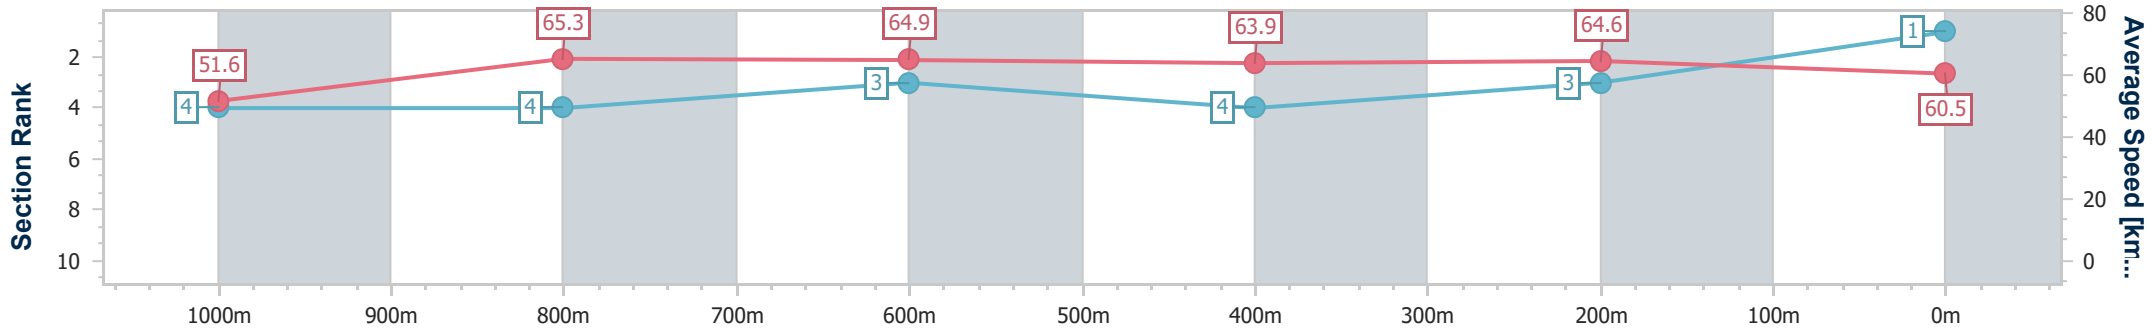

Section	Overall	1000m	800m	600m	400m	200m
Section Times	1:10.29 [1] (0:13.97)	0:56.32 [4] (0:11.04)	0:45.28 [4] (0:11.11)	0:34.17 [3] (0:11.18)	0:22.99 [4] (0:11.10)	0:11.89 [3] (0:11.89)
Average Speed [km/h]	51.6	65.3	64.9	63.9	64.6	60.5
Top Speed [km/h]	64.7	66.4	66.5	65.1	66.7	64.2
Avg. Dist. to Rail [m]	3.7	0.6	0.4	1.3	0.7	0.6
Avg. Stride Freq. [Hz]	2.3	2.5	2.4	2.4	2.5	2.4
Avg. Stride Length [m]	6.1	7.3	7.4	7.2	7.2	7.1