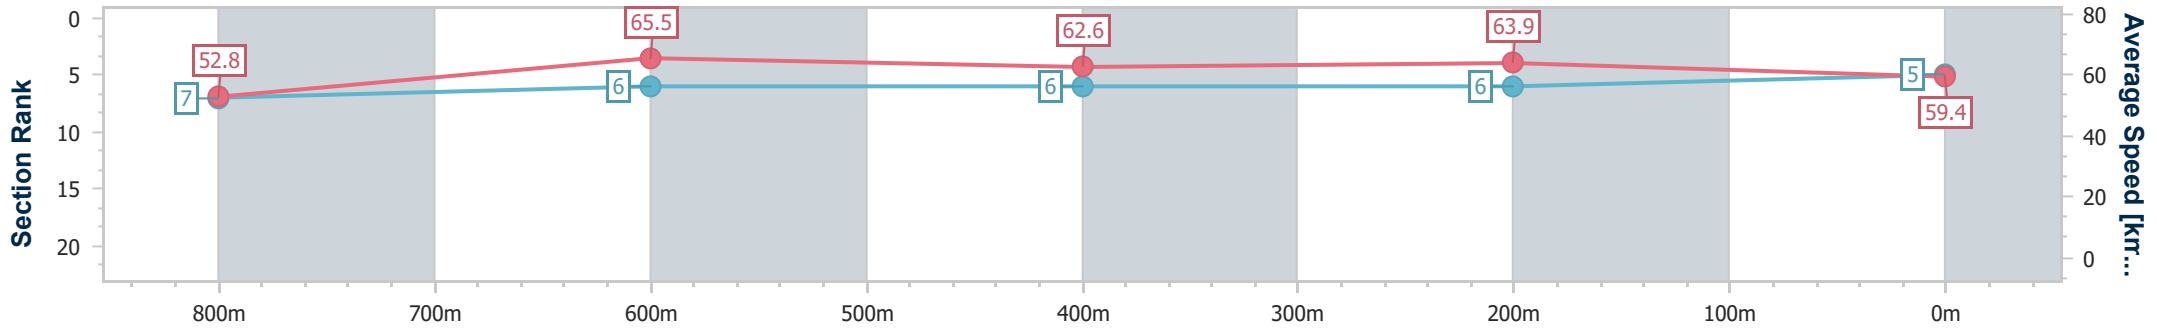

Sunshine Coast QLD Professional

Race 4: COOLUM RSL SUB BRANCH Maiden Handicap - 1000m

17 February 2023 - 19:38

Track Rating: Soft 5, Weather: Fine, Rail Position: +7m Entire

Section	Overall	800m	600m	400m	200m
Section Times	0:59.49 [5] (0:13.65)	0:45.84 [7] (0:10.99)	0:34.85 [6] (0:11.47)	0:23.38 [6] (0:11.27)	0:12.11 [6] (0:12.11)
Average Speed [km/h]	52.8	65.5	62.6	63.9	59.4
Top Speed [km/h]	67.1	67.4	64.4	65.2	62.3
Avg. Dist. to Rail [m]	1.4	0.6	0.5	1.2	1.4
Avg. Stride Freq. [Hz]	2.3	2.3	2.2	2.3	2.2
Avg. Stride Length [m]	6.5	7.9	7.7	7.8	7.5