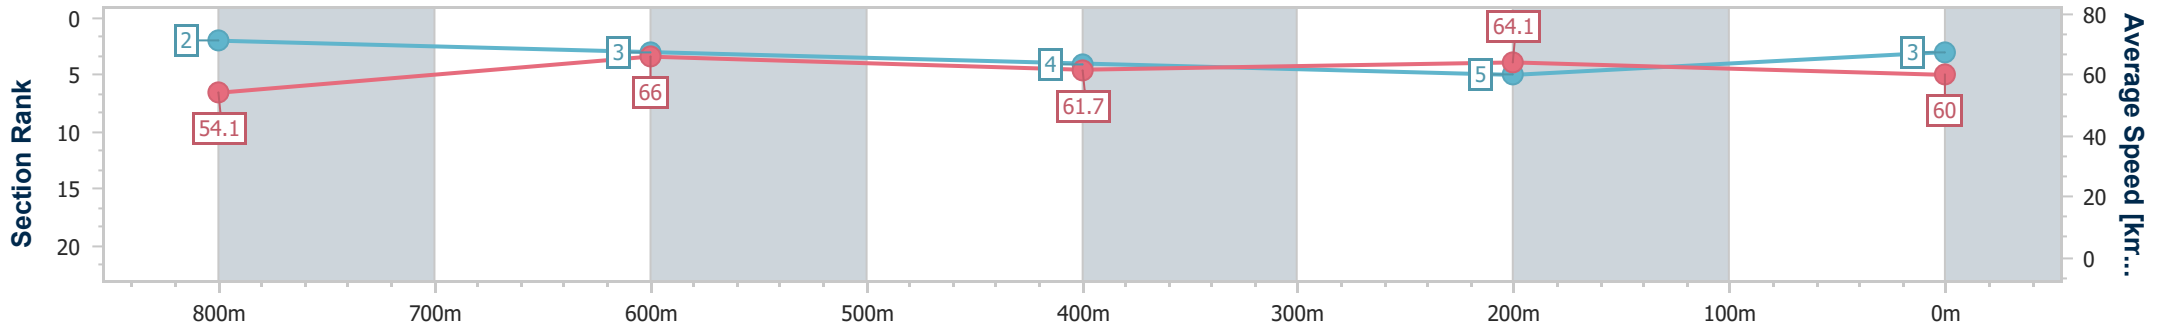

Sunshine Coast QLD Professional

Race 4: COOLUM RSL SUB BRANCH Maiden Handicap - 1000m

17 February 2023 - 19:38

Track Rating: Soft 5, Weather: Fine, Rail Position: +7m Entire

Section	Overall	800m	600m	400m	200m
Section Times	0:59.13 [3] (0:13.34)	0:45.79 [2] (0:10.93)	0:34.86 [3] (0:11.61)	0:23.25 [4] (0:11.22)	0:12.03 [5] (0:12.03)
Average Speed [km/h]	54.1	66.0	61.7	64.1	60.0
Top Speed [km/h]	67.5	67.6	64.9	65.1	63.5
Avg. Dist. to Rail [m]	4.9	1.0	1.1	0.9	1.3
Avg. Stride Freq. [Hz]	2.5	2.6	2.4	2.5	2.4
Avg. Stride Length [m]	6.0	7.0	7.0	7.2	7.0