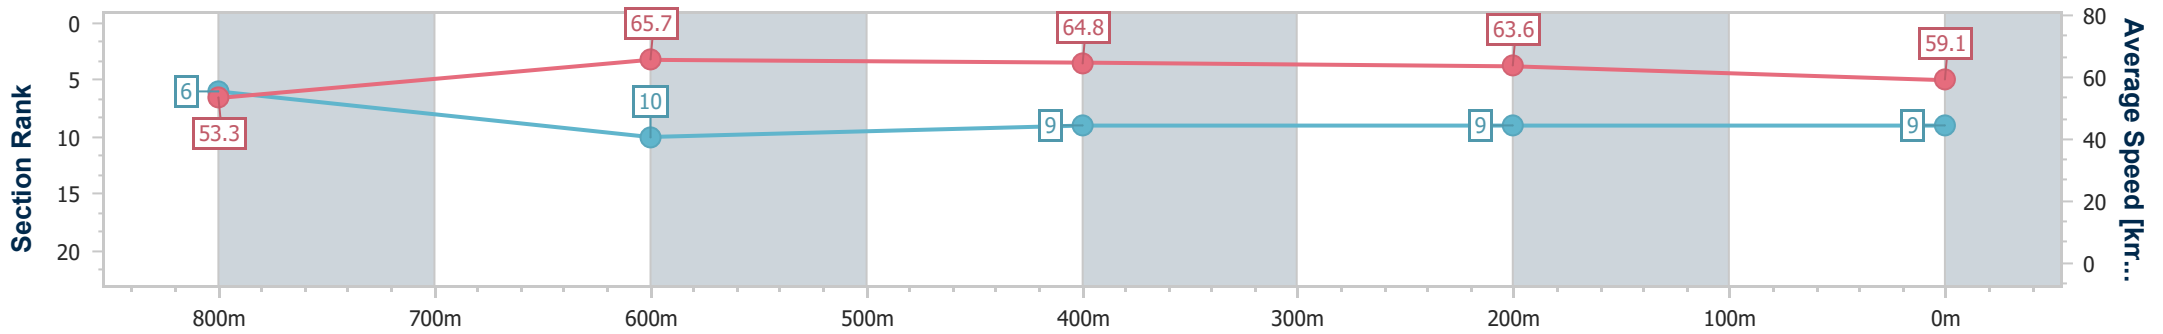

Sunshine Coast QLD Professional

Race 4: COOLUM RSL SUB BRANCH Maiden Handicap - 1000m

17 February 2023 - 19:38

Track Rating: Soft 5, Weather: Fine, Rail Position: +7m Entire

Section	Overall	800m	600m	400m	200m
Section Times	0:59.74 [9] (0:13.53)	0:46.21 [6] (0:11.25)	0:34.96 [10] (0:11.43)	0:23.53 [9] (0:11.34)	0:12.19 [9] (0:12.19)
Average Speed [km/h]	53.3	65.7	64.8	63.6	59.1
Top Speed [km/h]	66.7	66.4	66.0	64.4	62.1
Avg. Dist. to Rail [m]	9.8	6.6	5.3	7.5	7.9
Avg. Stride Freq. [Hz]	2.3	2.4	2.4	2.4	2.3
Avg. Stride Length [m]	6.3	7.4	7.5	7.3	7.1