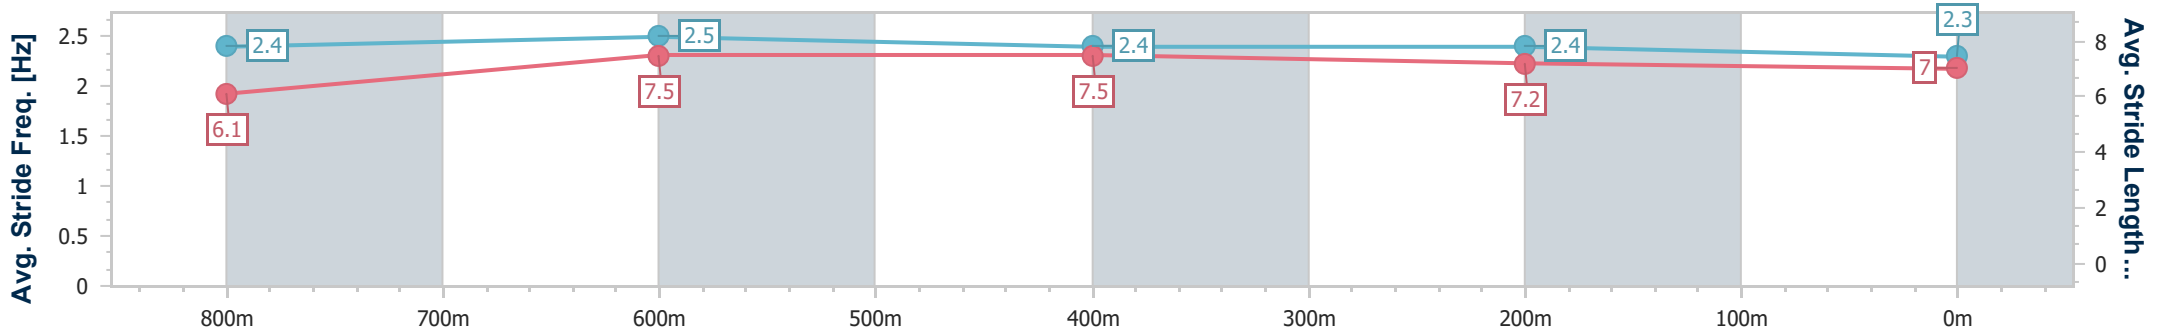

- [ ] Ranking at each section and finish
- .-.- No data available at this section
- NA No data available

Horse/Jockey Name	Romeus
Final Rank	11
Fastest Section Time (Section)	0:10.98 (800m)
Top Speed [km/h] (Section)	66.8 (800m)
Race State	Finished

Sunshine Coast QLD Professional

Race 4: COOLUM RSL SUB BRANCH Maiden Handicap - 1000m

17 February 2023 - 19:38

Track Rating: Soft 5, Weather: Fine, Rail Position: +7m Entire

Section	Overall	800m	600m	400m	200m
Section Times	0:59.82 [11] (0:13.82)	0:46.00 [9] (0:10.98)	0:35.02 [9] (0:11.40)	0:23.62 [8] (0:11.39)	0:12.23 [8] (0:12.23)
Average Speed [km/h]	52.1	66.3	63.6	63.2	58.8
Top Speed [km/h]	66.7	66.8	64.4	64.3	62.1
Avg. Dist. to Rail [m]	6.0	3.3	1.0	4.0	5.1
Avg. Stride Freq. [Hz]	2.4	2.5	2.4	2.4	2.3
Avg. Stride Length [m]	6.1	7.5	7.5	7.2	7.0

- [ ] Ranking at each section and finish
- .-.- No data available at this section
- NA No data available

Horse/Jockey Name	Dawn Rebel
Final Rank	12
Fastest Section Time (Section)	0:10.92 (800m)
Top Speed [km/h] (Section)	66.9 (800m)
Race State	Finished