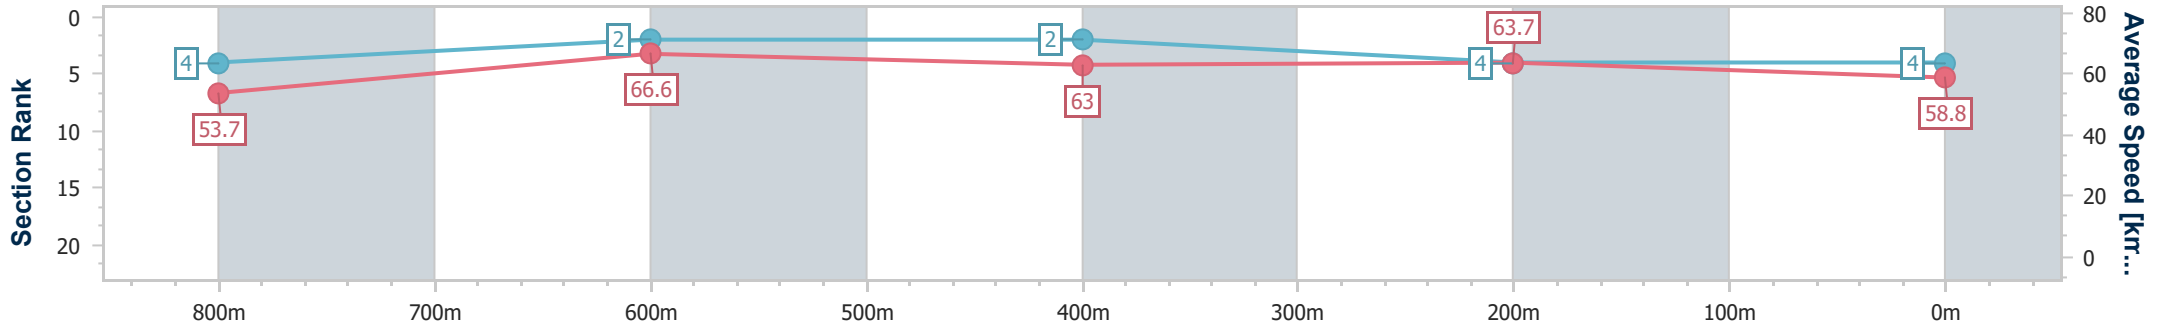

Sunshine Coast QLD Professional

Race 4: COOLUM RSL SUB BRANCH Maiden Handicap - 1000m

17 February 2023 - 19:38

Track Rating: Soft 5, Weather: Fine, Rail Position: +7m Entire

Section	Overall	800m	600m	400m	200m
Section Times	0:59.30 [4] (0:13.42)	0:45.88 [4] (0:10.85)	0:35.03 [2] (0:11.47)	0:23.56 [2] (0:11.32)	0:12.24 [4] (0:12.24)
Average Speed [km/h]	53.7	66.6	63.0	63.7	58.8
Top Speed [km/h]	68.1	67.8	65.1	64.2	63.3
Avg. Dist. to Rail [m]	6.7	1.5	0.5	1.8	3.2
Avg. Stride Freq. [Hz]	2.4	2.5	2.4	2.5	2.3
Avg. Stride Length [m]	6.2	7.4	7.3	7.2	7.0