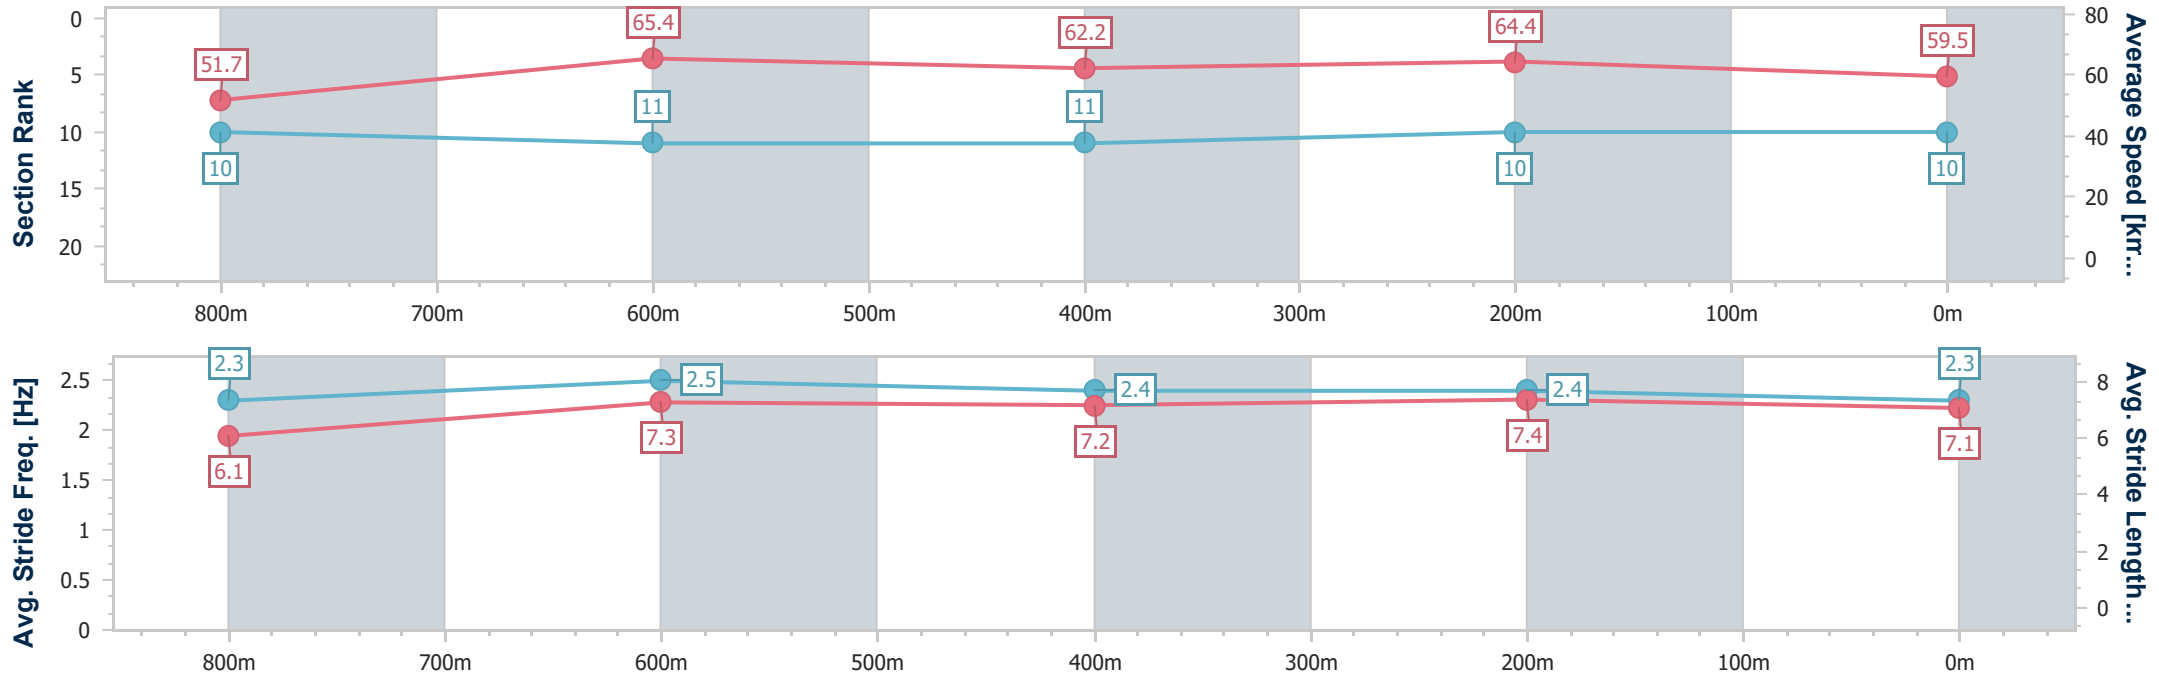

- [ ] Ranking at each section and finish
- .-.- No data available at this section
- NA No data available

Horse/Jockey Name	Bankonajet
Final Rank	10
Fastest Section Time (Section)	0:11.02 (800m)
Top Speed [km/h] (Section)	67.5 (800m)
Race State	Finished

Sunshine Coast QLD Professional

Race 4: COOLUM RSL SUB BRANCH Maiden Handicap - 1000m

17 February 2023 - 19:38

Track Rating: Soft 5, Weather: Fine, Rail Position: +7m Entire

Section	Overall	800m	600m	400m	200m
Section Times	0:59.76 [10] (0:13.94)	0:45.82 [10] (0:11.02)	0:34.80 [11] (0:11.52)	0:23.28 [11] (0:11.19)	0:12.09 [10] (0:12.09)
Average Speed [km/h]	51.7	65.4	62.2	64.4	59.5
Top Speed [km/h]	67.4	67.5	64.7	65.6	62.9
Avg. Dist. to Rail [m]	2.3	1.0	1.0	0.3	0.3
Avg. Stride Freq. [Hz]	2.3	2.5	2.4	2.4	2.3
Avg. Stride Length [m]	6.1	7.3	7.2	7.4	7.1

- [ ] Ranking at each section and finish
- .-.- No data available at this section
- NA No data available

Horse/Jockey Name	Romeus
Final Rank	11
Fastest Section Time (Section)	0:10.98 (800m)
Top Speed [km/h] (Section)	66.8 (800m)
Race State	Finished