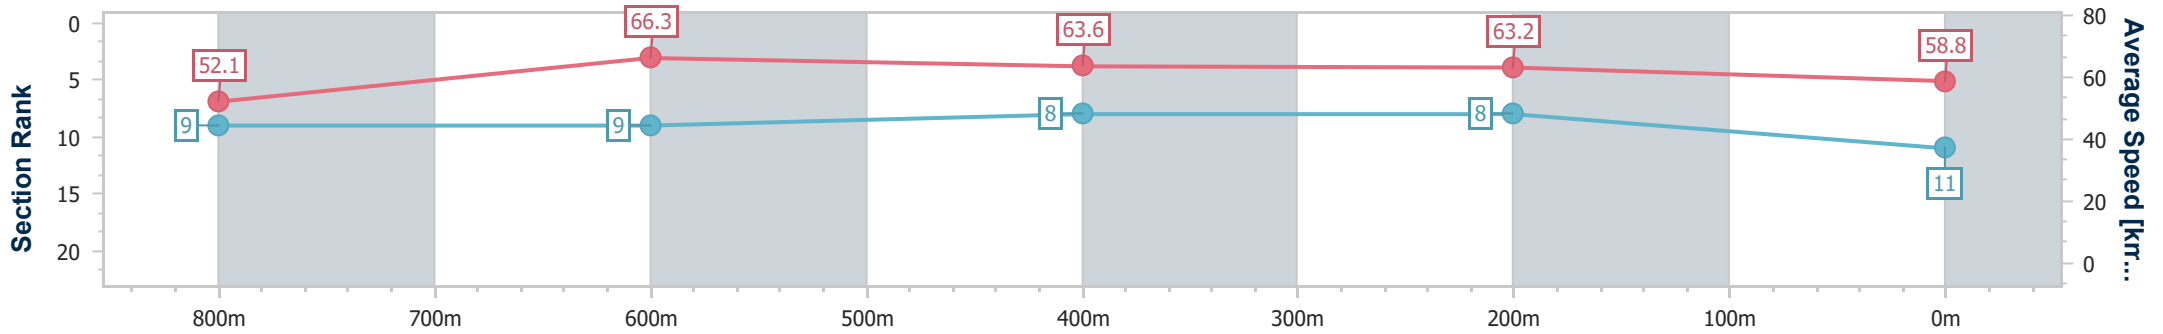

- [ ] Ranking at each section and finish
- .-.- No data available at this section
- NA No data available

Horse/Jockey Name	Romeus
Final Rank	11
Fastest Section Time (Section)	0:10.98 (800m)
Top Speed [km/h] (Section)	66.8 (800m)
Race State	Finished

Sunshine Coast QLD Professional

Race 4: COOLUM RSL SUB BRANCH Maiden Handicap - 1000m

17 February 2023 - 19:38

Track Rating: Soft 5, Weather: Fine, Rail Position: +7m Entire

Section	Overall	800m	600m	400m	200m
Section Times	0:59.82 [11] (0:13.82)	0:46.00 [9] (0:10.98)	0:35.02 [9] (0:11.40)	0:23.62 [8] (0:11.39)	0:12.23 [8] (0:12.23)
Average Speed [km/h]	52.1	66.3	63.6	63.2	58.8
Top Speed [km/h]	66.7	66.8	64.4	64.3	62.1
Avg. Dist. to Rail [m]	6.0	3.3	1.0	4.0	5.1
Avg. Stride Freq. [Hz]	2.4	2.5	2.4	2.4	2.3
Avg. Stride Length [m]	6.1	7.5	7.5	7.2	7.0

- [ ] Ranking at each section and finish
- .-.- No data available at this section
- NA No data available

Horse/Jockey Name	Dawn Rebel
Final Rank	12
Fastest Section Time (Section)	0:10.92 (800m)
Top Speed [km/h] (Section)	66.9 (800m)
Race State	Finished