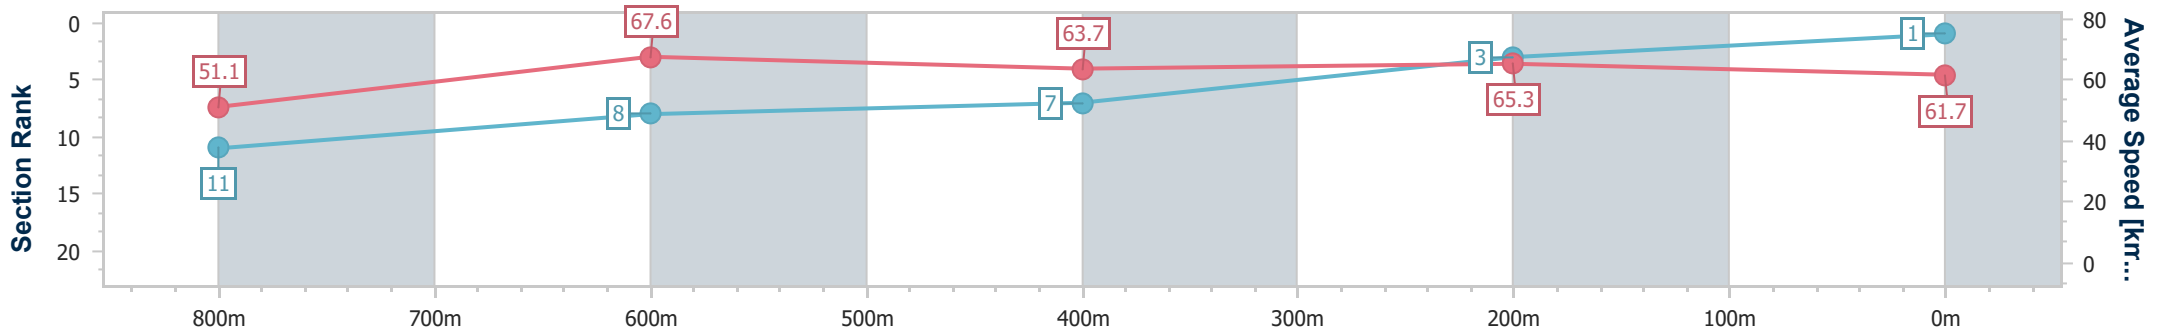

- [ ] Ranking at each section and finish
- .-.- No data available at this section
- NA No data available

Horse/Jockey Name	Dazzling Illusion
Final Rank	2
Fastest Section Time (Section)	0:11.01 (800m)
Top Speed [km/h] (Section)	68.6 (800m)
Race State	Finished