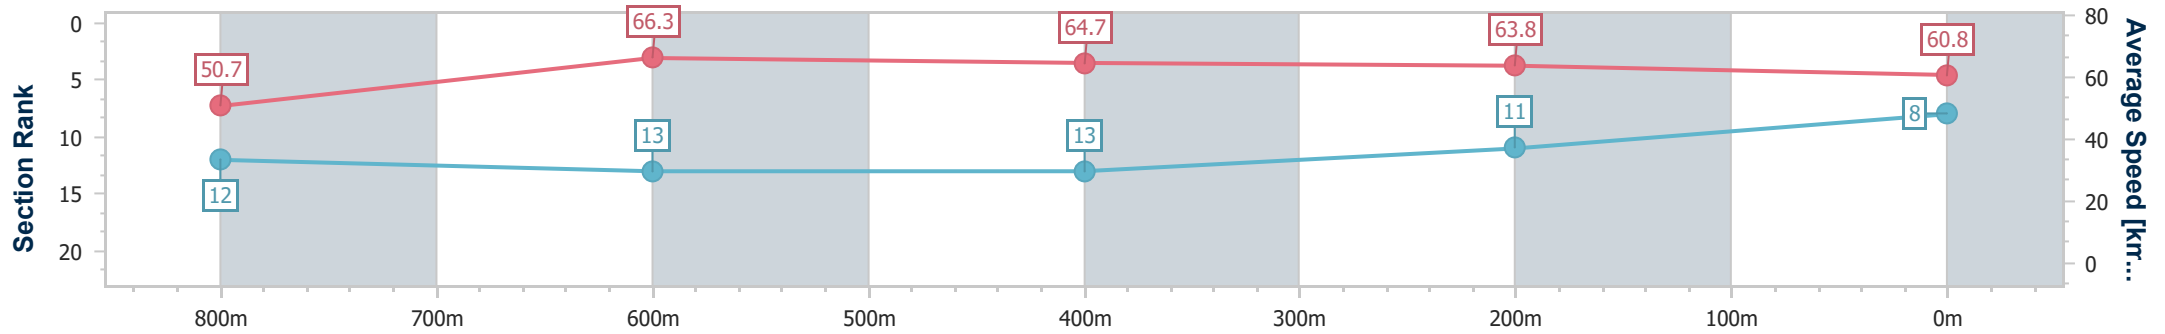

Sunshine Coast QLD Professional

Race 4: COOLUM RSL SUB BRANCH Maiden Handicap - 1000m

17 February 2023 - 19:38

Track Rating: Soft 5, Weather: Fine, Rail Position: +7m Entire

Section	Overall	800m	600m	400m	200m
Section Times	0:59.70 [8] (0:14.19)	0:45.51 [12] (0:11.04)	0:34.47 [13] (0:11.33)	0:23.14 [13] (0:11.29)	0:11.85 [11] (0:11.85)
Average Speed [km/h]	50.7	66.3	64.7	63.8	60.8
Top Speed [km/h]	66.4	66.9	66.9	65.1	62.2
Avg. Dist. to Rail [m]	8.2	4.1	3.1	6.1	3.7
Avg. Stride Freq. [Hz]	2.3	2.6	2.5	2.5	2.4
Avg. Stride Length [m]	6.0	7.1	7.1	7.1	6.9

- [ ] Ranking at each section and finish
- .-.- No data available at this section
- NA No data available

Horse/Jockey Name	Dane Road
Final Rank	9
Fastest Section Time (Section)	0:11.25 (800m)
Top Speed [km/h] (Section)	66.7 (Overall)
Race State	Finished