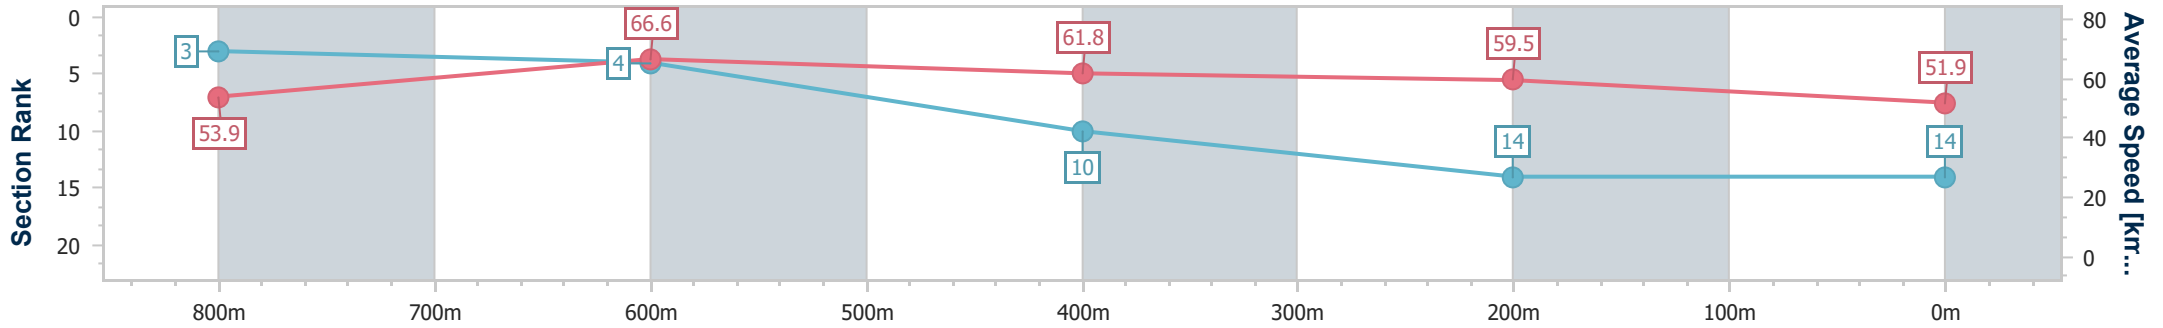

Sunshine Coast QLD Professional

Race 4: COOLUM RSL SUB BRANCH Maiden Handicap - 1000m

17 February 2023 - 19:38

Track Rating: Soft 5, Weather: Fine, Rail Position: +7m Entire

Section	Overall	800m	600m	400m	200m
Section Times	1:02.17 [14] (0:13.36)	0:48.81 [3] (0:11.02)	0:37.79 [4] (0:11.79)	0:26.00 [10] (0:12.11)	0:13.89 [14] (0:13.89)
Average Speed [km/h]	53.9	66.6	61.8	59.5	51.9
Top Speed [km/h]	69.3	69.3	63.5	61.1	56.8
Avg. Dist. to Rail [m]	8.3	4.3	2.4	4.1	4.2
Avg. Stride Freq. [Hz]	2.6	2.7	2.6	2.5	2.3
Avg. Stride Length [m]	5.6	6.7	6.6	6.6	6.4

- [ ] Ranking at each section and finish
- .-.- No data available at this section
- NA No data available