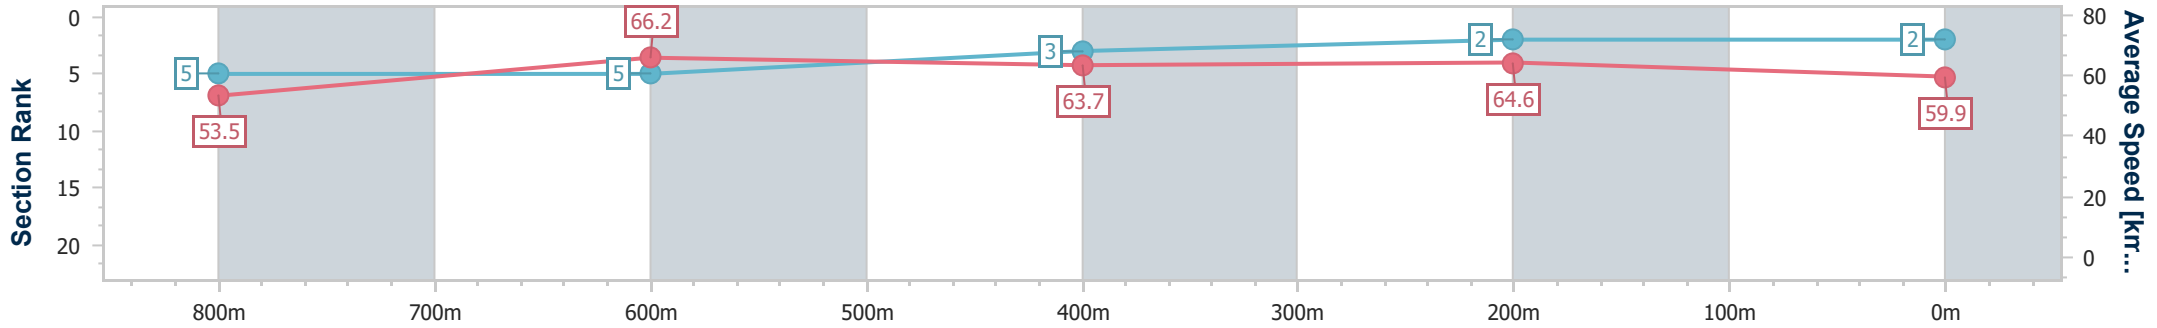

Sunshine Coast QLD Professional

Race 4: COOLUM RSL SUB BRANCH Maiden Handicap - 1000m

17 February 2023 - 19:38

Track Rating: Soft 5, Weather: Fine, Rail Position: +7m Entire

Section	Overall	800m	600m	400m	200m
Section Times	0:59.11 [2] (0:13.48)	0:45.63 [5] (0:11.01)	0:34.62 [5] (0:11.46)	0:23.16 [3] (0:11.14)	0:12.02 [2] (0:12.02)
Average Speed [km/h]	53.5	66.2	63.7	64.6	59.9
Top Speed [km/h]	68.4	68.6	64.8	65.9	63.5
Avg. Dist. to Rail [m]	10.8	3.6	2.6	4.8	6.1
Avg. Stride Freq. [Hz]	2.3	2.4	2.3	2.4	2.3
Avg. Stride Length [m]	6.5	7.5	7.5	7.5	7.3