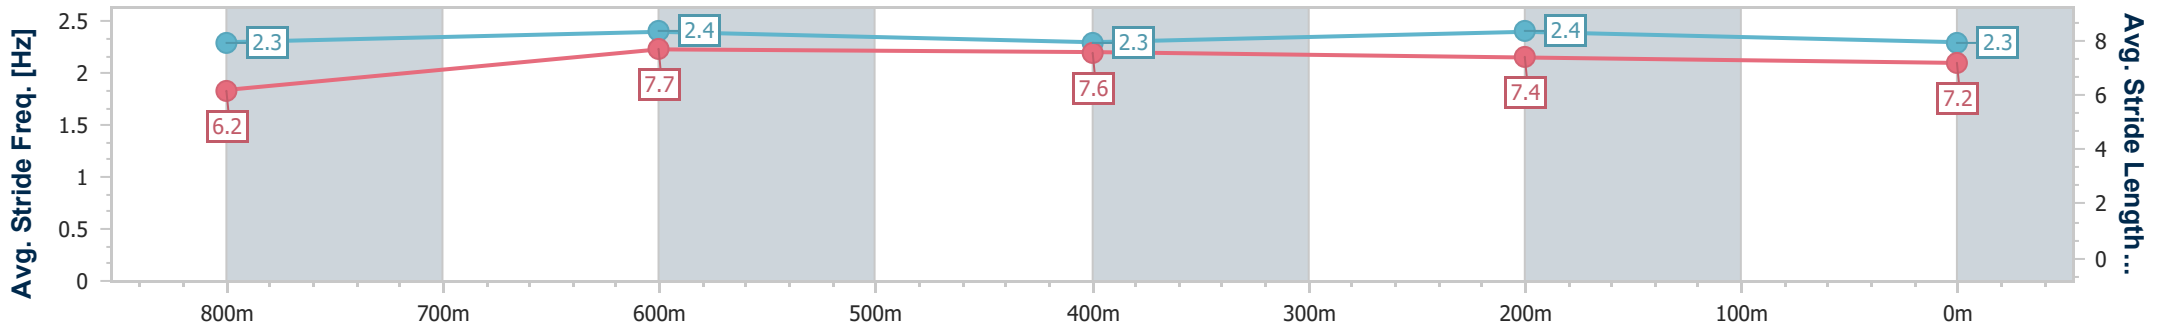

Sunshine Coast QLD Professional

Race 4: COOLUM RSL SUB BRANCH Maiden Handicap - 1000m

17 February 2023 - 19:38

Track Rating: Soft 5, Weather: Fine, Rail Position: +7m Entire

Section	Overall	800m	600m	400m	200m
Section Times	0:59.59 [7] (0:13.72)	0:45.87 [8] (0:10.96)	0:34.91 [7] (0:11.37)	0:23.54 [5] (0:11.37)	0:12.17 [7] (0:12.17)
Average Speed [km/h]	52.5	66.5	63.9	63.4	59.2
Top Speed [km/h]	68.0	68.0	66.1	64.7	61.9
Avg. Dist. to Rail [m]	4.2	2.8	1.9	3.1	4.2
Avg. Stride Freq. [Hz]	2.3	2.4	2.3	2.4	2.3
Avg. Stride Length [m]	6.2	7.7	7.6	7.4	7.2