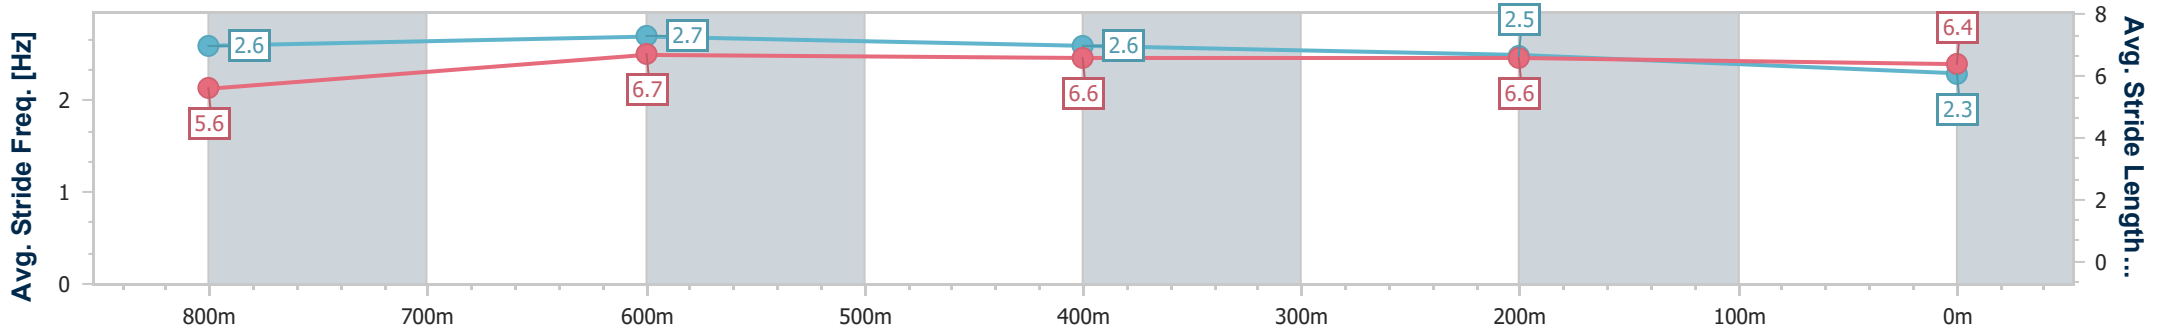

Sunshine Coast QLD Professional

Race 4: COOLUM RSL SUB BRANCH Maiden Handicap - 1000m

17 February 2023 - 19:38

Track Rating: Soft 5, Weather: Fine, Rail Position: +7m Entire

Section	Overall	800m	600m	400m	200m
Section Times	1:02.17 [14] (0:13.36)	0:48.81 [3] (0:11.02)	0:37.79 [4] (0:11.79)	0:26.00 [10] (0:12.11)	0:13.89 [14] (0:13.89)
Average Speed [km/h]	53.9	66.6	61.8	59.5	51.9
Top Speed [km/h]	69.3	69.3	63.5	61.1	56.8
Avg. Dist. to Rail [m]	8.3	4.3	2.4	4.1	4.2
Avg. Stride Freq. [Hz]	2.6	2.7	2.6	2.5	2.3
Avg. Stride Length [m]	5.6	6.7	6.6	6.6	6.4

- [ ] Ranking at each section and finish
- .-.- No data available at this section
- NA No data available