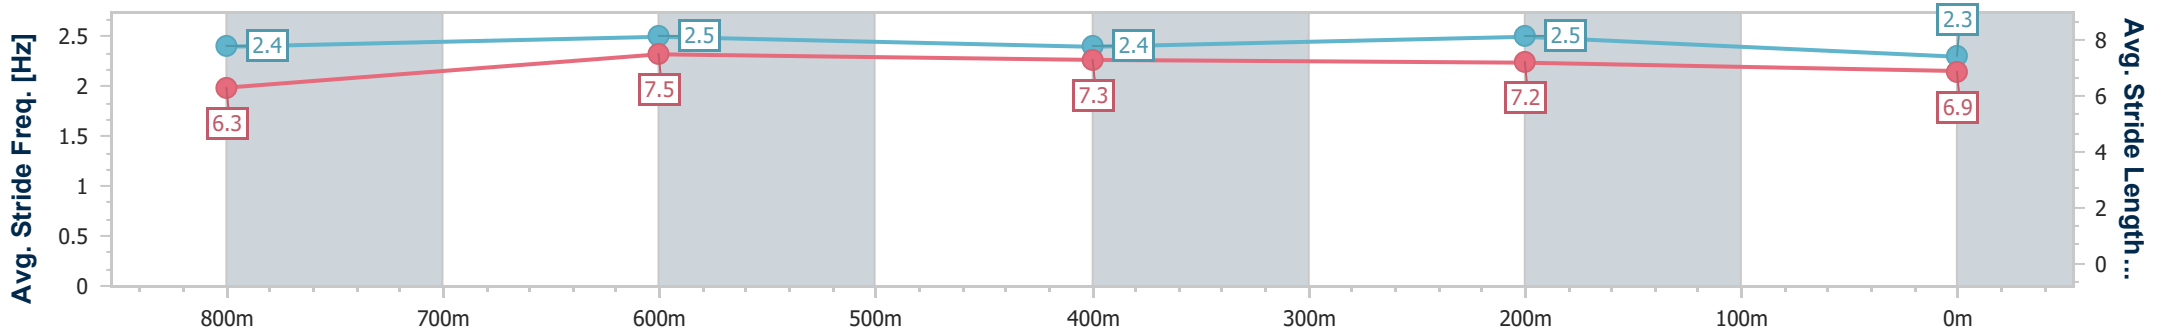

Sunshine Coast QLD Professional

Race 4: COOLUM RSL SUB BRANCH Maiden Handicap - 1000m

17 February 2023 - 19:38

Track Rating: Soft 5, Weather: Fine, Rail Position: +7m Entire

Section	Overall	800m	600m	400m	200m
Section Times	0:59.52 [6] (0:13.32)	0:46.20 [1] (0:10.91)	0:35.29 [1] (0:11.55)	0:23.74 [1] (0:11.27)	0:12.47 [1] (0:12.47)
Average Speed [km/h]	54.1	66.4	63.0	64.0	57.7
Top Speed [km/h]	68.0	68.3	64.8	65.0	62.9
Avg. Dist. to Rail [m]	10.9	1.5	2.1	1.9	2.0
Avg. Stride Freq. [Hz]	2.4	2.5	2.4	2.5	2.3
Avg. Stride Length [m]	6.3	7.5	7.3	7.2	6.9

- [ ] Ranking at each section and finish
- .-.- No data available at this section
- NA No data available

Horse/Jockey Name	Mingle
Final Rank	7
Fastest Section Time (Section)	0:10.96 (800m)
Top Speed [km/h] (Section)	68.0 (800m)
Race State	Finished