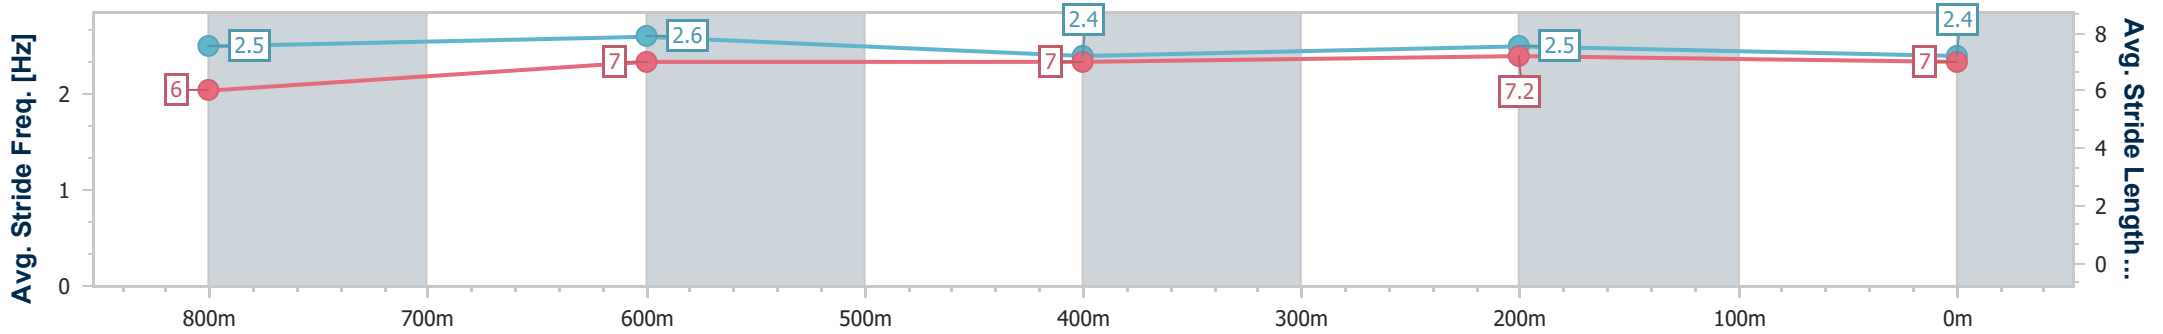

Sunshine Coast QLD Professional

Race 4: COOLUM RSL SUB BRANCH Maiden Handicap - 1000m

17 February 2023 - 19:38

Track Rating: Soft 5, Weather: Fine, Rail Position: +7m Entire

Section	Overall	800m	600m	400m	200m
Section Times	0:59.13 [3] (0:13.34)	0:45.79 [2] (0:10.93)	0:34.86 [3] (0:11.61)	0:23.25 [4] (0:11.22)	0:12.03 [5] (0:12.03)
Average Speed [km/h]	54.1	66.0	61.7	64.1	60.0
Top Speed [km/h]	67.5	67.6	64.9	65.1	63.5
Avg. Dist. to Rail [m]	4.9	1.0	1.1	0.9	1.3
Avg. Stride Freq. [Hz]	2.5	2.6	2.4	2.5	2.4
Avg. Stride Length [m]	6.0	7.0	7.0	7.2	7.0