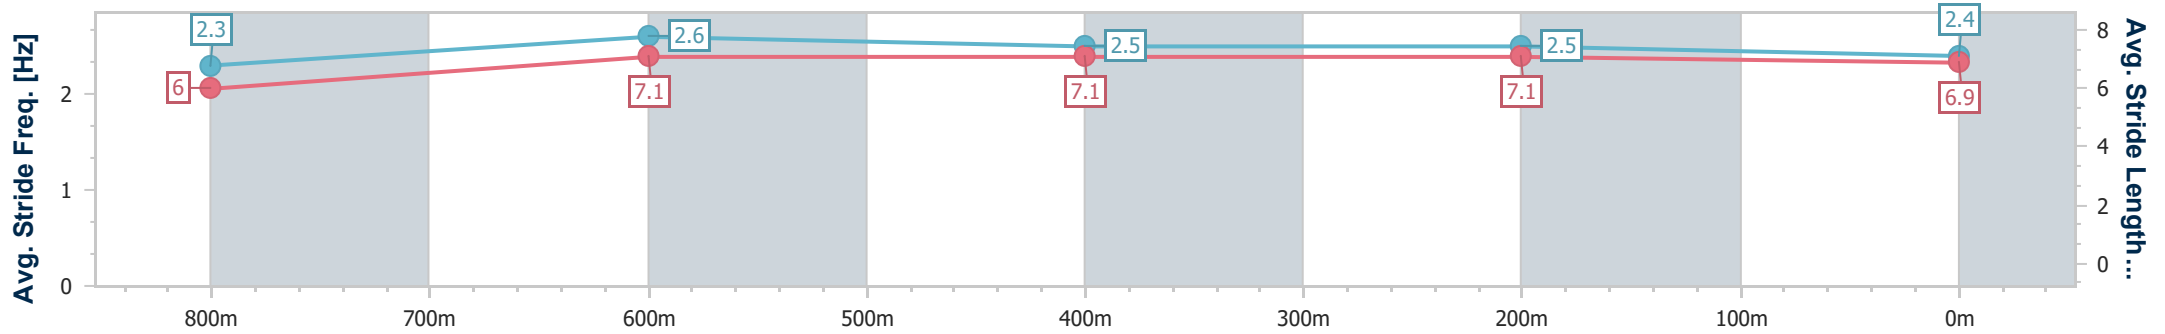

Sunshine Coast QLD Professional

Race 4: COOLUM RSL SUB BRANCH Maiden Handicap - 1000m

17 February 2023 - 19:38

Track Rating: Soft 5, Weather: Fine, Rail Position: +7m Entire

Section	Overall	800m	600m	400m	200m
Section Times	0:59.70 [8] (0:14.19)	0:45.51 [12] (0:11.04)	0:34.47 [13] (0:11.33)	0:23.14 [13] (0:11.29)	0:11.85 [11] (0:11.85)
Average Speed [km/h]	50.7	66.3	64.7	63.8	60.8
Top Speed [km/h]	66.4	66.9	66.9	65.1	62.2
Avg. Dist. to Rail [m]	8.2	4.1	3.1	6.1	3.7
Avg. Stride Freq. [Hz]	2.3	2.6	2.5	2.5	2.4
Avg. Stride Length [m]	6.0	7.1	7.1	7.1	6.9