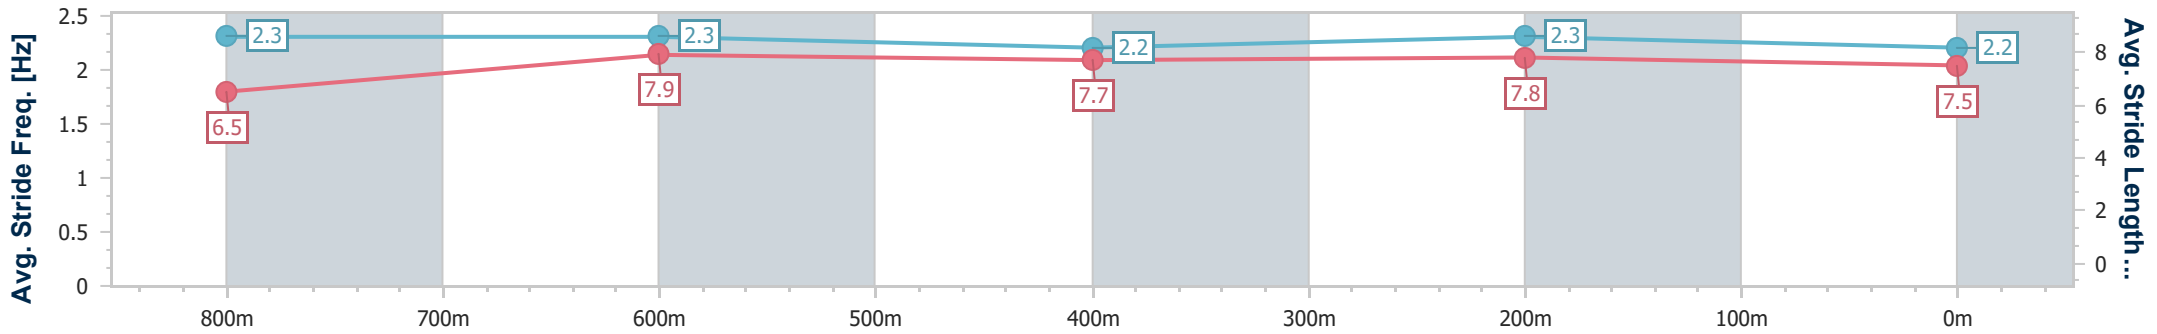

Sunshine Coast QLD Professional

Race 4: COOLUM RSL SUB BRANCH Maiden Handicap - 1000m

17 February 2023 - 19:38

Track Rating: Soft 5, Weather: Fine, Rail Position: +7m Entire

Section	Overall	800m	600m	400m	200m
Section Times	0:59.49 [5] (0:13.65)	0:45.84 [7] (0:10.99)	0:34.85 [6] (0:11.47)	0:23.38 [6] (0:11.27)	0:12.11 [6] (0:12.11)
Average Speed [km/h]	52.8	65.5	62.6	63.9	59.4
Top Speed [km/h]	67.1	67.4	64.4	65.2	62.3
Avg. Dist. to Rail [m]	1.4	0.6	0.5	1.2	1.4
Avg. Stride Freq. [Hz]	2.3	2.3	2.2	2.3	2.2
Avg. Stride Length [m]	6.5	7.9	7.7	7.8	7.5