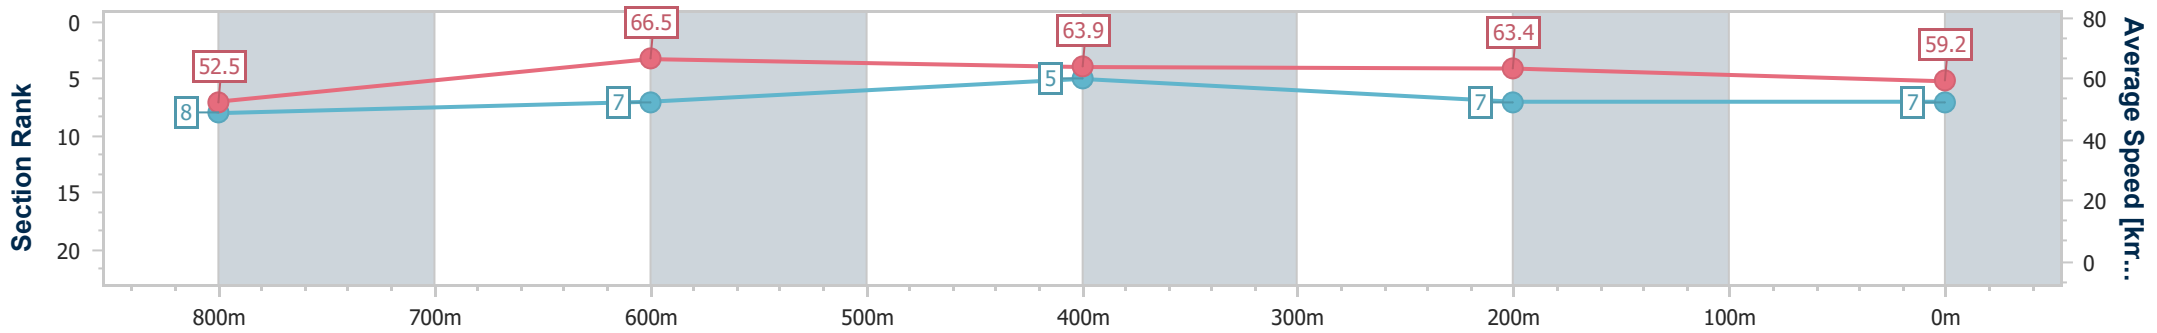

Sunshine Coast QLD Professional

Race 4: COOLUM RSL SUB BRANCH Maiden Handicap - 1000m

17 February 2023 - 19:38

Track Rating: Soft 5, Weather: Fine, Rail Position: +7m Entire

Section	Overall	800m	600m	400m	200m
Section Times	0:59.59 [7] (0:13.72)	0:45.87 [8] (0:10.96)	0:34.91 [7] (0:11.37)	0:23.54 [5] (0:11.37)	0:12.17 [7] (0:12.17)
Average Speed [km/h]	52.5	66.5	63.9	63.4	59.2
Top Speed [km/h]	68.0	68.0	66.1	64.7	61.9
Avg. Dist. to Rail [m]	4.2	2.8	1.9	3.1	4.2
Avg. Stride Freq. [Hz]	2.3	2.4	2.3	2.4	2.3
Avg. Stride Length [m]	6.2	7.7	7.6	7.4	7.2