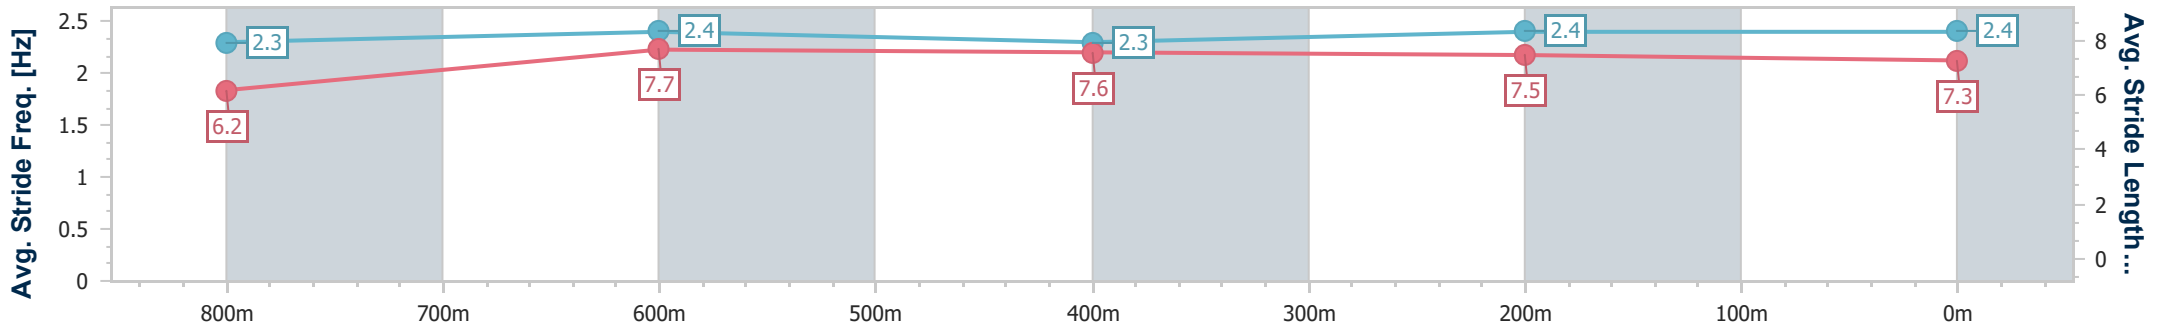

Sunshine Coast QLD Professional

Race 4: COOLUM RSL SUB BRANCH Maiden Handicap - 1000m

17 February 2023 - 19:38

Track Rating: Soft 5, Weather: Fine, Rail Position: +7m Entire

Section	Overall	800m	600m	400m	200m
Section Times	0:58.86 [1] (0:14.08)	0:44.78 [11] (0:10.72)	0:34.06 [8] (0:11.35)	0:22.71 [7] (0:11.03)	0:11.68 [3] (0:11.68)
Average Speed [km/h]	51.1	67.6	63.7	65.3	61.7
Top Speed [km/h]	66.9	68.2	66.8	67.1	65.2
Avg. Dist. to Rail [m]	4.1	2.0	0.8	3.7	6.8
Avg. Stride Freq. [Hz]	2.3	2.4	2.3	2.4	2.4
Avg. Stride Length [m]	6.2	7.7	7.6	7.5	7.3

- [ ] Ranking at each section and finish
- .-.- No data available at this section
- NA No data available

Horse/Jockey Name	Dazzling Illusion
Final Rank	2
Fastest Section Time (Section)	0:11.01 (800m)
Top Speed [km/h] (Section)	68.6 (800m)
Race State	Finished