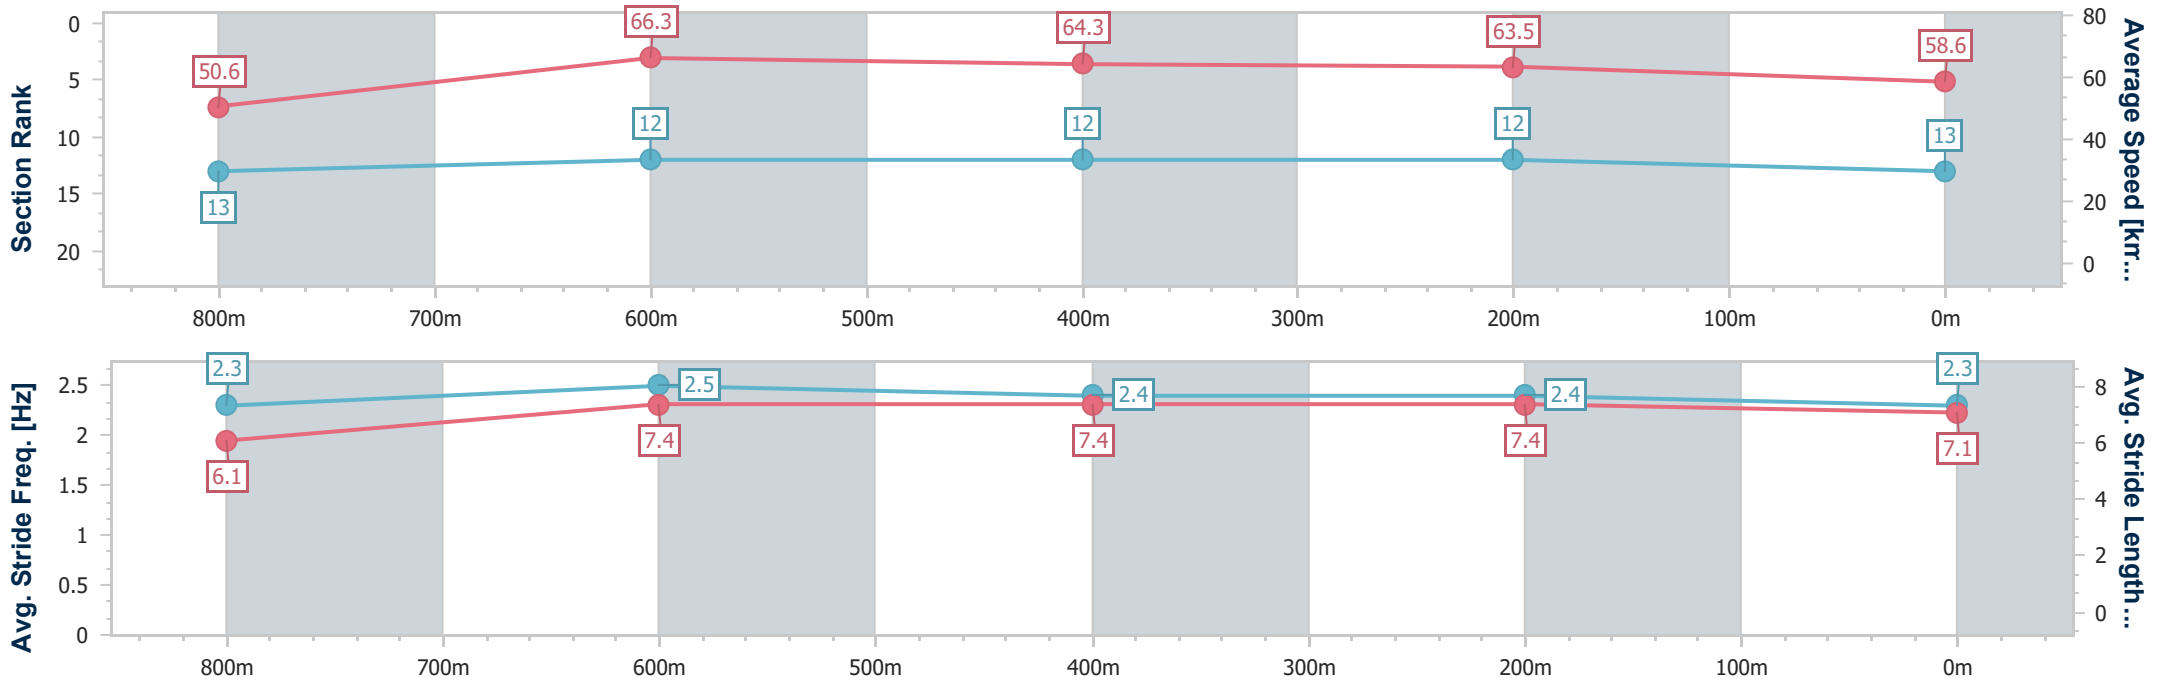

- [ ] Ranking at each section and finish
- .-.- No data available at this section
- NA No data available

Horse/Jockey Name	War And Finance
Final Rank	13
Fastest Section Time (Section)	0:10.91 (800m)
Top Speed [km/h] (Section)	66.9 (800m)
Race State	Finished

Sunshine Coast QLD Professional

Race 4: COOLUM RSL SUB BRANCH Maiden Handicap - 1000m

17 February 2023 - 19:38

Track Rating: Soft 5, Weather: Fine, Rail Position: +7m Entire

Section	Overall	800m	600m	400m	200m
Section Times	1:00.18 [13] (0:14.24)	0:45.94 [13] (0:10.91)	0:35.03 [12] (0:11.38)	0:23.65 [12] (0:11.35)	0:12.30 [12] (0:12.30)
Average Speed [km/h]	50.6	66.3	64.3	63.5	58.6
Top Speed [km/h]	66.2	66.9	66.0	64.4	61.5
Avg. Dist. to Rail [m]	4.6	1.5	3.1	3.4	1.9
Avg. Stride Freq. [Hz]	2.3	2.5	2.4	2.4	2.3
Avg. Stride Length [m]	6.1	7.4	7.4	7.4	7.1

- [ ] Ranking at each section and finish
- .-.-.- No data available at this section
- NA No data available

Horse/Jockey Name	Larrikin Reg
Final Rank	14
Fastest Section Time (Section)	0:11.02 (800m)
Top Speed [km/h] (Section)	69.3 (Overall)
Race State	Finished