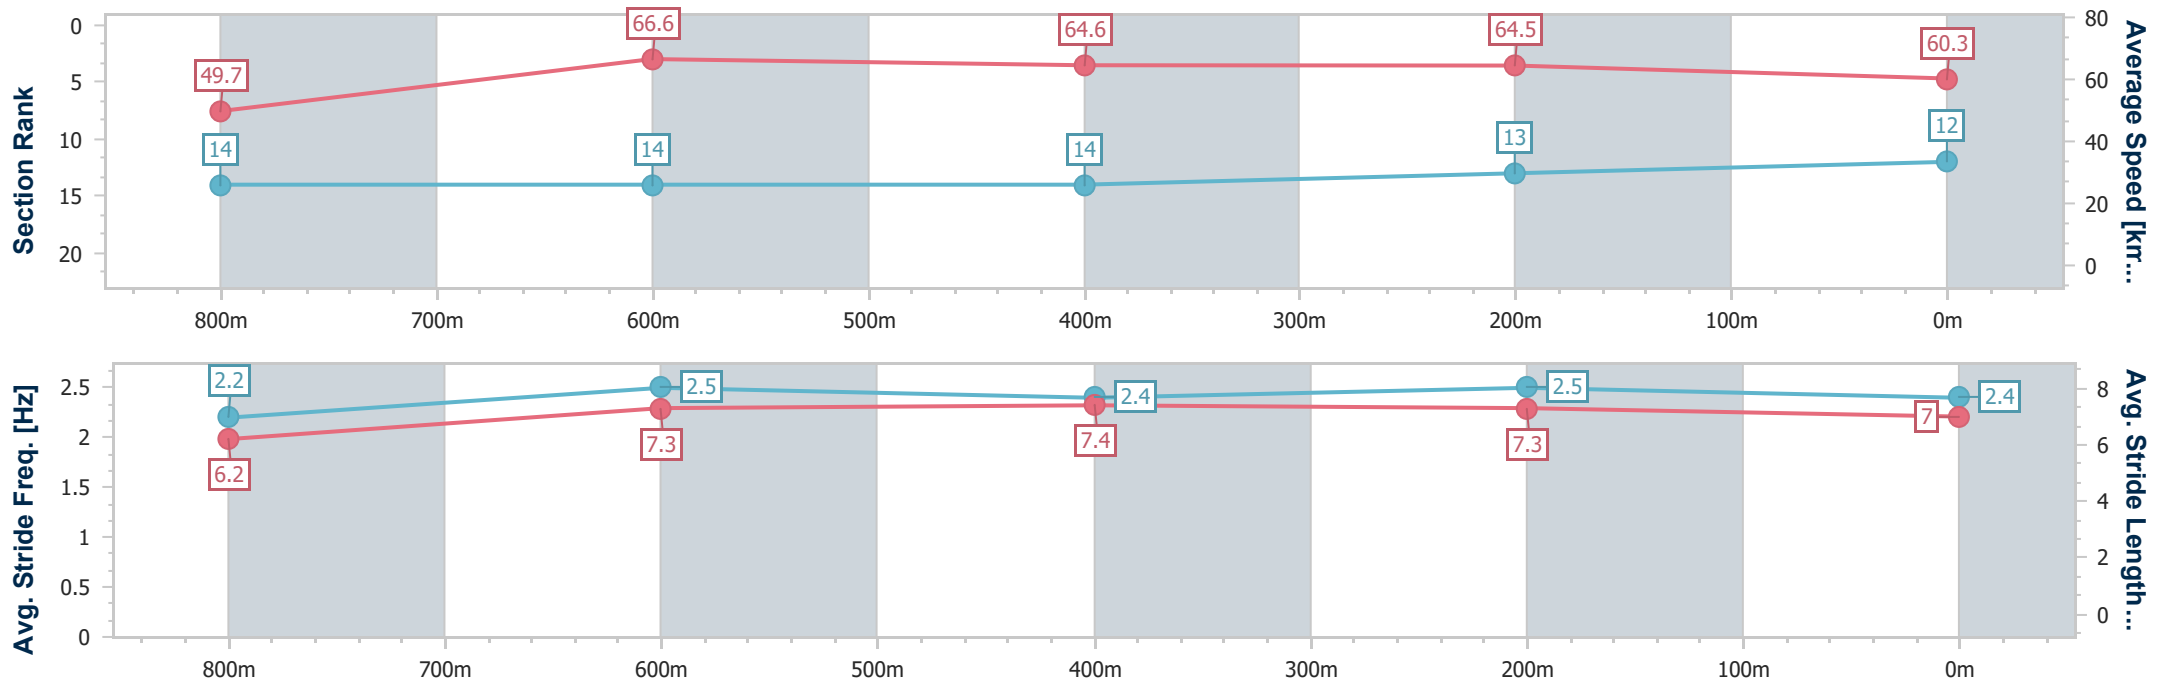

- [ ] Ranking at each section and finish
- .-.- No data available at this section
- NA No data available

Horse/Jockey Name	Dawn Rebel
Final Rank	12
Fastest Section Time (Section)	0:10.92 (800m)
Top Speed [km/h] (Section)	66.9 (800m)
Race State	Finished

Sunshine Coast QLD Professional

Race 4: COOLUM RSL SUB BRANCH Maiden Handicap - 1000m

17 February 2023 - 19:38

Track Rating: Soft 5, Weather: Fine, Rail Position: +7m Entire

Section	Overall	800m	600m	400m	200m
Section Times	0:59.91 [12] (0:14.49)	0:45.42 [14] (0:10.92)	0:34.50 [14] (0:11.38)	0:23.12 [14] (0:11.18)	0:11.94 [13] (0:11.94)
Average Speed [km/h]	49.7	66.6	64.6	64.5	60.3
Top Speed [km/h]	65.3	66.9	66.6	66.1	62.9
Avg. Dist. to Rail [m]	1.9	2.3	3.6	7.4	7.5
Avg. Stride Freq. [Hz]	2.2	2.5	2.4	2.5	2.4
Avg. Stride Length [m]	6.2	7.3	7.4	7.3	7.0

- [ ] Ranking at each section and finish
- .-.- No data available at this section
- NA No data available

Horse/Jockey Name	War And Finance
Final Rank	13
Fastest Section Time (Section)	0:10.91 (800m)
Top Speed [km/h] (Section)	66.9 (800m)
Race State	Finished