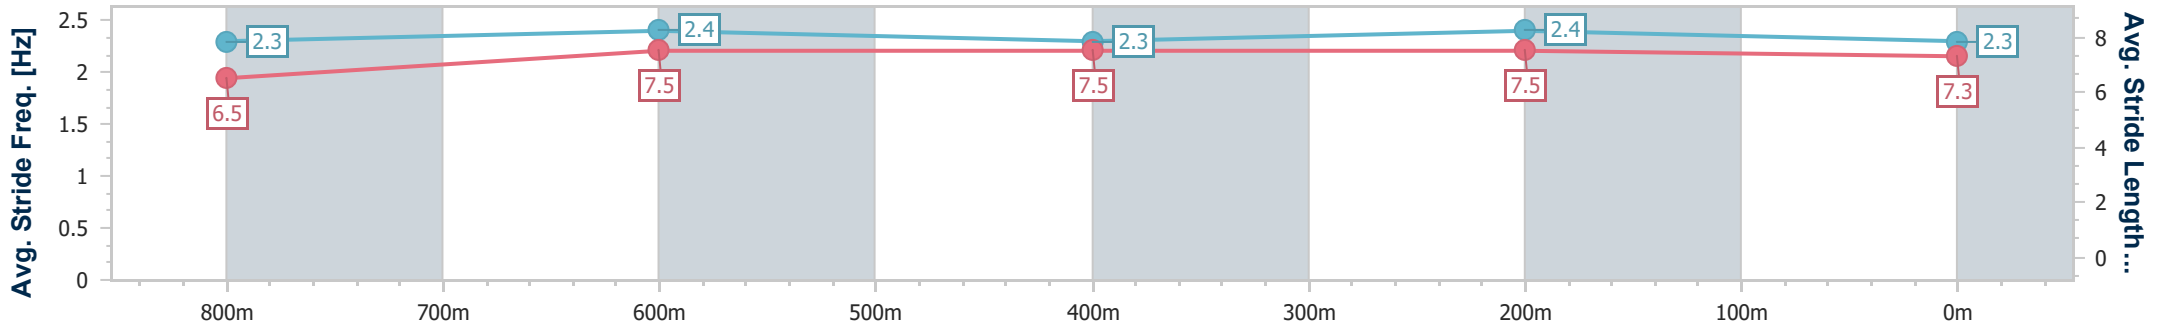

Sunshine Coast QLD Professional

Race 4: COOLUM RSL SUB BRANCH Maiden Handicap - 1000m

17 February 2023 - 19:38

Track Rating: Soft 5, Weather: Fine, Rail Position: +7m Entire

Section	Overall	800m	600m	400m	200m
Section Times	0:59.11 [2] (0:13.48)	0:45.63 [5] (0:11.01)	0:34.62 [5] (0:11.46)	0:23.16 [3] (0:11.14)	0:12.02 [2] (0:12.02)
Average Speed [km/h]	53.5	66.2	63.7	64.6	59.9
Top Speed [km/h]	68.4	68.6	64.8	65.9	63.5
Avg. Dist. to Rail [m]	10.8	3.6	2.6	4.8	6.1
Avg. Stride Freq. [Hz]	2.3	2.4	2.3	2.4	2.3
Avg. Stride Length [m]	6.5	7.5	7.5	7.5	7.3