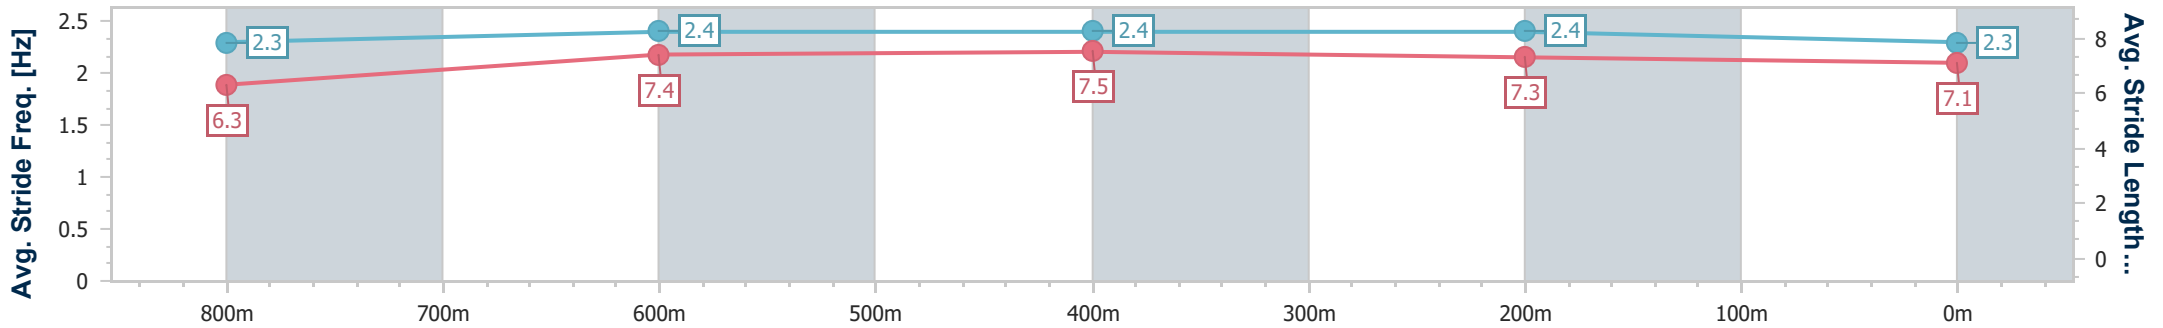

Sunshine Coast QLD Professional

Race 4: COOLUM RSL SUB BRANCH Maiden Handicap - 1000m

17 February 2023 - 19:38

Track Rating: Soft 5, Weather: Fine, Rail Position: +7m Entire

Section	Overall	800m	600m	400m	200m
Section Times	0:59.74 [9] (0:13.53)	0:46.21 [6] (0:11.25)	0:34.96 [10] (0:11.43)	0:23.53 [9] (0:11.34)	0:12.19 [9] (0:12.19)
Average Speed [km/h]	53.3	65.7	64.8	63.6	59.1
Top Speed [km/h]	66.7	66.4	66.0	64.4	62.1
Avg. Dist. to Rail [m]	9.8	6.6	5.3	7.5	7.9
Avg. Stride Freq. [Hz]	2.3	2.4	2.4	2.4	2.3
Avg. Stride Length [m]	6.3	7.4	7.5	7.3	7.1