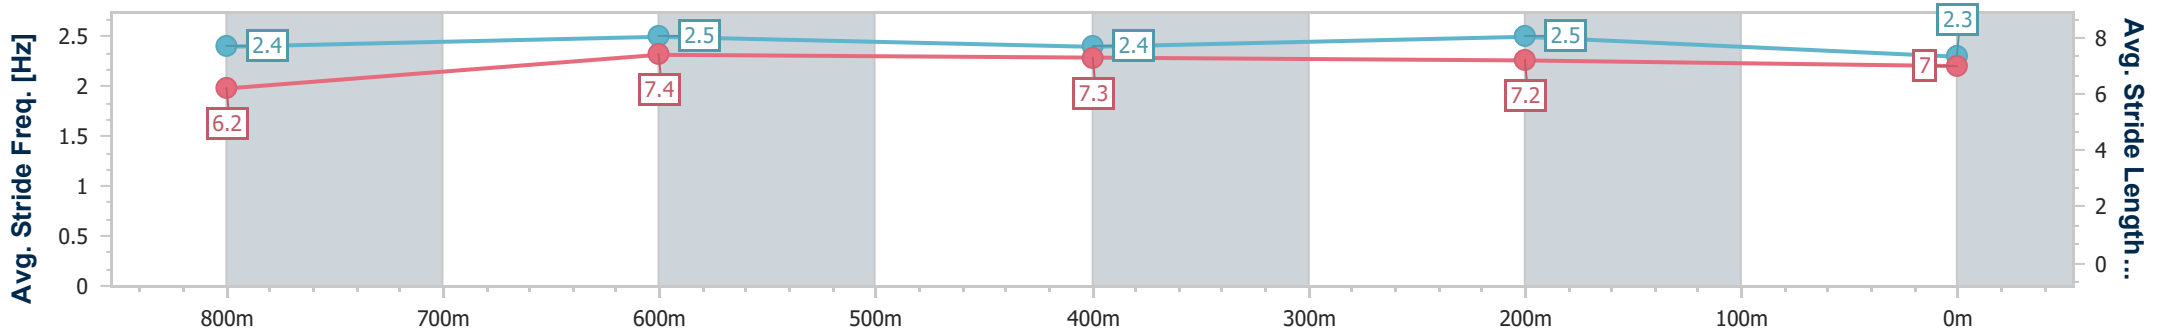

Sunshine Coast QLD Professional

Race 4: COOLUM RSL SUB BRANCH Maiden Handicap - 1000m

17 February 2023 - 19:38

Track Rating: Soft 5, Weather: Fine, Rail Position: +7m Entire

Section	Overall	800m	600m	400m	200m
Section Times	0:59.30 [4] (0:13.42)	0:45.88 [4] (0:10.85)	0:35.03 [2] (0:11.47)	0:23.56 [2] (0:11.32)	0:12.24 [4] (0:12.24)
Average Speed [km/h]	53.7	66.6	63.0	63.7	58.8
Top Speed [km/h]	68.1	67.8	65.1	64.2	63.3
Avg. Dist. to Rail [m]	6.7	1.5	0.5	1.8	3.2
Avg. Stride Freq. [Hz]	2.4	2.5	2.4	2.5	2.3
Avg. Stride Length [m]	6.2	7.4	7.3	7.2	7.0

- [ ] Ranking at each section and finish
- .-.- No data available at this section
- NA No data available

Horse/Jockey Name	Bailey Boo
Final Rank	5
Fastest Section Time (Section)	0:10.99 (800m)
Top Speed [km/h] (Section)	67.4 (800m)
Race State	Finished