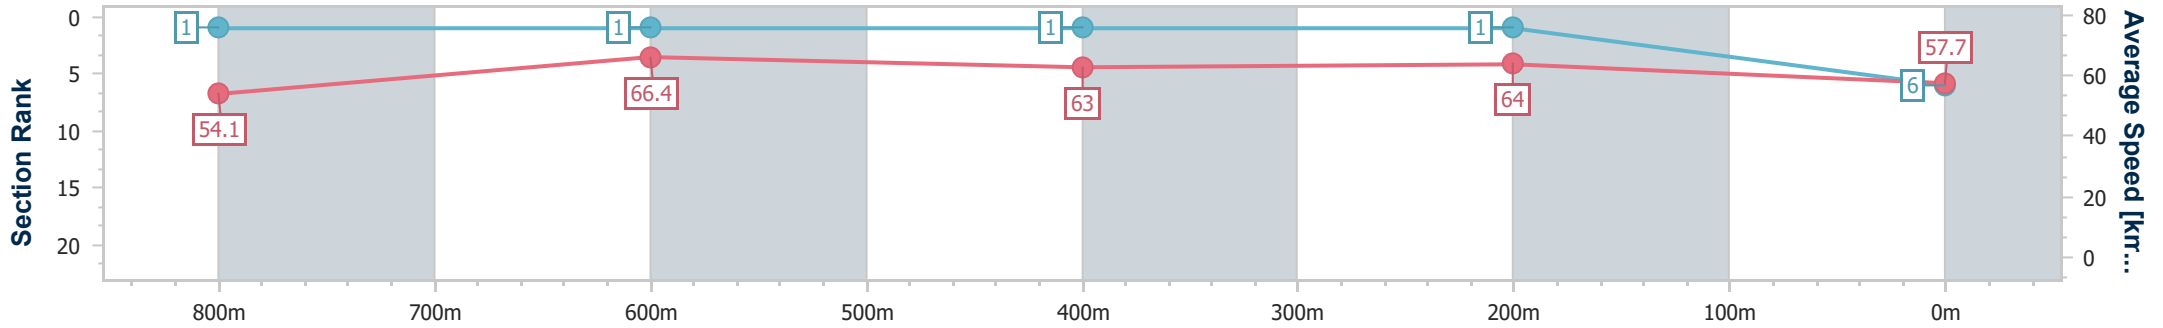

Sunshine Coast QLD Professional

Race 4: COOLUM RSL SUB BRANCH Maiden Handicap - 1000m

17 February 2023 - 19:38

Track Rating: Soft 5, Weather: Fine, Rail Position: +7m Entire

Section	Overall	800m	600m	400m	200m
Section Times	0:59.52 [6] (0:13.32)	0:46.20 [1] (0:10.91)	0:35.29 [1] (0:11.55)	0:23.74 [1] (0:11.27)	0:12.47 [1] (0:12.47)
Average Speed [km/h]	54.1	66.4	63.0	64.0	57.7
Top Speed [km/h]	68.0	68.3	64.8	65.0	62.9
Avg. Dist. to Rail [m]	10.9	1.5	2.1	1.9	2.0
Avg. Stride Freq. [Hz]	2.4	2.5	2.4	2.5	2.3
Avg. Stride Length [m]	6.3	7.5	7.3	7.2	6.9