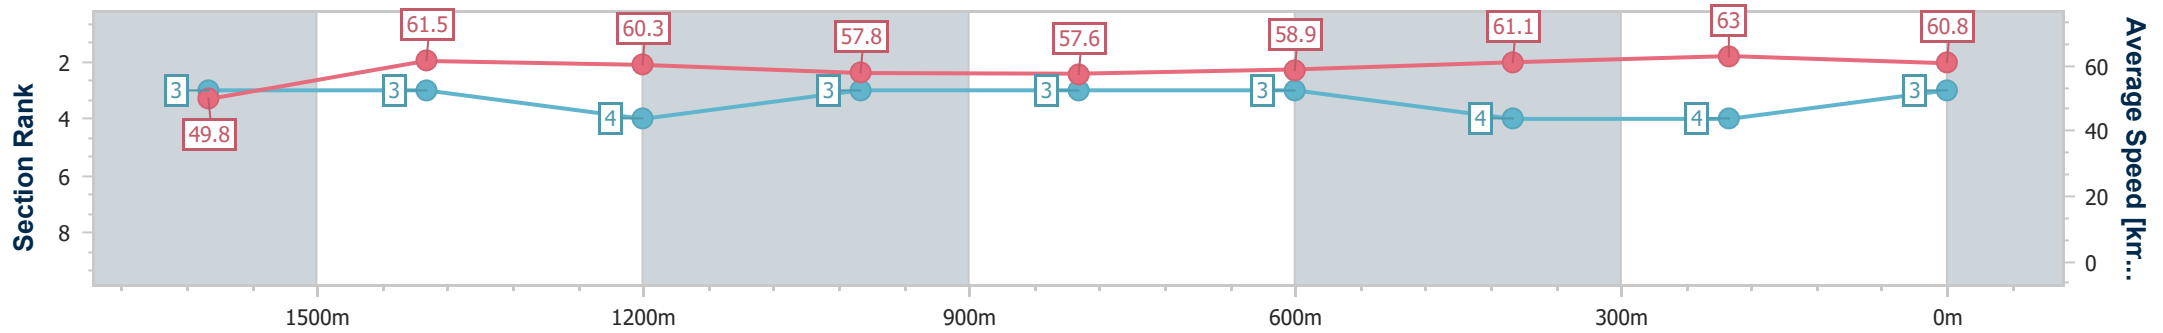

Sunshine Coast QLD Professional

Race 6: HOMEFRONT BENCHMARK 65 Handicap - 1800m

17 February 2023 - 20:38

Track Rating: Soft 5, Weather: Fine, Rail Position: +7m Entire

Section	Overall	1600m	1400m	1200m	1000m	800m	600m	400m	200m			
Section Times	1:50.73 [3] (0:14.47)	1:36.26 [3] (0:11.76)	1:24.50 [3] (0:12.02)	1:12.48 [4] (0:12.48)	1:00.00 [3] (0:12.58)	0:47.42 [3] (0:12.33)	0:35.09 [3] (0:11.79)	0:23.30 [4] (0:11.44)	0:11.86 [4] (0:11.86)			
Average Speed [km/h]	49.8	61.5	60.3	57.8	57.6	58.9	61.1	63.0	60.8			
Top Speed [km/h]	61.3	62.1	61.7	58.2	58.7	60.1	62.6	63.5	62.6			
Avg. Dist. to Rail [m]	1.5	1.8	2.1	2.2	2.0	1.2	0.4	3.9	4.9			
Avg. Stride Freq. [Hz]	2.1	2.3	2.3	2.2	2.2	2.2	2.3	2.3	2.4			
Avg. Stride Length [m]	6.3	7.0	7.0	6.8	6.9	6.9	7.1	7.1	6.9			

- [ ] Ranking at each section and finish
- .-.- No data available at this section
- NA No data available

Horse/Jockey Name	Do Well Legend
Final Rank	4
Fastest Section Time (Section)	0:11.33 (400m)
Top Speed [km/h] (Section)	64.0 (400m)
Race State	Finished