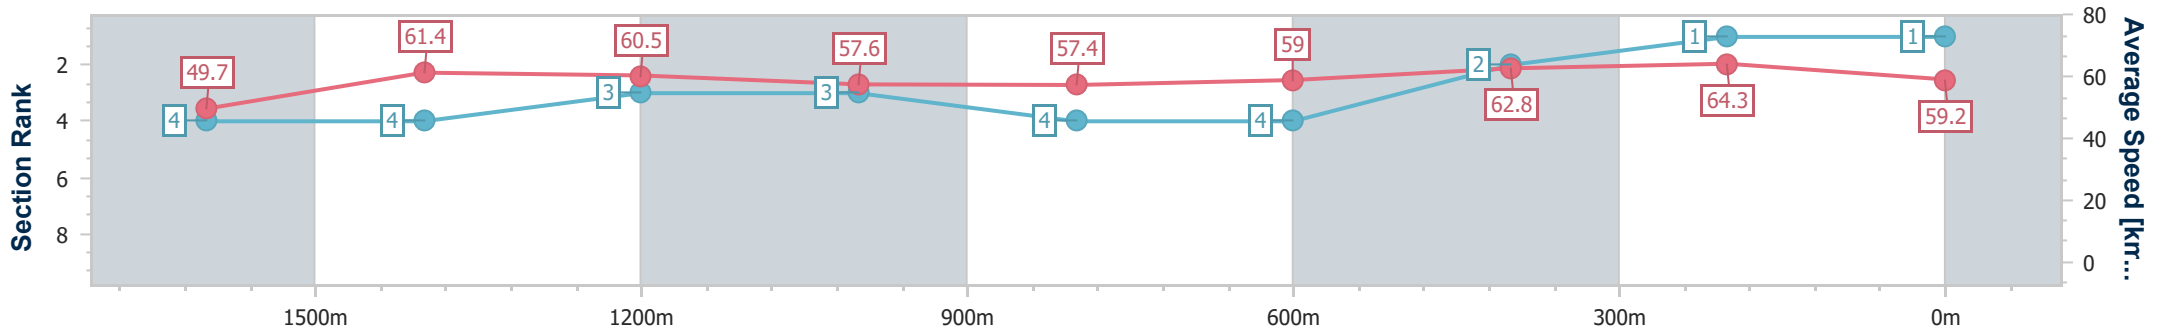

17 February 2023 - 20:38

Track Rating: Soft 5, Weather: Fine, Rail Position: +7m Entire

Section	Overall	1600m	1400m	1200m	1000m	800m	600m	400m	200m				
Section Times	1:50.61 [1] (0:14.53)	1:36.08 [4] (0:11.76)	1:24.32 [4] (0:11.92)	1:12.40 [3] (0:12.53)	0:59.87 [3] (0:12.63)	0:47.24 [4] (0:12.30)	0:34.94 [4] (0:11.58)	0:23.36 [2] (0:11.20)	0:12.16 [1] (0:12.16)				
Average Speed [km/h]	49.7	61.4	60.5	57.6	57.4	59.0	62.8	64.3	59.2				
Top Speed [km/h]	60.4	62.1	62.1	58.5	58.4	61.8	64.9	65.6	62.6				
Avg. Dist. to Rail [m]	2.1	1.5	1.6	2.0	2.0	1.5	1.9	3.0	2.8				
Avg. Stride Freq. [Hz]	2.1	2.3	2.3	2.2	2.2	2.2	2.3	2.4	2.3				
Avg. Stride Length [m]	6.5	7.5	7.4	7.2	7.2	7.4	7.5	7.6	7.3				