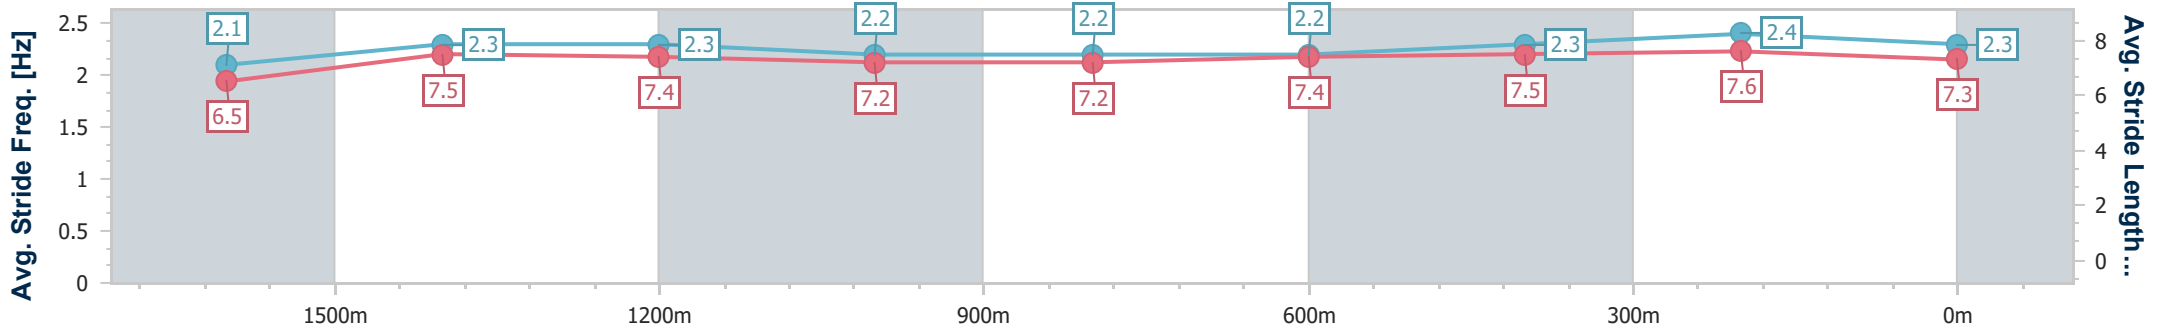

17 February 2023 - 20:38

Track Rating: Soft 5, Weather: Fine, Rail Position: +7m Entire

Section	Overall	1600m	1400m	1200m	1000m	800m	600m	400m	200m				
Section Times	1:50.61 [1] (0:14.53)	1:36.08 [4] (0:11.76)	1:24.32 [4] (0:11.92)	1:12.40 [3] (0:12.53)	0:59.87 [3] (0:12.63)	0:47.24 [4] (0:12.30)	0:34.94 [4] (0:11.58)	0:23.36 [2] (0:11.20)	0:12.16 [1] (0:12.16)				
Average Speed [km/h]	49.7	61.4	60.5	57.6	57.4	59.0	62.8	64.3	59.2				
Top Speed [km/h]	60.4	62.1	62.1	58.5	58.4	61.8	64.9	65.6	62.6				
Avg. Dist. to Rail [m]	2.1	1.5	1.6	2.0	2.0	1.5	1.9	3.0	2.8				
Avg. Stride Freq. [Hz]	2.1	2.3	2.3	2.2	2.2	2.2	2.3	2.4	2.3				
Avg. Stride Length [m]	6.5	7.5	7.4	7.2	7.2	7.4	7.5	7.6	7.3				