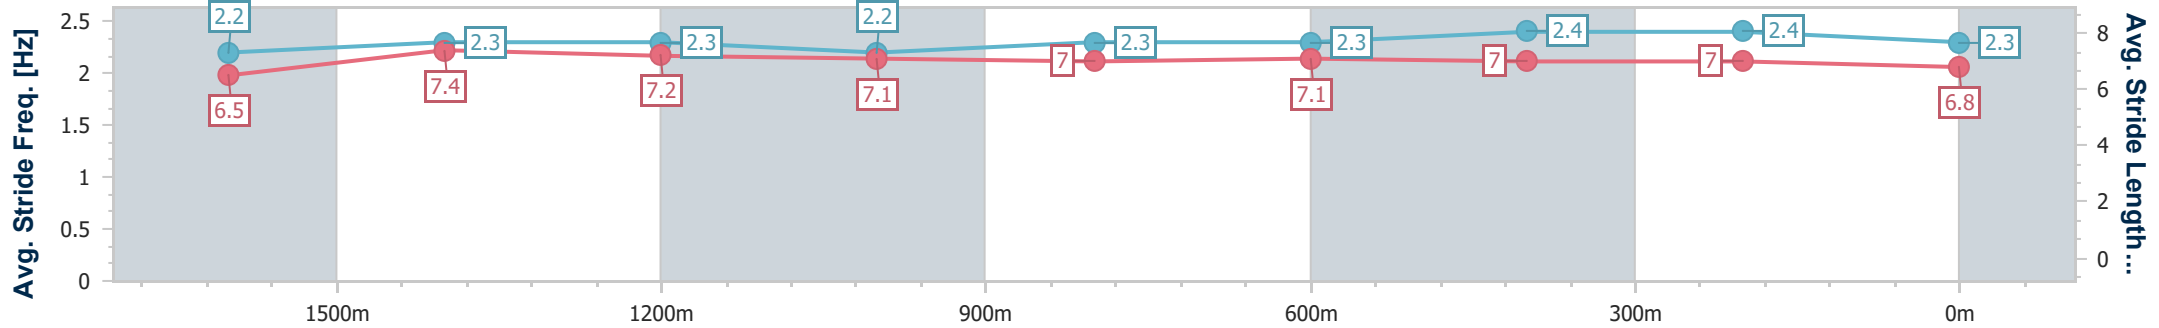

- [ ] Ranking at each section and finish
- .-.- No data available at this section
- NA No data available

Horse/Jockey Name	That'lldotoo
Final Rank	6
Fastest Section Time (Section)	0:11.68 (1600m)
Top Speed [km/h] (Section)	63.3 (1600m)
Race State	Finished

Sunshine Coast QLD Professional

Race 6: HOMEFRONT BENCHMARK 65 Handicap - 1800m

17 February 2023 - 20:38

Track Rating: Soft 5, Weather: Fine, Rail Position: +7m Entire

Section	Overall	1600m	1400m	1200m	1000m	800m	600m	400m	200m
Section Times	1:52.06 [6] (0:13.91)	1:38.15 [1] (0:11.68)	1:26.47 [1] (0:12.13)	1:14.34 [1] (0:12.63)	1:01.71 [1] (0:12.65)	0:49.06 [1] (0:12.36)	0:36.70 [1] (0:11.90)	0:24.80 [3] (0:11.93)	0:12.87 [5] (0:12.87)
Average Speed [km/h]	52.0	61.7	59.5	56.9	57.1	58.2	60.7	60.3	56.0
Top Speed [km/h]	61.4	63.3	61.7	58.1	57.7	59.4	61.7	61.9	59.5
Avg. Dist. to Rail [m]	3.1	0.5	0.4	0.8	0.9	0.4	0.6	2.2	3.0
Avg. Stride Freq. [Hz]	2.2	2.3	2.3	2.2	2.3	2.3	2.4	2.4	2.3
Avg. Stride Length [m]	6.5	7.4	7.2	7.1	7.0	7.1	7.0	7.0	6.8

- [ ] Ranking at each section and finish
- .-.- No data available at this section
- NA No data available