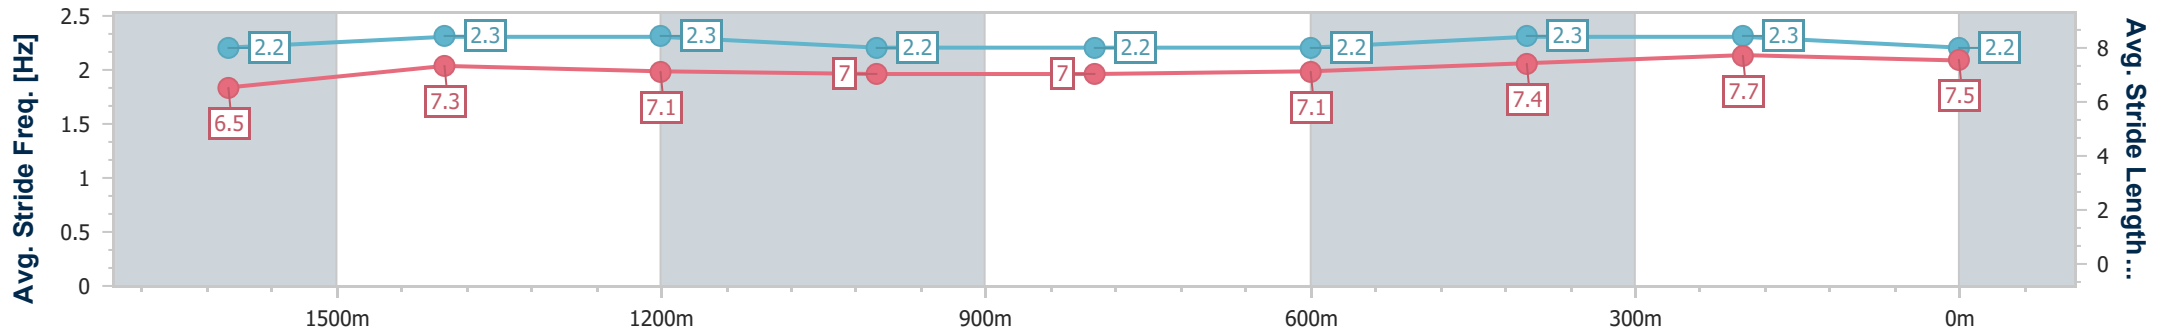

Sunshine Coast QLD Professional

Race 6: HOMEFRONT BENCHMARK 65 Handicap - 1800m

17 February 2023 - 20:38

Track Rating: Soft 5, Weather: Fine, Rail Position: +7m Entire

Section	Overall	1600m	1400m	1200m	1000m	800m	600m	400m	200m			
Section Times	1:50.65 [2] (0:14.10)	1:36.55 [2] (0:11.78)	1:24.77 [2] (0:12.11)	1:12.66 [2] (0:12.51)	1:00.15 [2] (0:12.64)	0:47.51 [2] (0:12.34)	0:35.17 [2] (0:11.73)	0:23.44 [1] (0:11.34)	0:12.10 [2] (0:12.10)			
Average Speed [km/h]	51.0	61.2	59.8	57.7	57.5	59.0	61.9	63.5	59.4			
Top Speed [km/h]	60.7	62.3	61.7	58.3	58.3	60.4	63.8	64.5	62.0			
Avg. Dist. to Rail [m]	0.9	0.9	2.4	3.1	2.9	2.1	1.4	2.6	1.6			
Avg. Stride Freq. [Hz]	2.2	2.3	2.3	2.2	2.2	2.2	2.3	2.3	2.2			
Avg. Stride Length [m]	6.5	7.3	7.1	7.0	7.0	7.1	7.4	7.7	7.5			