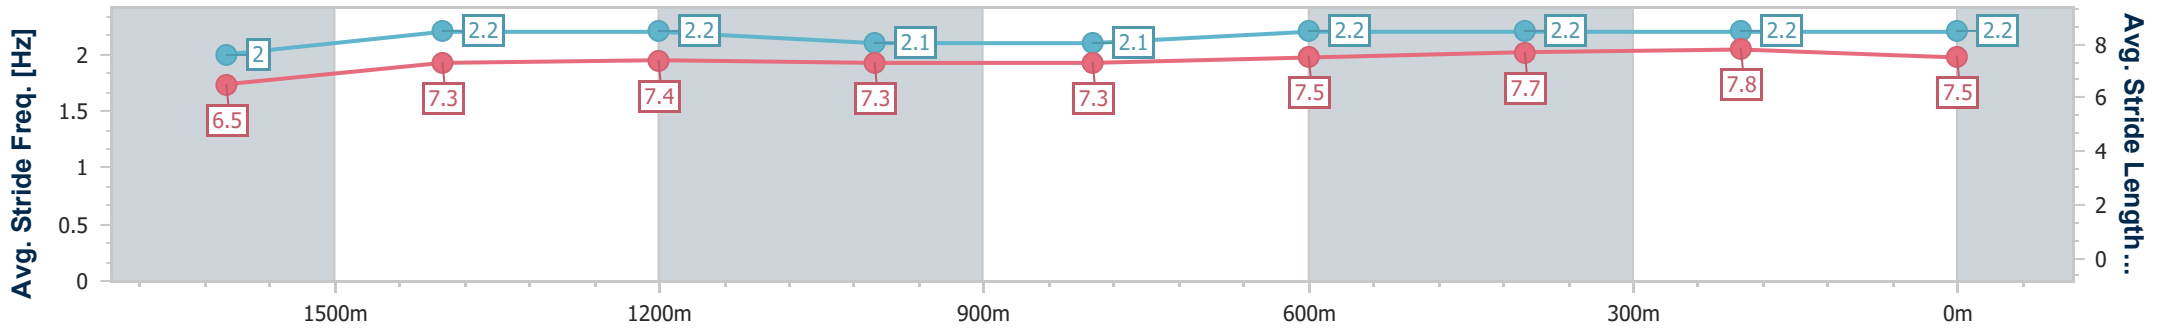

Sunshine Coast QLD Professional

Race 6: HOMEFRONT BENCHMARK 65 Handicap - 1800m

17 February 2023 - 20:38

Track Rating: Soft 5, Weather: Fine, Rail Position: +7m Entire

Section	Overall	1600m	1400m	1200m	1000m	800m	600m	400m	200m				
Section Times	1:50.75 [4] (0:14.86)	1:35.89 [6] (0:11.81)	1:24.08 [6] (0:11.95)	1:12.13 [6] (0:12.46)	0:59.67 [6] (0:12.65)	0:47.02 [6] (0:12.14)	0:34.88 [5] (0:11.66)	0:23.22 [5] (0:11.33)	0:11.89 [3] (0:11.89)				
Average Speed [km/h]	48.8	61.3	60.6	57.8	57.3	59.7	62.6	63.6	60.5				
Top Speed [km/h]	59.9	62.1	61.4	58.9	58.5	61.4	63.5	64.0	62.7				
Avg. Dist. to Rail [m]	4.8	2.0	2.1	2.2	2.0	1.3	2.0	4.8	5.7				
Avg. Stride Freq. [Hz]	2.0	2.2	2.2	2.1	2.1	2.2	2.2	2.2	2.2				
Avg. Stride Length [m]	6.5	7.3	7.4	7.3	7.3	7.5	7.7	7.8	7.5				