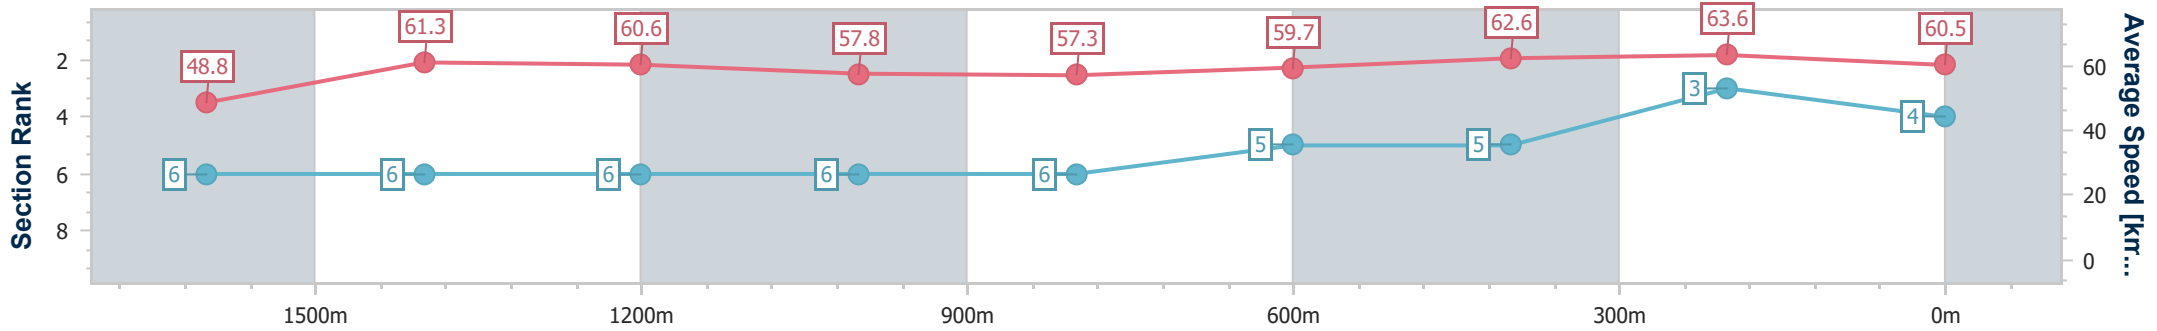

Sunshine Coast QLD Professional

Race 6: HOMEFRONT BENCHMARK 65 Handicap - 1800m

17 February 2023 - 20:38

Track Rating: Soft 5, Weather: Fine, Rail Position: +7m Entire

Section	Overall	1600m	1400m	1200m	1000m	800m	600m	400m	200m				
Section Times	1:50.75 [4] (0:14.86)	1:35.89 [6] (0:11.81)	1:24.08 [6] (0:11.95)	1:12.13 [6] (0:12.46)	0:59.67 [6] (0:12.65)	0:47.02 [6] (0:12.14)	0:34.88 [5] (0:11.66)	0:23.22 [5] (0:11.33)	0:11.89 [3] (0:11.89)				
Average Speed [km/h]	48.8	61.3	60.6	57.8	57.3	59.7	62.6	63.6	60.5				
Top Speed [km/h]	59.9	62.1	61.4	58.9	58.5	61.4	63.5	64.0	62.7				
Avg. Dist. to Rail [m]	4.8	2.0	2.1	2.2	2.0	1.3	2.0	4.8	5.7				
Avg. Stride Freq. [Hz]	2.0	2.2	2.2	2.1	2.1	2.2	2.2	2.2	2.2				
Avg. Stride Length [m]	6.5	7.3	7.4	7.3	7.3	7.5	7.7	7.8	7.5				