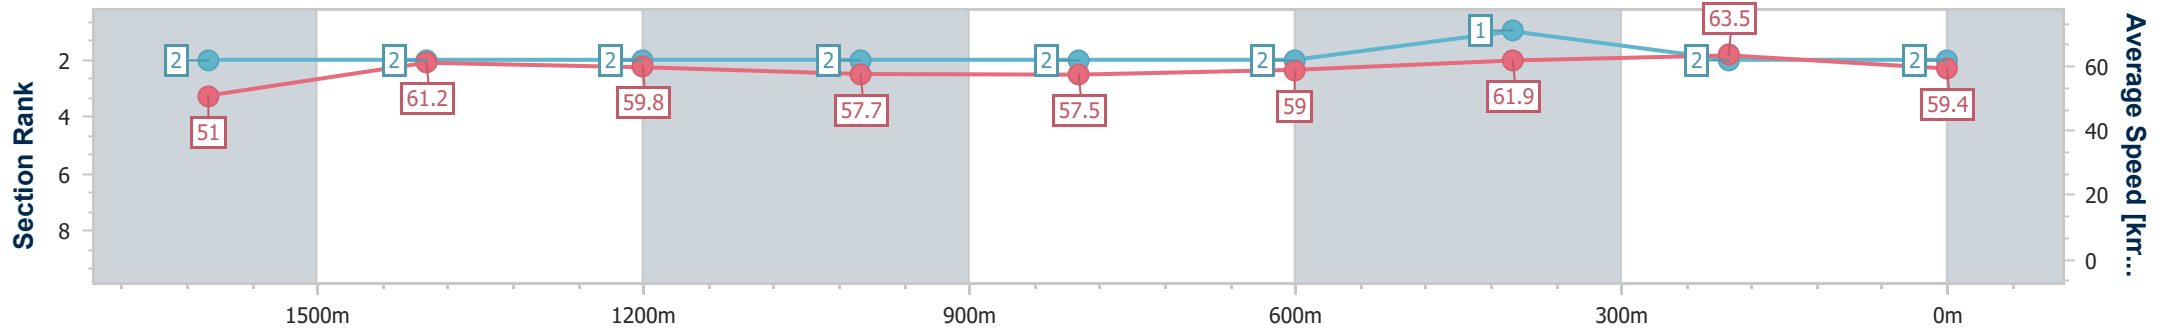

Sunshine Coast QLD Professional

Race 6: HOMEFRONT BENCHMARK 65 Handicap - 1800m

17 February 2023 - 20:38

Track Rating: Soft 5, Weather: Fine, Rail Position: +7m Entire

Section	Overall	1600m	1400m	1200m	1000m	800m	600m	400m	200m			
Section Times	1:50.65 [2] (0:14.10)	1:36.55 [2] (0:11.78)	1:24.77 [2] (0:12.11)	1:12.66 [2] (0:12.51)	1:00.15 [2] (0:12.64)	0:47.51 [2] (0:12.34)	0:35.17 [2] (0:11.73)	0:23.44 [1] (0:11.34)	0:12.10 [2] (0:12.10)			
Average Speed [km/h]	51.0	61.2	59.8	57.7	57.5	59.0	61.9	63.5	59.4			
Top Speed [km/h]	60.7	62.3	61.7	58.3	58.3	60.4	63.8	64.5	62.0			
Avg. Dist. to Rail [m]	0.9	0.9	2.4	3.1	2.9	2.1	1.4	2.6	1.6			
Avg. Stride Freq. [Hz]	2.2	2.3	2.3	2.2	2.2	2.2	2.3	2.3	2.2			
Avg. Stride Length [m]	6.5	7.3	7.1	7.0	7.0	7.1	7.4	7.7	7.5			