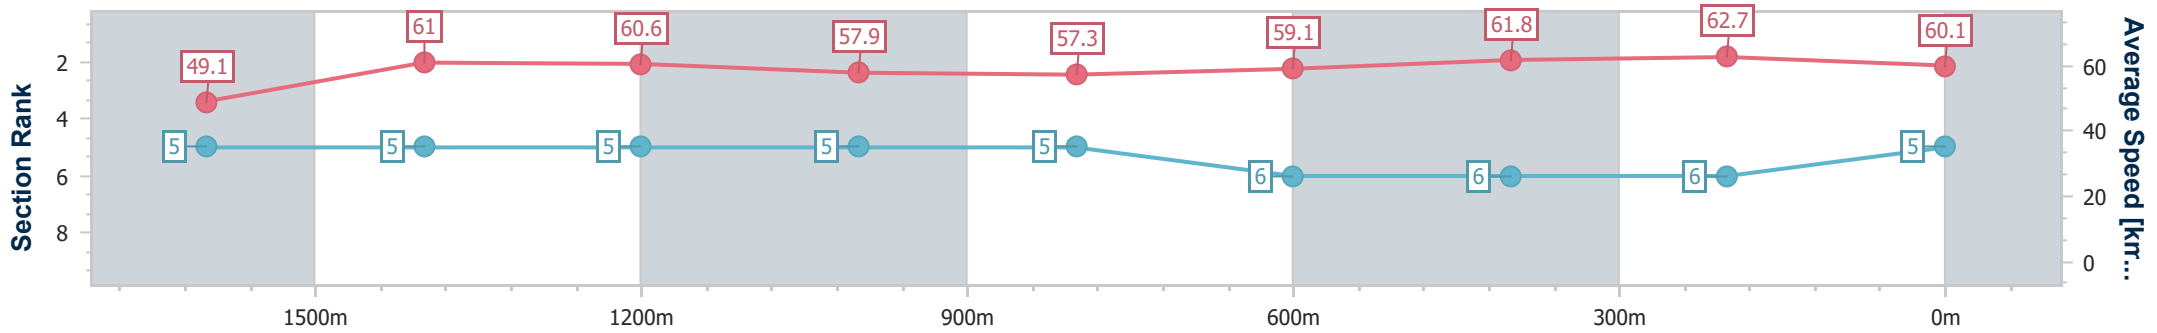

Sunshine Coast QLD Professional

Race 6: HOMEFRONT BENCHMARK 65 Handicap - 1800m

17 February 2023 - 20:38

Track Rating: Soft 5, Weather: Fine, Rail Position: +7m Entire

Section	Overall	1600m	1400m	1200m	1000m	800m	600m	400m	200m
Section Times	1:51.25 [5] (0:14.74)	1:36.51 [5] (0:11.86)	1:24.65 [5] (0:11.92)	1:12.73 [5] (0:12.47)	1:00.26 [5] (0:12.62)	0:47.64 [5] (0:12.34)	0:35.30 [6] (0:11.83)	0:23.47 [6] (0:11.47)	0:12.00 [6] (0:12.00)
Average Speed [km/h]	49.1	61.0	60.6	57.9	57.3	59.1	61.8	62.7	60.1
Top Speed [km/h]	58.1	62.2	61.9	58.8	58.2	61.2	63.1	63.4	62.2
Avg. Dist. to Rail [m]	3.5	1.5	1.5	2.0	2.0	2.0	2.8	4.1	4.7
Avg. Stride Freq. [Hz]	2.0	2.2	2.2	2.1	2.1	2.2	2.3	2.3	2.2
Avg. Stride Length [m]	6.7	7.7	7.7	7.5	7.5	7.5	7.5	7.6	7.5

- [ ] Ranking at each section and finish
- .-.- No data available at this section
- NA No data available

Horse/Jockey Name	That'lldotoo
Final Rank	6
Fastest Section Time (Section)	0:11.68 (1600m)
Top Speed [km/h] (Section)	63.3 (1600m)
Race State	Finished