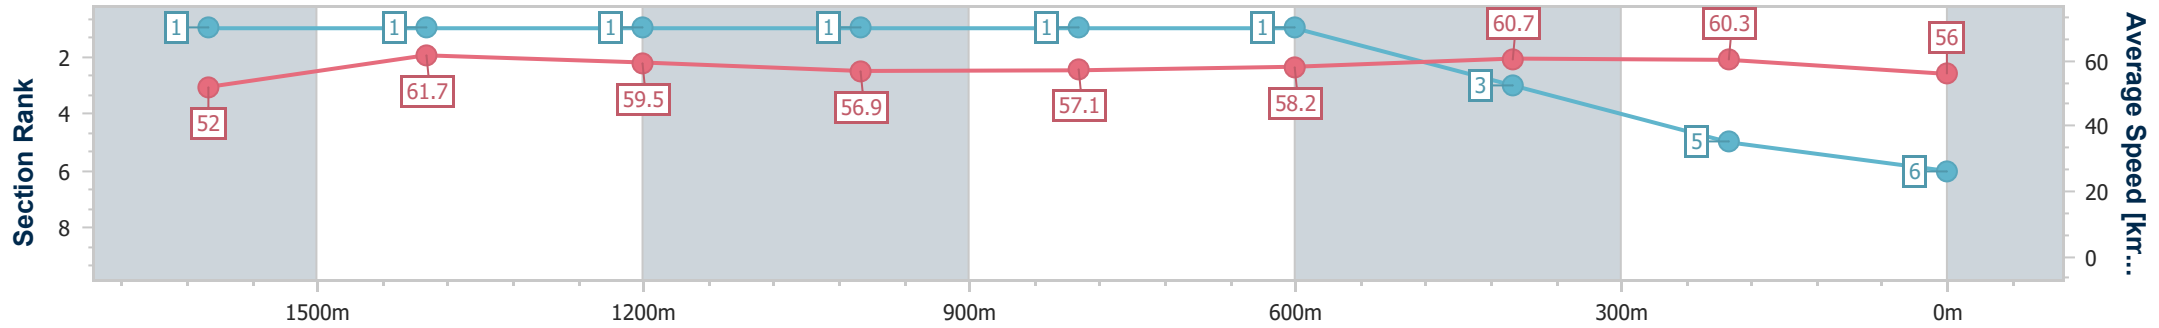

- [ ] Ranking at each section and finish
- .-.- No data available at this section
- NA No data available

Horse/Jockey Name	That'lldotoo
Final Rank	6
Fastest Section Time (Section)	0:11.68 (1600m)
Top Speed [km/h] (Section)	63.3 (1600m)
Race State	Finished

Sunshine Coast QLD Professional

Race 6: HOMEFRONT BENCHMARK 65 Handicap - 1800m

17 February 2023 - 20:38

Track Rating: Soft 5, Weather: Fine, Rail Position: +7m Entire

Section	Overall	1600m	1400m	1200m	1000m	800m	600m	400m	200m
Section Times	1:52.06 [6] (0:13.91)	1:38.15 [1] (0:11.68)	1:26.47 [1] (0:12.13)	1:14.34 [1] (0:12.63)	1:01.71 [1] (0:12.65)	0:49.06 [1] (0:12.36)	0:36.70 [1] (0:11.90)	0:24.80 [3] (0:11.93)	0:12.87 [5] (0:12.87)
Average Speed [km/h]	52.0	61.7	59.5	56.9	57.1	58.2	60.7	60.3	56.0
Top Speed [km/h]	61.4	63.3	61.7	58.1	57.7	59.4	61.7	61.9	59.5
Avg. Dist. to Rail [m]	3.1	0.5	0.4	0.8	0.9	0.4	0.6	2.2	3.0
Avg. Stride Freq. [Hz]	2.2	2.3	2.3	2.2	2.3	2.3	2.4	2.4	2.3
Avg. Stride Length [m]	6.5	7.4	7.2	7.1	7.0	7.1	7.0	7.0	6.8

- [ ] Ranking at each section and finish
- .-.- No data available at this section
- NA No data available