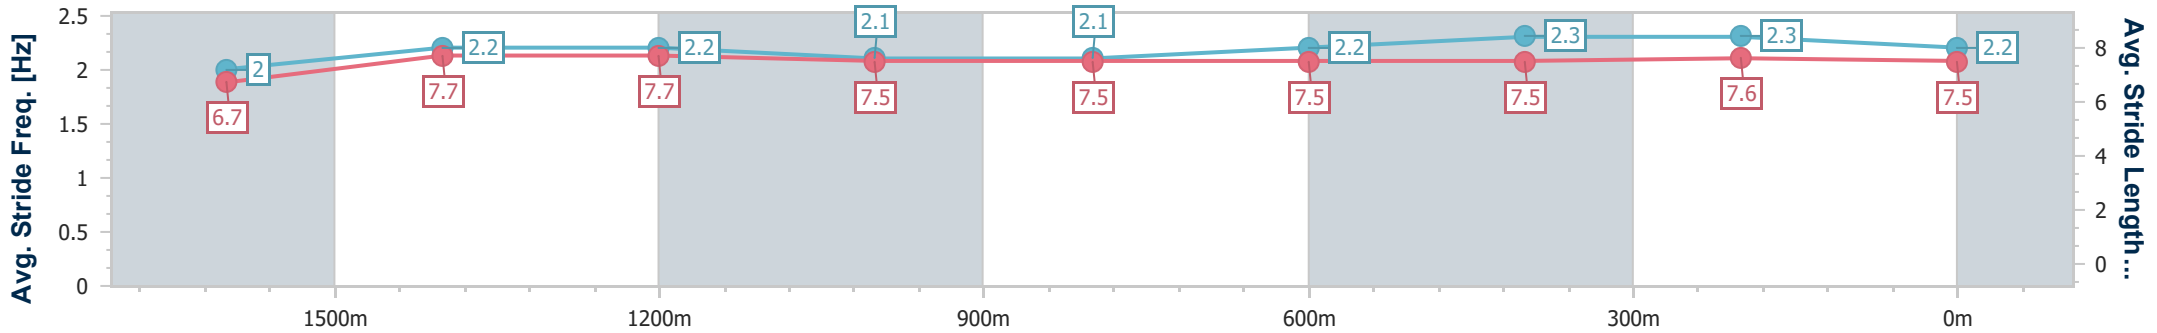

Sunshine Coast QLD Professional

Race 6: HOMEFRONT BENCHMARK 65 Handicap - 1800m

17 February 2023 - 20:38

Track Rating: Soft 5, Weather: Fine, Rail Position: +7m Entire

Section	Overall	1600m	1400m	1200m	1000m	800m	600m	400m	200m
Section Times	1:51.25 [5] (0:14.74)	1:36.51 [5] (0:11.86)	1:24.65 [5] (0:11.92)	1:12.73 [5] (0:12.47)	1:00.26 [5] (0:12.62)	0:47.64 [5] (0:12.34)	0:35.30 [6] (0:11.83)	0:23.47 [6] (0:11.47)	0:12.00 [6] (0:12.00)
Average Speed [km/h]	49.1	61.0	60.6	57.9	57.3	59.1	61.8	62.7	60.1
Top Speed [km/h]	58.1	62.2	61.9	58.8	58.2	61.2	63.1	63.4	62.2
Avg. Dist. to Rail [m]	3.5	1.5	1.5	2.0	2.0	2.0	2.8	4.1	4.7
Avg. Stride Freq. [Hz]	2.0	2.2	2.2	2.1	2.1	2.2	2.3	2.3	2.2
Avg. Stride Length [m]	6.7	7.7	7.7	7.5	7.5	7.5	7.5	7.6	7.5

- [ ] Ranking at each section and finish
- .-.- No data available at this section
- NA No data available

Horse/Jockey Name	That'lldotoo
Final Rank	6
Fastest Section Time (Section)	0:11.68 (1600m)
Top Speed [km/h] (Section)	63.3 (1600m)
Race State	Finished