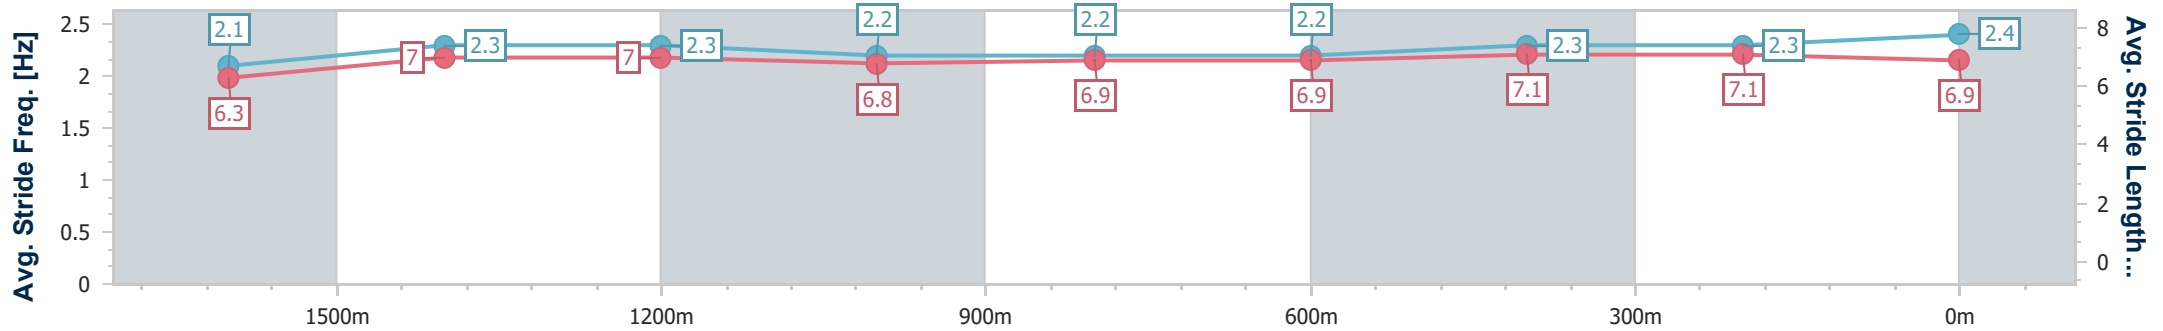

Sunshine Coast QLD Professional

Race 6: HOMEFRONT BENCHMARK 65 Handicap - 1800m

17 February 2023 - 20:38

Track Rating: Soft 5, Weather: Fine, Rail Position: +7m Entire

Section	Overall	1600m	1400m	1200m	1000m	800m	600m	400m	200m			
Section Times	1:50.73 [3] (0:14.47)	1:36.26 [3] (0:11.76)	1:24.50 [3] (0:12.02)	1:12.48 [4] (0:12.48)	1:00.00 [3] (0:12.58)	0:47.42 [3] (0:12.33)	0:35.09 [3] (0:11.79)	0:23.30 [4] (0:11.44)	0:11.86 [4] (0:11.86)			
Average Speed [km/h]	49.8	61.5	60.3	57.8	57.6	58.9	61.1	63.0	60.8			
Top Speed [km/h]	61.3	62.1	61.7	58.2	58.7	60.1	62.6	63.5	62.6			
Avg. Dist. to Rail [m]	1.5	1.8	2.1	2.2	2.0	1.2	0.4	3.9	4.9			
Avg. Stride Freq. [Hz]	2.1	2.3	2.3	2.2	2.2	2.2	2.3	2.3	2.4			
Avg. Stride Length [m]	6.3	7.0	7.0	6.8	6.9	6.9	7.1	7.1	6.9			

- [ ] Ranking at each section and finish
- .-.- No data available at this section
- NA No data available

Horse/Jockey Name	Do Well Legend
Final Rank	4
Fastest Section Time (Section)	0:11.33 (400m)
Top Speed [km/h] (Section)	64.0 (400m)
Race State	Finished