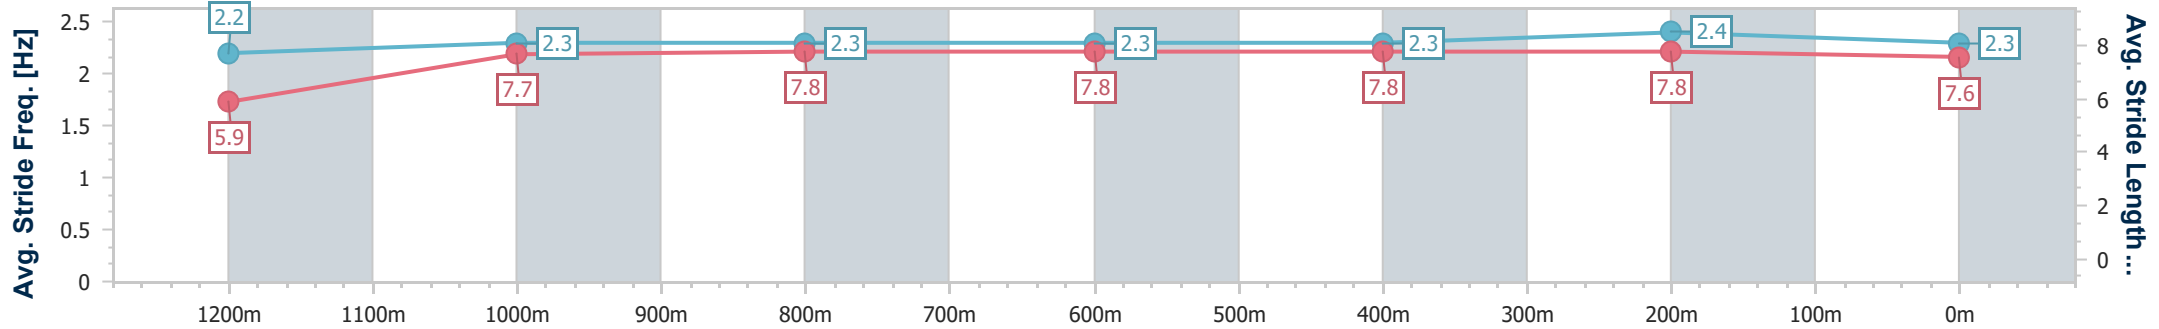

- [] Ranking at each section and finish
- .-.- No data available at this section
- NA No data available

Horse/Jockey Name	Spirit Of Beans
Final Rank	11
Fastest Section Time (Section)	0:11.03 (400m)
Top Speed [km/h] (Section)	66.8 (400m)
Race State	Finished

Doomben QLD Professional

Race 8: TATTERSALL'S MEMBERS Class 3 Plate - 1350m

25 February 2023 - 16:28

Track Rating: Good 3, Weather: Fine, Rail Position: +3m Entire Course

BRISBANE RACING CLUB

Section	Overall	1200m	1000m	800m	600m	400m	200m
Section Times	1:19.46 [11] (0:11.67)	1:07.79 [12] (0:11.36)	0:56.43 [15] (0:11.39)	0:45.04 [15] (0:11.18)	0:33.86 [14] (0:11.19)	0:22.67 [14] (0:11.03)	0:11.64 [13] (0:11.64)
Average Speed [km/h]	46.3	63.4	63.4	64.9	65.1	65.7	61.8
Top Speed [km/h]	60.8	65.2	65.0	66.7	66.3	66.8	65.2
Avg. Dist. to Rail [m]	5.7	1.7	1.5	1.8	1.9	3.3	4.3
Avg. Stride Freq. [Hz]	2.2	2.3	2.3	2.3	2.3	2.4	2.3
Avg. Stride Length [m]	5.9	7.7	7.8	7.8	7.8	7.8	7.6