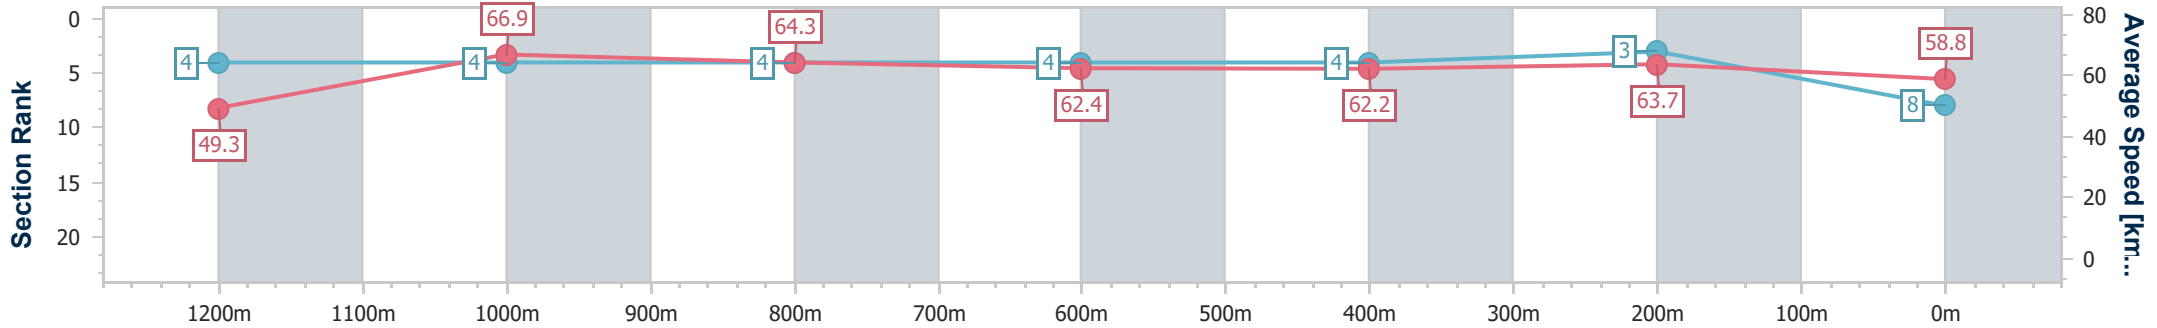

Doomben QLD Professional

Race 8: TATTERSALL'S MEMBERS Class 3 Plate - 1350m

25 February 2023 - 16:28

Track Rating: Good 3, Weather: Fine, Rail Position: +3m Entire Course

BRISBANE RACING CLUB

Section	Overall	1200m	1000m	800m	600m	400m	200m
Section Times	1:19.26 [8] (0:10.97)	1:08.29 [4] (0:10.77)	0:57.52 [4] (0:11.18)	0:46.34 [4] (0:11.42)	0:34.92 [4] (0:11.43)	0:23.49 [4] (0:11.24)	0:12.25 [3] (0:12.25)
Average Speed [km/h]	49.3	66.9	64.3	62.4	62.2	63.7	58.8
Top Speed [km/h]	66.5	67.6	66.6	63.3	63.8	65.3	63.2
Avg. Dist. to Rail [m]	7.0	0.8	0.5	2.2	2.4	0.9	0.6
Avg. Stride Freq. [Hz]	2.3	2.4	2.3	2.3	2.3	2.3	2.2
Avg. Stride Length [m]	5.9	7.8	7.7	7.7	7.6	7.5	7.4