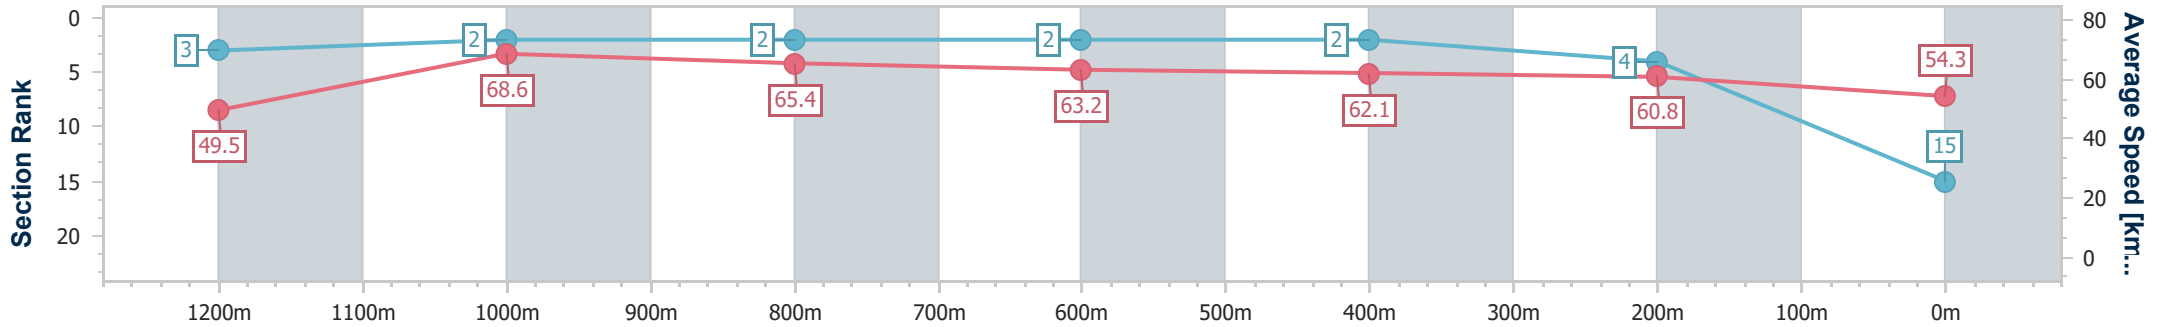

Horse/Jockey Name	Hill Billy Flyer
Final Rank	15
Fastest Section Time (Section)	0:10.49 (1200m)
Top Speed [km/h] (Section)	70.0 (1200m)
Race State	Finished

Doomben QLD Professional
Race 8: TATTERSALL'S MEMBERS Class 3 Plate - 1350m
25 February 2023 - 16:28
Track Rating: Good 3, Weather: Fine, Rail Position: +3m Entire Course

BRISBANE
RACING CLUB

Section	Overall	1200m	1000m	800m	600m	400m	200m
Section Times	1:20.30 [15] (0:10.91)	1:09.39 [3] (0:10.49)	0:58.90 [2] (0:11.04)	0:47.86 [2] (0:11.32)	0:36.54 [2] (0:11.49)	0:25.05 [2] (0:11.77)	0:13.28 [4] (0:13.28)
Average Speed [km/h]	49.5	68.6	65.4	63.2	62.1	60.8	54.3
Top Speed [km/h]	68.0	70.0	67.3	64.3	63.9	62.3	58.4
Avg. Dist. to Rail [m]	9.2	1.5	1.0	0.9	1.6	2.5	1.9
Avg. Stride Freq. [Hz]	2.2	2.4	2.3	2.3	2.3	2.3	2.1
Avg. Stride Length [m]	6.0	8.0	7.9	7.7	7.5	7.4	7.1

- [ ] Ranking at each section and finish
- -.-.- No data available at this section
- NA No data available