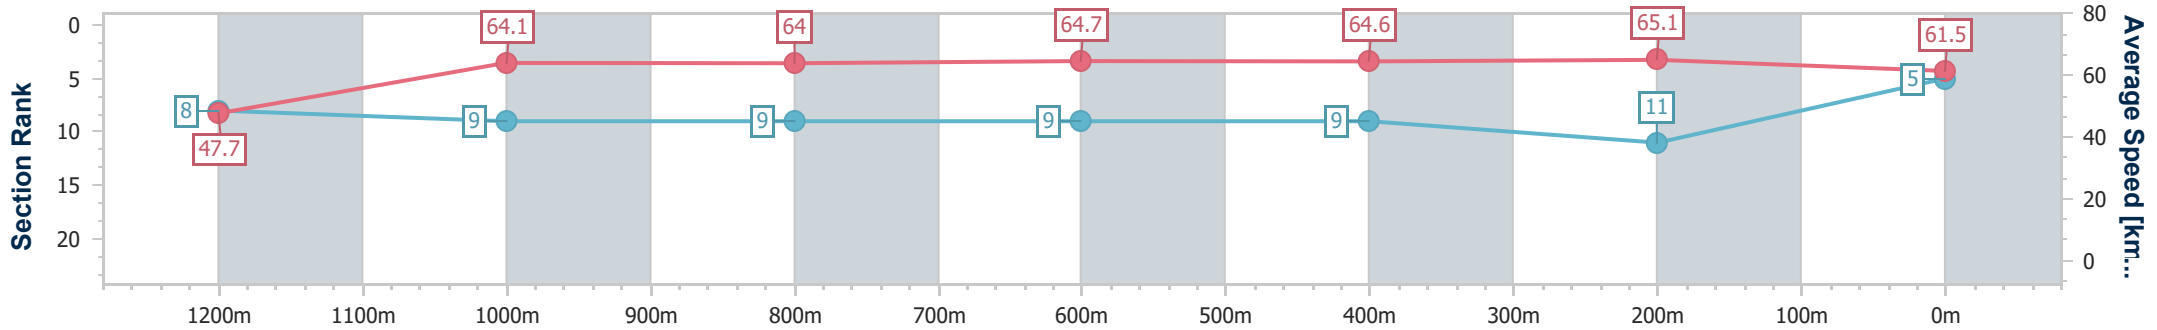

Doomben QLD Professional

Race 8: TATTERSALL'S MEMBERS Class 3 Plate - 1350m

25 February 2023 - 16:28

Track Rating: Good 3, Weather: Fine, Rail Position: +3m Entire Course

BRISBANE RACING CLUB

Section	Overall	1200m	1000m	800m	600m	400m	200m
Section Times	1:19.13 [5] (0:11.32)	1:07.81 [8] (0:11.25)	0:56.56 [9] (0:11.28)	0:45.28 [9] (0:11.21)	0:34.07 [9] (0:11.25)	0:22.82 [9] (0:11.11)	0:11.71 [11] (0:11.71)
Average Speed [km/h]	47.7	64.1	64.0	64.7	64.6	65.1	61.5
Top Speed [km/h]	65.3	65.8	65.7	65.8	65.9	65.9	64.0
Avg. Dist. to Rail [m]	8.1	2.2	1.5	1.4	1.7	4.1	6.2
Avg. Stride Freq. [Hz]	2.2	2.4	2.4	2.4	2.4	2.4	2.4
Avg. Stride Length [m]	5.9	7.2	7.1	7.4	7.4	7.4	7.2