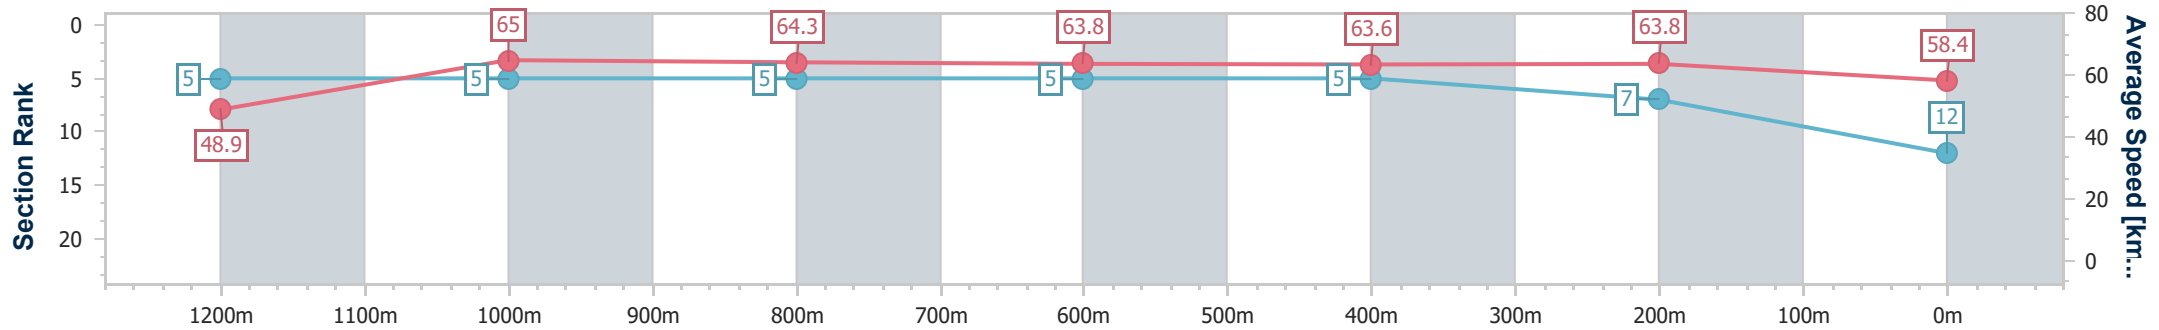

Doomben QLD Professional

Race 8: TATTERSALL'S MEMBERS Class 3 Plate - 1350m

25 February 2023 - 16:28

Track Rating: Good 3, Weather: Fine, Rail Position: +3m Entire Course

BRISBANE RACING CLUB

Section	Overall	1200m	1000m	800m	600m	400m	200m
Section Times	1:19.52 [12] (0:11.04)	1:08.48 [5] (0:11.08)	0:57.40 [5] (0:11.21)	0:46.19 [5] (0:11.26)	0:34.93 [5] (0:11.30)	0:23.63 [5] (0:11.31)	0:12.32 [7] (0:12.32)
Average Speed [km/h]	48.9	65.0	64.3	63.8	63.6	63.8	58.4
Top Speed [km/h]	66.1	66.1	66.1	64.8	64.5	64.7	62.2
Avg. Dist. to Rail [m]	3.3	0.6	0.9	0.3	0.4	1.9	3.1
Avg. Stride Freq. [Hz]	2.1	2.2	2.2	2.2	2.2	2.3	2.1
Avg. Stride Length [m]	6.3	8.0	8.0	7.8	7.8	7.8	7.6