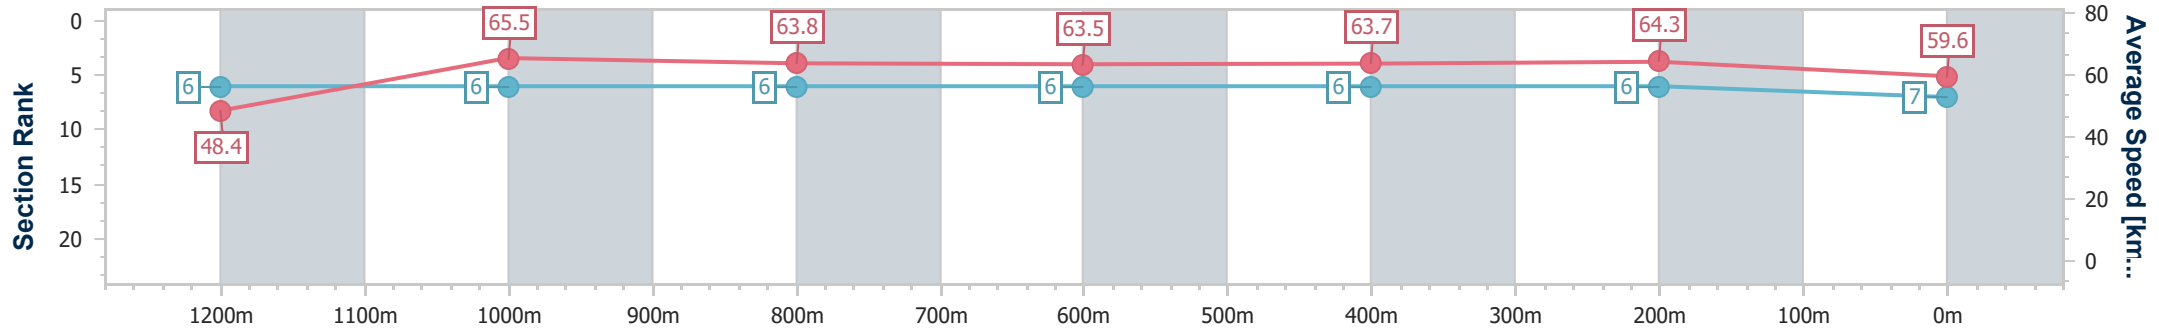

Doomben QLD Professional

Race 8: TATTERSALL'S MEMBERS Class 3 Plate - 1350m

25 February 2023 - 16:28

Track Rating: Good 3, Weather: Fine, Rail Position: +3m Entire Course

BRISBANE RACING CLUB

Section	Overall	1200m	1000m	800m	600m	400m	200m
Section Times	1:19.22 [7] (0:11.16)	1:08.06 [6] (0:11.01)	0:57.05 [6] (0:11.29)	0:45.76 [6] (0:11.31)	0:34.45 [6] (0:11.20)	0:23.25 [6] (0:11.16)	0:12.09 [6] (0:12.09)
Average Speed [km/h]	48.4	65.5	63.8	63.5	63.7	64.3	59.6
Top Speed [km/h]	64.1	67.1	64.9	64.4	64.3	65.5	63.0
Avg. Dist. to Rail [m]	2.4	0.2	0.3	0.4	1.2	1.4	0.9
Avg. Stride Freq. [Hz]	2.1	2.2	2.2	2.2	2.3	2.3	2.2
Avg. Stride Length [m]	6.2	7.8	7.6	7.5	7.5	7.6	7.4