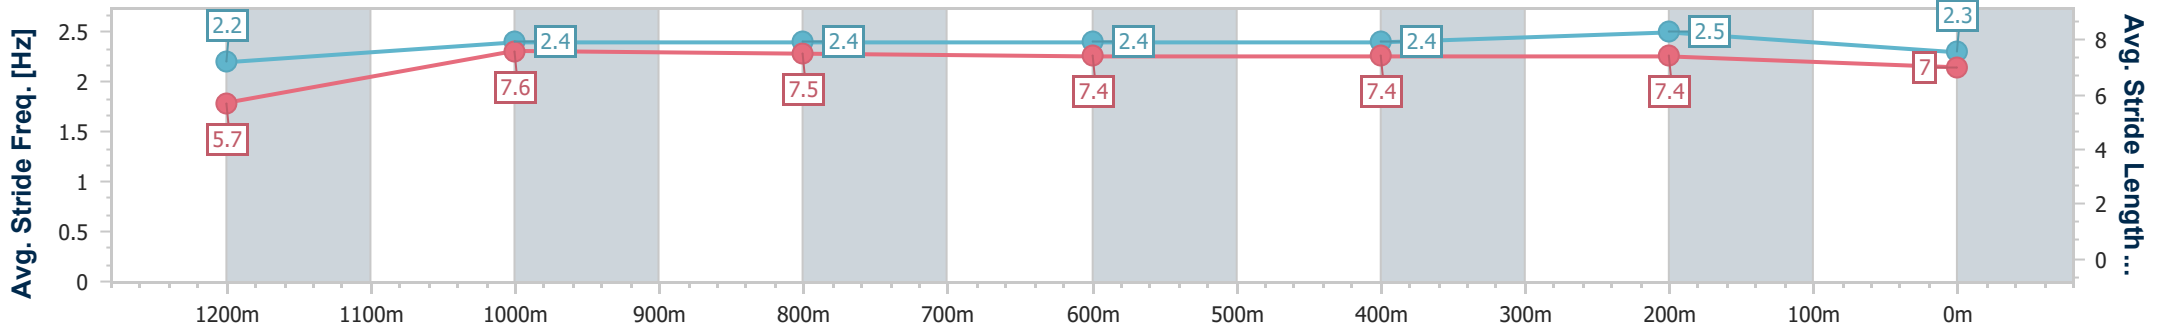

- [] Ranking at each section and finish
- .-.- No data available at this section
- NA No data available

Horse/Jockey Name	Dollar Dollar
Final Rank	10
Fastest Section Time (Section)	0:10.92 (400m)
Top Speed [km/h] (Section)	66.1 (800m)
Race State	Finished

Doomben QLD Professional

Race 8: TATTERSALL'S MEMBERS Class 3 Plate - 1350m

25 February 2023 - 16:28

Track Rating: Good 3, Weather: Fine, Rail Position: +3m Entire Course

BRISBANE RACING CLUB

Section	Overall	1200m	1000m	800m	600m	400m	200m
Section Times	1:19.44 [10] (0:11.73)	1:07.71 [15] (0:11.06)	0:56.65 [12] (0:11.29)	0:45.36 [12] (0:11.21)	0:34.15 [10] (0:11.11)	0:23.04 [10] (0:10.92)	0:12.12 [10] (0:12.12)
Average Speed [km/h]	46.2	65.1	63.8	64.0	64.3	65.6	59.4
Top Speed [km/h]	65.9	66.0	65.2	66.1	66.1	66.0	63.9
Avg. Dist. to Rail [m]	8.0	0.1	0.2	0.7	1.4	1.5	1.2
Avg. Stride Freq. [Hz]	2.2	2.4	2.4	2.4	2.4	2.5	2.3
Avg. Stride Length [m]	5.7	7.6	7.5	7.4	7.4	7.4	7.0

- [] Ranking at each section and finish
- .-.- No data available at this section
- NA No data available

Horse/Jockey Name	Spirit Of Beans
Final Rank	11
Fastest Section Time (Section)	0:11.03 (400m)
Top Speed [km/h] (Section)	66.8 (400m)
Race State	Finished