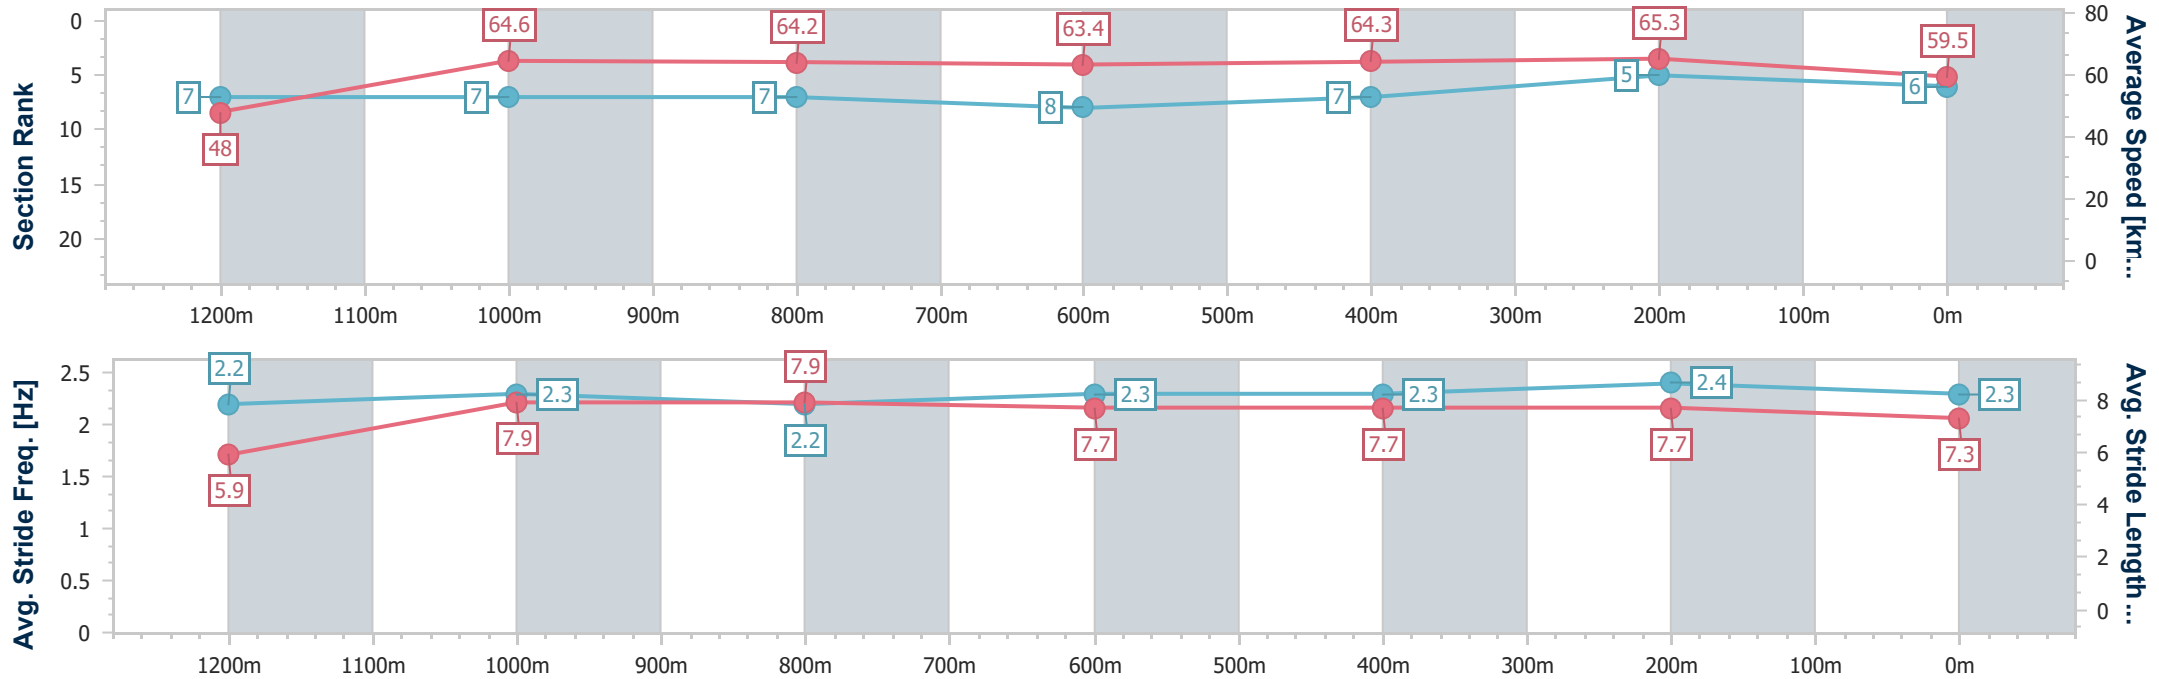

Doomben QLD Professional

Race 8: TATTERSALL'S MEMBERS Class 3 Plate - 1350m

25 February 2023 - 16:28

Track Rating: Good 3, Weather: Fine, Rail Position: +3m Entire Course

BRISBANE RACING CLUB

Section	Overall	1200m	1000m	800m	600m	400m	200m
Section Times	1:19.18 [6] (0:11.25)	1:07.93 [7] (0:11.14)	0:56.79 [7] (0:11.23)	0:45.56 [7] (0:11.32)	0:34.24 [8] (0:11.11)	0:23.13 [7] (0:11.04)	0:12.09 [5] (0:12.09)
Average Speed [km/h]	48.0	64.6	64.2	63.4	64.3	65.3	59.5
Top Speed [km/h]	66.0	66.5	65.8	64.6	66.6	66.9	63.1
Avg. Dist. to Rail [m]	6.0	0.9	0.6	0.7	1.5	1.6	3.3
Avg. Stride Freq. [Hz]	2.2	2.3	2.2	2.3	2.3	2.4	2.3
Avg. Stride Length [m]	5.9	7.9	7.9	7.7	7.7	7.7	7.3