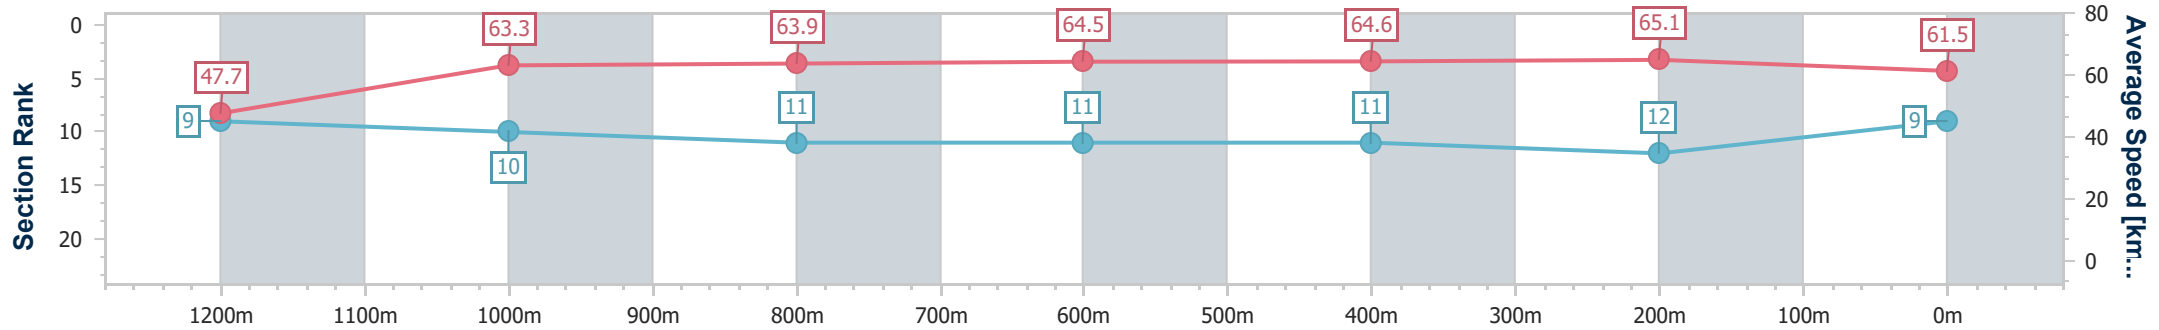

Doomben QLD Professional

Race 8: TATTERSALL'S MEMBERS Class 3 Plate - 1350m

25 February 2023 - 16:28

Track Rating: Good 3, Weather: Fine, Rail Position: +3m Entire Course

BRISBANE RACING CLUB

Section	Overall	1200m	1000m	800m	600m	400m	200m
Section Times	1:19.32 [9] (0:11.33)	1:07.99 [9] (0:11.39)	0:56.60 [10] (0:11.34)	0:45.26 [11] (0:11.24)	0:34.02 [11] (0:11.20)	0:22.82 [11] (0:11.13)	0:11.69 [12] (0:11.69)
Average Speed [km/h]	47.7	63.3	63.9	64.5	64.6	65.1	61.5
Top Speed [km/h]	63.8	63.9	64.9	66.4	66.4	66.0	63.1
Avg. Dist. to Rail [m]	9.9	2.8	2.1	1.4	0.9	3.8	6.4
Avg. Stride Freq. [Hz]	2.0	2.2	2.2	2.2	2.2	2.3	2.2
Avg. Stride Length [m]	6.4	7.7	7.7	8.0	7.9	8.0	7.7

- [] Ranking at each section and finish
- .-.- No data available at this section
- NA No data available

Horse/Jockey Name	Dollar Dollar
Final Rank	10
Fastest Section Time (Section)	0:10.92 (400m)
Top Speed [km/h] (Section)	66.1 (800m)
Race State	Finished