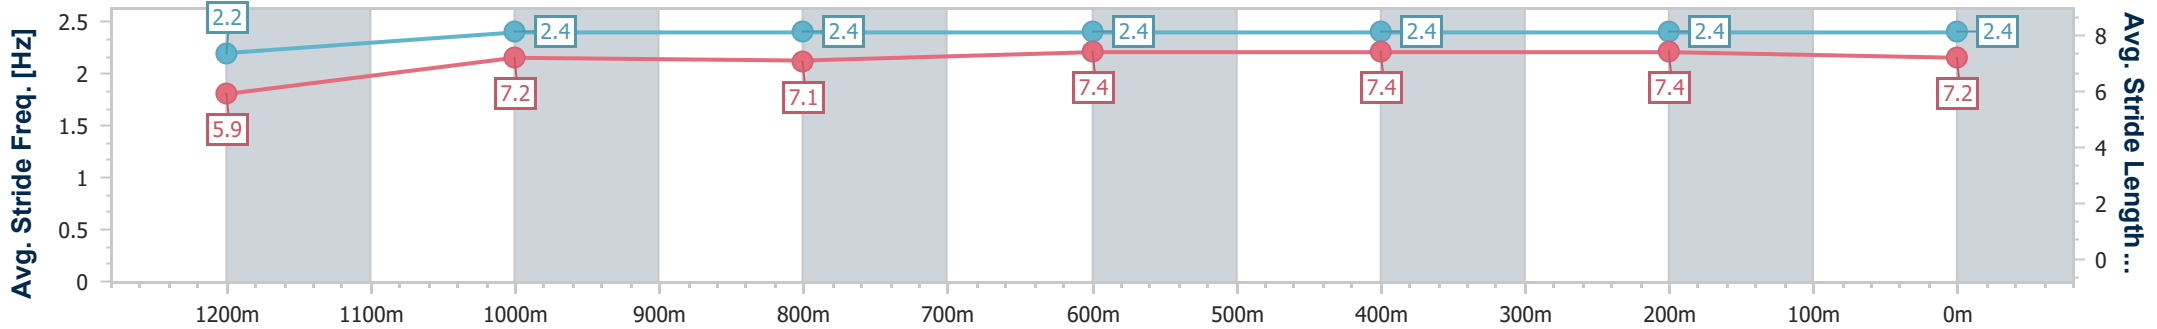

Doomben QLD Professional

Race 8: TATTERSALL'S MEMBERS Class 3 Plate - 1350m

25 February 2023 - 16:28

Track Rating: Good 3, Weather: Fine, Rail Position: +3m Entire Course

BRISBANE RACING CLUB

Section	Overall	1200m	1000m	800m	600m	400m	200m
Section Times	1:19.13 [5] (0:11.32)	1:07.81 [8] (0:11.25)	0:56.56 [9] (0:11.28)	0:45.28 [9] (0:11.21)	0:34.07 [9] (0:11.25)	0:22.82 [9] (0:11.11)	0:11.71 [11] (0:11.71)
Average Speed [km/h]	47.7	64.1	64.0	64.7	64.6	65.1	61.5
Top Speed [km/h]	65.3	65.8	65.7	65.8	65.9	65.9	64.0
Avg. Dist. to Rail [m]	8.1	2.2	1.5	1.4	1.7	4.1	6.2
Avg. Stride Freq. [Hz]	2.2	2.4	2.4	2.4	2.4	2.4	2.4
Avg. Stride Length [m]	5.9	7.2	7.1	7.4	7.4	7.4	7.2