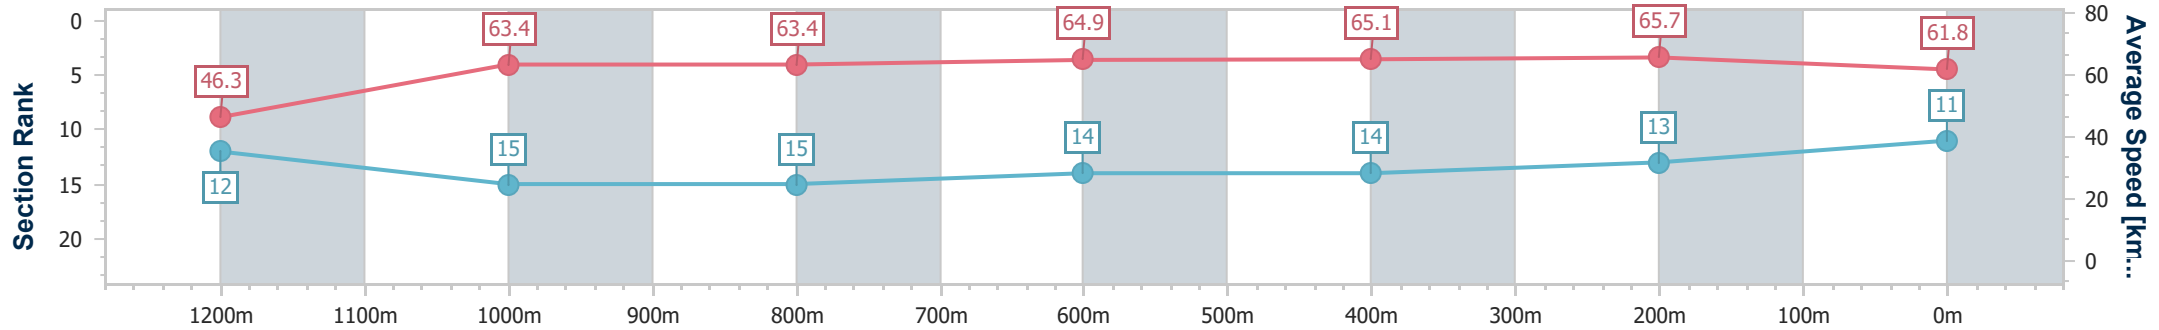

- [] Ranking at each section and finish
- .-.- No data available at this section
- NA No data available

Horse/Jockey Name	Spirit Of Beans
Final Rank	11
Fastest Section Time (Section)	0:11.03 (400m)
Top Speed [km/h] (Section)	66.8 (400m)
Race State	Finished

Doomben QLD Professional

Race 8: TATTERSALL'S MEMBERS Class 3 Plate - 1350m

25 February 2023 - 16:28

Track Rating: Good 3, Weather: Fine, Rail Position: +3m Entire Course

BRISBANE RACING CLUB

Section	Overall	1200m	1000m	800m	600m	400m	200m
Section Times	1:19.46 [11] (0:11.67)	1:07.79 [12] (0:11.36)	0:56.43 [15] (0:11.39)	0:45.04 [15] (0:11.18)	0:33.86 [14] (0:11.19)	0:22.67 [14] (0:11.03)	0:11.64 [13] (0:11.64)
Average Speed [km/h]	46.3	63.4	63.4	64.9	65.1	65.7	61.8
Top Speed [km/h]	60.8	65.2	65.0	66.7	66.3	66.8	65.2
Avg. Dist. to Rail [m]	5.7	1.7	1.5	1.8	1.9	3.3	4.3
Avg. Stride Freq. [Hz]	2.2	2.3	2.3	2.3	2.3	2.4	2.3
Avg. Stride Length [m]	5.9	7.7	7.8	7.8	7.8	7.8	7.6