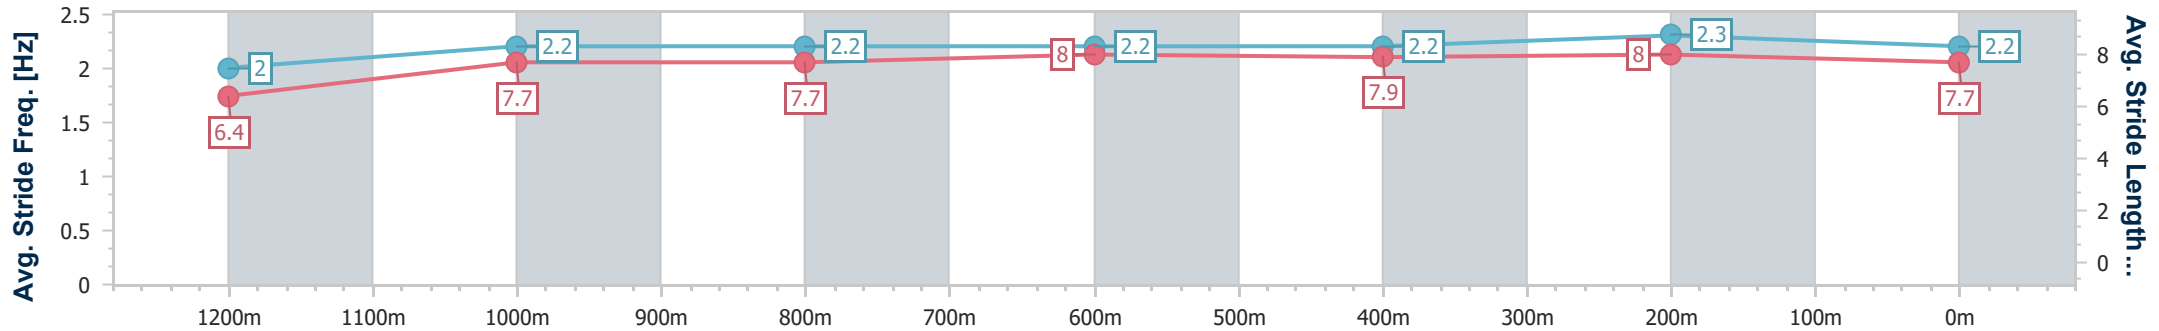

Doomben QLD Professional

Race 8: TATTERSALL'S MEMBERS Class 3 Plate - 1350m

25 February 2023 - 16:28

Track Rating: Good 3, Weather: Fine, Rail Position: +3m Entire Course

BRISBANE RACING CLUB

Section	Overall	1200m	1000m	800m	600m	400m	200m
Section Times	1:19.32 [9] (0:11.33)	1:07.99 [9] (0:11.39)	0:56.60 [10] (0:11.34)	0:45.26 [11] (0:11.24)	0:34.02 [11] (0:11.20)	0:22.82 [11] (0:11.13)	0:11.69 [12] (0:11.69)
Average Speed [km/h]	47.7	63.3	63.9	64.5	64.6	65.1	61.5
Top Speed [km/h]	63.8	63.9	64.9	66.4	66.4	66.0	63.1
Avg. Dist. to Rail [m]	9.9	2.8	2.1	1.4	0.9	3.8	6.4
Avg. Stride Freq. [Hz]	2.0	2.2	2.2	2.2	2.2	2.3	2.2
Avg. Stride Length [m]	6.4	7.7	7.7	8.0	7.9	8.0	7.7

- [] Ranking at each section and finish
- .-.- No data available at this section
- NA No data available

Horse/Jockey Name	Dollar Dollar
Final Rank	10
Fastest Section Time (Section)	0:10.92 (400m)
Top Speed [km/h] (Section)	66.1 (800m)
Race State	Finished