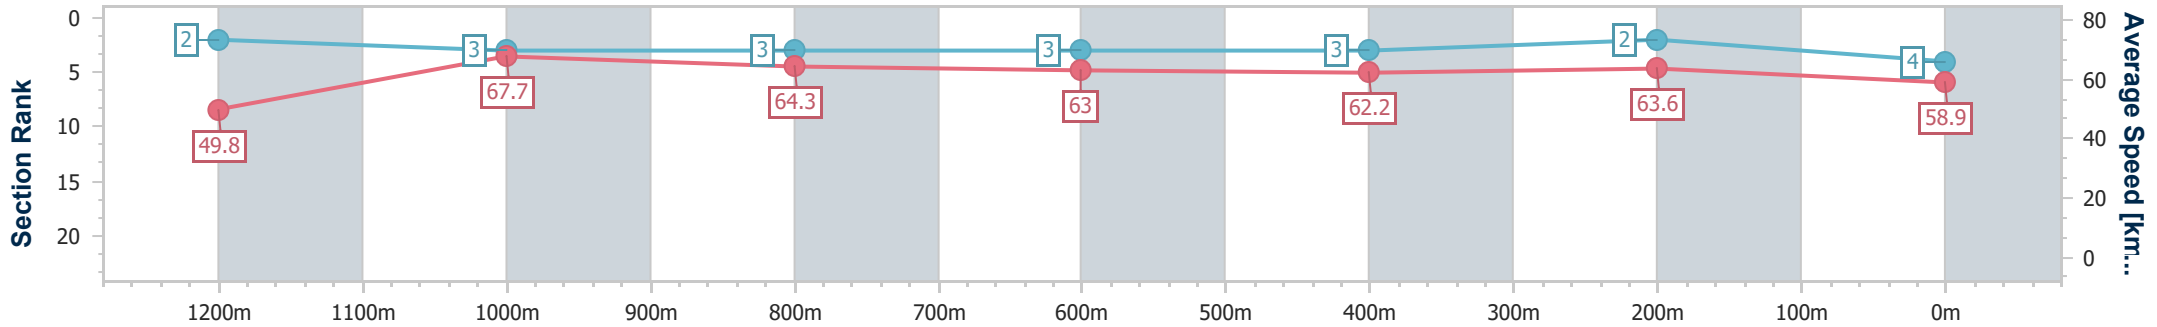

Doomben QLD Professional

Race 8: TATTERSALL'S MEMBERS Class 3 Plate - 1350m

25 February 2023 - 16:28

Track Rating: Good 3, Weather: Fine, Rail Position: +3m Entire Course

BRISBANE RACING CLUB

Section	Overall	1200m	1000m	800m	600m	400m	200m
Section Times	1:19.05 [4] (0:10.84)	1:08.21 [2] (0:10.64)	0:57.57 [3] (0:11.18)	0:46.39 [3] (0:11.41)	0:34.98 [3] (0:11.47)	0:23.51 [3] (0:11.28)	0:12.23 [2] (0:12.23)
Average Speed [km/h]	49.8	67.7	64.3	63.0	62.2	63.6	58.9
Top Speed [km/h]	67.4	69.9	66.2	64.7	63.2	64.6	62.8
Avg. Dist. to Rail [m]	0.5	0.1	0.1	0.4	1.4	1.5	0.8
Avg. Stride Freq. [Hz]	2.4	2.4	2.4	2.4	2.4	2.5	2.4
Avg. Stride Length [m]	5.8	7.6	7.3	7.2	7.1	7.1	6.7