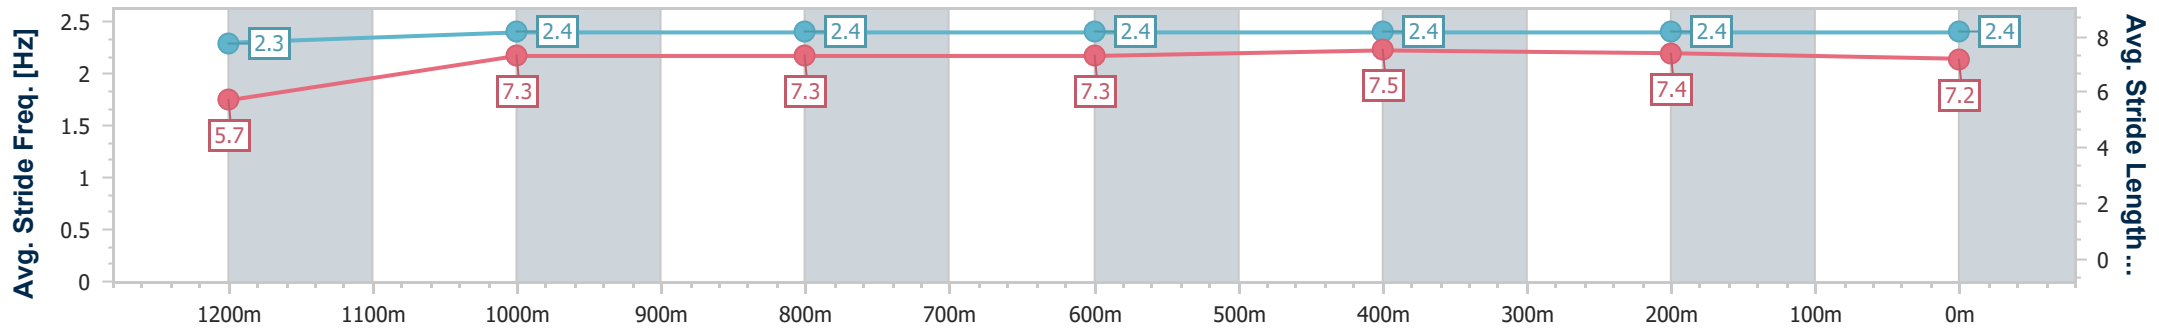

Doomben QLD Professional

Race 8: TATTERSALL'S MEMBERS Class 3 Plate - 1350m

25 February 2023 - 16:28

Track Rating: Good 3, Weather: Fine, Rail Position: +3m Entire Course

BRISBANE RACING CLUB

Section	Overall	1200m	1000m	800m	600m	400m	200m
Section Times	1:19.61 [13] (0:11.56)	1:08.05 [11] (0:11.17)	0:56.88 [11] (0:11.32)	0:45.56 [10] (0:11.46)	0:34.10 [12] (0:11.24)	0:22.86 [13] (0:11.10)	0:11.76 [14] (0:11.76)
Average Speed [km/h]	46.7	64.4	63.7	62.7	64.1	65.0	61.2
Top Speed [km/h]	62.9	65.1	64.3	64.7	65.2	65.3	64.3
Avg. Dist. to Rail [m]	2.7	0.3	0.3	0.3	0.4	1.5	1.7
Avg. Stride Freq. [Hz]	2.3	2.4	2.4	2.4	2.4	2.4	2.4
Avg. Stride Length [m]	5.7	7.3	7.3	7.3	7.5	7.4	7.2

- [] Ranking at each section and finish
- .-.- No data available at this section
- NA No data available

Horse/Jockey Name	Aswaat
Final Rank	14
Fastest Section Time (Section)	0:11.08 (400m)
Top Speed [km/h] (Section)	66.0 (600m)
Race State	Finished