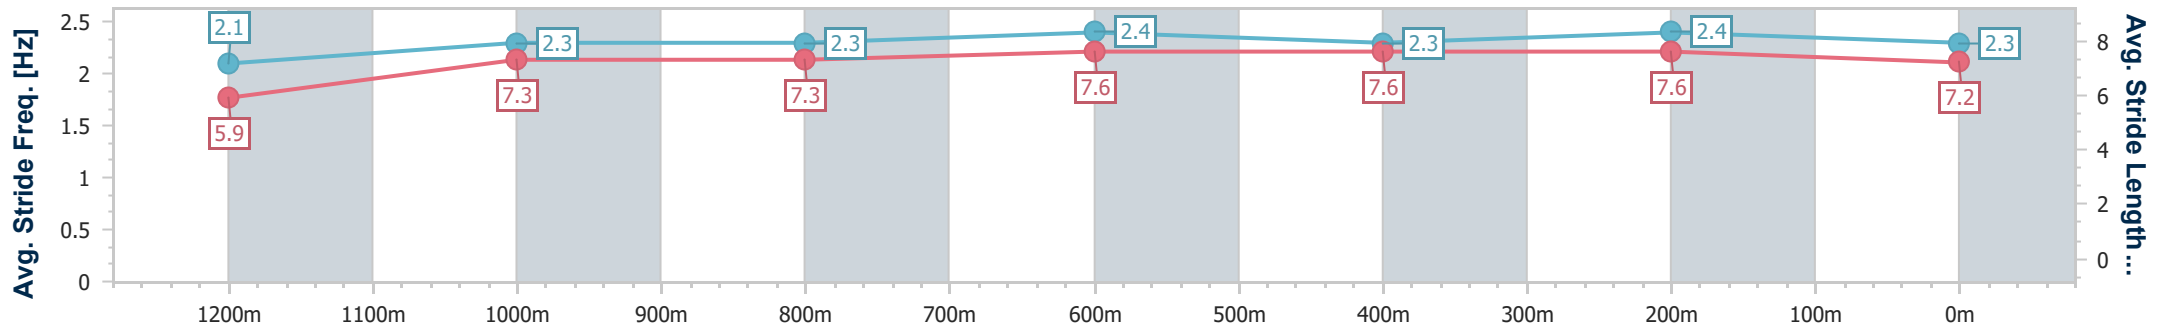

- [] Ranking at each section and finish
- .-.- No data available at this section
- NA No data available

Horse/Jockey Name	Aswaat
Final Rank	14
Fastest Section Time (Section)	0:11.08 (400m)
Top Speed [km/h] (Section)	66.0 (600m)
Race State	Finished

Doomben QLD Professional

Race 8: TATTERSALL'S MEMBERS Class 3 Plate - 1350m

25 February 2023 - 16:28

Track Rating: Good 3, Weather: Fine, Rail Position: +3m Entire Course

BRISBANE RACING CLUB

Section	Overall	1200m	1000m	800m	600m	400m	200m
Section Times	1:19.98 [14] (0:11.72)	1:08.26 [14] (0:11.25)	0:57.01 [14] (0:11.41)	0:45.60 [14] (0:11.37)	0:34.23 [15] (0:11.12)	0:23.11 [15] (0:11.08)	0:12.03 [15] (0:12.03)
Average Speed [km/h]	46.3	64.0	63.5	64.4	64.8	64.9	59.8
Top Speed [km/h]	61.6	64.7	64.1	65.3	66.0	65.8	63.7
Avg. Dist. to Rail [m]	9.2	3.1	2.7	3.0	0.4	0.8	0.6
Avg. Stride Freq. [Hz]	2.1	2.3	2.3	2.4	2.3	2.4	2.3
Avg. Stride Length [m]	5.9	7.3	7.3	7.6	7.6	7.6	7.2