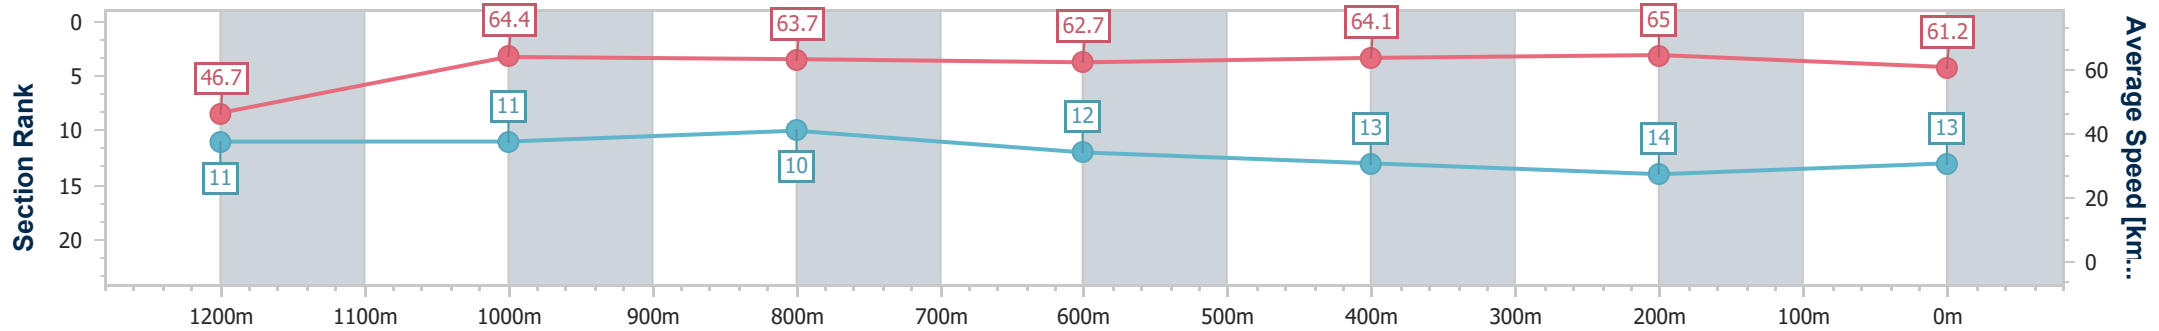

Doomben QLD Professional

Race 8: TATTERSALL'S MEMBERS Class 3 Plate - 1350m

25 February 2023 - 16:28

Track Rating: Good 3, Weather: Fine, Rail Position: +3m Entire Course

BRISBANE RACING CLUB

Section	Overall	1200m	1000m	800m	600m	400m	200m
Section Times	1:19.61 [13] (0:11.56)	1:08.05 [11] (0:11.17)	0:56.88 [11] (0:11.32)	0:45.56 [10] (0:11.46)	0:34.10 [12] (0:11.24)	0:22.86 [13] (0:11.10)	0:11.76 [14] (0:11.76)
Average Speed [km/h]	46.7	64.4	63.7	62.7	64.1	65.0	61.2
Top Speed [km/h]	62.9	65.1	64.3	64.7	65.2	65.3	64.3
Avg. Dist. to Rail [m]	2.7	0.3	0.3	0.3	0.4	1.5	1.7
Avg. Stride Freq. [Hz]	2.3	2.4	2.4	2.4	2.4	2.4	2.4
Avg. Stride Length [m]	5.7	7.3	7.3	7.3	7.5	7.4	7.2

- [] Ranking at each section and finish
- .-.- No data available at this section
- NA No data available

Horse/Jockey Name	Aswaat
Final Rank	14
Fastest Section Time (Section)	0:11.08 (400m)
Top Speed [km/h] (Section)	66.0 (600m)
Race State	Finished