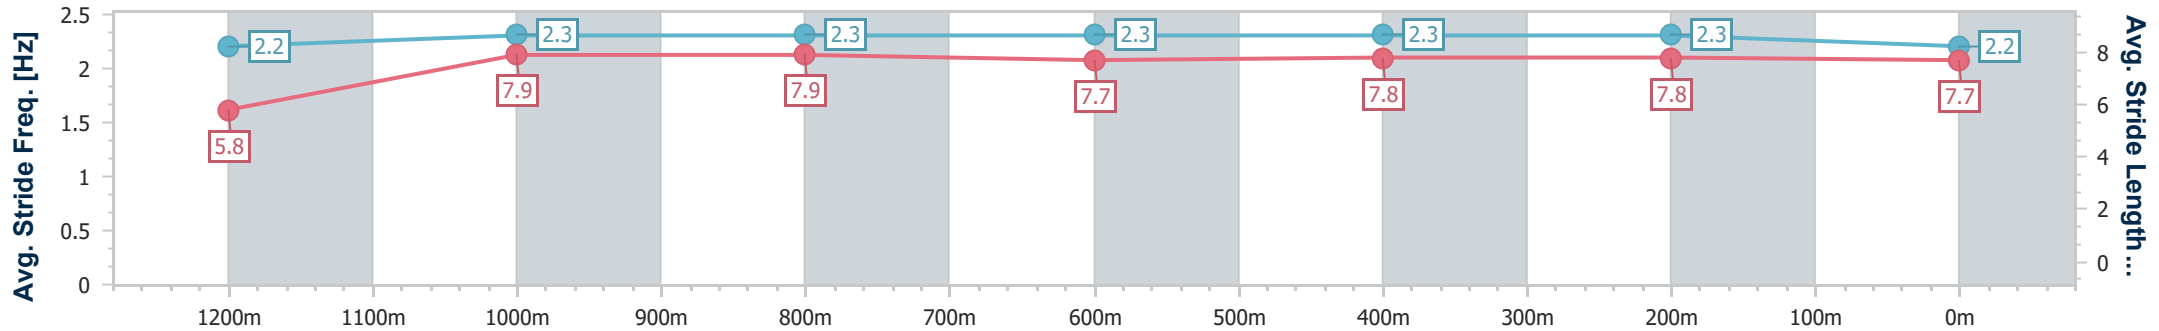

Doomben QLD Professional

Race 8: TATTERSALL'S MEMBERS Class 3 Plate - 1350m

25 February 2023 - 16:28

Track Rating: Good 3, Weather: Fine, Rail Position: +3m Entire Course

BRISBANE RACING CLUB

Section	Overall	1200m	1000m	800m	600m	400m	200m
Section Times	1:18.89 [3] (0:11.51)	1:07.38 [10] (0:10.99)	0:56.39 [8] (0:11.19)	0:45.20 [8] (0:11.17)	0:34.03 [7] (0:11.28)	0:22.75 [8] (0:11.11)	0:11.64 [8] (0:11.64)
Average Speed [km/h]	47.0	65.5	64.1	64.5	64.5	65.2	61.8
Top Speed [km/h]	64.8	66.6	65.4	65.1	65.8	66.2	64.4
Avg. Dist. to Rail [m]	1.4	1.5	0.7	0.7	1.8	4.3	5.8
Avg. Stride Freq. [Hz]	2.2	2.3	2.3	2.3	2.3	2.3	2.2
Avg. Stride Length [m]	5.8	7.9	7.9	7.7	7.8	7.8	7.7