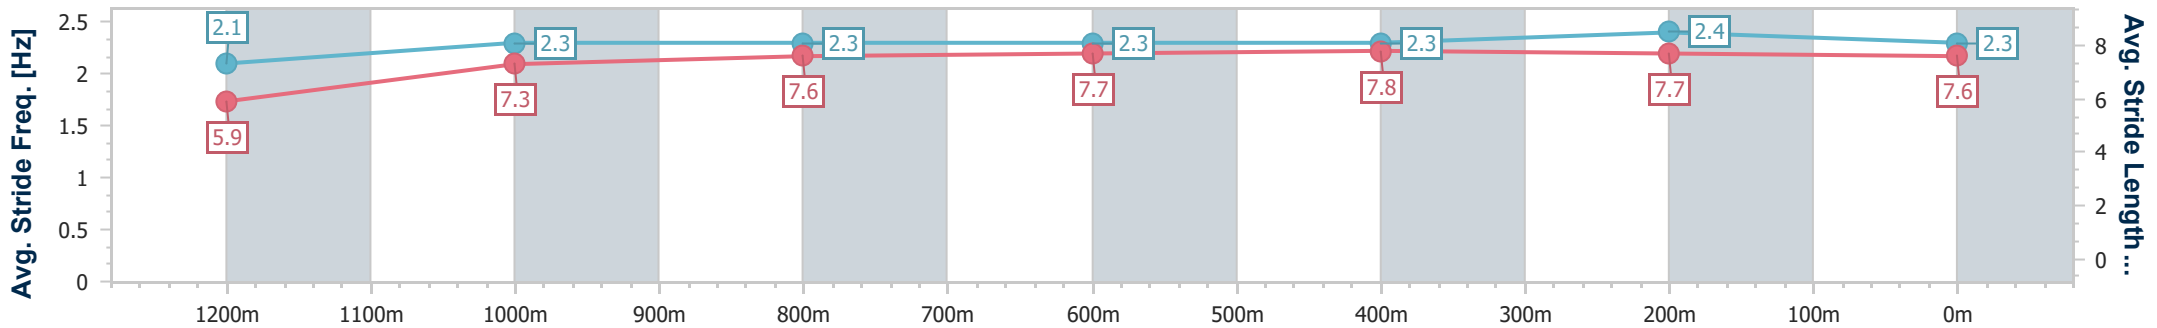

Doomben QLD Professional

Race 8: TATTERSALL'S MEMBERS Class 3 Plate - 1350m

25 February 2023 - 16:28

Track Rating: Good 3, Weather: Fine, Rail Position: +3m Entire Course

BRISBANE RACING CLUB

Section	Overall	1200m	1000m	800m	600m	400m	200m
Section Times	1:18.61 [1] (0:11.72)	1:06.89 [13] (0:11.23)	0:55.66 [13] (0:11.37)	0:44.29 [13] (0:11.27)	0:33.02 [13] (0:11.02)	0:22.00 [12] (0:10.70)	0:11.30 [9] (0:11.30)
Average Speed [km/h]	46.0	64.2	63.3	63.9	65.0	67.3	63.6
Top Speed [km/h]	61.5	65.4	65.5	66.2	66.2	68.8	67.1
Avg. Dist. to Rail [m]	4.8	1.1	0.6	0.2	1.1	0.7	1.2
Avg. Stride Freq. [Hz]	2.1	2.3	2.3	2.3	2.3	2.4	2.3
Avg. Stride Length [m]	5.9	7.3	7.6	7.7	7.8	7.7	7.6