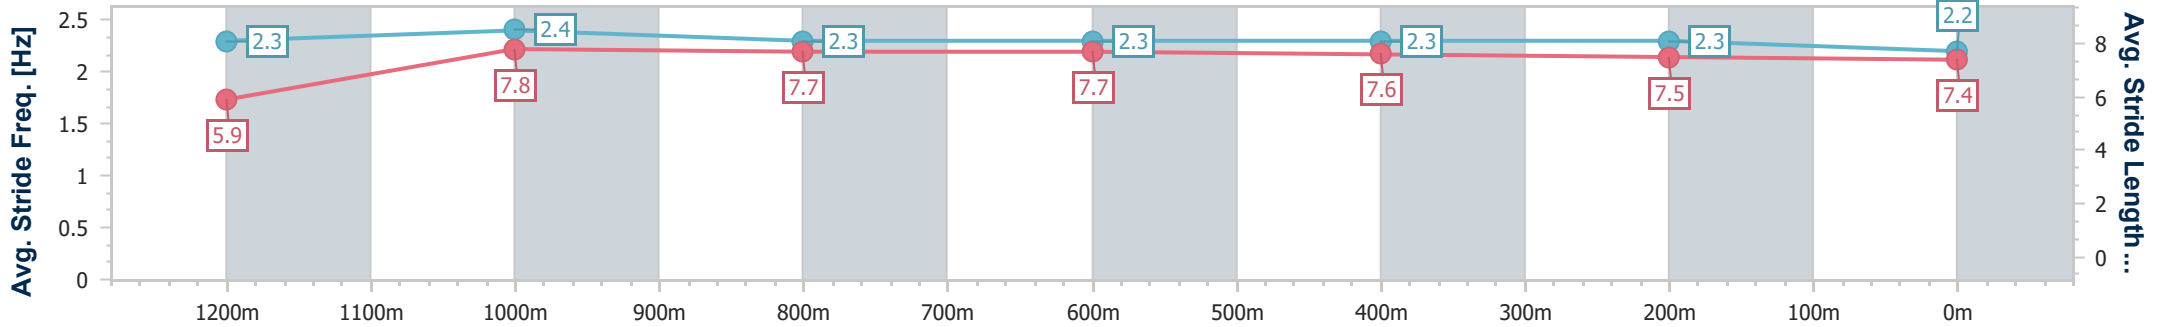

Doomben QLD Professional

Race 8: TATTERSALL'S MEMBERS Class 3 Plate - 1350m

25 February 2023 - 16:28

Track Rating: Good 3, Weather: Fine, Rail Position: +3m Entire Course

BRISBANE RACING CLUB

Section	Overall	1200m	1000m	800m	600m	400m	200m
Section Times	1:19.26 [8] (0:10.97)	1:08.29 [4] (0:10.77)	0:57.52 [4] (0:11.18)	0:46.34 [4] (0:11.42)	0:34.92 [4] (0:11.43)	0:23.49 [4] (0:11.24)	0:12.25 [3] (0:12.25)
Average Speed [km/h]	49.3	66.9	64.3	62.4	62.2	63.7	58.8
Top Speed [km/h]	66.5	67.6	66.6	63.3	63.8	65.3	63.2
Avg. Dist. to Rail [m]	7.0	0.8	0.5	2.2	2.4	0.9	0.6
Avg. Stride Freq. [Hz]	2.3	2.4	2.3	2.3	2.3	2.3	2.2
Avg. Stride Length [m]	5.9	7.8	7.7	7.7	7.6	7.5	7.4