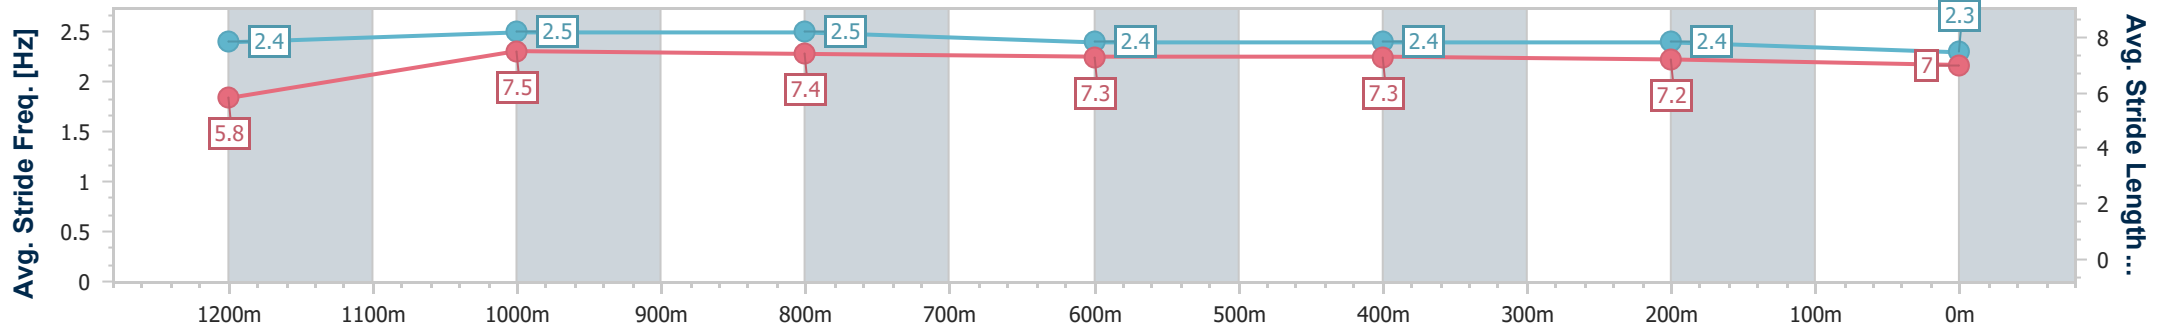

Doomben QLD Professional

Race 8: TATTERSALL'S MEMBERS Class 3 Plate - 1350m

25 February 2023 - 16:28

Track Rating: Good 3, Weather: Fine, Rail Position: +3m Entire Course

BRISBANE RACING CLUB

Section	Overall	1200m	1000m	800m	600m	400m	200m
Section Times	1:18.75 [2] (0:10.73)	1:08.02 [1] (0:10.57)	0:57.45 [1] (0:10.84)	0:46.61 [1] (0:11.16)	0:35.45 [1] (0:11.34)	0:24.11 [1] (0:11.66)	0:12.45 [1] (0:12.45)
Average Speed [km/h]	50.2	68.2	66.5	64.1	62.5	61.4	57.9
Top Speed [km/h]	69.0	68.9	68.5	65.9	64.5	63.0	60.5
Avg. Dist. to Rail [m]	5.5	0.6	0.4	1.7	2.4	2.5	2.2
Avg. Stride Freq. [Hz]	2.4	2.5	2.5	2.4	2.4	2.4	2.3
Avg. Stride Length [m]	5.8	7.5	7.4	7.3	7.3	7.2	7.0