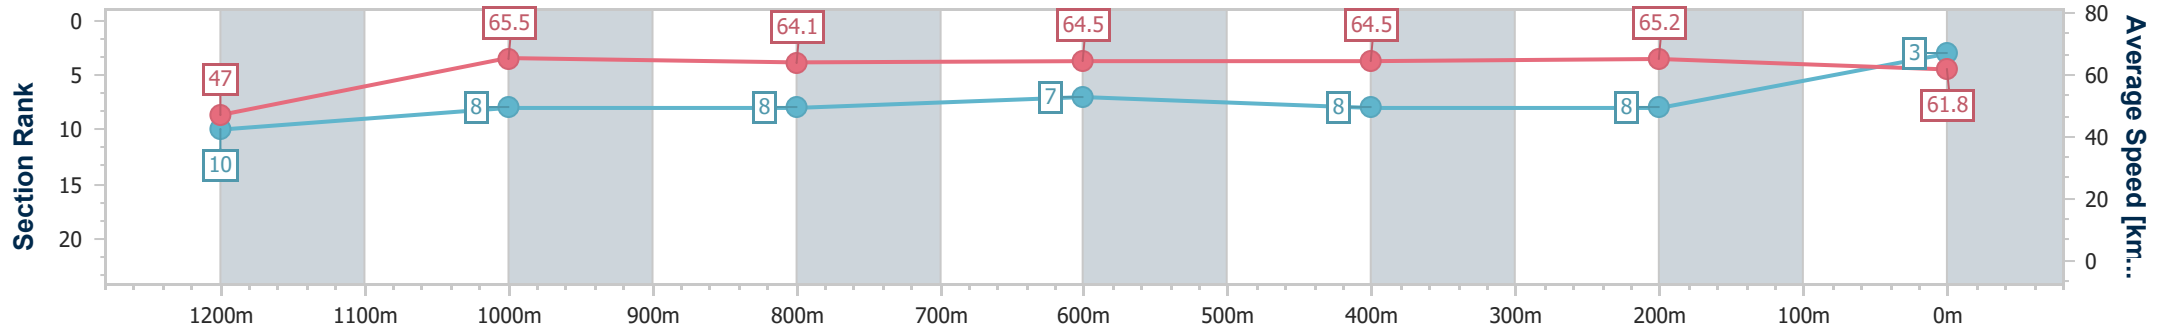

Doomben QLD Professional

Race 8: TATTERSALL'S MEMBERS Class 3 Plate - 1350m

25 February 2023 - 16:28

Track Rating: Good 3, Weather: Fine, Rail Position: +3m Entire Course

BRISBANE RACING CLUB

Section	Overall	1200m	1000m	800m	600m	400m	200m
Section Times	1:18.89 [3] (0:11.51)	1:07.38 [10] (0:10.99)	0:56.39 [8] (0:11.19)	0:45.20 [8] (0:11.17)	0:34.03 [7] (0:11.28)	0:22.75 [8] (0:11.11)	0:11.64 [8] (0:11.64)
Average Speed [km/h]	47.0	65.5	64.1	64.5	64.5	65.2	61.8
Top Speed [km/h]	64.8	66.6	65.4	65.1	65.8	66.2	64.4
Avg. Dist. to Rail [m]	1.4	1.5	0.7	0.7	1.8	4.3	5.8
Avg. Stride Freq. [Hz]	2.2	2.3	2.3	2.3	2.3	2.3	2.2
Avg. Stride Length [m]	5.8	7.9	7.9	7.7	7.8	7.8	7.7