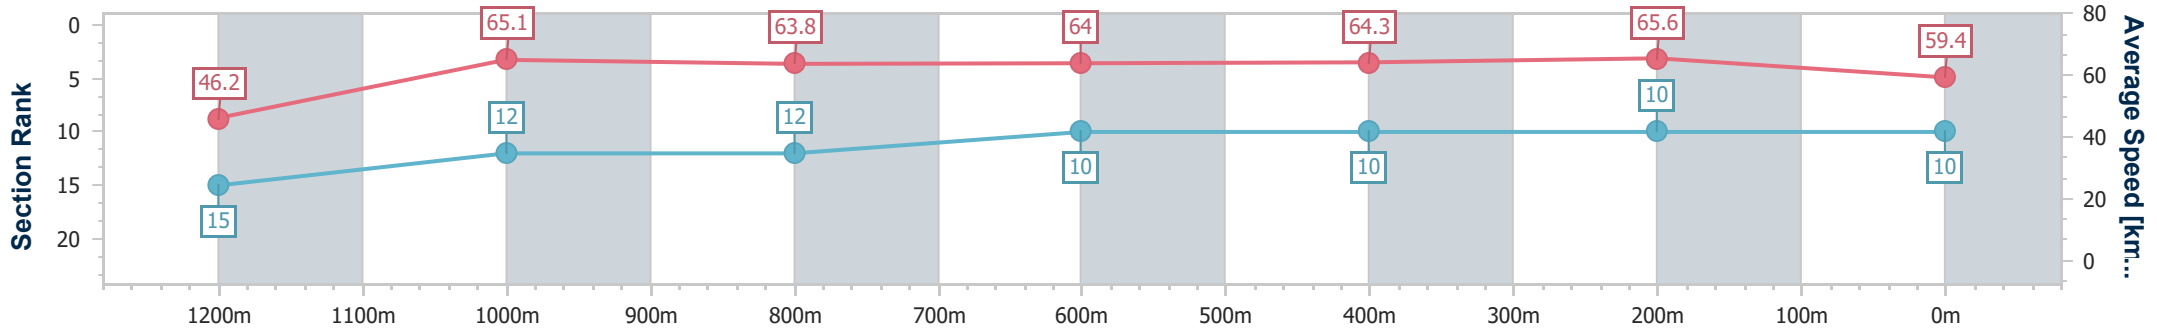

- [] Ranking at each section and finish
- .-.- No data available at this section
- NA No data available

Horse/Jockey Name	Dollar Dollar
Final Rank	10
Fastest Section Time (Section)	0:10.92 (400m)
Top Speed [km/h] (Section)	66.1 (800m)
Race State	Finished

Doomben QLD Professional

Race 8: TATTERSALL'S MEMBERS Class 3 Plate - 1350m

25 February 2023 - 16:28

Track Rating: Good 3, Weather: Fine, Rail Position: +3m Entire Course

BRISBANE RACING CLUB

Section	Overall	1200m	1000m	800m	600m	400m	200m
Section Times	1:19.44 [10] (0:11.73)	1:07.71 [15] (0:11.06)	0:56.65 [12] (0:11.29)	0:45.36 [12] (0:11.21)	0:34.15 [10] (0:11.11)	0:23.04 [10] (0:10.92)	0:12.12 [10] (0:12.12)
Average Speed [km/h]	46.2	65.1	63.8	64.0	64.3	65.6	59.4
Top Speed [km/h]	65.9	66.0	65.2	66.1	66.1	66.0	63.9
Avg. Dist. to Rail [m]	8.0	0.1	0.2	0.7	1.4	1.5	1.2
Avg. Stride Freq. [Hz]	2.2	2.4	2.4	2.4	2.4	2.5	2.3
Avg. Stride Length [m]	5.7	7.6	7.5	7.4	7.4	7.4	7.0

- [] Ranking at each section and finish
- .-.- No data available at this section
- NA No data available

Horse/Jockey Name	Spirit Of Beans
Final Rank	11
Fastest Section Time (Section)	0:11.03 (400m)
Top Speed [km/h] (Section)	66.8 (400m)
Race State	Finished