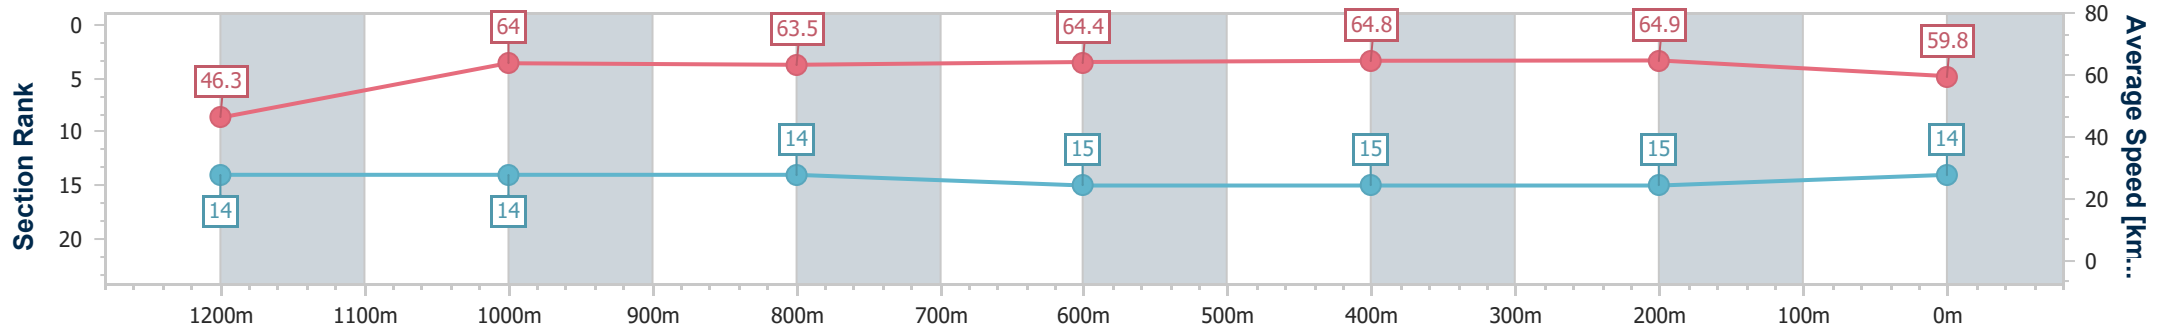

Doomben QLD Professional

Race 8: TATTERSALL'S MEMBERS Class 3 Plate - 1350m

25 February 2023 - 16:28

Track Rating: Good 3, Weather: Fine, Rail Position: +3m Entire Course

BRISBANE RACING CLUB

Section	Overall	1200m	1000m	800m	600m	400m	200m
Section Times	1:19.98 [14] (0:11.72)	1:08.26 [14] (0:11.25)	0:57.01 [14] (0:11.41)	0:45.60 [14] (0:11.37)	0:34.23 [15] (0:11.12)	0:23.11 [15] (0:11.08)	0:12.03 [15] (0:12.03)
Average Speed [km/h]	46.3	64.0	63.5	64.4	64.8	64.9	59.8
Top Speed [km/h]	61.6	64.7	64.1	65.3	66.0	65.8	63.7
Avg. Dist. to Rail [m]	9.2	3.1	2.7	3.0	0.4	0.8	0.6
Avg. Stride Freq. [Hz]	2.1	2.3	2.3	2.4	2.3	2.4	2.3
Avg. Stride Length [m]	5.9	7.3	7.3	7.6	7.6	7.6	7.2

- [] Ranking at each section and finish
- .-.- No data available at this section
- NA No data available

Horse/Jockey Name	Hill Billy Flyer
Final Rank	15
Fastest Section Time (Section)	0:10.49 (1200m)
Top Speed [km/h] (Section)	70.0 (1200m)
Race State	Finished