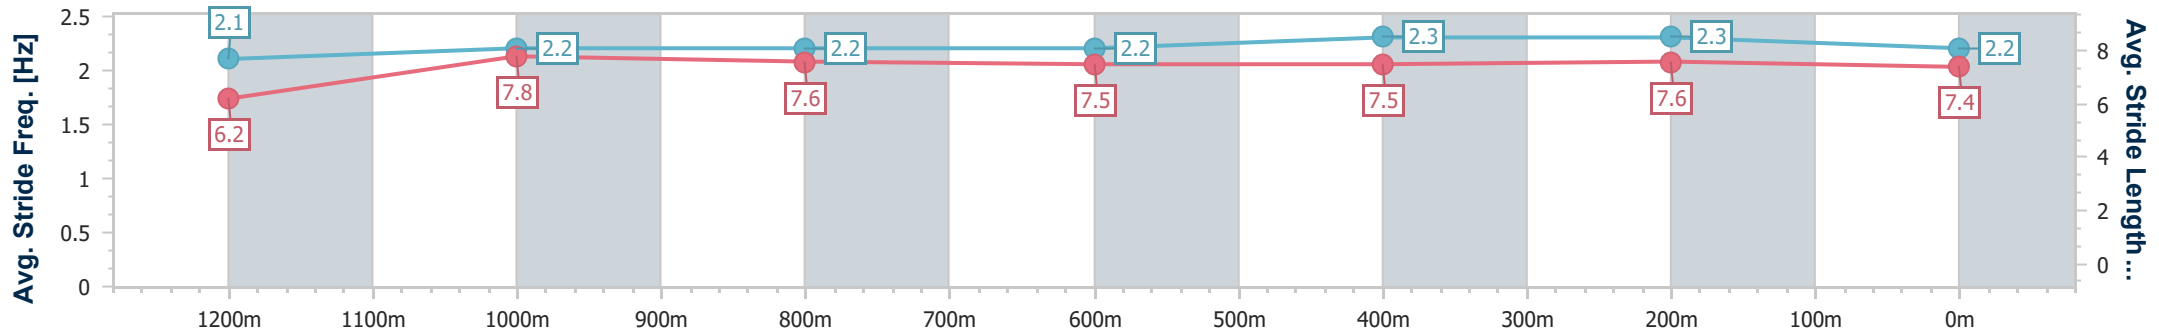

Doomben QLD Professional

Race 8: TATTERSALL'S MEMBERS Class 3 Plate - 1350m

25 February 2023 - 16:28

Track Rating: Good 3, Weather: Fine, Rail Position: +3m Entire Course

BRISBANE RACING CLUB

Section	Overall	1200m	1000m	800m	600m	400m	200m
Section Times	1:19.22 [7] (0:11.16)	1:08.06 [6] (0:11.01)	0:57.05 [6] (0:11.29)	0:45.76 [6] (0:11.31)	0:34.45 [6] (0:11.20)	0:23.25 [6] (0:11.16)	0:12.09 [6] (0:12.09)
Average Speed [km/h]	48.4	65.5	63.8	63.5	63.7	64.3	59.6
Top Speed [km/h]	64.1	67.1	64.9	64.4	64.3	65.5	63.0
Avg. Dist. to Rail [m]	2.4	0.2	0.3	0.4	1.2	1.4	0.9
Avg. Stride Freq. [Hz]	2.1	2.2	2.2	2.2	2.3	2.3	2.2
Avg. Stride Length [m]	6.2	7.8	7.6	7.5	7.5	7.6	7.4

- [] Ranking at each section and finish
- .-.- No data available at this section
- NA No data available

Horse/Jockey Name	Head Legislator
Final Rank	8
Fastest Section Time (Section)	0:10.77 (1200m)
Top Speed [km/h] (Section)	67.6 (1200m)
Race State	Finished