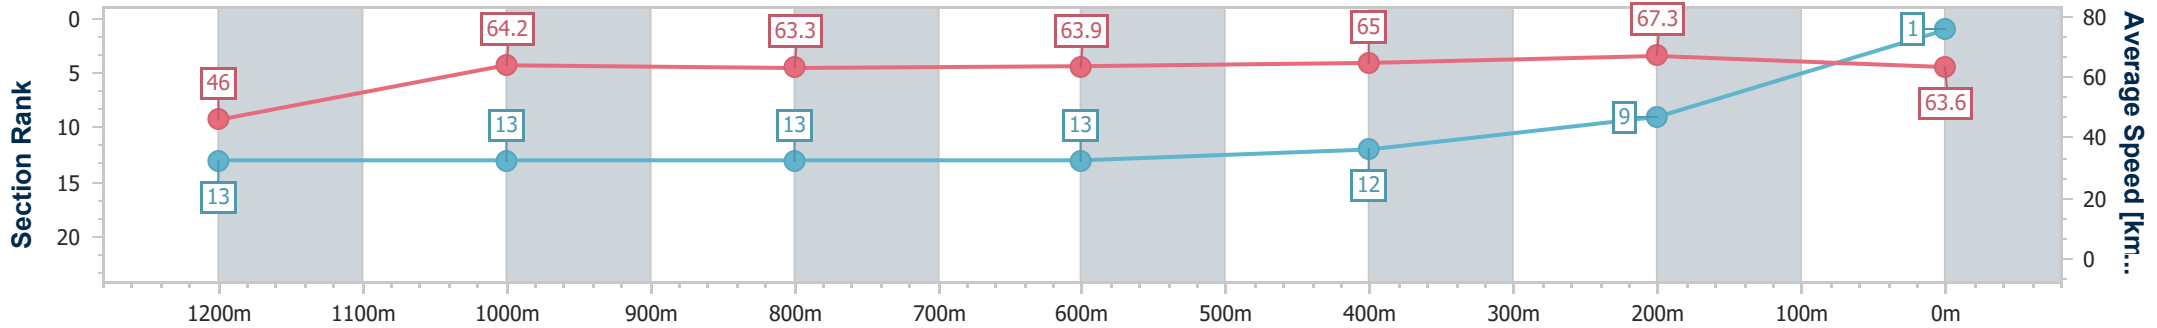

Doomben QLD Professional

Race 8: TATTERSALL'S MEMBERS Class 3 Plate - 1350m

25 February 2023 - 16:28

Track Rating: Good 3, Weather: Fine, Rail Position: +3m Entire Course

BRISBANE RACING CLUB

Section	Overall	1200m	1000m	800m	600m	400m	200m
Section Times	1:18.61 [1] (0:11.72)	1:06.89 [13] (0:11.23)	0:55.66 [13] (0:11.37)	0:44.29 [13] (0:11.27)	0:33.02 [13] (0:11.02)	0:22.00 [12] (0:10.70)	0:11.30 [9] (0:11.30)
Average Speed [km/h]	46.0	64.2	63.3	63.9	65.0	67.3	63.6
Top Speed [km/h]	61.5	65.4	65.5	66.2	66.2	68.8	67.1
Avg. Dist. to Rail [m]	4.8	1.1	0.6	0.2	1.1	0.7	1.2
Avg. Stride Freq. [Hz]	2.1	2.3	2.3	2.3	2.3	2.4	2.3
Avg. Stride Length [m]	5.9	7.3	7.6	7.7	7.8	7.7	7.6