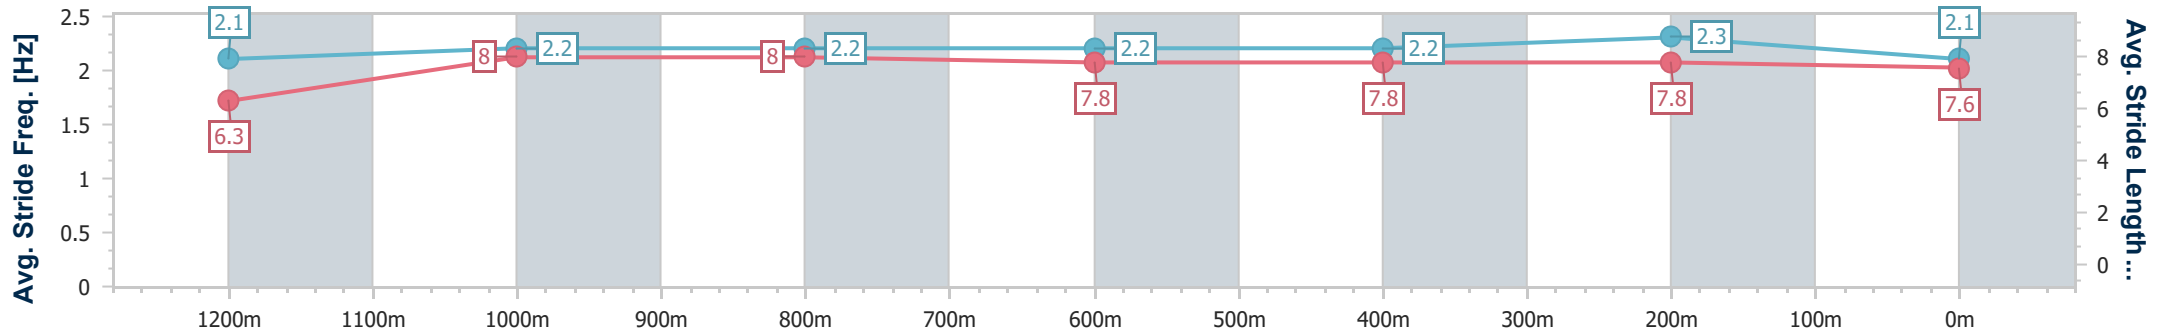

Doomben QLD Professional

Race 8: TATTERSALL'S MEMBERS Class 3 Plate - 1350m

25 February 2023 - 16:28

Track Rating: Good 3, Weather: Fine, Rail Position: +3m Entire Course

BRISBANE RACING CLUB

Section	Overall	1200m	1000m	800m	600m	400m	200m
Section Times	1:19.52 [12] (0:11.04)	1:08.48 [5] (0:11.08)	0:57.40 [5] (0:11.21)	0:46.19 [5] (0:11.26)	0:34.93 [5] (0:11.30)	0:23.63 [5] (0:11.31)	0:12.32 [7] (0:12.32)
Average Speed [km/h]	48.9	65.0	64.3	63.8	63.6	63.8	58.4
Top Speed [km/h]	66.1	66.1	66.1	64.8	64.5	64.7	62.2
Avg. Dist. to Rail [m]	3.3	0.6	0.9	0.3	0.4	1.9	3.1
Avg. Stride Freq. [Hz]	2.1	2.2	2.2	2.2	2.2	2.3	2.1
Avg. Stride Length [m]	6.3	8.0	8.0	7.8	7.8	7.8	7.6

- [] Ranking at each section and finish
- .-.- No data available at this section
- NA No data available

Horse/Jockey Name	Ginger Rock
Final Rank	13
Fastest Section Time (Section)	0:11.10 (400m)
Top Speed [km/h] (Section)	65.3 (400m)
Race State	Finished