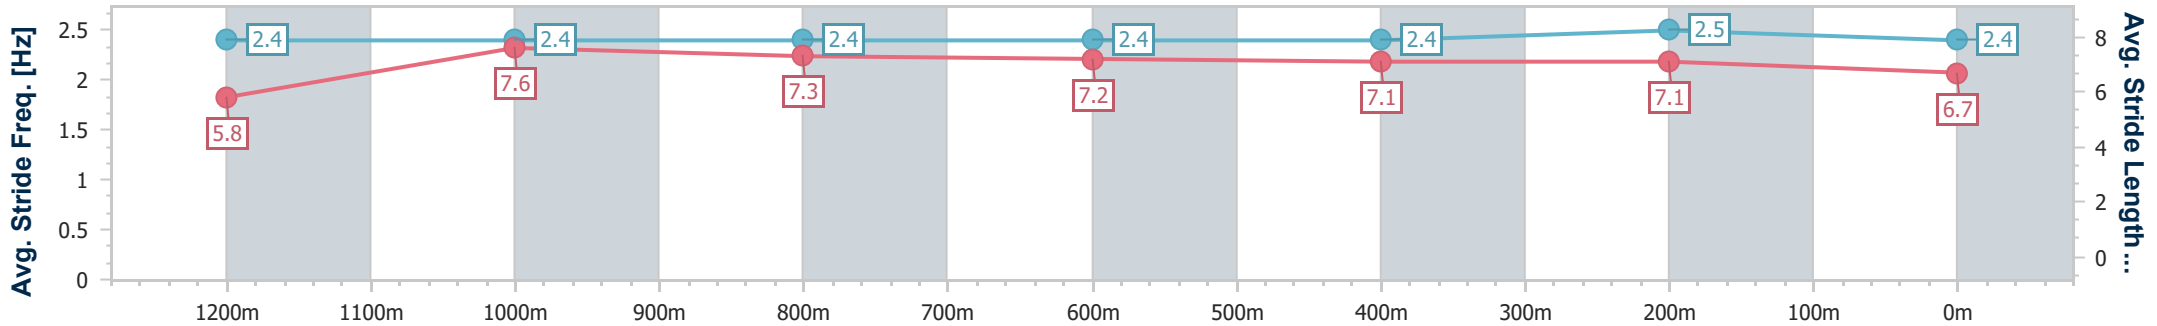

Doomben QLD Professional

Race 8: TATTERSALL'S MEMBERS Class 3 Plate - 1350m

25 February 2023 - 16:28

Track Rating: Good 3, Weather: Fine, Rail Position: +3m Entire Course

BRISBANE RACING CLUB

Section	Overall	1200m	1000m	800m	600m	400m	200m
Section Times	1:19.05 [4] (0:10.84)	1:08.21 [2] (0:10.64)	0:57.57 [3] (0:11.18)	0:46.39 [3] (0:11.41)	0:34.98 [3] (0:11.47)	0:23.51 [3] (0:11.28)	0:12.23 [2] (0:12.23)
Average Speed [km/h]	49.8	67.7	64.3	63.0	62.2	63.6	58.9
Top Speed [km/h]	67.4	69.9	66.2	64.7	63.2	64.6	62.8
Avg. Dist. to Rail [m]	0.5	0.1	0.1	0.4	1.4	1.5	0.8
Avg. Stride Freq. [Hz]	2.4	2.4	2.4	2.4	2.4	2.5	2.4
Avg. Stride Length [m]	5.8	7.6	7.3	7.2	7.1	7.1	6.7