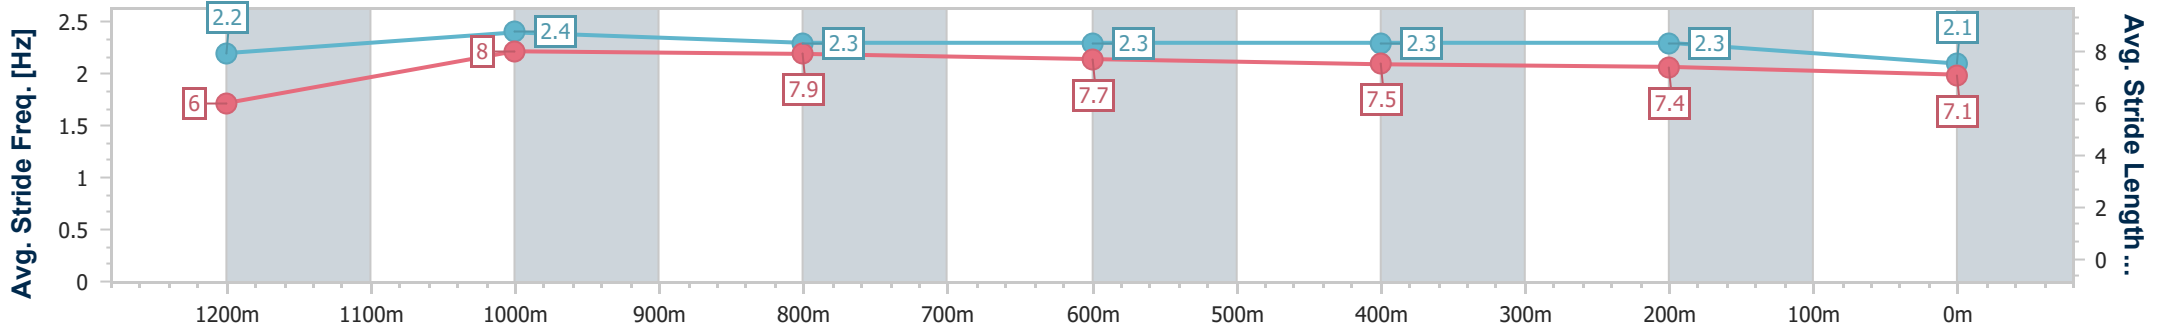

Horse/Jockey Name	Hill Billy Flyer
Final Rank	15
Fastest Section Time (Section)	0:10.49 (1200m)
Top Speed [km/h] (Section)	70.0 (1200m)
Race State	Finished

Doomben QLD Professional
Race 8: TATTERSALL'S MEMBERS Class 3 Plate - 1350m
25 February 2023 - 16:28
Track Rating: Good 3, Weather: Fine, Rail Position: +3m Entire Course

BRISBANE
RACING CLUB

Section	Overall	1200m	1000m	800m	600m	400m	200m
Section Times	1:20.30 [15] (0:10.91)	1:09.39 [3] (0:10.49)	0:58.90 [2] (0:11.04)	0:47.86 [2] (0:11.32)	0:36.54 [2] (0:11.49)	0:25.05 [2] (0:11.77)	0:13.28 [4] (0:13.28)
Average Speed [km/h]	49.5	68.6	65.4	63.2	62.1	60.8	54.3
Top Speed [km/h]	68.0	70.0	67.3	64.3	63.9	62.3	58.4
Avg. Dist. to Rail [m]	9.2	1.5	1.0	0.9	1.6	2.5	1.9
Avg. Stride Freq. [Hz]	2.2	2.4	2.3	2.3	2.3	2.3	2.1
Avg. Stride Length [m]	6.0	8.0	7.9	7.7	7.5	7.4	7.1

- [ ] Ranking at each section and finish
- -.-.- No data available at this section
- NA No data available