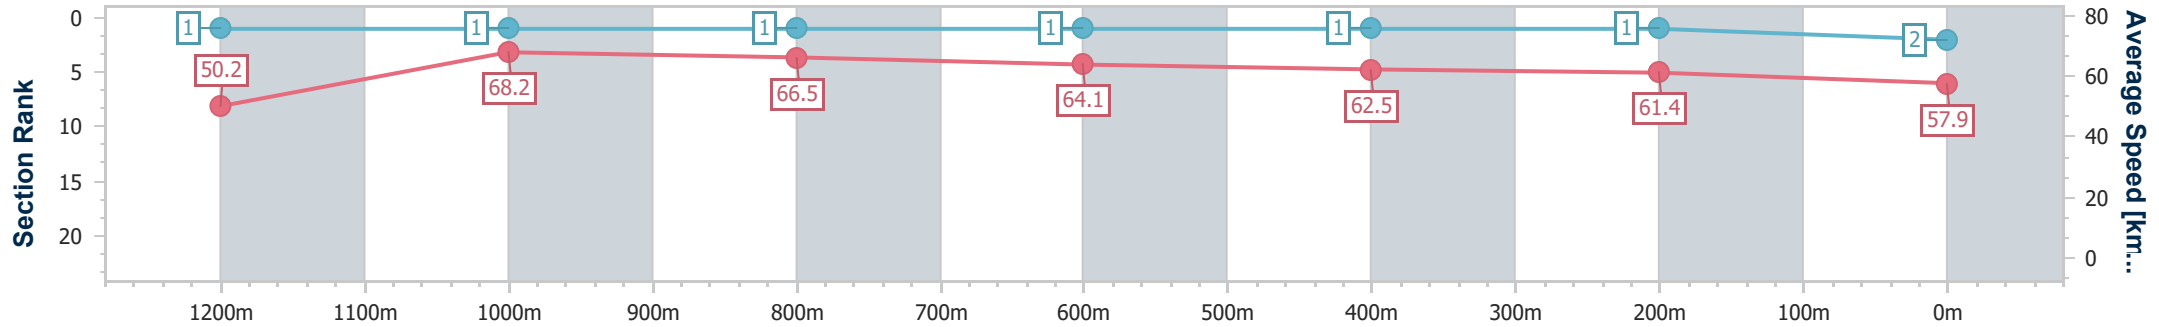

Doomben QLD Professional

Race 8: TATTERSALL'S MEMBERS Class 3 Plate - 1350m

25 February 2023 - 16:28

Track Rating: Good 3, Weather: Fine, Rail Position: +3m Entire Course

BRISBANE RACING CLUB

Section	Overall	1200m	1000m	800m	600m	400m	200m
Section Times	1:18.75 [2] (0:10.73)	1:08.02 [1] (0:10.57)	0:57.45 [1] (0:10.84)	0:46.61 [1] (0:11.16)	0:35.45 [1] (0:11.34)	0:24.11 [1] (0:11.66)	0:12.45 [1] (0:12.45)
Average Speed [km/h]	50.2	68.2	66.5	64.1	62.5	61.4	57.9
Top Speed [km/h]	69.0	68.9	68.5	65.9	64.5	63.0	60.5
Avg. Dist. to Rail [m]	5.5	0.6	0.4	1.7	2.4	2.5	2.2
Avg. Stride Freq. [Hz]	2.4	2.5	2.5	2.4	2.4	2.4	2.3
Avg. Stride Length [m]	5.8	7.5	7.4	7.3	7.3	7.2	7.0