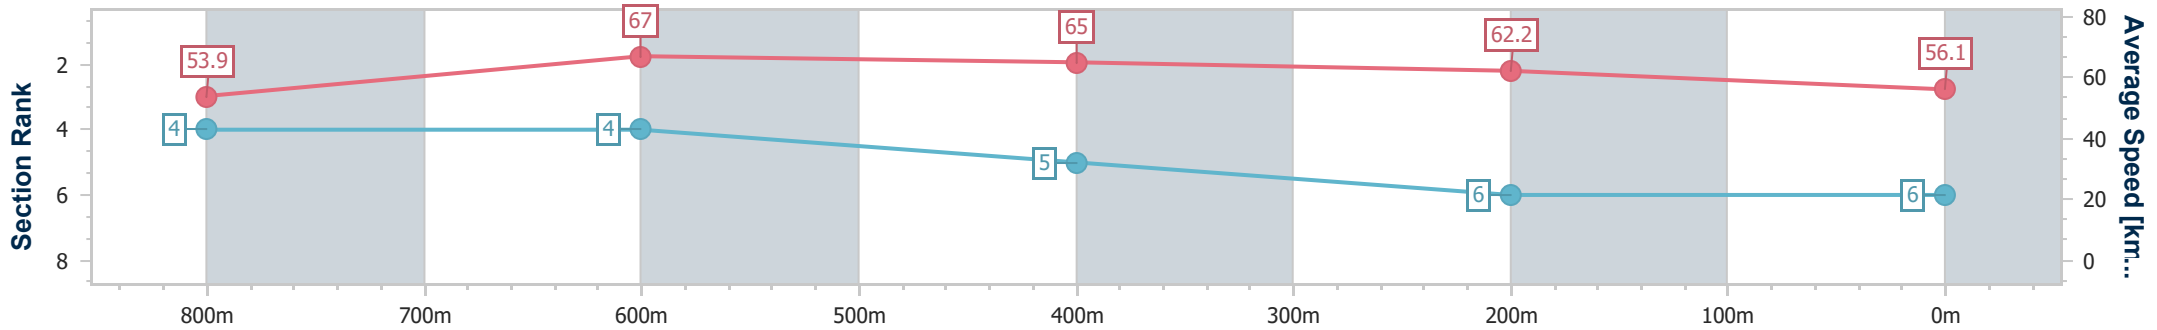

Sunshine Coast QLD Professional

Race 3: HEADLAND GLASS OPEN Handicap - 1000m

26 February 2023 - 13:30

Track Rating: Soft 6, Weather: Fine, Rail Position: +9m Entire Course

Section	Overall	800m	600m	400m	200m
Section Times	0:59.72 [6] (0:13.34)	0:46.38 [4] (0:10.84)	0:35.54 [4] (0:11.13)	0:24.41 [5] (0:11.58)	0:12.83 [6] (0:12.83)
Average Speed [km/h]	53.9	67.0	65.0	62.2	56.1
Top Speed [km/h]	66.8	67.8	65.9	64.1	59.1
Avg. Dist. to Rail [m]	3.0	1.6	1.1	0.8	0.8
Avg. Stride Freq. [Hz]	2.5	2.6	2.5	2.5	2.4
Avg. Stride Length [m]	6.0	7.1	7.1	6.9	6.6

- [] Ranking at each section and finish
- .-.- No data available at this section
- NA No data available