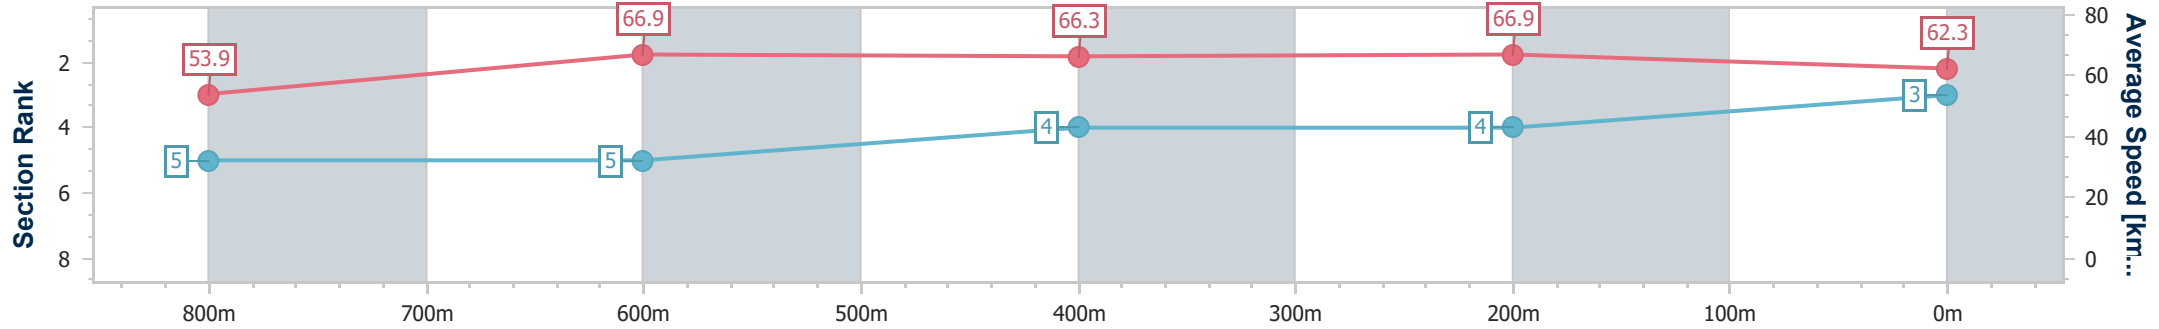

Sunshine Coast QLD Professional

Race 3: HEADLAND GLASS OPEN Handicap - 1000m

26 February 2023 - 13:30

Track Rating: Soft 6, Weather: Fine, Rail Position: +9m Entire Course

Section	Overall	800m	600m	400m	200m
Section Times	0:57.52 [3] (0:13.35)	0:44.17 [5] (0:10.90)	0:33.27 [5] (0:10.95)	0:22.32 [4] (0:10.76)	0:11.56 [4] (0:11.56)
Average Speed [km/h]	53.9	66.9	66.3	66.9	62.3
Top Speed [km/h]	67.6	67.8	67.4	68.1	66.4
Avg. Dist. to Rail [m]	4.5	2.9	1.3	5.1	6.2
Avg. Stride Freq. [Hz]	2.4	2.5	2.4	2.5	2.4
Avg. Stride Length [m]	6.1	7.5	7.6	7.5	7.3

- [] Ranking at each section and finish
- .-.- No data available at this section
- NA No data available

Horse/Jockey Name	Superare
Final Rank	4
Fastest Section Time (Section)	0:10.73 (400m)
Top Speed [km/h] (Section)	68.5 (400m)
Race State	Finished