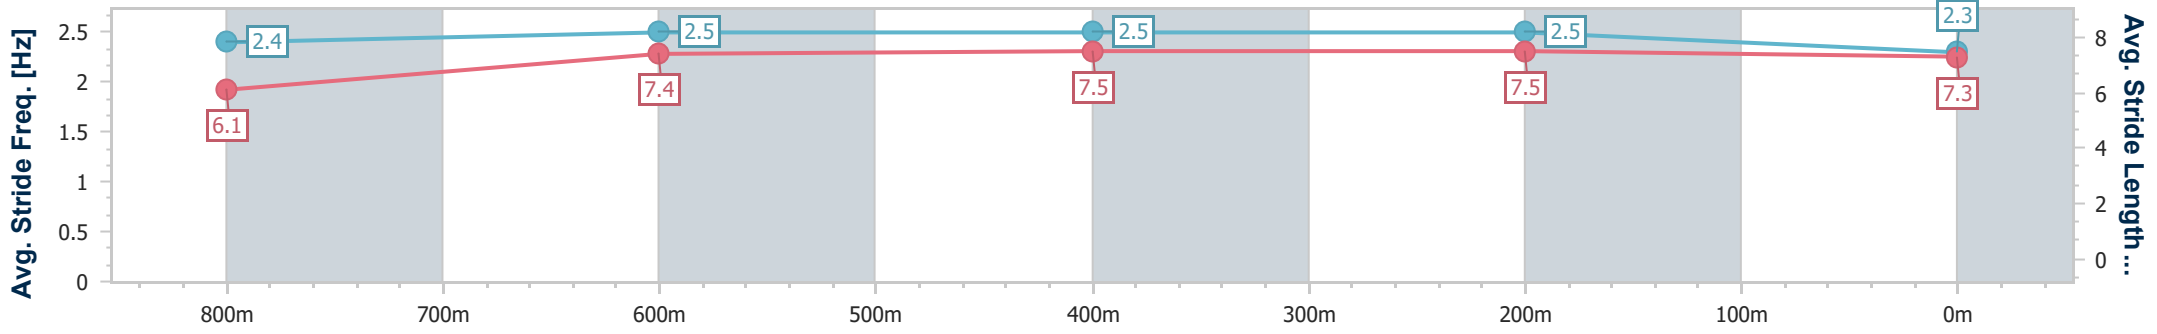

Sunshine Coast QLD Professional

Race 3: HEADLAND GLASS OPEN Handicap - 1000m

26 February 2023 - 13:30

Track Rating: Soft 6, Weather: Fine, Rail Position: +9m Entire Course

Section	Overall	800m	600m	400m	200m
Section Times	0:57.91 [5] (0:13.60)	0:44.31 [6] (0:10.91)	0:33.40 [6] (0:10.80)	0:22.60 [6] (0:10.85)	0:11.75 [5] (0:11.75)
Average Speed [km/h]	53.0	66.3	66.8	66.4	61.3
Top Speed [km/h]	66.8	67.3	67.8	67.9	64.2
Avg. Dist. to Rail [m]	3.5	1.6	0.5	2.8	1.4
Avg. Stride Freq. [Hz]	2.4	2.5	2.5	2.5	2.3
Avg. Stride Length [m]	6.1	7.4	7.5	7.5	7.3

- [] Ranking at each section and finish
- .-.- No data available at this section
- NA No data available

Horse/Jockey Name	El Shaday
Final Rank	6
Fastest Section Time (Section)	0:10.84 (800m)
Top Speed [km/h] (Section)	67.8 (800m)
Race State	Finished

Sunshine Coast QLD Professional

Race 3: HEADLAND GLASS OPEN Handicap - 1000m

26 February 2023 - 13:30

Track Rating: Soft 6, Weather: Fine, Rail Position: +9m Entire Course

Section	Overall	800m	600m	400m	200m
Section Times	0:59.72 [6] (0:13.34)	0:46.38 [4] (0:10.84)	0:35.54 [4] (0:11.13)	0:24.41 [5] (0:11.58)	0:12.83 [6] (0:12.83)
Average Speed [km/h]	53.9	67.0	65.0	62.2	56.1
Top Speed [km/h]	66.8	67.8	65.9	64.1	59.1
Avg. Dist. to Rail [m]	3.0	1.6	1.1	0.8	0.8
Avg. Stride Freq. [Hz]	2.5	2.6	2.5	2.5	2.4
Avg. Stride Length [m]	6.0	7.1	7.1	6.9	6.6