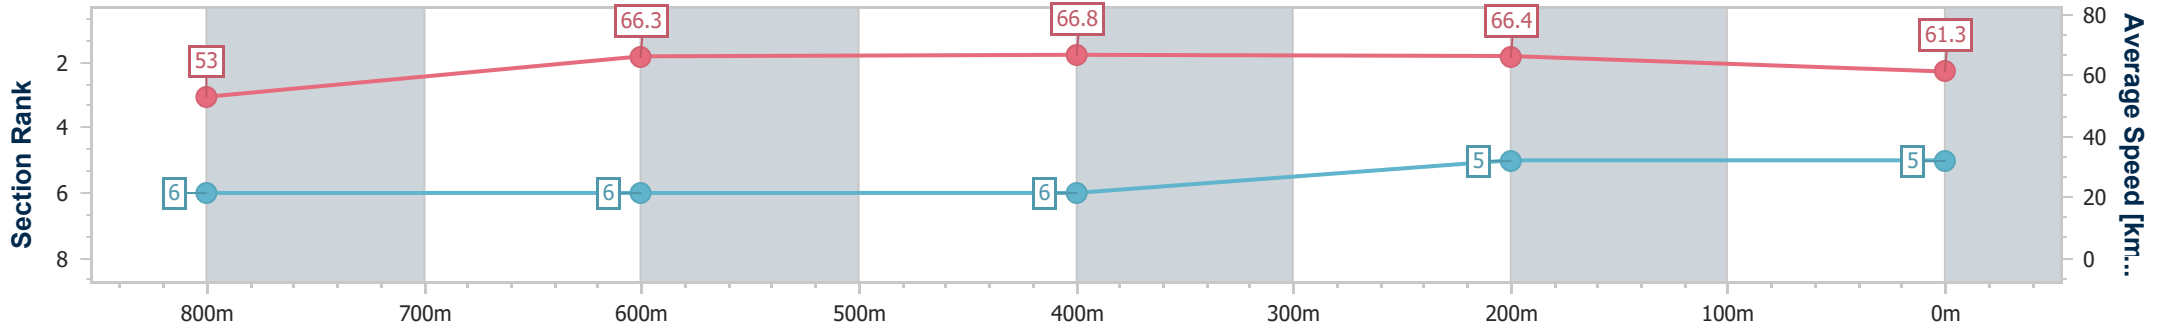

Sunshine Coast QLD Professional

Race 3: HEADLAND GLASS OPEN Handicap - 1000m

26 February 2023 - 13:30

Track Rating: Soft 6, Weather: Fine, Rail Position: +9m Entire Course

Section	Overall	800m	600m	400m	200m
Section Times	0:57.91 [5] (0:13.60)	0:44.31 [6] (0:10.91)	0:33.40 [6] (0:10.80)	0:22.60 [6] (0:10.85)	0:11.75 [5] (0:11.75)
Average Speed [km/h]	53.0	66.3	66.8	66.4	61.3
Top Speed [km/h]	66.8	67.3	67.8	67.9	64.2
Avg. Dist. to Rail [m]	3.5	1.6	0.5	2.8	1.4
Avg. Stride Freq. [Hz]	2.4	2.5	2.5	2.5	2.3
Avg. Stride Length [m]	6.1	7.4	7.5	7.5	7.3

- [] Ranking at each section and finish
- .-.- No data available at this section
- NA No data available

Horse/Jockey Name	El Shaday
Final Rank	6
Fastest Section Time (Section)	0:10.84 (800m)
Top Speed [km/h] (Section)	67.8 (800m)
Race State	Finished

Sunshine Coast QLD Professional

Race 3: HEADLAND GLASS OPEN Handicap - 1000m

26 February 2023 - 13:30

Track Rating: Soft 6, Weather: Fine, Rail Position: +9m Entire Course

Section	Overall	800m	600m	400m	200m
Section Times	0:59.72 [6] (0:13.34)	0:46.38 [4] (0:10.84)	0:35.54 [4] (0:11.13)	0:24.41 [5] (0:11.58)	0:12.83 [6] (0:12.83)
Average Speed [km/h]	53.9	67.0	65.0	62.2	56.1
Top Speed [km/h]	66.8	67.8	65.9	64.1	59.1
Avg. Dist. to Rail [m]	3.0	1.6	1.1	0.8	0.8
Avg. Stride Freq. [Hz]	2.5	2.6	2.5	2.5	2.4
Avg. Stride Length [m]	6.0	7.1	7.1	6.9	6.6