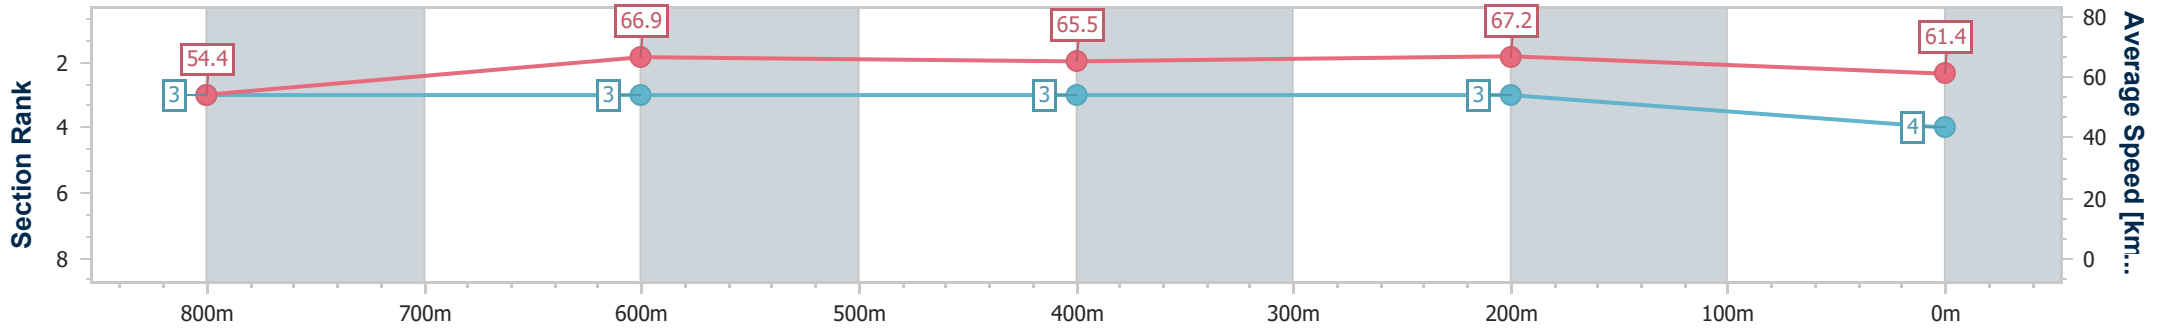

Sunshine Coast QLD Professional

Race 3: HEADLAND GLASS OPEN Handicap - 1000m

26 February 2023 - 13:30

Track Rating: Soft 6, Weather: Fine, Rail Position: +9m Entire Course

Section	Overall	800m	600m	400m	200m
Section Times	0:57.59 [4] (0:13.24)	0:44.35 [3] (0:10.85)	0:33.50 [3] (0:11.06)	0:22.44 [3] (0:10.73)	0:11.71 [3] (0:11.71)
Average Speed [km/h]	54.4	66.9	65.5	67.2	61.4
Top Speed [km/h]	67.3	68.1	67.7	68.5	64.4
Avg. Dist. to Rail [m]	3.7	2.6	1.3	2.0	2.3
Avg. Stride Freq. [Hz]	2.4	2.5	2.4	2.5	2.3
Avg. Stride Length [m]	6.2	7.5	7.4	7.6	7.3