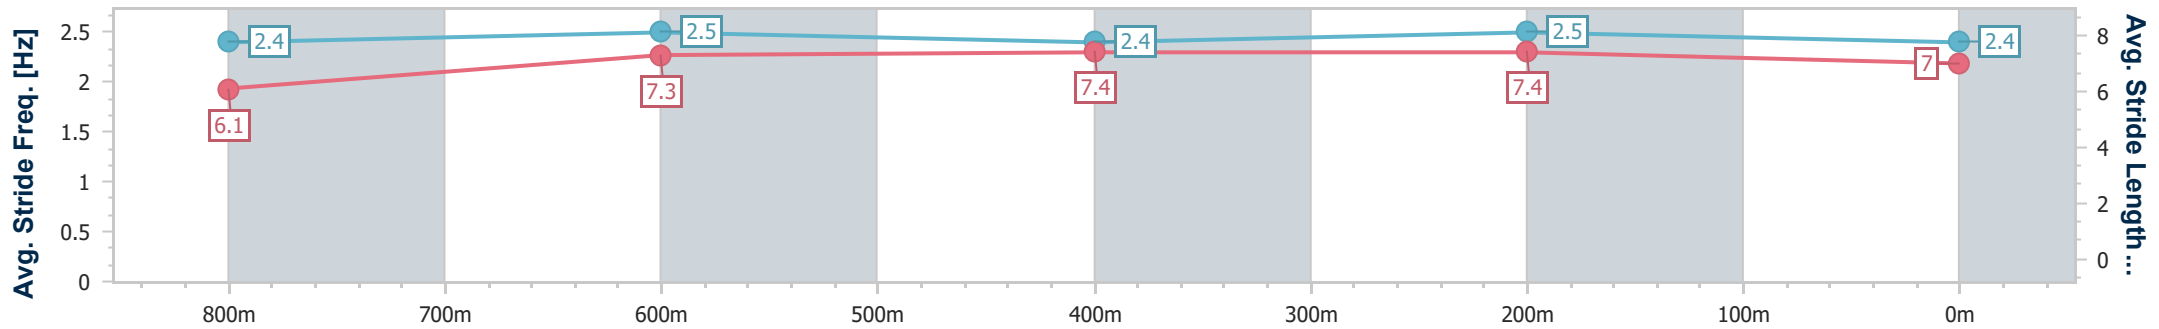

Race 3: HEADLAND GLASS OPEN Handicap - 1000m

26 February 2023 - 13:30

Track Rating: Soft 6, Weather: Fine, Rail Position: +9m Entire Course

Section	Overall	800m	600m	400m	200m
Section Times	0:57.12 [1] (0:13.09)	0:44.03 [2] (0:10.78)	0:33.25 [2] (0:10.88)	0:22.37 [1] (0:10.80)	0:11.57 [1] (0:11.57)
Average Speed [km/h]	55.0	67.0	65.9	66.7	62.2
Top Speed [km/h]	68.4	68.4	67.5	67.4	65.3
Avg. Dist. to Rail [m]	2.3	1.2	0.8	0.5	1.4
Avg. Stride Freq. [Hz]	2.4	2.5	2.4	2.5	2.4
Avg. Stride Length [m]	6.1	7.3	7.4	7.4	7.0