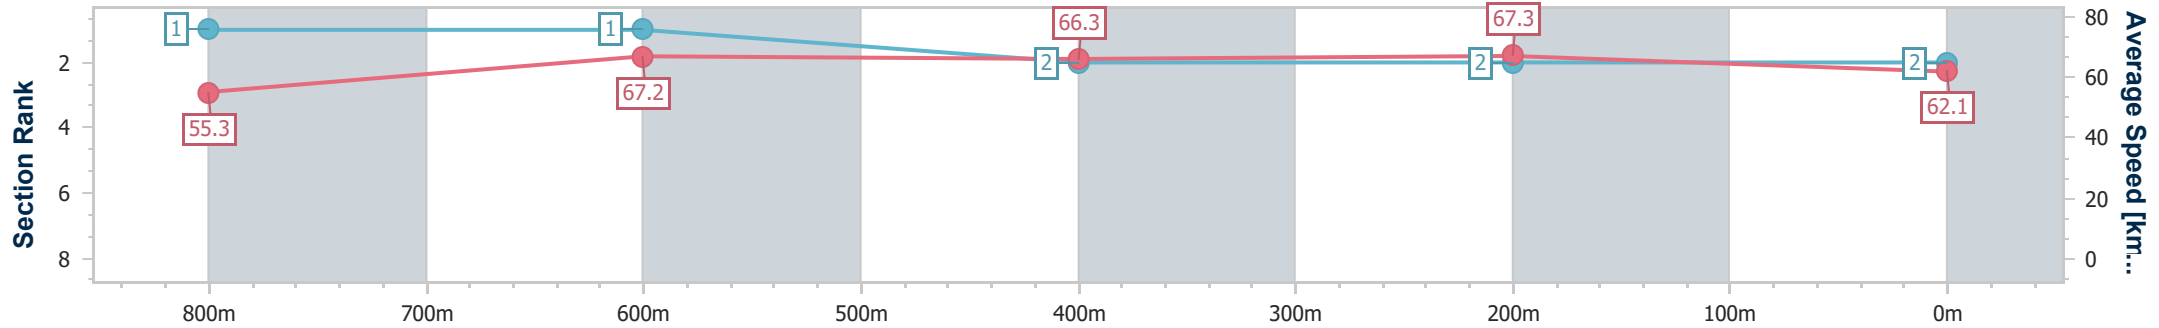

Sunshine Coast QLD Professional

Race 3: HEADLAND GLASS OPEN Handicap - 1000m

26 February 2023 - 13:30

Track Rating: Soft 6, Weather: Fine, Rail Position: +9m Entire Course

Section	Overall	800m	600m	400m	200m
Section Times	0:57.21 [2] (0:13.01)	0:44.20 [1] (0:10.86)	0:33.34 [1] (0:11.04)	0:22.30 [2] (0:10.71)	0:11.59 [2] (0:11.59)
Average Speed [km/h]	55.3	67.2	66.3	67.3	62.1
Top Speed [km/h]	68.2	68.3	67.2	68.6	65.3
Avg. Dist. to Rail [m]	5.5	3.1	3.0	2.9	3.4
Avg. Stride Freq. [Hz]	2.4	2.5	2.5	2.5	2.4
Avg. Stride Length [m]	6.2	7.3	7.3	7.4	7.3