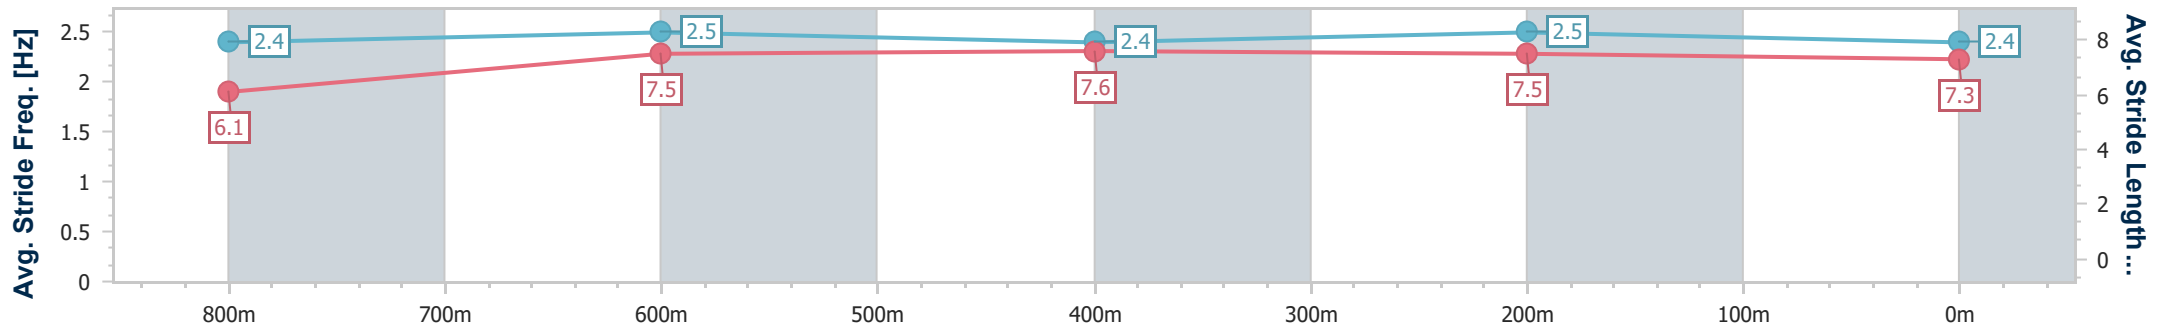

Sunshine Coast QLD Professional

Race 3: HEADLAND GLASS OPEN Handicap - 1000m

26 February 2023 - 13:30

Track Rating: Soft 6, Weather: Fine, Rail Position: +9m Entire Course

Section	Overall	800m	600m	400m	200m
Section Times	0:57.52 [3] (0:13.35)	0:44.17 [5] (0:10.90)	0:33.27 [5] (0:10.95)	0:22.32 [4] (0:10.76)	0:11.56 [4] (0:11.56)
Average Speed [km/h]	53.9	66.9	66.3	66.9	62.3
Top Speed [km/h]	67.6	67.8	67.4	68.1	66.4
Avg. Dist. to Rail [m]	4.5	2.9	1.3	5.1	6.2
Avg. Stride Freq. [Hz]	2.4	2.5	2.4	2.5	2.4
Avg. Stride Length [m]	6.1	7.5	7.6	7.5	7.3

- [] Ranking at each section and finish
- .-.- No data available at this section
- NA No data available

Horse/Jockey Name	Superare
Final Rank	4
Fastest Section Time (Section)	0:10.73 (400m)
Top Speed [km/h] (Section)	68.5 (400m)
Race State	Finished