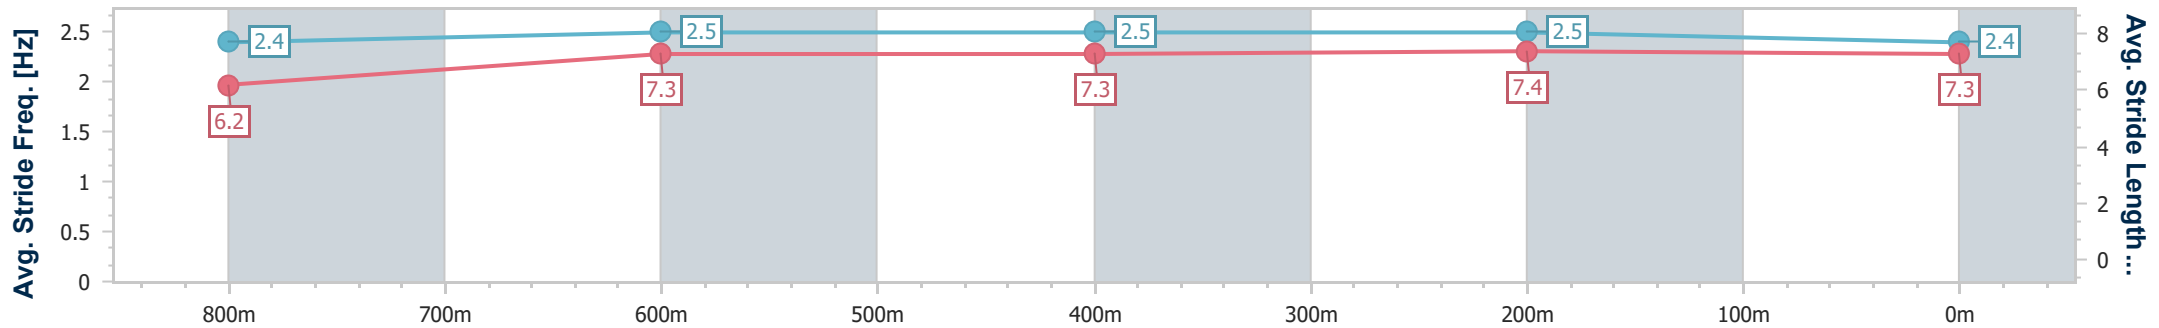

Sunshine Coast QLD Professional

Race 3: HEADLAND GLASS OPEN Handicap - 1000m

26 February 2023 - 13:30

Track Rating: Soft 6, Weather: Fine, Rail Position: +9m Entire Course

Section	Overall	800m	600m	400m	200m
Section Times	0:57.21 [2] (0:13.01)	0:44.20 [1] (0:10.86)	0:33.34 [1] (0:11.04)	0:22.30 [2] (0:10.71)	0:11.59 [2] (0:11.59)
Average Speed [km/h]	55.3	67.2	66.3	67.3	62.1
Top Speed [km/h]	68.2	68.3	67.2	68.6	65.3
Avg. Dist. to Rail [m]	5.5	3.1	3.0	2.9	3.4
Avg. Stride Freq. [Hz]	2.4	2.5	2.5	2.5	2.4
Avg. Stride Length [m]	6.2	7.3	7.3	7.4	7.3