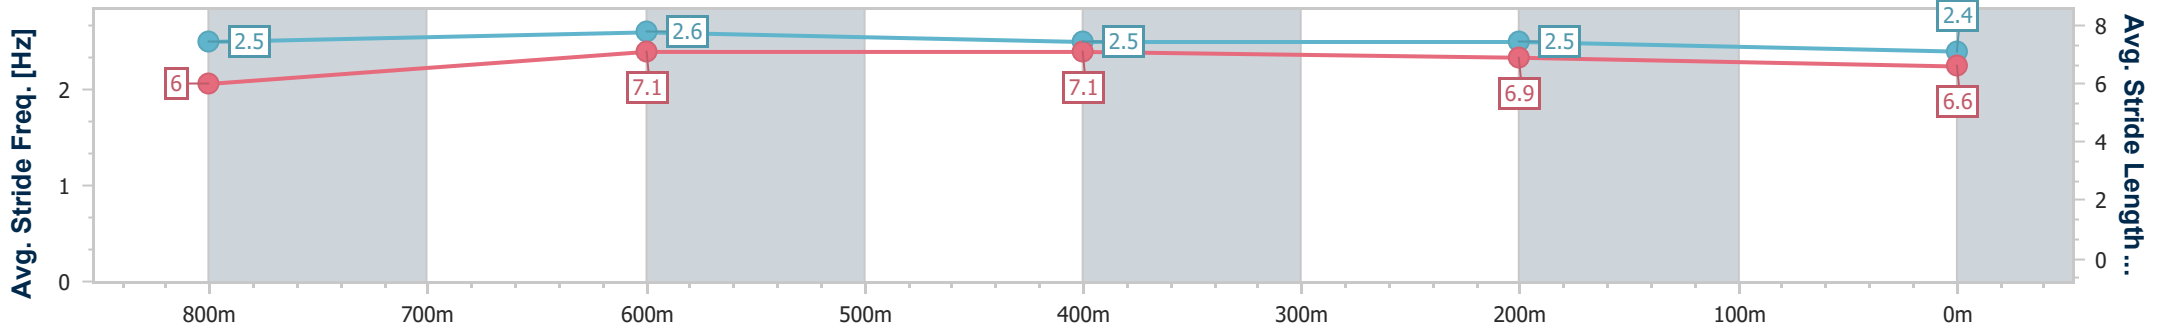

Sunshine Coast QLD Professional

Race 3: HEADLAND GLASS OPEN Handicap - 1000m

26 February 2023 - 13:30

Track Rating: Soft 6, Weather: Fine, Rail Position: +9m Entire Course

Section	Overall	800m	600m	400m	200m
Section Times	0:59.72 [6] (0:13.34)	0:46.38 [4] (0:10.84)	0:35.54 [4] (0:11.13)	0:24.41 [5] (0:11.58)	0:12.83 [6] (0:12.83)
Average Speed [km/h]	53.9	67.0	65.0	62.2	56.1
Top Speed [km/h]	66.8	67.8	65.9	64.1	59.1
Avg. Dist. to Rail [m]	3.0	1.6	1.1	0.8	0.8
Avg. Stride Freq. [Hz]	2.5	2.6	2.5	2.5	2.4
Avg. Stride Length [m]	6.0	7.1	7.1	6.9	6.6

- [] Ranking at each section and finish
- .-.- No data available at this section
- NA No data available