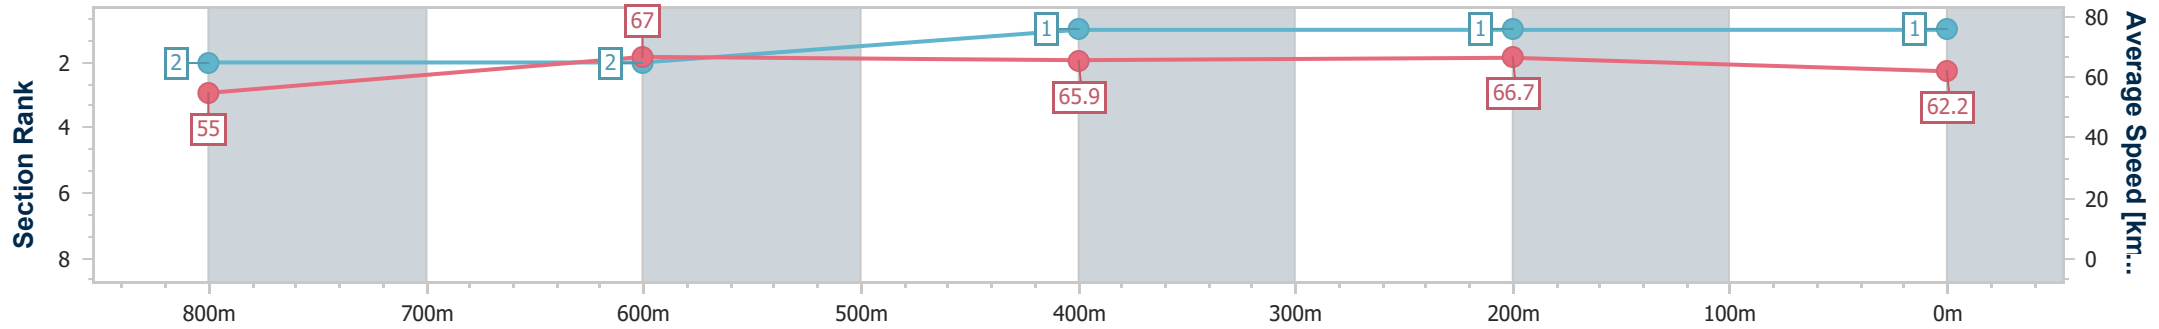

Race 3: HEADLAND GLASS OPEN Handicap - 1000m

26 February 2023 - 13:30

Track Rating: Soft 6, Weather: Fine, Rail Position: +9m Entire Course

Section	Overall	800m	600m	400m	200m
Section Times	0:57.12 [1] (0:13.09)	0:44.03 [2] (0:10.78)	0:33.25 [2] (0:10.88)	0:22.37 [1] (0:10.80)	0:11.57 [1] (0:11.57)
Average Speed [km/h]	55.0	67.0	65.9	66.7	62.2
Top Speed [km/h]	68.4	68.4	67.5	67.4	65.3
Avg. Dist. to Rail [m]	2.3	1.2	0.8	0.5	1.4
Avg. Stride Freq. [Hz]	2.4	2.5	2.4	2.5	2.4
Avg. Stride Length [m]	6.1	7.3	7.4	7.4	7.0