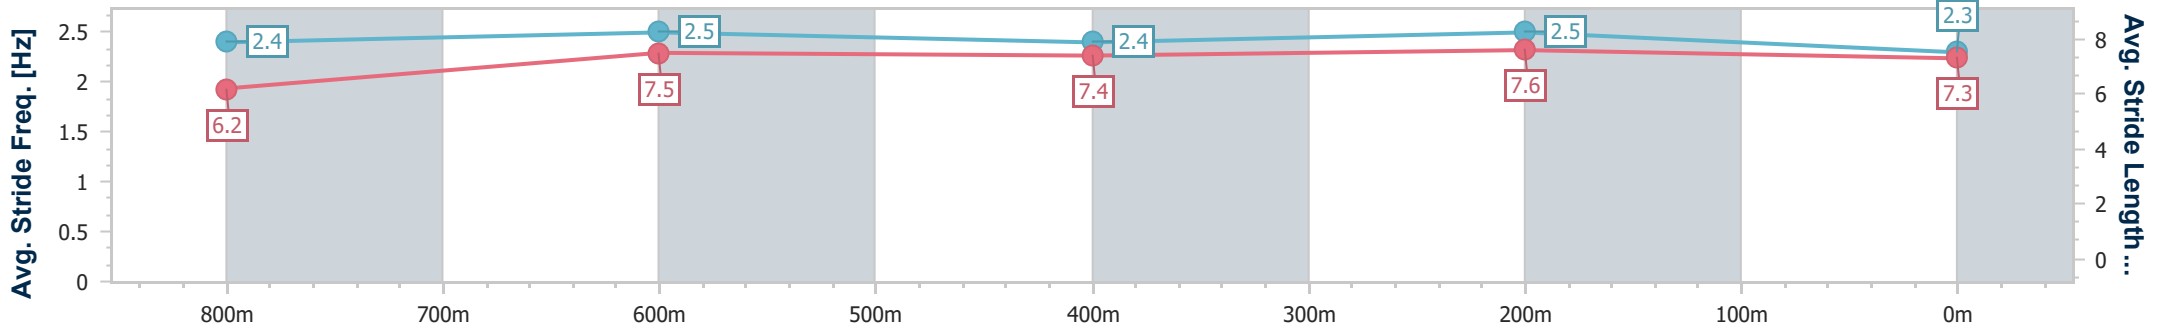

Sunshine Coast QLD Professional

Race 3: HEADLAND GLASS OPEN Handicap - 1000m

26 February 2023 - 13:30

Track Rating: Soft 6, Weather: Fine, Rail Position: +9m Entire Course

Section	Overall	800m	600m	400m	200m
Section Times	0:57.59 [4] (0:13.24)	0:44.35 [3] (0:10.85)	0:33.50 [3] (0:11.06)	0:22.44 [3] (0:10.73)	0:11.71 [3] (0:11.71)
Average Speed [km/h]	54.4	66.9	65.5	67.2	61.4
Top Speed [km/h]	67.3	68.1	67.7	68.5	64.4
Avg. Dist. to Rail [m]	3.7	2.6	1.3	2.0	2.3
Avg. Stride Freq. [Hz]	2.4	2.5	2.4	2.5	2.3
Avg. Stride Length [m]	6.2	7.5	7.4	7.6	7.3