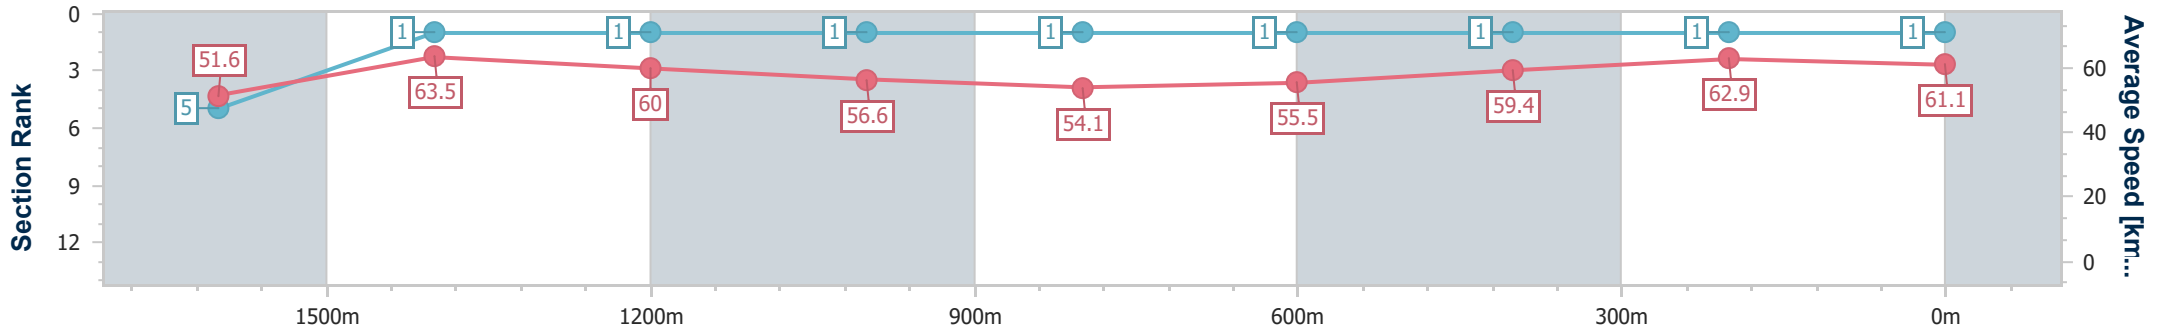

Horse/Jockey Name	Where Ya Bean
Final Rank	1
Fastest Section Time (Section)	0:11.43 (400m)
Top Speed [km/h] (Section)	64.0 (1600m)
Race State	Finished

Sunshine Coast QLD Professional  
Race 7: STANLEY RIVER THOROUGHBREDS Class 1 Handicap - 1800m

26 February 2023 - 16:10

Track Rating: Soft 5, Weather: Fine, Rail Position: +9m Entire Course

Section	Overall	1600m	1400m	1200m	1000m	800m	600m	400m	200m				
Section Times	1:52.35 [1] (0:14.18)	1:38.17 [5] (0:11.49)	1:26.68 [1] (0:12.12)	1:14.56 [1] (0:12.74)	1:01.82 [1] (0:13.38)	0:48.44 [1] (0:13.05)	0:35.39 [1] (0:12.17)	0:23.22 [1] (0:11.43)	0:11.79 [1] (0:11.79)				
Average Speed [km/h]	51.6	63.5	60.0	56.6	54.1	55.5	59.4	62.9	61.1				
Top Speed [km/h]	63.6	64.0	62.9	57.2	56.7	57.0	61.5	63.5	62.6				
Avg. Dist. to Rail [m]	7.4	5.0	3.5	3.2	2.2	1.3	0.4	1.3	0.5				
Avg. Stride Freq. [Hz]	2.1	2.1	2.1	2.0	2.0	2.0	2.1	2.2	2.2				
Avg. Stride Length [m]	6.8	7.9	7.7	7.4	7.2	7.3	7.5	7.7	7.5				