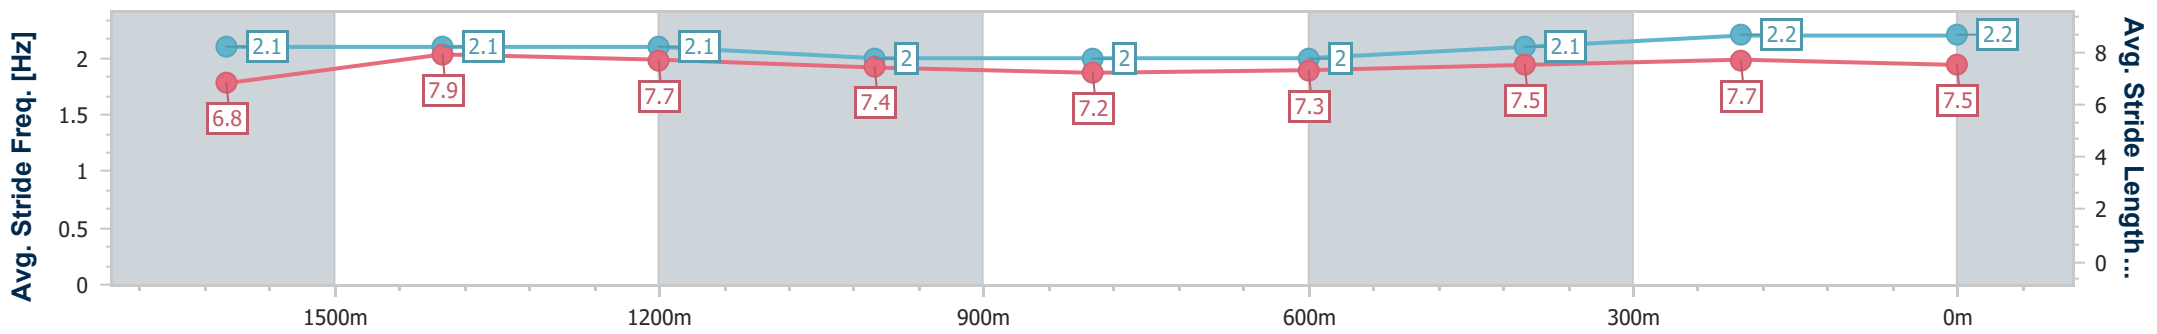

Horse/Jockey Name	Where Ya Bean
Final Rank	1
Fastest Section Time (Section)	0:11.43 (400m)
Top Speed [km/h] (Section)	64.0 (1600m)
Race State	Finished

Sunshine Coast QLD Professional  
Race 7: STANLEY RIVER THOROUGHBREDS Class 1 Handicap - 1800m

26 February 2023 - 16:10

Track Rating: Soft 5, Weather: Fine, Rail Position: +9m Entire Course

Section	Overall	1600m	1400m	1200m	1000m	800m	600m	400m	200m				
Section Times	1:52.35 [1] (0:14.18)	1:38.17 [5] (0:11.49)	1:26.68 [1] (0:12.12)	1:14.56 [1] (0:12.74)	1:01.82 [1] (0:13.38)	0:48.44 [1] (0:13.05)	0:35.39 [1] (0:12.17)	0:23.22 [1] (0:11.43)	0:11.79 [1] (0:11.79)				
Average Speed [km/h]	51.6	63.5	60.0	56.6	54.1	55.5	59.4	62.9	61.1				
Top Speed [km/h]	63.6	64.0	62.9	57.2	56.7	57.0	61.5	63.5	62.6				
Avg. Dist. to Rail [m]	7.4	5.0	3.5	3.2	2.2	1.3	0.4	1.3	0.5				
Avg. Stride Freq. [Hz]	2.1	2.1	2.1	2.0	2.0	2.0	2.1	2.2	2.2				
Avg. Stride Length [m]	6.8	7.9	7.7	7.4	7.2	7.3	7.5	7.7	7.5				