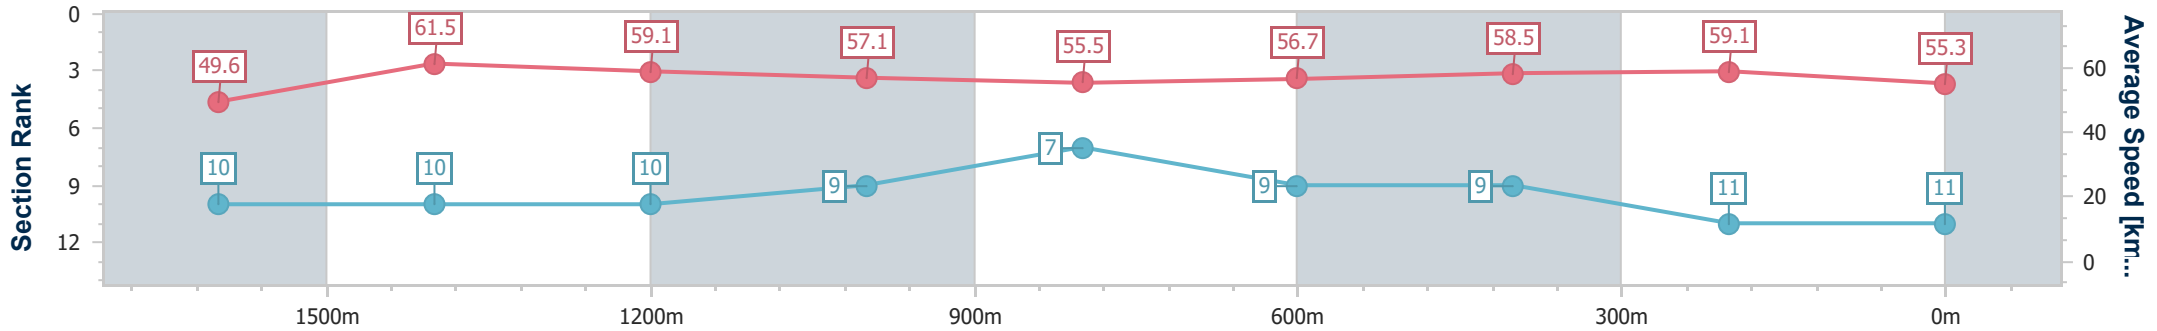

- [ ] Ranking at each section and finish
- No data available at this section
- NA No data available

Horse/Jockey Name	Miles Ahead
Final Rank	11
Fastest Section Time (Section)	0:11.81 (1600m)
Top Speed [km/h] (Section)	64.4 (1600m)
Race State	Finished

Sunshine Coast QLD Professional  
 Race 7: STANLEY RIVER THOROUGHBREDS Class 1 Handicap  
 - 1800m

26 February 2023 - 16:10

Track Rating: Soft 5, Weather: Fine, Rail Position: +9m Entire Course

Section	Overall	1600m	1400m	1200m	1000m	800m	600m	400m	200m			
Section Times	1:55.25 [11] (0:14.72)	1:40.53 [10] (0:11.81)	1:28.72 [10] (0:12.32)	1:16.40 [10] (0:12.67)	1:03.73 [9] (0:13.08)	0:50.65 [7] (0:12.96)	0:37.69 [9] (0:12.46)	0:25.23 [9] (0:12.20)	0:13.03 [11] (0:13.03)			
Average Speed [km/h]	49.6	61.5	59.1	57.1	55.5	56.7	58.5	59.1	55.3			
Top Speed [km/h]	63.3	64.4	60.4	58.6	58.7	58.8	59.7	60.7	58.2			
Avg. Dist. to Rail [m]	8.5	3.6	4.2	4.6	4.0	3.2	2.4	6.1	5.7			
Avg. Stride Freq. [Hz]	2.3	2.4	2.4	2.4	2.3	2.4	2.4	2.4	2.4			
Avg. Stride Length [m]	5.9	7.0	6.8	6.7	6.4	6.7	6.8	6.7	6.5			