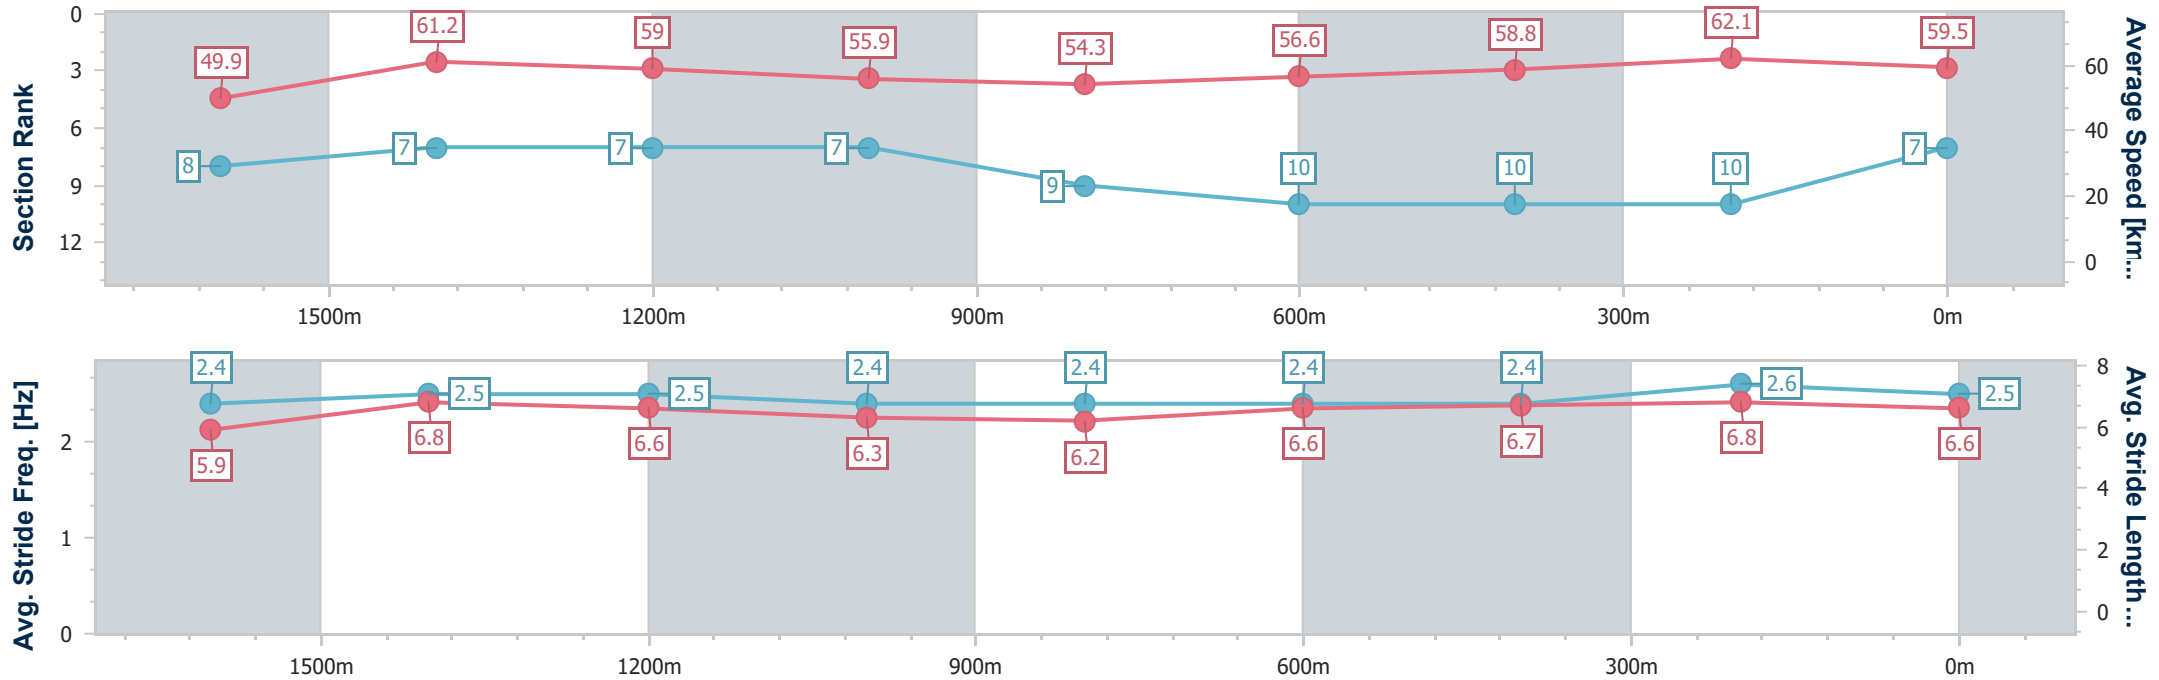

- [ ] Ranking at each section and finish
- .-.- No data available at this section
- NA No data available

Horse/Jockey Name	Daulat Machtigamor
Final Rank	7
Fastest Section Time (Section)	0:11.59 (400m)
Top Speed [km/h] (Section)	63.5 (400m)
Race State	Finished

Sunshine Coast QLD Professional  
Race 7: STANLEY RIVER THOROUGHBREDS Class 1 Handicap - 1800m

26 February 2023 - 16:10

Track Rating: Soft 5, Weather: Fine, Rail Position: +9m Entire Course

Section	Overall	1600m	1400m	1200m	1000m	800m	600m	400m	200m			
Section Times	1:53.74 [7] (0:14.47)	1:39.27 [8] (0:11.79)	1:27.48 [7] (0:12.29)	1:15.19 [7] (0:12.88)	1:02.31 [7] (0:13.39)	0:48.92 [9] (0:12.86)	0:36.06 [10] (0:12.35)	0:23.71 [10] (0:11.59)	0:12.12 [10] (0:12.12)			
Average Speed [km/h]	49.9	61.2	59.0	55.9	54.3	56.6	58.8	62.1	59.5			
Top Speed [km/h]	61.8	62.3	60.3	57.8	55.7	58.2	61.2	63.5	62.2			
Avg. Dist. to Rail [m]	2.8	1.3	2.0	3.1	3.2	2.1	1.6	4.4	6.5			
Avg. Stride Freq. [Hz]	2.4	2.5	2.5	2.4	2.4	2.4	2.4	2.6	2.5			
Avg. Stride Length [m]	5.9	6.8	6.6	6.3	6.2	6.6	6.7	6.8	6.6			