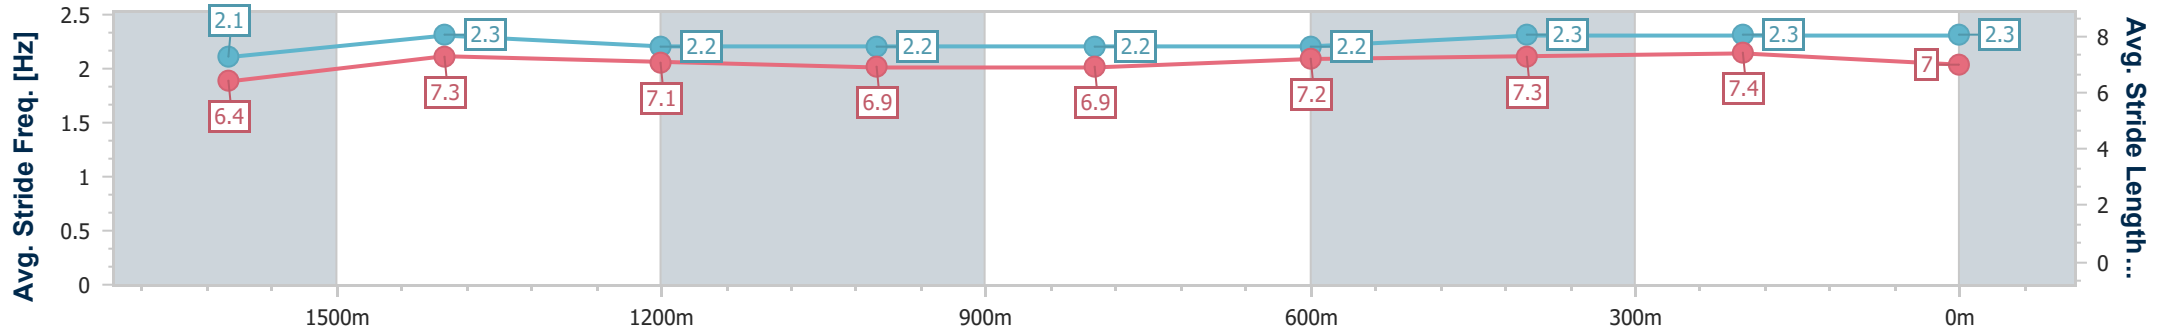

Sunshine Coast QLD Professional  
Race 7: STANLEY RIVER THOROUGHBREDS Class 1 Handicap - 1800m

26 February 2023 - 16:10

Track Rating: Soft 5, Weather: Fine, Rail Position: +9m Entire Course

Section	Overall	1600m	1400m	1200m	1000m	800m	600m	400m	200m			
Section Times	1:53.74 [7] (0:14.47)	1:39.27 [8] (0:11.79)	1:27.48 [7] (0:12.29)	1:15.19 [7] (0:12.88)	1:02.31 [7] (0:13.39)	0:48.92 [9] (0:12.86)	0:36.06 [10] (0:12.35)	0:23.71 [10] (0:11.59)	0:12.12 [10] (0:12.12)			
Average Speed [km/h]	49.9	61.2	59.0	55.9	54.3	56.6	58.8	62.1	59.5			
Top Speed [km/h]	61.8	62.3	60.3	57.8	55.7	58.2	61.2	63.5	62.2			
Avg. Dist. to Rail [m]	2.8	1.3	2.0	3.1	3.2	2.1	1.6	4.4	6.5			
Avg. Stride Freq. [Hz]	2.4	2.5	2.5	2.4	2.4	2.4	2.4	2.6	2.5			
Avg. Stride Length [m]	5.9	6.8	6.6	6.3	6.2	6.6	6.7	6.8	6.6			

- [ ] Ranking at each section and finish
- .-.- No data available at this section
- NA No data available

Horse/Jockey Name	Cristalino
Final Rank	8
Fastest Section Time (Section)	0:11.61 (400m)
Top Speed [km/h] (Section)	63.3 (400m)
Race State	Finished

Sunshine Coast QLD Professional  
Race 7: STANLEY RIVER THOROUGHBREDS Class 1 Handicap - 1800m

26 February 2023 - 16:10

Track Rating: Soft 5, Weather: Fine, Rail Position: +9m Entire Course

Section	Overall	1600m	1400m	1200m	1000m	800m	600m	400m	200m			
Section Times	1:53.81 [8] (0:14.59)	1:39.22 [9] (0:12.01)	1:27.21 [11] (0:12.27)	1:14.94 [11] (0:12.86)	1:02.08 [11] (0:13.11)	0:48.97 [10] (0:12.55)	0:36.42 [6] (0:12.23)	0:24.19 [6] (0:11.61)	0:12.58 [5] (0:12.58)			
Average Speed [km/h]	49.6	60.2	59.0	56.1	55.5	58.6	59.8	62.1	57.3			
Top Speed [km/h]	61.3	62.2	59.6	58.4	56.2	60.4	62.5	63.3	60.1			
Avg. Dist. to Rail [m]	2.7	2.4	2.2	2.5	3.1	3.7	3.1	6.6	8.1			
Avg. Stride Freq. [Hz]	2.1	2.3	2.2	2.2	2.2	2.2	2.3	2.3	2.3			
Avg. Stride Length [m]	6.4	7.3	7.1	6.9	6.9	7.2	7.3	7.4	7.0			