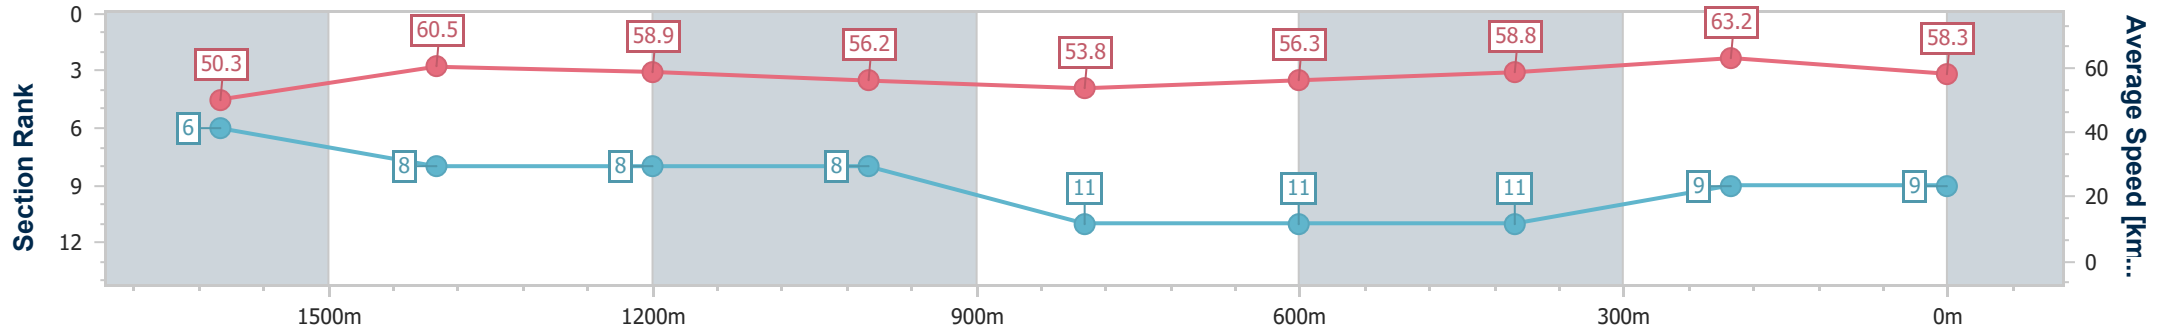

- [ ] Ranking at each section and finish
- .-.- No data available at this section
- NA No data available

Horse/Jockey Name	Wizard Of Visp
Final Rank	9
Fastest Section Time (Section)	0:11.40 (400m)
Top Speed [km/h] (Section)	63.8 (400m)
Race State	Finished

Sunshine Coast QLD Professional  
 Race 7: STANLEY RIVER THOROUGHBREDS Class 1 Handicap  
 - 1800m

26 February 2023 - 16:10

Track Rating: Soft 5, Weather: Fine, Rail Position: +9m Entire Course

Section	Overall	1600m	1400m	1200m	1000m	800m	600m	400m	200m			
Section Times	1:53.84 [9] (0:14.36)	1:39.48 [6] (0:11.99)	1:27.49 [8] (0:12.27)	1:15.22 [8] (0:12.85)	1:02.37 [8] (0:13.45)	0:48.92 [11] (0:12.90)	0:36.02 [11] (0:12.29)	0:23.73 [11] (0:11.40)	0:12.33 [9] (0:12.33)			
Average Speed [km/h]	50.3	60.5	58.9	56.2	53.8	56.3	58.8	63.2	58.3			
Top Speed [km/h]	61.1	62.2	59.9	57.8	55.8	59.1	62.1	63.8	62.1			
Avg. Dist. to Rail [m]	2.0	2.1	2.2	2.4	2.2	1.4	0.5	2.7	3.4			
Avg. Stride Freq. [Hz]	2.1	2.2	2.2	2.1	2.1	2.1	2.2	2.3	2.2			
Avg. Stride Length [m]	6.5	7.2	7.1	6.9	6.9	7.0	7.1	7.5	7.3			