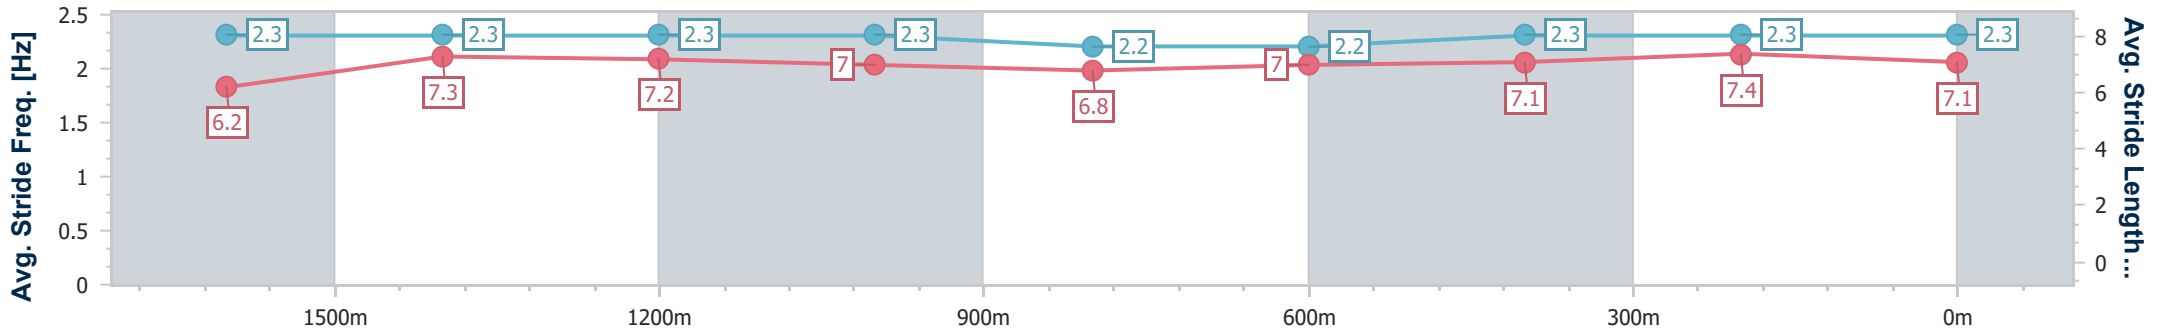

- [ ] Ranking at each section and finish
- .-.- No data available at this section
- NA No data available

Horse/Jockey Name	Moenave
Final Rank	3
Fastest Section Time (Section)	0:11.77 (400m)
Top Speed [km/h] (Section)	63.8 (1600m)
Race State	Finished

Sunshine Coast QLD Professional  
Race 7: STANLEY RIVER THOROUGHBREDS Class 1 Handicap - 1800m

26 February 2023 - 16:10

Track Rating: Soft 5, Weather: Fine, Rail Position: +9m Entire Course

Section	Overall	1600m	1400m	1200m	1000m	800m	600m	400m	200m				
Section Times	1:53.26 [3] (0:14.39)	1:38.87 [7] (0:11.81)	1:27.06 [6] (0:11.99)	1:15.07 [4] (0:12.46)	1:02.61 [2] (0:13.34)	0:49.27 [2] (0:13.03)	0:36.24 [2] (0:12.22)	0:24.02 [2] (0:11.77)	0:12.25 [4] (0:12.25)				
Average Speed [km/h]	50.5	61.2	60.8	58.0	54.4	55.9	59.4	61.3	58.7				
Top Speed [km/h]	63.7	63.8	61.4	60.5	56.0	57.6	60.7	62.1	60.8				
Avg. Dist. to Rail [m]	6.4	2.0	3.9	4.2	3.1	2.2	1.5	3.2	2.9				
Avg. Stride Freq. [Hz]	2.3	2.3	2.3	2.3	2.2	2.2	2.3	2.3	2.3				
Avg. Stride Length [m]	6.2	7.3	7.2	7.0	6.8	7.0	7.1	7.4	7.1				