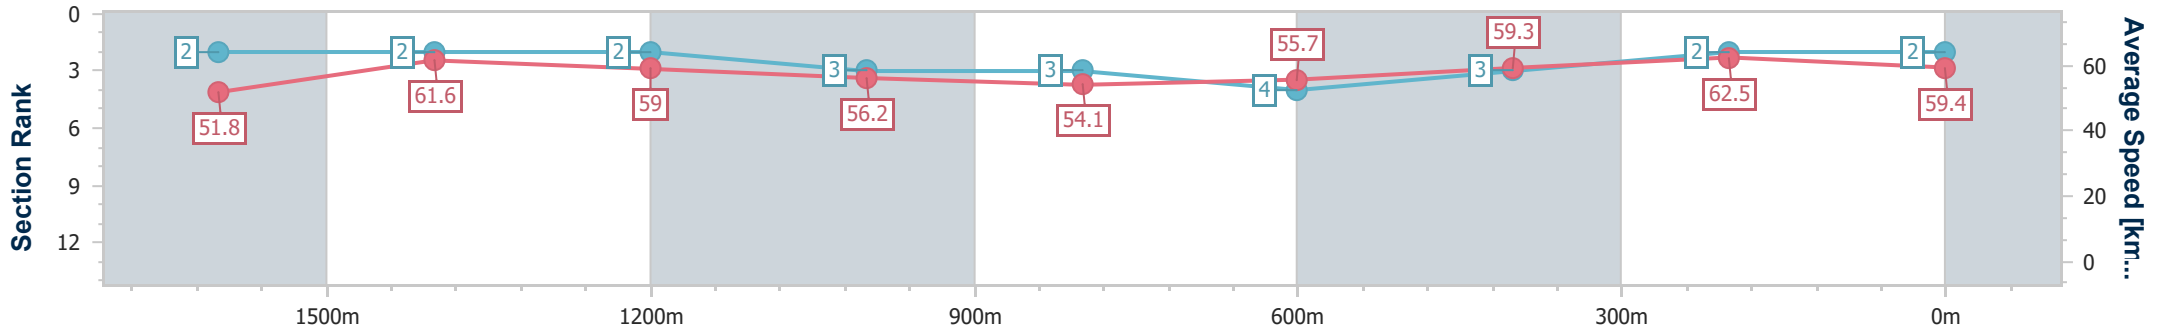

Horse/Jockey Name	Anatini
Final Rank	2
Fastest Section Time (Section)	0:11.53 (400m)
Top Speed [km/h] (Section)	63.1 (400m)
Race State	Finished

Sunshine Coast QLD Professional
Race 7: STANLEY RIVER THOROUGHBREDS Class 1 Handicap - 1800m

26 February 2023 - 16:10

Track Rating: Soft 5, Weather: Fine, Rail Position: +9m Entire Course

Section	Overall	1600m	1400m	1200m	1000m	800m	600m	400m	200m				
Section Times	1:52.98 [2] (0:13.94)	1:39.04 [2] (0:11.75)	1:27.29 [2] (0:12.27)	1:15.02 [2] (0:12.82)	1:02.20 [3] (0:13.40)	0:48.80 [3] (0:13.03)	0:35.77 [4] (0:12.14)	0:23.63 [3] (0:11.53)	0:12.10 [2] (0:12.10)				
Average Speed [km/h]	51.8	61.6	59.0	56.2	54.1	55.7	59.3	62.5	59.4				
Top Speed [km/h]	62.1	62.0	61.1	56.8	56.1	58.2	62.0	63.1	61.6				
Avg. Dist. to Rail [m]	2.4	2.0	2.2	2.2	2.0	1.2	0.3	0.3	1.5				
Avg. Stride Freq. [Hz]	2.3	2.3	2.3	2.2	2.2	2.2	2.3	2.3	2.3				
Avg. Stride Length [m]	6.2	7.2	7.0	6.9	6.6	6.8	7.1	7.3	7.2				

- [ ] Ranking at each section and finish
- -.-.- No data available at this section
- NA No data available