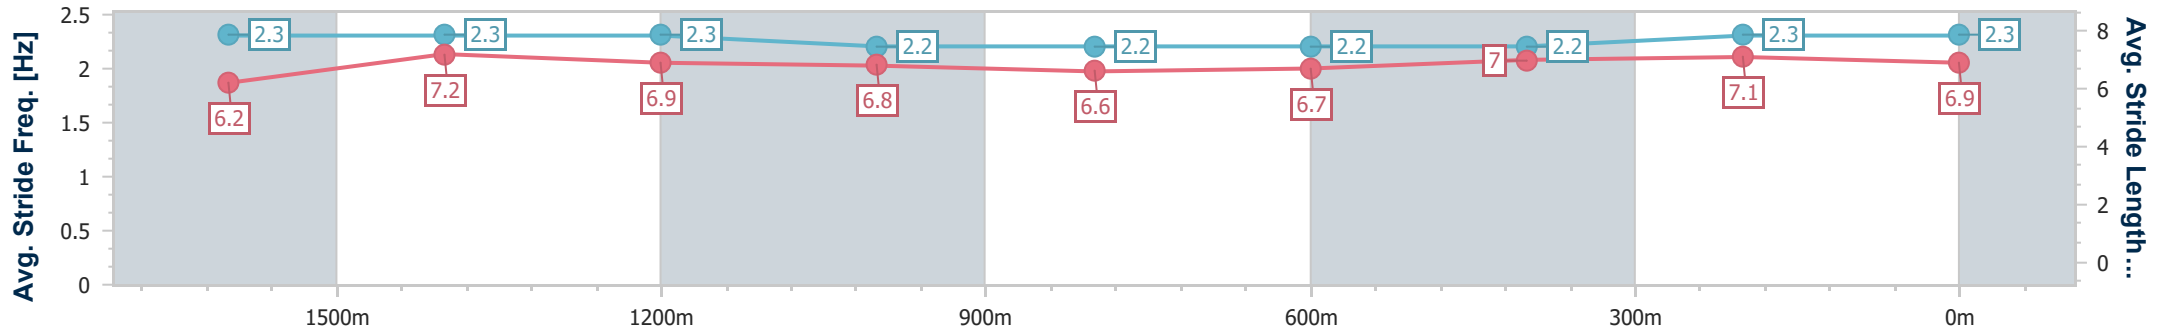

Sunshine Coast QLD Professional  
Race 7: STANLEY RIVER THOROUGHBREDS Class 1 Handicap - 1800m

26 February 2023 - 16:10

Track Rating: Soft 5, Weather: Fine, Rail Position: +9m Entire Course

Section	Overall	1600m	1400m	1200m	1000m	800m	600m	400m	200m			
Section Times	1:53.48 [5] (0:13.91)	1:39.57 [1] (0:11.84)	1:27.73 [3] (0:12.28)	1:15.45 [3] (0:12.84)	1:02.61 [4] (0:13.40)	0:49.21 [4] (0:12.97)	0:36.24 [5] (0:12.18)	0:24.06 [5] (0:11.54)	0:12.52 [3] (0:12.52)			
Average Speed [km/h]	52.1	61.1	59.2	56.2	54.2	56.2	59.7	62.4	57.6			
Top Speed [km/h]	63.7	62.3	60.6	57.2	56.1	57.8	61.1	63.8	60.9			
Avg. Dist. to Rail [m]	4.4	2.4	3.2	3.3	2.9	2.3	1.5	6.3	7.3			
Avg. Stride Freq. [Hz]	2.3	2.3	2.2	2.1	2.1	2.2	2.2	2.3	2.3			
Avg. Stride Length [m]	6.2	7.4	7.1	6.9	6.8	6.9	7.2	7.3	7.1			

- [ ] Ranking at each section and finish
- .-.- No data available at this section
- NA No data available

Horse/Jockey Name	General Wolffe
Final Rank	6
Fastest Section Time (Section)	0:11.64 (400m)
Top Speed [km/h] (Section)	62.7 (400m)
Race State	Finished

Sunshine Coast QLD Professional  
 Race 7: STANLEY RIVER THOROUGHBREDS Class 1 Handicap  
 - 1800m

26 February 2023 - 16:10

Track Rating: Soft 5, Weather: Fine, Rail Position: +9m Entire Course

Section	Overall	1600m	1400m	1200m	1000m	800m	600m	400m	200m			
Section Times	1:53.55 [6] (0:14.11)	1:39.44 [4] (0:11.89)	1:27.55 [4] (0:12.21)	1:15.34 [5] (0:12.90)	1:02.44 [5] (0:13.47)	0:48.97 [6] (0:12.86)	0:36.11 [7] (0:12.29)	0:23.82 [7] (0:11.64)	0:12.18 [8] (0:12.18)			
Average Speed [km/h]	51.2	60.7	59.2	56.0	53.7	56.3	58.7	61.9	59.0			
Top Speed [km/h]	61.9	61.5	60.6	57.1	55.6	58.5	61.0	62.7	60.8			
Avg. Dist. to Rail [m]	3.5	1.7	2.1	2.3	2.0	1.4	0.3	0.9	0.8			
Avg. Stride Freq. [Hz]	2.3	2.3	2.3	2.2	2.2	2.2	2.2	2.3	2.3			
Avg. Stride Length [m]	6.2	7.2	6.9	6.8	6.6	6.7	7.0	7.1	6.9			