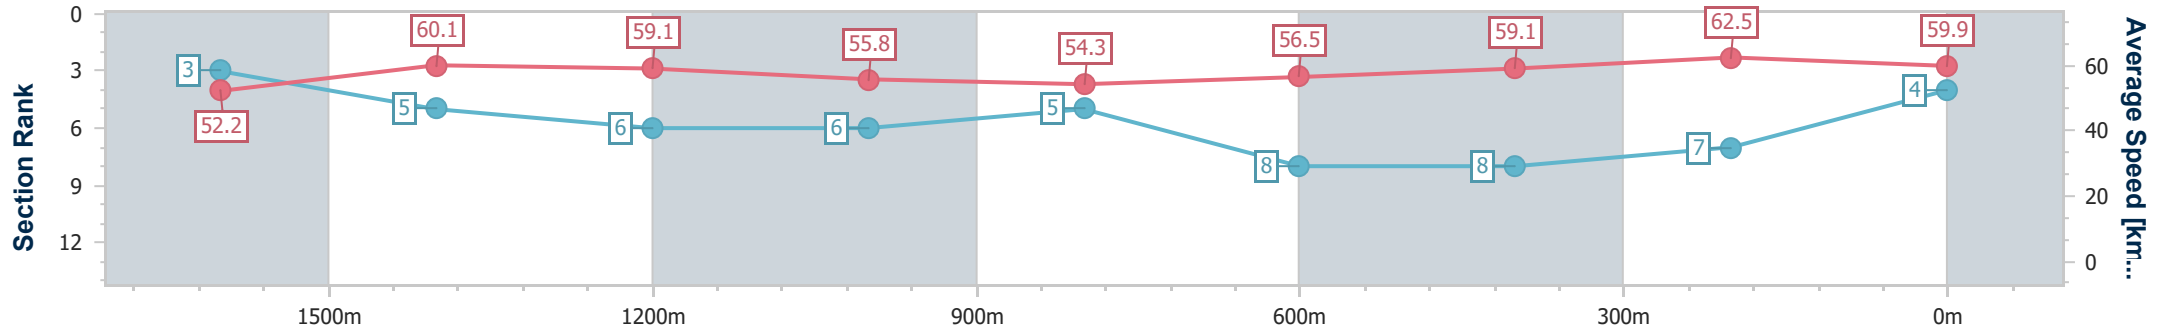

Horse/Jockey Name	Gap Year
Final Rank	4
Fastest Section Time (Section)	0:11.51 (400m)
Top Speed [km/h] (Section)	63.6 (400m)
Race State	Finished

Sunshine Coast QLD Professional
Race 7: STANLEY RIVER THOROUGHBREDS Class 1 Handicap - 1800m

26 February 2023 - 16:10

Track Rating: Soft 5, Weather: Fine, Rail Position: +9m Entire Course

Section	Overall	1600m	1400m	1200m	1000m	800m	600m	400m	200m			
Section Times	1:53.29 [4] (0:13.95)	1:39.34 [3] (0:12.06)	1:27.28 [5] (0:12.28)	1:15.00 [6] (0:12.91)	1:02.09 [6] (0:13.37)	0:48.72 [5] (0:12.90)	0:35.82 [8] (0:12.28)	0:23.54 [8] (0:11.51)	0:12.03 [7] (0:12.03)			
Average Speed [km/h]	52.2	60.1	59.1	55.8	54.3	56.5	59.1	62.5	59.9			
Top Speed [km/h]	62.1	61.1	60.4	58.1	56.1	58.3	61.0	63.6	61.8			
Avg. Dist. to Rail [m]	5.2	3.0	2.9	3.2	2.8	2.1	1.2	2.3	3.6			
Avg. Stride Freq. [Hz]	2.2	2.2	2.2	2.1	2.1	2.2	2.2	2.3	2.3			
Avg. Stride Length [m]	6.5	7.3	7.1	7.0	7.0	7.1	7.5	7.5	7.3			

- [ ] Ranking at each section and finish
- -.-.- No data available at this section
- NA No data available