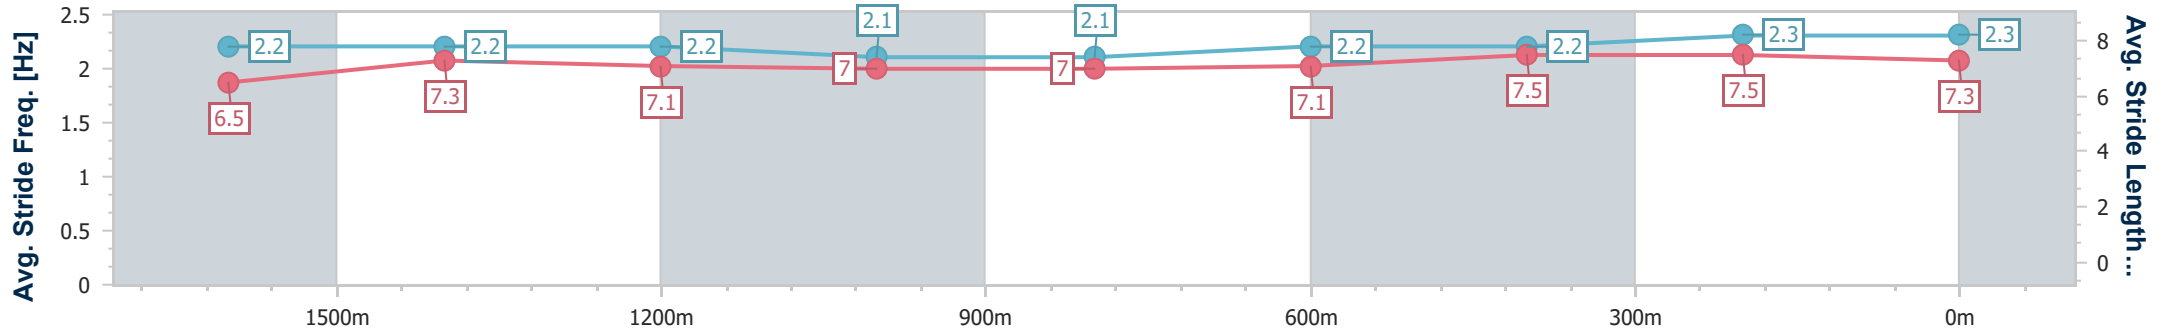

- [ ] Ranking at each section and finish
- .-.- No data available at this section
- NA No data available

Horse/Jockey Name	Gap Year
Final Rank	4
Fastest Section Time (Section)	0:11.51 (400m)
Top Speed [km/h] (Section)	63.6 (400m)
Race State	Finished

Sunshine Coast QLD Professional  
Race 7: STANLEY RIVER THOROUGHBREDS Class 1 Handicap - 1800m

26 February 2023 - 16:10

Track Rating: Soft 5, Weather: Fine, Rail Position: +9m Entire Course

Section	Overall	1600m	1400m	1200m	1000m	800m	600m	400m	200m			
Section Times	1:53.29 [4] (0:13.95)	1:39.34 [3] (0:12.06)	1:27.28 [5] (0:12.28)	1:15.00 [6] (0:12.91)	1:02.09 [6] (0:13.37)	0:48.72 [5] (0:12.90)	0:35.82 [8] (0:12.28)	0:23.54 [8] (0:11.51)	0:12.03 [7] (0:12.03)			
Average Speed [km/h]	52.2	60.1	59.1	55.8	54.3	56.5	59.1	62.5	59.9			
Top Speed [km/h]	62.1	61.1	60.4	58.1	56.1	58.3	61.0	63.6	61.8			
Avg. Dist. to Rail [m]	5.2	3.0	2.9	3.2	2.8	2.1	1.2	2.3	3.6			
Avg. Stride Freq. [Hz]	2.2	2.2	2.2	2.1	2.1	2.2	2.2	2.3	2.3			
Avg. Stride Length [m]	6.5	7.3	7.1	7.0	7.0	7.1	7.5	7.5	7.3			