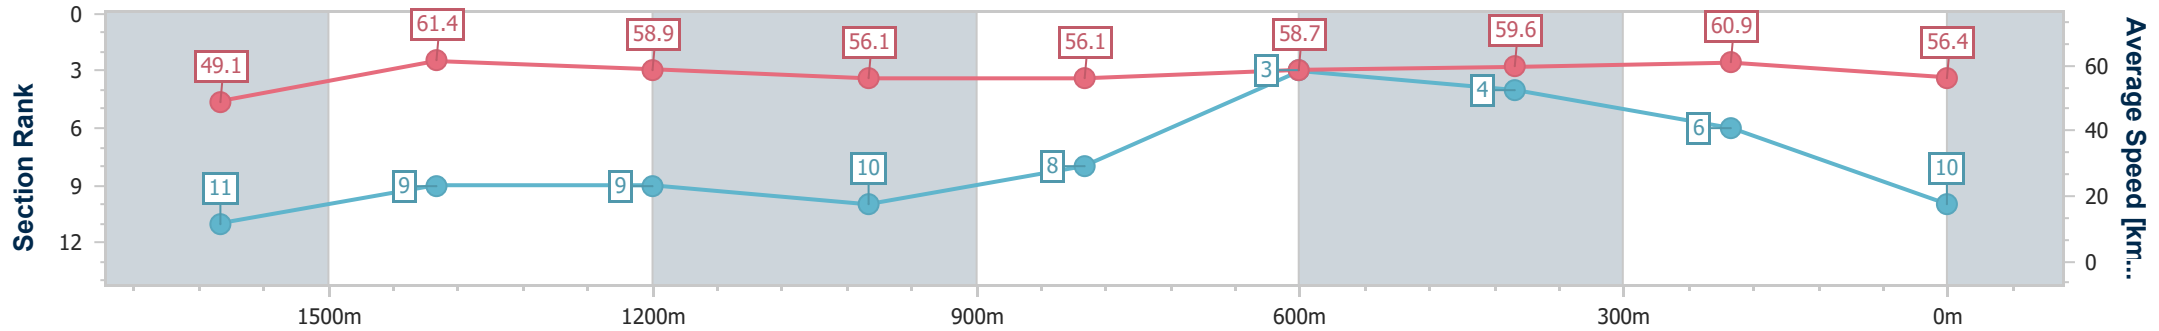

Sunshine Coast QLD Professional  
 Race 7: STANLEY RIVER THOROUGHBREDS Class 1 Handicap  
 - 1800m

26 February 2023 - 16:10

Track Rating: Soft 5, Weather: Fine, Rail Position: +9m Entire Course

Section	Overall	1600m	1400m	1200m	1000m	800m	600m	400m	200m			
Section Times	1:53.84 [9] (0:14.36)	1:39.48 [6] (0:11.99)	1:27.49 [8] (0:12.27)	1:15.22 [8] (0:12.85)	1:02.37 [8] (0:13.45)	0:48.92 [11] (0:12.90)	0:36.02 [11] (0:12.29)	0:23.73 [11] (0:11.40)	0:12.33 [9] (0:12.33)			
Average Speed [km/h]	50.3	60.5	58.9	56.2	53.8	56.3	58.8	63.2	58.3			
Top Speed [km/h]	61.1	62.2	59.9	57.8	55.8	59.1	62.1	63.8	62.1			
Avg. Dist. to Rail [m]	2.0	2.1	2.2	2.4	2.2	1.4	0.5	2.7	3.4			
Avg. Stride Freq. [Hz]	2.1	2.2	2.2	2.1	2.1	2.1	2.2	2.3	2.2			
Avg. Stride Length [m]	6.5	7.2	7.1	6.9	6.9	7.0	7.1	7.5	7.3			

- [ ] Ranking at each section and finish
- .-.- No data available at this section
- NA No data available

Horse/Jockey Name	Better Strings
Final Rank	10
Fastest Section Time (Section)	0:11.78 (1600m)
Top Speed [km/h] (Section)	63.0 (1600m)
Race State	Finished

Sunshine Coast QLD Professional  
 Race 7: STANLEY RIVER THOROUGHBREDS Class 1 Handicap - 1800m

26 February 2023 - 16:10

Track Rating: Soft 5, Weather: Fine, Rail Position: +9m Entire Course

Section	Overall	1600m	1400m	1200m	1000m	800m	600m	400m	200m				
Section Times	1:54.03 [10] (0:14.72)	1:39.31 [11] (0:11.78)	1:27.53 [9] (0:12.35)	1:15.18 [9] (0:12.86)	1:02.32 [10] (0:12.99)	0:49.33 [8] (0:12.50)	0:36.83 [3] (0:12.22)	0:24.61 [4] (0:11.83)	0:12.78 [6] (0:12.78)				
Average Speed [km/h]	49.1	61.4	58.9	56.1	56.1	58.7	59.6	60.9	56.4				
Top Speed [km/h]	62.0	63.0	60.2	57.8	59.3	60.0	61.6	61.6	58.4				
Avg. Dist. to Rail [m]	4.6	1.9	3.0	3.8	4.2	3.1	2.2	4.6	5.8				
Avg. Stride Freq. [Hz]	--	--	--	--	--	--	--	--	--				
Avg. Stride Length [m]	--	--	--	--	--	--	--	--	--				