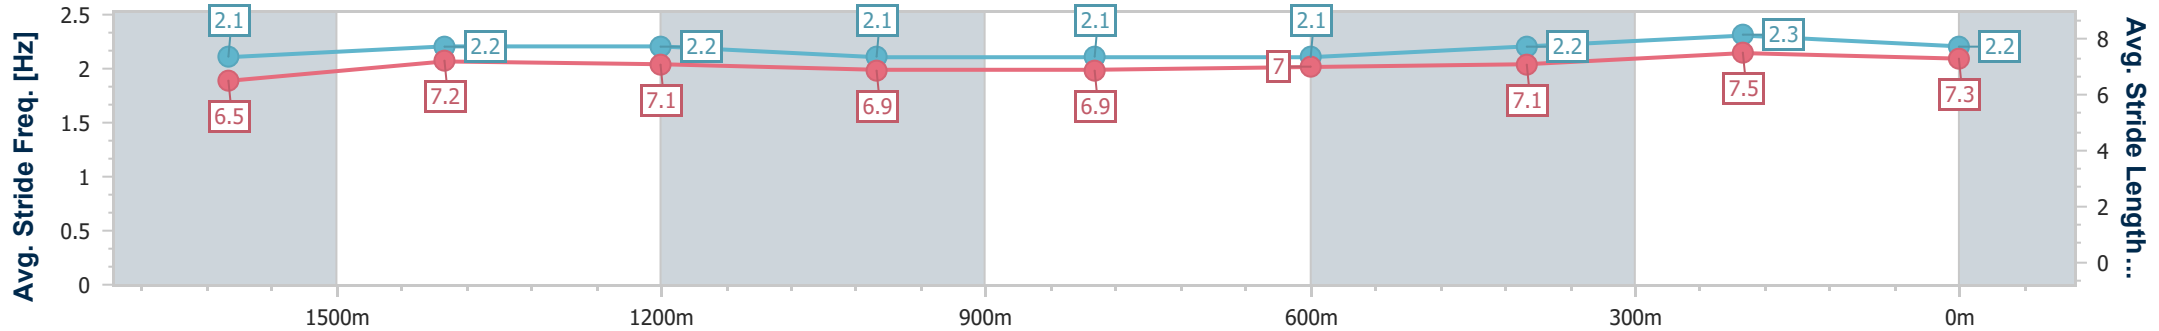

Sunshine Coast QLD Professional  
Race 7: STANLEY RIVER THOROUGHBREDS Class 1 Handicap - 1800m

26 February 2023 - 16:10

Track Rating: Soft 5, Weather: Fine, Rail Position: +9m Entire Course

Section	Overall	1600m	1400m	1200m	1000m	800m	600m	400m	200m			
Section Times	1:53.81 [8] (0:14.59)	1:39.22 [9] (0:12.01)	1:27.21 [11] (0:12.27)	1:14.94 [11] (0:12.86)	1:02.08 [11] (0:13.11)	0:48.97 [10] (0:12.55)	0:36.42 [6] (0:12.23)	0:24.19 [6] (0:11.61)	0:12.58 [5] (0:12.58)			
Average Speed [km/h]	49.6	60.2	59.0	56.1	55.5	58.6	59.8	62.1	57.3			
Top Speed [km/h]	61.3	62.2	59.6	58.4	56.2	60.4	62.5	63.3	60.1			
Avg. Dist. to Rail [m]	2.7	2.4	2.2	2.5	3.1	3.7	3.1	6.6	8.1			
Avg. Stride Freq. [Hz]	2.1	2.3	2.2	2.2	2.2	2.2	2.3	2.3	2.3			
Avg. Stride Length [m]	6.4	7.3	7.1	6.9	6.9	7.2	7.3	7.4	7.0			

- [ ] Ranking at each section and finish
- .-.- No data available at this section
- NA No data available

Horse/Jockey Name	Wizard Of Visp
Final Rank	9
Fastest Section Time (Section)	0:11.40 (400m)
Top Speed [km/h] (Section)	63.8 (400m)
Race State	Finished

Sunshine Coast QLD Professional  
 Race 7: STANLEY RIVER THOROUGHBREDS Class 1 Handicap  
 - 1800m

26 February 2023 - 16:10

Track Rating: Soft 5, Weather: Fine, Rail Position: +9m Entire Course

Section	Overall	1600m	1400m	1200m	1000m	800m	600m	400m	200m			
Section Times	1:53.84 [9] (0:14.36)	1:39.48 [6] (0:11.99)	1:27.49 [8] (0:12.27)	1:15.22 [8] (0:12.85)	1:02.37 [8] (0:13.45)	0:48.92 [11] (0:12.90)	0:36.02 [11] (0:12.29)	0:23.73 [11] (0:11.40)	0:12.33 [9] (0:12.33)			
Average Speed [km/h]	50.3	60.5	58.9	56.2	53.8	56.3	58.8	63.2	58.3			
Top Speed [km/h]	61.1	62.2	59.9	57.8	55.8	59.1	62.1	63.8	62.1			
Avg. Dist. to Rail [m]	2.0	2.1	2.2	2.4	2.2	1.4	0.5	2.7	3.4			
Avg. Stride Freq. [Hz]	2.1	2.2	2.2	2.1	2.1	2.1	2.2	2.3	2.2			
Avg. Stride Length [m]	6.5	7.2	7.1	6.9	6.9	7.0	7.1	7.5	7.3			