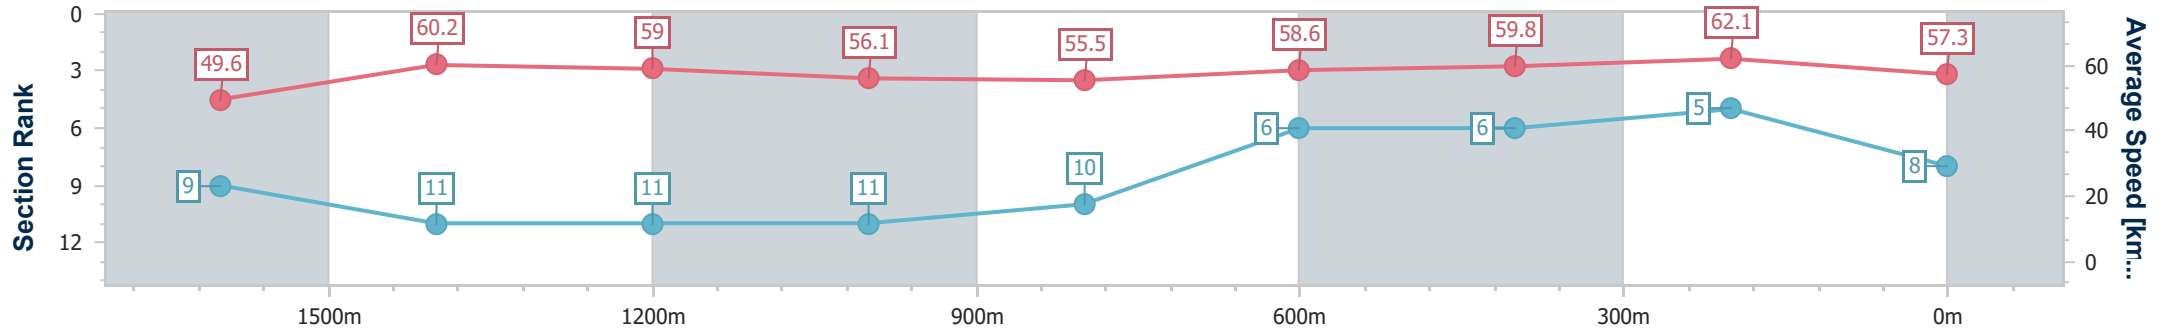

- [ ] Ranking at each section and finish
- .-.- No data available at this section
- NA No data available

Horse/Jockey Name	Cristalino
Final Rank	8
Fastest Section Time (Section)	0:11.61 (400m)
Top Speed [km/h] (Section)	63.3 (400m)
Race State	Finished

Sunshine Coast QLD Professional  
Race 7: STANLEY RIVER THOROUGHBREDS Class 1 Handicap - 1800m

26 February 2023 - 16:10

Track Rating: Soft 5, Weather: Fine, Rail Position: +9m Entire Course

Section	Overall	1600m	1400m	1200m	1000m	800m	600m	400m	200m			
Section Times	1:53.81 [8] (0:14.59)	1:39.22 [9] (0:12.01)	1:27.21 [11] (0:12.27)	1:14.94 [11] (0:12.86)	1:02.08 [11] (0:13.11)	0:48.97 [10] (0:12.55)	0:36.42 [6] (0:12.23)	0:24.19 [6] (0:11.61)	0:12.58 [5] (0:12.58)			
Average Speed [km/h]	49.6	60.2	59.0	56.1	55.5	58.6	59.8	62.1	57.3			
Top Speed [km/h]	61.3	62.2	59.6	58.4	56.2	60.4	62.5	63.3	60.1			
Avg. Dist. to Rail [m]	2.7	2.4	2.2	2.5	3.1	3.7	3.1	6.6	8.1			
Avg. Stride Freq. [Hz]	2.1	2.3	2.2	2.2	2.2	2.2	2.3	2.3	2.3			
Avg. Stride Length [m]	6.4	7.3	7.1	6.9	6.9	7.2	7.3	7.4	7.0			