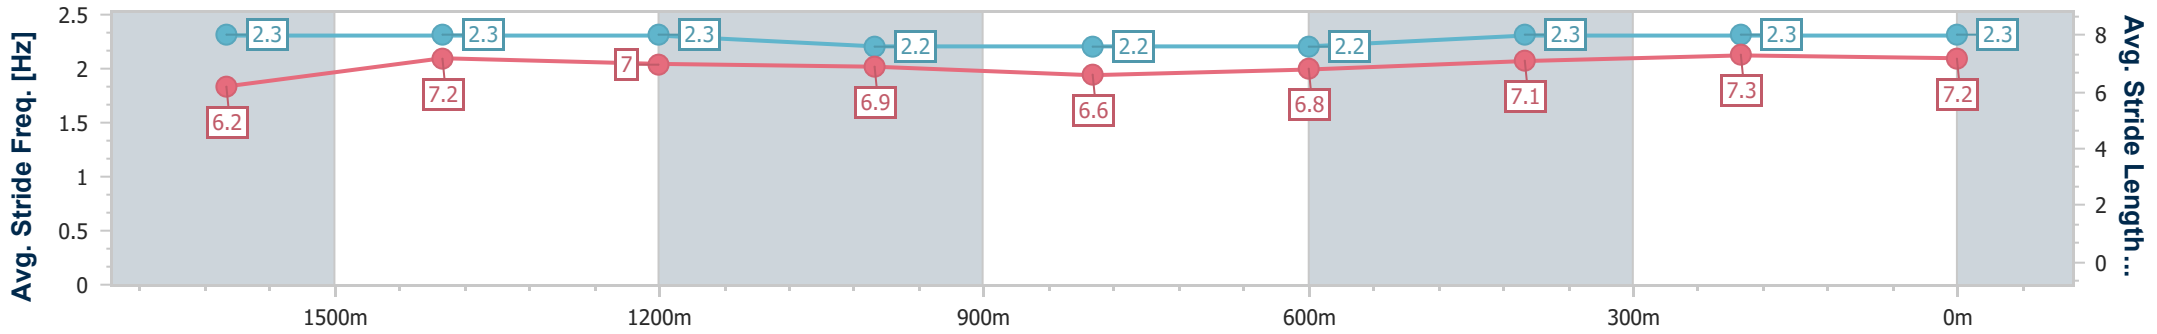

Horse/Jockey Name	Anatini
Final Rank	2
Fastest Section Time (Section)	0:11.53 (400m)
Top Speed [km/h] (Section)	63.1 (400m)
Race State	Finished

Sunshine Coast QLD Professional
Race 7: STANLEY RIVER THOROUGHBREDS Class 1 Handicap - 1800m

26 February 2023 - 16:10

Track Rating: Soft 5, Weather: Fine, Rail Position: +9m Entire Course

Section	Overall	1600m	1400m	1200m	1000m	800m	600m	400m	200m				
Section Times	1:52.98 [2] (0:13.94)	1:39.04 [2] (0:11.75)	1:27.29 [2] (0:12.27)	1:15.02 [2] (0:12.82)	1:02.20 [3] (0:13.40)	0:48.80 [3] (0:13.03)	0:35.77 [4] (0:12.14)	0:23.63 [3] (0:11.53)	0:12.10 [2] (0:12.10)				
Average Speed [km/h]	51.8	61.6	59.0	56.2	54.1	55.7	59.3	62.5	59.4				
Top Speed [km/h]	62.1	62.0	61.1	56.8	56.1	58.2	62.0	63.1	61.6				
Avg. Dist. to Rail [m]	2.4	2.0	2.2	2.2	2.0	1.2	0.3	0.3	1.5				
Avg. Stride Freq. [Hz]	2.3	2.3	2.3	2.2	2.2	2.2	2.3	2.3	2.3				
Avg. Stride Length [m]	6.2	7.2	7.0	6.9	6.6	6.8	7.1	7.3	7.2				

- [ ] Ranking at each section and finish
- -.-.- No data available at this section
- NA No data available