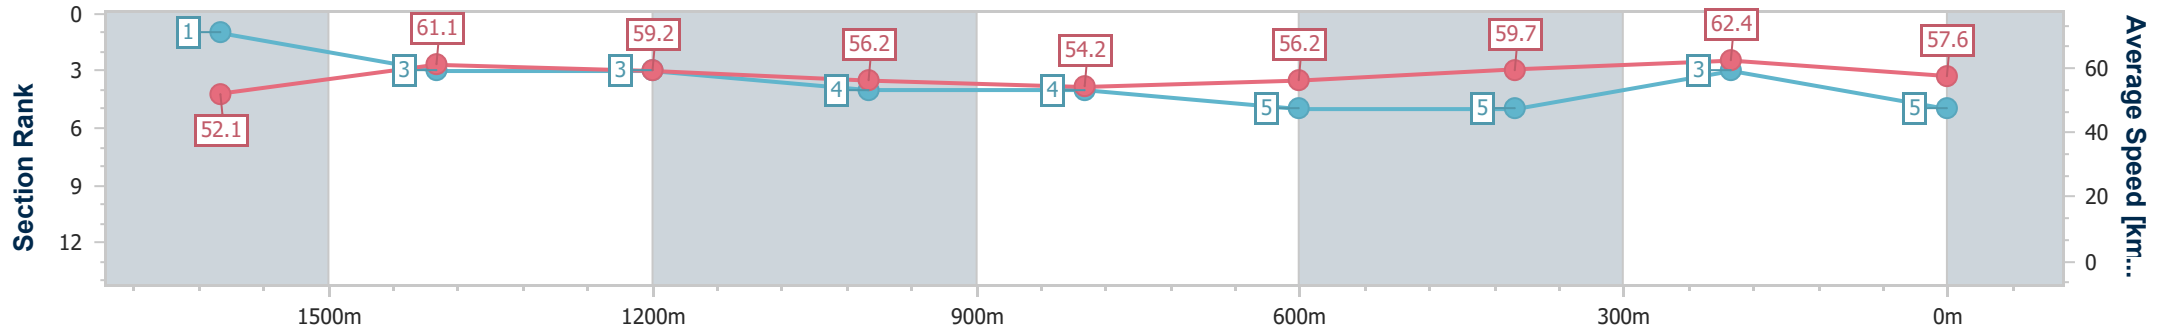

- [ ] Ranking at each section and finish
- .-.- No data available at this section
- NA No data available

Horse/Jockey Name	Tavi Pin
Final Rank	5
Fastest Section Time (Section)	0:11.54 (400m)
Top Speed [km/h] (Section)	63.8 (400m)
Race State	Finished

Sunshine Coast QLD Professional  
Race 7: STANLEY RIVER THOROUGHBREDS Class 1 Handicap - 1800m

26 February 2023 - 16:10

Track Rating: Soft 5, Weather: Fine, Rail Position: +9m Entire Course

Section	Overall	1600m	1400m	1200m	1000m	800m	600m	400m	200m			
Section Times	1:53.48 [5] (0:13.91)	1:39.57 [1] (0:11.84)	1:27.73 [3] (0:12.28)	1:15.45 [3] (0:12.84)	1:02.61 [4] (0:13.40)	0:49.21 [4] (0:12.97)	0:36.24 [5] (0:12.18)	0:24.06 [5] (0:11.54)	0:12.52 [3] (0:12.52)			
Average Speed [km/h]	52.1	61.1	59.2	56.2	54.2	56.2	59.7	62.4	57.6			
Top Speed [km/h]	63.7	62.3	60.6	57.2	56.1	57.8	61.1	63.8	60.9			
Avg. Dist. to Rail [m]	4.4	2.4	3.2	3.3	2.9	2.3	1.5	6.3	7.3			
Avg. Stride Freq. [Hz]	2.3	2.3	2.2	2.1	2.1	2.2	2.2	2.3	2.3			
Avg. Stride Length [m]	6.2	7.4	7.1	6.9	6.8	6.9	7.2	7.3	7.1			