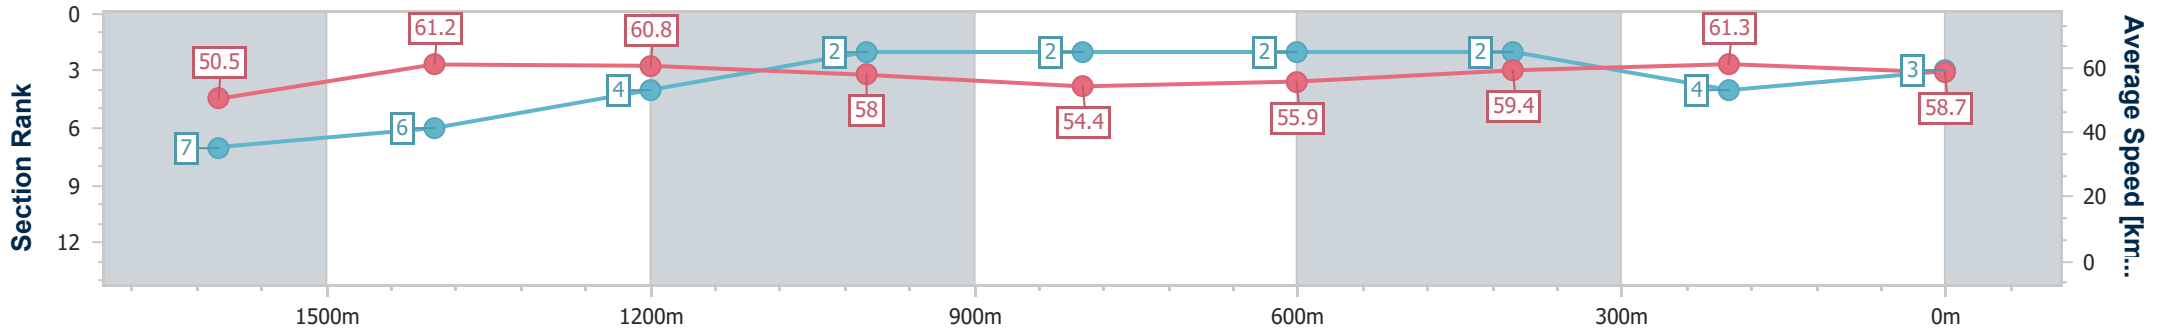

Sunshine Coast QLD Professional  
Race 7: STANLEY RIVER THOROUGHBREDS Class 1 Handicap - 1800m

26 February 2023 - 16:10

Track Rating: Soft 5, Weather: Fine, Rail Position: +9m Entire Course

Section	Overall	1600m	1400m	1200m	1000m	800m	600m	400m	200m				
Section Times	1:53.26 [3] (0:14.39)	1:38.87 [7] (0:11.81)	1:27.06 [6] (0:11.99)	1:15.07 [4] (0:12.46)	1:02.61 [2] (0:13.34)	0:49.27 [2] (0:13.03)	0:36.24 [2] (0:12.22)	0:24.02 [2] (0:11.77)	0:12.25 [4] (0:12.25)				
Average Speed [km/h]	50.5	61.2	60.8	58.0	54.4	55.9	59.4	61.3	58.7				
Top Speed [km/h]	63.7	63.8	61.4	60.5	56.0	57.6	60.7	62.1	60.8				
Avg. Dist. to Rail [m]	6.4	2.0	3.9	4.2	3.1	2.2	1.5	3.2	2.9				
Avg. Stride Freq. [Hz]	2.3	2.3	2.3	2.3	2.2	2.2	2.3	2.3	2.3				
Avg. Stride Length [m]	6.2	7.3	7.2	7.0	6.8	7.0	7.1	7.4	7.1				