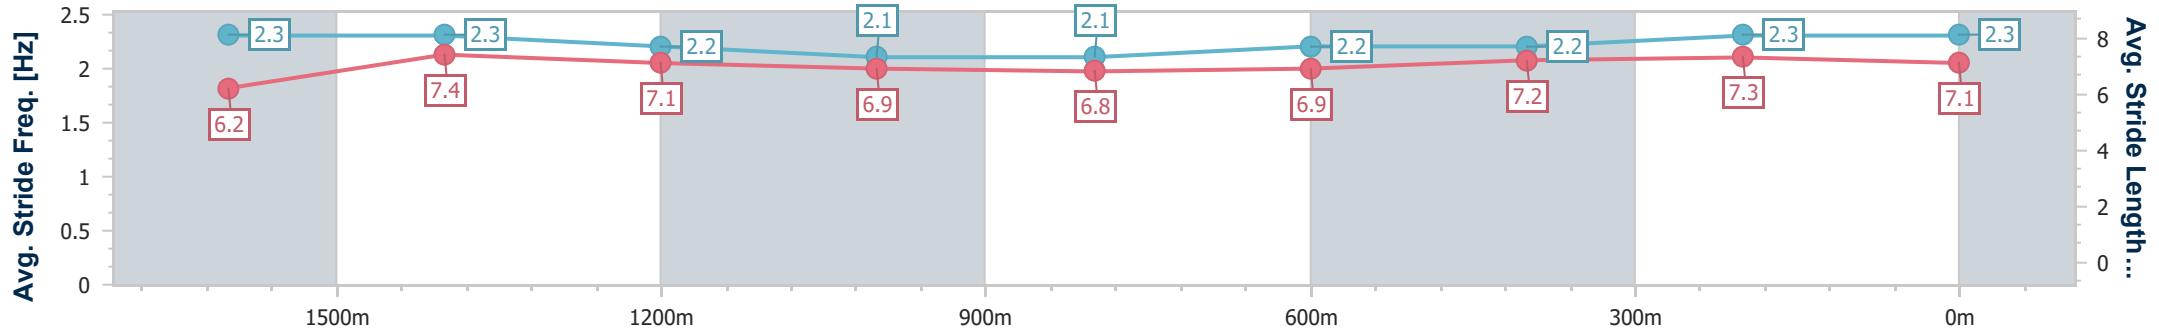

- [ ] Ranking at each section and finish
- .-.- No data available at this section
- NA No data available

Horse/Jockey Name	Tavi Pin
Final Rank	5
Fastest Section Time (Section)	0:11.54 (400m)
Top Speed [km/h] (Section)	63.8 (400m)
Race State	Finished

Sunshine Coast QLD Professional  
Race 7: STANLEY RIVER THOROUGHBREDS Class 1 Handicap - 1800m

26 February 2023 - 16:10

Track Rating: Soft 5, Weather: Fine, Rail Position: +9m Entire Course

Section	Overall	1600m	1400m	1200m	1000m	800m	600m	400m	200m			
Section Times	1:53.48 [5] (0:13.91)	1:39.57 [1] (0:11.84)	1:27.73 [3] (0:12.28)	1:15.45 [3] (0:12.84)	1:02.61 [4] (0:13.40)	0:49.21 [4] (0:12.97)	0:36.24 [5] (0:12.18)	0:24.06 [5] (0:11.54)	0:12.52 [3] (0:12.52)			
Average Speed [km/h]	52.1	61.1	59.2	56.2	54.2	56.2	59.7	62.4	57.6			
Top Speed [km/h]	63.7	62.3	60.6	57.2	56.1	57.8	61.1	63.8	60.9			
Avg. Dist. to Rail [m]	4.4	2.4	3.2	3.3	2.9	2.3	1.5	6.3	7.3			
Avg. Stride Freq. [Hz]	2.3	2.3	2.2	2.1	2.1	2.2	2.2	2.3	2.3			
Avg. Stride Length [m]	6.2	7.4	7.1	6.9	6.8	6.9	7.2	7.3	7.1			