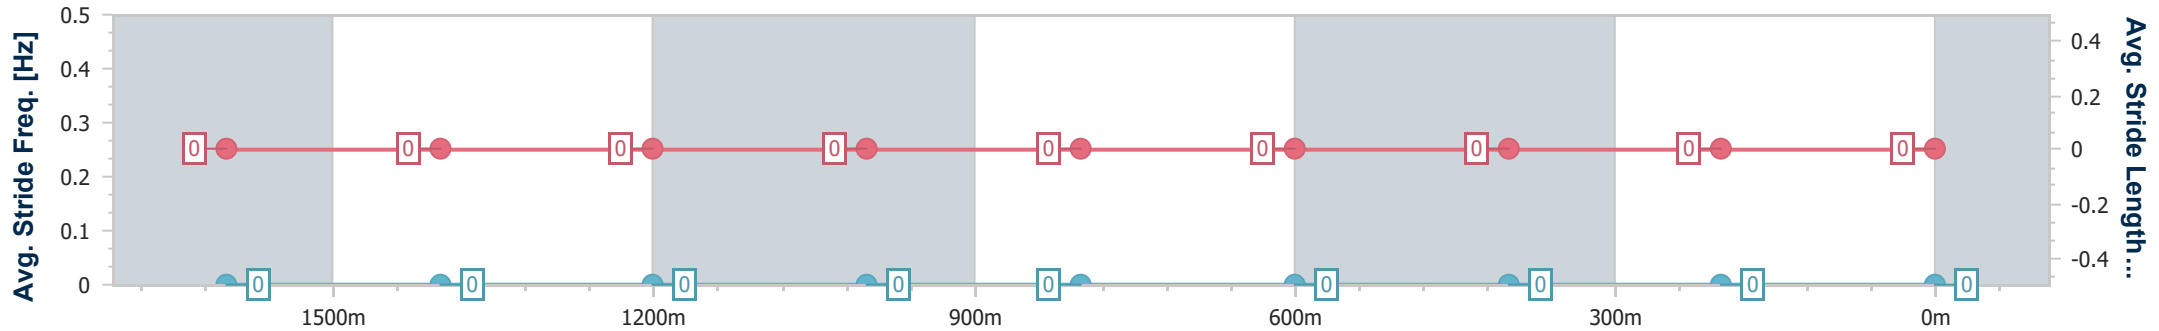

Sunshine Coast QLD Professional  
 Race 7: STANLEY RIVER THOROUGHBREDS Class 1 Handicap  
 - 1800m

26 February 2023 - 16:10

Track Rating: Soft 5, Weather: Fine, Rail Position: +9m Entire Course

Section	Overall	1600m	1400m	1200m	1000m	800m	600m	400m	200m			
Section Times	1:53.84 [9] (0:14.36)	1:39.48 [6] (0:11.99)	1:27.49 [8] (0:12.27)	1:15.22 [8] (0:12.85)	1:02.37 [8] (0:13.45)	0:48.92 [11] (0:12.90)	0:36.02 [11] (0:12.29)	0:23.73 [11] (0:11.40)	0:12.33 [9] (0:12.33)			
Average Speed [km/h]	50.3	60.5	58.9	56.2	53.8	56.3	58.8	63.2	58.3			
Top Speed [km/h]	61.1	62.2	59.9	57.8	55.8	59.1	62.1	63.8	62.1			
Avg. Dist. to Rail [m]	2.0	2.1	2.2	2.4	2.2	1.4	0.5	2.7	3.4			
Avg. Stride Freq. [Hz]	2.1	2.2	2.2	2.1	2.1	2.1	2.2	2.3	2.2			
Avg. Stride Length [m]	6.5	7.2	7.1	6.9	6.9	7.0	7.1	7.5	7.3			

- [ ] Ranking at each section and finish
- .-.- No data available at this section
- NA No data available

Horse/Jockey Name	Better Strings
Final Rank	10
Fastest Section Time (Section)	0:11.78 (1600m)
Top Speed [km/h] (Section)	63.0 (1600m)
Race State	Finished

Sunshine Coast QLD Professional  
 Race 7: STANLEY RIVER THOROUGHBREDS Class 1 Handicap - 1800m

26 February 2023 - 16:10

Track Rating: Soft 5, Weather: Fine, Rail Position: +9m Entire Course

Section	Overall	1600m	1400m	1200m	1000m	800m	600m	400m	200m				
Section Times	1:54.03 [10] (0:14.72)	1:39.31 [11] (0:11.78)	1:27.53 [9] (0:12.35)	1:15.18 [9] (0:12.86)	1:02.32 [10] (0:12.99)	0:49.33 [8] (0:12.50)	0:36.83 [3] (0:12.22)	0:24.61 [4] (0:11.83)	0:12.78 [6] (0:12.78)				
Average Speed [km/h]	49.1	61.4	58.9	56.1	56.1	58.7	59.6	60.9	56.4				
Top Speed [km/h]	62.0	63.0	60.2	57.8	59.3	60.0	61.6	61.6	58.4				
Avg. Dist. to Rail [m]	4.6	1.9	3.0	3.8	4.2	3.1	2.2	4.6	5.8				
Avg. Stride Freq. [Hz]	--	--	--	--	--	--	--	--	--				
Avg. Stride Length [m]	--	--	--	--	--	--	--	--	--				