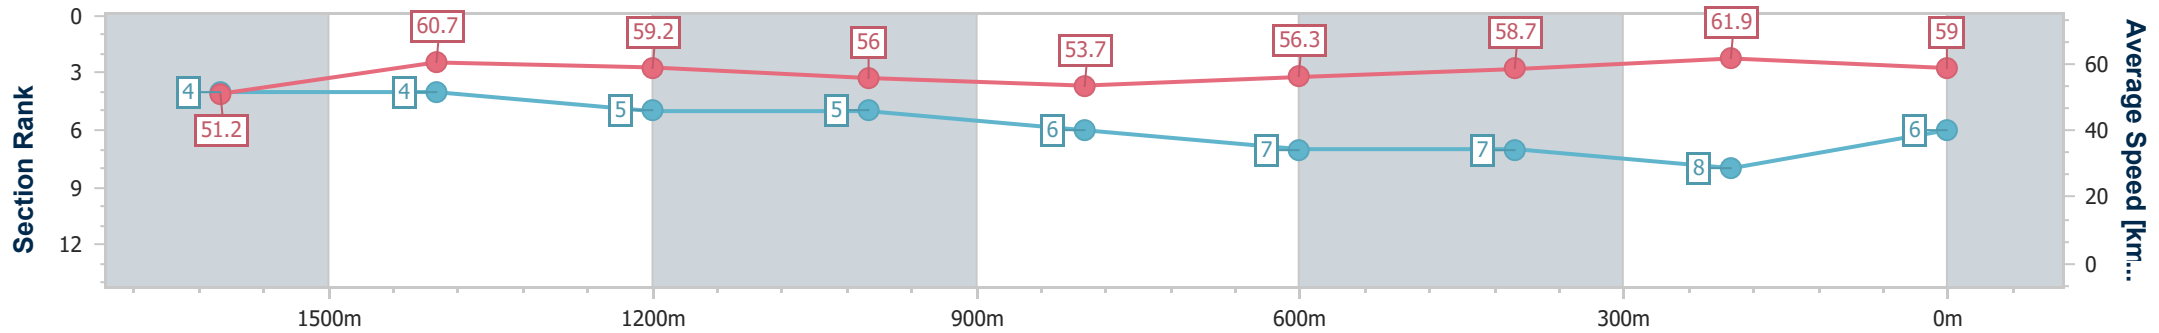

- [ ] Ranking at each section and finish
- .-.- No data available at this section
- NA No data available

Horse/Jockey Name	General Wolffe
Final Rank	6
Fastest Section Time (Section)	0:11.64 (400m)
Top Speed [km/h] (Section)	62.7 (400m)
Race State	Finished

Sunshine Coast QLD Professional  
 Race 7: STANLEY RIVER THOROUGHBREDS Class 1 Handicap  
 - 1800m

26 February 2023 - 16:10

Track Rating: Soft 5, Weather: Fine, Rail Position: +9m Entire Course

Section	Overall	1600m	1400m	1200m	1000m	800m	600m	400m	200m			
Section Times	1:53.55 [6] (0:14.11)	1:39.44 [4] (0:11.89)	1:27.55 [4] (0:12.21)	1:15.34 [5] (0:12.90)	1:02.44 [5] (0:13.47)	0:48.97 [6] (0:12.86)	0:36.11 [7] (0:12.29)	0:23.82 [7] (0:11.64)	0:12.18 [8] (0:12.18)			
Average Speed [km/h]	51.2	60.7	59.2	56.0	53.7	56.3	58.7	61.9	59.0			
Top Speed [km/h]	61.9	61.5	60.6	57.1	55.6	58.5	61.0	62.7	60.8			
Avg. Dist. to Rail [m]	3.5	1.7	2.1	2.3	2.0	1.4	0.3	0.9	0.8			
Avg. Stride Freq. [Hz]	2.3	2.3	2.3	2.2	2.2	2.2	2.2	2.3	2.3			
Avg. Stride Length [m]	6.2	7.2	6.9	6.8	6.6	6.7	7.0	7.1	6.9			