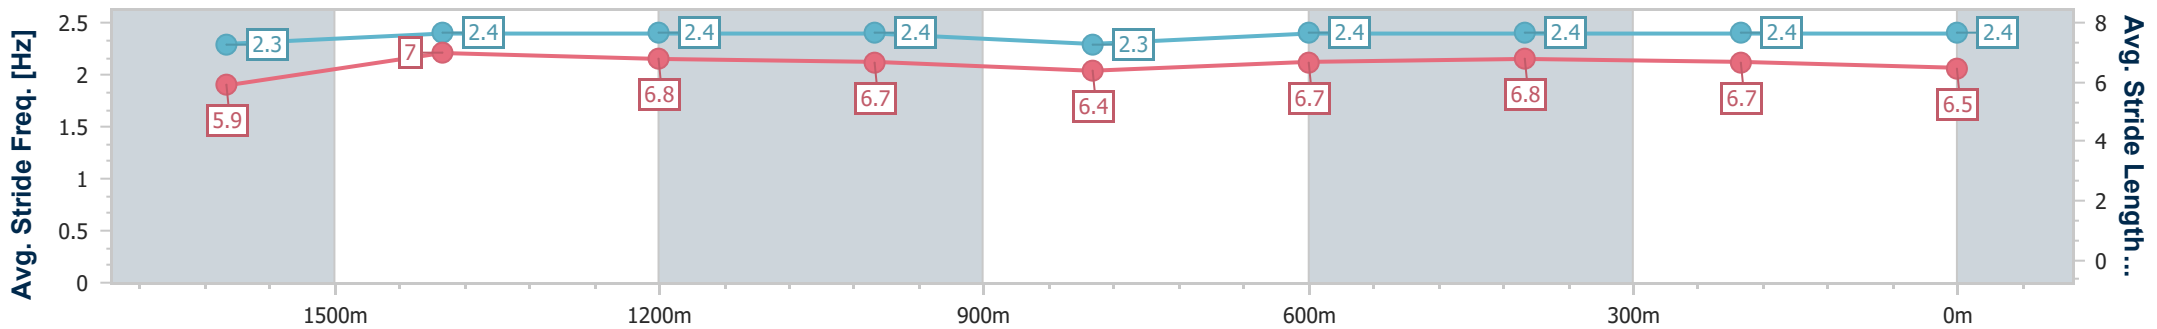

Sunshine Coast QLD Professional  
 Race 7: STANLEY RIVER THOROUGHBREDS Class 1 Handicap - 1800m

26 February 2023 - 16:10

Track Rating: Soft 5, Weather: Fine, Rail Position: +9m Entire Course

Section	Overall	1600m	1400m	1200m	1000m	800m	600m	400m	200m				
Section Times	1:54.03 [10] (0:14.72)	1:39.31 [11] (0:11.78)	1:27.53 [9] (0:12.35)	1:15.18 [9] (0:12.86)	1:02.32 [10] (0:12.99)	0:49.33 [8] (0:12.50)	0:36.83 [3] (0:12.22)	0:24.61 [4] (0:11.83)	0:12.78 [6] (0:12.78)				
Average Speed [km/h]	49.1	61.4	58.9	56.1	56.1	58.7	59.6	60.9	56.4				
Top Speed [km/h]	62.0	63.0	60.2	57.8	59.3	60.0	61.6	61.6	58.4				
Avg. Dist. to Rail [m]	4.6	1.9	3.0	3.8	4.2	3.1	2.2	4.6	5.8				
Avg. Stride Freq. [Hz]	--	--	--	--	--	--	--	--	--				
Avg. Stride Length [m]	--	--	--	--	--	--	--	--	--				

- [ ] Ranking at each section and finish
- No data available at this section
- NA No data available

Horse/Jockey Name	Miles Ahead
Final Rank	11
Fastest Section Time (Section)	0:11.81 (1600m)
Top Speed [km/h] (Section)	64.4 (1600m)
Race State	Finished

Sunshine Coast QLD Professional  
 Race 7: STANLEY RIVER THOROUGHBREDS Class 1 Handicap  
 - 1800m

26 February 2023 - 16:10

Track Rating: Soft 5, Weather: Fine, Rail Position: +9m Entire Course

Section	Overall	1600m	1400m	1200m	1000m	800m	600m	400m	200m			
Section Times	1:55.25 [11] (0:14.72)	1:40.53 [10] (0:11.81)	1:28.72 [10] (0:12.32)	1:16.40 [10] (0:12.67)	1:03.73 [9] (0:13.08)	0:50.65 [7] (0:12.96)	0:37.69 [9] (0:12.46)	0:25.23 [9] (0:12.20)	0:13.03 [11] (0:13.03)			
Average Speed [km/h]	49.6	61.5	59.1	57.1	55.5	56.7	58.5	59.1	55.3			
Top Speed [km/h]	63.3	64.4	60.4	58.6	58.7	58.8	59.7	60.7	58.2			
Avg. Dist. to Rail [m]	8.5	3.6	4.2	4.6	4.0	3.2	2.4	6.1	5.7			
Avg. Stride Freq. [Hz]	2.3	2.4	2.4	2.4	2.3	2.4	2.4	2.4	2.4			
Avg. Stride Length [m]	5.9	7.0	6.8	6.7	6.4	6.7	6.8	6.7	6.5			