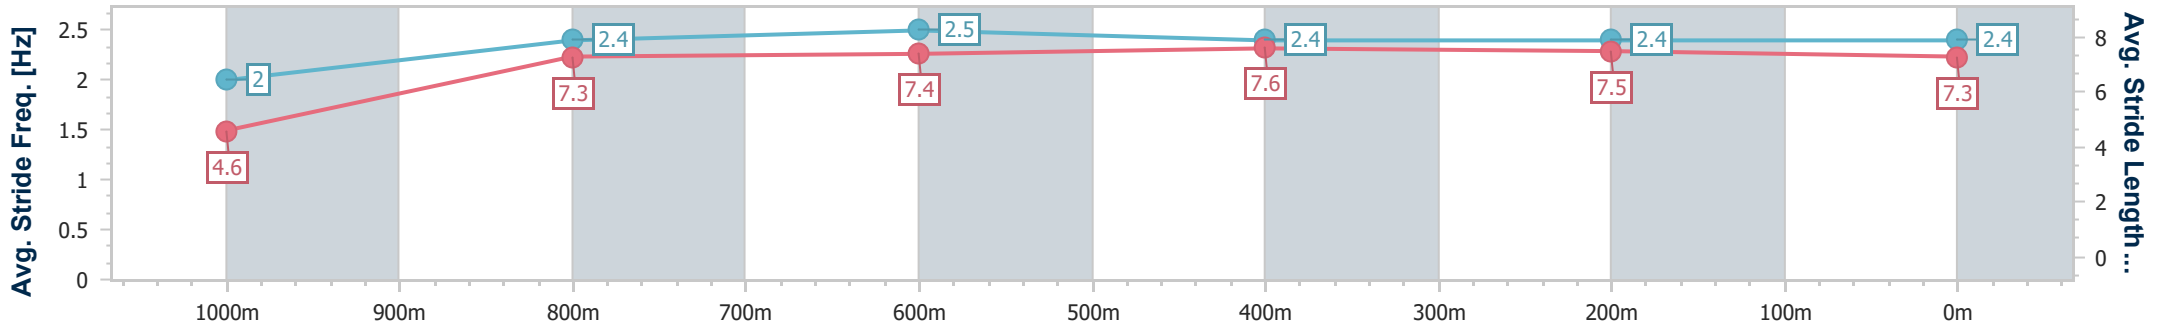

- [] Ranking at each section and finish
- .-.- No data available at this section
- NA No data available

Horse/Jockey Name	Poetic Choice
Final Rank	5
Fastest Section Time (Section)	0:05.28 (Overall)
Top Speed [km/h] (Section)	69.0 (800m)
Race State	Finished

Doomben QLD Professional

Race 3: SKY RACING BENCHMARK 70 Handicap - 1050m

01 March 2023 - 14:48

Track Rating: Good 4, Weather: Fine, Rail Position: +8 Entire Course

BRISBANE RACING CLUB

Section	Overall	1000m	800m	600m	400m	200m
Section Times	1:00.98 [5] (0:05.28)	0:55.70 [4] (0:11.62)	0:44.08 [4] (0:10.68)	0:33.40 [4] (0:10.87)	0:22.53 [4] (0:10.91)	0:11.62 [5] (0:11.62)
Average Speed [km/h]	34.1	62.3	68.2	66.9	66.0	62.1
Top Speed [km/h]	53.1	67.6	69.0	68.6	67.1	66.3
Avg. Dist. to Rail [m]	4.2	1.8	2.2	1.5	2.7	5.8
Avg. Stride Freq. [Hz]	2.0	2.4	2.5	2.4	2.4	2.4
Avg. Stride Length [m]	4.6	7.3	7.4	7.6	7.5	7.3