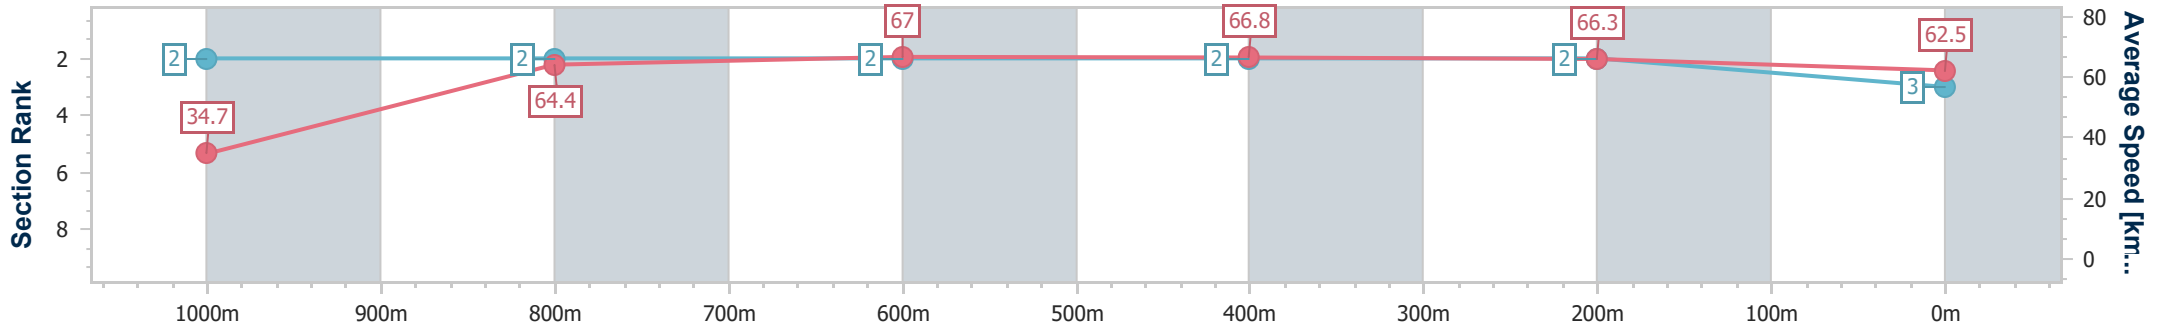

Horse/Jockey Name	Beaux Rumble
Final Rank	3
Fastest Section Time (Section)	0:05.18 (Overall)
Top Speed [km/h] (Section)	68.6 (600m)
Race State	Finished

Doomben QLD Professional
Race 3: SKY RACING BENCHMARK 70 Handicap - 1050m
01 March 2023 - 14:48
Track Rating: Good 4, Weather: Fine, Rail Position: +8 Entire Course

BRISBANE
RACING CLUB

Section	Overall	1000m	800m	600m	400m	200m
Section Times	1:00.33 [3] (0:05.18)	0:55.15 [2] (0:11.24)	0:43.91 [2] (0:10.79)	0:33.12 [2] (0:10.75)	0:22.37 [2] (0:10.86)	0:11.51 [2] (0:11.51)
Average Speed [km/h]	34.7	64.4	67.0	66.8	66.3	62.5
Top Speed [km/h]	57.3	67.5	68.4	68.6	67.5	66.1
Avg. Dist. to Rail [m]	3.0	1.9	0.8	0.5	0.4	2.9
Avg. Stride Freq. [Hz]	2.1	2.4	2.4	2.4	2.4	2.4
Avg. Stride Length [m]	4.5	7.4	7.5	7.7	7.7	7.3

- [ ] Ranking at each section and finish
- -.-.- No data available at this section
- NA No data available