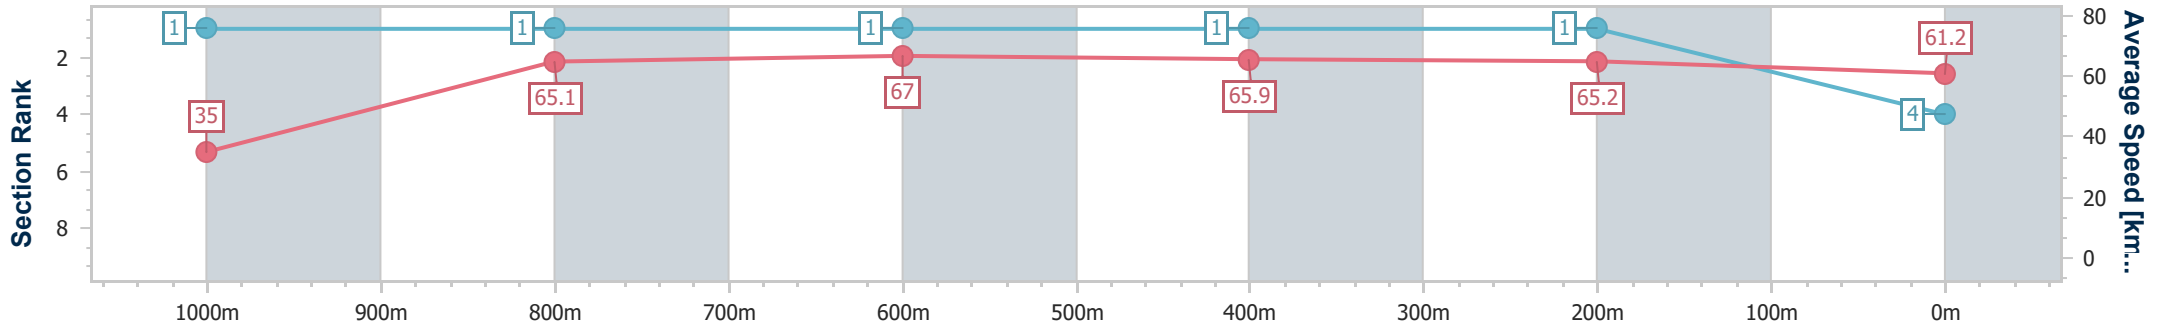

Doomben QLD Professional

Race 3: SKY RACING BENCHMARK 70 Handicap - 1050m

01 March 2023 - 14:48

Track Rating: Good 4, Weather: Fine, Rail Position: +8 Entire Course

BRISBANE RACING CLUB

Section	Overall	1000m	800m	600m	400m	200m
Section Times	1:00.53 [4] (0:05.16)	0:55.37 [1] (0:11.06)	0:44.31 [1] (0:10.75)	0:33.56 [1] (0:10.77)	0:22.79 [1] (0:11.04)	0:11.75 [1] (0:11.75)
Average Speed [km/h]	35.0	65.1	67.0	65.9	65.2	61.2
Top Speed [km/h]	58.6	68.5	68.0	67.9	66.2	64.3
Avg. Dist. to Rail [m]	1.3	0.4	0.5	2.6	0.7	0.2
Avg. Stride Freq. [Hz]	2.0	2.5	2.5	2.5	2.5	2.5
Avg. Stride Length [m]	4.8	7.1	7.4	7.4	7.3	7.0

- [] Ranking at each section and finish
- .-.- No data available at this section
- NA No data available

Horse/Jockey Name	Poetic Choice
Final Rank	5
Fastest Section Time (Section)	0:05.28 (Overall)
Top Speed [km/h] (Section)	69.0 (800m)
Race State	Finished