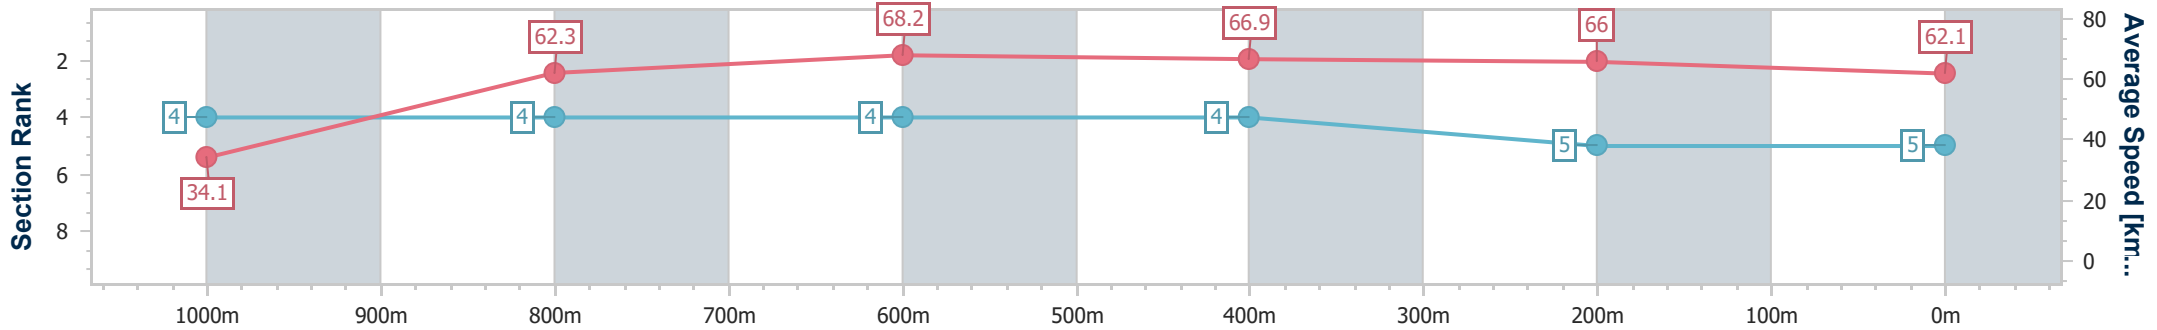

- [] Ranking at each section and finish
- .-.- No data available at this section
- NA No data available

Horse/Jockey Name	Poetic Choice
Final Rank	5
Fastest Section Time (Section)	0:05.28 (Overall)
Top Speed [km/h] (Section)	69.0 (800m)
Race State	Finished

Doomben QLD Professional

Race 3: SKY RACING BENCHMARK 70 Handicap - 1050m

01 March 2023 - 14:48

Track Rating: Good 4, Weather: Fine, Rail Position: +8 Entire Course

BRISBANE RACING CLUB

Section	Overall	1000m	800m	600m	400m	200m
Section Times	1:00.98 [5] (0:05.28)	0:55.70 [4] (0:11.62)	0:44.08 [4] (0:10.68)	0:33.40 [4] (0:10.87)	0:22.53 [4] (0:10.91)	0:11.62 [5] (0:11.62)
Average Speed [km/h]	34.1	62.3	68.2	66.9	66.0	62.1
Top Speed [km/h]	53.1	67.6	69.0	68.6	67.1	66.3
Avg. Dist. to Rail [m]	4.2	1.8	2.2	1.5	2.7	5.8
Avg. Stride Freq. [Hz]	2.0	2.4	2.5	2.4	2.4	2.4
Avg. Stride Length [m]	4.6	7.3	7.4	7.6	7.5	7.3