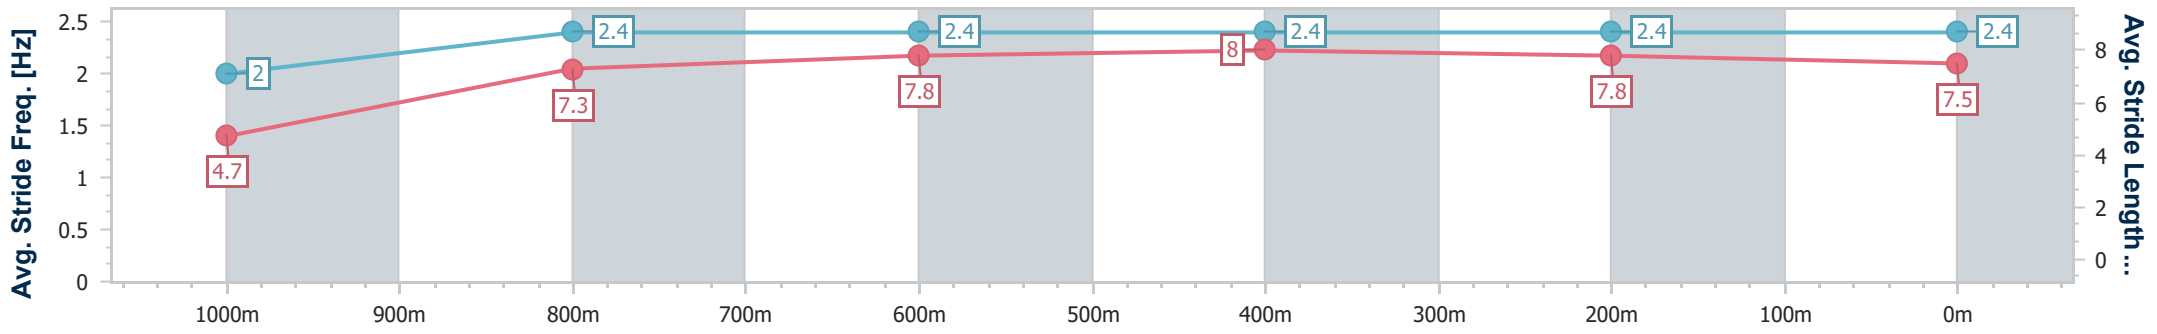

BRISBANE
RACING CLUB

Section	Overall	1000m	800m	600m	400m	200m
Section Times	1:00.25 [1] (0:05.19)	0:55.06 [3] (0:11.57)	0:43.49 [3] (0:10.78)	0:32.71 [3] (0:10.65)	0:22.06 [3] (0:10.70)	0:11.36 [3] (0:11.36)
Average Speed [km/h]	34.7	62.5	67.3	67.8	67.3	63.4
Top Speed [km/h]	53.4	67.5	70.5	69.5	68.8	68.5
Avg. Dist. to Rail [m]	0.7	0.8	1.3	0.5	1.3	3.4
Avg. Stride Freq. [Hz]	2.0	2.4	2.4	2.4	2.4	2.4
Avg. Stride Length [m]	4.7	7.3	7.8	8.0	7.8	7.5