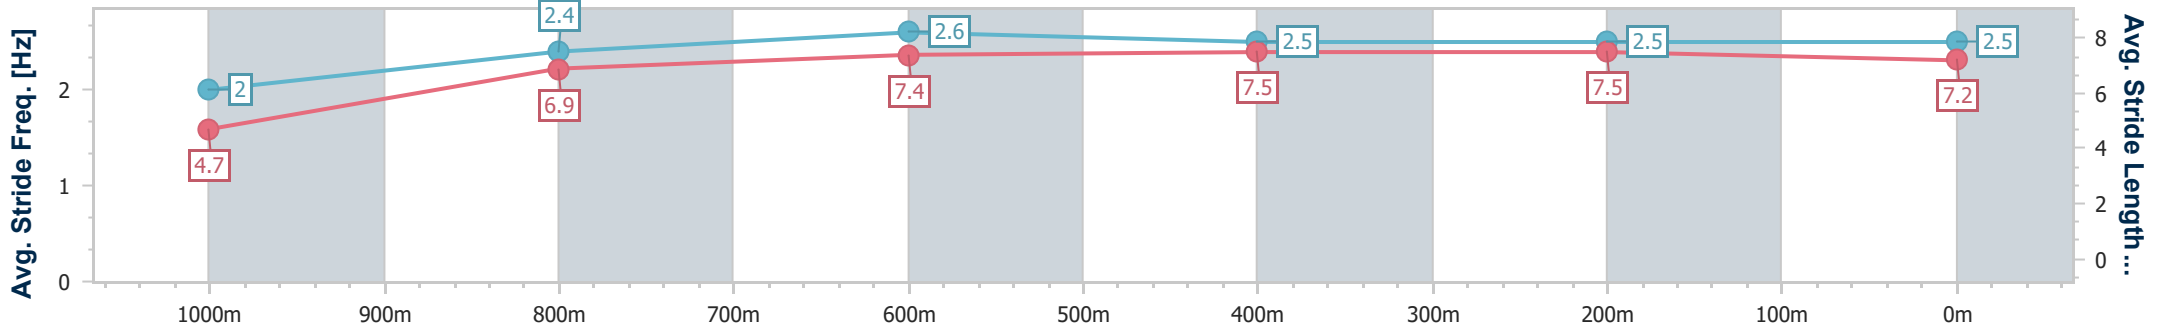

Doomben QLD Professional

Race 3: SKY RACING BENCHMARK 70 Handicap - 1050m

01 March 2023 - 14:48

Track Rating: Good 4, Weather: Fine, Rail Position: +8 Entire Course

BRISBANE RACING CLUB

Section	Overall	1000m	800m	600m	400m	200m
Section Times	1:00.28 [2] (0:05.36)	0:54.92 [5] (0:11.68)	0:43.24 [6] (0:10.65)	0:32.59 [5] (0:10.73)	0:21.86 [5] (0:10.61)	0:11.25 [4] (0:11.25)
Average Speed [km/h]	33.6	61.7	68.0	67.5	68.2	64.0
Top Speed [km/h]	52.5	66.7	69.8	69.9	70.4	66.8
Avg. Dist. to Rail [m]	5.1	1.4	1.2	1.3	3.9	6.8
Avg. Stride Freq. [Hz]	2.0	2.4	2.6	2.5	2.5	2.5
Avg. Stride Length [m]	4.7	6.9	7.4	7.5	7.5	7.2