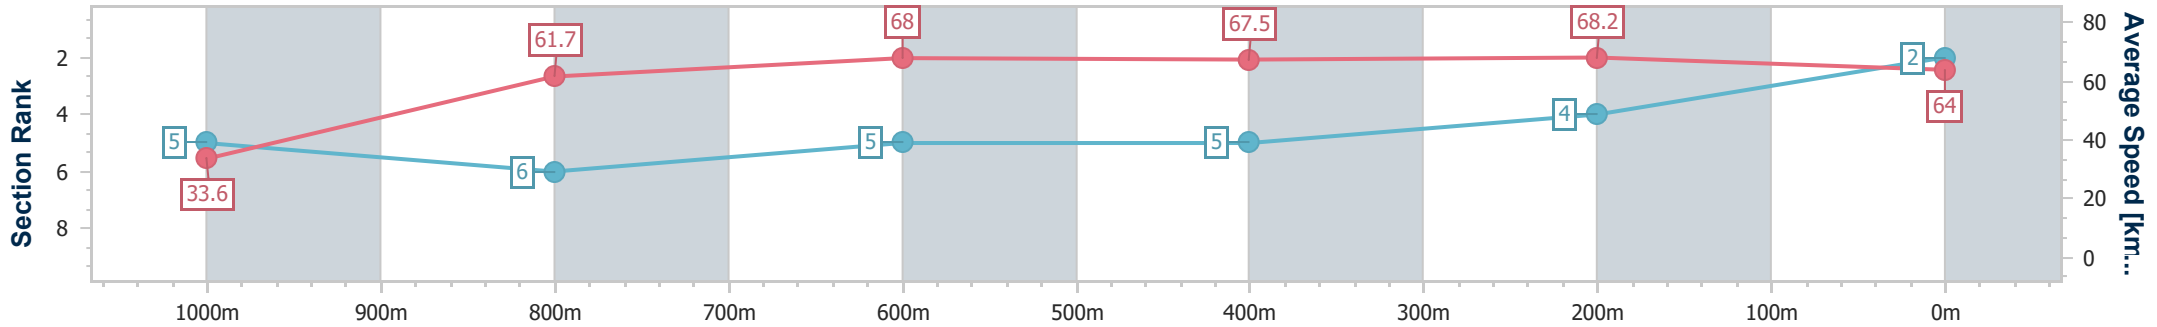

Doomben QLD Professional

Race 3: SKY RACING BENCHMARK 70 Handicap - 1050m

01 March 2023 - 14:48

Track Rating: Good 4, Weather: Fine, Rail Position: +8 Entire Course

BRISBANE RACING CLUB

Section	Overall	1000m	800m	600m	400m	200m
Section Times	1:00.28 [2] (0:05.36)	0:54.92 [5] (0:11.68)	0:43.24 [6] (0:10.65)	0:32.59 [5] (0:10.73)	0:21.86 [5] (0:10.61)	0:11.25 [4] (0:11.25)
Average Speed [km/h]	33.6	61.7	68.0	67.5	68.2	64.0
Top Speed [km/h]	52.5	66.7	69.8	69.9	70.4	66.8
Avg. Dist. to Rail [m]	5.1	1.4	1.2	1.3	3.9	6.8
Avg. Stride Freq. [Hz]	2.0	2.4	2.6	2.5	2.5	2.5
Avg. Stride Length [m]	4.7	6.9	7.4	7.5	7.5	7.2