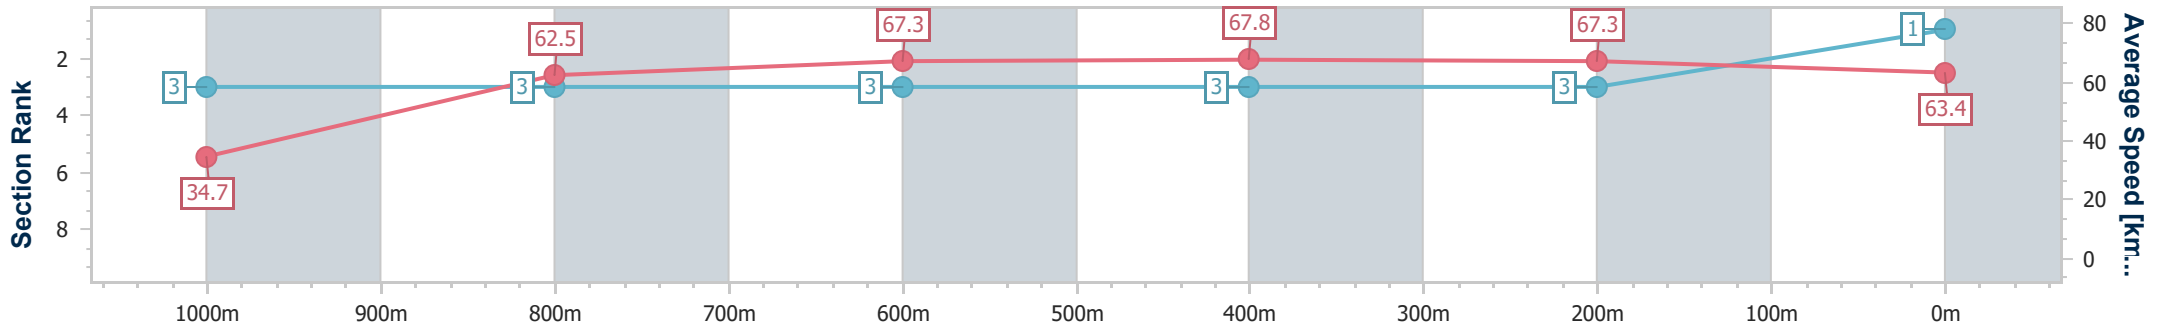

BRISBANE
RACING CLUB

Section	Overall	1000m	800m	600m	400m	200m
Section Times	1:00.25 [1] (0:05.19)	0:55.06 [3] (0:11.57)	0:43.49 [3] (0:10.78)	0:32.71 [3] (0:10.65)	0:22.06 [3] (0:10.70)	0:11.36 [3] (0:11.36)
Average Speed [km/h]	34.7	62.5	67.3	67.8	67.3	63.4
Top Speed [km/h]	53.4	67.5	70.5	69.5	68.8	68.5
Avg. Dist. to Rail [m]	0.7	0.8	1.3	0.5	1.3	3.4
Avg. Stride Freq. [Hz]	2.0	2.4	2.4	2.4	2.4	2.4
Avg. Stride Length [m]	4.7	7.3	7.8	8.0	7.8	7.5