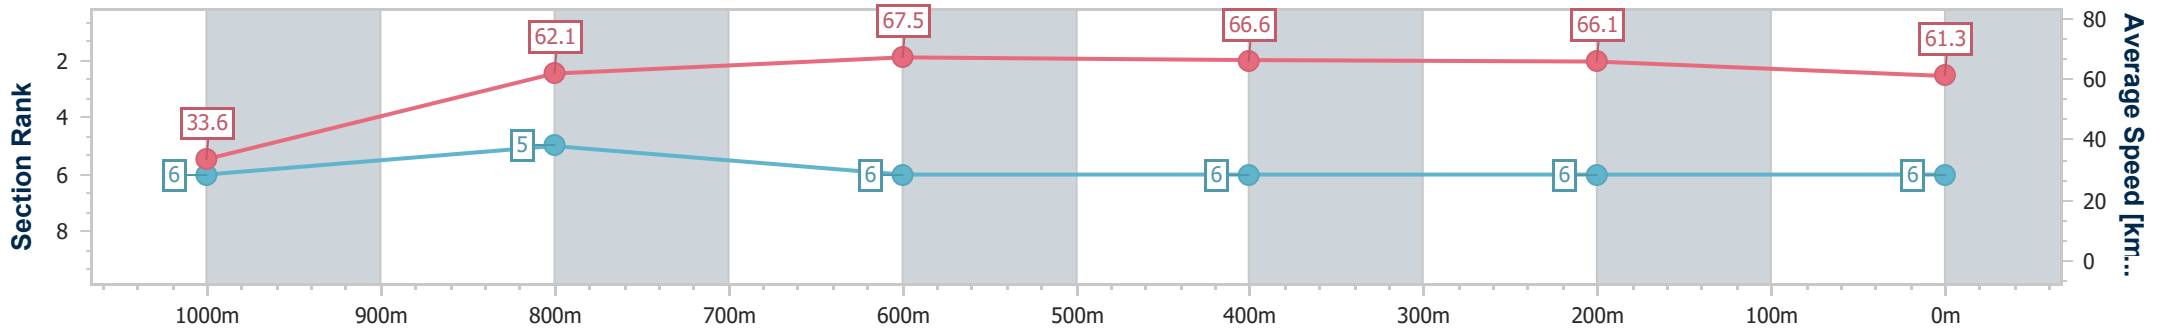

Doomben QLD Professional

Race 3: SKY RACING BENCHMARK 70 Handicap - 1050m

01 March 2023 - 14:48

Track Rating: Good 4, Weather: Fine, Rail Position: +8 Entire Course

BRISBANE RACING CLUB

Section	Overall	1000m	800m	600m	400m	200m
Section Times	1:00.98 [5] (0:05.28)	0:55.70 [4] (0:11.62)	0:44.08 [4] (0:10.68)	0:33.40 [4] (0:10.87)	0:22.53 [4] (0:10.91)	0:11.62 [5] (0:11.62)
Average Speed [km/h]	34.1	62.3	68.2	66.9	66.0	62.1
Top Speed [km/h]	53.1	67.6	69.0	68.6	67.1	66.3
Avg. Dist. to Rail [m]	4.2	1.8	2.2	1.5	2.7	5.8
Avg. Stride Freq. [Hz]	2.0	2.4	2.5	2.4	2.4	2.4
Avg. Stride Length [m]	4.6	7.3	7.4	7.6	7.5	7.3

- [] Ranking at each section and finish
- .-.- No data available at this section
- NA No data available

Horse/Jockey Name	Zumikon
Final Rank	6
Fastest Section Time (Section)	0:05.37 (Overall)
Top Speed [km/h] (Section)	69.0 (800m)
Race State	Finished

Doomben QLD Professional
Race 3: SKY RACING BENCHMARK 70 Handicap - 1050m
 01 March 2023 - 14:48
 Track Rating: Good 4, Weather: Fine, Rail Position: +8 Entire Course

BRISBANE
RACING CLUB

Section	Overall	1000m	800m	600m	400m	200m
Section Times	1:01.31 [6] (0:05.37)	0:55.94 [6] (0:11.61)	0:44.33 [5] (0:10.71)	0:33.62 [6] (0:10.94)	0:22.68 [6] (0:10.93)	0:11.75 [6] (0:11.75)
Average Speed [km/h]	33.6	62.1	67.5	66.6	66.1	61.3
Top Speed [km/h]	54.9	65.9	69.0	68.5	67.7	64.7
Avg. Dist. to Rail [m]	3.1	0.7	0.9	2.0	1.0	0.3
Avg. Stride Freq. [Hz]	2.1	2.4	2.5	2.5	2.5	2.4
Avg. Stride Length [m]	4.4	7.1	7.5	7.4	7.3	7.0