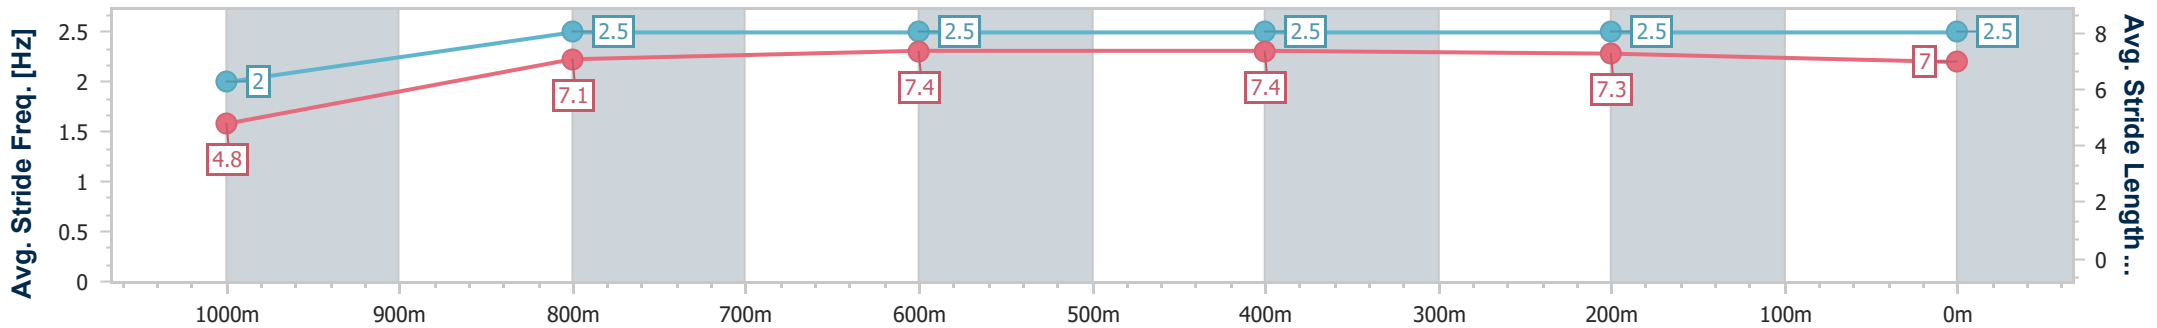

Doomben QLD Professional

Race 3: SKY RACING BENCHMARK 70 Handicap - 1050m

01 March 2023 - 14:48

Track Rating: Good 4, Weather: Fine, Rail Position: +8 Entire Course

BRISBANE RACING CLUB

Section	Overall	1000m	800m	600m	400m	200m
Section Times	1:00.53 [4] (0:05.16)	0:55.37 [1] (0:11.06)	0:44.31 [1] (0:10.75)	0:33.56 [1] (0:10.77)	0:22.79 [1] (0:11.04)	0:11.75 [1] (0:11.75)
Average Speed [km/h]	35.0	65.1	67.0	65.9	65.2	61.2
Top Speed [km/h]	58.6	68.5	68.0	67.9	66.2	64.3
Avg. Dist. to Rail [m]	1.3	0.4	0.5	2.6	0.7	0.2
Avg. Stride Freq. [Hz]	2.0	2.5	2.5	2.5	2.5	2.5
Avg. Stride Length [m]	4.8	7.1	7.4	7.4	7.3	7.0

- [] Ranking at each section and finish
- .-.- No data available at this section
- NA No data available

Horse/Jockey Name	Poetic Choice
Final Rank	5
Fastest Section Time (Section)	0:05.28 (Overall)
Top Speed [km/h] (Section)	69.0 (800m)
Race State	Finished