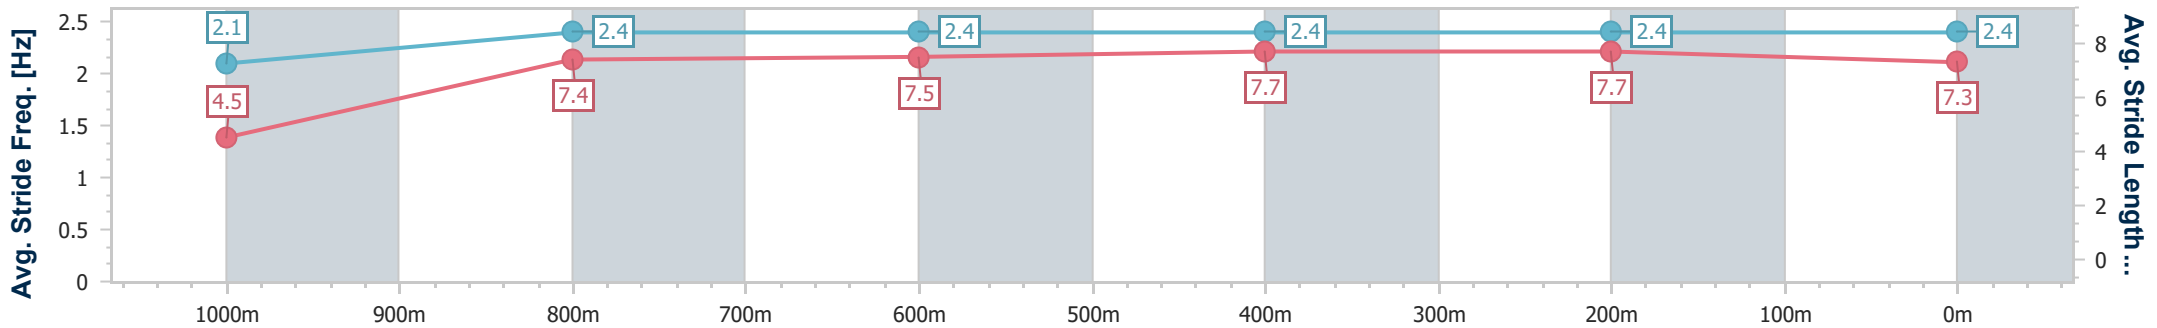

Horse/Jockey Name	Beaux Rumble
Final Rank	3
Fastest Section Time (Section)	0:05.18 (Overall)
Top Speed [km/h] (Section)	68.6 (600m)
Race State	Finished

Doomben QLD Professional
Race 3: SKY RACING BENCHMARK 70 Handicap - 1050m
01 March 2023 - 14:48
Track Rating: Good 4, Weather: Fine, Rail Position: +8 Entire Course

BRISBANE
RACING CLUB

Section	Overall	1000m	800m	600m	400m	200m
Section Times	1:00.33 [3] (0:05.18)	0:55.15 [2] (0:11.24)	0:43.91 [2] (0:10.79)	0:33.12 [2] (0:10.75)	0:22.37 [2] (0:10.86)	0:11.51 [2] (0:11.51)
Average Speed [km/h]	34.7	64.4	67.0	66.8	66.3	62.5
Top Speed [km/h]	57.3	67.5	68.4	68.6	67.5	66.1
Avg. Dist. to Rail [m]	3.0	1.9	0.8	0.5	0.4	2.9
Avg. Stride Freq. [Hz]	2.1	2.4	2.4	2.4	2.4	2.4
Avg. Stride Length [m]	4.5	7.4	7.5	7.7	7.7	7.3

- [ ] Ranking at each section and finish
- -.-.- No data available at this section
- NA No data available