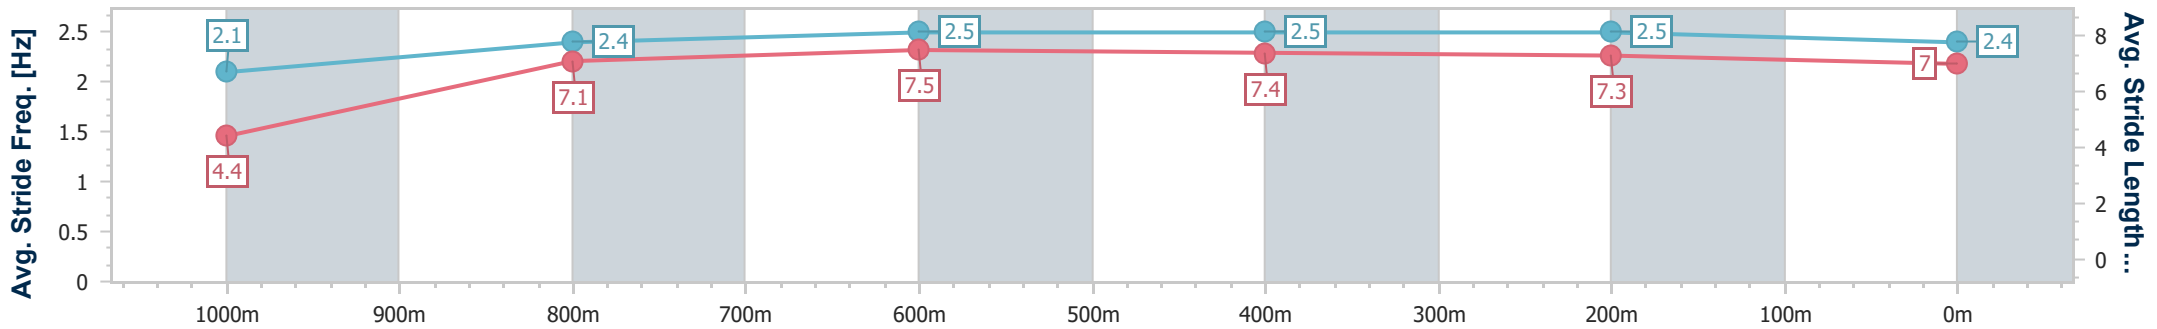

Doomben QLD Professional

Race 3: SKY RACING BENCHMARK 70 Handicap - 1050m

01 March 2023 - 14:48

Track Rating: Good 4, Weather: Fine, Rail Position: +8 Entire Course

BRISBANE RACING CLUB

Section	Overall	1000m	800m	600m	400m	200m
Section Times	1:00.98 [5] (0:05.28)	0:55.70 [4] (0:11.62)	0:44.08 [4] (0:10.68)	0:33.40 [4] (0:10.87)	0:22.53 [4] (0:10.91)	0:11.62 [5] (0:11.62)
Average Speed [km/h]	34.1	62.3	68.2	66.9	66.0	62.1
Top Speed [km/h]	53.1	67.6	69.0	68.6	67.1	66.3
Avg. Dist. to Rail [m]	4.2	1.8	2.2	1.5	2.7	5.8
Avg. Stride Freq. [Hz]	2.0	2.4	2.5	2.4	2.4	2.4
Avg. Stride Length [m]	4.6	7.3	7.4	7.6	7.5	7.3

- [] Ranking at each section and finish
- .-.- No data available at this section
- NA No data available

Horse/Jockey Name	Zumikon
Final Rank	6
Fastest Section Time (Section)	0:05.37 (Overall)
Top Speed [km/h] (Section)	69.0 (800m)
Race State	Finished

Doomben QLD Professional
Race 3: SKY RACING BENCHMARK 70 Handicap - 1050m
 01 March 2023 - 14:48
 Track Rating: Good 4, Weather: Fine, Rail Position: +8 Entire Course

BRISBANE
RACING CLUB

Section	Overall	1000m	800m	600m	400m	200m
Section Times	1:01.31 [6] (0:05.37)	0:55.94 [6] (0:11.61)	0:44.33 [5] (0:10.71)	0:33.62 [6] (0:10.94)	0:22.68 [6] (0:10.93)	0:11.75 [6] (0:11.75)
Average Speed [km/h]	33.6	62.1	67.5	66.6	66.1	61.3
Top Speed [km/h]	54.9	65.9	69.0	68.5	67.7	64.7
Avg. Dist. to Rail [m]	3.1	0.7	0.9	2.0	1.0	0.3
Avg. Stride Freq. [Hz]	2.1	2.4	2.5	2.5	2.5	2.4
Avg. Stride Length [m]	4.4	7.1	7.5	7.4	7.3	7.0

- [] Ranking at each section and finish
- .-.- No data available at this section
- NA No data available