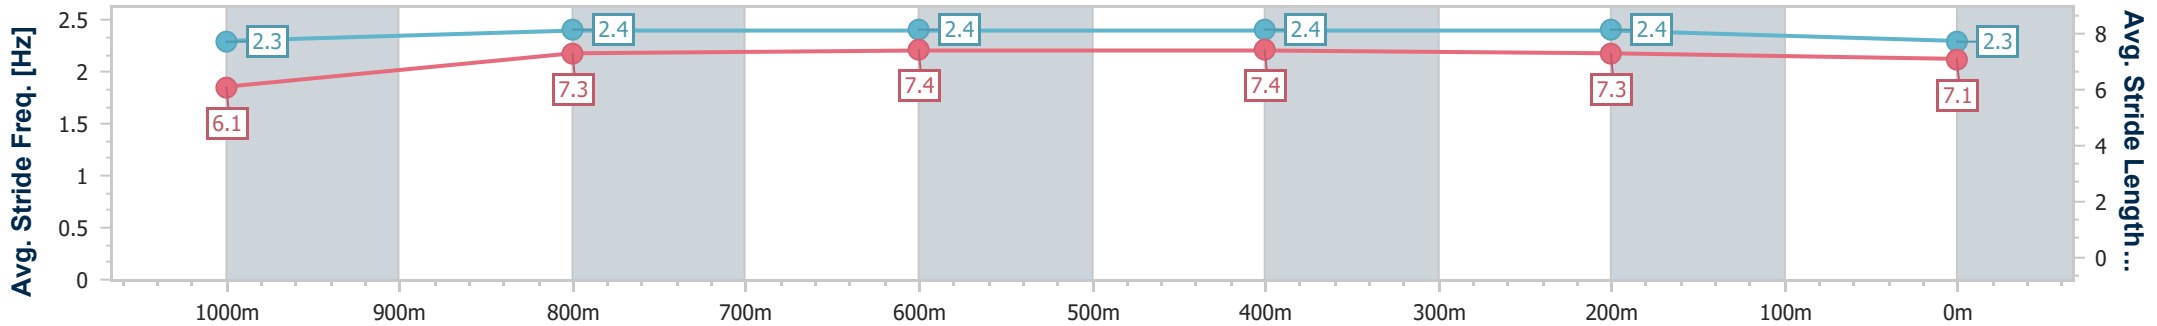

BRISBANE  
 RACING CLUB

Section	Overall	1000m	800m	600m	400m	200m
Section Times	1:11.70 [4] (0:14.35)	0:57.35 [7] (0:11.36)	0:45.99 [7] (0:11.41)	0:34.58 [8] (0:11.33)	0:23.25 [9] (0:11.15)	0:12.10 [9] (0:12.10)
Average Speed [km/h]	50.4	64.0	63.9	64.0	64.6	59.5
Top Speed [km/h]	63.4	65.1	64.9	65.3	66.0	63.2
Avg. Dist. to Rail [m]	2.1	2.3	2.6	1.6	4.2	0.8
Avg. Stride Freq. [Hz]	2.3	2.4	2.4	2.4	2.4	2.3
Avg. Stride Length [m]	6.1	7.3	7.4	7.4	7.3	7.1