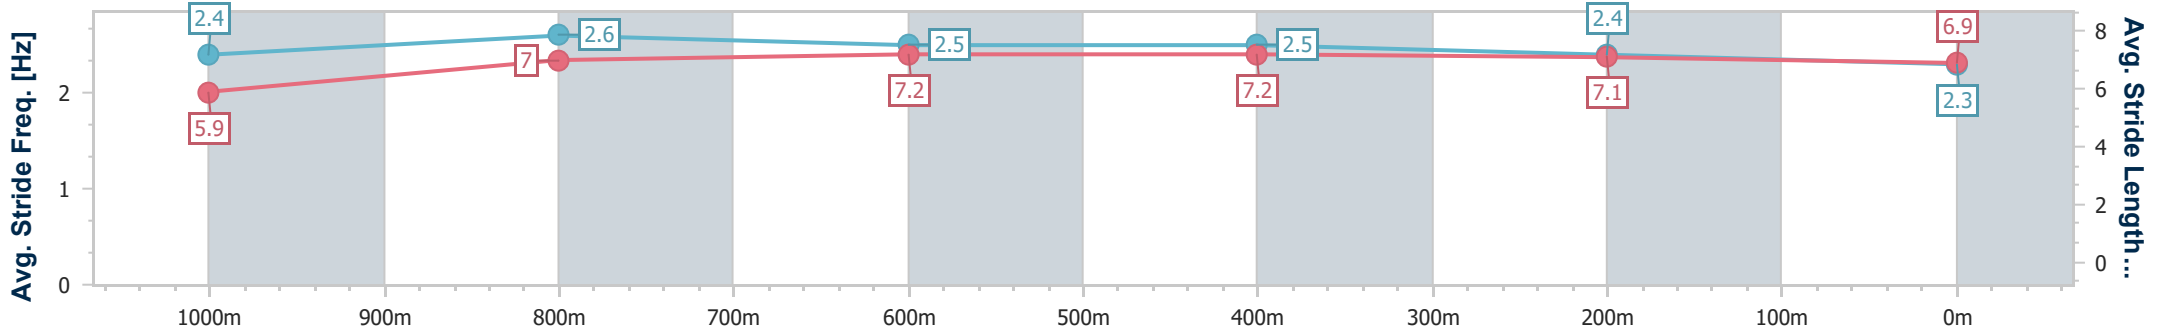

Horse/Jockey Name	Schiller Bay
Final Rank	6
Fastest Section Time (Section)	0:11.20 (1000m)
Top Speed [km/h] (Section)	65.9 (1000m)
Race State	Finished

Eagle Farm QLD Professional
Race 5: MOUNT FRANKLIN BENCHMARK 70 Handicap (4YO
only QTIS bonuses applicable) - 1200m

15 March 2023 - 14:49
Track Rating: Good 4, Weather: Fine, Rail Position: + 9.5m Entire
Course.

BRISBANE
RACING CLUB

Section	Overall	1000m	800m	600m	400m	200m
Section Times	1:11.76 [6] (0:14.06)	0:57.70 [5] (0:11.20)	0:46.50 [5] (0:11.29)	0:35.21 [3] (0:11.33)	0:23.88 [3] (0:11.38)	0:12.50 [5] (0:12.50)
Average Speed [km/h]	51.4	64.9	64.3	63.9	63.3	57.6
Top Speed [km/h]	65.0	65.9	65.0	65.2	64.7	61.1
Avg. Dist. to Rail [m]	0.9	2.2	2.0	1.4	1.2	1.3
Avg. Stride Freq. [Hz]	2.4	2.6	2.5	2.5	2.4	2.3
Avg. Stride Length [m]	5.9	7.0	7.2	7.2	7.1	6.9

- [ ] Ranking at each section and finish
- -.-.- No data available at this section
- NA No data available