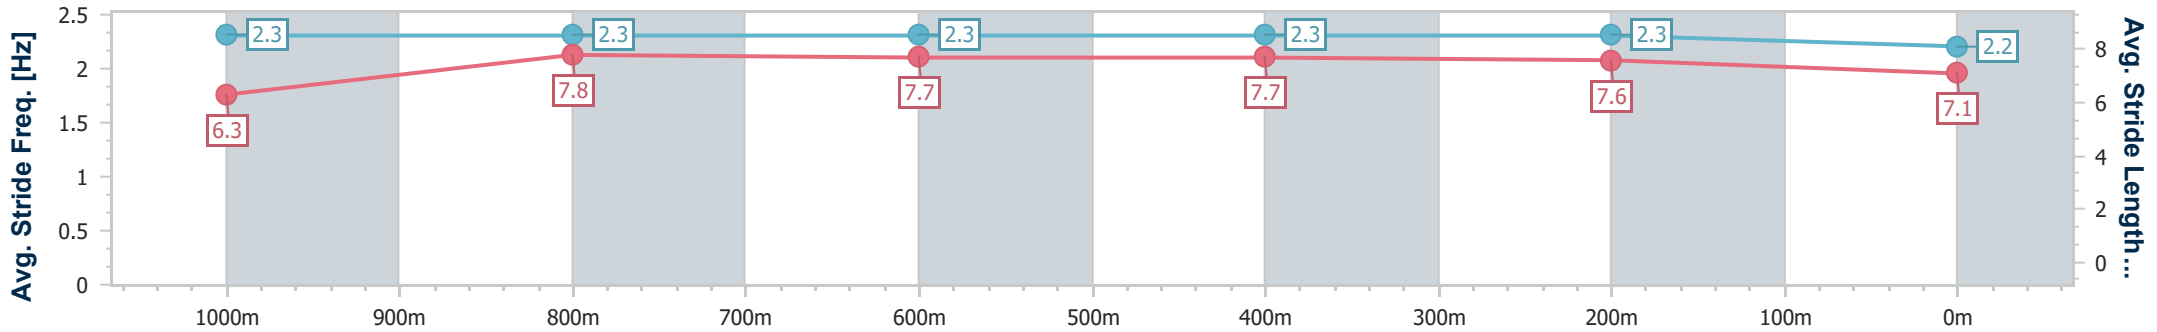

Horse/Jockey Name	Highland Son
Final Rank	9
Fastest Section Time (Section)	0:11.26 (1000m)
Top Speed [km/h] (Section)	65.9 (1000m)
Race State	Finished

Eagle Farm QLD Professional
Race 5: MOUNT FRANKLIN BENCHMARK 70 Handicap (4YO
only QTIS bonuses applicable) - 1200m

15 March 2023 - 14:49
Track Rating: Good 4, Weather: Fine, Rail Position: + 9.5m Entire Course.

BRISBANE
RACING CLUB

Section	Overall	1000m	800m	600m	400m	200m
Section Times	1:12.14 [9] (0:13.92)	0:58.22 [4] (0:11.26)	0:46.96 [4] (0:11.45)	0:35.51 [5] (0:11.31)	0:24.20 [5] (0:11.35)	0:12.85 [7] (0:12.85)
Average Speed [km/h]	51.9	64.9	63.9	64.1	63.4	56.0
Top Speed [km/h]	64.0	65.9	65.2	64.7	65.1	61.1
Avg. Dist. to Rail [m]	2.1	3.0	3.5	1.4	1.1	0.8
Avg. Stride Freq. [Hz]	2.3	2.3	2.3	2.3	2.3	2.2
Avg. Stride Length [m]	6.3	7.8	7.7	7.7	7.6	7.1

- [ ] Ranking at each section and finish
- -.-.- No data available at this section
- NA No data available