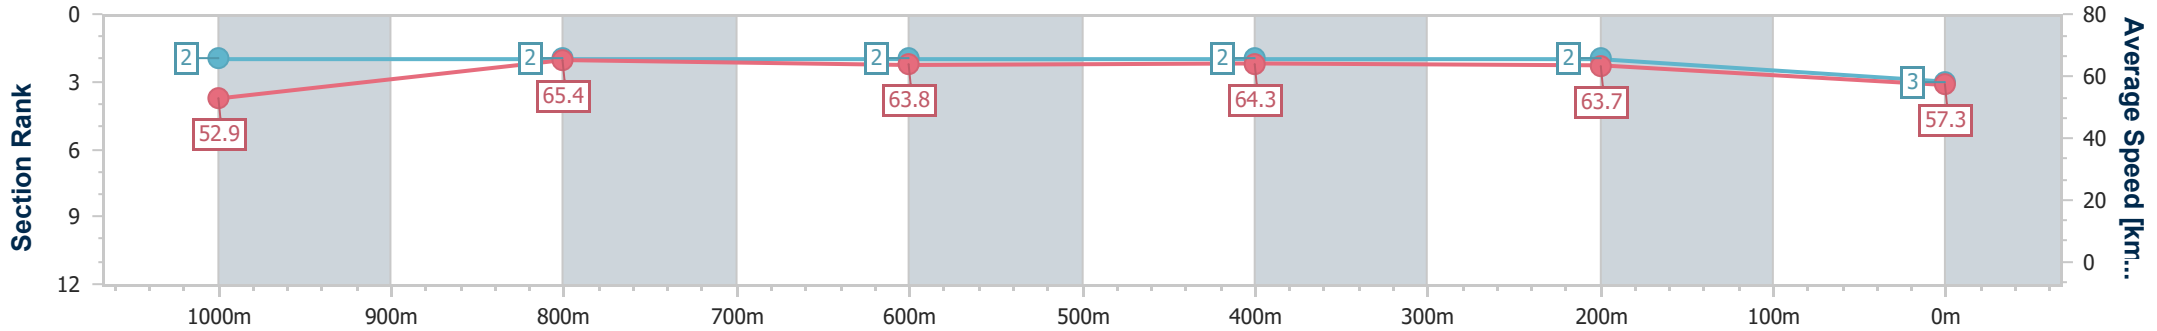

BRISBANE  
 RACING CLUB

Section	Overall	1000m	800m	600m	400m	200m
Section Times	1:11.53 [3] (0:13.65)	0:57.88 [2] (0:11.23)	0:46.65 [2] (0:11.50)	0:35.15 [2] (0:11.27)	0:23.88 [2] (0:11.32)	0:12.56 [2] (0:12.56)
Average Speed [km/h]	52.9	65.4	63.8	64.3	63.7	57.3
Top Speed [km/h]	64.9	66.1	64.5	65.0	65.4	61.4
Avg. Dist. to Rail [m]	3.8	4.5	4.1	1.3	1.1	1.3
Avg. Stride Freq. [Hz]	2.3	2.4	2.4	2.4	2.4	2.3
Avg. Stride Length [m]	6.3	7.5	7.5	7.4	7.3	6.9