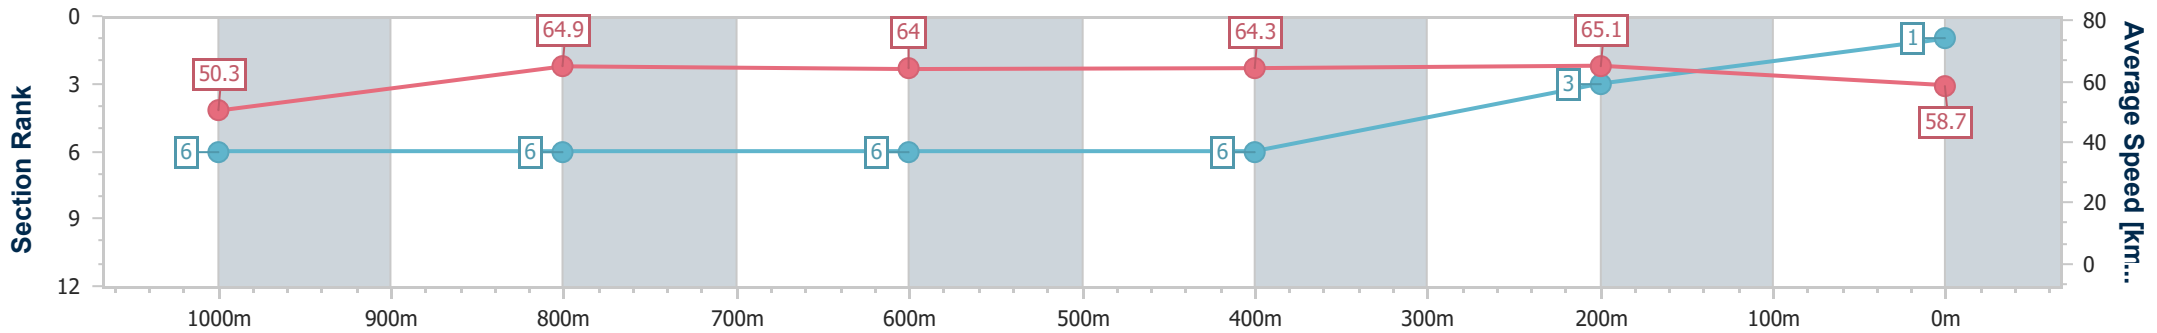

Horse/Jockey Name	Kokopo Kitty
Final Rank	1
Fastest Section Time (Section)	0:11.07 (400m)
Top Speed [km/h] (Section)	66.5 (400m)
Race State	Finished

Eagle Farm QLD Professional
Race 5: MOUNT FRANKLIN BENCHMARK 70 Handicap (4YO
only QTIS bonuses applicable) - 1200m

15 March 2023 - 14:49
Track Rating: Good 4, Weather: Fine, Rail Position: + 9.5m Entire
Course.

BRISBANE
RACING CLUB

Section	Overall	1000m	800m	600m	400m	200m
Section Times	1:11.40 [1] (0:14.35)	0:57.05 [6] (0:11.17)	0:45.88 [6] (0:11.34)	0:34.54 [6] (0:11.22)	0:23.32 [6] (0:11.07)	0:12.25 [3] (0:12.25)
Average Speed [km/h]	50.3	64.9	64.0	64.3	65.1	58.7
Top Speed [km/h]	64.1	65.7	64.6	66.4	66.5	63.4
Avg. Dist. to Rail [m]	0.7	1.5	1.9	0.6	1.3	2.5
Avg. Stride Freq. [Hz]	2.2	2.4	2.3	2.4	2.5	2.4
Avg. Stride Length [m]	6.2	7.6	7.6	7.5	7.2	7.0

- [ ] Ranking at each section and finish
- -.-.- No data available at this section
- NA No data available