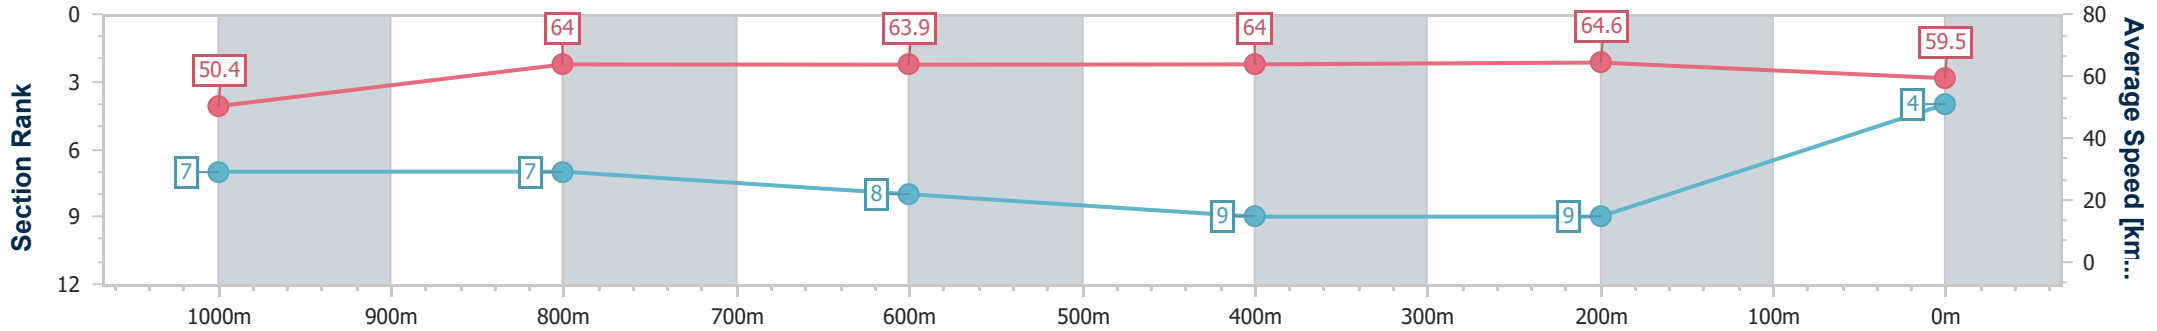

- [ ] Ranking at each section and finish
- .-.- No data available at this section
- NA No data available

Horse/Jockey Name	Bean Dancing
Final Rank	4
Fastest Section Time (Section)	0:11.15 (400m)
Top Speed [km/h] (Section)	66.0 (400m)
Race State	Finished

BRISBANE  
 RACING CLUB

Section	Overall	1000m	800m	600m	400m	200m
Section Times	1:11.70 [4] (0:14.35)	0:57.35 [7] (0:11.36)	0:45.99 [7] (0:11.41)	0:34.58 [8] (0:11.33)	0:23.25 [9] (0:11.15)	0:12.10 [9] (0:12.10)
Average Speed [km/h]	50.4	64.0	63.9	64.0	64.6	59.5
Top Speed [km/h]	63.4	65.1	64.9	65.3	66.0	63.2
Avg. Dist. to Rail [m]	2.1	2.3	2.6	1.6	4.2	0.8
Avg. Stride Freq. [Hz]	2.3	2.4	2.4	2.4	2.4	2.3
Avg. Stride Length [m]	6.1	7.3	7.4	7.4	7.3	7.1