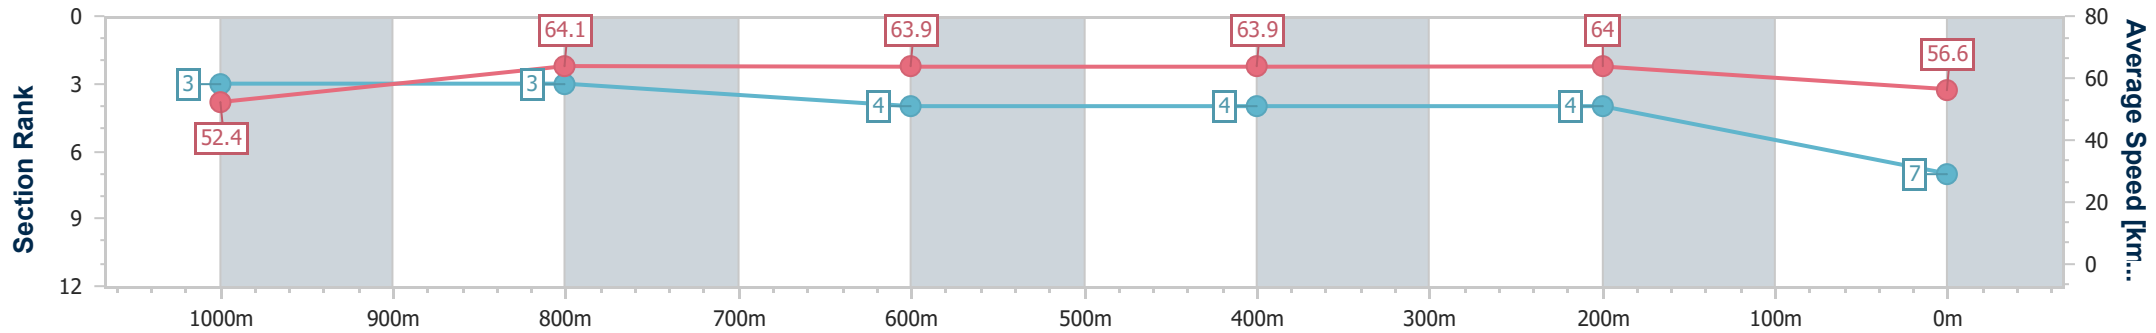

Section	Overall	1000m	800m	600m	400m	200m								
Section Times	1:11.82 [7] (0:13.81)	0:58.01 [3] (0:11.38)	0:46.63 [3] (0:11.35)	0:35.28 [4] (0:11.33)	0:23.95 [4] (0:11.23)	0:12.72 [4] (0:12.72)								
Average Speed [km/h]	52.4	64.1	63.9	63.9	64.0	56.6								
Top Speed [km/h]	66.2	65.7	64.7	65.1	66.2	59.7								
Avg. Dist. to Rail [m]	4.4	2.9	2.1	0.8	1.3	1.6								
Avg. Stride Freq. [Hz]	2.4	2.4	2.4	2.4	2.5	2.3								
Avg. Stride Length [m]	6.1	7.4	7.4	7.3	7.2	6.8								