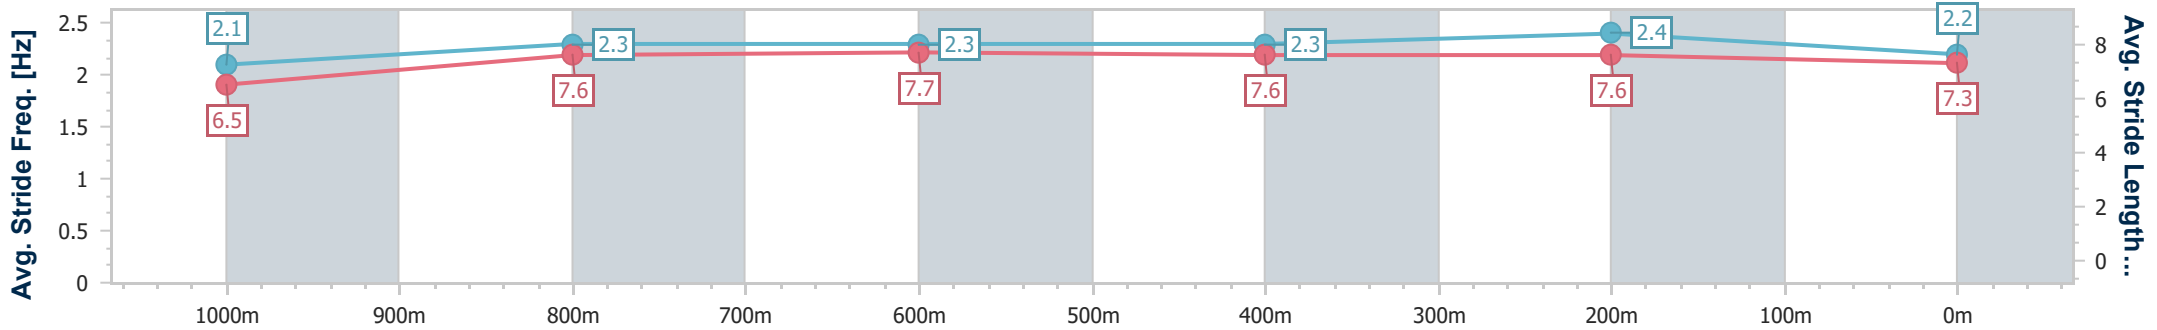

Horse/Jockey Name	Nishikori
Final Rank	8
Fastest Section Time (Section)	0:11.15 (600m)
Top Speed [km/h] (Section)	66.6 (400m)
Race State	Finished

Eagle Farm QLD Professional
Race 5: MOUNT FRANKLIN BENCHMARK 70 Handicap (4YO
only QTIS bonuses applicable) - 1200m

15 March 2023 - 14:49
Track Rating: Good 4, Weather: Fine, Rail Position: + 9.5m Entire
Course.

BRISBANE
RACING CLUB

Section	Overall	1000m	800m	600m	400m	200m
Section Times	1:12.09 [8] (0:14.62)	0:57.47 [8] (0:11.21)	0:46.26 [8] (0:11.26)	0:35.00 [7] (0:11.15)	0:23.85 [7] (0:11.22)	0:12.63 [8] (0:12.63)
Average Speed [km/h]	49.4	64.5	64.1	64.3	64.2	57.0
Top Speed [km/h]	63.2	65.7	65.1	66.2	66.6	62.0
Avg. Dist. to Rail [m]	3.7	1.0	0.4	0.8	1.5	1.2
Avg. Stride Freq. [Hz]	2.1	2.3	2.3	2.3	2.4	2.2
Avg. Stride Length [m]	6.5	7.6	7.7	7.6	7.6	7.3

- [ ] Ranking at each section and finish
- -.-.- No data available at this section
- NA No data available