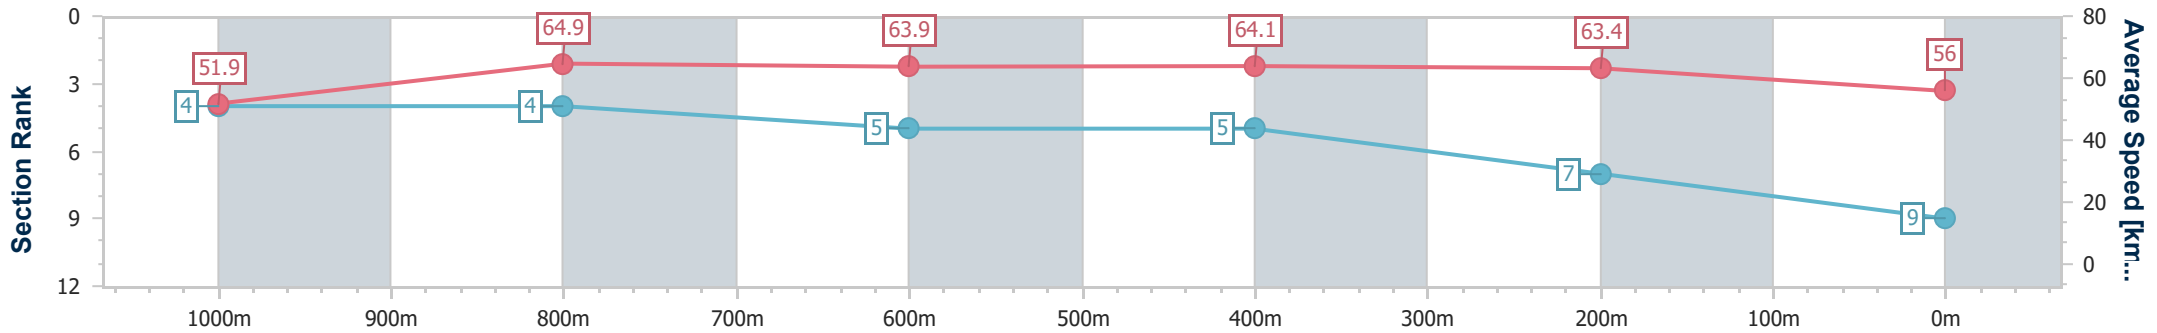

Horse/Jockey Name	Highland Son
Final Rank	9
Fastest Section Time (Section)	0:11.26 (1000m)
Top Speed [km/h] (Section)	65.9 (1000m)
Race State	Finished

Eagle Farm QLD Professional
Race 5: MOUNT FRANKLIN BENCHMARK 70 Handicap (4YO
only QTIS bonuses applicable) - 1200m

15 March 2023 - 14:49
Track Rating: Good 4, Weather: Fine, Rail Position: + 9.5m Entire Course.

BRISBANE
RACING CLUB

Section	Overall	1000m	800m	600m	400m	200m
Section Times	1:12.14 [9] (0:13.92)	0:58.22 [4] (0:11.26)	0:46.96 [4] (0:11.45)	0:35.51 [5] (0:11.31)	0:24.20 [5] (0:11.35)	0:12.85 [7] (0:12.85)
Average Speed [km/h]	51.9	64.9	63.9	64.1	63.4	56.0
Top Speed [km/h]	64.0	65.9	65.2	64.7	65.1	61.1
Avg. Dist. to Rail [m]	2.1	3.0	3.5	1.4	1.1	0.8
Avg. Stride Freq. [Hz]	2.3	2.3	2.3	2.3	2.3	2.2
Avg. Stride Length [m]	6.3	7.8	7.7	7.7	7.6	7.1

- [ ] Ranking at each section and finish
- -.-.- No data available at this section
- NA No data available