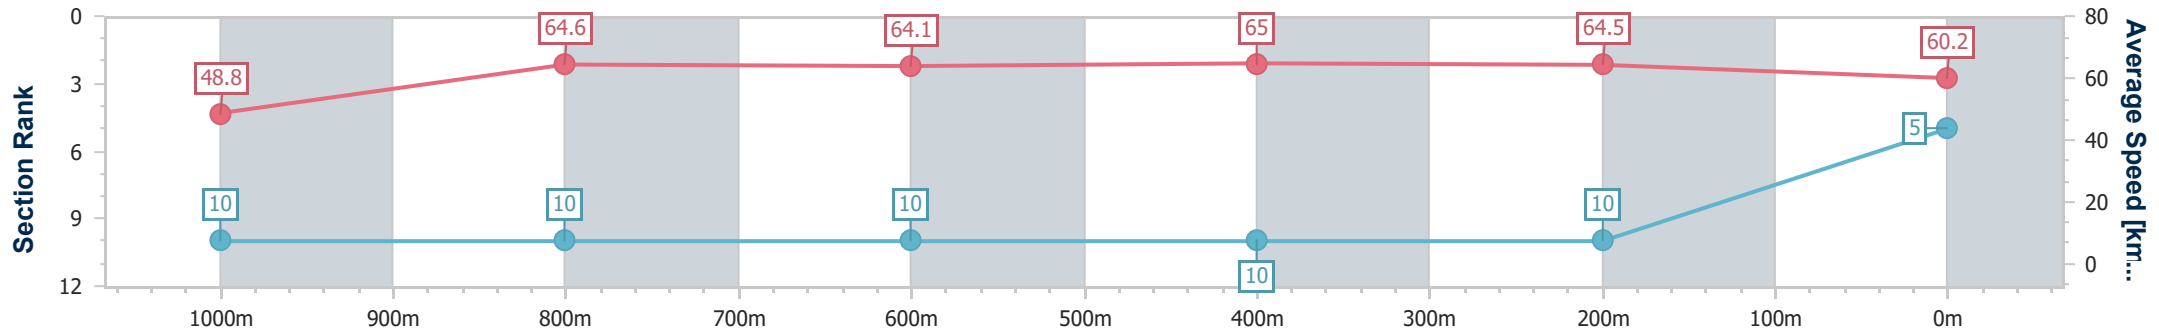

Horse/Jockey Name	Born A Warrior
Final Rank	5
Fastest Section Time (Section)	0:11.16 (400m)
Top Speed [km/h] (Section)	65.8 (400m)
Race State	Finished

Eagle Farm QLD Professional
Race 5: MOUNT FRANKLIN BENCHMARK 70 Handicap (4YO
only QTIS bonuses applicable) - 1200m

15 March 2023 - 14:49
Track Rating: Good 4, Weather: Fine, Rail Position: + 9.5m Entire Course.

BRISBANE
RACING CLUB

Section	Overall	1000m	800m	600m	400m	200m
Section Times	1:11.75 [5] (0:14.78)	0:56.97 [10] (0:11.29)	0:45.68 [10] (0:11.34)	0:34.34 [10] (0:11.21)	0:23.13 [10] (0:11.16)	0:11.97 [10] (0:11.97)
Average Speed [km/h]	48.8	64.6	64.1	65.0	64.5	60.2
Top Speed [km/h]	62.9	65.5	65.2	65.7	65.8	62.8
Avg. Dist. to Rail [m]	2.4	2.6	1.8	2.5	5.8	5.3
Avg. Stride Freq. [Hz]	2.2	2.4	2.3	2.4	2.4	2.4
Avg. Stride Length [m]	6.1	7.3	7.5	7.6	7.4	7.1

- [ ] Ranking at each section and finish
- -.-.- No data available at this section
- NA No data available