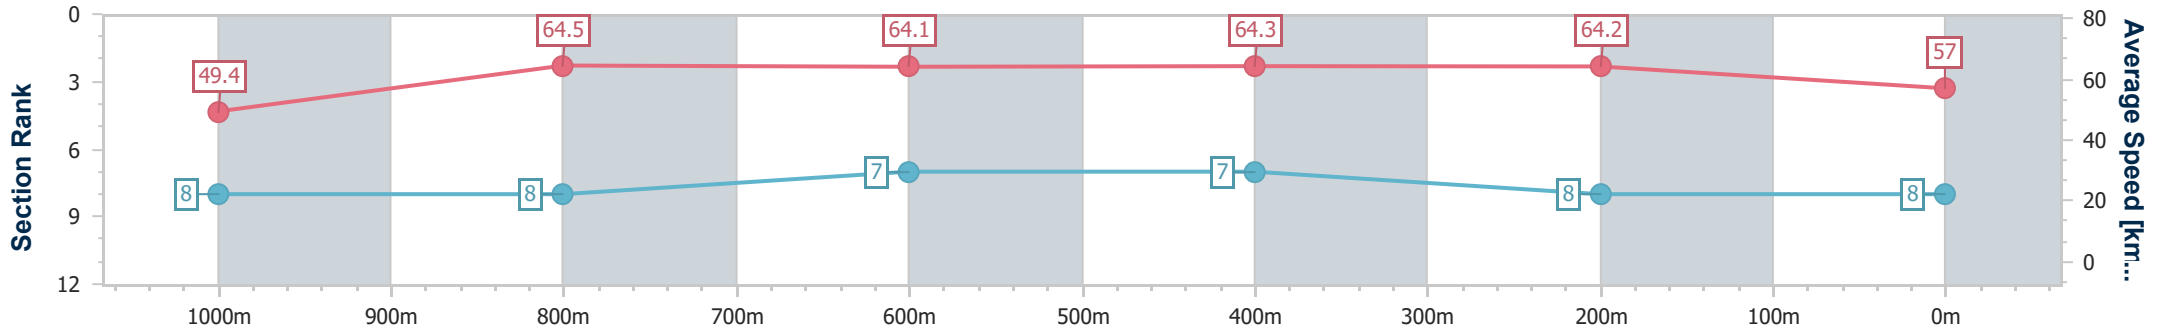

Horse/Jockey Name	Nishikori
Final Rank	8
Fastest Section Time (Section)	0:11.15 (600m)
Top Speed [km/h] (Section)	66.6 (400m)
Race State	Finished

Eagle Farm QLD Professional
Race 5: MOUNT FRANKLIN BENCHMARK 70 Handicap (4YO
only QTIS bonuses applicable) - 1200m

15 March 2023 - 14:49
Track Rating: Good 4, Weather: Fine, Rail Position: + 9.5m Entire
Course.

BRISBANE
RACING CLUB

Section	Overall	1000m	800m	600m	400m	200m
Section Times	1:12.09 [8] (0:14.62)	0:57.47 [8] (0:11.21)	0:46.26 [8] (0:11.26)	0:35.00 [7] (0:11.15)	0:23.85 [7] (0:11.22)	0:12.63 [8] (0:12.63)
Average Speed [km/h]	49.4	64.5	64.1	64.3	64.2	57.0
Top Speed [km/h]	63.2	65.7	65.1	66.2	66.6	62.0
Avg. Dist. to Rail [m]	3.7	1.0	0.4	0.8	1.5	1.2
Avg. Stride Freq. [Hz]	2.1	2.3	2.3	2.3	2.4	2.2
Avg. Stride Length [m]	6.5	7.6	7.7	7.6	7.6	7.3

- [ ] Ranking at each section and finish
- -.-.- No data available at this section
- NA No data available