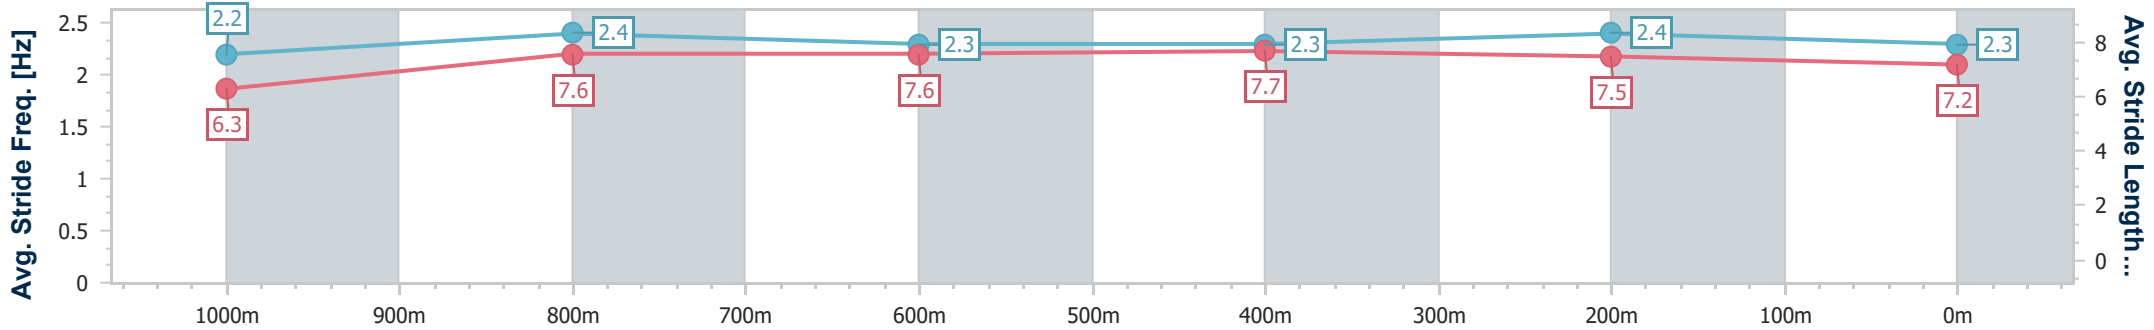

Horse/Jockey Name	Adonisea
Final Rank	2
Fastest Section Time (Section)	0:10.97 (400m)
Top Speed [km/h] (Section)	67.1 (400m)
Race State	Finished

Eagle Farm QLD Professional
Race 5: MOUNT FRANKLIN BENCHMARK 70 Handicap (4YO
only QTIS bonuses applicable) - 1200m

BRISBANE
RACING CLUB

15 March 2023 - 14:49
Track Rating: Good 4, Weather: Fine, Rail Position: + 9.5m Entire Course.

Section	Overall	1000m	800m	600m	400m	200m
Section Times	1:11.42 [2] (0:14.65)	0:56.77 [9] (0:11.26)	0:45.51 [9] (0:11.32)	0:34.19 [9] (0:11.20)	0:22.99 [8] (0:10.97)	0:12.02 [6] (0:12.02)
Average Speed [km/h]	49.3	64.5	64.2	64.8	65.6	60.0
Top Speed [km/h]	63.5	65.9	65.1	66.9	67.1	63.1
Avg. Dist. to Rail [m]	5.4	1.9	2.0	1.6	3.2	3.4
Avg. Stride Freq. [Hz]	2.2	2.4	2.3	2.3	2.4	2.3
Avg. Stride Length [m]	6.3	7.6	7.6	7.7	7.5	7.2

- [ ] Ranking at each section and finish
- -.-.- No data available at this section
- NA No data available