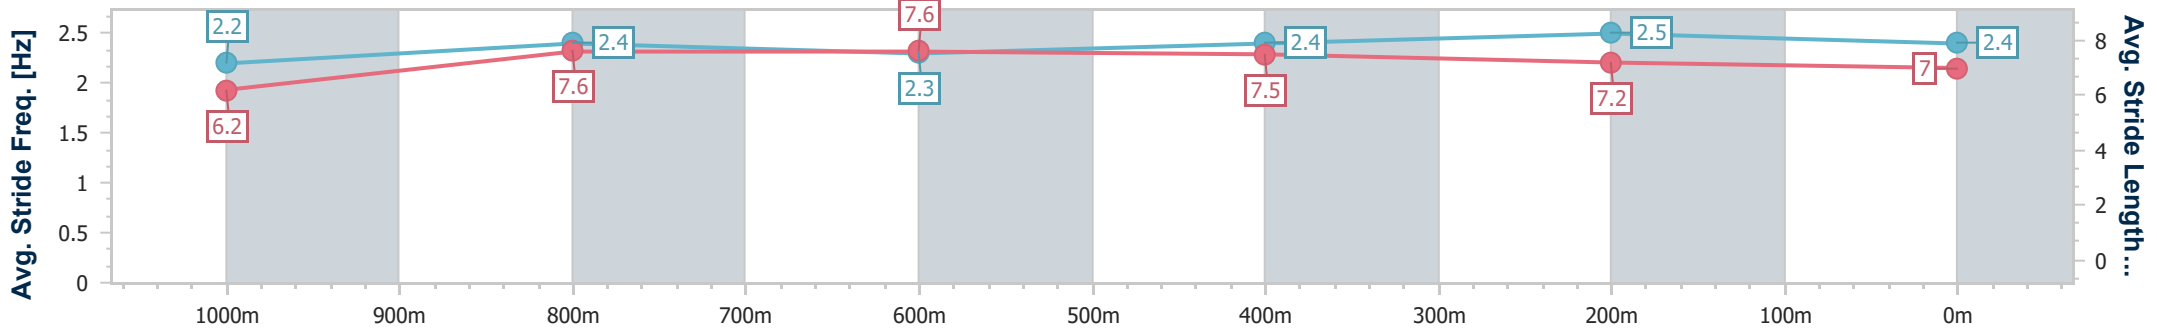

Horse/Jockey Name	Kokopo Kitty
Final Rank	1
Fastest Section Time (Section)	0:11.07 (400m)
Top Speed [km/h] (Section)	66.5 (400m)
Race State	Finished

Eagle Farm QLD Professional
Race 5: MOUNT FRANKLIN BENCHMARK 70 Handicap (4YO
only QTIS bonuses applicable) - 1200m

15 March 2023 - 14:49
Track Rating: Good 4, Weather: Fine, Rail Position: + 9.5m Entire
Course.

BRISBANE
RACING CLUB

Section	Overall	1000m	800m	600m	400m	200m
Section Times	1:11.40 [1] (0:14.35)	0:57.05 [6] (0:11.17)	0:45.88 [6] (0:11.34)	0:34.54 [6] (0:11.22)	0:23.32 [6] (0:11.07)	0:12.25 [3] (0:12.25)
Average Speed [km/h]	50.3	64.9	64.0	64.3	65.1	58.7
Top Speed [km/h]	64.1	65.7	64.6	66.4	66.5	63.4
Avg. Dist. to Rail [m]	0.7	1.5	1.9	0.6	1.3	2.5
Avg. Stride Freq. [Hz]	2.2	2.4	2.3	2.4	2.5	2.4
Avg. Stride Length [m]	6.2	7.6	7.6	7.5	7.2	7.0

- [ ] Ranking at each section and finish
- -.-.- No data available at this section
- NA No data available