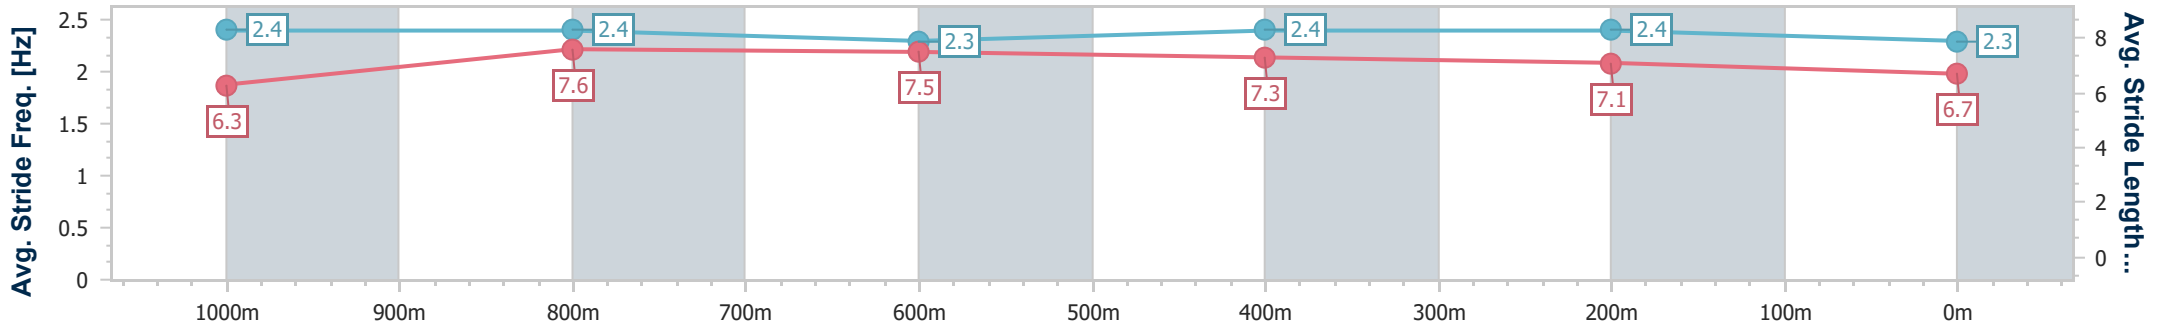

- [ ] Ranking at each section and finish
- .-.- No data available at this section
- NA No data available

Horse/Jockey Name	Shadow Mission
Final Rank	10
Fastest Section Time (Section)	0:11.23 (1000m)
Top Speed [km/h] (Section)	66.0 (1000m)
Race State	Finished

BRISBANE  
 RACING CLUB

Section	Overall	1000m	800m	600m	400m	200m
Section Times	1:12.22 [10] (0:13.54)	0:58.68 [1] (0:11.23)	0:47.45 [1] (0:11.46)	0:35.99 [1] (0:11.36)	0:24.63 [1] (0:11.40)	0:13.23 [1] (0:13.23)
Average Speed [km/h]	53.3	64.3	63.5	63.8	63.2	54.4
Top Speed [km/h]	66.0	66.0	65.3	64.5	65.1	60.4
Avg. Dist. to Rail [m]	4.4	0.7	2.7	1.3	1.3	1.1
Avg. Stride Freq. [Hz]	2.4	2.4	2.3	2.4	2.4	2.3
Avg. Stride Length [m]	6.3	7.6	7.5	7.3	7.1	6.7