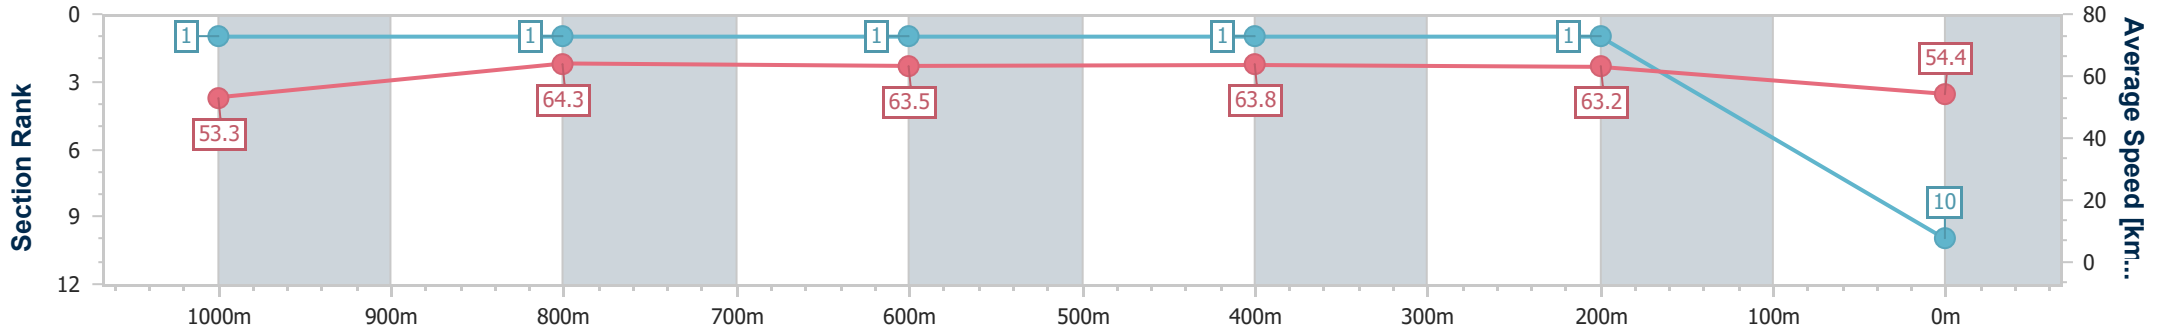

- [ ] Ranking at each section and finish
- .-.- No data available at this section
- NA No data available

Horse/Jockey Name	Shadow Mission
Final Rank	10
Fastest Section Time (Section)	0:11.23 (1000m)
Top Speed [km/h] (Section)	66.0 (1000m)
Race State	Finished

Eagle Farm QLD Professional  
 Race 5: MOUNT FRANKLIN BENCHMARK 70 Handicap (4YO  
 only QTIS bonuses applicable) - 1200m

15 March 2023 - 14:49

Track Rating: Good 4, Weather: Fine, Rail Position: + 9.5m Entire Course.

BRISBANE  
 RACING CLUB

Section	Overall	1000m	800m	600m	400m	200m
Section Times	1:12.22 [10] (0:13.54)	0:58.68 [1] (0:11.23)	0:47.45 [1] (0:11.46)	0:35.99 [1] (0:11.36)	0:24.63 [1] (0:11.40)	0:13.23 [1] (0:13.23)
Average Speed [km/h]	53.3	64.3	63.5	63.8	63.2	54.4
Top Speed [km/h]	66.0	66.0	65.3	64.5	65.1	60.4
Avg. Dist. to Rail [m]	4.4	0.7	2.7	1.3	1.3	1.1
Avg. Stride Freq. [Hz]	2.4	2.4	2.3	2.4	2.4	2.3
Avg. Stride Length [m]	6.3	7.6	7.5	7.3	7.1	6.7