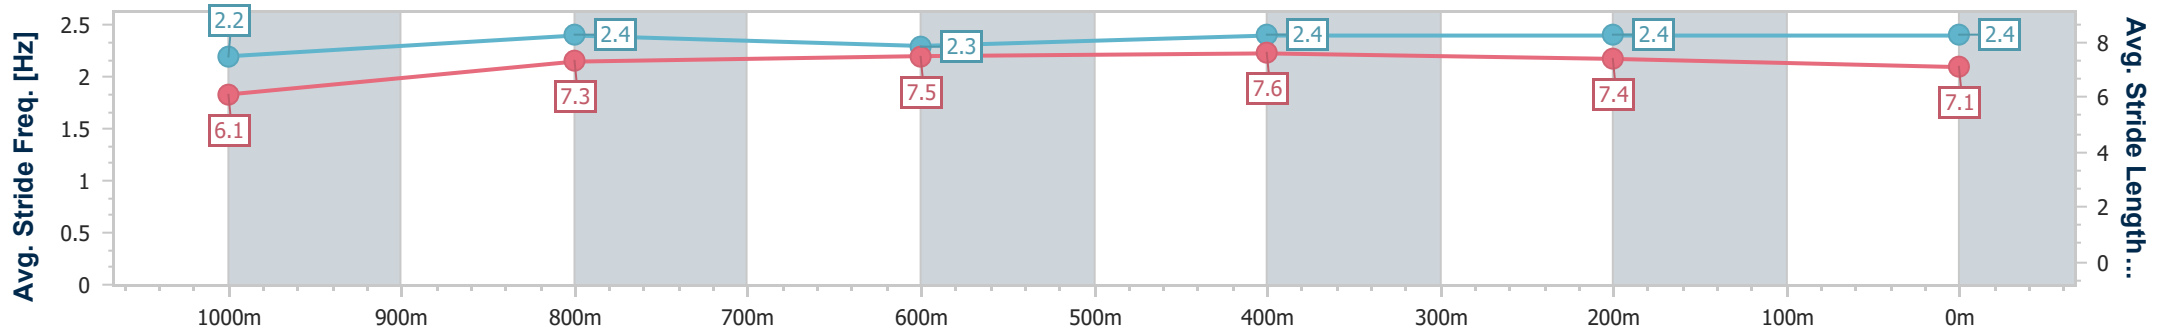

Horse/Jockey Name	Born A Warrior
Final Rank	5
Fastest Section Time (Section)	0:11.16 (400m)
Top Speed [km/h] (Section)	65.8 (400m)
Race State	Finished

Eagle Farm QLD Professional
Race 5: MOUNT FRANKLIN BENCHMARK 70 Handicap (4YO
only QTIS bonuses applicable) - 1200m

15 March 2023 - 14:49
Track Rating: Good 4, Weather: Fine, Rail Position: + 9.5m Entire Course.

BRISBANE
RACING CLUB

Section	Overall	1000m	800m	600m	400m	200m
Section Times	1:11.75 [5] (0:14.78)	0:56.97 [10] (0:11.29)	0:45.68 [10] (0:11.34)	0:34.34 [10] (0:11.21)	0:23.13 [10] (0:11.16)	0:11.97 [10] (0:11.97)
Average Speed [km/h]	48.8	64.6	64.1	65.0	64.5	60.2
Top Speed [km/h]	62.9	65.5	65.2	65.7	65.8	62.8
Avg. Dist. to Rail [m]	2.4	2.6	1.8	2.5	5.8	5.3
Avg. Stride Freq. [Hz]	2.2	2.4	2.3	2.4	2.4	2.4
Avg. Stride Length [m]	6.1	7.3	7.5	7.6	7.4	7.1

- [ ] Ranking at each section and finish
- -.-.- No data available at this section
- NA No data available