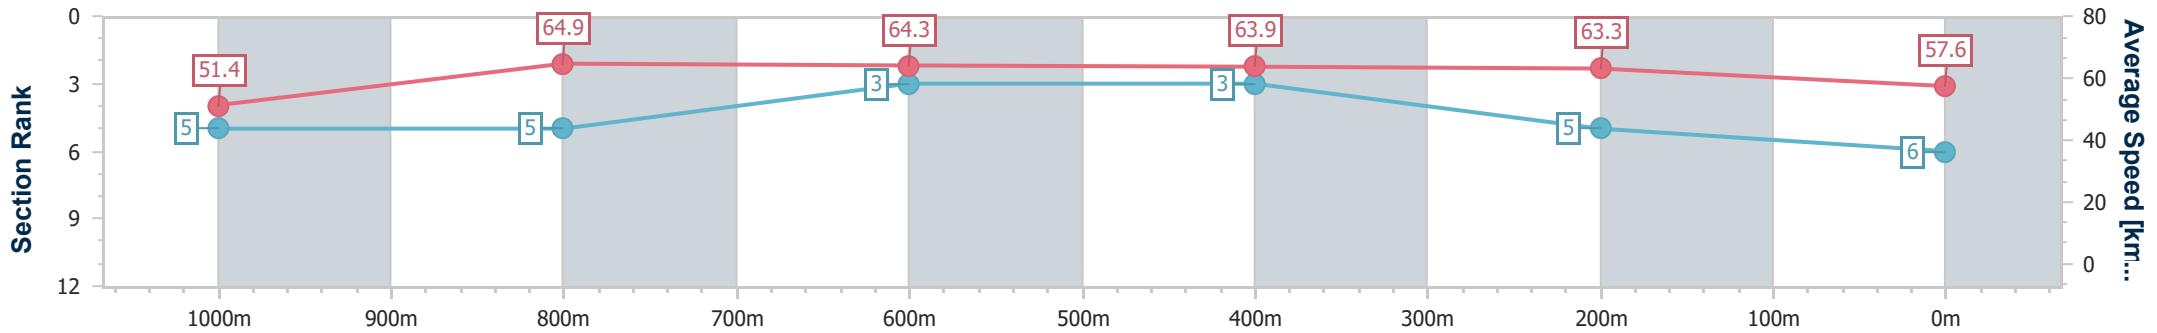

Horse/Jockey Name	Schiller Bay
Final Rank	6
Fastest Section Time (Section)	0:11.20 (1000m)
Top Speed [km/h] (Section)	65.9 (1000m)
Race State	Finished

Eagle Farm QLD Professional
Race 5: MOUNT FRANKLIN BENCHMARK 70 Handicap (4YO
only QTIS bonuses applicable) - 1200m

15 March 2023 - 14:49
Track Rating: Good 4, Weather: Fine, Rail Position: + 9.5m Entire
Course.

BRISBANE
RACING CLUB

Section	Overall	1000m	800m	600m	400m	200m
Section Times	1:11.76 [6] (0:14.06)	0:57.70 [5] (0:11.20)	0:46.50 [5] (0:11.29)	0:35.21 [3] (0:11.33)	0:23.88 [3] (0:11.38)	0:12.50 [5] (0:12.50)
Average Speed [km/h]	51.4	64.9	64.3	63.9	63.3	57.6
Top Speed [km/h]	65.0	65.9	65.0	65.2	64.7	61.1
Avg. Dist. to Rail [m]	0.9	2.2	2.0	1.4	1.2	1.3
Avg. Stride Freq. [Hz]	2.4	2.6	2.5	2.5	2.4	2.3
Avg. Stride Length [m]	5.9	7.0	7.2	7.2	7.1	6.9

- [ ] Ranking at each section and finish
- -.-.- No data available at this section
- NA No data available