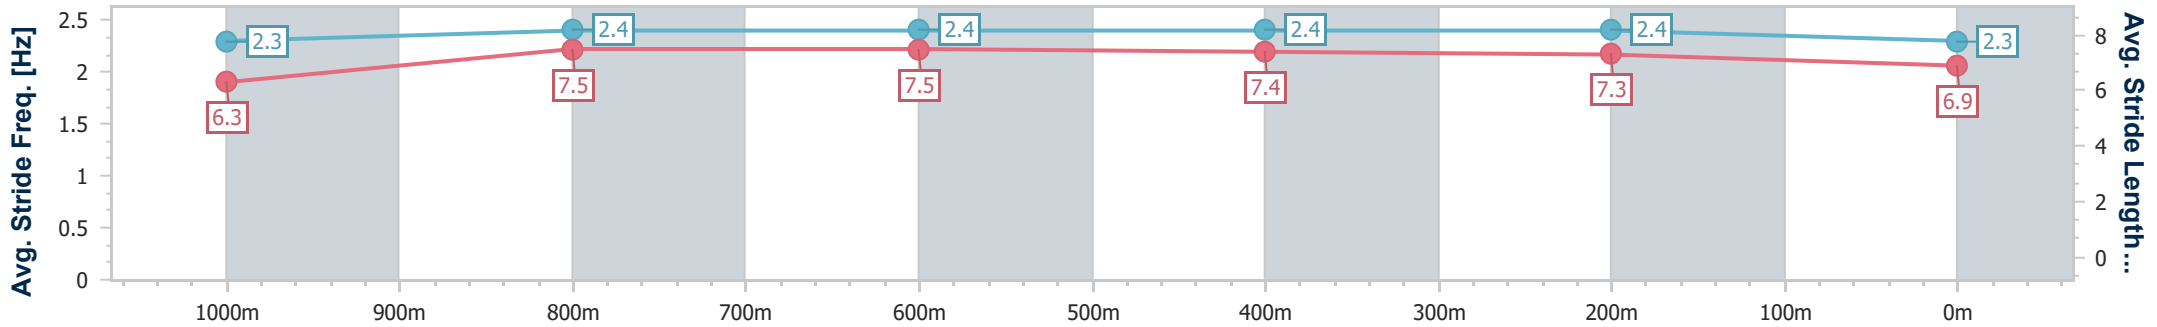

BRISBANE  
 RACING CLUB

Section	Overall	1000m	800m	600m	400m	200m
Section Times	1:11.53 [3] (0:13.65)	0:57.88 [2] (0:11.23)	0:46.65 [2] (0:11.50)	0:35.15 [2] (0:11.27)	0:23.88 [2] (0:11.32)	0:12.56 [2] (0:12.56)
Average Speed [km/h]	52.9	65.4	63.8	64.3	63.7	57.3
Top Speed [km/h]	64.9	66.1	64.5	65.0	65.4	61.4
Avg. Dist. to Rail [m]	3.8	4.5	4.1	1.3	1.1	1.3
Avg. Stride Freq. [Hz]	2.3	2.4	2.4	2.4	2.4	2.3
Avg. Stride Length [m]	6.3	7.5	7.5	7.4	7.3	6.9