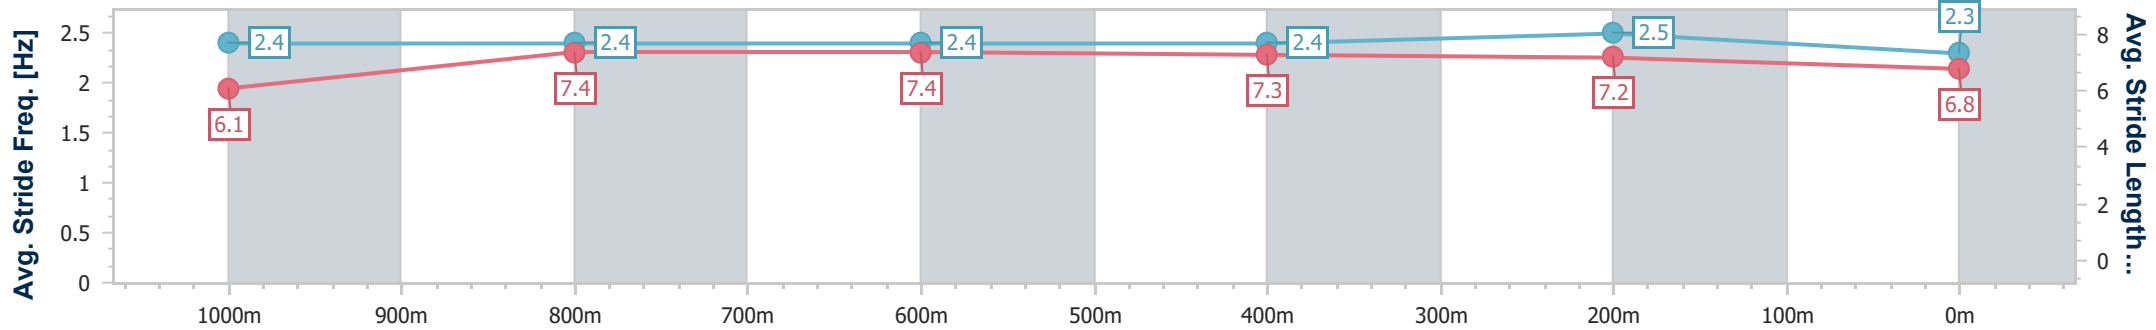

Section	Overall	1000m	800m	600m	400m	200m								
Section Times	1:11.82 [7] (0:13.81)	0:58.01 [3] (0:11.38)	0:46.63 [3] (0:11.35)	0:35.28 [4] (0:11.33)	0:23.95 [4] (0:11.23)	0:12.72 [4] (0:12.72)								
Average Speed [km/h]	52.4	64.1	63.9	63.9	64.0	56.6								
Top Speed [km/h]	66.2	65.7	64.7	65.1	66.2	59.7								
Avg. Dist. to Rail [m]	4.4	2.9	2.1	0.8	1.3	1.6								
Avg. Stride Freq. [Hz]	2.4	2.4	2.4	2.4	2.5	2.3								
Avg. Stride Length [m]	6.1	7.4	7.4	7.3	7.2	6.8								