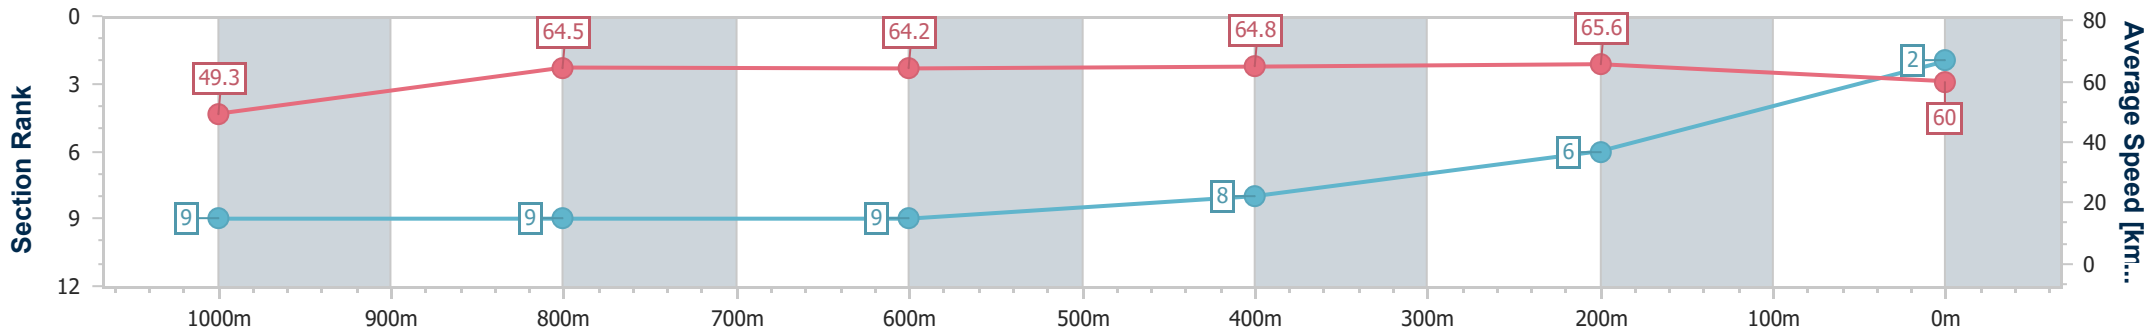

Horse/Jockey Name	Adonisea
Final Rank	2
Fastest Section Time (Section)	0:10.97 (400m)
Top Speed [km/h] (Section)	67.1 (400m)
Race State	Finished

Eagle Farm QLD Professional
Race 5: MOUNT FRANKLIN BENCHMARK 70 Handicap (4YO
only QTIS bonuses applicable) - 1200m

BRISBANE
RACING CLUB

15 March 2023 - 14:49
Track Rating: Good 4, Weather: Fine, Rail Position: + 9.5m Entire Course.

Section	Overall	1000m	800m	600m	400m	200m
Section Times	1:11.42 [2] (0:14.65)	0:56.77 [9] (0:11.26)	0:45.51 [9] (0:11.32)	0:34.19 [9] (0:11.20)	0:22.99 [8] (0:10.97)	0:12.02 [6] (0:12.02)
Average Speed [km/h]	49.3	64.5	64.2	64.8	65.6	60.0
Top Speed [km/h]	63.5	65.9	65.1	66.9	67.1	63.1
Avg. Dist. to Rail [m]	5.4	1.9	2.0	1.6	3.2	3.4
Avg. Stride Freq. [Hz]	2.2	2.4	2.3	2.3	2.4	2.3
Avg. Stride Length [m]	6.3	7.6	7.6	7.7	7.5	7.2

- [ ] Ranking at each section and finish
- -.-.- No data available at this section
- NA No data available