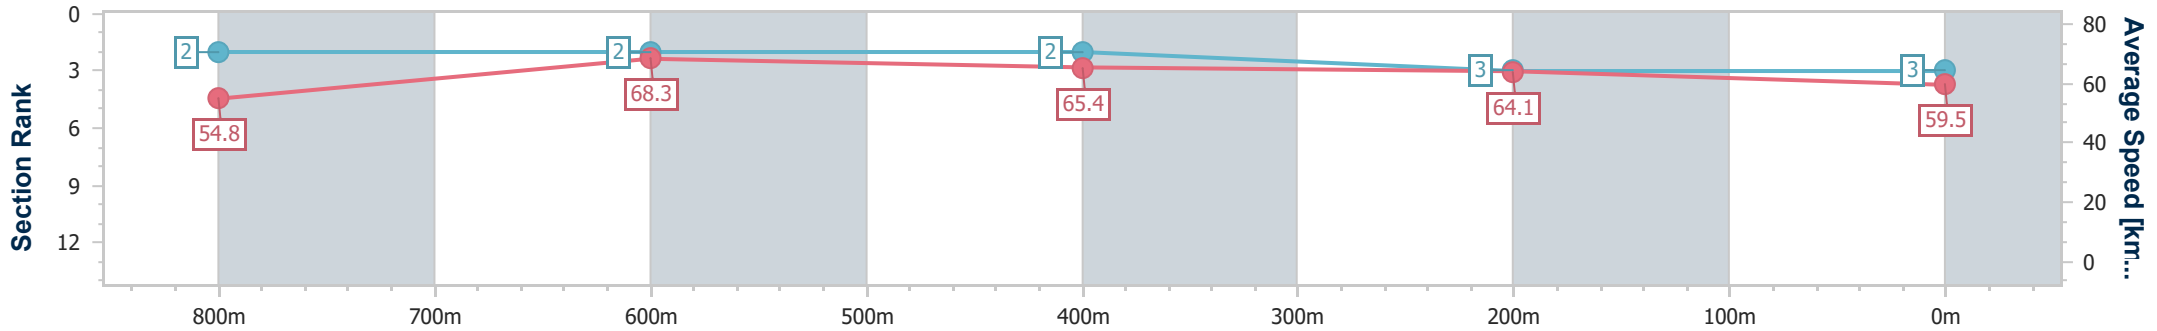

Horse/Jockey Name	Set To Shine
Final Rank	3
Fastest Section Time (Section)	0:10.63 (800m)
Top Speed [km/h] (Section)	69.7 (800m)
Race State	Finished

Eagle Farm QLD Professional
Race 7: MAGIC MILLIONS GOLD COAST MARCH 20-21 Class 1
Handicap - 1000m
15 March 2023 - 16:00
Track Rating: Good 4, Weather: Fine, Rail Position: + 9.5m Entire Course.

BRISBANE
RACING CLUB

Section	Overall	800m	600m	400m	200m
Section Times	0:58.31 [3] (0:13.31)	0:45.00 [2] (0:10.63)	0:34.37 [2] (0:11.04)	0:23.33 [2] (0:11.21)	0:12.12 [3] (0:12.12)
Average Speed [km/h]	54.8	68.3	65.4	64.1	59.5
Top Speed [km/h]	69.0	69.7	66.8	66.1	62.4
Avg. Dist. to Rail [m]	7.0	2.3	0.5	0.8	1.8
Avg. Stride Freq. [Hz]	2.3	2.4	2.4	2.4	2.3
Avg. Stride Length [m]	6.6	7.7	7.6	7.5	7.2

- [ ] Ranking at each section and finish
- -.-.- No data available at this section
- NA No data available