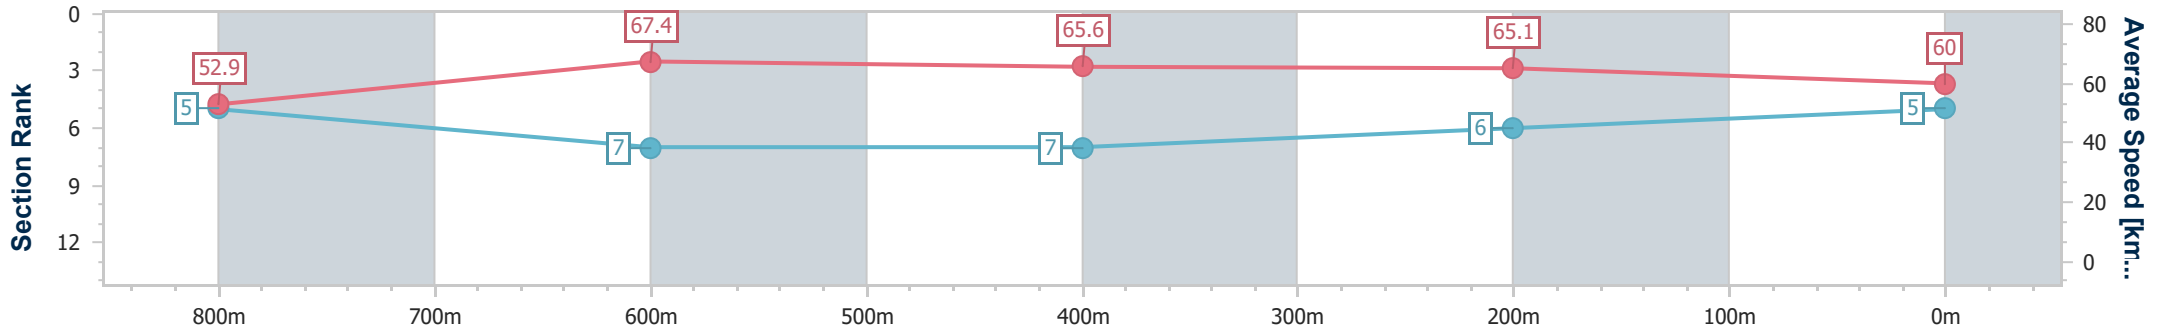

Horse/Jockey Name	Derry Grove
Final Rank	5
Fastest Section Time (Section)	0:10.76 (800m)
Top Speed [km/h] (Section)	69.7 (800m)
Race State	Finished

Eagle Farm QLD Professional
Race 7: MAGIC MILLIONS GOLD COAST MARCH 20-21 Class 1
Handicap - 1000m
15 March 2023 - 16:00
Track Rating: Good 4, Weather: Fine, Rail Position: + 9.5m Entire Course.

BRISBANE
RACING CLUB

Section	Overall	800m	600m	400m	200m
Section Times	0:58.52 [5] (0:13.68)	0:44.84 [5] (0:10.76)	0:34.08 [7] (0:11.04)	0:23.04 [7] (0:11.03)	0:12.01 [6] (0:12.01)
Average Speed [km/h]	52.9	67.4	65.6	65.1	60.0
Top Speed [km/h]	68.1	69.7	67.1	67.2	63.1
Avg. Dist. to Rail [m]	2.4	1.4	1.3	2.6	2.3
Avg. Stride Freq. [Hz]	2.2	2.5	2.4	2.5	2.4
Avg. Stride Length [m]	6.6	7.5	7.5	7.4	7.1

- [ ] Ranking at each section and finish
- -.-.- No data available at this section
- NA No data available