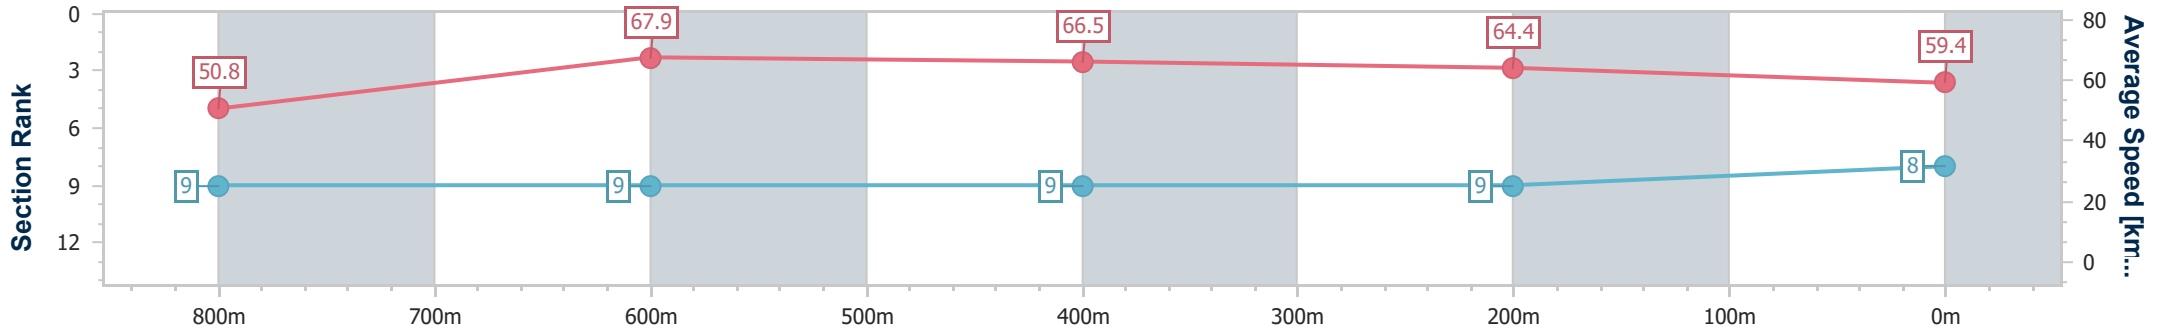

Horse/Jockey Name	Motherlode
Final Rank	8
Fastest Section Time (Section)	0:10.69 (800m)
Top Speed [km/h] (Section)	68.5 (800m)
Race State	Finished

Eagle Farm QLD Professional
Race 7: MAGIC MILLIONS GOLD COAST MARCH 20-21 Class 1
Handicap - 1000m
15 March 2023 - 16:00
Track Rating: Good 4, Weather: Fine, Rail Position: + 9.5m Entire Course.

BRISBANE
RACING CLUB

Section	Overall	800m	600m	400m	200m
Section Times	0:59.11 [8] (0:14.26)	0:44.85 [9] (0:10.69)	0:34.16 [9] (0:10.84)	0:23.32 [9] (0:11.19)	0:12.13 [9] (0:12.13)
Average Speed [km/h]	50.8	67.9	66.5	64.4	59.4
Top Speed [km/h]	67.1	68.5	67.6	67.1	62.8
Avg. Dist. to Rail [m]	2.4	1.7	0.8	3.6	6.0
Avg. Stride Freq. [Hz]	2.2	2.4	2.4	2.4	2.2
Avg. Stride Length [m]	6.4	7.7	7.8	7.5	7.4

- [ ] Ranking at each section and finish
- -.-.- No data available at this section
- NA No data available