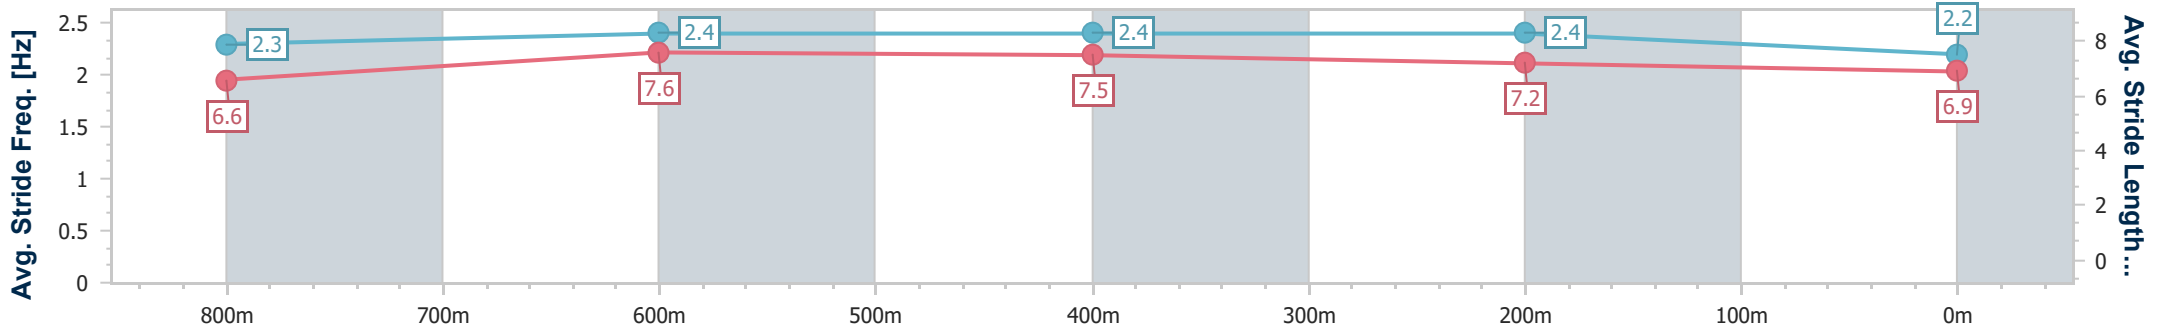

Horse/Jockey Name	Not Another
Final Rank	9
Fastest Section Time (Section)	0:10.76 (800m)
Top Speed [km/h] (Section)	68.8 (800m)
Race State	Finished

Eagle Farm QLD Professional
Race 7: MAGIC MILLIONS GOLD COAST MARCH 20-21 Class 1
Handicap - 1000m
15 March 2023 - 16:00
Track Rating: Good 4, Weather: Fine, Rail Position: + 9.5m Entire Course.

BRISBANE
RACING CLUB

Section	Overall	800m	600m	400m	200m
Section Times	0:59.98 [9] (0:13.52)	0:46.46 [3] (0:10.76)	0:35.70 [4] (0:10.94)	0:24.76 [4] (0:11.61)	0:13.15 [8] (0:13.15)
Average Speed [km/h]	53.6	67.4	66.0	62.0	54.7
Top Speed [km/h]	68.4	68.8	67.6	64.1	59.9
Avg. Dist. to Rail [m]	4.9	1.6	0.6	4.3	5.4
Avg. Stride Freq. [Hz]	2.3	2.4	2.4	2.4	2.2
Avg. Stride Length [m]	6.6	7.6	7.5	7.2	6.9

- [ ] Ranking at each section and finish
- -.-.- No data available at this section
- NA No data available