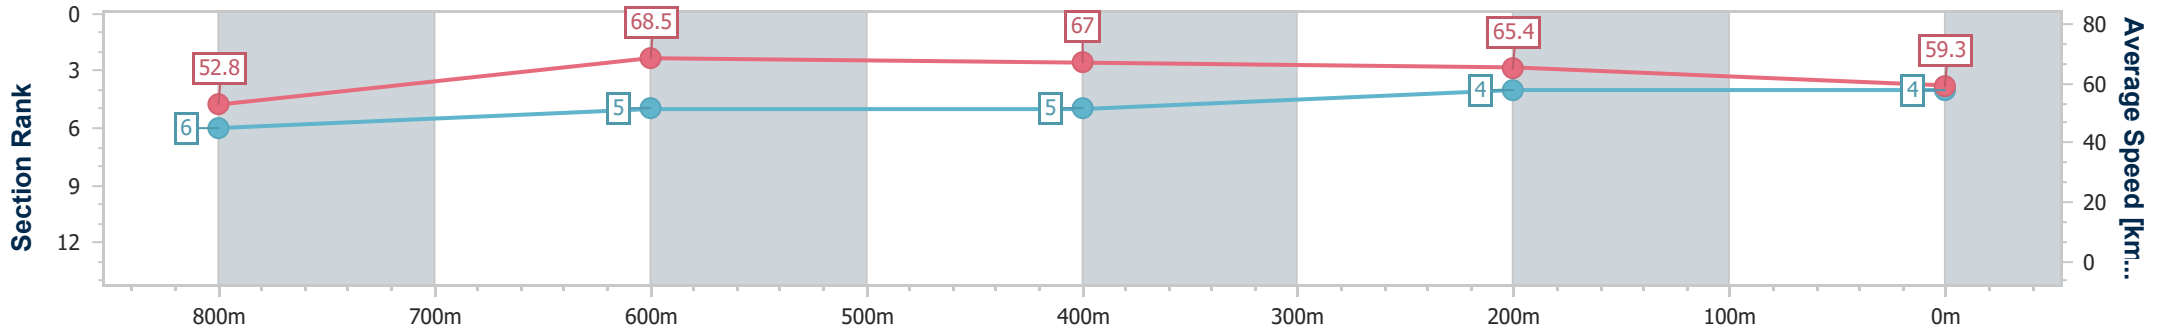

Horse/Jockey Name	Lost Media
Final Rank	4
Fastest Section Time (Section)	0:10.69 (800m)
Top Speed [km/h] (Section)	69.6 (800m)
Race State	Finished

Eagle Farm QLD Professional
Race 7: MAGIC MILLIONS GOLD COAST MARCH 20-21 Class 1
Handicap - 1000m
15 March 2023 - 16:00
Track Rating: Good 4, Weather: Fine, Rail Position: + 9.5m Entire Course.

BRISBANE
RACING CLUB

Section	Overall	800m	600m	400m	200m
Section Times	0:58.50 [4] (0:13.78)	0:44.72 [6] (0:10.69)	0:34.03 [5] (0:10.87)	0:23.16 [5] (0:11.00)	0:12.16 [4] (0:12.16)
Average Speed [km/h]	52.8	68.5	67.0	65.4	59.3
Top Speed [km/h]	69.4	69.6	68.2	68.8	62.3
Avg. Dist. to Rail [m]	5.2	3.4	2.8	4.6	5.7
Avg. Stride Freq. [Hz]	2.2	2.5	2.4	2.4	2.3
Avg. Stride Length [m]	6.6	7.6	7.6	7.4	7.1

- [ ] Ranking at each section and finish
- -.-.- No data available at this section
- NA No data available