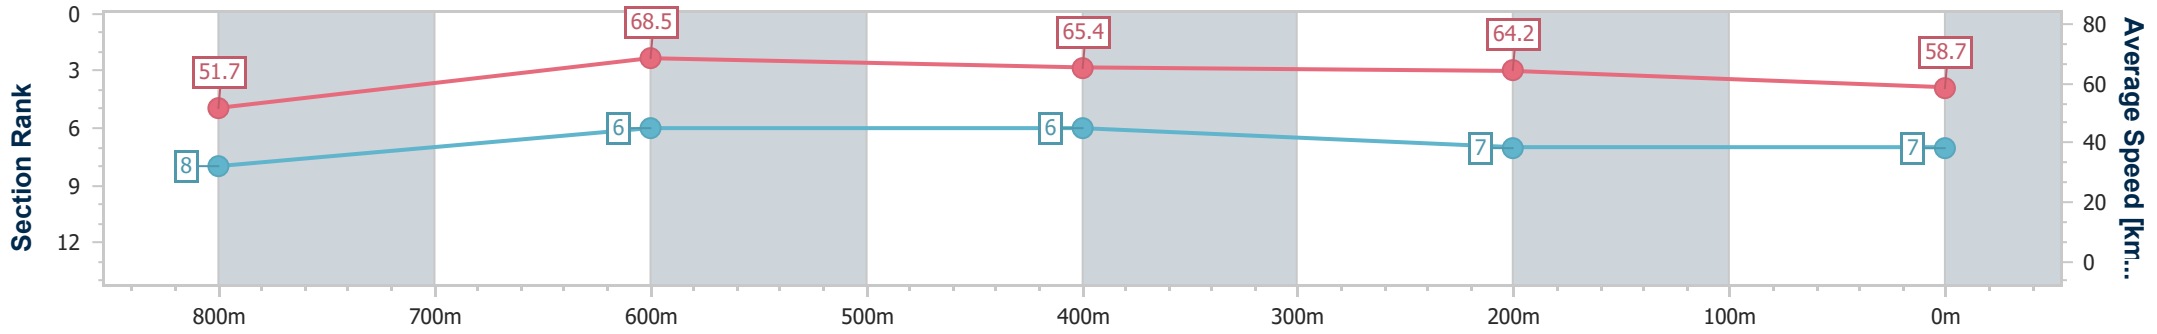

Horse/Jockey Name	Hell Of A Prince
Final Rank	7
Fastest Section Time (Section)	0:10.50 (800m)
Top Speed [km/h] (Section)	69.7 (800m)
Race State	Finished

Eagle Farm QLD Professional
Race 7: MAGIC MILLIONS GOLD COAST MARCH 20-21 Class 1
Handicap - 1000m
15 March 2023 - 16:00
Track Rating: Good 4, Weather: Fine, Rail Position: + 9.5m Entire Course.

BRISBANE
RACING CLUB

Section	Overall	800m	600m	400m	200m
Section Times	0:58.98 [7] (0:14.01)	0:44.97 [8] (0:10.50)	0:34.47 [6] (0:10.98)	0:23.49 [6] (0:11.21)	0:12.28 [7] (0:12.28)
Average Speed [km/h]	51.7	68.5	65.4	64.2	58.7
Top Speed [km/h]	67.5	69.7	66.7	66.2	62.0
Avg. Dist. to Rail [m]	3.0	0.2	0.4	0.7	0.5
Avg. Stride Freq. [Hz]	2.2	2.4	2.3	2.4	2.3
Avg. Stride Length [m]	6.5	7.7	7.8	7.6	7.1

- [ ] Ranking at each section and finish
- -.-.- No data available at this section
- NA No data available