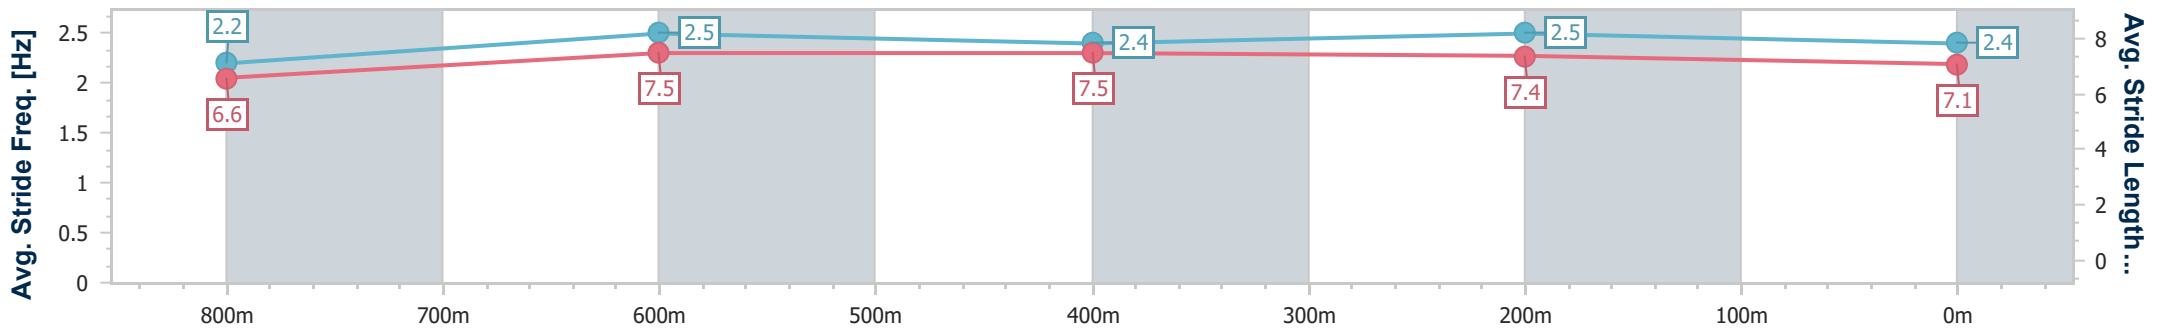

Horse/Jockey Name	Derry Grove
Final Rank	5
Fastest Section Time (Section)	0:10.76 (800m)
Top Speed [km/h] (Section)	69.7 (800m)
Race State	Finished

Eagle Farm QLD Professional
Race 7: MAGIC MILLIONS GOLD COAST MARCH 20-21 Class 1
Handicap - 1000m
15 March 2023 - 16:00
Track Rating: Good 4, Weather: Fine, Rail Position: + 9.5m Entire Course.

BRISBANE
RACING CLUB

Section	Overall	800m	600m	400m	200m
Section Times	0:58.52 [5] (0:13.68)	0:44.84 [5] (0:10.76)	0:34.08 [7] (0:11.04)	0:23.04 [7] (0:11.03)	0:12.01 [6] (0:12.01)
Average Speed [km/h]	52.9	67.4	65.6	65.1	60.0
Top Speed [km/h]	68.1	69.7	67.1	67.2	63.1
Avg. Dist. to Rail [m]	2.4	1.4	1.3	2.6	2.3
Avg. Stride Freq. [Hz]	2.2	2.5	2.4	2.5	2.4
Avg. Stride Length [m]	6.6	7.5	7.5	7.4	7.1

- [ ] Ranking at each section and finish
- -.-.- No data available at this section
- NA No data available