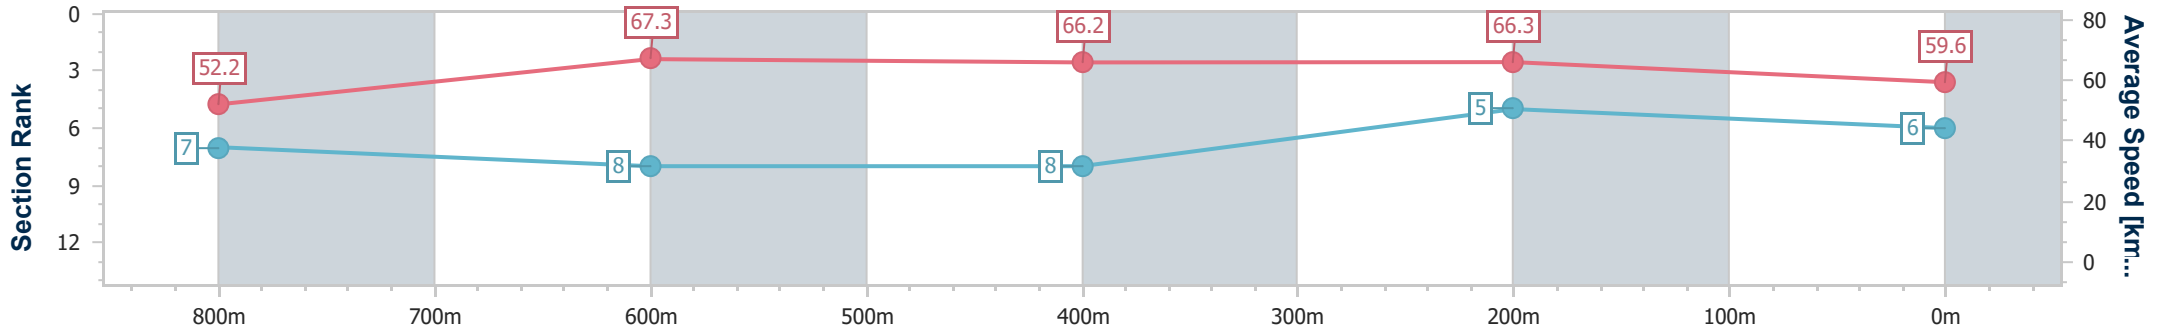

Horse/Jockey Name	What A Sham
Final Rank	6
Fastest Section Time (Section)	0:10.80 (800m)
Top Speed [km/h] (Section)	69.1 (800m)
Race State	Finished

Eagle Farm QLD Professional
Race 7: MAGIC MILLIONS GOLD COAST MARCH 20-21 Class 1
Handicap - 1000m
15 March 2023 - 16:00
Track Rating: Good 4, Weather: Fine, Rail Position: + 9.5m Entire Course.

BRISBANE
RACING CLUB

Section	Overall	800m	600m	400m	200m
Section Times	0:58.56 [6] (0:13.91)	0:44.65 [7] (0:10.80)	0:33.85 [8] (0:10.89)	0:22.96 [8] (0:10.86)	0:12.10 [5] (0:12.10)
Average Speed [km/h]	52.2	67.3	66.2	66.3	59.6
Top Speed [km/h]	67.9	69.1	68.6	68.9	63.4
Avg. Dist. to Rail [m]	3.7	2.2	1.0	3.3	6.2
Avg. Stride Freq. [Hz]	2.2	2.4	2.4	2.4	2.4
Avg. Stride Length [m]	6.5	7.7	7.7	7.5	7.0

- [ ] Ranking at each section and finish
- -.-.- No data available at this section
- NA No data available