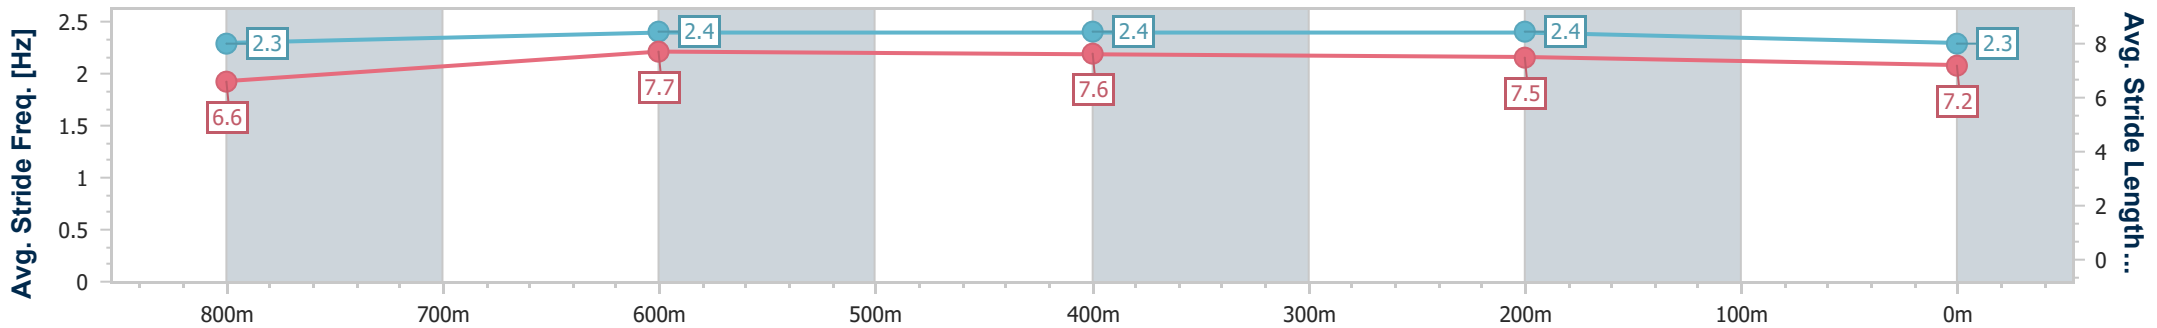

Horse/Jockey Name	Set To Shine
Final Rank	3
Fastest Section Time (Section)	0:10.63 (800m)
Top Speed [km/h] (Section)	69.7 (800m)
Race State	Finished

Eagle Farm QLD Professional
Race 7: MAGIC MILLIONS GOLD COAST MARCH 20-21 Class 1
Handicap - 1000m
15 March 2023 - 16:00
Track Rating: Good 4, Weather: Fine, Rail Position: + 9.5m Entire Course.

BRISBANE
RACING CLUB

Section	Overall	800m	600m	400m	200m
Section Times	0:58.31 [3] (0:13.31)	0:45.00 [2] (0:10.63)	0:34.37 [2] (0:11.04)	0:23.33 [2] (0:11.21)	0:12.12 [3] (0:12.12)
Average Speed [km/h]	54.8	68.3	65.4	64.1	59.5
Top Speed [km/h]	69.0	69.7	66.8	66.1	62.4
Avg. Dist. to Rail [m]	7.0	2.3	0.5	0.8	1.8
Avg. Stride Freq. [Hz]	2.3	2.4	2.4	2.4	2.3
Avg. Stride Length [m]	6.6	7.7	7.6	7.5	7.2

- [ ] Ranking at each section and finish
- -.-.- No data available at this section
- NA No data available