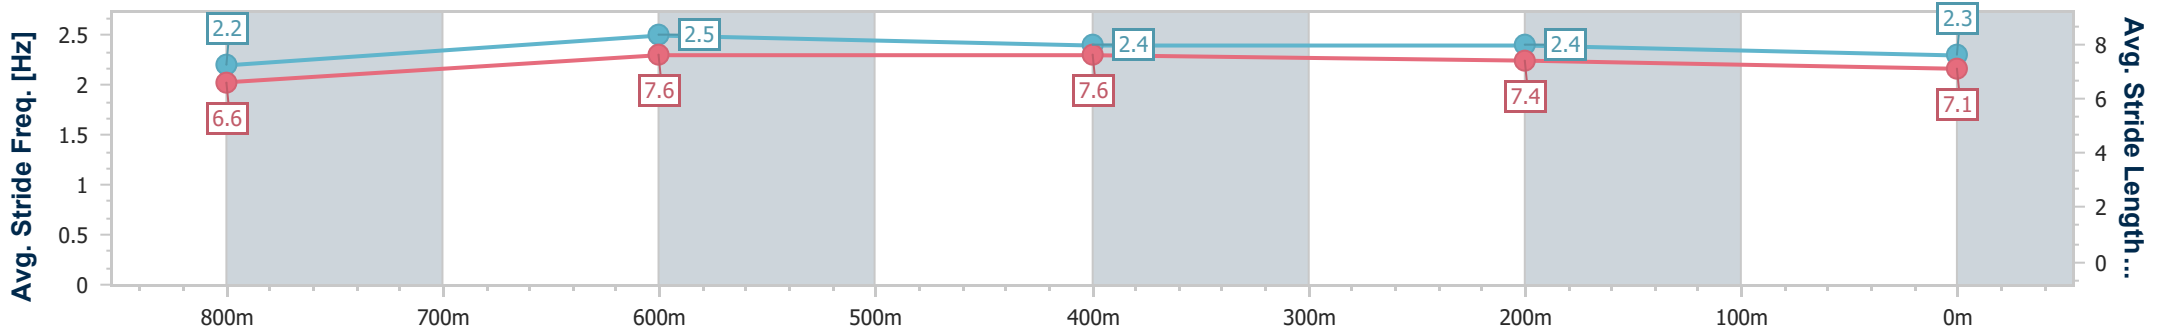

Horse/Jockey Name	Lost Media
Final Rank	4
Fastest Section Time (Section)	0:10.69 (800m)
Top Speed [km/h] (Section)	69.6 (800m)
Race State	Finished

Eagle Farm QLD Professional
Race 7: MAGIC MILLIONS GOLD COAST MARCH 20-21 Class 1
Handicap - 1000m
15 March 2023 - 16:00
Track Rating: Good 4, Weather: Fine, Rail Position: + 9.5m Entire Course.

BRISBANE
RACING CLUB

Section	Overall	800m	600m	400m	200m
Section Times	0:58.50 [4] (0:13.78)	0:44.72 [6] (0:10.69)	0:34.03 [5] (0:10.87)	0:23.16 [5] (0:11.00)	0:12.16 [4] (0:12.16)
Average Speed [km/h]	52.8	68.5	67.0	65.4	59.3
Top Speed [km/h]	69.4	69.6	68.2	68.8	62.3
Avg. Dist. to Rail [m]	5.2	3.4	2.8	4.6	5.7
Avg. Stride Freq. [Hz]	2.2	2.5	2.4	2.4	2.3
Avg. Stride Length [m]	6.6	7.6	7.6	7.4	7.1

- [ ] Ranking at each section and finish
- -.-.- No data available at this section
- NA No data available