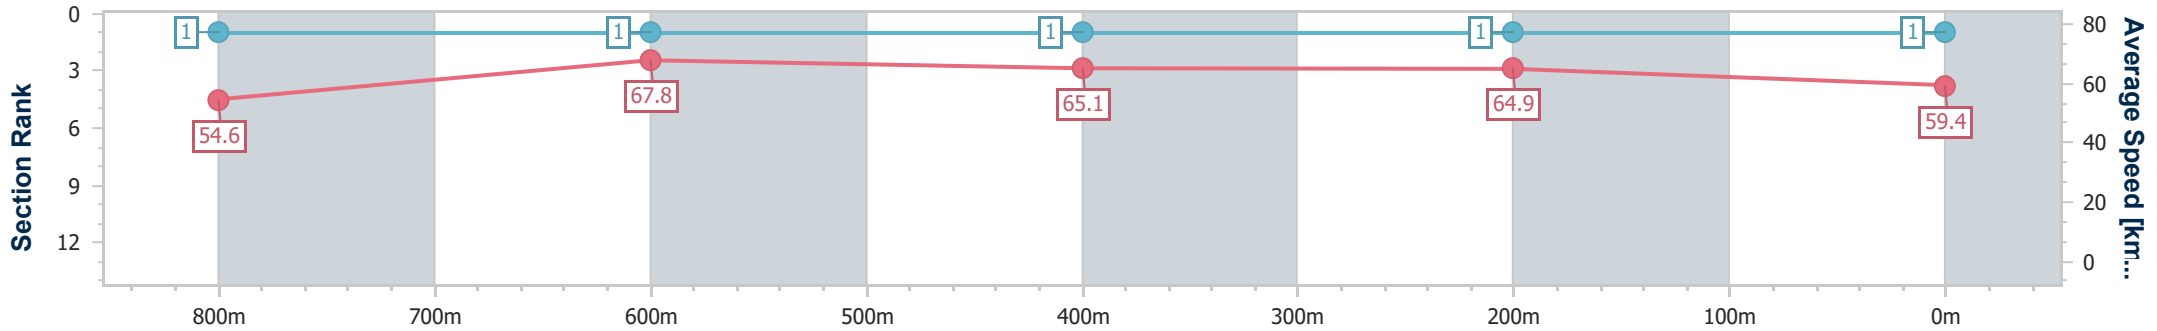

BRISBANE
 RACING CLUB

Section	Overall	800m	600m	400m	200m
Section Times	0:58.06 [1] (0:13.21)	0:44.85 [1] (0:10.60)	0:34.25 [1] (0:11.03)	0:23.22 [1] (0:11.09)	0:12.13 [1] (0:12.13)
Average Speed [km/h]	54.6	67.8	65.1	64.9	59.4
Top Speed [km/h]	70.0	69.8	67.6	66.3	63.5
Avg. Dist. to Rail [m]	3.4	0.4	0.7	0.2	1.8
Avg. Stride Freq. [Hz]	2.3	2.4	2.4	2.4	2.3
Avg. Stride Length [m]	6.5	7.7	7.6	7.5	7.2