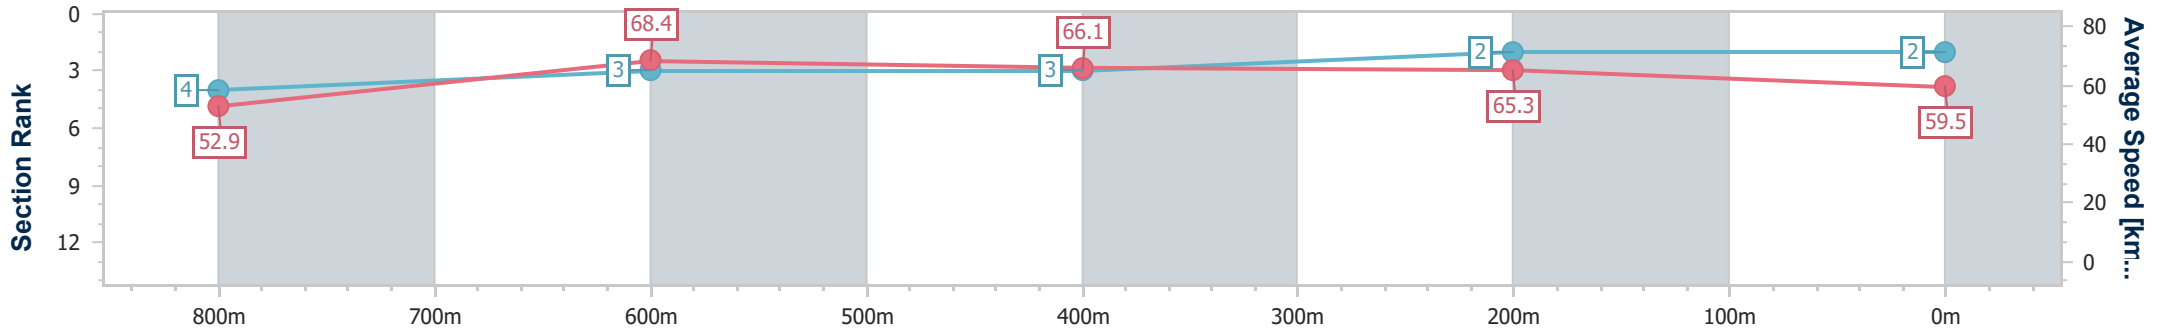

Horse/Jockey Name	Taormina Duchess
Final Rank	2
Fastest Section Time (Section)	0:10.57 (800m)
Top Speed [km/h] (Section)	70.3 (800m)
Race State	Finished

Eagle Farm QLD Professional
Race 7: MAGIC MILLIONS GOLD COAST MARCH 20-21 Class 1
Handicap - 1000m
15 March 2023 - 16:00
Track Rating: Good 4, Weather: Fine, Rail Position: + 9.5m Entire Course.

BRISBANE
RACING CLUB

Section	Overall	800m	600m	400m	200m
Section Times	0:58.13 [2] (0:13.61)	0:44.52 [4] (0:10.57)	0:33.95 [3] (0:10.84)	0:23.11 [3] (0:11.02)	0:12.09 [2] (0:12.09)
Average Speed [km/h]	52.9	68.4	66.1	65.3	59.5
Top Speed [km/h]	68.9	70.3	67.0	66.6	63.9
Avg. Dist. to Rail [m]	1.1	0.7	0.8	0.4	2.3
Avg. Stride Freq. [Hz]	2.3	2.5	2.5	2.5	2.4
Avg. Stride Length [m]	6.3	7.5	7.4	7.2	6.8

- [ ] Ranking at each section and finish
- -.-.- No data available at this section
- NA No data available