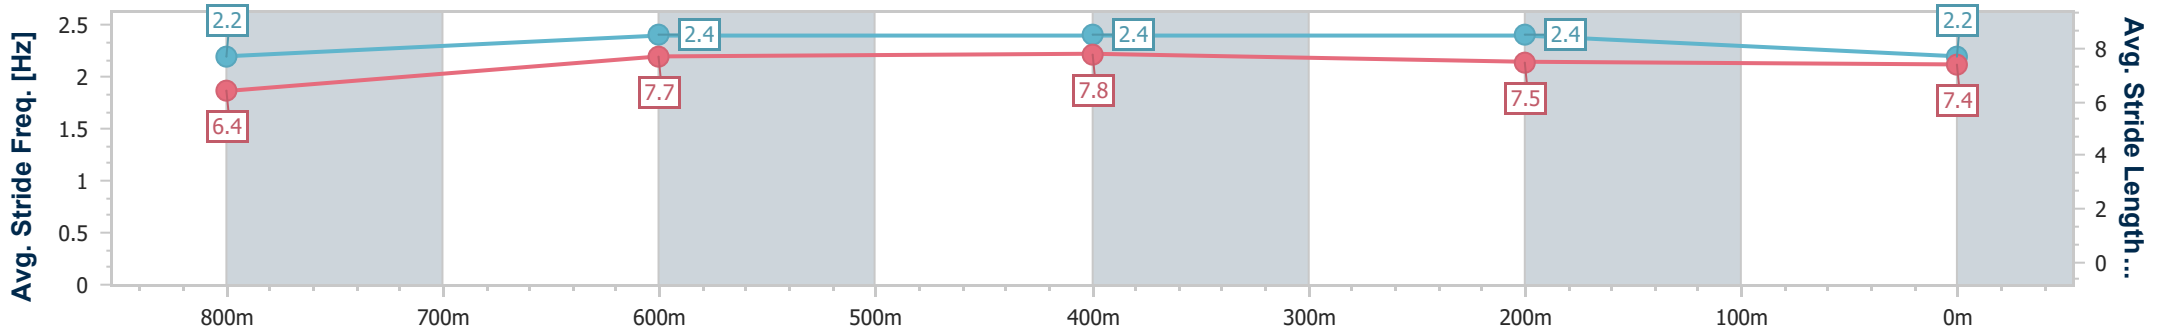

Horse/Jockey Name	Motherlode
Final Rank	8
Fastest Section Time (Section)	0:10.69 (800m)
Top Speed [km/h] (Section)	68.5 (800m)
Race State	Finished

Eagle Farm QLD Professional
Race 7: MAGIC MILLIONS GOLD COAST MARCH 20-21 Class 1
Handicap - 1000m
15 March 2023 - 16:00
Track Rating: Good 4, Weather: Fine, Rail Position: + 9.5m Entire Course.

BRISBANE
RACING CLUB

Section	Overall	800m	600m	400m	200m
Section Times	0:59.11 [8] (0:14.26)	0:44.85 [9] (0:10.69)	0:34.16 [9] (0:10.84)	0:23.32 [9] (0:11.19)	0:12.13 [9] (0:12.13)
Average Speed [km/h]	50.8	67.9	66.5	64.4	59.4
Top Speed [km/h]	67.1	68.5	67.6	67.1	62.8
Avg. Dist. to Rail [m]	2.4	1.7	0.8	3.6	6.0
Avg. Stride Freq. [Hz]	2.2	2.4	2.4	2.4	2.2
Avg. Stride Length [m]	6.4	7.7	7.8	7.5	7.4

- [ ] Ranking at each section and finish
- -.-.- No data available at this section
- NA No data available