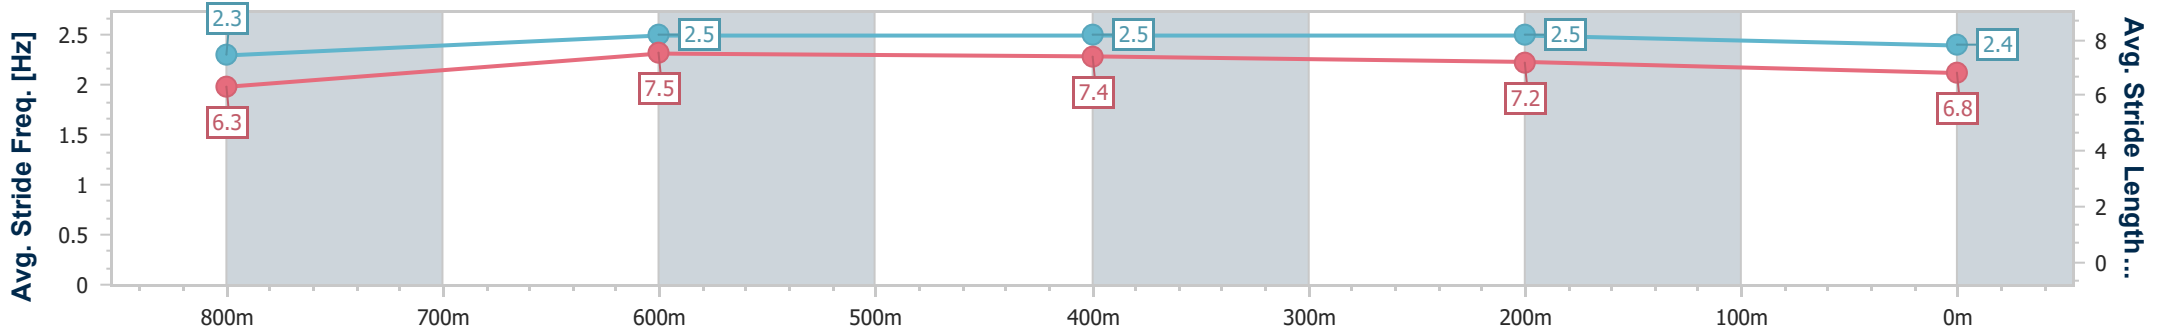

Horse/Jockey Name	Taormina Duchess
Final Rank	2
Fastest Section Time (Section)	0:10.57 (800m)
Top Speed [km/h] (Section)	70.3 (800m)
Race State	Finished

Eagle Farm QLD Professional
Race 7: MAGIC MILLIONS GOLD COAST MARCH 20-21 Class 1
Handicap - 1000m
15 March 2023 - 16:00
Track Rating: Good 4, Weather: Fine, Rail Position: + 9.5m Entire Course.

BRISBANE
RACING CLUB

Section	Overall	800m	600m	400m	200m
Section Times	0:58.13 [2] (0:13.61)	0:44.52 [4] (0:10.57)	0:33.95 [3] (0:10.84)	0:23.11 [3] (0:11.02)	0:12.09 [2] (0:12.09)
Average Speed [km/h]	52.9	68.4	66.1	65.3	59.5
Top Speed [km/h]	68.9	70.3	67.0	66.6	63.9
Avg. Dist. to Rail [m]	1.1	0.7	0.8	0.4	2.3
Avg. Stride Freq. [Hz]	2.3	2.5	2.5	2.5	2.4
Avg. Stride Length [m]	6.3	7.5	7.4	7.2	6.8

- [ ] Ranking at each section and finish
- -.-.- No data available at this section
- NA No data available