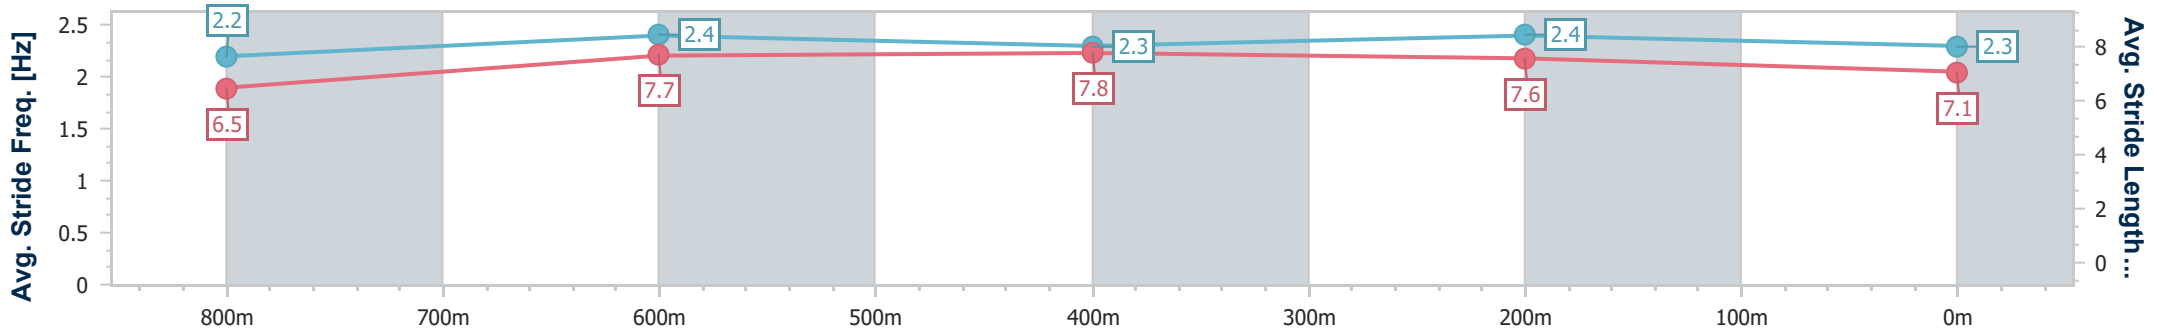

Horse/Jockey Name	Hell Of A Prince
Final Rank	7
Fastest Section Time (Section)	0:10.50 (800m)
Top Speed [km/h] (Section)	69.7 (800m)
Race State	Finished

Eagle Farm QLD Professional
Race 7: MAGIC MILLIONS GOLD COAST MARCH 20-21 Class 1
Handicap - 1000m
15 March 2023 - 16:00
Track Rating: Good 4, Weather: Fine, Rail Position: + 9.5m Entire Course.

BRISBANE
RACING CLUB

Section	Overall	800m	600m	400m	200m
Section Times	0:58.98 [7] (0:14.01)	0:44.97 [8] (0:10.50)	0:34.47 [6] (0:10.98)	0:23.49 [6] (0:11.21)	0:12.28 [7] (0:12.28)
Average Speed [km/h]	51.7	68.5	65.4	64.2	58.7
Top Speed [km/h]	67.5	69.7	66.7	66.2	62.0
Avg. Dist. to Rail [m]	3.0	0.2	0.4	0.7	0.5
Avg. Stride Freq. [Hz]	2.2	2.4	2.3	2.4	2.3
Avg. Stride Length [m]	6.5	7.7	7.8	7.6	7.1

- [ ] Ranking at each section and finish
- -.-.- No data available at this section
- NA No data available