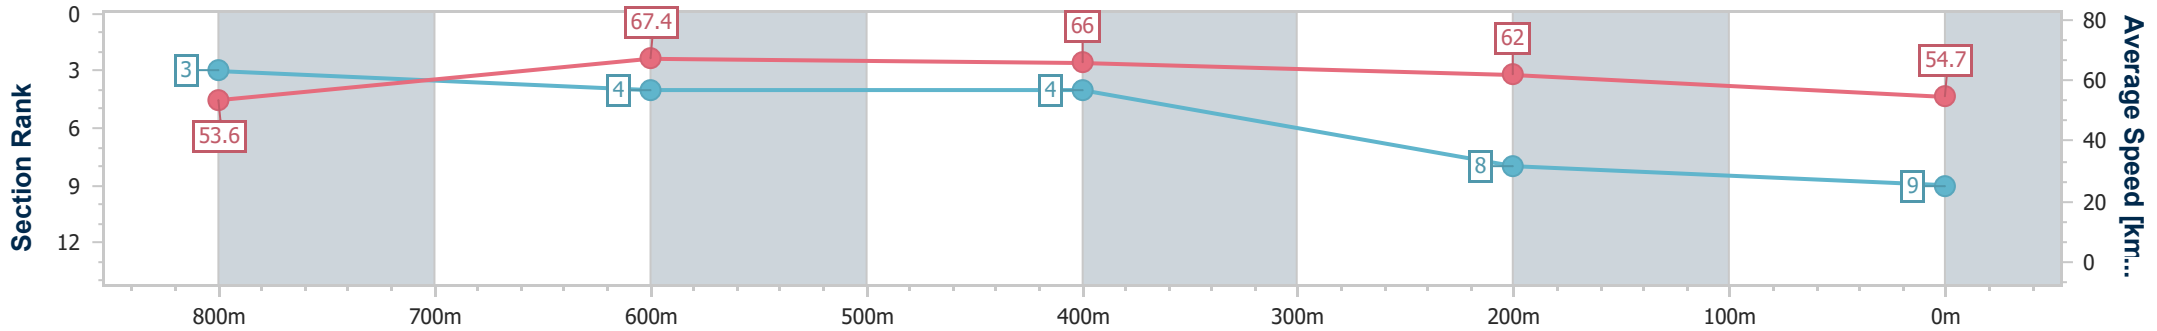

Horse/Jockey Name	Not Another
Final Rank	9
Fastest Section Time (Section)	0:10.76 (800m)
Top Speed [km/h] (Section)	68.8 (800m)
Race State	Finished

Eagle Farm QLD Professional
Race 7: MAGIC MILLIONS GOLD COAST MARCH 20-21 Class 1
Handicap - 1000m
15 March 2023 - 16:00
Track Rating: Good 4, Weather: Fine, Rail Position: + 9.5m Entire Course.

BRISBANE
RACING CLUB

Section	Overall	800m	600m	400m	200m
Section Times	0:59.98 [9] (0:13.52)	0:46.46 [3] (0:10.76)	0:35.70 [4] (0:10.94)	0:24.76 [4] (0:11.61)	0:13.15 [8] (0:13.15)
Average Speed [km/h]	53.6	67.4	66.0	62.0	54.7
Top Speed [km/h]	68.4	68.8	67.6	64.1	59.9
Avg. Dist. to Rail [m]	4.9	1.6	0.6	4.3	5.4
Avg. Stride Freq. [Hz]	2.3	2.4	2.4	2.4	2.2
Avg. Stride Length [m]	6.6	7.6	7.5	7.2	6.9

- [ ] Ranking at each section and finish
- -.-.- No data available at this section
- NA No data available