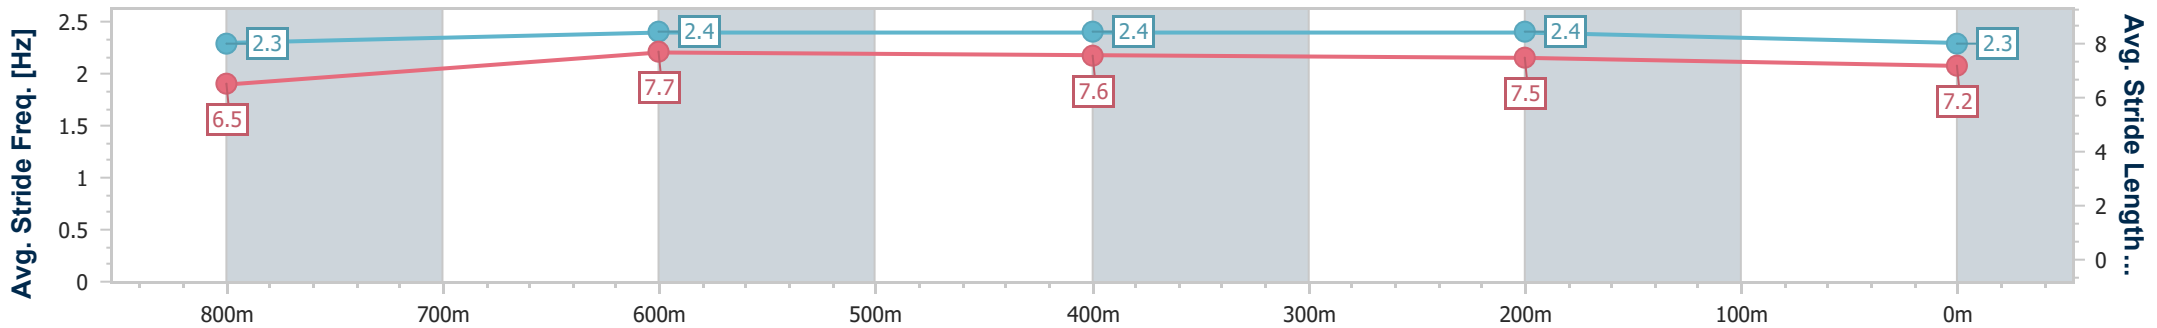

BRISBANE
 RACING CLUB

Section	Overall	800m	600m	400m	200m
Section Times	0:58.06 [1] (0:13.21)	0:44.85 [1] (0:10.60)	0:34.25 [1] (0:11.03)	0:23.22 [1] (0:11.09)	0:12.13 [1] (0:12.13)
Average Speed [km/h]	54.6	67.8	65.1	64.9	59.4
Top Speed [km/h]	70.0	69.8	67.6	66.3	63.5
Avg. Dist. to Rail [m]	3.4	0.4	0.7	0.2	1.8
Avg. Stride Freq. [Hz]	2.3	2.4	2.4	2.4	2.3
Avg. Stride Length [m]	6.5	7.7	7.6	7.5	7.2