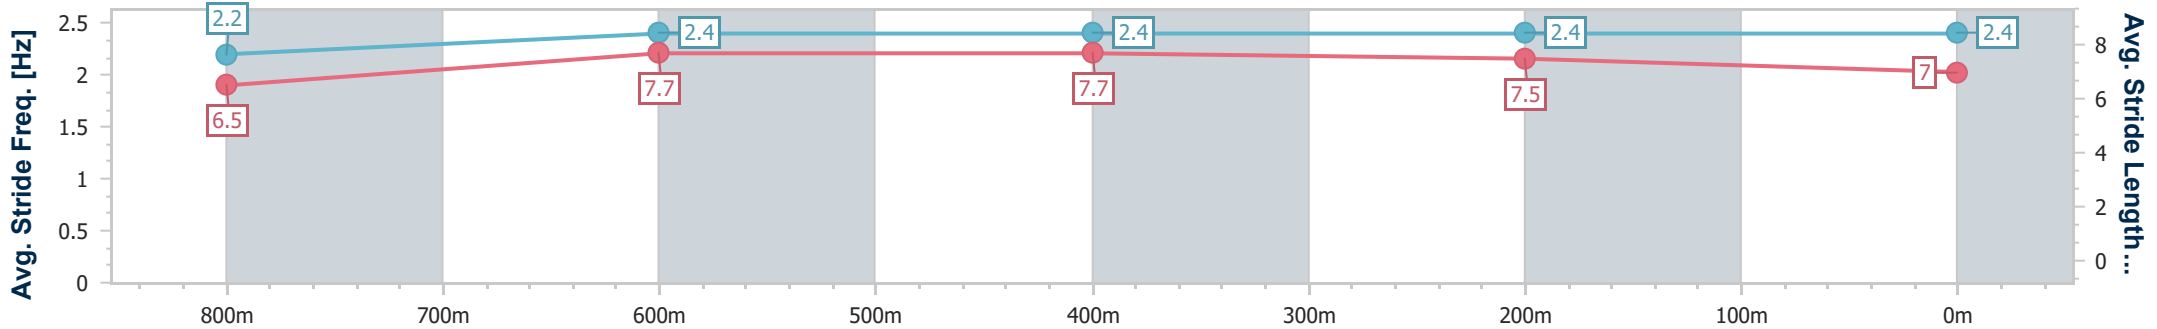

Horse/Jockey Name	What A Sham
Final Rank	6
Fastest Section Time (Section)	0:10.80 (800m)
Top Speed [km/h] (Section)	69.1 (800m)
Race State	Finished

Eagle Farm QLD Professional
Race 7: MAGIC MILLIONS GOLD COAST MARCH 20-21 Class 1
Handicap - 1000m
15 March 2023 - 16:00
Track Rating: Good 4, Weather: Fine, Rail Position: + 9.5m Entire Course.

BRISBANE
RACING CLUB

Section	Overall	800m	600m	400m	200m
Section Times	0:58.56 [6] (0:13.91)	0:44.65 [7] (0:10.80)	0:33.85 [8] (0:10.89)	0:22.96 [8] (0:10.86)	0:12.10 [5] (0:12.10)
Average Speed [km/h]	52.2	67.3	66.2	66.3	59.6
Top Speed [km/h]	67.9	69.1	68.6	68.9	63.4
Avg. Dist. to Rail [m]	3.7	2.2	1.0	3.3	6.2
Avg. Stride Freq. [Hz]	2.2	2.4	2.4	2.4	2.4
Avg. Stride Length [m]	6.5	7.7	7.7	7.5	7.0

- [ ] Ranking at each section and finish
- -.-.- No data available at this section
- NA No data available