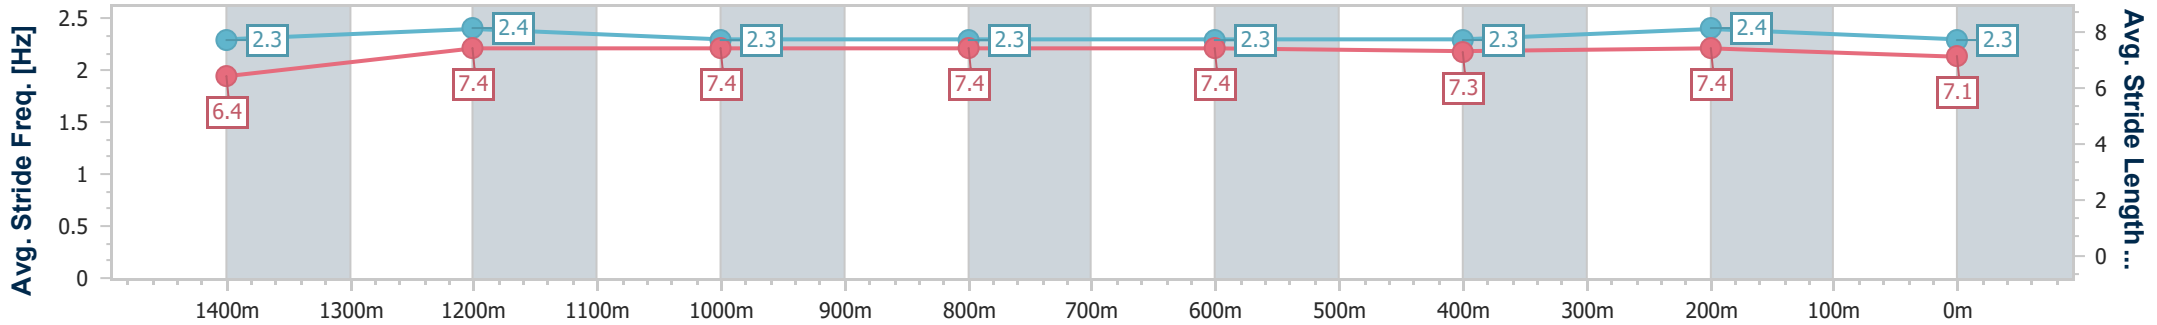

Section	Overall	1400m	1200m	1000m	800m	600m	400m	200m
Section Times	1:35.86 [1] (0:13.83)	1:22.03 [4] (0:11.23)	1:10.80 [5] (0:11.72)	0:59.08 [5] (0:11.89)	0:47.19 [7] (0:11.87)	0:35.32 [6] (0:11.68)	0:23.64 [7] (0:11.50)	0:12.14 [5] (0:12.14)
Average Speed [km/h]	52.2	64.1	61.5	60.8	60.7	61.7	62.7	59.3
Top Speed [km/h]	64.9	65.1	62.3	61.6	61.3	63.0	63.2	62.0
Avg. Dist. to Rail [m]	8.4	0.8	1.1	0.7	0.3	0.2	2.2	5.5
Avg. Stride Freq. [Hz]	2.3	2.4	2.3	2.3	2.3	2.3	2.4	2.3
Avg. Stride Length [m]	6.4	7.4	7.4	7.4	7.4	7.3	7.4	7.1