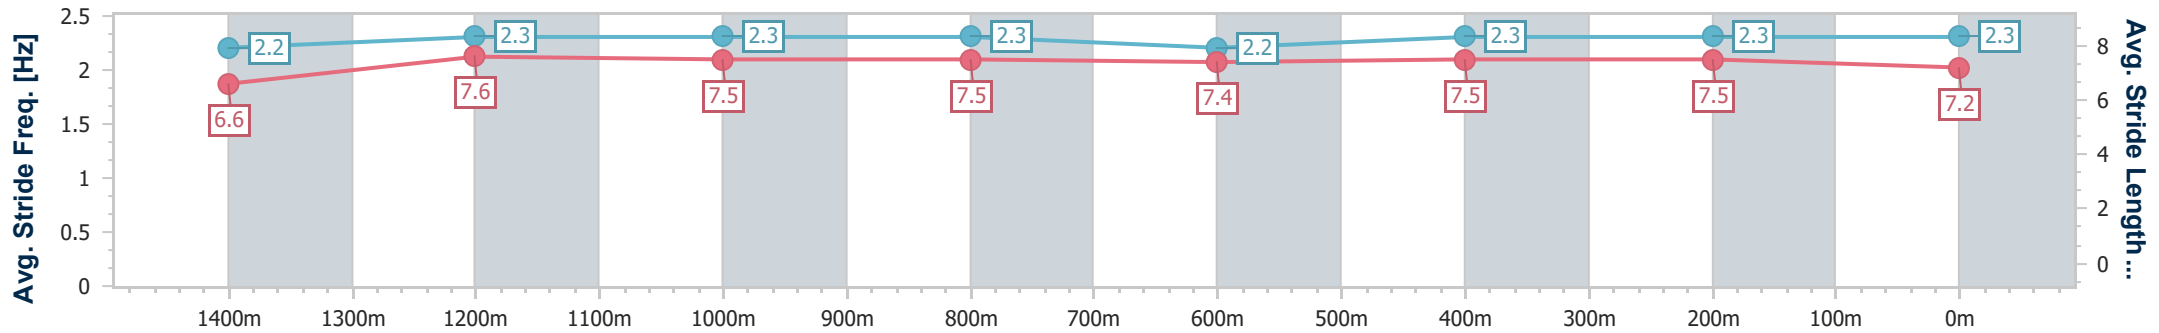

Section	Overall	1400m	1200m	1000m	800m	600m	400m	200m
Section Times	1:36.08 [4] (0:14.14)	1:21.94 [9] (0:11.20)	1:10.74 [8] (0:11.75)	0:58.99 [8] (0:11.79)	0:47.20 [8] (0:11.97)	0:35.23 [10] (0:11.77)	0:23.46 [10] (0:11.34)	0:12.12 [8] (0:12.12)
Average Speed [km/h]	51.0	64.3	61.2	61.1	60.5	61.2	63.4	59.5
Top Speed [km/h]	64.8	65.0	62.6	62.1	61.3	63.1	64.4	61.5
Avg. Dist. to Rail [m]	7.5	0.4	0.3	0.3	0.9	0.6	0.7	0.7
Avg. Stride Freq. [Hz]	2.2	2.3	2.3	2.3	2.2	2.3	2.3	2.3
Avg. Stride Length [m]	6.6	7.6	7.5	7.5	7.4	7.5	7.5	7.2