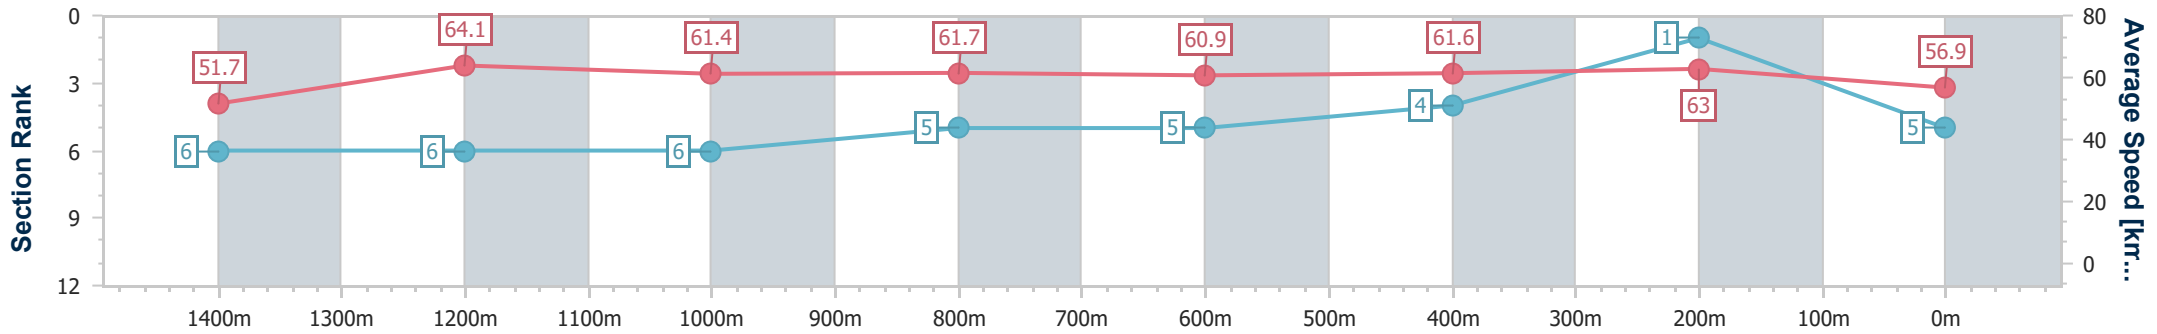

Section	Overall	1400m	1200m	1000m	800m	600m	400m	200m
Section Times	1:36.30 [5] (0:13.98)	1:22.32 [6] (0:11.25)	1:11.07 [6] (0:11.74)	0:59.33 [6] (0:11.78)	0:47.55 [5] (0:11.82)	0:35.73 [5] (0:11.64)	0:24.09 [4] (0:11.44)	0:12.65 [1] (0:12.65)
Average Speed [km/h]	51.7	64.1	61.4	61.7	60.9	61.6	63.0	56.9
Top Speed [km/h]	65.0	65.8	62.3	63.7	62.1	63.6	63.9	61.5
Avg. Dist. to Rail [m]	10.5	2.7	3.2	1.9	0.2	0.7	3.6	5.5
Avg. Stride Freq. [Hz]	---	---	---	---	---	---	---	---
Avg. Stride Length [m]	---	---	---	---	---	---	---	---