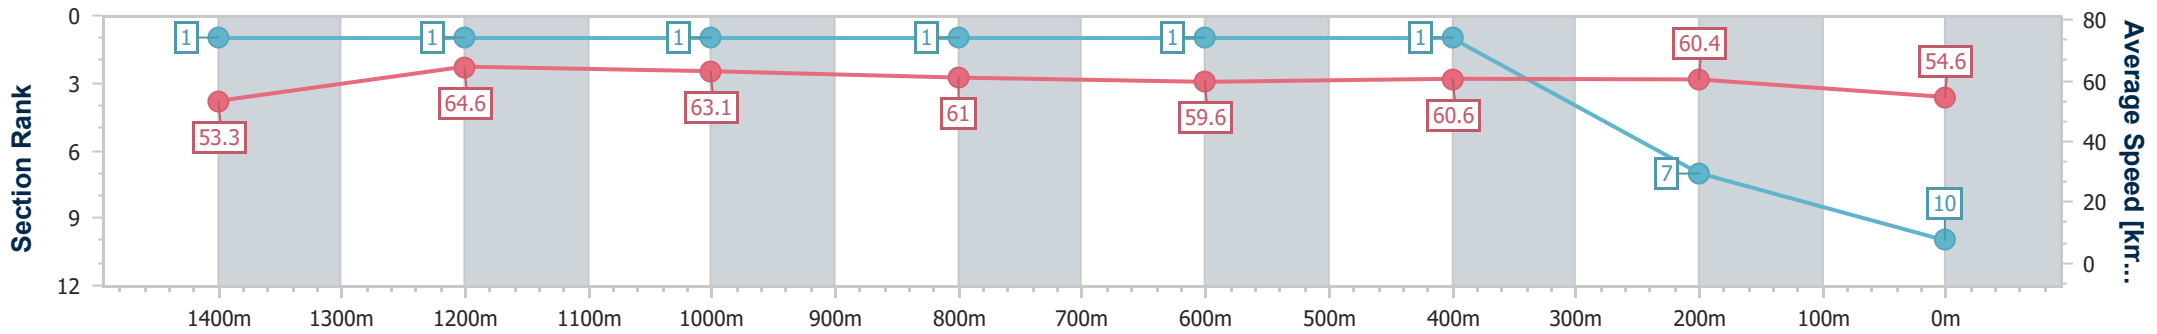

- [] Ranking at each section and finish
- .-.- No data available at this section
- NA No data available

Horse/Jockey Name	Tanker
Final Rank	10
Fastest Section Time (Section)	0:11.15 (1400m)
Top Speed [km/h] (Section)	67.0 (1400m)
Race State	Finished

Section	Overall	1400m	1200m	1000m	800m	600m	400m	200m
Section Times	1:36.96 [10] (0:13.57)	1:23.39 [1] (0:11.15)	1:12.24 [1] (0:11.41)	1:00.83 [1] (0:11.74)	0:49.09 [1] (0:12.12)	0:36.97 [1] (0:11.87)	0:25.10 [1] (0:11.92)	0:13.18 [7] (0:13.18)
Average Speed [km/h]	53.3	64.6	63.1	61.0	59.6	60.6	60.4	54.6
Top Speed [km/h]	65.9	67.0	63.9	61.3	60.8	61.5	61.5	58.3
Avg. Dist. to Rail [m]	11.2	1.0	0.8	0.9	0.7	0.6	1.2	3.3
Avg. Stride Freq. [Hz]	2.3	2.3	2.3	2.3	2.2	2.3	2.3	2.3
Avg. Stride Length [m]	6.4	7.7	7.7	7.5	7.4	7.4	7.3	6.8