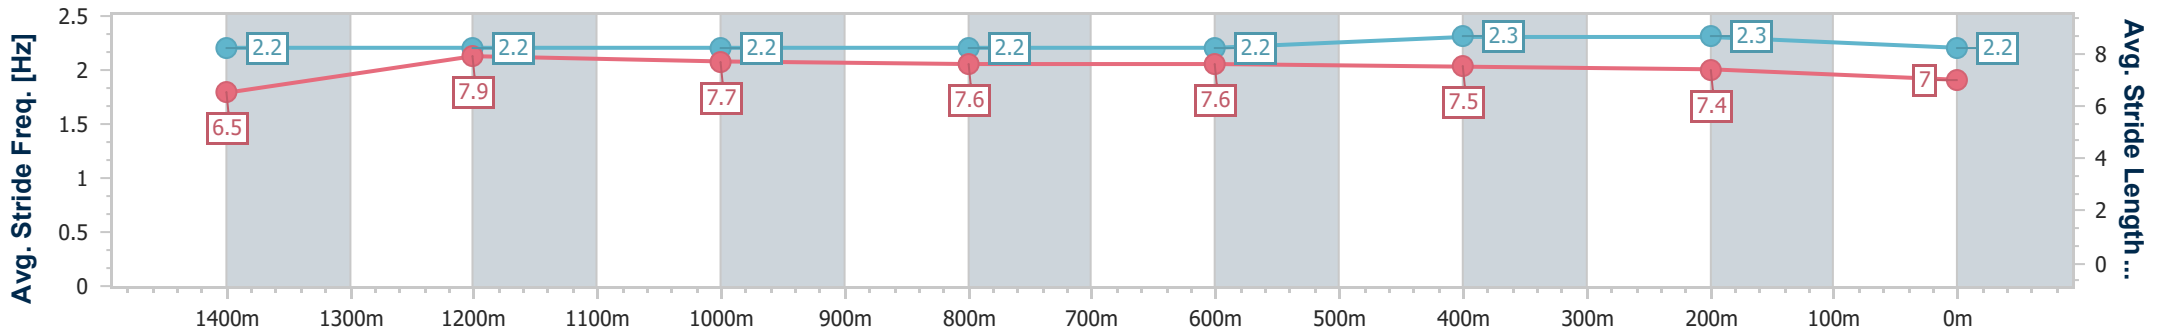

Eagle Farm QLD Professional
Race 3: TREVOR & JUDITH ST BAKER FAMILY FOUNDATION
BENCHMARK 78 Handicap - 1600m

25 March 2023 - 13:12

Track Rating: Good 4, Weather: Fine, Rail Position: +1m Entire

BRISBANE
RACING CLUB

Section	Overall	1400m	1200m	1000m	800m	600m	400m	200m
Section Times	1:36.41 [7] (0:13.72)	1:22.69 [2] (0:11.24)	1:11.45 [3] (0:11.70)	0:59.75 [4] (0:11.80)	0:47.95 [4] (0:11.87)	0:36.08 [4] (0:11.74)	0:24.34 [3] (0:11.58)	0:12.76 [3] (0:12.76)
Average Speed [km/h]	52.8	64.2	61.5	61.4	60.9	61.0	62.2	56.5
Top Speed [km/h]	67.1	67.8	62.5	62.4	62.2	62.1	63.5	59.9
Avg. Dist. to Rail [m]	13.3	2.4	2.5	1.3	0.1	0.6	0.7	1.3
Avg. Stride Freq. [Hz]	2.2	2.2	2.2	2.2	2.2	2.3	2.3	2.2
Avg. Stride Length [m]	6.5	7.9	7.7	7.6	7.6	7.5	7.4	7.0