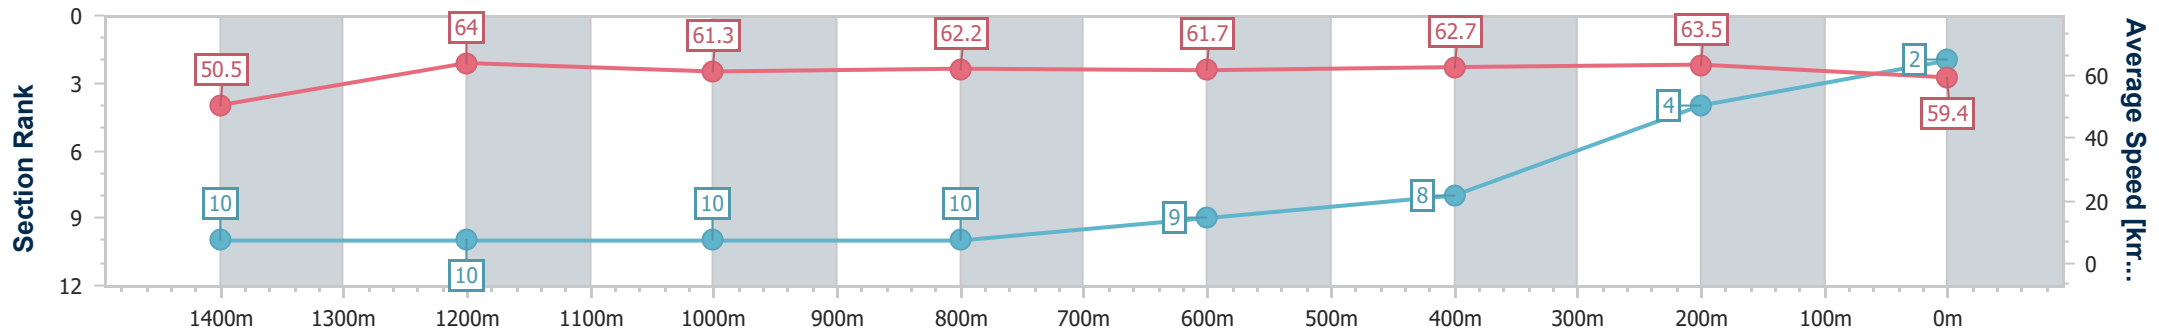

Section	Overall	1400m	1200m	1000m	800m	600m	400m	200m
Section Times	1:35.87 [2] (0:14.35)	1:21.52 [10] (0:11.28)	1:10.24 [10] (0:11.75)	0:58.49 [10] (0:11.66)	0:46.83 [10] (0:11.74)	0:35.09 [9] (0:11.63)	0:23.46 [8] (0:11.33)	0:12.13 [4] (0:12.13)
Average Speed [km/h]	50.5	64.0	61.3	62.2	61.7	62.7	63.5	59.4
Top Speed [km/h]	64.7	64.8	62.6	62.8	63.0	64.0	65.0	61.6
Avg. Dist. to Rail [m]	13.8	2.4	1.7	1.4	1.6	2.3	6.2	7.0
Avg. Stride Freq. [Hz]	2.2	2.3	2.2	2.2	2.2	2.3	2.3	2.3
Avg. Stride Length [m]	6.3	7.7	7.6	7.7	7.7	7.7	7.7	7.3