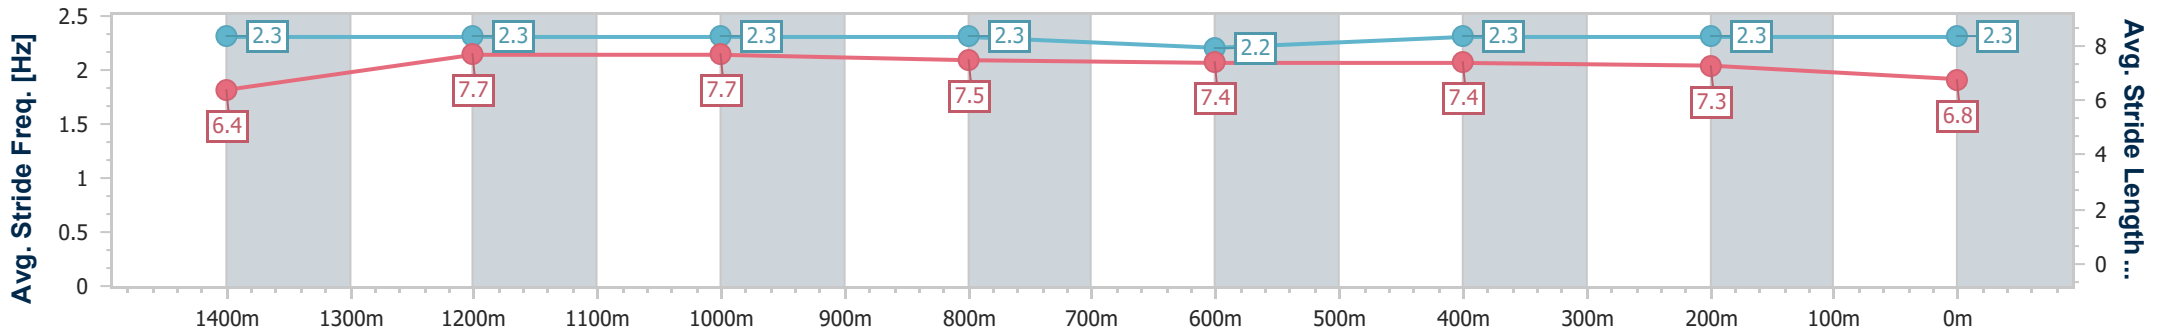

- [] Ranking at each section and finish
- .-.- No data available at this section
- NA No data available

Horse/Jockey Name	Tanker
Final Rank	10
Fastest Section Time (Section)	0:11.15 (1400m)
Top Speed [km/h] (Section)	67.0 (1400m)
Race State	Finished

Eagle Farm QLD Professional
Race 3: TREVOR & JUDITH ST BAKER FAMILY FOUNDATION
BENCHMARK 78 Handicap - 1600m

25 March 2023 - 13:12

Track Rating: Good 4, Weather: Fine, Rail Position: +1m Entire

BRISBANE
RACING CLUB

Section	Overall	1400m	1200m	1000m	800m	600m	400m	200m
Section Times	1:36.96 [10] (0:13.57)	1:23.39 [1] (0:11.15)	1:12.24 [1] (0:11.41)	1:00.83 [1] (0:11.74)	0:49.09 [1] (0:12.12)	0:36.97 [1] (0:11.87)	0:25.10 [1] (0:11.92)	0:13.18 [7] (0:13.18)
Average Speed [km/h]	53.3	64.6	63.1	61.0	59.6	60.6	60.4	54.6
Top Speed [km/h]	65.9	67.0	63.9	61.3	60.8	61.5	61.5	58.3
Avg. Dist. to Rail [m]	11.2	1.0	0.8	0.9	0.7	0.6	1.2	3.3
Avg. Stride Freq. [Hz]	2.3	2.3	2.3	2.3	2.2	2.3	2.3	2.3
Avg. Stride Length [m]	6.4	7.7	7.7	7.5	7.4	7.4	7.3	6.8

- [] Ranking at each section and finish
- .-.- No data available at this section
- NA No data available