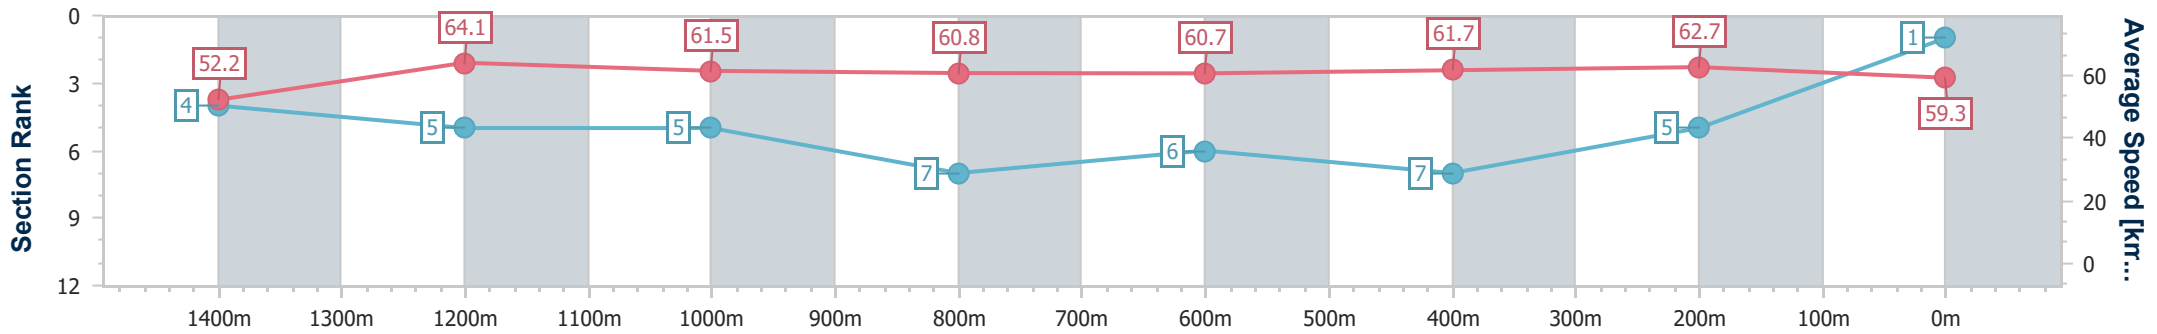

Section	Overall	1400m	1200m	1000m	800m	600m	400m	200m
Section Times	1:35.86 [1] (0:13.83)	1:22.03 [4] (0:11.23)	1:10.80 [5] (0:11.72)	0:59.08 [5] (0:11.89)	0:47.19 [7] (0:11.87)	0:35.32 [6] (0:11.68)	0:23.64 [7] (0:11.50)	0:12.14 [5] (0:12.14)
Average Speed [km/h]	52.2	64.1	61.5	60.8	60.7	61.7	62.7	59.3
Top Speed [km/h]	64.9	65.1	62.3	61.6	61.3	63.0	63.2	62.0
Avg. Dist. to Rail [m]	8.4	0.8	1.1	0.7	0.3	0.2	2.2	5.5
Avg. Stride Freq. [Hz]	2.3	2.4	2.3	2.3	2.3	2.3	2.4	2.3
Avg. Stride Length [m]	6.4	7.4	7.4	7.4	7.4	7.3	7.4	7.1