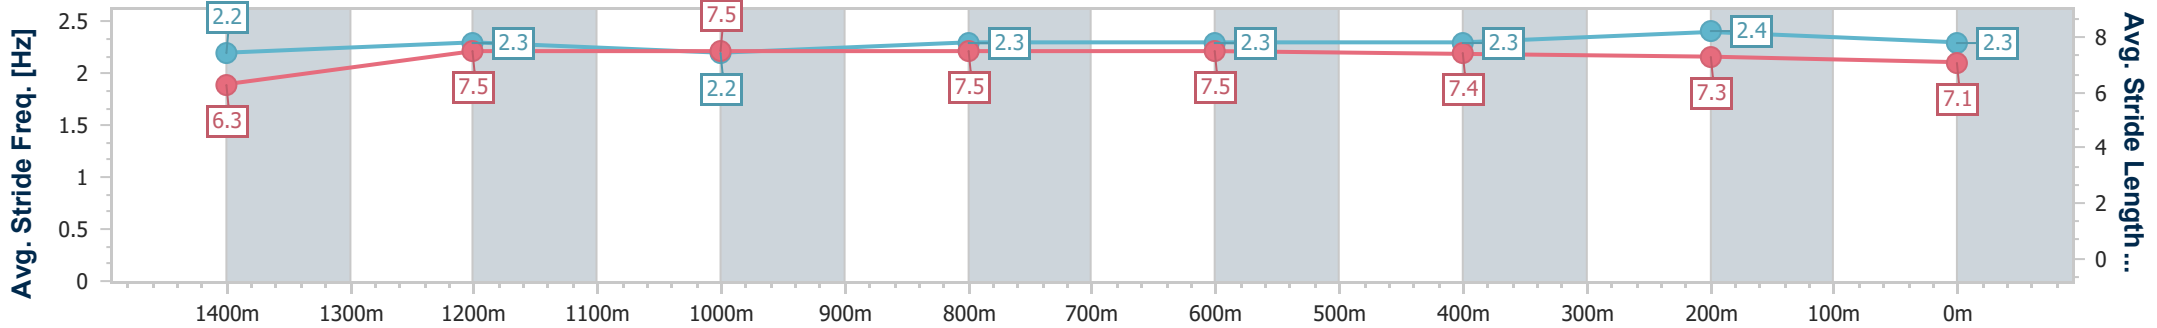

Section	Overall	1400m	1200m	1000m	800m	600m	400m	200m
Section Times	1:36.36 [6] (0:14.11)	1:22.25 [7] (0:11.37)	1:10.88 [9] (0:11.84)	0:59.04 [9] (0:11.67)	0:47.37 [9] (0:11.73)	0:35.64 [8] (0:11.51)	0:24.13 [5] (0:11.58)	0:12.55 [6] (0:12.55)
Average Speed [km/h]	50.8	63.4	60.9	61.9	60.8	62.4	62.2	57.4
Top Speed [km/h]	64.8	64.9	62.3	62.7	61.9	64.2	63.2	61.8
Avg. Dist. to Rail [m]	8.8	2.5	2.4	0.6	1.7	0.9	3.9	5.7
Avg. Stride Freq. [Hz]	2.2	2.3	2.2	2.3	2.3	2.3	2.4	2.3
Avg. Stride Length [m]	6.3	7.5	7.5	7.5	7.5	7.4	7.3	7.1