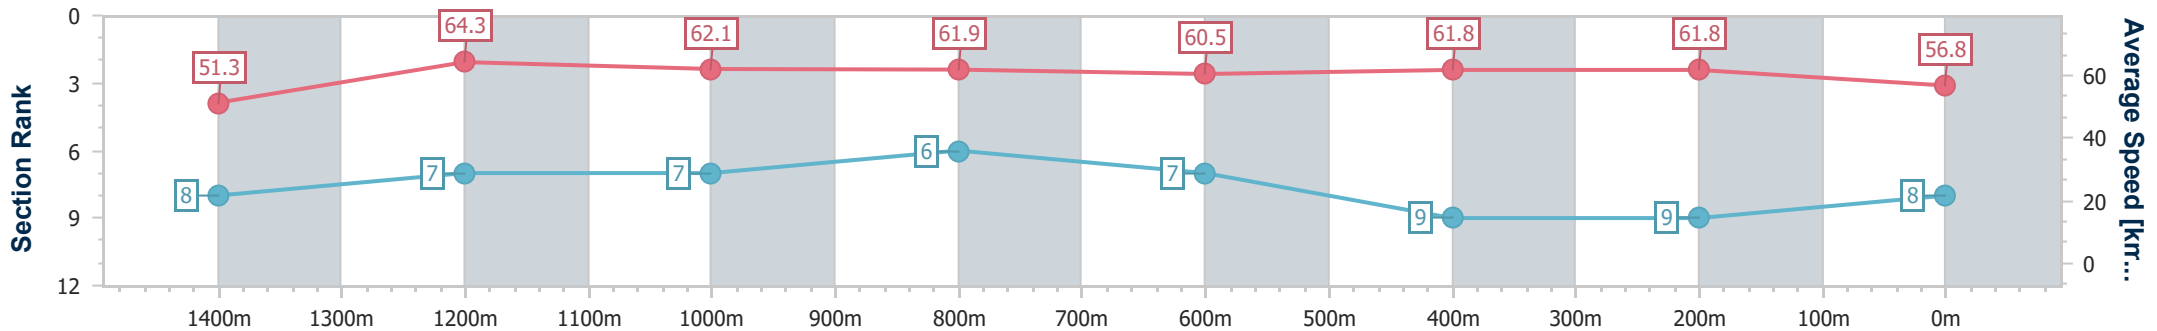

Section	Overall	1400m	1200m	1000m	800m	600m	400m	200m
Section Times	1:36.84 [8] (0:14.13)	1:22.71 [8] (0:11.22)	1:11.49 [7] (0:11.59)	0:59.90 [7] (0:11.79)	0:48.11 [6] (0:11.98)	0:36.13 [7] (0:11.79)	0:24.34 [9] (0:11.66)	0:12.68 [9] (0:12.68)
Average Speed [km/h]	51.3	64.3	62.1	61.9	60.5	61.8	61.8	56.8
Top Speed [km/h]	64.4	65.5	62.8	63.1	61.7	63.4	63.8	59.3
Avg. Dist. to Rail [m]	12.5	2.5	3.0	2.2	1.8	2.3	6.5	7.3
Avg. Stride Freq. [Hz]	2.2	2.3	2.2	2.2	2.1	2.2	2.2	2.1
Avg. Stride Length [m]	6.5	7.9	7.9	7.8	7.9	7.7	7.7	7.4