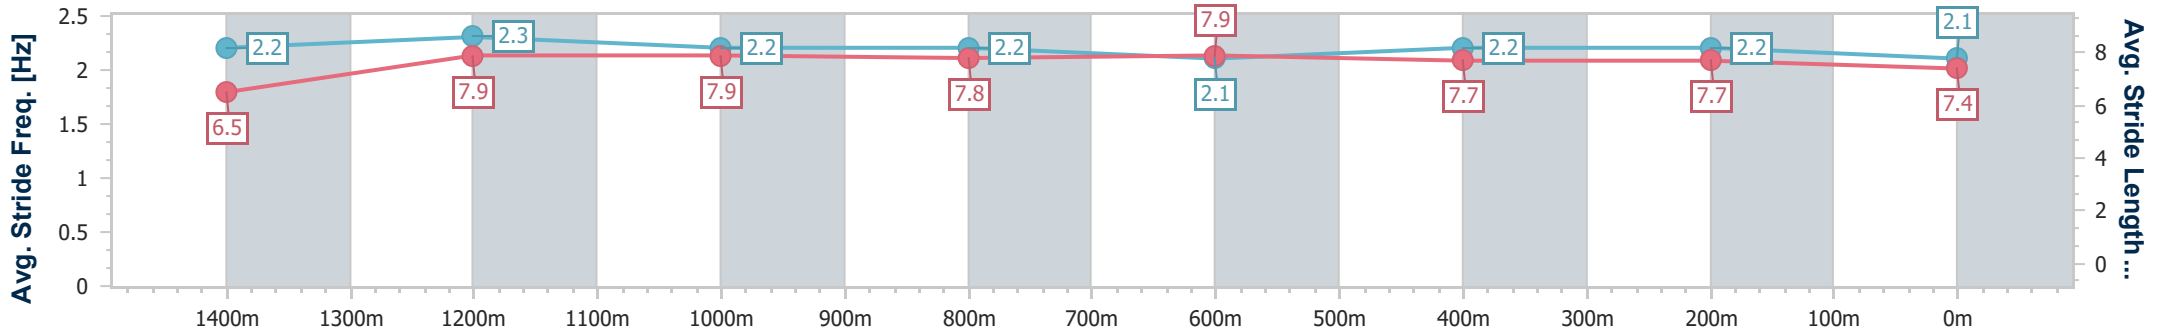

Eagle Farm QLD Professional
Race 3: TREVOR & JUDITH ST BAKER FAMILY FOUNDATION
BENCHMARK 78 Handicap - 1600m

25 March 2023 - 13:12

Track Rating: Good 4, Weather: Fine, Rail Position: +1m Entire

BRISBANE
RACING CLUB

Section	Overall	1400m	1200m	1000m	800m	600m	400m	200m
Section Times	1:36.84 [8] (0:14.13)	1:22.71 [8] (0:11.22)	1:11.49 [7] (0:11.59)	0:59.90 [7] (0:11.79)	0:48.11 [6] (0:11.98)	0:36.13 [7] (0:11.79)	0:24.34 [9] (0:11.66)	0:12.68 [9] (0:12.68)
Average Speed [km/h]	51.3	64.3	62.1	61.9	60.5	61.8	61.8	56.8
Top Speed [km/h]	64.4	65.5	62.8	63.1	61.7	63.4	63.8	59.3
Avg. Dist. to Rail [m]	12.5	2.5	3.0	2.2	1.8	2.3	6.5	7.3
Avg. Stride Freq. [Hz]	2.2	2.3	2.2	2.2	2.1	2.2	2.2	2.1
Avg. Stride Length [m]	6.5	7.9	7.9	7.8	7.9	7.7	7.7	7.4