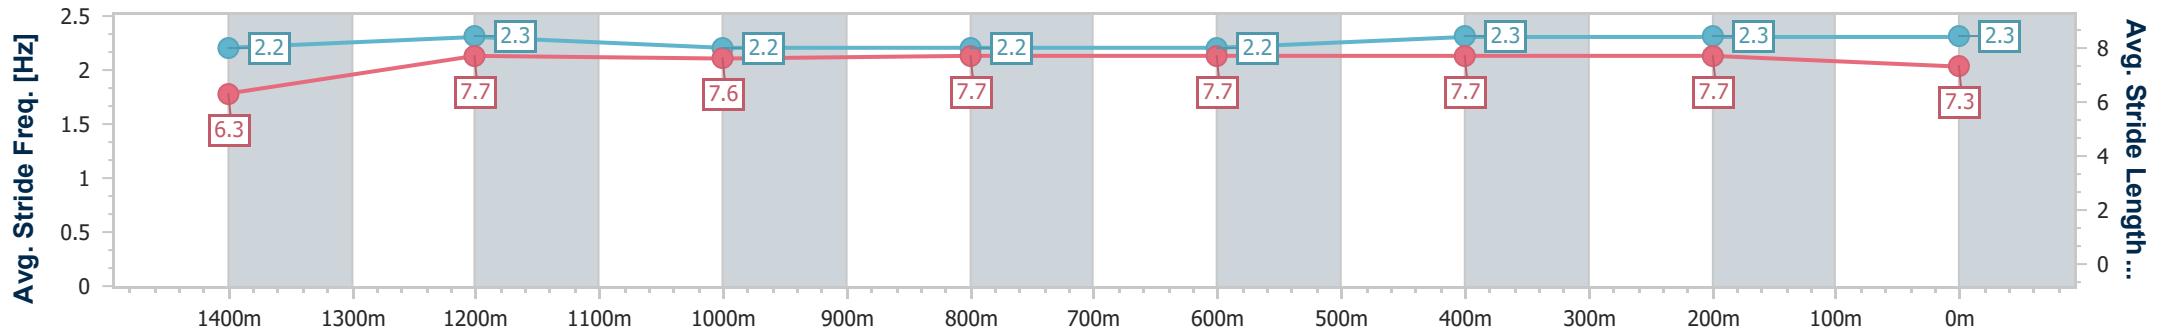

Section	Overall	1400m	1200m	1000m	800m	600m	400m	200m
Section Times	1:35.87 [2] (0:14.35)	1:21.52 [10] (0:11.28)	1:10.24 [10] (0:11.75)	0:58.49 [10] (0:11.66)	0:46.83 [10] (0:11.74)	0:35.09 [9] (0:11.63)	0:23.46 [8] (0:11.33)	0:12.13 [4] (0:12.13)
Average Speed [km/h]	50.5	64.0	61.3	62.2	61.7	62.7	63.5	59.4
Top Speed [km/h]	64.7	64.8	62.6	62.8	63.0	64.0	65.0	61.6
Avg. Dist. to Rail [m]	13.8	2.4	1.7	1.4	1.6	2.3	6.2	7.0
Avg. Stride Freq. [Hz]	2.2	2.3	2.2	2.2	2.2	2.3	2.3	2.3
Avg. Stride Length [m]	6.3	7.7	7.6	7.7	7.7	7.7	7.7	7.3