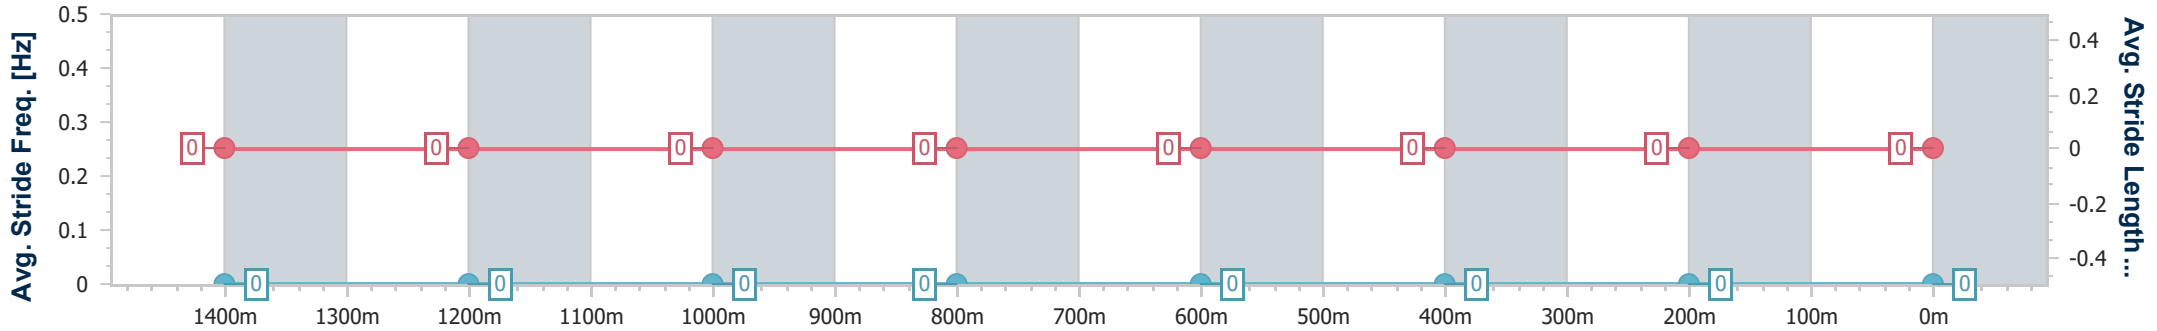

Section	Overall	1400m	1200m	1000m	800m	600m	400m	200m
Section Times	1:36.30 [5] (0:13.98)	1:22.32 [6] (0:11.25)	1:11.07 [6] (0:11.74)	0:59.33 [6] (0:11.78)	0:47.55 [5] (0:11.82)	0:35.73 [5] (0:11.64)	0:24.09 [4] (0:11.44)	0:12.65 [1] (0:12.65)
Average Speed [km/h]	51.7	64.1	61.4	61.7	60.9	61.6	63.0	56.9
Top Speed [km/h]	65.0	65.8	62.3	63.7	62.1	63.6	63.9	61.5
Avg. Dist. to Rail [m]	10.5	2.7	3.2	1.9	0.2	0.7	3.6	5.5
Avg. Stride Freq. [Hz]	---	---	---	---	---	---	---	---
Avg. Stride Length [m]	---	---	---	---	---	---	---	---