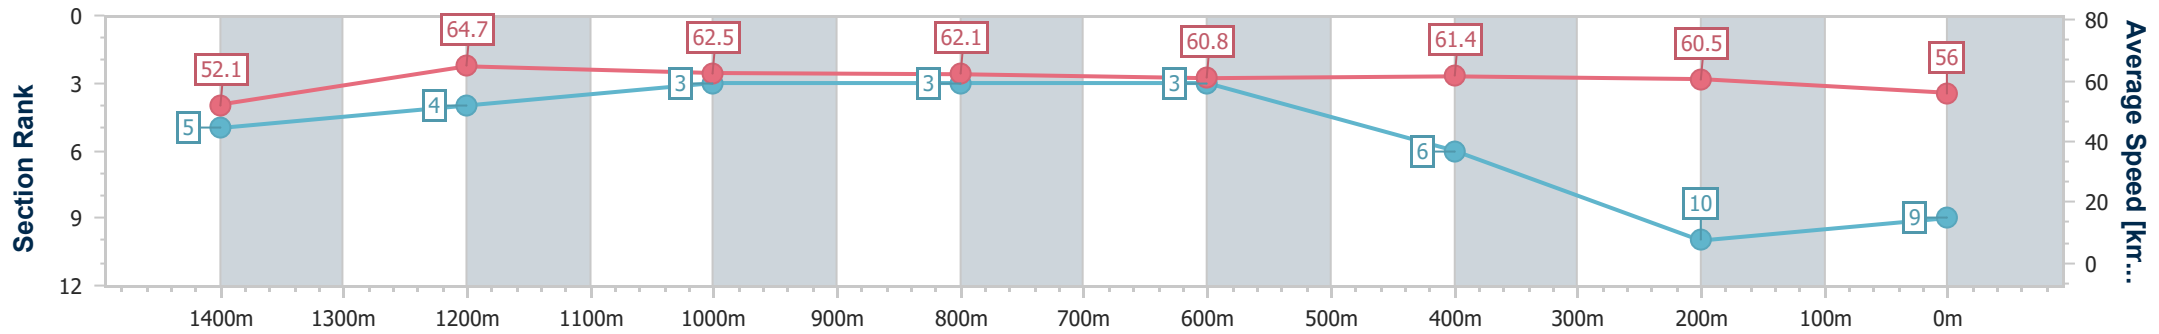

Section	Overall	1400m	1200m	1000m	800m	600m	400m	200m
Section Times	1:36.92 [9] (0:13.86)	1:23.06 [5] (0:11.17)	1:11.89 [4] (0:11.52)	1:00.37 [3] (0:11.75)	0:48.62 [3] (0:11.97)	0:36.65 [3] (0:11.90)	0:24.75 [6] (0:11.90)	0:12.85 [10] (0:12.85)
Average Speed [km/h]	52.1	64.7	62.5	62.1	60.8	61.4	60.5	56.0
Top Speed [km/h]	66.5	66.4	63.2	63.0	61.9	62.4	62.2	58.8
Avg. Dist. to Rail [m]	10.5	2.4	3.5	2.3	2.4	2.9	5.5	5.8
Avg. Stride Freq. [Hz]	2.2	2.3	2.2	2.2	2.2	2.3	2.3	2.2
Avg. Stride Length [m]	6.5	7.8	7.7	7.7	7.6	7.5	7.3	7.1