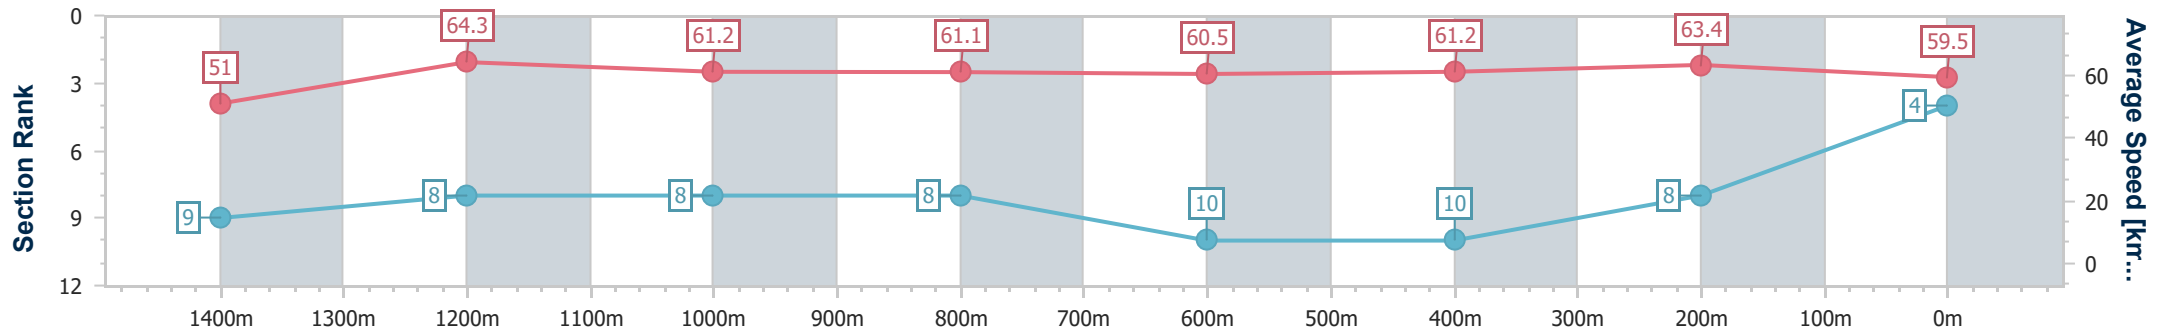

Section	Overall	1400m	1200m	1000m	800m	600m	400m	200m
Section Times	1:36.08 [4] (0:14.14)	1:21.94 [9] (0:11.20)	1:10.74 [8] (0:11.75)	0:58.99 [8] (0:11.79)	0:47.20 [8] (0:11.97)	0:35.23 [10] (0:11.77)	0:23.46 [10] (0:11.34)	0:12.12 [8] (0:12.12)
Average Speed [km/h]	51.0	64.3	61.2	61.1	60.5	61.2	63.4	59.5
Top Speed [km/h]	64.8	65.0	62.6	62.1	61.3	63.1	64.4	61.5
Avg. Dist. to Rail [m]	7.5	0.4	0.3	0.3	0.9	0.6	0.7	0.7
Avg. Stride Freq. [Hz]	2.2	2.3	2.3	2.3	2.2	2.3	2.3	2.3
Avg. Stride Length [m]	6.6	7.6	7.5	7.5	7.4	7.5	7.5	7.2