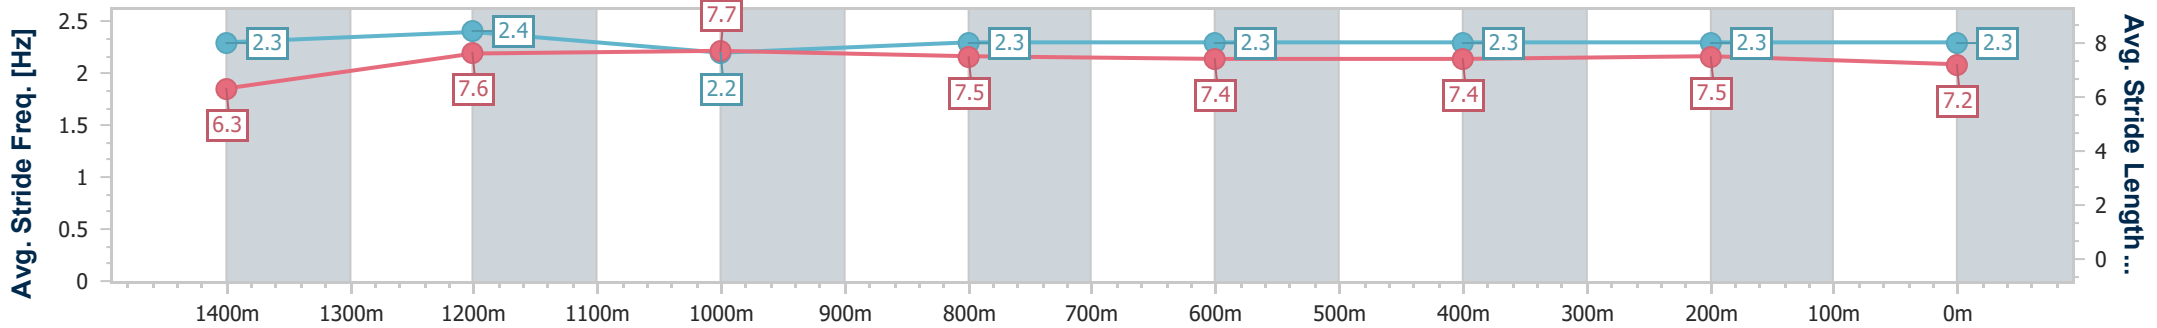

Section	Overall	1400m	1200m	1000m	800m	600m	400m	200m
Section Times	1:35.93 [3] (0:13.72)	1:22.21 [3] (0:11.05)	1:11.16 [2] (0:11.58)	0:59.58 [2] (0:11.81)	0:47.77 [2] (0:11.99)	0:35.78 [2] (0:11.80)	0:23.98 [2] (0:11.64)	0:12.34 [2] (0:12.34)
Average Speed [km/h]	52.9	65.4	62.2	61.3	60.5	61.5	61.9	58.2
Top Speed [km/h]	68.5	69.3	62.8	62.2	61.4	62.3	62.7	59.7
Avg. Dist. to Rail [m]	15.4	4.0	2.3	1.0	1.2	1.7	3.2	4.1
Avg. Stride Freq. [Hz]	2.3	2.4	2.2	2.3	2.3	2.3	2.3	2.3
Avg. Stride Length [m]	6.3	7.6	7.7	7.5	7.4	7.4	7.5	7.2