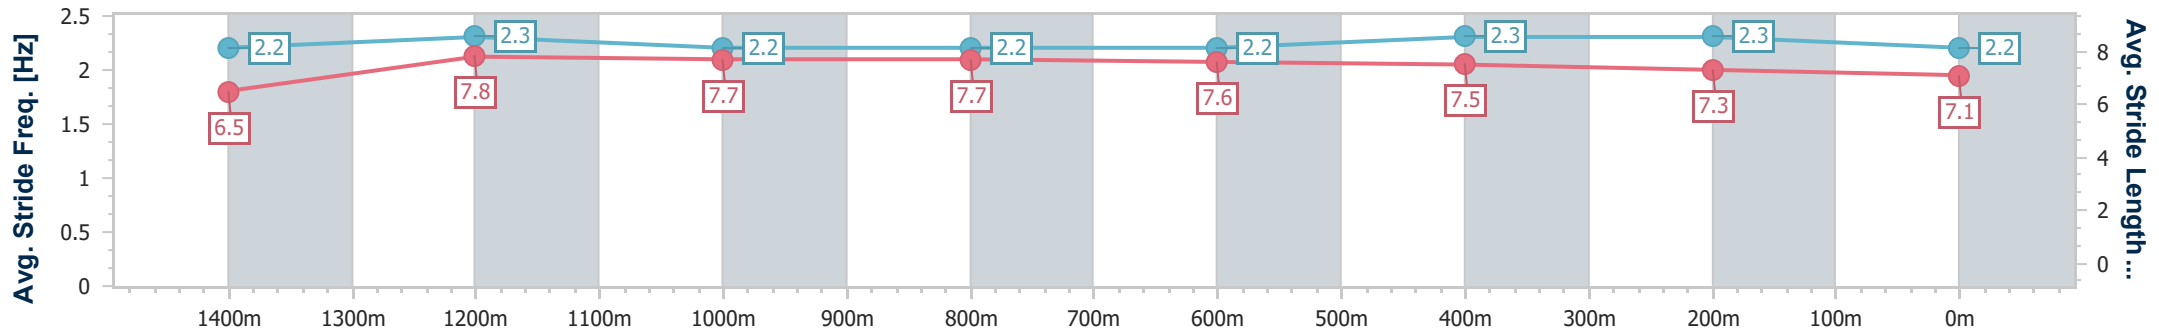

- [] Ranking at each section and finish
- .-.- No data available at this section
- NA No data available

Horse/Jockey Name	Sammy
Final Rank	9
Fastest Section Time (Section)	0:11.17 (1400m)
Top Speed [km/h] (Section)	66.5 (Overall)
Race State	Finished

Eagle Farm QLD Professional
Race 3: TREVOR & JUDITH ST BAKER FAMILY FOUNDATION
BENCHMARK 78 Handicap - 1600m

25 March 2023 - 13:12

Track Rating: Good 4, Weather: Fine, Rail Position: +1m Entire

BRISBANE
RACING CLUB

Section	Overall	1400m	1200m	1000m	800m	600m	400m	200m
Section Times	1:36.92 [9] (0:13.86)	1:23.06 [5] (0:11.17)	1:11.89 [4] (0:11.52)	1:00.37 [3] (0:11.75)	0:48.62 [3] (0:11.97)	0:36.65 [3] (0:11.90)	0:24.75 [6] (0:11.90)	0:12.85 [10] (0:12.85)
Average Speed [km/h]	52.1	64.7	62.5	62.1	60.8	61.4	60.5	56.0
Top Speed [km/h]	66.5	66.4	63.2	63.0	61.9	62.4	62.2	58.8
Avg. Dist. to Rail [m]	10.5	2.4	3.5	2.3	2.4	2.9	5.5	5.8
Avg. Stride Freq. [Hz]	2.2	2.3	2.2	2.2	2.2	2.3	2.3	2.2
Avg. Stride Length [m]	6.5	7.8	7.7	7.7	7.6	7.5	7.3	7.1