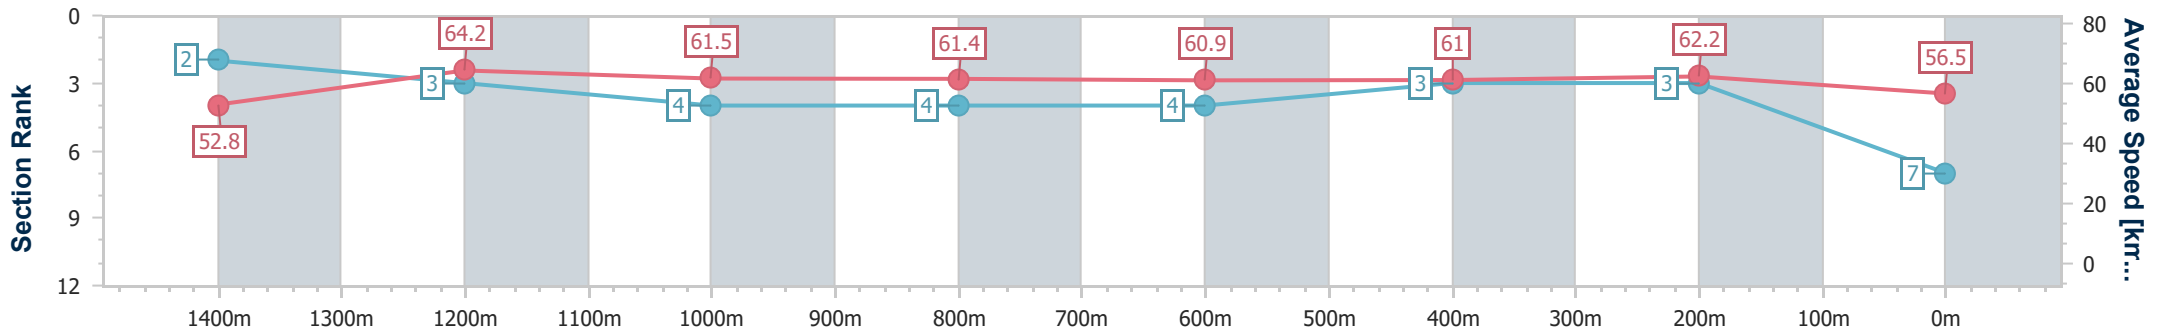

Section	Overall	1400m	1200m	1000m	800m	600m	400m	200m
Section Times	1:36.41 [7] (0:13.72)	1:22.69 [2] (0:11.24)	1:11.45 [3] (0:11.70)	0:59.75 [4] (0:11.80)	0:47.95 [4] (0:11.87)	0:36.08 [4] (0:11.74)	0:24.34 [3] (0:11.58)	0:12.76 [3] (0:12.76)
Average Speed [km/h]	52.8	64.2	61.5	61.4	60.9	61.0	62.2	56.5
Top Speed [km/h]	67.1	67.8	62.5	62.4	62.2	62.1	63.5	59.9
Avg. Dist. to Rail [m]	13.3	2.4	2.5	1.3	0.1	0.6	0.7	1.3
Avg. Stride Freq. [Hz]	2.2	2.2	2.2	2.2	2.2	2.3	2.3	2.2
Avg. Stride Length [m]	6.5	7.9	7.7	7.6	7.6	7.5	7.4	7.0