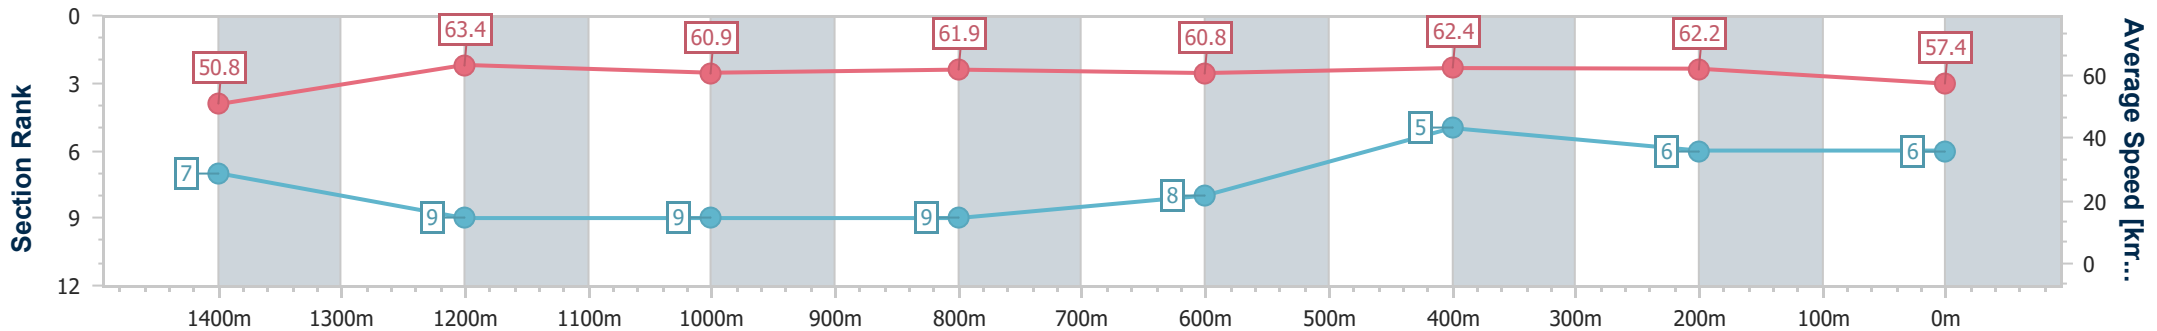

Section	Overall	1400m	1200m	1000m	800m	600m	400m	200m
Section Times	1:36.36 [6] (0:14.11)	1:22.25 [7] (0:11.37)	1:10.88 [9] (0:11.84)	0:59.04 [9] (0:11.67)	0:47.37 [9] (0:11.73)	0:35.64 [8] (0:11.51)	0:24.13 [5] (0:11.58)	0:12.55 [6] (0:12.55)
Average Speed [km/h]	50.8	63.4	60.9	61.9	60.8	62.4	62.2	57.4
Top Speed [km/h]	64.8	64.9	62.3	62.7	61.9	64.2	63.2	61.8
Avg. Dist. to Rail [m]	8.8	2.5	2.4	0.6	1.7	0.9	3.9	5.7
Avg. Stride Freq. [Hz]	2.2	2.3	2.2	2.3	2.3	2.3	2.4	2.3
Avg. Stride Length [m]	6.3	7.5	7.5	7.5	7.5	7.4	7.3	7.1