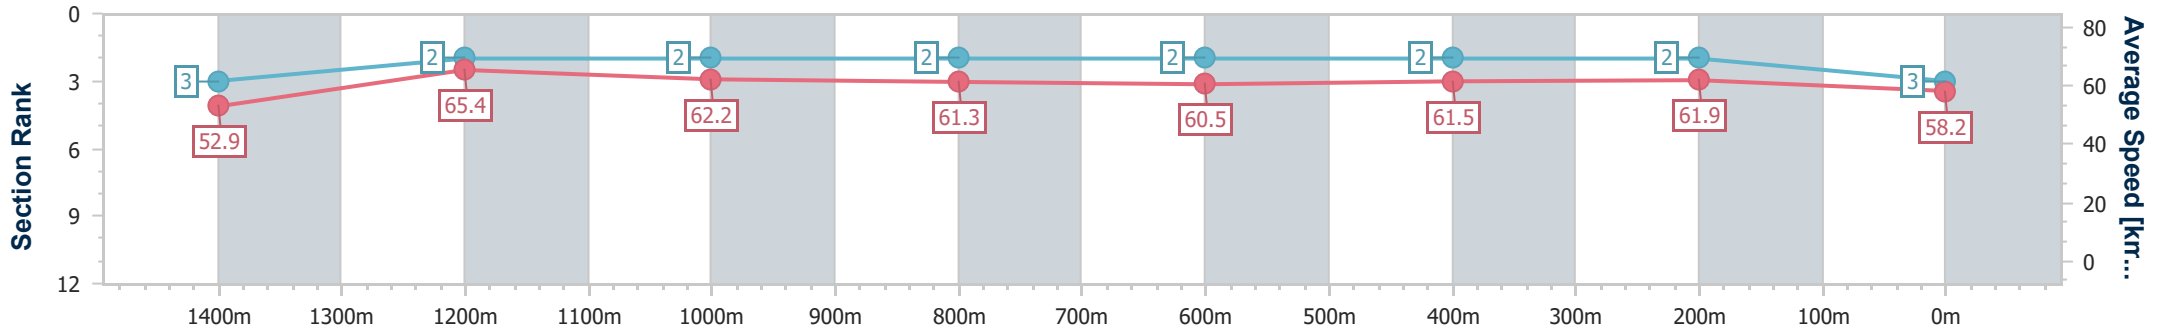

Section	Overall	1400m	1200m	1000m	800m	600m	400m	200m
Section Times	1:35.93 [3] (0:13.72)	1:22.21 [3] (0:11.05)	1:11.16 [2] (0:11.58)	0:59.58 [2] (0:11.81)	0:47.77 [2] (0:11.99)	0:35.78 [2] (0:11.80)	0:23.98 [2] (0:11.64)	0:12.34 [2] (0:12.34)
Average Speed [km/h]	52.9	65.4	62.2	61.3	60.5	61.5	61.9	58.2
Top Speed [km/h]	68.5	69.3	62.8	62.2	61.4	62.3	62.7	59.7
Avg. Dist. to Rail [m]	15.4	4.0	2.3	1.0	1.2	1.7	3.2	4.1
Avg. Stride Freq. [Hz]	2.3	2.4	2.2	2.3	2.3	2.3	2.3	2.3
Avg. Stride Length [m]	6.3	7.6	7.7	7.5	7.4	7.4	7.5	7.2