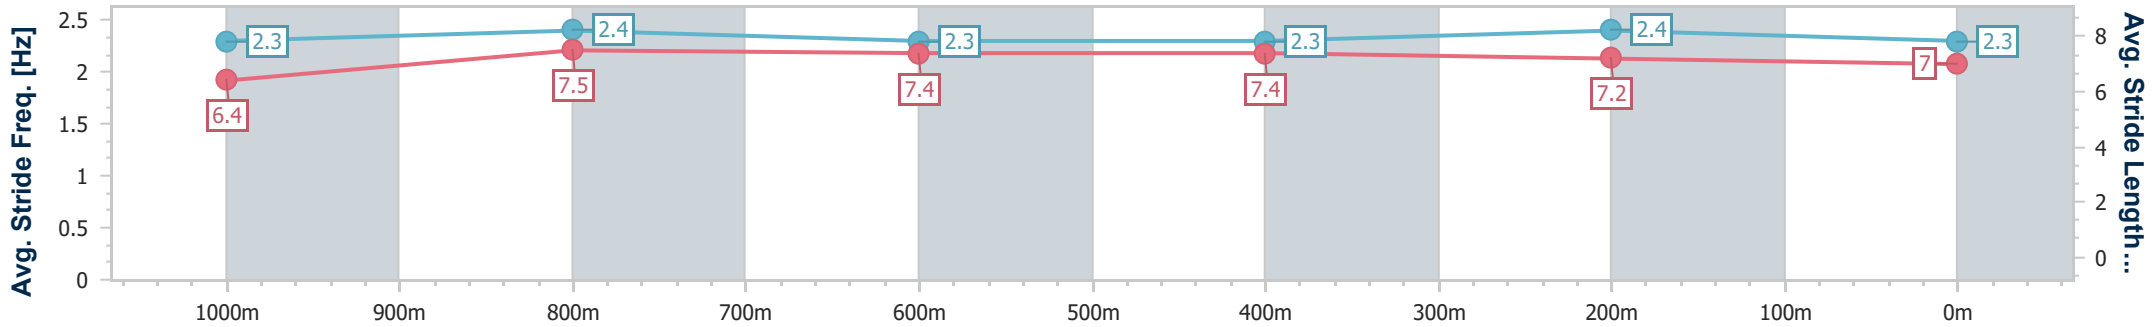

Horse/Jockey Name	Set To Shine
Final Rank	2
Fastest Section Time (Section)	0:11.40 (1000m)
Top Speed [km/h] (Section)	65.7 (Overall)
Race State	Finished

Eagle Farm QLD Professional
Race 3: RANVET NATIONAL APPRENTICE RACE SERIES Class
1 Plate - 1200m
29 March 2023 - 14:09
Track Rating: Good 4, Weather: Overcast, Rail Position: +7.5m
Entire Course

BRISBANE
RACING CLUB

Section	Overall	1000m	800m	600m	400m	200m
Section Times	1:12.23 [2] (0:13.75)	0:58.48 [3] (0:11.40)	0:47.08 [2] (0:11.64)	0:35.44 [2] (0:11.64)	0:23.80 [2] (0:11.50)	0:12.30 [3] (0:12.30)
Average Speed [km/h]	52.4	63.6	62.1	62.0	62.6	58.6
Top Speed [km/h]	65.7	64.4	63.2	64.0	63.8	61.6
Avg. Dist. to Rail [m]	5.0	1.4	0.6	0.7	1.4	1.7
Avg. Stride Freq. [Hz]	2.3	2.4	2.3	2.3	2.4	2.3
Avg. Stride Length [m]	6.4	7.5	7.4	7.4	7.2	7.0

- [ ] Ranking at each section and finish
- -.-.- No data available at this section
- NA No data available