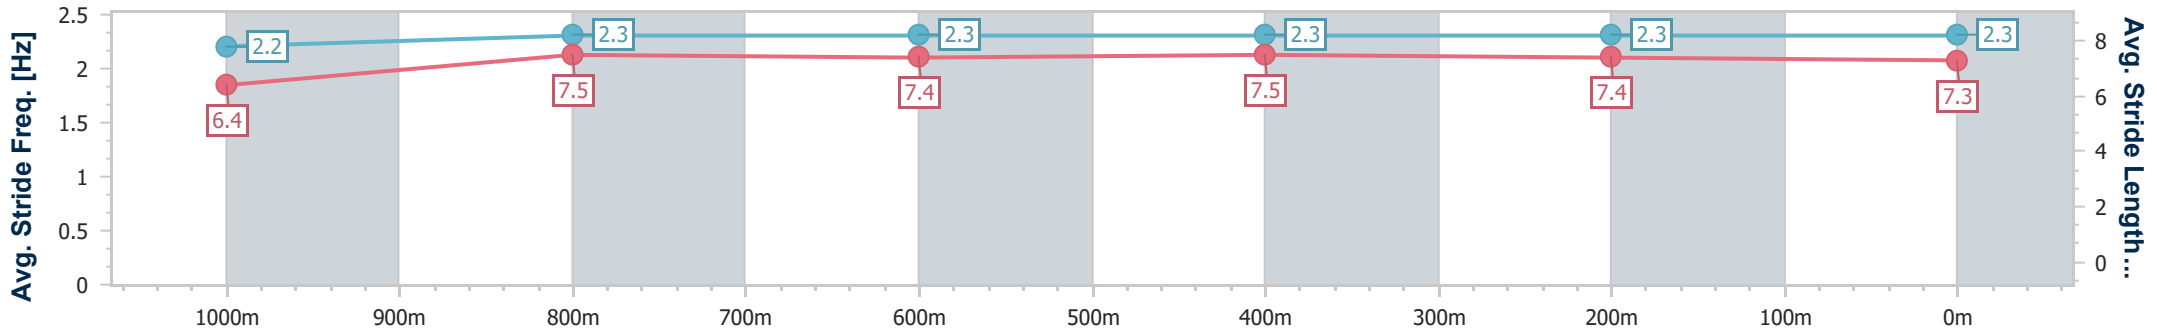

Horse/Jockey Name	Polite Applause
Final Rank	9
Fastest Section Time (Section)	0:11.48 (1000m)
Top Speed [km/h] (Section)	63.9 (1000m)
Race State	Finished

Eagle Farm QLD Professional
Race 3: RANVET NATIONAL APPRENTICE RACE SERIES Class
1 Plate - 1200m
29 March 2023 - 14:09
Track Rating: Good 4, Weather: Overcast, Rail Position: +7.5m
Entire Course

BRISBANE
RACING CLUB

Section	Overall	1000m	800m	600m	400m	200m
Section Times	1:13.11 [9] (0:14.23)	0:58.88 [8] (0:11.48)	0:47.40 [9] (0:11.84)	0:35.56 [9] (0:11.56)	0:24.00 [9] (0:11.73)	0:12.27 [9] (0:12.27)
Average Speed [km/h]	50.7	63.3	61.4	62.3	61.4	58.6
Top Speed [km/h]	63.8	63.9	63.1	62.8	62.5	60.0
Avg. Dist. to Rail [m]	1.4	2.1	1.8	0.4	1.5	2.3
Avg. Stride Freq. [Hz]	2.2	2.3	2.3	2.3	2.3	2.3
Avg. Stride Length [m]	6.4	7.5	7.4	7.5	7.4	7.3

- [ ] Ranking at each section and finish
- -.-.- No data available at this section
- NA No data available