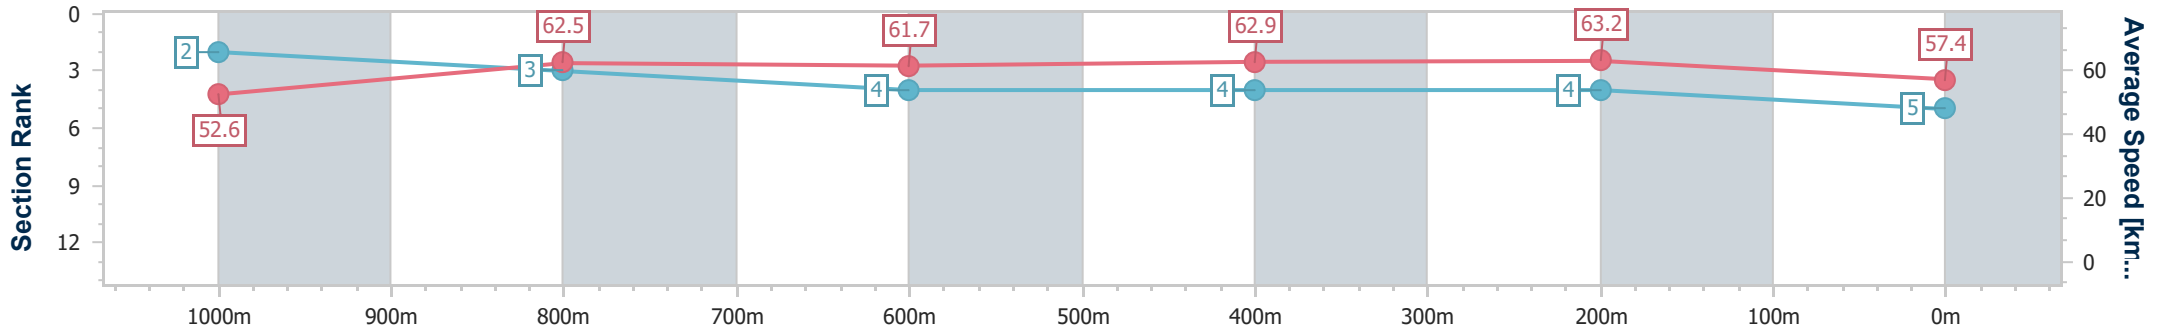

Horse/Jockey Name	Big Impact
Final Rank	5
Fastest Section Time (Section)	0:11.37 (400m)
Top Speed [km/h] (Section)	64.8 (400m)
Race State	Finished

Eagle Farm QLD Professional
Race 3: RANVET NATIONAL APPRENTICE RACE SERIES Class
1 Plate - 1200m
29 March 2023 - 14:09
Track Rating: Good 4, Weather: Overcast, Rail Position: +7.5m
Entire Course

BRISBANE
RACING CLUB

Section	Overall	1000m	800m	600m	400m	200m
Section Times	1:12.44 [5] (0:13.70)	0:58.74 [2] (0:11.58)	0:47.16 [3] (0:11.75)	0:35.41 [4] (0:11.48)	0:23.93 [4] (0:11.37)	0:12.56 [4] (0:12.56)
Average Speed [km/h]	52.6	62.5	61.7	62.9	63.2	57.4
Top Speed [km/h]	64.2	63.0	62.8	64.4	64.8	60.7
Avg. Dist. to Rail [m]	3.5	0.9	1.9	0.6	1.2	0.6
Avg. Stride Freq. [Hz]	2.4	2.4	2.4	2.4	2.5	2.4
Avg. Stride Length [m]	6.0	7.2	7.2	7.2	6.8	6.6

- [ ] Ranking at each section and finish
- -.-.- No data available at this section
- NA No data available