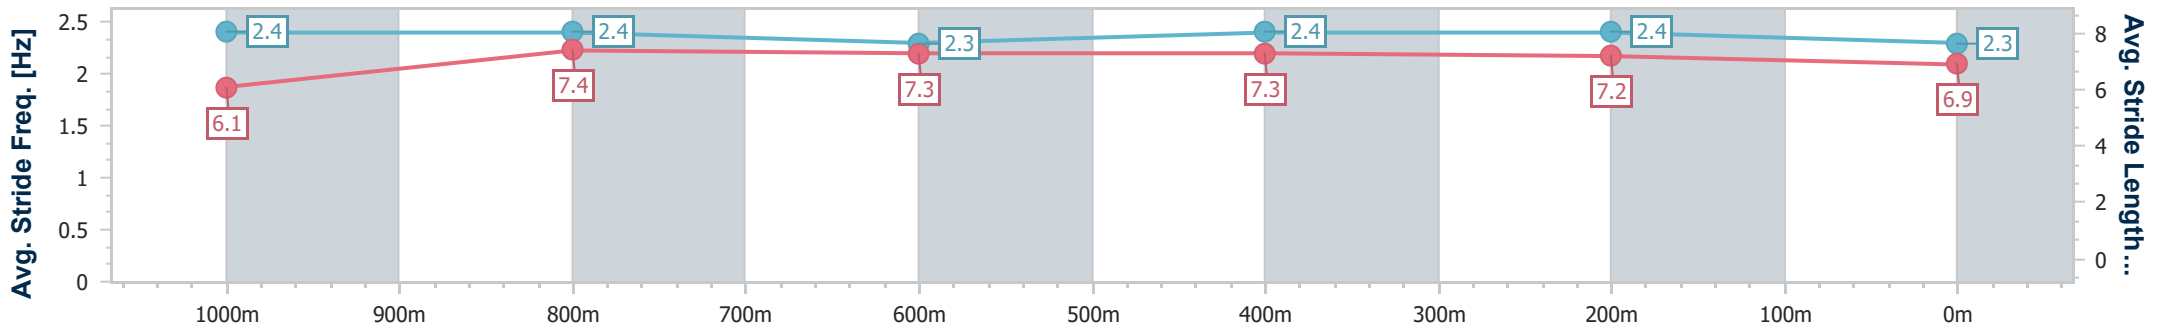

Horse/Jockey Name	Point Break
Final Rank	7
Fastest Section Time (Section)	0:11.52 (400m)
Top Speed [km/h] (Section)	64.3 (Overall)
Race State	Finished

Eagle Farm QLD Professional
Race 3: RANVET NATIONAL APPRENTICE RACE SERIES Class
1 Plate - 1200m
29 March 2023 - 14:09
Track Rating: Good 4, Weather: Overcast, Rail Position: +7.5m
Entire Course

BRISBANE
RACING CLUB

Section	Overall	1000m	800m	600m	400m	200m
Section Times	1:12.90 [7] (0:14.00)	0:58.90 [4] (0:11.53)	0:47.37 [7] (0:11.71)	0:35.66 [7] (0:11.60)	0:24.06 [6] (0:11.52)	0:12.54 [7] (0:12.54)
Average Speed [km/h]	51.4	62.6	61.2	61.6	62.5	57.3
Top Speed [km/h]	64.3	64.0	62.3	63.2	63.7	60.6
Avg. Dist. to Rail [m]	0.9	0.5	0.9	1.5	0.8	1.5
Avg. Stride Freq. [Hz]	2.4	2.4	2.3	2.4	2.4	2.3
Avg. Stride Length [m]	6.1	7.4	7.3	7.3	7.2	6.9

- [ ] Ranking at each section and finish
- -.-.- No data available at this section
- NA No data available