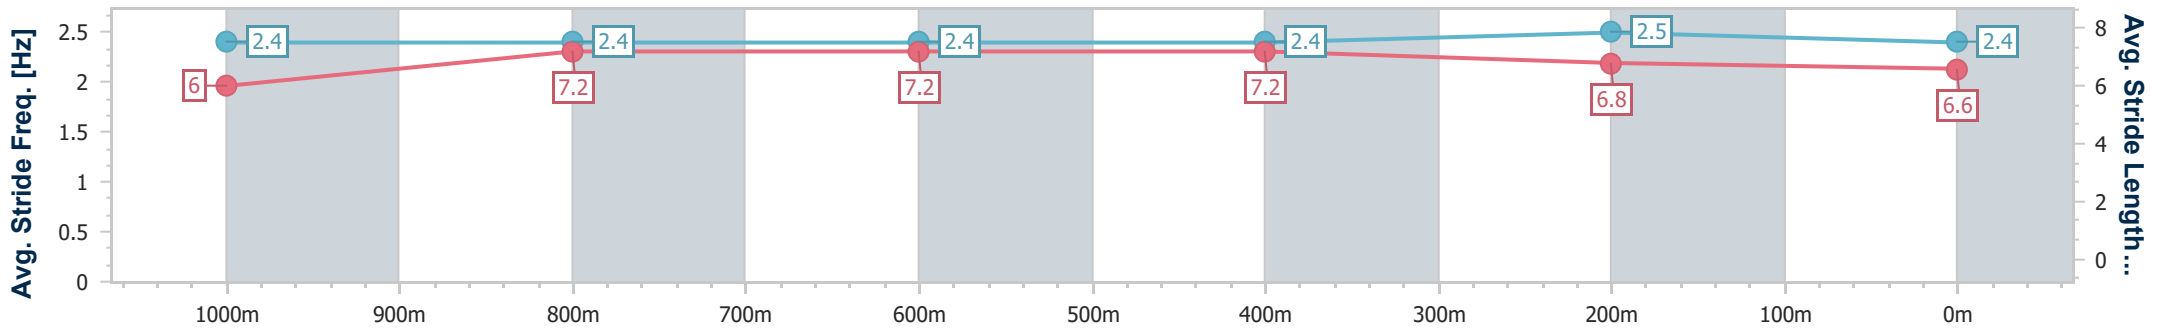

Horse/Jockey Name	Big Impact
Final Rank	5
Fastest Section Time (Section)	0:11.37 (400m)
Top Speed [km/h] (Section)	64.8 (400m)
Race State	Finished

Eagle Farm QLD Professional
Race 3: RANVET NATIONAL APPRENTICE RACE SERIES Class
1 Plate - 1200m
29 March 2023 - 14:09
Track Rating: Good 4, Weather: Overcast, Rail Position: +7.5m
Entire Course

BRISBANE
RACING CLUB

Section	Overall	1000m	800m	600m	400m	200m
Section Times	1:12.44 [5] (0:13.70)	0:58.74 [2] (0:11.58)	0:47.16 [3] (0:11.75)	0:35.41 [4] (0:11.48)	0:23.93 [4] (0:11.37)	0:12.56 [4] (0:12.56)
Average Speed [km/h]	52.6	62.5	61.7	62.9	63.2	57.4
Top Speed [km/h]	64.2	63.0	62.8	64.4	64.8	60.7
Avg. Dist. to Rail [m]	3.5	0.9	1.9	0.6	1.2	0.6
Avg. Stride Freq. [Hz]	2.4	2.4	2.4	2.4	2.5	2.4
Avg. Stride Length [m]	6.0	7.2	7.2	7.2	6.8	6.6

- [ ] Ranking at each section and finish
- -.-.- No data available at this section
- NA No data available