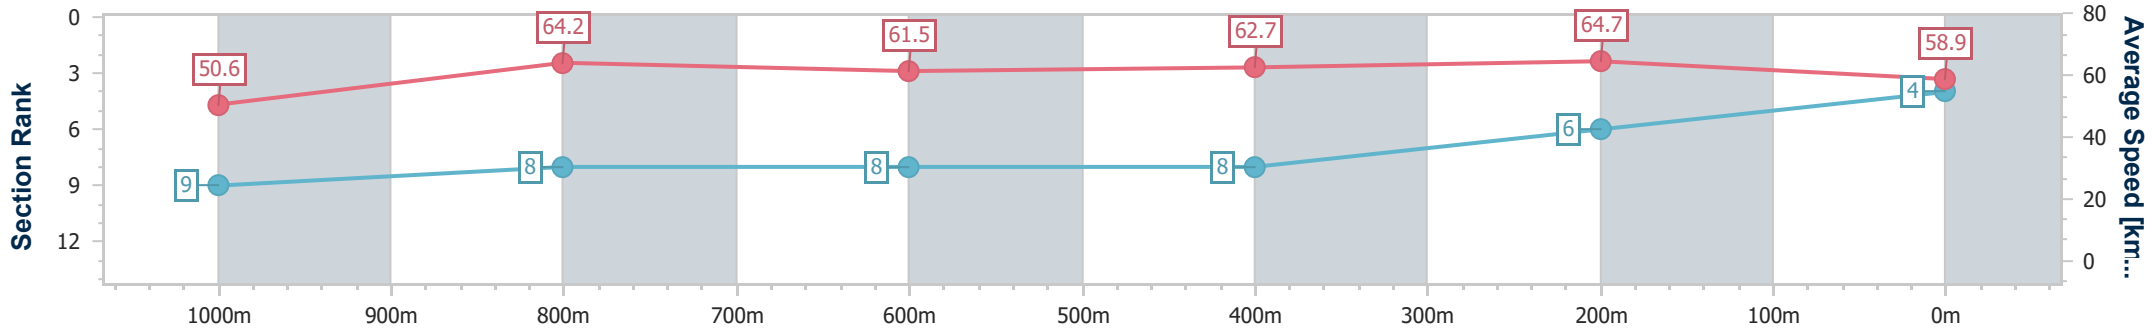

Horse/Jockey Name	Brentwood
Final Rank	4
Fastest Section Time (Section)	0:11.13 (400m)
Top Speed [km/h] (Section)	65.9 (400m)
Race State	Finished

Eagle Farm QLD Professional
Race 3: RANVET NATIONAL APPRENTICE RACE SERIES Class
1 Plate - 1200m
29 March 2023 - 14:09
Track Rating: Good 4, Weather: Overcast, Rail Position: +7.5m
Entire Course

BRISBANE
RACING CLUB

Section	Overall	1000m	800m	600m	400m	200m
Section Times	1:12.39 [4] (0:14.31)	0:58.08 [9] (0:11.34)	0:46.74 [8] (0:11.83)	0:34.91 [8] (0:11.57)	0:23.34 [8] (0:11.13)	0:12.21 [6] (0:12.21)
Average Speed [km/h]	50.6	64.2	61.5	62.7	64.7	58.9
Top Speed [km/h]	64.8	65.2	63.7	63.7	65.9	62.6
Avg. Dist. to Rail [m]	5.8	2.4	2.3	1.4	4.1	5.0
Avg. Stride Freq. [Hz]	2.2	2.3	2.2	2.3	2.4	2.3
Avg. Stride Length [m]	6.5	7.8	7.6	7.6	7.5	7.2

- [ ] Ranking at each section and finish
- -.-.- No data available at this section
- NA No data available