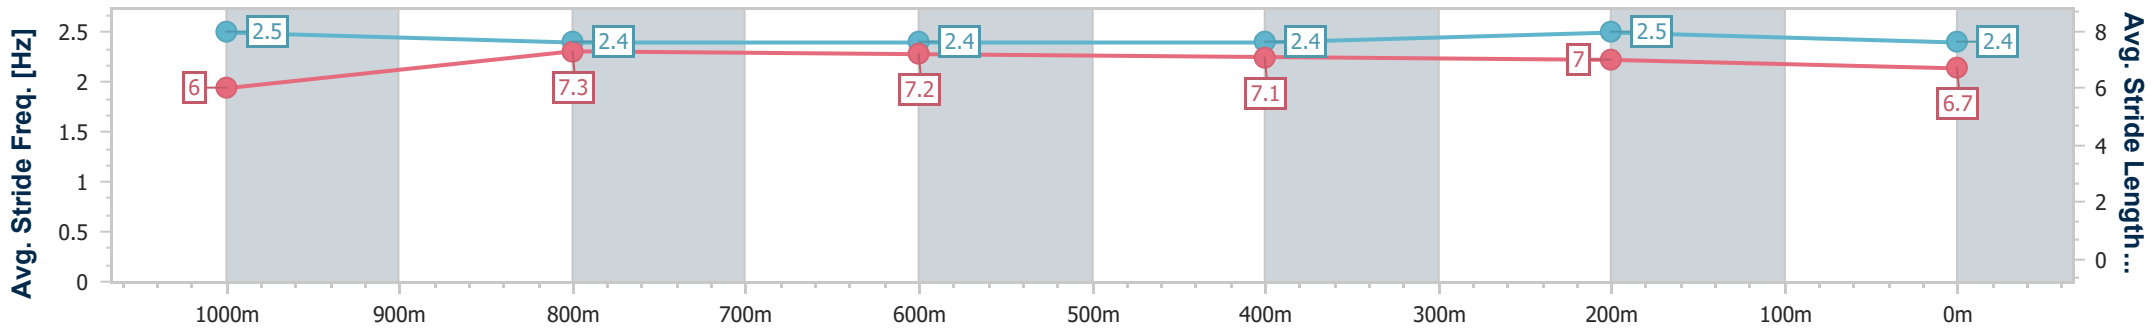

Horse/Jockey Name	Control Freak
Final Rank	3
Fastest Section Time (Section)	0:11.48 (400m)
Top Speed [km/h] (Section)	67.2 (Overall)
Race State	Finished

Eagle Farm QLD Professional
Race 3: RANVET NATIONAL APPRENTICE RACE SERIES Class
1 Plate - 1200m
29 March 2023 - 14:09
Track Rating: Good 4, Weather: Overcast, Rail Position: +7.5m
Entire Course

BRISBANE
RACING CLUB

Section	Overall	1000m	800m	600m	400m	200m
Section Times	1:12.32 [3] (0:13.50)	0:58.82 [1] (0:11.54)	0:47.28 [1] (0:11.64)	0:35.64 [1] (0:11.49)	0:24.15 [1] (0:11.48)	0:12.67 [1] (0:12.67)
Average Speed [km/h]	53.4	62.7	62.0	62.3	62.6	56.8
Top Speed [km/h]	67.2	64.6	63.0	63.4	63.6	60.4
Avg. Dist. to Rail [m]	6.4	1.2	0.4	1.2	1.7	1.8
Avg. Stride Freq. [Hz]	2.5	2.4	2.4	2.4	2.5	2.4
Avg. Stride Length [m]	6.0	7.3	7.2	7.1	7.0	6.7

- [ ] Ranking at each section and finish
- -.-.- No data available at this section
- NA No data available