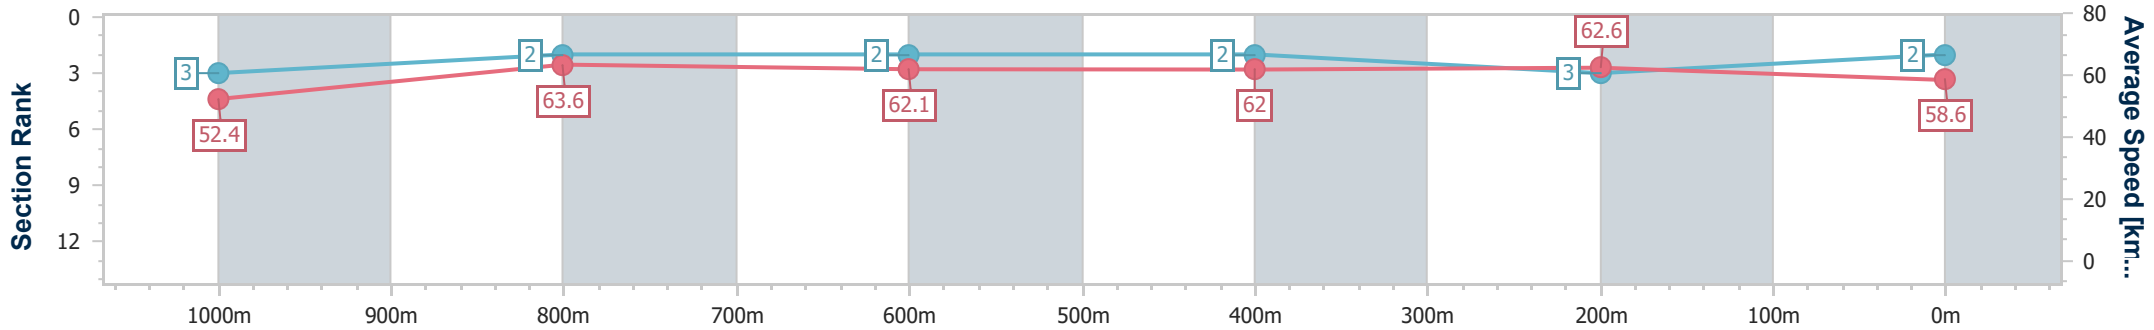

Horse/Jockey Name	Set To Shine
Final Rank	2
Fastest Section Time (Section)	0:11.40 (1000m)
Top Speed [km/h] (Section)	65.7 (Overall)
Race State	Finished

Eagle Farm QLD Professional
Race 3: RANVET NATIONAL APPRENTICE RACE SERIES Class
1 Plate - 1200m
29 March 2023 - 14:09
Track Rating: Good 4, Weather: Overcast, Rail Position: +7.5m
Entire Course

BRISBANE
RACING CLUB

Section	Overall	1000m	800m	600m	400m	200m
Section Times	1:12.23 [2] (0:13.75)	0:58.48 [3] (0:11.40)	0:47.08 [2] (0:11.64)	0:35.44 [2] (0:11.64)	0:23.80 [2] (0:11.50)	0:12.30 [3] (0:12.30)
Average Speed [km/h]	52.4	63.6	62.1	62.0	62.6	58.6
Top Speed [km/h]	65.7	64.4	63.2	64.0	63.8	61.6
Avg. Dist. to Rail [m]	5.0	1.4	0.6	0.7	1.4	1.7
Avg. Stride Freq. [Hz]	2.3	2.4	2.3	2.3	2.4	2.3
Avg. Stride Length [m]	6.4	7.5	7.4	7.4	7.2	7.0

- [ ] Ranking at each section and finish
- -.-.- No data available at this section
- NA No data available