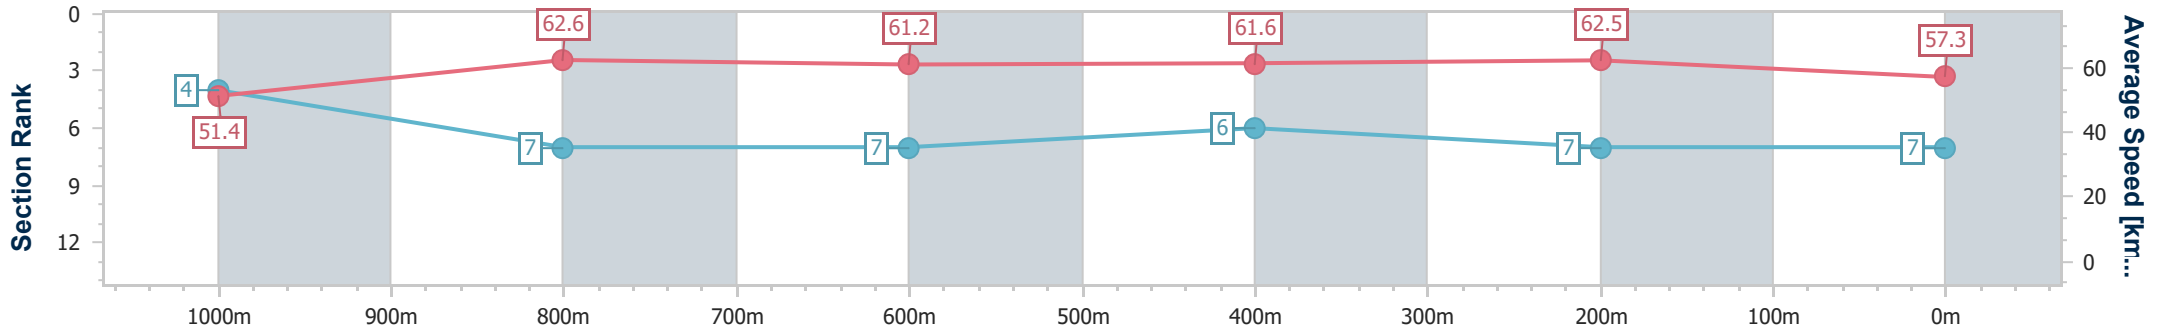

Horse/Jockey Name	Point Break
Final Rank	7
Fastest Section Time (Section)	0:11.52 (400m)
Top Speed [km/h] (Section)	64.3 (Overall)
Race State	Finished

Eagle Farm QLD Professional
Race 3: RANVET NATIONAL APPRENTICE RACE SERIES Class
1 Plate - 1200m
29 March 2023 - 14:09
Track Rating: Good 4, Weather: Overcast, Rail Position: +7.5m
Entire Course

BRISBANE
RACING CLUB

Section	Overall	1000m	800m	600m	400m	200m
Section Times	1:12.90 [7] (0:14.00)	0:58.90 [4] (0:11.53)	0:47.37 [7] (0:11.71)	0:35.66 [7] (0:11.60)	0:24.06 [6] (0:11.52)	0:12.54 [7] (0:12.54)
Average Speed [km/h]	51.4	62.6	61.2	61.6	62.5	57.3
Top Speed [km/h]	64.3	64.0	62.3	63.2	63.7	60.6
Avg. Dist. to Rail [m]	0.9	0.5	0.9	1.5	0.8	1.5
Avg. Stride Freq. [Hz]	2.4	2.4	2.3	2.4	2.4	2.3
Avg. Stride Length [m]	6.1	7.4	7.3	7.3	7.2	6.9

- [ ] Ranking at each section and finish
- -.-.- No data available at this section
- NA No data available