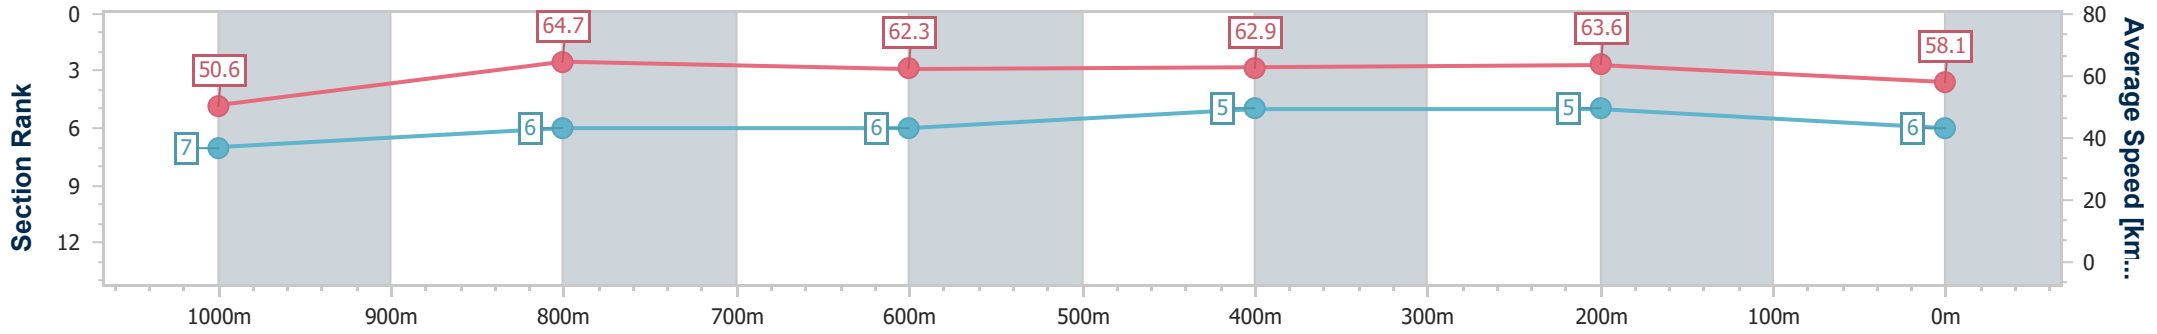

Horse/Jockey Name	Taormina Duchess
Final Rank	6
Fastest Section Time (Section)	0:11.31 (1000m)
Top Speed [km/h] (Section)	66.5 (1000m)
Race State	Finished

Eagle Farm QLD Professional
Race 3: RANVET NATIONAL APPRENTICE RACE SERIES Class
1 Plate - 1200m
29 March 2023 - 14:09
Track Rating: Good 4, Weather: Overcast, Rail Position: +7.5m
Entire Course

BRISBANE
RACING CLUB

Section	Overall	1000m	800m	600m	400m	200m
Section Times	1:12.58 [6] (0:14.26)	0:58.32 [7] (0:11.31)	0:47.01 [6] (0:11.72)	0:35.29 [6] (0:11.58)	0:23.71 [5] (0:11.32)	0:12.39 [5] (0:12.39)
Average Speed [km/h]	50.6	64.7	62.3	62.9	63.6	58.1
Top Speed [km/h]	63.8	66.5	64.0	64.1	64.3	61.8
Avg. Dist. to Rail [m]	2.8	3.2	3.4	2.1	4.4	1.7
Avg. Stride Freq. [Hz]	2.3	2.4	2.4	2.4	2.5	2.4
Avg. Stride Length [m]	6.2	7.5	7.3	7.3	7.2	6.8

- [ ] Ranking at each section and finish
- -.-.- No data available at this section
- NA No data available