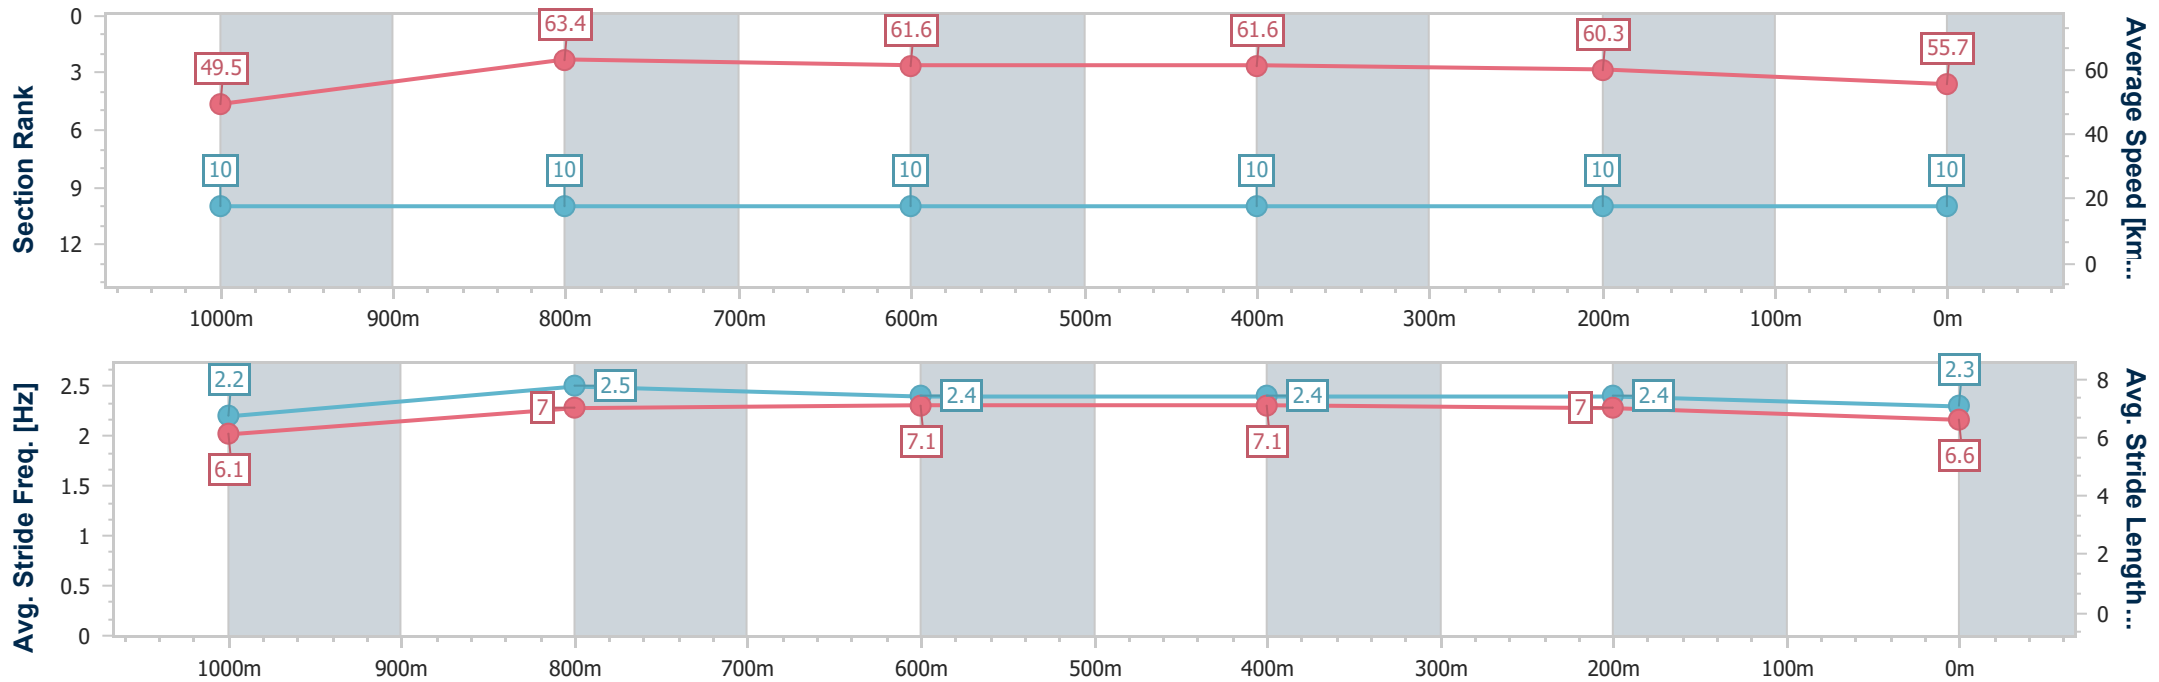

Horse/Jockey Name	Dark Origins
Final Rank	10
Fastest Section Time (Section)	0:11.43 (1000m)
Top Speed [km/h] (Section)	64.4 (1000m)
Race State	Finished

Eagle Farm QLD Professional
Race 3: RANVET NATIONAL APPRENTICE RACE SERIES Class
1 Plate - 1200m
29 March 2023 - 14:09
Track Rating: Good 4, Weather: Overcast, Rail Position: +7.5m
Entire Course

BRISBANE
RACING CLUB

Section	Overall	1000m	800m	600m	400m	200m
Section Times	1:14.33 [10] (0:14.57)	0:59.76 [10] (0:11.43)	0:48.33 [10] (0:11.74)	0:36.59 [10] (0:11.73)	0:24.86 [10] (0:11.92)	0:12.94 [10] (0:12.94)
Average Speed [km/h]	49.5	63.4	61.6	61.6	60.3	55.7
Top Speed [km/h]	63.2	64.4	63.6	62.5	61.5	59.2
Avg. Dist. to Rail [m]	1.3	1.2	1.0	0.7	1.4	1.9
Avg. Stride Freq. [Hz]	2.2	2.5	2.4	2.4	2.4	2.3
Avg. Stride Length [m]	6.1	7.0	7.1	7.1	7.0	6.6

- [ ] Ranking at each section and finish
- -.-.- No data available at this section
- NA No data available