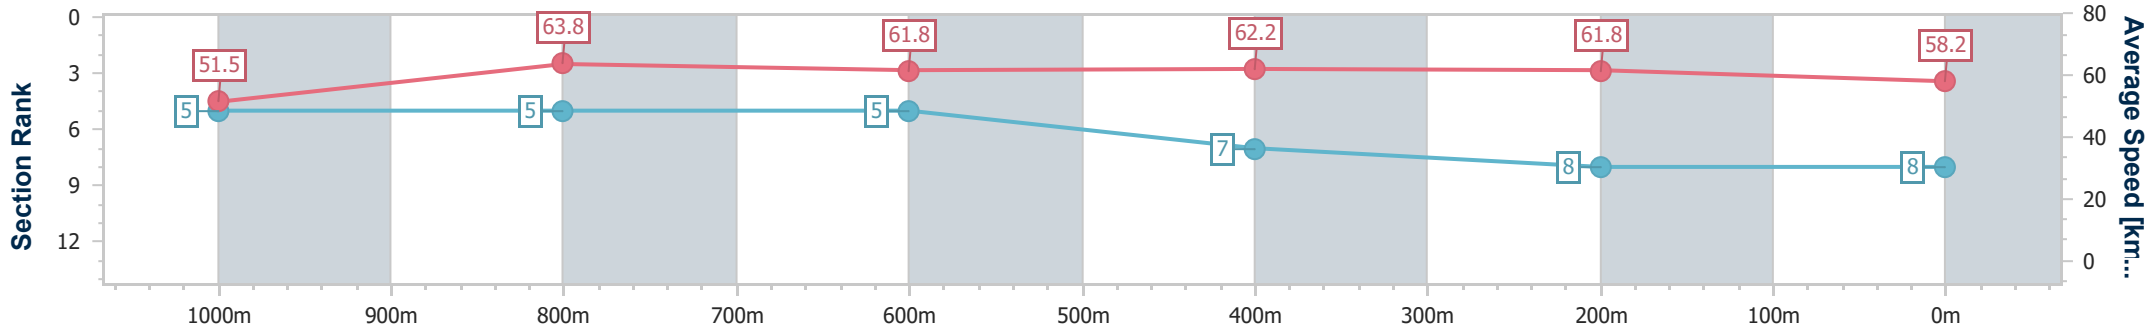

Horse/Jockey Name	The Girl's Boy
Final Rank	8
Fastest Section Time (Section)	0:11.46 (1000m)
Top Speed [km/h] (Section)	65.7 (1000m)
Race State	Finished

Eagle Farm QLD Professional
Race 3: RANVET NATIONAL APPRENTICE RACE SERIES Class
1 Plate - 1200m
29 March 2023 - 14:09
Track Rating: Good 4, Weather: Overcast, Rail Position: +7.5m
Entire Course

BRISBANE
RACING CLUB

Section	Overall	1000m	800m	600m	400m	200m
Section Times	1:12.92 [8] (0:14.02)	0:58.90 [5] (0:11.46)	0:47.44 [5] (0:11.77)	0:35.67 [5] (0:11.64)	0:24.03 [7] (0:11.65)	0:12.38 [8] (0:12.38)
Average Speed [km/h]	51.5	63.8	61.8	62.2	61.8	58.2
Top Speed [km/h]	64.8	65.7	63.3	63.4	62.9	60.1
Avg. Dist. to Rail [m]	4.0	3.0	2.4	1.1	1.7	0.3
Avg. Stride Freq. [Hz]	2.3	2.4	2.3	2.4	2.4	2.3
Avg. Stride Length [m]	6.2	7.4	7.3	7.2	7.2	7.0

- [ ] Ranking at each section and finish
- -.-.- No data available at this section
- NA No data available