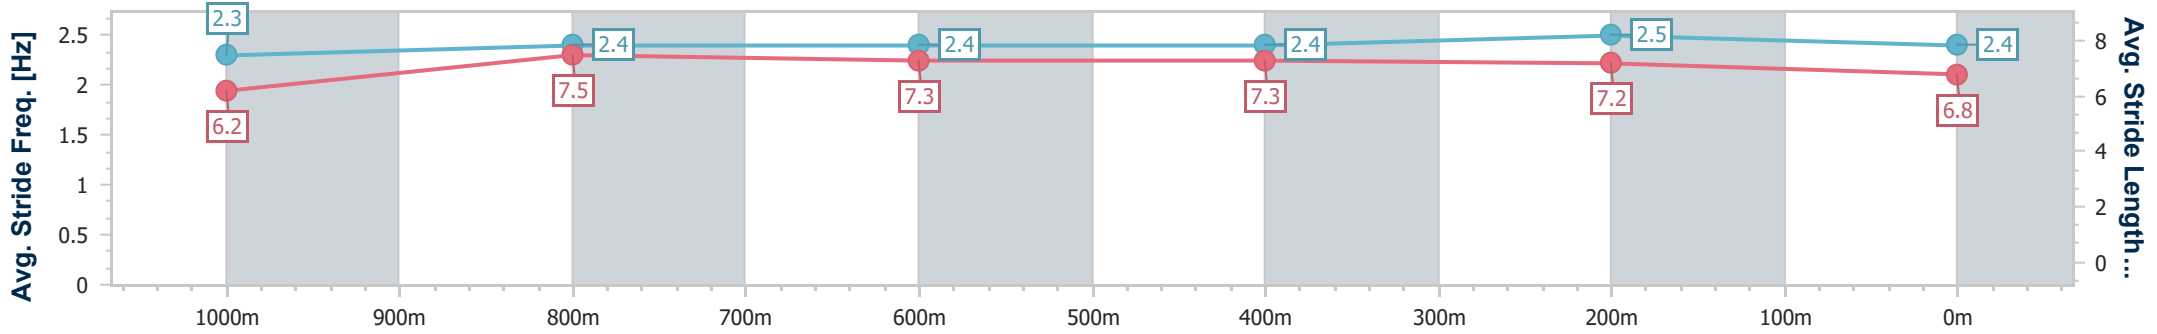

Horse/Jockey Name	Taormina Duchess
Final Rank	6
Fastest Section Time (Section)	0:11.31 (1000m)
Top Speed [km/h] (Section)	66.5 (1000m)
Race State	Finished

Eagle Farm QLD Professional
Race 3: RANVET NATIONAL APPRENTICE RACE SERIES Class
1 Plate - 1200m
29 March 2023 - 14:09
Track Rating: Good 4, Weather: Overcast, Rail Position: +7.5m
Entire Course

BRISBANE
RACING CLUB

Section	Overall	1000m	800m	600m	400m	200m
Section Times	1:12.58 [6] (0:14.26)	0:58.32 [7] (0:11.31)	0:47.01 [6] (0:11.72)	0:35.29 [6] (0:11.58)	0:23.71 [5] (0:11.32)	0:12.39 [5] (0:12.39)
Average Speed [km/h]	50.6	64.7	62.3	62.9	63.6	58.1
Top Speed [km/h]	63.8	66.5	64.0	64.1	64.3	61.8
Avg. Dist. to Rail [m]	2.8	3.2	3.4	2.1	4.4	1.7
Avg. Stride Freq. [Hz]	2.3	2.4	2.4	2.4	2.5	2.4
Avg. Stride Length [m]	6.2	7.5	7.3	7.3	7.2	6.8

- [ ] Ranking at each section and finish
- -.-.- No data available at this section
- NA No data available