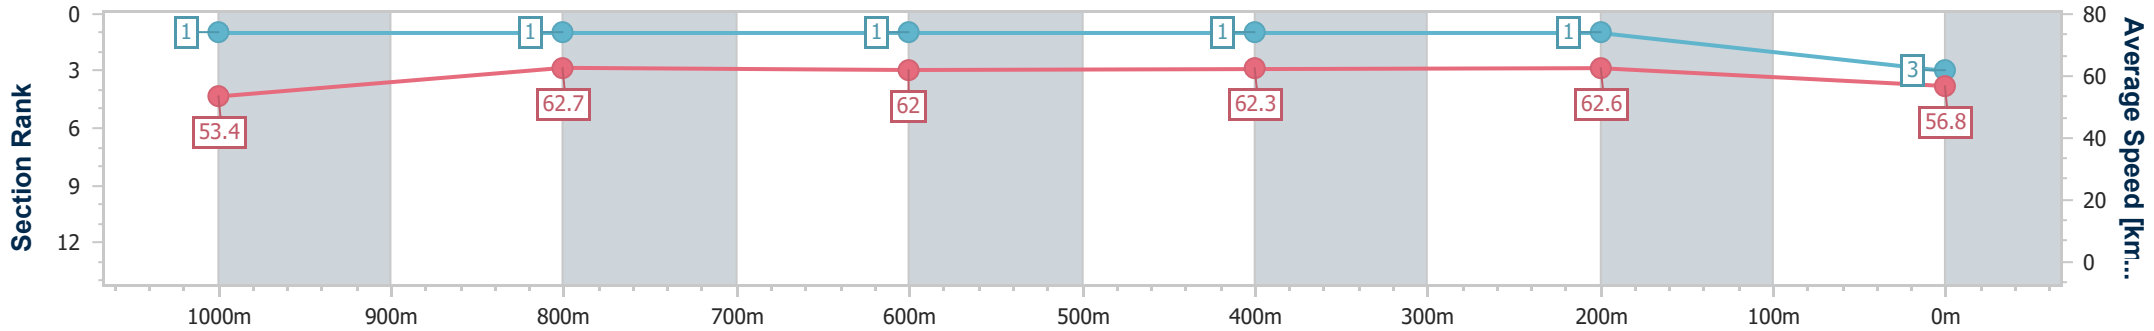

Horse/Jockey Name	Control Freak
Final Rank	3
Fastest Section Time (Section)	0:11.48 (400m)
Top Speed [km/h] (Section)	67.2 (Overall)
Race State	Finished

Eagle Farm QLD Professional
Race 3: RANVET NATIONAL APPRENTICE RACE SERIES Class
1 Plate - 1200m
29 March 2023 - 14:09
Track Rating: Good 4, Weather: Overcast, Rail Position: +7.5m
Entire Course

BRISBANE
RACING CLUB

Section	Overall	1000m	800m	600m	400m	200m
Section Times	1:12.32 [3] (0:13.50)	0:58.82 [1] (0:11.54)	0:47.28 [1] (0:11.64)	0:35.64 [1] (0:11.49)	0:24.15 [1] (0:11.48)	0:12.67 [1] (0:12.67)
Average Speed [km/h]	53.4	62.7	62.0	62.3	62.6	56.8
Top Speed [km/h]	67.2	64.6	63.0	63.4	63.6	60.4
Avg. Dist. to Rail [m]	6.4	1.2	0.4	1.2	1.7	1.8
Avg. Stride Freq. [Hz]	2.5	2.4	2.4	2.4	2.5	2.4
Avg. Stride Length [m]	6.0	7.3	7.2	7.1	7.0	6.7

- [ ] Ranking at each section and finish
- -.-.- No data available at this section
- NA No data available