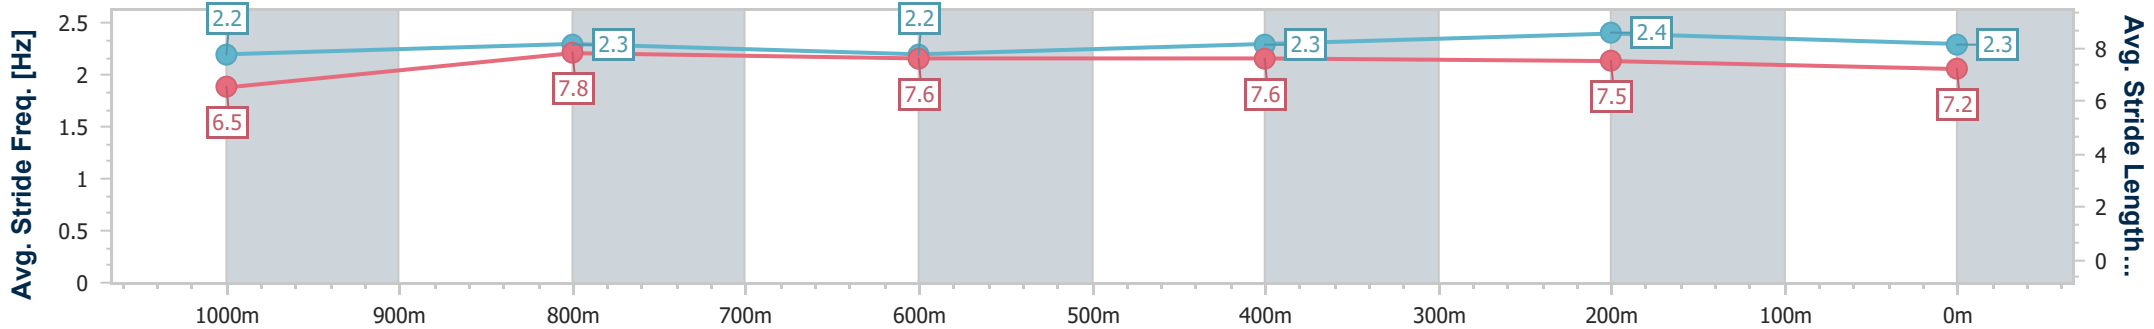

Horse/Jockey Name	Brentwood
Final Rank	4
Fastest Section Time (Section)	0:11.13 (400m)
Top Speed [km/h] (Section)	65.9 (400m)
Race State	Finished

Eagle Farm QLD Professional
Race 3: RANVET NATIONAL APPRENTICE RACE SERIES Class
1 Plate - 1200m
29 March 2023 - 14:09
Track Rating: Good 4, Weather: Overcast, Rail Position: +7.5m
Entire Course

BRISBANE
RACING CLUB

Section	Overall	1000m	800m	600m	400m	200m
Section Times	1:12.39 [4] (0:14.31)	0:58.08 [9] (0:11.34)	0:46.74 [8] (0:11.83)	0:34.91 [8] (0:11.57)	0:23.34 [8] (0:11.13)	0:12.21 [6] (0:12.21)
Average Speed [km/h]	50.6	64.2	61.5	62.7	64.7	58.9
Top Speed [km/h]	64.8	65.2	63.7	63.7	65.9	62.6
Avg. Dist. to Rail [m]	5.8	2.4	2.3	1.4	4.1	5.0
Avg. Stride Freq. [Hz]	2.2	2.3	2.2	2.3	2.4	2.3
Avg. Stride Length [m]	6.5	7.8	7.6	7.6	7.5	7.2

- [ ] Ranking at each section and finish
- -.-.- No data available at this section
- NA No data available