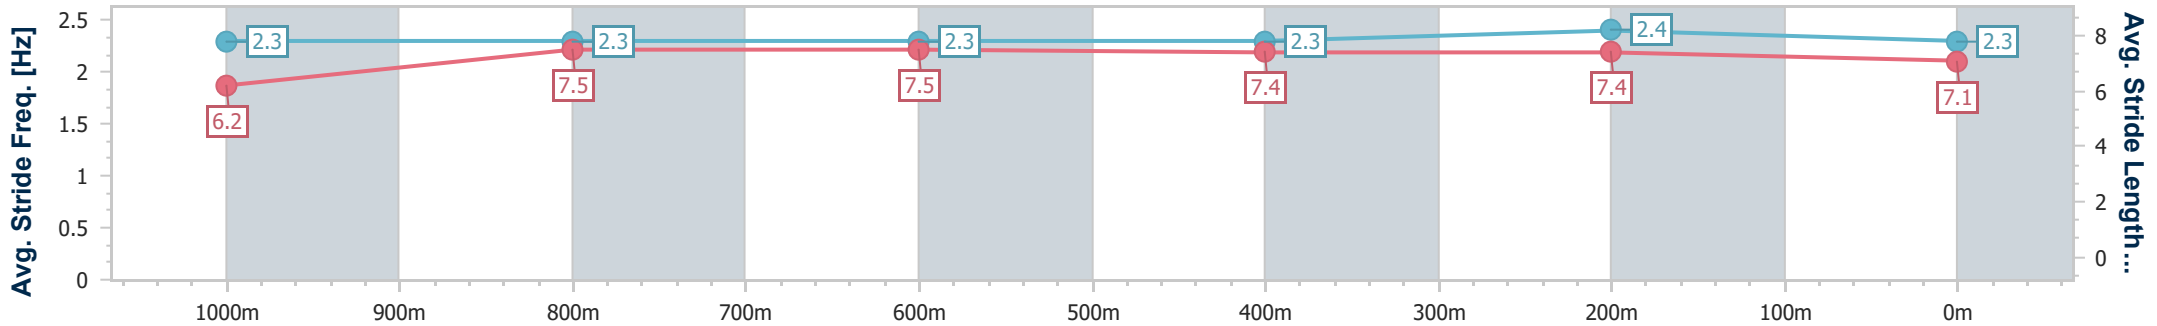

Section	Overall	1000m	800m	600m	400m	200m
Section Times	1:12.13 [1] (0:14.06)	0:58.07 [6] (0:11.42)	0:46.65 [4] (0:11.60)	0:35.05 [3] (0:11.54)	0:23.51 [3] (0:11.31)	0:12.20 [2] (0:12.20)
Average Speed [km/h]	51.4	63.5	62.2	62.4	63.7	58.9
Top Speed [km/h]	63.3	64.7	63.3	64.2	64.7	62.7
Avg. Dist. to Rail [m]	2.7	1.4	0.5	0.3	2.3	2.5
Avg. Stride Freq. [Hz]	2.3	2.3	2.3	2.3	2.4	2.3
Avg. Stride Length [m]	6.2	7.5	7.5	7.4	7.4	7.1