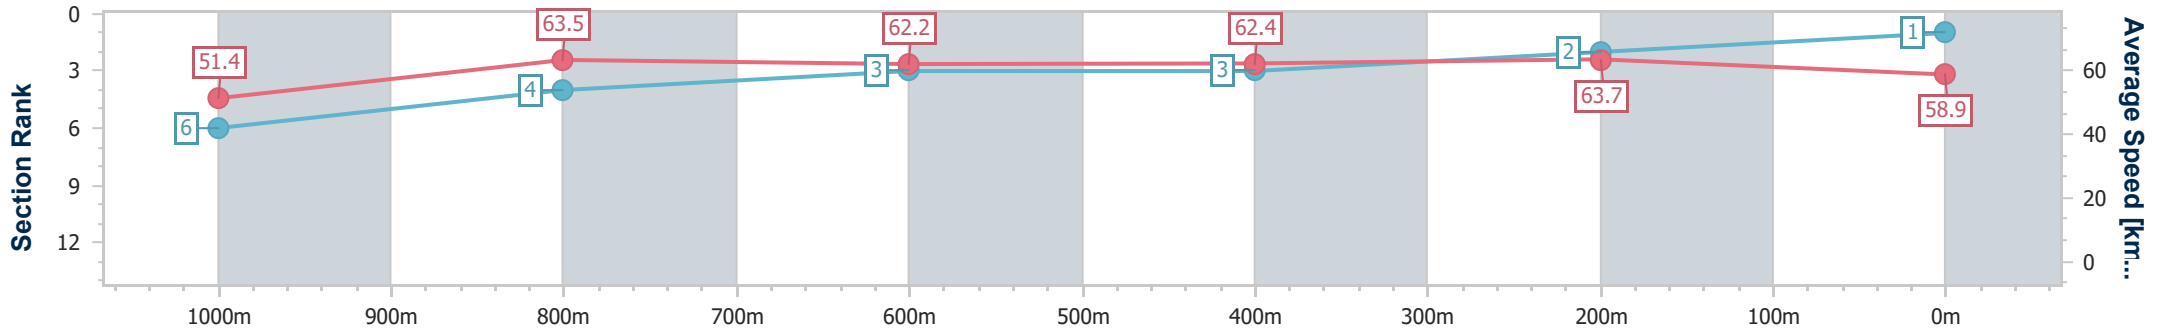

Section	Overall	1000m	800m	600m	400m	200m
Section Times	1:12.13 [1] (0:14.06)	0:58.07 [6] (0:11.42)	0:46.65 [4] (0:11.60)	0:35.05 [3] (0:11.54)	0:23.51 [3] (0:11.31)	0:12.20 [2] (0:12.20)
Average Speed [km/h]	51.4	63.5	62.2	62.4	63.7	58.9
Top Speed [km/h]	63.3	64.7	63.3	64.2	64.7	62.7
Avg. Dist. to Rail [m]	2.7	1.4	0.5	0.3	2.3	2.5
Avg. Stride Freq. [Hz]	2.3	2.3	2.3	2.3	2.4	2.3
Avg. Stride Length [m]	6.2	7.5	7.5	7.4	7.4	7.1