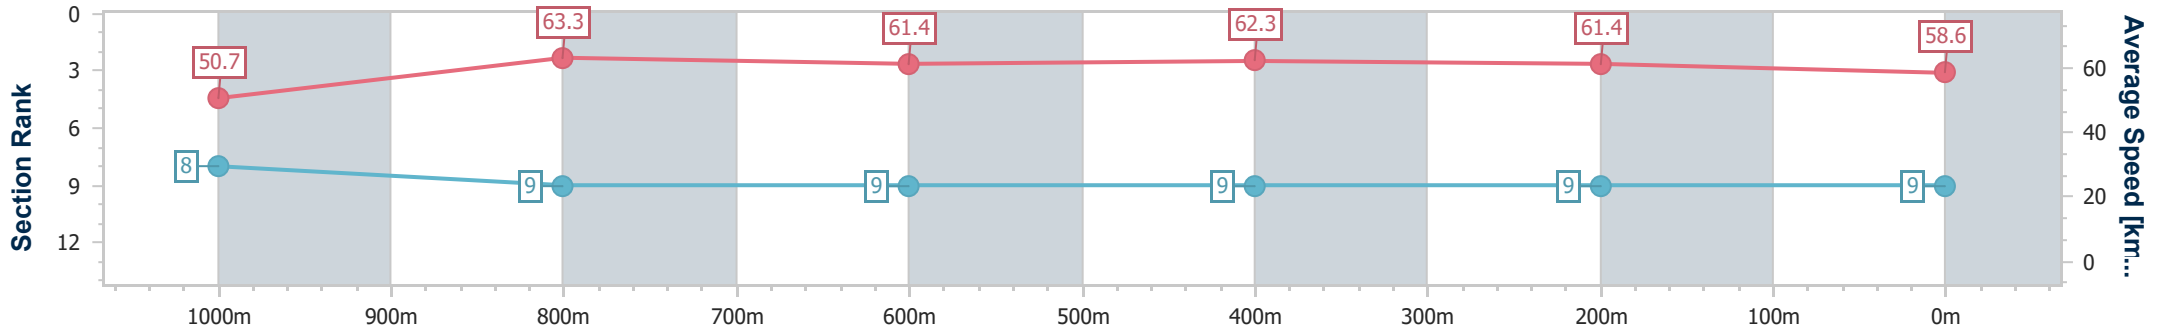

Horse/Jockey Name	Polite Applause
Final Rank	9
Fastest Section Time (Section)	0:11.48 (1000m)
Top Speed [km/h] (Section)	63.9 (1000m)
Race State	Finished

Eagle Farm QLD Professional
Race 3: RANVET NATIONAL APPRENTICE RACE SERIES Class
1 Plate - 1200m
29 March 2023 - 14:09
Track Rating: Good 4, Weather: Overcast, Rail Position: +7.5m
Entire Course

BRISBANE
RACING CLUB

Section	Overall	1000m	800m	600m	400m	200m
Section Times	1:13.11 [9] (0:14.23)	0:58.88 [8] (0:11.48)	0:47.40 [9] (0:11.84)	0:35.56 [9] (0:11.56)	0:24.00 [9] (0:11.73)	0:12.27 [9] (0:12.27)
Average Speed [km/h]	50.7	63.3	61.4	62.3	61.4	58.6
Top Speed [km/h]	63.8	63.9	63.1	62.8	62.5	60.0
Avg. Dist. to Rail [m]	1.4	2.1	1.8	0.4	1.5	2.3
Avg. Stride Freq. [Hz]	2.2	2.3	2.3	2.3	2.3	2.3
Avg. Stride Length [m]	6.4	7.5	7.4	7.5	7.4	7.3

- [ ] Ranking at each section and finish
- -.-.- No data available at this section
- NA No data available