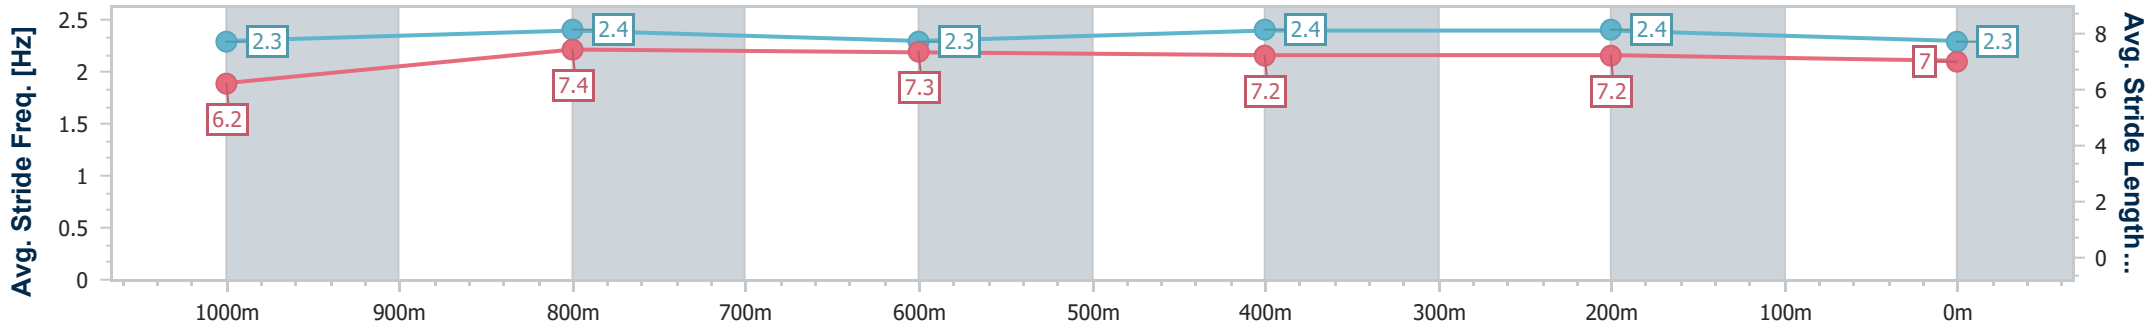

Horse/Jockey Name	The Girl's Boy
Final Rank	8
Fastest Section Time (Section)	0:11.46 (1000m)
Top Speed [km/h] (Section)	65.7 (1000m)
Race State	Finished

Eagle Farm QLD Professional
Race 3: RANVET NATIONAL APPRENTICE RACE SERIES Class
1 Plate - 1200m
29 March 2023 - 14:09
Track Rating: Good 4, Weather: Overcast, Rail Position: +7.5m
Entire Course

BRISBANE
RACING CLUB

Section	Overall	1000m	800m	600m	400m	200m
Section Times	1:12.92 [8] (0:14.02)	0:58.90 [5] (0:11.46)	0:47.44 [5] (0:11.77)	0:35.67 [5] (0:11.64)	0:24.03 [7] (0:11.65)	0:12.38 [8] (0:12.38)
Average Speed [km/h]	51.5	63.8	61.8	62.2	61.8	58.2
Top Speed [km/h]	64.8	65.7	63.3	63.4	62.9	60.1
Avg. Dist. to Rail [m]	4.0	3.0	2.4	1.1	1.7	0.3
Avg. Stride Freq. [Hz]	2.3	2.4	2.3	2.4	2.4	2.3
Avg. Stride Length [m]	6.2	7.4	7.3	7.2	7.2	7.0

- [ ] Ranking at each section and finish
- -.-.- No data available at this section
- NA No data available