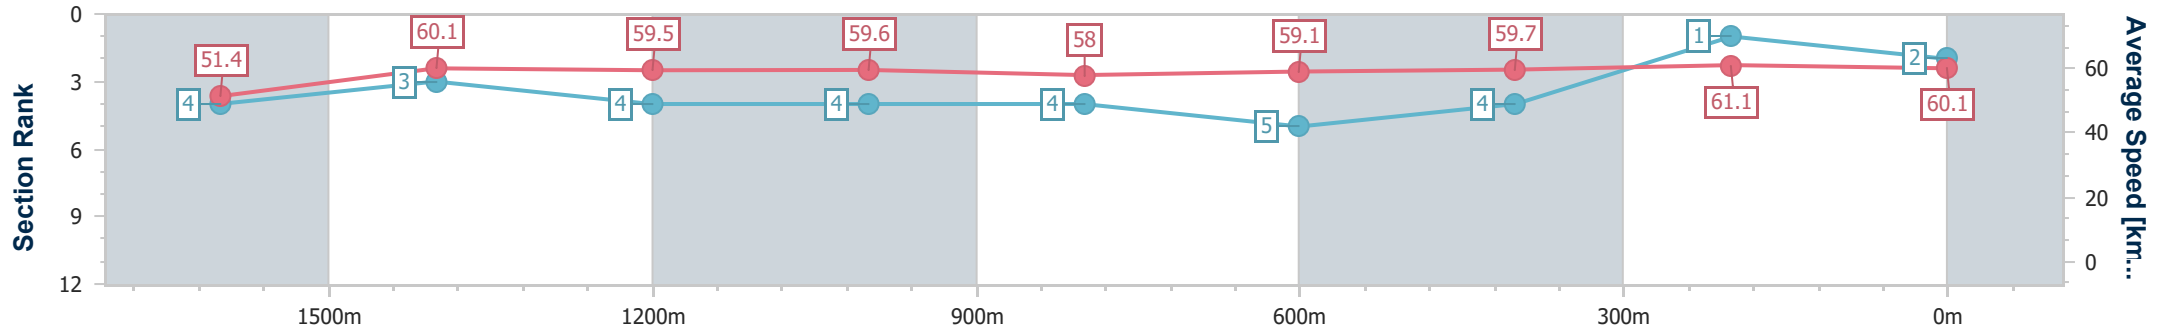

Eagle Farm QLD Professional

Race 4: MOUNT FRANKLIN Class 5 Handicap - 1838m

29 March 2023 - 14:45

Track Rating: Soft 5, Weather: Overcast, Rail Position: +7.5m Entire Course

BRISBANE RACING CLUB

Section	Overall	1600m	1400m	1200m	1000m	800m	600m	400m	200m
Section Times	1:53.61 [2] (0:16.73)	1:36.88 [4] (0:11.98)	1:24.90 [3] (0:12.10)	1:12.80 [4] (0:12.10)	1:00.70 [4] (0:12.52)	0:48.18 [4] (0:12.29)	0:35.89 [5] (0:12.09)	0:23.80 [4] (0:11.77)	0:12.03 [1] (0:12.03)
Average Speed [km/h]	51.4	60.1	59.5	59.6	58.0	59.1	59.7	61.1	60.1
Top Speed [km/h]	63.4	62.4	60.4	61.0	61.2	61.3	61.3	61.9	61.8
Avg. Dist. to Rail [m]	3.0	0.3	0.8	1.1	1.4	1.8	0.5	0.4	0.4
Avg. Stride Freq. [Hz]	2.3	2.4	2.3	2.3	2.3	2.3	2.3	2.4	2.4
Avg. Stride Length [m]	6.2	7.1	7.3	7.2	7.0	7.0	7.2	7.1	6.9