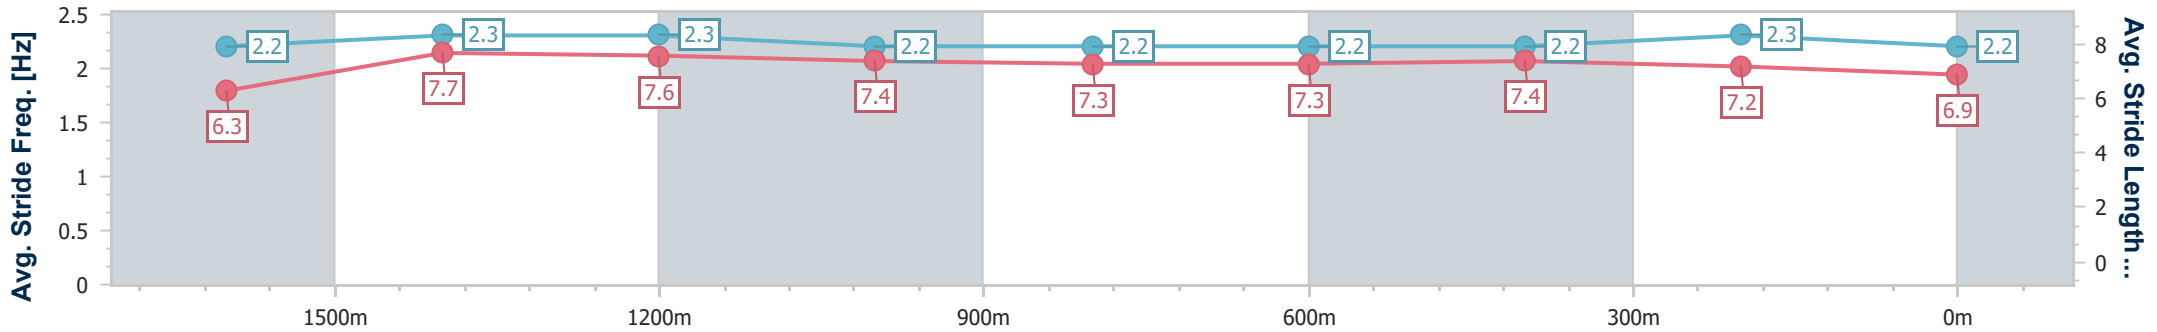

Eagle Farm QLD Professional

Race 4: MOUNT FRANKLIN Class 5 Handicap - 1838m

29 March 2023 - 14:45

Track Rating: Soft 5, Weather: Overcast, Rail Position: +7.5m Entire Course

BRISBANE RACING CLUB

Section	Overall	1600m	1400m	1200m	1000m	800m	600m	400m	200m
Section Times	1:54.75 [9] (0:17.29)	1:37.46 [8] (0:11.49)	1:25.97 [4] (0:11.67)	1:14.30 [1] (0:12.12)	1:02.18 [1] (0:12.51)	0:49.67 [2] (0:12.36)	0:37.31 [2] (0:12.14)	0:25.17 [2] (0:12.02)	0:13.15 [3] (0:13.15)
Average Speed [km/h]	49.9	63.2	61.8	59.6	58.1	58.7	59.6	59.8	54.9
Top Speed [km/h]	61.7	64.4	63.3	61.5	59.8	59.7	60.7	60.4	58.3
Avg. Dist. to Rail [m]	4.0	3.0	3.5	2.6	2.0	1.6	0.9	2.3	2.2
Avg. Stride Freq. [Hz]	2.2	2.3	2.3	2.2	2.2	2.2	2.2	2.3	2.2
Avg. Stride Length [m]	6.3	7.7	7.6	7.4	7.3	7.3	7.4	7.2	6.9

- [] Ranking at each section and finish
- .-.- No data available at this section
- NA No data available

Horse/Jockey Name	Flying Joy
Final Rank	10
Fastest Section Time (Section)	0:11.90 (400m)
Top Speed [km/h] (Section)	63.0 (1600m)
Race State	Finished