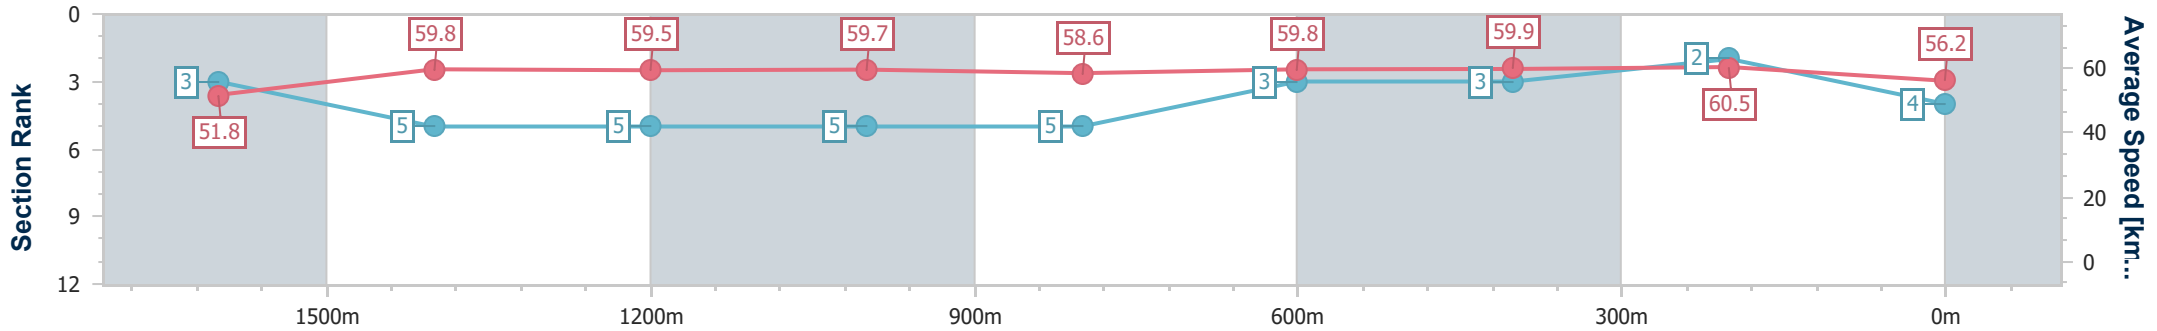

Eagle Farm QLD Professional

Race 4: MOUNT FRANKLIN Class 5 Handicap - 1838m

29 March 2023 - 14:45

Track Rating: Soft 5, Weather: Overcast, Rail Position: +7.5m Entire Course

BRISBANE RACING CLUB

Section	Overall	1600m	1400m	1200m	1000m	800m	600m	400m	200m
Section Times	1:54.44 [4] (0:16.72)	1:37.72 [3] (0:12.13)	1:25.59 [5] (0:12.13)	1:13.46 [5] (0:12.07)	1:01.39 [5] (0:12.40)	0:48.99 [5] (0:12.16)	0:36.83 [3] (0:12.09)	0:24.74 [3] (0:11.90)	0:12.84 [2] (0:12.84)
Average Speed [km/h]	51.8	59.8	59.5	59.7	58.6	59.8	59.9	60.5	56.2
Top Speed [km/h]	62.8	62.6	61.4	62.3	61.5	61.5	61.0	61.8	58.6
Avg. Dist. to Rail [m]	4.9	1.7	2.2	2.3	1.9	1.9	1.1	1.7	3.5
Avg. Stride Freq. [Hz]	2.1	2.1	2.2	2.1	2.1	2.1	2.1	2.2	2.1
Avg. Stride Length [m]	6.7	7.7	7.7	7.8	7.7	7.7	7.7	7.6	7.3