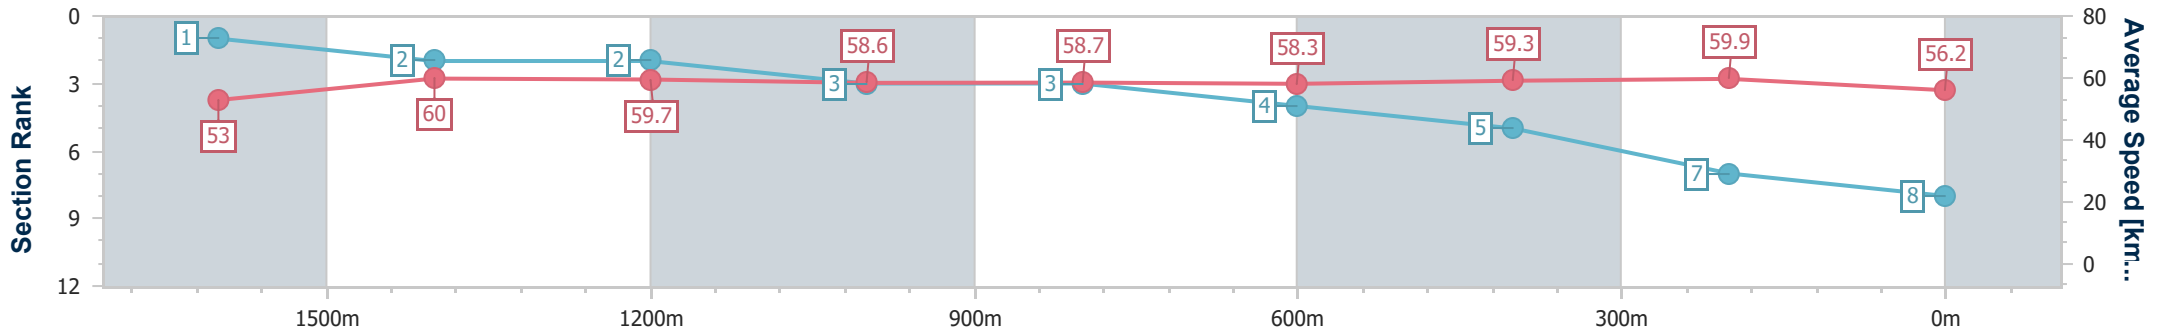

Eagle Farm QLD Professional

Race 4: MOUNT FRANKLIN Class 5 Handicap - 1838m

29 March 2023 - 14:45

Track Rating: Soft 5, Weather: Overcast, Rail Position: +7.5m Entire Course

BRISBANE RACING CLUB

Section	Overall	1600m	1400m	1200m	1000m	800m	600m	400m	200m
Section Times	1:54.71 [8] (0:16.39)	1:38.32 [1] (0:12.12)	1:26.20 [2] (0:12.07)	1:14.13 [2] (0:12.29)	1:01.84 [3] (0:12.38)	0:49.46 [3] (0:12.43)	0:37.03 [4] (0:12.16)	0:24.87 [5] (0:12.01)	0:12.86 [7] (0:12.86)
Average Speed [km/h]	53.0	60.0	59.7	58.6	58.7	58.3	59.3	59.9	56.2
Top Speed [km/h]	65.9	62.5	61.0	60.4	60.8	59.7	60.4	61.0	59.4
Avg. Dist. to Rail [m]	6.4	2.7	2.6	2.2	1.8	1.6	0.3	0.3	1.2
Avg. Stride Freq. [Hz]	2.4	2.4	2.3	2.3	2.3	2.3	2.3	2.4	2.3
Avg. Stride Length [m]	6.0	7.0	7.1	6.9	7.0	7.0	7.1	7.0	6.7

- [] Ranking at each section and finish
- .-.- No data available at this section
- NA No data available

Horse/Jockey Name	Divine Courage
Final Rank	9
Fastest Section Time (Section)	0:11.49 (1600m)
Top Speed [km/h] (Section)	64.4 (1600m)
Race State	Finished