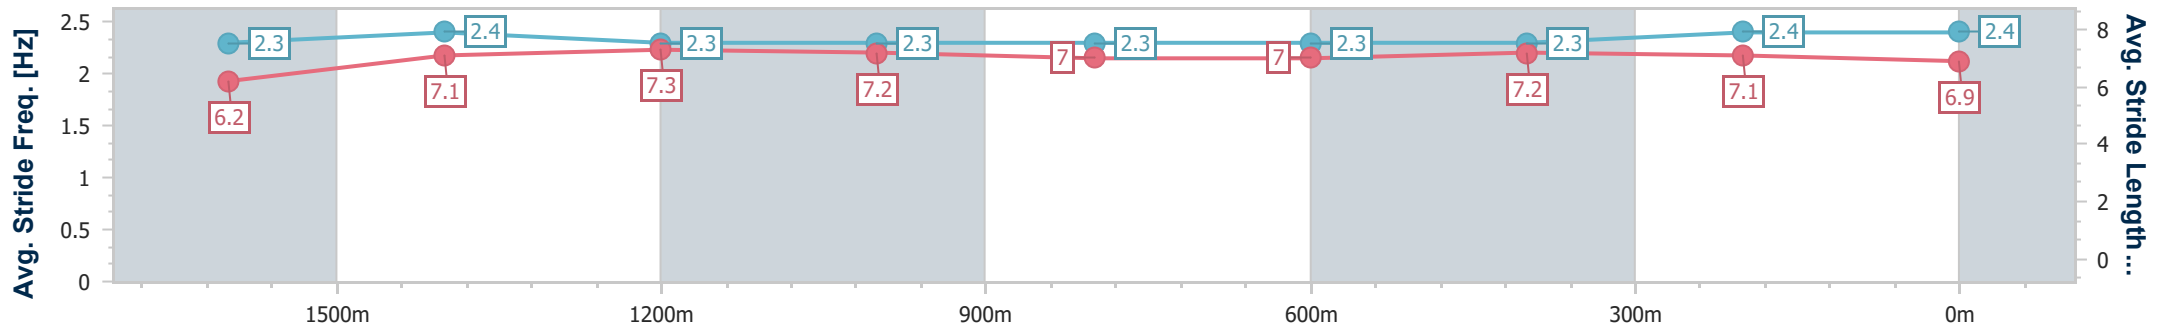

Eagle Farm QLD Professional

Race 4: MOUNT FRANKLIN Class 5 Handicap - 1838m

29 March 2023 - 14:45

Track Rating: Soft 5, Weather: Overcast, Rail Position: +7.5m Entire Course

BRISBANE RACING CLUB

Section	Overall	1600m	1400m	1200m	1000m	800m	600m	400m	200m
Section Times	1:53.61 [2] (0:16.73)	1:36.88 [4] (0:11.98)	1:24.90 [3] (0:12.10)	1:12.80 [4] (0:12.10)	1:00.70 [4] (0:12.52)	0:48.18 [4] (0:12.29)	0:35.89 [5] (0:12.09)	0:23.80 [4] (0:11.77)	0:12.03 [1] (0:12.03)
Average Speed [km/h]	51.4	60.1	59.5	59.6	58.0	59.1	59.7	61.1	60.1
Top Speed [km/h]	63.4	62.4	60.4	61.0	61.2	61.3	61.3	61.9	61.8
Avg. Dist. to Rail [m]	3.0	0.3	0.8	1.1	1.4	1.8	0.5	0.4	0.4
Avg. Stride Freq. [Hz]	2.3	2.4	2.3	2.3	2.3	2.3	2.3	2.4	2.4
Avg. Stride Length [m]	6.2	7.1	7.3	7.2	7.0	7.0	7.2	7.1	6.9