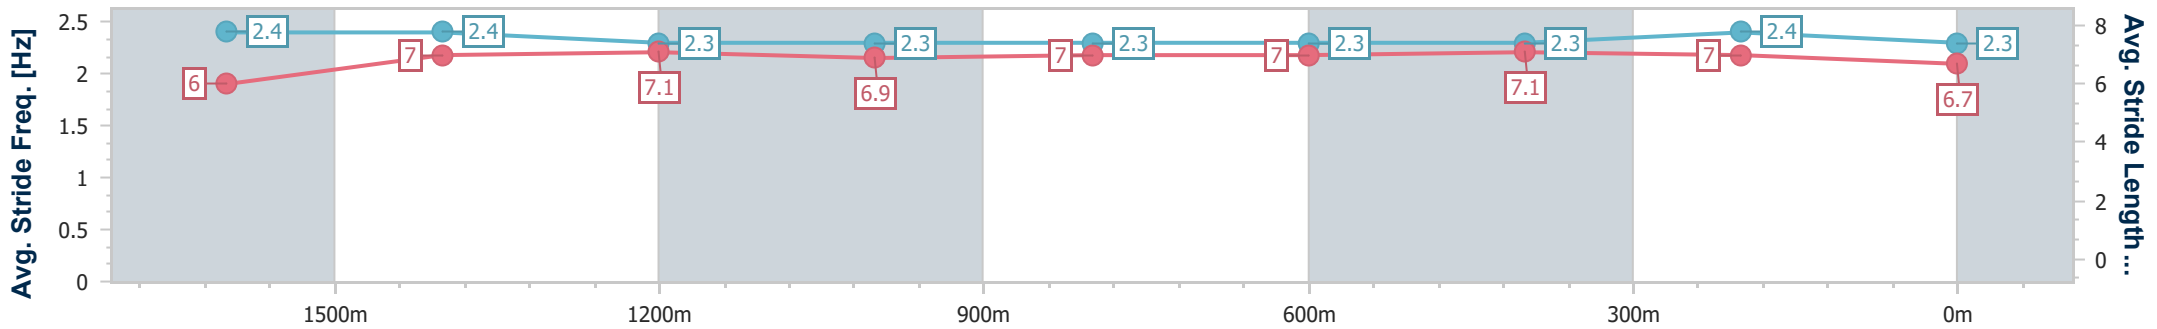

Eagle Farm QLD Professional

Race 4: MOUNT FRANKLIN Class 5 Handicap - 1838m

29 March 2023 - 14:45

Track Rating: Soft 5, Weather: Overcast, Rail Position: +7.5m Entire Course

BRISBANE RACING CLUB

Section	Overall	1600m	1400m	1200m	1000m	800m	600m	400m	200m
Section Times	1:54.71 [8] (0:16.39)	1:38.32 [1] (0:12.12)	1:26.20 [2] (0:12.07)	1:14.13 [2] (0:12.29)	1:01.84 [3] (0:12.38)	0:49.46 [3] (0:12.43)	0:37.03 [4] (0:12.16)	0:24.87 [5] (0:12.01)	0:12.86 [7] (0:12.86)
Average Speed [km/h]	53.0	60.0	59.7	58.6	58.7	58.3	59.3	59.9	56.2
Top Speed [km/h]	65.9	62.5	61.0	60.4	60.8	59.7	60.4	61.0	59.4
Avg. Dist. to Rail [m]	6.4	2.7	2.6	2.2	1.8	1.6	0.3	0.3	1.2
Avg. Stride Freq. [Hz]	2.4	2.4	2.3	2.3	2.3	2.3	2.3	2.4	2.3
Avg. Stride Length [m]	6.0	7.0	7.1	6.9	7.0	7.0	7.1	7.0	6.7