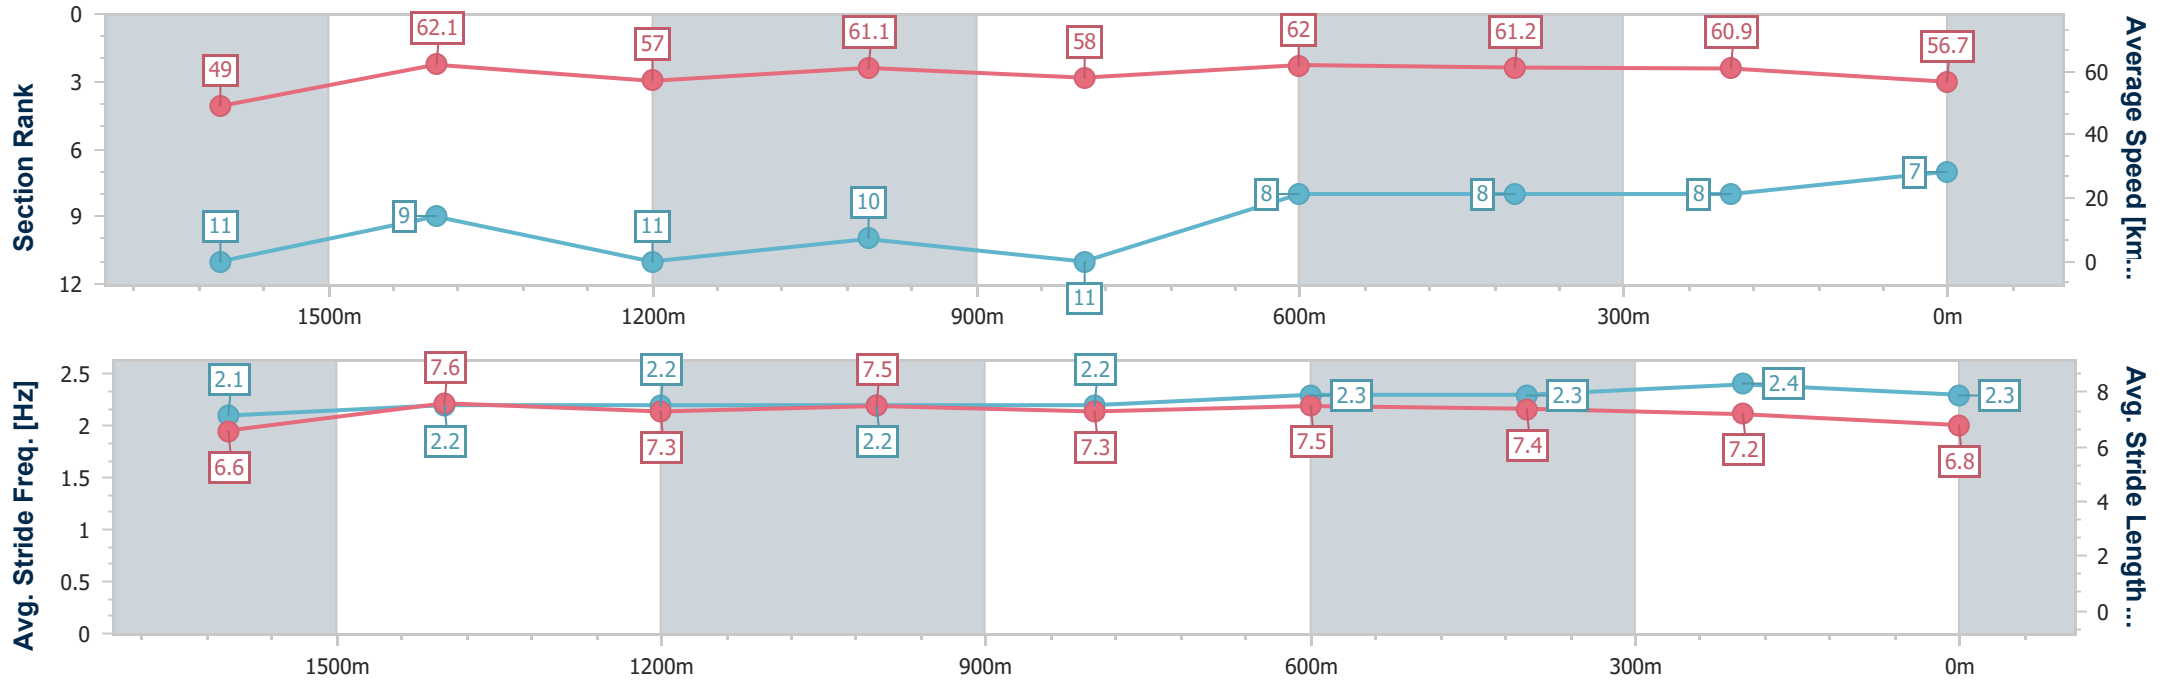

- [] Ranking at each section and finish
- .-.- No data available at this section
- NA No data available

Horse/Jockey Name	Secret Tales
Final Rank	7
Fastest Section Time (Section)	0:11.68 (1600m)
Top Speed [km/h] (Section)	64.1 (1600m)
Race State	Finished

Eagle Farm QLD Professional

Race 4: MOUNT FRANKLIN Class 5 Handicap - 1838m

29 March 2023 - 14:45

Track Rating: Soft 5, Weather: Overcast, Rail Position: +7.5m Entire Course

BRISBANE RACING CLUB

Section	Overall	1600m	1400m	1200m	1000m	800m	600m	400m	200m
Section Times	1:54.51 [7] (0:17.58)	1:36.93 [11] (0:11.68)	1:25.25 [9] (0:12.66)	1:12.59 [11] (0:11.82)	1:00.77 [10] (0:12.55)	0:48.22 [11] (0:11.74)	0:36.48 [8] (0:11.93)	0:24.55 [8] (0:11.83)	0:12.72 [8] (0:12.72)
Average Speed [km/h]	49.0	62.1	57.0	61.1	58.0	62.0	61.2	60.9	56.7
Top Speed [km/h]	61.5	64.1	60.8	63.0	61.0	63.0	62.1	62.4	59.9
Avg. Dist. to Rail [m]	3.9	2.3	2.7	2.5	2.4	2.7	2.8	5.1	4.7
Avg. Stride Freq. [Hz]	2.1	2.2	2.2	2.2	2.2	2.3	2.3	2.4	2.3
Avg. Stride Length [m]	6.6	7.6	7.3	7.5	7.3	7.5	7.4	7.2	6.8