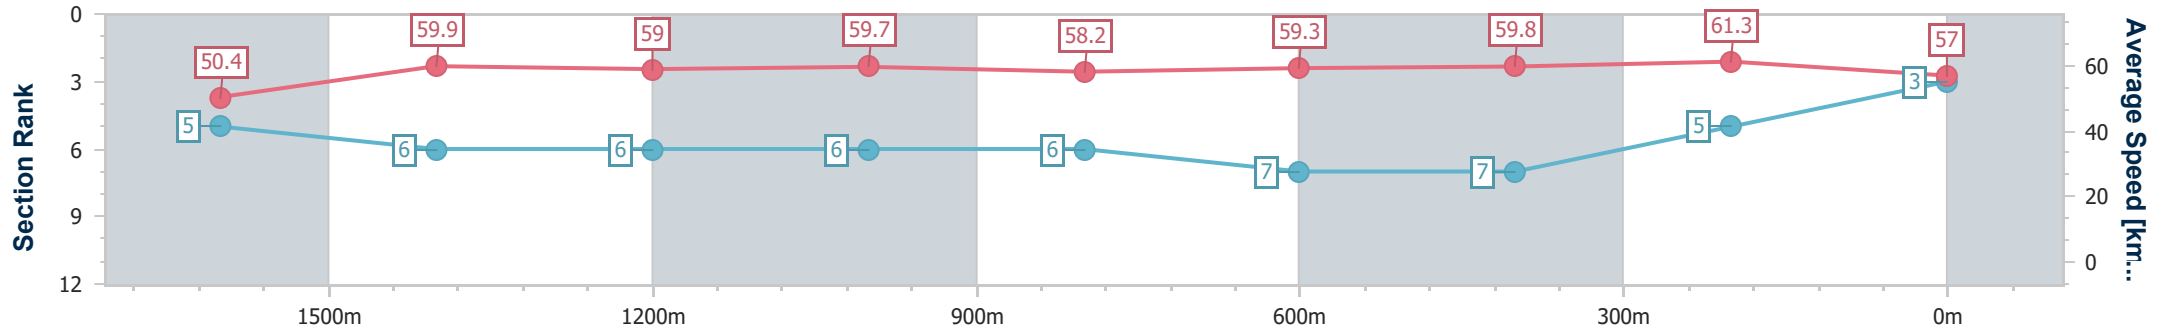

Eagle Farm QLD Professional

Race 4: MOUNT FRANKLIN Class 5 Handicap - 1838m

29 March 2023 - 14:45

Track Rating: Soft 5, Weather: Overcast, Rail Position: +7.5m Entire Course

BRISBANE RACING CLUB

Section	Overall	1600m	1400m	1200m	1000m	800m	600m	400m	200m
Section Times	1:54.28 [3] (0:16.88)	1:37.40 [5] (0:12.00)	1:25.40 [6] (0:12.21)	1:13.19 [6] (0:12.08)	1:01.11 [6] (0:12.46)	0:48.65 [6] (0:12.17)	0:36.48 [7] (0:12.07)	0:24.41 [7] (0:11.74)	0:12.67 [5] (0:12.67)
Average Speed [km/h]	50.4	59.9	59.0	59.7	58.2	59.3	59.8	61.3	57.0
Top Speed [km/h]	60.7	60.9	60.5	61.1	60.2	60.1	61.7	62.7	60.7
Avg. Dist. to Rail [m]	2.2	0.9	0.5	1.0	1.4	0.7	0.5	3.8	6.7
Avg. Stride Freq. [Hz]	2.2	2.3	2.3	2.3	2.3	2.3	2.3	2.3	2.3
Avg. Stride Length [m]	6.4	7.2	7.2	7.2	7.1	7.2	7.2	7.3	6.9