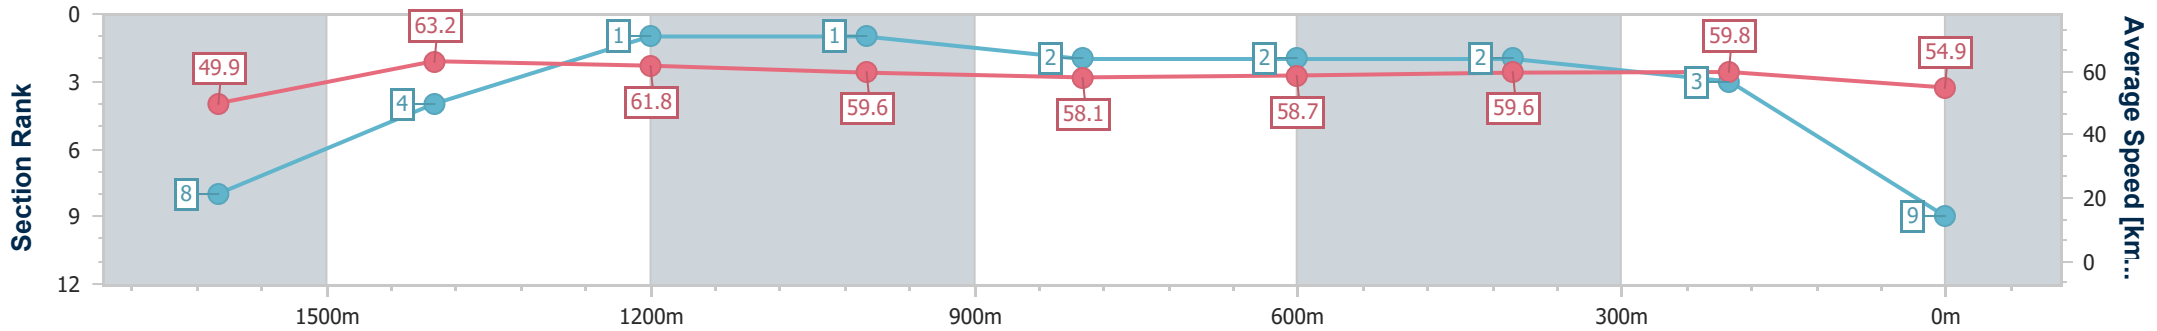

Eagle Farm QLD Professional

Race 4: MOUNT FRANKLIN Class 5 Handicap - 1838m

29 March 2023 - 14:45

Track Rating: Soft 5, Weather: Overcast, Rail Position: +7.5m Entire Course

BRISBANE RACING CLUB

Section	Overall	1600m	1400m	1200m	1000m	800m	600m	400m	200m
Section Times	1:54.75 [9] (0:17.29)	1:37.46 [8] (0:11.49)	1:25.97 [4] (0:11.67)	1:14.30 [1] (0:12.12)	1:02.18 [1] (0:12.51)	0:49.67 [2] (0:12.36)	0:37.31 [2] (0:12.14)	0:25.17 [2] (0:12.02)	0:13.15 [3] (0:13.15)
Average Speed [km/h]	49.9	63.2	61.8	59.6	58.1	58.7	59.6	59.8	54.9
Top Speed [km/h]	61.7	64.4	63.3	61.5	59.8	59.7	60.7	60.4	58.3
Avg. Dist. to Rail [m]	4.0	3.0	3.5	2.6	2.0	1.6	0.9	2.3	2.2
Avg. Stride Freq. [Hz]	2.2	2.3	2.3	2.2	2.2	2.2	2.2	2.3	2.2
Avg. Stride Length [m]	6.3	7.7	7.6	7.4	7.3	7.3	7.4	7.2	6.9

- [] Ranking at each section and finish
- .-.- No data available at this section
- NA No data available

Horse/Jockey Name	Flying Joy
Final Rank	10
Fastest Section Time (Section)	0:11.90 (400m)
Top Speed [km/h] (Section)	63.0 (1600m)
Race State	Finished