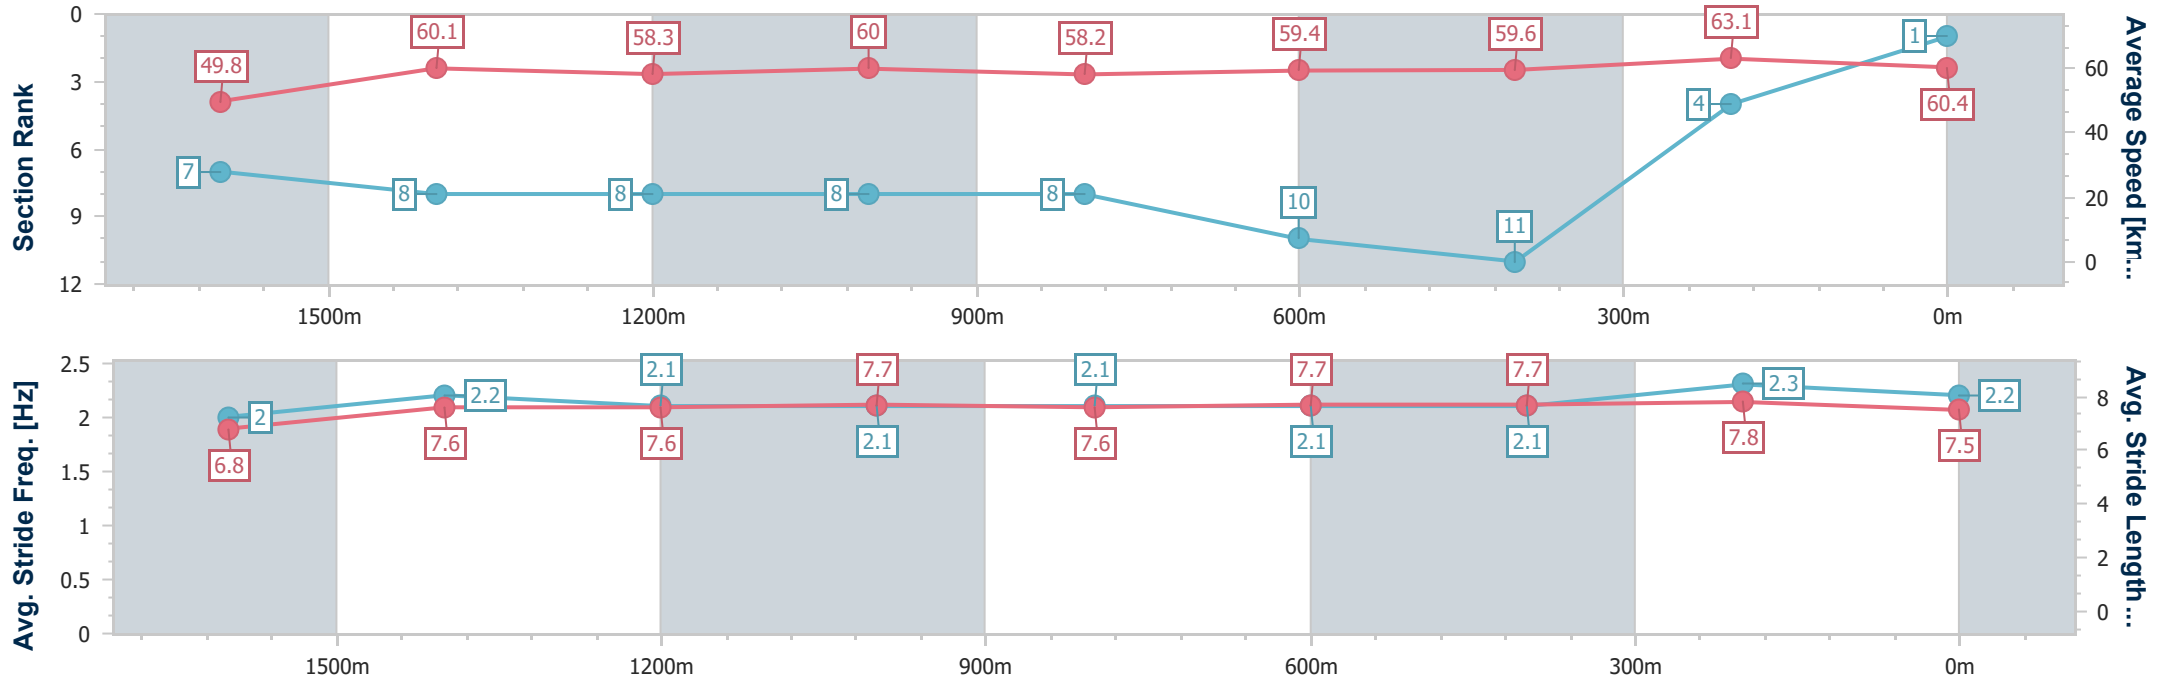

29 March 2023 - 14:45

Track Rating: Soft 5, Weather: Overcast, Rail Position: +7.5m Entire Course

BRISBANE RACING CLUB

Section	Overall	1600m	1400m	1200m	1000m	800m	600m	400m	200m
Section Times	1:53.61 [1] (0:17.16)	1:36.45 [7] (0:12.00)	1:24.45 [8] (0:12.37)	1:12.08 [8] (0:12.02)	1:00.06 [8] (0:12.48)	0:47.58 [8] (0:12.15)	0:35.43 [10] (0:12.04)	0:23.39 [11] (0:11.42)	0:11.97 [4] (0:11.97)
Average Speed [km/h]	49.8	60.1	58.3	60.0	58.2	59.4	59.6	63.1	60.4
Top Speed [km/h]	61.1	61.3	60.3	61.6	60.1	60.4	61.3	63.6	63.1
Avg. Dist. to Rail [m]	1.3	0.5	1.1	2.1	1.7	0.7	0.8	0.7	0.4
Avg. Stride Freq. [Hz]	2.0	2.2	2.1	2.1	2.1	2.1	2.1	2.3	2.2
Avg. Stride Length [m]	6.8	7.6	7.6	7.7	7.6	7.7	7.7	7.8	7.5