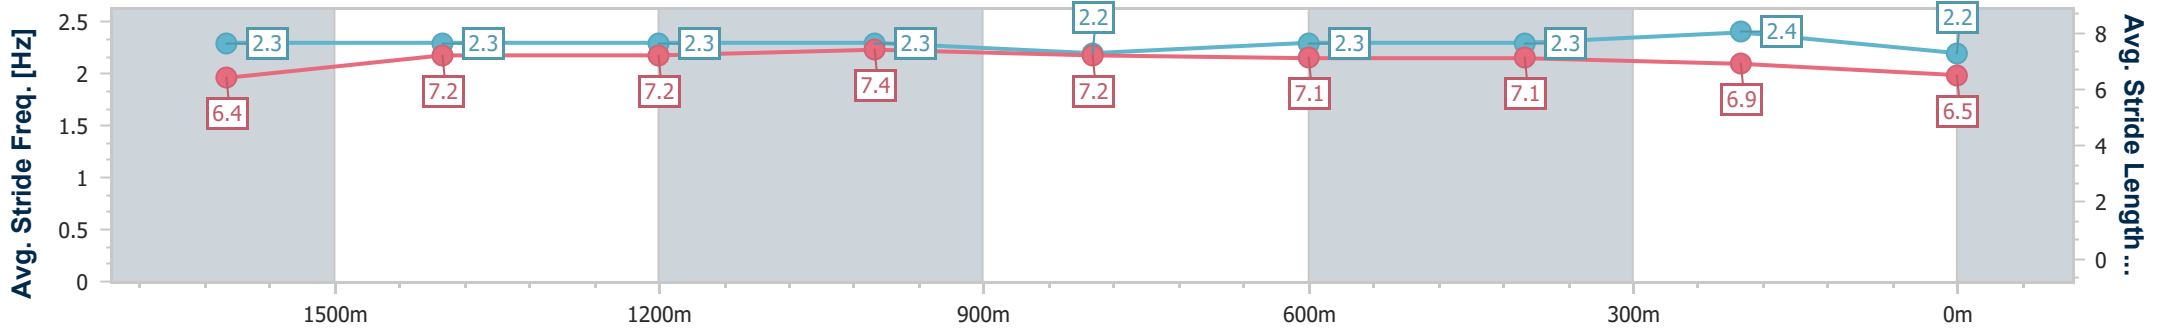

- [] Ranking at each section and finish
- .-.- No data available at this section
- NA No data available

Horse/Jockey Name	Van Gogh
Final Rank	11
Fastest Section Time (Section)	0:12.00 (1600m)
Top Speed [km/h] (Section)	63.9 (Overall)
Race State	Finished

Eagle Farm QLD Professional

Race 4: MOUNT FRANKLIN Class 5 Handicap - 1838m

29 March 2023 - 14:45

Track Rating: Soft 5, Weather: Overcast, Rail Position: +7.5m Entire Course

BRISBANE RACING CLUB

Section	Overall	1600m	1400m	1200m	1000m	800m	600m	400m	200m
Section Times	1:55.67 [11] (0:16.46)	1:39.21 [2] (0:12.00)	1:27.21 [1] (0:12.10)	1:15.11 [3] (0:12.05)	1:03.06 [2] (0:12.37)	0:50.69 [1] (0:12.34)	0:38.35 [1] (0:12.21)	0:26.14 [1] (0:12.38)	0:13.76 [9] (0:13.76)
Average Speed [km/h]	52.5	60.0	59.5	59.9	58.3	58.2	58.7	58.1	52.5
Top Speed [km/h]	63.9	63.3	61.1	61.2	59.3	58.7	59.7	59.9	57.1
Avg. Dist. to Rail [m]	4.3	0.3	0.8	1.0	0.4	0.7	1.1	1.0	0.9
Avg. Stride Freq. [Hz]	2.3	2.3	2.3	2.3	2.2	2.3	2.3	2.4	2.2
Avg. Stride Length [m]	6.4	7.2	7.2	7.4	7.2	7.1	7.1	6.9	6.5

- [] Ranking at each section and finish
- .-.- No data available at this section
- NA No data available