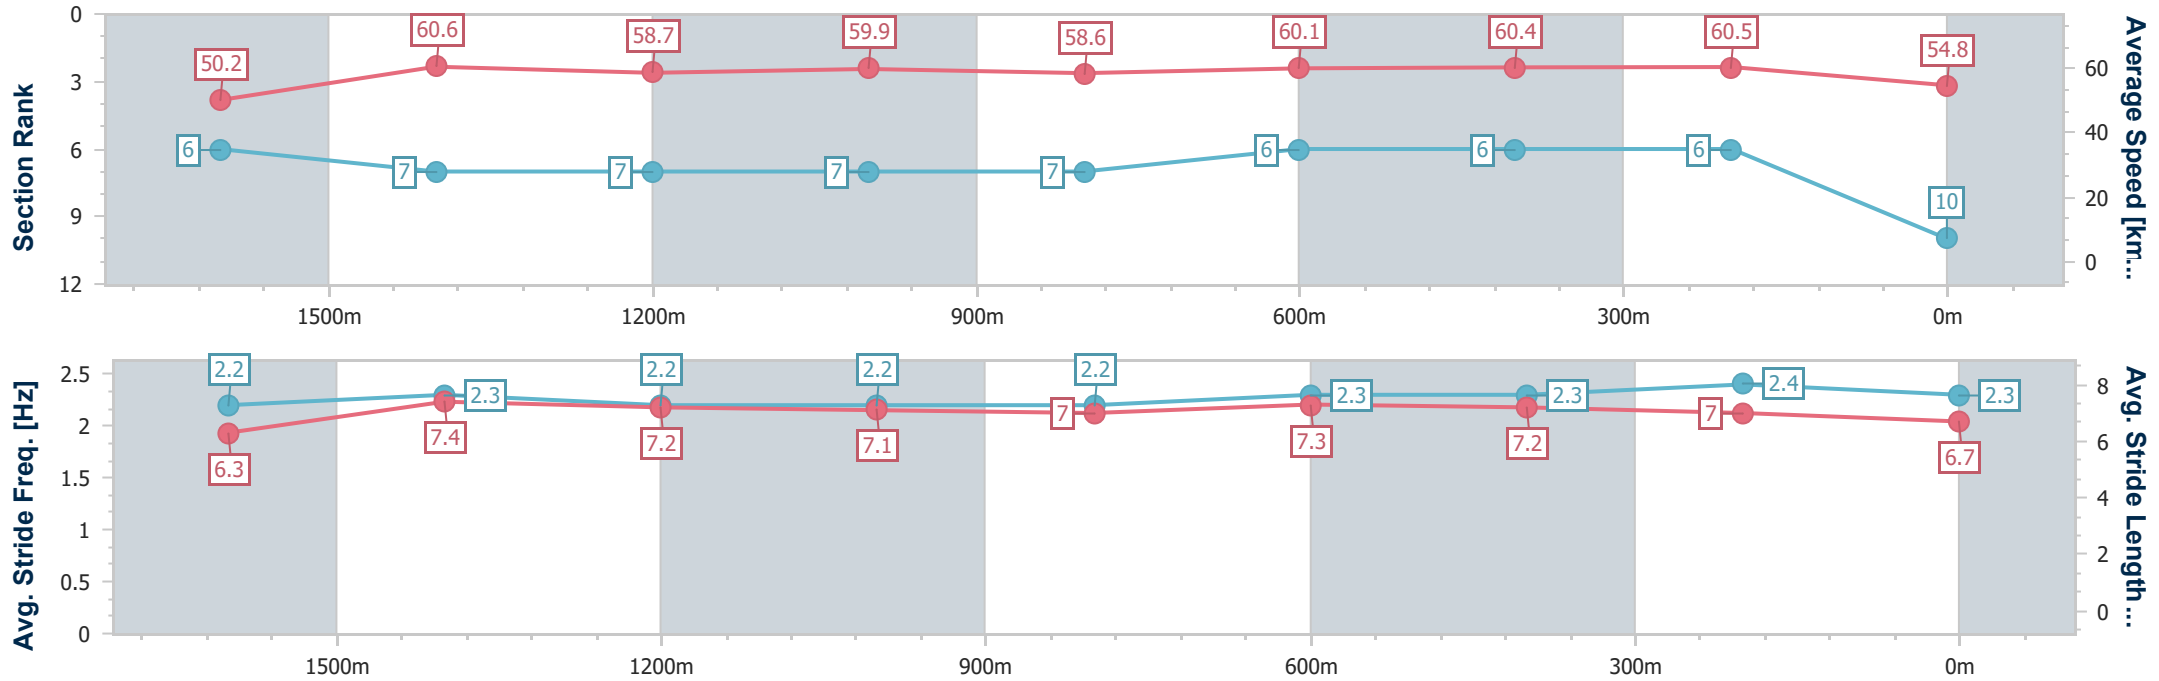

- [] Ranking at each section and finish
- .-.- No data available at this section
- NA No data available

Horse/Jockey Name	Flying Joy
Final Rank	10
Fastest Section Time (Section)	0:11.90 (400m)
Top Speed [km/h] (Section)	63.0 (1600m)
Race State	Finished

Eagle Farm QLD Professional

Race 4: MOUNT FRANKLIN Class 5 Handicap - 1838m

29 March 2023 - 14:45

Track Rating: Soft 5, Weather: Overcast, Rail Position: +7.5m Entire Course

BRISBANE RACING CLUB

Section	Overall	1600m	1400m	1200m	1000m	800m	600m	400m	200m
Section Times	1:54.94 [10] (0:17.05)	1:37.89 [6] (0:11.91)	1:25.98 [7] (0:12.32)	1:13.66 [7] (0:12.01)	1:01.65 [7] (0:12.46)	0:49.19 [7] (0:12.10)	0:37.09 [6] (0:12.02)	0:25.07 [6] (0:11.90)	0:13.17 [6] (0:13.17)
Average Speed [km/h]	50.2	60.6	58.7	59.9	58.6	60.1	60.4	60.5	54.8
Top Speed [km/h]	62.8	63.0	61.6	61.8	61.4	61.4	61.7	61.5	58.8
Avg. Dist. to Rail [m]	2.0	1.5	2.3	2.8	2.9	2.3	1.7	4.3	5.8
Avg. Stride Freq. [Hz]	2.2	2.3	2.2	2.2	2.2	2.3	2.3	2.4	2.3
Avg. Stride Length [m]	6.3	7.4	7.2	7.1	7.0	7.3	7.2	7.0	6.7

- [] Ranking at each section and finish
- .-.- No data available at this section
- NA No data available

Horse/Jockey Name	Van Gogh
Final Rank	11
Fastest Section Time (Section)	0:12.00 (1600m)
Top Speed [km/h] (Section)	63.9 (Overall)
Race State	Finished