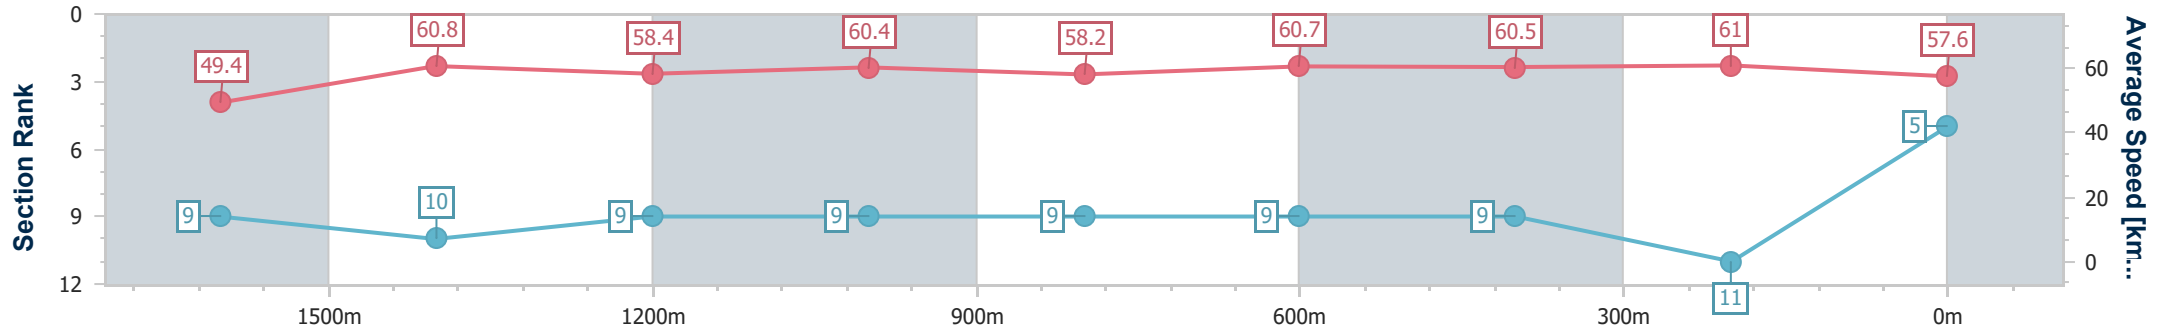

Eagle Farm QLD Professional

Race 4: MOUNT FRANKLIN Class 5 Handicap - 1838m

29 March 2023 - 14:45

Track Rating: Soft 5, Weather: Overcast, Rail Position: +7.5m Entire Course

BRISBANE RACING CLUB

Section	Overall	1600m	1400m	1200m	1000m	800m	600m	400m	200m
Section Times	1:54.44 [5] (0:17.35)	1:37.09 [9] (0:11.93)	1:25.16 [10] (0:12.37)	1:12.79 [9] (0:11.94)	1:00.85 [9] (0:12.52)	0:48.33 [9] (0:12.00)	0:36.33 [9] (0:11.98)	0:24.35 [9] (0:11.82)	0:12.53 [11] (0:12.53)
Average Speed [km/h]	49.4	60.8	58.4	60.4	58.2	60.7	60.5	61.0	57.6
Top Speed [km/h]	61.8	63.0	61.3	62.1	60.7	62.0	62.2	62.6	60.4
Avg. Dist. to Rail [m]	1.8	2.5	2.8	2.1	2.3	2.5	1.7	3.3	3.7
Avg. Stride Freq. [Hz]	2.0	2.1	2.0	2.1	2.0	2.1	2.1	2.1	2.1
Avg. Stride Length [m]	6.8	7.9	8.0	8.1	7.9	8.0	8.0	8.1	7.7