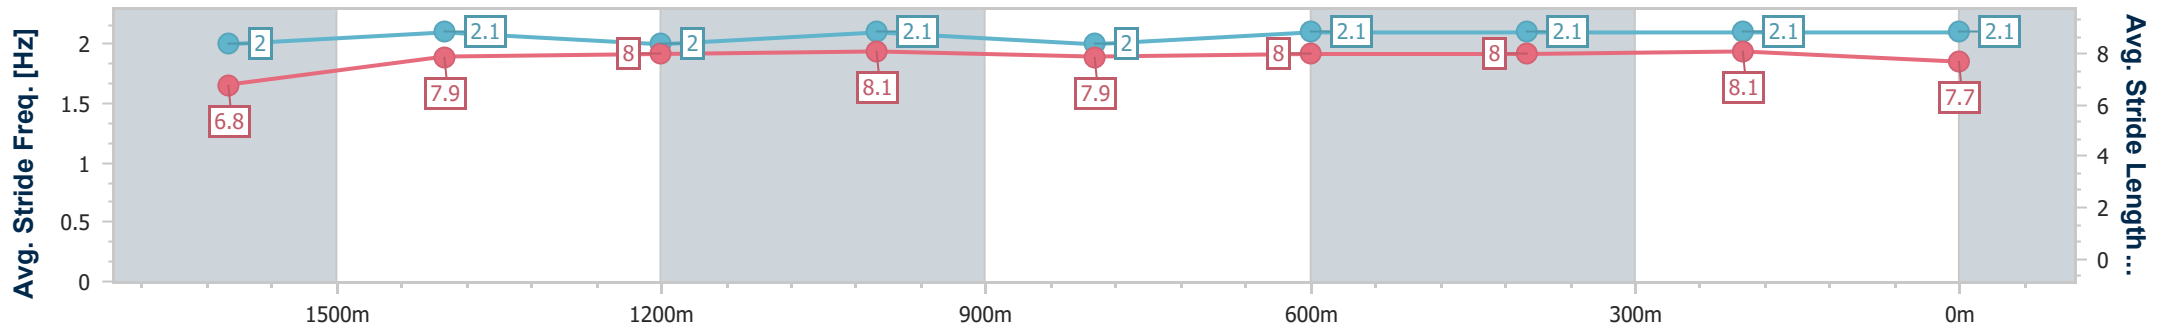

Eagle Farm QLD Professional

Race 4: MOUNT FRANKLIN Class 5 Handicap - 1838m

29 March 2023 - 14:45

Track Rating: Soft 5, Weather: Overcast, Rail Position: +7.5m Entire Course

BRISBANE RACING CLUB

Section	Overall	1600m	1400m	1200m	1000m	800m	600m	400m	200m
Section Times	1:54.44 [5] (0:17.35)	1:37.09 [9] (0:11.93)	1:25.16 [10] (0:12.37)	1:12.79 [9] (0:11.94)	1:00.85 [9] (0:12.52)	0:48.33 [9] (0:12.00)	0:36.33 [9] (0:11.98)	0:24.35 [9] (0:11.82)	0:12.53 [11] (0:12.53)
Average Speed [km/h]	49.4	60.8	58.4	60.4	58.2	60.7	60.5	61.0	57.6
Top Speed [km/h]	61.8	63.0	61.3	62.1	60.7	62.0	62.2	62.6	60.4
Avg. Dist. to Rail [m]	1.8	2.5	2.8	2.1	2.3	2.5	1.7	3.3	3.7
Avg. Stride Freq. [Hz]	2.0	2.1	2.0	2.1	2.0	2.1	2.1	2.1	2.1
Avg. Stride Length [m]	6.8	7.9	8.0	8.1	7.9	8.0	8.0	8.1	7.7