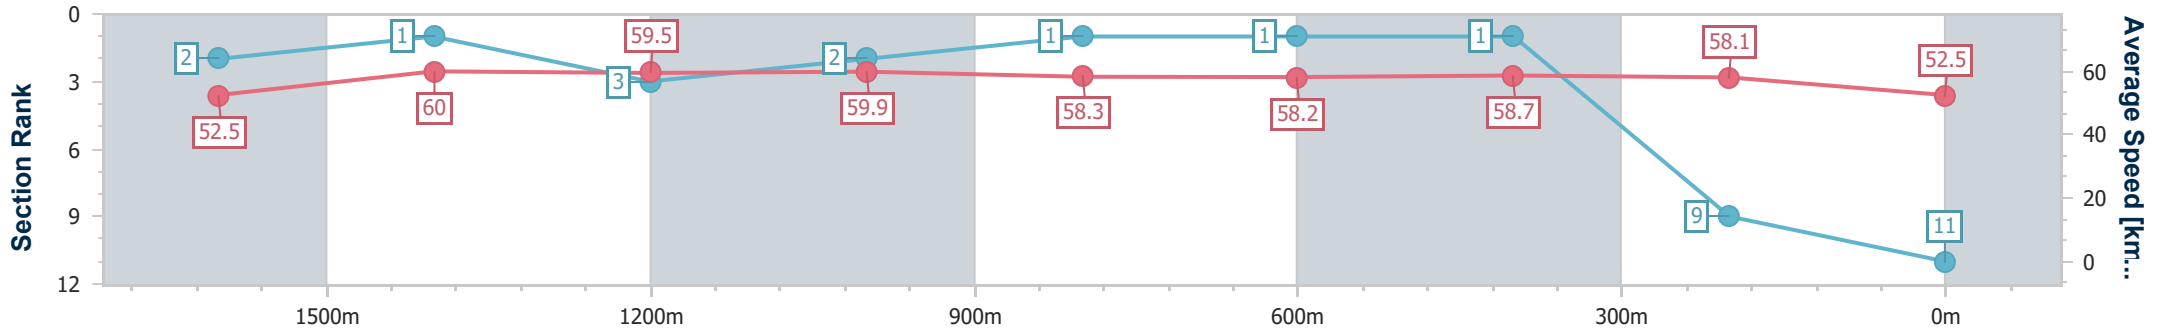

- [] Ranking at each section and finish
- .-.- No data available at this section
- NA No data available

Horse/Jockey Name	Van Gogh
Final Rank	11
Fastest Section Time (Section)	0:12.00 (1600m)
Top Speed [km/h] (Section)	63.9 (Overall)
Race State	Finished

Eagle Farm QLD Professional

Race 4: MOUNT FRANKLIN Class 5 Handicap - 1838m

29 March 2023 - 14:45

Track Rating: Soft 5, Weather: Overcast, Rail Position: +7.5m Entire Course

BRISBANE RACING CLUB

Section	Overall	1600m	1400m	1200m	1000m	800m	600m	400m	200m
Section Times	1:55.67 [11] (0:16.46)	1:39.21 [2] (0:12.00)	1:27.21 [1] (0:12.10)	1:15.11 [3] (0:12.05)	1:03.06 [2] (0:12.37)	0:50.69 [1] (0:12.34)	0:38.35 [1] (0:12.21)	0:26.14 [1] (0:12.38)	0:13.76 [9] (0:13.76)
Average Speed [km/h]	52.5	60.0	59.5	59.9	58.3	58.2	58.7	58.1	52.5
Top Speed [km/h]	63.9	63.3	61.1	61.2	59.3	58.7	59.7	59.9	57.1
Avg. Dist. to Rail [m]	4.3	0.3	0.8	1.0	0.4	0.7	1.1	1.0	0.9
Avg. Stride Freq. [Hz]	2.3	2.3	2.3	2.3	2.2	2.3	2.3	2.4	2.2
Avg. Stride Length [m]	6.4	7.2	7.2	7.4	7.2	7.1	7.1	6.9	6.5

- [] Ranking at each section and finish
- .-.- No data available at this section
- NA No data available