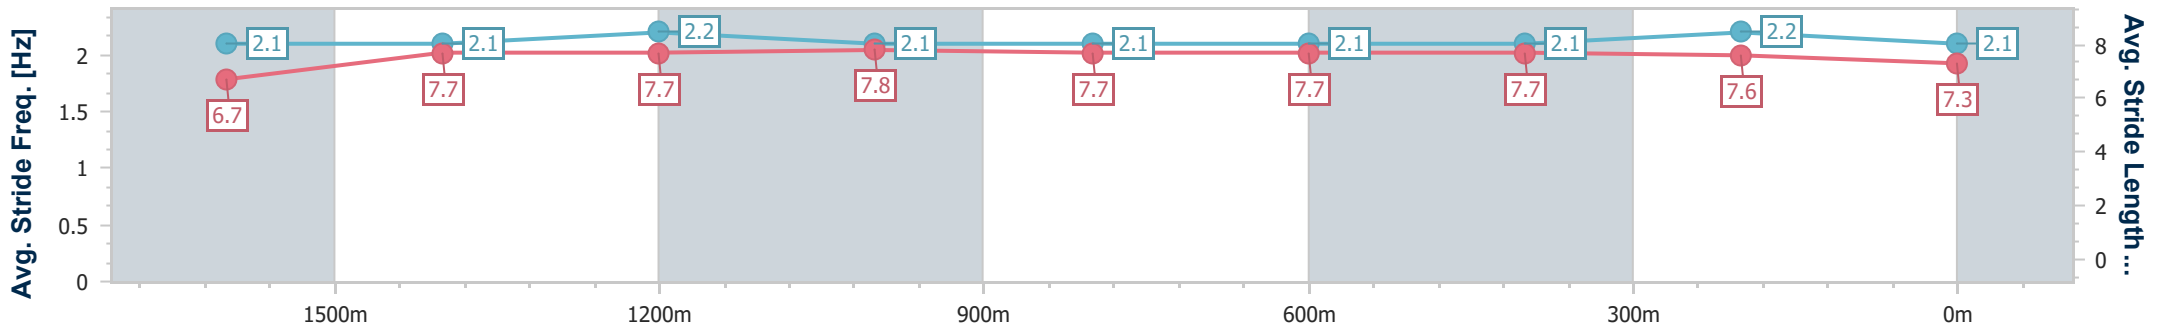

Eagle Farm QLD Professional

Race 4: MOUNT FRANKLIN Class 5 Handicap - 1838m

29 March 2023 - 14:45

Track Rating: Soft 5, Weather: Overcast, Rail Position: +7.5m Entire Course

BRISBANE RACING CLUB

Section	Overall	1600m	1400m	1200m	1000m	800m	600m	400m	200m
Section Times	1:54.44 [4] (0:16.72)	1:37.72 [3] (0:12.13)	1:25.59 [5] (0:12.13)	1:13.46 [5] (0:12.07)	1:01.39 [5] (0:12.40)	0:48.99 [5] (0:12.16)	0:36.83 [3] (0:12.09)	0:24.74 [3] (0:11.90)	0:12.84 [2] (0:12.84)
Average Speed [km/h]	51.8	59.8	59.5	59.7	58.6	59.8	59.9	60.5	56.2
Top Speed [km/h]	62.8	62.6	61.4	62.3	61.5	61.5	61.0	61.8	58.6
Avg. Dist. to Rail [m]	4.9	1.7	2.2	2.3	1.9	1.9	1.1	1.7	3.5
Avg. Stride Freq. [Hz]	2.1	2.1	2.2	2.1	2.1	2.1	2.1	2.2	2.1
Avg. Stride Length [m]	6.7	7.7	7.7	7.8	7.7	7.7	7.7	7.6	7.3