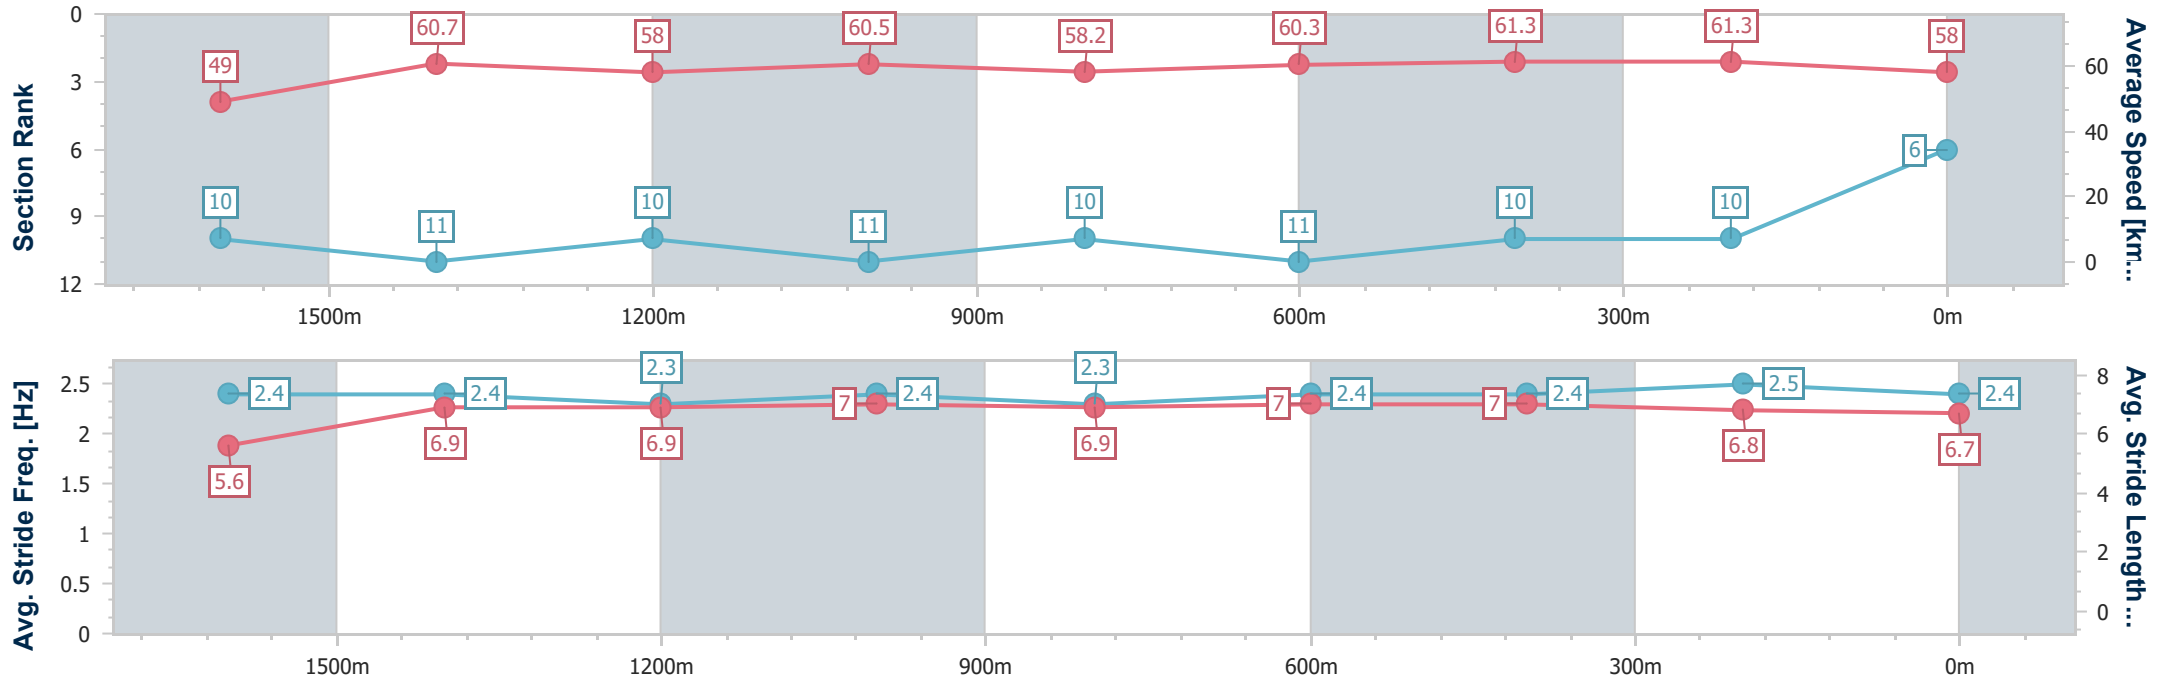

Eagle Farm QLD Professional

Race 4: MOUNT FRANKLIN Class 5 Handicap - 1838m

29 March 2023 - 14:45

Track Rating: Soft 5, Weather: Overcast, Rail Position: +7.5m Entire Course

BRISBANE RACING CLUB

Section	Overall	1600m	1400m	1200m	1000m	800m	600m	400m	200m
Section Times	1:54.45 [6] (0:17.55)	1:36.90 [10] (0:11.94)	1:24.96 [11] (0:12.44)	1:12.52 [10] (0:11.93)	1:00.59 [11] (0:12.46)	0:48.13 [10] (0:12.03)	0:36.10 [11] (0:11.89)	0:24.21 [10] (0:11.76)	0:12.45 [10] (0:12.45)
Average Speed [km/h]	49.0	60.7	58.0	60.5	58.2	60.3	61.3	61.3	58.0
Top Speed [km/h]	60.5	62.6	60.6	62.7	60.8	62.1	62.5	62.5	60.8
Avg. Dist. to Rail [m]	3.0	2.2	1.8	2.3	1.6	1.6	2.8	6.7	8.5
Avg. Stride Freq. [Hz]	2.4	2.4	2.3	2.4	2.3	2.4	2.4	2.5	2.4
Avg. Stride Length [m]	5.6	6.9	6.9	7.0	6.9	7.0	7.0	6.8	6.7

- [] Ranking at each section and finish
- .-.- No data available at this section
- NA No data available

Horse/Jockey Name	Secret Tales
Final Rank	7
Fastest Section Time (Section)	0:11.68 (1600m)
Top Speed [km/h] (Section)	64.1 (1600m)
Race State	Finished