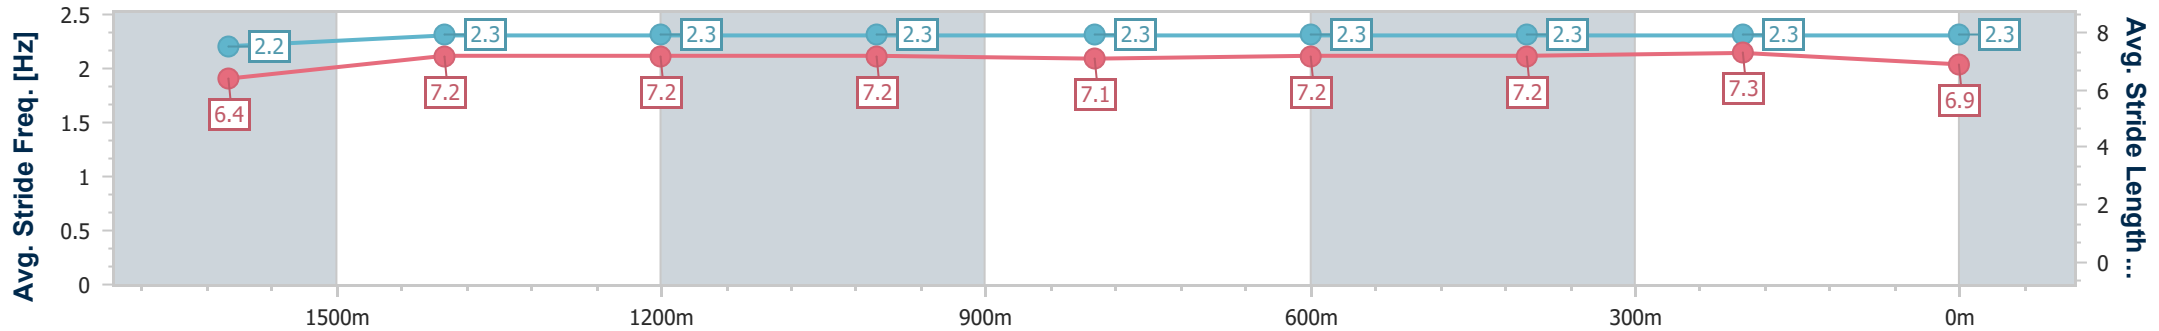

Eagle Farm QLD Professional

Race 4: MOUNT FRANKLIN Class 5 Handicap - 1838m

29 March 2023 - 14:45

Track Rating: Soft 5, Weather: Overcast, Rail Position: +7.5m Entire Course

BRISBANE RACING CLUB

Section	Overall	1600m	1400m	1200m	1000m	800m	600m	400m	200m
Section Times	1:54.28 [3] (0:16.88)	1:37.40 [5] (0:12.00)	1:25.40 [6] (0:12.21)	1:13.19 [6] (0:12.08)	1:01.11 [6] (0:12.46)	0:48.65 [6] (0:12.17)	0:36.48 [7] (0:12.07)	0:24.41 [7] (0:11.74)	0:12.67 [5] (0:12.67)
Average Speed [km/h]	50.4	59.9	59.0	59.7	58.2	59.3	59.8	61.3	57.0
Top Speed [km/h]	60.7	60.9	60.5	61.1	60.2	60.1	61.7	62.7	60.7
Avg. Dist. to Rail [m]	2.2	0.9	0.5	1.0	1.4	0.7	0.5	3.8	6.7
Avg. Stride Freq. [Hz]	2.2	2.3	2.3	2.3	2.3	2.3	2.3	2.3	2.3
Avg. Stride Length [m]	6.4	7.2	7.2	7.2	7.1	7.2	7.2	7.3	6.9