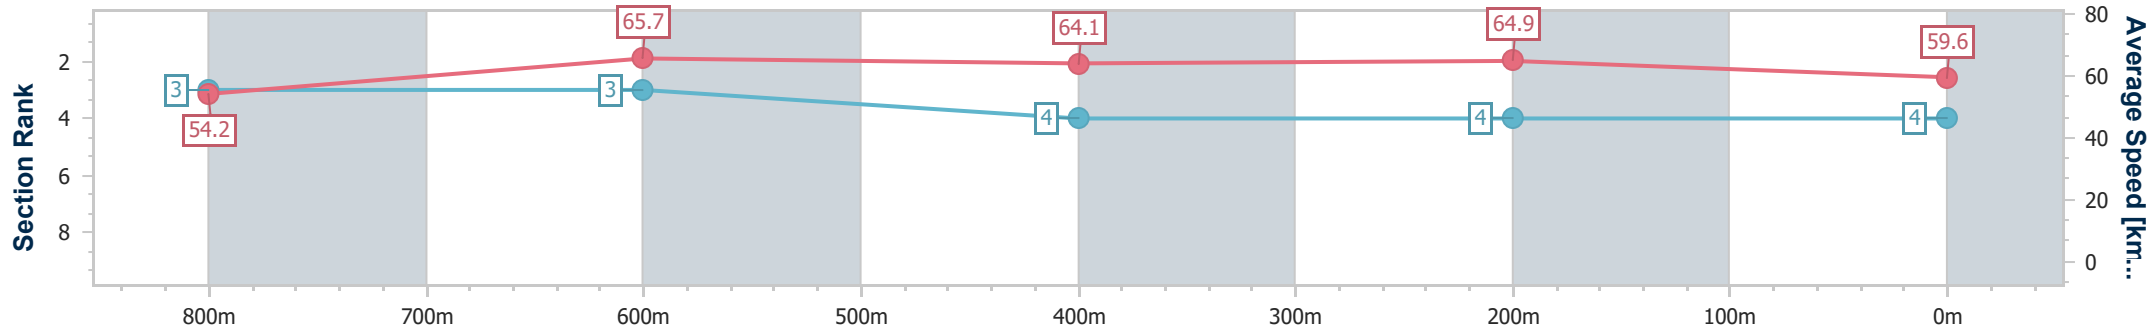

Horse/Jockey Name	Celestial Sol
Final Rank	4
Fastest Section Time (Section)	0:10.94 (800m)
Top Speed [km/h] (Section)	67.2 (800m)
Race State	Finished

Eagle Farm QLD Professional
Race 6: SKY RACING Class 6 Handicap - 1000m

29 March 2023 - 15:54
Track Rating: Soft 5, Weather: Overcast, Rail Position: +7.5m Entire Course

Section	Overall	800m	600m	400m	200m
Section Times	0:58.77 [4] (0:13.29)	0:45.48 [3] (0:10.94)	0:34.54 [3] (0:11.37)	0:23.17 [4] (0:11.07)	0:12.10 [4] (0:12.10)
Average Speed [km/h]	54.2	65.7	64.1	64.9	59.6
Top Speed [km/h]	66.8	67.2	66.2	66.3	62.8
Avg. Dist. to Rail [m]	1.6	0.3	2.1	3.2	1.8
Avg. Stride Freq. [Hz]	2.4	2.5	2.5	2.5	2.4
Avg. Stride Length [m]	6.1	6.9	6.7	7.0	6.7

- [ ] Ranking at each section and finish
- -.-.- No data available at this section
- NA No data available