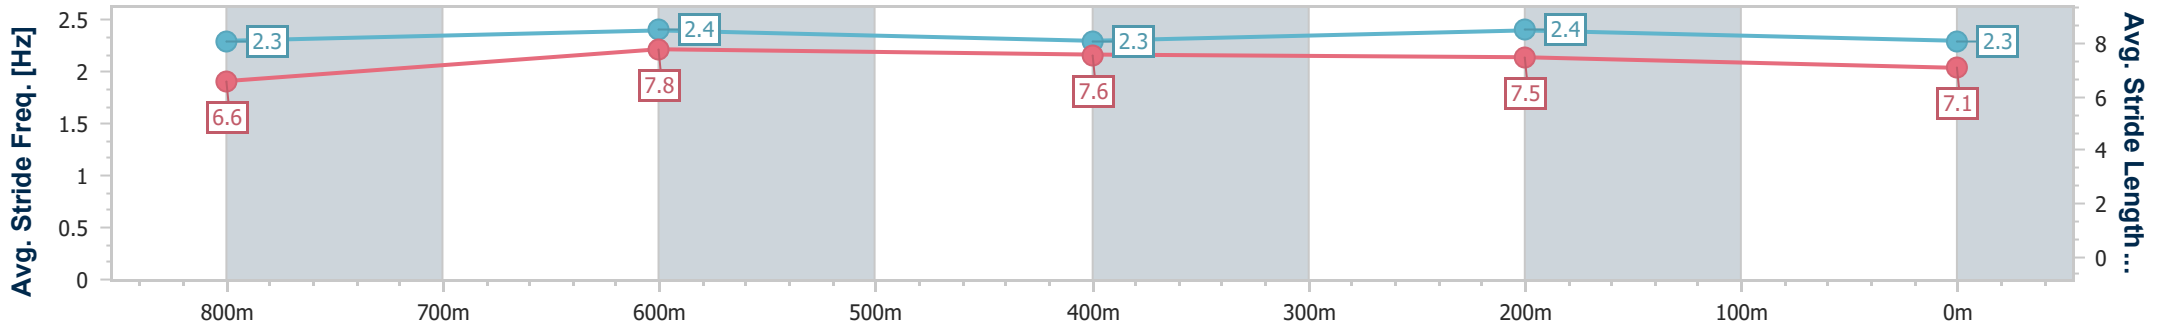

Horse/Jockey Name	Osamu
Final Rank	2
Fastest Section Time (Section)	0:10.89 (800m)
Top Speed [km/h] (Section)	69.6 (800m)
Race State	Finished

Eagle Farm QLD Professional
Race 6: SKY RACING Class 6 Handicap - 1000m

29 March 2023 - 15:54
Track Rating: Soft 5, Weather: Overcast, Rail Position: +7.5m Entire Course

Section	Overall	800m	600m	400m	200m
Section Times	0:58.70 [2] (0:13.00)	0:45.70 [1] (0:10.89)	0:34.81 [1] (0:11.30)	0:23.51 [1] (0:11.09)	0:12.42 [2] (0:12.42)
Average Speed [km/h]	56.1	66.6	63.8	64.9	58.0
Top Speed [km/h]	69.1	69.6	65.1	66.4	63.1
Avg. Dist. to Rail [m]	6.6	1.6	1.3	2.5	1.7
Avg. Stride Freq. [Hz]	2.3	2.4	2.3	2.4	2.3
Avg. Stride Length [m]	6.6	7.8	7.6	7.5	7.1

- [ ] Ranking at each section and finish
- -.-.- No data available at this section
- NA No data available