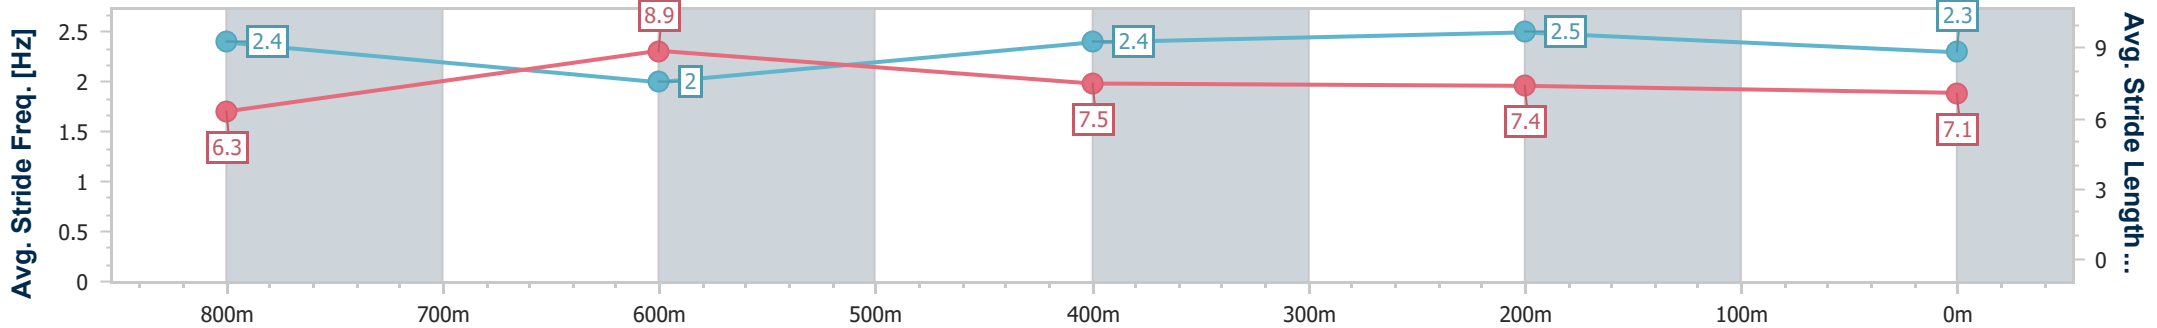

Horse/Jockey Name	Gemelon Bolt
Final Rank	1
Fastest Section Time (Section)	0:11.01 (400m)
Top Speed [km/h] (Section)	70.6 (Overall)
Race State	Finished

Eagle Farm QLD Professional
Race 6: SKY RACING Class 6 Handicap - 1000m

29 March 2023 - 15:54
Track Rating: Soft 5, Weather: Overcast, Rail Position: +7.5m Entire Course

Section	Overall	800m	600m	400m	200m
Section Times	0:58.50 [1] (0:13.01)	0:45.49 [2] (0:11.15)	0:34.34 [2] (0:11.10)	0:23.24 [2] (0:11.01)	0:12.23 [1] (0:12.23)
Average Speed [km/h]	55.8	65.5	65.6	65.4	58.9
Top Speed [km/h]	70.6	68.4	66.8	66.9	62.9
Avg. Dist. to Rail [m]	5.4	3.0	1.9	0.3	0.6
Avg. Stride Freq. [Hz]	2.4	2.0	2.4	2.5	2.3
Avg. Stride Length [m]	6.3	8.9	7.5	7.4	7.1

- [ ] Ranking at each section and finish
- -.-.-.- No data available at this section
- NA No data available