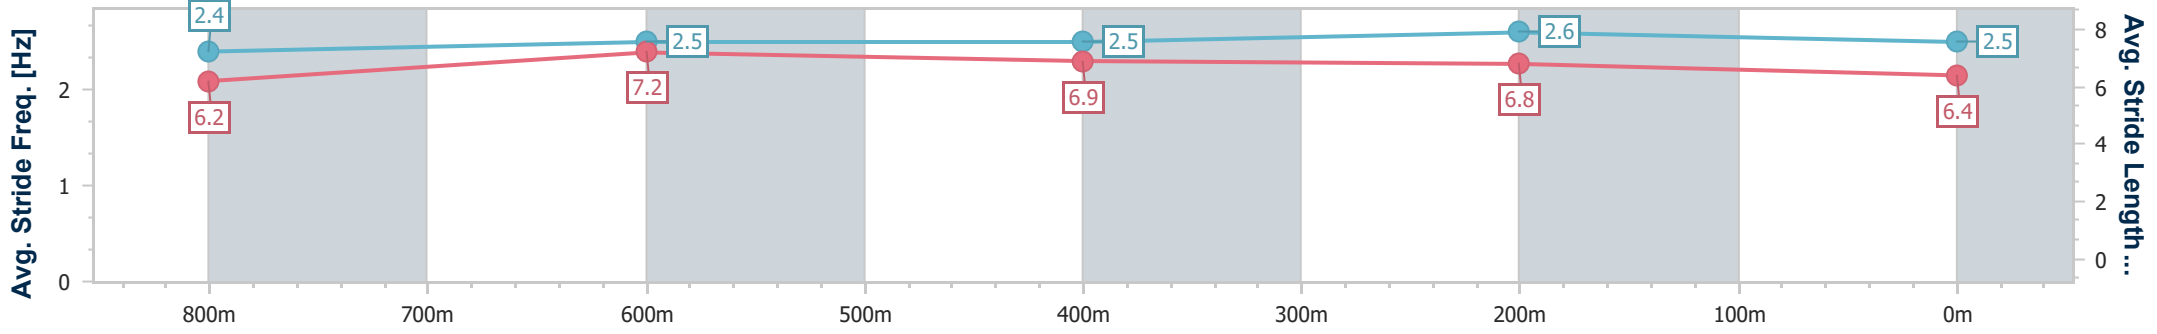

- [ ] Ranking at each section and finish
- .-.- No data available at this section
- NA No data available

|                                |                |
|--------------------------------|----------------|
| Horse/Jockey Name              | Stellar Magic  |
| Final Rank                     | 8              |
| Fastest Section Time (Section) | 0:10.96 (800m) |
| Top Speed [km/h] (Section)     | 67.5 (Overall) |
| Race State                     | Finished       |

Eagle Farm QLD Professional  
Race 6: SKY RACING Class 6 Handicap - 1000m

29 March 2023 - 15:54  
Track Rating: Soft 5, Weather: Overcast, Rail Position: +7.5m Entire Course

| Section                | Overall                  | 800m                     | 600m                     | 400m                     | 200m                     |
|------------------------|--------------------------|--------------------------|--------------------------|--------------------------|--------------------------|
| Section Times          | 0:59.70 [8]<br>(0:13.52) | 0:46.18 [6]<br>(0:10.96) | 0:35.22 [4]<br>(0:11.30) | 0:23.92 [5]<br>(0:11.23) | 0:12.69 [8]<br>(0:12.69) |
| Average Speed [km/h]   | 53.4                     | 65.8                     | 63.6                     | 64.1                     | 56.8                     |
| Top Speed [km/h]       | 67.5                     | 67.2                     | 64.9                     | 65.5                     | 62.2                     |
| Avg. Dist. to Rail [m] | 1.1                      | 0.3                      | 0.7                      | 0.5                      | 1.3                      |
| Avg. Stride Freq. [Hz] | 2.4                      | 2.5                      | 2.5                      | 2.6                      | 2.5                      |
| Avg. Stride Length [m] | 6.2                      | 7.2                      | 6.9                      | 6.8                      | 6.4                      |