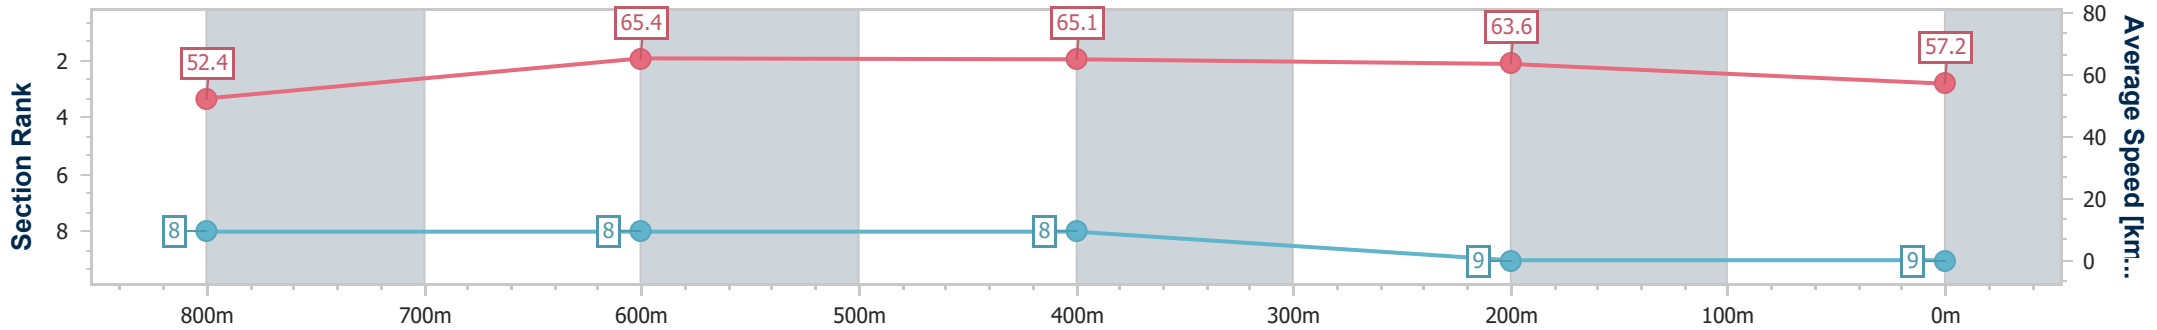

- [ ] Ranking at each section and finish
- .-.- No data available at this section
- NA No data available

|                                |                |
|--------------------------------|----------------|
| Horse/Jockey Name              | Biggie         |
| Final Rank                     | 9              |
| Fastest Section Time (Section) | 0:11.11 (800m) |
| Top Speed [km/h] (Section)     | 66.9 (Overall) |
| Race State                     | Finished       |

Eagle Farm QLD Professional  
Race 6: SKY RACING Class 6 Handicap - 1000m

29 March 2023 - 15:54  
Track Rating: Soft 5, Weather: Overcast, Rail Position: +7.5m Entire Course

| Section                | Overall                  | 800m                     | 600m                     | 400m                     | 200m                     |
|------------------------|--------------------------|--------------------------|--------------------------|--------------------------|--------------------------|
| Section Times          | 0:59.92 [9]<br>(0:13.76) | 0:46.16 [8]<br>(0:11.11) | 0:35.05 [8]<br>(0:11.15) | 0:23.90 [8]<br>(0:11.31) | 0:12.59 [9]<br>(0:12.59) |
| Average Speed [km/h]   | 52.4                     | 65.4                     | 65.1                     | 63.6                     | 57.2                     |
| Top Speed [km/h]       | 66.9                     | 66.7                     | 66.8                     | 65.7                     | 60.4                     |
| Avg. Dist. to Rail [m] | 2.8                      | 1.9                      | 1.5                      | 1.6                      | 3.2                      |
| Avg. Stride Freq. [Hz] | 2.3                      | 2.5                      | 2.4                      | 2.4                      | 2.3                      |
| Avg. Stride Length [m] | 6.4                      | 7.4                      | 7.4                      | 7.3                      | 6.9                      |