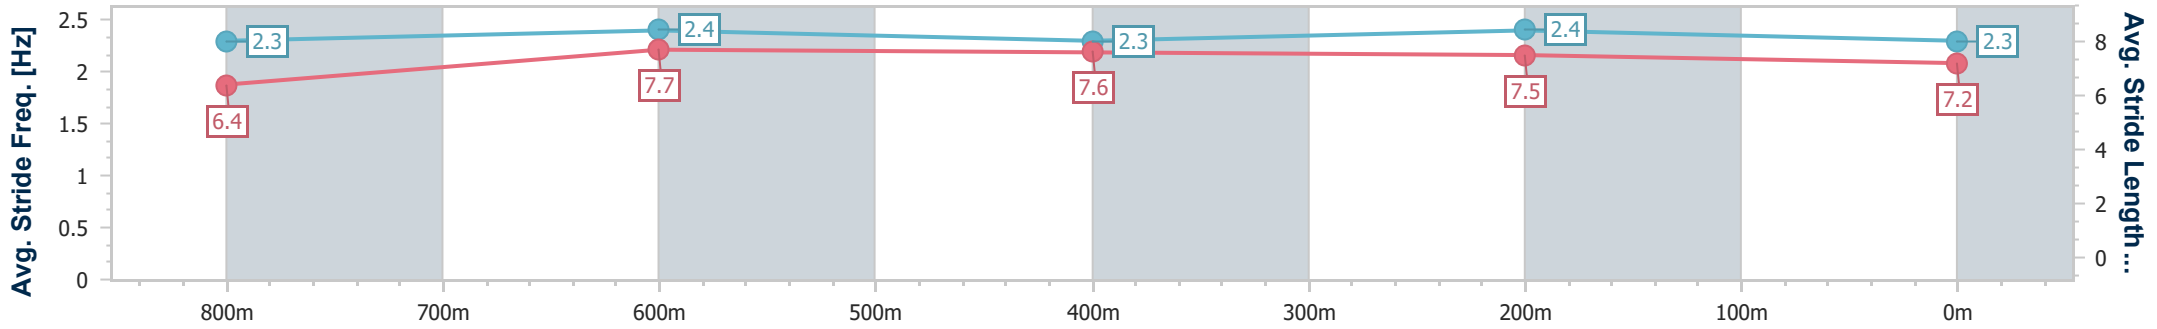

Horse/Jockey Name	Tramonto
Final Rank	5
Fastest Section Time (Section)	0:11.11 (800m)
Top Speed [km/h] (Section)	67.2 (800m)
Race State	Finished

Eagle Farm QLD Professional
Race 6: SKY RACING Class 6 Handicap - 1000m

29 March 2023 - 15:54
Track Rating: Soft 5, Weather: Overcast, Rail Position: +7.5m Entire Course

Section	Overall	800m	600m	400m	200m
Section Times	0:58.98 [5] (0:13.45)	0:45.53 [5] (0:11.11)	0:34.42 [6] (0:11.25)	0:23.17 [6] (0:11.11)	0:12.06 [7] (0:12.06)
Average Speed [km/h]	53.9	66.0	65.1	64.8	59.8
Top Speed [km/h]	66.1	67.2	66.4	66.6	63.0
Avg. Dist. to Rail [m]	4.7	4.3	3.3	3.9	4.6
Avg. Stride Freq. [Hz]	2.3	2.4	2.3	2.4	2.3
Avg. Stride Length [m]	6.4	7.7	7.6	7.5	7.2

- [ ] Ranking at each section and finish
- -.-.- No data available at this section
- NA No data available