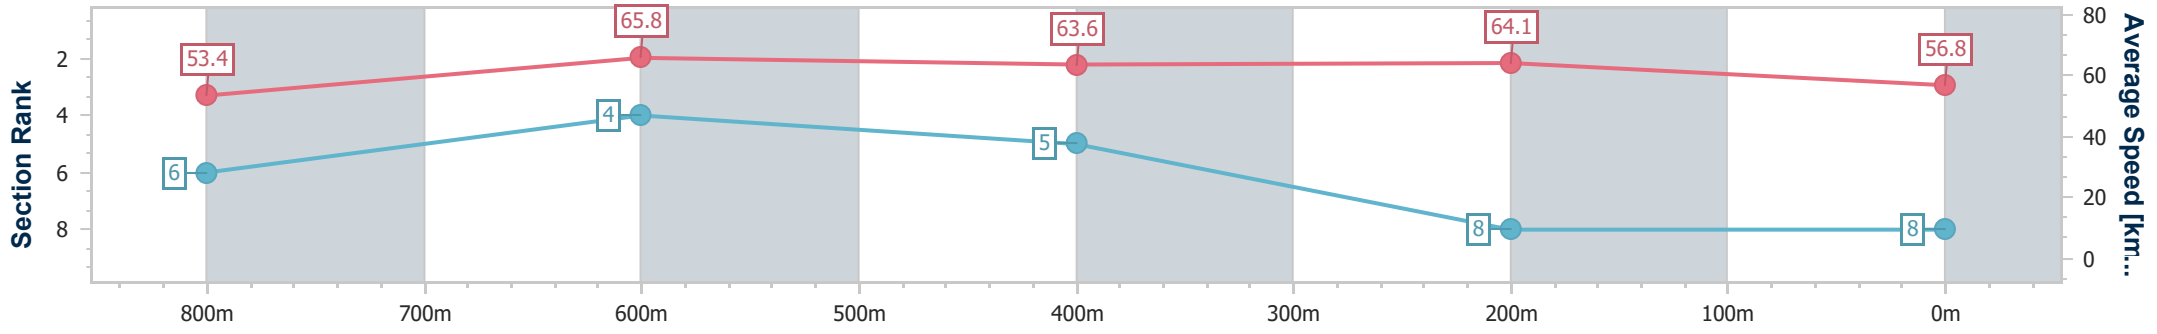

- [ ] Ranking at each section and finish
- .-.- No data available at this section
- NA No data available

|                                |                |
|--------------------------------|----------------|
| Horse/Jockey Name              | Stellar Magic  |
| Final Rank                     | 8              |
| Fastest Section Time (Section) | 0:10.96 (800m) |
| Top Speed [km/h] (Section)     | 67.5 (Overall) |
| Race State                     | Finished       |

Eagle Farm QLD Professional  
Race 6: SKY RACING Class 6 Handicap - 1000m

29 March 2023 - 15:54  
Track Rating: Soft 5, Weather: Overcast, Rail Position: +7.5m Entire Course

| Section                | Overall                  | 800m                     | 600m                     | 400m                     | 200m                     |
|------------------------|--------------------------|--------------------------|--------------------------|--------------------------|--------------------------|
| Section Times          | 0:59.70 [8]<br>(0:13.52) | 0:46.18 [6]<br>(0:10.96) | 0:35.22 [4]<br>(0:11.30) | 0:23.92 [5]<br>(0:11.23) | 0:12.69 [8]<br>(0:12.69) |
| Average Speed [km/h]   | 53.4                     | 65.8                     | 63.6                     | 64.1                     | 56.8                     |
| Top Speed [km/h]       | 67.5                     | 67.2                     | 64.9                     | 65.5                     | 62.2                     |
| Avg. Dist. to Rail [m] | 1.1                      | 0.3                      | 0.7                      | 0.5                      | 1.3                      |
| Avg. Stride Freq. [Hz] | 2.4                      | 2.5                      | 2.5                      | 2.6                      | 2.5                      |
| Avg. Stride Length [m] | 6.2                      | 7.2                      | 6.9                      | 6.8                      | 6.4                      |