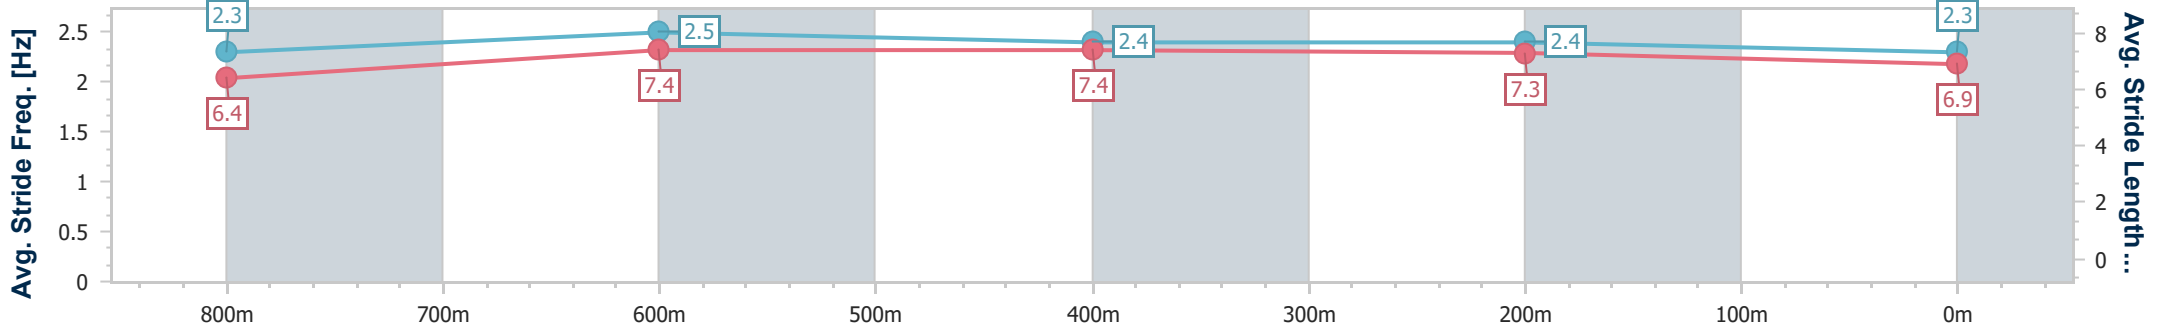

- [ ] Ranking at each section and finish
- .-.- No data available at this section
- NA No data available

|                                |                |
|--------------------------------|----------------|
| Horse/Jockey Name              | Biggie         |
| Final Rank                     | 9              |
| Fastest Section Time (Section) | 0:11.11 (800m) |
| Top Speed [km/h] (Section)     | 66.9 (Overall) |
| Race State                     | Finished       |

Eagle Farm QLD Professional  
Race 6: SKY RACING Class 6 Handicap - 1000m

29 March 2023 - 15:54  
Track Rating: Soft 5, Weather: Overcast, Rail Position: +7.5m Entire Course

| Section                | Overall                  | 800m                     | 600m                     | 400m                     | 200m                     |
|------------------------|--------------------------|--------------------------|--------------------------|--------------------------|--------------------------|
| Section Times          | 0:59.92 [9]<br>(0:13.76) | 0:46.16 [8]<br>(0:11.11) | 0:35.05 [8]<br>(0:11.15) | 0:23.90 [8]<br>(0:11.31) | 0:12.59 [9]<br>(0:12.59) |
| Average Speed [km/h]   | 52.4                     | 65.4                     | 65.1                     | 63.6                     | 57.2                     |
| Top Speed [km/h]       | 66.9                     | 66.7                     | 66.8                     | 65.7                     | 60.4                     |
| Avg. Dist. to Rail [m] | 2.8                      | 1.9                      | 1.5                      | 1.6                      | 3.2                      |
| Avg. Stride Freq. [Hz] | 2.3                      | 2.5                      | 2.4                      | 2.4                      | 2.3                      |
| Avg. Stride Length [m] | 6.4                      | 7.4                      | 7.4                      | 7.3                      | 6.9                      |