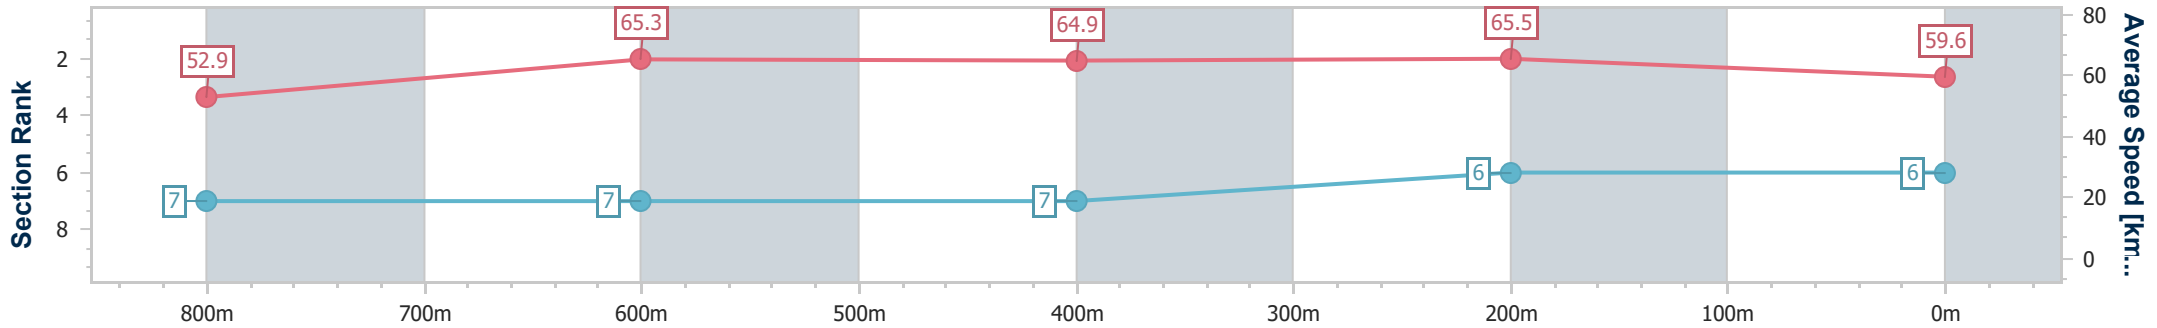

Horse/Jockey Name	Mo's Crown
Final Rank	6
Fastest Section Time (Section)	0:11.01 (400m)
Top Speed [km/h] (Section)	68.2 (600m)
Race State	Finished

Eagle Farm QLD Professional
Race 6: SKY RACING Class 6 Handicap - 1000m

29 March 2023 - 15:54
Track Rating: Soft 5, Weather: Overcast, Rail Position: +7.5m Entire Course

BRISBANE RACING CLUB

Section	Overall	800m	600m	400m	200m
Section Times	0:58.99 [6] (0:13.69)	0:45.30 [7] (0:11.07)	0:34.23 [7] (0:11.15)	0:23.08 [7] (0:11.01)	0:12.07 [6] (0:12.07)
Average Speed [km/h]	52.9	65.3	64.9	65.5	59.6
Top Speed [km/h]	66.9	67.2	68.2	68.1	63.4
Avg. Dist. to Rail [m]	4.6	1.2	1.3	5.4	3.4
Avg. Stride Freq. [Hz]	2.2	2.3	2.3	2.3	2.2
Avg. Stride Length [m]	6.6	7.8	7.8	7.7	7.4

- [ ] Ranking at each section and finish
- -.-.- No data available at this section
- NA No data available