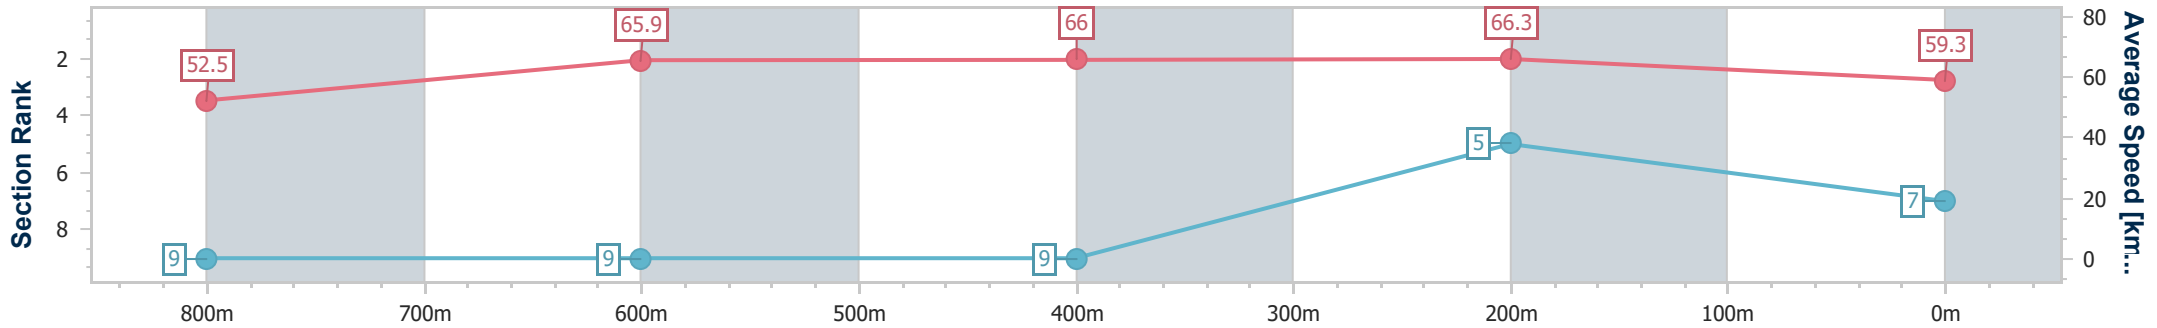

Horse/Jockey Name	Hidden Eyes
Final Rank	7
Fastest Section Time (Section)	0:10.85 (400m)
Top Speed [km/h] (Section)	68.9 (400m)
Race State	Finished

Eagle Farm QLD Professional
Race 6: SKY RACING Class 6 Handicap - 1000m

29 March 2023 - 15:54
Track Rating: Soft 5, Weather: Overcast, Rail Position: +7.5m Entire Course

Section	Overall	800m	600m	400m	200m
Section Times	0:59.05 [7] (0:13.83)	0:45.22 [9] (0:11.09)	0:34.13 [9] (0:11.12)	0:23.01 [9] (0:10.85)	0:12.16 [5] (0:12.16)
Average Speed [km/h]	52.5	65.9	66.0	66.3	59.3
Top Speed [km/h]	65.7	68.5	68.1	68.9	63.0
Avg. Dist. to Rail [m]	6.5	3.2	4.2	7.6	5.6
Avg. Stride Freq. [Hz]	2.2	2.3	2.4	2.5	2.3
Avg. Stride Length [m]	6.5	7.8	7.5	7.4	7.1

- [ ] Ranking at each section and finish
- -.-.- No data available at this section
- NA No data available