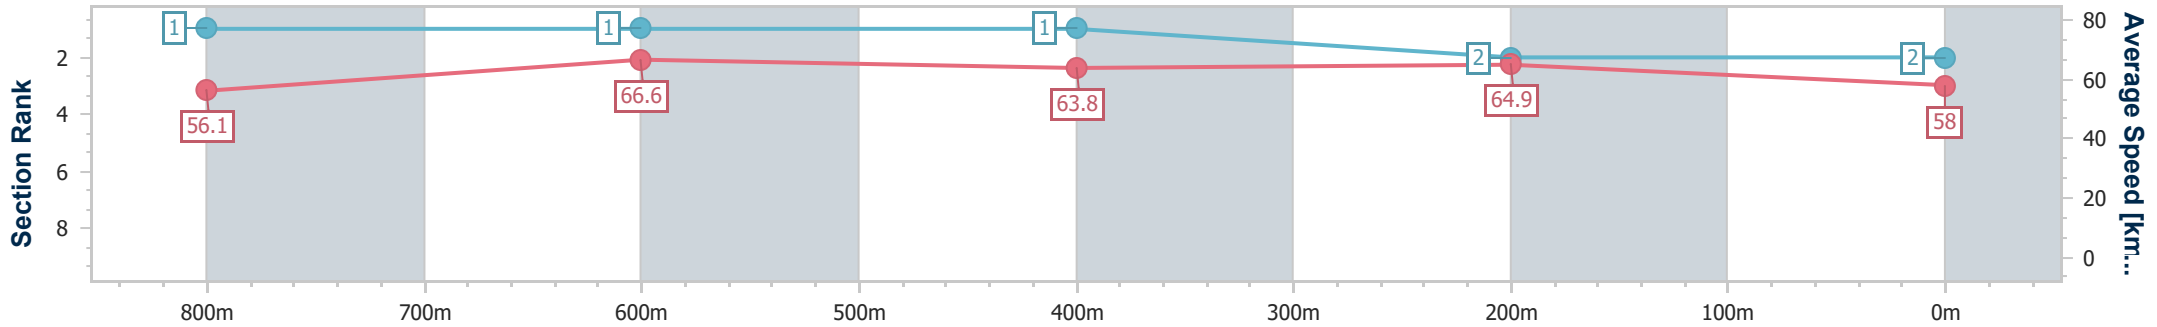

Horse/Jockey Name	Osamu
Final Rank	2
Fastest Section Time (Section)	0:10.89 (800m)
Top Speed [km/h] (Section)	69.6 (800m)
Race State	Finished

Eagle Farm QLD Professional
Race 6: SKY RACING Class 6 Handicap - 1000m

29 March 2023 - 15:54
Track Rating: Soft 5, Weather: Overcast, Rail Position: +7.5m Entire Course

Section	Overall	800m	600m	400m	200m
Section Times	0:58.70 [2] (0:13.00)	0:45.70 [1] (0:10.89)	0:34.81 [1] (0:11.30)	0:23.51 [1] (0:11.09)	0:12.42 [2] (0:12.42)
Average Speed [km/h]	56.1	66.6	63.8	64.9	58.0
Top Speed [km/h]	69.1	69.6	65.1	66.4	63.1
Avg. Dist. to Rail [m]	6.6	1.6	1.3	2.5	1.7
Avg. Stride Freq. [Hz]	2.3	2.4	2.3	2.4	2.3
Avg. Stride Length [m]	6.6	7.8	7.6	7.5	7.1

- [ ] Ranking at each section and finish
- -.-.- No data available at this section
- NA No data available