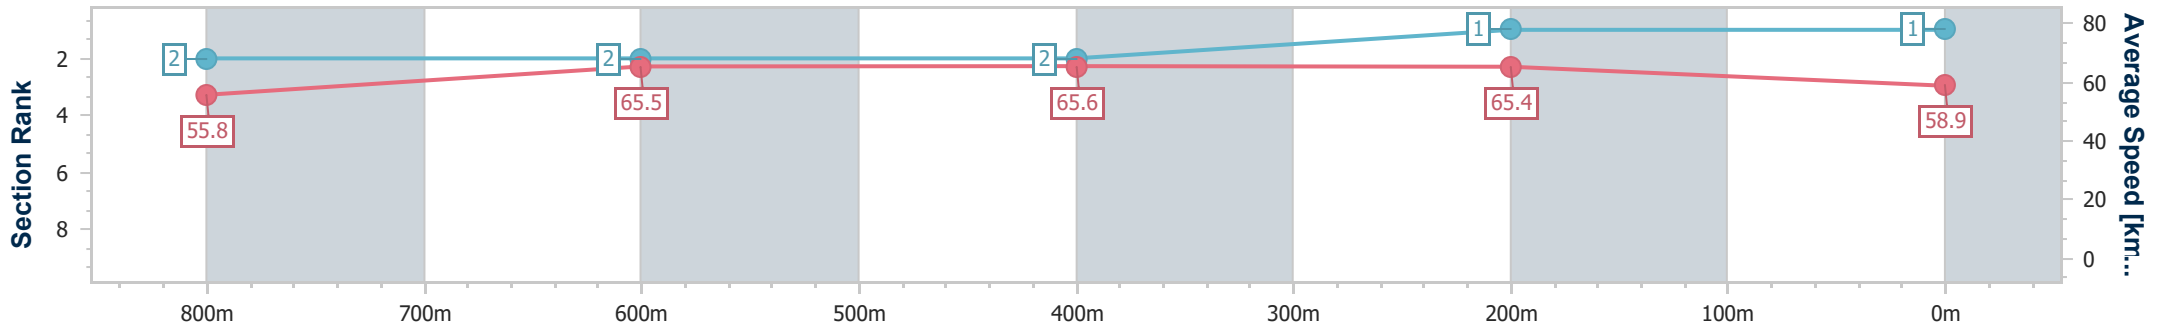

Horse/Jockey Name	Gemelon Bolt
Final Rank	1
Fastest Section Time (Section)	0:11.01 (400m)
Top Speed [km/h] (Section)	70.6 (Overall)
Race State	Finished

Eagle Farm QLD Professional
Race 6: SKY RACING Class 6 Handicap - 1000m

29 March 2023 - 15:54
Track Rating: Soft 5, Weather: Overcast, Rail Position: +7.5m Entire Course

Section	Overall	800m	600m	400m	200m
Section Times	0:58.50 [1] (0:13.01)	0:45.49 [2] (0:11.15)	0:34.34 [2] (0:11.10)	0:23.24 [2] (0:11.01)	0:12.23 [1] (0:12.23)
Average Speed [km/h]	55.8	65.5	65.6	65.4	58.9
Top Speed [km/h]	70.6	68.4	66.8	66.9	62.9
Avg. Dist. to Rail [m]	5.4	3.0	1.9	0.3	0.6
Avg. Stride Freq. [Hz]	2.4	2.0	2.4	2.5	2.3
Avg. Stride Length [m]	6.3	8.9	7.5	7.4	7.1

- [ ] Ranking at each section and finish
- -.-.-.- No data available at this section
- NA No data available