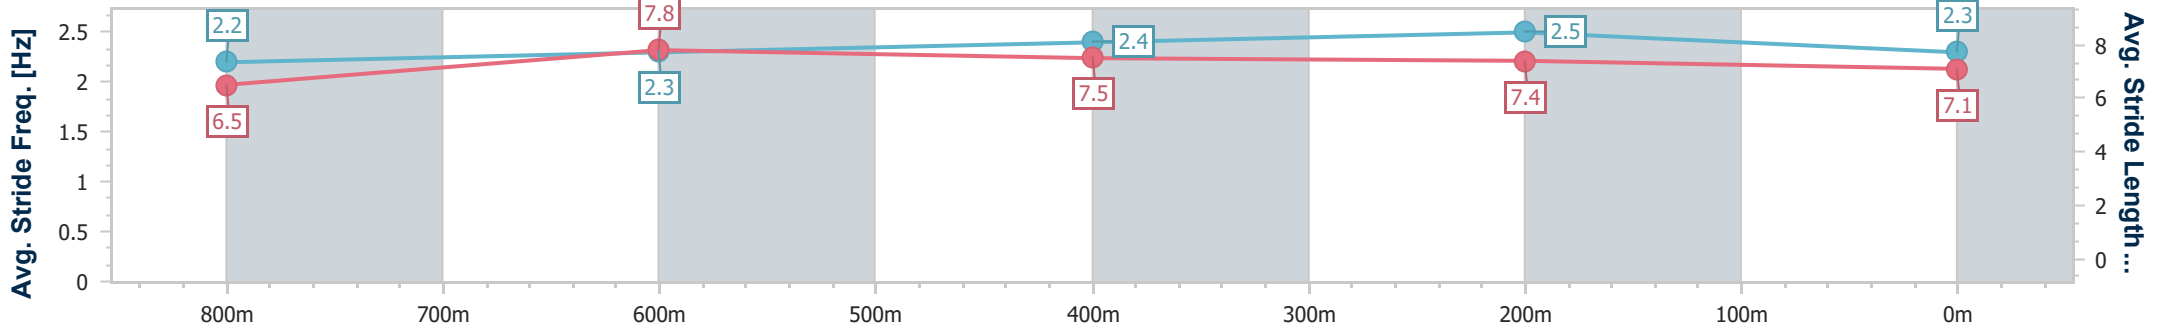

Horse/Jockey Name	Hidden Eyes
Final Rank	7
Fastest Section Time (Section)	0:10.85 (400m)
Top Speed [km/h] (Section)	68.9 (400m)
Race State	Finished

Eagle Farm QLD Professional
Race 6: SKY RACING Class 6 Handicap - 1000m

29 March 2023 - 15:54
Track Rating: Soft 5, Weather: Overcast, Rail Position: +7.5m Entire Course

Section	Overall	800m	600m	400m	200m
Section Times	0:59.05 [7] (0:13.83)	0:45.22 [9] (0:11.09)	0:34.13 [9] (0:11.12)	0:23.01 [9] (0:10.85)	0:12.16 [5] (0:12.16)
Average Speed [km/h]	52.5	65.9	66.0	66.3	59.3
Top Speed [km/h]	65.7	68.5	68.1	68.9	63.0
Avg. Dist. to Rail [m]	6.5	3.2	4.2	7.6	5.6
Avg. Stride Freq. [Hz]	2.2	2.3	2.4	2.5	2.3
Avg. Stride Length [m]	6.5	7.8	7.5	7.4	7.1

- [ ] Ranking at each section and finish
- -.-.- No data available at this section
- NA No data available