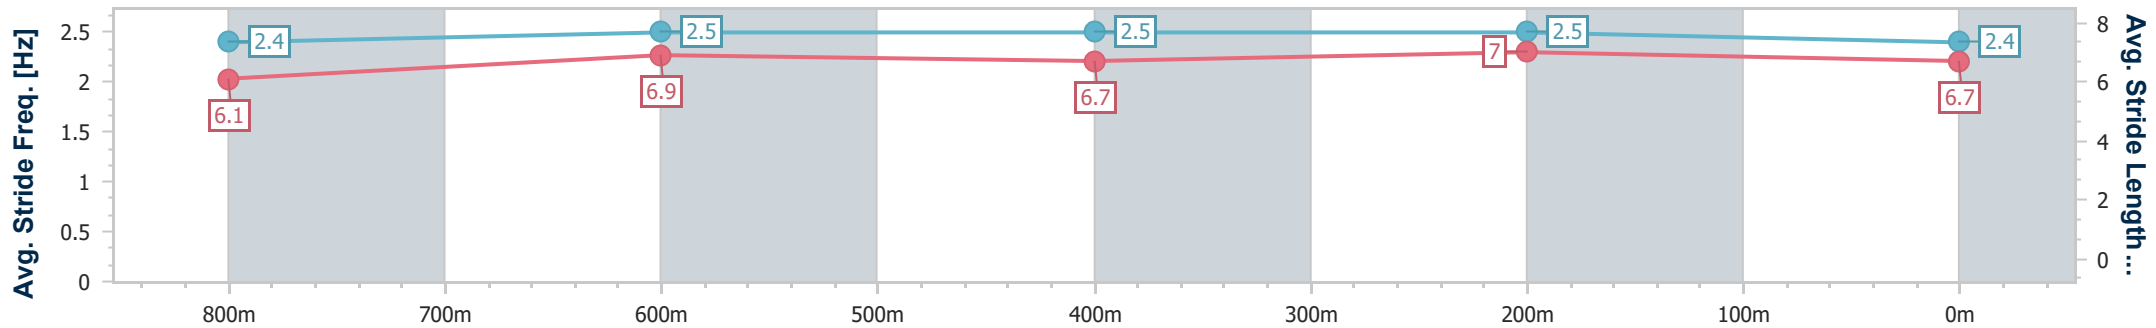

Horse/Jockey Name	Celestial Sol
Final Rank	4
Fastest Section Time (Section)	0:10.94 (800m)
Top Speed [km/h] (Section)	67.2 (800m)
Race State	Finished

Eagle Farm QLD Professional
Race 6: SKY RACING Class 6 Handicap - 1000m

29 March 2023 - 15:54
Track Rating: Soft 5, Weather: Overcast, Rail Position: +7.5m Entire Course

Section	Overall	800m	600m	400m	200m
Section Times	0:58.77 [4] (0:13.29)	0:45.48 [3] (0:10.94)	0:34.54 [3] (0:11.37)	0:23.17 [4] (0:11.07)	0:12.10 [4] (0:12.10)
Average Speed [km/h]	54.2	65.7	64.1	64.9	59.6
Top Speed [km/h]	66.8	67.2	66.2	66.3	62.8
Avg. Dist. to Rail [m]	1.6	0.3	2.1	3.2	1.8
Avg. Stride Freq. [Hz]	2.4	2.5	2.5	2.5	2.4
Avg. Stride Length [m]	6.1	6.9	6.7	7.0	6.7

- [ ] Ranking at each section and finish
- -.-.- No data available at this section
- NA No data available