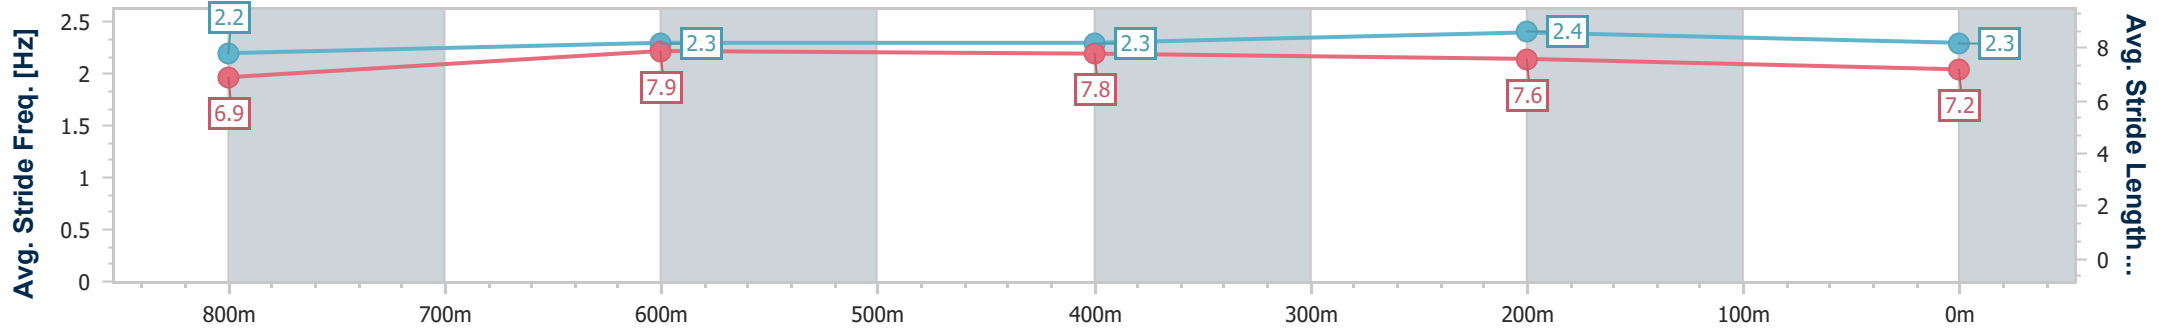

Horse/Jockey Name	Acrobatic
Final Rank	3
Fastest Section Time (Section)	0:11.05 (400m)
Top Speed [km/h] (Section)	67.2 (800m)
Race State	Finished

Eagle Farm QLD Professional
Race 6: SKY RACING Class 6 Handicap - 1000m

29 March 2023 - 15:54
Track Rating: Soft 5, Weather: Overcast, Rail Position: +7.5m Entire Course

Section	Overall	800m	600m	400m	200m
Section Times	0:58.76 [3] (0:13.38)	0:45.38 [4] (0:11.13)	0:34.25 [5] (0:11.07)	0:23.18 [3] (0:11.05)	0:12.13 [3] (0:12.13)
Average Speed [km/h]	54.2	66.0	65.5	65.2	59.4
Top Speed [km/h]	66.4	67.2	66.7	66.4	63.4
Avg. Dist. to Rail [m]	3.6	4.5	1.1	1.7	1.7
Avg. Stride Freq. [Hz]	2.2	2.3	2.3	2.4	2.3
Avg. Stride Length [m]	6.9	7.9	7.8	7.6	7.2

- [ ] Ranking at each section and finish
- -.-.- No data available at this section
- NA No data available