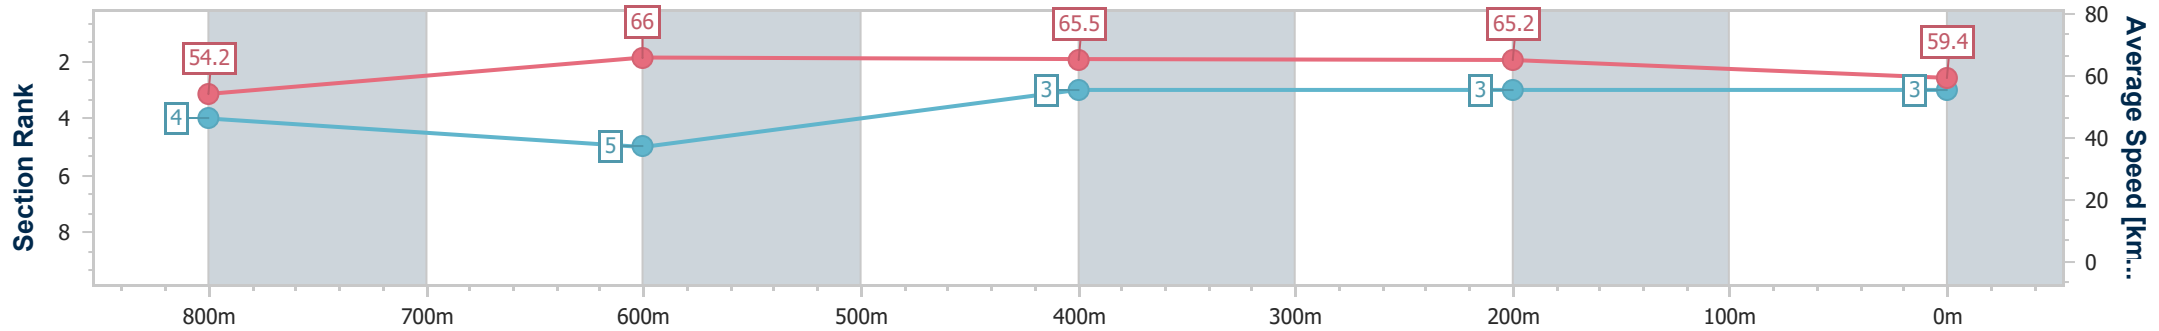

Horse/Jockey Name	Acrobatic
Final Rank	3
Fastest Section Time (Section)	0:11.05 (400m)
Top Speed [km/h] (Section)	67.2 (800m)
Race State	Finished

Eagle Farm QLD Professional
Race 6: SKY RACING Class 6 Handicap - 1000m

29 March 2023 - 15:54
Track Rating: Soft 5, Weather: Overcast, Rail Position: +7.5m Entire Course

Section	Overall	800m	600m	400m	200m
Section Times	0:58.76 [3] (0:13.38)	0:45.38 [4] (0:11.13)	0:34.25 [5] (0:11.07)	0:23.18 [3] (0:11.05)	0:12.13 [3] (0:12.13)
Average Speed [km/h]	54.2	66.0	65.5	65.2	59.4
Top Speed [km/h]	66.4	67.2	66.7	66.4	63.4
Avg. Dist. to Rail [m]	3.6	4.5	1.1	1.7	1.7
Avg. Stride Freq. [Hz]	2.2	2.3	2.3	2.4	2.3
Avg. Stride Length [m]	6.9	7.9	7.8	7.6	7.2

- [ ] Ranking at each section and finish
- -.-.- No data available at this section
- NA No data available