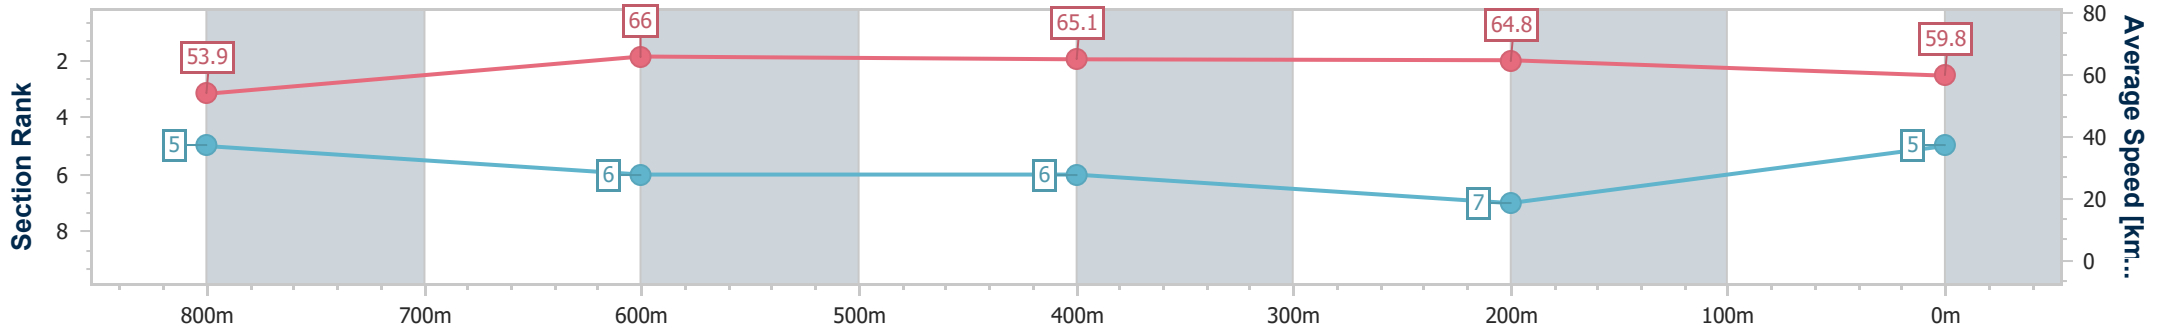

Horse/Jockey Name	Tramonto
Final Rank	5
Fastest Section Time (Section)	0:11.11 (800m)
Top Speed [km/h] (Section)	67.2 (800m)
Race State	Finished

Eagle Farm QLD Professional
Race 6: SKY RACING Class 6 Handicap - 1000m

29 March 2023 - 15:54
Track Rating: Soft 5, Weather: Overcast, Rail Position: +7.5m Entire Course

Section	Overall	800m	600m	400m	200m
Section Times	0:58.98 [5] (0:13.45)	0:45.53 [5] (0:11.11)	0:34.42 [6] (0:11.25)	0:23.17 [6] (0:11.11)	0:12.06 [7] (0:12.06)
Average Speed [km/h]	53.9	66.0	65.1	64.8	59.8
Top Speed [km/h]	66.1	67.2	66.4	66.6	63.0
Avg. Dist. to Rail [m]	4.7	4.3	3.3	3.9	4.6
Avg. Stride Freq. [Hz]	2.3	2.4	2.3	2.4	2.3
Avg. Stride Length [m]	6.4	7.7	7.6	7.5	7.2

- [ ] Ranking at each section and finish
- -.-.- No data available at this section
- NA No data available