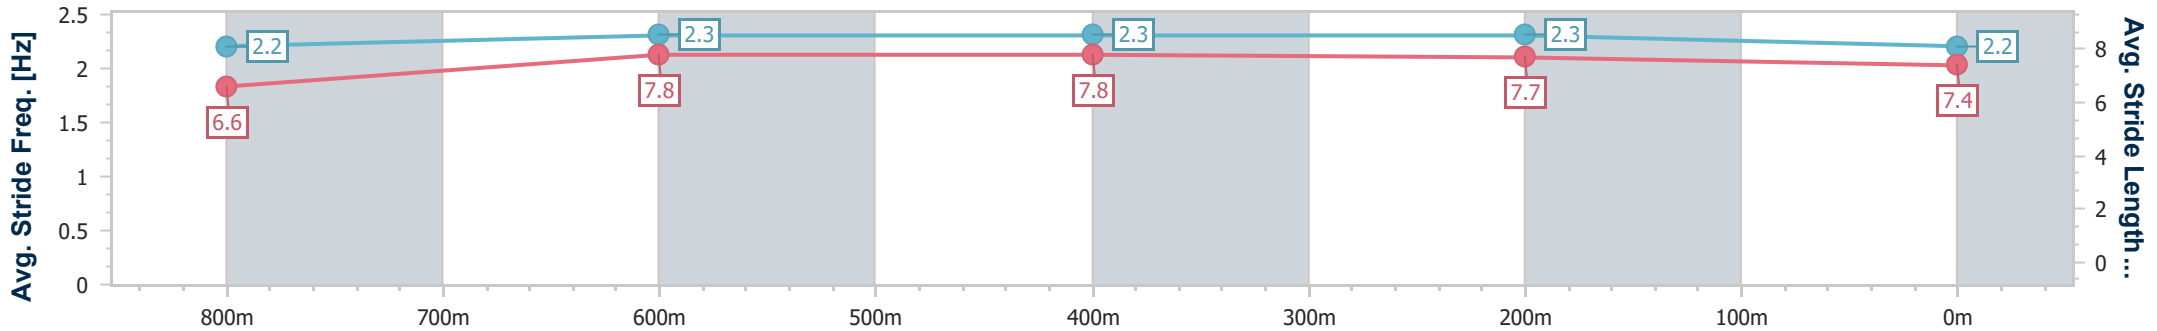

Horse/Jockey Name	Mo's Crown
Final Rank	6
Fastest Section Time (Section)	0:11.01 (400m)
Top Speed [km/h] (Section)	68.2 (600m)
Race State	Finished

Eagle Farm QLD Professional
Race 6: SKY RACING Class 6 Handicap - 1000m

29 March 2023 - 15:54
Track Rating: Soft 5, Weather: Overcast, Rail Position: +7.5m Entire Course

BRISBANE RACING CLUB

Section	Overall	800m	600m	400m	200m
Section Times	0:58.99 [6] (0:13.69)	0:45.30 [7] (0:11.07)	0:34.23 [7] (0:11.15)	0:23.08 [7] (0:11.01)	0:12.07 [6] (0:12.07)
Average Speed [km/h]	52.9	65.3	64.9	65.5	59.6
Top Speed [km/h]	66.9	67.2	68.2	68.1	63.4
Avg. Dist. to Rail [m]	4.6	1.2	1.3	5.4	3.4
Avg. Stride Freq. [Hz]	2.2	2.3	2.3	2.3	2.2
Avg. Stride Length [m]	6.6	7.8	7.8	7.7	7.4

- [ ] Ranking at each section and finish
- -.-.- No data available at this section
- NA No data available