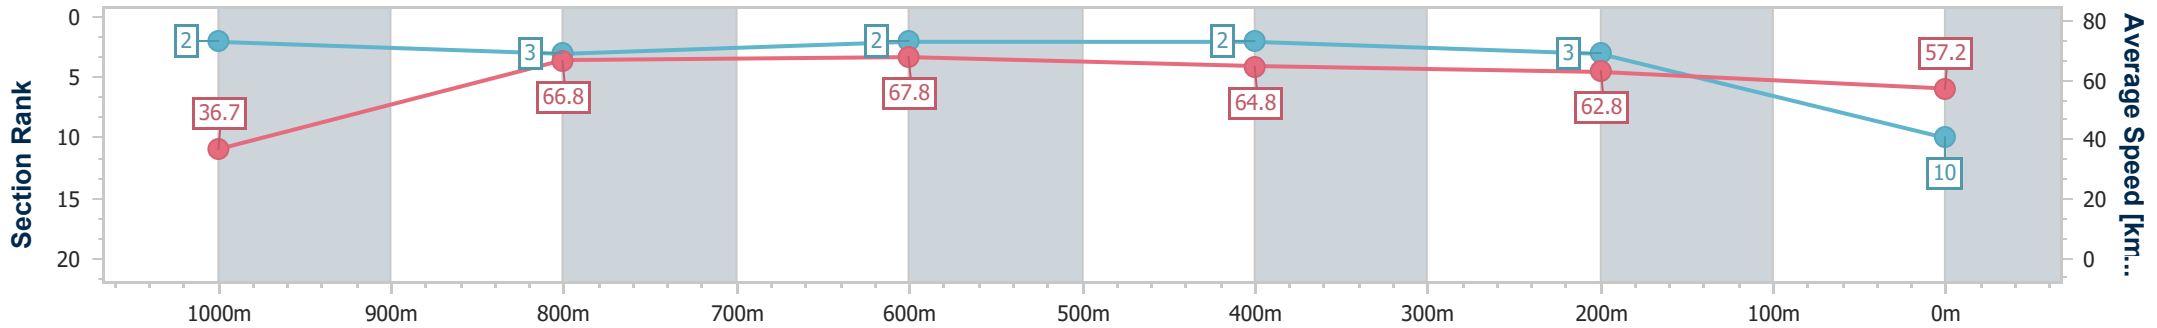

- [ ] Ranking at each section and finish
- .-.- No data available at this section
- NA No data available

Horse/Jockey Name	Your Too Good
Final Rank	10
Fastest Section Time (Section)	0:04.93 (Overall)
Top Speed [km/h] (Section)	69.9 (1000m)
Race State	Finished

Doomben QLD Professional

Race 4: SKY RACING Class 3 Plate - 1050m

01 April 2023 - 13:47

Track Rating: Soft 6, Weather: Overcast, Rail Position: +3.5m Entire Course

BRISBANE RACING CLUB

Section	Overall	1000m	800m	600m	400m	200m
Section Times	1:01.64 [10] (0:04.93)	0:56.71 [2] (0:10.84)	0:45.87 [3] (0:10.73)	0:35.14 [2] (0:11.17)	0:23.97 [2] (0:11.38)	0:12.59 [3] (0:12.59)
Average Speed [km/h]	36.7	66.8	67.8	64.8	62.8	57.2
Top Speed [km/h]	57.9	69.9	69.4	67.2	63.7	60.9
Avg. Dist. to Rail [m]	6.5	3.5	1.7	1.6	1.7	0.2
Avg. Stride Freq. [Hz]	2.3	2.7	2.6	2.6	2.5	2.4
Avg. Stride Length [m]	4.4	6.9	7.1	7.1	6.9	6.6

- [ ] Ranking at each section and finish
- .-.- No data available at this section
- NA No data available

Horse/Jockey Name	Derry Grove
Final Rank	11
Fastest Section Time (Section)	0:05.26 (Overall)
Top Speed [km/h] (Section)	69.9 (1000m)
Race State	Finished