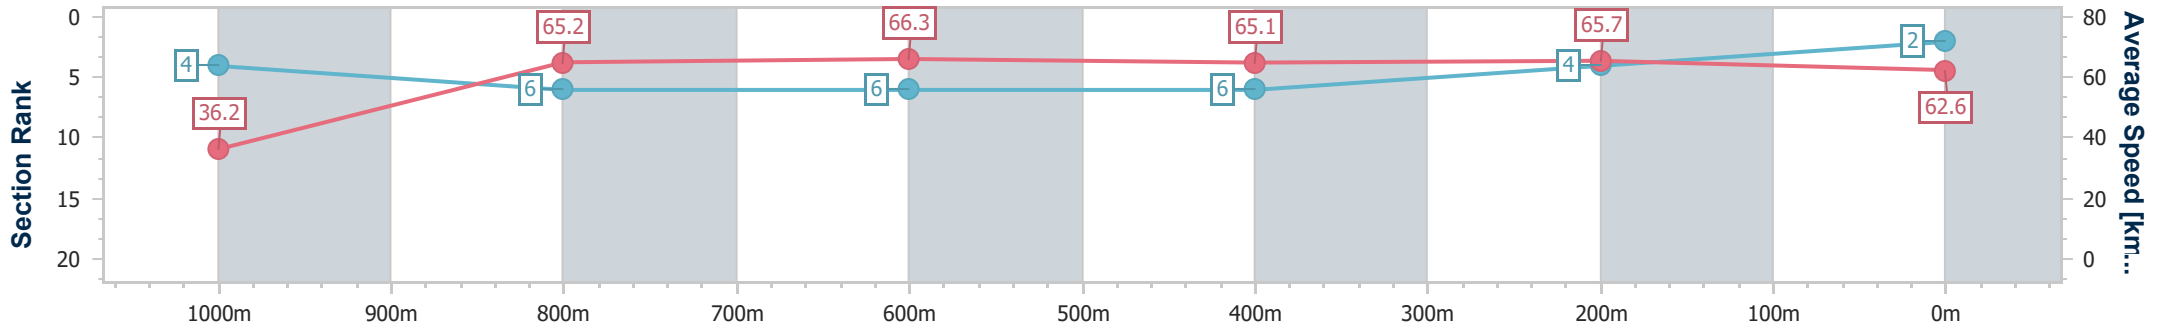

Doomben QLD Professional  
Race 4: SKY RACING Class 3 Plate - 1050m

01 April 2023 - 13:47  
Track Rating: Soft 6, Weather: Overcast, Rail Position: +3.5m Entire Course

Section	Overall	1000m	800m	600m	400m	200m
Section Times	1:00.59 [2] (0:04.99)	0:55.60 [4] (0:11.08)	0:44.52 [6] (0:10.89)	0:33.63 [6] (0:11.13)	0:22.50 [6] (0:11.00)	0:11.50 [4] (0:11.50)
Average Speed [km/h]	36.2	65.2	66.3	65.1	65.7	62.6
Top Speed [km/h]	57.5	68.6	66.9	66.4	66.7	65.7
Avg. Dist. to Rail [m]	7.7	3.2	0.5	0.9	3.1	4.2
Avg. Stride Freq. [Hz]	2.2	2.4	2.4	2.3	2.4	2.4
Avg. Stride Length [m]	4.6	7.5	7.8	7.8	7.7	7.4