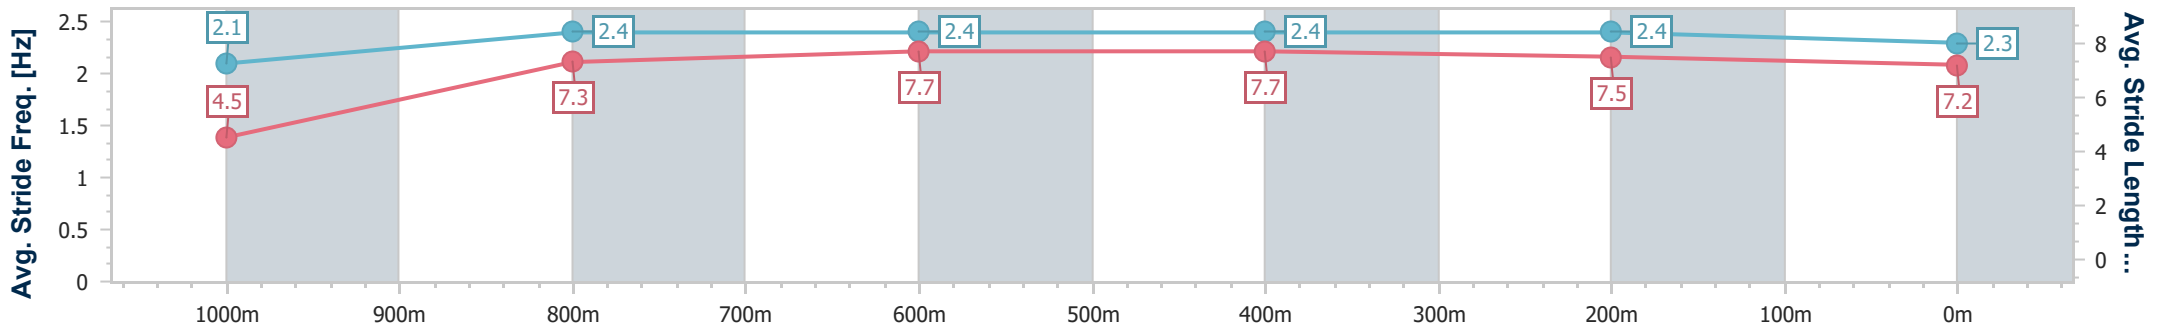

- [ ] Ranking at each section and finish
- .-.- No data available at this section
- NA No data available

Horse/Jockey Name	Derry Grove
Final Rank	11
Fastest Section Time (Section)	0:05.26 (Overall)
Top Speed [km/h] (Section)	69.9 (1000m)
Race State	Finished

**Doomben QLD Professional**  
**Race 4: SKY RACING Class 3 Plate - 1050m**

01 April 2023 - 13:47  
 Track Rating: Soft 6, Weather: Overcast, Rail Position: +3.5m Entire Course

Section	Overall	1000m	800m	600m	400m	200m
Section Times	1:01.65 [11] (0:05.26)	0:56.39 [11] (0:11.40)	0:44.99 [12] (0:10.75)	0:34.24 [9] (0:11.10)	0:23.14 [10] (0:11.11)	0:12.03 [12] (0:12.03)
Average Speed [km/h]	34.1	63.9	68.2	66.4	65.6	59.9
Top Speed [km/h]	53.1	69.9	69.8	67.8	66.6	64.1
Avg. Dist. to Rail [m]	11.3	6.2	3.4	4.1	7.7	7.0
Avg. Stride Freq. [Hz]	2.1	2.4	2.4	2.4	2.4	2.3
Avg. Stride Length [m]	4.5	7.3	7.7	7.7	7.5	7.2