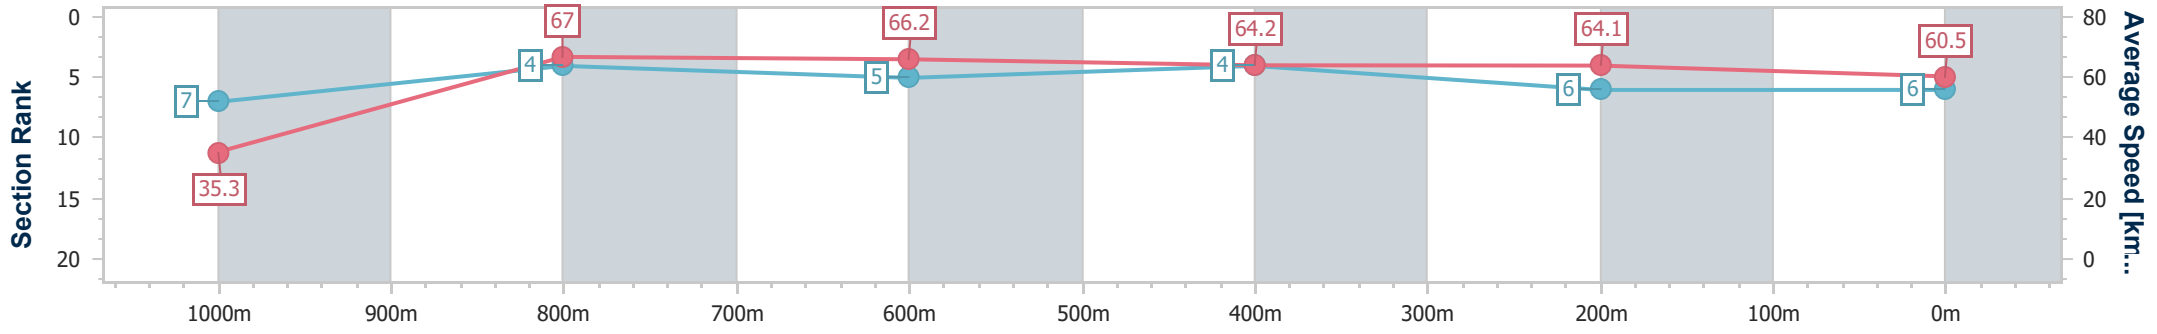

Horse/Jockey Name	Zingalong
Final Rank	6
Fastest Section Time (Section)	0:05.14 (Overall)
Top Speed [km/h] (Section)	69.1 (1000m)
Race State	Finished

Doomben QLD Professional
Race 4: SKY RACING Class 3 Plate - 1050m
01 April 2023 - 13:47
Track Rating: Soft 6, Weather: Overcast, Rail Position: +3.5m Entire Course

BRISBANE
RACING CLUB

Section	Overall	1000m	800m	600m	400m	200m
Section Times	1:01.01 [6] (0:05.14)	0:55.87 [7] (0:10.78)	0:45.09 [4] (0:10.88)	0:34.21 [5] (0:11.10)	0:23.11 [4] (0:11.21)	0:11.90 [6] (0:11.90)
Average Speed [km/h]	35.3	67.0	66.2	64.2	64.1	60.5
Top Speed [km/h]	58.9	69.1	67.0	67.0	65.4	63.9
Avg. Dist. to Rail [m]	4.8	2.4	0.8	1.9	1.4	2.9
Avg. Stride Freq. [Hz]	2.1	2.4	2.4	2.3	2.2	2.3
Avg. Stride Length [m]	4.6	7.6	7.7	7.7	8.1	7.2

- [ ] Ranking at each section and finish
- -.-.- No data available at this section
- NA No data available