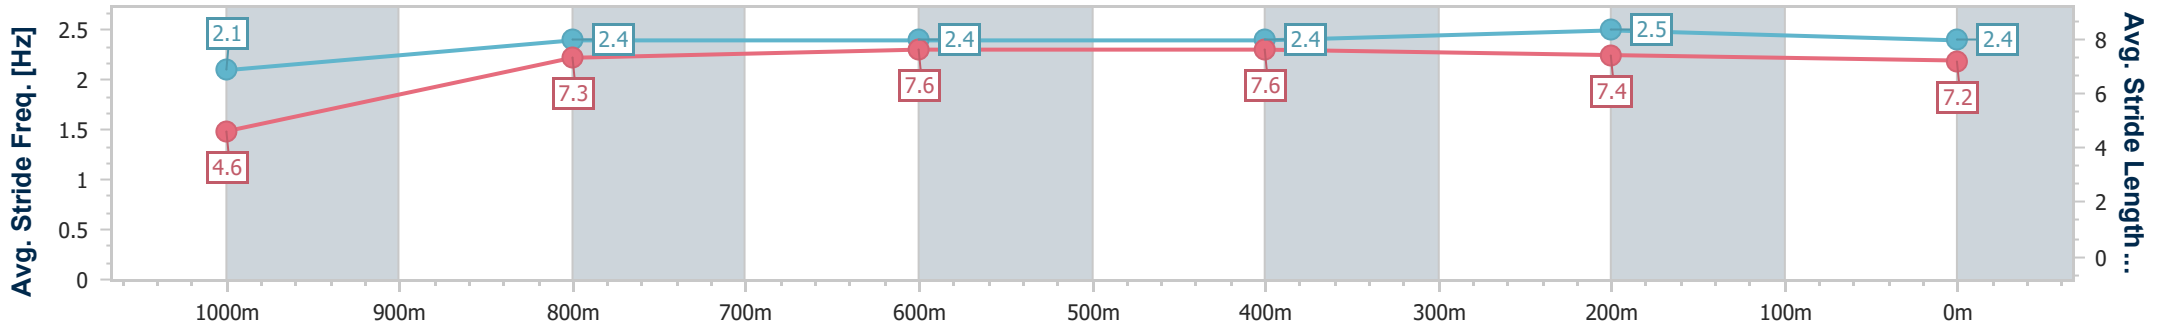

Doomben QLD Professional

Race 4: SKY RACING Class 3 Plate - 1050m

01 April 2023 - 13:47

Track Rating: Soft 6, Weather: Overcast, Rail Position: +3.5m Entire Course

BRISBANE RACING CLUB

Section	Overall	1000m	800m	600m	400m	200m
Section Times	1:01.03 [7] (0:05.15)	0:55.88 [8] (0:11.25)	0:44.63 [9] (0:11.03)	0:33.60 [10] (0:11.02)	0:22.58 [9] (0:10.95)	0:11.63 [10] (0:11.63)
Average Speed [km/h]	34.9	64.4	65.9	66.9	66.5	62.0
Top Speed [km/h]	55.3	67.4	67.7	67.8	68.4	66.4
Avg. Dist. to Rail [m]	9.3	3.0	2.4	4.0	6.5	6.2
Avg. Stride Freq. [Hz]	2.1	2.4	2.4	2.4	2.5	2.4
Avg. Stride Length [m]	4.6	7.3	7.6	7.6	7.4	7.2