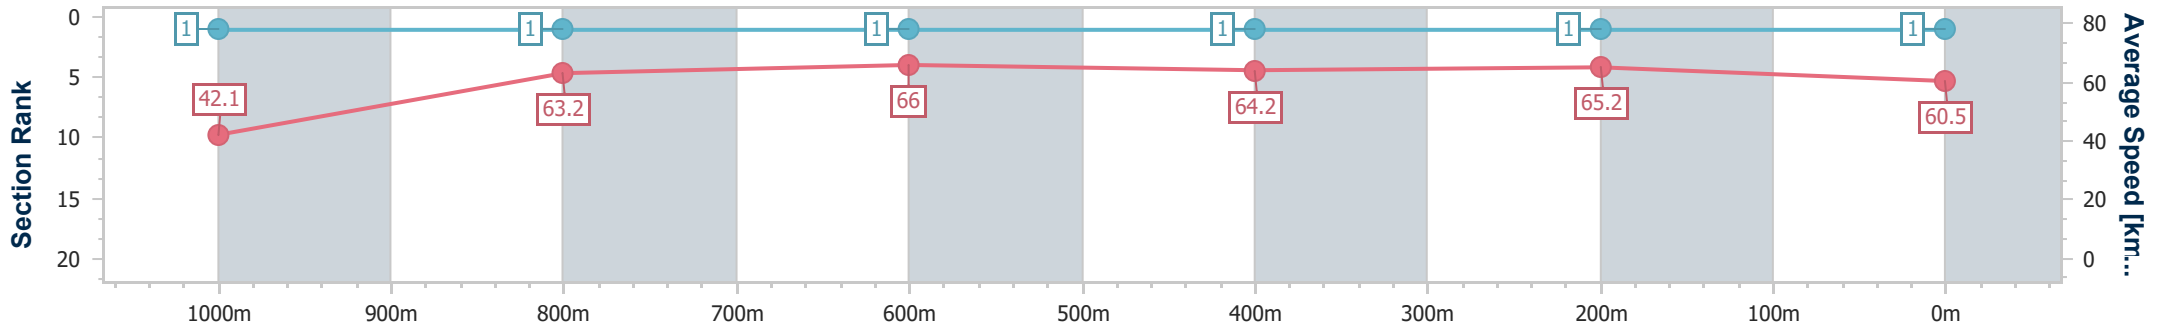

Doomben QLD Professional

Race 4: SKY RACING Class 3 Plate - 1050m

01 April 2023 - 13:47

Track Rating: Soft 6, Weather: Overcast, Rail Position: +3.5m Entire Course

BRISBANE RACING CLUB

Section	Overall	1000m	800m	600m	400m	200m
Section Times	1:00.52 [1] (0:04.28)	0:56.24 [1] (0:11.41)	0:44.83 [1] (0:10.84)	0:33.99 [1] (0:11.12)	0:22.87 [1] (0:11.02)	0:11.88 [1] (0:11.88)
Average Speed [km/h]	42.1	63.2	66.0	64.2	65.2	60.5
Top Speed [km/h]	59.5	70.3	67.2	66.1	67.1	65.7
Avg. Dist. to Rail [m]	1.7	0.3	0.9	1.4	3.2	3.4
Avg. Stride Freq. [Hz]	2.0	2.4	1.9	2.4	2.4	2.3
Avg. Stride Length [m]	5.0	7.6	9.4	7.5	7.4	7.3