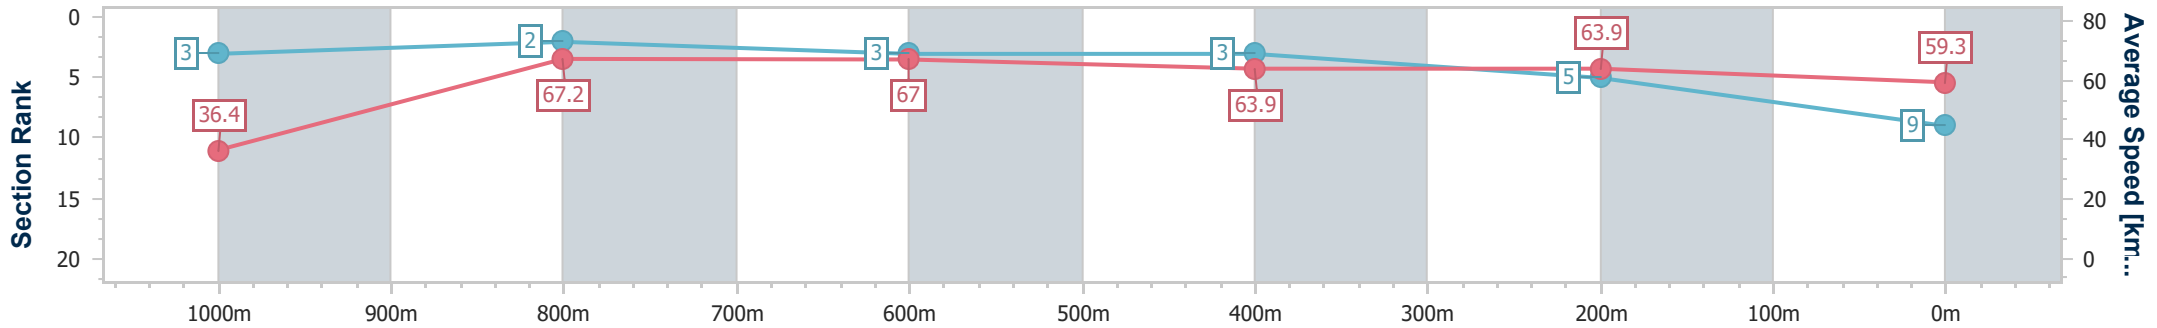

Doomben QLD Professional

Race 4: SKY RACING Class 3 Plate - 1050m

01 April 2023 - 13:47

Track Rating: Soft 6, Weather: Overcast, Rail Position: +3.5m Entire Course

BRISBANE RACING CLUB

Section	Overall	1000m	800m	600m	400m	200m
Section Times	1:01.24 [9] (0:04.97)	0:56.27 [3] (0:10.74)	0:45.53 [2] (0:10.82)	0:34.71 [3] (0:11.35)	0:23.36 [3] (0:11.22)	0:12.14 [5] (0:12.14)
Average Speed [km/h]	36.4	67.2	67.0	63.9	63.9	59.3
Top Speed [km/h]	59.0	69.4	68.2	66.7	65.7	62.8
Avg. Dist. to Rail [m]	2.5	1.4	1.4	1.2	0.9	1.0
Avg. Stride Freq. [Hz]	2.1	2.6	2.5	2.4	2.4	2.3
Avg. Stride Length [m]	4.8	7.2	7.5	7.4	7.3	7.1

- [ ] Ranking at each section and finish
- .-.- No data available at this section
- NA No data available

Horse/Jockey Name	Your Too Good
Final Rank	10
Fastest Section Time (Section)	0:04.93 (Overall)
Top Speed [km/h] (Section)	69.9 (1000m)
Race State	Finished