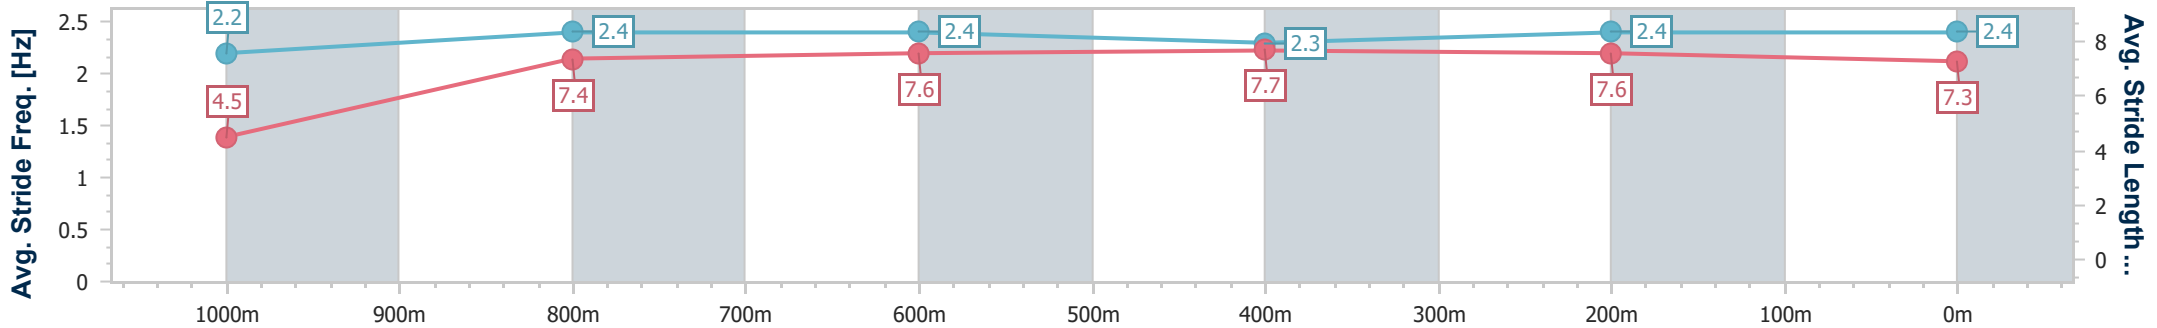

Doomben QLD Professional

Race 4: SKY RACING Class 3 Plate - 1050m

01 April 2023 - 13:47

Track Rating: Soft 6, Weather: Overcast, Rail Position: +3.5m Entire Course

BRISBANE RACING CLUB

Section	Overall	1000m	800m	600m	400m	200m
Section Times	1:00.73 [5] (0:05.10)	0:55.63 [6] (0:11.19)	0:44.44 [8] (0:11.05)	0:33.39 [8] (0:11.20)	0:22.19 [11] (0:10.80)	0:11.39 [9] (0:11.39)
Average Speed [km/h]	35.4	64.9	65.7	65.0	66.7	63.3
Top Speed [km/h]	55.5	67.7	66.9	66.1	68.3	67.2
Avg. Dist. to Rail [m]	12.2	5.0	1.6	1.5	2.6	5.1
Avg. Stride Freq. [Hz]	2.2	2.4	2.4	2.3	2.4	2.4
Avg. Stride Length [m]	4.5	7.4	7.6	7.7	7.6	7.3