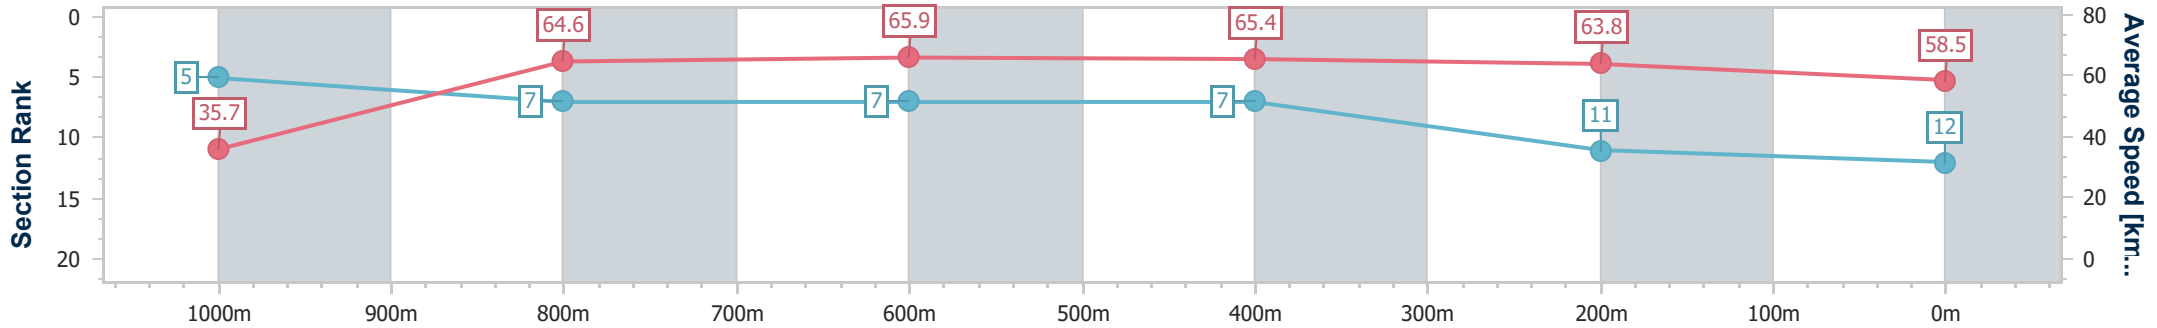

Doomben QLD Professional

Race 4: SKY RACING Class 3 Plate - 1050m

01 April 2023 - 13:47

Track Rating: Soft 6, Weather: Overcast, Rail Position: +3.5m Entire Course

BRISBANE RACING CLUB

Section	Overall	1000m	800m	600m	400m	200m
Section Times	1:01.74 [12] (0:05.04)	0:56.70 [5] (0:11.17)	0:45.53 [7] (0:10.89)	0:34.64 [7] (0:11.02)	0:23.62 [7] (0:11.30)	0:12.32 [11] (0:12.32)
Average Speed [km/h]	35.7	64.6	65.9	65.4	63.8	58.5
Top Speed [km/h]	54.4	67.7	67.4	66.3	65.2	61.7
Avg. Dist. to Rail [m]	4.0	1.0	0.5	0.3	1.1	0.4
Avg. Stride Freq. [Hz]	1.9	2.4	2.4	2.4	2.3	2.2
Avg. Stride Length [m]	5.1	7.4	7.7	7.6	7.6	7.3

- [ ] Ranking at each section and finish
- .-.- No data available at this section
- NA No data available