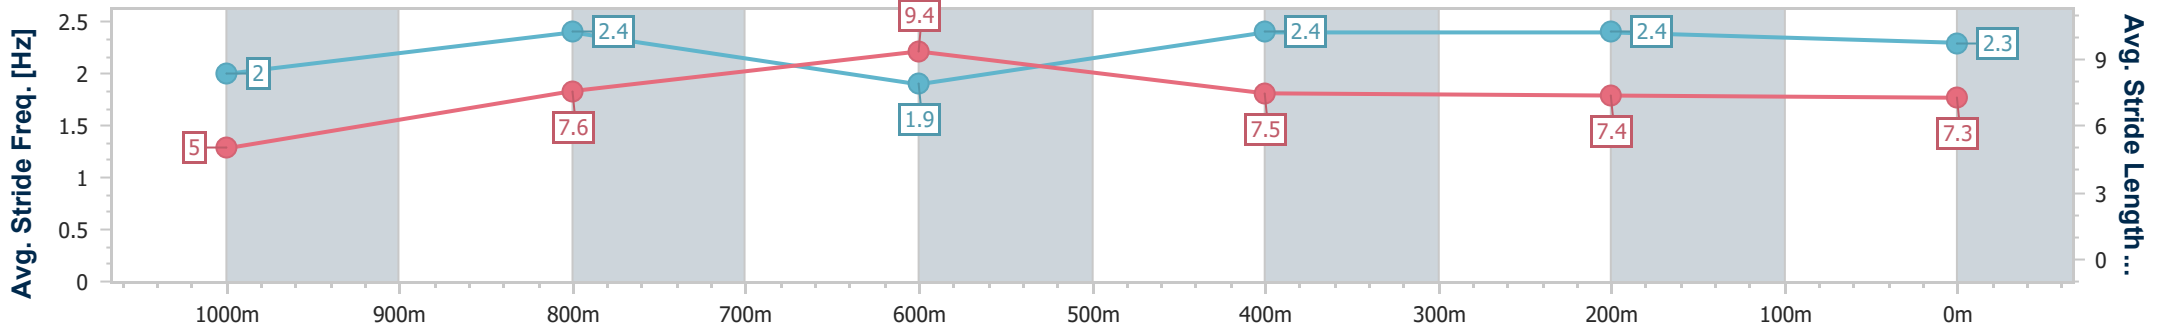

Doomben QLD Professional

Race 4: SKY RACING Class 3 Plate - 1050m

01 April 2023 - 13:47

Track Rating: Soft 6, Weather: Overcast, Rail Position: +3.5m Entire Course

BRISBANE RACING CLUB

Section	Overall	1000m	800m	600m	400m	200m
Section Times	1:00.52 [1] (0:04.28)	0:56.24 [1] (0:11.41)	0:44.83 [1] (0:10.84)	0:33.99 [1] (0:11.12)	0:22.87 [1] (0:11.02)	0:11.88 [1] (0:11.88)
Average Speed [km/h]	42.1	63.2	66.0	64.2	65.2	60.5
Top Speed [km/h]	59.5	70.3	67.2	66.1	67.1	65.7
Avg. Dist. to Rail [m]	1.7	0.3	0.9	1.4	3.2	3.4
Avg. Stride Freq. [Hz]	2.0	2.4	1.9	2.4	2.4	2.3
Avg. Stride Length [m]	5.0	7.6	9.4	7.5	7.4	7.3