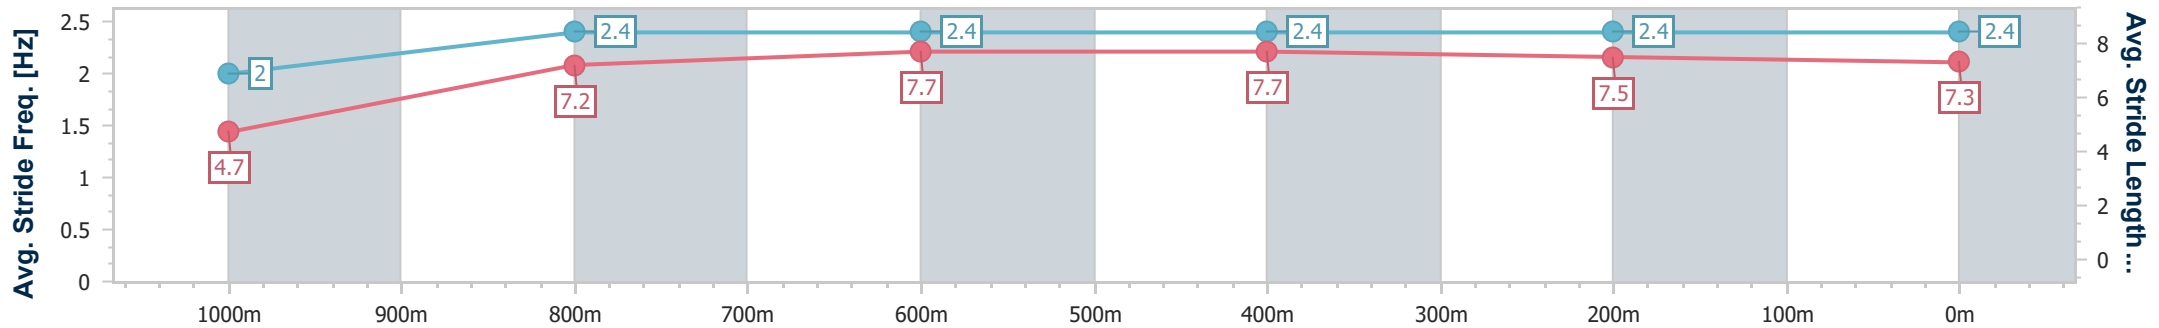

Doomben QLD Professional

Race 4: SKY RACING Class 3 Plate - 1050m

01 April 2023 - 13:47

Track Rating: Soft 6, Weather: Overcast, Rail Position: +3.5m Entire Course

BRISBANE RACING CLUB

Section	Overall	1000m	800m	600m	400m	200m
Section Times	1:00.69 [3] (0:05.22)	0:55.47 [10] (0:11.23)	0:44.24 [10] (0:10.99)	0:33.25 [11] (0:10.84)	0:22.41 [8] (0:10.91)	0:11.50 [7] (0:11.50)
Average Speed [km/h]	34.5	64.2	65.6	66.2	66.4	62.7
Top Speed [km/h]	53.8	68.5	67.0	67.2	68.0	65.3
Avg. Dist. to Rail [m]	8.2	1.9	0.4	0.6	3.3	0.6
Avg. Stride Freq. [Hz]	2.0	2.4	2.4	2.4	2.4	2.4
Avg. Stride Length [m]	4.7	7.2	7.7	7.7	7.5	7.3