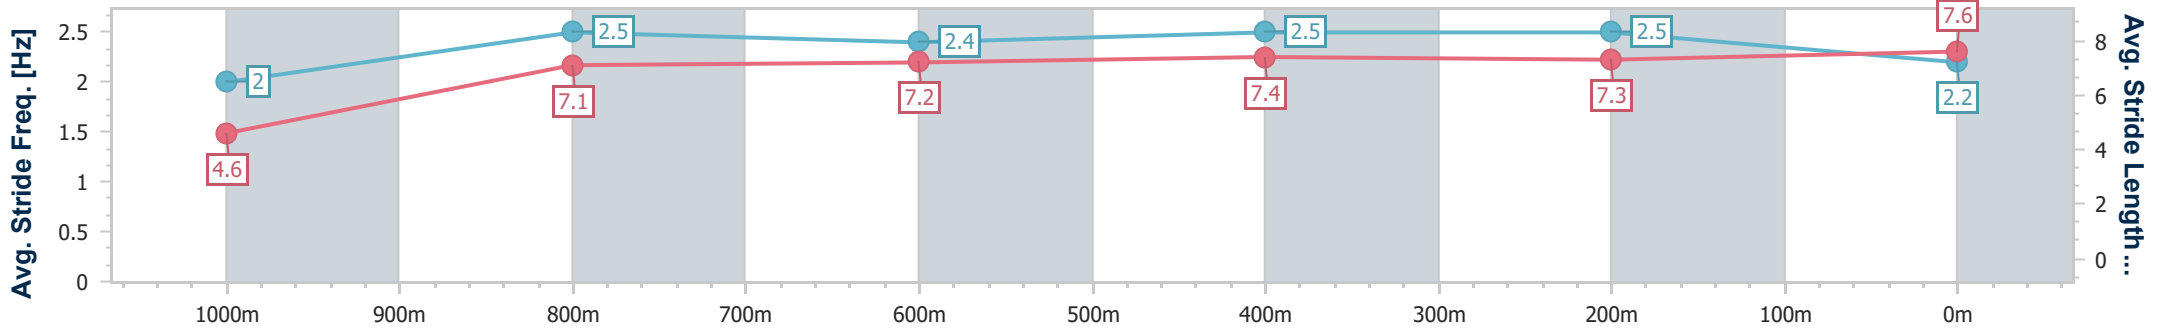

Doomben QLD Professional

Race 4: SKY RACING Class 3 Plate - 1050m

01 April 2023 - 13:47

Track Rating: Soft 6, Weather: Overcast, Rail Position: +3.5m Entire Course

BRISBANE RACING CLUB

Section	Overall	1000m	800m	600m	400m	200m
Section Times	1:01.03 [7] (0:05.15)	0:55.88 [8] (0:11.25)	0:44.63 [9] (0:11.03)	0:33.60 [10] (0:11.02)	0:22.58 [9] (0:10.95)	0:11.63 [10] (0:11.63)
Average Speed [km/h]	34.9	64.4	65.9	66.9	66.5	62.0
Top Speed [km/h]	55.3	67.4	67.7	67.8	68.4	66.4
Avg. Dist. to Rail [m]	9.3	3.0	2.4	4.0	6.5	6.2
Avg. Stride Freq. [Hz]	2.1	2.4	2.4	2.4	2.5	2.4
Avg. Stride Length [m]	4.6	7.3	7.6	7.6	7.4	7.2

- [ ] Ranking at each section and finish
- .-.- No data available at this section
- NA No data available

Horse/Jockey Name	Clairvue Star
Final Rank	8
Fastest Section Time (Section)	0:05.27 (Overall)
Top Speed [km/h] (Section)	68.9 (400m)
Race State	Finished

Doomben QLD Professional  
Race 4: SKY RACING Class 3 Plate - 1050m

01 April 2023 - 13:47  
Track Rating: Soft 6, Weather: Overcast, Rail Position: +3.5m Entire Course

Section	Overall	1000m	800m	600m	400m	200m
Section Times	1:01.16 [8] (0:05.27)	0:55.89 [12] (0:11.34)	0:44.55 [11] (0:11.14)	0:33.41 [12] (0:10.81)	0:22.60 [12] (0:10.66)	0:11.94 [8] (0:11.94)
Average Speed [km/h]	34.2	63.8	64.4	66.1	67.2	60.3
Top Speed [km/h]	54.2	66.0	67.0	67.4	68.9	64.7
Avg. Dist. to Rail [m]	10.0	3.2	0.3	1.3	1.4	1.3
Avg. Stride Freq. [Hz]	2.0	2.5	2.4	2.5	2.5	2.2
Avg. Stride Length [m]	4.6	7.1	7.2	7.4	7.3	7.6