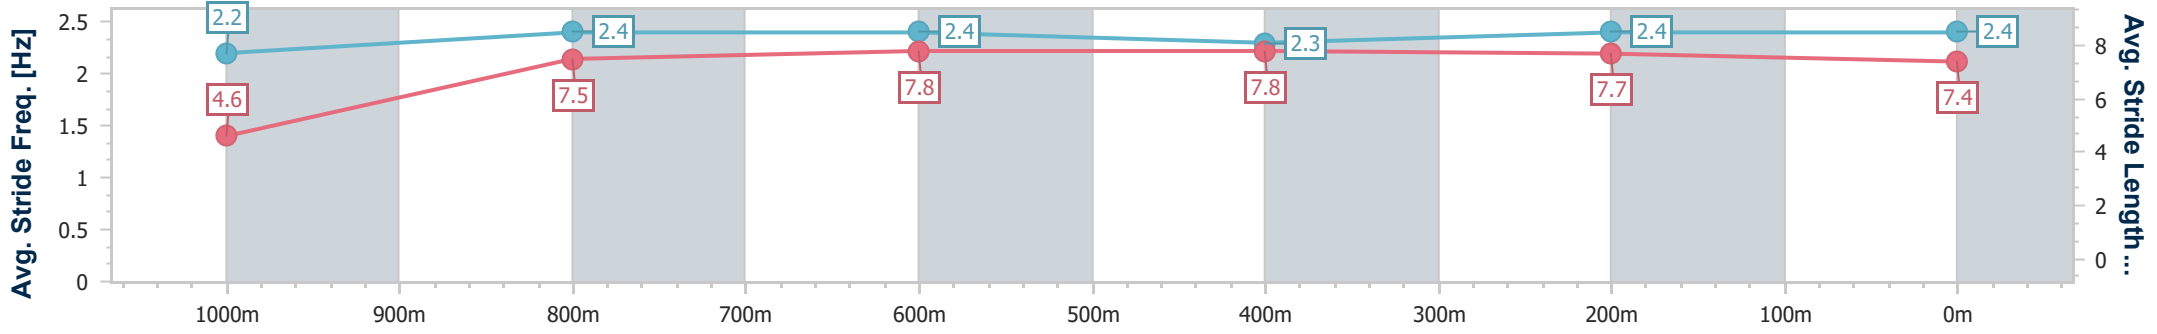

Doomben QLD Professional  
Race 4: SKY RACING Class 3 Plate - 1050m

01 April 2023 - 13:47  
Track Rating: Soft 6, Weather: Overcast, Rail Position: +3.5m Entire Course

Section	Overall	1000m	800m	600m	400m	200m
Section Times	1:00.59 [2] (0:04.99)	0:55.60 [4] (0:11.08)	0:44.52 [6] (0:10.89)	0:33.63 [6] (0:11.13)	0:22.50 [6] (0:11.00)	0:11.50 [4] (0:11.50)
Average Speed [km/h]	36.2	65.2	66.3	65.1	65.7	62.6
Top Speed [km/h]	57.5	68.6	66.9	66.4	66.7	65.7
Avg. Dist. to Rail [m]	7.7	3.2	0.5	0.9	3.1	4.2
Avg. Stride Freq. [Hz]	2.2	2.4	2.4	2.3	2.4	2.4
Avg. Stride Length [m]	4.6	7.5	7.8	7.8	7.7	7.4