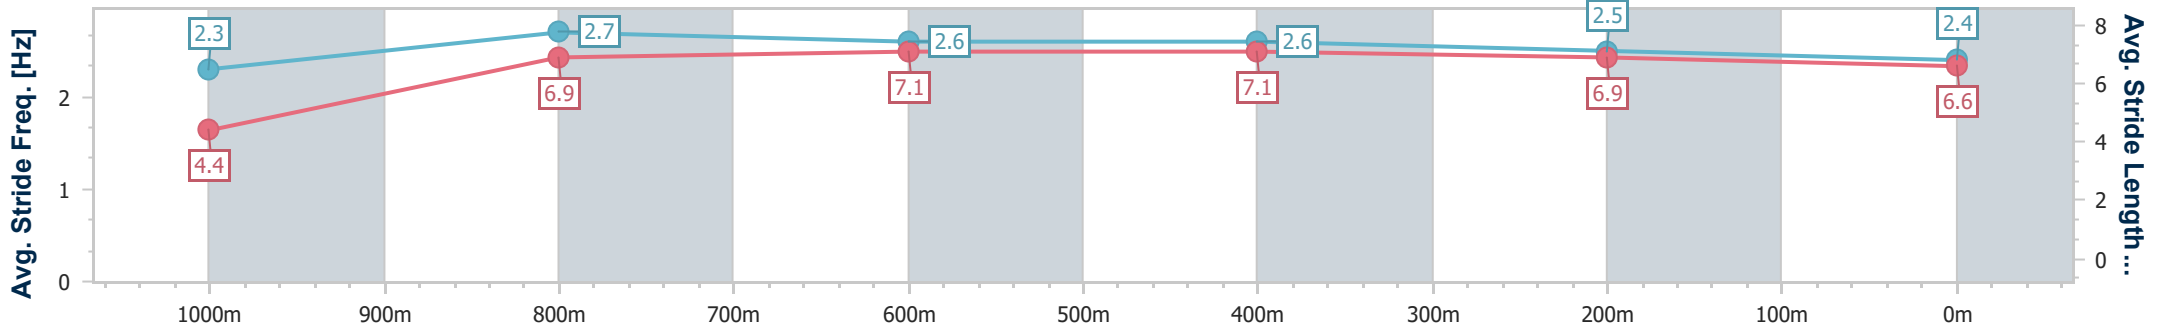

- [ ] Ranking at each section and finish
- .-.- No data available at this section
- NA No data available

Horse/Jockey Name	Your Too Good
Final Rank	10
Fastest Section Time (Section)	0:04.93 (Overall)
Top Speed [km/h] (Section)	69.9 (1000m)
Race State	Finished

Doomben QLD Professional

Race 4: SKY RACING Class 3 Plate - 1050m

01 April 2023 - 13:47

Track Rating: Soft 6, Weather: Overcast, Rail Position: +3.5m Entire Course

BRISBANE RACING CLUB

Section	Overall	1000m	800m	600m	400m	200m
Section Times	1:01.64 [10] (0:04.93)	0:56.71 [2] (0:10.84)	0:45.87 [3] (0:10.73)	0:35.14 [2] (0:11.17)	0:23.97 [2] (0:11.38)	0:12.59 [3] (0:12.59)
Average Speed [km/h]	36.7	66.8	67.8	64.8	62.8	57.2
Top Speed [km/h]	57.9	69.9	69.4	67.2	63.7	60.9
Avg. Dist. to Rail [m]	6.5	3.5	1.7	1.6	1.7	0.2
Avg. Stride Freq. [Hz]	2.3	2.7	2.6	2.6	2.5	2.4
Avg. Stride Length [m]	4.4	6.9	7.1	7.1	6.9	6.6

- [ ] Ranking at each section and finish
- .-.- No data available at this section
- NA No data available

Horse/Jockey Name	Derry Grove
Final Rank	11
Fastest Section Time (Section)	0:05.26 (Overall)
Top Speed [km/h] (Section)	69.9 (1000m)
Race State	Finished