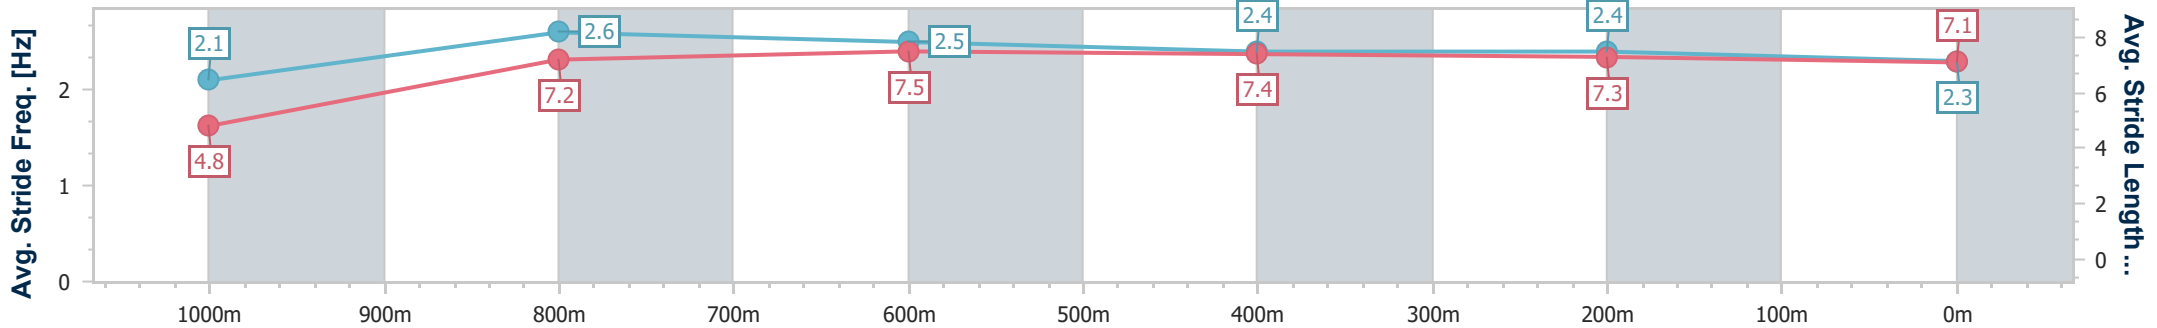

Doomben QLD Professional

Race 4: SKY RACING Class 3 Plate - 1050m

01 April 2023 - 13:47

Track Rating: Soft 6, Weather: Overcast, Rail Position: +3.5m Entire Course

BRISBANE RACING CLUB

Section	Overall	1000m	800m	600m	400m	200m
Section Times	1:01.24 [9] (0:04.97)	0:56.27 [3] (0:10.74)	0:45.53 [2] (0:10.82)	0:34.71 [3] (0:11.35)	0:23.36 [3] (0:11.22)	0:12.14 [5] (0:12.14)
Average Speed [km/h]	36.4	67.2	67.0	63.9	63.9	59.3
Top Speed [km/h]	59.0	69.4	68.2	66.7	65.7	62.8
Avg. Dist. to Rail [m]	2.5	1.4	1.4	1.2	0.9	1.0
Avg. Stride Freq. [Hz]	2.1	2.6	2.5	2.4	2.4	2.3
Avg. Stride Length [m]	4.8	7.2	7.5	7.4	7.3	7.1

- [ ] Ranking at each section and finish
- .-.- No data available at this section
- NA No data available

Horse/Jockey Name	Your Too Good
Final Rank	10
Fastest Section Time (Section)	0:04.93 (Overall)
Top Speed [km/h] (Section)	69.9 (1000m)
Race State	Finished