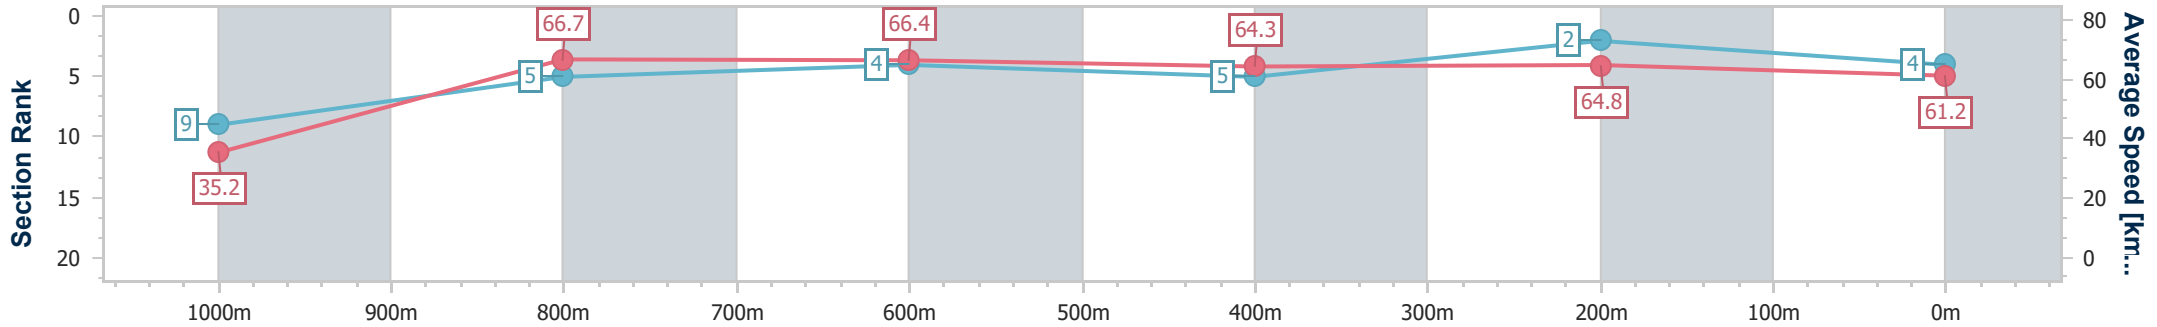

Doomben QLD Professional

Race 4: SKY RACING Class 3 Plate - 1050m

01 April 2023 - 13:47

Track Rating: Soft 6, Weather: Overcast, Rail Position: +3.5m Entire Course

BRISBANE RACING CLUB

Section	Overall	1000m	800m	600m	400m	200m
Section Times	1:00.71 [4] (0:05.16)	0:55.55 [9] (0:10.80)	0:44.75 [5] (0:10.83)	0:33.92 [4] (0:11.11)	0:22.81 [5] (0:11.04)	0:11.77 [2] (0:11.77)
Average Speed [km/h]	35.2	66.7	66.4	64.3	64.8	61.2
Top Speed [km/h]	54.9	69.3	67.9	65.8	65.9	64.2
Avg. Dist. to Rail [m]	3.1	0.7	0.4	1.7	1.7	0.5
Avg. Stride Freq. [Hz]	3.1	3.2	3.3	3.0	3.1	3.0
Avg. Stride Length [m]	3.1	5.7	5.6	5.9	5.8	5.7