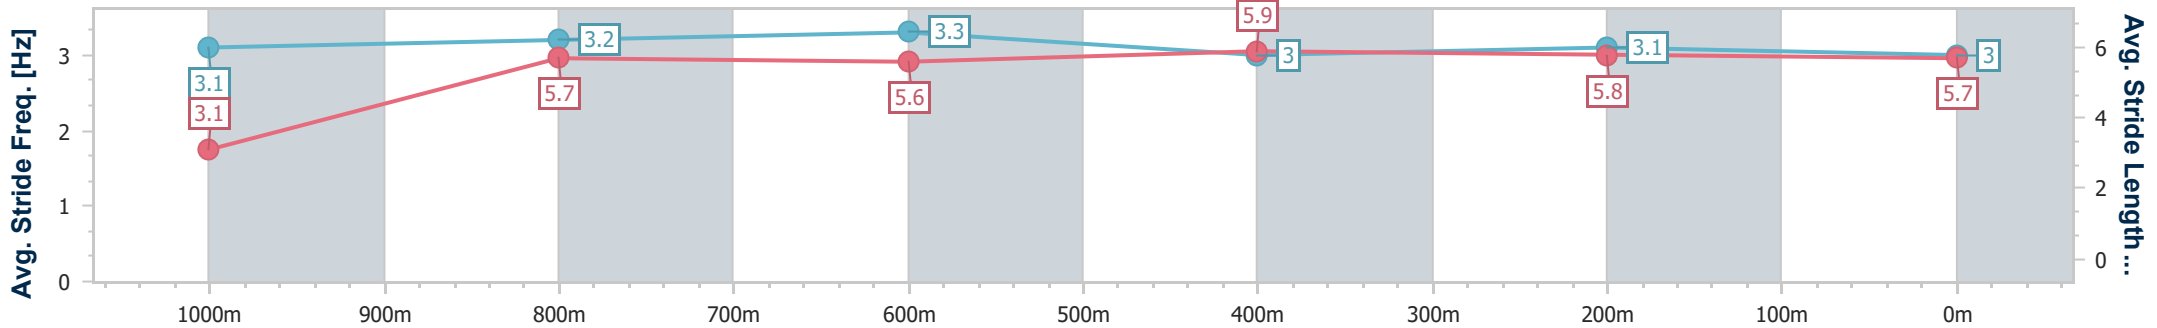

Doomben QLD Professional

Race 4: SKY RACING Class 3 Plate - 1050m

01 April 2023 - 13:47

Track Rating: Soft 6, Weather: Overcast, Rail Position: +3.5m Entire Course

BRISBANE RACING CLUB

Section	Overall	1000m	800m	600m	400m	200m
Section Times	1:00.71 [4] (0:05.16)	0:55.55 [9] (0:10.80)	0:44.75 [5] (0:10.83)	0:33.92 [4] (0:11.11)	0:22.81 [5] (0:11.04)	0:11.77 [2] (0:11.77)
Average Speed [km/h]	35.2	66.7	66.4	64.3	64.8	61.2
Top Speed [km/h]	54.9	69.3	67.9	65.8	65.9	64.2
Avg. Dist. to Rail [m]	3.1	0.7	0.4	1.7	1.7	0.5
Avg. Stride Freq. [Hz]	3.1	3.2	3.3	3.0	3.1	3.0
Avg. Stride Length [m]	3.1	5.7	5.6	5.9	5.8	5.7