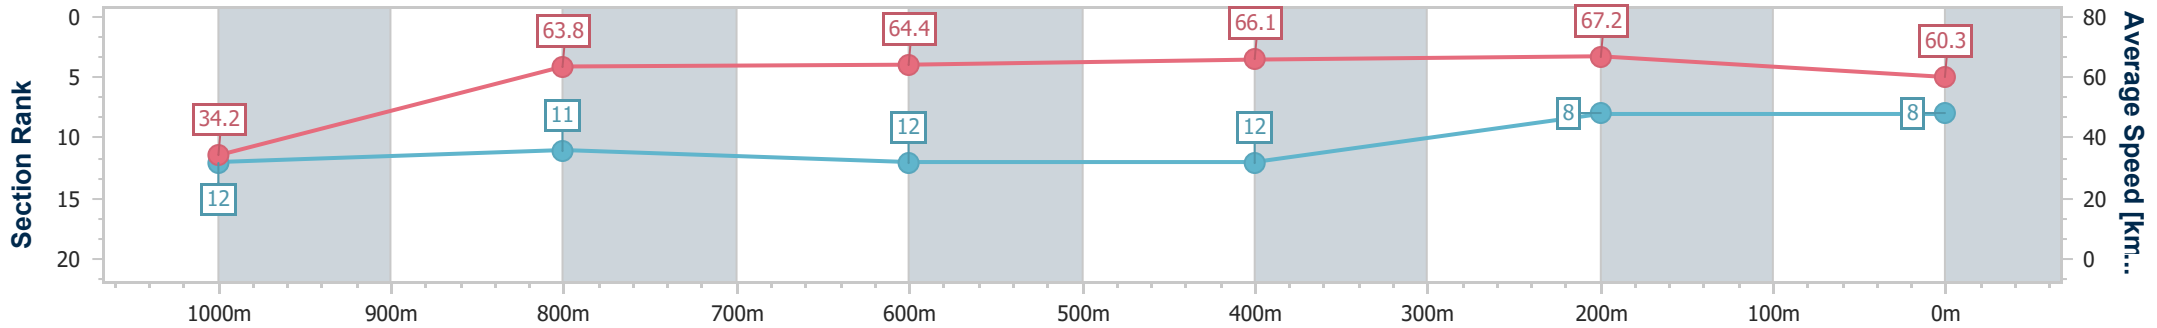

- [ ] Ranking at each section and finish
- .-.- No data available at this section
- NA No data available

Horse/Jockey Name	Clairvue Star
Final Rank	8
Fastest Section Time (Section)	0:05.27 (Overall)
Top Speed [km/h] (Section)	68.9 (400m)
Race State	Finished

Doomben QLD Professional  
Race 4: SKY RACING Class 3 Plate - 1050m

01 April 2023 - 13:47  
Track Rating: Soft 6, Weather: Overcast, Rail Position: +3.5m Entire Course

Section	Overall	1000m	800m	600m	400m	200m
Section Times	1:01.16 [8] (0:05.27)	0:55.89 [12] (0:11.34)	0:44.55 [11] (0:11.14)	0:33.41 [12] (0:10.81)	0:22.60 [12] (0:10.66)	0:11.94 [8] (0:11.94)
Average Speed [km/h]	34.2	63.8	64.4	66.1	67.2	60.3
Top Speed [km/h]	54.2	66.0	67.0	67.4	68.9	64.7
Avg. Dist. to Rail [m]	10.0	3.2	0.3	1.3	1.4	1.3
Avg. Stride Freq. [Hz]	2.0	2.5	2.4	2.5	2.5	2.2
Avg. Stride Length [m]	4.6	7.1	7.2	7.4	7.3	7.6