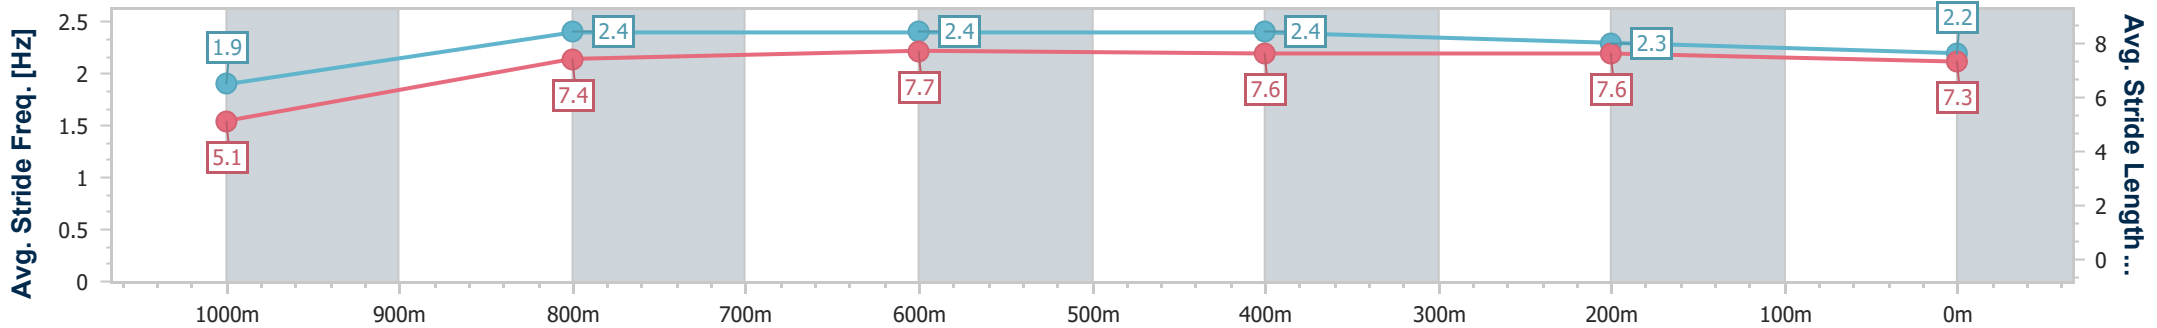

Doomben QLD Professional

Race 4: SKY RACING Class 3 Plate - 1050m

01 April 2023 - 13:47

Track Rating: Soft 6, Weather: Overcast, Rail Position: +3.5m Entire Course

BRISBANE RACING CLUB

Section	Overall	1000m	800m	600m	400m	200m
Section Times	1:01.74 [12] (0:05.04)	0:56.70 [5] (0:11.17)	0:45.53 [7] (0:10.89)	0:34.64 [7] (0:11.02)	0:23.62 [7] (0:11.30)	0:12.32 [11] (0:12.32)
Average Speed [km/h]	35.7	64.6	65.9	65.4	63.8	58.5
Top Speed [km/h]	54.4	67.7	67.4	66.3	65.2	61.7
Avg. Dist. to Rail [m]	4.0	1.0	0.5	0.3	1.1	0.4
Avg. Stride Freq. [Hz]	1.9	2.4	2.4	2.4	2.3	2.2
Avg. Stride Length [m]	5.1	7.4	7.7	7.6	7.6	7.3

- [ ] Ranking at each section and finish
- .-.- No data available at this section
- NA No data available