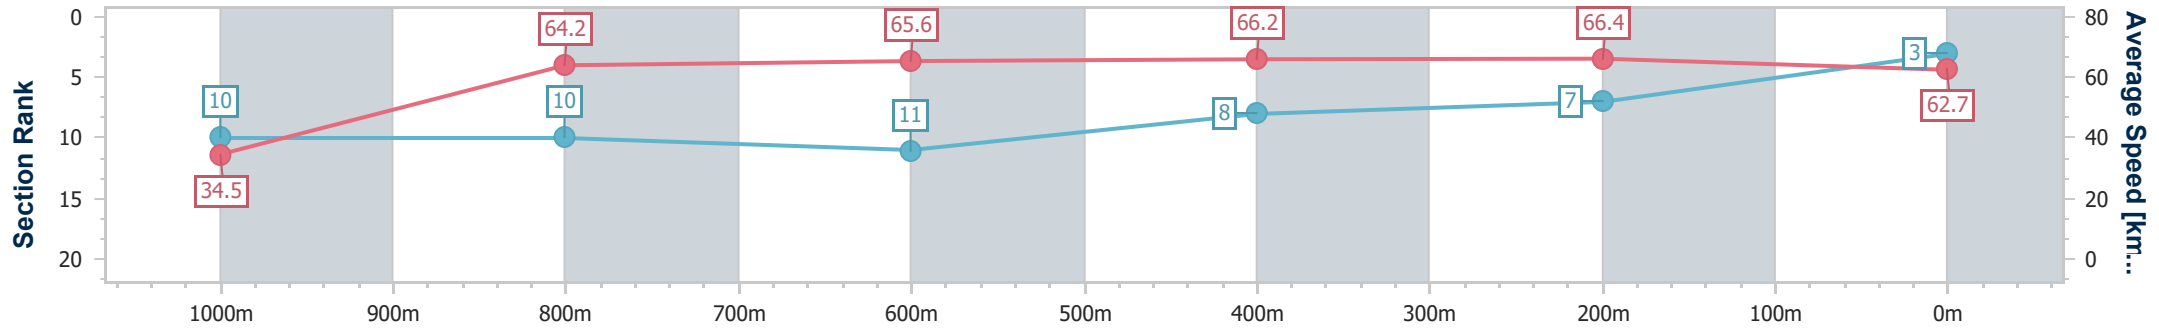

Doomben QLD Professional

Race 4: SKY RACING Class 3 Plate - 1050m

01 April 2023 - 13:47

Track Rating: Soft 6, Weather: Overcast, Rail Position: +3.5m Entire Course

BRISBANE RACING CLUB

Section	Overall	1000m	800m	600m	400m	200m
Section Times	1:00.69 [3] (0:05.22)	0:55.47 [10] (0:11.23)	0:44.24 [10] (0:10.99)	0:33.25 [11] (0:10.84)	0:22.41 [8] (0:10.91)	0:11.50 [7] (0:11.50)
Average Speed [km/h]	34.5	64.2	65.6	66.2	66.4	62.7
Top Speed [km/h]	53.8	68.5	67.0	67.2	68.0	65.3
Avg. Dist. to Rail [m]	8.2	1.9	0.4	0.6	3.3	0.6
Avg. Stride Freq. [Hz]	2.0	2.4	2.4	2.4	2.4	2.4
Avg. Stride Length [m]	4.7	7.2	7.7	7.7	7.5	7.3