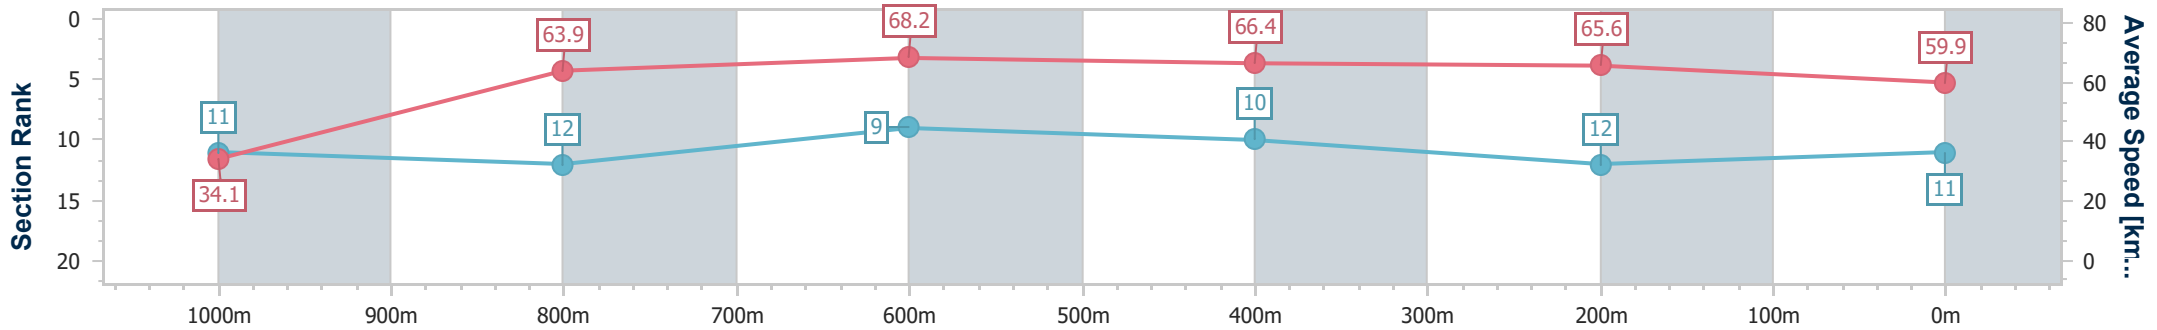

- [ ] Ranking at each section and finish
- .-.- No data available at this section
- NA No data available

Horse/Jockey Name	Derry Grove
Final Rank	11
Fastest Section Time (Section)	0:05.26 (Overall)
Top Speed [km/h] (Section)	69.9 (1000m)
Race State	Finished

**Doomben QLD Professional**  
**Race 4: SKY RACING Class 3 Plate - 1050m**

01 April 2023 - 13:47  
 Track Rating: Soft 6, Weather: Overcast, Rail Position: +3.5m Entire Course

Section	Overall	1000m	800m	600m	400m	200m
Section Times	1:01.65 [11] (0:05.26)	0:56.39 [11] (0:11.40)	0:44.99 [12] (0:10.75)	0:34.24 [9] (0:11.10)	0:23.14 [10] (0:11.11)	0:12.03 [12] (0:12.03)
Average Speed [km/h]	34.1	63.9	68.2	66.4	65.6	59.9
Top Speed [km/h]	53.1	69.9	69.8	67.8	66.6	64.1
Avg. Dist. to Rail [m]	11.3	6.2	3.4	4.1	7.7	7.0
Avg. Stride Freq. [Hz]	2.1	2.4	2.4	2.4	2.4	2.3
Avg. Stride Length [m]	4.5	7.3	7.7	7.7	7.5	7.2