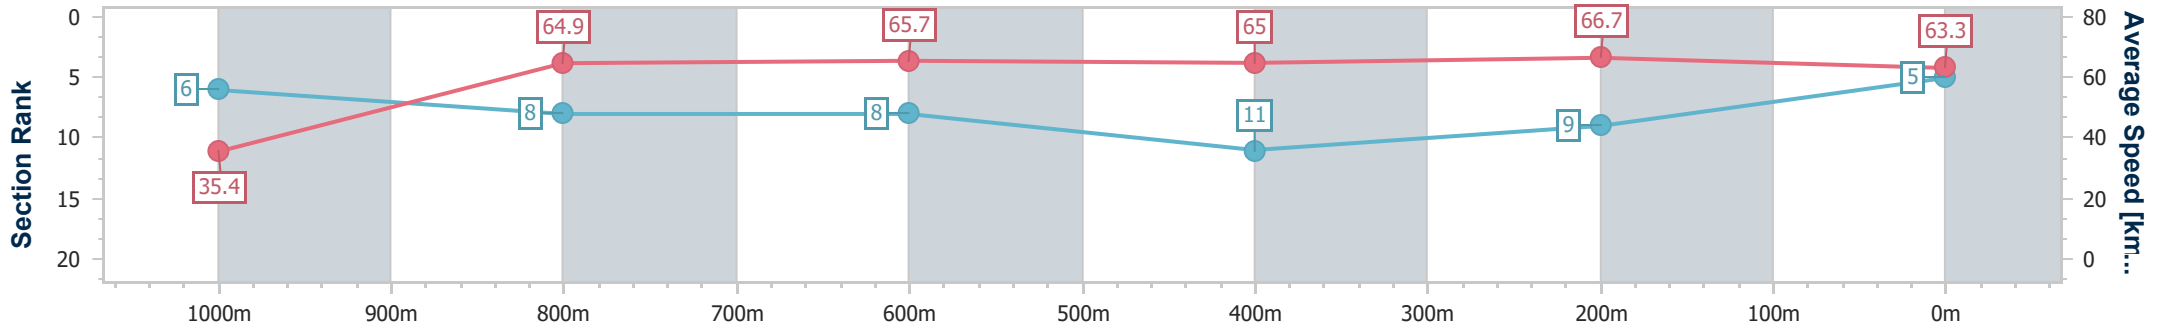

Doomben QLD Professional

Race 4: SKY RACING Class 3 Plate - 1050m

01 April 2023 - 13:47

Track Rating: Soft 6, Weather: Overcast, Rail Position: +3.5m Entire Course

BRISBANE RACING CLUB

Section	Overall	1000m	800m	600m	400m	200m
Section Times	1:00.73 [5] (0:05.10)	0:55.63 [6] (0:11.19)	0:44.44 [8] (0:11.05)	0:33.39 [8] (0:11.20)	0:22.19 [11] (0:10.80)	0:11.39 [9] (0:11.39)
Average Speed [km/h]	35.4	64.9	65.7	65.0	66.7	63.3
Top Speed [km/h]	55.5	67.7	66.9	66.1	68.3	67.2
Avg. Dist. to Rail [m]	12.2	5.0	1.6	1.5	2.6	5.1
Avg. Stride Freq. [Hz]	2.2	2.4	2.4	2.3	2.4	2.4
Avg. Stride Length [m]	4.5	7.4	7.6	7.7	7.6	7.3