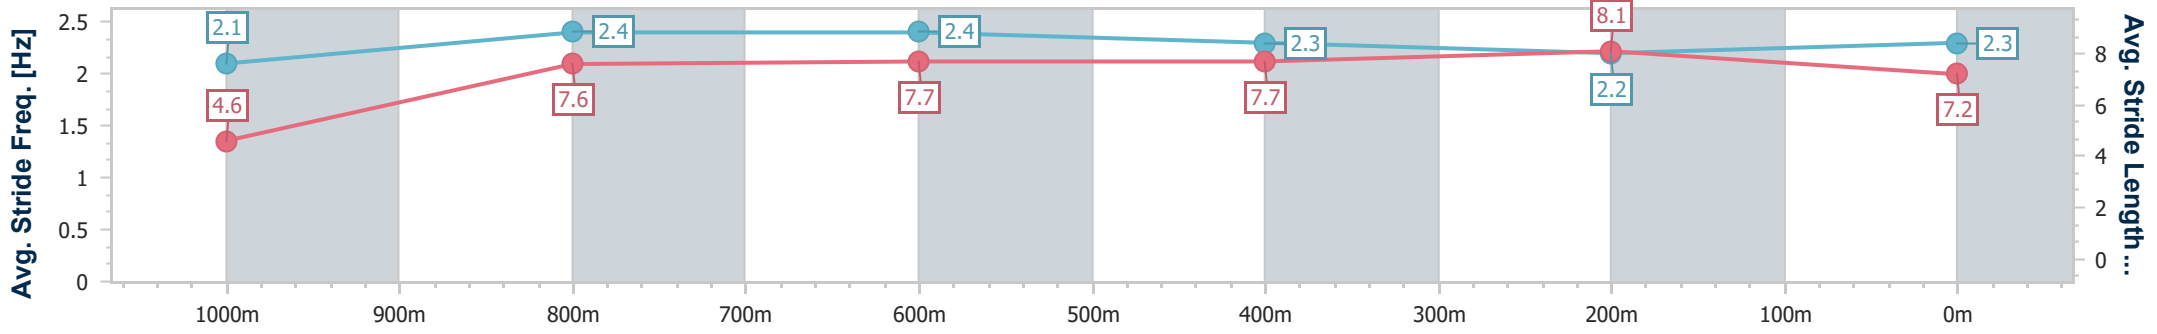

Horse/Jockey Name	Zingalong
Final Rank	6
Fastest Section Time (Section)	0:05.14 (Overall)
Top Speed [km/h] (Section)	69.1 (1000m)
Race State	Finished

Doomben QLD Professional
Race 4: SKY RACING Class 3 Plate - 1050m
01 April 2023 - 13:47
Track Rating: Soft 6, Weather: Overcast, Rail Position: +3.5m Entire Course

BRISBANE
RACING CLUB

Section	Overall	1000m	800m	600m	400m	200m
Section Times	1:01.01 [6] (0:05.14)	0:55.87 [7] (0:10.78)	0:45.09 [4] (0:10.88)	0:34.21 [5] (0:11.10)	0:23.11 [4] (0:11.21)	0:11.90 [6] (0:11.90)
Average Speed [km/h]	35.3	67.0	66.2	64.2	64.1	60.5
Top Speed [km/h]	58.9	69.1	67.0	67.0	65.4	63.9
Avg. Dist. to Rail [m]	4.8	2.4	0.8	1.9	1.4	2.9
Avg. Stride Freq. [Hz]	2.1	2.4	2.4	2.3	2.2	2.3
Avg. Stride Length [m]	4.6	7.6	7.7	7.7	8.1	7.2

- [ ] Ranking at each section and finish
- -.-.- No data available at this section
- NA No data available