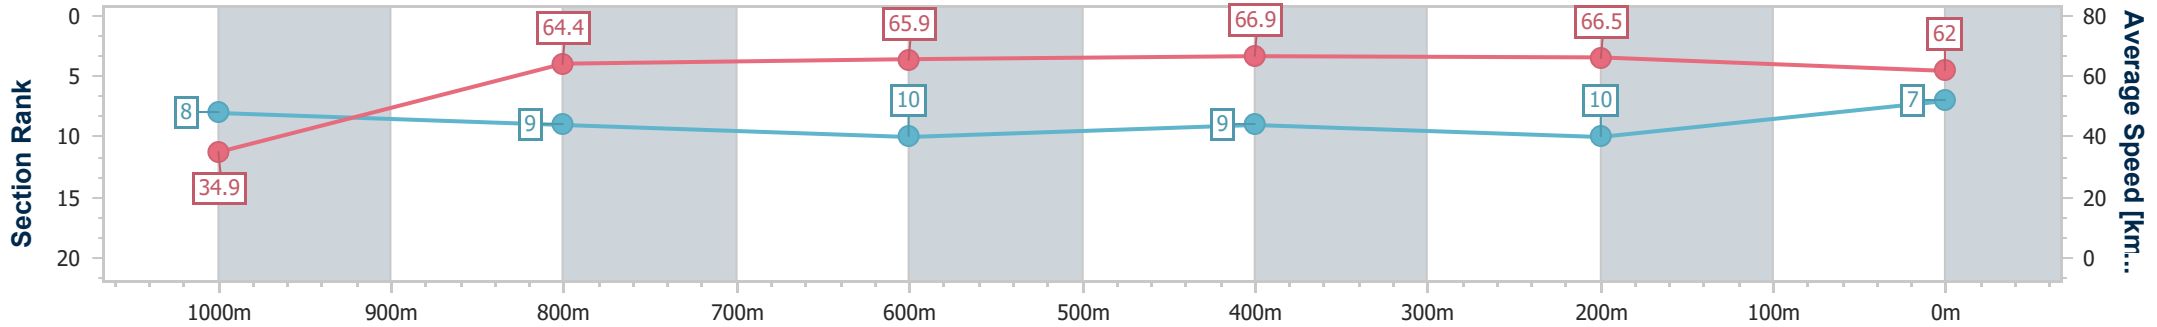

Doomben QLD Professional

Race 4: SKY RACING Class 3 Plate - 1050m

01 April 2023 - 13:47

Track Rating: Soft 6, Weather: Overcast, Rail Position: +3.5m Entire Course

BRISBANE RACING CLUB

Section	Overall	1000m	800m	600m	400m	200m
Section Times	1:01.03 [7] (0:05.15)	0:55.88 [8] (0:11.25)	0:44.63 [9] (0:11.03)	0:33.60 [10] (0:11.02)	0:22.58 [9] (0:10.95)	0:11.63 [10] (0:11.63)
Average Speed [km/h]	34.9	64.4	65.9	66.9	66.5	62.0
Top Speed [km/h]	55.3	67.4	67.7	67.8	68.4	66.4
Avg. Dist. to Rail [m]	9.3	3.0	2.4	4.0	6.5	6.2
Avg. Stride Freq. [Hz]	2.1	2.4	2.4	2.4	2.5	2.4
Avg. Stride Length [m]	4.6	7.3	7.6	7.6	7.4	7.2

- [ ] Ranking at each section and finish
- .-.- No data available at this section
- NA No data available

Horse/Jockey Name	Clairvue Star
Final Rank	8
Fastest Section Time (Section)	0:05.27 (Overall)
Top Speed [km/h] (Section)	68.9 (400m)
Race State	Finished