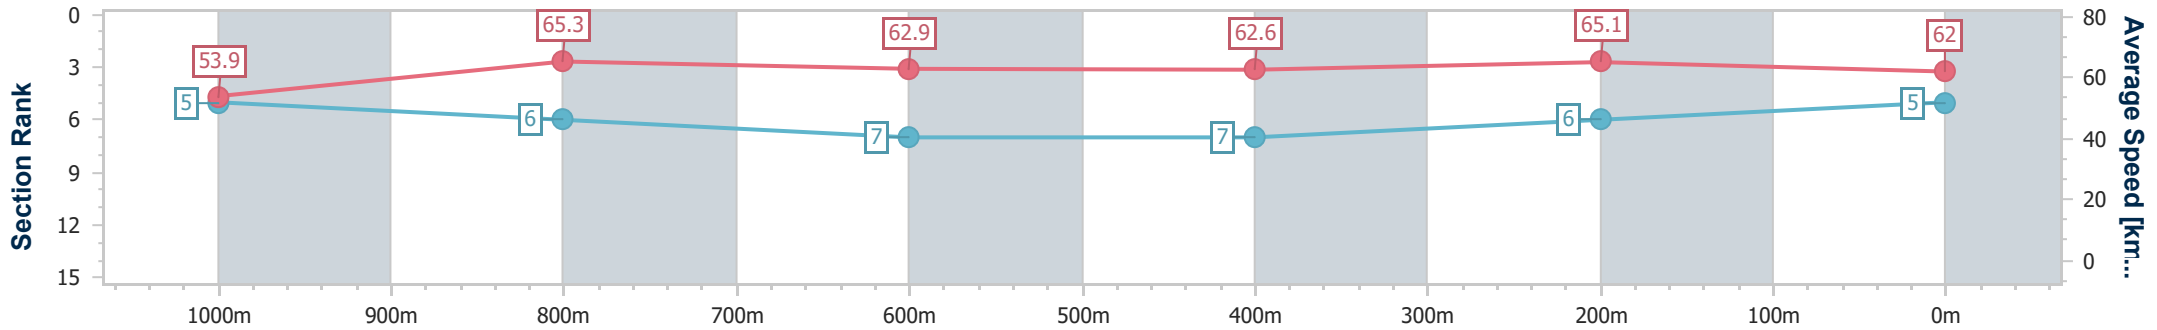

Horse/Jockey Name	Tilianam
Final Rank	5
Fastest Section Time (Section)	0:11.01 (1000m)
Top Speed [km/h] (Section)	68.1 (1000m)
Race State	Finished

Doomben QLD Professional
Race 8: STRADBROKE SEASON ON SALE NOW BENCHMARK
85 Handicap - 1200m
01 April 2023 - 16:24
Track Rating: Soft 6, Weather: Overcast, Rail Position: +3.5m Entire Course

BRISBANE RACING CLUB

Section	Overall	1000m	800m	600m	400m	200m
Section Times	1:10.29 [5] (0:13.39)	0:56.90 [5] (0:11.01)	0:45.89 [6] (0:11.52)	0:34.37 [7] (0:11.63)	0:22.74 [7] (0:11.13)	0:11.61 [6] (0:11.61)
Average Speed [km/h]	53.9	65.3	62.9	62.6	65.1	62.0
Top Speed [km/h]	67.8	68.1	64.1	64.6	66.9	67.2
Avg. Dist. to Rail [m]	3.1	0.4	1.2	1.7	5.1	4.7
Avg. Stride Freq. [Hz]	1.9	2.1	2.4	2.4	2.4	2.4
Avg. Stride Length [m]	7.8	8.5	7.4	7.4	7.4	7.2

- [ ] Ranking at each section and finish
- -.-.- No data available at this section
- NA No data available