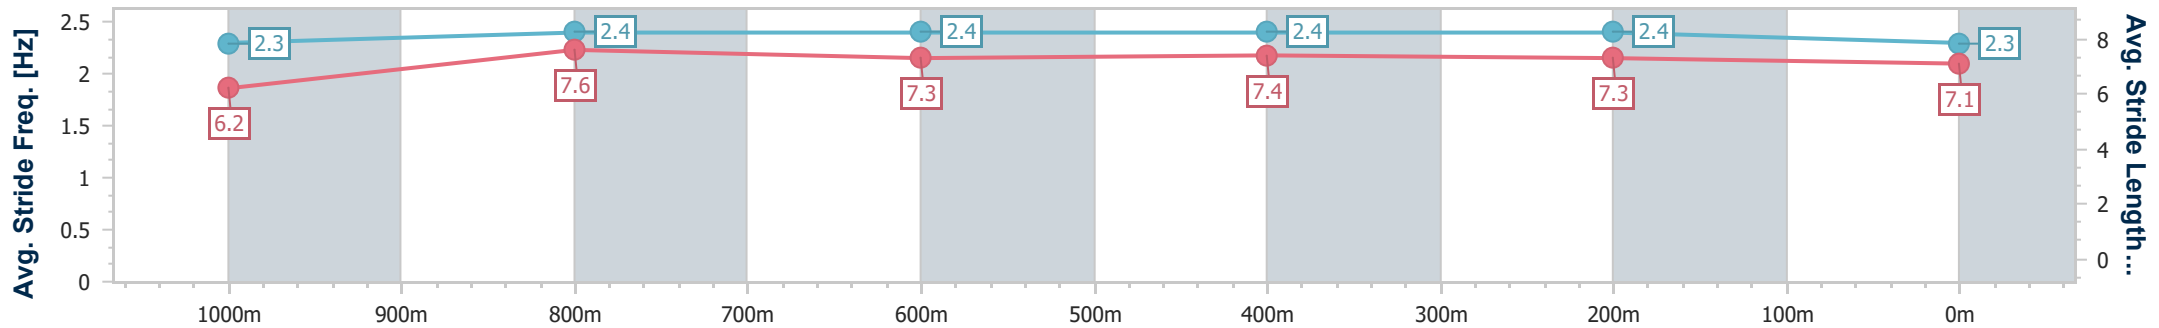

Horse/Jockey Name	Viral
Final Rank	10
Fastest Section Time (Section)	0:10.95 (1000m)
Top Speed [km/h] (Section)	68.7 (1000m)
Race State	Finished

Doomben QLD Professional
Race 8: STRADBROKE SEASON ON SALE NOW BENCHMARK
85 Handicap - 1200m
01 April 2023 - 16:24
Track Rating: Soft 6, Weather: Overcast, Rail Position: +3.5m Entire Course

BRISBANE
RACING CLUB

Section	Overall	1000m	800m	600m	400m	200m
Section Times	1:11.00 [10] (0:13.55)	0:57.45 [7] (0:10.95)	0:46.50 [8] (0:11.54)	0:34.96 [8] (0:11.52)	0:23.44 [8] (0:11.28)	0:12.16 [10] (0:12.16)
Average Speed [km/h]	53.3	66.0	62.7	62.9	64.1	59.2
Top Speed [km/h]	66.6	68.7	64.3	63.7	65.1	63.3
Avg. Dist. to Rail [m]	8.1	1.7	1.1	1.2	2.9	3.3
Avg. Stride Freq. [Hz]	2.3	2.4	2.4	2.4	2.4	2.3
Avg. Stride Length [m]	6.2	7.6	7.3	7.4	7.3	7.1

- [ ] Ranking at each section and finish
- -.-.- No data available at this section
- NA No data available