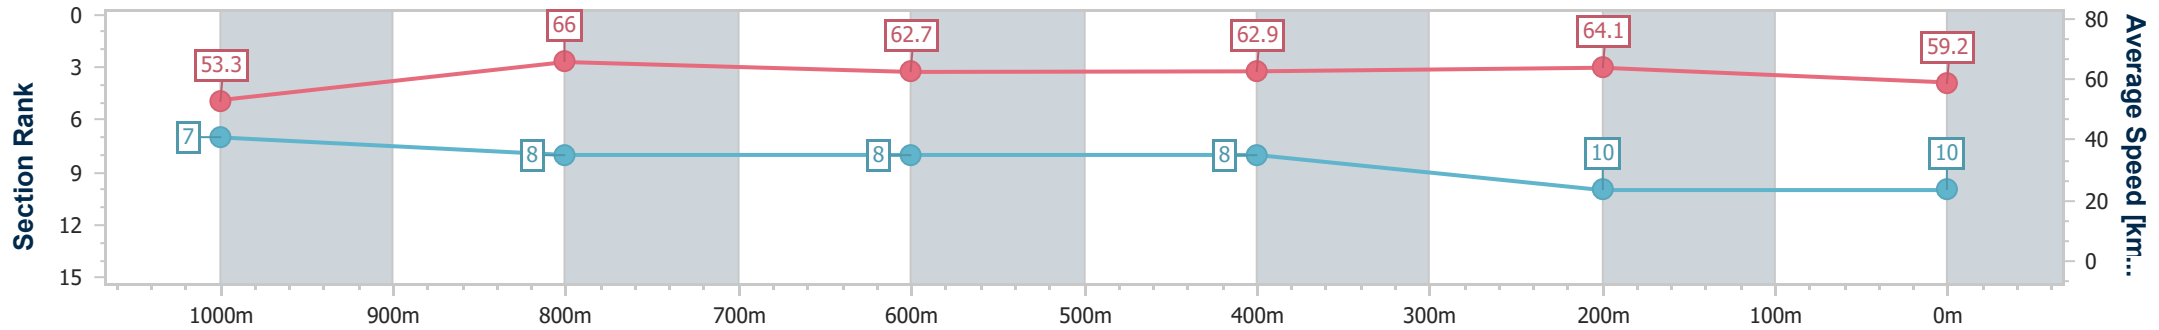

Horse/Jockey Name	Viral
Final Rank	10
Fastest Section Time (Section)	0:10.95 (1000m)
Top Speed [km/h] (Section)	68.7 (1000m)
Race State	Finished

Doomben QLD Professional
Race 8: STRADBROKE SEASON ON SALE NOW BENCHMARK
85 Handicap - 1200m
01 April 2023 - 16:24
Track Rating: Soft 6, Weather: Overcast, Rail Position: +3.5m Entire Course

BRISBANE
RACING CLUB

Section	Overall	1000m	800m	600m	400m	200m
Section Times	1:11.00 [10] (0:13.55)	0:57.45 [7] (0:10.95)	0:46.50 [8] (0:11.54)	0:34.96 [8] (0:11.52)	0:23.44 [8] (0:11.28)	0:12.16 [10] (0:12.16)
Average Speed [km/h]	53.3	66.0	62.7	62.9	64.1	59.2
Top Speed [km/h]	66.6	68.7	64.3	63.7	65.1	63.3
Avg. Dist. to Rail [m]	8.1	1.7	1.1	1.2	2.9	3.3
Avg. Stride Freq. [Hz]	2.3	2.4	2.4	2.4	2.4	2.3
Avg. Stride Length [m]	6.2	7.6	7.3	7.4	7.3	7.1

- [ ] Ranking at each section and finish
- -.-.- No data available at this section
- NA No data available