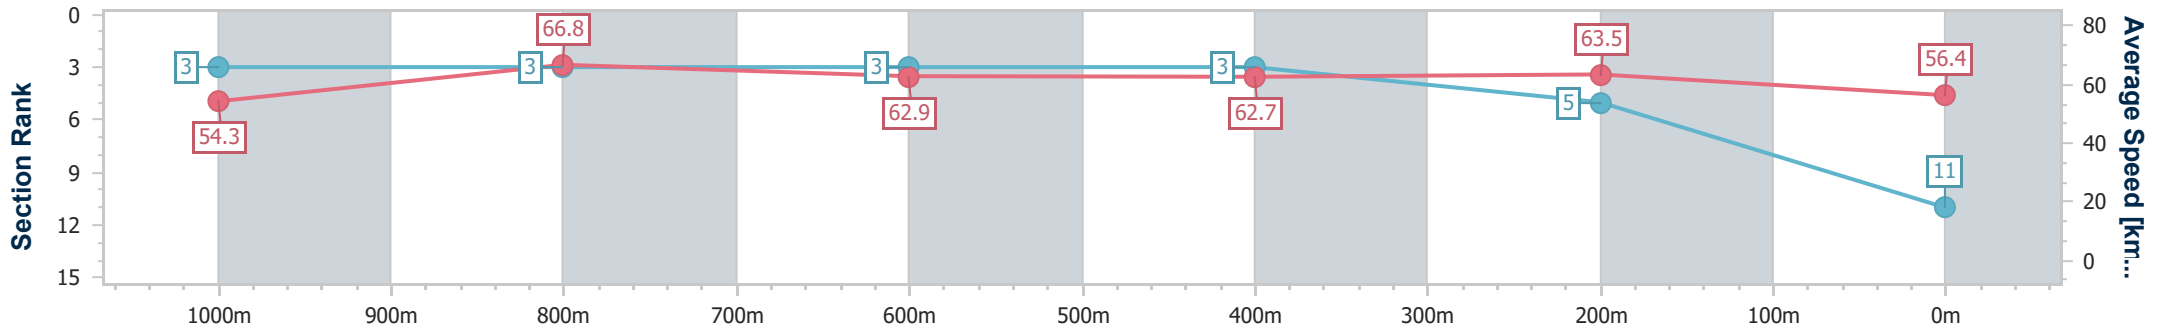

Horse/Jockey Name	Renegade
Final Rank	11
Fastest Section Time (Section)	0:10.76 (1000m)
Top Speed [km/h] (Section)	70.2 (1000m)
Race State	Finished

Doomben QLD Professional
Race 8: STRADBROKE SEASON ON SALE NOW BENCHMARK
85 Handicap - 1200m
01 April 2023 - 16:24
Track Rating: Soft 6, Weather: Overcast, Rail Position: +3.5m Entire Course

BRISBANE RACING CLUB

Section	Overall	1000m	800m	600m	400m	200m
Section Times	1:11.40 [11] (0:13.29)	0:58.11 [3] (0:10.76)	0:47.35 [3] (0:11.55)	0:35.80 [3] (0:11.67)	0:24.13 [3] (0:11.38)	0:12.75 [5] (0:12.75)
Average Speed [km/h]	54.3	66.8	62.9	62.7	63.5	56.4
Top Speed [km/h]	69.7	70.2	64.4	63.6	64.8	61.4
Avg. Dist. to Rail [m]	5.2	0.5	2.3	2.7	3.0	3.4
Avg. Stride Freq. [Hz]	2.3	2.4	2.3	2.3	2.3	2.2
Avg. Stride Length [m]	6.4	7.8	7.5	7.6	7.5	7.0

- [ ] Ranking at each section and finish
- -.-.- No data available at this section
- NA No data available