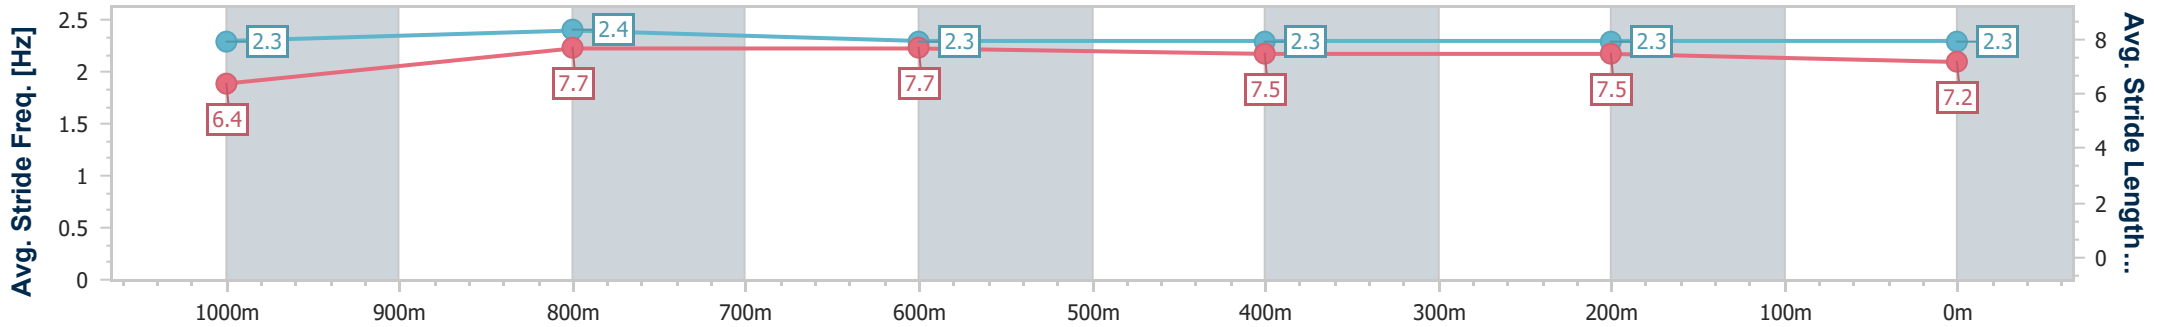

Horse/Jockey Name	Haunted
Final Rank	9
Fastest Section Time (Section)	0:10.94 (1000m)
Top Speed [km/h] (Section)	69.5 (Overall)
Race State	Finished

Doomben QLD Professional
Race 8: STRADBROKE SEASON ON SALE NOW BENCHMARK
85 Handicap - 1200m
01 April 2023 - 16:24
Track Rating: Soft 6, Weather: Overcast, Rail Position: +3.5m Entire Course

BRISBANE
RACING CLUB

Section	Overall	1000m	800m	600m	400m	200m
Section Times	1:10.95 [9] (0:13.18)	0:57.77 [1] (0:10.94)	0:46.83 [4] (0:11.55)	0:35.28 [4] (0:11.63)	0:23.65 [4] (0:11.46)	0:12.19 [8] (0:12.19)
Average Speed [km/h]	54.7	66.0	62.8	62.4	63.2	59.0
Top Speed [km/h]	69.5	69.3	64.3	63.4	64.2	62.6
Avg. Dist. to Rail [m]	7.0	1.7	1.4	1.4	3.8	4.5
Avg. Stride Freq. [Hz]	2.3	2.4	2.3	2.3	2.3	2.3
Avg. Stride Length [m]	6.4	7.7	7.7	7.5	7.5	7.2

- [ ] Ranking at each section and finish
- -.-.- No data available at this section
- NA No data available