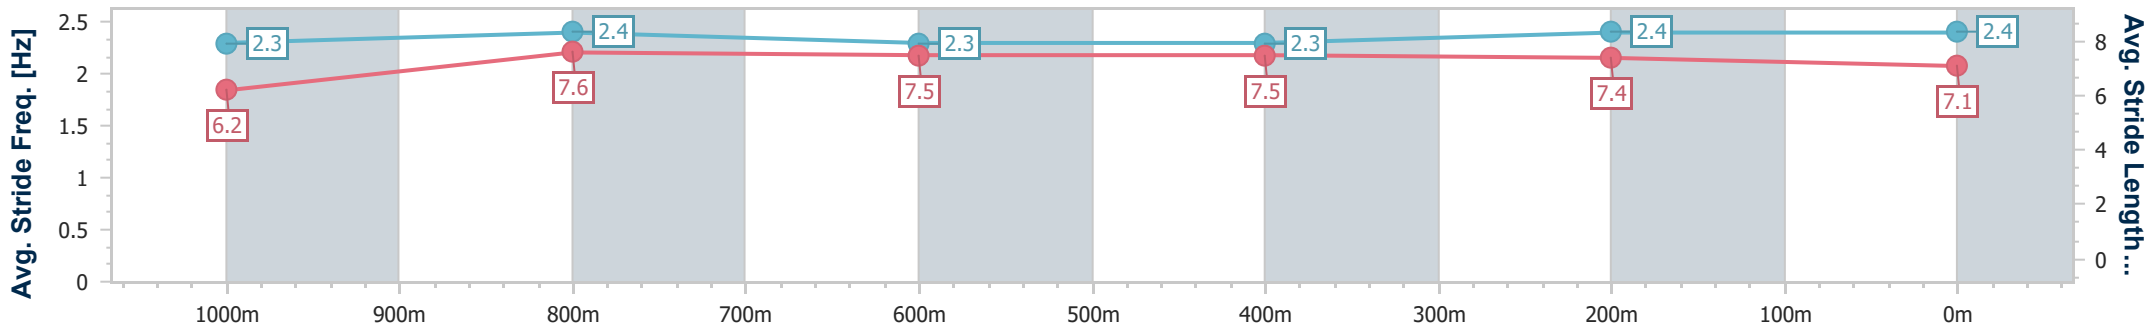

Horse/Jockey Name	Cracker Essgee
Final Rank	8
Fastest Section Time (Section)	0:10.92 (1000m)
Top Speed [km/h] (Section)	67.8 (1000m)
Race State	Finished

Doomben QLD Professional
Race 8: STRADBROKE SEASON ON SALE NOW BENCHMARK
85 Handicap - 1200m
01 April 2023 - 16:24
Track Rating: Soft 6, Weather: Overcast, Rail Position: +3.5m Entire Course

BRISBANE RACING CLUB

Section	Overall	1000m	800m	600m	400m	200m
Section Times	1:10.88 [8] (0:13.84)	0:57.04 [9] (0:10.92)	0:46.12 [10] (0:11.47)	0:34.65 [10] (0:11.42)	0:23.23 [10] (0:11.15)	0:12.08 [9] (0:12.08)
Average Speed [km/h]	52.0	65.9	62.6	63.0	64.4	59.6
Top Speed [km/h]	67.2	67.8	63.5	64.2	65.8	63.2
Avg. Dist. to Rail [m]	4.1	0.6	0.3	0.3	0.5	2.3
Avg. Stride Freq. [Hz]	2.3	2.4	2.3	2.3	2.4	2.4
Avg. Stride Length [m]	6.2	7.6	7.5	7.5	7.4	7.1

- [ ] Ranking at each section and finish
- -.-.- No data available at this section
- NA No data available