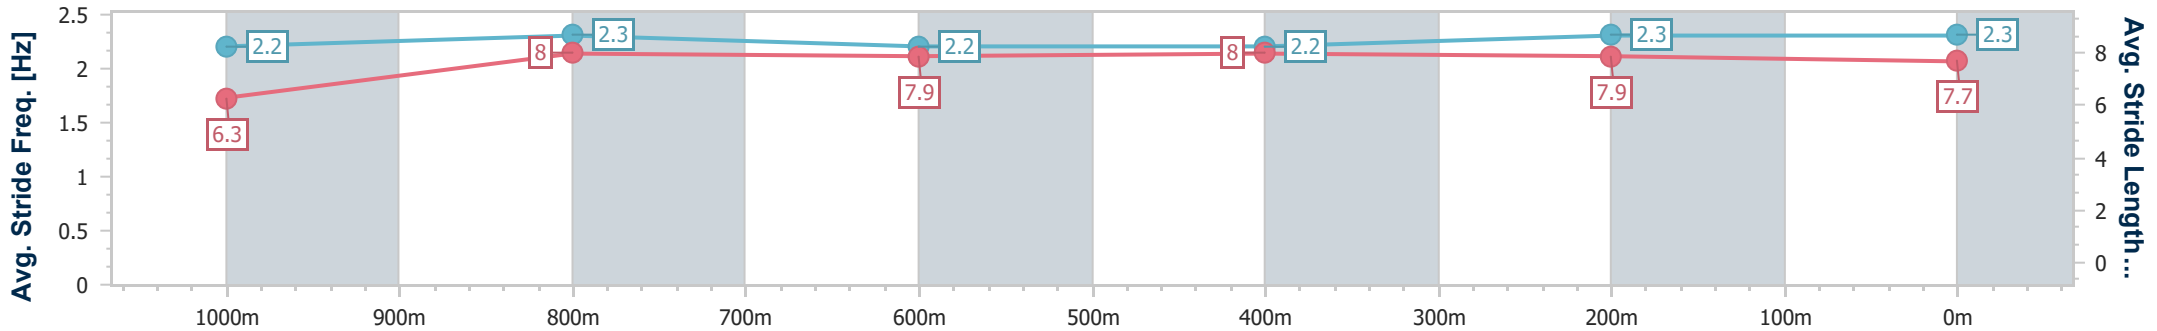

Horse/Jockey Name	Zuma California
Final Rank	6
Fastest Section Time (Section)	0:10.77 (1000m)
Top Speed [km/h] (Section)	69.1 (1000m)
Race State	Finished

Doomben QLD Professional
Race 8: STRADBROKE SEASON ON SALE NOW BENCHMARK
85 Handicap - 1200m
01 April 2023 - 16:24
Track Rating: Soft 6, Weather: Overcast, Rail Position: +3.5m Entire Course

BRISBANE RACING CLUB

Section	Overall	1000m	800m	600m	400m	200m
Section Times	1:10.43 [6] (0:14.22)	0:56.21 [11] (0:10.77)	0:45.44 [11] (0:11.44)	0:34.00 [11] (0:11.46)	0:22.54 [11] (0:11.00)	0:11.54 [11] (0:11.54)
Average Speed [km/h]	50.7	67.1	63.5	63.5	65.9	62.4
Top Speed [km/h]	68.7	69.1	64.2	64.6	67.7	66.1
Avg. Dist. to Rail [m]	7.8	1.5	1.5	1.8	5.5	7.1
Avg. Stride Freq. [Hz]	2.2	2.3	2.2	2.2	2.3	2.3
Avg. Stride Length [m]	6.3	8.0	7.9	8.0	7.9	7.7

- [ ] Ranking at each section and finish
- -.-.- No data available at this section
- NA No data available