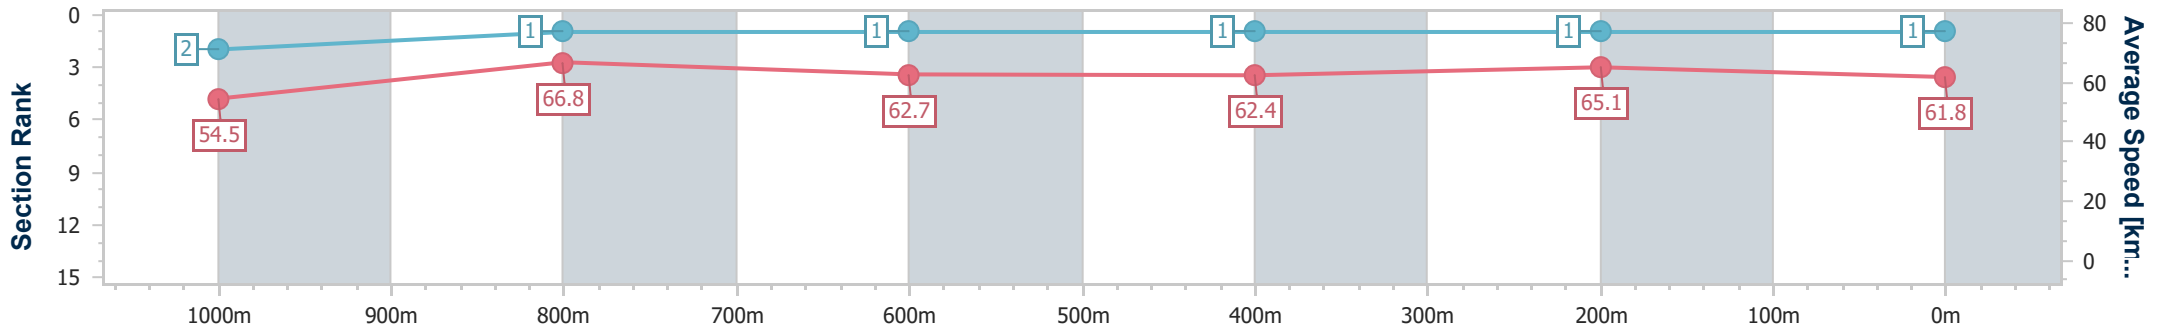

Horse/Jockey Name	Situation Room
Final Rank	1
Fastest Section Time (Section)	0:10.76 (1000m)
Top Speed [km/h] (Section)	69.3 (1000m)
Race State	Finished

**Doomben QLD Professional**  
**Race 8: STRADBROKE SEASON ON SALE NOW BENCHMARK**  
**85 Handicap - 1200m**  
**01 April 2023 - 16:24**  
**Track Rating: Soft 6, Weather: Overcast, Rail Position: +3.5m Entire Course**

**BRISBANE**  
**RACING CLUB**

Section	Overall	1000m	800m	600m	400m	200m
Section Times	1:09.71 [1] (0:13.21)	0:56.50 [2] (0:10.76)	0:45.74 [1] (0:11.47)	0:34.27 [1] (0:11.58)	0:22.69 [1] (0:11.07)	0:11.62 [1] (0:11.62)
Average Speed [km/h]	54.5	66.8	62.7	62.4	65.1	61.8
Top Speed [km/h]	69.1	69.3	63.5	63.7	66.5	66.2
Avg. Dist. to Rail [m]	2.9	0.7	0.2	0.7	0.4	1.2
Avg. Stride Freq. [Hz]	2.5	2.6	2.5	2.4	2.5	2.5
Avg. Stride Length [m]	6.0	7.1	7.0	7.1	7.1	6.8