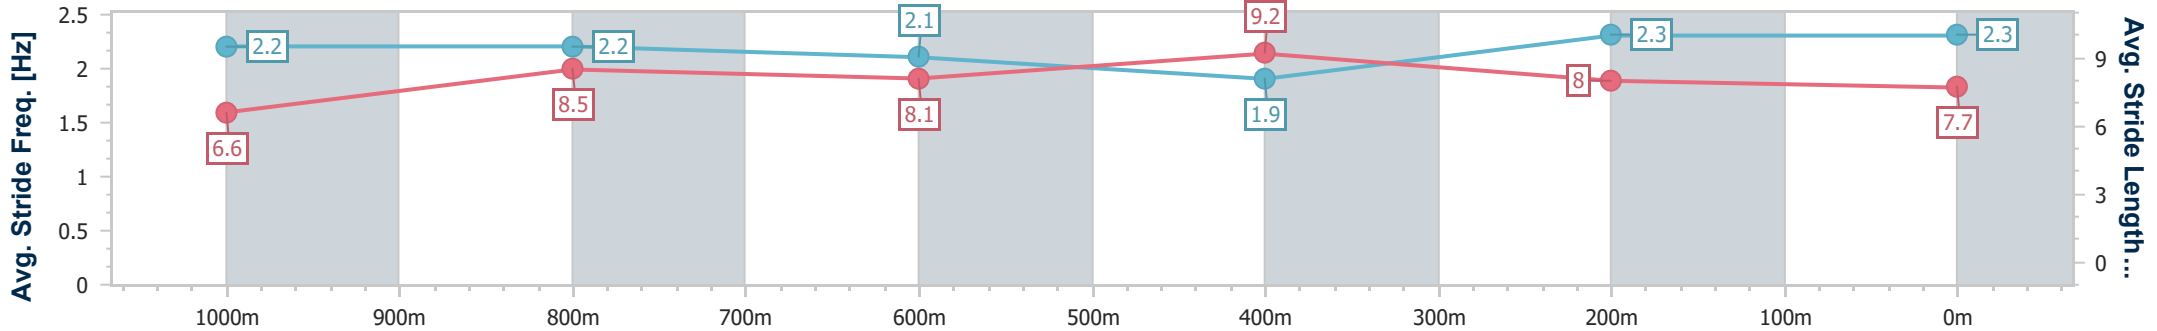

Horse/Jockey Name	Manhood
Final Rank	3
Fastest Section Time (Section)	0:10.81 (1000m)
Top Speed [km/h] (Section)	69.7 (1000m)
Race State	Finished

Doomben QLD Professional
Race 8: STRADBROKE SEASON ON SALE NOW BENCHMARK
85 Handicap - 1200m
01 April 2023 - 16:24
Track Rating: Soft 6, Weather: Overcast, Rail Position: +3.5m Entire Course

BRISBANE
RACING CLUB

Section	Overall	1000m	800m	600m	400m	200m
Section Times	1:09.87 [3] (0:13.41)	0:56.46 [6] (0:10.81)	0:45.65 [5] (0:11.62)	0:34.03 [5] (0:11.56)	0:22.47 [6] (0:10.95)	0:11.52 [4] (0:11.52)
Average Speed [km/h]	53.6	66.7	62.3	62.4	65.9	62.6
Top Speed [km/h]	69.4	69.7	64.1	63.9	68.1	66.0
Avg. Dist. to Rail [m]	2.0	0.8	1.0	0.4	2.1	3.6
Avg. Stride Freq. [Hz]	2.2	2.2	2.1	1.9	2.3	2.3
Avg. Stride Length [m]	6.6	8.5	8.1	9.2	8.0	7.7

- [ ] Ranking at each section and finish
- -.-.- No data available at this section
- NA No data available