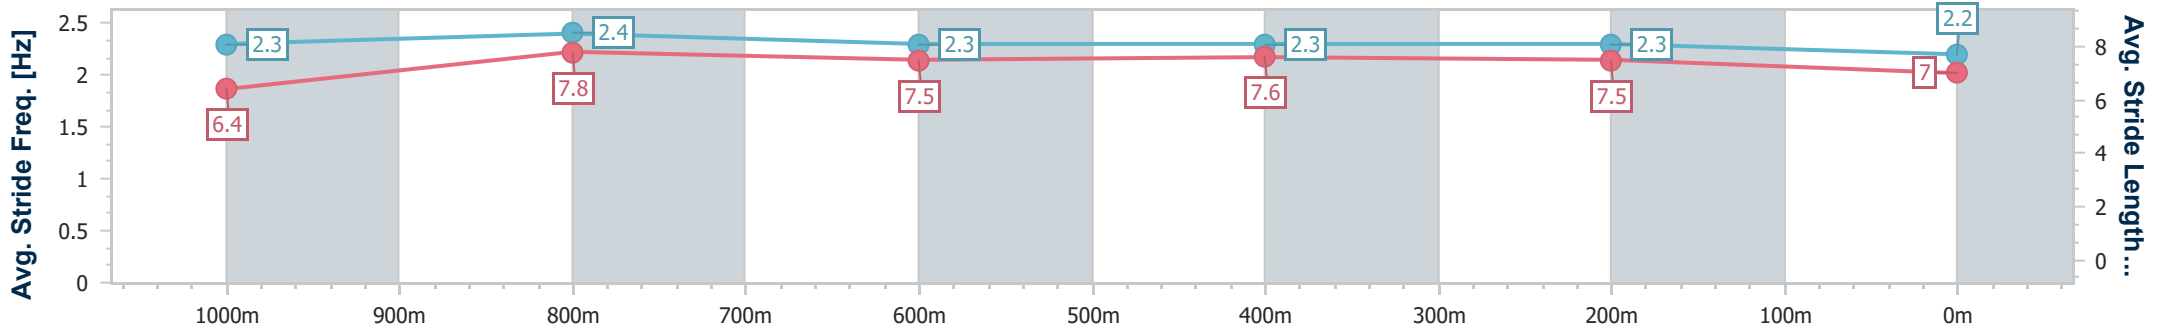

Horse/Jockey Name	Renegade
Final Rank	11
Fastest Section Time (Section)	0:10.76 (1000m)
Top Speed [km/h] (Section)	70.2 (1000m)
Race State	Finished

Doomben QLD Professional
Race 8: STRADBROKE SEASON ON SALE NOW BENCHMARK
85 Handicap - 1200m
01 April 2023 - 16:24
Track Rating: Soft 6, Weather: Overcast, Rail Position: +3.5m Entire Course

BRISBANE RACING CLUB

Section	Overall	1000m	800m	600m	400m	200m
Section Times	1:11.40 [11] (0:13.29)	0:58.11 [3] (0:10.76)	0:47.35 [3] (0:11.55)	0:35.80 [3] (0:11.67)	0:24.13 [3] (0:11.38)	0:12.75 [5] (0:12.75)
Average Speed [km/h]	54.3	66.8	62.9	62.7	63.5	56.4
Top Speed [km/h]	69.7	70.2	64.4	63.6	64.8	61.4
Avg. Dist. to Rail [m]	5.2	0.5	2.3	2.7	3.0	3.4
Avg. Stride Freq. [Hz]	2.3	2.4	2.3	2.3	2.3	2.2
Avg. Stride Length [m]	6.4	7.8	7.5	7.6	7.5	7.0

- [ ] Ranking at each section and finish
- -.-.- No data available at this section
- NA No data available