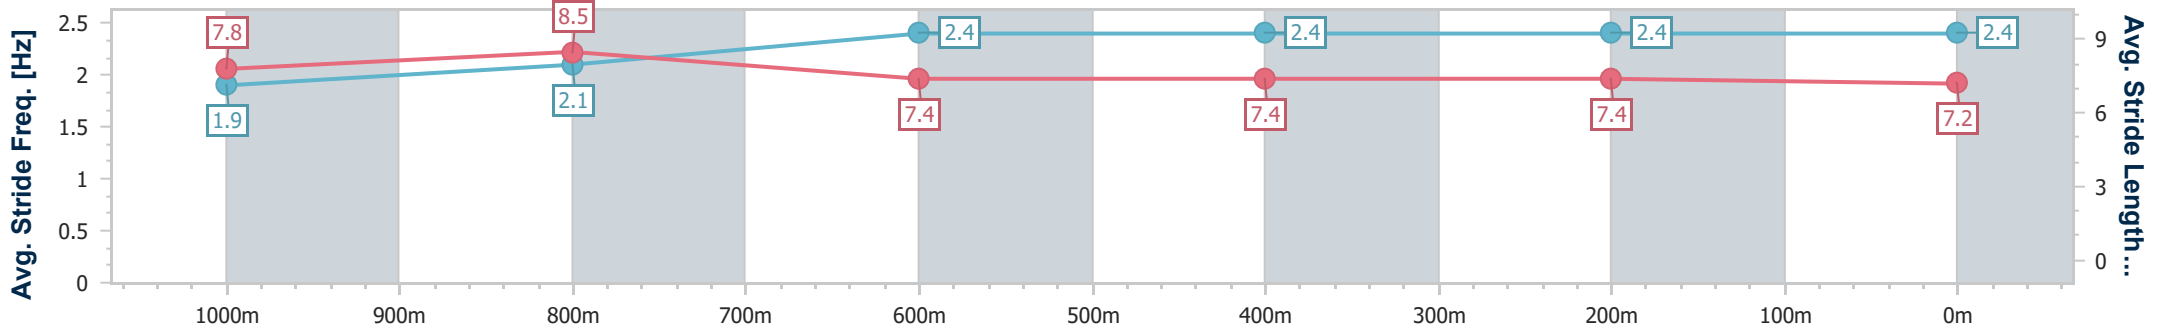

Horse/Jockey Name	Tilianam
Final Rank	5
Fastest Section Time (Section)	0:11.01 (1000m)
Top Speed [km/h] (Section)	68.1 (1000m)
Race State	Finished

Doomben QLD Professional
Race 8: STRADBROKE SEASON ON SALE NOW BENCHMARK
85 Handicap - 1200m
01 April 2023 - 16:24
Track Rating: Soft 6, Weather: Overcast, Rail Position: +3.5m Entire Course

BRISBANE RACING CLUB

Section	Overall	1000m	800m	600m	400m	200m
Section Times	1:10.29 [5] (0:13.39)	0:56.90 [5] (0:11.01)	0:45.89 [6] (0:11.52)	0:34.37 [7] (0:11.63)	0:22.74 [7] (0:11.13)	0:11.61 [6] (0:11.61)
Average Speed [km/h]	53.9	65.3	62.9	62.6	65.1	62.0
Top Speed [km/h]	67.8	68.1	64.1	64.6	66.9	67.2
Avg. Dist. to Rail [m]	3.1	0.4	1.2	1.7	5.1	4.7
Avg. Stride Freq. [Hz]	1.9	2.1	2.4	2.4	2.4	2.4
Avg. Stride Length [m]	7.8	8.5	7.4	7.4	7.4	7.2

- [ ] Ranking at each section and finish
- -.-.- No data available at this section
- NA No data available