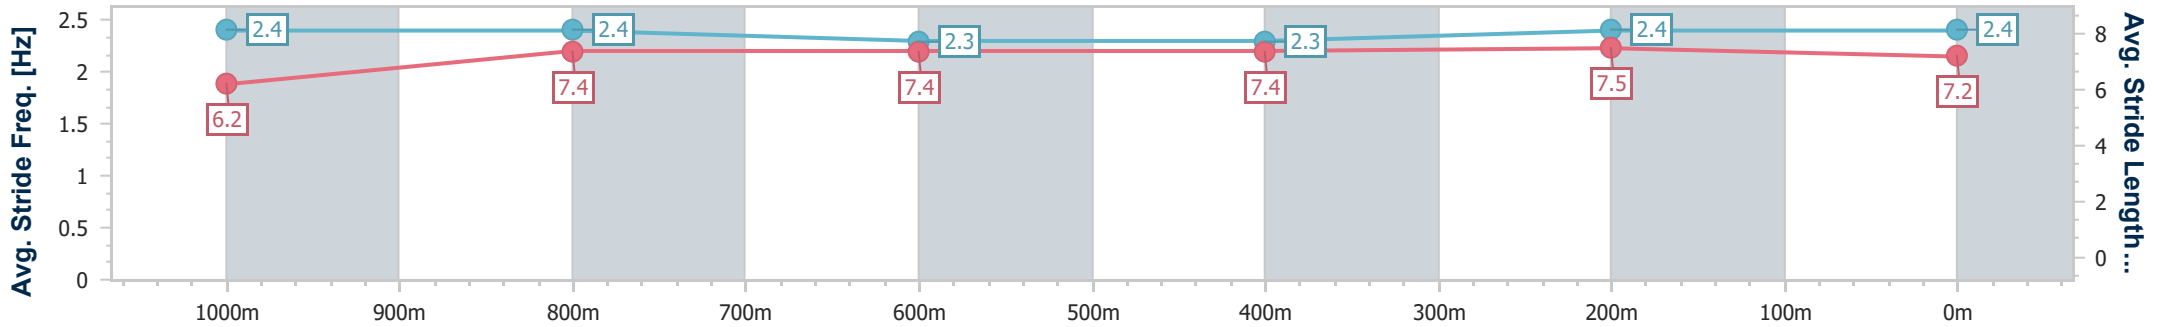

Horse/Jockey Name	Amity Gal
Final Rank	4
Fastest Section Time (Section)	0:10.74 (1000m)
Top Speed [km/h] (Section)	69.2 (1000m)
Race State	Finished

Doomben QLD Professional
Race 8: STRADBROKE SEASON ON SALE NOW BENCHMARK
85 Handicap - 1200m
01 April 2023 - 16:24
Track Rating: Soft 6, Weather: Overcast, Rail Position: +3.5m Entire Course

BRISBANE
RACING CLUB

Section	Overall	1000m	800m	600m	400m	200m
Section Times	1:09.89 [4] (0:13.30)	0:56.59 [4] (0:10.74)	0:45.85 [2] (0:11.54)	0:34.31 [2] (0:11.51)	0:22.80 [2] (0:10.96)	0:11.84 [2] (0:11.84)
Average Speed [km/h]	54.2	66.7	62.2	62.2	65.6	61.0
Top Speed [km/h]	67.6	69.2	63.7	64.5	66.7	64.7
Avg. Dist. to Rail [m]	1.3	2.0	0.7	0.8	1.0	0.6
Avg. Stride Freq. [Hz]	2.4	2.4	2.3	2.3	2.4	2.4
Avg. Stride Length [m]	6.2	7.4	7.4	7.4	7.5	7.2

- [ ] Ranking at each section and finish
- -.-.- No data available at this section
- NA No data available