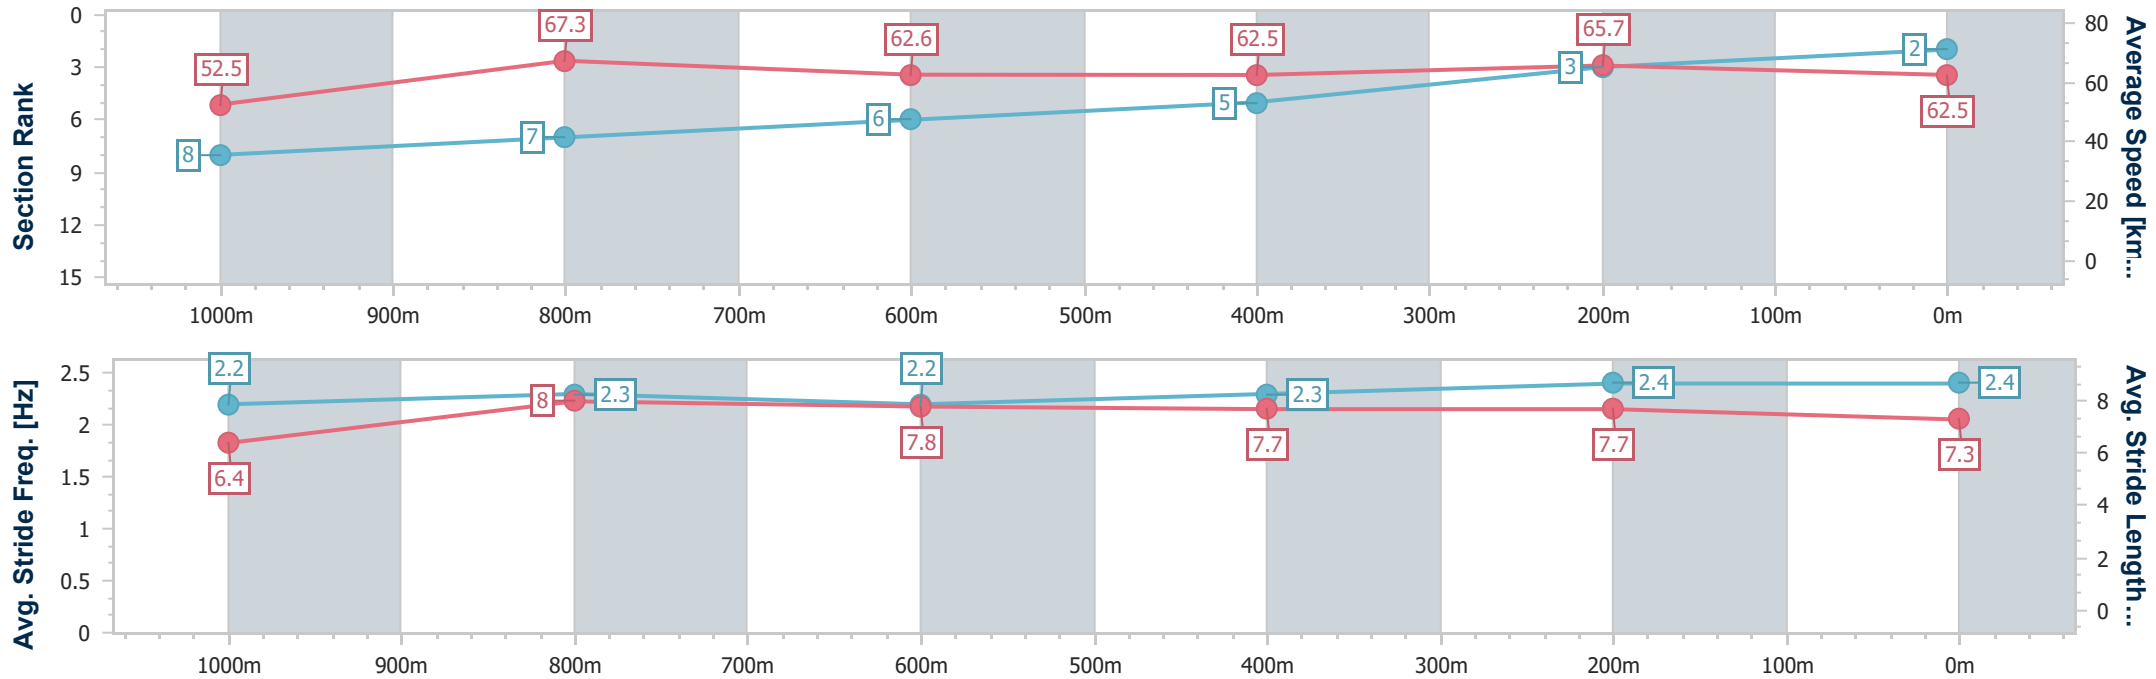

Horse/Jockey Name	The Drover
Final Rank	2
Fastest Section Time (Section)	0:10.66 (1000m)
Top Speed [km/h] (Section)	69.5 (1000m)
Race State	Finished

Doomben QLD Professional
Race 8: STRADBROKE SEASON ON SALE NOW BENCHMARK
85 Handicap - 1200m
01 April 2023 - 16:24
Track Rating: Soft 6, Weather: Overcast, Rail Position: +3.5m Entire Course

BRISBANE RACING CLUB

Section	Overall	1000m	800m	600m	400m	200m
Section Times	1:09.86 [2] (0:13.76)	0:56.10 [8] (0:10.66)	0:45.44 [7] (0:11.47)	0:33.97 [6] (0:11.48)	0:22.49 [5] (0:10.96)	0:11.53 [3] (0:11.53)
Average Speed [km/h]	52.5	67.3	62.6	62.5	65.7	62.5
Top Speed [km/h]	68.1	69.5	63.8	63.9	67.2	65.5
Avg. Dist. to Rail [m]	2.0	0.3	0.7	0.5	0.8	1.8
Avg. Stride Freq. [Hz]	2.2	2.3	2.2	2.3	2.4	2.4
Avg. Stride Length [m]	6.4	8.0	7.8	7.7	7.7	7.3

- [ ] Ranking at each section and finish
- -.-.- No data available at this section
- NA No data available