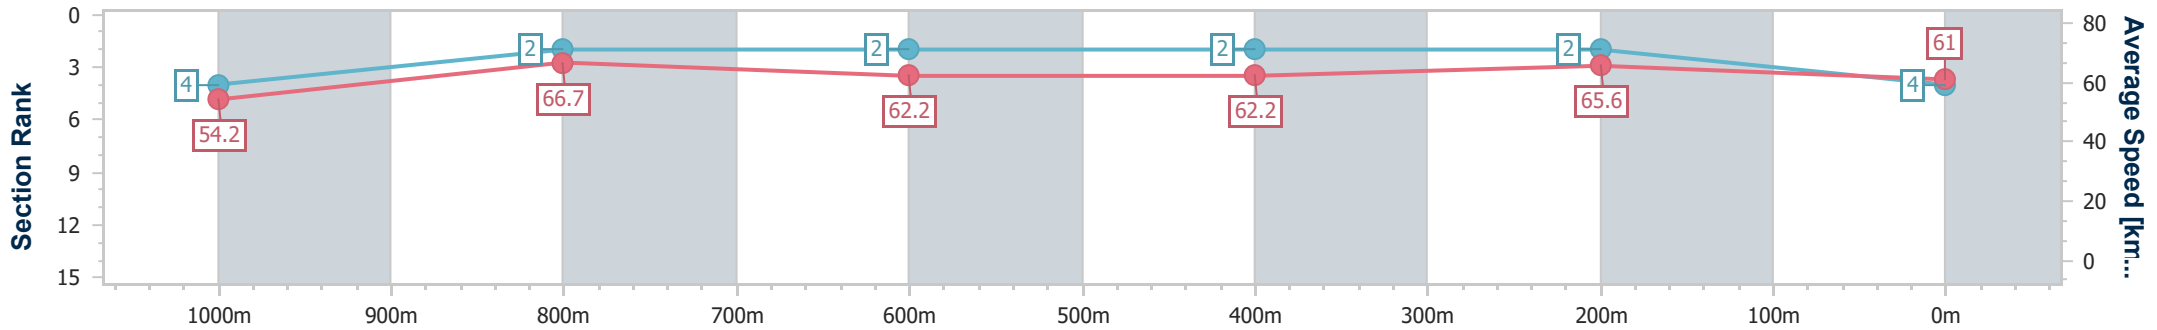

Horse/Jockey Name	Amity Gal
Final Rank	4
Fastest Section Time (Section)	0:10.74 (1000m)
Top Speed [km/h] (Section)	69.2 (1000m)
Race State	Finished

Doomben QLD Professional
Race 8: STRADBROKE SEASON ON SALE NOW BENCHMARK
85 Handicap - 1200m
01 April 2023 - 16:24
Track Rating: Soft 6, Weather: Overcast, Rail Position: +3.5m Entire Course

BRISBANE
RACING CLUB

Section	Overall	1000m	800m	600m	400m	200m
Section Times	1:09.89 [4] (0:13.30)	0:56.59 [4] (0:10.74)	0:45.85 [2] (0:11.54)	0:34.31 [2] (0:11.51)	0:22.80 [2] (0:10.96)	0:11.84 [2] (0:11.84)
Average Speed [km/h]	54.2	66.7	62.2	62.2	65.6	61.0
Top Speed [km/h]	67.6	69.2	63.7	64.5	66.7	64.7
Avg. Dist. to Rail [m]	1.3	2.0	0.7	0.8	1.0	0.6
Avg. Stride Freq. [Hz]	2.4	2.4	2.3	2.3	2.4	2.4
Avg. Stride Length [m]	6.2	7.4	7.4	7.4	7.5	7.2

- [ ] Ranking at each section and finish
- -.-.- No data available at this section
- NA No data available