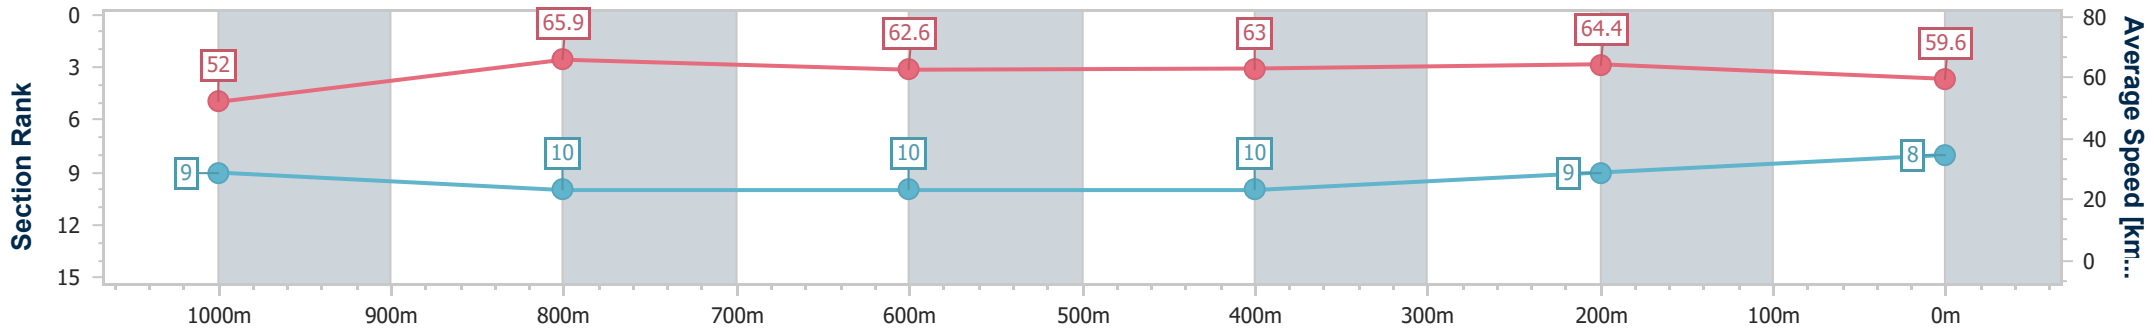

Horse/Jockey Name	Cracker Essgee
Final Rank	8
Fastest Section Time (Section)	0:10.92 (1000m)
Top Speed [km/h] (Section)	67.8 (1000m)
Race State	Finished

Doomben QLD Professional
Race 8: STRADBROKE SEASON ON SALE NOW BENCHMARK
85 Handicap - 1200m
01 April 2023 - 16:24
Track Rating: Soft 6, Weather: Overcast, Rail Position: +3.5m Entire Course

BRISBANE RACING CLUB

Section	Overall	1000m	800m	600m	400m	200m
Section Times	1:10.88 [8] (0:13.84)	0:57.04 [9] (0:10.92)	0:46.12 [10] (0:11.47)	0:34.65 [10] (0:11.42)	0:23.23 [10] (0:11.15)	0:12.08 [9] (0:12.08)
Average Speed [km/h]	52.0	65.9	62.6	63.0	64.4	59.6
Top Speed [km/h]	67.2	67.8	63.5	64.2	65.8	63.2
Avg. Dist. to Rail [m]	4.1	0.6	0.3	0.3	0.5	2.3
Avg. Stride Freq. [Hz]	2.3	2.4	2.3	2.3	2.4	2.4
Avg. Stride Length [m]	6.2	7.6	7.5	7.5	7.4	7.1

- [ ] Ranking at each section and finish
- -.-.- No data available at this section
- NA No data available