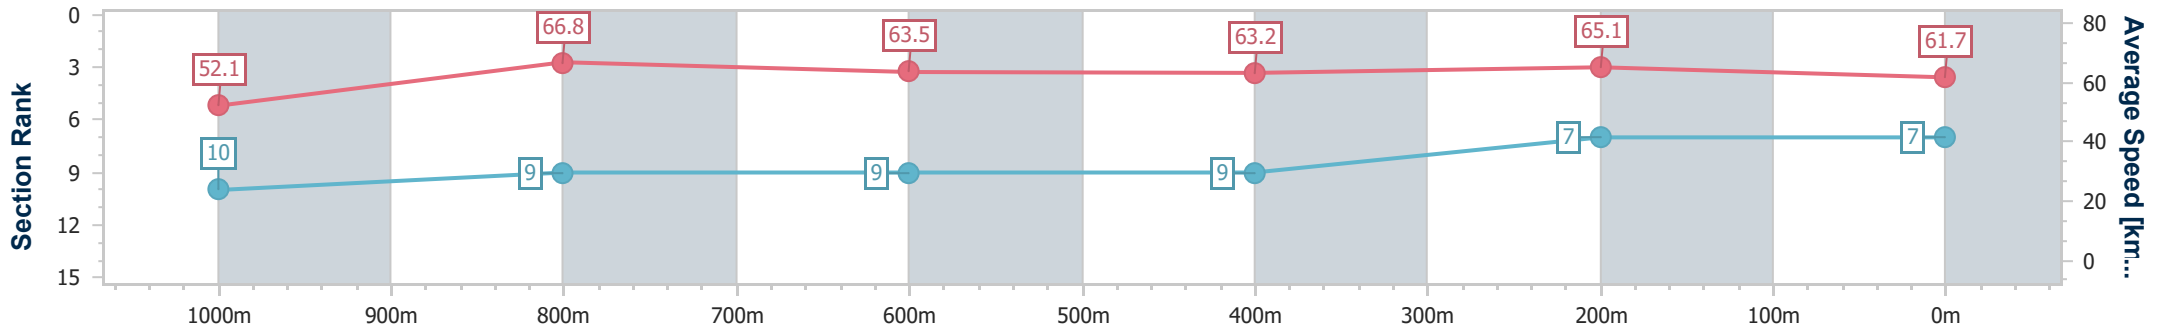

Horse/Jockey Name	Starvirgo
Final Rank	7
Fastest Section Time (Section)	0:10.77 (1000m)
Top Speed [km/h] (Section)	69.5 (1000m)
Race State	Finished

Doomben QLD Professional
Race 8: STRADBROKE SEASON ON SALE NOW BENCHMARK
85 Handicap - 1200m
01 April 2023 - 16:24
Track Rating: Soft 6, Weather: Overcast, Rail Position: +3.5m Entire Course

BRISBANE
RACING CLUB

Section	Overall	1000m	800m	600m	400m	200m
Section Times	1:10.43 [7] (0:13.87)	0:56.56 [10] (0:10.77)	0:45.79 [9] (0:11.42)	0:34.37 [9] (0:11.56)	0:22.81 [9] (0:11.13)	0:11.68 [7] (0:11.68)
Average Speed [km/h]	52.1	66.8	63.5	63.2	65.1	61.7
Top Speed [km/h]	67.9	69.5	64.8	64.7	66.6	64.7
Avg. Dist. to Rail [m]	4.5	1.4	1.2	2.5	5.4	6.4
Avg. Stride Freq. [Hz]	2.2	2.3	2.2	2.2	2.3	2.3
Avg. Stride Length [m]	6.5	8.1	7.9	7.8	7.9	7.4

- [ ] Ranking at each section and finish
- -.-.- No data available at this section
- NA No data available