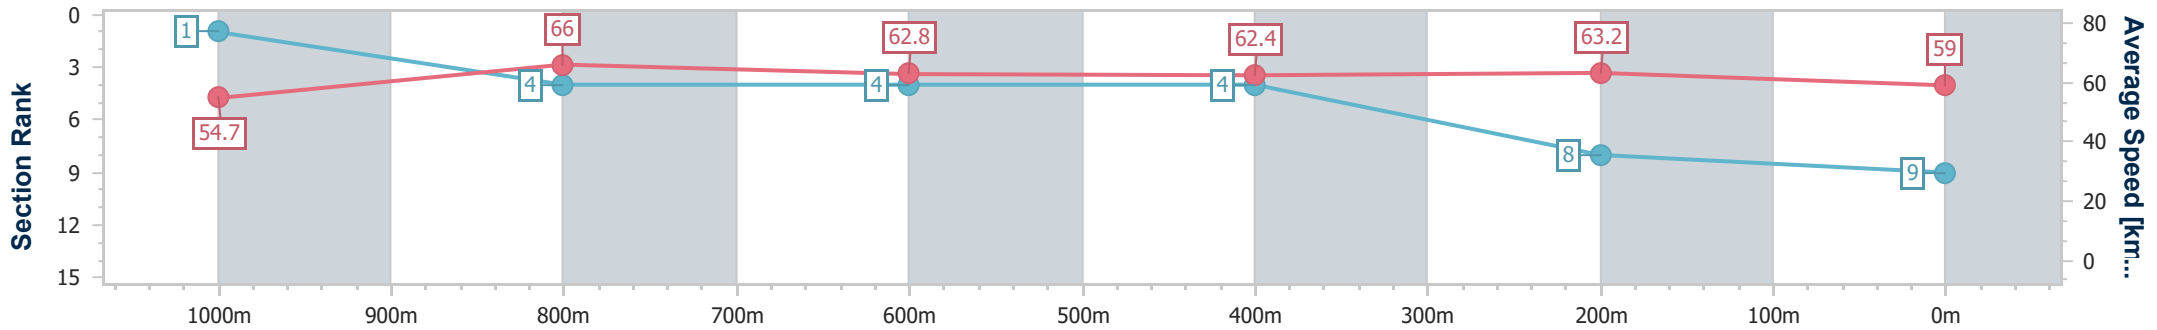

Horse/Jockey Name	Haunted
Final Rank	9
Fastest Section Time (Section)	0:10.94 (1000m)
Top Speed [km/h] (Section)	69.5 (Overall)
Race State	Finished

Doomben QLD Professional
Race 8: STRADBROKE SEASON ON SALE NOW BENCHMARK
85 Handicap - 1200m
01 April 2023 - 16:24
Track Rating: Soft 6, Weather: Overcast, Rail Position: +3.5m Entire Course

BRISBANE
RACING CLUB

Section	Overall	1000m	800m	600m	400m	200m
Section Times	1:10.95 [9] (0:13.18)	0:57.77 [1] (0:10.94)	0:46.83 [4] (0:11.55)	0:35.28 [4] (0:11.63)	0:23.65 [4] (0:11.46)	0:12.19 [8] (0:12.19)
Average Speed [km/h]	54.7	66.0	62.8	62.4	63.2	59.0
Top Speed [km/h]	69.5	69.3	64.3	63.4	64.2	62.6
Avg. Dist. to Rail [m]	7.0	1.7	1.4	1.4	3.8	4.5
Avg. Stride Freq. [Hz]	2.3	2.4	2.3	2.3	2.3	2.3
Avg. Stride Length [m]	6.4	7.7	7.7	7.5	7.5	7.2

- [ ] Ranking at each section and finish
- -.-.- No data available at this section
- NA No data available