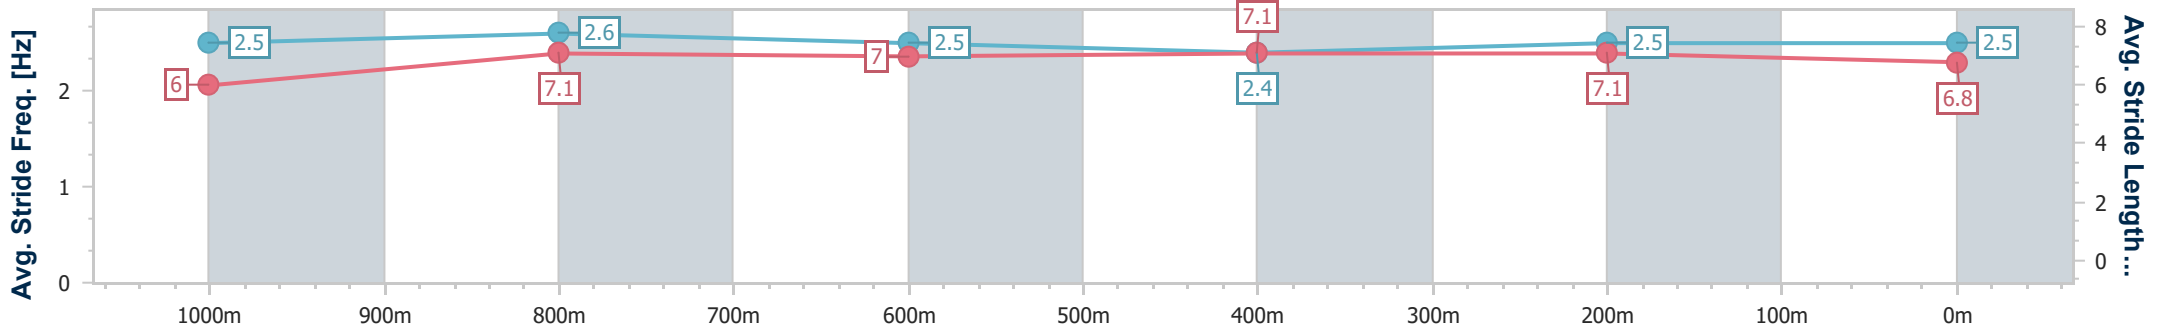

Horse/Jockey Name	Situation Room
Final Rank	1
Fastest Section Time (Section)	0:10.76 (1000m)
Top Speed [km/h] (Section)	69.3 (1000m)
Race State	Finished

**Doomben QLD Professional**  
**Race 8: STRADBROKE SEASON ON SALE NOW BENCHMARK**  
**85 Handicap - 1200m**  
**01 April 2023 - 16:24**  
**Track Rating: Soft 6, Weather: Overcast, Rail Position: +3.5m Entire Course**

**BRISBANE**  
**RACING CLUB**

Section	Overall	1000m	800m	600m	400m	200m
Section Times	1:09.71 [1] (0:13.21)	0:56.50 [2] (0:10.76)	0:45.74 [1] (0:11.47)	0:34.27 [1] (0:11.58)	0:22.69 [1] (0:11.07)	0:11.62 [1] (0:11.62)
Average Speed [km/h]	54.5	66.8	62.7	62.4	65.1	61.8
Top Speed [km/h]	69.1	69.3	63.5	63.7	66.5	66.2
Avg. Dist. to Rail [m]	2.9	0.7	0.2	0.7	0.4	1.2
Avg. Stride Freq. [Hz]	2.5	2.6	2.5	2.4	2.5	2.5
Avg. Stride Length [m]	6.0	7.1	7.0	7.1	7.1	6.8