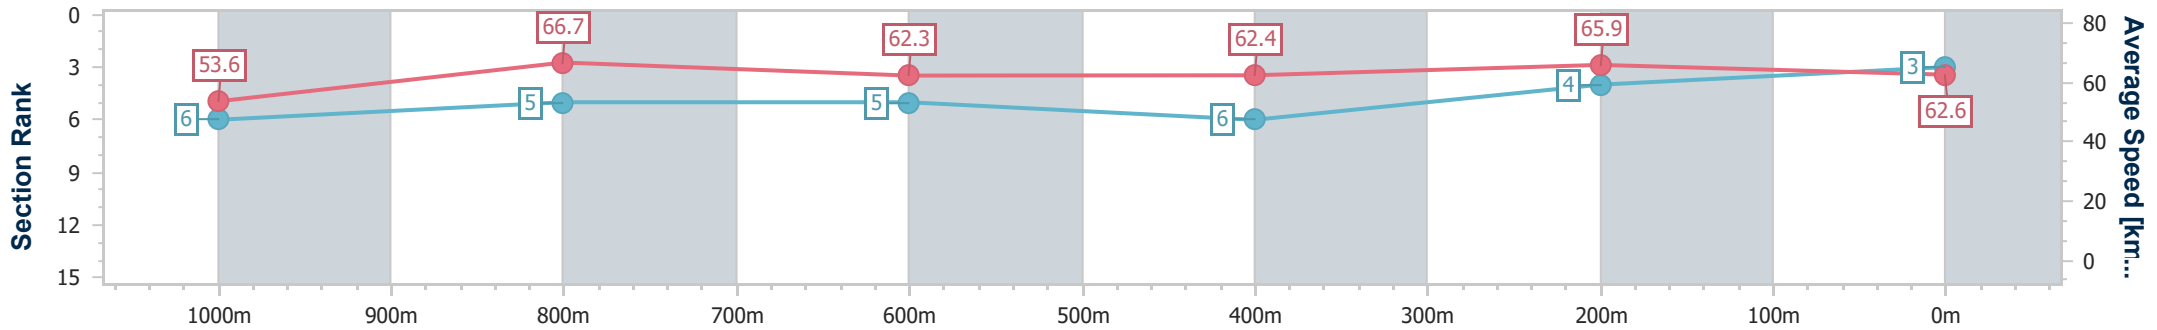

Horse/Jockey Name	Manhood
Final Rank	3
Fastest Section Time (Section)	0:10.81 (1000m)
Top Speed [km/h] (Section)	69.7 (1000m)
Race State	Finished

Doomben QLD Professional
Race 8: STRADBROKE SEASON ON SALE NOW BENCHMARK
85 Handicap - 1200m
01 April 2023 - 16:24
Track Rating: Soft 6, Weather: Overcast, Rail Position: +3.5m Entire Course

BRISBANE
RACING CLUB

Section	Overall	1000m	800m	600m	400m	200m
Section Times	1:09.87 [3] (0:13.41)	0:56.46 [6] (0:10.81)	0:45.65 [5] (0:11.62)	0:34.03 [5] (0:11.56)	0:22.47 [6] (0:10.95)	0:11.52 [4] (0:11.52)
Average Speed [km/h]	53.6	66.7	62.3	62.4	65.9	62.6
Top Speed [km/h]	69.4	69.7	64.1	63.9	68.1	66.0
Avg. Dist. to Rail [m]	2.0	0.8	1.0	0.4	2.1	3.6
Avg. Stride Freq. [Hz]	2.2	2.2	2.1	1.9	2.3	2.3
Avg. Stride Length [m]	6.6	8.5	8.1	9.2	8.0	7.7

- [ ] Ranking at each section and finish
- -.-.- No data available at this section
- NA No data available