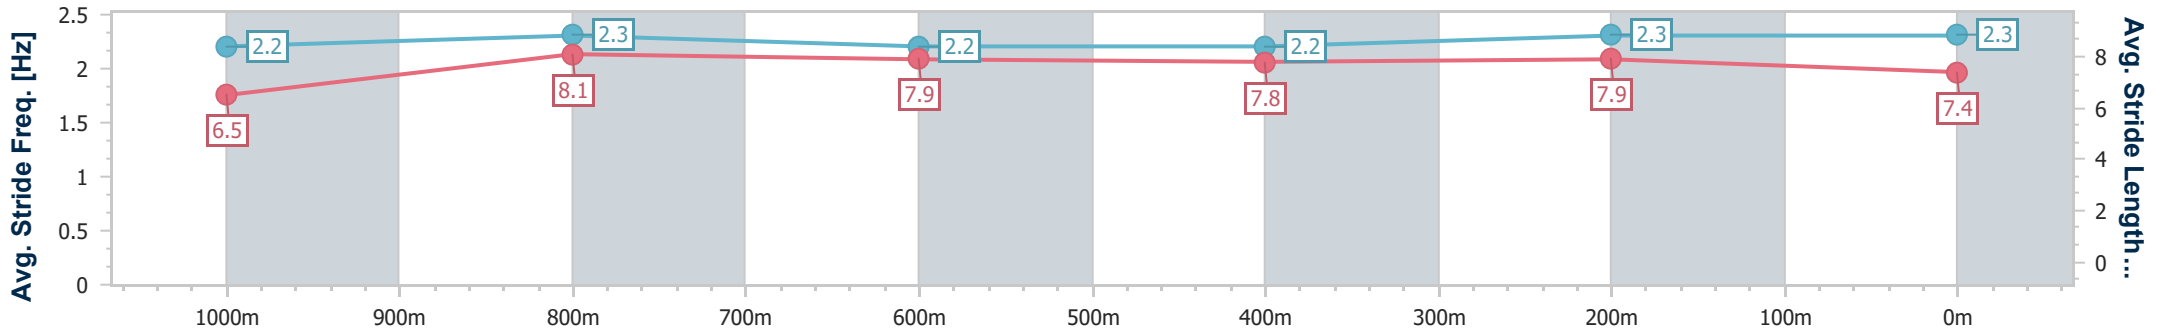

Horse/Jockey Name	Starvirgo
Final Rank	7
Fastest Section Time (Section)	0:10.77 (1000m)
Top Speed [km/h] (Section)	69.5 (1000m)
Race State	Finished

Doomben QLD Professional
Race 8: STRADBROKE SEASON ON SALE NOW BENCHMARK
85 Handicap - 1200m
01 April 2023 - 16:24
Track Rating: Soft 6, Weather: Overcast, Rail Position: +3.5m Entire Course

BRISBANE
RACING CLUB

Section	Overall	1000m	800m	600m	400m	200m
Section Times	1:10.43 [7] (0:13.87)	0:56.56 [10] (0:10.77)	0:45.79 [9] (0:11.42)	0:34.37 [9] (0:11.56)	0:22.81 [9] (0:11.13)	0:11.68 [7] (0:11.68)
Average Speed [km/h]	52.1	66.8	63.5	63.2	65.1	61.7
Top Speed [km/h]	67.9	69.5	64.8	64.7	66.6	64.7
Avg. Dist. to Rail [m]	4.5	1.4	1.2	2.5	5.4	6.4
Avg. Stride Freq. [Hz]	2.2	2.3	2.2	2.2	2.3	2.3
Avg. Stride Length [m]	6.5	8.1	7.9	7.8	7.9	7.4

- [ ] Ranking at each section and finish
- -.-.- No data available at this section
- NA No data available