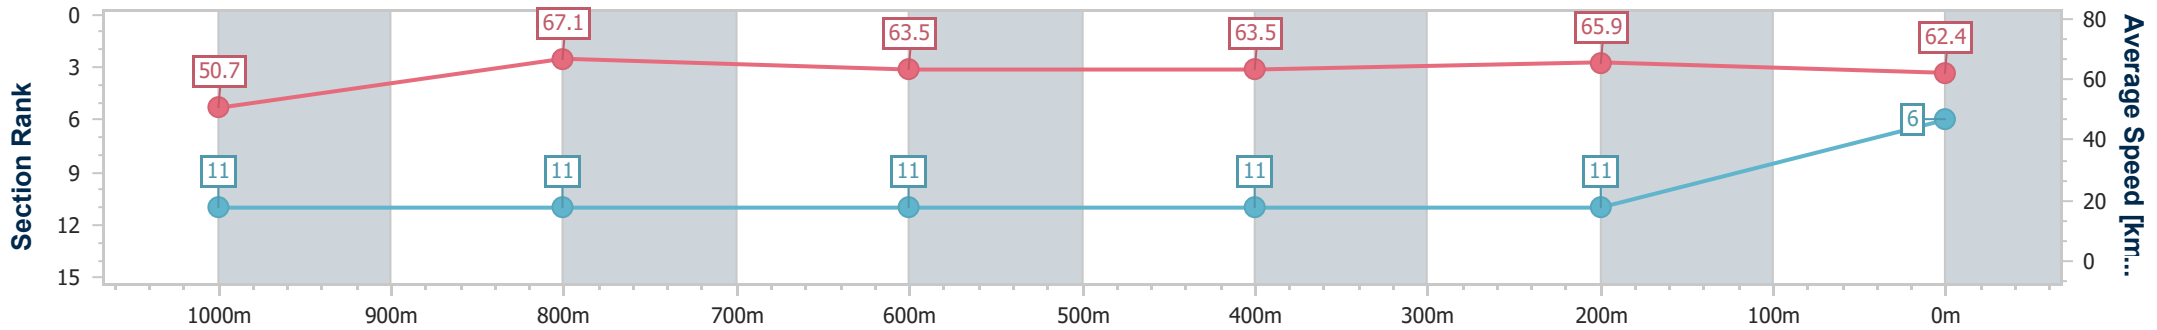

Horse/Jockey Name	Zuma California
Final Rank	6
Fastest Section Time (Section)	0:10.77 (1000m)
Top Speed [km/h] (Section)	69.1 (1000m)
Race State	Finished

Doomben QLD Professional
Race 8: STRADBROKE SEASON ON SALE NOW BENCHMARK
85 Handicap - 1200m
01 April 2023 - 16:24
Track Rating: Soft 6, Weather: Overcast, Rail Position: +3.5m Entire Course

BRISBANE RACING CLUB

Section	Overall	1000m	800m	600m	400m	200m
Section Times	1:10.43 [6] (0:14.22)	0:56.21 [11] (0:10.77)	0:45.44 [11] (0:11.44)	0:34.00 [11] (0:11.46)	0:22.54 [11] (0:11.00)	0:11.54 [11] (0:11.54)
Average Speed [km/h]	50.7	67.1	63.5	63.5	65.9	62.4
Top Speed [km/h]	68.7	69.1	64.2	64.6	67.7	66.1
Avg. Dist. to Rail [m]	7.8	1.5	1.5	1.8	5.5	7.1
Avg. Stride Freq. [Hz]	2.2	2.3	2.2	2.2	2.3	2.3
Avg. Stride Length [m]	6.3	8.0	7.9	8.0	7.9	7.7

- [ ] Ranking at each section and finish
- -.-.- No data available at this section
- NA No data available