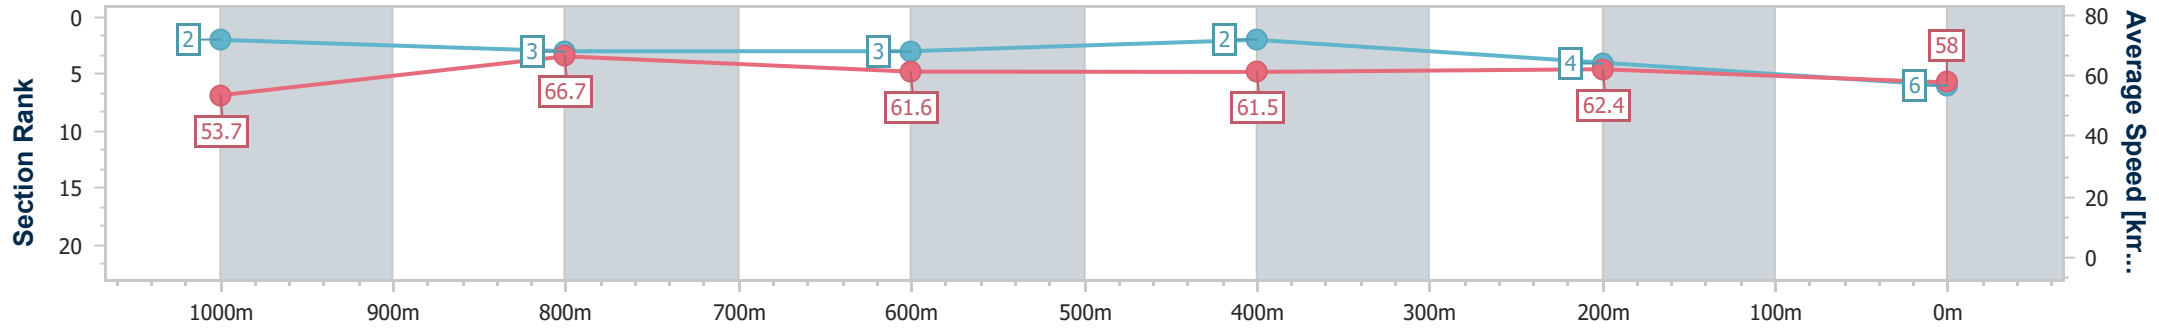

- [ ] Ranking at each section and finish
- .-.- No data available at this section
- NA No data available

Horse/Jockey Name	Chief Artie
Final Rank	6
Fastest Section Time (Section)	0:10.91 (1000m)
Top Speed [km/h] (Section)	68.4 (1000m)
Race State	Finished

Sunshine Coast QLD Professional  
 Race 7: CALOUNDRA CHORALE AND THEATRE COMPANY  
 BENCHMARK 58 Handicap - 1200m

14 April 2023 - 18:31

Track Rating: Good 4, Weather: Fine, Rail Position: +8m

Section	Overall	1000m	800m	600m	400m	200m
Section Times	1:12.02 [6] (0:13.42)	0:58.60 [2] (0:10.91)	0:47.69 [3] (0:11.89)	0:35.80 [3] (0:11.85)	0:23.95 [2] (0:11.54)	0:12.41 [4] (0:12.41)
Average Speed [km/h]	53.7	66.7	61.6	61.5	62.4	58.0
Top Speed [km/h]	67.9	68.4	63.3	62.3	63.0	61.2
Avg. Dist. to Rail [m]	10.1	4.2	3.2	2.0	1.8	1.6
Avg. Stride Freq. [Hz]	2.3	2.3	2.2	2.2	2.3	2.2
Avg. Stride Length [m]	6.4	8.0	7.8	7.7	7.7	7.4