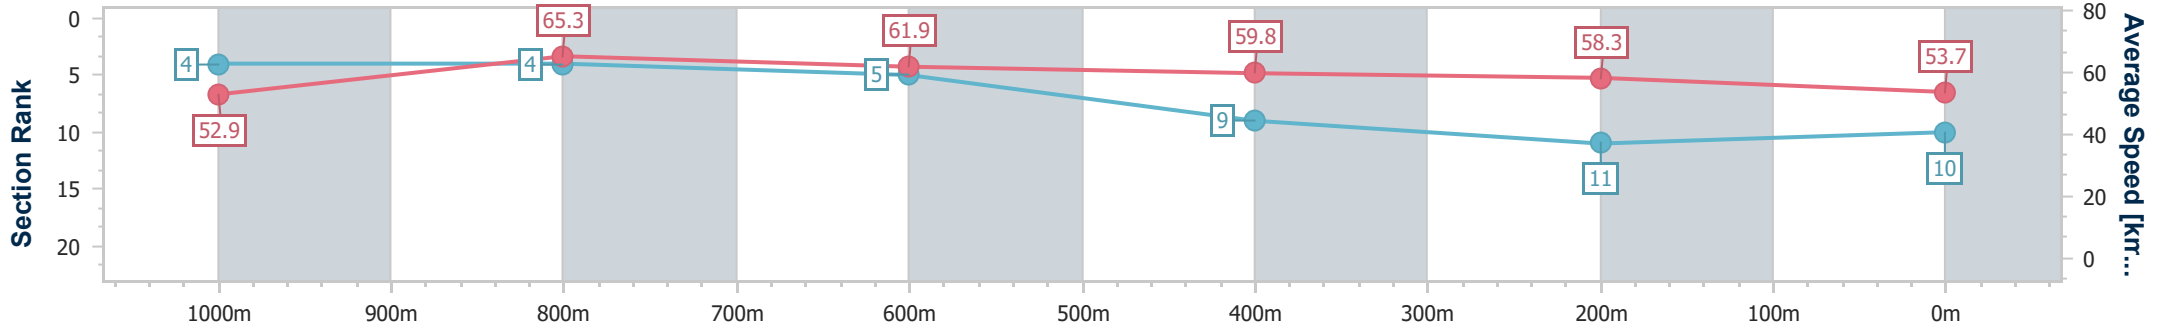

Sunshine Coast QLD Professional  
 Race 7: CALOUNDRA CHORALE AND THEATRE COMPANY  
 BENCHMARK 58 Handicap - 1200m

14 April 2023 - 18:31

Track Rating: Good 4, Weather: Fine, Rail Position: +8m

Section	Overall	1000m	800m	600m	400m	200m
Section Times	1:12.59 [9] (0:14.31)	0:58.28 [10] (0:11.18)	0:47.10 [10] (0:11.42)	0:35.68 [11] (0:11.70)	0:23.98 [11] (0:11.53)	0:12.45 [9] (0:12.45)
Average Speed [km/h]	50.3	64.8	64.4	62.6	62.5	57.8
Top Speed [km/h]	66.8	66.9	66.3	64.0	64.2	62.3
Avg. Dist. to Rail [m]	5.1	2.2	3.6	2.8	4.4	6.5
Avg. Stride Freq. [Hz]	2.3	2.4	2.4	2.3	2.4	2.3
Avg. Stride Length [m]	6.0	7.5	7.4	7.4	7.3	6.9

- [ ] Ranking at each section and finish
- .-.- No data available at this section
- NA No data available

Horse/Jockey Name	Panther Power
Final Rank	10
Fastest Section Time (Section)	0:11.08 (1000m)
Top Speed [km/h] (Section)	67.3 (1000m)
Race State	Finished

Sunshine Coast QLD Professional  
 Race 7: CALOUNDRA CHORALE AND THEATRE COMPANY  
 BENCHMARK 58 Handicap - 1200m

14 April 2023 - 18:31

Track Rating: Good 4, Weather: Fine, Rail Position: +8m

Section	Overall	1000m	800m	600m	400m	200m
Section Times	1:14.11 [10] (0:13.59)	1:00.52 [4] (0:11.08)	0:49.44 [4] (0:11.70)	0:37.74 [5] (0:12.01)	0:25.73 [9] (0:12.33)	0:13.40 [11] (0:13.40)
Average Speed [km/h]	52.9	65.3	61.9	59.8	58.3	53.7
Top Speed [km/h]	66.5	67.3	63.6	61.4	59.9	57.2
Avg. Dist. to Rail [m]	4.7	1.9	0.8	1.2	0.5	1.6
Avg. Stride Freq. [Hz]	2.2	2.3	2.3	2.2	2.2	2.1
Avg. Stride Length [m]	6.5	7.7	7.6	7.4	7.4	6.9