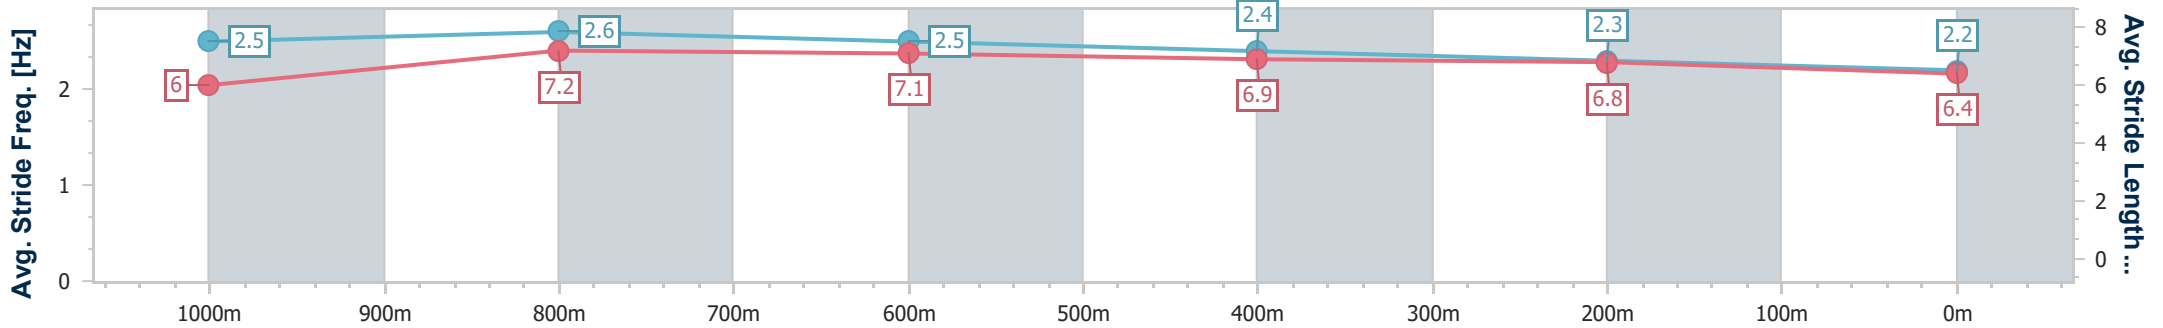

Sunshine Coast QLD Professional  
 Race 7: CALOUNDRA CHORALE AND THEATRE COMPANY  
 BENCHMARK 58 Handicap - 1200m

14 April 2023 - 18:31

Track Rating: Good 4, Weather: Fine, Rail Position: +8m

Section	Overall	1000m	800m	600m	400m	200m
Section Times	1:14.11 [10] (0:13.59)	1:00.52 [4] (0:11.08)	0:49.44 [4] (0:11.70)	0:37.74 [5] (0:12.01)	0:25.73 [9] (0:12.33)	0:13.40 [11] (0:13.40)
Average Speed [km/h]	52.9	65.3	61.9	59.8	58.3	53.7
Top Speed [km/h]	66.5	67.3	63.6	61.4	59.9	57.2
Avg. Dist. to Rail [m]	4.7	1.9	0.8	1.2	0.5	1.6
Avg. Stride Freq. [Hz]	2.2	2.3	2.3	2.2	2.2	2.1
Avg. Stride Length [m]	6.5	7.7	7.6	7.4	7.4	6.9

- [ ] Ranking at each section and finish
- .-.- No data available at this section
- NA No data available

Horse/Jockey Name	Oakfield Hibiscus
Final Rank	11
Fastest Section Time (Section)	0:10.83 (1000m)
Top Speed [km/h] (Section)	68.9 (1000m)
Race State	Finished

Sunshine Coast QLD Professional  
 Race 7: CALOUNDRA CHORALE AND THEATRE COMPANY  
 BENCHMARK 58 Handicap - 1200m

14 April 2023 - 18:31

Track Rating: Good 4, Weather: Fine, Rail Position: +8m

Section	Overall	1000m	800m	600m	400m	200m
Section Times	1:15.28 [11] (0:13.43)	1:01.85 [3] (0:10.83)	0:51.02 [2] (0:11.70)	0:39.32 [2] (0:12.11)	0:27.21 [3] (0:12.73)	0:14.48 [10] (0:14.48)
Average Speed [km/h]	53.6	67.0	63.0	60.0	56.6	49.7
Top Speed [km/h]	68.5	68.9	65.4	61.4	58.6	54.1
Avg. Dist. to Rail [m]	4.0	2.9	3.9	1.8	2.2	3.9
Avg. Stride Freq. [Hz]	2.5	2.6	2.5	2.4	2.3	2.2
Avg. Stride Length [m]	6.0	7.2	7.1	6.9	6.8	6.4