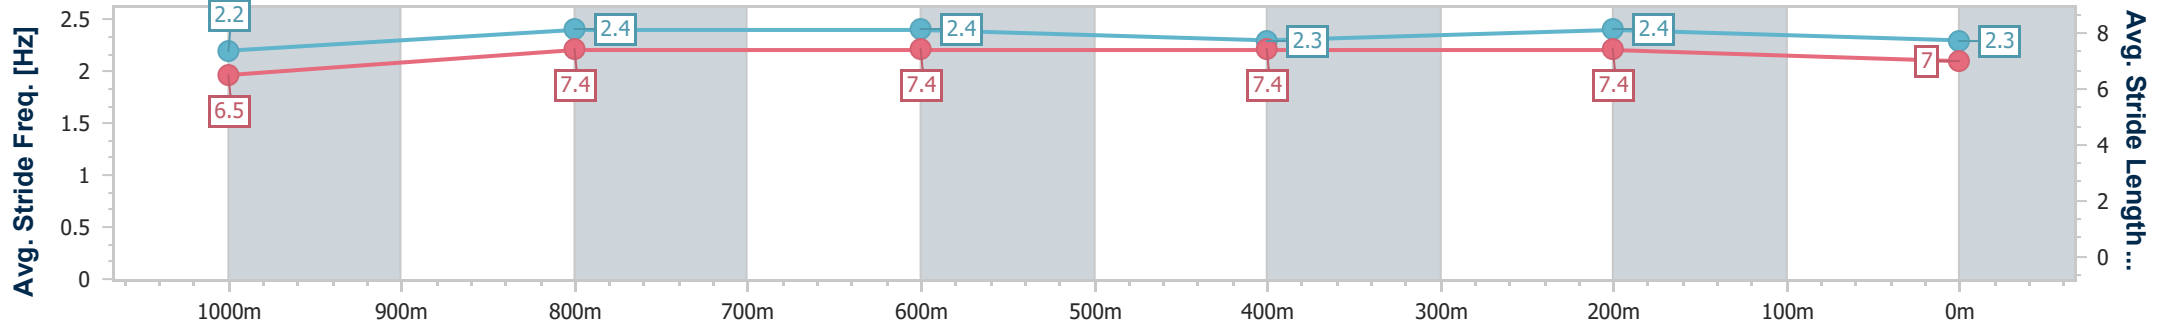

Horse/Jockey Name	Jetset Annie
Final Rank	7
Fastest Section Time (Section)	0:11.32 (1000m)
Top Speed [km/h] (Section)	65.5 (1000m)
Race State	Finished

Sunshine Coast QLD Professional
Race 7: CALOUNDRA CHORALE AND THEATRE COMPANY
BENCHMARK 58 Handicap - 1200m

14 April 2023 - 18:31

Track Rating: Good 4, Weather: Fine, Rail Position: +8m

Section	Overall	1000m	800m	600m	400m	200m
Section Times	1:12.19 [7] (0:13.96)	0:58.23 [7] (0:11.32)	0:46.91 [9] (0:11.48)	0:35.43 [9] (0:11.71)	0:23.72 [10] (0:11.42)	0:12.30 [7] (0:12.30)
Average Speed [km/h]	51.6	64.2	63.6	62.2	63.0	58.5
Top Speed [km/h]	64.7	65.5	65.4	63.5	63.6	61.4
Avg. Dist. to Rail [m]	5.1	3.0	2.5	1.8	4.7	6.1
Avg. Stride Freq. [Hz]	2.2	2.4	2.4	2.3	2.4	2.3
Avg. Stride Length [m]	6.5	7.4	7.4	7.4	7.4	7.0

- [ ] Ranking at each section and finish
- -.-.- No data available at this section
- NA No data available