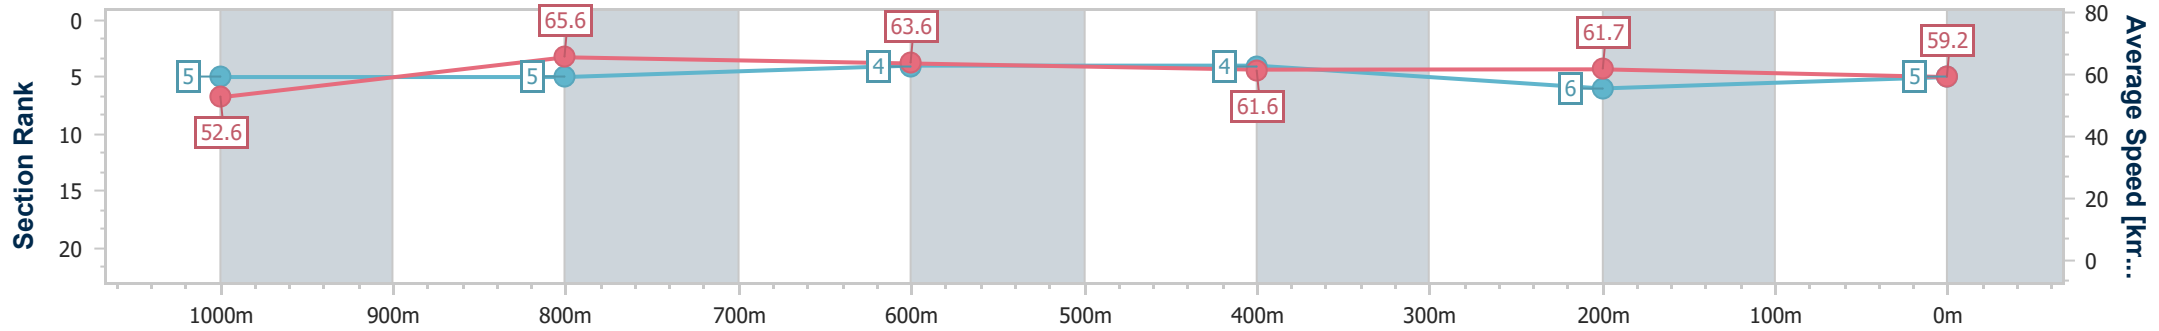

Horse/Jockey Name	Alamira
Final Rank	5
Fastest Section Time (Section)	0:11.08 (1000m)
Top Speed [km/h] (Section)	66.8 (1000m)
Race State	Finished

Sunshine Coast QLD Professional
Race 7: CALOUNDRA CHORALE AND THEATRE COMPANY
BENCHMARK 58 Handicap - 1200m

14 April 2023 - 18:31

Track Rating: Good 4, Weather: Fine, Rail Position: +8m

Section	Overall	1000m	800m	600m	400m	200m
Section Times	1:11.99 [5] (0:13.73)	0:58.26 [5] (0:11.08)	0:47.18 [5] (0:11.55)	0:35.63 [4] (0:11.81)	0:23.82 [4] (0:11.65)	0:12.17 [6] (0:12.17)
Average Speed [km/h]	52.6	65.6	63.6	61.6	61.7	59.2
Top Speed [km/h]	66.3	66.8	66.4	63.3	62.8	61.3
Avg. Dist. to Rail [m]	6.5	3.4	3.5	1.5	0.9	1.1
Avg. Stride Freq. [Hz]	2.4	2.4	2.4	2.3	2.4	2.3
Avg. Stride Length [m]	5.8	7.4	7.5	7.4	7.3	7.2

- [ ] Ranking at each section and finish
- -.-.- No data available at this section
- NA No data available