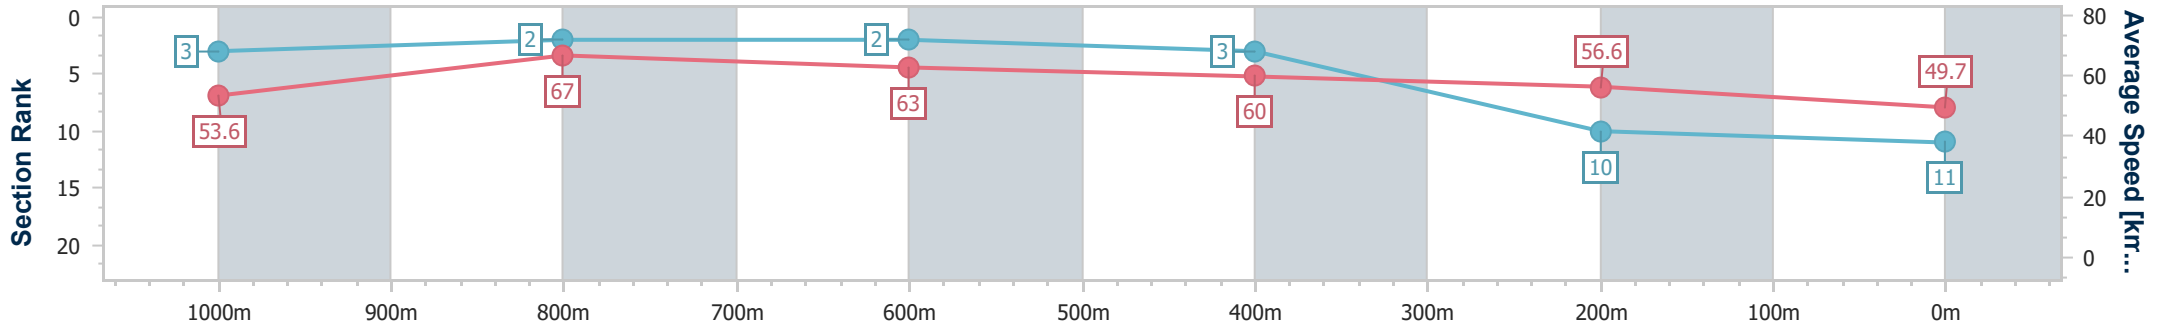

Sunshine Coast QLD Professional  
 Race 7: CALOUNDRA CHORALE AND THEATRE COMPANY  
 BENCHMARK 58 Handicap - 1200m

14 April 2023 - 18:31

Track Rating: Good 4, Weather: Fine, Rail Position: +8m

Section	Overall	1000m	800m	600m	400m	200m
Section Times	1:14.11 [10] (0:13.59)	1:00.52 [4] (0:11.08)	0:49.44 [4] (0:11.70)	0:37.74 [5] (0:12.01)	0:25.73 [9] (0:12.33)	0:13.40 [11] (0:13.40)
Average Speed [km/h]	52.9	65.3	61.9	59.8	58.3	53.7
Top Speed [km/h]	66.5	67.3	63.6	61.4	59.9	57.2
Avg. Dist. to Rail [m]	4.7	1.9	0.8	1.2	0.5	1.6
Avg. Stride Freq. [Hz]	2.2	2.3	2.3	2.2	2.2	2.1
Avg. Stride Length [m]	6.5	7.7	7.6	7.4	7.4	6.9

- [ ] Ranking at each section and finish
- .-.- No data available at this section
- NA No data available

Horse/Jockey Name	Oakfield Hibiscus
Final Rank	11
Fastest Section Time (Section)	0:10.83 (1000m)
Top Speed [km/h] (Section)	68.9 (1000m)
Race State	Finished

Sunshine Coast QLD Professional  
 Race 7: CALOUNDRA CHORALE AND THEATRE COMPANY  
 BENCHMARK 58 Handicap - 1200m

14 April 2023 - 18:31

Track Rating: Good 4, Weather: Fine, Rail Position: +8m

Section	Overall	1000m	800m	600m	400m	200m
Section Times	1:15.28 [11] (0:13.43)	1:01.85 [3] (0:10.83)	0:51.02 [2] (0:11.70)	0:39.32 [2] (0:12.11)	0:27.21 [3] (0:12.73)	0:14.48 [10] (0:14.48)
Average Speed [km/h]	53.6	67.0	63.0	60.0	56.6	49.7
Top Speed [km/h]	68.5	68.9	65.4	61.4	58.6	54.1
Avg. Dist. to Rail [m]	4.0	2.9	3.9	1.8	2.2	3.9
Avg. Stride Freq. [Hz]	2.5	2.6	2.5	2.4	2.3	2.2
Avg. Stride Length [m]	6.0	7.2	7.1	6.9	6.8	6.4