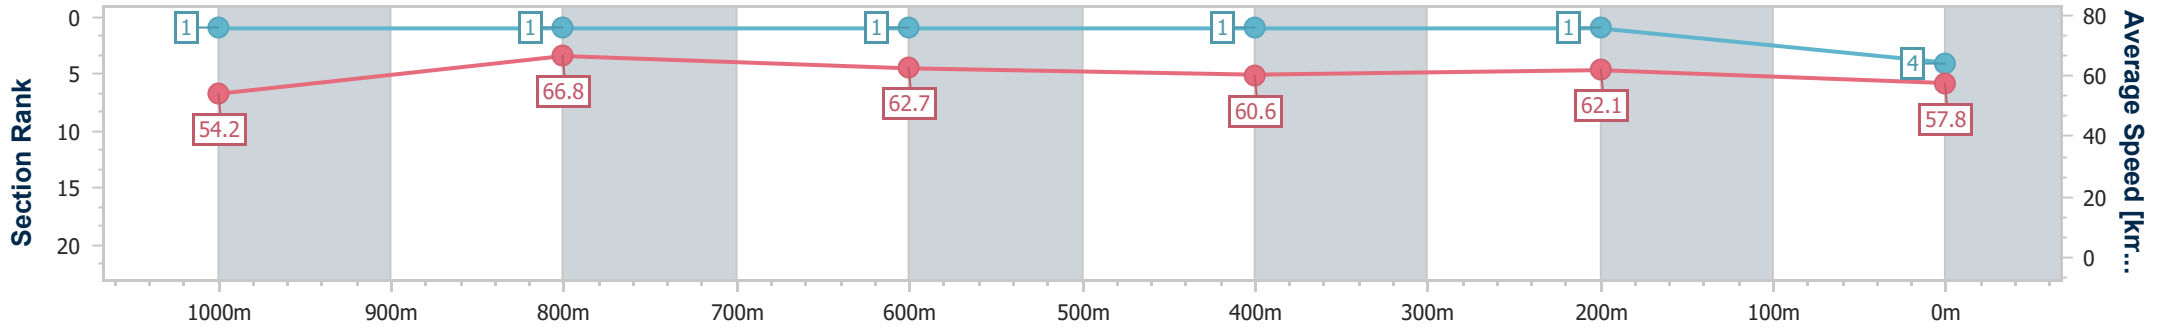

Horse/Jockey Name	Control Freak
Final Rank	4
Fastest Section Time (Section)	0:10.83 (1000m)
Top Speed [km/h] (Section)	68.5 (1000m)
Race State	Finished

Sunshine Coast QLD Professional
Race 7: CALOUNDRA CHORALE AND THEATRE COMPANY
BENCHMARK 58 Handicap - 1200m

14 April 2023 - 18:31

Track Rating: Good 4, Weather: Fine, Rail Position: +8m

Section	Overall	1000m	800m	600m	400m	200m
Section Times	1:11.76 [4] (0:13.31)	0:58.45 [1] (0:10.83)	0:47.62 [1] (0:11.63)	0:35.99 [1] (0:11.93)	0:24.06 [1] (0:11.61)	0:12.45 [1] (0:12.45)
Average Speed [km/h]	54.2	66.8	62.7	60.6	62.1	57.8
Top Speed [km/h]	68.0	68.5	65.0	61.6	62.9	61.2
Avg. Dist. to Rail [m]	1.7	2.1	2.1	1.1	0.3	0.6
Avg. Stride Freq. [Hz]	2.4	2.5	2.4	2.4	2.5	2.4
Avg. Stride Length [m]	6.1	7.2	7.2	7.1	7.0	6.8

- [ ] Ranking at each section and finish
- -.-.- No data available at this section
- NA No data available