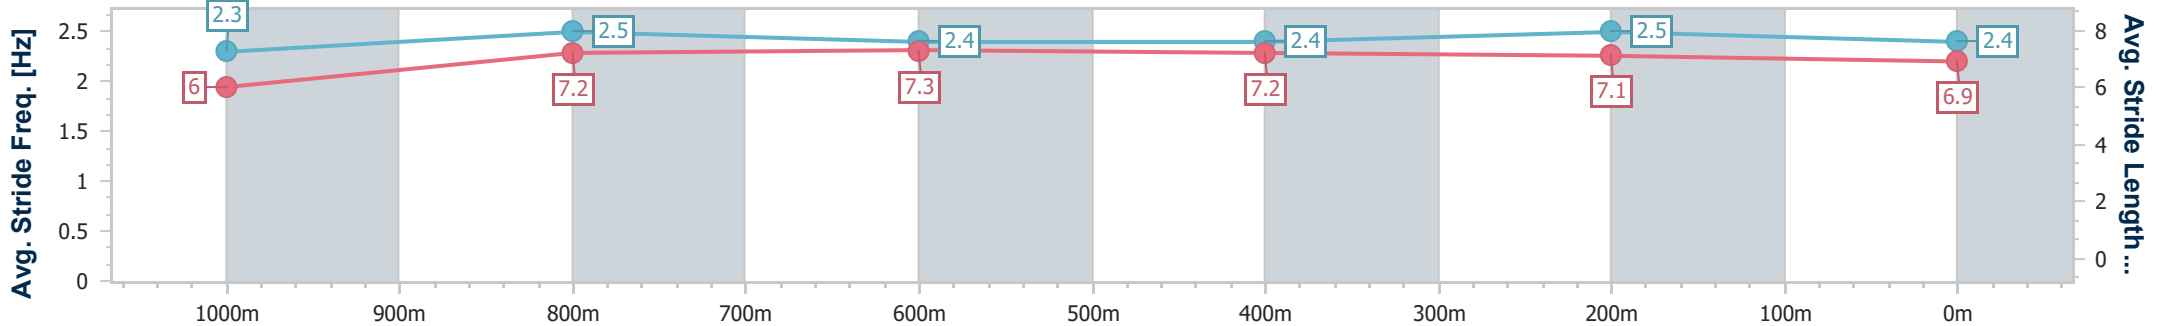

Sunshine Coast QLD Professional  
 Race 7: CALOUNDRA CHORALE AND THEATRE COMPANY  
 BENCHMARK 58 Handicap - 1200m

14 April 2023 - 18:31

Track Rating: Good 4, Weather: Fine, Rail Position: +8m

Section	Overall	1000m	800m	600m	400m	200m
Section Times	1:11.34 [1] (0:13.86)	0:57.48 [6] (0:11.07)	0:46.41 [6] (0:11.50)	0:34.91 [6] (0:11.79)	0:23.12 [6] (0:11.18)	0:11.94 [2] (0:11.94)
Average Speed [km/h]	52.0	65.4	63.3	61.6	64.4	60.4
Top Speed [km/h]	67.0	66.3	64.6	63.8	65.0	63.6
Avg. Dist. to Rail [m]	3.1	1.8	2.1	1.4	3.5	4.2
Avg. Stride Freq. [Hz]	2.3	2.5	2.4	2.4	2.5	2.4
Avg. Stride Length [m]	6.0	7.2	7.3	7.2	7.1	6.9