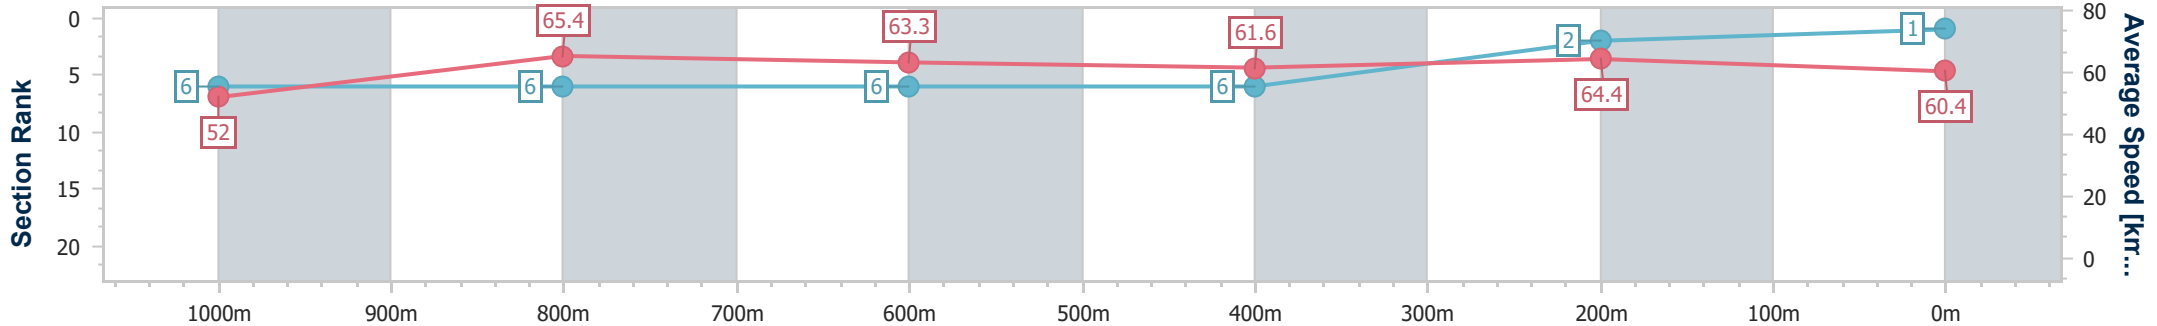

Sunshine Coast QLD Professional  
 Race 7: CALOUNDRA CHORALE AND THEATRE COMPANY  
 BENCHMARK 58 Handicap - 1200m

14 April 2023 - 18:31

Track Rating: Good 4, Weather: Fine, Rail Position: +8m

Section	Overall	1000m	800m	600m	400m	200m
Section Times	1:11.34 [1] (0:13.86)	0:57.48 [6] (0:11.07)	0:46.41 [6] (0:11.50)	0:34.91 [6] (0:11.79)	0:23.12 [6] (0:11.18)	0:11.94 [2] (0:11.94)
Average Speed [km/h]	52.0	65.4	63.3	61.6	64.4	60.4
Top Speed [km/h]	67.0	66.3	64.6	63.8	65.0	63.6
Avg. Dist. to Rail [m]	3.1	1.8	2.1	1.4	3.5	4.2
Avg. Stride Freq. [Hz]	2.3	2.5	2.4	2.4	2.5	2.4
Avg. Stride Length [m]	6.0	7.2	7.3	7.2	7.1	6.9