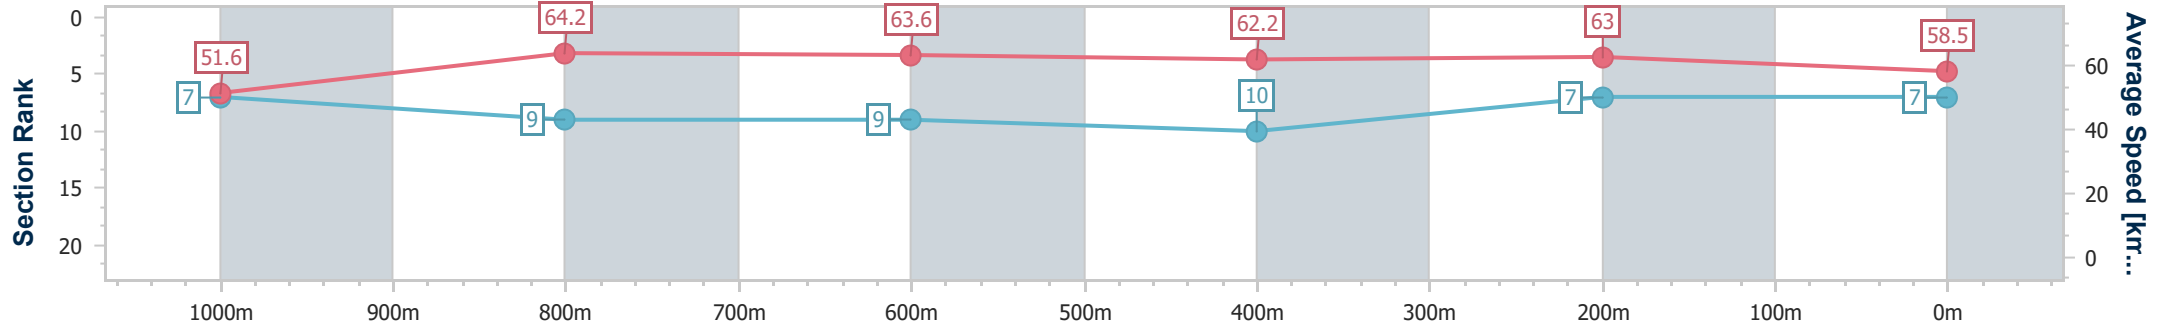

- [ ] Ranking at each section and finish
- .-.- No data available at this section
- NA No data available

Horse/Jockey Name	Jetset Annie
Final Rank	7
Fastest Section Time (Section)	0:11.32 (1000m)
Top Speed [km/h] (Section)	65.5 (1000m)
Race State	Finished

Sunshine Coast QLD Professional  
Race 7: CALOUNDRA CHORALE AND THEATRE COMPANY  
BENCHMARK 58 Handicap - 1200m

14 April 2023 - 18:31

Track Rating: Good 4, Weather: Fine, Rail Position: +8m

Section	Overall	1000m	800m	600m	400m	200m
Section Times	1:12.19 [7] (0:13.96)	0:58.23 [7] (0:11.32)	0:46.91 [9] (0:11.48)	0:35.43 [9] (0:11.71)	0:23.72 [10] (0:11.42)	0:12.30 [7] (0:12.30)
Average Speed [km/h]	51.6	64.2	63.6	62.2	63.0	58.5
Top Speed [km/h]	64.7	65.5	65.4	63.5	63.6	61.4
Avg. Dist. to Rail [m]	5.1	3.0	2.5	1.8	4.7	6.1
Avg. Stride Freq. [Hz]	2.2	2.4	2.4	2.3	2.4	2.3
Avg. Stride Length [m]	6.5	7.4	7.4	7.4	7.4	7.0