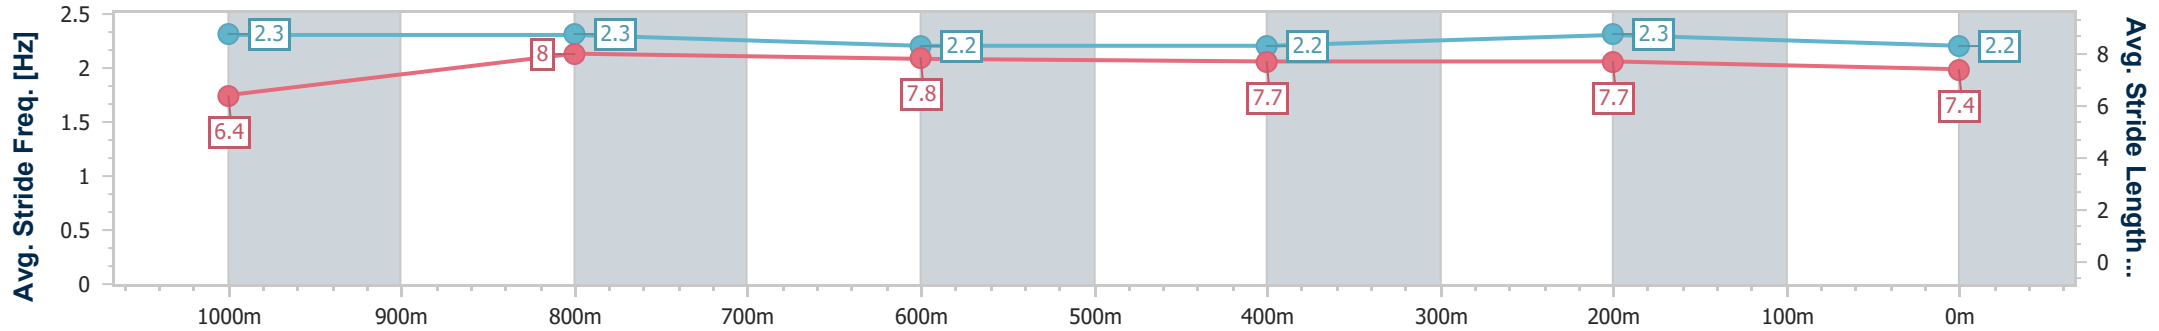

Horse/Jockey Name	Chief Artie
Final Rank	6
Fastest Section Time (Section)	0:10.91 (1000m)
Top Speed [km/h] (Section)	68.4 (1000m)
Race State	Finished

Sunshine Coast QLD Professional
Race 7: CALOUNDRA CHORALE AND THEATRE COMPANY
BENCHMARK 58 Handicap - 1200m

14 April 2023 - 18:31

Track Rating: Good 4, Weather: Fine, Rail Position: +8m

Section	Overall	1000m	800m	600m	400m	200m
Section Times	1:12.02 [6] (0:13.42)	0:58.60 [2] (0:10.91)	0:47.69 [3] (0:11.89)	0:35.80 [3] (0:11.85)	0:23.95 [2] (0:11.54)	0:12.41 [4] (0:12.41)
Average Speed [km/h]	53.7	66.7	61.6	61.5	62.4	58.0
Top Speed [km/h]	67.9	68.4	63.3	62.3	63.0	61.2
Avg. Dist. to Rail [m]	10.1	4.2	3.2	2.0	1.8	1.6
Avg. Stride Freq. [Hz]	2.3	2.3	2.2	2.2	2.3	2.2
Avg. Stride Length [m]	6.4	8.0	7.8	7.7	7.7	7.4

- [ ] Ranking at each section and finish
- -.-.- No data available at this section
- NA No data available