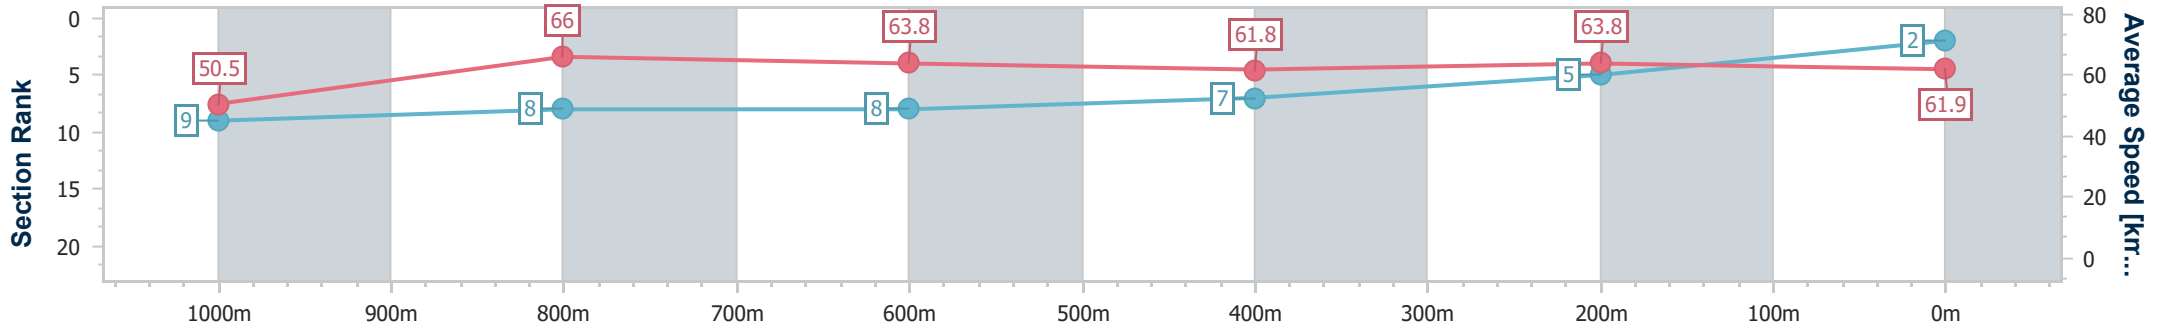

Horse/Jockey Name	Wegobam
Final Rank	2
Fastest Section Time (Section)	0:10.98 (1000m)
Top Speed [km/h] (Section)	67.6 (1000m)
Race State	Finished

Sunshine Coast QLD Professional
Race 7: CALOUNDRA CHORALE AND THEATRE COMPANY
BENCHMARK 58 Handicap - 1200m

14 April 2023 - 18:31

Track Rating: Good 4, Weather: Fine, Rail Position: +8m

Section	Overall	1000m	800m	600m	400m	200m
Section Times	1:11.35 [2] (0:14.28)	0:57.07 [9] (0:10.98)	0:46.09 [8] (0:11.45)	0:34.64 [8] (0:11.71)	0:22.93 [7] (0:11.31)	0:11.62 [5] (0:11.62)
Average Speed [km/h]	50.5	66.0	63.8	61.8	63.8	61.9
Top Speed [km/h]	67.6	67.6	65.6	63.5	64.9	64.4
Avg. Dist. to Rail [m]	4.5	2.1	2.3	1.2	3.2	2.8
Avg. Stride Freq. [Hz]	2.2	2.4	2.3	2.3	2.4	2.3
Avg. Stride Length [m]	6.2	7.7	7.6	7.6	7.5	7.4

- [ ] Ranking at each section and finish
- -.-.- No data available at this section
- NA No data available