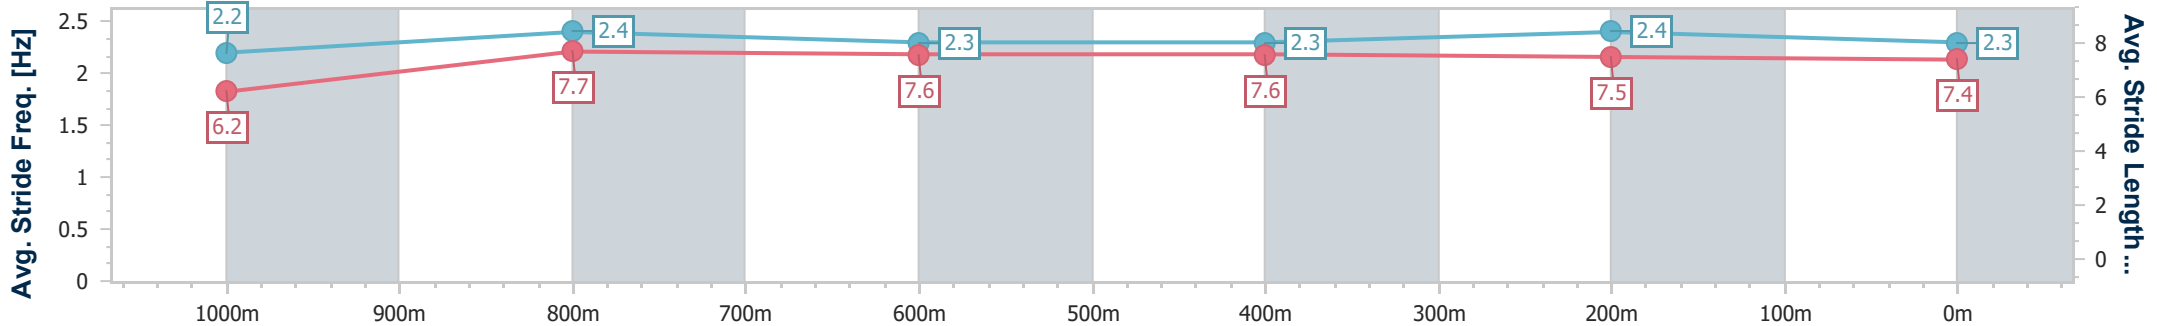

Horse/Jockey Name	Wegobam
Final Rank	2
Fastest Section Time (Section)	0:10.98 (1000m)
Top Speed [km/h] (Section)	67.6 (1000m)
Race State	Finished

Sunshine Coast QLD Professional
Race 7: CALOUNDRA CHORALE AND THEATRE COMPANY
BENCHMARK 58 Handicap - 1200m

14 April 2023 - 18:31

Track Rating: Good 4, Weather: Fine, Rail Position: +8m

Section	Overall	1000m	800m	600m	400m	200m
Section Times	1:11.35 [2] (0:14.28)	0:57.07 [9] (0:10.98)	0:46.09 [8] (0:11.45)	0:34.64 [8] (0:11.71)	0:22.93 [7] (0:11.31)	0:11.62 [5] (0:11.62)
Average Speed [km/h]	50.5	66.0	63.8	61.8	63.8	61.9
Top Speed [km/h]	67.6	67.6	65.6	63.5	64.9	64.4
Avg. Dist. to Rail [m]	4.5	2.1	2.3	1.2	3.2	2.8
Avg. Stride Freq. [Hz]	2.2	2.4	2.3	2.3	2.4	2.3
Avg. Stride Length [m]	6.2	7.7	7.6	7.6	7.5	7.4

- [ ] Ranking at each section and finish
- -.-.- No data available at this section
- NA No data available