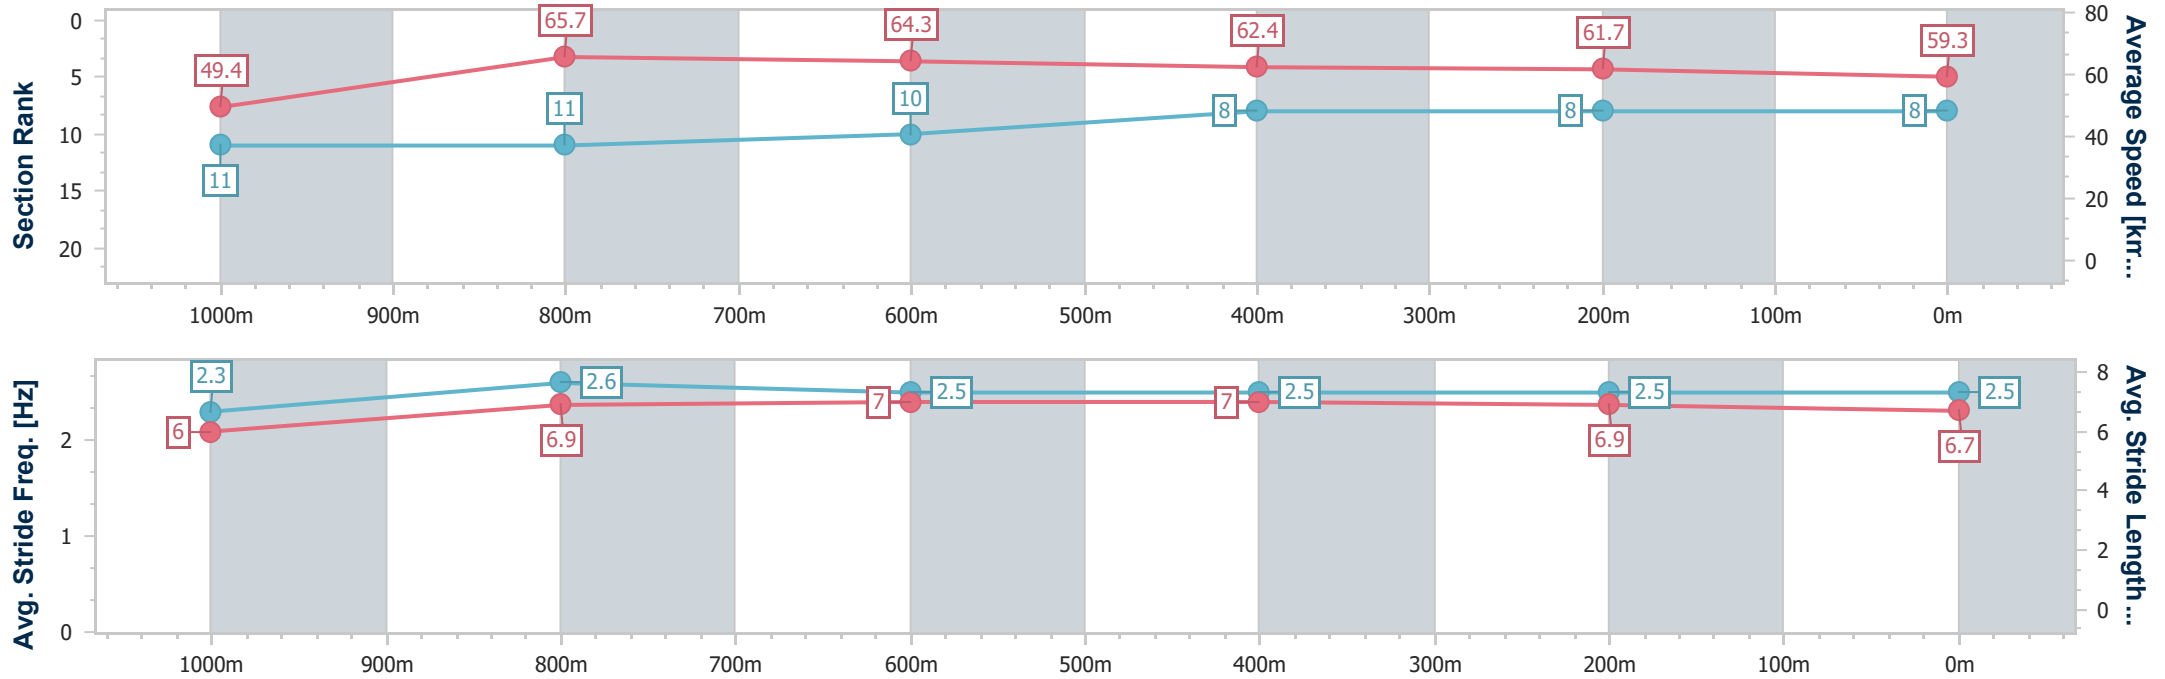

Sunshine Coast QLD Professional  
Race 7: CALOUNDRA CHORALE AND THEATRE COMPANY  
BENCHMARK 58 Handicap - 1200m

14 April 2023 - 18:31

Track Rating: Good 4, Weather: Fine, Rail Position: +8m

Section	Overall	1000m	800m	600m	400m	200m
Section Times	1:12.19 [7] (0:13.96)	0:58.23 [7] (0:11.32)	0:46.91 [9] (0:11.48)	0:35.43 [9] (0:11.71)	0:23.72 [10] (0:11.42)	0:12.30 [7] (0:12.30)
Average Speed [km/h]	51.6	64.2	63.6	62.2	63.0	58.5
Top Speed [km/h]	64.7	65.5	65.4	63.5	63.6	61.4
Avg. Dist. to Rail [m]	5.1	3.0	2.5	1.8	4.7	6.1
Avg. Stride Freq. [Hz]	2.2	2.4	2.4	2.3	2.4	2.3
Avg. Stride Length [m]	6.5	7.4	7.4	7.4	7.4	7.0

- [ ] Ranking at each section and finish
- .-.- No data available at this section
- NA No data available

Horse/Jockey Name	Neretva
Final Rank	8
Fastest Section Time (Section)	0:11.02 (1000m)
Top Speed [km/h] (Section)	67.3 (1000m)
Race State	Finished

Sunshine Coast QLD Professional  
 Race 7: CALOUNDRA CHORALE AND THEATRE COMPANY  
 BENCHMARK 58 Handicap - 1200m

14 April 2023 - 18:31

Track Rating: Good 4, Weather: Fine, Rail Position: +8m

Section	Overall	1000m	800m	600m	400m	200m
Section Times	1:12.36 [8] (0:14.60)	0:57.76 [11] (0:11.02)	0:46.74 [11] (0:11.35)	0:35.39 [10] (0:11.58)	0:23.81 [8] (0:11.67)	0:12.14 [8] (0:12.14)
Average Speed [km/h]	49.4	65.7	64.3	62.4	61.7	59.3
Top Speed [km/h]	65.9	67.3	65.3	63.8	63.1	61.4
Avg. Dist. to Rail [m]	7.4	2.2	2.1	0.7	2.5	3.6
Avg. Stride Freq. [Hz]	2.3	2.6	2.5	2.5	2.5	2.5
Avg. Stride Length [m]	6.0	6.9	7.0	7.0	6.9	6.7