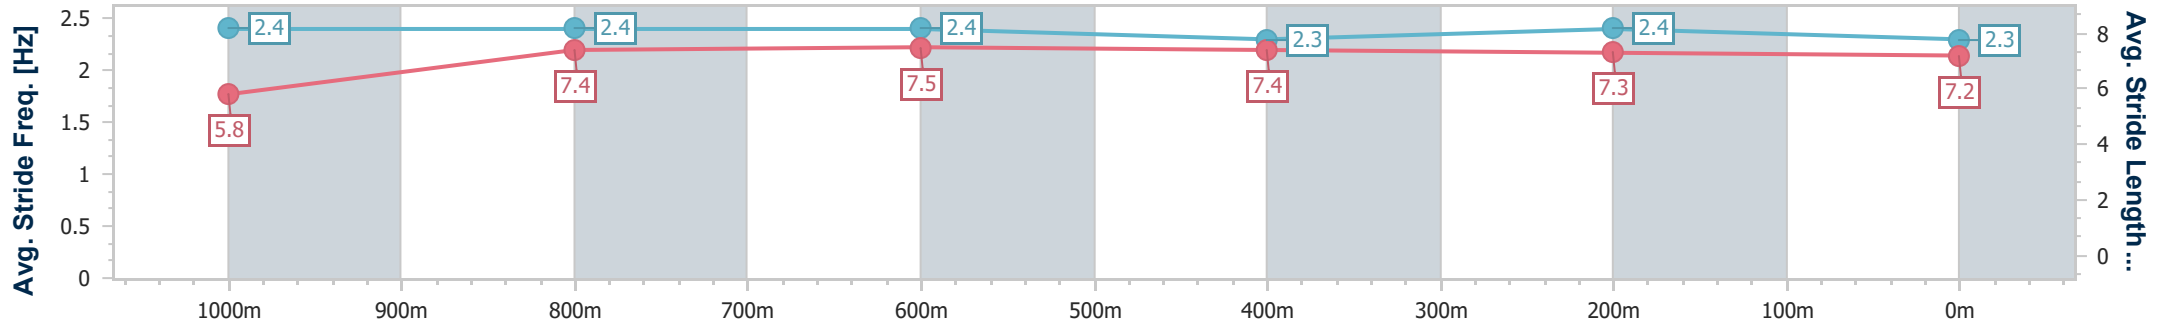

Horse/Jockey Name	Alamira
Final Rank	5
Fastest Section Time (Section)	0:11.08 (1000m)
Top Speed [km/h] (Section)	66.8 (1000m)
Race State	Finished

Sunshine Coast QLD Professional
Race 7: CALOUNDRA CHORALE AND THEATRE COMPANY
BENCHMARK 58 Handicap - 1200m

14 April 2023 - 18:31

Track Rating: Good 4, Weather: Fine, Rail Position: +8m

Section	Overall	1000m	800m	600m	400m	200m
Section Times	1:11.99 [5] (0:13.73)	0:58.26 [5] (0:11.08)	0:47.18 [5] (0:11.55)	0:35.63 [4] (0:11.81)	0:23.82 [4] (0:11.65)	0:12.17 [6] (0:12.17)
Average Speed [km/h]	52.6	65.6	63.6	61.6	61.7	59.2
Top Speed [km/h]	66.3	66.8	66.4	63.3	62.8	61.3
Avg. Dist. to Rail [m]	6.5	3.4	3.5	1.5	0.9	1.1
Avg. Stride Freq. [Hz]	2.4	2.4	2.4	2.3	2.4	2.3
Avg. Stride Length [m]	5.8	7.4	7.5	7.4	7.3	7.2

- [ ] Ranking at each section and finish
- -.-.- No data available at this section
- NA No data available