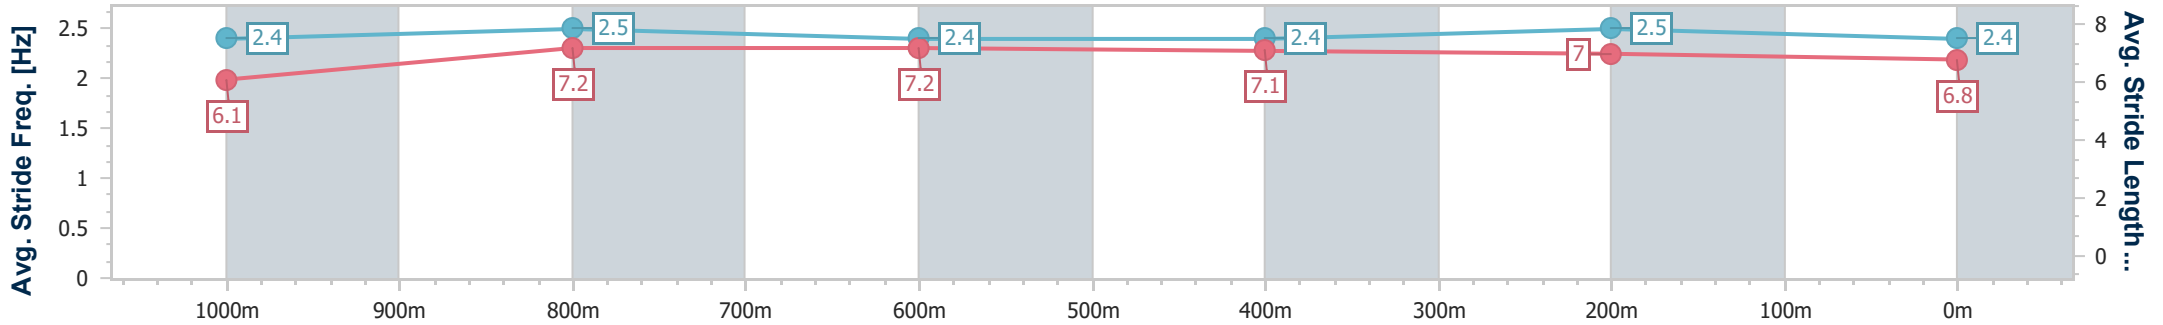

Horse/Jockey Name	Control Freak
Final Rank	4
Fastest Section Time (Section)	0:10.83 (1000m)
Top Speed [km/h] (Section)	68.5 (1000m)
Race State	Finished

Sunshine Coast QLD Professional
Race 7: CALOUNDRA CHORALE AND THEATRE COMPANY
BENCHMARK 58 Handicap - 1200m

14 April 2023 - 18:31

Track Rating: Good 4, Weather: Fine, Rail Position: +8m

Section	Overall	1000m	800m	600m	400m	200m
Section Times	1:11.76 [4] (0:13.31)	0:58.45 [1] (0:10.83)	0:47.62 [1] (0:11.63)	0:35.99 [1] (0:11.93)	0:24.06 [1] (0:11.61)	0:12.45 [1] (0:12.45)
Average Speed [km/h]	54.2	66.8	62.7	60.6	62.1	57.8
Top Speed [km/h]	68.0	68.5	65.0	61.6	62.9	61.2
Avg. Dist. to Rail [m]	1.7	2.1	2.1	1.1	0.3	0.6
Avg. Stride Freq. [Hz]	2.4	2.5	2.4	2.4	2.5	2.4
Avg. Stride Length [m]	6.1	7.2	7.2	7.1	7.0	6.8

- [ ] Ranking at each section and finish
- -.-.- No data available at this section
- NA No data available