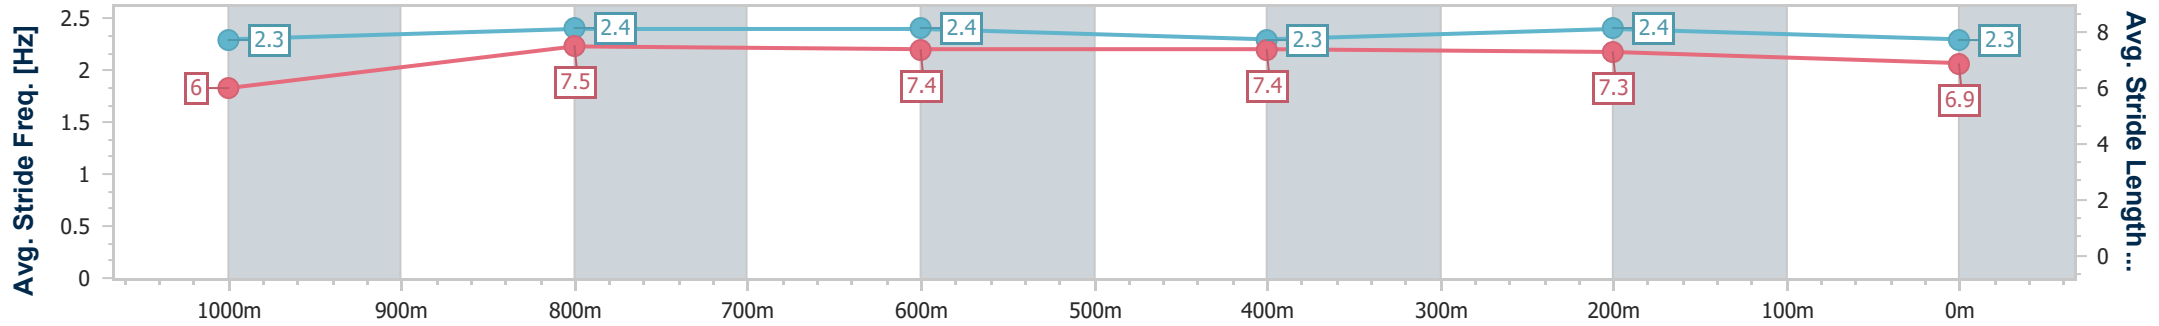

Sunshine Coast QLD Professional  
 Race 7: CALOUNDRA CHORALE AND THEATRE COMPANY  
 BENCHMARK 58 Handicap - 1200m

14 April 2023 - 18:31

Track Rating: Good 4, Weather: Fine, Rail Position: +8m

Section	Overall	1000m	800m	600m	400m	200m
Section Times	1:12.36 [8] (0:14.60)	0:57.76 [11] (0:11.02)	0:46.74 [11] (0:11.35)	0:35.39 [10] (0:11.58)	0:23.81 [8] (0:11.67)	0:12.14 [8] (0:12.14)
Average Speed [km/h]	49.4	65.7	64.3	62.4	61.7	59.3
Top Speed [km/h]	65.9	67.3	65.3	63.8	63.1	61.4
Avg. Dist. to Rail [m]	7.4	2.2	2.1	0.7	2.5	3.6
Avg. Stride Freq. [Hz]	2.3	2.6	2.5	2.5	2.5	2.5
Avg. Stride Length [m]	6.0	6.9	7.0	7.0	6.9	6.7

- [ ] Ranking at each section and finish
- .-.- No data available at this section
- NA No data available

Horse/Jockey Name	Legend I Am
Final Rank	9
Fastest Section Time (Section)	0:11.18 (1000m)
Top Speed [km/h] (Section)	66.9 (1000m)
Race State	Finished

Sunshine Coast QLD Professional  
 Race 7: CALOUNDRA CHORALE AND THEATRE COMPANY  
 BENCHMARK 58 Handicap - 1200m

14 April 2023 - 18:31

Track Rating: Good 4, Weather: Fine, Rail Position: +8m

Section	Overall	1000m	800m	600m	400m	200m
Section Times	1:12.59 [9] (0:14.31)	0:58.28 [10] (0:11.18)	0:47.10 [10] (0:11.42)	0:35.68 [11] (0:11.70)	0:23.98 [11] (0:11.53)	0:12.45 [9] (0:12.45)
Average Speed [km/h]	50.3	64.8	64.4	62.6	62.5	57.8
Top Speed [km/h]	66.8	66.9	66.3	64.0	64.2	62.3
Avg. Dist. to Rail [m]	5.1	2.2	3.6	2.8	4.4	6.5
Avg. Stride Freq. [Hz]	2.3	2.4	2.4	2.3	2.4	2.3
Avg. Stride Length [m]	6.0	7.5	7.4	7.4	7.3	6.9