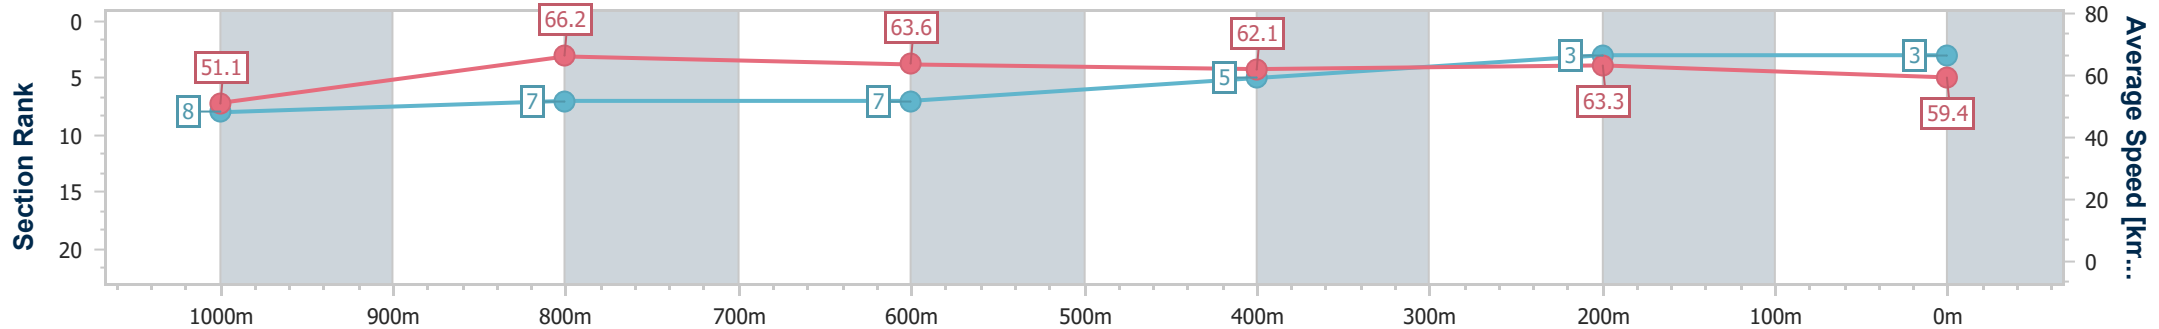

Sunshine Coast QLD Professional  
 Race 7: CALOUNDRA CHORALE AND THEATRE COMPANY  
 BENCHMARK 58 Handicap - 1200m

14 April 2023 - 18:31

Track Rating: Good 4, Weather: Fine, Rail Position: +8m

Section	Overall	1000m	800m	600m	400m	200m
Section Times	1:11.71 [3] (0:14.11)	0:57.60 [8] (0:10.98)	0:46.62 [7] (0:11.48)	0:35.14 [7] (0:11.64)	0:23.50 [5] (0:11.38)	0:12.12 [3] (0:12.12)
Average Speed [km/h]	51.1	66.2	63.6	62.1	63.3	59.4
Top Speed [km/h]	65.9	67.3	65.0	64.1	64.2	62.2
Avg. Dist. to Rail [m]	7.1	3.5	2.6	0.7	3.4	5.0
Avg. Stride Freq. [Hz]	2.2	2.4	2.3	2.3	2.4	2.3
Avg. Stride Length [m]	6.4	7.8	7.6	7.5	7.2	7.1