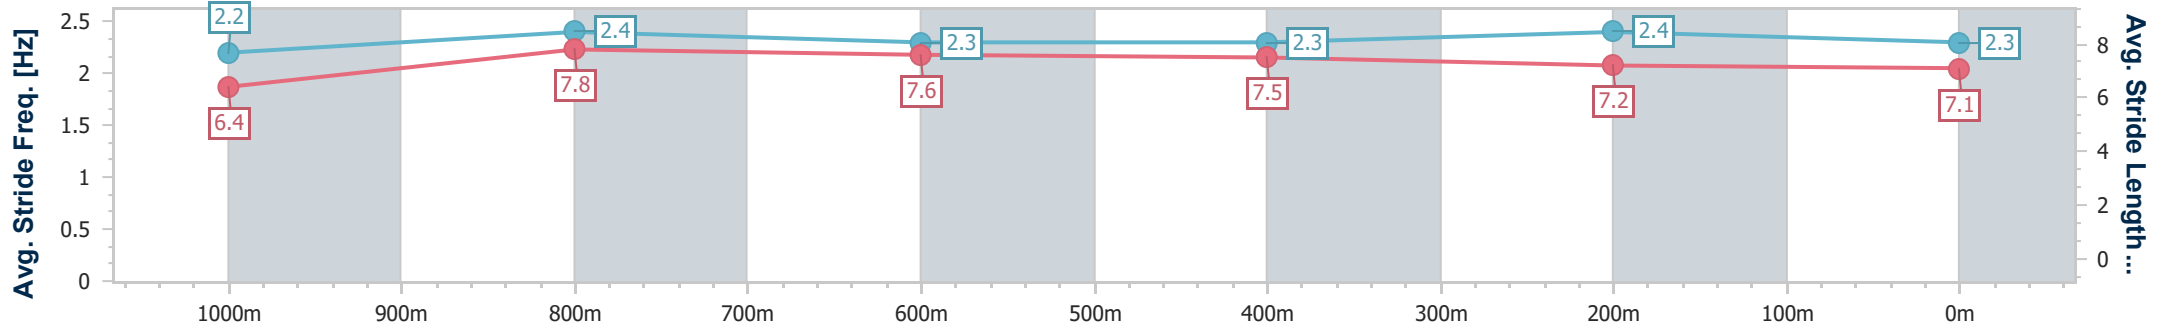

Horse/Jockey Name	Brave Enough
Final Rank	3
Fastest Section Time (Section)	0:10.98 (1000m)
Top Speed [km/h] (Section)	67.3 (1000m)
Race State	Finished

Sunshine Coast QLD Professional
Race 7: CALOUNDRA CHORALE AND THEATRE COMPANY
BENCHMARK 58 Handicap - 1200m

14 April 2023 - 18:31

Track Rating: Good 4, Weather: Fine, Rail Position: +8m

Section	Overall	1000m	800m	600m	400m	200m
Section Times	1:11.71 [3] (0:14.11)	0:57.60 [8] (0:10.98)	0:46.62 [7] (0:11.48)	0:35.14 [7] (0:11.64)	0:23.50 [5] (0:11.38)	0:12.12 [3] (0:12.12)
Average Speed [km/h]	51.1	66.2	63.6	62.1	63.3	59.4
Top Speed [km/h]	65.9	67.3	65.0	64.1	64.2	62.2
Avg. Dist. to Rail [m]	7.1	3.5	2.6	0.7	3.4	5.0
Avg. Stride Freq. [Hz]	2.2	2.4	2.3	2.3	2.4	2.3
Avg. Stride Length [m]	6.4	7.8	7.6	7.5	7.2	7.1

- [ ] Ranking at each section and finish
- -.-.- No data available at this section
- NA No data available