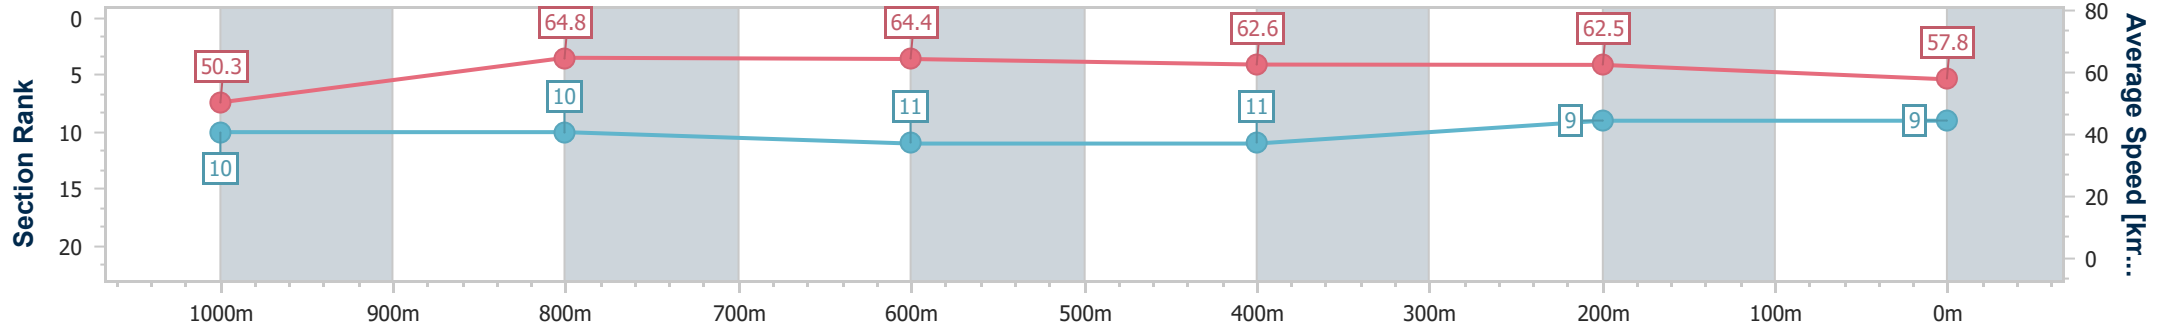

Sunshine Coast QLD Professional  
 Race 7: CALOUNDRA CHORALE AND THEATRE COMPANY  
 BENCHMARK 58 Handicap - 1200m

14 April 2023 - 18:31

Track Rating: Good 4, Weather: Fine, Rail Position: +8m

Section	Overall	1000m	800m	600m	400m	200m
Section Times	1:12.36 [8] (0:14.60)	0:57.76 [11] (0:11.02)	0:46.74 [11] (0:11.35)	0:35.39 [10] (0:11.58)	0:23.81 [8] (0:11.67)	0:12.14 [8] (0:12.14)
Average Speed [km/h]	49.4	65.7	64.3	62.4	61.7	59.3
Top Speed [km/h]	65.9	67.3	65.3	63.8	63.1	61.4
Avg. Dist. to Rail [m]	7.4	2.2	2.1	0.7	2.5	3.6
Avg. Stride Freq. [Hz]	2.3	2.6	2.5	2.5	2.5	2.5
Avg. Stride Length [m]	6.0	6.9	7.0	7.0	6.9	6.7

- [ ] Ranking at each section and finish
- .-.- No data available at this section
- NA No data available

Horse/Jockey Name	Legend I Am
Final Rank	9
Fastest Section Time (Section)	0:11.18 (1000m)
Top Speed [km/h] (Section)	66.9 (1000m)
Race State	Finished

Sunshine Coast QLD Professional  
 Race 7: CALOUNDRA CHORALE AND THEATRE COMPANY  
 BENCHMARK 58 Handicap - 1200m

14 April 2023 - 18:31

Track Rating: Good 4, Weather: Fine, Rail Position: +8m

Section	Overall	1000m	800m	600m	400m	200m
Section Times	1:12.59 [9] (0:14.31)	0:58.28 [10] (0:11.18)	0:47.10 [10] (0:11.42)	0:35.68 [11] (0:11.70)	0:23.98 [11] (0:11.53)	0:12.45 [9] (0:12.45)
Average Speed [km/h]	50.3	64.8	64.4	62.6	62.5	57.8
Top Speed [km/h]	66.8	66.9	66.3	64.0	64.2	62.3
Avg. Dist. to Rail [m]	5.1	2.2	3.6	2.8	4.4	6.5
Avg. Stride Freq. [Hz]	2.3	2.4	2.4	2.3	2.4	2.3
Avg. Stride Length [m]	6.0	7.5	7.4	7.4	7.3	6.9