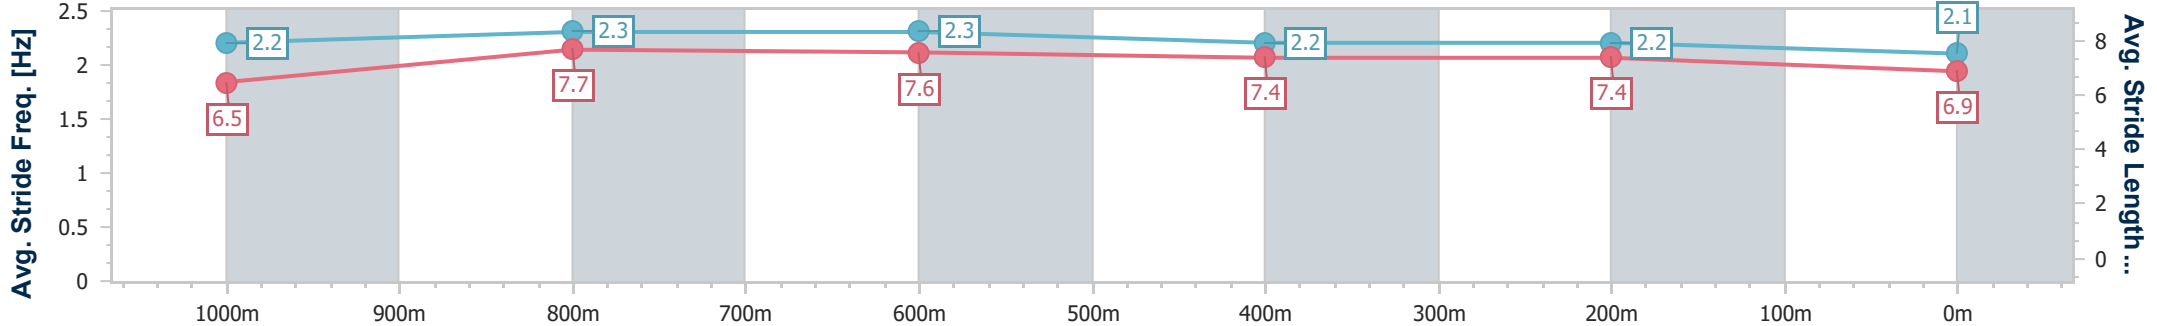

Sunshine Coast QLD Professional  
 Race 7: CALOUNDRA CHORALE AND THEATRE COMPANY  
 BENCHMARK 58 Handicap - 1200m

14 April 2023 - 18:31

Track Rating: Good 4, Weather: Fine, Rail Position: +8m

Section	Overall	1000m	800m	600m	400m	200m
Section Times	1:12.59 [9] (0:14.31)	0:58.28 [10] (0:11.18)	0:47.10 [10] (0:11.42)	0:35.68 [11] (0:11.70)	0:23.98 [11] (0:11.53)	0:12.45 [9] (0:12.45)
Average Speed [km/h]	50.3	64.8	64.4	62.6	62.5	57.8
Top Speed [km/h]	66.8	66.9	66.3	64.0	64.2	62.3
Avg. Dist. to Rail [m]	5.1	2.2	3.6	2.8	4.4	6.5
Avg. Stride Freq. [Hz]	2.3	2.4	2.4	2.3	2.4	2.3
Avg. Stride Length [m]	6.0	7.5	7.4	7.4	7.3	6.9

- [ ] Ranking at each section and finish
- .-.- No data available at this section
- NA No data available

Horse/Jockey Name	Panther Power
Final Rank	10
Fastest Section Time (Section)	0:11.08 (1000m)
Top Speed [km/h] (Section)	67.3 (1000m)
Race State	Finished

Sunshine Coast QLD Professional  
 Race 7: CALOUNDRA CHORALE AND THEATRE COMPANY  
 BENCHMARK 58 Handicap - 1200m

14 April 2023 - 18:31

Track Rating: Good 4, Weather: Fine, Rail Position: +8m

Section	Overall	1000m	800m	600m	400m	200m
Section Times	1:14.11 [10] (0:13.59)	1:00.52 [4] (0:11.08)	0:49.44 [4] (0:11.70)	0:37.74 [5] (0:12.01)	0:25.73 [9] (0:12.33)	0:13.40 [11] (0:13.40)
Average Speed [km/h]	52.9	65.3	61.9	59.8	58.3	53.7
Top Speed [km/h]	66.5	67.3	63.6	61.4	59.9	57.2
Avg. Dist. to Rail [m]	4.7	1.9	0.8	1.2	0.5	1.6
Avg. Stride Freq. [Hz]	2.2	2.3	2.3	2.2	2.2	2.1
Avg. Stride Length [m]	6.5	7.7	7.6	7.4	7.4	6.9