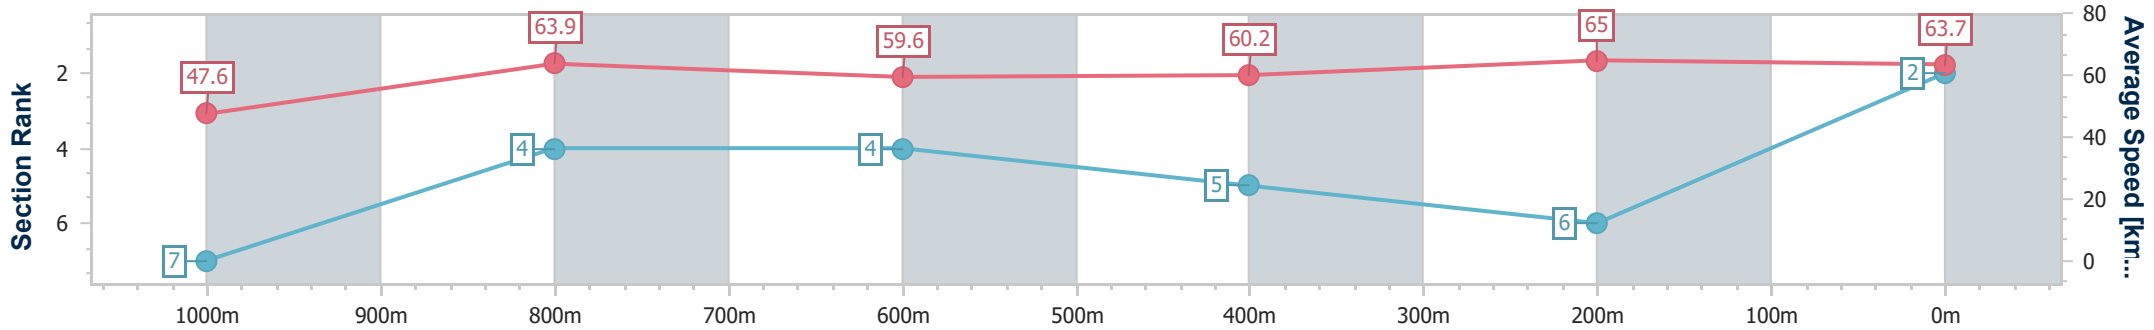

Horse/Jockey Name	Titanium
Final Rank	2
Fastest Section Time (Section)	0:11.08 (400m)
Top Speed [km/h] (Section)	65.8 (400m)
Race State	Finished

Eagle Farm QLD Professional
Race 1: BRC MEMBERSHIP ON SALE NOW Class 5 Handicap - 1200m
03 May 2023 - 11:27
Track Rating: Good 4, Weather: Fine, Rail Position: +10.5m Entire Course

BRISBANE RACING CLUB

Section	Overall	1000m	800m	600m	400m	200m								
Section Times	1:12.92 [2] (0:15.15)	0:57.77 [7] (0:11.34)	0:46.43 [4] (0:12.10)	0:34.33 [4] (0:11.94)	0:22.39 [5] (0:11.08)	0:11.31 [6] (0:11.31)								
Average Speed [km/h]	47.6	63.9	59.6	60.2	65.0	63.7								
Top Speed [km/h]	64.4	65.3	61.4	63.1	65.8	65.7								
Avg. Dist. to Rail [m]	3.1	1.0	0.6	0.4	1.0	2.3								
Avg. Stride Freq. [Hz]	2.1	2.3	2.2	2.2	2.4	2.4								
Avg. Stride Length [m]	6.2	7.7	7.5	7.6	7.6	7.4								

- [ ] Ranking at each section and finish
- -.-.- No data available at this section
- NA No data available