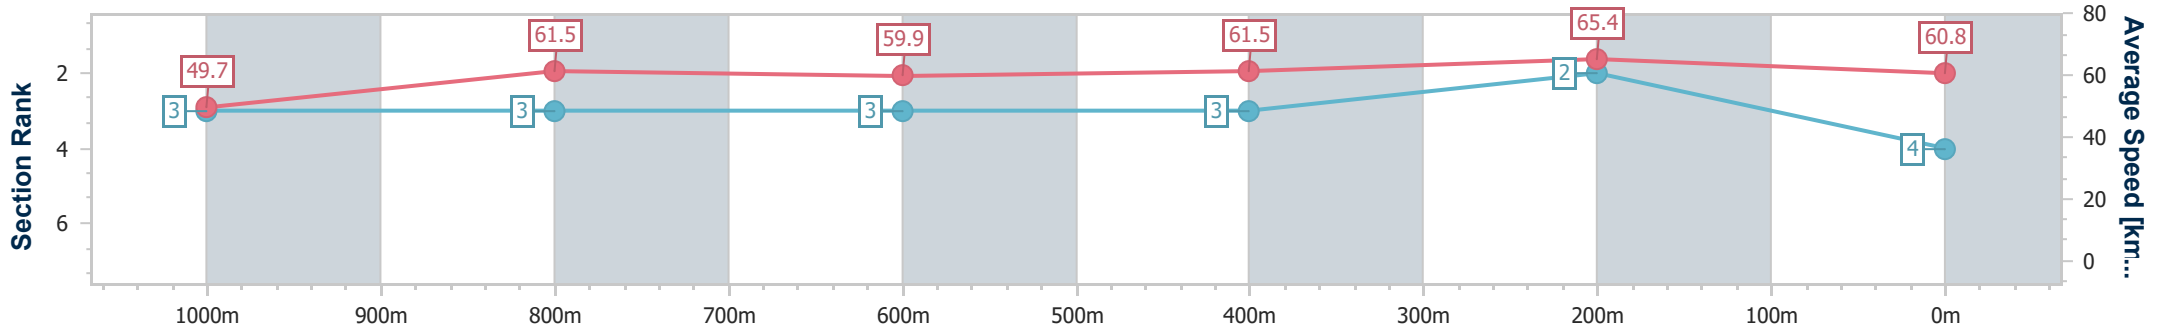

Horse/Jockey Name	Adonisea
Final Rank	4
Fastest Section Time (Section)	0:11.02 (400m)
Top Speed [km/h] (Section)	65.8 (400m)
Race State	Finished

Eagle Farm QLD Professional
Race 1: BRC MEMBERSHIP ON SALE NOW Class 5 Handicap - 1200m
03 May 2023 - 11:27
Track Rating: Good 4, Weather: Fine, Rail Position: +10.5m Entire Course

BRISBANE RACING CLUB

Section	Overall	1000m	800m	600m	400m	200m
Section Times	1:13.27 [4] (0:14.55)	0:58.72 [3] (0:11.90)	0:46.82 [3] (0:12.15)	0:34.67 [3] (0:11.79)	0:22.88 [3] (0:11.02)	0:11.86 [2] (0:11.86)
Average Speed [km/h]	49.7	61.5	59.9	61.5	65.4	60.8
Top Speed [km/h]	65.6	64.6	60.8	65.3	65.8	64.0
Avg. Dist. to Rail [m]	6.7	3.6	2.3	1.6	2.2	1.2
Avg. Stride Freq. [Hz]	2.2	2.3	2.2	2.3	2.4	2.4
Avg. Stride Length [m]	6.2	7.6	7.6	7.5	7.4	7.1

- [ ] Ranking at each section and finish
- -.-.- No data available at this section
- NA No data available