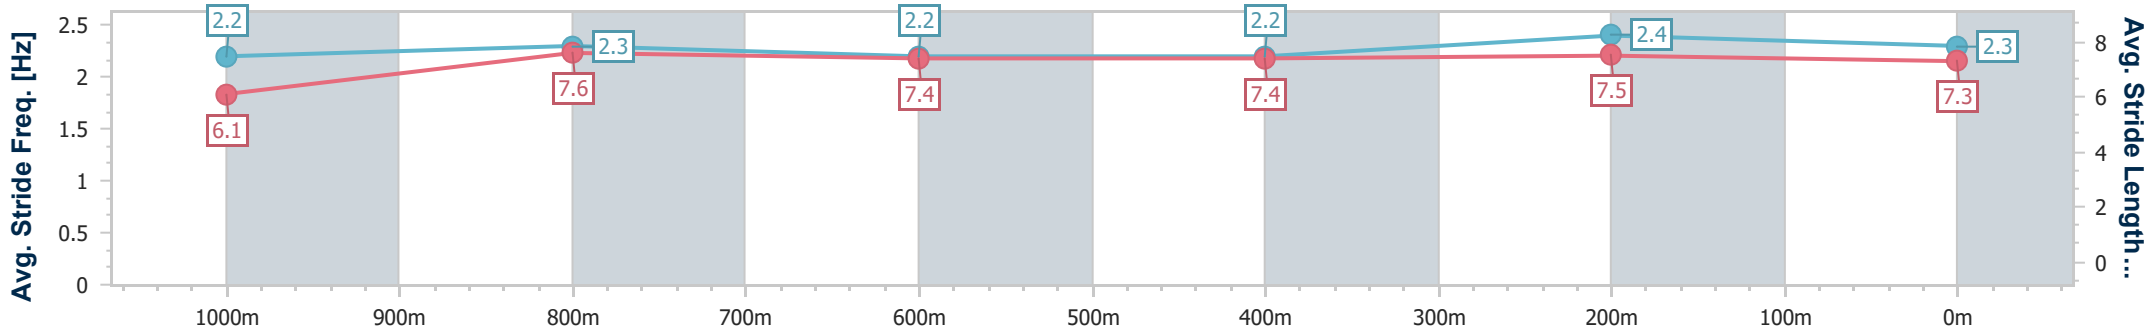

Eagle Farm QLD Professional
Race 1: BRC MEMBERSHIP ON SALE NOW Class 5 Handicap - 1200m

03 May 2023 - 11:27

Track Rating: Good 4, Weather: Fine, Rail Position: +10.5m Entire Course

BRISBANE RACING CLUB

Section	Overall	1000m	800m	600m	400m	200m
Section Times	1:13.36 [5] (0:14.48)	0:58.88 [1] (0:11.62)	0:47.26 [2] (0:12.21)	0:35.05 [1] (0:12.02)	0:23.03 [1] (0:11.18)	0:11.85 [4] (0:11.85)
Average Speed [km/h]	49.9	62.5	59.1	59.7	64.3	60.8
Top Speed [km/h]	65.8	64.8	60.0	61.9	65.2	64.0
Avg. Dist. to Rail [m]	3.3	1.7	0.8	0.9	1.1	1.0
Avg. Stride Freq. [Hz]	2.2	2.3	2.2	2.2	2.4	2.3
Avg. Stride Length [m]	6.1	7.6	7.4	7.4	7.5	7.3