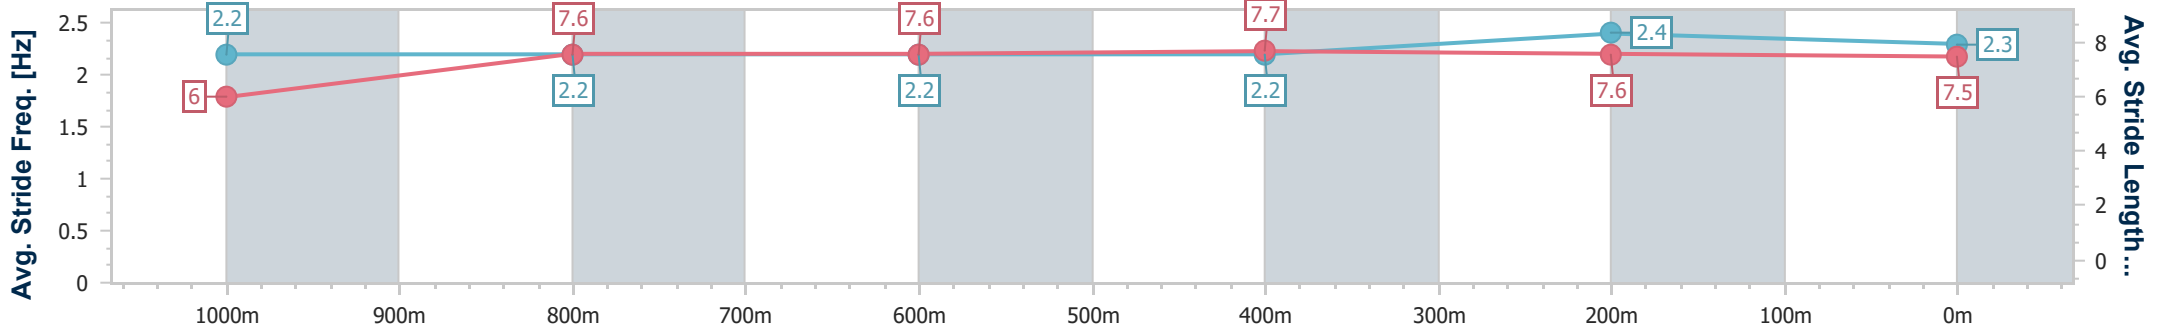

Horse/Jockey Name	Highland Son
Final Rank	3
Fastest Section Time (Section)	0:10.95 (400m)
Top Speed [km/h] (Section)	67.2 (400m)
Race State	Finished

Eagle Farm QLD Professional
Race 1: BRC MEMBERSHIP ON SALE NOW Class 5 Handicap - 1200m
03 May 2023 - 11:27
Track Rating: Good 4, Weather: Fine, Rail Position: +10.5m Entire Course

BRISBANE RACING CLUB

Section	Overall	1000m	800m	600m	400m	200m								
Section Times	1:13.07 [3] (0:15.01)	0:58.06 [5] (0:11.77)	0:46.29 [5] (0:12.08)	0:34.21 [5] (0:11.81)	0:22.40 [6] (0:10.95)	0:11.45 [5] (0:11.45)								
Average Speed [km/h]	48.0	61.9	60.1	61.5	65.9	62.9								
Top Speed [km/h]	63.1	63.7	61.2	64.3	67.2	65.0								
Avg. Dist. to Rail [m]	3.4	2.5	1.9	2.1	4.3	4.1								
Avg. Stride Freq. [Hz]	2.2	2.2	2.2	2.2	2.4	2.3								
Avg. Stride Length [m]	6.0	7.6	7.6	7.7	7.6	7.5								

- [ ] Ranking at each section and finish
- -.-.- No data available at this section
- NA No data available