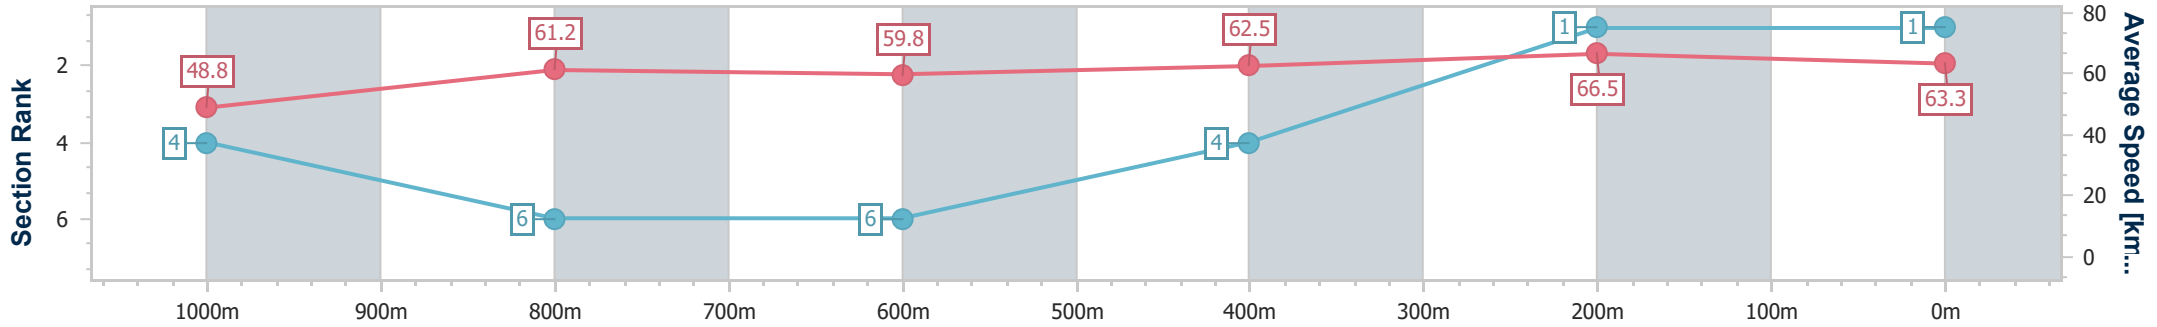

03 May 2023 - 11:27
Track Rating: Good 4, Weather: Fine, Rail Position: +10.5m Entire Course

BRISBANE RACING CLUB

Section	Overall	1000m	800m	600m	400m	200m
Section Times	1:12.70 [1] (0:14.82)	0:57.88 [4] (0:11.94)	0:45.94 [6] (0:12.15)	0:33.79 [6] (0:11.56)	0:22.23 [4] (0:10.84)	0:11.39 [1] (0:11.39)
Average Speed [km/h]	48.8	61.2	59.8	62.5	66.5	63.3
Top Speed [km/h]	64.4	63.1	60.7	65.3	67.4	66.0
Avg. Dist. to Rail [m]	5.5	3.1	1.6	1.5	2.5	3.2
Avg. Stride Freq. [Hz]	2.3	2.3	2.2	2.2	2.4	2.4
Avg. Stride Length [m]	6.0	7.5	7.4	7.9	7.6	7.4