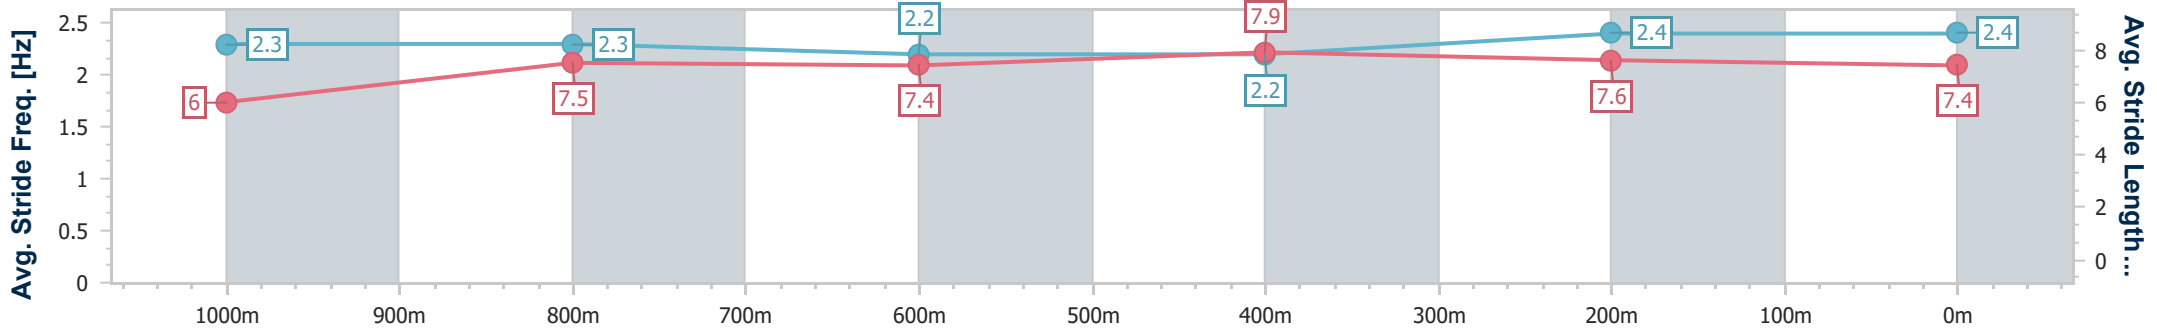

03 May 2023 - 11:27
Track Rating: Good 4, Weather: Fine, Rail Position: +10.5m Entire Course

BRISBANE RACING CLUB

Section	Overall	1000m	800m	600m	400m	200m
Section Times	1:12.70 [1] (0:14.82)	0:57.88 [4] (0:11.94)	0:45.94 [6] (0:12.15)	0:33.79 [6] (0:11.56)	0:22.23 [4] (0:10.84)	0:11.39 [1] (0:11.39)
Average Speed [km/h]	48.8	61.2	59.8	62.5	66.5	63.3
Top Speed [km/h]	64.4	63.1	60.7	65.3	67.4	66.0
Avg. Dist. to Rail [m]	5.5	3.1	1.6	1.5	2.5	3.2
Avg. Stride Freq. [Hz]	2.3	2.3	2.2	2.2	2.4	2.4
Avg. Stride Length [m]	6.0	7.5	7.4	7.9	7.6	7.4