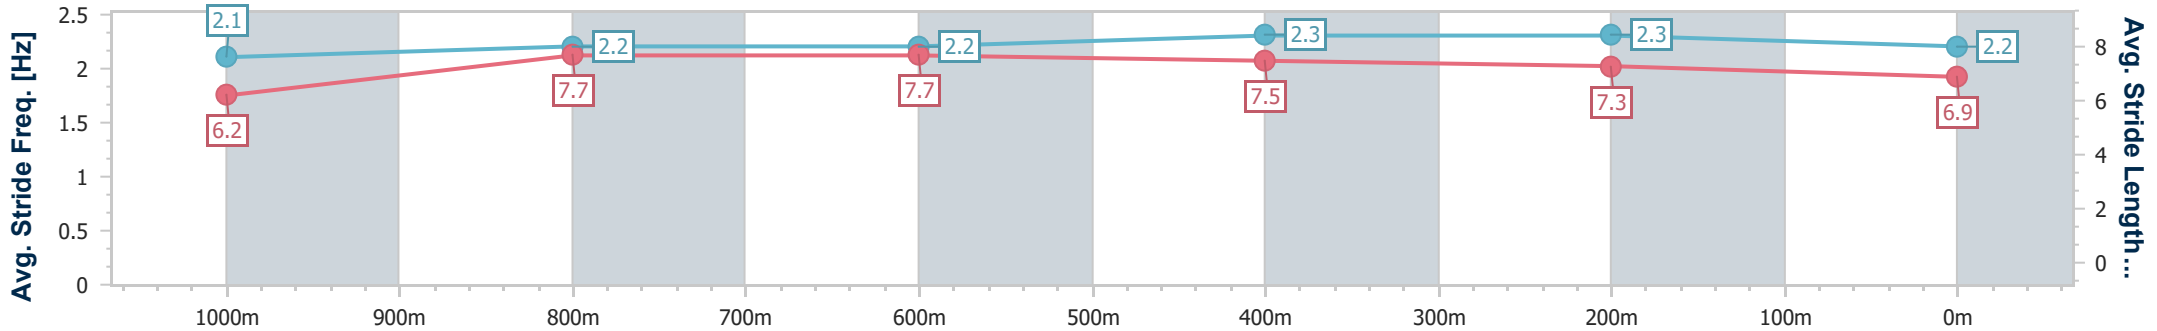

Horse/Jockey Name	My Zebrinka
Final Rank	7
Fastest Section Time (Section)	0:11.63 (600m)
Top Speed [km/h] (Section)	64.3 (400m)
Race State	Finished

Eagle Farm QLD Professional
Race 1: BRC MEMBERSHIP ON SALE NOW Class 5 Handicap - 1200m
03 May 2023 - 11:27
Track Rating: Good 4, Weather: Fine, Rail Position: +10.5m Entire Course

BRISBANE RACING CLUB

Section	Overall	1000m	800m	600m	400m	200m
Section Times	1:15.05 [7] (0:15.09)	0:59.96 [6] (0:11.84)	0:48.12 [7] (0:11.93)	0:36.19 [7] (0:11.63)	0:24.56 [7] (0:11.67)	0:12.89 [7] (0:12.89)
Average Speed [km/h]	48.0	62.2	61.1	62.7	61.6	55.8
Top Speed [km/h]	63.5	63.5	62.6	63.8	64.3	60.1
Avg. Dist. to Rail [m]	5.9	4.5	3.2	2.3	4.4	5.0
Avg. Stride Freq. [Hz]	2.1	2.2	2.2	2.3	2.3	2.2
Avg. Stride Length [m]	6.2	7.7	7.7	7.5	7.3	6.9

- [ ] Ranking at each section and finish
- -.-.- No data available at this section
- NA No data available