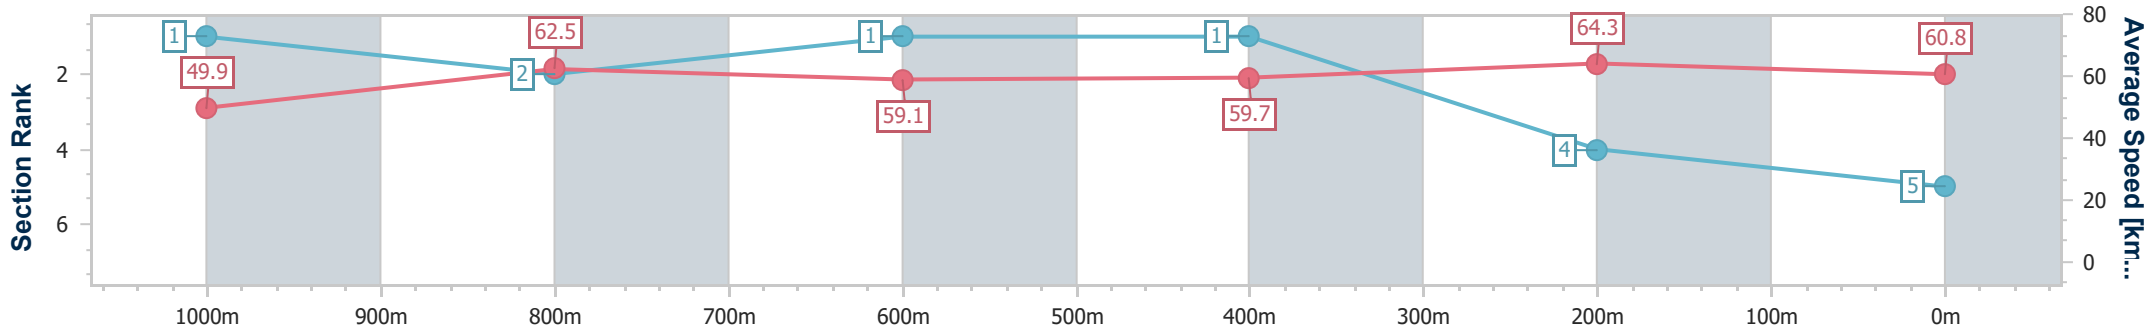

Eagle Farm QLD Professional
Race 1: BRC MEMBERSHIP ON SALE NOW Class 5 Handicap - 1200m

03 May 2023 - 11:27

Track Rating: Good 4, Weather: Fine, Rail Position: +10.5m Entire Course

BRISBANE RACING CLUB

Section	Overall	1000m	800m	600m	400m	200m
Section Times	1:13.36 [5] (0:14.48)	0:58.88 [1] (0:11.62)	0:47.26 [2] (0:12.21)	0:35.05 [1] (0:12.02)	0:23.03 [1] (0:11.18)	0:11.85 [4] (0:11.85)
Average Speed [km/h]	49.9	62.5	59.1	59.7	64.3	60.8
Top Speed [km/h]	65.8	64.8	60.0	61.9	65.2	64.0
Avg. Dist. to Rail [m]	3.3	1.7	0.8	0.9	1.1	1.0
Avg. Stride Freq. [Hz]	2.2	2.3	2.2	2.2	2.4	2.3
Avg. Stride Length [m]	6.1	7.6	7.4	7.4	7.5	7.3