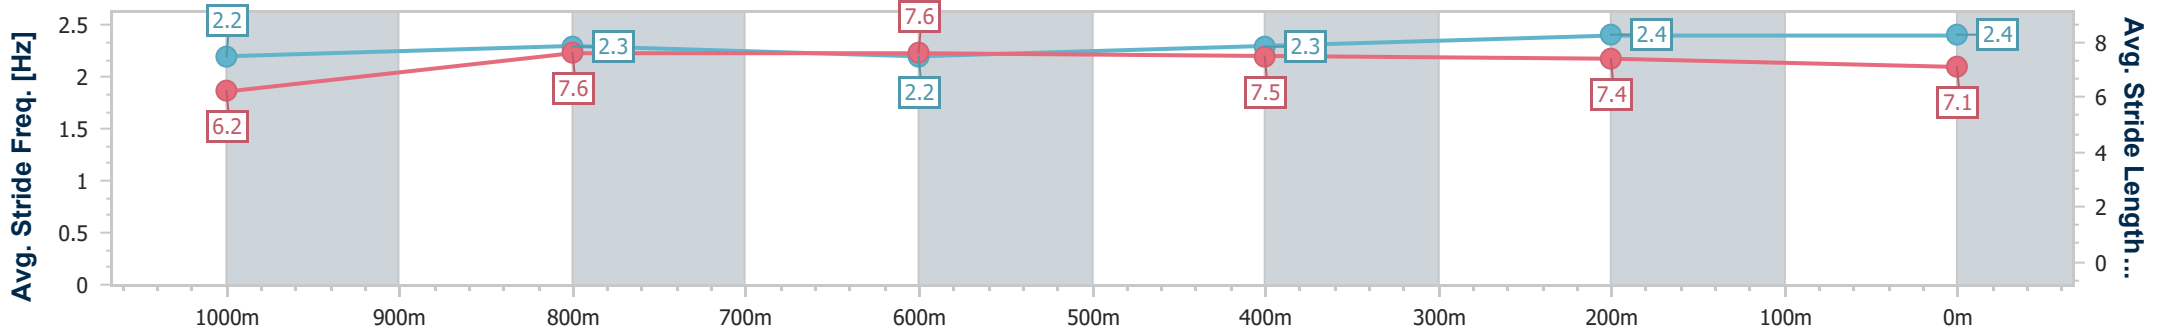

Horse/Jockey Name	Adonisea
Final Rank	4
Fastest Section Time (Section)	0:11.02 (400m)
Top Speed [km/h] (Section)	65.8 (400m)
Race State	Finished

Eagle Farm QLD Professional
Race 1: BRC MEMBERSHIP ON SALE NOW Class 5 Handicap - 1200m
03 May 2023 - 11:27
Track Rating: Good 4, Weather: Fine, Rail Position: +10.5m Entire Course

BRISBANE RACING CLUB

Section	Overall	1000m	800m	600m	400m	200m
Section Times	1:13.27 [4] (0:14.55)	0:58.72 [3] (0:11.90)	0:46.82 [3] (0:12.15)	0:34.67 [3] (0:11.79)	0:22.88 [3] (0:11.02)	0:11.86 [2] (0:11.86)
Average Speed [km/h]	49.7	61.5	59.9	61.5	65.4	60.8
Top Speed [km/h]	65.6	64.6	60.8	65.3	65.8	64.0
Avg. Dist. to Rail [m]	6.7	3.6	2.3	1.6	2.2	1.2
Avg. Stride Freq. [Hz]	2.2	2.3	2.2	2.3	2.4	2.4
Avg. Stride Length [m]	6.2	7.6	7.6	7.5	7.4	7.1

- [ ] Ranking at each section and finish
- -.-.- No data available at this section
- NA No data available