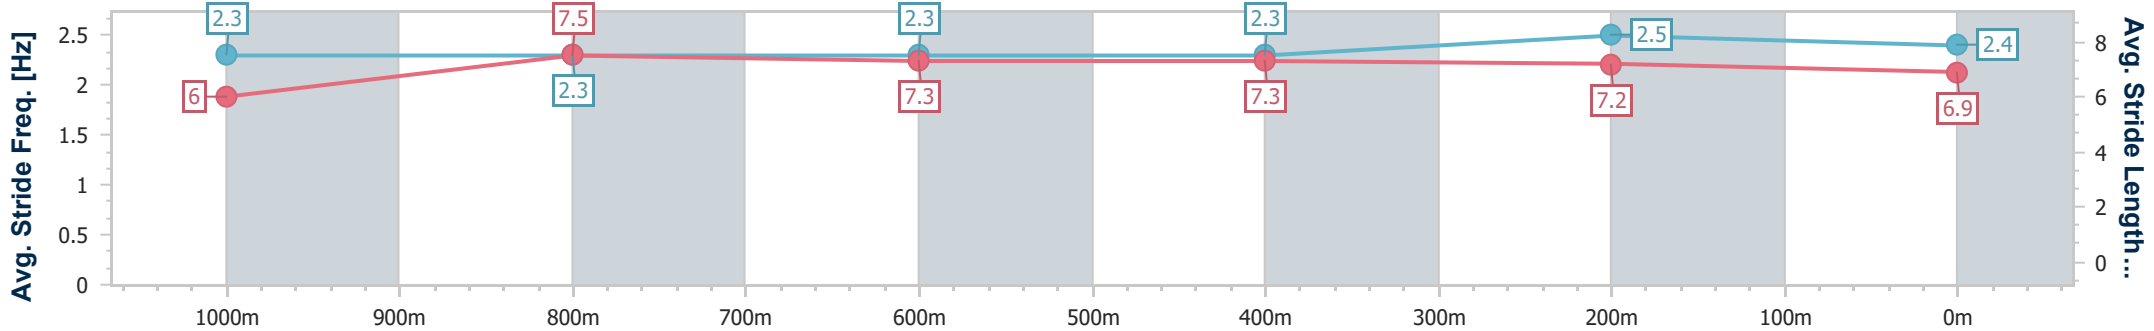

Horse/Jockey Name	Gentle Prince
Final Rank	6
Fastest Section Time (Section)	0:11.16 (400m)
Top Speed [km/h] (Section)	66.3 (Overall)
Race State	Finished

Eagle Farm QLD Professional
Race 1: BRC MEMBERSHIP ON SALE NOW Class 5 Handicap - 1200m
03 May 2023 - 11:27
Track Rating: Good 4, Weather: Fine, Rail Position: +10.5m Entire Course

BRISBANE RACING CLUB

Section	Overall	1000m	800m	600m	400m	200m
Section Times	1:13.84 [6] (0:14.50)	0:59.34 [2] (0:11.62)	0:47.72 [1] (0:12.28)	0:35.44 [2] (0:11.99)	0:23.45 [2] (0:11.16)	0:12.29 [3] (0:12.29)
Average Speed [km/h]	49.8	62.8	59.4	60.4	64.5	58.6
Top Speed [km/h]	66.3	64.5	61.1	63.9	65.4	63.2
Avg. Dist. to Rail [m]	5.1	2.9	3.0	1.2	0.7	0.5
Avg. Stride Freq. [Hz]	2.3	2.3	2.3	2.3	2.5	2.4
Avg. Stride Length [m]	6.0	7.5	7.3	7.3	7.2	6.9

- [ ] Ranking at each section and finish
- -.-.- No data available at this section
- NA No data available