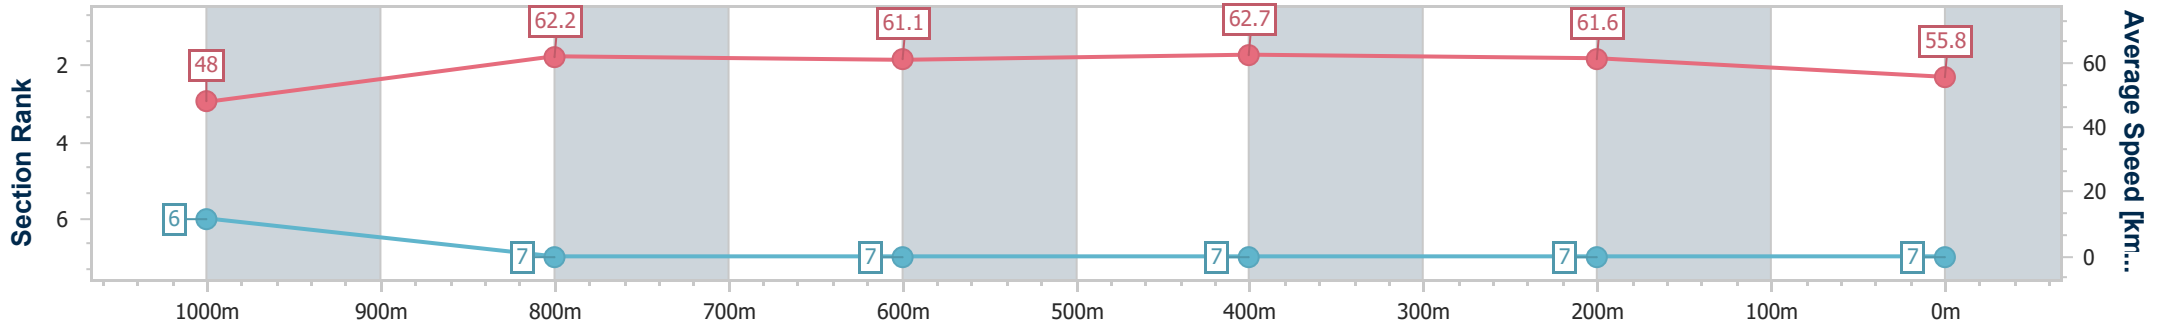

Horse/Jockey Name	My Zebrinka
Final Rank	7
Fastest Section Time (Section)	0:11.63 (600m)
Top Speed [km/h] (Section)	64.3 (400m)
Race State	Finished

Eagle Farm QLD Professional
Race 1: BRC MEMBERSHIP ON SALE NOW Class 5 Handicap - 1200m
03 May 2023 - 11:27
Track Rating: Good 4, Weather: Fine, Rail Position: +10.5m Entire Course

BRISBANE RACING CLUB

Section	Overall	1000m	800m	600m	400m	200m
Section Times	1:15.05 [7] (0:15.09)	0:59.96 [6] (0:11.84)	0:48.12 [7] (0:11.93)	0:36.19 [7] (0:11.63)	0:24.56 [7] (0:11.67)	0:12.89 [7] (0:12.89)
Average Speed [km/h]	48.0	62.2	61.1	62.7	61.6	55.8
Top Speed [km/h]	63.5	63.5	62.6	63.8	64.3	60.1
Avg. Dist. to Rail [m]	5.9	4.5	3.2	2.3	4.4	5.0
Avg. Stride Freq. [Hz]	2.1	2.2	2.2	2.3	2.3	2.2
Avg. Stride Length [m]	6.2	7.7	7.7	7.5	7.3	6.9

- [ ] Ranking at each section and finish
- -.-.- No data available at this section
- NA No data available