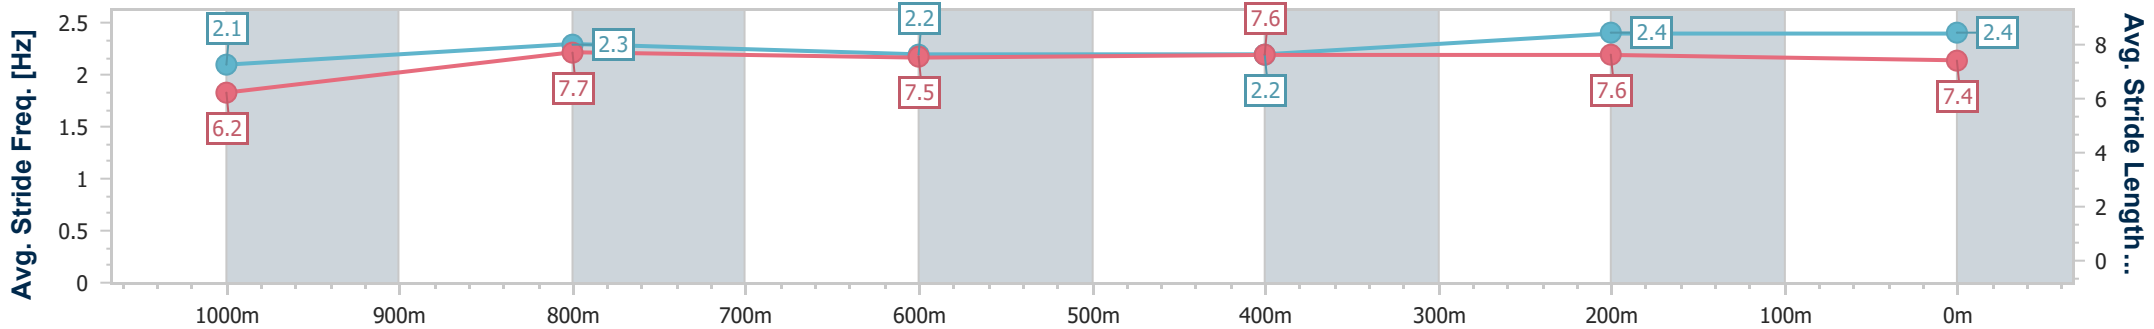

Horse/Jockey Name	Titanium
Final Rank	2
Fastest Section Time (Section)	0:11.08 (400m)
Top Speed [km/h] (Section)	65.8 (400m)
Race State	Finished

Eagle Farm QLD Professional
Race 1: BRC MEMBERSHIP ON SALE NOW Class 5 Handicap - 1200m
03 May 2023 - 11:27
Track Rating: Good 4, Weather: Fine, Rail Position: +10.5m Entire Course

BRISBANE RACING CLUB

Section	Overall	1000m	800m	600m	400m	200m								
Section Times	1:12.92 [2] (0:15.15)	0:57.77 [7] (0:11.34)	0:46.43 [4] (0:12.10)	0:34.33 [4] (0:11.94)	0:22.39 [5] (0:11.08)	0:11.31 [6] (0:11.31)								
Average Speed [km/h]	47.6	63.9	59.6	60.2	65.0	63.7								
Top Speed [km/h]	64.4	65.3	61.4	63.1	65.8	65.7								
Avg. Dist. to Rail [m]	3.1	1.0	0.6	0.4	1.0	2.3								
Avg. Stride Freq. [Hz]	2.1	2.3	2.2	2.2	2.4	2.4								
Avg. Stride Length [m]	6.2	7.7	7.5	7.6	7.6	7.4								

- [ ] Ranking at each section and finish
- -.-.- No data available at this section
- NA No data available