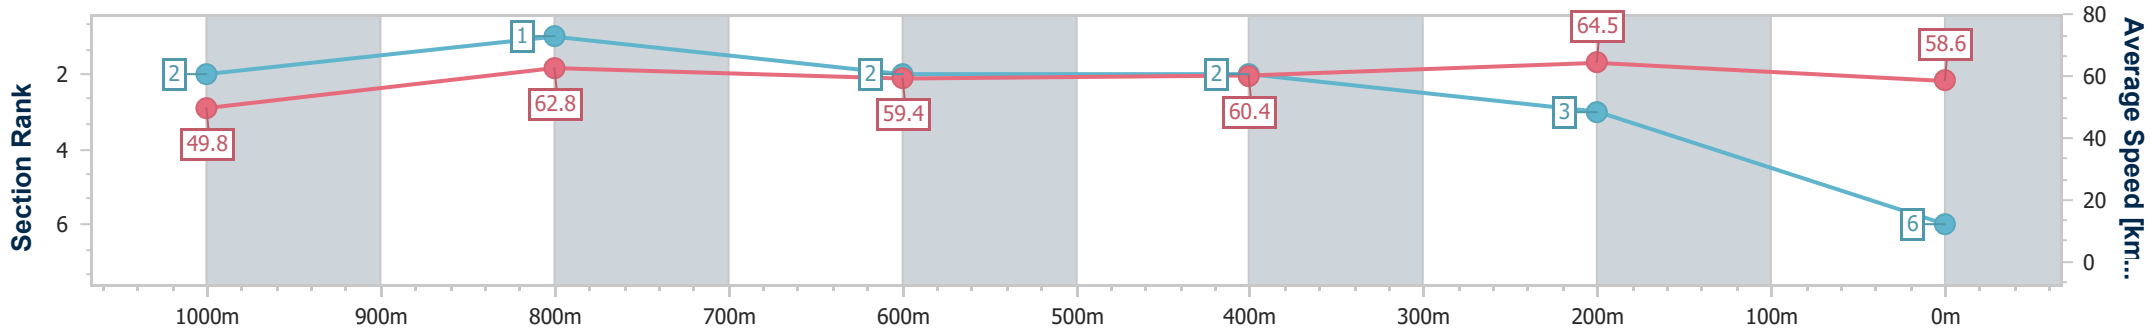

Horse/Jockey Name	Gentle Prince
Final Rank	6
Fastest Section Time (Section)	0:11.16 (400m)
Top Speed [km/h] (Section)	66.3 (Overall)
Race State	Finished

Eagle Farm QLD Professional
Race 1: BRC MEMBERSHIP ON SALE NOW Class 5 Handicap - 1200m
03 May 2023 - 11:27
Track Rating: Good 4, Weather: Fine, Rail Position: +10.5m Entire Course

BRISBANE RACING CLUB

Section	Overall	1000m	800m	600m	400m	200m
Section Times	1:13.84 [6] (0:14.50)	0:59.34 [2] (0:11.62)	0:47.72 [1] (0:12.28)	0:35.44 [2] (0:11.99)	0:23.45 [2] (0:11.16)	0:12.29 [3] (0:12.29)
Average Speed [km/h]	49.8	62.8	59.4	60.4	64.5	58.6
Top Speed [km/h]	66.3	64.5	61.1	63.9	65.4	63.2
Avg. Dist. to Rail [m]	5.1	2.9	3.0	1.2	0.7	0.5
Avg. Stride Freq. [Hz]	2.3	2.3	2.3	2.3	2.5	2.4
Avg. Stride Length [m]	6.0	7.5	7.3	7.3	7.2	6.9

- [ ] Ranking at each section and finish
- -.-.- No data available at this section
- NA No data available