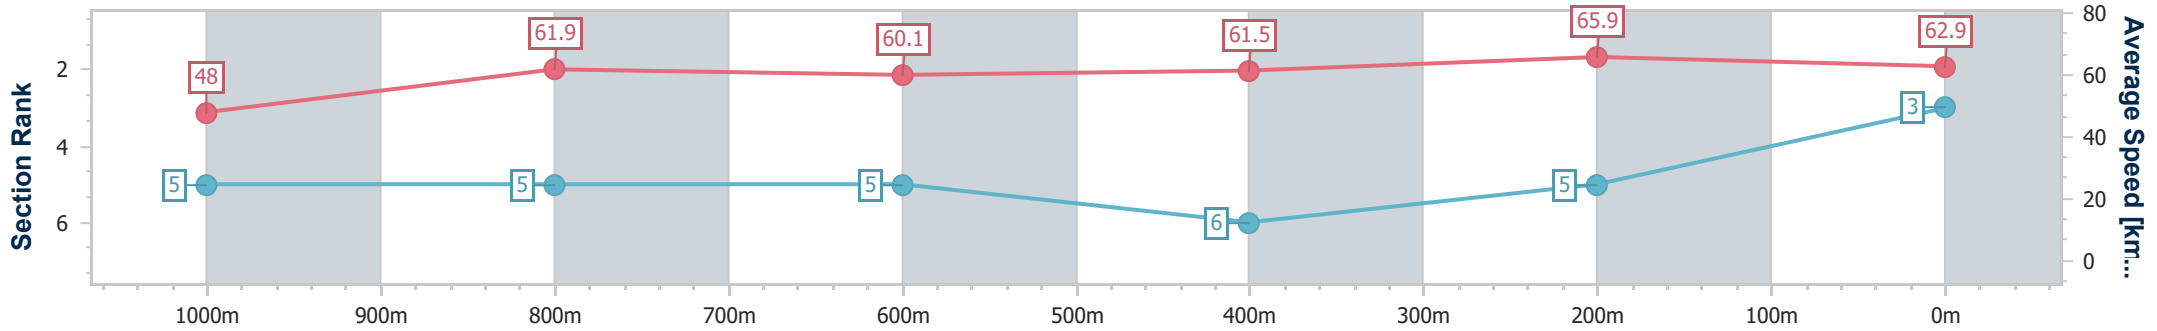

Horse/Jockey Name	Highland Son
Final Rank	3
Fastest Section Time (Section)	0:10.95 (400m)
Top Speed [km/h] (Section)	67.2 (400m)
Race State	Finished

Eagle Farm QLD Professional
Race 1: BRC MEMBERSHIP ON SALE NOW Class 5 Handicap - 1200m
03 May 2023 - 11:27
Track Rating: Good 4, Weather: Fine, Rail Position: +10.5m Entire Course

BRISBANE RACING CLUB

Section	Overall	1000m	800m	600m	400m	200m								
Section Times	1:13.07 [3] (0:15.01)	0:58.06 [5] (0:11.77)	0:46.29 [5] (0:12.08)	0:34.21 [5] (0:11.81)	0:22.40 [6] (0:10.95)	0:11.45 [5] (0:11.45)								
Average Speed [km/h]	48.0	61.9	60.1	61.5	65.9	62.9								
Top Speed [km/h]	63.1	63.7	61.2	64.3	67.2	65.0								
Avg. Dist. to Rail [m]	3.4	2.5	1.9	2.1	4.3	4.1								
Avg. Stride Freq. [Hz]	2.2	2.2	2.2	2.2	2.4	2.3								
Avg. Stride Length [m]	6.0	7.6	7.6	7.7	7.6	7.5								

- [ ] Ranking at each section and finish
- -.-.- No data available at this section
- NA No data available