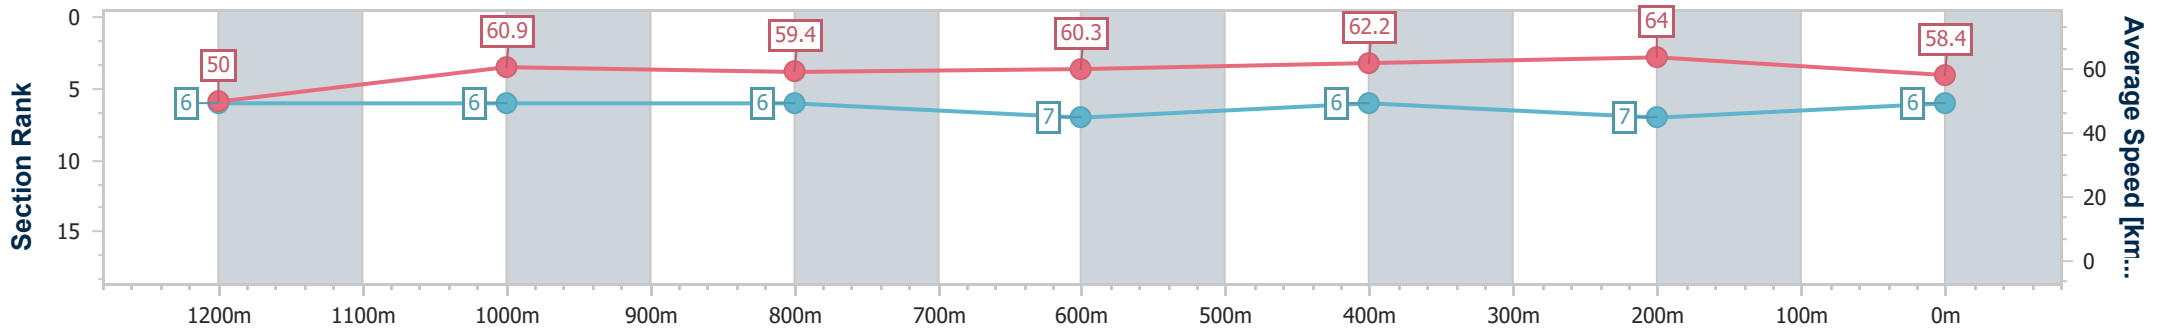

Horse/Jockey Name	Schmeichel
Final Rank	6
Fastest Section Time (Section)	0:11.25 (400m)
Top Speed [km/h] (Section)	64.9 (400m)
Race State	Finished

Eagle Farm QLD Professional
Race 6: THE STAR STRADBROKE SEASON Maiden Plate - 1400m
03 May 2023 - 14:18
Track Rating: Good 4, Weather: Fine, Rail Position: +10.5m Entire Course

BRISBANE RACING CLUB

Section	Overall	1200m	1000m	800m	600m	400m	200m
Section Times	1:25.91 [6] (0:14.40)	1:11.51 [6] (0:11.88)	0:59.63 [6] (0:12.26)	0:47.37 [6] (0:12.09)	0:35.28 [7] (0:11.69)	0:23.59 [6] (0:11.25)	0:12.34 [7] (0:12.34)
Average Speed [km/h]	50.0	60.9	59.4	60.3	62.2	64.0	58.4
Top Speed [km/h]	63.2	62.4	60.9	60.8	64.3	64.9	62.6
Avg. Dist. to Rail [m]	2.7	2.0	2.6	2.2	2.3	1.4	1.1
Avg. Stride Freq. [Hz]	2.2	2.3	2.2	2.2	2.3	2.3	2.2
Avg. Stride Length [m]	6.3	7.4	7.4	7.5	7.5	7.6	7.3

- [ ] Ranking at each section and finish
- -.-.- No data available at this section
- NA No data available