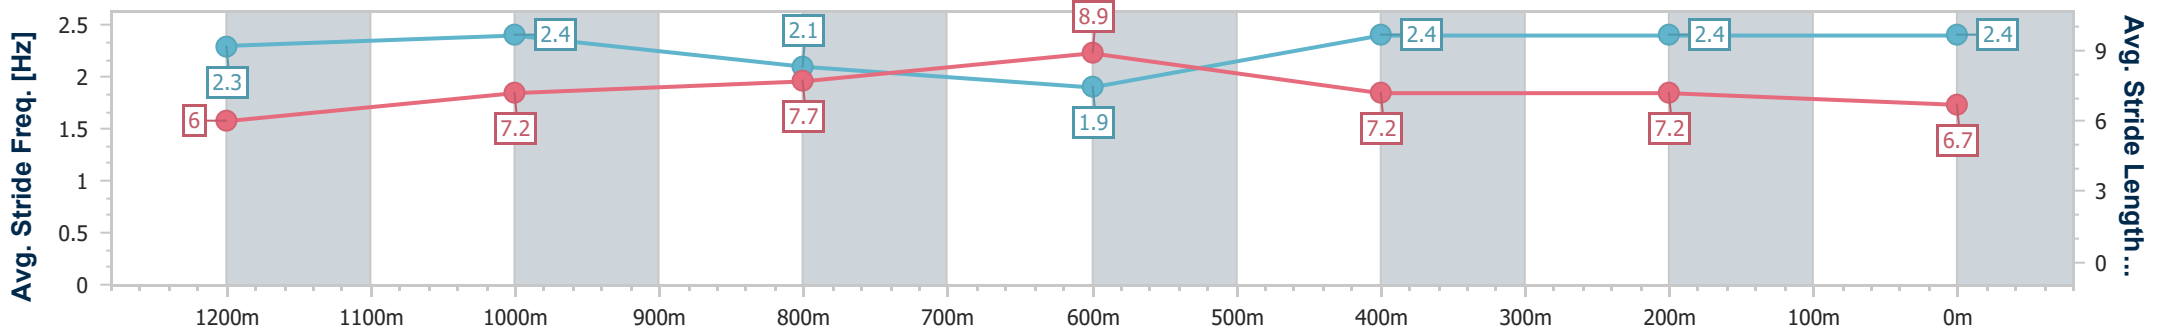

Horse/Jockey Name	Brasco
Final Rank	5
Fastest Section Time (Section)	0:11.31 (400m)
Top Speed [km/h] (Section)	64.5 (400m)
Race State	Finished

Eagle Farm QLD Professional
Race 6: THE STAR STRADBROKE SEASON Maiden Plate - 1400m
03 May 2023 - 14:18
Track Rating: Good 4, Weather: Fine, Rail Position: +10.5m Entire Course

BRISBANE RACING CLUB

Section	Overall	1200m	1000m	800m	600m	400m	200m
Section Times	1:25.88 [5] (0:14.47)	1:11.41 [7] (0:11.89)	0:59.52 [7] (0:12.27)	0:47.25 [7] (0:11.89)	0:35.36 [5] (0:11.57)	0:23.79 [3] (0:11.31)	0:12.48 [5] (0:12.48)
Average Speed [km/h]	49.8	60.9	59.7	61.6	63.1	63.8	57.6
Top Speed [km/h]	63.3	63.1	62.3	63.1	64.0	64.5	62.5
Avg. Dist. to Rail [m]	5.8	2.5	3.8	3.8	2.8	3.4	3.8
Avg. Stride Freq. [Hz]	2.3	2.4	2.1	1.9	2.4	2.4	2.4
Avg. Stride Length [m]	6.0	7.2	7.7	8.9	7.2	7.2	6.7

- [ ] Ranking at each section and finish
- -.-.- No data available at this section
- NA No data available