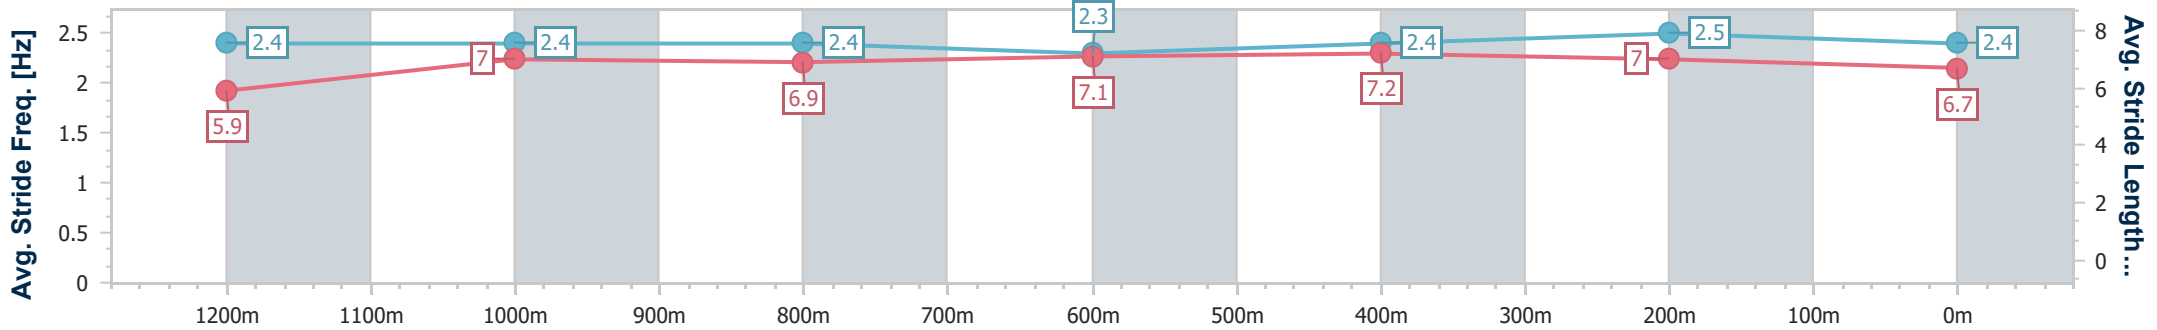

Horse/Jockey Name	Miss Bacall
Final Rank	3
Fastest Section Time (Section)	0:11.14 (400m)
Top Speed [km/h] (Section)	65.8 (400m)
Race State	Finished

Eagle Farm QLD Professional
Race 6: THE STAR STRADBROKE SEASON Maiden Plate - 1400m
03 May 2023 - 14:18
Track Rating: Good 4, Weather: Fine, Rail Position: +10.5m Entire Course

BRISBANE RACING CLUB

Section	Overall	1200m	1000m	800m	600m	400m	200m
Section Times	1:25.69 [3] (0:14.34)	1:11.35 [5] (0:11.84)	0:59.51 [5] (0:12.37)	0:47.14 [5] (0:12.10)	0:35.04 [6] (0:11.71)	0:23.33 [7] (0:11.14)	0:12.19 [6] (0:12.19)
Average Speed [km/h]	50.5	61.0	59.0	60.3	62.2	64.7	59.1
Top Speed [km/h]	63.3	63.3	61.4	62.3	63.4	65.8	64.1
Avg. Dist. to Rail [m]	8.2	3.6	3.0	3.0	2.9	5.7	4.8
Avg. Stride Freq. [Hz]	2.4	2.4	2.4	2.3	2.4	2.5	2.4
Avg. Stride Length [m]	5.9	7.0	6.9	7.1	7.2	7.0	6.7

- [ ] Ranking at each section and finish
- -.-.- No data available at this section
- NA No data available