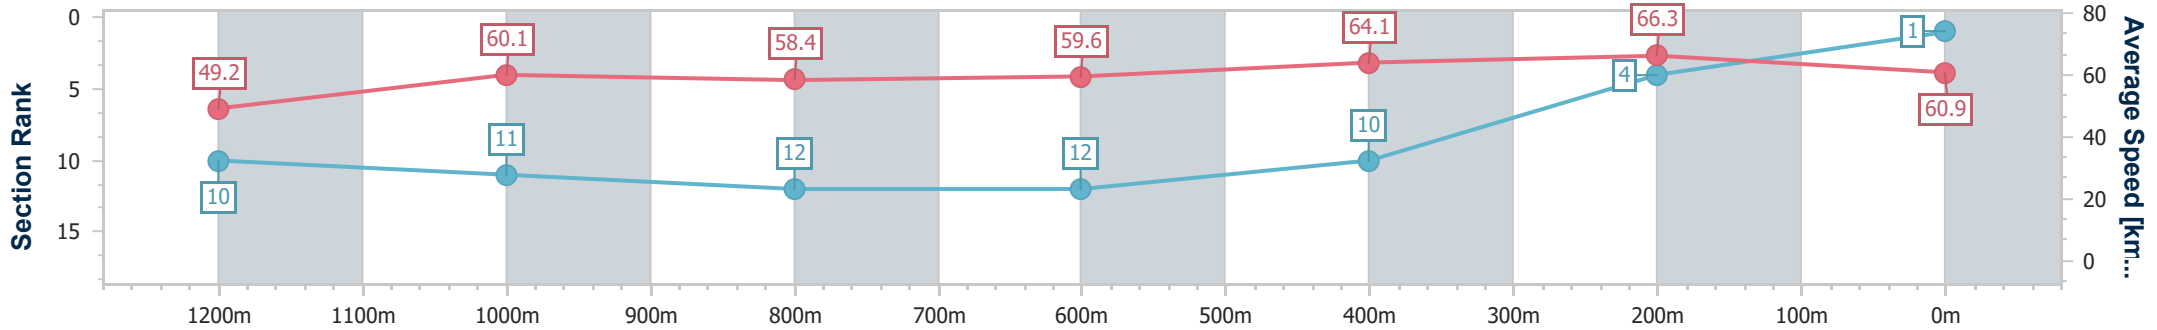

Section	Overall	1200m	1000m	800m	600m	400m	200m
Section Times	1:25.25 [1] (0:14.68)	1:10.57 [10] (0:11.97)	0:58.60 [11] (0:12.40)	0:46.20 [12] (0:12.12)	0:34.08 [12] (0:11.39)	0:22.69 [10] (0:10.86)	0:11.83 [4] (0:11.83)
Average Speed [km/h]	49.2	60.1	58.4	59.6	64.1	66.3	60.9
Top Speed [km/h]	61.7	61.7	61.2	61.4	66.3	67.3	64.6
Avg. Dist. to Rail [m]	1.8	1.2	0.8	0.9	3.0	5.4	3.6
Avg. Stride Freq. [Hz]	2.0	2.1	2.1	2.1	2.2	2.3	2.2
Avg. Stride Length [m]	6.8	7.9	7.9	8.0	8.0	7.8	7.6