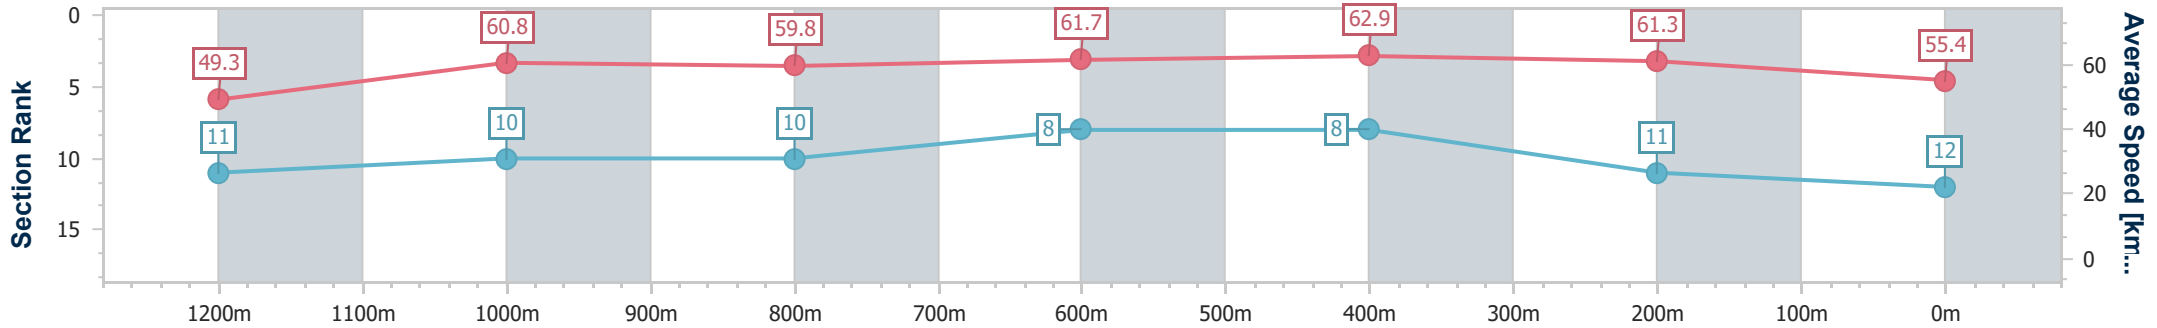

Horse/Jockey Name	Frosty Bear
Final Rank	12
Fastest Section Time (Section)	0:11.65 (600m)
Top Speed [km/h] (Section)	63.7 (1000m)
Race State	Finished

Eagle Farm QLD Professional
Race 6: THE STAR STRADBROKE SEASON Maiden Plate - 1400m
03 May 2023 - 14:18
Track Rating: Good 4, Weather: Fine, Rail Position: +10.5m Entire Course

BRISBANE RACING CLUB

Section	Overall	1200m	1000m	800m	600m	400m	200m						
Section Times	1:27.17 [12] (0:14.69)	1:12.48 [11] (0:11.92)	1:00.56 [10] (0:12.23)	0:48.33 [10] (0:11.93)	0:36.40 [8] (0:11.65)	0:24.75 [8] (0:11.75)	0:13.00 [11] (0:13.00)						
Average Speed [km/h]	49.3	60.8	59.8	61.7	62.9	61.3	55.4						
Top Speed [km/h]	62.9	62.5	63.7	63.4	63.7	63.1	59.4						
Avg. Dist. to Rail [m]	9.4	3.8	3.6	4.6	4.3	7.0	5.8						
Avg. Stride Freq. [Hz]	2.2	2.2	2.1	2.2	2.2	2.2	2.1						
Avg. Stride Length [m]	6.3	7.8	7.7	7.9	7.9	7.8	7.2						

- [ ] Ranking at each section and finish
- -.-.- No data available at this section
- NA No data available