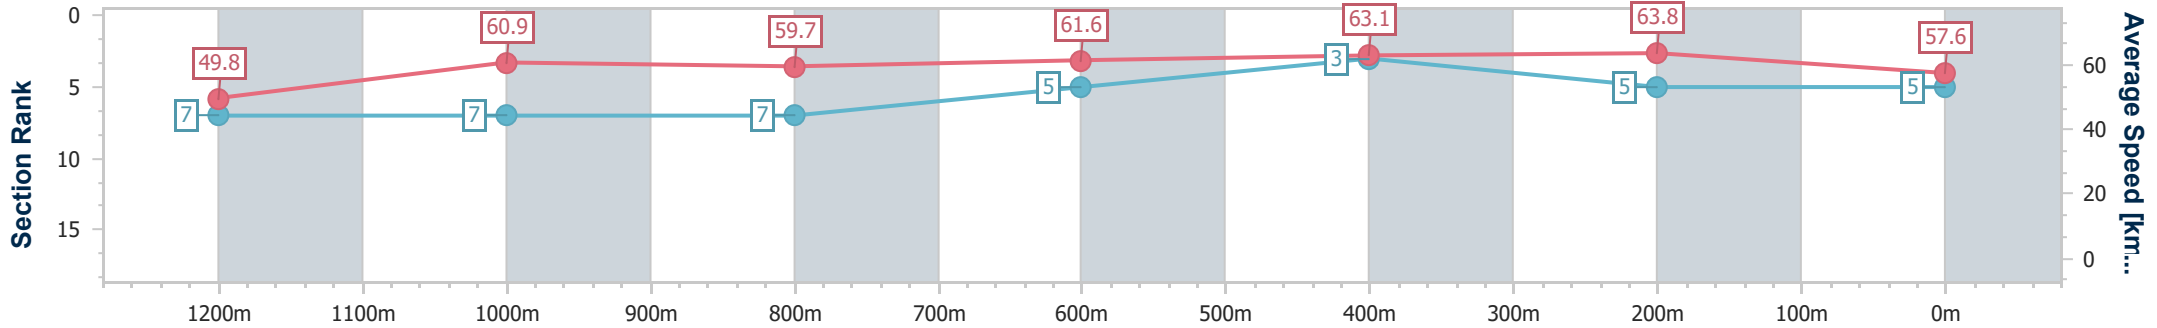

Horse/Jockey Name	Brasco
Final Rank	5
Fastest Section Time (Section)	0:11.31 (400m)
Top Speed [km/h] (Section)	64.5 (400m)
Race State	Finished

Eagle Farm QLD Professional
Race 6: THE STAR STRADBROKE SEASON Maiden Plate - 1400m
03 May 2023 - 14:18
Track Rating: Good 4, Weather: Fine, Rail Position: +10.5m Entire Course

BRISBANE RACING CLUB

Section	Overall	1200m	1000m	800m	600m	400m	200m
Section Times	1:25.88 [5] (0:14.47)	1:11.41 [7] (0:11.89)	0:59.52 [7] (0:12.27)	0:47.25 [7] (0:11.89)	0:35.36 [5] (0:11.57)	0:23.79 [3] (0:11.31)	0:12.48 [5] (0:12.48)
Average Speed [km/h]	49.8	60.9	59.7	61.6	63.1	63.8	57.6
Top Speed [km/h]	63.3	63.1	62.3	63.1	64.0	64.5	62.5
Avg. Dist. to Rail [m]	5.8	2.5	3.8	3.8	2.8	3.4	3.8
Avg. Stride Freq. [Hz]	2.3	2.4	2.1	1.9	2.4	2.4	2.4
Avg. Stride Length [m]	6.0	7.2	7.7	8.9	7.2	7.2	6.7

- [ ] Ranking at each section and finish
- -.-.- No data available at this section
- NA No data available