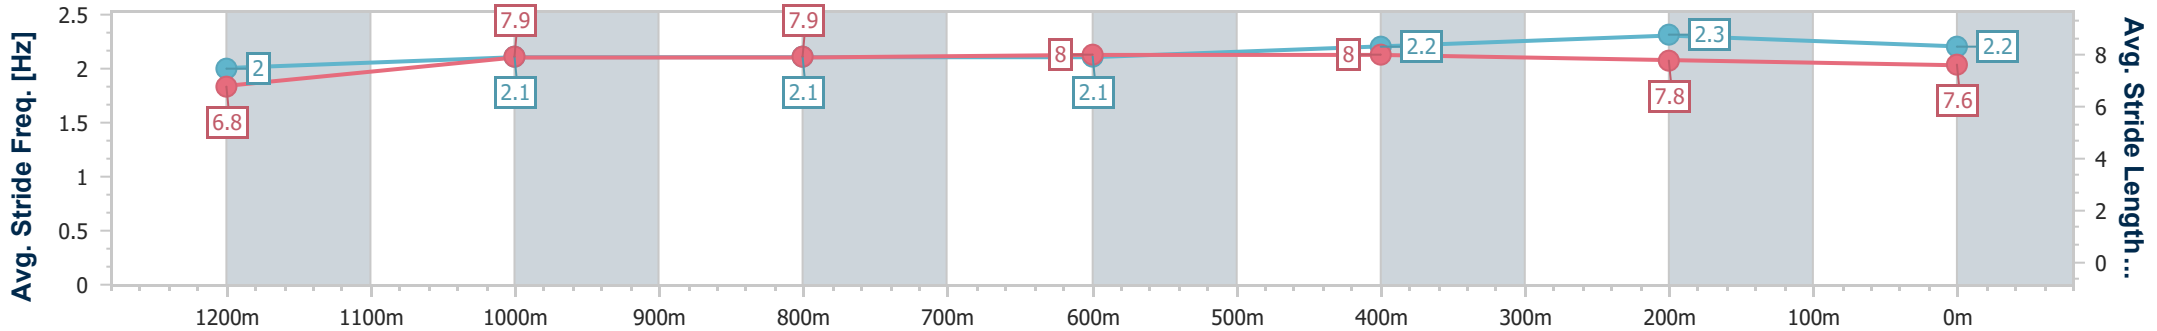

Horse/Jockey Name	Paienbara
Final Rank	1
Fastest Section Time (Section)	0:10.86 (400m)
Top Speed [km/h] (Section)	67.3 (400m)
Race State	Finished

Eagle Farm QLD Professional
Race 6: THE STAR STRADBROKE SEASON Maiden Plate - 1400m
03 May 2023 - 14:18
Track Rating: Good 4, Weather: Fine, Rail Position: +10.5m Entire Course

BRISBANE RACING CLUB

Section	Overall	1200m	1000m	800m	600m	400m	200m
Section Times	1:25.25 [1] (0:14.68)	1:10.57 [10] (0:11.97)	0:58.60 [11] (0:12.40)	0:46.20 [12] (0:12.12)	0:34.08 [12] (0:11.39)	0:22.69 [10] (0:10.86)	0:11.83 [4] (0:11.83)
Average Speed [km/h]	49.2	60.1	58.4	59.6	64.1	66.3	60.9
Top Speed [km/h]	61.7	61.7	61.2	61.4	66.3	67.3	64.6
Avg. Dist. to Rail [m]	1.8	1.2	0.8	0.9	3.0	5.4	3.6
Avg. Stride Freq. [Hz]	2.0	2.1	2.1	2.1	2.2	2.3	2.2
Avg. Stride Length [m]	6.8	7.9	7.9	8.0	8.0	7.8	7.6

- [ ] Ranking at each section and finish
- -.-.- No data available at this section
- NA No data available