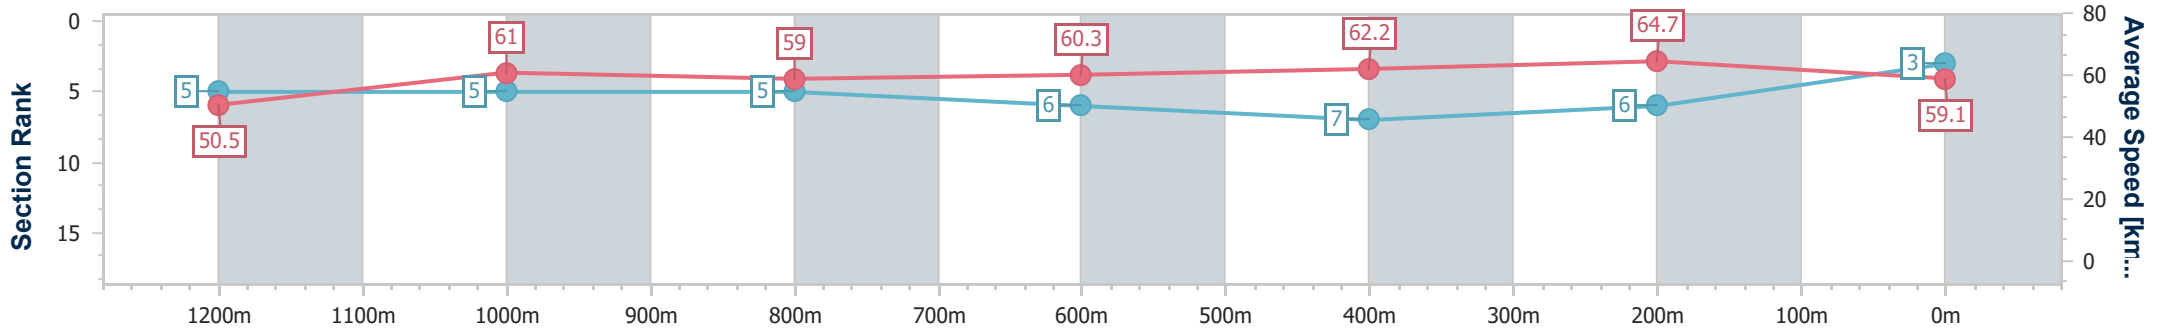

Horse/Jockey Name	Miss Bacall
Final Rank	3
Fastest Section Time (Section)	0:11.14 (400m)
Top Speed [km/h] (Section)	65.8 (400m)
Race State	Finished

Eagle Farm QLD Professional
Race 6: THE STAR STRADBROKE SEASON Maiden Plate - 1400m
03 May 2023 - 14:18
Track Rating: Good 4, Weather: Fine, Rail Position: +10.5m Entire Course

BRISBANE RACING CLUB

Section	Overall	1200m	1000m	800m	600m	400m	200m
Section Times	1:25.69 [3] (0:14.34)	1:11.35 [5] (0:11.84)	0:59.51 [5] (0:12.37)	0:47.14 [5] (0:12.10)	0:35.04 [6] (0:11.71)	0:23.33 [7] (0:11.14)	0:12.19 [6] (0:12.19)
Average Speed [km/h]	50.5	61.0	59.0	60.3	62.2	64.7	59.1
Top Speed [km/h]	63.3	63.3	61.4	62.3	63.4	65.8	64.1
Avg. Dist. to Rail [m]	8.2	3.6	3.0	3.0	2.9	5.7	4.8
Avg. Stride Freq. [Hz]	2.4	2.4	2.4	2.3	2.4	2.5	2.4
Avg. Stride Length [m]	5.9	7.0	6.9	7.1	7.2	7.0	6.7

- [ ] Ranking at each section and finish
- -.-.- No data available at this section
- NA No data available