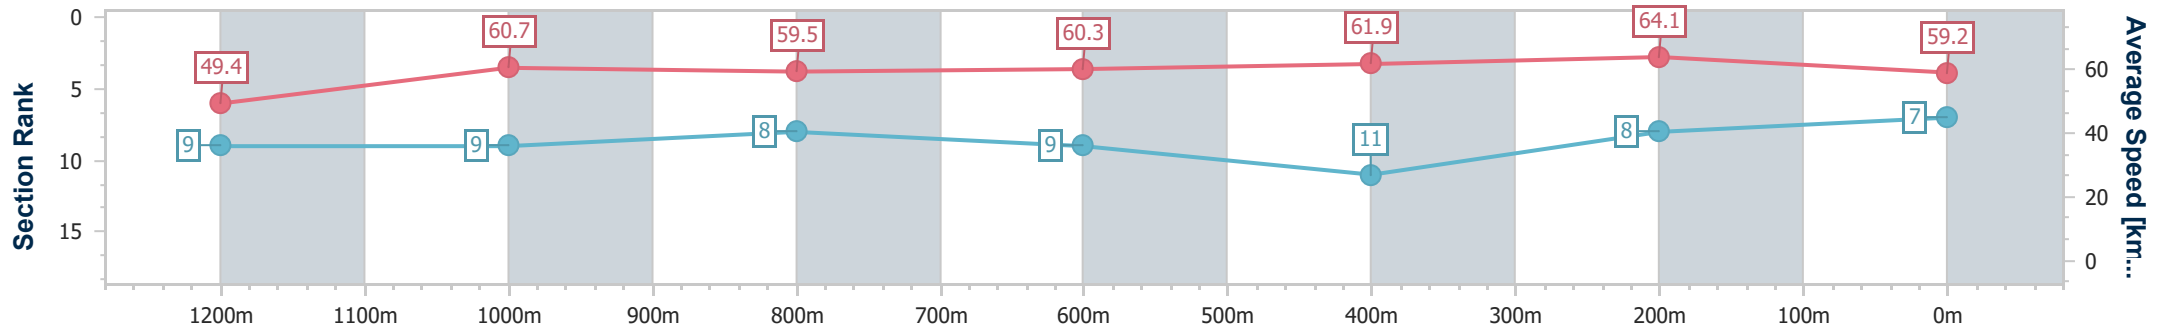

Horse/Jockey Name	Deep Clean
Final Rank	7
Fastest Section Time (Section)	0:11.21 (400m)
Top Speed [km/h] (Section)	65.4 (400m)
Race State	Finished

Eagle Farm QLD Professional
Race 6: THE STAR STRADBROKE SEASON Maiden Plate - 1400m
03 May 2023 - 14:18
Track Rating: Good 4, Weather: Fine, Rail Position: +10.5m Entire Course

BRISBANE RACING CLUB

Section	Overall	1200m	1000m	800m	600m	400m	200m
Section Times	1:25.99 [7] (0:14.63)	1:11.36 [9] (0:11.89)	0:59.47 [9] (0:12.22)	0:47.25 [8] (0:12.10)	0:35.15 [9] (0:11.76)	0:23.39 [11] (0:11.21)	0:12.18 [8] (0:12.18)
Average Speed [km/h]	49.4	60.7	59.5	60.3	61.9	64.1	59.2
Top Speed [km/h]	61.8	62.3	60.9	61.1	62.6	65.4	63.1
Avg. Dist. to Rail [m]	4.9	2.1	1.8	2.8	2.3	4.1	4.2
Avg. Stride Freq. [Hz]	2.2	2.3	2.2	2.3	2.3	2.4	2.3
Avg. Stride Length [m]	6.2	7.3	7.3	7.3	7.4	7.3	7.1

- [ ] Ranking at each section and finish
- -.-.- No data available at this section
- NA No data available