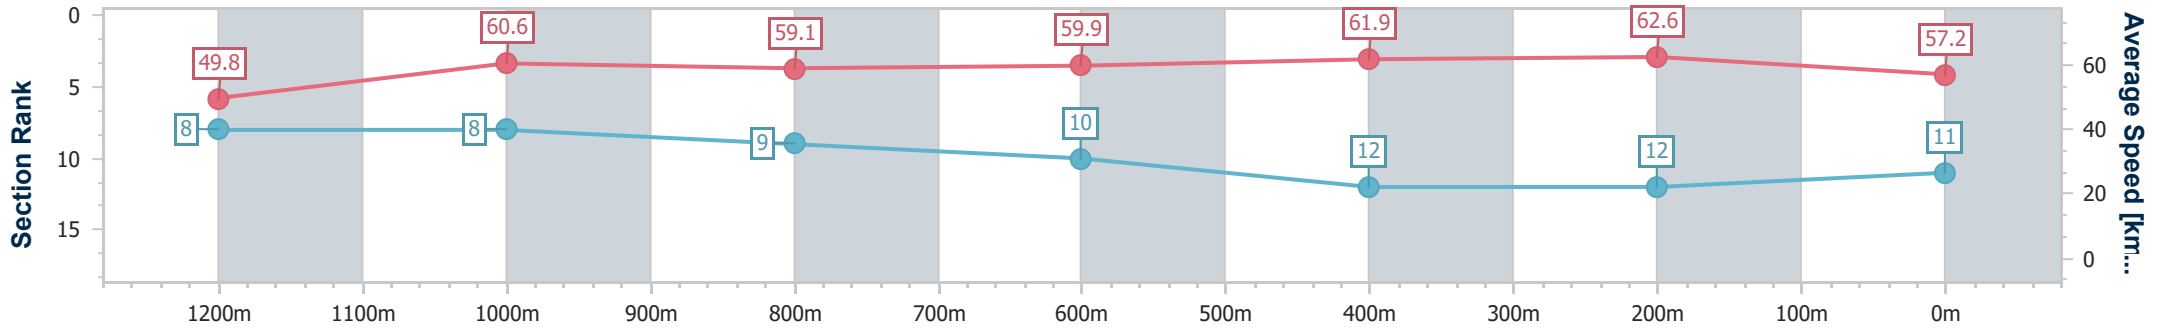

Horse/Jockey Name	Torque Espagna
Final Rank	11
Fastest Section Time (Section)	0:11.50 (400m)
Top Speed [km/h] (Section)	63.8 (400m)
Race State	Finished

Eagle Farm QLD Professional
Race 6: THE STAR STRADBROKE SEASON Maiden Plate - 1400m
03 May 2023 - 14:18
Track Rating: Good 4, Weather: Fine, Rail Position: +10.5m Entire Course

BRISBANE RACING CLUB

Section	Overall	1200m	1000m	800m	600m	400m	200m
Section Times	1:26.76 [11] (0:14.49)	1:12.27 [8] (0:11.92)	1:00.35 [8] (0:12.33)	0:48.02 [9] (0:12.20)	0:35.82 [10] (0:11.73)	0:24.09 [12] (0:11.50)	0:12.59 [12] (0:12.59)
Average Speed [km/h]	49.8	60.6	59.1	59.9	61.9	62.6	57.2
Top Speed [km/h]	61.5	61.5	60.7	60.7	63.2	63.8	61.2
Avg. Dist. to Rail [m]	2.7	2.0	2.6	3.2	1.8	2.9	1.2
Avg. Stride Freq. [Hz]	2.1	2.3	2.2	2.2	2.3	2.3	2.2
Avg. Stride Length [m]	6.5	7.5	7.4	7.4	7.5	7.5	7.1

- [ ] Ranking at each section and finish
- -.-.- No data available at this section
- NA No data available