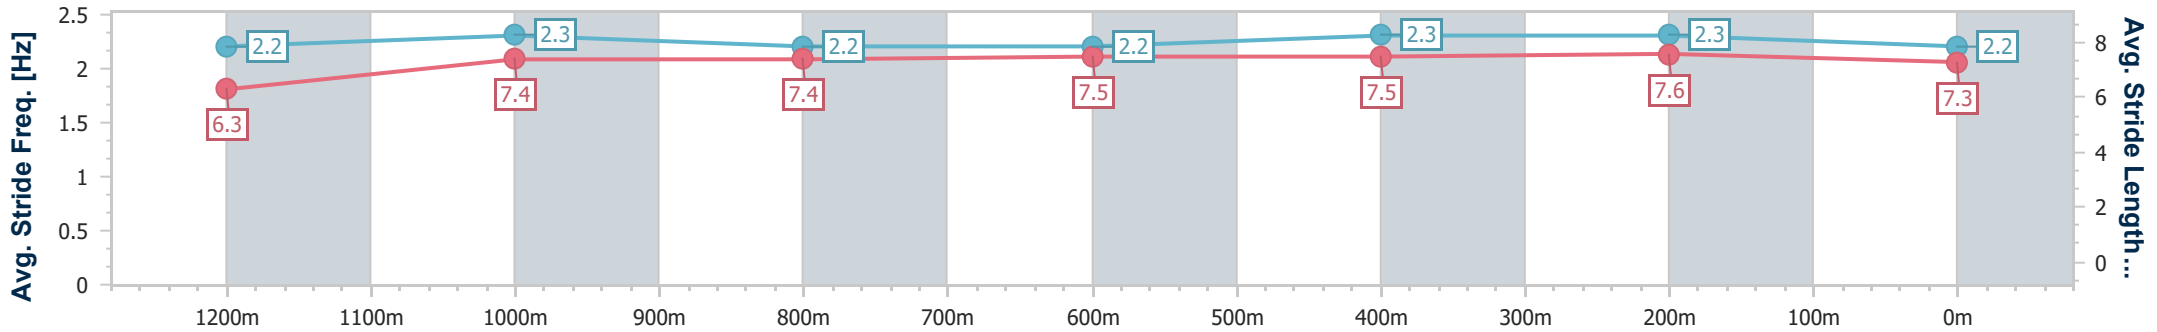

Horse/Jockey Name	Schmeichel
Final Rank	6
Fastest Section Time (Section)	0:11.25 (400m)
Top Speed [km/h] (Section)	64.9 (400m)
Race State	Finished

Eagle Farm QLD Professional
Race 6: THE STAR STRADBROKE SEASON Maiden Plate - 1400m
03 May 2023 - 14:18
Track Rating: Good 4, Weather: Fine, Rail Position: +10.5m Entire Course

BRISBANE RACING CLUB

Section	Overall	1200m	1000m	800m	600m	400m	200m
Section Times	1:25.91 [6] (0:14.40)	1:11.51 [6] (0:11.88)	0:59.63 [6] (0:12.26)	0:47.37 [6] (0:12.09)	0:35.28 [7] (0:11.69)	0:23.59 [6] (0:11.25)	0:12.34 [7] (0:12.34)
Average Speed [km/h]	50.0	60.9	59.4	60.3	62.2	64.0	58.4
Top Speed [km/h]	63.2	62.4	60.9	60.8	64.3	64.9	62.6
Avg. Dist. to Rail [m]	2.7	2.0	2.6	2.2	2.3	1.4	1.1
Avg. Stride Freq. [Hz]	2.2	2.3	2.2	2.2	2.3	2.3	2.2
Avg. Stride Length [m]	6.3	7.4	7.4	7.5	7.5	7.6	7.3

- [ ] Ranking at each section and finish
- -.-.- No data available at this section
- NA No data available