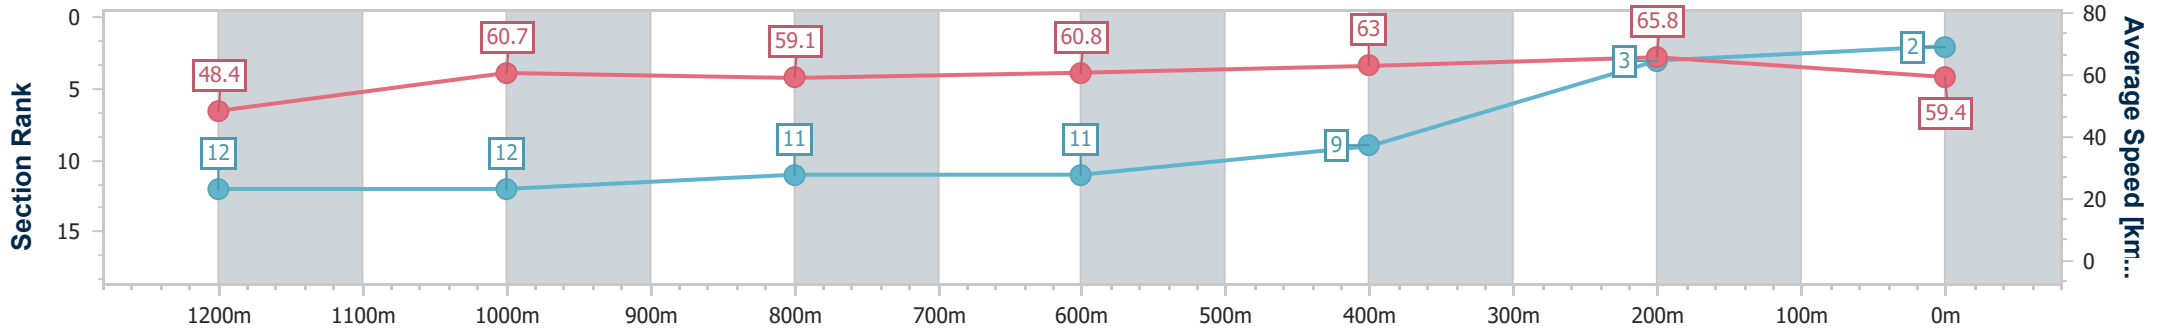

Horse/Jockey Name	Houston Rocket
Final Rank	2
Fastest Section Time (Section)	0:10.93 (400m)
Top Speed [km/h] (Section)	66.9 (400m)
Race State	Finished

Eagle Farm QLD Professional
Race 6: THE STAR STRADBROKE SEASON Maiden Plate - 1400m
03 May 2023 - 14:18
Track Rating: Good 4, Weather: Fine, Rail Position: +10.5m Entire Course

BRISBANE RACING CLUB

Section	Overall	1200m	1000m	800m	600m	400m	200m
Section Times	1:25.65 [2] (0:14.95)	1:10.70 [12] (0:11.87)	0:58.83 [12] (0:12.32)	0:46.51 [11] (0:11.93)	0:34.58 [11] (0:11.51)	0:23.07 [9] (0:10.93)	0:12.14 [3] (0:12.14)
Average Speed [km/h]	48.4	60.7	59.1	60.8	63.0	65.8	59.4
Top Speed [km/h]	61.7	62.6	62.2	62.1	65.7	66.9	63.8
Avg. Dist. to Rail [m]	6.6	2.6	2.0	1.7	1.2	4.3	5.2
Avg. Stride Freq. [Hz]	2.1	2.2	2.2	2.2	2.3	2.4	2.3
Avg. Stride Length [m]	6.4	7.6	7.5	7.6	7.6	7.6	7.3

- [ ] Ranking at each section and finish
- -.-.- No data available at this section
- NA No data available