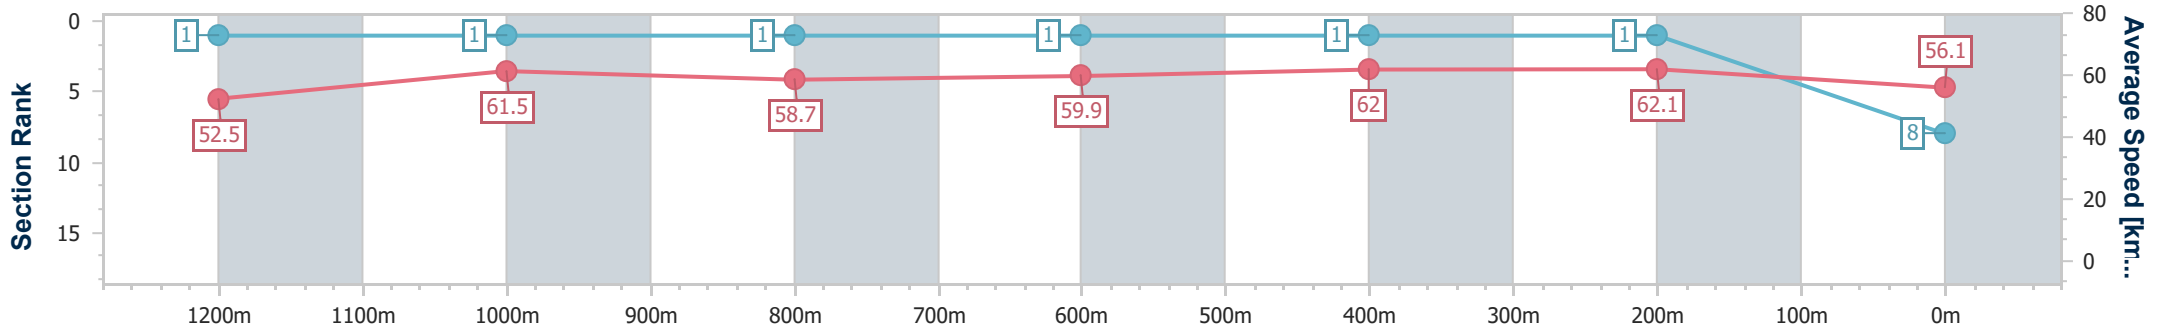

Horse/Jockey Name	Boom The Great
Final Rank	8
Fastest Section Time (Section)	0:11.58 (400m)
Top Speed [km/h] (Section)	66.2 (Overall)
Race State	Finished

Eagle Farm QLD Professional
Race 6: THE STAR STRADBROKE SEASON Maiden Plate - 1400m
03 May 2023 - 14:18
Track Rating: Good 4, Weather: Fine, Rail Position: +10.5m Entire Course

BRISBANE RACING CLUB

Section	Overall	1200m	1000m	800m	600m	400m	200m
Section Times	1:25.99 [8] (0:13.77)	1:12.22 [1] (0:11.73)	1:00.49 [1] (0:12.36)	0:48.13 [1] (0:12.10)	0:36.03 [1] (0:11.62)	0:24.41 [1] (0:11.58)	0:12.83 [1] (0:12.83)
Average Speed [km/h]	52.5	61.5	58.7	59.9	62.0	62.1	56.1
Top Speed [km/h]	66.2	63.8	59.2	60.5	64.3	64.2	60.6
Avg. Dist. to Rail [m]	8.5	1.2	1.6	1.1	0.4	1.3	0.9
Avg. Stride Freq. [Hz]	2.3	2.3	2.2	2.3	2.3	2.4	2.2
Avg. Stride Length [m]	6.3	7.4	7.2	7.3	7.5	7.2	7.0

- [ ] Ranking at each section and finish
- -.-.- No data available at this section
- NA No data available