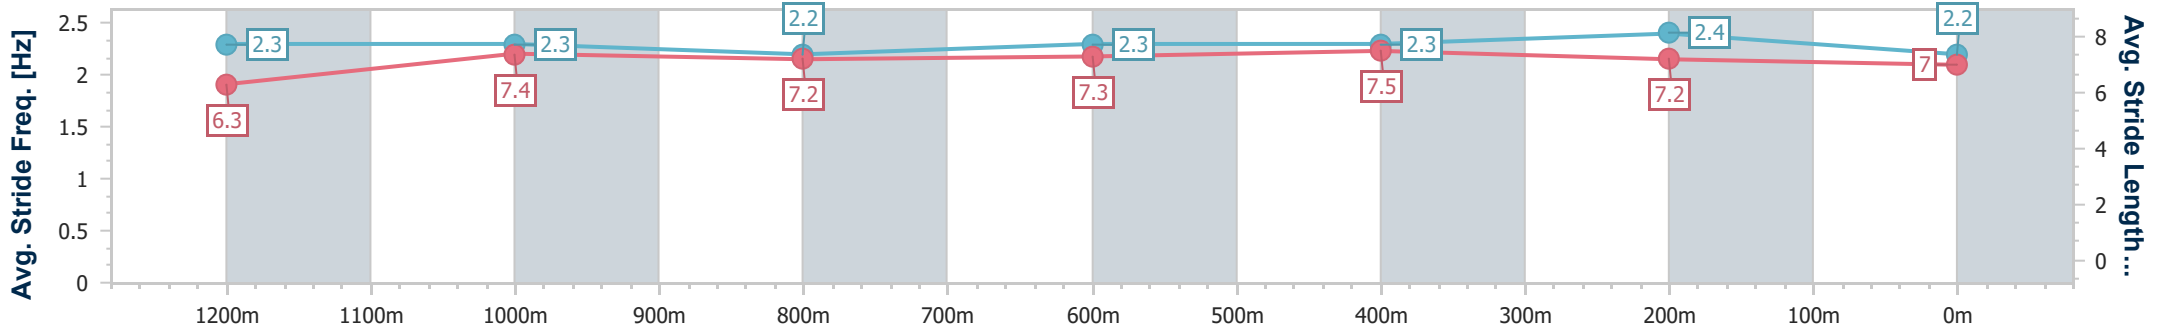

Horse/Jockey Name	Boom The Great
Final Rank	8
Fastest Section Time (Section)	0:11.58 (400m)
Top Speed [km/h] (Section)	66.2 (Overall)
Race State	Finished

Eagle Farm QLD Professional
Race 6: THE STAR STRADBROKE SEASON Maiden Plate - 1400m
03 May 2023 - 14:18
Track Rating: Good 4, Weather: Fine, Rail Position: +10.5m Entire Course

BRISBANE RACING CLUB

Section	Overall	1200m	1000m	800m	600m	400m	200m
Section Times	1:25.99 [8] (0:13.77)	1:12.22 [1] (0:11.73)	1:00.49 [1] (0:12.36)	0:48.13 [1] (0:12.10)	0:36.03 [1] (0:11.62)	0:24.41 [1] (0:11.58)	0:12.83 [1] (0:12.83)
Average Speed [km/h]	52.5	61.5	58.7	59.9	62.0	62.1	56.1
Top Speed [km/h]	66.2	63.8	59.2	60.5	64.3	64.2	60.6
Avg. Dist. to Rail [m]	8.5	1.2	1.6	1.1	0.4	1.3	0.9
Avg. Stride Freq. [Hz]	2.3	2.3	2.2	2.3	2.3	2.4	2.2
Avg. Stride Length [m]	6.3	7.4	7.2	7.3	7.5	7.2	7.0

- [ ] Ranking at each section and finish
- -.-.- No data available at this section
- NA No data available