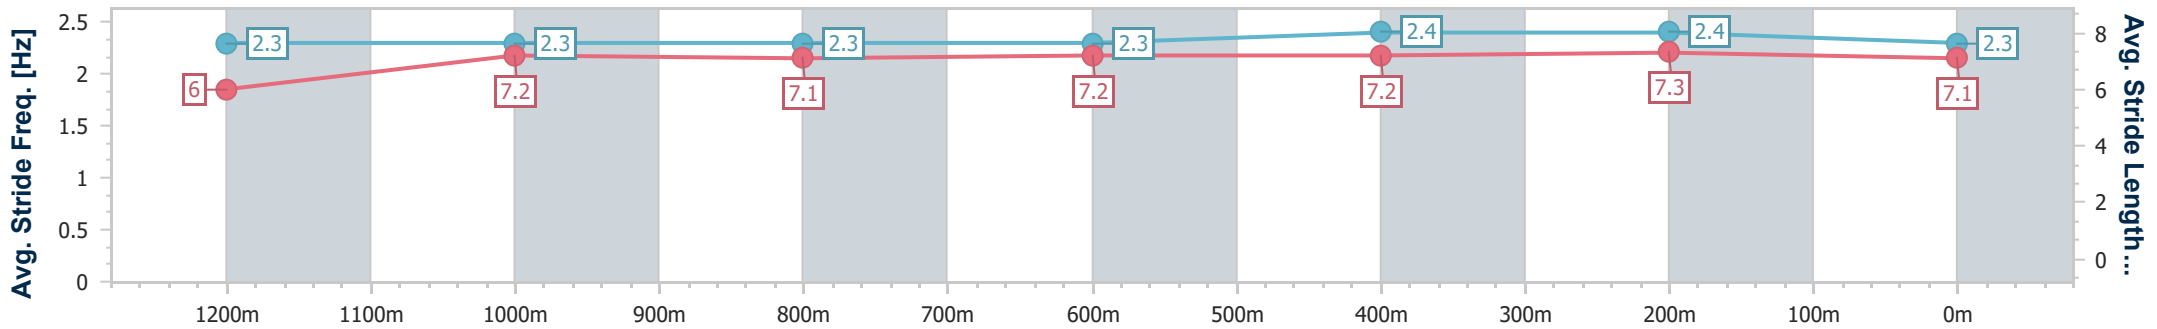

Horse/Jockey Name	Crimson Reward
Final Rank	10
Fastest Section Time (Section)	0:11.16 (400m)
Top Speed [km/h] (Section)	65.4 (400m)
Race State	Finished

Eagle Farm QLD Professional
Race 6: THE STAR STRADBROKE SEASON Maiden Plate - 1400m
03 May 2023 - 14:18
Track Rating: Good 4, Weather: Fine, Rail Position: +10.5m Entire Course

BRISBANE RACING CLUB

Section	Overall	1200m	1000m	800m	600m	400m	200m
Section Times	1:26.48 [10] (0:14.93)	1:11.55 [13] (0:12.12)	0:59.43 [13] (0:12.36)	0:47.07 [13] (0:12.09)	0:34.98 [13] (0:11.42)	0:23.56 [13] (0:11.16)	0:12.40 [13] (0:12.40)
Average Speed [km/h]	48.4	59.7	58.4	59.6	62.7	64.6	58.1
Top Speed [km/h]	60.8	61.6	60.1	61.3	65.1	65.4	62.3
Avg. Dist. to Rail [m]	8.3	3.1	0.8	0.2	1.1	2.0	3.8
Avg. Stride Freq. [Hz]	2.3	2.3	2.3	2.3	2.4	2.4	2.3
Avg. Stride Length [m]	6.0	7.2	7.1	7.2	7.2	7.3	7.1

- [ ] Ranking at each section and finish
- -.-.- No data available at this section
- NA No data available