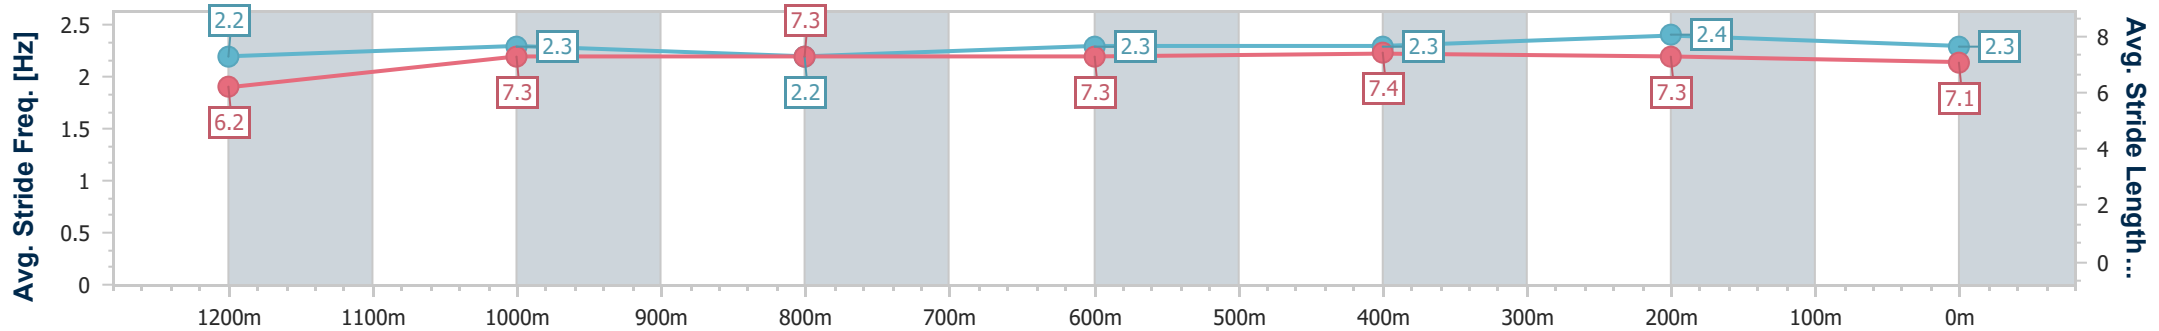

Horse/Jockey Name	Deep Clean
Final Rank	7
Fastest Section Time (Section)	0:11.21 (400m)
Top Speed [km/h] (Section)	65.4 (400m)
Race State	Finished

Eagle Farm QLD Professional
Race 6: THE STAR STRADBROKE SEASON Maiden Plate - 1400m
03 May 2023 - 14:18
Track Rating: Good 4, Weather: Fine, Rail Position: +10.5m Entire Course

BRISBANE RACING CLUB

Section	Overall	1200m	1000m	800m	600m	400m	200m
Section Times	1:25.99 [7] (0:14.63)	1:11.36 [9] (0:11.89)	0:59.47 [9] (0:12.22)	0:47.25 [8] (0:12.10)	0:35.15 [9] (0:11.76)	0:23.39 [11] (0:11.21)	0:12.18 [8] (0:12.18)
Average Speed [km/h]	49.4	60.7	59.5	60.3	61.9	64.1	59.2
Top Speed [km/h]	61.8	62.3	60.9	61.1	62.6	65.4	63.1
Avg. Dist. to Rail [m]	4.9	2.1	1.8	2.8	2.3	4.1	4.2
Avg. Stride Freq. [Hz]	2.2	2.3	2.2	2.3	2.3	2.4	2.3
Avg. Stride Length [m]	6.2	7.3	7.3	7.3	7.4	7.3	7.1

- [ ] Ranking at each section and finish
- -.-.- No data available at this section
- NA No data available