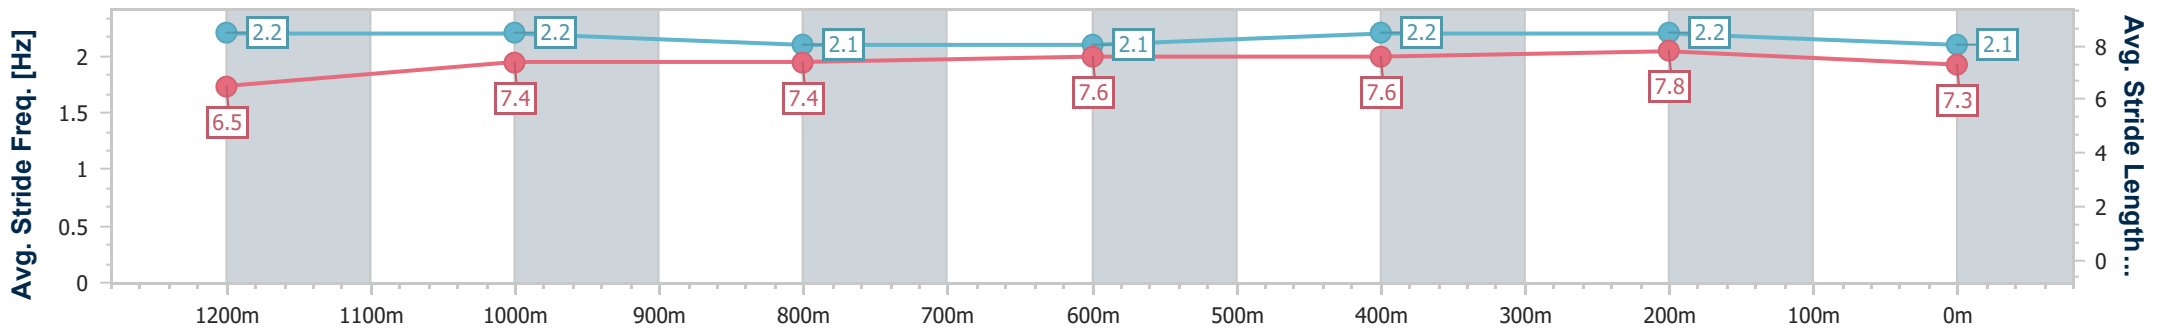

Horse/Jockey Name	Mr Media
Final Rank	13
Fastest Section Time (Section)	0:11.84 (1200m)
Top Speed [km/h] (Section)	63.0 (400m)
Race State	Finished

Eagle Farm QLD Professional
Race 6: THE STAR STRADBROKE SEASON Maiden Plate - 1400m
03 May 2023 - 14:18
Track Rating: Good 4, Weather: Fine, Rail Position: +10.5m Entire Course

BRISBANE RACING CLUB

Section	Overall	1200m	1000m	800m	600m	400m	200m
Section Times	1:27.43 [13] (0:14.20)	1:13.23 [3] (0:11.84)	1:01.39 [3] (0:12.21)	0:49.18 [3] (0:12.06)	0:37.12 [3] (0:11.89)	0:25.23 [4] (0:11.88)	0:13.35 [10] (0:13.35)
Average Speed [km/h]	50.9	60.9	59.5	60.0	60.6	60.6	54.0
Top Speed [km/h]	62.3	62.2	60.0	60.5	62.3	63.0	58.3
Avg. Dist. to Rail [m]	3.8	2.0	1.9	1.0	0.3	0.6	1.0
Avg. Stride Freq. [Hz]	2.2	2.2	2.1	2.1	2.2	2.2	2.1
Avg. Stride Length [m]	6.5	7.4	7.4	7.6	7.6	7.8	7.3

- [ ] Ranking at each section and finish
- -.-.- No data available at this section
- NA No data available