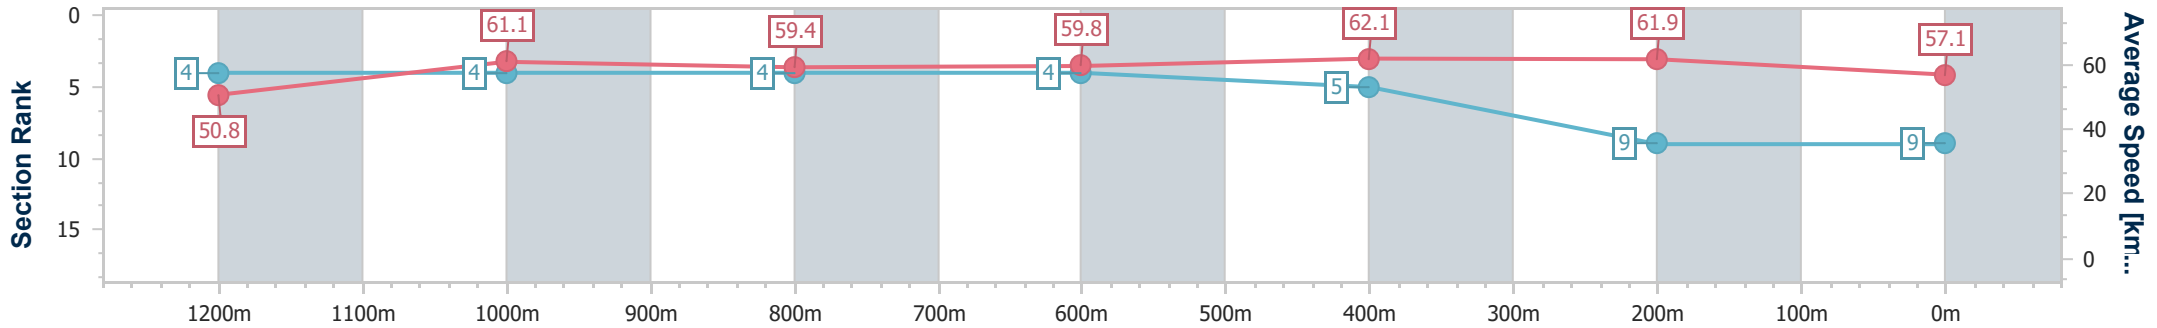

Horse/Jockey Name	Gemmayze
Final Rank	9
Fastest Section Time (Section)	0:11.62 (400m)
Top Speed [km/h] (Section)	64.2 (Overall)
Race State	Finished

Eagle Farm QLD Professional
Race 6: THE STAR STRADBROKE SEASON Maiden Plate - 1400m
03 May 2023 - 14:18
Track Rating: Good 4, Weather: Fine, Rail Position: +10.5m Entire Course

BRISBANE RACING CLUB

Section	Overall	1200m	1000m	800m	600m	400m	200m
Section Times	1:26.41 [9] (0:14.23)	1:12.18 [4] (0:11.81)	1:00.37 [4] (0:12.30)	0:48.07 [4] (0:12.17)	0:35.90 [4] (0:11.67)	0:24.23 [5] (0:11.62)	0:12.61 [9] (0:12.61)
Average Speed [km/h]	50.8	61.1	59.4	59.8	62.1	61.9	57.1
Top Speed [km/h]	64.2	63.1	60.5	60.7	64.1	63.9	61.1
Avg. Dist. to Rail [m]	4.8	2.9	2.8	2.6	1.2	2.4	1.9
Avg. Stride Freq. [Hz]	2.4	2.3	2.3	2.3	2.4	2.4	2.3
Avg. Stride Length [m]	6.0	7.3	7.2	7.2	7.2	7.2	6.9

- [ ] Ranking at each section and finish
- -.-.- No data available at this section
- NA No data available