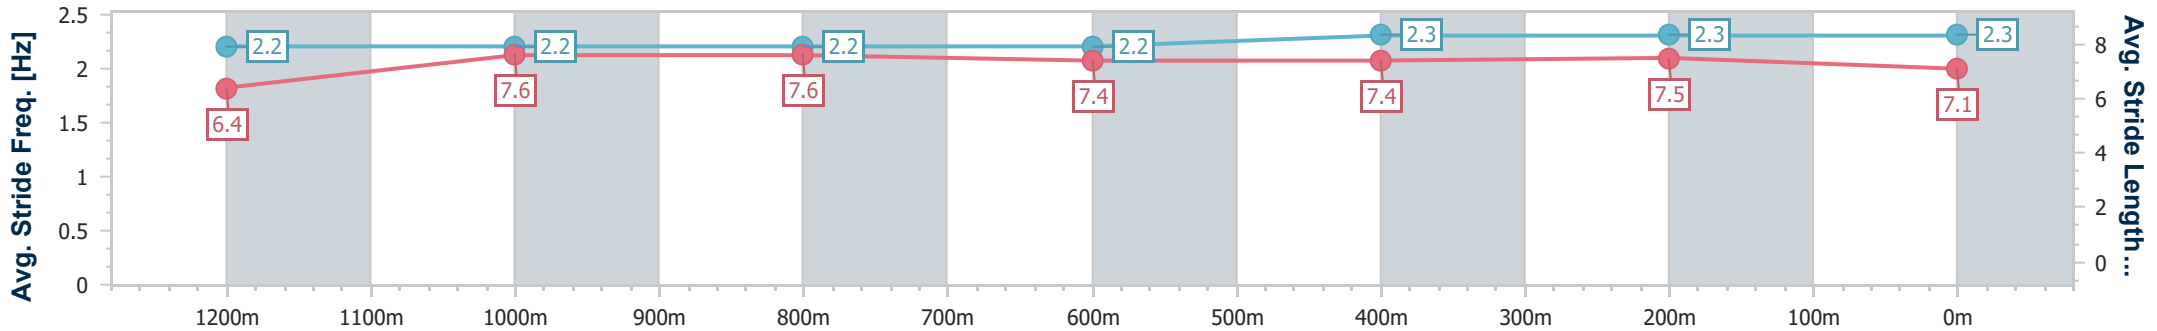

Horse/Jockey Name	French Step
Final Rank	4
Fastest Section Time (Section)	0:11.43 (400m)
Top Speed [km/h] (Section)	64.9 (Overall)
Race State	Finished

Eagle Farm QLD Professional
Race 6: THE STAR STRADBROKE SEASON Maiden Plate - 1400m
03 May 2023 - 14:18
Track Rating: Good 4, Weather: Fine, Rail Position: +10.5m Entire Course

BRISBANE RACING CLUB

Section	Overall	1200m	1000m	800m	600m	400m	200m
Section Times	1:25.73 [4] (0:14.06)	1:11.67 [2] (0:11.73)	0:59.94 [2] (0:12.27)	0:47.67 [2] (0:12.09)	0:35.58 [2] (0:11.77)	0:23.81 [2] (0:11.43)	0:12.38 [2] (0:12.38)
Average Speed [km/h]	51.4	61.6	59.4	59.7	61.4	62.9	58.2
Top Speed [km/h]	64.9	64.5	59.9	60.7	62.8	64.2	60.8
Avg. Dist. to Rail [m]	6.2	3.4	2.4	1.0	0.5	2.1	1.4
Avg. Stride Freq. [Hz]	2.2	2.2	2.2	2.2	2.3	2.3	2.3
Avg. Stride Length [m]	6.4	7.6	7.6	7.4	7.4	7.5	7.1

- [ ] Ranking at each section and finish
- -.-.-.- No data available at this section
- NA No data available