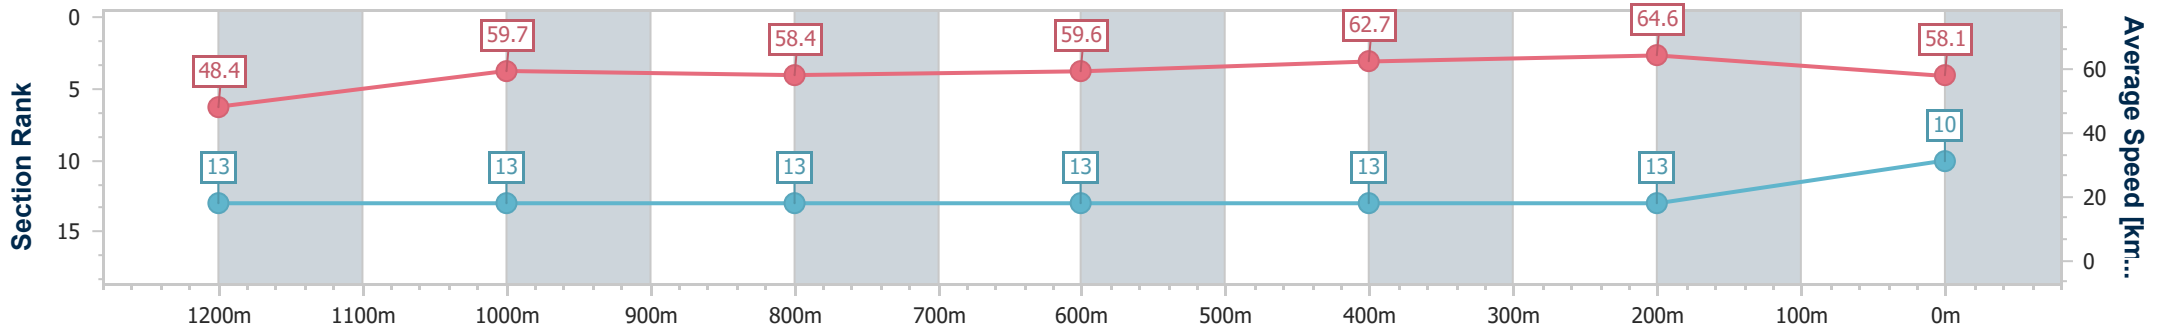

Horse/Jockey Name	Crimson Reward
Final Rank	10
Fastest Section Time (Section)	0:11.16 (400m)
Top Speed [km/h] (Section)	65.4 (400m)
Race State	Finished

Eagle Farm QLD Professional
Race 6: THE STAR STRADBROKE SEASON Maiden Plate - 1400m
03 May 2023 - 14:18
Track Rating: Good 4, Weather: Fine, Rail Position: +10.5m Entire Course

BRISBANE RACING CLUB

Section	Overall	1200m	1000m	800m	600m	400m	200m
Section Times	1:26.48 [10] (0:14.93)	1:11.55 [13] (0:12.12)	0:59.43 [13] (0:12.36)	0:47.07 [13] (0:12.09)	0:34.98 [13] (0:11.42)	0:23.56 [13] (0:11.16)	0:12.40 [13] (0:12.40)
Average Speed [km/h]	48.4	59.7	58.4	59.6	62.7	64.6	58.1
Top Speed [km/h]	60.8	61.6	60.1	61.3	65.1	65.4	62.3
Avg. Dist. to Rail [m]	8.3	3.1	0.8	0.2	1.1	2.0	3.8
Avg. Stride Freq. [Hz]	2.3	2.3	2.3	2.3	2.4	2.4	2.3
Avg. Stride Length [m]	6.0	7.2	7.1	7.2	7.2	7.3	7.1

- [ ] Ranking at each section and finish
- -.-.- No data available at this section
- NA No data available