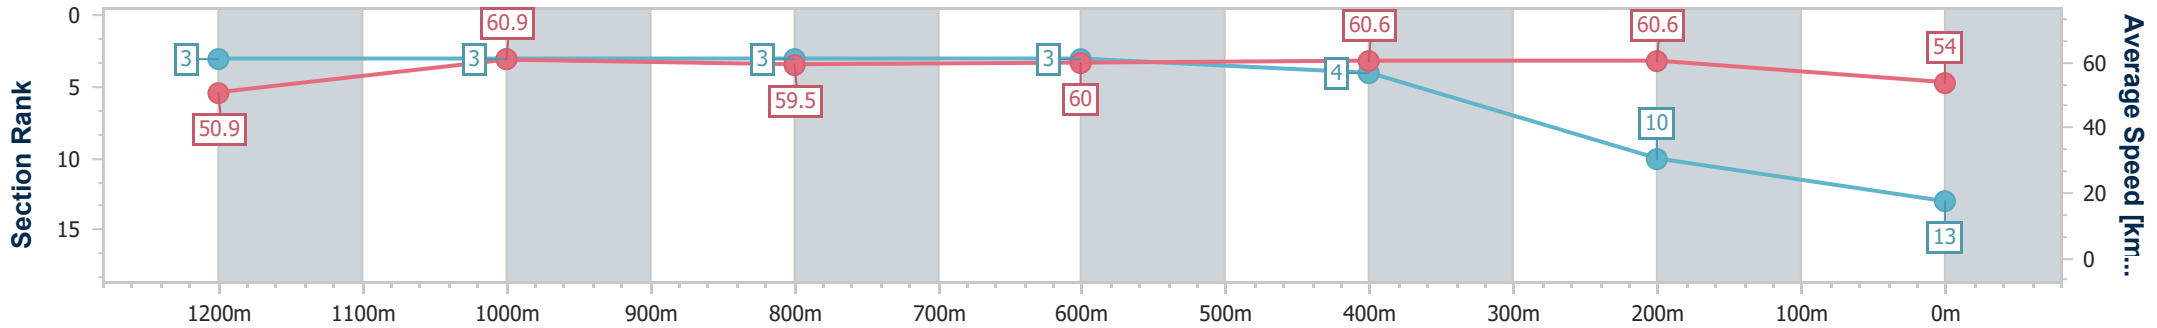

Horse/Jockey Name	Mr Media
Final Rank	13
Fastest Section Time (Section)	0:11.84 (1200m)
Top Speed [km/h] (Section)	63.0 (400m)
Race State	Finished

Eagle Farm QLD Professional
Race 6: THE STAR STRADBROKE SEASON Maiden Plate - 1400m
03 May 2023 - 14:18
Track Rating: Good 4, Weather: Fine, Rail Position: +10.5m Entire Course

BRISBANE RACING CLUB

Section	Overall	1200m	1000m	800m	600m	400m	200m
Section Times	1:27.43 [13] (0:14.20)	1:13.23 [3] (0:11.84)	1:01.39 [3] (0:12.21)	0:49.18 [3] (0:12.06)	0:37.12 [3] (0:11.89)	0:25.23 [4] (0:11.88)	0:13.35 [10] (0:13.35)
Average Speed [km/h]	50.9	60.9	59.5	60.0	60.6	60.6	54.0
Top Speed [km/h]	62.3	62.2	60.0	60.5	62.3	63.0	58.3
Avg. Dist. to Rail [m]	3.8	2.0	1.9	1.0	0.3	0.6	1.0
Avg. Stride Freq. [Hz]	2.2	2.2	2.1	2.1	2.2	2.2	2.1
Avg. Stride Length [m]	6.5	7.4	7.4	7.6	7.6	7.8	7.3

- [ ] Ranking at each section and finish
- -.-.- No data available at this section
- NA No data available