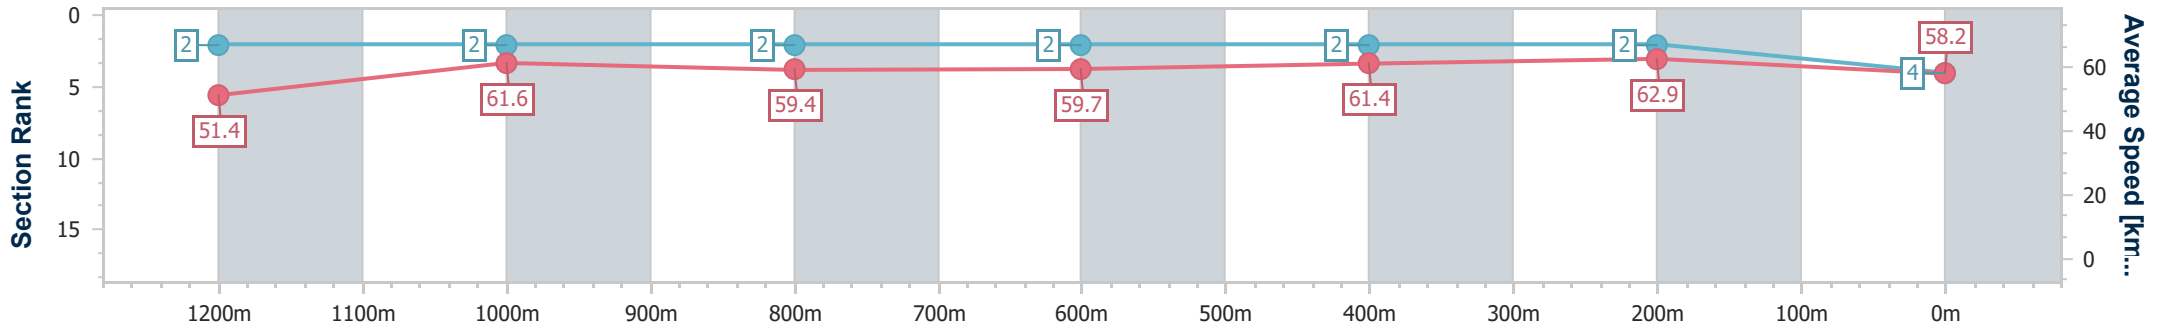

Horse/Jockey Name	French Step
Final Rank	4
Fastest Section Time (Section)	0:11.43 (400m)
Top Speed [km/h] (Section)	64.9 (Overall)
Race State	Finished

Eagle Farm QLD Professional
Race 6: THE STAR STRADBROKE SEASON Maiden Plate - 1400m
03 May 2023 - 14:18
Track Rating: Good 4, Weather: Fine, Rail Position: +10.5m Entire Course

BRISBANE RACING CLUB

Section	Overall	1200m	1000m	800m	600m	400m	200m
Section Times	1:25.73 [4] (0:14.06)	1:11.67 [2] (0:11.73)	0:59.94 [2] (0:12.27)	0:47.67 [2] (0:12.09)	0:35.58 [2] (0:11.77)	0:23.81 [2] (0:11.43)	0:12.38 [2] (0:12.38)
Average Speed [km/h]	51.4	61.6	59.4	59.7	61.4	62.9	58.2
Top Speed [km/h]	64.9	64.5	59.9	60.7	62.8	64.2	60.8
Avg. Dist. to Rail [m]	6.2	3.4	2.4	1.0	0.5	2.1	1.4
Avg. Stride Freq. [Hz]	2.2	2.2	2.2	2.2	2.3	2.3	2.3
Avg. Stride Length [m]	6.4	7.6	7.6	7.4	7.4	7.5	7.1

- [ ] Ranking at each section and finish
- -.-.-.- No data available at this section
- NA No data available