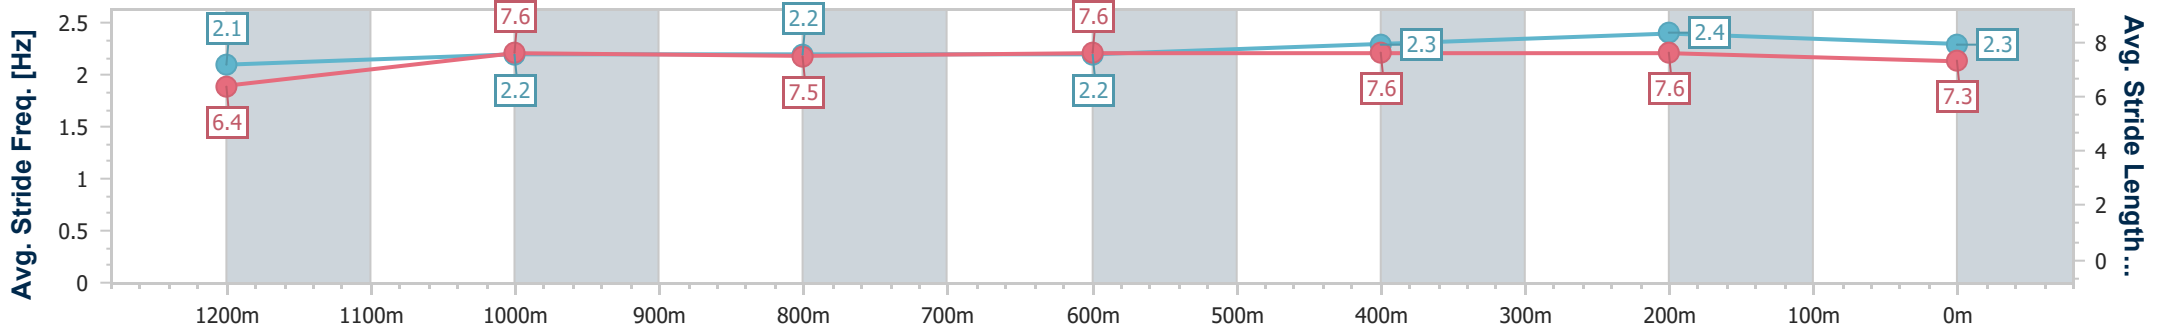

Horse/Jockey Name	Houston Rocket
Final Rank	2
Fastest Section Time (Section)	0:10.93 (400m)
Top Speed [km/h] (Section)	66.9 (400m)
Race State	Finished

Eagle Farm QLD Professional
Race 6: THE STAR STRADBROKE SEASON Maiden Plate - 1400m
03 May 2023 - 14:18
Track Rating: Good 4, Weather: Fine, Rail Position: +10.5m Entire Course

BRISBANE RACING CLUB

Section	Overall	1200m	1000m	800m	600m	400m	200m
Section Times	1:25.65 [2] (0:14.95)	1:10.70 [12] (0:11.87)	0:58.83 [12] (0:12.32)	0:46.51 [11] (0:11.93)	0:34.58 [11] (0:11.51)	0:23.07 [9] (0:10.93)	0:12.14 [3] (0:12.14)
Average Speed [km/h]	48.4	60.7	59.1	60.8	63.0	65.8	59.4
Top Speed [km/h]	61.7	62.6	62.2	62.1	65.7	66.9	63.8
Avg. Dist. to Rail [m]	6.6	2.6	2.0	1.7	1.2	4.3	5.2
Avg. Stride Freq. [Hz]	2.1	2.2	2.2	2.2	2.3	2.4	2.3
Avg. Stride Length [m]	6.4	7.6	7.5	7.6	7.6	7.6	7.3

- [ ] Ranking at each section and finish
- -.-.- No data available at this section
- NA No data available