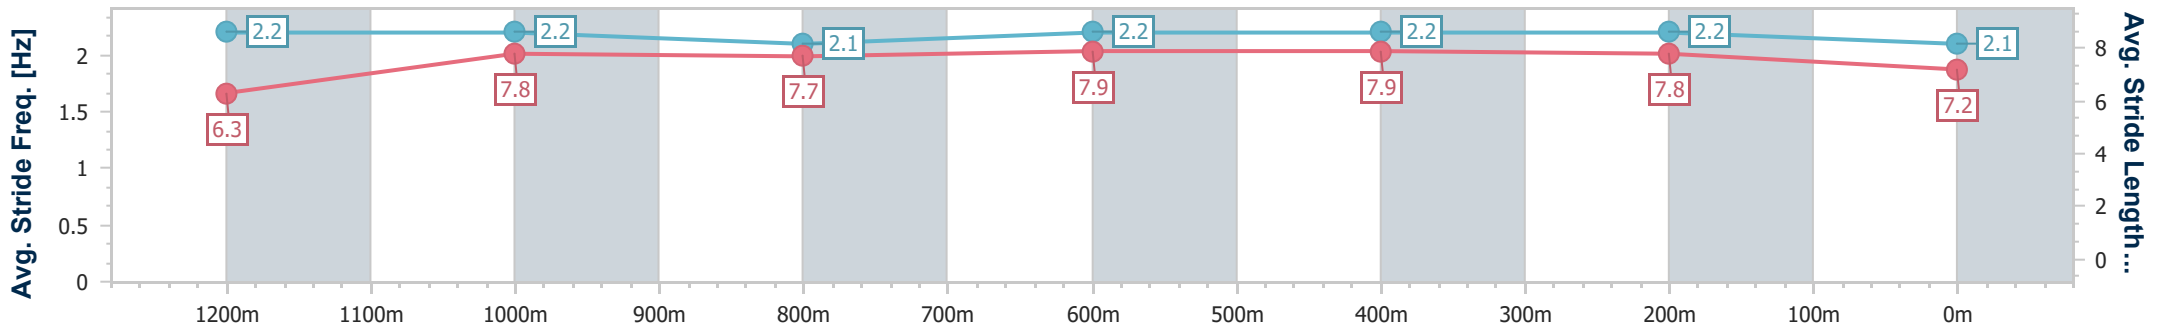

Horse/Jockey Name	Frosty Bear
Final Rank	12
Fastest Section Time (Section)	0:11.65 (600m)
Top Speed [km/h] (Section)	63.7 (1000m)
Race State	Finished

Eagle Farm QLD Professional
Race 6: THE STAR STRADBROKE SEASON Maiden Plate - 1400m
03 May 2023 - 14:18
Track Rating: Good 4, Weather: Fine, Rail Position: +10.5m Entire Course

BRISBANE RACING CLUB

Section	Overall	1200m	1000m	800m	600m	400m	200m						
Section Times	1:27.17 [12] (0:14.69)	1:12.48 [11] (0:11.92)	1:00.56 [10] (0:12.23)	0:48.33 [10] (0:11.93)	0:36.40 [8] (0:11.65)	0:24.75 [8] (0:11.75)	0:13.00 [11] (0:13.00)						
Average Speed [km/h]	49.3	60.8	59.8	61.7	62.9	61.3	55.4						
Top Speed [km/h]	62.9	62.5	63.7	63.4	63.7	63.1	59.4						
Avg. Dist. to Rail [m]	9.4	3.8	3.6	4.6	4.3	7.0	5.8						
Avg. Stride Freq. [Hz]	2.2	2.2	2.1	2.2	2.2	2.2	2.1						
Avg. Stride Length [m]	6.3	7.8	7.7	7.9	7.9	7.8	7.2						

- [ ] Ranking at each section and finish
- -.-.- No data available at this section
- NA No data available