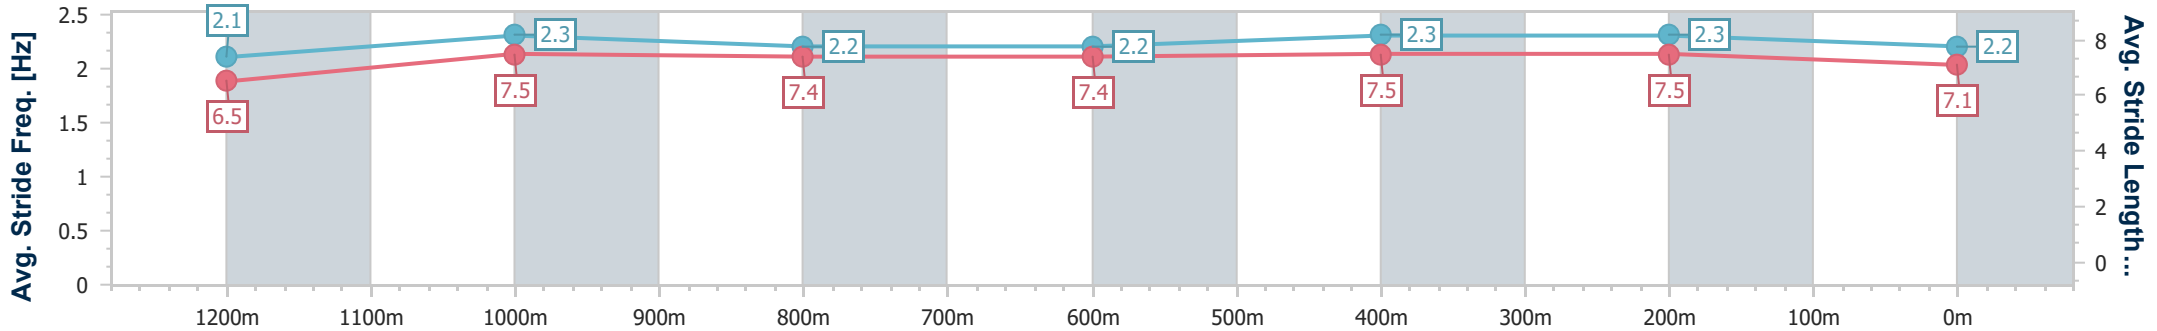

Horse/Jockey Name	Torque Espagna
Final Rank	11
Fastest Section Time (Section)	0:11.50 (400m)
Top Speed [km/h] (Section)	63.8 (400m)
Race State	Finished

Eagle Farm QLD Professional
Race 6: THE STAR STRADBROKE SEASON Maiden Plate - 1400m
03 May 2023 - 14:18
Track Rating: Good 4, Weather: Fine, Rail Position: +10.5m Entire Course

BRISBANE RACING CLUB

Section	Overall	1200m	1000m	800m	600m	400m	200m
Section Times	1:26.76 [11] (0:14.49)	1:12.27 [8] (0:11.92)	1:00.35 [8] (0:12.33)	0:48.02 [9] (0:12.20)	0:35.82 [10] (0:11.73)	0:24.09 [12] (0:11.50)	0:12.59 [12] (0:12.59)
Average Speed [km/h]	49.8	60.6	59.1	59.9	61.9	62.6	57.2
Top Speed [km/h]	61.5	61.5	60.7	60.7	63.2	63.8	61.2
Avg. Dist. to Rail [m]	2.7	2.0	2.6	3.2	1.8	2.9	1.2
Avg. Stride Freq. [Hz]	2.1	2.3	2.2	2.2	2.3	2.3	2.2
Avg. Stride Length [m]	6.5	7.5	7.4	7.4	7.5	7.5	7.1

- [ ] Ranking at each section and finish
- -.-.- No data available at this section
- NA No data available