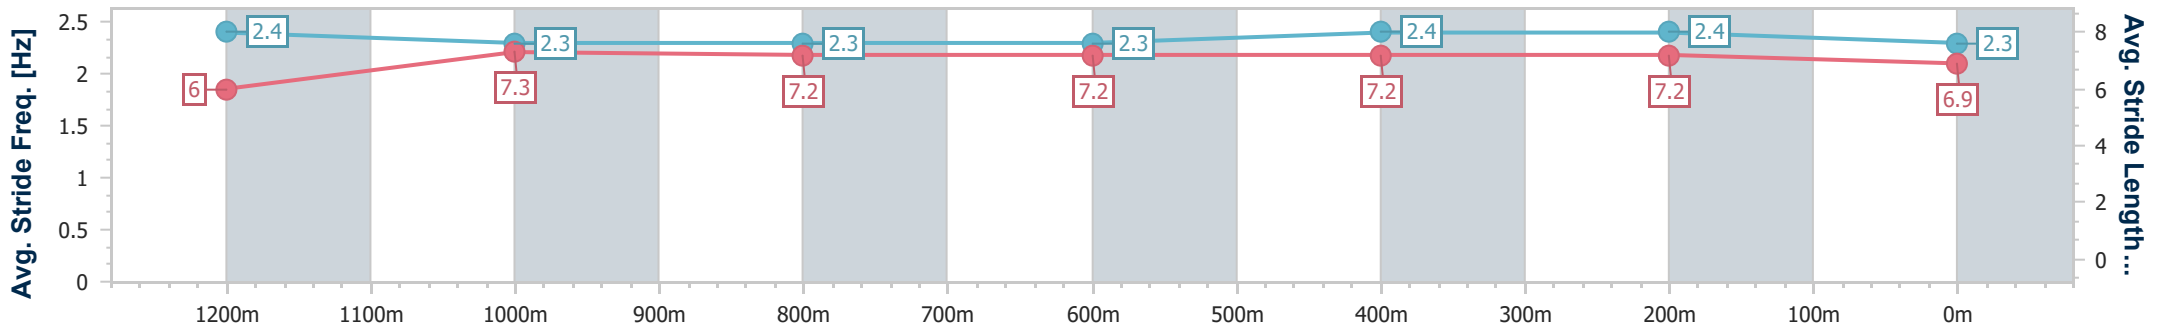

Horse/Jockey Name	Gemmayze
Final Rank	9
Fastest Section Time (Section)	0:11.62 (400m)
Top Speed [km/h] (Section)	64.2 (Overall)
Race State	Finished

Eagle Farm QLD Professional
Race 6: THE STAR STRADBROKE SEASON Maiden Plate - 1400m
03 May 2023 - 14:18
Track Rating: Good 4, Weather: Fine, Rail Position: +10.5m Entire Course

BRISBANE RACING CLUB

Section	Overall	1200m	1000m	800m	600m	400m	200m
Section Times	1:26.41 [9] (0:14.23)	1:12.18 [4] (0:11.81)	1:00.37 [4] (0:12.30)	0:48.07 [4] (0:12.17)	0:35.90 [4] (0:11.67)	0:24.23 [5] (0:11.62)	0:12.61 [9] (0:12.61)
Average Speed [km/h]	50.8	61.1	59.4	59.8	62.1	61.9	57.1
Top Speed [km/h]	64.2	63.1	60.5	60.7	64.1	63.9	61.1
Avg. Dist. to Rail [m]	4.8	2.9	2.8	2.6	1.2	2.4	1.9
Avg. Stride Freq. [Hz]	2.4	2.3	2.3	2.3	2.4	2.4	2.3
Avg. Stride Length [m]	6.0	7.3	7.2	7.2	7.2	7.2	6.9

- [ ] Ranking at each section and finish
- -.-.- No data available at this section
- NA No data available