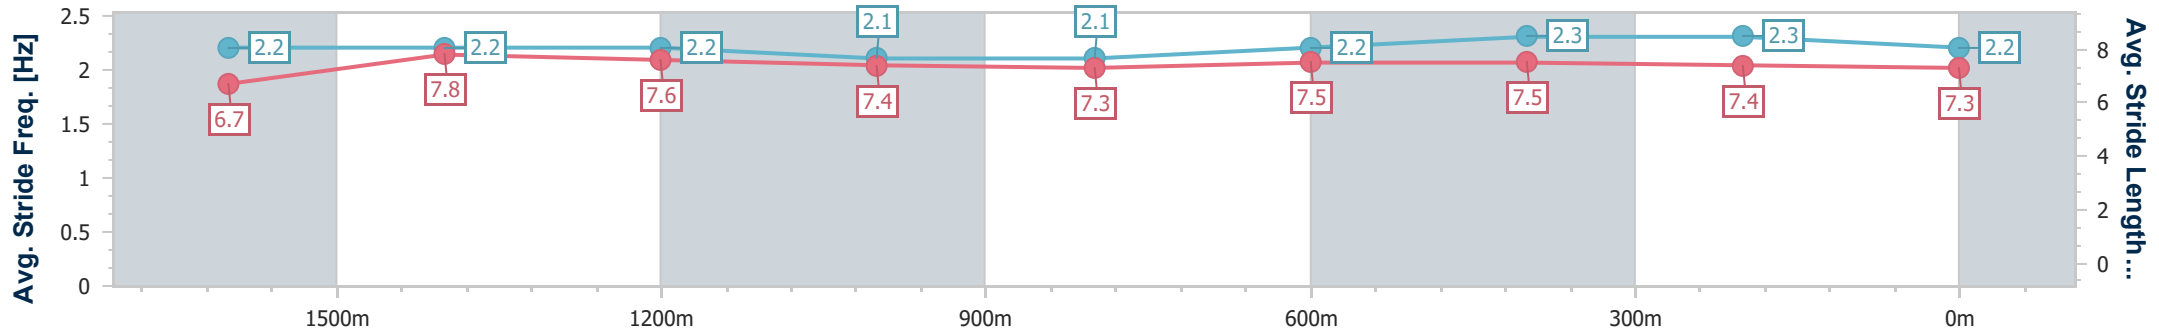

Sunshine Coast QLD Professional

Race 7: TAB A.D. HOLLINDALE STAKES - 1800m

06 May 2023 - 17:00

Track Rating: Good 4, Weather: Fine, Rail Position: True

Section	Overall	1600m	1400m	1200m	1000m	800m	600m	400m	200m
Section Times	1:50.10 [7] (0:13.87)	1:36.23 [3] (0:11.58)	1:24.65 [1] (0:11.95)	1:12.70 [1] (0:12.45)	1:00.25 [1] (0:12.50)	0:47.75 [1] (0:12.15)	0:35.60 [1] (0:11.73)	0:23.87 [1] (0:11.56)	0:12.31 [5] (0:12.31)
Average Speed [km/h]	52.3	63.1	60.6	58.2	57.8	60.2	62.2	62.3	58.6
Top Speed [km/h]	64.2	63.7	63.1	59.0	58.6	61.7	63.0	64.1	60.2
Avg. Dist. to Rail [m]	7.9	3.9	3.2	3.0	2.8	2.5	2.1	8.3	9.8
Avg. Stride Freq. [Hz]	2.2	2.2	2.2	2.1	2.1	2.2	2.3	2.3	2.2
Avg. Stride Length [m]	6.7	7.8	7.6	7.4	7.3	7.5	7.5	7.4	7.3