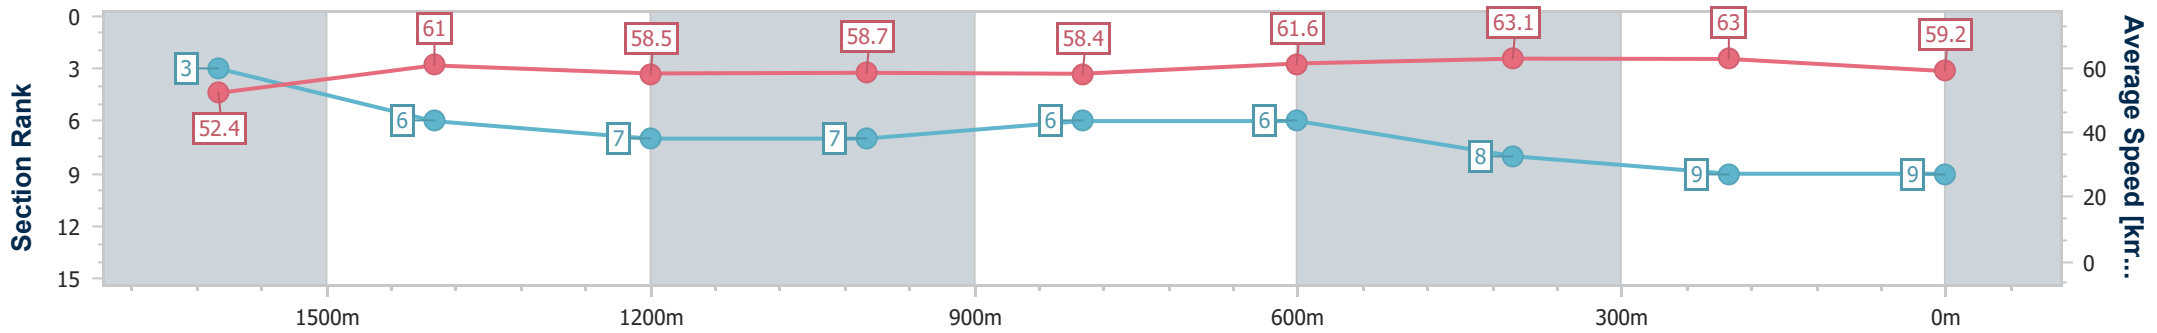

Sunshine Coast QLD Professional

Race 7: TAB A.D. HOLLINDALE STAKES - 1800m

06 May 2023 - 17:00

Track Rating: Good 4, Weather: Fine, Rail Position: True

Section	Overall	1600m	1400m	1200m	1000m	800m	600m	400m	200m
Section Times	1:50.38 [9] (0:13.88)	1:36.50 [3] (0:12.01)	1:24.49 [6] (0:12.41)	1:12.08 [7] (0:12.34)	0:59.74 [7] (0:12.44)	0:47.30 [6] (0:11.99)	0:35.31 [6] (0:11.71)	0:23.60 [8] (0:11.43)	0:12.17 [9] (0:12.17)
Average Speed [km/h]	52.4	61.0	58.5	58.7	58.4	61.6	63.1	63.0	59.2
Top Speed [km/h]	64.0	62.4	59.9	59.5	60.8	63.6	64.1	64.2	61.2
Avg. Dist. to Rail [m]	9.1	4.1	3.6	4.4	4.0	4.3	4.3	10.0	8.6
Avg. Stride Freq. [Hz]	2.2	2.3	2.2	2.2	2.2	2.3	2.4	2.3	2.3
Avg. Stride Length [m]	6.5	7.4	7.2	7.0	7.0	7.5	7.4	7.5	7.2

- [ ] Ranking at each section and finish
- .-.- No data available at this section
- NA No data available

Horse/Jockey Name	Skyman
Final Rank	10
Fastest Section Time (Section)	0:11.59 (400m)
Top Speed [km/h] (Section)	64.2 (600m)
Race State	Finished