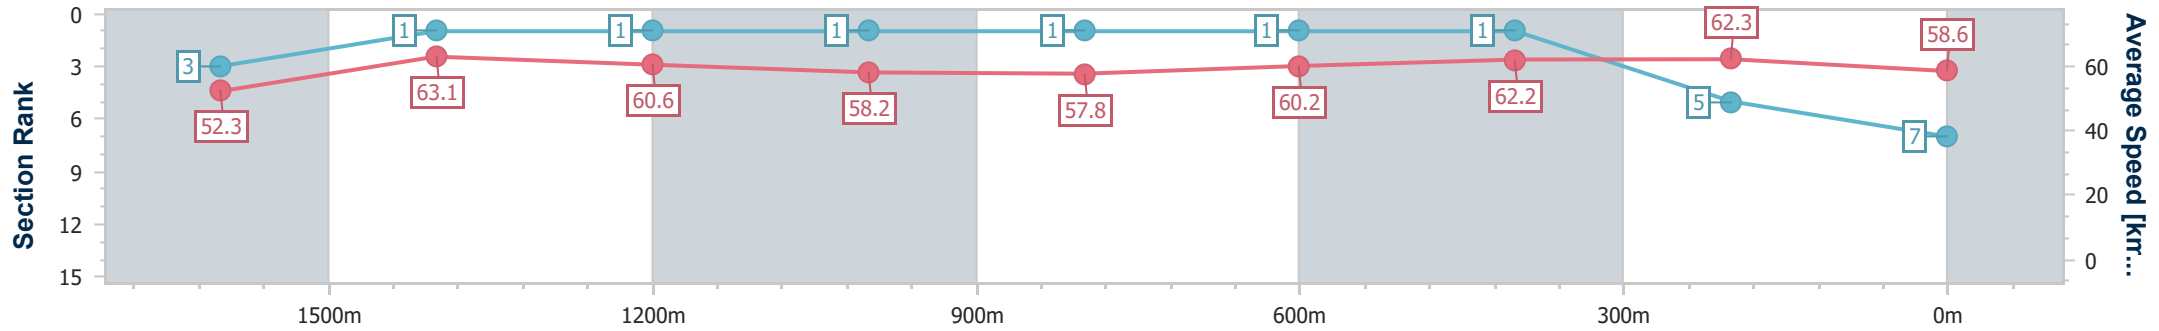

Sunshine Coast QLD Professional

Race 7: TAB A.D. HOLLINDALE STAKES - 1800m

06 May 2023 - 17:00

Track Rating: Good 4, Weather: Fine, Rail Position: True

Section	Overall	1600m	1400m	1200m	1000m	800m	600m	400m	200m
Section Times	1:50.10 [7] (0:13.87)	1:36.23 [3] (0:11.58)	1:24.65 [1] (0:11.95)	1:12.70 [1] (0:12.45)	1:00.25 [1] (0:12.50)	0:47.75 [1] (0:12.15)	0:35.60 [1] (0:11.73)	0:23.87 [1] (0:11.56)	0:12.31 [5] (0:12.31)
Average Speed [km/h]	52.3	63.1	60.6	58.2	57.8	60.2	62.2	62.3	58.6
Top Speed [km/h]	64.2	63.7	63.1	59.0	58.6	61.7	63.0	64.1	60.2
Avg. Dist. to Rail [m]	7.9	3.9	3.2	3.0	2.8	2.5	2.1	8.3	9.8
Avg. Stride Freq. [Hz]	2.2	2.2	2.2	2.1	2.1	2.2	2.3	2.3	2.2
Avg. Stride Length [m]	6.7	7.8	7.6	7.4	7.3	7.5	7.5	7.4	7.3