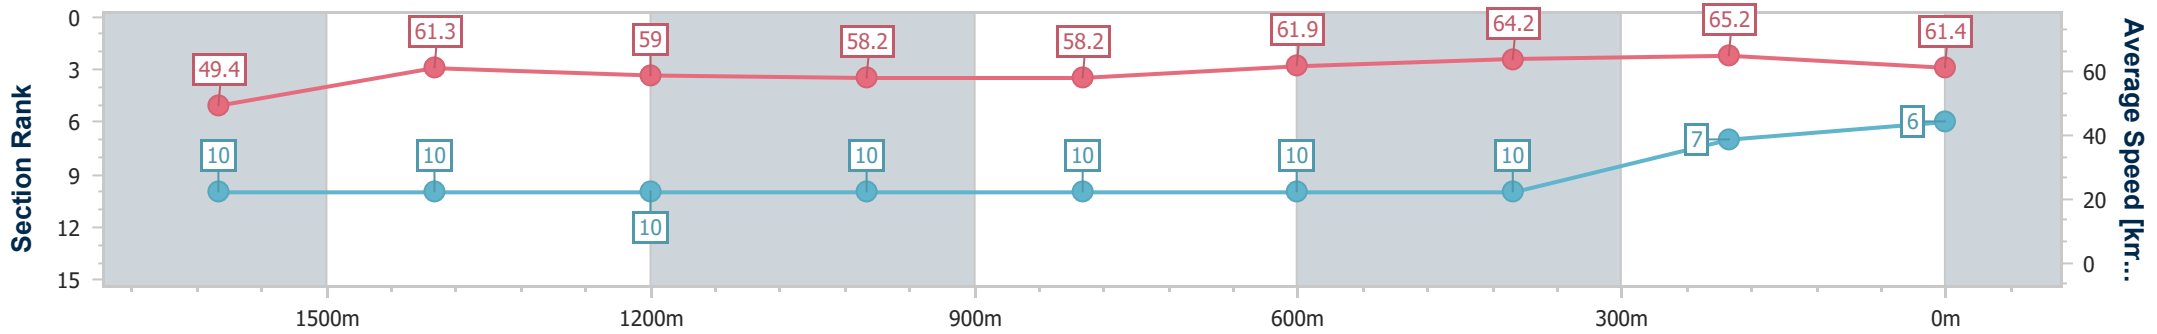

Sunshine Coast QLD Professional

Race 7: TAB A.D. HOLLINDALE STAKES - 1800m

06 May 2023 - 17:00

Track Rating: Good 4, Weather: Fine, Rail Position: True

Section	Overall	1600m	1400m	1200m	1000m	800m	600m	400m	200m
Section Times	1:49.85 [6] (0:14.64)	1:35.21 [10] (0:11.88)	1:23.33 [10] (0:12.29)	1:11.04 [10] (0:12.42)	0:58.62 [10] (0:12.47)	0:46.15 [10] (0:11.86)	0:34.29 [10] (0:11.51)	0:22.78 [10] (0:11.06)	0:11.72 [7] (0:11.72)
Average Speed [km/h]	49.4	61.3	59.0	58.2	58.2	61.9	64.2	65.2	61.4
Top Speed [km/h]	62.0	62.6	60.5	58.9	59.1	63.7	64.9	65.4	64.1
Avg. Dist. to Rail [m]	8.5	3.1	3.3	4.0	3.7	3.4	4.3	12.2	13.9
Avg. Stride Freq. [Hz]	2.2	2.4	2.3	2.3	2.4	2.4	2.5	2.6	2.5
Avg. Stride Length [m]	6.1	6.8	6.6	6.6	6.6	6.9	7.2	7.0	6.8