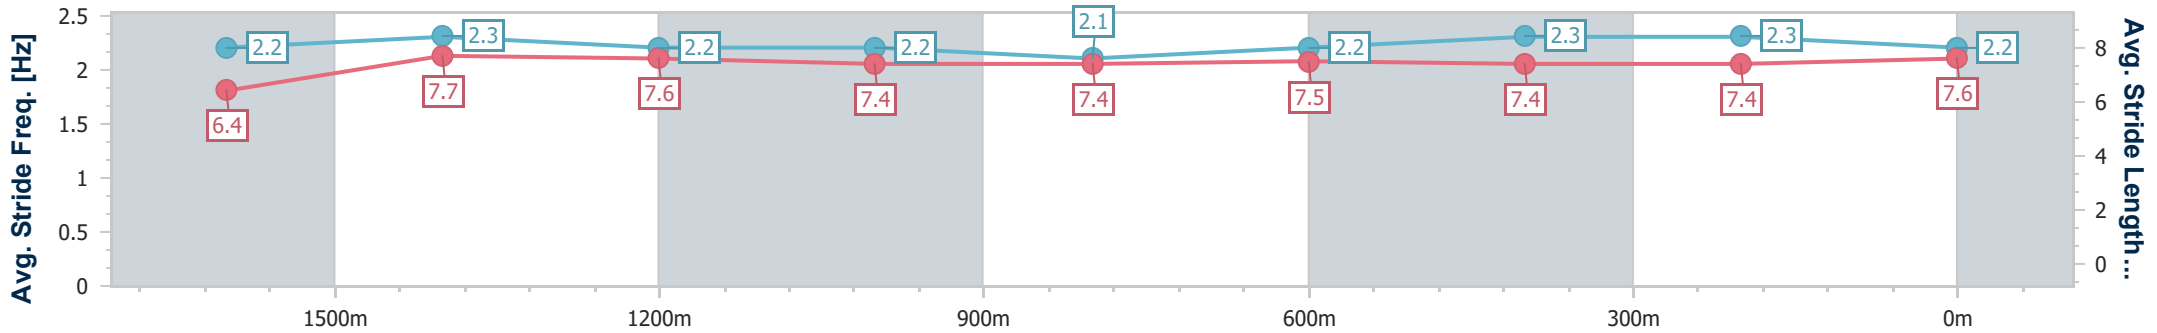

Sunshine Coast QLD Professional

Race 7: TAB A.D. HOLLINDALE STAKES - 1800m

06 May 2023 - 17:00

Track Rating: Good 4, Weather: Fine, Rail Position: True

Section	Overall	1600m	1400m	1200m	1000m	800m	600m	400m	200m
Section Times	1:49.37 [1] (0:14.03)	1:35.34 [6] (0:11.53)	1:23.81 [2] (0:12.11)	1:11.70 [2] (0:12.32)	0:59.38 [2] (0:12.44)	0:46.94 [2] (0:12.29)	0:34.65 [2] (0:11.64)	0:23.01 [2] (0:11.23)	0:11.78 [2] (0:11.78)
Average Speed [km/h]	51.9	63.8	60.0	58.8	58.4	59.9	62.9	64.1	61.1
Top Speed [km/h]	64.1	64.7	62.5	60.4	60.2	61.3	64.6	65.5	63.9
Avg. Dist. to Rail [m]	9.9	5.9	4.6	3.9	3.8	3.9	2.4	6.9	8.5
Avg. Stride Freq. [Hz]	2.2	2.3	2.2	2.2	2.1	2.2	2.3	2.3	2.2
Avg. Stride Length [m]	6.4	7.7	7.6	7.4	7.4	7.5	7.4	7.4	7.6