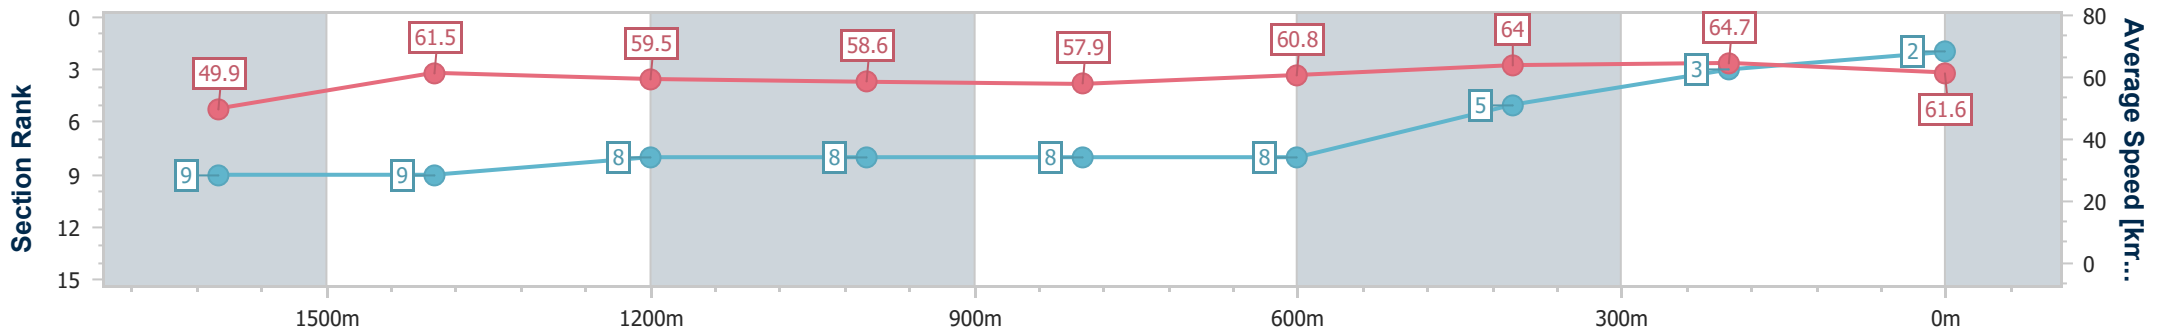

Sunshine Coast QLD Professional

Race 7: TAB A.D. HOLLINDALE STAKES - 1800m

06 May 2023 - 17:00

Track Rating: Good 4, Weather: Fine, Rail Position: True

Section	Overall	1600m	1400m	1200m	1000m	800m	600m	400m	200m
Section Times	1:49.45 [2] (0:14.49)	1:34.96 [9] (0:11.80)	1:23.16 [9] (0:12.16)	1:11.00 [8] (0:12.34)	0:58.66 [8] (0:12.48)	0:46.18 [8] (0:12.00)	0:34.18 [8] (0:11.36)	0:22.82 [5] (0:11.13)	0:11.69 [3] (0:11.69)
Average Speed [km/h]	49.9	61.5	59.5	58.6	57.9	60.8	64.0	64.7	61.6
Top Speed [km/h]	62.6	62.8	60.8	59.4	59.6	63.9	64.6	66.5	63.9
Avg. Dist. to Rail [m]	6.6	2.2	2.3	2.7	2.4	2.1	1.7	6.6	8.6
Avg. Stride Freq. [Hz]	2.1	2.3	2.3	2.3	2.3	2.3	2.4	2.4	2.4
Avg. Stride Length [m]	6.2	7.0	6.8	6.8	6.9	7.0	7.1	7.3	7.1