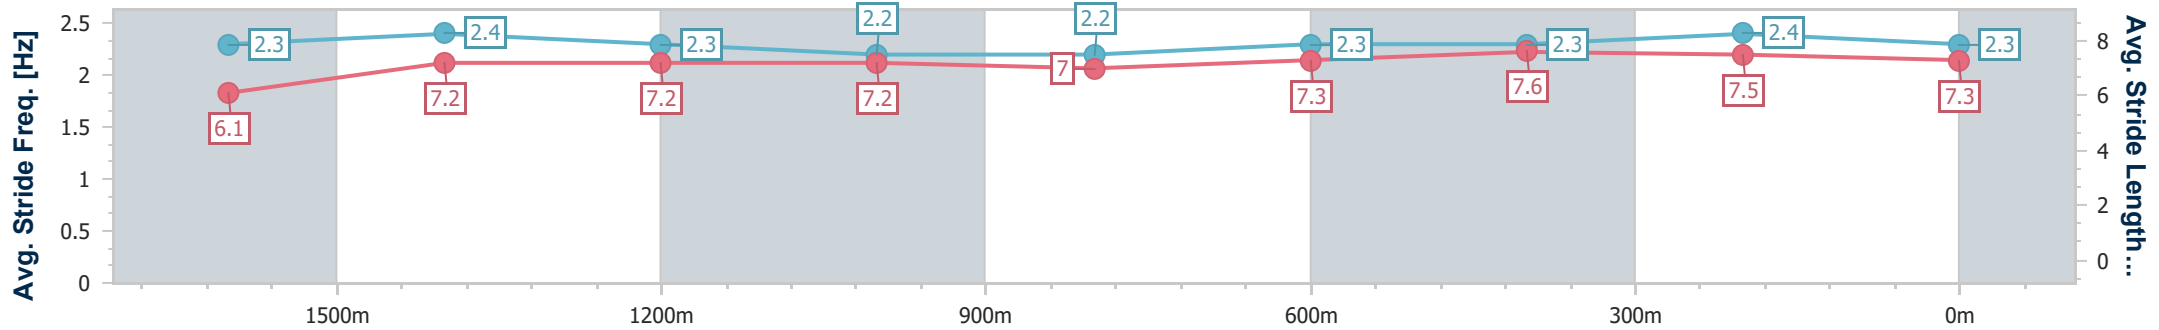

Sunshine Coast QLD Professional

Race 7: TAB A.D. HOLLINDALE STAKES - 1800m

06 May 2023 - 17:00

Track Rating: Good 4, Weather: Fine, Rail Position: True

Section	Overall	1600m	1400m	1200m	1000m	800m	600m	400m	200m
Section Times	1:49.82 [4] (0:13.88)	1:35.94 [2] (0:11.99)	1:23.95 [5] (0:12.30)	1:11.65 [6] (0:12.43)	0:59.22 [6] (0:12.48)	0:46.74 [7] (0:12.09)	0:34.65 [7] (0:11.52)	0:23.13 [7] (0:11.25)	0:11.88 [6] (0:11.88)
Average Speed [km/h]	52.0	60.8	59.0	58.2	58.1	60.8	63.8	64.0	60.7
Top Speed [km/h]	65.1	62.0	60.8	59.1	60.1	62.3	65.4	65.1	63.1
Avg. Dist. to Rail [m]	4.9	3.2	3.2	3.5	3.2	3.2	3.5	9.0	12.0
Avg. Stride Freq. [Hz]	2.3	2.4	2.3	2.2	2.2	2.3	2.3	2.4	2.3
Avg. Stride Length [m]	6.1	7.2	7.2	7.2	7.0	7.3	7.6	7.5	7.3