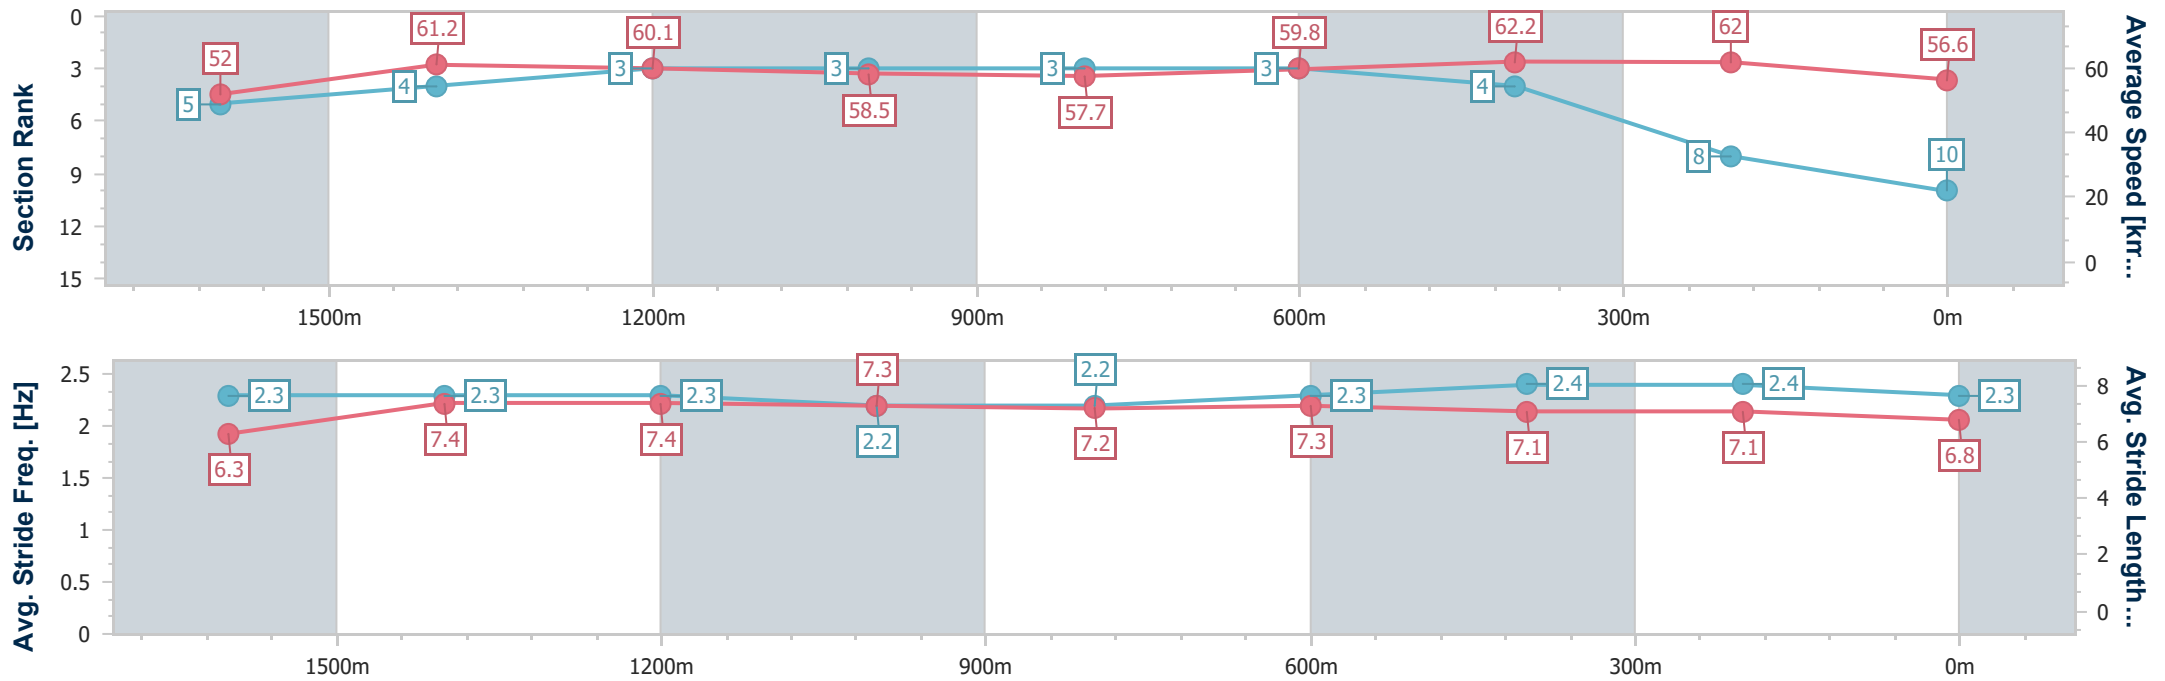

- [ ] Ranking at each section and finish
- .-.- No data available at this section
- NA No data available

Horse/Jockey Name	Skyman
Final Rank	10
Fastest Section Time (Section)	0:11.59 (400m)
Top Speed [km/h] (Section)	64.2 (600m)
Race State	Finished

### Sunshine Coast QLD Professional

Race 7: TAB A.D. HOLLINDALE STAKES - 1800m

06 May 2023 - 17:00

Track Rating: Good 4, Weather: Fine, Rail Position: True

Section	Overall	1600m	1400m	1200m	1000m	800m	600m	400m	200m
Section Times	1:50.74 [10] (0:13.88)	1:36.86 [5] (0:11.84)	1:25.02 [4] (0:12.05)	1:12.97 [3] (0:12.35)	1:00.62 [3] (0:12.52)	0:48.10 [3] (0:12.18)	0:35.92 [3] (0:11.61)	0:24.31 [4] (0:11.59)	0:12.72 [8] (0:12.72)
Average Speed [km/h]	52.0	61.2	60.1	58.5	57.7	59.8	62.2	62.0	56.6
Top Speed [km/h]	63.7	63.8	61.5	60.1	59.4	63.4	64.2	63.8	60.4
Avg. Dist. to Rail [m]	3.6	1.9	2.3	2.5	2.2	1.8	0.6	3.8	5.2
Avg. Stride Freq. [Hz]	2.3	2.3	2.3	2.2	2.2	2.3	2.4	2.4	2.3
Avg. Stride Length [m]	6.3	7.4	7.4	7.3	7.2	7.3	7.1	7.1	6.8

- [ ] Ranking at each section and finish
- .-.- No data available at this section
- NA No data available