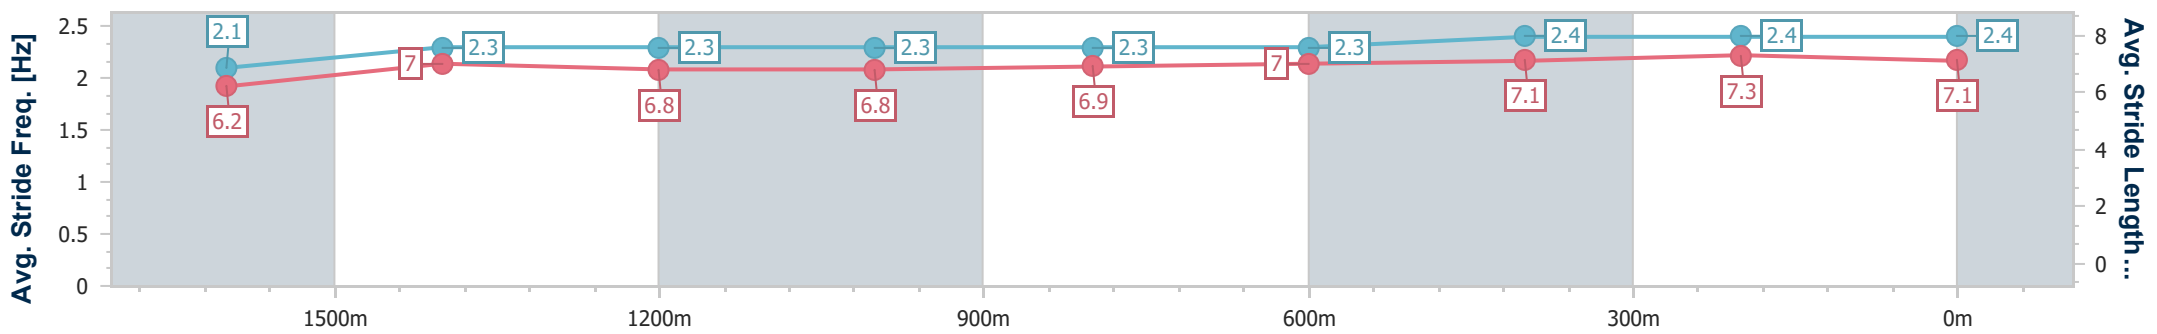

Sunshine Coast QLD Professional

Race 7: TAB A.D. HOLLINDALE STAKES - 1800m

06 May 2023 - 17:00

Track Rating: Good 4, Weather: Fine, Rail Position: True

Section	Overall	1600m	1400m	1200m	1000m	800m	600m	400m	200m
Section Times	1:49.45 [2] (0:14.49)	1:34.96 [9] (0:11.80)	1:23.16 [9] (0:12.16)	1:11.00 [8] (0:12.34)	0:58.66 [8] (0:12.48)	0:46.18 [8] (0:12.00)	0:34.18 [8] (0:11.36)	0:22.82 [5] (0:11.13)	0:11.69 [3] (0:11.69)
Average Speed [km/h]	49.9	61.5	59.5	58.6	57.9	60.8	64.0	64.7	61.6
Top Speed [km/h]	62.6	62.8	60.8	59.4	59.6	63.9	64.6	66.5	63.9
Avg. Dist. to Rail [m]	6.6	2.2	2.3	2.7	2.4	2.1	1.7	6.6	8.6
Avg. Stride Freq. [Hz]	2.1	2.3	2.3	2.3	2.3	2.3	2.4	2.4	2.4
Avg. Stride Length [m]	6.2	7.0	6.8	6.8	6.9	7.0	7.1	7.3	7.1