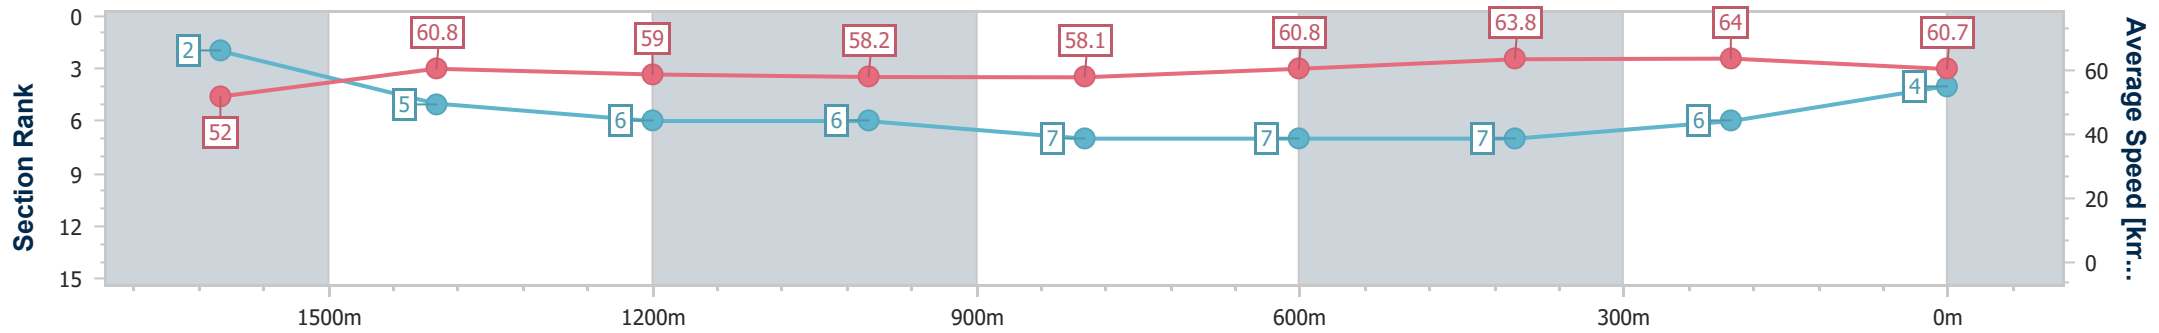

Sunshine Coast QLD Professional

Race 7: TAB A.D. HOLLINDALE STAKES - 1800m

06 May 2023 - 17:00

Track Rating: Good 4, Weather: Fine, Rail Position: True

Section	Overall	1600m	1400m	1200m	1000m	800m	600m	400m	200m
Section Times	1:49.82 [4] (0:13.88)	1:35.94 [2] (0:11.99)	1:23.95 [5] (0:12.30)	1:11.65 [6] (0:12.43)	0:59.22 [6] (0:12.48)	0:46.74 [7] (0:12.09)	0:34.65 [7] (0:11.52)	0:23.13 [7] (0:11.25)	0:11.88 [6] (0:11.88)
Average Speed [km/h]	52.0	60.8	59.0	58.2	58.1	60.8	63.8	64.0	60.7
Top Speed [km/h]	65.1	62.0	60.8	59.1	60.1	62.3	65.4	65.1	63.1
Avg. Dist. to Rail [m]	4.9	3.2	3.2	3.5	3.2	3.2	3.5	9.0	12.0
Avg. Stride Freq. [Hz]	2.3	2.4	2.3	2.2	2.2	2.3	2.3	2.4	2.3
Avg. Stride Length [m]	6.1	7.2	7.2	7.2	7.0	7.3	7.6	7.5	7.3