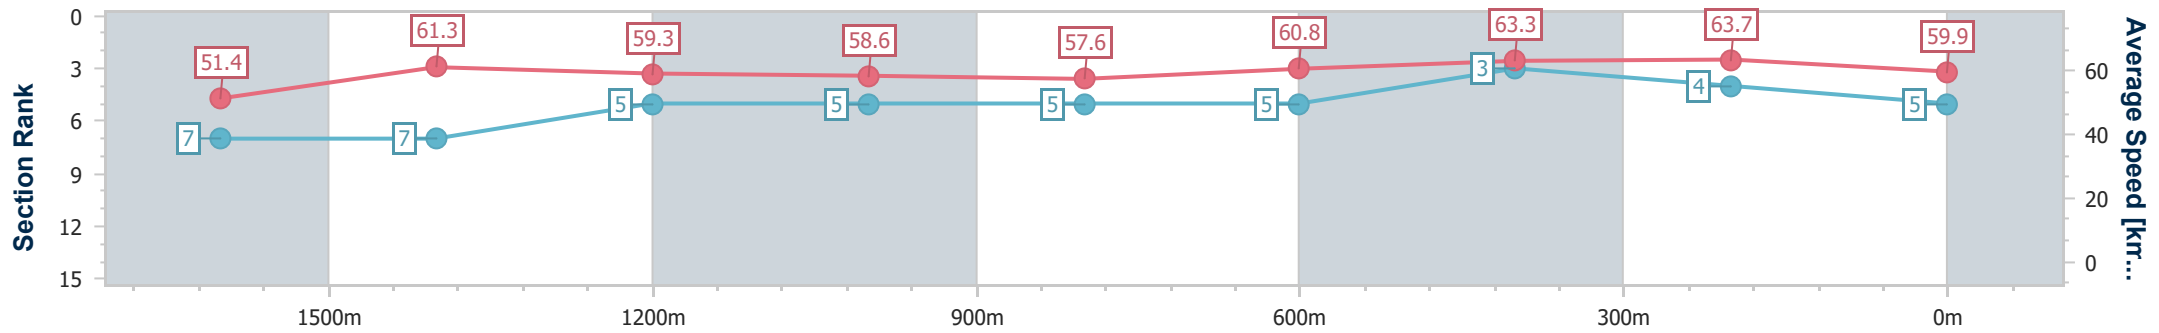

Sunshine Coast QLD Professional

Race 7: TAB A.D. HOLLINDALE STAKES - 1800m

06 May 2023 - 17:00

Track Rating: Good 4, Weather: Fine, Rail Position: True

Section	Overall	1600m	1400m	1200m	1000m	800m	600m	400m	200m
Section Times	1:49.84 [5] (0:14.08)	1:35.76 [7] (0:11.84)	1:23.92 [7] (0:12.19)	1:11.73 [5] (0:12.32)	0:59.41 [5] (0:12.55)	0:46.86 [5] (0:12.00)	0:34.86 [5] (0:11.51)	0:23.35 [3] (0:11.32)	0:12.03 [4] (0:12.03)
Average Speed [km/h]	51.4	61.3	59.3	58.6	57.6	60.8	63.3	63.7	59.9
Top Speed [km/h]	63.5	63.8	60.7	59.6	58.9	63.3	64.8	64.9	62.0
Avg. Dist. to Rail [m]	5.9	2.2	2.3	2.4	2.3	2.1	2.3	7.9	10.6
Avg. Stride Freq. [Hz]	2.2	2.3	2.2	2.1	2.1	2.3	2.3	2.4	2.3
Avg. Stride Length [m]	6.4	7.2	7.1	7.3	7.2	7.2	7.5	7.5	7.3