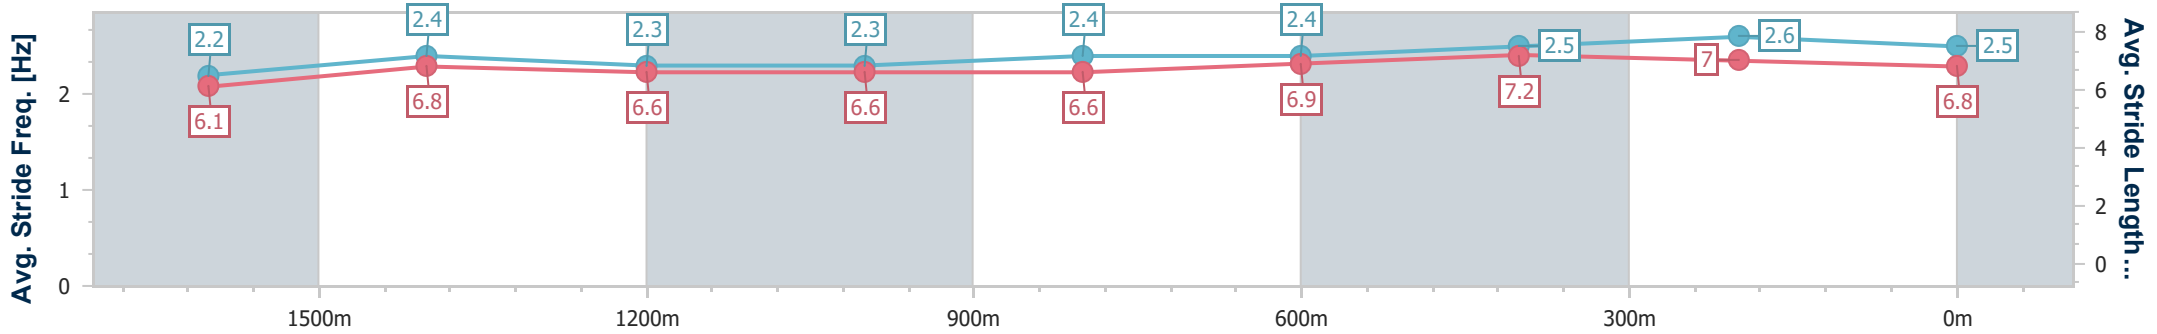

Sunshine Coast QLD Professional

Race 7: TAB A.D. HOLLINDALE STAKES - 1800m

06 May 2023 - 17:00

Track Rating: Good 4, Weather: Fine, Rail Position: True

Section	Overall	1600m	1400m	1200m	1000m	800m	600m	400m	200m
Section Times	1:49.85 [6] (0:14.64)	1:35.21 [10] (0:11.88)	1:23.33 [10] (0:12.29)	1:11.04 [10] (0:12.42)	0:58.62 [10] (0:12.47)	0:46.15 [10] (0:11.86)	0:34.29 [10] (0:11.51)	0:22.78 [10] (0:11.06)	0:11.72 [7] (0:11.72)
Average Speed [km/h]	49.4	61.3	59.0	58.2	58.2	61.9	64.2	65.2	61.4
Top Speed [km/h]	62.0	62.6	60.5	58.9	59.1	63.7	64.9	65.4	64.1
Avg. Dist. to Rail [m]	8.5	3.1	3.3	4.0	3.7	3.4	4.3	12.2	13.9
Avg. Stride Freq. [Hz]	2.2	2.4	2.3	2.3	2.4	2.4	2.5	2.6	2.5
Avg. Stride Length [m]	6.1	6.8	6.6	6.6	6.6	6.9	7.2	7.0	6.8