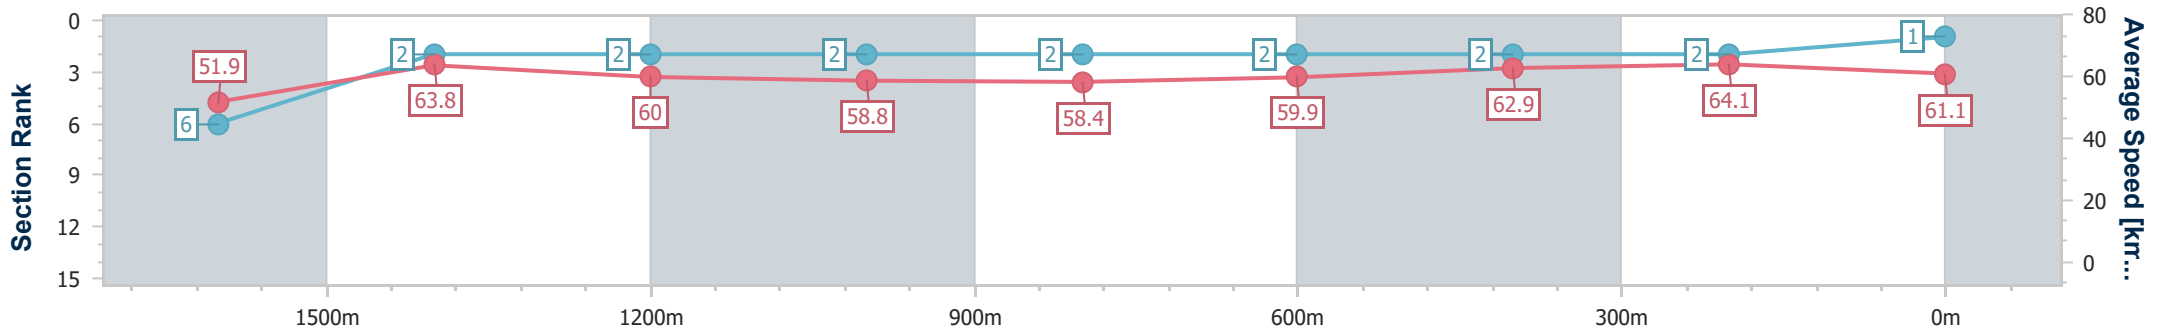

Sunshine Coast QLD Professional

Race 7: TAB A.D. HOLLINDALE STAKES - 1800m

06 May 2023 - 17:00

Track Rating: Good 4, Weather: Fine, Rail Position: True

Section	Overall	1600m	1400m	1200m	1000m	800m	600m	400m	200m
Section Times	1:49.37 [1] (0:14.03)	1:35.34 [6] (0:11.53)	1:23.81 [2] (0:12.11)	1:11.70 [2] (0:12.32)	0:59.38 [2] (0:12.44)	0:46.94 [2] (0:12.29)	0:34.65 [2] (0:11.64)	0:23.01 [2] (0:11.23)	0:11.78 [2] (0:11.78)
Average Speed [km/h]	51.9	63.8	60.0	58.8	58.4	59.9	62.9	64.1	61.1
Top Speed [km/h]	64.1	64.7	62.5	60.4	60.2	61.3	64.6	65.5	63.9
Avg. Dist. to Rail [m]	9.9	5.9	4.6	3.9	3.8	3.9	2.4	6.9	8.5
Avg. Stride Freq. [Hz]	2.2	2.3	2.2	2.2	2.1	2.2	2.3	2.3	2.2
Avg. Stride Length [m]	6.4	7.7	7.6	7.4	7.4	7.5	7.4	7.4	7.6