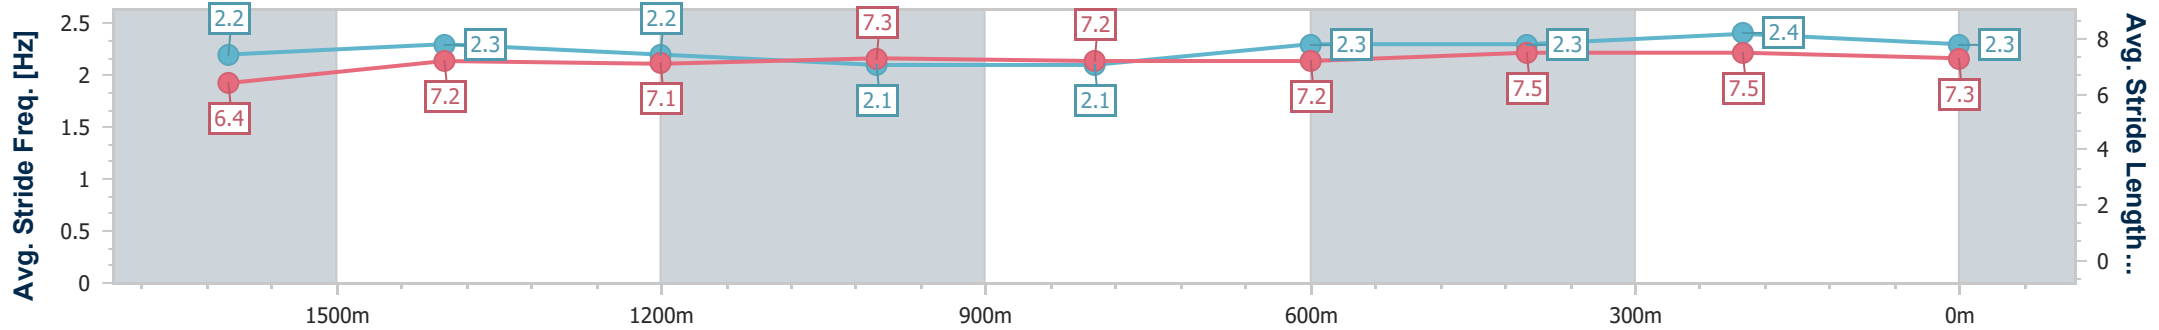

Sunshine Coast QLD Professional

Race 7: TAB A.D. HOLLINDALE STAKES - 1800m

06 May 2023 - 17:00

Track Rating: Good 4, Weather: Fine, Rail Position: True

Section	Overall	1600m	1400m	1200m	1000m	800m	600m	400m	200m
Section Times	1:49.84 [5] (0:14.08)	1:35.76 [7] (0:11.84)	1:23.92 [7] (0:12.19)	1:11.73 [5] (0:12.32)	0:59.41 [5] (0:12.55)	0:46.86 [5] (0:12.00)	0:34.86 [5] (0:11.51)	0:23.35 [3] (0:11.32)	0:12.03 [4] (0:12.03)
Average Speed [km/h]	51.4	61.3	59.3	58.6	57.6	60.8	63.3	63.7	59.9
Top Speed [km/h]	63.5	63.8	60.7	59.6	58.9	63.3	64.8	64.9	62.0
Avg. Dist. to Rail [m]	5.9	2.2	2.3	2.4	2.3	2.1	2.3	7.9	10.6
Avg. Stride Freq. [Hz]	2.2	2.3	2.2	2.1	2.1	2.3	2.3	2.4	2.3
Avg. Stride Length [m]	6.4	7.2	7.1	7.3	7.2	7.2	7.5	7.5	7.3