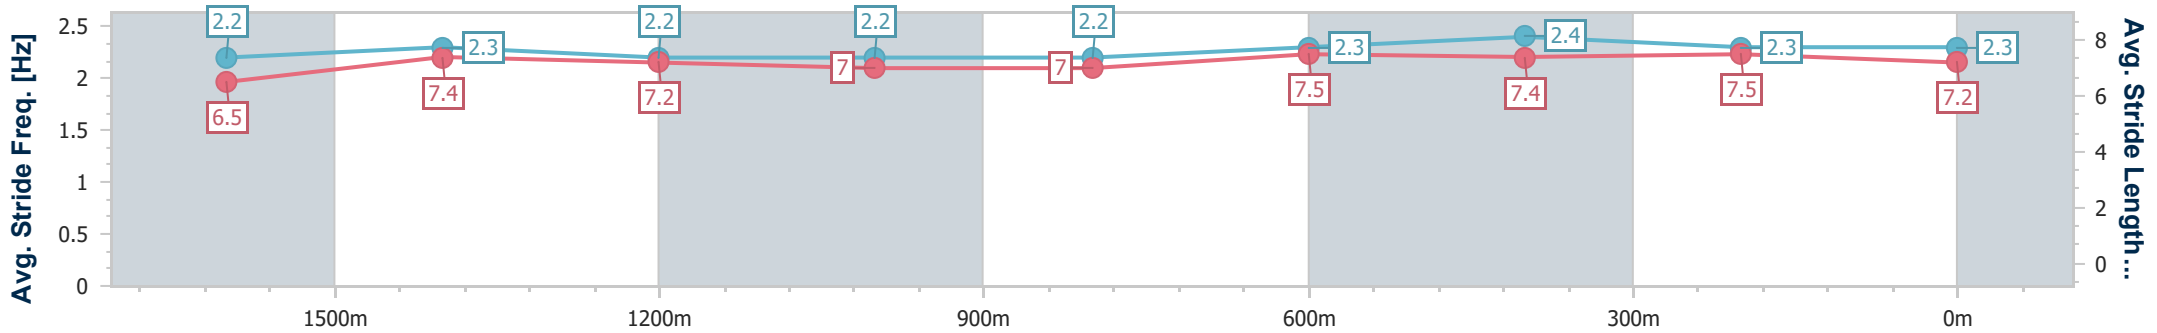

Sunshine Coast QLD Professional

Race 7: TAB A.D. HOLLINDALE STAKES - 1800m

06 May 2023 - 17:00

Track Rating: Good 4, Weather: Fine, Rail Position: True

Section	Overall	1600m	1400m	1200m	1000m	800m	600m	400m	200m
Section Times	1:50.38 [9] (0:13.88)	1:36.50 [3] (0:12.01)	1:24.49 [6] (0:12.41)	1:12.08 [7] (0:12.34)	0:59.74 [7] (0:12.44)	0:47.30 [6] (0:11.99)	0:35.31 [6] (0:11.71)	0:23.60 [8] (0:11.43)	0:12.17 [9] (0:12.17)
Average Speed [km/h]	52.4	61.0	58.5	58.7	58.4	61.6	63.1	63.0	59.2
Top Speed [km/h]	64.0	62.4	59.9	59.5	60.8	63.6	64.1	64.2	61.2
Avg. Dist. to Rail [m]	9.1	4.1	3.6	4.4	4.0	4.3	4.3	10.0	8.6
Avg. Stride Freq. [Hz]	2.2	2.3	2.2	2.2	2.2	2.3	2.4	2.3	2.3
Avg. Stride Length [m]	6.5	7.4	7.2	7.0	7.0	7.5	7.4	7.5	7.2

- [ ] Ranking at each section and finish
- .-.- No data available at this section
- NA No data available

Horse/Jockey Name	Skyman
Final Rank	10
Fastest Section Time (Section)	0:11.59 (400m)
Top Speed [km/h] (Section)	64.2 (600m)
Race State	Finished