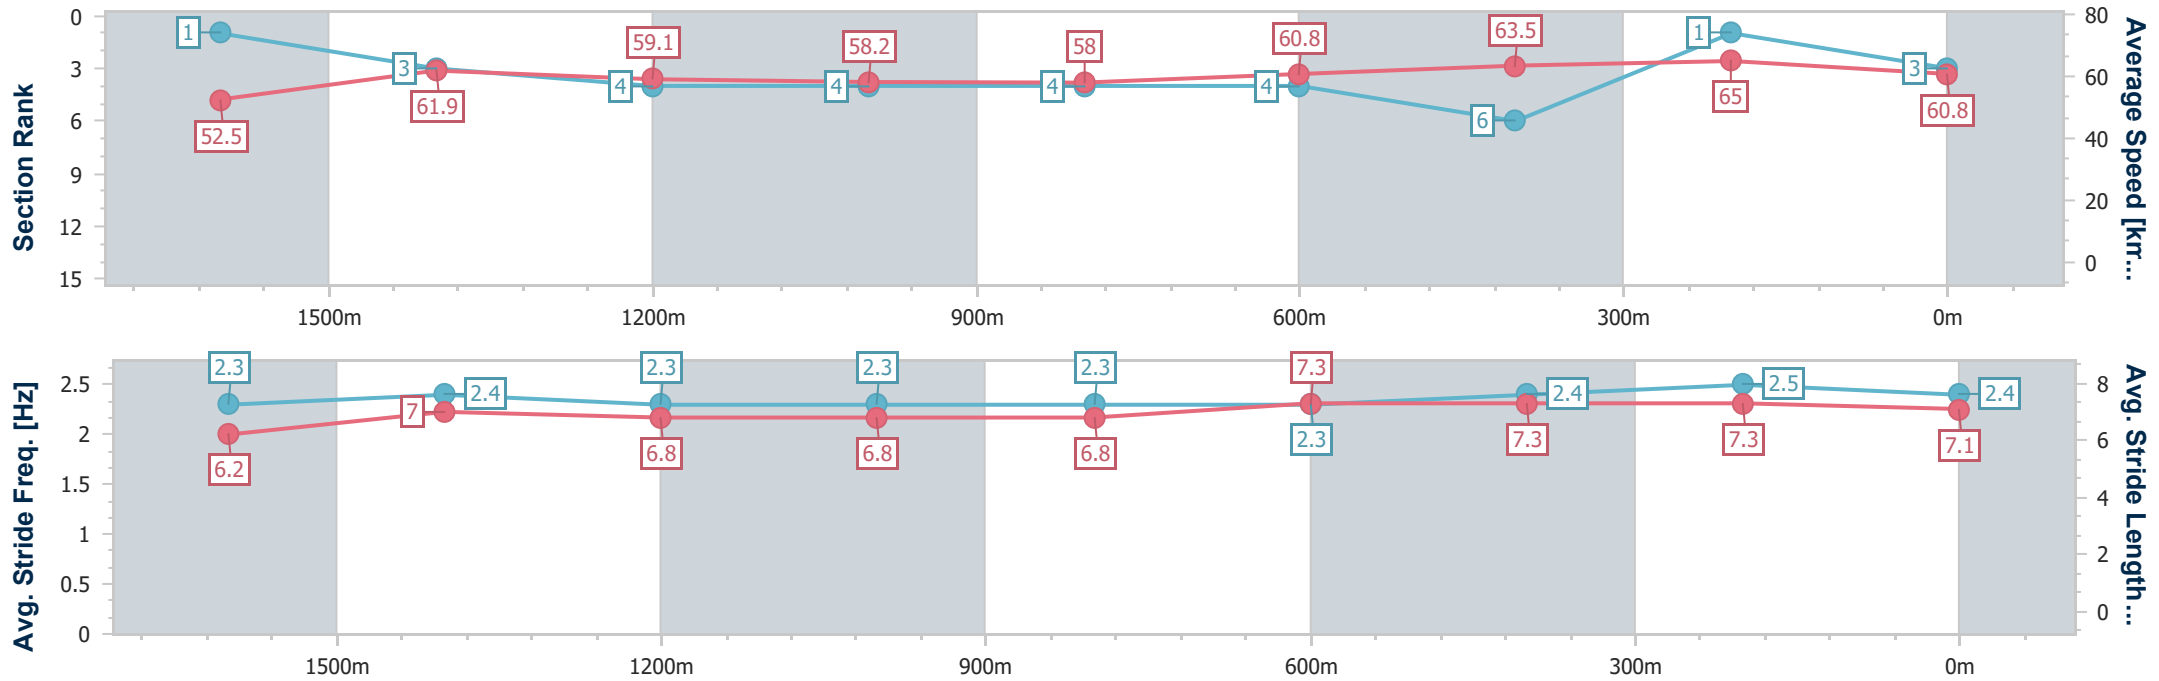

Sunshine Coast QLD Professional

Race 7: TAB A.D. HOLLINDALE STAKES - 1800m

06 May 2023 - 17:00

Track Rating: Good 4, Weather: Fine, Rail Position: True

Section	Overall	1600m	1400m	1200m	1000m	800m	600m	400m	200m
Section Times	1:49.49 [3] (0:13.80)	1:35.69 [1] (0:11.81)	1:23.88 [3] (0:12.27)	1:11.61 [4] (0:12.43)	0:59.18 [4] (0:12.52)	0:46.66 [4] (0:12.07)	0:34.59 [4] (0:11.65)	0:22.94 [6] (0:11.08)	0:11.86 [1] (0:11.86)
Average Speed [km/h]	52.5	61.9	59.1	58.2	58.0	60.8	63.5	65.0	60.8
Top Speed [km/h]	63.8	63.6	60.2	58.9	58.9	64.3	64.6	66.8	62.8
Avg. Dist. to Rail [m]	6.6	3.8	3.4	3.7	3.4	3.6	4.3	9.6	10.4
Avg. Stride Freq. [Hz]	2.3	2.4	2.3	2.3	2.3	2.3	2.4	2.5	2.4
Avg. Stride Length [m]	6.2	7.0	6.8	6.8	6.8	7.3	7.3	7.3	7.1

- [ ] Ranking at each section and finish
- .-.- No data available at this section
- NA No data available

Horse/Jockey Name	No Compromise
Final Rank	4
Fastest Section Time (Section)	0:11.25 (400m)
Top Speed [km/h] (Section)	65.4 (600m)
Race State	Finished