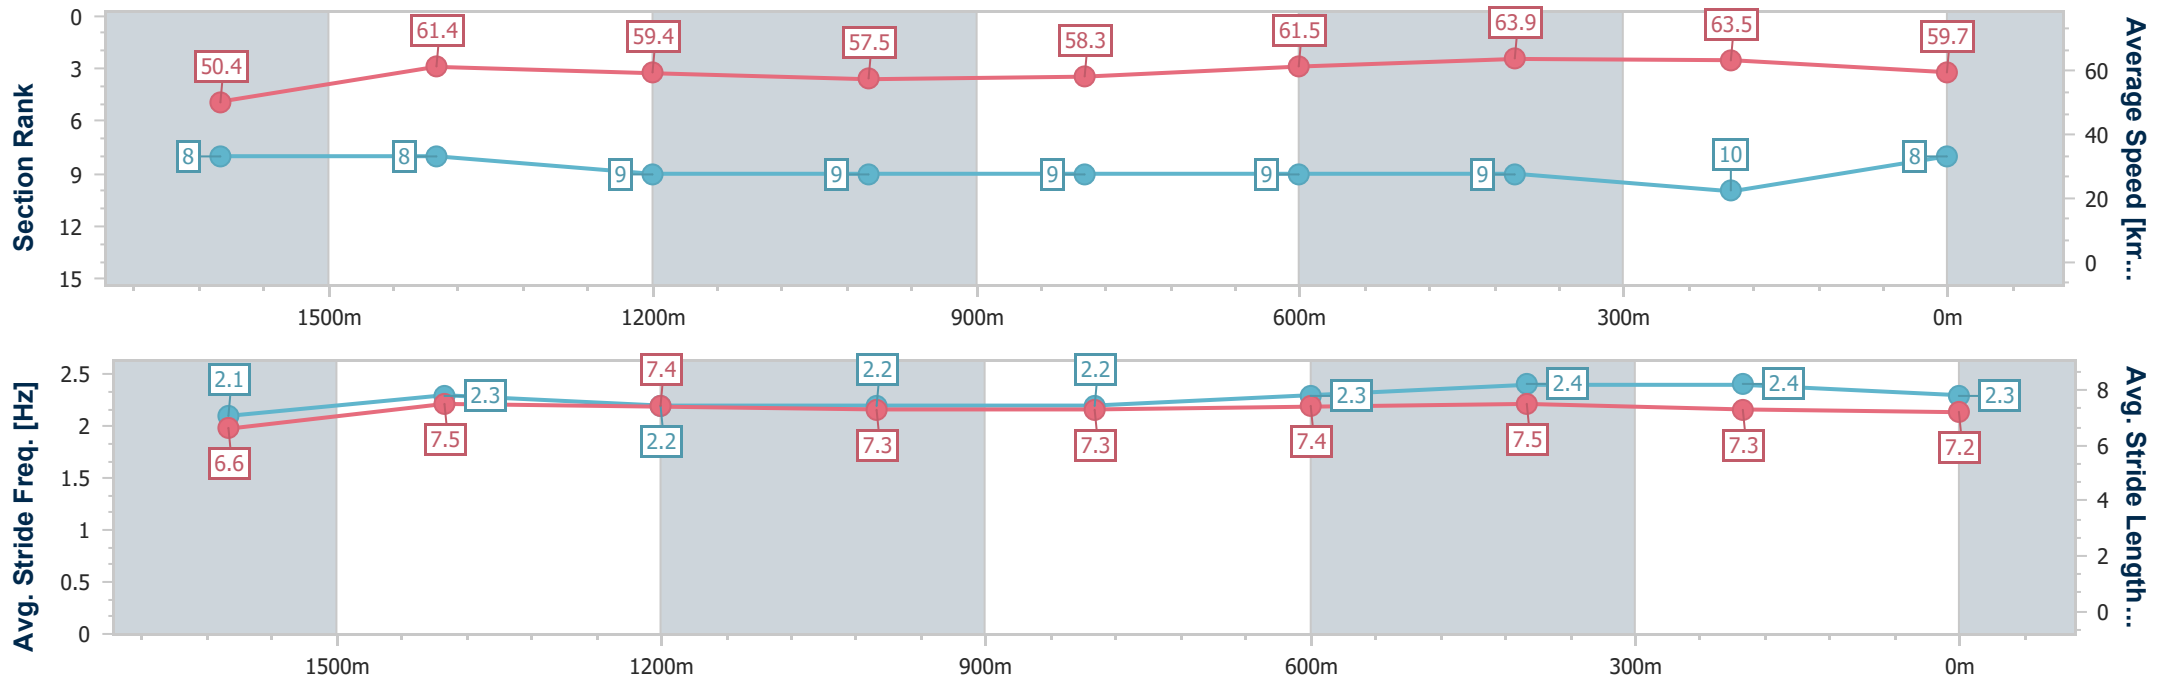

Sunshine Coast QLD Professional

Race 7: TAB A.D. HOLLINDALE STAKES - 1800m

06 May 2023 - 17:00

Track Rating: Good 4, Weather: Fine, Rail Position: True

Section	Overall	1600m	1400m	1200m	1000m	800m	600m	400m	200m
Section Times	1:50.25 [8] (0:14.34)	1:35.91 [8] (0:11.84)	1:24.07 [8] (0:12.21)	1:11.86 [9] (0:12.56)	0:59.30 [9] (0:12.48)	0:46.82 [9] (0:11.92)	0:34.90 [9] (0:11.48)	0:23.42 [9] (0:11.32)	0:12.10 [10] (0:12.10)
Average Speed [km/h]	50.4	61.4	59.4	57.5	58.3	61.5	63.9	63.5	59.7
Top Speed [km/h]	63.8	63.7	61.7	58.5	60.6	64.3	65.3	65.2	62.5
Avg. Dist. to Rail [m]	8.6	2.7	3.8	4.1	3.7	2.9	3.0	9.3	12.6
Avg. Stride Freq. [Hz]	2.1	2.3	2.2	2.2	2.2	2.3	2.4	2.4	2.3
Avg. Stride Length [m]	6.6	7.5	7.4	7.3	7.3	7.4	7.5	7.3	7.2