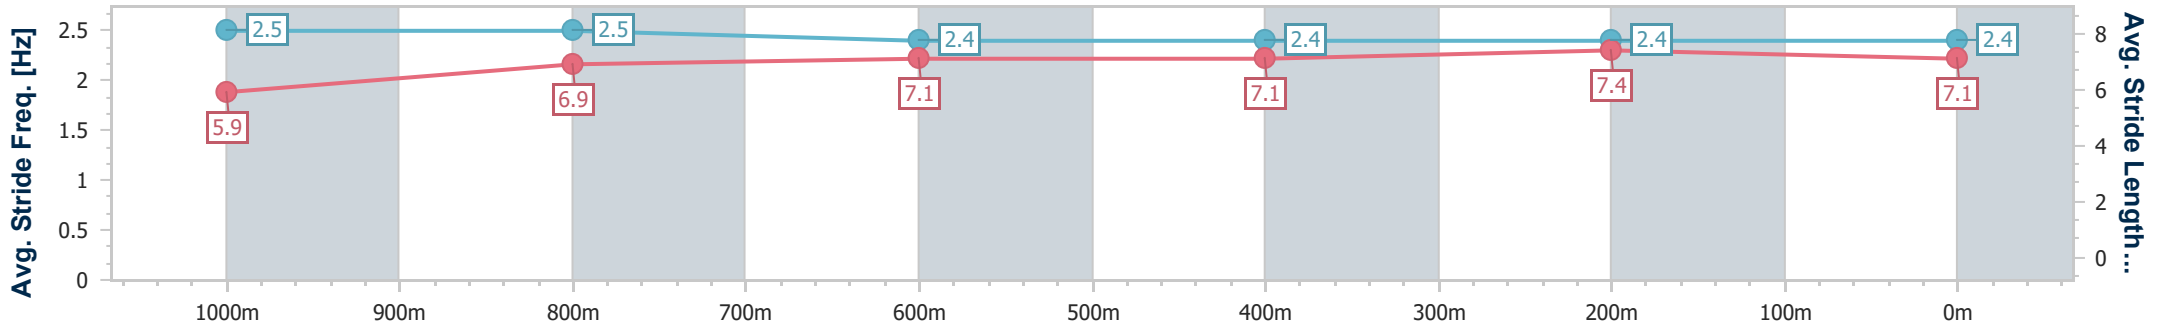

**Doomben QLD Professional**  
**Race 5: SPIRIT OF BOOM CLASSIC - 1200m**  
 13 May 2023 - 14:09  
 Track Rating: Good 4, Weather: Fine, Rail Position: True

BRISBANE  
RACING CLUB

Section	Overall	1000m	800m	600m	400m	200m
Section Times	1:10.30 [5] (0:13.56)	0:56.74 [4] (0:11.00)	0:45.74 [6] (0:11.36)	0:34.38 [6] (0:11.60)	0:22.78 [6] (0:11.11)	0:11.67 [7] (0:11.67)
Average Speed [km/h]	52.8	66.0	63.8	62.2	64.9	61.7
Top Speed [km/h]	70.2	69.9	65.5	64.0	66.0	64.4
Avg. Dist. to Rail [m]	4.9	2.4	1.1	0.4	2.0	3.4
Avg. Stride Freq. [Hz]	2.5	2.5	2.4	2.4	2.4	2.4
Avg. Stride Length [m]	5.9	6.9	7.1	7.1	7.4	7.1