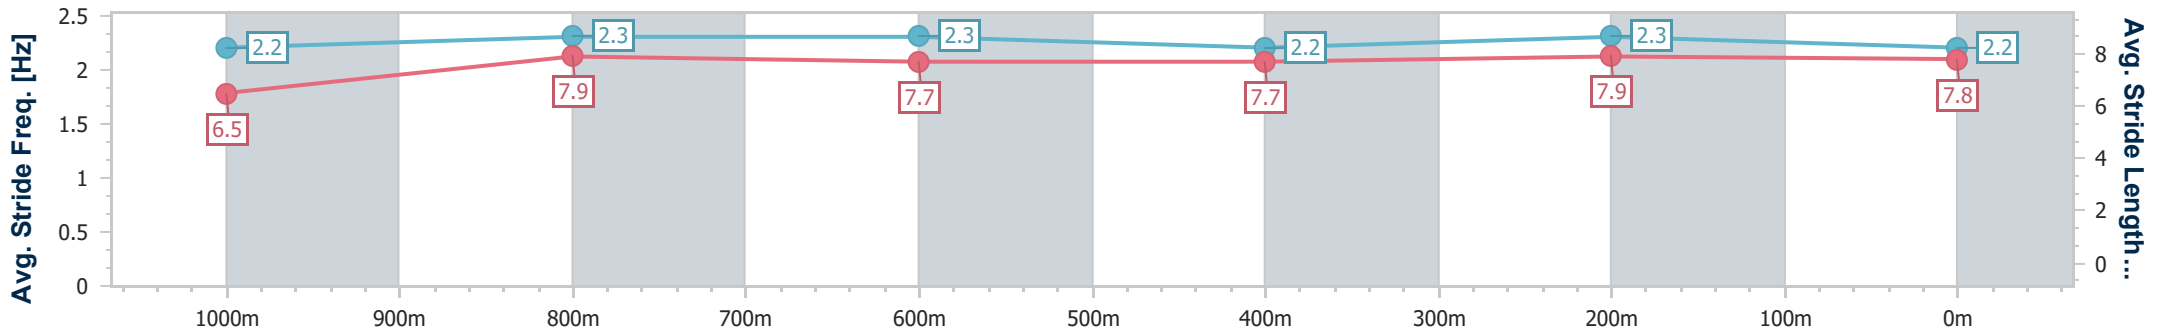

Horse/Jockey Name	Ducasse
Final Rank	7
Fastest Section Time (Section)	0:10.92 (1000m)
Top Speed [km/h] (Section)	69.0 (1000m)
Race State	Finished

Doomben QLD Professional
Race 5: SPIRIT OF BOOM CLASSIC - 1200m
13 May 2023 - 14:09
Track Rating: Good 4, Weather: Fine, Rail Position: True

BRISBANE
RACING CLUB

Section	Overall	1000m	800m	600m	400m	200m
Section Times	1:10.39 [7] (0:13.86)	0:56.53 [8] (0:10.92)	0:45.61 [8] (0:11.21)	0:34.40 [7] (0:11.74)	0:22.66 [7] (0:11.16)	0:11.50 [9] (0:11.50)
Average Speed [km/h]	52.0	66.1	65.0	62.1	65.0	62.5
Top Speed [km/h]	68.6	69.0	65.8	63.5	66.2	64.8
Avg. Dist. to Rail [m]	6.7	2.0	2.2	2.3	3.8	6.0
Avg. Stride Freq. [Hz]	2.2	2.3	2.3	2.2	2.3	2.2
Avg. Stride Length [m]	6.5	7.9	7.7	7.7	7.9	7.8

- [ ] Ranking at each section and finish
- -.-.- No data available at this section
- NA No data available