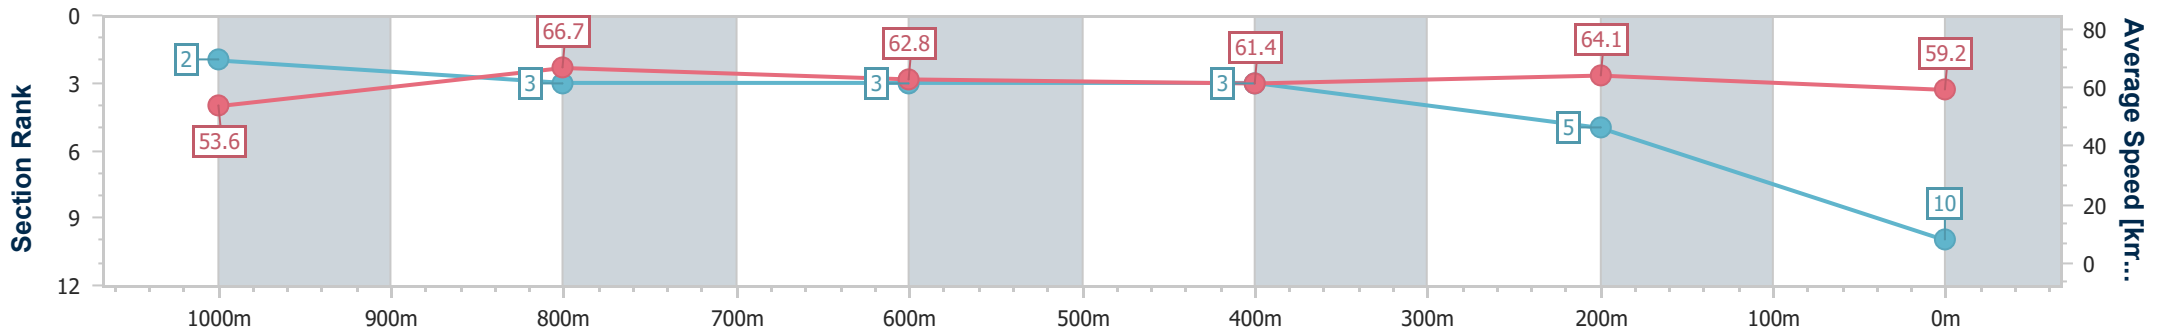

**Doomben QLD Professional**  
**Race 5: SPIRIT OF BOOM CLASSIC - 1200m**  
 13 May 2023 - 14:09  
 Track Rating: Good 4, Weather: Fine, Rail Position: True

BRISBANE  
RACING CLUB

Section	Overall	1000m	800m	600m	400m	200m
Section Times	1:10.48 [9] (0:13.29)	0:57.19 [1] (0:10.76)	0:46.43 [2] (0:11.38)	0:35.05 [2] (0:11.69)	0:23.36 [2] (0:11.23)	0:12.13 [3] (0:12.13)
Average Speed [km/h]	54.2	67.1	63.7	62.1	64.1	59.4
Top Speed [km/h]	69.1	69.0	65.8	64.2	64.8	61.9
Avg. Dist. to Rail [m]	5.6	2.6	1.2	1.4	0.6	0.3
Avg. Stride Freq. [Hz]	2.5	2.5	2.5	2.4	2.4	2.3
Avg. Stride Length [m]	6.1	7.3	7.2	7.2	7.3	7.1

- [ ] Ranking at each section and finish
- .-.-.- No data available at this section
- NA No data available

Horse/Jockey Name	The King
Final Rank	10
Fastest Section Time (Section)	0:10.78 (1000m)
Top Speed [km/h] (Section)	69.6 (Overall)
Race State	Finished

**Doomben QLD Professional**  
**Race 5: SPIRIT OF BOOM CLASSIC - 1200m**  
 13 May 2023 - 14:09  
 Track Rating: Good 4, Weather: Fine, Rail Position: True

BRISBANE  
RACING CLUB

Section	Overall	1000m	800m	600m	400m	200m
Section Times	1:10.66 [10] (0:13.43)	0:57.23 [2] (0:10.78)	0:46.45 [3] (0:11.43)	0:35.02 [3] (0:11.65)	0:23.37 [3] (0:11.20)	0:12.17 [5]
Average Speed [km/h]	53.6	66.7	62.8	61.4	64.1	59.2
Top Speed [km/h]	69.6	68.9	66.0	63.5	65.8	62.4
Avg. Dist. to Rail [m]	3.7	1.6	0.8	0.9	1.6	1.0
Avg. Stride Freq. [Hz]	2.4	2.5	2.4	2.3	2.4	2.4
Avg. Stride Length [m]	6.1	7.4	7.4	7.3	7.3	7.0