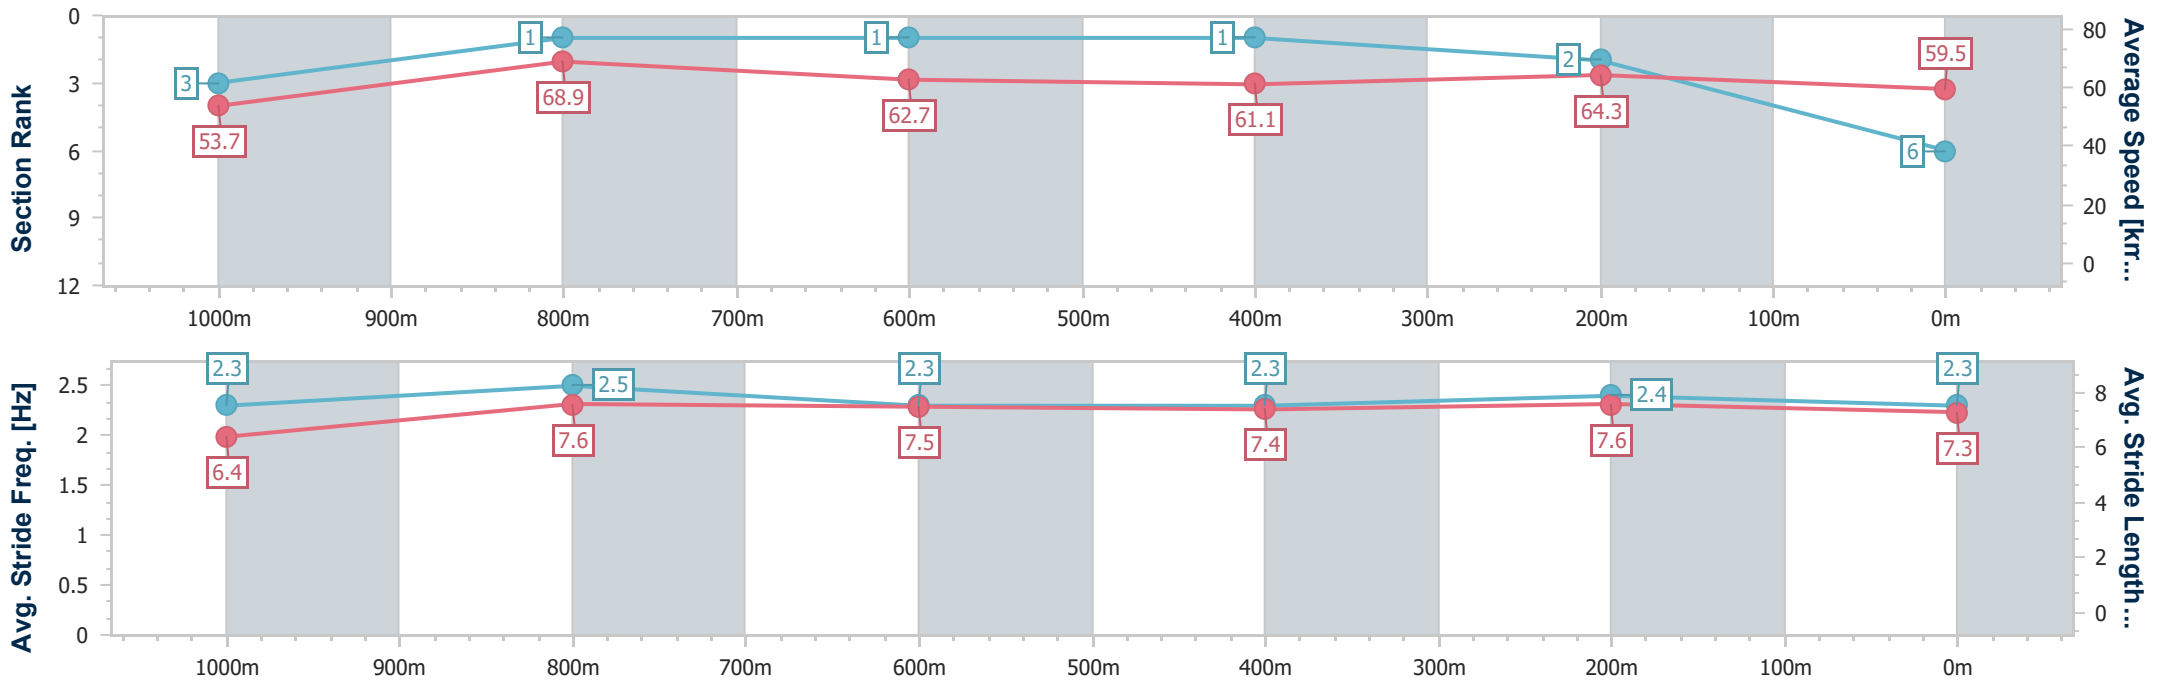

- [ ] Ranking at each section and finish
- .-.- No data available at this section
- NA No data available

Horse/Jockey Name	Thunderlips
Final Rank	6
Fastest Section Time (Section)	0:10.47 (1000m)
Top Speed [km/h] (Section)	69.9 (1000m)
Race State	Finished

**Doomben QLD Professional**  
**Race 5: SPIRIT OF BOOM CLASSIC - 1200m**  
 13 May 2023 - 14:09  
 Track Rating: Good 4, Weather: Fine, Rail Position: True

BRISBANE  
RACING CLUB

Section	Overall	1000m	800m	600m	400m	200m
Section Times	1:10.37 [6] (0:13.42)	0:56.95 [3] (0:10.47)	0:46.48 [1] (0:11.41)	0:35.07 [1] (0:11.77)	0:23.30 [1] (0:11.23)	0:12.07 [2] (0:12.07)
Average Speed [km/h]	53.7	68.9	62.7	61.1	64.3	59.5
Top Speed [km/h]	68.8	69.9	65.0	64.1	66.0	61.6
Avg. Dist. to Rail [m]	8.7	2.5	0.9	0.3	0.6	0.9
Avg. Stride Freq. [Hz]	2.3	2.5	2.3	2.3	2.4	2.3
Avg. Stride Length [m]	6.4	7.6	7.5	7.4	7.6	7.3