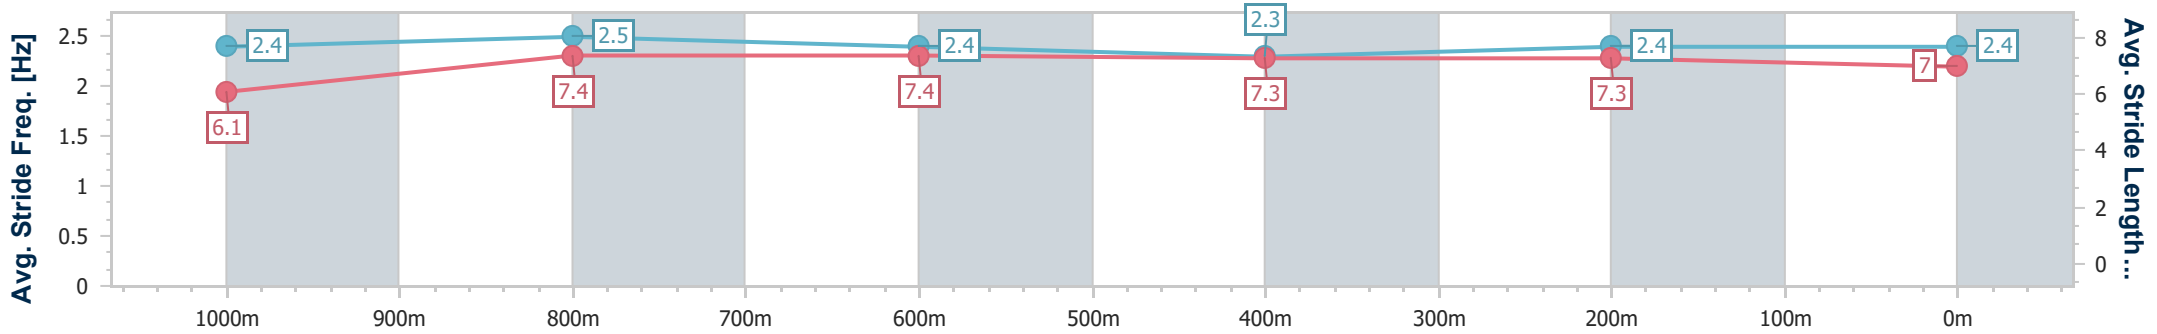

**Doomben QLD Professional**  
**Race 5: SPIRIT OF BOOM CLASSIC - 1200m**  
 13 May 2023 - 14:09  
 Track Rating: Good 4, Weather: Fine, Rail Position: True

BRISBANE  
RACING CLUB

Section	Overall	1000m	800m	600m	400m	200m
Section Times	1:10.48 [9] (0:13.29)	0:57.19 [1] (0:10.76)	0:46.43 [2] (0:11.38)	0:35.05 [2] (0:11.69)	0:23.36 [2] (0:11.23)	0:12.13 [3] (0:12.13)
Average Speed [km/h]	54.2	67.1	63.7	62.1	64.1	59.4
Top Speed [km/h]	69.1	69.0	65.8	64.2	64.8	61.9
Avg. Dist. to Rail [m]	5.6	2.6	1.2	1.4	0.6	0.3
Avg. Stride Freq. [Hz]	2.5	2.5	2.5	2.4	2.4	2.3
Avg. Stride Length [m]	6.1	7.3	7.2	7.2	7.3	7.1

- [ ] Ranking at each section and finish
- .-.-.- No data available at this section
- NA No data available

Horse/Jockey Name	The King
Final Rank	10
Fastest Section Time (Section)	0:10.78 (1000m)
Top Speed [km/h] (Section)	69.6 (Overall)
Race State	Finished

**Doomben QLD Professional**  
**Race 5: SPIRIT OF BOOM CLASSIC - 1200m**  
 13 May 2023 - 14:09  
 Track Rating: Good 4, Weather: Fine, Rail Position: True

BRISBANE  
RACING CLUB

Section	Overall	1000m	800m	600m	400m	200m
Section Times	1:10.66 [10] (0:13.43)	0:57.23 [2] (0:10.78)	0:46.45 [3] (0:11.43)	0:35.02 [3] (0:11.65)	0:23.37 [3] (0:11.20)	0:12.17 [5]
Average Speed [km/h]	53.6	66.7	62.8	61.4	64.1	59.2
Top Speed [km/h]	69.6	68.9	66.0	63.5	65.8	62.4
Avg. Dist. to Rail [m]	3.7	1.6	0.8	0.9	1.6	1.0
Avg. Stride Freq. [Hz]	2.4	2.5	2.4	2.3	2.4	2.4
Avg. Stride Length [m]	6.1	7.4	7.4	7.3	7.3	7.0