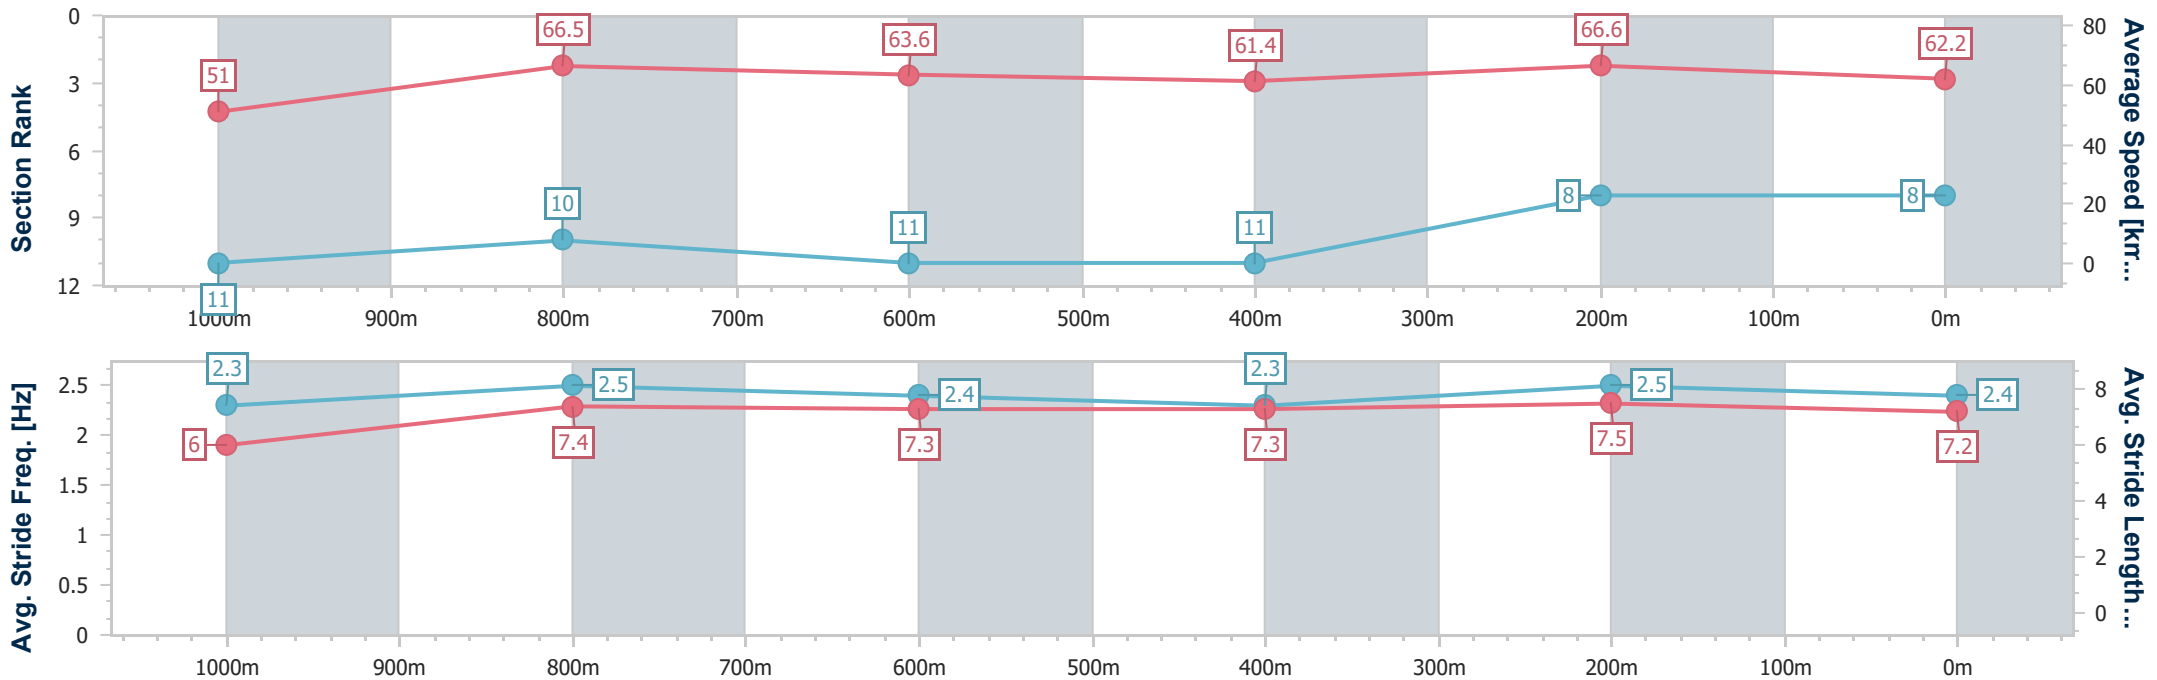

**Doomben QLD Professional**  
**Race 5: SPIRIT OF BOOM CLASSIC - 1200m**  
 13 May 2023 - 14:09  
 Track Rating: Good 4, Weather: Fine, Rail Position: True

BRISBANE  
RACING CLUB

Section	Overall	1000m	800m	600m	400m	200m
Section Times	1:10.39 [7] (0:13.86)	0:56.53 [8] (0:10.92)	0:45.61 [8] (0:11.21)	0:34.40 [7] (0:11.74)	0:22.66 [7] (0:11.16)	0:11.50 [9] (0:11.50)
Average Speed [km/h]	52.0	66.1	65.0	62.1	65.0	62.5
Top Speed [km/h]	68.6	69.0	65.8	63.5	66.2	64.8
Avg. Dist. to Rail [m]	6.7	2.0	2.2	2.3	3.8	6.0
Avg. Stride Freq. [Hz]	2.2	2.3	2.3	2.2	2.3	2.2
Avg. Stride Length [m]	6.5	7.9	7.7	7.7	7.9	7.8

- [ ] Ranking at each section and finish
- .-.- No data available at this section
- NA No data available

Horse/Jockey Name	Miss Joelene
Final Rank	8
Fastest Section Time (Section)	0:10.80 (1000m)
Top Speed [km/h] (Section)	68.7 (1000m)
Race State	Finished

**Doomben QLD Professional**  
**Race 5: SPIRIT OF BOOM CLASSIC - 1200m**  
 13 May 2023 - 14:09  
 Track Rating: Good 4, Weather: Fine, Rail Position: True

BRISBANE  
RACING CLUB

Section	Overall	1000m	800m	600m	400m	200m
Section Times	1:10.41 [8] (0:14.16)	0:56.25 [11] (0:10.80)	0:45.45 [10] (0:11.30)	0:34.15 [11] (0:11.76)	0:22.39 [11] (0:10.81)	0:11.58 [8] (0:11.58)
Average Speed [km/h]	51.0	66.5	63.6	61.4	66.6	62.2
Top Speed [km/h]	68.3	68.7	65.5	63.7	67.4	65.5
Avg. Dist. to Rail [m]	6.8	0.7	0.4	0.6	0.4	2.7
Avg. Stride Freq. [Hz]	2.3	2.5	2.4	2.3	2.5	2.4
Avg. Stride Length [m]	6.0	7.4	7.3	7.3	7.5	7.2