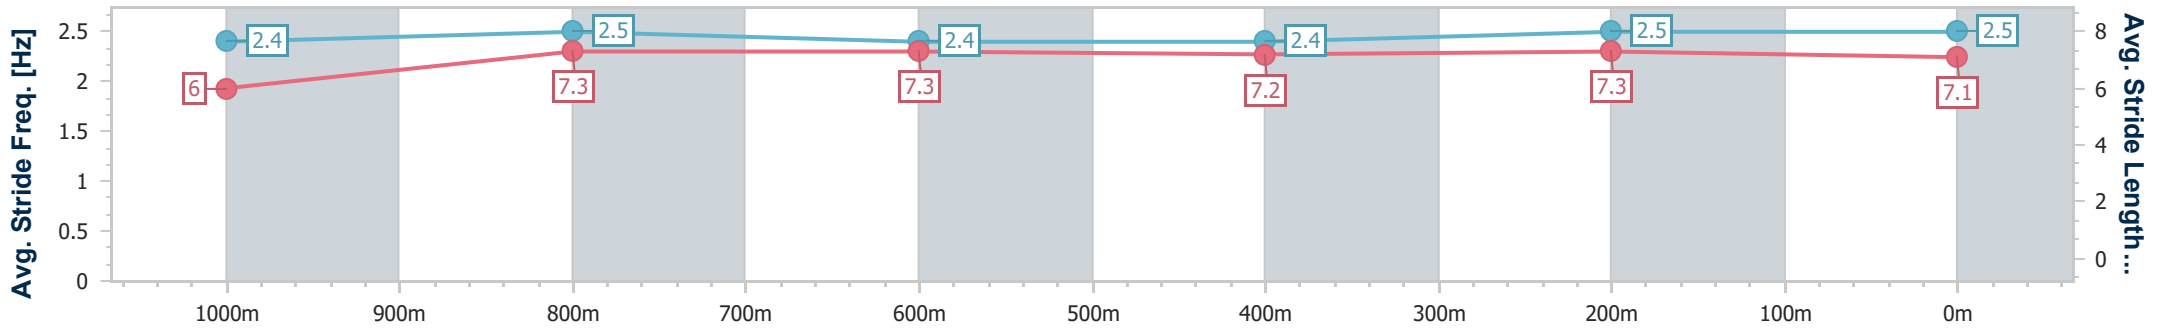

Horse/Jockey Name	Empire Of Japan
Final Rank	4
Fastest Section Time (Section)	0:10.88 (1000m)
Top Speed [km/h] (Section)	68.5 (1000m)
Race State	Finished

Doomben QLD Professional
Race 5: SPIRIT OF BOOM CLASSIC - 1200m
13 May 2023 - 14:09
Track Rating: Good 4, Weather: Fine, Rail Position: True

BRISBANE
RACING CLUB

Section	Overall	1000m	800m	600m	400m	200m
Section Times	1:10.26 [4] (0:13.92)	0:56.34 [9] (0:10.88)	0:45.46 [9] (0:11.36)	0:34.10 [9] (0:11.66)	0:22.44 [9] (0:11.08)	0:11.36 [10] (0:11.36)
Average Speed [km/h]	51.7	66.3	63.9	62.1	65.3	63.3
Top Speed [km/h]	68.2	68.5	65.9	64.2	67.1	65.8
Avg. Dist. to Rail [m]	5.5	1.0	1.4	1.2	3.8	6.0
Avg. Stride Freq. [Hz]	2.4	2.5	2.4	2.4	2.5	2.5
Avg. Stride Length [m]	6.0	7.3	7.3	7.2	7.3	7.1

- [ ] Ranking at each section and finish
- -.-.- No data available at this section
- NA No data available