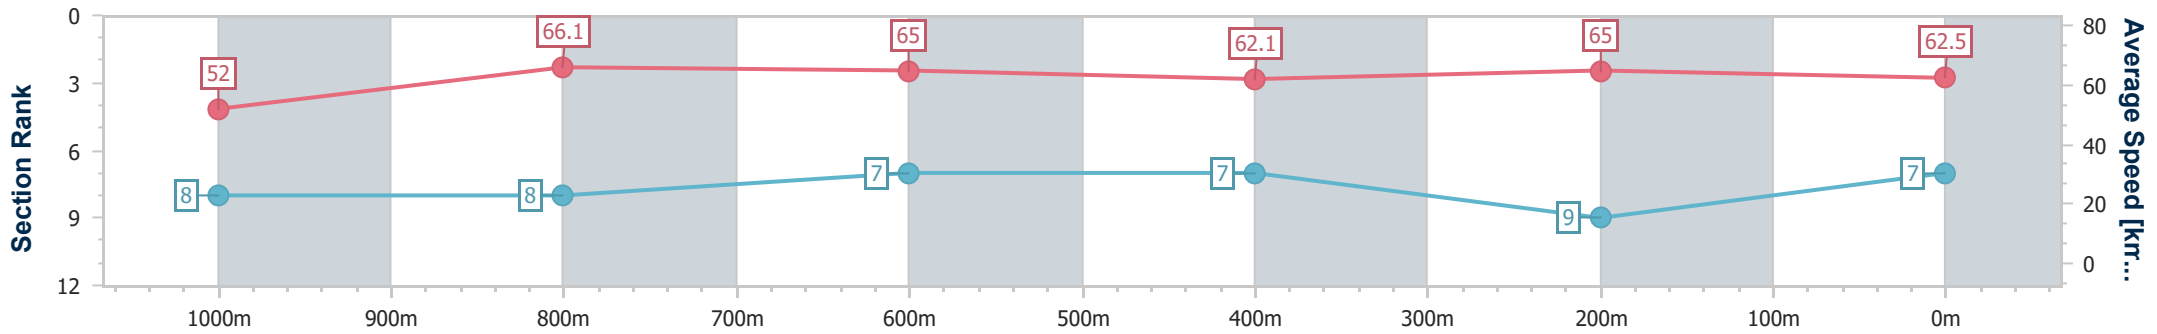

**Doomben QLD Professional**  
**Race 5: SPIRIT OF BOOM CLASSIC - 1200m**  
 13 May 2023 - 14:09  
 Track Rating: Good 4, Weather: Fine, Rail Position: True

BRISBANE  
RACING CLUB

Section	Overall	1000m	800m	600m	400m	200m
Section Times	1:10.37 [6] (0:13.42)	0:56.95 [3] (0:10.47)	0:46.48 [1] (0:11.41)	0:35.07 [1] (0:11.77)	0:23.30 [1] (0:11.23)	0:12.07 [2] (0:12.07)
Average Speed [km/h]	53.7	68.9	62.7	61.1	64.3	59.5
Top Speed [km/h]	68.8	69.9	65.0	64.1	66.0	61.6
Avg. Dist. to Rail [m]	8.7	2.5	0.9	0.3	0.6	0.9
Avg. Stride Freq. [Hz]	2.3	2.5	2.3	2.3	2.4	2.3
Avg. Stride Length [m]	6.4	7.6	7.5	7.4	7.6	7.3

- [ ] Ranking at each section and finish
- .-.- No data available at this section
- NA No data available

Horse/Jockey Name	Ducasse
Final Rank	7
Fastest Section Time (Section)	0:10.92 (1000m)
Top Speed [km/h] (Section)	69.0 (1000m)
Race State	Finished

**Doomben QLD Professional**  
**Race 5: SPIRIT OF BOOM CLASSIC - 1200m**  
 13 May 2023 - 14:09  
 Track Rating: Good 4, Weather: Fine, Rail Position: True

BRISBANE  
RACING CLUB

Section	Overall	1000m	800m	600m	400m	200m
Section Times	1:10.39 [7] (0:13.86)	0:56.53 [8] (0:10.92)	0:45.61 [8] (0:11.21)	0:34.40 [7] (0:11.74)	0:22.66 [7] (0:11.16)	0:11.50 [9] (0:11.50)
Average Speed [km/h]	52.0	66.1	65.0	62.1	65.0	62.5
Top Speed [km/h]	68.6	69.0	65.8	63.5	66.2	64.8
Avg. Dist. to Rail [m]	6.7	2.0	2.2	2.3	3.8	6.0
Avg. Stride Freq. [Hz]	2.2	2.3	2.3	2.2	2.3	2.2
Avg. Stride Length [m]	6.5	7.9	7.7	7.7	7.9	7.8