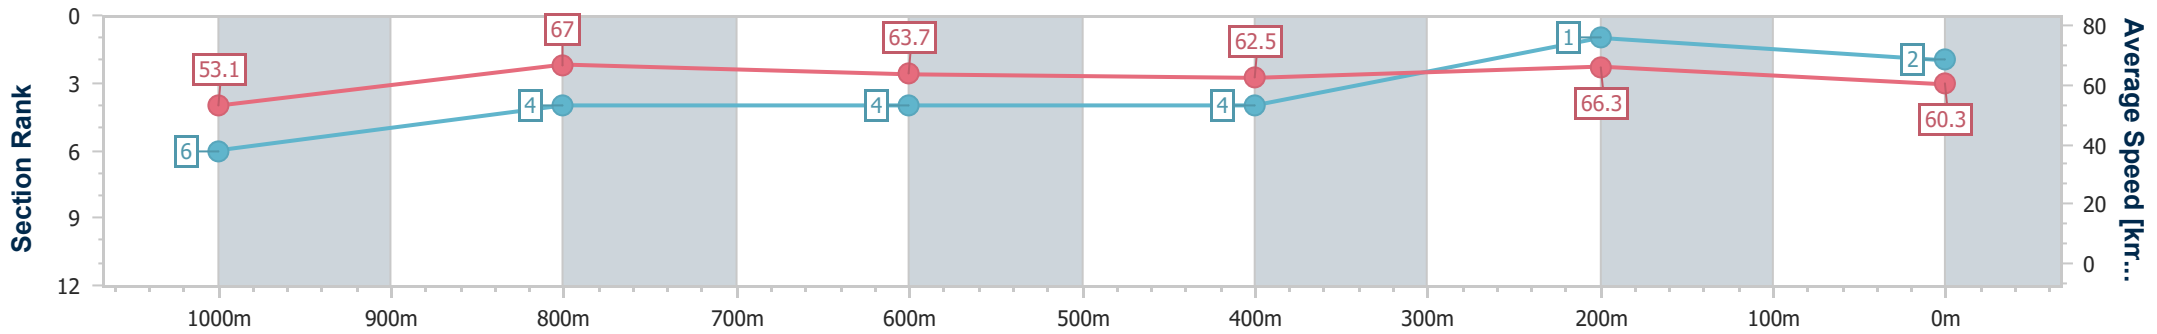

Horse/Jockey Name	Armed Forces
Final Rank	2
Fastest Section Time (Section)	0:10.74 (1000m)
Top Speed [km/h] (Section)	68.5 (1000m)
Race State	Finished

Doomben QLD Professional
Race 5: SPIRIT OF BOOM CLASSIC - 1200m
13 May 2023 - 14:09
Track Rating: Good 4, Weather: Fine, Rail Position: True

BRISBANE
RACING CLUB

Section	Overall	1000m	800m	600m	400m	200m
Section Times	1:10.11 [2] (0:13.57)	0:56.54 [6] (0:10.74)	0:45.80 [4] (0:11.38)	0:34.42 [4] (0:11.55)	0:22.87 [4] (0:10.91)	0:11.96 [1] (0:11.96)
Average Speed [km/h]	53.1	67.0	63.7	62.5	66.3	60.3
Top Speed [km/h]	67.4	68.5	66.1	64.6	67.4	65.6
Avg. Dist. to Rail [m]	2.7	1.2	0.9	0.6	1.8	0.4
Avg. Stride Freq. [Hz]	2.4	2.5	2.4	2.4	2.5	2.4
Avg. Stride Length [m]	6.1	7.3	7.3	7.3	7.2	7.0

- [ ] Ranking at each section and finish
- -.-.- No data available at this section
- NA No data available