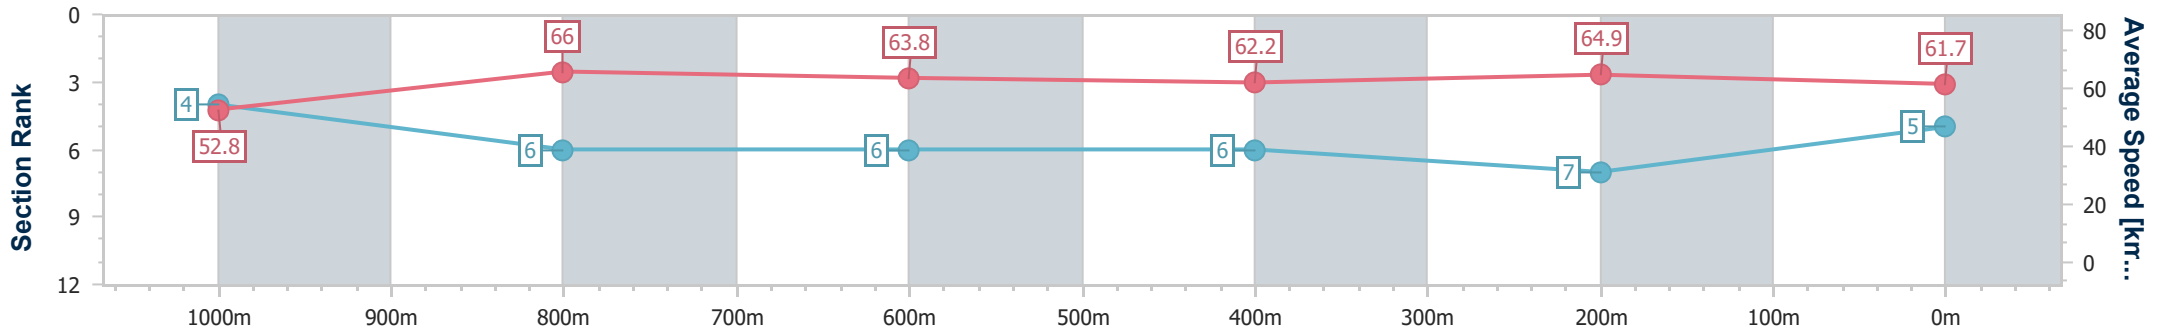

**Doomben QLD Professional**  
**Race 5: SPIRIT OF BOOM CLASSIC - 1200m**  
 13 May 2023 - 14:09  
 Track Rating: Good 4, Weather: Fine, Rail Position: True

BRISBANE  
RACING CLUB

Section	Overall	1000m	800m	600m	400m	200m
Section Times	1:10.30 [5] (0:13.56)	0:56.74 [4] (0:11.00)	0:45.74 [6] (0:11.36)	0:34.38 [6] (0:11.60)	0:22.78 [6] (0:11.11)	0:11.67 [7] (0:11.67)
Average Speed [km/h]	52.8	66.0	63.8	62.2	64.9	61.7
Top Speed [km/h]	70.2	69.9	65.5	64.0	66.0	64.4
Avg. Dist. to Rail [m]	4.9	2.4	1.1	0.4	2.0	3.4
Avg. Stride Freq. [Hz]	2.5	2.5	2.4	2.4	2.4	2.4
Avg. Stride Length [m]	5.9	6.9	7.1	7.1	7.4	7.1