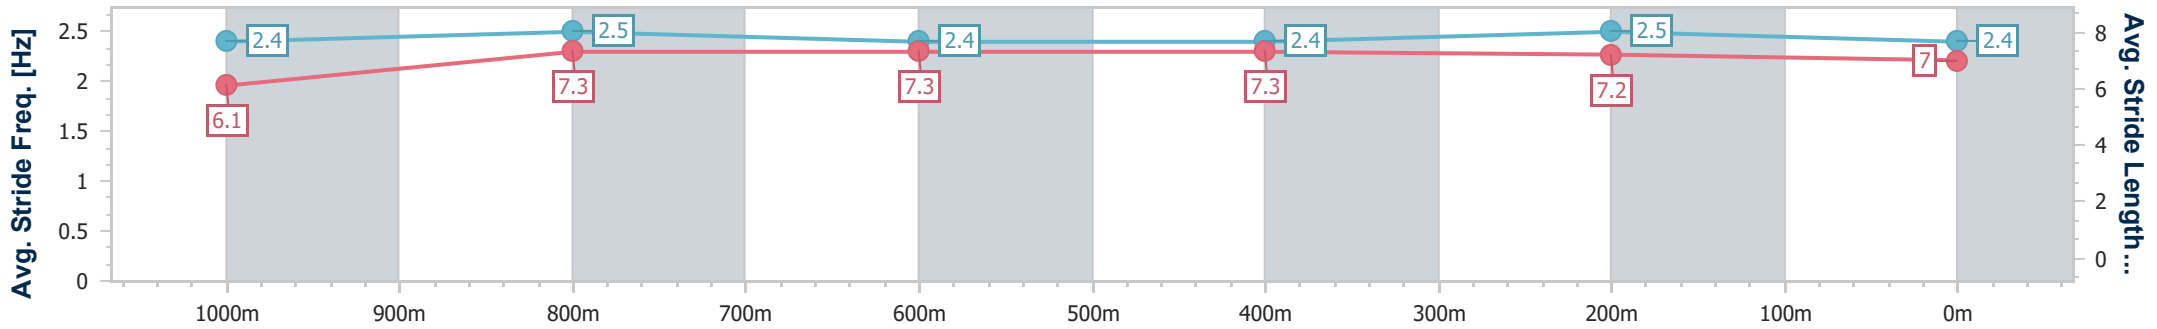

Horse/Jockey Name	Armed Forces
Final Rank	2
Fastest Section Time (Section)	0:10.74 (1000m)
Top Speed [km/h] (Section)	68.5 (1000m)
Race State	Finished

Doomben QLD Professional
Race 5: SPIRIT OF BOOM CLASSIC - 1200m
13 May 2023 - 14:09
Track Rating: Good 4, Weather: Fine, Rail Position: True

BRISBANE
RACING CLUB

Section	Overall	1000m	800m	600m	400m	200m
Section Times	1:10.11 [2] (0:13.57)	0:56.54 [6] (0:10.74)	0:45.80 [4] (0:11.38)	0:34.42 [4] (0:11.55)	0:22.87 [4] (0:10.91)	0:11.96 [1] (0:11.96)
Average Speed [km/h]	53.1	67.0	63.7	62.5	66.3	60.3
Top Speed [km/h]	67.4	68.5	66.1	64.6	67.4	65.6
Avg. Dist. to Rail [m]	2.7	1.2	0.9	0.6	1.8	0.4
Avg. Stride Freq. [Hz]	2.4	2.5	2.4	2.4	2.5	2.4
Avg. Stride Length [m]	6.1	7.3	7.3	7.3	7.2	7.0

- [ ] Ranking at each section and finish
- -.-.- No data available at this section
- NA No data available