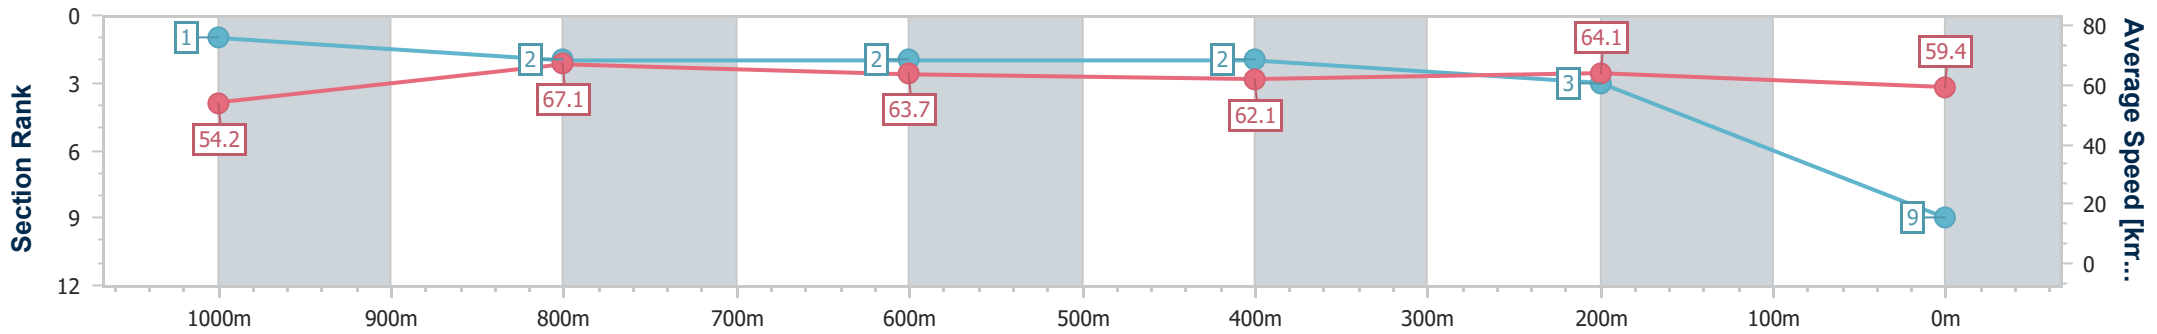

Horse/Jockey Name	Sovereign Fund
Final Rank	9
Fastest Section Time (Section)	0:10.76 (1000m)
Top Speed [km/h] (Section)	69.1 (Overall)
Race State	Finished

Doomben QLD Professional
Race 5: SPIRIT OF BOOM CLASSIC - 1200m
13 May 2023 - 14:09
Track Rating: Good 4, Weather: Fine, Rail Position: True

BRISBANE
RACING CLUB

Section	Overall	1000m	800m	600m	400m	200m
Section Times	1:10.48 [9] (0:13.29)	0:57.19 [1] (0:10.76)	0:46.43 [2] (0:11.38)	0:35.05 [2] (0:11.69)	0:23.36 [2] (0:11.23)	0:12.13 [3] (0:12.13)
Average Speed [km/h]	54.2	67.1	63.7	62.1	64.1	59.4
Top Speed [km/h]	69.1	69.0	65.8	64.2	64.8	61.9
Avg. Dist. to Rail [m]	5.6	2.6	1.2	1.4	0.6	0.3
Avg. Stride Freq. [Hz]	2.5	2.5	2.5	2.4	2.4	2.3
Avg. Stride Length [m]	6.1	7.3	7.2	7.2	7.3	7.1

- [ ] Ranking at each section and finish
- -.-.-.- No data available at this section
- NA No data available