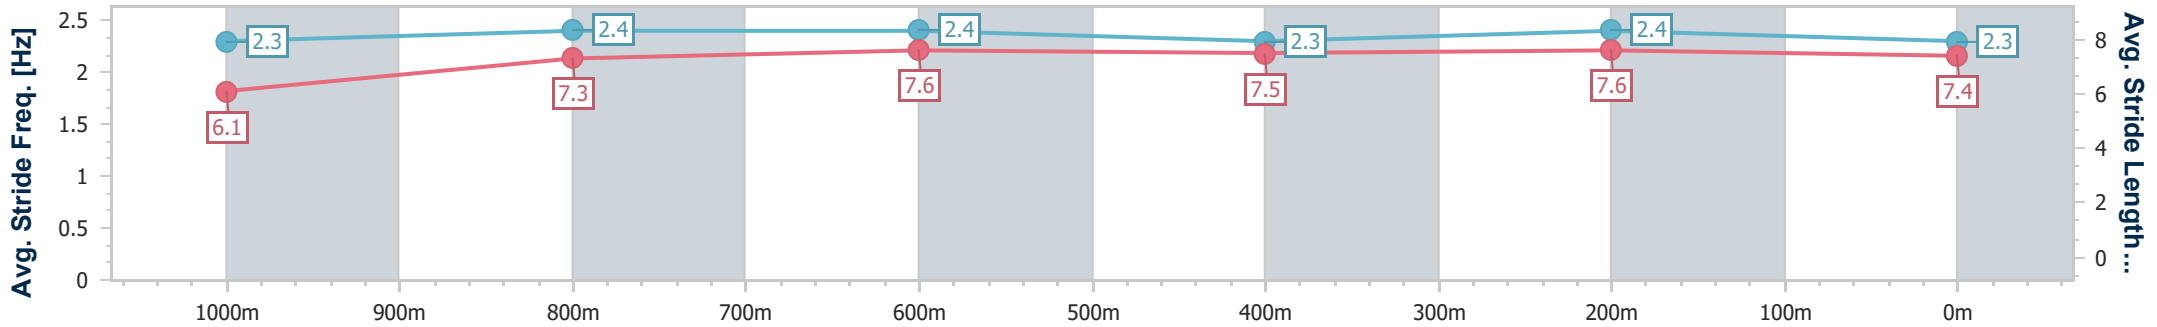

**Doomben QLD Professional**  
**Race 5: SPIRIT OF BOOM CLASSIC - 1200m**  
 13 May 2023 - 14:09  
 Track Rating: Good 4, Weather: Fine, Rail Position: True

BRISBANE  
RACING CLUB

Section	Overall	1000m	800m	600m	400m	200m
Section Times	1:10.66 [10] (0:13.43)	0:57.23 [2] (0:10.78)	0:46.45 [3] (0:11.43)	0:35.02 [3] (0:11.65)	0:23.37 [3] (0:11.20)	0:12.17 [5]
Average Speed [km/h]	53.6	66.7	62.8	61.4	64.1	59.2
Top Speed [km/h]	69.6	68.9	66.0	63.5	65.8	62.4
Avg. Dist. to Rail [m]	3.7	1.6	0.8	0.9	1.6	1.0
Avg. Stride Freq. [Hz]	2.4	2.5	2.4	2.3	2.4	2.4
Avg. Stride Length [m]	6.1	7.4	7.4	7.3	7.3	7.0

- [ ] Ranking at each section and finish
- .-.- No data available at this section
- NA No data available

Horse/Jockey Name	Metallic Ruler
Final Rank	11
Fastest Section Time (Section)	0:11.00 (1000m)
Top Speed [km/h] (Section)	67.8 (1000m)
Race State	Finished

**Doomben QLD Professional**  
**Race 5: SPIRIT OF BOOM CLASSIC - 1200m**  
 13 May 2023 - 14:09  
 Track Rating: Good 4, Weather: Fine, Rail Position: True

BRISBANE  
RACING CLUB

Section	Overall	1000m	800m	600m	400m	200m
Section Times	1:10.91 [11] (0:14.10)	0:56.81 [10] (0:11.00)	0:45.81 [11] (0:11.13)	0:34.68 [10] (0:11.70)	0:22.98 [10] (0:11.12)	0:11.86 [11] (0:11.86)
Average Speed [km/h]	51.1	65.9	65.2	62.0	65.0	60.7
Top Speed [km/h]	67.0	67.8	65.9	64.6	65.6	63.6
Avg. Dist. to Rail [m]	9.4	3.0	1.6	1.3	4.0	6.7
Avg. Stride Freq. [Hz]	2.3	2.4	2.4	2.3	2.4	2.3
Avg. Stride Length [m]	6.1	7.3	7.6	7.5	7.6	7.4