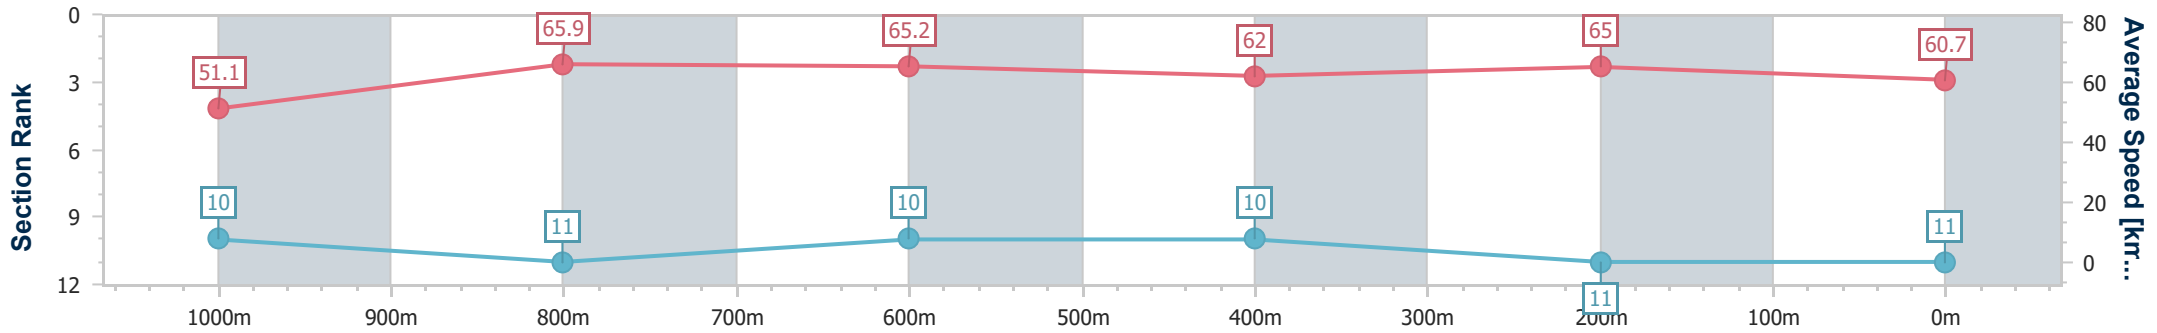

Horse/Jockey Name	Metallic Ruler
Final Rank	11
Fastest Section Time (Section)	0:11.00 (1000m)
Top Speed [km/h] (Section)	67.8 (1000m)
Race State	Finished

Doomben QLD Professional
Race 5: SPIRIT OF BOOM CLASSIC - 1200m
13 May 2023 - 14:09
Track Rating: Good 4, Weather: Fine, Rail Position: True

BRISBANE
RACING CLUB

Section	Overall	1000m	800m	600m	400m	200m
Section Times	1:10.91 [11] (0:14.10)	0:56.81 [10] (0:11.00)	0:45.81 [11] (0:11.13)	0:34.68 [10] (0:11.70)	0:22.98 [10] (0:11.12)	0:11.86 [11] (0:11.86)
Average Speed [km/h]	51.1	65.9	65.2	62.0	65.0	60.7
Top Speed [km/h]	67.0	67.8	65.9	64.6	65.6	63.6
Avg. Dist. to Rail [m]	9.4	3.0	1.6	1.3	4.0	6.7
Avg. Stride Freq. [Hz]	2.3	2.4	2.4	2.3	2.4	2.3
Avg. Stride Length [m]	6.1	7.3	7.6	7.5	7.6	7.4

- [ ] Ranking at each section and finish
- -.-.- No data available at this section
- NA No data available