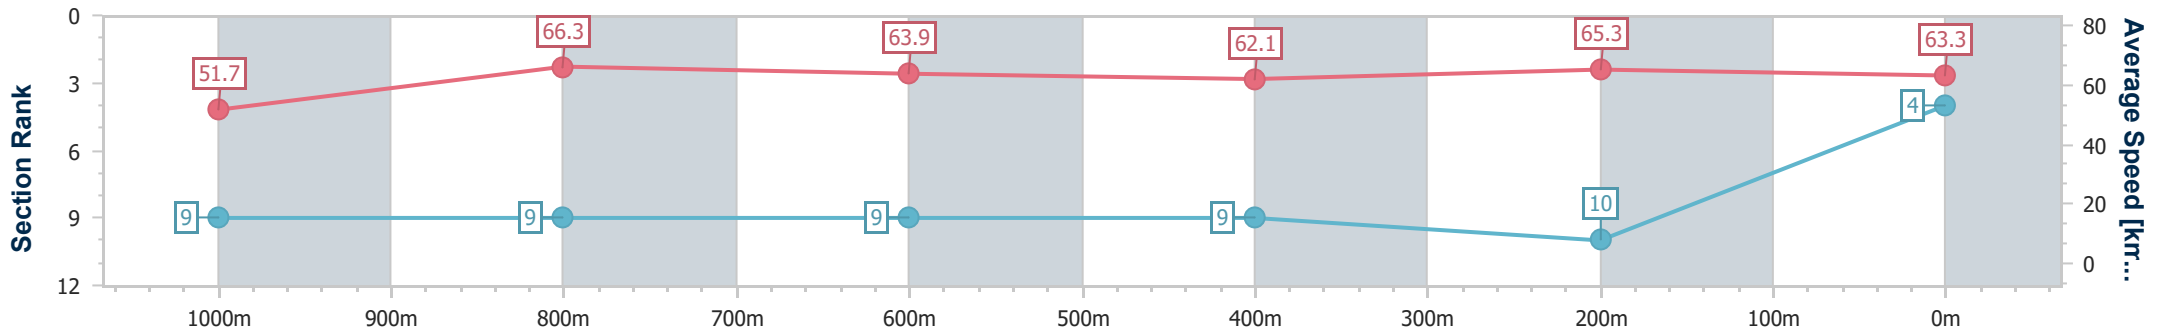

Horse/Jockey Name	Empire Of Japan
Final Rank	4
Fastest Section Time (Section)	0:10.88 (1000m)
Top Speed [km/h] (Section)	68.5 (1000m)
Race State	Finished

Doomben QLD Professional
Race 5: SPIRIT OF BOOM CLASSIC - 1200m
13 May 2023 - 14:09
Track Rating: Good 4, Weather: Fine, Rail Position: True

BRISBANE
RACING CLUB

Section	Overall	1000m	800m	600m	400m	200m
Section Times	1:10.26 [4] (0:13.92)	0:56.34 [9] (0:10.88)	0:45.46 [9] (0:11.36)	0:34.10 [9] (0:11.66)	0:22.44 [9] (0:11.08)	0:11.36 [10] (0:11.36)
Average Speed [km/h]	51.7	66.3	63.9	62.1	65.3	63.3
Top Speed [km/h]	68.2	68.5	65.9	64.2	67.1	65.8
Avg. Dist. to Rail [m]	5.5	1.0	1.4	1.2	3.8	6.0
Avg. Stride Freq. [Hz]	2.4	2.5	2.4	2.4	2.5	2.5
Avg. Stride Length [m]	6.0	7.3	7.3	7.2	7.3	7.1

- [ ] Ranking at each section and finish
- -.-.- No data available at this section
- NA No data available