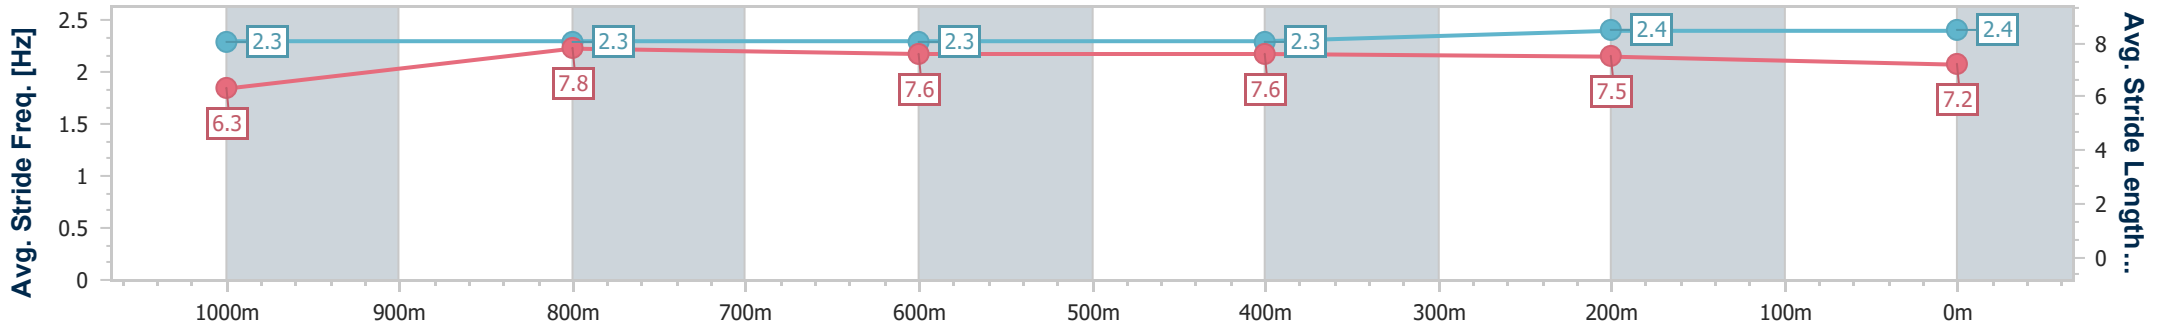

Horse/Jockey Name	Appin Girl
Final Rank	3
Fastest Section Time (Section)	0:10.82 (1000m)
Top Speed [km/h] (Section)	68.3 (1000m)
Race State	Finished

Doomben QLD Professional
Race 5: SPIRIT OF BOOM CLASSIC - 1200m
13 May 2023 - 14:09
Track Rating: Good 4, Weather: Fine, Rail Position: True

BRISBANE
RACING CLUB

Section	Overall	1000m	800m	600m	400m	200m
Section Times	1:10.12 [3] (0:13.59)	0:56.53 [5] (0:10.82)	0:45.71 [5] (0:11.44)	0:34.27 [5] (0:11.67)	0:22.60 [5] (0:10.94)	0:11.66 [4]
Average Speed [km/h]	53.0	66.5	62.9	62.0	66.0	61.7
Top Speed [km/h]	67.8	68.3	65.5	64.5	66.9	65.6
Avg. Dist. to Rail [m]	1.6	0.5	0.4	0.7	2.9	2.7
Avg. Stride Freq. [Hz]	2.3	2.3	2.3	2.3	2.4	2.4
Avg. Stride Length [m]	6.3	7.8	7.6	7.6	7.5	7.2

- [ ] Ranking at each section and finish
- -.-.- No data available at this section
- NA No data available