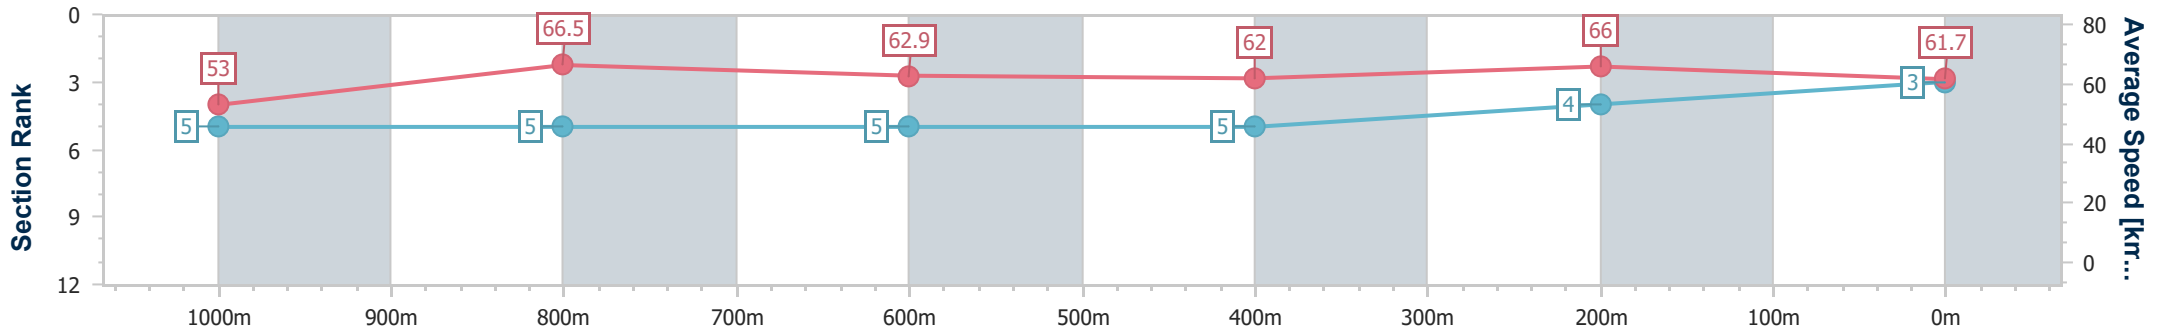

Horse/Jockey Name	Appin Girl
Final Rank	3
Fastest Section Time (Section)	0:10.82 (1000m)
Top Speed [km/h] (Section)	68.3 (1000m)
Race State	Finished

Doomben QLD Professional
Race 5: SPIRIT OF BOOM CLASSIC - 1200m
13 May 2023 - 14:09
Track Rating: Good 4, Weather: Fine, Rail Position: True

BRISBANE
RACING CLUB

Section	Overall	1000m	800m	600m	400m	200m
Section Times	1:10.12 [3] (0:13.59)	0:56.53 [5] (0:10.82)	0:45.71 [5] (0:11.44)	0:34.27 [5] (0:11.67)	0:22.60 [5] (0:10.94)	0:11.66 [4]
Average Speed [km/h]	53.0	66.5	62.9	62.0	66.0	61.7
Top Speed [km/h]	67.8	68.3	65.5	64.5	66.9	65.6
Avg. Dist. to Rail [m]	1.6	0.5	0.4	0.7	2.9	2.7
Avg. Stride Freq. [Hz]	2.3	2.3	2.3	2.3	2.4	2.4
Avg. Stride Length [m]	6.3	7.8	7.6	7.6	7.5	7.2

- [ ] Ranking at each section and finish
- -.-.- No data available at this section
- NA No data available