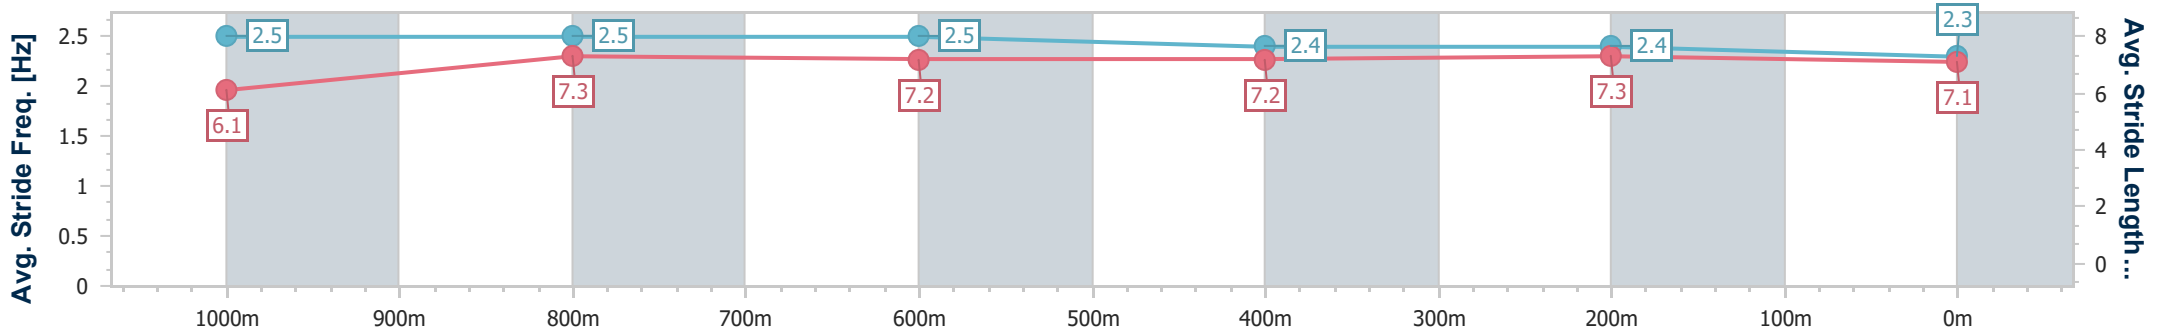

**Doomben QLD Professional**  
**Race 5: SPIRIT OF BOOM CLASSIC - 1200m**  
 13 May 2023 - 14:09  
 Track Rating: Good 4, Weather: Fine, Rail Position: True

BRISBANE  
RACING CLUB

Section	Overall	1000m	800m	600m	400m	200m
Section Times	1:10.41 [8] (0:14.16)	0:56.25 [11] (0:10.80)	0:45.45 [10] (0:11.30)	0:34.15 [11] (0:11.76)	0:22.39 [11] (0:10.81)	0:11.58 [8] (0:11.58)
Average Speed [km/h]	51.0	66.5	63.6	61.4	66.6	62.2
Top Speed [km/h]	68.3	68.7	65.5	63.7	67.4	65.5
Avg. Dist. to Rail [m]	6.8	0.7	0.4	0.6	0.4	2.7
Avg. Stride Freq. [Hz]	2.3	2.5	2.4	2.3	2.5	2.4
Avg. Stride Length [m]	6.0	7.4	7.3	7.3	7.5	7.2

- [ ] Ranking at each section and finish
- .-.- No data available at this section
- NA No data available

Horse/Jockey Name	Sovereign Fund
Final Rank	9
Fastest Section Time (Section)	0:10.76 (1000m)
Top Speed [km/h] (Section)	69.1 (Overall)
Race State	Finished

**Doomben QLD Professional**  
**Race 5: SPIRIT OF BOOM CLASSIC - 1200m**  
 13 May 2023 - 14:09  
 Track Rating: Good 4, Weather: Fine, Rail Position: True

BRISBANE  
RACING CLUB

Section	Overall	1000m	800m	600m	400m	200m
Section Times	1:10.48 [9] (0:13.29)	0:57.19 [1] (0:10.76)	0:46.43 [2] (0:11.38)	0:35.05 [2] (0:11.69)	0:23.36 [2] (0:11.23)	0:12.13 [3] (0:12.13)
Average Speed [km/h]	54.2	67.1	63.7	62.1	64.1	59.4
Top Speed [km/h]	69.1	69.0	65.8	64.2	64.8	61.9
Avg. Dist. to Rail [m]	5.6	2.6	1.2	1.4	0.6	0.3
Avg. Stride Freq. [Hz]	2.5	2.5	2.5	2.4	2.4	2.3
Avg. Stride Length [m]	6.1	7.3	7.2	7.2	7.3	7.1