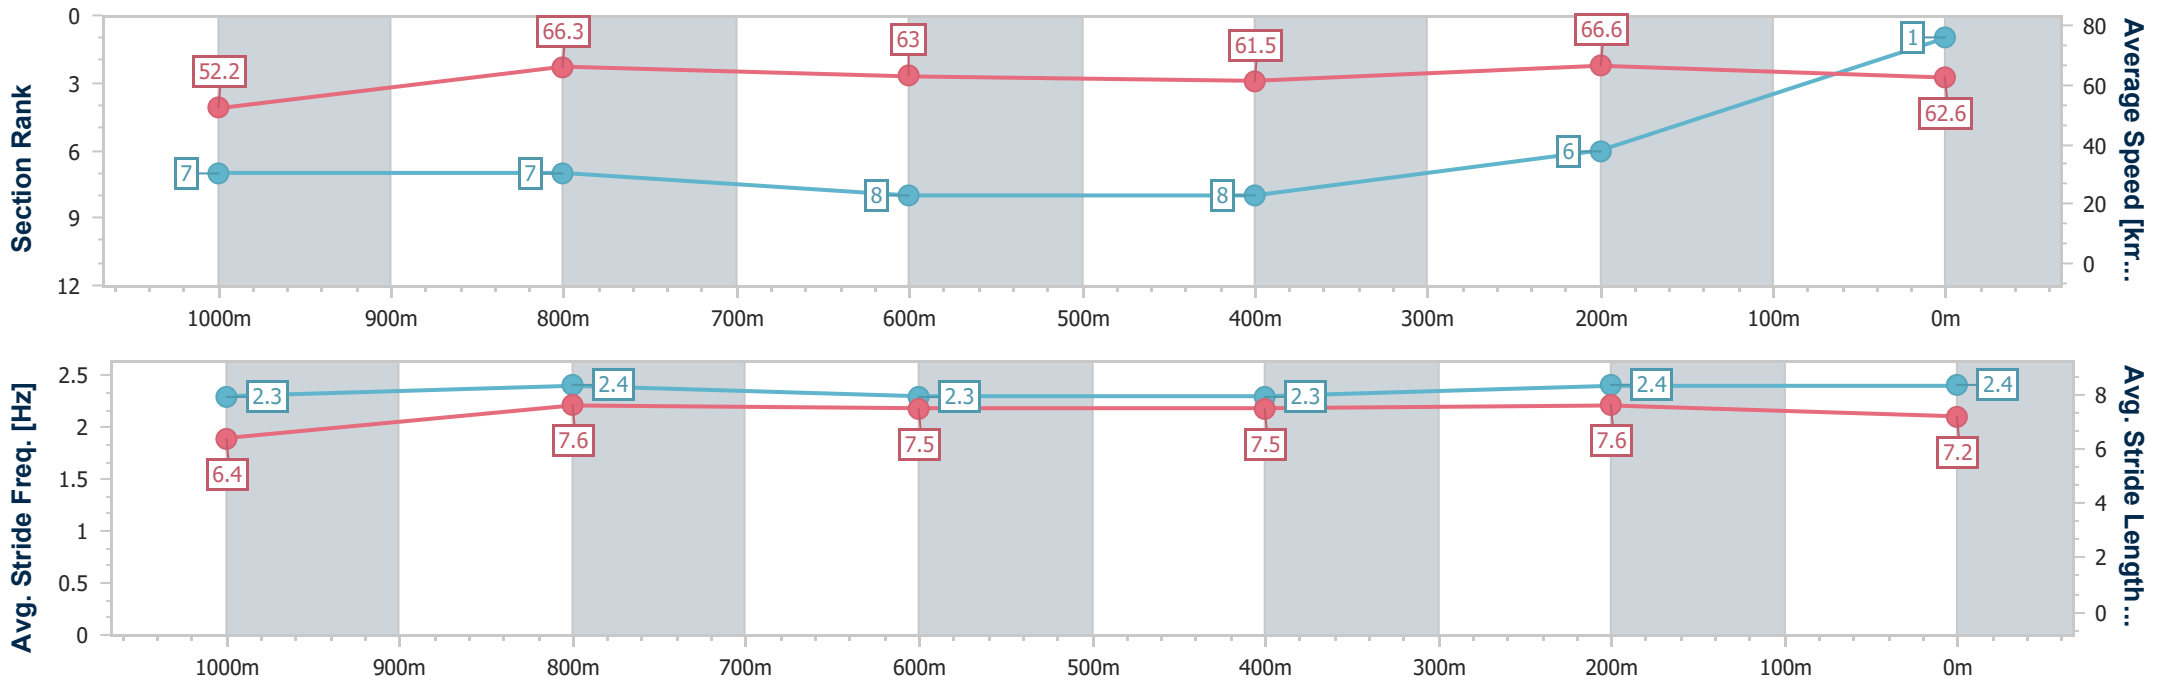

BRISBANE  
RACING CLUB

Section	Overall	1000m	800m	600m	400m	200m
Section Times	1:10.09 [1] (0:13.82)	0:56.27 [7] (0:10.83)	0:45.44 [7] (0:11.42)	0:34.02 [8] (0:11.71)	0:22.31 [8] (0:10.81)	0:11.50 [6] (0:11.50)
Average Speed [km/h]	52.2	66.3	63.0	61.5	66.6	62.6
Top Speed [km/h]	68.1	67.8	64.5	63.3	68.4	65.1
Avg. Dist. to Rail [m]	4.5	0.8	0.3	0.4	0.7	0.8
Avg. Stride Freq. [Hz]	2.3	2.4	2.3	2.3	2.4	2.4
Avg. Stride Length [m]	6.4	7.6	7.5	7.5	7.6	7.2