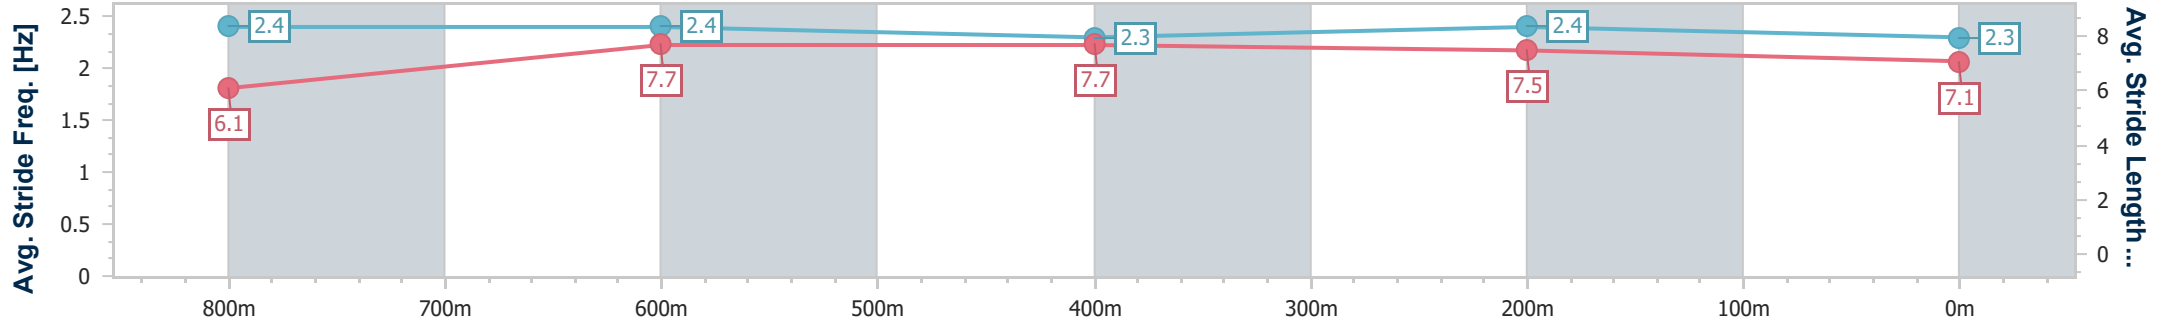

Horse/Jockey Name	Bohemian Lad
Final Rank	1
Fastest Section Time (Section)	0:10.95 (800m)
Top Speed [km/h] (Section)	67.6 (Overall)
Race State	Finished

Sunshine Coast QLD Professional
Race 3: ACCESS INSULATION SUNSHINE COAST QTIS Two-Year-Old Maiden Plate - 1000m

14 May 2023 - 12:15

Track Rating: Soft 6, Weather: Overcast, Rail Position: +4m

Section	Overall	800m	600m	400m	200m
Section Times	0:59.22 [1] (0:13.43)	0:45.79 [6] (0:10.95)	0:34.84 [4] (0:11.35)	0:23.49 [3] (0:11.23)	0:12.26 [1] (0:12.26)
Average Speed [km/h]	53.6	66.1	64.5	64.0	58.7
Top Speed [km/h]	67.6	67.4	65.5	65.0	62.7
Avg. Dist. to Rail [m]	5.0	2.3	2.7	4.7	4.0
Avg. Stride Freq. [Hz]	2.4	2.4	2.3	2.4	2.3
Avg. Stride Length [m]	6.1	7.7	7.7	7.5	7.1

- [ ] Ranking at each section and finish
- -.-.- No data available at this section
- NA No data available