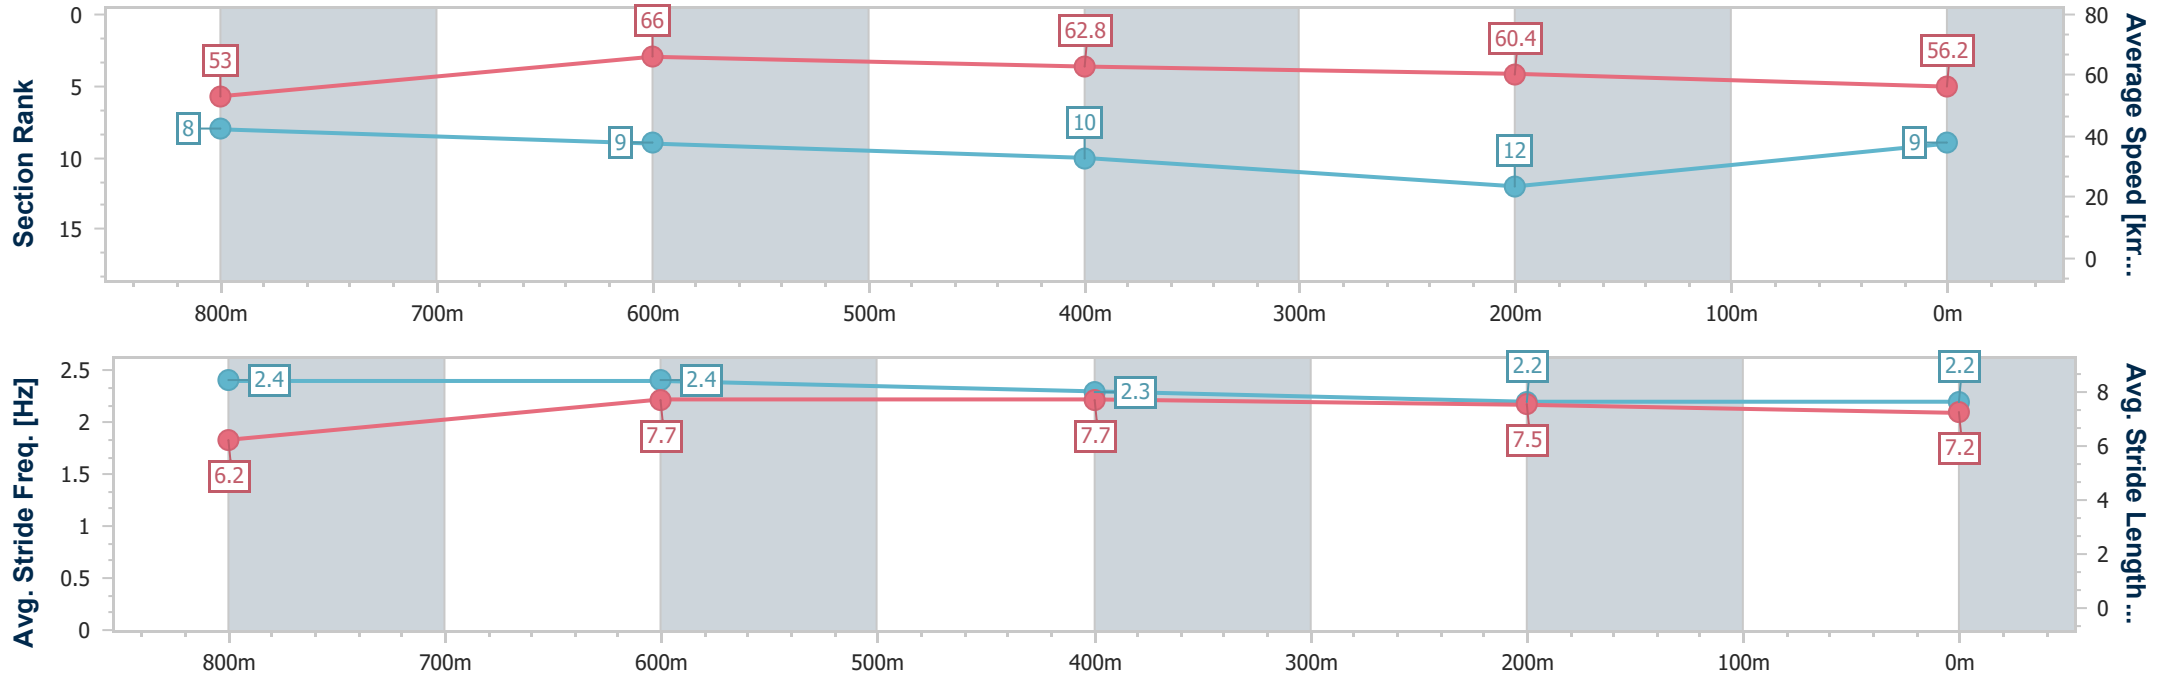

- [] Ranking at each section and finish
- .-.- No data available at this section
- NA No data available

Horse/Jockey Name	Rise Angelou
Final Rank	9
Fastest Section Time (Section)	0:11.10 (800m)
Top Speed [km/h] (Section)	67.6 (800m)
Race State	Finished

Sunshine Coast QLD Professional
 Race 3: ACCESS INSULATION SUNSHINE COAST QTIS Two-Year-Old Maiden Plate - 1000m

14 May 2023 - 12:15

Track Rating: Soft 6, Weather: Overcast, Rail Position: +4m

Section	Overall	800m	600m	400m	200m
Section Times	1:01.12 [9] (0:13.58)	0:47.54 [8] (0:11.10)	0:36.44 [9] (0:11.71)	0:24.73 [10] (0:11.92)	0:12.81 [12] (0:12.81)
Average Speed [km/h]	53.0	66.0	62.8	60.4	56.2
Top Speed [km/h]	66.8	67.6	63.6	62.2	58.1
Avg. Dist. to Rail [m]	8.6	4.4	3.6	4.4	3.0
Avg. Stride Freq. [Hz]	2.4	2.4	2.3	2.2	2.2
Avg. Stride Length [m]	6.2	7.7	7.7	7.5	7.2