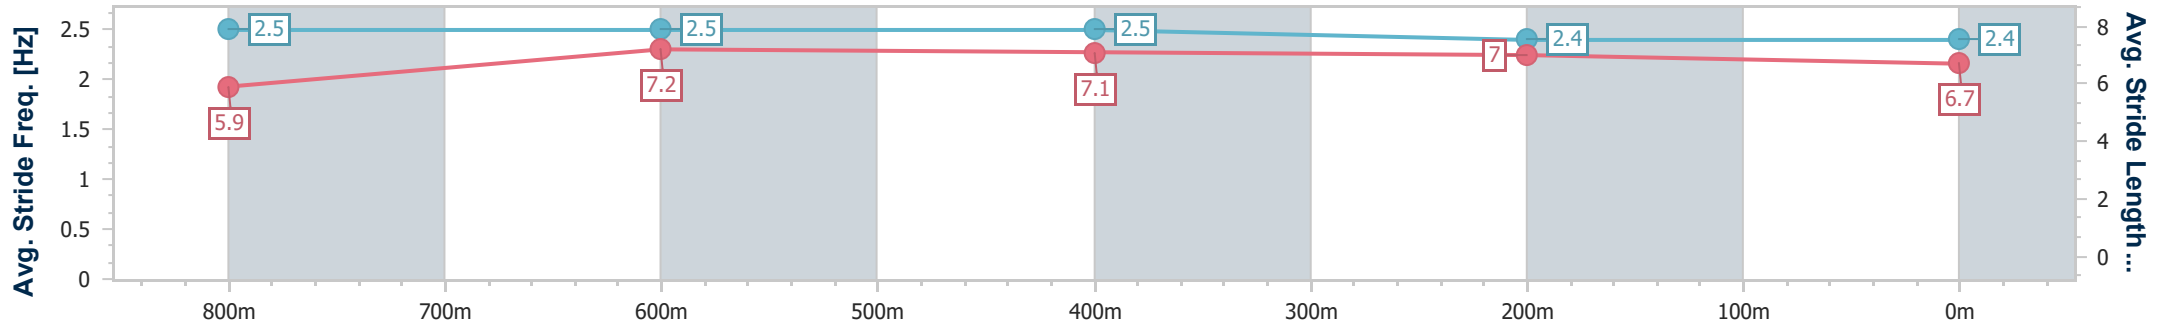

Horse/Jockey Name	Boating
Final Rank	3
Fastest Section Time (Section)	0:10.91 (800m)
Top Speed [km/h] (Section)	67.7 (800m)
Race State	Finished

Sunshine Coast QLD Professional
Race 3: ACCESS INSULATION SUNSHINE COAST QTIS Two-Year-Old Maiden Plate - 1000m

14 May 2023 - 12:15

Track Rating: Soft 6, Weather: Overcast, Rail Position: +4m

Section	Overall	800m	600m	400m	200m
Section Times	1:00.09 [3] (0:13.46)	0:46.63 [7] (0:10.91)	0:35.72 [6] (0:11.41)	0:24.31 [5] (0:11.71)	0:12.60 [4] (0:12.60)
Average Speed [km/h]	53.5	66.6	63.2	61.4	57.1
Top Speed [km/h]	67.0	67.7	64.1	62.1	59.9
Avg. Dist. to Rail [m]	4.4	2.4	0.5	0.3	0.5
Avg. Stride Freq. [Hz]	2.5	2.5	2.5	2.4	2.4
Avg. Stride Length [m]	5.9	7.2	7.1	7.0	6.7

- [ ] Ranking at each section and finish
- -.-.- No data available at this section
- NA No data available