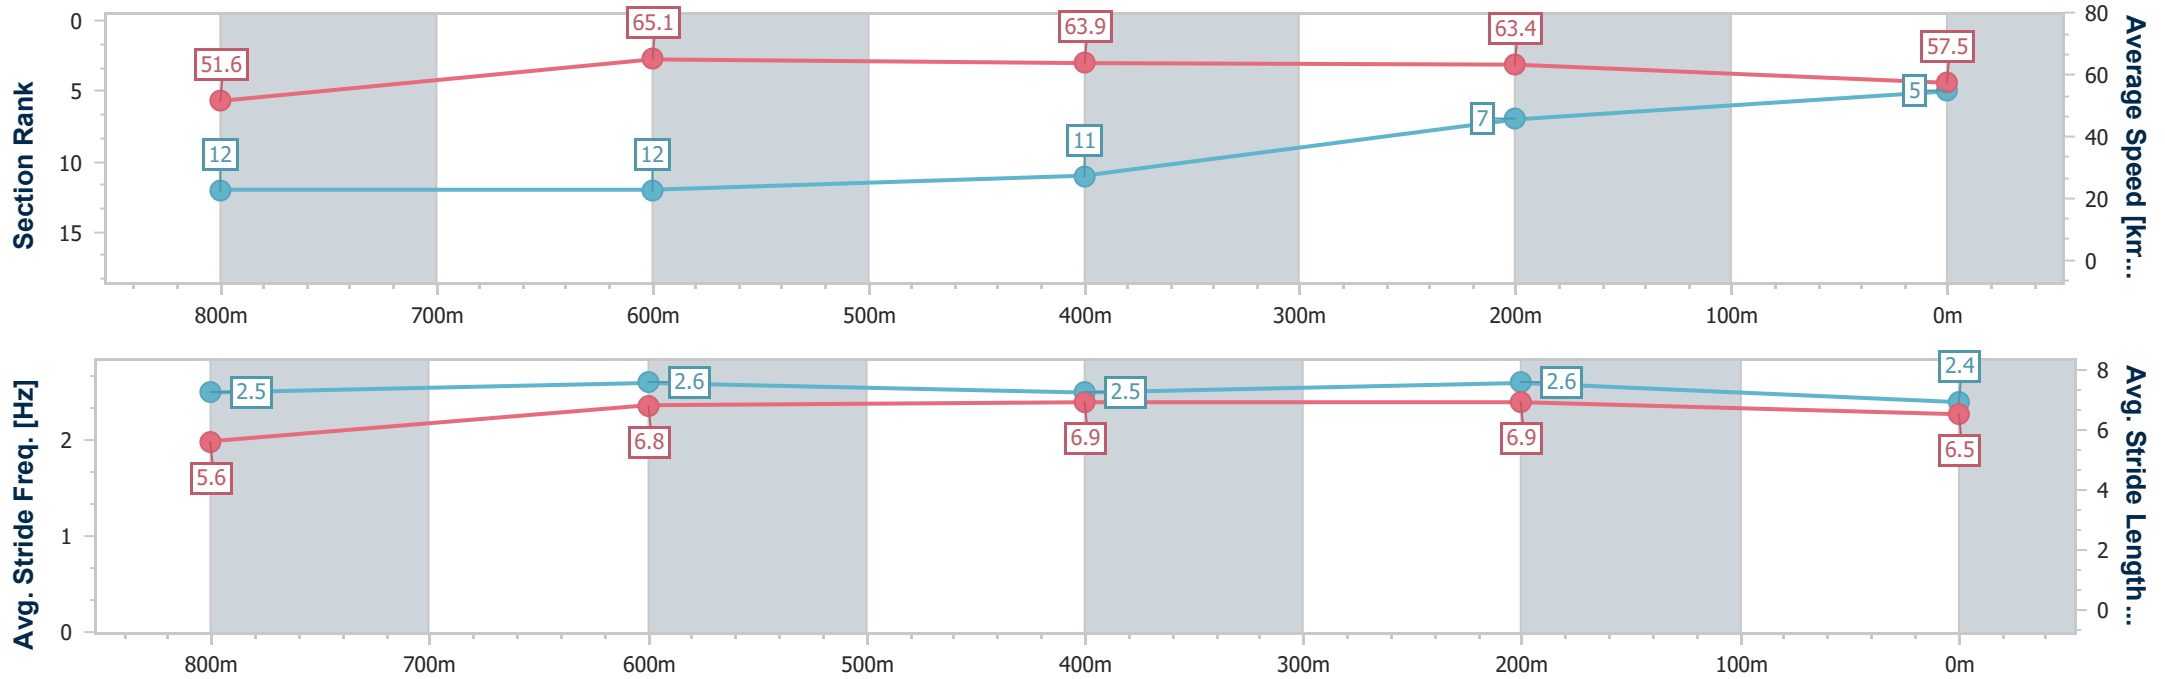

Horse/Jockey Name	Typhoon Tip
Final Rank	5
Fastest Section Time (Section)	0:11.12 (800m)
Top Speed [km/h] (Section)	66.0 (800m)
Race State	Finished

Sunshine Coast QLD Professional
Race 3: ACCESS INSULATION SUNSHINE COAST QTIS Two-Year-Old Maiden Plate - 1000m

14 May 2023 - 12:15

Track Rating: Soft 6, Weather: Overcast, Rail Position: +4m

Section	Overall	800m	600m	400m	200m
Section Times	1:00.24 [5] (0:13.95)	0:46.29 [12] (0:11.12)	0:35.17 [12] (0:11.29)	0:23.88 [11] (0:11.36)	0:12.52 [7] (0:12.52)
Average Speed [km/h]	51.6	65.1	63.9	63.4	57.5
Top Speed [km/h]	65.9	66.0	64.8	64.6	60.7
Avg. Dist. to Rail [m]	2.2	1.7	0.4	1.1	3.8
Avg. Stride Freq. [Hz]	2.5	2.6	2.5	2.6	2.4
Avg. Stride Length [m]	5.6	6.8	6.9	6.9	6.5

- [ ] Ranking at each section and finish
- -.-.- No data available at this section
- NA No data available