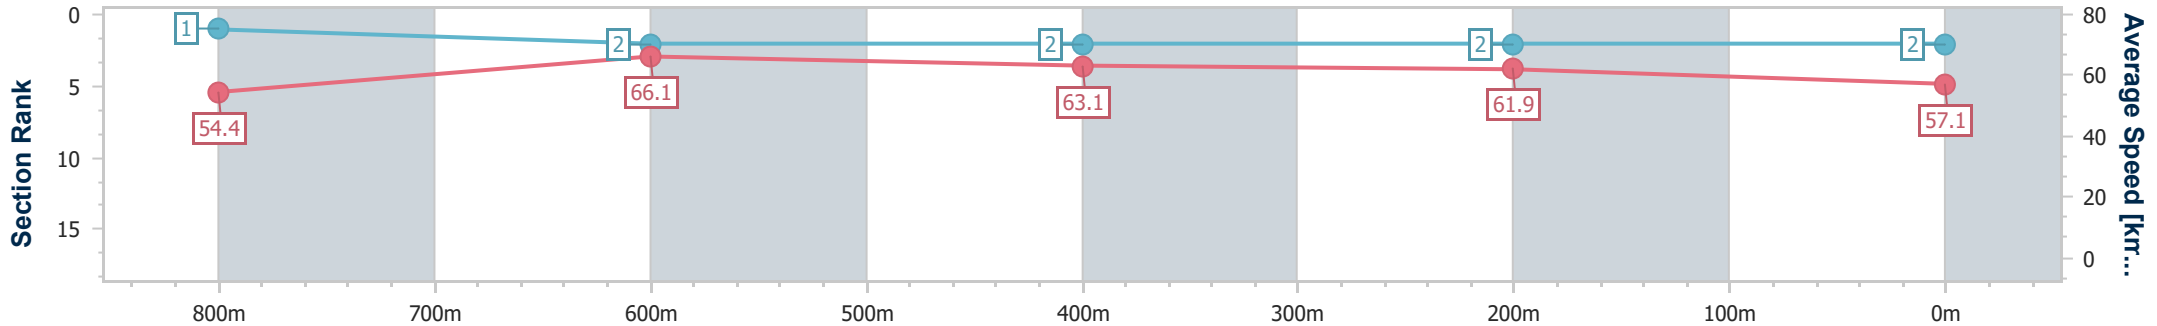

Horse/Jockey Name	Super Daisy
Final Rank	2
Fastest Section Time (Section)	0:10.94 (800m)
Top Speed [km/h] (Section)	68.1 (800m)
Race State	Finished

Sunshine Coast QLD Professional
Race 3: ACCESS INSULATION SUNSHINE COAST QTIS Two-Year-Old Maiden Plate - 1000m

14 May 2023 - 12:15

Track Rating: Soft 6, Weather: Overcast, Rail Position: +4m

Section	Overall	800m	600m	400m	200m
Section Times	0:59.75 [2] (0:13.21)	0:46.54 [1] (0:10.94)	0:35.60 [2] (0:11.36)	0:24.24 [2] (0:11.64)	0:12.60 [2] (0:12.60)
Average Speed [km/h]	54.4	66.1	63.1	61.9	57.1
Top Speed [km/h]	68.1	68.1	65.6	63.2	60.7
Avg. Dist. to Rail [m]	6.3	1.2	0.8	0.4	0.5
Avg. Stride Freq. [Hz]	2.5	2.6	2.6	2.5	2.5
Avg. Stride Length [m]	6.0	7.0	6.8	6.8	6.5

- [ ] Ranking at each section and finish
- -.-.- No data available at this section
- NA No data available