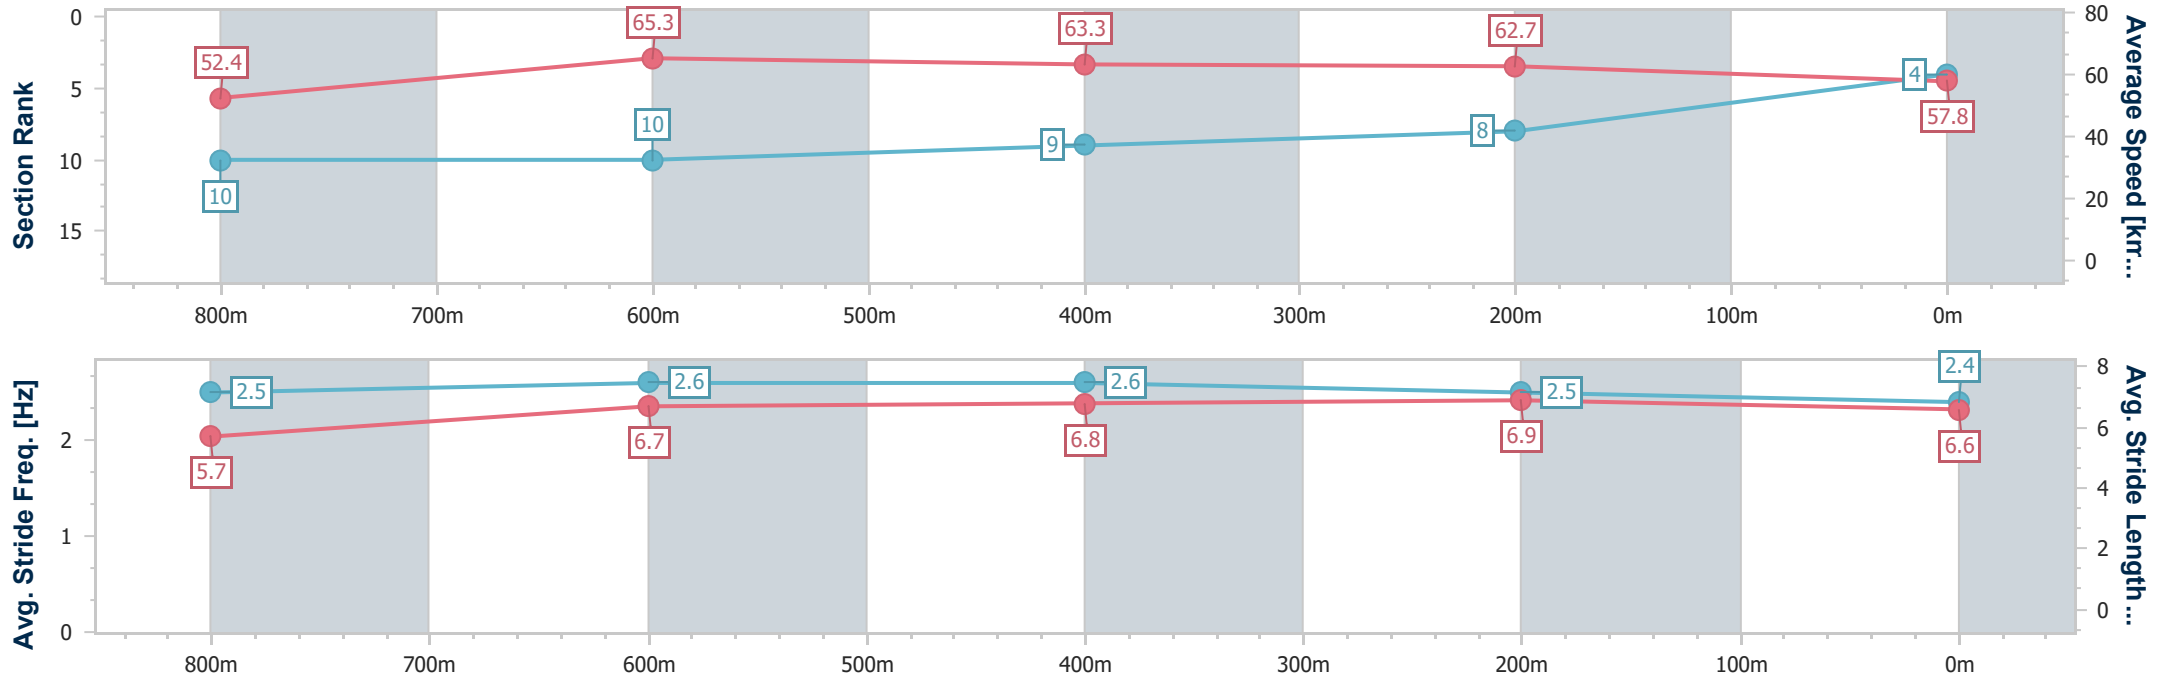

Horse/Jockey Name	Sheezalittletorque
Final Rank	4
Fastest Section Time (Section)	0:11.10 (800m)
Top Speed [km/h] (Section)	66.6 (800m)
Race State	Finished

Sunshine Coast QLD Professional
Race 3: ACCESS INSULATION SUNSHINE COAST QTIS Two-Year-Old Maiden Plate - 1000m

14 May 2023 - 12:15

Track Rating: Soft 6, Weather: Overcast, Rail Position: +4m

Section	Overall	800m	600m	400m	200m
Section Times	1:00.20 [4] (0:13.72)	0:46.48 [10] (0:11.10)	0:35.38 [10] (0:11.47)	0:23.91 [9] (0:11.47)	0:12.44 [8] (0:12.44)
Average Speed [km/h]	52.4	65.3	63.3	62.7	57.8
Top Speed [km/h]	65.4	66.6	64.2	63.6	61.0
Avg. Dist. to Rail [m]	3.1	2.1	1.2	1.5	2.7
Avg. Stride Freq. [Hz]	2.5	2.6	2.6	2.5	2.4
Avg. Stride Length [m]	5.7	6.7	6.8	6.9	6.6

- [ ] Ranking at each section and finish
- -.-.- No data available at this section
- NA No data available