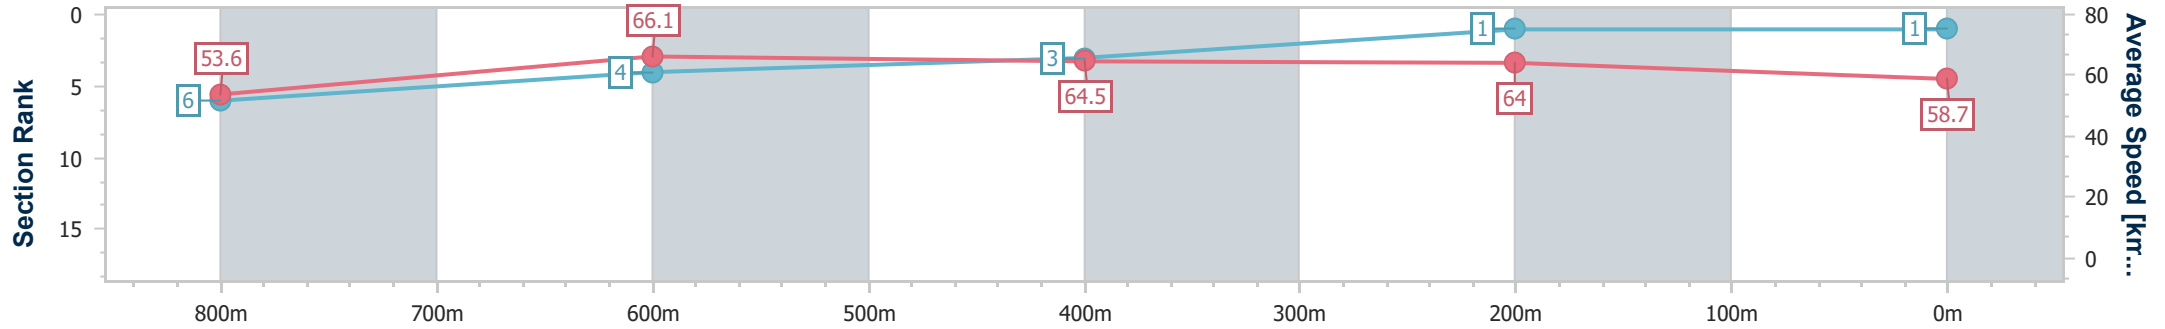

Horse/Jockey Name	Bohemian Lad
Final Rank	1
Fastest Section Time (Section)	0:10.95 (800m)
Top Speed [km/h] (Section)	67.6 (Overall)
Race State	Finished

Sunshine Coast QLD Professional
Race 3: ACCESS INSULATION SUNSHINE COAST QTIS Two-Year-Old Maiden Plate - 1000m

14 May 2023 - 12:15

Track Rating: Soft 6, Weather: Overcast, Rail Position: +4m

Section	Overall	800m	600m	400m	200m
Section Times	0:59.22 [1] (0:13.43)	0:45.79 [6] (0:10.95)	0:34.84 [4] (0:11.35)	0:23.49 [3] (0:11.23)	0:12.26 [1] (0:12.26)
Average Speed [km/h]	53.6	66.1	64.5	64.0	58.7
Top Speed [km/h]	67.6	67.4	65.5	65.0	62.7
Avg. Dist. to Rail [m]	5.0	2.3	2.7	4.7	4.0
Avg. Stride Freq. [Hz]	2.4	2.4	2.3	2.4	2.3
Avg. Stride Length [m]	6.1	7.7	7.7	7.5	7.1

- [ ] Ranking at each section and finish
- -.-.- No data available at this section
- NA No data available