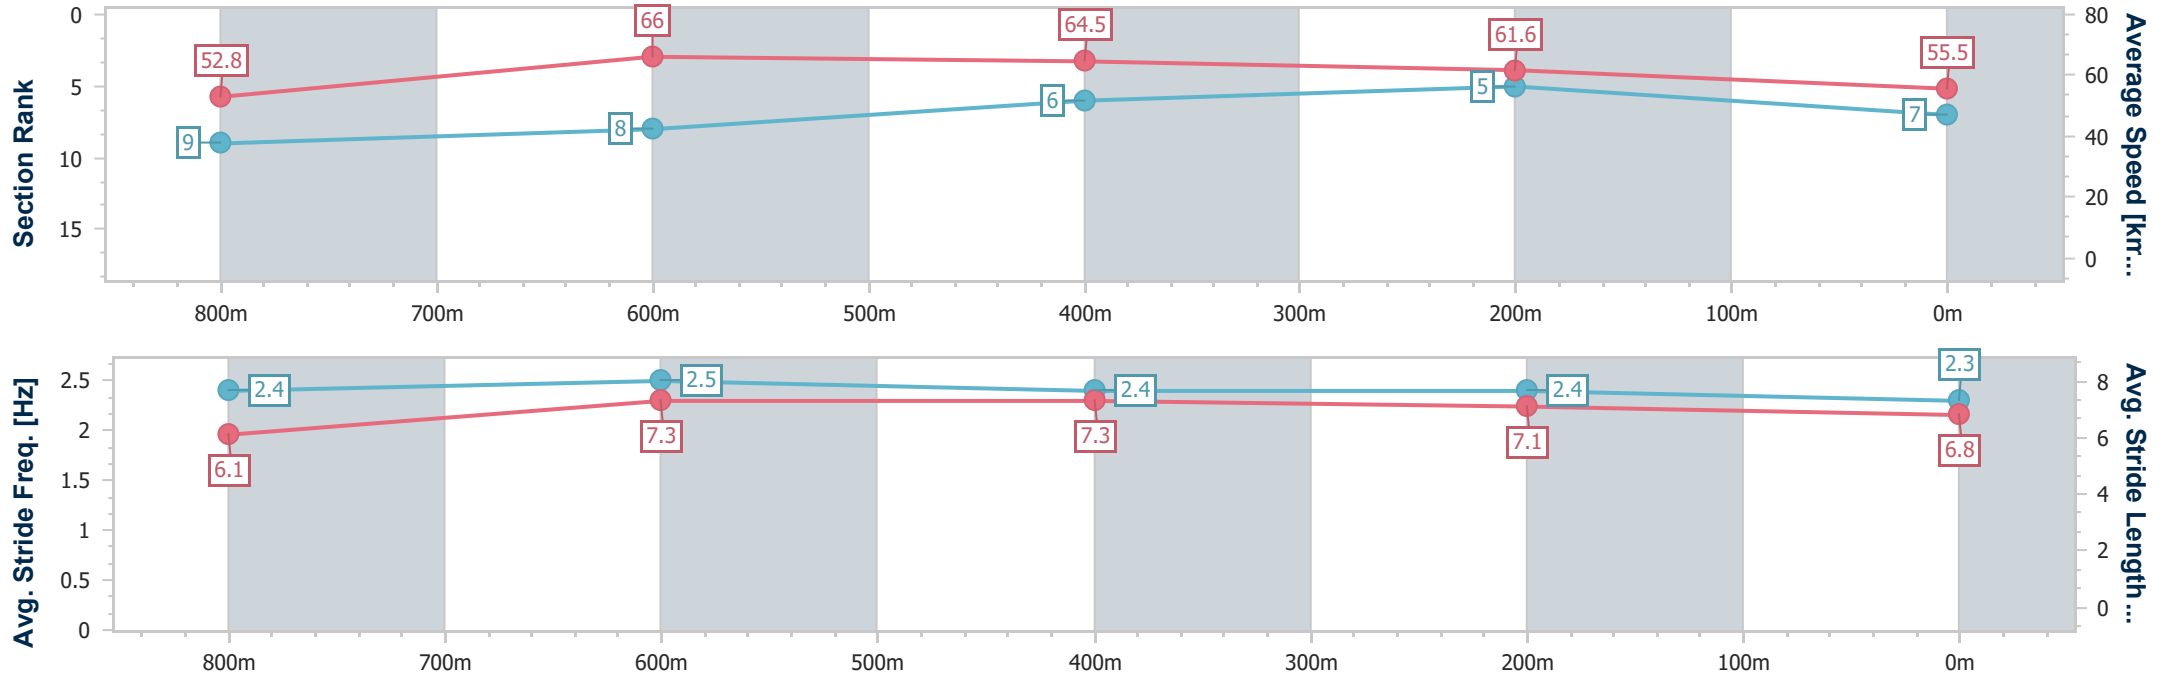

Horse/Jockey Name	Hearts Are Racing
Final Rank	7
Fastest Section Time (Section)	0:11.07 (800m)
Top Speed [km/h] (Section)	67.5 (800m)
Race State	Finished

Sunshine Coast QLD Professional
Race 3: ACCESS INSULATION SUNSHINE COAST QTIS Two-Year-Old Maiden Plate - 1000m

14 May 2023 - 12:15

Track Rating: Soft 6, Weather: Overcast, Rail Position: +4m

Section	Overall	800m	600m	400m	200m
Section Times	1:00.64 [7] (0:13.61)	0:47.03 [9] (0:11.07)	0:35.96 [8] (0:11.30)	0:24.66 [6] (0:11.70)	0:12.96 [5] (0:12.96)
Average Speed [km/h]	52.8	66.0	64.5	61.6	55.5
Top Speed [km/h]	67.5	67.5	65.5	63.0	59.5
Avg. Dist. to Rail [m]	7.0	3.6	2.0	6.7	8.2
Avg. Stride Freq. [Hz]	2.4	2.5	2.4	2.4	2.3
Avg. Stride Length [m]	6.1	7.3	7.3	7.1	6.8

- [ ] Ranking at each section and finish
- -.-.- No data available at this section
- NA No data available