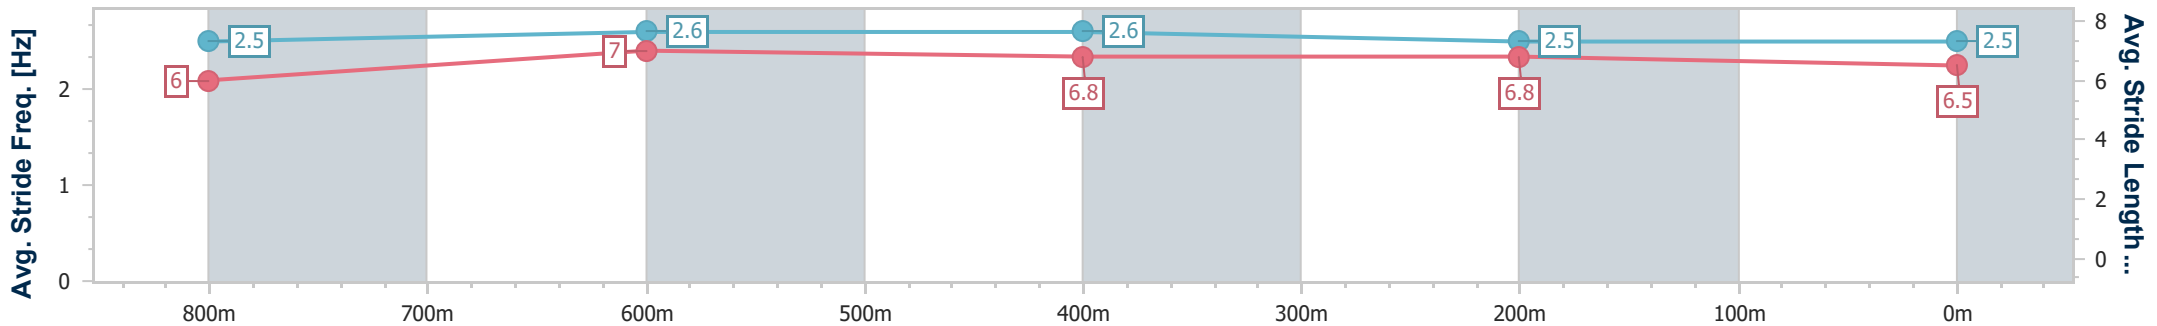

Horse/Jockey Name	Super Daisy
Final Rank	2
Fastest Section Time (Section)	0:10.94 (800m)
Top Speed [km/h] (Section)	68.1 (800m)
Race State	Finished

Sunshine Coast QLD Professional
Race 3: ACCESS INSULATION SUNSHINE COAST QTIS Two-Year-Old Maiden Plate - 1000m

14 May 2023 - 12:15

Track Rating: Soft 6, Weather: Overcast, Rail Position: +4m

Section	Overall	800m	600m	400m	200m
Section Times	0:59.75 [2] (0:13.21)	0:46.54 [1] (0:10.94)	0:35.60 [2] (0:11.36)	0:24.24 [2] (0:11.64)	0:12.60 [2] (0:12.60)
Average Speed [km/h]	54.4	66.1	63.1	61.9	57.1
Top Speed [km/h]	68.1	68.1	65.6	63.2	60.7
Avg. Dist. to Rail [m]	6.3	1.2	0.8	0.4	0.5
Avg. Stride Freq. [Hz]	2.5	2.6	2.6	2.5	2.5
Avg. Stride Length [m]	6.0	7.0	6.8	6.8	6.5

- [ ] Ranking at each section and finish
- -.-.- No data available at this section
- NA No data available