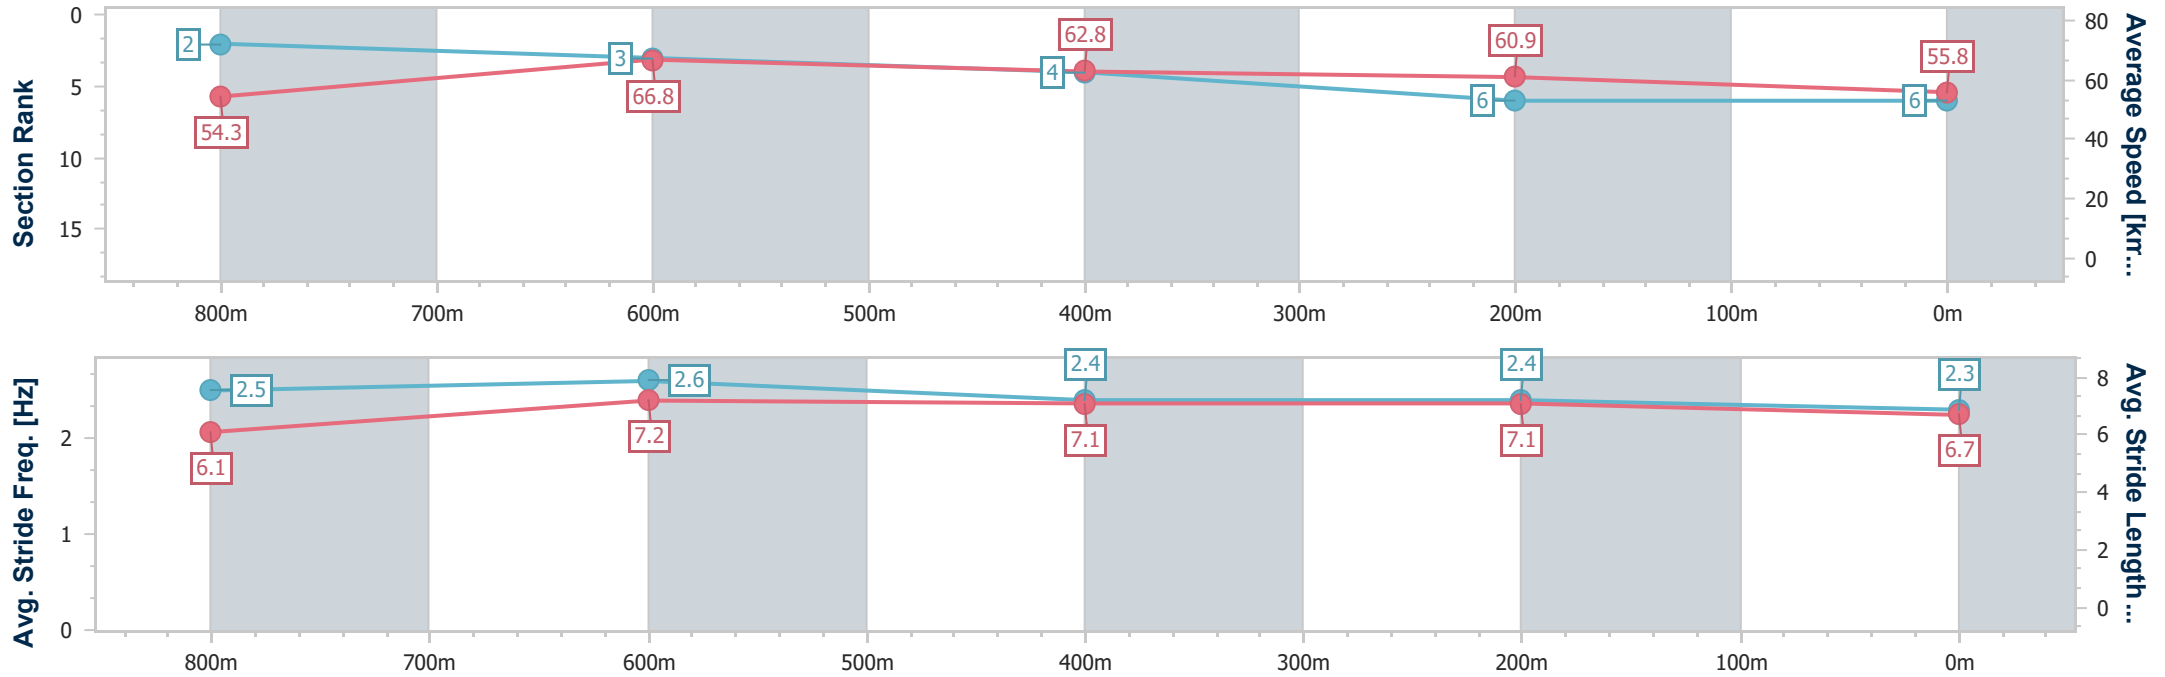

Horse/Jockey Name	Sweet Confessions
Final Rank	6
Fastest Section Time (Section)	0:10.97 (800m)
Top Speed [km/h] (Section)	69.3 (Overall)
Race State	Finished

Sunshine Coast QLD Professional
Race 3: ACCESS INSULATION SUNSHINE COAST QTIS Two-Year-Old Maiden Plate - 1000m

14 May 2023 - 12:15

Track Rating: Soft 6, Weather: Overcast, Rail Position: +4m

Section	Overall	800m	600m	400m	200m
Section Times	1:00.55 [6] (0:13.25)	0:47.30 [2] (0:10.97)	0:36.33 [3] (0:11.60)	0:24.73 [4] (0:11.84)	0:12.89 [6] (0:12.89)
Average Speed [km/h]	54.3	66.8	62.8	60.9	55.8
Top Speed [km/h]	69.3	69.1	65.4	61.8	59.2
Avg. Dist. to Rail [m]	10.4	5.3	1.9	2.7	5.7
Avg. Stride Freq. [Hz]	2.5	2.6	2.4	2.4	2.3
Avg. Stride Length [m]	6.1	7.2	7.1	7.1	6.7

- [ ] Ranking at each section and finish
- -.-.- No data available at this section
- NA No data available