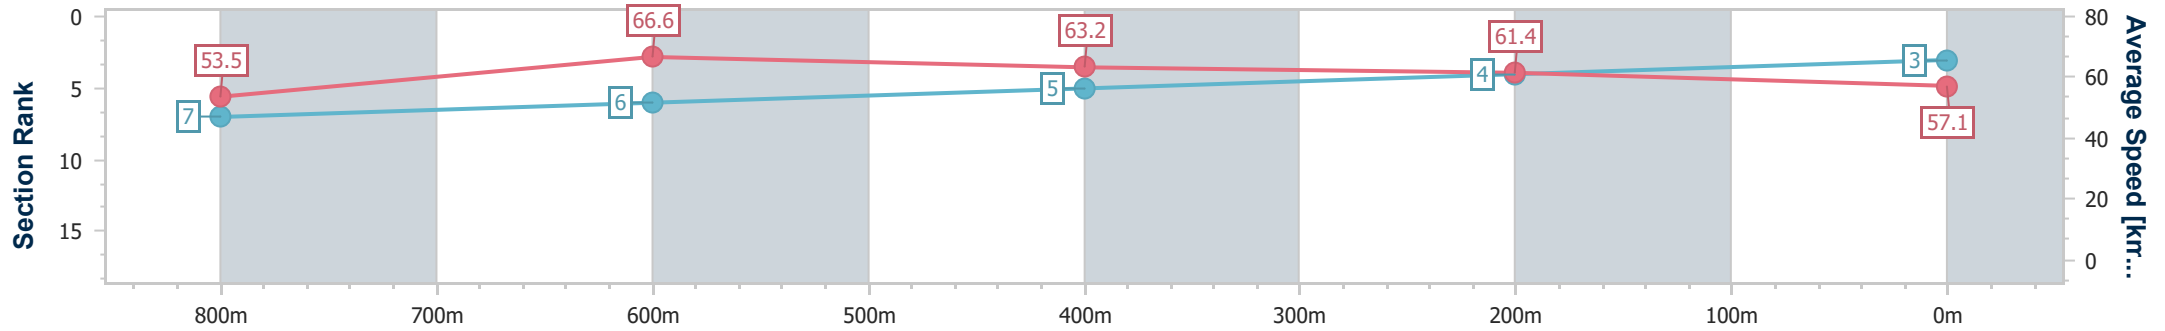

Horse/Jockey Name	Boating
Final Rank	3
Fastest Section Time (Section)	0:10.91 (800m)
Top Speed [km/h] (Section)	67.7 (800m)
Race State	Finished

Sunshine Coast QLD Professional
Race 3: ACCESS INSULATION SUNSHINE COAST QTIS Two-Year-Old Maiden Plate - 1000m

14 May 2023 - 12:15

Track Rating: Soft 6, Weather: Overcast, Rail Position: +4m

Section	Overall	800m	600m	400m	200m
Section Times	1:00.09 [3] (0:13.46)	0:46.63 [7] (0:10.91)	0:35.72 [6] (0:11.41)	0:24.31 [5] (0:11.71)	0:12.60 [4] (0:12.60)
Average Speed [km/h]	53.5	66.6	63.2	61.4	57.1
Top Speed [km/h]	67.0	67.7	64.1	62.1	59.9
Avg. Dist. to Rail [m]	4.4	2.4	0.5	0.3	0.5
Avg. Stride Freq. [Hz]	2.5	2.5	2.5	2.4	2.4
Avg. Stride Length [m]	5.9	7.2	7.1	7.0	6.7

- [ ] Ranking at each section and finish
- -.-.- No data available at this section
- NA No data available