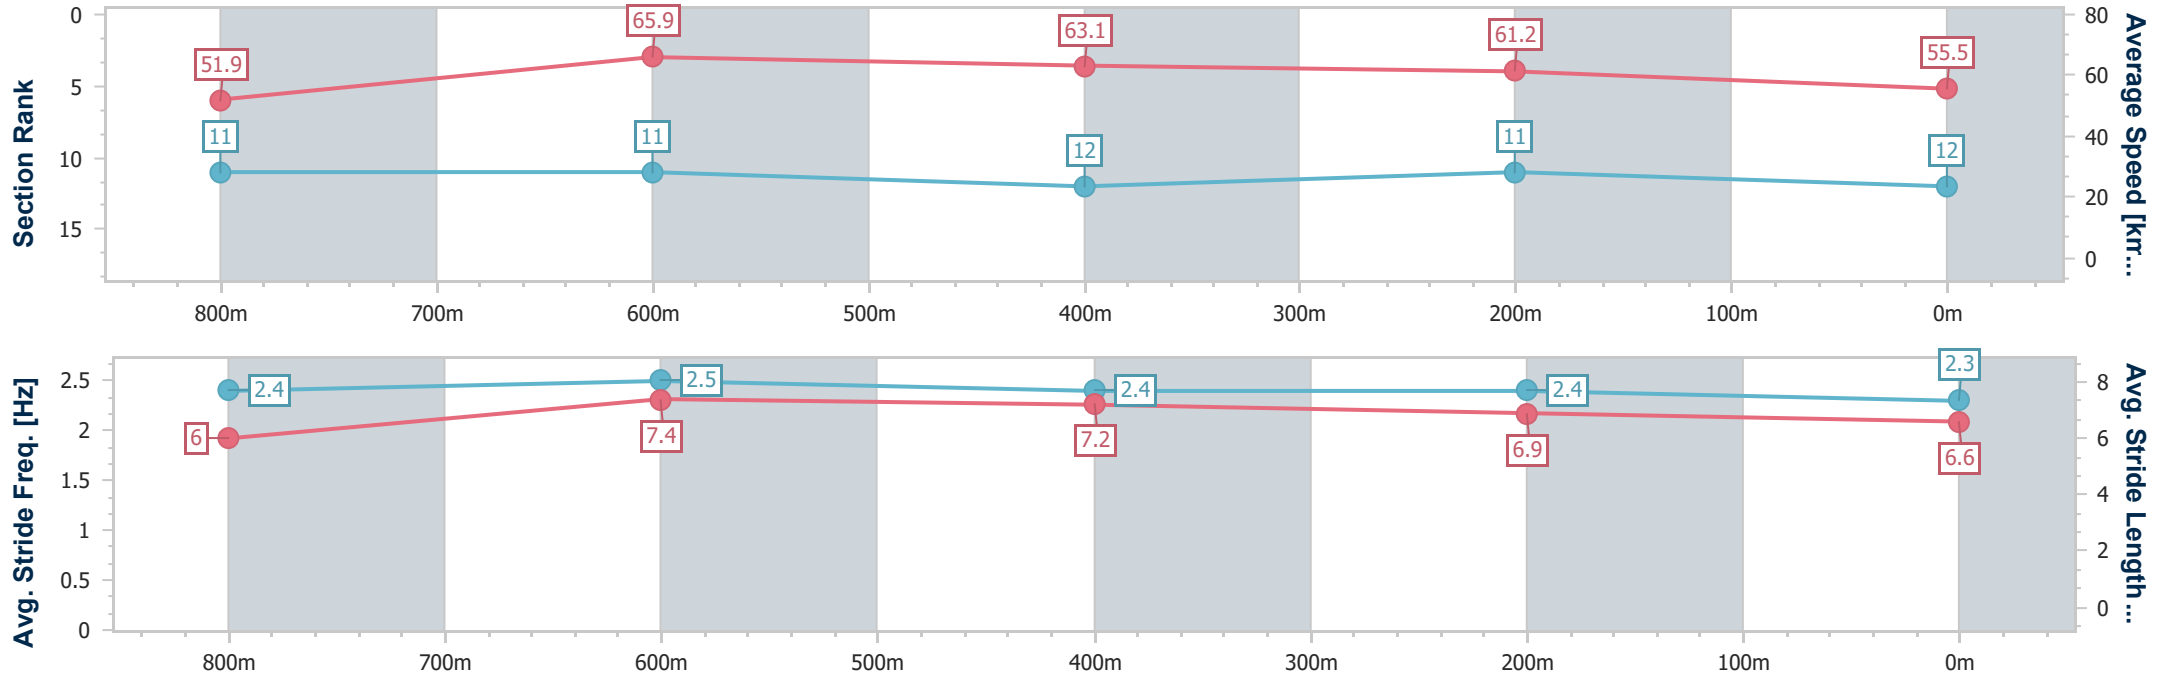

- [] Ranking at each section and finish
- .-.- No data available at this section
- NA No data available

Horse/Jockey Name	Brusque
Final Rank	12
Fastest Section Time (Section)	0:11.05 (800m)
Top Speed [km/h] (Section)	67.5 (Overall)
Race State	Finished

Sunshine Coast QLD Professional
 Race 3: ACCESS INSULATION SUNSHINE COAST QTIS Two-Year-Old Maiden Plate - 1000m

14 May 2023 - 12:15

Track Rating: Soft 6, Weather: Overcast, Rail Position: +4m

Section	Overall	800m	600m	400m	200m
Section Times	1:01.27 [12] (0:13.89)	0:47.38 [11] (0:11.05)	0:36.33 [11] (0:11.58)	0:24.75 [12] (0:11.77)	0:12.98 [11] (0:12.98)
Average Speed [km/h]	51.9	65.9	63.1	61.2	55.5
Top Speed [km/h]	67.5	66.7	64.2	62.8	59.6
Avg. Dist. to Rail [m]	9.0	3.5	2.4	5.7	7.6
Avg. Stride Freq. [Hz]	2.4	2.5	2.4	2.4	2.3
Avg. Stride Length [m]	6.0	7.4	7.2	6.9	6.6

- [] Ranking at each section and finish
- .-.- No data available at this section
- NA No data available