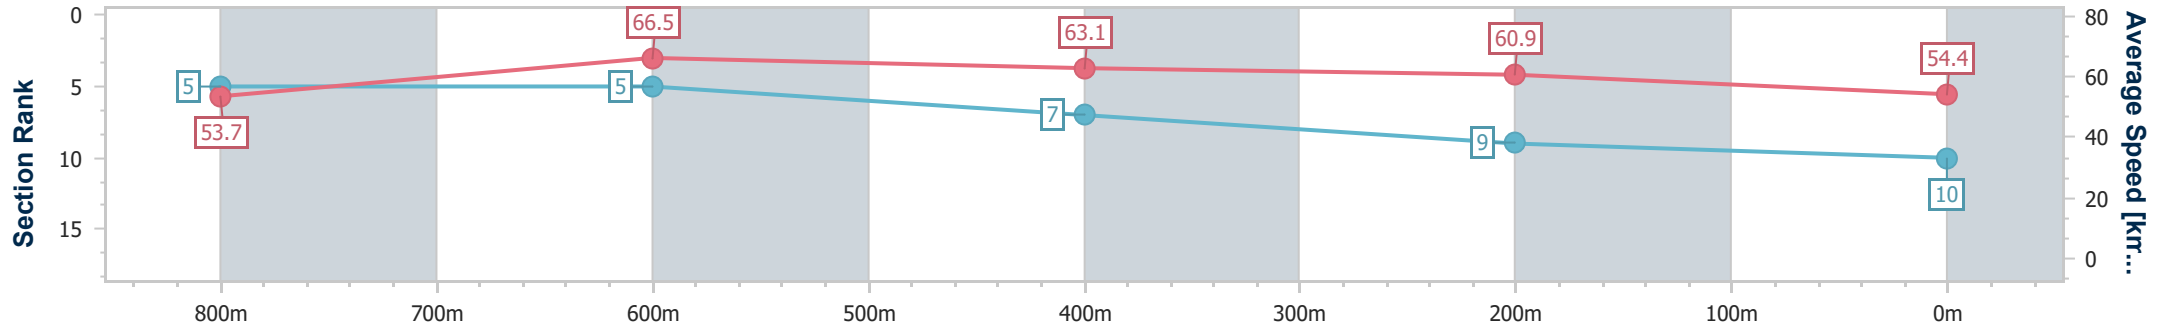

Horse/Jockey Name	Chakra Boy
Final Rank	10
Fastest Section Time (Section)	0:11.02 (800m)
Top Speed [km/h] (Section)	68.3 (Overall)
Race State	Finished

Sunshine Coast QLD Professional
Race 3: ACCESS INSULATION SUNSHINE COAST QTIS Two-Year-Old Maiden Plate - 1000m

14 May 2023 - 12:15

Track Rating: Soft 6, Weather: Overcast, Rail Position: +4m

Section	Overall	800m	600m	400m	200m
Section Times	1:01.19 [10] (0:13.41)	0:47.78 [5] (0:11.02)	0:36.76 [5] (0:11.68)	0:25.08 [7] (0:11.85)	0:13.23 [9] (0:13.23)
Average Speed [km/h]	53.7	66.5	63.1	60.9	54.4
Top Speed [km/h]	68.3	67.8	64.1	61.9	59.1
Avg. Dist. to Rail [m]	13.1	5.8	4.1	5.7	6.8
Avg. Stride Freq. [Hz]	2.5	2.5	2.4	2.3	2.2
Avg. Stride Length [m]	5.8	7.2	7.2	7.2	6.9

- [ ] Ranking at each section and finish
- -.-.- No data available at this section
- NA No data available