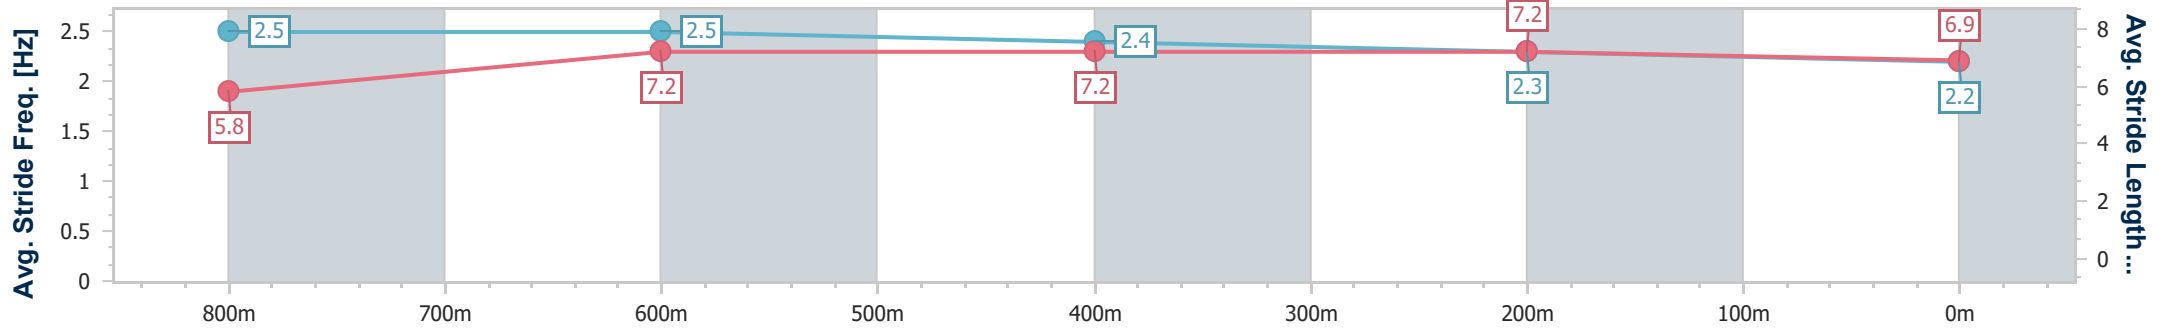

- [] Ranking at each section and finish
- .-.- No data available at this section
- NA No data available

Horse/Jockey Name	Chakra Boy
Final Rank	10
Fastest Section Time (Section)	0:11.02 (800m)
Top Speed [km/h] (Section)	68.3 (Overall)
Race State	Finished

Sunshine Coast QLD Professional
 Race 3: ACCESS INSULATION SUNSHINE COAST QTIS Two-Year-Old Maiden Plate - 1000m

14 May 2023 - 12:15

Track Rating: Soft 6, Weather: Overcast, Rail Position: +4m

Section	Overall	800m	600m	400m	200m
Section Times	1:01.19 [10] (0:13.41)	0:47.78 [5] (0:11.02)	0:36.76 [5] (0:11.68)	0:25.08 [7] (0:11.85)	0:13.23 [9] (0:13.23)
Average Speed [km/h]	53.7	66.5	63.1	60.9	54.4
Top Speed [km/h]	68.3	67.8	64.1	61.9	59.1
Avg. Dist. to Rail [m]	13.1	5.8	4.1	5.7	6.8
Avg. Stride Freq. [Hz]	2.5	2.5	2.4	2.3	2.2
Avg. Stride Length [m]	5.8	7.2	7.2	7.2	6.9