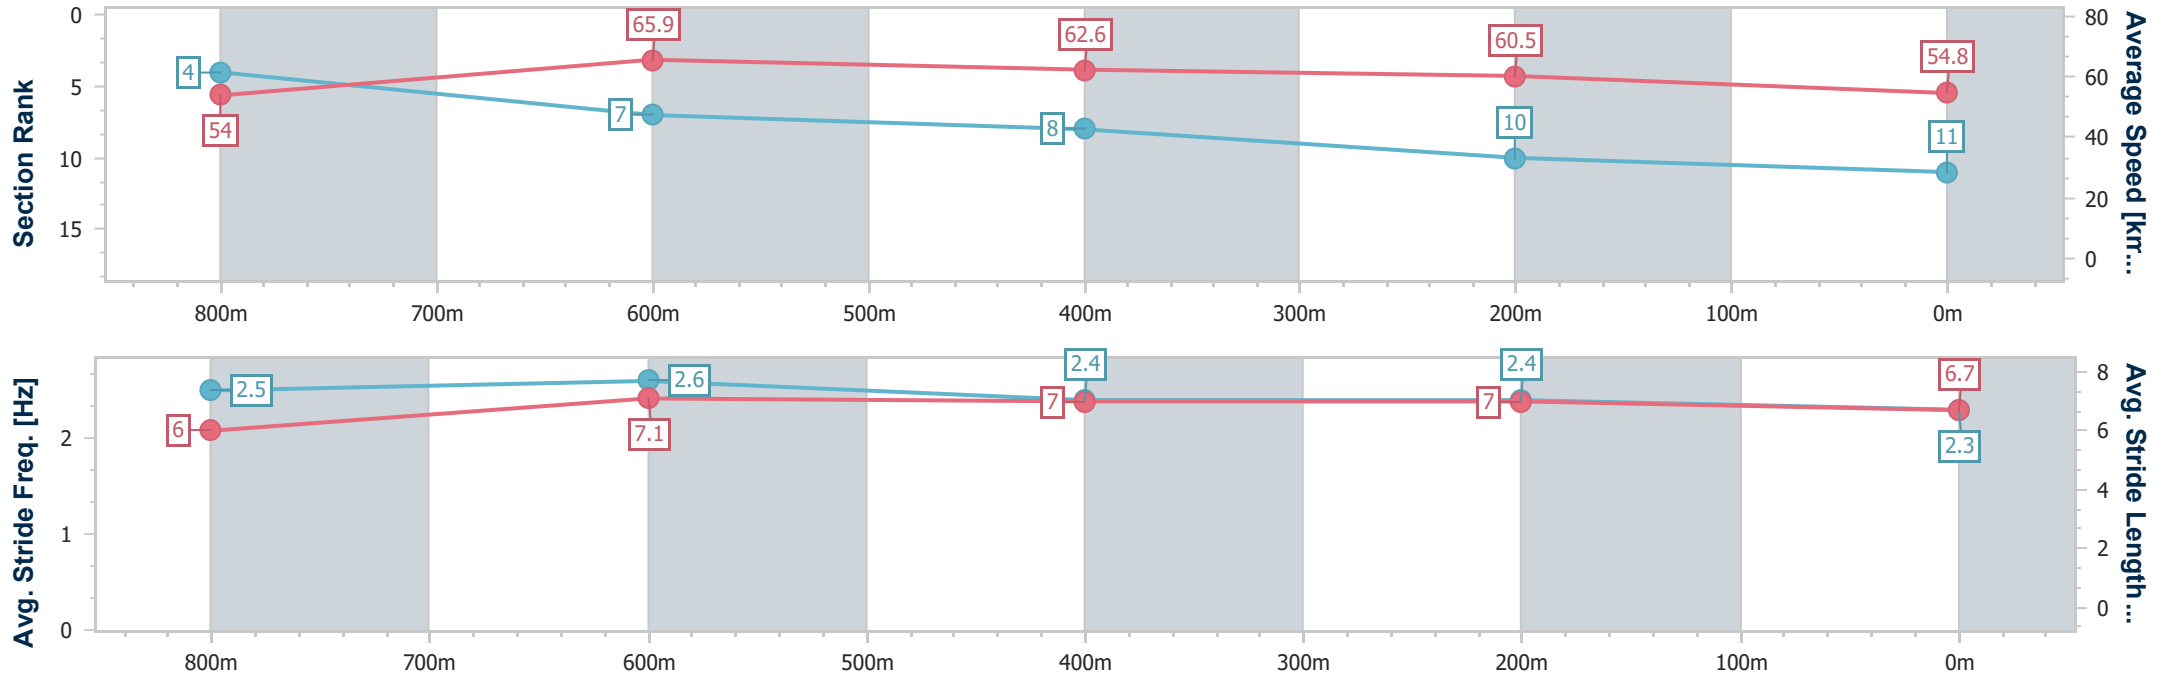

- [] Ranking at each section and finish
- .-.- No data available at this section
- NA No data available

Horse/Jockey Name	Hermanita
Final Rank	11
Fastest Section Time (Section)	0:11.08 (800m)
Top Speed [km/h] (Section)	68.4 (800m)
Race State	Finished

Sunshine Coast QLD Professional
 Race 3: ACCESS INSULATION SUNSHINE COAST QTIS Two-Year-Old Maiden Plate - 1000m

14 May 2023 - 12:15

Track Rating: Soft 6, Weather: Overcast, Rail Position: +4m

Section	Overall	800m	600m	400m	200m
Section Times	1:01.25 [11] (0:13.36)	0:47.89 [4] (0:11.08)	0:36.81 [7] (0:11.77)	0:25.04 [8] (0:11.90)	0:13.14 [10] (0:13.14)
Average Speed [km/h]	54.0	65.9	62.6	60.5	54.8
Top Speed [km/h]	68.3	68.4	63.6	61.7	57.3
Avg. Dist. to Rail [m]	7.9	4.0	3.7	5.2	4.9
Avg. Stride Freq. [Hz]	2.5	2.6	2.4	2.4	2.3
Avg. Stride Length [m]	6.0	7.1	7.0	7.0	6.7