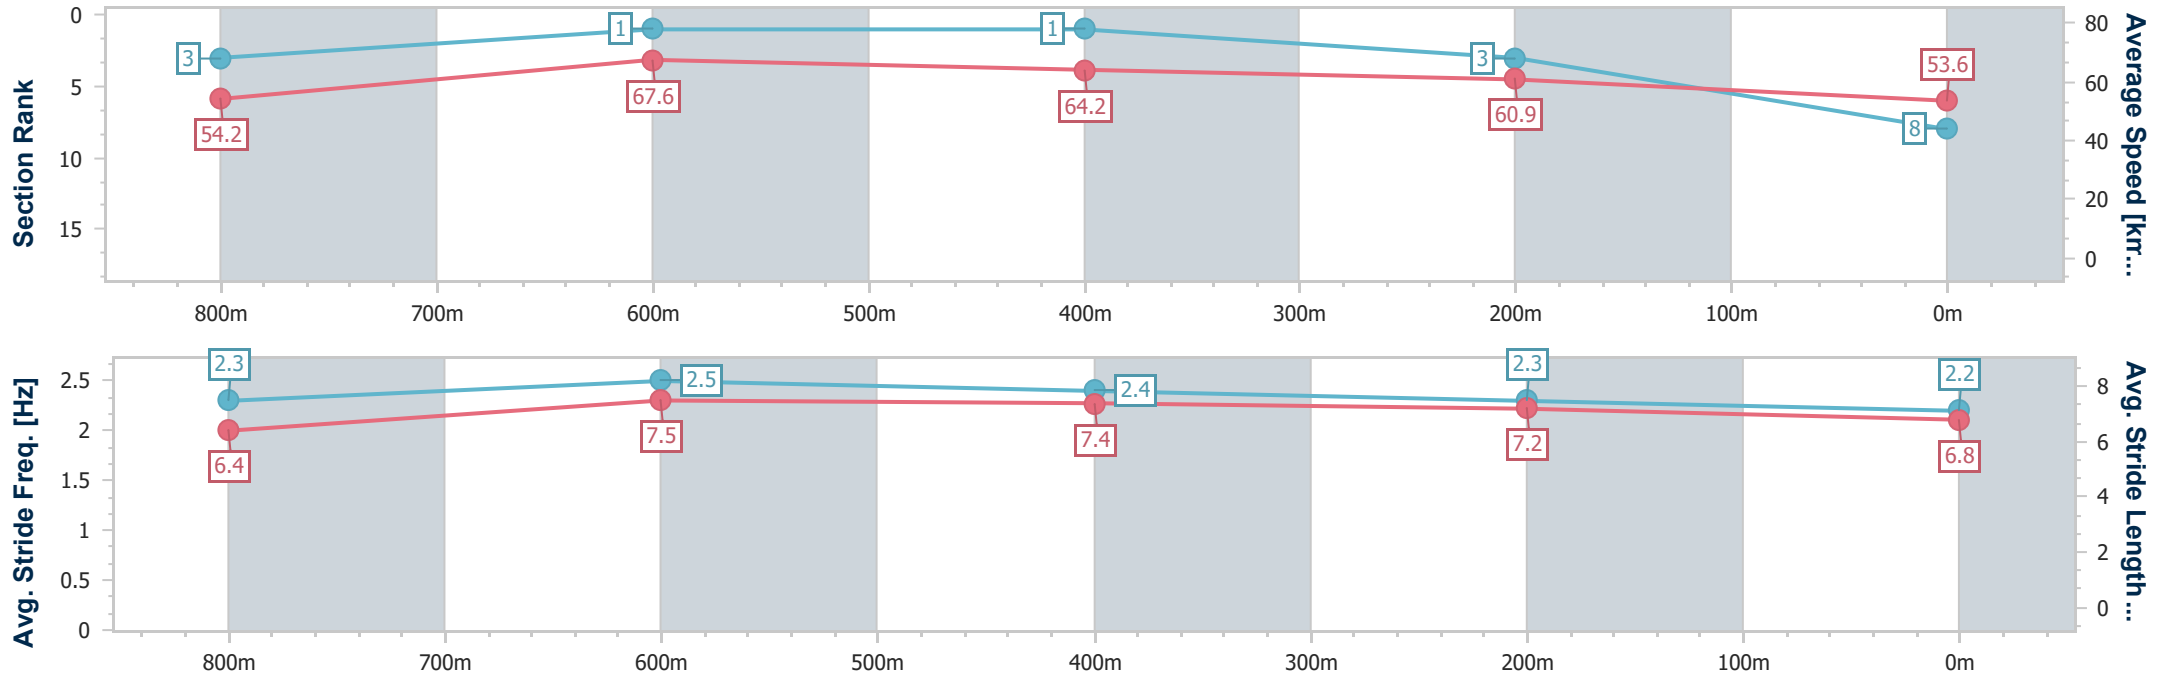

Horse/Jockey Name	Dashing Hope
Final Rank	8
Fastest Section Time (Section)	0:10.84 (800m)
Top Speed [km/h] (Section)	70.3 (800m)
Race State	Finished

Sunshine Coast QLD Professional
Race 3: ACCESS INSULATION SUNSHINE COAST QTIS Two-Year-Old Maiden Plate - 1000m

14 May 2023 - 12:15

Track Rating: Soft 6, Weather: Overcast, Rail Position: +4m

Section	Overall	800m	600m	400m	200m
Section Times	1:00.74 [8] (0:13.30)	0:47.44 [3] (0:10.84)	0:36.60 [1] (0:11.35)	0:25.25 [1] (0:11.83)	0:13.42 [3] (0:13.42)
Average Speed [km/h]	54.2	67.6	64.2	60.9	53.6
Top Speed [km/h]	69.2	70.3	65.2	63.6	58.5
Avg. Dist. to Rail [m]	11.7	5.5	2.1	2.1	2.9
Avg. Stride Freq. [Hz]	2.3	2.5	2.4	2.3	2.2
Avg. Stride Length [m]	6.4	7.5	7.4	7.2	6.8

- [ ] Ranking at each section and finish
- -.-.- No data available at this section
- NA No data available