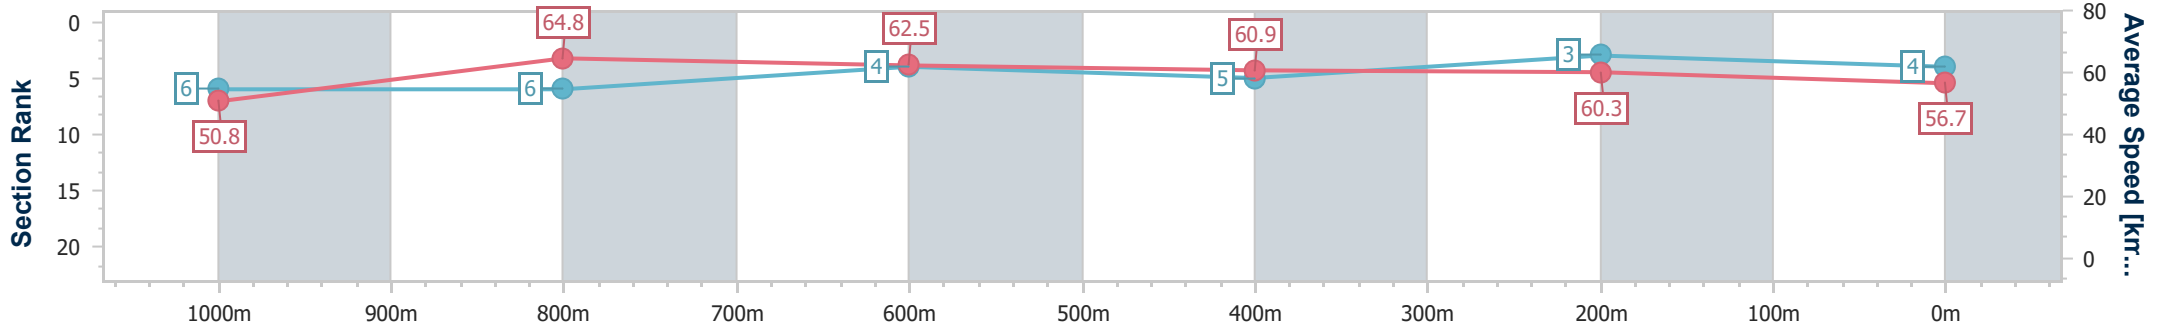

Sunshine Coast QLD Professional
 Race 1: WIMMERS PREMIUM SOFT DRINKS Maiden Plate - 1200m

21 May 2023 - 11:05

Track Rating: Soft 6, Weather: Fine, Rail Position: +6m

Section	Overall	1000m	800m	600m	400m	200m
Section Times	1:13.44 [4] (0:14.17)	0:59.27 [6] (0:11.17)	0:48.10 [6] (0:11.57)	0:36.53 [4] (0:11.88)	0:24.65 [5] (0:11.93)	0:12.72 [3] (0:12.72)
Average Speed [km/h]	50.8	64.8	62.5	60.9	60.3	56.7
Top Speed [km/h]	65.4	65.6	63.3	61.7	61.3	58.3
Avg. Dist. to Rail [m]	2.9	2.1	0.6	0.8	2.2	4.1
Avg. Stride Freq. [Hz]	2.2	2.2	2.2	2.2	2.2	2.1
Avg. Stride Length [m]	6.4	7.9	7.8	7.8	7.8	7.6