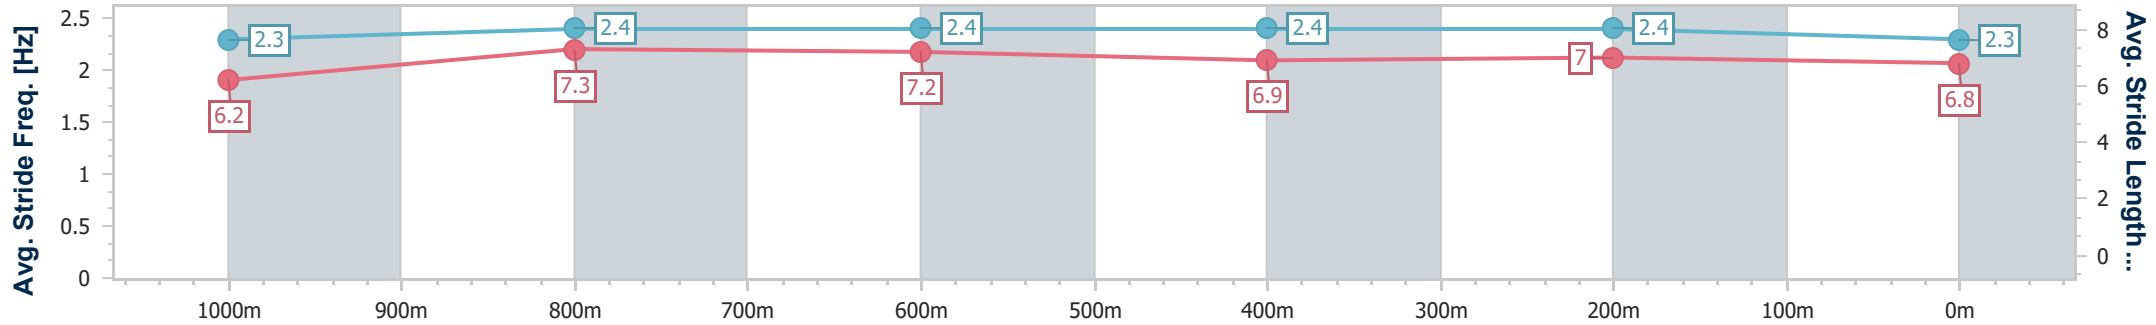

Horse/Jockey Name	Gerrymander
Final Rank	1
Fastest Section Time (Section)	0:10.99 (1000m)
Top Speed [km/h] (Section)	66.7 (1000m)
Race State	Finished

Sunshine Coast QLD Professional
Race 1: WIMMERS PREMIUM SOFT DRINKS Maiden Plate - 1200m

21 May 2023 - 11:05

Track Rating: Soft 6, Weather: Fine, Rail Position: +6m

Section	Overall	1000m	800m	600m	400m	200m
Section Times	1:12.46 [1] (0:13.53)	0:58.93 [1] (0:10.99)	0:47.94 [1] (0:11.66)	0:36.28 [1] (0:11.80)	0:24.48 [1] (0:11.83)	0:12.65 [1] (0:12.65)
Average Speed [km/h]	53.3	66.1	62.5	61.3	60.9	56.9
Top Speed [km/h]	66.7	66.7	64.1	62.0	61.0	59.7
Avg. Dist. to Rail [m]	5.5	3.2	2.2	1.0	1.7	2.1
Avg. Stride Freq. [Hz]	2.3	2.4	2.4	2.4	2.4	2.3
Avg. Stride Length [m]	6.2	7.3	7.2	6.9	7.0	6.8

- [ ] Ranking at each section and finish
- -.-.- No data available at this section
- NA No data available