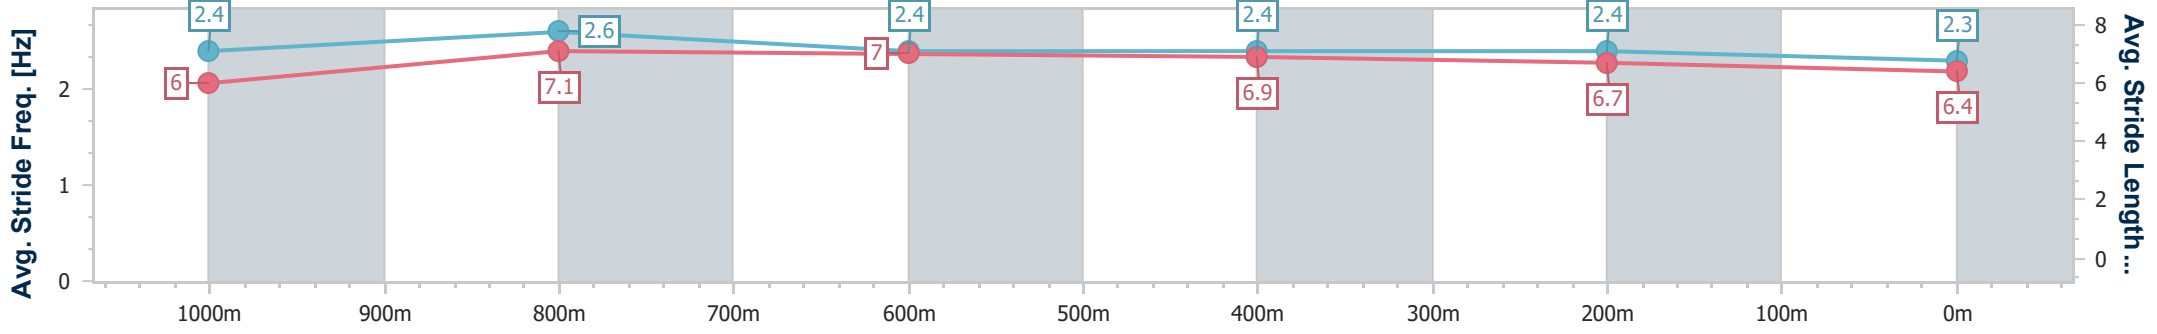

Sunshine Coast QLD Professional
 Race 1: WIMMERS PREMIUM SOFT DRINKS Maiden Plate - 1200m

21 May 2023 - 11:05

Track Rating: Soft 6, Weather: Fine, Rail Position: +6m

Section	Overall	1000m	800m	600m	400m	200m
Section Times	1:14.12 [8] (0:14.30)	0:59.82 [7] (0:11.27)	0:48.55 [8] (0:11.61)	0:36.94 [8] (0:11.78)	0:25.16 [7] (0:12.01)	0:13.15 [8] (0:13.15)
Average Speed [km/h]	50.3	64.5	62.7	61.3	60.0	54.7
Top Speed [km/h]	63.7	65.0	63.4	62.3	61.1	58.3
Avg. Dist. to Rail [m]	4.9	3.0	1.8	0.5	5.3	6.2
Avg. Stride Freq. [Hz]	2.2	2.3	2.3	2.3	2.3	2.2
Avg. Stride Length [m]	6.3	7.6	7.4	7.3	7.2	6.8

- [] Ranking at each section and finish
- .-.- No data available at this section
- NA No data available

Horse/Jockey Name	Tajiri
Final Rank	9
Fastest Section Time (Section)	0:10.93 (1000m)
Top Speed [km/h] (Section)	67.8 (1000m)
Race State	Finished

Sunshine Coast QLD Professional
Race 1: WIMMERS PREMIUM SOFT DRINKS Maiden Plate - 1200m

21 May 2023 - 11:05

Track Rating: Soft 6, Weather: Fine, Rail Position: +6m

Section	Overall	1000m	800m	600m	400m	200m
Section Times	1:14.84 [9] (0:13.72)	1:01.12 [2] (0:10.93)	0:50.19 [2] (0:11.71)	0:38.48 [2] (0:11.97)	0:26.51 [2] (0:12.54)	0:13.97 [5] (0:13.97)
Average Speed [km/h]	52.6	66.1	61.4	59.9	57.5	51.5
Top Speed [km/h]	67.6	67.8	63.6	61.1	59.9	54.8
Avg. Dist. to Rail [m]	2.7	1.9	0.5	0.6	1.2	3.1
Avg. Stride Freq. [Hz]	2.4	2.6	2.4	2.4	2.4	2.3
Avg. Stride Length [m]	6.0	7.1	7.0	6.9	6.7	6.4

- [] Ranking at each section and finish
- .-.- No data available at this section
- NA No data available