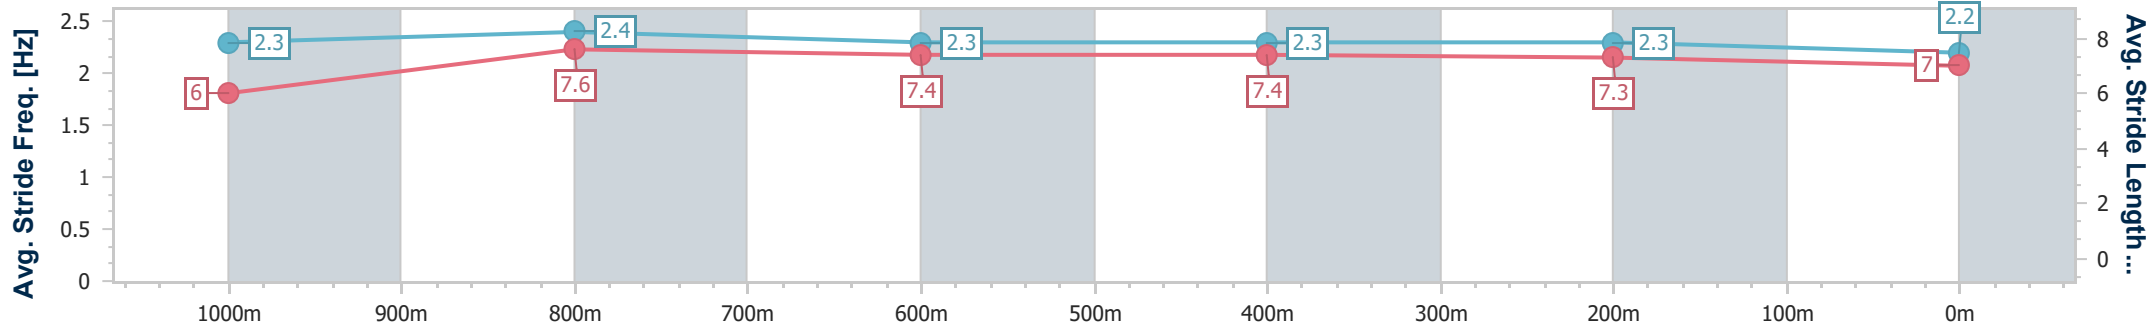

- [] Ranking at each section and finish
- .-.- No data available at this section
- NA No data available

Horse/Jockey Name	Chance At Midnight
Final Rank	6
Fastest Section Time (Section)	0:11.08 (1000m)
Top Speed [km/h] (Section)	65.8 (1000m)
Race State	Finished

Sunshine Coast QLD Professional
 Race 1: WIMMERS PREMIUM SOFT DRINKS Maiden Plate - 1200m

21 May 2023 - 11:05

Track Rating: Soft 6, Weather: Fine, Rail Position: +6m

Section	Overall	1000m	800m	600m	400m	200m
Section Times	1:13.93 [6] (0:14.49)	0:59.44 [8] (0:11.08)	0:48.36 [7] (0:11.58)	0:36.78 [7] (0:11.82)	0:24.96 [8] (0:11.97)	0:12.99 [7] (0:12.99)
Average Speed [km/h]	49.7	65.2	62.2	61.1	60.1	55.4
Top Speed [km/h]	65.0	65.8	64.1	62.3	61.8	58.1
Avg. Dist. to Rail [m]	5.6	1.3	0.3	0.4	1.1	0.7
Avg. Stride Freq. [Hz]	2.3	2.4	2.3	2.3	2.3	2.2
Avg. Stride Length [m]	6.0	7.6	7.4	7.4	7.3	7.0