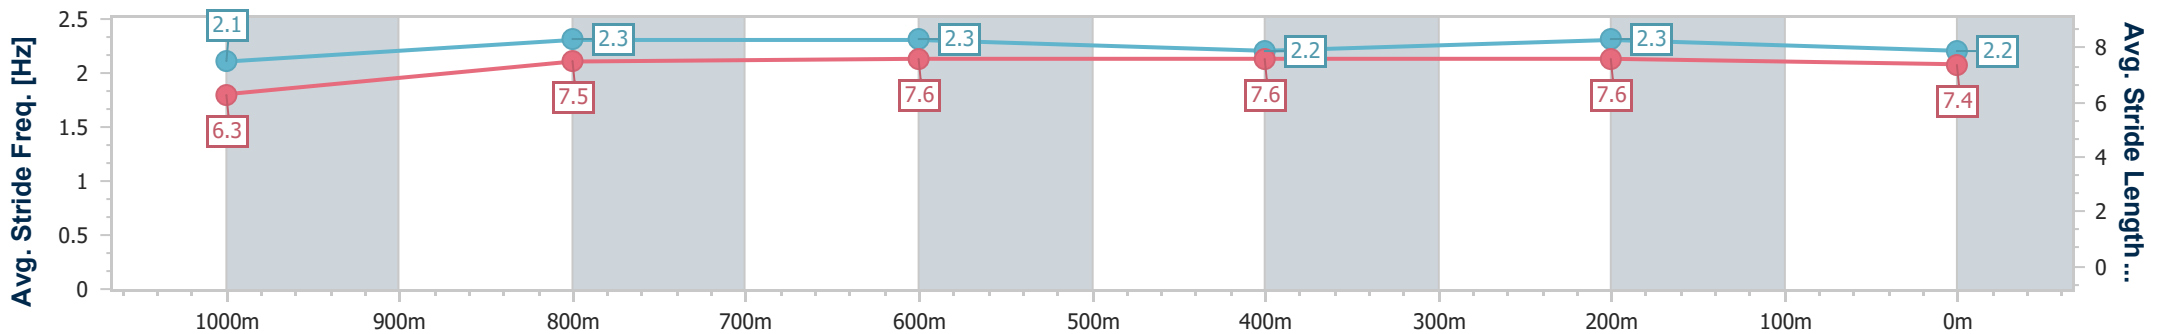

- [] Ranking at each section and finish
- .-.-.- No data available at this section
- NA No data available

Horse/Jockey Name	Wealdstone
Final Rank	3
Fastest Section Time (Section)	0:11.43 (1000m)
Top Speed [km/h] (Section)	64.2 (1000m)
Race State	Finished

Sunshine Coast QLD Professional
 Race 1: WIMMERS PREMIUM SOFT DRINKS Maiden Plate - 1200m

21 May 2023 - 11:05

Track Rating: Soft 6, Weather: Fine, Rail Position: +6m

Section	Overall	1000m	800m	600m	400m	200m
Section Times	1:13.29 [3] (0:14.78)	0:58.51 [9] (0:11.43)	0:47.08 [9] (0:11.63)	0:35.45 [9] (0:11.76)	0:23.69 [9] (0:11.55)	0:12.14 [9] (0:12.14)
Average Speed [km/h]	48.8	63.4	62.3	61.2	62.3	59.3
Top Speed [km/h]	64.2	64.2	63.0	62.4	63.2	61.7
Avg. Dist. to Rail [m]	7.1	2.3	1.1	0.4	2.8	2.5
Avg. Stride Freq. [Hz]	2.1	2.3	2.3	2.2	2.3	2.2
Avg. Stride Length [m]	6.3	7.5	7.6	7.6	7.6	7.4