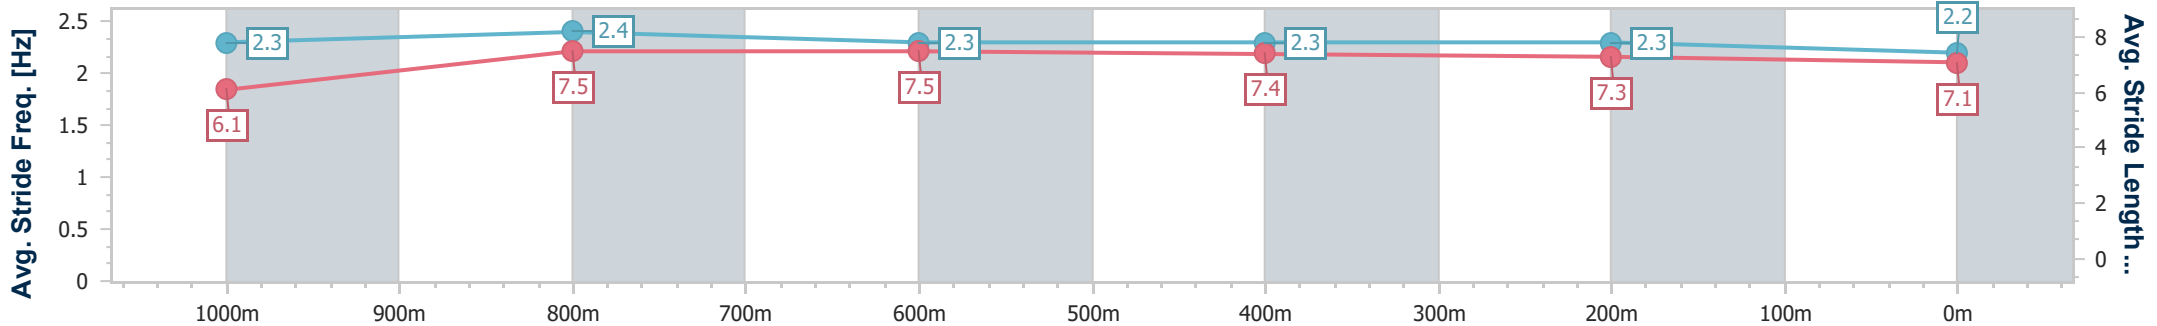

- [] Ranking at each section and finish
- .-.- No data available at this section
- NA No data available

Horse/Jockey Name	Karaoke AI
Final Rank	5
Fastest Section Time (Section)	0:11.26 (1000m)
Top Speed [km/h] (Section)	66.5 (1000m)
Race State	Finished

Sunshine Coast QLD Professional
Race 1: WIMMERS PREMIUM SOFT DRINKS Maiden Plate - 1200m

21 May 2023 - 11:05

Track Rating: Soft 6, Weather: Fine, Rail Position: +6m

Section	Overall	1000m	800m	600m	400m	200m
Section Times	1:13.84 [5] (0:14.02)	0:59.82 [4] (0:11.26)	0:48.56 [5] (0:11.65)	0:36.91 [6] (0:11.89)	0:25.02 [6] (0:12.11)	0:12.91 [6] (0:12.91)
Average Speed [km/h]	51.4	64.6	62.8	61.2	59.5	55.7
Top Speed [km/h]	64.5	66.5	63.3	62.0	61.2	57.3
Avg. Dist. to Rail [m]	5.3	3.5	2.7	1.8	3.2	3.1
Avg. Stride Freq. [Hz]	2.3	2.4	2.3	2.3	2.3	2.2
Avg. Stride Length [m]	6.1	7.5	7.5	7.4	7.3	7.1