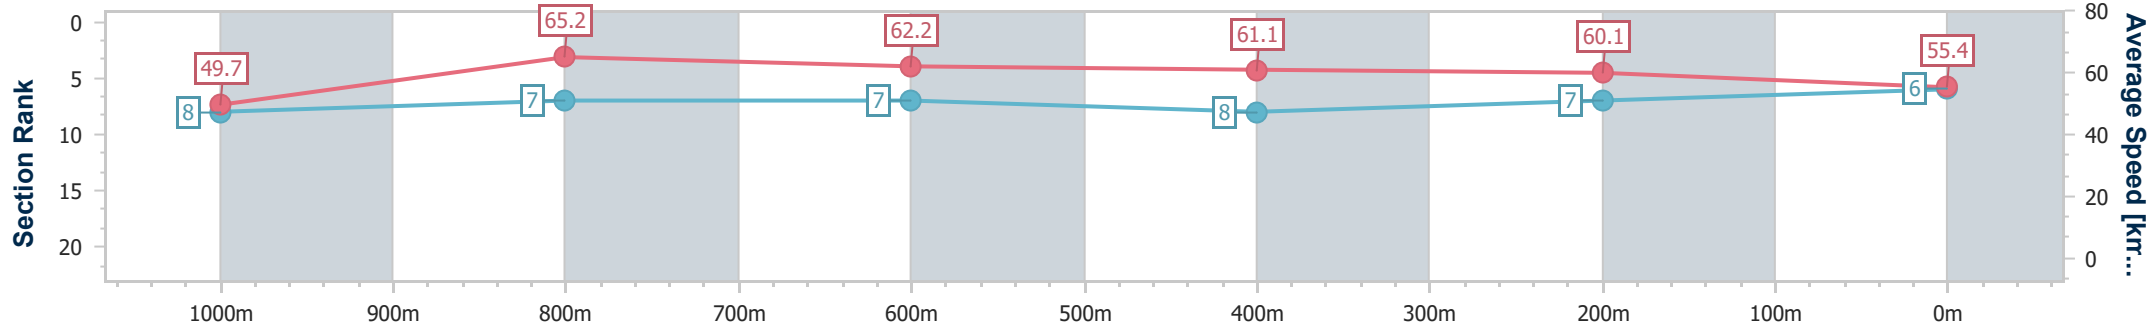

- [] Ranking at each section and finish
- .-.- No data available at this section
- NA No data available

Horse/Jockey Name	Chance At Midnight
Final Rank	6
Fastest Section Time (Section)	0:11.08 (1000m)
Top Speed [km/h] (Section)	65.8 (1000m)
Race State	Finished

Sunshine Coast QLD Professional
 Race 1: WIMMERS PREMIUM SOFT DRINKS Maiden Plate - 1200m

21 May 2023 - 11:05

Track Rating: Soft 6, Weather: Fine, Rail Position: +6m

Section	Overall	1000m	800m	600m	400m	200m
Section Times	1:13.93 [6] (0:14.49)	0:59.44 [8] (0:11.08)	0:48.36 [7] (0:11.58)	0:36.78 [7] (0:11.82)	0:24.96 [8] (0:11.97)	0:12.99 [7] (0:12.99)
Average Speed [km/h]	49.7	65.2	62.2	61.1	60.1	55.4
Top Speed [km/h]	65.0	65.8	64.1	62.3	61.8	58.1
Avg. Dist. to Rail [m]	5.6	1.3	0.3	0.4	1.1	0.7
Avg. Stride Freq. [Hz]	2.3	2.4	2.3	2.3	2.3	2.2
Avg. Stride Length [m]	6.0	7.6	7.4	7.4	7.3	7.0