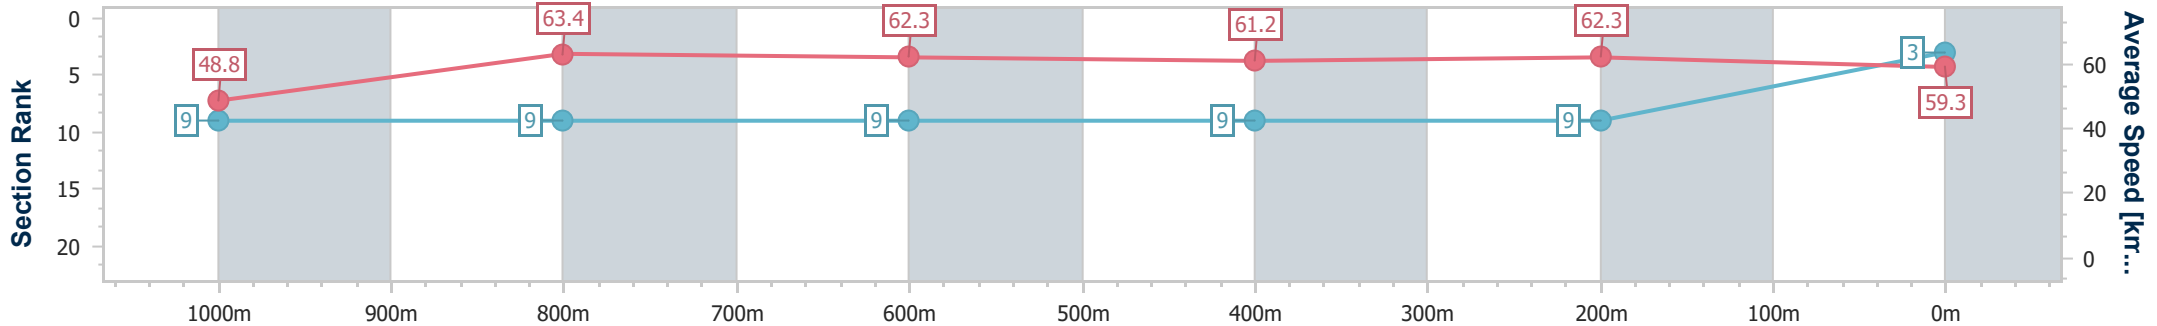

Horse/Jockey Name	Wealdstone
Final Rank	3
Fastest Section Time (Section)	0:11.43 (1000m)
Top Speed [km/h] (Section)	64.2 (1000m)
Race State	Finished

Sunshine Coast QLD Professional
Race 1: WIMMERS PREMIUM SOFT DRINKS Maiden Plate - 1200m

21 May 2023 - 11:05

Track Rating: Soft 6, Weather: Fine, Rail Position: +6m

Section	Overall	1000m	800m	600m	400m	200m
Section Times	1:13.29 [3] (0:14.78)	0:58.51 [9] (0:11.43)	0:47.08 [9] (0:11.63)	0:35.45 [9] (0:11.76)	0:23.69 [9] (0:11.55)	0:12.14 [9] (0:12.14)
Average Speed [km/h]	48.8	63.4	62.3	61.2	62.3	59.3
Top Speed [km/h]	64.2	64.2	63.0	62.4	63.2	61.7
Avg. Dist. to Rail [m]	7.1	2.3	1.1	0.4	2.8	2.5
Avg. Stride Freq. [Hz]	2.1	2.3	2.3	2.2	2.3	2.2
Avg. Stride Length [m]	6.3	7.5	7.6	7.6	7.6	7.4

- [ ] Ranking at each section and finish
- -.-.- No data available at this section
- NA No data available