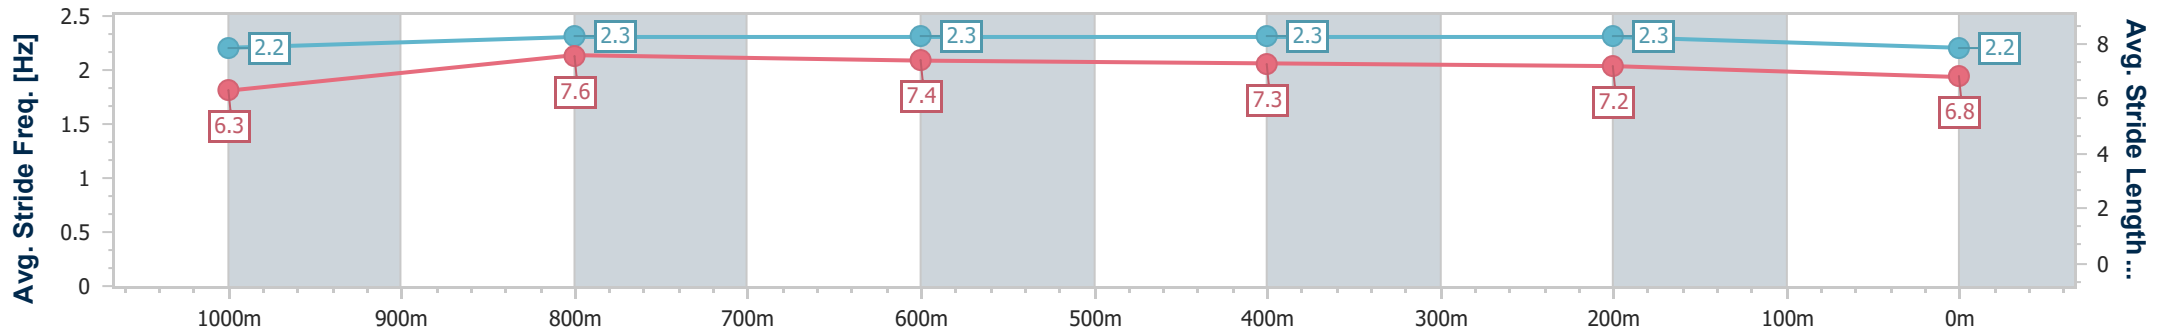

Sunshine Coast QLD Professional
 Race 1: WIMMERS PREMIUM SOFT DRINKS Maiden Plate - 1200m

21 May 2023 - 11:05

Track Rating: Soft 6, Weather: Fine, Rail Position: +6m

Section	Overall	1000m	800m	600m	400m	200m
Section Times	1:14.09 [7] (0:14.07)	1:00.02 [5] (0:11.15)	0:48.87 [4] (0:11.69)	0:37.18 [4] (0:11.85)	0:25.33 [4] (0:12.06)	0:13.27 [4] (0:13.27)
Average Speed [km/h]	51.1	65.1	62.6	61.6	59.7	54.3
Top Speed [km/h]	65.0	66.0	63.3	62.8	60.9	57.5
Avg. Dist. to Rail [m]	6.2	3.4	2.6	2.3	5.3	5.9
Avg. Stride Freq. [Hz]	2.3	2.5	2.4	2.4	2.4	2.3
Avg. Stride Length [m]	6.1	7.3	7.1	7.0	6.9	6.5

- [] Ranking at each section and finish
- .-.- No data available at this section
- NA No data available

Horse/Jockey Name	Master'n'commander
Final Rank	8
Fastest Section Time (Section)	0:11.27 (1000m)
Top Speed [km/h] (Section)	65.0 (1000m)
Race State	Finished

Sunshine Coast QLD Professional
 Race 1: WIMMERS PREMIUM SOFT DRINKS Maiden Plate - 1200m

21 May 2023 - 11:05

Track Rating: Soft 6, Weather: Fine, Rail Position: +6m

Section	Overall	1000m	800m	600m	400m	200m
Section Times	1:14.12 [8] (0:14.30)	0:59.82 [7] (0:11.27)	0:48.55 [8] (0:11.61)	0:36.94 [8] (0:11.78)	0:25.16 [7] (0:12.01)	0:13.15 [8] (0:13.15)
Average Speed [km/h]	50.3	64.5	62.7	61.3	60.0	54.7
Top Speed [km/h]	63.7	65.0	63.4	62.3	61.1	58.3
Avg. Dist. to Rail [m]	4.9	3.0	1.8	0.5	5.3	6.2
Avg. Stride Freq. [Hz]	2.2	2.3	2.3	2.3	2.3	2.2
Avg. Stride Length [m]	6.3	7.6	7.4	7.3	7.2	6.8