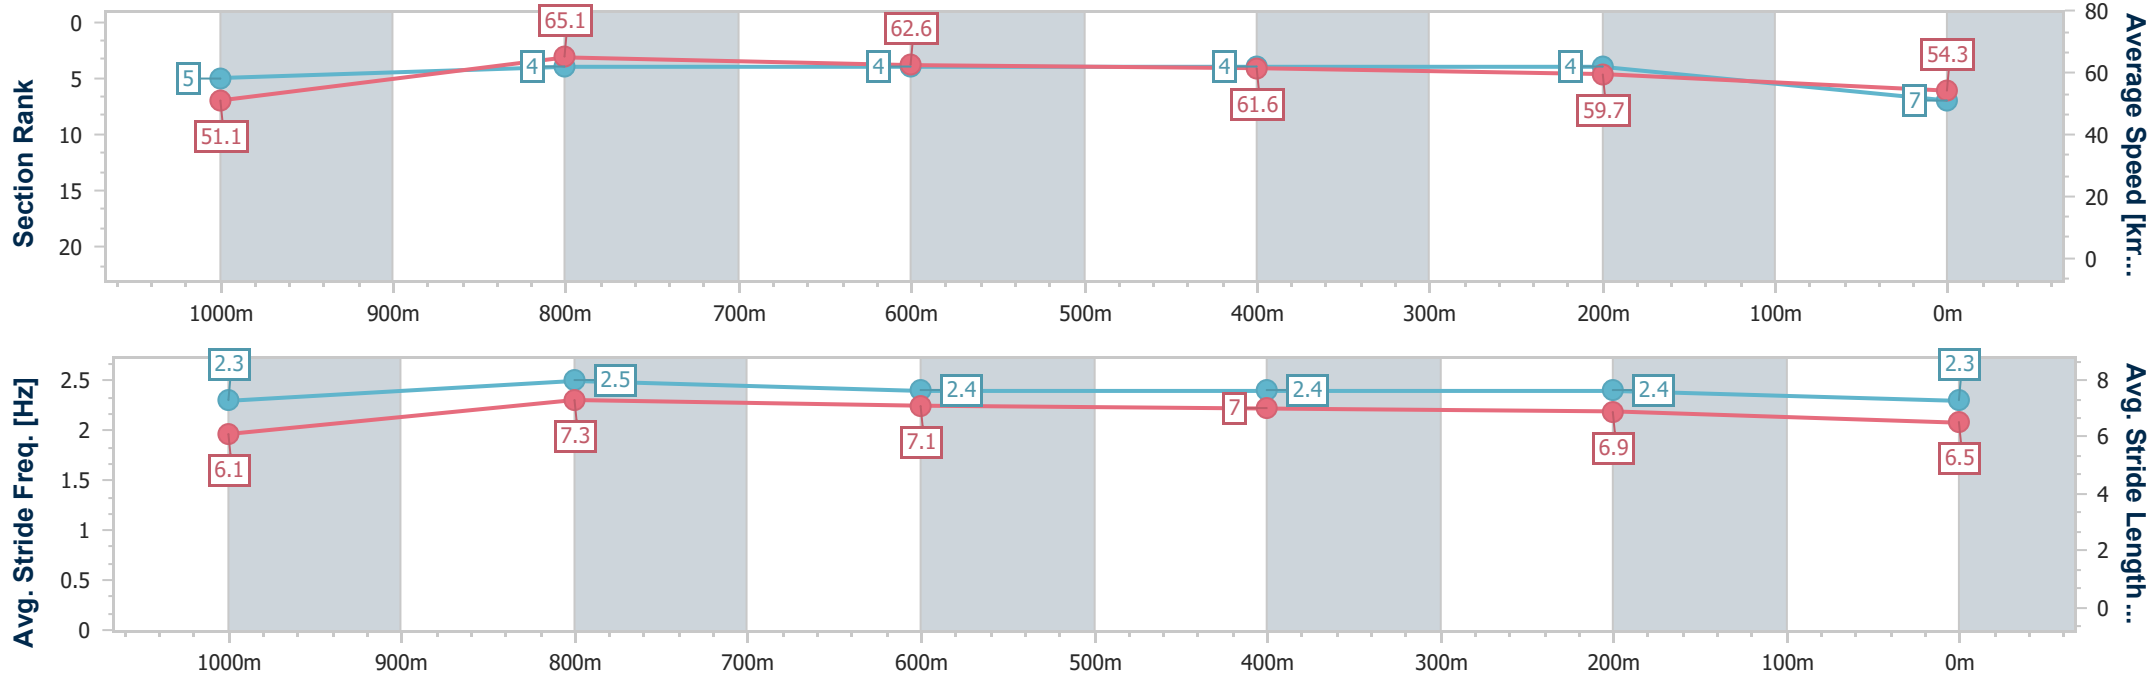

Sunshine Coast QLD Professional
 Race 1: WIMMERS PREMIUM SOFT DRINKS Maiden Plate - 1200m

21 May 2023 - 11:05

Track Rating: Soft 6, Weather: Fine, Rail Position: +6m

Section	Overall	1000m	800m	600m	400m	200m
Section Times	1:13.93 [6] (0:14.49)	0:59.44 [8] (0:11.08)	0:48.36 [7] (0:11.58)	0:36.78 [7] (0:11.82)	0:24.96 [8] (0:11.97)	0:12.99 [7] (0:12.99)
Average Speed [km/h]	49.7	65.2	62.2	61.1	60.1	55.4
Top Speed [km/h]	65.0	65.8	64.1	62.3	61.8	58.1
Avg. Dist. to Rail [m]	5.6	1.3	0.3	0.4	1.1	0.7
Avg. Stride Freq. [Hz]	2.3	2.4	2.3	2.3	2.3	2.2
Avg. Stride Length [m]	6.0	7.6	7.4	7.4	7.3	7.0

- [] Ranking at each section and finish
- .-.- No data available at this section
- NA No data available

Horse/Jockey Name	She's Soo Good
Final Rank	7
Fastest Section Time (Section)	0:11.15 (1000m)
Top Speed [km/h] (Section)	66.0 (1000m)
Race State	Finished

Sunshine Coast QLD Professional
 Race 1: WIMMERS PREMIUM SOFT DRINKS Maiden Plate - 1200m

21 May 2023 - 11:05

Track Rating: Soft 6, Weather: Fine, Rail Position: +6m

Section	Overall	1000m	800m	600m	400m	200m
Section Times	1:14.09 [7] (0:14.07)	1:00.02 [5] (0:11.15)	0:48.87 [4] (0:11.69)	0:37.18 [4] (0:11.85)	0:25.33 [4] (0:12.06)	0:13.27 [4] (0:13.27)
Average Speed [km/h]	51.1	65.1	62.6	61.6	59.7	54.3
Top Speed [km/h]	65.0	66.0	63.3	62.8	60.9	57.5
Avg. Dist. to Rail [m]	6.2	3.4	2.6	2.3	5.3	5.9
Avg. Stride Freq. [Hz]	2.3	2.5	2.4	2.4	2.4	2.3
Avg. Stride Length [m]	6.1	7.3	7.1	7.0	6.9	6.5