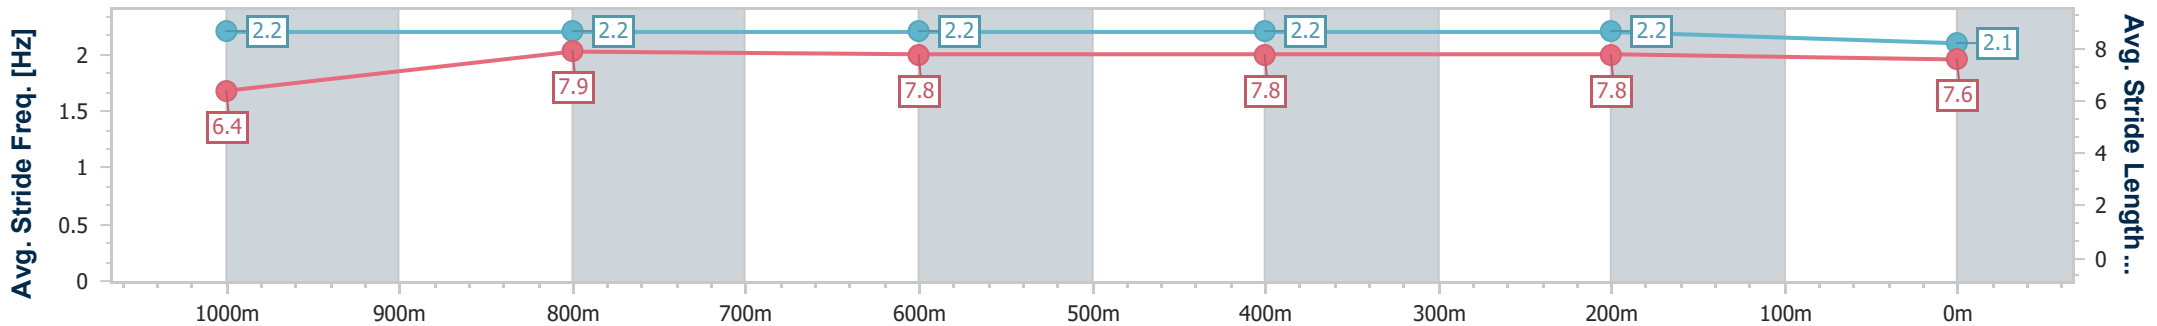

Sunshine Coast QLD Professional
 Race 1: WIMMERS PREMIUM SOFT DRINKS Maiden Plate - 1200m

21 May 2023 - 11:05

Track Rating: Soft 6, Weather: Fine, Rail Position: +6m

Section	Overall	1000m	800m	600m	400m	200m
Section Times	1:13.44 [4] (0:14.17)	0:59.27 [6] (0:11.17)	0:48.10 [6] (0:11.57)	0:36.53 [4] (0:11.88)	0:24.65 [5] (0:11.93)	0:12.72 [3] (0:12.72)
Average Speed [km/h]	50.8	64.8	62.5	60.9	60.3	56.7
Top Speed [km/h]	65.4	65.6	63.3	61.7	61.3	58.3
Avg. Dist. to Rail [m]	2.9	2.1	0.6	0.8	2.2	4.1
Avg. Stride Freq. [Hz]	2.2	2.2	2.2	2.2	2.2	2.1
Avg. Stride Length [m]	6.4	7.9	7.8	7.8	7.8	7.6