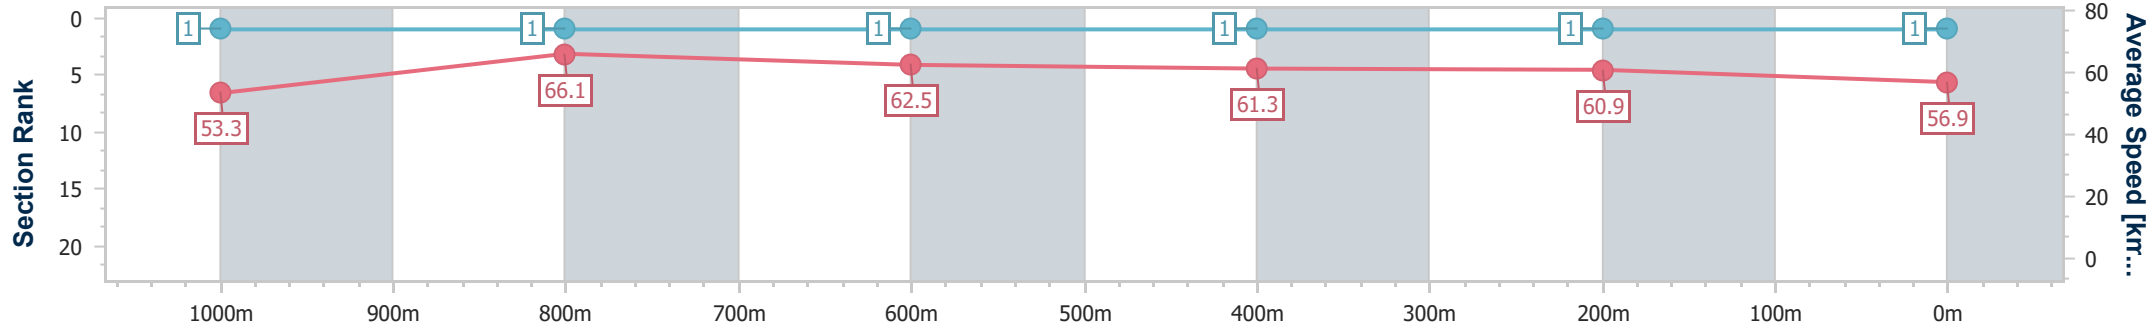

Horse/Jockey Name	Gerrymander
Final Rank	1
Fastest Section Time (Section)	0:10.99 (1000m)
Top Speed [km/h] (Section)	66.7 (1000m)
Race State	Finished

Sunshine Coast QLD Professional
Race 1: WIMMERS PREMIUM SOFT DRINKS Maiden Plate - 1200m

21 May 2023 - 11:05

Track Rating: Soft 6, Weather: Fine, Rail Position: +6m

Section	Overall	1000m	800m	600m	400m	200m
Section Times	1:12.46 [1] (0:13.53)	0:58.93 [1] (0:10.99)	0:47.94 [1] (0:11.66)	0:36.28 [1] (0:11.80)	0:24.48 [1] (0:11.83)	0:12.65 [1] (0:12.65)
Average Speed [km/h]	53.3	66.1	62.5	61.3	60.9	56.9
Top Speed [km/h]	66.7	66.7	64.1	62.0	61.0	59.7
Avg. Dist. to Rail [m]	5.5	3.2	2.2	1.0	1.7	2.1
Avg. Stride Freq. [Hz]	2.3	2.4	2.4	2.4	2.4	2.3
Avg. Stride Length [m]	6.2	7.3	7.2	6.9	7.0	6.8

- [ ] Ranking at each section and finish
- -.-.- No data available at this section
- NA No data available