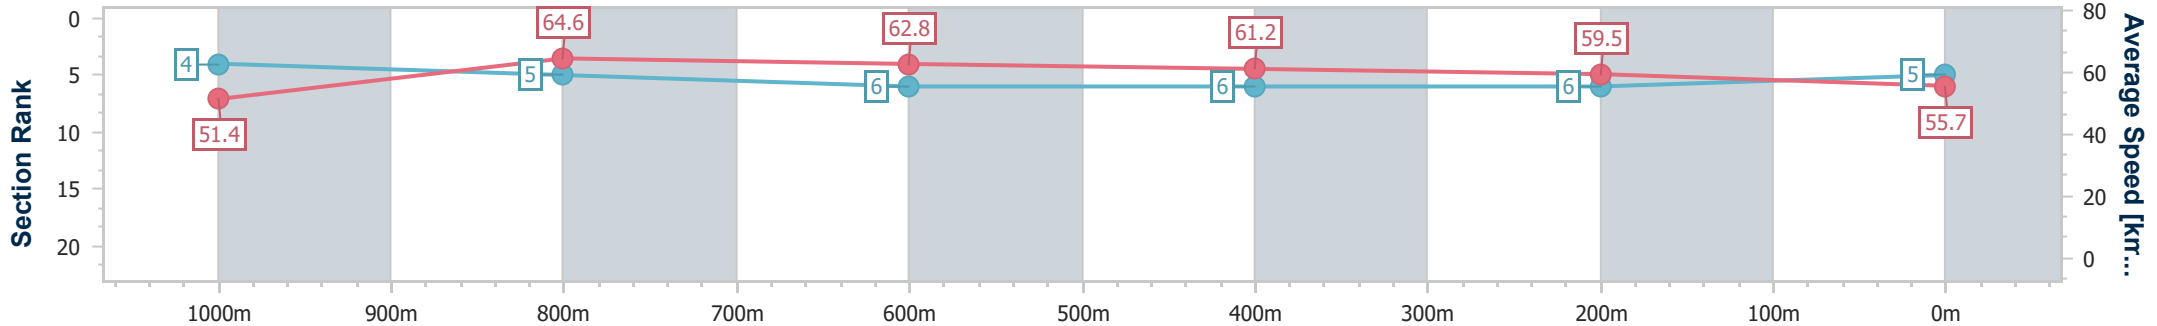

- [] Ranking at each section and finish
- .-.- No data available at this section
- NA No data available

Horse/Jockey Name	Karaoke AI
Final Rank	5
Fastest Section Time (Section)	0:11.26 (1000m)
Top Speed [km/h] (Section)	66.5 (1000m)
Race State	Finished

Sunshine Coast QLD Professional
Race 1: WIMMERS PREMIUM SOFT DRINKS Maiden Plate - 1200m

21 May 2023 - 11:05

Track Rating: Soft 6, Weather: Fine, Rail Position: +6m

Section	Overall	1000m	800m	600m	400m	200m
Section Times	1:13.84 [5] (0:14.02)	0:59.82 [4] (0:11.26)	0:48.56 [5] (0:11.65)	0:36.91 [6] (0:11.89)	0:25.02 [6] (0:12.11)	0:12.91 [6] (0:12.91)
Average Speed [km/h]	51.4	64.6	62.8	61.2	59.5	55.7
Top Speed [km/h]	64.5	66.5	63.3	62.0	61.2	57.3
Avg. Dist. to Rail [m]	5.3	3.5	2.7	1.8	3.2	3.1
Avg. Stride Freq. [Hz]	2.3	2.4	2.3	2.3	2.3	2.2
Avg. Stride Length [m]	6.1	7.5	7.5	7.4	7.3	7.1