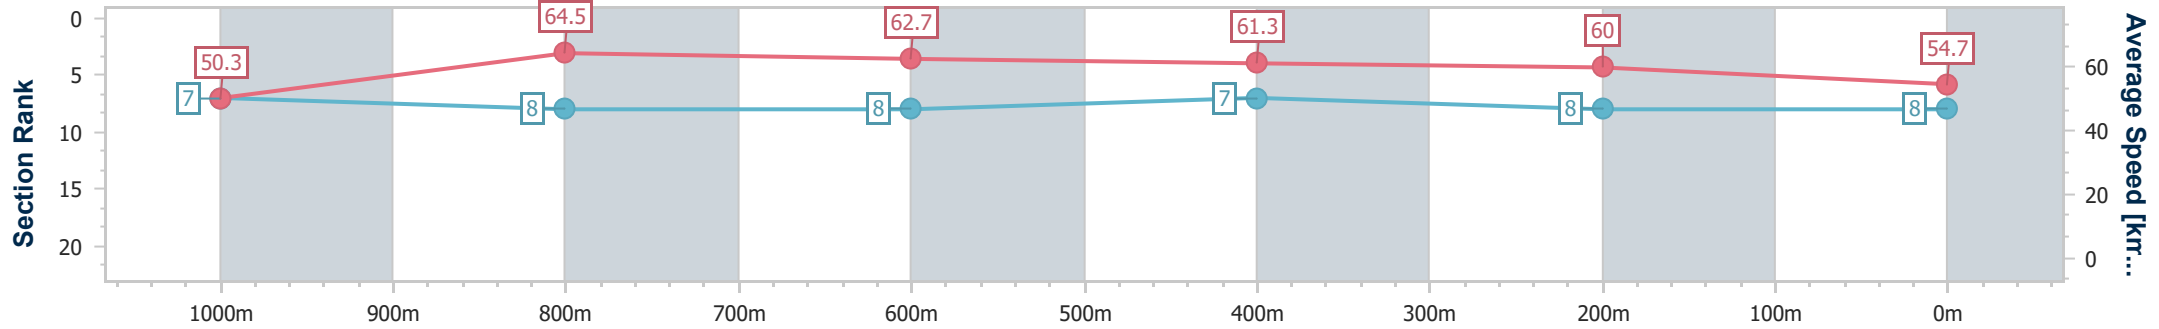

Sunshine Coast QLD Professional
 Race 1: WIMMERS PREMIUM SOFT DRINKS Maiden Plate - 1200m

21 May 2023 - 11:05

Track Rating: Soft 6, Weather: Fine, Rail Position: +6m

Section	Overall	1000m	800m	600m	400m	200m
Section Times	1:14.09 [7] (0:14.07)	1:00.02 [5] (0:11.15)	0:48.87 [4] (0:11.69)	0:37.18 [4] (0:11.85)	0:25.33 [4] (0:12.06)	0:13.27 [4] (0:13.27)
Average Speed [km/h]	51.1	65.1	62.6	61.6	59.7	54.3
Top Speed [km/h]	65.0	66.0	63.3	62.8	60.9	57.5
Avg. Dist. to Rail [m]	6.2	3.4	2.6	2.3	5.3	5.9
Avg. Stride Freq. [Hz]	2.3	2.5	2.4	2.4	2.4	2.3
Avg. Stride Length [m]	6.1	7.3	7.1	7.0	6.9	6.5

- [] Ranking at each section and finish
- .-.- No data available at this section
- NA No data available

Horse/Jockey Name	Master'n'commander
Final Rank	8
Fastest Section Time (Section)	0:11.27 (1000m)
Top Speed [km/h] (Section)	65.0 (1000m)
Race State	Finished

Sunshine Coast QLD Professional
 Race 1: WIMMERS PREMIUM SOFT DRINKS Maiden Plate - 1200m

21 May 2023 - 11:05

Track Rating: Soft 6, Weather: Fine, Rail Position: +6m

Section	Overall	1000m	800m	600m	400m	200m
Section Times	1:14.12 [8] (0:14.30)	0:59.82 [7] (0:11.27)	0:48.55 [8] (0:11.61)	0:36.94 [8] (0:11.78)	0:25.16 [7] (0:12.01)	0:13.15 [8] (0:13.15)
Average Speed [km/h]	50.3	64.5	62.7	61.3	60.0	54.7
Top Speed [km/h]	63.7	65.0	63.4	62.3	61.1	58.3
Avg. Dist. to Rail [m]	4.9	3.0	1.8	0.5	5.3	6.2
Avg. Stride Freq. [Hz]	2.2	2.3	2.3	2.3	2.3	2.2
Avg. Stride Length [m]	6.3	7.6	7.4	7.3	7.2	6.8