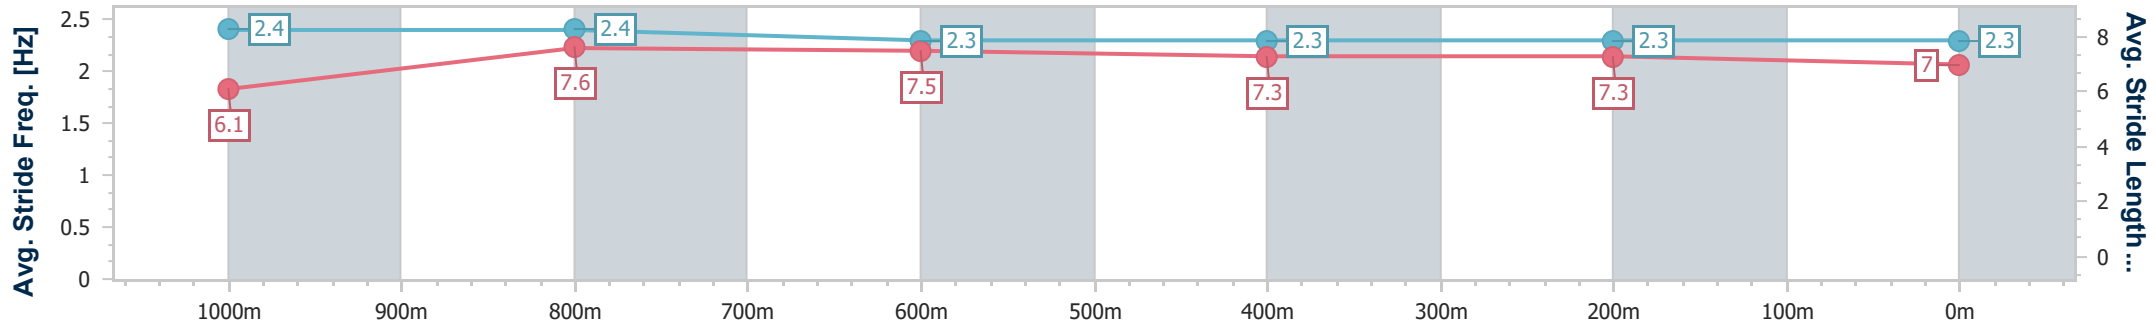

- [] Ranking at each section and finish
- .-.- No data available at this section
- NA No data available

Horse/Jockey Name	Warthog
Final Rank	2
Fastest Section Time (Section)	0:11.29 (1000m)
Top Speed [km/h] (Section)	65.5 (1000m)
Race State	Finished

Sunshine Coast QLD Professional
Race 1: WIMMERS PREMIUM SOFT DRINKS Maiden Plate - 1200m

21 May 2023 - 11:05

Track Rating: Soft 6, Weather: Fine, Rail Position: +6m

Section	Overall	1000m	800m	600m	400m	200m
Section Times	1:12.88 [2] (0:13.81)	0:59.07 [3] (0:11.29)	0:47.78 [3] (0:11.64)	0:36.14 [3] (0:11.89)	0:24.25 [3] (0:11.76)	0:12.49 [2] (0:12.49)
Average Speed [km/h]	52.1	64.2	61.9	60.7	61.2	57.6
Top Speed [km/h]	64.5	65.5	63.0	61.3	62.3	60.0
Avg. Dist. to Rail [m]	3.8	2.9	0.5	0.3	3.4	5.5
Avg. Stride Freq. [Hz]	2.4	2.4	2.3	2.3	2.3	2.3
Avg. Stride Length [m]	6.1	7.6	7.5	7.3	7.3	7.0