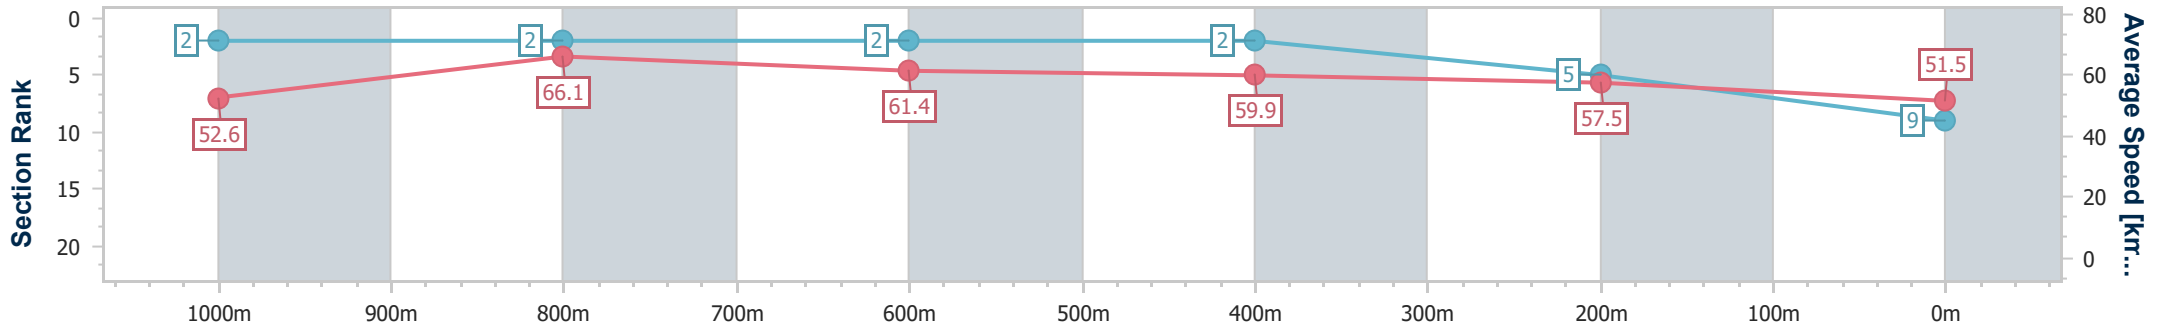

Sunshine Coast QLD Professional
 Race 1: WIMMERS PREMIUM SOFT DRINKS Maiden Plate - 1200m

21 May 2023 - 11:05

Track Rating: Soft 6, Weather: Fine, Rail Position: +6m

Section	Overall	1000m	800m	600m	400m	200m
Section Times	1:14.12 [8] (0:14.30)	0:59.82 [7] (0:11.27)	0:48.55 [8] (0:11.61)	0:36.94 [8] (0:11.78)	0:25.16 [7] (0:12.01)	0:13.15 [8] (0:13.15)
Average Speed [km/h]	50.3	64.5	62.7	61.3	60.0	54.7
Top Speed [km/h]	63.7	65.0	63.4	62.3	61.1	58.3
Avg. Dist. to Rail [m]	4.9	3.0	1.8	0.5	5.3	6.2
Avg. Stride Freq. [Hz]	2.2	2.3	2.3	2.3	2.3	2.2
Avg. Stride Length [m]	6.3	7.6	7.4	7.3	7.2	6.8

- [] Ranking at each section and finish
- .-.- No data available at this section
- NA No data available

Horse/Jockey Name	Tajiri
Final Rank	9
Fastest Section Time (Section)	0:10.93 (1000m)
Top Speed [km/h] (Section)	67.8 (1000m)
Race State	Finished

Sunshine Coast QLD Professional
Race 1: WIMMERS PREMIUM SOFT DRINKS Maiden Plate - 1200m

21 May 2023 - 11:05

Track Rating: Soft 6, Weather: Fine, Rail Position: +6m

Section	Overall	1000m	800m	600m	400m	200m
Section Times	1:14.84 [9] (0:13.72)	1:01.12 [2] (0:10.93)	0:50.19 [2] (0:11.71)	0:38.48 [2] (0:11.97)	0:26.51 [2] (0:12.54)	0:13.97 [5] (0:13.97)
Average Speed [km/h]	52.6	66.1	61.4	59.9	57.5	51.5
Top Speed [km/h]	67.6	67.8	63.6	61.1	59.9	54.8
Avg. Dist. to Rail [m]	2.7	1.9	0.5	0.6	1.2	3.1
Avg. Stride Freq. [Hz]	2.4	2.6	2.4	2.4	2.4	2.3
Avg. Stride Length [m]	6.0	7.1	7.0	6.9	6.7	6.4