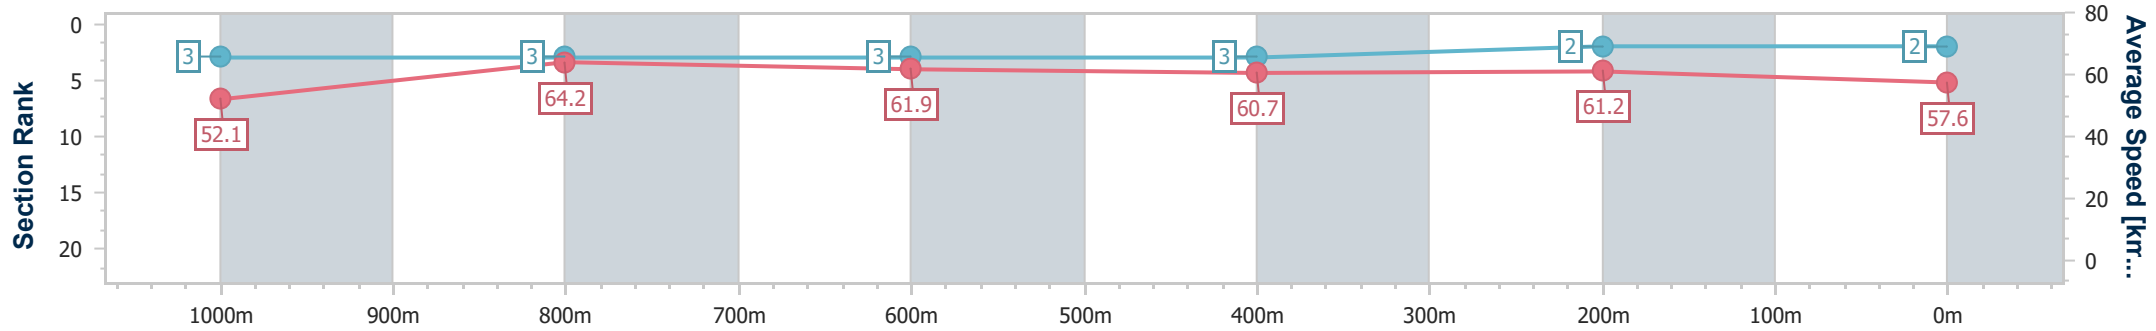

Horse/Jockey Name	Warthog
Final Rank	2
Fastest Section Time (Section)	0:11.29 (1000m)
Top Speed [km/h] (Section)	65.5 (1000m)
Race State	Finished

Sunshine Coast QLD Professional
Race 1: WIMMERS PREMIUM SOFT DRINKS Maiden Plate - 1200m

21 May 2023 - 11:05

Track Rating: Soft 6, Weather: Fine, Rail Position: +6m

Section	Overall	1000m	800m	600m	400m	200m
Section Times	1:12.88 [2] (0:13.81)	0:59.07 [3] (0:11.29)	0:47.78 [3] (0:11.64)	0:36.14 [3] (0:11.89)	0:24.25 [3] (0:11.76)	0:12.49 [2] (0:12.49)
Average Speed [km/h]	52.1	64.2	61.9	60.7	61.2	57.6
Top Speed [km/h]	64.5	65.5	63.0	61.3	62.3	60.0
Avg. Dist. to Rail [m]	3.8	2.9	0.5	0.3	3.4	5.5
Avg. Stride Freq. [Hz]	2.4	2.4	2.3	2.3	2.3	2.3
Avg. Stride Length [m]	6.1	7.6	7.5	7.3	7.3	7.0

- [ ] Ranking at each section and finish
- -.-.-.- No data available at this section
- NA No data available