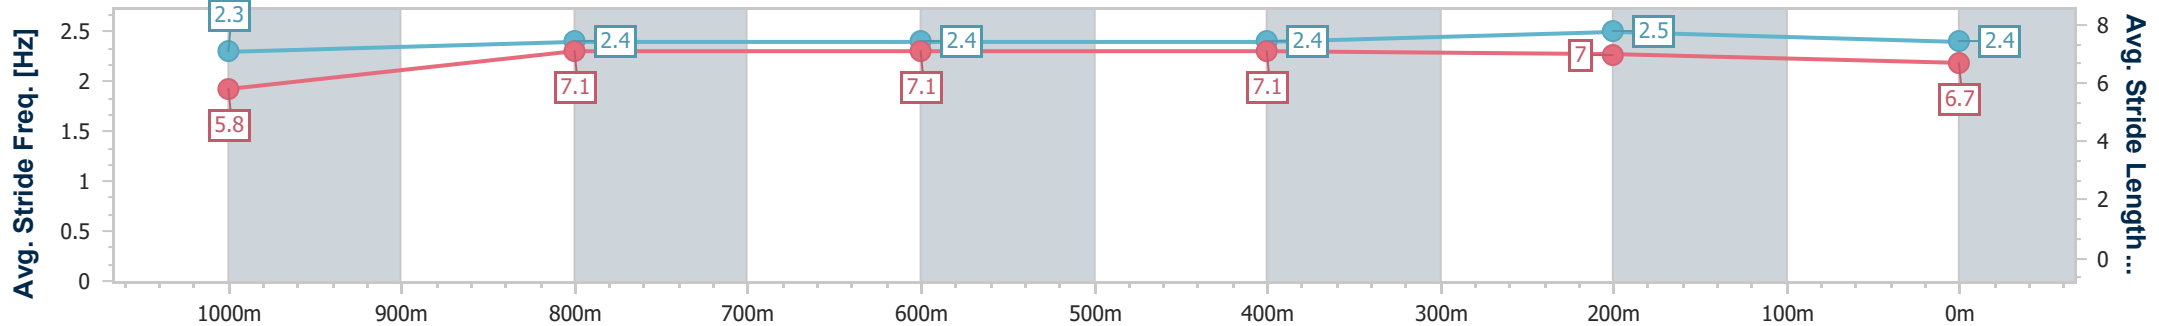

Sunshine Coast QLD Professional  
 Race 6: DANNI MORRISON STUDIOS BENCHMARK 62  
 Handicap - 1200m  
 21 May 2023 - 14:17

Track Rating: Soft 5, Weather: Fine, Rail Position: +6m

Section	Overall	1000m	800m	600m	400m	200m
Section Times	1:14.06 [10] (0:14.69)	0:59.37 [9] (0:11.70)	0:47.67 [9] (0:12.01)	0:35.66 [9] (0:11.80)	0:23.86 [9] (0:11.34)	0:12.52 [9] (0:12.52)
Average Speed [km/h]	48.9	62.0	60.5	60.9	63.6	57.6
Top Speed [km/h]	62.3	63.1	63.3	63.9	64.8	62.1
Avg. Dist. to Rail [m]	8.0	3.2	1.5	0.3	4.2	5.6
Avg. Stride Freq. [Hz]	2.3	2.5	2.4	2.4	2.5	2.4
Avg. Stride Length [m]	5.7	6.6	6.9	7.0	7.2	6.8

- [ ] Ranking at each section and finish
- .-.- No data available at this section
- NA No data available

Horse/Jockey Name	Laurie
Final Rank	11
Fastest Section Time (Section)	0:11.42 (400m)
Top Speed [km/h] (Section)	64.0 (400m)
Race State	Finished

Sunshine Coast QLD Professional  
 Race 6: DANNI MORRISON STUDIOS BENCHMARK 62  
 Handicap - 1200m  
 21 May 2023 - 14:17

Track Rating: Soft 5, Weather: Fine, Rail Position: +6m

Section	Overall	1000m	800m	600m	400m	200m
Section Times	1:14.32 [11] (0:15.09)	0:59.23 [11] (0:11.64)	0:47.59 [11] (0:11.85)	0:35.74 [11] (0:11.84)	0:23.90 [11] (0:11.42)	0:12.48 [11] (0:12.48)
Average Speed [km/h]	47.8	62.2	61.4	61.1	63.1	57.7
Top Speed [km/h]	60.3	63.4	63.0	62.8	64.0	61.0
Avg. Dist. to Rail [m]	11.2	2.7	1.8	0.8	2.0	1.6
Avg. Stride Freq. [Hz]	2.3	2.4	2.4	2.4	2.5	2.4
Avg. Stride Length [m]	5.8	7.1	7.1	7.1	7.0	6.7

- [ ] Ranking at each section and finish
- .-.- No data available at this section
- NA No data available