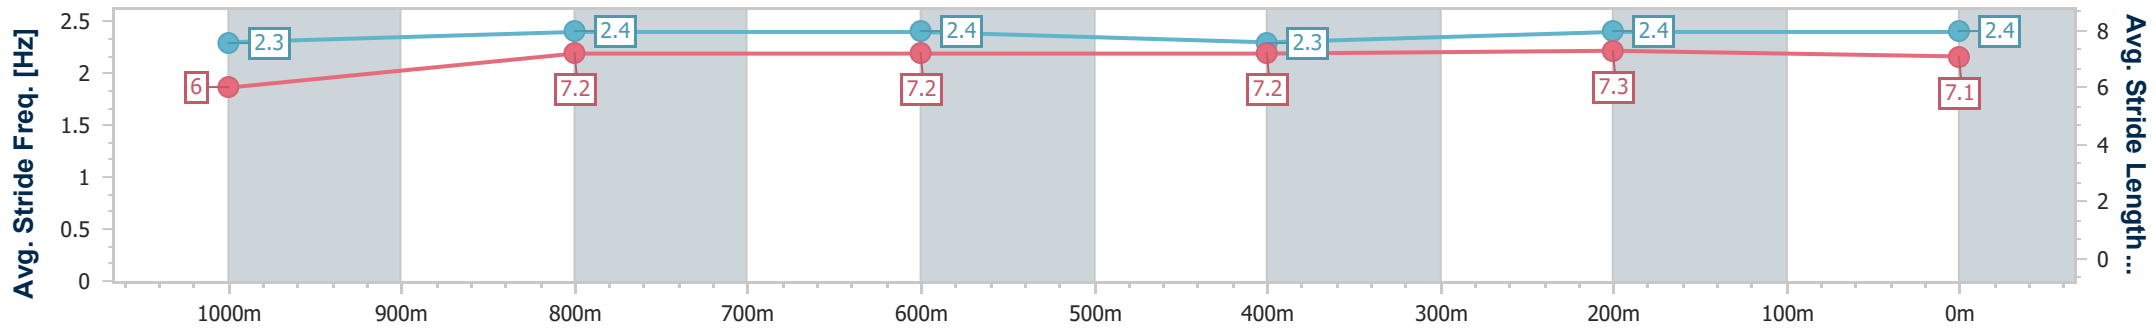

Horse/Jockey Name	Crazy Brave
Final Rank	2
Fastest Section Time (Section)	0:11.34 (400m)
Top Speed [km/h] (Section)	66.2 (Overall)
Race State	Finished

Sunshine Coast QLD Professional
Race 6: DANNI MORRISON STUDIOS BENCHMARK 62
Handicap - 1200m
21 May 2023 - 14:17

Track Rating: Soft 5, Weather: Fine, Rail Position: +6m

Section	Overall	1000m	800m	600m	400m	200m
Section Times	1:12.83 [2] (0:14.04)	0:58.79 [2] (0:11.59)	0:47.20 [2] (0:11.91)	0:35.29 [2] (0:12.01)	0:23.28 [2] (0:11.34)	0:11.94 [2] (0:11.94)
Average Speed [km/h]	51.3	62.3	60.7	60.6	63.5	60.2
Top Speed [km/h]	66.2	64.8	61.3	62.3	63.9	63.1
Avg. Dist. to Rail [m]	5.0	1.7	0.6	1.6	4.6	4.9
Avg. Stride Freq. [Hz]	2.3	2.4	2.4	2.3	2.4	2.4
Avg. Stride Length [m]	6.0	7.2	7.2	7.2	7.3	7.1

- [ ] Ranking at each section and finish
- -.-.- No data available at this section
- NA No data available