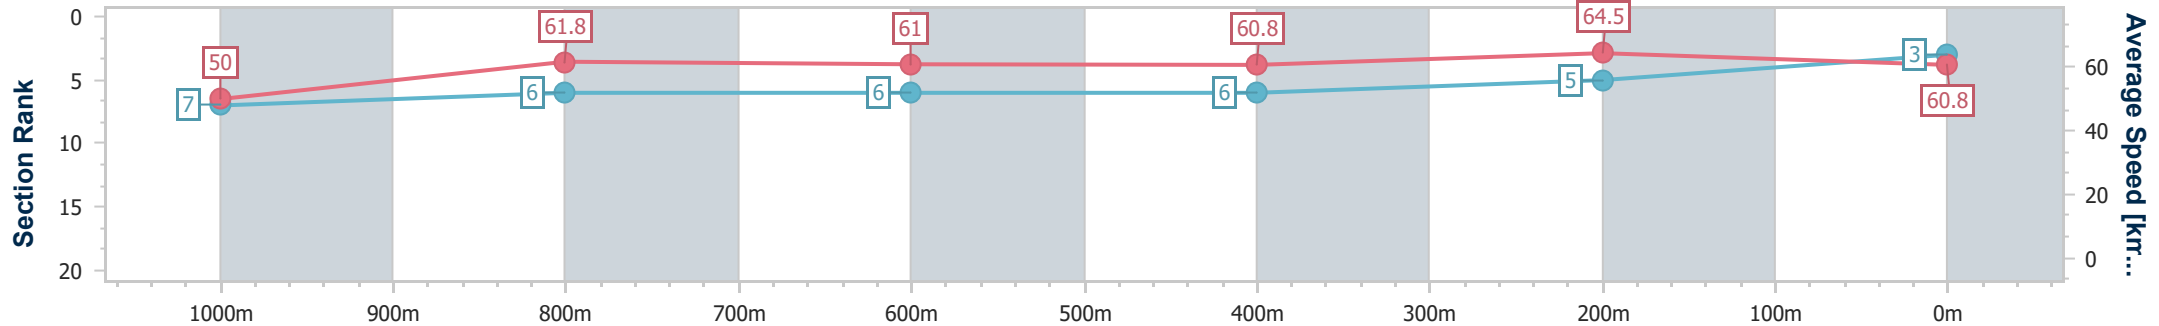

Horse/Jockey Name	Israelite Bay
Final Rank	3
Fastest Section Time (Section)	0:11.17 (400m)
Top Speed [km/h] (Section)	65.3 (400m)
Race State	Finished

Sunshine Coast QLD Professional
Race 6: DANNI MORRISON STUDIOS BENCHMARK 62
Handicap - 1200m
21 May 2023 - 14:17

Track Rating: Soft 5, Weather: Fine, Rail Position: +6m

Section	Overall	1000m	800m	600m	400m	200m
Section Times	1:12.87 [3] (0:14.39)	0:58.48 [7] (0:11.72)	0:46.76 [6] (0:11.90)	0:34.86 [6] (0:11.84)	0:23.02 [6] (0:11.17)	0:11.85 [5] (0:11.85)
Average Speed [km/h]	50.0	61.8	61.0	60.8	64.5	60.8
Top Speed [km/h]	62.1	63.0	61.8	63.5	65.3	63.6
Avg. Dist. to Rail [m]	4.3	2.3	1.2	0.3	0.4	0.2
Avg. Stride Freq. [Hz]	2.2	2.3	2.3	2.3	2.4	2.4
Avg. Stride Length [m]	6.3	7.5	7.4	7.4	7.4	6.9

- [ ] Ranking at each section and finish
- -.-.- No data available at this section
- NA No data available