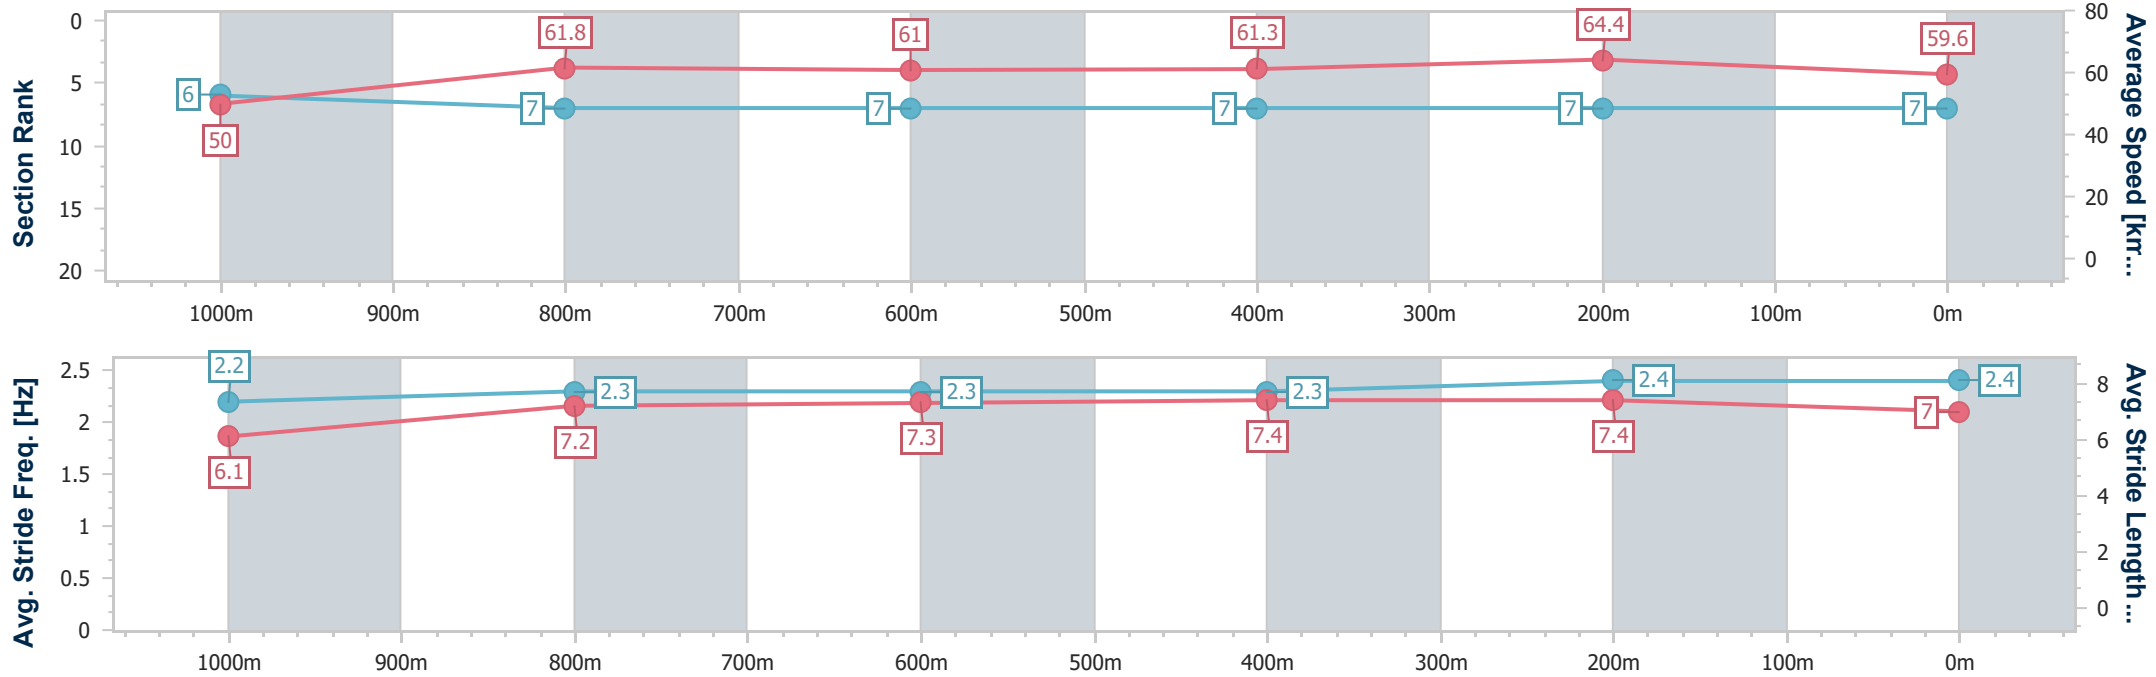

Sunshine Coast QLD Professional  
 Race 6: DANNI MORRISON STUDIOS BENCHMARK 62  
 Handicap - 1200m  
 21 May 2023 - 14:17

Track Rating: Soft 5, Weather: Fine, Rail Position: +6m

Section	Overall	1000m	800m	600m	400m	200m
Section Times	1:13.19 [6] (0:14.08)	0:59.11 [3] (0:11.67)	0:47.44 [4] (0:12.02)	0:35.42 [4] (0:11.83)	0:23.59 [3] (0:11.31)	0:12.28 [3] (0:12.28)
Average Speed [km/h]	51.2	62.1	60.4	60.8	63.6	58.7
Top Speed [km/h]	62.6	62.9	61.5	63.3	64.7	61.7
Avg. Dist. to Rail [m]	2.8	2.2	1.4	0.2	1.2	1.4
Avg. Stride Freq. [Hz]	2.3	2.4	2.4	2.4	2.5	2.4
Avg. Stride Length [m]	6.0	7.2	7.1	7.1	7.1	6.7

- [ ] Ranking at each section and finish
- .-.- No data available at this section
- NA No data available

Horse/Jockey Name	In The Blink
Final Rank	7
Fastest Section Time (Section)	0:11.18 (400m)
Top Speed [km/h] (Section)	65.8 (400m)
Race State	Finished

Sunshine Coast QLD Professional  
 Race 6: DANNI MORRISON STUDIOS BENCHMARK 62  
 Handicap - 1200m  
 21 May 2023 - 14:17

Track Rating: Soft 5, Weather: Fine, Rail Position: +6m

Section	Overall	1000m	800m	600m	400m	200m
Section Times	1:13.21 [7] (0:14.35)	0:58.86 [6] (0:11.77)	0:47.09 [7] (0:11.95)	0:35.14 [7] (0:11.88)	0:23.26 [7] (0:11.18)	0:12.08 [7] (0:12.08)
Average Speed [km/h]	50.0	61.8	61.0	61.3	64.4	59.6
Top Speed [km/h]	62.4	62.7	61.7	63.4	65.8	63.8
Avg. Dist. to Rail [m]	5.2	3.1	2.3	2.0	4.8	5.8
Avg. Stride Freq. [Hz]	2.2	2.3	2.3	2.3	2.4	2.4
Avg. Stride Length [m]	6.1	7.2	7.3	7.4	7.4	7.0