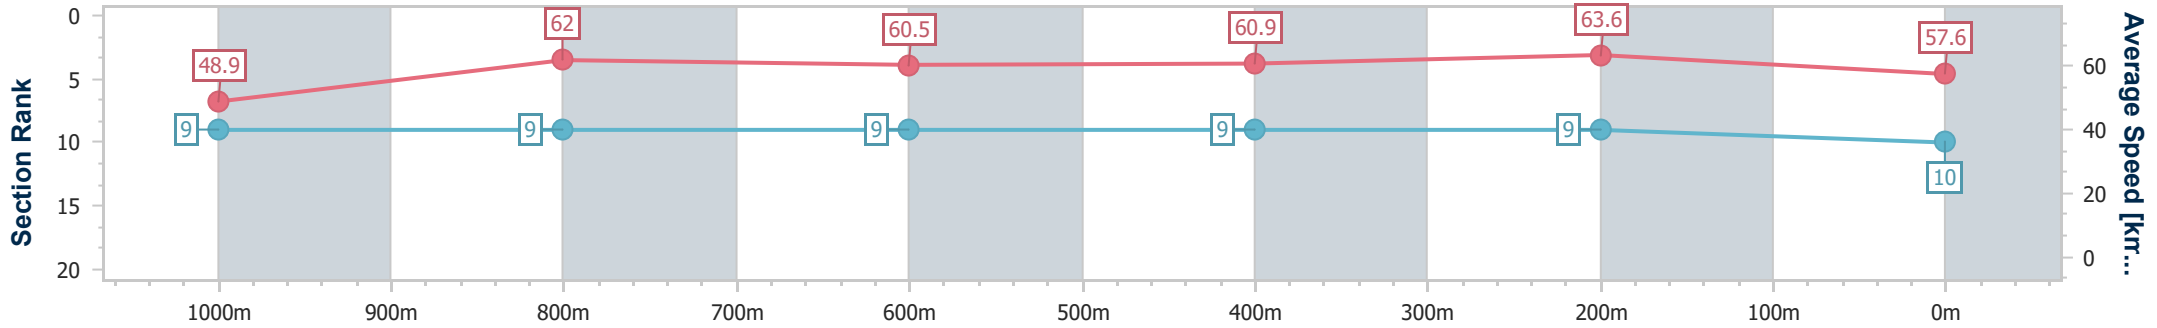

Sunshine Coast QLD Professional  
 Race 6: DANNI MORRISON STUDIOS BENCHMARK 62  
 Handicap - 1200m  
 21 May 2023 - 14:17

Track Rating: Soft 5, Weather: Fine, Rail Position: +6m

Section	Overall	1000m	800m	600m	400m	200m
Section Times	1:13.78 [9] (0:14.64)	0:59.14 [8] (0:11.71)	0:47.43 [8] (0:11.94)	0:35.49 [8] (0:11.81)	0:23.68 [8] (0:11.29)	0:12.39 [8] (0:12.39)
Average Speed [km/h]	49.1	61.9	60.8	61.2	63.8	58.2
Top Speed [km/h]	62.0	62.7	61.8	63.0	64.3	62.3
Avg. Dist. to Rail [m]	7.2	2.6	1.4	0.4	3.6	4.8
Avg. Stride Freq. [Hz]	2.1	2.3	2.3	2.2	2.3	2.2
Avg. Stride Length [m]	6.3	7.2	7.1	7.4	7.8	7.3

- [ ] Ranking at each section and finish
- .-.- No data available at this section
- NA No data available

Horse/Jockey Name	Magic On Ice
Final Rank	10
Fastest Section Time (Section)	0:11.34 (400m)
Top Speed [km/h] (Section)	64.8 (400m)
Race State	Finished

Sunshine Coast QLD Professional  
 Race 6: DANNI MORRISON STUDIOS BENCHMARK 62  
 Handicap - 1200m  
 21 May 2023 - 14:17

Track Rating: Soft 5, Weather: Fine, Rail Position: +6m

Section	Overall	1000m	800m	600m	400m	200m
Section Times	1:14.06 [10] (0:14.69)	0:59.37 [9] (0:11.70)	0:47.67 [9] (0:12.01)	0:35.66 [9] (0:11.80)	0:23.86 [9] (0:11.34)	0:12.52 [9] (0:12.52)
Average Speed [km/h]	48.9	62.0	60.5	60.9	63.6	57.6
Top Speed [km/h]	62.3	63.1	63.3	63.9	64.8	62.1
Avg. Dist. to Rail [m]	8.0	3.2	1.5	0.3	4.2	5.6
Avg. Stride Freq. [Hz]	2.3	2.5	2.4	2.4	2.5	2.4
Avg. Stride Length [m]	5.7	6.6	6.9	7.0	7.2	6.8