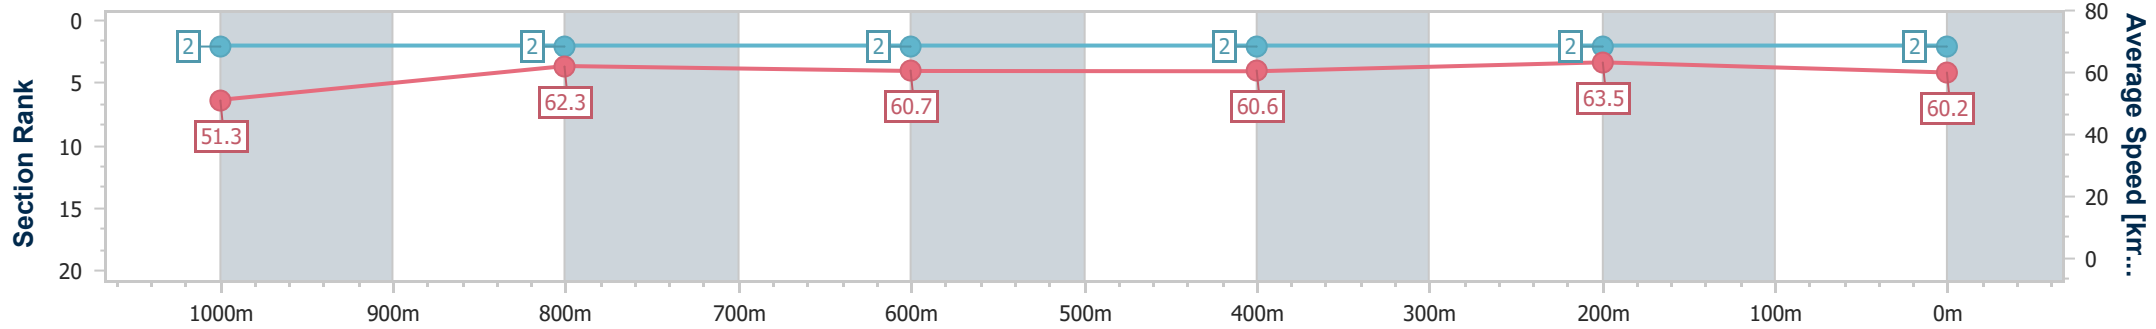

Horse/Jockey Name	Crazy Brave
Final Rank	2
Fastest Section Time (Section)	0:11.34 (400m)
Top Speed [km/h] (Section)	66.2 (Overall)
Race State	Finished

Sunshine Coast QLD Professional
Race 6: DANNI MORRISON STUDIOS BENCHMARK 62
Handicap - 1200m
21 May 2023 - 14:17

Track Rating: Soft 5, Weather: Fine, Rail Position: +6m

Section	Overall	1000m	800m	600m	400m	200m
Section Times	1:12.83 [2] (0:14.04)	0:58.79 [2] (0:11.59)	0:47.20 [2] (0:11.91)	0:35.29 [2] (0:12.01)	0:23.28 [2] (0:11.34)	0:11.94 [2] (0:11.94)
Average Speed [km/h]	51.3	62.3	60.7	60.6	63.5	60.2
Top Speed [km/h]	66.2	64.8	61.3	62.3	63.9	63.1
Avg. Dist. to Rail [m]	5.0	1.7	0.6	1.6	4.6	4.9
Avg. Stride Freq. [Hz]	2.3	2.4	2.4	2.3	2.4	2.4
Avg. Stride Length [m]	6.0	7.2	7.2	7.2	7.3	7.1

- [ ] Ranking at each section and finish
- -.-.- No data available at this section
- NA No data available