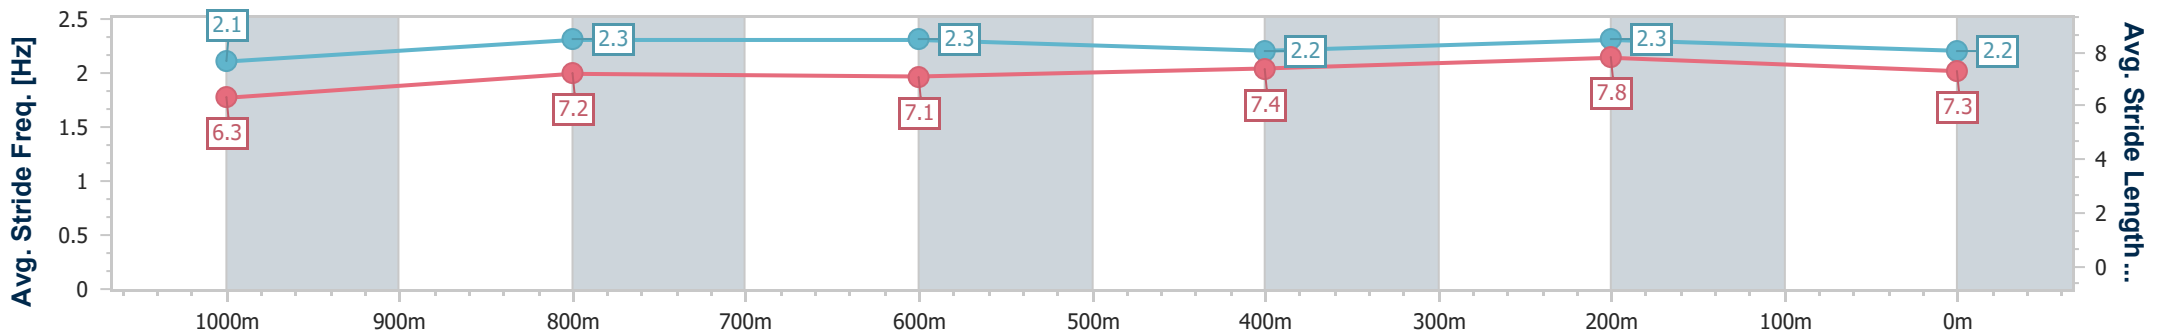

Sunshine Coast QLD Professional  
 Race 6: DANNI MORRISON STUDIOS BENCHMARK 62  
 Handicap - 1200m  
 21 May 2023 - 14:17

Track Rating: Soft 5, Weather: Fine, Rail Position: +6m

Section	Overall	1000m	800m	600m	400m	200m
Section Times	1:13.49 [8] (0:14.87)	0:58.62 [10] (0:11.72)	0:46.90 [10] (0:11.93)	0:34.97 [10] (0:11.80)	0:23.17 [10] (0:11.22)	0:11.95 [10] (0:11.95)
Average Speed [km/h]	48.4	62.1	61.3	61.7	64.2	60.2
Top Speed [km/h]	61.8	63.3	62.8	63.2	64.6	63.4
Avg. Dist. to Rail [m]	8.7	3.8	2.5	2.1	6.4	8.0
Avg. Stride Freq. [Hz]	2.2	2.4	2.4	2.4	2.5	2.5
Avg. Stride Length [m]	6.0	7.0	6.9	7.0	6.8	6.4

- [ ] Ranking at each section and finish
- .-.- No data available at this section
- NA No data available

Horse/Jockey Name	King Of Wanchai
Final Rank	9
Fastest Section Time (Section)	0:11.29 (400m)
Top Speed [km/h] (Section)	64.3 (400m)
Race State	Finished

Sunshine Coast QLD Professional  
 Race 6: DANNI MORRISON STUDIOS BENCHMARK 62  
 Handicap - 1200m  
 21 May 2023 - 14:17

Track Rating: Soft 5, Weather: Fine, Rail Position: +6m

Section	Overall	1000m	800m	600m	400m	200m
Section Times	1:13.78 [9] (0:14.64)	0:59.14 [8] (0:11.71)	0:47.43 [8] (0:11.94)	0:35.49 [8] (0:11.81)	0:23.68 [8] (0:11.29)	0:12.39 [8] (0:12.39)
Average Speed [km/h]	49.1	61.9	60.8	61.2	63.8	58.2
Top Speed [km/h]	62.0	62.7	61.8	63.0	64.3	62.3
Avg. Dist. to Rail [m]	7.2	2.6	1.4	0.4	3.6	4.8
Avg. Stride Freq. [Hz]	2.1	2.3	2.3	2.2	2.3	2.2
Avg. Stride Length [m]	6.3	7.2	7.1	7.4	7.8	7.3