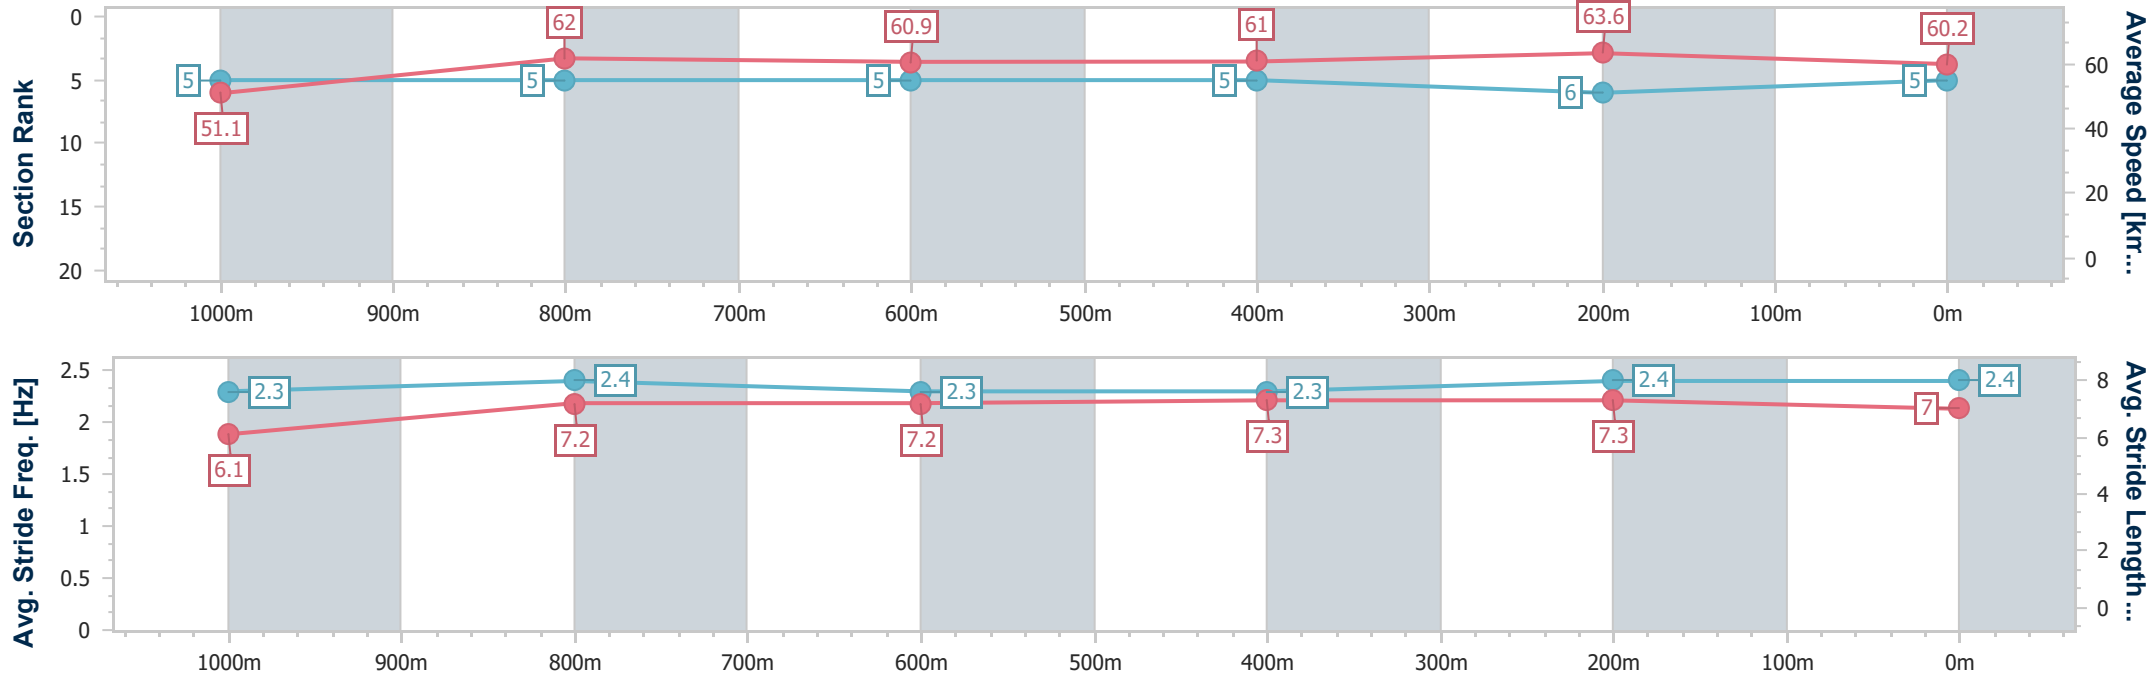

- [ ] Ranking at each section and finish
- .-.- No data available at this section
- NA No data available

Horse/Jockey Name	Doomani
Final Rank	5
Fastest Section Time (Section)	0:11.33 (400m)
Top Speed [km/h] (Section)	64.4 (400m)
Race State	Finished

Sunshine Coast QLD Professional  
 Race 6: DANNI MORRISON STUDIOS BENCHMARK 62  
 Handicap - 1200m  
 21 May 2023 - 14:17

Track Rating: Soft 5, Weather: Fine, Rail Position: +6m

Section	Overall	1000m	800m	600m	400m	200m
Section Times	1:13.03 [5] (0:14.12)	0:58.91 [5] (0:11.72)	0:47.19 [5] (0:11.98)	0:35.21 [5] (0:11.92)	0:23.29 [5] (0:11.33)	0:11.96 [6] (0:11.96)
Average Speed [km/h]	51.1	62.0	60.9	61.0	63.6	60.2
Top Speed [km/h]	62.7	63.2	62.3	64.1	64.4	62.7
Avg. Dist. to Rail [m]	3.8	3.3	2.5	1.5	3.5	4.0
Avg. Stride Freq. [Hz]	2.3	2.4	2.3	2.3	2.4	2.4
Avg. Stride Length [m]	6.1	7.2	7.2	7.3	7.3	7.0