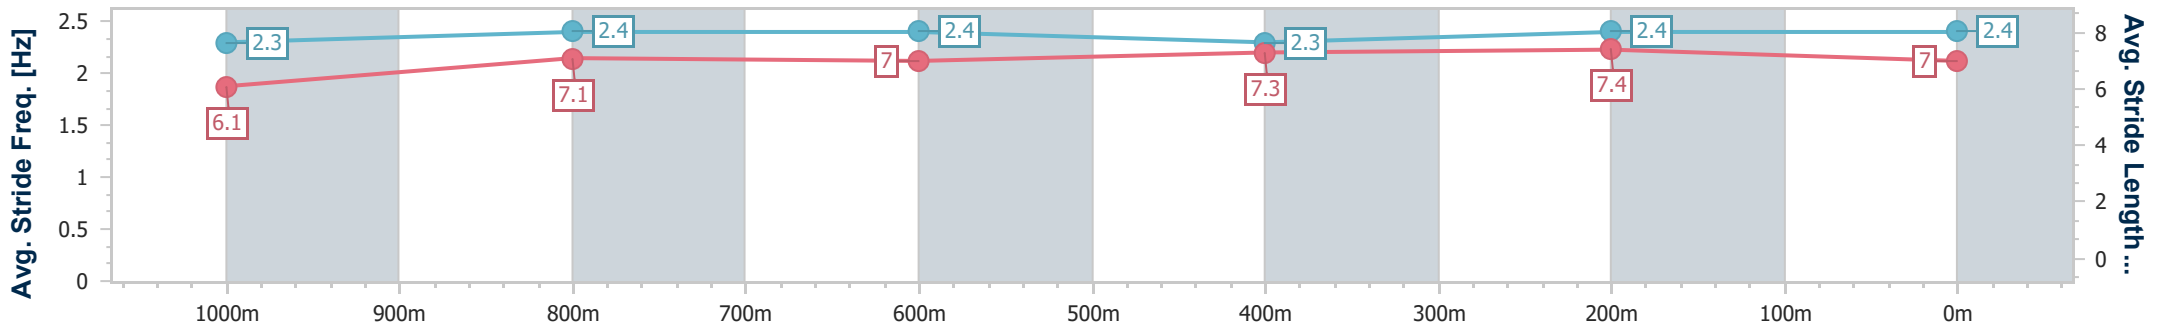

Horse/Jockey Name	Queen Assassin
Final Rank	1
Fastest Section Time (Section)	0:11.16 (400m)
Top Speed [km/h] (Section)	65.0 (400m)
Race State	Finished

Sunshine Coast QLD Professional
Race 6: DANNI MORRISON STUDIOS BENCHMARK 62
Handicap - 1200m
21 May 2023 - 14:17

Track Rating: Soft 5, Weather: Fine, Rail Position: +6m

Section	Overall	1000m	800m	600m	400m	200m
Section Times	1:12.62 [1] (0:13.86)	0:58.76 [1] (0:11.64)	0:47.12 [1] (0:12.02)	0:35.10 [1] (0:11.94)	0:23.16 [1] (0:11.16)	0:12.00 [1] (0:12.00)
Average Speed [km/h]	52.0	62.2	60.7	61.0	64.5	60.0
Top Speed [km/h]	62.3	63.4	61.5	64.4	65.0	63.9
Avg. Dist. to Rail [m]	3.8	2.1	2.3	2.0	2.1	3.2
Avg. Stride Freq. [Hz]	2.3	2.4	2.4	2.3	2.4	2.4
Avg. Stride Length [m]	6.1	7.1	7.0	7.3	7.4	7.0

- [ ] Ranking at each section and finish
- -.-.- No data available at this section
- NA No data available