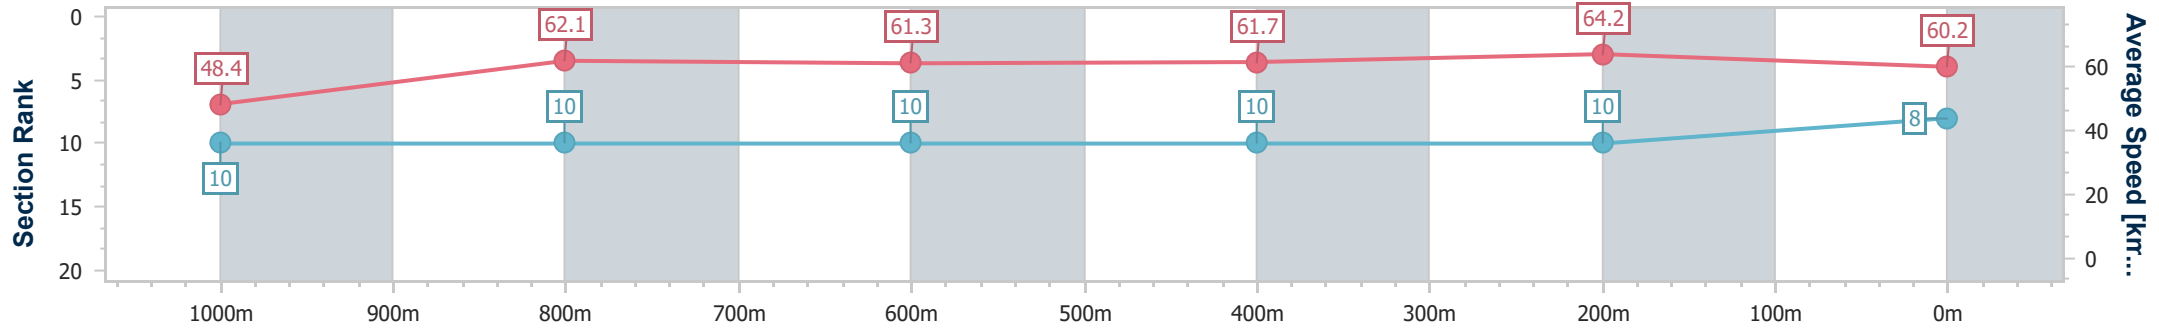

Sunshine Coast QLD Professional  
 Race 6: DANNI MORRISON STUDIOS BENCHMARK 62  
 Handicap - 1200m  
 21 May 2023 - 14:17

Track Rating: Soft 5, Weather: Fine, Rail Position: +6m

Section	Overall	1000m	800m	600m	400m	200m
Section Times	1:13.21 [7] (0:14.35)	0:58.86 [6] (0:11.77)	0:47.09 [7] (0:11.95)	0:35.14 [7] (0:11.88)	0:23.26 [7] (0:11.18)	0:12.08 [7] (0:12.08)
Average Speed [km/h]	50.0	61.8	61.0	61.3	64.4	59.6
Top Speed [km/h]	62.4	62.7	61.7	63.4	65.8	63.8
Avg. Dist. to Rail [m]	5.2	3.1	2.3	2.0	4.8	5.8
Avg. Stride Freq. [Hz]	2.2	2.3	2.3	2.3	2.4	2.4
Avg. Stride Length [m]	6.1	7.2	7.3	7.4	7.4	7.0

- [ ] Ranking at each section and finish
- .-.- No data available at this section
- NA No data available

Horse/Jockey Name	Daring Belle
Final Rank	8
Fastest Section Time (Section)	0:11.22 (400m)
Top Speed [km/h] (Section)	64.6 (400m)
Race State	Finished

Sunshine Coast QLD Professional  
 Race 6: DANNI MORRISON STUDIOS BENCHMARK 62  
 Handicap - 1200m  
 21 May 2023 - 14:17

Track Rating: Soft 5, Weather: Fine, Rail Position: +6m

Section	Overall	1000m	800m	600m	400m	200m
Section Times	1:13.49 [8] (0:14.87)	0:58.62 [10] (0:11.72)	0:46.90 [10] (0:11.93)	0:34.97 [10] (0:11.80)	0:23.17 [10] (0:11.22)	0:11.95 [10] (0:11.95)
Average Speed [km/h]	48.4	62.1	61.3	61.7	64.2	60.2
Top Speed [km/h]	61.8	63.3	62.8	63.2	64.6	63.4
Avg. Dist. to Rail [m]	8.7	3.8	2.5	2.1	6.4	8.0
Avg. Stride Freq. [Hz]	2.2	2.4	2.4	2.4	2.5	2.5
Avg. Stride Length [m]	6.0	7.0	6.9	7.0	6.8	6.4