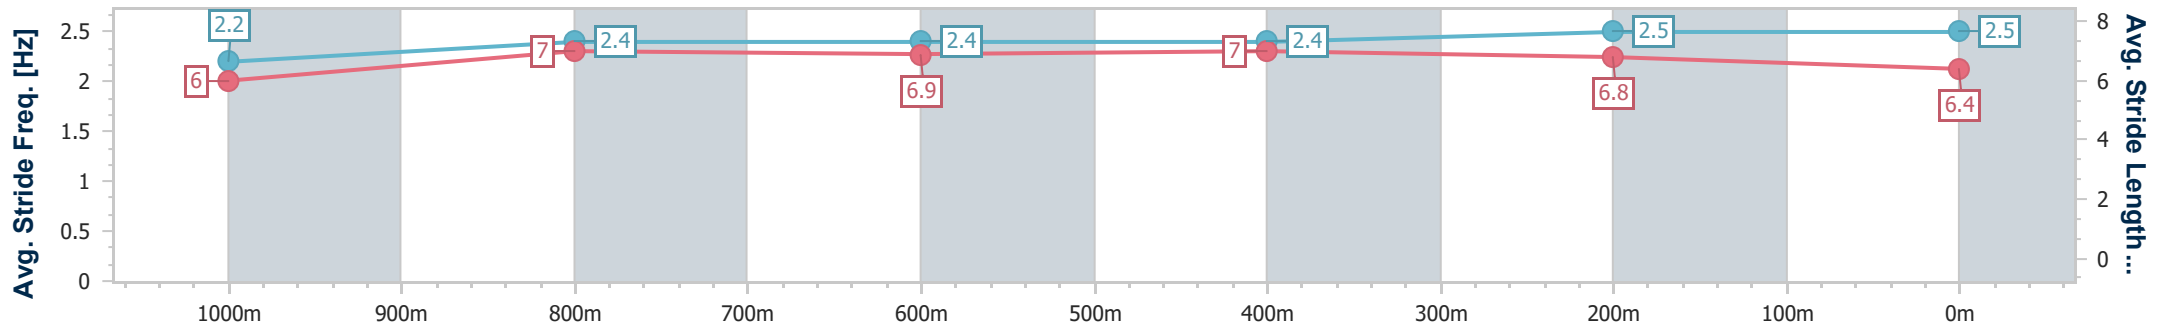

Sunshine Coast QLD Professional  
 Race 6: DANNI MORRISON STUDIOS BENCHMARK 62  
 Handicap - 1200m  
 21 May 2023 - 14:17

Track Rating: Soft 5, Weather: Fine, Rail Position: +6m

Section	Overall	1000m	800m	600m	400m	200m
Section Times	1:13.21 [7] (0:14.35)	0:58.86 [6] (0:11.77)	0:47.09 [7] (0:11.95)	0:35.14 [7] (0:11.88)	0:23.26 [7] (0:11.18)	0:12.08 [7] (0:12.08)
Average Speed [km/h]	50.0	61.8	61.0	61.3	64.4	59.6
Top Speed [km/h]	62.4	62.7	61.7	63.4	65.8	63.8
Avg. Dist. to Rail [m]	5.2	3.1	2.3	2.0	4.8	5.8
Avg. Stride Freq. [Hz]	2.2	2.3	2.3	2.3	2.4	2.4
Avg. Stride Length [m]	6.1	7.2	7.3	7.4	7.4	7.0

- [ ] Ranking at each section and finish
- .-.- No data available at this section
- NA No data available

Horse/Jockey Name	Daring Belle
Final Rank	8
Fastest Section Time (Section)	0:11.22 (400m)
Top Speed [km/h] (Section)	64.6 (400m)
Race State	Finished

Sunshine Coast QLD Professional  
 Race 6: DANNI MORRISON STUDIOS BENCHMARK 62  
 Handicap - 1200m  
 21 May 2023 - 14:17

Track Rating: Soft 5, Weather: Fine, Rail Position: +6m

Section	Overall	1000m	800m	600m	400m	200m
Section Times	1:13.49 [8] (0:14.87)	0:58.62 [10] (0:11.72)	0:46.90 [10] (0:11.93)	0:34.97 [10] (0:11.80)	0:23.17 [10] (0:11.22)	0:11.95 [10] (0:11.95)
Average Speed [km/h]	48.4	62.1	61.3	61.7	64.2	60.2
Top Speed [km/h]	61.8	63.3	62.8	63.2	64.6	63.4
Avg. Dist. to Rail [m]	8.7	3.8	2.5	2.1	6.4	8.0
Avg. Stride Freq. [Hz]	2.2	2.4	2.4	2.4	2.5	2.5
Avg. Stride Length [m]	6.0	7.0	6.9	7.0	6.8	6.4