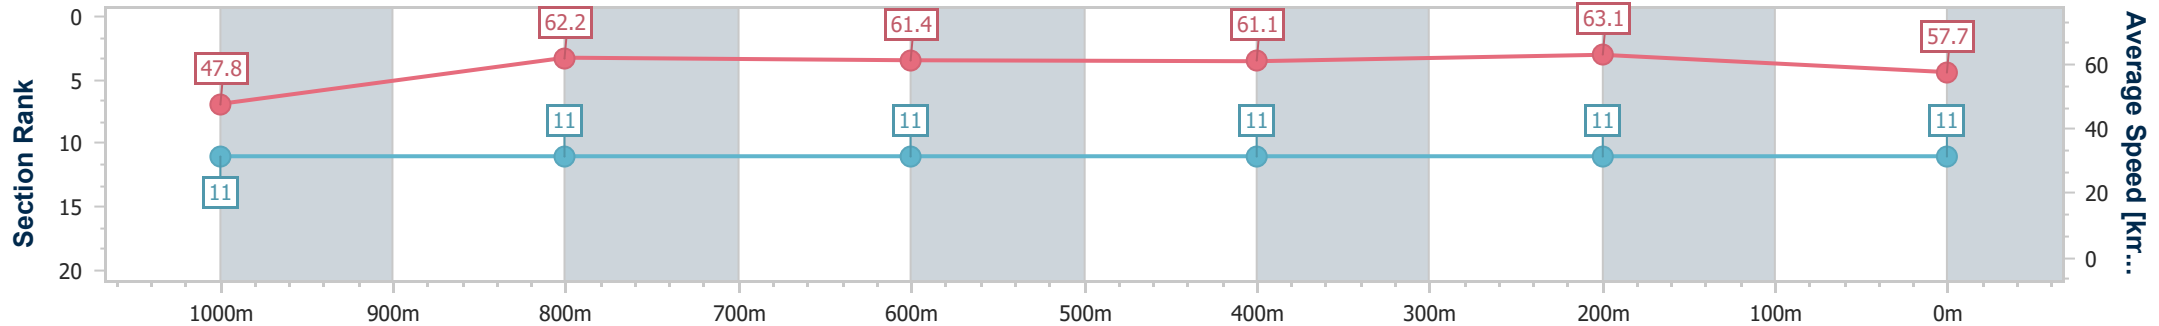

Sunshine Coast QLD Professional  
 Race 6: DANNI MORRISON STUDIOS BENCHMARK 62  
 Handicap - 1200m  
 21 May 2023 - 14:17

Track Rating: Soft 5, Weather: Fine, Rail Position: +6m

Section	Overall	1000m	800m	600m	400m	200m
Section Times	1:14.06 [10] (0:14.69)	0:59.37 [9] (0:11.70)	0:47.67 [9] (0:12.01)	0:35.66 [9] (0:11.80)	0:23.86 [9] (0:11.34)	0:12.52 [9] (0:12.52)
Average Speed [km/h]	48.9	62.0	60.5	60.9	63.6	57.6
Top Speed [km/h]	62.3	63.1	63.3	63.9	64.8	62.1
Avg. Dist. to Rail [m]	8.0	3.2	1.5	0.3	4.2	5.6
Avg. Stride Freq. [Hz]	2.3	2.5	2.4	2.4	2.5	2.4
Avg. Stride Length [m]	5.7	6.6	6.9	7.0	7.2	6.8

- [ ] Ranking at each section and finish
- .-.- No data available at this section
- NA No data available

Horse/Jockey Name	Laurie
Final Rank	11
Fastest Section Time (Section)	0:11.42 (400m)
Top Speed [km/h] (Section)	64.0 (400m)
Race State	Finished

Sunshine Coast QLD Professional  
 Race 6: DANNI MORRISON STUDIOS BENCHMARK 62  
 Handicap - 1200m  
 21 May 2023 - 14:17

Track Rating: Soft 5, Weather: Fine, Rail Position: +6m

Section	Overall	1000m	800m	600m	400m	200m
Section Times	1:14.32 [11] (0:15.09)	0:59.23 [11] (0:11.64)	0:47.59 [11] (0:11.85)	0:35.74 [11] (0:11.84)	0:23.90 [11] (0:11.42)	0:12.48 [11] (0:12.48)
Average Speed [km/h]	47.8	62.2	61.4	61.1	63.1	57.7
Top Speed [km/h]	60.3	63.4	63.0	62.8	64.0	61.0
Avg. Dist. to Rail [m]	11.2	2.7	1.8	0.8	2.0	1.6
Avg. Stride Freq. [Hz]	2.3	2.4	2.4	2.4	2.5	2.4
Avg. Stride Length [m]	5.8	7.1	7.1	7.1	7.0	6.7