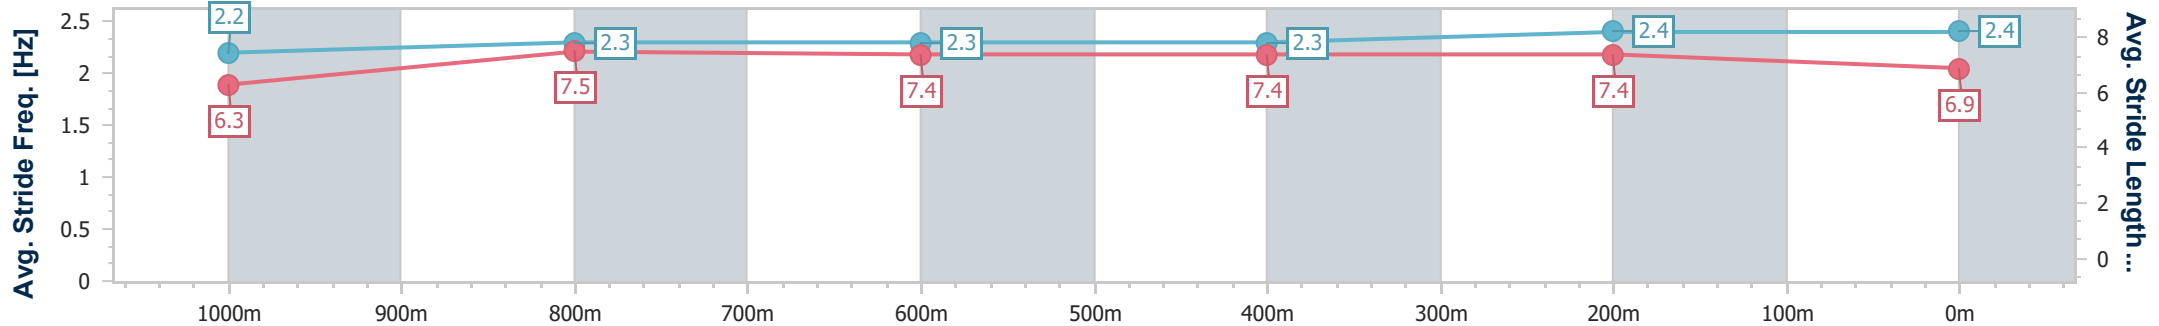

Horse/Jockey Name	Israelite Bay
Final Rank	3
Fastest Section Time (Section)	0:11.17 (400m)
Top Speed [km/h] (Section)	65.3 (400m)
Race State	Finished

Sunshine Coast QLD Professional
Race 6: DANNI MORRISON STUDIOS BENCHMARK 62
Handicap - 1200m
21 May 2023 - 14:17

Track Rating: Soft 5, Weather: Fine, Rail Position: +6m

Section	Overall	1000m	800m	600m	400m	200m
Section Times	1:12.87 [3] (0:14.39)	0:58.48 [7] (0:11.72)	0:46.76 [6] (0:11.90)	0:34.86 [6] (0:11.84)	0:23.02 [6] (0:11.17)	0:11.85 [5] (0:11.85)
Average Speed [km/h]	50.0	61.8	61.0	60.8	64.5	60.8
Top Speed [km/h]	62.1	63.0	61.8	63.5	65.3	63.6
Avg. Dist. to Rail [m]	4.3	2.3	1.2	0.3	0.4	0.2
Avg. Stride Freq. [Hz]	2.2	2.3	2.3	2.3	2.4	2.4
Avg. Stride Length [m]	6.3	7.5	7.4	7.4	7.4	6.9

- [ ] Ranking at each section and finish
- -.-.- No data available at this section
- NA No data available