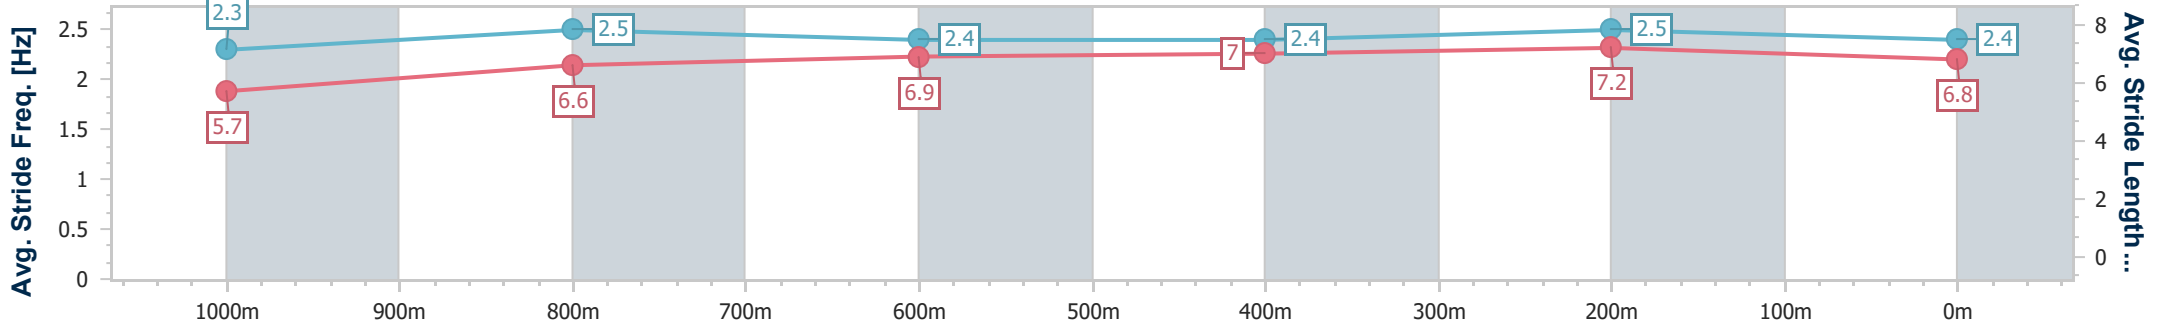

Sunshine Coast QLD Professional  
 Race 6: DANNI MORRISON STUDIOS BENCHMARK 62  
 Handicap - 1200m  
 21 May 2023 - 14:17

Track Rating: Soft 5, Weather: Fine, Rail Position: +6m

Section	Overall	1000m	800m	600m	400m	200m
Section Times	1:13.78 [9] (0:14.64)	0:59.14 [8] (0:11.71)	0:47.43 [8] (0:11.94)	0:35.49 [8] (0:11.81)	0:23.68 [8] (0:11.29)	0:12.39 [8] (0:12.39)
Average Speed [km/h]	49.1	61.9	60.8	61.2	63.8	58.2
Top Speed [km/h]	62.0	62.7	61.8	63.0	64.3	62.3
Avg. Dist. to Rail [m]	7.2	2.6	1.4	0.4	3.6	4.8
Avg. Stride Freq. [Hz]	2.1	2.3	2.3	2.2	2.3	2.2
Avg. Stride Length [m]	6.3	7.2	7.1	7.4	7.8	7.3

- [ ] Ranking at each section and finish
- .-.- No data available at this section
- NA No data available

Horse/Jockey Name	Magic On Ice
Final Rank	10
Fastest Section Time (Section)	0:11.34 (400m)
Top Speed [km/h] (Section)	64.8 (400m)
Race State	Finished

Sunshine Coast QLD Professional  
 Race 6: DANNI MORRISON STUDIOS BENCHMARK 62  
 Handicap - 1200m  
 21 May 2023 - 14:17

Track Rating: Soft 5, Weather: Fine, Rail Position: +6m

Section	Overall	1000m	800m	600m	400m	200m
Section Times	1:14.06 [10] (0:14.69)	0:59.37 [9] (0:11.70)	0:47.67 [9] (0:12.01)	0:35.66 [9] (0:11.80)	0:23.86 [9] (0:11.34)	0:12.52 [9] (0:12.52)
Average Speed [km/h]	48.9	62.0	60.5	60.9	63.6	57.6
Top Speed [km/h]	62.3	63.1	63.3	63.9	64.8	62.1
Avg. Dist. to Rail [m]	8.0	3.2	1.5	0.3	4.2	5.6
Avg. Stride Freq. [Hz]	2.3	2.5	2.4	2.4	2.5	2.4
Avg. Stride Length [m]	5.7	6.6	6.9	7.0	7.2	6.8