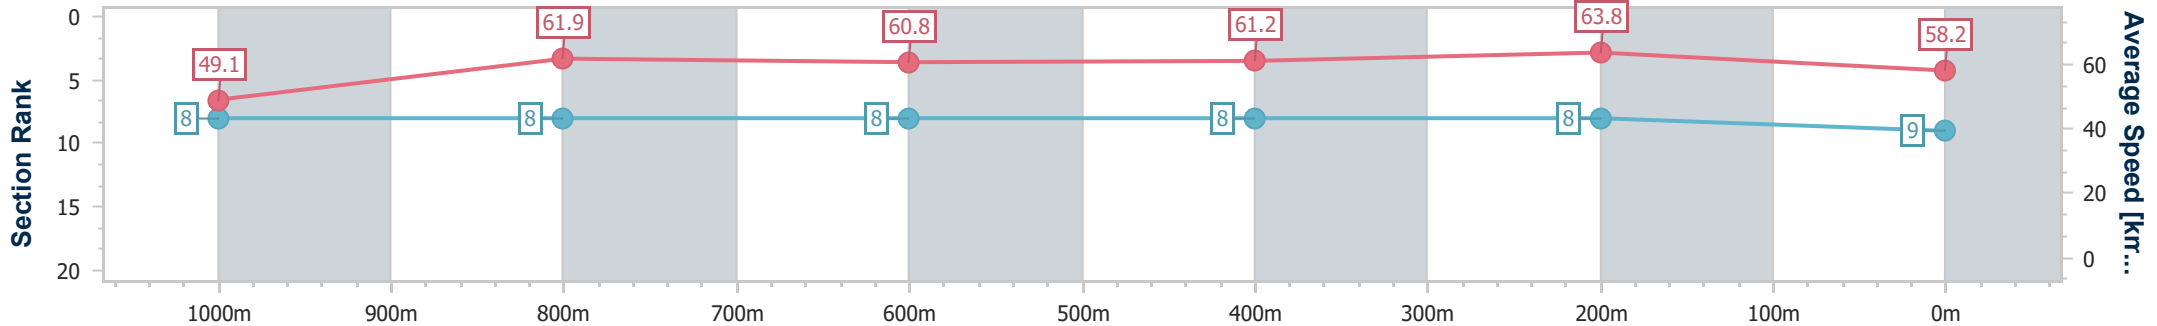

Sunshine Coast QLD Professional  
 Race 6: DANNI MORRISON STUDIOS BENCHMARK 62  
 Handicap - 1200m  
 21 May 2023 - 14:17

Track Rating: Soft 5, Weather: Fine, Rail Position: +6m

Section	Overall	1000m	800m	600m	400m	200m
Section Times	1:13.49 [8] (0:14.87)	0:58.62 [10] (0:11.72)	0:46.90 [10] (0:11.93)	0:34.97 [10] (0:11.80)	0:23.17 [10] (0:11.22)	0:11.95 [10] (0:11.95)
Average Speed [km/h]	48.4	62.1	61.3	61.7	64.2	60.2
Top Speed [km/h]	61.8	63.3	62.8	63.2	64.6	63.4
Avg. Dist. to Rail [m]	8.7	3.8	2.5	2.1	6.4	8.0
Avg. Stride Freq. [Hz]	2.2	2.4	2.4	2.4	2.5	2.5
Avg. Stride Length [m]	6.0	7.0	6.9	7.0	6.8	6.4

- [ ] Ranking at each section and finish
- .-.- No data available at this section
- NA No data available

Horse/Jockey Name	King Of Wanchai
Final Rank	9
Fastest Section Time (Section)	0:11.29 (400m)
Top Speed [km/h] (Section)	64.3 (400m)
Race State	Finished

Sunshine Coast QLD Professional  
 Race 6: DANNI MORRISON STUDIOS BENCHMARK 62  
 Handicap - 1200m  
 21 May 2023 - 14:17

Track Rating: Soft 5, Weather: Fine, Rail Position: +6m

Section	Overall	1000m	800m	600m	400m	200m
Section Times	1:13.78 [9] (0:14.64)	0:59.14 [8] (0:11.71)	0:47.43 [8] (0:11.94)	0:35.49 [8] (0:11.81)	0:23.68 [8] (0:11.29)	0:12.39 [8] (0:12.39)
Average Speed [km/h]	49.1	61.9	60.8	61.2	63.8	58.2
Top Speed [km/h]	62.0	62.7	61.8	63.0	64.3	62.3
Avg. Dist. to Rail [m]	7.2	2.6	1.4	0.4	3.6	4.8
Avg. Stride Freq. [Hz]	2.1	2.3	2.3	2.2	2.3	2.2
Avg. Stride Length [m]	6.3	7.2	7.1	7.4	7.8	7.3