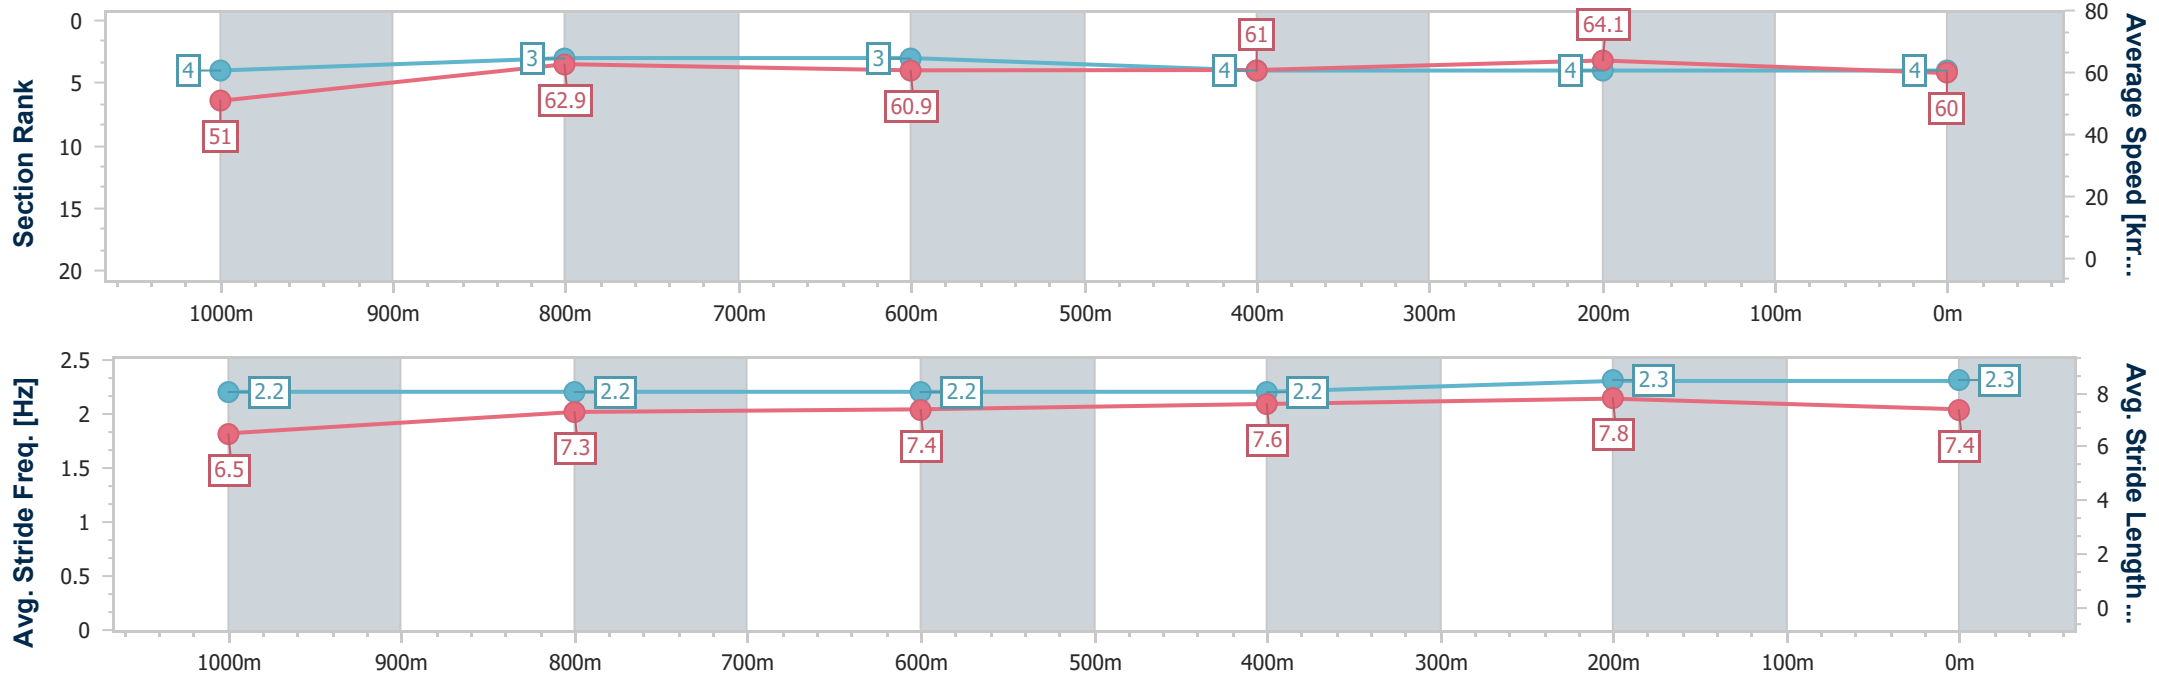

- [ ] Ranking at each section and finish
- .-.- No data available at this section
- NA No data available

Horse/Jockey Name	Chief Artie
Final Rank	4
Fastest Section Time (Section)	0:11.22 (400m)
Top Speed [km/h] (Section)	65.6 (Overall)
Race State	Finished

Sunshine Coast QLD Professional  
 Race 6: DANNI MORRISON STUDIOS BENCHMARK 62  
 Handicap - 1200m  
 21 May 2023 - 14:17

Track Rating: Soft 5, Weather: Fine, Rail Position: +6m

Section	Overall	1000m	800m	600m	400m	200m
Section Times	1:12.92 [4] (0:14.10)	0:58.82 [4] (0:11.59)	0:47.23 [3] (0:12.04)	0:35.19 [3] (0:11.96)	0:23.23 [4] (0:11.22)	0:12.01 [4] (0:12.01)
Average Speed [km/h]	51.0	62.9	60.9	61.0	64.1	60.0
Top Speed [km/h]	65.6	64.1	62.1	63.2	64.8	62.8
Avg. Dist. to Rail [m]	10.5	5.0	3.1	2.2	5.1	5.2
Avg. Stride Freq. [Hz]	2.2	2.2	2.2	2.2	2.3	2.3
Avg. Stride Length [m]	6.5	7.3	7.4	7.6	7.8	7.4