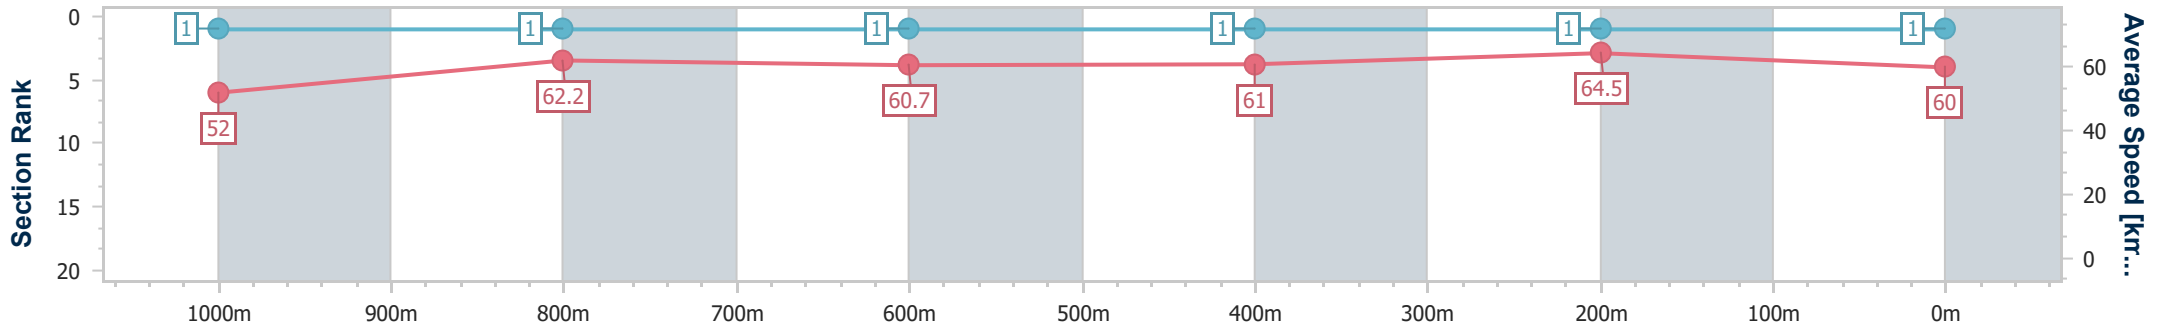

Horse/Jockey Name	Queen Assassin
Final Rank	1
Fastest Section Time (Section)	0:11.16 (400m)
Top Speed [km/h] (Section)	65.0 (400m)
Race State	Finished

Sunshine Coast QLD Professional
Race 6: DANNI MORRISON STUDIOS BENCHMARK 62
Handicap - 1200m
21 May 2023 - 14:17

Track Rating: Soft 5, Weather: Fine, Rail Position: +6m

Section	Overall	1000m	800m	600m	400m	200m
Section Times	1:12.62 [1] (0:13.86)	0:58.76 [1] (0:11.64)	0:47.12 [1] (0:12.02)	0:35.10 [1] (0:11.94)	0:23.16 [1] (0:11.16)	0:12.00 [1] (0:12.00)
Average Speed [km/h]	52.0	62.2	60.7	61.0	64.5	60.0
Top Speed [km/h]	62.3	63.4	61.5	64.4	65.0	63.9
Avg. Dist. to Rail [m]	3.8	2.1	2.3	2.0	2.1	3.2
Avg. Stride Freq. [Hz]	2.3	2.4	2.4	2.3	2.4	2.4
Avg. Stride Length [m]	6.1	7.1	7.0	7.3	7.4	7.0

- [ ] Ranking at each section and finish
- -.-.- No data available at this section
- NA No data available