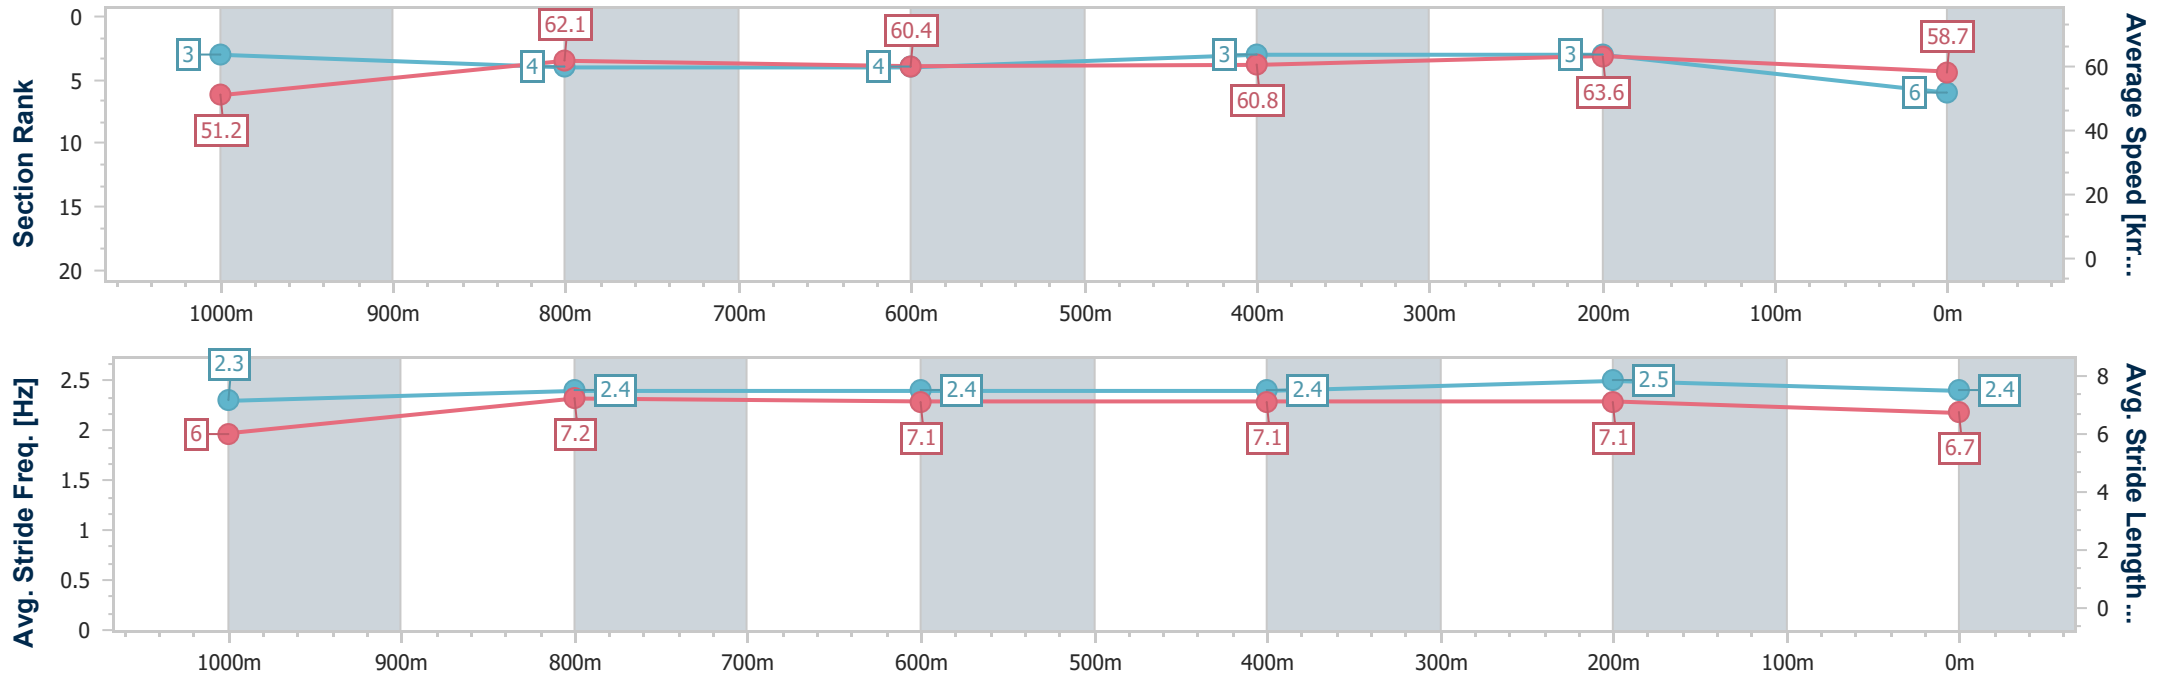

- [ ] Ranking at each section and finish
- .-.- No data available at this section
- NA No data available

Horse/Jockey Name	Taormina Duchess
Final Rank	6
Fastest Section Time (Section)	0:11.31 (400m)
Top Speed [km/h] (Section)	64.7 (400m)
Race State	Finished

Sunshine Coast QLD Professional  
 Race 6: DANNI MORRISON STUDIOS BENCHMARK 62  
 Handicap - 1200m  
 21 May 2023 - 14:17

Track Rating: Soft 5, Weather: Fine, Rail Position: +6m

Section	Overall	1000m	800m	600m	400m	200m
Section Times	1:13.19 [6] (0:14.08)	0:59.11 [3] (0:11.67)	0:47.44 [4] (0:12.02)	0:35.42 [4] (0:11.83)	0:23.59 [3] (0:11.31)	0:12.28 [3] (0:12.28)
Average Speed [km/h]	51.2	62.1	60.4	60.8	63.6	58.7
Top Speed [km/h]	62.6	62.9	61.5	63.3	64.7	61.7
Avg. Dist. to Rail [m]	2.8	2.2	1.4	0.2	1.2	1.4
Avg. Stride Freq. [Hz]	2.3	2.4	2.4	2.4	2.5	2.4
Avg. Stride Length [m]	6.0	7.2	7.1	7.1	7.1	6.7