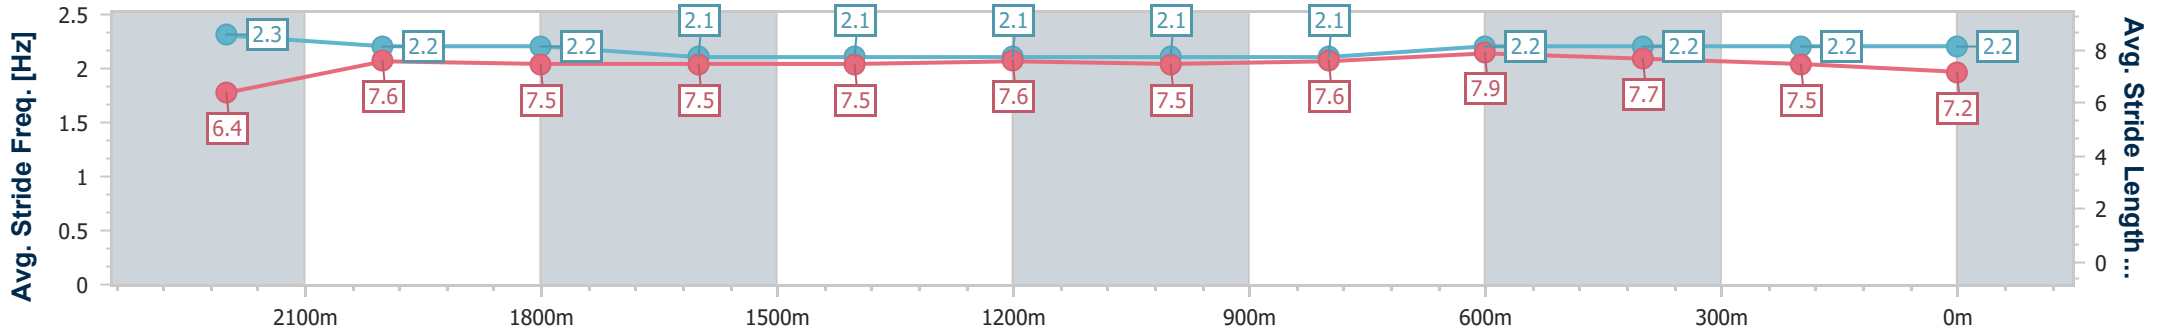

Horse/Jockey Name	Serpentine
Final Rank	2
Fastest Section Time (Section)	0:11.51 (800m)
Top Speed [km/h] (Section)	64.8 (Overall)
Race State	Finished

Eagle Farm QLD Professional
Race 3: LIVING TURF PREMIER'S CUP - 2400m

27 May 2023 - 12:53
Track Rating: Good 4, Weather: Fine, Rail Position: True Entire Course

BRISBANE RACING CLUB

Section	Overall	2200m	2000m	1800m	1600m	1400m	1200m	1000m	800m	600m	400m	200m
Section Times	2:29.77 [2] (0:13.90)	2:15.87 [1] (0:11.77)	2:04.10 [1] (0:12.39)	1:51.71 [1] (0:12.93)	1:38.78 [1] (0:13.02)	1:25.76 [1] (0:12.79)	1:12.97 [1] (0:12.87)	1:00.10 [1] (0:12.66)	0:47.44 [1] (0:11.51)	0:35.93 [1] (0:11.59)	0:24.34 [1] (0:11.91)	0:12.43 [1] (0:12.43)
Average Speed [km/h]	51.8	61.2	58.0	56.3	56.0	56.4	56.0	57.6	62.8	62.3	60.4	58.2
Top Speed [km/h]	64.8	63.7	58.9	57.5	56.9	56.9	56.7	61.1	63.4	63.3	61.1	59.3
Avg. Dist. to Rail [m]	8.3	2.0	0.9	2.1	3.2	3.1	3.4	2.3	1.0	0.3	1.4	3.5
Avg. Stride Freq. [Hz]	2.3	2.2	2.2	2.1	2.1	2.1	2.1	2.1	2.2	2.2	2.2	2.2
Avg. Stride Length [m]	6.4	7.6	7.5	7.5	7.5	7.6	7.5	7.6	7.9	7.7	7.5	7.2

- [ ] Ranking at each section and finish
- -.-.- No data available at this section
- NA No data available