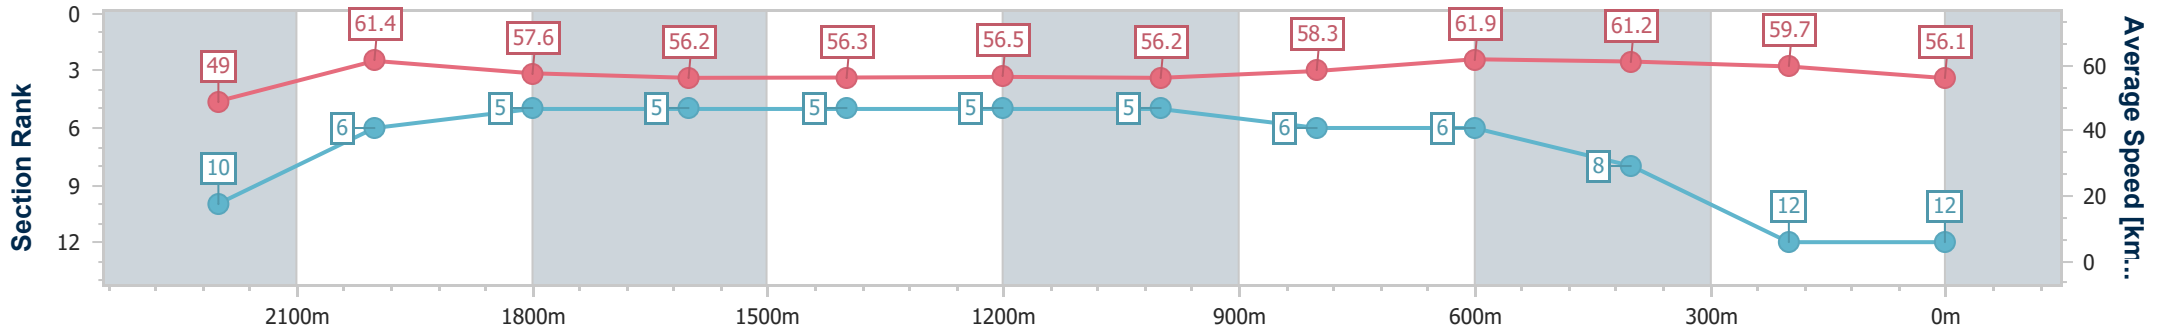

- [] Ranking at each section and finish
- .-.- No data available at this section
- NA No data available

Horse/Jockey Name	Southern France
Final Rank	12
Fastest Section Time (Section)	0:11.71 (2200m)
Top Speed [km/h] (Section)	63.4 (2200m)
Race State	Finished

Eagle Farm QLD Professional
Race 3: LIVING TURF PREMIER'S CUP - 2400m

27 May 2023 - 12:53
Track Rating: Good 4, Weather: Fine, Rail Position: True Entire Course

BRISBANE RACING CLUB

Section	Overall	2200m	2000m	1800m	1600m	1400m	1200m	1000m	800m	600m	400m	200m
Section Times	2:31.20 [12] (0:14.71)	2:16.49 [10] (0:11.71)	2:04.78 [6] (0:12.45)	1:52.33 [5] (0:12.88)	1:39.45 [5] (0:12.87)	1:26.58 [5] (0:12.75)	1:13.83 [5] (0:12.82)	1:01.01 [5] (0:12.46)	0:48.55 [6] (0:11.73)	0:36.82 [6] (0:11.86)	0:24.96 [8] (0:12.07)	0:12.89 [12] (0:12.89)
Average Speed [km/h]	49.0	61.4	57.6	56.2	56.3	56.5	56.2	58.3	61.9	61.2	59.7	56.1
Top Speed [km/h]	62.9	63.4	59.9	57.1	56.9	57.4	56.9	61.3	62.4	62.6	60.3	58.4
Avg. Dist. to Rail [m]	2.6	0.8	0.8	0.8	1.5	1.7	2.2	1.9	1.8	1.7	4.2	4.7
Avg. Stride Freq. [Hz]	2.1	2.2	2.1	2.1	2.1	2.0	2.0	2.1	2.2	2.2	2.2	2.1
Avg. Stride Length [m]	6.5	7.9	7.2	7.2	7.4	7.6	7.4	7.5	7.5	7.5	7.4	7.2