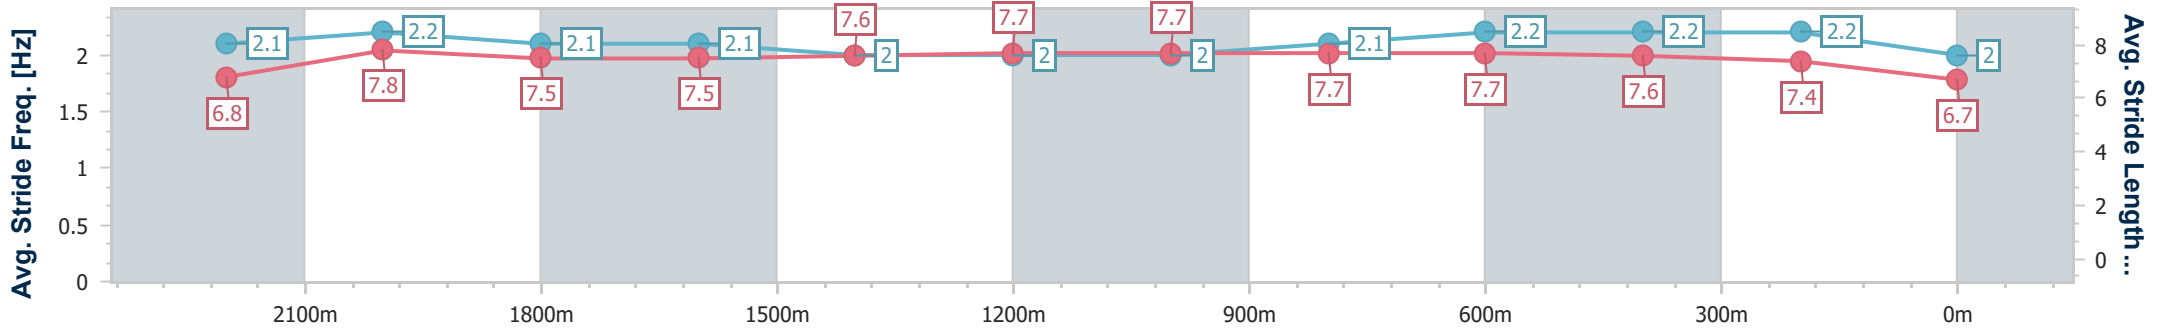

Horse/Jockey Name	Dune Forty Five
Final Rank	13
Fastest Section Time (Section)	0:11.75 (800m)
Top Speed [km/h] (Section)	62.7 (800m)
Race State	Finished

Eagle Farm QLD Professional
Race 3: LIVING TURF PREMIER'S CUP - 2400m

27 May 2023 - 12:53
Track Rating: Good 4, Weather: Fine, Rail Position: True Entire Course

BRISBANE RACING CLUB

Section	Overall	2200m	2000m	1800m	1600m	1400m	1200m	1000m	800m	600m	400m	200m
Section Times	2:33.88 [13] (0:13.99)	2:19.89 [2] (0:11.88)	2:08.01 [2] (0:12.40)	1:55.61 [2] (0:12.90)	1:42.71 [2] (0:12.99)	1:29.72 [2] (0:12.83)	1:16.89 [2] (0:12.86)	1:04.03 [2] (0:12.64)	0:51.39 [3] (0:11.75)	0:39.64 [3] (0:11.97)	0:27.67 [7] (0:12.56)	0:15.11 [13] (0:15.11)
Average Speed [km/h]	51.4	60.7	58.1	56.3	56.0	56.4	56.0	57.9	61.8	60.6	57.3	47.8
Top Speed [km/h]	61.5	61.2	60.6	57.9	57.0	57.3	57.2	60.9	62.7	62.7	59.0	54.0
Avg. Dist. to Rail [m]	1.6	1.4	0.6	1.8	3.1	3.5	4.5	3.1	2.1	1.3	2.0	4.1
Avg. Stride Freq. [Hz]	2.1	2.2	2.1	2.1	2.0	2.0	2.0	2.1	2.2	2.2	2.2	2.0
Avg. Stride Length [m]	6.8	7.8	7.5	7.5	7.6	7.7	7.7	7.7	7.7	7.6	7.4	6.7

- [ ] Ranking at each section and finish
- -.-.- No data available at this section
- NA No data available