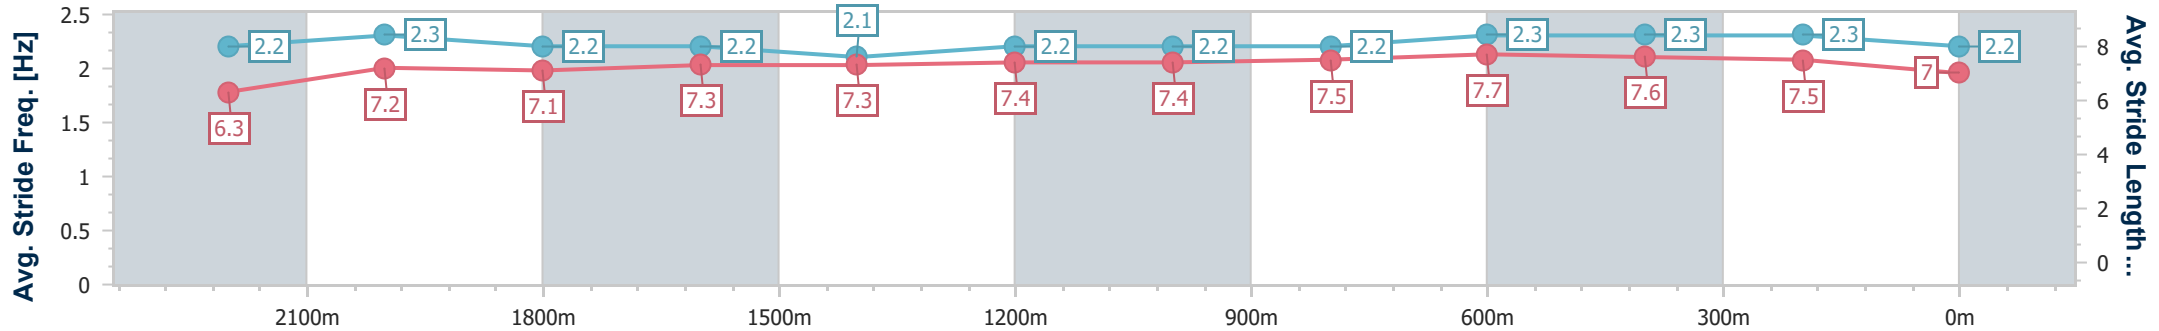

- [] Ranking at each section and finish
- .-.- No data available at this section
- NA No data available

Horse/Jockey Name	London Banker
Final Rank	10
Fastest Section Time (Section)	0:11.56 (400m)
Top Speed [km/h] (Section)	64.3 (600m)
Race State	Finished

Eagle Farm QLD Professional
Race 3: LIVING TURF PREMIER'S CUP - 2400m

27 May 2023 - 12:53
Track Rating: Good 4, Weather: Fine, Rail Position: True Entire Course

BRISBANE RACING CLUB

Section	Overall	2200m	2000m	1800m	1600m	1400m	1200m	1000m	800m	600m	400m	200m
Section Times	2:30.80 [10] (0:14.83)	2:15.97 [11] (0:12.28)	2:03.69 [13] (0:12.89)	1:50.80 [13] (0:12.75)	1:38.05 [13] (0:13.14)	1:24.91 [13] (0:12.70)	1:12.21 [13] (0:12.53)	0:59.68 [13] (0:12.28)	0:47.40 [12] (0:11.61)	0:35.79 [13] (0:11.57)	0:24.22 [13] (0:11.56)	0:12.66 [7] (0:12.66)
Average Speed [km/h]	48.7	58.7	56.0	57.3	55.5	56.9	57.5	59.7	62.8	63.4	62.3	57.1
Top Speed [km/h]	59.0	59.2	58.5	58.8	57.6	57.6	59.0	62.9	63.7	64.3	63.9	59.8
Avg. Dist. to Rail [m]	6.7	1.1	0.9	2.7	3.7	3.7	4.1	3.2	3.0	3.8	7.5	6.9
Avg. Stride Freq. [Hz]	2.2	2.3	2.2	2.2	2.1	2.2	2.2	2.2	2.3	2.3	2.3	2.2
Avg. Stride Length [m]	6.3	7.2	7.1	7.3	7.3	7.4	7.4	7.5	7.7	7.6	7.5	7.0