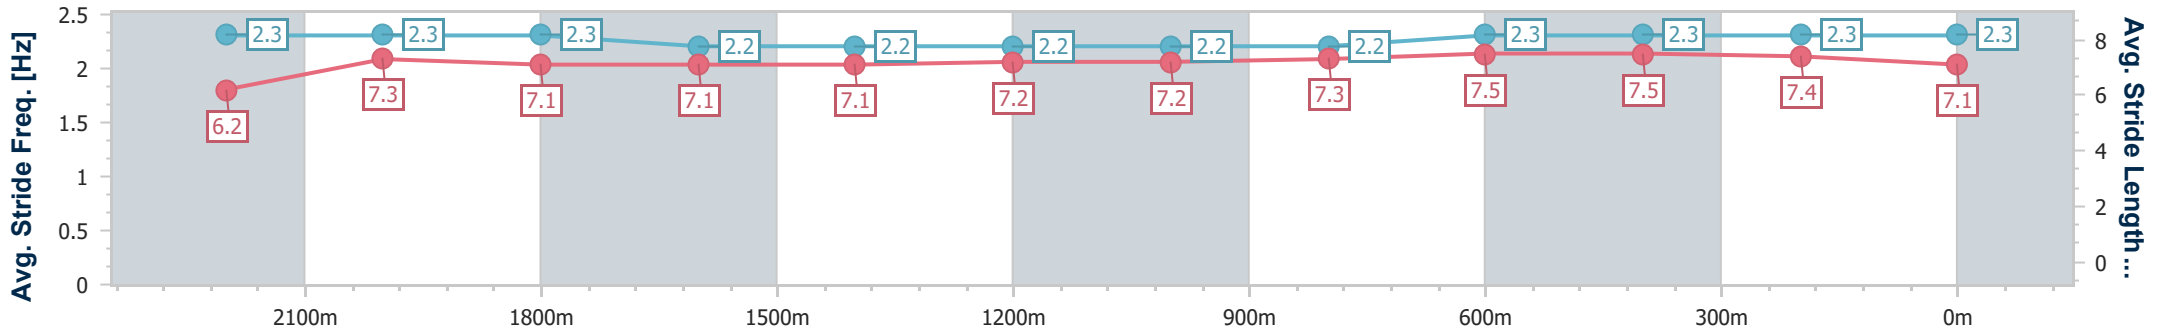

Horse/Jockey Name	Warning
Final Rank	4
Fastest Section Time (Section)	0:11.61 (600m)
Top Speed [km/h] (Section)	62.7 (600m)
Race State	Finished

Eagle Farm QLD Professional
Race 3: LIVING TURF PREMIER'S CUP - 2400m

27 May 2023 - 12:53
Track Rating: Good 4, Weather: Fine, Rail Position: True Entire Course

BRISBANE RACING CLUB

Section	Overall	2200m	2000m	1800m	1600m	1400m	1200m	1000m	800m	600m	400m	200m
Section Times	2:29.84 [4] (0:14.24)	2:15.60 [4] (0:11.79)	2:03.81 [3] (0:12.41)	1:51.40 [3] (0:12.86)	1:38.54 [3] (0:13.02)	1:25.52 [3] (0:12.84)	1:12.68 [3] (0:12.88)	0:59.80 [3] (0:12.60)	0:47.20 [5] (0:11.65)	0:35.55 [4] (0:11.61)	0:23.94 [4] (0:11.70)	0:12.24 [3] (0:12.24)
Average Speed [km/h]	50.6	61.1	57.6	56.0	55.7	56.1	55.9	57.6	61.9	62.0	61.5	59.1
Top Speed [km/h]	62.5	62.2	58.9	56.9	56.5	56.7	56.5	60.8	62.6	62.7	62.0	60.7
Avg. Dist. to Rail [m]	2.2	1.0	1.5	0.6	1.9	2.0	2.4	1.5	0.4	0.4	0.5	1.3
Avg. Stride Freq. [Hz]	2.3	2.3	2.3	2.2	2.2	2.2	2.2	2.2	2.3	2.3	2.3	2.3
Avg. Stride Length [m]	6.2	7.3	7.1	7.1	7.1	7.2	7.2	7.3	7.5	7.5	7.4	7.1

- [ ] Ranking at each section and finish
- -.-.- No data available at this section
- NA No data available