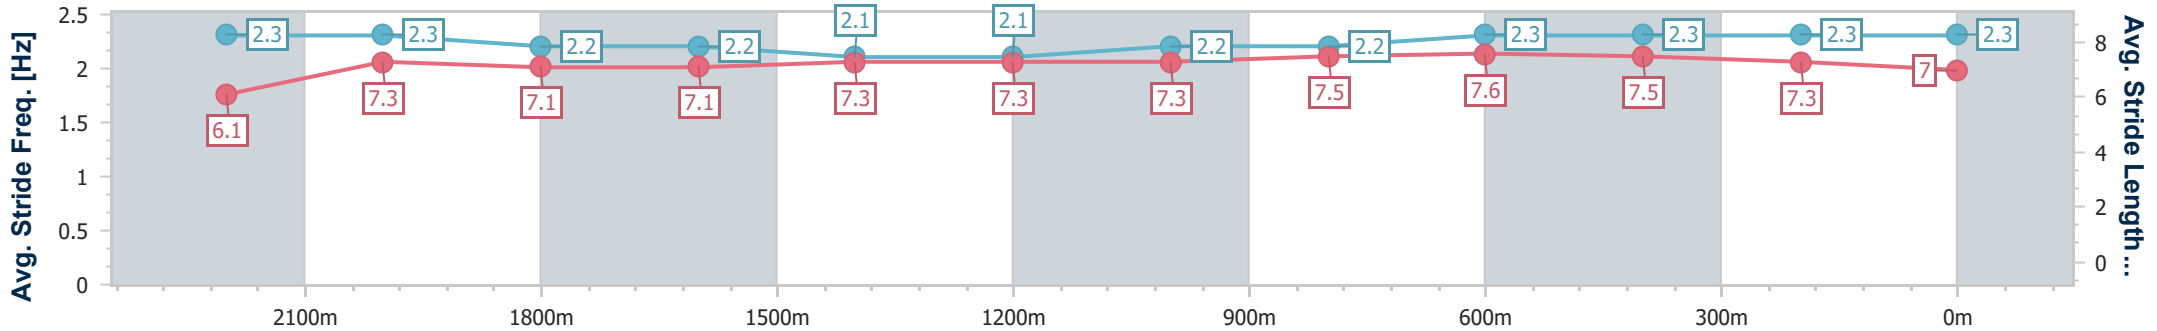

Eagle Farm QLD Professional
Race 3: LIVING TURF PREMIER'S CUP - 2400m

27 May 2023 - 12:53
Track Rating: Good 4, Weather: Fine, Rail Position: True Entire Course

BRISBANE RACING CLUB

Section	Overall	2200m	2000m	1800m	1600m	1400m	1200m	1000m	800m	600m	400m	200m
Section Times	2:30.80 [10] (0:14.83)	2:15.97 [11] (0:12.28)	2:03.69 [13] (0:12.89)	1:50.80 [13] (0:12.75)	1:38.05 [13] (0:13.14)	1:24.91 [13] (0:12.70)	1:12.21 [13] (0:12.53)	0:59.68 [13] (0:12.28)	0:47.40 [12] (0:11.61)	0:35.79 [13] (0:11.57)	0:24.22 [13] (0:11.56)	0:12.66 [7] (0:12.66)
Average Speed [km/h]	48.7	58.7	56.0	57.3	55.5	56.9	57.5	59.7	62.8	63.4	62.3	57.1
Top Speed [km/h]	59.0	59.2	58.5	58.8	57.6	57.6	59.0	62.9	63.7	64.3	63.9	59.8
Avg. Dist. to Rail [m]	6.7	1.1	0.9	2.7	3.7	3.7	4.1	3.2	3.0	3.8	7.5	6.9
Avg. Stride Freq. [Hz]	2.2	2.3	2.2	2.2	2.1	2.2	2.2	2.2	2.3	2.3	2.3	2.2
Avg. Stride Length [m]	6.3	7.2	7.1	7.3	7.3	7.4	7.4	7.5	7.7	7.6	7.5	7.0

Eagle Farm QLD Professional
Race 3: LIVING TURF PREMIER'S CUP - 2400m

27 May 2023 - 12:53
Track Rating: Good 4, Weather: Fine, Rail Position: True Entire Course

BRISBANE RACING CLUB

Section	Overall	2200m	2000m	1800m	1600m	1400m	1200m	1000m	800m	600m	400m	200m
Section Times	2:30.81 [11] (0:14.49)	2:16.32 [7] (0:12.12)	2:04.20 [8] (0:12.54)	1:51.66 [9] (0:13.10)	1:38.56 [9] (0:13.01)	1:25.55 [9] (0:12.76)	1:12.79 [10] (0:12.77)	1:00.02 [11] (0:12.26)	0:47.76 [10] (0:11.65)	0:36.11 [11] (0:11.66)	0:24.45 [10] (0:11.79)	0:12.66 [9] (0:12.66)
Average Speed [km/h]	49.7	59.4	57.3	55.6	55.9	56.7	56.4	59.9	62.6	62.6	61.0	57.2
Top Speed [km/h]	60.4	60.7	58.0	57.7	56.6	57.4	58.4	62.9	63.3	64.1	62.4	59.4
Avg. Dist. to Rail [m]	3.6	0.4	1.0	2.0	2.9	3.1	3.9	3.8	2.7	2.9	4.0	4.0
Avg. Stride Freq. [Hz]	2.3	2.3	2.2	2.2	2.1	2.1	2.2	2.2	2.3	2.3	2.3	2.3
Avg. Stride Length [m]	6.1	7.3	7.1	7.1	7.3	7.3	7.3	7.5	7.6	7.5	7.3	7.0