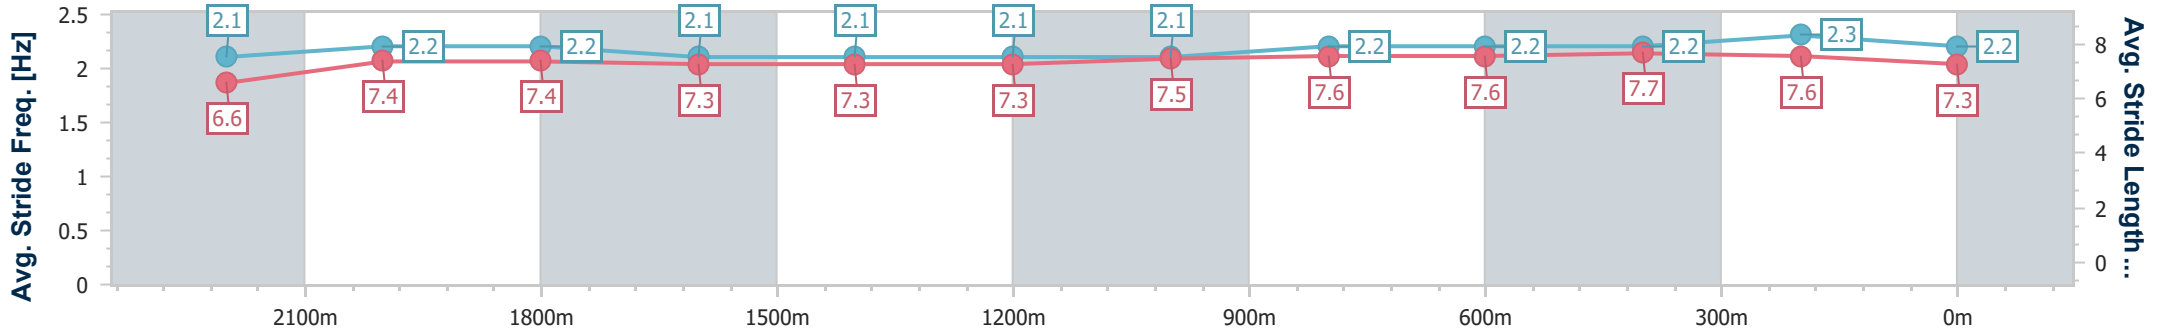

Eagle Farm QLD Professional

Race 3: LIVING TURF PREMIER'S CUP - 2400m

27 May 2023 - 12:53

Track Rating: Good 4, Weather: Fine, Rail Position: True Entire Course

BRISBANE RACING CLUB

Section	Overall	2200m	2000m	1800m	1600m	1400m	1200m	1000m	800m	600m	400m	200m
Section Times	2:30.53 [8] (0:14.37)	2:16.16 [6] (0:12.15)	2:04.01 [7] (0:12.58)	1:51.43 [7] (0:12.83)	1:38.60 [7] (0:13.02)	1:25.58 [7] (0:12.77)	1:12.81 [7] (0:12.80)	1:00.01 [8] (0:12.30)	0:47.71 [8] (0:11.85)	0:35.86 [10] (0:11.77)	0:24.09 [11] (0:11.73)	0:12.36 [11] (0:12.36)
Average Speed [km/h]	50.2	59.3	57.2	56.6	55.9	56.6	56.3	59.7	61.8	62.1	61.4	58.5
Top Speed [km/h]	59.8	60.5	58.6	57.9	56.5	57.4	56.8	62.3	62.9	62.9	62.3	60.4
Avg. Dist. to Rail [m]	8.4	0.9	0.7	1.8	3.0	3.0	3.7	3.8	3.7	3.1	5.7	6.2
Avg. Stride Freq. [Hz]	2.1	2.2	2.2	2.1	2.1	2.1	2.1	2.2	2.2	2.2	2.3	2.2
Avg. Stride Length [m]	6.6	7.4	7.4	7.3	7.3	7.3	7.5	7.6	7.6	7.7	7.6	7.3