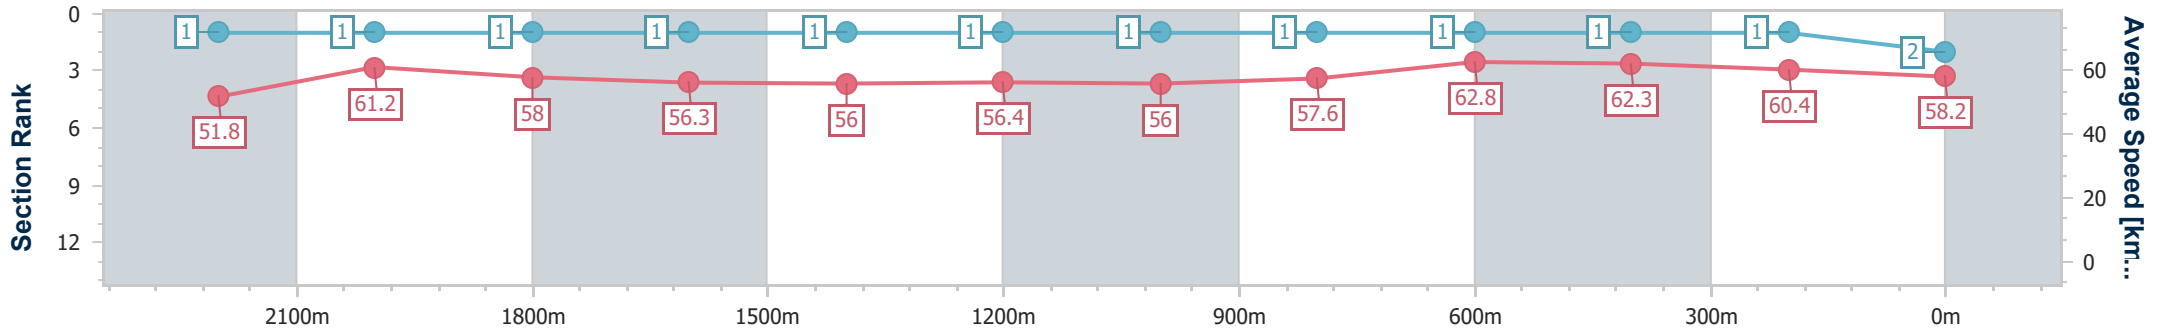

Horse/Jockey Name	Serpentine
Final Rank	2
Fastest Section Time (Section)	0:11.51 (800m)
Top Speed [km/h] (Section)	64.8 (Overall)
Race State	Finished

Eagle Farm QLD Professional
Race 3: LIVING TURF PREMIER'S CUP - 2400m

27 May 2023 - 12:53
Track Rating: Good 4, Weather: Fine, Rail Position: True Entire Course

BRISBANE RACING CLUB

Section	Overall	2200m	2000m	1800m	1600m	1400m	1200m	1000m	800m	600m	400m	200m
Section Times	2:29.77 [2] (0:13.90)	2:15.87 [1] (0:11.77)	2:04.10 [1] (0:12.39)	1:51.71 [1] (0:12.93)	1:38.78 [1] (0:13.02)	1:25.76 [1] (0:12.79)	1:12.97 [1] (0:12.87)	1:00.10 [1] (0:12.66)	0:47.44 [1] (0:11.51)	0:35.93 [1] (0:11.59)	0:24.34 [1] (0:11.91)	0:12.43 [1] (0:12.43)
Average Speed [km/h]	51.8	61.2	58.0	56.3	56.0	56.4	56.0	57.6	62.8	62.3	60.4	58.2
Top Speed [km/h]	64.8	63.7	58.9	57.5	56.9	56.9	56.7	61.1	63.4	63.3	61.1	59.3
Avg. Dist. to Rail [m]	8.3	2.0	0.9	2.1	3.2	3.1	3.4	2.3	1.0	0.3	1.4	3.5
Avg. Stride Freq. [Hz]	2.3	2.2	2.2	2.1	2.1	2.1	2.1	2.1	2.2	2.2	2.2	2.2
Avg. Stride Length [m]	6.4	7.6	7.5	7.5	7.5	7.6	7.5	7.6	7.9	7.7	7.5	7.2

- [ ] Ranking at each section and finish
- -.-.- No data available at this section
- NA No data available