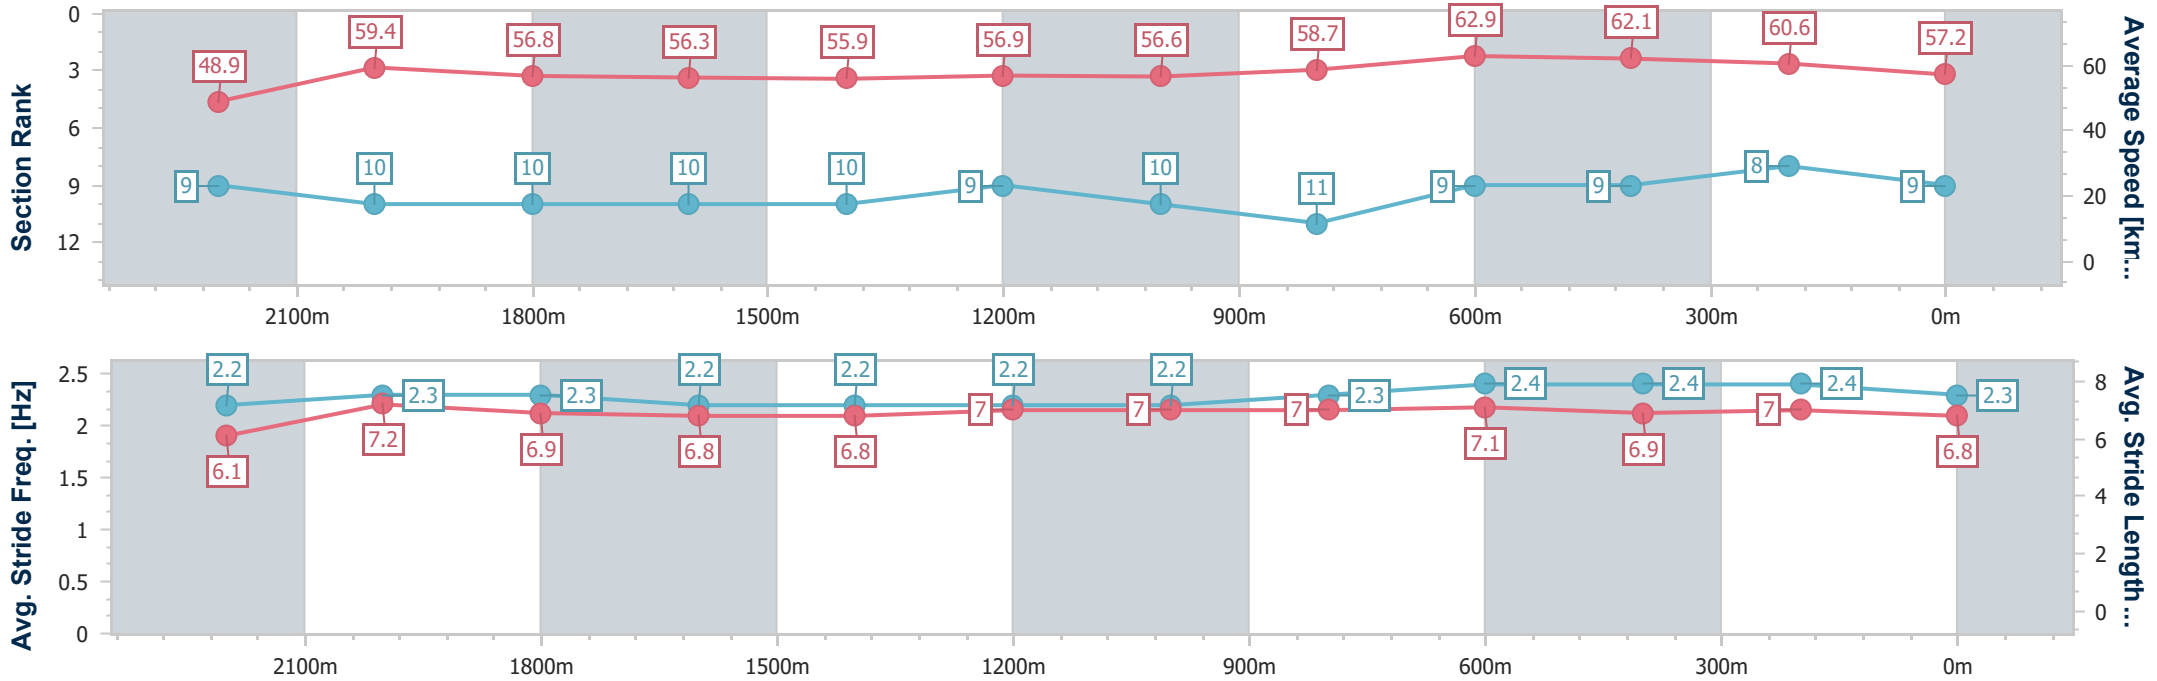

- [] Ranking at each section and finish
- .-.- No data available at this section
- NA No data available

Horse/Jockey Name	Platinum Invador
Final Rank	9
Fastest Section Time (Section)	0:11.53 (800m)
Top Speed [km/h] (Section)	63.2 (800m)
Race State	Finished

Eagle Farm QLD Professional
Race 3: LIVING TURF PREMIER'S CUP - 2400m

27 May 2023 - 12:53
Track Rating: Good 4, Weather: Fine, Rail Position: True Entire Course

BRISBANE RACING CLUB

Section	Overall	2200m	2000m	1800m	1600m	1400m	1200m	1000m	800m	600m	400m	200m
Section Times	2:30.79 [9] (0:14.70)	2:16.09 [9] (0:12.13)	2:03.96 [10] (0:12.65)	1:51.31 [10] (0:12.83)	1:38.48 [10] (0:12.97)	1:25.51 [10] (0:12.68)	1:12.83 [9] (0:12.75)	1:00.08 [10] (0:12.41)	0:47.67 [11] (0:11.53)	0:36.14 [9] (0:11.61)	0:24.53 [9] (0:11.89)	0:12.64 [8] (0:12.64)
Average Speed [km/h]	48.9	59.4	56.8	56.3	55.9	56.9	56.6	58.7	62.9	62.1	60.6	57.2
Top Speed [km/h]	60.5	60.4	58.2	57.5	56.9	57.4	57.6	62.4	63.2	63.1	61.6	59.5
Avg. Dist. to Rail [m]	3.3	0.4	0.9	1.0	1.6	1.6	2.2	2.4	1.5	0.3	1.1	2.9
Avg. Stride Freq. [Hz]	2.2	2.3	2.3	2.2	2.2	2.2	2.2	2.3	2.4	2.4	2.4	2.3
Avg. Stride Length [m]	6.1	7.2	6.9	6.8	6.8	7.0	7.0	7.0	7.1	6.9	7.0	6.8