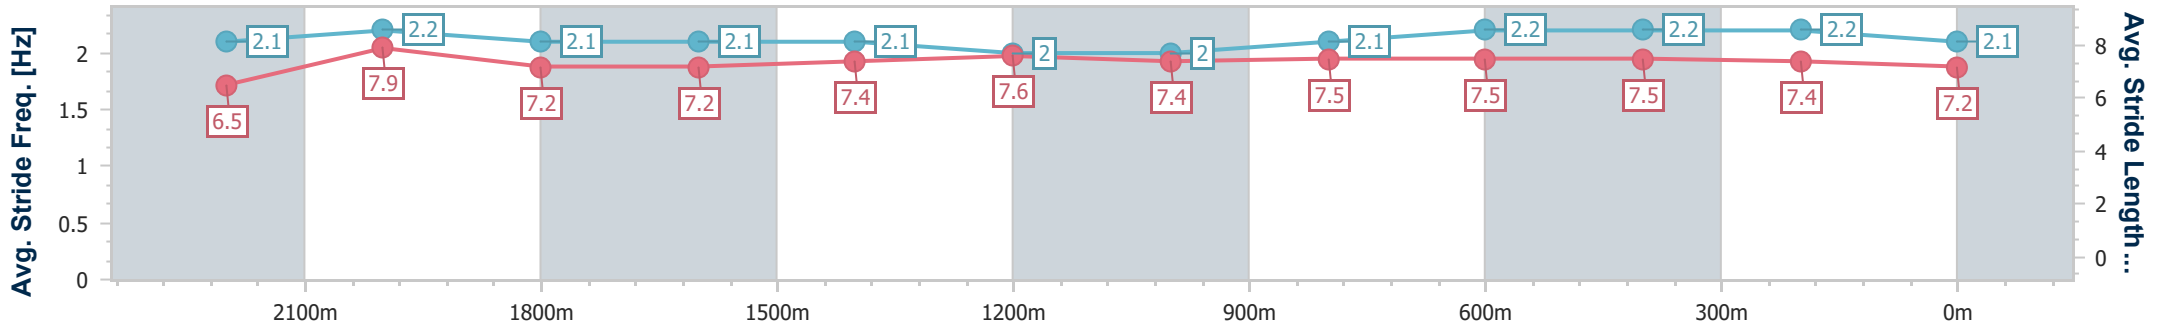

- [] Ranking at each section and finish
- .-.- No data available at this section
- NA No data available

Horse/Jockey Name	Southern France
Final Rank	12
Fastest Section Time (Section)	0:11.71 (2200m)
Top Speed [km/h] (Section)	63.4 (2200m)
Race State	Finished

Eagle Farm QLD Professional
Race 3: LIVING TURF PREMIER'S CUP - 2400m

27 May 2023 - 12:53
Track Rating: Good 4, Weather: Fine, Rail Position: True Entire Course

BRISBANE RACING CLUB

Section	Overall	2200m	2000m	1800m	1600m	1400m	1200m	1000m	800m	600m	400m	200m
Section Times	2:31.20 [12] (0:14.71)	2:16.49 [10] (0:11.71)	2:04.78 [6] (0:12.45)	1:52.33 [5] (0:12.88)	1:39.45 [5] (0:12.87)	1:26.58 [5] (0:12.75)	1:13.83 [5] (0:12.82)	1:01.01 [5] (0:12.46)	0:48.55 [6] (0:11.73)	0:36.82 [6] (0:11.86)	0:24.96 [8] (0:12.07)	0:12.89 [12] (0:12.89)
Average Speed [km/h]	49.0	61.4	57.6	56.2	56.3	56.5	56.2	58.3	61.9	61.2	59.7	56.1
Top Speed [km/h]	62.9	63.4	59.9	57.1	56.9	57.4	56.9	61.3	62.4	62.6	60.3	58.4
Avg. Dist. to Rail [m]	2.6	0.8	0.8	0.8	1.5	1.7	2.2	1.9	1.8	1.7	4.2	4.7
Avg. Stride Freq. [Hz]	2.1	2.2	2.1	2.1	2.1	2.0	2.0	2.1	2.2	2.2	2.2	2.1
Avg. Stride Length [m]	6.5	7.9	7.2	7.2	7.4	7.6	7.4	7.5	7.5	7.5	7.4	7.2