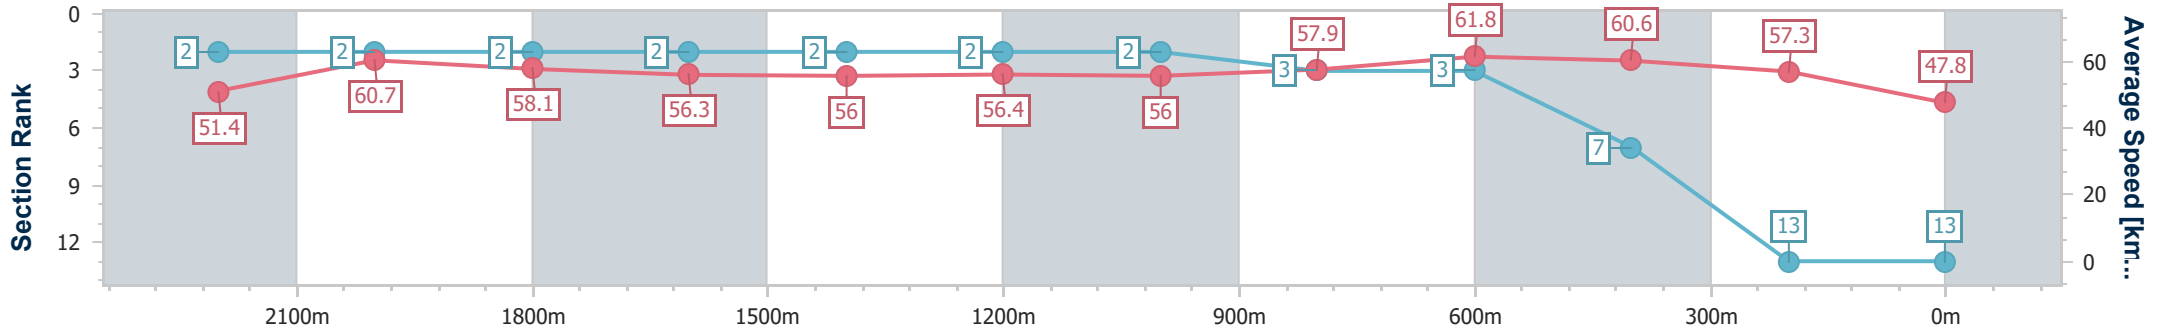

- [] Ranking at each section and finish
- .-.- No data available at this section
- NA No data available

Horse/Jockey Name	Dune Forty Five
Final Rank	13
Fastest Section Time (Section)	0:11.75 (800m)
Top Speed [km/h] (Section)	62.7 (800m)
Race State	Finished

Eagle Farm QLD Professional
Race 3: LIVING TURF PREMIER'S CUP - 2400m

27 May 2023 - 12:53
Track Rating: Good 4, Weather: Fine, Rail Position: True Entire Course

BRISBANE RACING CLUB

Section	Overall	2200m	2000m	1800m	1600m	1400m	1200m	1000m	800m	600m	400m	200m
Section Times	2:33.88 [13] (0:13.99)	2:19.89 [2] (0:11.88)	2:08.01 [2] (0:12.40)	1:55.61 [2] (0:12.90)	1:42.71 [2] (0:12.99)	1:29.72 [2] (0:12.83)	1:16.89 [2] (0:12.86)	1:04.03 [2] (0:12.64)	0:51.39 [3] (0:11.75)	0:39.64 [3] (0:11.97)	0:27.67 [7] (0:12.56)	0:15.11 [13] (0:15.11)
Average Speed [km/h]	51.4	60.7	58.1	56.3	56.0	56.4	56.0	57.9	61.8	60.6	57.3	47.8
Top Speed [km/h]	61.5	61.2	60.6	57.9	57.0	57.3	57.2	60.9	62.7	62.7	59.0	54.0
Avg. Dist. to Rail [m]	1.6	1.4	0.6	1.8	3.1	3.5	4.5	3.1	2.1	1.3	2.0	4.1
Avg. Stride Freq. [Hz]	2.1	2.2	2.1	2.1	2.0	2.0	2.0	2.1	2.2	2.2	2.2	2.0
Avg. Stride Length [m]	6.8	7.8	7.5	7.5	7.6	7.7	7.7	7.7	7.7	7.6	7.4	6.7