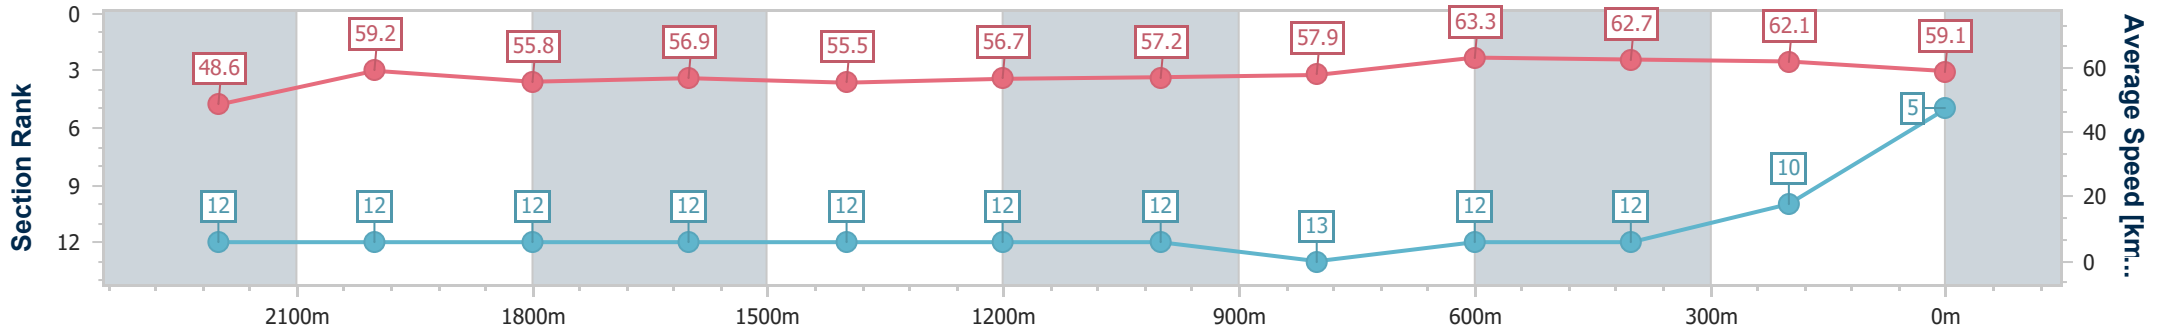

- [] Ranking at each section and finish
- .-.- No data available at this section
- NA No data available

Horse/Jockey Name	Yaphet
Final Rank	5
Fastest Section Time (Section)	0:11.44 (800m)
Top Speed [km/h] (Section)	63.8 (800m)
Race State	Finished

Eagle Farm QLD Professional
Race 3: LIVING TURF PREMIER'S CUP - 2400m

27 May 2023 - 12:53
Track Rating: Good 4, Weather: Fine, Rail Position: True Entire Course

BRISBANE RACING CLUB

Section	Overall	2200m	2000m	1800m	1600m	1400m	1200m	1000m	800m	600m	400m	200m
Section Times	2:30.39 [5] (0:14.84)	2:15.55 [12] (0:12.18)	2:03.37 [12] (0:12.89)	1:50.48 [12] (0:12.71)	1:37.77 [12] (0:13.06)	1:24.71 [12] (0:12.71)	1:12.00 [12] (0:12.61)	0:59.39 [12] (0:12.56)	0:46.83 [13] (0:11.44)	0:35.39 [12] (0:11.56)	0:23.83 [12] (0:11.61)	0:12.22 [10] (0:12.22)
Average Speed [km/h]	48.6	59.2	55.8	56.9	55.5	56.7	57.2	57.9	63.3	62.7	62.1	59.1
Top Speed [km/h]	60.0	60.3	58.0	57.7	56.8	57.1	58.4	62.4	63.8	63.8	62.6	61.2
Avg. Dist. to Rail [m]	6.9	0.7	0.5	0.9	2.0	2.0	2.6	2.3	1.3	1.4	1.2	0.5
Avg. Stride Freq. [Hz]	2.2	2.3	2.2	2.2	2.2	2.2	2.2	2.2	2.3	2.3	2.3	2.2
Avg. Stride Length [m]	6.0	7.1	7.1	7.2	7.2	7.2	7.3	7.4	7.7	7.6	7.5	7.3