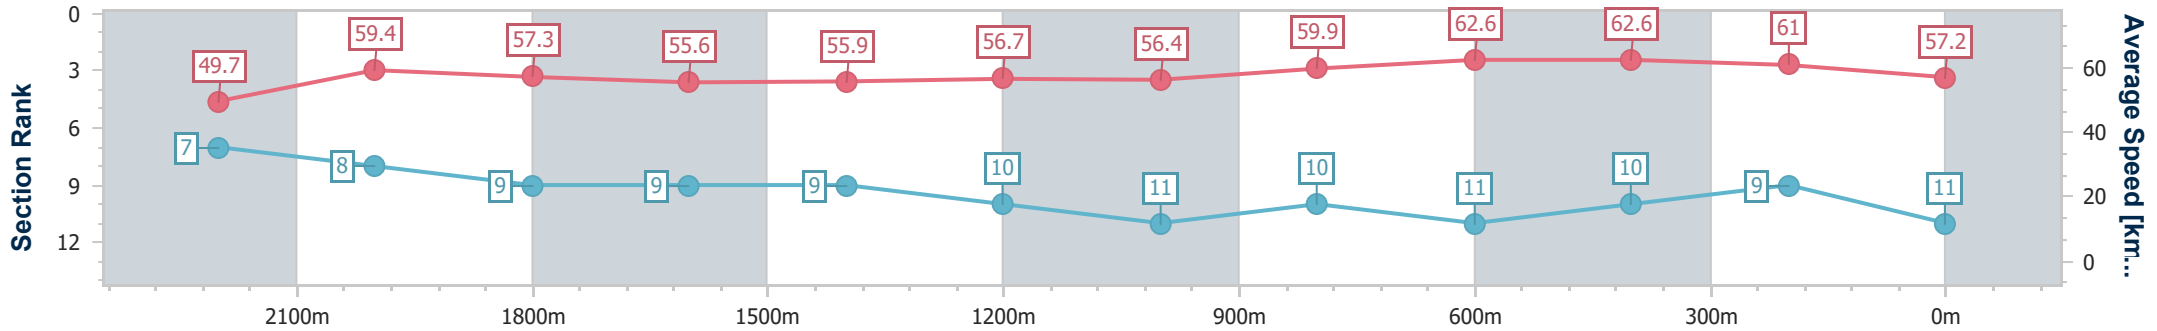

Eagle Farm QLD Professional
Race 3: LIVING TURF PREMIER'S CUP - 2400m

27 May 2023 - 12:53
Track Rating: Good 4, Weather: Fine, Rail Position: True Entire Course

BRISBANE RACING CLUB

Section	Overall	2200m	2000m	1800m	1600m	1400m	1200m	1000m	800m	600m	400m	200m
Section Times	2:30.80 [10] (0:14.83)	2:15.97 [11] (0:12.28)	2:03.69 [13] (0:12.89)	1:50.80 [13] (0:12.75)	1:38.05 [13] (0:13.14)	1:24.91 [13] (0:12.70)	1:12.21 [13] (0:12.53)	0:59.68 [13] (0:12.28)	0:47.40 [12] (0:11.61)	0:35.79 [13] (0:11.57)	0:24.22 [13] (0:11.56)	0:12.66 [7] (0:12.66)
Average Speed [km/h]	48.7	58.7	56.0	57.3	55.5	56.9	57.5	59.7	62.8	63.4	62.3	57.1
Top Speed [km/h]	59.0	59.2	58.5	58.8	57.6	57.6	59.0	62.9	63.7	64.3	63.9	59.8
Avg. Dist. to Rail [m]	6.7	1.1	0.9	2.7	3.7	3.7	4.1	3.2	3.0	3.8	7.5	6.9
Avg. Stride Freq. [Hz]	2.2	2.3	2.2	2.2	2.1	2.2	2.2	2.2	2.3	2.3	2.3	2.2
Avg. Stride Length [m]	6.3	7.2	7.1	7.3	7.3	7.4	7.4	7.5	7.7	7.6	7.5	7.0

Eagle Farm QLD Professional
Race 3: LIVING TURF PREMIER'S CUP - 2400m

27 May 2023 - 12:53
Track Rating: Good 4, Weather: Fine, Rail Position: True Entire Course

BRISBANE RACING CLUB

Section	Overall	2200m	2000m	1800m	1600m	1400m	1200m	1000m	800m	600m	400m	200m
Section Times	2:30.81 [11] (0:14.49)	2:16.32 [7] (0:12.12)	2:04.20 [8] (0:12.54)	1:51.66 [9] (0:13.10)	1:38.56 [9] (0:13.01)	1:25.55 [9] (0:12.76)	1:12.79 [10] (0:12.77)	1:00.02 [11] (0:12.26)	0:47.76 [10] (0:11.65)	0:36.11 [11] (0:11.66)	0:24.45 [10] (0:11.79)	0:12.66 [9] (0:12.66)
Average Speed [km/h]	49.7	59.4	57.3	55.6	55.9	56.7	56.4	59.9	62.6	62.6	61.0	57.2
Top Speed [km/h]	60.4	60.7	58.0	57.7	56.6	57.4	58.4	62.9	63.3	64.1	62.4	59.4
Avg. Dist. to Rail [m]	3.6	0.4	1.0	2.0	2.9	3.1	3.9	3.8	2.7	2.9	4.0	4.0
Avg. Stride Freq. [Hz]	2.3	2.3	2.2	2.2	2.1	2.1	2.2	2.2	2.3	2.3	2.3	2.3
Avg. Stride Length [m]	6.1	7.3	7.1	7.1	7.3	7.3	7.3	7.5	7.6	7.5	7.3	7.0