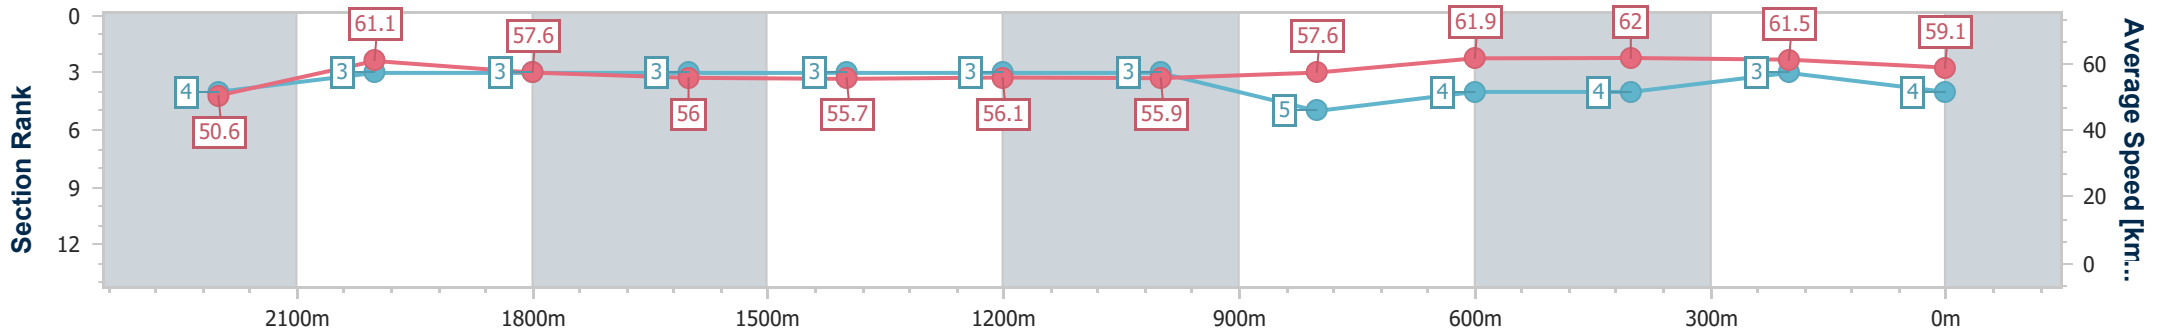

Horse/Jockey Name	Warning
Final Rank	4
Fastest Section Time (Section)	0:11.61 (600m)
Top Speed [km/h] (Section)	62.7 (600m)
Race State	Finished

Eagle Farm QLD Professional
Race 3: LIVING TURF PREMIER'S CUP - 2400m

27 May 2023 - 12:53
Track Rating: Good 4, Weather: Fine, Rail Position: True Entire Course

BRISBANE RACING CLUB

Section	Overall	2200m	2000m	1800m	1600m	1400m	1200m	1000m	800m	600m	400m	200m
Section Times	2:29.84 [4] (0:14.24)	2:15.60 [4] (0:11.79)	2:03.81 [3] (0:12.41)	1:51.40 [3] (0:12.86)	1:38.54 [3] (0:13.02)	1:25.52 [3] (0:12.84)	1:12.68 [3] (0:12.88)	0:59.80 [3] (0:12.60)	0:47.20 [5] (0:11.65)	0:35.55 [4] (0:11.61)	0:23.94 [4] (0:11.70)	0:12.24 [3] (0:12.24)
Average Speed [km/h]	50.6	61.1	57.6	56.0	55.7	56.1	55.9	57.6	61.9	62.0	61.5	59.1
Top Speed [km/h]	62.5	62.2	58.9	56.9	56.5	56.7	56.5	60.8	62.6	62.7	62.0	60.7
Avg. Dist. to Rail [m]	2.2	1.0	1.5	0.6	1.9	2.0	2.4	1.5	0.4	0.4	0.5	1.3
Avg. Stride Freq. [Hz]	2.3	2.3	2.3	2.2	2.2	2.2	2.2	2.2	2.3	2.3	2.3	2.3
Avg. Stride Length [m]	6.2	7.3	7.1	7.1	7.1	7.2	7.2	7.3	7.5	7.5	7.4	7.1

- [ ] Ranking at each section and finish
- -.-.- No data available at this section
- NA No data available