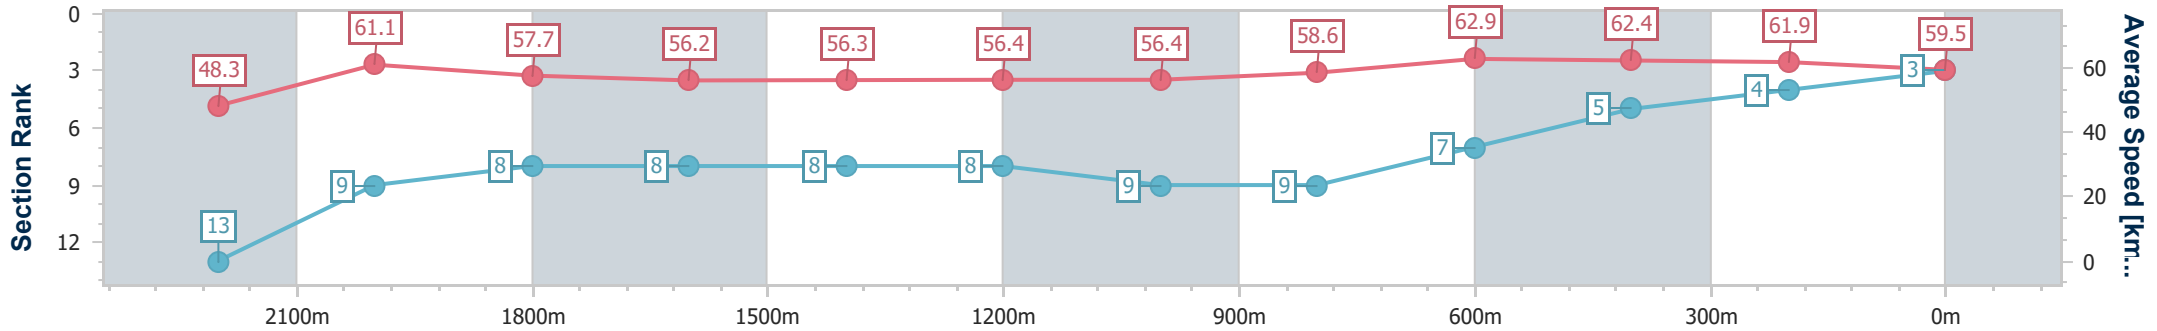

Eagle Farm QLD Professional
Race 3: LIVING TURF PREMIER'S CUP - 2400m

27 May 2023 - 12:53
Track Rating: Good 4, Weather: Fine, Rail Position: True Entire Course

BRISBANE RACING CLUB

Section	Overall	2200m	2000m	1800m	1600m	1400m	1200m	1000m	800m	600m	400m	200m
Section Times	2:29.78 [3] (0:14.90)	2:14.88 [13] (0:11.78)	2:03.10 [9] (0:12.45)	1:50.65 [8] (0:12.94)	1:37.71 [8] (0:12.90)	1:24.81 [8] (0:12.79)	1:12.02 [8] (0:12.77)	0:59.25 [9] (0:12.41)	0:46.84 [9] (0:11.49)	0:35.35 [7] (0:11.56)	0:23.79 [5] (0:11.62)	0:12.17 [4] (0:12.17)
Average Speed [km/h]	48.3	61.1	57.7	56.2	56.3	56.4	56.4	58.6	62.9	62.4	61.9	59.5
Top Speed [km/h]	59.9	62.7	60.0	58.1	57.2	57.2	57.1	62.2	64.3	63.7	62.9	61.5
Avg. Dist. to Rail [m]	6.1	0.4	0.7	1.8	2.2	2.1	2.8	1.9	0.7	0.5	1.7	0.4
Avg. Stride Freq. [Hz]	2.1	2.3	2.2	2.2	2.1	2.1	2.1	2.1	2.2	2.2	2.3	2.3
Avg. Stride Length [m]	6.3	7.4	7.3	7.2	7.4	7.4	7.6	7.6	7.7	7.7	7.5	7.3