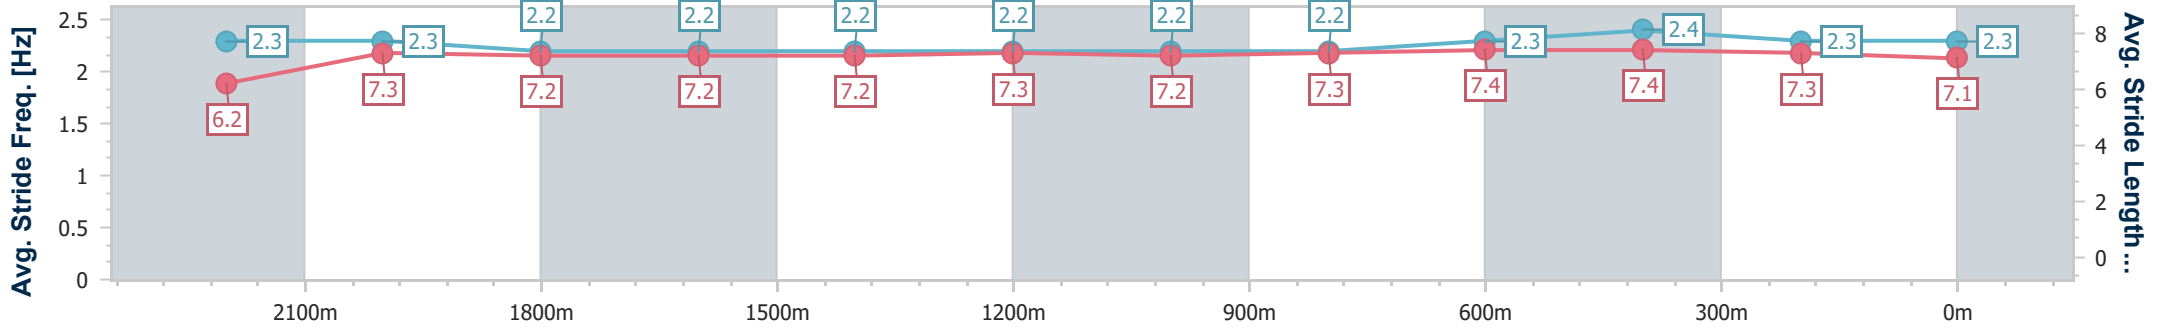

Horse/Jockey Name	Kukeracha
Final Rank	1
Fastest Section Time (Section)	0:11.48 (600m)
Top Speed [km/h] (Section)	63.7 (600m)
Race State	Finished

Eagle Farm QLD Professional
Race 3: LIVING TURF PREMIER'S CUP - 2400m

27 May 2023 - 12:53
Track Rating: Good 4, Weather: Fine, Rail Position: True Entire Course

BRISBANE RACING CLUB

Section	Overall	2200m	2000m	1800m	1600m	1400m	1200m	1000m	800m	600m	400m	200m
Section Times	2:29.77 [1] (0:14.22)	2:15.55 [3] (0:11.90)	2:03.65 [4] (0:12.46)	1:51.19 [4] (0:12.91)	1:38.28 [4] (0:12.98)	1:25.30 [4] (0:12.80)	1:12.50 [4] (0:12.85)	0:59.65 [4] (0:12.48)	0:47.17 [4] (0:11.73)	0:35.44 [5] (0:11.48)	0:23.96 [3] (0:11.76)	0:12.20 [2] (0:12.20)
Average Speed [km/h]	50.8	60.6	57.9	56.4	56.0	56.5	56.1	58.5	62.1	63.0	61.2	59.3
Top Speed [km/h]	62.7	62.4	59.0	57.4	56.7	57.4	56.7	61.8	63.6	63.7	62.7	61.0
Avg. Dist. to Rail [m]	4.1	2.1	0.7	2.1	3.0	3.0	3.5	2.6	2.7	1.0	0.5	1.0
Avg. Stride Freq. [Hz]	2.3	2.3	2.2	2.2	2.2	2.2	2.2	2.2	2.3	2.4	2.3	2.3
Avg. Stride Length [m]	6.2	7.3	7.2	7.2	7.2	7.3	7.2	7.3	7.4	7.4	7.3	7.1