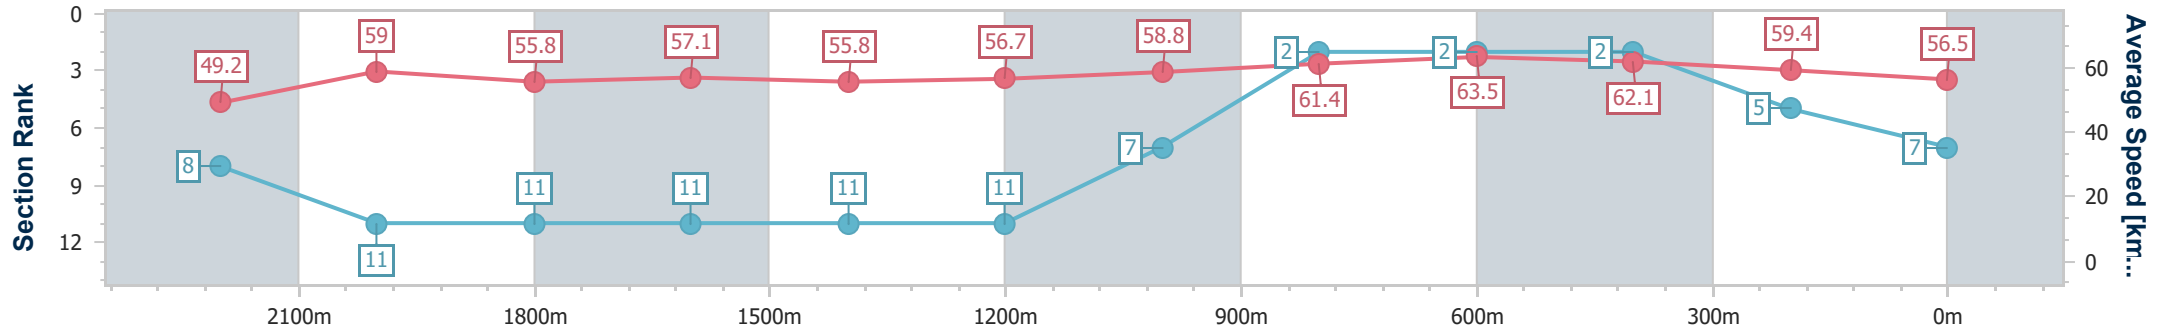

- [] Ranking at each section and finish
- .-.- No data available at this section
- NA No data available

Horse/Jockey Name	Southern Stock
Final Rank	7
Fastest Section Time (Section)	0:11.51 (800m)
Top Speed [km/h] (Section)	64.3 (800m)
Race State	Finished

Eagle Farm QLD Professional
Race 3: LIVING TURF PREMIER'S CUP - 2400m

27 May 2023 - 12:53
Track Rating: Good 4, Weather: Fine, Rail Position: True Entire Course

BRISBANE RACING CLUB

Section	Overall	2200m	2000m	1800m	1600m	1400m	1200m	1000m	800m	600m	400m	200m
Section Times	2:30.44 [7] (0:14.65)	2:15.79 [8] (0:12.20)	2:03.59 [11] (0:12.92)	1:50.67 [11] (0:12.69)	1:37.98 [11] (0:13.04)	1:24.94 [11] (0:12.73)	1:12.21 [11] (0:12.26)	0:59.95 [7] (0:11.88)	0:48.07 [2] (0:11.51)	0:36.56 [2] (0:11.65)	0:24.91 [2] (0:12.12)	0:12.79 [5] (0:12.79)
Average Speed [km/h]	49.2	59.0	55.8	57.1	55.8	56.7	58.8	61.4	63.5	62.1	59.4	56.5
Top Speed [km/h]	59.2	60.0	57.9	59.0	56.9	57.1	60.9	62.7	64.3	64.1	61.2	58.2
Avg. Dist. to Rail [m]	5.8	1.0	0.6	1.4	2.6	3.0	3.6	2.7	3.3	1.1	0.9	1.1
Avg. Stride Freq. [Hz]	2.2	2.3	2.2	2.2	2.1	2.1	2.2	2.2	2.3	2.3	2.3	2.2
Avg. Stride Length [m]	6.3	7.3	7.2	7.3	7.4	7.4	7.5	7.6	7.7	7.6	7.2	7.1