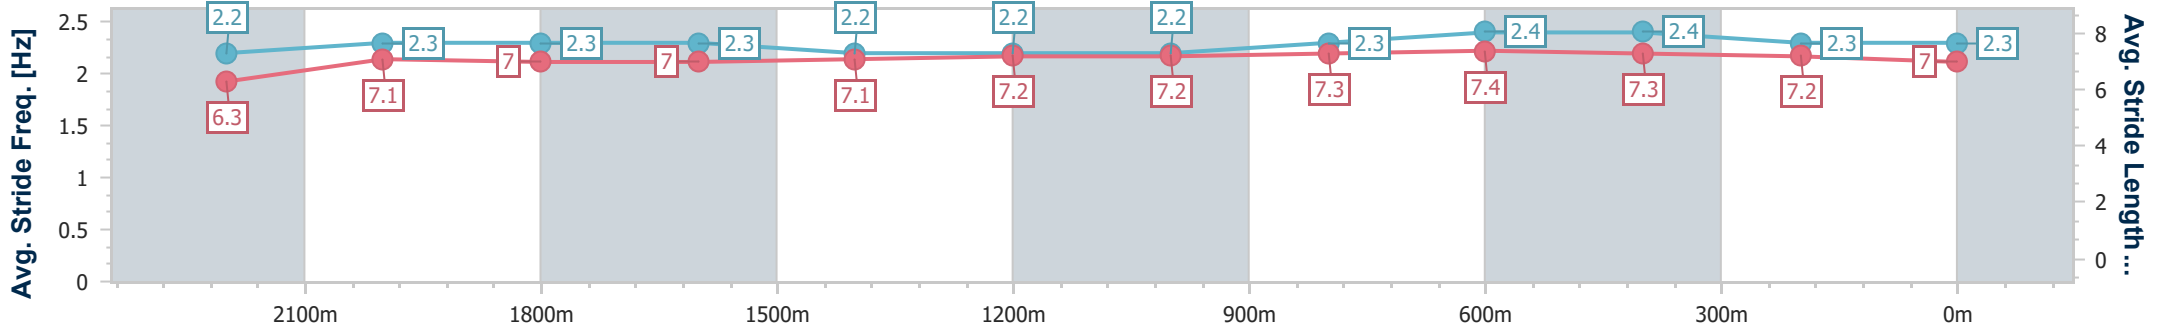

Horse/Jockey Name	Tappy's Lad
Final Rank	6
Fastest Section Time (Section)	0:11.63 (600m)
Top Speed [km/h] (Section)	64.0 (600m)
Race State	Finished

Eagle Farm QLD Professional
Race 3: LIVING TURF PREMIER'S CUP - 2400m

27 May 2023 - 12:53
Track Rating: Good 4, Weather: Fine, Rail Position: True Entire Course

BRISBANE RACING CLUB

Section	Overall	2200m	2000m	1800m	1600m	1400m	1200m	1000m	800m	600m	400m	200m
Section Times	2:30.41 [6] (0:14.24)	2:16.17 [5] (0:12.01)	2:04.16 [5] (0:12.63)	1:51.53 [6] (0:12.89)	1:38.64 [6] (0:12.99)	1:25.65 [6] (0:12.76)	1:12.89 [6] (0:12.76)	1:00.13 [6] (0:12.46)	0:47.67 [7] (0:11.73)	0:35.94 [8] (0:11.63)	0:24.31 [6] (0:11.81)	0:12.50 [6] (0:12.50)
Average Speed [km/h]	50.5	60.0	57.1	56.7	56.2	56.6	56.4	58.9	62.6	63.0	60.9	58.0
Top Speed [km/h]	60.4	61.1	58.3	57.7	57.5	57.9	57.2	62.5	63.2	64.0	62.6	59.2
Avg. Dist. to Rail [m]	4.0	0.4	0.7	2.7	3.6	3.3	3.6	3.7	4.4	3.4	4.2	3.7
Avg. Stride Freq. [Hz]	2.2	2.3	2.3	2.3	2.2	2.2	2.2	2.3	2.4	2.4	2.3	2.3
Avg. Stride Length [m]	6.3	7.1	7.0	7.0	7.1	7.2	7.2	7.3	7.4	7.3	7.2	7.0

- [ ] Ranking at each section and finish
- -.-.- No data available at this section
- NA No data available