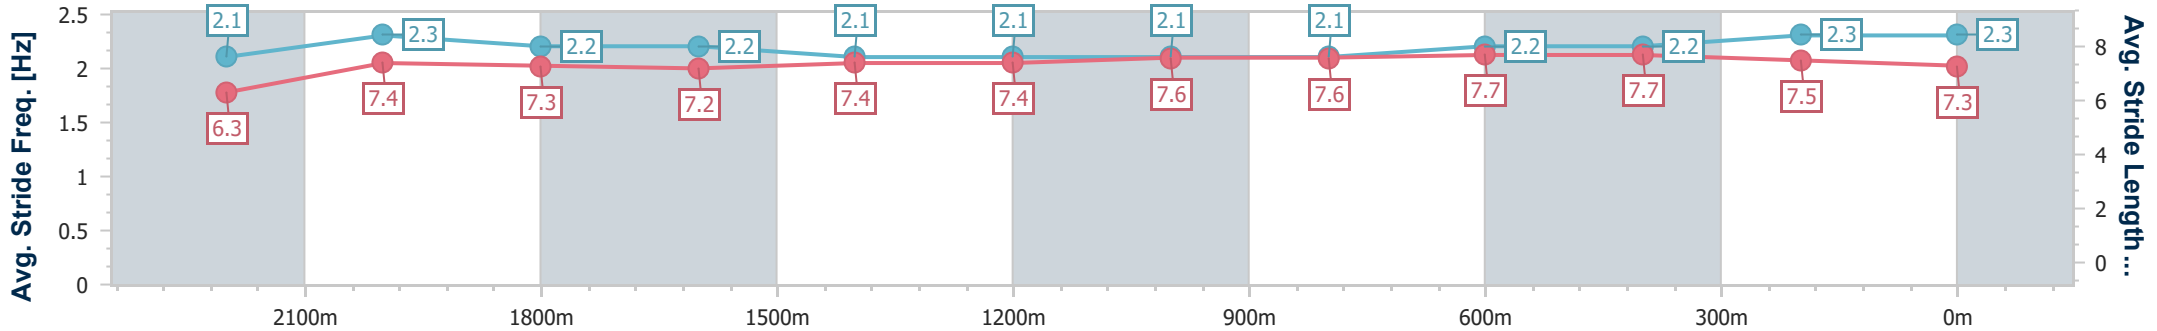

Eagle Farm QLD Professional
Race 3: LIVING TURF PREMIER'S CUP - 2400m

27 May 2023 - 12:53
Track Rating: Good 4, Weather: Fine, Rail Position: True Entire Course

BRISBANE RACING CLUB

Section	Overall	2200m	2000m	1800m	1600m	1400m	1200m	1000m	800m	600m	400m	200m
Section Times	2:29.78 [3] (0:14.90)	2:14.88 [13] (0:11.78)	2:03.10 [9] (0:12.45)	1:50.65 [8] (0:12.94)	1:37.71 [8] (0:12.90)	1:24.81 [8] (0:12.79)	1:12.02 [8] (0:12.77)	0:59.25 [9] (0:12.41)	0:46.84 [9] (0:11.49)	0:35.35 [7] (0:11.56)	0:23.79 [5] (0:11.62)	0:12.17 [4] (0:12.17)
Average Speed [km/h]	48.3	61.1	57.7	56.2	56.3	56.4	56.4	58.6	62.9	62.4	61.9	59.5
Top Speed [km/h]	59.9	62.7	60.0	58.1	57.2	57.2	57.1	62.2	64.3	63.7	62.9	61.5
Avg. Dist. to Rail [m]	6.1	0.4	0.7	1.8	2.2	2.1	2.8	1.9	0.7	0.5	1.7	0.4
Avg. Stride Freq. [Hz]	2.1	2.3	2.2	2.2	2.1	2.1	2.1	2.1	2.2	2.2	2.3	2.3
Avg. Stride Length [m]	6.3	7.4	7.3	7.2	7.4	7.4	7.6	7.6	7.7	7.7	7.5	7.3