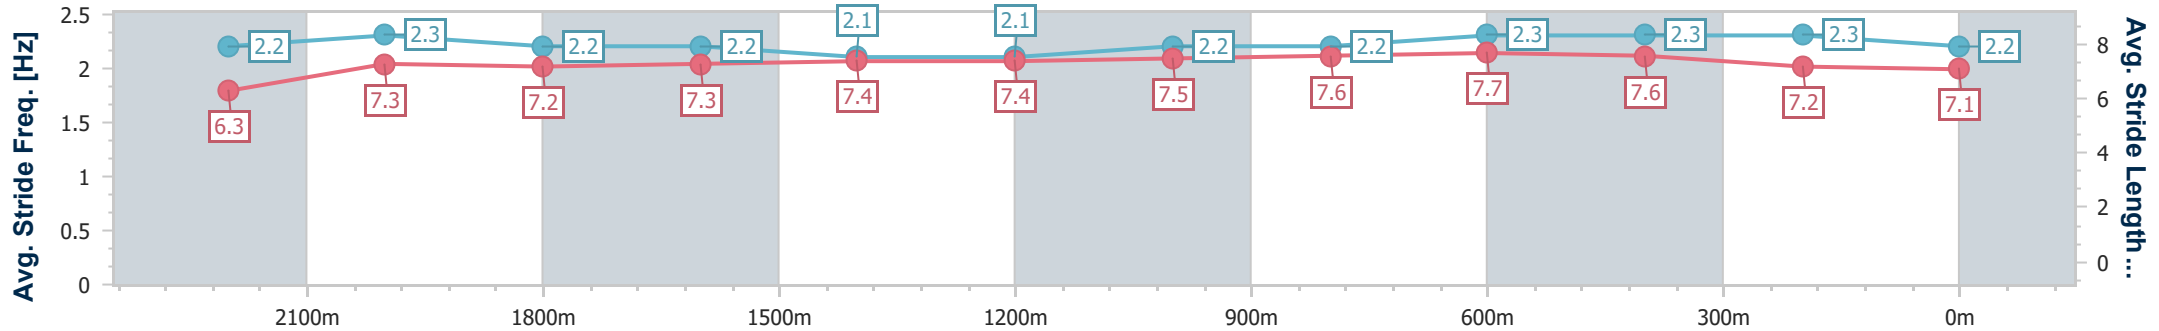

- [] Ranking at each section and finish
- .-.- No data available at this section
- NA No data available

Horse/Jockey Name	Southern Stock
Final Rank	7
Fastest Section Time (Section)	0:11.51 (800m)
Top Speed [km/h] (Section)	64.3 (800m)
Race State	Finished

Eagle Farm QLD Professional
Race 3: LIVING TURF PREMIER'S CUP - 2400m

27 May 2023 - 12:53
Track Rating: Good 4, Weather: Fine, Rail Position: True Entire Course

BRISBANE RACING CLUB

Section	Overall	2200m	2000m	1800m	1600m	1400m	1200m	1000m	800m	600m	400m	200m
Section Times	2:30.44 [7] (0:14.65)	2:15.79 [8] (0:12.20)	2:03.59 [11] (0:12.92)	1:50.67 [11] (0:12.69)	1:37.98 [11] (0:13.04)	1:24.94 [11] (0:12.73)	1:12.21 [11] (0:12.26)	0:59.95 [7] (0:11.88)	0:48.07 [2] (0:11.51)	0:36.56 [2] (0:11.65)	0:24.91 [2] (0:12.12)	0:12.79 [5] (0:12.79)
Average Speed [km/h]	49.2	59.0	55.8	57.1	55.8	56.7	58.8	61.4	63.5	62.1	59.4	56.5
Top Speed [km/h]	59.2	60.0	57.9	59.0	56.9	57.1	60.9	62.7	64.3	64.1	61.2	58.2
Avg. Dist. to Rail [m]	5.8	1.0	0.6	1.4	2.6	3.0	3.6	2.7	3.3	1.1	0.9	1.1
Avg. Stride Freq. [Hz]	2.2	2.3	2.2	2.2	2.1	2.1	2.2	2.2	2.3	2.3	2.3	2.2
Avg. Stride Length [m]	6.3	7.3	7.2	7.3	7.4	7.4	7.5	7.6	7.7	7.6	7.2	7.1