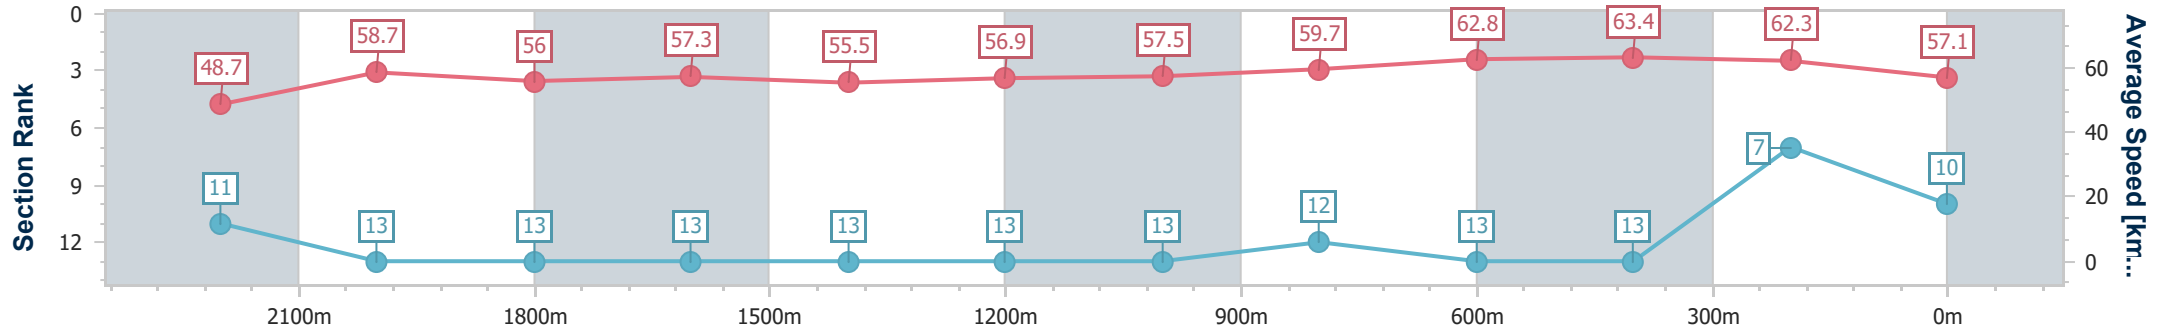

- [] Ranking at each section and finish
- .-.- No data available at this section
- NA No data available

Horse/Jockey Name	London Banker
Final Rank	10
Fastest Section Time (Section)	0:11.56 (400m)
Top Speed [km/h] (Section)	64.3 (600m)
Race State	Finished

Eagle Farm QLD Professional
Race 3: LIVING TURF PREMIER'S CUP - 2400m

27 May 2023 - 12:53
Track Rating: Good 4, Weather: Fine, Rail Position: True Entire Course

BRISBANE RACING CLUB

Section	Overall	2200m	2000m	1800m	1600m	1400m	1200m	1000m	800m	600m	400m	200m
Section Times	2:30.80 [10] (0:14.83)	2:15.97 [11] (0:12.28)	2:03.69 [13] (0:12.89)	1:50.80 [13] (0:12.75)	1:38.05 [13] (0:13.14)	1:24.91 [13] (0:12.70)	1:12.21 [13] (0:12.53)	0:59.68 [13] (0:12.28)	0:47.40 [12] (0:11.61)	0:35.79 [13] (0:11.57)	0:24.22 [13] (0:11.56)	0:12.66 [7] (0:12.66)
Average Speed [km/h]	48.7	58.7	56.0	57.3	55.5	56.9	57.5	59.7	62.8	63.4	62.3	57.1
Top Speed [km/h]	59.0	59.2	58.5	58.8	57.6	57.6	59.0	62.9	63.7	64.3	63.9	59.8
Avg. Dist. to Rail [m]	6.7	1.1	0.9	2.7	3.7	3.7	4.1	3.2	3.0	3.8	7.5	6.9
Avg. Stride Freq. [Hz]	2.2	2.3	2.2	2.2	2.1	2.2	2.2	2.2	2.3	2.3	2.3	2.2
Avg. Stride Length [m]	6.3	7.2	7.1	7.3	7.3	7.4	7.4	7.5	7.7	7.6	7.5	7.0