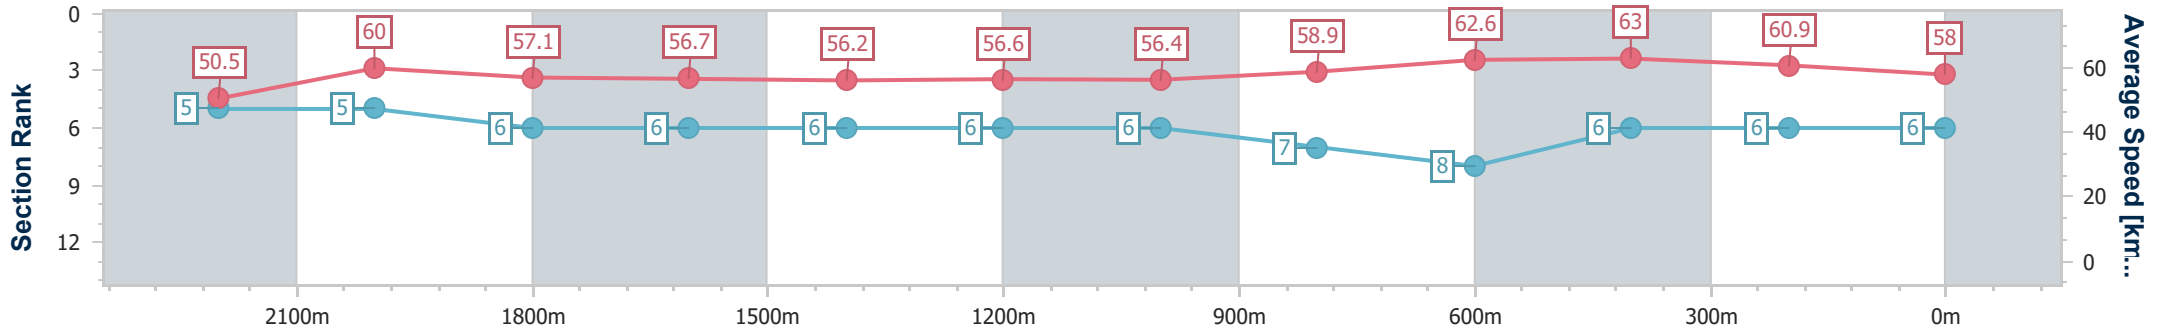

Horse/Jockey Name	Tappy's Lad
Final Rank	6
Fastest Section Time (Section)	0:11.63 (600m)
Top Speed [km/h] (Section)	64.0 (600m)
Race State	Finished

Eagle Farm QLD Professional
Race 3: LIVING TURF PREMIER'S CUP - 2400m

27 May 2023 - 12:53
Track Rating: Good 4, Weather: Fine, Rail Position: True Entire Course

BRISBANE RACING CLUB

Section	Overall	2200m	2000m	1800m	1600m	1400m	1200m	1000m	800m	600m	400m	200m
Section Times	2:30.41 [6] (0:14.24)	2:16.17 [5] (0:12.01)	2:04.16 [5] (0:12.63)	1:51.53 [6] (0:12.89)	1:38.64 [6] (0:12.99)	1:25.65 [6] (0:12.76)	1:12.89 [6] (0:12.76)	1:00.13 [6] (0:12.46)	0:47.67 [7] (0:11.73)	0:35.94 [8] (0:11.63)	0:24.31 [6] (0:11.81)	0:12.50 [6] (0:12.50)
Average Speed [km/h]	50.5	60.0	57.1	56.7	56.2	56.6	56.4	58.9	62.6	63.0	60.9	58.0
Top Speed [km/h]	60.4	61.1	58.3	57.7	57.5	57.9	57.2	62.5	63.2	64.0	62.6	59.2
Avg. Dist. to Rail [m]	4.0	0.4	0.7	2.7	3.6	3.3	3.6	3.7	4.4	3.4	4.2	3.7
Avg. Stride Freq. [Hz]	2.2	2.3	2.3	2.3	2.2	2.2	2.2	2.3	2.4	2.4	2.3	2.3
Avg. Stride Length [m]	6.3	7.1	7.0	7.0	7.1	7.2	7.2	7.3	7.4	7.3	7.2	7.0

- [ ] Ranking at each section and finish
- -.-.- No data available at this section
- NA No data available