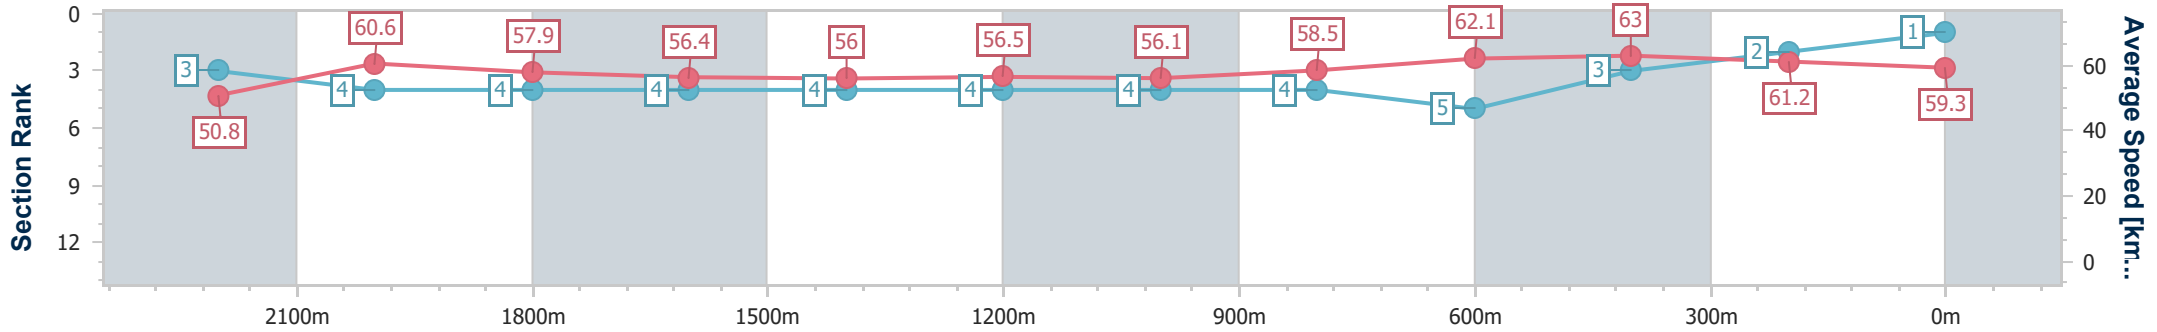

Horse/Jockey Name	Kukeracha
Final Rank	1
Fastest Section Time (Section)	0:11.48 (600m)
Top Speed [km/h] (Section)	63.7 (600m)
Race State	Finished

Eagle Farm QLD Professional
Race 3: LIVING TURF PREMIER'S CUP - 2400m

27 May 2023 - 12:53
Track Rating: Good 4, Weather: Fine, Rail Position: True Entire Course

BRISBANE RACING CLUB

Section	Overall	2200m	2000m	1800m	1600m	1400m	1200m	1000m	800m	600m	400m	200m
Section Times	2:29.77 [1] (0:14.22)	2:15.55 [3] (0:11.90)	2:03.65 [4] (0:12.46)	1:51.19 [4] (0:12.91)	1:38.28 [4] (0:12.98)	1:25.30 [4] (0:12.80)	1:12.50 [4] (0:12.85)	0:59.65 [4] (0:12.48)	0:47.17 [4] (0:11.73)	0:35.44 [5] (0:11.48)	0:23.96 [3] (0:11.76)	0:12.20 [2] (0:12.20)
Average Speed [km/h]	50.8	60.6	57.9	56.4	56.0	56.5	56.1	58.5	62.1	63.0	61.2	59.3
Top Speed [km/h]	62.7	62.4	59.0	57.4	56.7	57.4	56.7	61.8	63.6	63.7	62.7	61.0
Avg. Dist. to Rail [m]	4.1	2.1	0.7	2.1	3.0	3.0	3.5	2.6	2.7	1.0	0.5	1.0
Avg. Stride Freq. [Hz]	2.3	2.3	2.2	2.2	2.2	2.2	2.2	2.2	2.3	2.4	2.3	2.3
Avg. Stride Length [m]	6.2	7.3	7.2	7.2	7.2	7.3	7.2	7.3	7.4	7.4	7.3	7.1