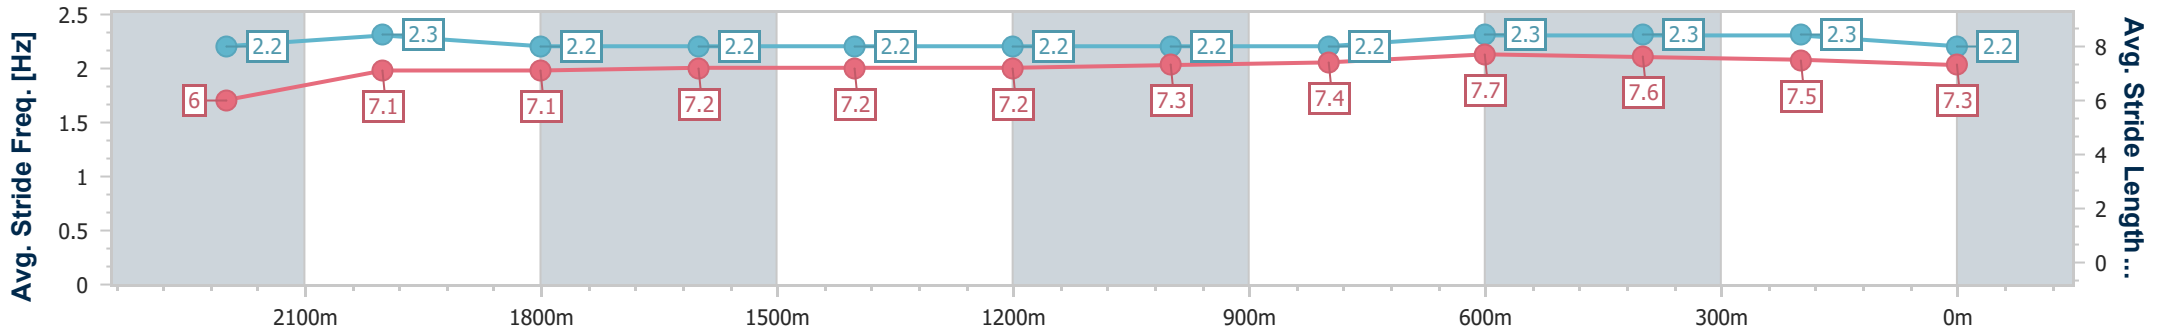

Horse/Jockey Name	Yaphet
Final Rank	5
Fastest Section Time (Section)	0:11.44 (800m)
Top Speed [km/h] (Section)	63.8 (800m)
Race State	Finished

Eagle Farm QLD Professional
Race 3: LIVING TURF PREMIER'S CUP - 2400m

27 May 2023 - 12:53
Track Rating: Good 4, Weather: Fine, Rail Position: True Entire Course

BRISBANE RACING CLUB

Section	Overall	2200m	2000m	1800m	1600m	1400m	1200m	1000m	800m	600m	400m	200m
Section Times	2:30.39 [5] (0:14.84)	2:15.55 [12] (0:12.18)	2:03.37 [12] (0:12.89)	1:50.48 [12] (0:12.71)	1:37.77 [12] (0:13.06)	1:24.71 [12] (0:12.71)	1:12.00 [12] (0:12.61)	0:59.39 [12] (0:12.56)	0:46.83 [13] (0:11.44)	0:35.39 [12] (0:11.56)	0:23.83 [12] (0:11.61)	0:12.22 [10] (0:12.22)
Average Speed [km/h]	48.6	59.2	55.8	56.9	55.5	56.7	57.2	57.9	63.3	62.7	62.1	59.1
Top Speed [km/h]	60.0	60.3	58.0	57.7	56.8	57.1	58.4	62.4	63.8	63.8	62.6	61.2
Avg. Dist. to Rail [m]	6.9	0.7	0.5	0.9	2.0	2.0	2.6	2.3	1.3	1.4	1.2	0.5
Avg. Stride Freq. [Hz]	2.2	2.3	2.2	2.2	2.2	2.2	2.2	2.2	2.3	2.3	2.3	2.2
Avg. Stride Length [m]	6.0	7.1	7.1	7.2	7.2	7.2	7.3	7.4	7.7	7.6	7.5	7.3

- [ ] Ranking at each section and finish
- -.-.- No data available at this section
- NA No data available