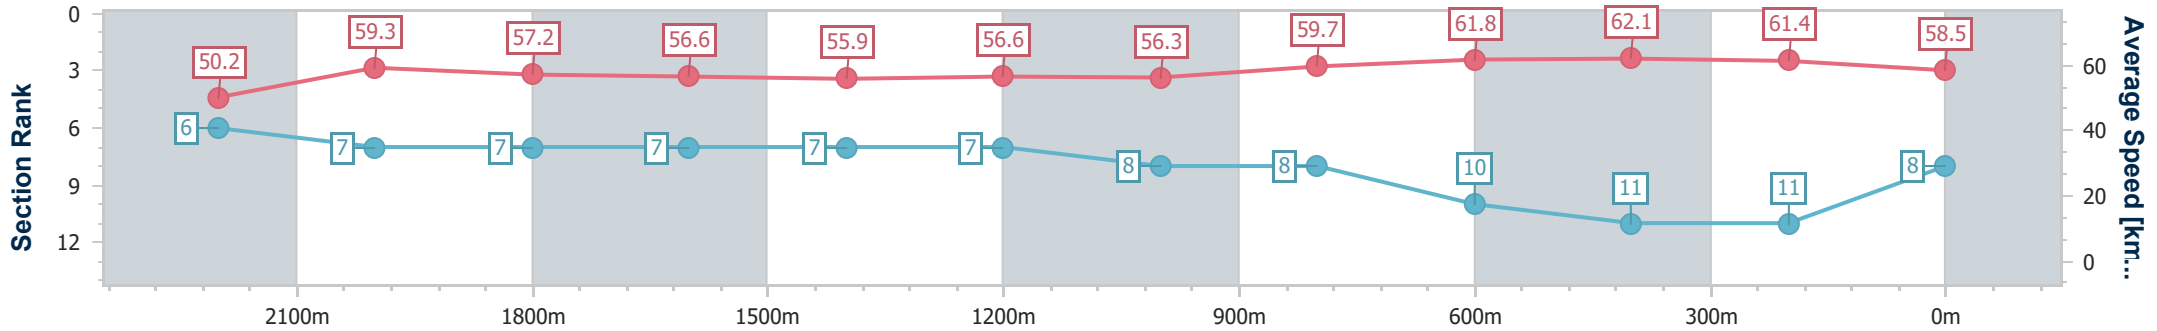

Eagle Farm QLD Professional

Race 3: LIVING TURF PREMIER'S CUP - 2400m

27 May 2023 - 12:53

Track Rating: Good 4, Weather: Fine, Rail Position: True Entire Course

BRISBANE RACING CLUB

Section	Overall	2200m	2000m	1800m	1600m	1400m	1200m	1000m	800m	600m	400m	200m
Section Times	2:30.53 [8] (0:14.37)	2:16.16 [6] (0:12.15)	2:04.01 [7] (0:12.58)	1:51.43 [7] (0:12.83)	1:38.60 [7] (0:13.02)	1:25.58 [7] (0:12.77)	1:12.81 [7] (0:12.80)	1:00.01 [8] (0:12.30)	0:47.71 [8] (0:11.85)	0:35.86 [10] (0:11.77)	0:24.09 [11] (0:11.73)	0:12.36 [11] (0:12.36)
Average Speed [km/h]	50.2	59.3	57.2	56.6	55.9	56.6	56.3	59.7	61.8	62.1	61.4	58.5
Top Speed [km/h]	59.8	60.5	58.6	57.9	56.5	57.4	56.8	62.3	62.9	62.9	62.3	60.4
Avg. Dist. to Rail [m]	8.4	0.9	0.7	1.8	3.0	3.0	3.7	3.8	3.7	3.1	5.7	6.2
Avg. Stride Freq. [Hz]	2.1	2.2	2.2	2.1	2.1	2.1	2.1	2.2	2.2	2.2	2.3	2.2
Avg. Stride Length [m]	6.6	7.4	7.4	7.3	7.3	7.3	7.5	7.6	7.6	7.7	7.6	7.3