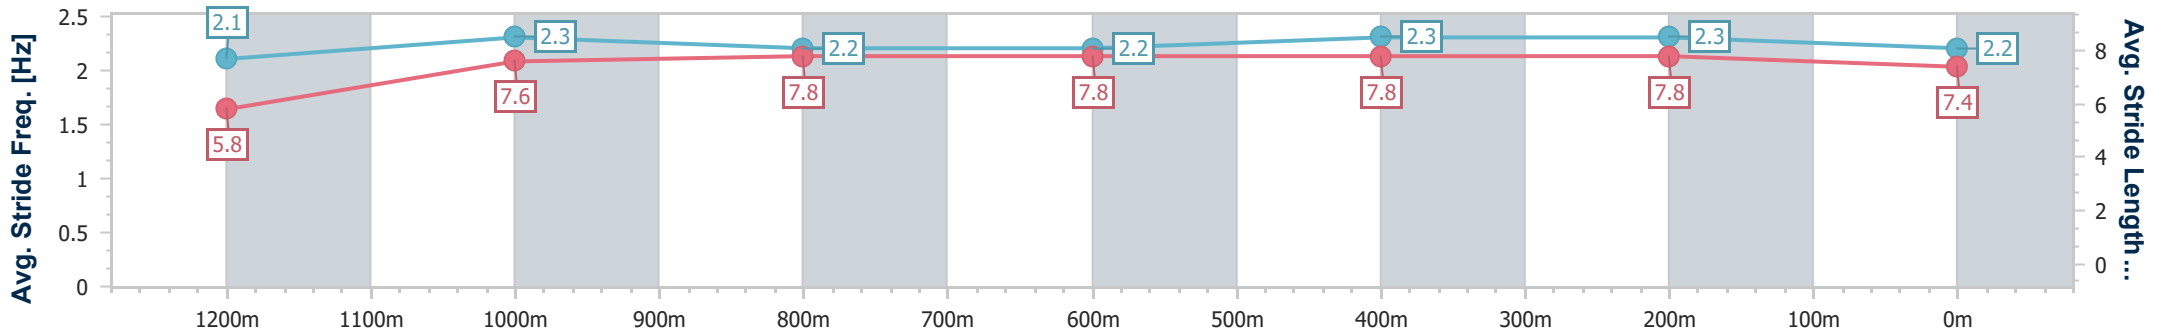

Eagle Farm QLD Professional

Race 8: EVA AIR KINGSFORD SMITH CUP - 1300m

27 May 2023 - 15:58

Track Rating: Good 4, Weather: Fine, Rail Position: True Entire Course

BRISBANE RACING CLUB

Section	Overall	1200m	1000m	800m	600m	400m	200m
Section Times	1:16.88 [8] (0:08.21)	1:08.67 [13] (0:11.39)	0:57.28 [14] (0:11.48)	0:45.80 [15] (0:11.58)	0:34.22 [15] (0:11.10)	0:23.12 [13] (0:11.03)	0:12.09 [12] (0:12.09)
Average Speed [km/h]	44.3	62.6	62.9	62.3	64.9	65.2	59.5
Top Speed [km/h]	55.4	65.3	65.4	64.9	68.1	68.2	64.8
Avg. Dist. to Rail [m]	20.8	3.7	1.8	1.8	1.4	2.2	2.2
Avg. Stride Freq. [Hz]	2.1	2.3	2.2	2.2	2.3	2.3	2.2
Avg. Stride Length [m]	5.8	7.6	7.8	7.8	7.8	7.8	7.4

- [] Ranking at each section and finish
- .-.- No data available at this section
- NA No data available

Horse/Jockey Name	A Case Of You
Final Rank	9
Fastest Section Time (Section)	0:07.85 (Overall)
Top Speed [km/h] (Section)	68.2 (1200m)
Race State	Finished