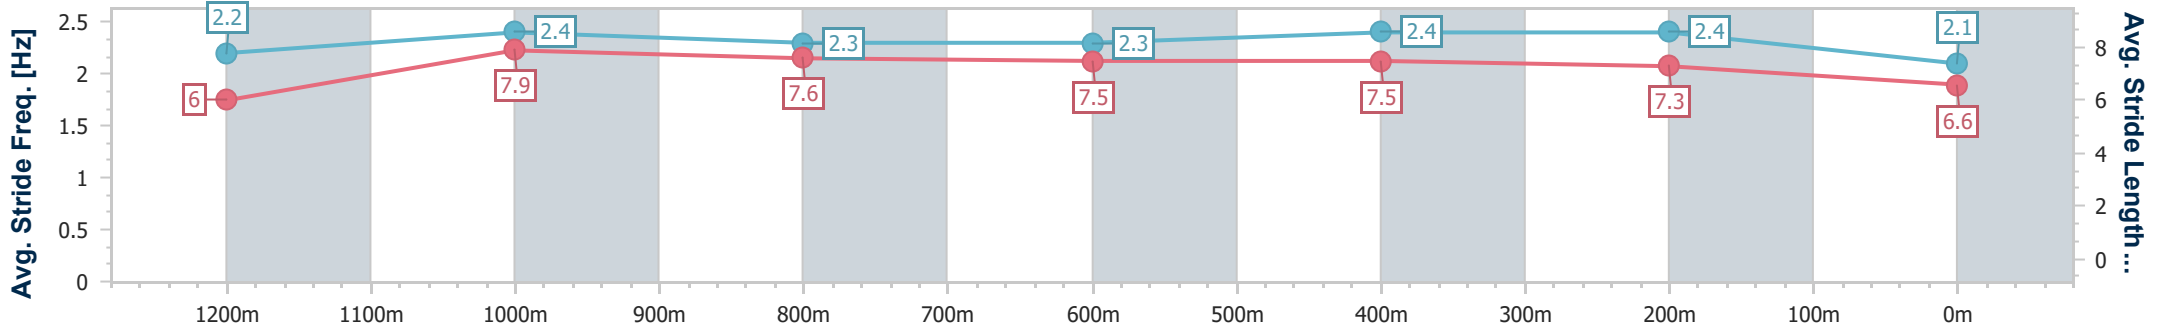

Eagle Farm QLD Professional

Race 8: EVA AIR KINGSFORD SMITH CUP - 1300m

27 May 2023 - 15:58

Track Rating: Good 4, Weather: Fine, Rail Position: True Entire Course

BRISBANE RACING CLUB

Section	Overall	1200m	1000m	800m	600m	400m	200m
Section Times	1:18.26 [15] (0:07.53)	1:10.73 [1] (0:10.80)	0:59.93 [1] (0:11.39)	0:48.54 [1] (0:11.68)	0:36.86 [1] (0:11.29)	0:25.57 [1] (0:11.39)	0:14.18 [3] (0:14.18)
Average Speed [km/h]	48.2	66.8	63.7	62.1	63.6	62.9	50.8
Top Speed [km/h]	60.9	67.8	66.8	64.1	65.7	65.7	62.8
Avg. Dist. to Rail [m]	12.9	2.0	2.1	1.6	0.3	0.1	0.5
Avg. Stride Freq. [Hz]	2.2	2.4	2.3	2.3	2.4	2.4	2.1
Avg. Stride Length [m]	6.0	7.9	7.6	7.5	7.5	7.3	6.6