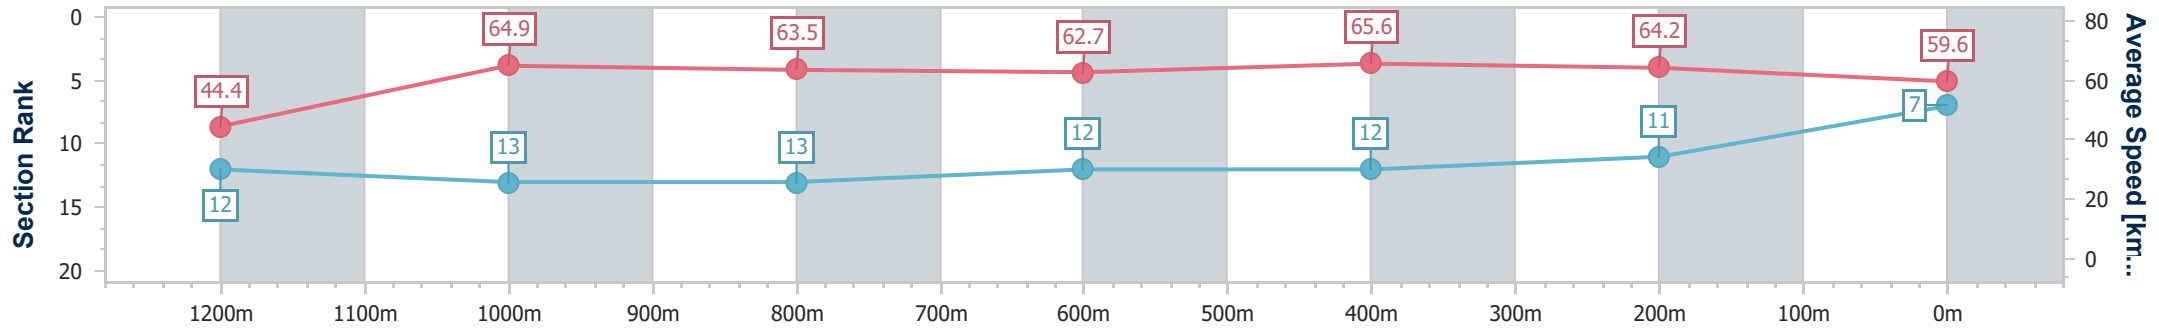

Eagle Farm QLD Professional

Race 8: EVA AIR KINGSFORD SMITH CUP - 1300m

27 May 2023 - 15:58

Track Rating: Good 4, Weather: Fine, Rail Position: True Entire Course

BRISBANE RACING CLUB

Section	Overall	1200m	1000m	800m	600m	400m	200m
Section Times	1:16.80 [7] (0:08.18)	1:08.62 [12] (0:11.10)	0:57.52 [13] (0:11.53)	0:45.99 [13] (0:11.56)	0:34.43 [12] (0:11.11)	0:23.32 [12] (0:11.21)	0:12.11 [11] (0:12.11)
Average Speed [km/h]	44.4	64.9	63.5	62.7	65.6	64.2	59.6
Top Speed [km/h]	54.6	66.8	65.8	64.6	69.2	68.4	63.4
Avg. Dist. to Rail [m]	16.9	3.9	3.4	2.3	2.2	4.1	5.2
Avg. Stride Freq. [Hz]	2.1	2.3	2.3	2.3	2.4	2.4	2.3
Avg. Stride Length [m]	5.9	7.7	7.7	7.7	7.6	7.4	7.1