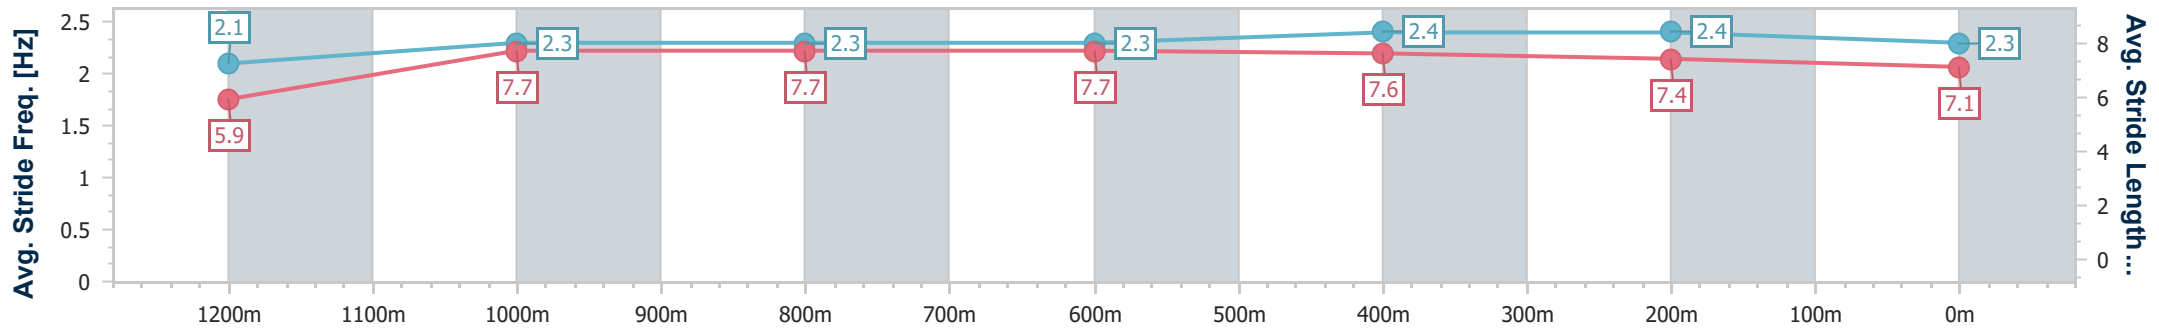

Eagle Farm QLD Professional

Race 8: EVA AIR KINGSFORD SMITH CUP - 1300m

27 May 2023 - 15:58

Track Rating: Good 4, Weather: Fine, Rail Position: True Entire Course

BRISBANE RACING CLUB

Section	Overall	1200m	1000m	800m	600m	400m	200m
Section Times	1:16.80 [7] (0:08.18)	1:08.62 [12] (0:11.10)	0:57.52 [13] (0:11.53)	0:45.99 [13] (0:11.56)	0:34.43 [12] (0:11.11)	0:23.32 [12] (0:11.21)	0:12.11 [11] (0:12.11)
Average Speed [km/h]	44.4	64.9	63.5	62.7	65.6	64.2	59.6
Top Speed [km/h]	54.6	66.8	65.8	64.6	69.2	68.4	63.4
Avg. Dist. to Rail [m]	16.9	3.9	3.4	2.3	2.2	4.1	5.2
Avg. Stride Freq. [Hz]	2.1	2.3	2.3	2.3	2.4	2.4	2.3
Avg. Stride Length [m]	5.9	7.7	7.7	7.7	7.6	7.4	7.1

- [] Ranking at each section and finish
- .-.- No data available at this section
- NA No data available

Horse/Jockey Name	Alpine Edge
Final Rank	8
Fastest Section Time (Section)	0:08.21 (Overall)
Top Speed [km/h] (Section)	68.2 (400m)
Race State	Finished