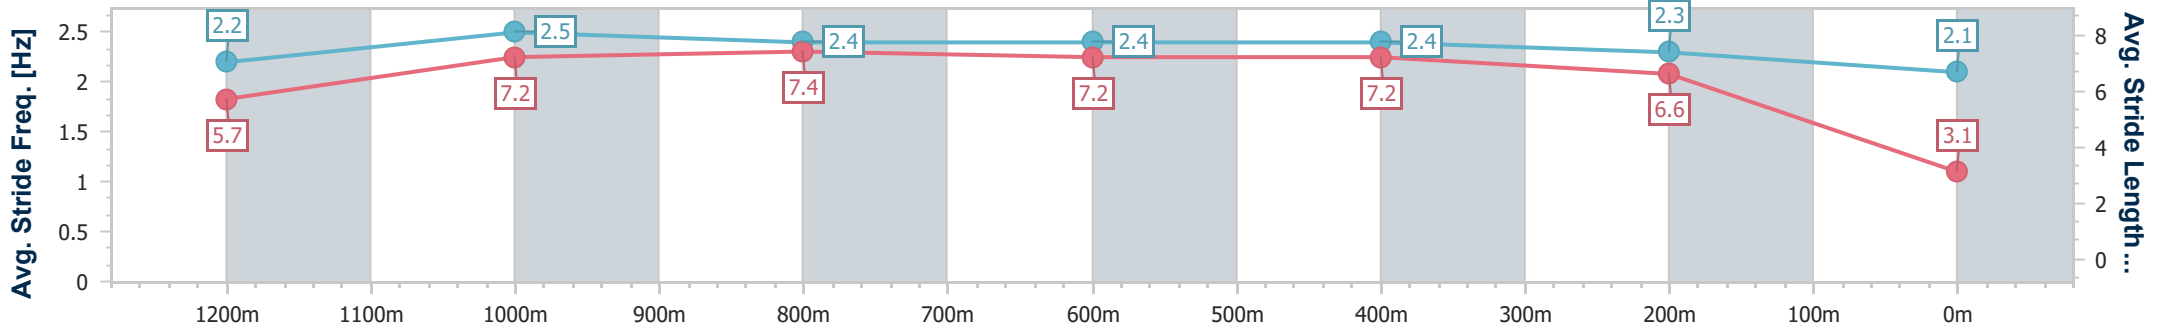

Eagle Farm QLD Professional

Race 8: EVA AIR KINGSFORD SMITH CUP - 1300m

27 May 2023 - 15:58

Track Rating: Good 4, Weather: Fine, Rail Position: True Entire Course

BRISBANE RACING CLUB

Section	Overall	1200m	1000m	800m	600m	400m	200m
Section Times	1:38.34 [16] (0:07.93)	1:30.41 [8] (0:11.04)	1:19.37 [9] (0:11.31)	1:08.06 [7] (0:11.58)	0:56.48 [6] (0:11.60)	0:44.88 [11] (0:13.44)	0:31.44 [16] (0:31.44)
Average Speed [km/h]	45.4	63.9	64.4	62.2	63.0	53.7	23.8
Top Speed [km/h]	57.1	66.5	65.7	65.3	65.1	64.9	46.8
Avg. Dist. to Rail [m]	24.3	7.5	3.6	3.7	4.2	6.9	9.2
Avg. Stride Freq. [Hz]	2.2	2.5	2.4	2.4	2.4	2.3	2.1
Avg. Stride Length [m]	5.7	7.2	7.4	7.2	7.2	6.6	3.1

- [] Ranking at each section and finish
- .-.- No data available at this section
- NA No data available