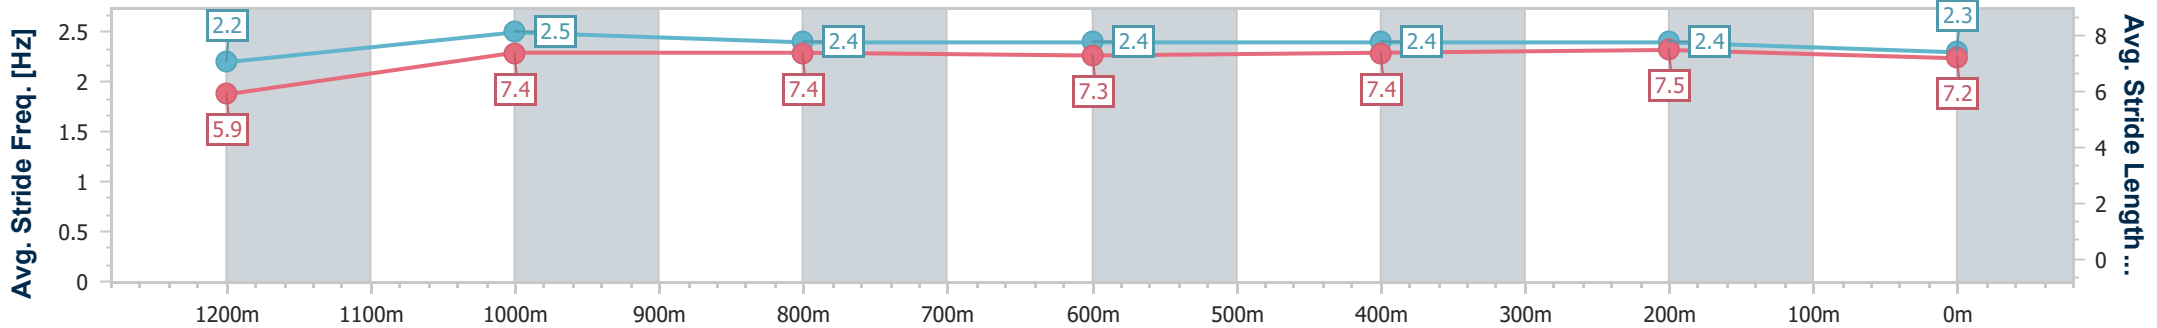

Eagle Farm QLD Professional

Race 8: EVA AIR KINGSFORD SMITH CUP - 1300m

27 May 2023 - 15:58

Track Rating: Good 4, Weather: Fine, Rail Position: True Entire Course

BRISBANE RACING CLUB

Section	Overall	1200m	1000m	800m	600m	400m	200m
Section Times	1:16.34 [4] (0:07.73)	1:08.61 [3] (0:10.89)	0:57.72 [5] (0:11.37)	0:46.35 [4] (0:11.71)	0:34.64 [4] (0:11.34)	0:23.30 [4] (0:11.18)	0:12.12 [5] (0:12.12)
Average Speed [km/h]	47.1	66.0	64.0	62.0	64.0	64.4	59.8
Top Speed [km/h]	58.0	68.2	67.0	63.9	66.1	66.7	64.2
Avg. Dist. to Rail [m]	10.9	2.1	2.0	1.2	0.4	0.4	1.7
Avg. Stride Freq. [Hz]	2.2	2.5	2.4	2.4	2.4	2.4	2.3
Avg. Stride Length [m]	5.9	7.4	7.4	7.3	7.4	7.5	7.2