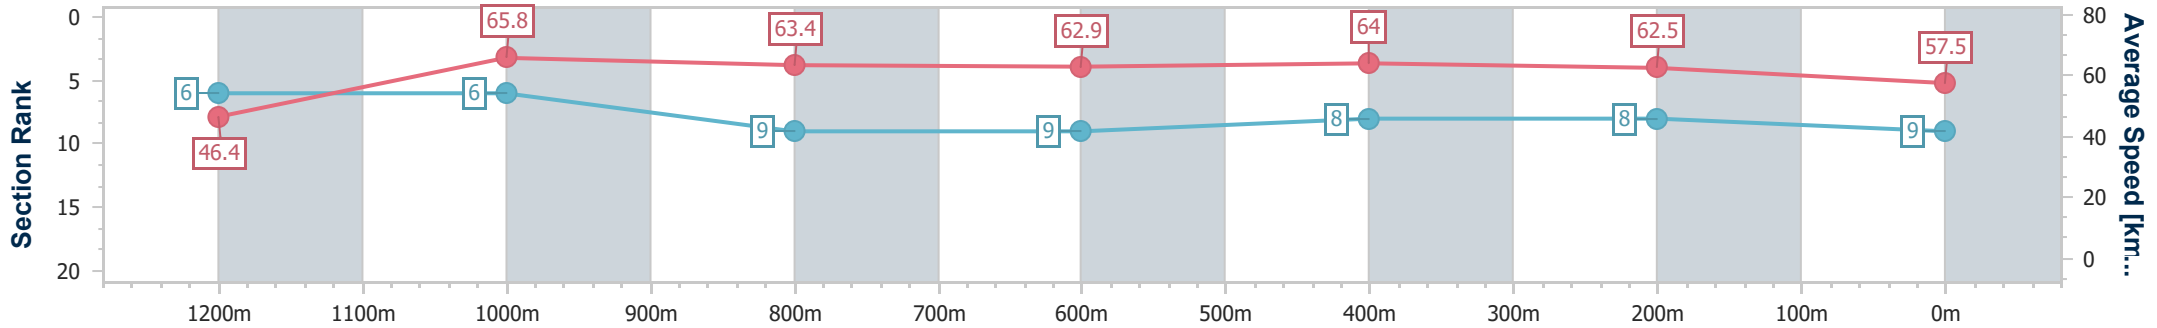

Eagle Farm QLD Professional

Race 8: EVA AIR KINGSFORD SMITH CUP - 1300m

27 May 2023 - 15:58

Track Rating: Good 4, Weather: Fine, Rail Position: True Entire Course

BRISBANE RACING CLUB

Section	Overall	1200m	1000m	800m	600m	400m	200m
Section Times	1:16.95 [9] (0:07.85)	1:09.10 [6] (0:10.96)	0:58.14 [6] (0:11.56)	0:46.58 [9] (0:11.64)	0:34.94 [9] (0:11.30)	0:23.64 [8] (0:11.23)	0:12.41 [8] (0:12.41)
Average Speed [km/h]	46.4	65.8	63.4	62.9	64.0	62.5	57.5
Top Speed [km/h]	57.9	68.2	66.4	64.5	67.2	67.4	63.4
Avg. Dist. to Rail [m]	13.9	3.9	4.1	3.2	4.1	6.6	7.8
Avg. Stride Freq. [Hz]	2.4	2.6	2.5	2.4	2.5	2.6	2.5
Avg. Stride Length [m]	5.3	7.1	7.0	7.2	7.0	6.6	6.4