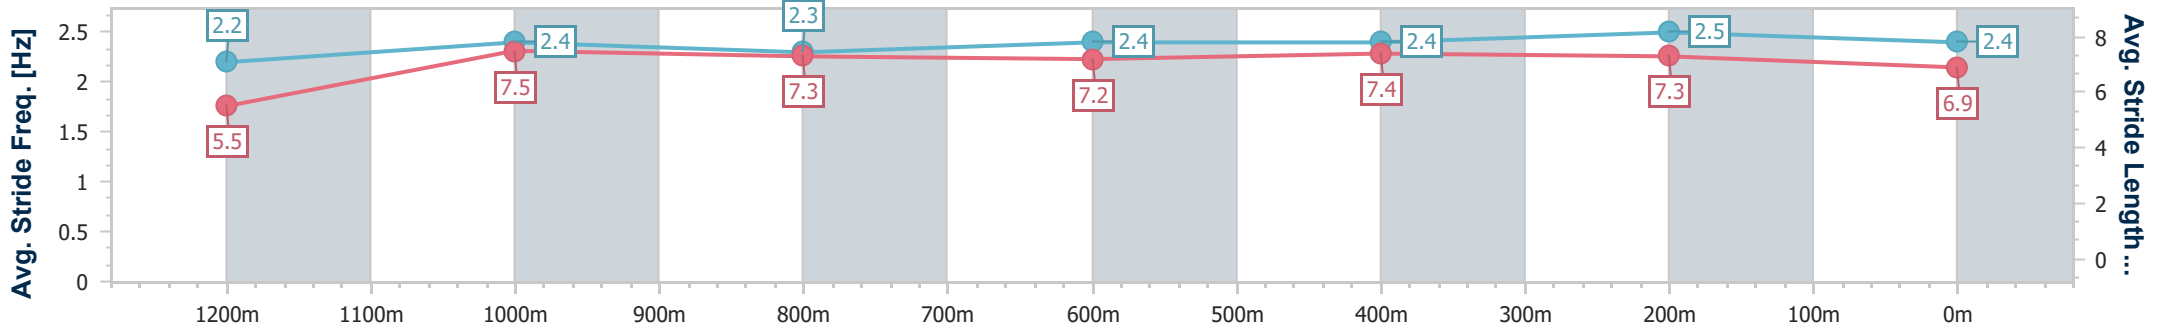

Eagle Farm QLD Professional

Race 8: EVA AIR KINGSFORD SMITH CUP - 1300m

27 May 2023 - 15:58

Track Rating: Good 4, Weather: Fine, Rail Position: True Entire Course

BRISBANE RACING CLUB

Section	Overall	1200m	1000m	800m	600m	400m	200m
Section Times	1:16.45 [5] (0:08.28)	1:08.17 [14] (0:10.95)	0:57.22 [11] (0:11.45)	0:45.77 [11] (0:11.51)	0:34.26 [11] (0:11.21)	0:23.05 [9] (0:11.00)	0:12.05 [7] (0:12.05)
Average Speed [km/h]	43.9	65.0	61.5	61.2	63.7	65.4	59.7
Top Speed [km/h]	55.8	67.3	66.7	64.9	66.9	67.6	65.7
Avg. Dist. to Rail [m]	16.7	2.5	1.7	0.7	0.7	1.1	4.3
Avg. Stride Freq. [Hz]	2.2	2.4	2.3	2.4	2.4	2.5	2.4
Avg. Stride Length [m]	5.5	7.5	7.3	7.2	7.4	7.3	6.9