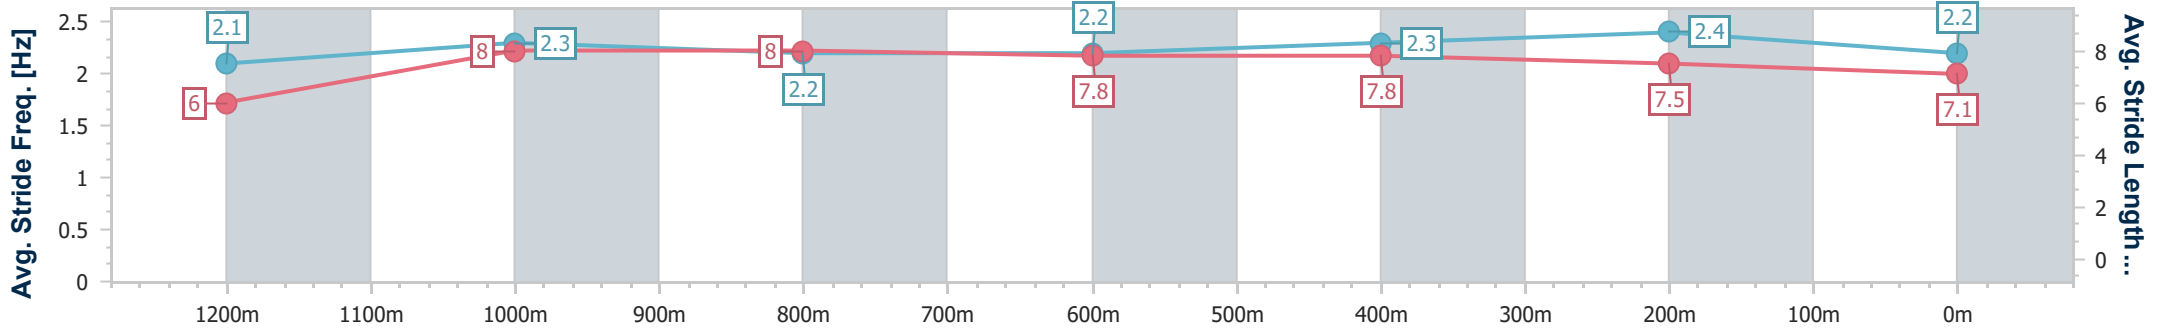

- [] Ranking at each section and finish
- .-.- No data available at this section
- NA No data available

Horse/Jockey Name	Eleven Eleven
Final Rank	14
Fastest Section Time (Section)	0:07.96 (Overall)
Top Speed [km/h] (Section)	68.0 (400m)
Race State	Finished

Eagle Farm QLD Professional

Race 8: EVA AIR KINGSFORD SMITH CUP - 1300m

27 May 2023 - 15:58

Track Rating: Good 4, Weather: Fine, Rail Position: True Entire Course

BRISBANE RACING CLUB

Section	Overall	1200m	1000m	800m	600m	400m	200m
Section Times	1:17.44 [14] (0:07.96)	1:09.48 [10] (0:11.10)	0:58.38 [10] (0:11.35)	0:47.03 [10] (0:11.68)	0:35.35 [10] (0:11.33)	0:24.02 [10] (0:11.22)	0:12.80 [9] (0:12.80)
Average Speed [km/h]	45.7	64.5	64.0	61.8	64.4	63.9	56.5
Top Speed [km/h]	56.5	66.9	66.1	64.9	67.0	68.0	63.2
Avg. Dist. to Rail [m]	20.3	5.1	2.3	2.6	3.3	4.3	5.9
Avg. Stride Freq. [Hz]	2.1	2.3	2.2	2.2	2.3	2.4	2.2
Avg. Stride Length [m]	6.0	8.0	8.0	7.8	7.8	7.5	7.1