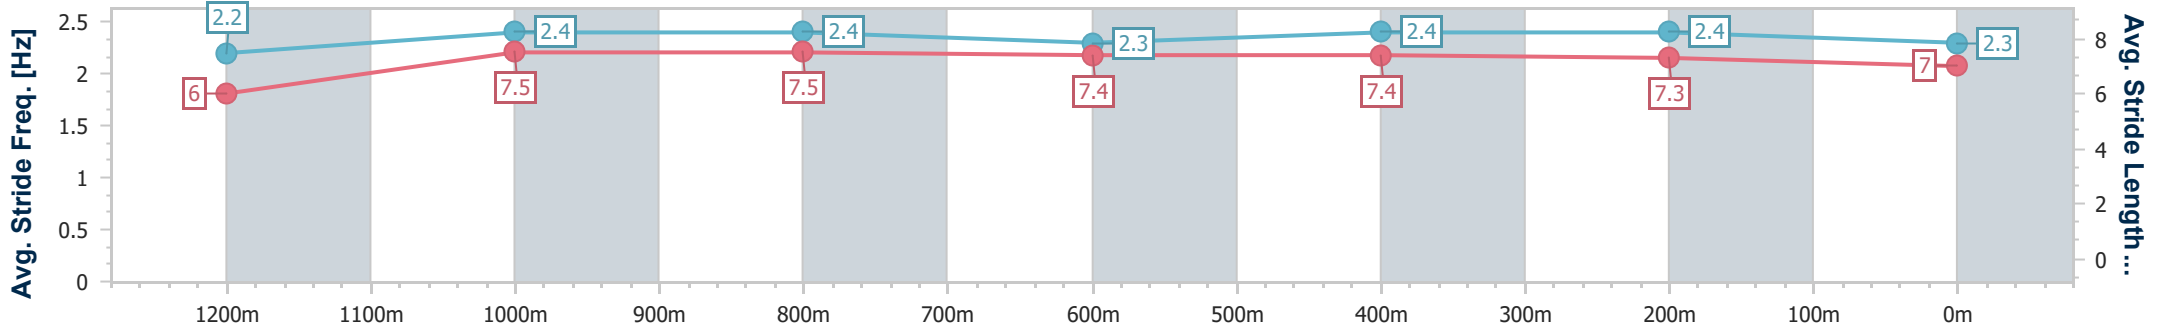

Eagle Farm QLD Professional

Race 8: EVA AIR KINGSFORD SMITH CUP - 1300m

27 May 2023 - 15:58

Track Rating: Good 4, Weather: Fine, Rail Position: True Entire Course

BRISBANE RACING CLUB

Section	Overall	1200m	1000m	800m	600m	400m	200m
Section Times	1:17.31 [13] (0:07.74)	1:09.57 [4] (0:10.86)	0:58.71 [4] (0:11.46)	0:47.25 [5] (0:11.74)	0:35.51 [5] (0:11.41)	0:24.10 [7] (0:11.44)	0:12.66 [10] (0:12.66)
Average Speed [km/h]	46.9	66.2	63.9	61.1	63.1	62.6	57.1
Top Speed [km/h]	59.5	68.1	66.7	64.5	65.0	65.1	62.1
Avg. Dist. to Rail [m]	12.4	3.3	2.9	1.9	0.7	2.8	3.9
Avg. Stride Freq. [Hz]	2.2	2.4	2.4	2.3	2.4	2.4	2.3
Avg. Stride Length [m]	6.0	7.5	7.5	7.4	7.4	7.3	7.0

- [] Ranking at each section and finish
- .-.- No data available at this section
- NA No data available

Horse/Jockey Name	Eleven Eleven
Final Rank	14
Fastest Section Time (Section)	0:07.96 (Overall)
Top Speed [km/h] (Section)	68.0 (400m)
Race State	Finished