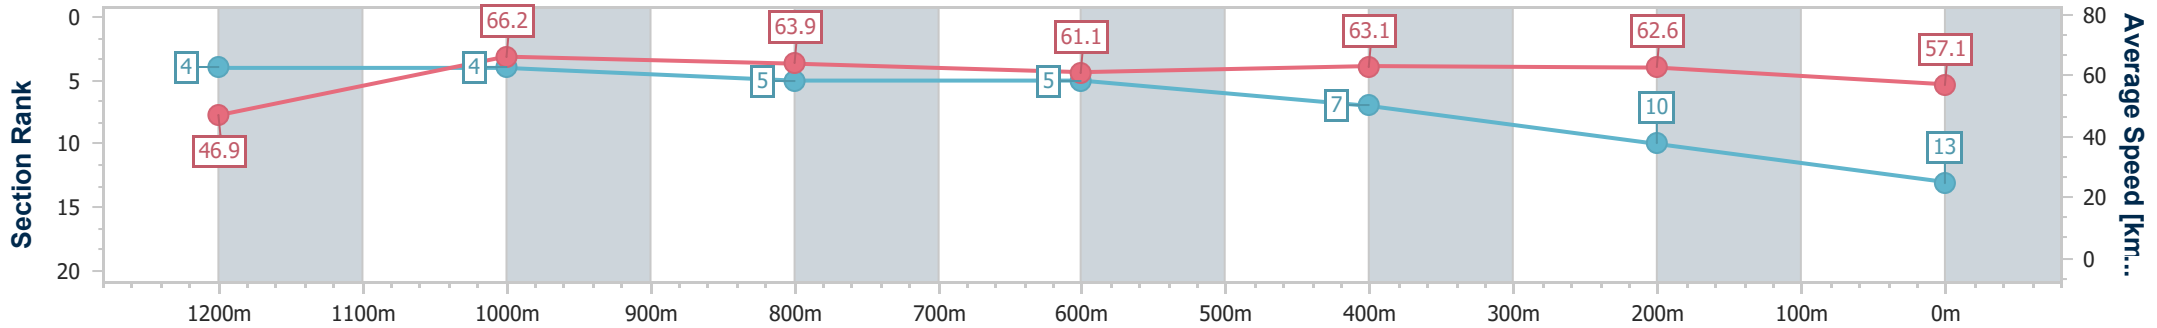

Eagle Farm QLD Professional

Race 8: EVA AIR KINGSFORD SMITH CUP - 1300m

27 May 2023 - 15:58

Track Rating: Good 4, Weather: Fine, Rail Position: True Entire Course

BRISBANE RACING CLUB

Section	Overall	1200m	1000m	800m	600m	400m	200m
Section Times	1:17.31 [13] (0:07.74)	1:09.57 [4] (0:10.86)	0:58.71 [4] (0:11.46)	0:47.25 [5] (0:11.74)	0:35.51 [5] (0:11.41)	0:24.10 [7] (0:11.44)	0:12.66 [10] (0:12.66)
Average Speed [km/h]	46.9	66.2	63.9	61.1	63.1	62.6	57.1
Top Speed [km/h]	59.5	68.1	66.7	64.5	65.0	65.1	62.1
Avg. Dist. to Rail [m]	12.4	3.3	2.9	1.9	0.7	2.8	3.9
Avg. Stride Freq. [Hz]	2.2	2.4	2.4	2.3	2.4	2.4	2.3
Avg. Stride Length [m]	6.0	7.5	7.5	7.4	7.4	7.3	7.0

- [] Ranking at each section and finish
- .-.- No data available at this section
- NA No data available

Horse/Jockey Name	Eleven Eleven
Final Rank	14
Fastest Section Time (Section)	0:07.96 (Overall)
Top Speed [km/h] (Section)	68.0 (400m)
Race State	Finished