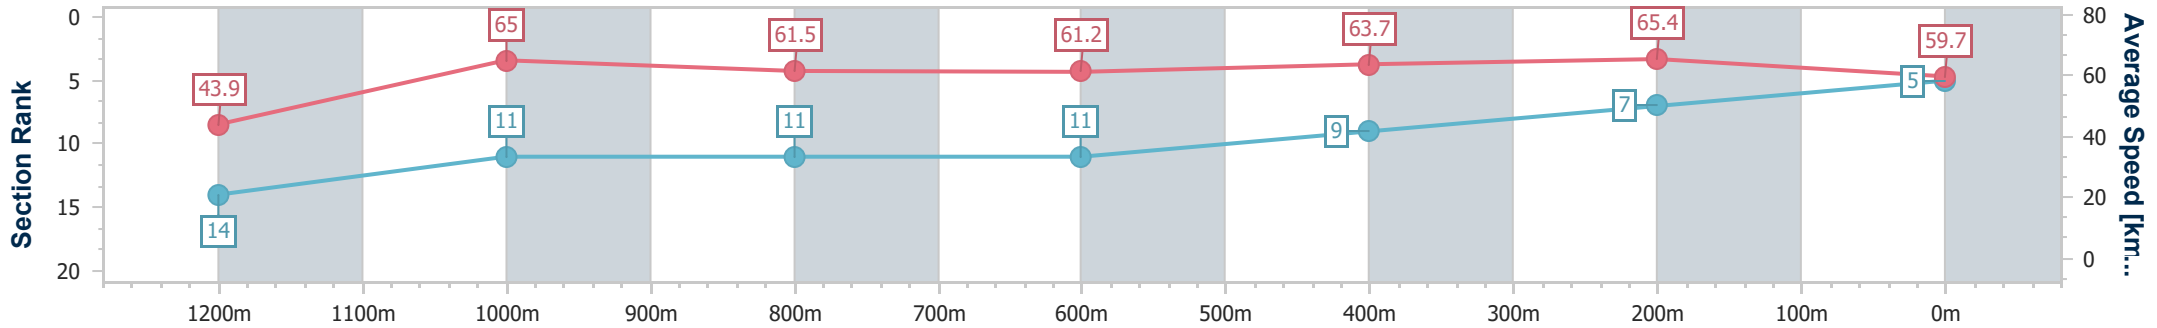

Eagle Farm QLD Professional

Race 8: EVA AIR KINGSFORD SMITH CUP - 1300m

27 May 2023 - 15:58

Track Rating: Good 4, Weather: Fine, Rail Position: True Entire Course

BRISBANE RACING CLUB

Section	Overall	1200m	1000m	800m	600m	400m	200m
Section Times	1:16.45 [5] (0:08.28)	1:08.17 [14] (0:10.95)	0:57.22 [11] (0:11.45)	0:45.77 [11] (0:11.51)	0:34.26 [11] (0:11.21)	0:23.05 [9] (0:11.00)	0:12.05 [7] (0:12.05)
Average Speed [km/h]	43.9	65.0	61.5	61.2	63.7	65.4	59.7
Top Speed [km/h]	55.8	67.3	66.7	64.9	66.9	67.6	65.7
Avg. Dist. to Rail [m]	16.7	2.5	1.7	0.7	0.7	1.1	4.3
Avg. Stride Freq. [Hz]	2.2	2.4	2.3	2.4	2.4	2.5	2.4
Avg. Stride Length [m]	5.5	7.5	7.3	7.2	7.4	7.3	6.9