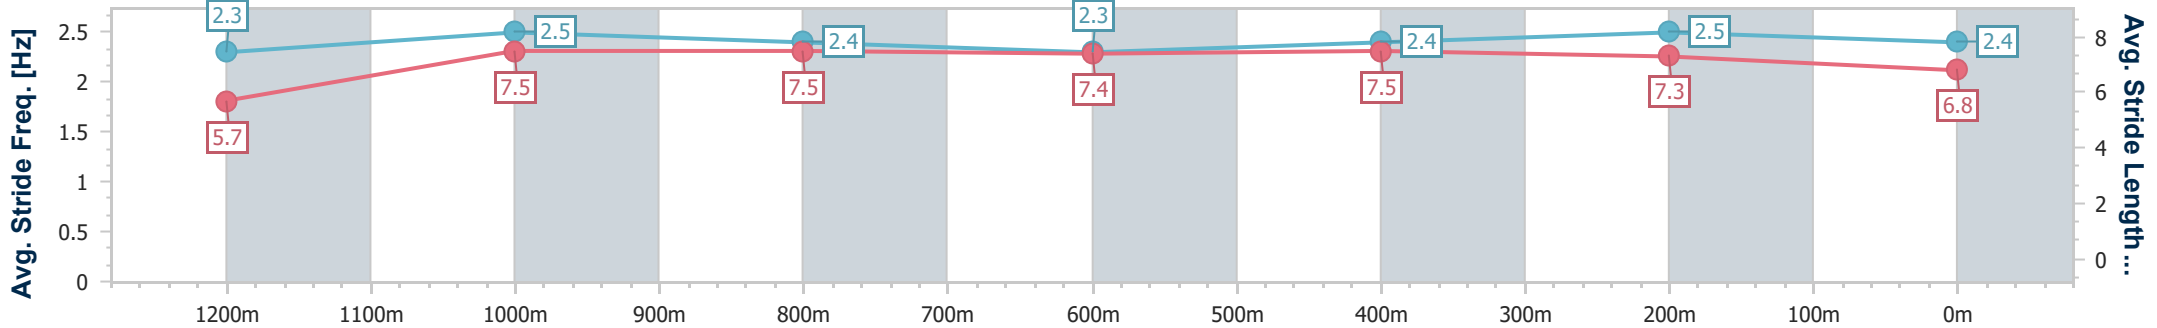

Eagle Farm QLD Professional

Race 8: EVA AIR KINGSFORD SMITH CUP - 1300m

27 May 2023 - 15:58

Track Rating: Good 4, Weather: Fine, Rail Position: True Entire Course

BRISBANE RACING CLUB

Section	Overall	1200m	1000m	800m	600m	400m	200m
Section Times	1:16.29 [3] (0:07.60)	1:08.69 [2] (0:10.81)	0:57.88 [2] (0:11.38)	0:46.50 [2] (0:11.64)	0:34.86 [2] (0:11.27)	0:23.59 [2] (0:11.20)	0:12.39 [1] (0:12.39)
Average Speed [km/h]	47.8	66.5	64.3	62.3	64.0	64.2	58.3
Top Speed [km/h]	60.0	67.8	67.2	64.1	65.9	65.9	64.5
Avg. Dist. to Rail [m]	14.9	4.6	2.6	1.3	0.9	0.6	1.3
Avg. Stride Freq. [Hz]	2.3	2.5	2.4	2.3	2.4	2.5	2.4
Avg. Stride Length [m]	5.7	7.5	7.5	7.4	7.5	7.3	6.8