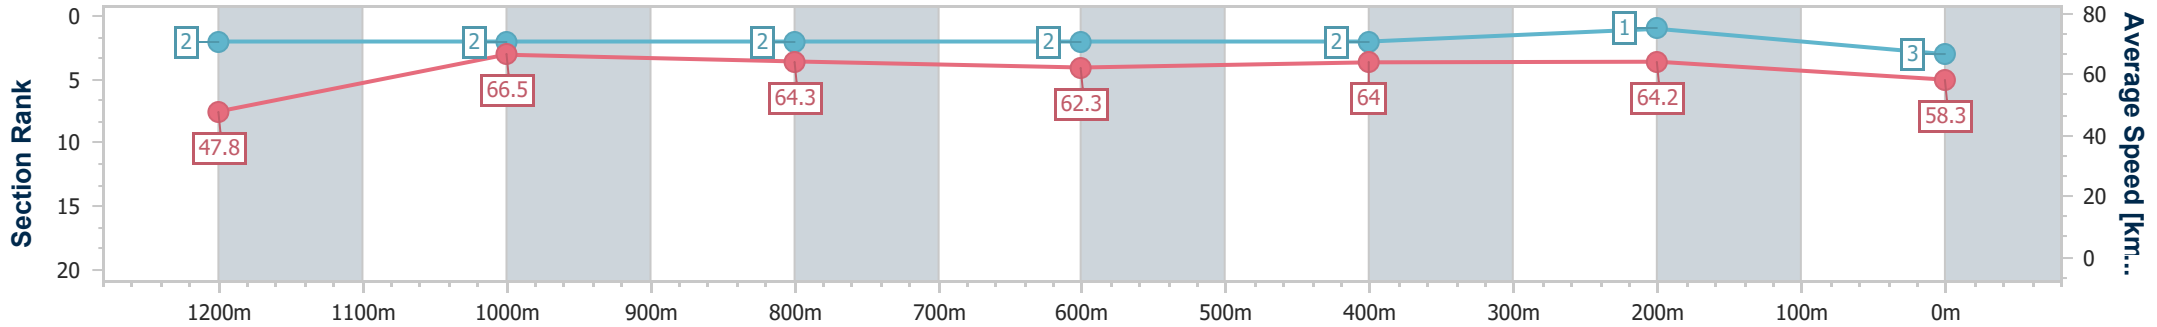

Eagle Farm QLD Professional

Race 8: EVA AIR KINGSFORD SMITH CUP - 1300m

27 May 2023 - 15:58

Track Rating: Good 4, Weather: Fine, Rail Position: True Entire Course

BRISBANE RACING CLUB

Section	Overall	1200m	1000m	800m	600m	400m	200m
Section Times	1:16.29 [3] (0:07.60)	1:08.69 [2] (0:10.81)	0:57.88 [2] (0:11.38)	0:46.50 [2] (0:11.64)	0:34.86 [2] (0:11.27)	0:23.59 [2] (0:11.20)	0:12.39 [1] (0:12.39)
Average Speed [km/h]	47.8	66.5	64.3	62.3	64.0	64.2	58.3
Top Speed [km/h]	60.0	67.8	67.2	64.1	65.9	65.9	64.5
Avg. Dist. to Rail [m]	14.9	4.6	2.6	1.3	0.9	0.6	1.3
Avg. Stride Freq. [Hz]	2.3	2.5	2.4	2.3	2.4	2.5	2.4
Avg. Stride Length [m]	5.7	7.5	7.5	7.4	7.5	7.3	6.8