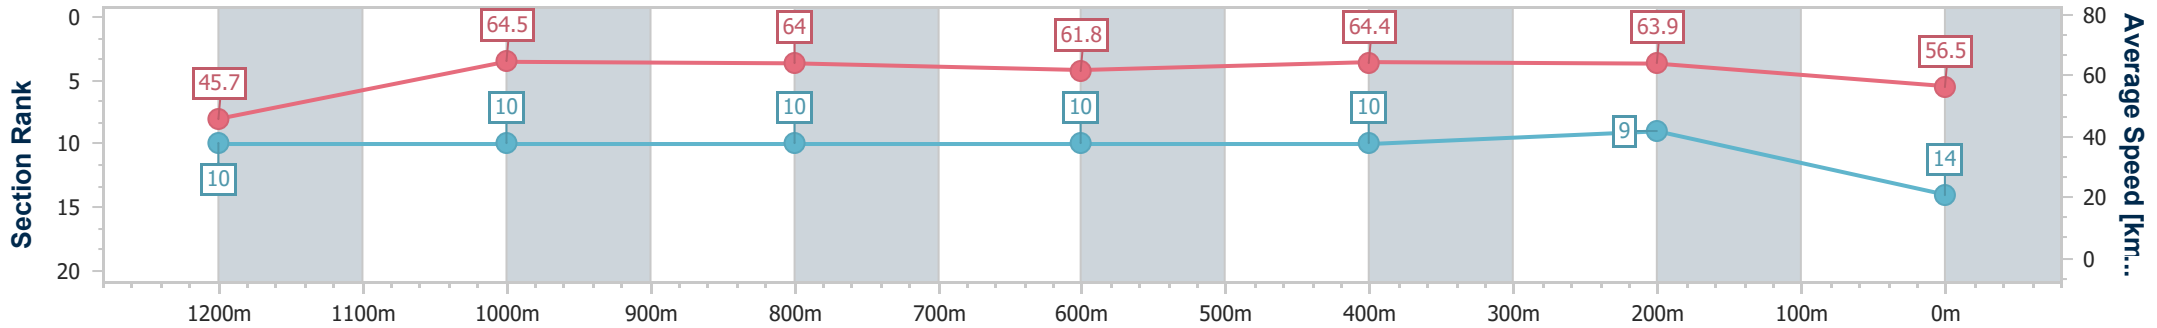

- [] Ranking at each section and finish
- .-.- No data available at this section
- NA No data available

Horse/Jockey Name	Eleven Eleven
Final Rank	14
Fastest Section Time (Section)	0:07.96 (Overall)
Top Speed [km/h] (Section)	68.0 (400m)
Race State	Finished

Eagle Farm QLD Professional

Race 8: EVA AIR KINGSFORD SMITH CUP - 1300m

27 May 2023 - 15:58

Track Rating: Good 4, Weather: Fine, Rail Position: True Entire Course

BRISBANE RACING CLUB

Section	Overall	1200m	1000m	800m	600m	400m	200m
Section Times	1:17.44 [14] (0:07.96)	1:09.48 [10] (0:11.10)	0:58.38 [10] (0:11.35)	0:47.03 [10] (0:11.68)	0:35.35 [10] (0:11.33)	0:24.02 [10] (0:11.22)	0:12.80 [9] (0:12.80)
Average Speed [km/h]	45.7	64.5	64.0	61.8	64.4	63.9	56.5
Top Speed [km/h]	56.5	66.9	66.1	64.9	67.0	68.0	63.2
Avg. Dist. to Rail [m]	20.3	5.1	2.3	2.6	3.3	4.3	5.9
Avg. Stride Freq. [Hz]	2.1	2.3	2.2	2.2	2.3	2.4	2.2
Avg. Stride Length [m]	6.0	8.0	8.0	7.8	7.8	7.5	7.1