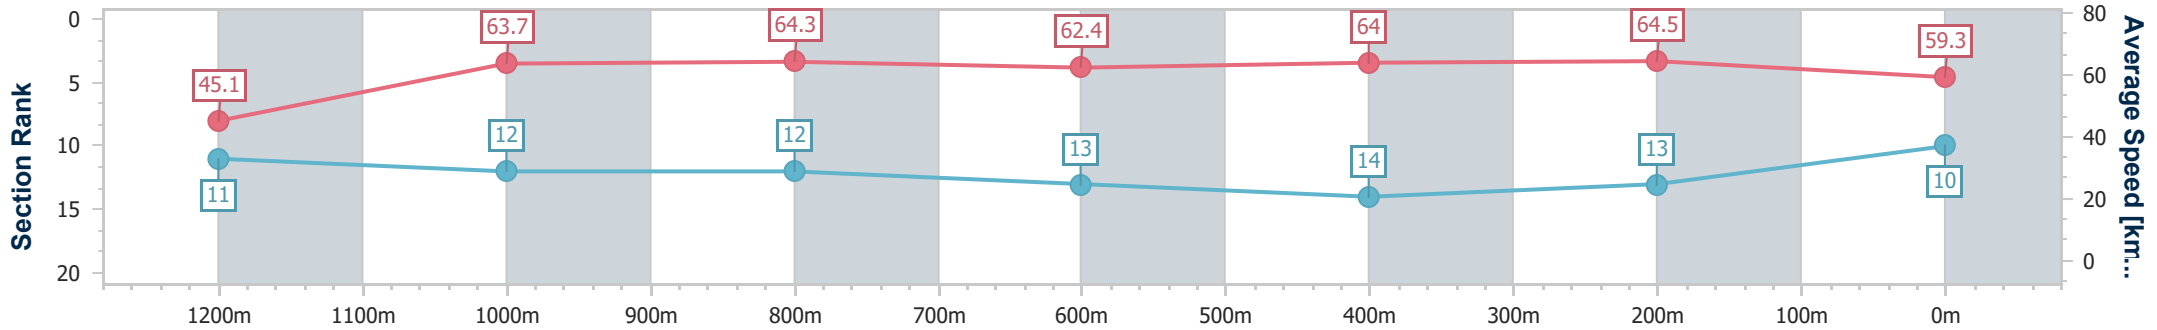

Eagle Farm QLD Professional

Race 8: EVA AIR KINGSFORD SMITH CUP - 1300m

27 May 2023 - 15:58

Track Rating: Good 4, Weather: Fine, Rail Position: True Entire Course

BRISBANE RACING CLUB

Section	Overall	1200m	1000m	800m	600m	400m	200m
Section Times	1:17.11 [10] (0:08.06)	1:09.05 [11] (0:11.17)	0:57.88 [12] (0:11.49)	0:46.39 [12] (0:11.67)	0:34.72 [13] (0:11.39)	0:23.33 [14] (0:11.15)	0:12.18 [13] (0:12.18)
Average Speed [km/h]	45.1	63.7	64.3	62.4	64.0	64.5	59.3
Top Speed [km/h]	57.0	66.6	65.9	65.3	66.5	67.3	64.1
Avg. Dist. to Rail [m]	22.8	6.9	4.6	3.6	3.2	6.4	8.1
Avg. Stride Freq. [Hz]	2.2	2.4	2.4	2.3	2.4	2.4	2.3
Avg. Stride Length [m]	5.8	7.4	7.4	7.5	7.5	7.5	7.2