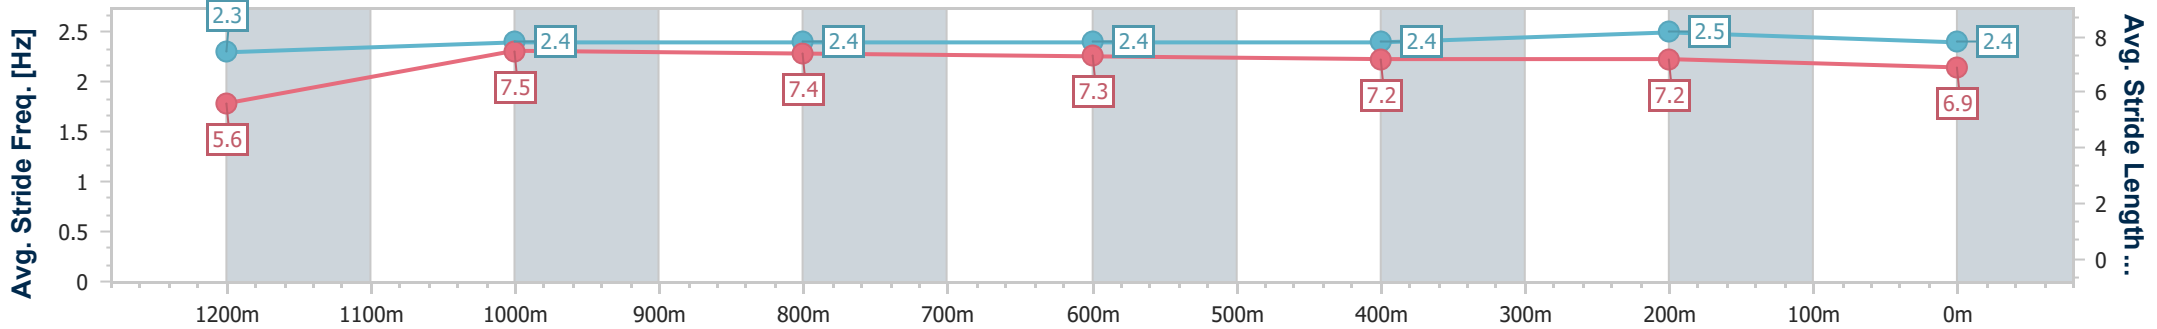

Eagle Farm QLD Professional

Race 8: EVA AIR KINGSFORD SMITH CUP - 1300m

27 May 2023 - 15:58

Track Rating: Good 4, Weather: Fine, Rail Position: True Entire Course

BRISBANE RACING CLUB

Section	Overall	1200m	1000m	800m	600m	400m	200m
Section Times	1:16.24 [2] (0:07.93)	1:08.31 [9] (0:11.01)	0:57.30 [8] (0:11.38)	0:45.92 [8] (0:11.58)	0:34.34 [7] (0:11.31)	0:23.03 [6] (0:11.12)	0:11.91 [6] (0:11.91)
Average Speed [km/h]	45.8	65.4	63.9	62.5	62.8	64.7	60.6
Top Speed [km/h]	57.9	67.2	66.6	64.8	65.7	67.0	63.8
Avg. Dist. to Rail [m]	9.0	1.2	1.4	0.8	0.4	0.7	0.8
Avg. Stride Freq. [Hz]	2.3	2.4	2.4	2.4	2.4	2.5	2.4
Avg. Stride Length [m]	5.6	7.5	7.4	7.3	7.2	7.2	6.9