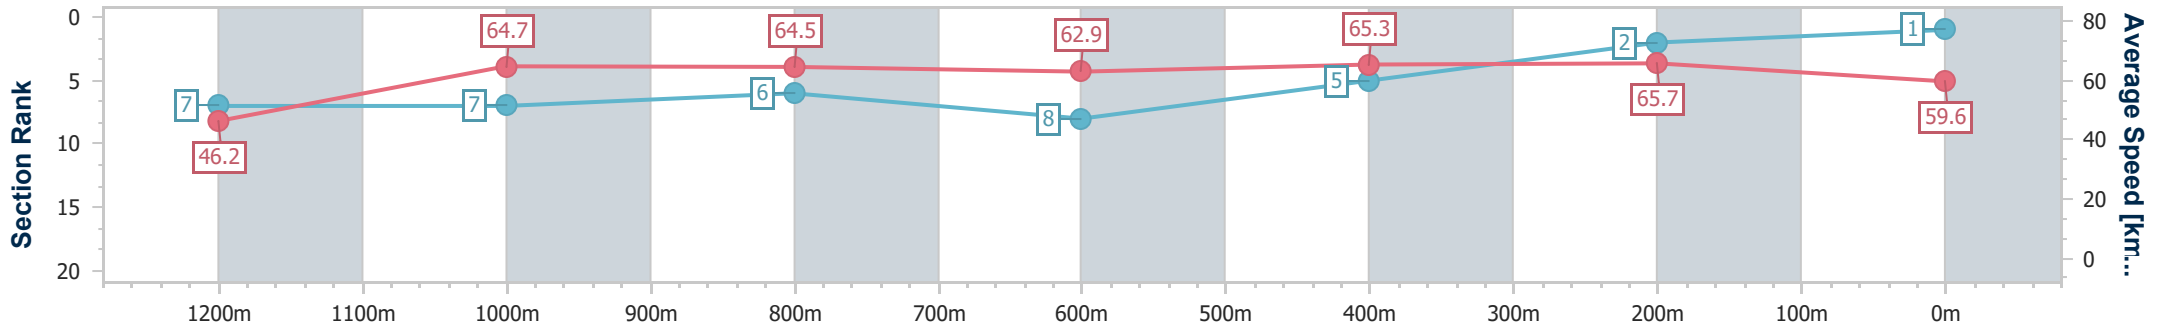

Eagle Farm QLD Professional

Race 8: EVA AIR KINGSFORD SMITH CUP - 1300m

27 May 2023 - 15:58

Track Rating: Good 4, Weather: Fine, Rail Position: True Entire Course

BRISBANE RACING CLUB

Section	Overall	1200m	1000m	800m	600m	400m	200m
Section Times	1:16.11 [1] (0:07.87)	1:08.24 [7] (0:10.97)	0:57.27 [7] (0:11.42)	0:45.85 [6] (0:11.65)	0:34.20 [8] (0:11.17)	0:23.03 [5] (0:10.92)	0:12.11 [2] (0:12.11)
Average Speed [km/h]	46.2	64.7	64.5	62.9	65.3	65.7	59.6
Top Speed [km/h]	57.4	67.4	66.5	65.2	68.5	69.2	65.3
Avg. Dist. to Rail [m]	15.7	4.7	4.5	4.5	3.7	4.7	4.3
Avg. Stride Freq. [Hz]	2.2	2.3	2.3	2.2	2.4	2.4	2.3
Avg. Stride Length [m]	6.0	7.8	7.8	7.8	7.7	7.6	7.2