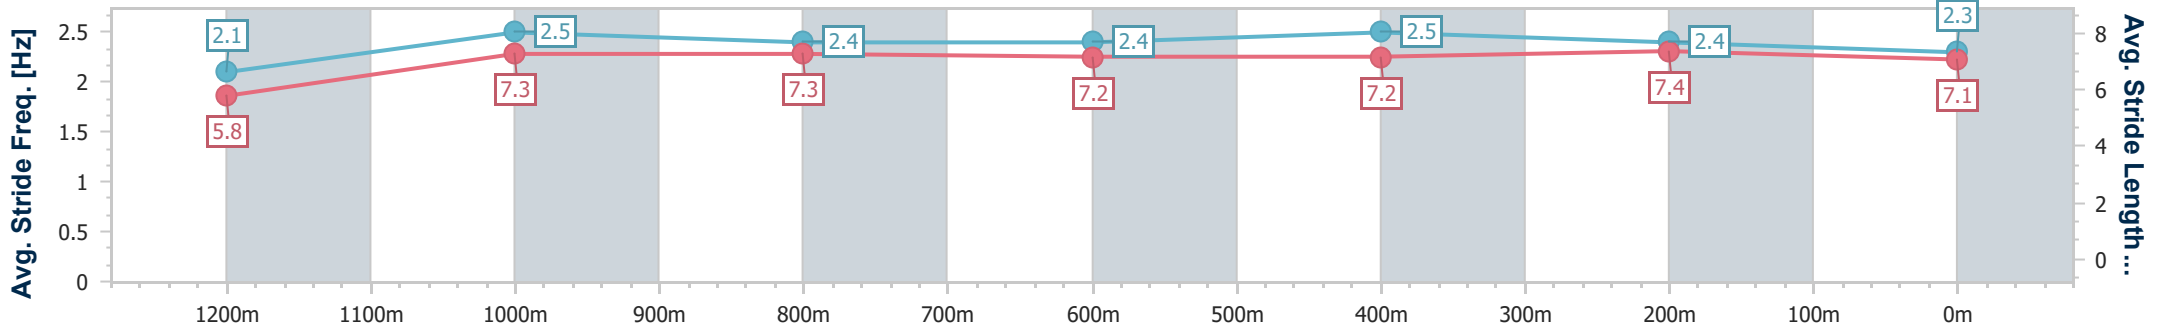

- [] Ranking at each section and finish
- .-.- No data available at this section
- NA No data available

Horse/Jockey Name	Kirwan's Lane
Final Rank	12
Fastest Section Time (Section)	0:08.50 (Overall)
Top Speed [km/h] (Section)	67.4 (400m)
Race State	Finished

Eagle Farm QLD Professional

Race 8: EVA AIR KINGSFORD SMITH CUP - 1300m

27 May 2023 - 15:58

Track Rating: Good 4, Weather: Fine, Rail Position: True Entire Course

BRISBANE RACING CLUB

Section	Overall	1200m	1000m	800m	600m	400m	200m
Section Times	1:17.17 [12] (0:08.50)	1:08.67 [15] (0:11.11)	0:57.56 [15] (0:11.38)	0:46.18 [14] (0:11.61)	0:34.57 [14] (0:11.24)	0:23.33 [15] (0:11.10)	0:12.23 [14] (0:12.23)
Average Speed [km/h]	42.7	65.0	63.8	62.1	63.3	64.8	59.1
Top Speed [km/h]	53.9	66.7	66.2	64.5	67.1	67.4	64.4
Avg. Dist. to Rail [m]	20.0	3.2	2.1	1.8	0.8	2.1	2.1
Avg. Stride Freq. [Hz]	2.1	2.5	2.4	2.4	2.5	2.4	2.3
Avg. Stride Length [m]	5.8	7.3	7.3	7.2	7.2	7.4	7.1