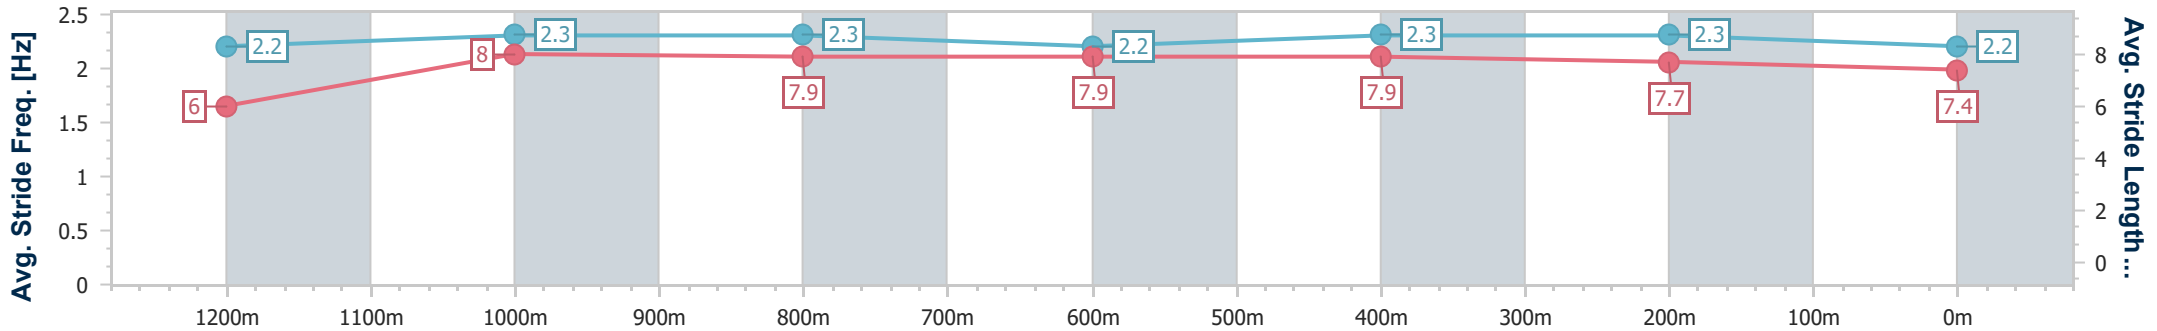

Eagle Farm QLD Professional

Race 8: EVA AIR KINGSFORD SMITH CUP - 1300m

27 May 2023 - 15:58

Track Rating: Good 4, Weather: Fine, Rail Position: True Entire Course

BRISBANE RACING CLUB

Section	Overall	1200m	1000m	800m	600m	400m	200m
Section Times	1:16.66 [6] (0:07.77)	1:08.89 [5] (0:10.80)	0:58.09 [3] (0:11.41)	0:46.68 [3] (0:11.61)	0:35.07 [3] (0:11.36)	0:23.71 [3] (0:11.25)	0:12.46 [4] (0:12.46)
Average Speed [km/h]	46.8	67.1	64.2	63.1	64.2	63.9	58.0
Top Speed [km/h]	58.3	69.3	66.7	64.8	65.6	66.6	63.2
Avg. Dist. to Rail [m]	18.3	5.8	3.7	3.0	2.2	2.1	3.9
Avg. Stride Freq. [Hz]	2.2	2.3	2.3	2.2	2.3	2.3	2.2
Avg. Stride Length [m]	6.0	8.0	7.9	7.9	7.9	7.7	7.4