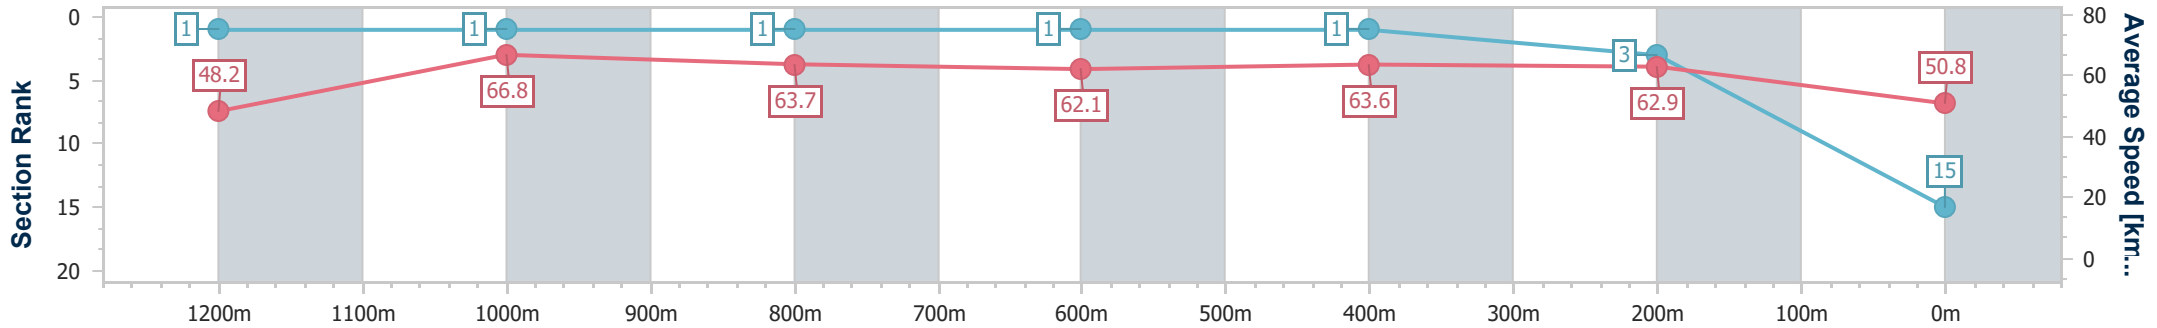

Eagle Farm QLD Professional

Race 8: EVA AIR KINGSFORD SMITH CUP - 1300m

27 May 2023 - 15:58

Track Rating: Good 4, Weather: Fine, Rail Position: True Entire Course

BRISBANE RACING CLUB

Section	Overall	1200m	1000m	800m	600m	400m	200m
Section Times	1:18.26 [15] (0:07.53)	1:10.73 [1] (0:10.80)	0:59.93 [1] (0:11.39)	0:48.54 [1] (0:11.68)	0:36.86 [1] (0:11.29)	0:25.57 [1] (0:11.39)	0:14.18 [3] (0:14.18)
Average Speed [km/h]	48.2	66.8	63.7	62.1	63.6	62.9	50.8
Top Speed [km/h]	60.9	67.8	66.8	64.1	65.7	65.7	62.8
Avg. Dist. to Rail [m]	12.9	2.0	2.1	1.6	0.3	0.1	0.5
Avg. Stride Freq. [Hz]	2.2	2.4	2.3	2.3	2.4	2.4	2.1
Avg. Stride Length [m]	6.0	7.9	7.6	7.5	7.5	7.3	6.6