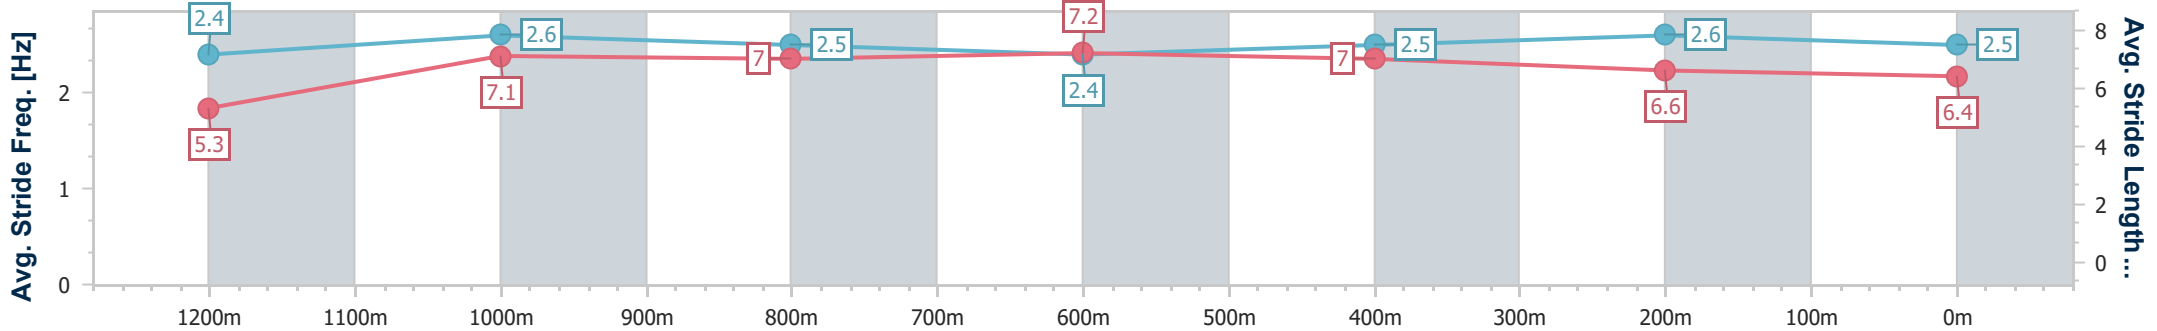

Eagle Farm QLD Professional

Race 8: EVA AIR KINGSFORD SMITH CUP - 1300m

27 May 2023 - 15:58

Track Rating: Good 4, Weather: Fine, Rail Position: True Entire Course

BRISBANE RACING CLUB

Section	Overall	1200m	1000m	800m	600m	400m	200m
Section Times	1:16.95 [9] (0:07.85)	1:09.10 [6] (0:10.96)	0:58.14 [6] (0:11.56)	0:46.58 [9] (0:11.64)	0:34.94 [9] (0:11.30)	0:23.64 [8] (0:11.23)	0:12.41 [8] (0:12.41)
Average Speed [km/h]	46.4	65.8	63.4	62.9	64.0	62.5	57.5
Top Speed [km/h]	57.9	68.2	66.4	64.5	67.2	67.4	63.4
Avg. Dist. to Rail [m]	13.9	3.9	4.1	3.2	4.1	6.6	7.8
Avg. Stride Freq. [Hz]	2.4	2.6	2.5	2.4	2.5	2.6	2.5
Avg. Stride Length [m]	5.3	7.1	7.0	7.2	7.0	6.6	6.4