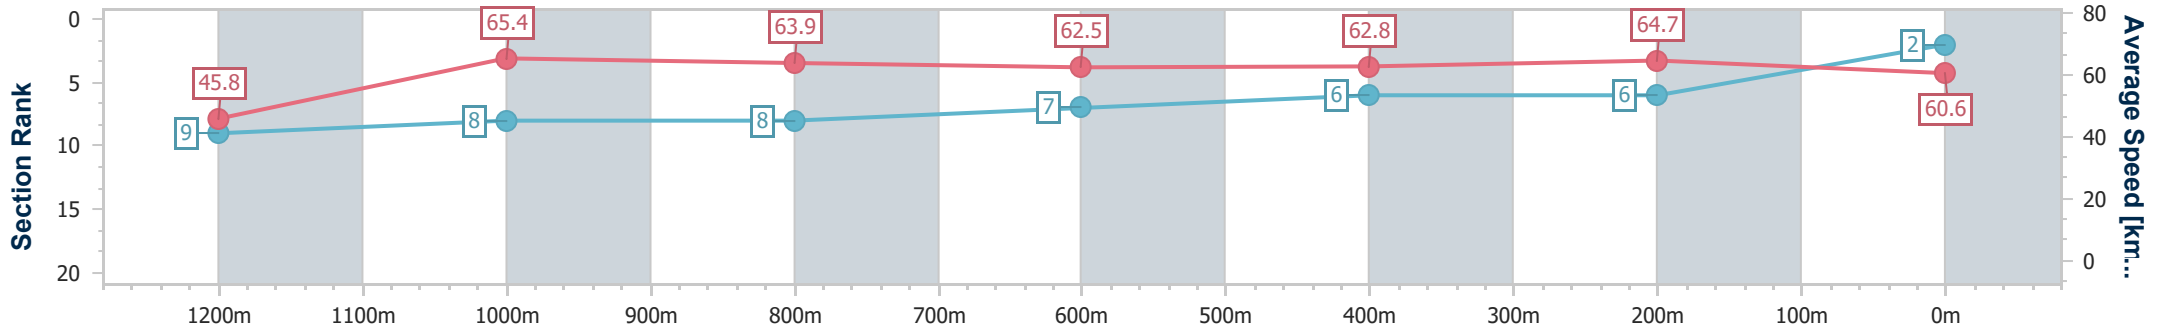

Eagle Farm QLD Professional

Race 8: EVA AIR KINGSFORD SMITH CUP - 1300m

27 May 2023 - 15:58

Track Rating: Good 4, Weather: Fine, Rail Position: True Entire Course

BRISBANE RACING CLUB

Section	Overall	1200m	1000m	800m	600m	400m	200m
Section Times	1:16.24 [2] (0:07.93)	1:08.31 [9] (0:11.01)	0:57.30 [8] (0:11.38)	0:45.92 [8] (0:11.58)	0:34.34 [7] (0:11.31)	0:23.03 [6] (0:11.12)	0:11.91 [6] (0:11.91)
Average Speed [km/h]	45.8	65.4	63.9	62.5	62.8	64.7	60.6
Top Speed [km/h]	57.9	67.2	66.6	64.8	65.7	67.0	63.8
Avg. Dist. to Rail [m]	9.0	1.2	1.4	0.8	0.4	0.7	0.8
Avg. Stride Freq. [Hz]	2.3	2.4	2.4	2.4	2.4	2.5	2.4
Avg. Stride Length [m]	5.6	7.5	7.4	7.3	7.2	7.2	6.9