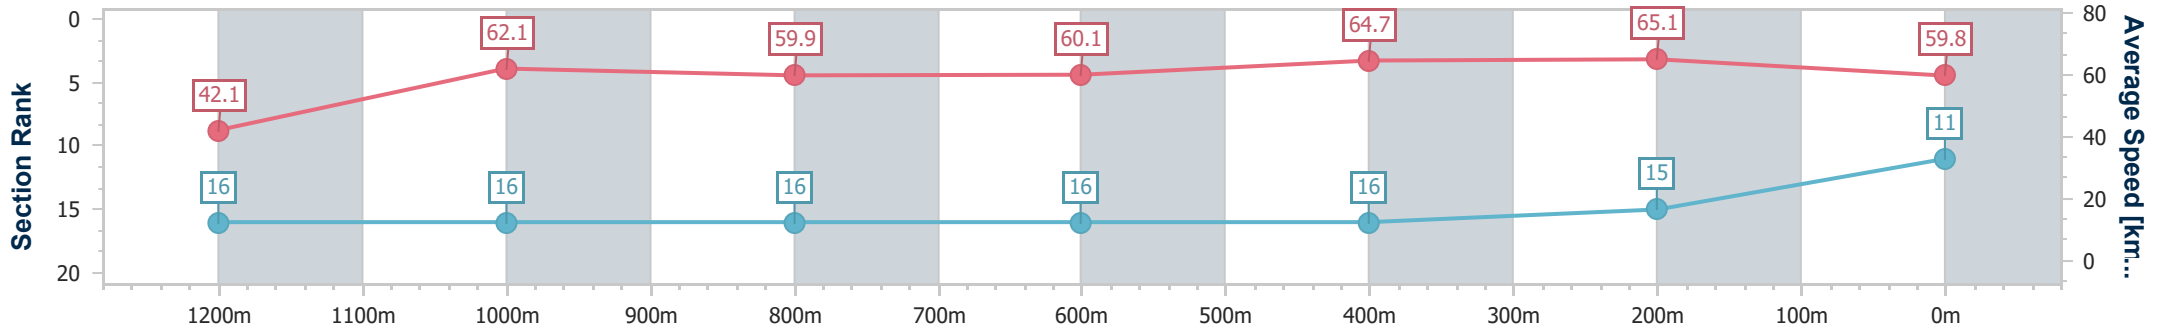

Eagle Farm QLD Professional

Race 8: EVA AIR KINGSFORD SMITH CUP - 1300m

27 May 2023 - 15:58

Track Rating: Good 4, Weather: Fine, Rail Position: True Entire Course

BRISBANE RACING CLUB

Section	Overall	1200m	1000m	800m	600m	400m	200m
Section Times	1:17.12 [11] (0:08.64)	1:08.48 [16] (0:11.18)	0:57.30 [16] (0:11.49)	0:45.81 [16] (0:11.54)	0:34.27 [16] (0:11.15)	0:23.12 [16] (0:11.05)	0:12.07 [15] (0:12.07)
Average Speed [km/h]	42.1	62.1	59.9	60.1	64.7	65.1	59.8
Top Speed [km/h]	53.3	66.7	66.7	64.2	67.1	67.2	64.2
Avg. Dist. to Rail [m]	21.0	3.7	2.0	0.8	1.4	4.9	5.8
Avg. Stride Freq. [Hz]	2.0	2.3	2.3	2.3	2.4	2.4	2.3
Avg. Stride Length [m]	5.8	7.4	7.2	7.3	7.6	7.5	7.3

- [] Ranking at each section and finish
- .-.- No data available at this section
- NA No data available

Horse/Jockey Name	Kirwan's Lane
Final Rank	12
Fastest Section Time (Section)	0:08.50 (Overall)
Top Speed [km/h] (Section)	67.4 (400m)
Race State	Finished