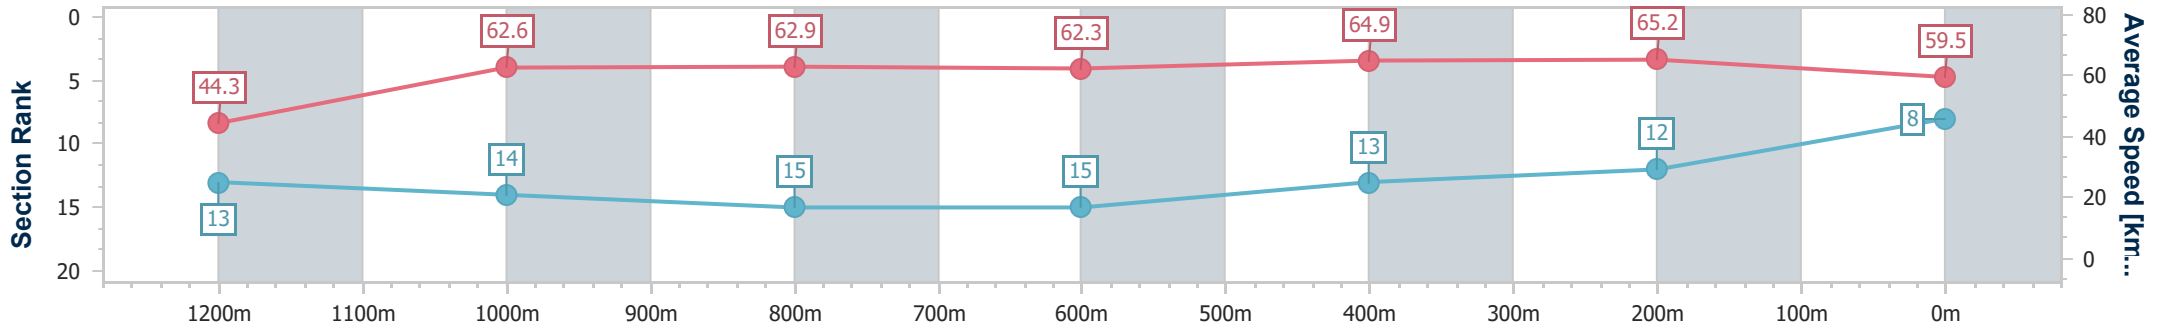

Eagle Farm QLD Professional

Race 8: EVA AIR KINGSFORD SMITH CUP - 1300m

27 May 2023 - 15:58

Track Rating: Good 4, Weather: Fine, Rail Position: True Entire Course

BRISBANE RACING CLUB

Section	Overall	1200m	1000m	800m	600m	400m	200m
Section Times	1:16.88 [8] (0:08.21)	1:08.67 [13] (0:11.39)	0:57.28 [14] (0:11.48)	0:45.80 [15] (0:11.58)	0:34.22 [15] (0:11.10)	0:23.12 [13] (0:11.03)	0:12.09 [12] (0:12.09)
Average Speed [km/h]	44.3	62.6	62.9	62.3	64.9	65.2	59.5
Top Speed [km/h]	55.4	65.3	65.4	64.9	68.1	68.2	64.8
Avg. Dist. to Rail [m]	20.8	3.7	1.8	1.8	1.4	2.2	2.2
Avg. Stride Freq. [Hz]	2.1	2.3	2.2	2.2	2.3	2.3	2.2
Avg. Stride Length [m]	5.8	7.6	7.8	7.8	7.8	7.8	7.4

- [] Ranking at each section and finish
- .-.- No data available at this section
- NA No data available

Horse/Jockey Name	A Case Of You
Final Rank	9
Fastest Section Time (Section)	0:07.85 (Overall)
Top Speed [km/h] (Section)	68.2 (1200m)
Race State	Finished