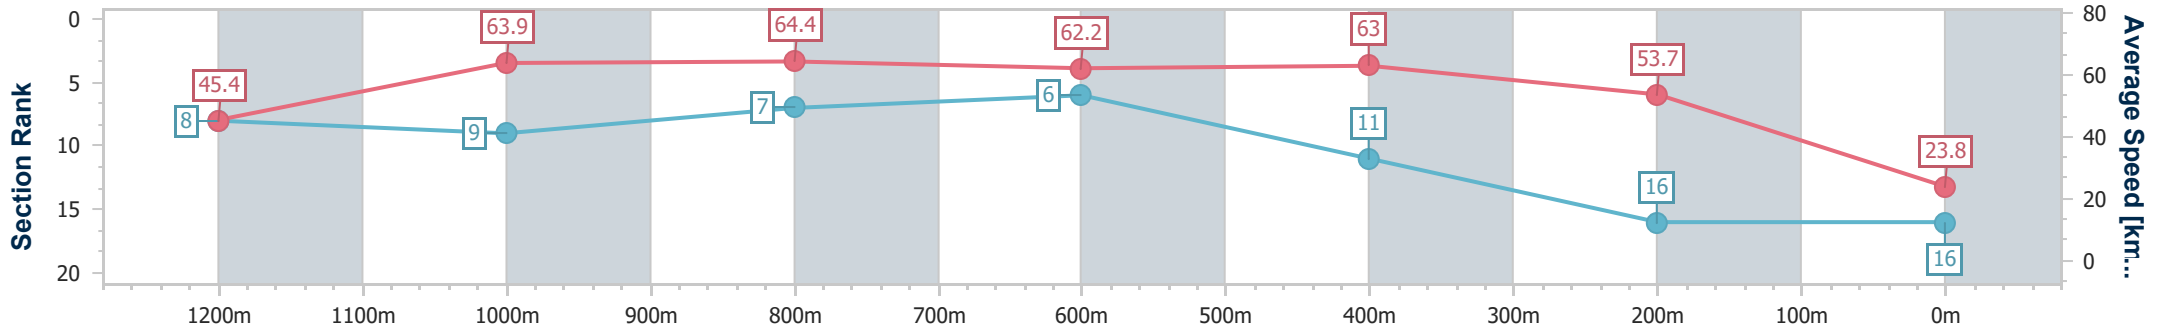

Eagle Farm QLD Professional

Race 8: EVA AIR KINGSFORD SMITH CUP - 1300m

27 May 2023 - 15:58

Track Rating: Good 4, Weather: Fine, Rail Position: True Entire Course

BRISBANE RACING CLUB

Section	Overall	1200m	1000m	800m	600m	400m	200m
Section Times	1:38.34 [16] (0:07.93)	1:30.41 [8] (0:11.04)	1:19.37 [9] (0:11.31)	1:08.06 [7] (0:11.58)	0:56.48 [6] (0:11.60)	0:44.88 [11] (0:13.44)	0:31.44 [16] (0:31.44)
Average Speed [km/h]	45.4	63.9	64.4	62.2	63.0	53.7	23.8
Top Speed [km/h]	57.1	66.5	65.7	65.3	65.1	64.9	46.8
Avg. Dist. to Rail [m]	24.3	7.5	3.6	3.7	4.2	6.9	9.2
Avg. Stride Freq. [Hz]	2.2	2.5	2.4	2.4	2.4	2.3	2.1
Avg. Stride Length [m]	5.7	7.2	7.4	7.2	7.2	6.6	3.1

- [] Ranking at each section and finish
- .-.- No data available at this section
- NA No data available