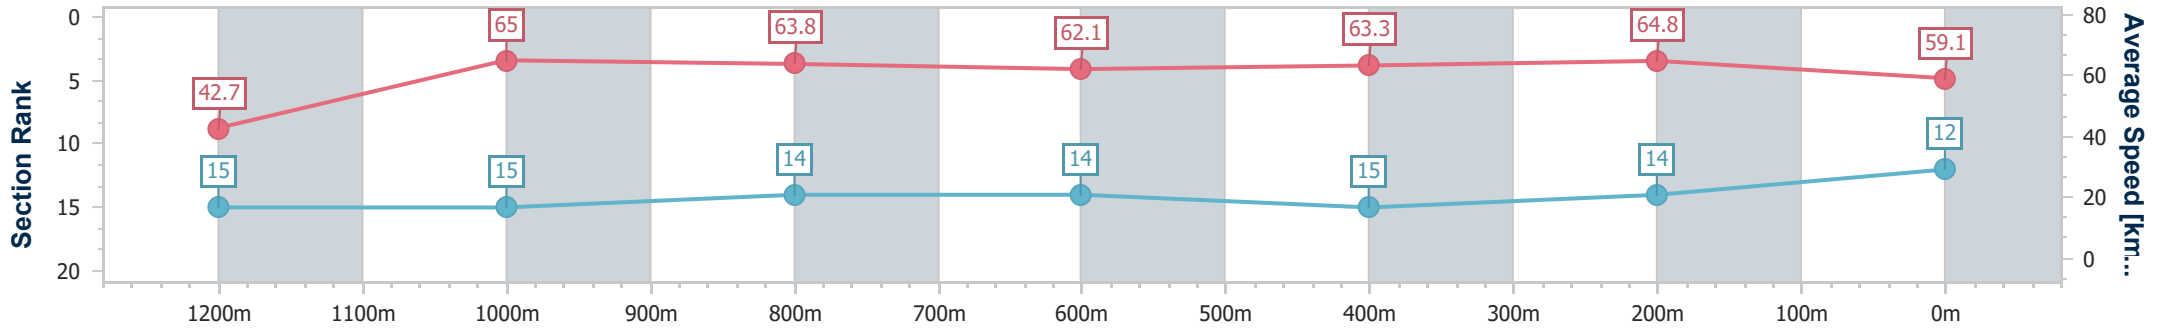

- [] Ranking at each section and finish
- .-.- No data available at this section
- NA No data available

Horse/Jockey Name	Kirwan's Lane
Final Rank	12
Fastest Section Time (Section)	0:08.50 (Overall)
Top Speed [km/h] (Section)	67.4 (400m)
Race State	Finished

Eagle Farm QLD Professional

Race 8: EVA AIR KINGSFORD SMITH CUP - 1300m

27 May 2023 - 15:58

Track Rating: Good 4, Weather: Fine, Rail Position: True Entire Course

BRISBANE RACING CLUB

Section	Overall	1200m	1000m	800m	600m	400m	200m
Section Times	1:17.17 [12] (0:08.50)	1:08.67 [15] (0:11.11)	0:57.56 [15] (0:11.38)	0:46.18 [14] (0:11.61)	0:34.57 [14] (0:11.24)	0:23.33 [15] (0:11.10)	0:12.23 [14] (0:12.23)
Average Speed [km/h]	42.7	65.0	63.8	62.1	63.3	64.8	59.1
Top Speed [km/h]	53.9	66.7	66.2	64.5	67.1	67.4	64.4
Avg. Dist. to Rail [m]	20.0	3.2	2.1	1.8	0.8	2.1	2.1
Avg. Stride Freq. [Hz]	2.1	2.5	2.4	2.4	2.5	2.4	2.3
Avg. Stride Length [m]	5.8	7.3	7.3	7.2	7.2	7.4	7.1

- [] Ranking at each section and finish
- .-.- No data available at this section
- NA No data available

Horse/Jockey Name	Emerald Kingdom
Final Rank	13
Fastest Section Time (Section)	0:07.74 (Overall)
Top Speed [km/h] (Section)	68.1 (1200m)
Race State	Finished