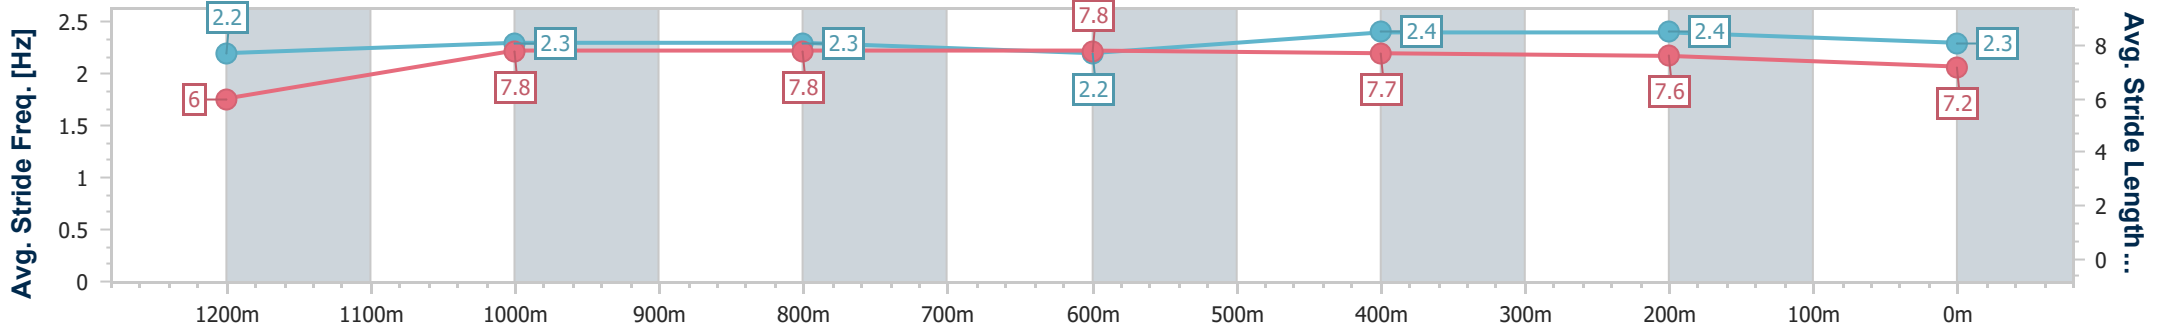

Eagle Farm QLD Professional

Race 8: EVA AIR KINGSFORD SMITH CUP - 1300m

27 May 2023 - 15:58

Track Rating: Good 4, Weather: Fine, Rail Position: True Entire Course

BRISBANE RACING CLUB

Section	Overall	1200m	1000m	800m	600m	400m	200m
Section Times	1:16.11 [1] (0:07.87)	1:08.24 [7] (0:10.97)	0:57.27 [7] (0:11.42)	0:45.85 [6] (0:11.65)	0:34.20 [8] (0:11.17)	0:23.03 [5] (0:10.92)	0:12.11 [2] (0:12.11)
Average Speed [km/h]	46.2	64.7	64.5	62.9	65.3	65.7	59.6
Top Speed [km/h]	57.4	67.4	66.5	65.2	68.5	69.2	65.3
Avg. Dist. to Rail [m]	15.7	4.7	4.5	4.5	3.7	4.7	4.3
Avg. Stride Freq. [Hz]	2.2	2.3	2.3	2.2	2.4	2.4	2.3
Avg. Stride Length [m]	6.0	7.8	7.8	7.8	7.7	7.6	7.2