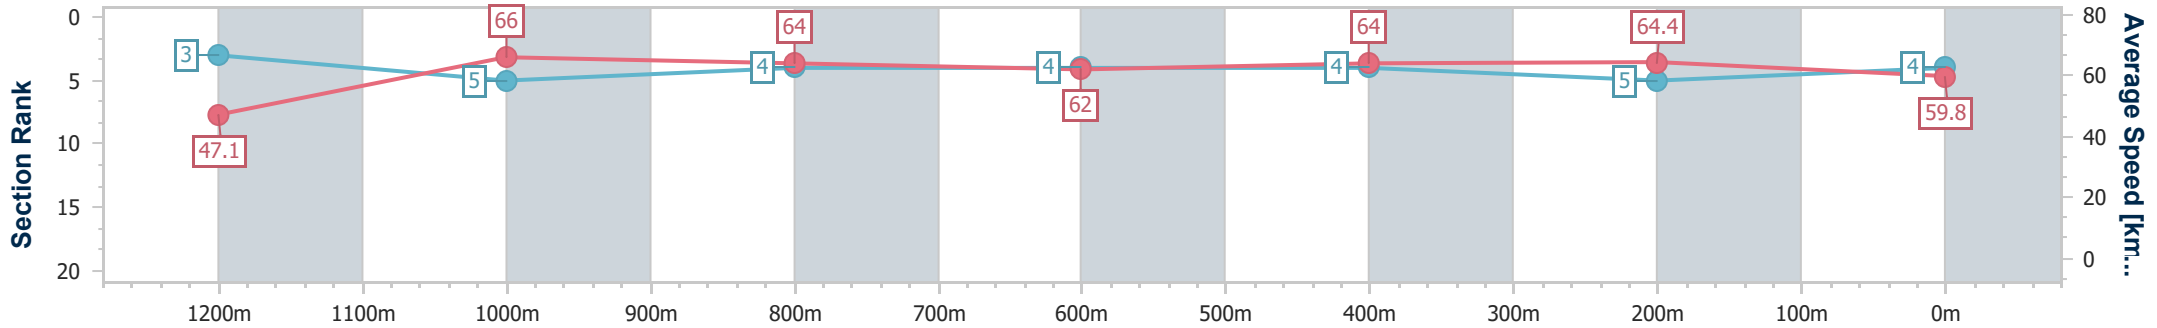

Eagle Farm QLD Professional

Race 8: EVA AIR KINGSFORD SMITH CUP - 1300m

27 May 2023 - 15:58

Track Rating: Good 4, Weather: Fine, Rail Position: True Entire Course

BRISBANE RACING CLUB

Section	Overall	1200m	1000m	800m	600m	400m	200m
Section Times	1:16.34 [4] (0:07.73)	1:08.61 [3] (0:10.89)	0:57.72 [5] (0:11.37)	0:46.35 [4] (0:11.71)	0:34.64 [4] (0:11.34)	0:23.30 [4] (0:11.18)	0:12.12 [5] (0:12.12)
Average Speed [km/h]	47.1	66.0	64.0	62.0	64.0	64.4	59.8
Top Speed [km/h]	58.0	68.2	67.0	63.9	66.1	66.7	64.2
Avg. Dist. to Rail [m]	10.9	2.1	2.0	1.2	0.4	0.4	1.7
Avg. Stride Freq. [Hz]	2.2	2.5	2.4	2.4	2.4	2.4	2.3
Avg. Stride Length [m]	5.9	7.4	7.4	7.3	7.4	7.5	7.2