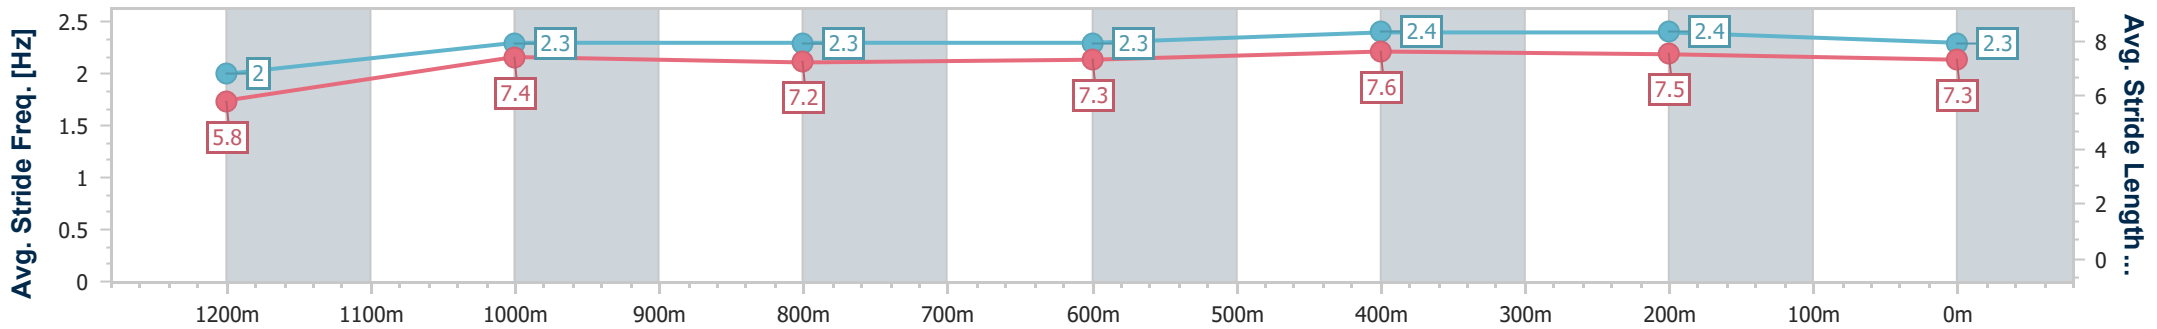

Eagle Farm QLD Professional

Race 8: EVA AIR KINGSFORD SMITH CUP - 1300m

27 May 2023 - 15:58

Track Rating: Good 4, Weather: Fine, Rail Position: True Entire Course

BRISBANE RACING CLUB

Section	Overall	1200m	1000m	800m	600m	400m	200m
Section Times	1:17.12 [11] (0:08.64)	1:08.48 [16] (0:11.18)	0:57.30 [16] (0:11.49)	0:45.81 [16] (0:11.54)	0:34.27 [16] (0:11.15)	0:23.12 [16] (0:11.05)	0:12.07 [15] (0:12.07)
Average Speed [km/h]	42.1	62.1	59.9	60.1	64.7	65.1	59.8
Top Speed [km/h]	53.3	66.7	66.7	64.2	67.1	67.2	64.2
Avg. Dist. to Rail [m]	21.0	3.7	2.0	0.8	1.4	4.9	5.8
Avg. Stride Freq. [Hz]	2.0	2.3	2.3	2.3	2.4	2.4	2.3
Avg. Stride Length [m]	5.8	7.4	7.2	7.3	7.6	7.5	7.3

- [] Ranking at each section and finish
- .-.- No data available at this section
- NA No data available

Horse/Jockey Name	Kirwan's Lane
Final Rank	12
Fastest Section Time (Section)	0:08.50 (Overall)
Top Speed [km/h] (Section)	67.4 (400m)
Race State	Finished