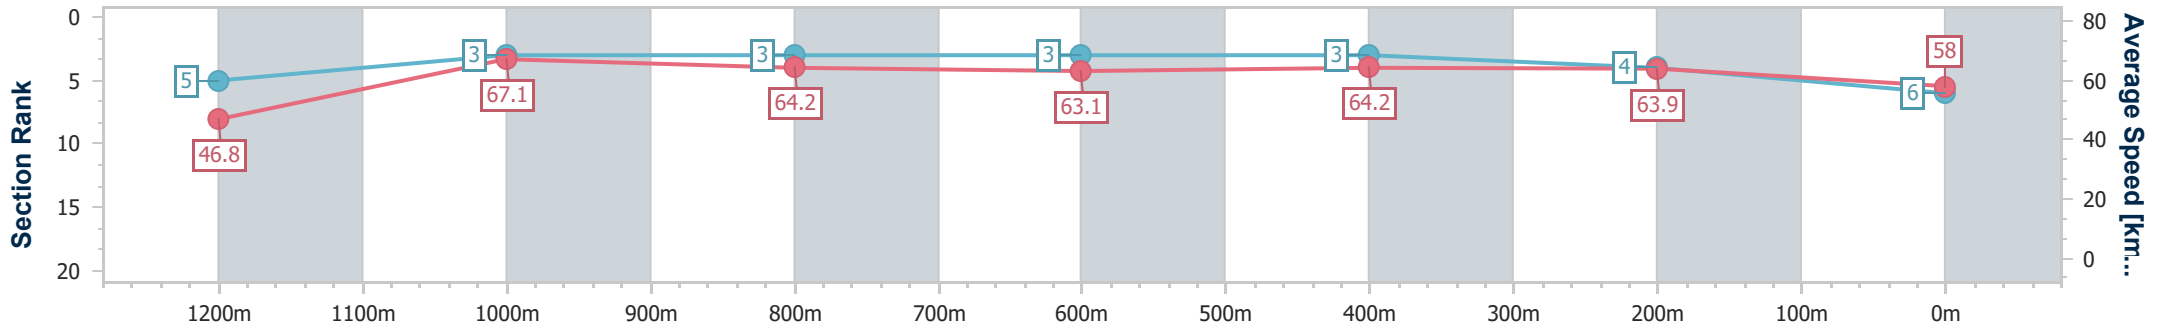

Eagle Farm QLD Professional

Race 8: EVA AIR KINGSFORD SMITH CUP - 1300m

27 May 2023 - 15:58

Track Rating: Good 4, Weather: Fine, Rail Position: True Entire Course

BRISBANE RACING CLUB

Section	Overall	1200m	1000m	800m	600m	400m	200m
Section Times	1:16.66 [6] (0:07.77)	1:08.89 [5] (0:10.80)	0:58.09 [3] (0:11.41)	0:46.68 [3] (0:11.61)	0:35.07 [3] (0:11.36)	0:23.71 [3] (0:11.25)	0:12.46 [4] (0:12.46)
Average Speed [km/h]	46.8	67.1	64.2	63.1	64.2	63.9	58.0
Top Speed [km/h]	58.3	69.3	66.7	64.8	65.6	66.6	63.2
Avg. Dist. to Rail [m]	18.3	5.8	3.7	3.0	2.2	2.1	3.9
Avg. Stride Freq. [Hz]	2.2	2.3	2.3	2.2	2.3	2.3	2.2
Avg. Stride Length [m]	6.0	8.0	7.9	7.9	7.9	7.7	7.4