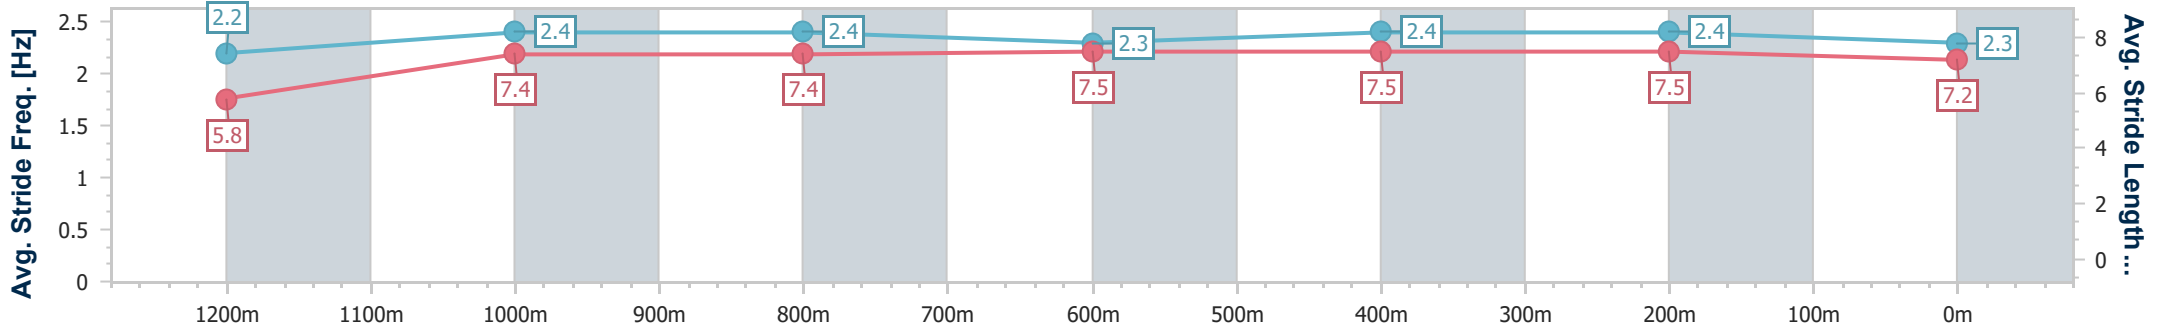

Eagle Farm QLD Professional

Race 8: EVA AIR KINGSFORD SMITH CUP - 1300m

27 May 2023 - 15:58

Track Rating: Good 4, Weather: Fine, Rail Position: True Entire Course

BRISBANE RACING CLUB

Section	Overall	1200m	1000m	800m	600m	400m	200m
Section Times	1:17.11 [10] (0:08.06)	1:09.05 [11] (0:11.17)	0:57.88 [12] (0:11.49)	0:46.39 [12] (0:11.67)	0:34.72 [13] (0:11.39)	0:23.33 [14] (0:11.15)	0:12.18 [13] (0:12.18)
Average Speed [km/h]	45.1	63.7	64.3	62.4	64.0	64.5	59.3
Top Speed [km/h]	57.0	66.6	65.9	65.3	66.5	67.3	64.1
Avg. Dist. to Rail [m]	22.8	6.9	4.6	3.6	3.2	6.4	8.1
Avg. Stride Freq. [Hz]	2.2	2.4	2.4	2.3	2.4	2.4	2.3
Avg. Stride Length [m]	5.8	7.4	7.4	7.5	7.5	7.5	7.2