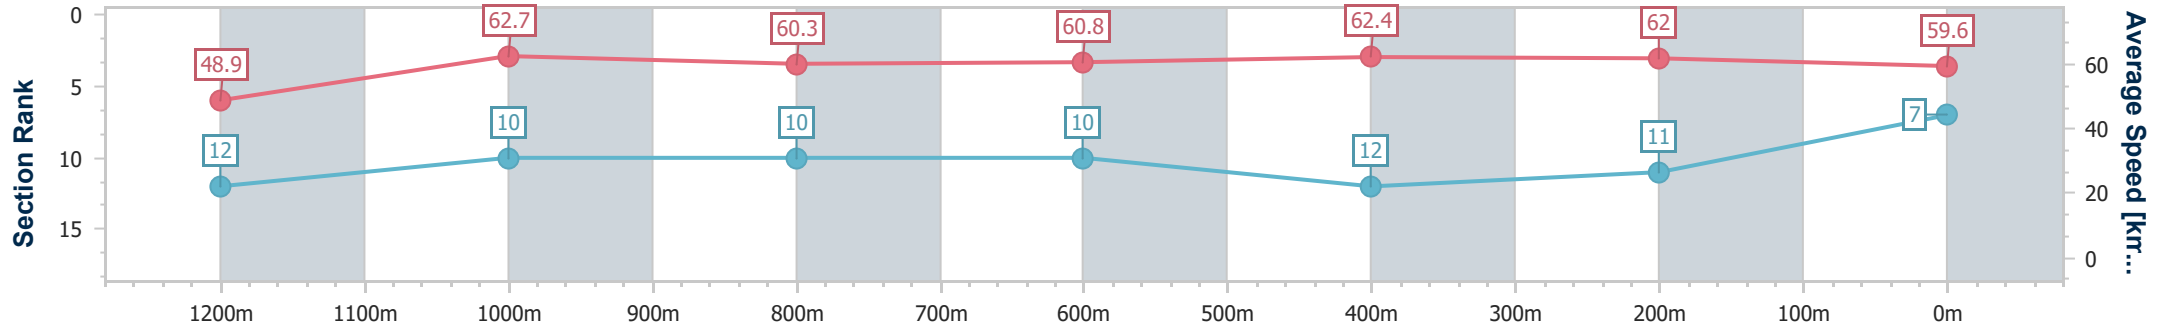

Sunshine Coast QLD Professional
Race 6: LANDSBOROUGH HOTEL BENCHMARK 65 Handicap - 1400m

28 May 2023 - 16:21

Track Rating: Good 4, Weather: Fine, Rail Position: +9m Entire

Section	Overall	1200m	1000m	800m	600m	400m	200m
Section Times	1:25.45 [6] (0:14.28)	1:11.17 [7] (0:11.67)	0:59.50 [9] (0:12.06)	0:47.44 [9] (0:12.11)	0:35.33 [9] (0:11.64)	0:23.69 [10] (0:11.45)	0:12.24 [8] (0:12.24)
Average Speed [km/h]	50.4	61.7	59.9	60.1	62.3	62.9	58.7
Top Speed [km/h]	64.3	63.3	61.2	61.6	63.9	64.5	61.4
Avg. Dist. to Rail [m]	5.3	1.7	1.2	1.8	1.2	2.1	0.5
Avg. Stride Freq. [Hz]	2.2	2.3	2.3	2.3	2.3	2.3	2.3
Avg. Stride Length [m]	6.3	7.5	7.4	7.3	7.5	7.5	7.2

- [] Ranking at each section and finish
- .-.- No data available at this section
- NA No data available

Horse/Jockey Name	Harmony Reigns
Final Rank	7
Fastest Section Time (Section)	0:11.50 (1200m)
Top Speed [km/h] (Section)	64.3 (1200m)
Race State	Finished

Sunshine Coast QLD Professional
Race 6: LANDSBOROUGH HOTEL BENCHMARK 65 Handicap - 1400m

28 May 2023 - 16:21

Track Rating: Good 4, Weather: Fine, Rail Position: +9m Entire

Section	Overall	1200m	1000m	800m	600m	400m	200m
Section Times	1:25.50 [7] (0:14.75)	1:10.75 [12] (0:11.50)	0:59.25 [10] (0:11.97)	0:47.28 [10] (0:11.91)	0:35.37 [10] (0:11.68)	0:23.69 [12] (0:11.60)	0:12.09 [11] (0:12.09)
Average Speed [km/h]	48.9	62.7	60.3	60.8	62.4	62.0	59.6
Top Speed [km/h]	63.2	64.3	61.8	61.9	64.2	64.1	61.5
Avg. Dist. to Rail [m]	8.2	1.1	0.8	1.1	2.3	2.8	0.5
Avg. Stride Freq. [Hz]	2.3	2.3	2.3	2.3	2.4	2.4	2.3
Avg. Stride Length [m]	5.9	7.6	7.3	7.3	7.4	7.3	7.1