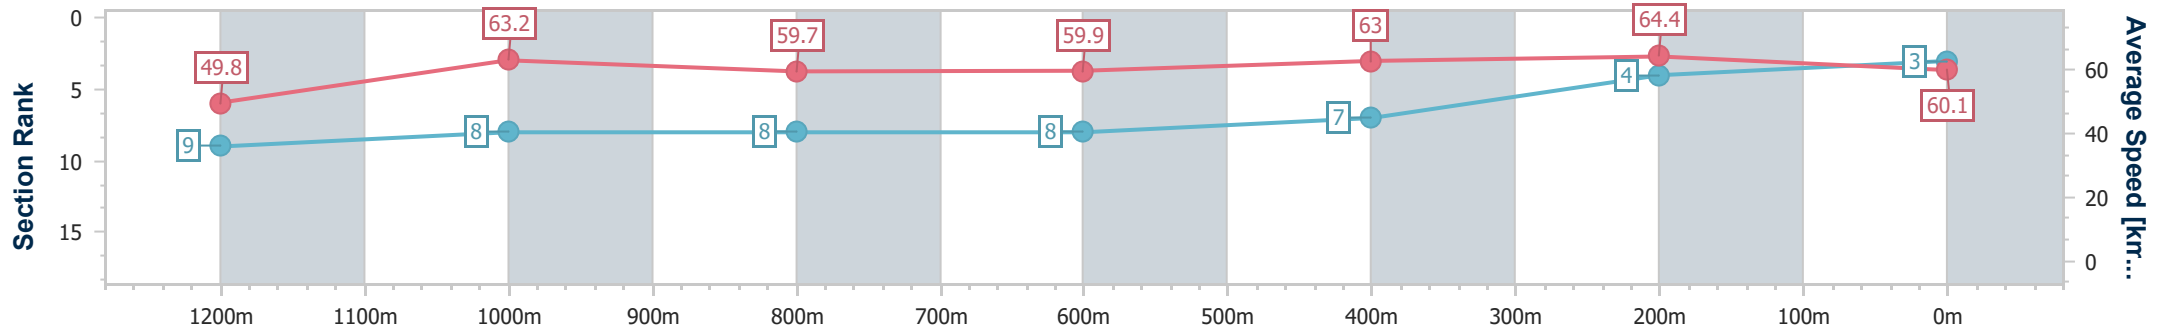

Sunshine Coast QLD Professional
Race 6: LANDSBOROUGH HOTEL BENCHMARK 65 Handicap - 1400m

28 May 2023 - 16:21

Track Rating: Good 4, Weather: Fine, Rail Position: +9m Entire

Section	Overall	1200m	1000m	800m	600m	400m	200m
Section Times	1:24.55 [3] (0:14.48)	1:10.07 [9] (0:11.38)	0:58.69 [8] (0:12.05)	0:46.64 [8] (0:12.04)	0:34.60 [8] (0:11.44)	0:23.16 [7] (0:11.20)	0:11.96 [4] (0:11.96)
Average Speed [km/h]	49.8	63.2	59.7	59.9	63.0	64.4	60.1
Top Speed [km/h]	64.6	64.7	61.8	61.4	64.7	65.3	63.7
Avg. Dist. to Rail [m]	4.6	0.4	0.3	0.6	0.4	2.6	2.5
Avg. Stride Freq. [Hz]	2.1	2.3	2.3	2.2	2.3	2.4	2.4
Avg. Stride Length [m]	6.4	7.7	7.3	7.4	7.6	7.4	7.0