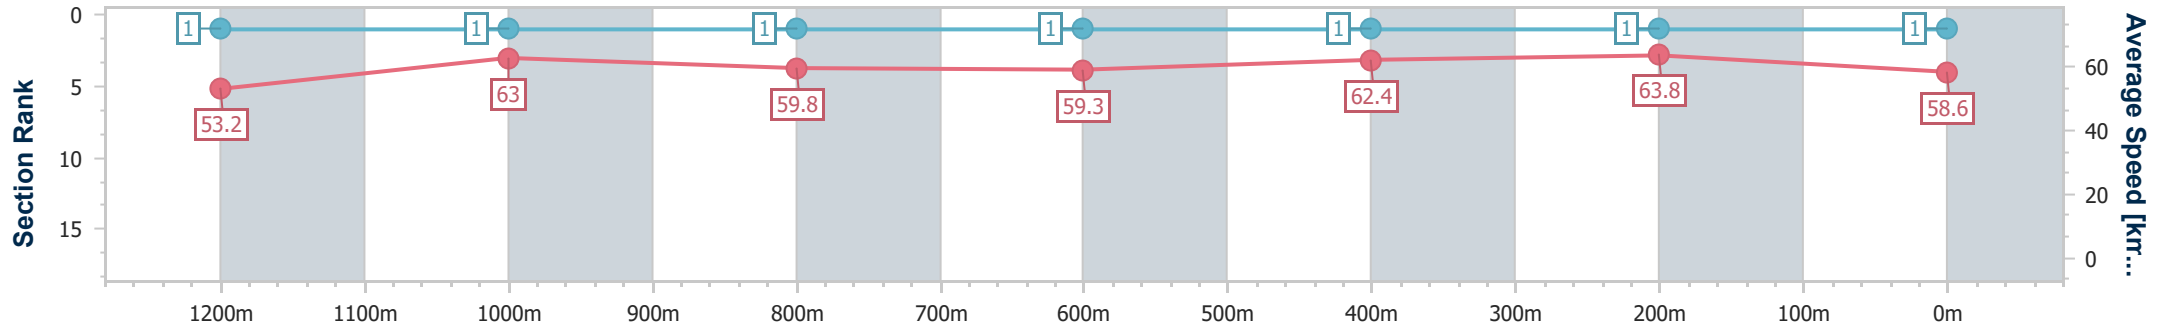

28 May 2023 - 16:21

Track Rating: Good 4, Weather: Fine, Rail Position: +9m Entire

Section	Overall	1200m	1000m	800m	600m	400m	200m
Section Times	1:24.35 [1] (0:13.54)	1:10.81 [1] (0:11.43)	0:59.38 [1] (0:12.05)	0:47.33 [1] (0:12.18)	0:35.15 [1] (0:11.58)	0:23.57 [1] (0:11.27)	0:12.30 [1] (0:12.30)
Average Speed [km/h]	53.2	63.0	59.8	59.3	62.4	63.8	58.6
Top Speed [km/h]	65.3	65.1	61.4	60.7	64.1	64.9	62.0
Avg. Dist. to Rail [m]	4.0	1.3	0.3	0.8	0.5	0.4	1.5
Avg. Stride Freq. [Hz]	2.2	2.3	2.2	2.2	2.3	2.4	2.3
Avg. Stride Length [m]	6.5	7.6	7.5	7.4	7.5	7.4	7.2