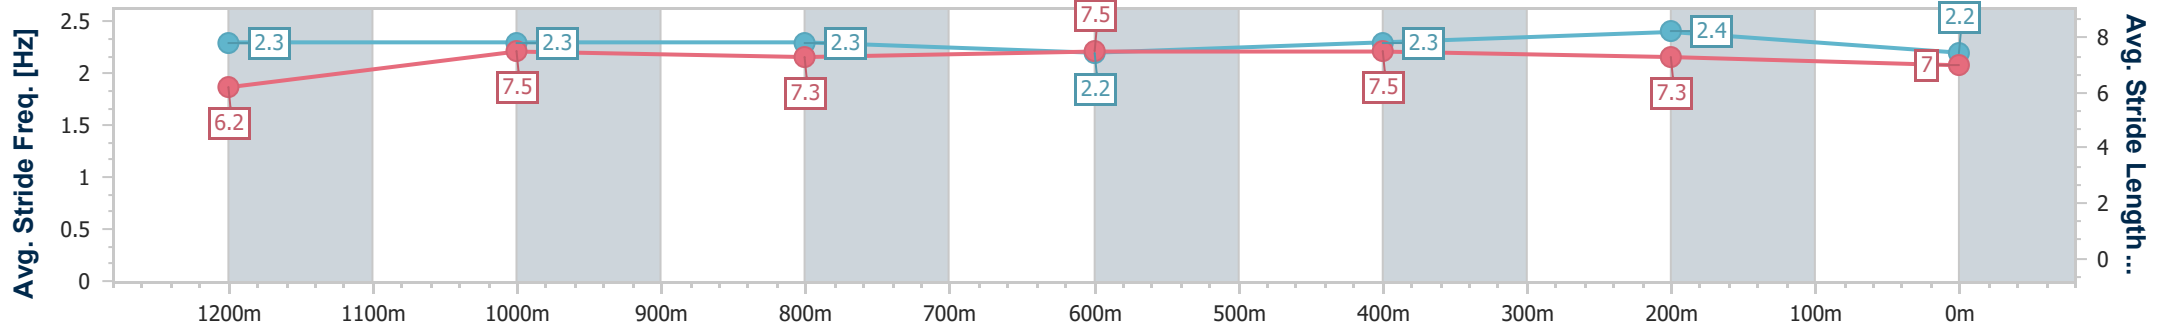

Sunshine Coast QLD Professional
Race 6: LANDSBOROUGH HOTEL BENCHMARK 65 Handicap - 1400m

28 May 2023 - 16:21

Track Rating: Good 4, Weather: Fine, Rail Position: +9m Entire

Section	Overall	1200m	1000m	800m	600m	400m	200m
Section Times	1:25.51 [8] (0:14.32)	1:11.19 [8] (0:11.42)	0:59.77 [7] (0:12.04)	0:47.73 [7] (0:12.12)	0:35.61 [7] (0:11.73)	0:23.88 [8] (0:11.51)	0:12.37 [7] (0:12.37)
Average Speed [km/h]	50.2	63.0	60.3	60.3	62.3	62.6	58.3
Top Speed [km/h]	64.4	64.7	61.8	62.3	63.3	63.5	60.8
Avg. Dist. to Rail [m]	3.3	2.5	2.3	2.6	2.7	5.2	6.3
Avg. Stride Freq. [Hz]	2.1	2.3	2.2	2.2	2.3	2.3	2.2
Avg. Stride Length [m]	6.4	7.8	7.4	7.5	7.5	7.5	7.2

- [] Ranking at each section and finish
- .-.- No data available at this section
- NA No data available

Horse/Jockey Name	Reformist
Final Rank	9
Fastest Section Time (Section)	0:11.44 (1200m)
Top Speed [km/h] (Section)	64.3 (Overall)
Race State	Finished

Sunshine Coast QLD Professional
 Race 6: LANDSBOROUGH HOTEL BENCHMARK 65 Handicap - 1400m

28 May 2023 - 16:21

Track Rating: Good 4, Weather: Fine, Rail Position: +9m Entire

Section	Overall	1200m	1000m	800m	600m	400m	200m
Section Times	1:25.54 [9] (0:13.98)	1:11.56 [4] (0:11.44)	1:00.12 [4] (0:11.99)	0:48.13 [4] (0:12.12)	0:36.01 [4] (0:11.75)	0:24.26 [4] (0:11.50)	0:12.76 [5] (0:12.76)
Average Speed [km/h]	51.6	63.0	60.1	60.3	62.4	62.6	56.4
Top Speed [km/h]	64.3	64.2	61.4	61.5	63.4	63.6	61.2
Avg. Dist. to Rail [m]	1.2	0.9	0.6	2.5	3.3	5.9	5.5
Avg. Stride Freq. [Hz]	2.3	2.3	2.3	2.2	2.3	2.4	2.2
Avg. Stride Length [m]	6.2	7.5	7.3	7.5	7.5	7.3	7.0