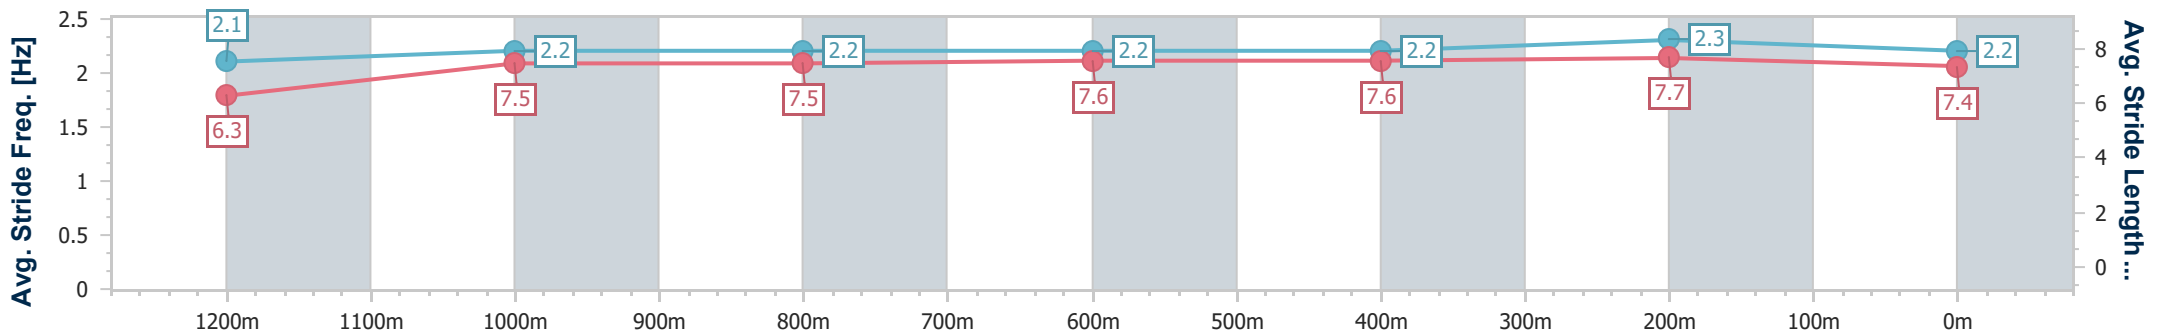

Sunshine Coast QLD Professional
 Race 6: LANDSBOROUGH HOTEL BENCHMARK 65 Handicap - 1400m

28 May 2023 - 16:21

Track Rating: Good 4, Weather: Fine, Rail Position: +9m Entire

Section	Overall	1200m	1000m	800m	600m	400m	200m
Section Times	1:25.54 [9] (0:13.98)	1:11.56 [4] (0:11.44)	1:00.12 [4] (0:11.99)	0:48.13 [4] (0:12.12)	0:36.01 [4] (0:11.75)	0:24.26 [4] (0:11.50)	0:12.76 [5] (0:12.76)
Average Speed [km/h]	51.6	63.0	60.1	60.3	62.4	62.6	56.4
Top Speed [km/h]	64.3	64.2	61.4	61.5	63.4	63.6	61.2
Avg. Dist. to Rail [m]	1.2	0.9	0.6	2.5	3.3	5.9	5.5
Avg. Stride Freq. [Hz]	2.3	2.3	2.3	2.2	2.3	2.4	2.2
Avg. Stride Length [m]	6.2	7.5	7.3	7.5	7.5	7.3	7.0

- [] Ranking at each section and finish
- .-.- No data available at this section
- NA No data available

Horse/Jockey Name	The Carpenter
Final Rank	10
Fastest Section Time (Section)	0:11.49 (400m)
Top Speed [km/h] (Section)	64.2 (600m)
Race State	Finished

Sunshine Coast QLD Professional
Race 6: LANDSBOROUGH HOTEL BENCHMARK 65 Handicap - 1400m

28 May 2023 - 16:21

Track Rating: Good 4, Weather: Fine, Rail Position: +9m Entire

Section	Overall	1200m	1000m	800m	600m	400m	200m
Section Times	1:25.96 [10] (0:14.57)	1:11.39 [10] (0:11.91)	0:59.48 [12] (0:11.99)	0:47.49 [12] (0:11.85)	0:35.64 [12] (0:11.72)	0:23.92 [13] (0:11.49)	0:12.43 [12] (0:12.43)
Average Speed [km/h]	49.4	60.6	59.8	60.9	62.1	62.6	58.0
Top Speed [km/h]	61.2	61.8	60.7	61.4	64.2	64.2	60.0
Avg. Dist. to Rail [m]	7.2	1.2	0.6	0.5	1.7	1.2	0.9
Avg. Stride Freq. [Hz]	2.1	2.2	2.2	2.2	2.2	2.3	2.2
Avg. Stride Length [m]	6.3	7.5	7.5	7.6	7.6	7.7	7.4