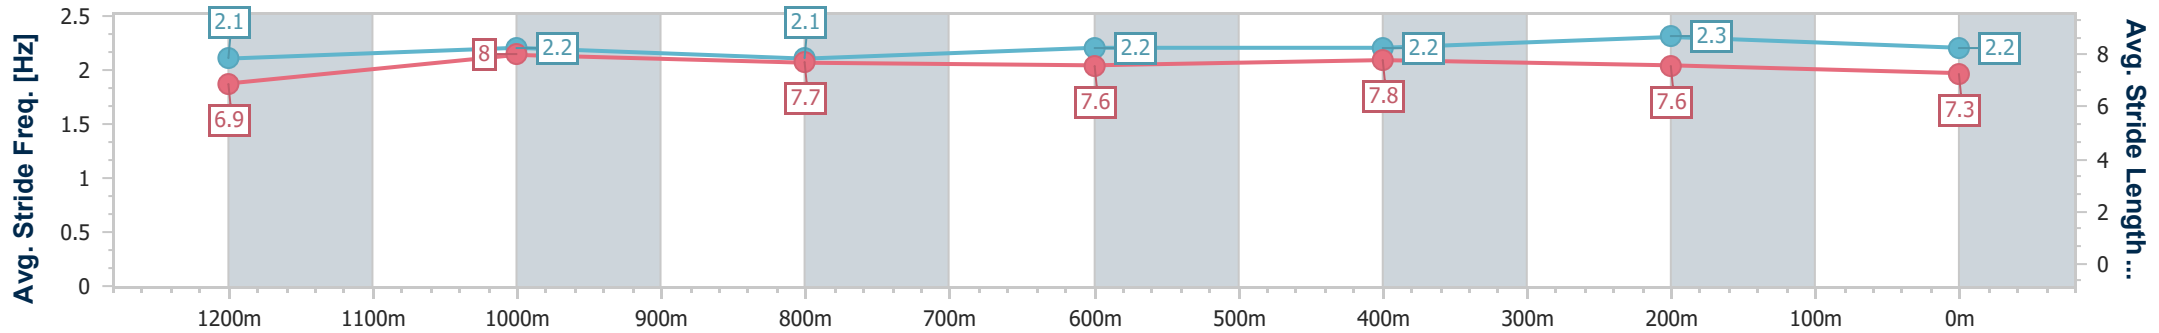

Sunshine Coast QLD Professional
Race 6: LANDSBOROUGH HOTEL BENCHMARK 65 Handicap - 1400m

28 May 2023 - 16:21

Track Rating: Good 4, Weather: Fine, Rail Position: +9m Entire

Section	Overall	1200m	1000m	800m	600m	400m	200m
Section Times	1:24.80 [4] (0:13.82)	1:10.98 [2] (0:11.29)	0:59.69 [2] (0:12.08)	0:47.61 [2] (0:12.16)	0:35.45 [2] (0:11.63)	0:23.82 [2] (0:11.38)	0:12.44 [2] (0:12.44)
Average Speed [km/h]	52.1	63.7	60.0	60.1	62.5	63.2	57.9
Top Speed [km/h]	66.9	66.1	61.2	61.8	63.8	64.7	61.0
Avg. Dist. to Rail [m]	4.5	2.1	1.7	2.6	1.7	1.7	2.2
Avg. Stride Freq. [Hz]	2.1	2.2	2.1	2.2	2.2	2.3	2.2
Avg. Stride Length [m]	6.9	8.0	7.7	7.6	7.8	7.6	7.3