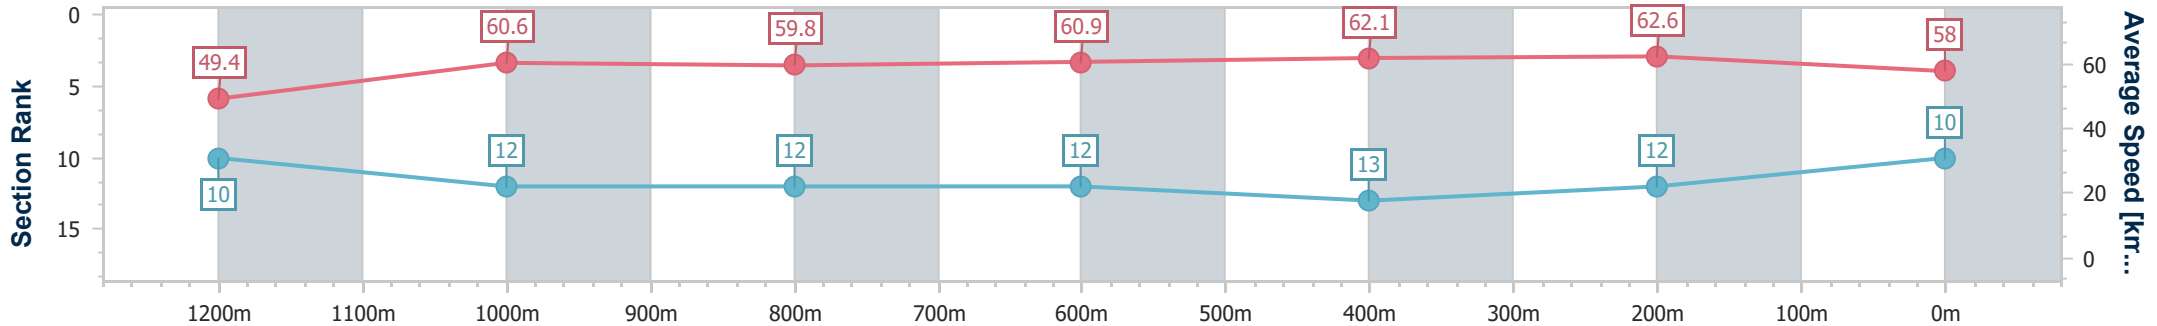

Sunshine Coast QLD Professional
 Race 6: LANDSBOROUGH HOTEL BENCHMARK 65 Handicap - 1400m

28 May 2023 - 16:21

Track Rating: Good 4, Weather: Fine, Rail Position: +9m Entire

Section	Overall	1200m	1000m	800m	600m	400m	200m
Section Times	1:25.54 [9] (0:13.98)	1:11.56 [4] (0:11.44)	1:00.12 [4] (0:11.99)	0:48.13 [4] (0:12.12)	0:36.01 [4] (0:11.75)	0:24.26 [4] (0:11.50)	0:12.76 [5] (0:12.76)
Average Speed [km/h]	51.6	63.0	60.1	60.3	62.4	62.6	56.4
Top Speed [km/h]	64.3	64.2	61.4	61.5	63.4	63.6	61.2
Avg. Dist. to Rail [m]	1.2	0.9	0.6	2.5	3.3	5.9	5.5
Avg. Stride Freq. [Hz]	2.3	2.3	2.3	2.2	2.3	2.4	2.2
Avg. Stride Length [m]	6.2	7.5	7.3	7.5	7.5	7.3	7.0

- [] Ranking at each section and finish
- .-.- No data available at this section
- NA No data available

Horse/Jockey Name	The Carpenter
Final Rank	10
Fastest Section Time (Section)	0:11.49 (400m)
Top Speed [km/h] (Section)	64.2 (600m)
Race State	Finished

Sunshine Coast QLD Professional
Race 6: LANDSBOROUGH HOTEL BENCHMARK 65 Handicap - 1400m

28 May 2023 - 16:21

Track Rating: Good 4, Weather: Fine, Rail Position: +9m Entire

Section	Overall	1200m	1000m	800m	600m	400m	200m
Section Times	1:25.96 [10] (0:14.57)	1:11.39 [10] (0:11.91)	0:59.48 [12] (0:11.99)	0:47.49 [12] (0:11.85)	0:35.64 [12] (0:11.72)	0:23.92 [13] (0:11.49)	0:12.43 [12] (0:12.43)
Average Speed [km/h]	49.4	60.6	59.8	60.9	62.1	62.6	58.0
Top Speed [km/h]	61.2	61.8	60.7	61.4	64.2	64.2	60.0
Avg. Dist. to Rail [m]	7.2	1.2	0.6	0.5	1.7	1.2	0.9
Avg. Stride Freq. [Hz]	2.1	2.2	2.2	2.2	2.2	2.3	2.2
Avg. Stride Length [m]	6.3	7.5	7.5	7.6	7.6	7.7	7.4