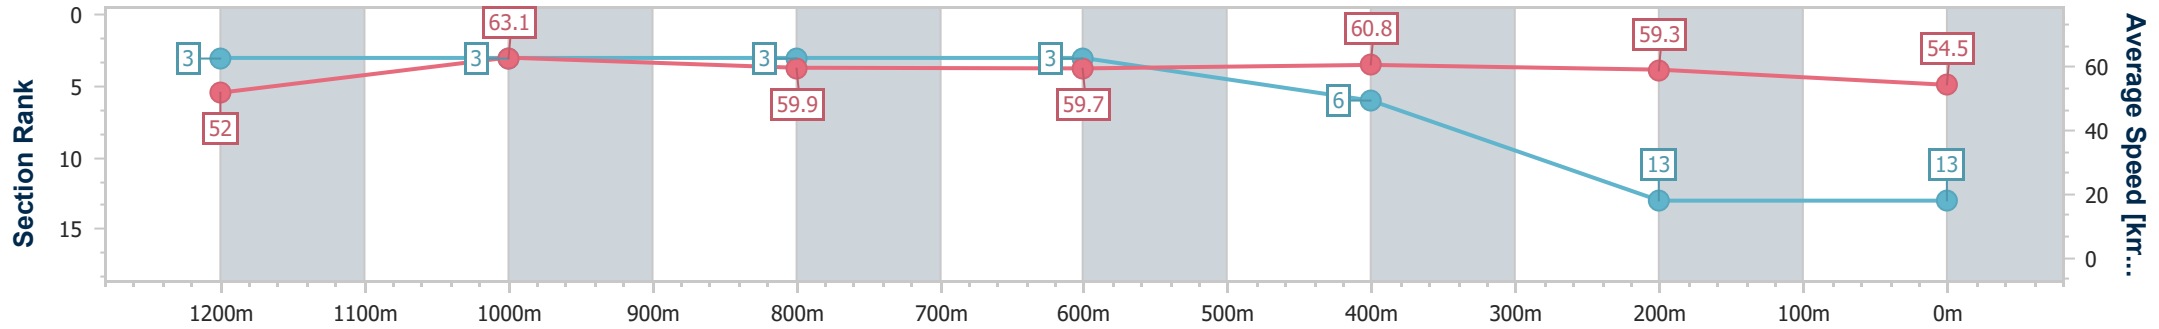

Sunshine Coast QLD Professional
Race 6: LANDSBOROUGH HOTEL BENCHMARK 65 Handicap - 1400m

28 May 2023 - 16:21

Track Rating: Good 4, Weather: Fine, Rail Position: +9m Entire

Section	Overall	1200m	1000m	800m	600m	400m	200m
Section Times	1:26.56 [12] (0:14.13)	1:12.43 [6] (0:11.34)	1:01.09 [5] (0:12.04)	0:49.05 [5] (0:12.13)	0:36.92 [5] (0:11.66)	0:25.26 [5] (0:11.97)	0:13.29 [9] (0:13.29)
Average Speed [km/h]	51.0	63.5	60.3	60.2	62.4	60.2	54.1
Top Speed [km/h]	66.5	66.5	61.3	61.6	63.2	62.7	57.8
Avg. Dist. to Rail [m]	7.3	4.3	3.4	2.4	2.3	5.1	6.1
Avg. Stride Freq. [Hz]	2.2	2.3	2.3	2.3	2.4	2.4	2.3
Avg. Stride Length [m]	6.3	7.4	7.2	7.1	7.1	6.9	6.5

- [] Ranking at each section and finish
- .-.- No data available at this section
- NA No data available

Horse/Jockey Name	Lady Lockhart
Final Rank	13
Fastest Section Time (Section)	0:11.41 (1200m)
Top Speed [km/h] (Section)	65.3 (Overall)
Race State	Finished

Sunshine Coast QLD Professional
Race 6: LANDSBOROUGH HOTEL BENCHMARK 65 Handicap - 1400m

28 May 2023 - 16:21

Track Rating: Good 4, Weather: Fine, Rail Position: +9m Entire

Section	Overall	1200m	1000m	800m	600m	400m	200m
Section Times	1:26.74 [13] (0:13.84)	1:12.90 [3] (0:11.41)	1:01.49 [3] (0:12.07)	0:49.42 [3] (0:12.20)	0:37.22 [3] (0:11.85)	0:25.37 [6] (0:12.17)	0:13.20 [13] (0:13.20)
Average Speed [km/h]	52.0	63.1	59.9	59.7	60.8	59.3	54.5
Top Speed [km/h]	65.3	64.9	61.2	61.8	61.5	60.9	57.6
Avg. Dist. to Rail [m]	0.9	0.6	0.8	1.9	0.5	0.3	0.6
Avg. Stride Freq. [Hz]	2.2	2.3	2.2	2.3	2.3	2.2	2.1
Avg. Stride Length [m]	6.4	7.6	7.4	7.3	7.4	7.4	7.1