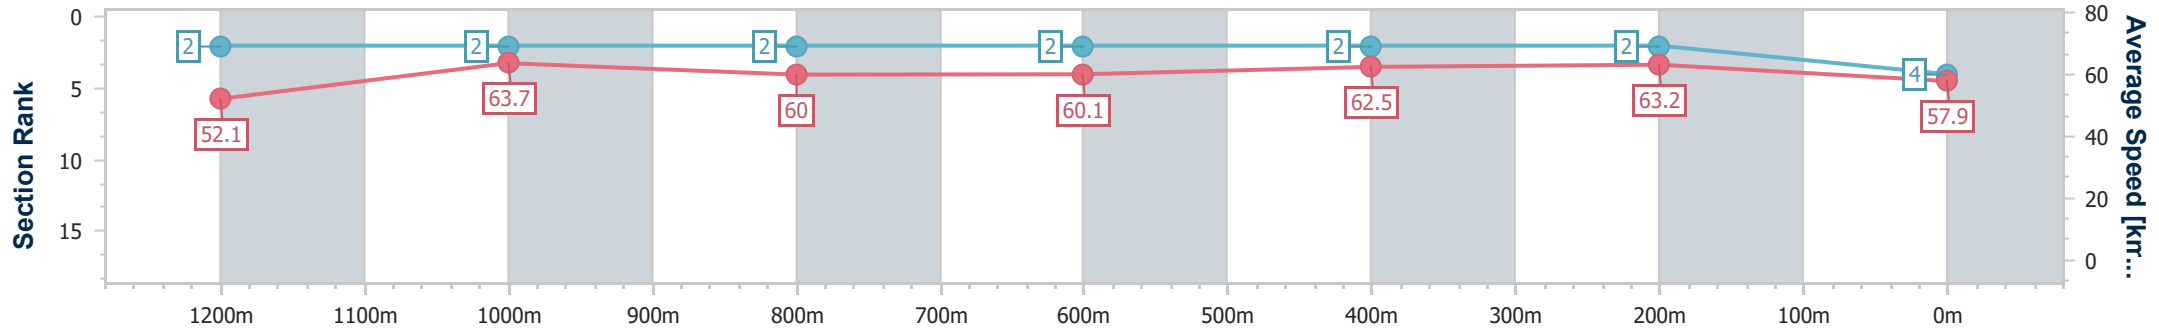

Sunshine Coast QLD Professional
Race 6: LANDSBOROUGH HOTEL BENCHMARK 65 Handicap - 1400m

28 May 2023 - 16:21

Track Rating: Good 4, Weather: Fine, Rail Position: +9m Entire

Section	Overall	1200m	1000m	800m	600m	400m	200m
Section Times	1:24.80 [4] (0:13.82)	1:10.98 [2] (0:11.29)	0:59.69 [2] (0:12.08)	0:47.61 [2] (0:12.16)	0:35.45 [2] (0:11.63)	0:23.82 [2] (0:11.38)	0:12.44 [2] (0:12.44)
Average Speed [km/h]	52.1	63.7	60.0	60.1	62.5	63.2	57.9
Top Speed [km/h]	66.9	66.1	61.2	61.8	63.8	64.7	61.0
Avg. Dist. to Rail [m]	4.5	2.1	1.7	2.6	1.7	1.7	2.2
Avg. Stride Freq. [Hz]	2.1	2.2	2.1	2.2	2.2	2.3	2.2
Avg. Stride Length [m]	6.9	8.0	7.7	7.6	7.8	7.6	7.3