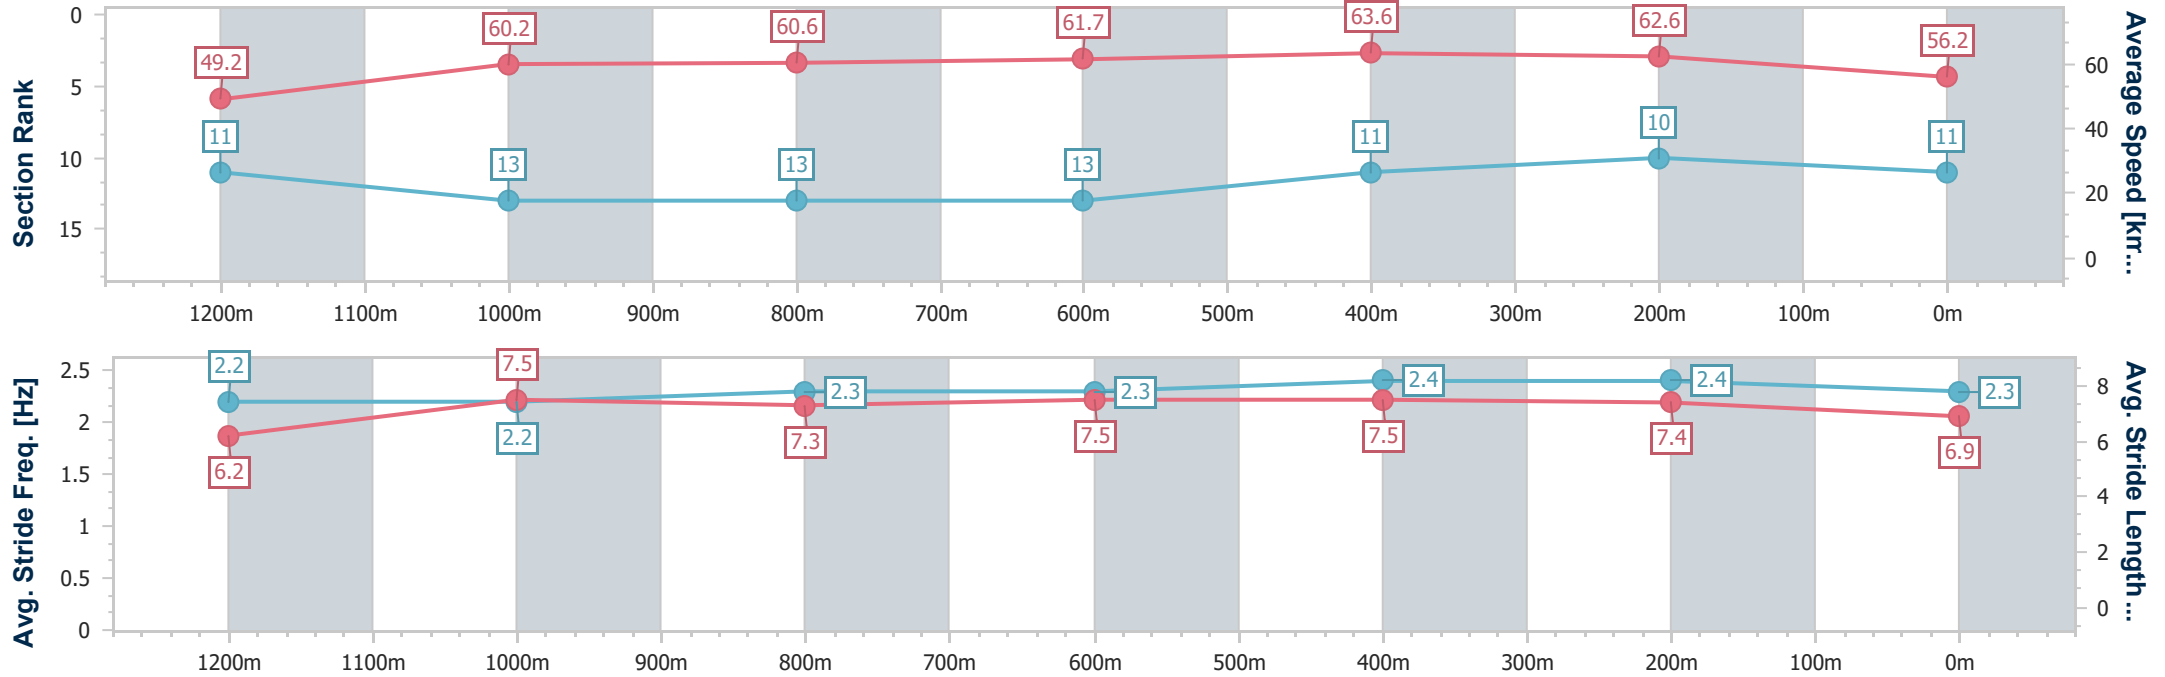

Sunshine Coast QLD Professional
Race 6: LANDSBOROUGH HOTEL BENCHMARK 65 Handicap - 1400m

28 May 2023 - 16:21

Track Rating: Good 4, Weather: Fine, Rail Position: +9m Entire

Section	Overall	1200m	1000m	800m	600m	400m	200m
Section Times	1:25.96 [10] (0:14.57)	1:11.39 [10] (0:11.91)	0:59.48 [12] (0:11.99)	0:47.49 [12] (0:11.85)	0:35.64 [12] (0:11.72)	0:23.92 [13] (0:11.49)	0:12.43 [12] (0:12.43)
Average Speed [km/h]	49.4	60.6	59.8	60.9	62.1	62.6	58.0
Top Speed [km/h]	61.2	61.8	60.7	61.4	64.2	64.2	60.0
Avg. Dist. to Rail [m]	7.2	1.2	0.6	0.5	1.7	1.2	0.9
Avg. Stride Freq. [Hz]	2.1	2.2	2.2	2.2	2.2	2.3	2.2
Avg. Stride Length [m]	6.3	7.5	7.5	7.6	7.6	7.7	7.4

- [] Ranking at each section and finish
- .-.- No data available at this section
- NA No data available

Horse/Jockey Name	Tuhinga
Final Rank	11
Fastest Section Time (Section)	0:11.47 (600m)
Top Speed [km/h] (Section)	64.6 (400m)
Race State	Finished

Sunshine Coast QLD Professional
Race 6: LANDSBOROUGH HOTEL BENCHMARK 65 Handicap - 1400m

28 May 2023 - 16:21

Track Rating: Good 4, Weather: Fine, Rail Position: +9m Entire

Section	Overall	1200m	1000m	800m	600m	400m	200m
Section Times	1:26.11 [11] (0:14.67)	1:11.44 [11] (0:11.95)	0:59.49 [13] (0:11.93)	0:47.56 [13] (0:11.78)	0:35.78 [13] (0:11.47)	0:24.31 [11] (0:11.50)	0:12.81 [10] (0:12.81)
Average Speed [km/h]	49.2	60.2	60.6	61.7	63.6	62.6	56.2
Top Speed [km/h]	60.9	62.7	62.7	63.3	64.3	64.6	59.9
Avg. Dist. to Rail [m]	10.8	3.9	1.8	1.3	2.5	6.1	6.8
Avg. Stride Freq. [Hz]	2.2	2.2	2.3	2.3	2.4	2.4	2.3
Avg. Stride Length [m]	6.2	7.5	7.3	7.5	7.5	7.4	6.9