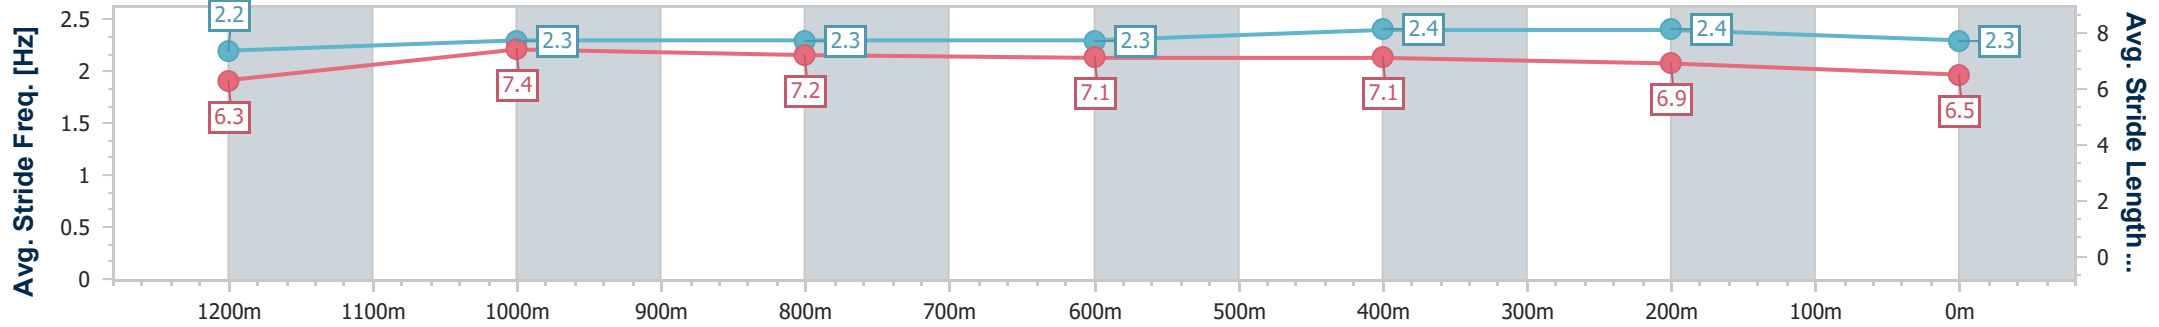

Sunshine Coast QLD Professional
Race 6: LANDSBOROUGH HOTEL BENCHMARK 65 Handicap - 1400m

28 May 2023 - 16:21

Track Rating: Good 4, Weather: Fine, Rail Position: +9m Entire

Section	Overall	1200m	1000m	800m	600m	400m	200m
Section Times	1:26.11 [11] (0:14.67)	1:11.44 [11] (0:11.95)	0:59.49 [13] (0:11.93)	0:47.56 [13] (0:11.78)	0:35.78 [13] (0:11.47)	0:24.31 [11] (0:11.50)	0:12.81 [10] (0:12.81)
Average Speed [km/h]	49.2	60.2	60.6	61.7	63.6	62.6	56.2
Top Speed [km/h]	60.9	62.7	62.7	63.3	64.3	64.6	59.9
Avg. Dist. to Rail [m]	10.8	3.9	1.8	1.3	2.5	6.1	6.8
Avg. Stride Freq. [Hz]	2.2	2.2	2.3	2.3	2.4	2.4	2.3
Avg. Stride Length [m]	6.2	7.5	7.3	7.5	7.5	7.4	6.9

- [] Ranking at each section and finish
- .-.- No data available at this section
- NA No data available

Horse/Jockey Name	Gentle Prince
Final Rank	12
Fastest Section Time (Section)	0:11.34 (1200m)
Top Speed [km/h] (Section)	66.5 (Overall)
Race State	Finished

Sunshine Coast QLD Professional
Race 6: LANDSBOROUGH HOTEL BENCHMARK 65 Handicap - 1400m

28 May 2023 - 16:21

Track Rating: Good 4, Weather: Fine, Rail Position: +9m Entire

Section	Overall	1200m	1000m	800m	600m	400m	200m
Section Times	1:26.56 [12] (0:14.13)	1:12.43 [6] (0:11.34)	1:01.09 [5] (0:12.04)	0:49.05 [5] (0:12.13)	0:36.92 [5] (0:11.66)	0:25.26 [5] (0:11.97)	0:13.29 [9] (0:13.29)
Average Speed [km/h]	51.0	63.5	60.3	60.2	62.4	60.2	54.1
Top Speed [km/h]	66.5	66.5	61.3	61.6	63.2	62.7	57.8
Avg. Dist. to Rail [m]	7.3	4.3	3.4	2.4	2.3	5.1	6.1
Avg. Stride Freq. [Hz]	2.2	2.3	2.3	2.3	2.4	2.4	2.3
Avg. Stride Length [m]	6.3	7.4	7.2	7.1	7.1	6.9	6.5