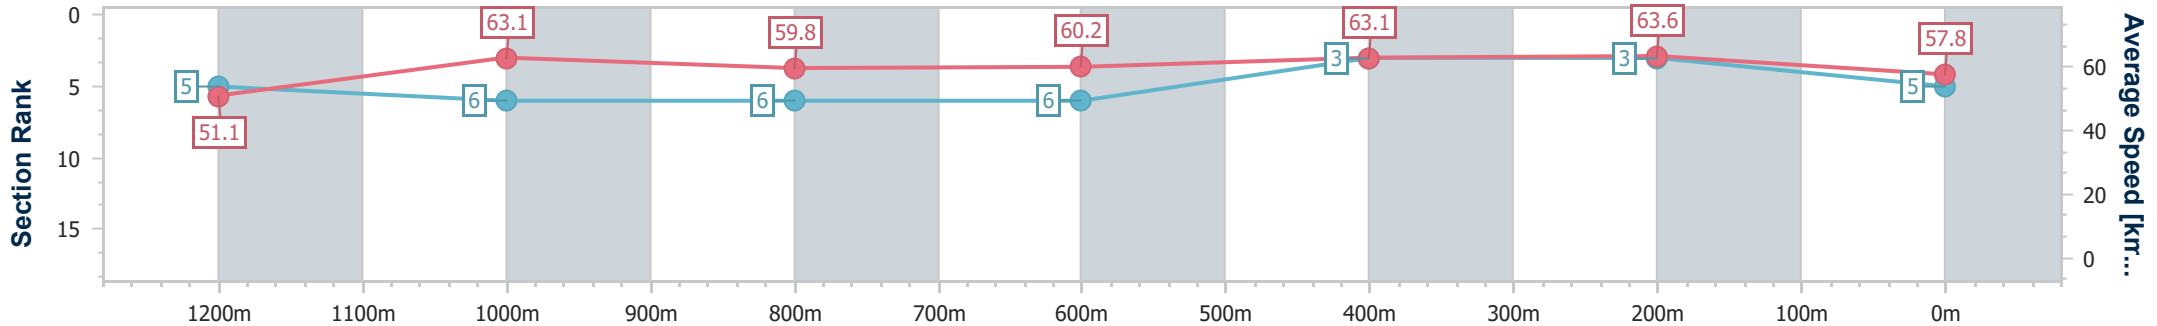

- [] Ranking at each section and finish
- .-.- No data available at this section
- NA No data available

Horse/Jockey Name	Calcareous
Final Rank	5
Fastest Section Time (Section)	0:11.33 (400m)
Top Speed [km/h] (Section)	65.2 (Overall)
Race State	Finished

Sunshine Coast QLD Professional
Race 6: LANDSBOROUGH HOTEL BENCHMARK 65 Handicap - 1400m

28 May 2023 - 16:21

Track Rating: Good 4, Weather: Fine, Rail Position: +9m Entire

Section	Overall	1200m	1000m	800m	600m	400m	200m
Section Times	1:24.96 [5] (0:14.09)	1:10.87 [5] (0:11.42)	0:59.45 [6] (0:12.12)	0:47.33 [6] (0:12.09)	0:35.24 [6] (0:11.46)	0:23.78 [3] (0:11.33)	0:12.45 [3] (0:12.45)
Average Speed [km/h]	51.1	63.1	59.8	60.2	63.1	63.6	57.8
Top Speed [km/h]	65.2	65.0	61.2	61.3	64.4	64.8	62.0
Avg. Dist. to Rail [m]	3.0	1.7	2.2	1.7	1.0	1.9	3.0
Avg. Stride Freq. [Hz]	2.1	2.2	2.1	2.2	2.2	2.3	2.2
Avg. Stride Length [m]	6.6	7.9	7.7	7.7	7.8	7.6	7.4