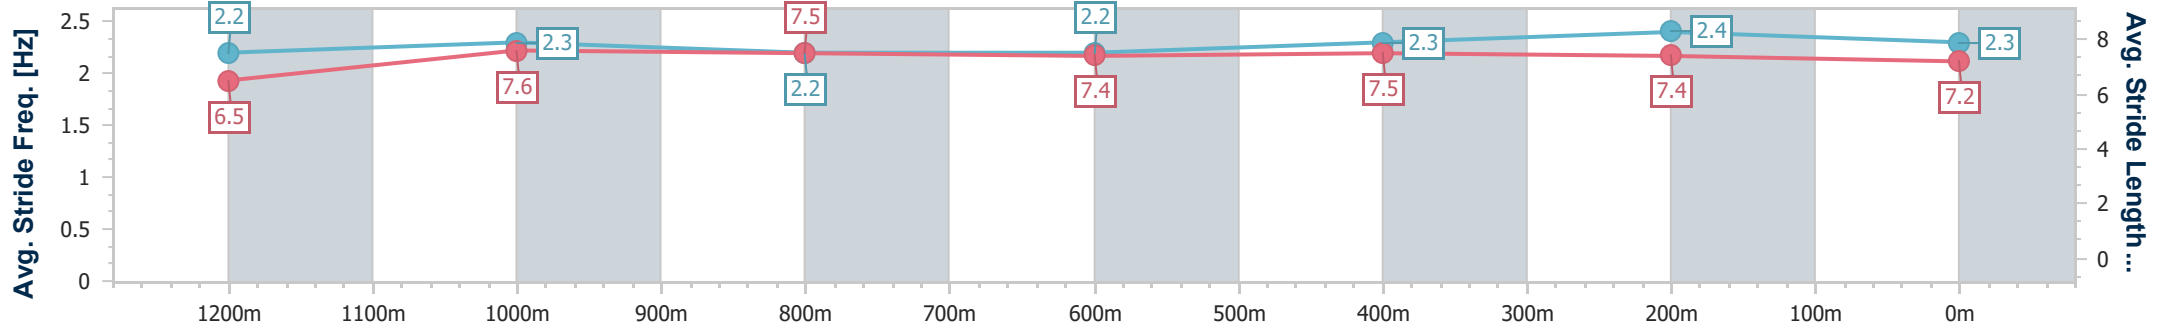

28 May 2023 - 16:21

Track Rating: Good 4, Weather: Fine, Rail Position: +9m Entire

Section	Overall	1200m	1000m	800m	600m	400m	200m
Section Times	1:24.35 [1] (0:13.54)	1:10.81 [1] (0:11.43)	0:59.38 [1] (0:12.05)	0:47.33 [1] (0:12.18)	0:35.15 [1] (0:11.58)	0:23.57 [1] (0:11.27)	0:12.30 [1] (0:12.30)
Average Speed [km/h]	53.2	63.0	59.8	59.3	62.4	63.8	58.6
Top Speed [km/h]	65.3	65.1	61.4	60.7	64.1	64.9	62.0
Avg. Dist. to Rail [m]	4.0	1.3	0.3	0.8	0.5	0.4	1.5
Avg. Stride Freq. [Hz]	2.2	2.3	2.2	2.2	2.3	2.4	2.3
Avg. Stride Length [m]	6.5	7.6	7.5	7.4	7.5	7.4	7.2