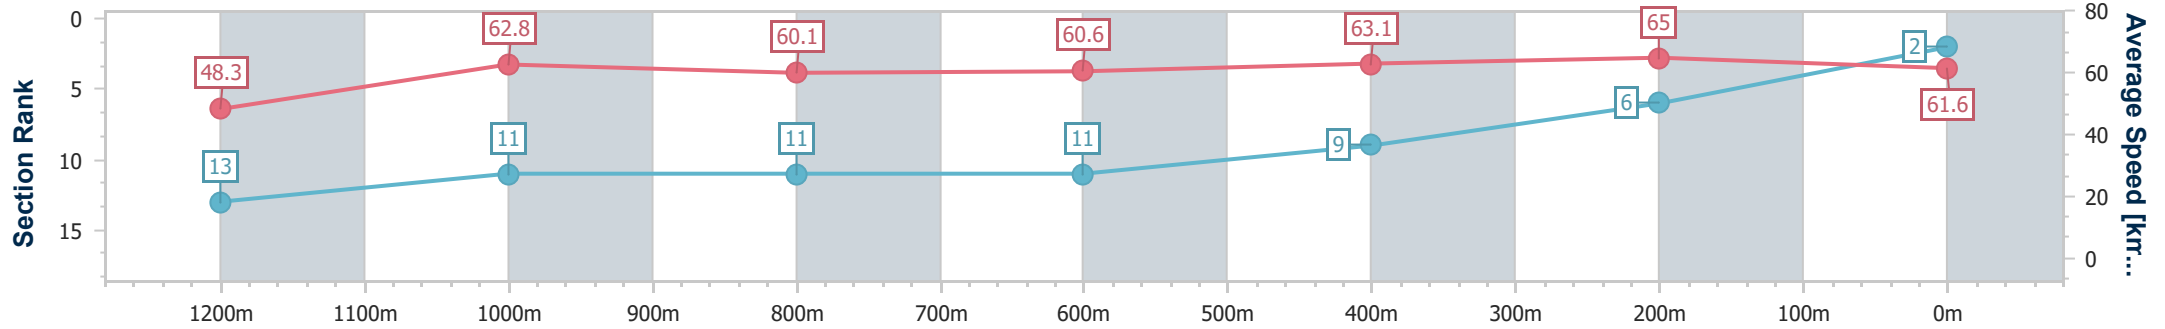

28 May 2023 - 16:21

Track Rating: Good 4, Weather: Fine, Rail Position: +9m Entire

Section	Overall	1200m	1000m	800m	600m	400m	200m
Section Times	1:24.35 [1] (0:13.54)	1:10.81 [1] (0:11.43)	0:59.38 [1] (0:12.05)	0:47.33 [1] (0:12.18)	0:35.15 [1] (0:11.58)	0:23.57 [1] (0:11.27)	0:12.30 [1] (0:12.30)
Average Speed [km/h]	53.2	63.0	59.8	59.3	62.4	63.8	58.6
Top Speed [km/h]	65.3	65.1	61.4	60.7	64.1	64.9	62.0
Avg. Dist. to Rail [m]	4.0	1.3	0.3	0.8	0.5	0.4	1.5
Avg. Stride Freq. [Hz]	2.2	2.3	2.2	2.2	2.3	2.4	2.3
Avg. Stride Length [m]	6.5	7.6	7.5	7.4	7.5	7.4	7.2

Sunshine Coast QLD Professional
Race 6: LANDSBOROUGH HOTEL BENCHMARK 65 Handicap - 1400m

28 May 2023 - 16:21

Track Rating: Good 4, Weather: Fine, Rail Position: +9m Entire

Section	Overall	1200m	1000m	800m	600m	400m	200m
Section Times	1:24.48 [2] (0:14.92)	1:09.56 [13] (0:11.45)	0:58.11 [11] (0:11.97)	0:46.14 [11] (0:11.88)	0:34.26 [11] (0:11.49)	0:22.77 [9] (0:11.08)	0:11.69 [6] (0:11.69)
Average Speed [km/h]	48.3	62.8	60.1	60.6	63.1	65.0	61.6
Top Speed [km/h]	64.3	64.4	62.4	61.9	64.9	65.9	64.2
Avg. Dist. to Rail [m]	5.0	0.8	0.5	0.3	1.2	2.6	0.5
Avg. Stride Freq. [Hz]	2.1	2.3	2.3	2.3	2.3	2.4	2.3
Avg. Stride Length [m]	6.3	7.6	7.4	7.4	7.5	7.5	7.3