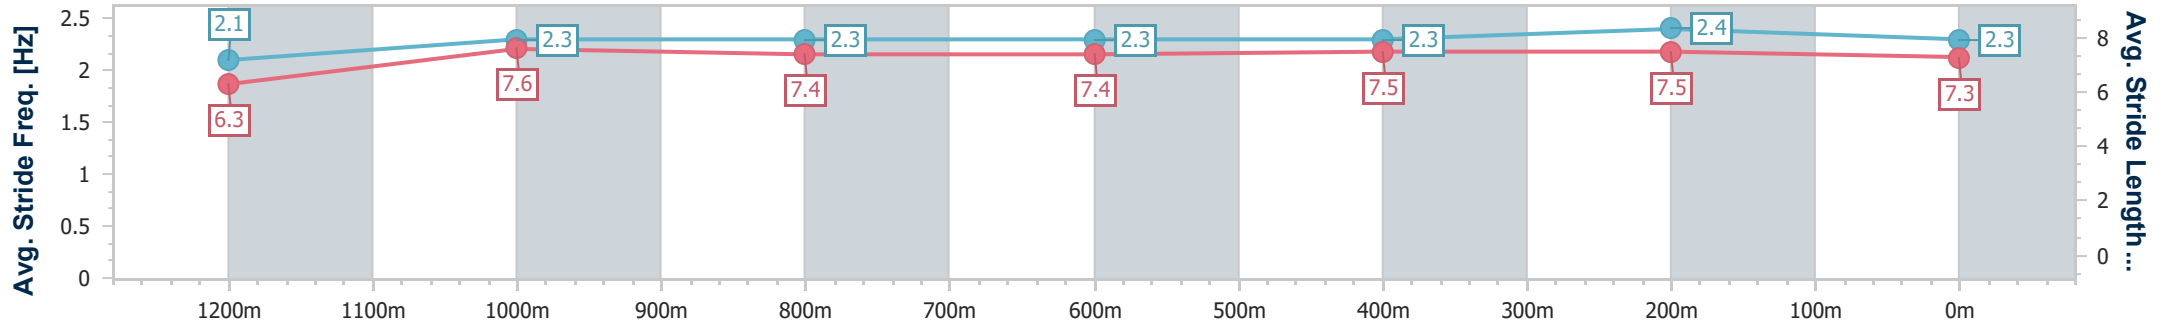

28 May 2023 - 16:21

Track Rating: Good 4, Weather: Fine, Rail Position: +9m Entire

Section	Overall	1200m	1000m	800m	600m	400m	200m
Section Times	1:24.35 [1] (0:13.54)	1:10.81 [1] (0:11.43)	0:59.38 [1] (0:12.05)	0:47.33 [1] (0:12.18)	0:35.15 [1] (0:11.58)	0:23.57 [1] (0:11.27)	0:12.30 [1] (0:12.30)
Average Speed [km/h]	53.2	63.0	59.8	59.3	62.4	63.8	58.6
Top Speed [km/h]	65.3	65.1	61.4	60.7	64.1	64.9	62.0
Avg. Dist. to Rail [m]	4.0	1.3	0.3	0.8	0.5	0.4	1.5
Avg. Stride Freq. [Hz]	2.2	2.3	2.2	2.2	2.3	2.4	2.3
Avg. Stride Length [m]	6.5	7.6	7.5	7.4	7.5	7.4	7.2

Sunshine Coast QLD Professional
Race 6: LANDSBOROUGH HOTEL BENCHMARK 65 Handicap - 1400m

28 May 2023 - 16:21

Track Rating: Good 4, Weather: Fine, Rail Position: +9m Entire

Section	Overall	1200m	1000m	800m	600m	400m	200m
Section Times	1:24.48 [2] (0:14.92)	1:09.56 [13] (0:11.45)	0:58.11 [11] (0:11.97)	0:46.14 [11] (0:11.88)	0:34.26 [11] (0:11.49)	0:22.77 [9] (0:11.08)	0:11.69 [6] (0:11.69)
Average Speed [km/h]	48.3	62.8	60.1	60.6	63.1	65.0	61.6
Top Speed [km/h]	64.3	64.4	62.4	61.9	64.9	65.9	64.2
Avg. Dist. to Rail [m]	5.0	0.8	0.5	0.3	1.2	2.6	0.5
Avg. Stride Freq. [Hz]	2.1	2.3	2.3	2.3	2.3	2.4	2.3
Avg. Stride Length [m]	6.3	7.6	7.4	7.4	7.5	7.5	7.3