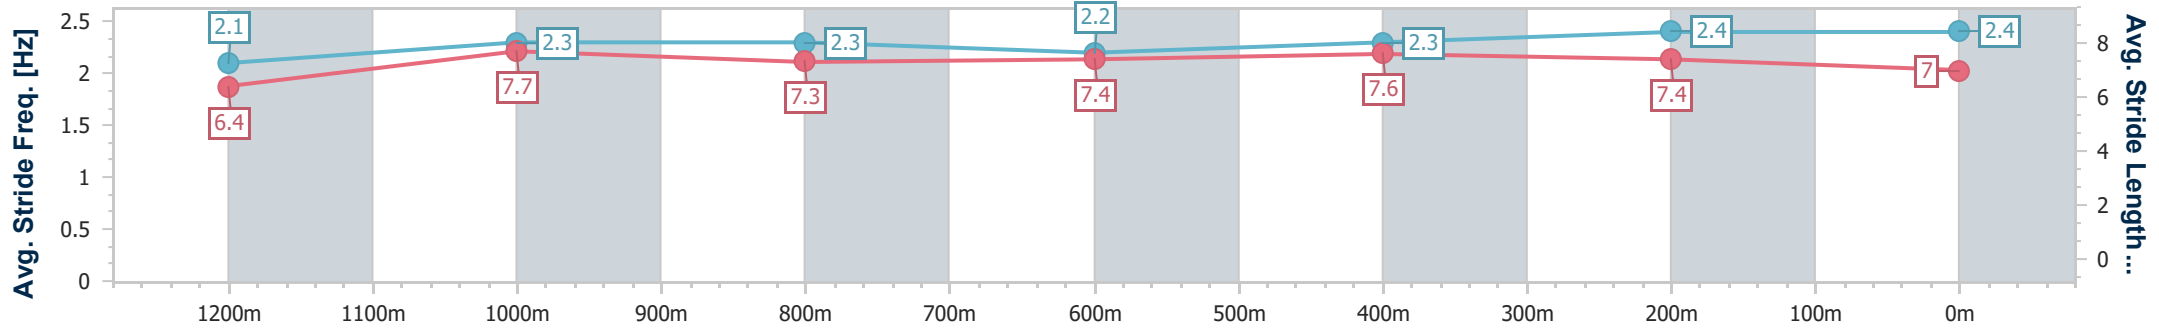

Sunshine Coast QLD Professional
Race 6: LANDSBOROUGH HOTEL BENCHMARK 65 Handicap - 1400m

28 May 2023 - 16:21

Track Rating: Good 4, Weather: Fine, Rail Position: +9m Entire

Section	Overall	1200m	1000m	800m	600m	400m	200m
Section Times	1:24.55 [3] (0:14.48)	1:10.07 [9] (0:11.38)	0:58.69 [8] (0:12.05)	0:46.64 [8] (0:12.04)	0:34.60 [8] (0:11.44)	0:23.16 [7] (0:11.20)	0:11.96 [4] (0:11.96)
Average Speed [km/h]	49.8	63.2	59.7	59.9	63.0	64.4	60.1
Top Speed [km/h]	64.6	64.7	61.8	61.4	64.7	65.3	63.7
Avg. Dist. to Rail [m]	4.6	0.4	0.3	0.6	0.4	2.6	2.5
Avg. Stride Freq. [Hz]	2.1	2.3	2.3	2.2	2.3	2.4	2.4
Avg. Stride Length [m]	6.4	7.7	7.3	7.4	7.6	7.4	7.0