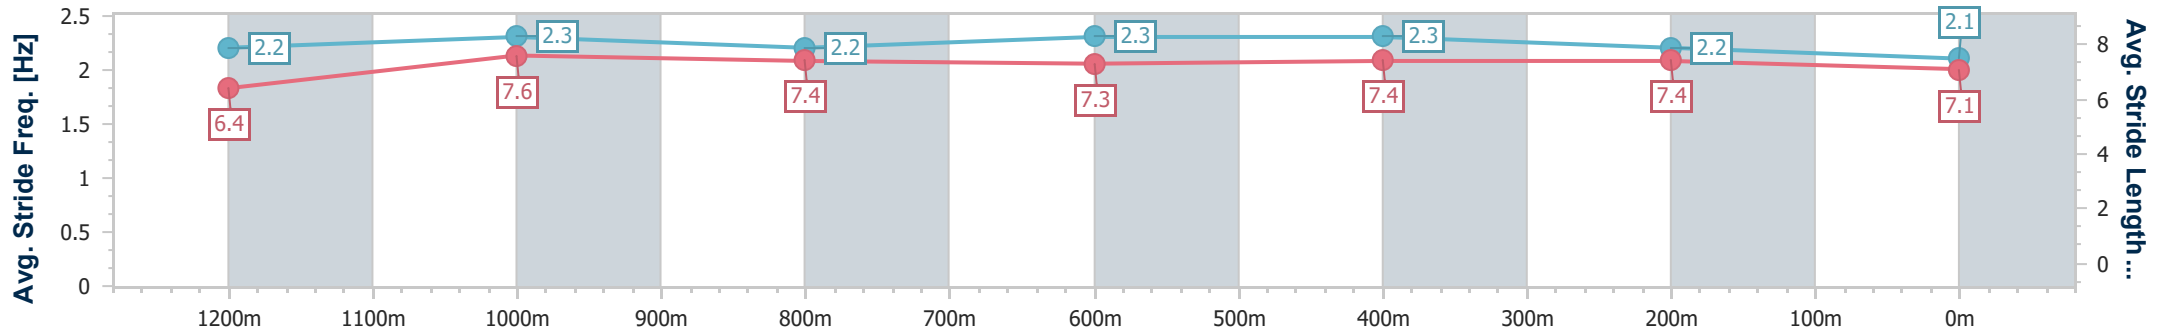

Sunshine Coast QLD Professional
Race 6: LANDSBOROUGH HOTEL BENCHMARK 65 Handicap - 1400m

28 May 2023 - 16:21

Track Rating: Good 4, Weather: Fine, Rail Position: +9m Entire

Section	Overall	1200m	1000m	800m	600m	400m	200m
Section Times	1:26.56 [12] (0:14.13)	1:12.43 [6] (0:11.34)	1:01.09 [5] (0:12.04)	0:49.05 [5] (0:12.13)	0:36.92 [5] (0:11.66)	0:25.26 [5] (0:11.97)	0:13.29 [9] (0:13.29)
Average Speed [km/h]	51.0	63.5	60.3	60.2	62.4	60.2	54.1
Top Speed [km/h]	66.5	66.5	61.3	61.6	63.2	62.7	57.8
Avg. Dist. to Rail [m]	7.3	4.3	3.4	2.4	2.3	5.1	6.1
Avg. Stride Freq. [Hz]	2.2	2.3	2.3	2.3	2.4	2.4	2.3
Avg. Stride Length [m]	6.3	7.4	7.2	7.1	7.1	6.9	6.5

- [] Ranking at each section and finish
- .-.- No data available at this section
- NA No data available

Horse/Jockey Name	Lady Lockhart
Final Rank	13
Fastest Section Time (Section)	0:11.41 (1200m)
Top Speed [km/h] (Section)	65.3 (Overall)
Race State	Finished

Sunshine Coast QLD Professional
Race 6: LANDSBOROUGH HOTEL BENCHMARK 65 Handicap - 1400m

28 May 2023 - 16:21

Track Rating: Good 4, Weather: Fine, Rail Position: +9m Entire

Section	Overall	1200m	1000m	800m	600m	400m	200m
Section Times	1:26.74 [13] (0:13.84)	1:12.90 [3] (0:11.41)	1:01.49 [3] (0:12.07)	0:49.42 [3] (0:12.20)	0:37.22 [3] (0:11.85)	0:25.37 [6] (0:12.17)	0:13.20 [13] (0:13.20)
Average Speed [km/h]	52.0	63.1	59.9	59.7	60.8	59.3	54.5
Top Speed [km/h]	65.3	64.9	61.2	61.8	61.5	60.9	57.6
Avg. Dist. to Rail [m]	0.9	0.6	0.8	1.9	0.5	0.3	0.6
Avg. Stride Freq. [Hz]	2.2	2.3	2.2	2.3	2.3	2.2	2.1
Avg. Stride Length [m]	6.4	7.6	7.4	7.3	7.4	7.4	7.1

- [] Ranking at each section and finish
- .-.- No data available at this section
- NA No data available