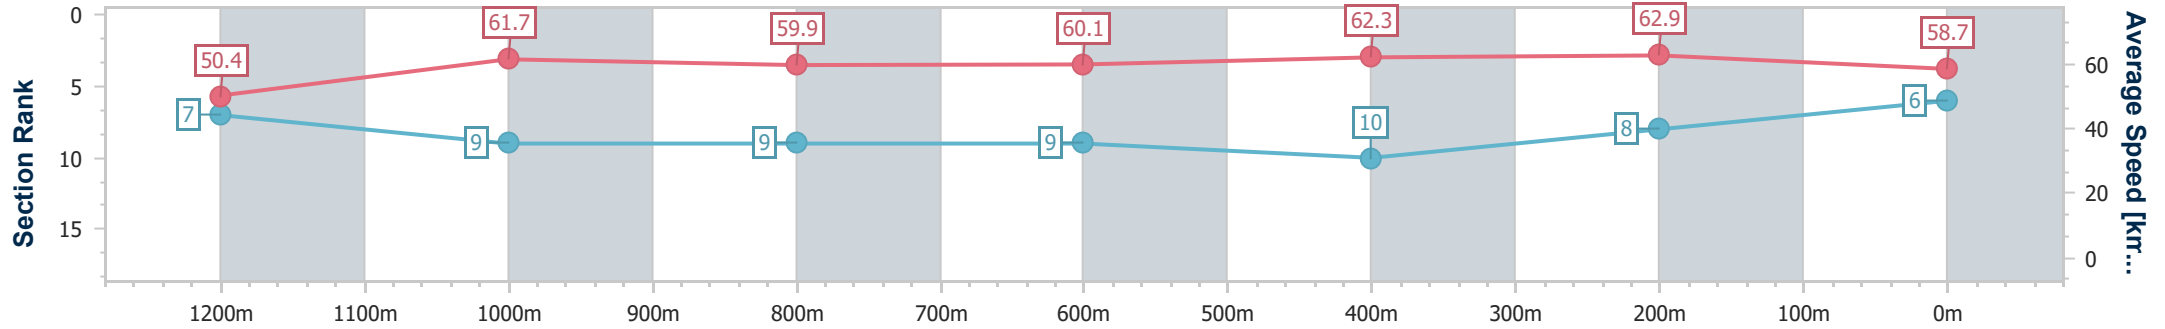

Sunshine Coast QLD Professional
Race 6: LANDSBOROUGH HOTEL BENCHMARK 65 Handicap - 1400m

28 May 2023 - 16:21

Track Rating: Good 4, Weather: Fine, Rail Position: +9m Entire

Section	Overall	1200m	1000m	800m	600m	400m	200m
Section Times	1:24.96 [5] (0:14.09)	1:10.87 [5] (0:11.42)	0:59.45 [6] (0:12.12)	0:47.33 [6] (0:12.09)	0:35.24 [6] (0:11.46)	0:23.78 [3] (0:11.33)	0:12.45 [3] (0:12.45)
Average Speed [km/h]	51.1	63.1	59.8	60.2	63.1	63.6	57.8
Top Speed [km/h]	65.2	65.0	61.2	61.3	64.4	64.8	62.0
Avg. Dist. to Rail [m]	3.0	1.7	2.2	1.7	1.0	1.9	3.0
Avg. Stride Freq. [Hz]	2.1	2.2	2.1	2.2	2.2	2.3	2.2
Avg. Stride Length [m]	6.6	7.9	7.7	7.7	7.8	7.6	7.4

- [] Ranking at each section and finish
- .-.- No data available at this section
- NA No data available

Horse/Jockey Name	Torque Leica Star
Final Rank	6
Fastest Section Time (Section)	0:11.45 (400m)
Top Speed [km/h] (Section)	64.5 (400m)
Race State	Finished

Sunshine Coast QLD Professional
Race 6: LANDSBOROUGH HOTEL BENCHMARK 65 Handicap - 1400m

28 May 2023 - 16:21

Track Rating: Good 4, Weather: Fine, Rail Position: +9m Entire

Section	Overall	1200m	1000m	800m	600m	400m	200m
Section Times	1:25.45 [6] (0:14.28)	1:11.17 [7] (0:11.67)	0:59.50 [9] (0:12.06)	0:47.44 [9] (0:12.11)	0:35.33 [9] (0:11.64)	0:23.69 [10] (0:11.45)	0:12.24 [8] (0:12.24)
Average Speed [km/h]	50.4	61.7	59.9	60.1	62.3	62.9	58.7
Top Speed [km/h]	64.3	63.3	61.2	61.6	63.9	64.5	61.4
Avg. Dist. to Rail [m]	5.3	1.7	1.2	1.8	1.2	2.1	0.5
Avg. Stride Freq. [Hz]	2.2	2.3	2.3	2.3	2.3	2.3	2.3
Avg. Stride Length [m]	6.3	7.5	7.4	7.3	7.5	7.5	7.2