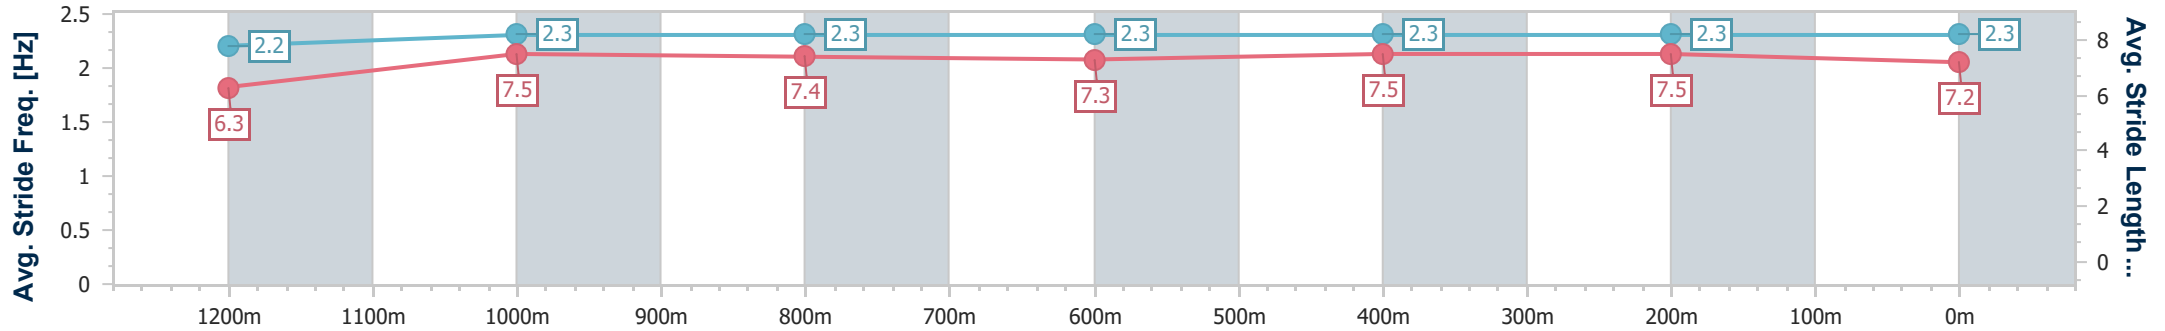

Sunshine Coast QLD Professional
Race 6: LANDSBOROUGH HOTEL BENCHMARK 65 Handicap - 1400m

28 May 2023 - 16:21

Track Rating: Good 4, Weather: Fine, Rail Position: +9m Entire

Section	Overall	1200m	1000m	800m	600m	400m	200m
Section Times	1:24.96 [5] (0:14.09)	1:10.87 [5] (0:11.42)	0:59.45 [6] (0:12.12)	0:47.33 [6] (0:12.09)	0:35.24 [6] (0:11.46)	0:23.78 [3] (0:11.33)	0:12.45 [3] (0:12.45)
Average Speed [km/h]	51.1	63.1	59.8	60.2	63.1	63.6	57.8
Top Speed [km/h]	65.2	65.0	61.2	61.3	64.4	64.8	62.0
Avg. Dist. to Rail [m]	3.0	1.7	2.2	1.7	1.0	1.9	3.0
Avg. Stride Freq. [Hz]	2.1	2.2	2.1	2.2	2.2	2.3	2.2
Avg. Stride Length [m]	6.6	7.9	7.7	7.7	7.8	7.6	7.4

- [] Ranking at each section and finish
- .-.- No data available at this section
- NA No data available

Horse/Jockey Name	Torque Leica Star
Final Rank	6
Fastest Section Time (Section)	0:11.45 (400m)
Top Speed [km/h] (Section)	64.5 (400m)
Race State	Finished

Sunshine Coast QLD Professional
Race 6: LANDSBOROUGH HOTEL BENCHMARK 65 Handicap - 1400m

28 May 2023 - 16:21

Track Rating: Good 4, Weather: Fine, Rail Position: +9m Entire

Section	Overall	1200m	1000m	800m	600m	400m	200m
Section Times	1:25.45 [6] (0:14.28)	1:11.17 [7] (0:11.67)	0:59.50 [9] (0:12.06)	0:47.44 [9] (0:12.11)	0:35.33 [9] (0:11.64)	0:23.69 [10] (0:11.45)	0:12.24 [8] (0:12.24)
Average Speed [km/h]	50.4	61.7	59.9	60.1	62.3	62.9	58.7
Top Speed [km/h]	64.3	63.3	61.2	61.6	63.9	64.5	61.4
Avg. Dist. to Rail [m]	5.3	1.7	1.2	1.8	1.2	2.1	0.5
Avg. Stride Freq. [Hz]	2.2	2.3	2.3	2.3	2.3	2.3	2.3
Avg. Stride Length [m]	6.3	7.5	7.4	7.3	7.5	7.5	7.2