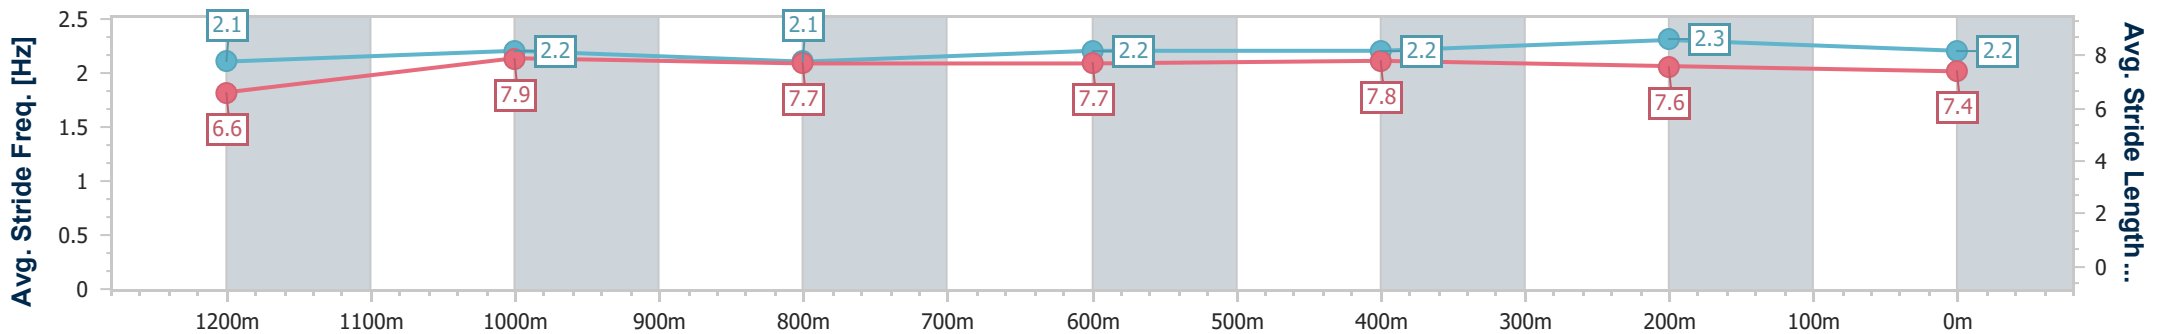

- [] Ranking at each section and finish
- .-.- No data available at this section
- NA No data available

Horse/Jockey Name	Calcareous
Final Rank	5
Fastest Section Time (Section)	0:11.33 (400m)
Top Speed [km/h] (Section)	65.2 (Overall)
Race State	Finished

Sunshine Coast QLD Professional
Race 6: LANDSBOROUGH HOTEL BENCHMARK 65 Handicap - 1400m

28 May 2023 - 16:21

Track Rating: Good 4, Weather: Fine, Rail Position: +9m Entire

Section	Overall	1200m	1000m	800m	600m	400m	200m
Section Times	1:24.96 [5] (0:14.09)	1:10.87 [5] (0:11.42)	0:59.45 [6] (0:12.12)	0:47.33 [6] (0:12.09)	0:35.24 [6] (0:11.46)	0:23.78 [3] (0:11.33)	0:12.45 [3] (0:12.45)
Average Speed [km/h]	51.1	63.1	59.8	60.2	63.1	63.6	57.8
Top Speed [km/h]	65.2	65.0	61.2	61.3	64.4	64.8	62.0
Avg. Dist. to Rail [m]	3.0	1.7	2.2	1.7	1.0	1.9	3.0
Avg. Stride Freq. [Hz]	2.1	2.2	2.1	2.2	2.2	2.3	2.2
Avg. Stride Length [m]	6.6	7.9	7.7	7.7	7.8	7.6	7.4