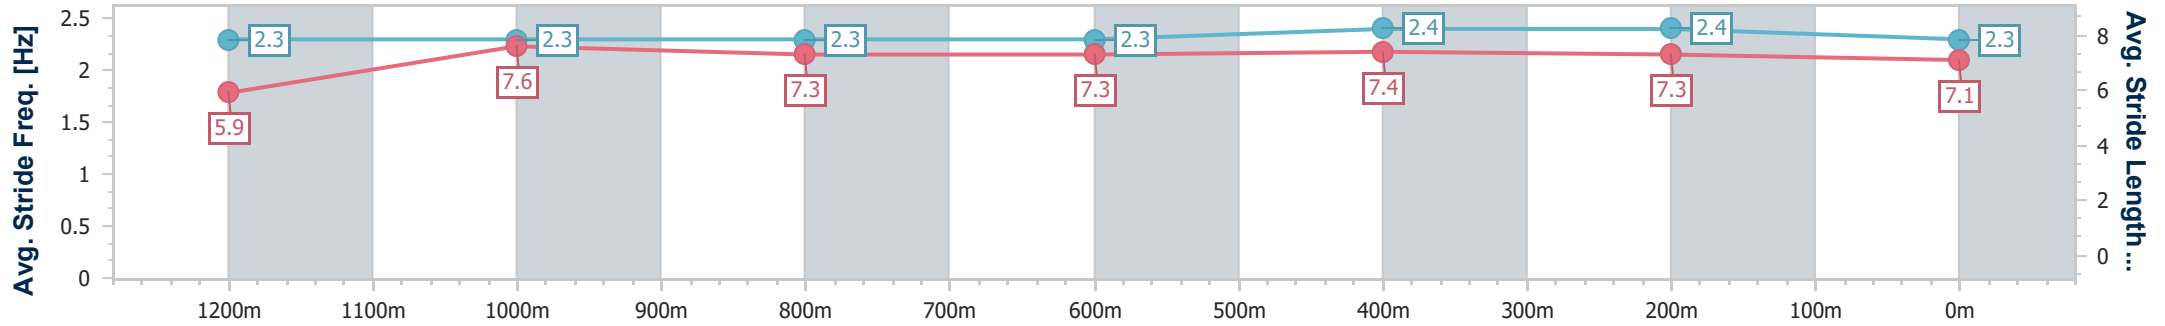

Sunshine Coast QLD Professional
Race 6: LANDSBOROUGH HOTEL BENCHMARK 65 Handicap - 1400m

28 May 2023 - 16:21

Track Rating: Good 4, Weather: Fine, Rail Position: +9m Entire

Section	Overall	1200m	1000m	800m	600m	400m	200m
Section Times	1:25.45 [6] (0:14.28)	1:11.17 [7] (0:11.67)	0:59.50 [9] (0:12.06)	0:47.44 [9] (0:12.11)	0:35.33 [9] (0:11.64)	0:23.69 [10] (0:11.45)	0:12.24 [8] (0:12.24)
Average Speed [km/h]	50.4	61.7	59.9	60.1	62.3	62.9	58.7
Top Speed [km/h]	64.3	63.3	61.2	61.6	63.9	64.5	61.4
Avg. Dist. to Rail [m]	5.3	1.7	1.2	1.8	1.2	2.1	0.5
Avg. Stride Freq. [Hz]	2.2	2.3	2.3	2.3	2.3	2.3	2.3
Avg. Stride Length [m]	6.3	7.5	7.4	7.3	7.5	7.5	7.2

- [] Ranking at each section and finish
- .-.- No data available at this section
- NA No data available

Horse/Jockey Name	Harmony Reigns
Final Rank	7
Fastest Section Time (Section)	0:11.50 (1200m)
Top Speed [km/h] (Section)	64.3 (1200m)
Race State	Finished

Sunshine Coast QLD Professional
Race 6: LANDSBOROUGH HOTEL BENCHMARK 65 Handicap - 1400m

28 May 2023 - 16:21

Track Rating: Good 4, Weather: Fine, Rail Position: +9m Entire

Section	Overall	1200m	1000m	800m	600m	400m	200m
Section Times	1:25.50 [7] (0:14.75)	1:10.75 [12] (0:11.50)	0:59.25 [10] (0:11.97)	0:47.28 [10] (0:11.91)	0:35.37 [10] (0:11.68)	0:23.69 [12] (0:11.60)	0:12.09 [11] (0:12.09)
Average Speed [km/h]	48.9	62.7	60.3	60.8	62.4	62.0	59.6
Top Speed [km/h]	63.2	64.3	61.8	61.9	64.2	64.1	61.5
Avg. Dist. to Rail [m]	8.2	1.1	0.8	1.1	2.3	2.8	0.5
Avg. Stride Freq. [Hz]	2.3	2.3	2.3	2.3	2.4	2.4	2.3
Avg. Stride Length [m]	5.9	7.6	7.3	7.3	7.4	7.3	7.1