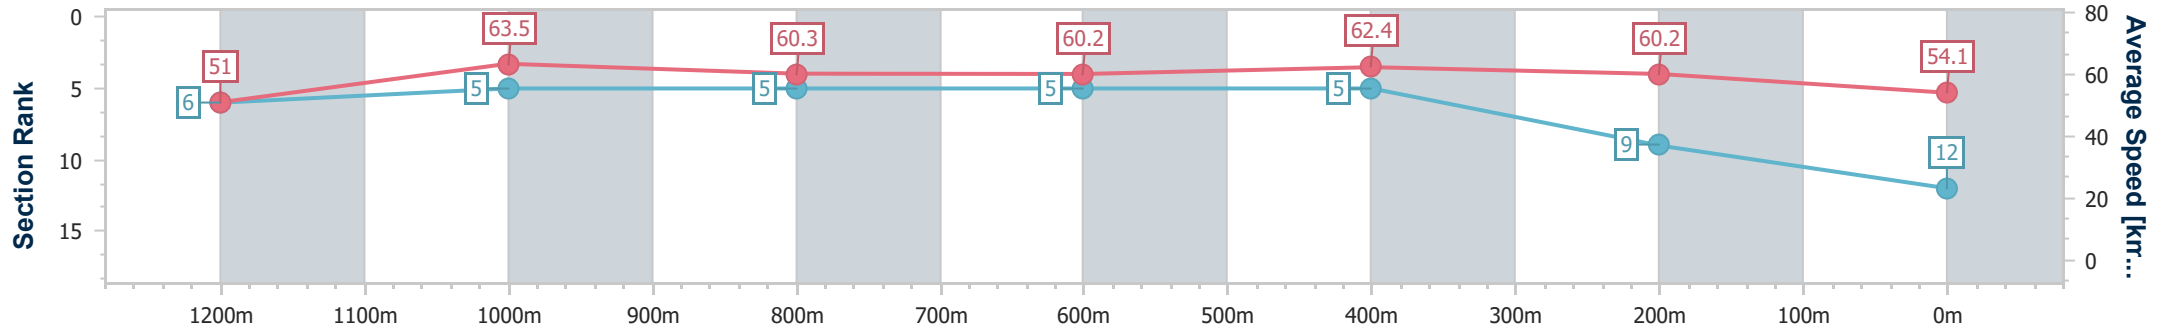

Sunshine Coast QLD Professional
Race 6: LANDSBOROUGH HOTEL BENCHMARK 65 Handicap - 1400m

28 May 2023 - 16:21

Track Rating: Good 4, Weather: Fine, Rail Position: +9m Entire

Section	Overall	1200m	1000m	800m	600m	400m	200m
Section Times	1:26.11 [11] (0:14.67)	1:11.44 [11] (0:11.95)	0:59.49 [13] (0:11.93)	0:47.56 [13] (0:11.78)	0:35.78 [13] (0:11.47)	0:24.31 [11] (0:11.50)	0:12.81 [10] (0:12.81)
Average Speed [km/h]	49.2	60.2	60.6	61.7	63.6	62.6	56.2
Top Speed [km/h]	60.9	62.7	62.7	63.3	64.3	64.6	59.9
Avg. Dist. to Rail [m]	10.8	3.9	1.8	1.3	2.5	6.1	6.8
Avg. Stride Freq. [Hz]	2.2	2.2	2.3	2.3	2.4	2.4	2.3
Avg. Stride Length [m]	6.2	7.5	7.3	7.5	7.5	7.4	6.9

- [] Ranking at each section and finish
- .-.- No data available at this section
- NA No data available

Horse/Jockey Name	Gentle Prince
Final Rank	12
Fastest Section Time (Section)	0:11.34 (1200m)
Top Speed [km/h] (Section)	66.5 (Overall)
Race State	Finished

Sunshine Coast QLD Professional
Race 6: LANDSBOROUGH HOTEL BENCHMARK 65 Handicap - 1400m

28 May 2023 - 16:21

Track Rating: Good 4, Weather: Fine, Rail Position: +9m Entire

Section	Overall	1200m	1000m	800m	600m	400m	200m
Section Times	1:26.56 [12] (0:14.13)	1:12.43 [6] (0:11.34)	1:01.09 [5] (0:12.04)	0:49.05 [5] (0:12.13)	0:36.92 [5] (0:11.66)	0:25.26 [5] (0:11.97)	0:13.29 [9] (0:13.29)
Average Speed [km/h]	51.0	63.5	60.3	60.2	62.4	60.2	54.1
Top Speed [km/h]	66.5	66.5	61.3	61.6	63.2	62.7	57.8
Avg. Dist. to Rail [m]	7.3	4.3	3.4	2.4	2.3	5.1	6.1
Avg. Stride Freq. [Hz]	2.2	2.3	2.3	2.3	2.4	2.4	2.3
Avg. Stride Length [m]	6.3	7.4	7.2	7.1	7.1	6.9	6.5