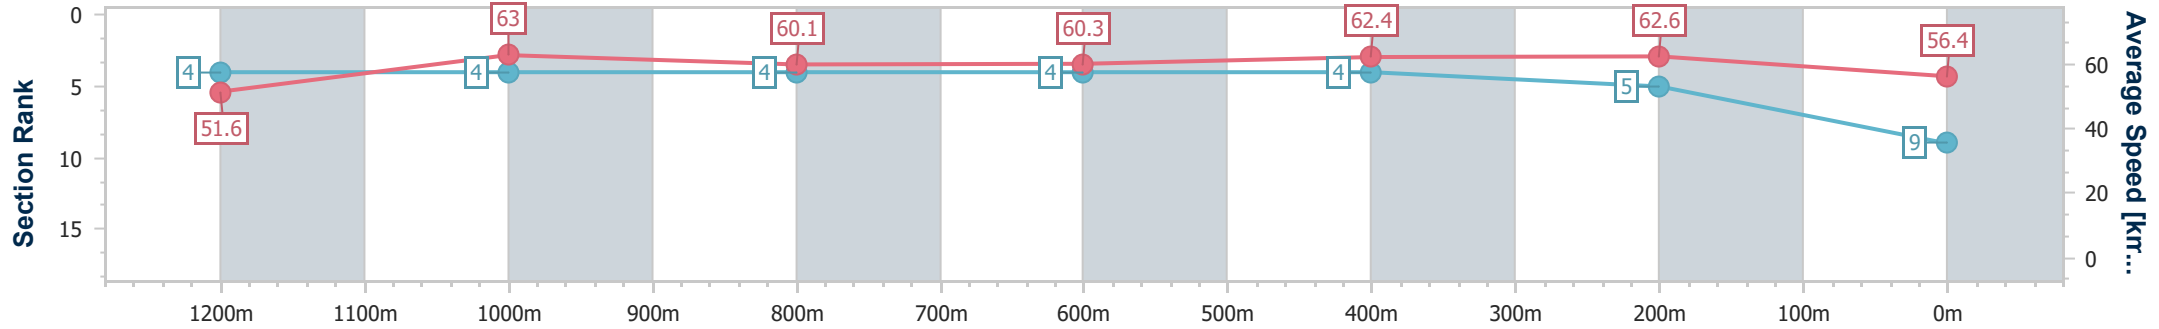

Sunshine Coast QLD Professional
Race 6: LANDSBOROUGH HOTEL BENCHMARK 65 Handicap - 1400m

28 May 2023 - 16:21

Track Rating: Good 4, Weather: Fine, Rail Position: +9m Entire

Section	Overall	1200m	1000m	800m	600m	400m	200m
Section Times	1:25.51 [8] (0:14.32)	1:11.19 [8] (0:11.42)	0:59.77 [7] (0:12.04)	0:47.73 [7] (0:12.12)	0:35.61 [7] (0:11.73)	0:23.88 [8] (0:11.51)	0:12.37 [7] (0:12.37)
Average Speed [km/h]	50.2	63.0	60.3	60.3	62.3	62.6	58.3
Top Speed [km/h]	64.4	64.7	61.8	62.3	63.3	63.5	60.8
Avg. Dist. to Rail [m]	3.3	2.5	2.3	2.6	2.7	5.2	6.3
Avg. Stride Freq. [Hz]	2.1	2.3	2.2	2.2	2.3	2.3	2.2
Avg. Stride Length [m]	6.4	7.8	7.4	7.5	7.5	7.5	7.2

- [] Ranking at each section and finish
- .-.- No data available at this section
- NA No data available

Horse/Jockey Name	Reformist
Final Rank	9
Fastest Section Time (Section)	0:11.44 (1200m)
Top Speed [km/h] (Section)	64.3 (Overall)
Race State	Finished

Sunshine Coast QLD Professional
 Race 6: LANDSBOROUGH HOTEL BENCHMARK 65 Handicap - 1400m

28 May 2023 - 16:21

Track Rating: Good 4, Weather: Fine, Rail Position: +9m Entire

Section	Overall	1200m	1000m	800m	600m	400m	200m
Section Times	1:25.54 [9] (0:13.98)	1:11.56 [4] (0:11.44)	1:00.12 [4] (0:11.99)	0:48.13 [4] (0:12.12)	0:36.01 [4] (0:11.75)	0:24.26 [4] (0:11.50)	0:12.76 [5] (0:12.76)
Average Speed [km/h]	51.6	63.0	60.1	60.3	62.4	62.6	56.4
Top Speed [km/h]	64.3	64.2	61.4	61.5	63.4	63.6	61.2
Avg. Dist. to Rail [m]	1.2	0.9	0.6	2.5	3.3	5.9	5.5
Avg. Stride Freq. [Hz]	2.3	2.3	2.3	2.2	2.3	2.4	2.2
Avg. Stride Length [m]	6.2	7.5	7.3	7.5	7.5	7.3	7.0