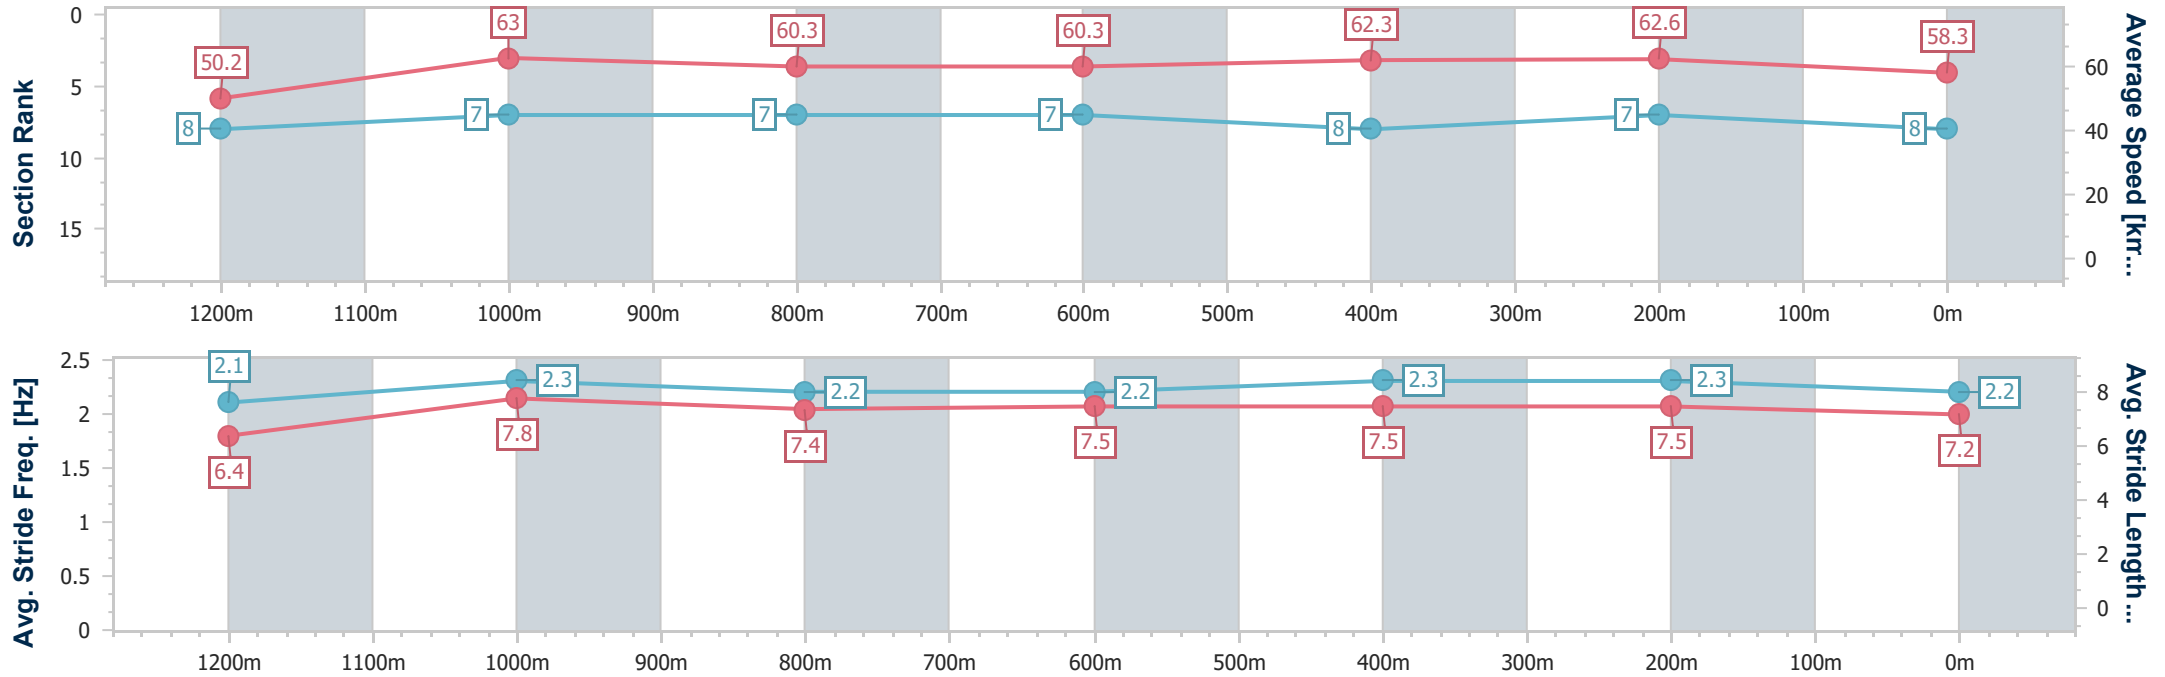

Sunshine Coast QLD Professional
Race 6: LANDSBOROUGH HOTEL BENCHMARK 65 Handicap - 1400m

28 May 2023 - 16:21

Track Rating: Good 4, Weather: Fine, Rail Position: +9m Entire

Section	Overall	1200m	1000m	800m	600m	400m	200m
Section Times	1:25.50 [7] (0:14.75)	1:10.75 [12] (0:11.50)	0:59.25 [10] (0:11.97)	0:47.28 [10] (0:11.91)	0:35.37 [10] (0:11.68)	0:23.69 [12] (0:11.60)	0:12.09 [11] (0:12.09)
Average Speed [km/h]	48.9	62.7	60.3	60.8	62.4	62.0	59.6
Top Speed [km/h]	63.2	64.3	61.8	61.9	64.2	64.1	61.5
Avg. Dist. to Rail [m]	8.2	1.1	0.8	1.1	2.3	2.8	0.5
Avg. Stride Freq. [Hz]	2.3	2.3	2.3	2.3	2.4	2.4	2.3
Avg. Stride Length [m]	5.9	7.6	7.3	7.3	7.4	7.3	7.1

- [] Ranking at each section and finish
- .-.- No data available at this section
- NA No data available

Horse/Jockey Name	Rapido Gris
Final Rank	8
Fastest Section Time (Section)	0:11.42 (1200m)
Top Speed [km/h] (Section)	64.7 (1200m)
Race State	Finished

Sunshine Coast QLD Professional
Race 6: LANDSBOROUGH HOTEL BENCHMARK 65 Handicap - 1400m

28 May 2023 - 16:21

Track Rating: Good 4, Weather: Fine, Rail Position: +9m Entire

Section	Overall	1200m	1000m	800m	600m	400m	200m
Section Times	1:25.51 [8] (0:14.32)	1:11.19 [8] (0:11.42)	0:59.77 [7] (0:12.04)	0:47.73 [7] (0:12.12)	0:35.61 [7] (0:11.73)	0:23.88 [8] (0:11.51)	0:12.37 [7] (0:12.37)
Average Speed [km/h]	50.2	63.0	60.3	60.3	62.3	62.6	58.3
Top Speed [km/h]	64.4	64.7	61.8	62.3	63.3	63.5	60.8
Avg. Dist. to Rail [m]	3.3	2.5	2.3	2.6	2.7	5.2	6.3
Avg. Stride Freq. [Hz]	2.1	2.3	2.2	2.2	2.3	2.3	2.2
Avg. Stride Length [m]	6.4	7.8	7.4	7.5	7.5	7.5	7.2