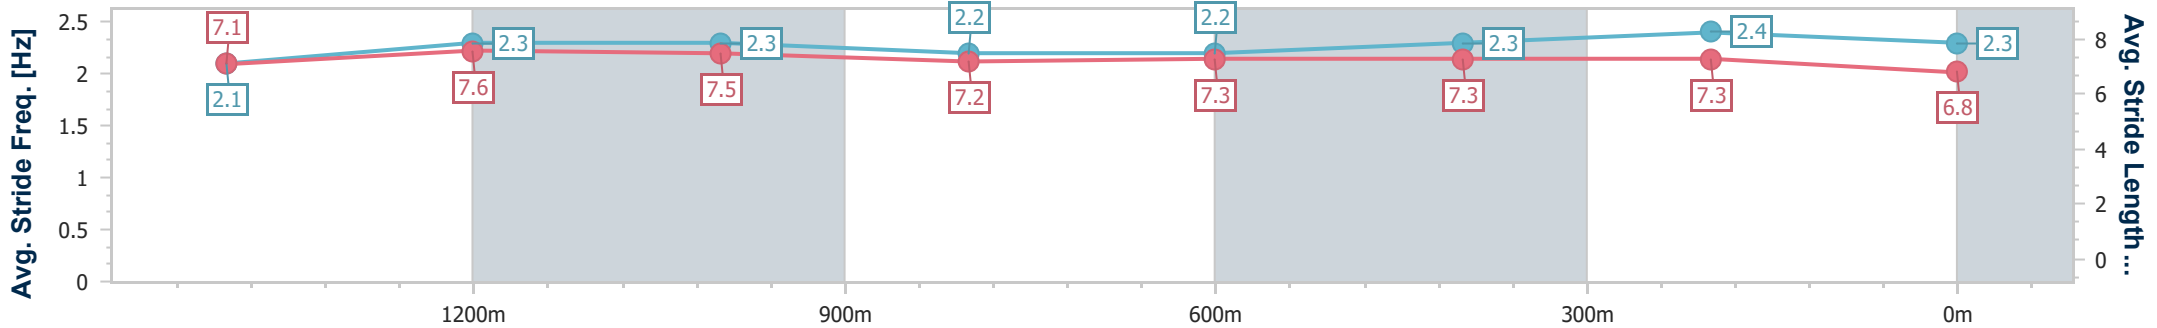

Doomben QLD Professional

Race 6: MULLINS LAWYERS Class 1 Handicap - 1650m

31 May 2023 - 15:29

Track Rating: Good 4, Weather: Fine, Rail Position: +8.5m Entire Course

BRISBANE RACING CLUB

Section	Overall	1400m	1200m	1000m	800m	600m	400m	200m
Section Times	1:41.50 [9] (0:16.92)	1:24.58 [3] (0:11.40)	1:13.18 [3] (0:11.58)	1:01.60 [3] (0:12.66)	0:48.94 [4] (0:12.43)	0:36.51 [2] (0:11.76)	0:24.75 [1] (0:11.66)	0:13.09 [4] (0:13.09)
Average Speed [km/h]	53.3	64.2	62.1	57.3	58.1	61.0	61.5	55.0
Top Speed [km/h]	65.7	66.5	65.2	58.6	59.9	61.8	63.3	59.8
Avg. Dist. to Rail [m]	4.2	3.0	2.9	2.0	1.2	0.9	1.0	0.6
Avg. Stride Freq. [Hz]	2.1	2.3	2.3	2.2	2.2	2.3	2.4	2.3
Avg. Stride Length [m]	7.1	7.6	7.5	7.2	7.3	7.3	7.3	6.8

- [] Ranking at each section and finish
- .-.- No data available at this section
- NA No data available

Horse/Jockey Name	Sorgente
Final Rank	10
Fastest Section Time (Section)	0:11.43 (1200m)
Top Speed [km/h] (Section)	65.6 (Overall)
Race State	Finished