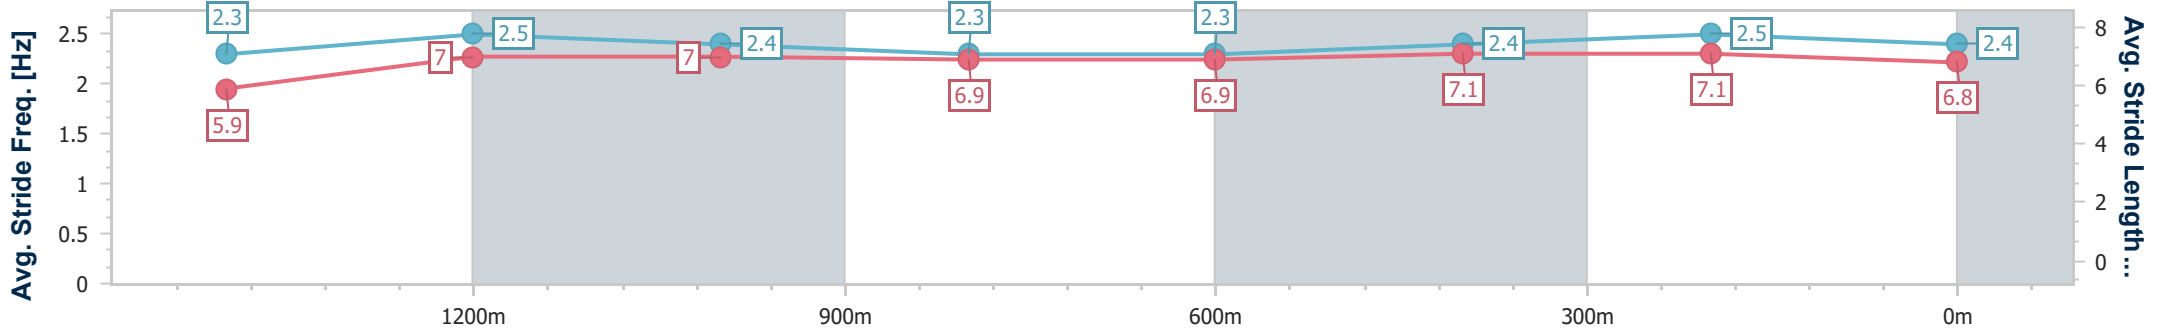

Doomben QLD Professional

Race 6: MULLINS LAWYERS Class 1 Handicap - 1650m

31 May 2023 - 15:29

Track Rating: Good 4, Weather: Fine, Rail Position: +8.5m Entire Course

BRISBANE RACING CLUB

Section	Overall	1400m	1200m	1000m	800m	600m	400m	200m
Section Times	1:40.71 [5] (0:17.88)	1:22.83 [9] (0:11.45)	1:11.38 [10] (0:11.45)	0:59.93 [10] (0:12.46)	0:47.47 [10] (0:12.47)	0:35.00 [10] (0:11.52)	0:23.48 [8] (0:11.37)	0:12.11 [6] (0:12.11)
Average Speed [km/h]	50.4	63.2	62.9	58.2	58.4	62.9	63.7	59.4
Top Speed [km/h]	63.8	64.2	64.4	61.7	60.7	65.1	65.0	63.0
Avg. Dist. to Rail [m]	2.1	0.8	2.2	2.5	2.1	1.4	4.4	5.0
Avg. Stride Freq. [Hz]	2.3	2.5	2.4	2.3	2.3	2.4	2.5	2.4
Avg. Stride Length [m]	5.9	7.0	7.0	6.9	6.9	7.1	7.1	6.8