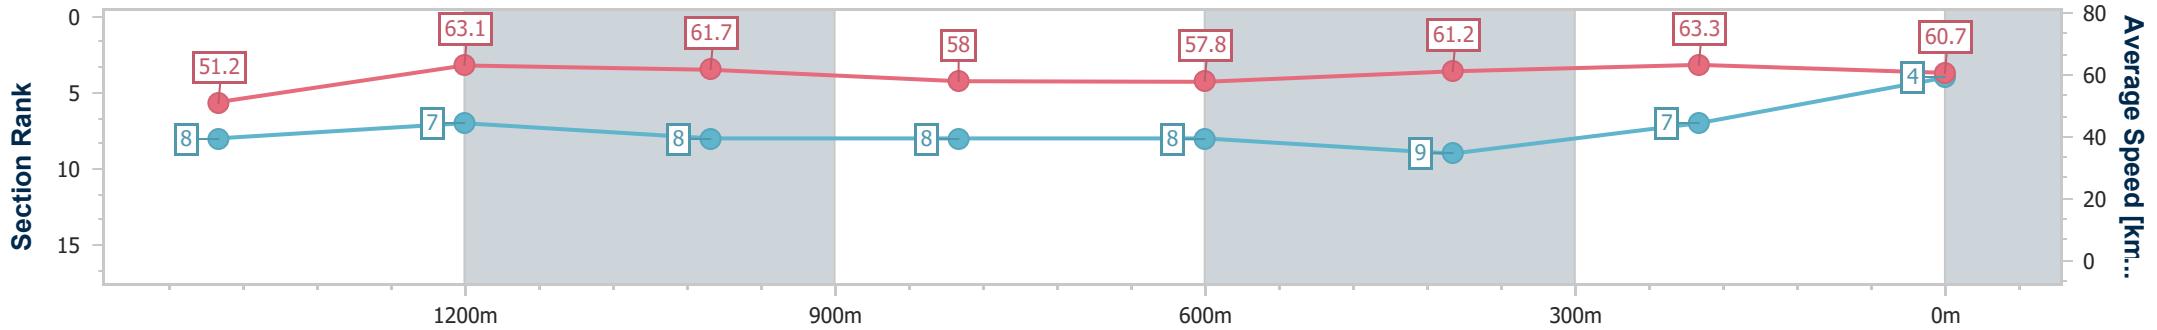

Doomben QLD Professional

Race 6: MULLINS LAWYERS Class 1 Handicap - 1650m

31 May 2023 - 15:29

Track Rating: Good 4, Weather: Fine, Rail Position: +8.5m Entire Course

BRISBANE RACING CLUB

Section	Overall	1400m	1200m	1000m	800m	600m	400m	200m
Section Times	1:40.60 [4] (0:17.57)	1:23.03 [8] (0:11.21)	1:11.82 [7] (0:11.66)	1:00.16 [8] (0:12.51)	0:47.65 [8] (0:12.59)	0:35.06 [8] (0:11.78)	0:23.28 [9] (0:11.39)	0:11.89 [7] (0:11.89)
Average Speed [km/h]	51.2	63.1	61.7	58.0	57.8	61.2	63.3	60.7
Top Speed [km/h]	66.8	65.5	63.3	60.5	58.7	63.6	64.7	62.6
Avg. Dist. to Rail [m]	1.3	2.8	0.5	2.0	1.7	0.3	2.7	3.5
Avg. Stride Freq. [Hz]	2.3	2.3	2.2	2.2	2.1	2.2	2.3	2.3
Avg. Stride Length [m]	6.1	7.7	7.7	7.4	7.4	7.6	7.7	7.4