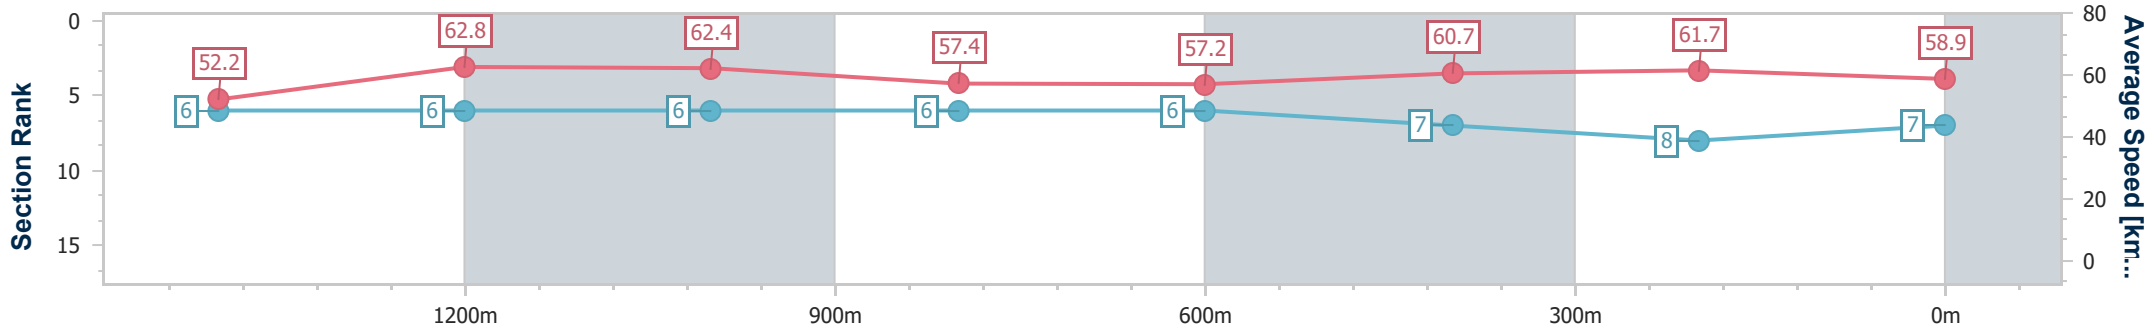

Doomben QLD Professional

Race 6: MULLINS LAWYERS Class 1 Handicap - 1650m

31 May 2023 - 15:29

Track Rating: Good 4, Weather: Fine, Rail Position: +8.5m Entire Course

BRISBANE RACING CLUB

Section	Overall	1400m	1200m	1000m	800m	600m	400m	200m
Section Times	1:41.11 [7] (0:17.20)	1:23.91 [6] (0:11.41)	1:12.50 [6] (0:11.54)	1:00.96 [6] (0:12.59)	0:48.37 [6] (0:12.64)	0:35.73 [6] (0:11.84)	0:23.89 [7] (0:11.66)	0:12.23 [8] (0:12.23)
Average Speed [km/h]	52.2	62.8	62.4	57.4	57.2	60.7	61.7	58.9
Top Speed [km/h]	66.3	64.9	64.2	60.1	59.2	61.6	63.1	60.8
Avg. Dist. to Rail [m]	1.6	1.2	1.5	1.3	0.8	0.6	1.3	2.7
Avg. Stride Freq. [Hz]	2.2	2.2	2.1	2.1	2.1	2.1	2.2	2.2
Avg. Stride Length [m]	6.6	7.9	8.0	7.8	7.7	7.8	7.8	7.5