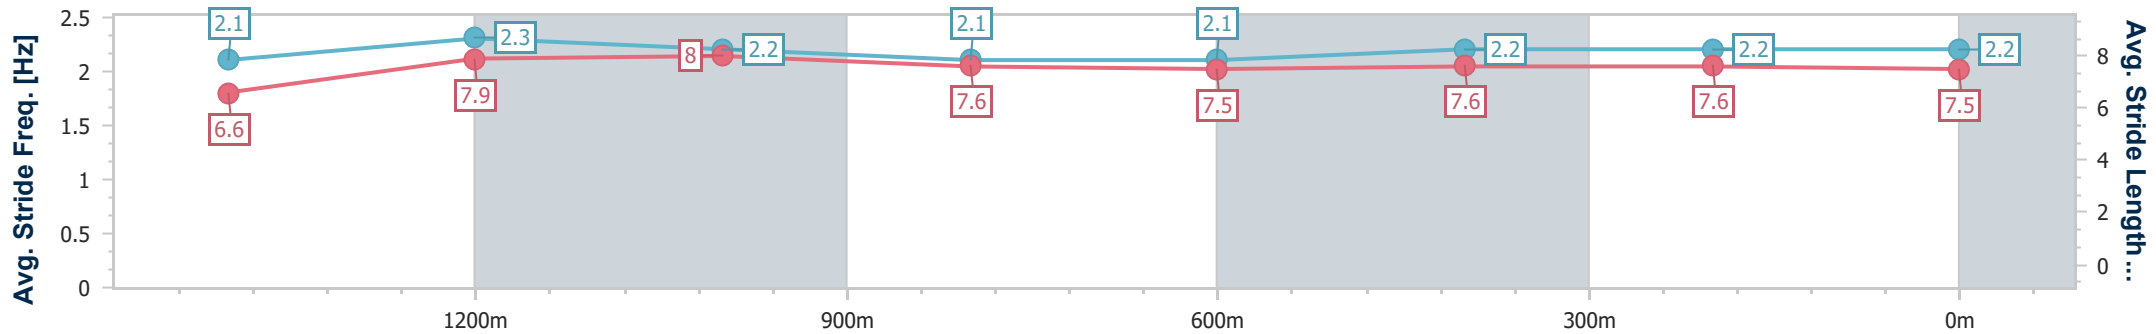

Doomben QLD Professional

Race 6: MULLINS LAWYERS Class 1 Handicap - 1650m

31 May 2023 - 15:29

Track Rating: Good 4, Weather: Fine, Rail Position: +8.5m Entire Course

BRISBANE RACING CLUB

Section	Overall	1400m	1200m	1000m	800m	600m	400m	200m
Section Times	1:41.08 [6] (0:18.08)	1:23.00 [10] (0:11.20)	1:11.80 [9] (0:11.37)	1:00.43 [9] (0:12.50)	0:47.93 [9] (0:12.44)	0:35.49 [9] (0:11.80)	0:23.69 [10] (0:11.72)	0:11.97 [9] (0:11.97)
Average Speed [km/h]	49.7	64.3	63.3	57.7	58.3	60.9	61.3	60.2
Top Speed [km/h]	64.6	65.3	65.0	61.1	59.5	61.9	62.0	61.5
Avg. Dist. to Rail [m]	2.6	0.4	0.4	1.0	1.3	0.7	1.5	4.5
Avg. Stride Freq. [Hz]	2.1	2.3	2.2	2.1	2.1	2.2	2.2	2.2
Avg. Stride Length [m]	6.6	7.9	8.0	7.6	7.5	7.6	7.6	7.5