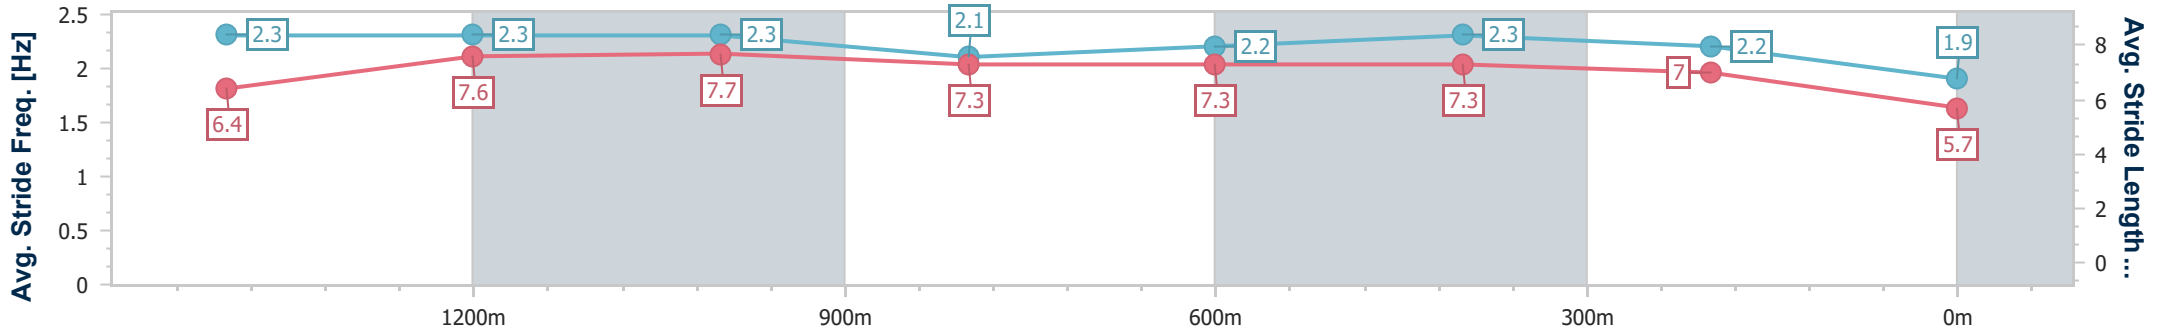

- [] Ranking at each section and finish
- .-.- No data available at this section
- NA No data available

Horse/Jockey Name	Sorgente
Final Rank	10
Fastest Section Time (Section)	0:11.43 (1200m)
Top Speed [km/h] (Section)	65.6 (Overall)
Race State	Finished

Doomben QLD Professional

Race 6: MULLINS LAWYERS Class 1 Handicap - 1650m

31 May 2023 - 15:29

Track Rating: Good 4, Weather: Fine, Rail Position: +8.5m Entire Course

BRISBANE RACING CLUB

Section	Overall	1400m	1200m	1000m	800m	600m	400m	200m
Section Times	1:48.35 [10] (0:16.74)	1:31.61 [1] (0:11.45)	1:20.16 [2] (0:11.43)	1:08.73 [1] (0:12.65)	0:56.08 [1] (0:12.57)	0:43.51 [1] (0:11.94)	0:31.57 [2] (0:12.82)	0:18.75 [10] (0:18.75)
Average Speed [km/h]	53.8	63.3	63.0	57.1	57.4	59.9	55.9	38.4
Top Speed [km/h]	65.6	65.0	64.6	59.5	59.8	60.9	58.9	50.3
Avg. Dist. to Rail [m]	2.1	1.0	1.9	1.2	0.6	1.2	1.2	0.9
Avg. Stride Freq. [Hz]	2.3	2.3	2.3	2.1	2.2	2.3	2.2	1.9
Avg. Stride Length [m]	6.4	7.6	7.7	7.3	7.3	7.3	7.0	5.7

- [] Ranking at each section and finish
- .-.- No data available at this section
- NA No data available