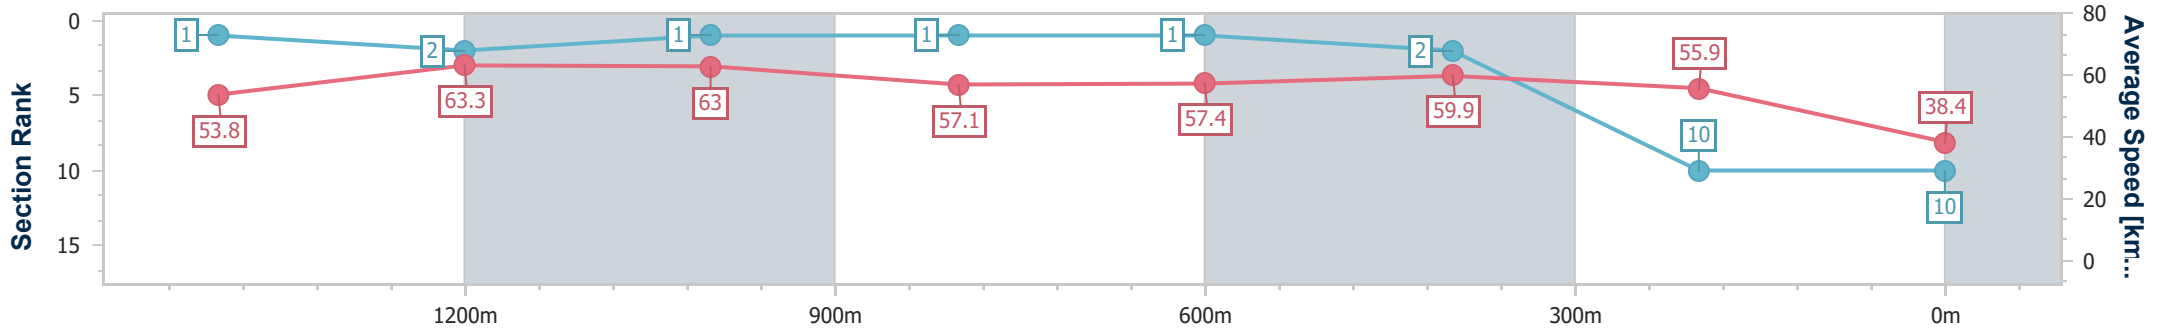

Doomben QLD Professional

Race 6: MULLINS LAWYERS Class 1 Handicap - 1650m

31 May 2023 - 15:29

Track Rating: Good 4, Weather: Fine, Rail Position: +8.5m Entire Course

BRISBANE RACING CLUB

Section	Overall	1400m	1200m	1000m	800m	600m	400m	200m
Section Times	1:48.35 [10] (0:16.74)	1:31.61 [1] (0:11.45)	1:20.16 [2] (0:11.43)	1:08.73 [1] (0:12.65)	0:56.08 [1] (0:12.57)	0:43.51 [1] (0:11.94)	0:31.57 [2] (0:12.82)	0:18.75 [10] (0:18.75)
Average Speed [km/h]	53.8	63.3	63.0	57.1	57.4	59.9	55.9	38.4
Top Speed [km/h]	65.6	65.0	64.6	59.5	59.8	60.9	58.9	50.3
Avg. Dist. to Rail [m]	2.1	1.0	1.9	1.2	0.6	1.2	1.2	0.9
Avg. Stride Freq. [Hz]	2.3	2.3	2.3	2.1	2.2	2.3	2.2	1.9
Avg. Stride Length [m]	6.4	7.6	7.7	7.3	7.3	7.3	7.0	5.7

- [] Ranking at each section and finish
- .-.- No data available at this section
- NA No data available