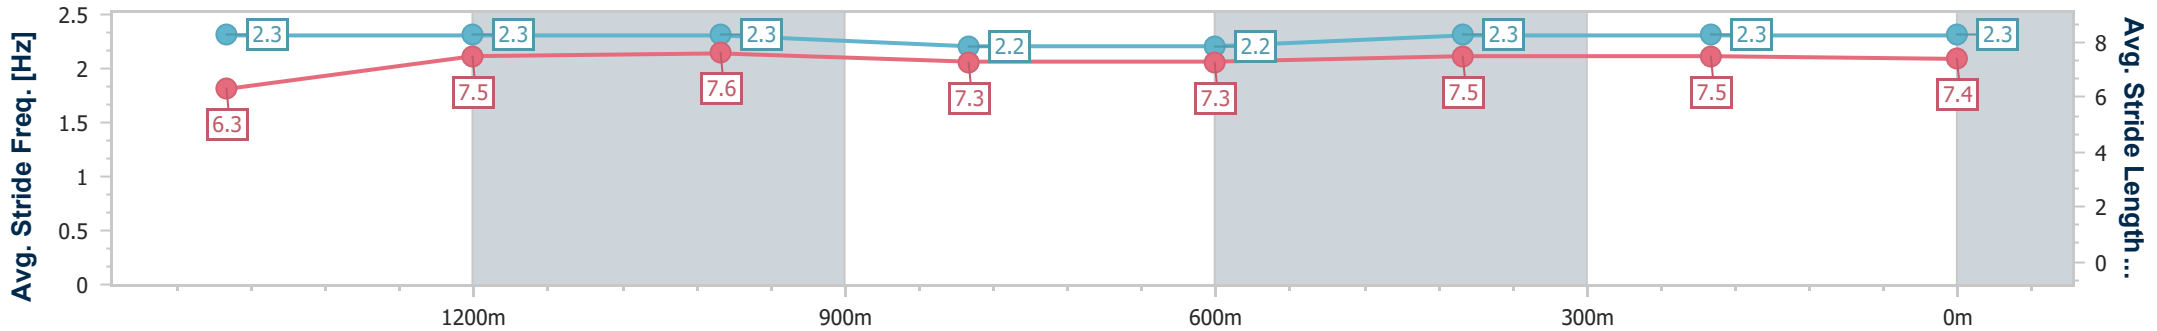

Doomben QLD Professional

Race 6: MULLINS LAWYERS Class 1 Handicap - 1650m

31 May 2023 - 15:29

Track Rating: Good 4, Weather: Fine, Rail Position: +8.5m Entire Course

BRISBANE RACING CLUB

Section	Overall	1400m	1200m	1000m	800m	600m	400m	200m
Section Times	1:40.43 [2] (0:17.10)	1:23.33 [5] (0:11.34)	1:11.99 [4] (0:11.62)	1:00.37 [5] (0:12.55)	0:47.82 [5] (0:12.67)	0:35.15 [5] (0:11.70)	0:23.45 [4] (0:11.42)	0:12.03 [3] (0:12.03)
Average Speed [km/h]	52.5	63.2	61.9	57.5	57.2	61.4	62.9	59.8
Top Speed [km/h]	65.3	64.8	63.5	60.3	58.7	62.6	64.4	63.6
Avg. Dist. to Rail [m]	0.6	1.1	0.6	1.1	1.4	0.7	0.8	1.8
Avg. Stride Freq. [Hz]	2.3	2.3	2.3	2.2	2.2	2.3	2.3	2.3
Avg. Stride Length [m]	6.3	7.5	7.6	7.3	7.3	7.5	7.5	7.4