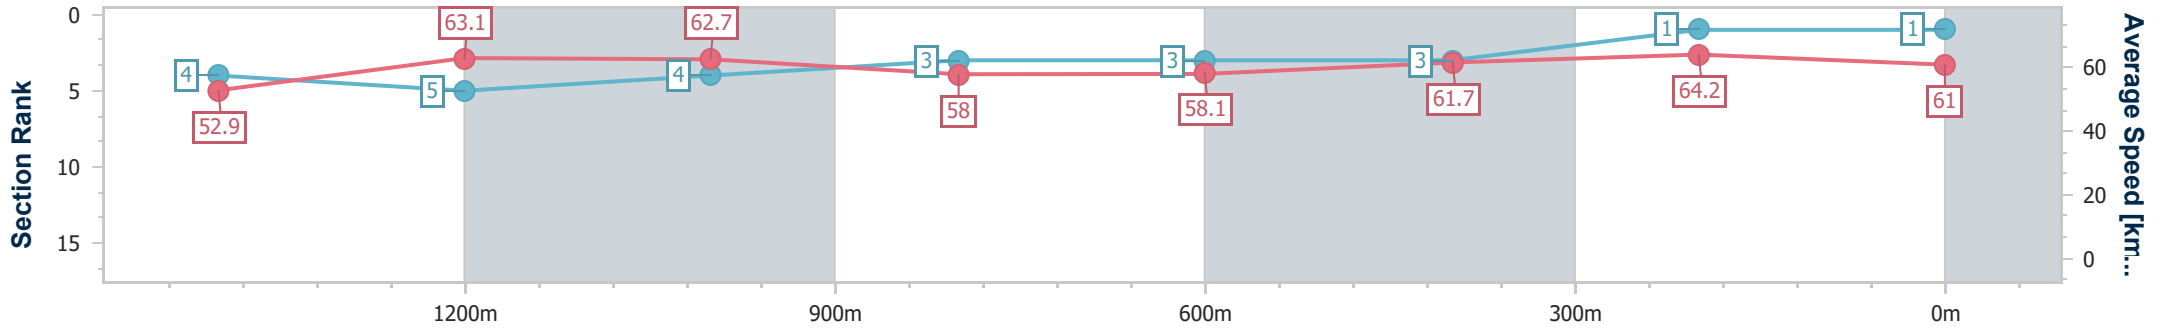

Doomben QLD Professional

Race 6: MULLINS LAWYERS Class 1 Handicap - 1650m

31 May 2023 - 15:29

Track Rating: Good 4, Weather: Fine, Rail Position: +8.5m Entire Course

BRISBANE RACING CLUB

Section	Overall	1400m	1200m	1000m	800m	600m	400m	200m
Section Times	1:39.85 [1] (0:17.04)	1:22.81 [4] (0:11.53)	1:11.28 [5] (0:11.46)	0:59.82 [4] (0:12.51)	0:47.31 [3] (0:12.51)	0:34.80 [3] (0:11.75)	0:23.05 [3] (0:11.24)	0:11.81 [1] (0:11.81)
Average Speed [km/h]	52.9	63.1	62.7	58.0	58.1	61.7	64.2	61.0
Top Speed [km/h]	65.0	64.9	64.2	61.1	59.7	62.3	65.3	64.2
Avg. Dist. to Rail [m]	2.3	1.6	2.4	2.6	2.1	1.0	2.1	3.8
Avg. Stride Freq. [Hz]	2.2	2.2	2.2	2.1	2.1	2.2	2.3	2.2
Avg. Stride Length [m]	6.7	7.7	7.8	7.4	7.5	7.7	7.9	7.7