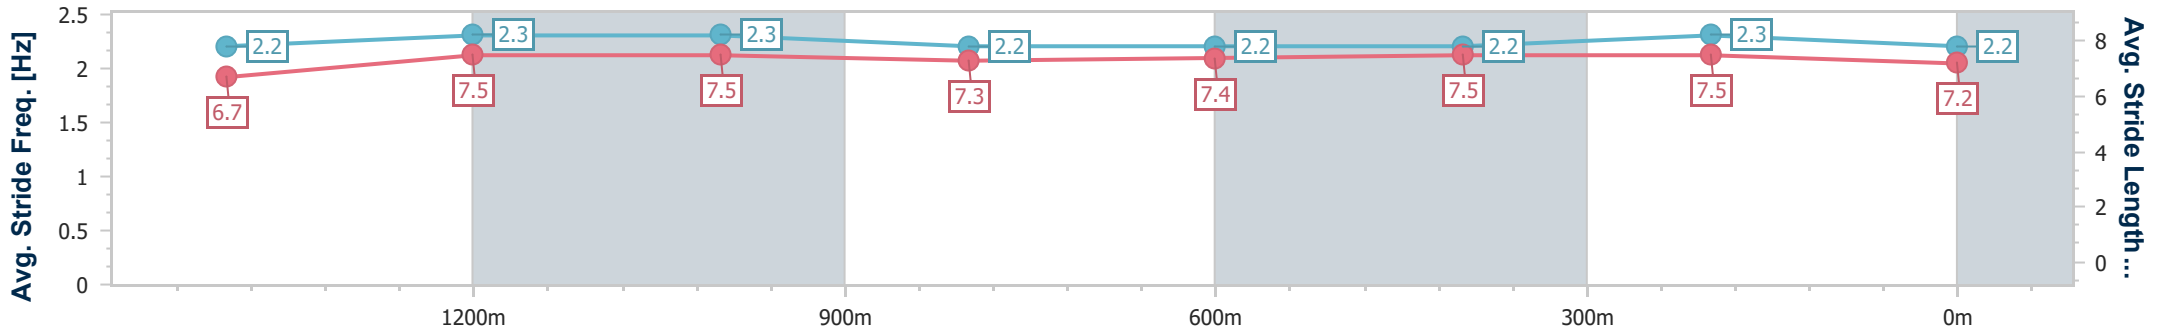

Doomben QLD Professional

Race 6: MULLINS LAWYERS Class 1 Handicap - 1650m

31 May 2023 - 15:29

Track Rating: Good 4, Weather: Fine, Rail Position: +8.5m Entire Course

BRISBANE RACING CLUB

Section	Overall	1400m	1200m	1000m	800m	600m	400m	200m
Section Times	1:41.15 [8] (0:16.74)	1:24.41 [2] (0:11.38)	1:13.03 [1] (0:11.70)	1:01.33 [2] (0:12.66)	0:48.67 [2] (0:12.65)	0:36.02 [4] (0:11.89)	0:24.13 [5] (0:11.56)	0:12.57 [5] (0:12.57)
Average Speed [km/h]	53.6	62.7	61.5	57.0	57.5	60.4	62.2	57.3
Top Speed [km/h]	66.1	63.9	63.4	59.9	59.4	61.5	63.4	61.1
Avg. Dist. to Rail [m]	2.0	1.3	0.7	0.9	1.8	0.7	0.8	0.7
Avg. Stride Freq. [Hz]	2.2	2.3	2.3	2.2	2.2	2.2	2.3	2.2
Avg. Stride Length [m]	6.7	7.5	7.5	7.3	7.4	7.5	7.5	7.2