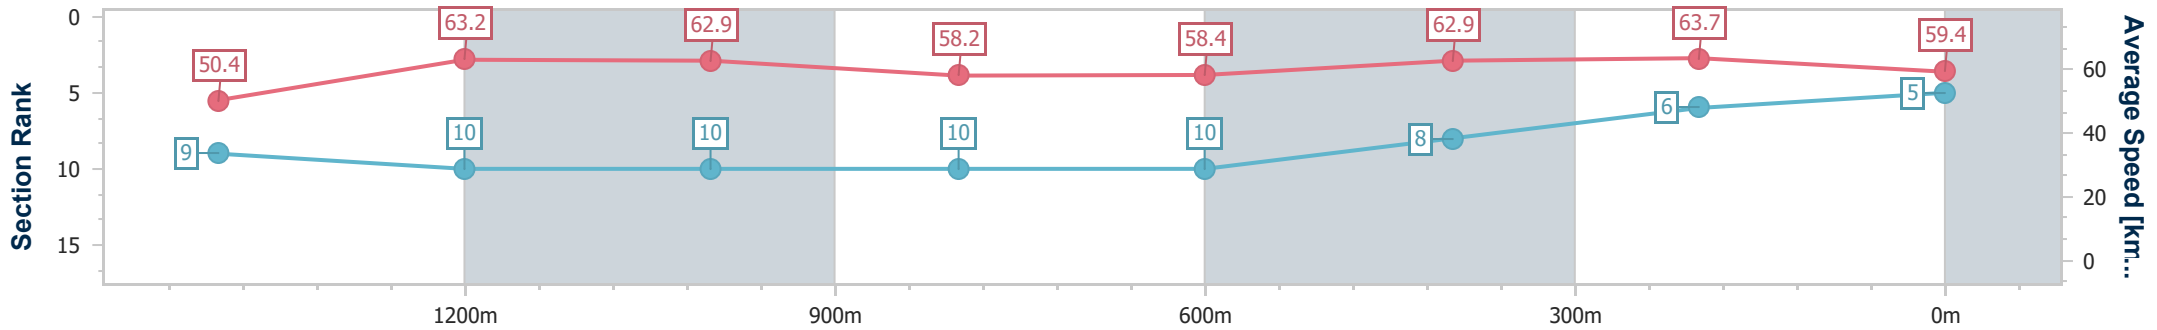

Doomben QLD Professional

Race 6: MULLINS LAWYERS Class 1 Handicap - 1650m

31 May 2023 - 15:29

Track Rating: Good 4, Weather: Fine, Rail Position: +8.5m Entire Course

BRISBANE RACING CLUB

Section	Overall	1400m	1200m	1000m	800m	600m	400m	200m
Section Times	1:40.71 [5] (0:17.88)	1:22.83 [9] (0:11.45)	1:11.38 [10] (0:11.45)	0:59.93 [10] (0:12.46)	0:47.47 [10] (0:12.47)	0:35.00 [10] (0:11.52)	0:23.48 [8] (0:11.37)	0:12.11 [6] (0:12.11)
Average Speed [km/h]	50.4	63.2	62.9	58.2	58.4	62.9	63.7	59.4
Top Speed [km/h]	63.8	64.2	64.4	61.7	60.7	65.1	65.0	63.0
Avg. Dist. to Rail [m]	2.1	0.8	2.2	2.5	2.1	1.4	4.4	5.0
Avg. Stride Freq. [Hz]	2.3	2.5	2.4	2.3	2.3	2.4	2.5	2.4
Avg. Stride Length [m]	5.9	7.0	7.0	6.9	6.9	7.1	7.1	6.8