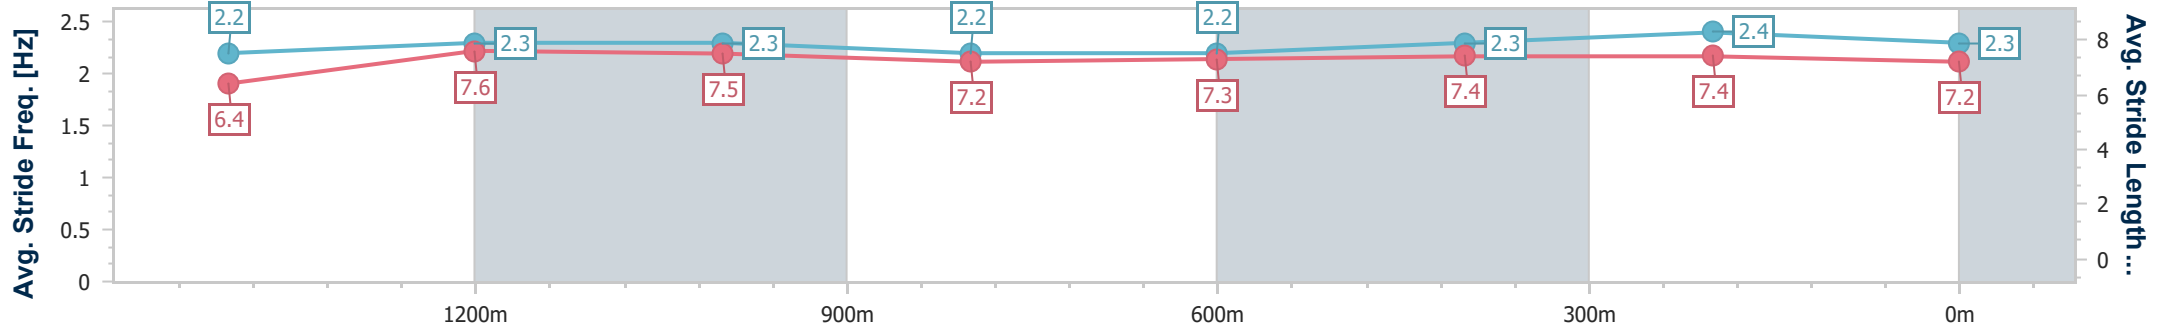

Doomben QLD Professional

Race 6: MULLINS LAWYERS Class 1 Handicap - 1650m

31 May 2023 - 15:29

Track Rating: Good 4, Weather: Fine, Rail Position: +8.5m Entire Course

BRISBANE RACING CLUB

Section	Overall	1400m	1200m	1000m	800m	600m	400m	200m
Section Times	1:40.49 [3] (0:17.42)	1:23.07 [7] (0:11.48)	1:11.59 [8] (0:11.54)	1:00.05 [7] (0:12.48)	0:47.57 [7] (0:12.47)	0:35.10 [7] (0:11.69)	0:23.41 [6] (0:11.25)	0:12.16 [2] (0:12.16)
Average Speed [km/h]	51.7	63.0	62.4	58.1	58.5	62.1	64.1	59.3
Top Speed [km/h]	64.1	63.9	63.2	60.9	60.1	63.7	65.5	61.2
Avg. Dist. to Rail [m]	1.8	1.2	2.3	2.4	2.4	1.4	2.6	3.9
Avg. Stride Freq. [Hz]	2.2	2.3	2.3	2.2	2.2	2.3	2.4	2.3
Avg. Stride Length [m]	6.4	7.6	7.5	7.2	7.3	7.4	7.4	7.2