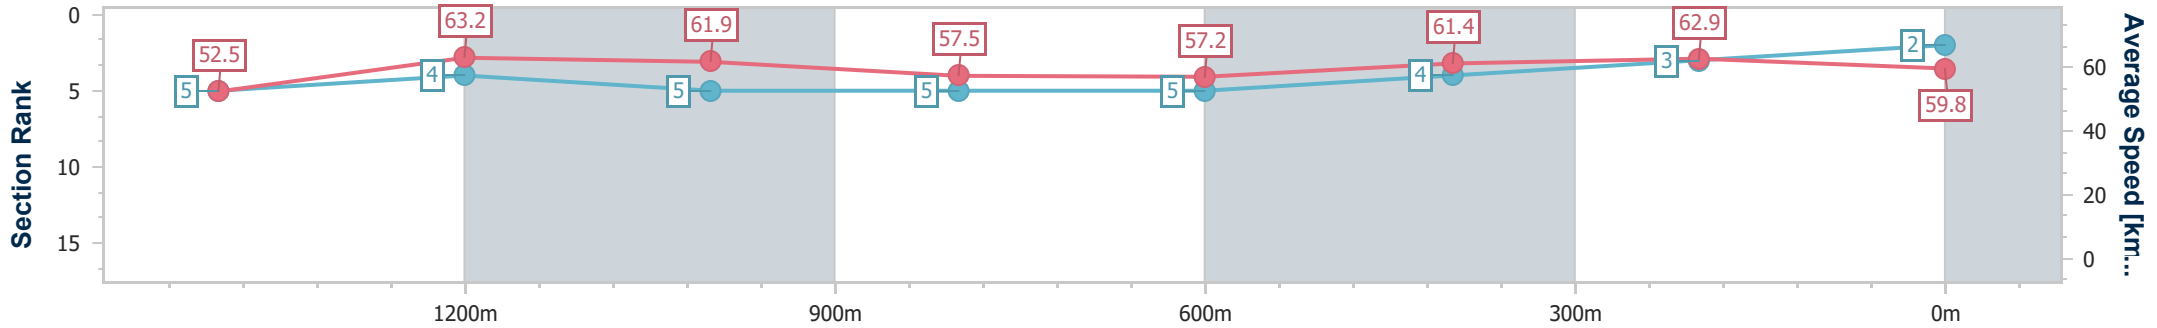

Doomben QLD Professional

Race 6: MULLINS LAWYERS Class 1 Handicap - 1650m

31 May 2023 - 15:29

Track Rating: Good 4, Weather: Fine, Rail Position: +8.5m Entire Course

BRISBANE RACING CLUB

Section	Overall	1400m	1200m	1000m	800m	600m	400m	200m
Section Times	1:40.43 [2] (0:17.10)	1:23.33 [5] (0:11.34)	1:11.99 [4] (0:11.62)	1:00.37 [5] (0:12.55)	0:47.82 [5] (0:12.67)	0:35.15 [5] (0:11.70)	0:23.45 [4] (0:11.42)	0:12.03 [3] (0:12.03)
Average Speed [km/h]	52.5	63.2	61.9	57.5	57.2	61.4	62.9	59.8
Top Speed [km/h]	65.3	64.8	63.5	60.3	58.7	62.6	64.4	63.6
Avg. Dist. to Rail [m]	0.6	1.1	0.6	1.1	1.4	0.7	0.8	1.8
Avg. Stride Freq. [Hz]	2.3	2.3	2.3	2.2	2.2	2.3	2.3	2.3
Avg. Stride Length [m]	6.3	7.5	7.6	7.3	7.3	7.5	7.5	7.4