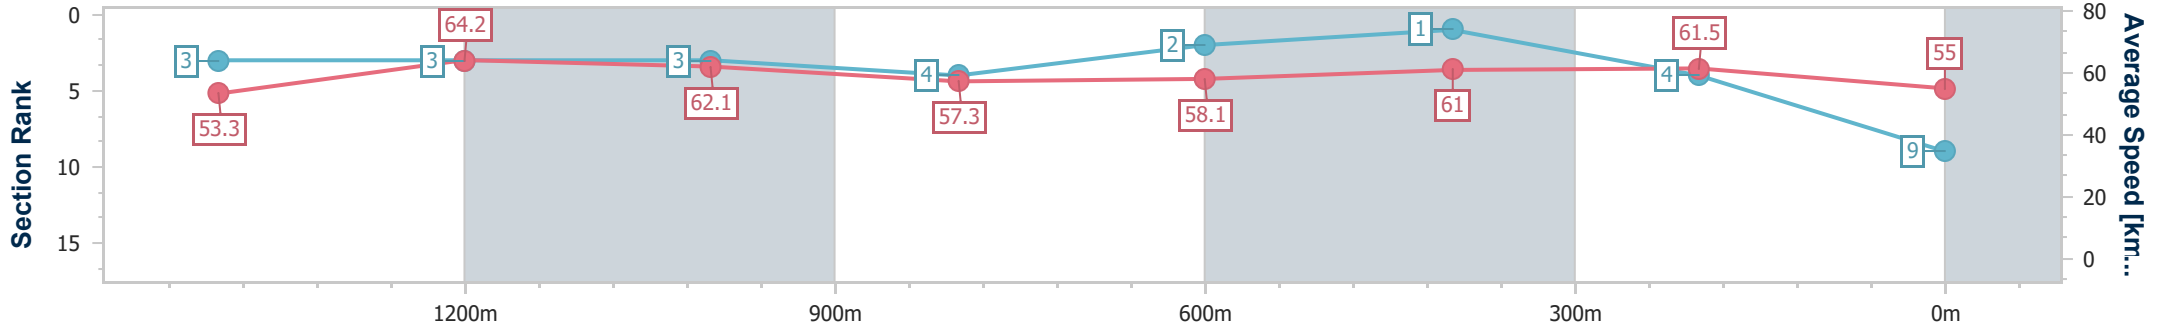

Doomben QLD Professional

Race 6: MULLINS LAWYERS Class 1 Handicap - 1650m

31 May 2023 - 15:29

Track Rating: Good 4, Weather: Fine, Rail Position: +8.5m Entire Course

BRISBANE RACING CLUB

Section	Overall	1400m	1200m	1000m	800m	600m	400m	200m
Section Times	1:41.50 [9] (0:16.92)	1:24.58 [3] (0:11.40)	1:13.18 [3] (0:11.58)	1:01.60 [3] (0:12.66)	0:48.94 [4] (0:12.43)	0:36.51 [2] (0:11.76)	0:24.75 [1] (0:11.66)	0:13.09 [4] (0:13.09)
Average Speed [km/h]	53.3	64.2	62.1	57.3	58.1	61.0	61.5	55.0
Top Speed [km/h]	65.7	66.5	65.2	58.6	59.9	61.8	63.3	59.8
Avg. Dist. to Rail [m]	4.2	3.0	2.9	2.0	1.2	0.9	1.0	0.6
Avg. Stride Freq. [Hz]	2.1	2.3	2.3	2.2	2.2	2.3	2.4	2.3
Avg. Stride Length [m]	7.1	7.6	7.5	7.2	7.3	7.3	7.3	6.8

- [] Ranking at each section and finish
- .-.- No data available at this section
- NA No data available

Horse/Jockey Name	Sorgente
Final Rank	10
Fastest Section Time (Section)	0:11.43 (1200m)
Top Speed [km/h] (Section)	65.6 (Overall)
Race State	Finished