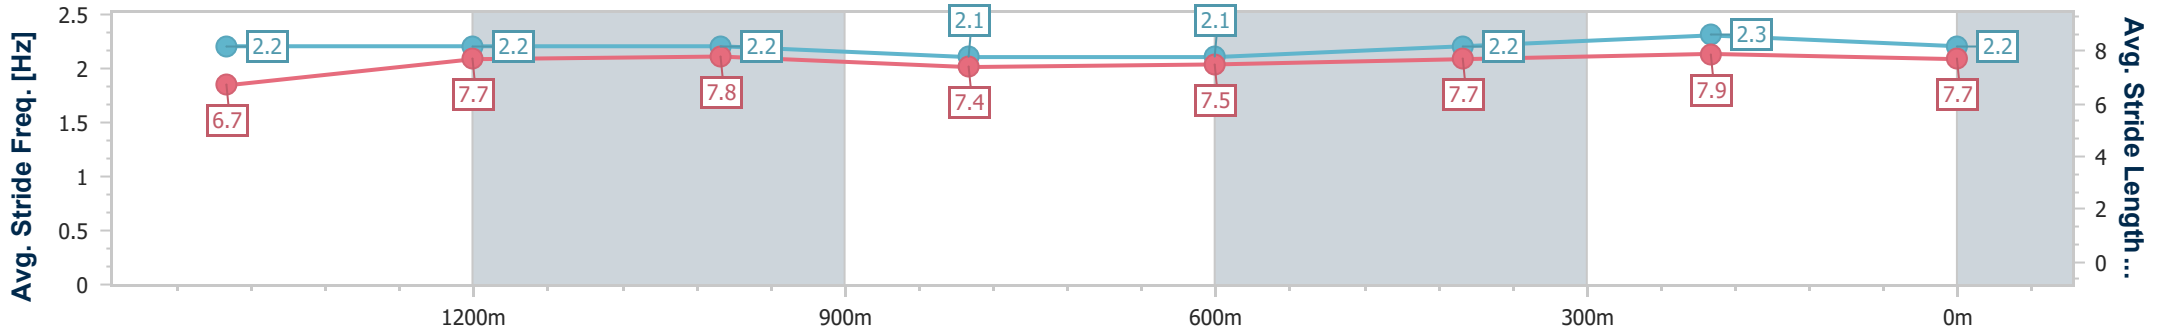

Doomben QLD Professional

Race 6: MULLINS LAWYERS Class 1 Handicap - 1650m

31 May 2023 - 15:29

Track Rating: Good 4, Weather: Fine, Rail Position: +8.5m Entire Course

BRISBANE RACING CLUB

Section	Overall	1400m	1200m	1000m	800m	600m	400m	200m
Section Times	1:39.85 [1] (0:17.04)	1:22.81 [4] (0:11.53)	1:11.28 [5] (0:11.46)	0:59.82 [4] (0:12.51)	0:47.31 [3] (0:12.51)	0:34.80 [3] (0:11.75)	0:23.05 [3] (0:11.24)	0:11.81 [1] (0:11.81)
Average Speed [km/h]	52.9	63.1	62.7	58.0	58.1	61.7	64.2	61.0
Top Speed [km/h]	65.0	64.9	64.2	61.1	59.7	62.3	65.3	64.2
Avg. Dist. to Rail [m]	2.3	1.6	2.4	2.6	2.1	1.0	2.1	3.8
Avg. Stride Freq. [Hz]	2.2	2.2	2.2	2.1	2.1	2.2	2.3	2.2
Avg. Stride Length [m]	6.7	7.7	7.8	7.4	7.5	7.7	7.9	7.7