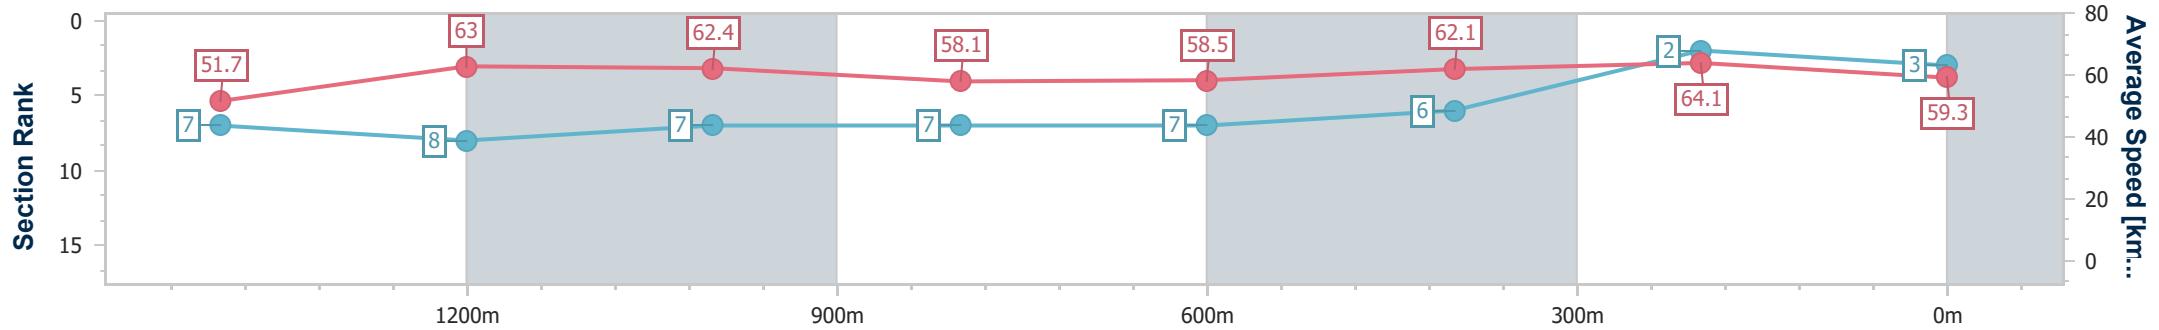

Doomben QLD Professional

Race 6: MULLINS LAWYERS Class 1 Handicap - 1650m

31 May 2023 - 15:29

Track Rating: Good 4, Weather: Fine, Rail Position: +8.5m Entire Course

BRISBANE RACING CLUB

Section	Overall	1400m	1200m	1000m	800m	600m	400m	200m
Section Times	1:40.49 [3] (0:17.42)	1:23.07 [7] (0:11.48)	1:11.59 [8] (0:11.54)	1:00.05 [7] (0:12.48)	0:47.57 [7] (0:12.47)	0:35.10 [7] (0:11.69)	0:23.41 [6] (0:11.25)	0:12.16 [2] (0:12.16)
Average Speed [km/h]	51.7	63.0	62.4	58.1	58.5	62.1	64.1	59.3
Top Speed [km/h]	64.1	63.9	63.2	60.9	60.1	63.7	65.5	61.2
Avg. Dist. to Rail [m]	1.8	1.2	2.3	2.4	2.4	1.4	2.6	3.9
Avg. Stride Freq. [Hz]	2.2	2.3	2.3	2.2	2.2	2.3	2.4	2.3
Avg. Stride Length [m]	6.4	7.6	7.5	7.2	7.3	7.4	7.4	7.2