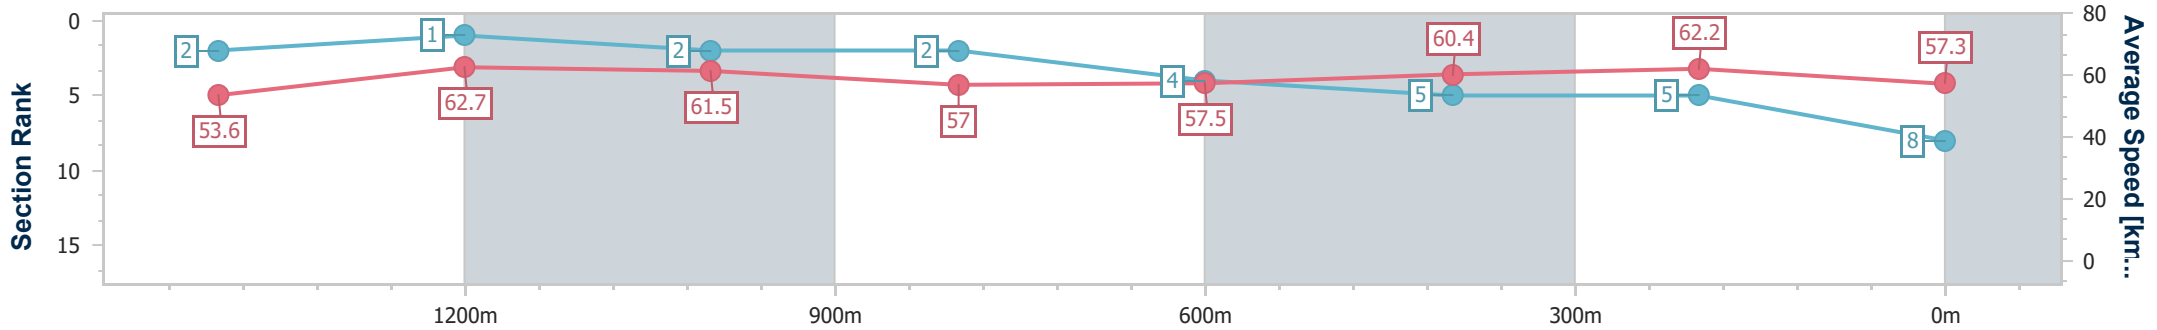

Doomben QLD Professional

Race 6: MULLINS LAWYERS Class 1 Handicap - 1650m

31 May 2023 - 15:29

Track Rating: Good 4, Weather: Fine, Rail Position: +8.5m Entire Course

BRISBANE RACING CLUB

Section	Overall	1400m	1200m	1000m	800m	600m	400m	200m
Section Times	1:41.15 [8] (0:16.74)	1:24.41 [2] (0:11.38)	1:13.03 [1] (0:11.70)	1:01.33 [2] (0:12.66)	0:48.67 [2] (0:12.65)	0:36.02 [4] (0:11.89)	0:24.13 [5] (0:11.56)	0:12.57 [5] (0:12.57)
Average Speed [km/h]	53.6	62.7	61.5	57.0	57.5	60.4	62.2	57.3
Top Speed [km/h]	66.1	63.9	63.4	59.9	59.4	61.5	63.4	61.1
Avg. Dist. to Rail [m]	2.0	1.3	0.7	0.9	1.8	0.7	0.8	0.7
Avg. Stride Freq. [Hz]	2.2	2.3	2.3	2.2	2.2	2.2	2.3	2.2
Avg. Stride Length [m]	6.7	7.5	7.5	7.3	7.4	7.5	7.5	7.2