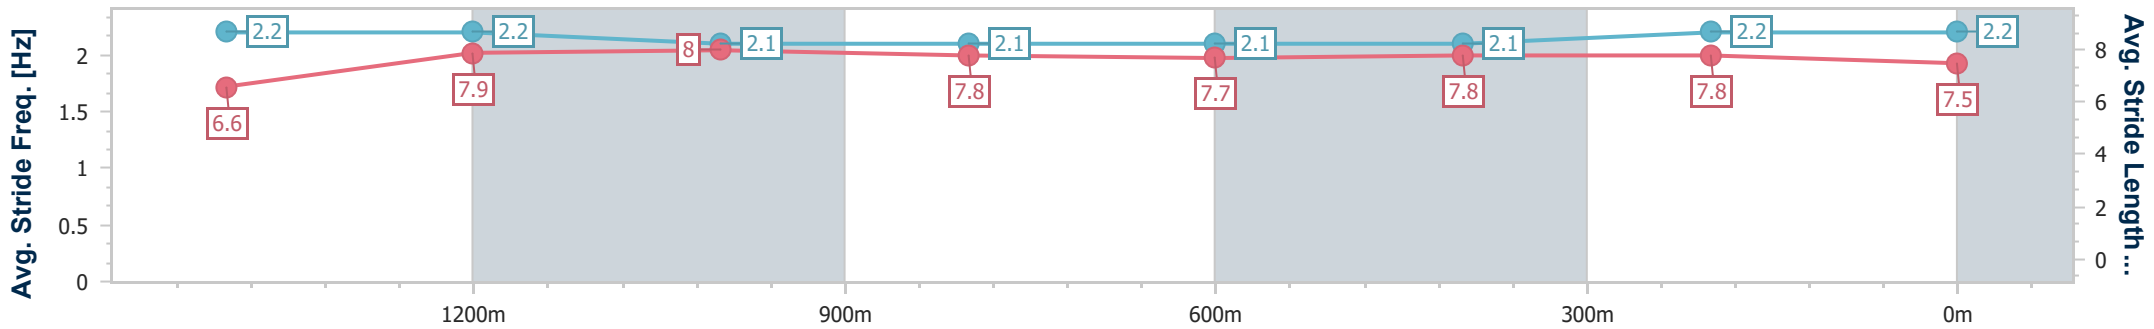

Doomben QLD Professional

Race 6: MULLINS LAWYERS Class 1 Handicap - 1650m

31 May 2023 - 15:29

Track Rating: Good 4, Weather: Fine, Rail Position: +8.5m Entire Course

BRISBANE RACING CLUB

Section	Overall	1400m	1200m	1000m	800m	600m	400m	200m
Section Times	1:41.11 [7] (0:17.20)	1:23.91 [6] (0:11.41)	1:12.50 [6] (0:11.54)	1:00.96 [6] (0:12.59)	0:48.37 [6] (0:12.64)	0:35.73 [6] (0:11.84)	0:23.89 [7] (0:11.66)	0:12.23 [8] (0:12.23)
Average Speed [km/h]	52.2	62.8	62.4	57.4	57.2	60.7	61.7	58.9
Top Speed [km/h]	66.3	64.9	64.2	60.1	59.2	61.6	63.1	60.8
Avg. Dist. to Rail [m]	1.6	1.2	1.5	1.3	0.8	0.6	1.3	2.7
Avg. Stride Freq. [Hz]	2.2	2.2	2.1	2.1	2.1	2.1	2.2	2.2
Avg. Stride Length [m]	6.6	7.9	8.0	7.8	7.7	7.8	7.8	7.5