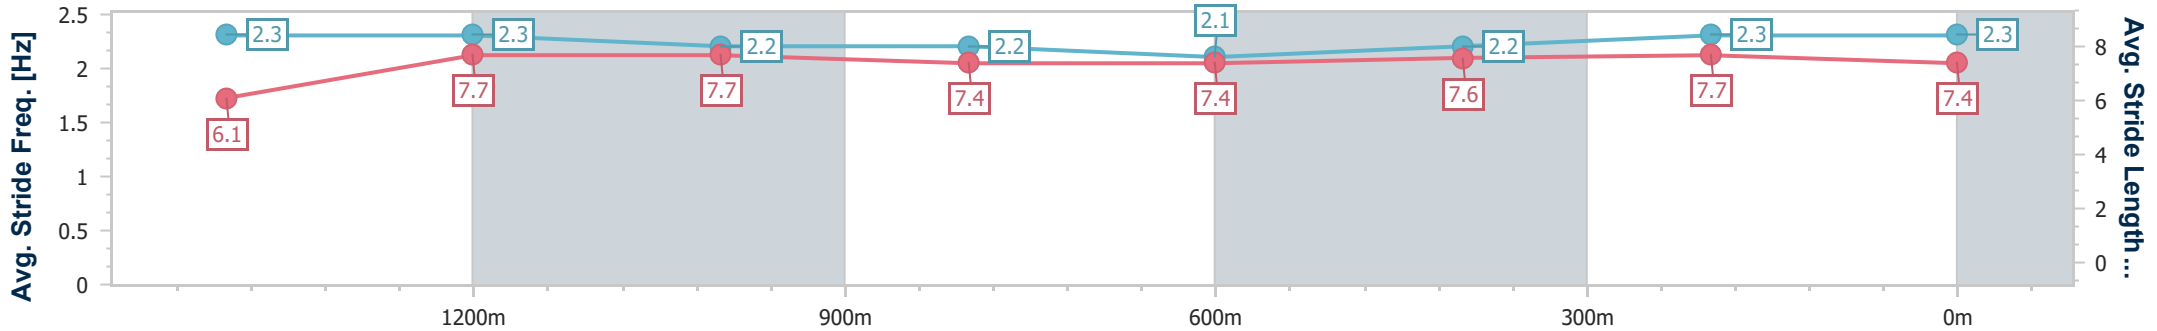

Doomben QLD Professional

Race 6: MULLINS LAWYERS Class 1 Handicap - 1650m

31 May 2023 - 15:29

Track Rating: Good 4, Weather: Fine, Rail Position: +8.5m Entire Course

BRISBANE RACING CLUB

Section	Overall	1400m	1200m	1000m	800m	600m	400m	200m
Section Times	1:40.60 [4] (0:17.57)	1:23.03 [8] (0:11.21)	1:11.82 [7] (0:11.66)	1:00.16 [8] (0:12.51)	0:47.65 [8] (0:12.59)	0:35.06 [8] (0:11.78)	0:23.28 [9] (0:11.39)	0:11.89 [7] (0:11.89)
Average Speed [km/h]	51.2	63.1	61.7	58.0	57.8	61.2	63.3	60.7
Top Speed [km/h]	66.8	65.5	63.3	60.5	58.7	63.6	64.7	62.6
Avg. Dist. to Rail [m]	1.3	2.8	0.5	2.0	1.7	0.3	2.7	3.5
Avg. Stride Freq. [Hz]	2.3	2.3	2.2	2.2	2.1	2.2	2.3	2.3
Avg. Stride Length [m]	6.1	7.7	7.7	7.4	7.4	7.6	7.7	7.4