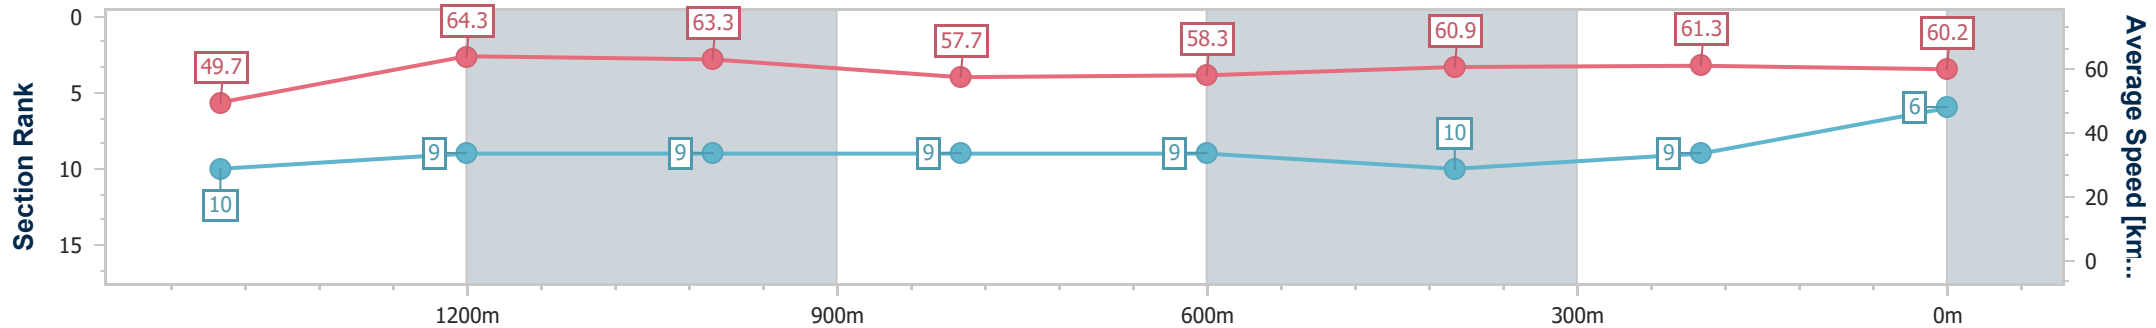

Doomben QLD Professional

Race 6: MULLINS LAWYERS Class 1 Handicap - 1650m

31 May 2023 - 15:29

Track Rating: Good 4, Weather: Fine, Rail Position: +8.5m Entire Course

BRISBANE RACING CLUB

Section	Overall	1400m	1200m	1000m	800m	600m	400m	200m
Section Times	1:41.08 [6] (0:18.08)	1:23.00 [10] (0:11.20)	1:11.80 [9] (0:11.37)	1:00.43 [9] (0:12.50)	0:47.93 [9] (0:12.44)	0:35.49 [9] (0:11.80)	0:23.69 [10] (0:11.72)	0:11.97 [9] (0:11.97)
Average Speed [km/h]	49.7	64.3	63.3	57.7	58.3	60.9	61.3	60.2
Top Speed [km/h]	64.6	65.3	65.0	61.1	59.5	61.9	62.0	61.5
Avg. Dist. to Rail [m]	2.6	0.4	0.4	1.0	1.3	0.7	1.5	4.5
Avg. Stride Freq. [Hz]	2.1	2.3	2.2	2.1	2.1	2.2	2.2	2.2
Avg. Stride Length [m]	6.6	7.9	8.0	7.6	7.5	7.6	7.6	7.5