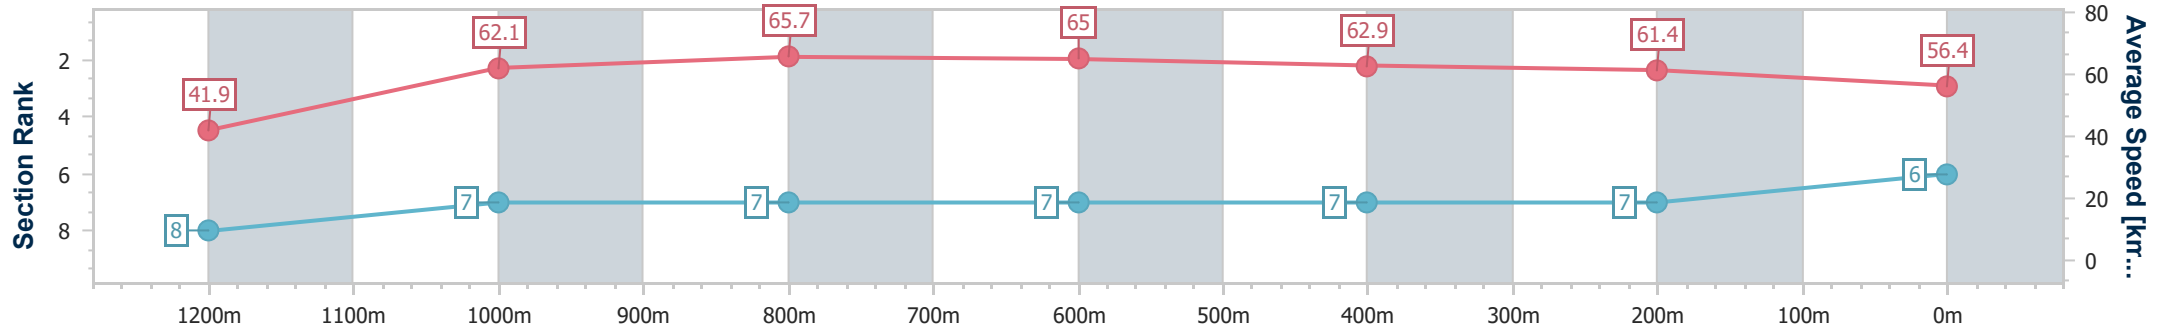

Sunshine Coast QLD Professional

Race 4: Sunshine Mitre 10 OPEN Handicap - 1300m

02 June 2023 - 16:12

Track Rating: Good 4, Weather: Fine, Rail Position: True

Section	Overall	1200m	1000m	800m	600m	400m	200m
Section Times	1:18.64 [6] (0:08.62)	1:10.02 [8] (0:11.60)	0:58.42 [7] (0:11.06)	0:47.36 [7] (0:11.27)	0:36.09 [7] (0:11.60)	0:24.49 [7] (0:11.72)	0:12.77 [7]
Average Speed [km/h]	41.9	62.1	65.7	65.0	62.9	61.4	56.4
Top Speed [km/h]	56.9	65.1	66.8	65.8	64.8	62.9	59.5
Avg. Dist. to Rail [m]	11.7	4.0	3.6	2.8	2.4	4.4	4.7
Avg. Stride Freq. [Hz]	2.1	2.2	2.3	2.4	2.3	2.3	2.2
Avg. Stride Length [m]	5.4	7.3	7.5	7.5	7.4	7.3	7.1

- [] Ranking at each section and finish
- .-.- No data available at this section
- NA No data available

Horse/Jockey Name	Brook Hill
Final Rank	7
Fastest Section Time (Section)	0:08.18 (Overall)
Top Speed [km/h] (Section)	65.6 (1200m)
Race State	Finished