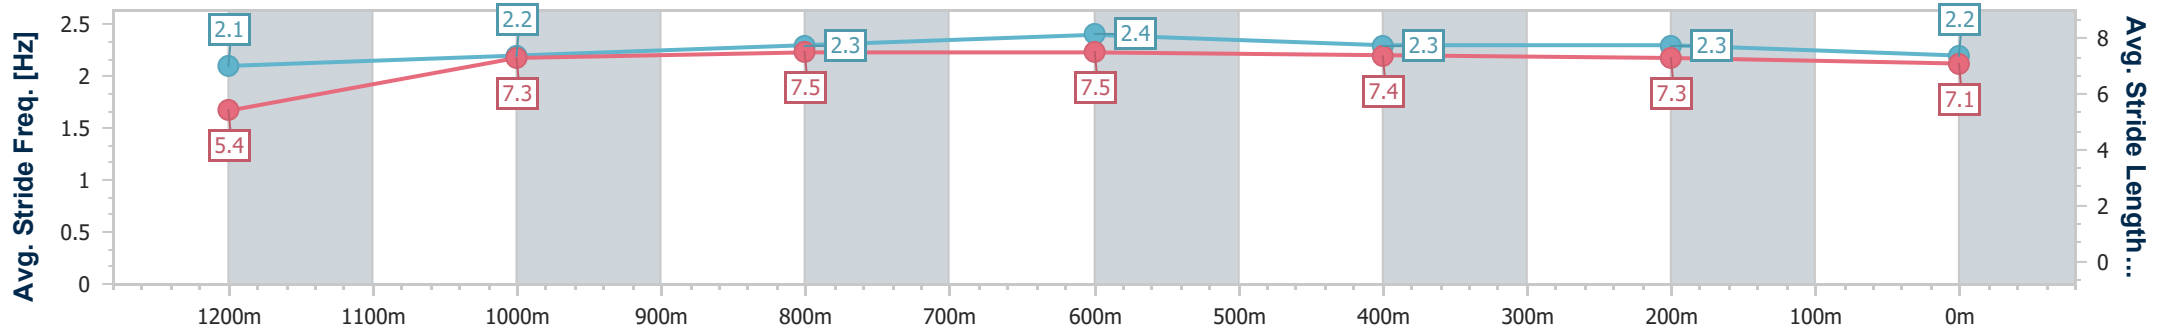

Sunshine Coast QLD Professional

Race 4: Sunshine Mitre 10 OPEN Handicap - 1300m

02 June 2023 - 16:12

Track Rating: Good 4, Weather: Fine, Rail Position: True

Section	Overall	1200m	1000m	800m	600m	400m	200m
Section Times	1:18.64 [6] (0:08.62)	1:10.02 [8] (0:11.60)	0:58.42 [7] (0:11.06)	0:47.36 [7] (0:11.27)	0:36.09 [7] (0:11.60)	0:24.49 [7] (0:11.72)	0:12.77 [7]
Average Speed [km/h]	41.9	62.1	65.7	65.0	62.9	61.4	56.4
Top Speed [km/h]	56.9	65.1	66.8	65.8	64.8	62.9	59.5
Avg. Dist. to Rail [m]	11.7	4.0	3.6	2.8	2.4	4.4	4.7
Avg. Stride Freq. [Hz]	2.1	2.2	2.3	2.4	2.3	2.3	2.2
Avg. Stride Length [m]	5.4	7.3	7.5	7.5	7.4	7.3	7.1

- [] Ranking at each section and finish
- .-.- No data available at this section
- NA No data available

Horse/Jockey Name	Brook Hill
Final Rank	7
Fastest Section Time (Section)	0:08.18 (Overall)
Top Speed [km/h] (Section)	65.6 (1200m)
Race State	Finished