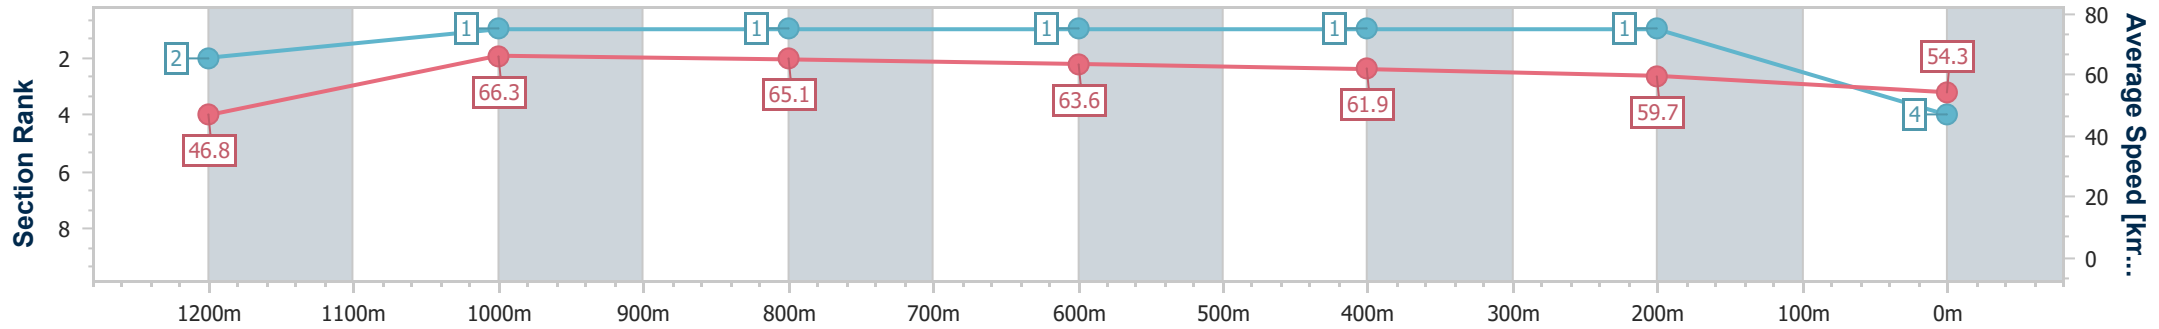

Sunshine Coast QLD Professional

Race 4: Sunshine Mitre 10 OPEN Handicap - 1300m

02 June 2023 - 16:12

Track Rating: Good 4, Weather: Fine, Rail Position: True

Section	Overall	1200m	1000m	800m	600m	400m	200m
Section Times	1:18.08 [4] (0:07.72)	1:10.36 [2] (0:10.88)	0:59.48 [1] (0:11.14)	0:48.34 [1] (0:11.38)	0:36.96 [1] (0:11.65)	0:25.31 [1] (0:12.06)	0:13.25 [1] (0:13.25)
Average Speed [km/h]	46.8	66.3	65.1	63.6	61.9	59.7	54.3
Top Speed [km/h]	65.5	68.2	66.5	64.8	63.2	61.2	57.2
Avg. Dist. to Rail [m]	13.0	5.0	2.3	1.2	0.4	1.5	2.6
Avg. Stride Freq. [Hz]	2.2	2.3	2.3	2.3	2.2	2.2	2.2
Avg. Stride Length [m]	5.7	7.9	7.9	7.8	7.6	7.4	7.0

- [] Ranking at each section and finish
- .-.- No data available at this section
- NA No data available

Horse/Jockey Name	So Dapper
Final Rank	5
Fastest Section Time (Section)	0:08.02 (Overall)
Top Speed [km/h] (Section)	67.6 (1000m)
Race State	Finished