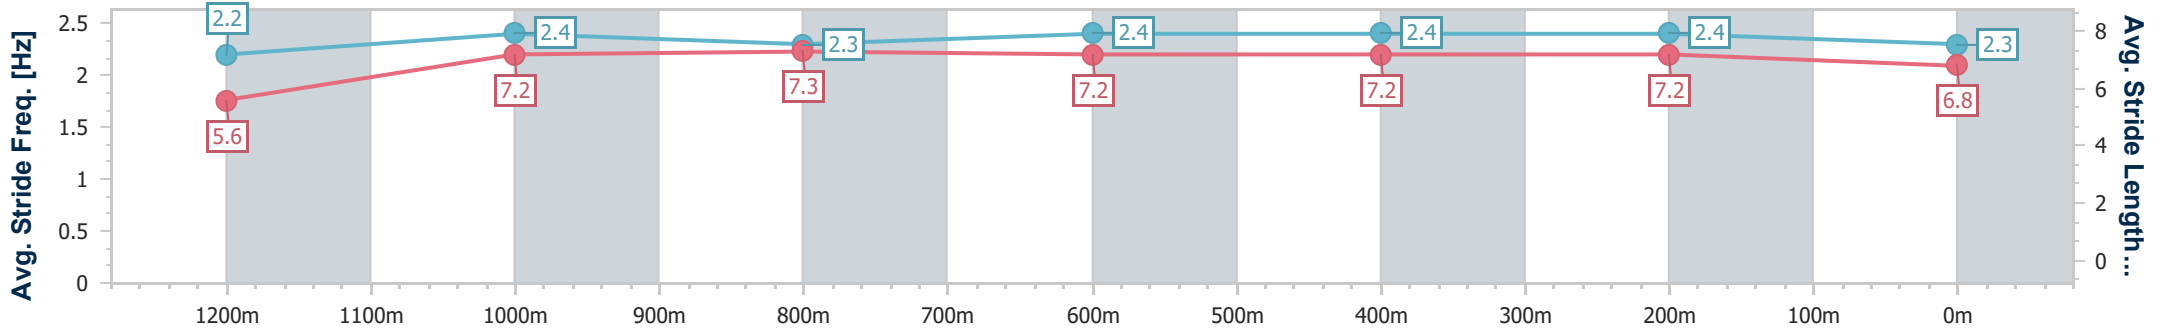

Race 4: Sunshine Mitre 10 OPEN Handicap - 1300m

02 June 2023 - 16:12

Track Rating: Good 4, Weather: Fine, Rail Position: True

Section	Overall	1200m	1000m	800m	600m	400m	200m
Section Times	1:17.59 [1] (0:07.96)	1:09.63 [3] (0:11.08)	0:58.55 [3] (0:11.34)	0:47.21 [3] (0:11.65)	0:35.56 [3] (0:11.41)	0:24.15 [2] (0:11.60)	0:12.55 [3] (0:12.55)
Average Speed [km/h]	45.4	64.9	63.7	62.3	62.9	62.0	57.4
Top Speed [km/h]	63.7	65.4	64.8	63.5	64.8	63.9	59.9
Avg. Dist. to Rail [m]	6.8	2.8	2.3	1.2	0.4	0.8	1.4
Avg. Stride Freq. [Hz]	2.2	2.4	2.3	2.4	2.4	2.4	2.3
Avg. Stride Length [m]	5.6	7.2	7.3	7.2	7.2	7.2	6.8