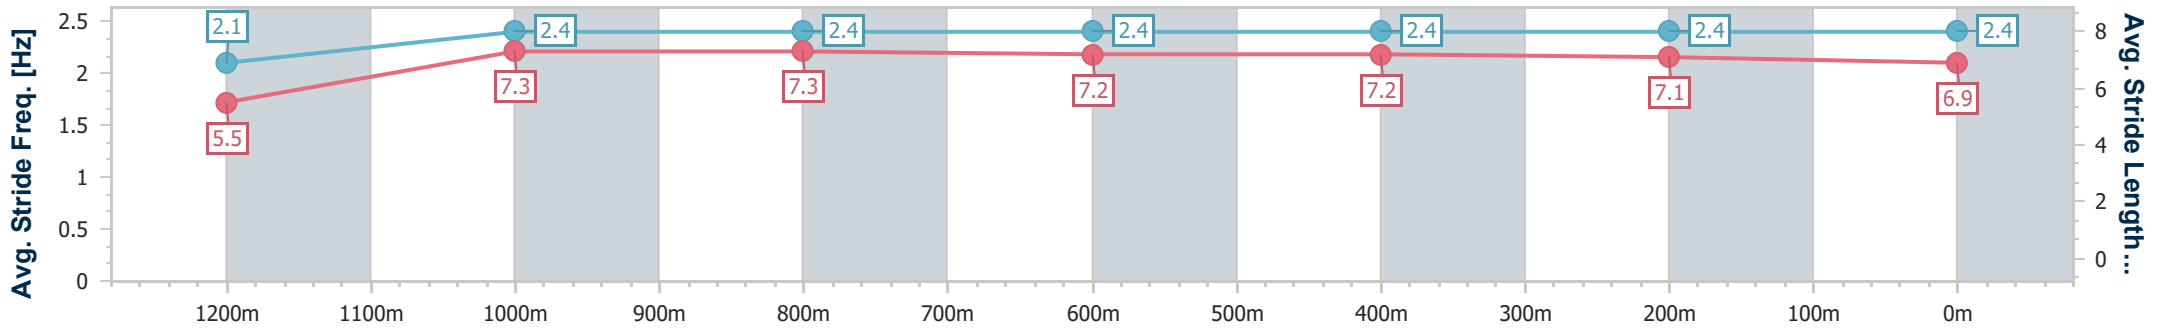

Sunshine Coast QLD Professional

Race 4: Sunshine Mitre 10 OPEN Handicap - 1300m

02 June 2023 - 16:12

Track Rating: Good 4, Weather: Fine, Rail Position: True

Section	Overall	1200m	1000m	800m	600m	400m	200m
Section Times	1:17.79 [3] (0:08.34)	1:09.45 [6] (0:11.48)	0:57.97 [6] (0:11.26)	0:46.71 [6] (0:11.38)	0:35.33 [6] (0:11.45)	0:23.88 [5] (0:11.63)	0:12.25 [5] (0:12.25)
Average Speed [km/h]	43.3	62.8	64.2	63.7	63.5	62.0	58.8
Top Speed [km/h]	58.1	66.0	66.4	65.5	65.1	63.6	61.7
Avg. Dist. to Rail [m]	10.9	3.9	2.5	1.1	1.9	4.9	5.5
Avg. Stride Freq. [Hz]	2.1	2.4	2.4	2.4	2.4	2.4	2.4
Avg. Stride Length [m]	5.5	7.3	7.3	7.2	7.2	7.1	6.9