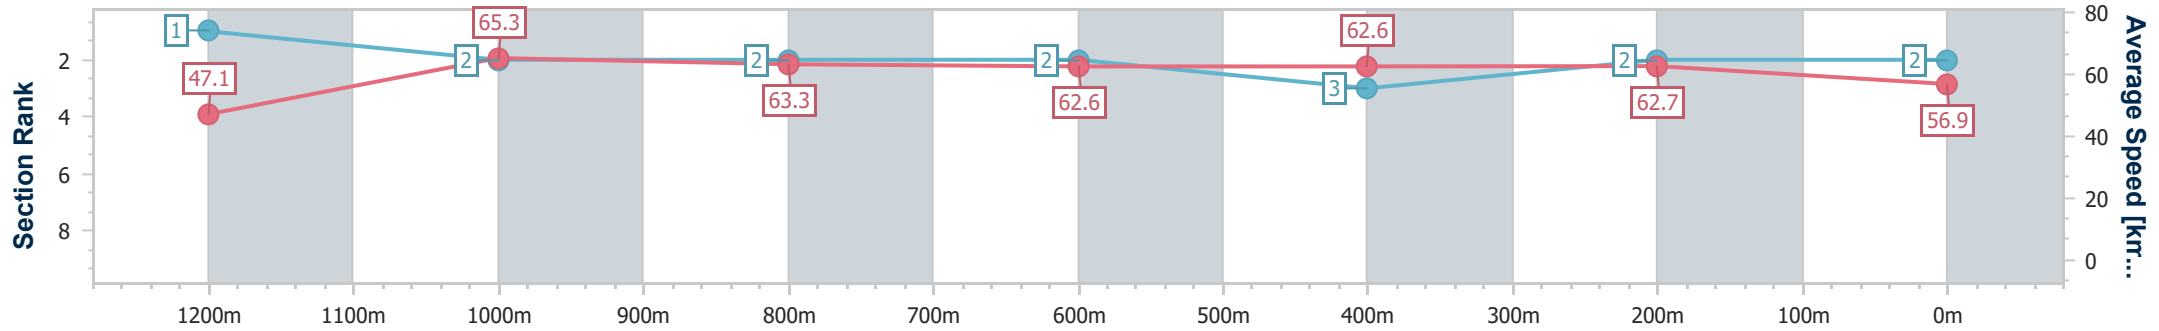

Sunshine Coast QLD Professional

Race 4: Sunshine Mitre 10 OPEN Handicap - 1300m

02 June 2023 - 16:12

Track Rating: Good 4, Weather: Fine, Rail Position: True

Section	Overall	1200m	1000m	800m	600m	400m	200m
Section Times	1:17.66 [2] (0:07.65)	1:10.01 [1] (0:11.02)	0:58.99 [2] (0:11.49)	0:47.50 [2] (0:11.72)	0:35.78 [2] (0:11.64)	0:24.14 [3] (0:11.49)	0:12.65 [2] (0:12.65)
Average Speed [km/h]	47.1	65.3	63.3	62.6	62.6	62.7	56.9
Top Speed [km/h]	64.0	67.1	64.4	64.6	64.4	65.3	60.1
Avg. Dist. to Rail [m]	9.9	2.7	3.5	3.0	2.1	3.3	3.8
Avg. Stride Freq. [Hz]	2.3	2.4	2.4	2.4	2.5	2.4	2.3
Avg. Stride Length [m]	5.6	7.5	7.2	7.2	7.1	7.1	6.9