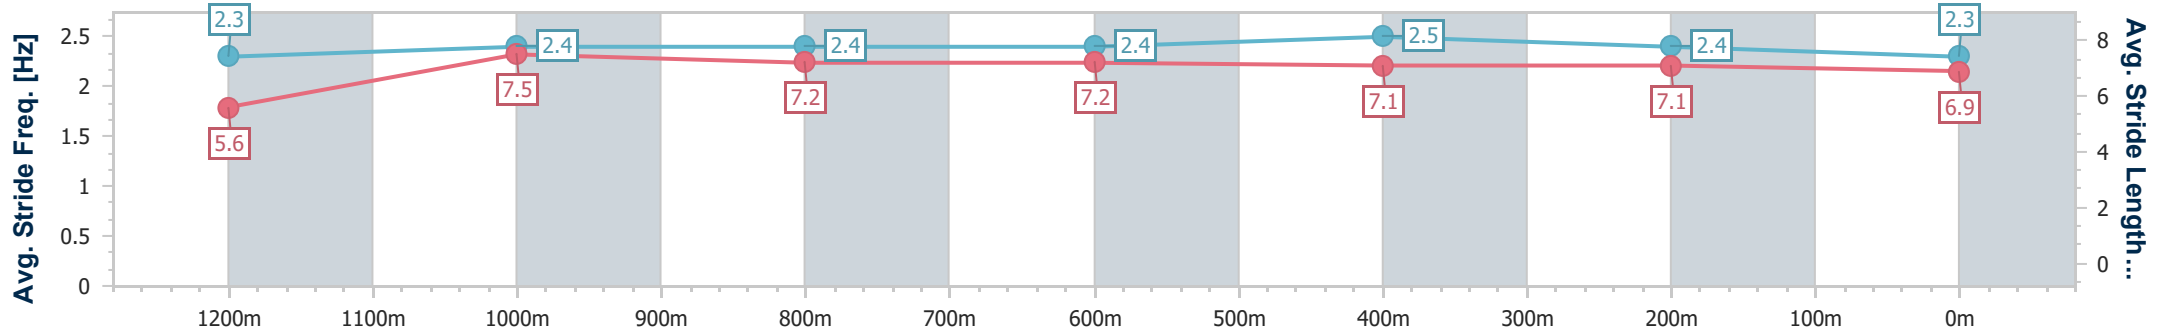

Sunshine Coast QLD Professional

Race 4: Sunshine Mitre 10 OPEN Handicap - 1300m

02 June 2023 - 16:12

Track Rating: Good 4, Weather: Fine, Rail Position: True

Section	Overall	1200m	1000m	800m	600m	400m	200m
Section Times	1:17.66 [2] (0:07.65)	1:10.01 [1] (0:11.02)	0:58.99 [2] (0:11.49)	0:47.50 [2] (0:11.72)	0:35.78 [2] (0:11.64)	0:24.14 [3] (0:11.49)	0:12.65 [2] (0:12.65)
Average Speed [km/h]	47.1	65.3	63.3	62.6	62.6	62.7	56.9
Top Speed [km/h]	64.0	67.1	64.4	64.6	64.4	65.3	60.1
Avg. Dist. to Rail [m]	9.9	2.7	3.5	3.0	2.1	3.3	3.8
Avg. Stride Freq. [Hz]	2.3	2.4	2.4	2.4	2.5	2.4	2.3
Avg. Stride Length [m]	5.6	7.5	7.2	7.2	7.1	7.1	6.9