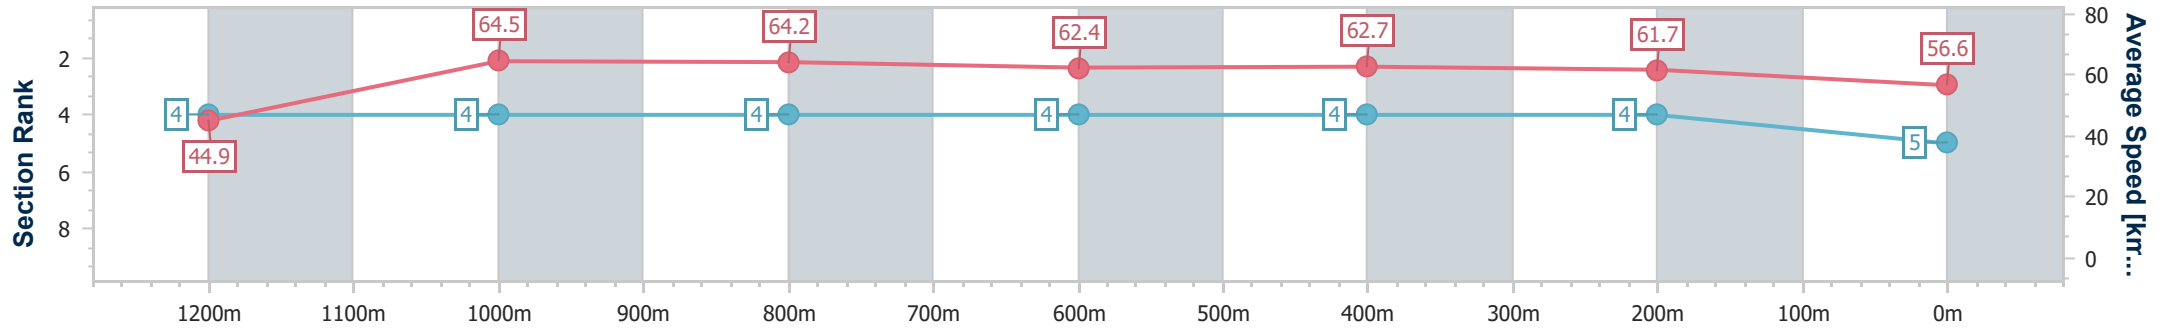

Sunshine Coast QLD Professional

Race 4: Sunshine Mitre 10 OPEN Handicap - 1300m

02 June 2023 - 16:12

Track Rating: Good 4, Weather: Fine, Rail Position: True

Section	Overall	1200m	1000m	800m	600m	400m	200m
Section Times	1:18.18 [5] (0:08.02)	1:10.16 [4] (0:11.19)	0:58.97 [4] (0:11.29)	0:47.68 [4] (0:11.72)	0:35.96 [4] (0:11.55)	0:24.41 [4] (0:11.68)	0:12.73 [4] (0:12.73)
Average Speed [km/h]	44.9	64.5	64.2	62.4	62.7	61.7	56.6
Top Speed [km/h]	62.0	65.9	67.6	63.7	64.5	62.7	59.7
Avg. Dist. to Rail [m]	8.0	3.1	2.9	2.7	0.9	2.0	3.3
Avg. Stride Freq. [Hz]	2.2	2.4	2.3	2.3	2.3	2.3	2.3
Avg. Stride Length [m]	5.6	7.6	7.6	7.5	7.4	7.3	7.0