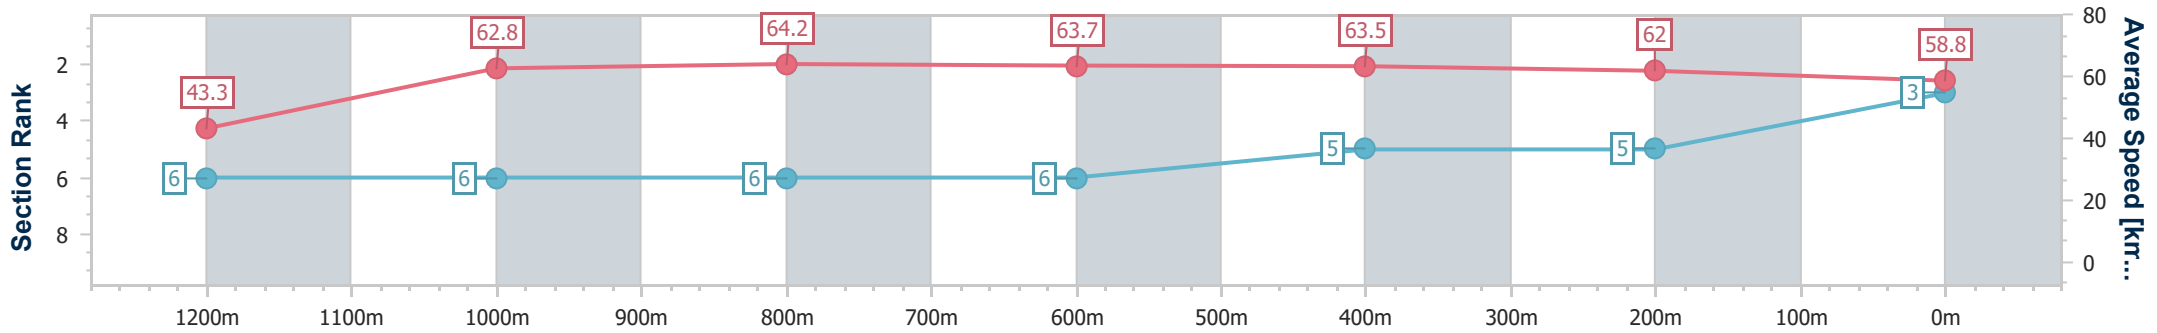

Sunshine Coast QLD Professional

Race 4: Sunshine Mitre 10 OPEN Handicap - 1300m

02 June 2023 - 16:12

Track Rating: Good 4, Weather: Fine, Rail Position: True

Section	Overall	1200m	1000m	800m	600m	400m	200m
Section Times	1:17.79 [3] (0:08.34)	1:09.45 [6] (0:11.48)	0:57.97 [6] (0:11.26)	0:46.71 [6] (0:11.38)	0:35.33 [6] (0:11.45)	0:23.88 [5] (0:11.63)	0:12.25 [5] (0:12.25)
Average Speed [km/h]	43.3	62.8	64.2	63.7	63.5	62.0	58.8
Top Speed [km/h]	58.1	66.0	66.4	65.5	65.1	63.6	61.7
Avg. Dist. to Rail [m]	10.9	3.9	2.5	1.1	1.9	4.9	5.5
Avg. Stride Freq. [Hz]	2.1	2.4	2.4	2.4	2.4	2.4	2.4
Avg. Stride Length [m]	5.5	7.3	7.3	7.2	7.2	7.1	6.9