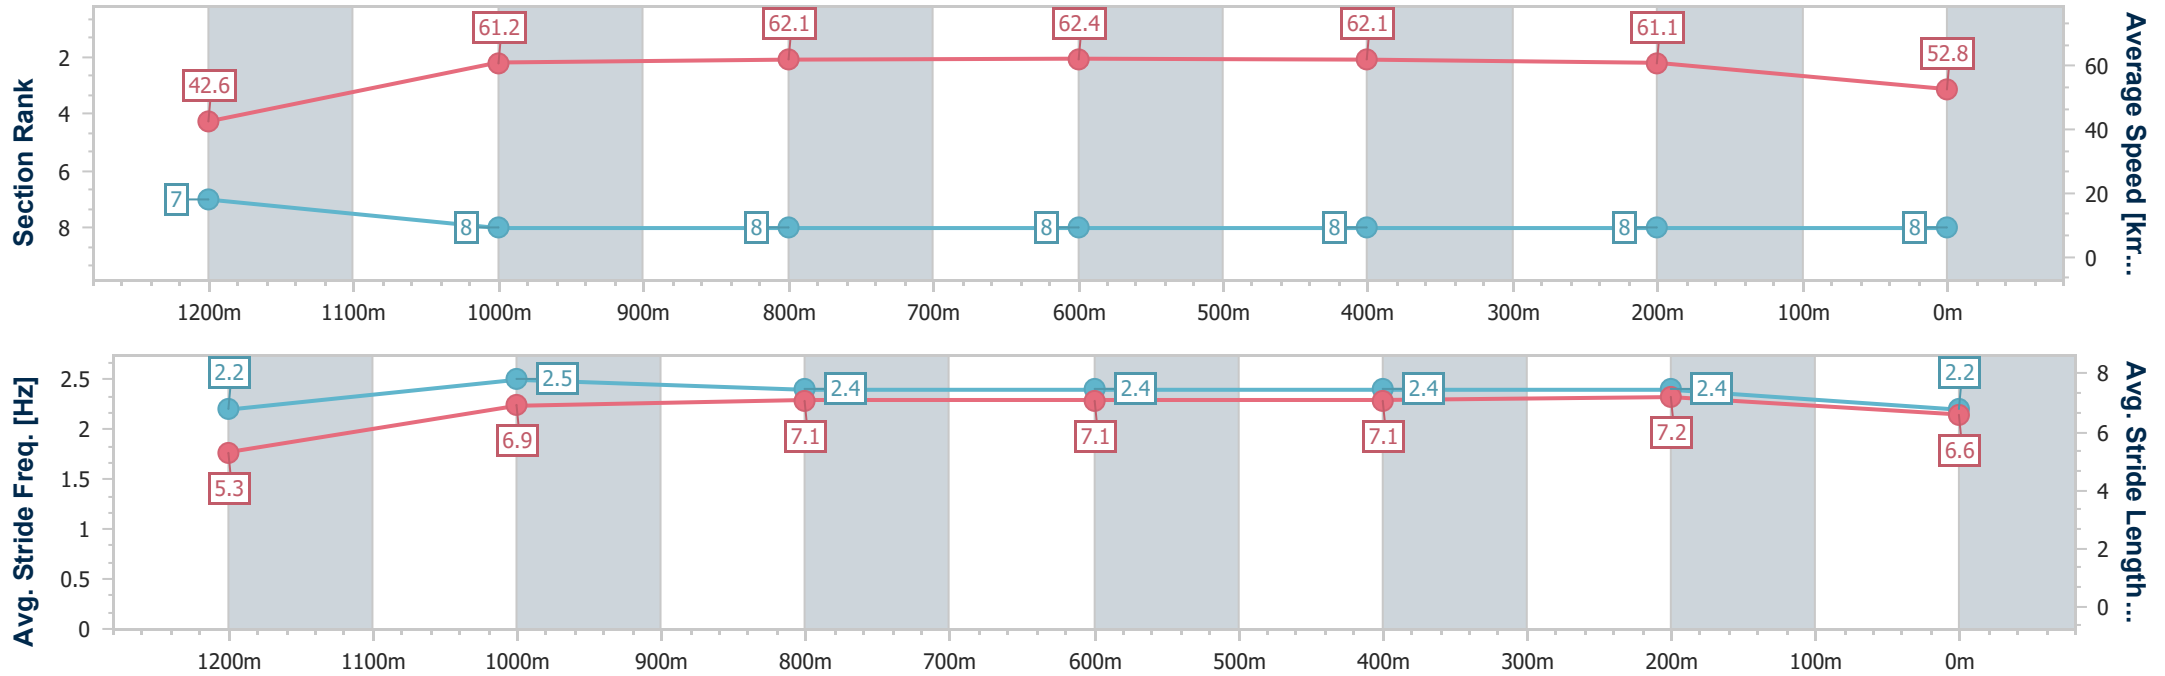

- [] Ranking at each section and finish
- .-.- No data available at this section
- NA No data available

Horse/Jockey Name	Kuzco Lad
Final Rank	8
Fastest Section Time (Section)	0:08.49 (Overall)
Top Speed [km/h] (Section)	64.6 (1000m)
Race State	Finished

Sunshine Coast QLD Professional

Race 4: Sunshine Mitre 10 OPEN Handicap - 1300m

02 June 2023 - 16:12

Track Rating: Good 4, Weather: Fine, Rail Position: True

Section	Overall	1200m	1000m	800m	600m	400m	200m
Section Times	1:20.48 [8] (0:08.49)	1:11.99 [7] (0:11.77)	1:00.22 [8] (0:11.66)	0:48.56 [8] (0:11.60)	0:36.96 [8] (0:11.54)	0:25.42 [8] (0:11.79)	0:13.63 [8] (0:13.63)
Average Speed [km/h]	42.6	61.2	62.1	62.4	62.1	61.1	52.8
Top Speed [km/h]	58.0	64.3	64.6	64.0	64.0	63.4	58.9
Avg. Dist. to Rail [m]	9.7	2.7	2.4	1.1	1.0	1.2	1.1
Avg. Stride Freq. [Hz]	2.2	2.5	2.4	2.4	2.4	2.4	2.2
Avg. Stride Length [m]	5.3	6.9	7.1	7.1	7.1	7.2	6.6

- [] Ranking at each section and finish
- .-.- No data available at this section
- NA No data available