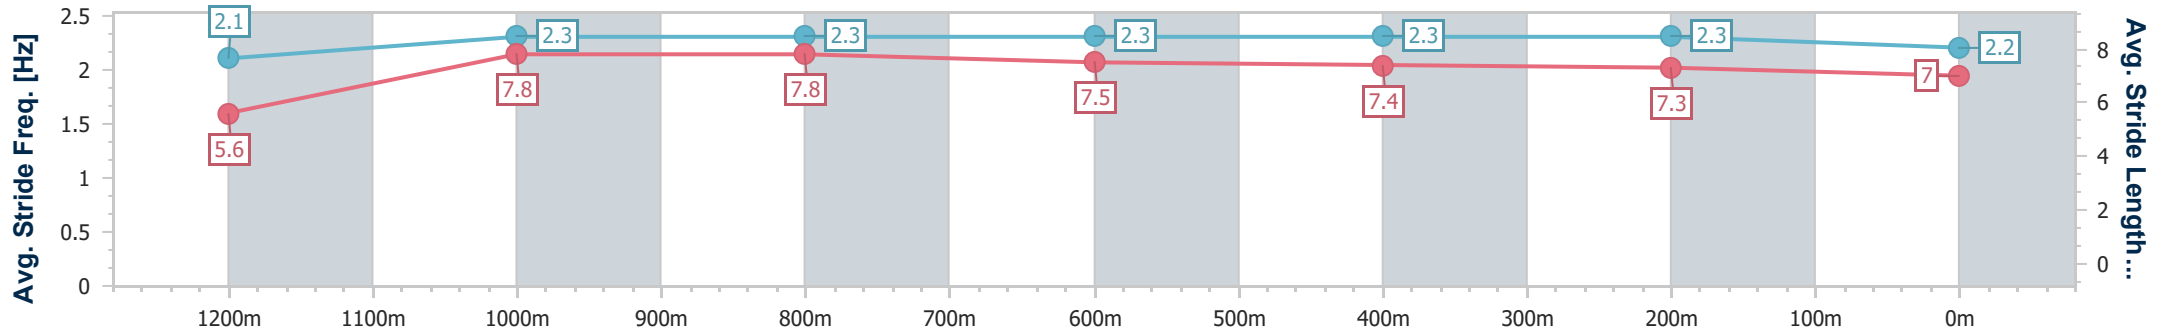

- [] Ranking at each section and finish
- .-.- No data available at this section
- NA No data available

Horse/Jockey Name	Brook Hill
Final Rank	7
Fastest Section Time (Section)	0:08.18 (Overall)
Top Speed [km/h] (Section)	65.6 (1200m)
Race State	Finished

Sunshine Coast QLD Professional

Race 4: Sunshine Mitre 10 OPEN Handicap - 1300m

02 June 2023 - 16:12

Track Rating: Good 4, Weather: Fine, Rail Position: True

Section	Overall	1200m	1000m	800m	600m	400m	200m
Section Times	1:18.88 [7] (0:08.18)	1:10.70 [5] (0:11.29)	0:59.41 [5] (0:11.33)	0:48.08 [5] (0:11.65)	0:36.43 [5] (0:11.61)	0:24.82 [6] (0:11.79)	0:13.03 [6] (0:13.03)
Average Speed [km/h]	44.1	63.8	63.8	62.3	62.5	61.1	55.3
Top Speed [km/h]	59.6	65.6	65.2	63.4	63.5	62.7	58.7
Avg. Dist. to Rail [m]	7.6	3.2	1.9	1.3	1.3	2.9	2.1
Avg. Stride Freq. [Hz]	2.1	2.3	2.3	2.3	2.3	2.3	2.2
Avg. Stride Length [m]	5.6	7.8	7.8	7.5	7.4	7.3	7.0

- [] Ranking at each section and finish
- .-.- No data available at this section
- NA No data available

Horse/Jockey Name	Kuzco Lad
Final Rank	8
Fastest Section Time (Section)	0:08.49 (Overall)
Top Speed [km/h] (Section)	64.6 (1000m)
Race State	Finished