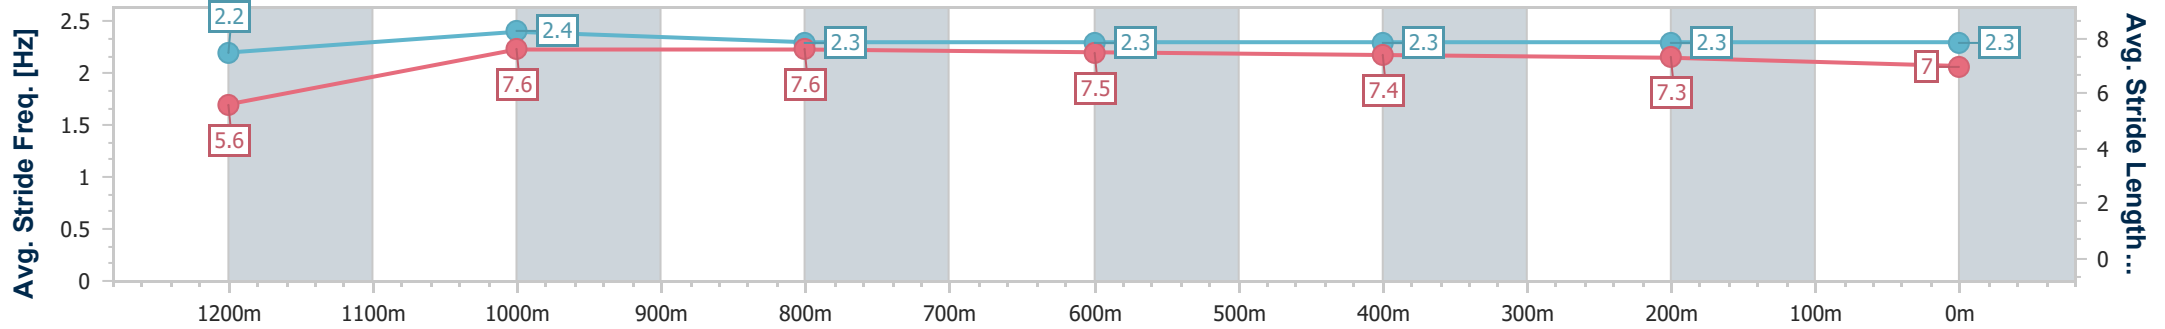

Sunshine Coast QLD Professional

Race 4: Sunshine Mitre 10 OPEN Handicap - 1300m

02 June 2023 - 16:12

Track Rating: Good 4, Weather: Fine, Rail Position: True

Section	Overall	1200m	1000m	800m	600m	400m	200m
Section Times	1:18.18 [5] (0:08.02)	1:10.16 [4] (0:11.19)	0:58.97 [4] (0:11.29)	0:47.68 [4] (0:11.72)	0:35.96 [4] (0:11.55)	0:24.41 [4] (0:11.68)	0:12.73 [4] (0:12.73)
Average Speed [km/h]	44.9	64.5	64.2	62.4	62.7	61.7	56.6
Top Speed [km/h]	62.0	65.9	67.6	63.7	64.5	62.7	59.7
Avg. Dist. to Rail [m]	8.0	3.1	2.9	2.7	0.9	2.0	3.3
Avg. Stride Freq. [Hz]	2.2	2.4	2.3	2.3	2.3	2.3	2.3
Avg. Stride Length [m]	5.6	7.6	7.6	7.5	7.4	7.3	7.0