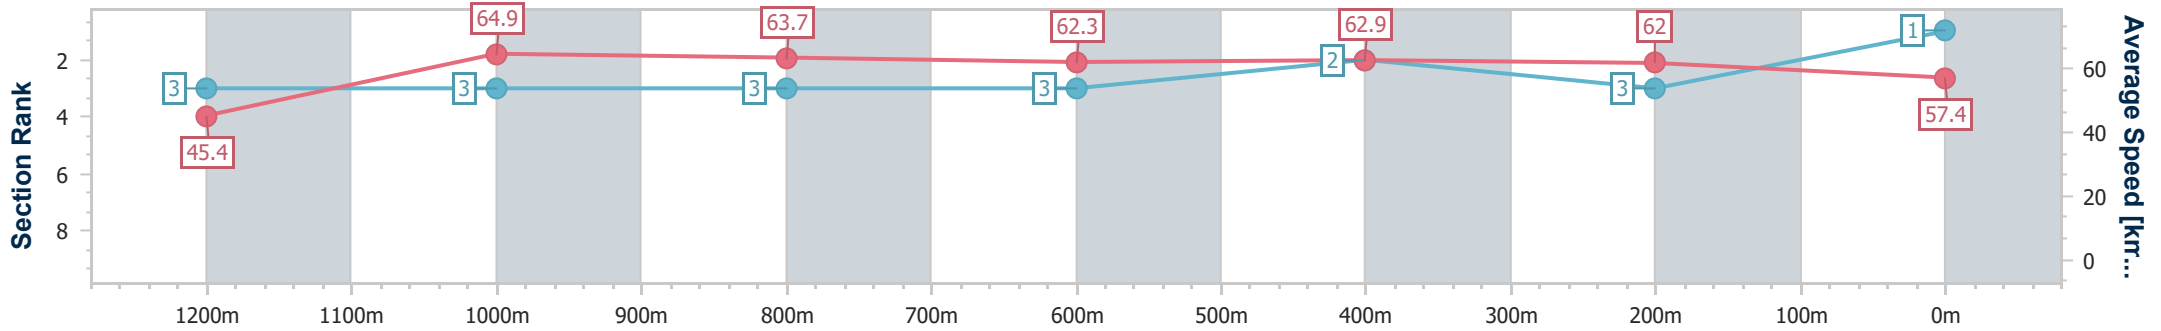

Race 4: Sunshine Mitre 10 OPEN Handicap - 1300m

02 June 2023 - 16:12

Track Rating: Good 4, Weather: Fine, Rail Position: True

Section	Overall	1200m	1000m	800m	600m	400m	200m
Section Times	1:17.59 [1] (0:07.96)	1:09.63 [3] (0:11.08)	0:58.55 [3] (0:11.34)	0:47.21 [3] (0:11.65)	0:35.56 [3] (0:11.41)	0:24.15 [2] (0:11.60)	0:12.55 [3] (0:12.55)
Average Speed [km/h]	45.4	64.9	63.7	62.3	62.9	62.0	57.4
Top Speed [km/h]	63.7	65.4	64.8	63.5	64.8	63.9	59.9
Avg. Dist. to Rail [m]	6.8	2.8	2.3	1.2	0.4	0.8	1.4
Avg. Stride Freq. [Hz]	2.2	2.4	2.3	2.4	2.4	2.4	2.3
Avg. Stride Length [m]	5.6	7.2	7.3	7.2	7.2	7.2	6.8