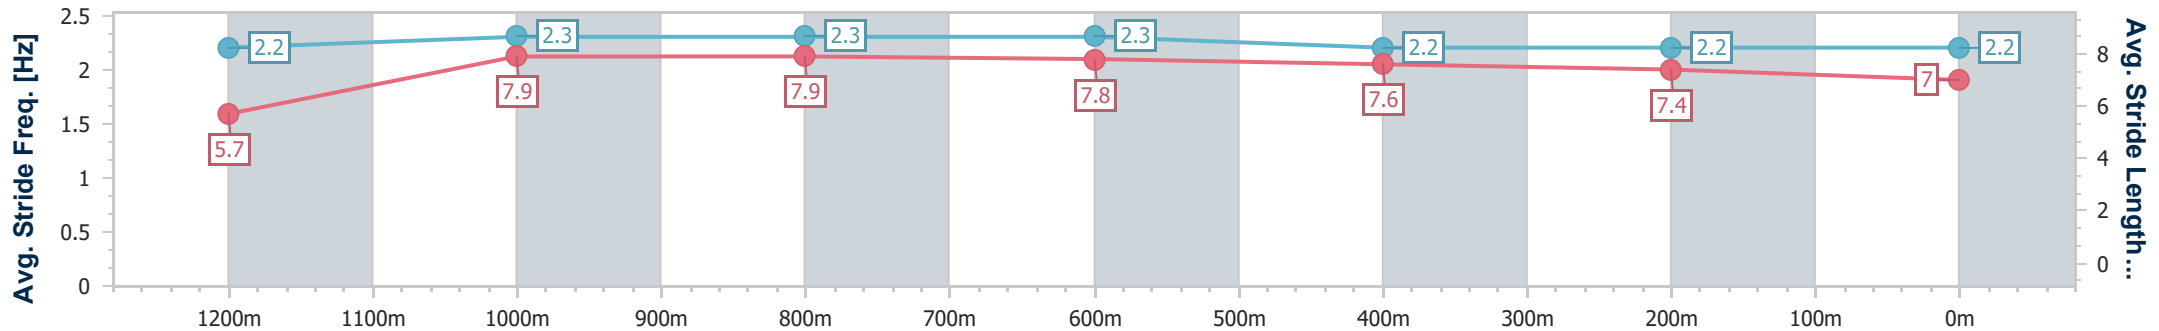

Sunshine Coast QLD Professional

Race 4: Sunshine Mitre 10 OPEN Handicap - 1300m

02 June 2023 - 16:12

Track Rating: Good 4, Weather: Fine, Rail Position: True

Section	Overall	1200m	1000m	800m	600m	400m	200m
Section Times	1:18.08 [4] (0:07.72)	1:10.36 [2] (0:10.88)	0:59.48 [1] (0:11.14)	0:48.34 [1] (0:11.38)	0:36.96 [1] (0:11.65)	0:25.31 [1] (0:12.06)	0:13.25 [1] (0:13.25)
Average Speed [km/h]	46.8	66.3	65.1	63.6	61.9	59.7	54.3
Top Speed [km/h]	65.5	68.2	66.5	64.8	63.2	61.2	57.2
Avg. Dist. to Rail [m]	13.0	5.0	2.3	1.2	0.4	1.5	2.6
Avg. Stride Freq. [Hz]	2.2	2.3	2.3	2.3	2.2	2.2	2.2
Avg. Stride Length [m]	5.7	7.9	7.9	7.8	7.6	7.4	7.0

- [] Ranking at each section and finish
- .-.- No data available at this section
- NA No data available

Horse/Jockey Name	So Dapper
Final Rank	5
Fastest Section Time (Section)	0:08.02 (Overall)
Top Speed [km/h] (Section)	67.6 (1000m)
Race State	Finished