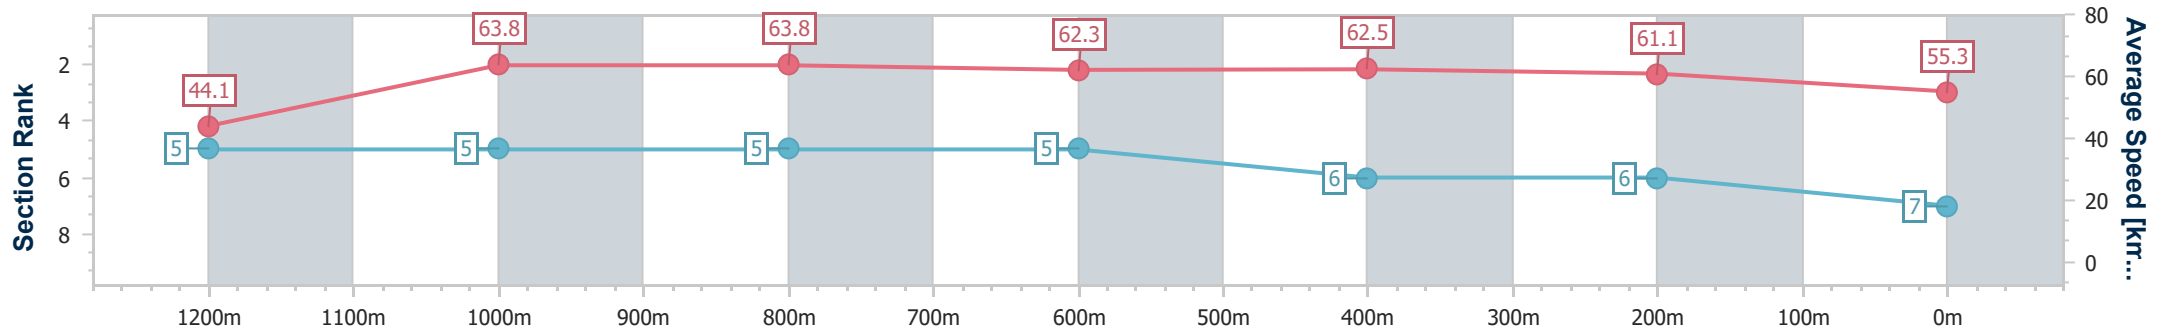

- [] Ranking at each section and finish
- .-.- No data available at this section
- NA No data available

Horse/Jockey Name	Brook Hill
Final Rank	7
Fastest Section Time (Section)	0:08.18 (Overall)
Top Speed [km/h] (Section)	65.6 (1200m)
Race State	Finished

Sunshine Coast QLD Professional

Race 4: Sunshine Mitre 10 OPEN Handicap - 1300m

02 June 2023 - 16:12

Track Rating: Good 4, Weather: Fine, Rail Position: True

Section	Overall	1200m	1000m	800m	600m	400m	200m
Section Times	1:18.88 [7] (0:08.18)	1:10.70 [5] (0:11.29)	0:59.41 [5] (0:11.33)	0:48.08 [5] (0:11.65)	0:36.43 [5] (0:11.61)	0:24.82 [6] (0:11.79)	0:13.03 [6] (0:13.03)
Average Speed [km/h]	44.1	63.8	63.8	62.3	62.5	61.1	55.3
Top Speed [km/h]	59.6	65.6	65.2	63.4	63.5	62.7	58.7
Avg. Dist. to Rail [m]	7.6	3.2	1.9	1.3	1.3	2.9	2.1
Avg. Stride Freq. [Hz]	2.1	2.3	2.3	2.3	2.3	2.3	2.2
Avg. Stride Length [m]	5.6	7.8	7.8	7.5	7.4	7.3	7.0

- [] Ranking at each section and finish
- .-.- No data available at this section
- NA No data available

Horse/Jockey Name	Kuzco Lad
Final Rank	8
Fastest Section Time (Section)	0:08.49 (Overall)
Top Speed [km/h] (Section)	64.6 (1000m)
Race State	Finished