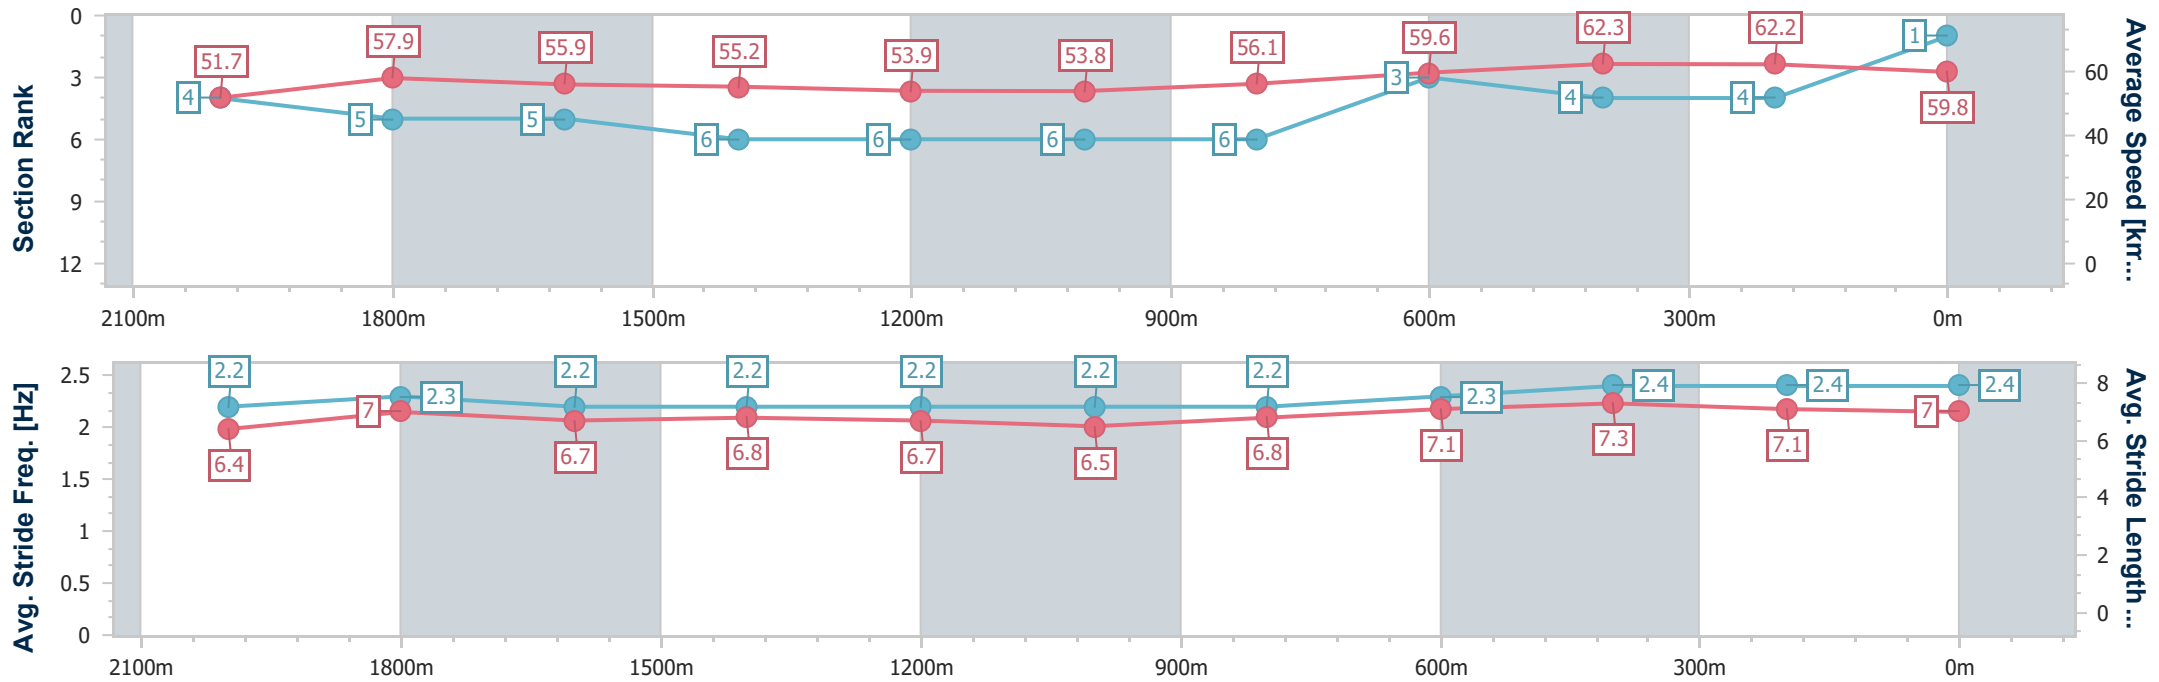

Section									Last 600m			
Field Times					800m	600m	400m	200m				
					0:48.33 (0:12.72)	0:35.61 (0:11.75)	0:23.86 (0:11.59)	0:12.27 (0:12.27)	0:35.61			
Rank	TAB	Horse/Jockey	Barrier	Top Speed [km/h]	Fastest Section					Margin	Distance Travelled [m]	
11	5	GO MILLO	12	62.4	0:11.88	0:49.15 [9]	0:36.80 [9]	0:24.92 [9]	0:13.01 [11]	10.9L	0:36.80	-2
		Bailey Wheeler		600m	600m	(0:12.35)	(0:11.88)	(0:11.91)	(0:13.01)			

Scratched: Lincoln Rocks (#6)

Horse/Jockey Name	Readily Availabull
Final Rank	1
Fastest Section Time (Section)	0:11.57 (400m)
Top Speed [km/h] (Section)	64.3 (400m)
Race State	Finished

Sunshine Coast QLD Professional
 Race 8: Direct Collective WINTER PROVINCIAL STAYERS -
 HEAT - BENCHMARK 75 Handicap - 2200m

02 June 2023 - 18:30

Track Rating: Good 4, Weather: Fine, Rail Position: True

Section	Overall	2000m	1800m	1600m	1400m	1200m	1000m	800m	600m	400m	200m
Section Times	2:20.09 [1] (0:13.96)	2:06.13 [4] (0:12.48)	1:53.65 [5] (0:13.00)	1:40.65 [5] (0:13.17)	1:27.48 [6] (0:13.45)	1:14.03 [6] (0:13.44)	1:00.59 [6] (0:12.95)	0:47.64 [6] (0:12.30)	0:35.34 [3] (0:11.72)	0:23.62 [4] (0:11.57)	0:12.05 [4] (0:12.05)
Average Speed [km/h]	51.7	57.9	55.9	55.2	53.9	53.8	56.1	59.6	62.3	62.2	59.8
Top Speed [km/h]	58.7	58.9	57.4	56.2	55.2	55.4	57.0	60.9	63.7	64.3	61.8
Avg. Dist. to Rail [m]	7.4	1.2	1.6	2.8	3.2	3.2	3.2	3.3	2.2	3.1	4.8
Avg. Stride Freq. [Hz]	2.2	2.3	2.2	2.2	2.2	2.2	2.2	2.3	2.4	2.4	2.4
Avg. Stride Length [m]	6.4	7.0	6.7	6.8	6.7	6.5	6.8	7.1	7.3	7.1	7.0