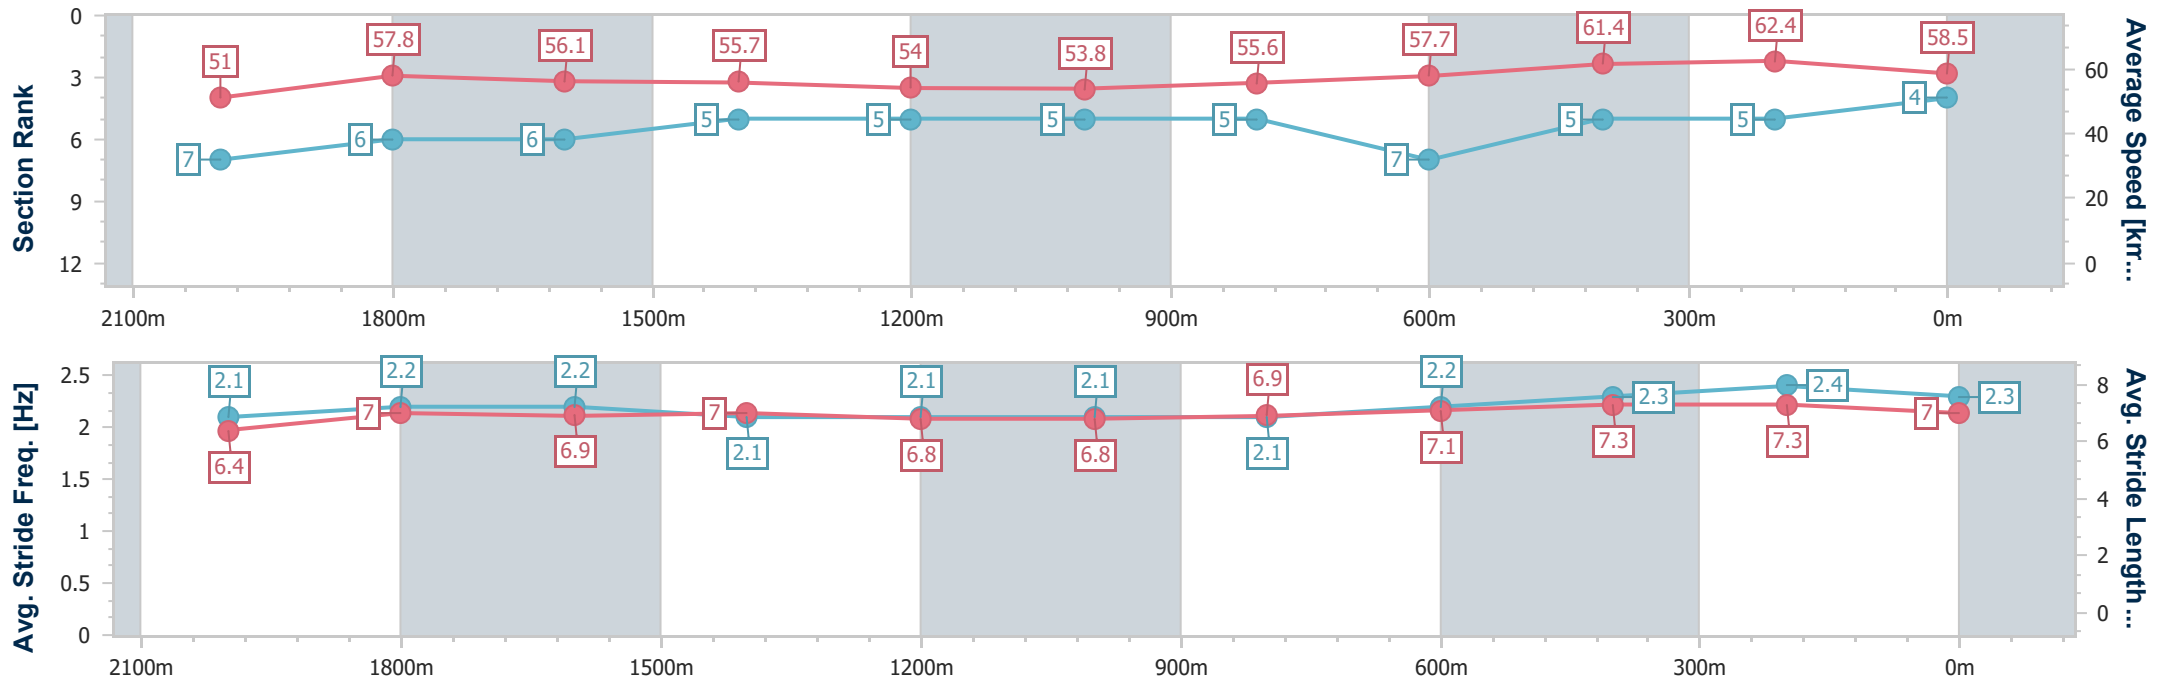

Section	Overall	2000m	1800m	1600m	1400m	1200m	1000m	800m	600m	400m	200m
Section Times	2:20.22 [3] (0:13.97)	2:06.25 [5] (0:12.36)	1:53.89 [4] (0:12.95)	1:40.94 [4] (0:13.05)	1:27.89 [3] (0:13.35)	1:14.54 [3] (0:13.42)	1:01.12 [3] (0:13.01)	0:48.11 [3] (0:12.67)	0:35.44 [4] (0:11.69)	0:23.75 [3] (0:11.54)	0:12.21 [3] (0:12.21)
Average Speed [km/h]	51.6	58.3	55.7	55.4	54.3	53.7	55.6	57.4	61.6	62.4	58.9
Top Speed [km/h]	59.0	59.4	56.5	56.1	54.9	55.0	56.5	59.6	63.4	63.8	60.3
Avg. Dist. to Rail [m]	4.5	0.2	0.4	1.6	1.9	2.0	2.1	1.4	0.5	0.9	3.3
Avg. Stride Freq. [Hz]	2.2	2.3	2.2	2.2	2.2	2.1	2.2	2.2	2.3	2.3	2.3
Avg. Stride Length [m]	6.3	6.8	6.9	7.0	6.9	6.8	6.8	7.0	7.1	7.1	6.9

- [] Ranking at each section and finish
- .-.- No data available at this section
- NA No data available

Horse/Jockey Name	Reflecting Image
Final Rank	4
Fastest Section Time (Section)	0:11.54 (400m)
Top Speed [km/h] (Section)	63.6 (600m)
Race State	Finished

Section	Overall	2000m	1800m	1600m	1400m	1200m	1000m	800m	600m	400m	200m
Section Times	2:20.57 [4] (0:14.21)	2:06.36 [7] (0:12.44)	1:53.92 [6] (0:12.89)	1:41.03 [6] (0:13.02)	1:28.01 [5] (0:13.39)	1:14.62 [5] (0:13.43)	1:01.19 [5] (0:13.01)	0:48.18 [5] (0:12.60)	0:35.58 [7] (0:11.71)	0:23.87 [5] (0:11.54)	0:12.33 [5] (0:12.33)
Average Speed [km/h]	51.0	57.8	56.1	55.7	54.0	53.8	55.6	57.7	61.4	62.4	58.5
Top Speed [km/h]	60.6	59.1	57.1	56.9	54.6	55.4	56.5	59.6	63.6	63.5	61.4
Avg. Dist. to Rail [m]	10.6	0.4	0.6	2.1	2.2	2.3	2.1	1.6	0.3	1.6	3.8
Avg. Stride Freq. [Hz]	2.1	2.2	2.2	2.1	2.1	2.1	2.1	2.2	2.3	2.4	2.3
Avg. Stride Length [m]	6.4	7.0	6.9	7.0	6.8	6.8	6.9	7.1	7.3	7.3	7.0