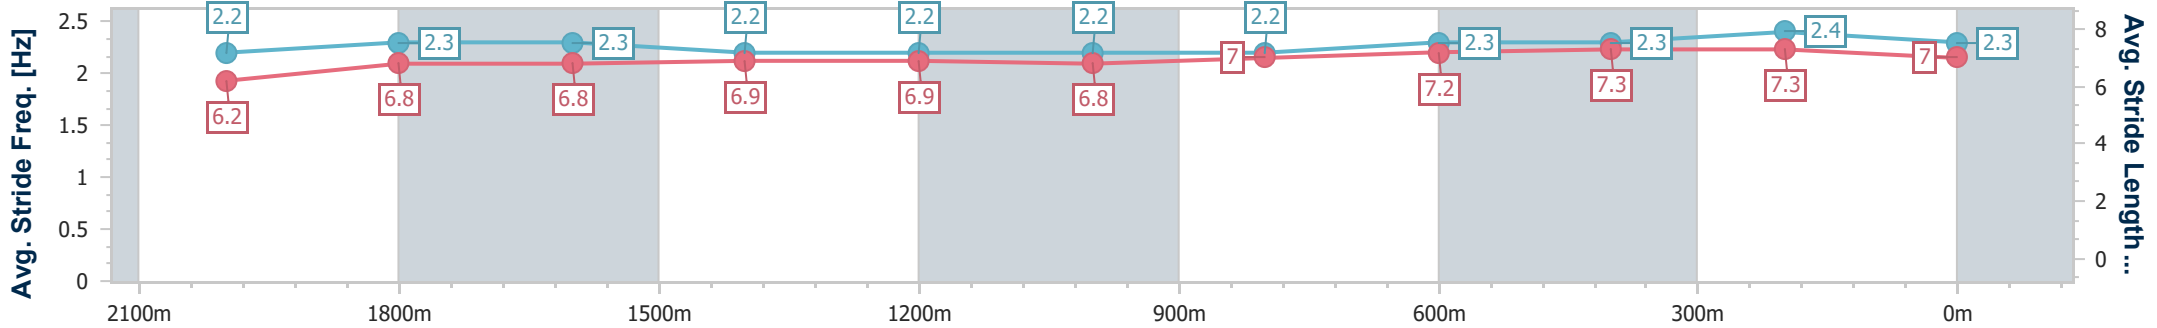

Horse/Jockey Name	Likeabeel
Final Rank	7
Fastest Section Time (Section)	0:11.43 (400m)
Top Speed [km/h] (Section)	64.0 (400m)
Race State	Finished

Sunshine Coast QLD Professional
Race 8: Direct Collective WINTER PROVINCIAL STAYERS -
HEAT - BENCHMARK 75 Handicap - 2200m

02 June 2023 - 18:30

Track Rating: Good 4, Weather: Fine, Rail Position: True

Section	Overall	2000m	1800m	1600m	1400m	1200m	1000m	800m	600m	400m	200m
Section Times	2:20.72 [7] (0:14.49)	2:06.23 [10] (0:12.78)	1:53.45 [10] (0:13.16)	1:40.29 [11] (0:13.10)	1:27.19 [11] (0:13.29)	1:13.90 [10] (0:13.38)	1:00.52 [10] (0:12.87)	0:47.65 [10] (0:12.31)	0:35.34 [10] (0:11.79)	0:23.55 [10] (0:11.43)	0:12.12 [9] (0:12.12)
Average Speed [km/h]	49.7	56.4	54.9	55.2	54.4	53.9	56.1	58.7	61.2	63.0	59.3
Top Speed [km/h]	57.2	57.2	56.5	56.0	55.7	54.8	57.2	61.1	62.5	64.0	61.7
Avg. Dist. to Rail [m]	5.0	0.3	0.6	1.2	1.6	1.3	1.2	0.8	0.2	2.1	4.4
Avg. Stride Freq. [Hz]	2.2	2.3	2.3	2.2	2.2	2.2	2.2	2.3	2.3	2.4	2.3
Avg. Stride Length [m]	6.2	6.8	6.8	6.9	6.9	6.8	7.0	7.2	7.3	7.3	7.0

- [ ] Ranking at each section and finish
- -.-.- No data available at this section
- NA No data available