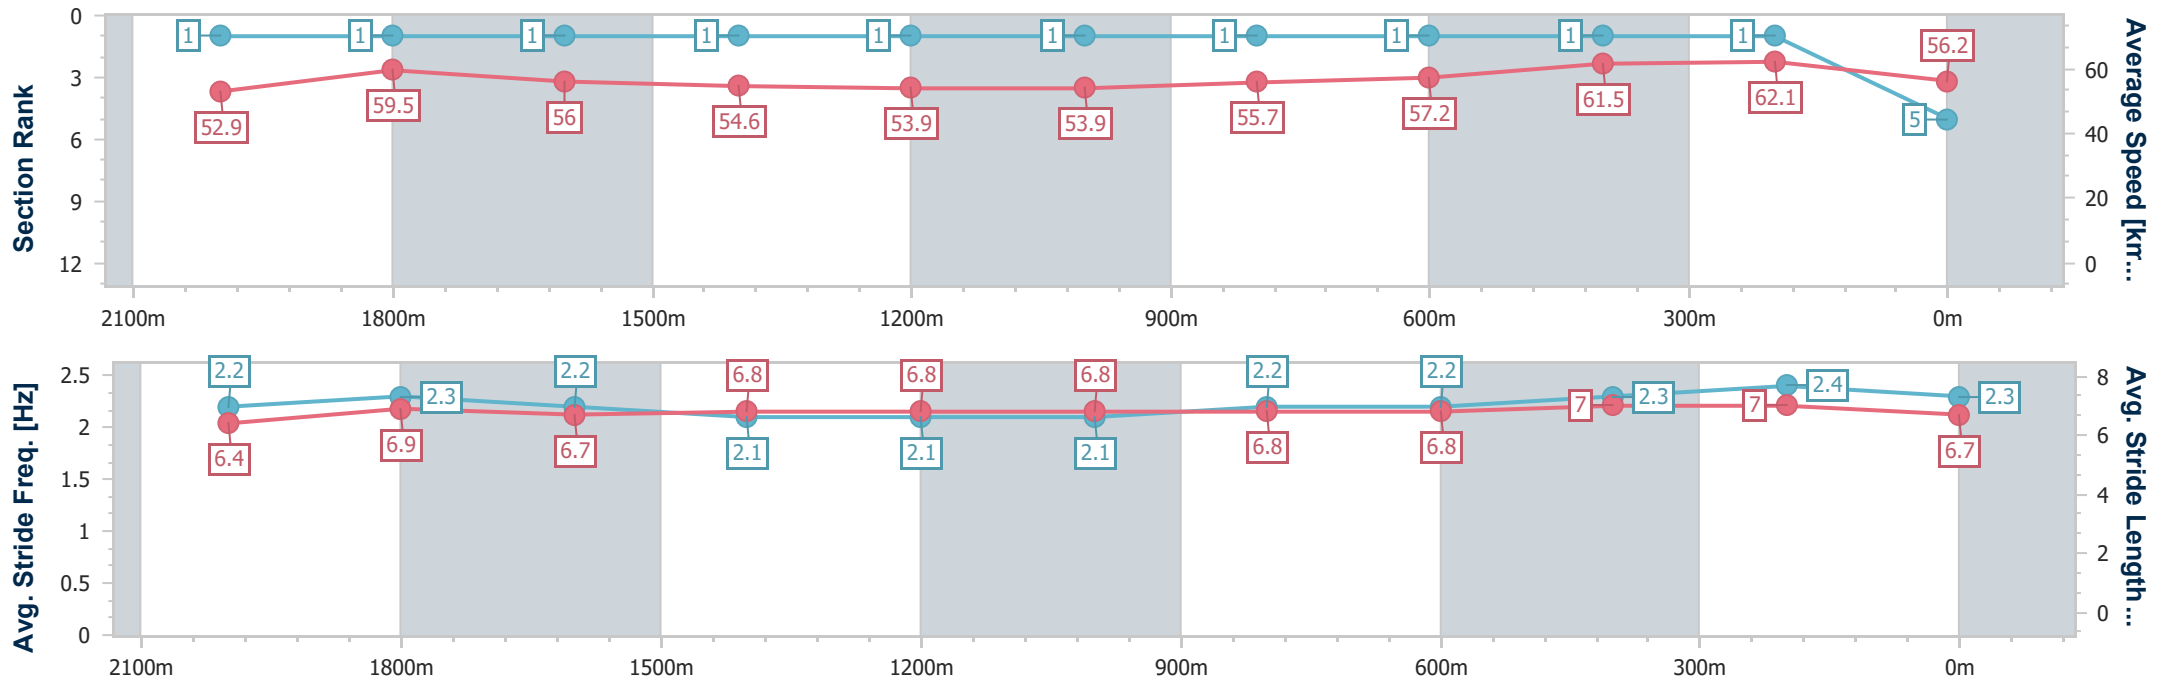

Section	Overall	2000m	1800m	1600m	1400m	1200m	1000m	800m	600m	400m	200m
Section Times	2:20.57 [4] (0:14.21)	2:06.36 [7] (0:12.44)	1:53.92 [6] (0:12.89)	1:41.03 [6] (0:13.02)	1:28.01 [5] (0:13.39)	1:14.62 [5] (0:13.43)	1:01.19 [5] (0:13.01)	0:48.18 [5] (0:12.60)	0:35.58 [7] (0:11.71)	0:23.87 [5] (0:11.54)	0:12.33 [5] (0:12.33)
Average Speed [km/h]	51.0	57.8	56.1	55.7	54.0	53.8	55.6	57.7	61.4	62.4	58.5
Top Speed [km/h]	60.6	59.1	57.1	56.9	54.6	55.4	56.5	59.6	63.6	63.5	61.4
Avg. Dist. to Rail [m]	10.6	0.4	0.6	2.1	2.2	2.3	2.1	1.6	0.3	1.6	3.8
Avg. Stride Freq. [Hz]	2.1	2.2	2.2	2.1	2.1	2.1	2.1	2.2	2.3	2.4	2.3
Avg. Stride Length [m]	6.4	7.0	6.9	7.0	6.8	6.8	6.9	7.1	7.3	7.3	7.0

- [] Ranking at each section and finish
- .-.- No data available at this section
- NA No data available

Horse/Jockey Name	Kaiberry
Final Rank	5
Fastest Section Time (Section)	0:11.59 (400m)
Top Speed [km/h] (Section)	62.9 (400m)
Race State	Finished

Section	Overall	2000m	1800m	1600m	1400m	1200m	1000m	800m	600m	400m	200m
Section Times	2:20.61 [5] (0:13.61)	2:07.00 [1] (0:12.14)	1:54.86 [1] (0:12.89)	1:41.97 [1] (0:13.28)	1:28.69 [1] (0:13.45)	1:15.24 [1] (0:13.40)	1:01.84 [1] (0:12.99)	0:48.85 [1] (0:12.72)	0:36.13 [1] (0:11.75)	0:24.38 [1] (0:11.59)	0:12.79 [1] (0:12.79)
Average Speed [km/h]	52.9	59.5	56.0	54.6	53.9	53.9	55.7	57.2	61.5	62.1	56.2
Top Speed [km/h]	61.0	60.6	57.6	55.3	54.4	54.9	56.3	59.8	62.8	62.9	60.0
Avg. Dist. to Rail [m]	7.1	0.7	0.7	1.9	2.4	2.2	2.1	1.8	0.3	0.4	1.6
Avg. Stride Freq. [Hz]	2.2	2.3	2.2	2.1	2.1	2.1	2.2	2.2	2.3	2.4	2.3
Avg. Stride Length [m]	6.4	6.9	6.7	6.8	6.8	6.8	6.8	6.8	7.0	7.0	6.7