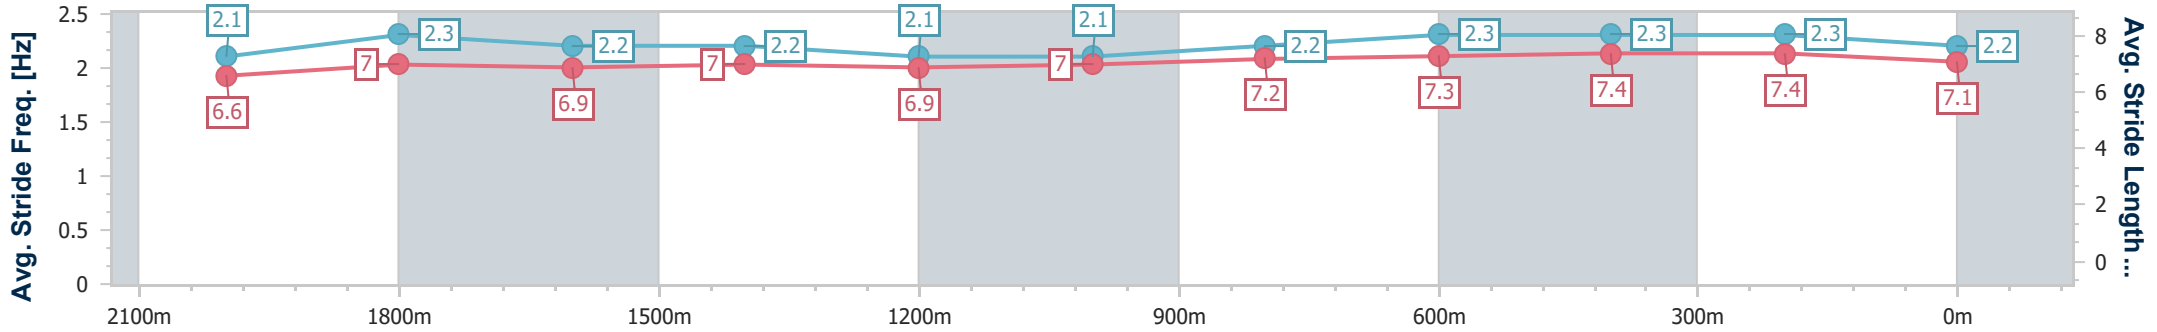

Horse/Jockey Name	Go Millo
Final Rank	11
Fastest Section Time (Section)	0:11.88 (600m)
Top Speed [km/h] (Section)	62.4 (600m)
Race State	Finished

Sunshine Coast QLD Professional
Race 8: Direct Collective WINTER PROVINCIAL STAYERS -
HEAT - BENCHMARK 75 Handicap - 2200m

02 June 2023 - 18:30

Track Rating: Good 4, Weather: Fine, Rail Position: True

Section	Overall	2000m	1800m	1600m	1400m	1200m	1000m	800m	600m	400m	200m
Section Times	2:22.08 [11] (0:14.35)	2:07.73 [9] (0:12.60)	1:55.13 [8] (0:13.07)	1:42.06 [9] (0:13.12)	1:28.94 [9] (0:13.51)	1:15.43 [9] (0:13.49)	1:01.94 [9] (0:12.79)	0:49.15 [9] (0:12.35)	0:36.80 [9] (0:11.88)	0:24.92 [9] (0:11.91)	0:13.01 [11] (0:13.01)
Average Speed [km/h]	50.4	57.6	55.4	55.2	53.7	53.6	56.8	59.3	61.0	60.5	55.3
Top Speed [km/h]	57.9	61.3	56.5	56.6	55.1	55.4	57.7	60.6	62.4	62.2	59.0
Avg. Dist. to Rail [m]	13.4	2.1	1.0	2.1	3.3	3.0	3.3	3.0	1.3	6.5	8.0
Avg. Stride Freq. [Hz]	2.1	2.3	2.2	2.2	2.1	2.1	2.2	2.3	2.3	2.3	2.2
Avg. Stride Length [m]	6.6	7.0	6.9	7.0	6.9	7.0	7.2	7.3	7.4	7.4	7.1

- [ ] Ranking at each section and finish
- -.-.- No data available at this section
- NA No data available