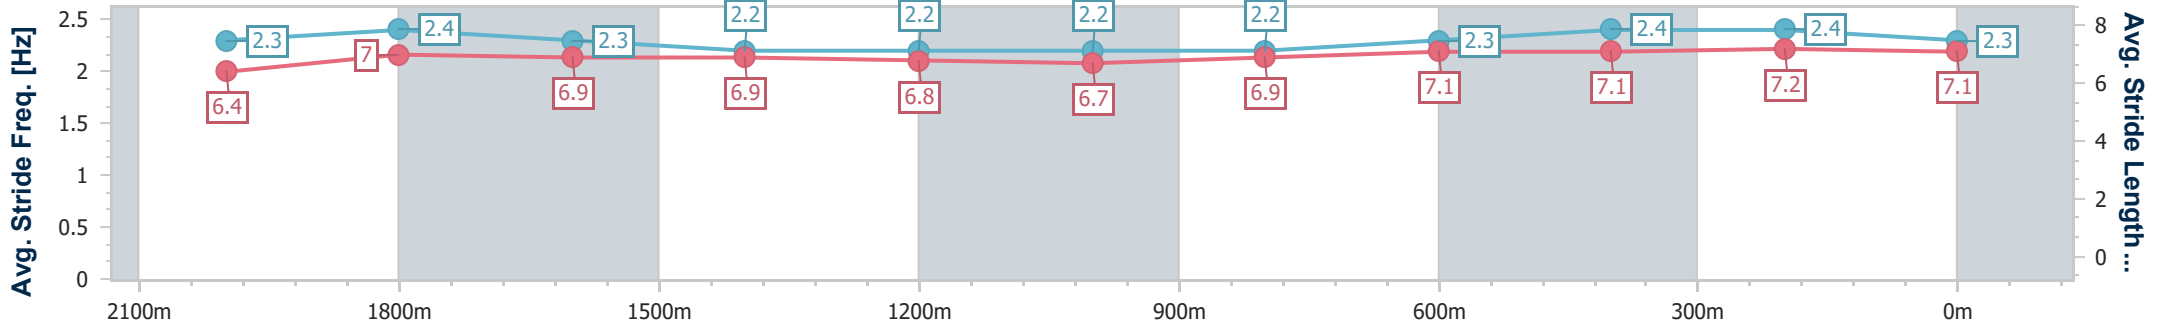

Horse/Jockey Name	Master Marko
Final Rank	2
Fastest Section Time (Section)	0:11.51 (400m)
Top Speed [km/h] (Section)	63.6 (400m)
Race State	Finished

Sunshine Coast QLD Professional
Race 8: Direct Collective WINTER PROVINCIAL STAYERS -
HEAT - BENCHMARK 75 Handicap - 2200m

02 June 2023 - 18:30

Track Rating: Good 4, Weather: Fine, Rail Position: True

Section	Overall	2000m	1800m	1600m	1400m	1200m	1000m	800m	600m	400m	200m
Section Times	2:20.15 [2] (0:13.79)	2:06.36 [2] (0:12.07)	1:54.29 [2] (0:13.00)	1:41.29 [2] (0:13.32)	1:27.97 [2] (0:13.42)	1:14.55 [2] (0:13.38)	1:01.17 [2] (0:12.98)	0:48.19 [2] (0:12.65)	0:35.54 [2] (0:11.76)	0:23.78 [2] (0:11.51)	0:12.27 [2] (0:12.27)
Average Speed [km/h]	52.3	59.9	55.5	54.4	53.9	54.0	55.7	57.4	61.2	62.6	58.7
Top Speed [km/h]	60.6	62.2	56.5	55.3	54.7	55.2	56.8	60.6	63.0	63.6	60.9
Avg. Dist. to Rail [m]	13.2	2.1	0.6	1.7	2.0	1.8	1.9	1.5	0.4	0.7	2.2
Avg. Stride Freq. [Hz]	2.3	2.4	2.3	2.2	2.2	2.2	2.2	2.3	2.4	2.4	2.3
Avg. Stride Length [m]	6.4	7.0	6.9	6.9	6.8	6.7	6.9	7.1	7.1	7.2	7.1

- [ ] Ranking at each section and finish
- -.-.- No data available at this section
- NA No data available