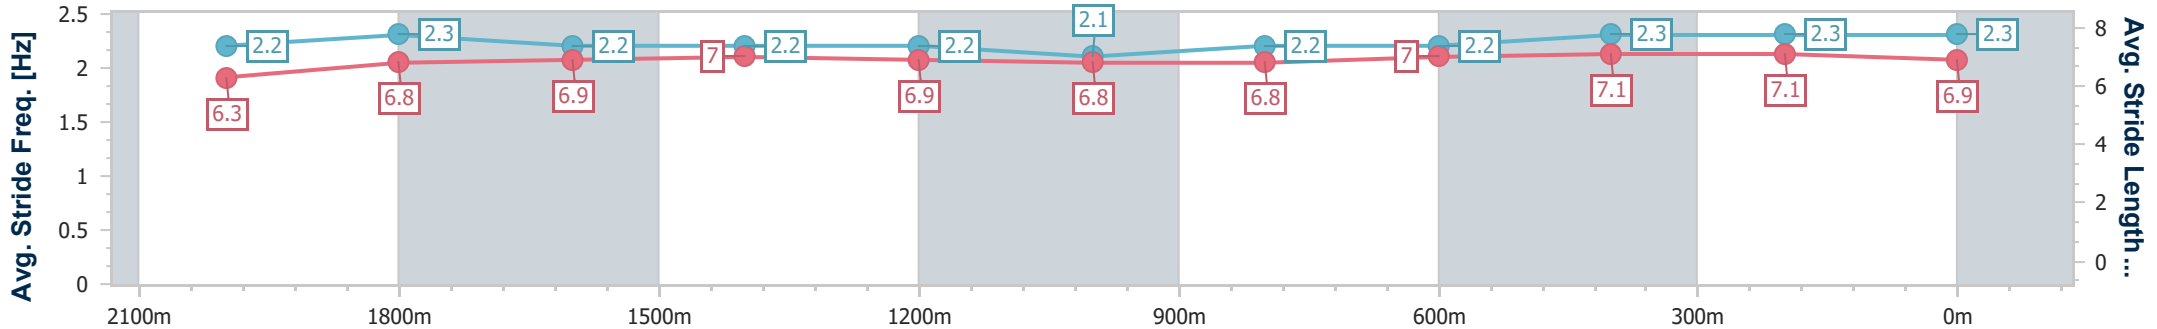

Horse/Jockey Name	Hillcrest Avenue
Final Rank	3
Fastest Section Time (Section)	0:11.54 (400m)
Top Speed [km/h] (Section)	63.8 (400m)
Race State	Finished

Sunshine Coast QLD Professional
Race 8: Direct Collective WINTER PROVINCIAL STAYERS -
HEAT - BENCHMARK 75 Handicap - 2200m

02 June 2023 - 18:30

Track Rating: Good 4, Weather: Fine, Rail Position: True

Section	Overall	2000m	1800m	1600m	1400m	1200m	1000m	800m	600m	400m	200m
Section Times	2:20.22 [3] (0:13.97)	2:06.25 [5] (0:12.36)	1:53.89 [4] (0:12.95)	1:40.94 [4] (0:13.05)	1:27.89 [3] (0:13.35)	1:14.54 [3] (0:13.42)	1:01.12 [3] (0:13.01)	0:48.11 [3] (0:12.67)	0:35.44 [4] (0:11.69)	0:23.75 [3] (0:11.54)	0:12.21 [3] (0:12.21)
Average Speed [km/h]	51.6	58.3	55.7	55.4	54.3	53.7	55.6	57.4	61.6	62.4	58.9
Top Speed [km/h]	59.0	59.4	56.5	56.1	54.9	55.0	56.5	59.6	63.4	63.8	60.3
Avg. Dist. to Rail [m]	4.5	0.2	0.4	1.6	1.9	2.0	2.1	1.4	0.5	0.9	3.3
Avg. Stride Freq. [Hz]	2.2	2.3	2.2	2.2	2.2	2.1	2.2	2.2	2.3	2.3	2.3
Avg. Stride Length [m]	6.3	6.8	6.9	7.0	6.9	6.8	6.8	7.0	7.1	7.1	6.9

- [ ] Ranking at each section and finish
- -.-.- No data available at this section
- NA No data available