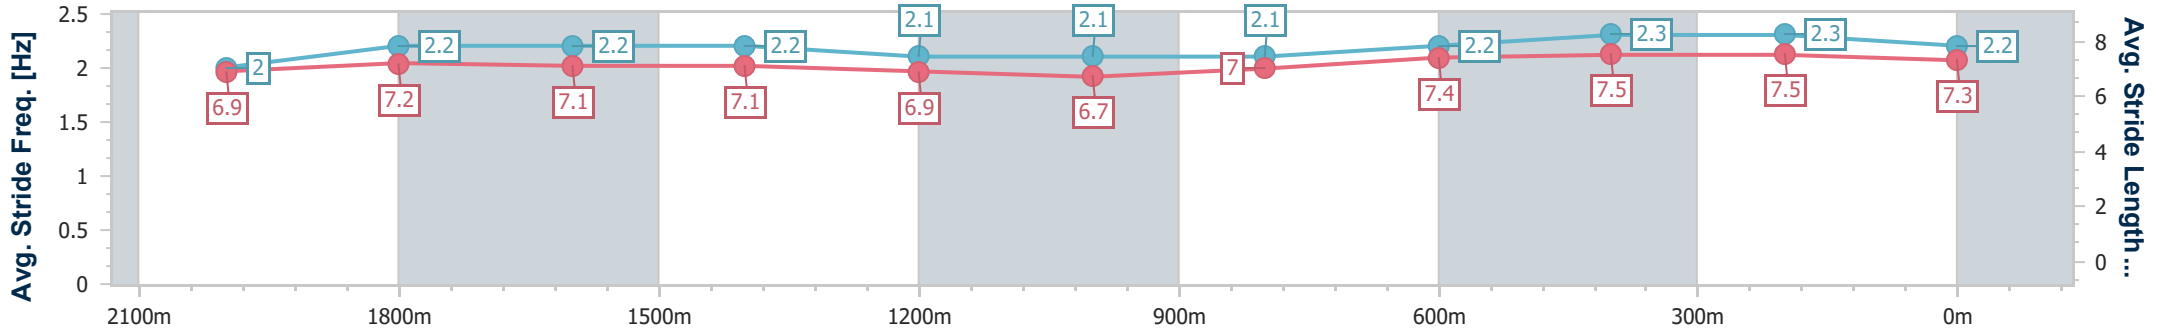

Horse/Jockey Name	A Big Chance
Final Rank	10
Fastest Section Time (Section)	0:11.57 (400m)
Top Speed [km/h] (Section)	63.3 (400m)
Race State	Finished

Sunshine Coast QLD Professional
Race 8: Direct Collective WINTER PROVINCIAL STAYERS -
HEAT - BENCHMARK 75 Handicap - 2200m

02 June 2023 - 18:30

Track Rating: Good 4, Weather: Fine, Rail Position: True

Section	Overall	2000m	1800m	1600m	1400m	1200m	1000m	800m	600m	400m	200m
Section Times	2:20.89 [10] (0:14.66)	2:06.23 [11] (0:12.65)	1:53.58 [11] (0:12.96)	1:40.62 [10] (0:13.16)	1:27.46 [10] (0:13.43)	1:14.03 [11] (0:13.52)	1:00.51 [11] (0:12.83)	0:47.68 [11] (0:12.20)	0:35.48 [11] (0:11.79)	0:23.69 [11] (0:11.57)	0:12.12 [10] (0:12.12)
Average Speed [km/h]	49.2	56.9	55.6	55.2	53.9	53.4	56.5	59.9	61.4	62.3	59.3
Top Speed [km/h]	56.7	58.4	57.2	55.9	55.3	54.2	57.8	62.1	62.8	63.3	62.7
Avg. Dist. to Rail [m]	6.5	0.4	0.5	2.4	3.0	2.8	2.3	2.6	0.8	5.7	9.2
Avg. Stride Freq. [Hz]	2.0	2.2	2.2	2.2	2.1	2.1	2.1	2.2	2.3	2.3	2.2
Avg. Stride Length [m]	6.9	7.2	7.1	7.1	6.9	6.7	7.0	7.4	7.5	7.5	7.3

- [ ] Ranking at each section and finish
- -.-.- No data available at this section
- NA No data available