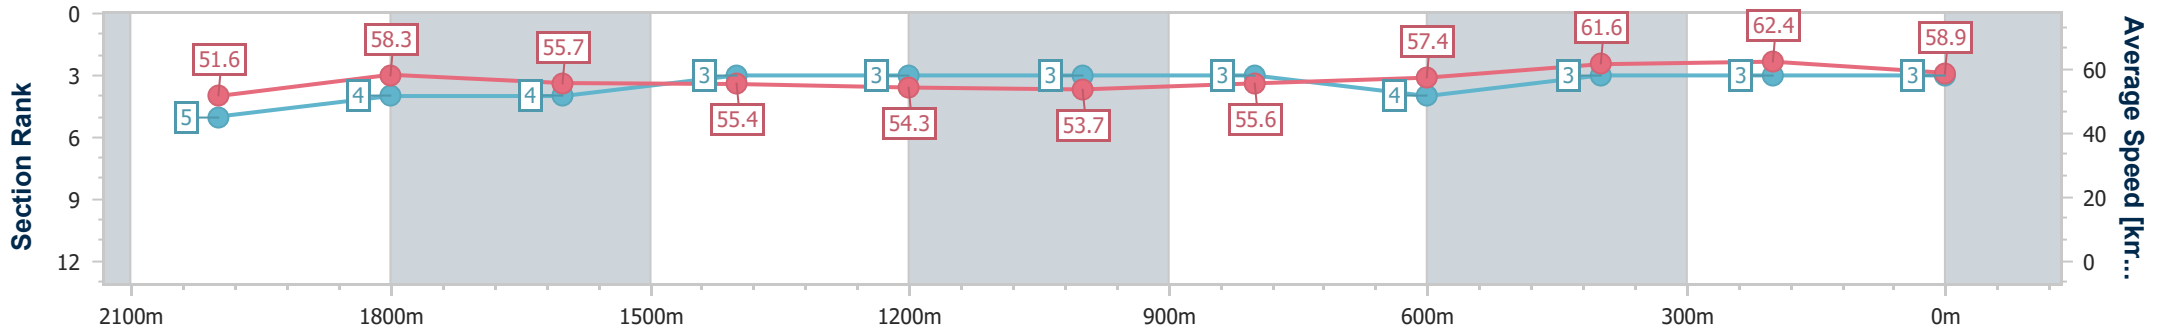

Horse/Jockey Name	Hillcrest Avenue
Final Rank	3
Fastest Section Time (Section)	0:11.54 (400m)
Top Speed [km/h] (Section)	63.8 (400m)
Race State	Finished

Sunshine Coast QLD Professional
Race 8: Direct Collective WINTER PROVINCIAL STAYERS -
HEAT - BENCHMARK 75 Handicap - 2200m

02 June 2023 - 18:30

Track Rating: Good 4, Weather: Fine, Rail Position: True

Section	Overall	2000m	1800m	1600m	1400m	1200m	1000m	800m	600m	400m	200m
Section Times	2:20.22 [3] (0:13.97)	2:06.25 [5] (0:12.36)	1:53.89 [4] (0:12.95)	1:40.94 [4] (0:13.05)	1:27.89 [3] (0:13.35)	1:14.54 [3] (0:13.42)	1:01.12 [3] (0:13.01)	0:48.11 [3] (0:12.67)	0:35.44 [4] (0:11.69)	0:23.75 [3] (0:11.54)	0:12.21 [3] (0:12.21)
Average Speed [km/h]	51.6	58.3	55.7	55.4	54.3	53.7	55.6	57.4	61.6	62.4	58.9
Top Speed [km/h]	59.0	59.4	56.5	56.1	54.9	55.0	56.5	59.6	63.4	63.8	60.3
Avg. Dist. to Rail [m]	4.5	0.2	0.4	1.6	1.9	2.0	2.1	1.4	0.5	0.9	3.3
Avg. Stride Freq. [Hz]	2.2	2.3	2.2	2.2	2.2	2.1	2.2	2.2	2.3	2.3	2.3
Avg. Stride Length [m]	6.3	6.8	6.9	7.0	6.9	6.8	6.8	7.0	7.1	7.1	6.9

- [ ] Ranking at each section and finish
- -.-.- No data available at this section
- NA No data available