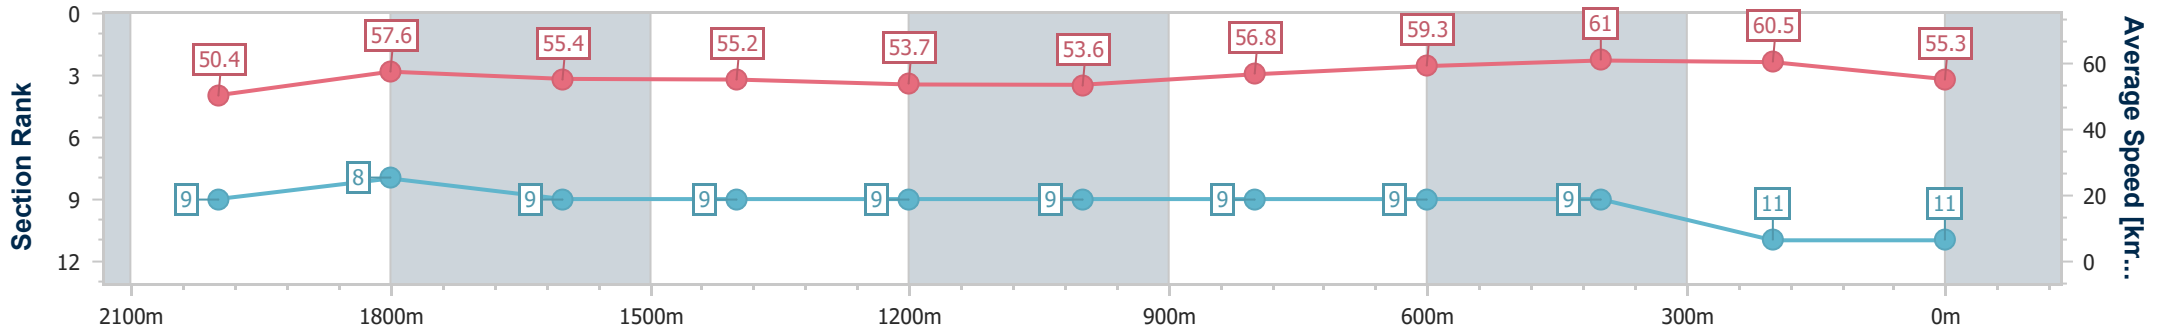

Horse/Jockey Name	Go Millo
Final Rank	11
Fastest Section Time (Section)	0:11.88 (600m)
Top Speed [km/h] (Section)	62.4 (600m)
Race State	Finished

Sunshine Coast QLD Professional
Race 8: Direct Collective WINTER PROVINCIAL STAYERS -
HEAT - BENCHMARK 75 Handicap - 2200m

02 June 2023 - 18:30

Track Rating: Good 4, Weather: Fine, Rail Position: True

Section	Overall	2000m	1800m	1600m	1400m	1200m	1000m	800m	600m	400m	200m
Section Times	2:22.08 [11] (0:14.35)	2:07.73 [9] (0:12.60)	1:55.13 [8] (0:13.07)	1:42.06 [9] (0:13.12)	1:28.94 [9] (0:13.51)	1:15.43 [9] (0:13.49)	1:01.94 [9] (0:12.79)	0:49.15 [9] (0:12.35)	0:36.80 [9] (0:11.88)	0:24.92 [9] (0:11.91)	0:13.01 [11] (0:13.01)
Average Speed [km/h]	50.4	57.6	55.4	55.2	53.7	53.6	56.8	59.3	61.0	60.5	55.3
Top Speed [km/h]	57.9	61.3	56.5	56.6	55.1	55.4	57.7	60.6	62.4	62.2	59.0
Avg. Dist. to Rail [m]	13.4	2.1	1.0	2.1	3.3	3.0	3.3	3.0	1.3	6.5	8.0
Avg. Stride Freq. [Hz]	2.1	2.3	2.2	2.2	2.1	2.1	2.2	2.3	2.3	2.3	2.2
Avg. Stride Length [m]	6.6	7.0	6.9	7.0	6.9	7.0	7.2	7.3	7.4	7.4	7.1

- [ ] Ranking at each section and finish
- -.-.- No data available at this section
- NA No data available