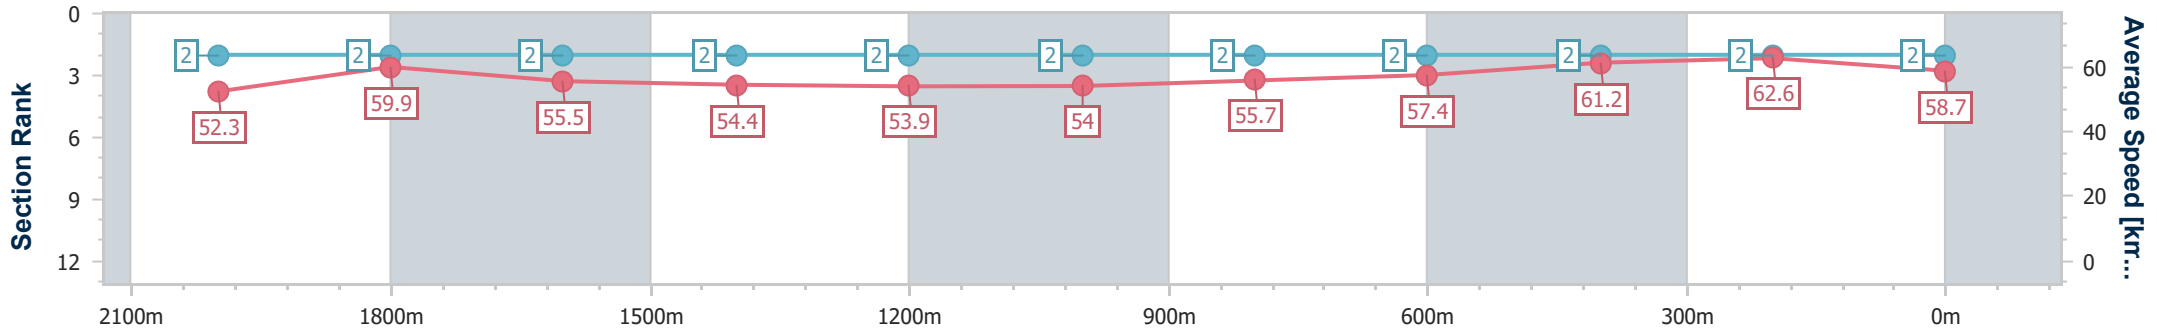

Horse/Jockey Name	Master Marko
Final Rank	2
Fastest Section Time (Section)	0:11.51 (400m)
Top Speed [km/h] (Section)	63.6 (400m)
Race State	Finished

Sunshine Coast QLD Professional
Race 8: Direct Collective WINTER PROVINCIAL STAYERS -
HEAT - BENCHMARK 75 Handicap - 2200m

02 June 2023 - 18:30

Track Rating: Good 4, Weather: Fine, Rail Position: True

Section	Overall	2000m	1800m	1600m	1400m	1200m	1000m	800m	600m	400m	200m
Section Times	2:20.15 [2] (0:13.79)	2:06.36 [2] (0:12.07)	1:54.29 [2] (0:13.00)	1:41.29 [2] (0:13.32)	1:27.97 [2] (0:13.42)	1:14.55 [2] (0:13.38)	1:01.17 [2] (0:12.98)	0:48.19 [2] (0:12.65)	0:35.54 [2] (0:11.76)	0:23.78 [2] (0:11.51)	0:12.27 [2] (0:12.27)
Average Speed [km/h]	52.3	59.9	55.5	54.4	53.9	54.0	55.7	57.4	61.2	62.6	58.7
Top Speed [km/h]	60.6	62.2	56.5	55.3	54.7	55.2	56.8	60.6	63.0	63.6	60.9
Avg. Dist. to Rail [m]	13.2	2.1	0.6	1.7	2.0	1.8	1.9	1.5	0.4	0.7	2.2
Avg. Stride Freq. [Hz]	2.3	2.4	2.3	2.2	2.2	2.2	2.2	2.3	2.4	2.4	2.3
Avg. Stride Length [m]	6.4	7.0	6.9	6.9	6.8	6.7	6.9	7.1	7.1	7.2	7.1

- [ ] Ranking at each section and finish
- -.-.- No data available at this section
- NA No data available