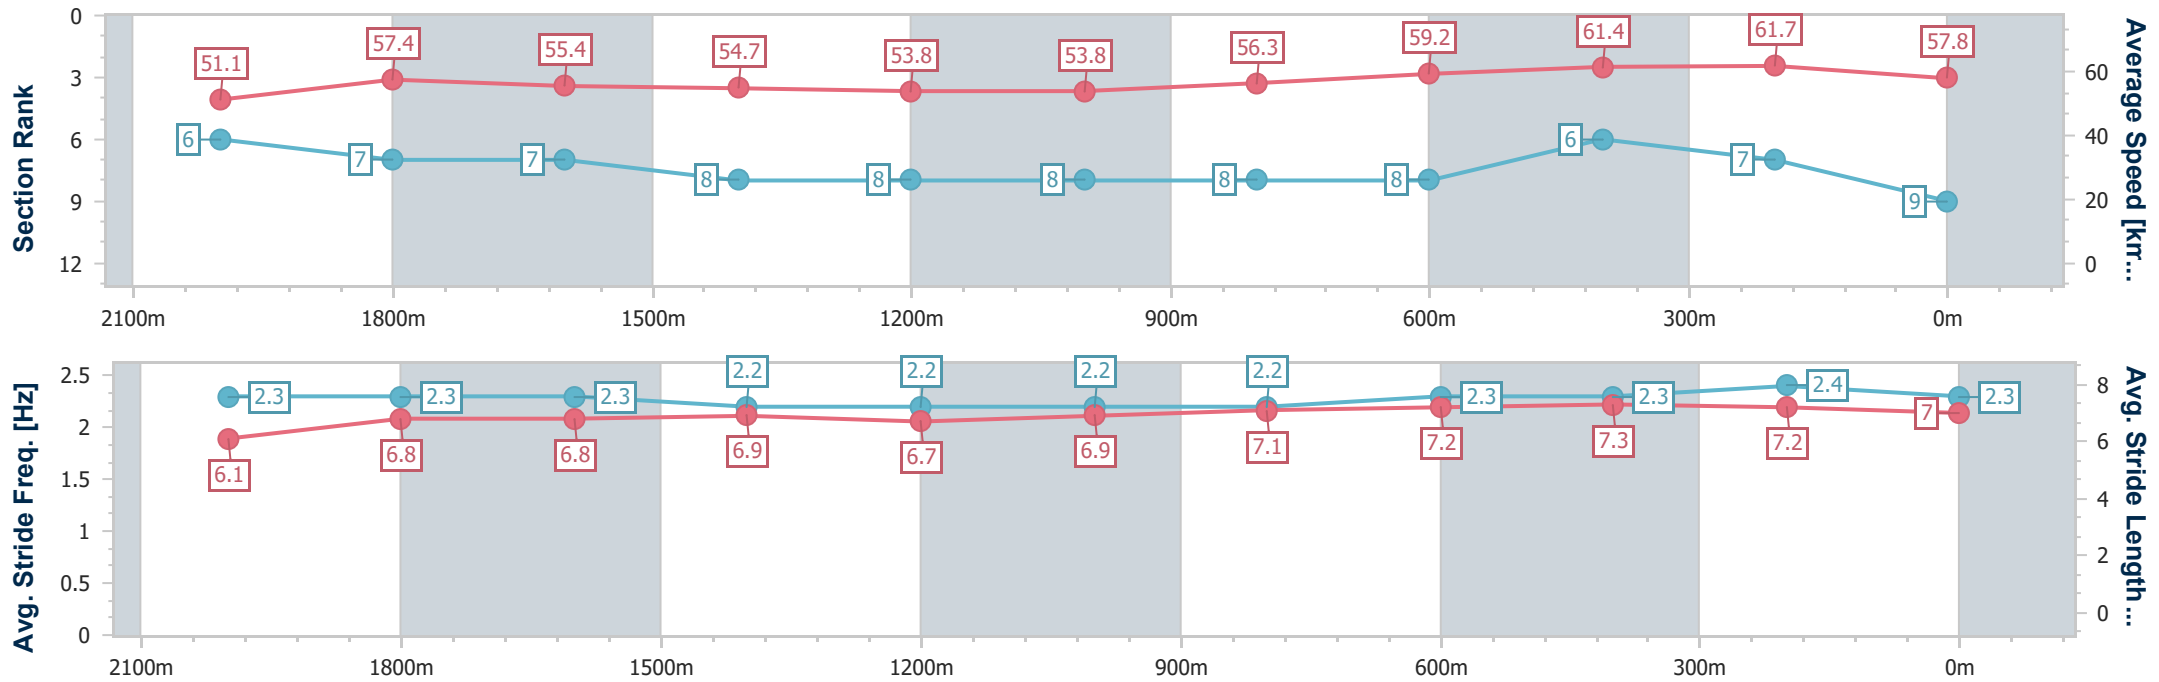

- [] Ranking at each section and finish
- .-.- No data available at this section
- NA No data available

Horse/Jockey Name	Roman Dagger
Final Rank	9
Fastest Section Time (Section)	0:11.68 (400m)
Top Speed [km/h] (Section)	63.9 (600m)
Race State	Finished

Sunshine Coast QLD Professional
Race 8: Direct Collective WINTER PROVINCIAL STAYERS -
HEAT - BENCHMARK 75 Handicap - 2200m

02 June 2023 - 18:30

Track Rating: Good 4, Weather: Fine, Rail Position: True

Section	Overall	2000m	1800m	1600m	1400m	1200m	1000m	800m	600m	400m	200m
Section Times	2:20.87 [9] (0:14.16)	2:06.71 [6] (0:12.59)	1:54.12 [7] (0:13.08)	1:41.04 [7] (0:13.19)	1:27.85 [8] (0:13.45)	1:14.40 [8] (0:13.41)	1:00.99 [8] (0:12.85)	0:48.14 [8] (0:12.26)	0:35.88 [8] (0:11.74)	0:24.14 [6] (0:11.68)	0:12.46 [7] (0:12.46)
Average Speed [km/h]	51.1	57.4	55.4	54.7	53.8	53.8	56.3	59.2	61.4	61.7	57.8
Top Speed [km/h]	57.4	59.7	56.7	55.9	55.2	54.9	57.4	61.0	63.9	63.6	59.6
Avg. Dist. to Rail [m]	10.0	0.9	1.2	1.3	2.0	2.2	2.7	1.5	0.5	3.5	6.3
Avg. Stride Freq. [Hz]	2.3	2.3	2.3	2.2	2.2	2.2	2.2	2.3	2.3	2.4	2.3
Avg. Stride Length [m]	6.1	6.8	6.8	6.9	6.7	6.9	7.1	7.2	7.3	7.2	7.0