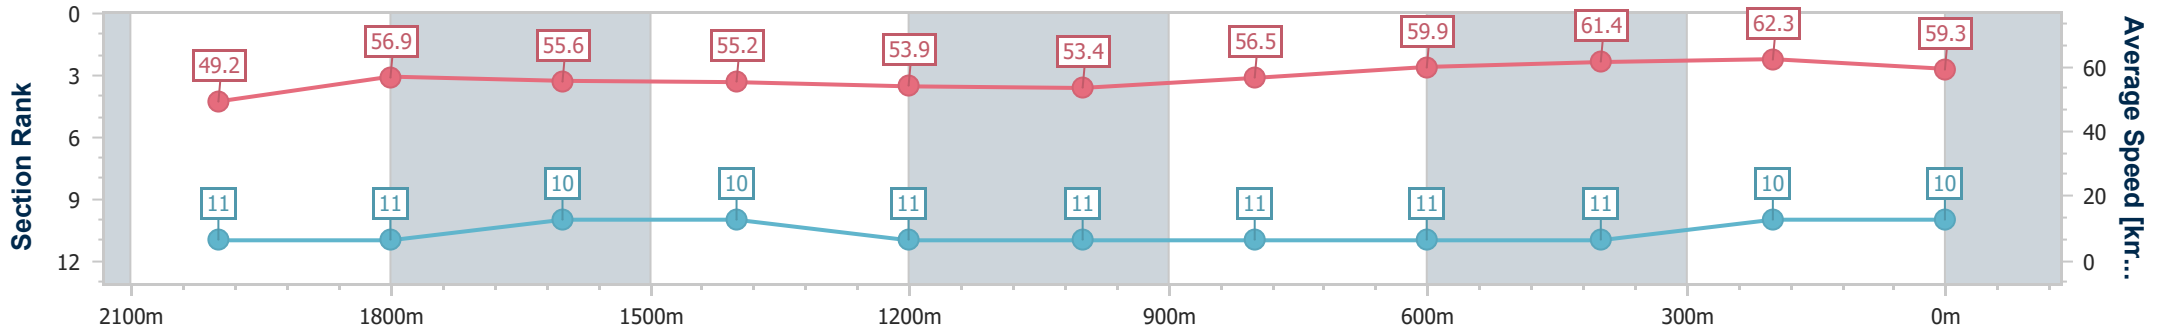

Horse/Jockey Name	A Big Chance
Final Rank	10
Fastest Section Time (Section)	0:11.57 (400m)
Top Speed [km/h] (Section)	63.3 (400m)
Race State	Finished

Sunshine Coast QLD Professional
Race 8: Direct Collective WINTER PROVINCIAL STAYERS -
HEAT - BENCHMARK 75 Handicap - 2200m

02 June 2023 - 18:30

Track Rating: Good 4, Weather: Fine, Rail Position: True

Section	Overall	2000m	1800m	1600m	1400m	1200m	1000m	800m	600m	400m	200m
Section Times	2:20.89 [10] (0:14.66)	2:06.23 [11] (0:12.65)	1:53.58 [11] (0:12.96)	1:40.62 [10] (0:13.16)	1:27.46 [10] (0:13.43)	1:14.03 [11] (0:13.52)	1:00.51 [11] (0:12.83)	0:47.68 [11] (0:12.20)	0:35.48 [11] (0:11.79)	0:23.69 [11] (0:11.57)	0:12.12 [10] (0:12.12)
Average Speed [km/h]	49.2	56.9	55.6	55.2	53.9	53.4	56.5	59.9	61.4	62.3	59.3
Top Speed [km/h]	56.7	58.4	57.2	55.9	55.3	54.2	57.8	62.1	62.8	63.3	62.7
Avg. Dist. to Rail [m]	6.5	0.4	0.5	2.4	3.0	2.8	2.3	2.6	0.8	5.7	9.2
Avg. Stride Freq. [Hz]	2.0	2.2	2.2	2.2	2.1	2.1	2.1	2.2	2.3	2.3	2.2
Avg. Stride Length [m]	6.9	7.2	7.1	7.1	6.9	6.7	7.0	7.4	7.5	7.5	7.3

- [ ] Ranking at each section and finish
- -.-.- No data available at this section
- NA No data available