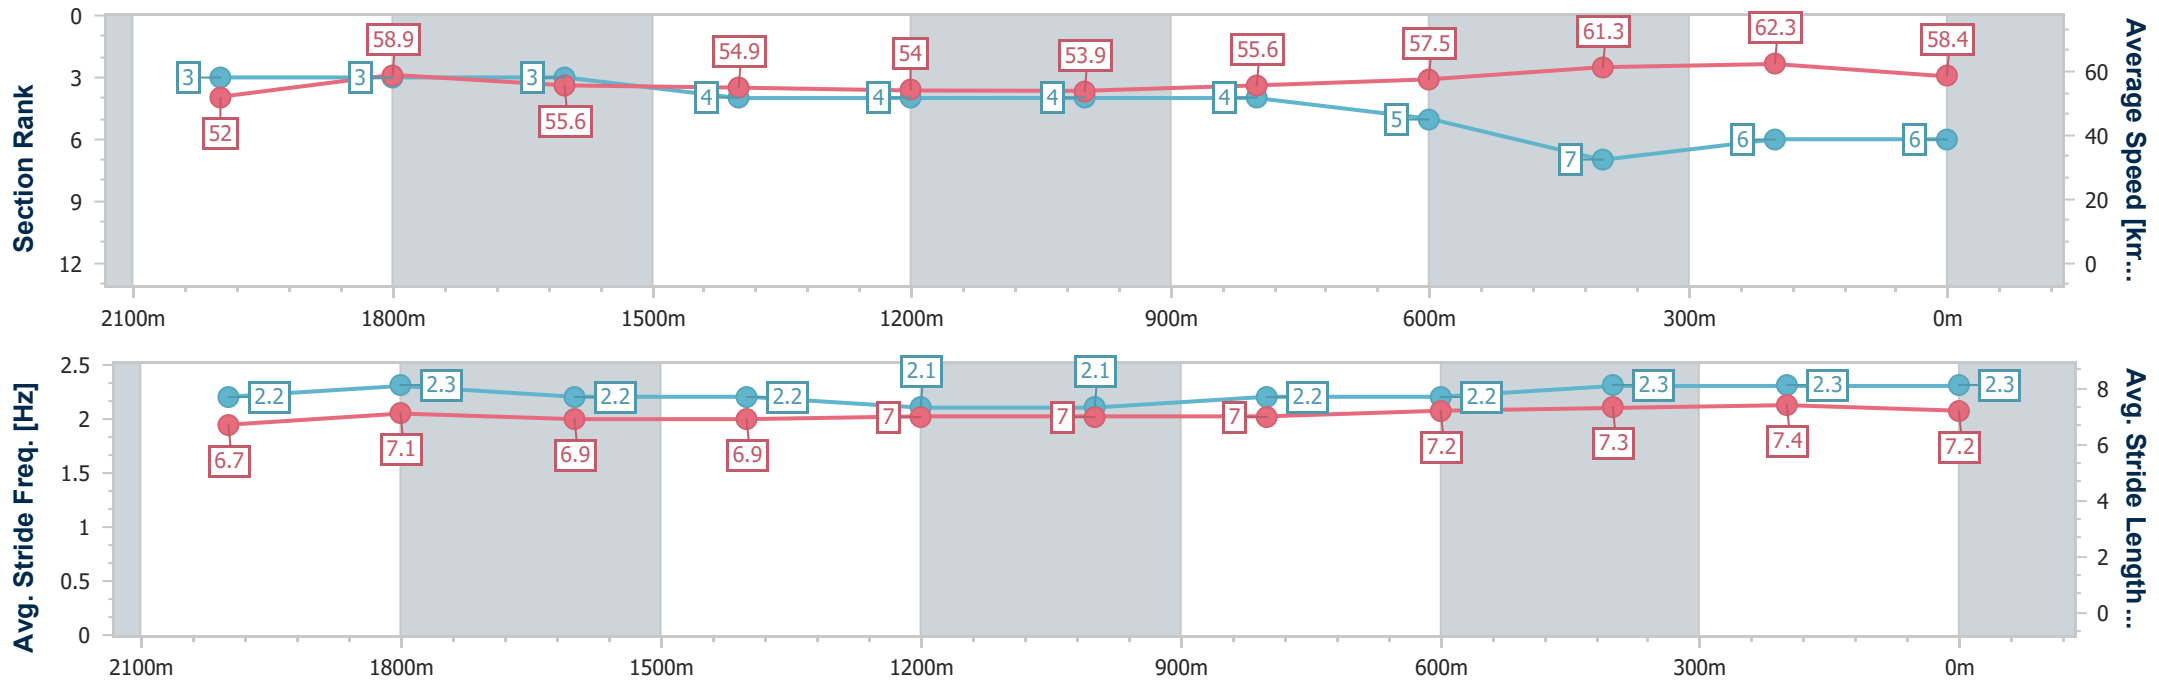

Section	Overall	2000m	1800m	1600m	1400m	1200m	1000m	800m	600m	400m	200m
Section Times	2:20.61 [5] (0:13.61)	2:07.00 [1] (0:12.14)	1:54.86 [1] (0:12.89)	1:41.97 [1] (0:13.28)	1:28.69 [1] (0:13.45)	1:15.24 [1] (0:13.40)	1:01.84 [1] (0:12.99)	0:48.85 [1] (0:12.72)	0:36.13 [1] (0:11.75)	0:24.38 [1] (0:11.59)	0:12.79 [1] (0:12.79)
Average Speed [km/h]	52.9	59.5	56.0	54.6	53.9	53.9	55.7	57.2	61.5	62.1	56.2
Top Speed [km/h]	61.0	60.6	57.6	55.3	54.4	54.9	56.3	59.8	62.8	62.9	60.0
Avg. Dist. to Rail [m]	7.1	0.7	0.7	1.9	2.4	2.2	2.1	1.8	0.3	0.4	1.6
Avg. Stride Freq. [Hz]	2.2	2.3	2.2	2.1	2.1	2.1	2.2	2.2	2.3	2.4	2.3
Avg. Stride Length [m]	6.4	6.9	6.7	6.8	6.8	6.8	6.8	6.8	7.0	7.0	6.7

- [] Ranking at each section and finish
- .-.- No data available at this section
- NA No data available

Horse/Jockey Name	Relucent
Final Rank	6
Fastest Section Time (Section)	0:11.57 (400m)
Top Speed [km/h] (Section)	63.8 (400m)
Race State	Finished

Section	Overall	2000m	1800m	1600m	1400m	1200m	1000m	800m	600m	400m	200m
Section Times	2:20.64 [6] (0:13.87)	2:06.77 [3] (0:12.26)	1:54.51 [3] (0:13.00)	1:41.51 [3] (0:13.24)	1:28.27 [4] (0:13.43)	1:14.84 [4] (0:13.40)	1:01.44 [4] (0:13.04)	0:48.40 [4] (0:12.67)	0:35.73 [5] (0:11.84)	0:23.89 [7] (0:11.57)	0:12.32 [6] (0:12.32)
Average Speed [km/h]	52.0	58.9	55.6	54.9	54.0	53.9	55.6	57.5	61.3	62.3	58.4
Top Speed [km/h]	60.1	61.5	56.8	56.3	54.6	55.2	56.4	59.4	63.3	63.8	61.2
Avg. Dist. to Rail [m]	9.9	1.3	0.7	2.4	3.0	3.0	2.9	2.2	1.4	4.7	7.2
Avg. Stride Freq. [Hz]	2.2	2.3	2.2	2.2	2.1	2.1	2.2	2.2	2.3	2.3	2.3
Avg. Stride Length [m]	6.7	7.1	6.9	6.9	7.0	7.0	7.0	7.2	7.3	7.4	7.2