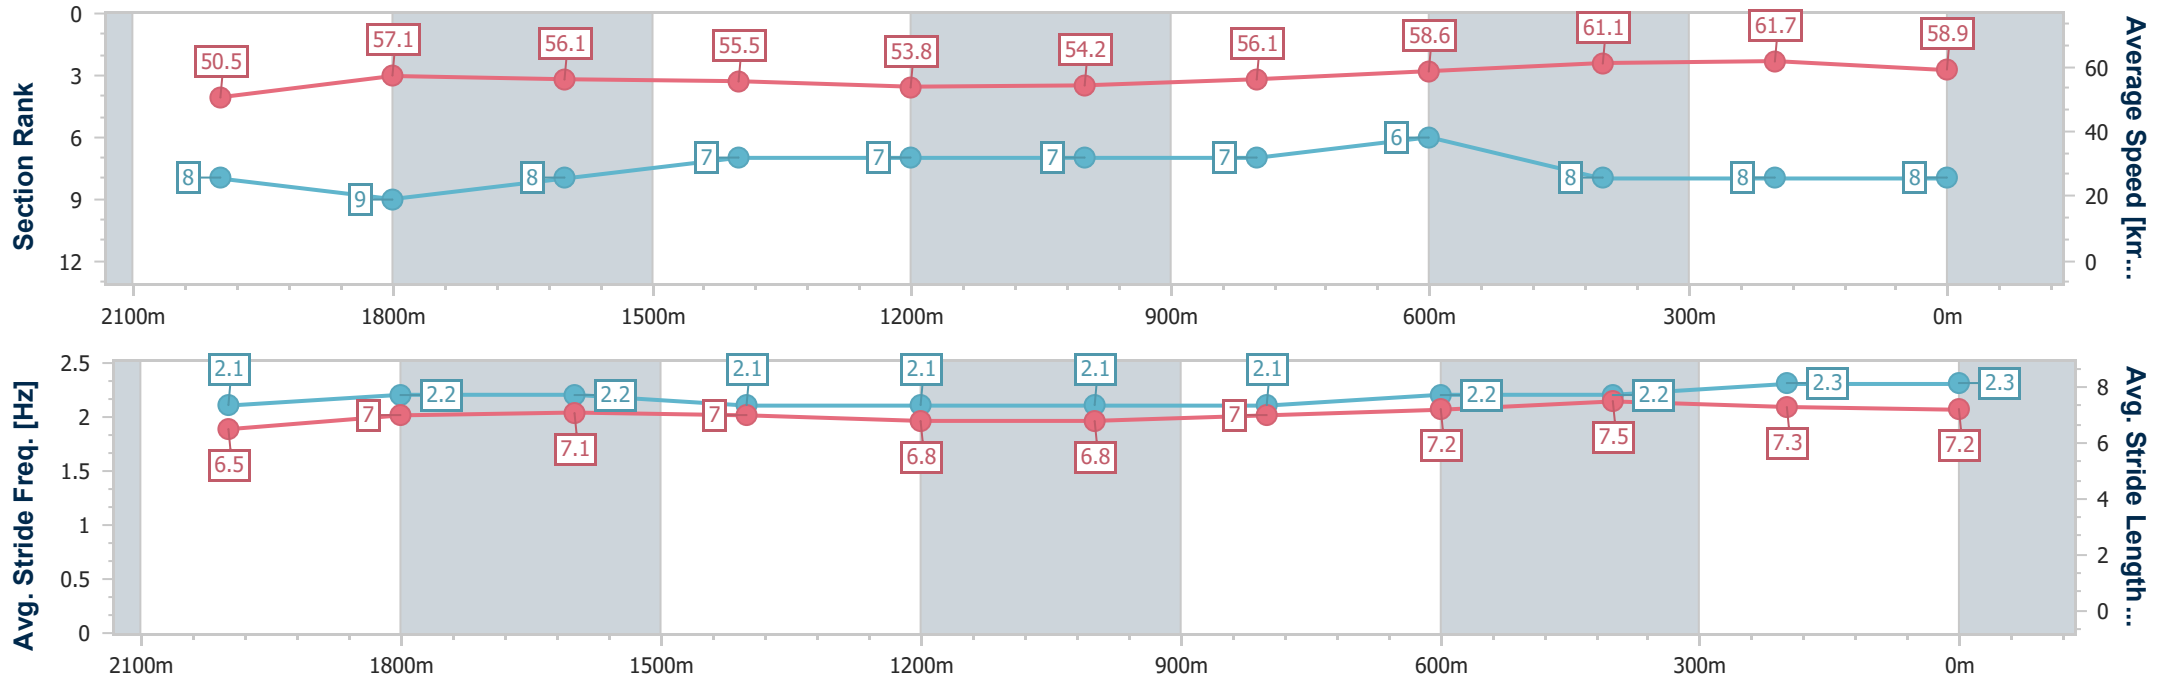

Section	Overall	2000m	1800m	1600m	1400m	1200m	1000m	800m	600m	400m	200m
Section Times	2:20.72 [7] (0:14.49)	2:06.23 [10] (0:12.78)	1:53.45 [10] (0:13.16)	1:40.29 [11] (0:13.10)	1:27.19 [11] (0:13.29)	1:13.90 [10] (0:13.38)	1:00.52 [10] (0:12.87)	0:47.65 [10] (0:12.31)	0:35.34 [10] (0:11.79)	0:23.55 [10] (0:11.43)	0:12.12 [9] (0:12.12)
Average Speed [km/h]	49.7	56.4	54.9	55.2	54.4	53.9	56.1	58.7	61.2	63.0	59.3
Top Speed [km/h]	57.2	57.2	56.5	56.0	55.7	54.8	57.2	61.1	62.5	64.0	61.7
Avg. Dist. to Rail [m]	5.0	0.3	0.6	1.2	1.6	1.3	1.2	0.8	0.2	2.1	4.4
Avg. Stride Freq. [Hz]	2.2	2.3	2.3	2.2	2.2	2.2	2.2	2.3	2.3	2.4	2.3
Avg. Stride Length [m]	6.2	6.8	6.8	6.9	6.9	6.8	7.0	7.2	7.3	7.3	7.0

- [] Ranking at each section and finish
- .-.- No data available at this section
- NA No data available

Horse/Jockey Name	Guts 'N' Glory
Final Rank	8
Fastest Section Time (Section)	0:11.67 (400m)
Top Speed [km/h] (Section)	63.0 (600m)
Race State	Finished

Sunshine Coast QLD Professional
Race 8: Direct Collective WINTER PROVINCIAL STAYERS -
HEAT - BENCHMARK 75 Handicap - 2200m

02 June 2023 - 18:30

Track Rating: Good 4, Weather: Fine, Rail Position: True

Section	Overall	2000m	1800m	1600m	1400m	1200m	1000m	800m	600m	400m	200m
Section Times	2:20.75 [8] (0:14.30)	2:06.45 [8] (0:12.67)	1:53.78 [9] (0:12.89)	1:40.89 [8] (0:13.06)	1:27.83 [7] (0:13.42)	1:14.41 [7] (0:13.35)	1:01.06 [7] (0:12.86)	0:48.20 [7] (0:12.43)	0:35.77 [6] (0:11.88)	0:23.89 [8] (0:11.67)	0:12.22 [8] (0:12.22)
Average Speed [km/h]	50.5	57.1	56.1	55.5	53.8	54.2	56.1	58.6	61.1	61.7	58.9
Top Speed [km/h]	57.3	58.9	57.0	56.5	55.1	55.1	56.5	60.2	63.0	62.8	60.9
Avg. Dist. to Rail [m]	11.9	1.2	0.5	1.9	2.2	2.3	2.1	1.9	1.2	5.0	9.2
Avg. Stride Freq. [Hz]	2.1	2.2	2.2	2.1	2.1	2.1	2.1	2.2	2.2	2.3	2.3
Avg. Stride Length [m]	6.5	7.0	7.1	7.0	6.8	6.8	7.0	7.2	7.5	7.3	7.2