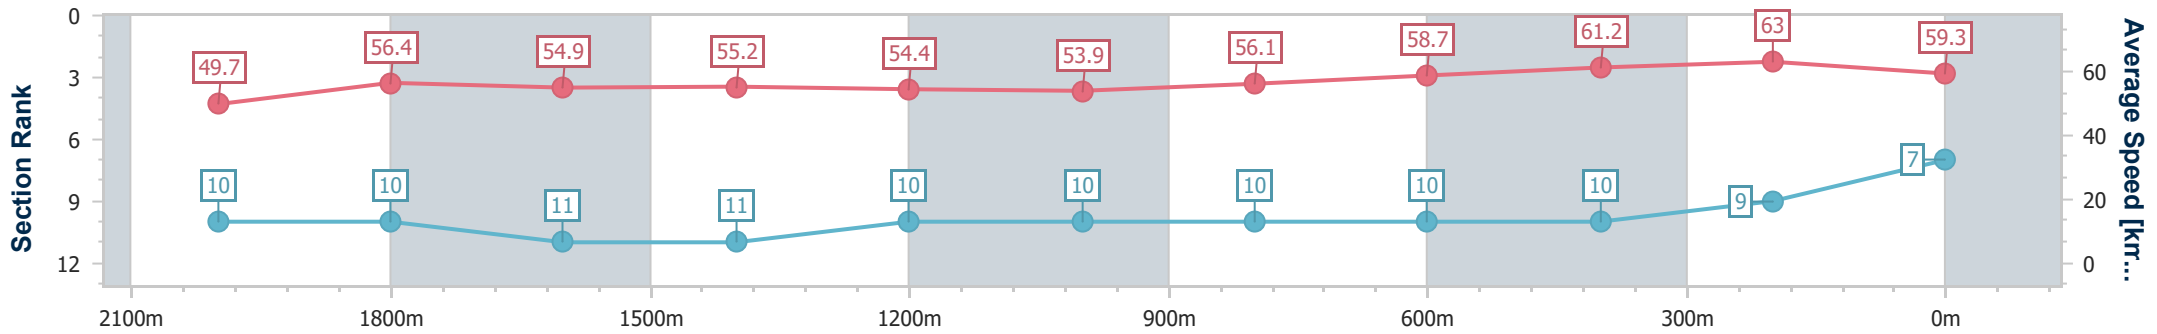

Horse/Jockey Name	Likeabeel
Final Rank	7
Fastest Section Time (Section)	0:11.43 (400m)
Top Speed [km/h] (Section)	64.0 (400m)
Race State	Finished

Sunshine Coast QLD Professional
Race 8: Direct Collective WINTER PROVINCIAL STAYERS -
HEAT - BENCHMARK 75 Handicap - 2200m

02 June 2023 - 18:30

Track Rating: Good 4, Weather: Fine, Rail Position: True

Section	Overall	2000m	1800m	1600m	1400m	1200m	1000m	800m	600m	400m	200m
Section Times	2:20.72 [7] (0:14.49)	2:06.23 [10] (0:12.78)	1:53.45 [10] (0:13.16)	1:40.29 [11] (0:13.10)	1:27.19 [11] (0:13.29)	1:13.90 [10] (0:13.38)	1:00.52 [10] (0:12.87)	0:47.65 [10] (0:12.31)	0:35.34 [10] (0:11.79)	0:23.55 [10] (0:11.43)	0:12.12 [9] (0:12.12)
Average Speed [km/h]	49.7	56.4	54.9	55.2	54.4	53.9	56.1	58.7	61.2	63.0	59.3
Top Speed [km/h]	57.2	57.2	56.5	56.0	55.7	54.8	57.2	61.1	62.5	64.0	61.7
Avg. Dist. to Rail [m]	5.0	0.3	0.6	1.2	1.6	1.3	1.2	0.8	0.2	2.1	4.4
Avg. Stride Freq. [Hz]	2.2	2.3	2.3	2.2	2.2	2.2	2.2	2.3	2.3	2.4	2.3
Avg. Stride Length [m]	6.2	6.8	6.8	6.9	6.9	6.8	7.0	7.2	7.3	7.3	7.0

- [ ] Ranking at each section and finish
- -.-.- No data available at this section
- NA No data available