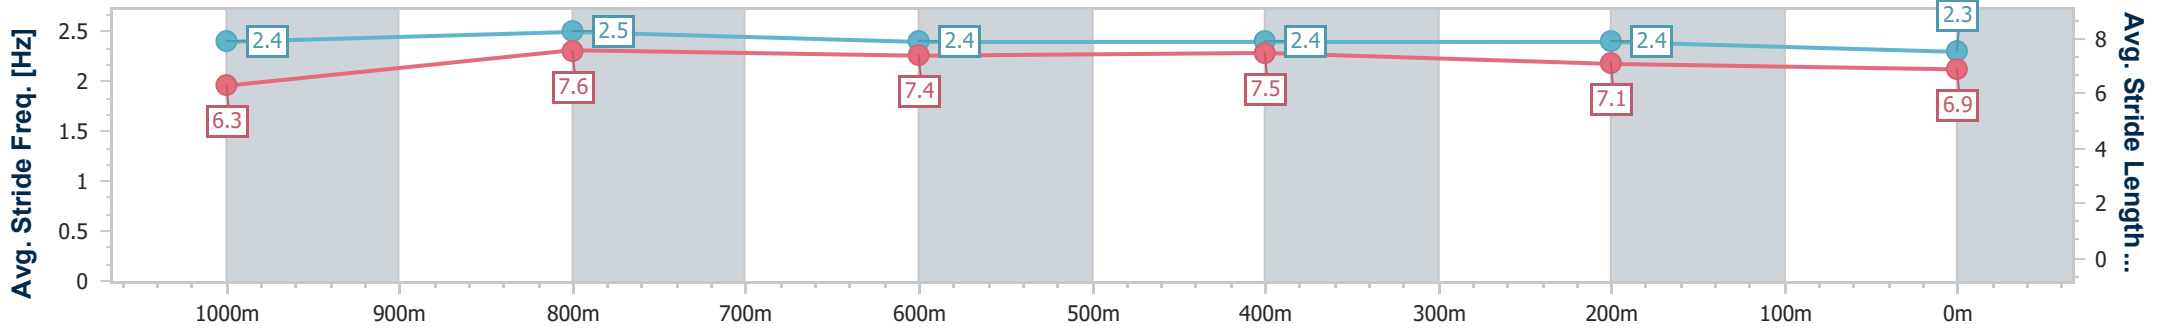

03 June 2023 - 15:31

Track Rating: Synthetic, Weather: Overcast, Rail Position: True

Section	Overall	1000m	800m	600m	400m	200m
Section Times	1:10.67 [1] (0:13.33)	0:57.34 [2] (0:10.68)	0:46.66 [2] (0:11.10)	0:35.56 [2] (0:11.20)	0:24.36 [2] (0:11.83)	0:12.53 [1] (0:12.53)
Average Speed [km/h]	54.1	67.3	64.8	64.7	61.2	57.6
Top Speed [km/h]	68.4	68.6	65.6	65.7	63.4	59.9
Avg. Dist. to Rail [m]	4.3	0.7	0.4	0.8	3.2	2.8
Avg. Stride Freq. [Hz]	2.4	2.5	2.4	2.4	2.4	2.3
Avg. Stride Length [m]	6.3	7.6	7.4	7.5	7.1	6.9