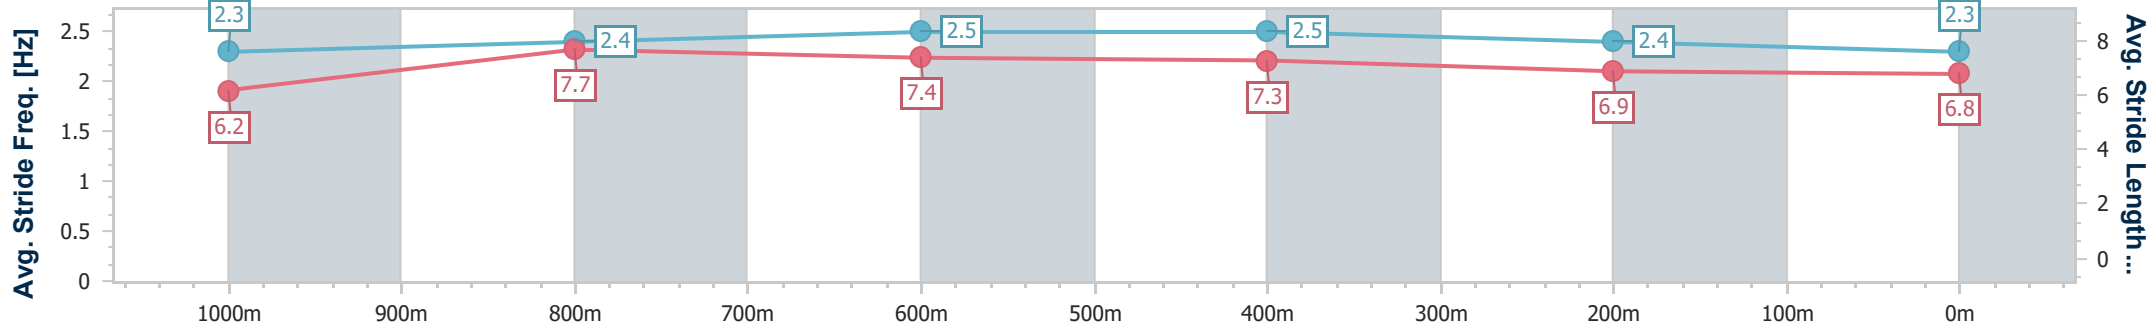

Horse/Jockey Name	Bellzen
Final Rank	4
Fastest Section Time (Section)	0:10.72 (1000m)
Top Speed [km/h] (Section)	68.1 (1000m)
Race State	Finished

Aquis Park Gold Coast Poly QLD Professional
Race 6: WESBEAM AQUIS QTIS 3YO SPRINT SERIES -
BENCHMARK 65 Handicap - 1200m

03 June 2023 - 15:31

Track Rating: Synthetic, Weather: Overcast, Rail Position: True

Section	Overall	1000m	800m	600m	400m	200m
Section Times	1:11.74 [4] (0:14.15)	0:57.59 [6] (0:10.72)	0:46.87 [6] (0:10.81)	0:36.06 [5] (0:11.31)	0:24.75 [5] (0:12.10)	0:12.65 [4] (0:12.65)
Average Speed [km/h]	50.9	67.4	66.8	64.7	60.1	57.1
Top Speed [km/h]	67.6	68.1	67.3	67.6	62.6	59.7
Avg. Dist. to Rail [m]	1.3	0.8	0.9	2.8	5.9	6.5
Avg. Stride Freq. [Hz]	2.3	2.4	2.5	2.5	2.4	2.3
Avg. Stride Length [m]	6.2	7.7	7.4	7.3	6.9	6.8

- [ ] Ranking at each section and finish
- -.-.- No data available at this section
- NA No data available