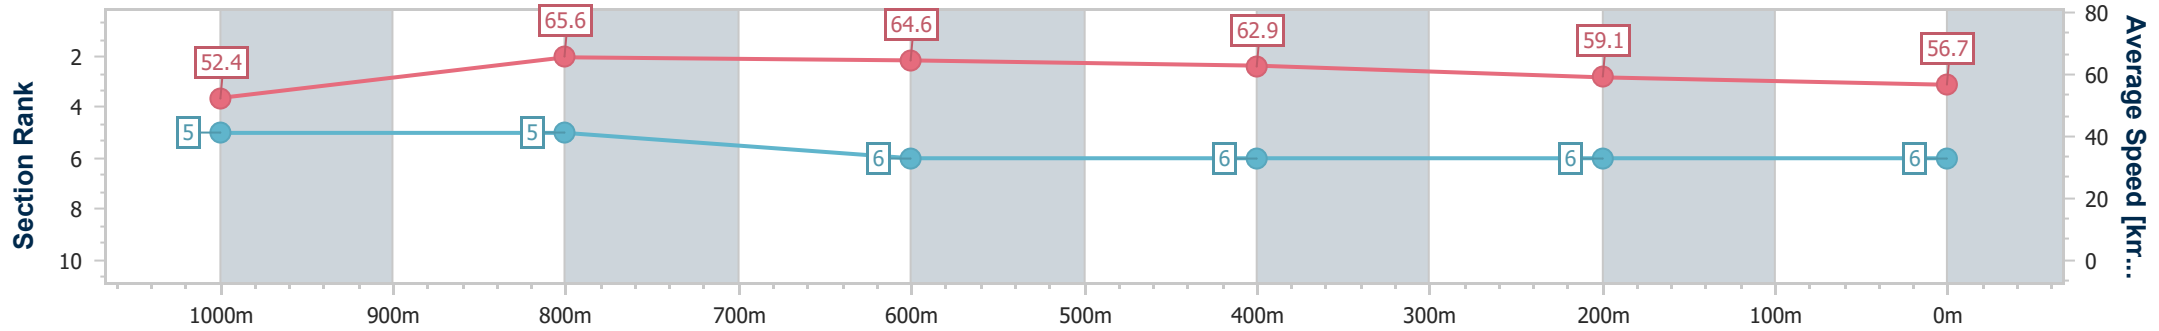

Horse/Jockey Name	Boardie
Final Rank	6
Fastest Section Time (Section)	0:10.97 (1000m)
Top Speed [km/h] (Section)	66.5 (Overall)
Race State	Finished

Aquis Park Gold Coast Poly QLD Professional
Race 6: WESBEAM AQUIS QTIS 3YO SPRINT SERIES -
BENCHMARK 65 Handicap - 1200m

03 June 2023 - 15:31

Track Rating: Synthetic, Weather: Overcast, Rail Position: True

Section	Overall	1000m	800m	600m	400m	200m
Section Times	1:12.16 [6] (0:13.75)	0:58.41 [5] (0:10.97)	0:47.44 [5] (0:11.09)	0:36.35 [6] (0:11.41)	0:24.94 [6] (0:12.19)	0:12.75 [6] (0:12.75)
Average Speed [km/h]	52.4	65.6	64.6	62.9	59.1	56.7
Top Speed [km/h]	66.5	66.5	66.5	65.9	60.7	58.7
Avg. Dist. to Rail [m]	2.0	0.4	0.7	0.5	1.7	2.6
Avg. Stride Freq. [Hz]	2.4	2.5	2.5	2.5	2.5	2.4
Avg. Stride Length [m]	6.0	7.2	7.1	7.0	6.7	6.6

- [ ] Ranking at each section and finish
- -.-.- No data available at this section
- NA No data available