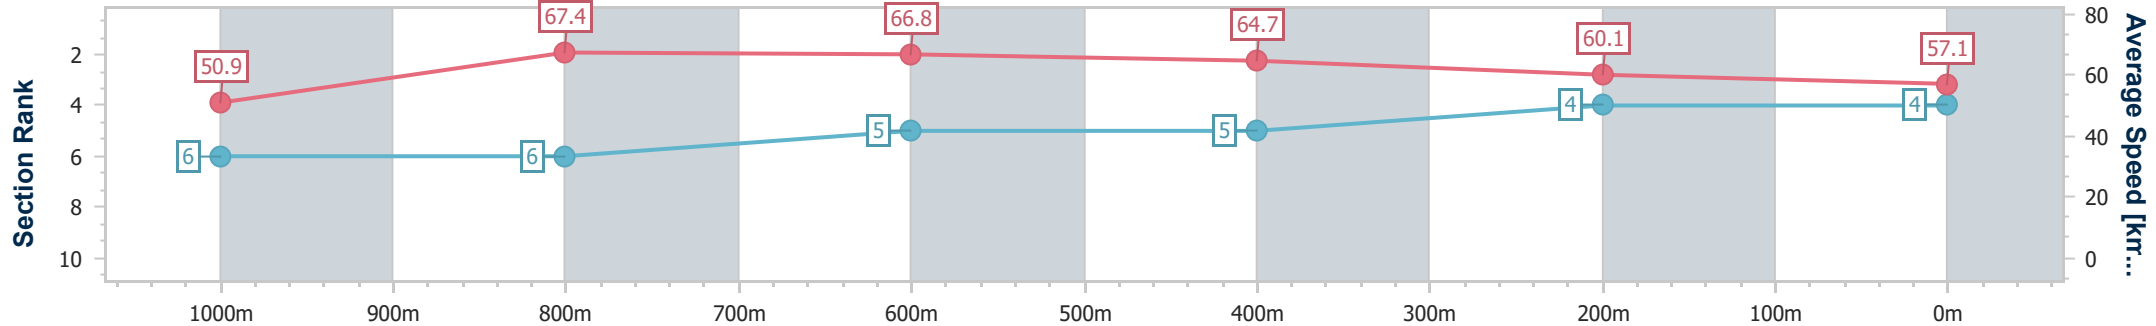

Horse/Jockey Name	Bellzen
Final Rank	4
Fastest Section Time (Section)	0:10.72 (1000m)
Top Speed [km/h] (Section)	68.1 (1000m)
Race State	Finished

Aquis Park Gold Coast Poly QLD Professional
Race 6: WESBEAM AQUIS QTIS 3YO SPRINT SERIES -
BENCHMARK 65 Handicap - 1200m

03 June 2023 - 15:31

Track Rating: Synthetic, Weather: Overcast, Rail Position: True

Section	Overall	1000m	800m	600m	400m	200m
Section Times	1:11.74 [4] (0:14.15)	0:57.59 [6] (0:10.72)	0:46.87 [6] (0:10.81)	0:36.06 [5] (0:11.31)	0:24.75 [5] (0:12.10)	0:12.65 [4] (0:12.65)
Average Speed [km/h]	50.9	67.4	66.8	64.7	60.1	57.1
Top Speed [km/h]	67.6	68.1	67.3	67.6	62.6	59.7
Avg. Dist. to Rail [m]	1.3	0.8	0.9	2.8	5.9	6.5
Avg. Stride Freq. [Hz]	2.3	2.4	2.5	2.5	2.4	2.3
Avg. Stride Length [m]	6.2	7.7	7.4	7.3	6.9	6.8

- [ ] Ranking at each section and finish
- -.-.- No data available at this section
- NA No data available