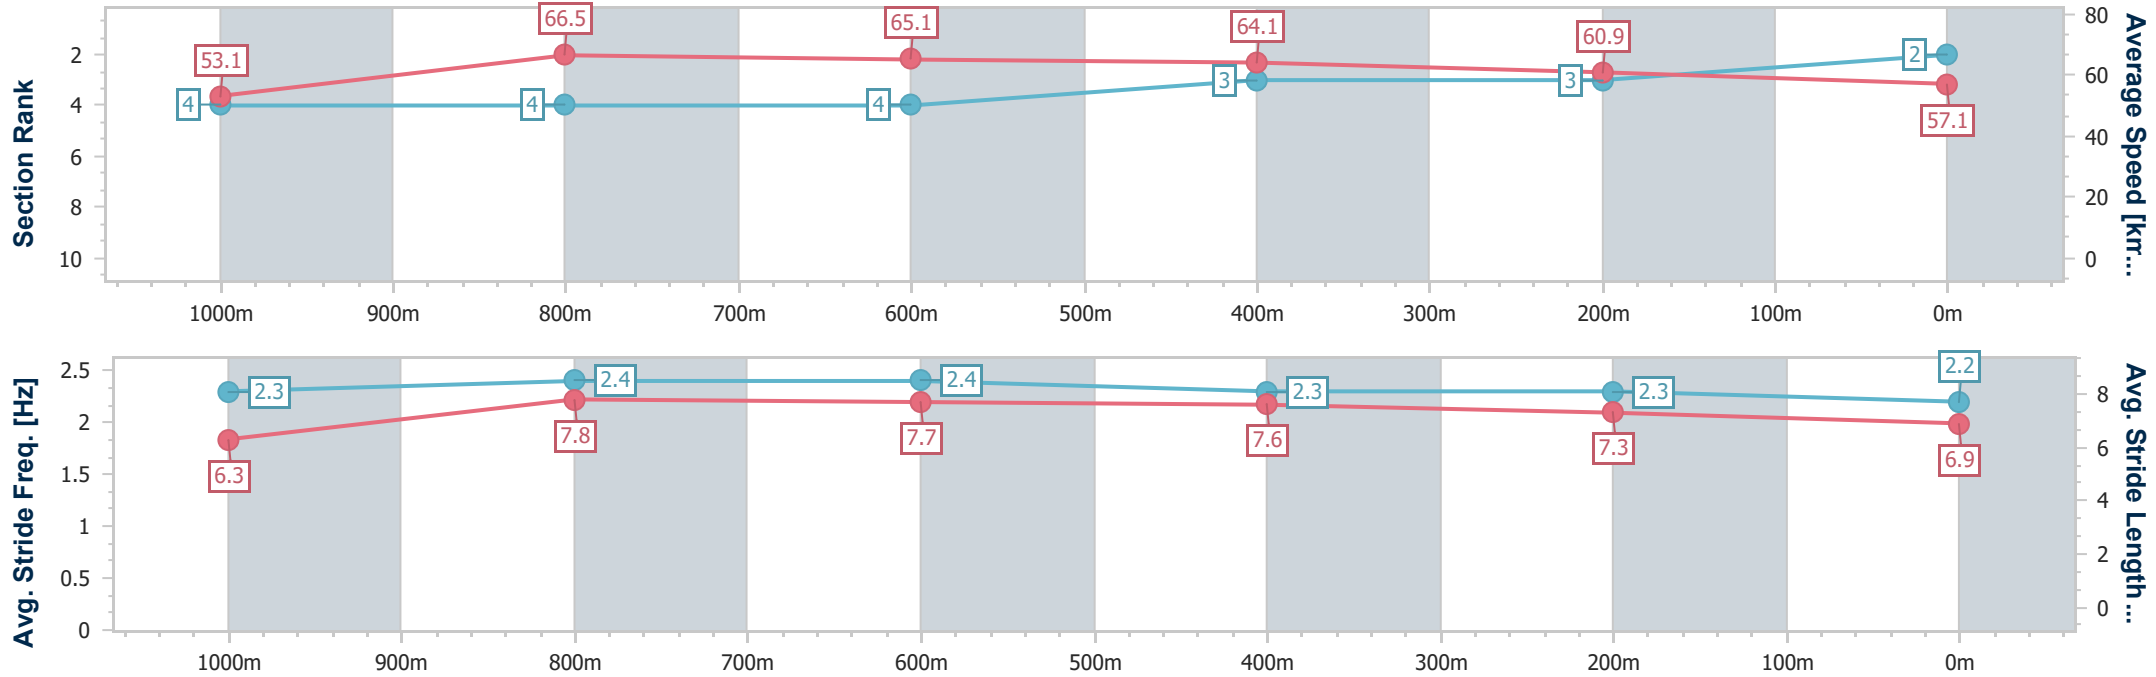

03 June 2023 - 15:31

Track Rating: Synthetic, Weather: Overcast, Rail Position: True

Section	Overall	1000m	800m	600m	400m	200m
Section Times	1:10.67 [1] (0:13.33)	0:57.34 [2] (0:10.68)	0:46.66 [2] (0:11.10)	0:35.56 [2] (0:11.20)	0:24.36 [2] (0:11.83)	0:12.53 [1] (0:12.53)
Average Speed [km/h]	54.1	67.3	64.8	64.7	61.2	57.6
Top Speed [km/h]	68.4	68.6	65.6	65.7	63.4	59.9
Avg. Dist. to Rail [m]	4.3	0.7	0.4	0.8	3.2	2.8
Avg. Stride Freq. [Hz]	2.4	2.5	2.4	2.4	2.4	2.3
Avg. Stride Length [m]	6.3	7.6	7.4	7.5	7.1	6.9

- [] Ranking at each section and finish
- .-.- No data available at this section
- NA No data available

Horse/Jockey Name	Lady Falvelon
Final Rank	2
Fastest Section Time (Section)	0:10.85 (1000m)
Top Speed [km/h] (Section)	68.1 (1000m)
Race State	Finished

Section	Overall	1000m	800m	600m	400m	200m
Section Times	1:11.31 [2] (0:13.56)	0:57.75 [4] (0:10.85)	0:46.90 [4] (0:11.08)	0:35.82 [4] (0:11.30)	0:24.52 [3] (0:11.87)	0:12.65 [3] (0:12.65)
Average Speed [km/h]	53.1	66.5	65.1	64.1	60.9	57.1
Top Speed [km/h]	67.5	68.1	66.2	66.4	62.6	59.5
Avg. Dist. to Rail [m]	2.7	0.4	0.5	1.4	3.1	4.0
Avg. Stride Freq. [Hz]	2.3	2.4	2.4	2.3	2.3	2.2
Avg. Stride Length [m]	6.3	7.8	7.7	7.6	7.3	6.9