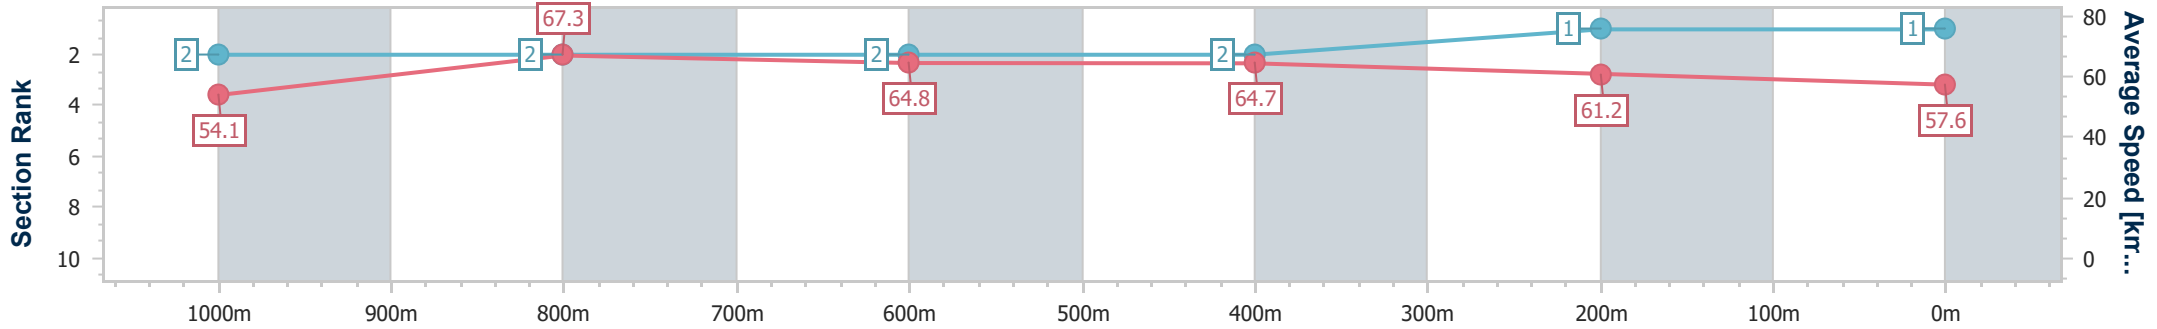

03 June 2023 - 15:31

Track Rating: Synthetic, Weather: Overcast, Rail Position: True

Section	Overall	1000m	800m	600m	400m	200m
Section Times	1:10.67 [1] (0:13.33)	0:57.34 [2] (0:10.68)	0:46.66 [2] (0:11.10)	0:35.56 [2] (0:11.20)	0:24.36 [2] (0:11.83)	0:12.53 [1] (0:12.53)
Average Speed [km/h]	54.1	67.3	64.8	64.7	61.2	57.6
Top Speed [km/h]	68.4	68.6	65.6	65.7	63.4	59.9
Avg. Dist. to Rail [m]	4.3	0.7	0.4	0.8	3.2	2.8
Avg. Stride Freq. [Hz]	2.4	2.5	2.4	2.4	2.4	2.3
Avg. Stride Length [m]	6.3	7.6	7.4	7.5	7.1	6.9