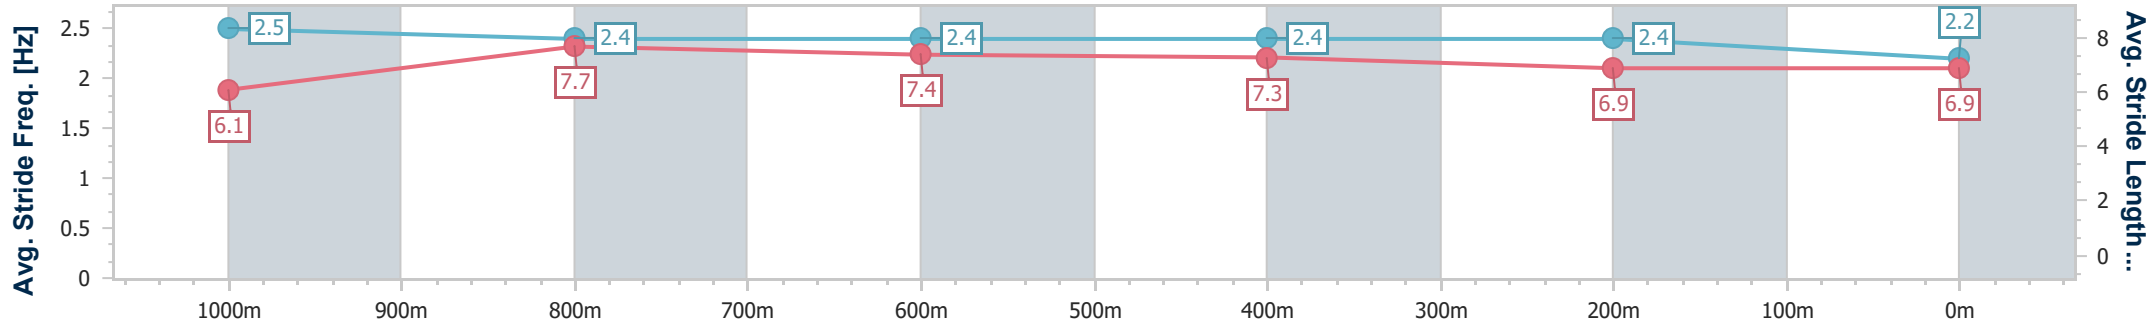

Horse/Jockey Name	Pagato
Final Rank	5
Fastest Section Time (Section)	0:10.72 (1000m)
Top Speed [km/h] (Section)	69.0 (1000m)
Race State	Finished

Aquis Park Gold Coast Poly QLD Professional
Race 6: WESBEAM AQUIS QTIS 3YO SPRINT SERIES -
BENCHMARK 65 Handicap - 1200m

03 June 2023 - 15:31

Track Rating: Synthetic, Weather: Overcast, Rail Position: True

Section	Overall	1000m	800m	600m	400m	200m
Section Times	1:12.12 [5] (0:13.34)	0:58.78 [3] (0:10.72)	0:48.06 [3] (0:11.19)	0:36.87 [3] (0:11.64)	0:25.23 [4] (0:12.34)	0:12.89 [5] (0:12.89)
Average Speed [km/h]	54.0	67.4	65.0	62.8	58.7	56.1
Top Speed [km/h]	68.9	69.0	66.5	65.7	61.0	57.6
Avg. Dist. to Rail [m]	5.2	1.7	1.9	2.9	3.7	5.0
Avg. Stride Freq. [Hz]	2.5	2.4	2.4	2.4	2.4	2.2
Avg. Stride Length [m]	6.1	7.7	7.4	7.3	6.9	6.9

- [ ] Ranking at each section and finish
- -.-.- No data available at this section
- NA No data available