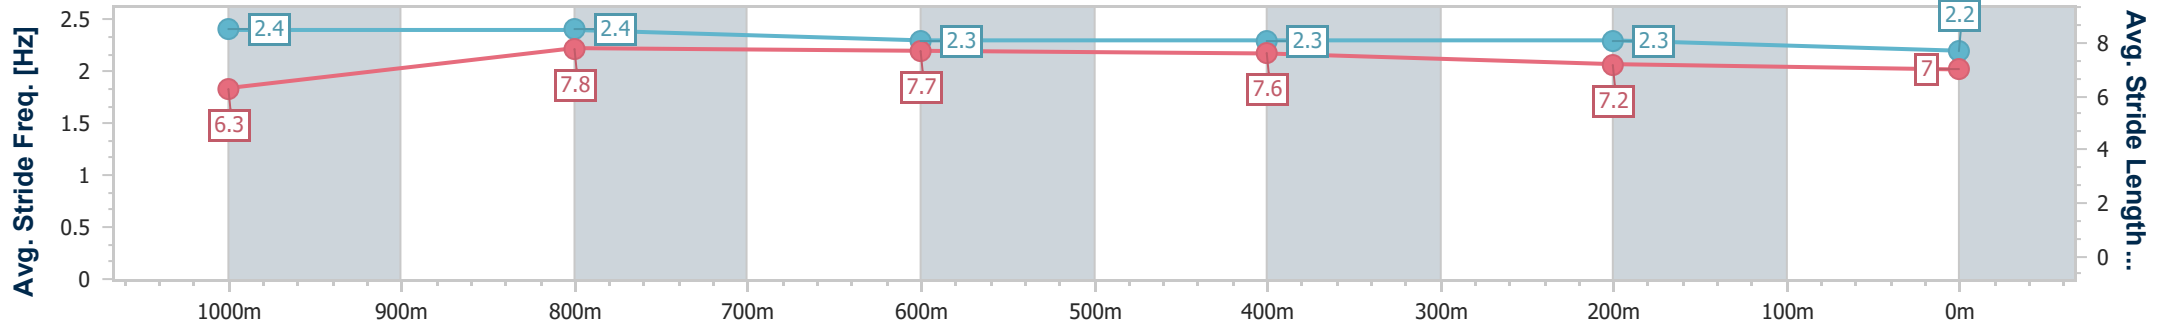

Horse/Jockey Name	Deb's Ellie
Final Rank	3
Fastest Section Time (Section)	0:10.57 (1000m)
Top Speed [km/h] (Section)	70.0 (1000m)
Race State	Finished

Aquis Park Gold Coast Poly QLD Professional
Race 6: WESBEAM AQUIS QTIS 3YO SPRINT SERIES -
BENCHMARK 65 Handicap - 1200m

03 June 2023 - 15:31

Track Rating: Synthetic, Weather: Overcast, Rail Position: True

Section	Overall	1000m	800m	600m	400m	200m
Section Times	1:11.55 [3] (0:13.21)	0:58.34 [1] (0:10.57)	0:47.77 [1] (0:11.08)	0:36.69 [1] (0:11.42)	0:25.27 [1] (0:12.16)	0:13.11 [2] (0:13.11)
Average Speed [km/h]	54.5	68.5	65.5	63.3	59.5	55.1
Top Speed [km/h]	69.9	70.0	66.9	65.0	61.5	57.7
Avg. Dist. to Rail [m]	0.8	1.5	1.4	1.1	3.1	3.3
Avg. Stride Freq. [Hz]	2.4	2.4	2.3	2.3	2.3	2.2
Avg. Stride Length [m]	6.3	7.8	7.7	7.6	7.2	7.0

- [ ] Ranking at each section and finish
- -.-.- No data available at this section
- NA No data available