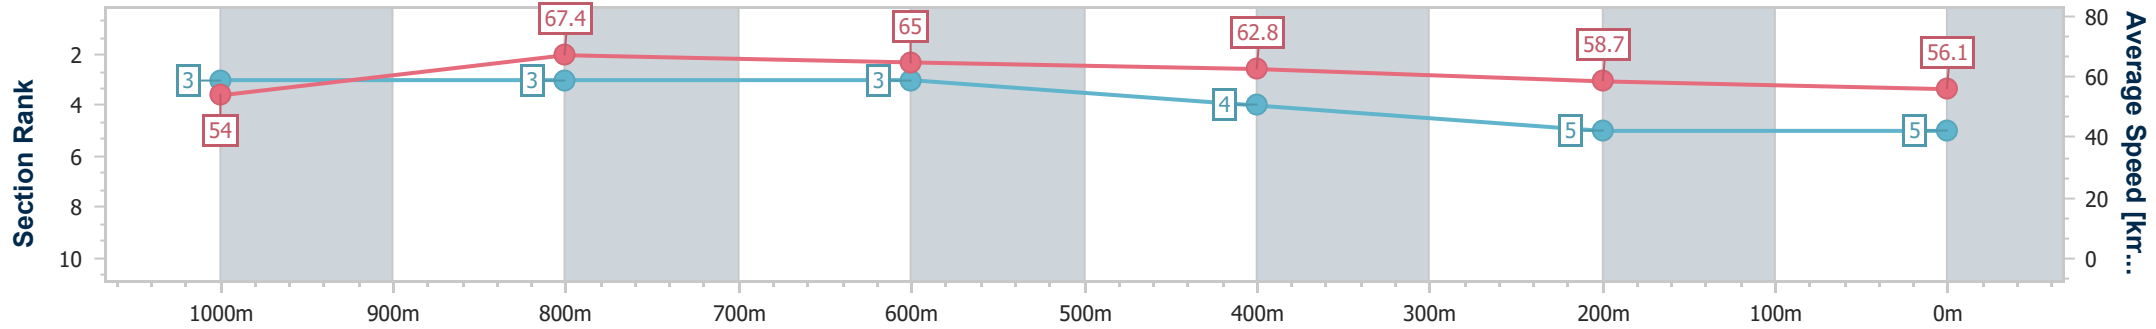

Horse/Jockey Name	Pagato
Final Rank	5
Fastest Section Time (Section)	0:10.72 (1000m)
Top Speed [km/h] (Section)	69.0 (1000m)
Race State	Finished

Aquis Park Gold Coast Poly QLD Professional
Race 6: WESBEAM AQUIS QTIS 3YO SPRINT SERIES -
BENCHMARK 65 Handicap - 1200m

03 June 2023 - 15:31

Track Rating: Synthetic, Weather: Overcast, Rail Position: True

Section	Overall	1000m	800m	600m	400m	200m
Section Times	1:12.12 [5] (0:13.34)	0:58.78 [3] (0:10.72)	0:48.06 [3] (0:11.19)	0:36.87 [3] (0:11.64)	0:25.23 [4] (0:12.34)	0:12.89 [5] (0:12.89)
Average Speed [km/h]	54.0	67.4	65.0	62.8	58.7	56.1
Top Speed [km/h]	68.9	69.0	66.5	65.7	61.0	57.6
Avg. Dist. to Rail [m]	5.2	1.7	1.9	2.9	3.7	5.0
Avg. Stride Freq. [Hz]	2.5	2.4	2.4	2.4	2.4	2.2
Avg. Stride Length [m]	6.1	7.7	7.4	7.3	6.9	6.9

- [ ] Ranking at each section and finish
- -.-.- No data available at this section
- NA No data available