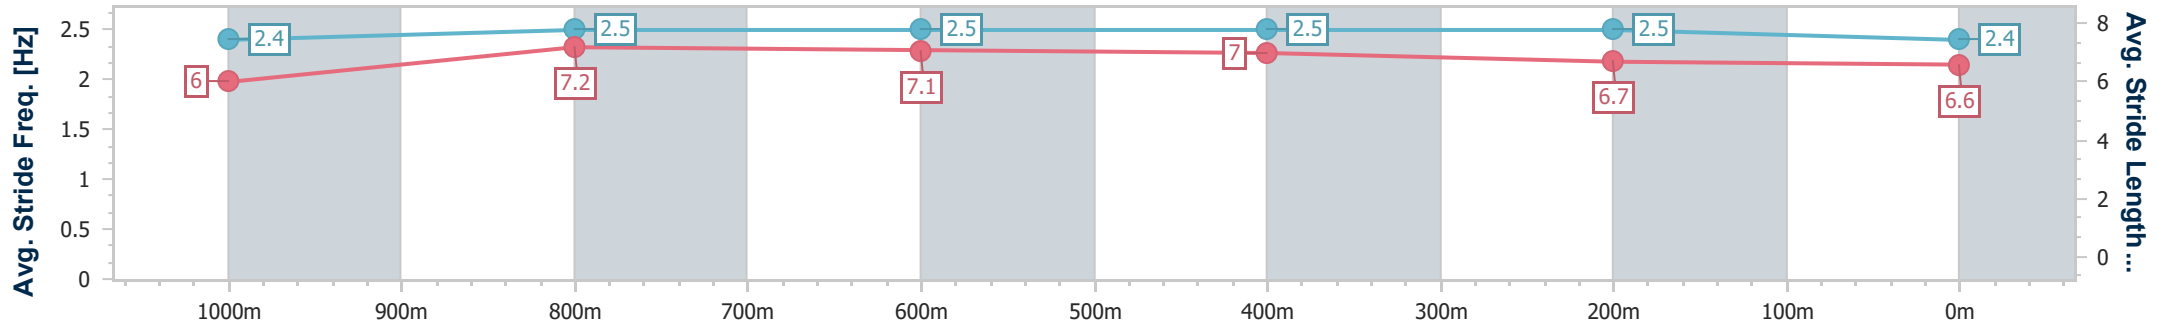

Horse/Jockey Name	Boardie
Final Rank	6
Fastest Section Time (Section)	0:10.97 (1000m)
Top Speed [km/h] (Section)	66.5 (Overall)
Race State	Finished

Aquis Park Gold Coast Poly QLD Professional
Race 6: WESBEAM AQUIS QTIS 3YO SPRINT SERIES -
BENCHMARK 65 Handicap - 1200m

03 June 2023 - 15:31

Track Rating: Synthetic, Weather: Overcast, Rail Position: True

Section	Overall	1000m	800m	600m	400m	200m
Section Times	1:12.16 [6] (0:13.75)	0:58.41 [5] (0:10.97)	0:47.44 [5] (0:11.09)	0:36.35 [6] (0:11.41)	0:24.94 [6] (0:12.19)	0:12.75 [6] (0:12.75)
Average Speed [km/h]	52.4	65.6	64.6	62.9	59.1	56.7
Top Speed [km/h]	66.5	66.5	66.5	65.9	60.7	58.7
Avg. Dist. to Rail [m]	2.0	0.4	0.7	0.5	1.7	2.6
Avg. Stride Freq. [Hz]	2.4	2.5	2.5	2.5	2.5	2.4
Avg. Stride Length [m]	6.0	7.2	7.1	7.0	6.7	6.6

- [ ] Ranking at each section and finish
- -.-.- No data available at this section
- NA No data available