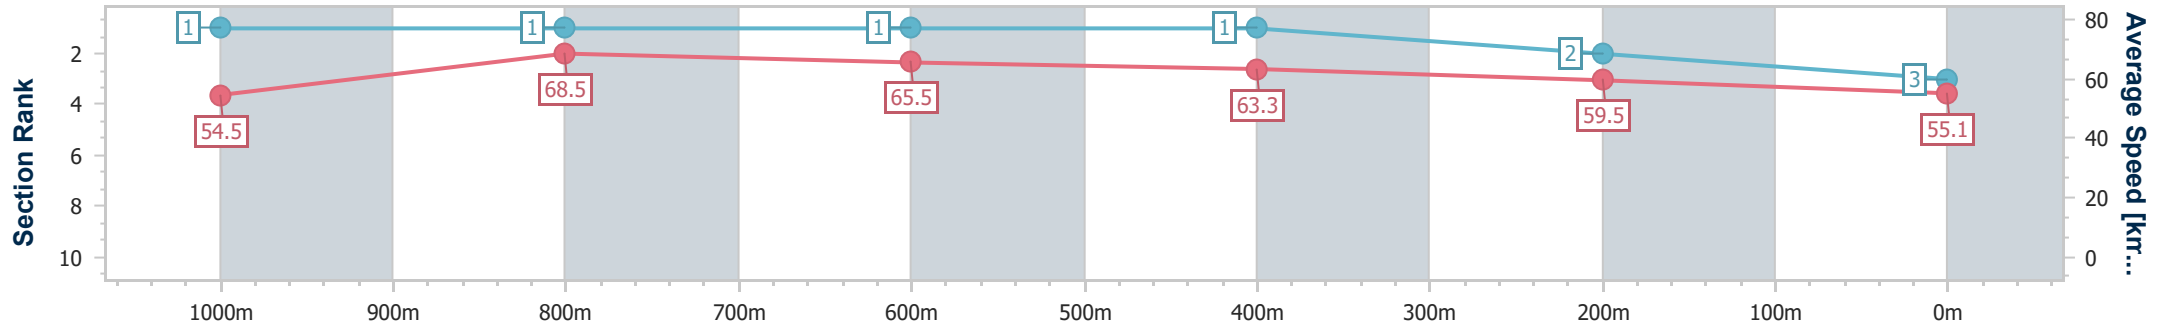

Horse/Jockey Name	Deb's Ellie
Final Rank	3
Fastest Section Time (Section)	0:10.57 (1000m)
Top Speed [km/h] (Section)	70.0 (1000m)
Race State	Finished

Aquis Park Gold Coast Poly QLD Professional
Race 6: WESBEAM AQUIS QTIS 3YO SPRINT SERIES -
BENCHMARK 65 Handicap - 1200m

03 June 2023 - 15:31

Track Rating: Synthetic, Weather: Overcast, Rail Position: True

Section	Overall	1000m	800m	600m	400m	200m
Section Times	1:11.55 [3] (0:13.21)	0:58.34 [1] (0:10.57)	0:47.77 [1] (0:11.08)	0:36.69 [1] (0:11.42)	0:25.27 [1] (0:12.16)	0:13.11 [2] (0:13.11)
Average Speed [km/h]	54.5	68.5	65.5	63.3	59.5	55.1
Top Speed [km/h]	69.9	70.0	66.9	65.0	61.5	57.7
Avg. Dist. to Rail [m]	0.8	1.5	1.4	1.1	3.1	3.3
Avg. Stride Freq. [Hz]	2.4	2.4	2.3	2.3	2.3	2.2
Avg. Stride Length [m]	6.3	7.8	7.7	7.6	7.2	7.0

- [ ] Ranking at each section and finish
- -.-.- No data available at this section
- NA No data available