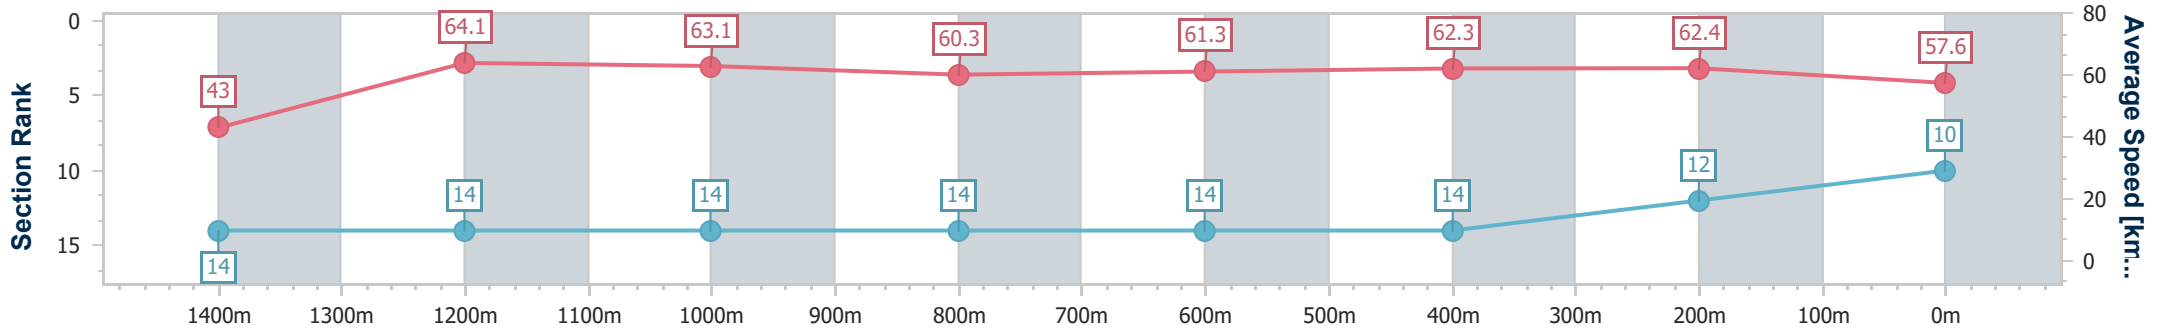

- [ ] Ranking at each section and finish
- .-.- No data available at this section
- NA No data available

Horse/Jockey Name	Linthorpe Lad
Final Rank	10
Fastest Section Time (Section)	0:08.62 (Overall)
Top Speed [km/h] (Section)	65.7 (1400m)
Race State	Finished

### Eagle Farm QLD Professional

Race 6: NUTURF SPEAR CHIEF HANDICAP - 1500m

03 June 2023 - 14:38

Track Rating: Good 4, Weather: Fine, Rail Position: +2m Entire Course

BRISBANE RACING CLUB

Section	Overall	1400m	1200m	1000m	800m	600m	400m	200m
Section Times	1:30.80 [10] (0:08.62)	1:22.18 [14] (0:11.30)	1:10.88 [14] (0:11.43)	0:59.45 [14] (0:12.10)	0:47.35 [14] (0:11.76)	0:35.59 [14] (0:11.57)	0:24.02 [14] (0:11.53)	0:12.49 [12] (0:12.49)
Average Speed [km/h]	43.0	64.1	63.1	60.3	61.3	62.3	62.4	57.6
Top Speed [km/h]	58.6	65.7	65.1	61.0	62.8	63.5	63.7	60.4
Avg. Dist. to Rail [m]	21.3	4.9	3.8	2.4	0.5	0.6	3.4	4.6
Avg. Stride Freq. [Hz]	2.0	2.2	2.2	2.2	2.2	2.2	2.3	2.2
Avg. Stride Length [m]	5.7	7.6	7.8	7.7	7.7	7.8	7.7	7.4

- [ ] Ranking at each section and finish
- .-.- No data available at this section
- NA No data available

Horse/Jockey Name	Vinco
Final Rank	11
Fastest Section Time (Section)	0:08.43 (Overall)
Top Speed [km/h] (Section)	65.1 (1200m)
Race State	Finished