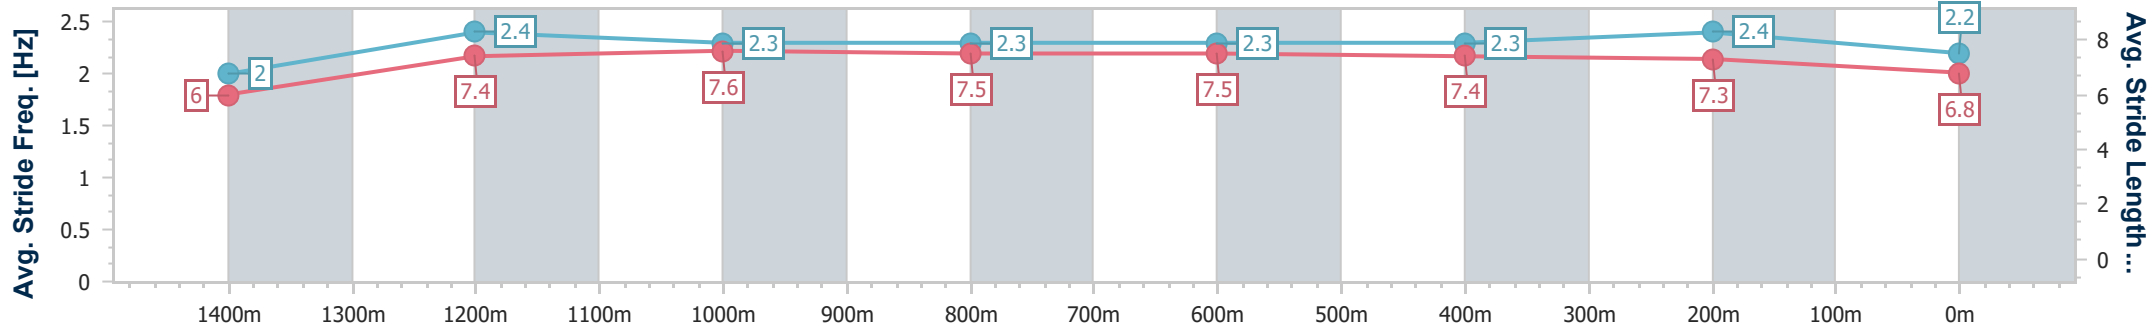

- [ ] Ranking at each section and finish
- .-.- No data available at this section
- NA No data available

Horse/Jockey Name	Alburq
Final Rank	12
Fastest Section Time (Section)	0:08.20 (Overall)
Top Speed [km/h] (Section)	67.3 (1400m)
Race State	Finished

### Eagle Farm QLD Professional

Race 6: NUTURF SPEAR CHIEF HANDICAP - 1500m

03 June 2023 - 14:38

Track Rating: Good 4, Weather: Fine, Rail Position: +2m Entire Course

BRISBANE RACING CLUB

Section	Overall	1400m	1200m	1000m	800m	600m	400m	200m
Section Times	1:31.16 [12] (0:08.20)	1:22.96 [5] (0:11.08)	1:11.88 [5] (0:11.39)	1:00.49 [6] (0:12.01)	0:48.48 [5] (0:11.73)	0:36.75 [3] (0:11.77)	0:24.98 [3] (0:11.67)	0:13.31 [6] (0:13.31)
Average Speed [km/h]	44.3	65.2	63.3	60.6	61.8	61.1	61.7	54.1
Top Speed [km/h]	63.1	67.3	64.3	61.5	62.9	62.5	63.2	58.9
Avg. Dist. to Rail [m]	9.1	2.2	2.4	1.9	1.7	0.4	0.5	0.7
Avg. Stride Freq. [Hz]	2.0	2.4	2.3	2.3	2.3	2.3	2.4	2.2
Avg. Stride Length [m]	6.0	7.4	7.6	7.5	7.5	7.4	7.3	6.8