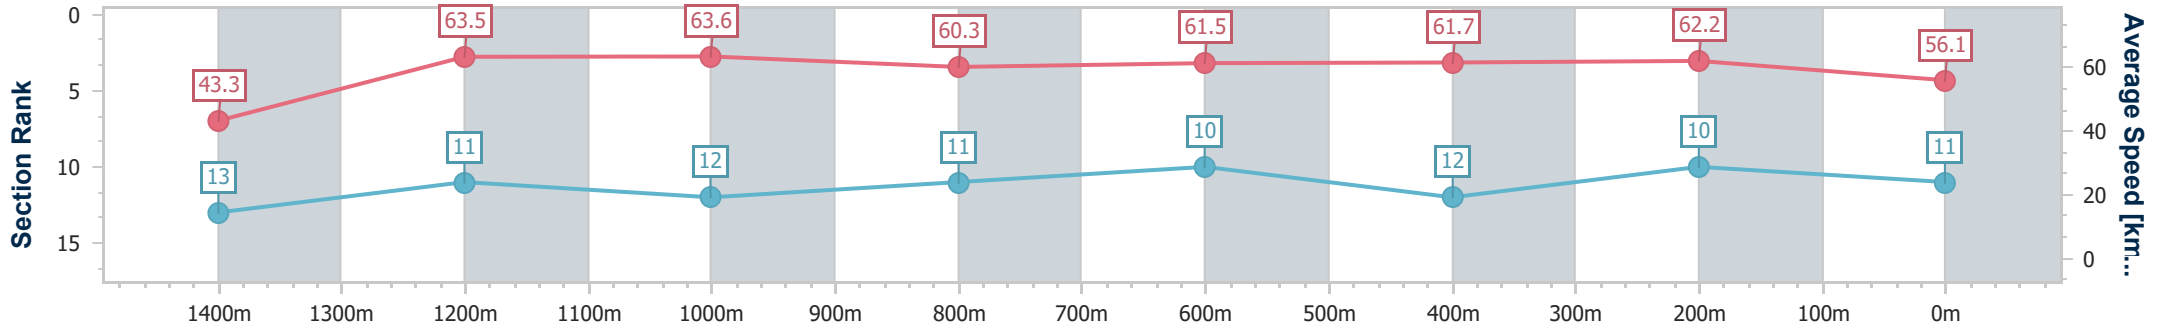

### Eagle Farm QLD Professional

Race 6: NUTURF SPEAR CHIEF HANDICAP - 1500m

03 June 2023 - 14:38

Track Rating: Good 4, Weather: Fine, Rail Position: +2m Entire Course

BRISBANE RACING CLUB

Section	Overall	1400m	1200m	1000m	800m	600m	400m	200m
Section Times	1:31.04 [11] (0:08.43)	1:22.61 [13] (0:11.35)	1:11.26 [11] (0:11.34)	0:59.92 [12] (0:12.05)	0:47.87 [11] (0:11.78)	0:36.09 [10] (0:11.69)	0:24.40 [12] (0:11.56)	0:12.84 [10] (0:12.84)
Average Speed [km/h]	43.3	63.5	63.6	60.3	61.5	61.7	62.2	56.1
Top Speed [km/h]	63.6	64.5	65.1	60.9	62.6	63.1	63.4	60.3
Avg. Dist. to Rail [m]	12.9	3.2	2.2	1.8	1.0	0.3	0.3	1.9
Avg. Stride Freq. [Hz]	2.1	2.3	2.3	2.2	2.2	2.2	2.3	2.2
Avg. Stride Length [m]	5.8	7.4	7.3	7.2	7.4	7.5	7.6	7.0

- [ ] Ranking at each section and finish
- .-.- No data available at this section
- NA No data available

Horse/Jockey Name	Alburq
Final Rank	12
Fastest Section Time (Section)	0:08.20 (Overall)
Top Speed [km/h] (Section)	67.3 (1400m)
Race State	Finished