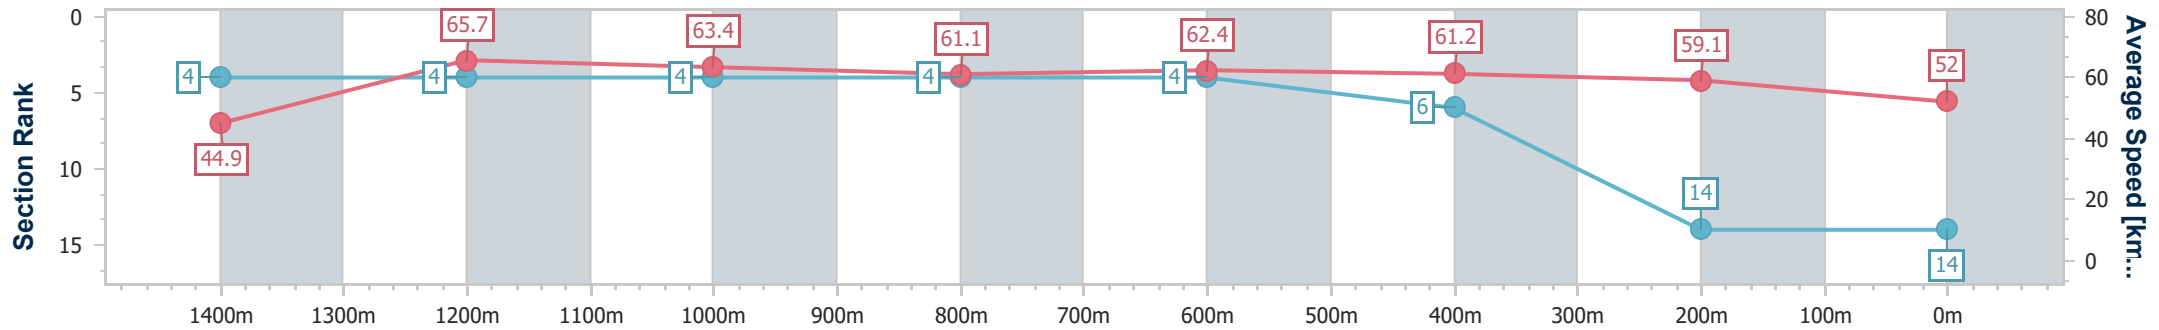

- [ ] Ranking at each section and finish
- .-.- No data available at this section
- NA No data available

Horse/Jockey Name	Tears Of Love
Final Rank	14
Fastest Section Time (Section)	0:08.13 (Overall)
Top Speed [km/h] (Section)	67.3 (1400m)
Race State	Finished

### Eagle Farm QLD Professional

Race 6: NUTURF SPEAR CHIEF HANDICAP - 1500m

03 June 2023 - 14:38

Track Rating: Good 4, Weather: Fine, Rail Position: +2m Entire Course

BRISBANE RACING CLUB

Section	Overall	1400m	1200m	1000m	800m	600m	400m	200m
Section Times	1:32.34 [14] (0:08.13)	1:24.21 [4] (0:10.99)	1:13.22 [4] (0:11.38)	1:01.84 [4] (0:12.09)	0:49.75 [4] (0:11.80)	0:37.95 [4] (0:11.93)	0:26.02 [6] (0:12.17)	0:13.85 [14] (0:13.85)
Average Speed [km/h]	44.9	65.7	63.4	61.1	62.4	61.2	59.1	52.0
Top Speed [km/h]	63.5	67.3	66.1	62.0	63.5	62.3	61.5	56.1
Avg. Dist. to Rail [m]	10.0	3.2	4.8	5.3	4.7	3.0	4.4	6.4
Avg. Stride Freq. [Hz]	--	--	--	--	--	--	--	--
Avg. Stride Length [m]	--	--	--	--	--	--	--	--

- [ ] Ranking at each section and finish
- No data available at this section
- NA No data available