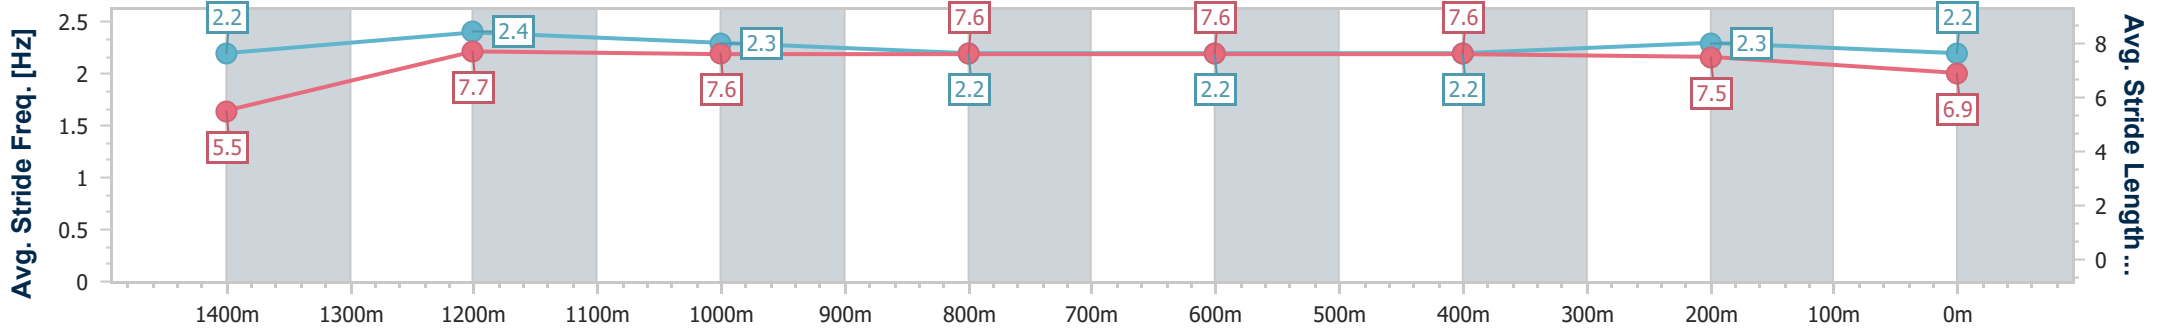

- [ ] Ranking at each section and finish
- .-.- No data available at this section
- NA No data available

Horse/Jockey Name	Drive A Deel
Final Rank	9
Fastest Section Time (Section)	0:08.20 (Overall)
Top Speed [km/h] (Section)	67.3 (1400m)
Race State	Finished

Eagle Farm QLD Professional

Race 6: NUTURF SPEAR CHIEF HANDICAP - 1500m

03 June 2023 - 14:38

Track Rating: Good 4, Weather: Fine, Rail Position: +2m Entire Course

BRISBANE RACING CLUB

Section	Overall	1400m	1200m	1000m	800m	600m	400m	200m
Section Times	1:30.77 [9] (0:08.20)	1:22.57 [7] (0:10.81)	1:11.76 [3] (0:11.38)	1:00.38 [3] (0:12.13)	0:48.25 [3] (0:11.92)	0:36.33 [5] (0:11.76)	0:24.57 [5] (0:11.54)	0:13.03 [5] (0:13.03)
Average Speed [km/h]	44.5	66.8	63.4	60.2	61.3	61.5	62.4	55.2
Top Speed [km/h]	66.5	67.3	65.0	61.0	62.1	63.6	63.6	60.1
Avg. Dist. to Rail [m]	13.6	4.2	3.0	3.3	3.2	0.9	1.5	1.4
Avg. Stride Freq. [Hz]	2.2	2.4	2.3	2.2	2.2	2.2	2.3	2.2
Avg. Stride Length [m]	5.5	7.7	7.6	7.6	7.6	7.6	7.5	6.9

- [ ] Ranking at each section and finish
- .-.- No data available at this section
- NA No data available

Horse/Jockey Name	Linthorpe Lad
Final Rank	10
Fastest Section Time (Section)	0:08.62 (Overall)
Top Speed [km/h] (Section)	65.7 (1400m)
Race State	Finished