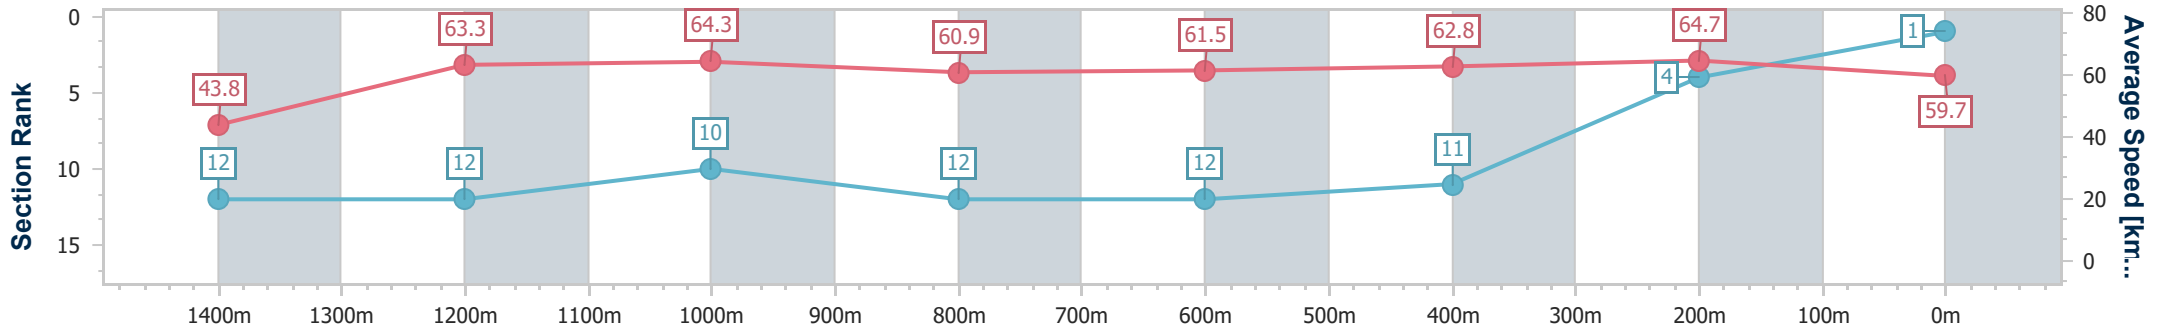

### Eagle Farm QLD Professional

Race 6: NUTURF SPEAR CHIEF HANDICAP - 1500m

03 June 2023 - 14:38

Track Rating: Good 4, Weather: Fine, Rail Position: +2m Entire Course

BRISBANE RACING CLUB

Section	Overall	1400m	1200m	1000m	800m	600m	400m	200m
Section Times	1:29.86 [1] (0:08.43)	1:21.43 [12] (0:11.43)	1:10.00 [12] (0:11.25)	0:58.75 [10] (0:12.08)	0:46.67 [12] (0:11.86)	0:34.81 [12] (0:11.59)	0:23.22 [11] (0:11.14)	0:12.08 [4] (0:12.08)
Average Speed [km/h]	43.8	63.3	64.3	60.9	61.5	62.8	64.7	59.7
Top Speed [km/h]	61.5	65.1	66.5	61.8	62.6	65.9	66.8	63.9
Avg. Dist. to Rail [m]	20.0	7.2	5.1	4.2	3.2	2.6	6.1	5.0
Avg. Stride Freq. [Hz]	2.1	2.4	2.4	2.3	2.3	2.3	2.4	2.3
Avg. Stride Length [m]	5.7	7.4	7.5	7.5	7.5	7.6	7.4	7.2