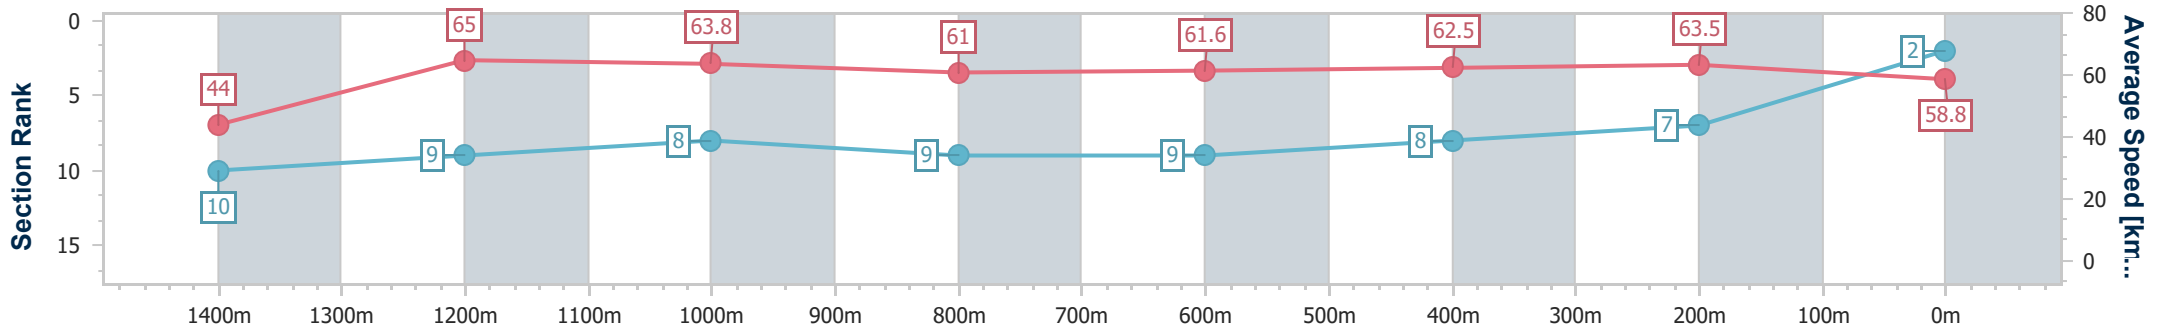

### Eagle Farm QLD Professional

Race 6: NUTURF SPEAR CHIEF HANDICAP - 1500m

03 June 2023 - 14:38

Track Rating: Good 4, Weather: Fine, Rail Position: +2m Entire Course

BRISBANE RACING CLUB

Section	Overall	1400m	1200m	1000m	800m	600m	400m	200m
Section Times	1:30.12 [2] (0:08.37)	1:21.75 [10] (0:11.14)	1:10.61 [9] (0:11.30)	0:59.31 [8] (0:12.08)	0:47.23 [9] (0:11.91)	0:35.32 [9] (0:11.72)	0:23.60 [8] (0:11.35)	0:12.25 [7] (0:12.25)
Average Speed [km/h]	44.0	65.0	63.8	61.0	61.6	62.5	63.5	58.8
Top Speed [km/h]	61.2	66.3	65.6	62.0	62.6	63.7	64.7	62.0
Avg. Dist. to Rail [m]	19.4	6.2	4.5	4.5	4.2	3.8	5.2	3.6
Avg. Stride Freq. [Hz]	2.2	2.4	2.3	2.3	2.3	2.4	2.5	2.4
Avg. Stride Length [m]	5.4	7.4	7.6	7.4	7.4	7.3	7.1	6.9