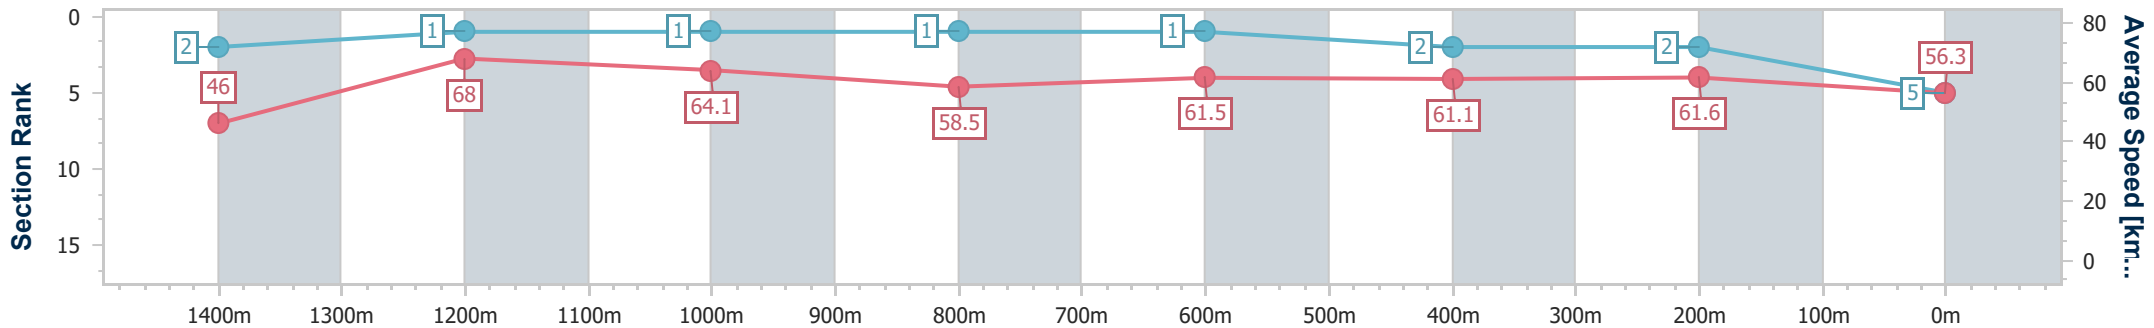

Eagle Farm QLD Professional

Race 6: NUTURF SPEAR CHIEF HANDICAP - 1500m

03 June 2023 - 14:38

Track Rating: Good 4, Weather: Fine, Rail Position: +2m Entire Course

BRISBANE RACING CLUB

Section	Overall	1400m	1200m	1000m	800m	600m	400m	200m
Section Times	1:30.38 [5] (0:08.03)	1:22.35 [2] (0:10.65)	1:11.70 [1] (0:11.23)	1:00.47 [1] (0:12.45)	0:48.02 [1] (0:11.77)	0:36.25 [1] (0:11.77)	0:24.48 [2] (0:11.68)	0:12.80 [2] (0:12.80)
Average Speed [km/h]	46.0	68.0	64.1	58.5	61.5	61.1	61.6	56.3
Top Speed [km/h]	63.2	69.3	67.0	60.8	63.6	62.7	63.0	59.4
Avg. Dist. to Rail [m]	20.4	7.6	3.8	2.2	0.9	0.3	0.4	1.4
Avg. Stride Freq. [Hz]	2.3	2.4	2.4	2.2	2.3	2.3	2.4	2.3
Avg. Stride Length [m]	5.4	7.7	7.5	7.2	7.3	7.3	7.3	6.9