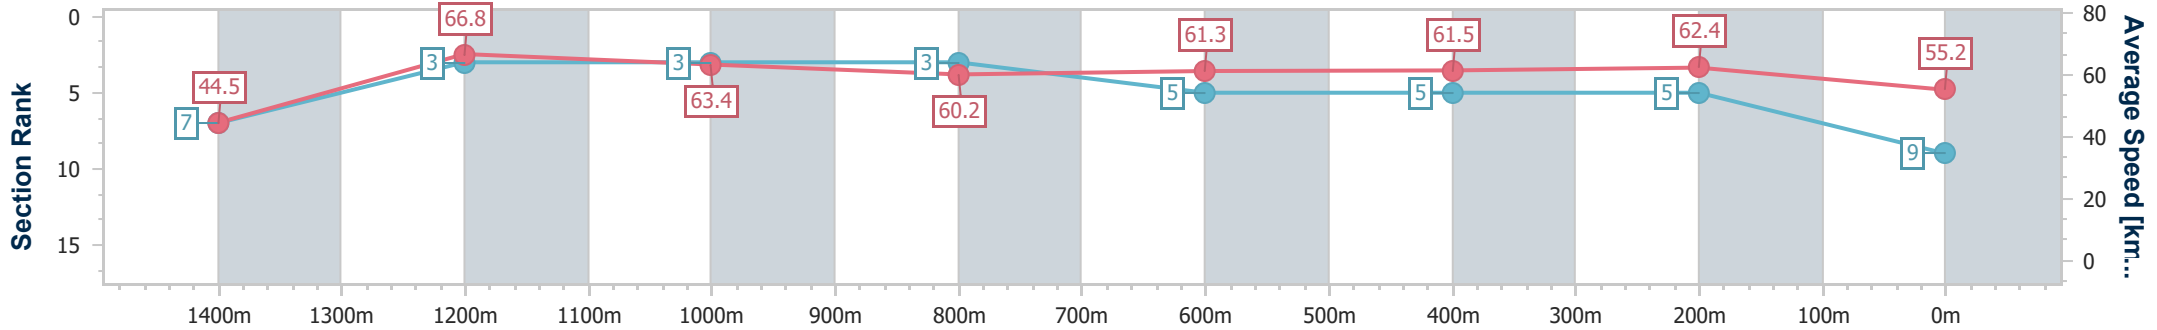

- [ ] Ranking at each section and finish
- .-.- No data available at this section
- NA No data available

Horse/Jockey Name	Drive A Deel
Final Rank	9
Fastest Section Time (Section)	0:08.20 (Overall)
Top Speed [km/h] (Section)	67.3 (1400m)
Race State	Finished

Eagle Farm QLD Professional

Race 6: NUTURF SPEAR CHIEF HANDICAP - 1500m

03 June 2023 - 14:38

Track Rating: Good 4, Weather: Fine, Rail Position: +2m Entire Course

BRISBANE RACING CLUB

Section	Overall	1400m	1200m	1000m	800m	600m	400m	200m
Section Times	1:30.77 [9] (0:08.20)	1:22.57 [7] (0:10.81)	1:11.76 [3] (0:11.38)	1:00.38 [3] (0:12.13)	0:48.25 [3] (0:11.92)	0:36.33 [5] (0:11.76)	0:24.57 [5] (0:11.54)	0:13.03 [5] (0:13.03)
Average Speed [km/h]	44.5	66.8	63.4	60.2	61.3	61.5	62.4	55.2
Top Speed [km/h]	66.5	67.3	65.0	61.0	62.1	63.6	63.6	60.1
Avg. Dist. to Rail [m]	13.6	4.2	3.0	3.3	3.2	0.9	1.5	1.4
Avg. Stride Freq. [Hz]	2.2	2.4	2.3	2.2	2.2	2.2	2.3	2.2
Avg. Stride Length [m]	5.5	7.7	7.6	7.6	7.6	7.6	7.5	6.9

- [ ] Ranking at each section and finish
- .-.- No data available at this section
- NA No data available

Horse/Jockey Name	Linthorpe Lad
Final Rank	10
Fastest Section Time (Section)	0:08.62 (Overall)
Top Speed [km/h] (Section)	65.7 (1400m)
Race State	Finished