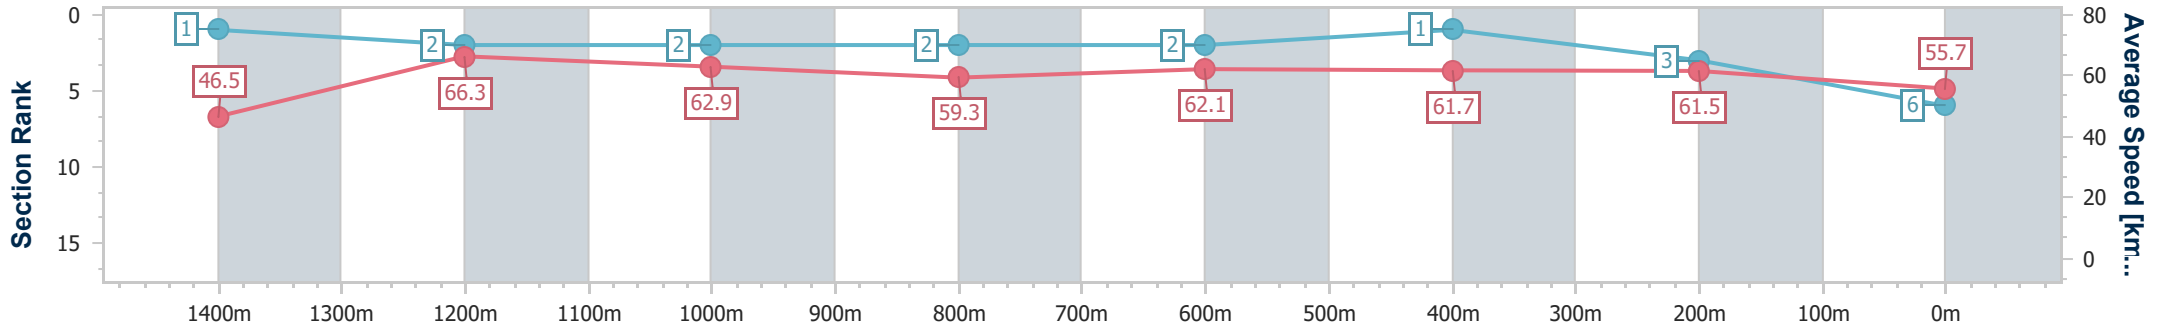

### Eagle Farm QLD Professional

Race 6: NUTURF SPEAR CHIEF HANDICAP - 1500m

03 June 2023 - 14:38

Track Rating: Good 4, Weather: Fine, Rail Position: +2m Entire Course

BRISBANE RACING CLUB

Section	Overall	1400m	1200m	1000m	800m	600m	400m	200m
Section Times	1:30.58 [6] (0:07.83)	1:22.75 [1] (0:10.92)	1:11.83 [2] (0:11.45)	1:00.38 [2] (0:12.30)	0:48.08 [2] (0:11.72)	0:36.36 [2] (0:11.74)	0:24.62 [1] (0:11.70)	0:12.92 [3] (0:12.92)
Average Speed [km/h]	46.5	66.3	62.9	59.3	62.1	61.7	61.5	55.7
Top Speed [km/h]	66.0	67.8	66.4	60.3	63.7	63.3	63.6	60.1
Avg. Dist. to Rail [m]	12.3	4.6	3.1	2.4	2.4	1.2	2.4	1.1
Avg. Stride Freq. [Hz]	2.3	2.4	2.3	2.3	2.4	2.4	2.4	2.3
Avg. Stride Length [m]	5.5	7.6	7.5	7.3	7.3	7.3	7.1	6.7