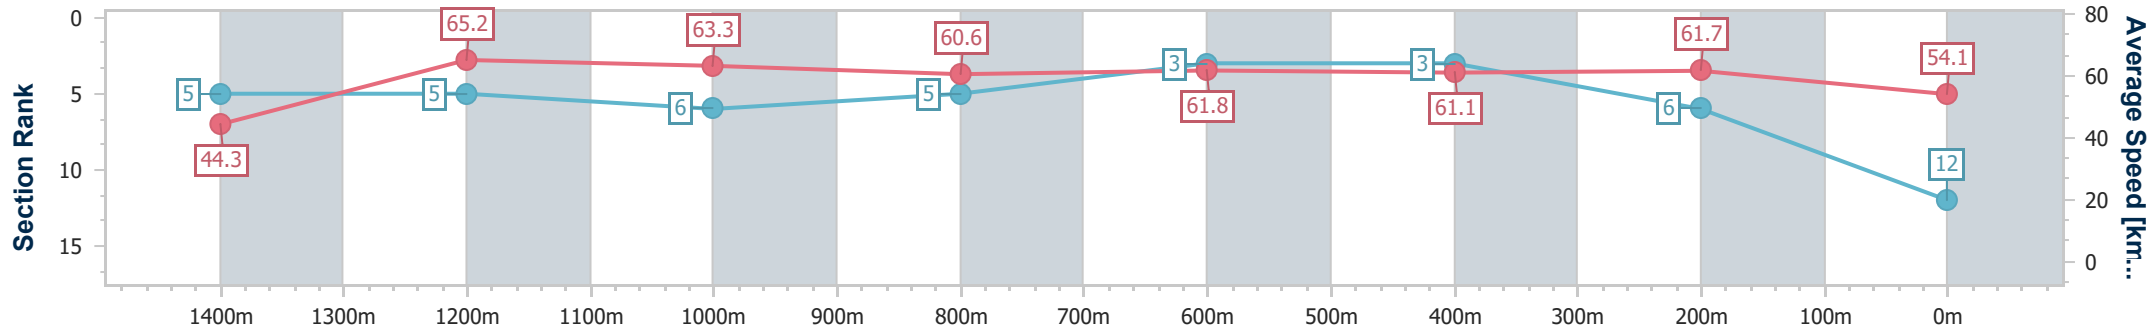

- [ ] Ranking at each section and finish
- .-.- No data available at this section
- NA No data available

Horse/Jockey Name	Alburq
Final Rank	12
Fastest Section Time (Section)	0:08.20 (Overall)
Top Speed [km/h] (Section)	67.3 (1400m)
Race State	Finished

### Eagle Farm QLD Professional

Race 6: NUTURF SPEAR CHIEF HANDICAP - 1500m

03 June 2023 - 14:38

Track Rating: Good 4, Weather: Fine, Rail Position: +2m Entire Course

BRISBANE RACING CLUB

Section	Overall	1400m	1200m	1000m	800m	600m	400m	200m
Section Times	1:31.16 [12] (0:08.20)	1:22.96 [5] (0:11.08)	1:11.88 [5] (0:11.39)	1:00.49 [6] (0:12.01)	0:48.48 [5] (0:11.73)	0:36.75 [3] (0:11.77)	0:24.98 [3] (0:11.67)	0:13.31 [6] (0:13.31)
Average Speed [km/h]	44.3	65.2	63.3	60.6	61.8	61.1	61.7	54.1
Top Speed [km/h]	63.1	67.3	64.3	61.5	62.9	62.5	63.2	58.9
Avg. Dist. to Rail [m]	9.1	2.2	2.4	1.9	1.7	0.4	0.5	0.7
Avg. Stride Freq. [Hz]	2.0	2.4	2.3	2.3	2.3	2.3	2.4	2.2
Avg. Stride Length [m]	6.0	7.4	7.6	7.5	7.5	7.4	7.3	6.8