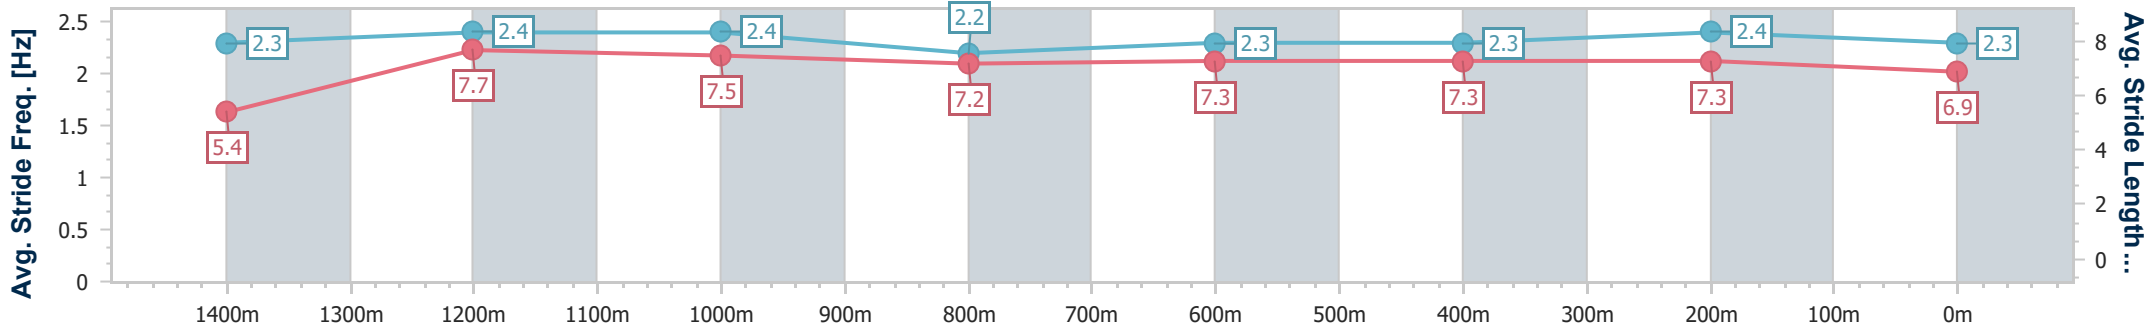

Eagle Farm QLD Professional

Race 6: NUTURF SPEAR CHIEF HANDICAP - 1500m

03 June 2023 - 14:38

Track Rating: Good 4, Weather: Fine, Rail Position: +2m Entire Course

BRISBANE RACING CLUB

Section	Overall	1400m	1200m	1000m	800m	600m	400m	200m
Section Times	1:30.38 [5] (0:08.03)	1:22.35 [2] (0:10.65)	1:11.70 [1] (0:11.23)	1:00.47 [1] (0:12.45)	0:48.02 [1] (0:11.77)	0:36.25 [1] (0:11.77)	0:24.48 [2] (0:11.68)	0:12.80 [2] (0:12.80)
Average Speed [km/h]	46.0	68.0	64.1	58.5	61.5	61.1	61.6	56.3
Top Speed [km/h]	63.2	69.3	67.0	60.8	63.6	62.7	63.0	59.4
Avg. Dist. to Rail [m]	20.4	7.6	3.8	2.2	0.9	0.3	0.4	1.4
Avg. Stride Freq. [Hz]	2.3	2.4	2.4	2.2	2.3	2.3	2.4	2.3
Avg. Stride Length [m]	5.4	7.7	7.5	7.2	7.3	7.3	7.3	6.9