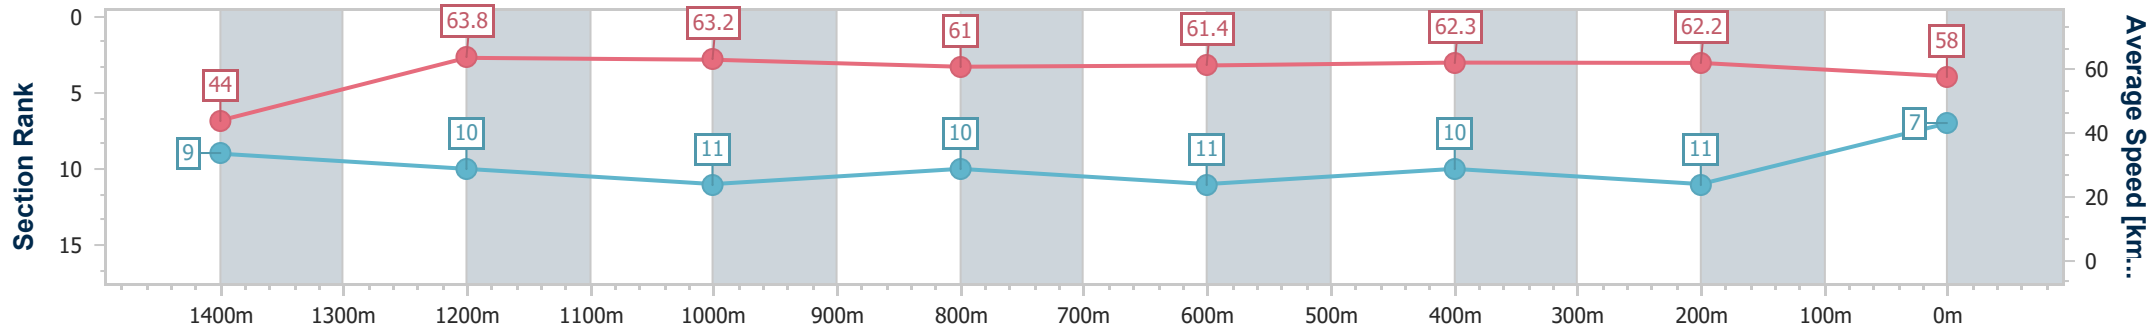

### Eagle Farm QLD Professional

Race 6: NUTURF SPEAR CHIEF HANDICAP - 1500m

03 June 2023 - 14:38

Track Rating: Good 4, Weather: Fine, Rail Position: +2m Entire Course

BRISBANE RACING CLUB

Section	Overall	1400m	1200m	1000m	800m	600m	400m	200m
Section Times	1:30.58 [7] (0:08.36)	1:22.22 [9] (0:11.32)	1:10.90 [10] (0:11.41)	0:59.49 [11] (0:12.02)	0:47.47 [10] (0:11.85)	0:35.62 [11] (0:11.62)	0:24.00 [10] (0:11.59)	0:12.41 [11] (0:12.41)
Average Speed [km/h]	44.0	63.8	63.2	61.0	61.4	62.3	62.2	58.0
Top Speed [km/h]	61.6	65.2	64.5	61.6	62.2	62.9	63.0	62.6
Avg. Dist. to Rail [m]	16.8	3.6	3.4	3.5	2.4	1.3	1.4	3.4
Avg. Stride Freq. [Hz]	2.1	2.4	2.3	2.3	2.3	2.3	2.3	2.3
Avg. Stride Length [m]	5.8	7.5	7.6	7.4	7.4	7.4	7.4	7.1