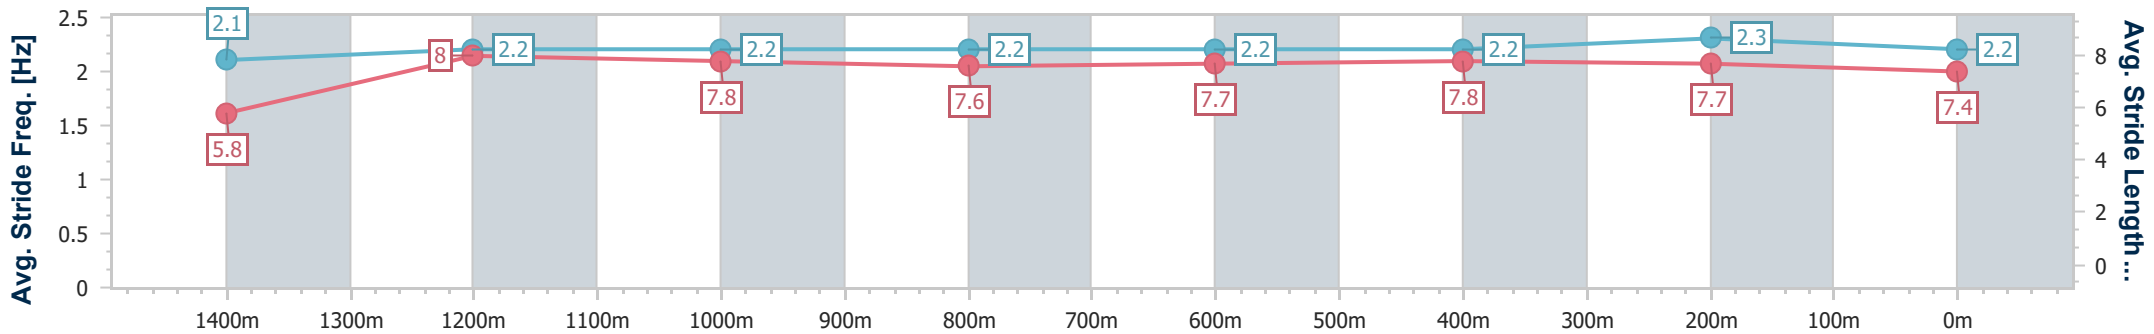

### Eagle Farm QLD Professional

Race 6: NUTURF SPEAR CHIEF HANDICAP - 1500m

03 June 2023 - 14:38

Track Rating: Good 4, Weather: Fine, Rail Position: +2m Entire Course

BRISBANE RACING CLUB

Section	Overall	1400m	1200m	1000m	800m	600m	400m	200m
Section Times	1:30.21 [3] (0:08.14)	1:22.07 [3] (0:11.18)	1:10.89 [5] (0:11.40)	0:59.49 [5] (0:12.11)	0:47.38 [6] (0:11.90)	0:35.48 [6] (0:11.71)	0:23.77 [4] (0:11.35)	0:12.42 [1] (0:12.42)
Average Speed [km/h]	45.1	64.7	63.3	60.8	61.5	62.1	63.5	57.9
Top Speed [km/h]	62.9	65.6	65.0	61.3	62.2	63.9	64.6	61.9
Avg. Dist. to Rail [m]	15.9	5.9	5.2	4.4	3.4	2.1	3.0	2.9
Avg. Stride Freq. [Hz]	2.1	2.2	2.2	2.2	2.2	2.2	2.3	2.2
Avg. Stride Length [m]	5.8	8.0	7.8	7.6	7.7	7.8	7.7	7.4

- [ ] Ranking at each section and finish
- .-.- No data available at this section
- NA No data available

Horse/Jockey Name	Skyman
Final Rank	4
Fastest Section Time (Section)	0:08.36 (Overall)
Top Speed [km/h] (Section)	64.6 (1400m)
Race State	Finished