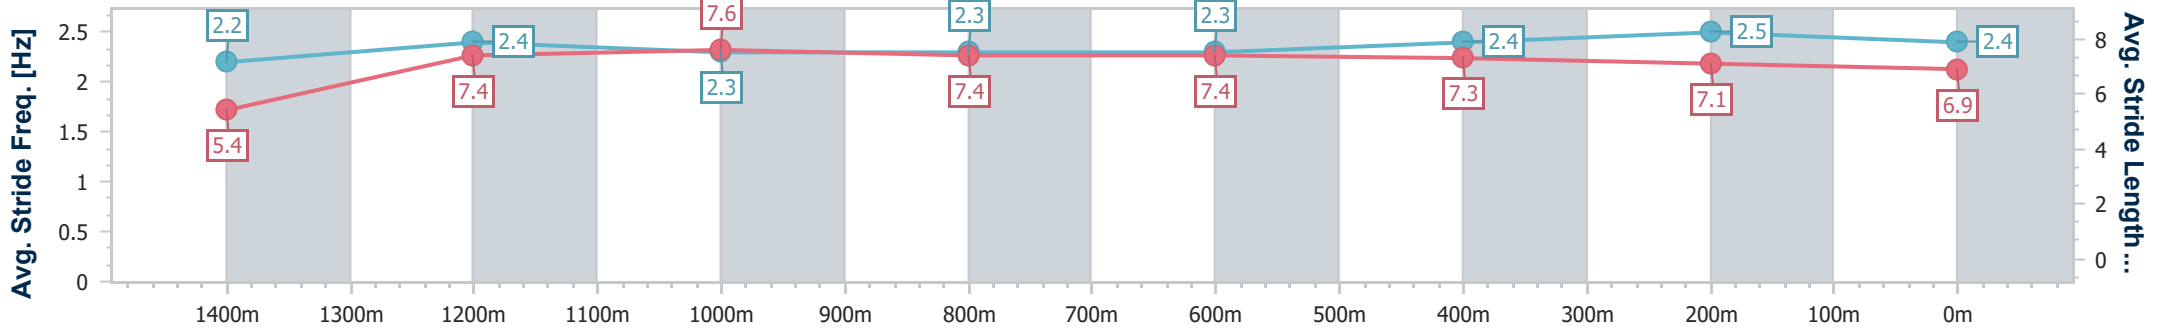

### Eagle Farm QLD Professional

Race 6: NUTURF SPEAR CHIEF HANDICAP - 1500m

03 June 2023 - 14:38

Track Rating: Good 4, Weather: Fine, Rail Position: +2m Entire Course

BRISBANE RACING CLUB

Section	Overall	1400m	1200m	1000m	800m	600m	400m	200m
Section Times	1:30.12 [2] (0:08.37)	1:21.75 [10] (0:11.14)	1:10.61 [9] (0:11.30)	0:59.31 [8] (0:12.08)	0:47.23 [9] (0:11.91)	0:35.32 [9] (0:11.72)	0:23.60 [8] (0:11.35)	0:12.25 [7] (0:12.25)
Average Speed [km/h]	44.0	65.0	63.8	61.0	61.6	62.5	63.5	58.8
Top Speed [km/h]	61.2	66.3	65.6	62.0	62.6	63.7	64.7	62.0
Avg. Dist. to Rail [m]	19.4	6.2	4.5	4.5	4.2	3.8	5.2	3.6
Avg. Stride Freq. [Hz]	2.2	2.4	2.3	2.3	2.3	2.4	2.5	2.4
Avg. Stride Length [m]	5.4	7.4	7.6	7.4	7.4	7.3	7.1	6.9