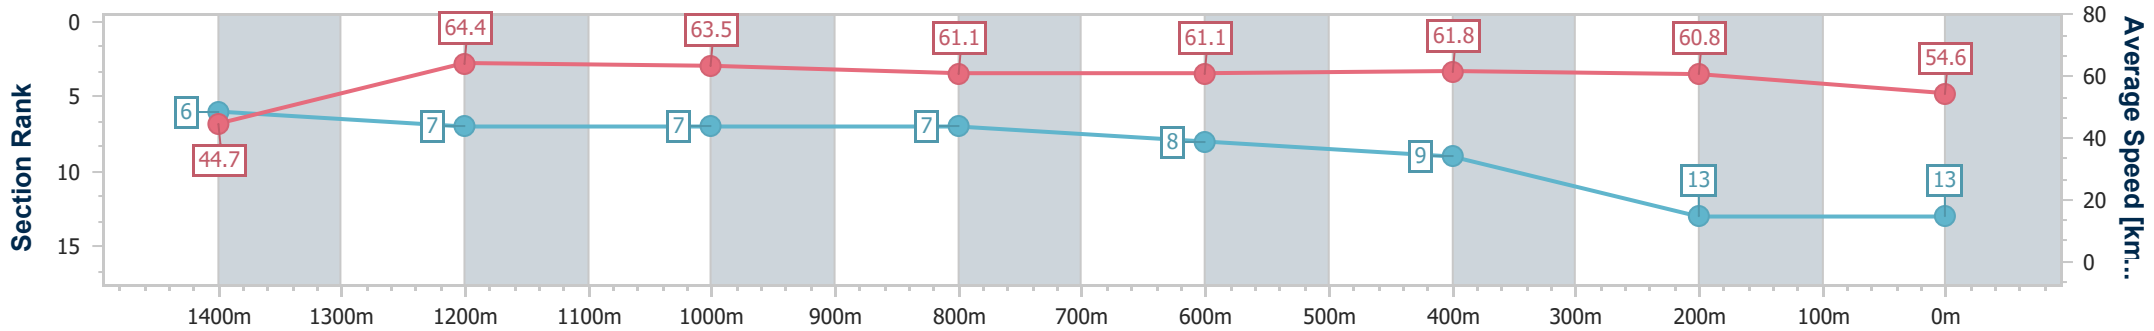

### Eagle Farm QLD Professional

Race 6: NUTURF SPEAR CHIEF HANDICAP - 1500m

03 June 2023 - 14:38

Track Rating: Good 4, Weather: Fine, Rail Position: +2m Entire Course

BRISBANE RACING CLUB

Section	Overall	1400m	1200m	1000m	800m	600m	400m	200m
Section Times	1:31.59 [13] (0:08.20)	1:23.39 [6] (0:11.20)	1:12.19 [7] (0:11.36)	1:00.83 [7] (0:11.99)	0:48.84 [7] (0:12.01)	0:36.83 [8] (0:11.79)	0:25.04 [9] (0:11.84)	0:13.20 [13] (0:13.20)
Average Speed [km/h]	44.7	64.4	63.5	61.1	61.1	61.8	60.8	54.6
Top Speed [km/h]	61.6	66.0	65.1	62.3	62.6	63.2	61.6	59.2
Avg. Dist. to Rail [m]	14.9	3.1	2.4	3.7	4.2	2.2	1.6	2.6
Avg. Stride Freq. [Hz]	2.1	2.3	2.3	2.3	2.3	2.3	2.3	2.2
Avg. Stride Length [m]	6.0	7.7	7.8	7.5	7.5	7.5	7.3	7.0

- [ ] Ranking at each section and finish
- .-.- No data available at this section
- NA No data available

Horse/Jockey Name	Tears Of Love
Final Rank	14
Fastest Section Time (Section)	0:08.13 (Overall)
Top Speed [km/h] (Section)	67.3 (1400m)
Race State	Finished