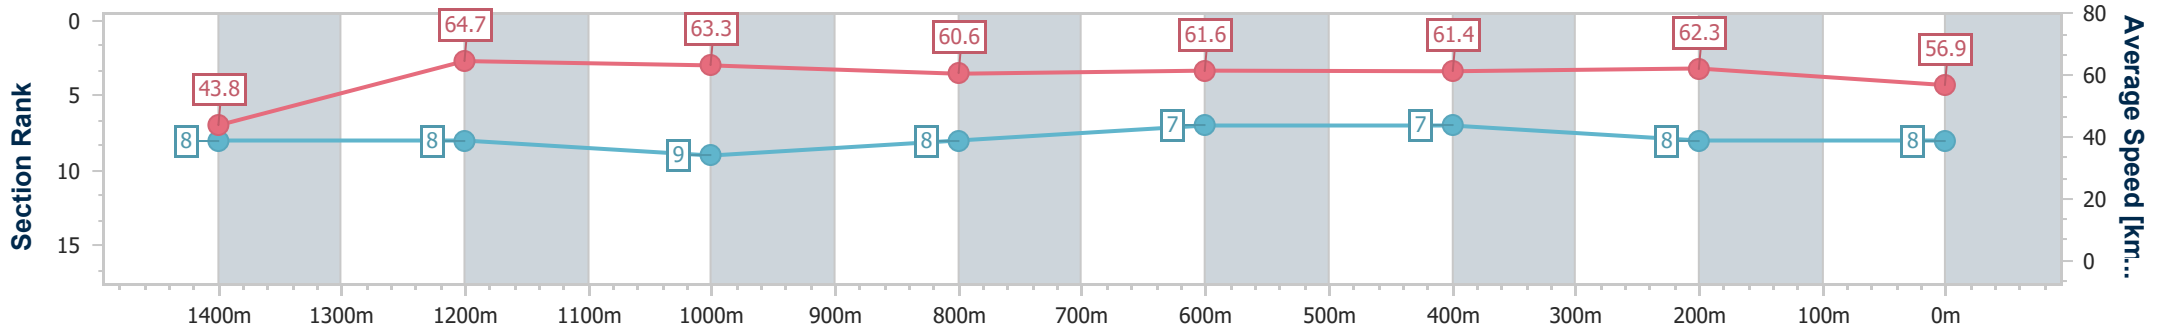

### Eagle Farm QLD Professional

Race 6: NUTURF SPEAR CHIEF HANDICAP - 1500m

03 June 2023 - 14:38

Track Rating: Good 4, Weather: Fine, Rail Position: +2m Entire Course

BRISBANE RACING CLUB

Section	Overall	1400m	1200m	1000m	800m	600m	400m	200m
Section Times	1:30.60 [8] (0:08.33)	1:22.27 [8] (0:11.16)	1:11.11 [8] (0:11.38)	0:59.73 [9] (0:12.00)	0:47.73 [8] (0:11.76)	0:35.97 [7] (0:11.75)	0:24.22 [7] (0:11.57)	0:12.65 [8] (0:12.65)
Average Speed [km/h]	43.8	64.7	63.3	60.6	61.6	61.4	62.3	56.9
Top Speed [km/h]	63.3	66.3	64.3	61.6	62.8	62.6	63.3	61.0
Avg. Dist. to Rail [m]	11.0	2.5	2.8	1.9	1.6	0.4	0.7	1.3
Avg. Stride Freq. [Hz]	2.2	2.4	2.3	2.2	2.3	2.3	2.4	2.2
Avg. Stride Length [m]	5.6	7.6	7.6	7.6	7.5	7.4	7.3	7.2

- [ ] Ranking at each section and finish
- .-.- No data available at this section
- NA No data available

Horse/Jockey Name	Drive A Deel
Final Rank	9
Fastest Section Time (Section)	0:08.20 (Overall)
Top Speed [km/h] (Section)	67.3 (1400m)
Race State	Finished