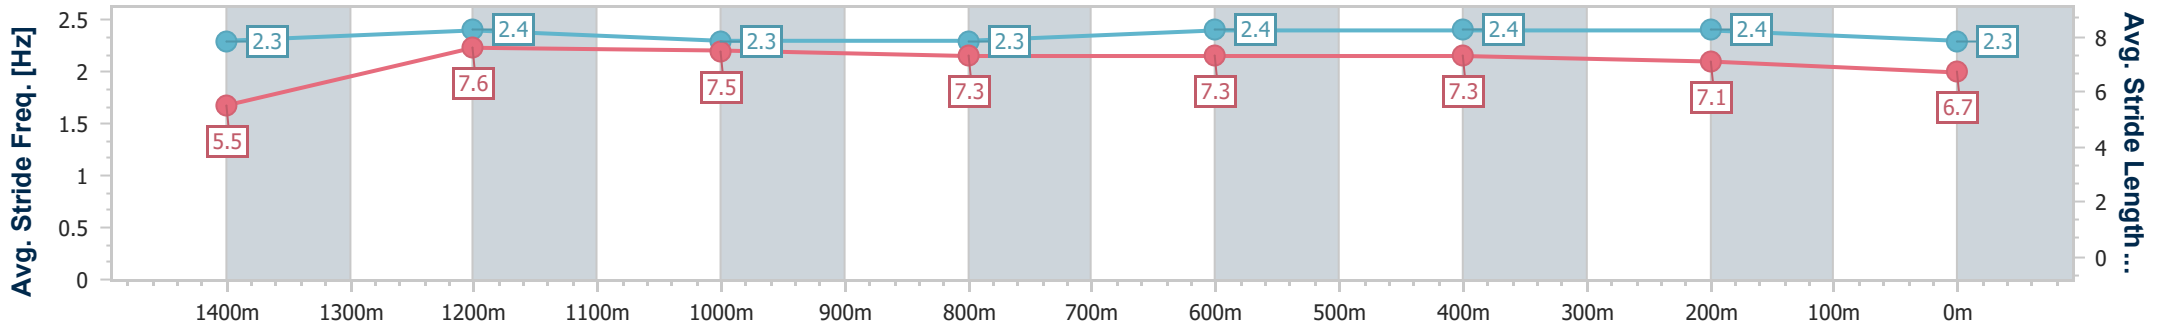

### Eagle Farm QLD Professional

Race 6: NUTURF SPEAR CHIEF HANDICAP - 1500m

03 June 2023 - 14:38

Track Rating: Good 4, Weather: Fine, Rail Position: +2m Entire Course

BRISBANE RACING CLUB

Section	Overall	1400m	1200m	1000m	800m	600m	400m	200m
Section Times	1:30.58 [6] (0:07.83)	1:22.75 [1] (0:10.92)	1:11.83 [2] (0:11.45)	1:00.38 [2] (0:12.30)	0:48.08 [2] (0:11.72)	0:36.36 [2] (0:11.74)	0:24.62 [1] (0:11.70)	0:12.92 [3] (0:12.92)
Average Speed [km/h]	46.5	66.3	62.9	59.3	62.1	61.7	61.5	55.7
Top Speed [km/h]	66.0	67.8	66.4	60.3	63.7	63.3	63.6	60.1
Avg. Dist. to Rail [m]	12.3	4.6	3.1	2.4	2.4	1.2	2.4	1.1
Avg. Stride Freq. [Hz]	2.3	2.4	2.3	2.3	2.4	2.4	2.4	2.3
Avg. Stride Length [m]	5.5	7.6	7.5	7.3	7.3	7.3	7.1	6.7