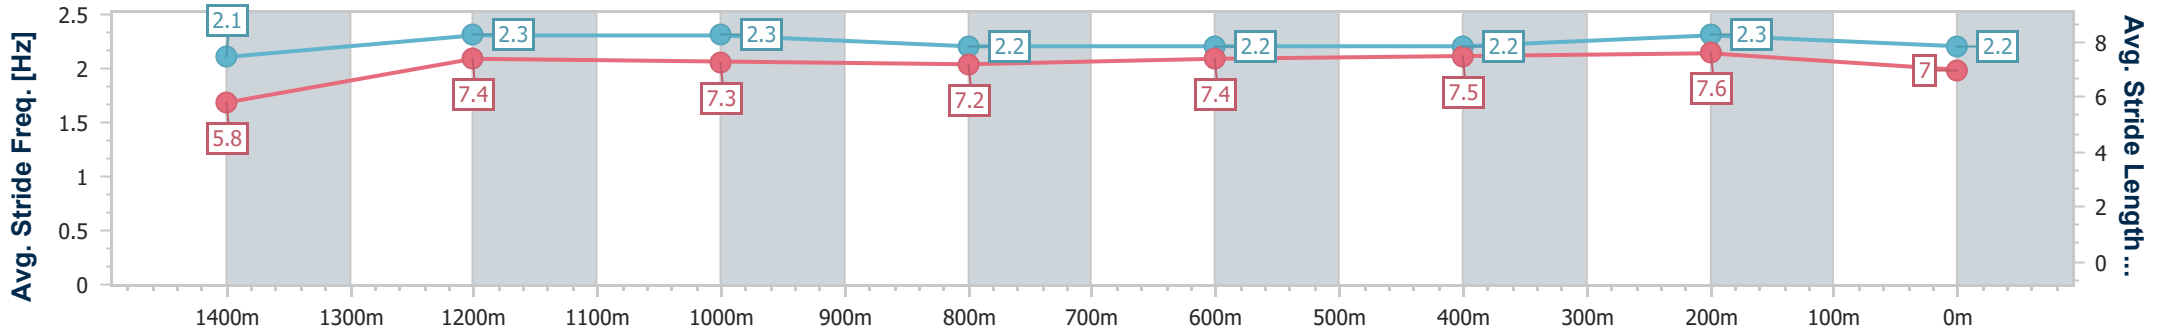

### Eagle Farm QLD Professional

Race 6: NUTURF SPEAR CHIEF HANDICAP - 1500m

03 June 2023 - 14:38

Track Rating: Good 4, Weather: Fine, Rail Position: +2m Entire Course

BRISBANE RACING CLUB

Section	Overall	1400m	1200m	1000m	800m	600m	400m	200m
Section Times	1:31.04 [11] (0:08.43)	1:22.61 [13] (0:11.35)	1:11.26 [11] (0:11.34)	0:59.92 [12] (0:12.05)	0:47.87 [11] (0:11.78)	0:36.09 [10] (0:11.69)	0:24.40 [12] (0:11.56)	0:12.84 [10] (0:12.84)
Average Speed [km/h]	43.3	63.5	63.6	60.3	61.5	61.7	62.2	56.1
Top Speed [km/h]	63.6	64.5	65.1	60.9	62.6	63.1	63.4	60.3
Avg. Dist. to Rail [m]	12.9	3.2	2.2	1.8	1.0	0.3	0.3	1.9
Avg. Stride Freq. [Hz]	2.1	2.3	2.3	2.2	2.2	2.2	2.3	2.2
Avg. Stride Length [m]	5.8	7.4	7.3	7.2	7.4	7.5	7.6	7.0

- [ ] Ranking at each section and finish
- .-.- No data available at this section
- NA No data available

Horse/Jockey Name	Alburq
Final Rank	12
Fastest Section Time (Section)	0:08.20 (Overall)
Top Speed [km/h] (Section)	67.3 (1400m)
Race State	Finished