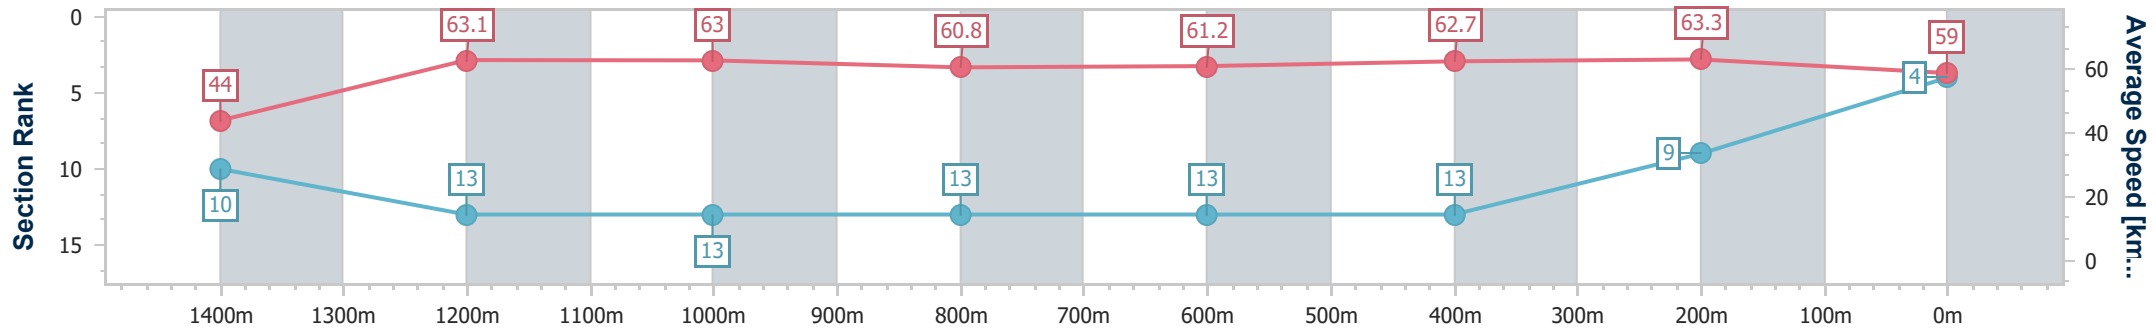

### Eagle Farm QLD Professional

Race 6: NUTURF SPEAR CHIEF HANDICAP - 1500m

03 June 2023 - 14:38

Track Rating: Good 4, Weather: Fine, Rail Position: +2m Entire Course

BRISBANE RACING CLUB

Section	Overall	1400m	1200m	1000m	800m	600m	400m	200m
Section Times	1:30.32 [4] (0:08.36)	1:21.96 [10] (0:11.48)	1:10.48 [13] (0:11.46)	0:59.02 [13] (0:12.03)	0:46.99 [13] (0:11.85)	0:35.14 [13] (0:11.55)	0:23.59 [13] (0:11.39)	0:12.20 [9] (0:12.20)
Average Speed [km/h]	44.0	63.1	63.0	60.8	61.2	62.7	63.3	59.0
Top Speed [km/h]	59.7	64.6	64.5	61.1	63.3	64.2	64.4	62.2
Avg. Dist. to Rail [m]	17.6	5.7	4.5	3.3	1.8	1.5	5.8	7.0
Avg. Stride Freq. [Hz]	2.3	2.4	2.3	2.3	2.3	2.4	2.4	2.3
Avg. Stride Length [m]	5.2	7.4	7.5	7.4	7.5	7.4	7.4	7.1