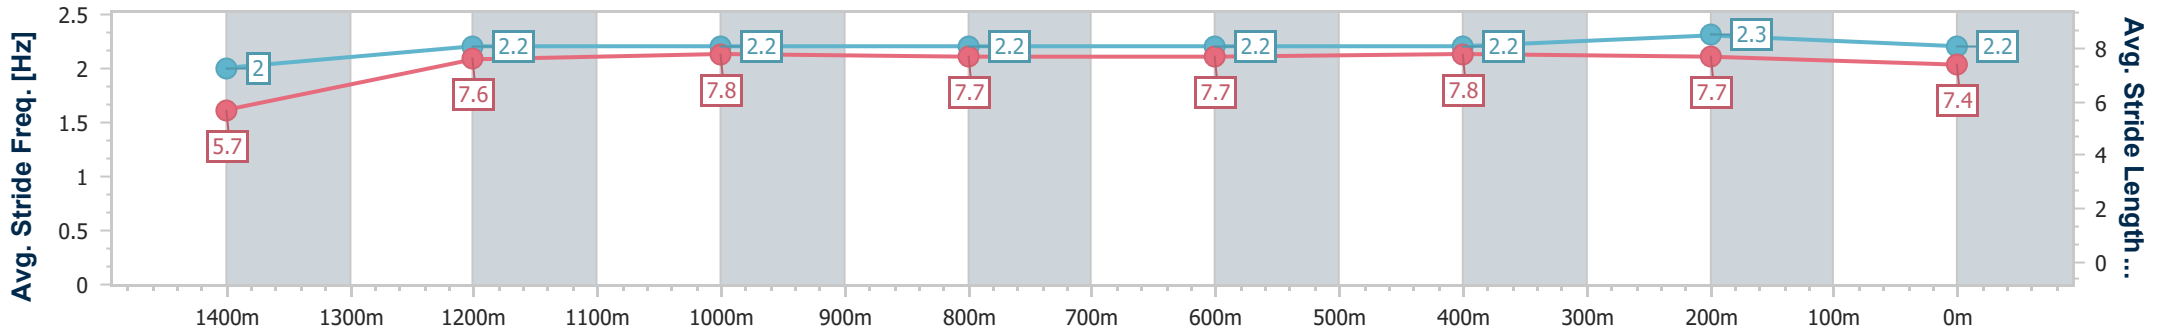

- [ ] Ranking at each section and finish
- .-.- No data available at this section
- NA No data available

Horse/Jockey Name	Linthorpe Lad
Final Rank	10
Fastest Section Time (Section)	0:08.62 (Overall)
Top Speed [km/h] (Section)	65.7 (1400m)
Race State	Finished

### Eagle Farm QLD Professional

Race 6: NUTURF SPEAR CHIEF HANDICAP - 1500m

03 June 2023 - 14:38

Track Rating: Good 4, Weather: Fine, Rail Position: +2m Entire Course

BRISBANE RACING CLUB

Section	Overall	1400m	1200m	1000m	800m	600m	400m	200m
Section Times	1:30.80 [10] (0:08.62)	1:22.18 [14] (0:11.30)	1:10.88 [14] (0:11.43)	0:59.45 [14] (0:12.10)	0:47.35 [14] (0:11.76)	0:35.59 [14] (0:11.57)	0:24.02 [14] (0:11.53)	0:12.49 [12] (0:12.49)
Average Speed [km/h]	43.0	64.1	63.1	60.3	61.3	62.3	62.4	57.6
Top Speed [km/h]	58.6	65.7	65.1	61.0	62.8	63.5	63.7	60.4
Avg. Dist. to Rail [m]	21.3	4.9	3.8	2.4	0.5	0.6	3.4	4.6
Avg. Stride Freq. [Hz]	2.0	2.2	2.2	2.2	2.2	2.2	2.3	2.2
Avg. Stride Length [m]	5.7	7.6	7.8	7.7	7.7	7.8	7.7	7.4