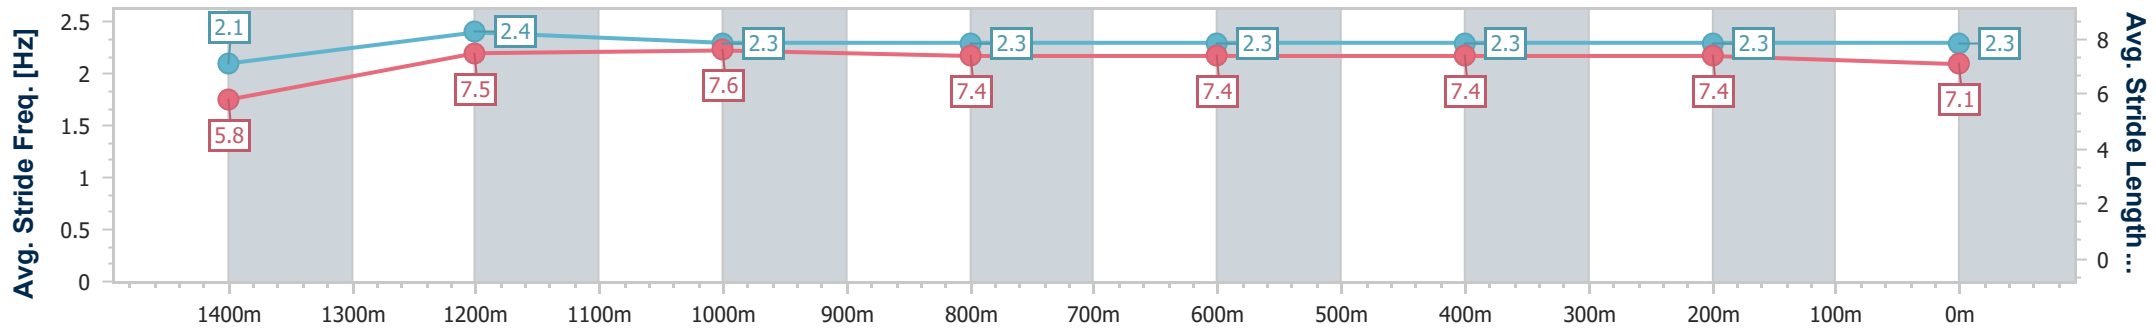

### Eagle Farm QLD Professional

Race 6: NUTURF SPEAR CHIEF HANDICAP - 1500m

03 June 2023 - 14:38

Track Rating: Good 4, Weather: Fine, Rail Position: +2m Entire Course

BRISBANE RACING CLUB

Section	Overall	1400m	1200m	1000m	800m	600m	400m	200m
Section Times	1:30.58 [7] (0:08.36)	1:22.22 [9] (0:11.32)	1:10.90 [10] (0:11.41)	0:59.49 [11] (0:12.02)	0:47.47 [10] (0:11.85)	0:35.62 [11] (0:11.62)	0:24.00 [10] (0:11.59)	0:12.41 [11] (0:12.41)
Average Speed [km/h]	44.0	63.8	63.2	61.0	61.4	62.3	62.2	58.0
Top Speed [km/h]	61.6	65.2	64.5	61.6	62.2	62.9	63.0	62.6
Avg. Dist. to Rail [m]	16.8	3.6	3.4	3.5	2.4	1.3	1.4	3.4
Avg. Stride Freq. [Hz]	2.1	2.4	2.3	2.3	2.3	2.3	2.3	2.3
Avg. Stride Length [m]	5.8	7.5	7.6	7.4	7.4	7.4	7.4	7.1