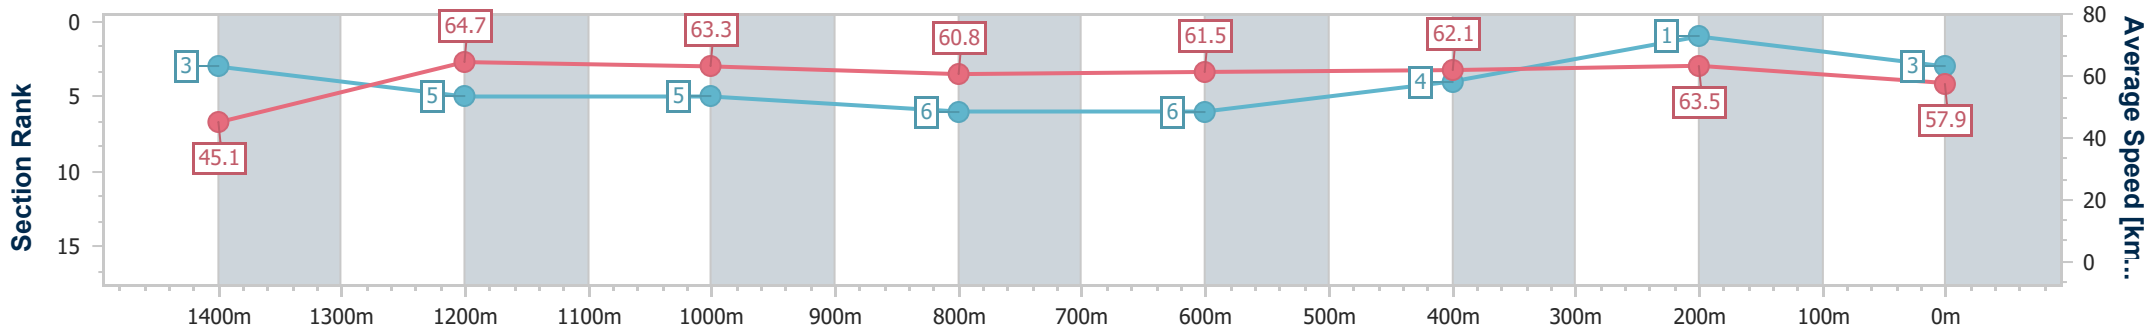

### Eagle Farm QLD Professional

Race 6: NUTURF SPEAR CHIEF HANDICAP - 1500m

03 June 2023 - 14:38

Track Rating: Good 4, Weather: Fine, Rail Position: +2m Entire Course

BRISBANE RACING CLUB

Section	Overall	1400m	1200m	1000m	800m	600m	400m	200m
Section Times	1:30.21 [3] (0:08.14)	1:22.07 [3] (0:11.18)	1:10.89 [5] (0:11.40)	0:59.49 [5] (0:12.11)	0:47.38 [6] (0:11.90)	0:35.48 [6] (0:11.71)	0:23.77 [4] (0:11.35)	0:12.42 [1] (0:12.42)
Average Speed [km/h]	45.1	64.7	63.3	60.8	61.5	62.1	63.5	57.9
Top Speed [km/h]	62.9	65.6	65.0	61.3	62.2	63.9	64.6	61.9
Avg. Dist. to Rail [m]	15.9	5.9	5.2	4.4	3.4	2.1	3.0	2.9
Avg. Stride Freq. [Hz]	2.1	2.2	2.2	2.2	2.2	2.2	2.3	2.2
Avg. Stride Length [m]	5.8	8.0	7.8	7.6	7.7	7.8	7.7	7.4