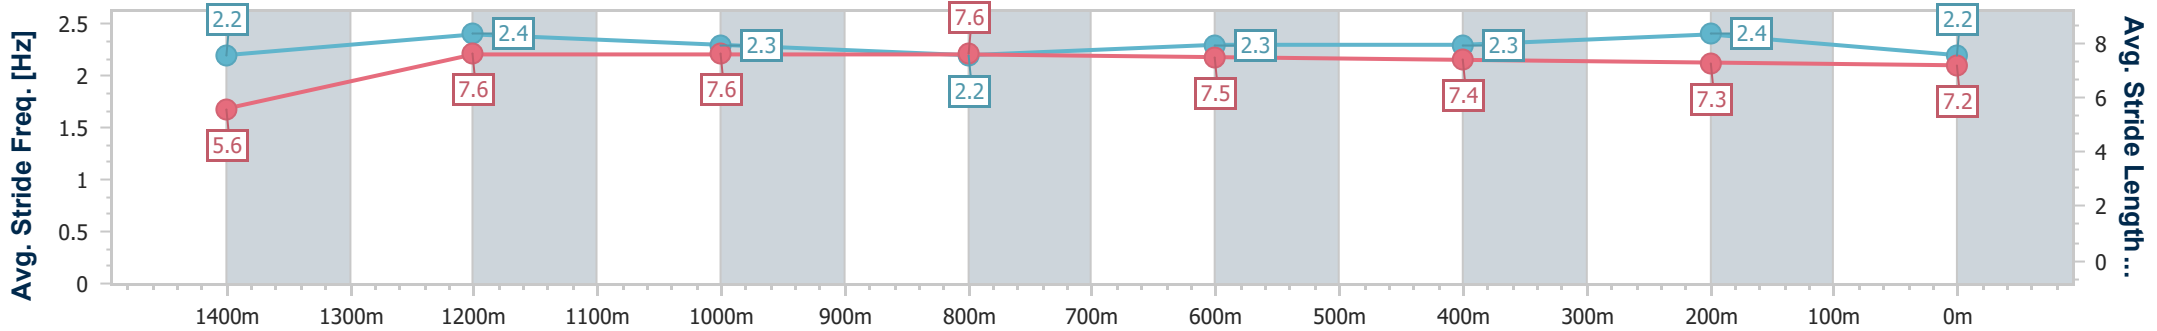

### Eagle Farm QLD Professional

Race 6: NUTURF SPEAR CHIEF HANDICAP - 1500m

03 June 2023 - 14:38

Track Rating: Good 4, Weather: Fine, Rail Position: +2m Entire Course

BRISBANE RACING CLUB

Section	Overall	1400m	1200m	1000m	800m	600m	400m	200m
Section Times	1:30.60 [8] (0:08.33)	1:22.27 [8] (0:11.16)	1:11.11 [8] (0:11.38)	0:59.73 [9] (0:12.00)	0:47.73 [8] (0:11.76)	0:35.97 [7] (0:11.75)	0:24.22 [7] (0:11.57)	0:12.65 [8] (0:12.65)
Average Speed [km/h]	43.8	64.7	63.3	60.6	61.6	61.4	62.3	56.9
Top Speed [km/h]	63.3	66.3	64.3	61.6	62.8	62.6	63.3	61.0
Avg. Dist. to Rail [m]	11.0	2.5	2.8	1.9	1.6	0.4	0.7	1.3
Avg. Stride Freq. [Hz]	2.2	2.4	2.3	2.2	2.3	2.3	2.4	2.2
Avg. Stride Length [m]	5.6	7.6	7.6	7.6	7.5	7.4	7.3	7.2

- [ ] Ranking at each section and finish
- .-.- No data available at this section
- NA No data available

Horse/Jockey Name	Drive A Deel
Final Rank	9
Fastest Section Time (Section)	0:08.20 (Overall)
Top Speed [km/h] (Section)	67.3 (1400m)
Race State	Finished