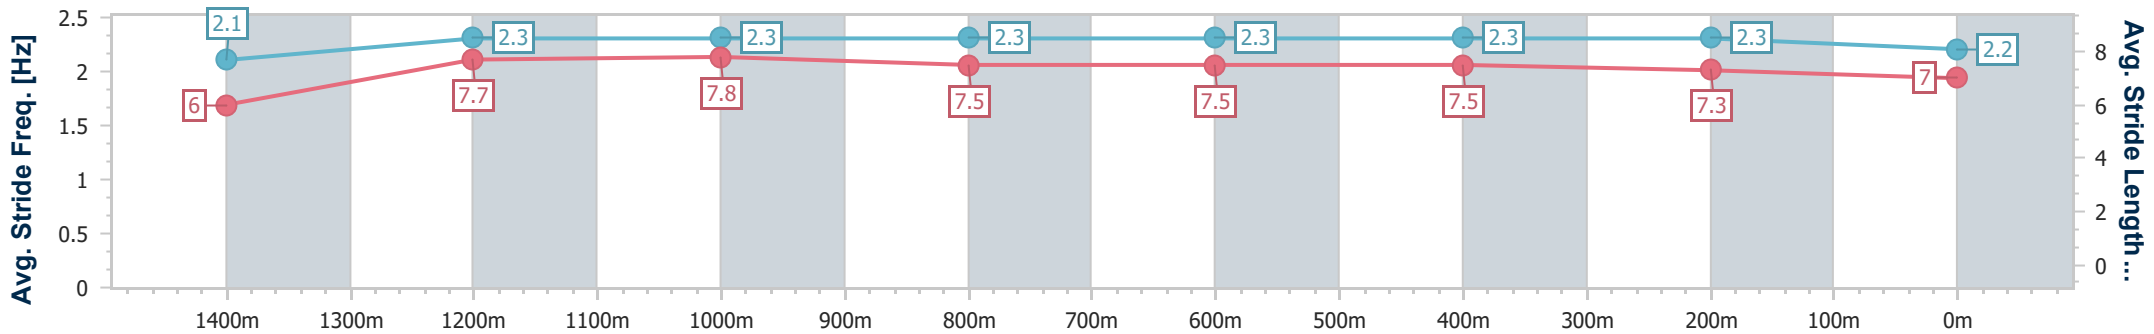

### Eagle Farm QLD Professional

Race 6: NUTURF SPEAR CHIEF HANDICAP - 1500m

03 June 2023 - 14:38

Track Rating: Good 4, Weather: Fine, Rail Position: +2m Entire Course

BRISBANE RACING CLUB

Section	Overall	1400m	1200m	1000m	800m	600m	400m	200m
Section Times	1:31.59 [13] (0:08.20)	1:23.39 [6] (0:11.20)	1:12.19 [7] (0:11.36)	1:00.83 [7] (0:11.99)	0:48.84 [7] (0:12.01)	0:36.83 [8] (0:11.79)	0:25.04 [9] (0:11.84)	0:13.20 [13] (0:13.20)
Average Speed [km/h]	44.7	64.4	63.5	61.1	61.1	61.8	60.8	54.6
Top Speed [km/h]	61.6	66.0	65.1	62.3	62.6	63.2	61.6	59.2
Avg. Dist. to Rail [m]	14.9	3.1	2.4	3.7	4.2	2.2	1.6	2.6
Avg. Stride Freq. [Hz]	2.1	2.3	2.3	2.3	2.3	2.3	2.3	2.2
Avg. Stride Length [m]	6.0	7.7	7.8	7.5	7.5	7.5	7.3	7.0

- [ ] Ranking at each section and finish
- .-.- No data available at this section
- NA No data available

Horse/Jockey Name	Tears Of Love
Final Rank	14
Fastest Section Time (Section)	0:08.13 (Overall)
Top Speed [km/h] (Section)	67.3 (1400m)
Race State	Finished