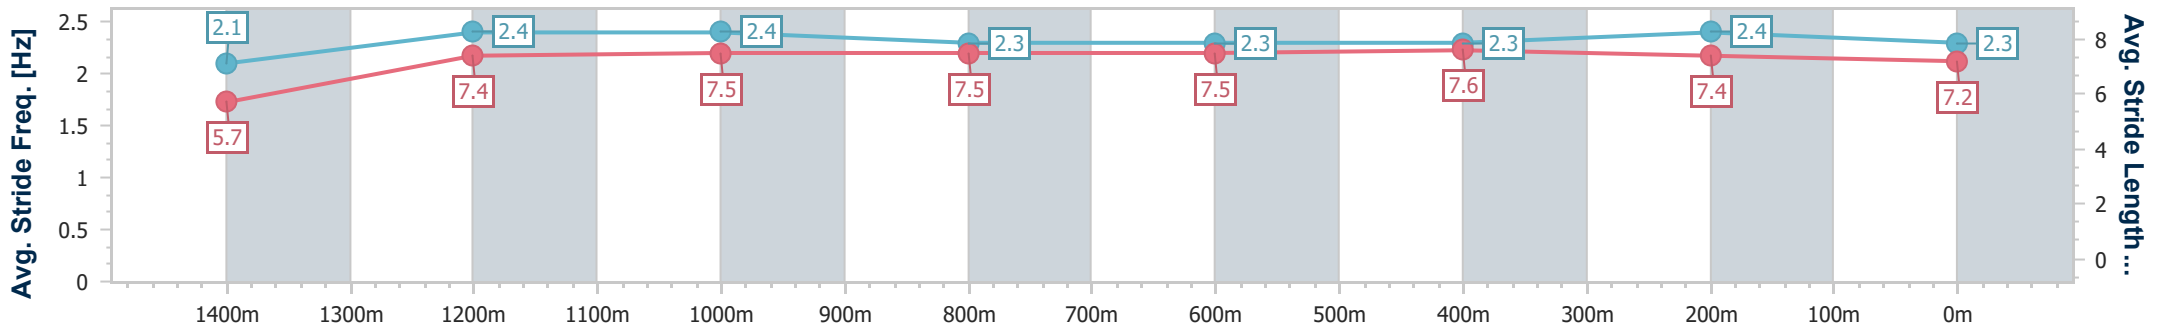

### Eagle Farm QLD Professional

Race 6: NUTURF SPEAR CHIEF HANDICAP - 1500m

03 June 2023 - 14:38

Track Rating: Good 4, Weather: Fine, Rail Position: +2m Entire Course

BRISBANE RACING CLUB

Section	Overall	1400m	1200m	1000m	800m	600m	400m	200m
Section Times	1:29.86 [1] (0:08.43)	1:21.43 [12] (0:11.43)	1:10.00 [12] (0:11.25)	0:58.75 [10] (0:12.08)	0:46.67 [12] (0:11.86)	0:34.81 [12] (0:11.59)	0:23.22 [11] (0:11.14)	0:12.08 [4] (0:12.08)
Average Speed [km/h]	43.8	63.3	64.3	60.9	61.5	62.8	64.7	59.7
Top Speed [km/h]	61.5	65.1	66.5	61.8	62.6	65.9	66.8	63.9
Avg. Dist. to Rail [m]	20.0	7.2	5.1	4.2	3.2	2.6	6.1	5.0
Avg. Stride Freq. [Hz]	2.1	2.4	2.4	2.3	2.3	2.3	2.4	2.3
Avg. Stride Length [m]	5.7	7.4	7.5	7.5	7.5	7.6	7.4	7.2