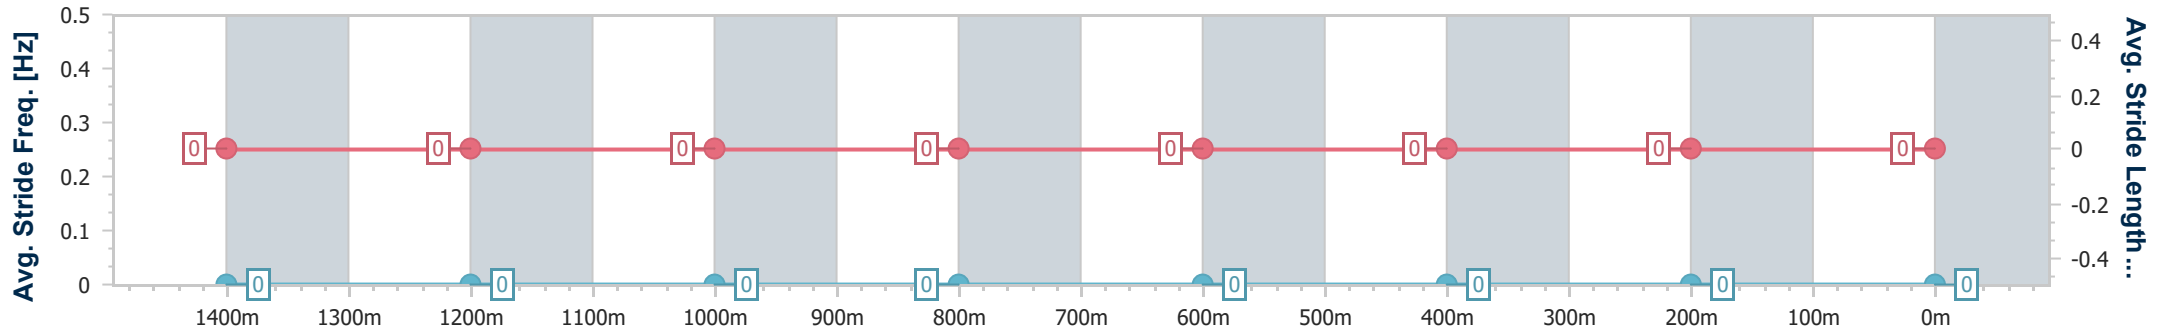

- [ ] Ranking at each section and finish
- .-.- No data available at this section
- NA No data available

Horse/Jockey Name	Tears Of Love
Final Rank	14
Fastest Section Time (Section)	0:08.13 (Overall)
Top Speed [km/h] (Section)	67.3 (1400m)
Race State	Finished

### Eagle Farm QLD Professional

Race 6: NUTURF SPEAR CHIEF HANDICAP - 1500m

03 June 2023 - 14:38

Track Rating: Good 4, Weather: Fine, Rail Position: +2m Entire Course

BRISBANE RACING CLUB

Section	Overall	1400m	1200m	1000m	800m	600m	400m	200m
Section Times	1:32.34 [14] (0:08.13)	1:24.21 [4] (0:10.99)	1:13.22 [4] (0:11.38)	1:01.84 [4] (0:12.09)	0:49.75 [4] (0:11.80)	0:37.95 [4] (0:11.93)	0:26.02 [6] (0:12.17)	0:13.85 [14] (0:13.85)
Average Speed [km/h]	44.9	65.7	63.4	61.1	62.4	61.2	59.1	52.0
Top Speed [km/h]	63.5	67.3	66.1	62.0	63.5	62.3	61.5	56.1
Avg. Dist. to Rail [m]	10.0	3.2	4.8	5.3	4.7	3.0	4.4	6.4
Avg. Stride Freq. [Hz]	--	--	--	--	--	--	--	--
Avg. Stride Length [m]	--	--	--	--	--	--	--	--

- [ ] Ranking at each section and finish
- No data available at this section
- NA No data available