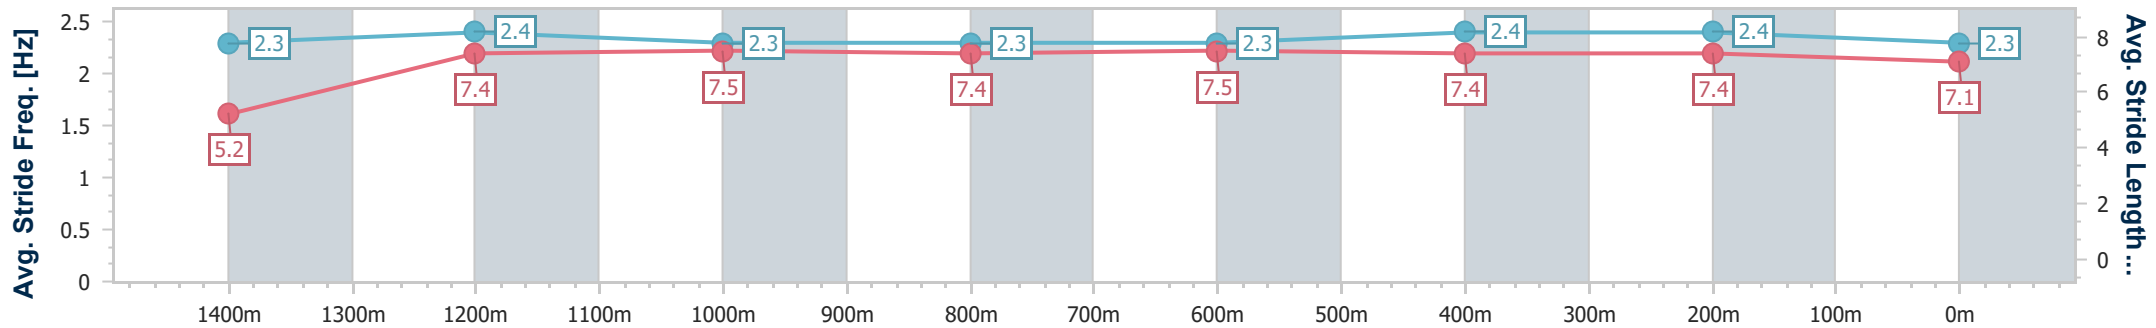

### Eagle Farm QLD Professional

Race 6: NUTURF SPEAR CHIEF HANDICAP - 1500m

03 June 2023 - 14:38

Track Rating: Good 4, Weather: Fine, Rail Position: +2m Entire Course

BRISBANE RACING CLUB

Section	Overall	1400m	1200m	1000m	800m	600m	400m	200m
Section Times	1:30.32 [4] (0:08.36)	1:21.96 [10] (0:11.48)	1:10.48 [13] (0:11.46)	0:59.02 [13] (0:12.03)	0:46.99 [13] (0:11.85)	0:35.14 [13] (0:11.55)	0:23.59 [13] (0:11.39)	0:12.20 [9] (0:12.20)
Average Speed [km/h]	44.0	63.1	63.0	60.8	61.2	62.7	63.3	59.0
Top Speed [km/h]	59.7	64.6	64.5	61.1	63.3	64.2	64.4	62.2
Avg. Dist. to Rail [m]	17.6	5.7	4.5	3.3	1.8	1.5	5.8	7.0
Avg. Stride Freq. [Hz]	2.3	2.4	2.3	2.3	2.3	2.4	2.4	2.3
Avg. Stride Length [m]	5.2	7.4	7.5	7.4	7.5	7.4	7.4	7.1