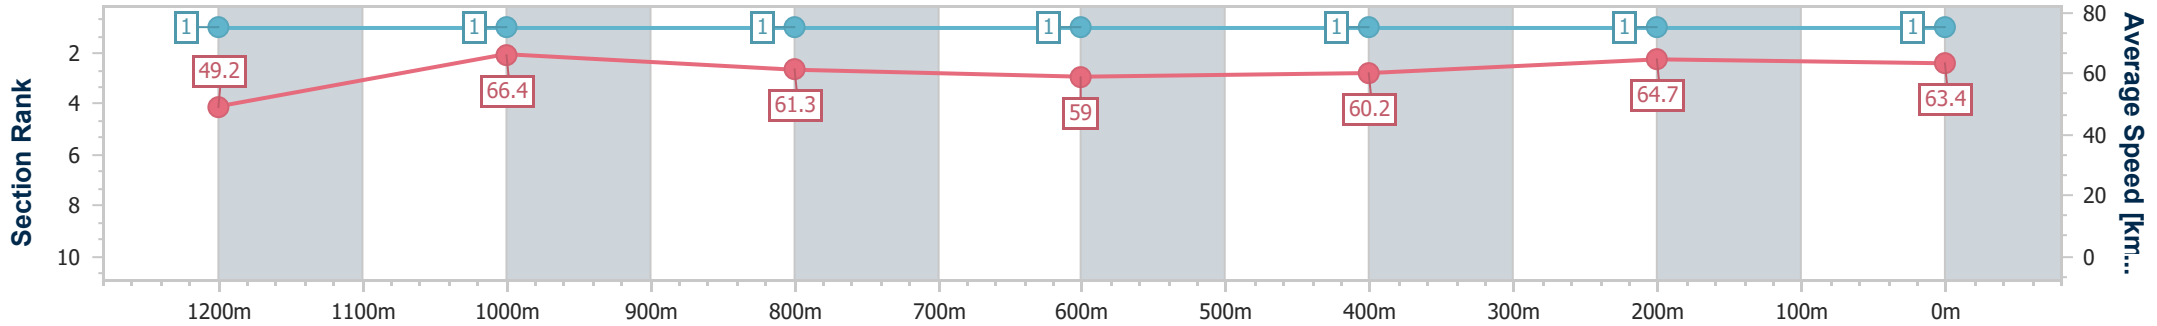

BRISBANE
RACING CLUB

Section	Overall	1200m	1000m	800m	600m	400m	200m
Section Times	1:20.24 [1] (0:10.94)	1:09.30 [1] (0:10.85)	0:58.45 [1] (0:11.82)	0:46.63 [1] (0:12.27)	0:34.36 [1] (0:11.92)	0:22.44 [1] (0:11.09)	0:11.35 [1] (0:11.35)
Average Speed [km/h]	49.2	66.4	61.3	59.0	60.2	64.7	63.4
Top Speed [km/h]	65.5	67.6	64.5	59.6	63.2	65.9	66.4
Avg. Dist. to Rail [m]	3.7	2.2	2.0	0.8	0.6	1.0	1.1
Avg. Stride Freq. [Hz]	2.3	2.4	2.3	2.2	2.2	2.4	2.4
Avg. Stride Length [m]	5.9	7.8	7.6	7.4	7.4	7.6	7.3