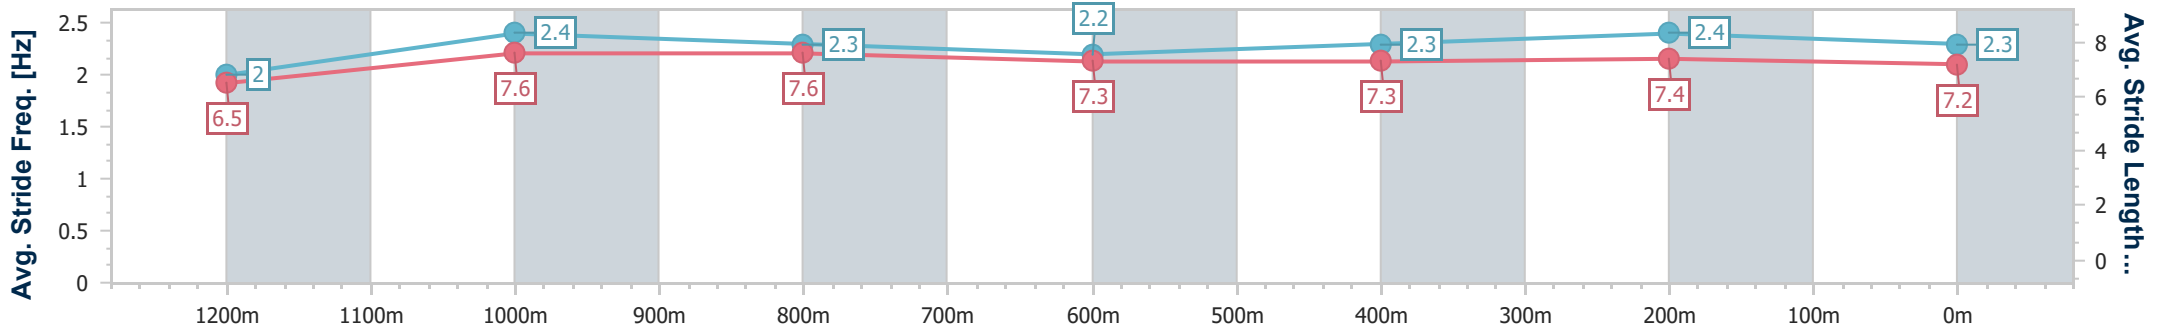

Horse/Jockey Name	Scottish Prince
Final Rank	7
Fastest Section Time (Section)	0:10.96 (1200m)
Top Speed [km/h] (Section)	66.6 (1200m)
Race State	Finished

Doomben QLD Professional
Race 8: THE STAR STRADBROKE SEASON QTIS Class 6 Plate
- 1350m
07 June 2023 - 16:05
Track Rating: Good 4, Weather: Fine, Rail Position: +10m Entire Course

BRISBANE
RACING CLUB

Section	Overall	1200m	1000m	800m	600m	400m	200m
Section Times	1:21.43 [7] (0:11.51)	1:09.92 [7] (0:10.96)	0:58.96 [7] (0:11.68)	0:47.28 [6] (0:12.26)	0:35.02 [6] (0:11.89)	0:23.13 [6] (0:11.18)	0:11.95 [6] (0:11.95)
Average Speed [km/h]	47.0	65.7	61.8	58.7	60.4	64.2	60.3
Top Speed [km/h]	64.3	66.6	64.8	60.7	62.2	65.5	63.5
Avg. Dist. to Rail [m]	3.9	1.4	1.2	0.3	0.7	1.1	0.6
Avg. Stride Freq. [Hz]	2.0	2.4	2.3	2.2	2.3	2.4	2.3
Avg. Stride Length [m]	6.5	7.6	7.6	7.3	7.3	7.4	7.2

- [ ] Ranking at each section and finish
- -.-.- No data available at this section
- NA No data available