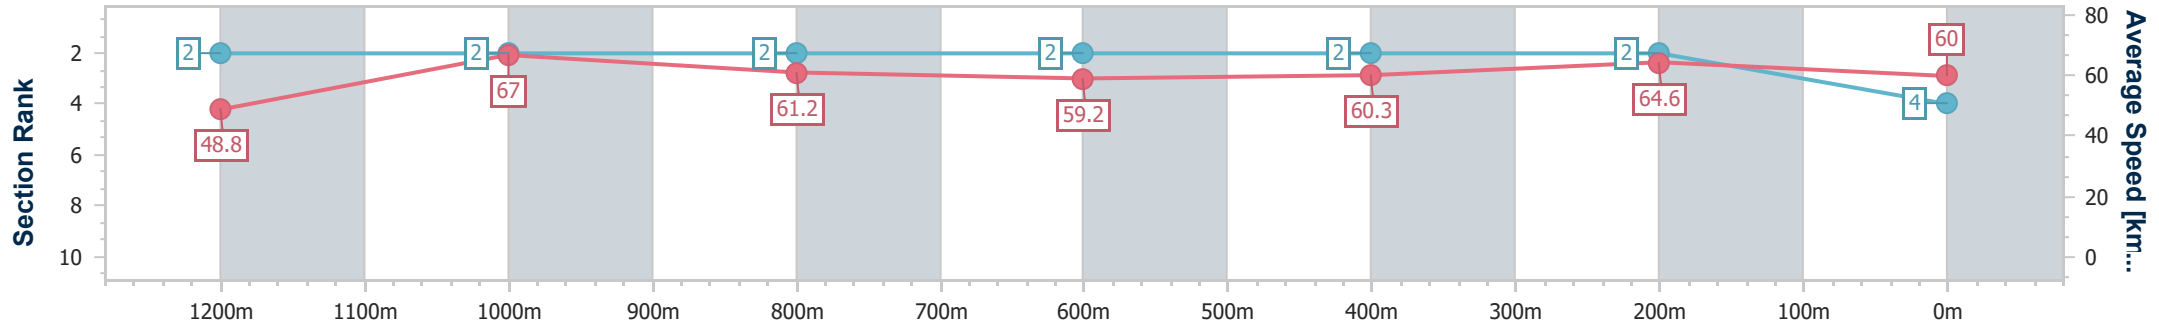

Horse/Jockey Name	Collay's Spirit
Final Rank	4
Fastest Section Time (Section)	0:10.76 (1200m)
Top Speed [km/h] (Section)	68.5 (1200m)
Race State	Finished

Doomben QLD Professional
Race 8: THE STAR STRADBROKE SEASON QTIS Class 6 Plate
- 1350m
07 June 2023 - 16:05
Track Rating: Good 4, Weather: Fine, Rail Position: +10m Entire Course

BRISBANE
RACING CLUB

Section	Overall	1200m	1000m	800m	600m	400m	200m
Section Times	1:20.99 [4] (0:11.07)	1:09.92 [2] (0:10.76)	0:59.16 [2] (0:11.84)	0:47.32 [2] (0:12.26)	0:35.06 [2] (0:11.96)	0:23.10 [2] (0:11.13)	0:11.97 [2] (0:11.97)
Average Speed [km/h]	48.8	67.0	61.2	59.2	60.3	64.6	60.0
Top Speed [km/h]	67.7	68.5	64.9	60.0	62.8	66.6	62.9
Avg. Dist. to Rail [m]	7.2	4.3	2.3	1.6	0.8	0.5	0.6
Avg. Stride Freq. [Hz]	2.3	2.5	2.3	2.3	2.3	2.4	2.4
Avg. Stride Length [m]	5.8	7.5	7.2	7.1	7.2	7.4	7.1

- [ ] Ranking at each section and finish
- -.-.- No data available at this section
- NA No data available