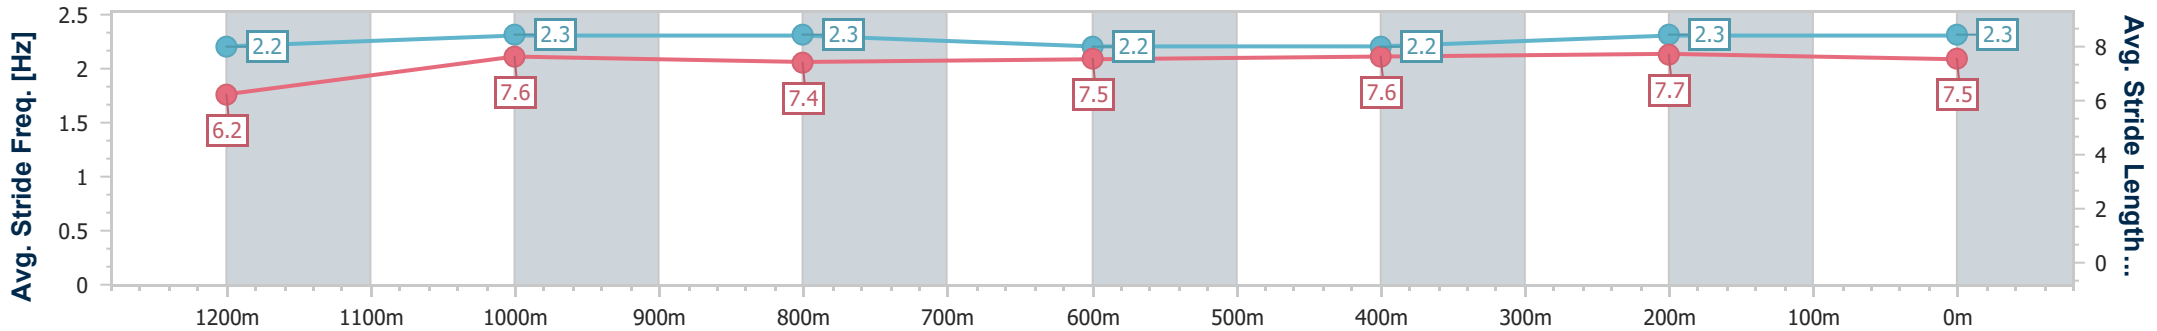

Horse/Jockey Name	Nod Of The Head
Final Rank	5
Fastest Section Time (Section)	0:11.11 (Overall)
Top Speed [km/h] (Section)	65.6 (400m)
Race State	Finished

Doomben QLD Professional
Race 8: THE STAR STRADBROKE SEASON QTIS Class 6 Plate
- 1350m
07 June 2023 - 16:05
Track Rating: Good 4, Weather: Fine, Rail Position: +10m Entire Course

BRISBANE
RACING CLUB

Section	Overall	1200m	1000m	800m	600m	400m	200m
Section Times	1:21.15 [5] (0:11.11)	1:10.04 [3] (0:11.18)	0:58.86 [6] (0:11.90)	0:46.96 [7] (0:12.22)	0:34.74 [5] (0:11.75)	0:22.99 [5] (0:11.23)	0:11.76 [5] (0:11.76)
Average Speed [km/h]	48.7	64.3	60.9	59.2	61.4	64.1	61.2
Top Speed [km/h]	64.8	65.4	64.1	61.3	63.3	65.6	63.4
Avg. Dist. to Rail [m]	6.4	3.4	2.2	1.0	0.2	1.8	1.6
Avg. Stride Freq. [Hz]	2.2	2.3	2.3	2.2	2.2	2.3	2.3
Avg. Stride Length [m]	6.2	7.6	7.4	7.5	7.6	7.7	7.5

- [ ] Ranking at each section and finish
- -.-.- No data available at this section
- NA No data available