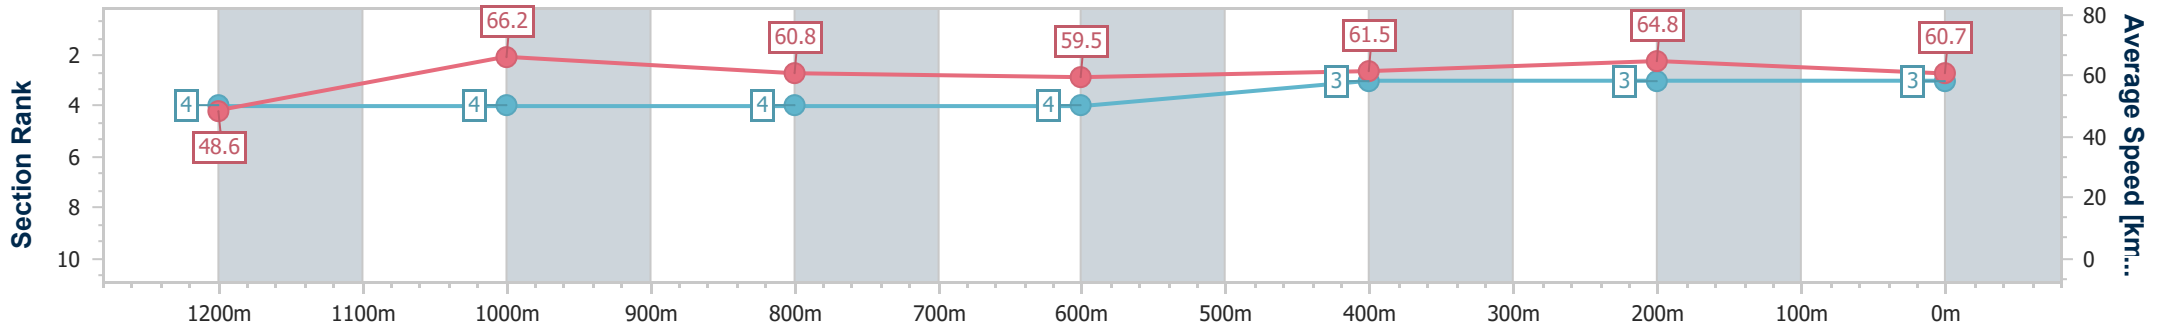

Horse/Jockey Name	Nishikori
Final Rank	3
Fastest Section Time (Section)	0:10.88 (1200m)
Top Speed [km/h] (Section)	68.0 (1200m)
Race State	Finished

Doomben QLD Professional
Race 8: THE STAR STRADBROKE SEASON QTIS Class 6 Plate
- 1350m
07 June 2023 - 16:05
Track Rating: Good 4, Weather: Fine, Rail Position: +10m Entire Course

BRISBANE
RACING CLUB

Section	Overall	1200m	1000m	800m	600m	400m	200m
Section Times	1:20.90 [3] (0:11.14)	1:09.76 [4] (0:10.88)	0:58.88 [4] (0:11.91)	0:46.97 [4] (0:12.21)	0:34.76 [4] (0:11.78)	0:22.98 [3] (0:11.13)	0:11.85 [3] (0:11.85)
Average Speed [km/h]	48.6	66.2	60.8	59.5	61.5	64.8	60.7
Top Speed [km/h]	66.6	68.0	64.3	60.4	63.9	66.0	63.4
Avg. Dist. to Rail [m]	5.3	3.0	2.4	1.8	1.1	1.2	1.4
Avg. Stride Freq. [Hz]	2.4	2.4	2.2	2.2	2.3	2.3	2.3
Avg. Stride Length [m]	5.6	7.8	7.5	7.3	7.4	7.7	7.5

- [ ] Ranking at each section and finish
- -.-.- No data available at this section
- NA No data available