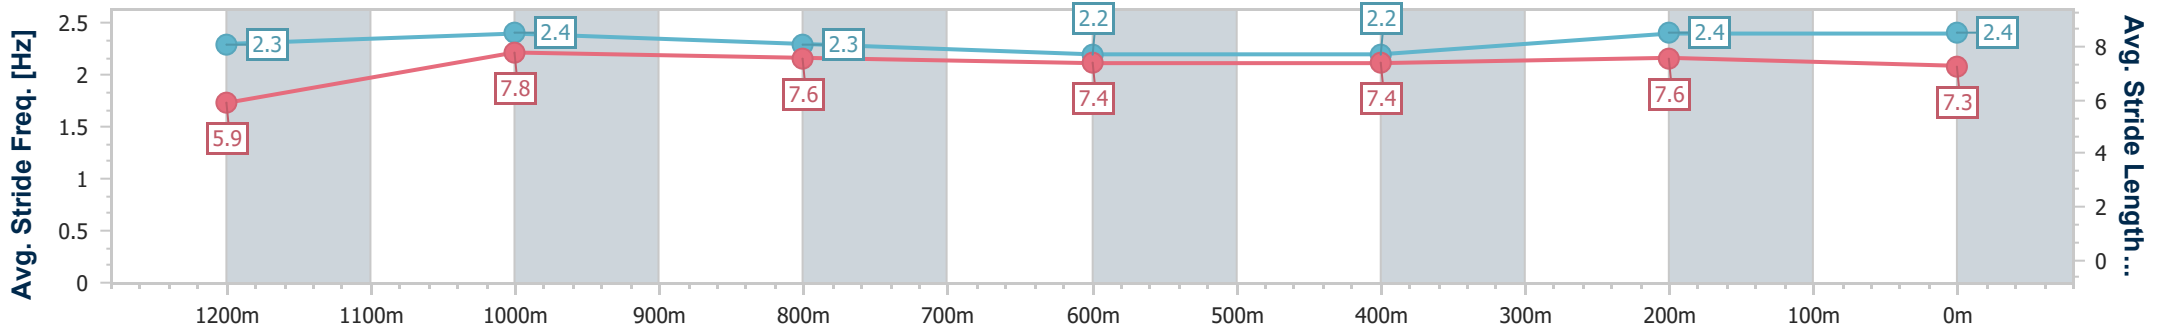

BRISBANE
RACING CLUB

Section	Overall	1200m	1000m	800m	600m	400m	200m
Section Times	1:20.24 [1] (0:10.94)	1:09.30 [1] (0:10.85)	0:58.45 [1] (0:11.82)	0:46.63 [1] (0:12.27)	0:34.36 [1] (0:11.92)	0:22.44 [1] (0:11.09)	0:11.35 [1] (0:11.35)
Average Speed [km/h]	49.2	66.4	61.3	59.0	60.2	64.7	63.4
Top Speed [km/h]	65.5	67.6	64.5	59.6	63.2	65.9	66.4
Avg. Dist. to Rail [m]	3.7	2.2	2.0	0.8	0.6	1.0	1.1
Avg. Stride Freq. [Hz]	2.3	2.4	2.3	2.2	2.2	2.4	2.4
Avg. Stride Length [m]	5.9	7.8	7.6	7.4	7.4	7.6	7.3