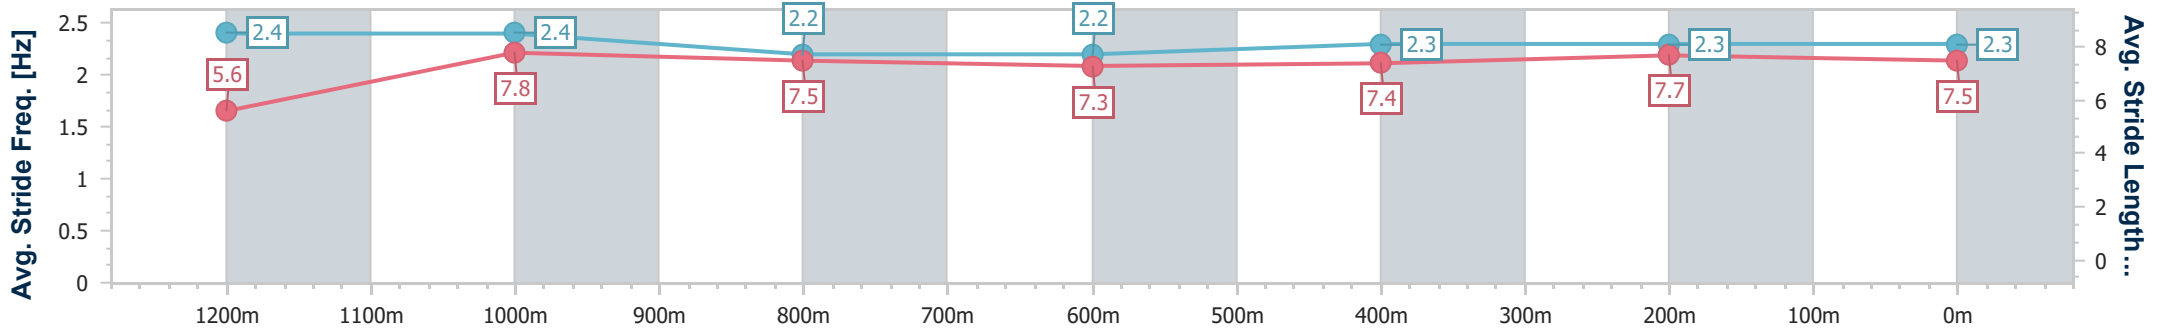

Horse/Jockey Name	Nishikori
Final Rank	3
Fastest Section Time (Section)	0:10.88 (1200m)
Top Speed [km/h] (Section)	68.0 (1200m)
Race State	Finished

Doomben QLD Professional
Race 8: THE STAR STRADBROKE SEASON QTIS Class 6 Plate
- 1350m
07 June 2023 - 16:05
Track Rating: Good 4, Weather: Fine, Rail Position: +10m Entire Course

BRISBANE
RACING CLUB

Section	Overall	1200m	1000m	800m	600m	400m	200m
Section Times	1:20.90 [3] (0:11.14)	1:09.76 [4] (0:10.88)	0:58.88 [4] (0:11.91)	0:46.97 [4] (0:12.21)	0:34.76 [4] (0:11.78)	0:22.98 [3] (0:11.13)	0:11.85 [3] (0:11.85)
Average Speed [km/h]	48.6	66.2	60.8	59.5	61.5	64.8	60.7
Top Speed [km/h]	66.6	68.0	64.3	60.4	63.9	66.0	63.4
Avg. Dist. to Rail [m]	5.3	3.0	2.4	1.8	1.1	1.2	1.4
Avg. Stride Freq. [Hz]	2.4	2.4	2.2	2.2	2.3	2.3	2.3
Avg. Stride Length [m]	5.6	7.8	7.5	7.3	7.4	7.7	7.5

- [ ] Ranking at each section and finish
- -.-.- No data available at this section
- NA No data available