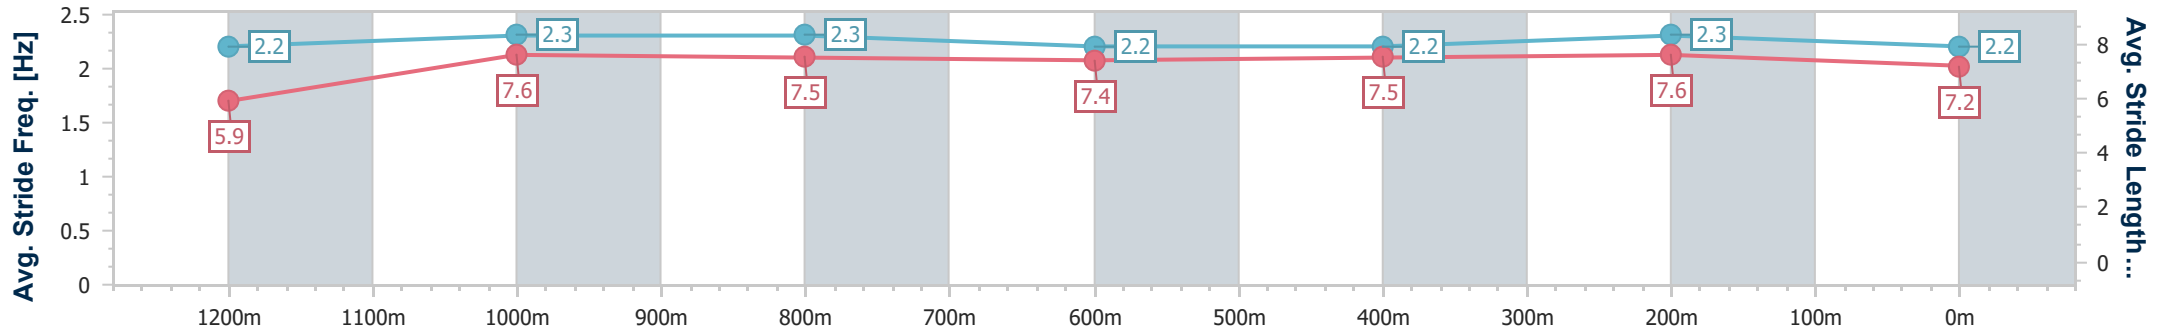

- [] Ranking at each section and finish
- .-.- No data available at this section
- NA No data available

Horse/Jockey Name	Ready Babe
Final Rank	8
Fastest Section Time (Section)	0:11.00 (1200m)
Top Speed [km/h] (Section)	67.0 (1200m)
Race State	Finished

Doomben QLD Professional
Race 8: THE STAR STRADBROKE SEASON QTIS Class 6 Plate
- 1350m

07 June 2023 - 16:05

Track Rating: Good 4, Weather: Fine, Rail Position: +10m Entire Course

BRISBANE RACING CLUB

Section	Overall	1200m	1000m	800m	600m	400m	200m
Section Times	1:22.29 [8] (0:11.19)	1:11.10 [6] (0:11.00)	1:00.10 [5] (0:11.92)	0:48.18 [5] (0:12.34)	0:35.84 [7] (0:11.91)	0:23.93 [7] (0:11.35)	0:12.58 [8] (0:12.58)
Average Speed [km/h]	48.2	65.4	61.1	58.9	60.6	63.5	57.2
Top Speed [km/h]	65.5	67.0	63.4	60.4	63.5	64.3	62.1
Avg. Dist. to Rail [m]	8.0	4.9	3.0	2.0	0.7	2.7	2.7
Avg. Stride Freq. [Hz]	2.2	2.3	2.3	2.2	2.2	2.3	2.2
Avg. Stride Length [m]	5.9	7.6	7.5	7.4	7.5	7.6	7.2

- [] Ranking at each section and finish
- .-.- No data available at this section
- NA No data available