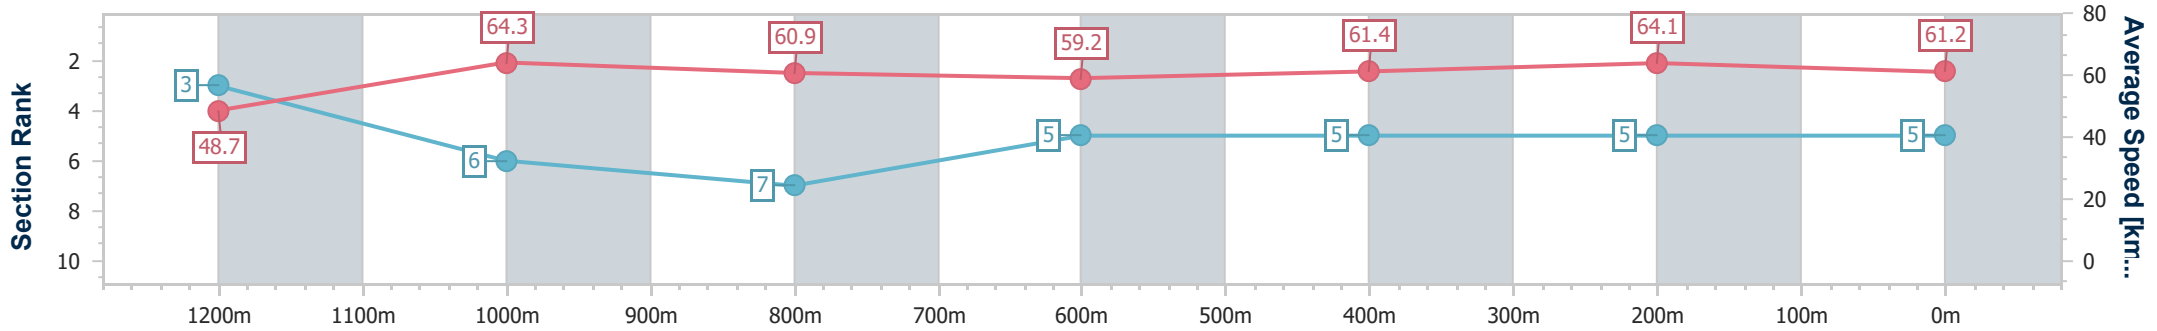

Horse/Jockey Name	Nod Of The Head
Final Rank	5
Fastest Section Time (Section)	0:11.11 (Overall)
Top Speed [km/h] (Section)	65.6 (400m)
Race State	Finished

Doomben QLD Professional
Race 8: THE STAR STRADBROKE SEASON QTIS Class 6 Plate
- 1350m
07 June 2023 - 16:05
Track Rating: Good 4, Weather: Fine, Rail Position: +10m Entire Course

BRISBANE
RACING CLUB

Section	Overall	1200m	1000m	800m	600m	400m	200m
Section Times	1:21.15 [5] (0:11.11)	1:10.04 [3] (0:11.18)	0:58.86 [6] (0:11.90)	0:46.96 [7] (0:12.22)	0:34.74 [5] (0:11.75)	0:22.99 [5] (0:11.23)	0:11.76 [5] (0:11.76)
Average Speed [km/h]	48.7	64.3	60.9	59.2	61.4	64.1	61.2
Top Speed [km/h]	64.8	65.4	64.1	61.3	63.3	65.6	63.4
Avg. Dist. to Rail [m]	6.4	3.4	2.2	1.0	0.2	1.8	1.6
Avg. Stride Freq. [Hz]	2.2	2.3	2.3	2.2	2.2	2.3	2.3
Avg. Stride Length [m]	6.2	7.6	7.4	7.5	7.6	7.7	7.5

- [ ] Ranking at each section and finish
- -.-.- No data available at this section
- NA No data available