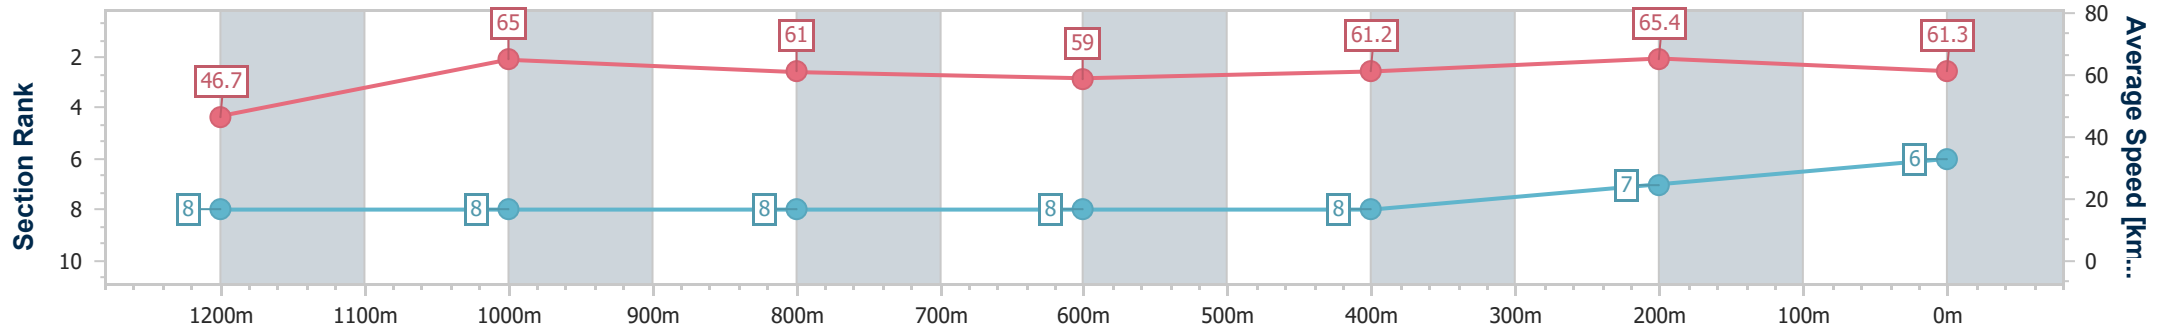

Horse/Jockey Name	Mubariz
Final Rank	6
Fastest Section Time (Section)	0:11.04 (400m)
Top Speed [km/h] (Section)	66.8 (1200m)
Race State	Finished

Doomben QLD Professional
Race 8: THE STAR STRADBROKE SEASON QTIS Class 6 Plate
- 1350m
07 June 2023 - 16:05
Track Rating: Good 4, Weather: Fine, Rail Position: +10m Entire Course

BRISBANE
RACING CLUB

Section	Overall	1200m	1000m	800m	600m	400m	200m
Section Times	1:21.24 [6] (0:11.57)	1:09.67 [8] (0:11.06)	0:58.61 [8] (0:11.86)	0:46.75 [8] (0:12.23)	0:34.52 [8] (0:11.74)	0:22.78 [8] (0:11.04)	0:11.74 [7] (0:11.74)
Average Speed [km/h]	46.7	65.0	61.0	59.0	61.2	65.4	61.3
Top Speed [km/h]	66.0	66.8	64.0	60.9	64.6	66.6	63.8
Avg. Dist. to Rail [m]	6.7	2.0	1.9	0.4	0.2	3.0	3.6
Avg. Stride Freq. [Hz]	2.1	2.3	2.2	2.2	2.2	2.3	2.3
Avg. Stride Length [m]	6.0	7.8	7.5	7.5	7.6	7.8	7.4

- [ ] Ranking at each section and finish
- -.-.- No data available at this section
- NA No data available