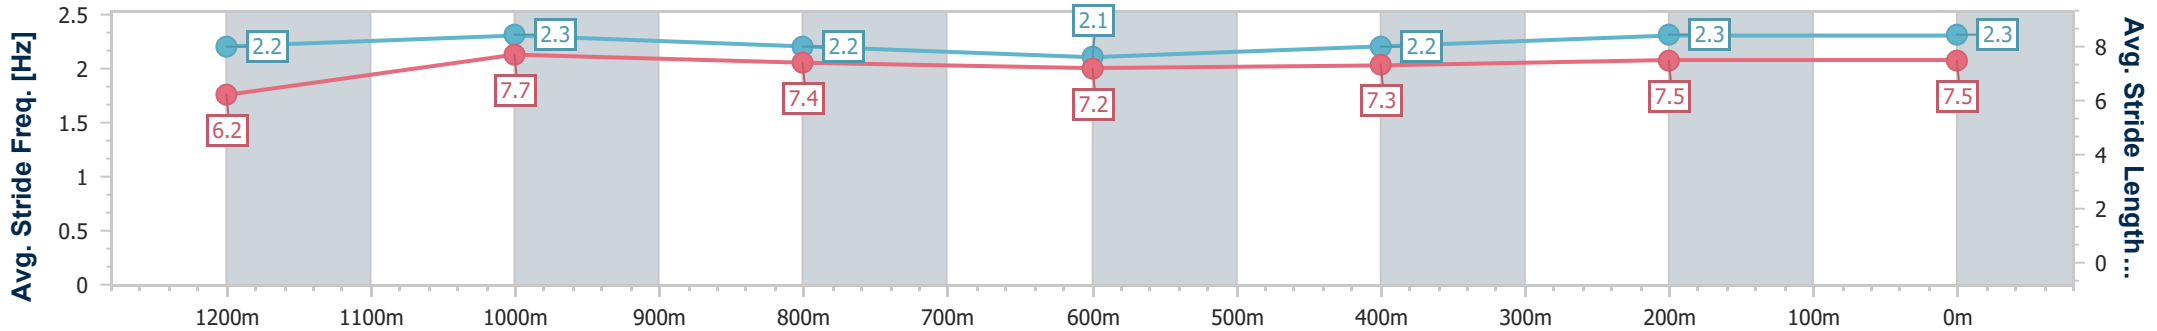

Doomben QLD Professional
Race 8: THE STAR STRADBROKE SEASON QTIS Class 6 Plate
 - 1350m

07 June 2023 - 16:05

Track Rating: Good 4, Weather: Fine, Rail Position: +10m Entire Course

BRISBANE
RACING CLUB

Section	Overall	1200m	1000m	800m	600m	400m	200m							
Section Times	1:20.47 [2] (0:11.15)	1:09.32 [5] (0:10.87)	0:58.45 [3] (0:11.82)	0:46.63 [3] (0:12.27)	0:34.36 [3] (0:11.90)	0:22.46 [4] (0:11.06)	0:11.40 [4] (0:11.40)							
Average Speed [km/h]	48.5	66.3	61.0	58.9	60.3	64.9	63.1							
Top Speed [km/h]	65.8	67.7	64.9	59.8	62.4	66.7	65.0							
Avg. Dist. to Rail [m]	2.7	1.4	1.0	0.4	0.6	0.8	0.5							
Avg. Stride Freq. [Hz]	2.2	2.3	2.2	2.1	2.2	2.3	2.3							
Avg. Stride Length [m]	6.2	7.7	7.4	7.2	7.3	7.5	7.5							