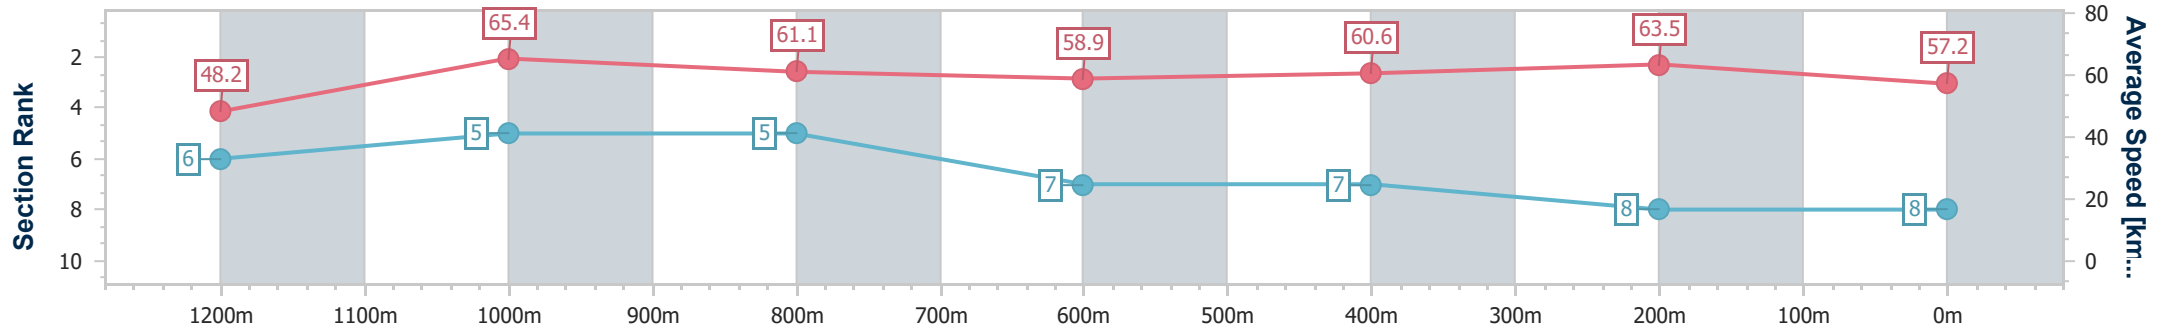

Doomben QLD Professional
Race 8: THE STAR STRADBROKE SEASON QTIS Class 6 Plate
- 1350m

07 June 2023 - 16:05

Track Rating: Good 4, Weather: Fine, Rail Position: +10m Entire Course

BRISBANE RACING CLUB

Section	Overall	1200m	1000m	800m	600m	400m	200m
Section Times	1:22.29 [8] (0:11.19)	1:11.10 [6] (0:11.00)	1:00.10 [5] (0:11.92)	0:48.18 [5] (0:12.34)	0:35.84 [7] (0:11.91)	0:23.93 [7] (0:11.35)	0:12.58 [8] (0:12.58)
Average Speed [km/h]	48.2	65.4	61.1	58.9	60.6	63.5	57.2
Top Speed [km/h]	65.5	67.0	63.4	60.4	63.5	64.3	62.1
Avg. Dist. to Rail [m]	8.0	4.9	3.0	2.0	0.7	2.7	2.7
Avg. Stride Freq. [Hz]	2.2	2.3	2.3	2.2	2.2	2.3	2.2
Avg. Stride Length [m]	5.9	7.6	7.5	7.4	7.5	7.6	7.2

- [] Ranking at each section and finish
- .-.- No data available at this section
- NA No data available