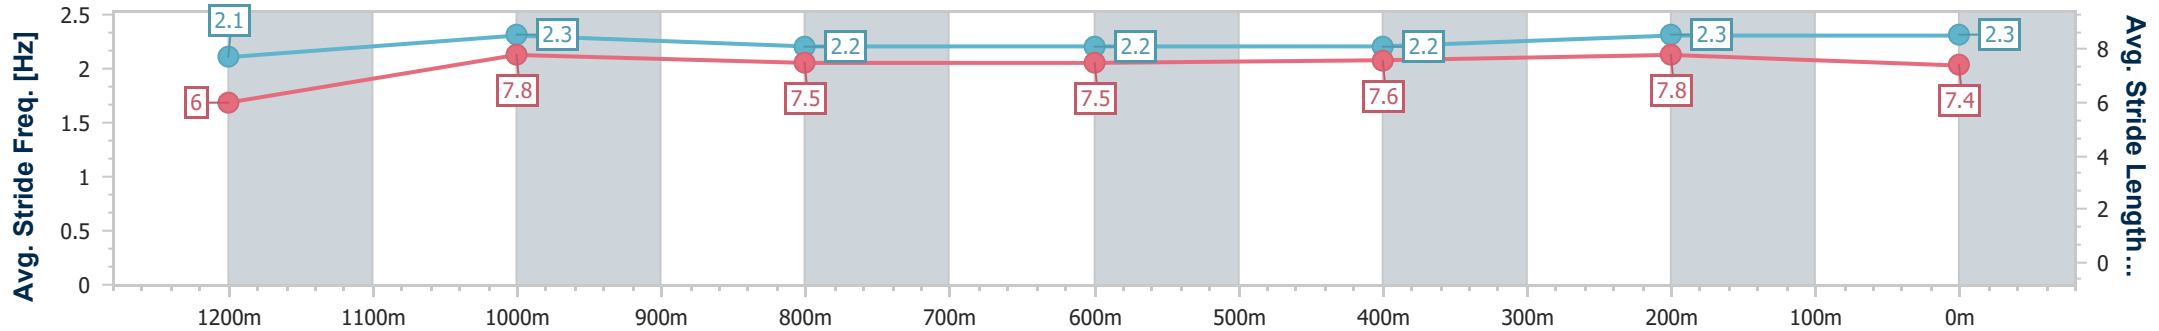

Horse/Jockey Name	Mubariz
Final Rank	6
Fastest Section Time (Section)	0:11.04 (400m)
Top Speed [km/h] (Section)	66.8 (1200m)
Race State	Finished

Doomben QLD Professional
Race 8: THE STAR STRADBROKE SEASON QTIS Class 6 Plate
- 1350m
07 June 2023 - 16:05
Track Rating: Good 4, Weather: Fine, Rail Position: +10m Entire Course

BRISBANE
RACING CLUB

Section	Overall	1200m	1000m	800m	600m	400m	200m
Section Times	1:21.24 [6] (0:11.57)	1:09.67 [8] (0:11.06)	0:58.61 [8] (0:11.86)	0:46.75 [8] (0:12.23)	0:34.52 [8] (0:11.74)	0:22.78 [8] (0:11.04)	0:11.74 [7] (0:11.74)
Average Speed [km/h]	46.7	65.0	61.0	59.0	61.2	65.4	61.3
Top Speed [km/h]	66.0	66.8	64.0	60.9	64.6	66.6	63.8
Avg. Dist. to Rail [m]	6.7	2.0	1.9	0.4	0.2	3.0	3.6
Avg. Stride Freq. [Hz]	2.1	2.3	2.2	2.2	2.2	2.3	2.3
Avg. Stride Length [m]	6.0	7.8	7.5	7.5	7.6	7.8	7.4

- [ ] Ranking at each section and finish
- -.-.- No data available at this section
- NA No data available