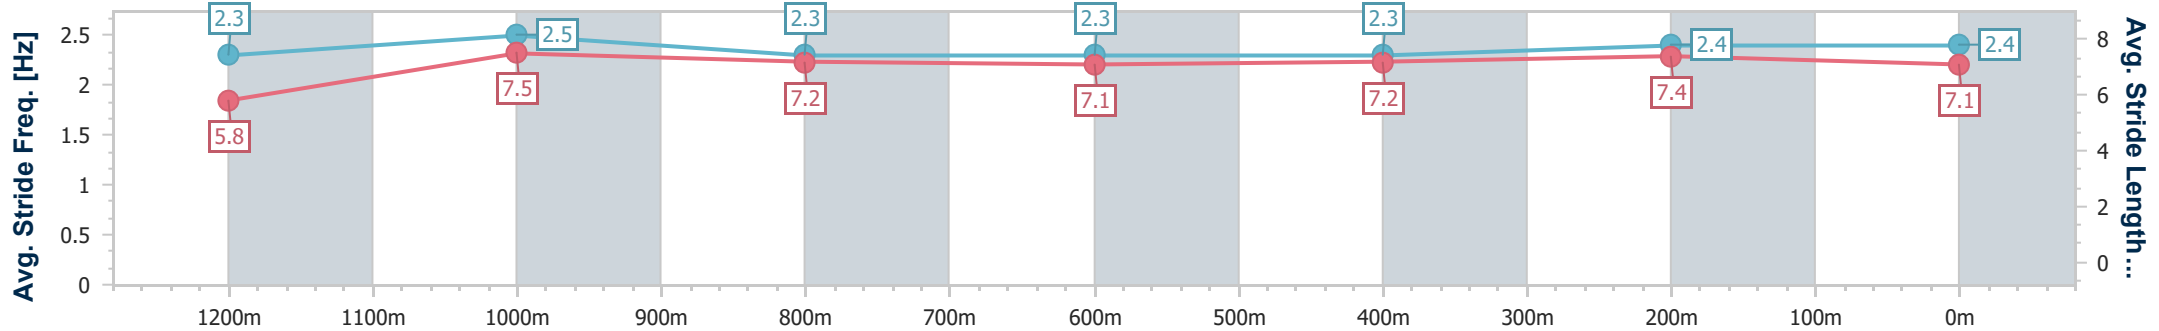

Horse/Jockey Name	Collay's Spirit
Final Rank	4
Fastest Section Time (Section)	0:10.76 (1200m)
Top Speed [km/h] (Section)	68.5 (1200m)
Race State	Finished

Doomben QLD Professional
Race 8: THE STAR STRADBROKE SEASON QTIS Class 6 Plate
- 1350m
07 June 2023 - 16:05
Track Rating: Good 4, Weather: Fine, Rail Position: +10m Entire Course

BRISBANE
RACING CLUB

Section	Overall	1200m	1000m	800m	600m	400m	200m
Section Times	1:20.99 [4] (0:11.07)	1:09.92 [2] (0:10.76)	0:59.16 [2] (0:11.84)	0:47.32 [2] (0:12.26)	0:35.06 [2] (0:11.96)	0:23.10 [2] (0:11.13)	0:11.97 [2] (0:11.97)
Average Speed [km/h]	48.8	67.0	61.2	59.2	60.3	64.6	60.0
Top Speed [km/h]	67.7	68.5	64.9	60.0	62.8	66.6	62.9
Avg. Dist. to Rail [m]	7.2	4.3	2.3	1.6	0.8	0.5	0.6
Avg. Stride Freq. [Hz]	2.3	2.5	2.3	2.3	2.3	2.4	2.4
Avg. Stride Length [m]	5.8	7.5	7.2	7.1	7.2	7.4	7.1

- [ ] Ranking at each section and finish
- -.-.- No data available at this section
- NA No data available