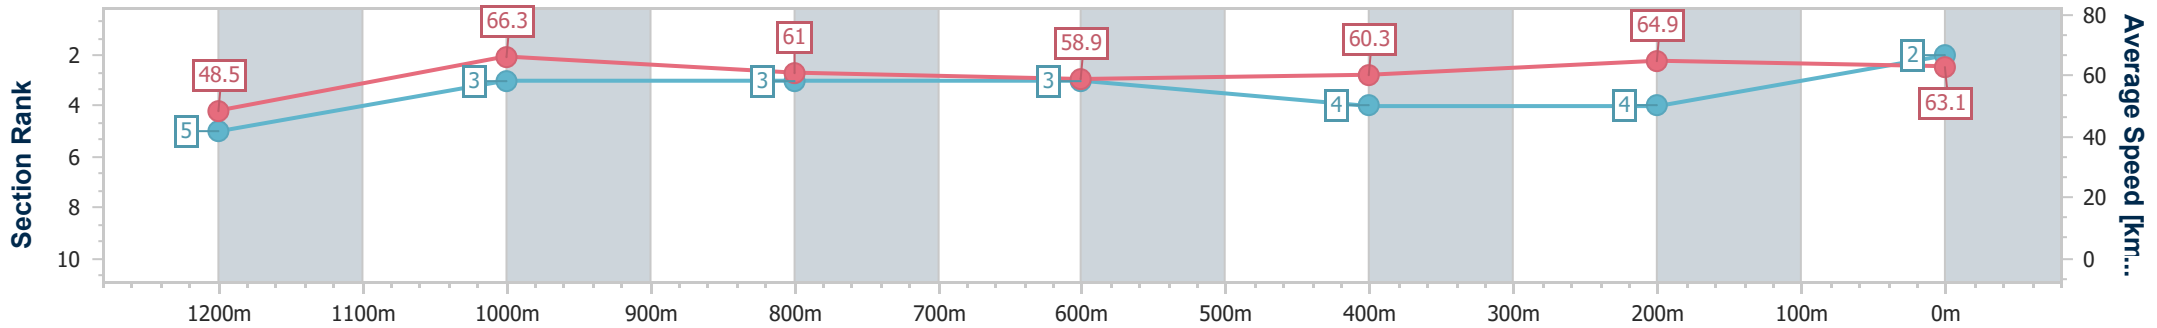

Doomben QLD Professional
Race 8: THE STAR STRADBROKE SEASON QTIS Class 6 Plate
 - 1350m

07 June 2023 - 16:05

Track Rating: Good 4, Weather: Fine, Rail Position: +10m Entire Course

BRISBANE
RACING CLUB

Section	Overall	1200m	1000m	800m	600m	400m	200m							
Section Times	1:20.47 [2] (0:11.15)	1:09.32 [5] (0:10.87)	0:58.45 [3] (0:11.82)	0:46.63 [3] (0:12.27)	0:34.36 [3] (0:11.90)	0:22.46 [4] (0:11.06)	0:11.40 [4] (0:11.40)							
Average Speed [km/h]	48.5	66.3	61.0	58.9	60.3	64.9	63.1							
Top Speed [km/h]	65.8	67.7	64.9	59.8	62.4	66.7	65.0							
Avg. Dist. to Rail [m]	2.7	1.4	1.0	0.4	0.6	0.8	0.5							
Avg. Stride Freq. [Hz]	2.2	2.3	2.2	2.1	2.2	2.3	2.3							
Avg. Stride Length [m]	6.2	7.7	7.4	7.2	7.3	7.5	7.5							