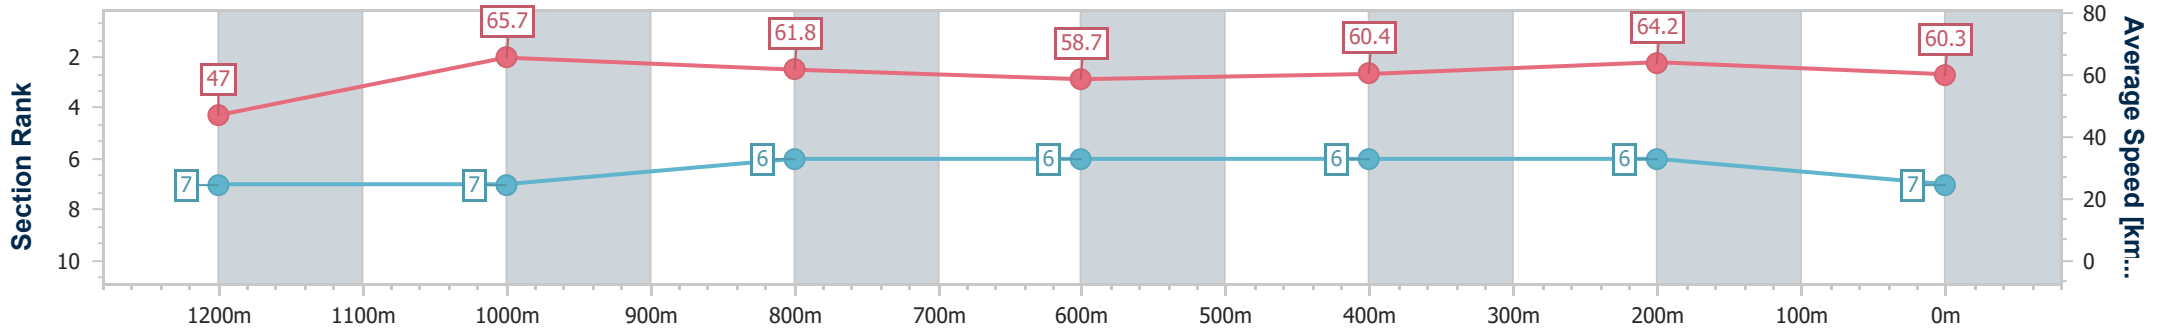

Horse/Jockey Name	Scottish Prince
Final Rank	7
Fastest Section Time (Section)	0:10.96 (1200m)
Top Speed [km/h] (Section)	66.6 (1200m)
Race State	Finished

Doomben QLD Professional
Race 8: THE STAR STRADBROKE SEASON QTIS Class 6 Plate
- 1350m
07 June 2023 - 16:05
Track Rating: Good 4, Weather: Fine, Rail Position: +10m Entire Course

BRISBANE
RACING CLUB

Section	Overall	1200m	1000m	800m	600m	400m	200m
Section Times	1:21.43 [7] (0:11.51)	1:09.92 [7] (0:10.96)	0:58.96 [7] (0:11.68)	0:47.28 [6] (0:12.26)	0:35.02 [6] (0:11.89)	0:23.13 [6] (0:11.18)	0:11.95 [6] (0:11.95)
Average Speed [km/h]	47.0	65.7	61.8	58.7	60.4	64.2	60.3
Top Speed [km/h]	64.3	66.6	64.8	60.7	62.2	65.5	63.5
Avg. Dist. to Rail [m]	3.9	1.4	1.2	0.3	0.7	1.1	0.6
Avg. Stride Freq. [Hz]	2.0	2.4	2.3	2.2	2.3	2.4	2.3
Avg. Stride Length [m]	6.5	7.6	7.6	7.3	7.3	7.4	7.2

- [ ] Ranking at each section and finish
- -.-.- No data available at this section
- NA No data available