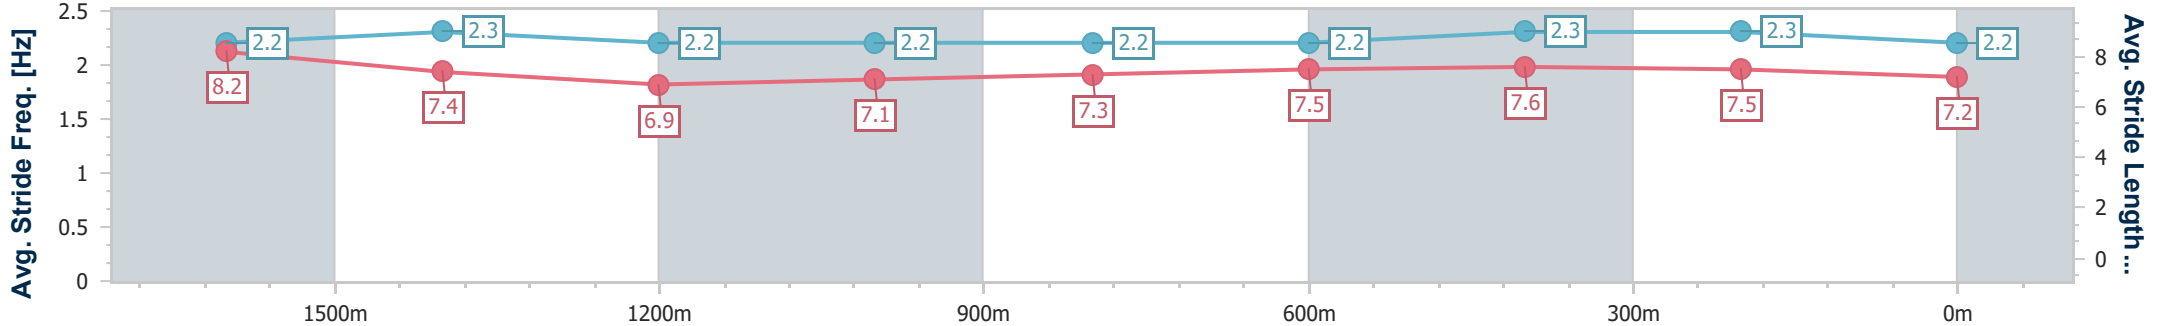

Horse/Jockey Name	Le Heros
Final Rank	1
Fastest Section Time (Section)	0:11.05 (Overall)
Top Speed [km/h] (Section)	63.4 (Overall)
Race State	Finished

Sunshine Coast QLD Professional
Race 4: DUNLOP SUPER DEALER CALOUNDRA BENCHMARK
65 Handicap - 1800m
18 June 2023 - 13:55

Track Rating: Soft 6, Weather: Fine, Rail Position: +10m

Section	Overall	1600m	1400m	1200m	1000m	800m	600m	400m	200m
Section Times	1:51.47 [1] (0:11.05)	1:40.42 [1] (0:12.51)	1:27.91 [1] (0:13.11)	1:14.80 [1] (0:12.84)	1:01.96 [1] (0:12.69)	0:49.27 [1] (0:12.94)	0:36.33 [1] (0:12.40)	0:23.93 [1] (0:11.54)	0:12.39 [1] (0:12.39)
Average Speed [km/h]	60.9	59.8	56.6	56.9	58.4	59.5	61.7	62.4	58.1
Top Speed [km/h]	63.4	62.9	60.8	57.8	59.3	61.2	62.0	63.1	61.3
Avg. Dist. to Rail [m]	13.6	10.5	12.3	12.2	12.0	11.7	10.4	10.2	10.0
Avg. Stride Freq. [Hz]	2.2	2.3	2.2	2.2	2.2	2.2	2.3	2.3	2.2
Avg. Stride Length [m]	8.2	7.4	6.9	7.1	7.3	7.5	7.6	7.5	7.2

- [ ] Ranking at each section and finish
- -.-.- No data available at this section
- NA No data available