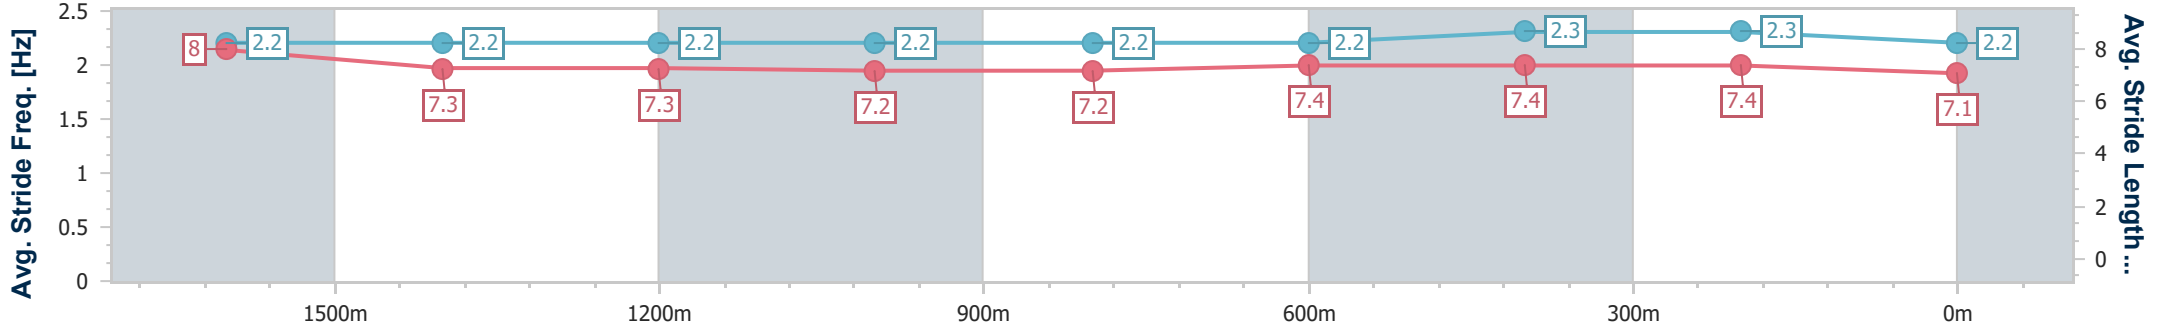

- [] Ranking at each section and finish
- .-.- No data available at this section
- NA No data available

Horse/Jockey Name	Enviabe
Final Rank	5
Fastest Section Time (Section)	0:11.64 (Overall)
Top Speed [km/h] (Section)	63.6 (400m)
Race State	Finished

Sunshine Coast QLD Professional
 Race 4: DUNLOP SUPER DEALER CALOUNDRA BENCHMARK
 65 Handicap - 1800m
 18 June 2023 - 13:55

Track Rating: Soft 6, Weather: Fine, Rail Position: +10m

Section	Overall	1600m	1400m	1200m	1000m	800m	600m	400m	200m
Section Times	1:52.74 [5] (0:11.64)	1:41.10 [5] (0:12.70)	1:28.40 [5] (0:12.87)	1:15.53 [5] (0:12.83)	1:02.70 [4] (0:12.77)	0:49.93 [4] (0:12.90)	0:37.03 [5] (0:12.53)	0:24.50 [5] (0:11.75)	0:12.75 [4] (0:12.75)
Average Speed [km/h]	58.7	59.3	57.5	57.0	58.1	59.9	61.7	61.2	56.4
Top Speed [km/h]	60.2	60.5	60.6	57.7	58.8	60.8	63.3	63.6	59.2
Avg. Dist. to Rail [m]	17.1	11.6	12.0	12.5	12.8	12.2	12.1	13.7	13.1
Avg. Stride Freq. [Hz]	2.2	2.2	2.2	2.2	2.2	2.2	2.3	2.3	2.2
Avg. Stride Length [m]	8.0	7.3	7.3	7.2	7.2	7.4	7.4	7.4	7.1