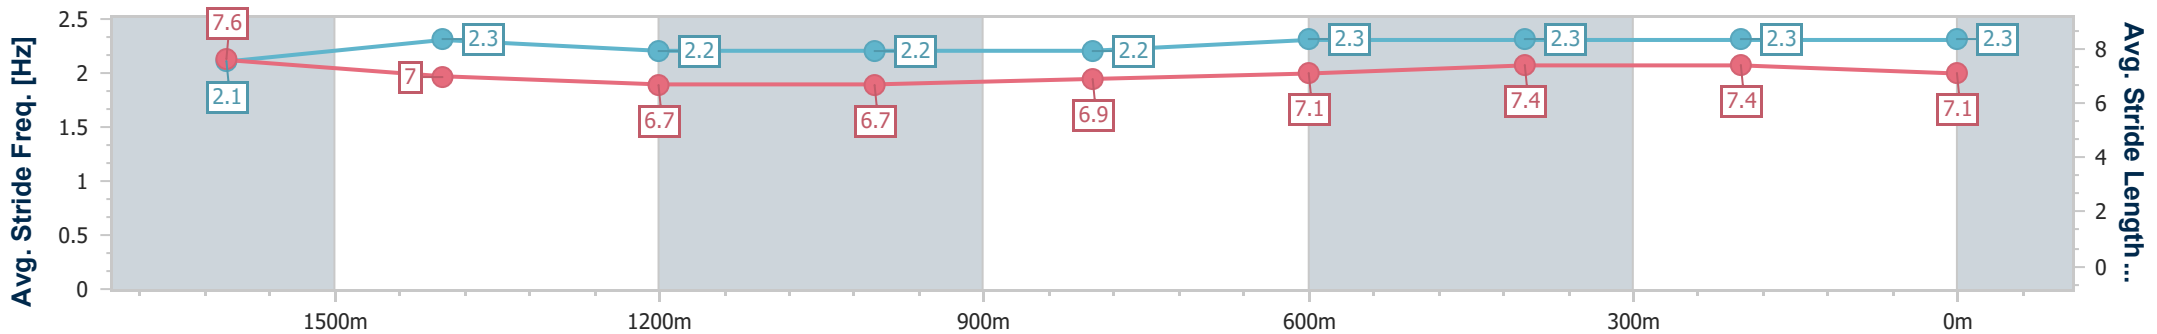

- [] Ranking at each section and finish
- .-.- No data available at this section
- NA No data available

Horse/Jockey Name	Leored
Final Rank	4
Fastest Section Time (Section)	0:11.68 (400m)
Top Speed [km/h] (Section)	62.9 (600m)
Race State	Finished

Sunshine Coast QLD Professional
 Race 4: DUNLOP SUPER DEALER CALOUNDRA BENCHMARK
 65 Handicap - 1800m
 18 June 2023 - 13:55

Track Rating: Soft 6, Weather: Fine, Rail Position: +10m

Section	Overall	1600m	1400m	1200m	1000m	800m	600m	400m	200m				
Section Times	1:52.63 [4] (0:12.18)	1:40.45 [8] (0:12.69)	1:27.76 [8] (0:12.93)	1:14.83 [9] (0:13.04)	1:01.79 [9] (0:12.79)	0:49.00 [9] (0:12.63)	0:36.37 [8] (0:12.24)	0:24.13 [6] (0:11.68)	0:12.45 [6] (0:12.45)				
Average Speed [km/h]	56.3	59.4	57.1	56.0	58.1	60.8	62.6	61.7	57.8				
Top Speed [km/h]	59.6	60.3	58.8	57.8	59.1	62.8	62.9	62.5	60.4				
Avg. Dist. to Rail [m]	14.0	11.9	12.2	12.3	12.2	11.5	10.5	10.1	10.1				
Avg. Stride Freq. [Hz]	2.1	2.3	2.2	2.2	2.2	2.3	2.3	2.3	2.3				
Avg. Stride Length [m]	7.6	7.0	6.7	6.7	6.9	7.1	7.4	7.4	7.1				