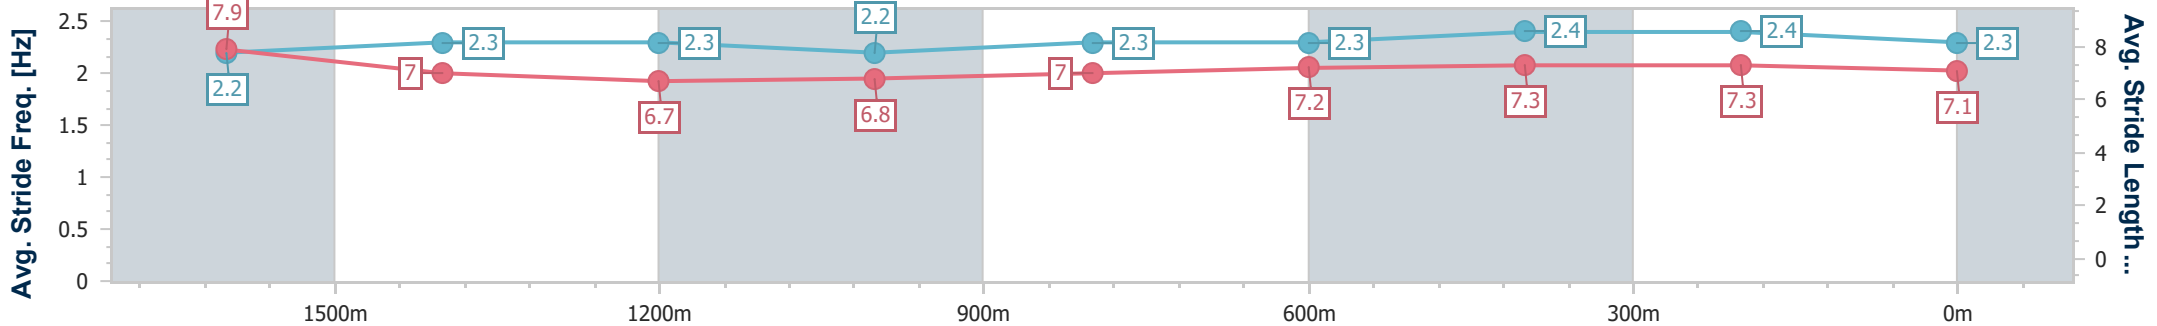

Horse/Jockey Name	Van Nuys
Final Rank	2
Fastest Section Time (Section)	0:11.39 (Overall)
Top Speed [km/h] (Section)	64.1 (400m)
Race State	Finished

Sunshine Coast QLD Professional
Race 4: DUNLOP SUPER DEALER CALOUNDRA BENCHMARK
65 Handicap - 1800m
18 June 2023 - 13:55

Track Rating: Soft 6, Weather: Fine, Rail Position: +10m

Section	Overall	1600m	1400m	1200m	1000m	800m	600m	400m	200m
Section Times	1:51.60 [2] (0:11.39)	1:40.21 [3] (0:12.80)	1:27.41 [4] (0:13.01)	1:14.40 [4] (0:12.97)	1:01.43 [5] (0:12.73)	0:48.70 [5] (0:12.71)	0:35.99 [4] (0:12.38)	0:23.61 [3] (0:11.44)	0:12.17 [2] (0:12.17)
Average Speed [km/h]	58.3	58.9	56.8	56.3	58.3	60.5	61.8	62.9	59.2
Top Speed [km/h]	61.2	60.7	59.8	57.8	59.3	61.7	63.8	64.1	62.1
Avg. Dist. to Rail [m]	13.8	11.5	12.0	12.0	11.9	11.4	10.6	12.5	13.0
Avg. Stride Freq. [Hz]	2.2	2.3	2.3	2.2	2.3	2.3	2.4	2.4	2.3
Avg. Stride Length [m]	7.9	7.0	6.7	6.8	7.0	7.2	7.3	7.3	7.1

- [ ] Ranking at each section and finish
- -.-.- No data available at this section
- NA No data available