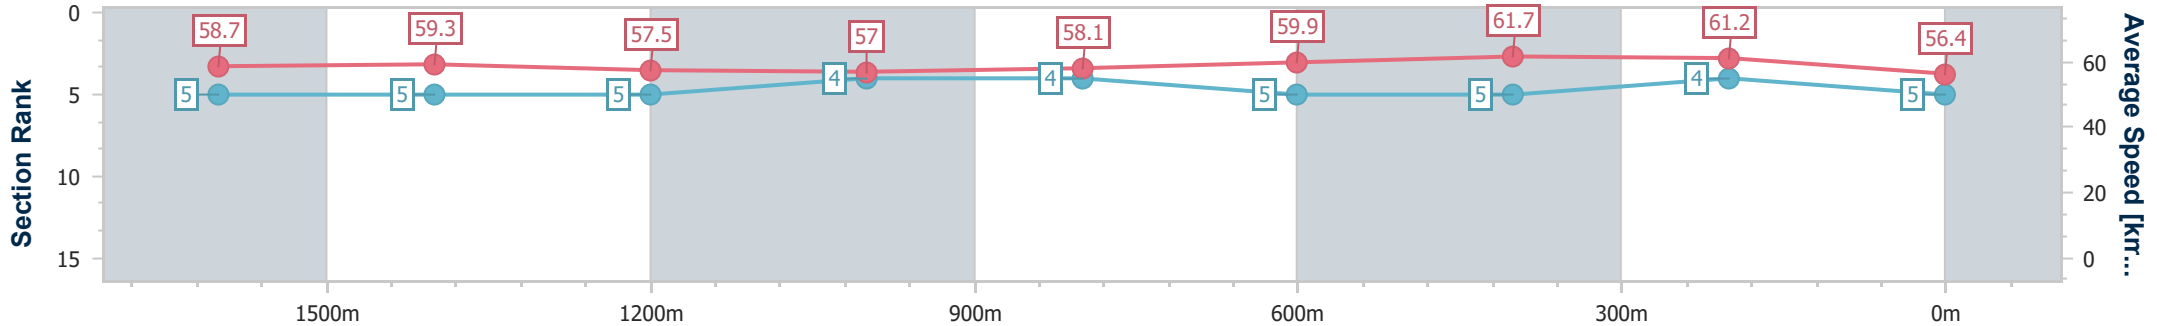

Horse/Jockey Name	Enviabe
Final Rank	5
Fastest Section Time (Section)	0:11.64 (Overall)
Top Speed [km/h] (Section)	63.6 (400m)
Race State	Finished

Sunshine Coast QLD Professional
Race 4: DUNLOP SUPER DEALER CALOUNDRA BENCHMARK
65 Handicap - 1800m
18 June 2023 - 13:55

Track Rating: Soft 6, Weather: Fine, Rail Position: +10m

Section	Overall	1600m	1400m	1200m	1000m	800m	600m	400m	200m
Section Times	1:52.74 [5] (0:11.64)	1:41.10 [5] (0:12.70)	1:28.40 [5] (0:12.87)	1:15.53 [5] (0:12.83)	1:02.70 [4] (0:12.77)	0:49.93 [4] (0:12.90)	0:37.03 [5] (0:12.53)	0:24.50 [5] (0:11.75)	0:12.75 [4] (0:12.75)
Average Speed [km/h]	58.7	59.3	57.5	57.0	58.1	59.9	61.7	61.2	56.4
Top Speed [km/h]	60.2	60.5	60.6	57.7	58.8	60.8	63.3	63.6	59.2
Avg. Dist. to Rail [m]	17.1	11.6	12.0	12.5	12.8	12.2	12.1	13.7	13.1
Avg. Stride Freq. [Hz]	2.2	2.2	2.2	2.2	2.2	2.2	2.3	2.3	2.2
Avg. Stride Length [m]	8.0	7.3	7.3	7.2	7.2	7.4	7.4	7.4	7.1

- [ ] Ranking at each section and finish
- -.-.- No data available at this section
- NA No data available