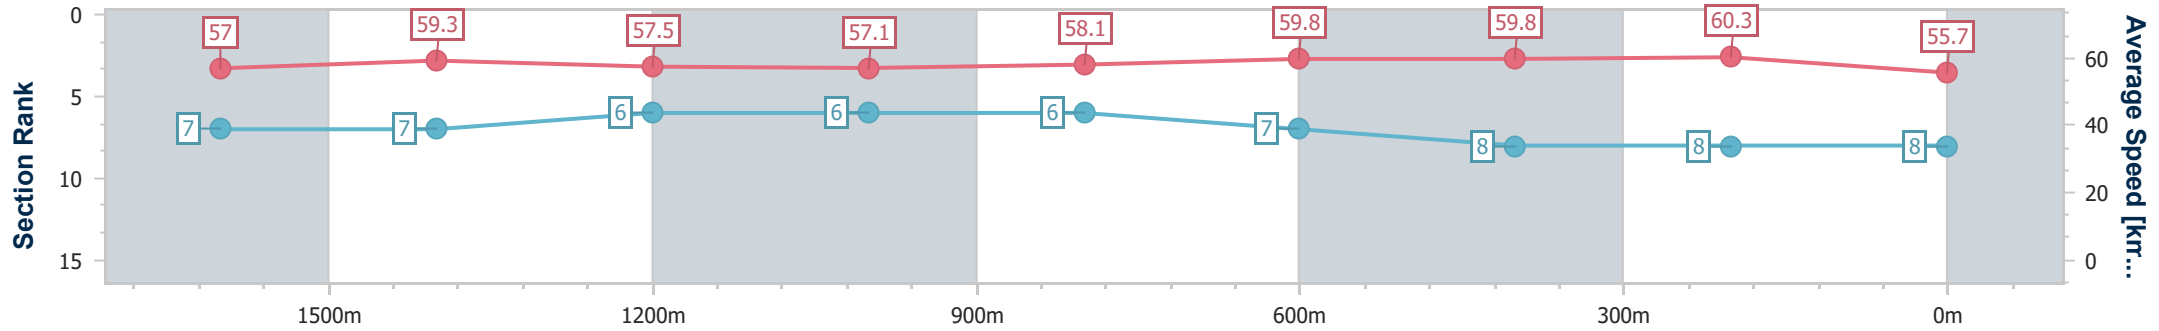

- [] Ranking at each section and finish
- .-.- No data available at this section
- NA No data available

Horse/Jockey Name	Quotant
Final Rank	8
Fastest Section Time (Section)	0:11.91 (Overall)
Top Speed [km/h] (Section)	61.1 (400m)
Race State	Finished

Sunshine Coast QLD Professional
 Race 4: DUNLOP SUPER DEALER CALOUNDRA BENCHMARK
 65 Handicap - 1800m
 18 June 2023 - 13:55

Track Rating: Soft 6, Weather: Fine, Rail Position: +10m

Section	Overall	1600m	1400m	1200m	1000m	800m	600m	400m	200m				
Section Times	1:53.77 [8] (0:11.91)	1:41.86 [7] (0:12.66)	1:29.20 [7] (0:12.85)	1:16.35 [6] (0:12.80)	1:03.55 [6] (0:12.77)	0:50.78 [6] (0:12.94)	0:37.84 [7] (0:12.95)	0:24.89 [8] (0:11.95)	0:12.94 [8] (0:12.94)				
Average Speed [km/h]	57.0	59.3	57.5	57.1	58.1	59.8	59.8	60.3	55.7				
Top Speed [km/h]	59.3	60.1	60.0	58.0	59.3	60.8	60.8	61.1	58.9				
Avg. Dist. to Rail [m]	14.9	11.2	11.5	12.2	12.2	12.7	12.6	12.4	12.5				
Avg. Stride Freq. [Hz]	2.1	2.1	2.1	2.1	2.1	2.2	2.2	2.2	2.1				
Avg. Stride Length [m]	8.1	7.7	7.5	7.5	7.5	7.6	7.6	7.7	7.4				