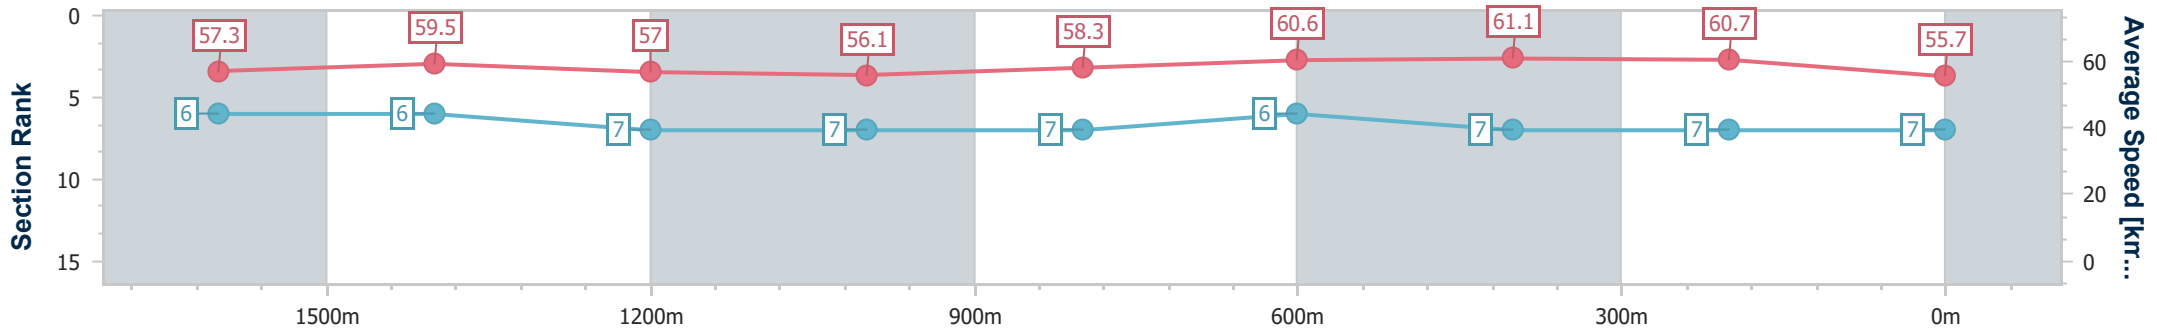

- [] Ranking at each section and finish
- .-.- No data available at this section
- NA No data available

Horse/Jockey Name	Earn Out
Final Rank	7
Fastest Section Time (Section)	0:11.82 (Overall)
Top Speed [km/h] (Section)	62.0 (400m)
Race State	Finished

Sunshine Coast QLD Professional
 Race 4: DUNLOP SUPER DEALER CALOUNDRA BENCHMARK
 65 Handicap - 1800m
 18 June 2023 - 13:55

Track Rating: Soft 6, Weather: Fine, Rail Position: +10m

Section	Overall	1600m	1400m	1200m	1000m	800m	600m	400m	200m			
Section Times	1:53.29 [7] (0:11.82)	1:41.47 [6] (0:12.65)	1:28.82 [6] (0:12.99)	1:15.83 [7] (0:13.01)	1:02.82 [7] (0:12.73)	0:50.09 [7] (0:12.66)	0:37.43 [6] (0:12.65)	0:24.78 [7] (0:11.85)	0:12.93 [7] (0:12.93)			
Average Speed [km/h]	57.3	59.5	57.0	56.1	58.3	60.6	61.1	60.7	55.7			
Top Speed [km/h]	61.2	60.6	59.3	57.2	60.0	61.3	61.7	62.0	58.8			
Avg. Dist. to Rail [m]	12.9	11.7	12.1	12.1	12.0	11.4	12.2	15.4	16.0			
Avg. Stride Freq. [Hz]	2.2	2.2	2.2	2.1	2.2	2.2	2.2	2.3	2.2			
Avg. Stride Length [m]	7.7	7.2	7.0	7.1	7.2	7.3	7.4	7.5	7.1			