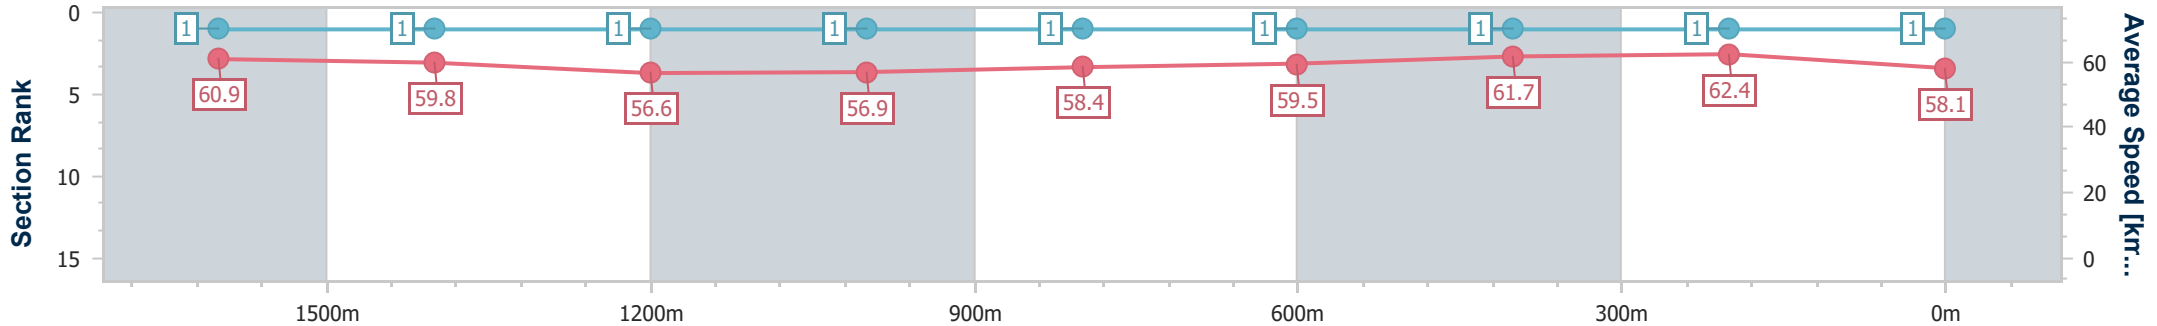

Sunshine Coast QLD Professional
 Race 4: DUNLOP SUPER DEALER CALOUNDRA BENCHMARK
 65 Handicap - 1800m
 18 June 2023 - 13:55

Track Rating: Soft 6, Weather: Fine, Rail Position: +10m

Section	Overall	1600m	1400m	1200m	1000m	800m	600m	400m	200m
Section Times	1:51.47 [1] (0:11.05)	1:40.42 [1] (0:12.51)	1:27.91 [1] (0:13.11)	1:14.80 [1] (0:12.84)	1:01.96 [1] (0:12.69)	0:49.27 [1] (0:12.94)	0:36.33 [1] (0:12.40)	0:23.93 [1] (0:11.54)	0:12.39 [1] (0:12.39)
Average Speed [km/h]	60.9	59.8	56.6	56.9	58.4	59.5	61.7	62.4	58.1
Top Speed [km/h]	63.4	62.9	60.8	57.8	59.3	61.2	62.0	63.1	61.3
Avg. Dist. to Rail [m]	13.6	10.5	12.3	12.2	12.0	11.7	10.4	10.2	10.0
Avg. Stride Freq. [Hz]	2.2	2.3	2.2	2.2	2.2	2.2	2.3	2.3	2.2
Avg. Stride Length [m]	8.2	7.4	6.9	7.1	7.3	7.5	7.6	7.5	7.2