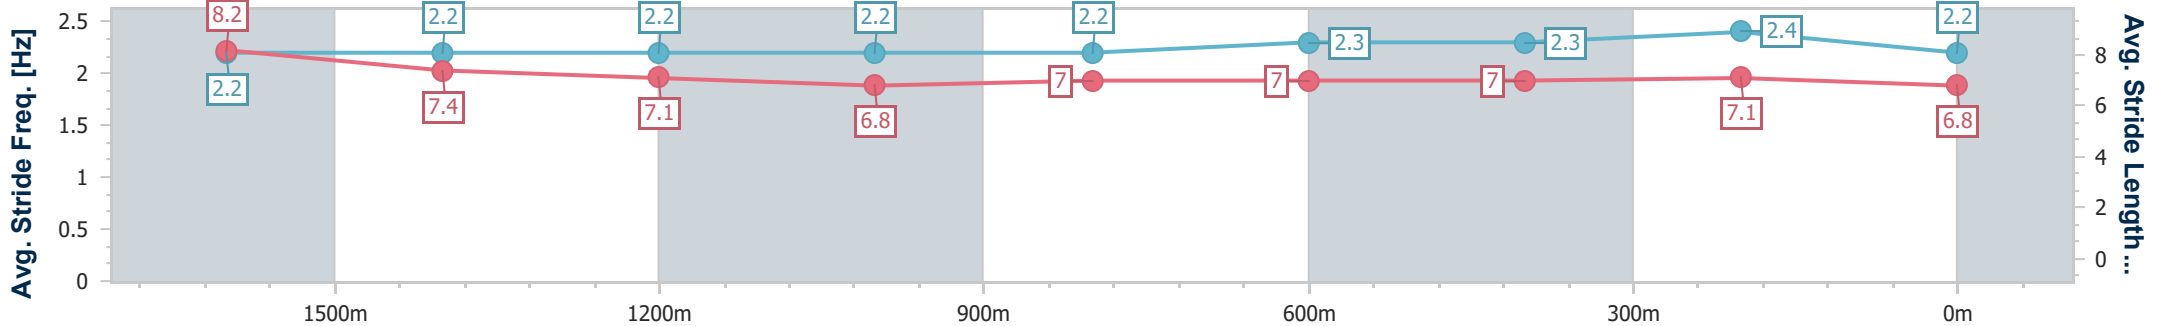

Sunshine Coast QLD Professional
 Race 4: DUNLOP SUPER DEALER CALOUNDRA BENCHMARK
 65 Handicap - 1800m

18 June 2023 - 13:55

Track Rating: Soft 6, Weather: Fine, Rail Position: +10m

Section	Overall	1600m	1400m	1200m	1000m	800m	600m	400m	200m			
Section Times	1:52.25 [3] (0:11.24)	1:41.01 [2] (0:12.71)	1:28.30 [2] (0:13.01)	1:15.29 [3] (0:12.91)	1:02.38 [3] (0:12.67)	0:49.71 [3] (0:12.86)	0:36.85 [2] (0:12.48)	0:24.37 [2] (0:11.56)	0:12.81 [3] (0:12.81)			
Average Speed [km/h]	59.5	59.0	56.7	56.6	58.5	59.7	61.3	62.2	56.3			
Top Speed [km/h]	62.1	61.3	59.5	58.0	59.4	60.7	61.7	63.1	60.5			
Avg. Dist. to Rail [m]	11.6	10.1	10.9	12.2	12.0	11.3	10.2	11.3	10.3			
Avg. Stride Freq. [Hz]	2.2	2.2	2.2	2.2	2.2	2.3	2.3	2.4	2.2			
Avg. Stride Length [m]	8.2	7.4	7.1	6.8	7.0	7.0	7.0	7.1	6.8			