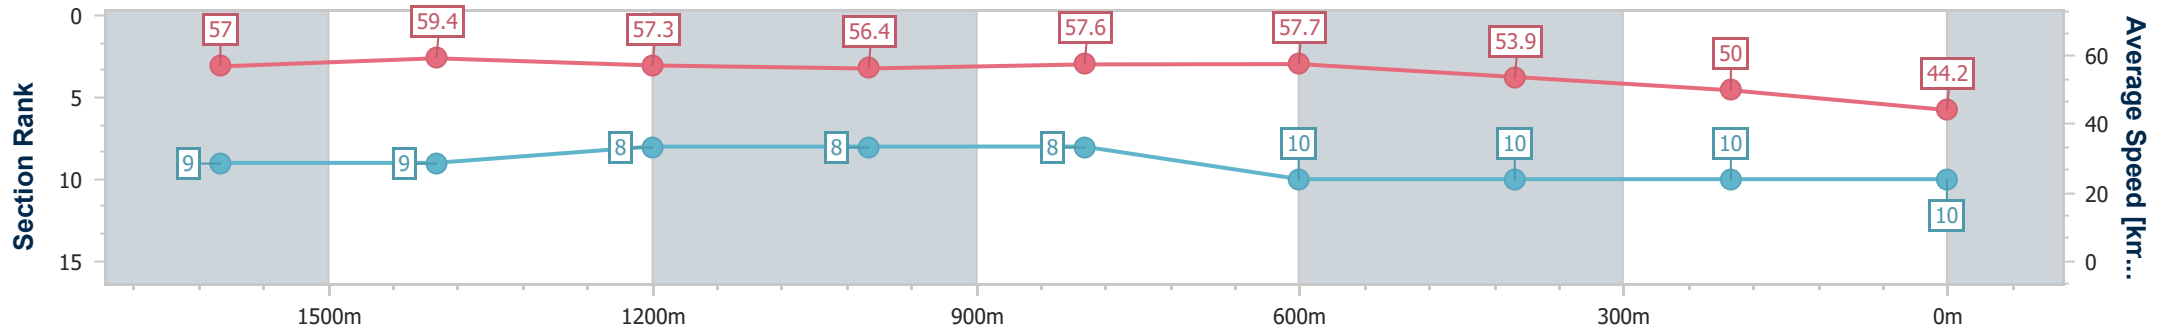

Sunshine Coast QLD Professional
 Race 4: DUNLOP SUPER DEALER CALOUNDRA BENCHMARK
 65 Handicap - 1800m
 18 June 2023 - 13:55

Track Rating: Soft 6, Weather: Fine, Rail Position: +10m

Section	Overall	1600m	1400m	1200m	1000m	800m	600m	400m	200m				
Section Times	1:53.99 [9] (0:12.55)	1:41.44 [10] (0:12.65)	1:28.79 [10] (0:12.92)	1:15.87 [10] (0:13.04)	1:02.83 [10] (0:12.72)	0:50.11 [10] (0:12.76)	0:37.35 [9] (0:12.59)	0:24.76 [9] (0:11.92)	0:12.84 [9] (0:12.84)				
Average Speed [km/h]	55.6	59.6	57.1	56.0	58.2	60.2	60.9	60.4	56.0				
Top Speed [km/h]	60.3	60.5	59.0	57.7	59.0	61.5	62.6	61.6	59.4				
Avg. Dist. to Rail [m]	14.7	11.4	11.5	11.4	11.5	11.5	10.4	13.0	13.8				
Avg. Stride Freq. [Hz]	2.1	2.2	2.2	2.2	2.2	2.3	2.3	2.3	2.3				
Avg. Stride Length [m]	7.8	7.3	7.1	7.0	7.2	7.2	7.3	7.2	6.9				

- [] Ranking at each section and finish
- .-.- No data available at this section
- NA No data available

Horse/Jockey Name	Luvyouanytime
Final Rank	10
Fastest Section Time (Section)	0:12.22 (Overall)
Top Speed [km/h] (Section)	60.2 (1600m)
Race State	Finished

Sunshine Coast QLD Professional
 Race 4: DUNLOP SUPER DEALER CALOUNDRA BENCHMARK
 65 Handicap - 1800m
 18 June 2023 - 13:55

Track Rating: Soft 6, Weather: Fine, Rail Position: +10m

Section	Overall	1600m	1400m	1200m	1000m	800m	600m	400m	200m			
Section Times	2:01.91 [10] (0:12.22)	1:49.69 [9] (0:12.68)	1:37.01 [9] (0:12.87)	1:24.14 [8] (0:12.95)	1:11.19 [8] (0:12.85)	0:58.34 [8] (0:13.37)	0:44.97 [10] (0:14.26)	0:30.71 [10] (0:14.43)	0:16.28 [10] (0:16.28)			
Average Speed [km/h]	57.0	59.4	57.3	56.4	57.6	57.7	53.9	50.0	44.2			
Top Speed [km/h]	60.1	60.2	59.4	57.7	58.1	58.2	56.3	50.8	48.9			
Avg. Dist. to Rail [m]	17.1	11.2	11.4	11.7	11.8	11.9	11.4	11.6	11.2			
Avg. Stride Freq. [Hz]	2.1	2.1	2.1	2.1	2.1	2.2	2.1	2.0	1.9			
Avg. Stride Length [m]	7.9	7.7	7.5	7.4	7.4	7.3	7.2	6.7	6.4			