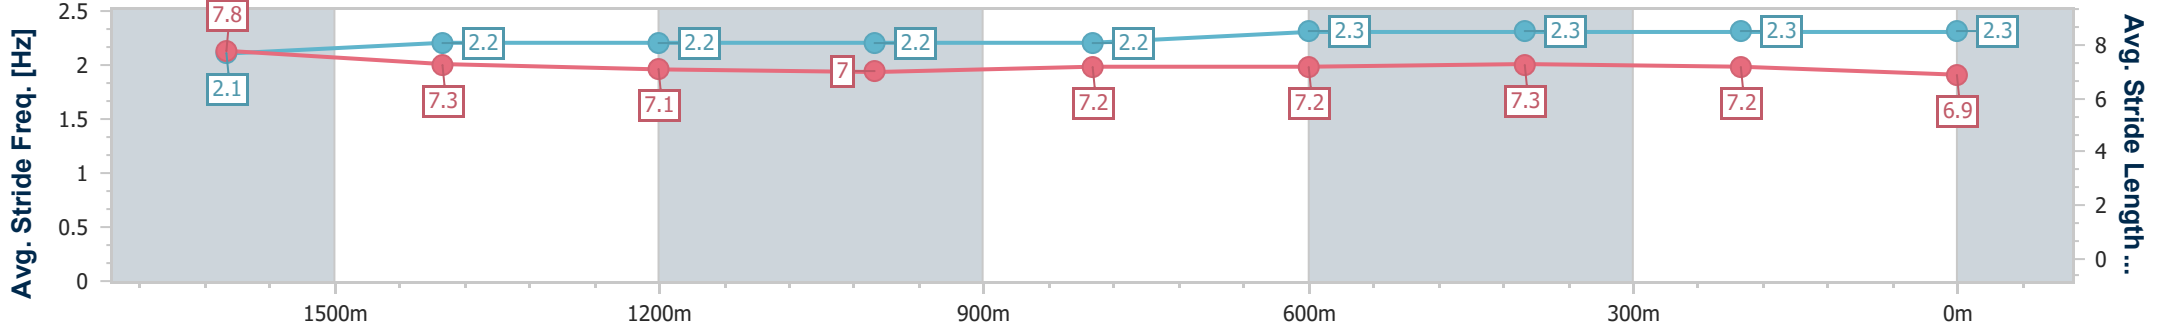

Sunshine Coast QLD Professional
 Race 4: DUNLOP SUPER DEALER CALOUNDRA BENCHMARK
 65 Handicap - 1800m
 18 June 2023 - 13:55

Track Rating: Soft 6, Weather: Fine, Rail Position: +10m

Section	Overall	1600m	1400m	1200m	1000m	800m	600m	400m	200m				
Section Times	1:53.77 [8] (0:11.91)	1:41.86 [7] (0:12.66)	1:29.20 [7] (0:12.85)	1:16.35 [6] (0:12.80)	1:03.55 [6] (0:12.77)	0:50.78 [6] (0:12.94)	0:37.84 [7] (0:12.95)	0:24.89 [8] (0:11.95)	0:12.94 [8] (0:12.94)				
Average Speed [km/h]	57.0	59.3	57.5	57.1	58.1	59.8	59.8	60.3	55.7				
Top Speed [km/h]	59.3	60.1	60.0	58.0	59.3	60.8	60.8	61.1	58.9				
Avg. Dist. to Rail [m]	14.9	11.2	11.5	12.2	12.2	12.7	12.6	12.4	12.5				
Avg. Stride Freq. [Hz]	2.1	2.1	2.1	2.1	2.1	2.2	2.2	2.2	2.1				
Avg. Stride Length [m]	8.1	7.7	7.5	7.5	7.5	7.6	7.6	7.7	7.4				

- [] Ranking at each section and finish
- .-.- No data available at this section
- NA No data available

Horse/Jockey Name	Winston Blue
Final Rank	9
Fastest Section Time (Section)	0:11.92 (400m)
Top Speed [km/h] (Section)	62.6 (600m)
Race State	Finished

Sunshine Coast QLD Professional
 Race 4: DUNLOP SUPER DEALER CALOUNDRA BENCHMARK
 65 Handicap - 1800m
 18 June 2023 - 13:55

Track Rating: Soft 6, Weather: Fine, Rail Position: +10m

Section	Overall	1600m	1400m	1200m	1000m	800m	600m	400m	200m				
Section Times	1:53.99 [9] (0:12.55)	1:41.44 [10] (0:12.65)	1:28.79 [10] (0:12.92)	1:15.87 [10] (0:13.04)	1:02.83 [10] (0:12.72)	0:50.11 [10] (0:12.76)	0:37.35 [9] (0:12.59)	0:24.76 [9] (0:11.92)	0:12.84 [9] (0:12.84)				
Average Speed [km/h]	55.6	59.6	57.1	56.0	58.2	60.2	60.9	60.4	56.0				
Top Speed [km/h]	60.3	60.5	59.0	57.7	59.0	61.5	62.6	61.6	59.4				
Avg. Dist. to Rail [m]	14.7	11.4	11.5	11.4	11.5	11.5	10.4	13.0	13.8				
Avg. Stride Freq. [Hz]	2.1	2.2	2.2	2.2	2.2	2.3	2.3	2.3	2.3				
Avg. Stride Length [m]	7.8	7.3	7.1	7.0	7.2	7.2	7.3	7.2	6.9				