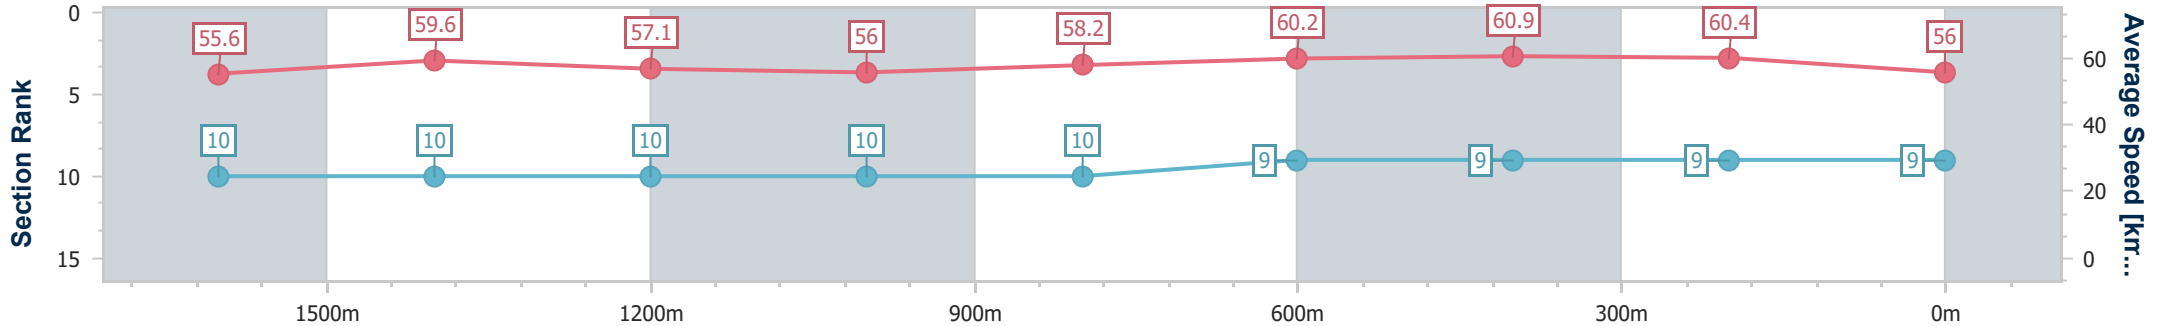

Sunshine Coast QLD Professional
 Race 4: DUNLOP SUPER DEALER CALOUNDRA BENCHMARK
 65 Handicap - 1800m
 18 June 2023 - 13:55

Track Rating: Soft 6, Weather: Fine, Rail Position: +10m

Section	Overall	1600m	1400m	1200m	1000m	800m	600m	400m	200m				
Section Times	1:53.77 [8] (0:11.91)	1:41.86 [7] (0:12.66)	1:29.20 [7] (0:12.85)	1:16.35 [6] (0:12.80)	1:03.55 [6] (0:12.77)	0:50.78 [6] (0:12.94)	0:37.84 [7] (0:12.95)	0:24.89 [8] (0:11.95)	0:12.94 [8] (0:12.94)				
Average Speed [km/h]	57.0	59.3	57.5	57.1	58.1	59.8	59.8	60.3	55.7				
Top Speed [km/h]	59.3	60.1	60.0	58.0	59.3	60.8	60.8	61.1	58.9				
Avg. Dist. to Rail [m]	14.9	11.2	11.5	12.2	12.2	12.7	12.6	12.4	12.5				
Avg. Stride Freq. [Hz]	2.1	2.1	2.1	2.1	2.1	2.2	2.2	2.2	2.1				
Avg. Stride Length [m]	8.1	7.7	7.5	7.5	7.5	7.6	7.6	7.7	7.4				

- [] Ranking at each section and finish
- .-.- No data available at this section
- NA No data available

Horse/Jockey Name	Winston Blue
Final Rank	9
Fastest Section Time (Section)	0:11.92 (400m)
Top Speed [km/h] (Section)	62.6 (600m)
Race State	Finished

Sunshine Coast QLD Professional
 Race 4: DUNLOP SUPER DEALER CALOUNDRA BENCHMARK
 65 Handicap - 1800m
 18 June 2023 - 13:55

Track Rating: Soft 6, Weather: Fine, Rail Position: +10m

Section	Overall	1600m	1400m	1200m	1000m	800m	600m	400m	200m				
Section Times	1:53.99 [9] (0:12.55)	1:41.44 [10] (0:12.65)	1:28.79 [10] (0:12.92)	1:15.87 [10] (0:13.04)	1:02.83 [10] (0:12.72)	0:50.11 [10] (0:12.76)	0:37.35 [9] (0:12.59)	0:24.76 [9] (0:11.92)	0:12.84 [9] (0:12.84)				
Average Speed [km/h]	55.6	59.6	57.1	56.0	58.2	60.2	60.9	60.4	56.0				
Top Speed [km/h]	60.3	60.5	59.0	57.7	59.0	61.5	62.6	61.6	59.4				
Avg. Dist. to Rail [m]	14.7	11.4	11.5	11.4	11.5	11.5	10.4	13.0	13.8				
Avg. Stride Freq. [Hz]	2.1	2.2	2.2	2.2	2.2	2.3	2.3	2.3	2.3				
Avg. Stride Length [m]	7.8	7.3	7.1	7.0	7.2	7.2	7.3	7.2	6.9				