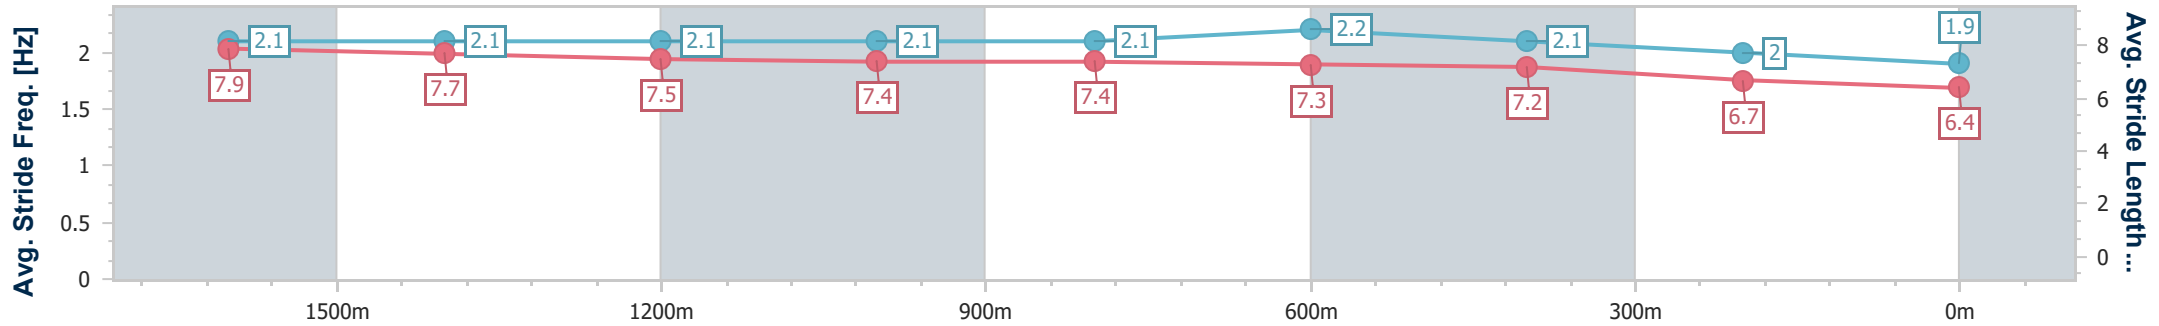

Sunshine Coast QLD Professional
 Race 4: DUNLOP SUPER DEALER CALOUNDRA BENCHMARK
 65 Handicap - 1800m
 18 June 2023 - 13:55

Track Rating: Soft 6, Weather: Fine, Rail Position: +10m

Section	Overall	1600m	1400m	1200m	1000m	800m	600m	400m	200m				
Section Times	1:53.99 [9] (0:12.55)	1:41.44 [10] (0:12.65)	1:28.79 [10] (0:12.92)	1:15.87 [10] (0:13.04)	1:02.83 [10] (0:12.72)	0:50.11 [10] (0:12.76)	0:37.35 [9] (0:12.59)	0:24.76 [9] (0:11.92)	0:12.84 [9] (0:12.84)				
Average Speed [km/h]	55.6	59.6	57.1	56.0	58.2	60.2	60.9	60.4	56.0				
Top Speed [km/h]	60.3	60.5	59.0	57.7	59.0	61.5	62.6	61.6	59.4				
Avg. Dist. to Rail [m]	14.7	11.4	11.5	11.4	11.5	11.5	10.4	13.0	13.8				
Avg. Stride Freq. [Hz]	2.1	2.2	2.2	2.2	2.2	2.3	2.3	2.3	2.3				
Avg. Stride Length [m]	7.8	7.3	7.1	7.0	7.2	7.2	7.3	7.2	6.9				

- [] Ranking at each section and finish
- .-.- No data available at this section
- NA No data available

Horse/Jockey Name	Luvyouanytime
Final Rank	10
Fastest Section Time (Section)	0:12.22 (Overall)
Top Speed [km/h] (Section)	60.2 (1600m)
Race State	Finished

Sunshine Coast QLD Professional
 Race 4: DUNLOP SUPER DEALER CALOUNDRA BENCHMARK
 65 Handicap - 1800m
 18 June 2023 - 13:55

Track Rating: Soft 6, Weather: Fine, Rail Position: +10m

Section	Overall	1600m	1400m	1200m	1000m	800m	600m	400m	200m			
Section Times	2:01.91 [10] (0:12.22)	1:49.69 [9] (0:12.68)	1:37.01 [9] (0:12.87)	1:24.14 [8] (0:12.95)	1:11.19 [8] (0:12.85)	0:58.34 [8] (0:13.37)	0:44.97 [10] (0:14.26)	0:30.71 [10] (0:14.43)	0:16.28 [10] (0:16.28)			
Average Speed [km/h]	57.0	59.4	57.3	56.4	57.6	57.7	53.9	50.0	44.2			
Top Speed [km/h]	60.1	60.2	59.4	57.7	58.1	58.2	56.3	50.8	48.9			
Avg. Dist. to Rail [m]	17.1	11.2	11.4	11.7	11.8	11.9	11.4	11.6	11.2			
Avg. Stride Freq. [Hz]	2.1	2.1	2.1	2.1	2.1	2.2	2.1	2.0	1.9			
Avg. Stride Length [m]	7.9	7.7	7.5	7.4	7.4	7.3	7.2	6.7	6.4			

- [] Ranking at each section and finish
- .-.- No data available at this section
- NA No data available