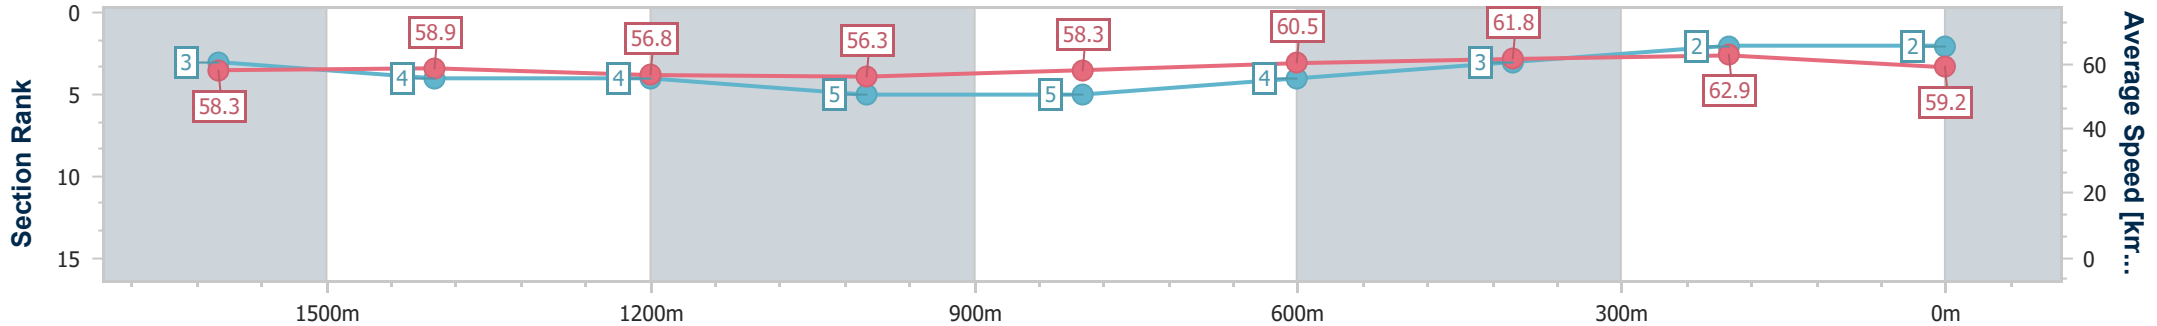

Horse/Jockey Name	Van Nuys
Final Rank	2
Fastest Section Time (Section)	0:11.39 (Overall)
Top Speed [km/h] (Section)	64.1 (400m)
Race State	Finished

Sunshine Coast QLD Professional
Race 4: DUNLOP SUPER DEALER CALOUNDRA BENCHMARK
65 Handicap - 1800m
18 June 2023 - 13:55

Track Rating: Soft 6, Weather: Fine, Rail Position: +10m

Section	Overall	1600m	1400m	1200m	1000m	800m	600m	400m	200m
Section Times	1:51.60 [2] (0:11.39)	1:40.21 [3] (0:12.80)	1:27.41 [4] (0:13.01)	1:14.40 [4] (0:12.97)	1:01.43 [5] (0:12.73)	0:48.70 [5] (0:12.71)	0:35.99 [4] (0:12.38)	0:23.61 [3] (0:11.44)	0:12.17 [2] (0:12.17)
Average Speed [km/h]	58.3	58.9	56.8	56.3	58.3	60.5	61.8	62.9	59.2
Top Speed [km/h]	61.2	60.7	59.8	57.8	59.3	61.7	63.8	64.1	62.1
Avg. Dist. to Rail [m]	13.8	11.5	12.0	12.0	11.9	11.4	10.6	12.5	13.0
Avg. Stride Freq. [Hz]	2.2	2.3	2.3	2.2	2.3	2.3	2.4	2.4	2.3
Avg. Stride Length [m]	7.9	7.0	6.7	6.8	7.0	7.2	7.3	7.3	7.1

- [ ] Ranking at each section and finish
- -.-.- No data available at this section
- NA No data available