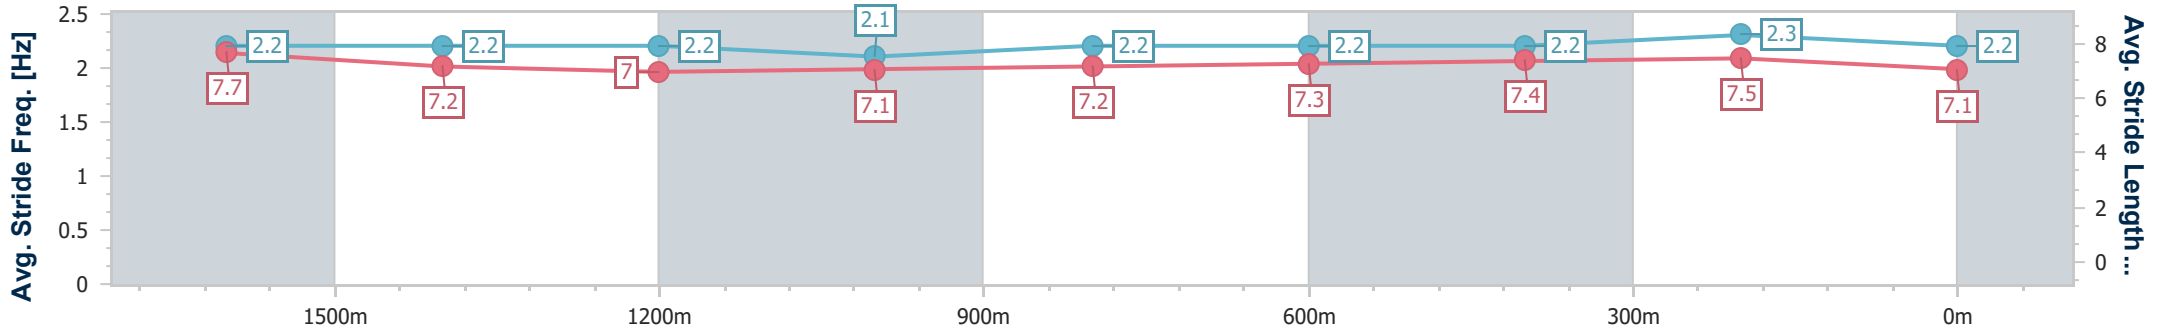

Sunshine Coast QLD Professional
 Race 4: DUNLOP SUPER DEALER CALOUNDRA BENCHMARK
 65 Handicap - 1800m
 18 June 2023 - 13:55

Track Rating: Soft 6, Weather: Fine, Rail Position: +10m

Section	Overall	1600m	1400m	1200m	1000m	800m	600m	400m	200m			
Section Times	1:52.87 [6] (0:11.42)	1:41.45 [4] (0:12.57)	1:28.88 [3] (0:12.82)	1:16.06 [2] (0:12.85)	1:03.21 [2] (0:12.73)	0:50.48 [2] (0:13.05)	0:37.43 [3] (0:12.76)	0:24.67 [4] (0:11.91)	0:12.76 [5] (0:12.76)			
Average Speed [km/h]	58.4	59.8	57.8	57.0	58.4	59.9	61.0	60.4	56.5			
Top Speed [km/h]	61.1	60.8	59.7	57.9	59.1	60.8	62.3	62.5	58.4			
Avg. Dist. to Rail [m]	15.5	11.4	12.5	13.0	13.0	14.5	13.4	13.3	11.9			
Avg. Stride Freq. [Hz]	2.3	2.3	2.3	2.2	2.3	2.3	2.4	2.4	2.3			
Avg. Stride Length [m]	7.7	7.2	7.1	7.1	7.1	7.1	7.1	7.0	6.8			

- [] Ranking at each section and finish
- .-.- No data available at this section
- NA No data available

Horse/Jockey Name	Earn Out
Final Rank	7
Fastest Section Time (Section)	0:11.82 (Overall)
Top Speed [km/h] (Section)	62.0 (400m)
Race State	Finished

Sunshine Coast QLD Professional
 Race 4: DUNLOP SUPER DEALER CALOUNDRA BENCHMARK
 65 Handicap - 1800m
 18 June 2023 - 13:55

Track Rating: Soft 6, Weather: Fine, Rail Position: +10m

Section	Overall	1600m	1400m	1200m	1000m	800m	600m	400m	200m			
Section Times	1:53.29 [7] (0:11.82)	1:41.47 [6] (0:12.65)	1:28.82 [6] (0:12.99)	1:15.83 [7] (0:13.01)	1:02.82 [7] (0:12.73)	0:50.09 [7] (0:12.66)	0:37.43 [6] (0:12.65)	0:24.78 [7] (0:11.85)	0:12.93 [7] (0:12.93)			
Average Speed [km/h]	57.3	59.5	57.0	56.1	58.3	60.6	61.1	60.7	55.7			
Top Speed [km/h]	61.2	60.6	59.3	57.2	60.0	61.3	61.7	62.0	58.8			
Avg. Dist. to Rail [m]	12.9	11.7	12.1	12.1	12.0	11.4	12.2	15.4	16.0			
Avg. Stride Freq. [Hz]	2.2	2.2	2.2	2.1	2.2	2.2	2.2	2.3	2.2			
Avg. Stride Length [m]	7.7	7.2	7.0	7.1	7.2	7.3	7.4	7.5	7.1			