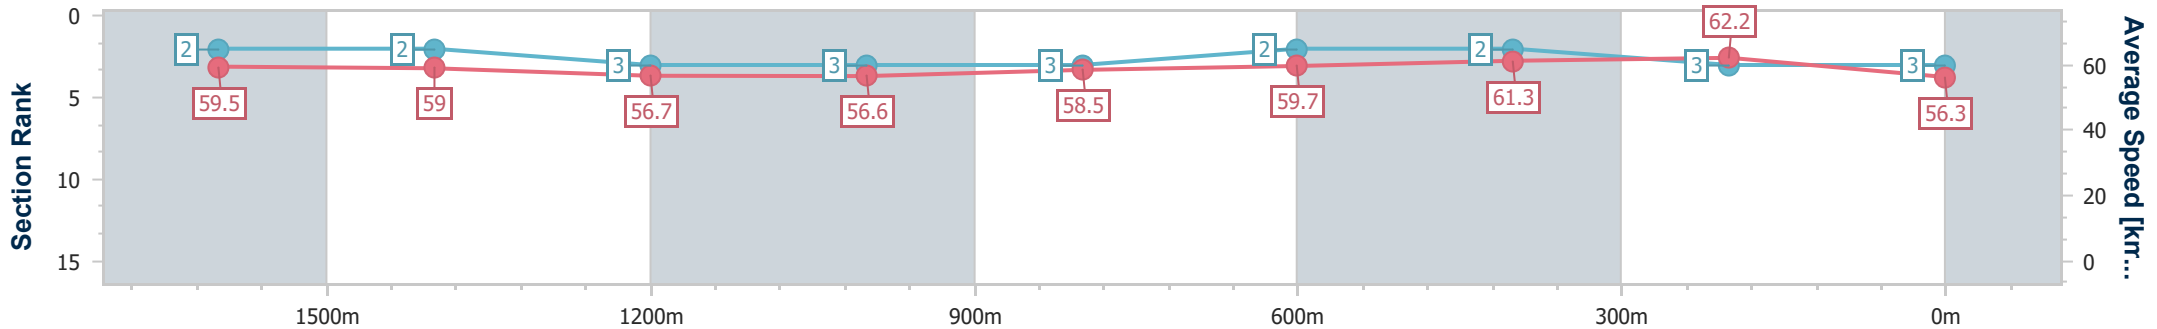

Sunshine Coast QLD Professional
 Race 4: DUNLOP SUPER DEALER CALOUNDRA BENCHMARK
 65 Handicap - 1800m

18 June 2023 - 13:55

Track Rating: Soft 6, Weather: Fine, Rail Position: +10m

Section	Overall	1600m	1400m	1200m	1000m	800m	600m	400m	200m			
Section Times	1:52.25 [3] (0:11.24)	1:41.01 [2] (0:12.71)	1:28.30 [2] (0:13.01)	1:15.29 [3] (0:12.91)	1:02.38 [3] (0:12.67)	0:49.71 [3] (0:12.86)	0:36.85 [2] (0:12.48)	0:24.37 [2] (0:11.56)	0:12.81 [3] (0:12.81)			
Average Speed [km/h]	59.5	59.0	56.7	56.6	58.5	59.7	61.3	62.2	56.3			
Top Speed [km/h]	62.1	61.3	59.5	58.0	59.4	60.7	61.7	63.1	60.5			
Avg. Dist. to Rail [m]	11.6	10.1	10.9	12.2	12.0	11.3	10.2	11.3	10.3			
Avg. Stride Freq. [Hz]	2.2	2.2	2.2	2.2	2.2	2.3	2.3	2.4	2.2			
Avg. Stride Length [m]	8.2	7.4	7.1	6.8	7.0	7.0	7.0	7.1	6.8			