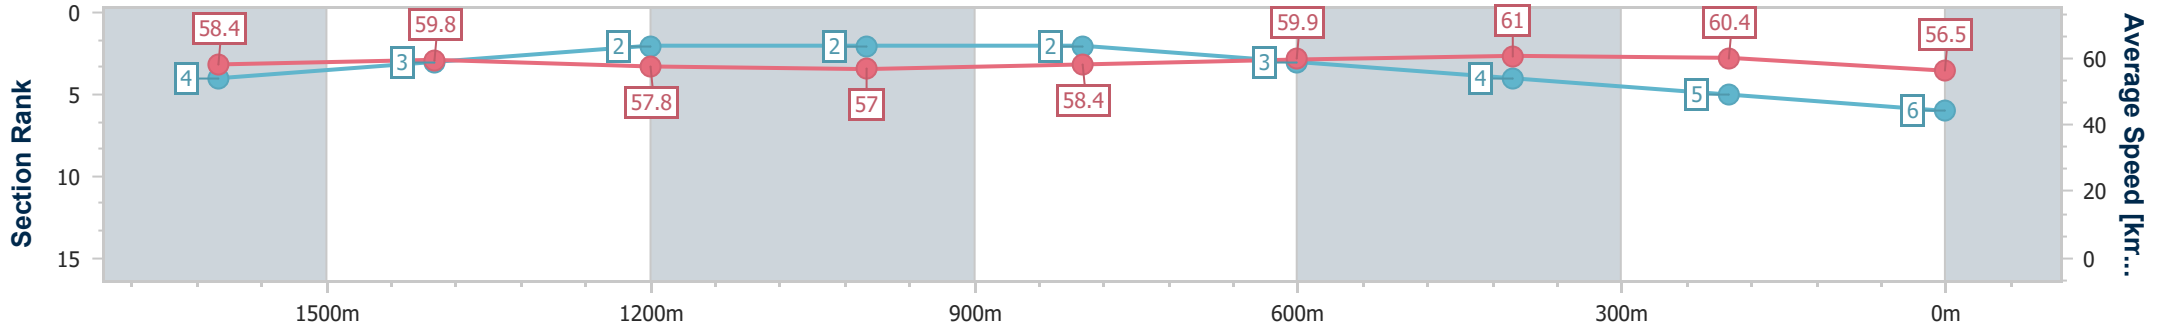

- [] Ranking at each section and finish
- .-.- No data available at this section
- NA No data available

Horse/Jockey Name	Prickly Poppy
Final Rank	6
Fastest Section Time (Section)	0:11.42 (Overall)
Top Speed [km/h] (Section)	62.5 (400m)
Race State	Finished

Sunshine Coast QLD Professional
 Race 4: DUNLOP SUPER DEALER CALOUNDRA BENCHMARK
 65 Handicap - 1800m
 18 June 2023 - 13:55

Track Rating: Soft 6, Weather: Fine, Rail Position: +10m

Section	Overall	1600m	1400m	1200m	1000m	800m	600m	400m	200m			
Section Times	1:52.87 [6] (0:11.42)	1:41.45 [4] (0:12.57)	1:28.88 [3] (0:12.82)	1:16.06 [2] (0:12.85)	1:03.21 [2] (0:12.73)	0:50.48 [2] (0:13.05)	0:37.43 [3] (0:12.76)	0:24.67 [4] (0:11.91)	0:12.76 [5] (0:12.76)			
Average Speed [km/h]	58.4	59.8	57.8	57.0	58.4	59.9	61.0	60.4	56.5			
Top Speed [km/h]	61.1	60.8	59.7	57.9	59.1	60.8	62.3	62.5	58.4			
Avg. Dist. to Rail [m]	15.5	11.4	12.5	13.0	13.0	14.5	13.4	13.3	11.9			
Avg. Stride Freq. [Hz]	2.3	2.3	2.3	2.2	2.3	2.3	2.4	2.4	2.3			
Avg. Stride Length [m]	7.7	7.2	7.1	7.1	7.1	7.1	7.1	7.0	6.8			