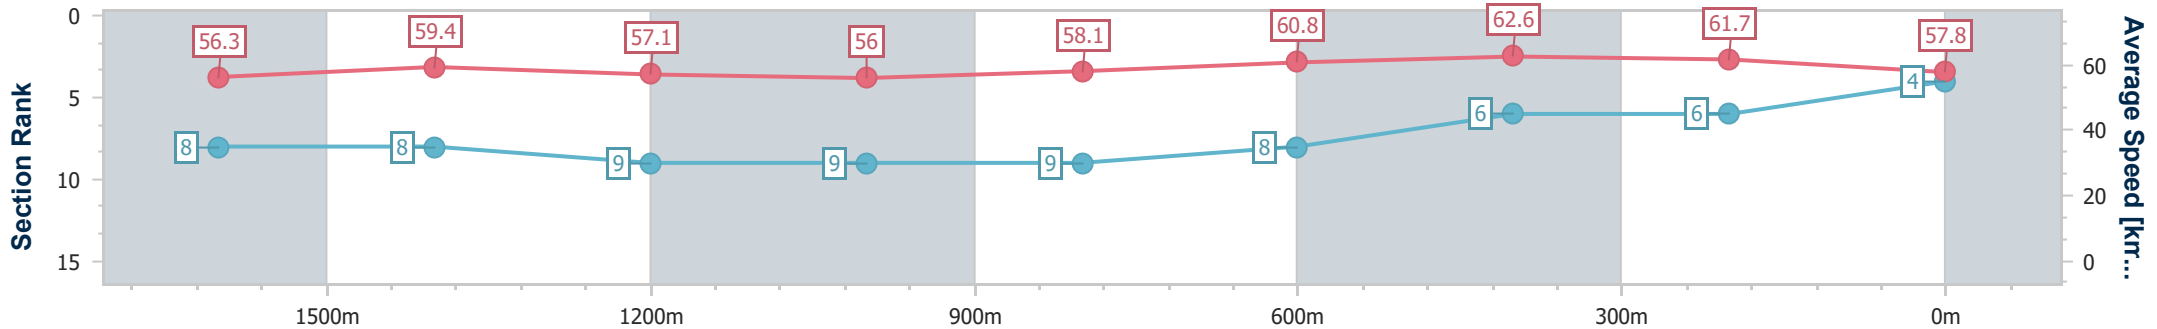

Horse/Jockey Name	Leored
Final Rank	4
Fastest Section Time (Section)	0:11.68 (400m)
Top Speed [km/h] (Section)	62.9 (600m)
Race State	Finished

Sunshine Coast QLD Professional
Race 4: DUNLOP SUPER DEALER CALOUNDRA BENCHMARK
65 Handicap - 1800m
18 June 2023 - 13:55

Track Rating: Soft 6, Weather: Fine, Rail Position: +10m

Section	Overall	1600m	1400m	1200m	1000m	800m	600m	400m	200m				
Section Times	1:52.63 [4] (0:12.18)	1:40.45 [8] (0:12.69)	1:27.76 [8] (0:12.93)	1:14.83 [9] (0:13.04)	1:01.79 [9] (0:12.79)	0:49.00 [9] (0:12.63)	0:36.37 [8] (0:12.24)	0:24.13 [6] (0:11.68)	0:12.45 [6] (0:12.45)				
Average Speed [km/h]	56.3	59.4	57.1	56.0	58.1	60.8	62.6	61.7	57.8				
Top Speed [km/h]	59.6	60.3	58.8	57.8	59.1	62.8	62.9	62.5	60.4				
Avg. Dist. to Rail [m]	14.0	11.9	12.2	12.3	12.2	11.5	10.5	10.1	10.1				
Avg. Stride Freq. [Hz]	2.1	2.3	2.2	2.2	2.2	2.3	2.3	2.3	2.3				
Avg. Stride Length [m]	7.6	7.0	6.7	6.7	6.9	7.1	7.4	7.4	7.1				

- [ ] Ranking at each section and finish
- -.-.- No data available at this section
- NA No data available