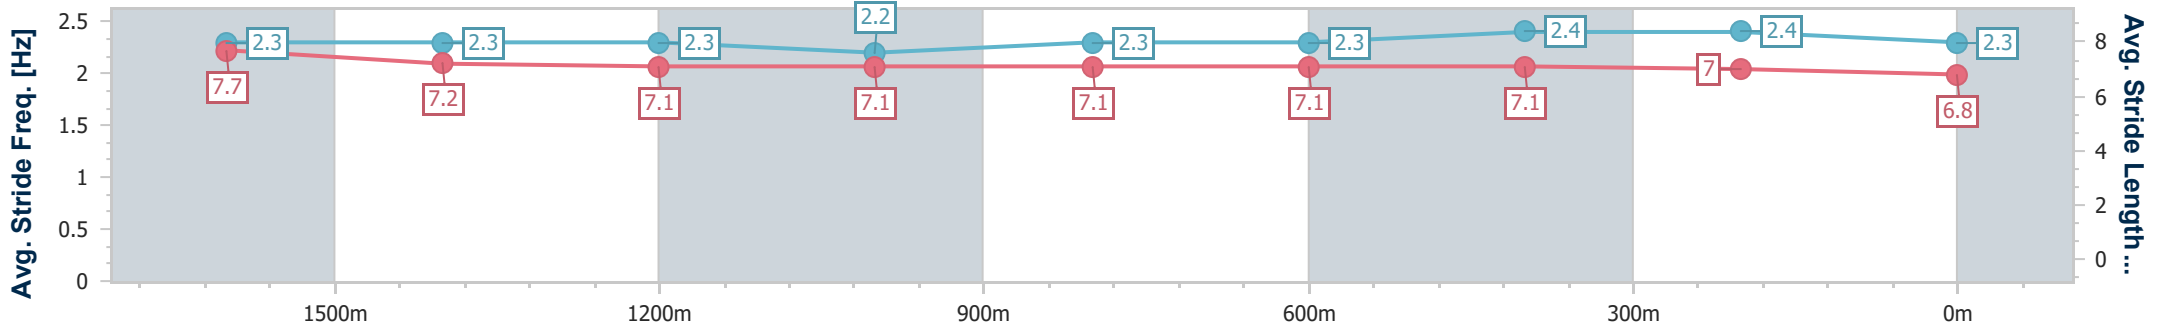

- [] Ranking at each section and finish
- .-.- No data available at this section
- NA No data available

Horse/Jockey Name	Prickly Poppy
Final Rank	6
Fastest Section Time (Section)	0:11.42 (Overall)
Top Speed [km/h] (Section)	62.5 (400m)
Race State	Finished

Sunshine Coast QLD Professional
 Race 4: DUNLOP SUPER DEALER CALOUNDRA BENCHMARK
 65 Handicap - 1800m
 18 June 2023 - 13:55

Track Rating: Soft 6, Weather: Fine, Rail Position: +10m

Section	Overall	1600m	1400m	1200m	1000m	800m	600m	400m	200m			
Section Times	1:52.87 [6] (0:11.42)	1:41.45 [4] (0:12.57)	1:28.88 [3] (0:12.82)	1:16.06 [2] (0:12.85)	1:03.21 [2] (0:12.73)	0:50.48 [2] (0:13.05)	0:37.43 [3] (0:12.76)	0:24.67 [4] (0:11.91)	0:12.76 [5] (0:12.76)			
Average Speed [km/h]	58.4	59.8	57.8	57.0	58.4	59.9	61.0	60.4	56.5			
Top Speed [km/h]	61.1	60.8	59.7	57.9	59.1	60.8	62.3	62.5	58.4			
Avg. Dist. to Rail [m]	15.5	11.4	12.5	13.0	13.0	14.5	13.4	13.3	11.9			
Avg. Stride Freq. [Hz]	2.3	2.3	2.3	2.2	2.3	2.3	2.4	2.4	2.3			
Avg. Stride Length [m]	7.7	7.2	7.1	7.1	7.1	7.1	7.1	7.0	6.8			