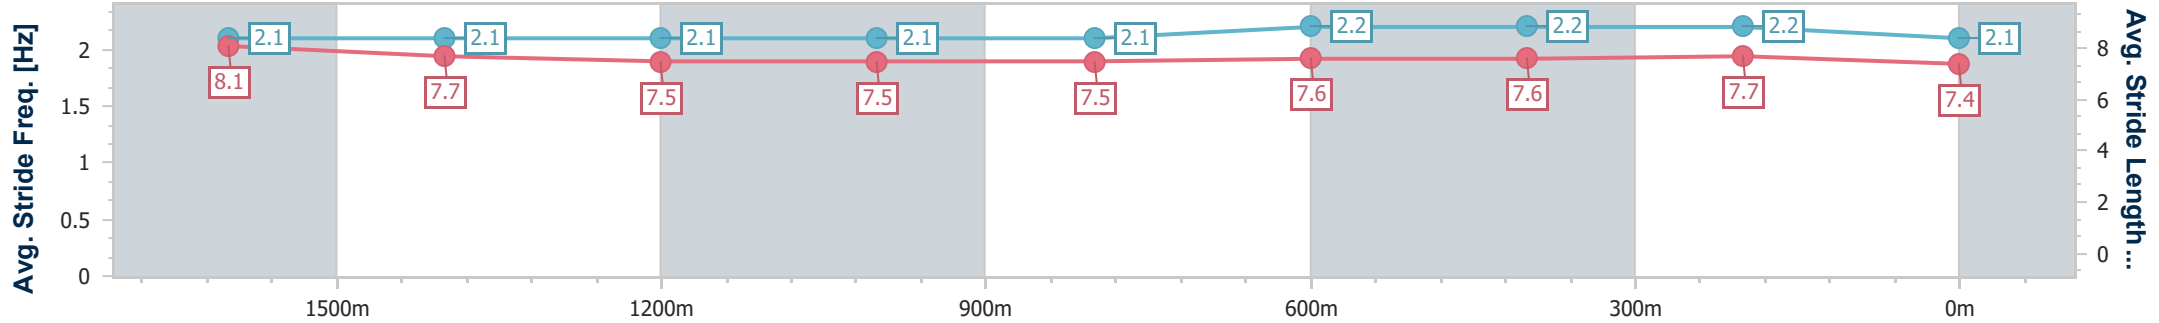

Sunshine Coast QLD Professional
 Race 4: DUNLOP SUPER DEALER CALOUNDRA BENCHMARK
 65 Handicap - 1800m
 18 June 2023 - 13:55

Track Rating: Soft 6, Weather: Fine, Rail Position: +10m

Section	Overall	1600m	1400m	1200m	1000m	800m	600m	400m	200m			
Section Times	1:53.29 [7] (0:11.82)	1:41.47 [6] (0:12.65)	1:28.82 [6] (0:12.99)	1:15.83 [7] (0:13.01)	1:02.82 [7] (0:12.73)	0:50.09 [7] (0:12.66)	0:37.43 [6] (0:12.65)	0:24.78 [7] (0:11.85)	0:12.93 [7] (0:12.93)			
Average Speed [km/h]	57.3	59.5	57.0	56.1	58.3	60.6	61.1	60.7	55.7			
Top Speed [km/h]	61.2	60.6	59.3	57.2	60.0	61.3	61.7	62.0	58.8			
Avg. Dist. to Rail [m]	12.9	11.7	12.1	12.1	12.0	11.4	12.2	15.4	16.0			
Avg. Stride Freq. [Hz]	2.2	2.2	2.2	2.1	2.2	2.2	2.2	2.3	2.2			
Avg. Stride Length [m]	7.7	7.2	7.0	7.1	7.2	7.3	7.4	7.5	7.1			

- [] Ranking at each section and finish
- .-.- No data available at this section
- NA No data available

Horse/Jockey Name	Quotant
Final Rank	8
Fastest Section Time (Section)	0:11.91 (Overall)
Top Speed [km/h] (Section)	61.1 (400m)
Race State	Finished

Sunshine Coast QLD Professional
 Race 4: DUNLOP SUPER DEALER CALOUNDRA BENCHMARK
 65 Handicap - 1800m
 18 June 2023 - 13:55

Track Rating: Soft 6, Weather: Fine, Rail Position: +10m

Section	Overall	1600m	1400m	1200m	1000m	800m	600m	400m	200m				
Section Times	1:53.77 [8] (0:11.91)	1:41.86 [7] (0:12.66)	1:29.20 [7] (0:12.85)	1:16.35 [6] (0:12.80)	1:03.55 [6] (0:12.77)	0:50.78 [6] (0:12.94)	0:37.84 [7] (0:12.95)	0:24.89 [8] (0:11.95)	0:12.94 [8] (0:12.94)				
Average Speed [km/h]	57.0	59.3	57.5	57.1	58.1	59.8	59.8	60.3	55.7				
Top Speed [km/h]	59.3	60.1	60.0	58.0	59.3	60.8	60.8	61.1	58.9				
Avg. Dist. to Rail [m]	14.9	11.2	11.5	12.2	12.2	12.7	12.6	12.4	12.5				
Avg. Stride Freq. [Hz]	2.1	2.1	2.1	2.1	2.1	2.2	2.2	2.2	2.1				
Avg. Stride Length [m]	8.1	7.7	7.5	7.5	7.5	7.6	7.6	7.7	7.4				