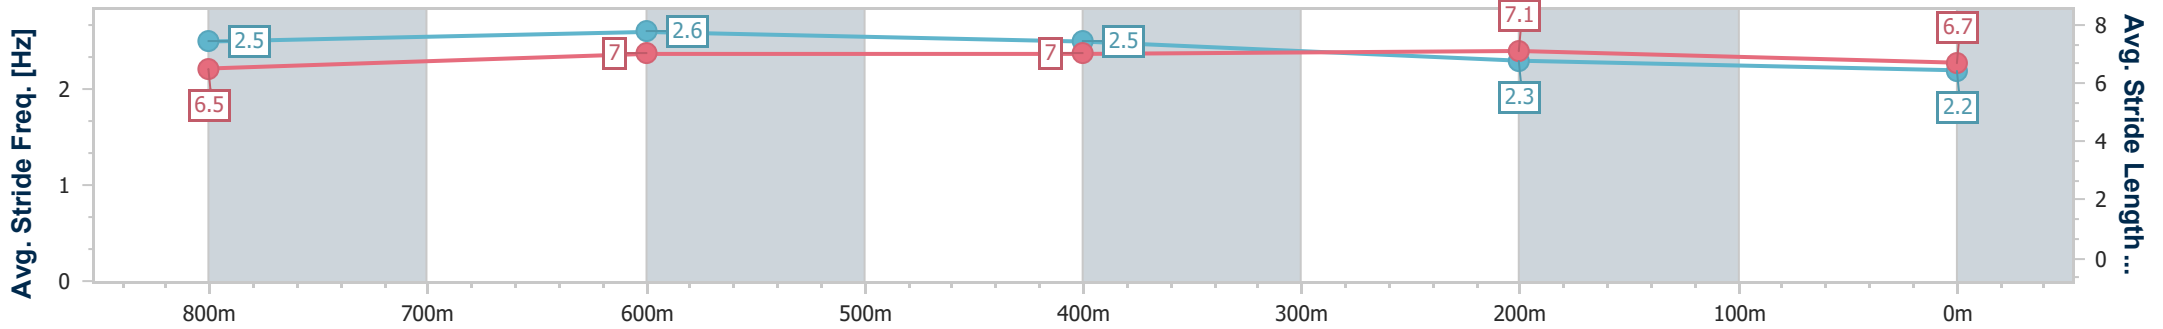

Sunshine Coast QLD Professional
 Race 6: SUNSHINE COAST BUSINESS SOLUTIONS Class 2
 Handicap - 1000m
 18 June 2023 - 15:16

Track Rating: Soft 6, Weather: Fine, Rail Position: +10m

Section	Overall	800m	600m	400m	200m
Section Times	1:01.52 [9] (0:12.35)	0:49.17 [9] (0:11.13)	0:38.04 [8] (0:12.38)	0:25.66 [9] (0:12.05)	0:13.61 [9] (0:13.61)
Average Speed [km/h]	58.4	68.9	63.5	59.8	52.9
Top Speed [km/h]	70.3	70.9	65.9	61.4	56.8
Avg. Dist. to Rail [m]	19.8	16.7	15.1	16.8	16.2
Avg. Stride Freq. [Hz]	2.4	2.6	2.5	2.4	2.3
Avg. Stride Length [m]	6.6	7.5	7.1	6.9	6.4

- [] Ranking at each section and finish
- .-.- No data available at this section
- NA No data available

Horse/Jockey Name	Le Weasel
Final Rank	10
Fastest Section Time (Section)	0:11.23 (800m)
Top Speed [km/h] (Section)	70.6 (800m)
Race State	Finished

Sunshine Coast QLD Professional
 Race 6: SUNSHINE COAST BUSINESS SOLUTIONS Class 2
 Handicap - 1000m
 18 June 2023 - 15:16

Track Rating: Soft 6, Weather: Fine, Rail Position: +10m

Section	Overall	800m	600m	400m	200m
Section Times	1:01.59 [10] (0:12.21)	0:49.38 [7] (0:11.23)	0:38.15 [7] (0:12.62)	0:25.53 [10] (0:12.07)	0:13.46 [10] (0:13.46)
Average Speed [km/h]	59.0	68.4	63.1	59.7	53.5
Top Speed [km/h]	70.4	70.6	65.7	61.5	57.4
Avg. Dist. to Rail [m]	18.4	16.8	17.3	14.9	13.3
Avg. Stride Freq. [Hz]	2.5	2.6	2.5	2.3	2.2
Avg. Stride Length [m]	6.5	7.0	7.0	7.1	6.7

- [] Ranking at each section and finish
- .-.- No data available at this section
- NA No data available