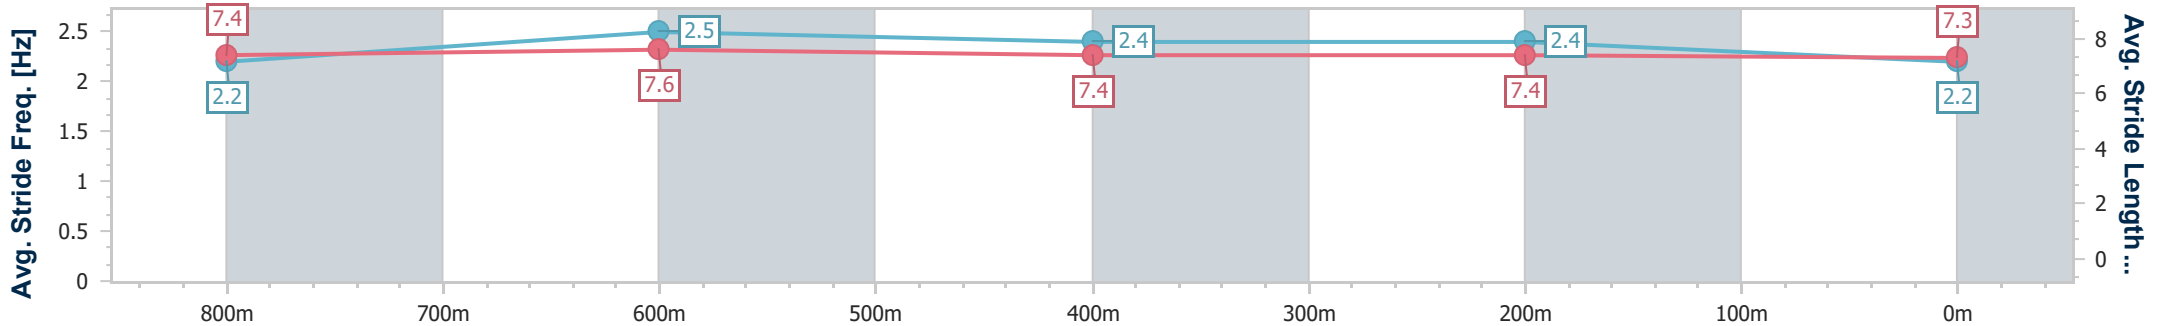

Horse/Jockey Name	Power Sister
Final Rank	4
Fastest Section Time (Section)	0:11.19 (800m)
Top Speed [km/h] (Section)	70.8 (800m)
Race State	Finished

Sunshine Coast QLD Professional
Race 6: SUNSHINE COAST BUSINESS SOLUTIONS Class 2
Handicap - 1000m
18 June 2023 - 15:16

Track Rating: Soft 6, Weather: Fine, Rail Position: +10m

Section	Overall	800m	600m	400m	200m
Section Times	0:59.22 [4] (0:12.17)	0:47.05 [6] (0:11.19)	0:35.86 [6] (0:11.88)	0:23.98 [2] (0:11.46)	0:12.52 [3] (0:12.52)
Average Speed [km/h]	59.2	67.3	64.4	62.8	57.5
Top Speed [km/h]	70.4	70.8	66.3	63.9	61.4
Avg. Dist. to Rail [m]	14.2	12.1	10.4	11.5	11.5
Avg. Stride Freq. [Hz]	2.2	2.5	2.4	2.4	2.2
Avg. Stride Length [m]	7.4	7.6	7.4	7.4	7.3

- [ ] Ranking at each section and finish
- -.-.- No data available at this section
- NA No data available