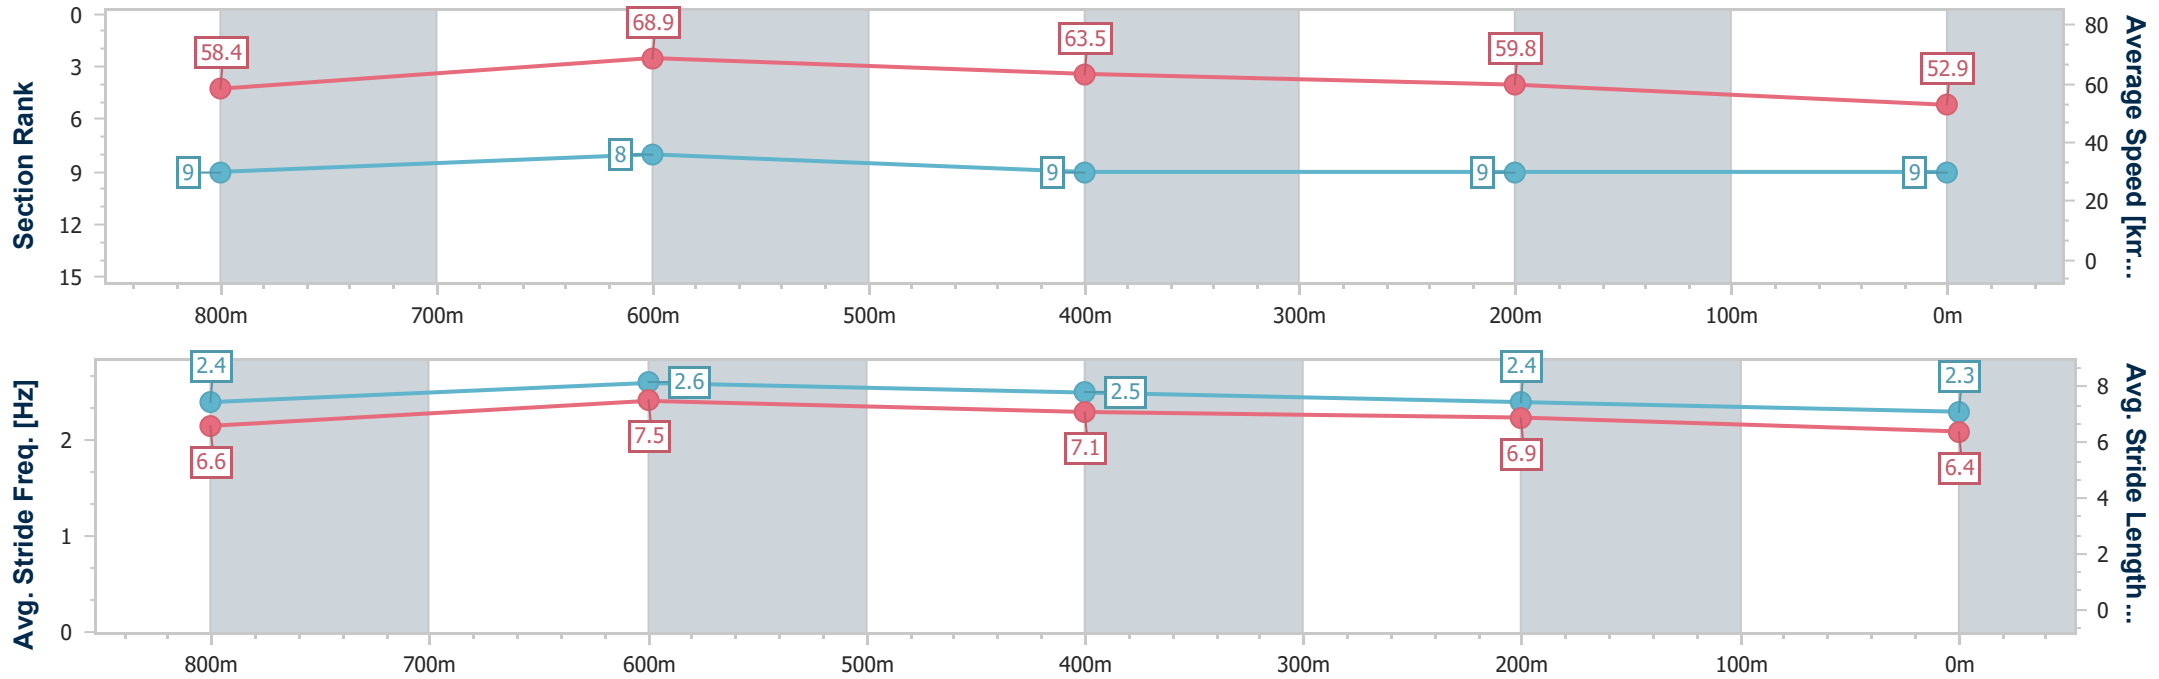

Sunshine Coast QLD Professional
 Race 6: SUNSHINE COAST BUSINESS SOLUTIONS Class 2
 Handicap - 1000m
 18 June 2023 - 15:16

Track Rating: Soft 6, Weather: Fine, Rail Position: +10m

Section	Overall	800m	600m	400m	200m
Section Times	1:00.54 [8] (0:12.14)	0:48.40 [4] (0:11.21)	0:37.19 [5] (0:12.41)	0:24.78 [8] (0:11.81)	0:12.97 [8] (0:12.97)
Average Speed [km/h]	59.4	68.0	63.2	61.0	55.6
Top Speed [km/h]	69.2	69.4	65.7	62.1	59.1
Avg. Dist. to Rail [m]	17.6	15.3	14.7	13.6	13.2
Avg. Stride Freq. [Hz]	2.3	2.4	2.3	2.3	2.2
Avg. Stride Length [m]	7.0	7.7	7.6	7.5	7.1

- [] Ranking at each section and finish
- .-.- No data available at this section
- NA No data available

Horse/Jockey Name	Coburg
Final Rank	9
Fastest Section Time (Section)	0:11.13 (800m)
Top Speed [km/h] (Section)	70.9 (800m)
Race State	Finished

Sunshine Coast QLD Professional
 Race 6: SUNSHINE COAST BUSINESS SOLUTIONS Class 2
 Handicap - 1000m
 18 June 2023 - 15:16

Track Rating: Soft 6, Weather: Fine, Rail Position: +10m

Section	Overall	800m	600m	400m	200m
Section Times	1:01.52 [9] (0:12.35)	0:49.17 [9] (0:11.13)	0:38.04 [8] (0:12.38)	0:25.66 [9] (0:12.05)	0:13.61 [9] (0:13.61)
Average Speed [km/h]	58.4	68.9	63.5	59.8	52.9
Top Speed [km/h]	70.3	70.9	65.9	61.4	56.8
Avg. Dist. to Rail [m]	19.8	16.7	15.1	16.8	16.2
Avg. Stride Freq. [Hz]	2.4	2.6	2.5	2.4	2.3
Avg. Stride Length [m]	6.6	7.5	7.1	6.9	6.4