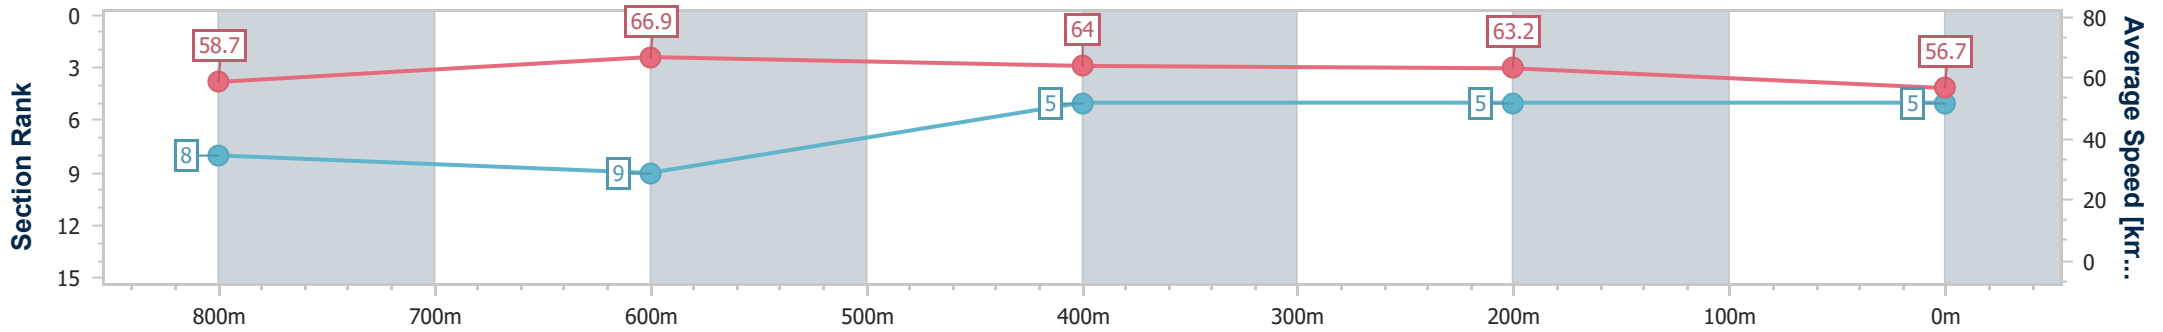

Horse/Jockey Name	Me As I Am
Final Rank	5
Fastest Section Time (Section)	0:11.24 (800m)
Top Speed [km/h] (Section)	68.2 (800m)
Race State	Finished

Sunshine Coast QLD Professional
Race 6: SUNSHINE COAST BUSINESS SOLUTIONS Class 2
Handicap - 1000m
18 June 2023 - 15:16

Track Rating: Soft 6, Weather: Fine, Rail Position: +10m

Section	Overall	800m	600m	400m	200m
Section Times	0:59.58 [5] (0:12.26)	0:47.32 [8] (0:11.24)	0:36.08 [9] (0:11.98)	0:24.10 [5] (0:11.40)	0:12.70 [5] (0:12.70)
Average Speed [km/h]	58.7	66.9	64.0	63.2	56.7
Top Speed [km/h]	67.7	68.2	65.6	63.8	62.6
Avg. Dist. to Rail [m]	11.3	11.5	10.8	12.0	11.9
Avg. Stride Freq. [Hz]	2.3	2.5	2.5	2.5	2.4
Avg. Stride Length [m]	6.9	7.5	7.1	7.1	6.7

- [ ] Ranking at each section and finish
- -.-.- No data available at this section
- NA No data available