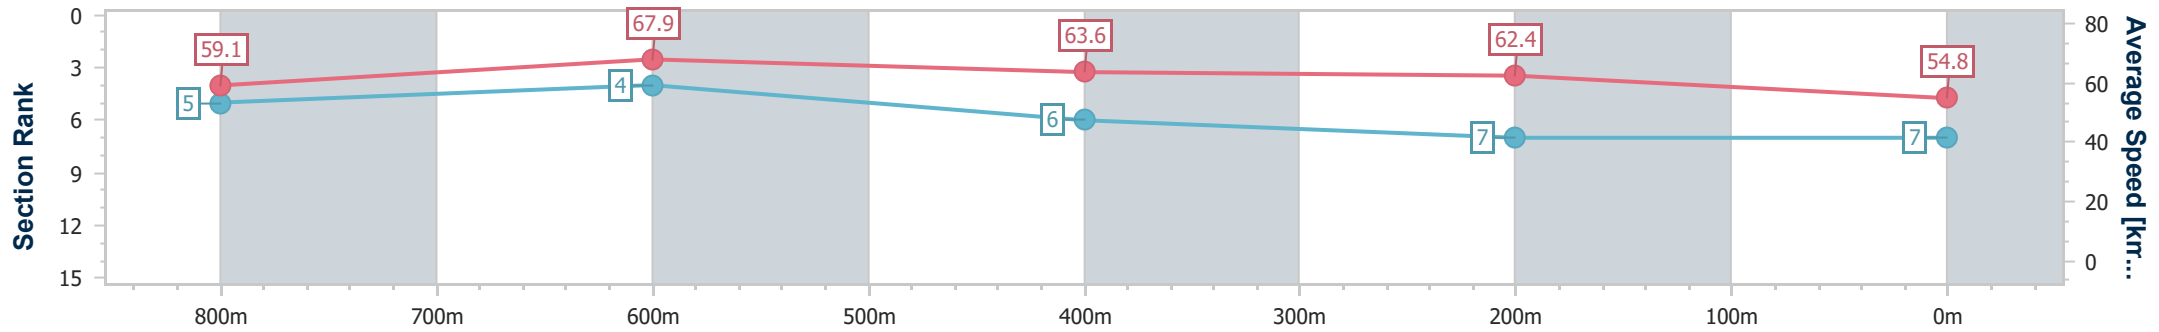

- [] Ranking at each section and finish
- .-.- No data available at this section
- NA No data available

Horse/Jockey Name	Preach
Final Rank	7
Fastest Section Time (Section)	0:11.17 (800m)
Top Speed [km/h] (Section)	69.3 (800m)
Race State	Finished

Sunshine Coast QLD Professional
 Race 6: SUNSHINE COAST BUSINESS SOLUTIONS Class 2
 Handicap - 1000m
 18 June 2023 - 15:16

Track Rating: Soft 6, Weather: Fine, Rail Position: +10m

Section	Overall	800m	600m	400m	200m
Section Times	1:00.26 [7] (0:12.17)	0:48.09 [5] (0:11.17)	0:36.92 [4] (0:12.22)	0:24.70 [6] (0:11.55)	0:13.15 [7] (0:13.15)
Average Speed [km/h]	59.1	67.9	63.6	62.4	54.8
Top Speed [km/h]	68.8	69.3	65.2	63.9	60.1
Avg. Dist. to Rail [m]	15.4	13.3	13.3	14.3	15.2
Avg. Stride Freq. [Hz]	2.4	2.5	2.4	2.3	2.2
Avg. Stride Length [m]	6.7	7.6	7.5	7.4	6.9