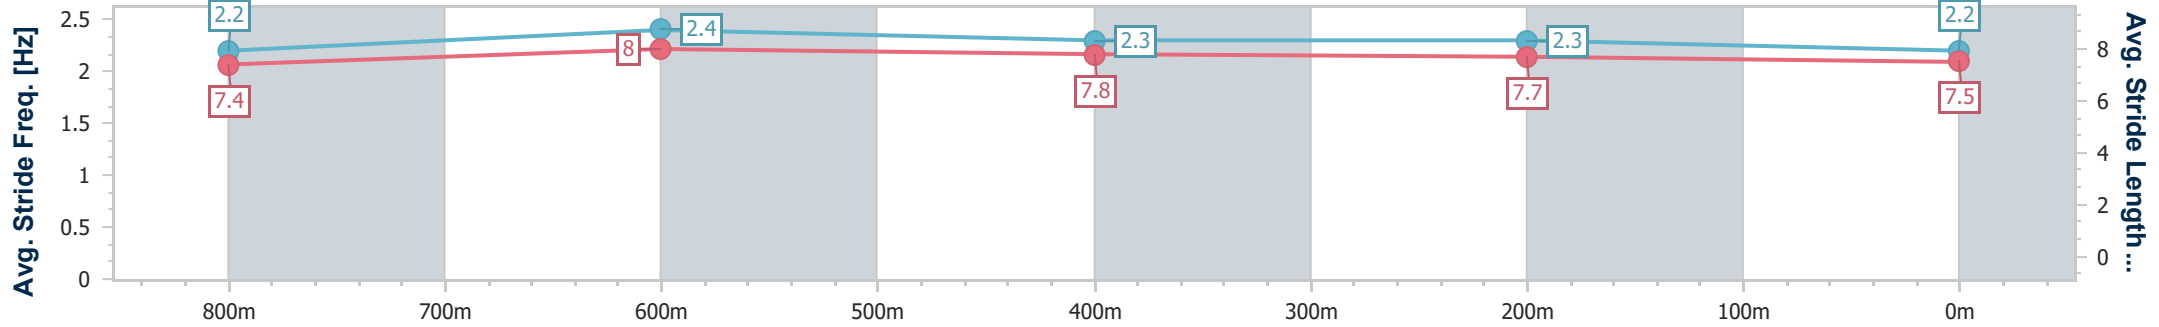

Track Rating: Soft 6, Weather: Fine, Rail Position: +10m

Section	Overall	800m	600m	400m	200m
Section Times	0:58.39 [1] (0:12.00)	0:46.39 [1] (0:10.91)	0:35.48 [1] (0:12.06)	0:23.42 [1] (0:11.23)	0:12.19 [1] (0:12.19)
Average Speed [km/h]	60.1	69.6	64.0	64.2	59.1
Top Speed [km/h]	70.4	72.0	66.5	64.8	62.8
Avg. Dist. to Rail [m]	20.2	15.4	11.6	10.8	10.0
Avg. Stride Freq. [Hz]	2.2	2.4	2.3	2.3	2.2
Avg. Stride Length [m]	7.4	8.0	7.8	7.7	7.5