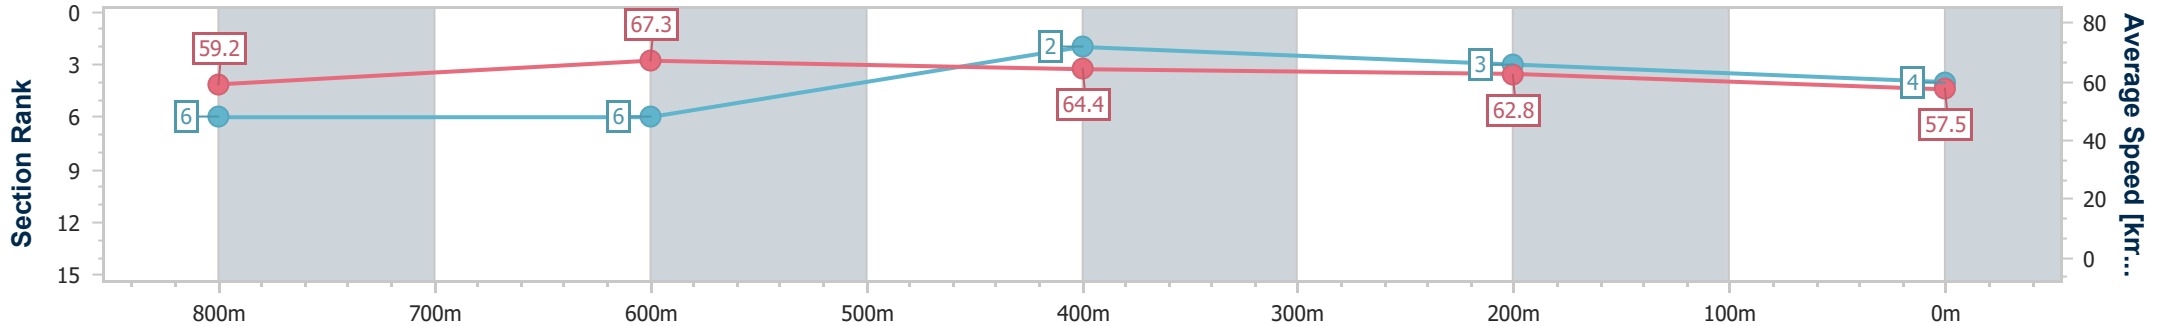

Horse/Jockey Name	Power Sister
Final Rank	4
Fastest Section Time (Section)	0:11.19 (800m)
Top Speed [km/h] (Section)	70.8 (800m)
Race State	Finished

Sunshine Coast QLD Professional
Race 6: SUNSHINE COAST BUSINESS SOLUTIONS Class 2
Handicap - 1000m
18 June 2023 - 15:16

Track Rating: Soft 6, Weather: Fine, Rail Position: +10m

Section	Overall	800m	600m	400m	200m
Section Times	0:59.22 [4] (0:12.17)	0:47.05 [6] (0:11.19)	0:35.86 [6] (0:11.88)	0:23.98 [2] (0:11.46)	0:12.52 [3] (0:12.52)
Average Speed [km/h]	59.2	67.3	64.4	62.8	57.5
Top Speed [km/h]	70.4	70.8	66.3	63.9	61.4
Avg. Dist. to Rail [m]	14.2	12.1	10.4	11.5	11.5
Avg. Stride Freq. [Hz]	2.2	2.5	2.4	2.4	2.2
Avg. Stride Length [m]	7.4	7.6	7.4	7.4	7.3

- [ ] Ranking at each section and finish
- -.-.- No data available at this section
- NA No data available