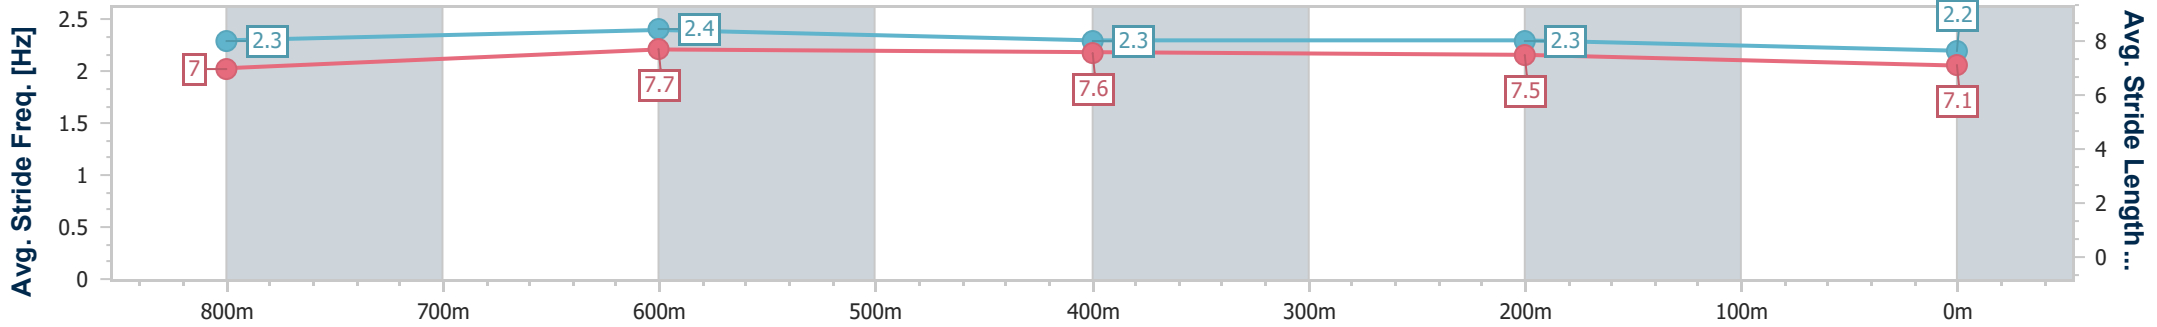

- [] Ranking at each section and finish
- .-.- No data available at this section
- NA No data available

Horse/Jockey Name	Divine Okay
Final Rank	8
Fastest Section Time (Section)	0:11.21 (800m)
Top Speed [km/h] (Section)	69.4 (800m)
Race State	Finished

Sunshine Coast QLD Professional
 Race 6: SUNSHINE COAST BUSINESS SOLUTIONS Class 2
 Handicap - 1000m
 18 June 2023 - 15:16

Track Rating: Soft 6, Weather: Fine, Rail Position: +10m

Section	Overall	800m	600m	400m	200m
Section Times	1:00.54 [8] (0:12.14)	0:48.40 [4] (0:11.21)	0:37.19 [5] (0:12.41)	0:24.78 [8] (0:11.81)	0:12.97 [8] (0:12.97)
Average Speed [km/h]	59.4	68.0	63.2	61.0	55.6
Top Speed [km/h]	69.2	69.4	65.7	62.1	59.1
Avg. Dist. to Rail [m]	17.6	15.3	14.7	13.6	13.2
Avg. Stride Freq. [Hz]	2.3	2.4	2.3	2.3	2.2
Avg. Stride Length [m]	7.0	7.7	7.6	7.5	7.1