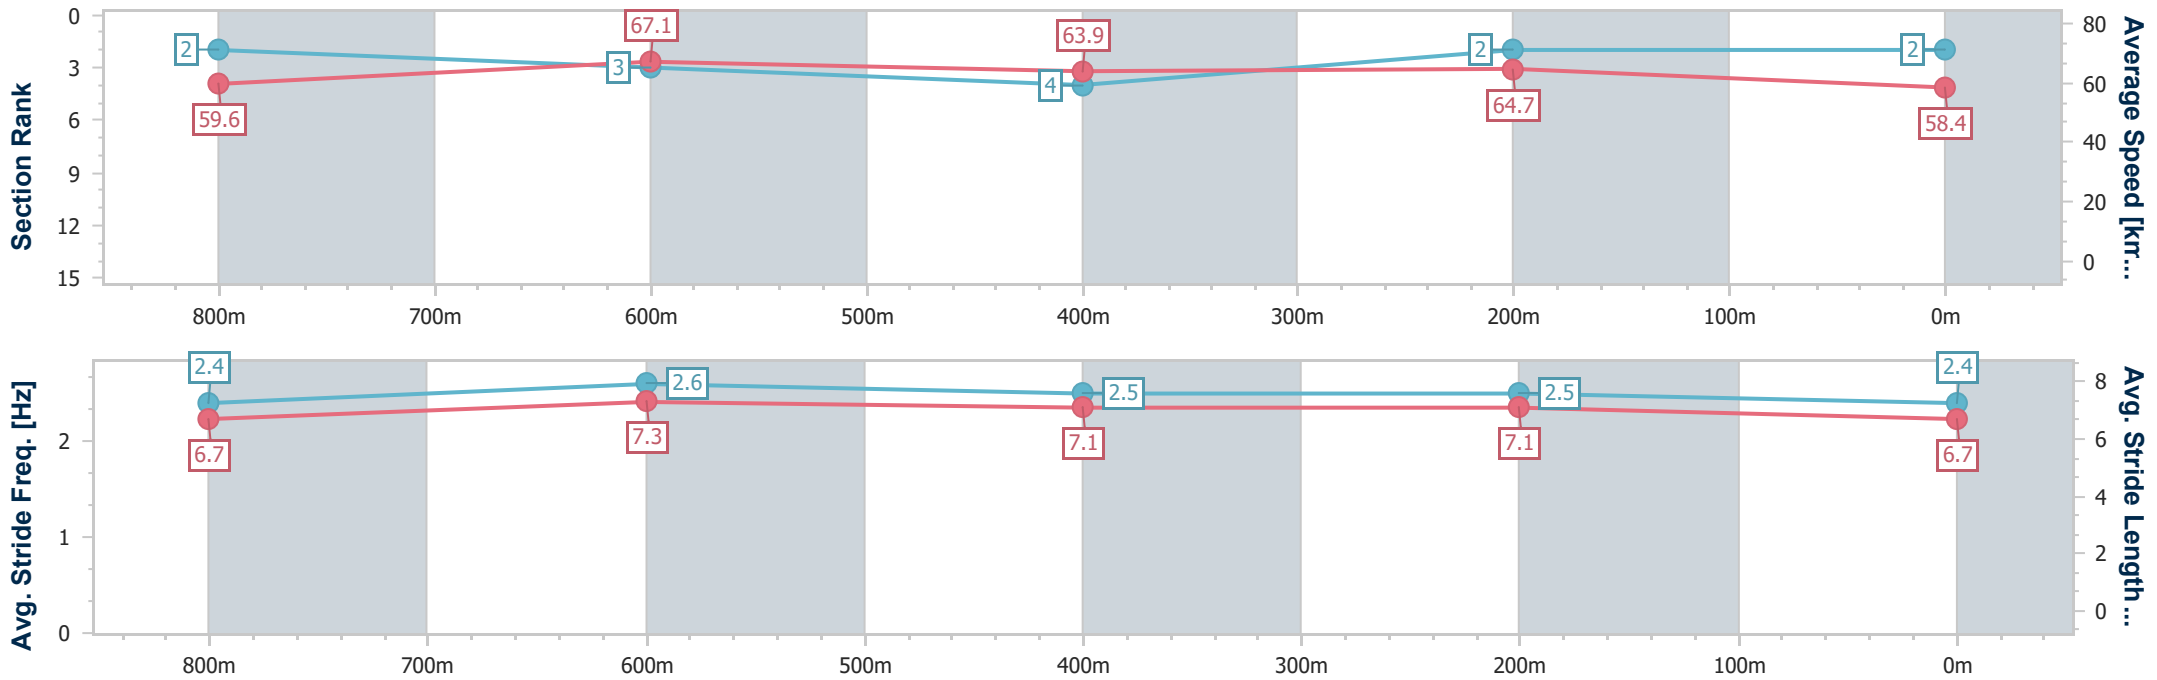

Horse/Jockey Name	Sooblond
Final Rank	2
Fastest Section Time (Section)	0:11.12 (400m)
Top Speed [km/h] (Section)	70.0 (800m)
Race State	Finished

Sunshine Coast QLD Professional
Race 6: SUNSHINE COAST BUSINESS SOLUTIONS Class 2
Handicap - 1000m
18 June 2023 - 15:16

Track Rating: Soft 6, Weather: Fine, Rail Position: +10m

Section	Overall	800m	600m	400m	200m
Section Times	0:58.85 [2] (0:12.08)	0:46.77 [2] (0:11.25)	0:35.52 [3] (0:12.07)	0:23.45 [4] (0:11.12)	0:12.33 [2] (0:12.33)
Average Speed [km/h]	59.6	67.1	63.9	64.7	58.4
Top Speed [km/h]	69.3	70.0	65.6	65.8	62.6
Avg. Dist. to Rail [m]	12.6	12.1	11.9	11.3	10.9
Avg. Stride Freq. [Hz]	2.4	2.6	2.5	2.5	2.4
Avg. Stride Length [m]	6.7	7.3	7.1	7.1	6.7

- [ ] Ranking at each section and finish
- -.-.- No data available at this section
- NA No data available