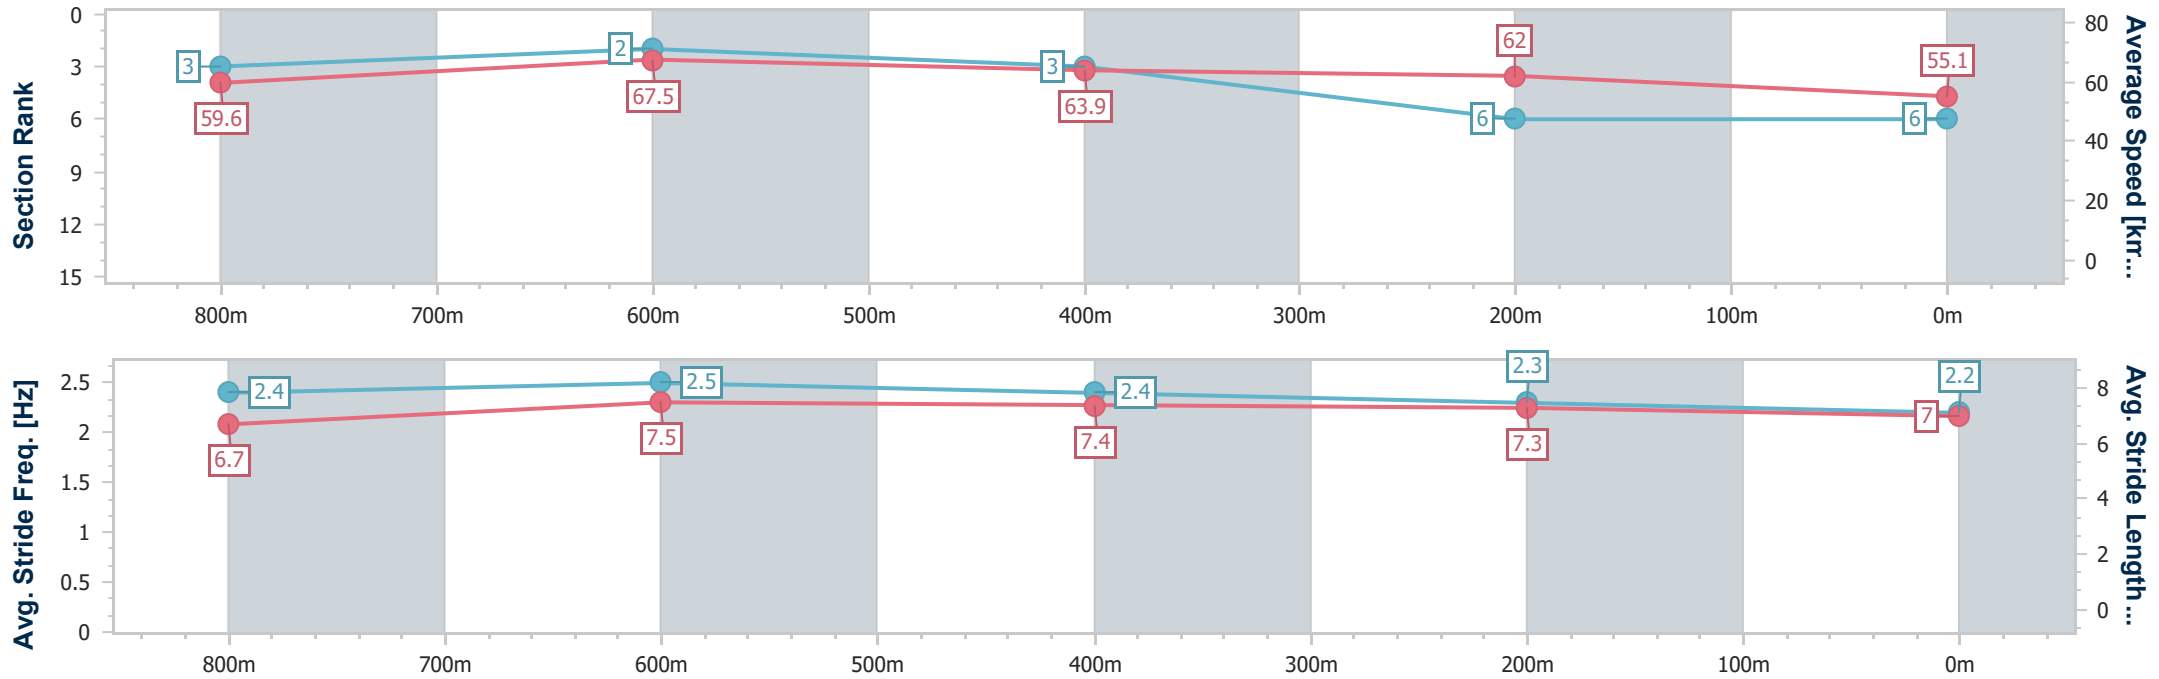

- [] Ranking at each section and finish
- .-.- No data available at this section
- NA No data available

Horse/Jockey Name	King's Express
Final Rank	6
Fastest Section Time (Section)	0:11.19 (800m)
Top Speed [km/h] (Section)	69.4 (800m)
Race State	Finished

Sunshine Coast QLD Professional
 Race 6: SUNSHINE COAST BUSINESS SOLUTIONS Class 2
 Handicap - 1000m
 18 June 2023 - 15:16

Track Rating: Soft 6, Weather: Fine, Rail Position: +10m

Section	Overall	800m	600m	400m	200m
Section Times	0:59.99 [6] (0:12.09)	0:47.90 [3] (0:11.19)	0:36.71 [2] (0:12.02)	0:24.69 [3] (0:11.63)	0:13.06 [6] (0:13.06)
Average Speed [km/h]	59.6	67.5	63.9	62.0	55.1
Top Speed [km/h]	69.3	69.4	65.4	64.3	59.4
Avg. Dist. to Rail [m]	14.1	12.7	11.2	12.1	13.9
Avg. Stride Freq. [Hz]	2.4	2.5	2.4	2.3	2.2
Avg. Stride Length [m]	6.7	7.5	7.4	7.3	7.0