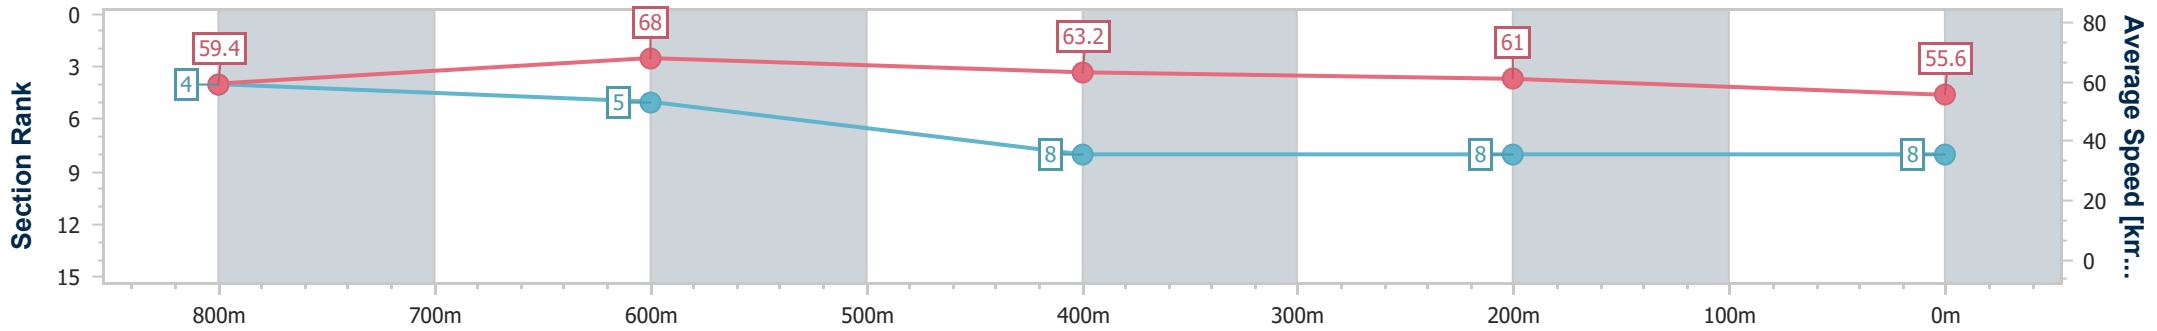

- [] Ranking at each section and finish
- .-.- No data available at this section
- NA No data available

Horse/Jockey Name	Divine Okay
Final Rank	8
Fastest Section Time (Section)	0:11.21 (800m)
Top Speed [km/h] (Section)	69.4 (800m)
Race State	Finished

Sunshine Coast QLD Professional
 Race 6: SUNSHINE COAST BUSINESS SOLUTIONS Class 2
 Handicap - 1000m
 18 June 2023 - 15:16

Track Rating: Soft 6, Weather: Fine, Rail Position: +10m

Section	Overall	800m	600m	400m	200m
Section Times	1:00.54 [8] (0:12.14)	0:48.40 [4] (0:11.21)	0:37.19 [5] (0:12.41)	0:24.78 [8] (0:11.81)	0:12.97 [8] (0:12.97)
Average Speed [km/h]	59.4	68.0	63.2	61.0	55.6
Top Speed [km/h]	69.2	69.4	65.7	62.1	59.1
Avg. Dist. to Rail [m]	17.6	15.3	14.7	13.6	13.2
Avg. Stride Freq. [Hz]	2.3	2.4	2.3	2.3	2.2
Avg. Stride Length [m]	7.0	7.7	7.6	7.5	7.1