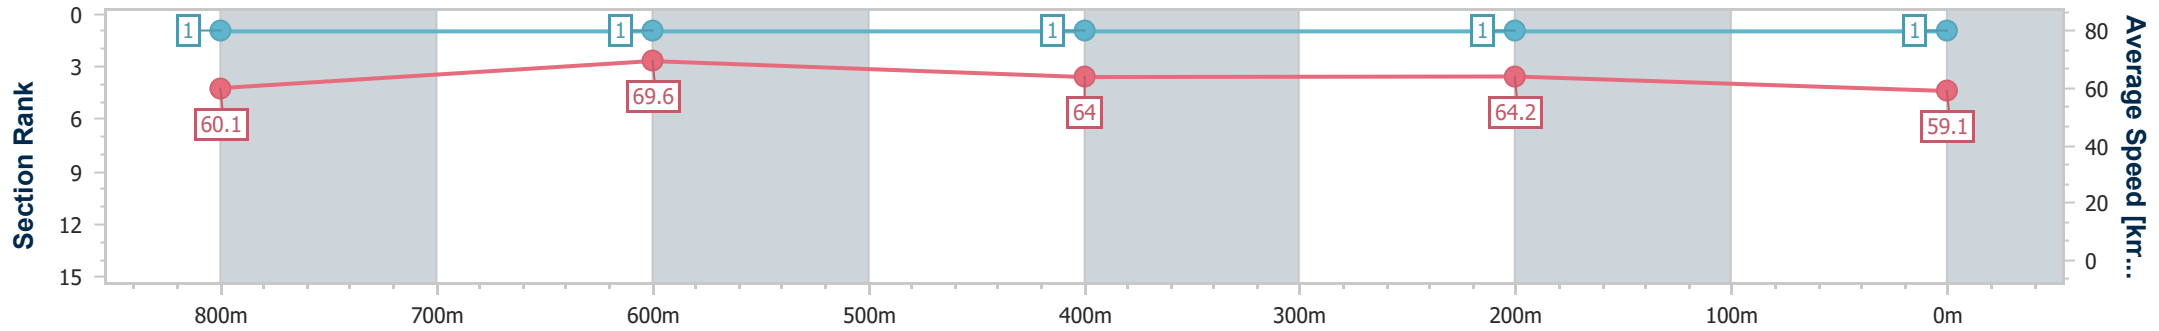

Track Rating: Soft 6, Weather: Fine, Rail Position: +10m

Section	Overall	800m	600m	400m	200m
Section Times	0:58.39 [1] (0:12.00)	0:46.39 [1] (0:10.91)	0:35.48 [1] (0:12.06)	0:23.42 [1] (0:11.23)	0:12.19 [1] (0:12.19)
Average Speed [km/h]	60.1	69.6	64.0	64.2	59.1
Top Speed [km/h]	70.4	72.0	66.5	64.8	62.8
Avg. Dist. to Rail [m]	20.2	15.4	11.6	10.8	10.0
Avg. Stride Freq. [Hz]	2.2	2.4	2.3	2.3	2.2
Avg. Stride Length [m]	7.4	8.0	7.8	7.7	7.5