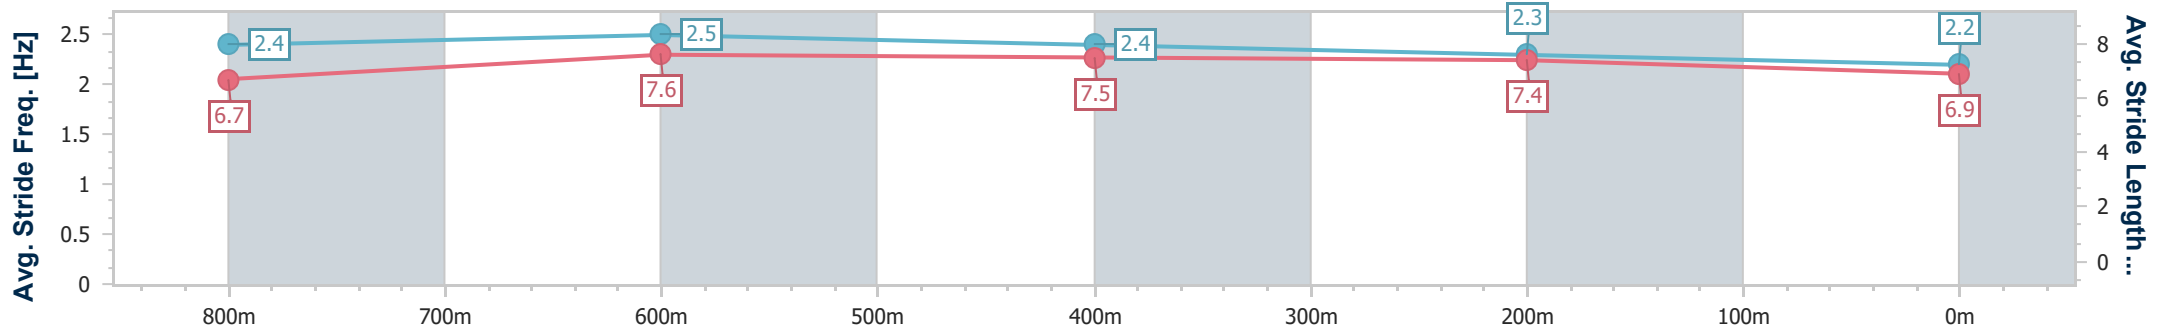

Horse/Jockey Name	Preach
Final Rank	7
Fastest Section Time (Section)	0:11.17 (800m)
Top Speed [km/h] (Section)	69.3 (800m)
Race State	Finished

Sunshine Coast QLD Professional
Race 6: SUNSHINE COAST BUSINESS SOLUTIONS Class 2
Handicap - 1000m
18 June 2023 - 15:16

Track Rating: Soft 6, Weather: Fine, Rail Position: +10m

Section	Overall	800m	600m	400m	200m
Section Times	1:00.26 [7] (0:12.17)	0:48.09 [5] (0:11.17)	0:36.92 [4] (0:12.22)	0:24.70 [6] (0:11.55)	0:13.15 [7] (0:13.15)
Average Speed [km/h]	59.1	67.9	63.6	62.4	54.8
Top Speed [km/h]	68.8	69.3	65.2	63.9	60.1
Avg. Dist. to Rail [m]	15.4	13.3	13.3	14.3	15.2
Avg. Stride Freq. [Hz]	2.4	2.5	2.4	2.3	2.2
Avg. Stride Length [m]	6.7	7.6	7.5	7.4	6.9

- [ ] Ranking at each section and finish
- -.-.- No data available at this section
- NA No data available