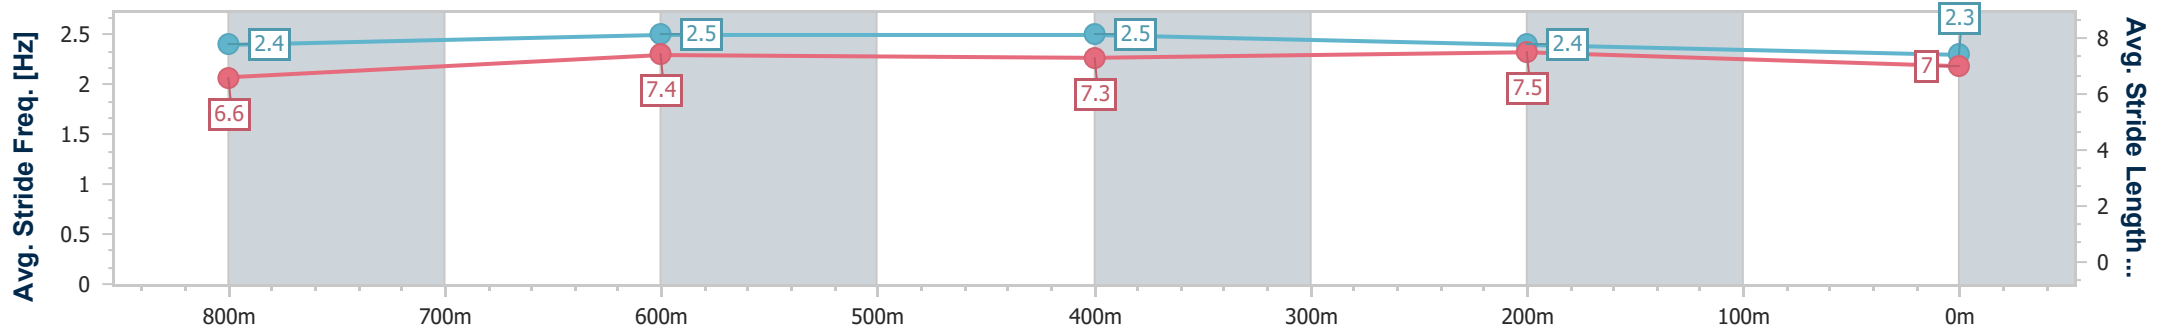

Horse/Jockey Name	Point Break
Final Rank	3
Fastest Section Time (Section)	0:11.20 (800m)
Top Speed [km/h] (Section)	69.2 (800m)
Race State	Finished

Sunshine Coast QLD Professional
Race 6: SUNSHINE COAST BUSINESS SOLUTIONS Class 2
Handicap - 1000m
18 June 2023 - 15:16

Track Rating: Soft 6, Weather: Fine, Rail Position: +10m

Section	Overall	800m	600m	400m	200m
Section Times	0:59.14 [3] (0:12.42)	0:46.72 [10] (0:11.20)	0:35.52 [10] (0:12.01)	0:23.51 [7] (0:11.21)	0:12.30 [4] (0:12.30)
Average Speed [km/h]	58.0	67.8	64.7	64.3	58.5
Top Speed [km/h]	68.3	69.2	66.5	66.0	63.2
Avg. Dist. to Rail [m]	17.2	13.4	13.4	13.1	14.0
Avg. Stride Freq. [Hz]	2.4	2.5	2.5	2.4	2.3
Avg. Stride Length [m]	6.6	7.4	7.3	7.5	7.0

- [ ] Ranking at each section and finish
- -.-.- No data available at this section
- NA No data available