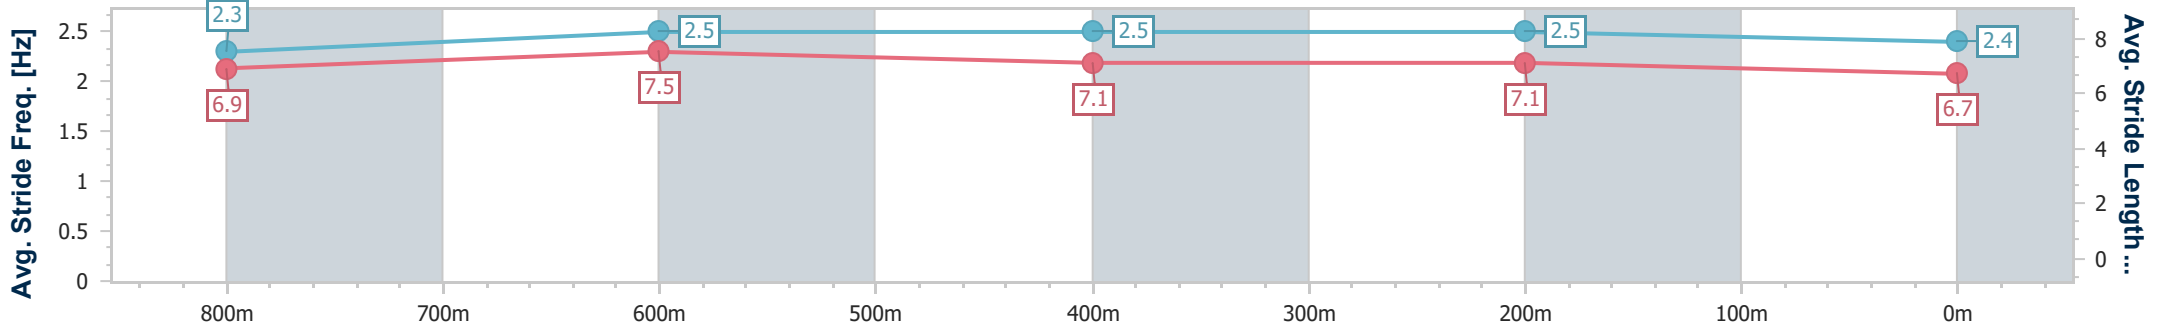

Horse/Jockey Name	Me As I Am
Final Rank	5
Fastest Section Time (Section)	0:11.24 (800m)
Top Speed [km/h] (Section)	68.2 (800m)
Race State	Finished

Sunshine Coast QLD Professional
Race 6: SUNSHINE COAST BUSINESS SOLUTIONS Class 2
Handicap - 1000m
18 June 2023 - 15:16

Track Rating: Soft 6, Weather: Fine, Rail Position: +10m

Section	Overall	800m	600m	400m	200m
Section Times	0:59.58 [5] (0:12.26)	0:47.32 [8] (0:11.24)	0:36.08 [9] (0:11.98)	0:24.10 [5] (0:11.40)	0:12.70 [5] (0:12.70)
Average Speed [km/h]	58.7	66.9	64.0	63.2	56.7
Top Speed [km/h]	67.7	68.2	65.6	63.8	62.6
Avg. Dist. to Rail [m]	11.3	11.5	10.8	12.0	11.9
Avg. Stride Freq. [Hz]	2.3	2.5	2.5	2.5	2.4
Avg. Stride Length [m]	6.9	7.5	7.1	7.1	6.7

- [ ] Ranking at each section and finish
- -.-.- No data available at this section
- NA No data available