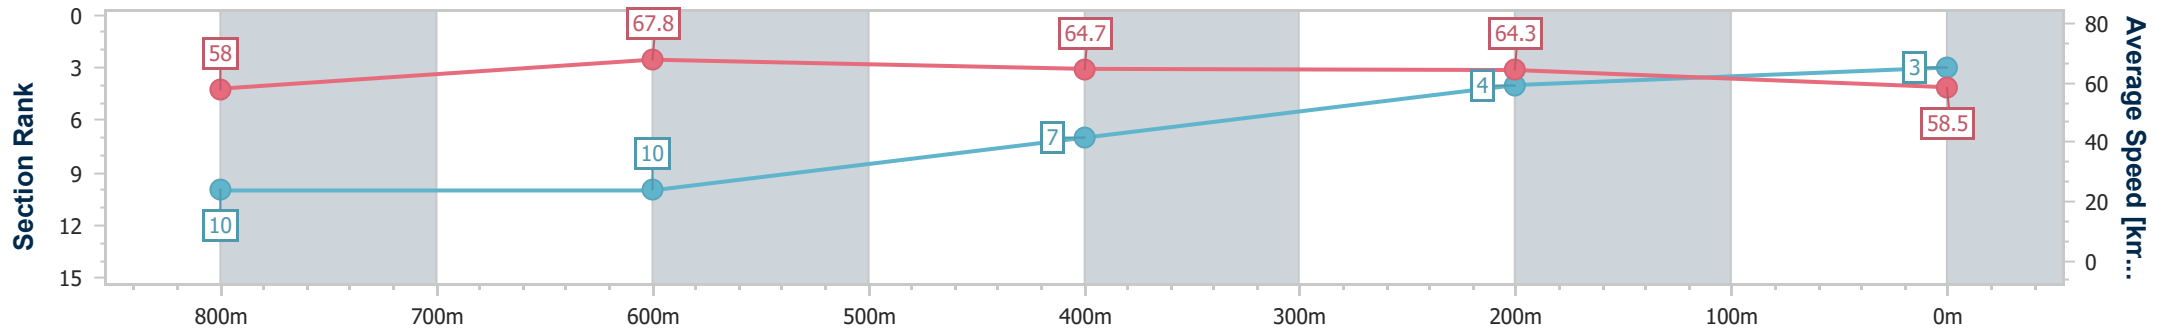

Horse/Jockey Name	Point Break
Final Rank	3
Fastest Section Time (Section)	0:11.20 (800m)
Top Speed [km/h] (Section)	69.2 (800m)
Race State	Finished

Sunshine Coast QLD Professional
Race 6: SUNSHINE COAST BUSINESS SOLUTIONS Class 2
Handicap - 1000m
18 June 2023 - 15:16

Track Rating: Soft 6, Weather: Fine, Rail Position: +10m

Section	Overall	800m	600m	400m	200m
Section Times	0:59.14 [3] (0:12.42)	0:46.72 [10] (0:11.20)	0:35.52 [10] (0:12.01)	0:23.51 [7] (0:11.21)	0:12.30 [4] (0:12.30)
Average Speed [km/h]	58.0	67.8	64.7	64.3	58.5
Top Speed [km/h]	68.3	69.2	66.5	66.0	63.2
Avg. Dist. to Rail [m]	17.2	13.4	13.4	13.1	14.0
Avg. Stride Freq. [Hz]	2.4	2.5	2.5	2.4	2.3
Avg. Stride Length [m]	6.6	7.4	7.3	7.5	7.0

- [ ] Ranking at each section and finish
- -.-.- No data available at this section
- NA No data available