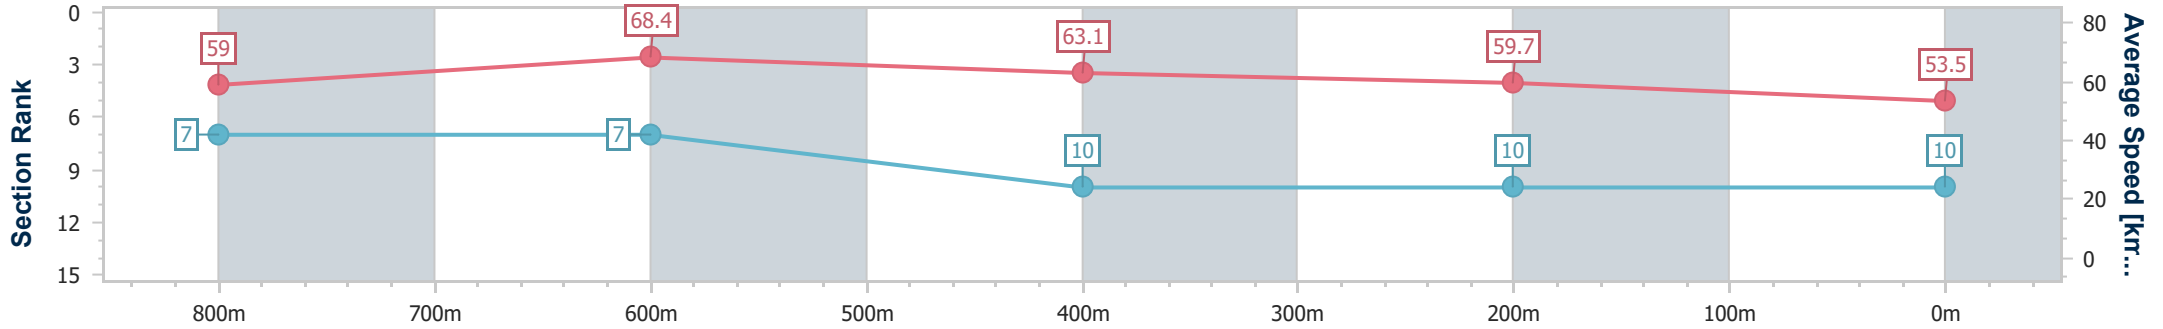

Sunshine Coast QLD Professional
 Race 6: SUNSHINE COAST BUSINESS SOLUTIONS Class 2
 Handicap - 1000m
 18 June 2023 - 15:16

Track Rating: Soft 6, Weather: Fine, Rail Position: +10m

Section	Overall	800m	600m	400m	200m
Section Times	1:01.52 [9] (0:12.35)	0:49.17 [9] (0:11.13)	0:38.04 [8] (0:12.38)	0:25.66 [9] (0:12.05)	0:13.61 [9] (0:13.61)
Average Speed [km/h]	58.4	68.9	63.5	59.8	52.9
Top Speed [km/h]	70.3	70.9	65.9	61.4	56.8
Avg. Dist. to Rail [m]	19.8	16.7	15.1	16.8	16.2
Avg. Stride Freq. [Hz]	2.4	2.6	2.5	2.4	2.3
Avg. Stride Length [m]	6.6	7.5	7.1	6.9	6.4

- [] Ranking at each section and finish
- .-.- No data available at this section
- NA No data available

Horse/Jockey Name	Le Weasel
Final Rank	10
Fastest Section Time (Section)	0:11.23 (800m)
Top Speed [km/h] (Section)	70.6 (800m)
Race State	Finished

Sunshine Coast QLD Professional
 Race 6: SUNSHINE COAST BUSINESS SOLUTIONS Class 2
 Handicap - 1000m
 18 June 2023 - 15:16

Track Rating: Soft 6, Weather: Fine, Rail Position: +10m

Section	Overall	800m	600m	400m	200m
Section Times	1:01.59 [10] (0:12.21)	0:49.38 [7] (0:11.23)	0:38.15 [7] (0:12.62)	0:25.53 [10] (0:12.07)	0:13.46 [10] (0:13.46)
Average Speed [km/h]	59.0	68.4	63.1	59.7	53.5
Top Speed [km/h]	70.4	70.6	65.7	61.5	57.4
Avg. Dist. to Rail [m]	18.4	16.8	17.3	14.9	13.3
Avg. Stride Freq. [Hz]	2.5	2.6	2.5	2.3	2.2
Avg. Stride Length [m]	6.5	7.0	7.0	7.1	6.7