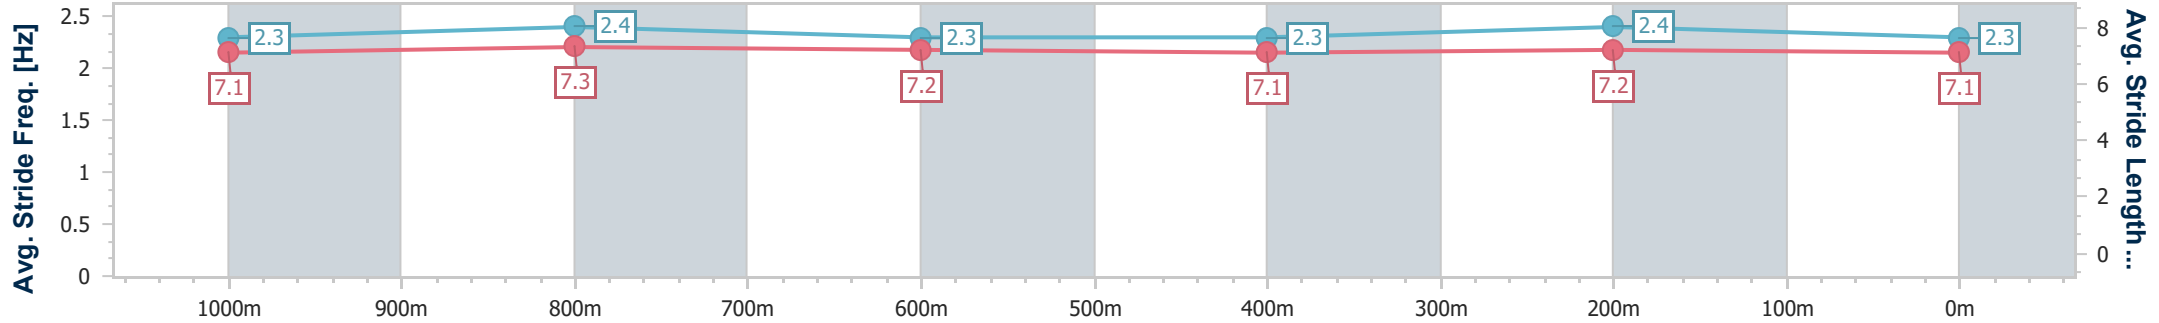

Horse/Jockey Name	Rose Of Duporth
Final Rank	2
Fastest Section Time (Section)	0:11.35 (400m)
Top Speed [km/h] (Section)	65.9 (1000m)
Race State	Finished

Sunshine Coast QLD Professional
Race 8: TAB WINTER SPRINTERS SERIES - HEAT -
BENCHMARK 75 Handicap - 1200m
18 June 2023 - 16:37

Track Rating: Soft 6, Weather: Fine, Rail Position: +10m

Section	Overall	1000m	800m	600m	400m	200m
Section Times	1:12.52 [2] (0:12.00)	1:00.52 [4] (0:11.66)	0:48.86 [3] (0:12.66)	0:36.20 [3] (0:12.68)	0:23.52 [3] (0:11.35)	0:12.17 [4] (0:12.17)
Average Speed [km/h]	60.0	63.3	60.3	60.4	63.4	59.2
Top Speed [km/h]	64.7	65.9	61.1	63.1	65.3	61.8
Avg. Dist. to Rail [m]	12.1	10.8	10.3	10.4	11.0	10.6
Avg. Stride Freq. [Hz]	2.3	2.4	2.3	2.3	2.4	2.3
Avg. Stride Length [m]	7.1	7.3	7.2	7.1	7.2	7.1

- [ ] Ranking at each section and finish
- -.-.- No data available at this section
- NA No data available