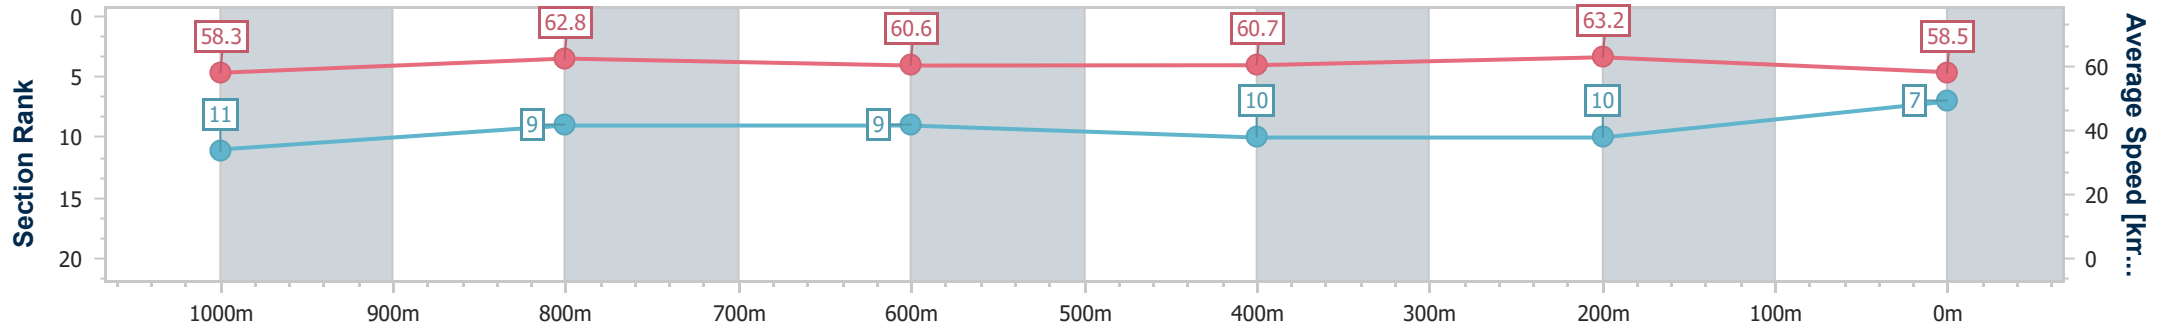

Horse/Jockey Name	Jakama
Final Rank	7
Fastest Section Time (Section)	0:11.39 (400m)
Top Speed [km/h] (Section)	64.8 (Overall)
Race State	Finished

Sunshine Coast QLD Professional
Race 8: TAB WINTER SPRINTERS SERIES - HEAT -
BENCHMARK 75 Handicap - 1200m

18 June 2023 - 16:37

Track Rating: Soft 6, Weather: Fine, Rail Position: +10m

Section	Overall	1000m	800m	600m	400m	200m
Section Times	1:13.19 [7] (0:12.38)	1:00.81 [11] (0:11.79)	0:49.02 [9] (0:12.67)	0:36.35 [9] (0:12.64)	0:23.71 [10] (0:11.39)	0:12.32 [10]
Average Speed [km/h]	58.3	62.8	60.6	60.7	63.2	58.5
Top Speed [km/h]	64.8	64.7	61.3	63.2	63.8	62.4
Avg. Dist. to Rail [m]	13.6	11.6	11.5	10.7	11.6	11.3
Avg. Stride Freq. [Hz]	2.2	2.3	2.3	2.3	2.3	2.2
Avg. Stride Length [m]	7.3	7.6	7.4	7.4	7.6	7.3

- [ ] Ranking at each section and finish
- -.-.- No data available at this section
- NA No data available