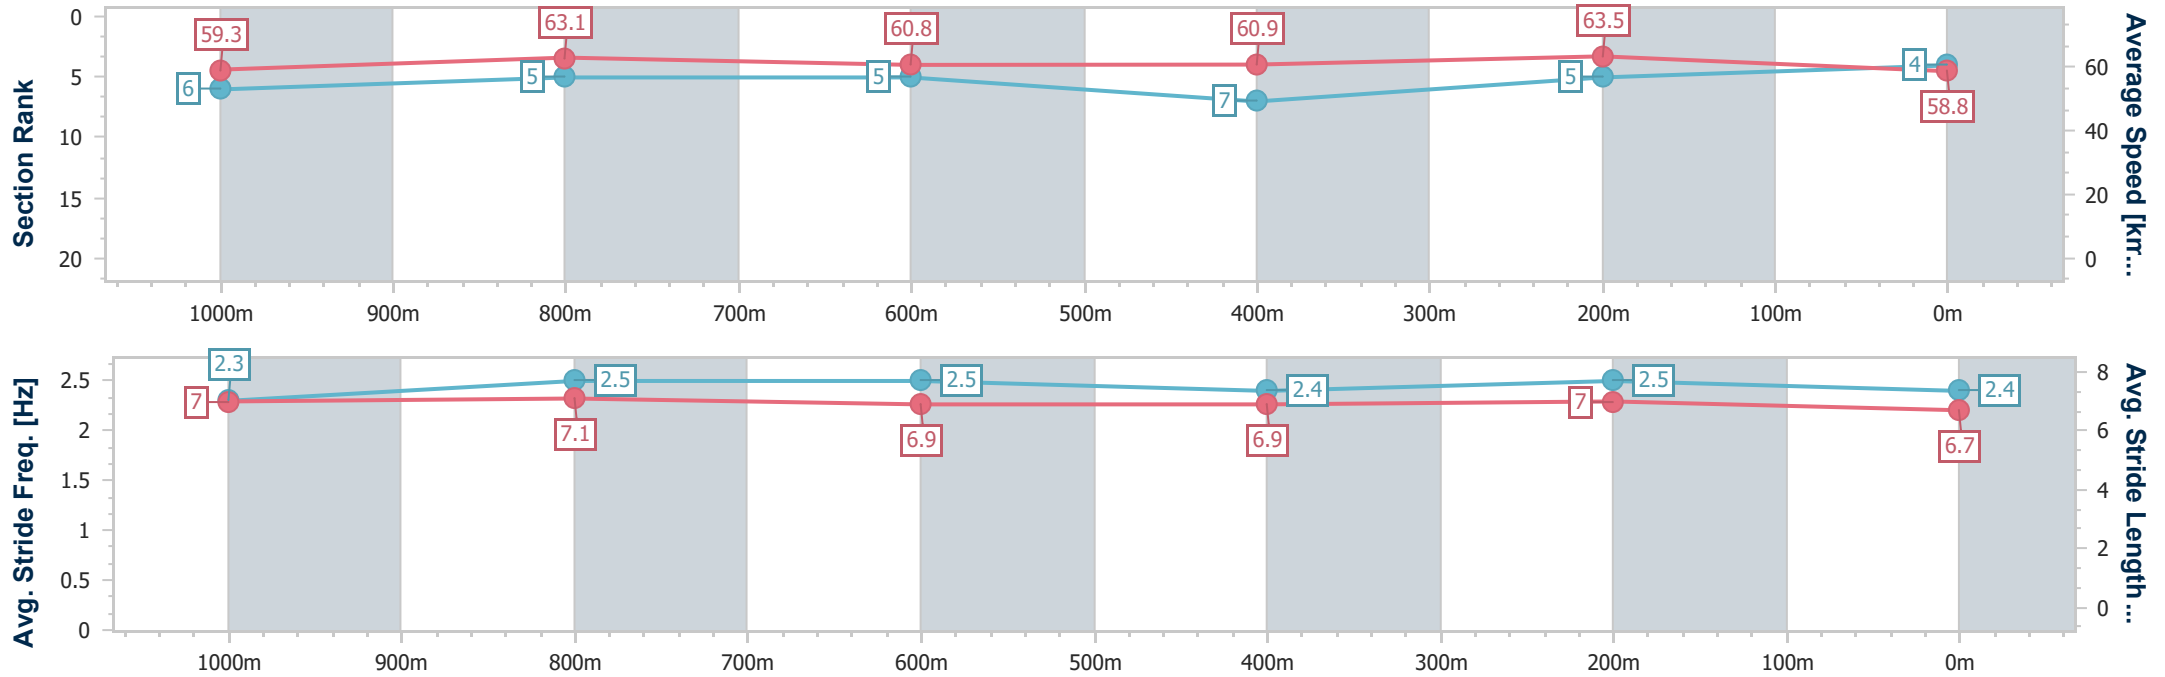

Horse/Jockey Name	Kosciusko
Final Rank	4
Fastest Section Time (Section)	0:11.35 (400m)
Top Speed [km/h] (Section)	65.3 (1000m)
Race State	Finished

Sunshine Coast QLD Professional
Race 8: TAB WINTER SPRINTERS SERIES - HEAT -
BENCHMARK 75 Handicap - 1200m

18 June 2023 - 16:37

Track Rating: Soft 6, Weather: Fine, Rail Position: +10m

Section	Overall	1000m	800m	600m	400m	200m
Section Times	1:12.77 [4] (0:12.14)	1:00.63 [6] (0:11.73)	0:48.90 [5] (0:12.65)	0:36.25 [5] (0:12.67)	0:23.58 [7] (0:11.35)	0:12.23 [5]
Average Speed [km/h]	59.3	63.1	60.8	60.9	63.5	58.8
Top Speed [km/h]	63.5	65.3	61.6	62.8	64.0	62.1
Avg. Dist. to Rail [m]	13.6	11.3	11.6	11.6	12.1	14.3
Avg. Stride Freq. [Hz]	2.3	2.5	2.5	2.4	2.5	2.4
Avg. Stride Length [m]	7.0	7.1	6.9	6.9	7.0	6.7

- [ ] Ranking at each section and finish
- -.-.- No data available at this section
- NA No data available