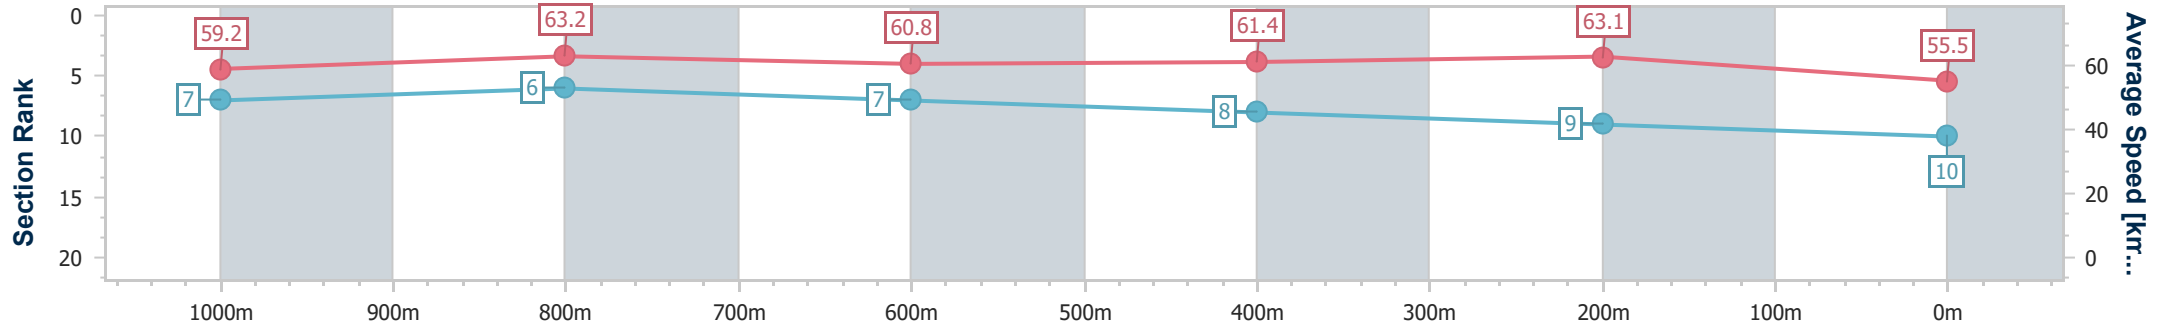

Horse/Jockey Name	Propelle
Final Rank	10
Fastest Section Time (Section)	0:11.42 (400m)
Top Speed [km/h] (Section)	65.0 (1000m)
Race State	Finished

Sunshine Coast QLD Professional
Race 8: TAB WINTER SPRINTERS SERIES - HEAT -
BENCHMARK 75 Handicap - 1200m

18 June 2023 - 16:37

Track Rating: Soft 6, Weather: Fine, Rail Position: +10m

Section	Overall	1000m	800m	600m	400m	200m
Section Times	1:13.64 [10] (0:12.20)	1:01.44 [7] (0:11.72)	0:49.72 [6] (0:12.71)	0:37.01 [7] (0:12.62)	0:24.39 [8] (0:11.42)	0:12.97 [9]
Average Speed [km/h]	59.2	63.2	60.8	61.4	63.1	55.5
Top Speed [km/h]	63.8	65.0	62.0	63.8	63.7	60.9
Avg. Dist. to Rail [m]	15.5	12.3	12.2	12.7	12.9	14.2
Avg. Stride Freq. [Hz]	2.5	2.5	2.4	2.4	2.5	2.4
Avg. Stride Length [m]	6.6	7.0	7.0	7.0	7.0	6.5

- [ ] Ranking at each section and finish
- -.-.- No data available at this section
- NA No data available