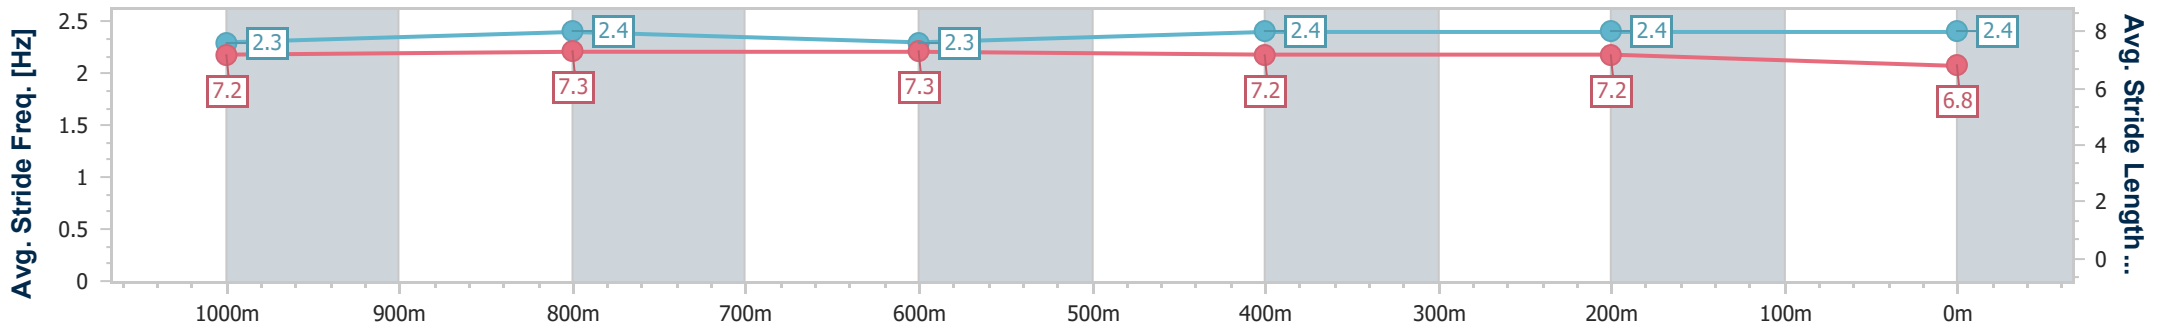

Horse/Jockey Name	Cracker Essgee
Final Rank	6
Fastest Section Time (Section)	0:11.46 (400m)
Top Speed [km/h] (Section)	65.2 (1000m)
Race State	Finished

Sunshine Coast QLD Professional
Race 8: TAB WINTER SPRINTERS SERIES - HEAT -
BENCHMARK 75 Handicap - 1200m

18 June 2023 - 16:37

Track Rating: Soft 6, Weather: Fine, Rail Position: +10m

Section	Overall	1000m	800m	600m	400m	200m
Section Times	1:12.99 [6] (0:12.10)	1:00.89 [5] (0:11.83)	0:49.06 [7] (0:12.70)	0:36.36 [6] (0:12.50)	0:23.86 [6] (0:11.46)	0:12.40 [6] (0:12.40)
Average Speed [km/h]	59.6	62.7	60.9	62.1	62.8	58.0
Top Speed [km/h]	63.7	65.2	62.3	63.5	64.4	61.1
Avg. Dist. to Rail [m]	17.8	13.5	12.5	12.7	13.7	14.9
Avg. Stride Freq. [Hz]	2.3	2.4	2.3	2.4	2.4	2.4
Avg. Stride Length [m]	7.2	7.3	7.3	7.2	7.2	6.8

- [ ] Ranking at each section and finish
- -.-.- No data available at this section
- NA No data available