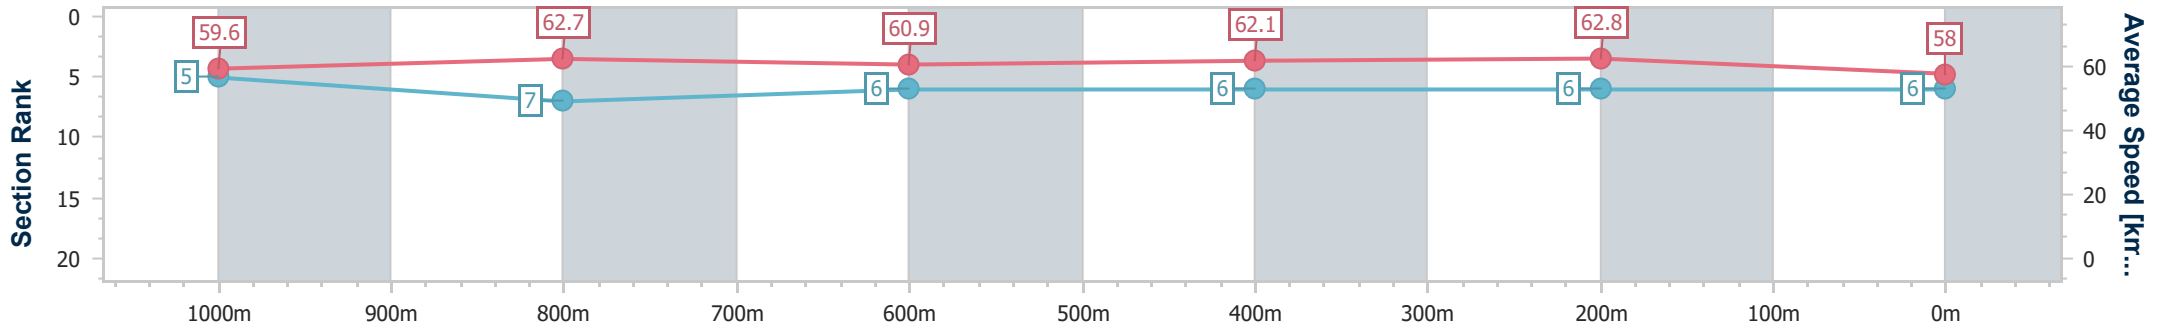

Horse/Jockey Name	Cracker Essgee
Final Rank	6
Fastest Section Time (Section)	0:11.46 (400m)
Top Speed [km/h] (Section)	65.2 (1000m)
Race State	Finished

Sunshine Coast QLD Professional
Race 8: TAB WINTER SPRINTERS SERIES - HEAT -
BENCHMARK 75 Handicap - 1200m

18 June 2023 - 16:37

Track Rating: Soft 6, Weather: Fine, Rail Position: +10m

Section	Overall	1000m	800m	600m	400m	200m
Section Times	1:12.99 [6] (0:12.10)	1:00.89 [5] (0:11.83)	0:49.06 [7] (0:12.70)	0:36.36 [6] (0:12.50)	0:23.86 [6] (0:11.46)	0:12.40 [6] (0:12.40)
Average Speed [km/h]	59.6	62.7	60.9	62.1	62.8	58.0
Top Speed [km/h]	63.7	65.2	62.3	63.5	64.4	61.1
Avg. Dist. to Rail [m]	17.8	13.5	12.5	12.7	13.7	14.9
Avg. Stride Freq. [Hz]	2.3	2.4	2.3	2.4	2.4	2.4
Avg. Stride Length [m]	7.2	7.3	7.3	7.2	7.2	6.8

- [ ] Ranking at each section and finish
- -.-.- No data available at this section
- NA No data available