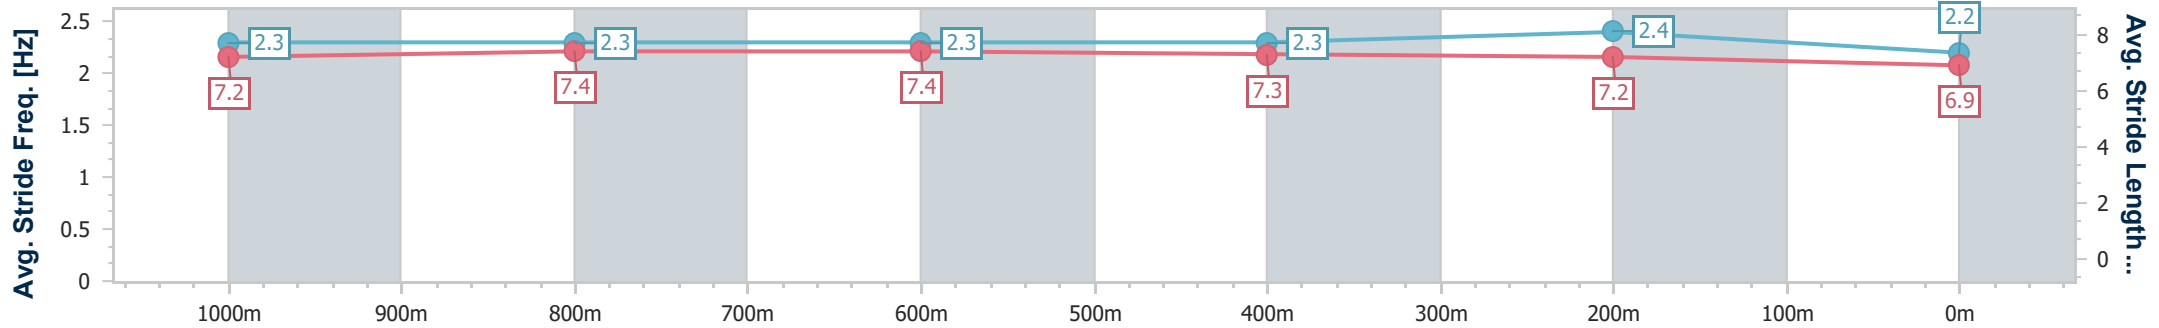

Horse/Jockey Name	Rich Lister
Final Rank	8
Fastest Section Time (Section)	0:11.50 (400m)
Top Speed [km/h] (Section)	65.6 (Overall)
Race State	Finished

Sunshine Coast QLD Professional
Race 8: TAB WINTER SPRINTERS SERIES - HEAT -
BENCHMARK 75 Handicap - 1200m

18 June 2023 - 16:37

Track Rating: Soft 6, Weather: Fine, Rail Position: +10m

Section	Overall	1000m	800m	600m	400m	200m
Section Times	1:13.33 [8] (0:11.79)	1:01.54 [2] (0:11.81)	0:49.73 [2] (0:12.54)	0:37.19 [2] (0:12.68)	0:24.51 [2] (0:11.50)	0:13.01 [3] (0:13.01)
Average Speed [km/h]	61.2	62.7	60.8	60.3	62.7	55.4
Top Speed [km/h]	65.6	65.0	61.3	62.4	64.3	60.4
Avg. Dist. to Rail [m]	16.3	12.4	10.3	10.2	10.4	12.3
Avg. Stride Freq. [Hz]	2.3	2.3	2.3	2.3	2.4	2.2
Avg. Stride Length [m]	7.2	7.4	7.4	7.3	7.2	6.9

- [ ] Ranking at each section and finish
- -.-.- No data available at this section
- NA No data available