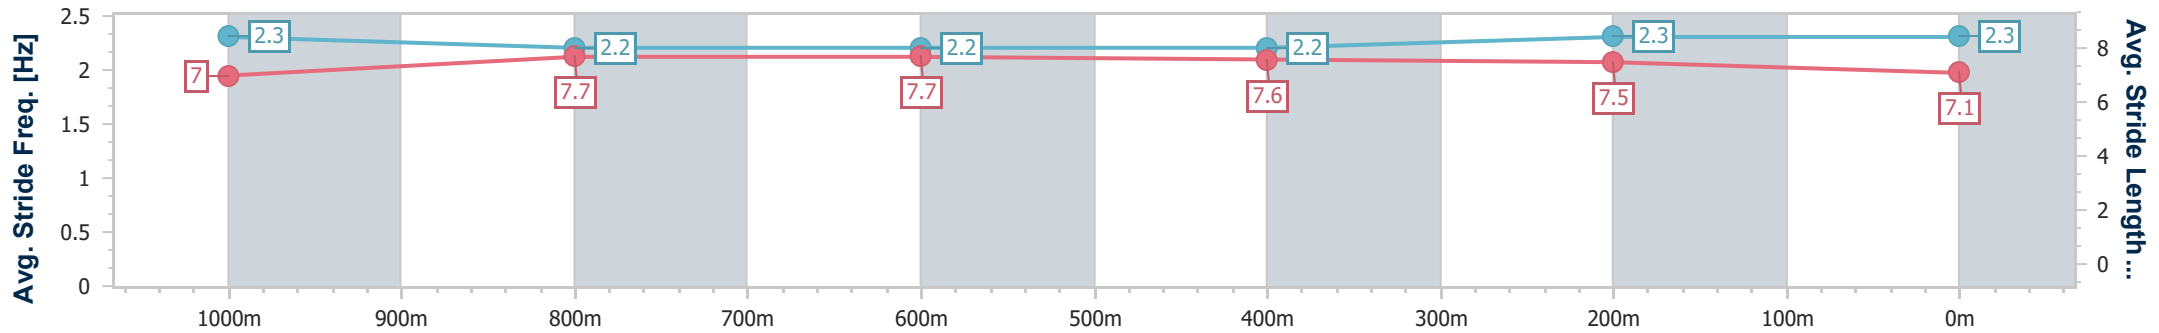

Horse/Jockey Name	Lambdoma Energy
Final Rank	5
Fastest Section Time (Section)	0:11.30 (400m)
Top Speed [km/h] (Section)	65.1 (400m)
Race State	Finished

Sunshine Coast QLD Professional
Race 8: TAB WINTER SPRINTERS SERIES - HEAT -
BENCHMARK 75 Handicap - 1200m

18 June 2023 - 16:37

Track Rating: Soft 6, Weather: Fine, Rail Position: +10m

Section	Overall	1000m	800m	600m	400m	200m
Section Times	1:12.96 [5] (0:12.37)	1:00.59 [10] (0:11.90)	0:48.69 [10] (0:12.59)	0:36.10 [10] (0:12.47)	0:23.63 [9] (0:11.30)	0:12.33 [7] (0:12.33)
Average Speed [km/h]	58.3	62.4	61.0	61.4	63.8	58.4
Top Speed [km/h]	63.3	63.8	62.0	64.5	65.1	62.2
Avg. Dist. to Rail [m]	17.4	13.3	11.1	10.8	14.1	16.9
Avg. Stride Freq. [Hz]	2.3	2.2	2.2	2.2	2.3	2.3
Avg. Stride Length [m]	7.0	7.7	7.7	7.6	7.5	7.1

- [ ] Ranking at each section and finish
- -.-.- No data available at this section
- NA No data available