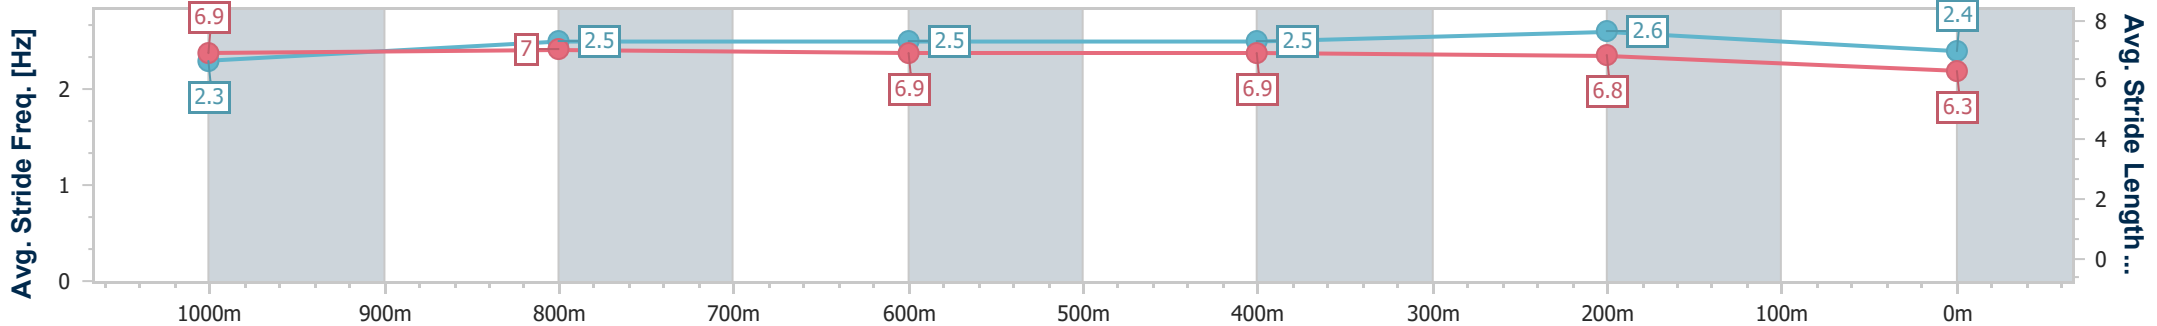

Sunshine Coast QLD Professional  
 Race 8: TAB WINTER SPRINTERS SERIES - HEAT -  
 BENCHMARK 75 Handicap - 1200m

18 June 2023 - 16:37

Track Rating: Soft 6, Weather: Fine, Rail Position: +10m

Section	Overall	1000m	800m	600m	400m	200m
Section Times	1:13.64 [10] (0:12.20)	1:01.44 [7] (0:11.72)	0:49.72 [6] (0:12.71)	0:37.01 [7] (0:12.62)	0:24.39 [8] (0:11.42)	0:12.97 [9]
Average Speed [km/h]	59.2	63.2	60.8	61.4	63.1	55.5
Top Speed [km/h]	63.8	65.0	62.0	63.8	63.7	60.9
Avg. Dist. to Rail [m]	15.5	12.3	12.2	12.7	12.9	14.2
Avg. Stride Freq. [Hz]	2.5	2.5	2.4	2.4	2.5	2.4
Avg. Stride Length [m]	6.6	7.0	7.0	7.0	7.0	6.5

- [ ] Ranking at each section and finish
- .-.- No data available at this section
- NA No data available

Horse/Jockey Name	Dare To Share
Final Rank	11
Fastest Section Time (Section)	0:11.53 (400m)
Top Speed [km/h] (Section)	64.8 (400m)
Race State	Finished

Sunshine Coast QLD Professional  
 Race 8: TAB WINTER SPRINTERS SERIES - HEAT -  
 BENCHMARK 75 Handicap - 1200m  
 18 June 2023 - 16:37

Track Rating: Soft 6, Weather: Fine, Rail Position: +10m

Section	Overall	1000m	800m	600m	400m	200m
Section Times	1:13.66 [11] (0:12.31)	1:01.35 [8] (0:11.82)	0:49.53 [8] (0:12.53)	0:37.00 [8] (0:12.46)	0:24.54 [5] (0:11.53)	0:13.01 [8] (0:13.01)
Average Speed [km/h]	58.6	62.8	61.1	61.7	62.5	55.4
Top Speed [km/h]	64.1	63.8	62.8	64.2	64.8	61.1
Avg. Dist. to Rail [m]	18.6	13.3	10.7	11.7	12.7	14.5
Avg. Stride Freq. [Hz]	2.3	2.5	2.5	2.5	2.6	2.4
Avg. Stride Length [m]	6.9	7.0	6.9	6.9	6.8	6.3