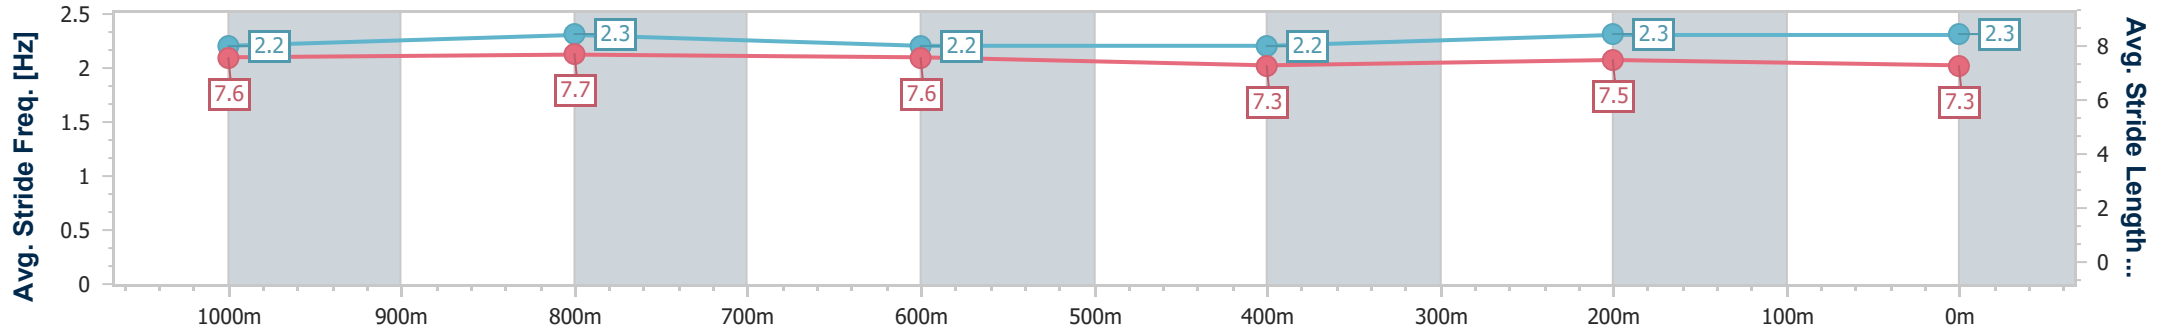

Horse/Jockey Name	Be Water My Friend
Final Rank	1
Fastest Section Time (Section)	0:11.25 (400m)
Top Speed [km/h] (Section)	67.2 (Overall)
Race State	Finished

Sunshine Coast QLD Professional
Race 8: TAB WINTER SPRINTERS SERIES - HEAT -
BENCHMARK 75 Handicap - 1200m

18 June 2023 - 16:37

Track Rating: Soft 6, Weather: Fine, Rail Position: +10m

Section	Overall	1000m	800m	600m	400m	200m
Section Times	1:11.98 [1] (0:11.64)	1:00.34 [1] (0:11.62)	0:48.72 [1] (0:12.73)	0:35.99 [1] (0:12.71)	0:23.28 [1] (0:11.25)	0:12.03 [1] (0:12.03)
Average Speed [km/h]	61.9	63.7	60.7	61.1	64.0	59.8
Top Speed [km/h]	67.2	66.9	62.8	63.6	64.9	63.0
Avg. Dist. to Rail [m]	13.3	11.1	12.3	13.0	12.3	11.9
Avg. Stride Freq. [Hz]	2.2	2.3	2.2	2.2	2.3	2.3
Avg. Stride Length [m]	7.6	7.7	7.6	7.3	7.5	7.3

- [ ] Ranking at each section and finish
- -.-.- No data available at this section
- NA No data available