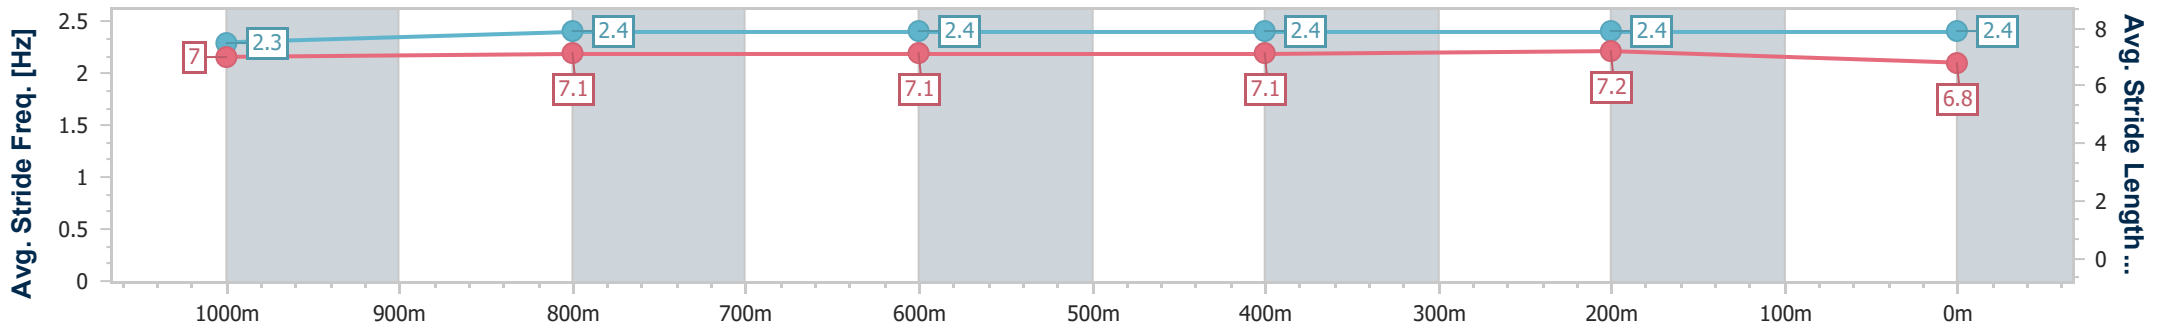

Sunshine Coast QLD Professional  
Race 8: TAB WINTER SPRINTERS SERIES - HEAT -  
BENCHMARK 75 Handicap - 1200m

18 June 2023 - 16:37

Track Rating: Soft 6, Weather: Fine, Rail Position: +10m

Section	Overall	1000m	800m	600m	400m	200m
Section Times	1:13.33 [8] (0:11.79)	1:01.54 [2] (0:11.81)	0:49.73 [2] (0:12.54)	0:37.19 [2] (0:12.68)	0:24.51 [2] (0:11.50)	0:13.01 [3] (0:13.01)
Average Speed [km/h]	61.2	62.7	60.8	60.3	62.7	55.4
Top Speed [km/h]	65.6	65.0	61.3	62.4	64.3	60.4
Avg. Dist. to Rail [m]	16.3	12.4	10.3	10.2	10.4	12.3
Avg. Stride Freq. [Hz]	2.3	2.3	2.3	2.3	2.4	2.2
Avg. Stride Length [m]	7.2	7.4	7.4	7.3	7.2	6.9

- [ ] Ranking at each section and finish
- .-.- No data available at this section
- NA No data available

Horse/Jockey Name	Spellcatcher
Final Rank	9
Fastest Section Time (Section)	0:11.35 (400m)
Top Speed [km/h] (Section)	64.3 (400m)
Race State	Finished

Sunshine Coast QLD Professional  
 Race 8: TAB WINTER SPRINTERS SERIES - HEAT -  
 BENCHMARK 75 Handicap - 1200m  
 18 June 2023 - 16:37

Track Rating: Soft 6, Weather: Fine, Rail Position: +10m

Section	Overall	1000m	800m	600m	400m	200m
Section Times	1:13.52 [9] (0:12.35)	1:01.17 [9] (0:12.13)	0:49.04 [11] (0:12.53)	0:36.51 [11] (0:12.60)	0:23.91 [11] (0:11.35)	0:12.56 [11]
Average Speed [km/h]	58.4	61.4	60.7	60.2	63.5	57.3
Top Speed [km/h]	62.7	62.6	63.9	63.5	64.3	63.0
Avg. Dist. to Rail [m]	19.8	14.1	9.9	9.0	9.2	9.3
Avg. Stride Freq. [Hz]	2.3	2.4	2.4	2.4	2.4	2.4
Avg. Stride Length [m]	7.0	7.1	7.1	7.1	7.2	6.8