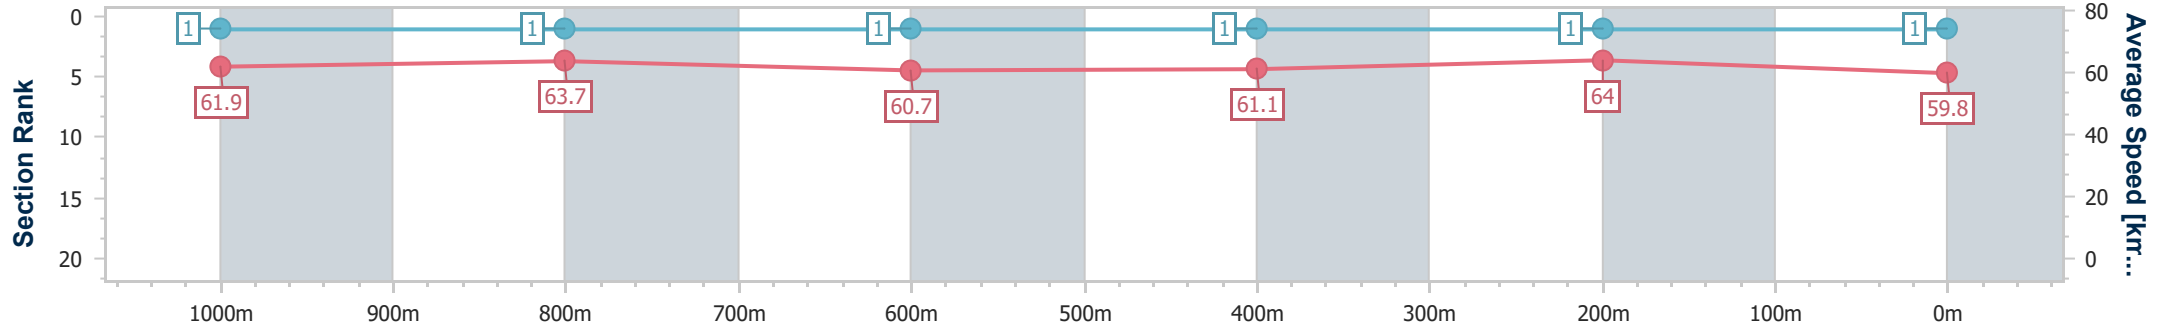

Horse/Jockey Name	Be Water My Friend
Final Rank	1
Fastest Section Time (Section)	0:11.25 (400m)
Top Speed [km/h] (Section)	67.2 (Overall)
Race State	Finished

Sunshine Coast QLD Professional
Race 8: TAB WINTER SPRINTERS SERIES - HEAT -
BENCHMARK 75 Handicap - 1200m

18 June 2023 - 16:37

Track Rating: Soft 6, Weather: Fine, Rail Position: +10m

Section	Overall	1000m	800m	600m	400m	200m
Section Times	1:11.98 [1] (0:11.64)	1:00.34 [1] (0:11.62)	0:48.72 [1] (0:12.73)	0:35.99 [1] (0:12.71)	0:23.28 [1] (0:11.25)	0:12.03 [1] (0:12.03)
Average Speed [km/h]	61.9	63.7	60.7	61.1	64.0	59.8
Top Speed [km/h]	67.2	66.9	62.8	63.6	64.9	63.0
Avg. Dist. to Rail [m]	13.3	11.1	12.3	13.0	12.3	11.9
Avg. Stride Freq. [Hz]	2.2	2.3	2.2	2.2	2.3	2.3
Avg. Stride Length [m]	7.6	7.7	7.6	7.3	7.5	7.3

- [ ] Ranking at each section and finish
- -.-.- No data available at this section
- NA No data available