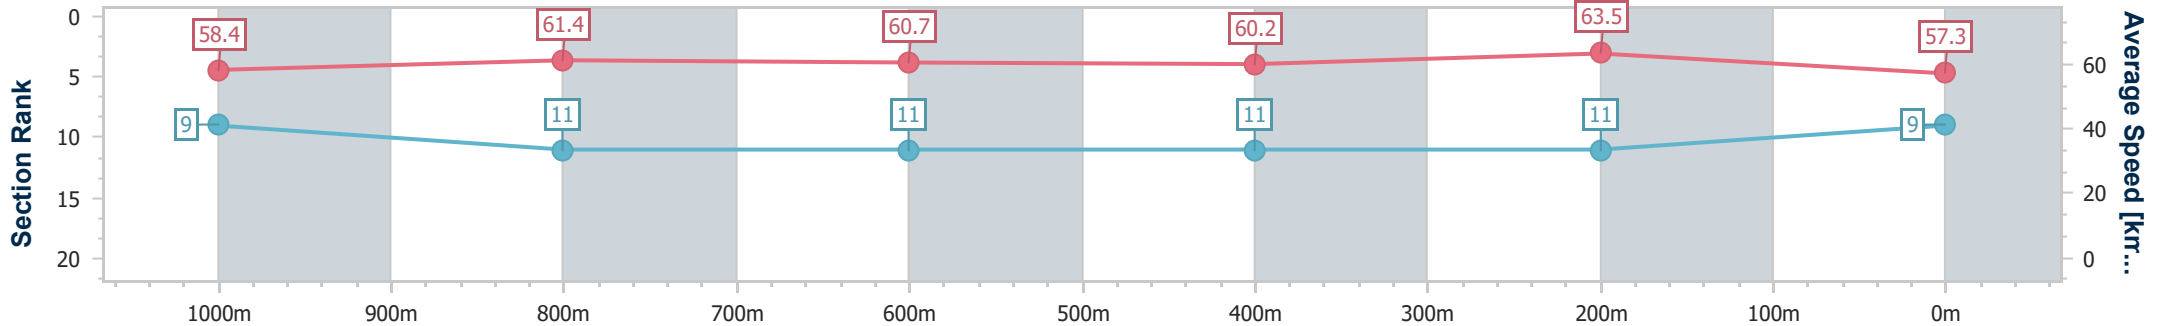

Horse/Jockey Name	Spellcatcher
Final Rank	9
Fastest Section Time (Section)	0:11.35 (400m)
Top Speed [km/h] (Section)	64.3 (400m)
Race State	Finished

Sunshine Coast QLD Professional
Race 8: TAB WINTER SPRINTERS SERIES - HEAT -
BENCHMARK 75 Handicap - 1200m
18 June 2023 - 16:37

Track Rating: Soft 6, Weather: Fine, Rail Position: +10m

Section	Overall	1000m	800m	600m	400m	200m
Section Times	1:13.52 [9] (0:12.35)	1:01.17 [9] (0:12.13)	0:49.04 [11] (0:12.53)	0:36.51 [11] (0:12.60)	0:23.91 [11] (0:11.35)	0:12.56 [11]
Average Speed [km/h]	58.4	61.4	60.7	60.2	63.5	57.3
Top Speed [km/h]	62.7	62.6	63.9	63.5	64.3	63.0
Avg. Dist. to Rail [m]	19.8	14.1	9.9	9.0	9.2	9.3
Avg. Stride Freq. [Hz]	2.3	2.4	2.4	2.4	2.4	2.4
Avg. Stride Length [m]	7.0	7.1	7.1	7.1	7.2	6.8

- [ ] Ranking at each section and finish
- -.-.- No data available at this section
- NA No data available