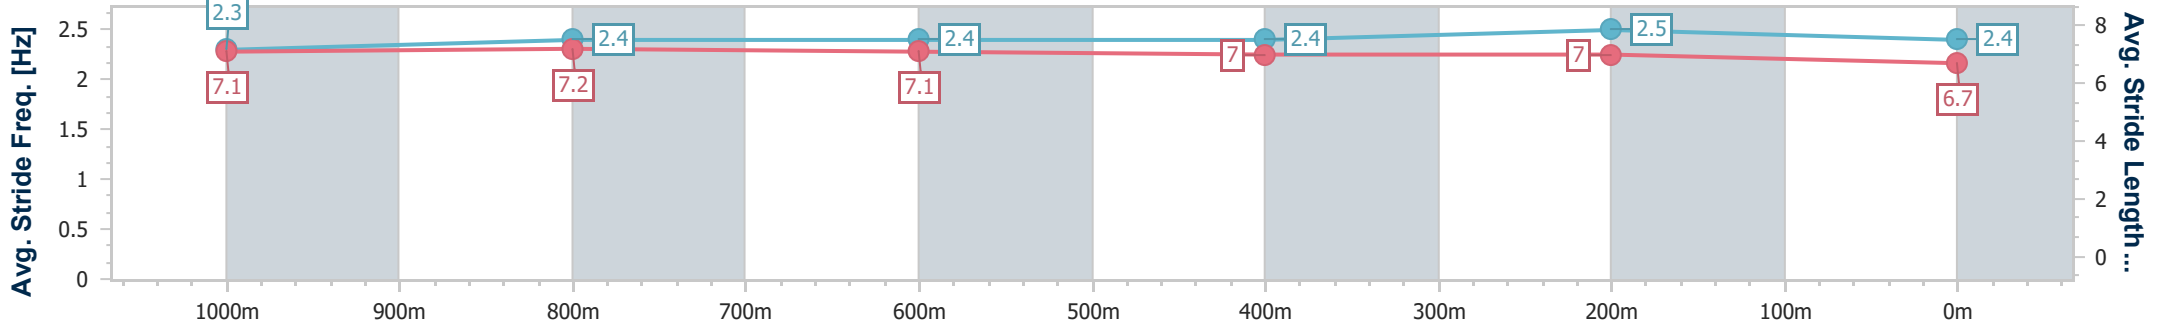

Horse/Jockey Name	Hakkai Maru
Final Rank	3
Fastest Section Time (Section)	0:11.22 (400m)
Top Speed [km/h] (Section)	65.5 (400m)
Race State	Finished

Sunshine Coast QLD Professional
Race 8: TAB WINTER SPRINTERS SERIES - HEAT -
BENCHMARK 75 Handicap - 1200m

18 June 2023 - 16:37

Track Rating: Soft 6, Weather: Fine, Rail Position: +10m

Section	Overall	1000m	800m	600m	400m	200m
Section Times	1:12.61 [3] (0:11.87)	1:00.74 [3] (0:11.86)	0:48.88 [4] (0:12.76)	0:36.12 [4] (0:12.53)	0:23.59 [4] (0:11.22)	0:12.37 [2] (0:12.37)
Average Speed [km/h]	60.7	62.7	60.4	61.3	64.2	58.3
Top Speed [km/h]	64.7	64.7	62.2	63.9	65.5	62.4
Avg. Dist. to Rail [m]	15.3	13.1	12.0	11.1	12.3	12.6
Avg. Stride Freq. [Hz]	2.3	2.4	2.4	2.4	2.5	2.4
Avg. Stride Length [m]	7.1	7.2	7.1	7.0	7.0	6.7

- [ ] Ranking at each section and finish
- -.-.- No data available at this section
- NA No data available