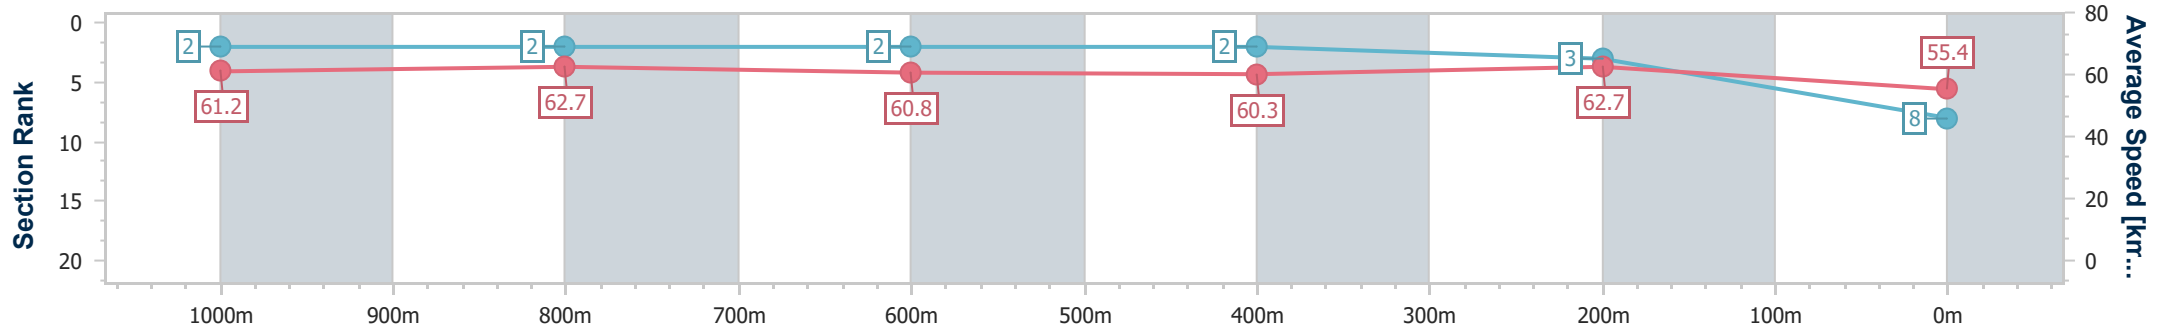

Horse/Jockey Name	Rich Lister
Final Rank	8
Fastest Section Time (Section)	0:11.50 (400m)
Top Speed [km/h] (Section)	65.6 (Overall)
Race State	Finished

Sunshine Coast QLD Professional
Race 8: TAB WINTER SPRINTERS SERIES - HEAT -
BENCHMARK 75 Handicap - 1200m

18 June 2023 - 16:37

Track Rating: Soft 6, Weather: Fine, Rail Position: +10m

Section	Overall	1000m	800m	600m	400m	200m
Section Times	1:13.33 [8] (0:11.79)	1:01.54 [2] (0:11.81)	0:49.73 [2] (0:12.54)	0:37.19 [2] (0:12.68)	0:24.51 [2] (0:11.50)	0:13.01 [3] (0:13.01)
Average Speed [km/h]	61.2	62.7	60.8	60.3	62.7	55.4
Top Speed [km/h]	65.6	65.0	61.3	62.4	64.3	60.4
Avg. Dist. to Rail [m]	16.3	12.4	10.3	10.2	10.4	12.3
Avg. Stride Freq. [Hz]	2.3	2.3	2.3	2.3	2.4	2.2
Avg. Stride Length [m]	7.2	7.4	7.4	7.3	7.2	6.9

- [ ] Ranking at each section and finish
- -.-.- No data available at this section
- NA No data available