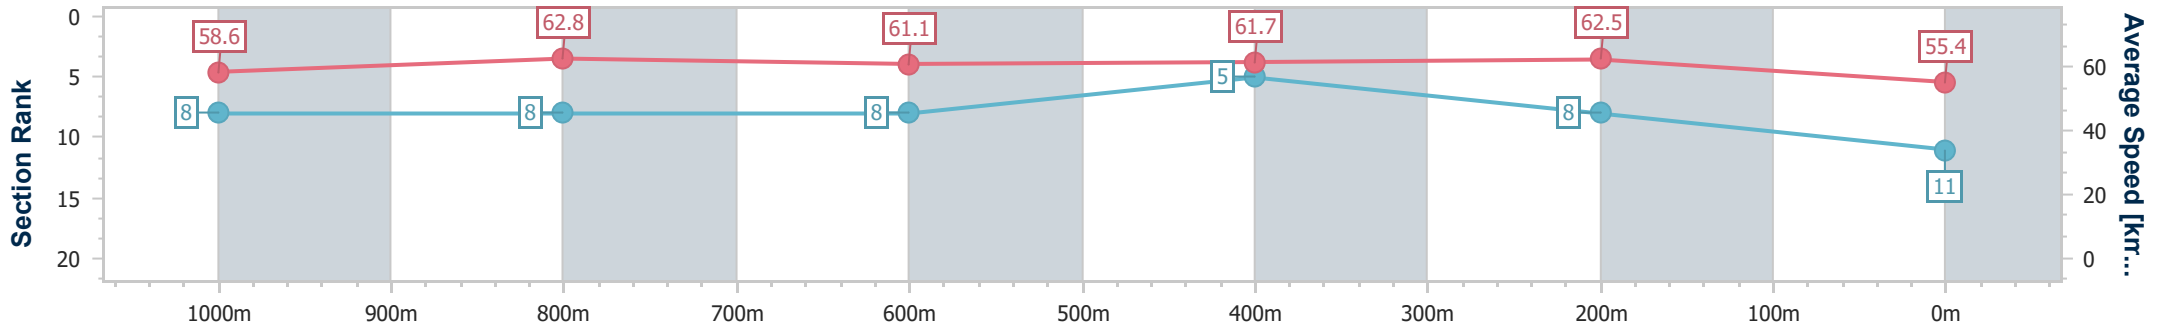

Horse/Jockey Name	Dare To Share
Final Rank	11
Fastest Section Time (Section)	0:11.53 (400m)
Top Speed [km/h] (Section)	64.8 (400m)
Race State	Finished

Sunshine Coast QLD Professional
Race 8: TAB WINTER SPRINTERS SERIES - HEAT -
BENCHMARK 75 Handicap - 1200m
18 June 2023 - 16:37

Track Rating: Soft 6, Weather: Fine, Rail Position: +10m

Section	Overall	1000m	800m	600m	400m	200m
Section Times	1:13.66 [11] (0:12.31)	1:01.35 [8] (0:11.82)	0:49.53 [8] (0:12.53)	0:37.00 [8] (0:12.46)	0:24.54 [5] (0:11.53)	0:13.01 [8] (0:13.01)
Average Speed [km/h]	58.6	62.8	61.1	61.7	62.5	55.4
Top Speed [km/h]	64.1	63.8	62.8	64.2	64.8	61.1
Avg. Dist. to Rail [m]	18.6	13.3	10.7	11.7	12.7	14.5
Avg. Stride Freq. [Hz]	2.3	2.5	2.5	2.5	2.6	2.4
Avg. Stride Length [m]	6.9	7.0	6.9	6.9	6.8	6.3

- [ ] Ranking at each section and finish
- -.-.- No data available at this section
- NA No data available