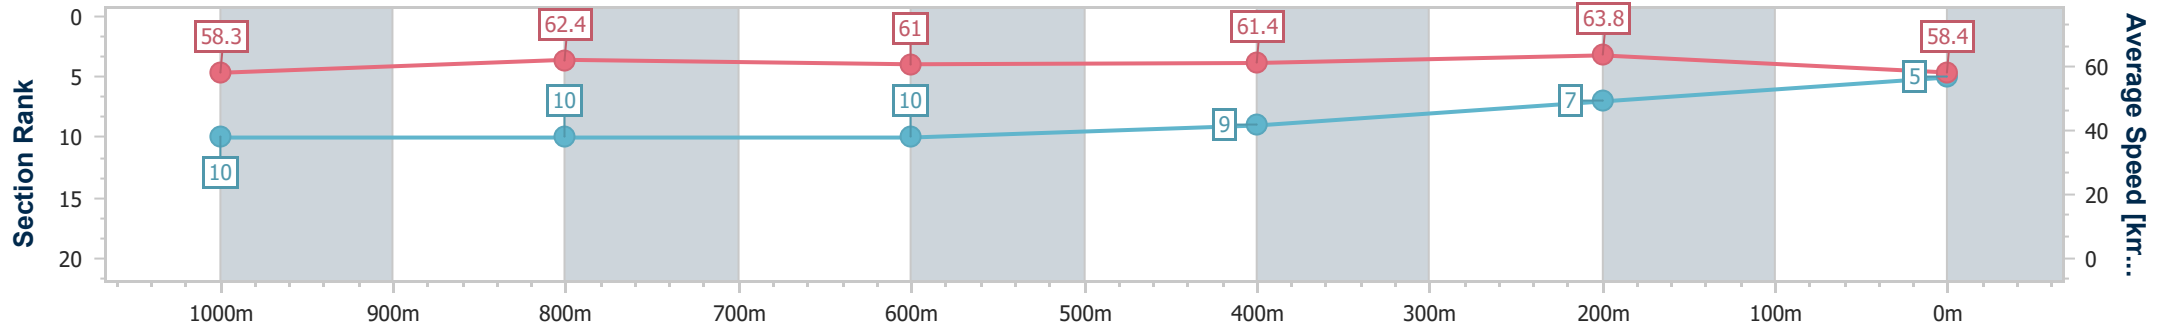

Horse/Jockey Name	Lambdoma Energy
Final Rank	5
Fastest Section Time (Section)	0:11.30 (400m)
Top Speed [km/h] (Section)	65.1 (400m)
Race State	Finished

Sunshine Coast QLD Professional
Race 8: TAB WINTER SPRINTERS SERIES - HEAT -
BENCHMARK 75 Handicap - 1200m

18 June 2023 - 16:37

Track Rating: Soft 6, Weather: Fine, Rail Position: +10m

Section	Overall	1000m	800m	600m	400m	200m
Section Times	1:12.96 [5] (0:12.37)	1:00.59 [10] (0:11.90)	0:48.69 [10] (0:12.59)	0:36.10 [10] (0:12.47)	0:23.63 [9] (0:11.30)	0:12.33 [7] (0:12.33)
Average Speed [km/h]	58.3	62.4	61.0	61.4	63.8	58.4
Top Speed [km/h]	63.3	63.8	62.0	64.5	65.1	62.2
Avg. Dist. to Rail [m]	17.4	13.3	11.1	10.8	14.1	16.9
Avg. Stride Freq. [Hz]	2.3	2.2	2.2	2.2	2.3	2.3
Avg. Stride Length [m]	7.0	7.7	7.7	7.6	7.5	7.1

- [ ] Ranking at each section and finish
- -.-.- No data available at this section
- NA No data available