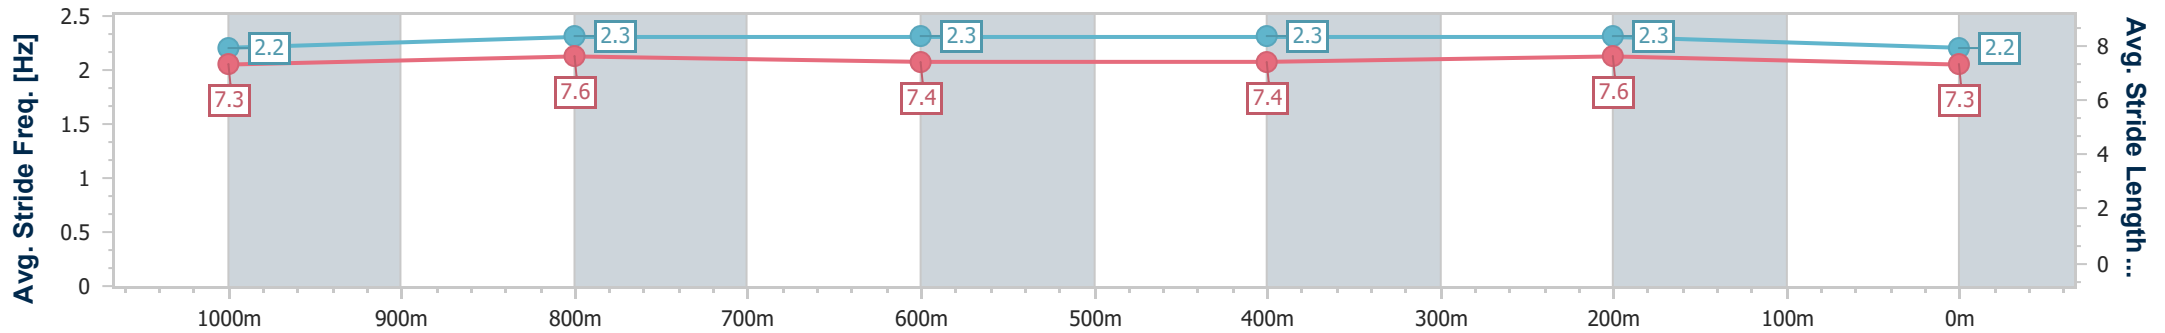

Horse/Jockey Name	Jakama
Final Rank	7
Fastest Section Time (Section)	0:11.39 (400m)
Top Speed [km/h] (Section)	64.8 (Overall)
Race State	Finished

Sunshine Coast QLD Professional
Race 8: TAB WINTER SPRINTERS SERIES - HEAT -
BENCHMARK 75 Handicap - 1200m

18 June 2023 - 16:37

Track Rating: Soft 6, Weather: Fine, Rail Position: +10m

Section	Overall	1000m	800m	600m	400m	200m
Section Times	1:13.19 [7] (0:12.38)	1:00.81 [11] (0:11.79)	0:49.02 [9] (0:12.67)	0:36.35 [9] (0:12.64)	0:23.71 [10] (0:11.39)	0:12.32 [10]
Average Speed [km/h]	58.3	62.8	60.6	60.7	63.2	58.5
Top Speed [km/h]	64.8	64.7	61.3	63.2	63.8	62.4
Avg. Dist. to Rail [m]	13.6	11.6	11.5	10.7	11.6	11.3
Avg. Stride Freq. [Hz]	2.2	2.3	2.3	2.3	2.3	2.2
Avg. Stride Length [m]	7.3	7.6	7.4	7.4	7.6	7.3

- [ ] Ranking at each section and finish
- -.-.- No data available at this section
- NA No data available