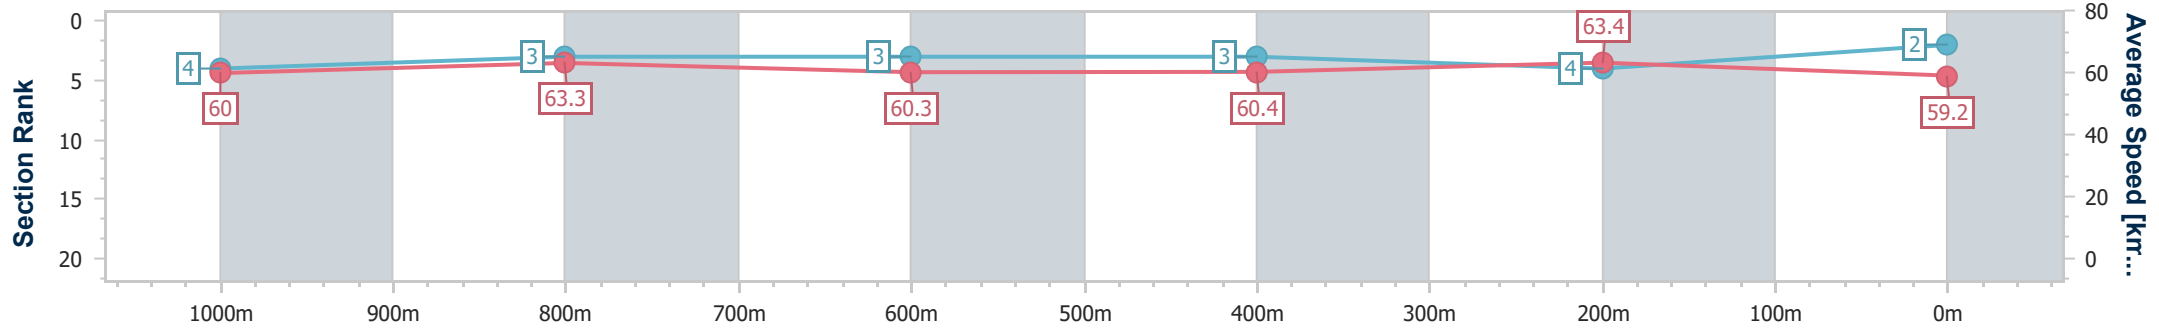

Horse/Jockey Name	Rose Of Duporth
Final Rank	2
Fastest Section Time (Section)	0:11.35 (400m)
Top Speed [km/h] (Section)	65.9 (1000m)
Race State	Finished

Sunshine Coast QLD Professional
Race 8: TAB WINTER SPRINTERS SERIES - HEAT -
BENCHMARK 75 Handicap - 1200m
18 June 2023 - 16:37

Track Rating: Soft 6, Weather: Fine, Rail Position: +10m

Section	Overall	1000m	800m	600m	400m	200m
Section Times	1:12.52 [2] (0:12.00)	1:00.52 [4] (0:11.66)	0:48.86 [3] (0:12.66)	0:36.20 [3] (0:12.68)	0:23.52 [3] (0:11.35)	0:12.17 [4] (0:12.17)
Average Speed [km/h]	60.0	63.3	60.3	60.4	63.4	59.2
Top Speed [km/h]	64.7	65.9	61.1	63.1	65.3	61.8
Avg. Dist. to Rail [m]	12.1	10.8	10.3	10.4	11.0	10.6
Avg. Stride Freq. [Hz]	2.3	2.4	2.3	2.3	2.4	2.3
Avg. Stride Length [m]	7.1	7.3	7.2	7.1	7.2	7.1

- [ ] Ranking at each section and finish
- -.-.- No data available at this section
- NA No data available