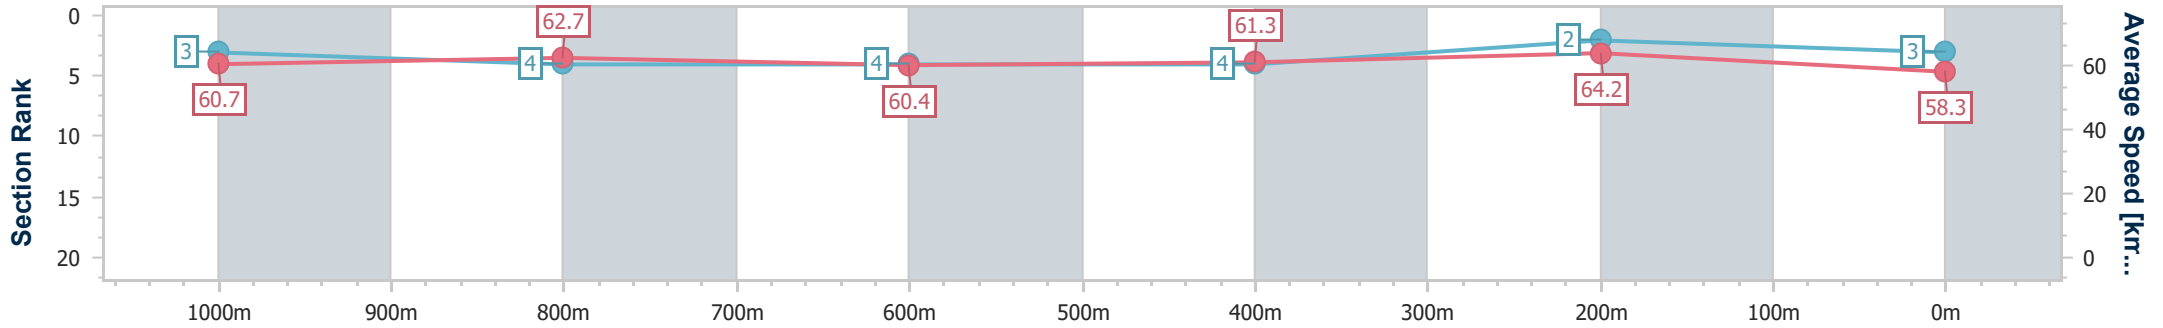

Horse/Jockey Name	Hakkai Maru
Final Rank	3
Fastest Section Time (Section)	0:11.22 (400m)
Top Speed [km/h] (Section)	65.5 (400m)
Race State	Finished

Sunshine Coast QLD Professional
Race 8: TAB WINTER SPRINTERS SERIES - HEAT -
BENCHMARK 75 Handicap - 1200m

18 June 2023 - 16:37

Track Rating: Soft 6, Weather: Fine, Rail Position: +10m

Section	Overall	1000m	800m	600m	400m	200m
Section Times	1:12.61 [3] (0:11.87)	1:00.74 [3] (0:11.86)	0:48.88 [4] (0:12.76)	0:36.12 [4] (0:12.53)	0:23.59 [4] (0:11.22)	0:12.37 [2] (0:12.37)
Average Speed [km/h]	60.7	62.7	60.4	61.3	64.2	58.3
Top Speed [km/h]	64.7	64.7	62.2	63.9	65.5	62.4
Avg. Dist. to Rail [m]	15.3	13.1	12.0	11.1	12.3	12.6
Avg. Stride Freq. [Hz]	2.3	2.4	2.4	2.4	2.5	2.4
Avg. Stride Length [m]	7.1	7.2	7.1	7.0	7.0	6.7

- [ ] Ranking at each section and finish
- -.-.- No data available at this section
- NA No data available