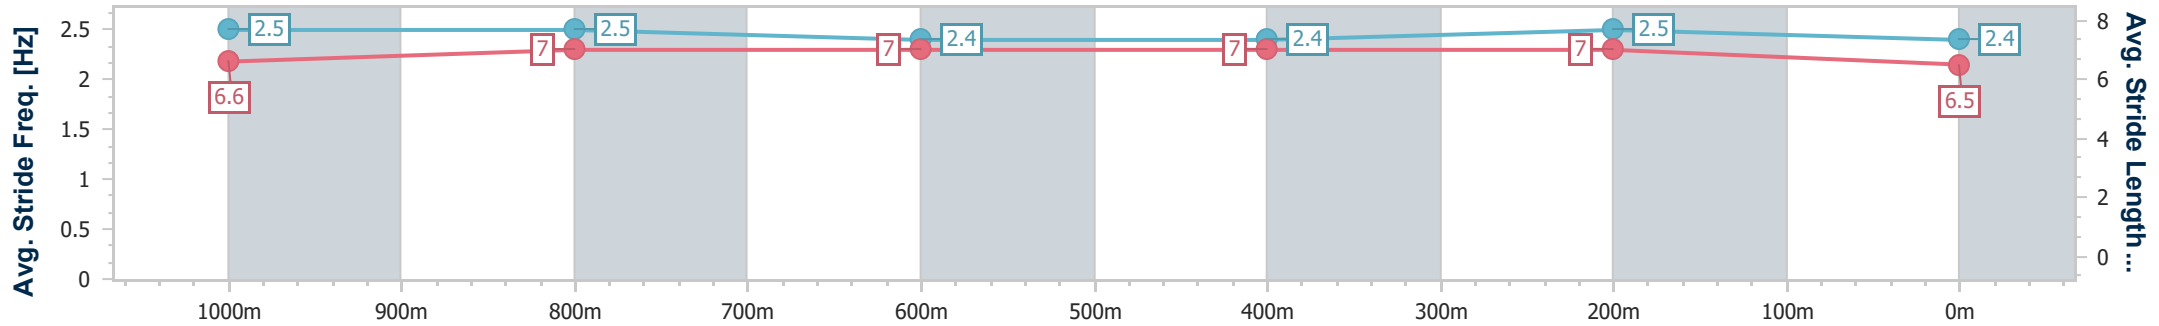

Sunshine Coast QLD Professional  
 Race 8: TAB WINTER SPRINTERS SERIES - HEAT -  
 BENCHMARK 75 Handicap - 1200m  
 18 June 2023 - 16:37

Track Rating: Soft 6, Weather: Fine, Rail Position: +10m

Section	Overall	1000m	800m	600m	400m	200m
Section Times	1:13.52 [9] (0:12.35)	1:01.17 [9] (0:12.13)	0:49.04 [11] (0:12.53)	0:36.51 [11] (0:12.60)	0:23.91 [11] (0:11.35)	0:12.56 [11]
Average Speed [km/h]	58.4	61.4	60.7	60.2	63.5	57.3
Top Speed [km/h]	62.7	62.6	63.9	63.5	64.3	63.0
Avg. Dist. to Rail [m]	19.8	14.1	9.9	9.0	9.2	9.3
Avg. Stride Freq. [Hz]	2.3	2.4	2.4	2.4	2.4	2.4
Avg. Stride Length [m]	7.0	7.1	7.1	7.1	7.2	6.8

- [ ] Ranking at each section and finish
- .-.- No data available at this section
- NA No data available

Horse/Jockey Name	Propelle
Final Rank	10
Fastest Section Time (Section)	0:11.42 (400m)
Top Speed [km/h] (Section)	65.0 (1000m)
Race State	Finished

Sunshine Coast QLD Professional  
 Race 8: TAB WINTER SPRINTERS SERIES - HEAT -  
 BENCHMARK 75 Handicap - 1200m

18 June 2023 - 16:37

Track Rating: Soft 6, Weather: Fine, Rail Position: +10m

Section	Overall	1000m	800m	600m	400m	200m
Section Times	1:13.64 [10] (0:12.20)	1:01.44 [7] (0:11.72)	0:49.72 [6] (0:12.71)	0:37.01 [7] (0:12.62)	0:24.39 [8] (0:11.42)	0:12.97 [9]
Average Speed [km/h]	59.2	63.2	60.8	61.4	63.1	55.5
Top Speed [km/h]	63.8	65.0	62.0	63.8	63.7	60.9
Avg. Dist. to Rail [m]	15.5	12.3	12.2	12.7	12.9	14.2
Avg. Stride Freq. [Hz]	2.5	2.5	2.4	2.4	2.5	2.4
Avg. Stride Length [m]	6.6	7.0	7.0	7.0	7.0	6.5